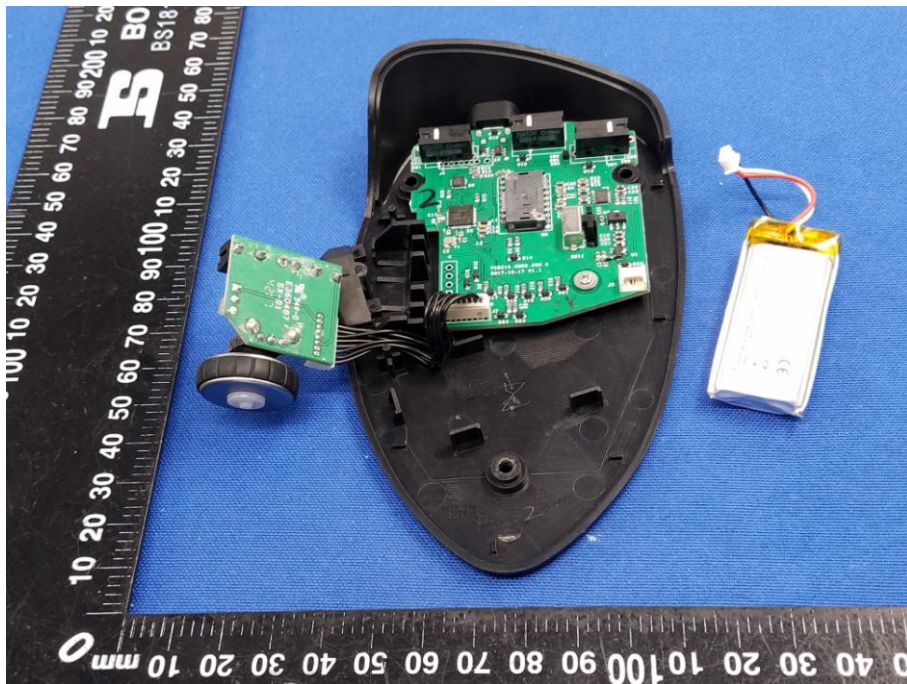

Appendix C: Photographs of EUT

Product: Contour Mouse

Model: CMO-GM-S-R-WL

Internal Photos

Antenna