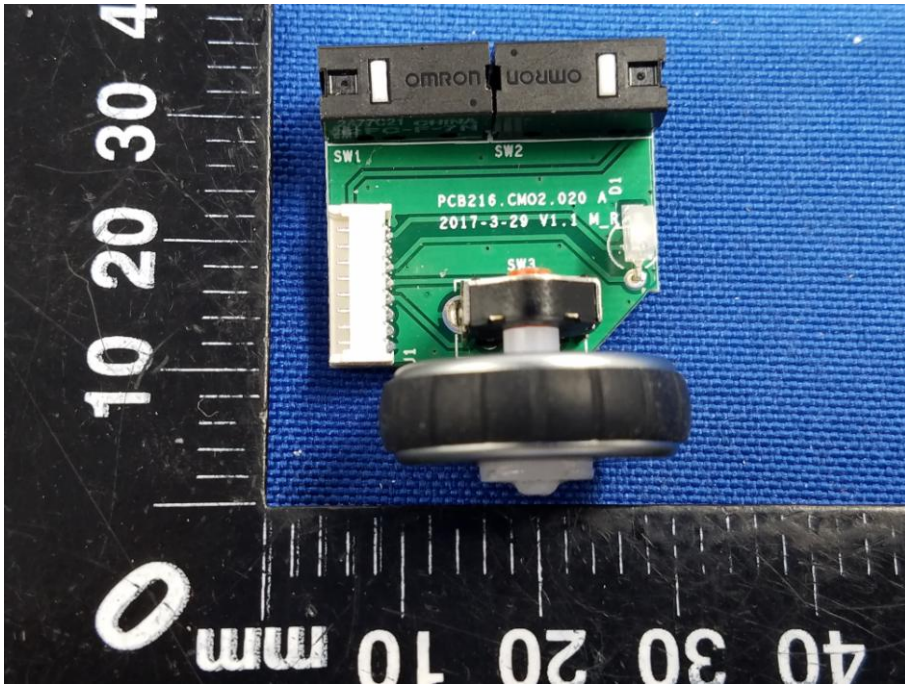

Appendix C: Photographs of EUT

Product: Contour Mouse

Model: CMO-GM-S-R-WL

Internal Photos

Antenna