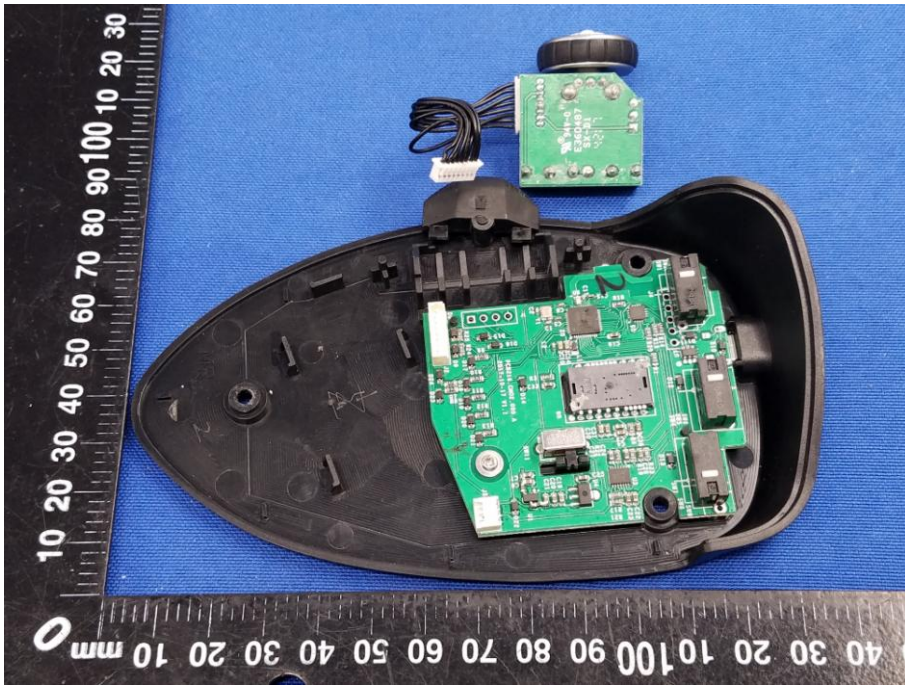

Appendix C: Photographs of EUT

Product: Contour Mouse

Model: CMO-GM-S-R-WL

Internal Photos

Antenna