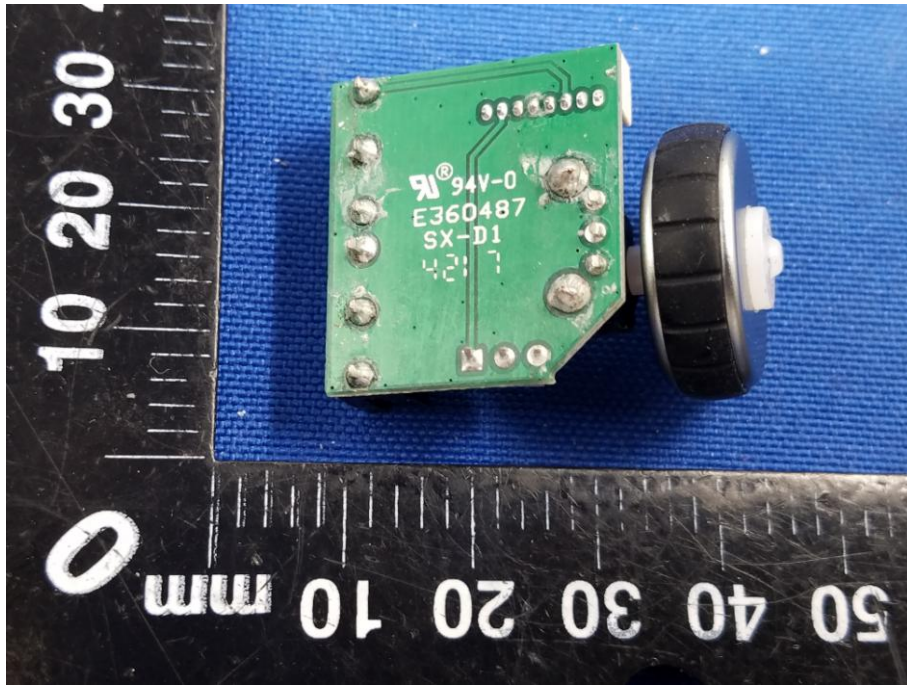

Appendix C: Photographs of EUT

Product: Contour Mouse

Model: CMO-GM-S-R-WL

Internal Photos

Antenna