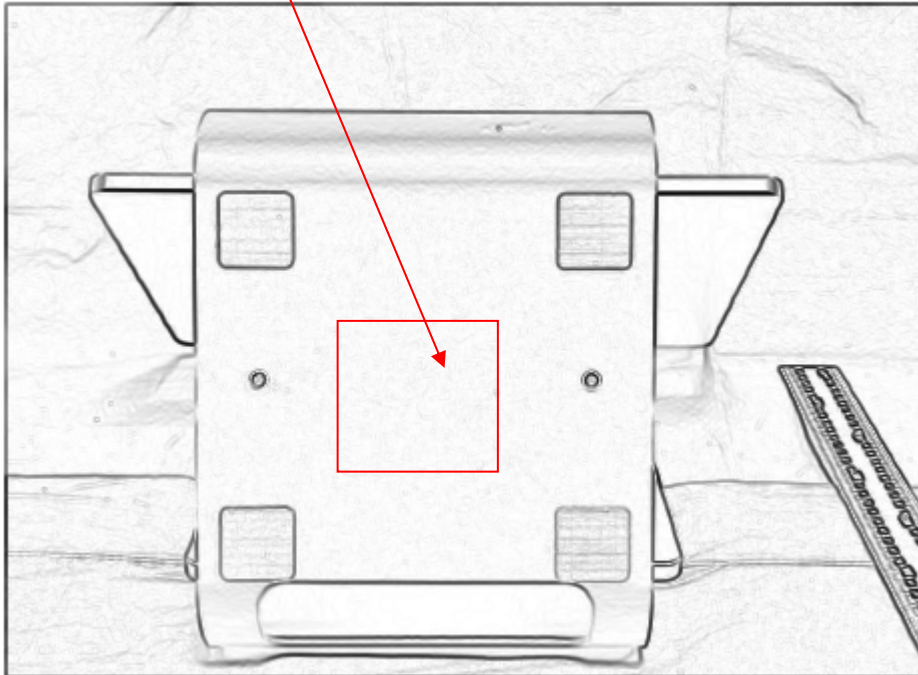

Dual screen

Single screen

POS Terminal  
Model: C20SE  
Rating: 19V  $\approx$  2.1A

IC CE FC 

Fujian LANDI Commercial Equipment CO.,Ltd.  
Made in China

FCC ID: 2AG6N-C20SE      IC : 23725-C20SE

S/N :XXXXXXXXXX      23600U  
HV IN : C20SES

POS Terminal

Model: C20SE

Rating: 19V  $\approx$  3.42A

IC

CE

FC

Fujian LANDI Commercial Equipment CO.,Ltd.  
Made in China

FCC ID: 2AG6N-C20SE