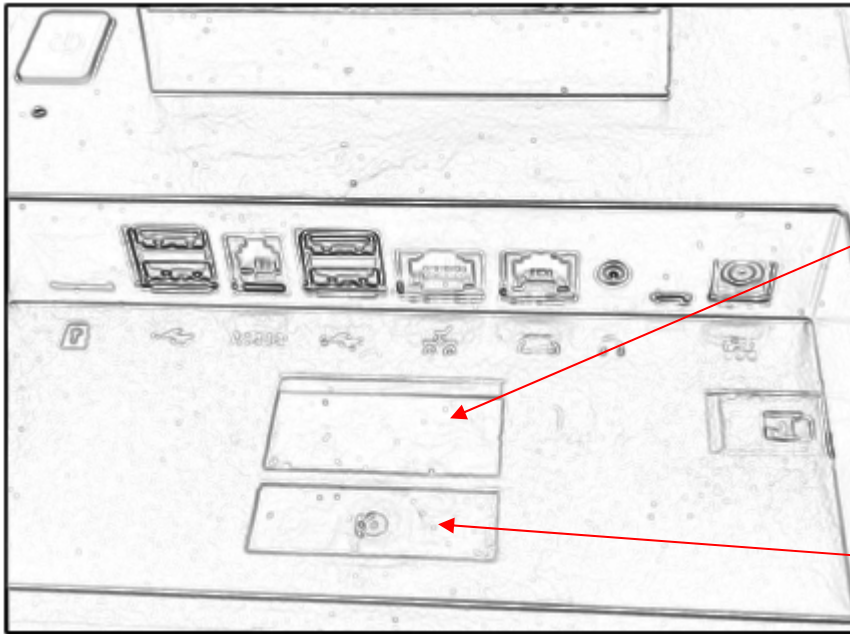

POS Terminal

Model: C20Lite

Rating: 19V $\overline{\text{---}}$ 2.1A

Fujian LANDI Commercial Equipment CO.,Ltd.
Made in China

FCC ID: 2AG6N-C20LITE

IC : 23725-C20LITE

S/N: XXXXXXXXXXXX

23600U

HVIN: C20LiteS

POS Terminal

Model: C20Lite

Rating: 19V \equiv 2.1A

IC

CE

FC

Fujian LANDI Commercial Equipment CO.,Ltd.
Made in China

HVIN: C20LiteS

POS Terminal

Model: C20Lite

Rating: 19V  3.42A

IC

CE

FC

Fujian LANDI Commercial Equipment CO.,Ltd.
Made in China