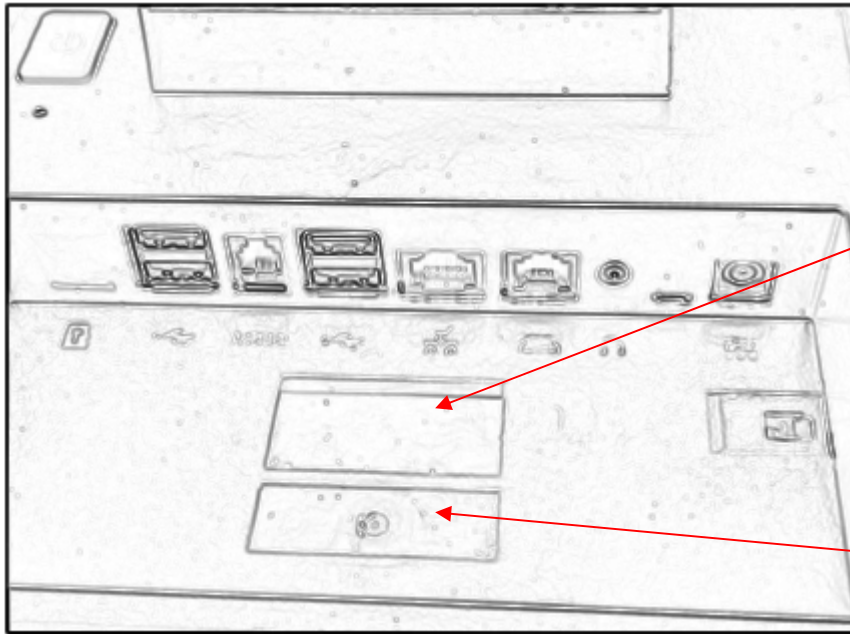

HVIN: C20LiteS

POS Terminal

Model: C20Lite

Rating: 19V  3.42A

IC

CE

FC

Fujian LANDI Commercial Equipment CO.,Ltd.
Made in China