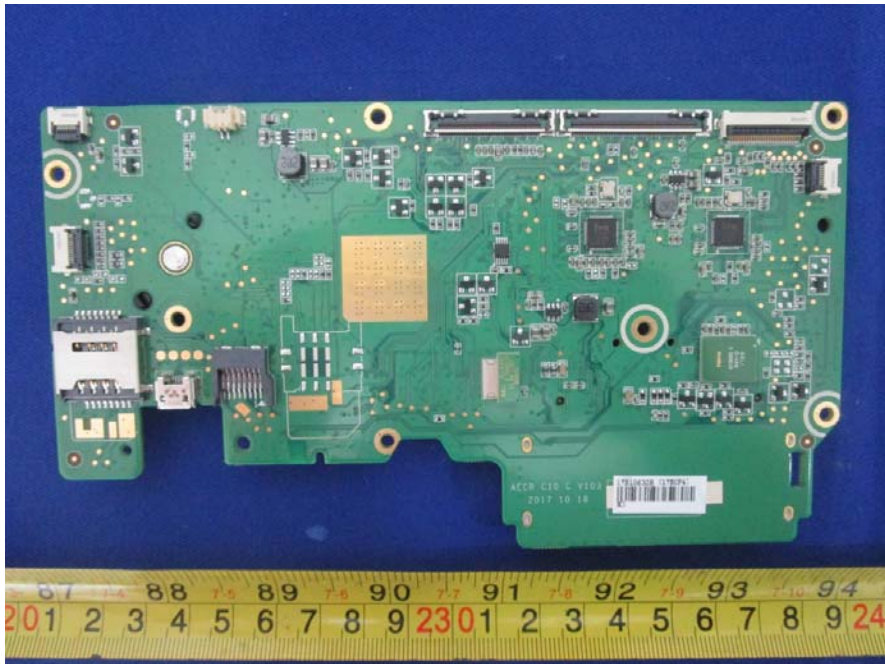

EUT – Pcb1 Top View

EUT – Pcb1 Bottom View

EUT – Pcb2 Top View

EUT – Pcb2 Bottom View

EUT – Pcb3 Top View

EUT – Pcb3 Bottom View

EUT – Pcb4 Top View

EUT – Pcb4 Bottom View

EUT – BT WIFI Ant View

EUT – BT WIFI Chip View

C10-S397B1-0001:

EUT – Uncover1 View

EUT – Uncover2 View

EUT – Uncover3 View

EUT – Uncover4 View

EUT – Uncover5 View

EUT – Mainboard Top View

EUT – Mainboard Bottom View

EUT – Mainboard Top Uncover View

EUT – PCB1 Top View

EUT – PCB1 Bottom View

EUT – PCB2 Top View

EUT – PCB2 Bottom View

EUT – PCB3 Top View

EUT – PCB3 Bottom View

EUT – PCB4 Top View

EUT – PCB4 Bottom View

EUT – BT WIFI ANT View

EUT – BT WIFI Chip View