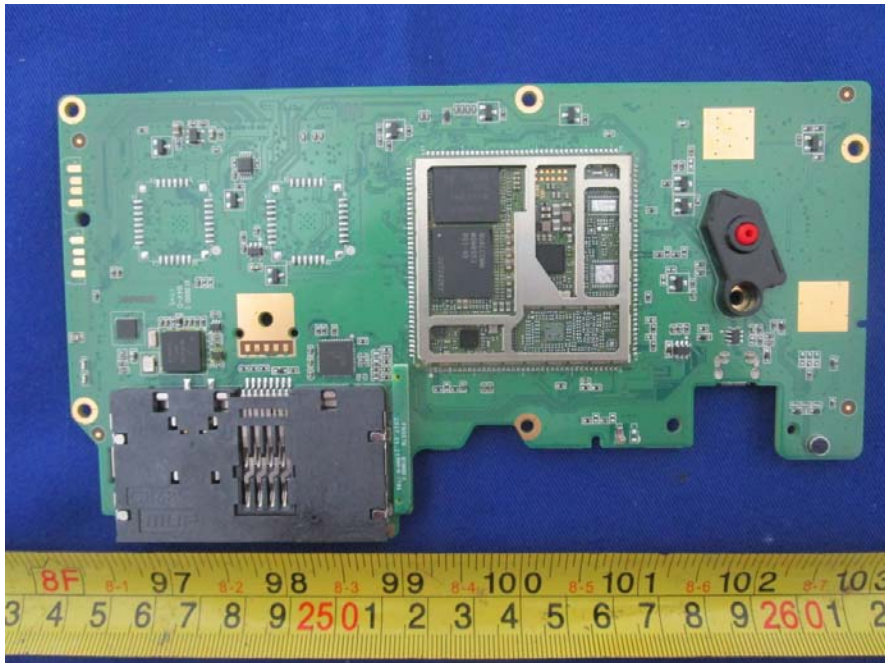

EUT – BT WIFI Ant View

EUT – BT WIFI Chip View

C10-S397B1-0001:

EUT – Uncover1 View

EUT – Uncover2 View

EUT – Uncover3 View

EUT – Uncover4 View

EUT – Uncover5 View

EUT – Mainboard Top View

EUT – Mainboard Bottom View

EUT – Mainboard Top Uncover View

EUT – PCB1 Top View

EUT – PCB1 Bottom View

EUT – PCB2 Top View

EUT – PCB2 Bottom View

EUT – PCB3 Top View

EUT – PCB3 Bottom View

EUT – PCB4 Top View

EUT – PCB4 Bottom View

EUT – BT WIFI ANT View

EUT – BT WIFI Chip View