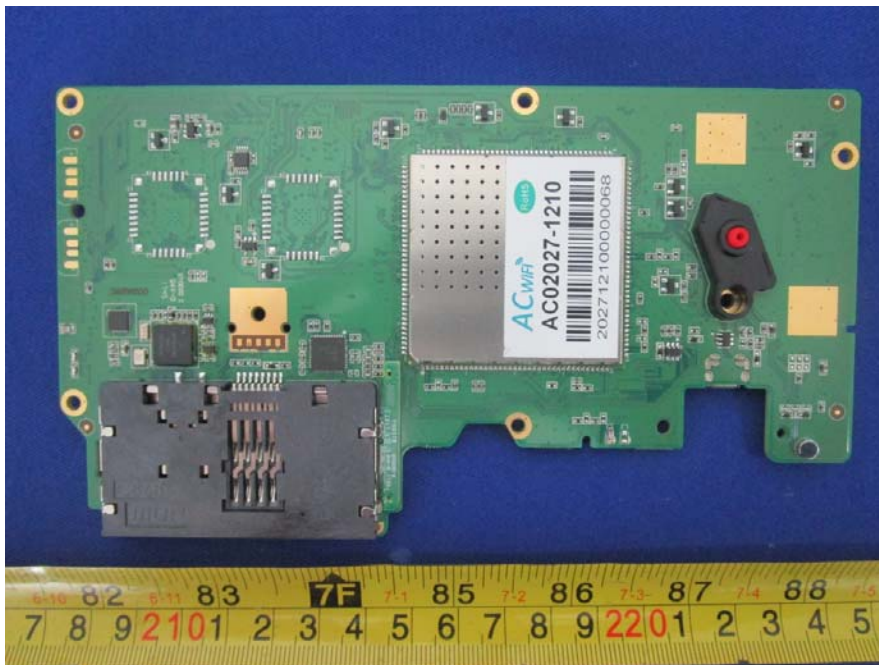

EUT – BT WIFI Ant View

EUT – BT WIFI Chip View

C10-S397B1-0001:

EUT – Uncover1 View

EUT – Uncover2 View

EUT – Uncover3 View

EUT – Uncover4 View

EUT – Uncover5 View

EUT – Mainboard Top View

EUT – Mainboard Bottom View

EUT – Mainboard Top Uncover View

EUT – PCB1 Top View

EUT – PCB1 Bottom View

EUT – PCB2 Top View

EUT – PCB2 Bottom View

EUT – PCB3 Top View

EUT – PCB3 Bottom View

EUT – PCB4 Top View

EUT – PCB4 Bottom View

EUT – BT WIFI ANT View

EUT – BT WIFI Chip View