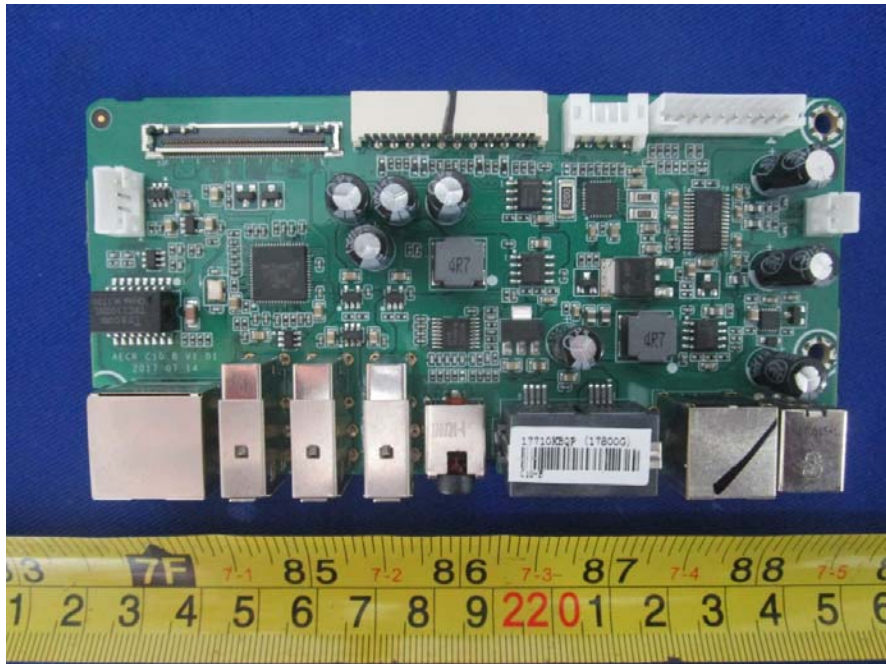

EUT – BT WIFI Ant View

EUT – BT WIFI Chip View

C10-S397B1-0001:

EUT – Uncover1 View

EUT – Uncover2 View

EUT – Uncover3 View

EUT – Uncover4 View

EUT – Uncover5 View

EUT – Mainboard Top View

EUT – Mainboard Bottom View

EUT – Mainboard Top Uncover View

EUT – PCB1 Top View

EUT – PCB1 Bottom View

EUT – PCB2 Top View

EUT – PCB2 Bottom View

EUT – PCB3 Top View

EUT – PCB3 Bottom View

EUT – PCB4 Top View

EUT – PCB4 Bottom View

EUT – BT WIFI ANT View

EUT – BT WIFI Chip View