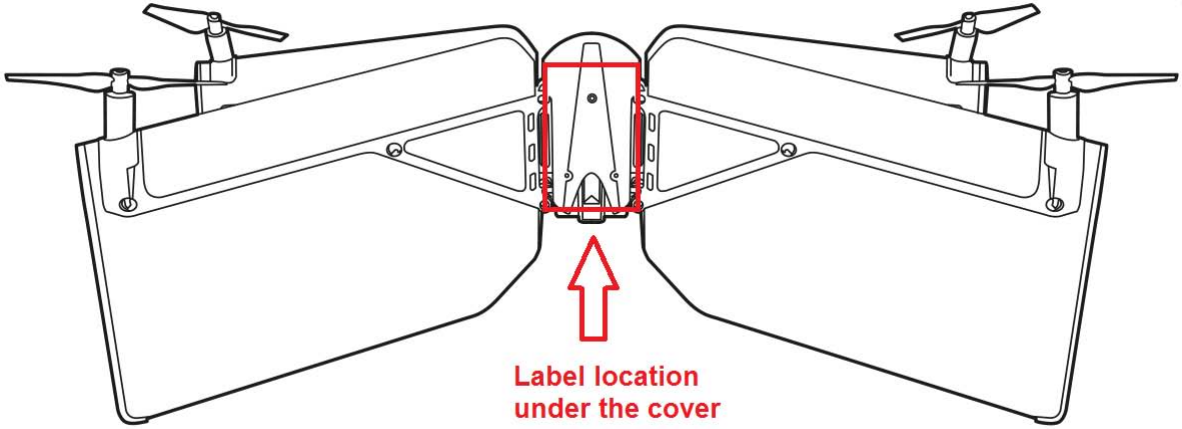

COLORS:  
WHITE: CMJN 0 0 0 0

FONT :  
Text: Helvetica Neue 65 Medium

Label location  
under the cover