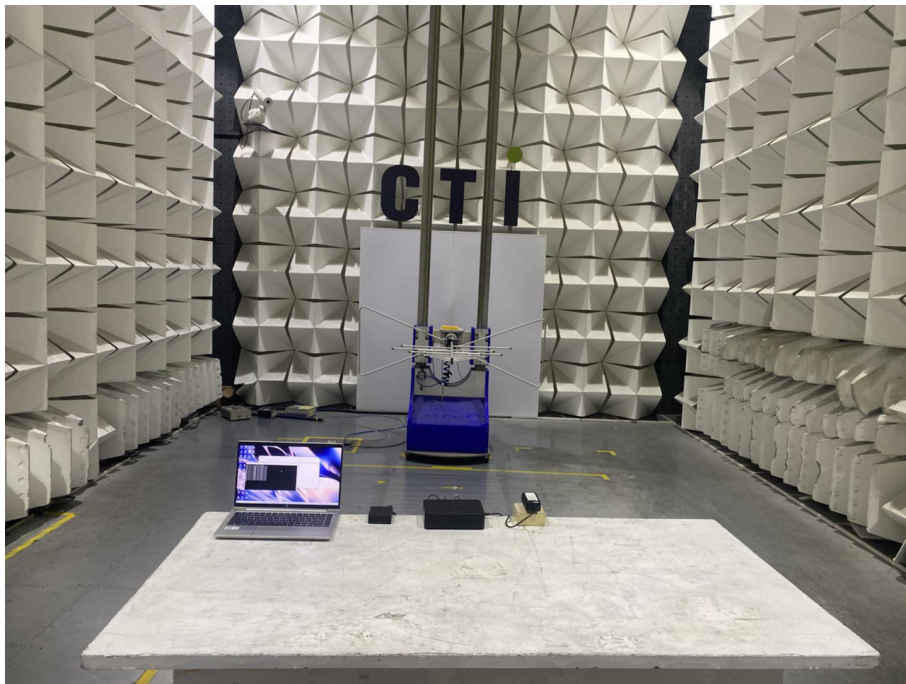

PHOTOGRAPHS OF TEST SETUP

Antenna schemes 1:

Radiated spurious emission Test Setup-1(Below 1GHz)

Radiated spurious emission Test Setup-2(Above 1GHz)

Radiated spurious emission Test Setup-2(Above 18GHz)

**Radiated spurious emission Test Setup-3
There are absorbing materials under the ground.**

Conducted Emissions Test Setup

Antenna schemes 2:

Radiated spurious emission Test Setup-1(Below 1GHz)

Radiated spurious emission Test Setup-2(Above 1GHz)

Radiated spurious emission Test Setup-3(Above 18GHz)

**Radiated spurious emission Test Setup-3(Above 1GHz)
There are absorbing materials under the ground.**

Conducted Emissions Test Setup