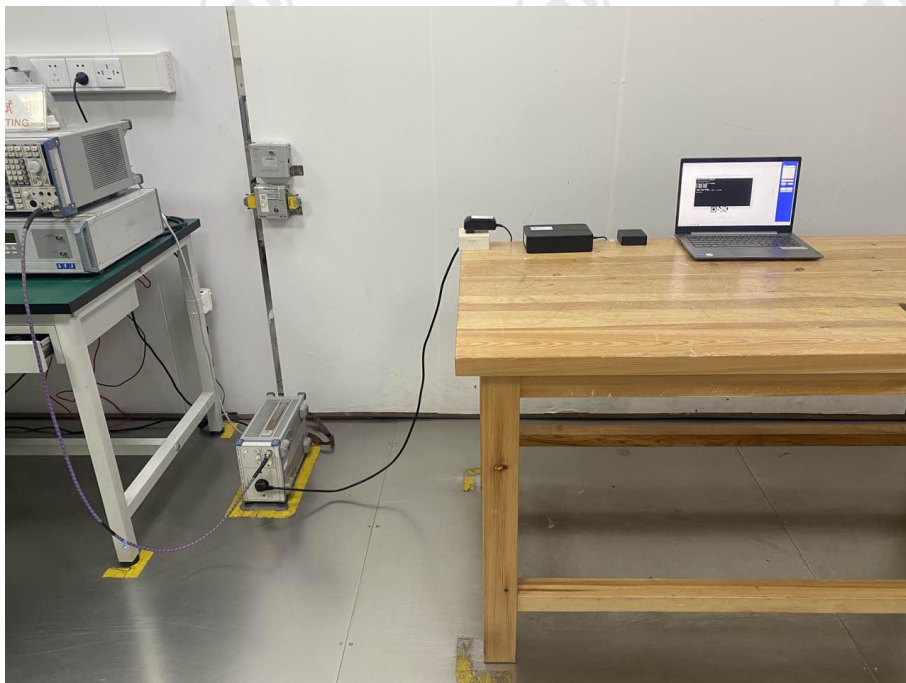

PHOTOGRAPHS OF TEST SETUP

Antenna schemes 1:

Radiated spurious emission Test Setup-1(Below 1GHz)

Radiated spurious emission Test Setup-2(Above 1GHz)

Radiated spurious emission Test Setup-2(Above 18GHz)

**Radiated spurious emission Test Setup-3
There are absorbing materials under the ground.**

Conducted Emissions Test Setup

Antenna schemes 2:

Radiated spurious emission Test Setup-1(Below 1GHz)

Radiated spurious emission Test Setup-2(Above 1GHz)

Radiated spurious emission Test Setup-3(Above 18GHz)

**Radiated spurious emission Test Setup-3(Above 1GHz)
There are absorbing materials under the ground.**

Conducted Emissions Test Setup