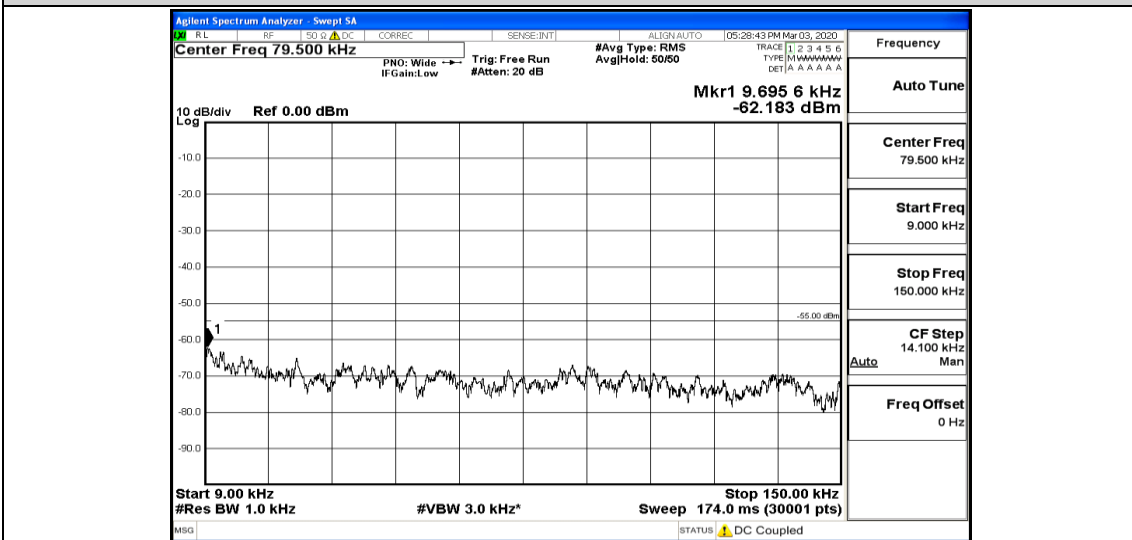

Band41-20MHz-16QAM-41490-1RB#0-Range1:0.009~0.15MHz