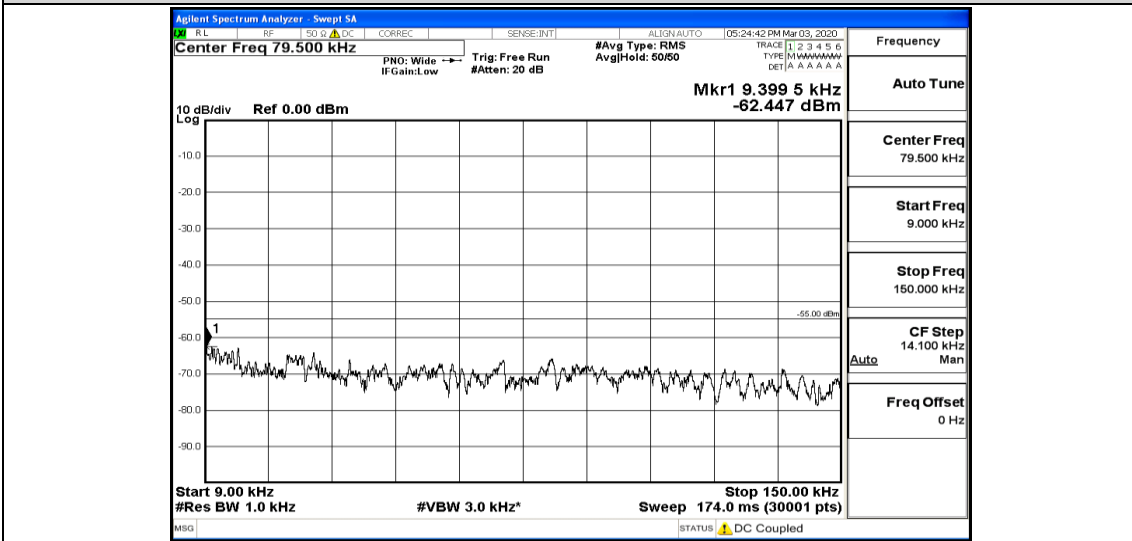

Band41-20MHz-16QAM-40620-1RB#0-Range1:0.009~0.15MHz