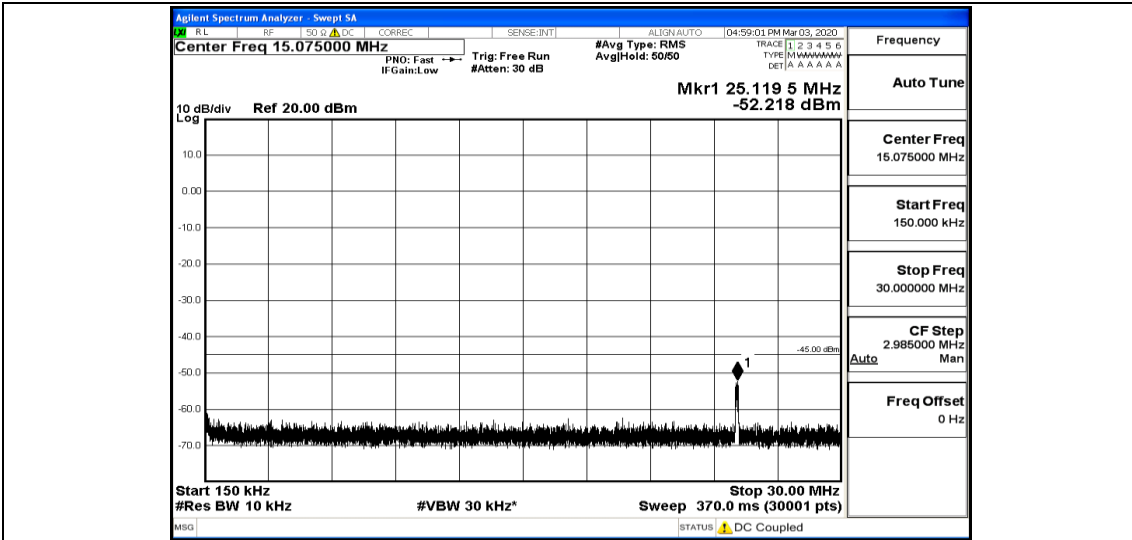

Band41-15MHz-QPSK-40620-1RB#0-Range2:0.15~30MHz

Band41-15MHz-QPSK-40620-1RB#0-Range3:30~1000MHz