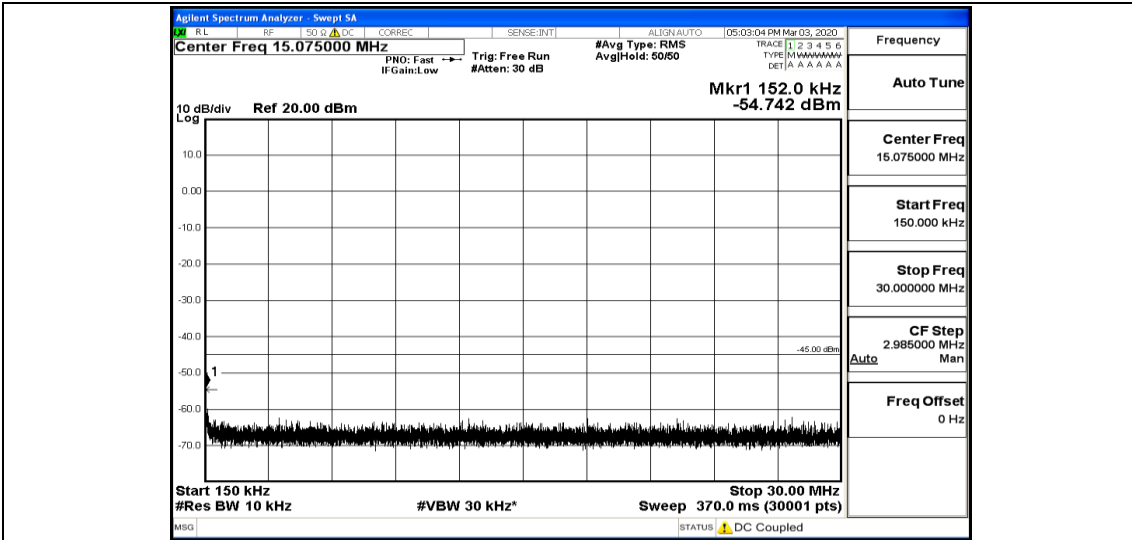

Band41-15MHz-QPSK-41515-1RB#0-Range2:0.15~30MHz

Band41-15MHz-QPSK-41515-1RB#0-Range3:30~1000MHz