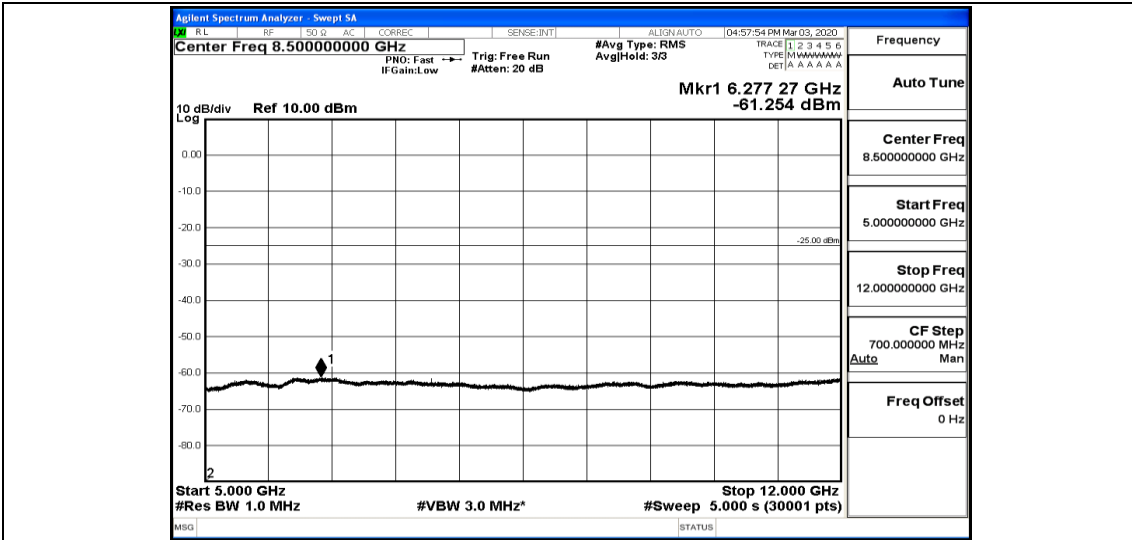

Band41-15MHz-16QAM-39725-1RB#0-Range5:5000~12000MHz

Band41-15MHz-16QAM-39725-1RB#0-Range6:12000~26500MHz