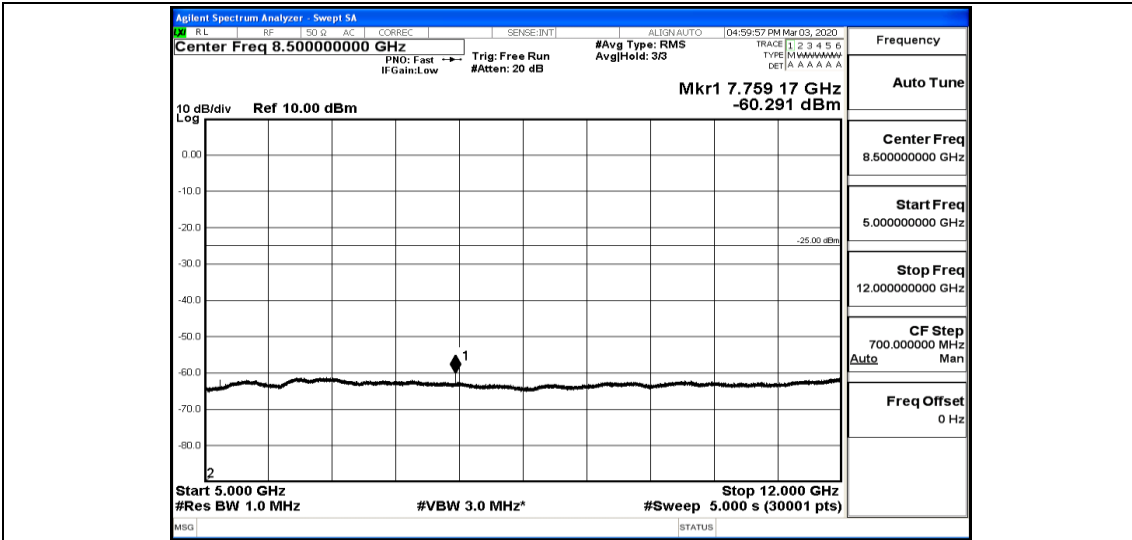

Band41-15MHz-QPSK-40620-1RB#0-Range2:0.15~30MHz

Band41-15MHz-QPSK-40620-1RB#0-Range3:30~1000MHz

Band41-15MHz-QPSK-40620-1RB#0-Range4:1000~5000MHz

Band41-15MHz-QPSK-40620-1RB#0-Range5:5000~12000MHz

Band41-15MHz-QPSK-40620-1RB#0-Range6:12000~26500MHz