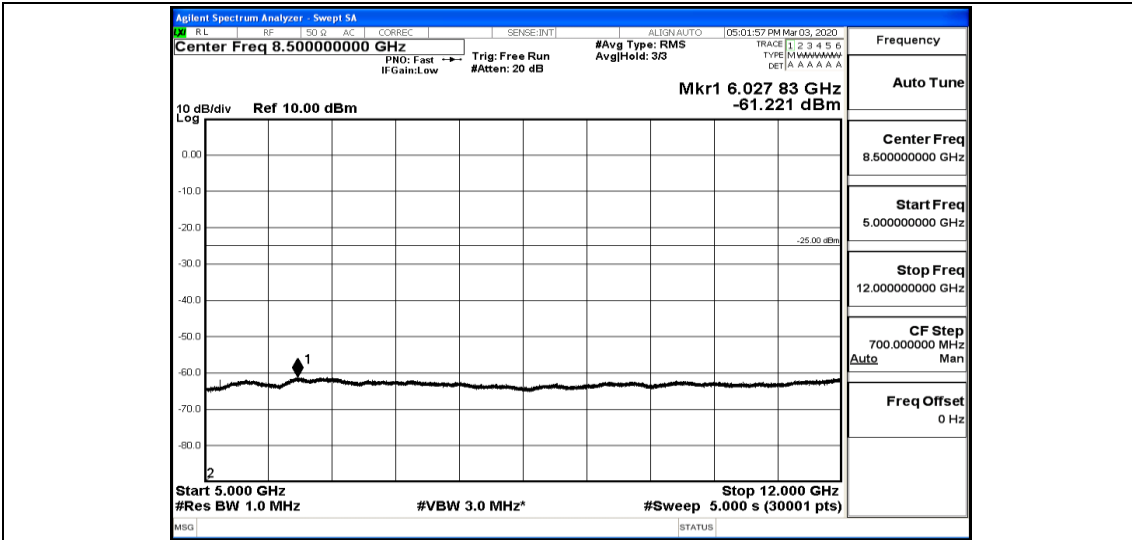

Band41-15MHz-16QAM-40620-1RB#0-Range5:5000~12000MHz

Band41-15MHz-16QAM-40620-1RB#0-Range6:12000~26500MHz