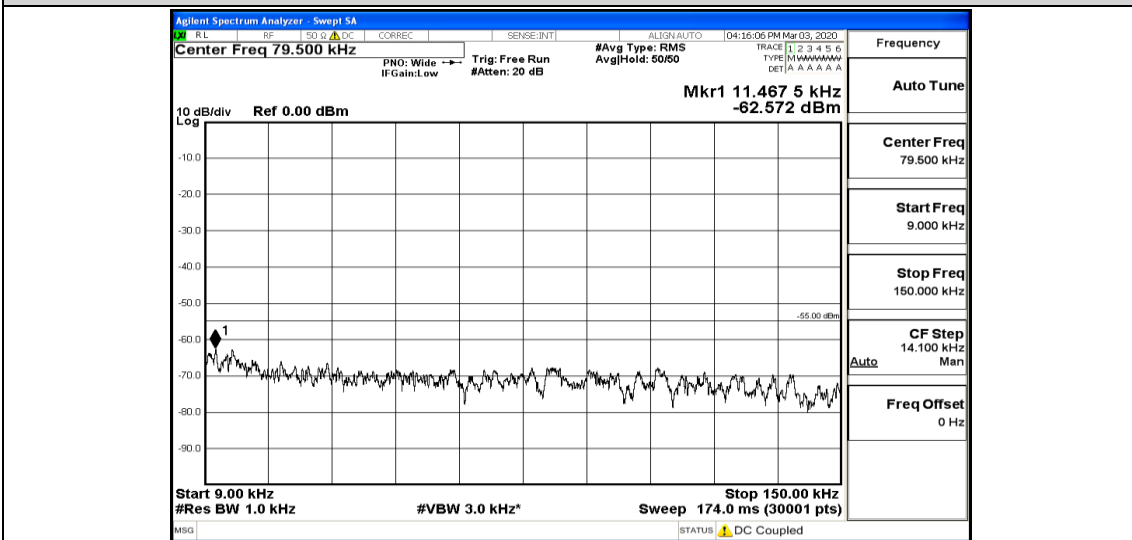

Band41-5MHz-16QAM-40620-1RB#0-Range1:0.009~0.15MHz

Band41-5MHz-16QAM-40620-1RB#0-Range2:0.15~30MHz