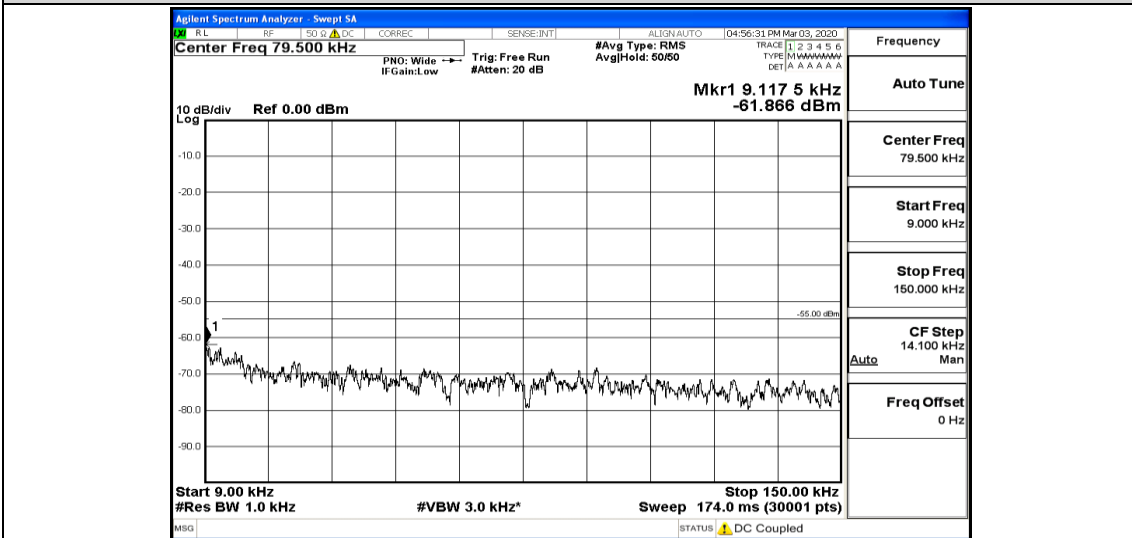

Band41-15MHz-16QAM-39725-1RB#0-Range1:0.009~0.15MHz

Band41-15MHz-16QAM-39725-1RB#0-Range2:0.15~30MHz