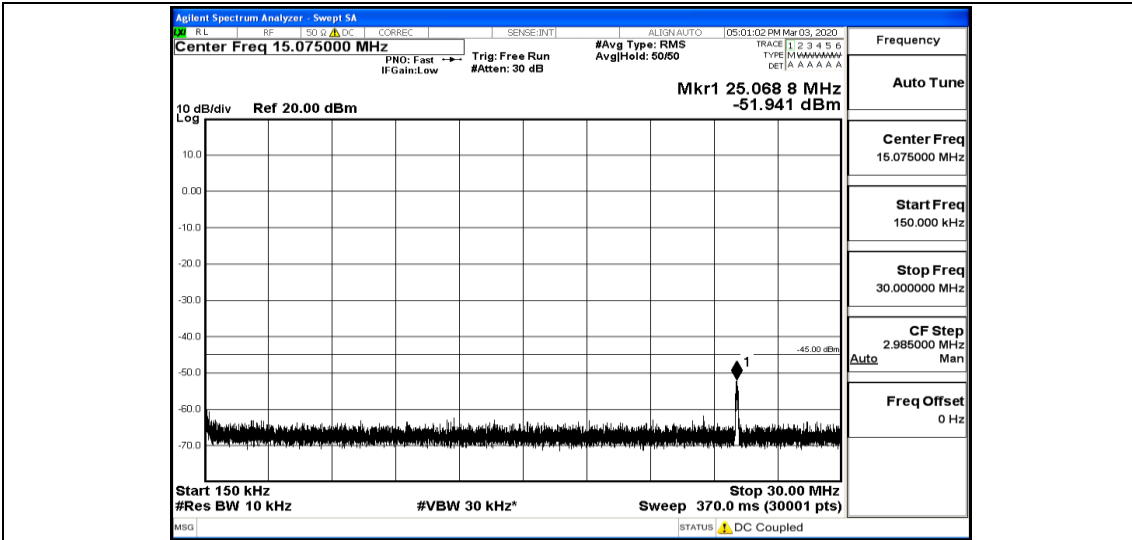

Band41-15MHz-16QAM-39725-1RB#0-Range5:5000~12000MHz

Band41-15MHz-16QAM-39725-1RB#0-Range6:12000~26500MHz

Band41-15MHz-16QAM-40620-1RB#0-Range1:0.009~0.15MHz

Band41-15MHz-16QAM-40620-1RB#0-Range2:0.15~30MHz