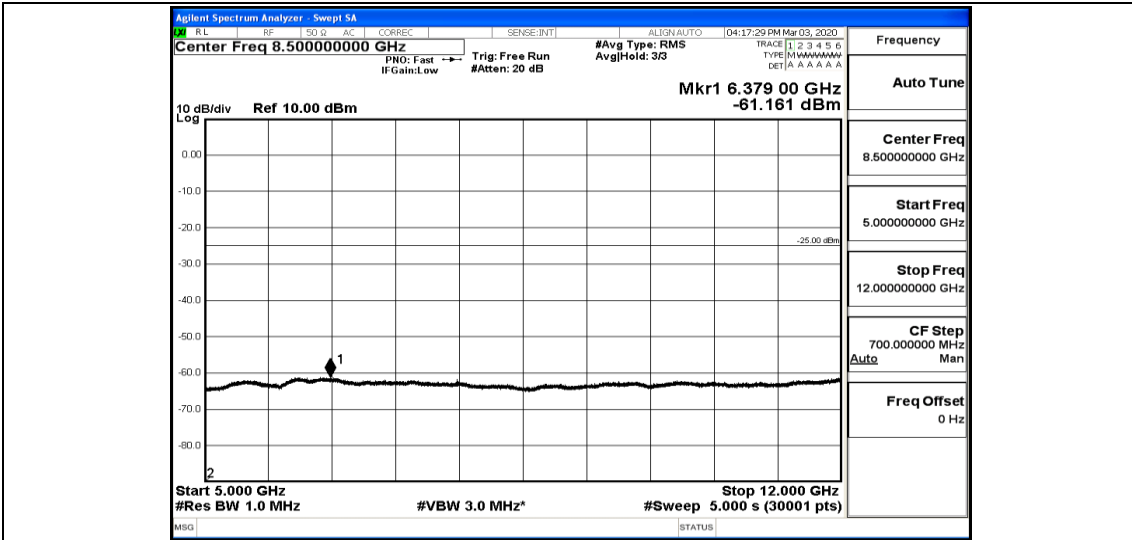

Band41-5MHz-16QAM-40620-1RB#0-Range5:5000~12000MHz

Band41-5MHz-16QAM-40620-1RB#0-Range6:12000~26500MHz