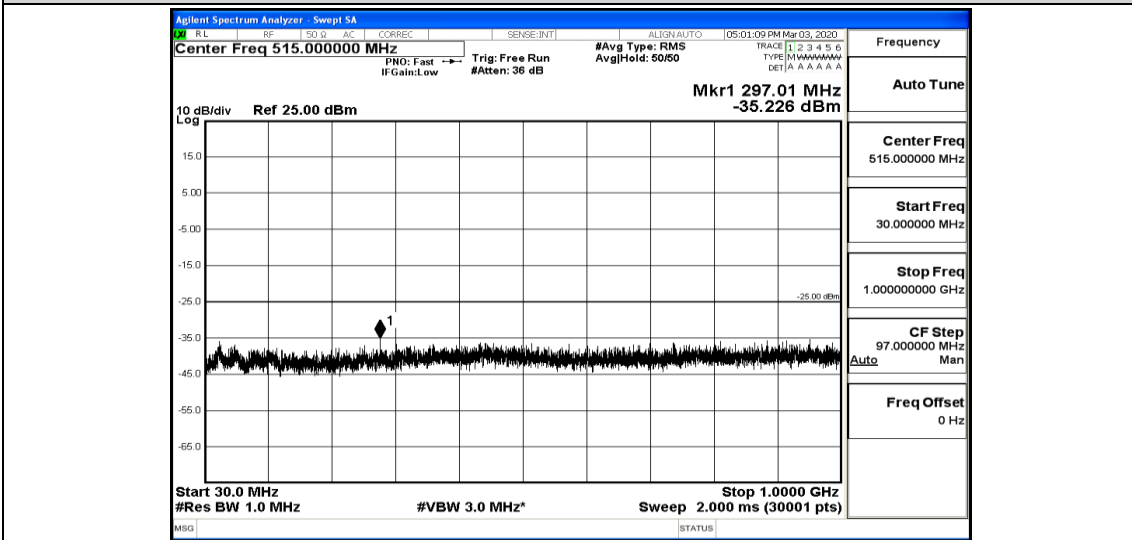

Band41-15MHz-16QAM-40620-1RB#0-Range3:30~1000MHz

Band41-15MHz-16QAM-40620-1RB#0-Range4:1000~5000MHz