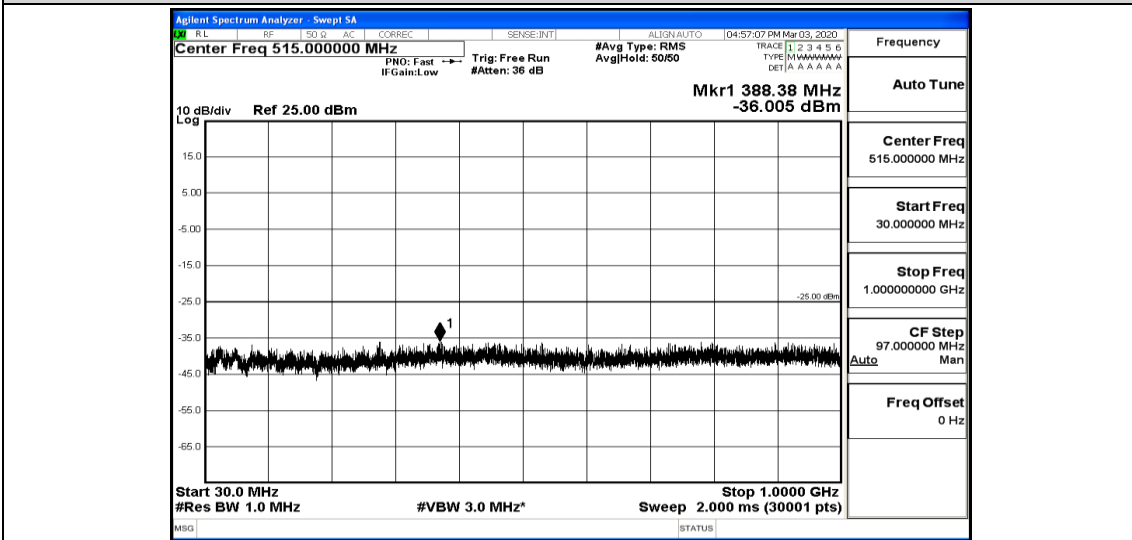

Band41-15MHz-QPSK-41515-1RB#0-Range6:12000~26500MHz

Band41-15MHz-16QAM-39725-1RB#0-Range1:0.009~0.15MHz

Band41-15MHz-16QAM-39725-1RB#0-Range2:0.15~30MHz

Band41-15MHz-16QAM-39725-1RB#0-Range3:30~1000MHz

Band41-15MHz-16QAM-39725-1RB#0-Range4:1000~5000MHz