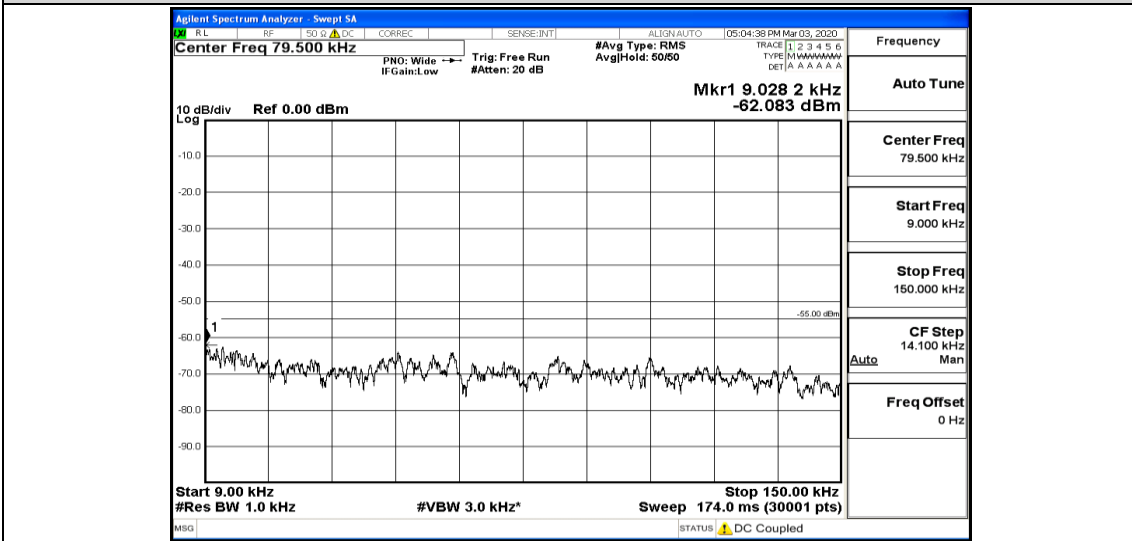

Band41-15MHz-16QAM-41515-1RB#0-Range1:0.009~0.15MHz

Band41-15MHz-16QAM-41515-1RB#0-Range2:0.15~30MHz