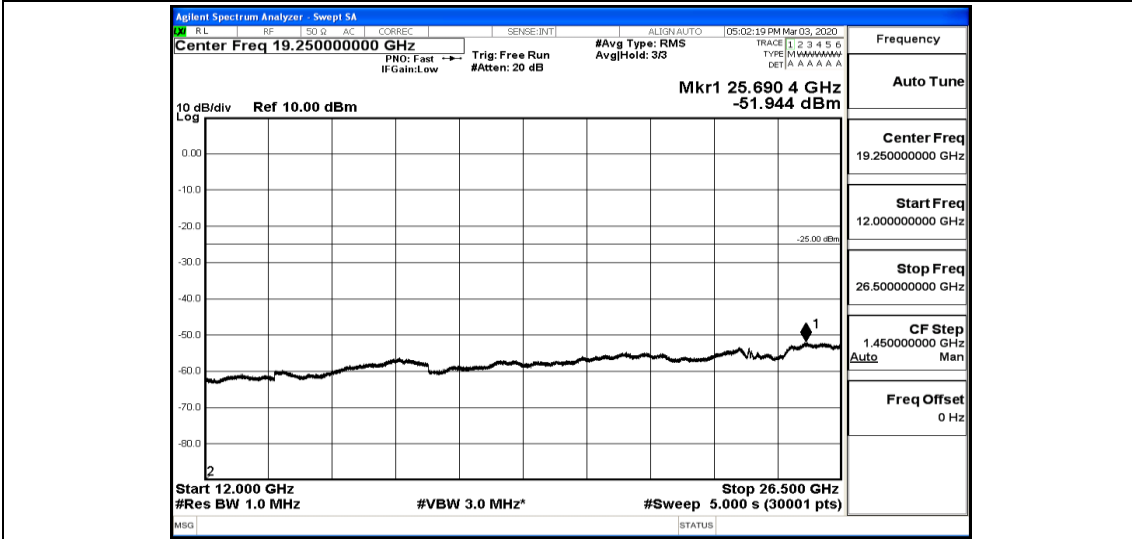

Band41-15MHz-16QAM-40620-1RB#0-Range3:30~1000MHz

Band41-15MHz-16QAM-40620-1RB#0-Range4:1000~5000MHz

Band41-15MHz-16QAM-40620-1RB#0-Range5:5000~12000MHz

Band41-15MHz-16QAM-40620-1RB#0-Range6:12000~26500MHz