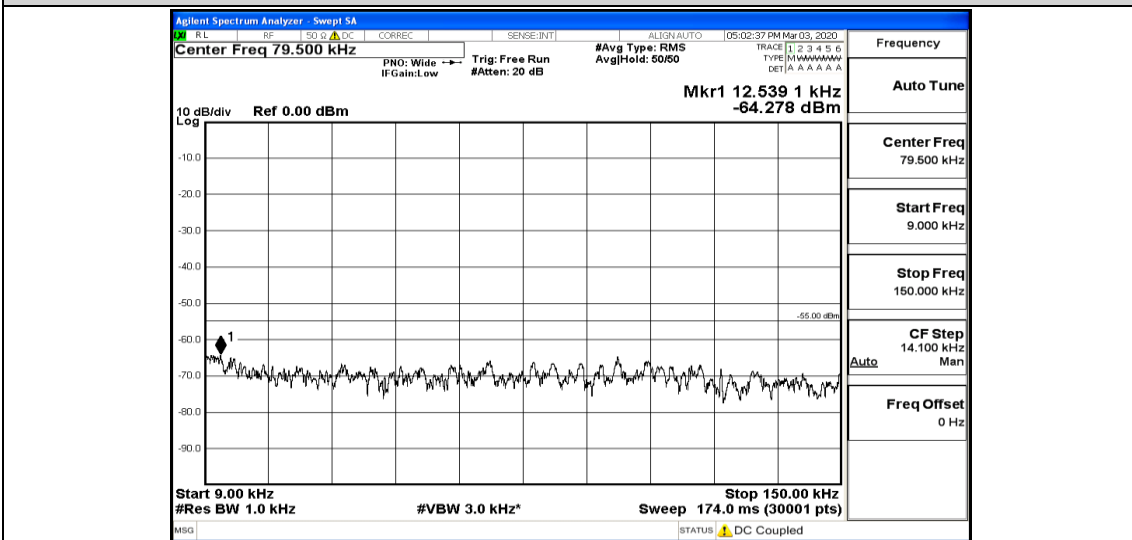

Band41-15MHz-QPSK-41515-1RB#0-Range1:0.009~0.15MHz

Band41-15MHz-QPSK-41515-1RB#0-Range2:0.15~30MHz