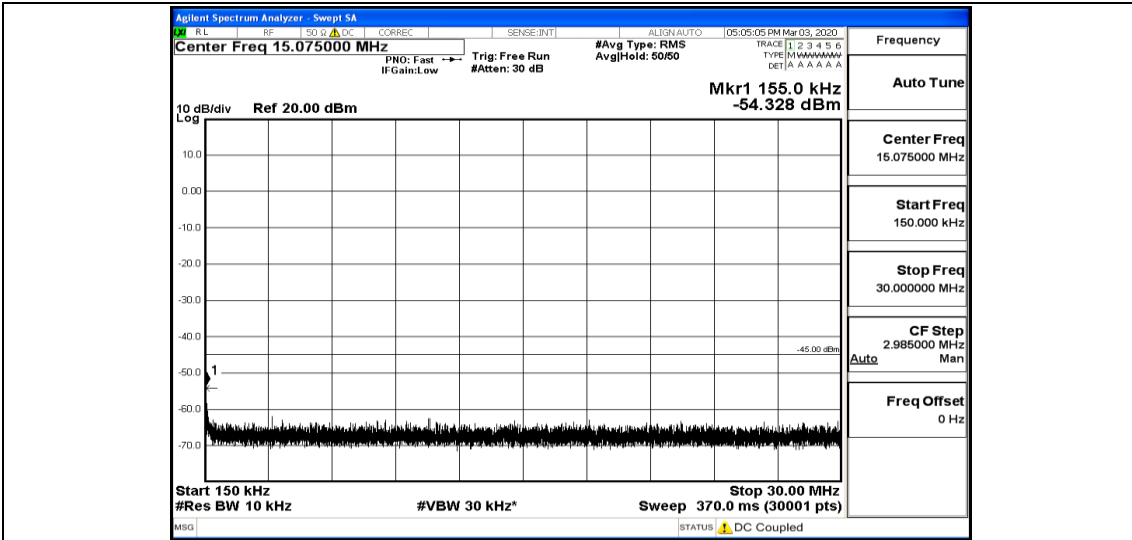

Band41-15MHz-16QAM-41515-1RB#0-Range2:0.15~30MHz

Band41-15MHz-16QAM-41515-1RB#0-Range3:30~1000MHz