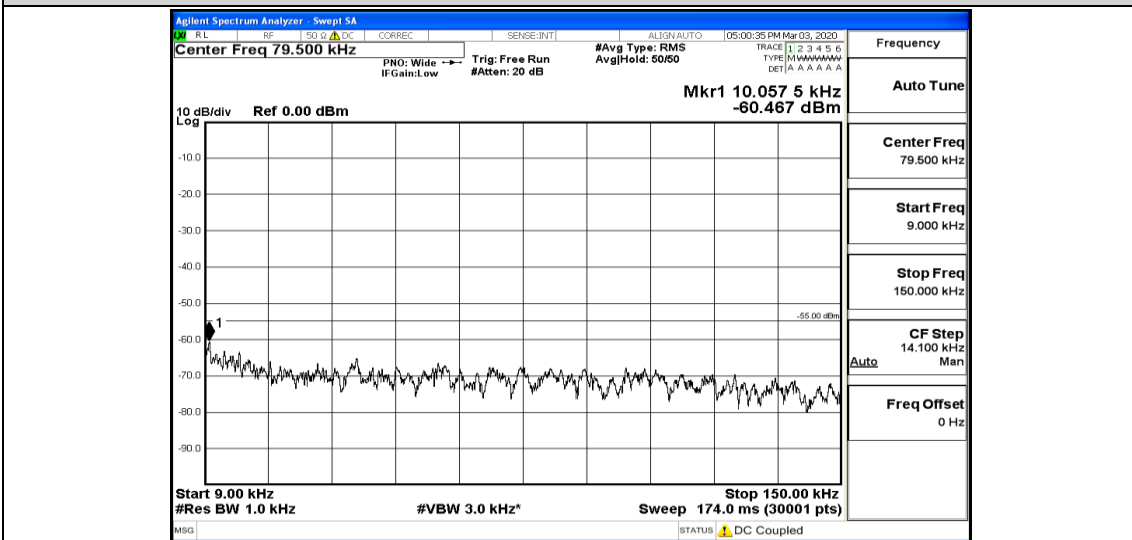

Band41-15MHz-16QAM-40620-1RB#0-Range1:0.009~0.15MHz

Band41-15MHz-16QAM-40620-1RB#0-Range2:0.15~30MHz