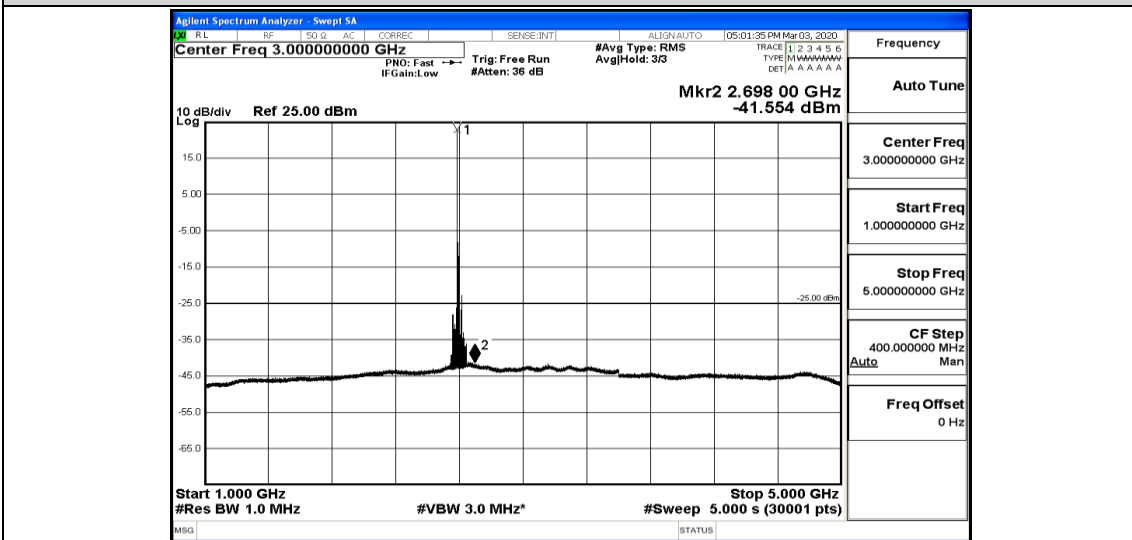

Band41-15MHz-16QAM-40620-1RB#0-Range4:1000~5000MHz

Band41-15MHz-16QAM-40620-1RB#0-Range5:5000~12000MHz