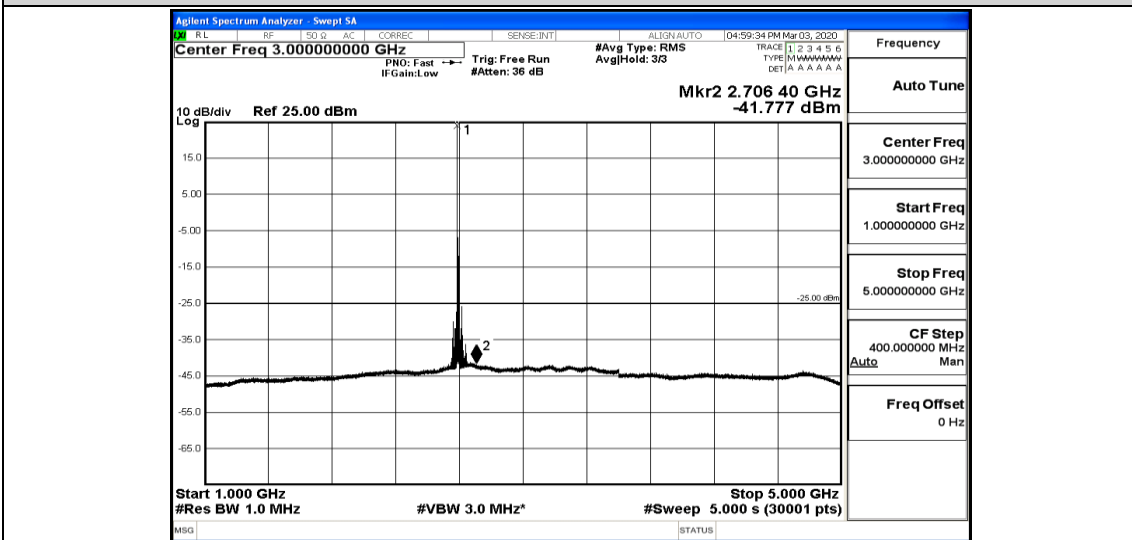

Band41-15MHz-QPSK-40620-1RB#0-Range2:0.15~30MHz

Band41-15MHz-QPSK-40620-1RB#0-Range3:30~1000MHz

Band41-15MHz-QPSK-40620-1RB#0-Range4:1000~5000MHz

Band41-15MHz-QPSK-40620-1RB#0-Range5:5000~12000MHz

Band41-15MHz-QPSK-40620-1RB#0-Range6:12000~26500MHz