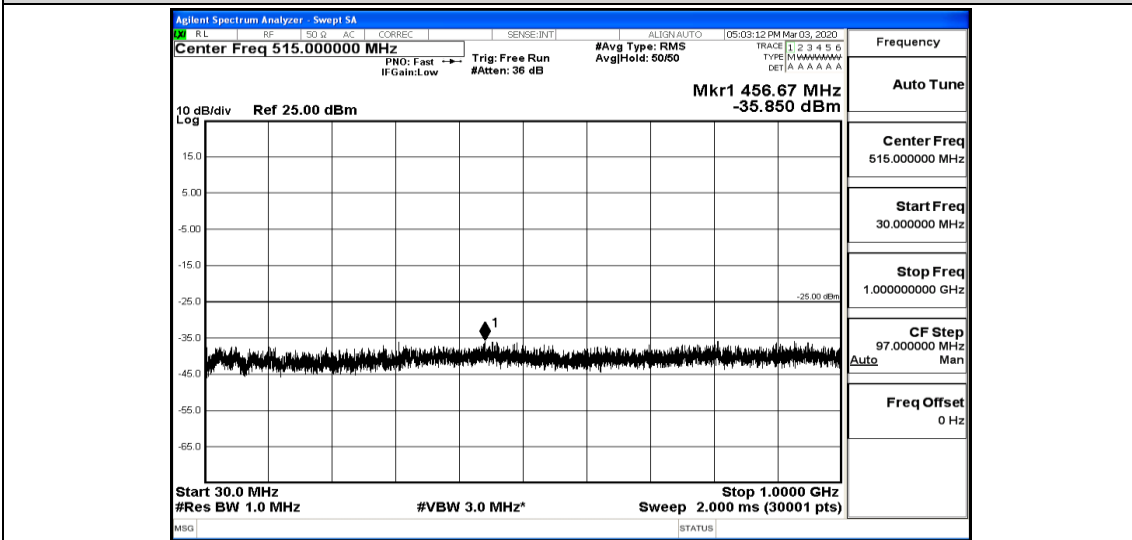

Band41-15MHz-QPSK-41515-1RB#0-Range3:30~1000MHz

Band41-15MHz-QPSK-41515-1RB#0-Range4:1000~5000MHz