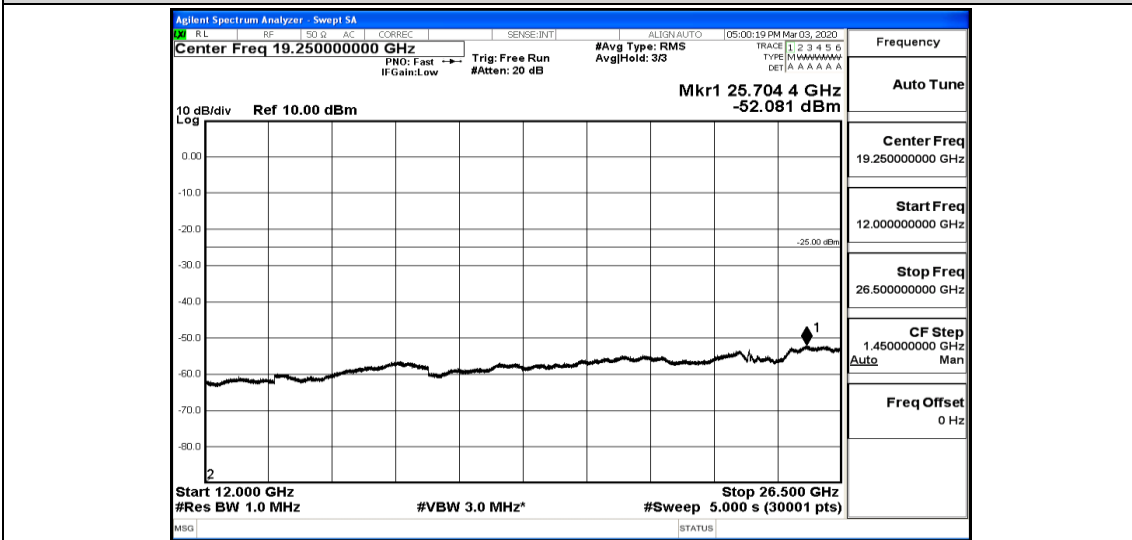

Band41-15MHz-QPSK-40620-1RB#0-Range2:0.15~30MHz

Band41-15MHz-QPSK-40620-1RB#0-Range3:30~1000MHz

Band41-15MHz-QPSK-40620-1RB#0-Range4:1000~5000MHz

Band41-15MHz-QPSK-40620-1RB#0-Range5:5000~12000MHz

Band41-15MHz-QPSK-40620-1RB#0-Range6:12000~26500MHz