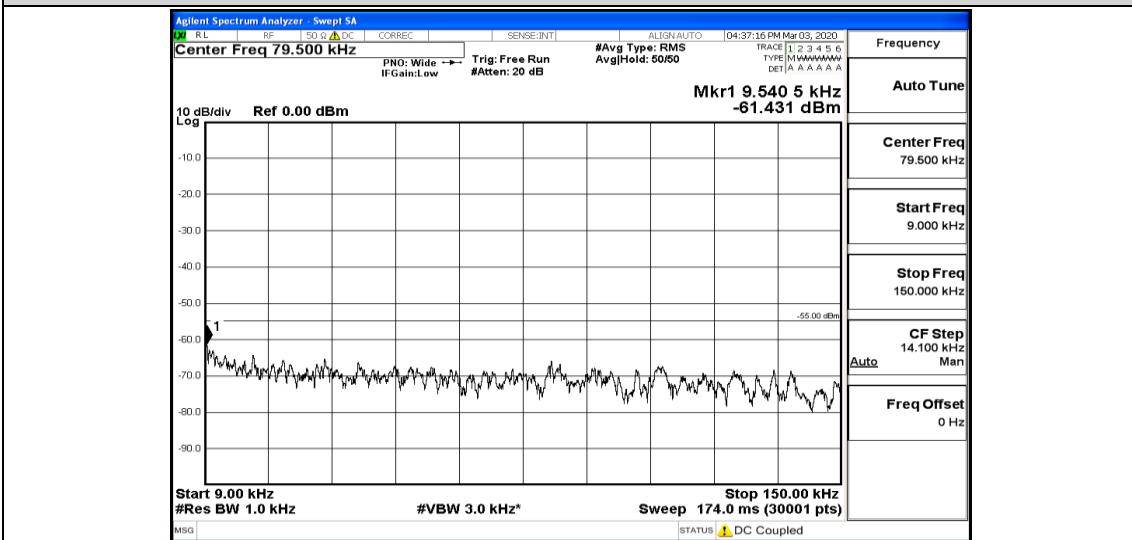

Band41-10MHz-16QAM-40620-1RB#0-Range1:0.009~0.15MHz

Band41-10MHz-16QAM-40620-1RB#0-Range2:0.15~30MHz