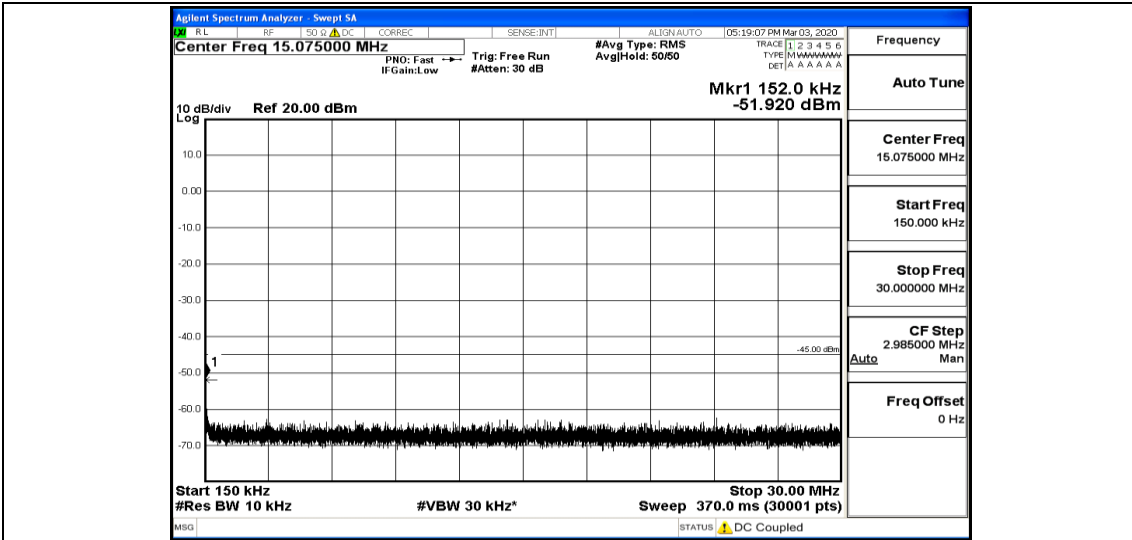

Band41-20MHz-QPSK-39750-1RB#0-Range2:0.15~30MHz

Band41-20MHz-QPSK-39750-1RB#0-Range3:30~1000MHz