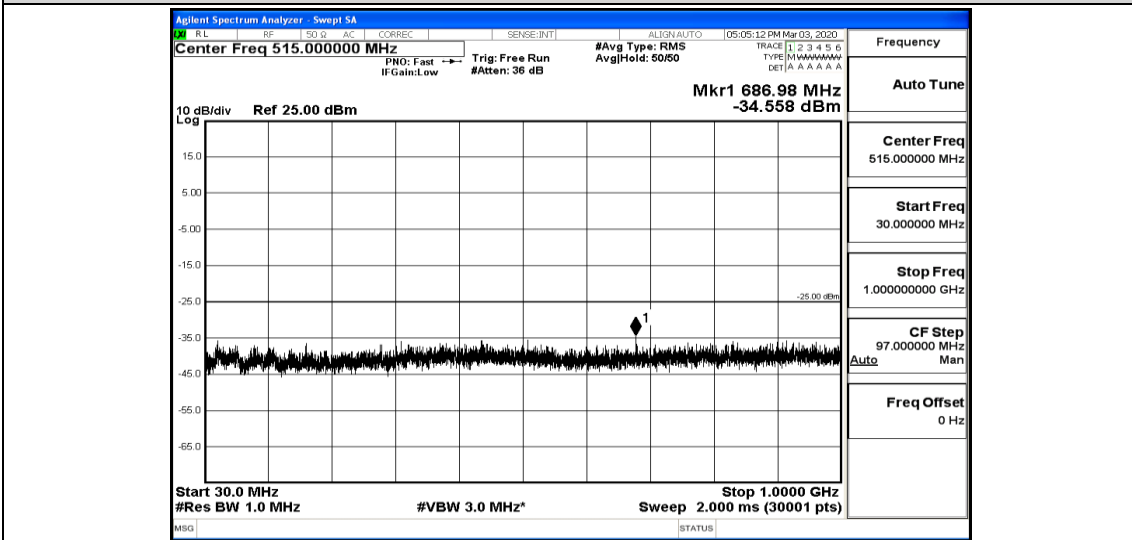

Band41-15MHz-16QAM-41515-1RB#0-Range1:0.009~0.15MHz

Band41-15MHz-16QAM-41515-1RB#0-Range2:0.15~30MHz

Band41-15MHz-16QAM-41515-1RB#0-Range3:30~1000MHz

Band41-15MHz-16QAM-41515-1RB#0-Range4:1000~5000MHz

Band41-15MHz-16QAM-41515-1RB#0-Range5:5000~12000MHz