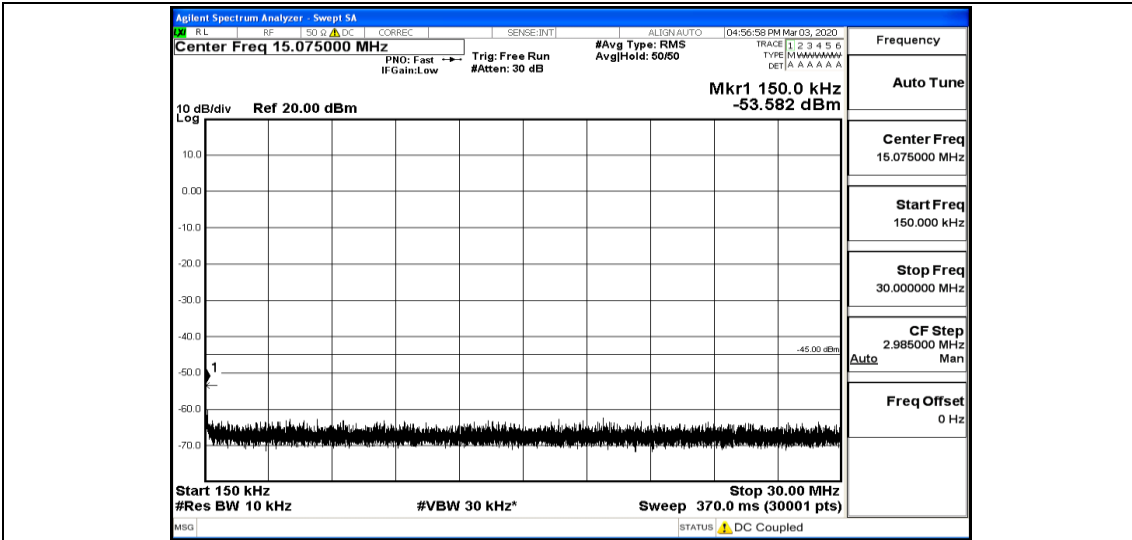

Band41-15MHz-16QAM-39725-1RB#0-Range2:0.15~30MHz

Band41-15MHz-16QAM-39725-1RB#0-Range3:30~1000MHz