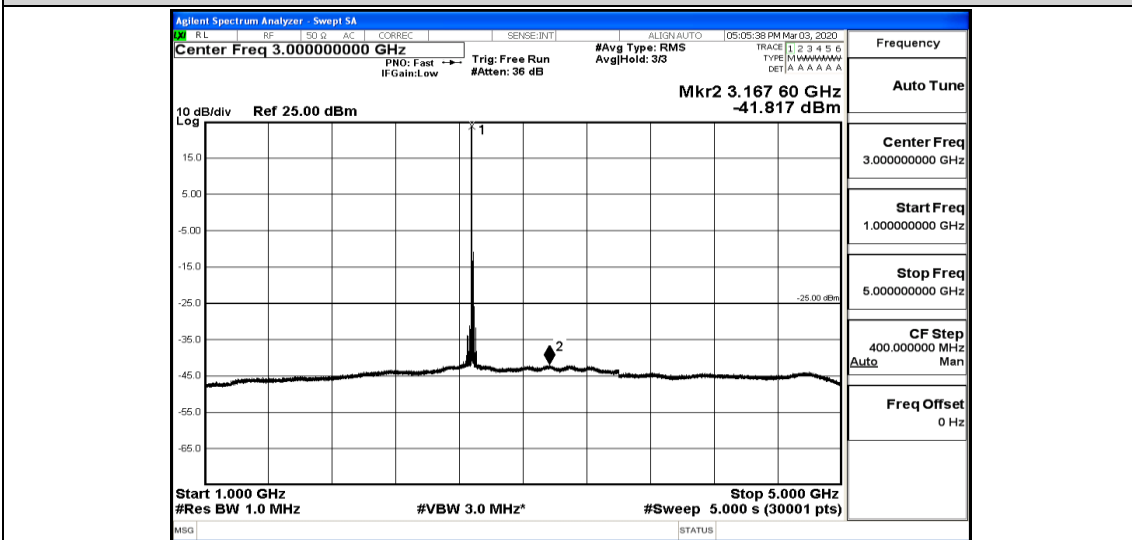

Band41-15MHz-16QAM-41515-1RB#0-Range1:0.009~0.15MHz

Band41-15MHz-16QAM-41515-1RB#0-Range2:0.15~30MHz

Band41-15MHz-16QAM-41515-1RB#0-Range3:30~1000MHz

Band41-15MHz-16QAM-41515-1RB#0-Range4:1000~5000MHz

Band41-15MHz-16QAM-41515-1RB#0-Range5:5000~12000MHz