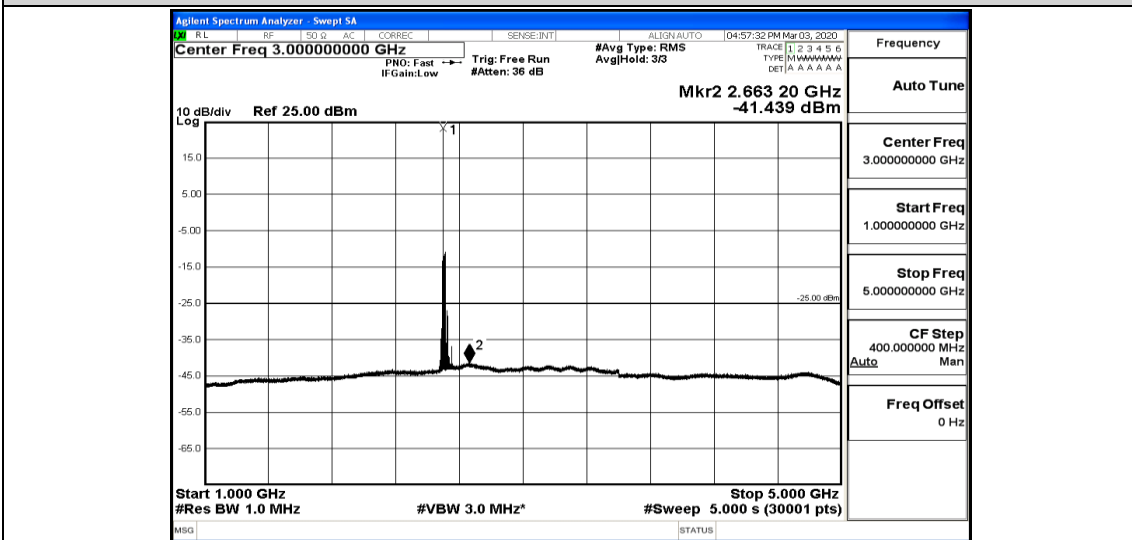

Band41-15MHz-QPSK-41515-1RB#0-Range6:12000~26500MHz

Band41-15MHz-16QAM-39725-1RB#0-Range1:0.009~0.15MHz

Band41-15MHz-16QAM-39725-1RB#0-Range2:0.15~30MHz

Band41-15MHz-16QAM-39725-1RB#0-Range3:30~1000MHz

Band41-15MHz-16QAM-39725-1RB#0-Range4:1000~5000MHz