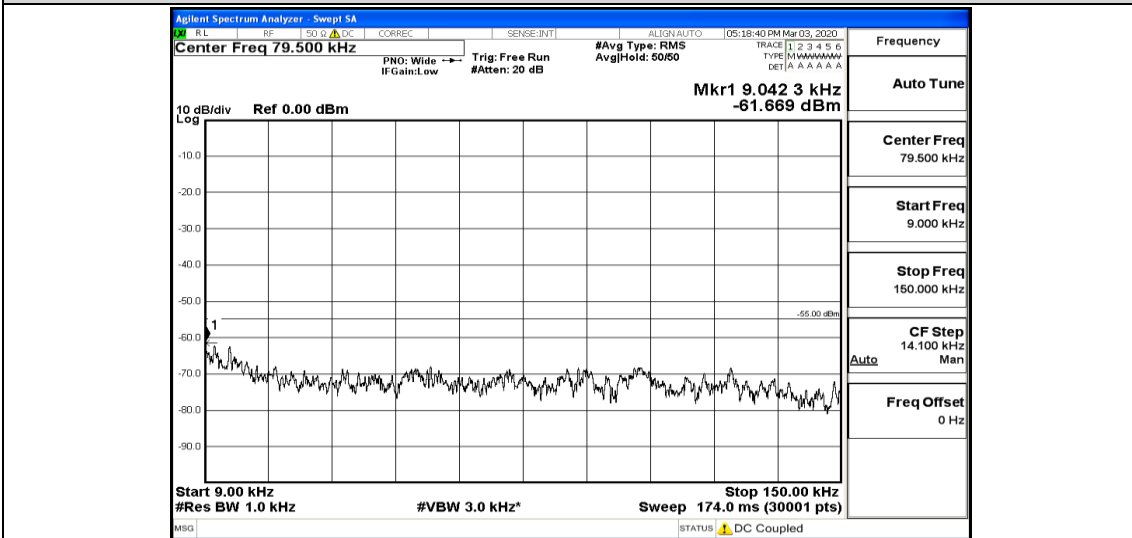

Band41-20MHz-QPSK-39750-1RB#0-Range1:0.009~0.15MHz

Band41-20MHz-QPSK-39750-1RB#0-Range2:0.15~30MHz