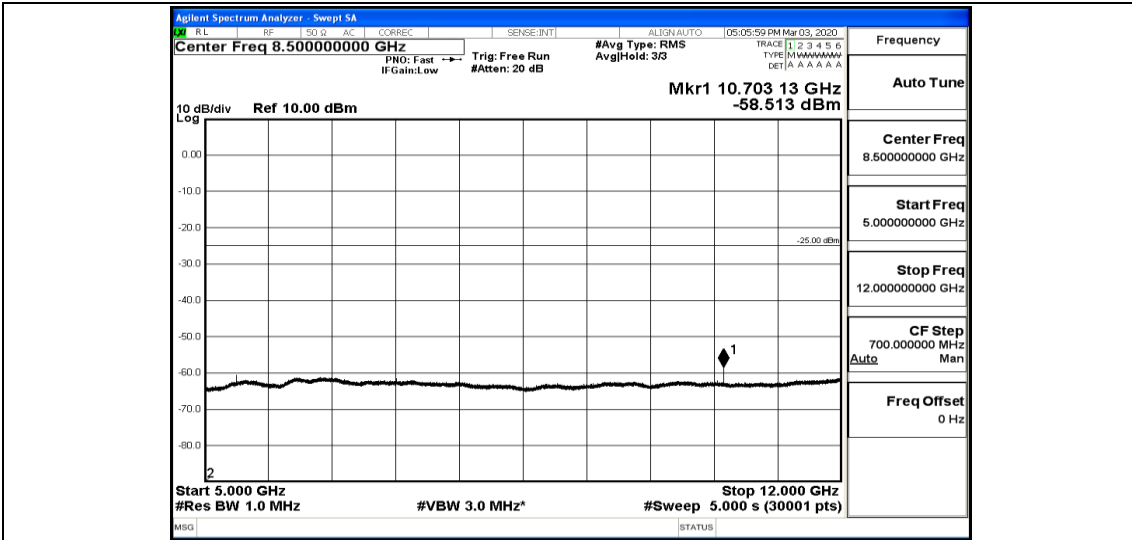

Band41-15MHz-16QAM-41515-1RB#0-Range1:0.009~0.15MHz

Band41-15MHz-16QAM-41515-1RB#0-Range2:0.15~30MHz

Band41-15MHz-16QAM-41515-1RB#0-Range3:30~1000MHz

Band41-15MHz-16QAM-41515-1RB#0-Range4:1000~5000MHz

Band41-15MHz-16QAM-41515-1RB#0-Range5:5000~12000MHz