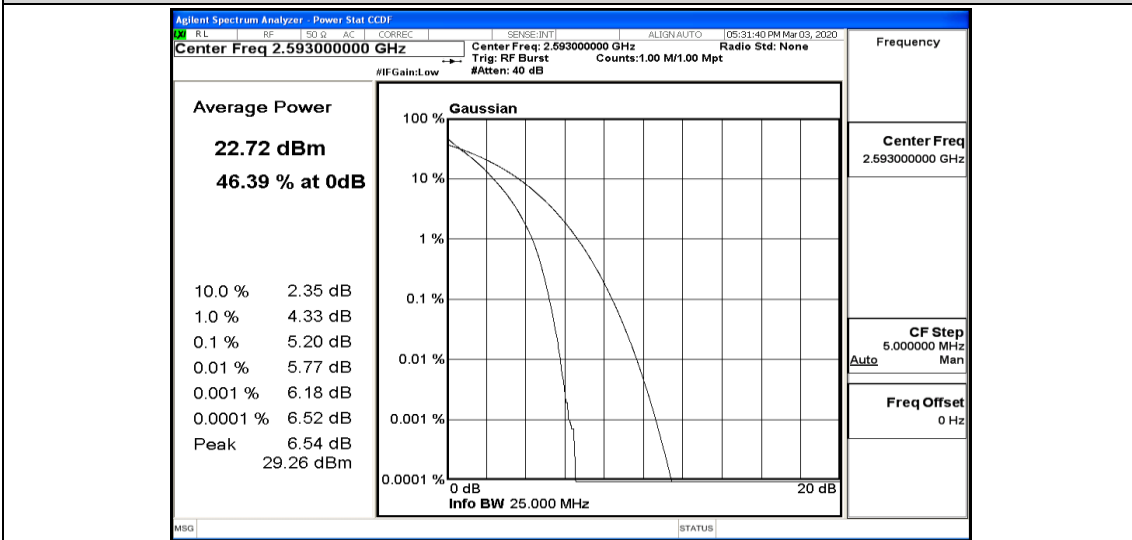

Band41-20MHz-QPSK-40620-100RB#0