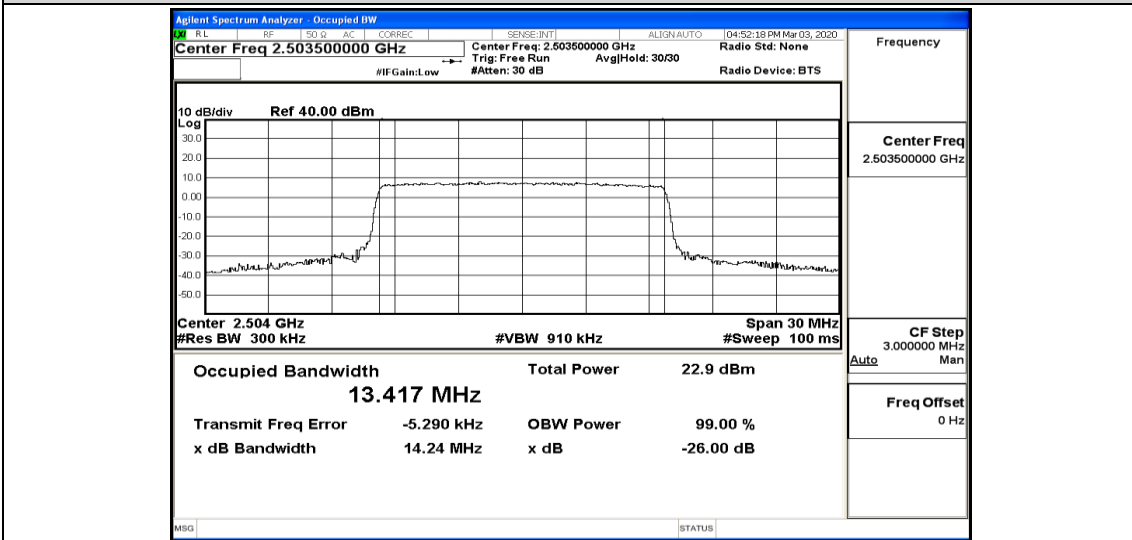

Band41-10MHz-16QAM-39700-50RB#0-8.9501

Band41-10MHz-16QAM-40620-50RB#0-8.9481

Band41-10MHz-16QAM-41540-50RB#0-8.9596

Band41-15MHz-QPSK-39725-75RB#0-13.417

Band41-15MHz-QPSK-40620-75RB#0-13.429

Band41-15MHz-QPSK-41515-75RB#0-13.431