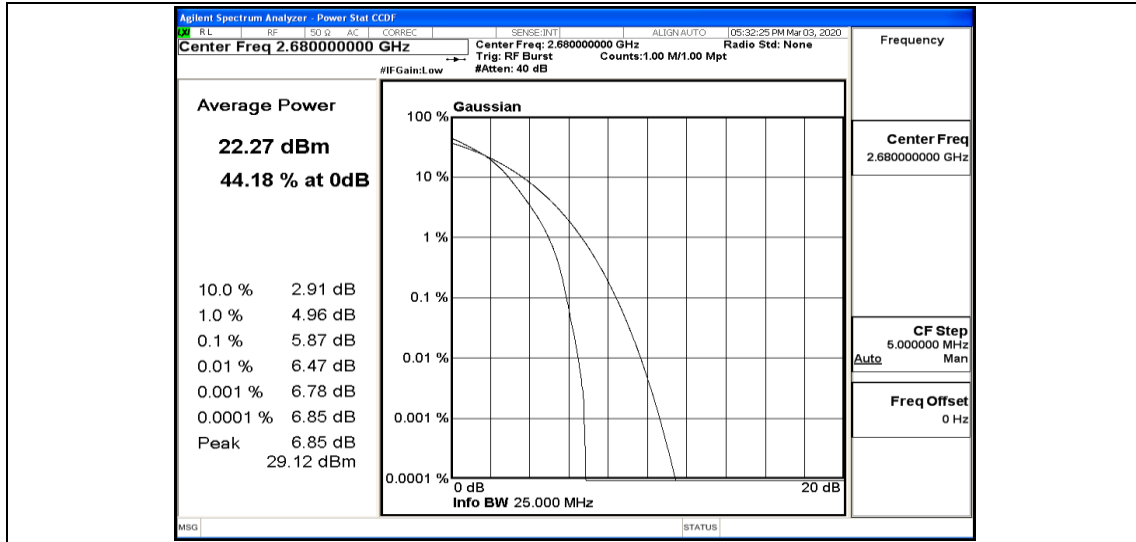

Band41-20MHz-16QAM-39750-1RB#0

Band41-20MHz-16QAM-39750-100RB#0

Band41-20MHz-16QAM-40620-1RB#0

Band41-20MHz-16QAM-40620-100RB#0

Band41-20MHz-16QAM-41490-1RB#0

Band41-20MHz-16QAM-41490-100RB#0

K.3: 26dB Bandwidth and Occupied Bandwidth