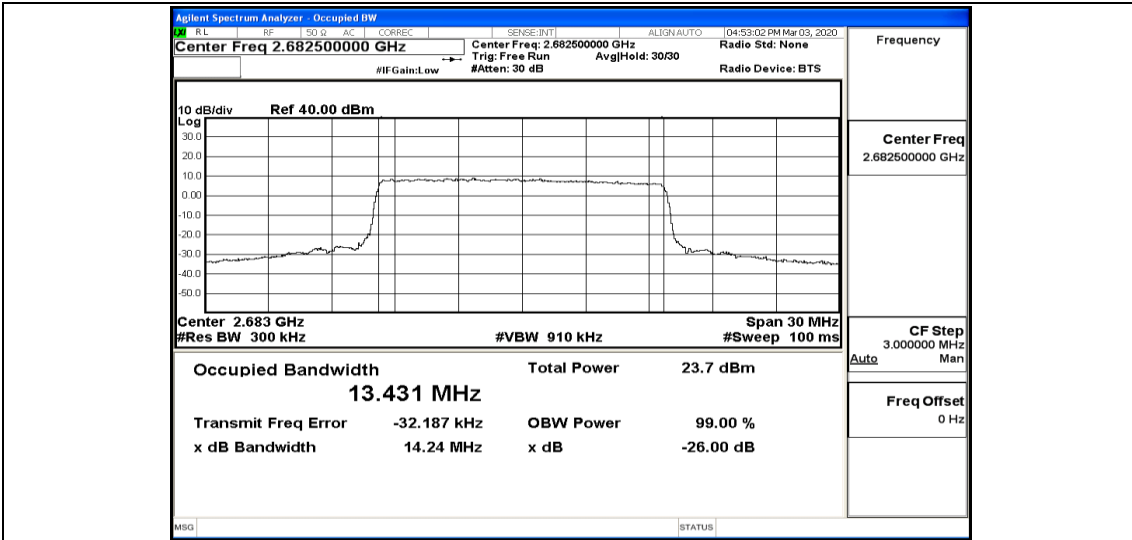

Band41-10MHz-16QAM-39700-50RB#0-8.9501

Band41-10MHz-16QAM-40620-50RB#0-8.9481

Band41-10MHz-16QAM-41540-50RB#0-8.9596

Band41-15MHz-QPSK-39725-75RB#0-13.417

Band41-15MHz-QPSK-40620-75RB#0-13.429

Band41-15MHz-QPSK-41515-75RB#0-13.431