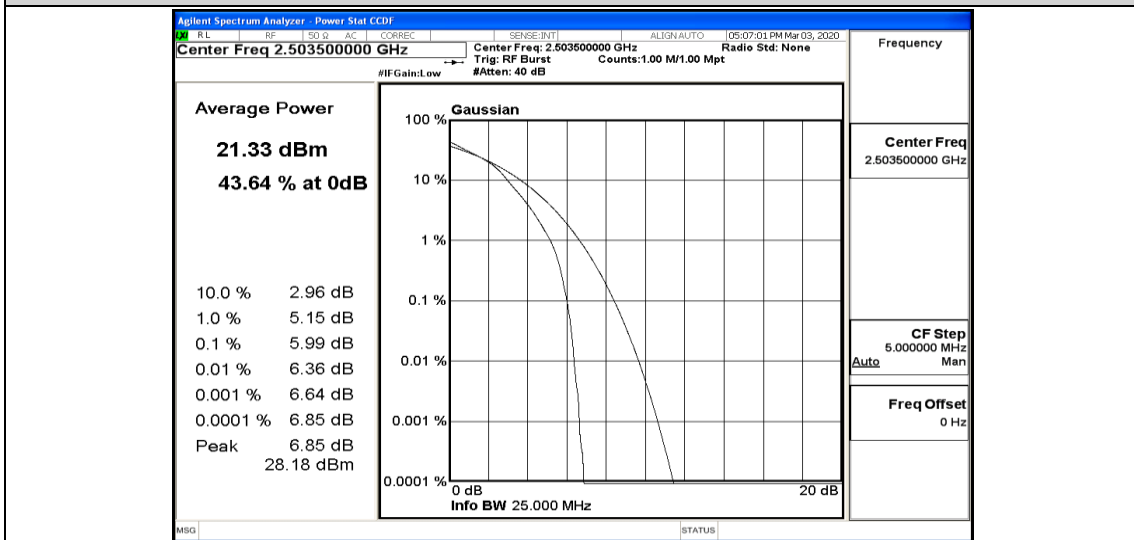

Band41-15MHz-16QAM-39725-75RB#0