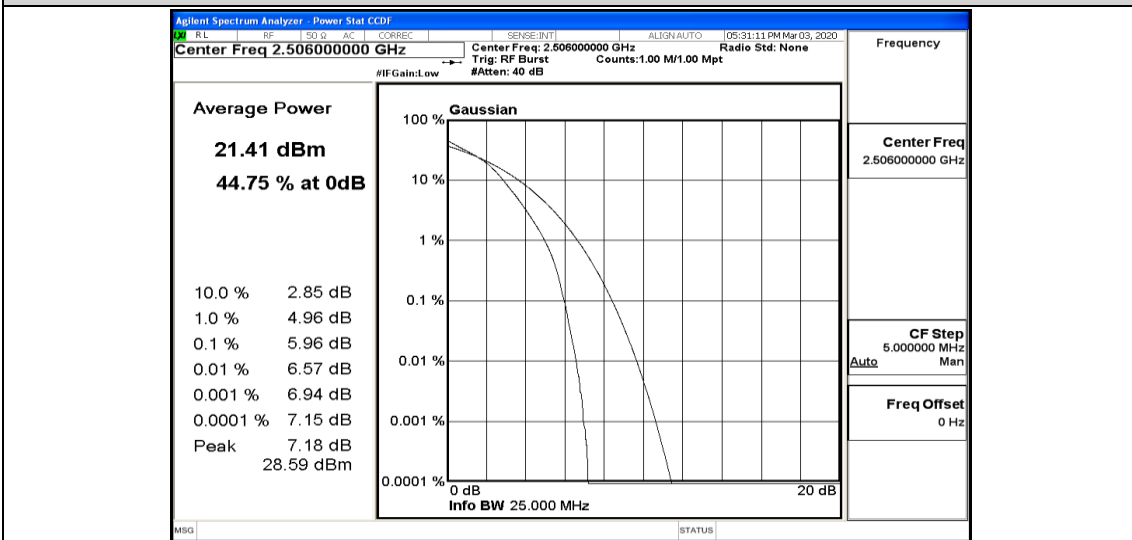

Band41-20MHz-16QAM-39750-100RB#0