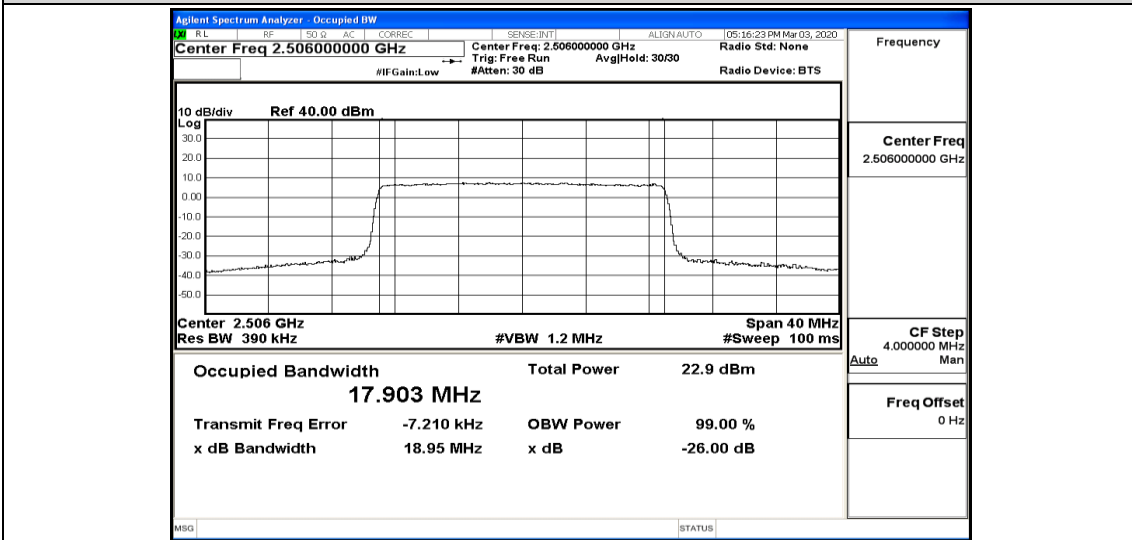

Band41-15MHz-16QAM-39725-75RB#0-13.418

Band41-15MHz-16QAM-40620-75RB#0-13.423

Band41-15MHz-16QAM-41515-75RB#0-13.429

Band41-20MHz-QPSK-39750-100RB#0-17.903

Band41-20MHz-QPSK-40620-100RB#0-17.912

Band41-20MHz-QPSK-41490-100RB#0-17.866