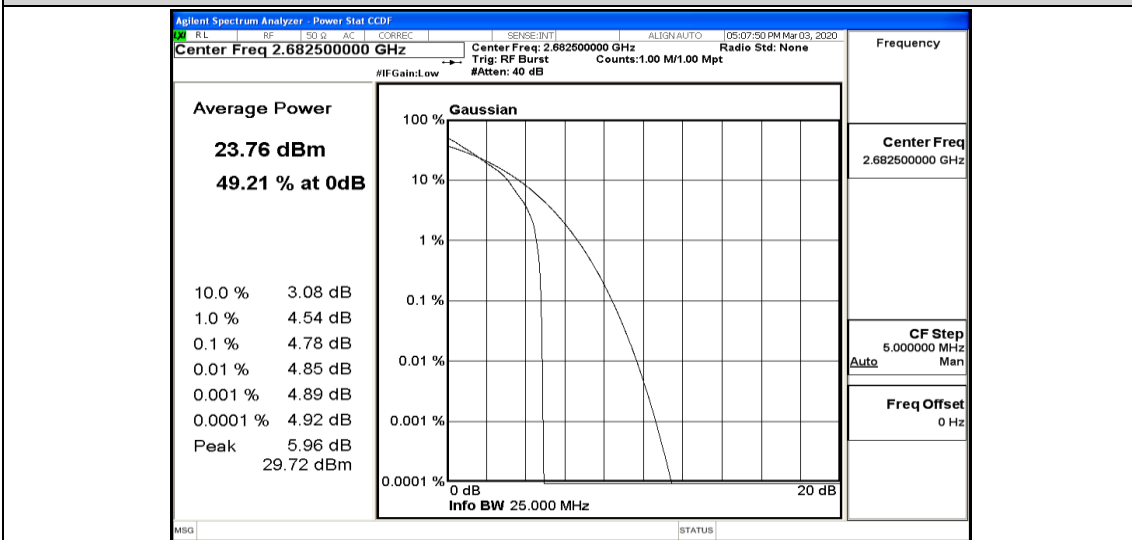

Band41-15MHz-QPSK-41515-1RB#0