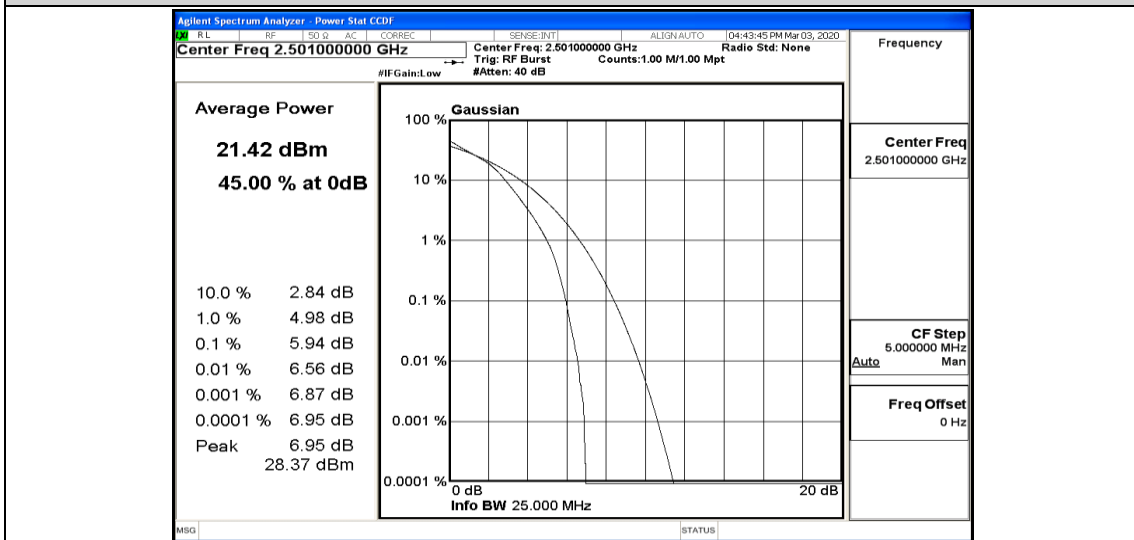

Band41-10MHz-16QAM-39700-50RB#0