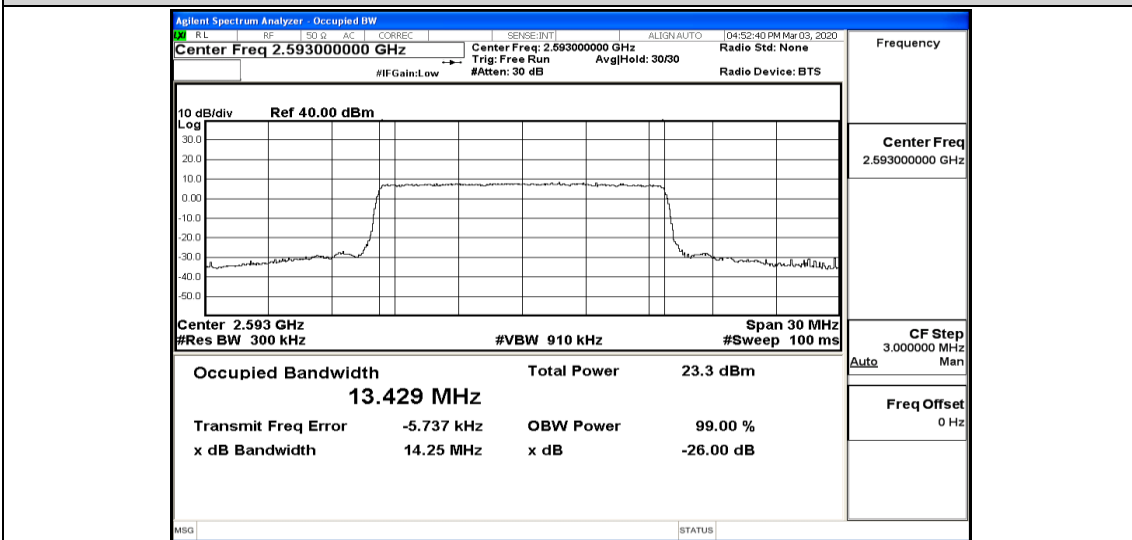

Band41-10MHz-16QAM-39700-50RB#0-8.9501

Band41-10MHz-16QAM-40620-50RB#0-8.9481

Band41-10MHz-16QAM-41540-50RB#0-8.9596

Band41-15MHz-QPSK-39725-75RB#0-13.417

Band41-15MHz-QPSK-40620-75RB#0-13.429

Band41-15MHz-QPSK-41515-75RB#0-13.431