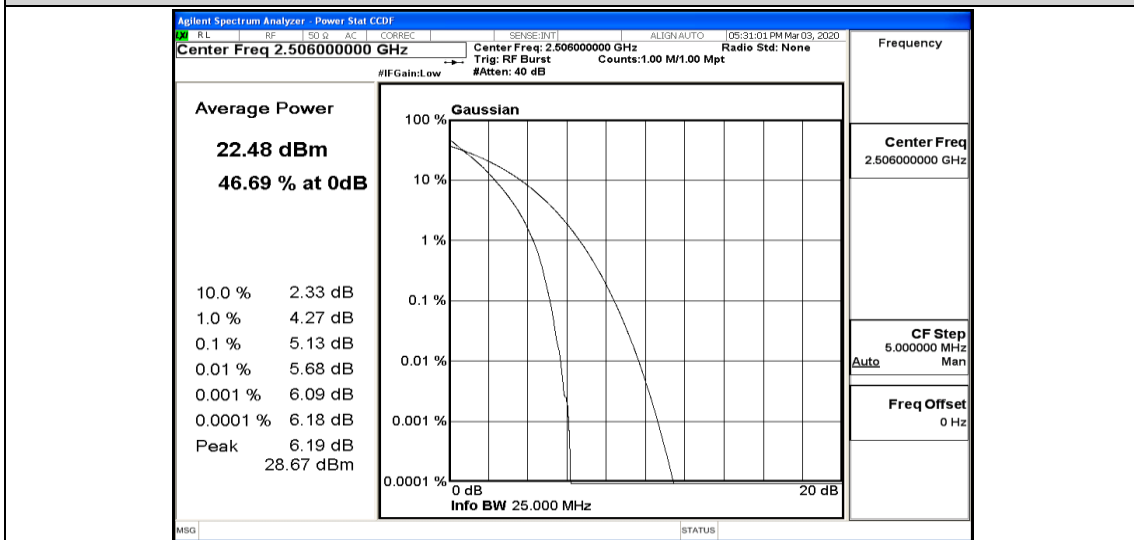

Band41-20MHz-QPSK-39750-100RB#0