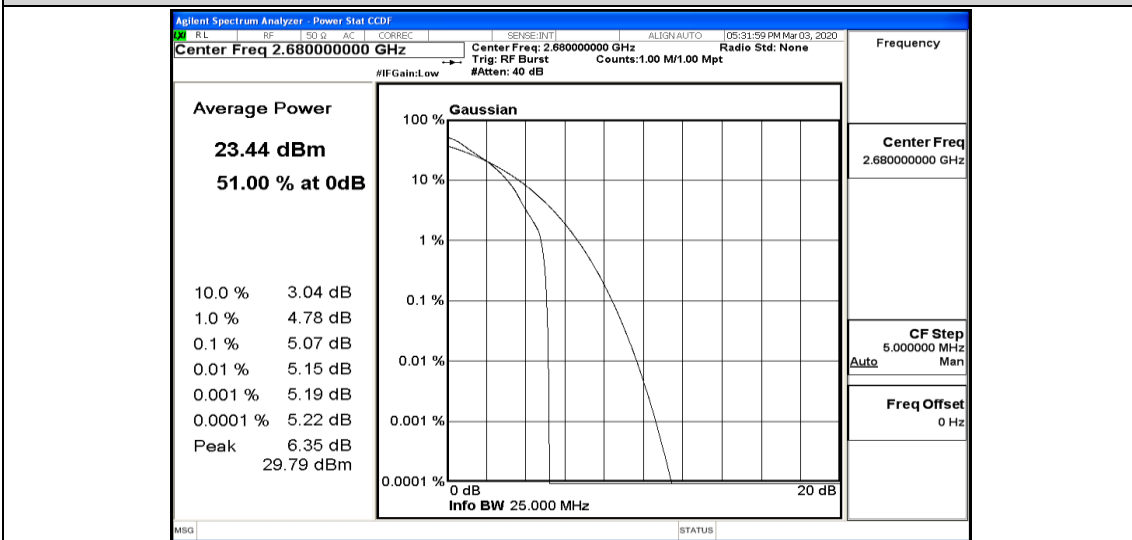

Band41-20MHz-QPSK-41490-1RB#0