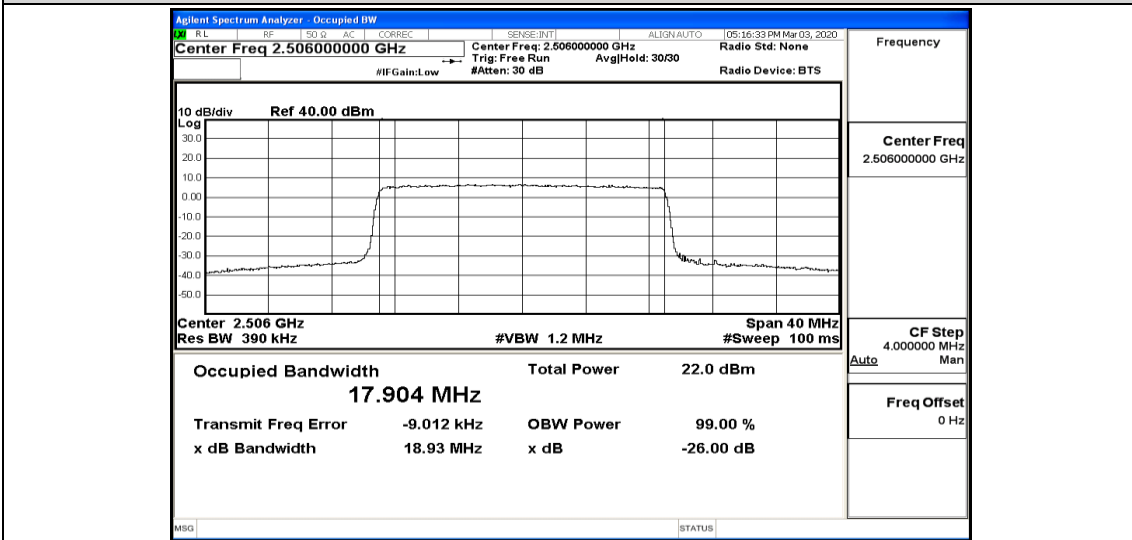

Band41-20MHz-16QAM-39750-100RB#0-17.904