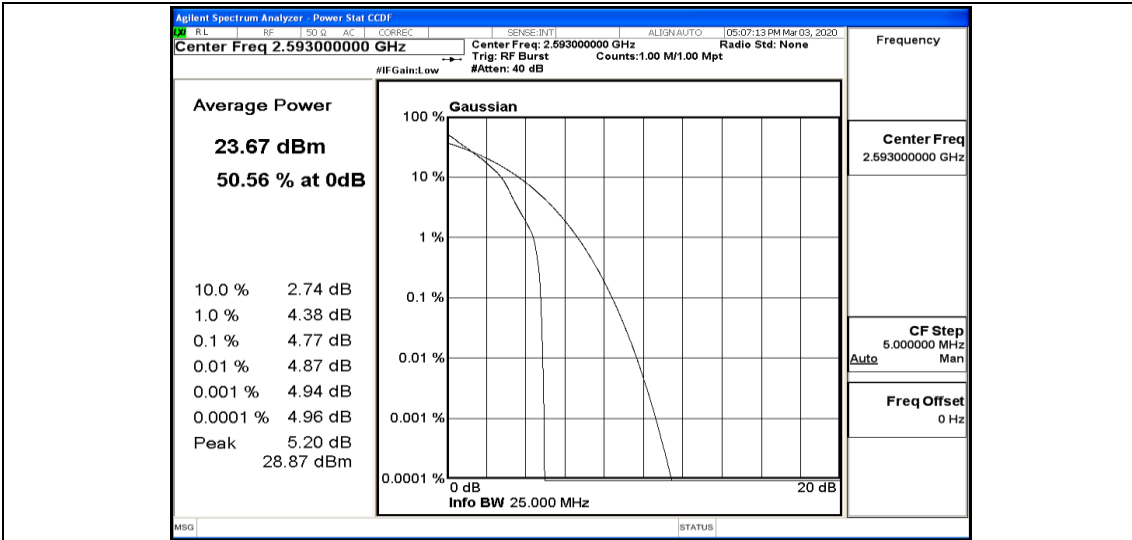

Band41-15MHz-QPSK-40620-1RB#0