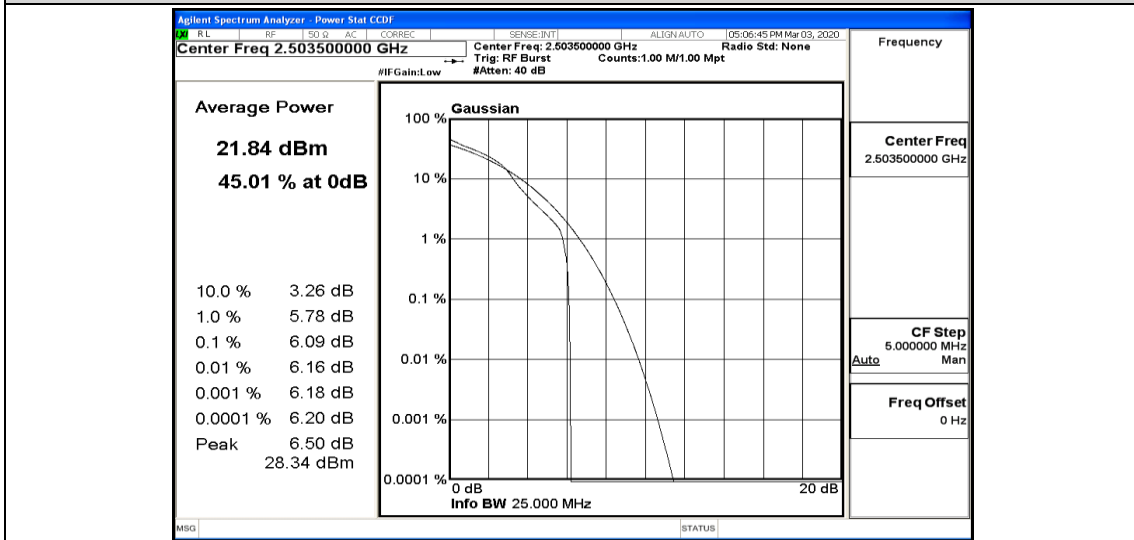

Band41-15MHz-16QAM-39725-1RB#0