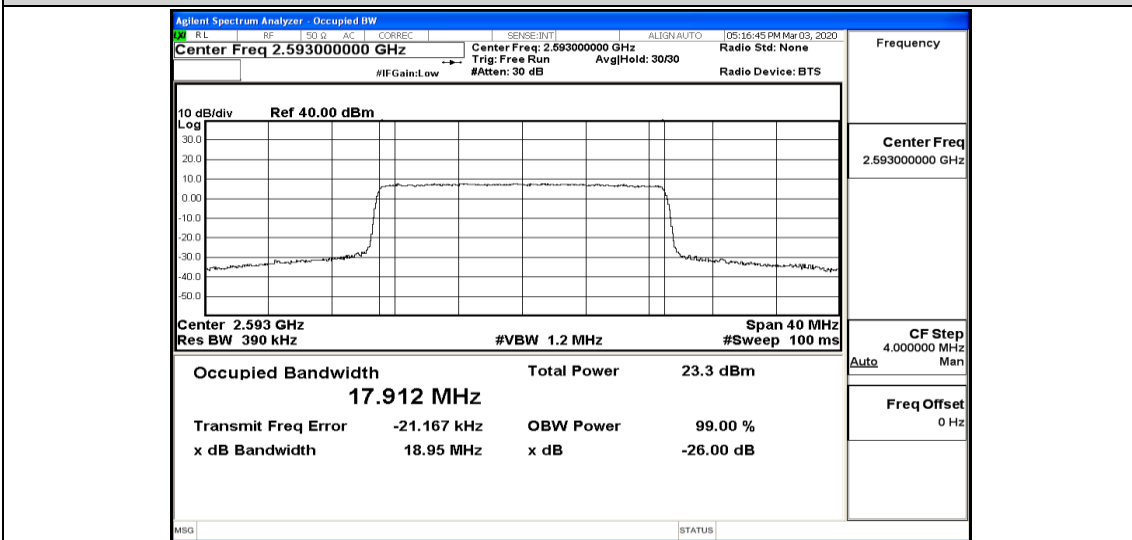

Band41-15MHz-16QAM-39725-75RB#0-13.418

Band41-15MHz-16QAM-40620-75RB#0-13.423

Band41-15MHz-16QAM-41515-75RB#0-13.429

Band41-20MHz-QPSK-39750-100RB#0-17.903

Band41-20MHz-QPSK-40620-100RB#0-17.912

Band41-20MHz-QPSK-41490-100RB#0-17.866