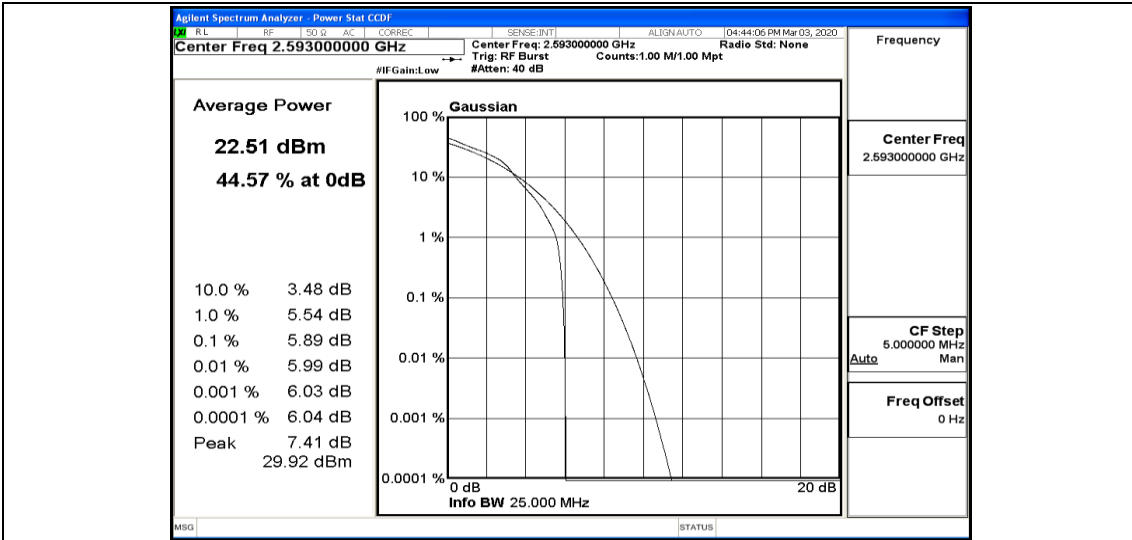

Band41-10MHz-16QAM-40620-1RB#0