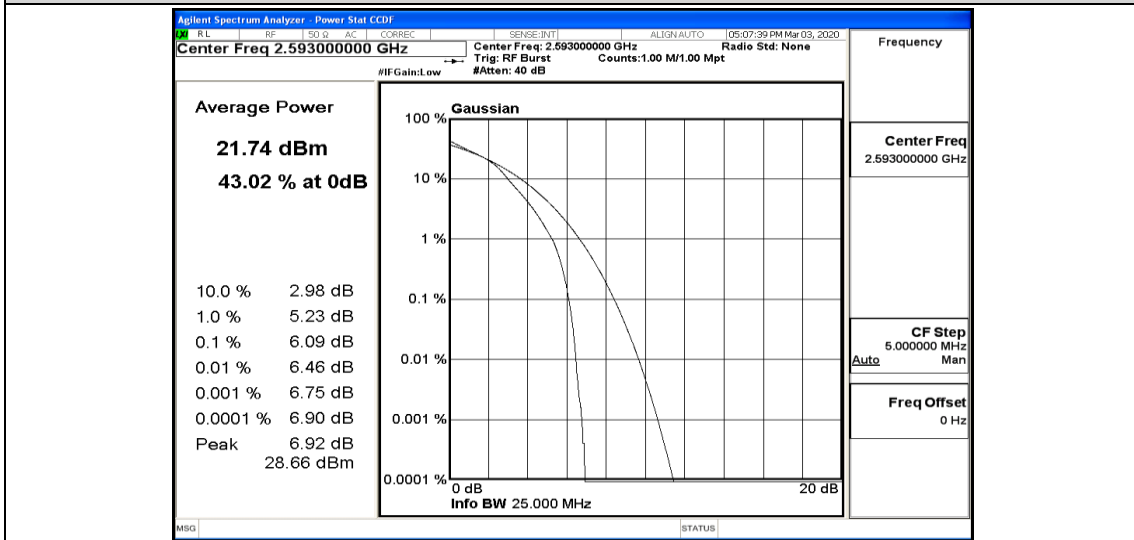

Band41-15MHz-16QAM-40620-75RB#0