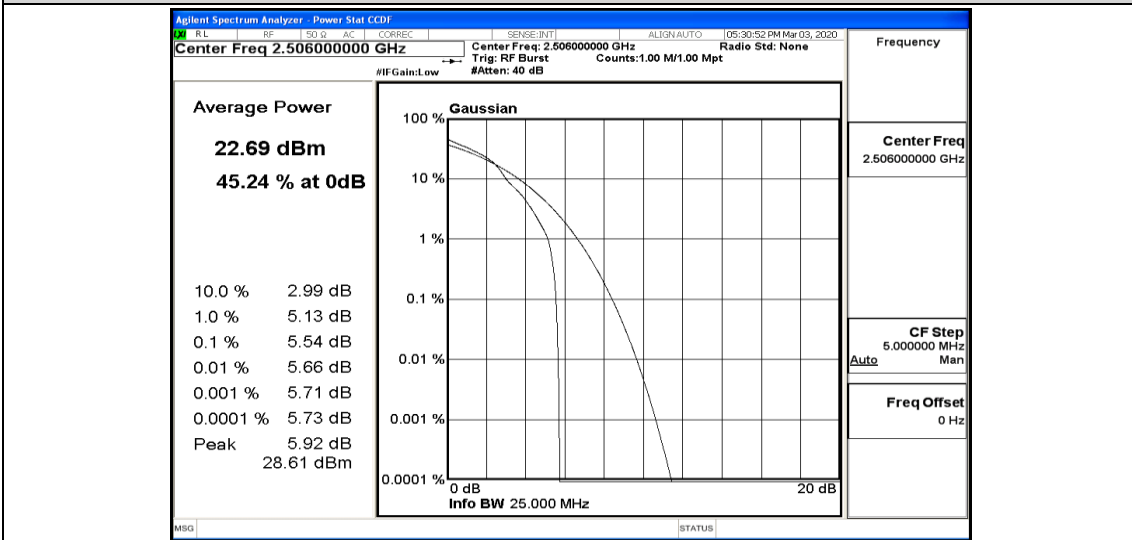

Band41-20MHz-16QAM-39750-1RB#0