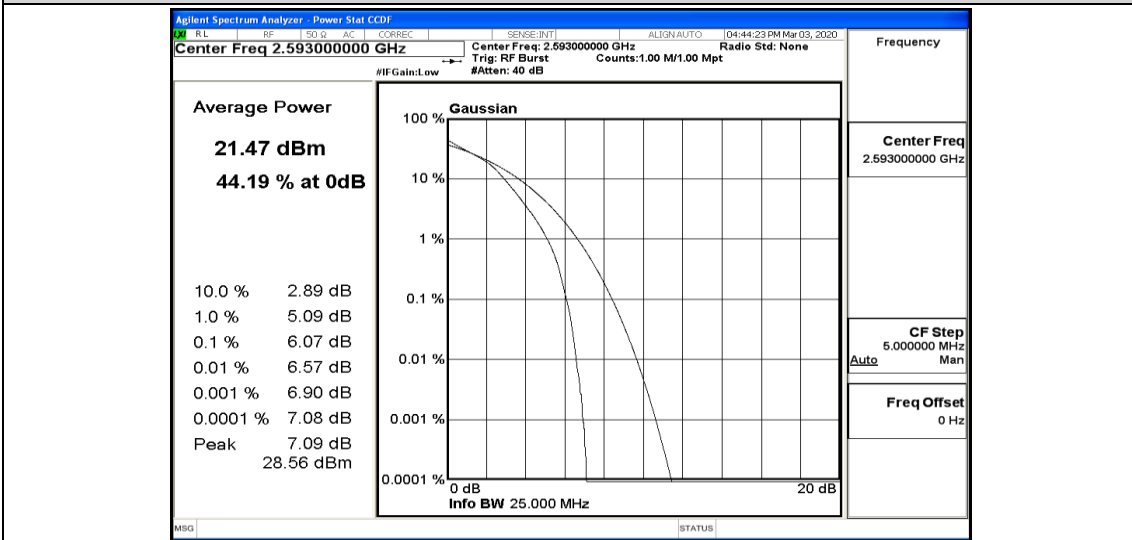

Band41-10MHz-16QAM-40620-50RB#0