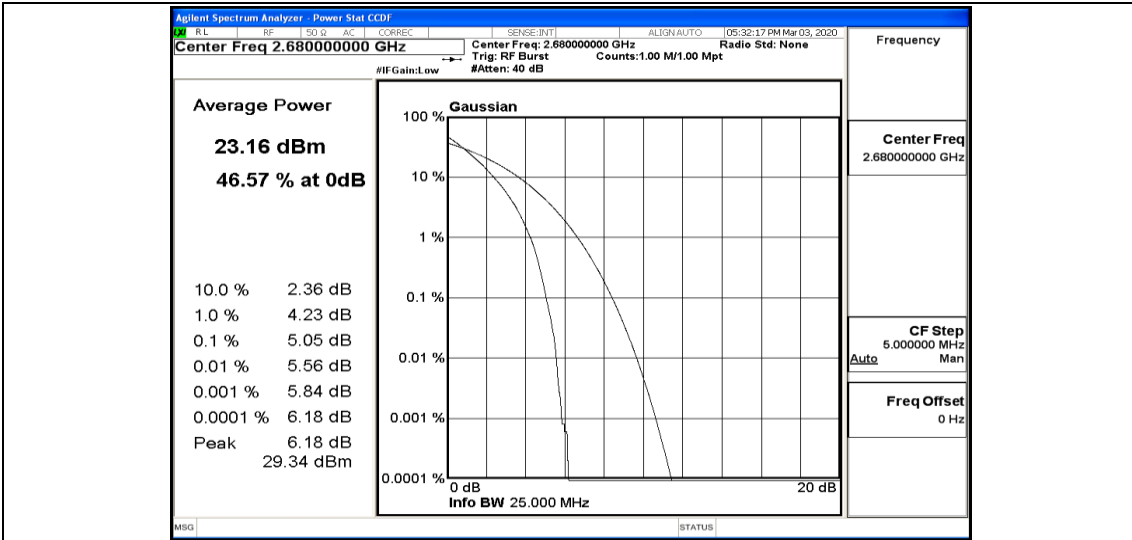

Band41-20MHz-QPSK-41490-100RB#0