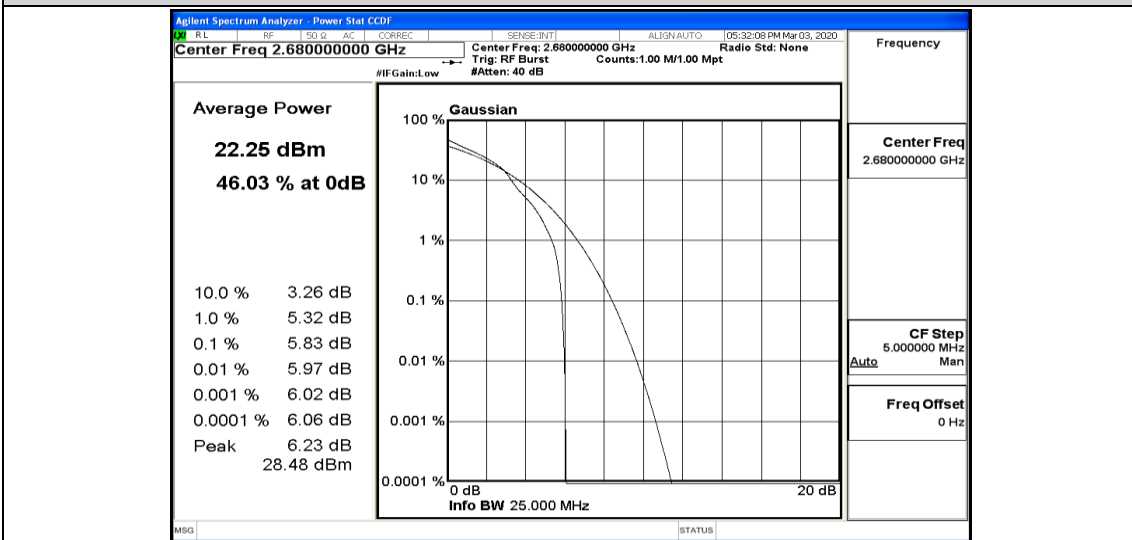

Band41-20MHz-16QAM-39750-1RB#0

Band41-20MHz-16QAM-39750-100RB#0

Band41-20MHz-16QAM-40620-1RB#0

Band41-20MHz-16QAM-40620-100RB#0

Band41-20MHz-16QAM-41490-1RB#0

Band41-20MHz-16QAM-41490-100RB#0

K.3: 26dB Bandwidth and Occupied Bandwidth