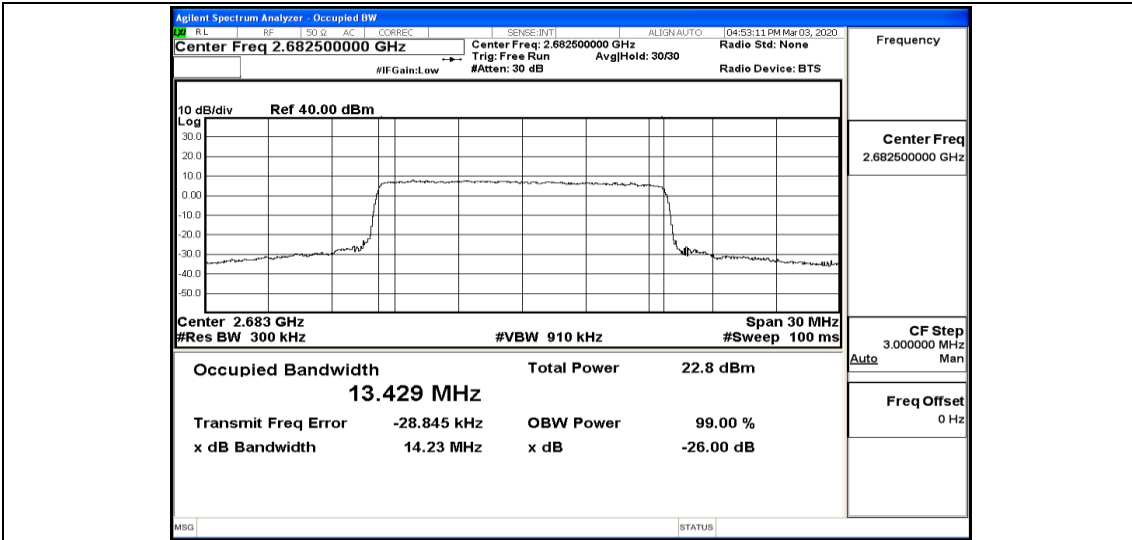

Band41-15MHz-16QAM-41515-75RB#0-13.429