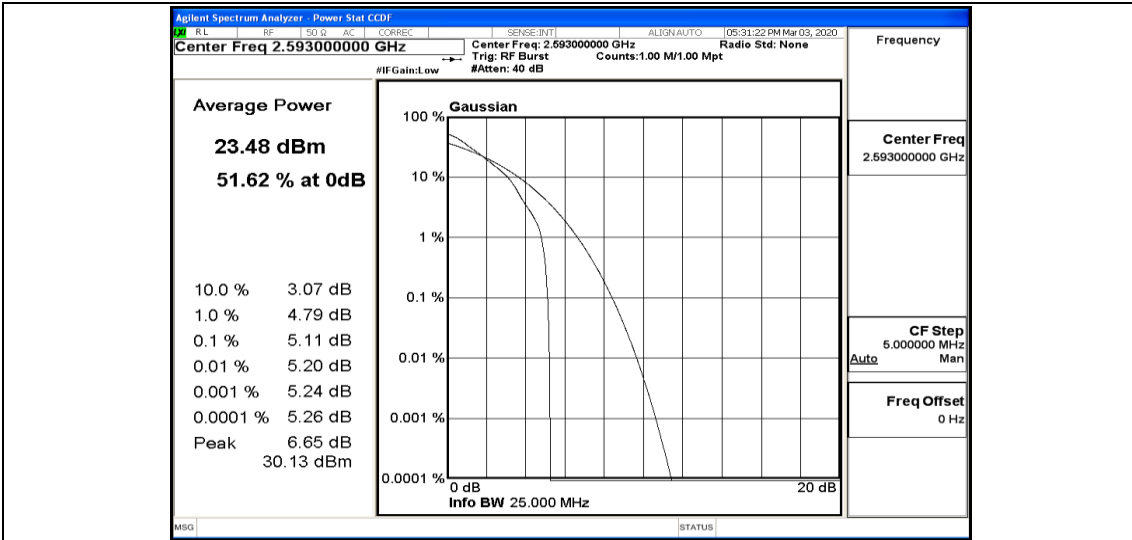

Band41-20MHz-QPSK-40620-1RB#0