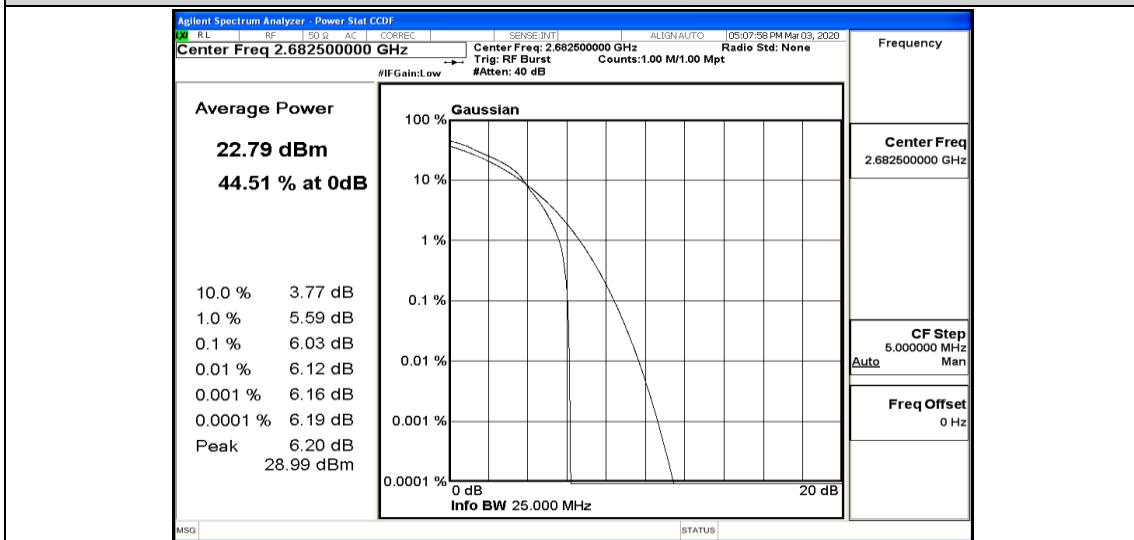

Band41-15MHz-16QAM-41515-1RB#0