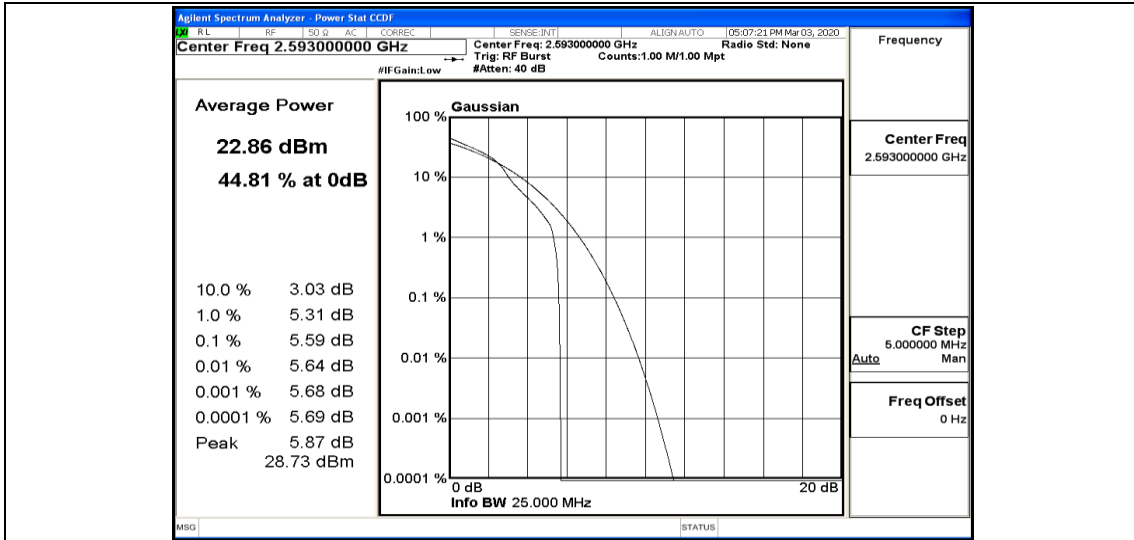

Band41-15MHz-16QAM-40620-1RB#0