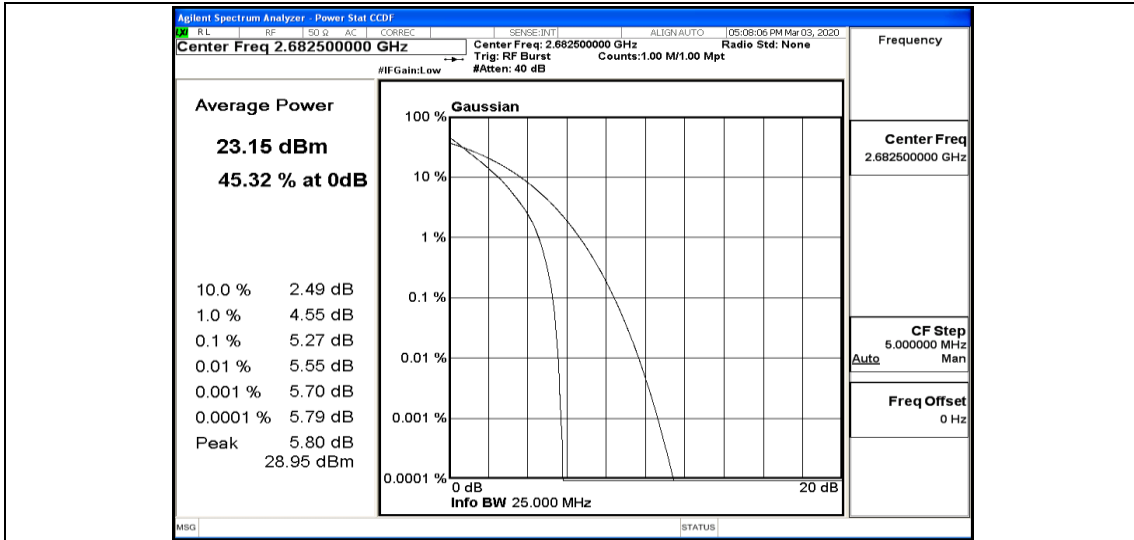

Band41-15MHz-QPSK-41515-75RB#0