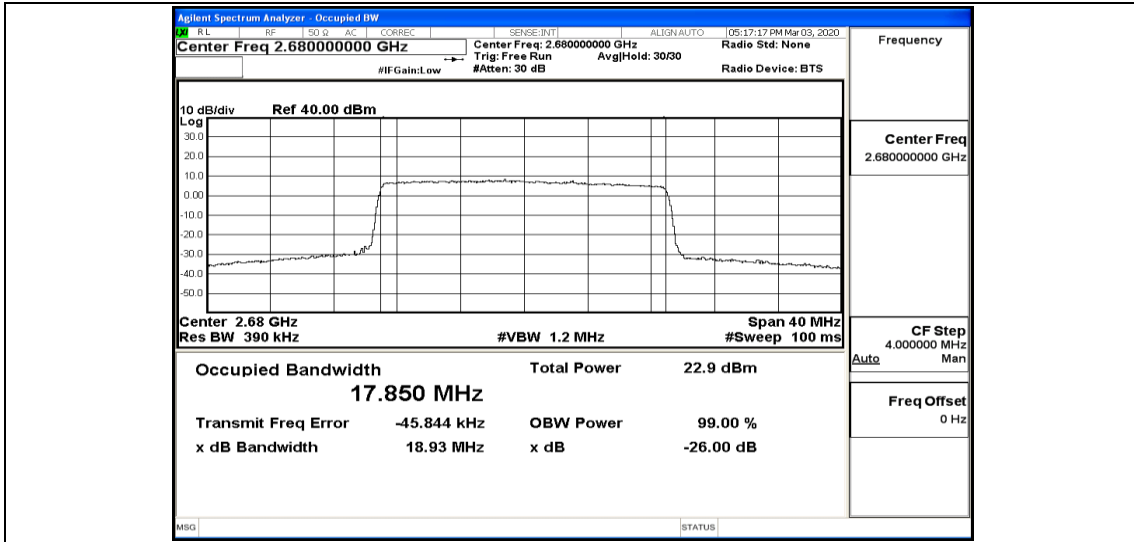

Band41-20MHz-16QAM-41490-100RB#0-17.850