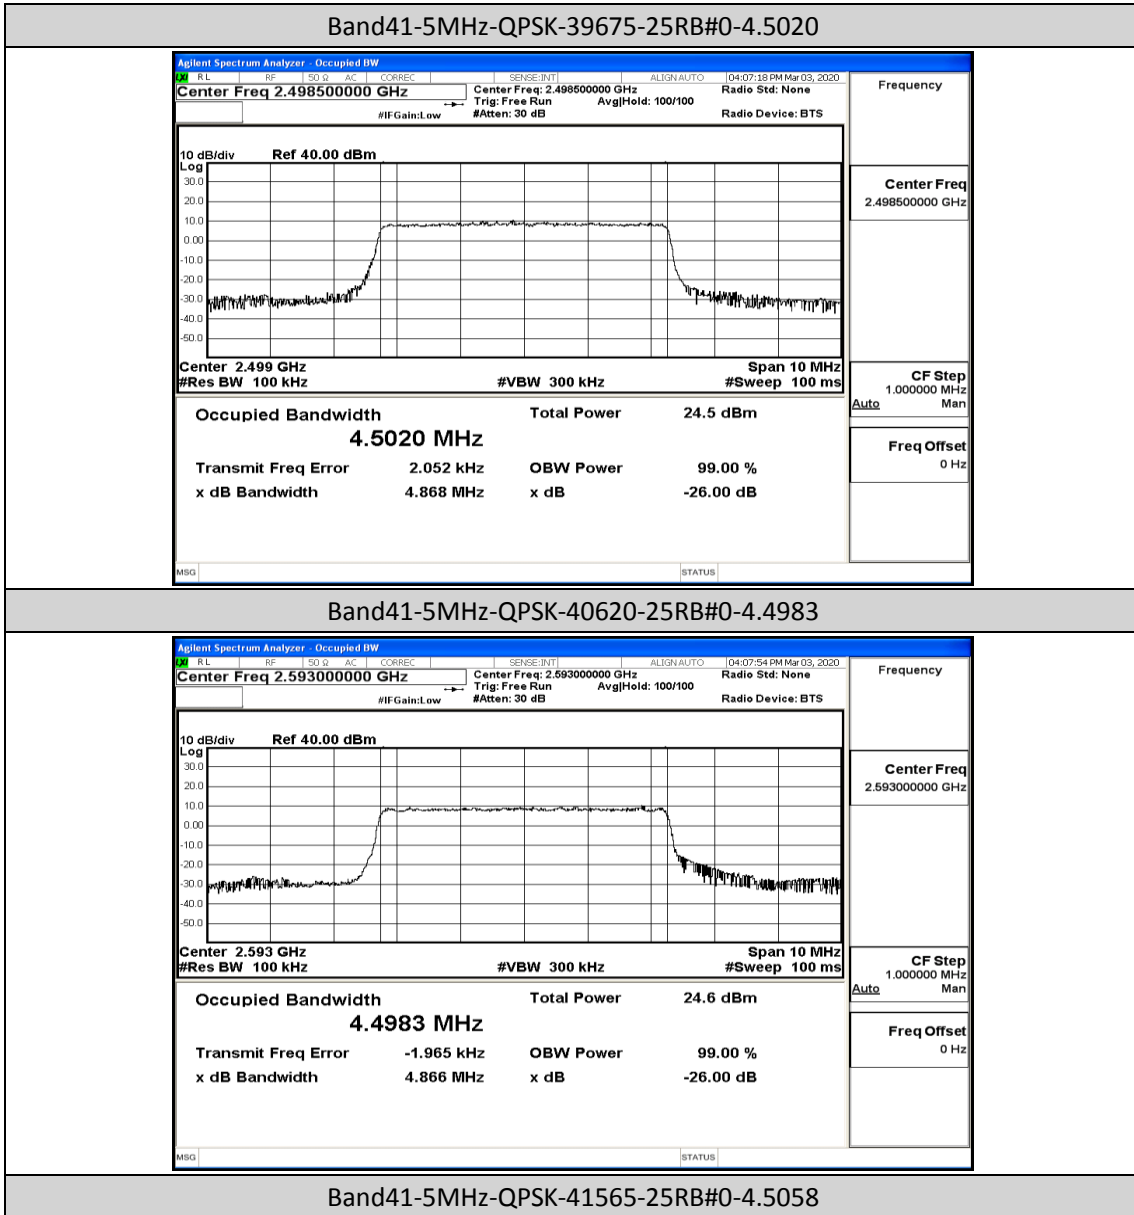

Test Graphs