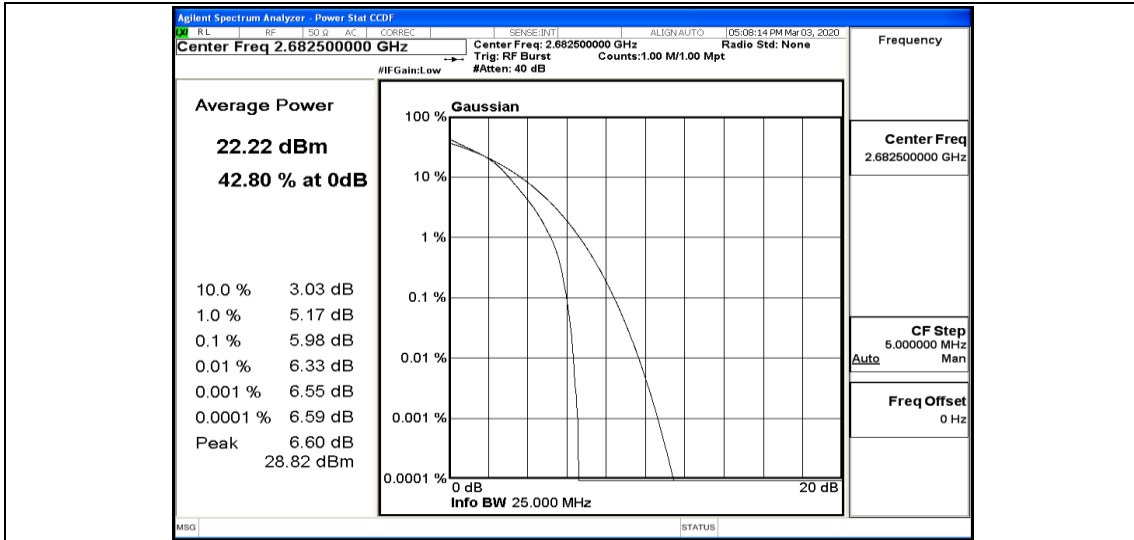

Band41-15MHz-16QAM-41515-75RB#0