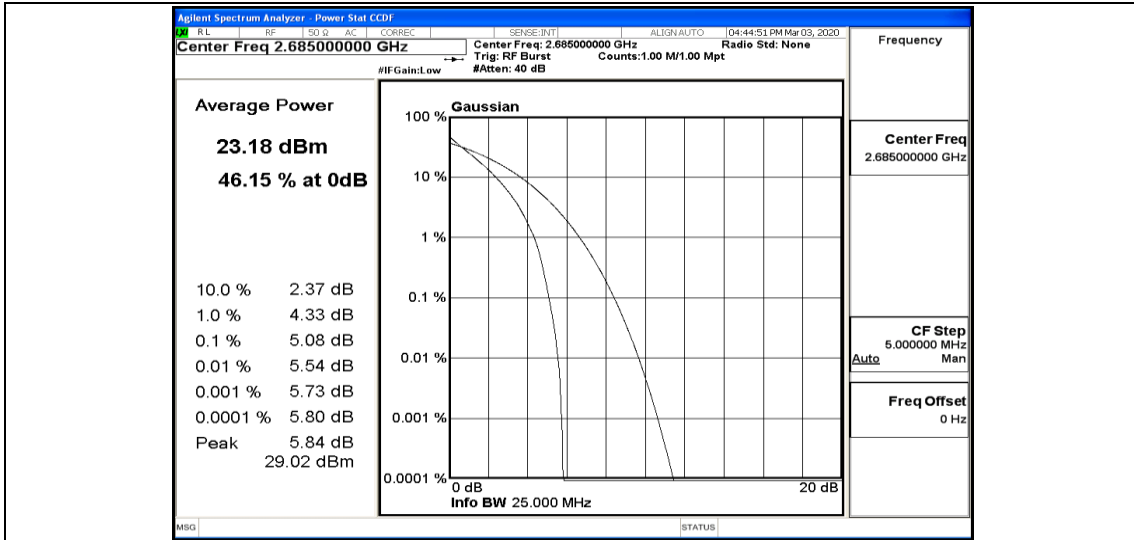

Band41-10MHz-QPSK-41540-50RB#0