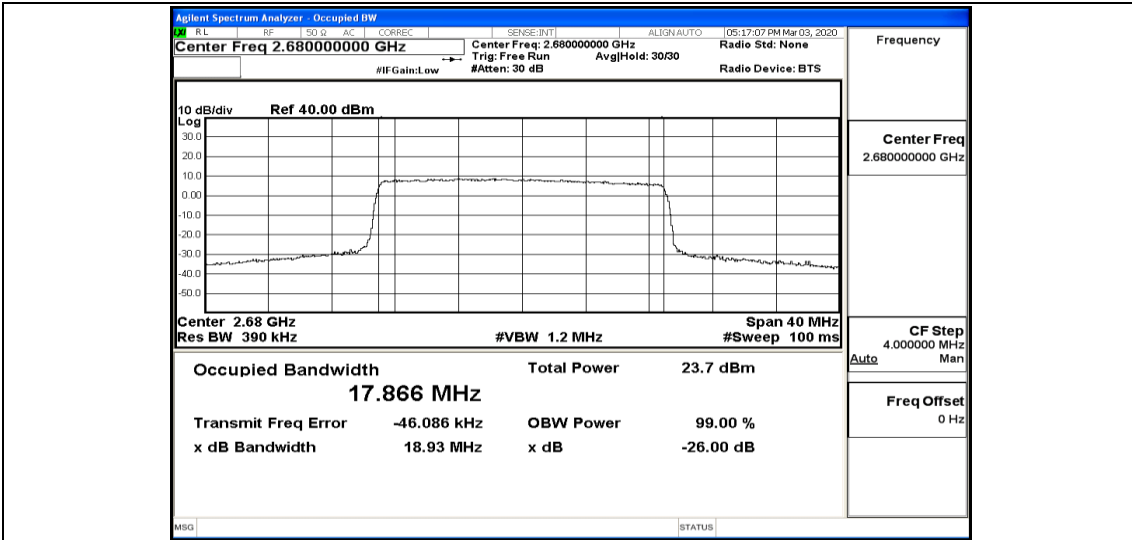

Band41-15MHz-16QAM-39725-75RB#0-13.418

Band41-15MHz-16QAM-40620-75RB#0-13.423

Band41-15MHz-16QAM-41515-75RB#0-13.429

Band41-20MHz-QPSK-39750-100RB#0-17.903

Band41-20MHz-QPSK-40620-100RB#0-17.912

Band41-20MHz-QPSK-41490-100RB#0-17.866