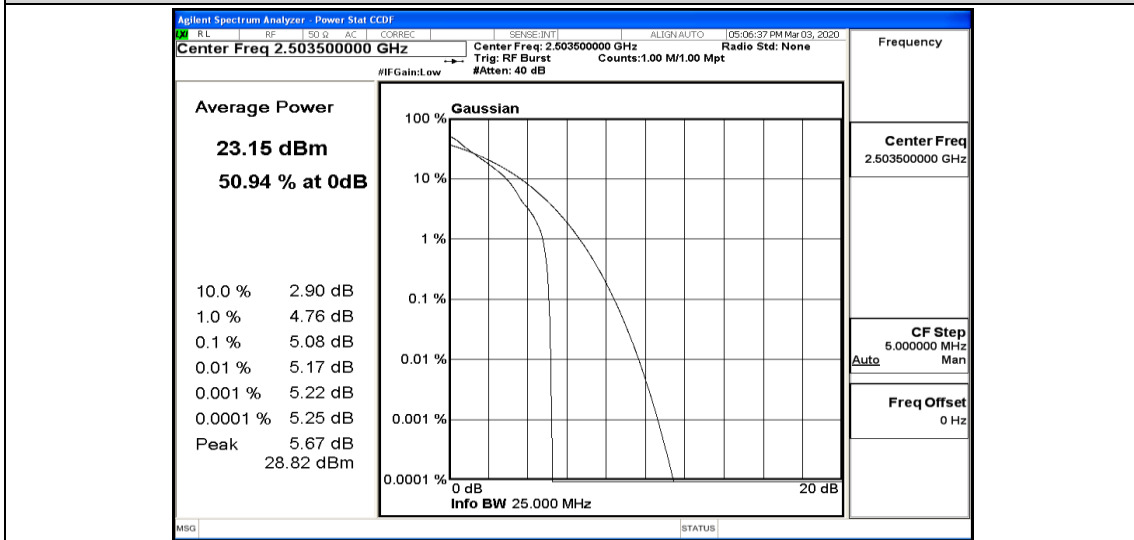

Band41-15MHz-QPSK-39725-1RB#0