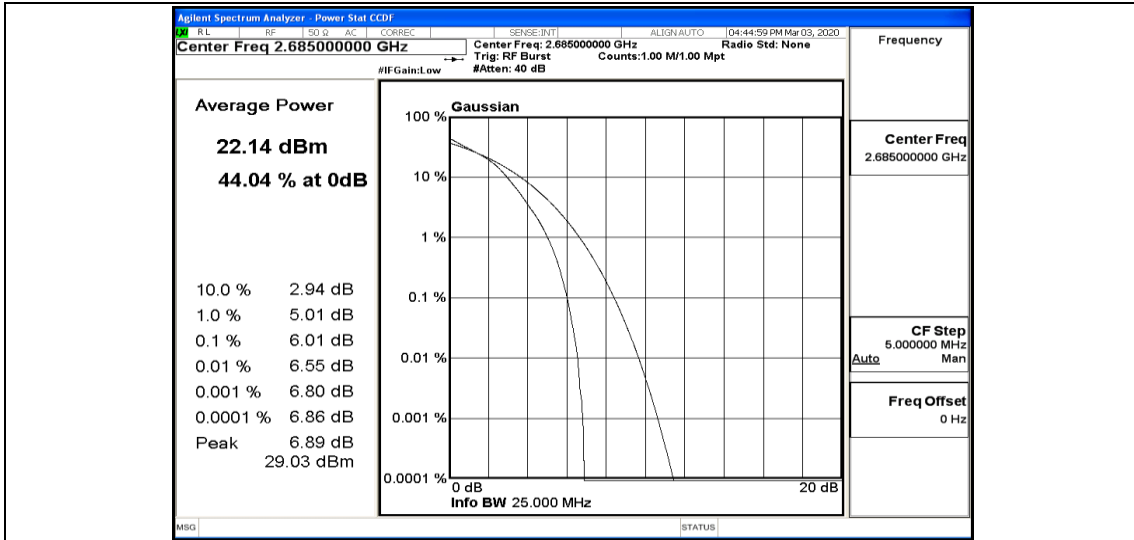

Band41-10MHz-16QAM-41540-50RB#0