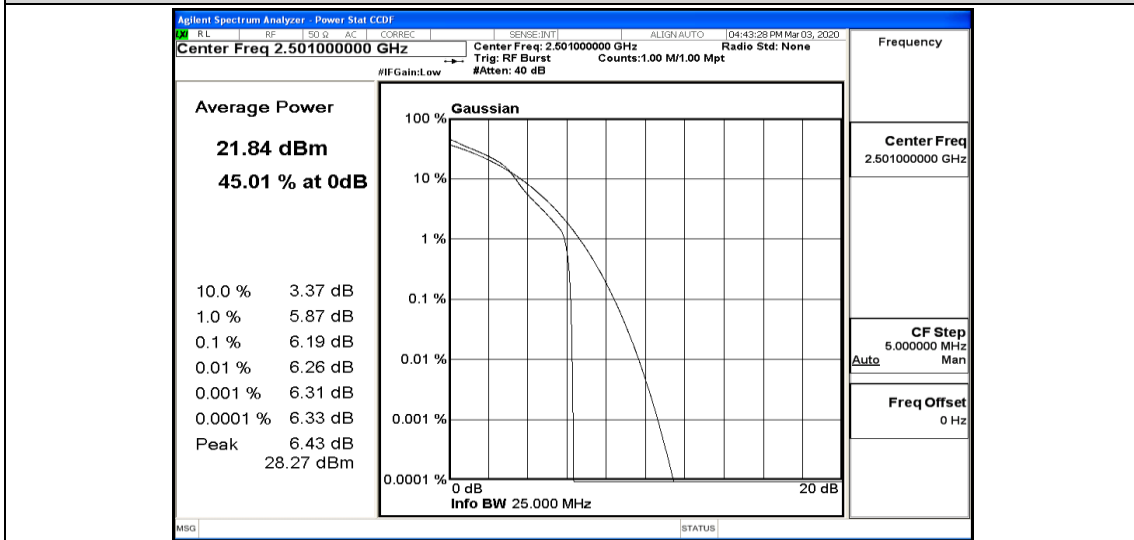

Band41-10MHz-16QAM-39700-1RB#0