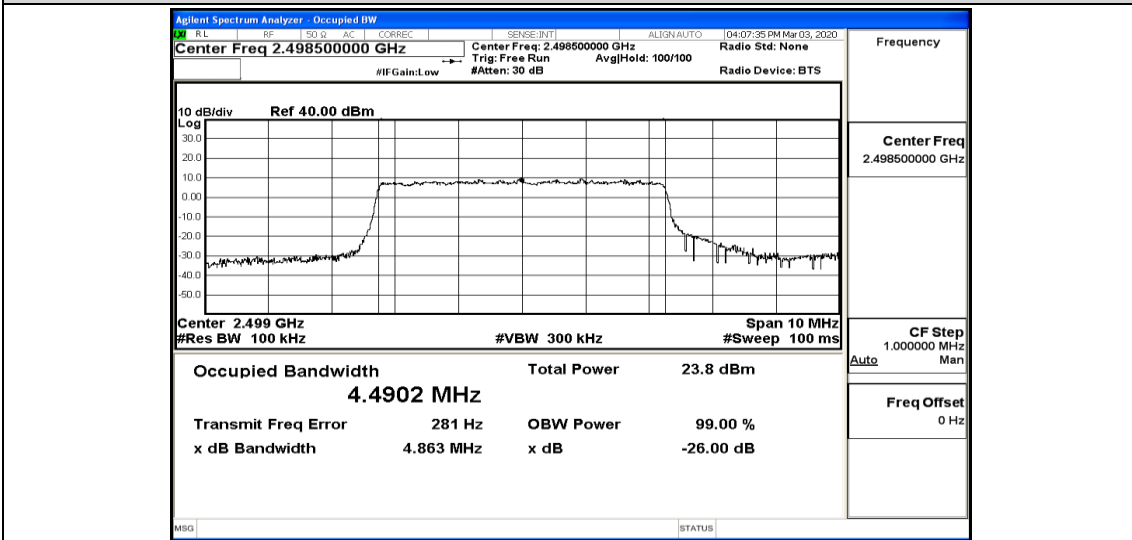

Band41-5MHz-16QAM-39675-25RB#0-4.4902