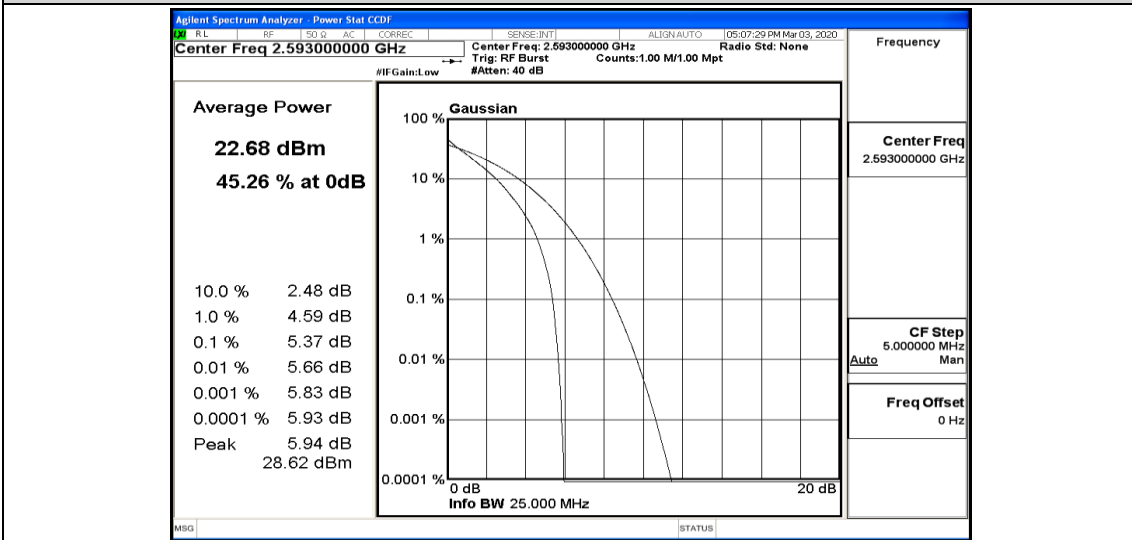

Band41-15MHz-QPSK-40620-75RB#0