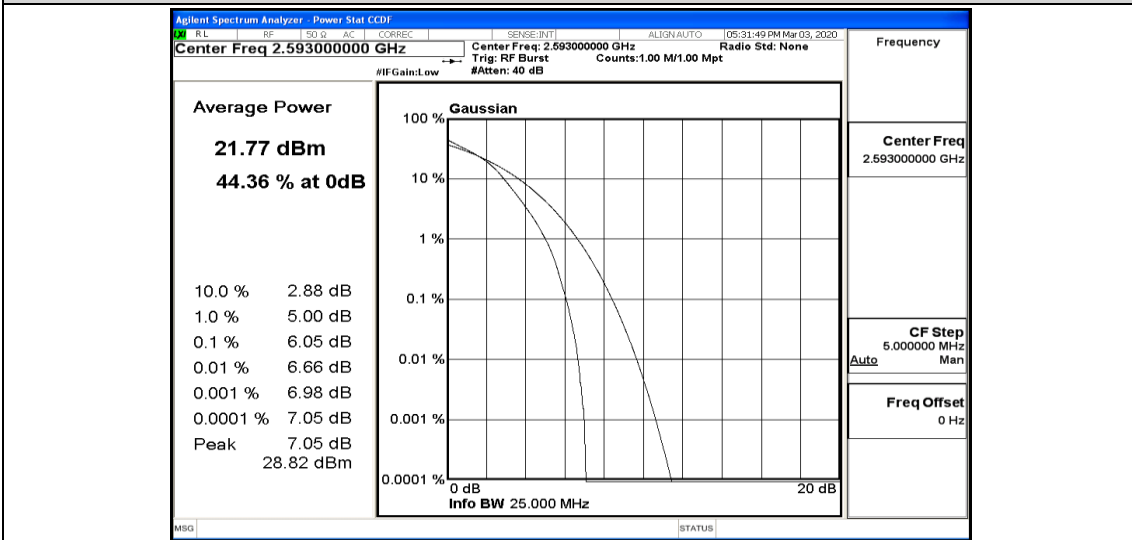

Band41-20MHz-16QAM-39750-1RB#0

Band41-20MHz-16QAM-39750-100RB#0

Band41-20MHz-16QAM-40620-1RB#0

Band41-20MHz-16QAM-40620-100RB#0

Band41-20MHz-16QAM-41490-1RB#0

Band41-20MHz-16QAM-41490-100RB#0

K.3: 26dB Bandwidth and Occupied Bandwidth