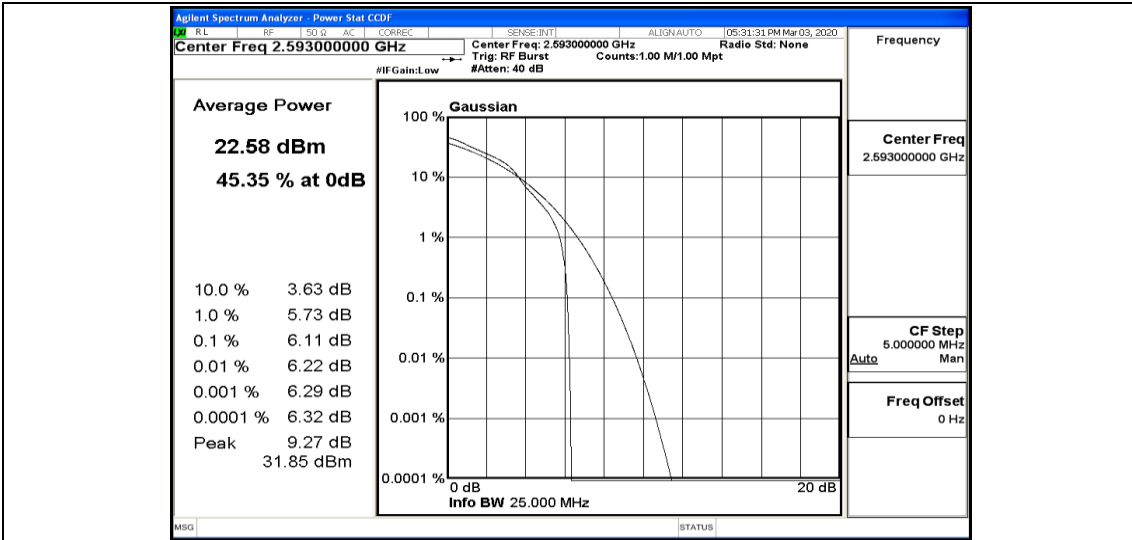

Band41-20MHz-16QAM-40620-1RB#0