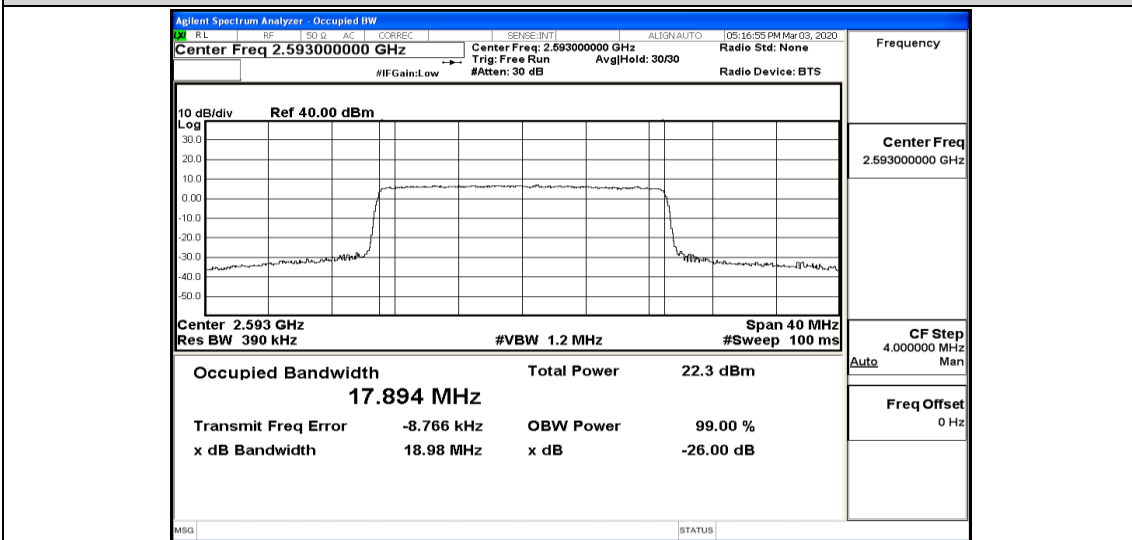

Band41-20MHz-16QAM-40620-100RB#0-17.894