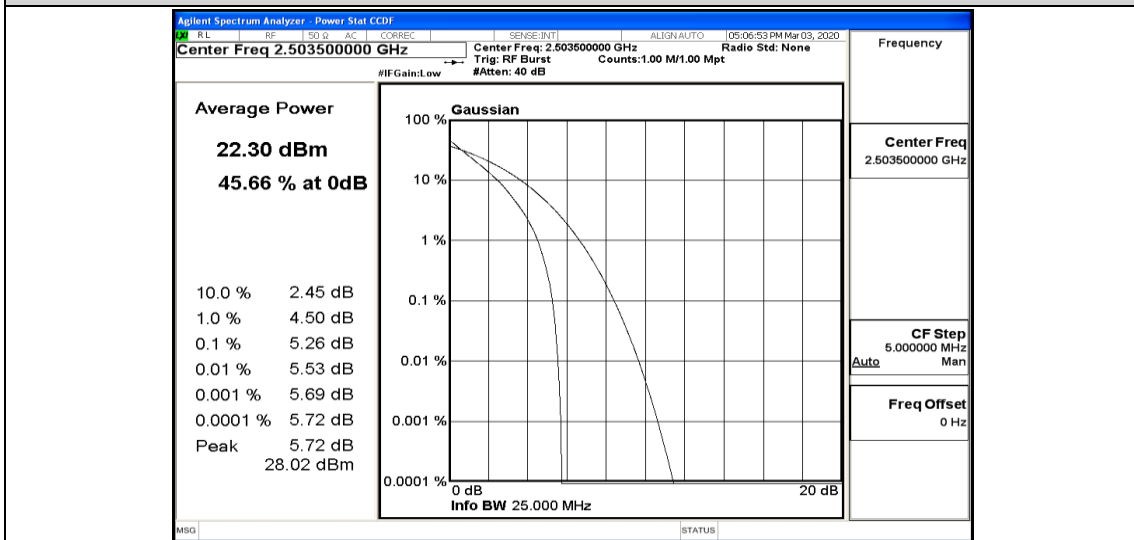

Band41-15MHz-QPSK-39725-75RB#0