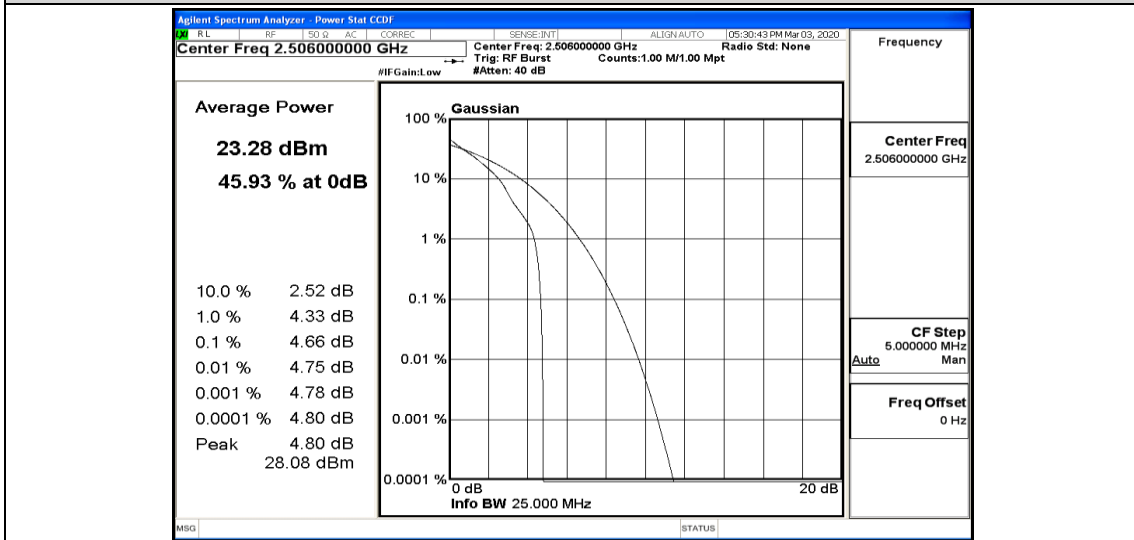

Band41-20MHz-QPSK-39750-1RB#0