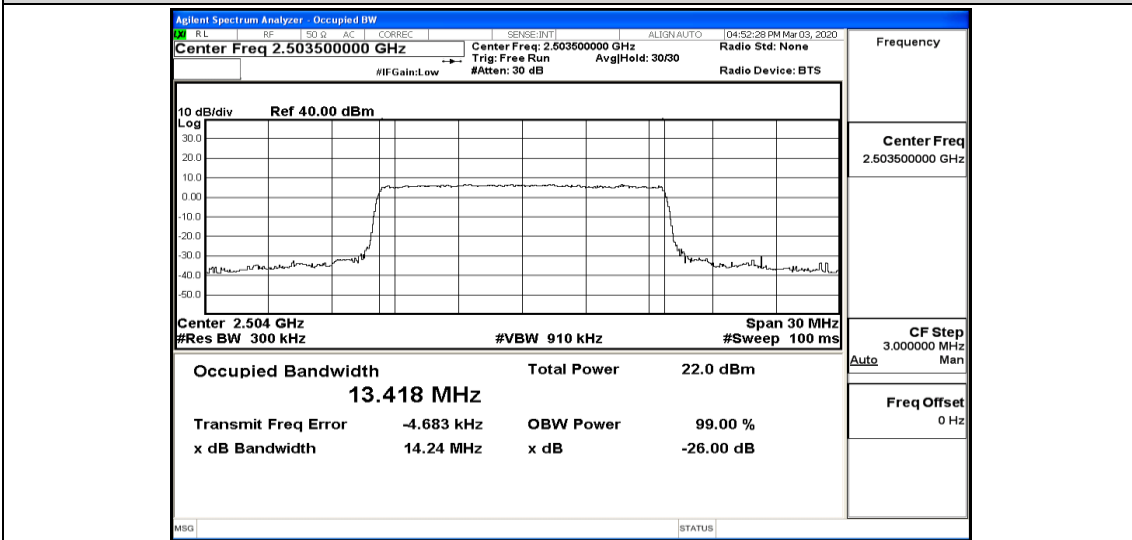

Band41-15MHz-16QAM-39725-75RB#0-13.418