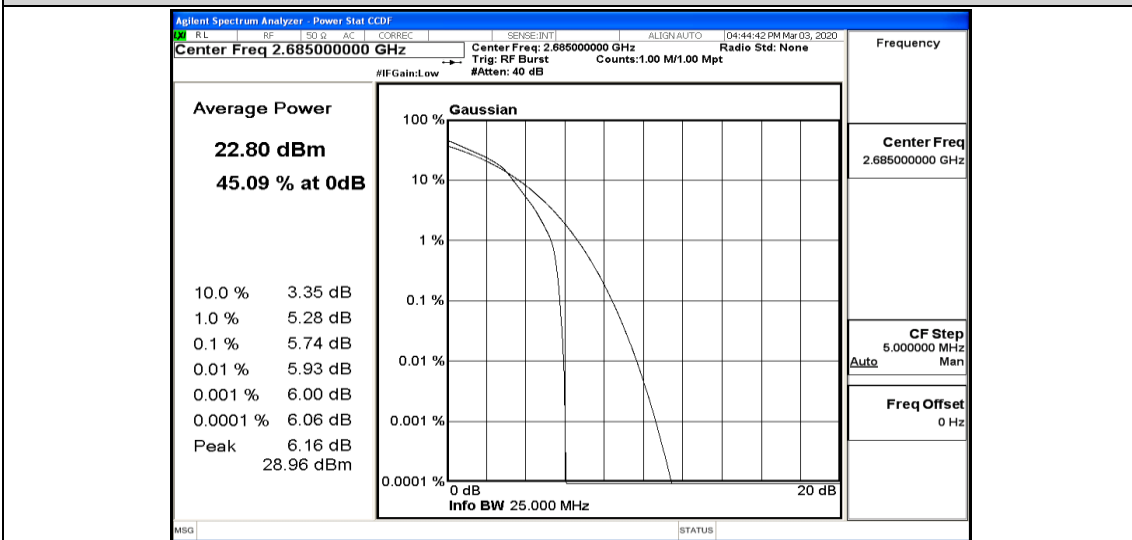

Band41-10MHz-16QAM-41540-1RB#0