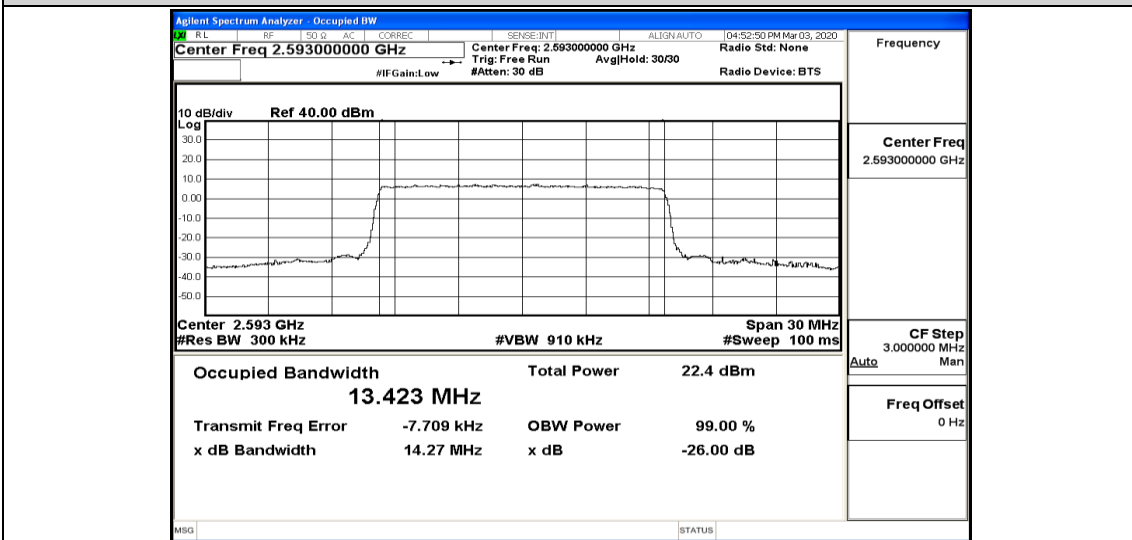

Band41-15MHz-16QAM-40620-75RB#0-13.423