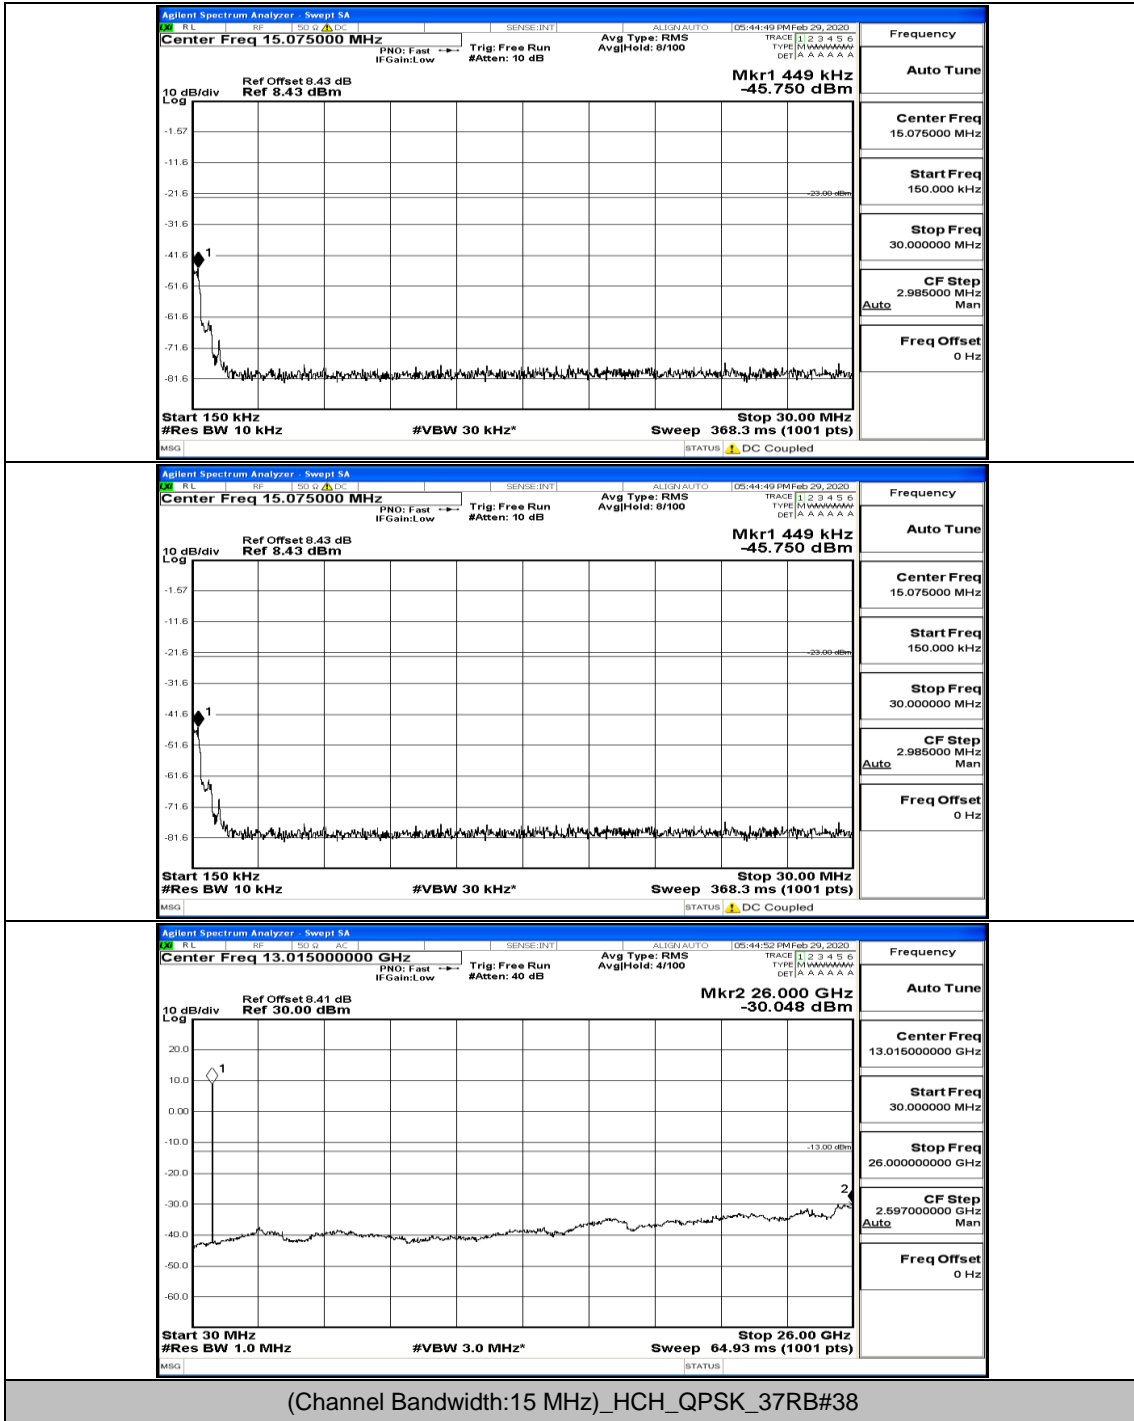

Channel Bandwidth: 10 MHz\_HCH\_16QAM\_1RB#0

(Channel Bandwidth: 15 MHz)\_LCH\_QPSK\_1RB#0

(Channel Bandwidth:15 MHz)\_LCH\_QPSK\_1RB#37

(Channel Bandwidth:15 MHz)\_MCH\_QPSK\_1RB#0

(Channel Bandwidth:15 MHz)\_MCH\_QPSK\_1RB#74

(Channel Bandwidth:15 MHz)\_HCH\_QPSK\_1RB#0

(Channel Bandwidth:15 MHz)\_HCH\_QPSK\_37RB#0

(Channel Bandwidth:15 MHz)\_LCH\_16QAM\_1RB#0

(Channel Bandwidth:15 MHz)\_LCH\_16QAM\_75RB#0