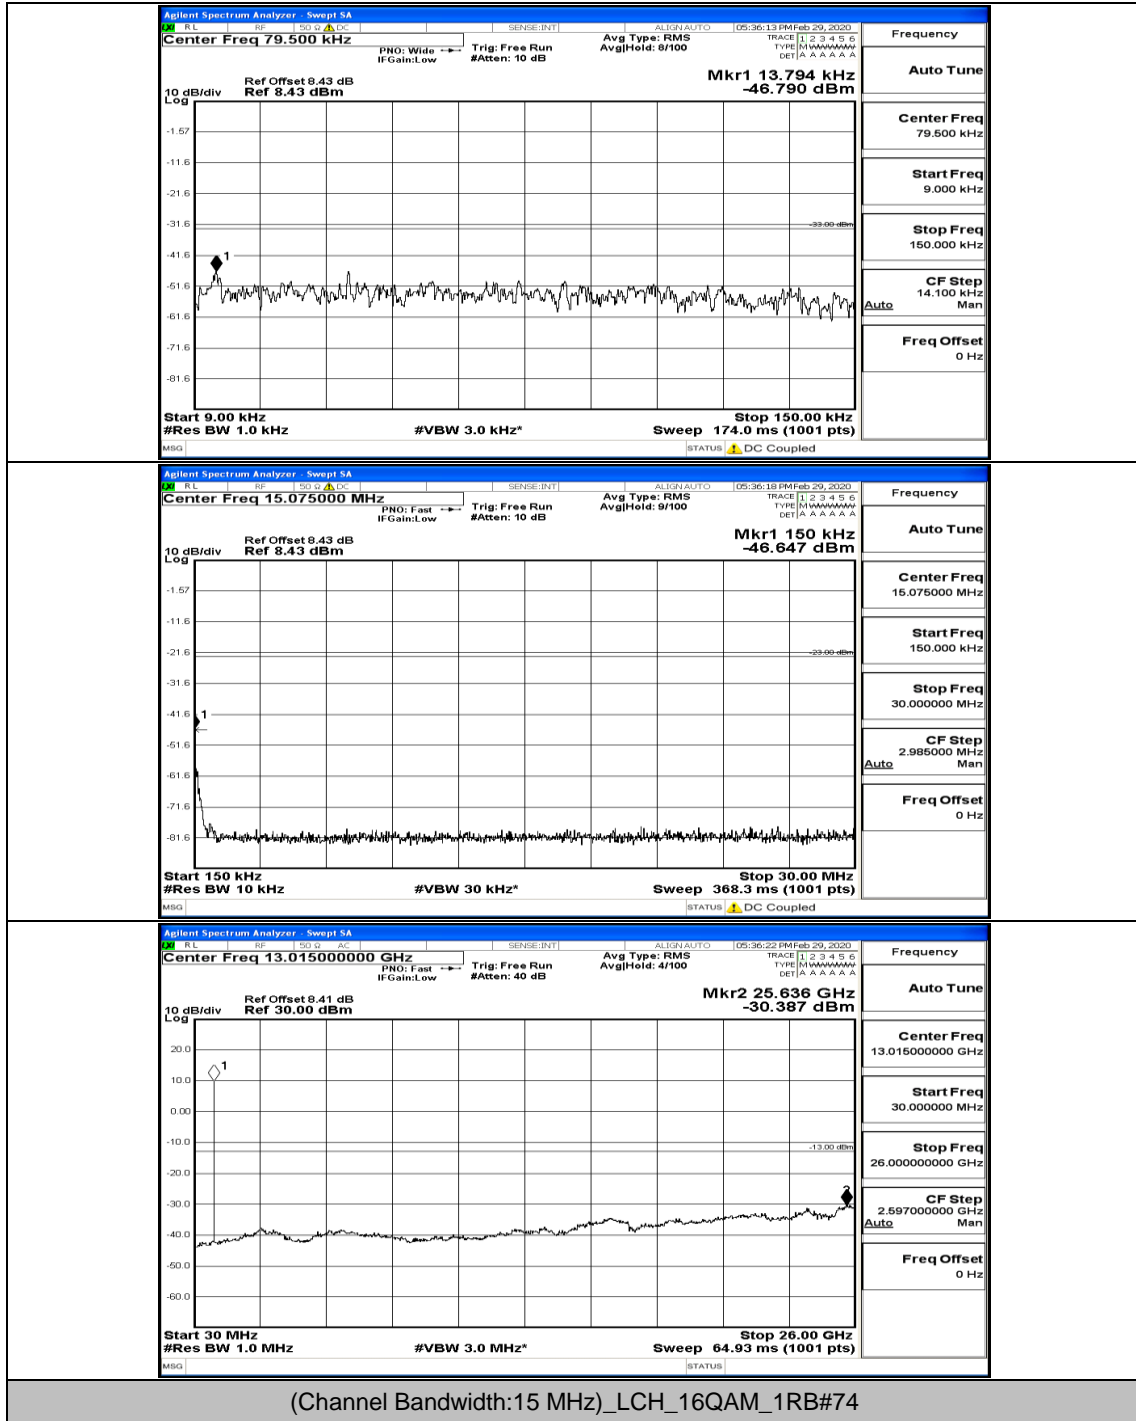

Channel Bandwidth: 10 MHz\_HCH\_16QAM\_1RB#0

(Channel Bandwidth: 15 MHz)\_LCH\_QPSK\_1RB#0

(Channel Bandwidth:15 MHz)\_LCH\_QPSK\_1RB#37

(Channel Bandwidth:15 MHz)\_MCH\_QPSK\_1RB#0

(Channel Bandwidth:15 MHz)\_MCH\_QPSK\_1RB#74

(Channel Bandwidth:15 MHz)\_HCH\_QPSK\_1RB#0

(Channel Bandwidth:15 MHz)\_HCH\_QPSK\_37RB#0

(Channel Bandwidth:15 MHz)\_LCH\_16QAM\_1RB#0

(Channel Bandwidth:15 MHz)\_LCH\_16QAM\_75RB#0