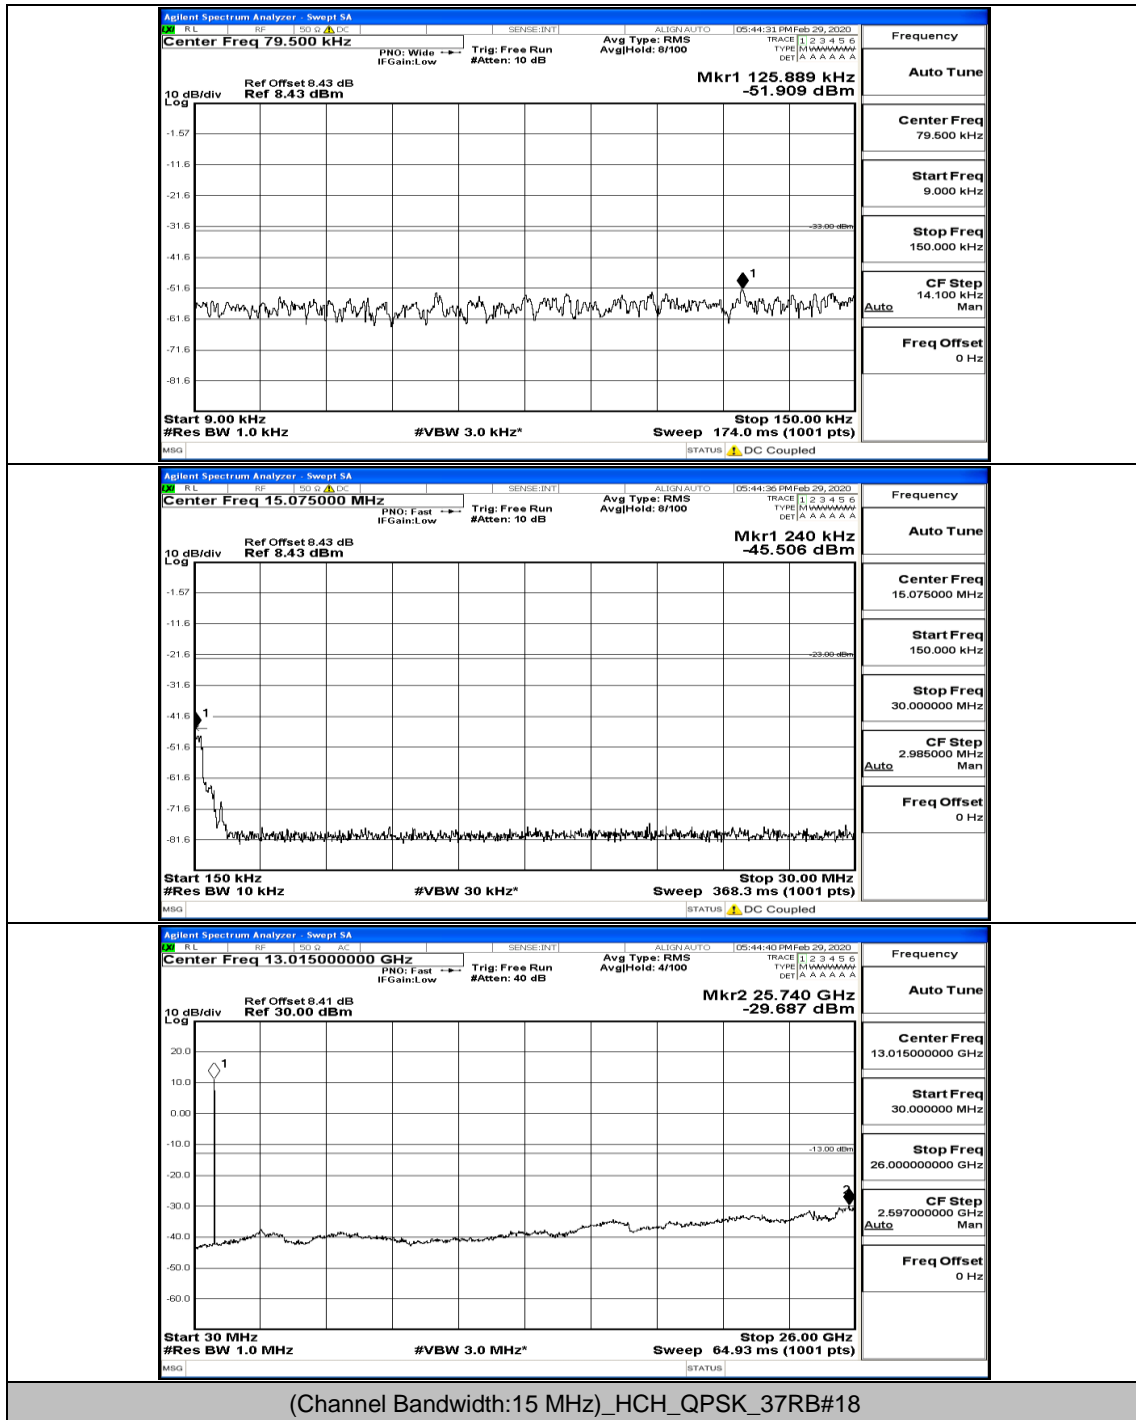

Channel Bandwidth: 10 MHz\_HCH\_16QAM\_1RB#0

(Channel Bandwidth: 15 MHz)\_LCH\_QPSK\_1RB#0

(Channel Bandwidth:15 MHz)\_LCH\_QPSK\_1RB#37

(Channel Bandwidth:15 MHz)\_MCH\_QPSK\_1RB#0

(Channel Bandwidth:15 MHz)\_MCH\_QPSK\_1RB#74

(Channel Bandwidth:15 MHz)\_HCH\_QPSK\_1RB#0

(Channel Bandwidth:15 MHz)\_HCH\_QPSK\_37RB#0

(Channel Bandwidth:15 MHz)\_LCH\_16QAM\_1RB#0

(Channel Bandwidth:15 MHz)\_LCH\_16QAM\_75RB#0