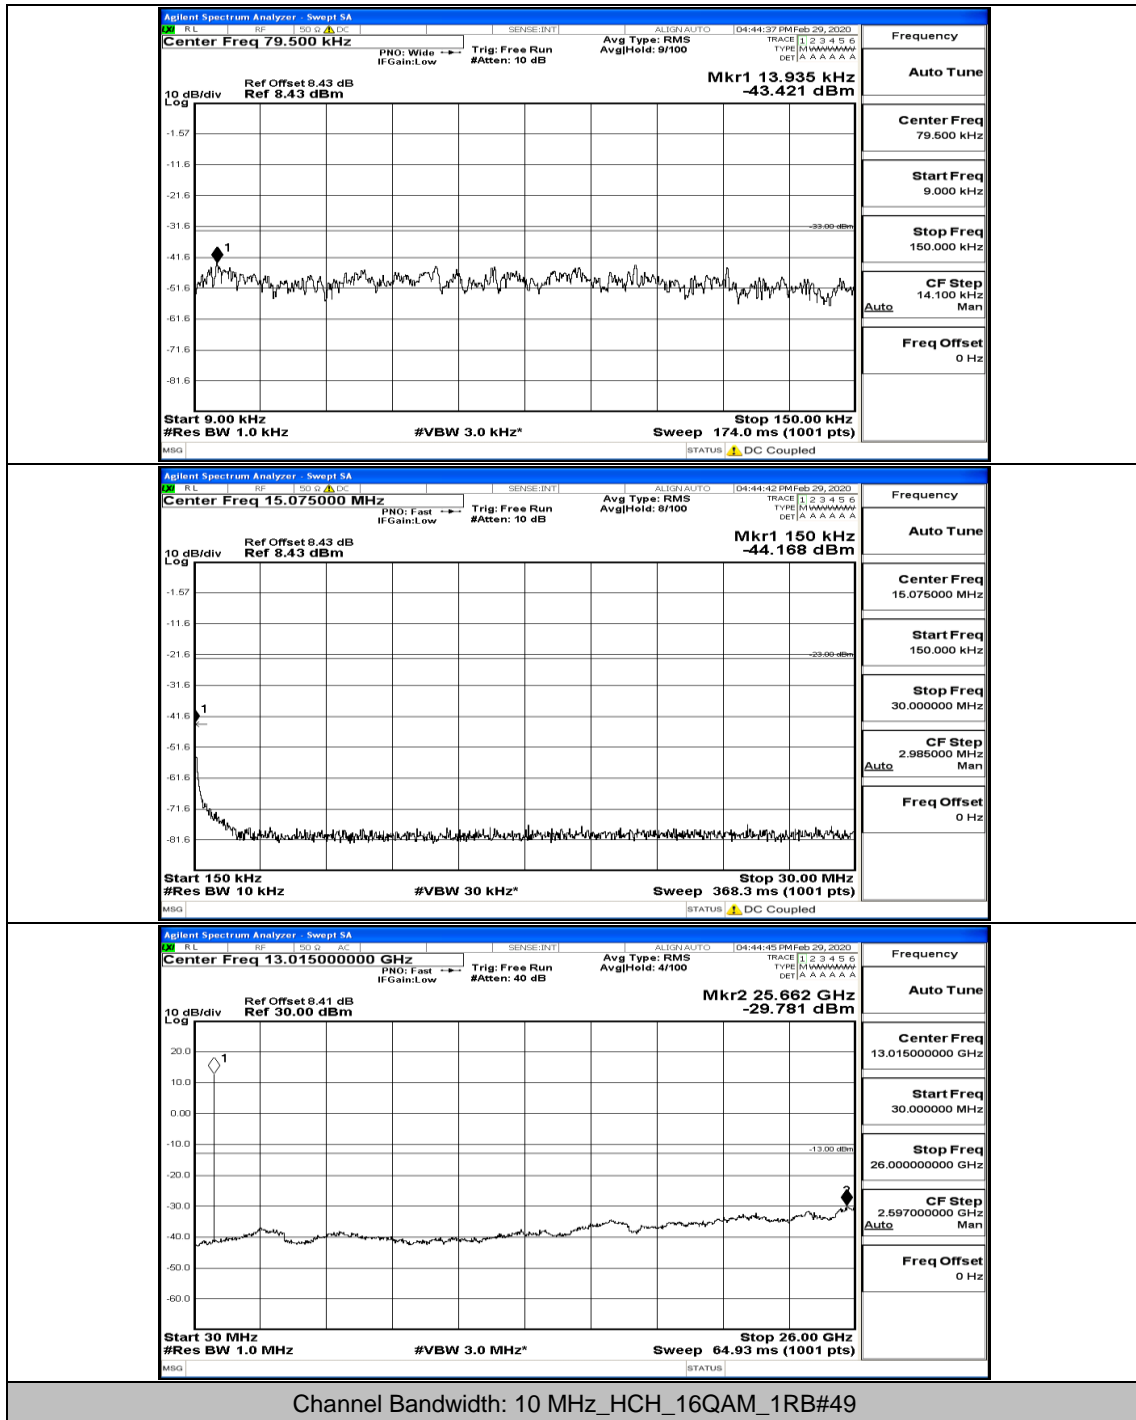

Channel Bandwidth: 10 MHz\_HCH\_16QAM\_1RB#0

(Channel Bandwidth: 15 MHz)\_LCH\_QPSK\_1RB#0

(Channel Bandwidth:15 MHz)\_LCH\_QPSK\_1RB#37

(Channel Bandwidth:15 MHz)\_MCH\_QPSK\_1RB#0

(Channel Bandwidth:15 MHz)\_MCH\_QPSK\_1RB#74

(Channel Bandwidth:15 MHz)\_HCH\_QPSK\_1RB#0

(Channel Bandwidth:15 MHz)\_HCH\_QPSK\_37RB#0

(Channel Bandwidth:15 MHz)\_LCH\_16QAM\_1RB#0

(Channel Bandwidth:15 MHz)\_LCH\_16QAM\_75RB#0