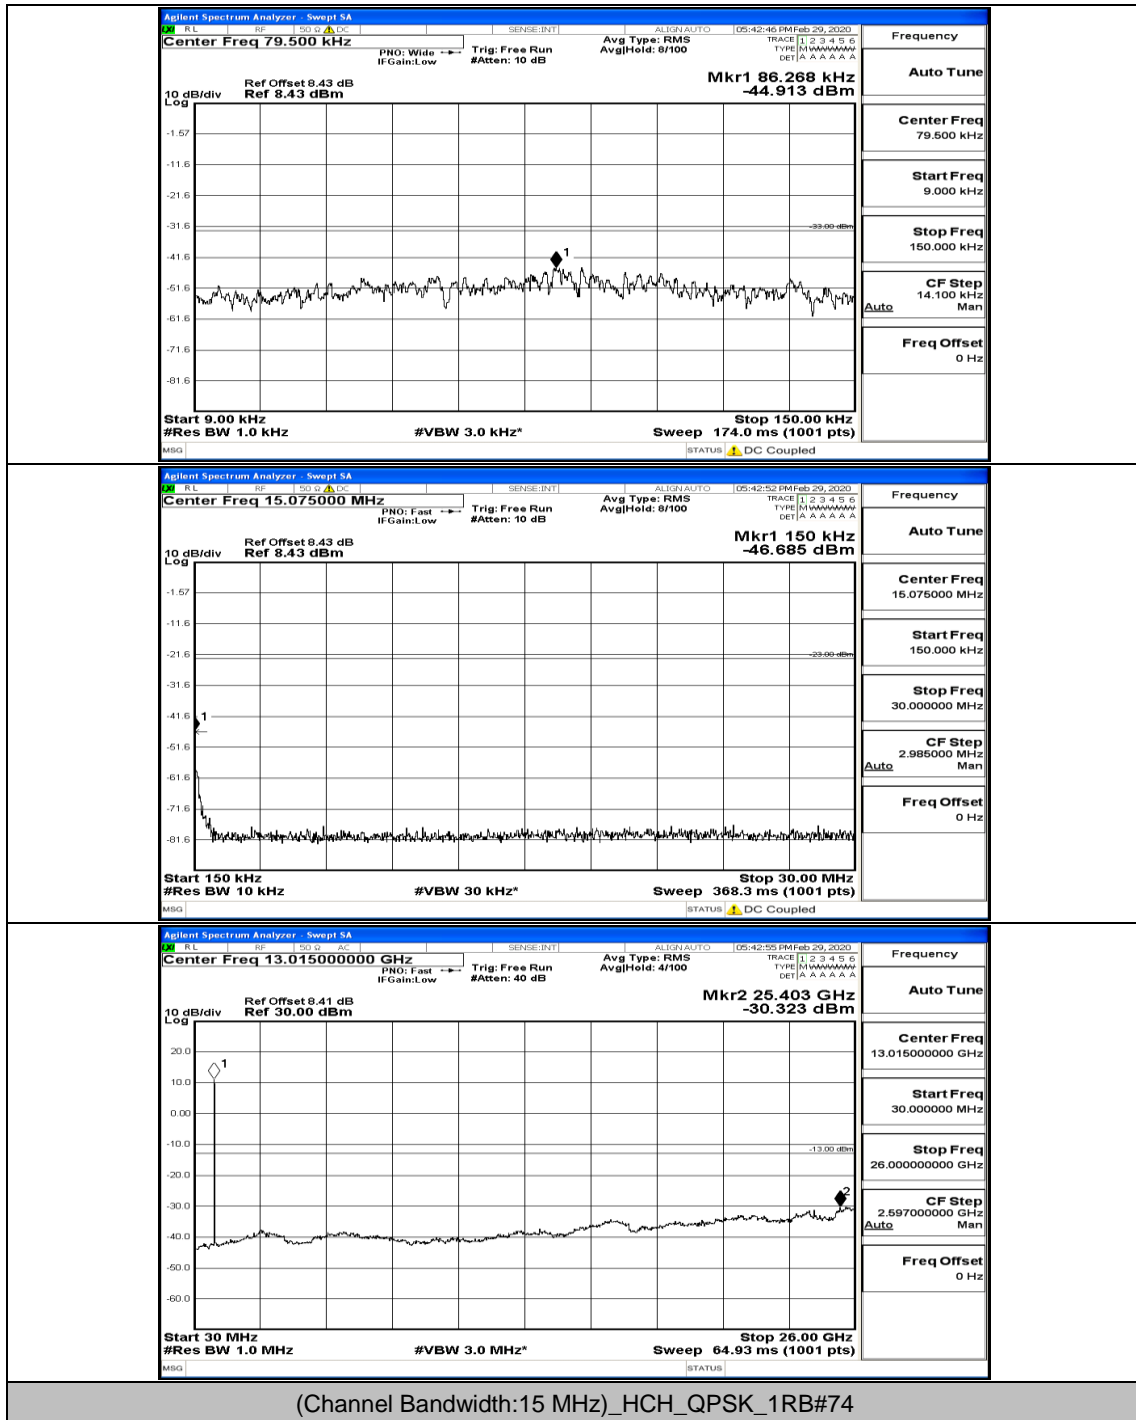

Channel Bandwidth: 10 MHz\_HCH\_16QAM\_1RB#0

(Channel Bandwidth: 15 MHz)\_LCH\_QPSK\_1RB#0

(Channel Bandwidth:15 MHz)\_LCH\_QPSK\_1RB#37

(Channel Bandwidth:15 MHz)\_MCH\_QPSK\_1RB#0

(Channel Bandwidth:15 MHz)\_MCH\_QPSK\_1RB#74

(Channel Bandwidth:15 MHz)\_HCH\_QPSK\_1RB#0

(Channel Bandwidth:15 MHz)\_HCH\_QPSK\_37RB#0

(Channel Bandwidth:15 MHz)\_LCH\_16QAM\_1RB#0

(Channel Bandwidth:15 MHz)\_LCH\_16QAM\_75RB#0