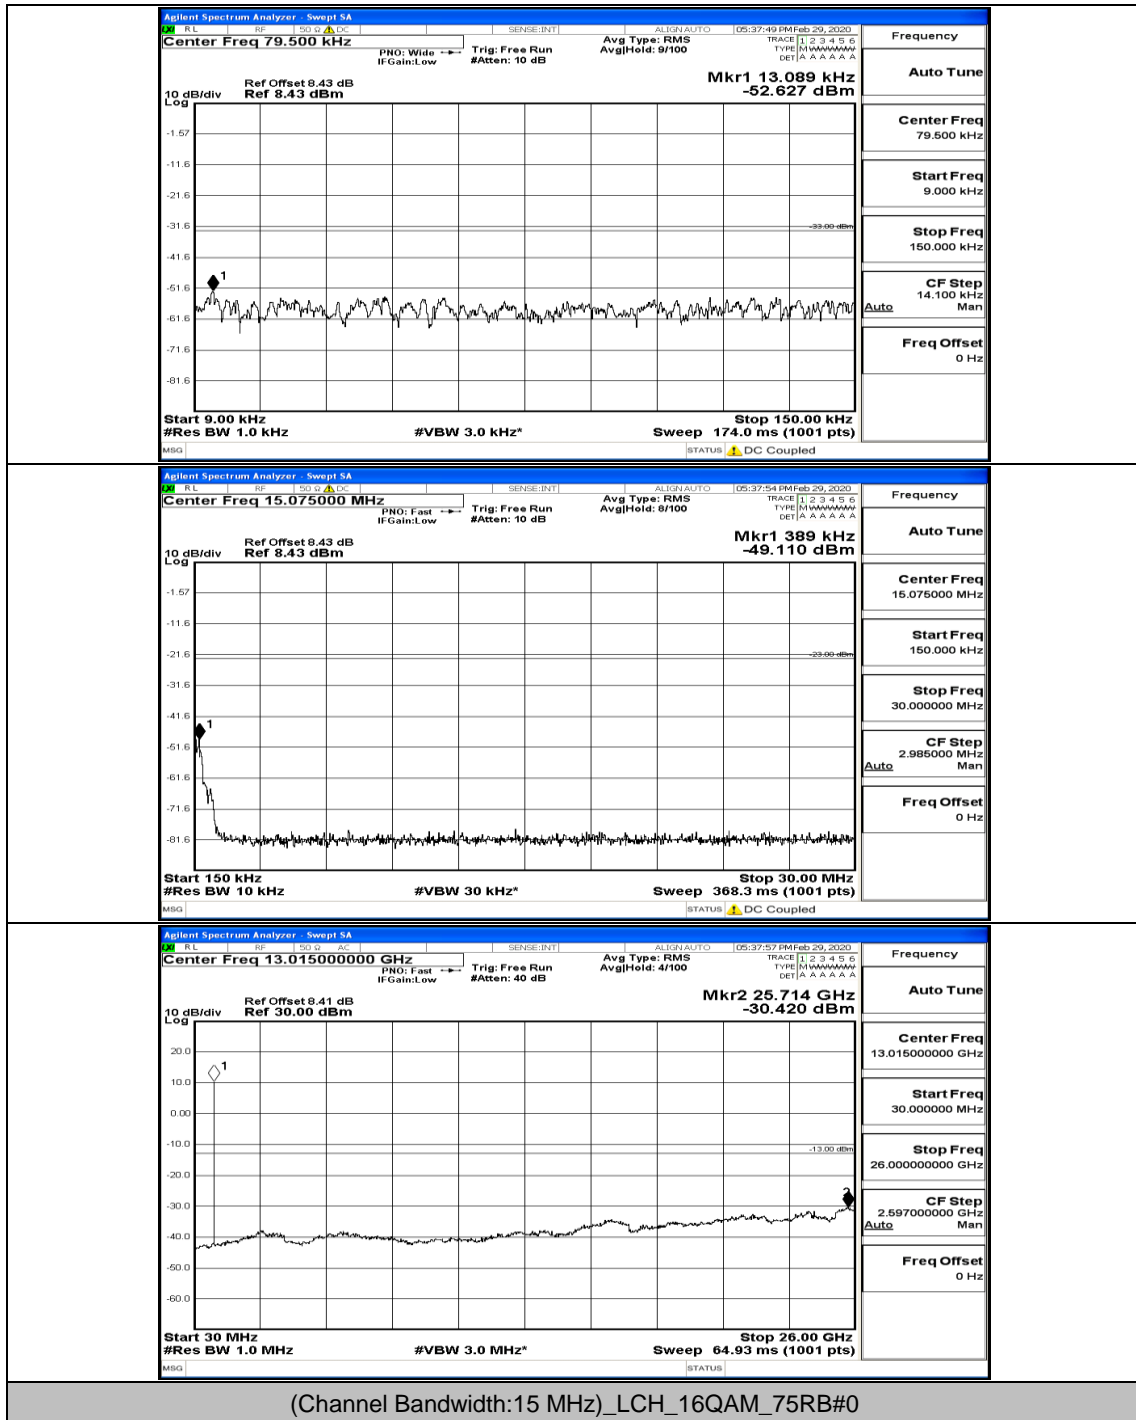

Channel Bandwidth: 10 MHz\_HCH\_16QAM\_1RB#0

(Channel Bandwidth: 15 MHz)\_LCH\_QPSK\_1RB#0

(Channel Bandwidth:15 MHz)\_LCH\_QPSK\_1RB#37

(Channel Bandwidth:15 MHz)\_MCH\_QPSK\_1RB#0

(Channel Bandwidth:15 MHz)\_MCH\_QPSK\_1RB#74

(Channel Bandwidth:15 MHz)\_HCH\_QPSK\_1RB#0

(Channel Bandwidth:15 MHz)\_HCH\_QPSK\_37RB#0

(Channel Bandwidth:15 MHz)\_LCH\_16QAM\_1RB#0

(Channel Bandwidth:15 MHz)\_LCH\_16QAM\_75RB#0