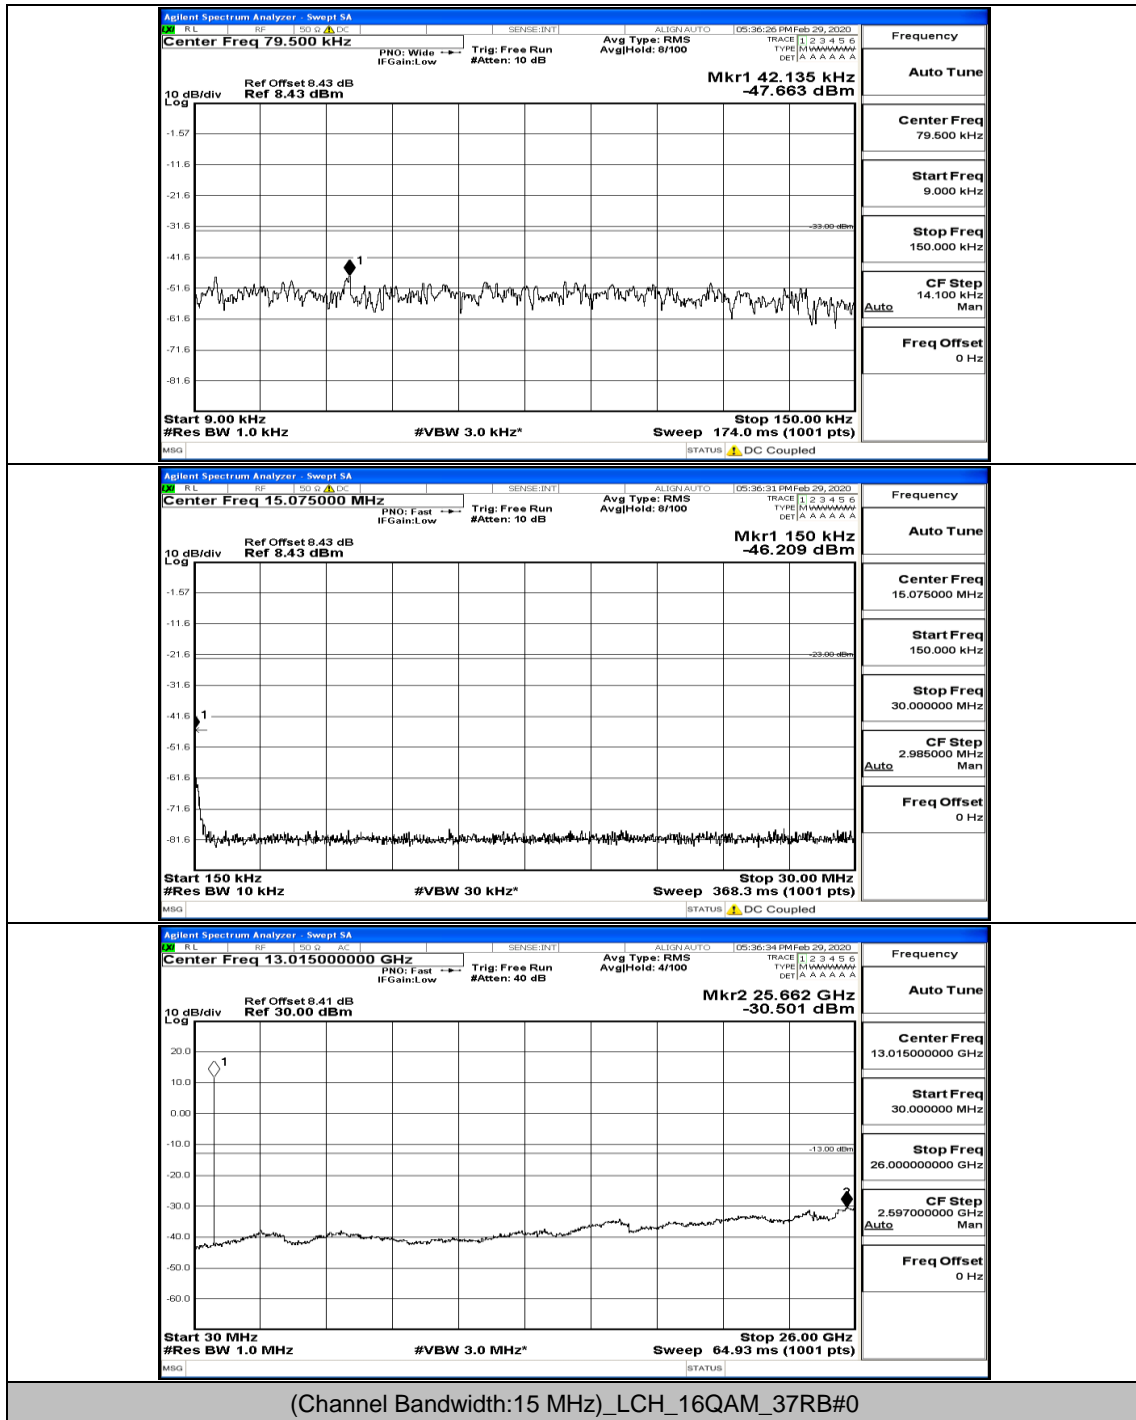

Channel Bandwidth: 10 MHz\_HCH\_16QAM\_1RB#0

(Channel Bandwidth: 15 MHz)\_LCH\_QPSK\_1RB#0

(Channel Bandwidth:15 MHz)\_LCH\_QPSK\_1RB#37

(Channel Bandwidth:15 MHz)\_MCH\_QPSK\_1RB#0

(Channel Bandwidth:15 MHz)\_MCH\_QPSK\_1RB#74

(Channel Bandwidth:15 MHz)\_HCH\_QPSK\_1RB#0

(Channel Bandwidth:15 MHz)\_HCH\_QPSK\_37RB#0

(Channel Bandwidth:15 MHz)\_LCH\_16QAM\_1RB#0

(Channel Bandwidth:15 MHz)\_LCH\_16QAM\_75RB#0