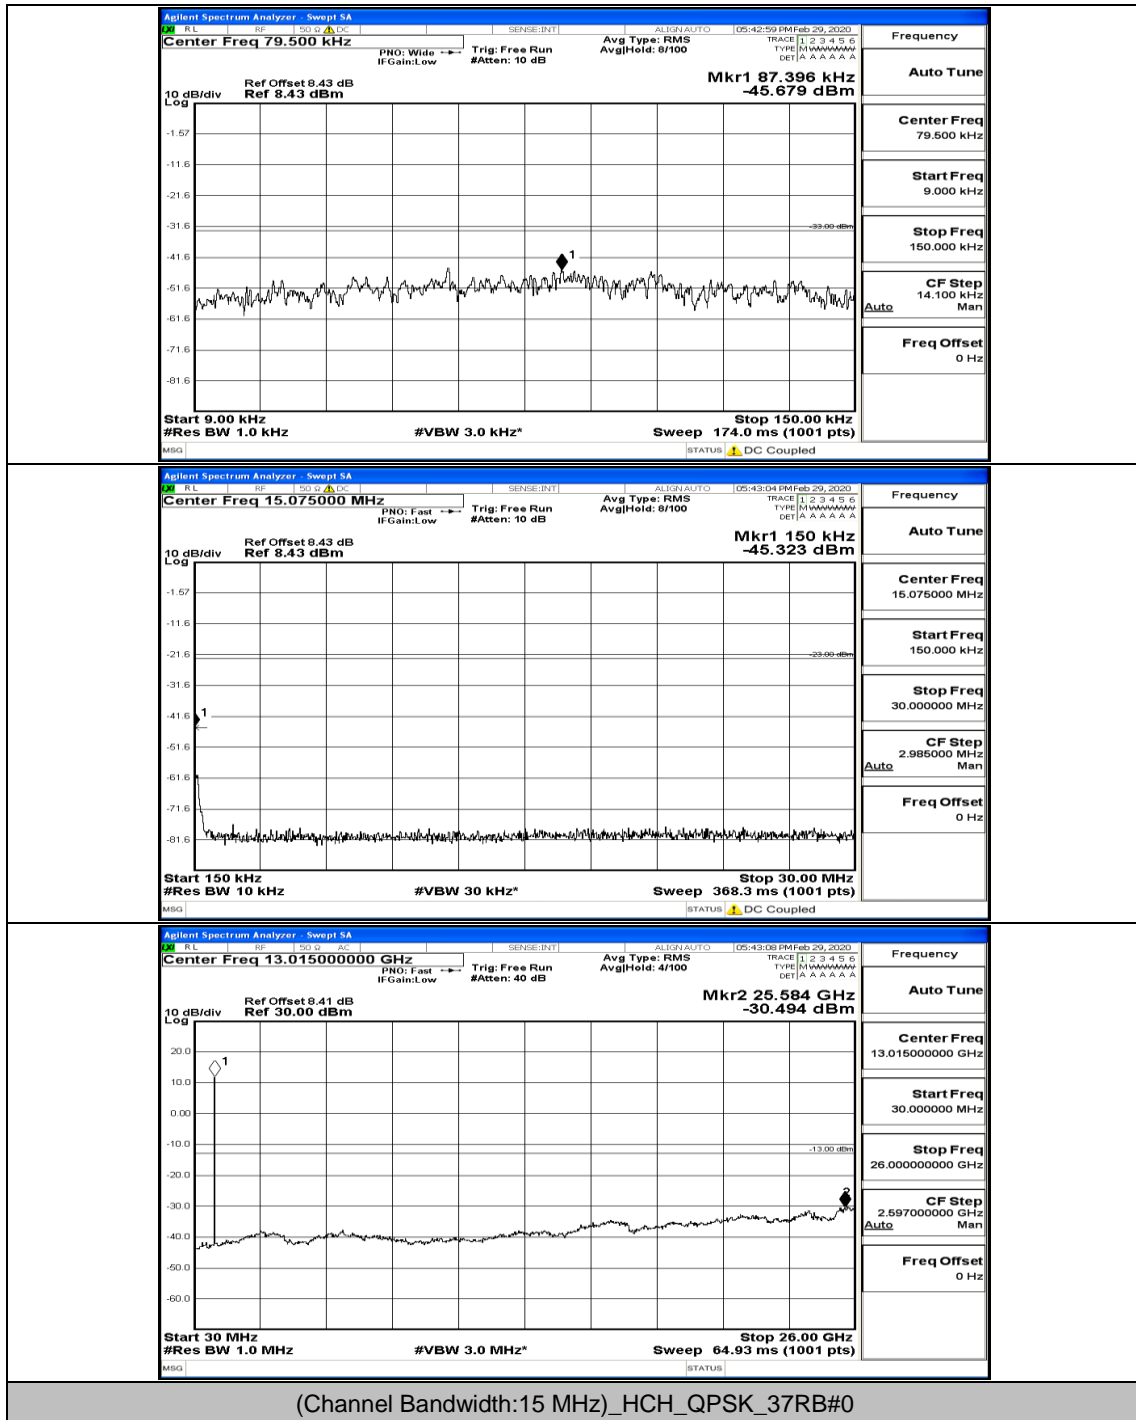

Channel Bandwidth: 10 MHz\_HCH\_16QAM\_1RB#0

(Channel Bandwidth: 15 MHz)\_LCH\_QPSK\_1RB#0

(Channel Bandwidth:15 MHz)\_LCH\_QPSK\_1RB#37

(Channel Bandwidth:15 MHz)\_MCH\_QPSK\_1RB#0

(Channel Bandwidth:15 MHz)\_MCH\_QPSK\_1RB#74

(Channel Bandwidth:15 MHz)\_HCH\_QPSK\_1RB#0

(Channel Bandwidth:15 MHz)\_HCH\_QPSK\_37RB#0

(Channel Bandwidth:15 MHz)\_LCH\_16QAM\_1RB#0

(Channel Bandwidth:15 MHz)\_LCH\_16QAM\_75RB#0