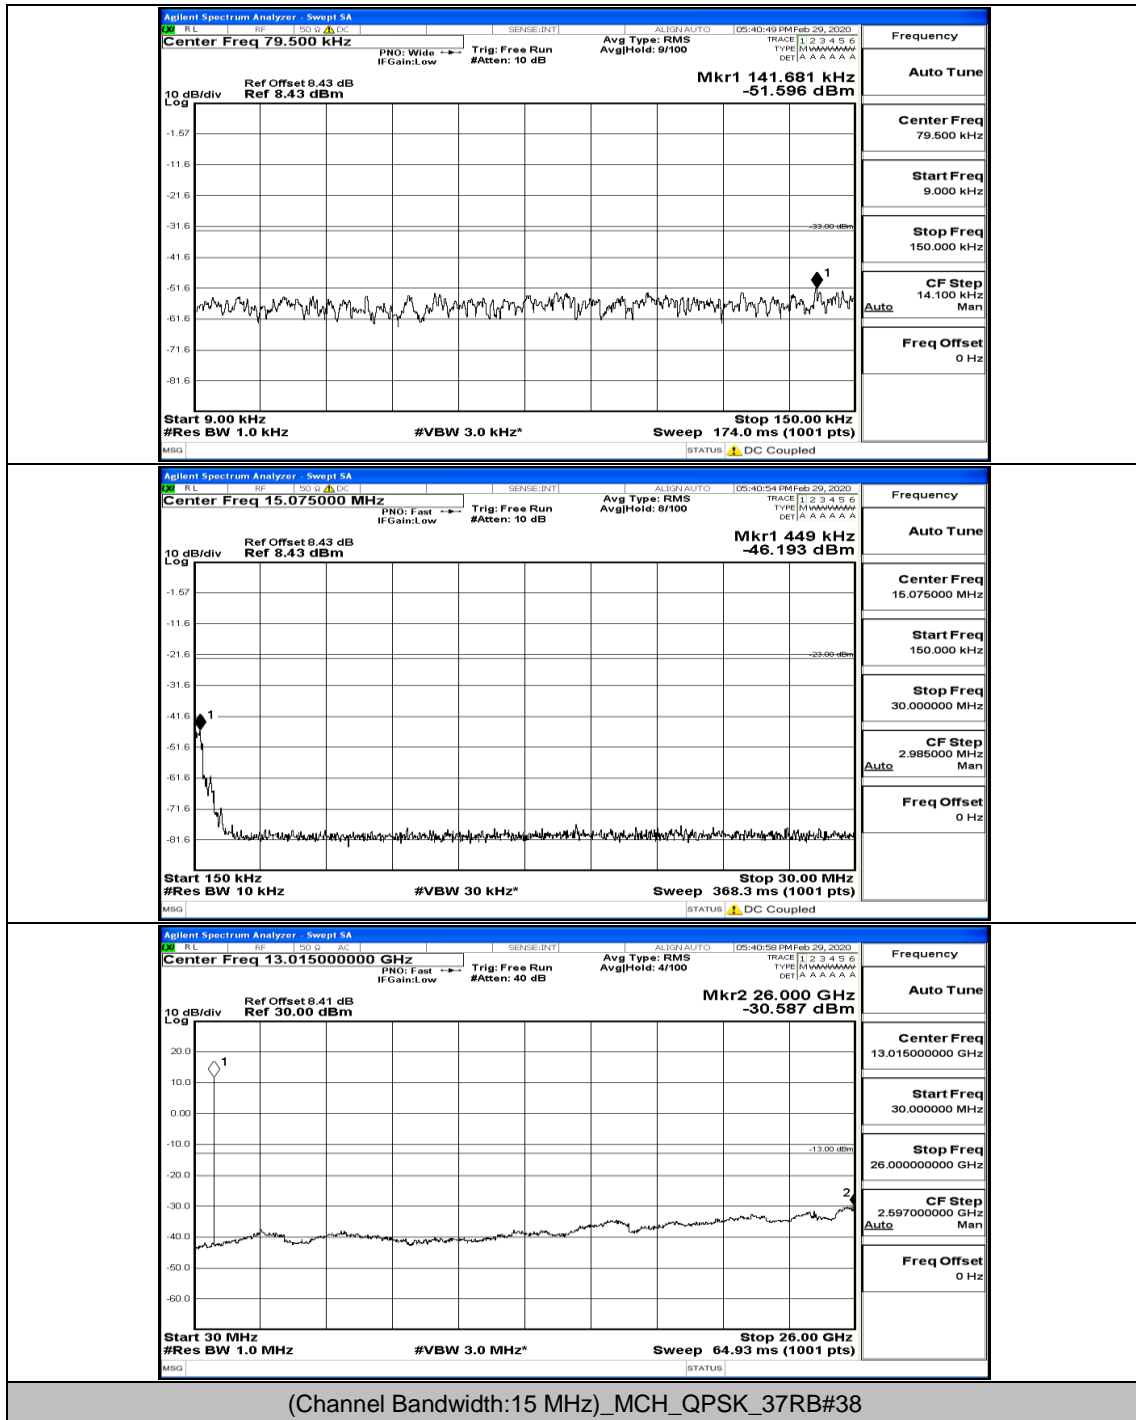

Channel Bandwidth: 10 MHz\_HCH\_16QAM\_1RB#0

(Channel Bandwidth: 15 MHz)\_LCH\_QPSK\_1RB#0

(Channel Bandwidth:15 MHz)\_LCH\_QPSK\_1RB#37

(Channel Bandwidth:15 MHz)\_MCH\_QPSK\_1RB#0

(Channel Bandwidth:15 MHz)\_MCH\_QPSK\_1RB#74

(Channel Bandwidth:15 MHz)\_HCH\_QPSK\_1RB#0

(Channel Bandwidth:15 MHz)\_HCH\_QPSK\_37RB#0

(Channel Bandwidth:15 MHz)\_LCH\_16QAM\_1RB#0

(Channel Bandwidth:15 MHz)\_LCH\_16QAM\_75RB#0