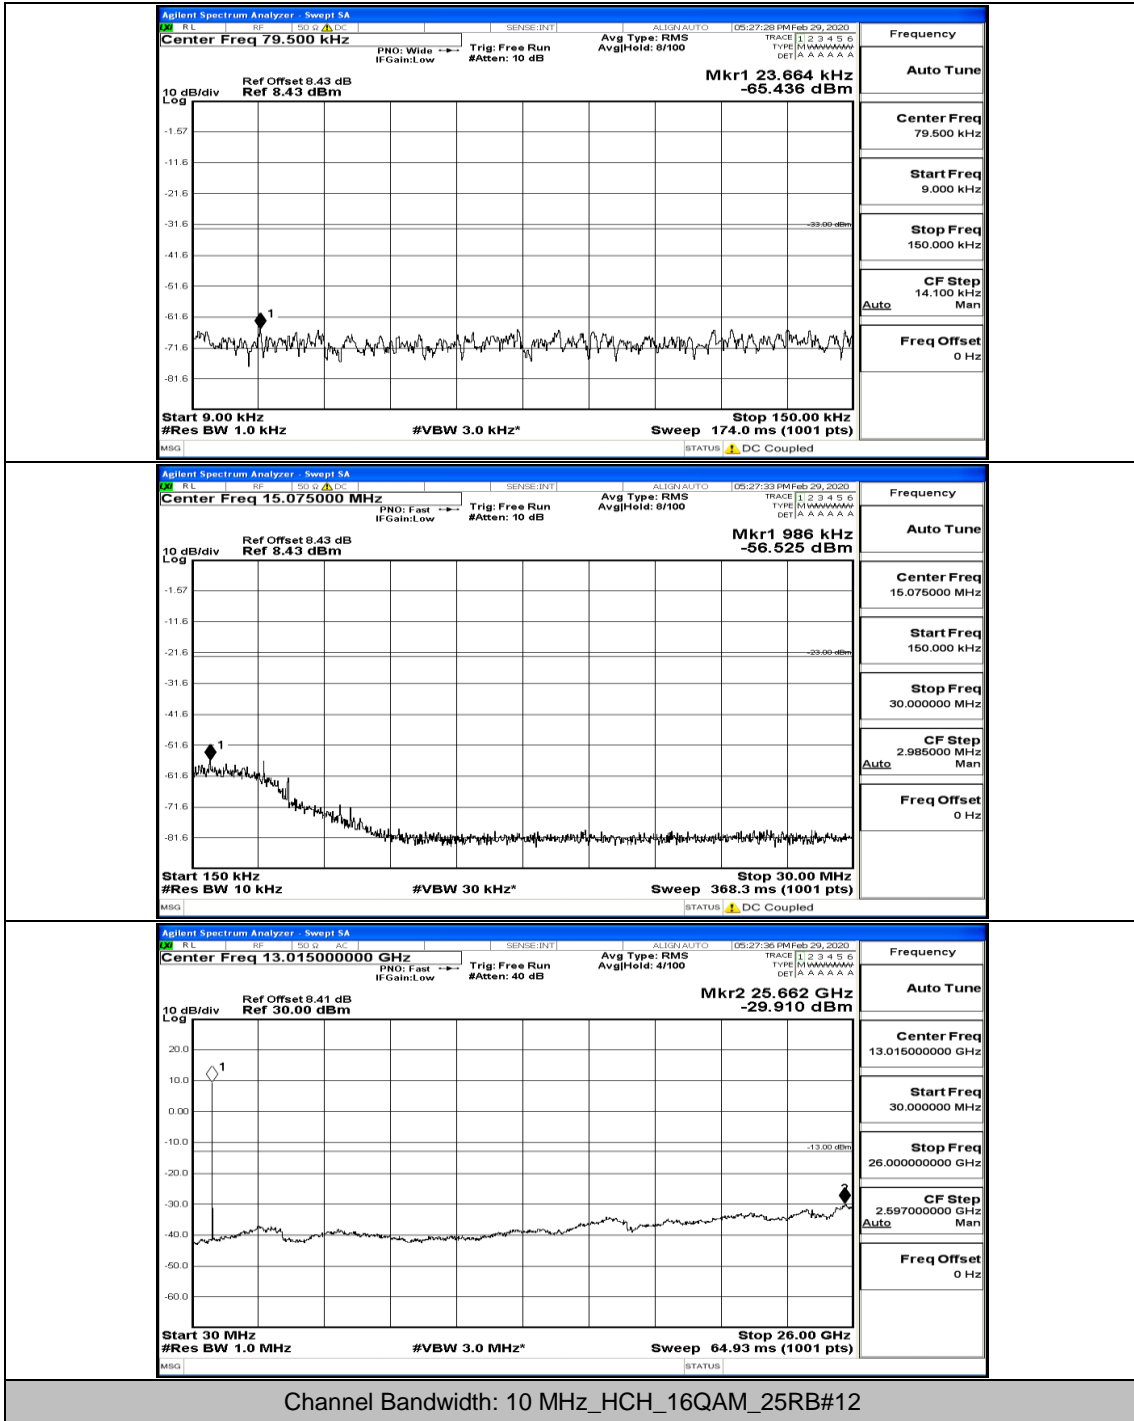

Channel Bandwidth: 10 MHz\_HCH\_16QAM\_1RB#0

(Channel Bandwidth: 15 MHz)\_LCH\_QPSK\_1RB#0

(Channel Bandwidth:15 MHz)\_LCH\_QPSK\_1RB#37

(Channel Bandwidth:15 MHz)\_MCH\_QPSK\_1RB#0

(Channel Bandwidth:15 MHz)\_MCH\_QPSK\_1RB#74

(Channel Bandwidth:15 MHz)\_HCH\_QPSK\_1RB#0

(Channel Bandwidth:15 MHz)\_HCH\_QPSK\_37RB#0

(Channel Bandwidth:15 MHz)\_LCH\_16QAM\_1RB#0

(Channel Bandwidth:15 MHz)\_LCH\_16QAM\_75RB#0