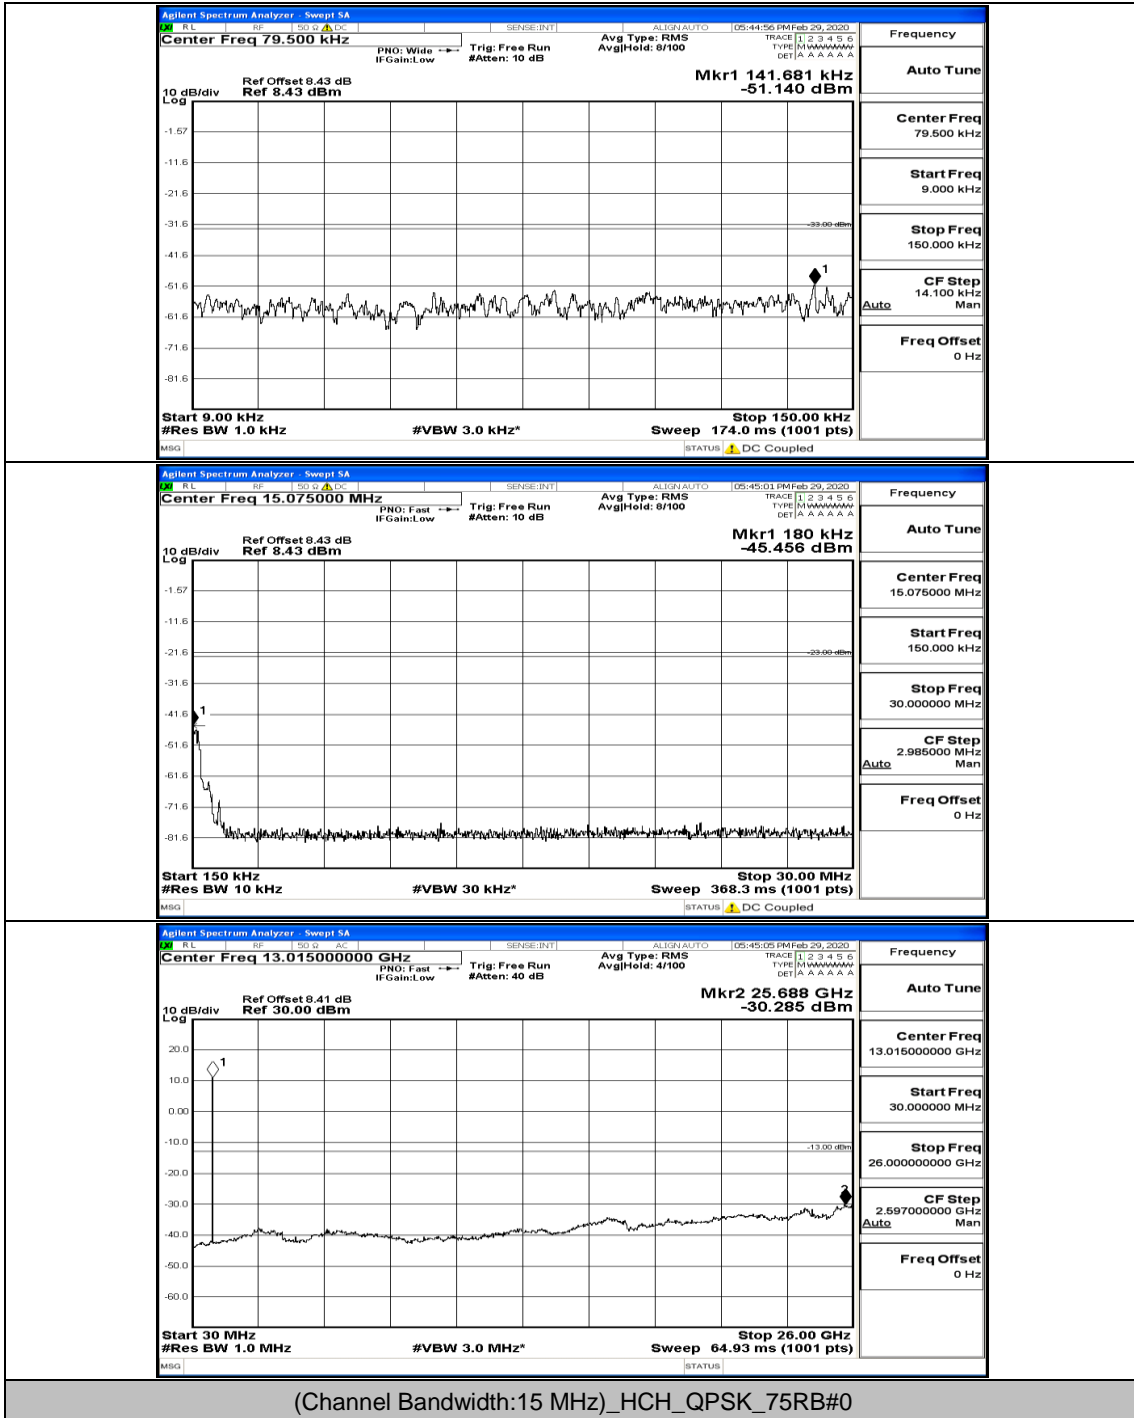

Channel Bandwidth: 10 MHz\_HCH\_16QAM\_1RB#0

(Channel Bandwidth: 15 MHz)\_LCH\_QPSK\_1RB#0

(Channel Bandwidth:15 MHz)\_LCH\_QPSK\_1RB#37

(Channel Bandwidth:15 MHz)\_MCH\_QPSK\_1RB#0

(Channel Bandwidth:15 MHz)\_MCH\_QPSK\_1RB#74

(Channel Bandwidth:15 MHz)\_HCH\_QPSK\_1RB#0

(Channel Bandwidth:15 MHz)\_HCH\_QPSK\_37RB#0

(Channel Bandwidth:15 MHz)\_LCH\_16QAM\_1RB#0

(Channel Bandwidth:15 MHz)\_LCH\_16QAM\_75RB#0