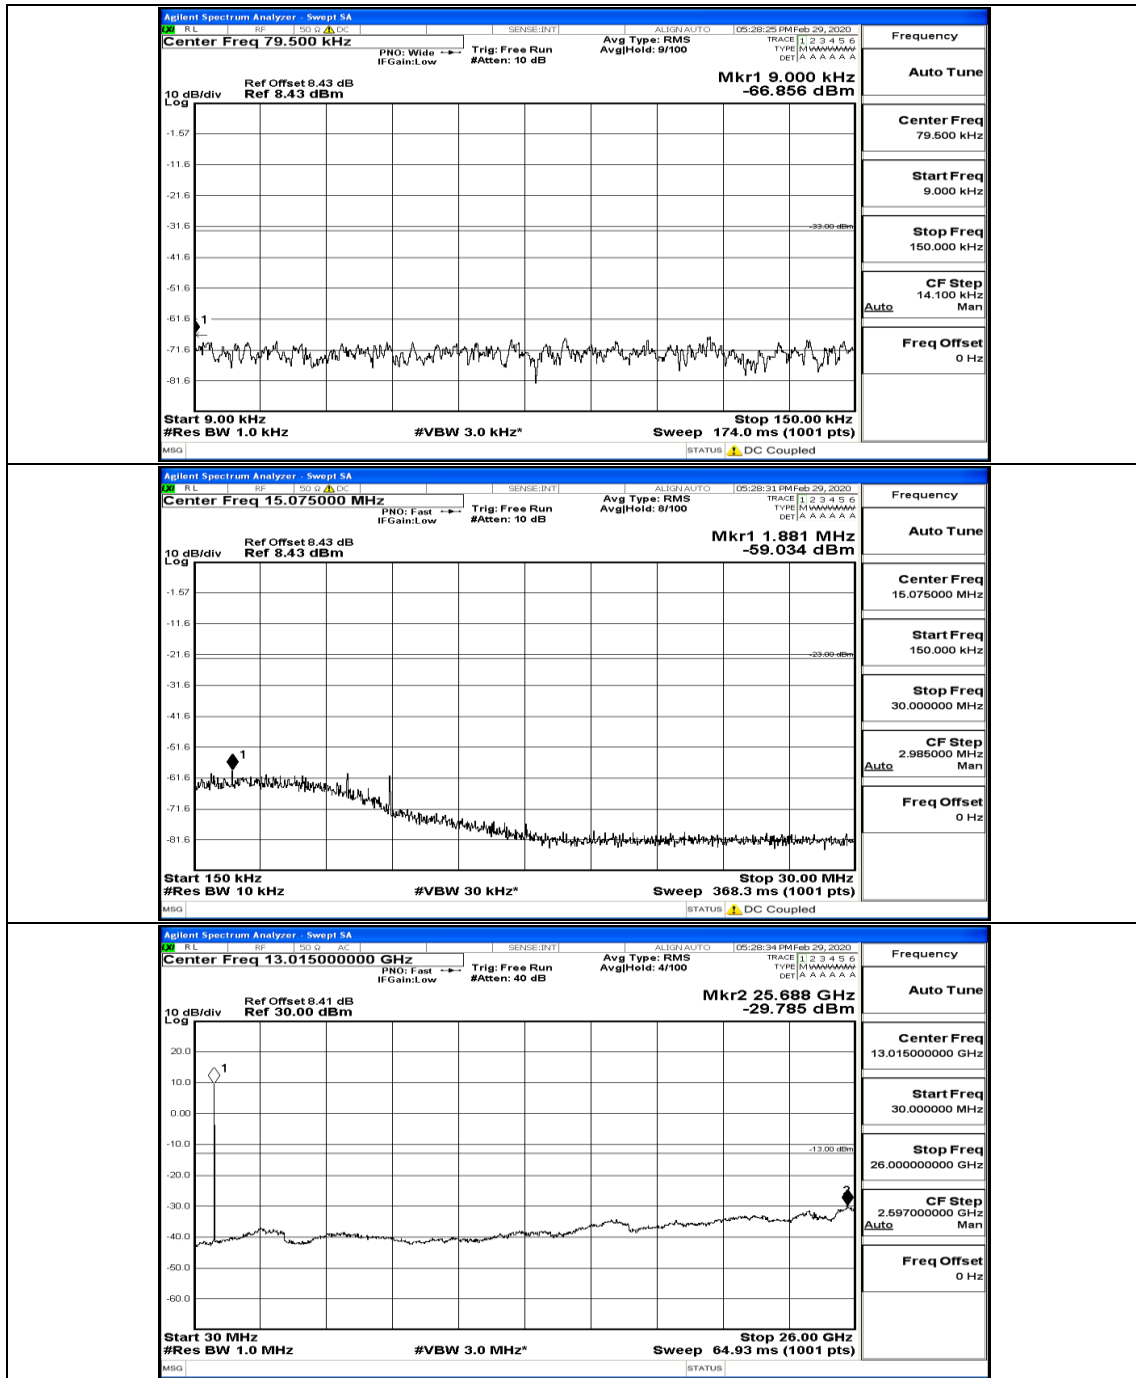

Channel Bandwidth: 10 MHz\_HCH\_16QAM\_1RB#0

(Channel Bandwidth: 15 MHz)\_LCH\_QPSK\_1RB#0

(Channel Bandwidth:15 MHz)\_LCH\_QPSK\_1RB#37

(Channel Bandwidth:15 MHz)\_MCH\_QPSK\_1RB#0

(Channel Bandwidth:15 MHz)\_MCH\_QPSK\_1RB#74

(Channel Bandwidth:15 MHz)\_HCH\_QPSK\_1RB#0

(Channel Bandwidth:15 MHz)\_HCH\_QPSK\_37RB#0

(Channel Bandwidth:15 MHz)\_LCH\_16QAM\_1RB#0

(Channel Bandwidth:15 MHz)\_LCH\_16QAM\_75RB#0