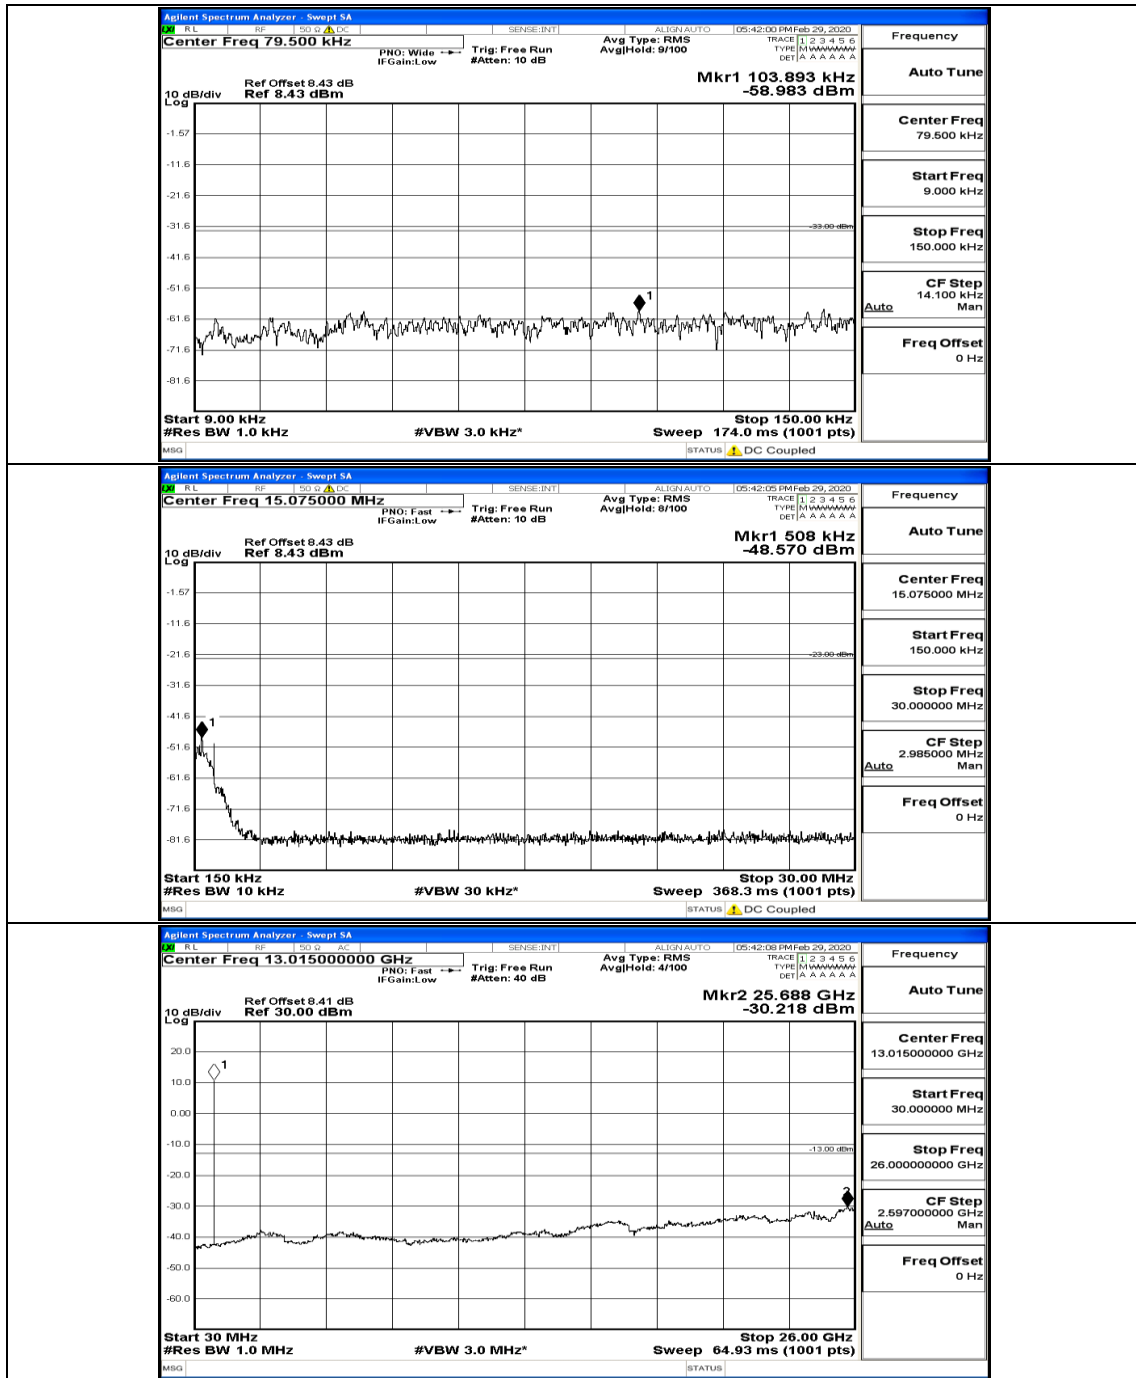

Channel Bandwidth: 10 MHz\_HCH\_16QAM\_1RB#0

(Channel Bandwidth: 15 MHz)\_LCH\_QPSK\_1RB#0

(Channel Bandwidth:15 MHz)\_LCH\_QPSK\_1RB#37

(Channel Bandwidth:15 MHz)\_MCH\_QPSK\_1RB#0

(Channel Bandwidth:15 MHz)\_MCH\_QPSK\_1RB#74

(Channel Bandwidth:15 MHz)\_HCH\_QPSK\_1RB#0

(Channel Bandwidth:15 MHz)\_HCH\_QPSK\_37RB#0

(Channel Bandwidth:15 MHz)\_LCH\_16QAM\_1RB#0

(Channel Bandwidth:15 MHz)\_LCH\_16QAM\_75RB#0