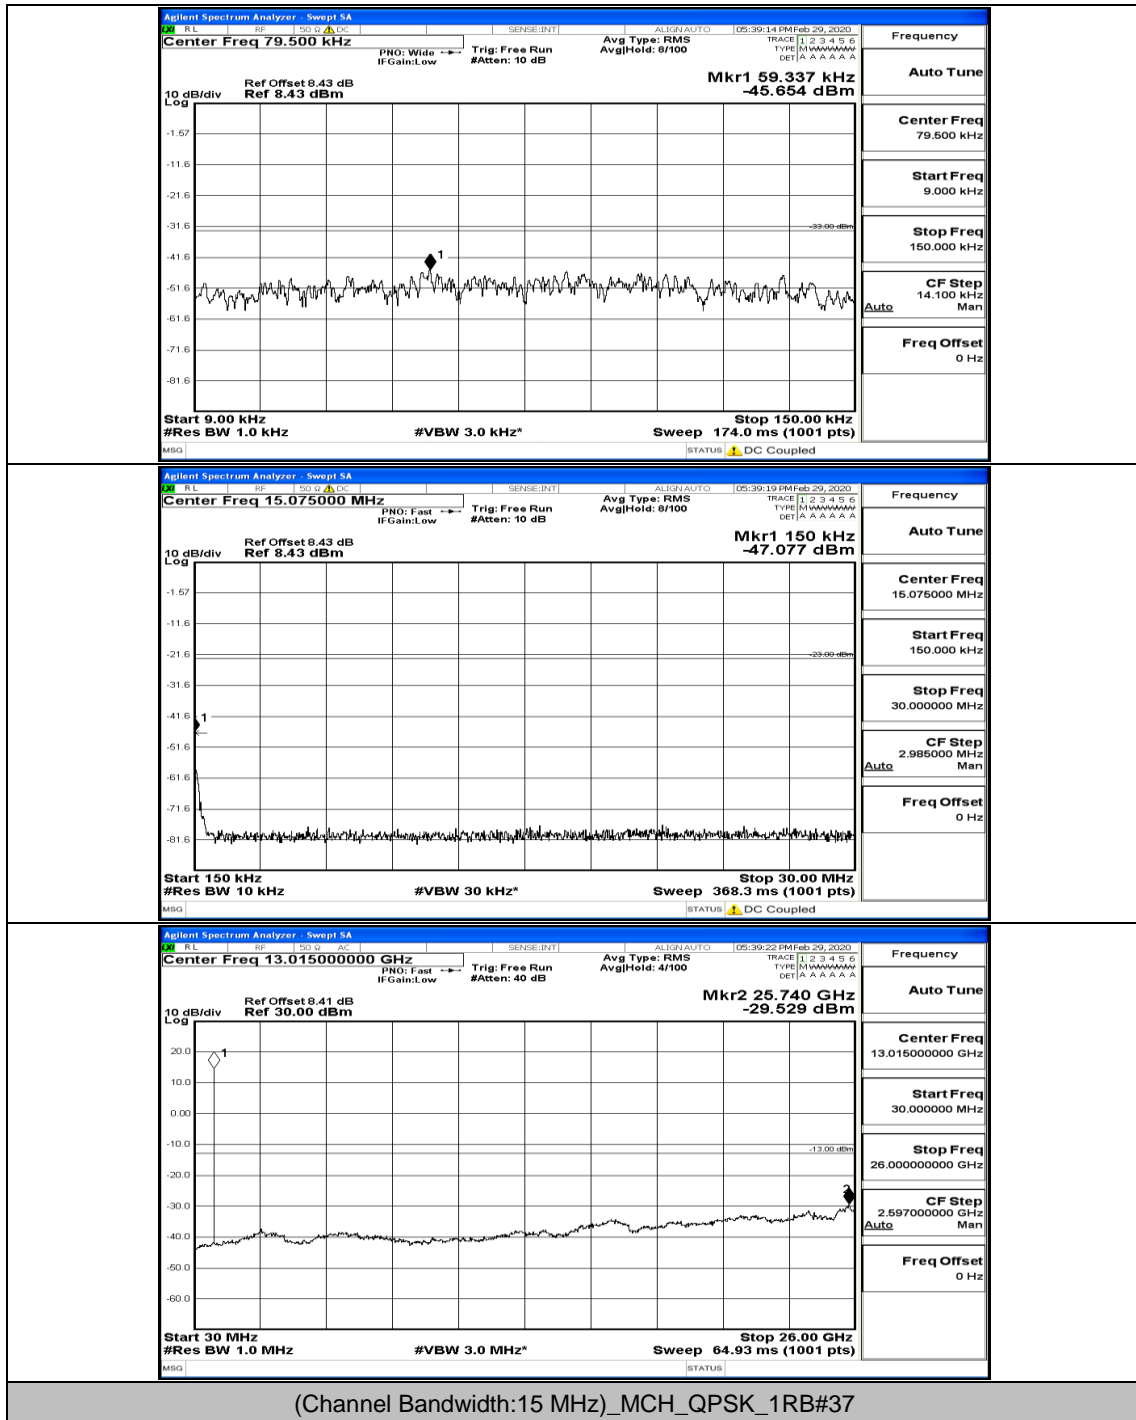

Channel Bandwidth: 10 MHz\_HCH\_16QAM\_1RB#0

(Channel Bandwidth: 15 MHz)\_LCH\_QPSK\_1RB#0

(Channel Bandwidth:15 MHz)\_LCH\_QPSK\_1RB#37

(Channel Bandwidth:15 MHz)\_MCH\_QPSK\_1RB#0

(Channel Bandwidth:15 MHz)\_MCH\_QPSK\_1RB#74

(Channel Bandwidth:15 MHz)\_HCH\_QPSK\_1RB#0

(Channel Bandwidth:15 MHz)\_HCH\_QPSK\_37RB#0

(Channel Bandwidth:15 MHz)\_LCH\_16QAM\_1RB#0

(Channel Bandwidth:15 MHz)\_LCH\_16QAM\_75RB#0