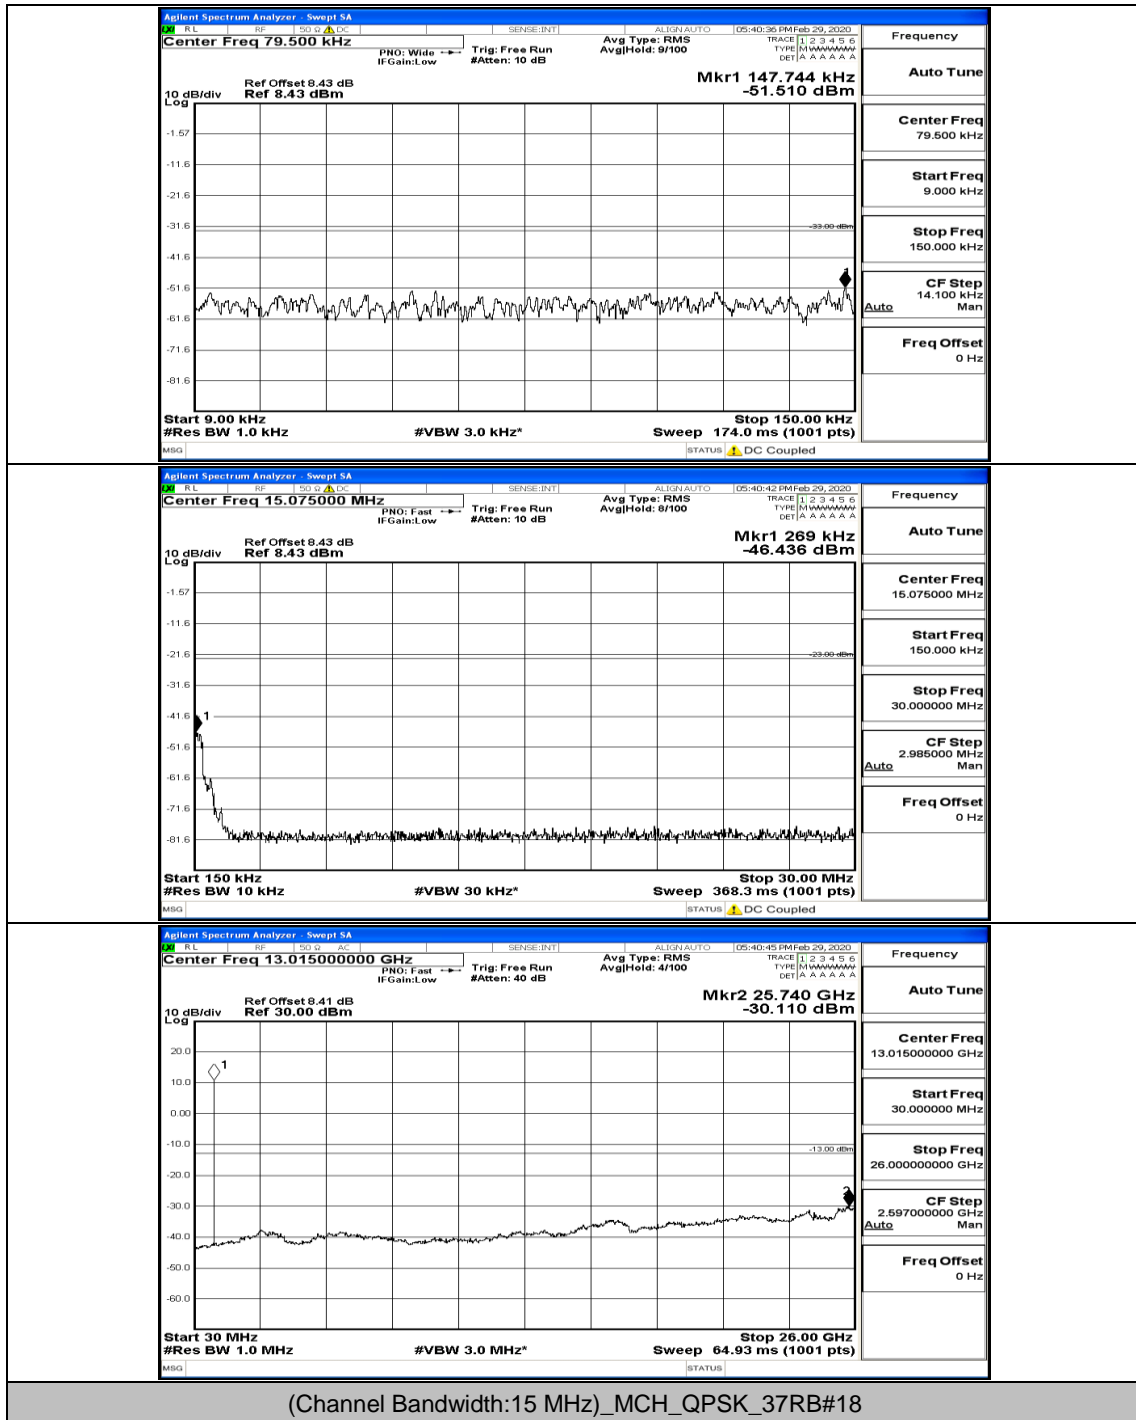

Channel Bandwidth: 10 MHz\_HCH\_16QAM\_1RB#0

(Channel Bandwidth: 15 MHz)\_LCH\_QPSK\_1RB#0

(Channel Bandwidth:15 MHz)\_LCH\_QPSK\_1RB#37

(Channel Bandwidth:15 MHz)\_MCH\_QPSK\_1RB#0

(Channel Bandwidth:15 MHz)\_MCH\_QPSK\_1RB#74

(Channel Bandwidth:15 MHz)\_HCH\_QPSK\_1RB#0

(Channel Bandwidth:15 MHz)\_HCH\_QPSK\_37RB#0

(Channel Bandwidth:15 MHz)\_LCH\_16QAM\_1RB#0

(Channel Bandwidth:15 MHz)\_LCH\_16QAM\_75RB#0