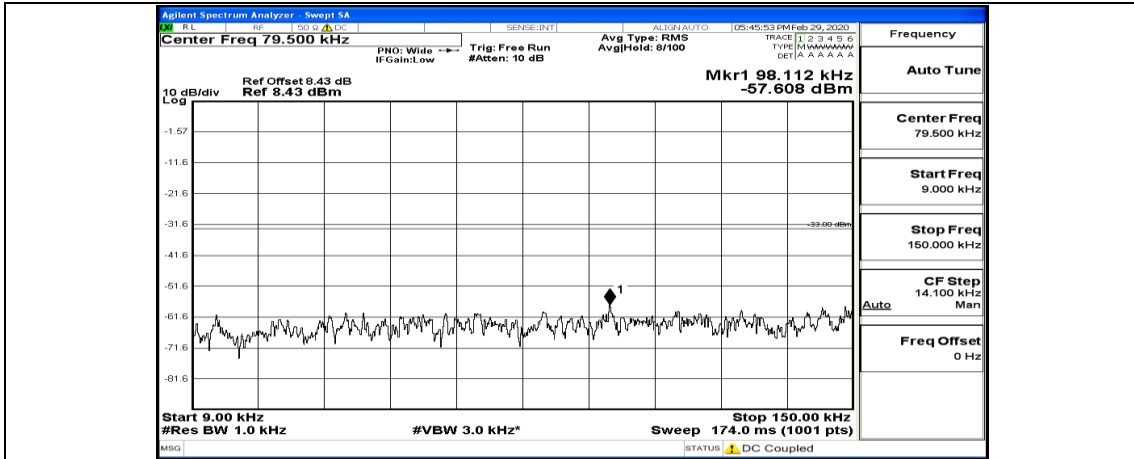

(Channel Bandwidth:15 MHz)\_HCH\_QPSK\_1RB#0

(Channel Bandwidth:15 MHz)\_HCH\_QPSK\_37RB#0

(Channel Bandwidth:15 MHz)\_LCH\_16QAM\_1RB#0

(Channel Bandwidth:15 MHz)\_LCH\_16QAM\_75RB#0