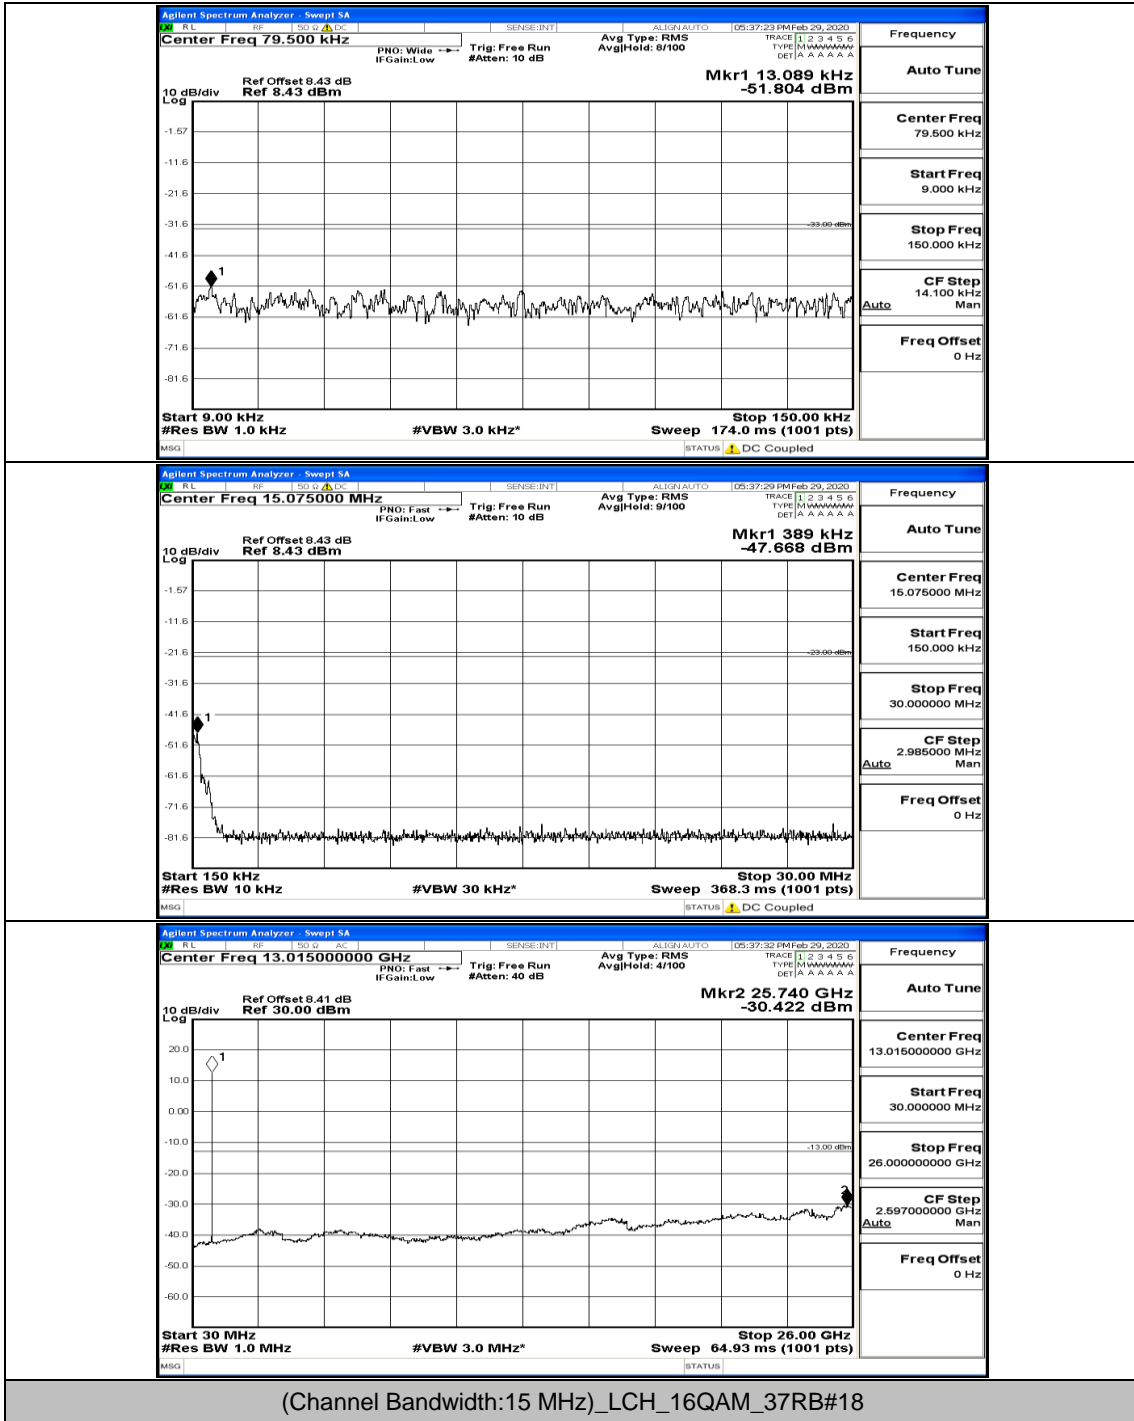

Channel Bandwidth: 10 MHz\_HCH\_16QAM\_1RB#0

(Channel Bandwidth: 15 MHz)\_LCH\_QPSK\_1RB#0

(Channel Bandwidth:15 MHz)\_LCH\_QPSK\_1RB#37

(Channel Bandwidth:15 MHz)\_MCH\_QPSK\_1RB#0

(Channel Bandwidth:15 MHz)\_MCH\_QPSK\_1RB#74

(Channel Bandwidth:15 MHz)\_HCH\_QPSK\_1RB#0

(Channel Bandwidth:15 MHz)\_HCH\_QPSK\_37RB#0

(Channel Bandwidth:15 MHz)\_LCH\_16QAM\_1RB#0

(Channel Bandwidth:15 MHz)\_LCH\_16QAM\_75RB#0