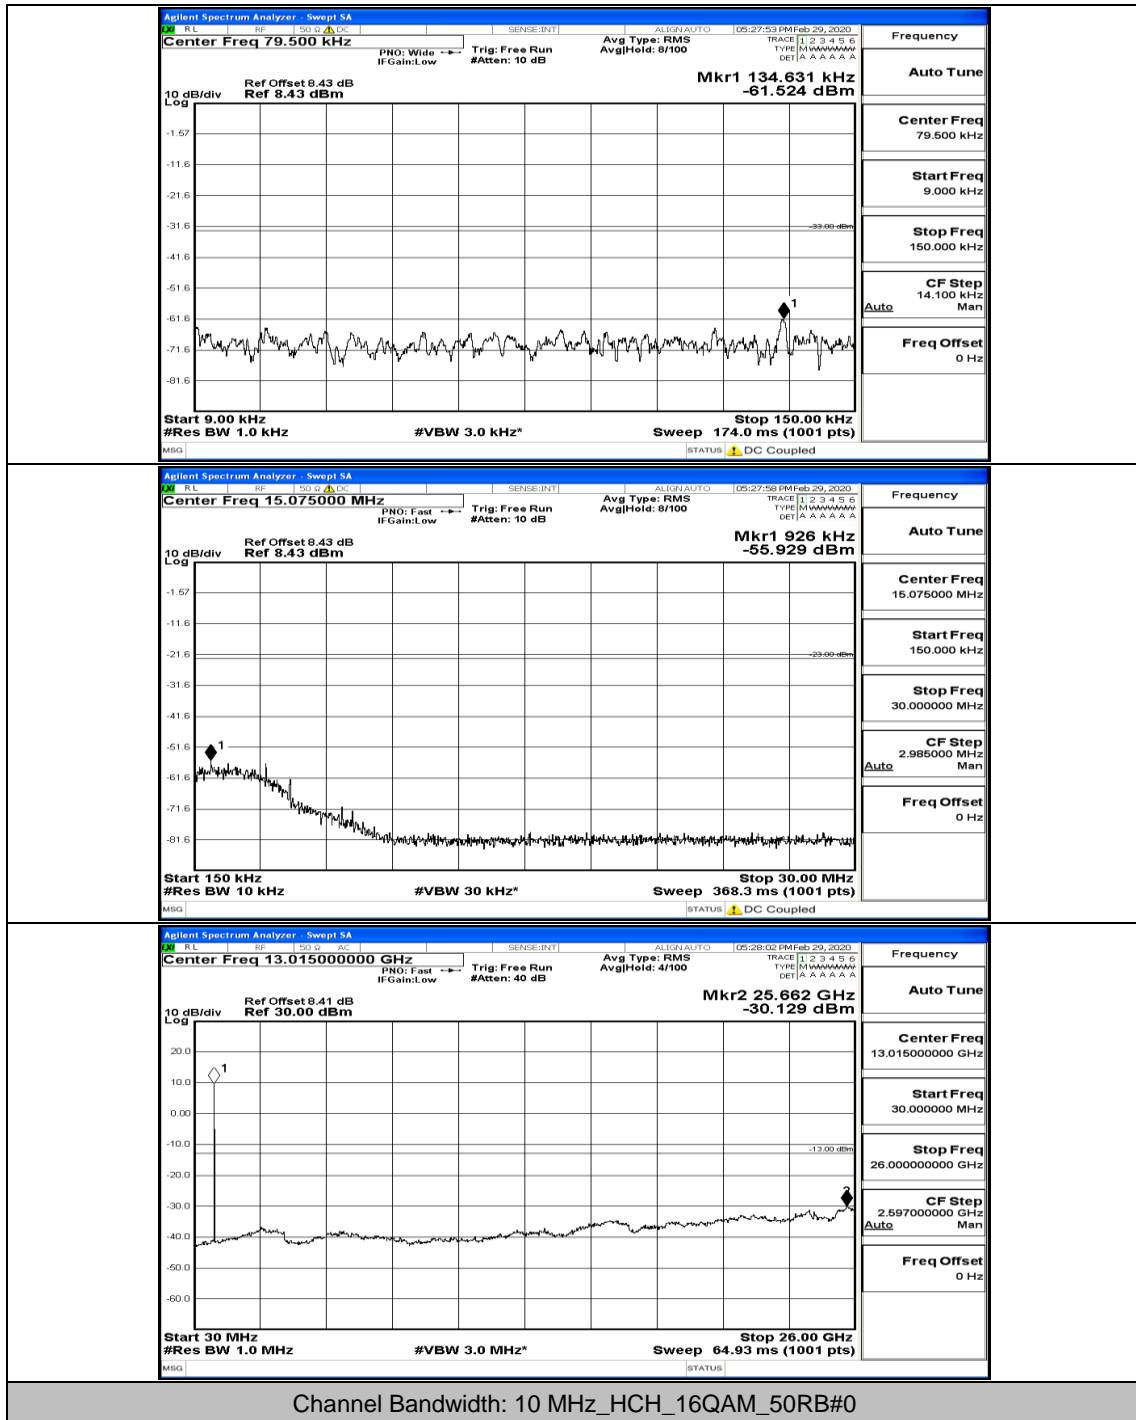

Channel Bandwidth: 10 MHz\_HCH\_16QAM\_1RB#0

(Channel Bandwidth: 15 MHz)\_LCH\_QPSK\_1RB#0

(Channel Bandwidth:15 MHz)\_LCH\_QPSK\_1RB#37

(Channel Bandwidth:15 MHz)\_MCH\_QPSK\_1RB#0

(Channel Bandwidth:15 MHz)\_MCH\_QPSK\_1RB#74

(Channel Bandwidth:15 MHz)\_HCH\_QPSK\_1RB#0

(Channel Bandwidth:15 MHz)\_HCH\_QPSK\_37RB#0

(Channel Bandwidth:15 MHz)\_LCH\_16QAM\_1RB#0

(Channel Bandwidth:15 MHz)\_LCH\_16QAM\_75RB#0