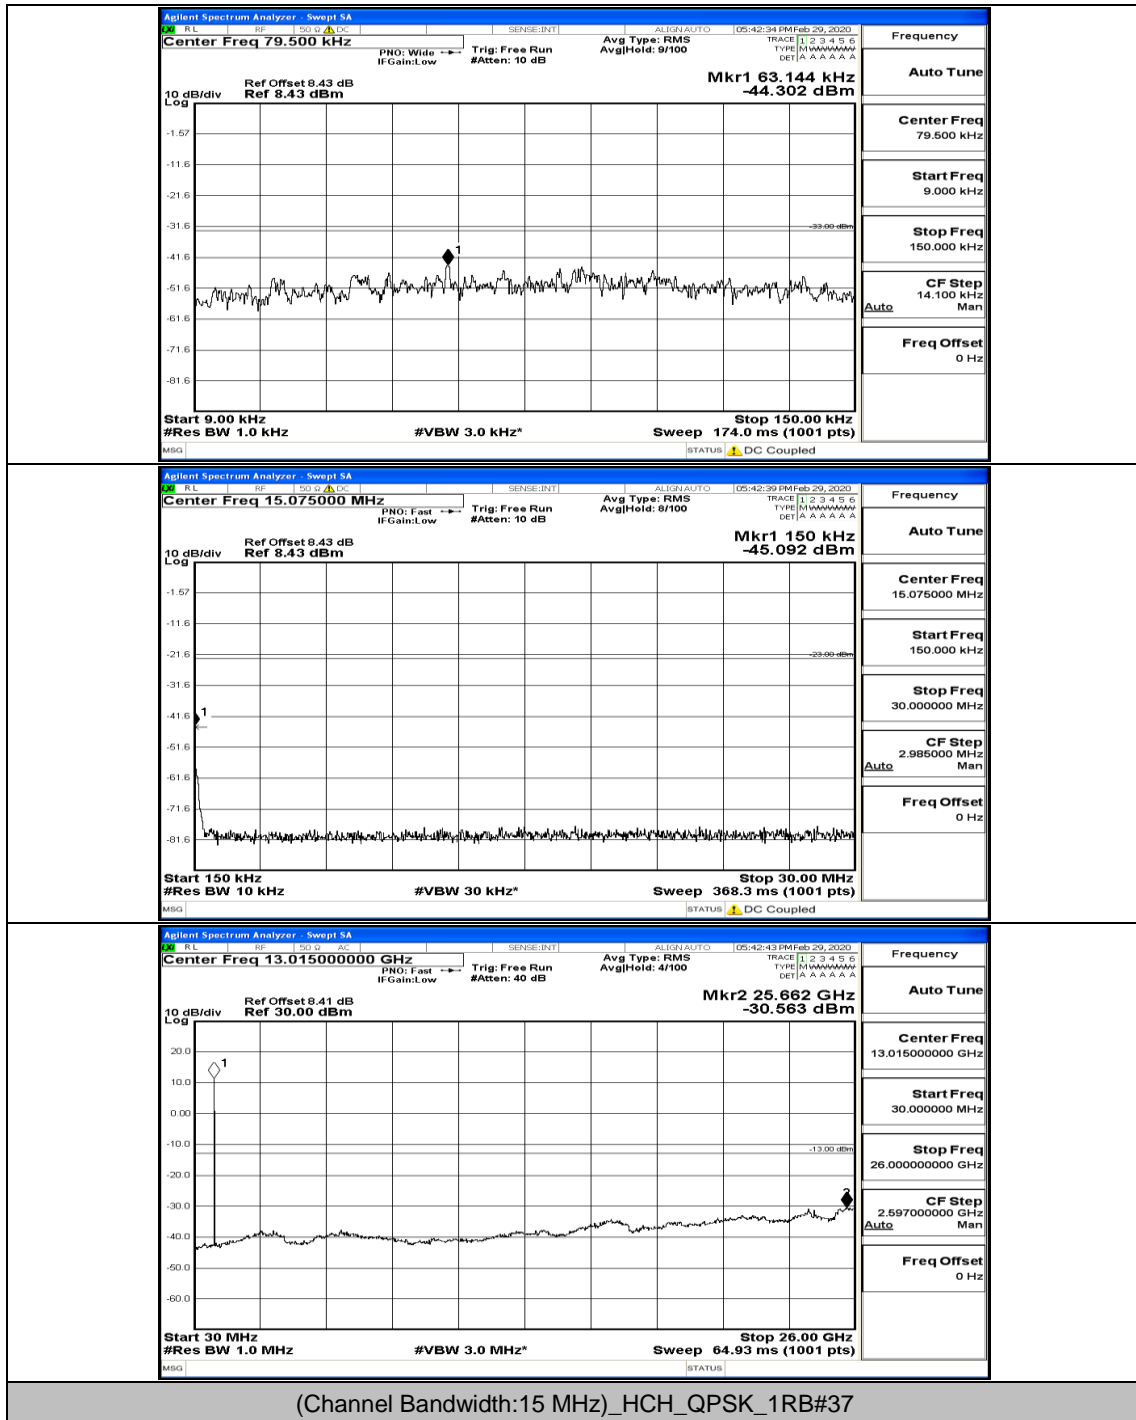

Channel Bandwidth: 10 MHz\_HCH\_16QAM\_1RB#0

(Channel Bandwidth: 15 MHz)\_LCH\_QPSK\_1RB#0

(Channel Bandwidth:15 MHz)\_LCH\_QPSK\_1RB#37

(Channel Bandwidth:15 MHz)\_MCH\_QPSK\_1RB#0

(Channel Bandwidth:15 MHz)\_MCH\_QPSK\_1RB#74

(Channel Bandwidth:15 MHz)\_HCH\_QPSK\_1RB#0

(Channel Bandwidth:15 MHz)\_HCH\_QPSK\_37RB#0

(Channel Bandwidth:15 MHz)\_LCH\_16QAM\_1RB#0

(Channel Bandwidth:15 MHz)\_LCH\_16QAM\_75RB#0