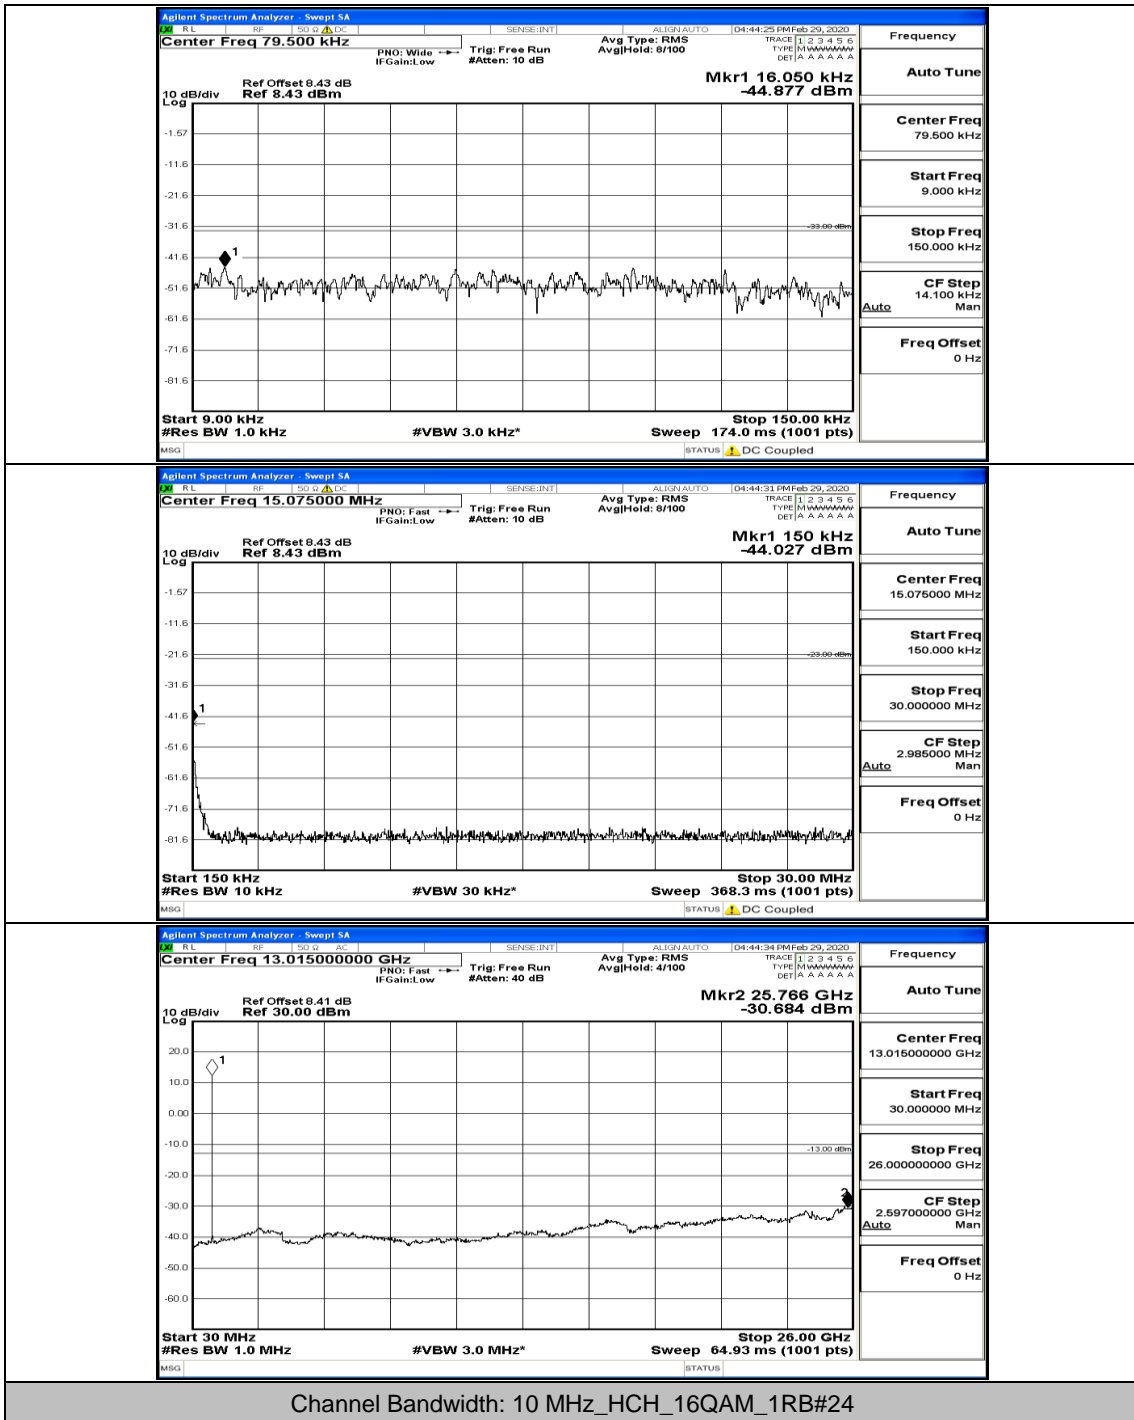

Channel Bandwidth: 10 MHz\_HCH\_16QAM\_1RB#0

(Channel Bandwidth: 15 MHz)\_LCH\_QPSK\_1RB#0

(Channel Bandwidth:15 MHz)\_LCH\_QPSK\_1RB#37

(Channel Bandwidth:15 MHz)\_MCH\_QPSK\_1RB#0

(Channel Bandwidth:15 MHz)\_MCH\_QPSK\_1RB#74

(Channel Bandwidth:15 MHz)\_HCH\_QPSK\_1RB#0

(Channel Bandwidth:15 MHz)\_HCH\_QPSK\_37RB#0

(Channel Bandwidth:15 MHz)\_LCH\_16QAM\_1RB#0

(Channel Bandwidth:15 MHz)\_LCH\_16QAM\_75RB#0