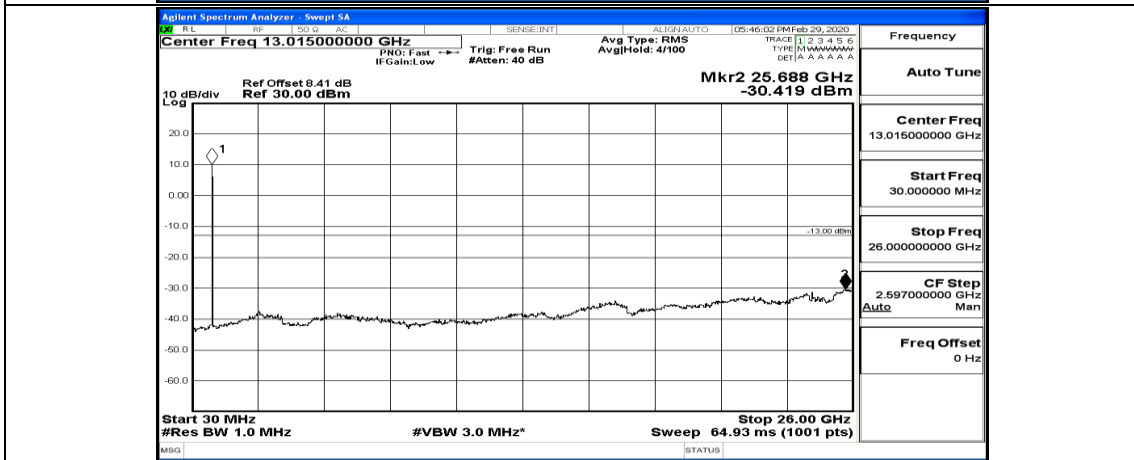

(Channel Bandwidth:15 MHz)\_HCH\_QPSK\_1RB#0

(Channel Bandwidth:15 MHz)\_HCH\_QPSK\_37RB#0

(Channel Bandwidth:15 MHz)\_LCH\_16QAM\_1RB#0

(Channel Bandwidth:15 MHz)\_LCH\_16QAM\_75RB#0