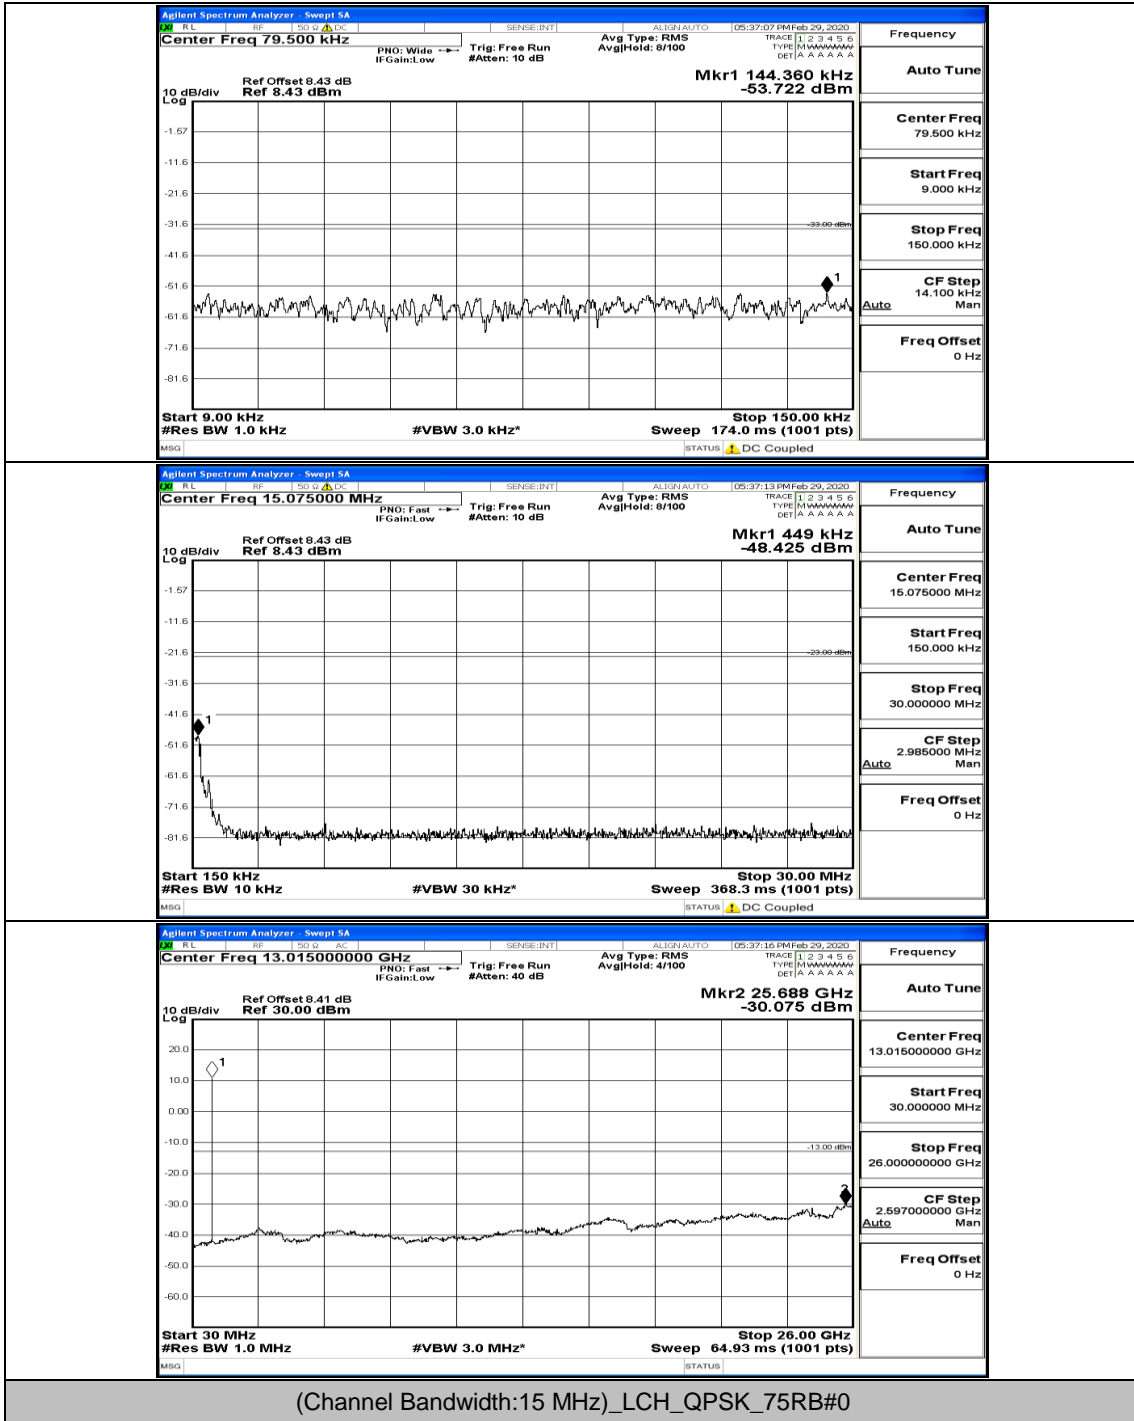

Channel Bandwidth: 10 MHz\_HCH\_16QAM\_1RB#0

(Channel Bandwidth: 15 MHz)\_LCH\_QPSK\_1RB#0

(Channel Bandwidth:15 MHz)\_LCH\_QPSK\_1RB#37

(Channel Bandwidth:15 MHz)\_MCH\_QPSK\_1RB#0

(Channel Bandwidth:15 MHz)\_MCH\_QPSK\_1RB#74

(Channel Bandwidth:15 MHz)\_HCH\_QPSK\_1RB#0

(Channel Bandwidth:15 MHz)\_HCH\_QPSK\_37RB#0

(Channel Bandwidth:15 MHz)\_LCH\_16QAM\_1RB#0

(Channel Bandwidth:15 MHz)\_LCH\_16QAM\_75RB#0