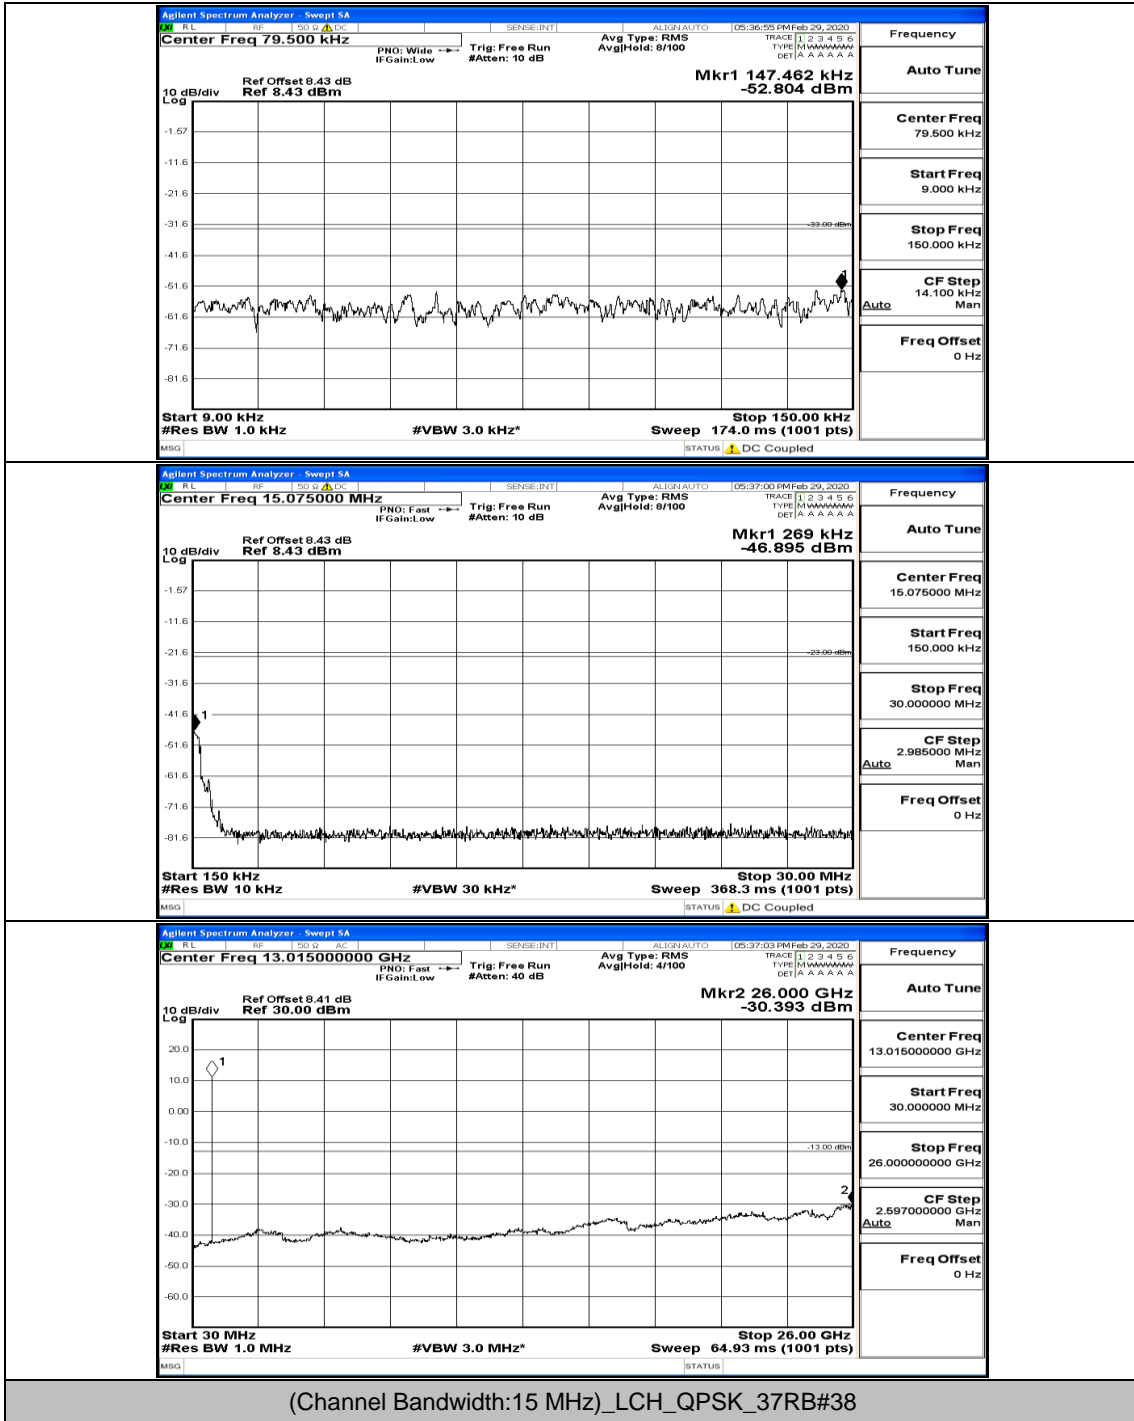

Channel Bandwidth: 10 MHz\_HCH\_16QAM\_1RB#0

(Channel Bandwidth: 15 MHz)\_LCH\_QPSK\_1RB#0

(Channel Bandwidth:15 MHz)\_LCH\_QPSK\_1RB#37

(Channel Bandwidth:15 MHz)\_MCH\_QPSK\_1RB#0

(Channel Bandwidth:15 MHz)\_MCH\_QPSK\_1RB#74

(Channel Bandwidth:15 MHz)\_HCH\_QPSK\_1RB#0

(Channel Bandwidth:15 MHz)\_HCH\_QPSK\_37RB#0

(Channel Bandwidth:15 MHz)\_LCH\_16QAM\_1RB#0

(Channel Bandwidth:15 MHz)\_LCH\_16QAM\_75RB#0