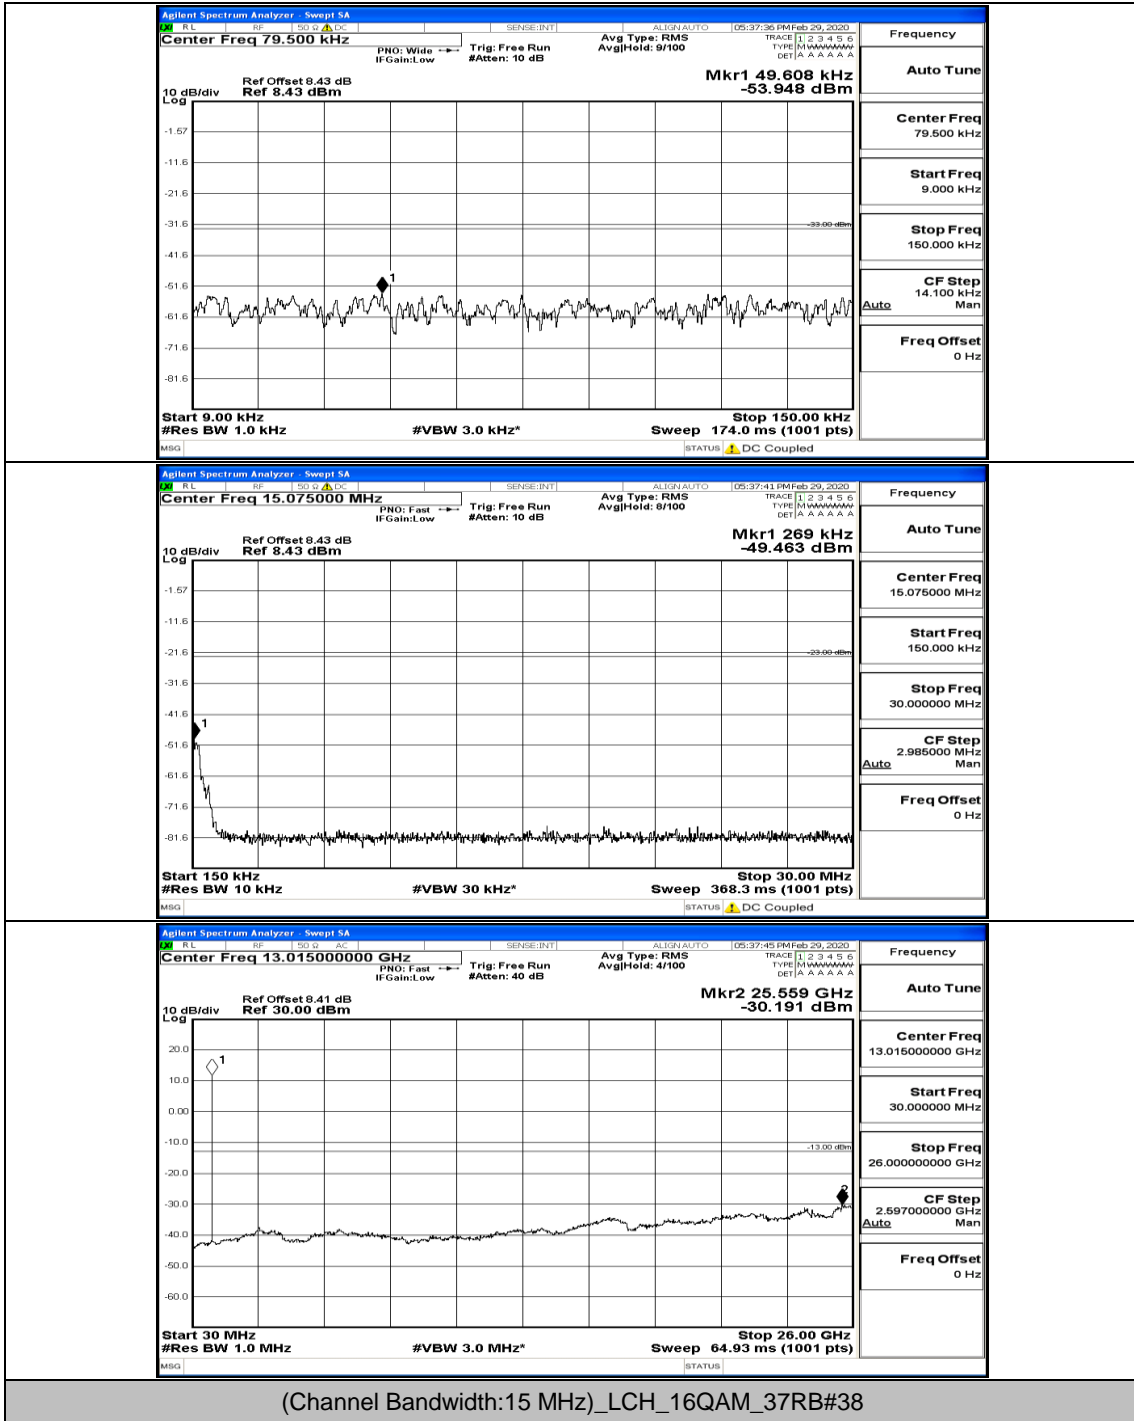

Channel Bandwidth: 10 MHz\_HCH\_16QAM\_1RB#0

(Channel Bandwidth: 15 MHz)\_LCH\_QPSK\_1RB#0

(Channel Bandwidth:15 MHz)\_LCH\_QPSK\_1RB#37

(Channel Bandwidth:15 MHz)\_MCH\_QPSK\_1RB#0

(Channel Bandwidth:15 MHz)\_MCH\_QPSK\_1RB#74

(Channel Bandwidth:15 MHz)\_HCH\_QPSK\_1RB#0

(Channel Bandwidth:15 MHz)\_HCH\_QPSK\_37RB#0

(Channel Bandwidth:15 MHz)\_LCH\_16QAM\_1RB#0

(Channel Bandwidth:15 MHz)\_LCH\_16QAM\_75RB#0