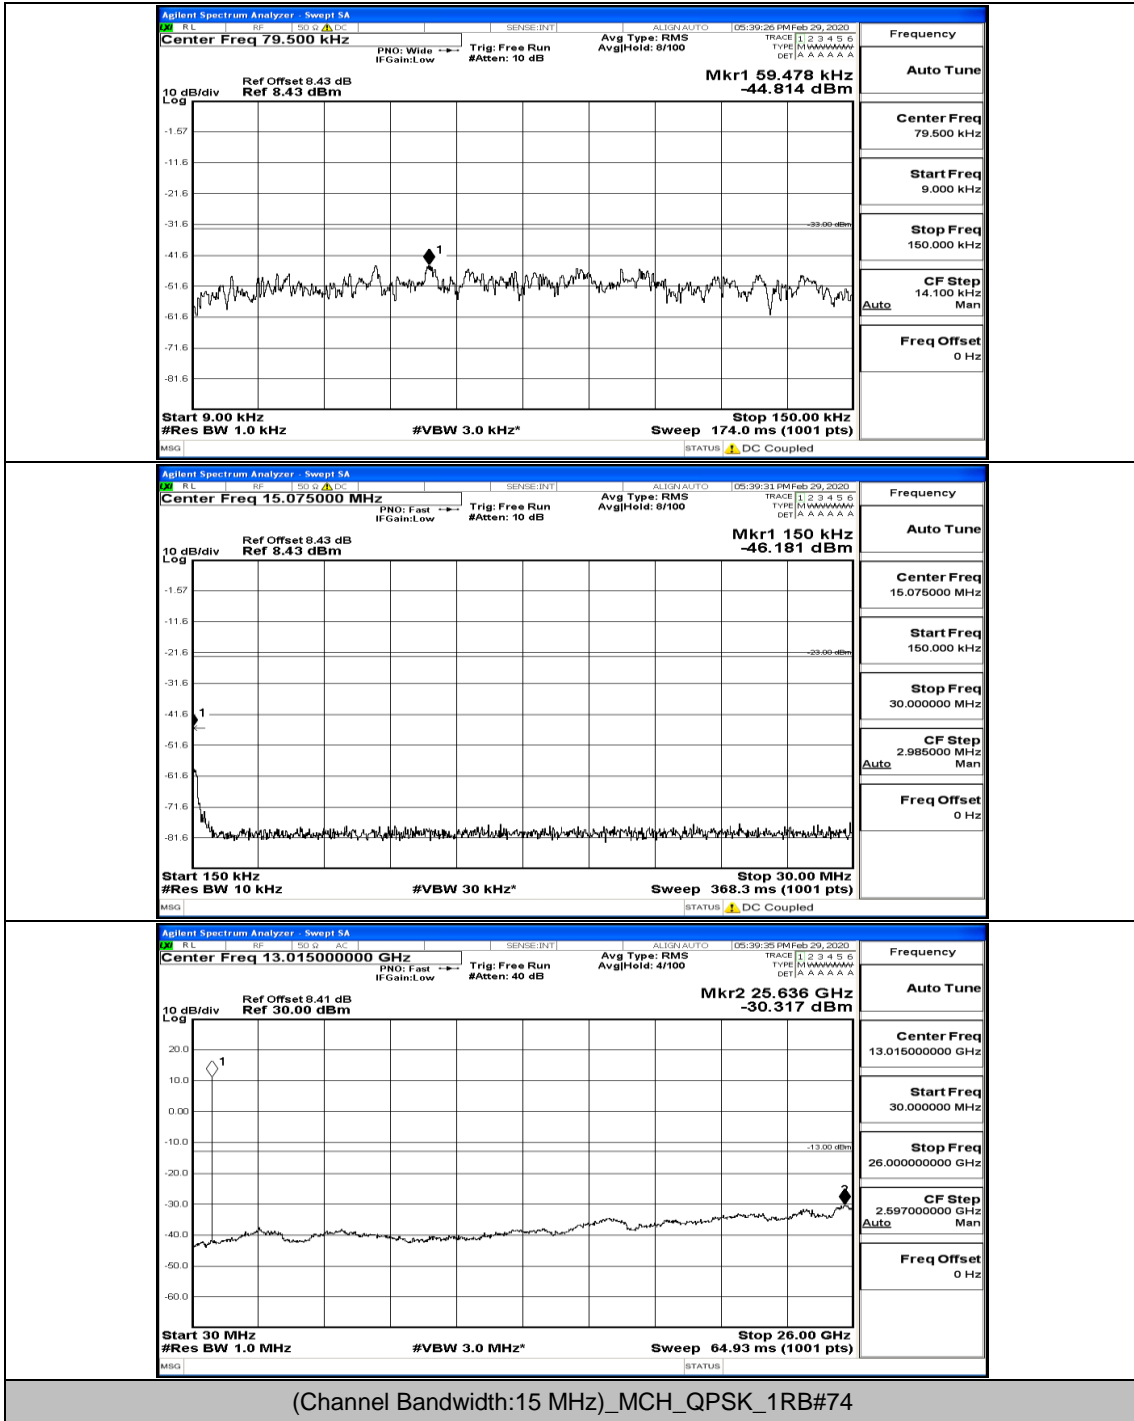

Channel Bandwidth: 10 MHz\_HCH\_16QAM\_1RB#0

(Channel Bandwidth: 15 MHz)\_LCH\_QPSK\_1RB#0

(Channel Bandwidth:15 MHz)\_LCH\_QPSK\_1RB#37

(Channel Bandwidth:15 MHz)\_MCH\_QPSK\_1RB#0

(Channel Bandwidth:15 MHz)\_MCH\_QPSK\_1RB#74

(Channel Bandwidth:15 MHz)\_HCH\_QPSK\_1RB#0

(Channel Bandwidth:15 MHz)\_HCH\_QPSK\_37RB#0

(Channel Bandwidth:15 MHz)\_LCH\_16QAM\_1RB#0

(Channel Bandwidth:15 MHz)\_LCH\_16QAM\_75RB#0