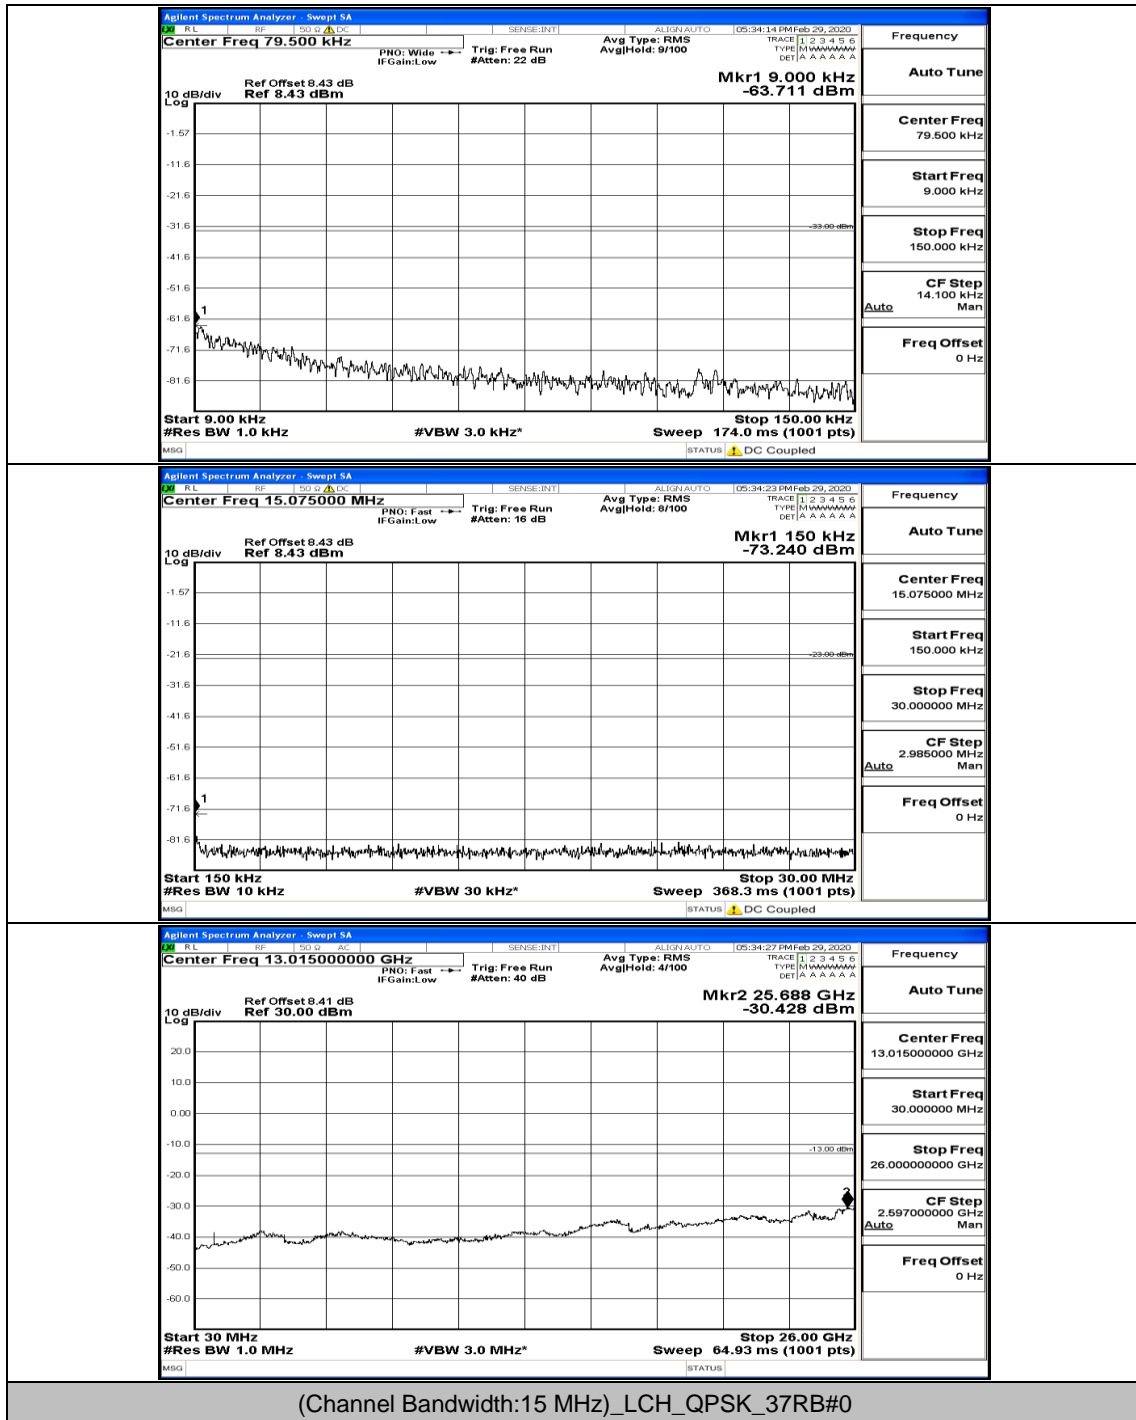

Channel Bandwidth: 10 MHz\_HCH\_16QAM\_1RB#0

(Channel Bandwidth: 15 MHz)\_LCH\_QPSK\_1RB#0

(Channel Bandwidth:15 MHz)\_LCH\_QPSK\_1RB#37

(Channel Bandwidth:15 MHz)\_MCH\_QPSK\_1RB#0

(Channel Bandwidth:15 MHz)\_MCH\_QPSK\_1RB#74

(Channel Bandwidth:15 MHz)\_HCH\_QPSK\_1RB#0

(Channel Bandwidth:15 MHz)\_HCH\_QPSK\_37RB#0

(Channel Bandwidth:15 MHz)\_LCH\_16QAM\_1RB#0

(Channel Bandwidth:15 MHz)\_LCH\_16QAM\_75RB#0