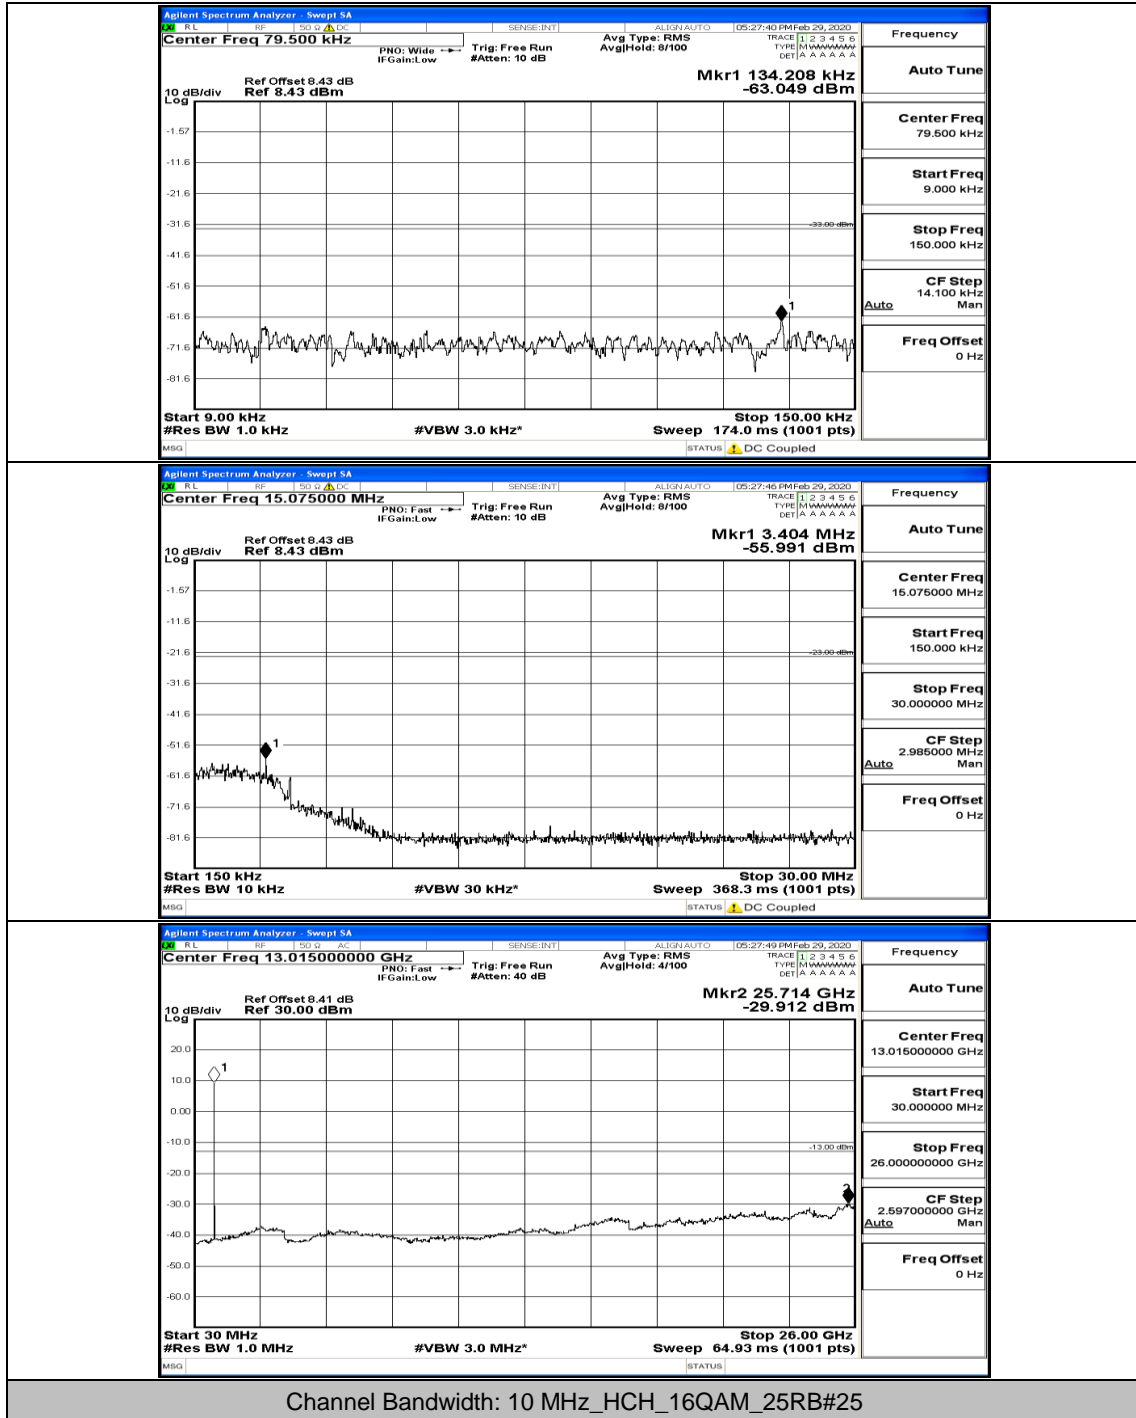

Channel Bandwidth: 10 MHz\_HCH\_16QAM\_1RB#0

(Channel Bandwidth: 15 MHz)\_LCH\_QPSK\_1RB#0

(Channel Bandwidth:15 MHz)\_LCH\_QPSK\_1RB#37

(Channel Bandwidth:15 MHz)\_MCH\_QPSK\_1RB#0

(Channel Bandwidth:15 MHz)\_MCH\_QPSK\_1RB#74

(Channel Bandwidth:15 MHz)\_HCH\_QPSK\_1RB#0

(Channel Bandwidth:15 MHz)\_HCH\_QPSK\_37RB#0

(Channel Bandwidth:15 MHz)\_LCH\_16QAM\_1RB#0

(Channel Bandwidth:15 MHz)\_LCH\_16QAM\_75RB#0