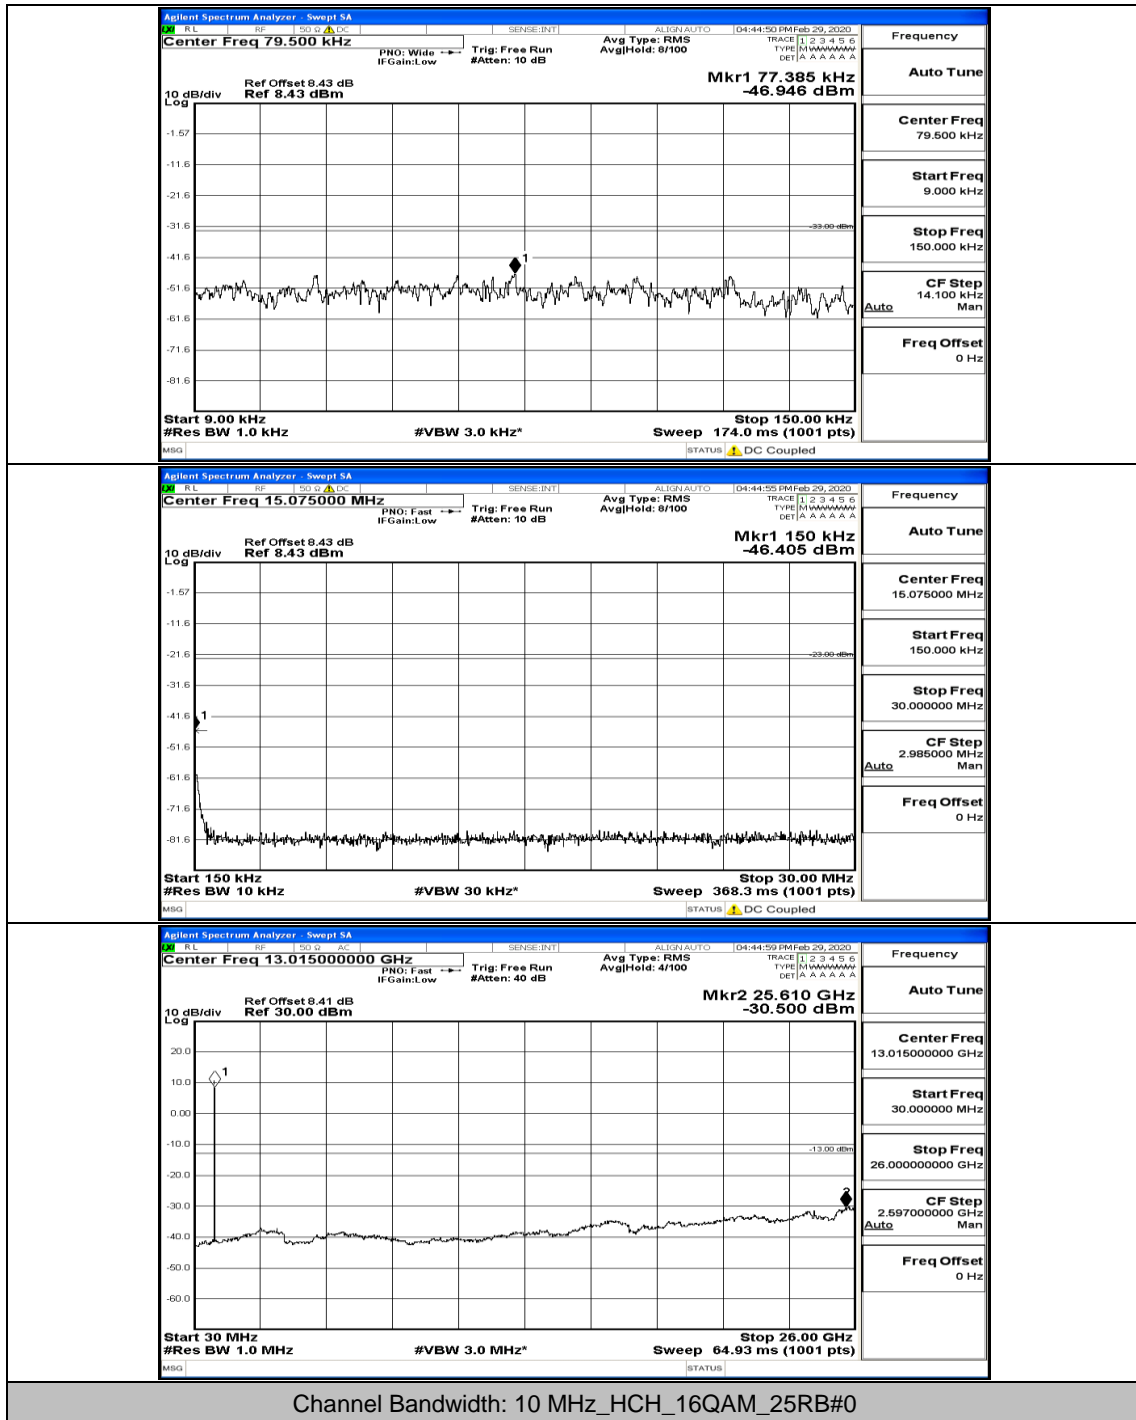

Channel Bandwidth: 10 MHz\_HCH\_16QAM\_1RB#0

(Channel Bandwidth: 15 MHz)\_LCH\_QPSK\_1RB#0

(Channel Bandwidth:15 MHz)\_LCH\_QPSK\_1RB#37

(Channel Bandwidth:15 MHz)\_MCH\_QPSK\_1RB#0

(Channel Bandwidth:15 MHz)\_MCH\_QPSK\_1RB#74

(Channel Bandwidth:15 MHz)\_HCH\_QPSK\_1RB#0

(Channel Bandwidth:15 MHz)\_HCH\_QPSK\_37RB#0

(Channel Bandwidth:15 MHz)\_LCH\_16QAM\_1RB#0

(Channel Bandwidth:15 MHz)\_LCH\_16QAM\_75RB#0