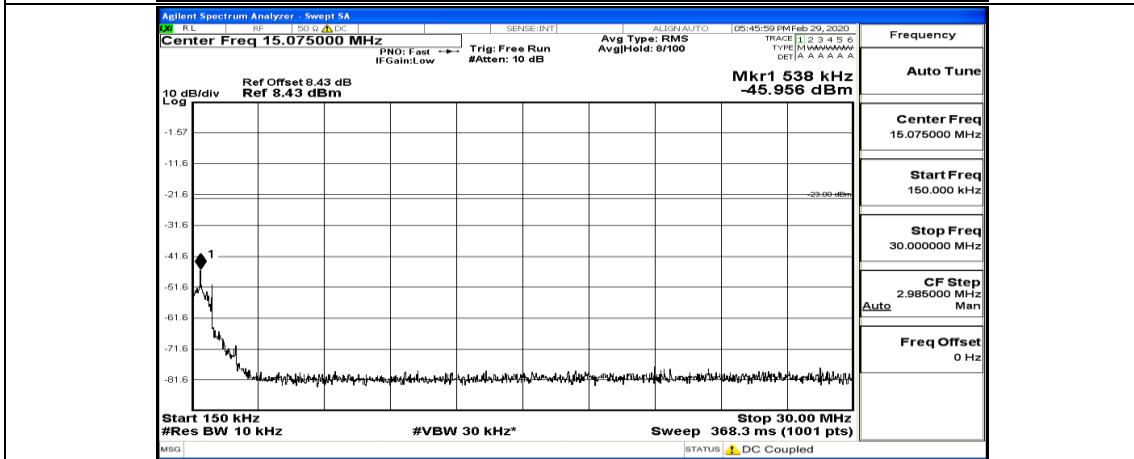

(Channel Bandwidth:15 MHz)\_HCH\_QPSK\_1RB#0

(Channel Bandwidth:15 MHz)\_HCH\_QPSK\_37RB#0

(Channel Bandwidth:15 MHz)\_LCH\_16QAM\_1RB#0

(Channel Bandwidth:15 MHz)\_LCH\_16QAM\_75RB#0