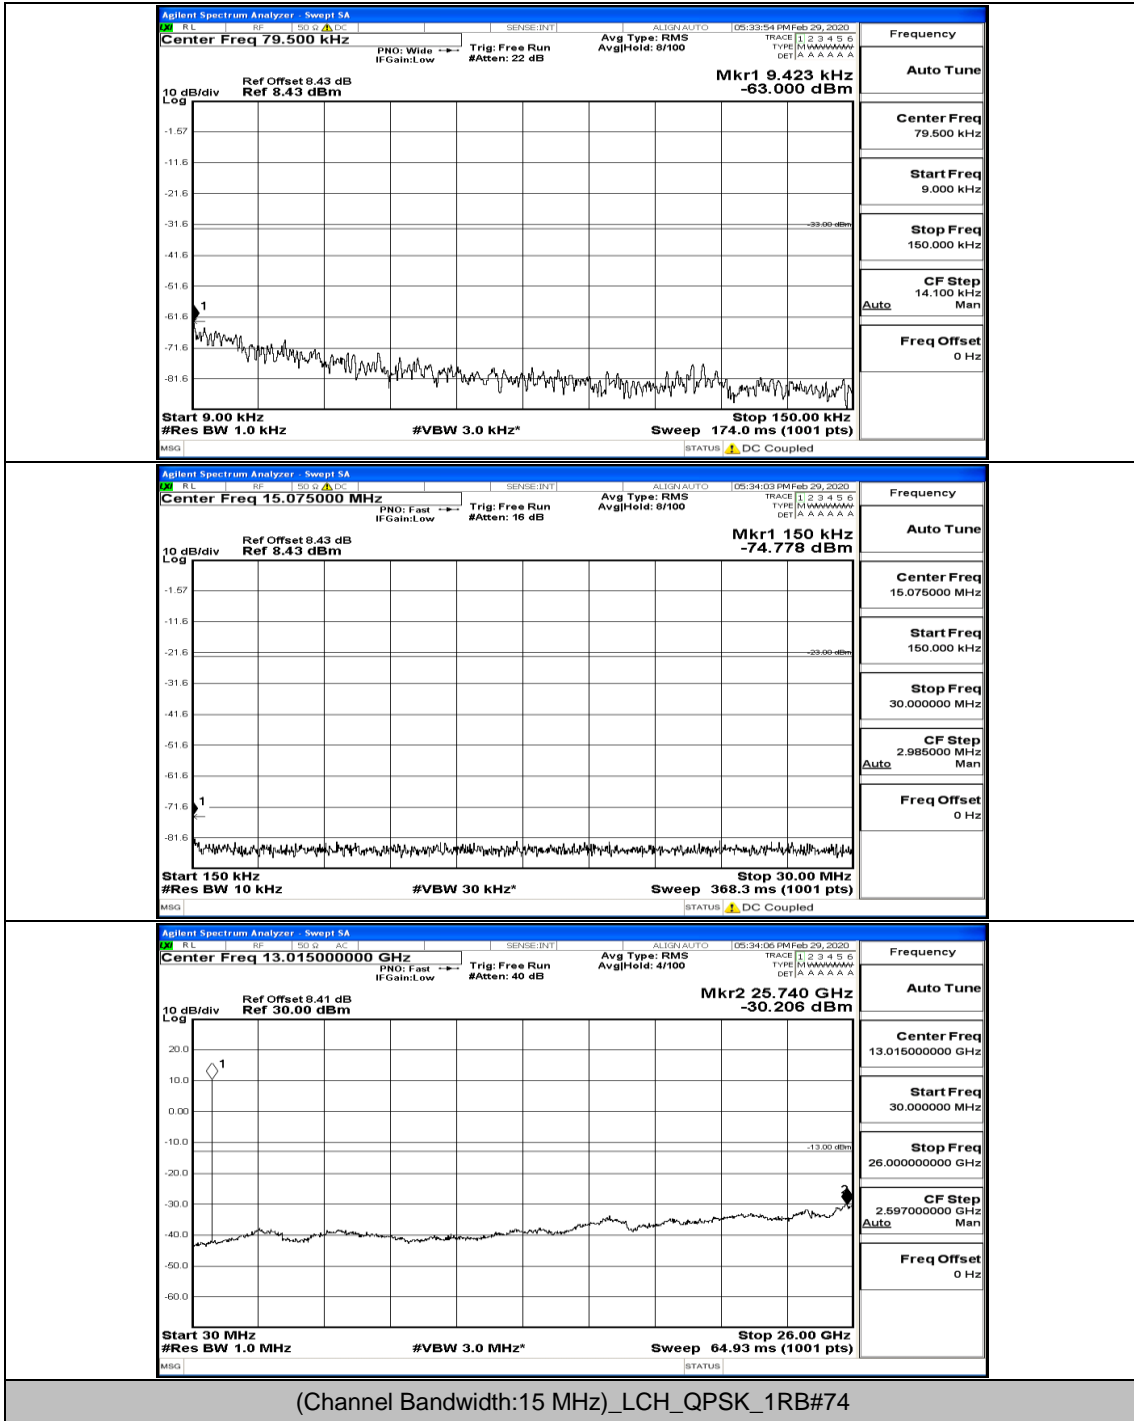

Channel Bandwidth: 10 MHz\_HCH\_16QAM\_1RB#0

(Channel Bandwidth: 15 MHz)\_LCH\_QPSK\_1RB#0

(Channel Bandwidth:15 MHz)\_LCH\_QPSK\_1RB#37

(Channel Bandwidth:15 MHz)\_MCH\_QPSK\_1RB#0

(Channel Bandwidth:15 MHz)\_MCH\_QPSK\_1RB#74

(Channel Bandwidth:15 MHz)\_HCH\_QPSK\_1RB#0

(Channel Bandwidth:15 MHz)\_HCH\_QPSK\_37RB#0

(Channel Bandwidth:15 MHz)\_LCH\_16QAM\_1RB#0

(Channel Bandwidth:15 MHz)\_LCH\_16QAM\_75RB#0