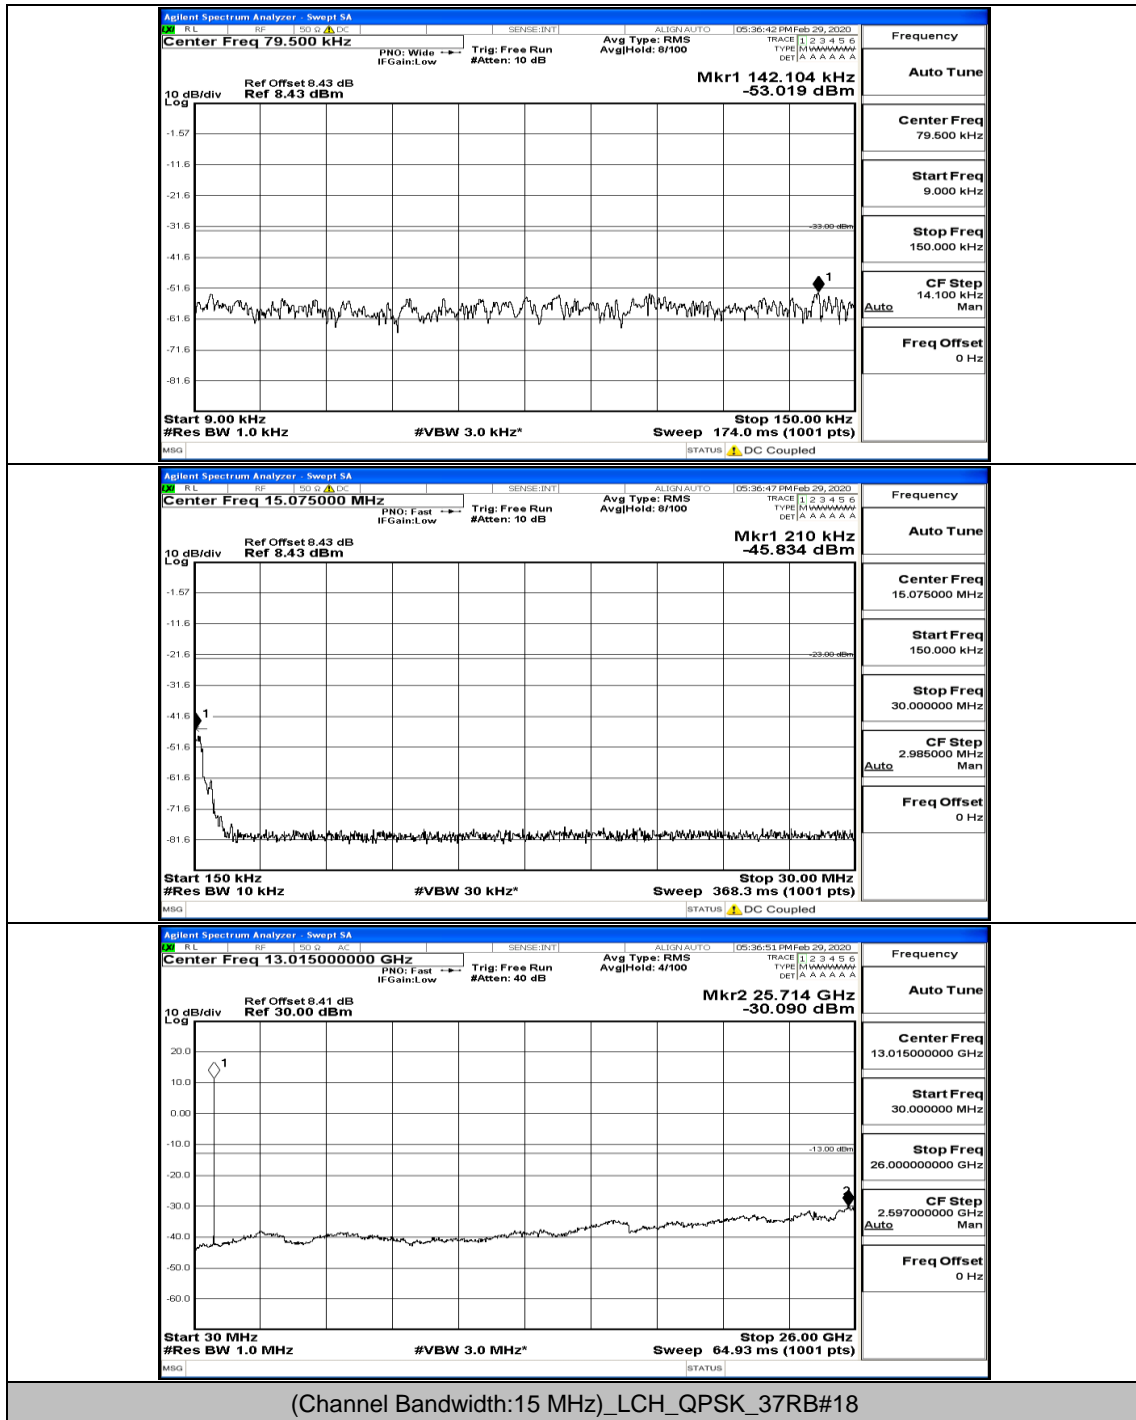

Channel Bandwidth: 10 MHz\_HCH\_16QAM\_1RB#0

(Channel Bandwidth: 15 MHz)\_LCH\_QPSK\_1RB#0

(Channel Bandwidth:15 MHz)\_LCH\_QPSK\_1RB#37

(Channel Bandwidth:15 MHz)\_MCH\_QPSK\_1RB#0

(Channel Bandwidth:15 MHz)\_MCH\_QPSK\_1RB#74

(Channel Bandwidth:15 MHz)\_HCH\_QPSK\_1RB#0

(Channel Bandwidth:15 MHz)\_HCH\_QPSK\_37RB#0

(Channel Bandwidth:15 MHz)\_LCH\_16QAM\_1RB#0

(Channel Bandwidth:15 MHz)\_LCH\_16QAM\_75RB#0