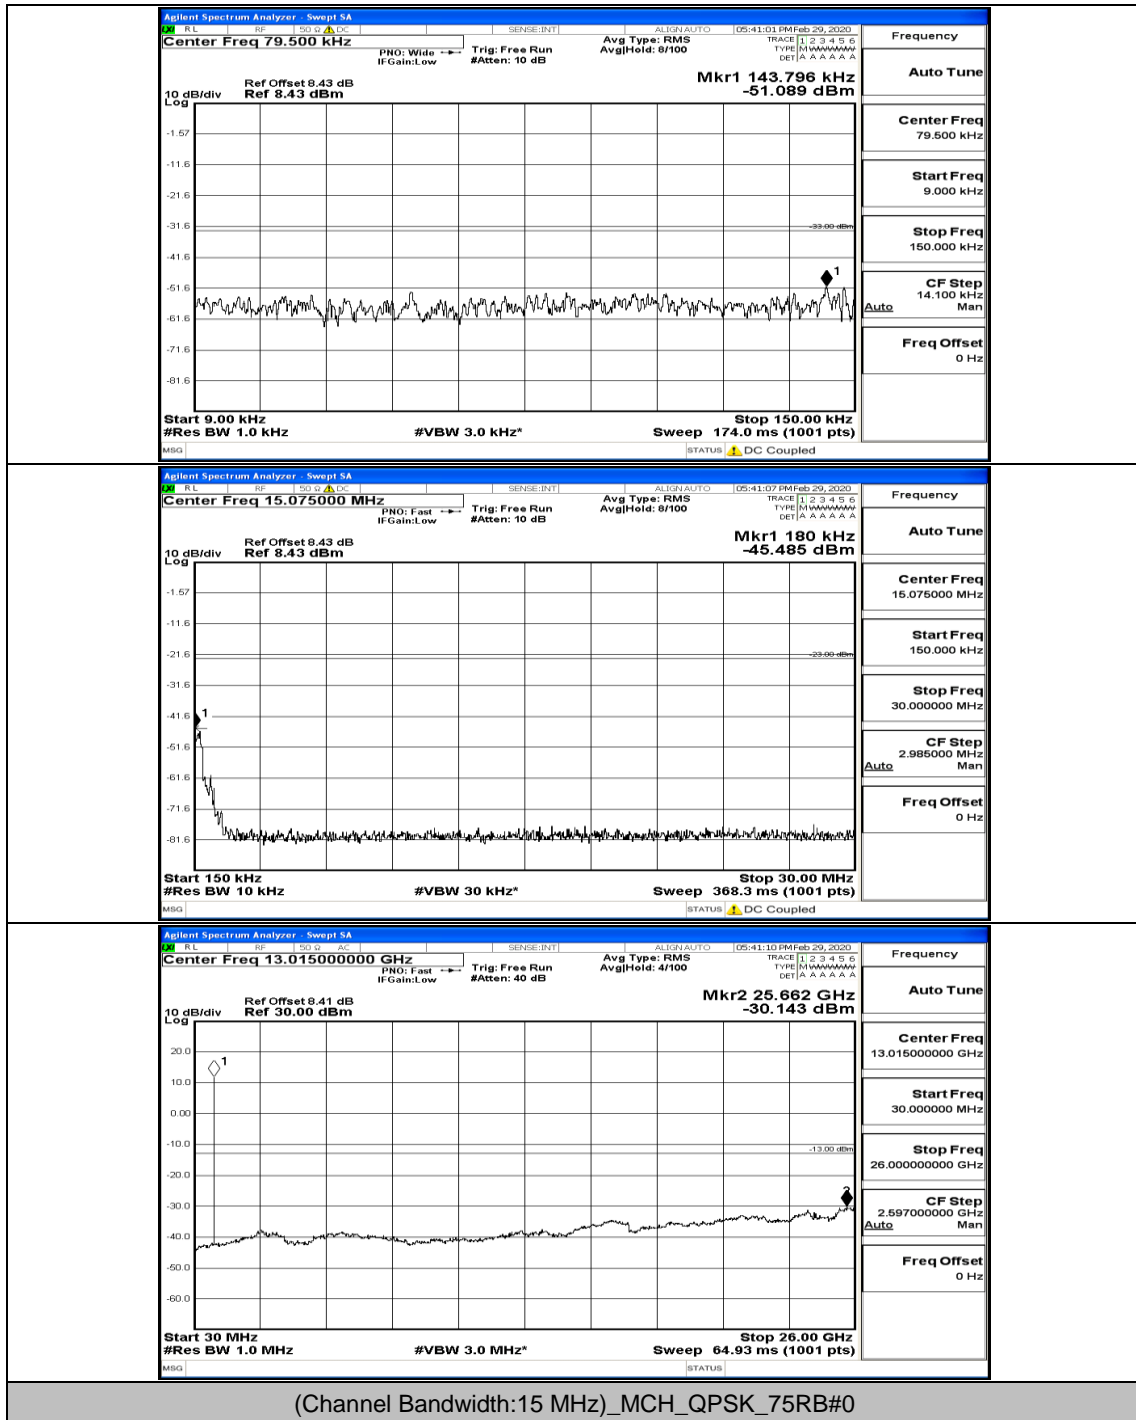

Channel Bandwidth: 10 MHz\_HCH\_16QAM\_1RB#0

(Channel Bandwidth: 15 MHz)\_LCH\_QPSK\_1RB#0

(Channel Bandwidth:15 MHz)\_LCH\_QPSK\_1RB#37

(Channel Bandwidth:15 MHz)\_MCH\_QPSK\_1RB#0

(Channel Bandwidth:15 MHz)\_MCH\_QPSK\_1RB#74

(Channel Bandwidth:15 MHz)\_HCH\_QPSK\_1RB#0

(Channel Bandwidth:15 MHz)\_HCH\_QPSK\_37RB#0

(Channel Bandwidth:15 MHz)\_LCH\_16QAM\_1RB#0

(Channel Bandwidth:15 MHz)\_LCH\_16QAM\_75RB#0