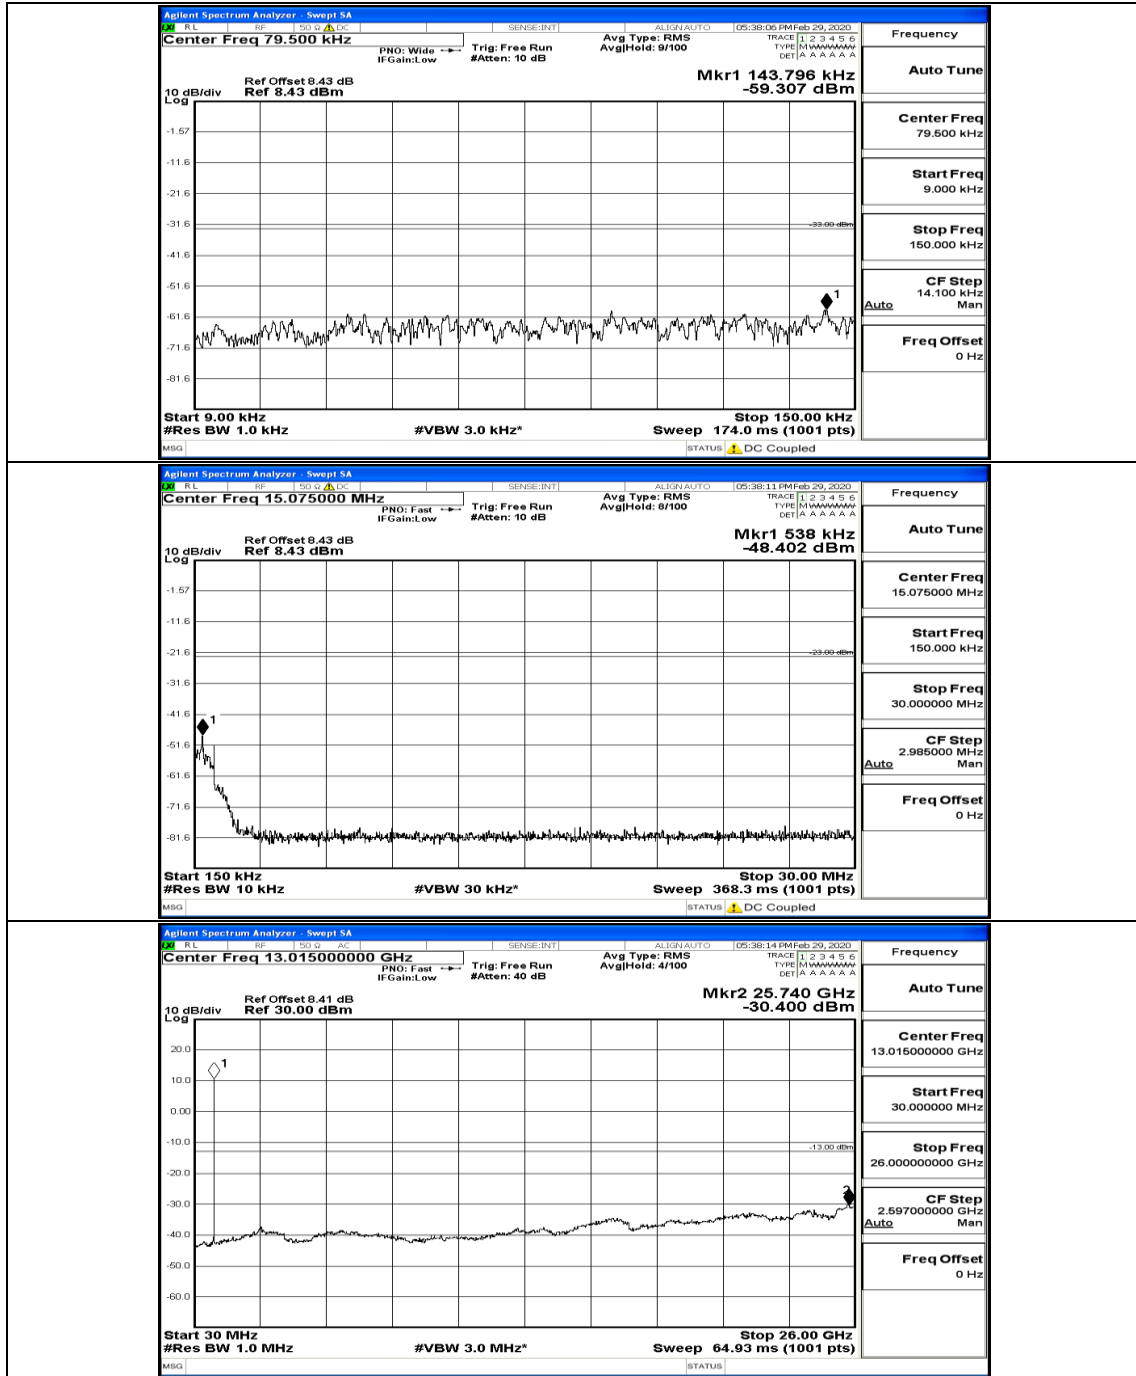

Channel Bandwidth: 10 MHz\_HCH\_16QAM\_1RB#0

(Channel Bandwidth: 15 MHz)\_LCH\_QPSK\_1RB#0

(Channel Bandwidth:15 MHz)\_LCH\_QPSK\_1RB#37

(Channel Bandwidth:15 MHz)\_MCH\_QPSK\_1RB#0

(Channel Bandwidth:15 MHz)\_MCH\_QPSK\_1RB#74

(Channel Bandwidth:15 MHz)\_HCH\_QPSK\_1RB#0

(Channel Bandwidth:15 MHz)\_HCH\_QPSK\_37RB#0

(Channel Bandwidth:15 MHz)\_LCH\_16QAM\_1RB#0

(Channel Bandwidth:15 MHz)\_LCH\_16QAM\_75RB#0