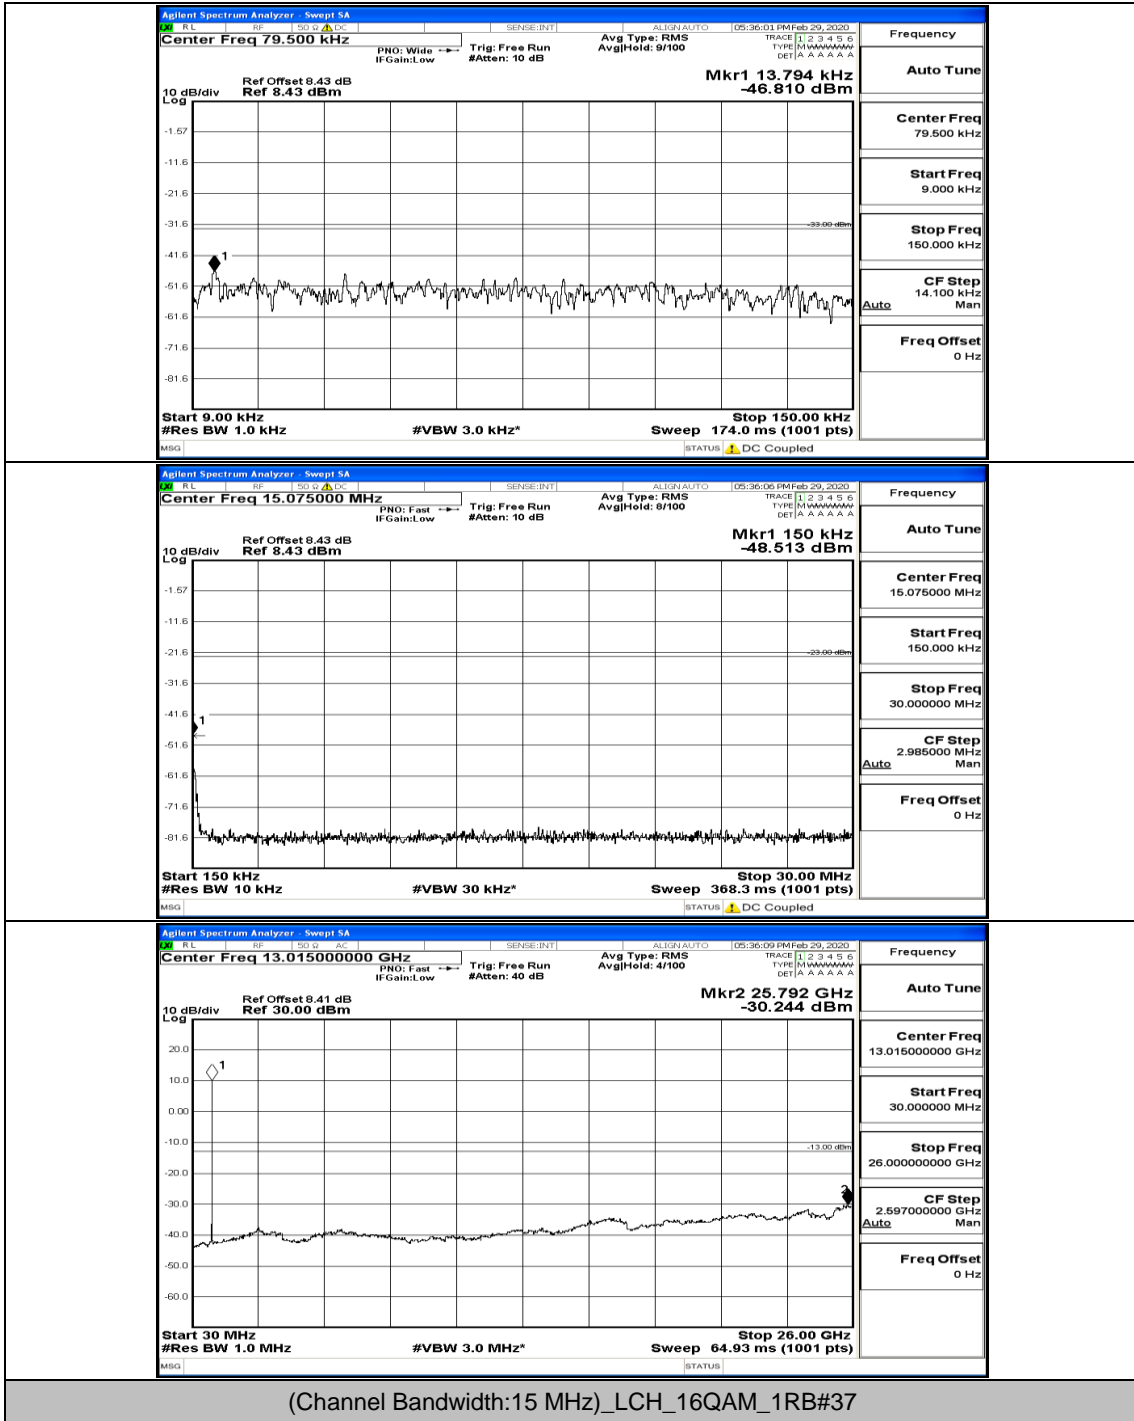

Channel Bandwidth: 10 MHz\_HCH\_16QAM\_1RB#0

(Channel Bandwidth: 15 MHz)\_LCH\_QPSK\_1RB#0

(Channel Bandwidth:15 MHz)\_LCH\_QPSK\_1RB#37

(Channel Bandwidth:15 MHz)\_MCH\_QPSK\_1RB#0

(Channel Bandwidth:15 MHz)\_MCH\_QPSK\_1RB#74

(Channel Bandwidth:15 MHz)\_HCH\_QPSK\_1RB#0

(Channel Bandwidth:15 MHz)\_HCH\_QPSK\_37RB#0

(Channel Bandwidth:15 MHz)\_LCH\_16QAM\_1RB#0

(Channel Bandwidth:15 MHz)\_LCH\_16QAM\_75RB#0