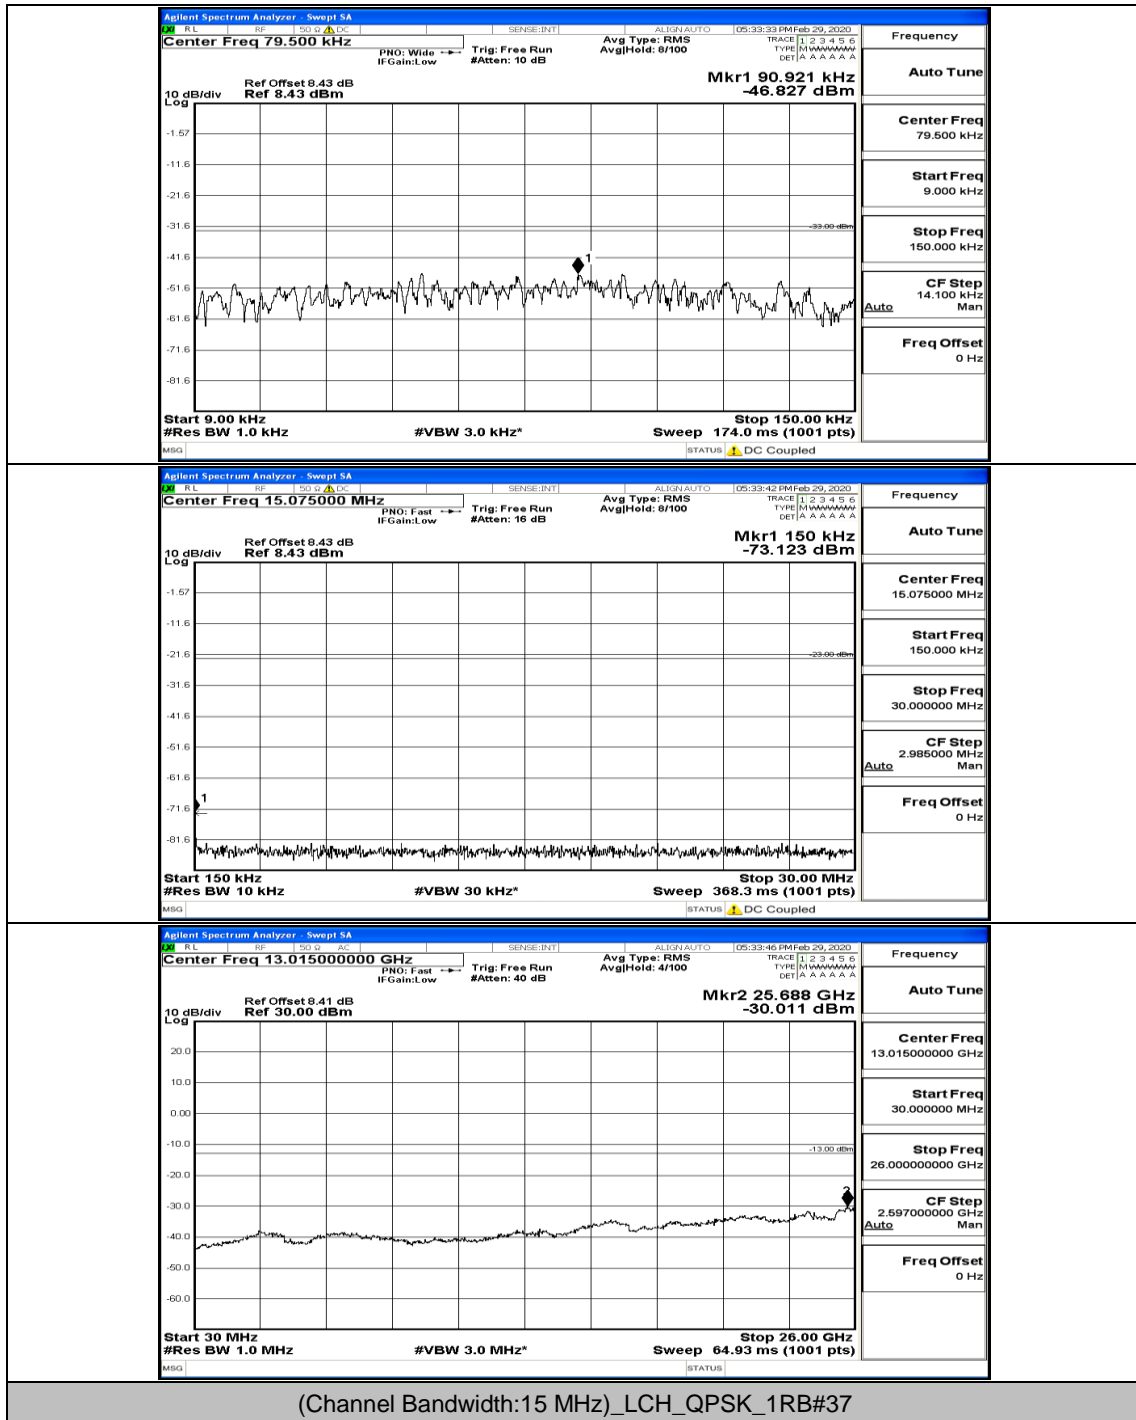

Channel Bandwidth: 10 MHz\_HCH\_16QAM\_1RB#0

(Channel Bandwidth: 15 MHz)\_LCH\_QPSK\_1RB#0

(Channel Bandwidth:15 MHz)\_LCH\_QPSK\_1RB#37

(Channel Bandwidth:15 MHz)\_MCH\_QPSK\_1RB#0

(Channel Bandwidth:15 MHz)\_MCH\_QPSK\_1RB#74

(Channel Bandwidth:15 MHz)\_HCH\_QPSK\_1RB#0

(Channel Bandwidth:15 MHz)\_HCH\_QPSK\_37RB#0

(Channel Bandwidth:15 MHz)\_LCH\_16QAM\_1RB#0

(Channel Bandwidth:15 MHz)\_LCH\_16QAM\_75RB#0