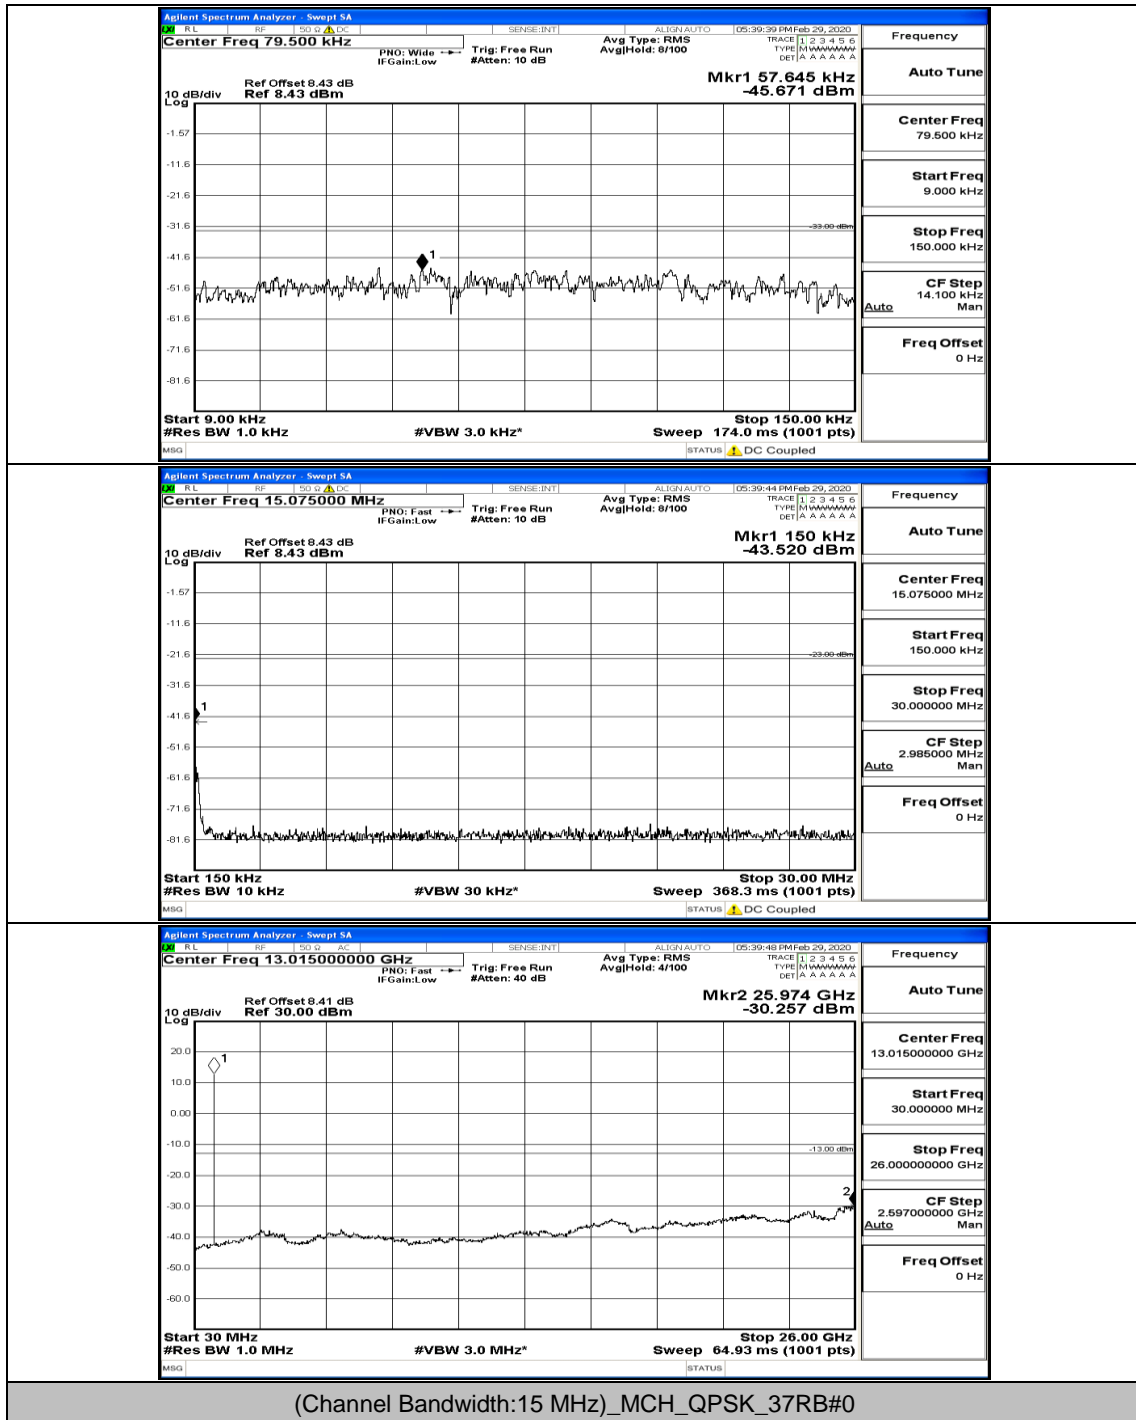

Channel Bandwidth: 10 MHz\_HCH\_16QAM\_1RB#0

(Channel Bandwidth: 15 MHz)\_LCH\_QPSK\_1RB#0

(Channel Bandwidth:15 MHz)\_LCH\_QPSK\_1RB#37

(Channel Bandwidth:15 MHz)\_MCH\_QPSK\_1RB#0

(Channel Bandwidth:15 MHz)\_MCH\_QPSK\_1RB#74

(Channel Bandwidth:15 MHz)\_HCH\_QPSK\_1RB#0

(Channel Bandwidth:15 MHz)\_HCH\_QPSK\_37RB#0

(Channel Bandwidth:15 MHz)\_LCH\_16QAM\_1RB#0

(Channel Bandwidth:15 MHz)\_LCH\_16QAM\_75RB#0