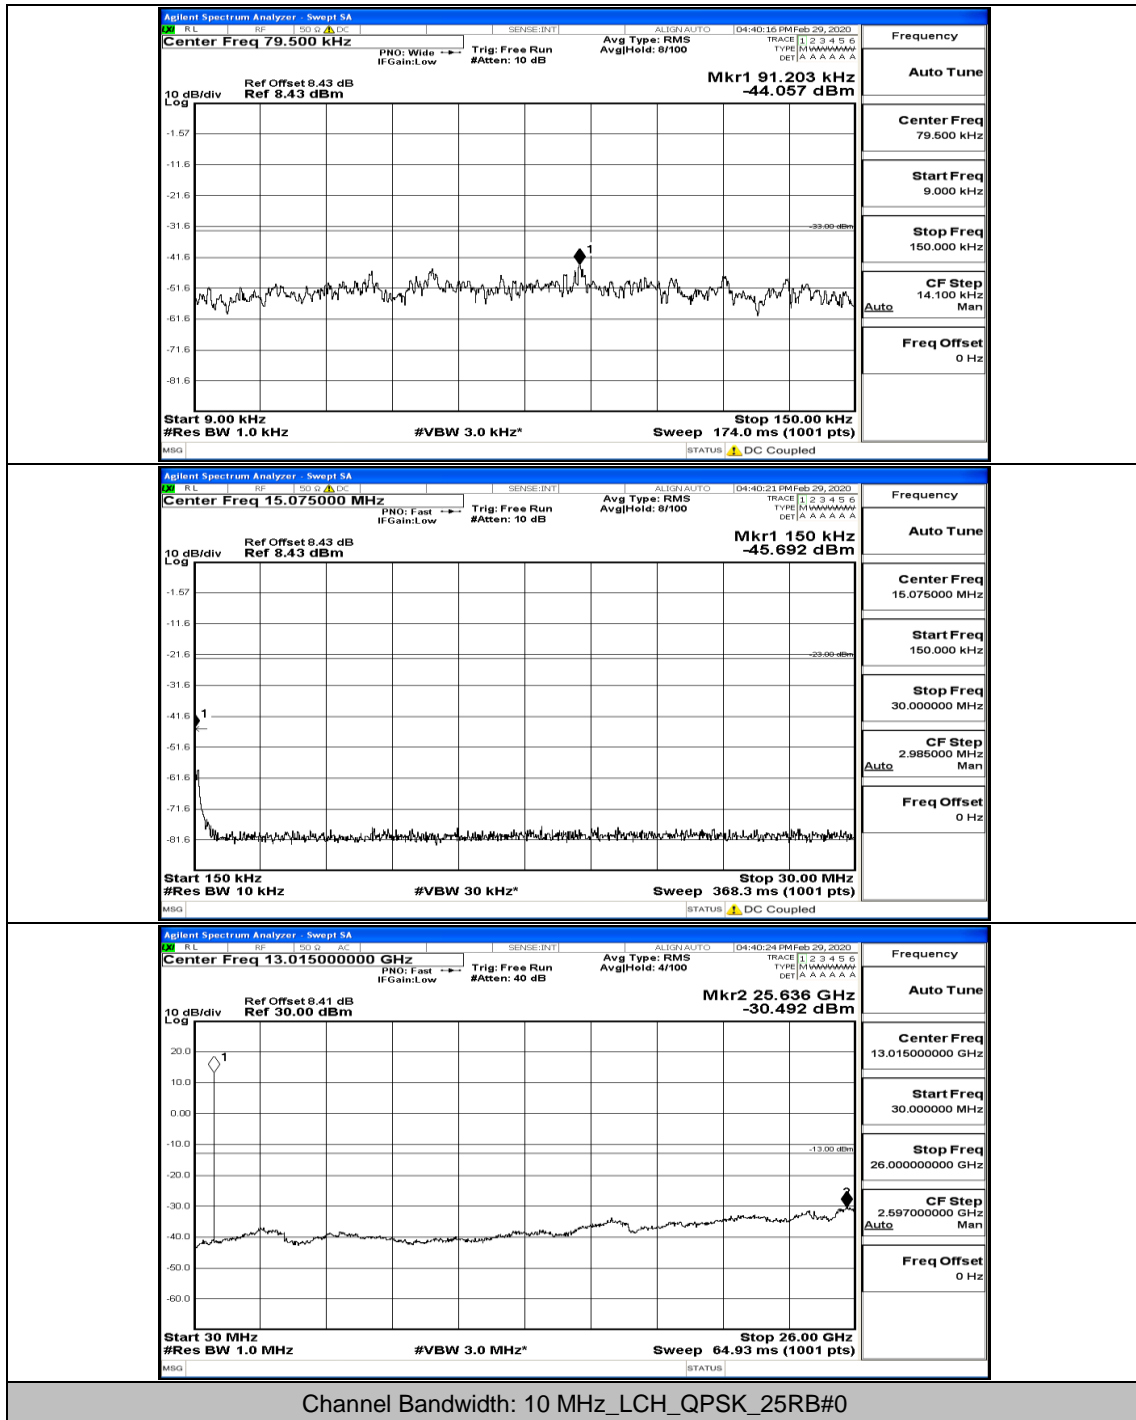

(Channel Bandwidth: 5 MHz)_HCH_16QAM_1RB#0

(Channel Bandwidth: 5 MHz)_HCH_16QAM_1RB#12

(Channel Bandwidth: 5 MHz)_HCH_16QAM_1RB#24

Channel Bandwidth: 10 MHz

Channel Bandwidth: 10 MHz_LCH_QPSK_1RB#0

Channel Bandwidth: 10 MHz_LCH_QPSK_50RB#0

Channel Bandwidth: 10 MHz_MCH_QPSK_1RB#0

Channel Bandwidth: 10 MHz_MCH_QPSK_1RB#49

Channel Bandwidth: 10 MHz_HCH_QPSK_1RB#0

Channel Bandwidth: 10 MHz_LCH_16QAM_1RB#0

Channel Bandwidth: 10 MHz_MCH_16QAM_1RB#0