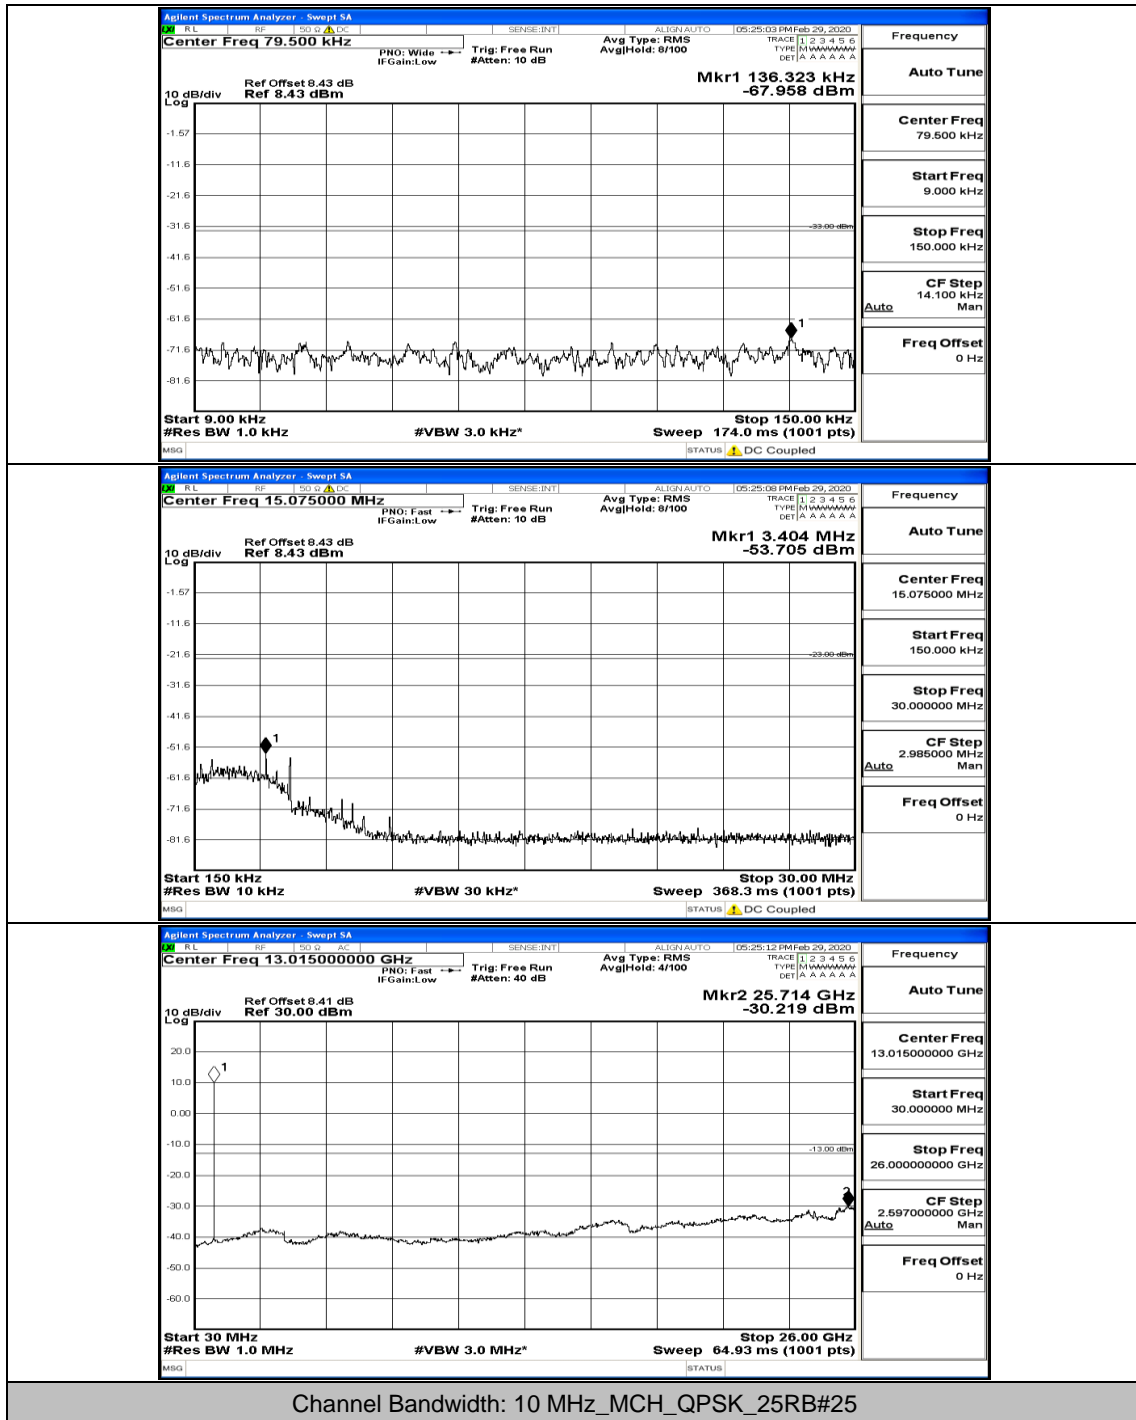

(Channel Bandwidth: 5 MHz)_HCH_16QAM_1RB#0

(Channel Bandwidth: 5 MHz)_HCH_16QAM_1RB#12

(Channel Bandwidth: 5 MHz)_HCH_16QAM_1RB#24

Channel Bandwidth: 10 MHz

Channel Bandwidth: 10 MHz_LCH_QPSK_1RB#0

Channel Bandwidth: 10 MHz_LCH_QPSK_50RB#0

Channel Bandwidth: 10 MHz_MCH_QPSK_1RB#0

Channel Bandwidth: 10 MHz_MCH_QPSK_1RB#49

Channel Bandwidth: 10 MHz_HCH_QPSK_1RB#0

Channel Bandwidth: 10 MHz_LCH_16QAM_1RB#0

Channel Bandwidth: 10 MHz_MCH_16QAM_1RB#0