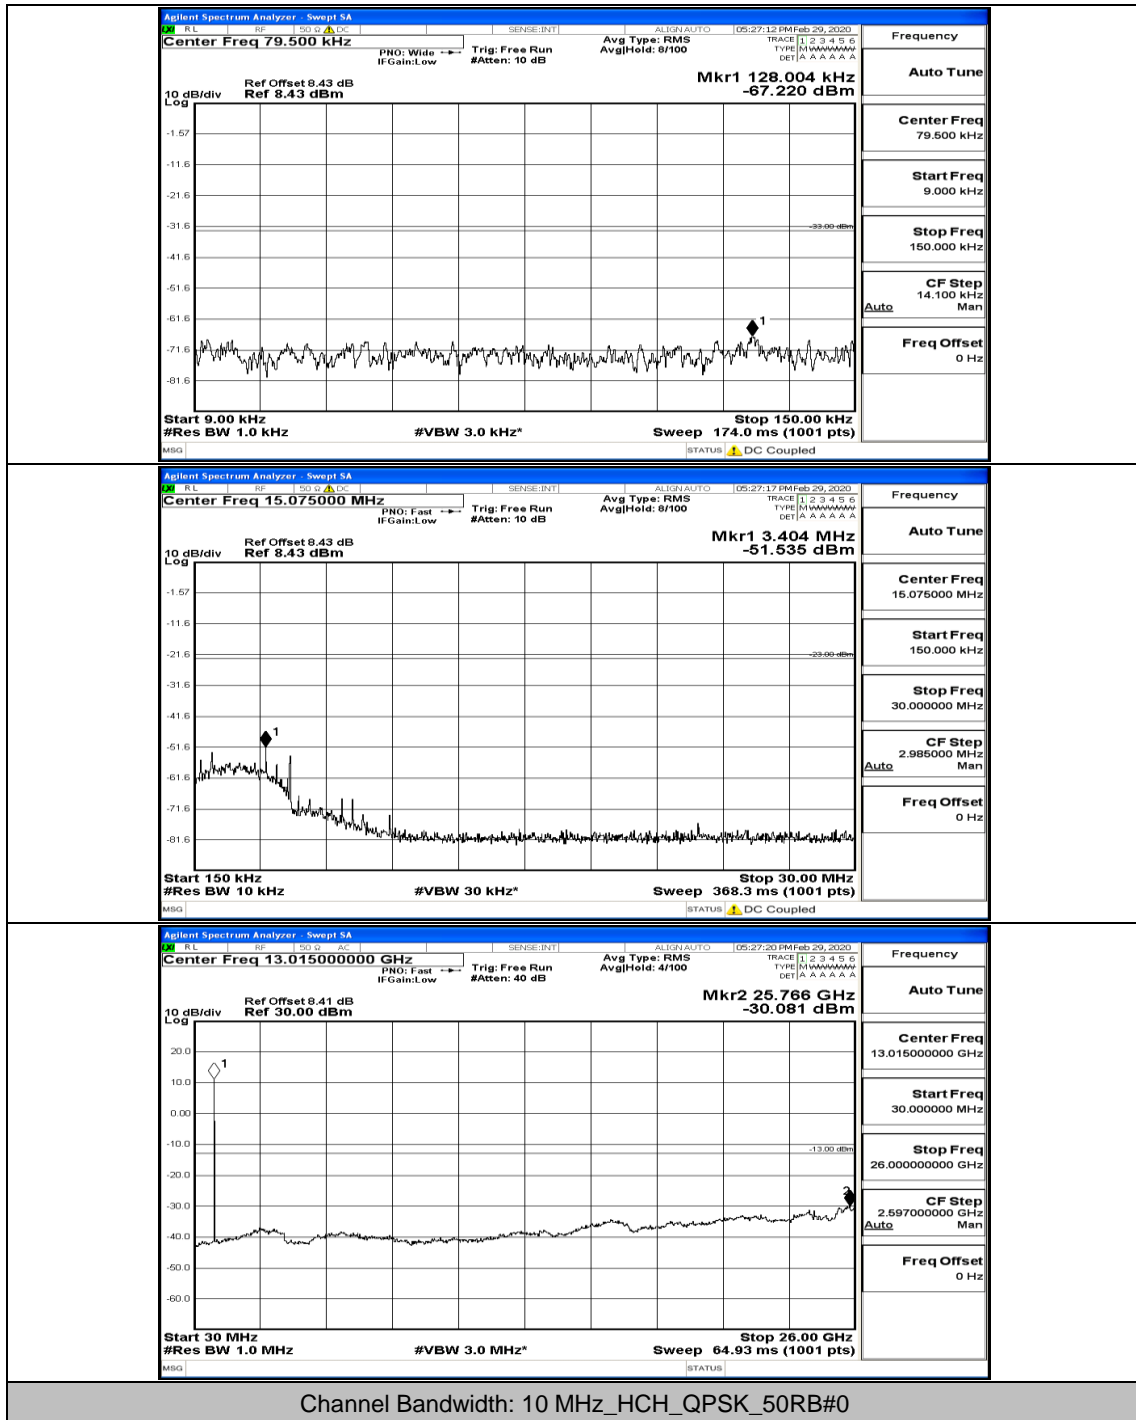

(Channel Bandwidth: 5 MHz)_HCH_16QAM_1RB#0

(Channel Bandwidth: 5 MHz)_HCH_16QAM_1RB#12

(Channel Bandwidth: 5 MHz)_HCH_16QAM_1RB#24

Channel Bandwidth: 10 MHz

Channel Bandwidth: 10 MHz_LCH_QPSK_1RB#0

Channel Bandwidth: 10 MHz_LCH_QPSK_50RB#0

Channel Bandwidth: 10 MHz_MCH_QPSK_1RB#0

Channel Bandwidth: 10 MHz_MCH_QPSK_1RB#49

Channel Bandwidth: 10 MHz_HCH_QPSK_1RB#0

Channel Bandwidth: 10 MHz_LCH_16QAM_1RB#0

Channel Bandwidth: 10 MHz_MCH_16QAM_1RB#0

Channel Bandwidth: 10 MHz_MCH_16QAM_1RB#24

Channel Bandwidth: 10 MHz_MCH_16QAM_1RB#49