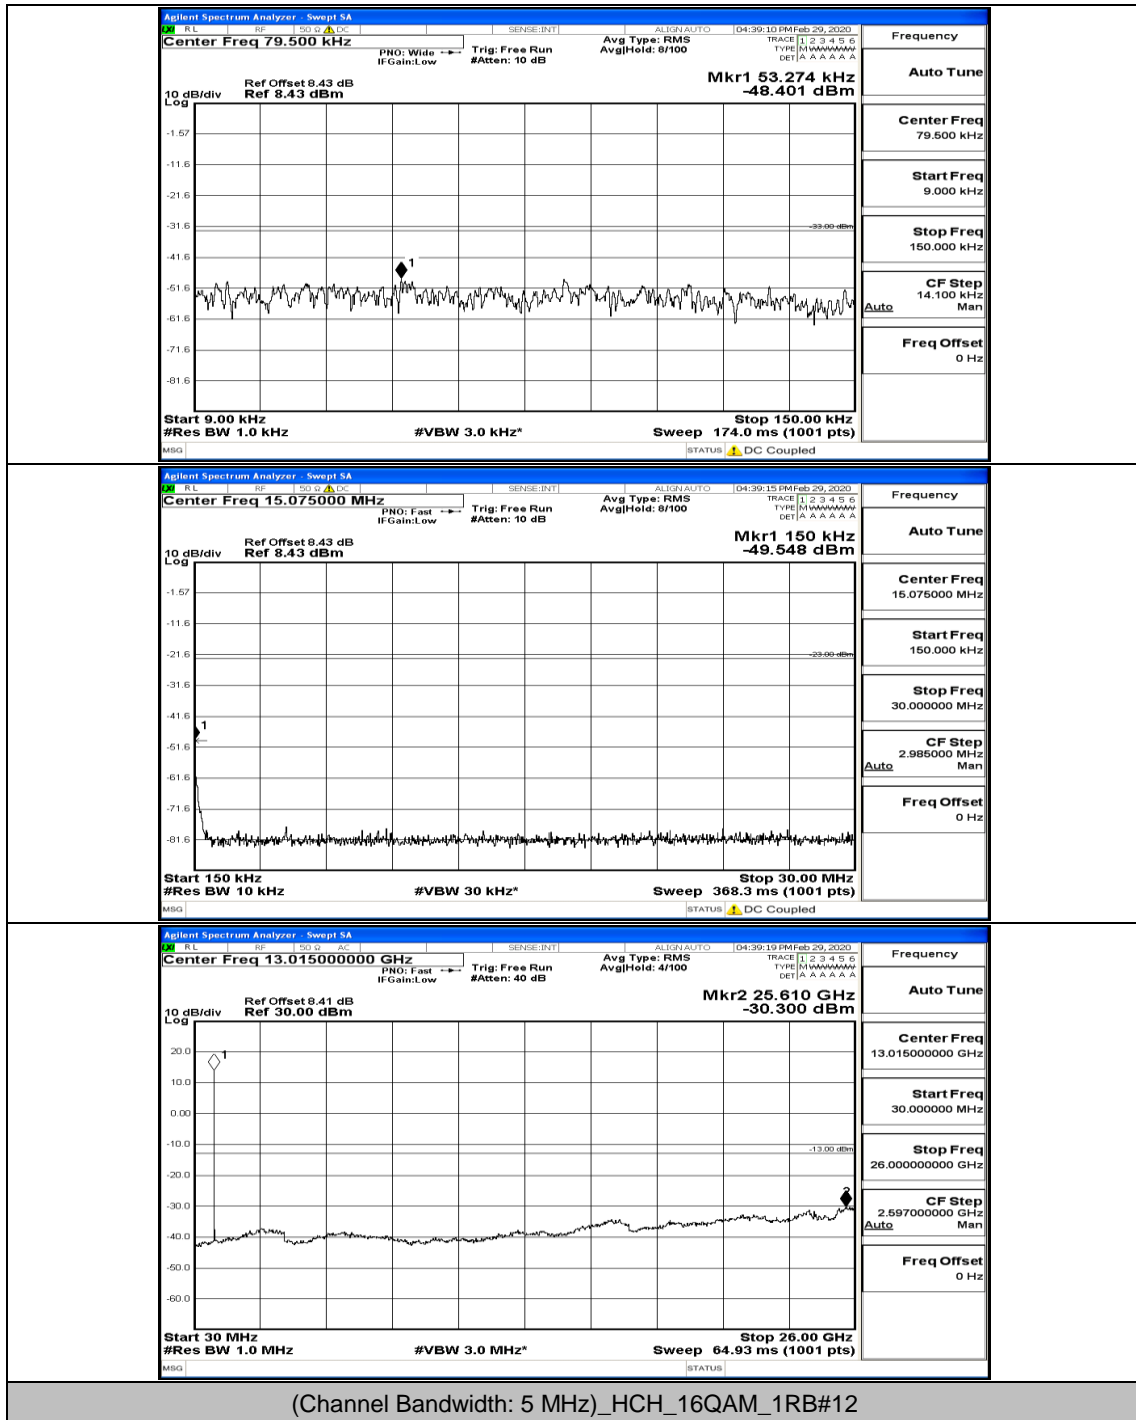

(Channel Bandwidth: 5 MHz)_HCH_16QAM_1RB#0

(Channel Bandwidth: 5 MHz)_HCH_16QAM_1RB#12

(Channel Bandwidth: 5 MHz)_HCH_16QAM_1RB#24

Channel Bandwidth: 10 MHz

Channel Bandwidth: 10 MHz_LCH_QPSK_1RB#0

Channel Bandwidth: 10 MHz_LCH_QPSK_50RB#0

Channel Bandwidth: 10 MHz_MCH_QPSK_1RB#0

Channel Bandwidth: 10 MHz_MCH_QPSK_1RB#49

Channel Bandwidth: 10 MHz_HCH_QPSK_1RB#0

Channel Bandwidth: 10 MHz_LCH_16QAM_1RB#0

Channel Bandwidth: 10 MHz_MCH_16QAM_1RB#0