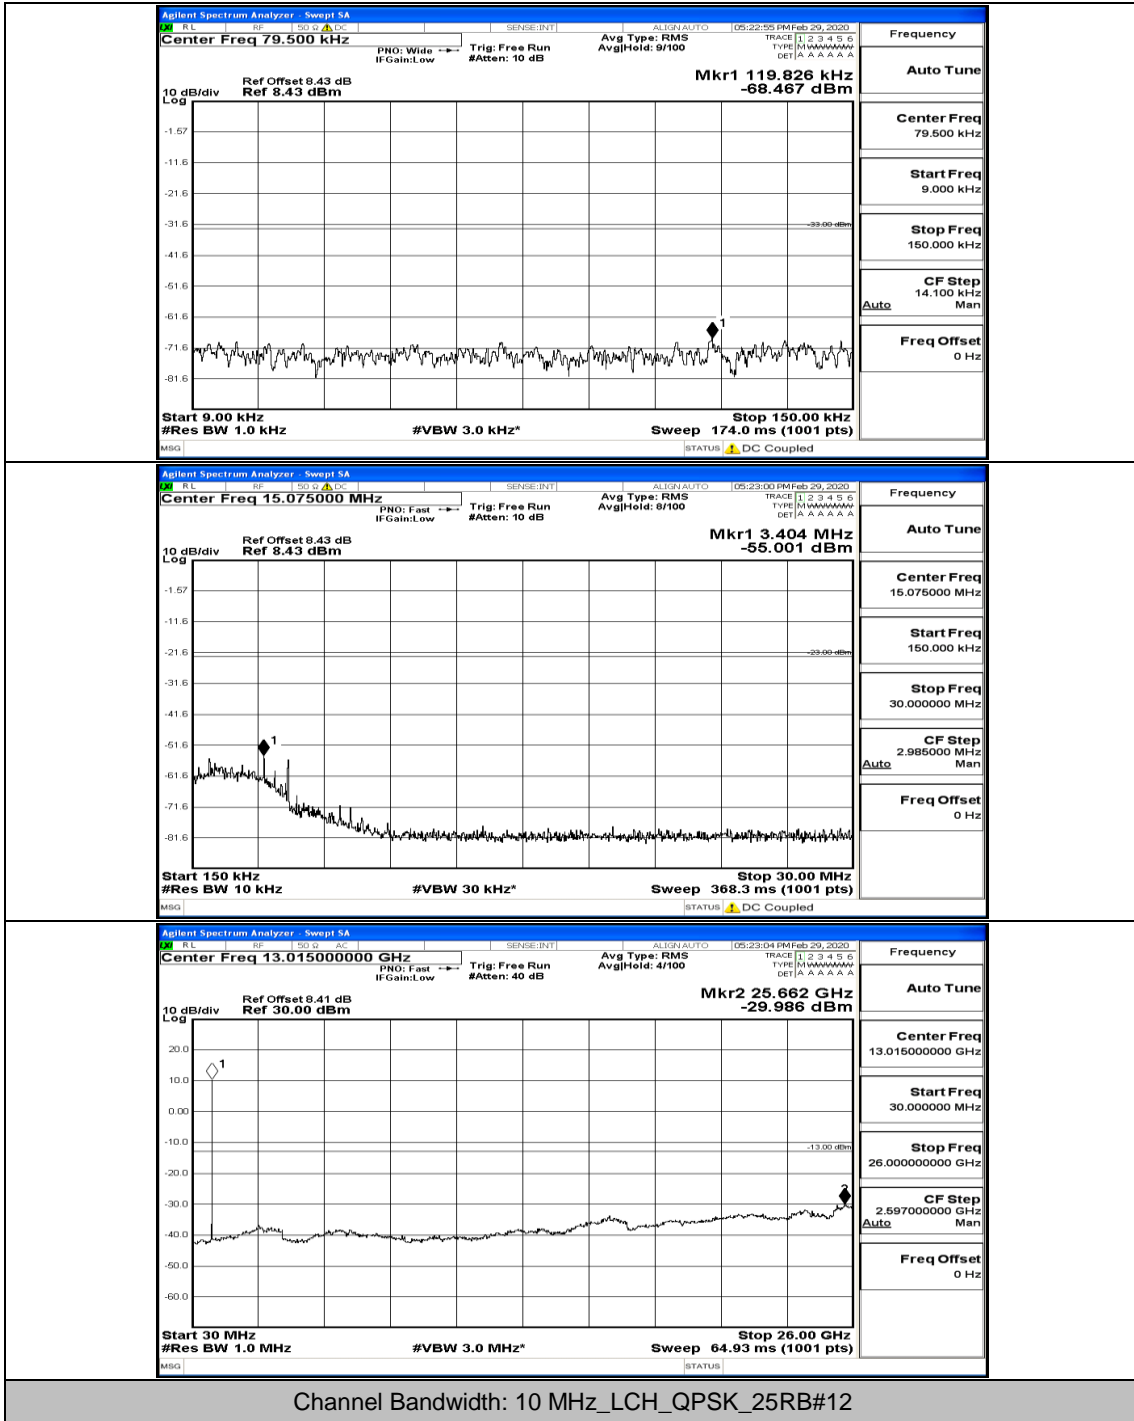

(Channel Bandwidth: 5 MHz)_HCH_16QAM_1RB#0

(Channel Bandwidth: 5 MHz)_HCH_16QAM_1RB#12

(Channel Bandwidth: 5 MHz)_HCH_16QAM_1RB#24

Channel Bandwidth: 10 MHz

Channel Bandwidth: 10 MHz_LCH_QPSK_1RB#0

Channel Bandwidth: 10 MHz_LCH_QPSK_50RB#0

Channel Bandwidth: 10 MHz_MCH_QPSK_1RB#0

Channel Bandwidth: 10 MHz_MCH_QPSK_1RB#49

Channel Bandwidth: 10 MHz_HCH_QPSK_1RB#0

Channel Bandwidth: 10 MHz_LCH_16QAM_1RB#0

Channel Bandwidth: 10 MHz_MCH_16QAM_1RB#0