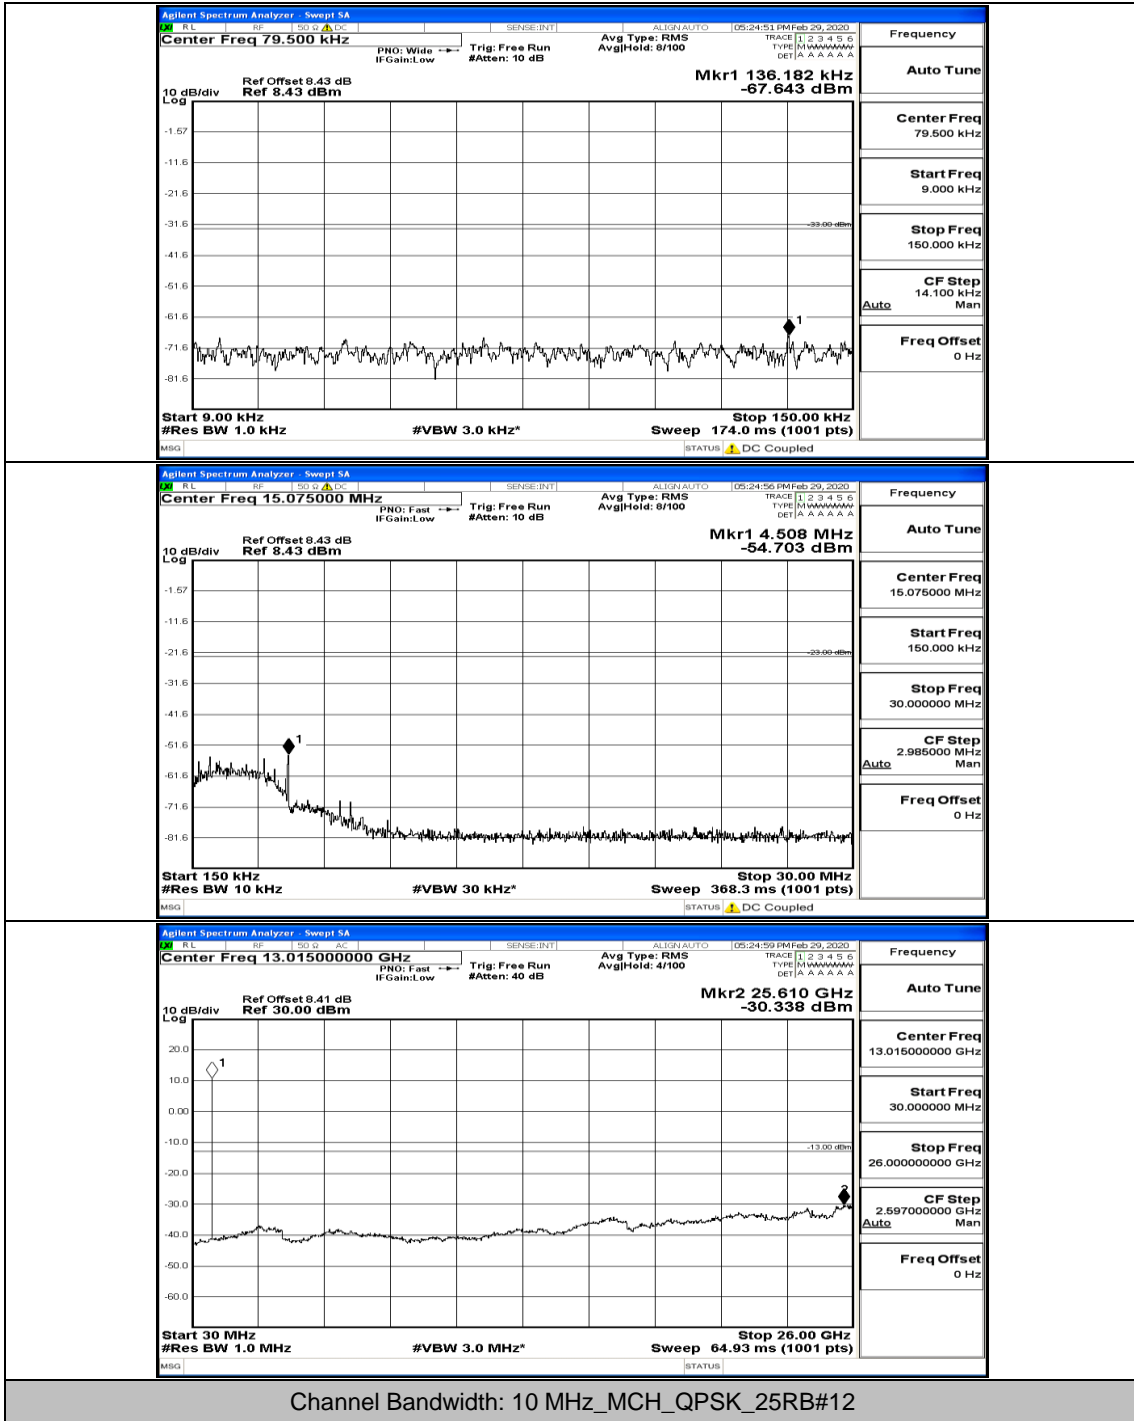

(Channel Bandwidth: 5 MHz)_HCH_16QAM_1RB#0

(Channel Bandwidth: 5 MHz)_HCH_16QAM_1RB#12

(Channel Bandwidth: 5 MHz)_HCH_16QAM_1RB#24

Channel Bandwidth: 10 MHz

Channel Bandwidth: 10 MHz_LCH_QPSK_1RB#0

Channel Bandwidth: 10 MHz_LCH_QPSK_50RB#0

Channel Bandwidth: 10 MHz_MCH_QPSK_1RB#0

Channel Bandwidth: 10 MHz_MCH_QPSK_1RB#49

Channel Bandwidth: 10 MHz_HCH_QPSK_1RB#0

Channel Bandwidth: 10 MHz_LCH_16QAM_1RB#0

Channel Bandwidth: 10 MHz_MCH_16QAM_1RB#0