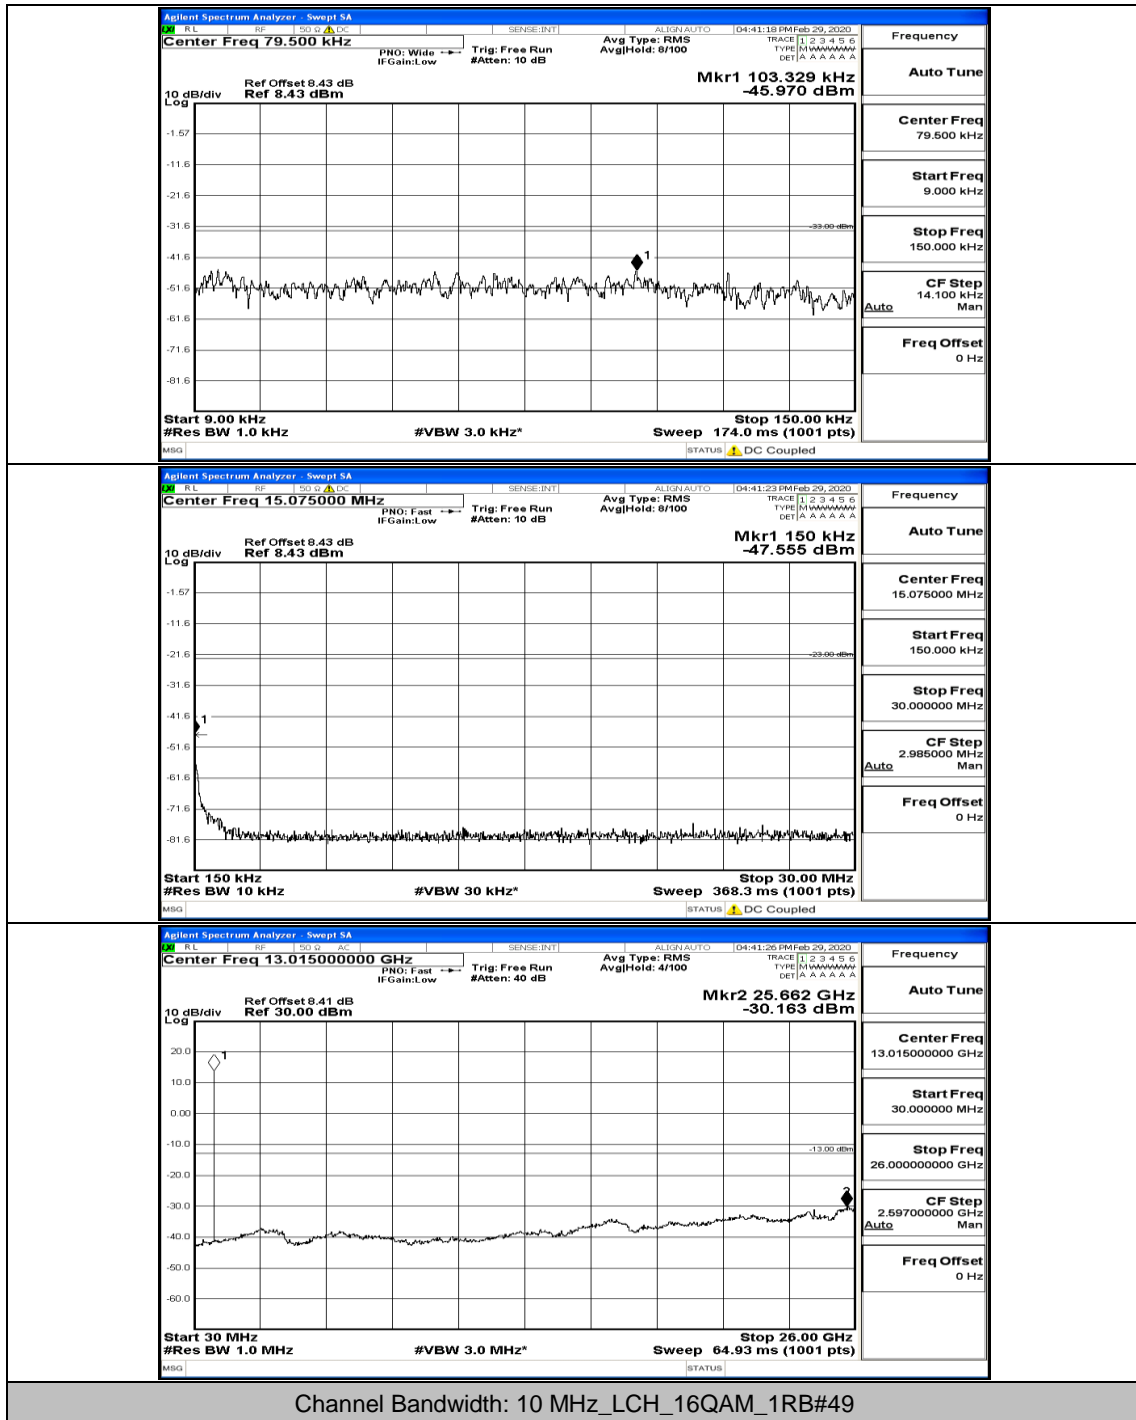

(Channel Bandwidth: 5 MHz)_HCH_16QAM_1RB#0

(Channel Bandwidth: 5 MHz)_HCH_16QAM_1RB#12

(Channel Bandwidth: 5 MHz)_HCH_16QAM_1RB#24

Channel Bandwidth: 10 MHz

Channel Bandwidth: 10 MHz_LCH_QPSK_1RB#0

Channel Bandwidth: 10 MHz_LCH_QPSK_50RB#0

Channel Bandwidth: 10 MHz_MCH_QPSK_1RB#0

Channel Bandwidth: 10 MHz_MCH_QPSK_1RB#49

Channel Bandwidth: 10 MHz_HCH_QPSK_1RB#0

Channel Bandwidth: 10 MHz_LCH_16QAM_1RB#0

Channel Bandwidth: 10 MHz_MCH_16QAM_1RB#0