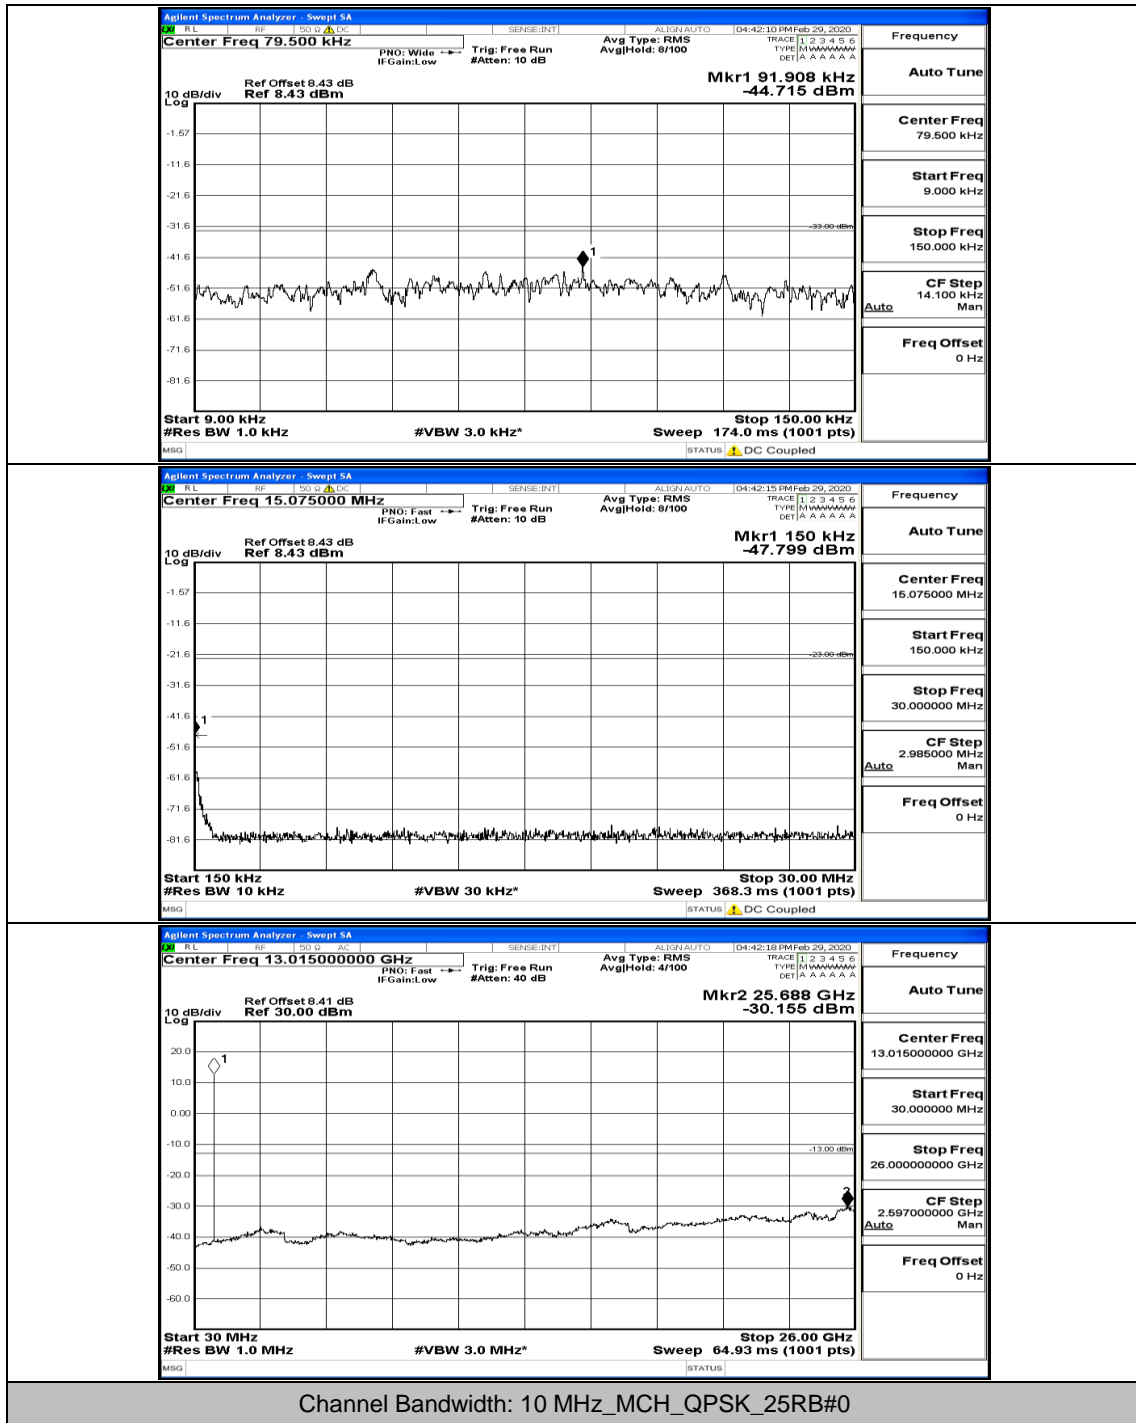

(Channel Bandwidth: 5 MHz)_HCH_16QAM_1RB#0

(Channel Bandwidth: 5 MHz)_HCH_16QAM_1RB#12

(Channel Bandwidth: 5 MHz)_HCH_16QAM_1RB#24

Channel Bandwidth: 10 MHz

Channel Bandwidth: 10 MHz_LCH_QPSK_1RB#0

Channel Bandwidth: 10 MHz_LCH_QPSK_50RB#0

Channel Bandwidth: 10 MHz_MCH_QPSK_1RB#0

Channel Bandwidth: 10 MHz_MCH_QPSK_1RB#49

Channel Bandwidth: 10 MHz_HCH_QPSK_1RB#0

Channel Bandwidth: 10 MHz_LCH_16QAM_1RB#0

Channel Bandwidth: 10 MHz_MCH_16QAM_1RB#0