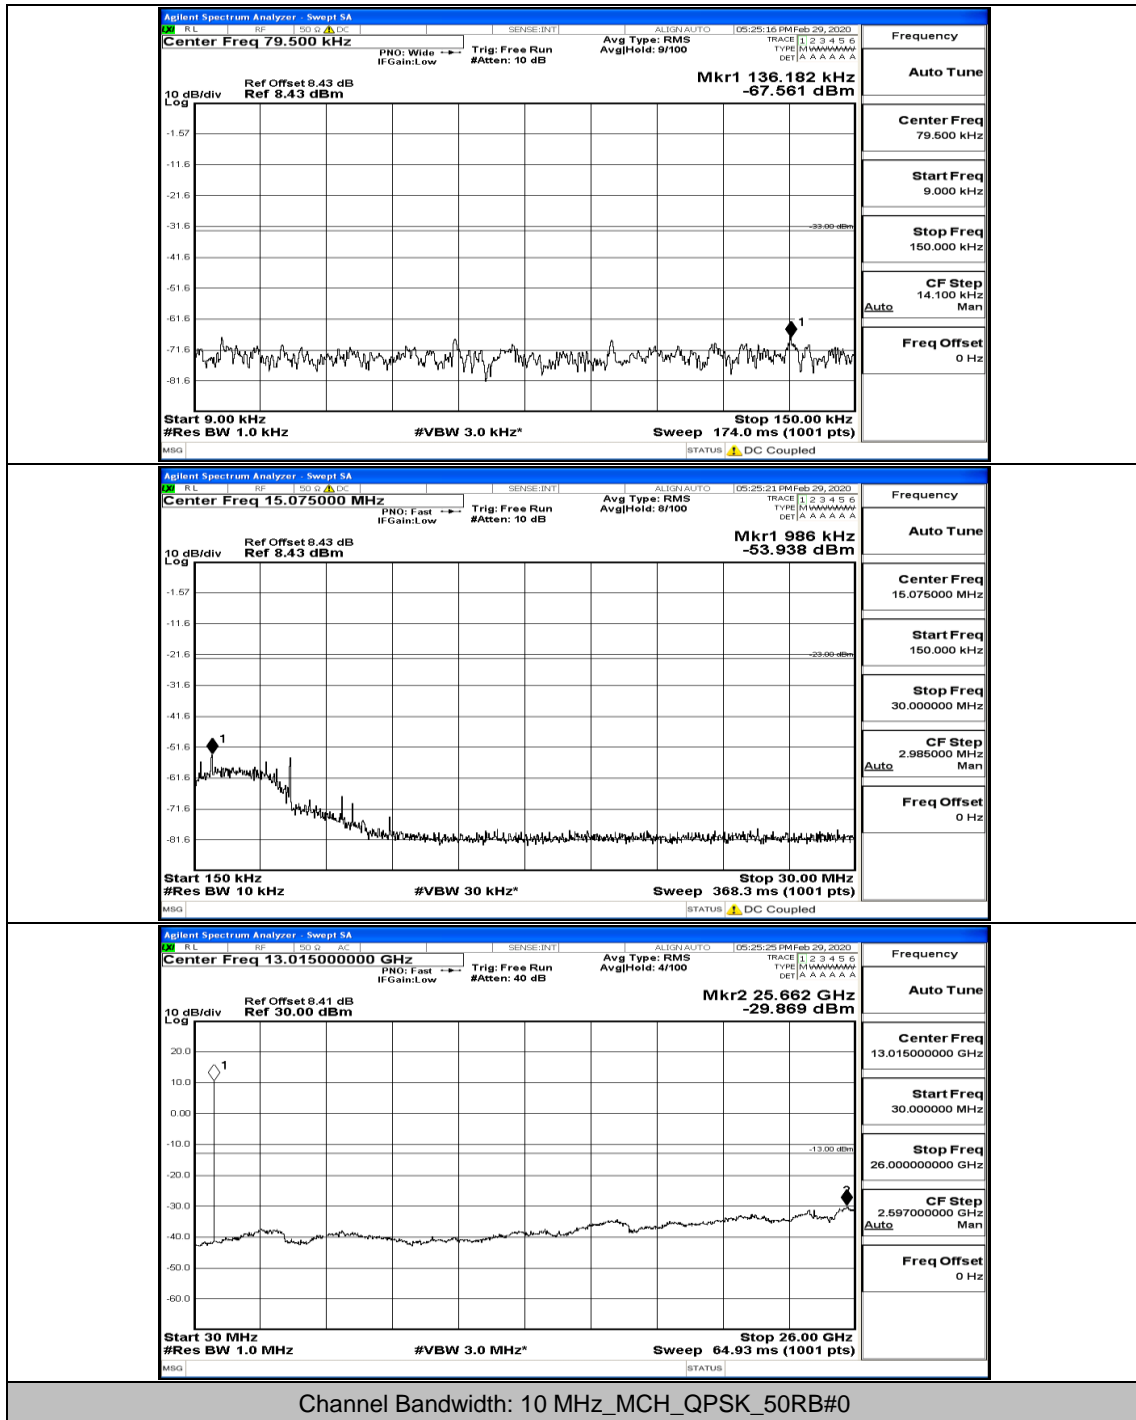

(Channel Bandwidth: 5 MHz)_HCH_16QAM_1RB#0

(Channel Bandwidth: 5 MHz)_HCH_16QAM_1RB#12

(Channel Bandwidth: 5 MHz)_HCH_16QAM_1RB#24

Channel Bandwidth: 10 MHz

Channel Bandwidth: 10 MHz_LCH_QPSK_1RB#0

Channel Bandwidth: 10 MHz_LCH_QPSK_50RB#0

Channel Bandwidth: 10 MHz_MCH_QPSK_1RB#0

Channel Bandwidth: 10 MHz_MCH_QPSK_1RB#49

Channel Bandwidth: 10 MHz_HCH_QPSK_1RB#0

Channel Bandwidth: 10 MHz_LCH_16QAM_1RB#0

Channel Bandwidth: 10 MHz_MCH_16QAM_1RB#0

Channel Bandwidth: 10 MHz_MCH_16QAM_1RB#24

Channel Bandwidth: 10 MHz_MCH_16QAM_1RB#49