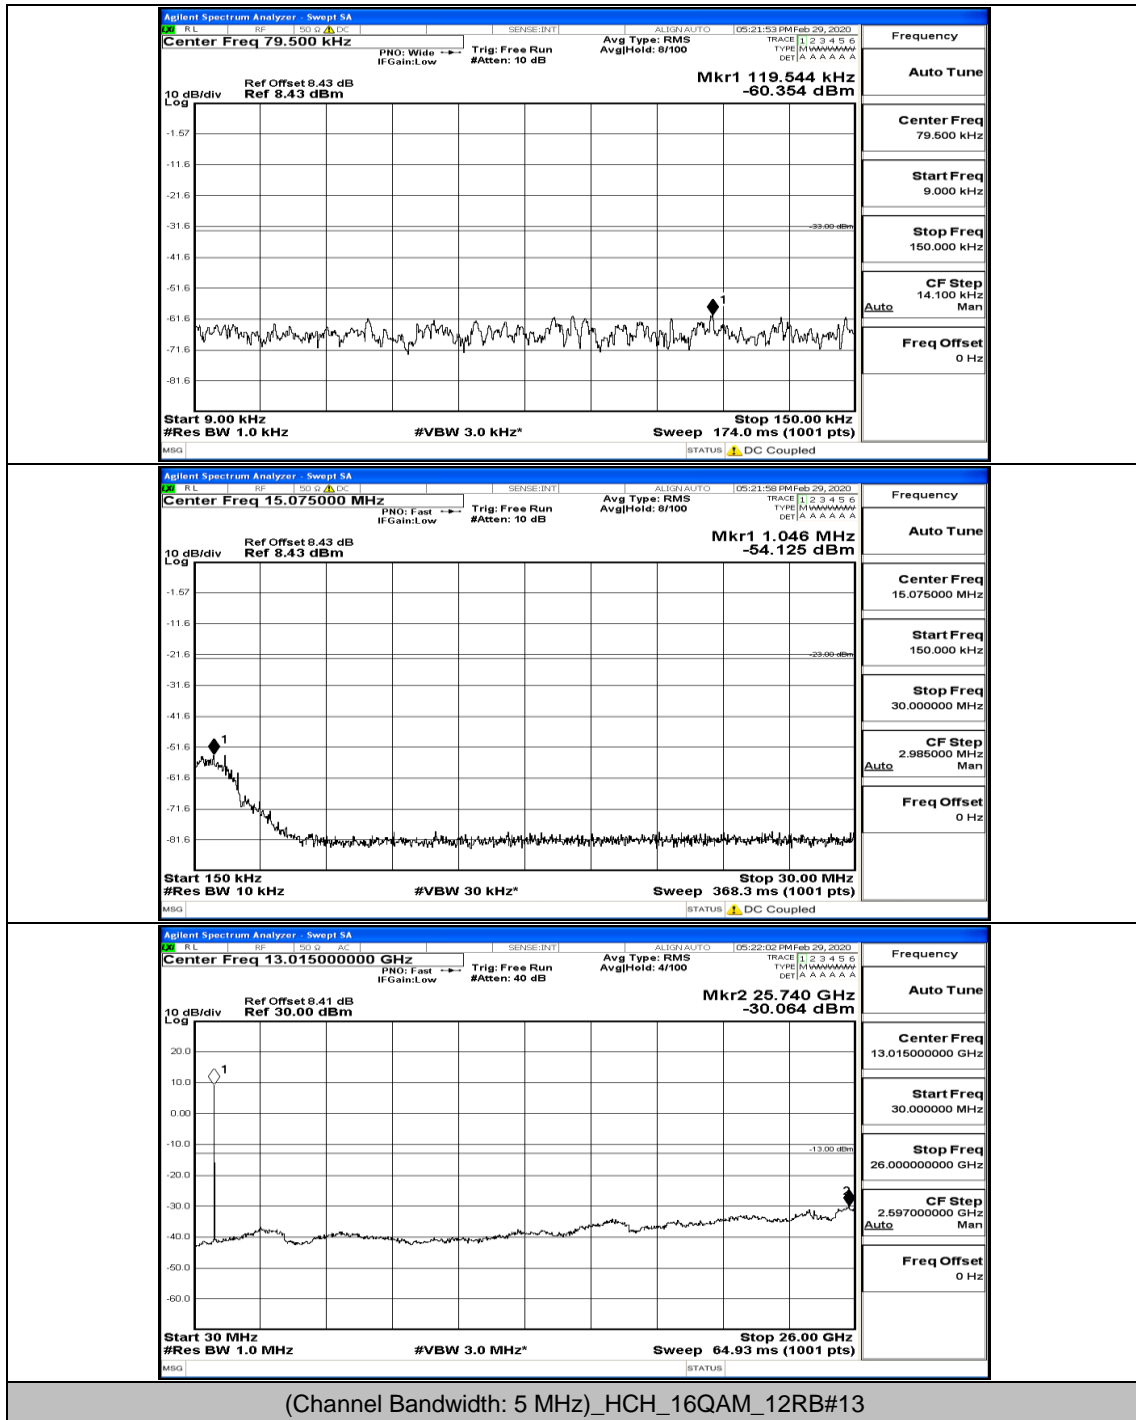

(Channel Bandwidth: 5 MHz)_HCH_16QAM_1RB#0

(Channel Bandwidth: 5 MHz)_HCH_16QAM_1RB#12

(Channel Bandwidth: 5 MHz)_HCH_16QAM_1RB#24

Channel Bandwidth: 10 MHz

Channel Bandwidth: 10 MHz_LCH_QPSK_1RB#0

Channel Bandwidth: 10 MHz_LCH_QPSK_50RB#0

Channel Bandwidth: 10 MHz_MCH_QPSK_1RB#0

Channel Bandwidth: 10 MHz_MCH_QPSK_1RB#49

Channel Bandwidth: 10 MHz_HCH_QPSK_1RB#0

Channel Bandwidth: 10 MHz_LCH_16QAM_1RB#0

Channel Bandwidth: 10 MHz_MCH_16QAM_1RB#0