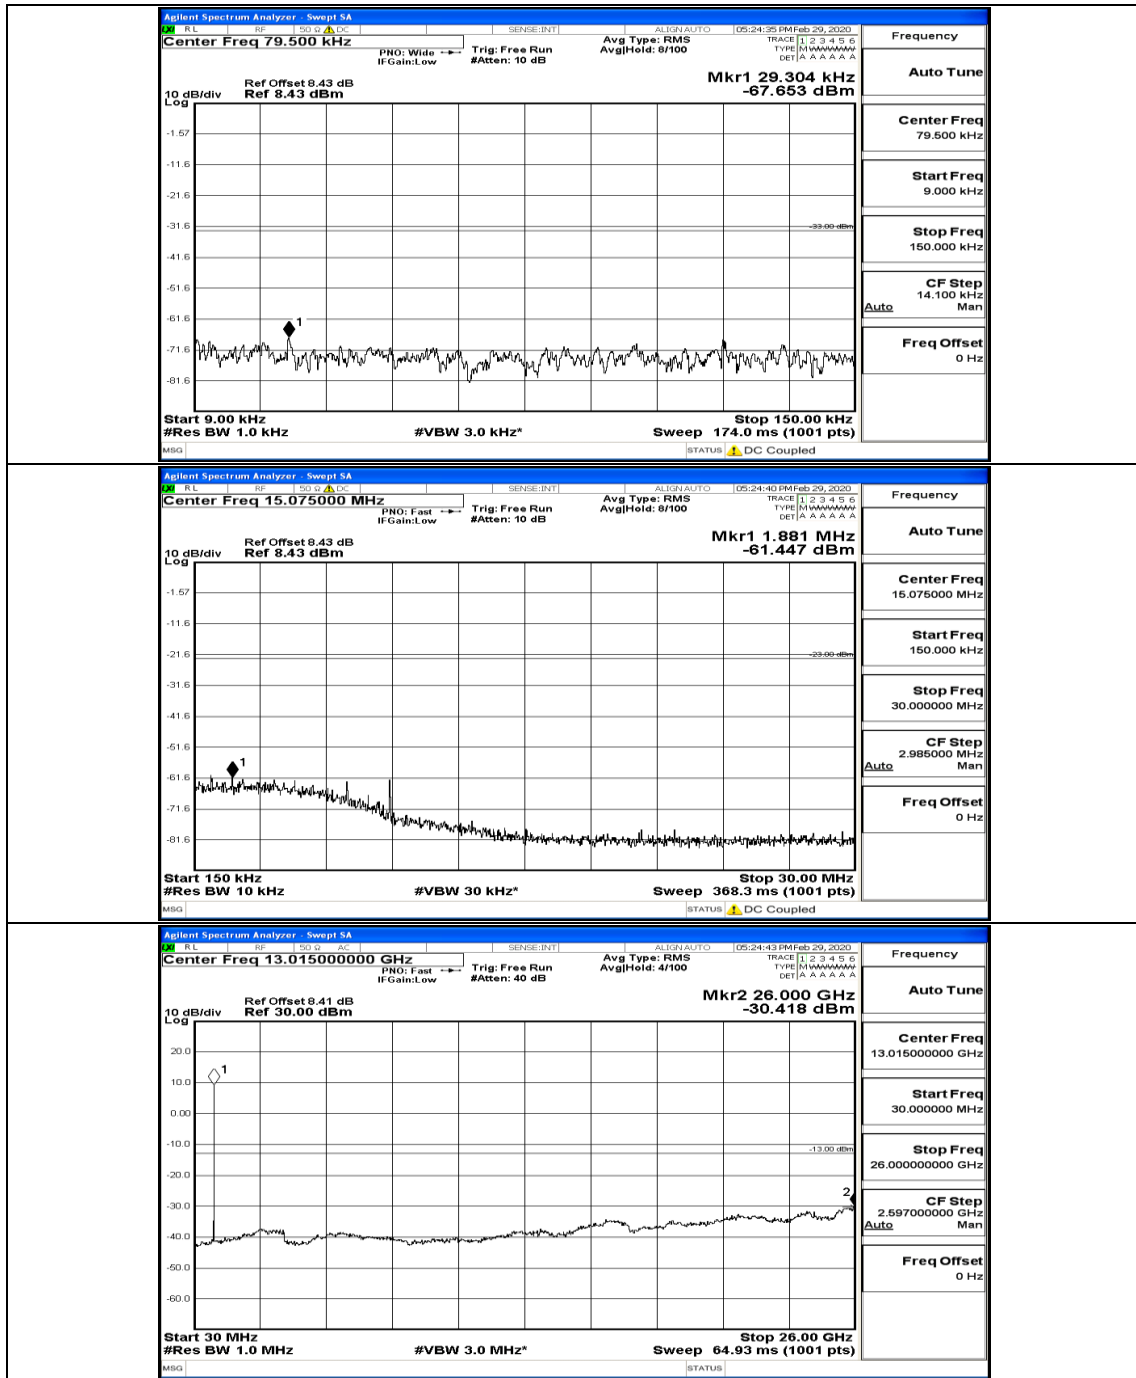

(Channel Bandwidth: 5 MHz)_HCH_16QAM_1RB#0

(Channel Bandwidth: 5 MHz)_HCH_16QAM_1RB#12

(Channel Bandwidth: 5 MHz)_HCH_16QAM_1RB#24

Channel Bandwidth: 10 MHz

Channel Bandwidth: 10 MHz_LCH_QPSK_1RB#0

Channel Bandwidth: 10 MHz_LCH_QPSK_50RB#0

Channel Bandwidth: 10 MHz_MCH_QPSK_1RB#0

Channel Bandwidth: 10 MHz_MCH_QPSK_1RB#49

Channel Bandwidth: 10 MHz_HCH_QPSK_1RB#0

Channel Bandwidth: 10 MHz_LCH_16QAM_1RB#0

Channel Bandwidth: 10 MHz_MCH_16QAM_1RB#0

Channel Bandwidth: 10 MHz_MCH_16QAM_1RB#24

Channel Bandwidth: 10 MHz_MCH_16QAM_1RB#49