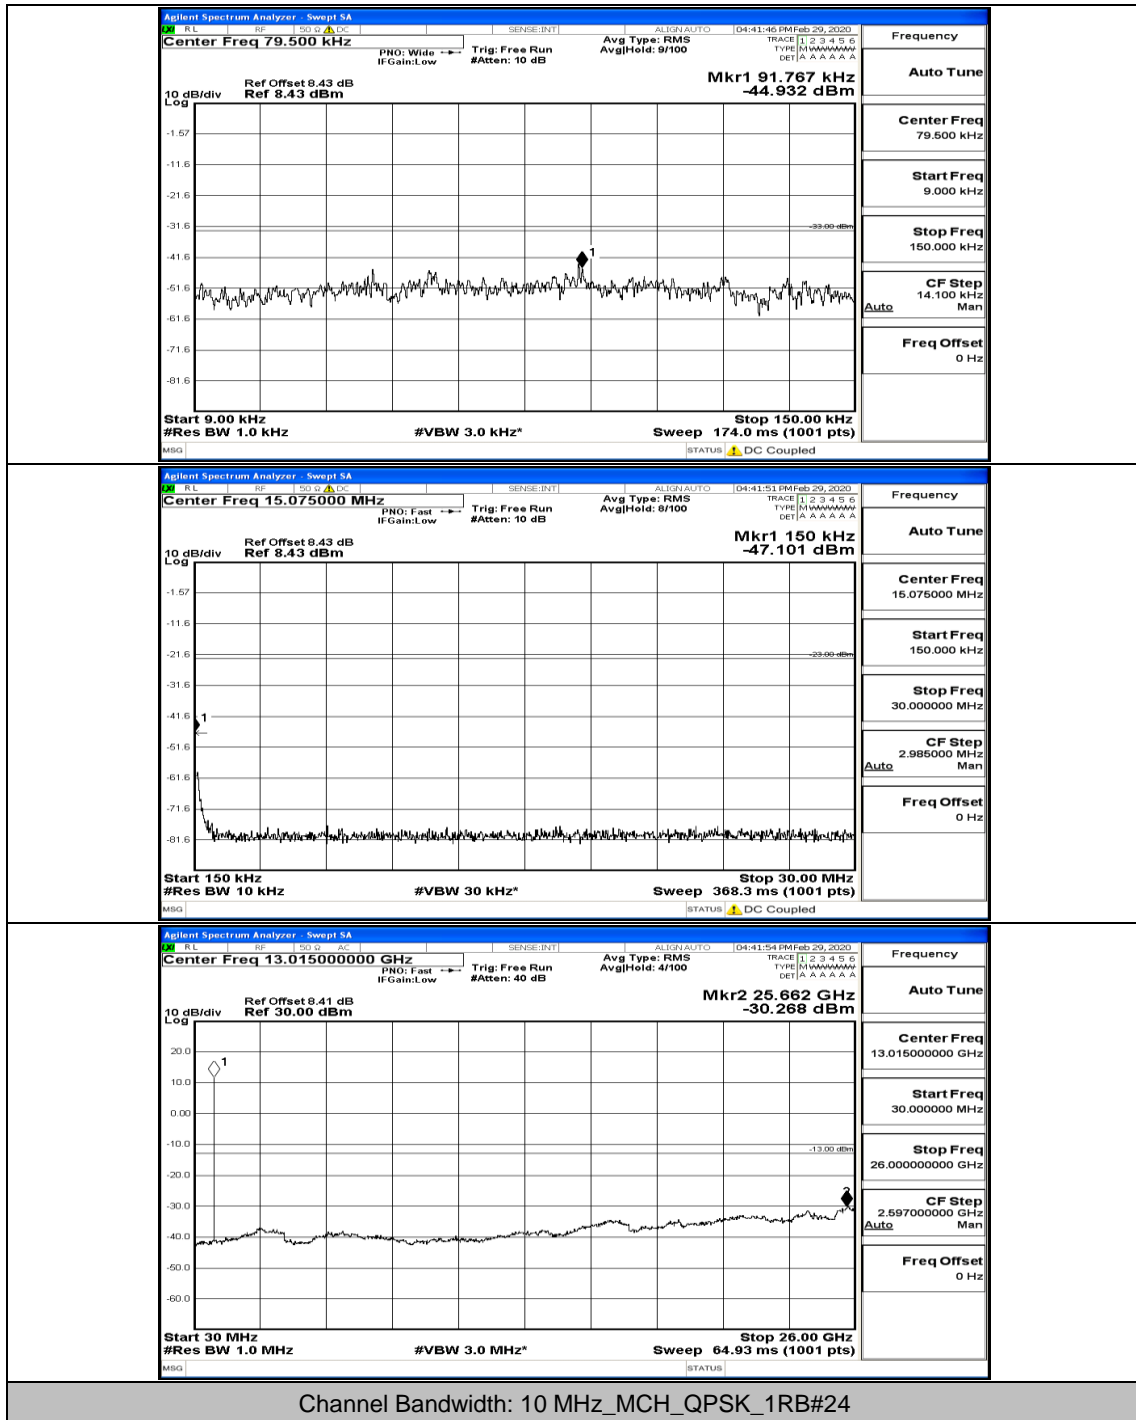

(Channel Bandwidth: 5 MHz)_HCH_16QAM_1RB#0

(Channel Bandwidth: 5 MHz)_HCH_16QAM_1RB#12

(Channel Bandwidth: 5 MHz)_HCH_16QAM_1RB#24

Channel Bandwidth: 10 MHz

Channel Bandwidth: 10 MHz_LCH_QPSK_1RB#0

Channel Bandwidth: 10 MHz_LCH_QPSK_50RB#0

Channel Bandwidth: 10 MHz_MCH_QPSK_1RB#0

Channel Bandwidth: 10 MHz_MCH_QPSK_1RB#49

Channel Bandwidth: 10 MHz_HCH_QPSK_1RB#0

Channel Bandwidth: 10 MHz_LCH_16QAM_1RB#0

Channel Bandwidth: 10 MHz_MCH_16QAM_1RB#0