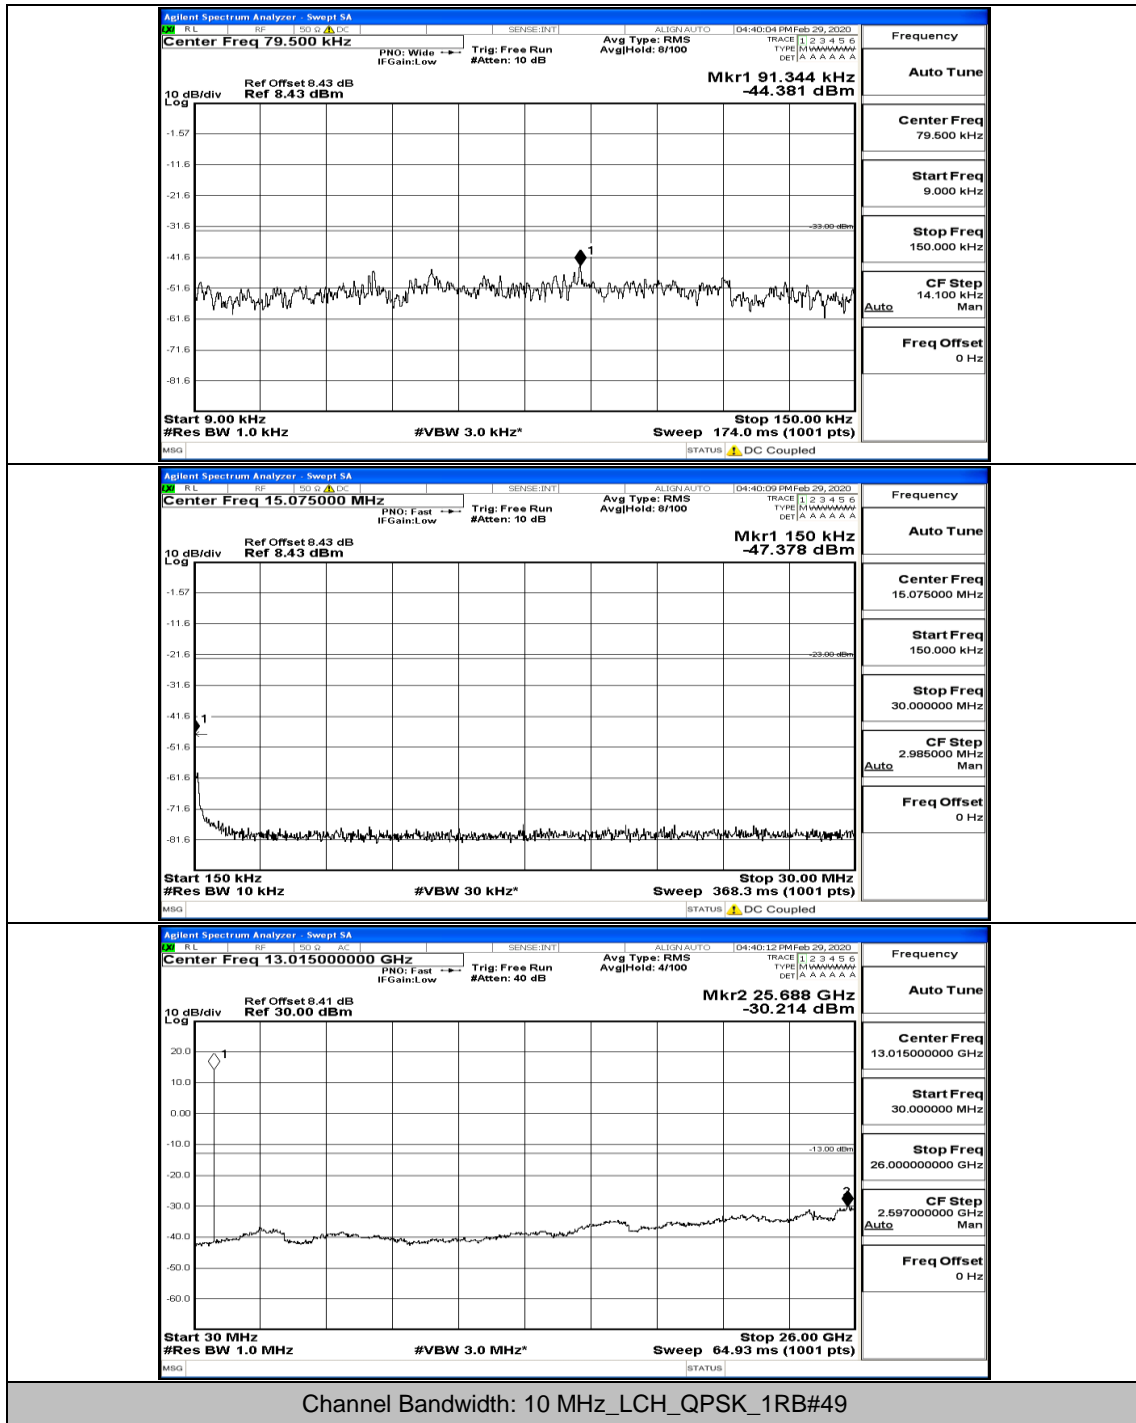

(Channel Bandwidth: 5 MHz)_HCH_16QAM_1RB#0

(Channel Bandwidth: 5 MHz)_HCH_16QAM_1RB#12

(Channel Bandwidth: 5 MHz)_HCH_16QAM_1RB#24

Channel Bandwidth: 10 MHz

Channel Bandwidth: 10 MHz_LCH_QPSK_1RB#0

Channel Bandwidth: 10 MHz_LCH_QPSK_50RB#0

Channel Bandwidth: 10 MHz_MCH_QPSK_1RB#0

Channel Bandwidth: 10 MHz_MCH_QPSK_1RB#49

Channel Bandwidth: 10 MHz_HCH_QPSK_1RB#0

Channel Bandwidth: 10 MHz_LCH_16QAM_1RB#0

Channel Bandwidth: 10 MHz_MCH_16QAM_1RB#0