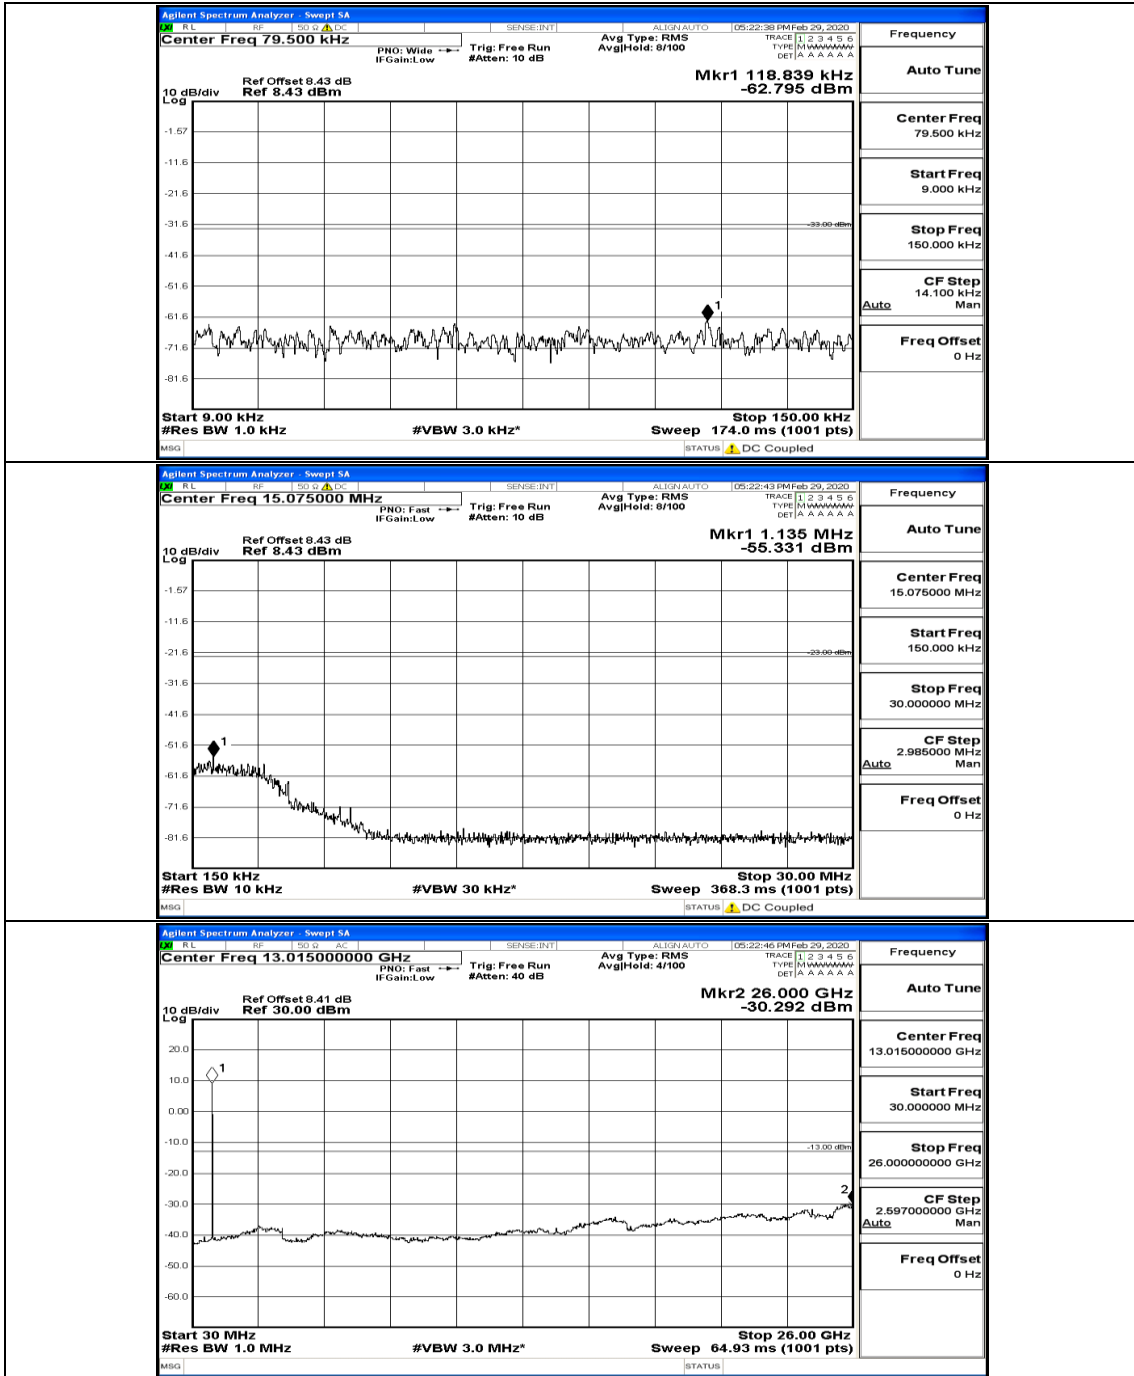

(Channel Bandwidth: 5 MHz)_HCH_16QAM_1RB#0

(Channel Bandwidth: 5 MHz)_HCH_16QAM_1RB#12

(Channel Bandwidth: 5 MHz)_HCH_16QAM_1RB#24

Channel Bandwidth: 10 MHz

Channel Bandwidth: 10 MHz_LCH_QPSK_1RB#0

Channel Bandwidth: 10 MHz_LCH_QPSK_50RB#0

Channel Bandwidth: 10 MHz_MCH_QPSK_1RB#0

Channel Bandwidth: 10 MHz_MCH_QPSK_1RB#49

Channel Bandwidth: 10 MHz_HCH_QPSK_1RB#0

Channel Bandwidth: 10 MHz_LCH_16QAM_1RB#0

Channel Bandwidth: 10 MHz_MCH_16QAM_1RB#0

Channel Bandwidth: 10 MHz_MCH_16QAM_1RB#24

Channel Bandwidth: 10 MHz_MCH_16QAM_1RB#49