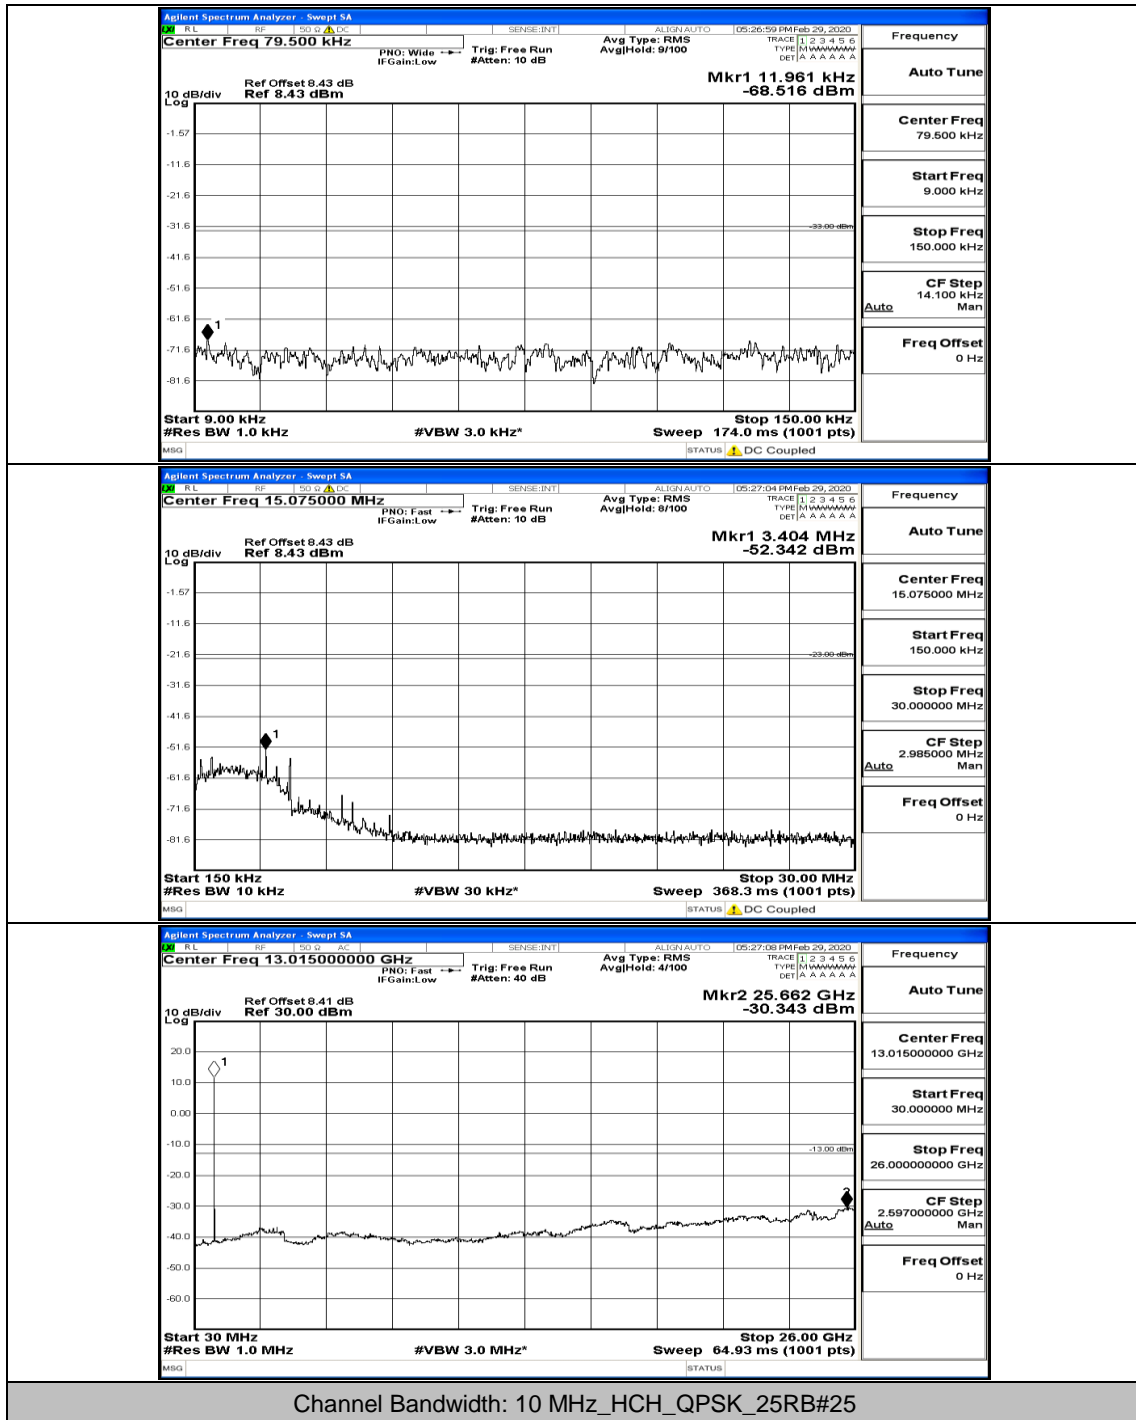

(Channel Bandwidth: 5 MHz)_HCH_16QAM_1RB#0

(Channel Bandwidth: 5 MHz)_HCH_16QAM_1RB#12

(Channel Bandwidth: 5 MHz)_HCH_16QAM_1RB#24

Channel Bandwidth: 10 MHz

Channel Bandwidth: 10 MHz_LCH_QPSK_1RB#0

Channel Bandwidth: 10 MHz_LCH_QPSK_50RB#0

Channel Bandwidth: 10 MHz_MCH_QPSK_1RB#0

Channel Bandwidth: 10 MHz_MCH_QPSK_1RB#49

Channel Bandwidth: 10 MHz_HCH_QPSK_1RB#0

Channel Bandwidth: 10 MHz_LCH_16QAM_1RB#0

Channel Bandwidth: 10 MHz_MCH_16QAM_1RB#0