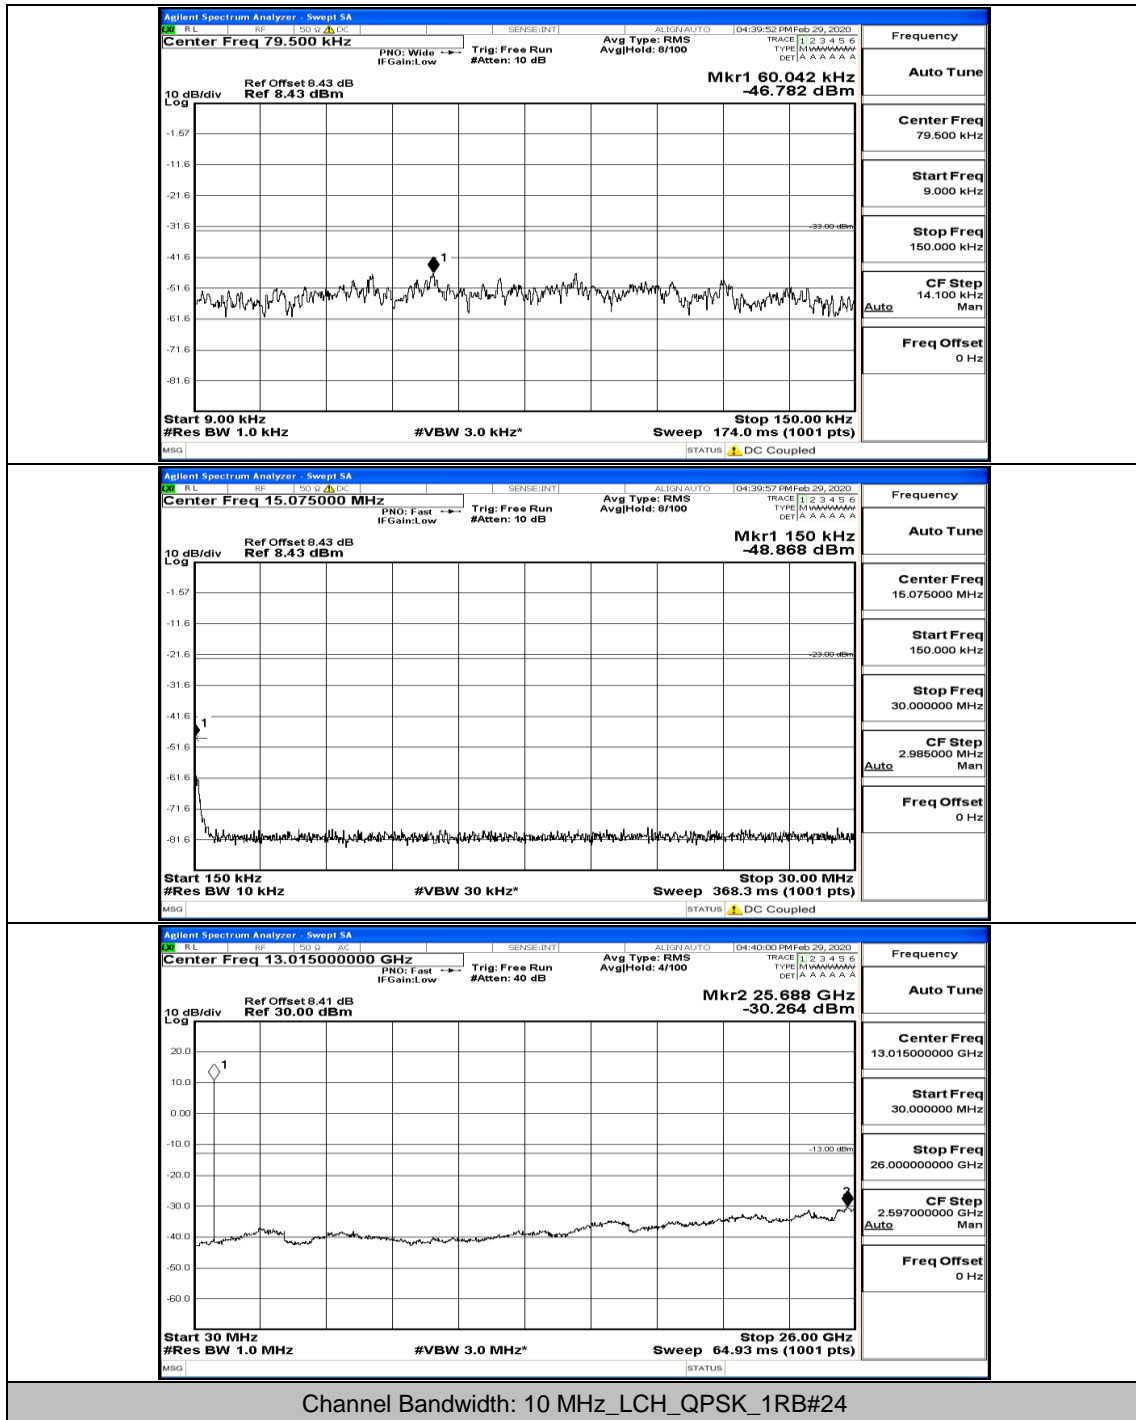

(Channel Bandwidth: 5 MHz)_HCH_16QAM_1RB#0

(Channel Bandwidth: 5 MHz)_HCH_16QAM_1RB#12

(Channel Bandwidth: 5 MHz)_HCH_16QAM_1RB#24

Channel Bandwidth: 10 MHz

Channel Bandwidth: 10 MHz_LCH_QPSK_1RB#0

Channel Bandwidth: 10 MHz_LCH_QPSK_50RB#0

Channel Bandwidth: 10 MHz_MCH_QPSK_1RB#0

Channel Bandwidth: 10 MHz_MCH_QPSK_1RB#49

Channel Bandwidth: 10 MHz_HCH_QPSK_1RB#0

Channel Bandwidth: 10 MHz_LCH_16QAM_1RB#0

Channel Bandwidth: 10 MHz_MCH_16QAM_1RB#0