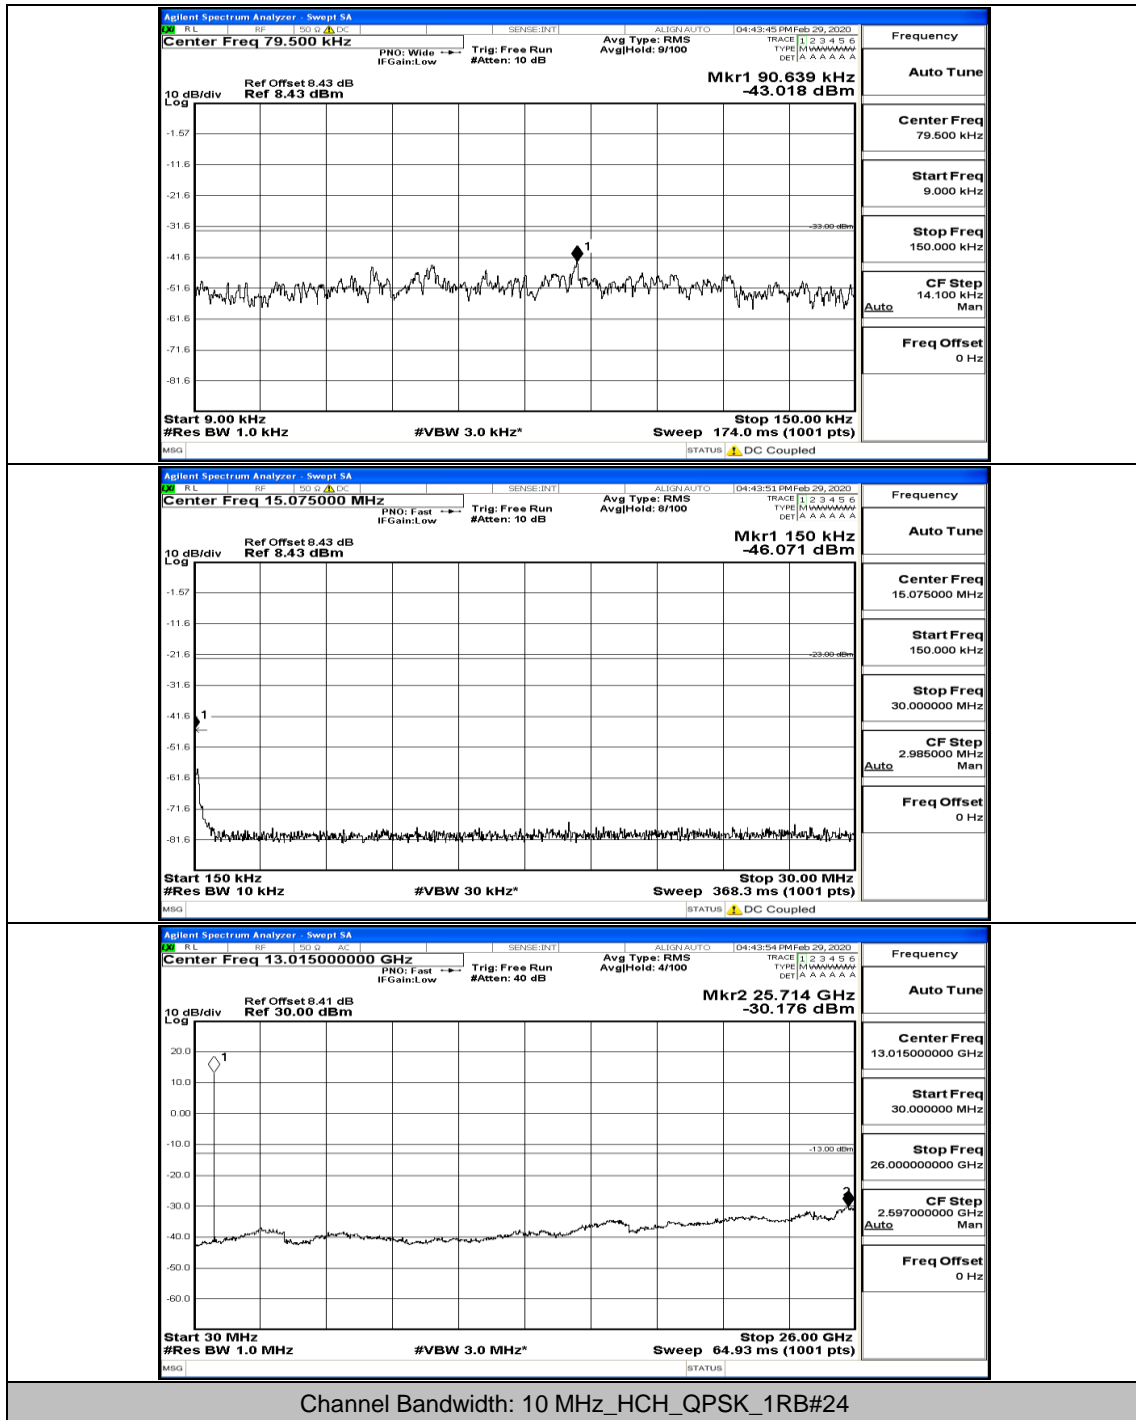

(Channel Bandwidth: 5 MHz)_HCH_16QAM_1RB#0

(Channel Bandwidth: 5 MHz)_HCH_16QAM_1RB#12

(Channel Bandwidth: 5 MHz)_HCH_16QAM_1RB#24

Channel Bandwidth: 10 MHz

Channel Bandwidth: 10 MHz_LCH_QPSK_1RB#0

Channel Bandwidth: 10 MHz_LCH_QPSK_50RB#0

Channel Bandwidth: 10 MHz_MCH_QPSK_1RB#0

Channel Bandwidth: 10 MHz_MCH_QPSK_1RB#49

Channel Bandwidth: 10 MHz_HCH_QPSK_1RB#0

Channel Bandwidth: 10 MHz_LCH_16QAM_1RB#0

Channel Bandwidth: 10 MHz_MCH_16QAM_1RB#0