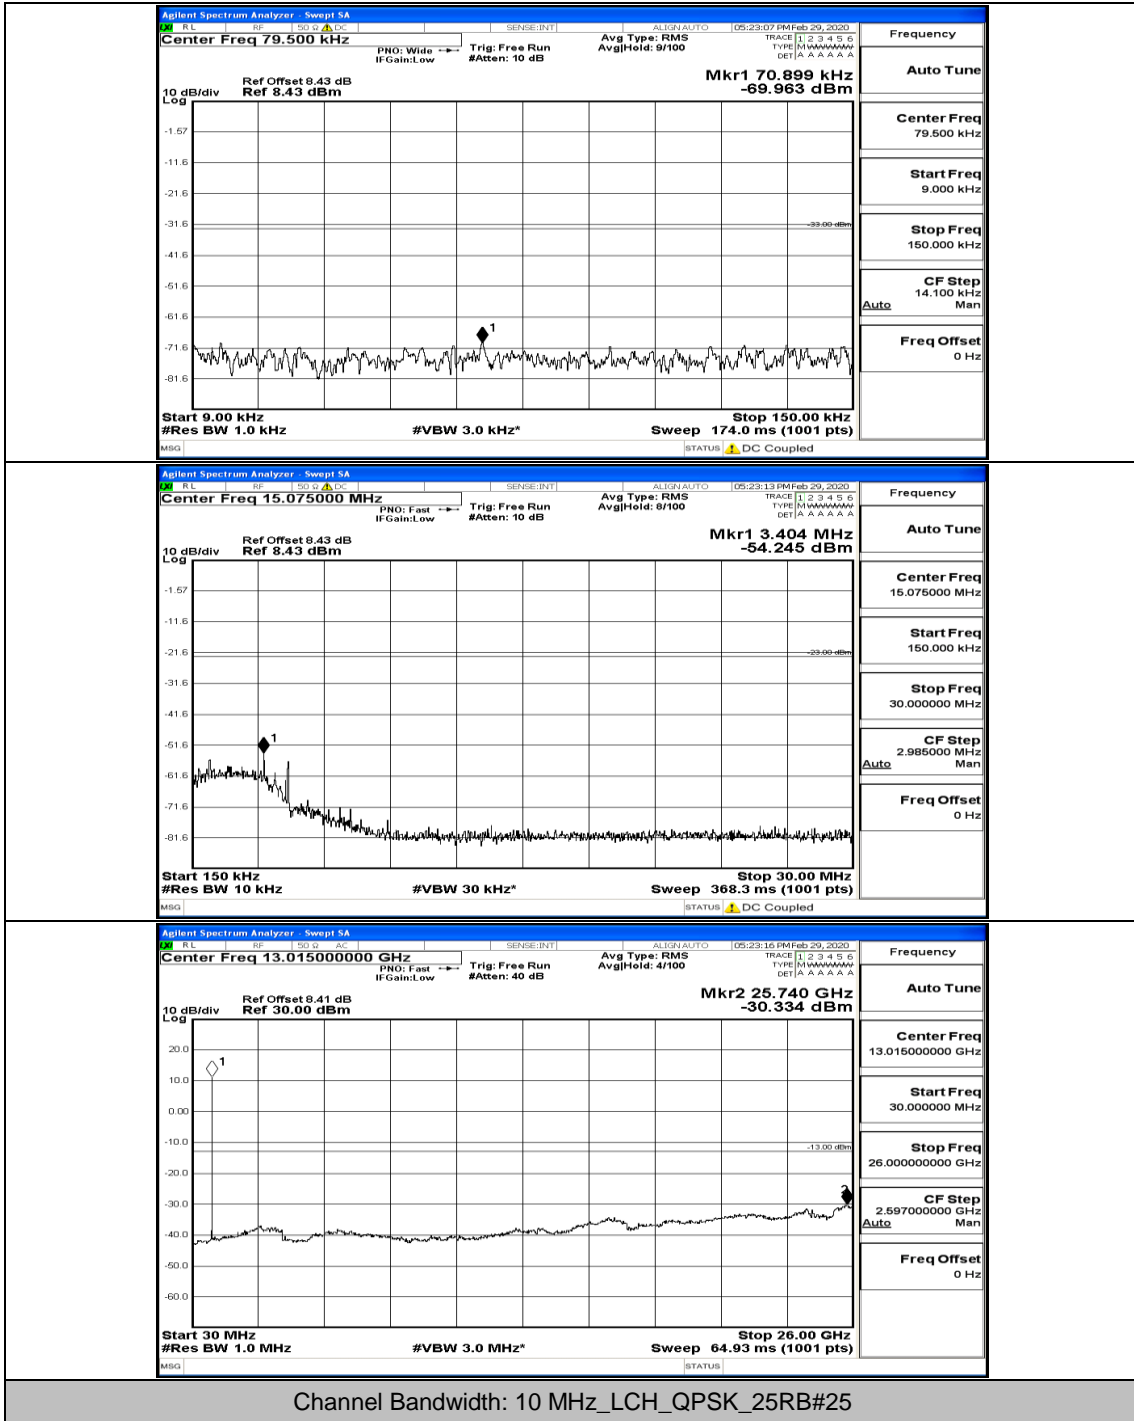

(Channel Bandwidth: 5 MHz)_HCH_16QAM_1RB#0

(Channel Bandwidth: 5 MHz)_HCH_16QAM_1RB#12

(Channel Bandwidth: 5 MHz)_HCH_16QAM_1RB#24

Channel Bandwidth: 10 MHz

Channel Bandwidth: 10 MHz_LCH_QPSK_1RB#0

Channel Bandwidth: 10 MHz_LCH_QPSK_50RB#0

Channel Bandwidth: 10 MHz_MCH_QPSK_1RB#0

Channel Bandwidth: 10 MHz_MCH_QPSK_1RB#49

Channel Bandwidth: 10 MHz_HCH_QPSK_1RB#0

Channel Bandwidth: 10 MHz_LCH_16QAM_1RB#0

Channel Bandwidth: 10 MHz_MCH_16QAM_1RB#0