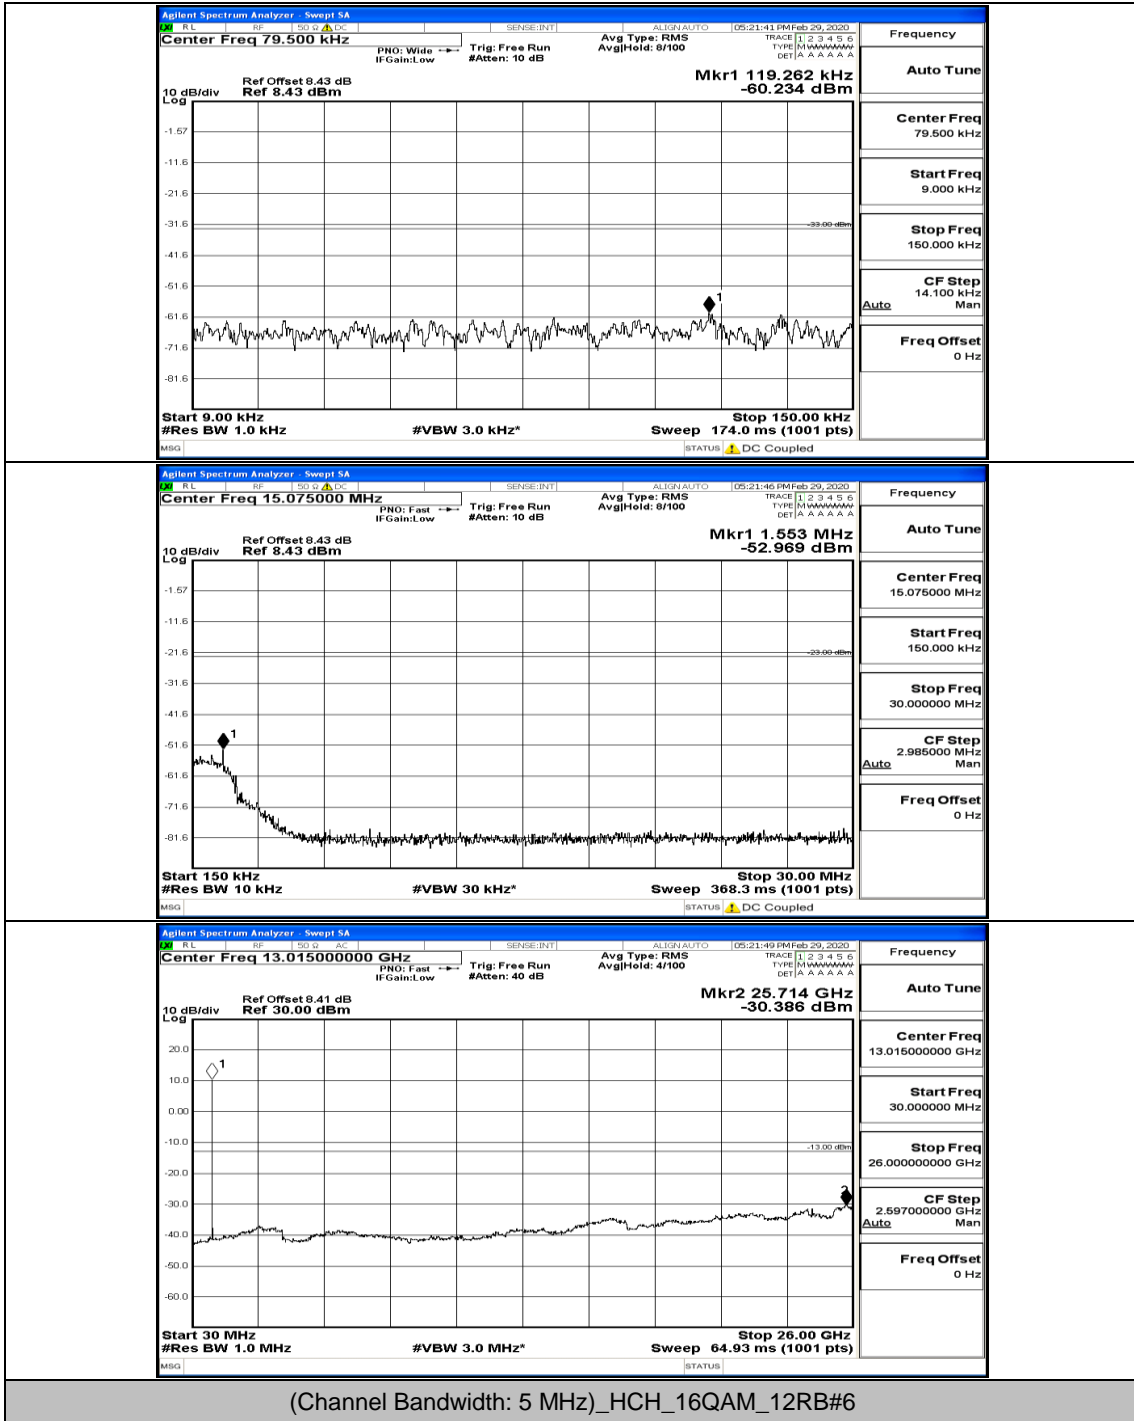

(Channel Bandwidth: 5 MHz)_HCH_16QAM_1RB#0

(Channel Bandwidth: 5 MHz)_HCH_16QAM_1RB#12

(Channel Bandwidth: 5 MHz)_HCH_16QAM_1RB#24

Channel Bandwidth: 10 MHz

Channel Bandwidth: 10 MHz_LCH_QPSK_1RB#0

Channel Bandwidth: 10 MHz_LCH_QPSK_50RB#0

Channel Bandwidth: 10 MHz_MCH_QPSK_1RB#0

Channel Bandwidth: 10 MHz_MCH_QPSK_1RB#49

Channel Bandwidth: 10 MHz_HCH_QPSK_1RB#0

Channel Bandwidth: 10 MHz_LCH_16QAM_1RB#0

Channel Bandwidth: 10 MHz_MCH_16QAM_1RB#0