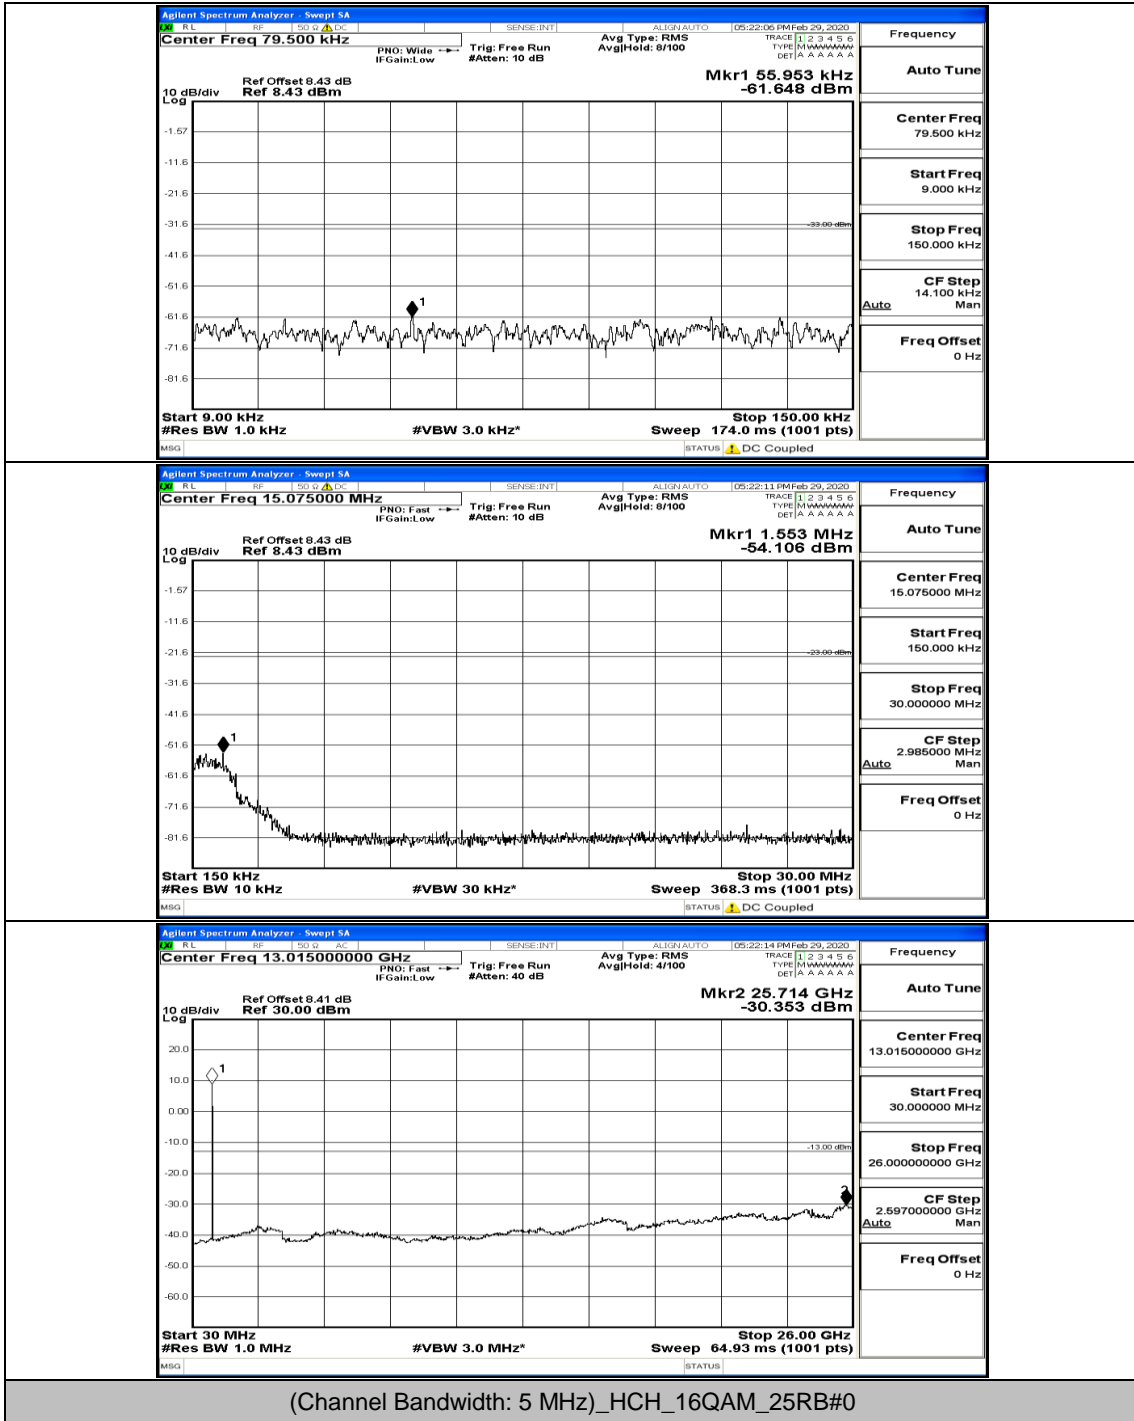

(Channel Bandwidth: 5 MHz)_HCH_16QAM_1RB#0

(Channel Bandwidth: 5 MHz)_HCH_16QAM_1RB#12

(Channel Bandwidth: 5 MHz)_HCH_16QAM_1RB#24

Channel Bandwidth: 10 MHz

Channel Bandwidth: 10 MHz_LCH_QPSK_1RB#0

Channel Bandwidth: 10 MHz_LCH_QPSK_50RB#0

Channel Bandwidth: 10 MHz_MCH_QPSK_1RB#0

Channel Bandwidth: 10 MHz_MCH_QPSK_1RB#49

Channel Bandwidth: 10 MHz_HCH_QPSK_1RB#0

Channel Bandwidth: 10 MHz_LCH_16QAM_1RB#0

Channel Bandwidth: 10 MHz_MCH_16QAM_1RB#0