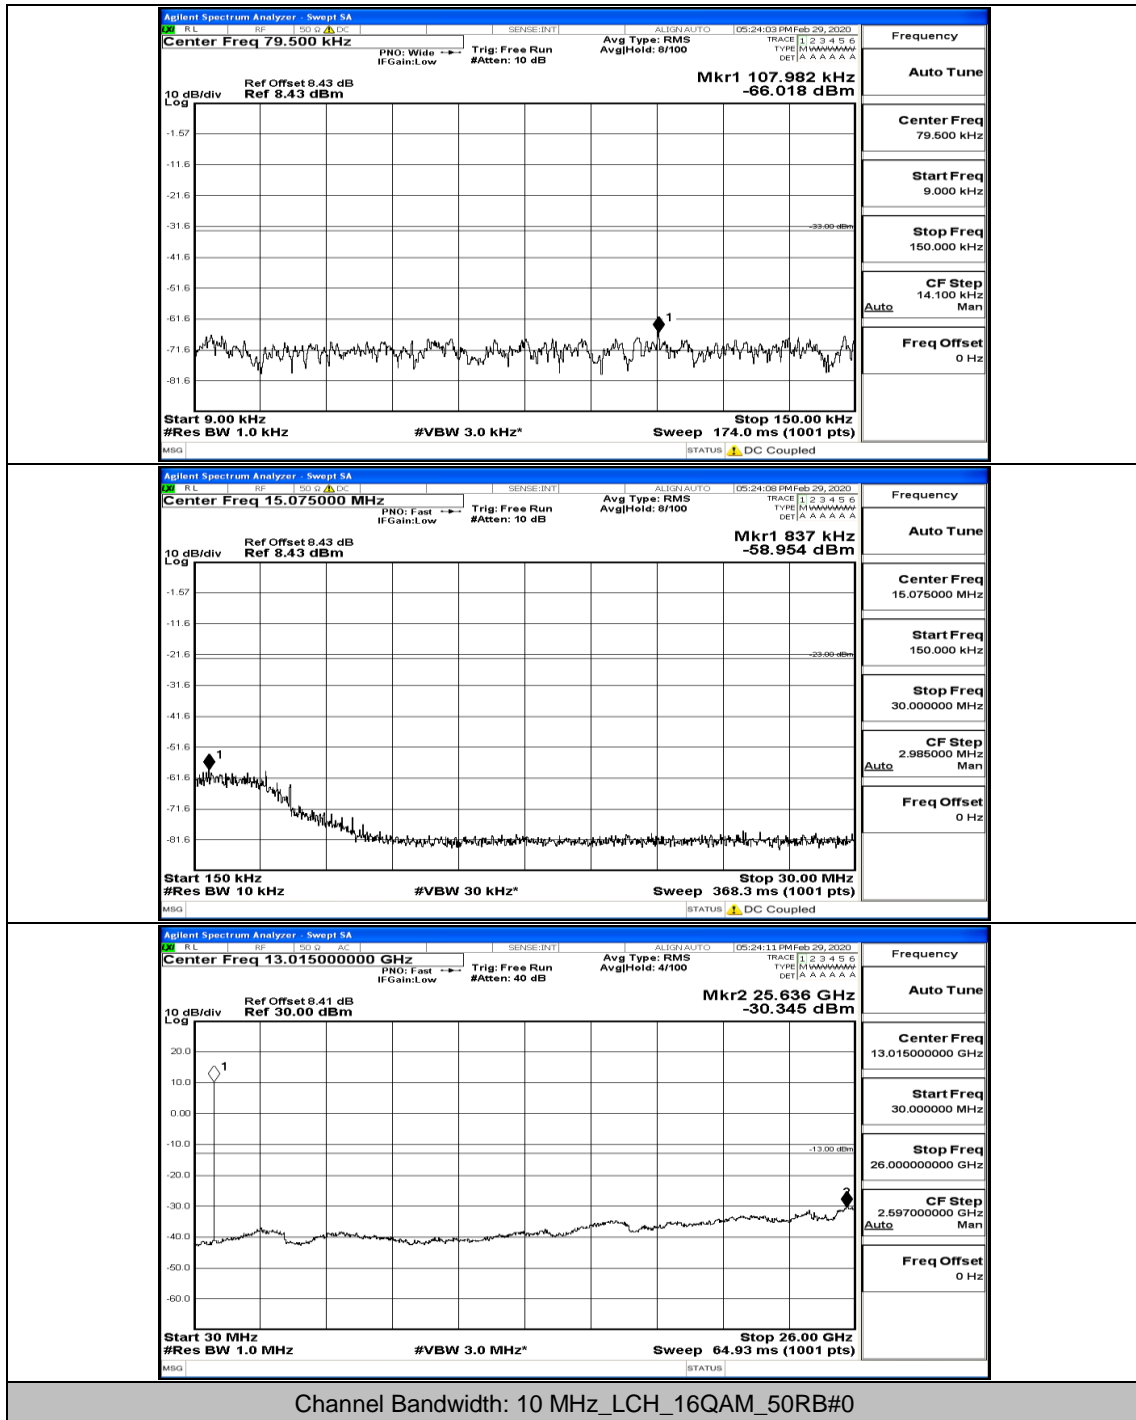

(Channel Bandwidth: 5 MHz)_HCH_16QAM_1RB#0

(Channel Bandwidth: 5 MHz)_HCH_16QAM_1RB#12

(Channel Bandwidth: 5 MHz)_HCH_16QAM_1RB#24

Channel Bandwidth: 10 MHz

Channel Bandwidth: 10 MHz_LCH_QPSK_1RB#0

Channel Bandwidth: 10 MHz_LCH_QPSK_50RB#0

Channel Bandwidth: 10 MHz_MCH_QPSK_1RB#0

Channel Bandwidth: 10 MHz_MCH_QPSK_1RB#49

Channel Bandwidth: 10 MHz_HCH_QPSK_1RB#0

Channel Bandwidth: 10 MHz_LCH_16QAM_1RB#0

Channel Bandwidth: 10 MHz_MCH_16QAM_1RB#0

Channel Bandwidth: 10 MHz_MCH_16QAM_1RB#24

Channel Bandwidth: 10 MHz_MCH_16QAM_1RB#49