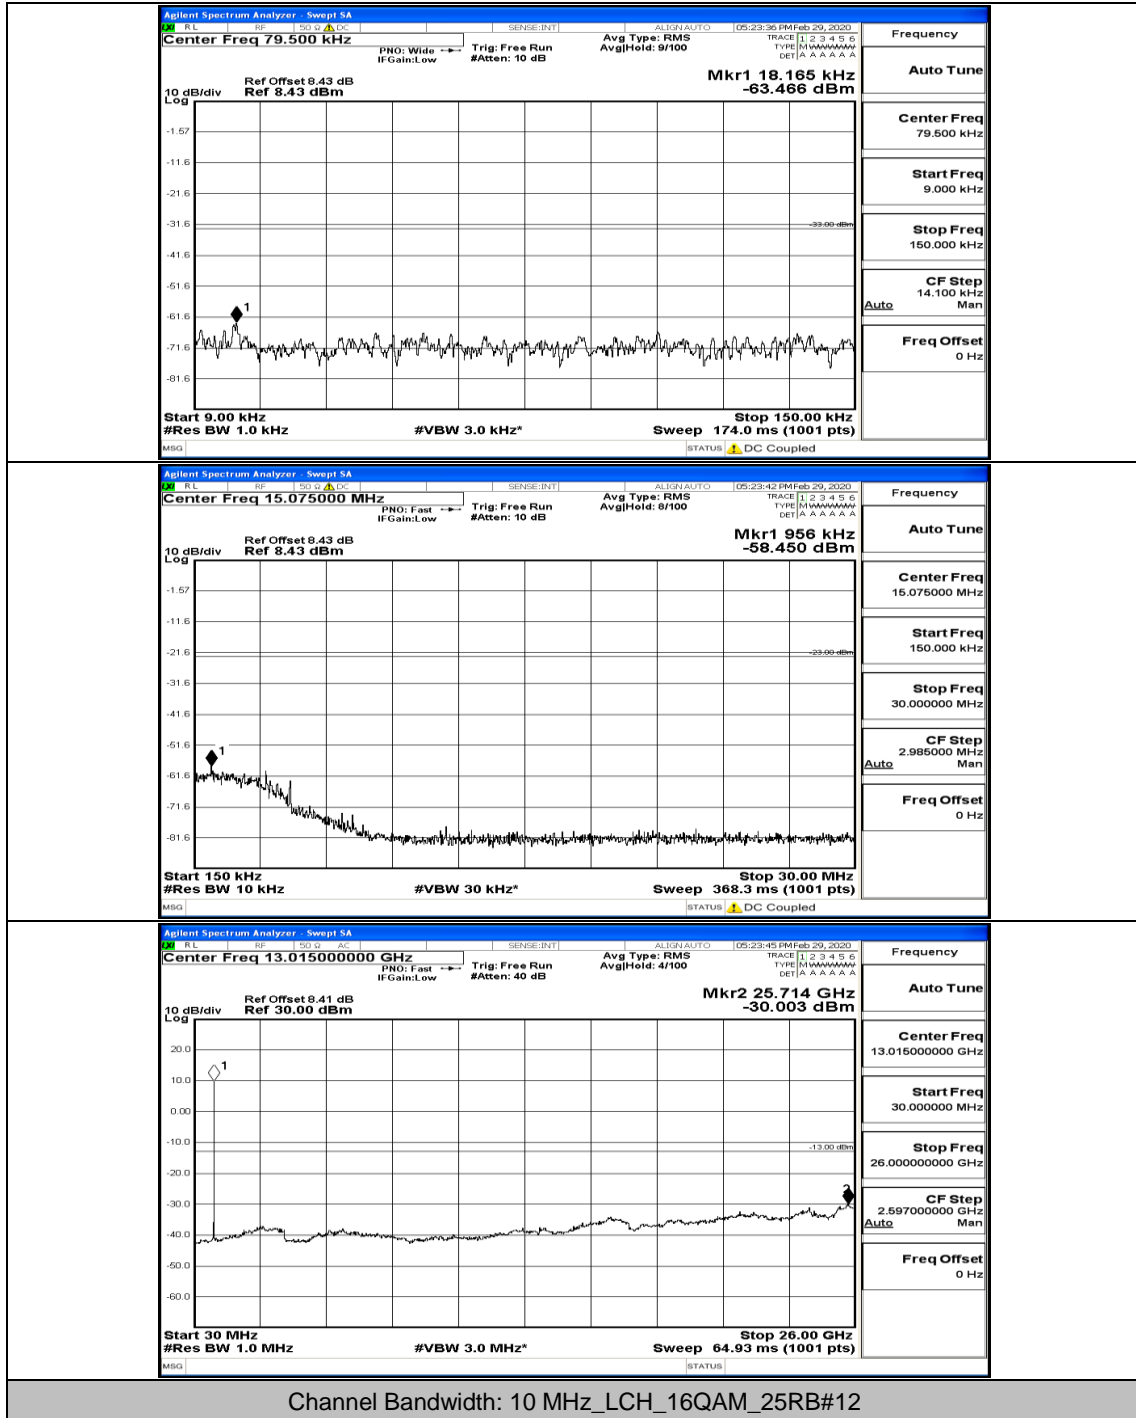

(Channel Bandwidth: 5 MHz)_HCH_16QAM_1RB#0

(Channel Bandwidth: 5 MHz)_HCH_16QAM_1RB#12

(Channel Bandwidth: 5 MHz)_HCH_16QAM_1RB#24

Channel Bandwidth: 10 MHz

Channel Bandwidth: 10 MHz_LCH_QPSK_1RB#0

Channel Bandwidth: 10 MHz_LCH_QPSK_50RB#0

Channel Bandwidth: 10 MHz_MCH_QPSK_1RB#0

Channel Bandwidth: 10 MHz_MCH_QPSK_1RB#49

Channel Bandwidth: 10 MHz_HCH_QPSK_1RB#0

Channel Bandwidth: 10 MHz_LCH_16QAM_1RB#0

Channel Bandwidth: 10 MHz_MCH_16QAM_1RB#0