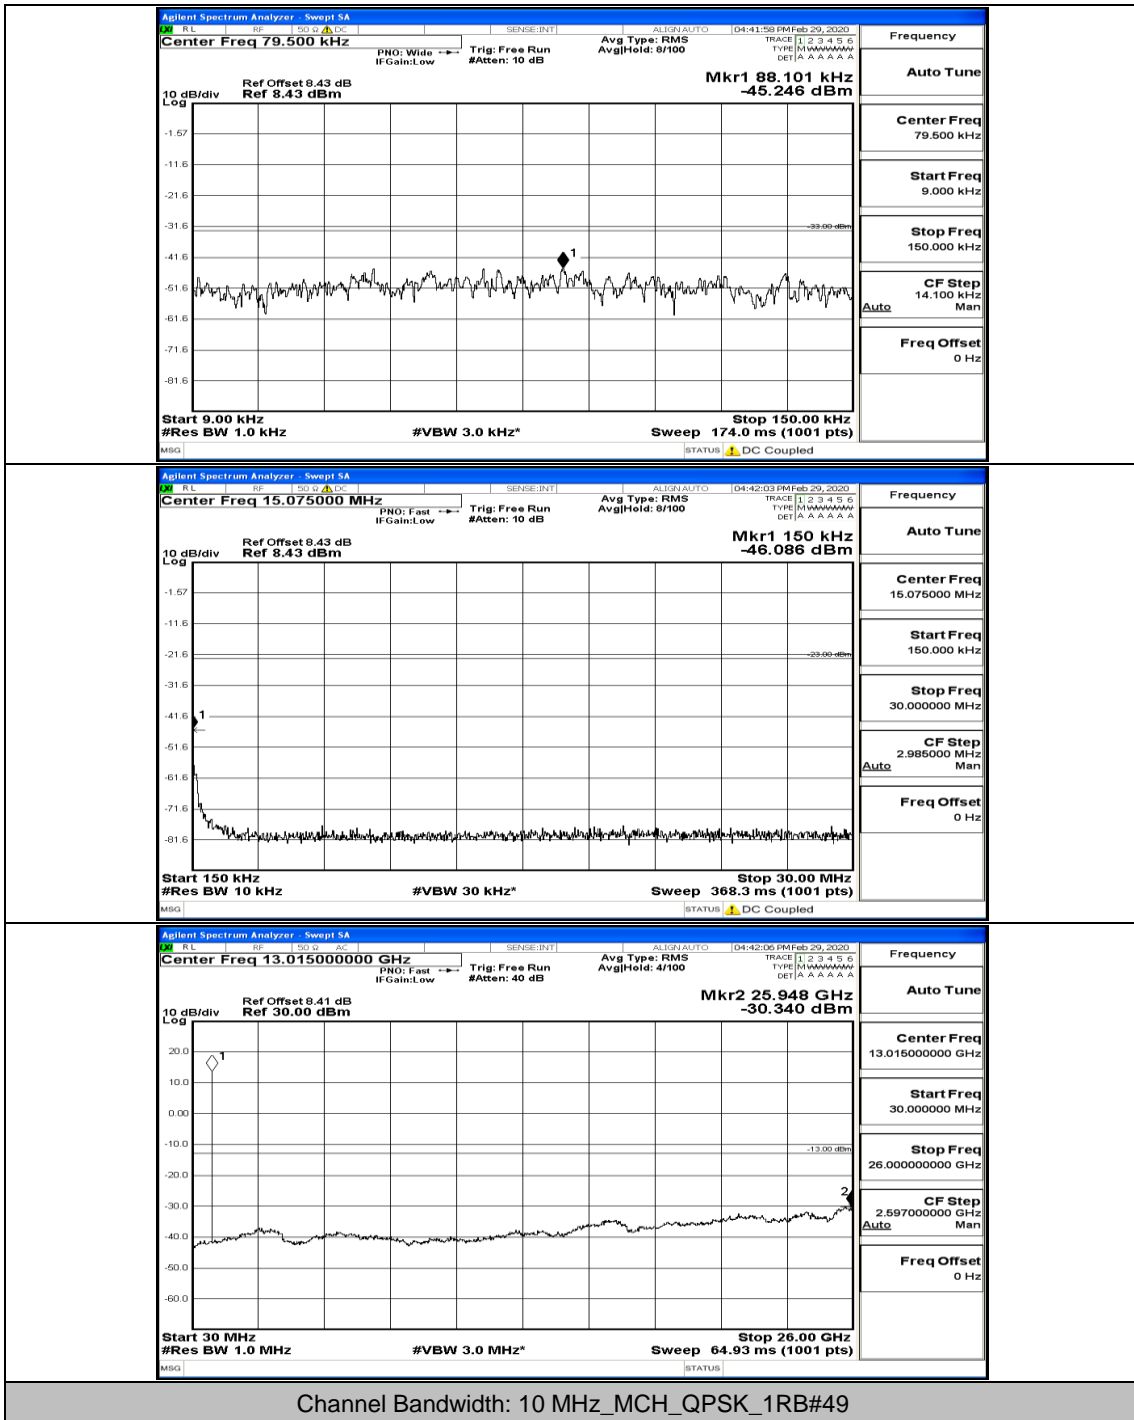

(Channel Bandwidth: 5 MHz)_HCH_16QAM_1RB#0

(Channel Bandwidth: 5 MHz)_HCH_16QAM_1RB#12

(Channel Bandwidth: 5 MHz)_HCH_16QAM_1RB#24

Channel Bandwidth: 10 MHz

Channel Bandwidth: 10 MHz_LCH_QPSK_1RB#0

Channel Bandwidth: 10 MHz_LCH_QPSK_50RB#0

Channel Bandwidth: 10 MHz_MCH_QPSK_1RB#0

Channel Bandwidth: 10 MHz_MCH_QPSK_1RB#49

Channel Bandwidth: 10 MHz_HCH_QPSK_1RB#0

Channel Bandwidth: 10 MHz_LCH_16QAM_1RB#0

Channel Bandwidth: 10 MHz_MCH_16QAM_1RB#0