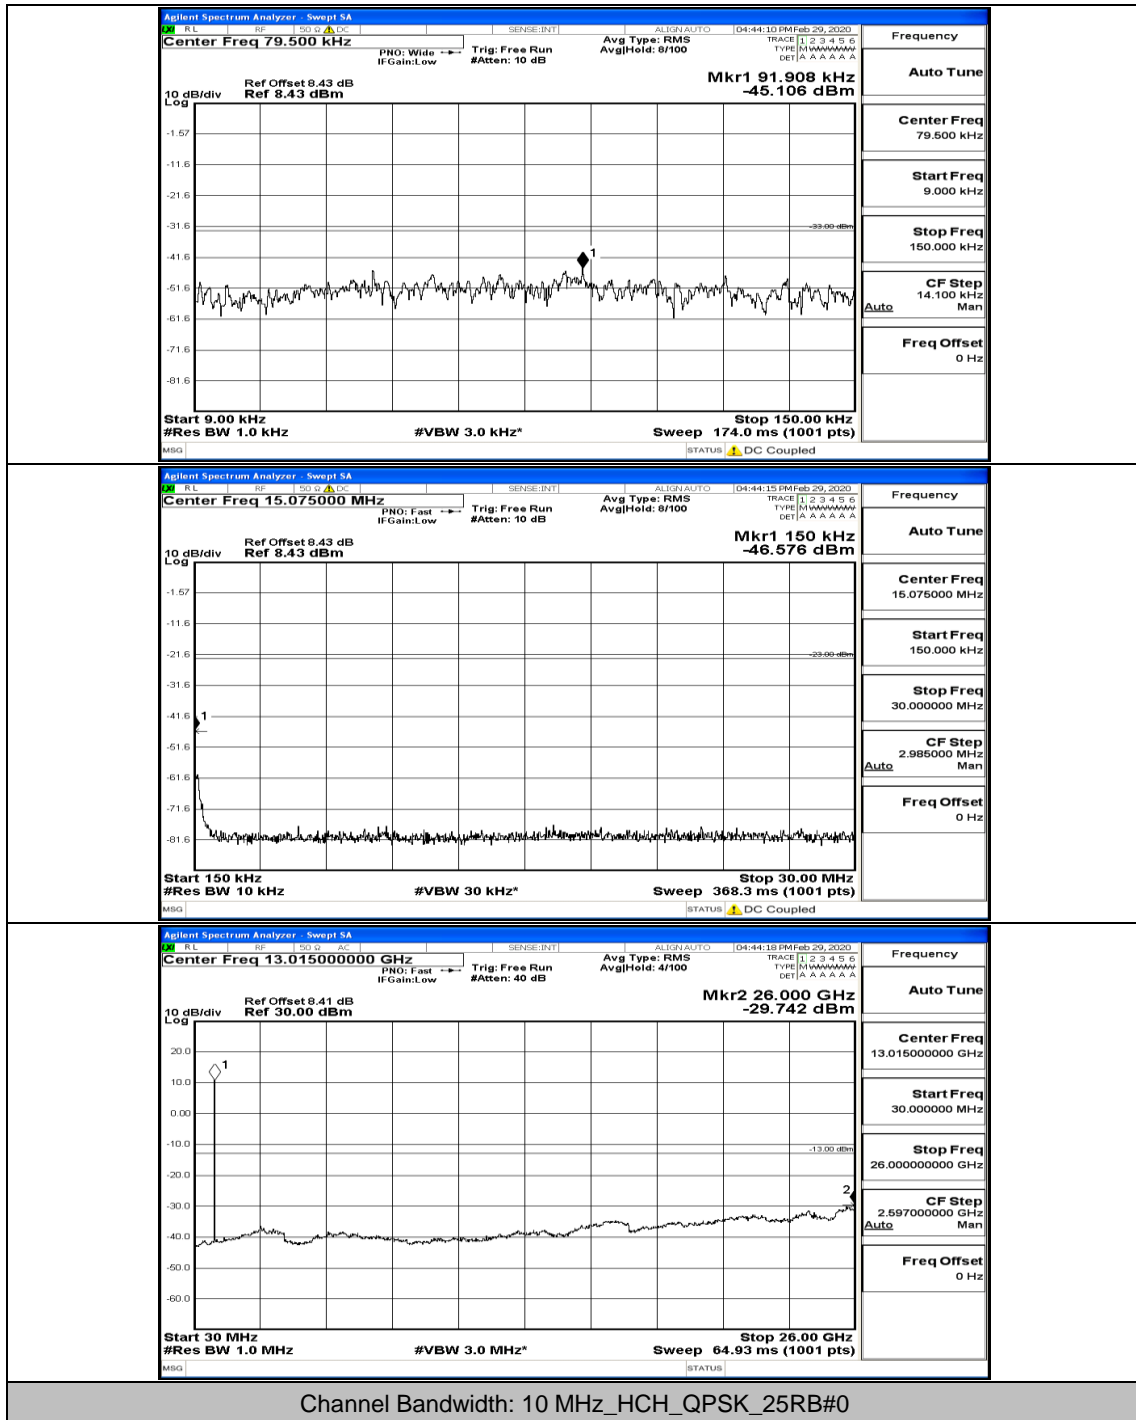

(Channel Bandwidth: 5 MHz)_HCH_16QAM_1RB#0

(Channel Bandwidth: 5 MHz)_HCH_16QAM_1RB#12

(Channel Bandwidth: 5 MHz)_HCH_16QAM_1RB#24

Channel Bandwidth: 10 MHz

Channel Bandwidth: 10 MHz_LCH_QPSK_1RB#0

Channel Bandwidth: 10 MHz_LCH_QPSK_50RB#0

Channel Bandwidth: 10 MHz_MCH_QPSK_1RB#0

Channel Bandwidth: 10 MHz_MCH_QPSK_1RB#49

Channel Bandwidth: 10 MHz_HCH_QPSK_1RB#0

Channel Bandwidth: 10 MHz_LCH_16QAM_1RB#0

Channel Bandwidth: 10 MHz_MCH_16QAM_1RB#0