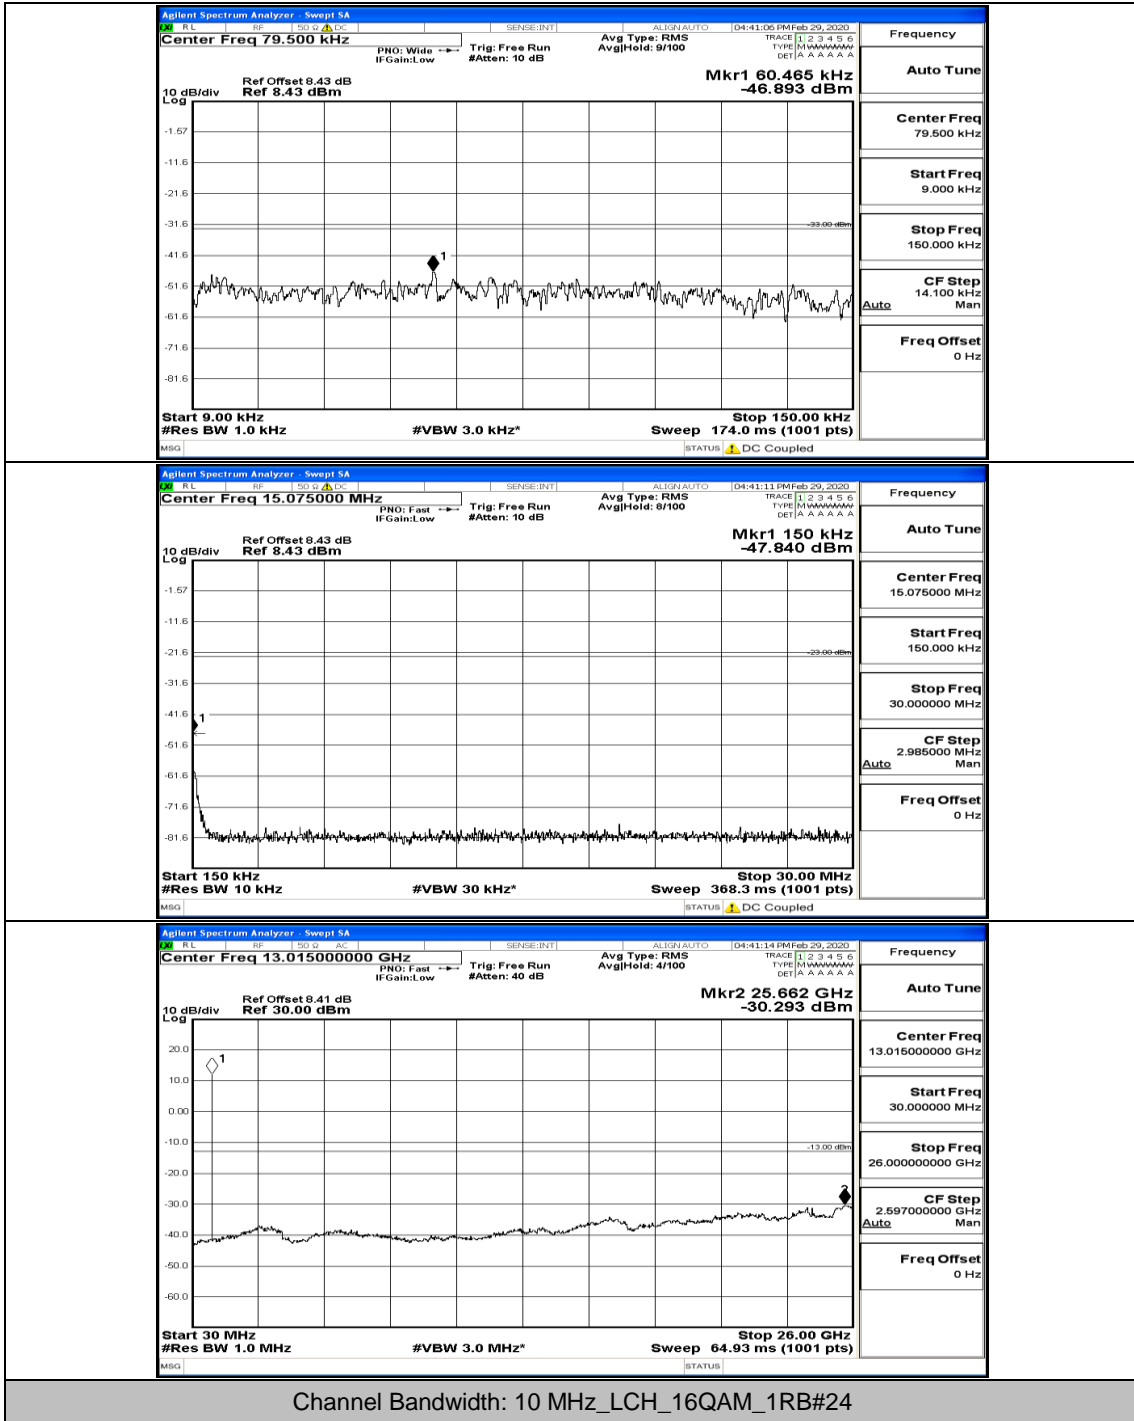

(Channel Bandwidth: 5 MHz)_HCH_16QAM_1RB#0

(Channel Bandwidth: 5 MHz)_HCH_16QAM_1RB#12

(Channel Bandwidth: 5 MHz)_HCH_16QAM_1RB#24

Channel Bandwidth: 10 MHz

Channel Bandwidth: 10 MHz_LCH_QPSK_1RB#0

Channel Bandwidth: 10 MHz_LCH_QPSK_50RB#0

Channel Bandwidth: 10 MHz_MCH_QPSK_1RB#0

Channel Bandwidth: 10 MHz_MCH_QPSK_1RB#49

Channel Bandwidth: 10 MHz_HCH_QPSK_1RB#0

Channel Bandwidth: 10 MHz_LCH_16QAM_1RB#0

Channel Bandwidth: 10 MHz_MCH_16QAM_1RB#0

Channel Bandwidth: 10 MHz_MCH_16QAM_1RB#24

Channel Bandwidth: 10 MHz_MCH_16QAM_1RB#49