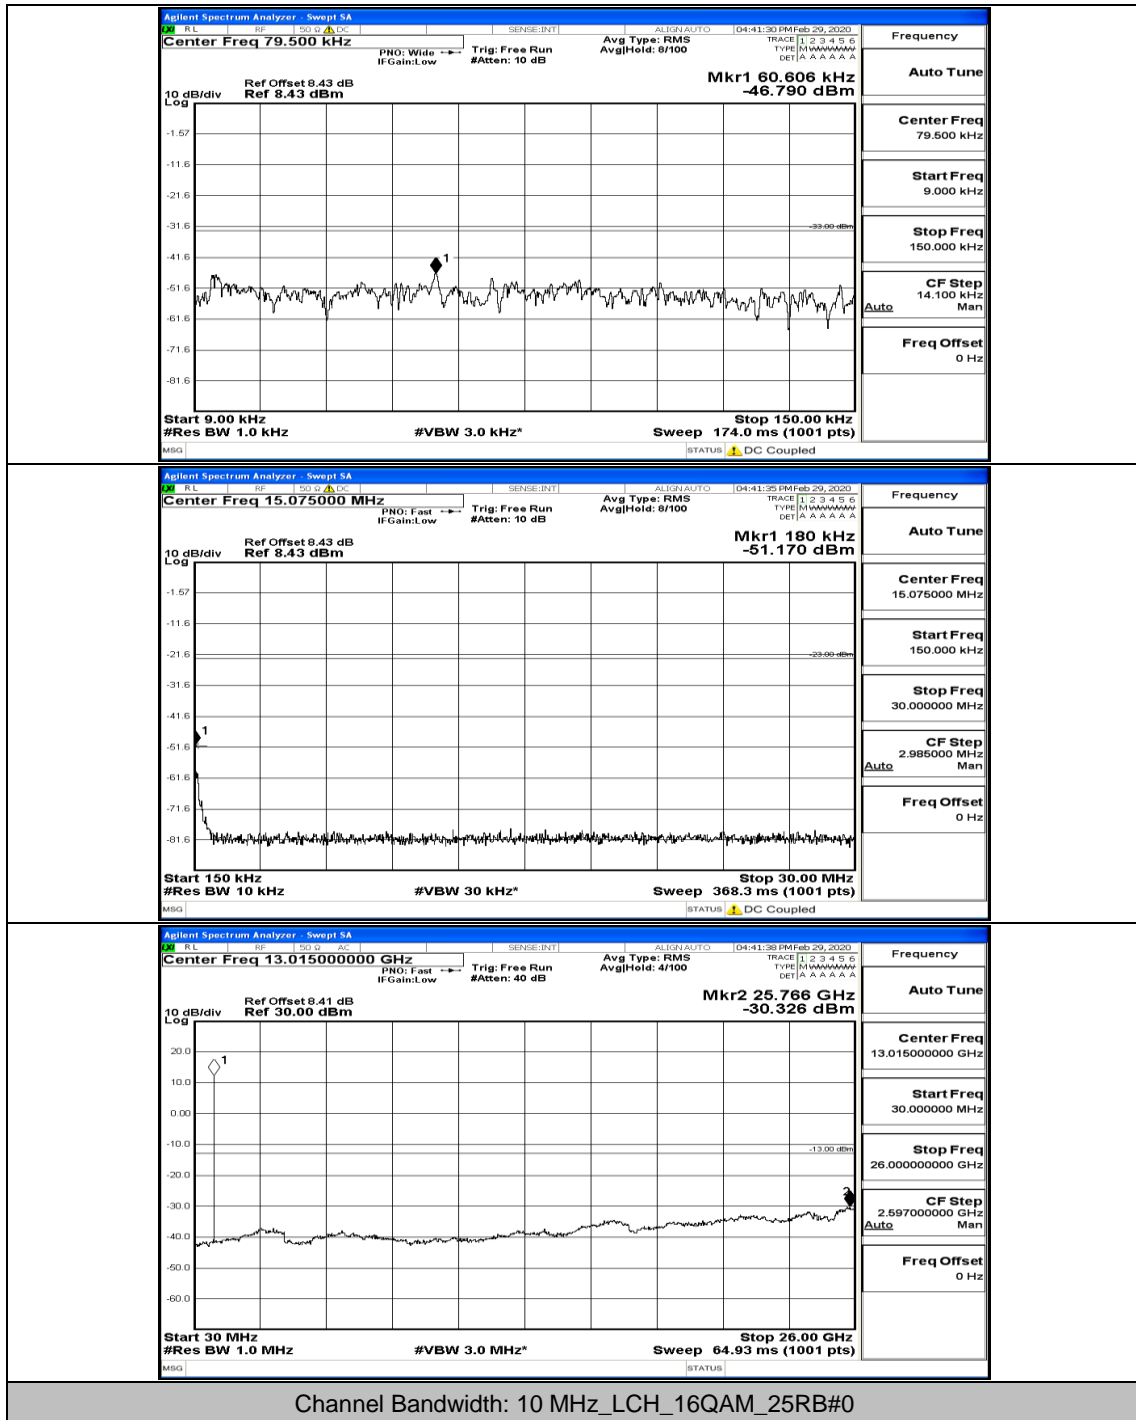

(Channel Bandwidth: 5 MHz)_HCH_16QAM_1RB#0

(Channel Bandwidth: 5 MHz)_HCH_16QAM_1RB#12

(Channel Bandwidth: 5 MHz)_HCH_16QAM_1RB#24

Channel Bandwidth: 10 MHz

Channel Bandwidth: 10 MHz_LCH_QPSK_1RB#0

Channel Bandwidth: 10 MHz_LCH_QPSK_50RB#0

Channel Bandwidth: 10 MHz_MCH_QPSK_1RB#0

Channel Bandwidth: 10 MHz_MCH_QPSK_1RB#49

Channel Bandwidth: 10 MHz_HCH_QPSK_1RB#0

Channel Bandwidth: 10 MHz_LCH_16QAM_1RB#0

Channel Bandwidth: 10 MHz_MCH_16QAM_1RB#0