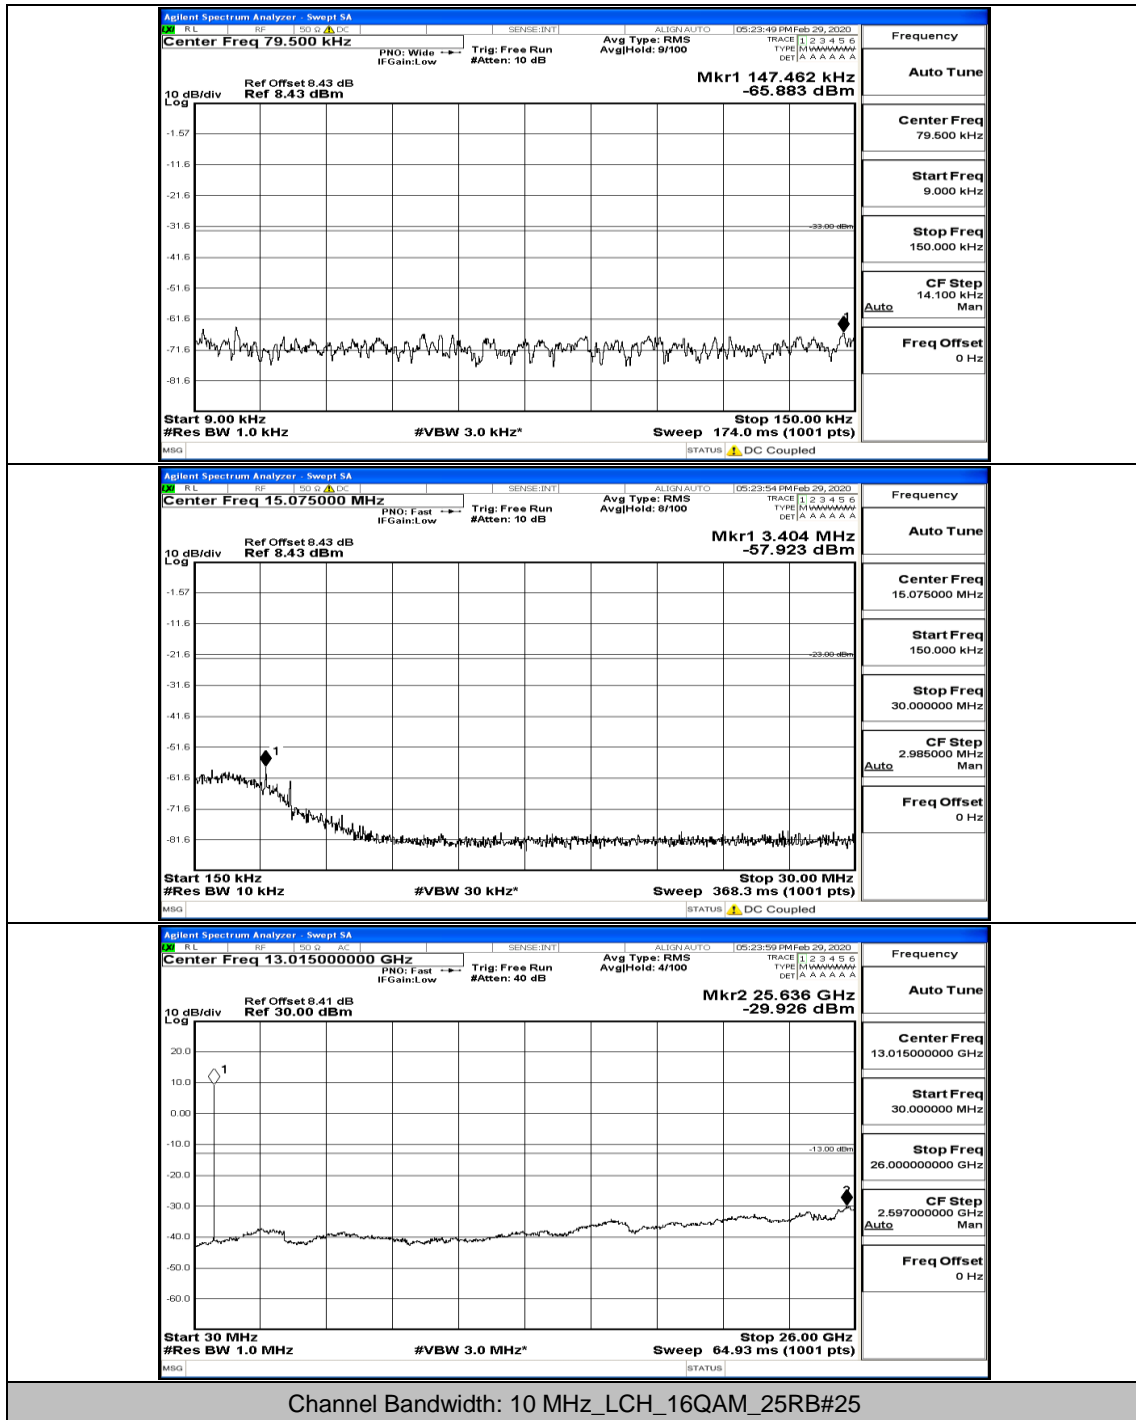

(Channel Bandwidth: 5 MHz)_HCH_16QAM_1RB#0

(Channel Bandwidth: 5 MHz)_HCH_16QAM_1RB#12

(Channel Bandwidth: 5 MHz)_HCH_16QAM_1RB#24

Channel Bandwidth: 10 MHz

Channel Bandwidth: 10 MHz_LCH_QPSK_1RB#0

Channel Bandwidth: 10 MHz_LCH_QPSK_50RB#0

Channel Bandwidth: 10 MHz_MCH_QPSK_1RB#0

Channel Bandwidth: 10 MHz_MCH_QPSK_1RB#49

Channel Bandwidth: 10 MHz_HCH_QPSK_1RB#0

Channel Bandwidth: 10 MHz_LCH_16QAM_1RB#0

Channel Bandwidth: 10 MHz_MCH_16QAM_1RB#0