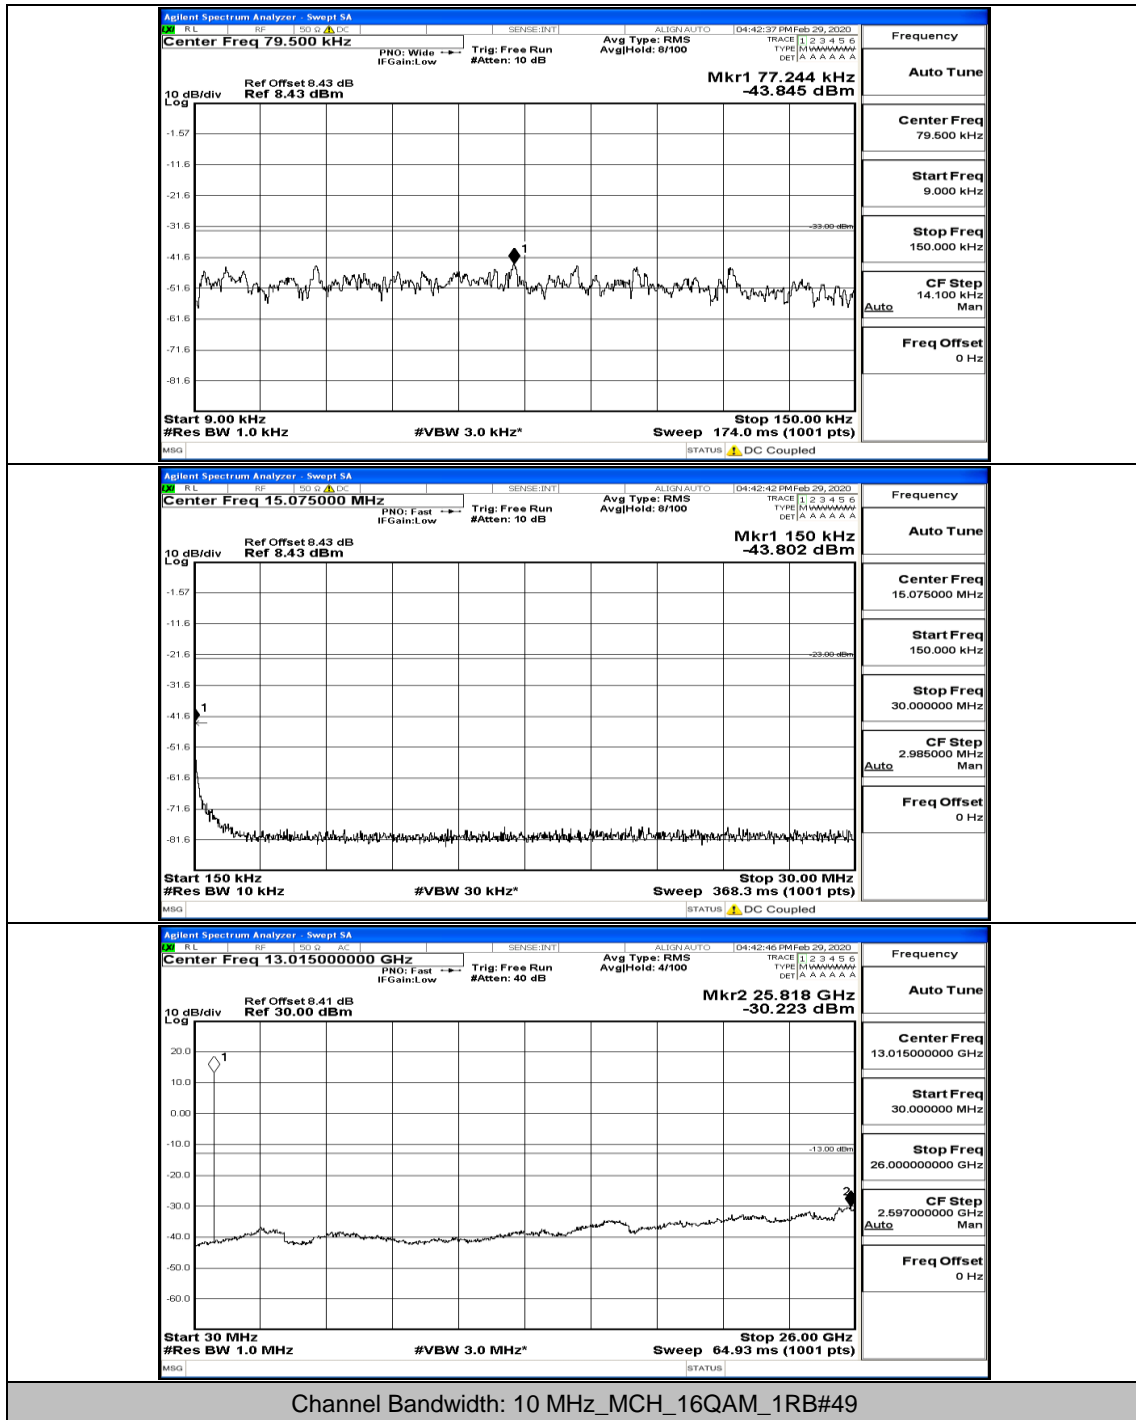

Channel Bandwidth: 10 MHz_MCH_16QAM_1RB#49