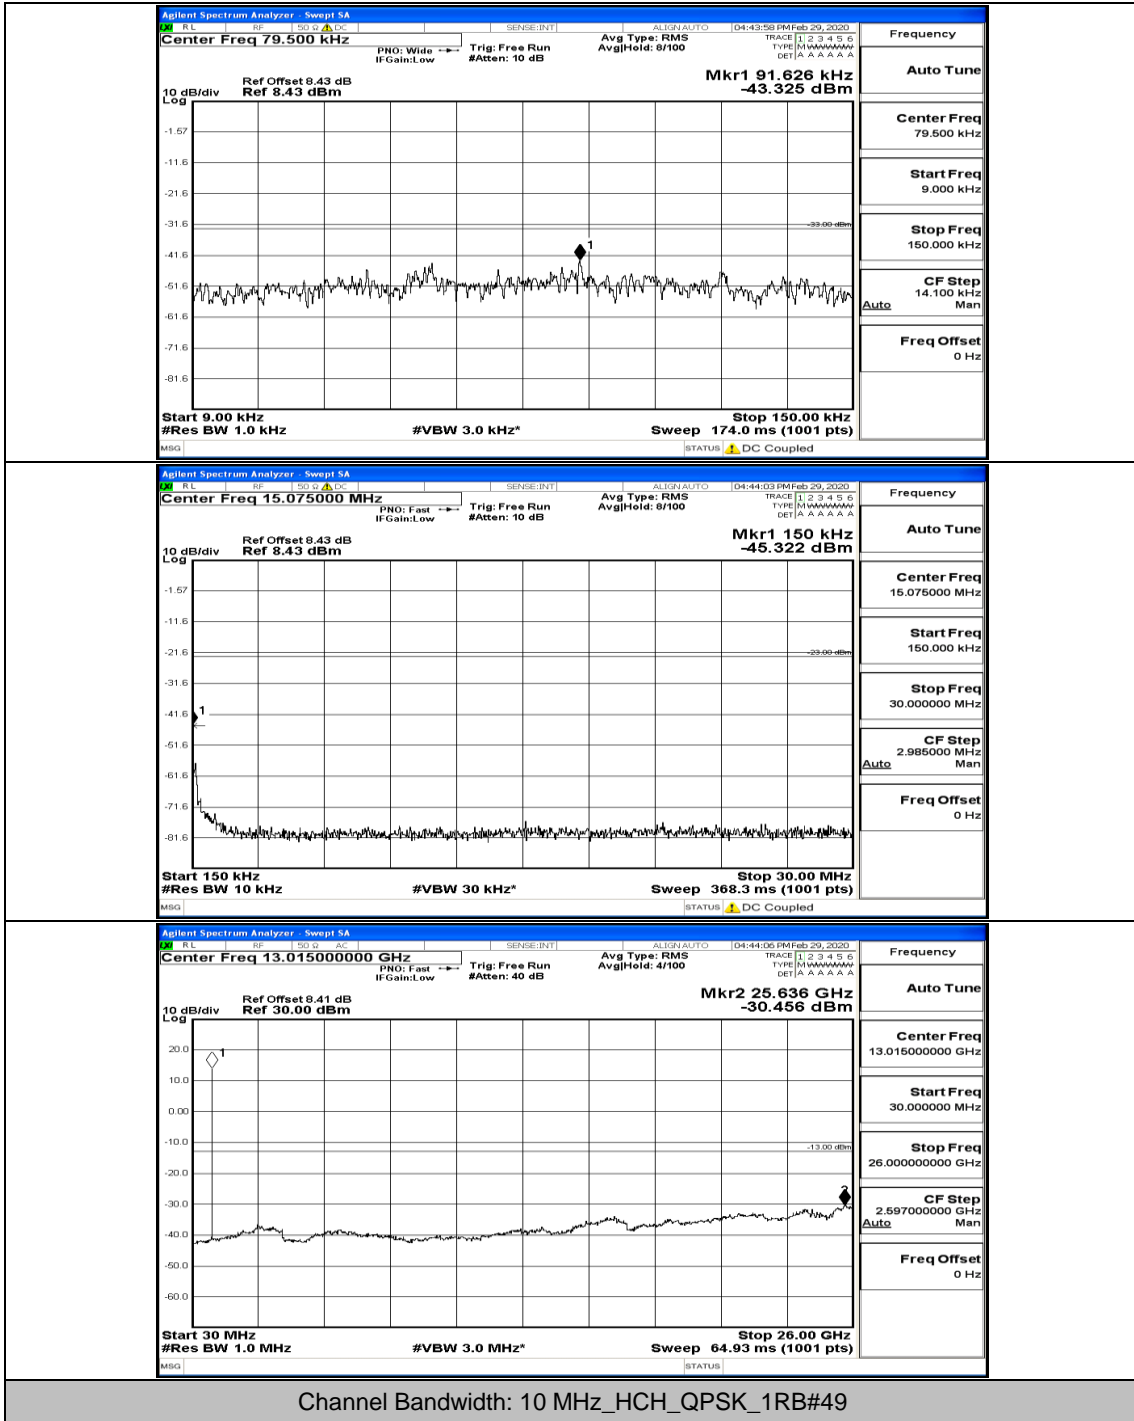

(Channel Bandwidth: 5 MHz)_HCH_16QAM_1RB#0

(Channel Bandwidth: 5 MHz)_HCH_16QAM_1RB#12

(Channel Bandwidth: 5 MHz)_HCH_16QAM_1RB#24

Channel Bandwidth: 10 MHz

Channel Bandwidth: 10 MHz_LCH_QPSK_1RB#0

Channel Bandwidth: 10 MHz_LCH_QPSK_50RB#0

Channel Bandwidth: 10 MHz_MCH_QPSK_1RB#0

Channel Bandwidth: 10 MHz_MCH_QPSK_1RB#49

Channel Bandwidth: 10 MHz_HCH_QPSK_1RB#0

Channel Bandwidth: 10 MHz_LCH_16QAM_1RB#0

Channel Bandwidth: 10 MHz_MCH_16QAM_1RB#0

Channel Bandwidth: 10 MHz_MCH_16QAM_1RB#24

Channel Bandwidth: 10 MHz_MCH_16QAM_1RB#49