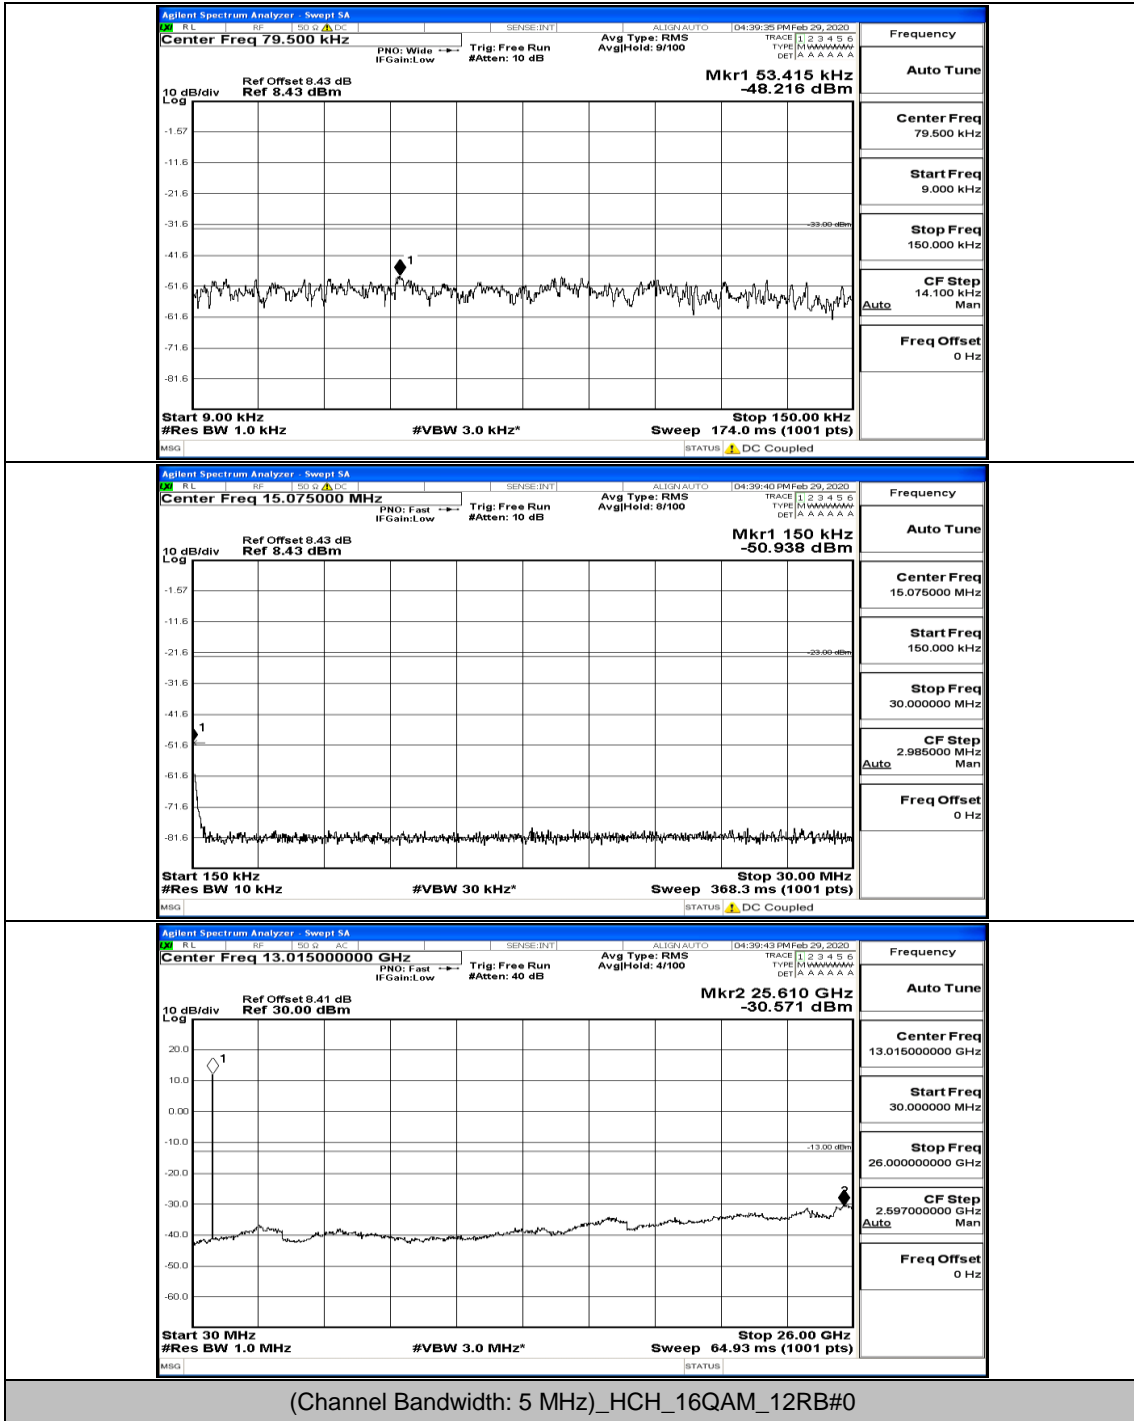

(Channel Bandwidth: 5 MHz)_HCH_16QAM_1RB#0

(Channel Bandwidth: 5 MHz)_HCH_16QAM_1RB#12

(Channel Bandwidth: 5 MHz)_HCH_16QAM_1RB#24

Channel Bandwidth: 10 MHz

Channel Bandwidth: 10 MHz_LCH_QPSK_1RB#0

Channel Bandwidth: 10 MHz_LCH_QPSK_50RB#0

Channel Bandwidth: 10 MHz_MCH_QPSK_1RB#0

Channel Bandwidth: 10 MHz_MCH_QPSK_1RB#49

Channel Bandwidth: 10 MHz_HCH_QPSK_1RB#0

Channel Bandwidth: 10 MHz_LCH_16QAM_1RB#0

Channel Bandwidth: 10 MHz_MCH_16QAM_1RB#0