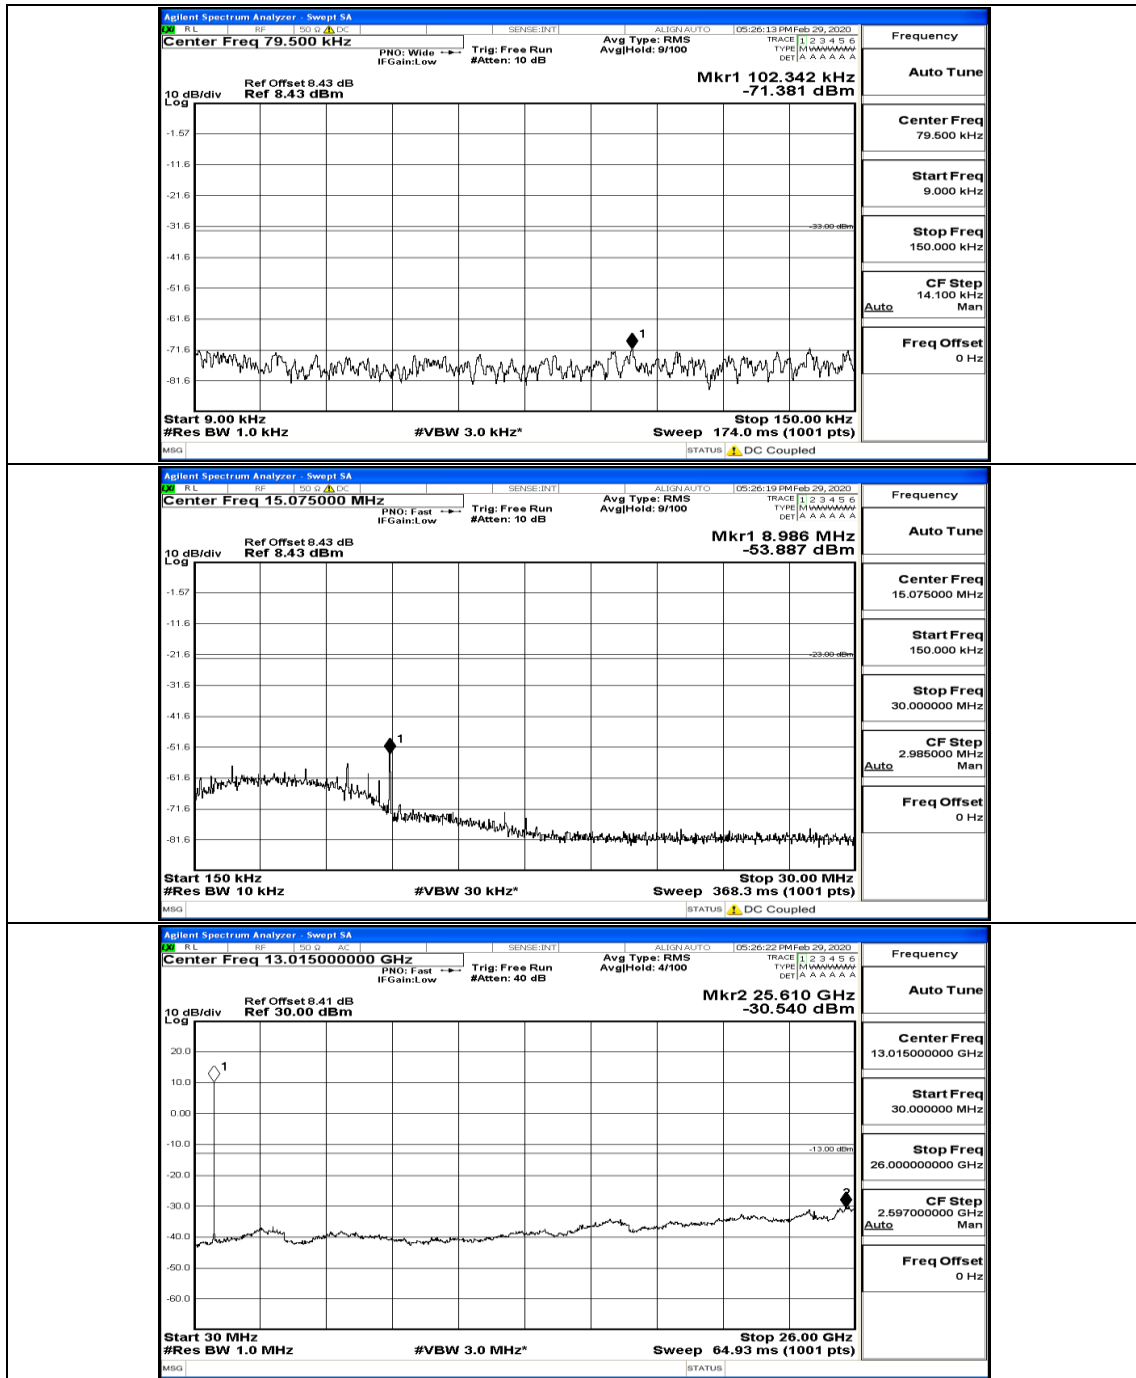

(Channel Bandwidth: 5 MHz)_HCH_16QAM_1RB#0

(Channel Bandwidth: 5 MHz)_HCH_16QAM_1RB#12

(Channel Bandwidth: 5 MHz)_HCH_16QAM_1RB#24

Channel Bandwidth: 10 MHz

Channel Bandwidth: 10 MHz_LCH_QPSK_1RB#0

Channel Bandwidth: 10 MHz_LCH_QPSK_50RB#0

Channel Bandwidth: 10 MHz_MCH_QPSK_1RB#0

Channel Bandwidth: 10 MHz_MCH_QPSK_1RB#49

Channel Bandwidth: 10 MHz_HCH_QPSK_1RB#0

Channel Bandwidth: 10 MHz_LCH_16QAM_1RB#0

Channel Bandwidth: 10 MHz_MCH_16QAM_1RB#0

Channel Bandwidth: 10 MHz_MCH_16QAM_1RB#24

Channel Bandwidth: 10 MHz_MCH_16QAM_1RB#49