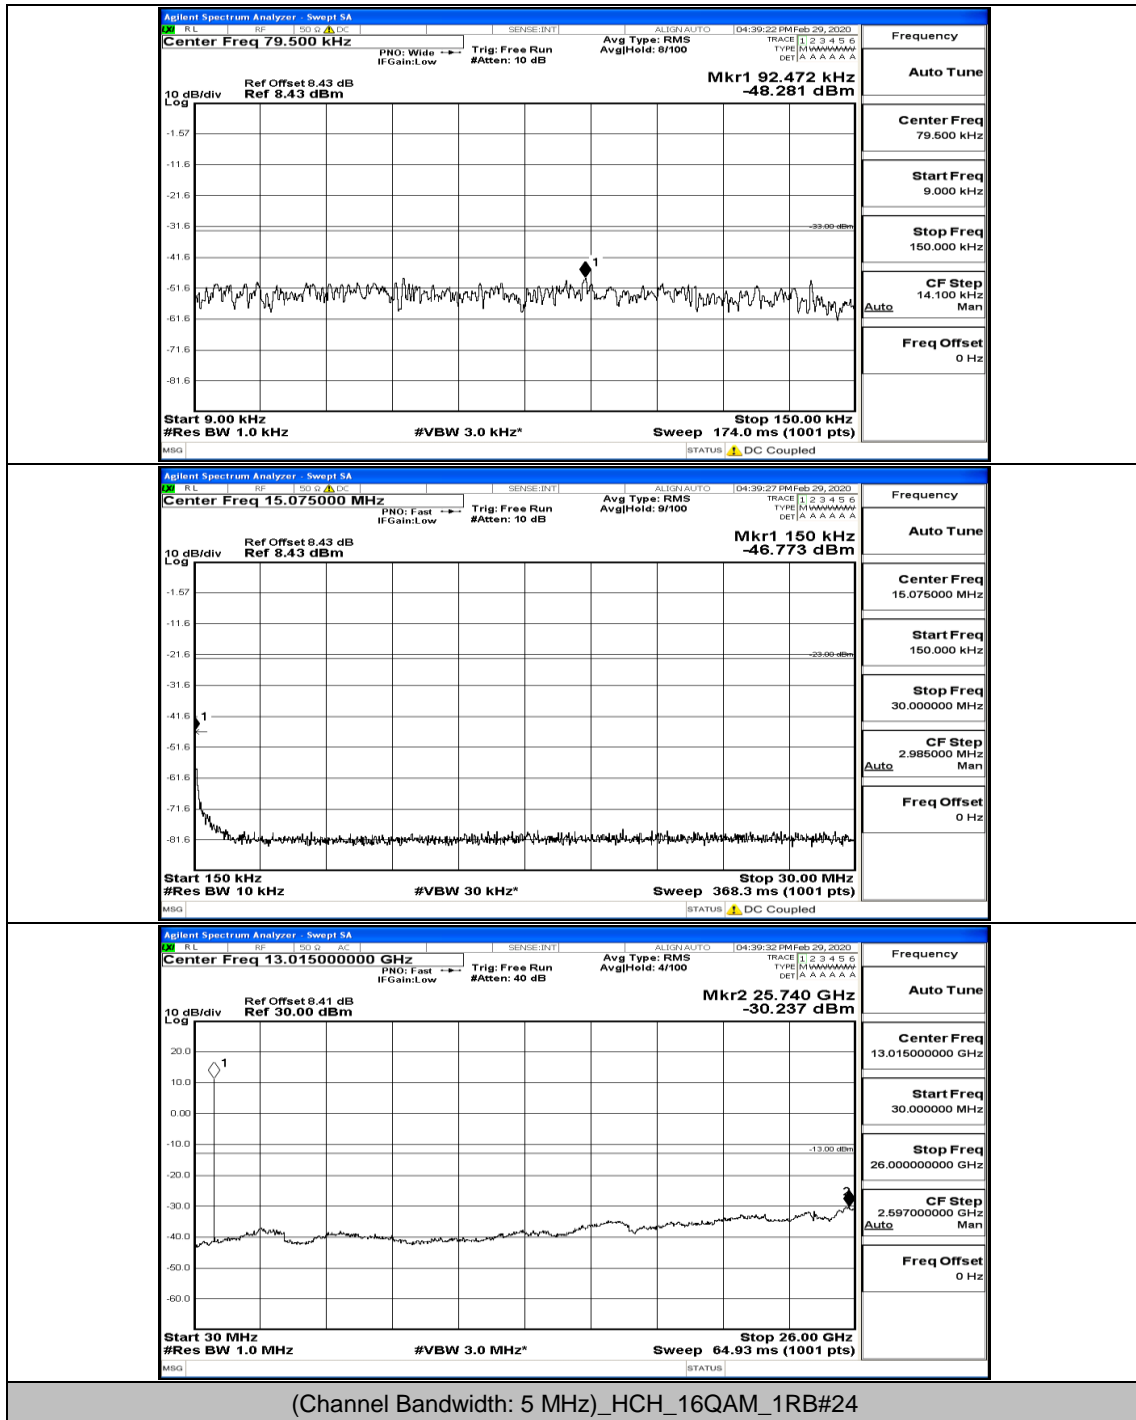

(Channel Bandwidth: 5 MHz)_HCH_16QAM_1RB#0

(Channel Bandwidth: 5 MHz)_HCH_16QAM_1RB#12

(Channel Bandwidth: 5 MHz)_HCH_16QAM_1RB#24

Channel Bandwidth: 10 MHz

Channel Bandwidth: 10 MHz_LCH_QPSK_1RB#0

Channel Bandwidth: 10 MHz_LCH_QPSK_50RB#0

Channel Bandwidth: 10 MHz_MCH_QPSK_1RB#0

Channel Bandwidth: 10 MHz_MCH_QPSK_1RB#49

Channel Bandwidth: 10 MHz_HCH_QPSK_1RB#0

Channel Bandwidth: 10 MHz_LCH_16QAM_1RB#0

Channel Bandwidth: 10 MHz_MCH_16QAM_1RB#0