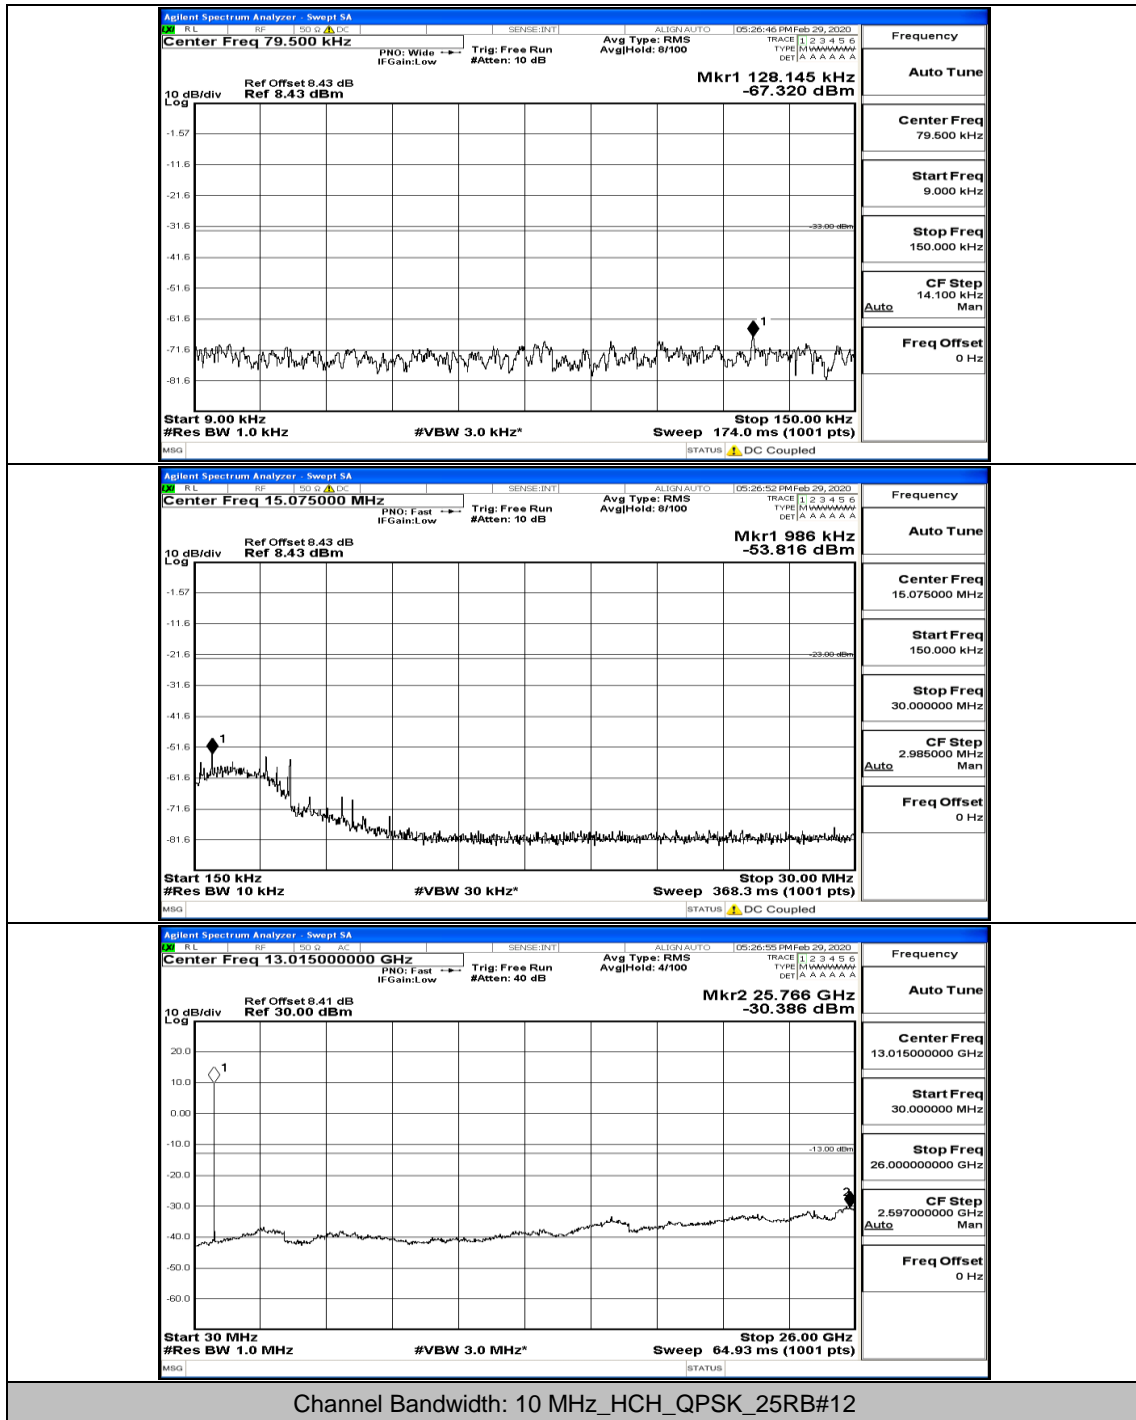

(Channel Bandwidth: 5 MHz)_HCH_16QAM_1RB#0

(Channel Bandwidth: 5 MHz)_HCH_16QAM_1RB#12

(Channel Bandwidth: 5 MHz)_HCH_16QAM_1RB#24

Channel Bandwidth: 10 MHz

Channel Bandwidth: 10 MHz_LCH_QPSK_1RB#0

Channel Bandwidth: 10 MHz_LCH_QPSK_50RB#0

Channel Bandwidth: 10 MHz_MCH_QPSK_1RB#0

Channel Bandwidth: 10 MHz_MCH_QPSK_1RB#49

Channel Bandwidth: 10 MHz_HCH_QPSK_1RB#0

Channel Bandwidth: 10 MHz_LCH_16QAM_1RB#0

Channel Bandwidth: 10 MHz_MCH_16QAM_1RB#0