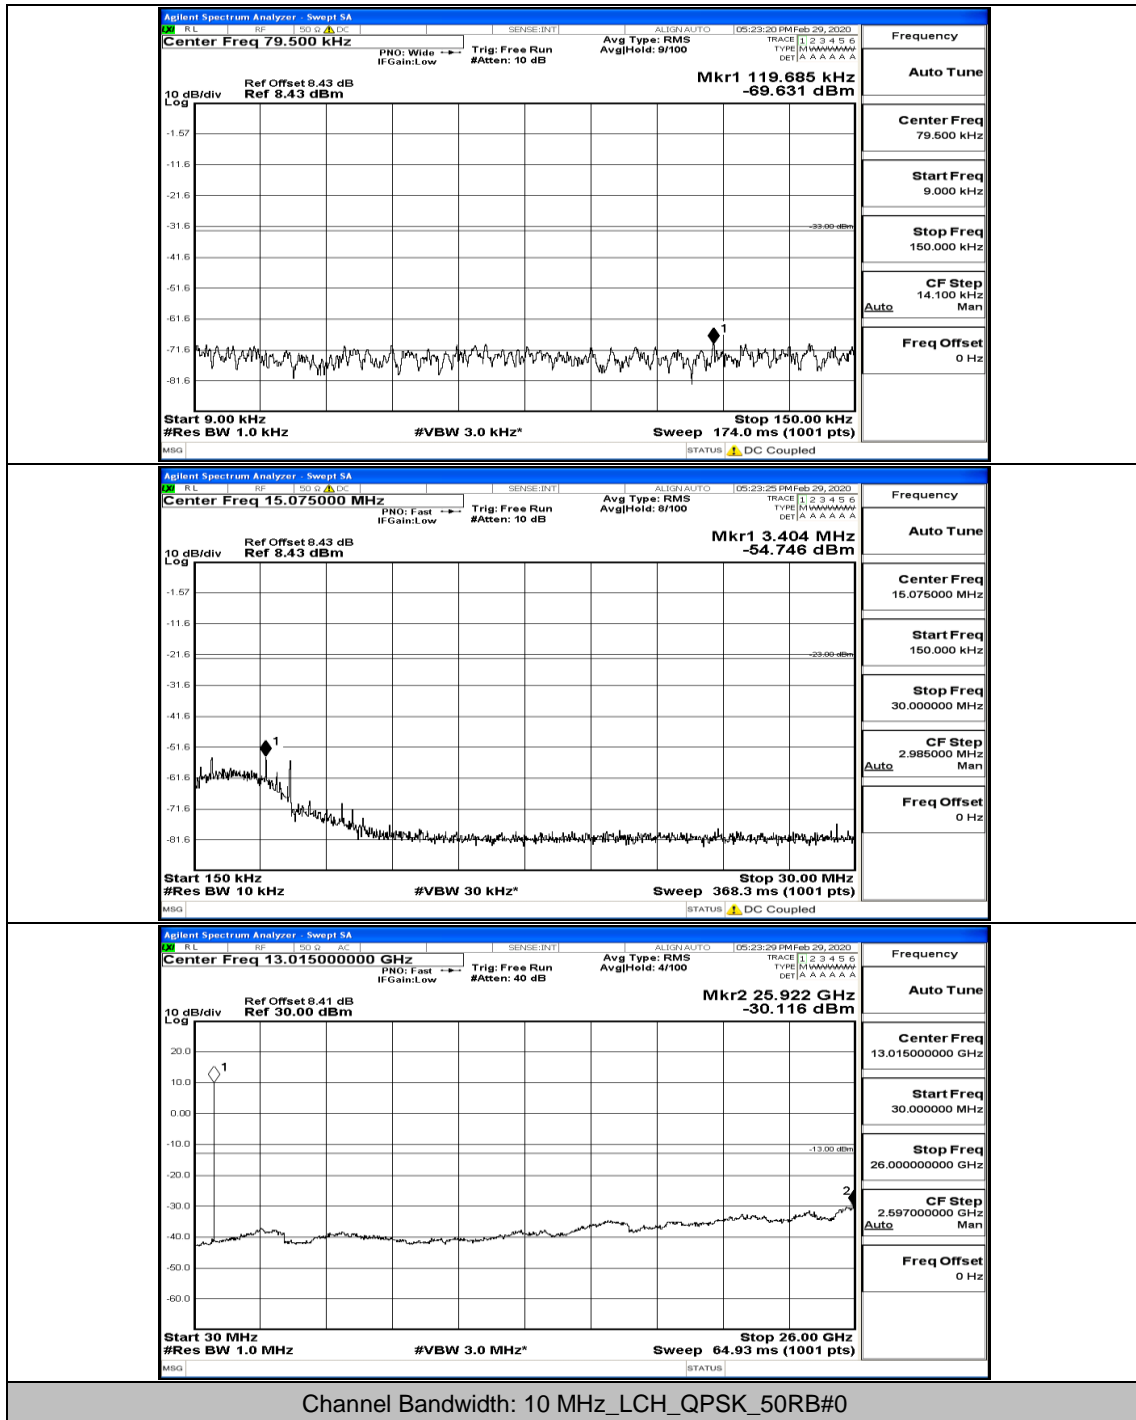

(Channel Bandwidth: 5 MHz)_HCH_16QAM_1RB#0

(Channel Bandwidth: 5 MHz)_HCH_16QAM_1RB#12

(Channel Bandwidth: 5 MHz)_HCH_16QAM_1RB#24

Channel Bandwidth: 10 MHz

Channel Bandwidth: 10 MHz_LCH_QPSK_1RB#0

Channel Bandwidth: 10 MHz_LCH_QPSK_50RB#0

Channel Bandwidth: 10 MHz_MCH_QPSK_1RB#0

Channel Bandwidth: 10 MHz_MCH_QPSK_1RB#49

Channel Bandwidth: 10 MHz_HCH_QPSK_1RB#0

Channel Bandwidth: 10 MHz_LCH_16QAM_1RB#0

Channel Bandwidth: 10 MHz_MCH_16QAM_1RB#0