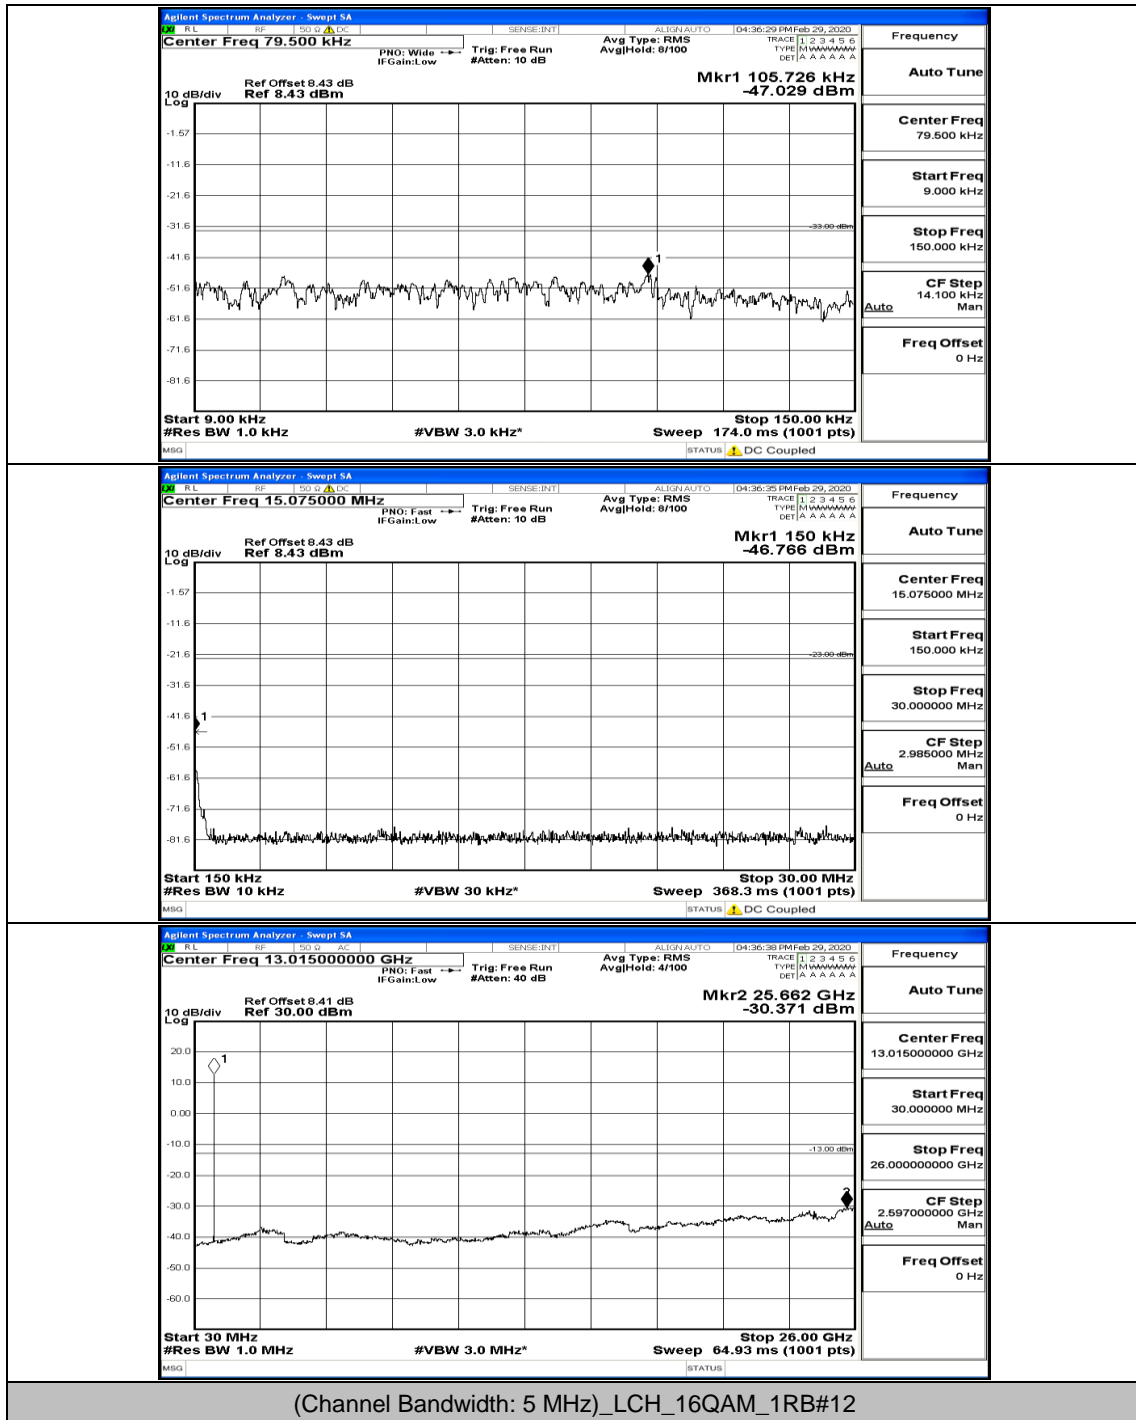

Channel Bandwidth: 5 MHz

(Channel Bandwidth: 5 MHz)_MCH_QPSK_1RB#0

(Channel Bandwidth: 5 MHz)_MCH_QPSK_12RB#6

(Channel Bandwidth: 5 MHz)_HCH_QPSK_1RB#0

(Channel Bandwidth: 5 MHz)_HCH_QPSK_1RB#12

(Channel Bandwidth: 5 MHz)_HCH_QPSK_12RB#13

(Channel Bandwidth: 5 MHz)_LCH_16QAM_1RB#0

(Channel Bandwidth: 5 MHz)_LCH_16QAM_1RB#12

(Channel Bandwidth: 5 MHz)_MCH_16QAM_1RB#0

(Channel Bandwidth: 5 MHz)_MCH_16QAM_1RB#12