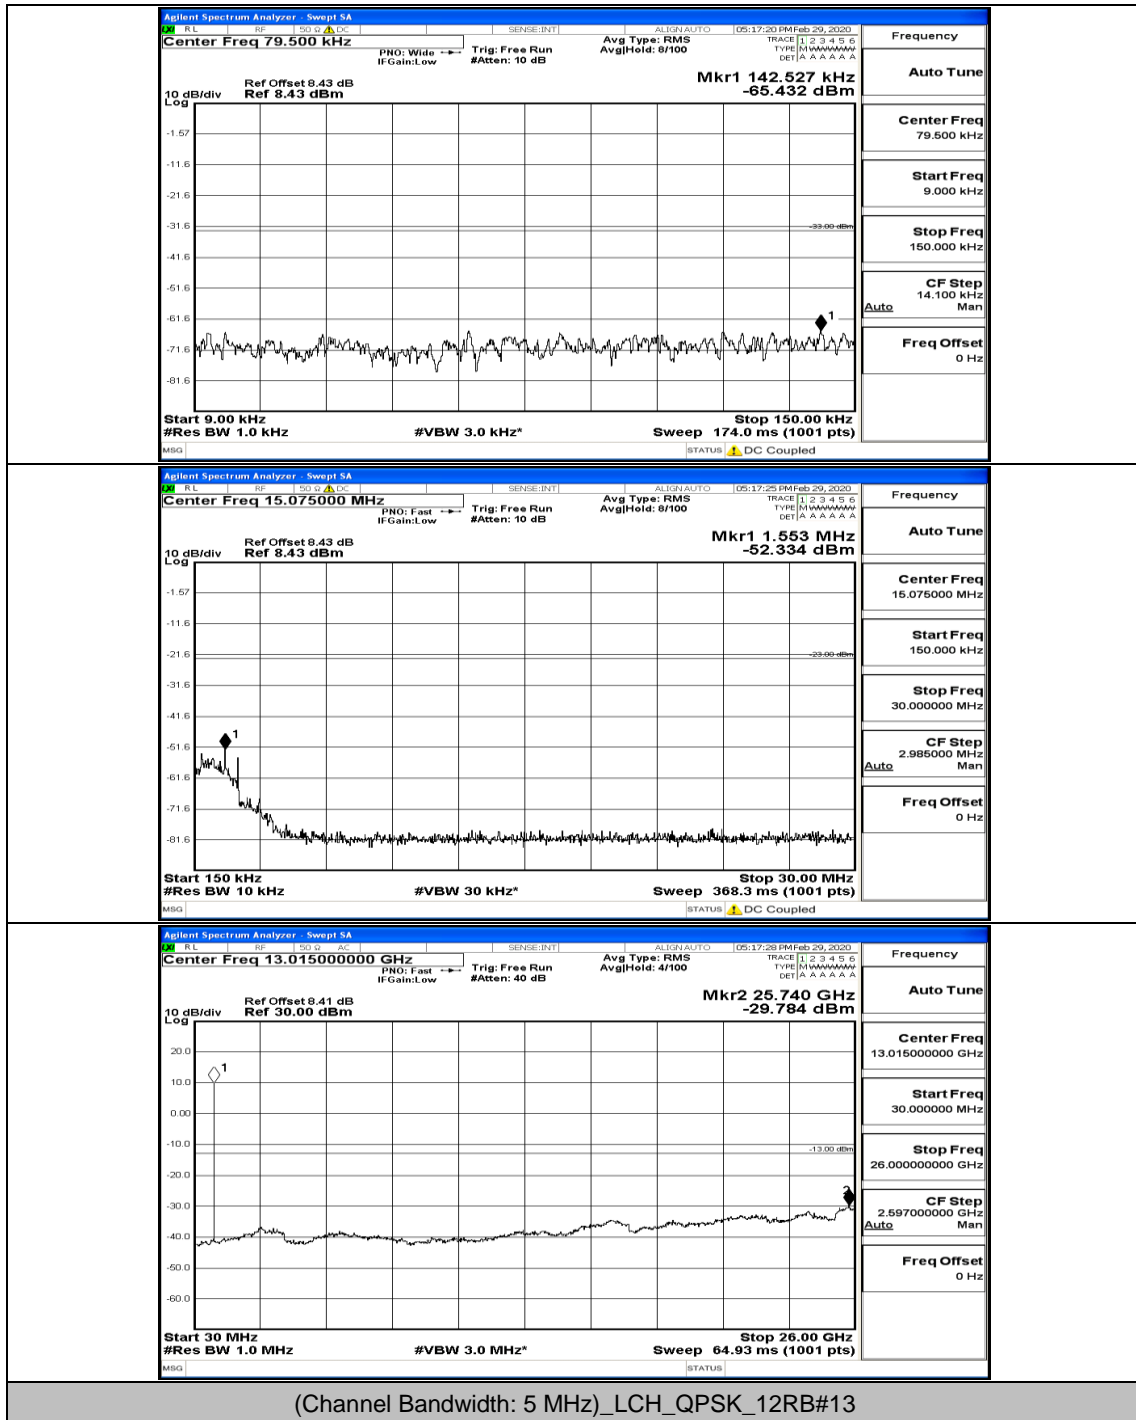

Channel Bandwidth: 5 MHz

(Channel Bandwidth: 5 MHz)_MCH_QPSK_1RB#0

(Channel Bandwidth: 5 MHz)_MCH_QPSK_12RB#6

(Channel Bandwidth: 5 MHz)_HCH_QPSK_1RB#0

(Channel Bandwidth: 5 MHz)_HCH_QPSK_1RB#12

(Channel Bandwidth: 5 MHz)_HCH_QPSK_12RB#13

(Channel Bandwidth: 5 MHz)_LCH_16QAM_1RB#0

(Channel Bandwidth: 5 MHz)_LCH_16QAM_1RB#12

(Channel Bandwidth: 5 MHz)_MCH_16QAM_1RB#0

(Channel Bandwidth: 5 MHz)_MCH_16QAM_1RB#12