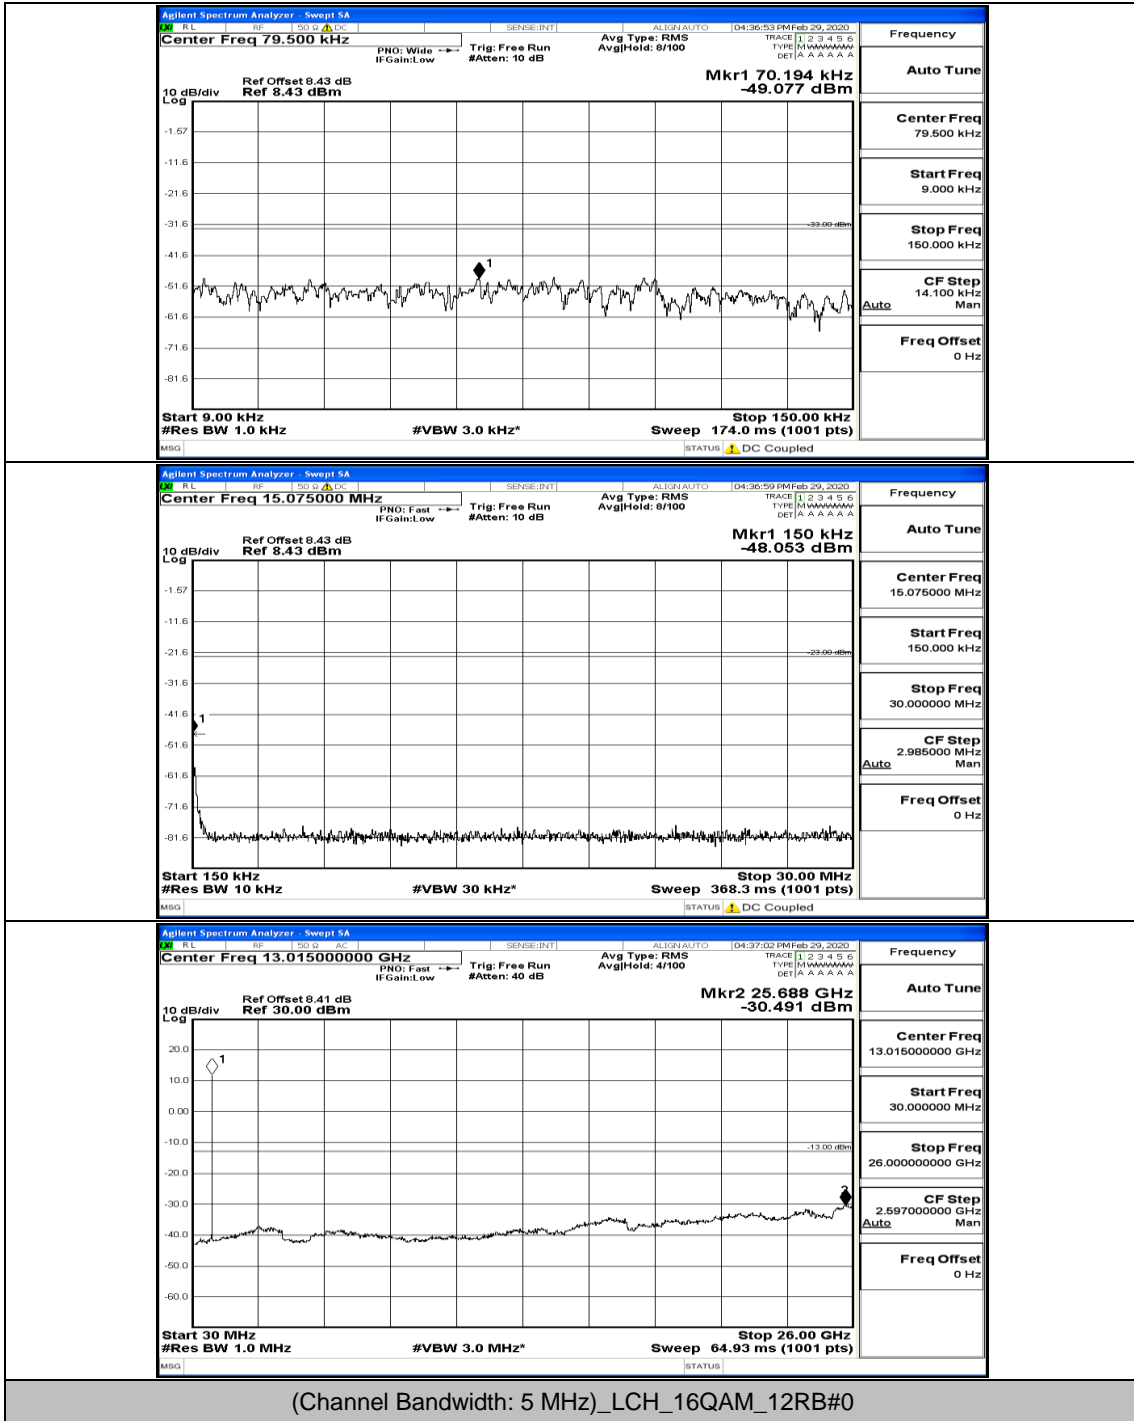

Channel Bandwidth: 5 MHz

(Channel Bandwidth: 5 MHz)_MCH_QPSK_1RB#0

(Channel Bandwidth: 5 MHz)_MCH_QPSK_12RB#6

(Channel Bandwidth: 5 MHz)_HCH_QPSK_1RB#0

(Channel Bandwidth: 5 MHz)_HCH_QPSK_1RB#12

(Channel Bandwidth: 5 MHz)_HCH_QPSK_12RB#13

(Channel Bandwidth: 5 MHz)_LCH_16QAM_1RB#0

(Channel Bandwidth: 5 MHz)_LCH_16QAM_1RB#12

(Channel Bandwidth: 5 MHz)_MCH_16QAM_1RB#0

(Channel Bandwidth: 5 MHz)_MCH_16QAM_1RB#12