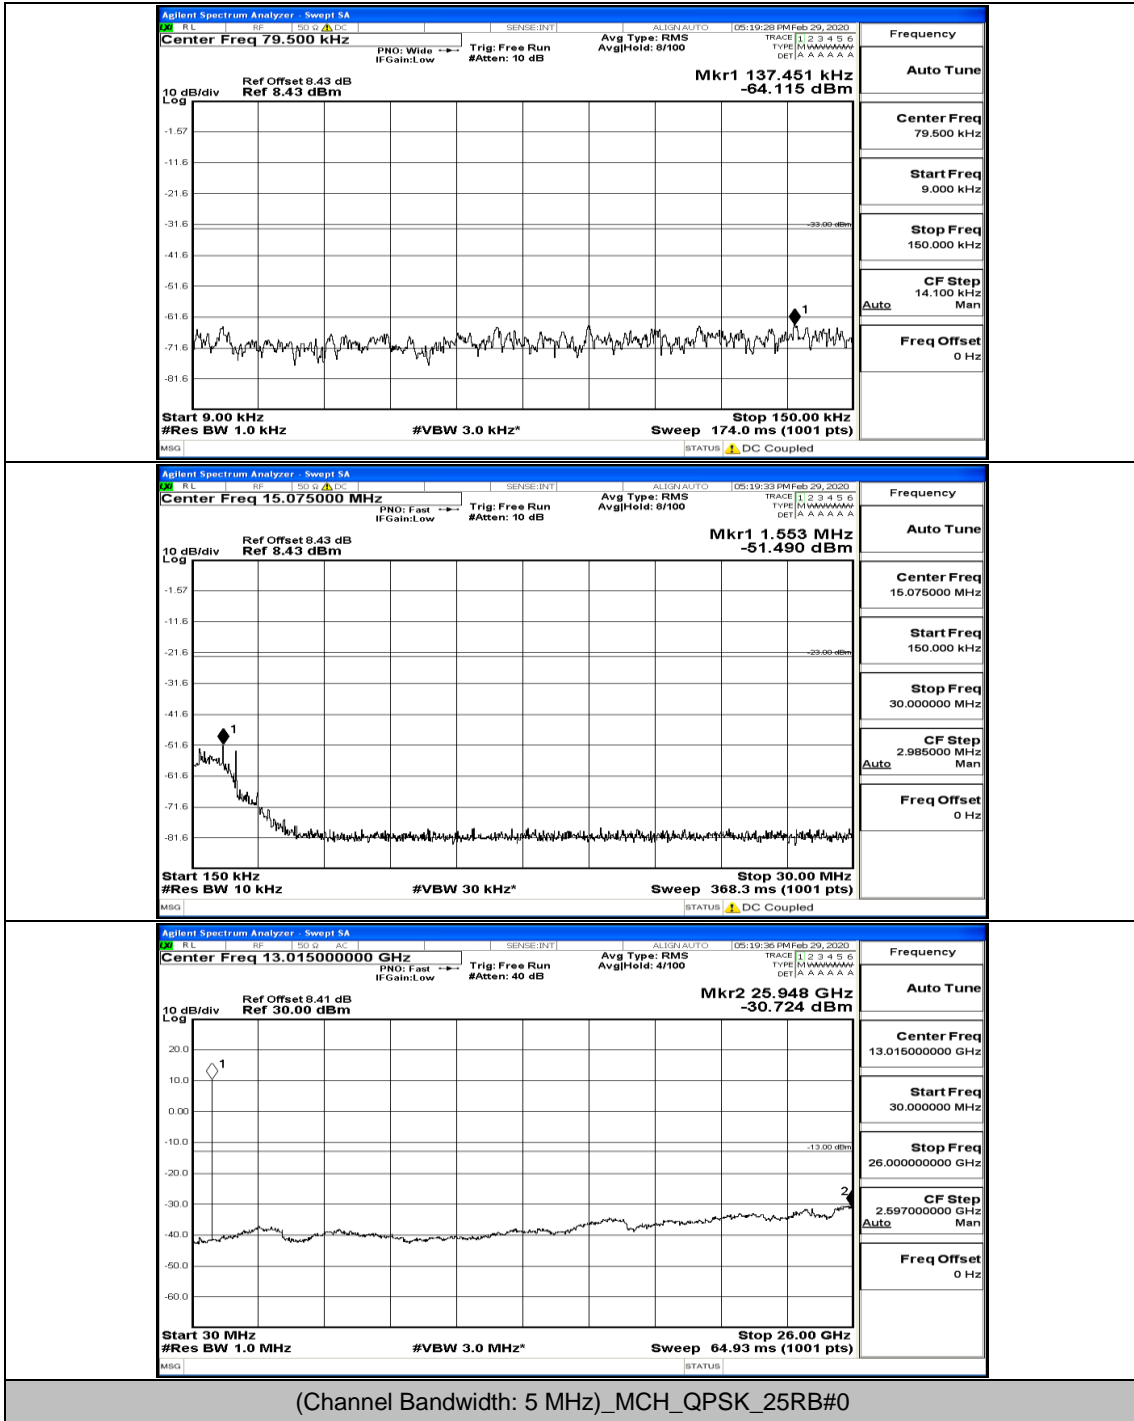

Channel Bandwidth: 5 MHz

(Channel Bandwidth: 5 MHz)_MCH_QPSK_1RB#0

(Channel Bandwidth: 5 MHz)_MCH_QPSK_12RB#6

(Channel Bandwidth: 5 MHz)_HCH_QPSK_1RB#0

(Channel Bandwidth: 5 MHz)_HCH_QPSK_1RB#12

(Channel Bandwidth: 5 MHz)_HCH_QPSK_12RB#13

(Channel Bandwidth: 5 MHz)_LCH_16QAM_1RB#0

(Channel Bandwidth: 5 MHz)_LCH_16QAM_1RB#12

(Channel Bandwidth: 5 MHz)_MCH_16QAM_1RB#0

(Channel Bandwidth: 5 MHz)_MCH_16QAM_1RB#12