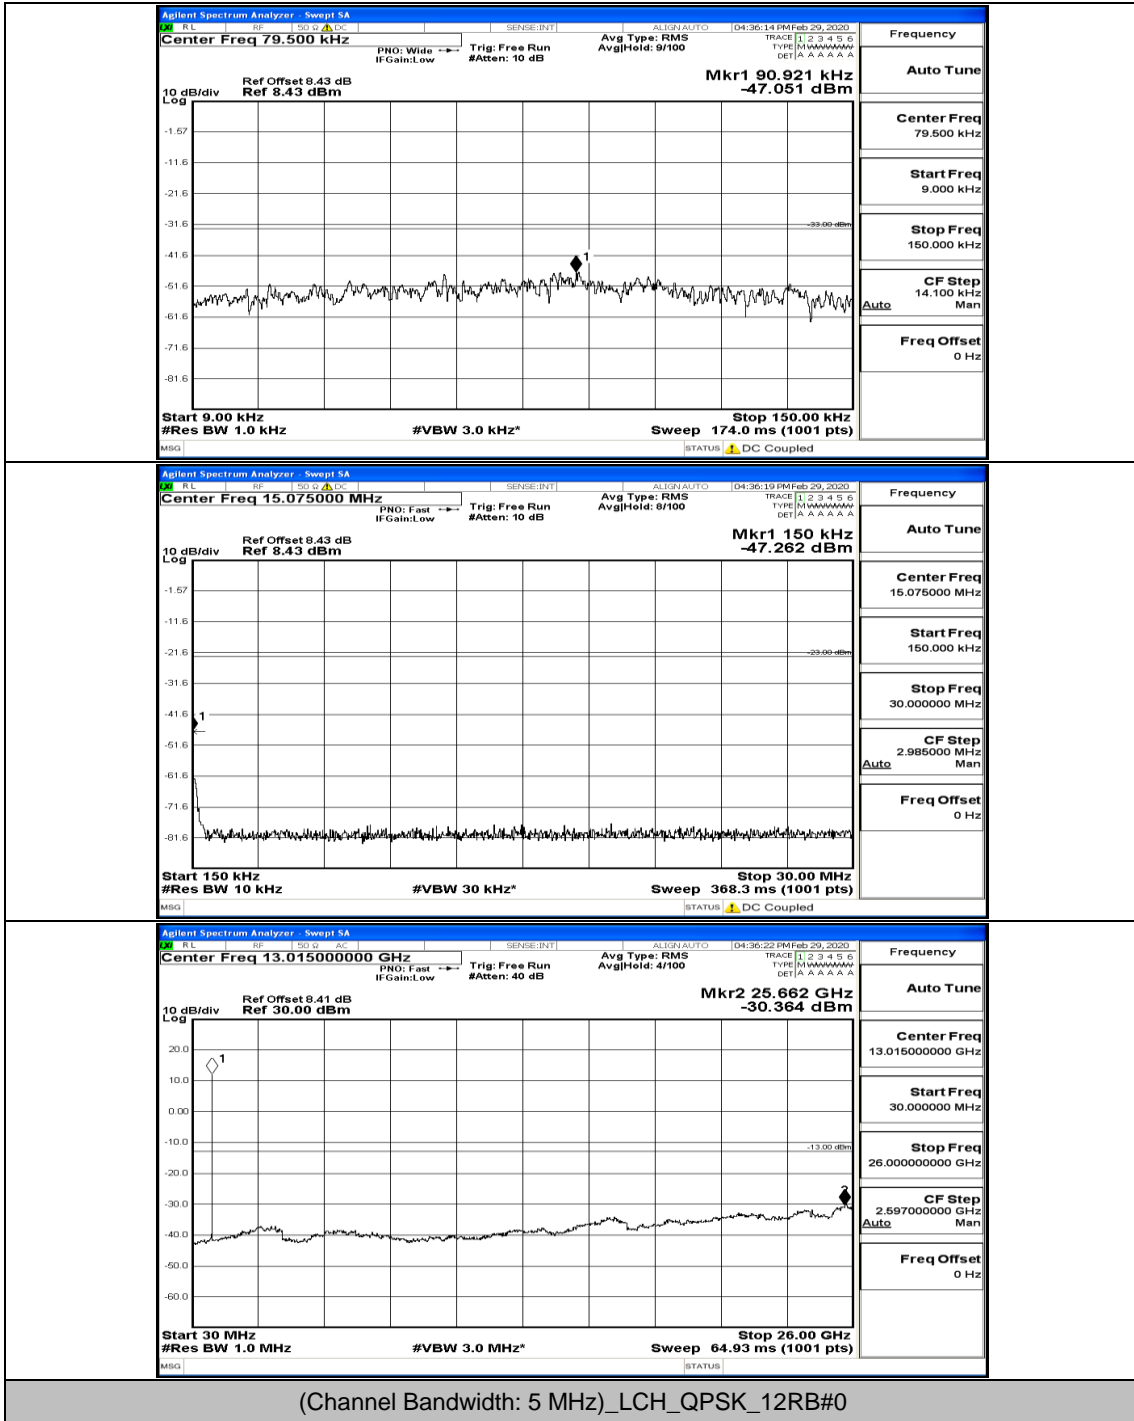

Channel Bandwidth: 5 MHz

(Channel Bandwidth: 5 MHz)_MCH_QPSK_1RB#0

(Channel Bandwidth: 5 MHz)_MCH_QPSK_12RB#6

(Channel Bandwidth: 5 MHz)_HCH_QPSK_1RB#0

(Channel Bandwidth: 5 MHz)_HCH_QPSK_1RB#12

(Channel Bandwidth: 5 MHz)_HCH_QPSK_12RB#13

(Channel Bandwidth: 5 MHz)_LCH_16QAM_1RB#0

(Channel Bandwidth: 5 MHz)_LCH_16QAM_1RB#12

(Channel Bandwidth: 5 MHz)_MCH_16QAM_1RB#0

(Channel Bandwidth: 5 MHz)_MCH_16QAM_1RB#12