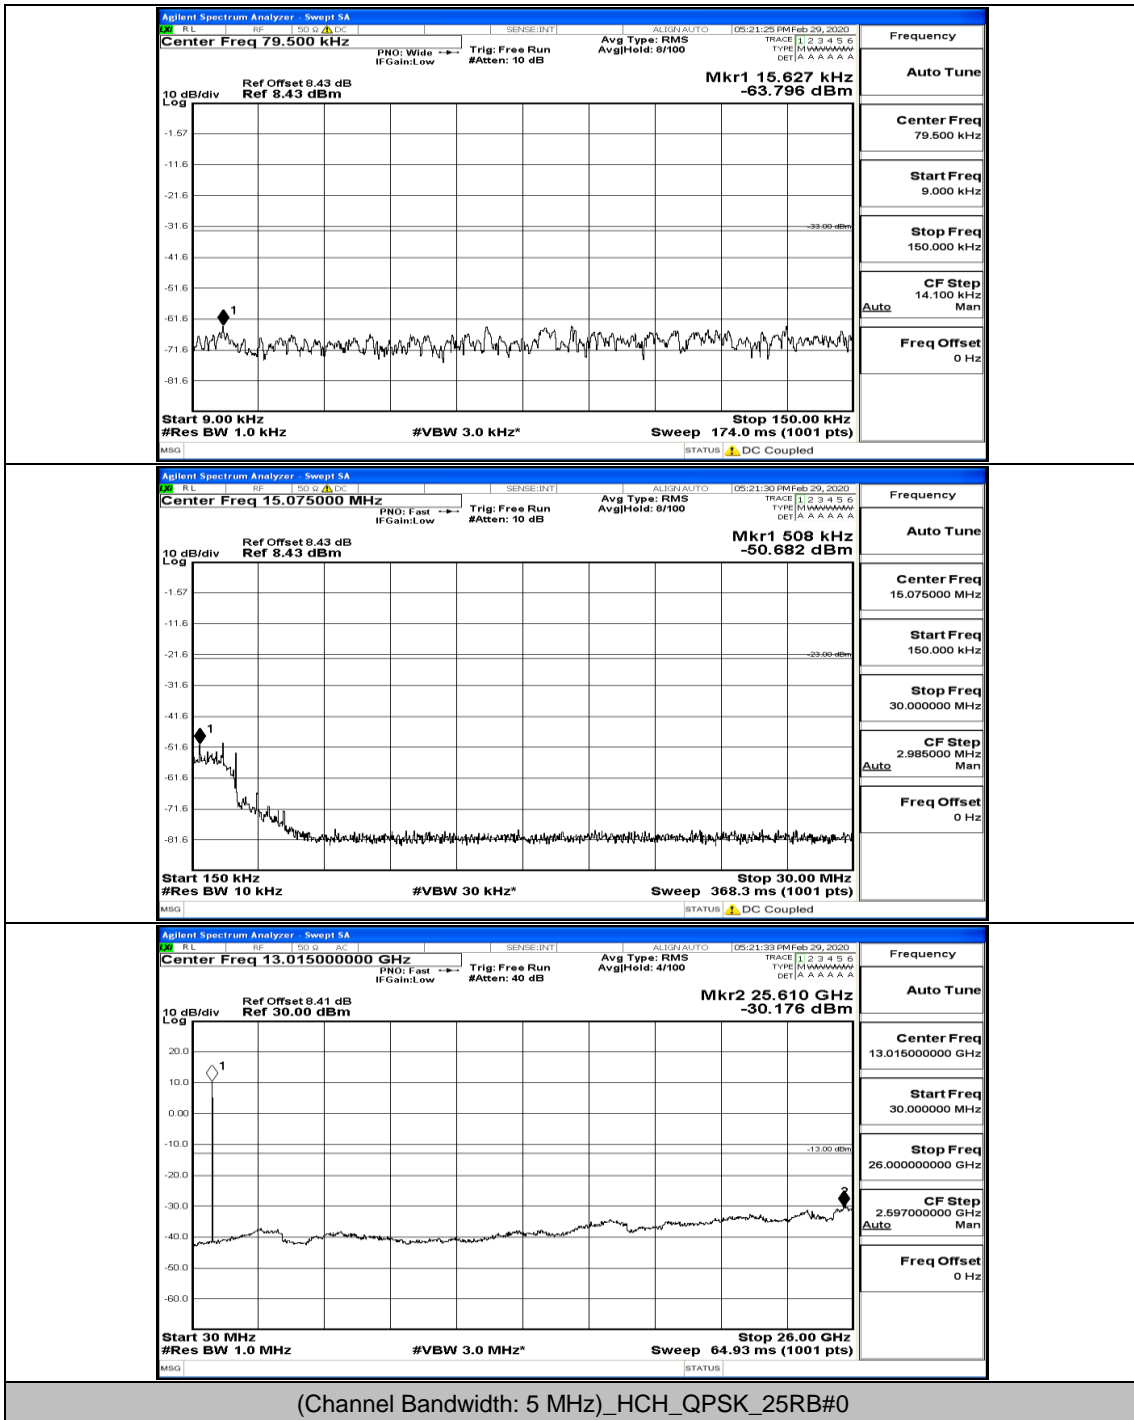

Channel Bandwidth: 5 MHz

(Channel Bandwidth: 5 MHz)_MCH_QPSK_1RB#0

(Channel Bandwidth: 5 MHz)_MCH_QPSK_12RB#6

(Channel Bandwidth: 5 MHz)_HCH_QPSK_1RB#0

(Channel Bandwidth: 5 MHz)_HCH_QPSK_1RB#12

(Channel Bandwidth: 5 MHz)_HCH_QPSK_12RB#13

(Channel Bandwidth: 5 MHz)_LCH_16QAM_1RB#0

(Channel Bandwidth: 5 MHz)_LCH_16QAM_1RB#12

(Channel Bandwidth: 5 MHz)_MCH_16QAM_1RB#0

(Channel Bandwidth: 5 MHz)_MCH_16QAM_1RB#12