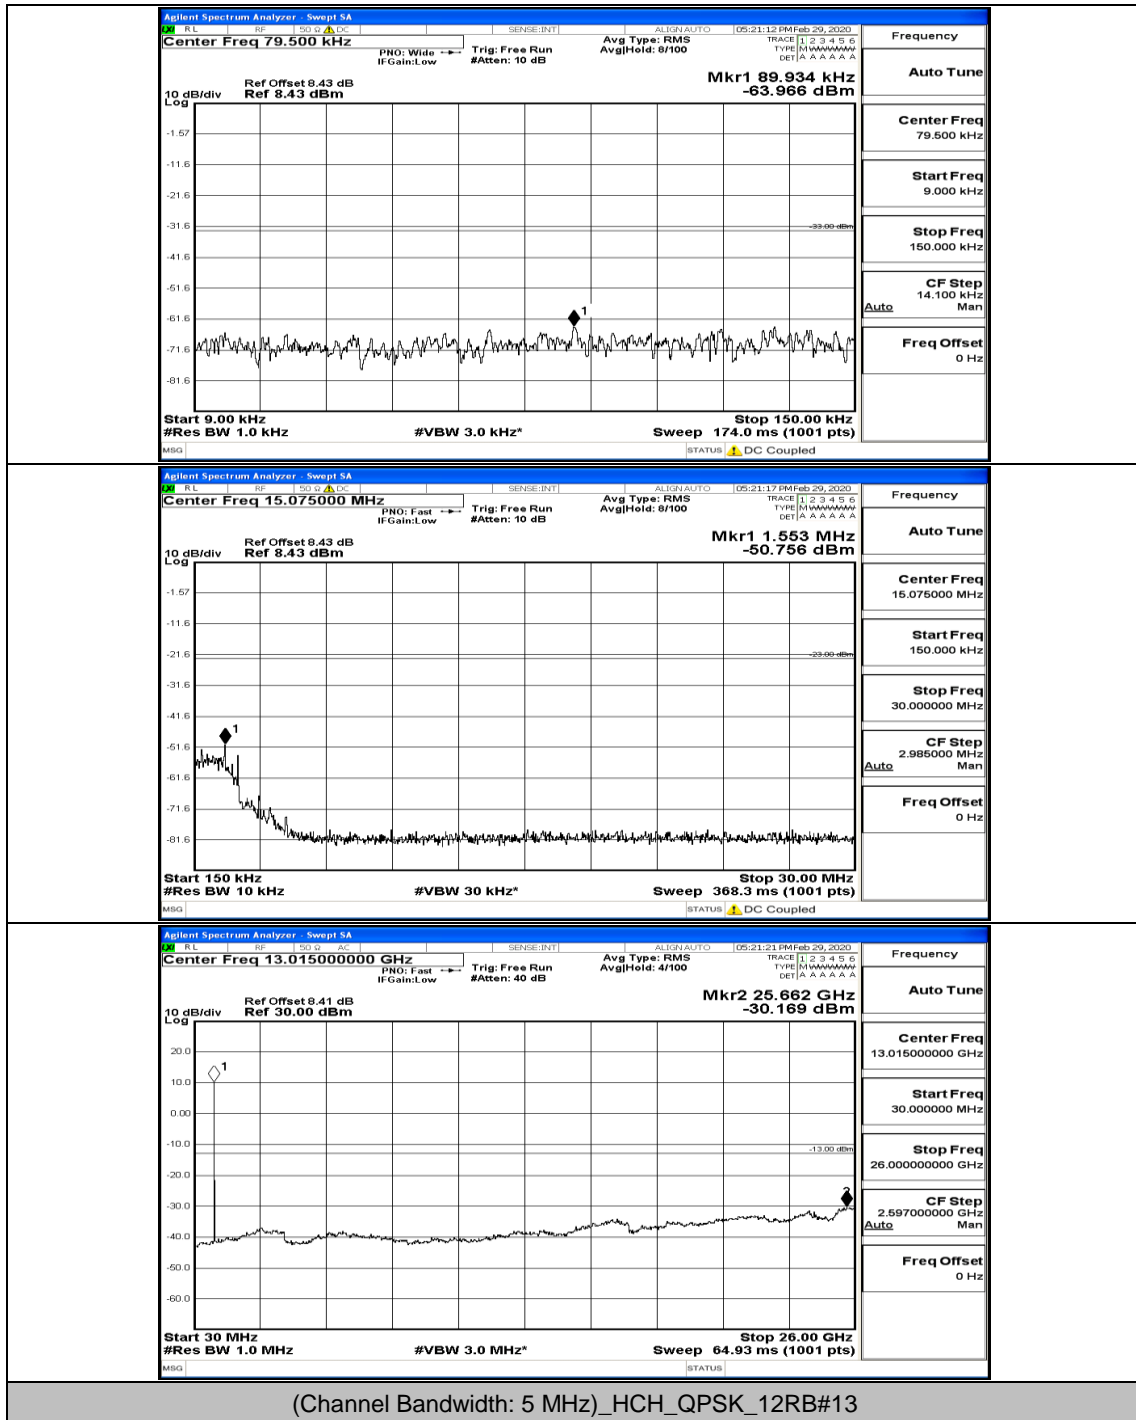

Channel Bandwidth: 5 MHz

(Channel Bandwidth: 5 MHz)_MCH_QPSK_1RB#0

(Channel Bandwidth: 5 MHz)_MCH_QPSK_12RB#6

(Channel Bandwidth: 5 MHz)_HCH_QPSK_1RB#0

(Channel Bandwidth: 5 MHz)_HCH_QPSK_1RB#12

(Channel Bandwidth: 5 MHz)_HCH_QPSK_12RB#13

(Channel Bandwidth: 5 MHz)_LCH_16QAM_1RB#0

(Channel Bandwidth: 5 MHz)_LCH_16QAM_1RB#12

(Channel Bandwidth: 5 MHz)_MCH_16QAM_1RB#0

(Channel Bandwidth: 5 MHz)_MCH_16QAM_1RB#12