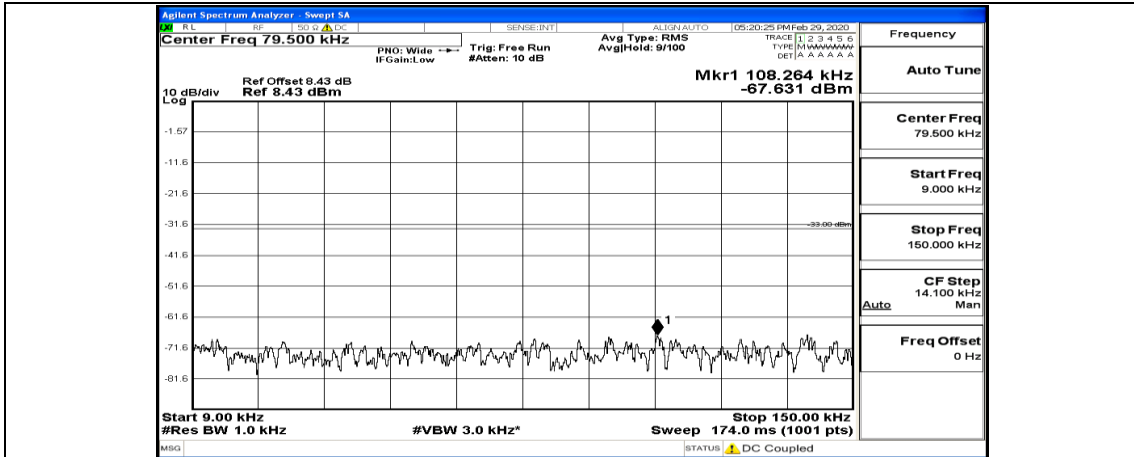

Channel Bandwidth: 5 MHz

(Channel Bandwidth: 5 MHz)_MCH_QPSK_1RB#0

(Channel Bandwidth: 5 MHz)_MCH_QPSK_12RB#6

(Channel Bandwidth: 5 MHz)_HCH_QPSK_1RB#0

(Channel Bandwidth: 5 MHz)_HCH_QPSK_1RB#12

(Channel Bandwidth: 5 MHz)_HCH_QPSK_12RB#13