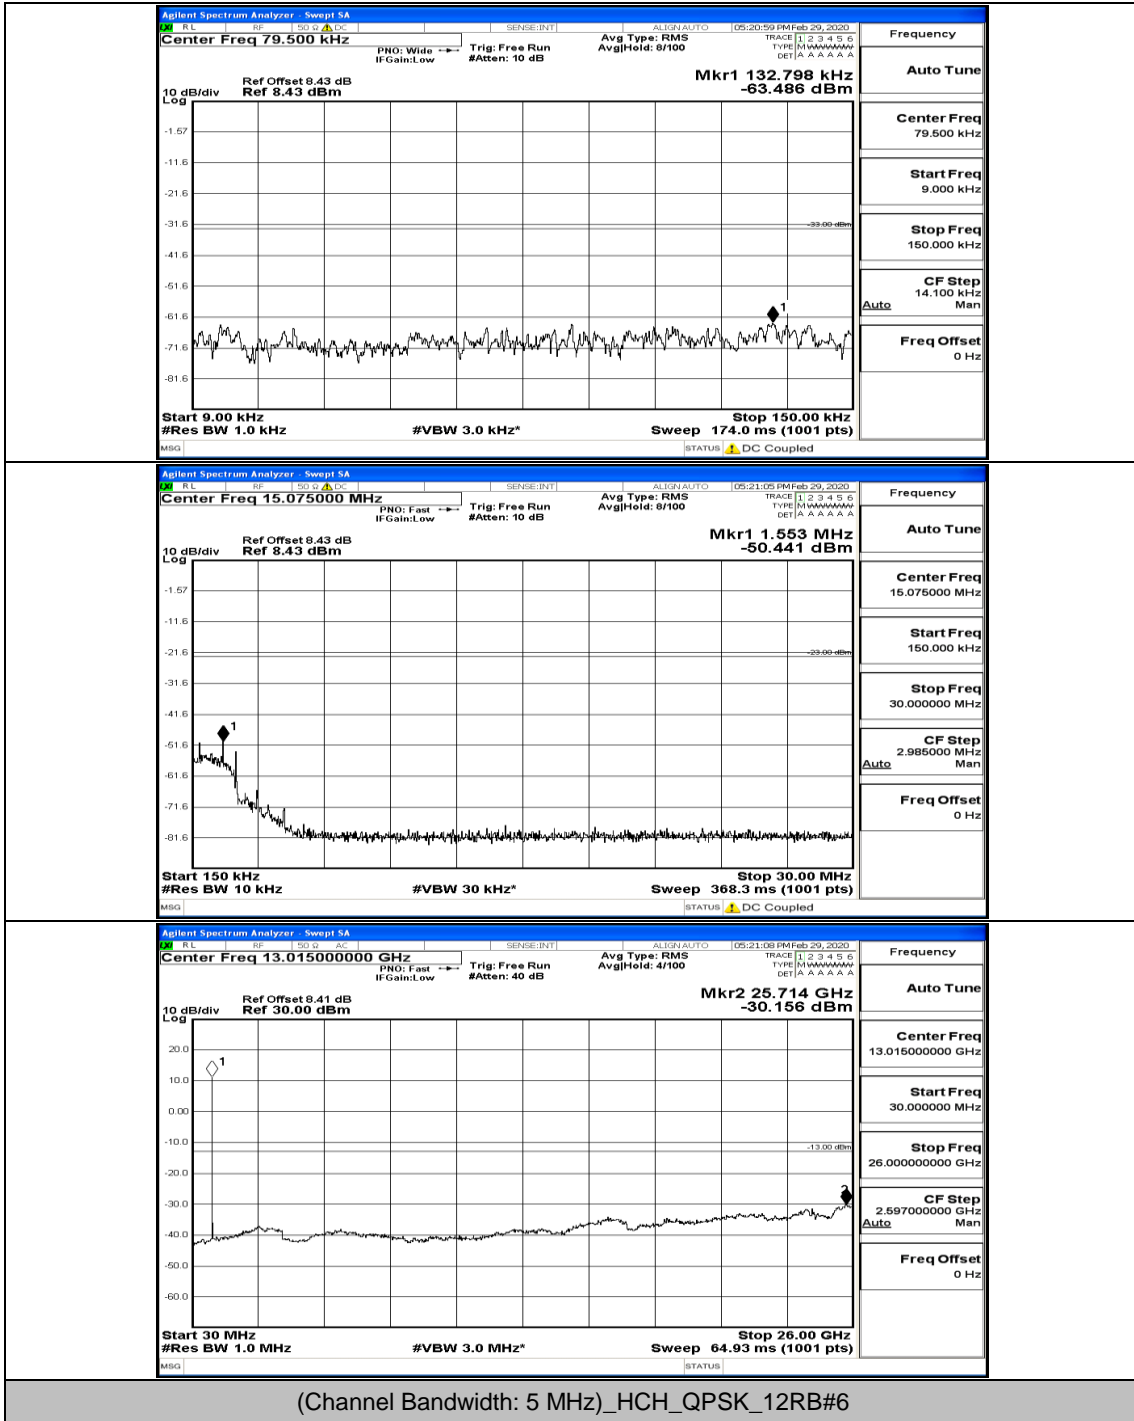

Channel Bandwidth: 5 MHz

(Channel Bandwidth: 5 MHz)_MCH_QPSK_1RB#0

(Channel Bandwidth: 5 MHz)_MCH_QPSK_12RB#6

(Channel Bandwidth: 5 MHz)_HCH_QPSK_1RB#0

(Channel Bandwidth: 5 MHz)_HCH_QPSK_1RB#12

(Channel Bandwidth: 5 MHz)_HCH_QPSK_12RB#13

(Channel Bandwidth: 5 MHz)_LCH_16QAM_1RB#0

(Channel Bandwidth: 5 MHz)_LCH_16QAM_1RB#12

(Channel Bandwidth: 5 MHz)_MCH_16QAM_1RB#0

(Channel Bandwidth: 5 MHz)_MCH_16QAM_1RB#12