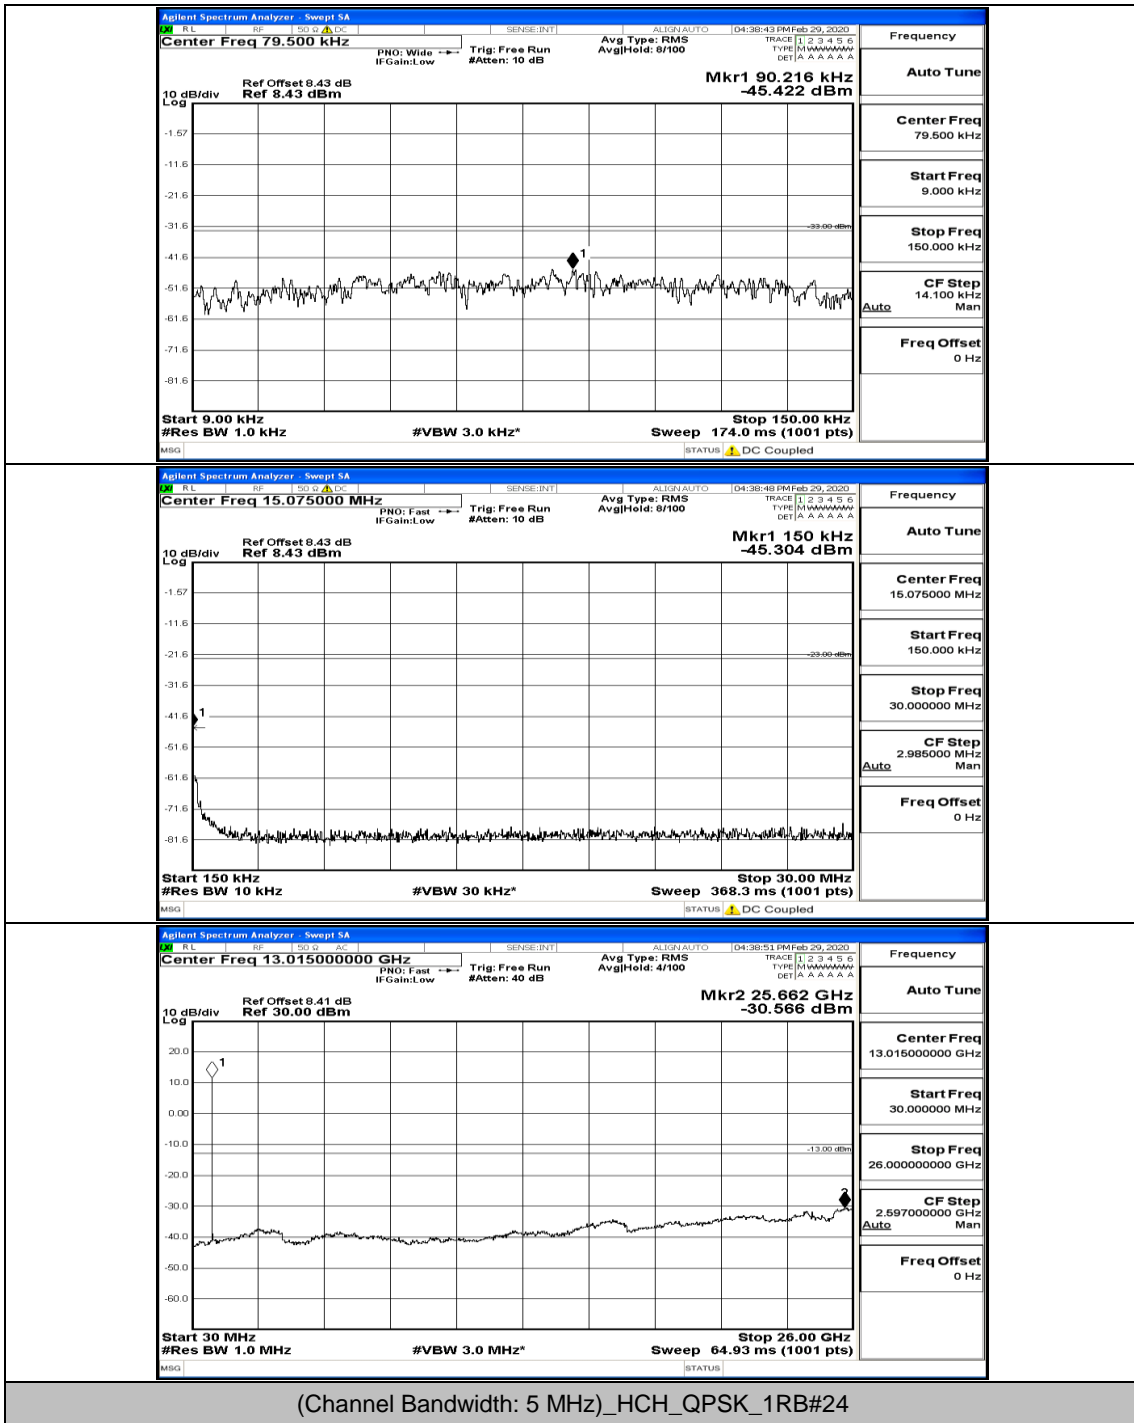

Channel Bandwidth: 5 MHz

(Channel Bandwidth: 5 MHz)_MCH_QPSK_1RB#0

(Channel Bandwidth: 5 MHz)_MCH_QPSK_12RB#6

(Channel Bandwidth: 5 MHz)_HCH_QPSK_1RB#0

(Channel Bandwidth: 5 MHz)_HCH_QPSK_1RB#12

(Channel Bandwidth: 5 MHz)_HCH_QPSK_12RB#13

(Channel Bandwidth: 5 MHz)_LCH_16QAM_1RB#0

(Channel Bandwidth: 5 MHz)_LCH_16QAM_1RB#12

(Channel Bandwidth: 5 MHz)_MCH_16QAM_1RB#0

(Channel Bandwidth: 5 MHz)_MCH_16QAM_1RB#12