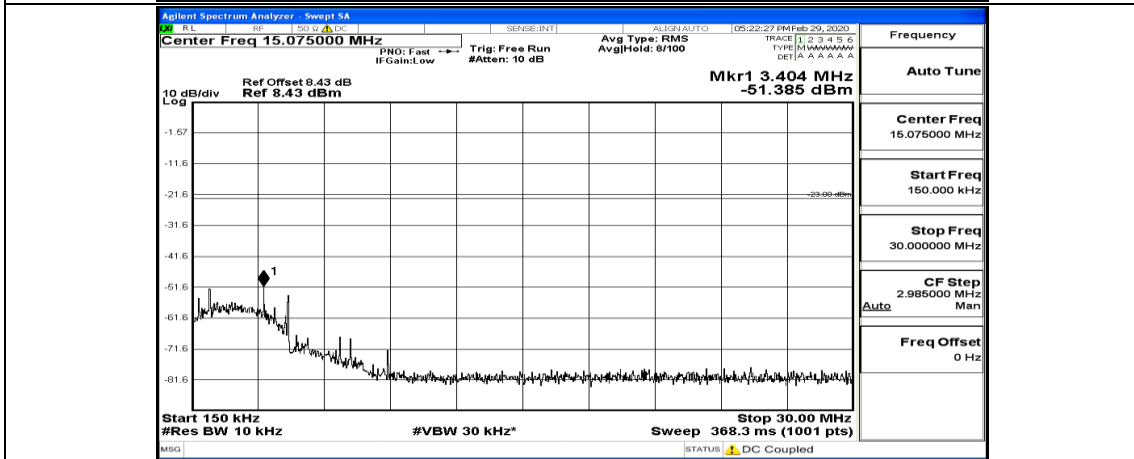

Channel Bandwidth: 5 MHz

(Channel Bandwidth: 5 MHz)_MCH_QPSK_1RB#0

(Channel Bandwidth: 5 MHz)_MCH_QPSK_12RB#6

(Channel Bandwidth: 5 MHz)_HCH_QPSK_1RB#0

(Channel Bandwidth: 5 MHz)_HCH_QPSK_1RB#12

(Channel Bandwidth: 5 MHz)_HCH_QPSK_12RB#13

(Channel Bandwidth: 5 MHz)_LCH_16QAM_1RB#0

(Channel Bandwidth: 5 MHz)_LCH_16QAM_1RB#12

(Channel Bandwidth: 5 MHz)_MCH_16QAM_1RB#0

(Channel Bandwidth: 5 MHz)_MCH_16QAM_1RB#12