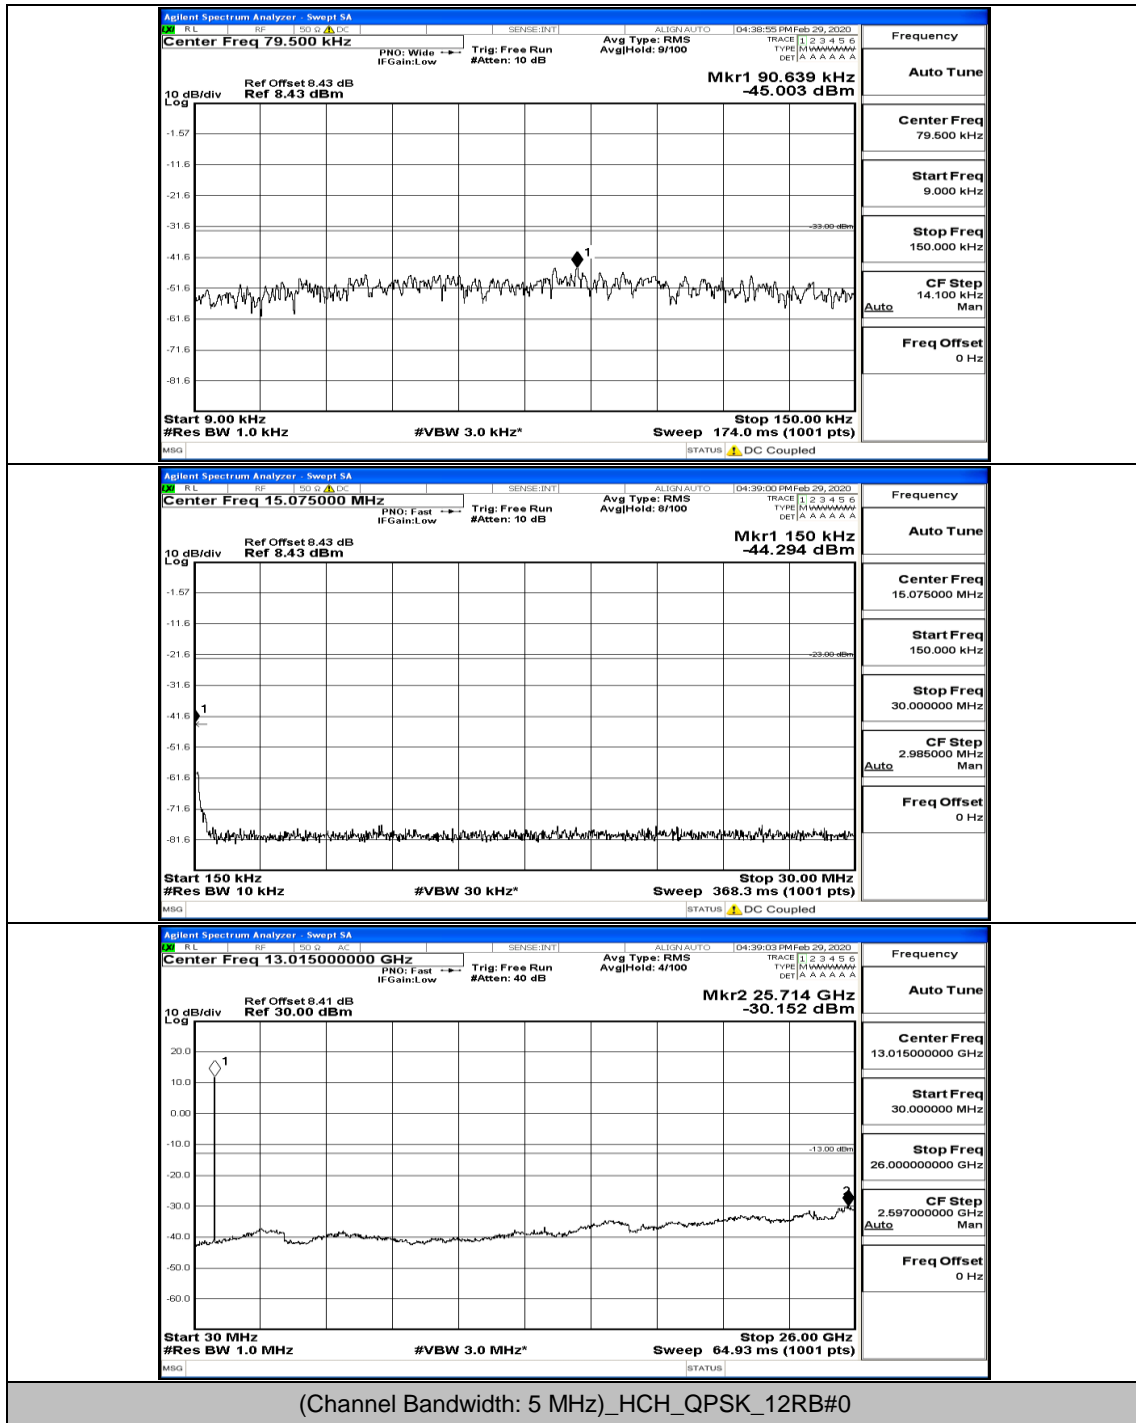

Channel Bandwidth: 5 MHz

(Channel Bandwidth: 5 MHz)_MCH_QPSK_1RB#0

(Channel Bandwidth: 5 MHz)_MCH_QPSK_12RB#6

(Channel Bandwidth: 5 MHz)_HCH_QPSK_1RB#0

(Channel Bandwidth: 5 MHz)_HCH_QPSK_1RB#12

(Channel Bandwidth: 5 MHz)_HCH_QPSK_12RB#13

(Channel Bandwidth: 5 MHz)_LCH_16QAM_1RB#0

(Channel Bandwidth: 5 MHz)_LCH_16QAM_1RB#12

(Channel Bandwidth: 5 MHz)_MCH_16QAM_1RB#0

(Channel Bandwidth: 5 MHz)_MCH_16QAM_1RB#12