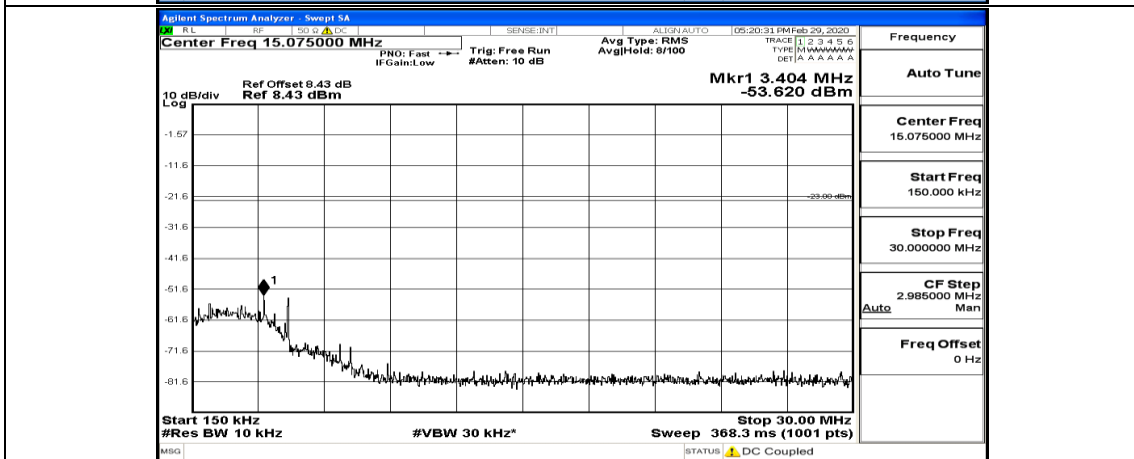

Channel Bandwidth: 5 MHz

(Channel Bandwidth: 5 MHz)_MCH_QPSK_1RB#0

(Channel Bandwidth: 5 MHz)_MCH_QPSK_12RB#6

(Channel Bandwidth: 5 MHz)_HCH_QPSK_1RB#0

(Channel Bandwidth: 5 MHz)_HCH_QPSK_1RB#12

(Channel Bandwidth: 5 MHz)_HCH_QPSK_12RB#13