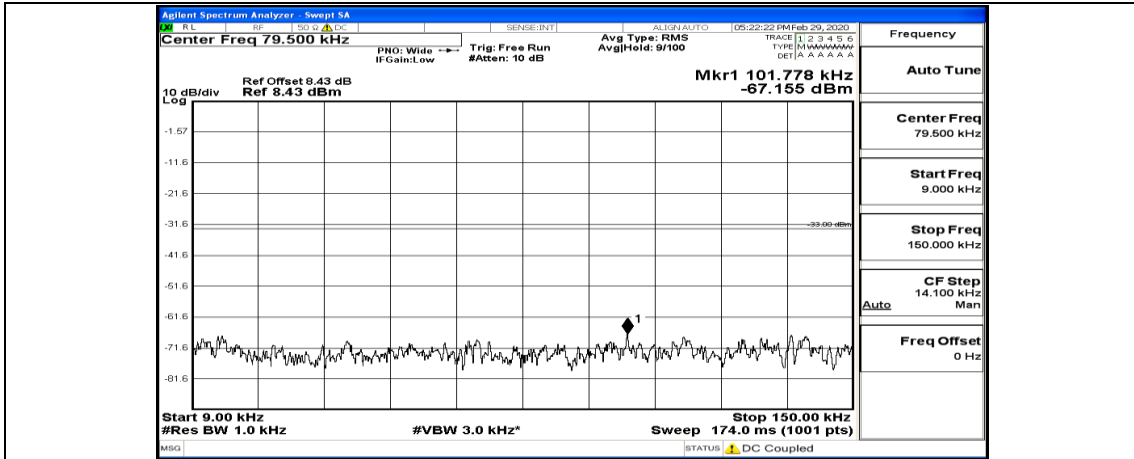

Channel Bandwidth: 5 MHz

(Channel Bandwidth: 5 MHz)_MCH_QPSK_1RB#0

(Channel Bandwidth: 5 MHz)_MCH_QPSK_12RB#6

(Channel Bandwidth: 5 MHz)_HCH_QPSK_1RB#0

(Channel Bandwidth: 5 MHz)_HCH_QPSK_1RB#12

(Channel Bandwidth: 5 MHz)_HCH_QPSK_12RB#13