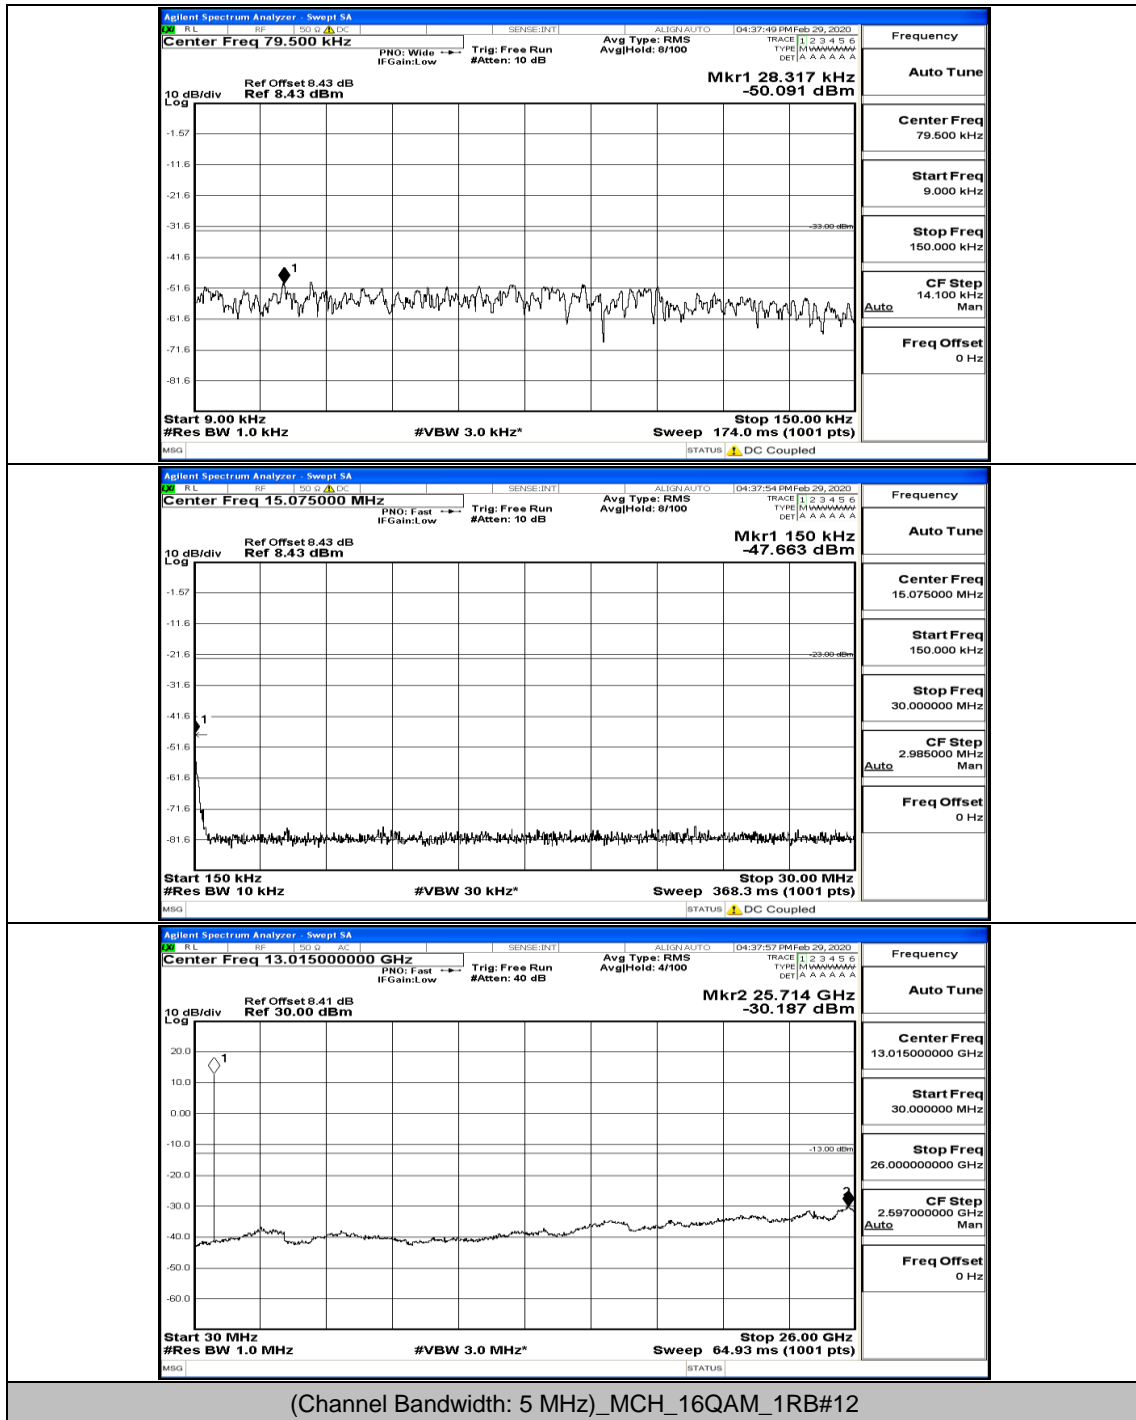

Channel Bandwidth: 5 MHz

(Channel Bandwidth: 5 MHz)_MCH_QPSK_1RB#0

(Channel Bandwidth: 5 MHz)_MCH_QPSK_12RB#6

(Channel Bandwidth: 5 MHz)_HCH_QPSK_1RB#0

(Channel Bandwidth: 5 MHz)_HCH_QPSK_1RB#12

(Channel Bandwidth: 5 MHz)_HCH_QPSK_12RB#13

(Channel Bandwidth: 5 MHz)_LCH_16QAM_1RB#0

(Channel Bandwidth: 5 MHz)_LCH_16QAM_1RB#12

(Channel Bandwidth: 5 MHz)_MCH_16QAM_1RB#0

(Channel Bandwidth: 5 MHz)_MCH_16QAM_1RB#12