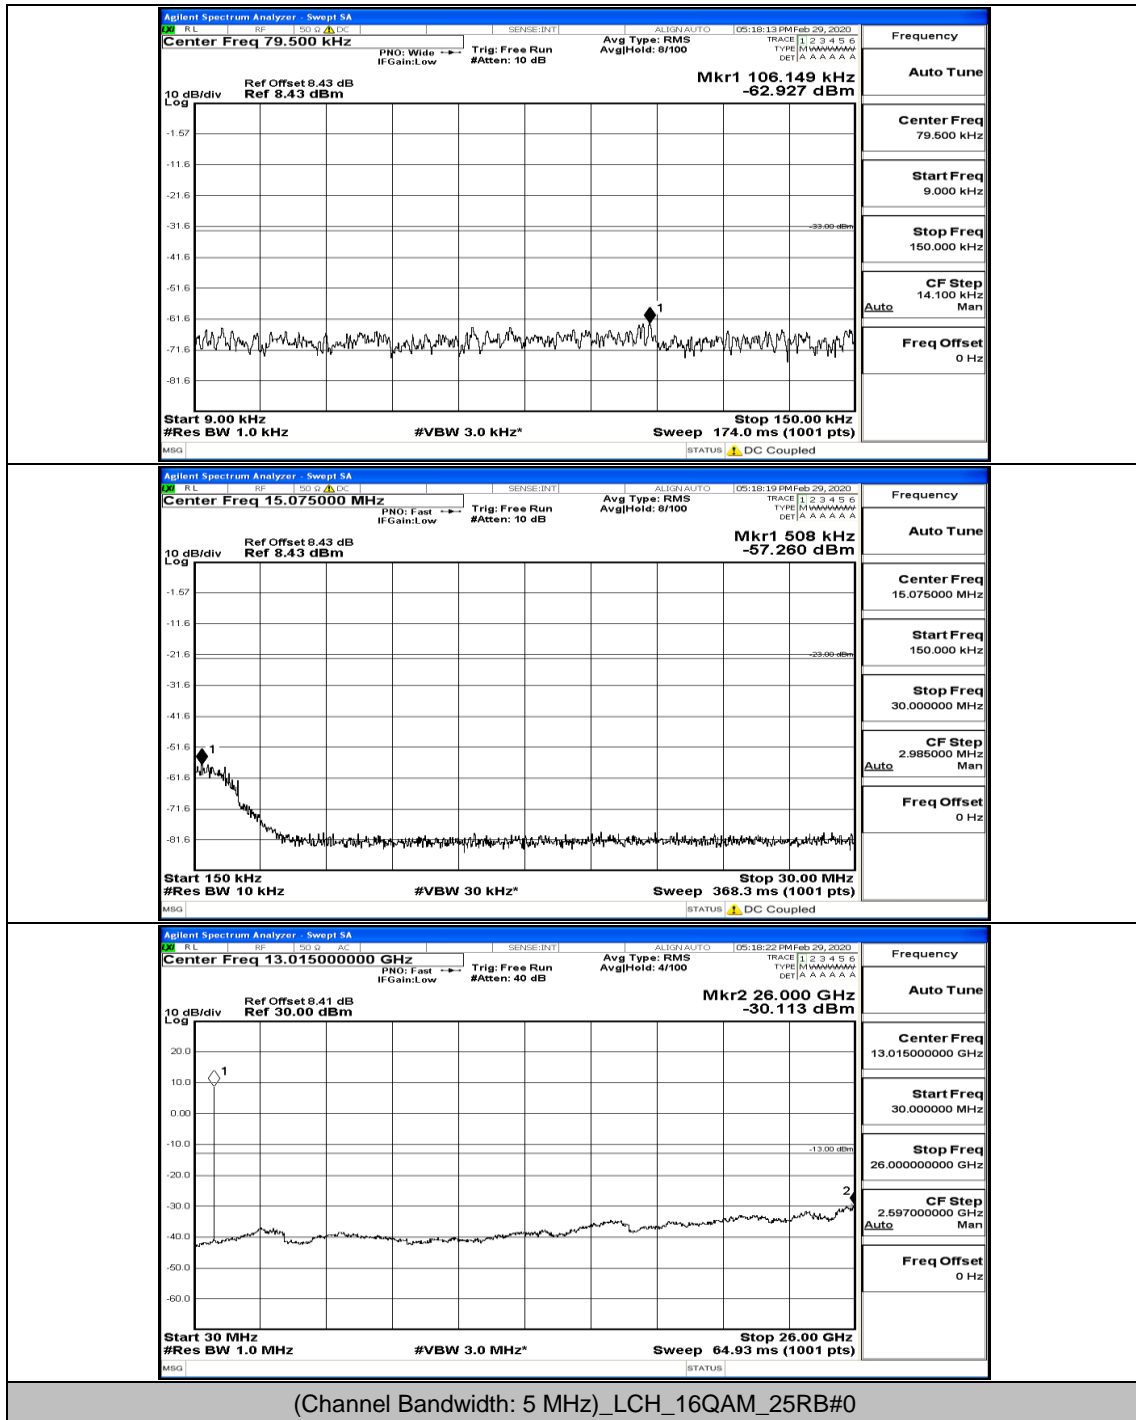

Channel Bandwidth: 5 MHz

(Channel Bandwidth: 5 MHz)_MCH_QPSK_1RB#0

(Channel Bandwidth: 5 MHz)_MCH_QPSK_12RB#6

(Channel Bandwidth: 5 MHz)_HCH_QPSK_1RB#0

(Channel Bandwidth: 5 MHz)_HCH_QPSK_1RB#12

(Channel Bandwidth: 5 MHz)_HCH_QPSK_12RB#13

(Channel Bandwidth: 5 MHz)_LCH_16QAM_1RB#0

(Channel Bandwidth: 5 MHz)_LCH_16QAM_1RB#12

(Channel Bandwidth: 5 MHz)_MCH_16QAM_1RB#0

(Channel Bandwidth: 5 MHz)_MCH_16QAM_1RB#12