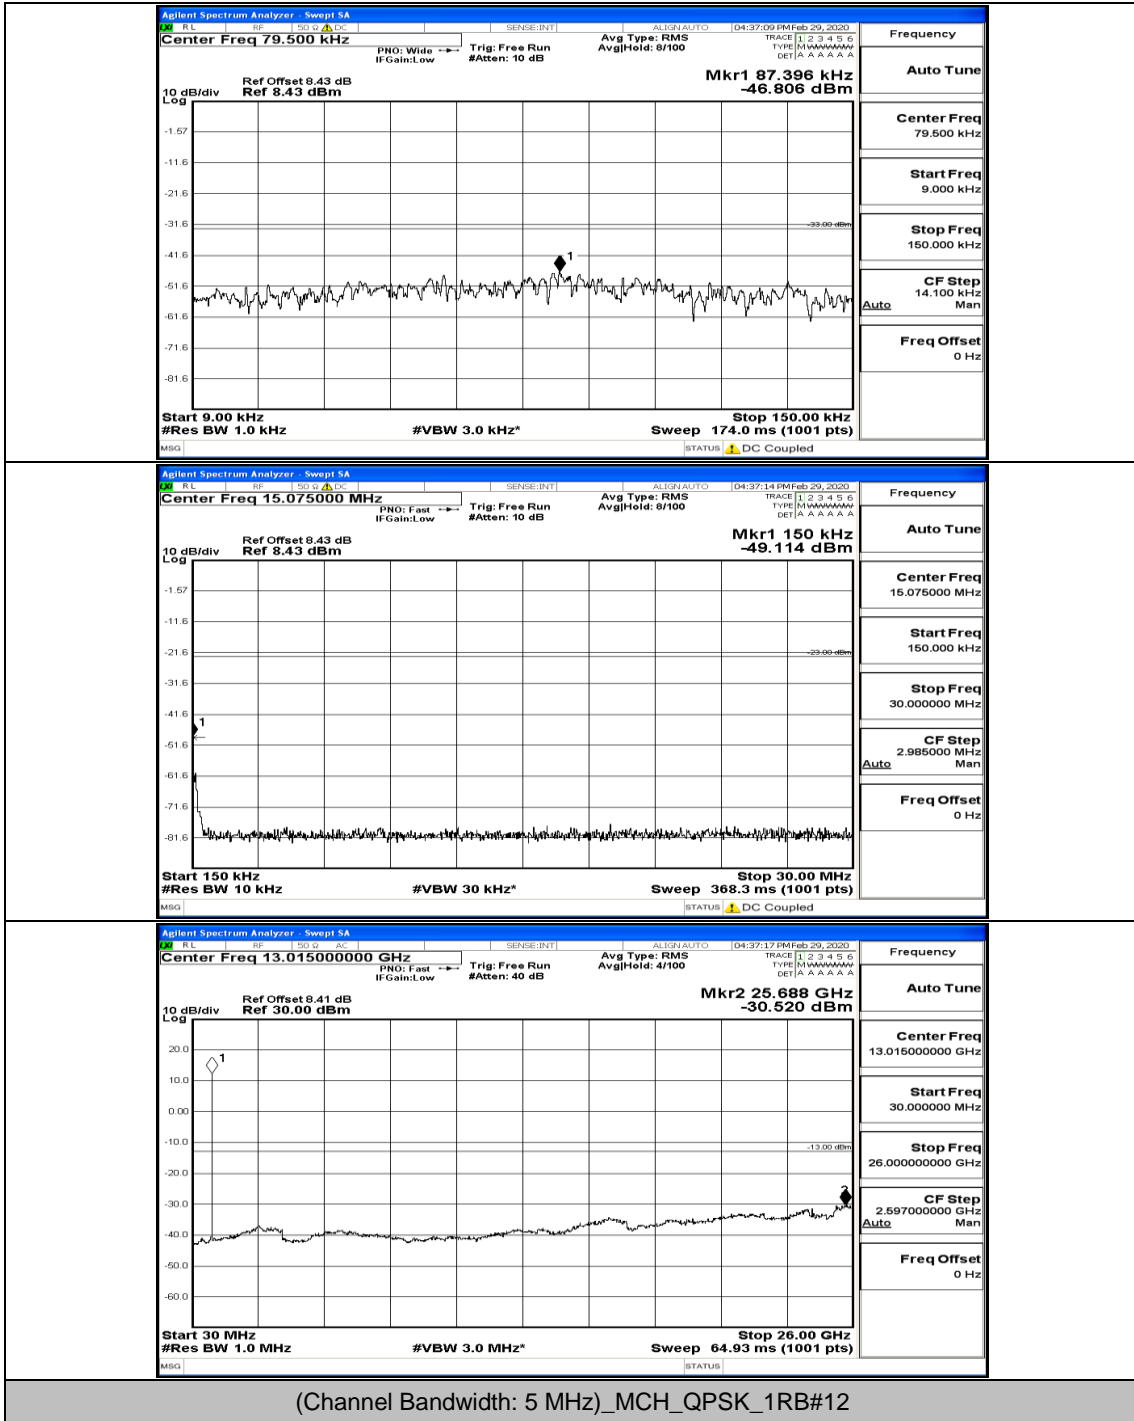

Channel Bandwidth: 5 MHz

(Channel Bandwidth: 5 MHz)_MCH_QPSK_1RB#0

(Channel Bandwidth: 5 MHz)_MCH_QPSK_12RB#6

(Channel Bandwidth: 5 MHz)_HCH_QPSK_1RB#0

(Channel Bandwidth: 5 MHz)_HCH_QPSK_1RB#12

(Channel Bandwidth: 5 MHz)_HCH_QPSK_12RB#13

(Channel Bandwidth: 5 MHz)_LCH_16QAM_1RB#0

(Channel Bandwidth: 5 MHz)_LCH_16QAM_1RB#12

(Channel Bandwidth: 5 MHz)_MCH_16QAM_1RB#0

(Channel Bandwidth: 5 MHz)_MCH_16QAM_1RB#12