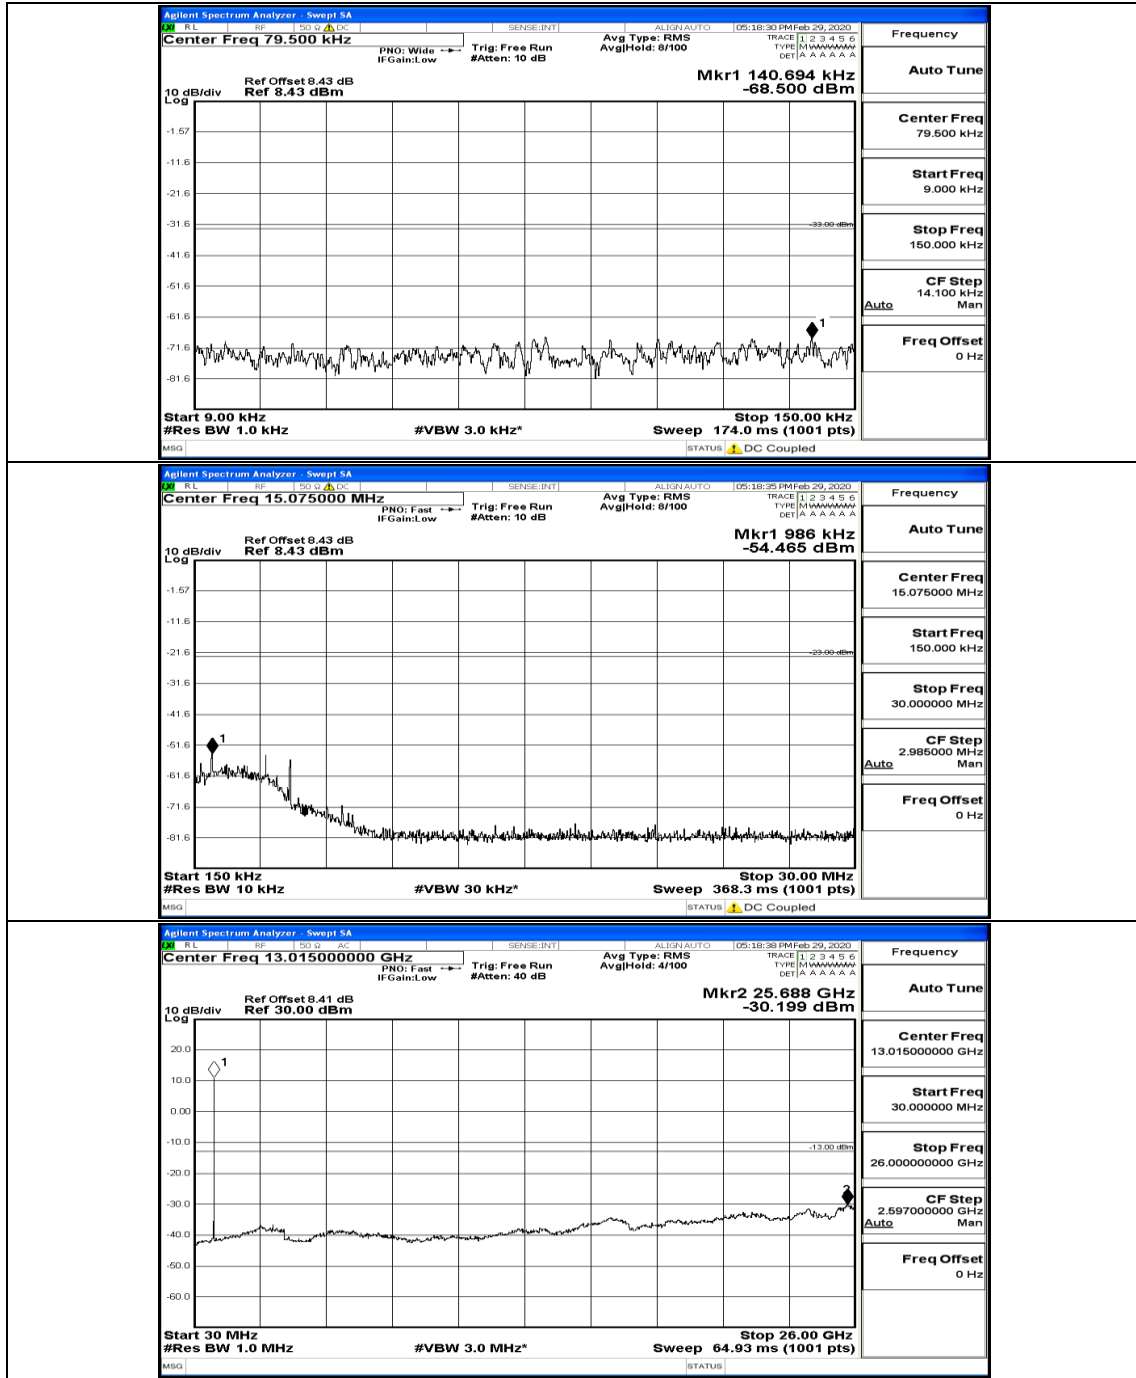

Channel Bandwidth: 5 MHz

(Channel Bandwidth: 5 MHz)_MCH_QPSK_1RB#0

(Channel Bandwidth: 5 MHz)_MCH_QPSK_12RB#6

(Channel Bandwidth: 5 MHz)_HCH_QPSK_1RB#0

(Channel Bandwidth: 5 MHz)_HCH_QPSK_1RB#12

(Channel Bandwidth: 5 MHz)_HCH_QPSK_12RB#13

(Channel Bandwidth: 5 MHz)_LCH_16QAM_1RB#0

(Channel Bandwidth: 5 MHz)_LCH_16QAM_1RB#12

(Channel Bandwidth: 5 MHz)_MCH_16QAM_1RB#0

(Channel Bandwidth: 5 MHz)_MCH_16QAM_1RB#12