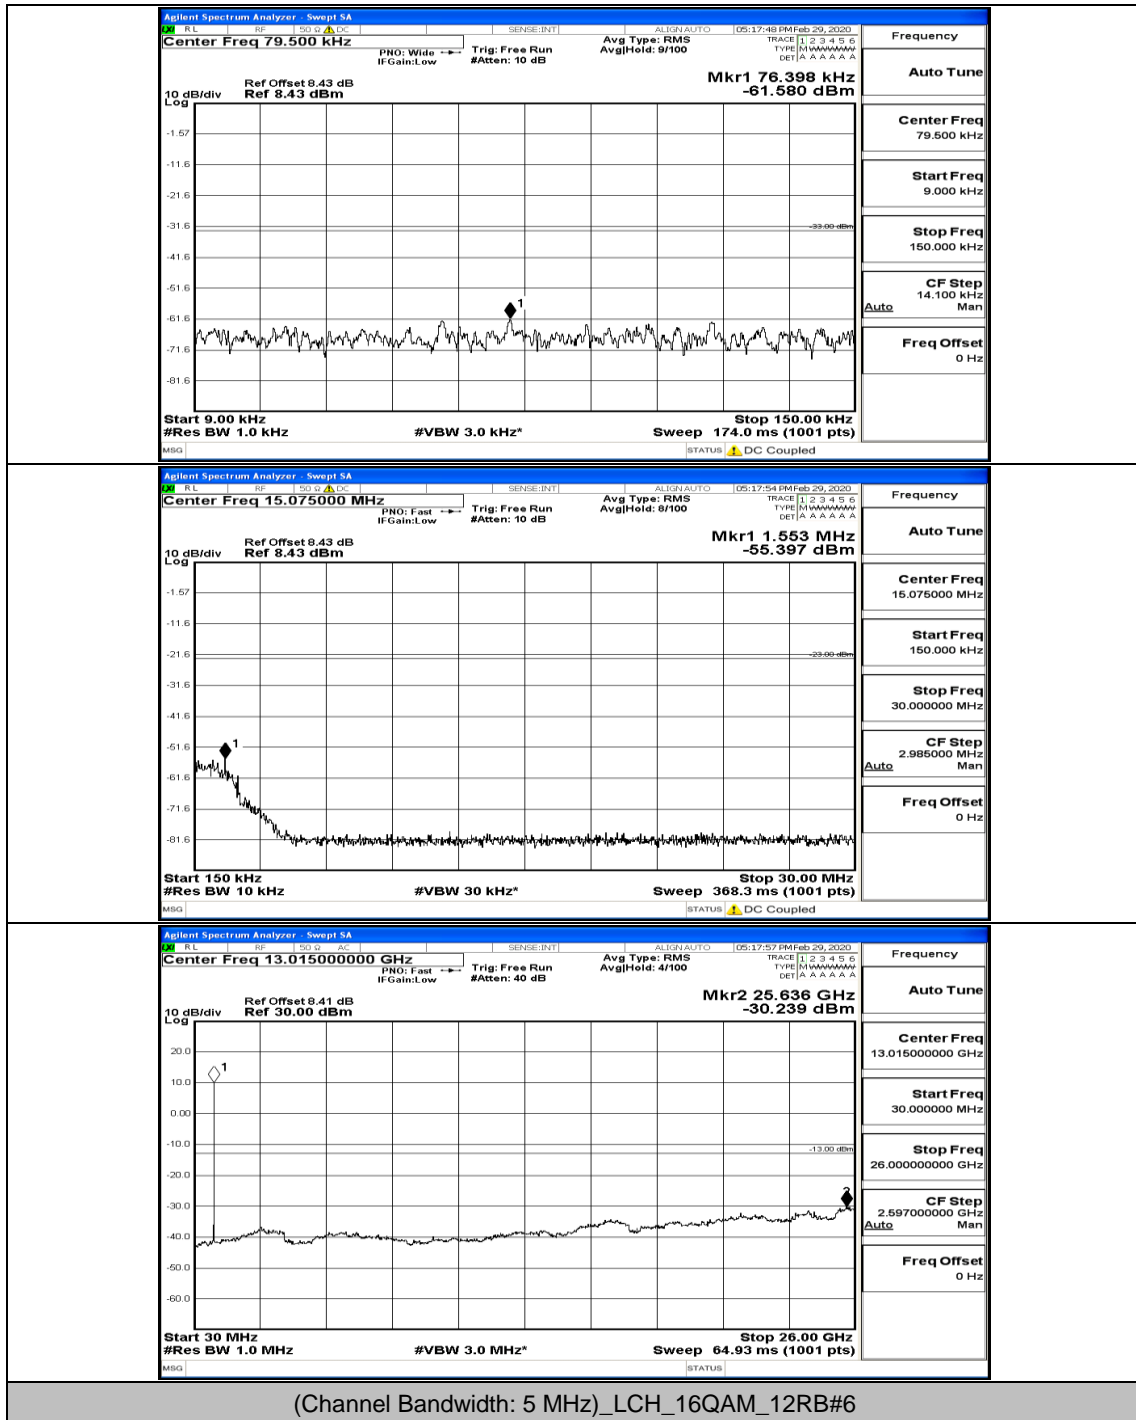

Channel Bandwidth: 5 MHz

(Channel Bandwidth: 5 MHz)_MCH_QPSK_1RB#0

(Channel Bandwidth: 5 MHz)_MCH_QPSK_12RB#6

(Channel Bandwidth: 5 MHz)_HCH_QPSK_1RB#0

(Channel Bandwidth: 5 MHz)_HCH_QPSK_1RB#12

(Channel Bandwidth: 5 MHz)_HCH_QPSK_12RB#13

(Channel Bandwidth: 5 MHz)_LCH_16QAM_1RB#0

(Channel Bandwidth: 5 MHz)_LCH_16QAM_1RB#12

(Channel Bandwidth: 5 MHz)_MCH_16QAM_1RB#0

(Channel Bandwidth: 5 MHz)_MCH_16QAM_1RB#12