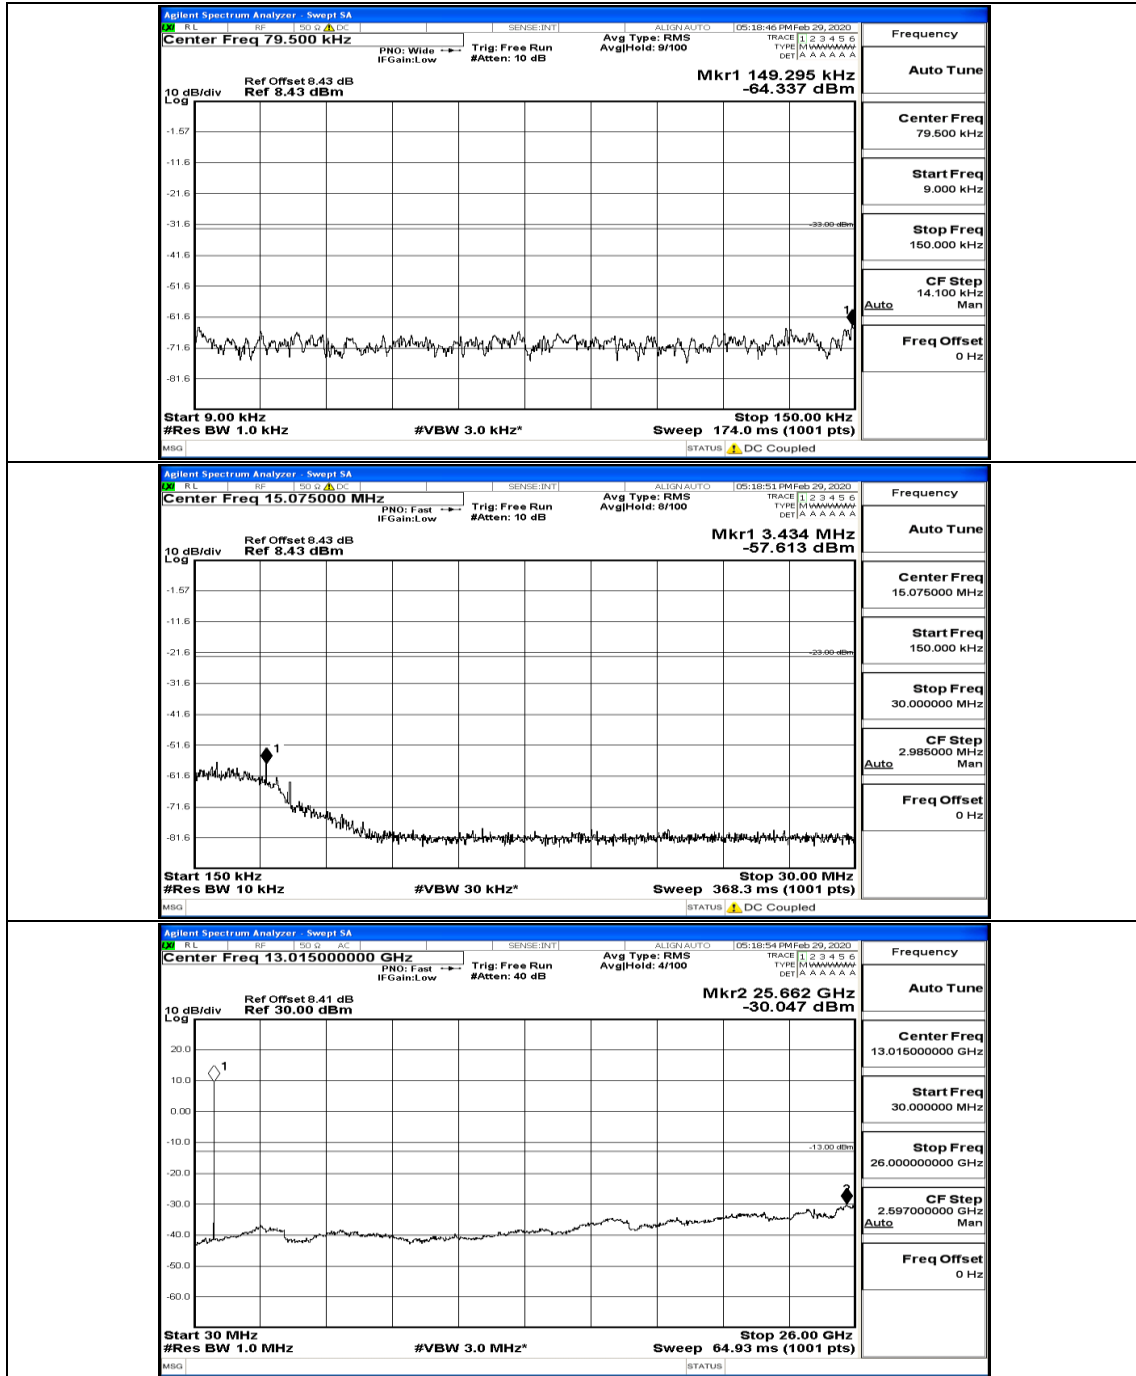

Channel Bandwidth: 5 MHz

(Channel Bandwidth: 5 MHz)_MCH_QPSK_1RB#0

(Channel Bandwidth: 5 MHz)_MCH_QPSK_12RB#6

(Channel Bandwidth: 5 MHz)_HCH_QPSK_1RB#0

(Channel Bandwidth: 5 MHz)_HCH_QPSK_1RB#12

(Channel Bandwidth: 5 MHz)_HCH_QPSK_12RB#13

(Channel Bandwidth: 5 MHz)_LCH_16QAM_1RB#0

(Channel Bandwidth: 5 MHz)_LCH_16QAM_1RB#12

(Channel Bandwidth: 5 MHz)_MCH_16QAM_1RB#0

(Channel Bandwidth: 5 MHz)_MCH_16QAM_1RB#12