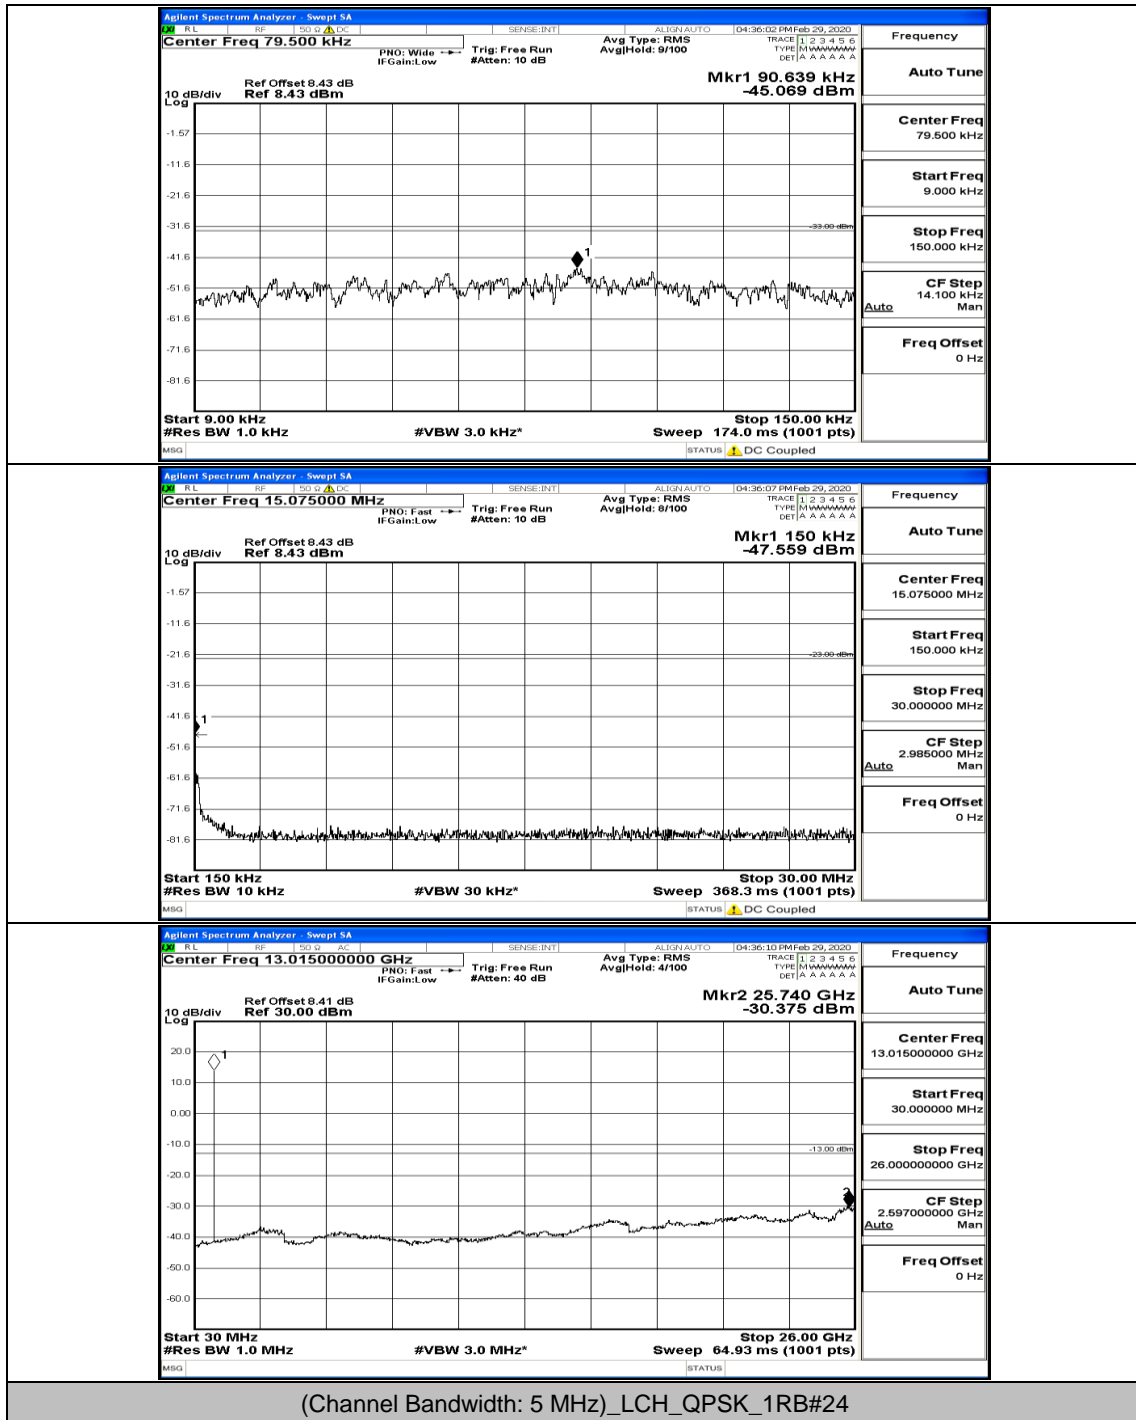

Channel Bandwidth: 5 MHz

(Channel Bandwidth: 5 MHz)_MCH_QPSK_1RB#0

(Channel Bandwidth: 5 MHz)_MCH_QPSK_12RB#6

(Channel Bandwidth: 5 MHz)_HCH_QPSK_1RB#0

(Channel Bandwidth: 5 MHz)_HCH_QPSK_1RB#12

(Channel Bandwidth: 5 MHz)_HCH_QPSK_12RB#13

(Channel Bandwidth: 5 MHz)_LCH_16QAM_1RB#0

(Channel Bandwidth: 5 MHz)_LCH_16QAM_1RB#12

(Channel Bandwidth: 5 MHz)_MCH_16QAM_1RB#0

(Channel Bandwidth: 5 MHz)_MCH_16QAM_1RB#12