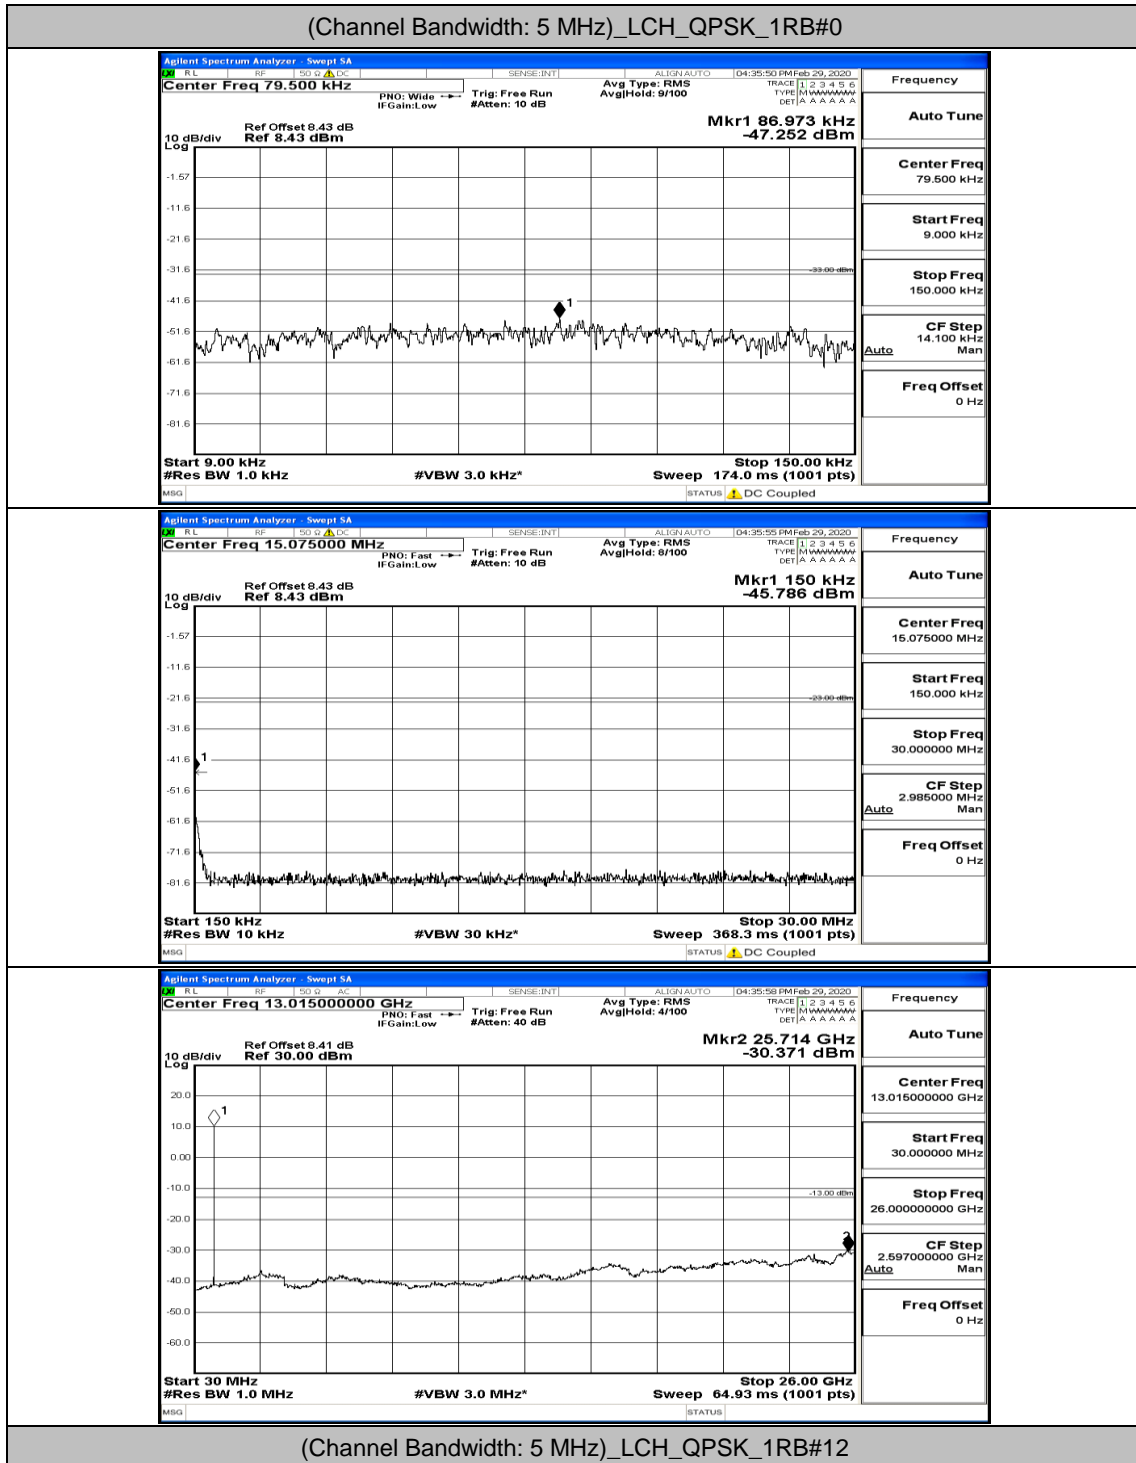

Channel Bandwidth: 5 MHz

(Channel Bandwidth: 5 MHz)_MCH_QPSK_1RB#0

(Channel Bandwidth: 5 MHz)_MCH_QPSK_12RB#6

(Channel Bandwidth: 5 MHz)_HCH_QPSK_1RB#0

(Channel Bandwidth: 5 MHz)_HCH_QPSK_1RB#12

(Channel Bandwidth: 5 MHz)_HCH_QPSK_12RB#13

(Channel Bandwidth: 5 MHz)_LCH_16QAM_1RB#0

(Channel Bandwidth: 5 MHz)_LCH_16QAM_1RB#12

(Channel Bandwidth: 5 MHz)_MCH_16QAM_1RB#0

(Channel Bandwidth: 5 MHz)_MCH_16QAM_1RB#12