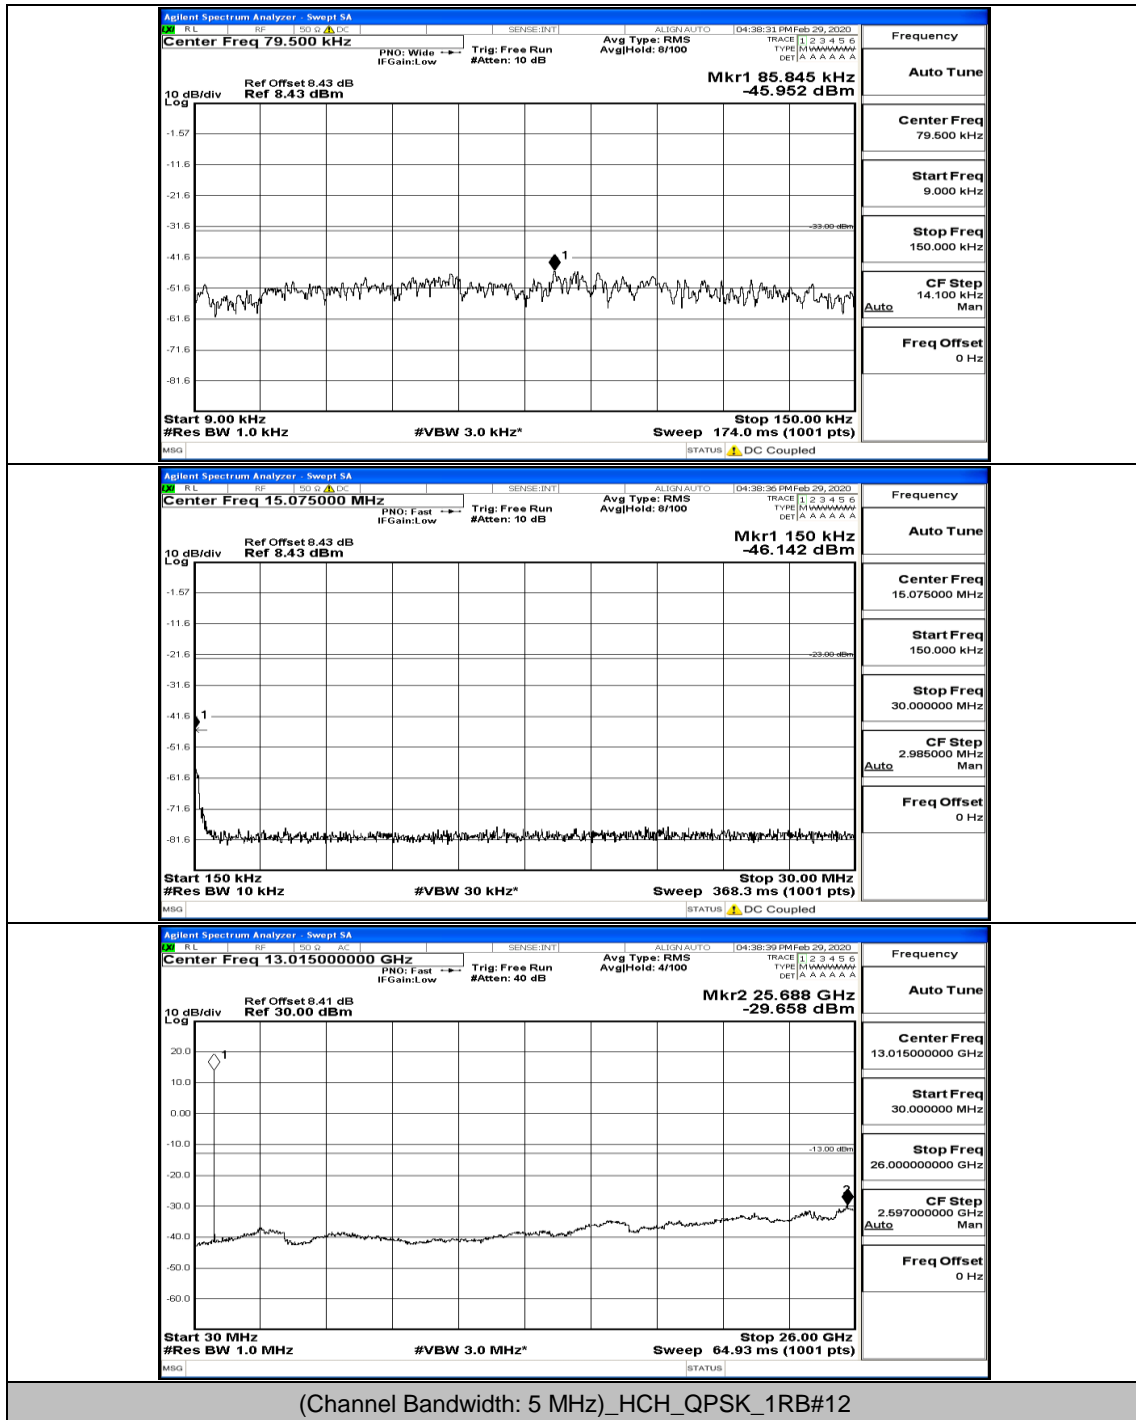

Channel Bandwidth: 5 MHz

(Channel Bandwidth: 5 MHz)_MCH_QPSK_1RB#0

(Channel Bandwidth: 5 MHz)_MCH_QPSK_12RB#6

(Channel Bandwidth: 5 MHz)_HCH_QPSK_1RB#0

(Channel Bandwidth: 5 MHz)_HCH_QPSK_1RB#12

(Channel Bandwidth: 5 MHz)_HCH_QPSK_12RB#13

(Channel Bandwidth: 5 MHz)_LCH_16QAM_1RB#0

(Channel Bandwidth: 5 MHz)_LCH_16QAM_1RB#12

(Channel Bandwidth: 5 MHz)_MCH_16QAM_1RB#0

(Channel Bandwidth: 5 MHz)_MCH_16QAM_1RB#12