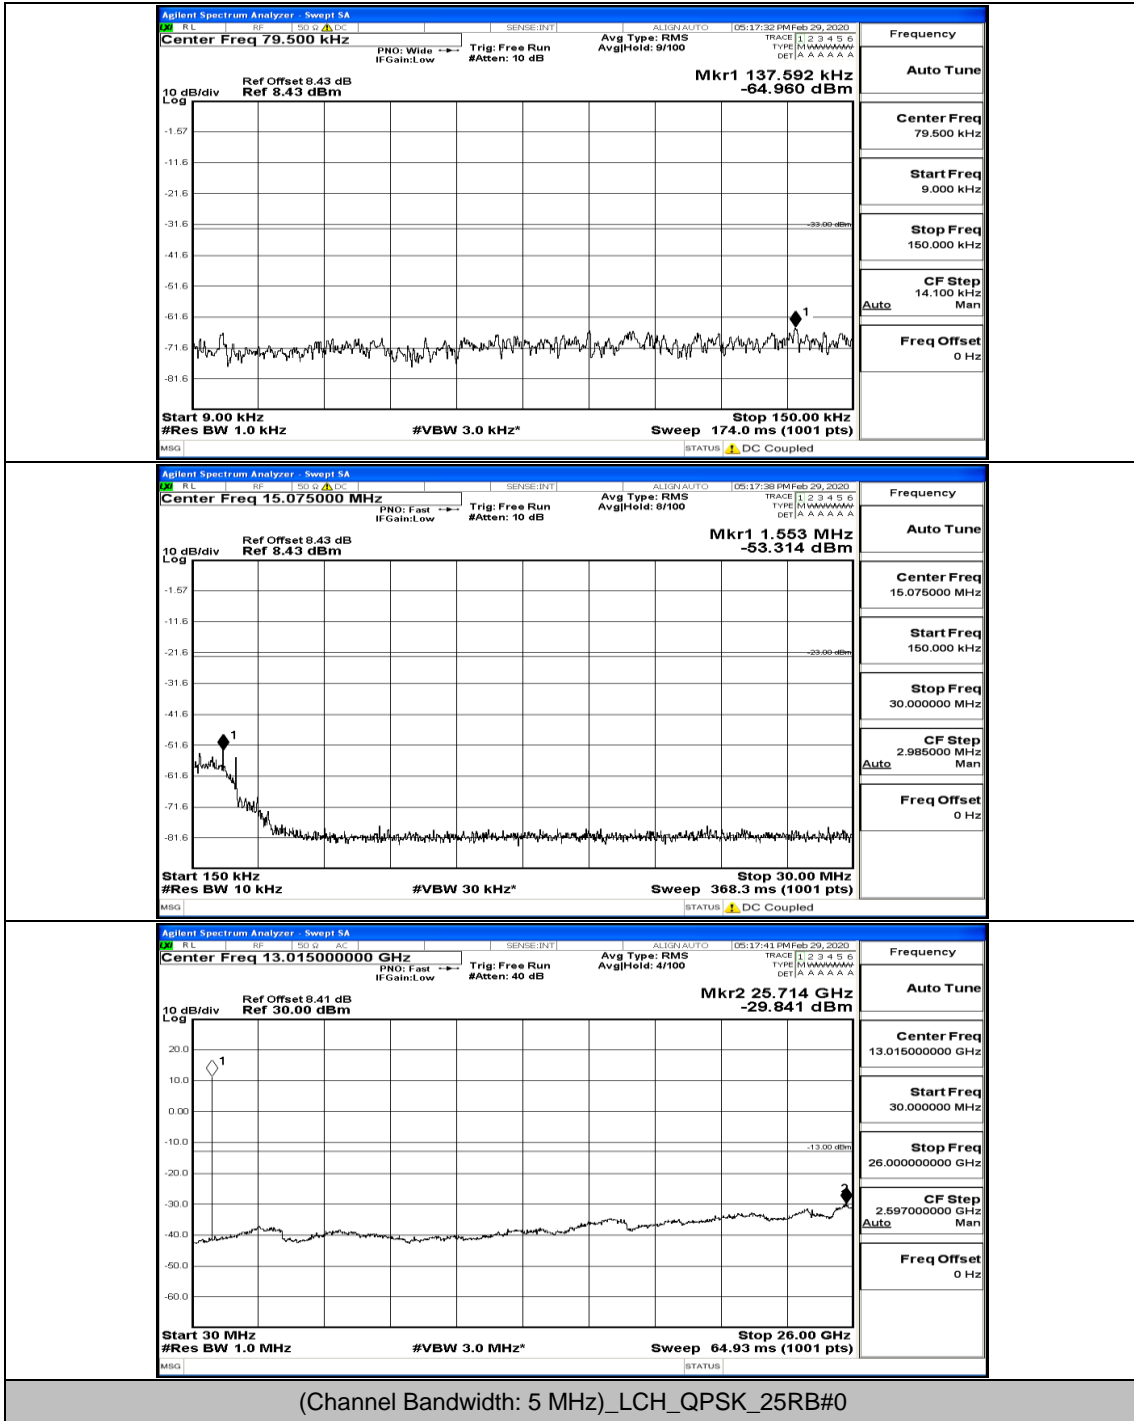

Channel Bandwidth: 5 MHz

(Channel Bandwidth: 5 MHz)_MCH_QPSK_1RB#0

(Channel Bandwidth: 5 MHz)_MCH_QPSK_12RB#6

(Channel Bandwidth: 5 MHz)_HCH_QPSK_1RB#0

(Channel Bandwidth: 5 MHz)_HCH_QPSK_1RB#12

(Channel Bandwidth: 5 MHz)_HCH_QPSK_12RB#13

(Channel Bandwidth: 5 MHz)_LCH_16QAM_1RB#0

(Channel Bandwidth: 5 MHz)_LCH_16QAM_1RB#12

(Channel Bandwidth: 5 MHz)_MCH_16QAM_1RB#0

(Channel Bandwidth: 5 MHz)_MCH_16QAM_1RB#12