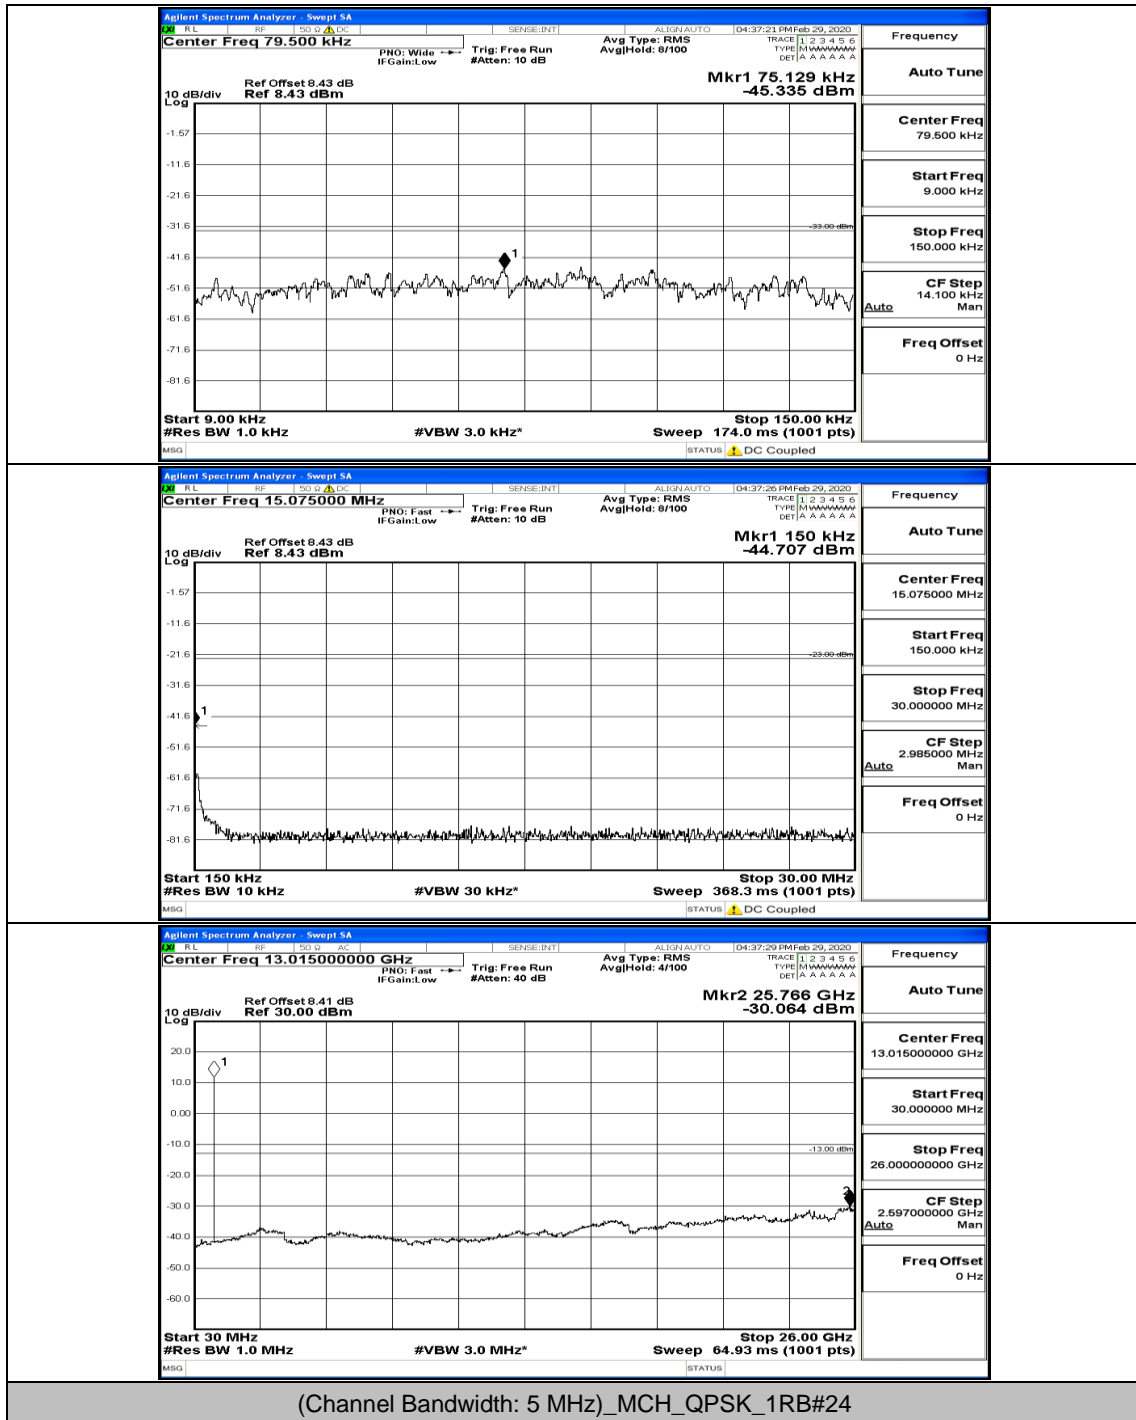

Channel Bandwidth: 5 MHz

(Channel Bandwidth: 5 MHz)_MCH_QPSK_1RB#0

(Channel Bandwidth: 5 MHz)_MCH_QPSK_12RB#6

(Channel Bandwidth: 5 MHz)_HCH_QPSK_1RB#0

(Channel Bandwidth: 5 MHz)_HCH_QPSK_1RB#12

(Channel Bandwidth: 5 MHz)_HCH_QPSK_12RB#13

(Channel Bandwidth: 5 MHz)_LCH_16QAM_1RB#0

(Channel Bandwidth: 5 MHz)_LCH_16QAM_1RB#12

(Channel Bandwidth: 5 MHz)_MCH_16QAM_1RB#0

(Channel Bandwidth: 5 MHz)_MCH_16QAM_1RB#12