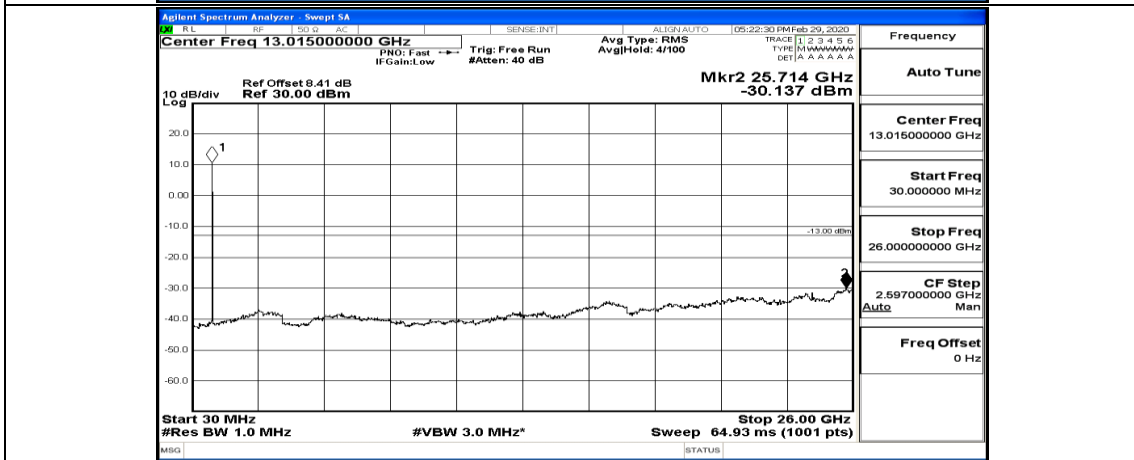

Channel Bandwidth: 5 MHz

(Channel Bandwidth: 5 MHz)_MCH_QPSK_1RB#0

(Channel Bandwidth: 5 MHz)_MCH_QPSK_12RB#6

(Channel Bandwidth: 5 MHz)_HCH_QPSK_1RB#0

(Channel Bandwidth: 5 MHz)_HCH_QPSK_1RB#12

(Channel Bandwidth: 5 MHz)_HCH_QPSK_12RB#13

(Channel Bandwidth: 5 MHz)_LCH_16QAM_1RB#0

(Channel Bandwidth: 5 MHz)_LCH_16QAM_1RB#12

(Channel Bandwidth: 5 MHz)_MCH_16QAM_1RB#0

(Channel Bandwidth: 5 MHz)_MCH_16QAM_1RB#12