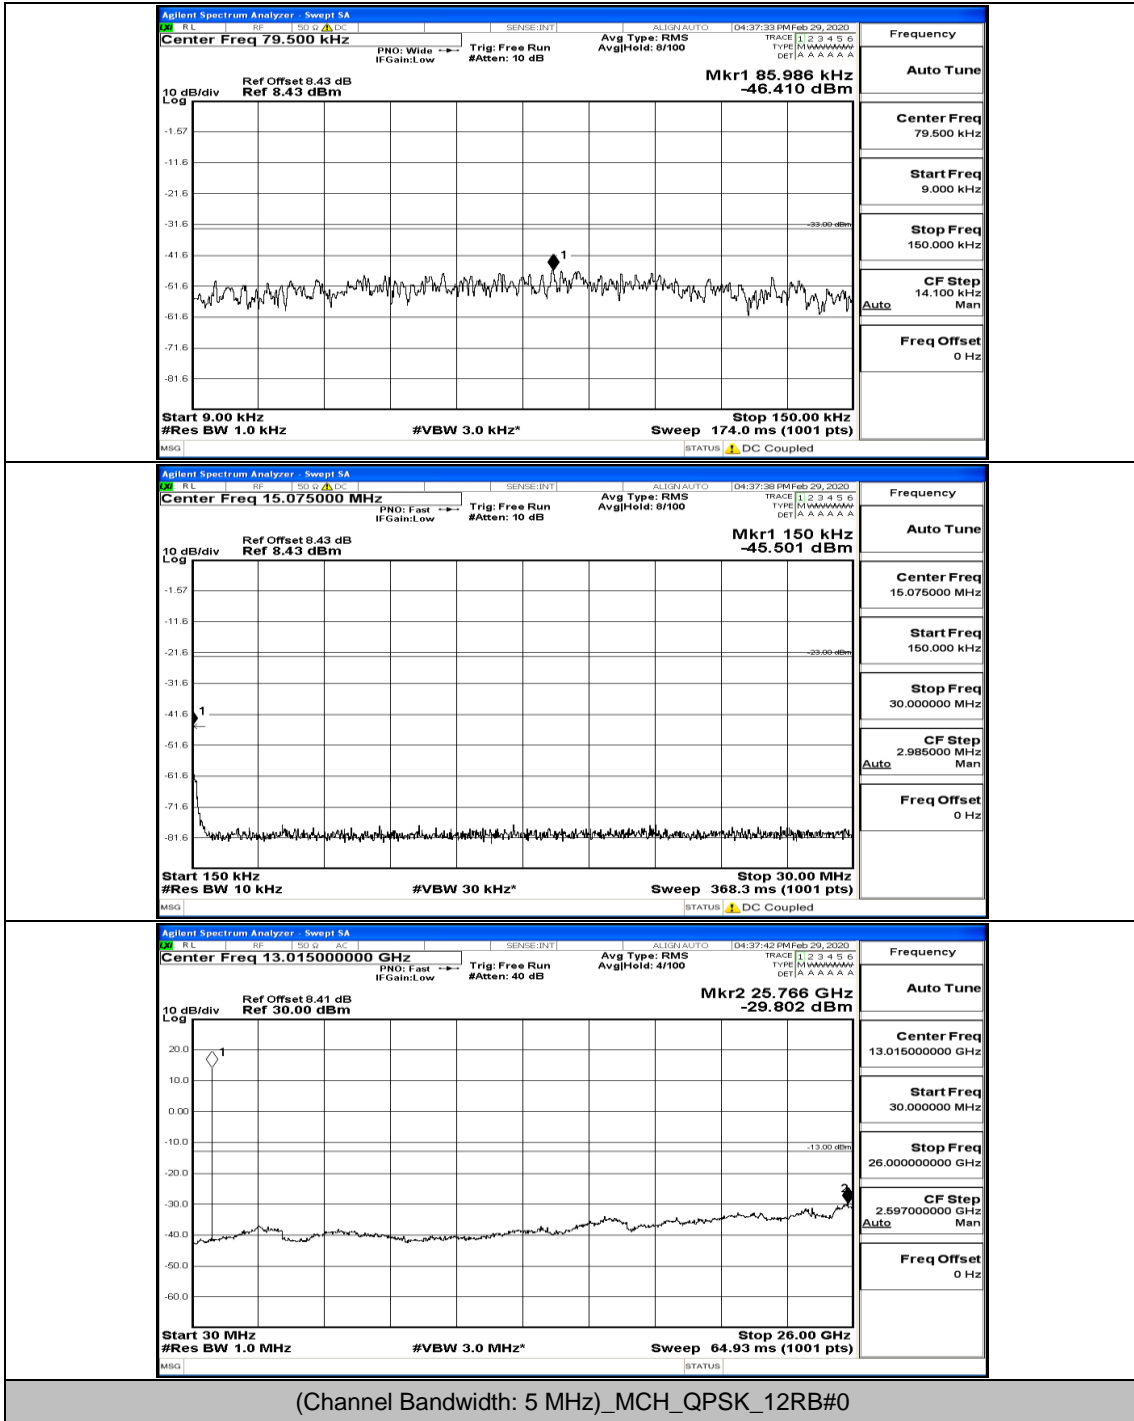

Channel Bandwidth: 5 MHz

(Channel Bandwidth: 5 MHz)_MCH_QPSK_1RB#0

(Channel Bandwidth: 5 MHz)_MCH_QPSK_12RB#6

(Channel Bandwidth: 5 MHz)_HCH_QPSK_1RB#0

(Channel Bandwidth: 5 MHz)_HCH_QPSK_1RB#12

(Channel Bandwidth: 5 MHz)_HCH_QPSK_12RB#13

(Channel Bandwidth: 5 MHz)_LCH_16QAM_1RB#0

(Channel Bandwidth: 5 MHz)_LCH_16QAM_1RB#12

(Channel Bandwidth: 5 MHz)_MCH_16QAM_1RB#0

(Channel Bandwidth: 5 MHz)_MCH_16QAM_1RB#12