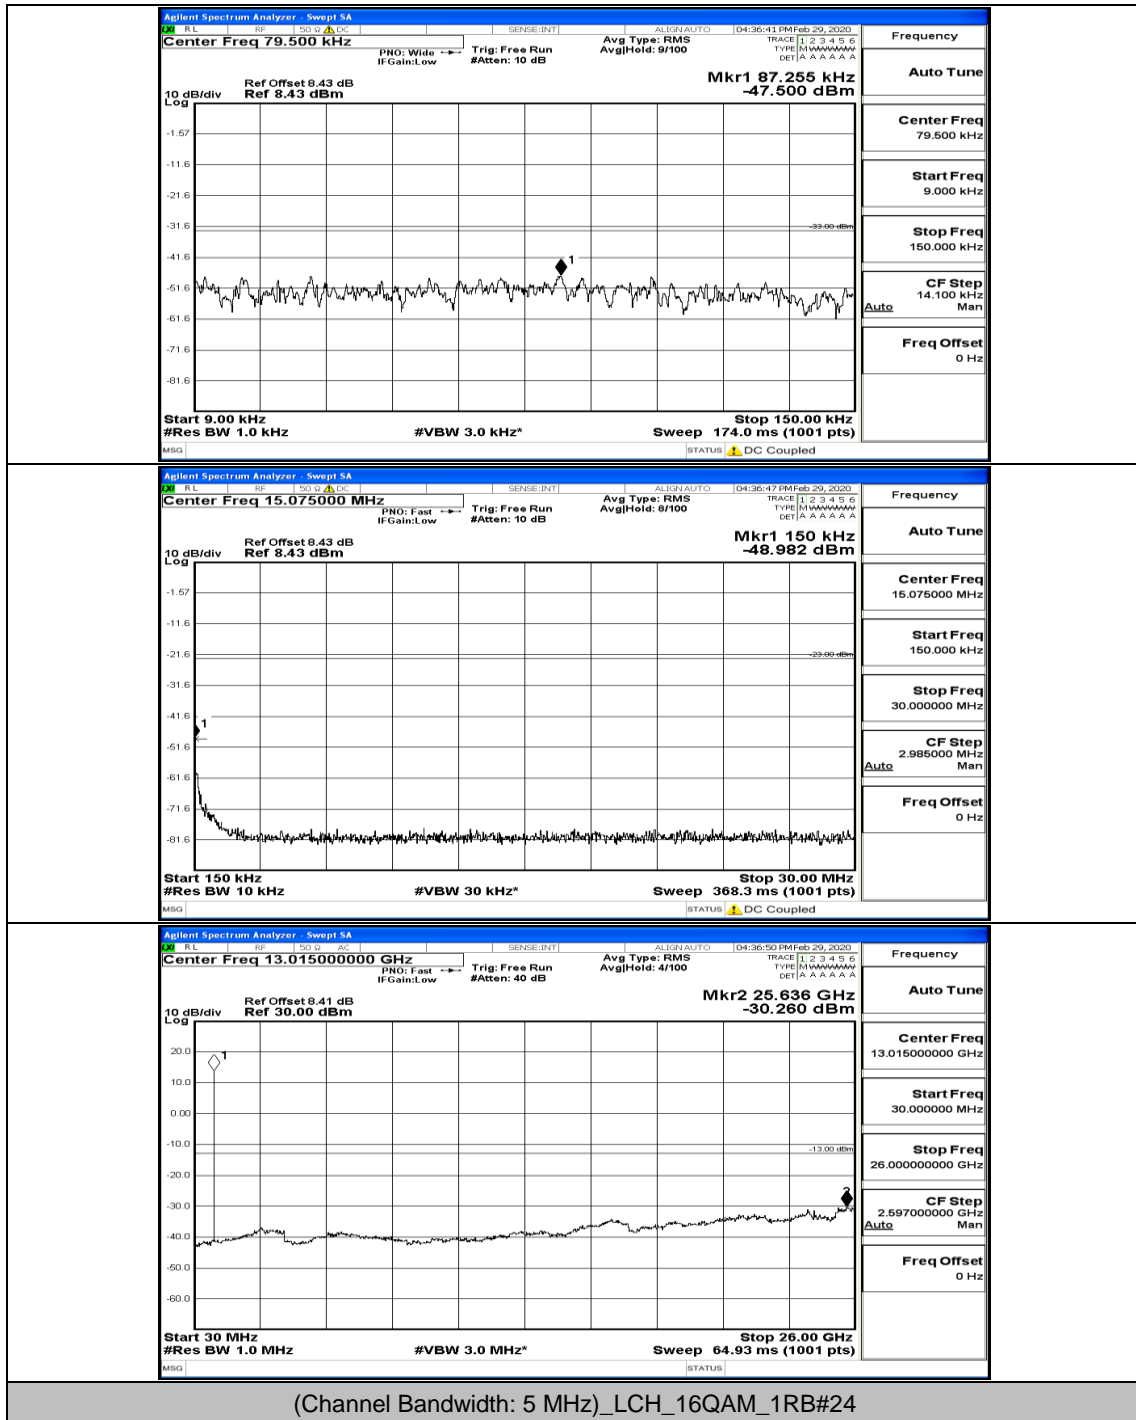

Channel Bandwidth: 5 MHz

(Channel Bandwidth: 5 MHz)_MCH_QPSK_1RB#0

(Channel Bandwidth: 5 MHz)_MCH_QPSK_12RB#6

(Channel Bandwidth: 5 MHz)_HCH_QPSK_1RB#0

(Channel Bandwidth: 5 MHz)_HCH_QPSK_1RB#12

(Channel Bandwidth: 5 MHz)_HCH_QPSK_12RB#13

(Channel Bandwidth: 5 MHz)_LCH_16QAM_1RB#0

(Channel Bandwidth: 5 MHz)_LCH_16QAM_1RB#12

(Channel Bandwidth: 5 MHz)_MCH_16QAM_1RB#0

(Channel Bandwidth: 5 MHz)_MCH_16QAM_1RB#12