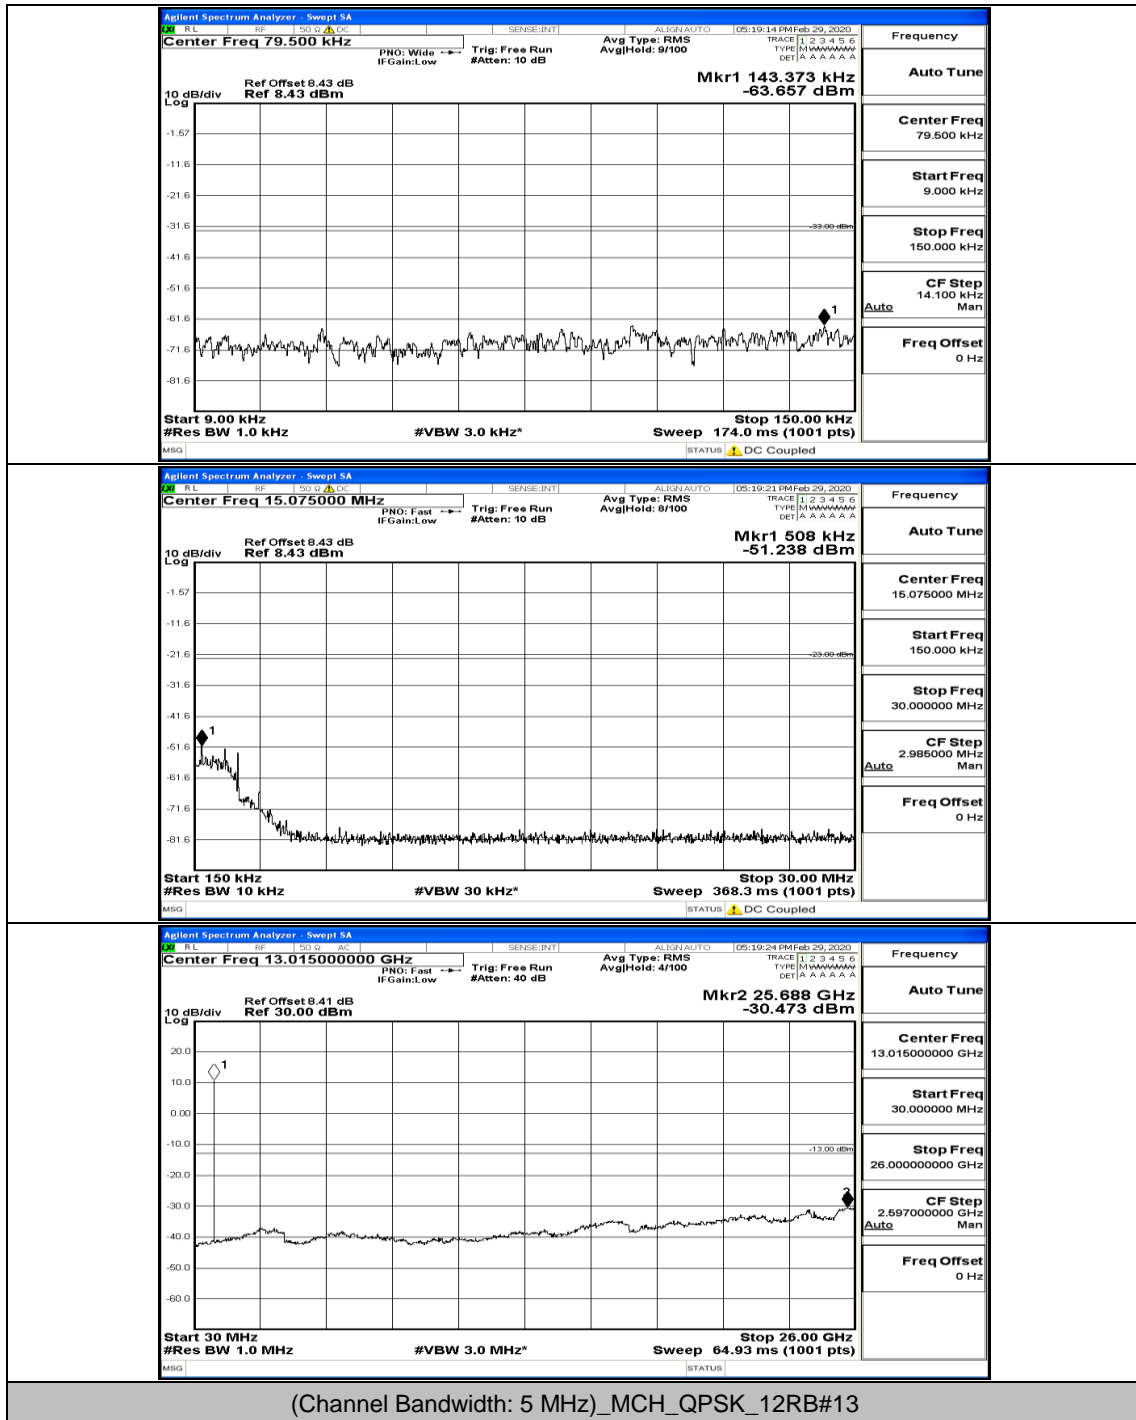

Channel Bandwidth: 5 MHz

(Channel Bandwidth: 5 MHz)_MCH_QPSK_1RB#0

(Channel Bandwidth: 5 MHz)_MCH_QPSK_12RB#6

(Channel Bandwidth: 5 MHz)_HCH_QPSK_1RB#0

(Channel Bandwidth: 5 MHz)_HCH_QPSK_1RB#12

(Channel Bandwidth: 5 MHz)_HCH_QPSK_12RB#13

(Channel Bandwidth: 5 MHz)_LCH_16QAM_1RB#0

(Channel Bandwidth: 5 MHz)_LCH_16QAM_1RB#12

(Channel Bandwidth: 5 MHz)_MCH_16QAM_1RB#0

(Channel Bandwidth: 5 MHz)_MCH_16QAM_1RB#12