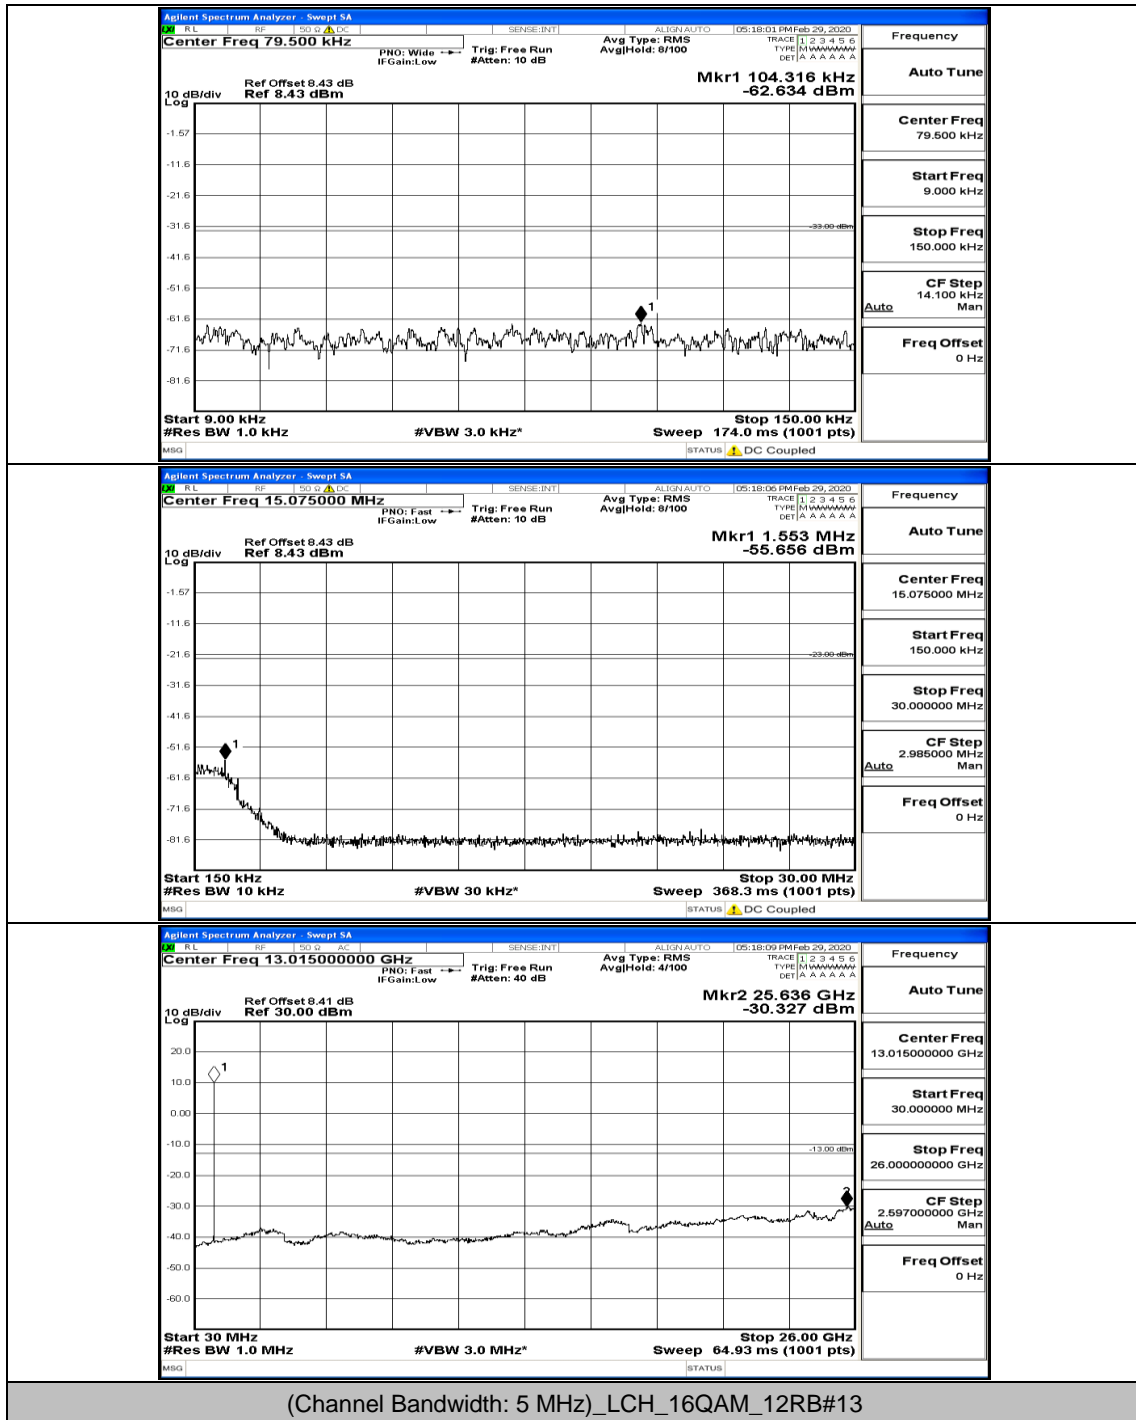

Channel Bandwidth: 5 MHz

(Channel Bandwidth: 5 MHz)_MCH_QPSK_1RB#0

(Channel Bandwidth: 5 MHz)_MCH_QPSK_12RB#6

(Channel Bandwidth: 5 MHz)_HCH_QPSK_1RB#0

(Channel Bandwidth: 5 MHz)_HCH_QPSK_1RB#12

(Channel Bandwidth: 5 MHz)_HCH_QPSK_12RB#13

(Channel Bandwidth: 5 MHz)_LCH_16QAM_1RB#0

(Channel Bandwidth: 5 MHz)_LCH_16QAM_1RB#12

(Channel Bandwidth: 5 MHz)_MCH_16QAM_1RB#0

(Channel Bandwidth: 5 MHz)_MCH_16QAM_1RB#12