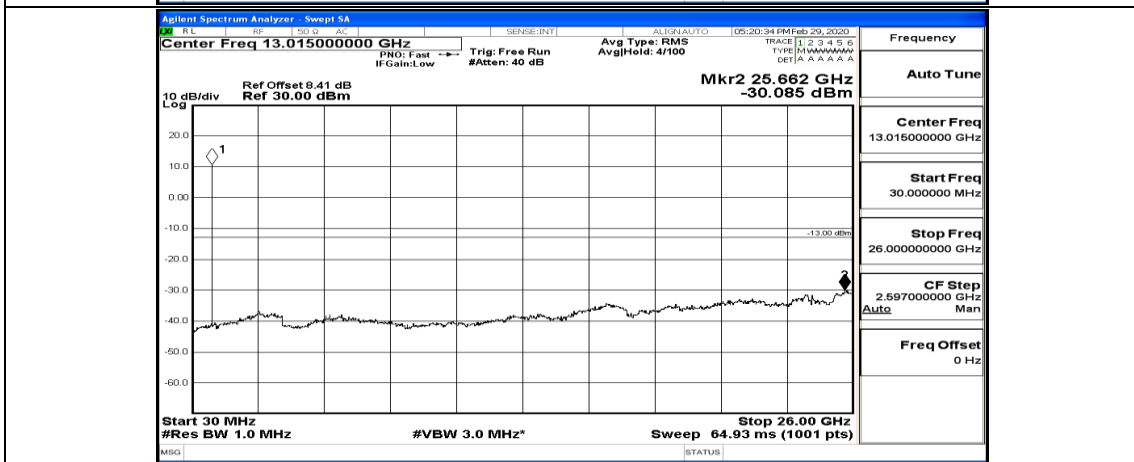

Channel Bandwidth: 5 MHz

(Channel Bandwidth: 5 MHz)_MCH_QPSK_1RB#0

(Channel Bandwidth: 5 MHz)_MCH_QPSK_12RB#6

(Channel Bandwidth: 5 MHz)_HCH_QPSK_1RB#0

(Channel Bandwidth: 5 MHz)_HCH_QPSK_1RB#12

(Channel Bandwidth: 5 MHz)_HCH_QPSK_12RB#13

(Channel Bandwidth: 5 MHz)_LCH_16QAM_1RB#0

(Channel Bandwidth: 5 MHz)_LCH_16QAM_1RB#12

(Channel Bandwidth: 5 MHz)_MCH_16QAM_1RB#0

(Channel Bandwidth: 5 MHz)_MCH_16QAM_1RB#12