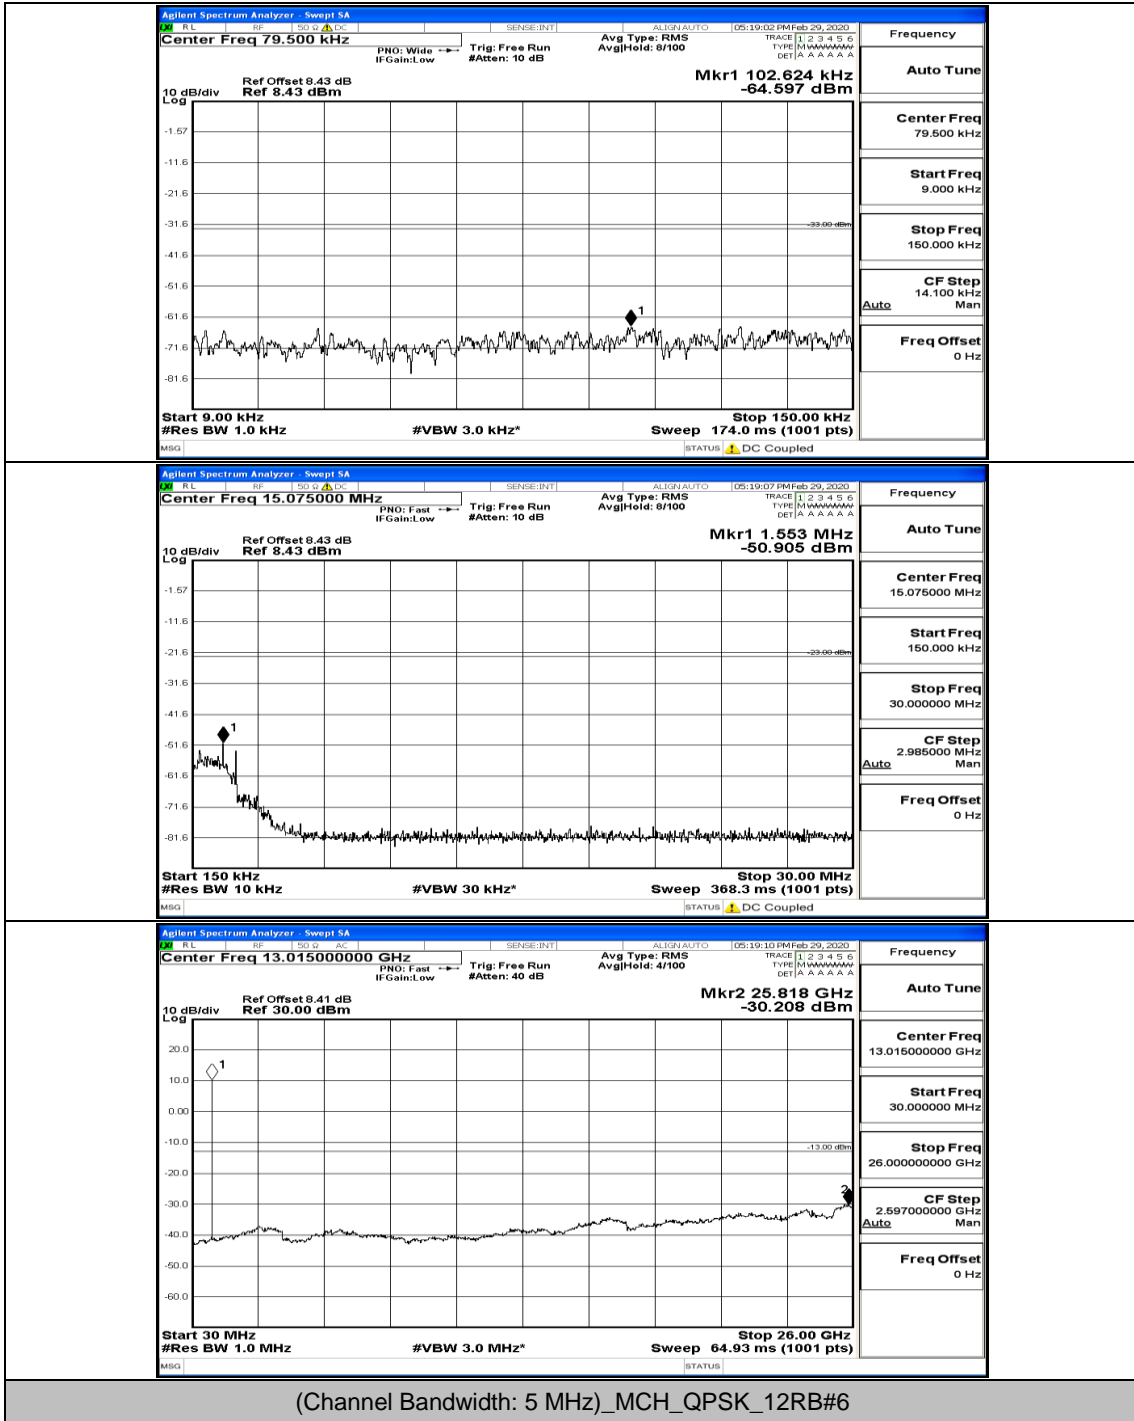

Channel Bandwidth: 5 MHz

(Channel Bandwidth: 5 MHz)_MCH_QPSK_1RB#0

(Channel Bandwidth: 5 MHz)_MCH_QPSK_12RB#6

(Channel Bandwidth: 5 MHz)_HCH_QPSK_1RB#0

(Channel Bandwidth: 5 MHz)_HCH_QPSK_1RB#12

(Channel Bandwidth: 5 MHz)_HCH_QPSK_12RB#13

(Channel Bandwidth: 5 MHz)_LCH_16QAM_1RB#0

(Channel Bandwidth: 5 MHz)_LCH_16QAM_1RB#12

(Channel Bandwidth: 5 MHz)_MCH_16QAM_1RB#0

(Channel Bandwidth: 5 MHz)_MCH_16QAM_1RB#12