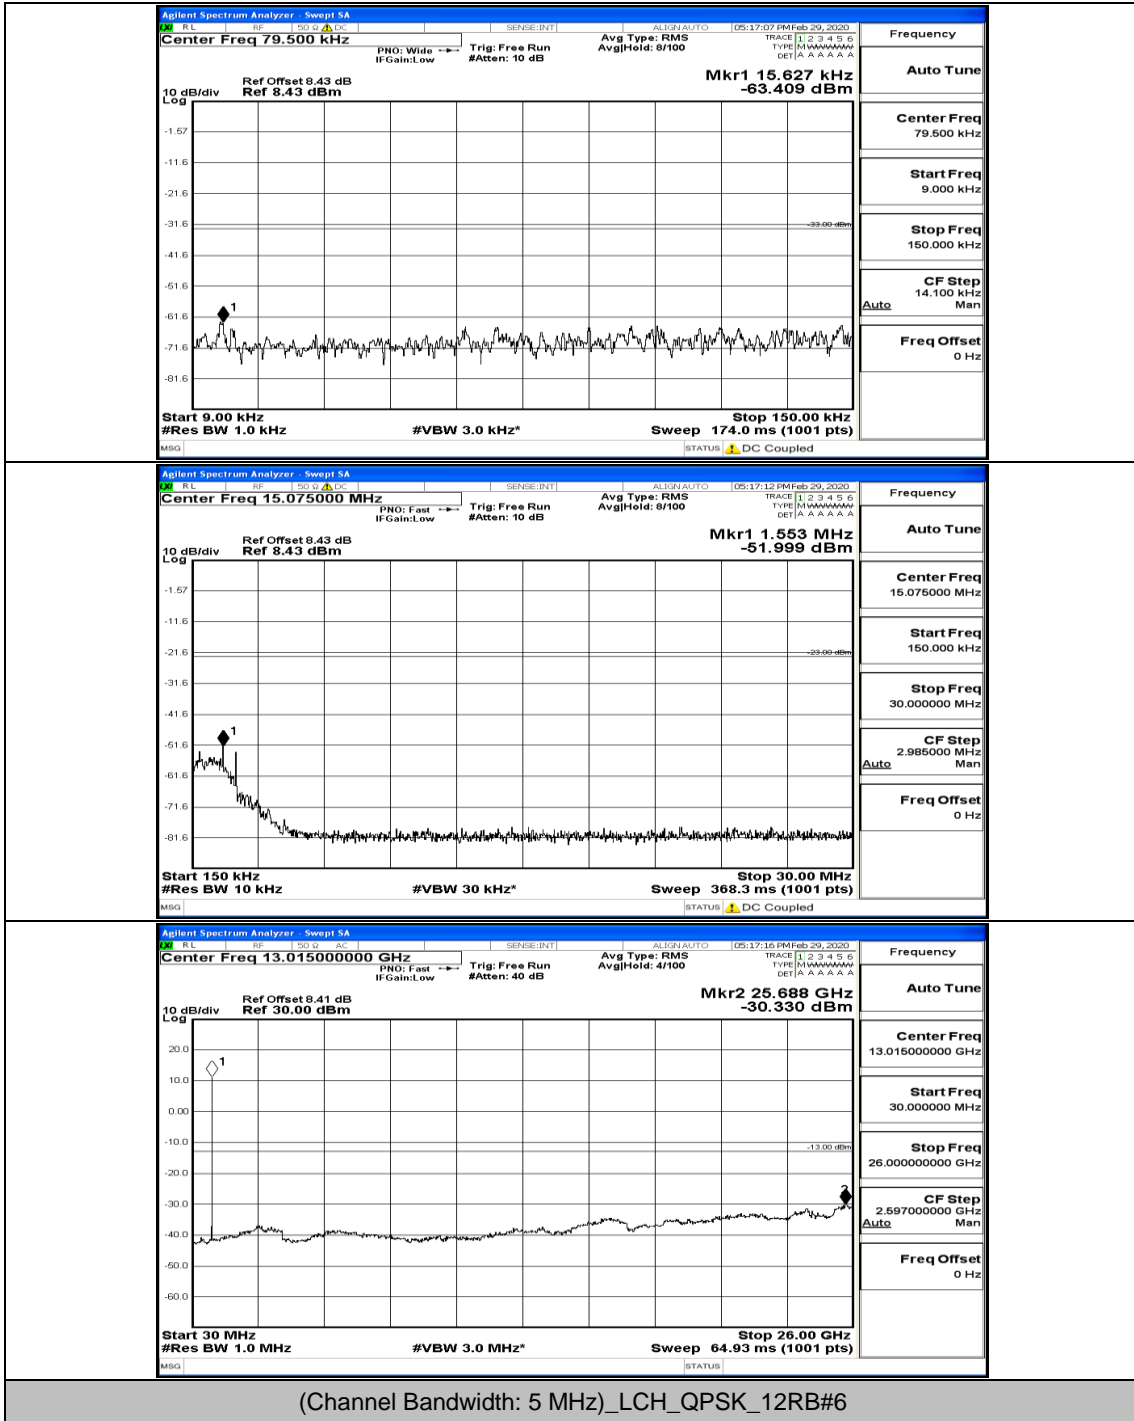

Channel Bandwidth: 5 MHz

(Channel Bandwidth: 5 MHz)_MCH_QPSK_1RB#0

(Channel Bandwidth: 5 MHz)_MCH_QPSK_12RB#6

(Channel Bandwidth: 5 MHz)_HCH_QPSK_1RB#0

(Channel Bandwidth: 5 MHz)_HCH_QPSK_1RB#12

(Channel Bandwidth: 5 MHz)_HCH_QPSK_12RB#13

(Channel Bandwidth: 5 MHz)_LCH_16QAM_1RB#0

(Channel Bandwidth: 5 MHz)_LCH_16QAM_1RB#12

(Channel Bandwidth: 5 MHz)_MCH_16QAM_1RB#0

(Channel Bandwidth: 5 MHz)_MCH_16QAM_1RB#12