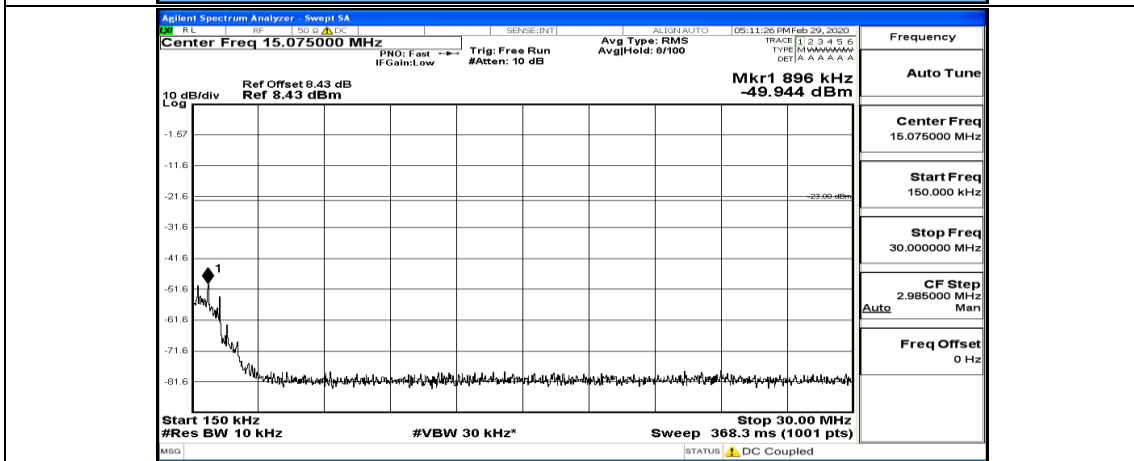

Channel Bandwidth: 3 MHz

(Channel Bandwidth: 3 MHz)_LCH_QPSK_1RB#0

(Channel Bandwidth: 3 MHz)_LCH_QPSK_8RB#4

(Channel Bandwidth: 3 MHz)_LCH_QPSK_8RB#7

(Channel Bandwidth: 3 MHz)_MCH_QPSK_1RB#0

(Channel Bandwidth: 3 MHz)_MCH_QPSK_8RB#7

(Channel Bandwidth: 3 MHz)_HCH_QPSK_1RB#0

Frequency
Auto Tune
Center Freq 79.500 kHz
Start Freq 9.000 kHz
Stop Freq 150.000 kHz
CF Step 14.100 kHz Man
Freq Offset 0 Hz

Frequency
Auto Tune
Center Freq 15.075000 MHz
Start Freq 150.000 kHz
Stop Freq 30.000000 MHz
CF Step 2.985000 MHz Man
Freq Offset 0 Hz

Frequency
Auto Tune
Center Freq 13.01500000 GHz
Start Freq 30.000000 MHz
Stop Freq 26.00000000 GHz
CF Step 2.59700000 GHz Man
Freq Offset 0 Hz

(Channel Bandwidth: 3 MHz)_HCH_QPSK_1RB#7

(Channel Bandwidth: 3 MHz)_LCH_16QAM_1RB#0