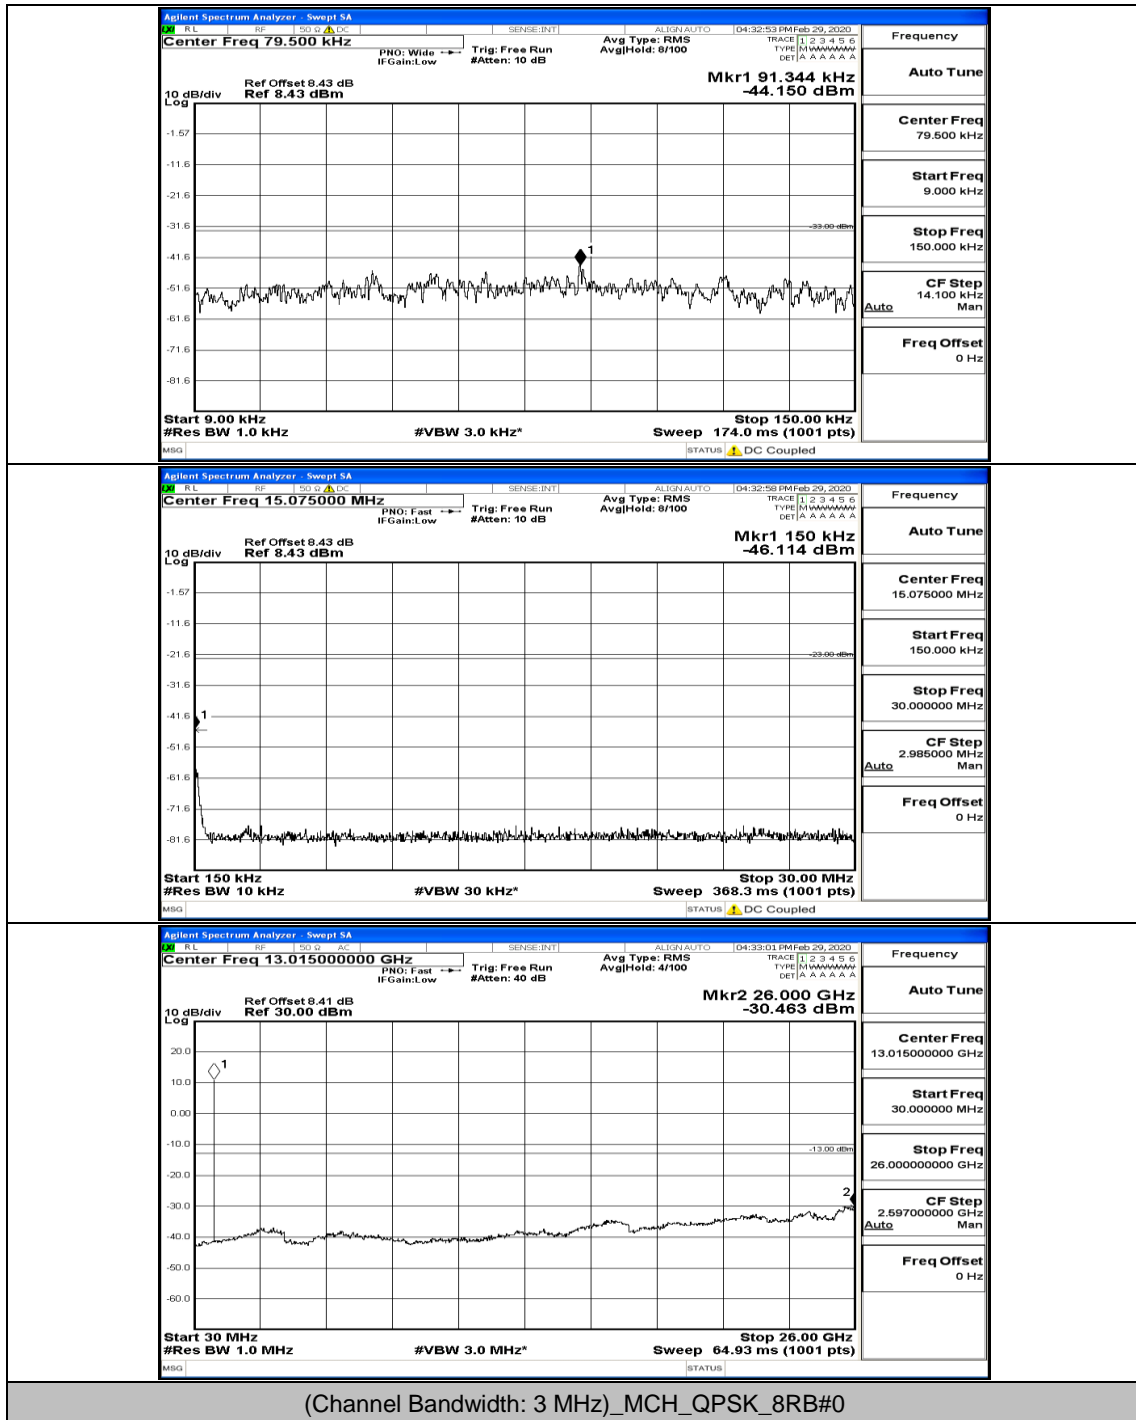

Channel Bandwidth: 3 MHz

(Channel Bandwidth: 3 MHz)_LCH_QPSK_1RB#0

(Channel Bandwidth: 3 MHz)_LCH_QPSK_8RB#4

(Channel Bandwidth: 3 MHz)_LCH_QPSK_8RB#7

(Channel Bandwidth: 3 MHz)_MCH_QPSK_1RB#0

(Channel Bandwidth: 3 MHz)_MCH_QPSK_8RB#7

(Channel Bandwidth: 3 MHz)_HCH_QPSK_1RB#0

Frequency
Auto Tune
Center Freq 79.500 kHz
Start Freq 9.000 kHz
Stop Freq 150.000 kHz
CF Step 14.100 kHz Man
Freq Offset 0 Hz

Frequency
Auto Tune
Center Freq 15.075000 MHz
Start Freq 150.000 kHz
Stop Freq 30.000000 MHz
CF Step 2.985000 MHz Man
Freq Offset 0 Hz

Frequency
Auto Tune
Center Freq 13.01500000 GHz
Start Freq 30.000000 MHz
Stop Freq 26.00000000 GHz
CF Step 2.59700000 GHz Man
Freq Offset 0 Hz

(Channel Bandwidth: 3 MHz)_HCH_QPSK_1RB#7

(Channel Bandwidth: 3 MHz)_LCH_16QAM_1RB#0