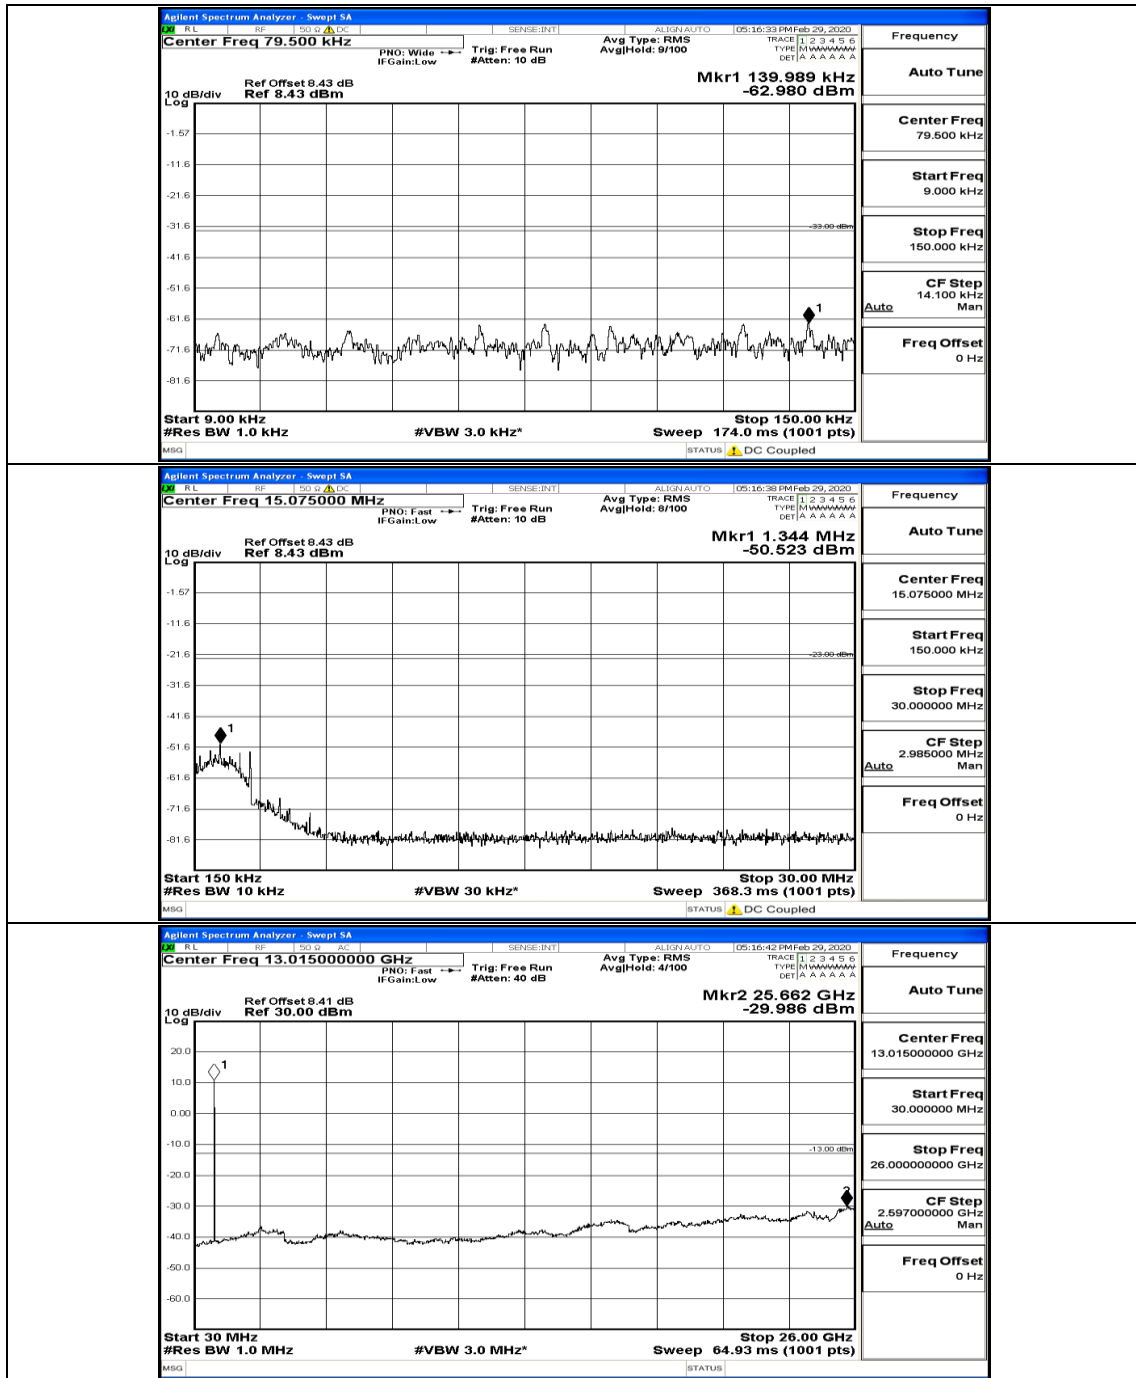

Frequency
Auto Tune
Center Freq 13.01500000 GHz
Start Freq 30.000000 MHz
Stop Freq 26.00000000 GHz
CF Step 2.59700000 GHz Man
Freq Offset 0 Hz

(Channel Bandwidth: 3 MHz)_HCH_QPSK_1RB#7

(Channel Bandwidth: 3 MHz)_LCH_16QAM_1RB#0