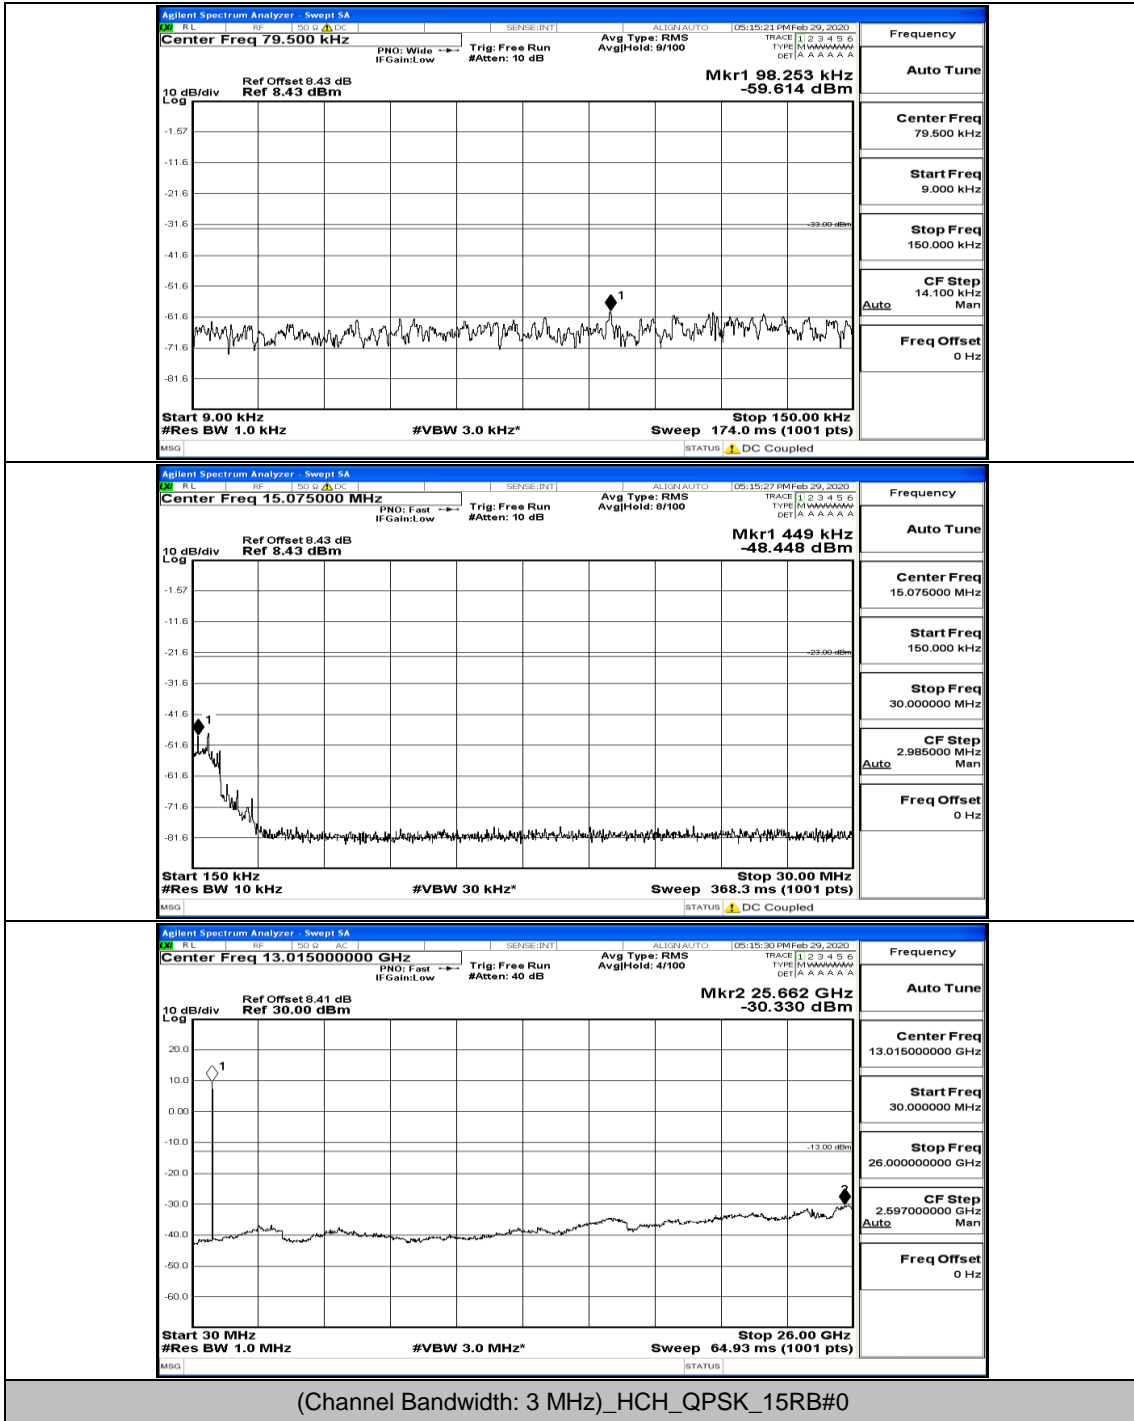

Channel Bandwidth: 3 MHz

(Channel Bandwidth: 3 MHz)_LCH_QPSK_1RB#0

(Channel Bandwidth: 3 MHz)_LCH_QPSK_8RB#4

(Channel Bandwidth: 3 MHz)_LCH_QPSK_8RB#7

(Channel Bandwidth: 3 MHz)_MCH_QPSK_1RB#0

(Channel Bandwidth: 3 MHz)_MCH_QPSK_8RB#7

(Channel Bandwidth: 3 MHz)_HCH_QPSK_1RB#0

Frequency
Auto Tune
Center Freq 79.500 kHz
Start Freq 9.000 kHz
Stop Freq 150.000 kHz
CF Step 14.100 kHz Man
Freq Offset 0 Hz

Frequency
Auto Tune
Center Freq 15.075000 MHz
Start Freq 150.000 kHz
Stop Freq 30.000000 MHz
CF Step 2.985000 MHz Man
Freq Offset 0 Hz

Frequency
Auto Tune
Center Freq 13.01500000 GHz
Start Freq 30.000000 MHz
Stop Freq 26.00000000 GHz
CF Step 2.59700000 GHz Man
Freq Offset 0 Hz

(Channel Bandwidth: 3 MHz)_HCH_QPSK_1RB#7

(Channel Bandwidth: 3 MHz)_LCH_16QAM_1RB#0

(Channel Bandwidth: 3 MHz)_LCH_16QAM_1RB#7

(Channel Bandwidth: 3 MHz)_LCH_16QAM_8RB#7

(Channel Bandwidth: 3 MHz)_LCH_16QAM_15RB#0

(Channel Bandwidth: 3 MHz)_MCH_16QAM_1RB#0

(Channel Bandwidth: 3 MHz)_MCH_16QAM_1RB#7