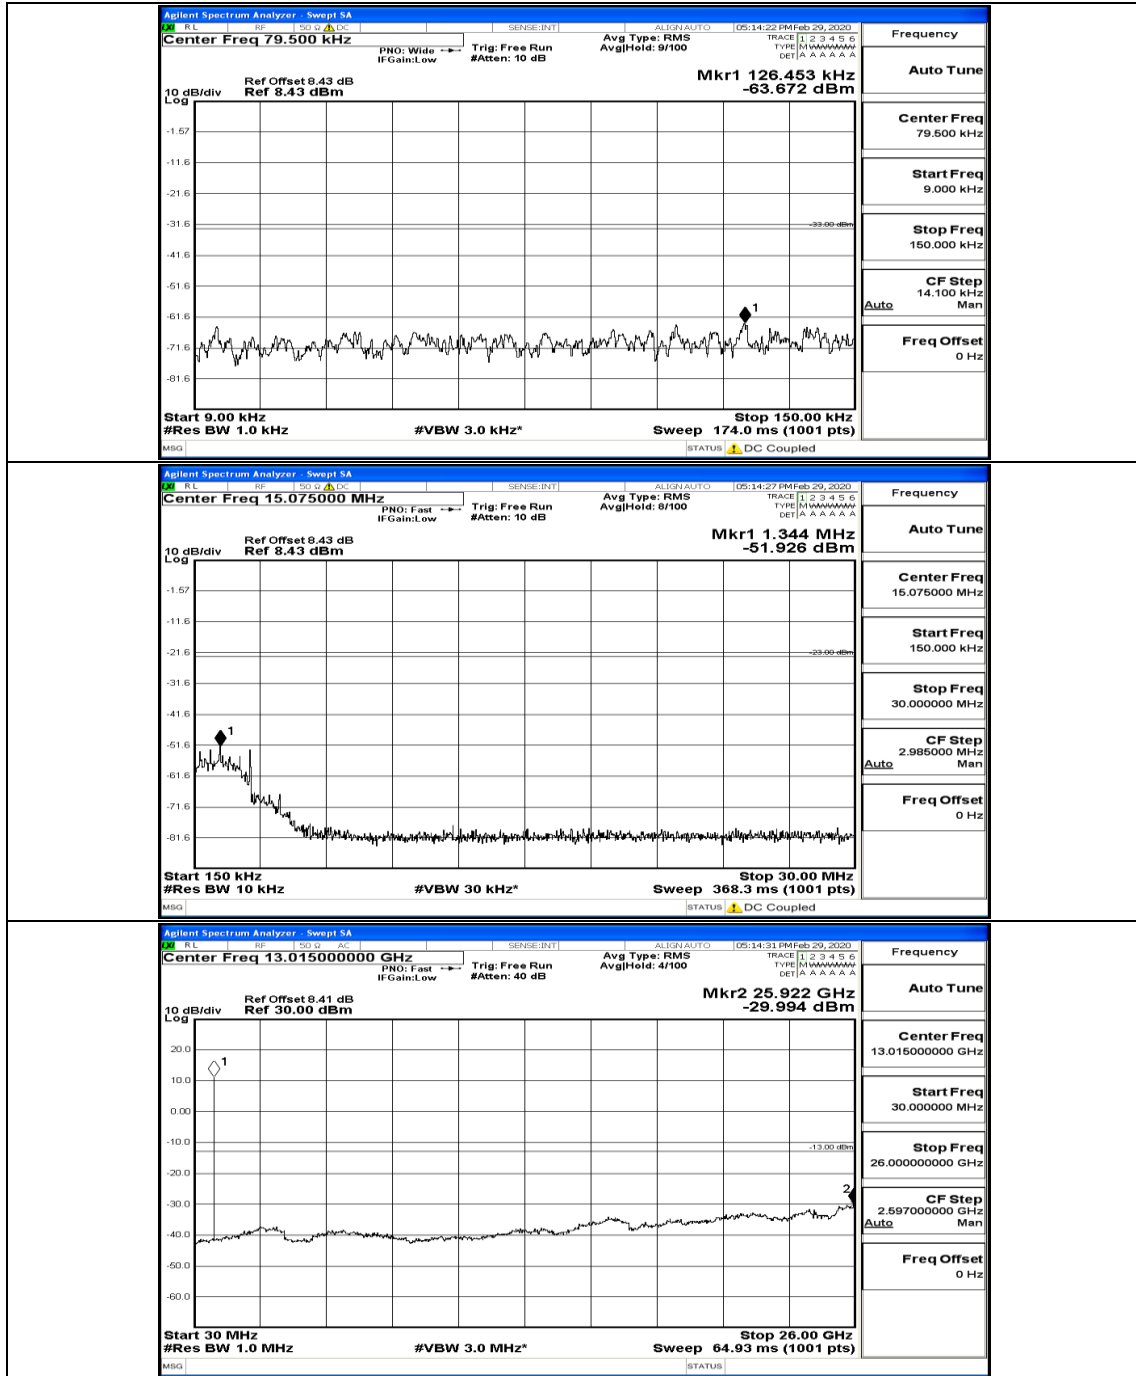

Channel Bandwidth: 3 MHz

(Channel Bandwidth: 3 MHz)_LCH_QPSK_1RB#0

(Channel Bandwidth: 3 MHz)_LCH_QPSK_8RB#4

(Channel Bandwidth: 3 MHz)_LCH_QPSK_8RB#7

(Channel Bandwidth: 3 MHz)_MCH_QPSK_1RB#0

(Channel Bandwidth: 3 MHz)_MCH_QPSK_8RB#7

(Channel Bandwidth: 3 MHz)_HCH_QPSK_1RB#0

Frequency
Auto Tune
Center Freq 79.500 kHz
Start Freq 9.000 kHz
Stop Freq 150.000 kHz
CF Step 14.100 kHz Man
Freq Offset 0 Hz

Frequency
Auto Tune
Center Freq 15.075000 MHz
Start Freq 150.000 kHz
Stop Freq 30.000000 MHz
CF Step 2.985000 MHz Man
Freq Offset 0 Hz

Frequency
Auto Tune
Center Freq 13.01500000 GHz
Start Freq 30.000000 MHz
Stop Freq 26.00000000 GHz
CF Step 2.59700000 GHz Man
Freq Offset 0 Hz

(Channel Bandwidth: 3 MHz)_HCH_QPSK_1RB#7

(Channel Bandwidth: 3 MHz)_LCH_16QAM_1RB#0