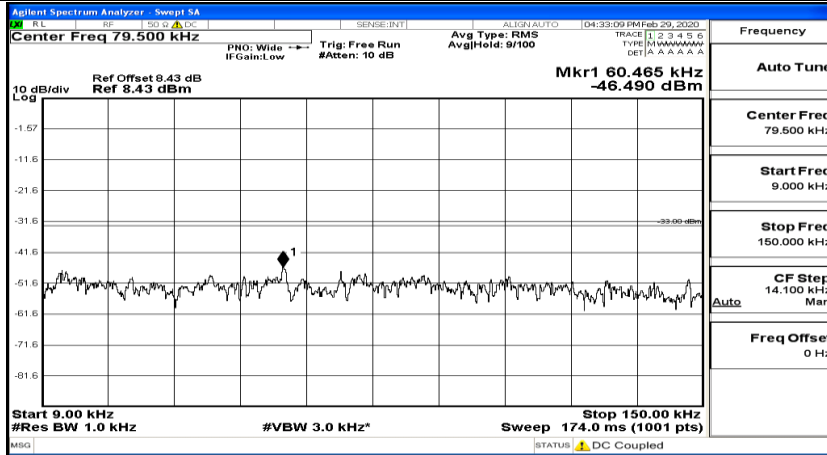

(Channel Bandwidth: 3 MHz)_MCH_16QAM_1RB#0

(Channel Bandwidth: 3 MHz)_MCH_16QAM_1RB#7