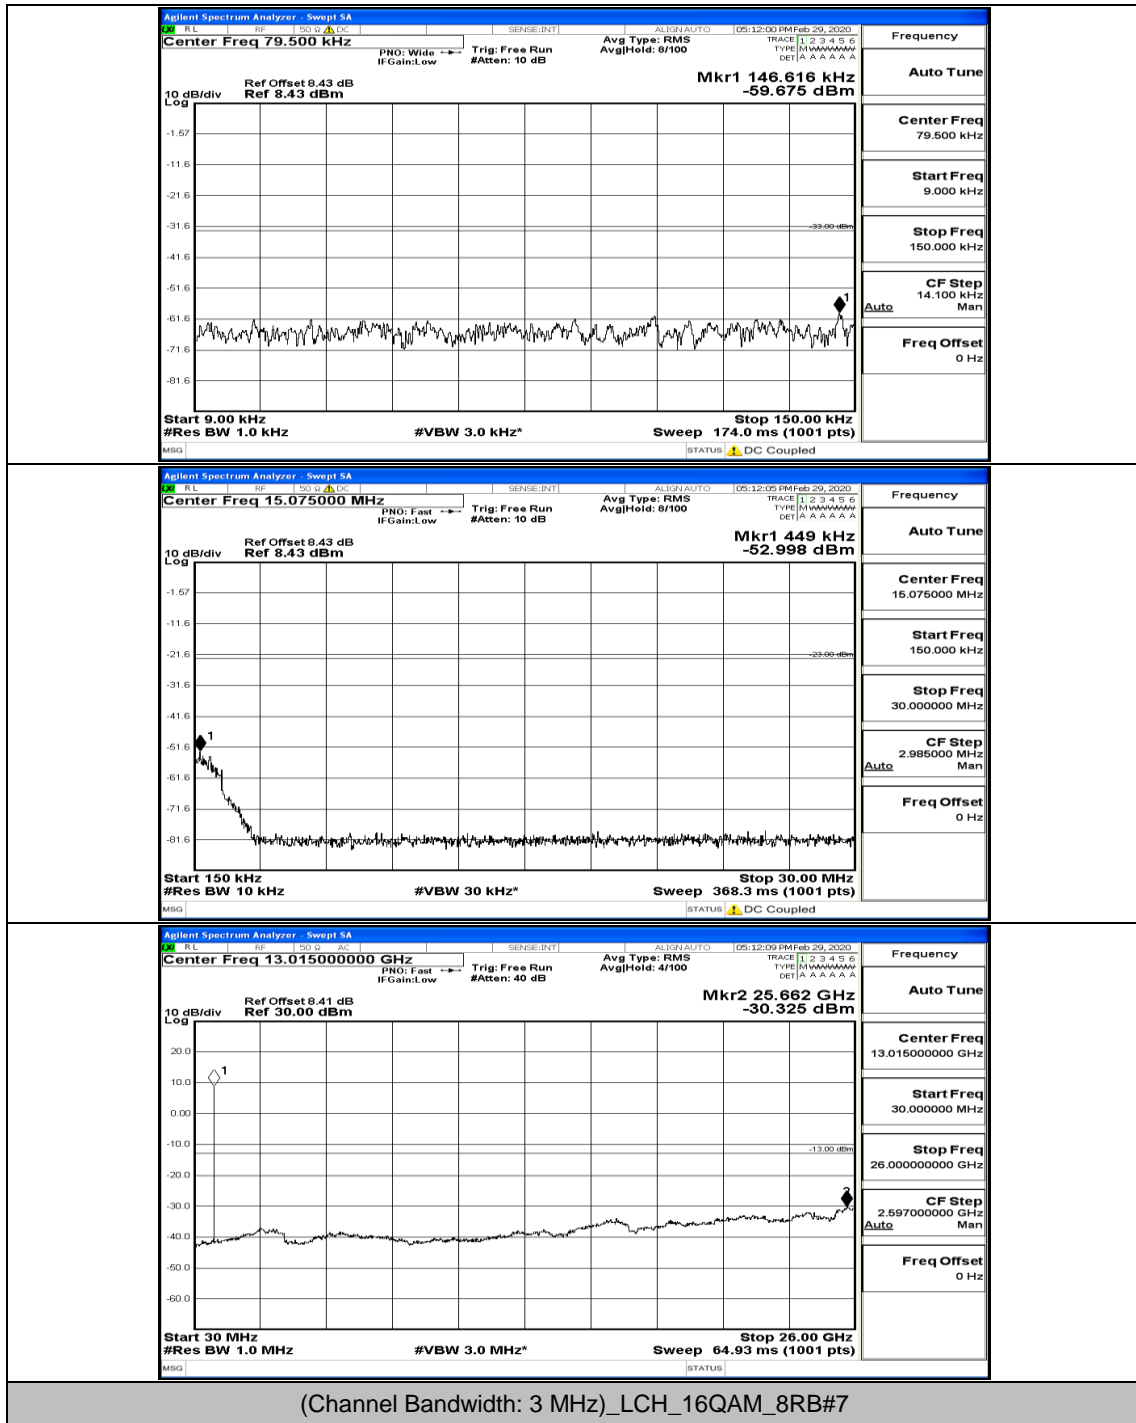

Channel Bandwidth: 3 MHz

(Channel Bandwidth: 3 MHz)_LCH_QPSK_1RB#0

(Channel Bandwidth: 3 MHz)_LCH_QPSK_8RB#4

(Channel Bandwidth: 3 MHz)_LCH_QPSK_8RB#7

(Channel Bandwidth: 3 MHz)_MCH_QPSK_1RB#0

(Channel Bandwidth: 3 MHz)_MCH_QPSK_8RB#7

(Channel Bandwidth: 3 MHz)_HCH_QPSK_1RB#0

Frequency
Auto Tune
Center Freq 79.500 kHz
Start Freq 9.000 kHz
Stop Freq 150.000 kHz
CF Step 14.100 kHz Man
Freq Offset 0 Hz

Frequency
Auto Tune
Center Freq 15.075000 MHz
Start Freq 150.000 kHz
Stop Freq 30.000000 MHz
CF Step 2.985000 MHz Man
Freq Offset 0 Hz

Frequency
Auto Tune
Center Freq 13.01500000 GHz
Start Freq 30.000000 MHz
Stop Freq 26.00000000 GHz
CF Step 2.59700000 GHz Man
Freq Offset 0 Hz

(Channel Bandwidth: 3 MHz)_HCH_QPSK_1RB#7

(Channel Bandwidth: 3 MHz)_LCH_16QAM_1RB#0

(Channel Bandwidth: 3 MHz)_LCH_16QAM_1RB#7

(Channel Bandwidth: 3 MHz)_LCH_16QAM_8RB#7

(Channel Bandwidth: 3 MHz)_LCH_16QAM_15RB#0

(Channel Bandwidth: 3 MHz)_MCH_16QAM_1RB#0

(Channel Bandwidth: 3 MHz)_MCH_16QAM_1RB#7