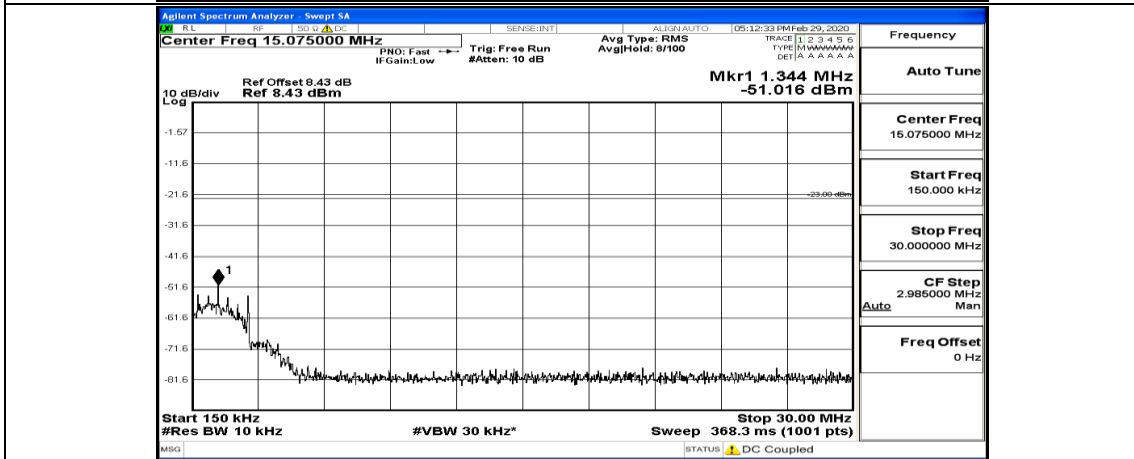

Channel Bandwidth: 3 MHz

(Channel Bandwidth: 3 MHz)_LCH_QPSK_1RB#0

(Channel Bandwidth: 3 MHz)_LCH_QPSK_8RB#4

(Channel Bandwidth: 3 MHz)_LCH_QPSK_8RB#7

(Channel Bandwidth: 3 MHz)_MCH_QPSK_1RB#0

(Channel Bandwidth: 3 MHz)_MCH_QPSK_8RB#7

(Channel Bandwidth: 3 MHz)_HCH_QPSK_1RB#0

Frequency
Auto Tune
Center Freq 79.500 kHz
Start Freq 9.000 kHz
Stop Freq 150.000 kHz
CF Step 14.100 kHz Man
Freq Offset 0 Hz

Frequency
Auto Tune
Center Freq 15.075000 MHz
Start Freq 150.000 kHz
Stop Freq 30.000000 MHz
CF Step 2.985000 MHz Man
Freq Offset 0 Hz

Frequency
Auto Tune
Center Freq 13.01500000 GHz
Start Freq 30.000000 MHz
Stop Freq 26.00000000 GHz
CF Step 2.59700000 GHz Man
Freq Offset 0 Hz

(Channel Bandwidth: 3 MHz)_HCH_QPSK_1RB#7

(Channel Bandwidth: 3 MHz)_LCH_16QAM_1RB#0