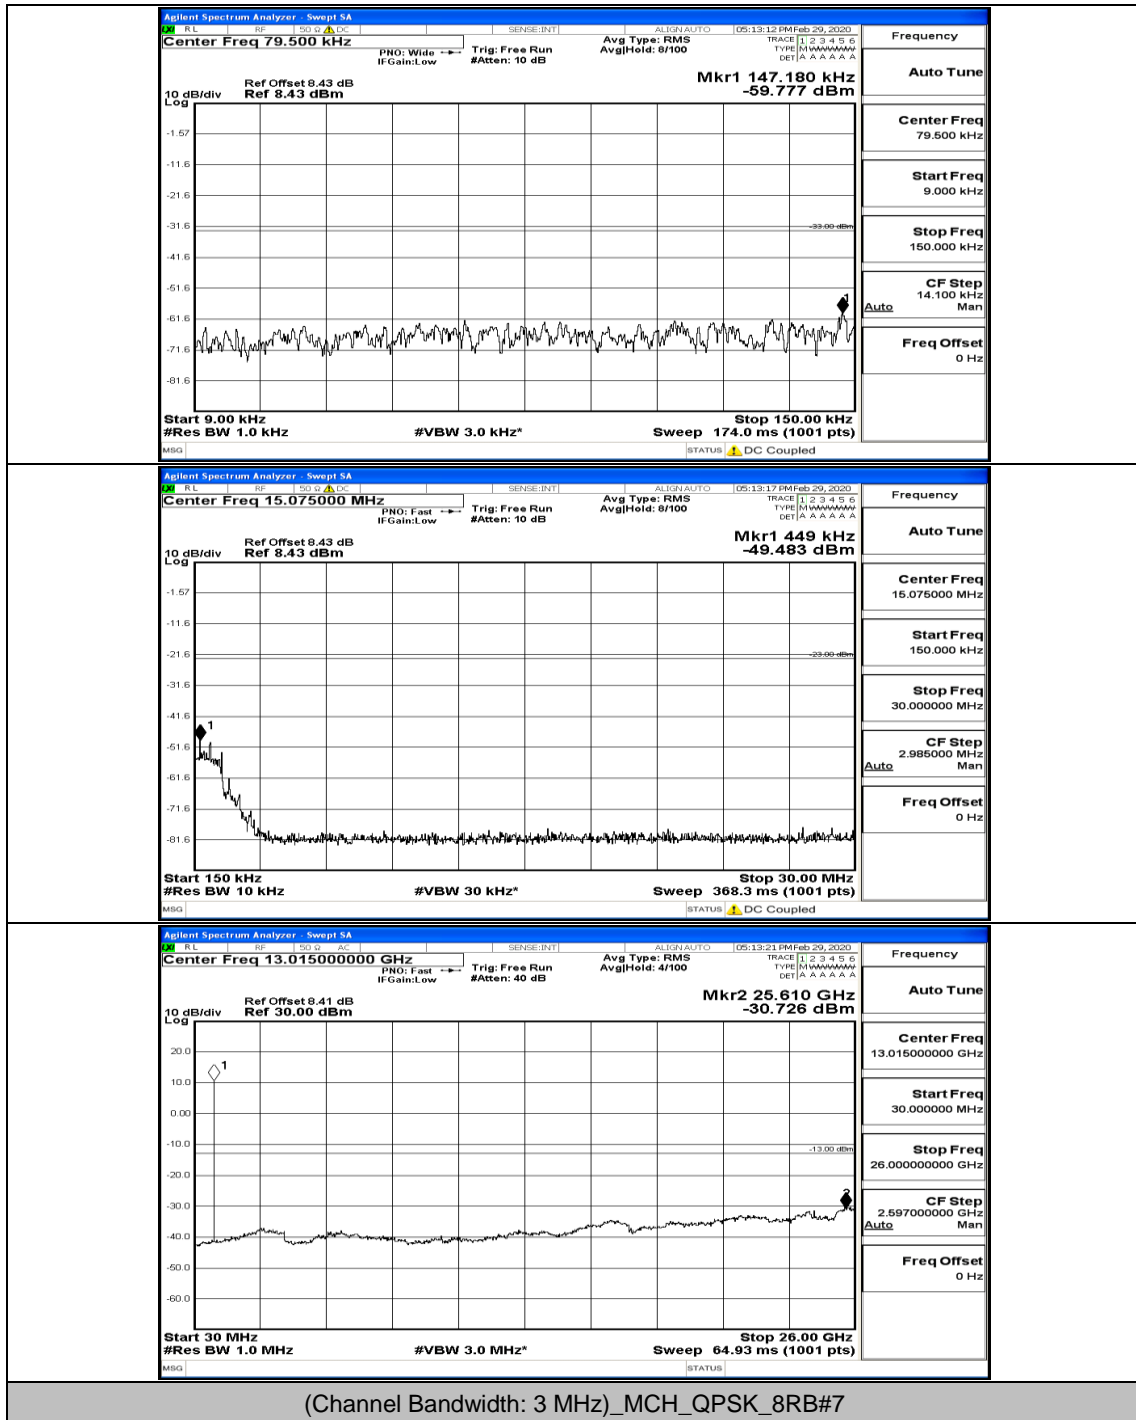

Channel Bandwidth: 3 MHz

(Channel Bandwidth: 3 MHz)_LCH_QPSK_1RB#0

(Channel Bandwidth: 3 MHz)_LCH_QPSK_8RB#4

(Channel Bandwidth: 3 MHz)_LCH_QPSK_8RB#7

(Channel Bandwidth: 3 MHz)_MCH_QPSK_1RB#0

(Channel Bandwidth: 3 MHz)_MCH_QPSK_8RB#7

(Channel Bandwidth: 3 MHz)_HCH_QPSK_1RB#0

Frequency
Auto Tune
Center Freq 79.500 kHz
Start Freq 9.000 kHz
Stop Freq 150.000 kHz
CF Step 14.100 kHz Man
Freq Offset 0 Hz

Frequency
Auto Tune
Center Freq 15.075000 MHz
Start Freq 150.000 kHz
Stop Freq 30.000000 MHz
CF Step 2.985000 MHz Man
Freq Offset 0 Hz

Frequency
Auto Tune
Center Freq 13.01500000 GHz
Start Freq 30.000000 MHz
Stop Freq 26.00000000 GHz
CF Step 2.59700000 GHz Man
Freq Offset 0 Hz

(Channel Bandwidth: 3 MHz)_HCH_QPSK_1RB#7

(Channel Bandwidth: 3 MHz)_LCH_16QAM_1RB#0