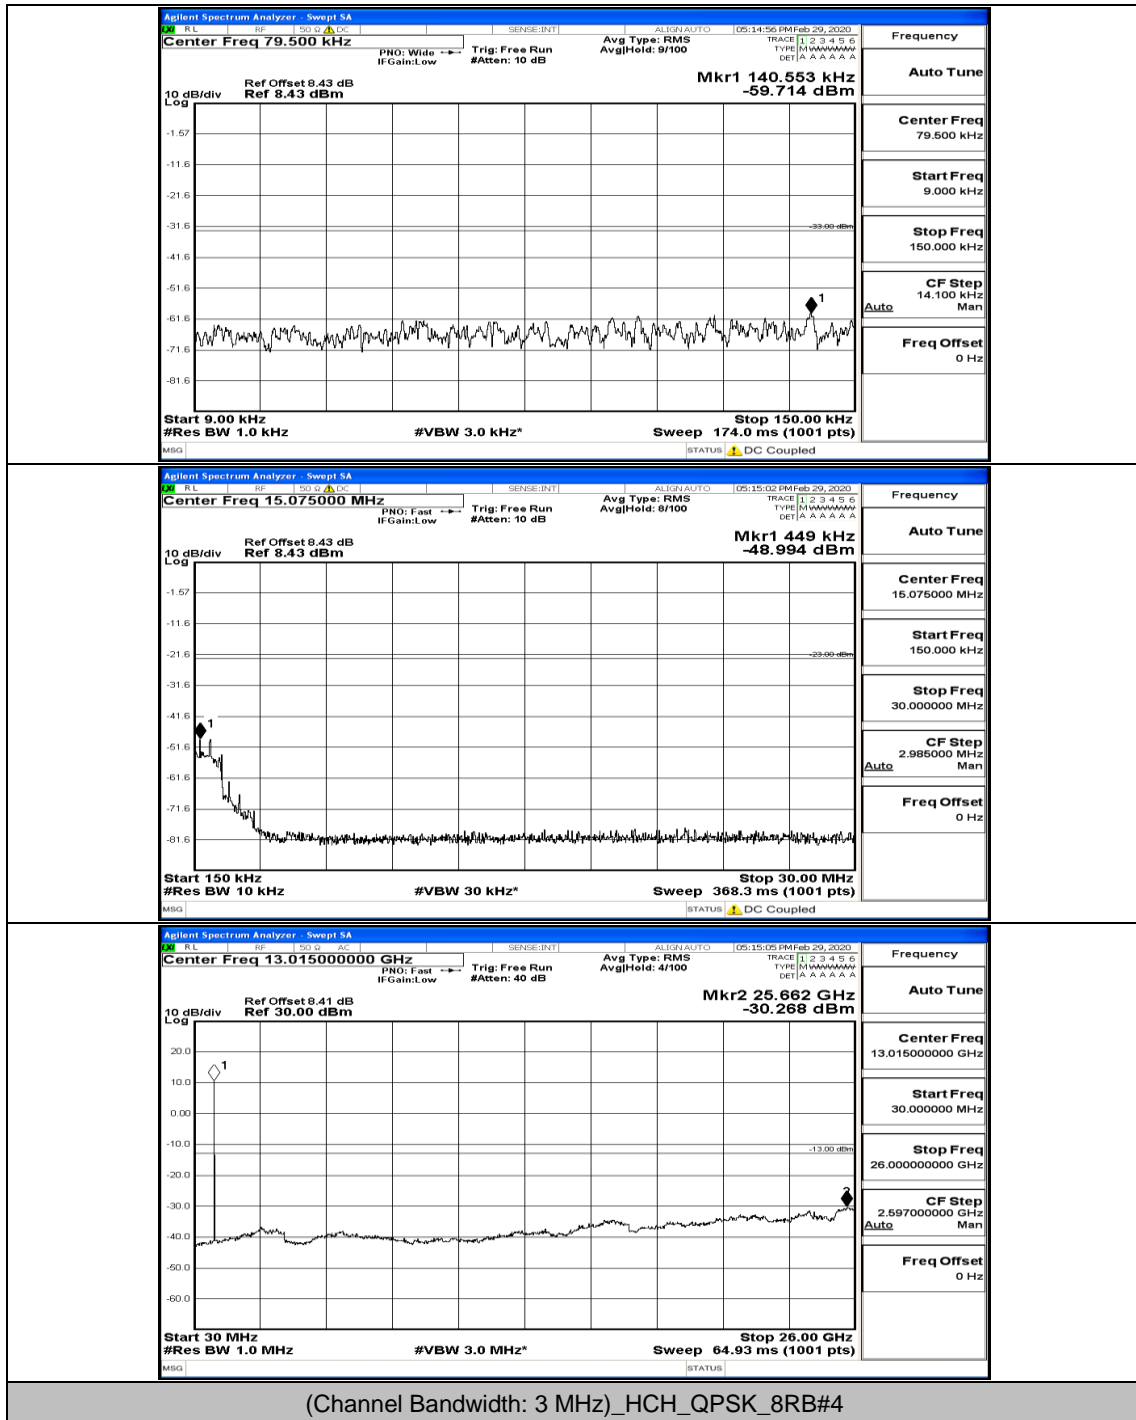

Channel Bandwidth: 3 MHz

(Channel Bandwidth: 3 MHz)_LCH_QPSK_1RB#0

(Channel Bandwidth: 3 MHz)_LCH_QPSK_8RB#4

(Channel Bandwidth: 3 MHz)_LCH_QPSK_8RB#7

(Channel Bandwidth: 3 MHz)_MCH_QPSK_1RB#0

(Channel Bandwidth: 3 MHz)_MCH_QPSK_8RB#7

(Channel Bandwidth: 3 MHz)_HCH_QPSK_1RB#0

Frequency
Auto Tune
Center Freq 79.500 kHz
Start Freq 9.000 kHz
Stop Freq 150.000 kHz
CF Step 14.100 kHz Man
Freq Offset 0 Hz

Frequency
Auto Tune
Center Freq 15.075000 MHz
Start Freq 150.000 kHz
Stop Freq 30.000000 MHz
CF Step 2.985000 MHz Man
Freq Offset 0 Hz

Frequency
Auto Tune
Center Freq 13.01500000 GHz
Start Freq 30.000000 MHz
Stop Freq 26.00000000 GHz
CF Step 2.59700000 GHz Man
Freq Offset 0 Hz

(Channel Bandwidth: 3 MHz)_HCH_QPSK_1RB#7

(Channel Bandwidth: 3 MHz)_LCH_16QAM_1RB#0