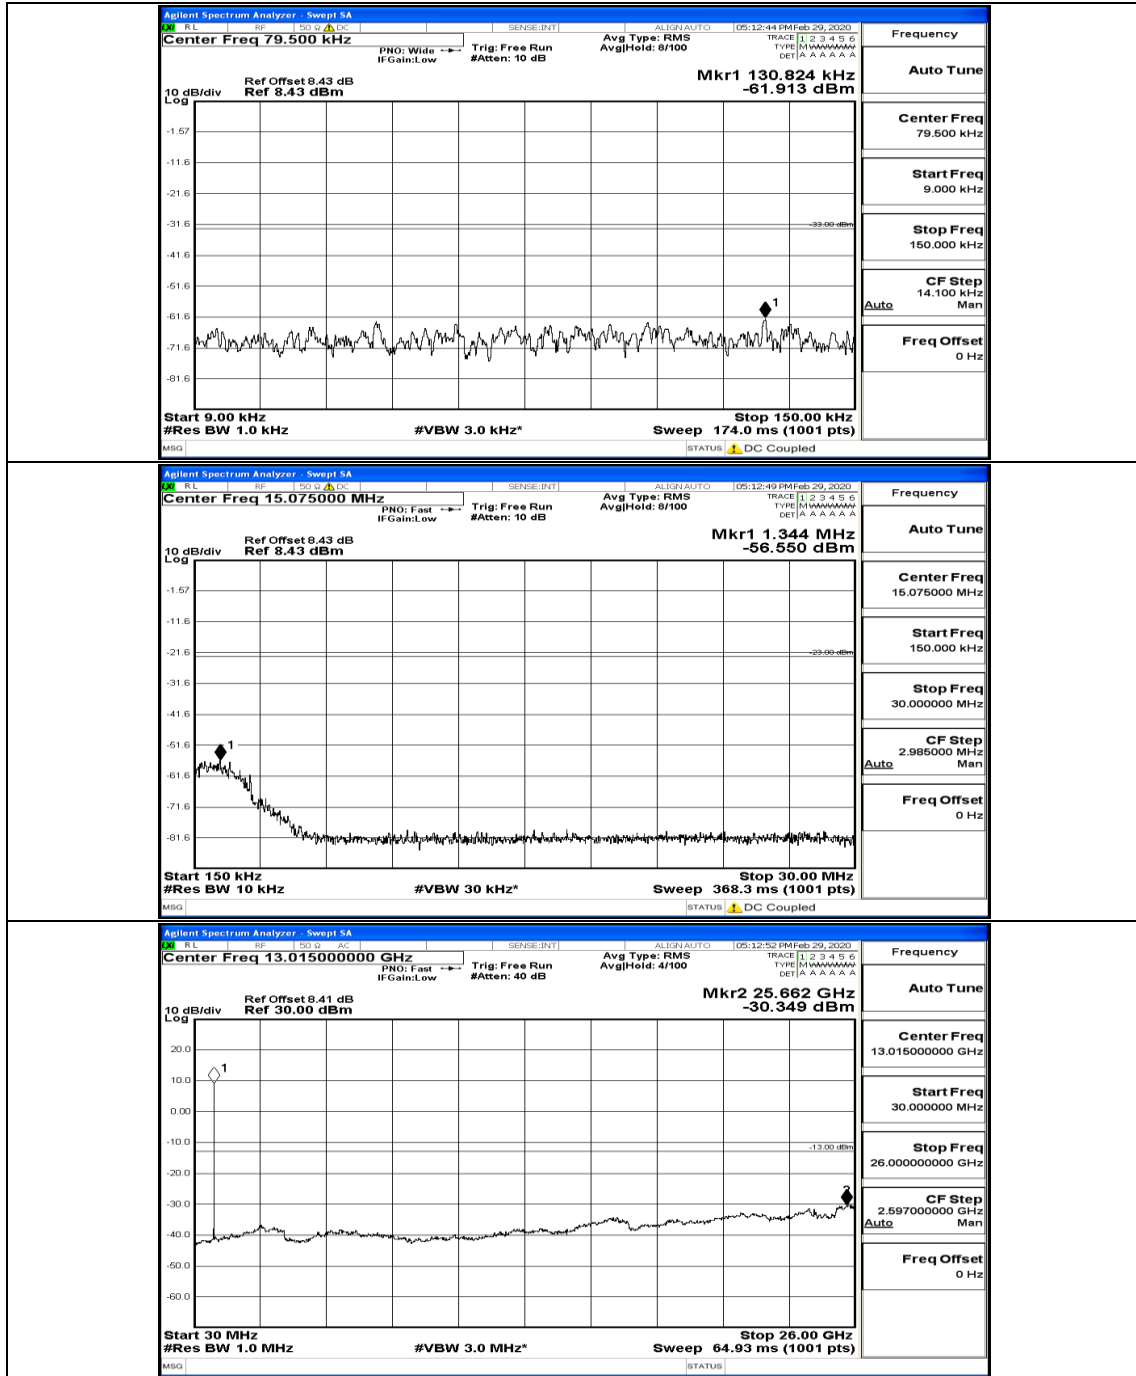

Frequency
Auto Tune
Center Freq 13.01500000 GHz
Start Freq 30.000000 MHz
Stop Freq 26.00000000 GHz
CF Step 2.59700000 GHz Man
Freq Offset 0 Hz

(Channel Bandwidth: 3 MHz)_HCH_QPSK_1RB#7

(Channel Bandwidth: 3 MHz)_LCH_16QAM_1RB#0

(Channel Bandwidth: 3 MHz)_LCH_16QAM_1RB#7

(Channel Bandwidth: 3 MHz)_LCH_16QAM_8RB#7

(Channel Bandwidth: 3 MHz)_LCH_16QAM_15RB#0

(Channel Bandwidth: 3 MHz)_MCH_16QAM_1RB#0

(Channel Bandwidth: 3 MHz)_MCH_16QAM_1RB#7