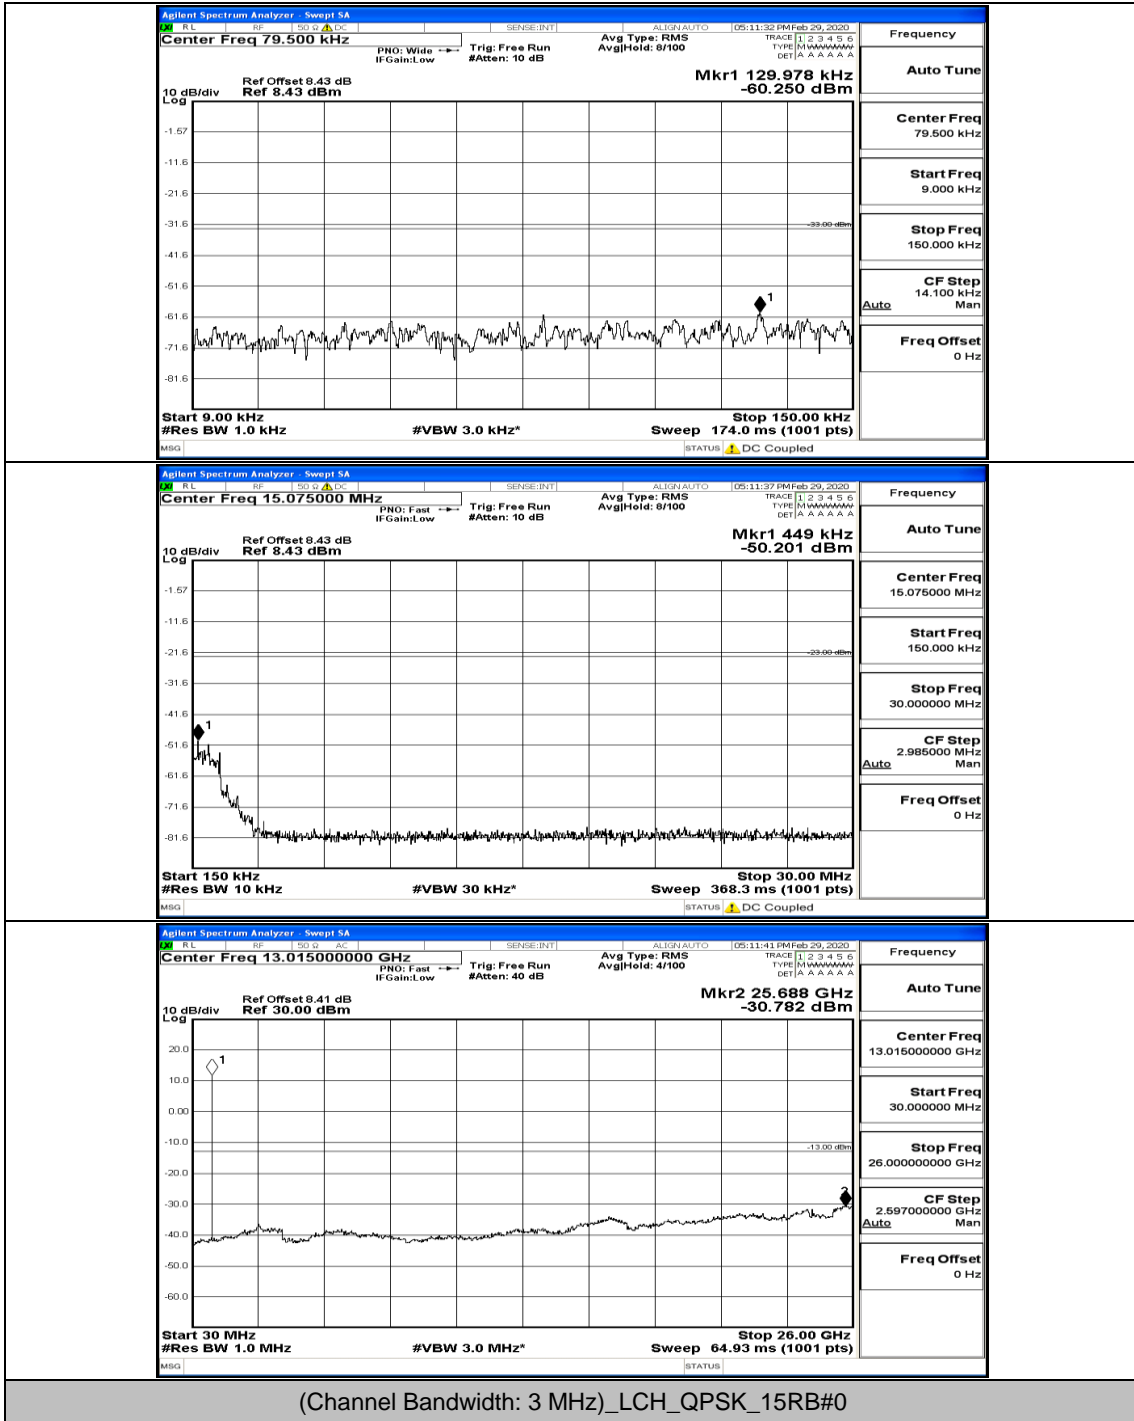

Channel Bandwidth: 3 MHz

(Channel Bandwidth: 3 MHz)_LCH_QPSK_1RB#0

(Channel Bandwidth: 3 MHz)_LCH_QPSK_8RB#4

(Channel Bandwidth: 3 MHz)_LCH_QPSK_8RB#7

(Channel Bandwidth: 3 MHz)_MCH_QPSK_1RB#0

(Channel Bandwidth: 3 MHz)_MCH_QPSK_8RB#7

(Channel Bandwidth: 3 MHz)_HCH_QPSK_1RB#0

Frequency
Auto Tune
Center Freq 79.500 kHz
Start Freq 9.000 kHz
Stop Freq 150.000 kHz
CF Step 14.100 kHz Man
Freq Offset 0 Hz

Frequency
Auto Tune
Center Freq 15.075000 MHz
Start Freq 150.000 kHz
Stop Freq 30.000000 MHz
CF Step 2.985000 MHz Man
Freq Offset 0 Hz

Frequency
Auto Tune
Center Freq 13.01500000 GHz
Start Freq 30.000000 MHz
Stop Freq 26.00000000 GHz
CF Step 2.59700000 GHz Man
Freq Offset 0 Hz

(Channel Bandwidth: 3 MHz)_HCH_QPSK_1RB#7

(Channel Bandwidth: 3 MHz)_LCH_16QAM_1RB#0