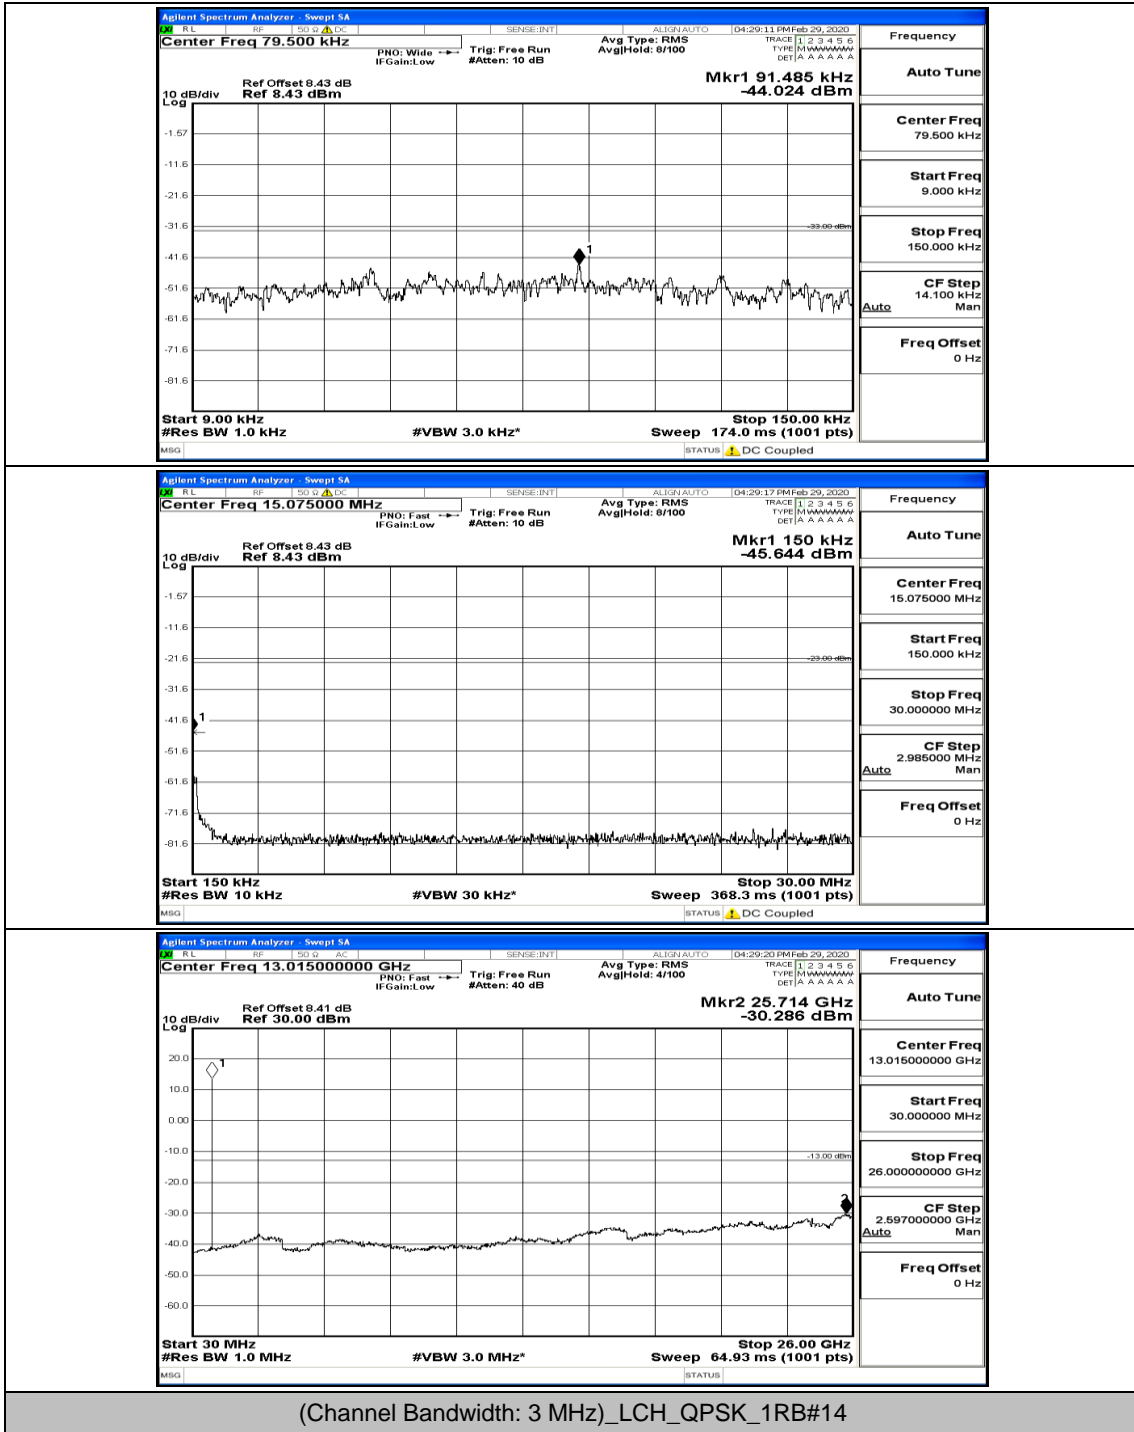

Channel Bandwidth: 3 MHz

(Channel Bandwidth: 3 MHz)_LCH_QPSK_1RB#0

(Channel Bandwidth: 3 MHz)_LCH_QPSK_8RB#4

(Channel Bandwidth: 3 MHz)_LCH_QPSK_8RB#7

(Channel Bandwidth: 3 MHz)_MCH_QPSK_1RB#0

(Channel Bandwidth: 3 MHz)_MCH_QPSK_8RB#7

(Channel Bandwidth: 3 MHz)_HCH_QPSK_1RB#0

Frequency
Auto Tune
Center Freq 79.500 kHz
Start Freq 9.000 kHz
Stop Freq 150.000 kHz
CF Step 14.100 kHz Man
Freq Offset 0 Hz

Frequency
Auto Tune
Center Freq 15.075000 MHz
Start Freq 150.000 kHz
Stop Freq 30.000000 MHz
CF Step 2.985000 MHz Man
Freq Offset 0 Hz

Frequency
Auto Tune
Center Freq 13.01500000 GHz
Start Freq 30.000000 MHz
Stop Freq 26.00000000 GHz
CF Step 2.59700000 GHz Man
Freq Offset 0 Hz

(Channel Bandwidth: 3 MHz)_HCH_QPSK_1RB#7

(Channel Bandwidth: 3 MHz)_LCH_16QAM_1RB#0