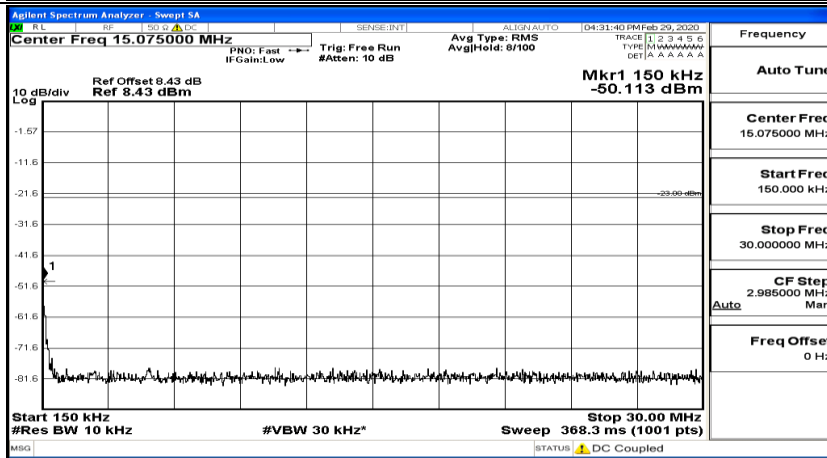

(Channel Bandwidth: 3 MHz)_HCH_QPSK_1RB#0

Frequency
Auto Tune
Center Freq 79.500 kHz
Start Freq 9.000 kHz
Stop Freq 150.000 kHz
CF Step 14.100 kHz Man
Freq Offset 0 Hz

Frequency
Auto Tune
Center Freq 15.075000 MHz
Start Freq 150.000 kHz
Stop Freq 30.000000 MHz
CF Step 2.985000 MHz Man
Freq Offset 0 Hz

Frequency
Auto Tune
Center Freq 13.01500000 GHz
Start Freq 30.000000 MHz
Stop Freq 26.00000000 GHz
CF Step 2.59700000 GHz Man
Freq Offset 0 Hz

(Channel Bandwidth: 3 MHz)_HCH_QPSK_1RB#7

(Channel Bandwidth: 3 MHz)_LCH_16QAM_1RB#0