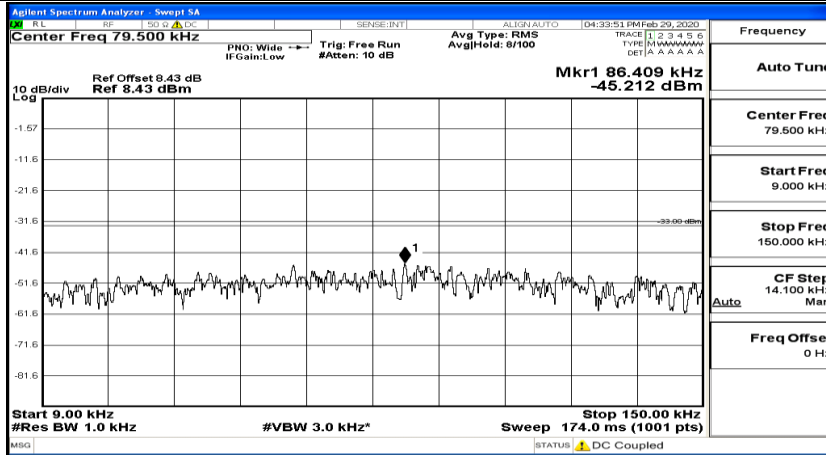

Channel Bandwidth: 3 MHz

(Channel Bandwidth: 3 MHz)_LCH_QPSK_1RB#0

(Channel Bandwidth: 3 MHz)_LCH_QPSK_8RB#4

(Channel Bandwidth: 3 MHz)_LCH_QPSK_8RB#7

(Channel Bandwidth: 3 MHz)_MCH_QPSK_1RB#0

(Channel Bandwidth: 3 MHz)_MCH_QPSK_8RB#7

(Channel Bandwidth: 3 MHz)_HCH_QPSK_1RB#0

Frequency
Auto Tune
Center Freq 79.500 kHz
Start Freq 9.000 kHz
Stop Freq 150.000 kHz
CF Step 14.100 kHz Man
Freq Offset 0 Hz

Frequency
Auto Tune
Center Freq 15.075000 MHz
Start Freq 150.000 kHz
Stop Freq 30.000000 MHz
CF Step 2.985000 MHz Man
Freq Offset 0 Hz

Frequency
Auto Tune
Center Freq 13.01500000 GHz
Start Freq 30.000000 MHz
Stop Freq 26.00000000 GHz
CF Step 2.59700000 GHz Man
Freq Offset 0 Hz

(Channel Bandwidth: 3 MHz)_HCH_QPSK_1RB#7

(Channel Bandwidth: 3 MHz)_LCH_16QAM_1RB#0