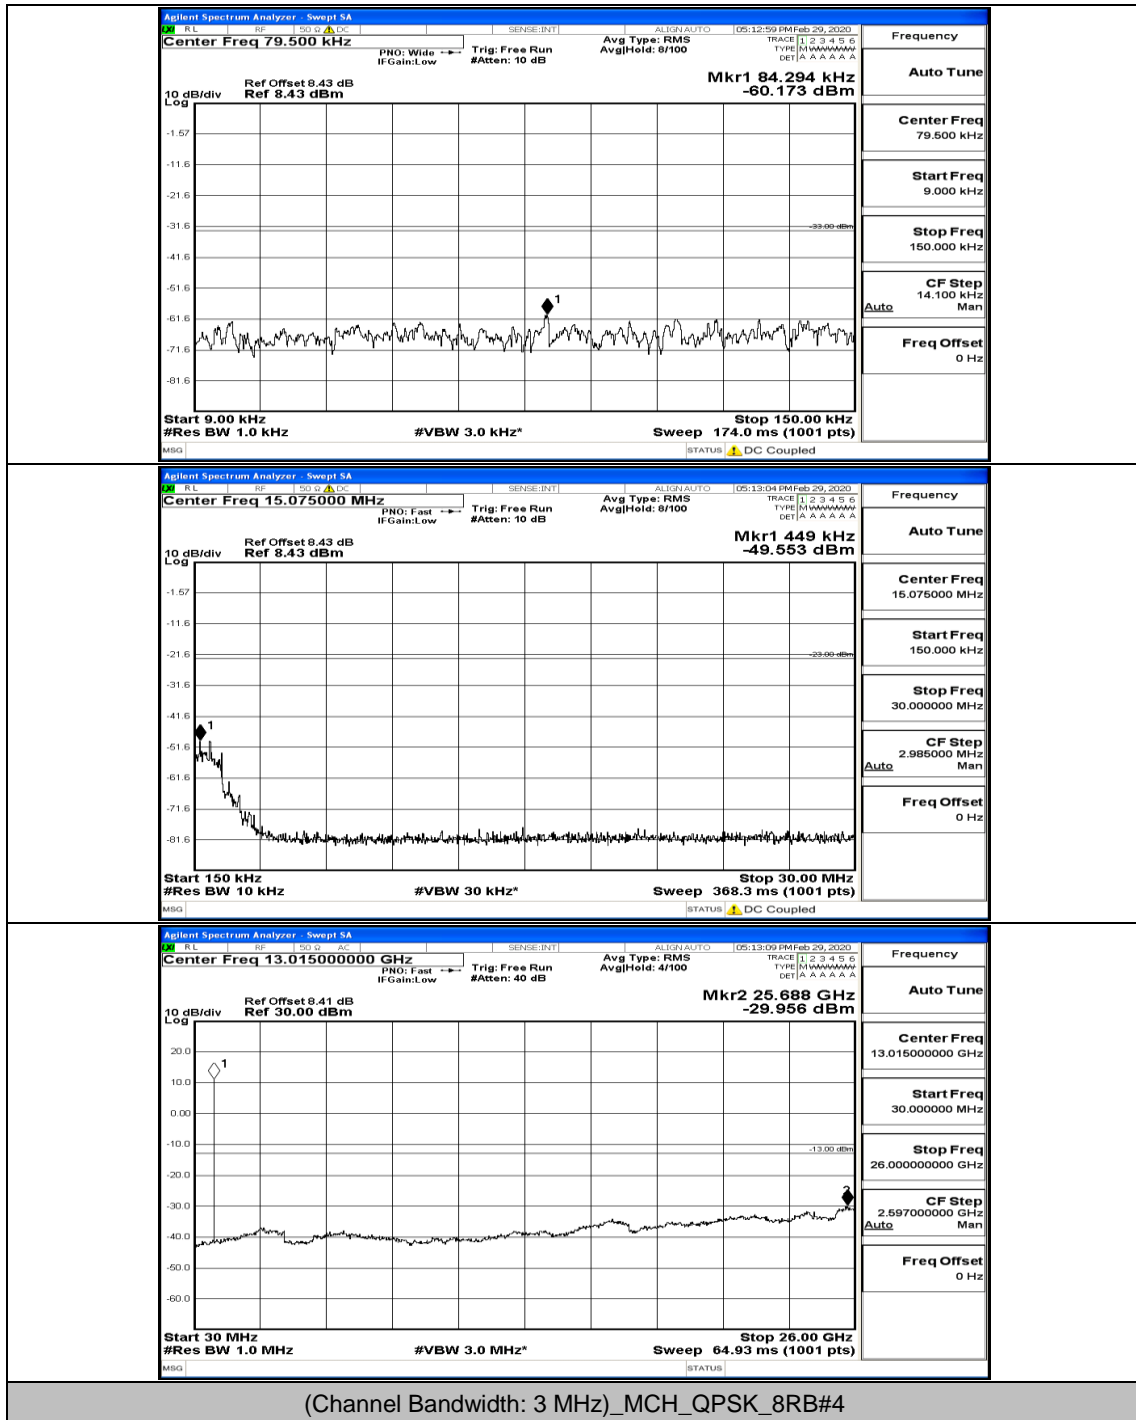

Channel Bandwidth: 3 MHz

(Channel Bandwidth: 3 MHz)_LCH_QPSK_1RB#0

(Channel Bandwidth: 3 MHz)_LCH_QPSK_8RB#4

(Channel Bandwidth: 3 MHz)_LCH_QPSK_8RB#7

(Channel Bandwidth: 3 MHz)_MCH_QPSK_1RB#0

(Channel Bandwidth: 3 MHz)_MCH_QPSK_8RB#7

(Channel Bandwidth: 3 MHz)_HCH_QPSK_1RB#0

Frequency
Auto Tune
Center Freq 79.500 kHz
Start Freq 9.000 kHz
Stop Freq 150.000 kHz
CF Step 14.100 kHz Man
Freq Offset 0 Hz

Frequency
Auto Tune
Center Freq 15.075000 MHz
Start Freq 150.000 kHz
Stop Freq 30.000000 MHz
CF Step 2.985000 MHz Man
Freq Offset 0 Hz

Frequency
Auto Tune
Center Freq 13.01500000 GHz
Start Freq 30.000000 MHz
Stop Freq 26.00000000 GHz
CF Step 2.59700000 GHz Man
Freq Offset 0 Hz

(Channel Bandwidth: 3 MHz)_HCH_QPSK_1RB#7

(Channel Bandwidth: 3 MHz)_LCH_16QAM_1RB#0