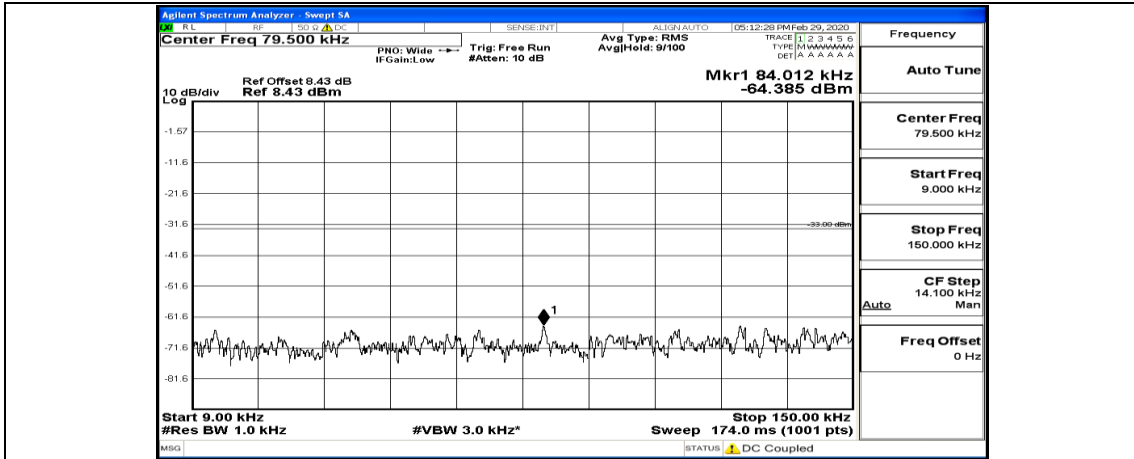

Channel Bandwidth: 3 MHz

(Channel Bandwidth: 3 MHz)_LCH_QPSK_1RB#0

(Channel Bandwidth: 3 MHz)_LCH_QPSK_8RB#4

(Channel Bandwidth: 3 MHz)_LCH_QPSK_8RB#7

(Channel Bandwidth: 3 MHz)_MCH_QPSK_1RB#0

(Channel Bandwidth: 3 MHz)_MCH_QPSK_8RB#7

(Channel Bandwidth: 3 MHz)_HCH_QPSK_1RB#0

Frequency
Auto Tune
Center Freq 79.500 kHz
Start Freq 9.000 kHz
Stop Freq 150.000 kHz
CF Step 14.100 kHz Man
Freq Offset 0 Hz

Frequency
Auto Tune
Center Freq 15.075000 MHz
Start Freq 150.000 kHz
Stop Freq 30.000000 MHz
CF Step 2.985000 MHz Man
Freq Offset 0 Hz

Frequency
Auto Tune
Center Freq 13.01500000 GHz
Start Freq 30.000000 MHz
Stop Freq 26.00000000 GHz
CF Step 2.59700000 GHz Man
Freq Offset 0 Hz

(Channel Bandwidth: 3 MHz)_HCH_QPSK_1RB#7

(Channel Bandwidth: 3 MHz)_LCH_16QAM_1RB#0