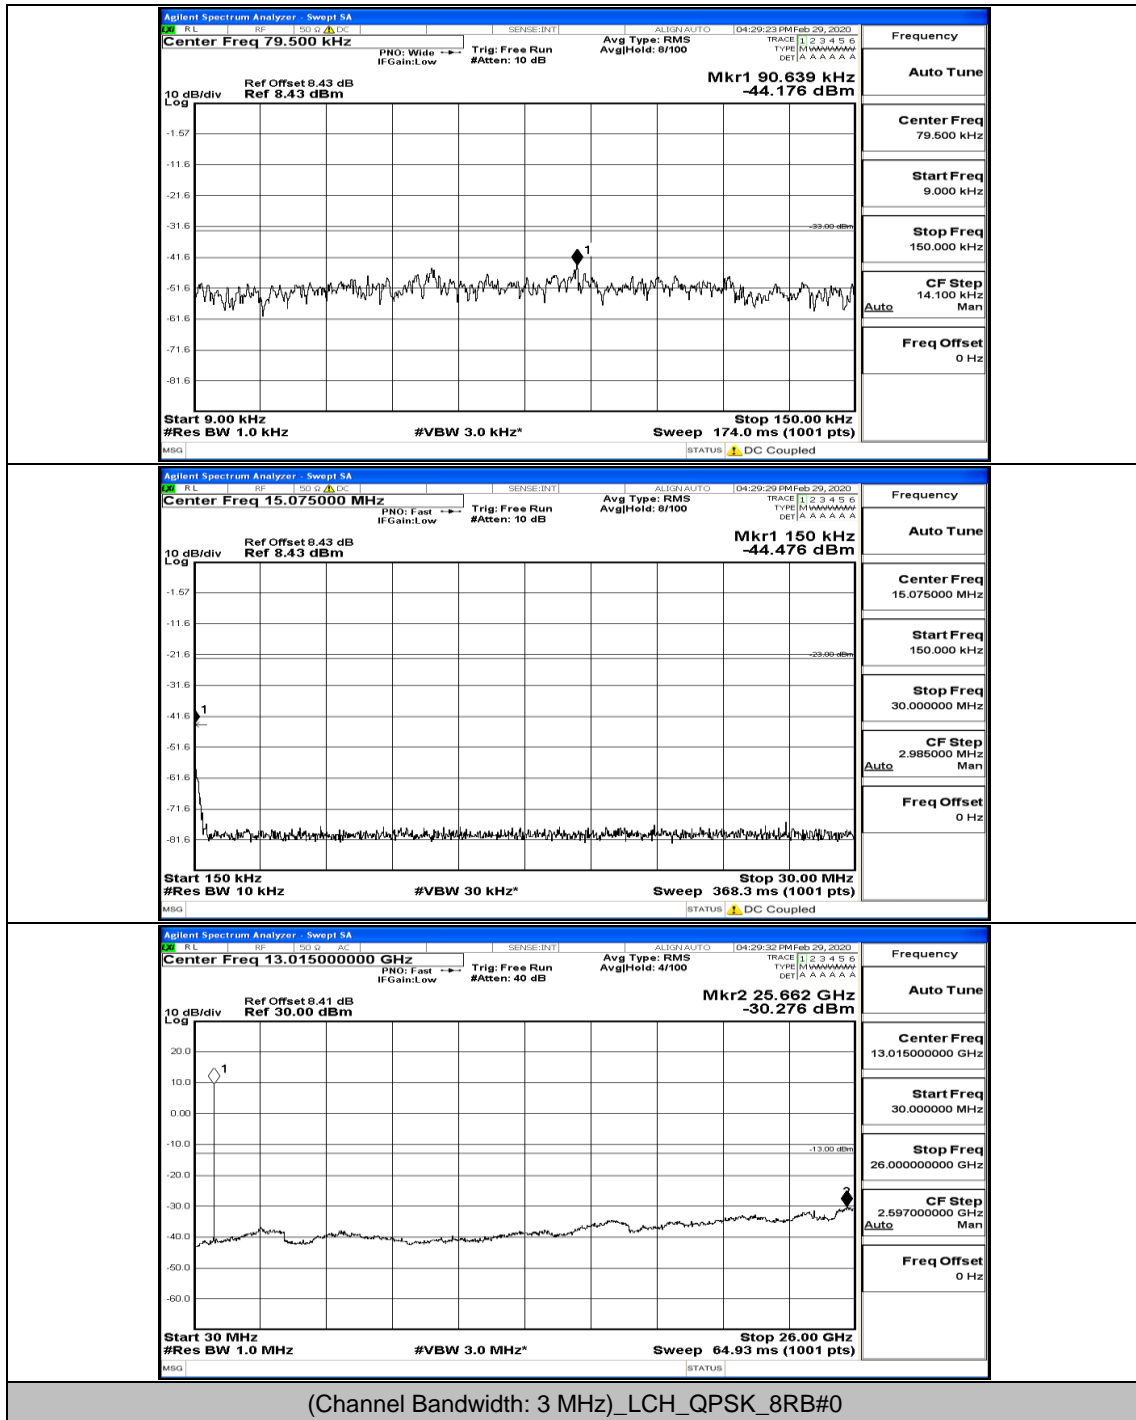

Channel Bandwidth: 3 MHz

(Channel Bandwidth: 3 MHz)_LCH_QPSK_1RB#0

(Channel Bandwidth: 3 MHz)_LCH_QPSK_8RB#4

(Channel Bandwidth: 3 MHz)_LCH_QPSK_8RB#7

(Channel Bandwidth: 3 MHz)_MCH_QPSK_1RB#0

(Channel Bandwidth: 3 MHz)_MCH_QPSK_8RB#7

(Channel Bandwidth: 3 MHz)_HCH_QPSK_1RB#0

Frequency
Auto Tune
Center Freq 79.500 kHz
Start Freq 9.000 kHz
Stop Freq 150.000 kHz
CF Step 14.100 kHz Man
Freq Offset 0 Hz

Frequency
Auto Tune
Center Freq 15.075000 MHz
Start Freq 150.000 kHz
Stop Freq 30.000000 MHz
CF Step 2.985000 MHz Man
Freq Offset 0 Hz

Frequency
Auto Tune
Center Freq 13.01500000 GHz
Start Freq 30.000000 MHz
Stop Freq 26.00000000 GHz
CF Step 2.59700000 GHz Man
Freq Offset 0 Hz

(Channel Bandwidth: 3 MHz)_HCH_QPSK_1RB#7

(Channel Bandwidth: 3 MHz)_LCH_16QAM_1RB#0