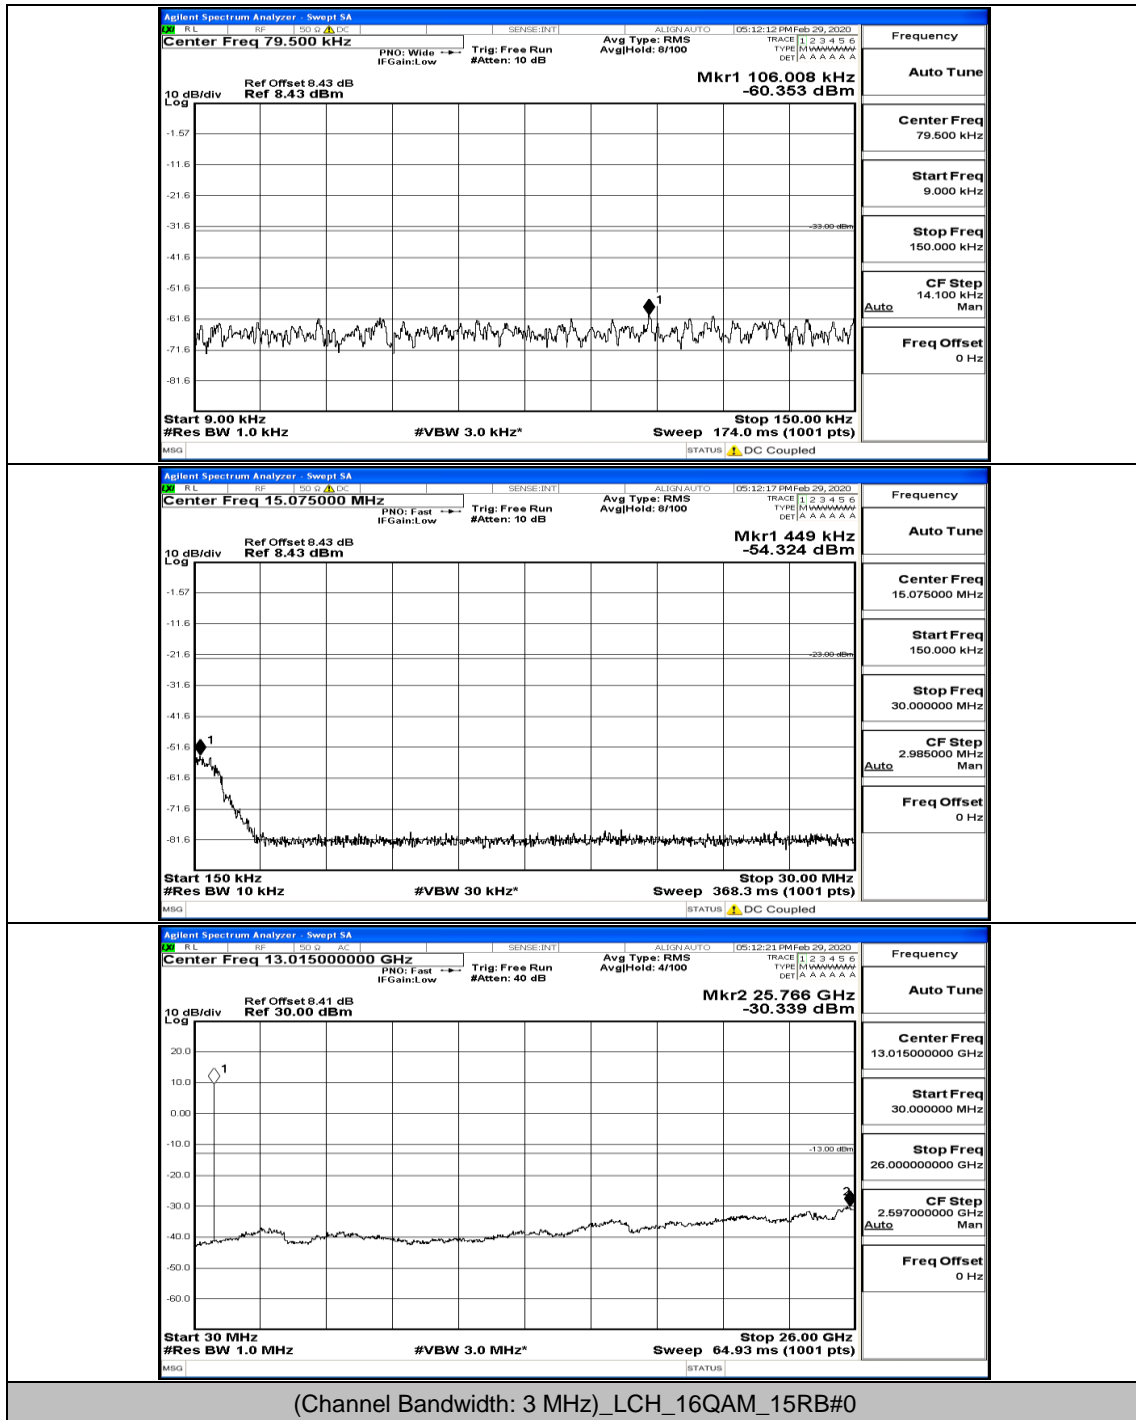

Frequency
Auto Tune
Center Freq 13.01500000 GHz
Start Freq 30.000000 MHz
Stop Freq 26.00000000 GHz
CF Step 2.59700000 GHz Man
Freq Offset 0 Hz

(Channel Bandwidth: 3 MHz)_HCH_QPSK_1RB#7

(Channel Bandwidth: 3 MHz)_LCH_16QAM_1RB#0

(Channel Bandwidth: 3 MHz)_LCH_16QAM_1RB#7

(Channel Bandwidth: 3 MHz)_LCH_16QAM_8RB#7

(Channel Bandwidth: 3 MHz)_LCH_16QAM_15RB#0

(Channel Bandwidth: 3 MHz)_MCH_16QAM_1RB#0

(Channel Bandwidth: 3 MHz)_MCH_16QAM_1RB#7