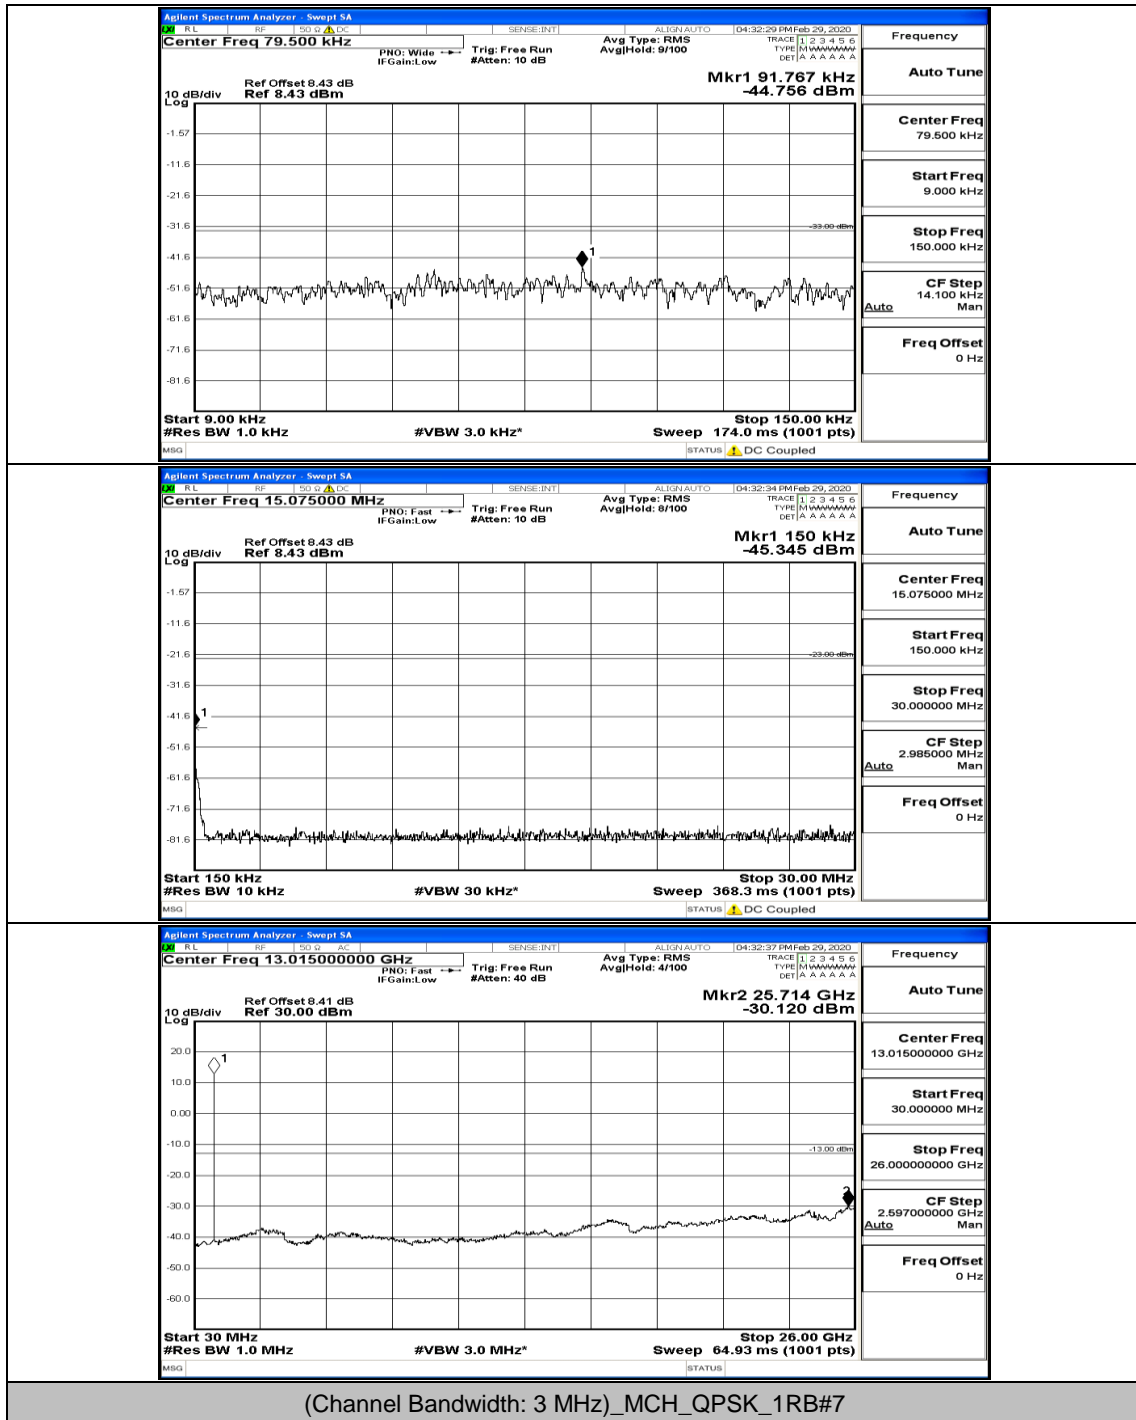

Channel Bandwidth: 3 MHz

(Channel Bandwidth: 3 MHz)_LCH_QPSK_1RB#0

(Channel Bandwidth: 3 MHz)_LCH_QPSK_8RB#4

(Channel Bandwidth: 3 MHz)_LCH_QPSK_8RB#7

(Channel Bandwidth: 3 MHz)_MCH_QPSK_1RB#0

(Channel Bandwidth: 3 MHz)_MCH_QPSK_8RB#7

(Channel Bandwidth: 3 MHz)_HCH_QPSK_1RB#0

Frequency
Auto Tune
Center Freq 79.500 kHz
Start Freq 9.000 kHz
Stop Freq 150.000 kHz
CF Step 14.100 kHz Man
Freq Offset 0 Hz

Frequency
Auto Tune
Center Freq 15.075000 MHz
Start Freq 150.000 kHz
Stop Freq 30.000000 MHz
CF Step 2.985000 MHz Man
Freq Offset 0 Hz

Frequency
Auto Tune
Center Freq 13.01500000 GHz
Start Freq 30.000000 MHz
Stop Freq 26.00000000 GHz
CF Step 2.59700000 GHz Man
Freq Offset 0 Hz

(Channel Bandwidth: 3 MHz)_HCH_QPSK_1RB#7

(Channel Bandwidth: 3 MHz)_LCH_16QAM_1RB#0