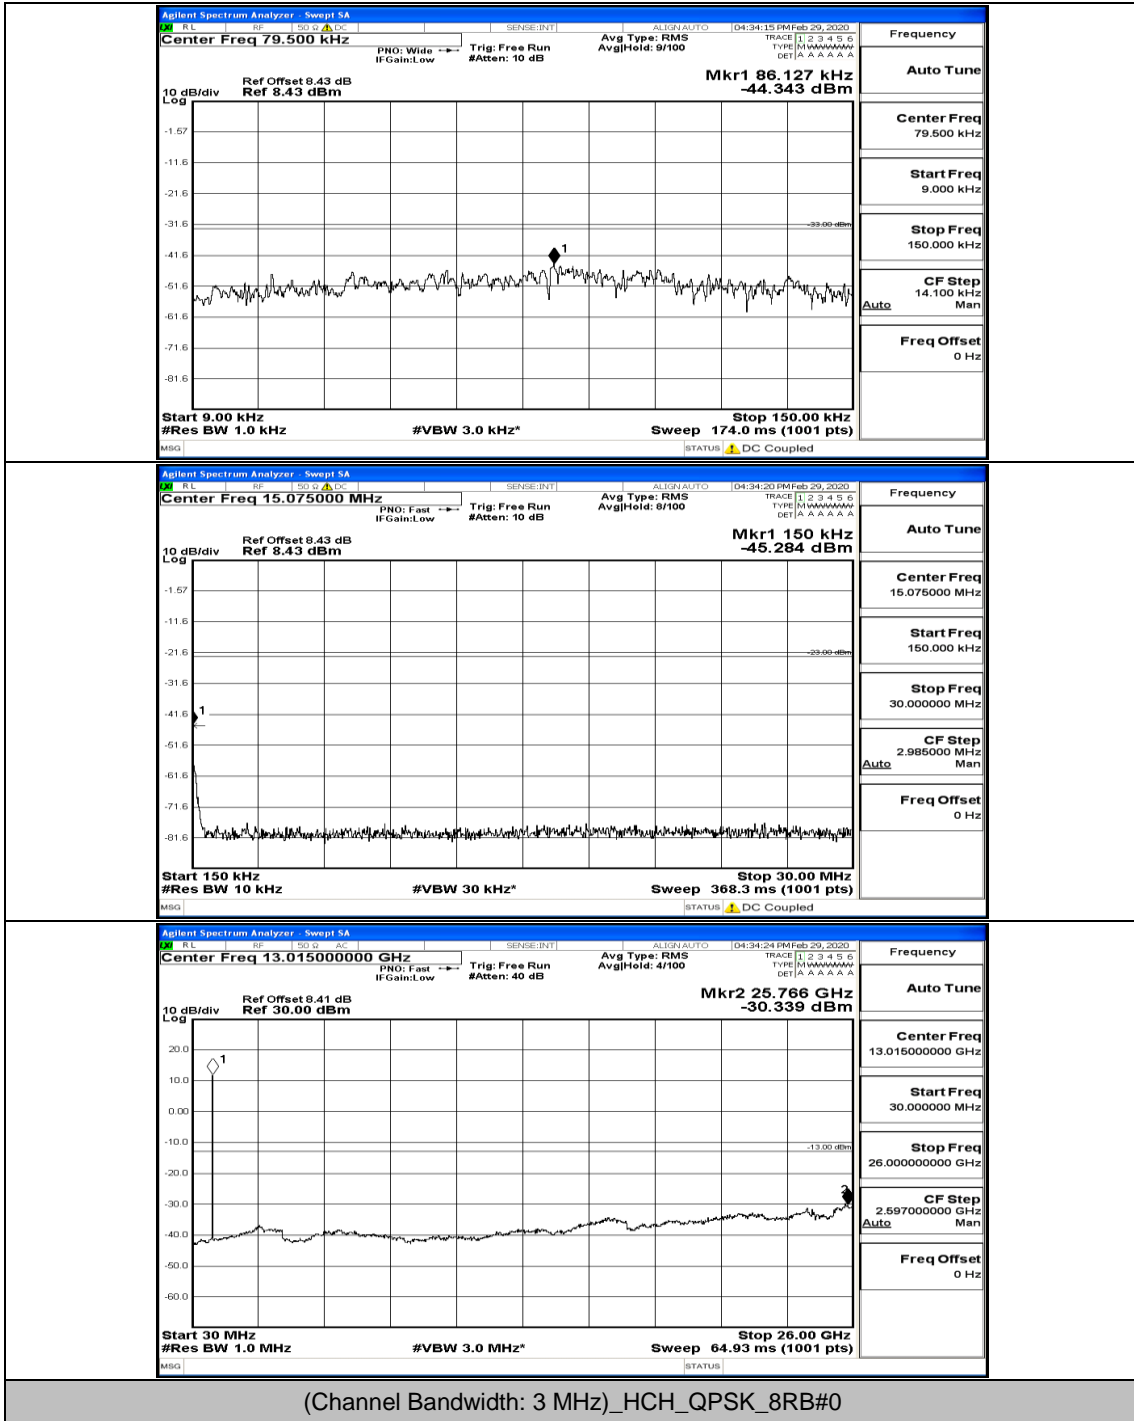

Channel Bandwidth: 3 MHz

(Channel Bandwidth: 3 MHz)_LCH_QPSK_1RB#0

(Channel Bandwidth: 3 MHz)_LCH_QPSK_8RB#4

(Channel Bandwidth: 3 MHz)_LCH_QPSK_8RB#7

(Channel Bandwidth: 3 MHz)_MCH_QPSK_1RB#0

(Channel Bandwidth: 3 MHz)_MCH_QPSK_8RB#7

(Channel Bandwidth: 3 MHz)_HCH_QPSK_1RB#0

Frequency
Auto Tune
Center Freq 79.500 kHz
Start Freq 9.000 kHz
Stop Freq 150.000 kHz
CF Step 14.100 kHz Man
Freq Offset 0 Hz

Frequency
Auto Tune
Center Freq 15.075000 MHz
Start Freq 150.000 kHz
Stop Freq 30.000000 MHz
CF Step 2.985000 MHz Man
Freq Offset 0 Hz

Frequency
Auto Tune
Center Freq 13.01500000 GHz
Start Freq 30.000000 MHz
Stop Freq 26.00000000 GHz
CF Step 2.59700000 GHz Man
Freq Offset 0 Hz

(Channel Bandwidth: 3 MHz)_HCH_QPSK_1RB#7

(Channel Bandwidth: 3 MHz)_LCH_16QAM_1RB#0