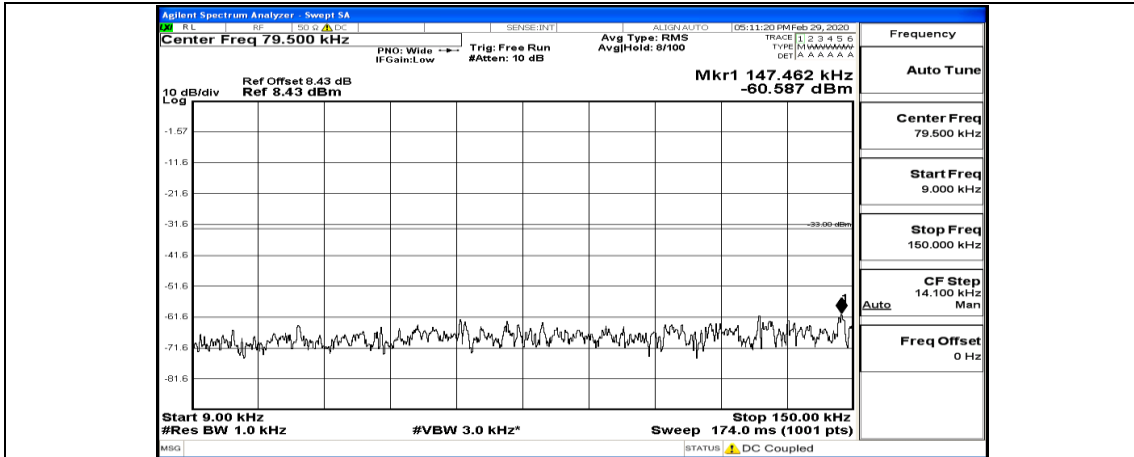

Channel Bandwidth: 3 MHz

(Channel Bandwidth: 3 MHz)_LCH_QPSK_1RB#0

(Channel Bandwidth: 3 MHz)_LCH_QPSK_8RB#4

(Channel Bandwidth: 3 MHz)_LCH_QPSK_8RB#7

(Channel Bandwidth: 3 MHz)_MCH_QPSK_1RB#0

(Channel Bandwidth: 3 MHz)_MCH_QPSK_8RB#7

(Channel Bandwidth: 3 MHz)_HCH_QPSK_1RB#0

Frequency
Auto Tune
Center Freq 79.500 kHz
Start Freq 9.000 kHz
Stop Freq 150.000 kHz
CF Step 14.100 kHz Man
Freq Offset 0 Hz

Frequency
Auto Tune
Center Freq 15.075000 MHz
Start Freq 150.000 kHz
Stop Freq 30.000000 MHz
CF Step 2.985000 MHz Man
Freq Offset 0 Hz

Frequency
Auto Tune
Center Freq 13.01500000 GHz
Start Freq 30.000000 MHz
Stop Freq 26.00000000 GHz
CF Step 2.59700000 GHz Man
Freq Offset 0 Hz

(Channel Bandwidth: 3 MHz)_HCH_QPSK_1RB#7

(Channel Bandwidth: 3 MHz)_LCH_16QAM_1RB#0