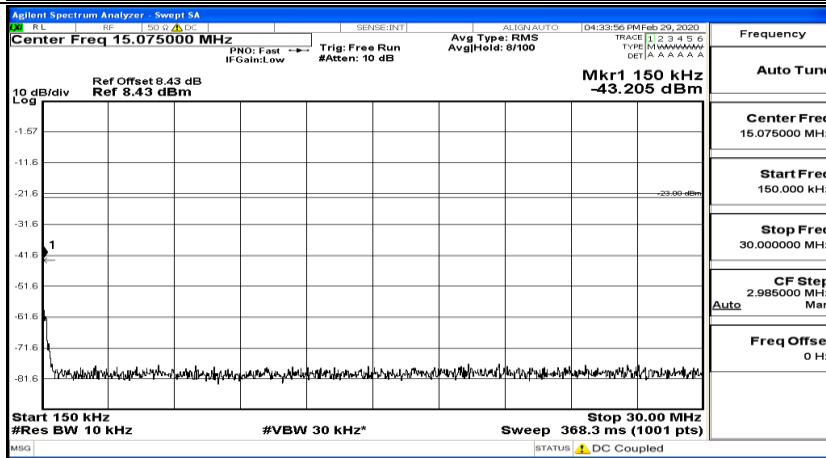

Channel Bandwidth: 3 MHz

(Channel Bandwidth: 3 MHz)_LCH_QPSK_1RB#0

(Channel Bandwidth: 3 MHz)_LCH_QPSK_8RB#4

(Channel Bandwidth: 3 MHz)_LCH_QPSK_8RB#7

(Channel Bandwidth: 3 MHz)_MCH_QPSK_1RB#0

(Channel Bandwidth: 3 MHz)_MCH_QPSK_8RB#7

(Channel Bandwidth: 3 MHz)_HCH_QPSK_1RB#0

Frequency
Auto Tune
Center Freq 79.500 kHz
Start Freq 9.000 kHz
Stop Freq 150.000 kHz
CF Step 14.100 kHz Man
Freq Offset 0 Hz

Frequency
Auto Tune
Center Freq 15.075000 MHz
Start Freq 150.000 kHz
Stop Freq 30.000000 MHz
CF Step 2.985000 MHz Man
Freq Offset 0 Hz

Frequency
Auto Tune
Center Freq 13.01500000 GHz
Start Freq 30.000000 MHz
Stop Freq 26.00000000 GHz
CF Step 2.59700000 GHz Man
Freq Offset 0 Hz

(Channel Bandwidth: 3 MHz)_HCH_QPSK_1RB#7

(Channel Bandwidth: 3 MHz)_LCH_16QAM_1RB#0