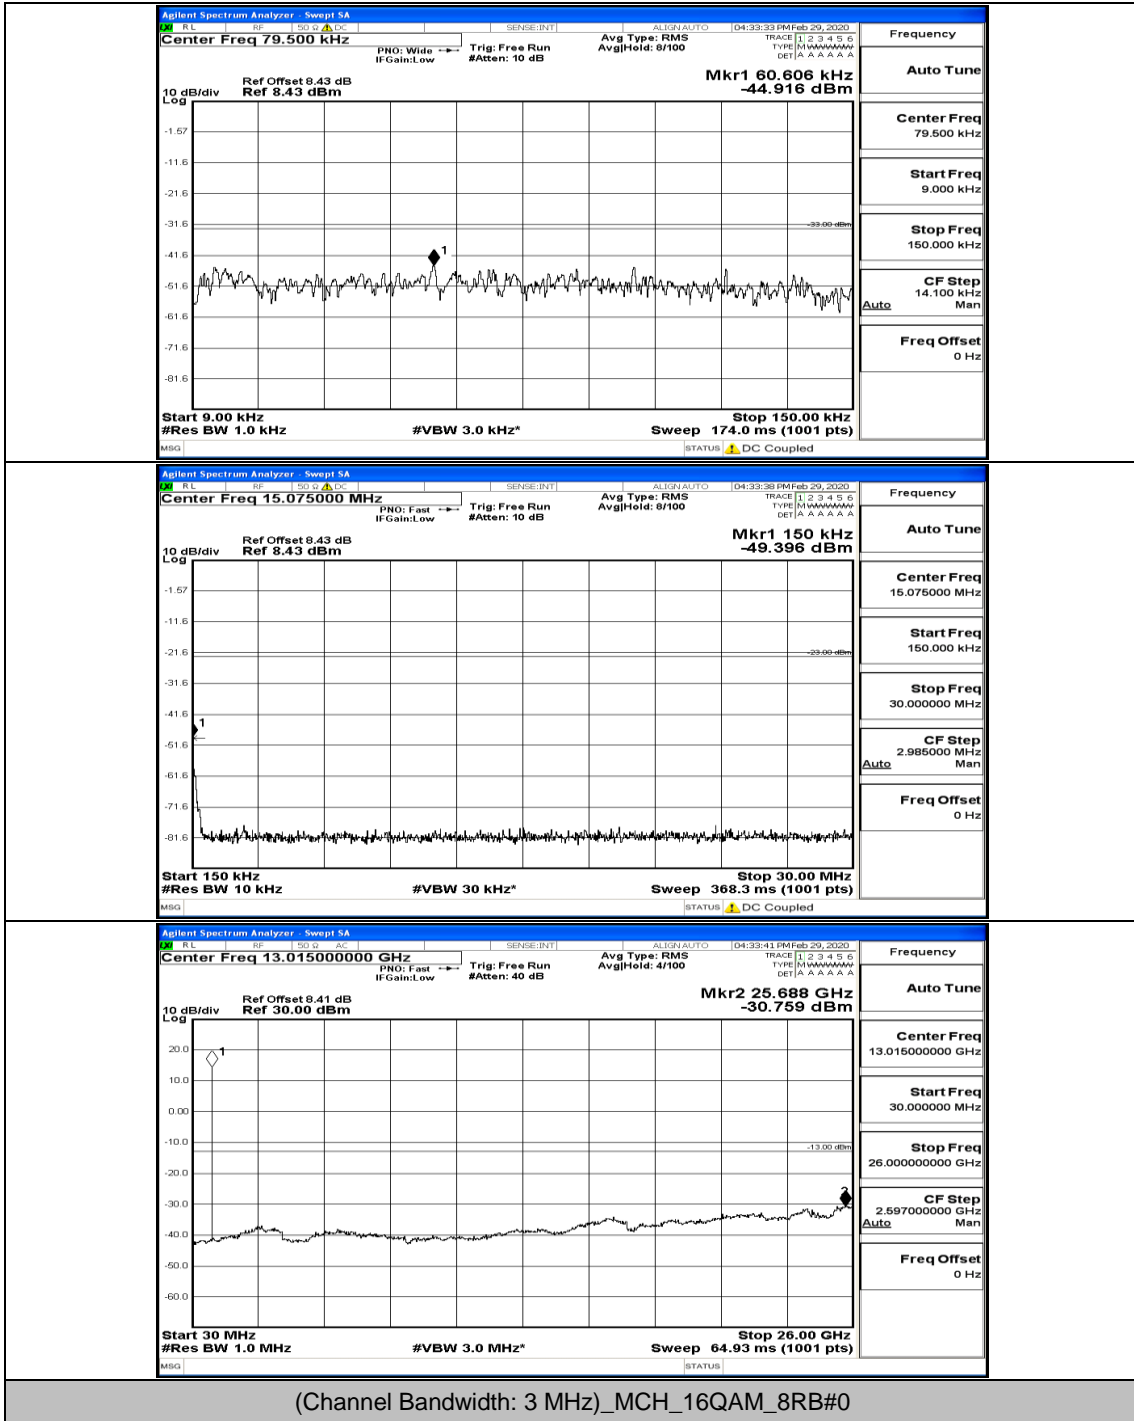

(Channel Bandwidth: 3 MHz)_MCH_16QAM_1RB#14