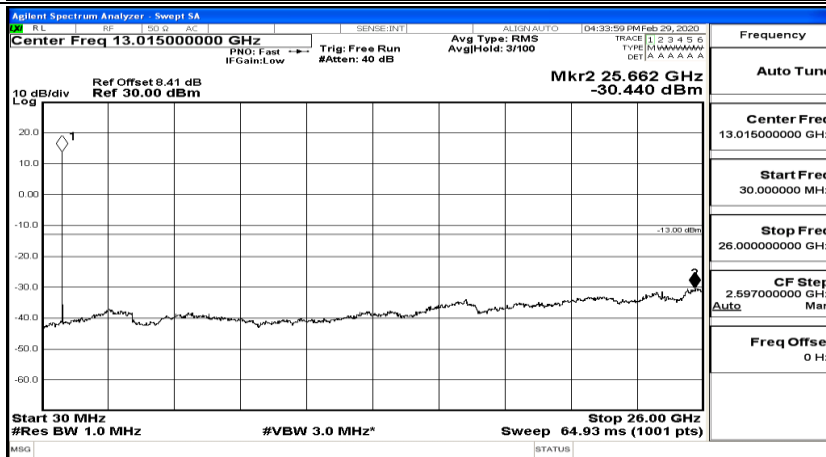

Channel Bandwidth: 3 MHz

(Channel Bandwidth: 3 MHz)_LCH_QPSK_1RB#0

(Channel Bandwidth: 3 MHz)_LCH_QPSK_8RB#4

(Channel Bandwidth: 3 MHz)_LCH_QPSK_8RB#7

(Channel Bandwidth: 3 MHz)_MCH_QPSK_1RB#0

(Channel Bandwidth: 3 MHz)_MCH_QPSK_8RB#7

(Channel Bandwidth: 3 MHz)_HCH_QPSK_1RB#0

Frequency
Auto Tune
Center Freq 79.500 kHz
Start Freq 9.000 kHz
Stop Freq 150.000 kHz
CF Step 14.100 kHz Man
Freq Offset 0 Hz

Frequency
Auto Tune
Center Freq 15.075000 MHz
Start Freq 150.000 kHz
Stop Freq 30.000000 MHz
CF Step 2.985000 MHz Man
Freq Offset 0 Hz

Frequency
Auto Tune
Center Freq 13.01500000 GHz
Start Freq 30.000000 MHz
Stop Freq 26.00000000 GHz
CF Step 2.59700000 GHz Man
Freq Offset 0 Hz

(Channel Bandwidth: 3 MHz)_HCH_QPSK_1RB#7

(Channel Bandwidth: 3 MHz)_LCH_16QAM_1RB#0