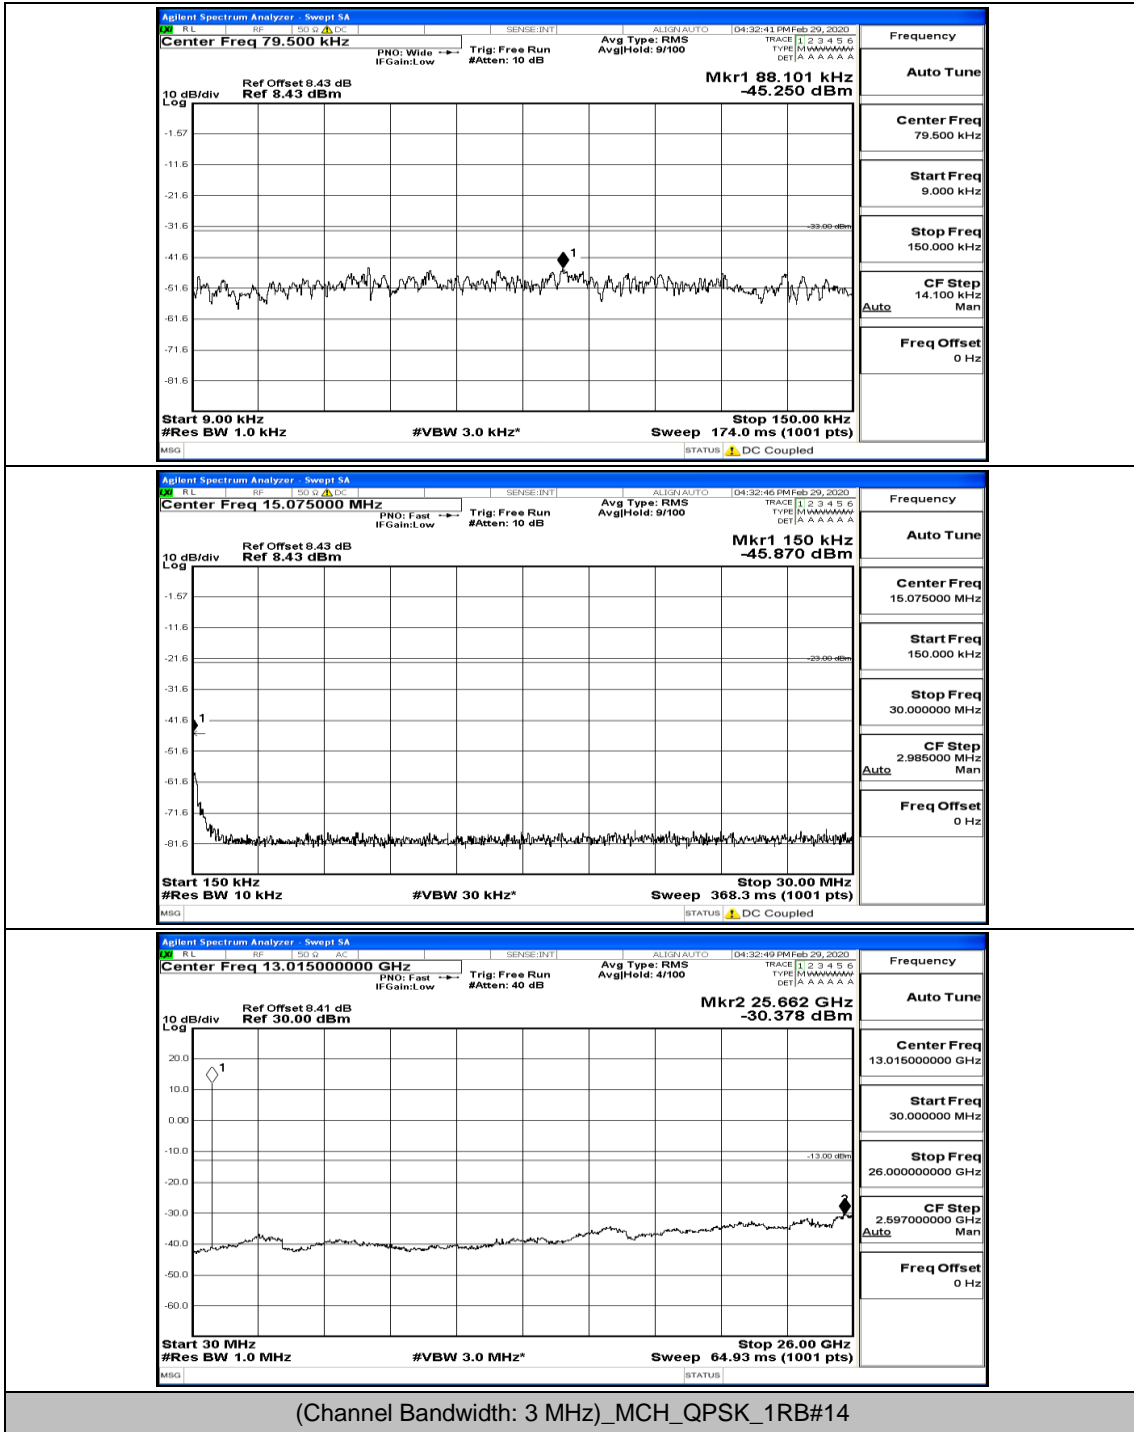

Channel Bandwidth: 3 MHz

(Channel Bandwidth: 3 MHz)_LCH_QPSK_1RB#0

(Channel Bandwidth: 3 MHz)_LCH_QPSK_8RB#4

(Channel Bandwidth: 3 MHz)_LCH_QPSK_8RB#7

(Channel Bandwidth: 3 MHz)_MCH_QPSK_1RB#0

(Channel Bandwidth: 3 MHz)_MCH_QPSK_8RB#7

(Channel Bandwidth: 3 MHz)_HCH_QPSK_1RB#0

Frequency
Auto Tune
Center Freq 79.500 kHz
Start Freq 9.000 kHz
Stop Freq 150.000 kHz
CF Step 14.100 kHz Man
Freq Offset 0 Hz

Frequency
Auto Tune
Center Freq 15.075000 MHz
Start Freq 150.000 kHz
Stop Freq 30.000000 MHz
CF Step 2.985000 MHz Man
Freq Offset 0 Hz

Frequency
Auto Tune
Center Freq 13.01500000 GHz
Start Freq 30.000000 MHz
Stop Freq 26.00000000 GHz
CF Step 2.59700000 GHz Man
Freq Offset 0 Hz

(Channel Bandwidth: 3 MHz)_HCH_QPSK_1RB#7

(Channel Bandwidth: 3 MHz)_LCH_16QAM_1RB#0