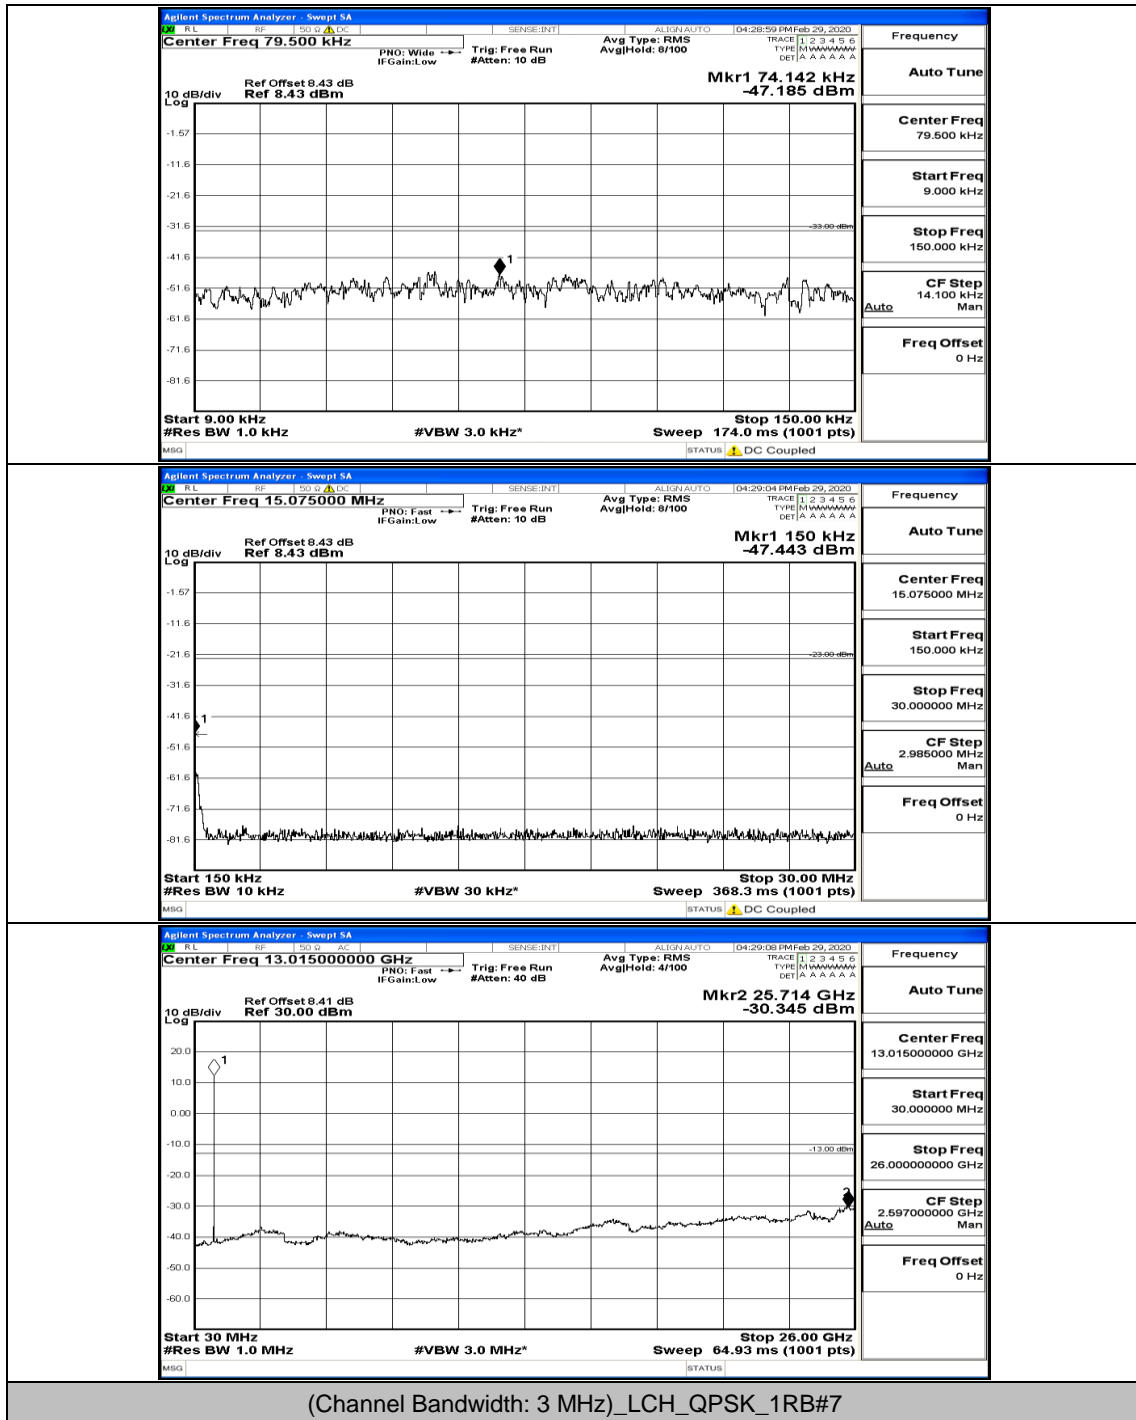

Channel Bandwidth: 3 MHz

(Channel Bandwidth: 3 MHz)_LCH_QPSK_1RB#0

(Channel Bandwidth: 3 MHz)_LCH_QPSK_8RB#4

(Channel Bandwidth: 3 MHz)_LCH_QPSK_8RB#7

(Channel Bandwidth: 3 MHz)_MCH_QPSK_1RB#0

(Channel Bandwidth: 3 MHz)_MCH_QPSK_8RB#7

(Channel Bandwidth: 3 MHz)_HCH_QPSK_1RB#0

Frequency
Auto Tune
Center Freq 79.500 kHz
Start Freq 9.000 kHz
Stop Freq 150.000 kHz
CF Step 14.100 kHz Man
Freq Offset 0 Hz

Frequency
Auto Tune
Center Freq 15.075000 MHz
Start Freq 150.000 kHz
Stop Freq 30.000000 MHz
CF Step 2.985000 MHz Man
Freq Offset 0 Hz

Frequency
Auto Tune
Center Freq 13.01500000 GHz
Start Freq 30.000000 MHz
Stop Freq 26.00000000 GHz
CF Step 2.59700000 GHz Man
Freq Offset 0 Hz

(Channel Bandwidth: 3 MHz)_HCH_QPSK_1RB#7

(Channel Bandwidth: 3 MHz)_LCH_16QAM_1RB#0