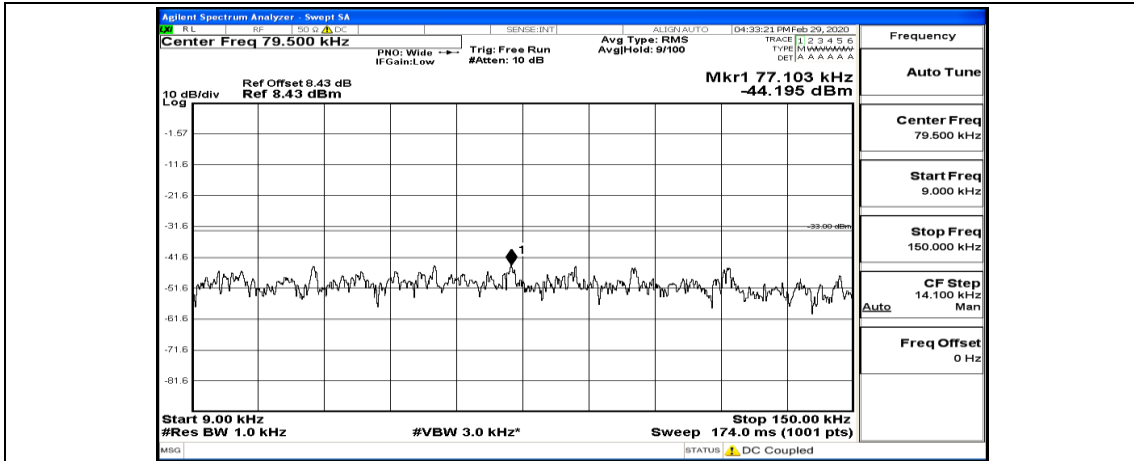

Frequency
Auto Tune
Center Freq 13.01500000 GHz
Start Freq 30.000000 MHz
Stop Freq 26.00000000 GHz
CF Step 2.59700000 GHz Man
Freq Offset 0 Hz

(Channel Bandwidth: 3 MHz)_HCH_QPSK_1RB#7

(Channel Bandwidth: 3 MHz)_LCH_16QAM_1RB#0

(Channel Bandwidth: 3 MHz)_LCH_16QAM_1RB#7

(Channel Bandwidth: 3 MHz)_LCH_16QAM_8RB#7

(Channel Bandwidth: 3 MHz)_LCH_16QAM_15RB#0

(Channel Bandwidth: 3 MHz)_MCH_16QAM_1RB#0

(Channel Bandwidth: 3 MHz)_MCH_16QAM_1RB#7