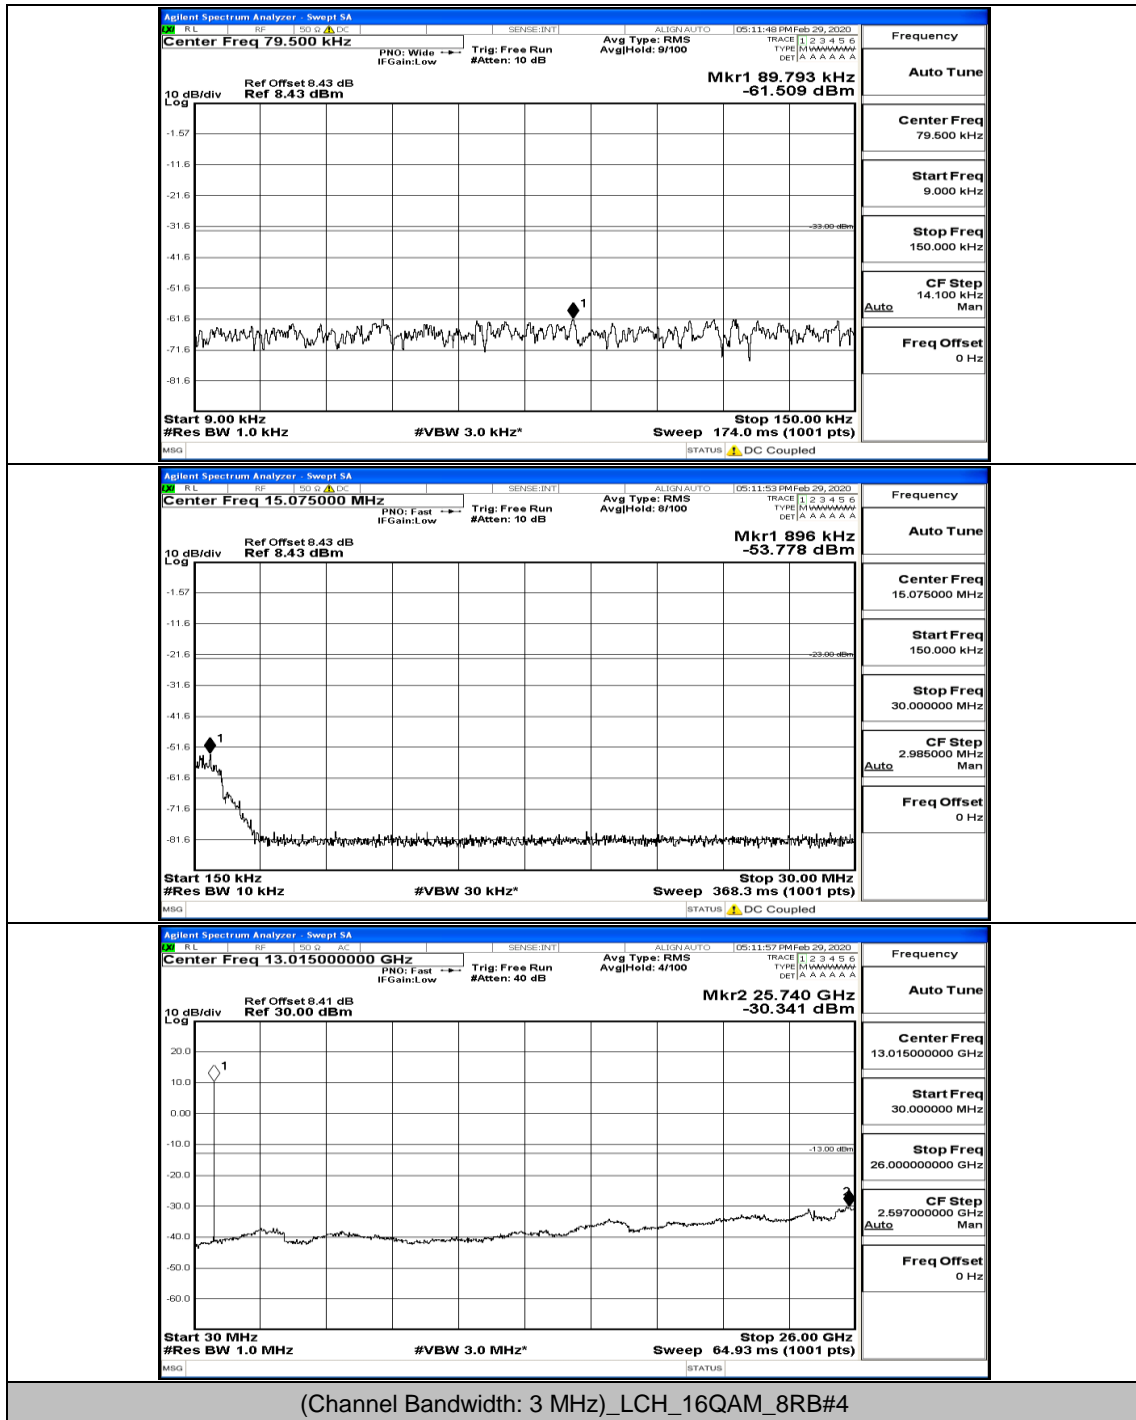

(Channel Bandwidth: 3 MHz)_HCH_QPSK_1RB#0

Frequency
Auto Tune
Center Freq 79.500 kHz
Start Freq 9.000 kHz
Stop Freq 150.000 kHz
CF Step 14.100 kHz Man
Freq Offset 0 Hz

Frequency
Auto Tune
Center Freq 15.075000 MHz
Start Freq 150.000 kHz
Stop Freq 30.000000 MHz
CF Step 2.985000 MHz Man
Freq Offset 0 Hz

Frequency
Auto Tune
Center Freq 13.01500000 GHz
Start Freq 30.000000 MHz
Stop Freq 26.00000000 GHz
CF Step 2.59700000 GHz Man
Freq Offset 0 Hz

(Channel Bandwidth: 3 MHz)_HCH_QPSK_1RB#7

(Channel Bandwidth: 3 MHz)_LCH_16QAM_1RB#0

(Channel Bandwidth: 3 MHz)_LCH_16QAM_1RB#7

(Channel Bandwidth: 3 MHz)_LCH_16QAM_8RB#7

(Channel Bandwidth: 3 MHz)_LCH_16QAM_15RB#0

(Channel Bandwidth: 3 MHz)_MCH_16QAM_1RB#0

(Channel Bandwidth: 3 MHz)_MCH_16QAM_1RB#7