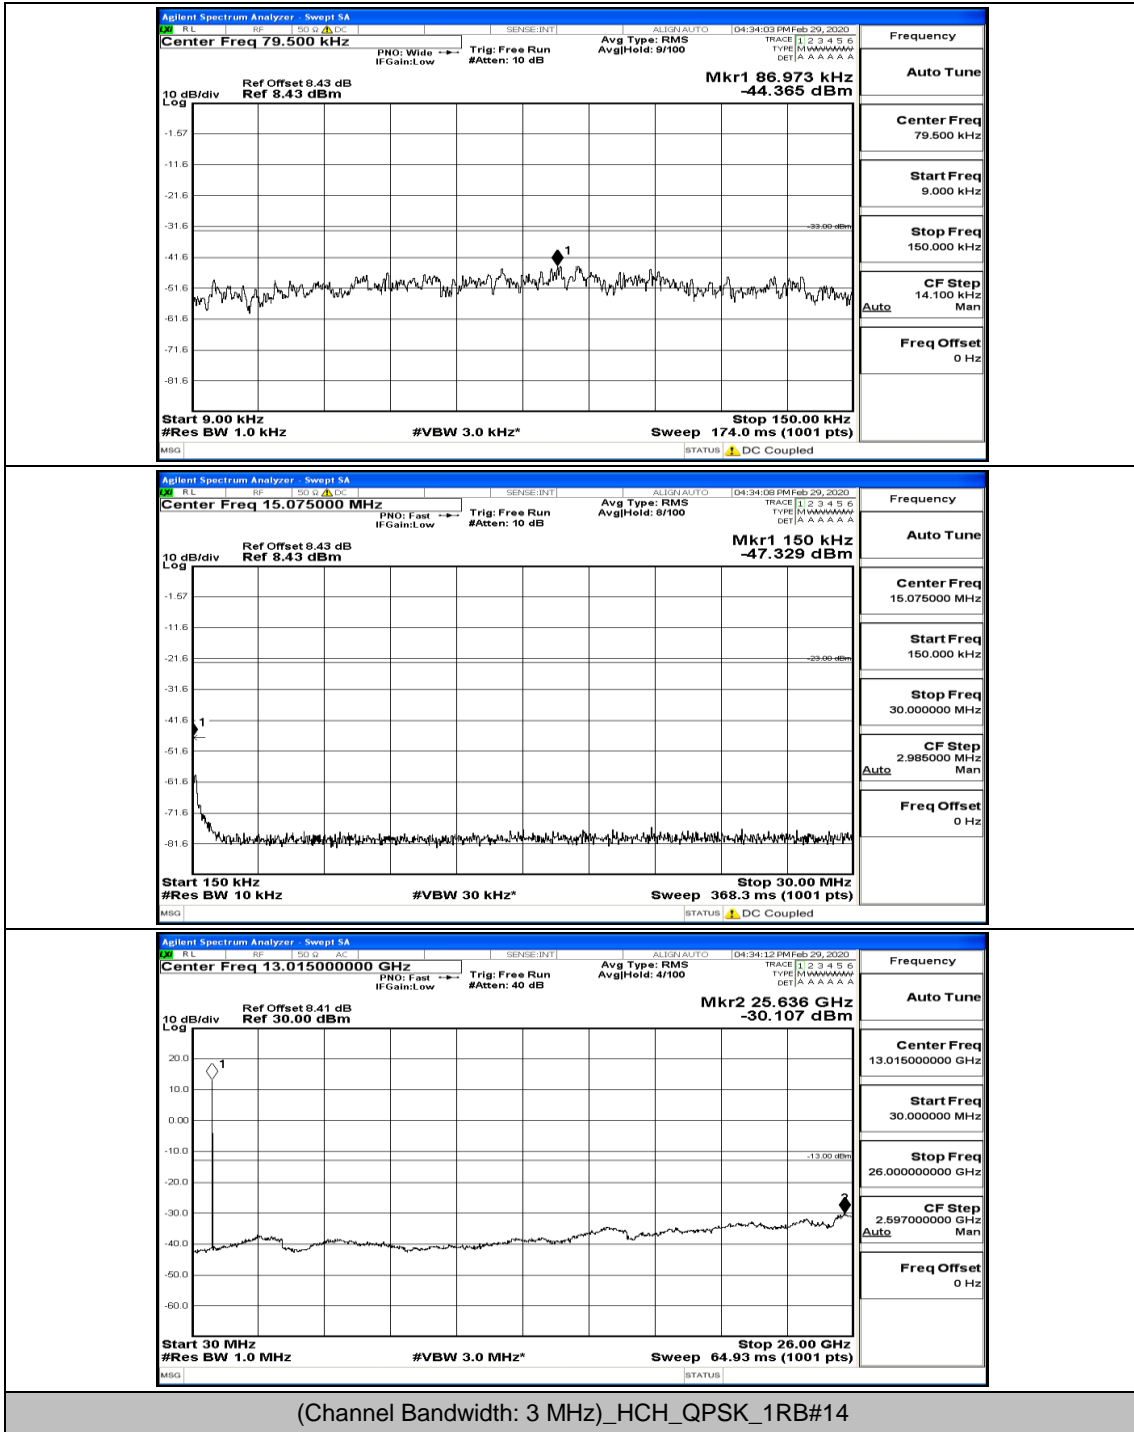

Channel Bandwidth: 3 MHz

(Channel Bandwidth: 3 MHz)_LCH_QPSK_1RB#0

(Channel Bandwidth: 3 MHz)_LCH_QPSK_8RB#4

(Channel Bandwidth: 3 MHz)_LCH_QPSK_8RB#7

(Channel Bandwidth: 3 MHz)_MCH_QPSK_1RB#0

(Channel Bandwidth: 3 MHz)_MCH_QPSK_8RB#7

(Channel Bandwidth: 3 MHz)_HCH_QPSK_1RB#0

Frequency
Auto Tune
Center Freq 79.500 kHz
Start Freq 9.000 kHz
Stop Freq 150.000 kHz
CF Step 14.100 kHz Man
Freq Offset 0 Hz

Frequency
Auto Tune
Center Freq 15.075000 MHz
Start Freq 150.000 kHz
Stop Freq 30.000000 MHz
CF Step 2.985000 MHz Man
Freq Offset 0 Hz

Frequency
Auto Tune
Center Freq 13.01500000 GHz
Start Freq 30.000000 MHz
Stop Freq 26.00000000 GHz
CF Step 2.59700000 GHz Man
Freq Offset 0 Hz

(Channel Bandwidth: 3 MHz)_HCH_QPSK_1RB#7

(Channel Bandwidth: 3 MHz)_LCH_16QAM_1RB#0