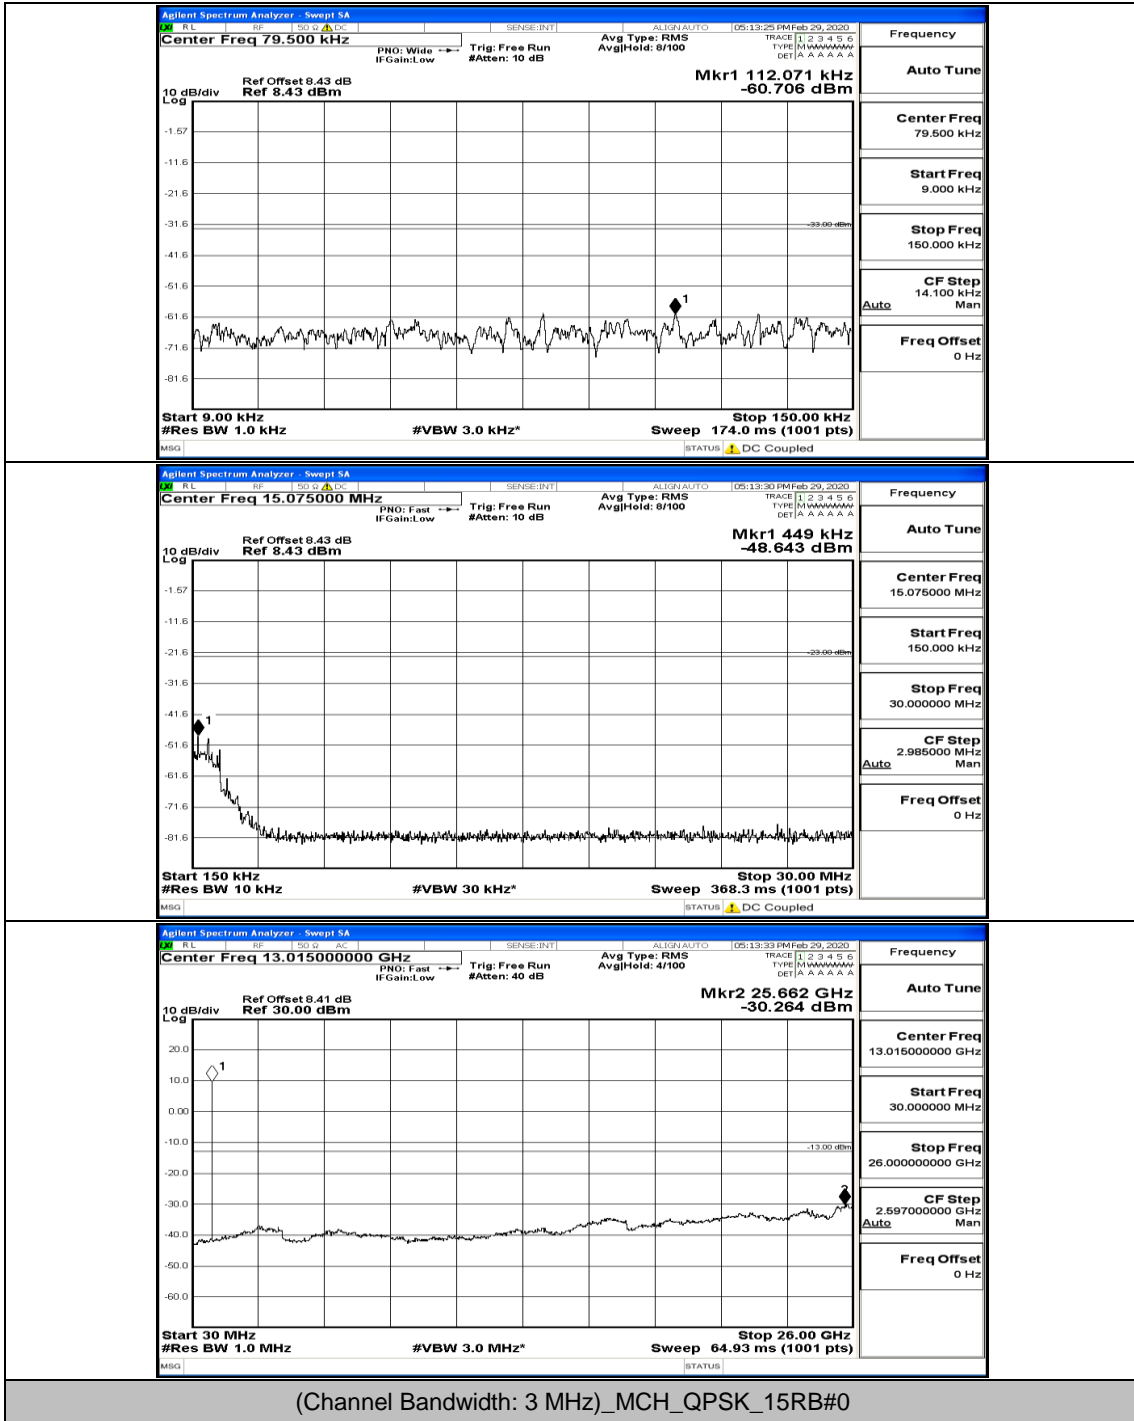

Channel Bandwidth: 3 MHz

(Channel Bandwidth: 3 MHz)_LCH_QPSK_1RB#0

(Channel Bandwidth: 3 MHz)_LCH_QPSK_8RB#4

(Channel Bandwidth: 3 MHz)_LCH_QPSK_8RB#7

(Channel Bandwidth: 3 MHz)_MCH_QPSK_1RB#0

(Channel Bandwidth: 3 MHz)_MCH_QPSK_8RB#7

(Channel Bandwidth: 3 MHz)_HCH_QPSK_1RB#0

Frequency
Auto Tune
Center Freq 79.500 kHz
Start Freq 9.000 kHz
Stop Freq 150.000 kHz
CF Step 14.100 kHz Man
Freq Offset 0 Hz

Frequency
Auto Tune
Center Freq 15.075000 MHz
Start Freq 150.000 kHz
Stop Freq 30.000000 MHz
CF Step 2.985000 MHz Man
Freq Offset 0 Hz

Frequency
Auto Tune
Center Freq 13.01500000 GHz
Start Freq 30.000000 MHz
Stop Freq 26.00000000 GHz
CF Step 2.59700000 GHz Man
Freq Offset 0 Hz

(Channel Bandwidth: 3 MHz)_HCH_QPSK_1RB#7

(Channel Bandwidth: 3 MHz)_LCH_16QAM_1RB#0