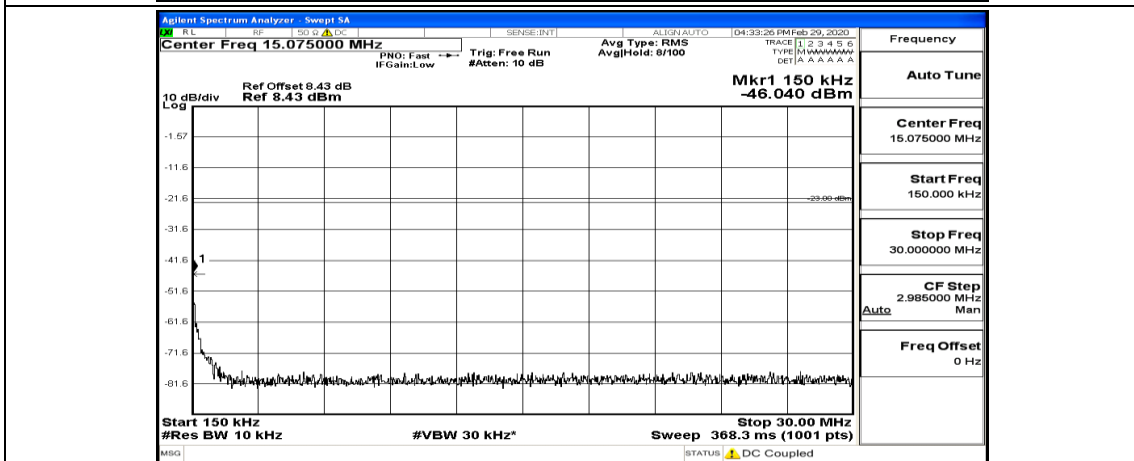

Frequency
Auto Tune
Center Freq 13.01500000 GHz
Start Freq 30.000000 MHz
Stop Freq 26.00000000 GHz
CF Step 2.59700000 GHz Man
Freq Offset 0 Hz

(Channel Bandwidth: 3 MHz)_HCH_QPSK_1RB#7

(Channel Bandwidth: 3 MHz)_LCH_16QAM_1RB#0

(Channel Bandwidth: 3 MHz)_LCH_16QAM_1RB#7

(Channel Bandwidth: 3 MHz)_LCH_16QAM_8RB#7

(Channel Bandwidth: 3 MHz)_LCH_16QAM_15RB#0

(Channel Bandwidth: 3 MHz)_MCH_16QAM_1RB#0

(Channel Bandwidth: 3 MHz)_MCH_16QAM_1RB#7