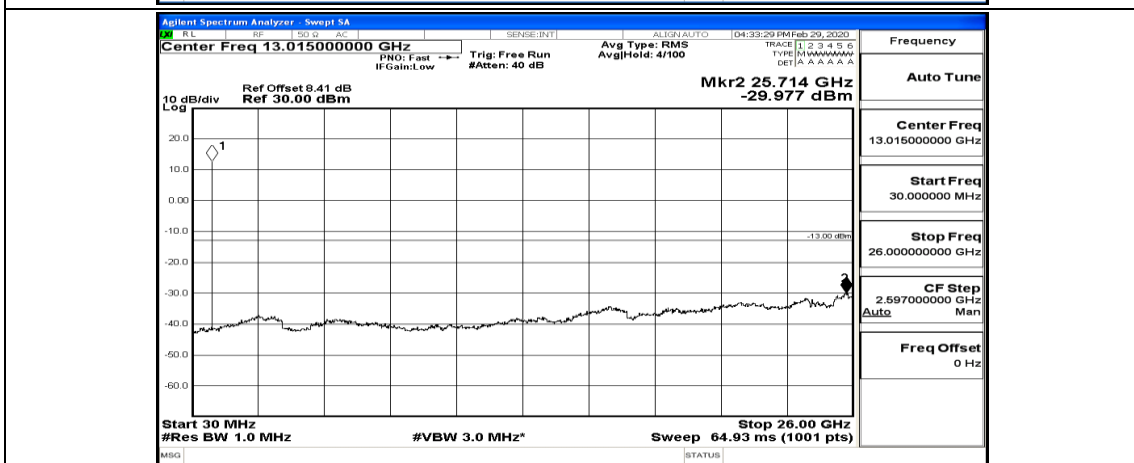

Frequency
Auto Tune
Center Freq 13.01500000 GHz
Start Freq 30.000000 MHz
Stop Freq 26.00000000 GHz
CF Step 2.59700000 GHz Man
Freq Offset 0 Hz

(Channel Bandwidth: 3 MHz)_HCH_QPSK_1RB#7

(Channel Bandwidth: 3 MHz)_LCH_16QAM_1RB#0

(Channel Bandwidth: 3 MHz)_LCH_16QAM_1RB#7

(Channel Bandwidth: 3 MHz)_LCH_16QAM_8RB#7

(Channel Bandwidth: 3 MHz)_LCH_16QAM_15RB#0

(Channel Bandwidth: 3 MHz)_MCH_16QAM_1RB#0

(Channel Bandwidth: 3 MHz)_MCH_16QAM_1RB#7