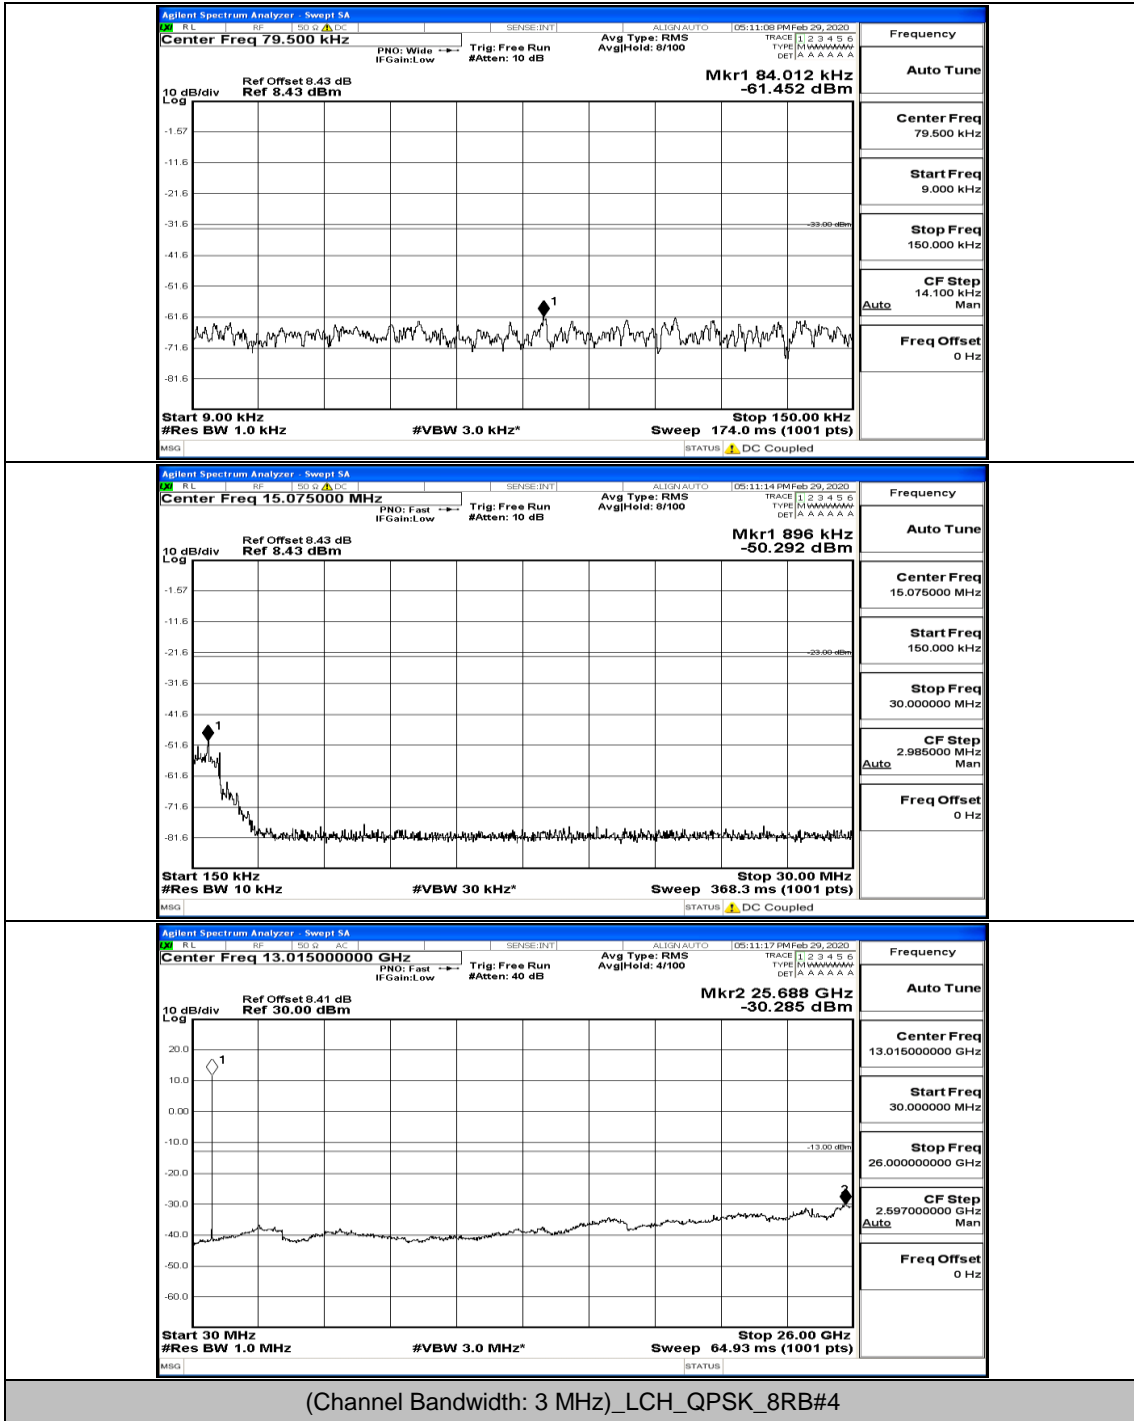

Channel Bandwidth: 3 MHz

(Channel Bandwidth: 3 MHz)_LCH_QPSK_1RB#0

(Channel Bandwidth: 3 MHz)_LCH_QPSK_8RB#4

(Channel Bandwidth: 3 MHz)_LCH_QPSK_8RB#7

(Channel Bandwidth: 3 MHz)_MCH_QPSK_1RB#0

(Channel Bandwidth: 3 MHz)_MCH_QPSK_8RB#7

(Channel Bandwidth: 3 MHz)_HCH_QPSK_1RB#0

Frequency
Auto Tune
Center Freq 79.500 kHz
Start Freq 9.000 kHz
Stop Freq 150.000 kHz
CF Step 14.100 kHz Man
Freq Offset 0 Hz

Frequency
Auto Tune
Center Freq 15.075000 MHz
Start Freq 150.000 kHz
Stop Freq 30.000000 MHz
CF Step 2.985000 MHz Man
Freq Offset 0 Hz

Frequency
Auto Tune
Center Freq 13.01500000 GHz
Start Freq 30.000000 MHz
Stop Freq 26.00000000 GHz
CF Step 2.59700000 GHz Man
Freq Offset 0 Hz

(Channel Bandwidth: 3 MHz)_HCH_QPSK_1RB#7

(Channel Bandwidth: 3 MHz)_LCH_16QAM_1RB#0