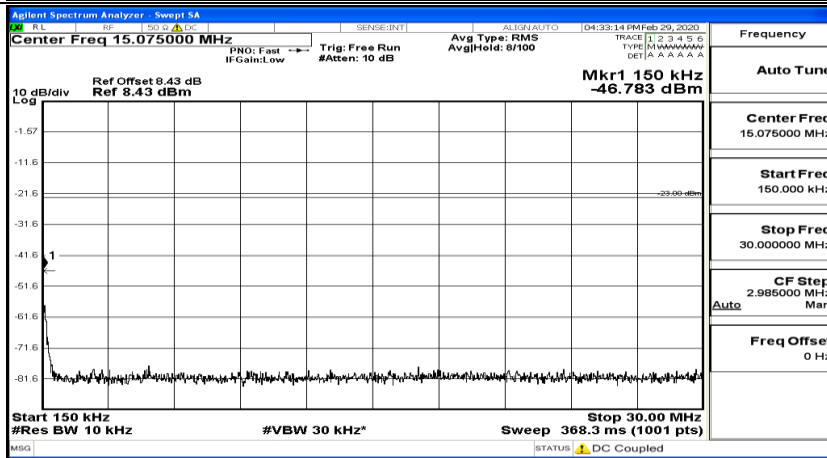

(Channel Bandwidth: 3 MHz)_MCH_16QAM_1RB#0

(Channel Bandwidth: 3 MHz)_MCH_16QAM_1RB#7