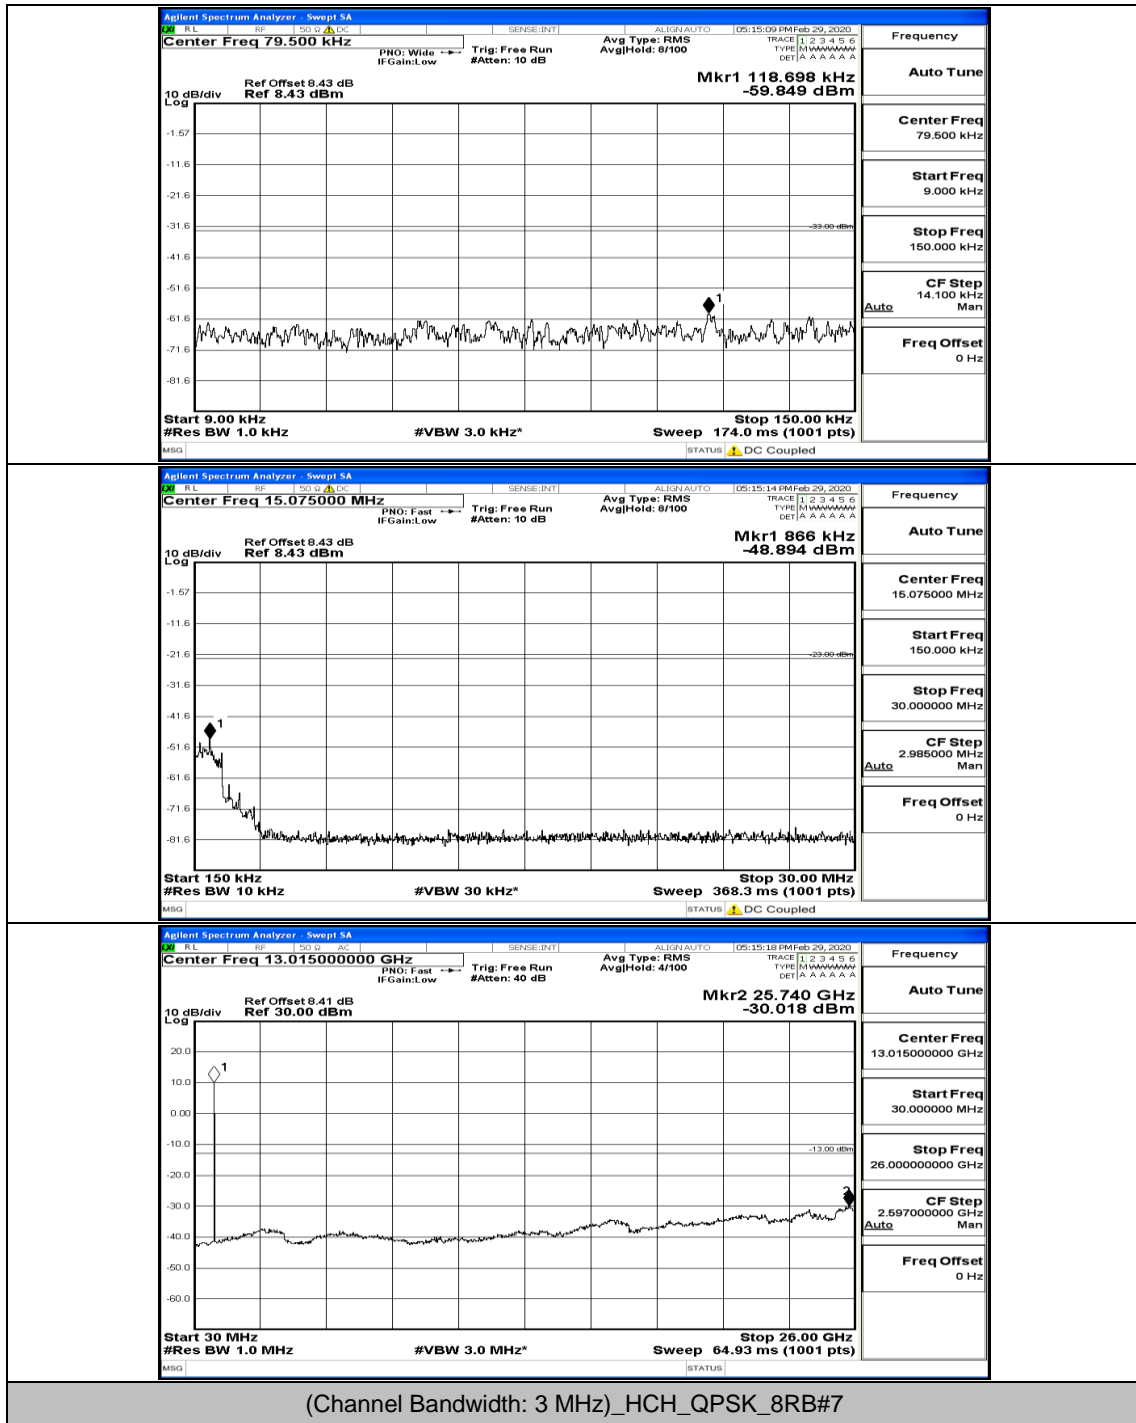

Channel Bandwidth: 3 MHz

(Channel Bandwidth: 3 MHz)_LCH_QPSK_1RB#0

(Channel Bandwidth: 3 MHz)_LCH_QPSK_8RB#4

(Channel Bandwidth: 3 MHz)_LCH_QPSK_8RB#7

(Channel Bandwidth: 3 MHz)_MCH_QPSK_1RB#0

(Channel Bandwidth: 3 MHz)_MCH_QPSK_8RB#7

(Channel Bandwidth: 3 MHz)_HCH_QPSK_1RB#0

Frequency
Auto Tune
Center Freq 79.500 kHz
Start Freq 9.000 kHz
Stop Freq 150.000 kHz
CF Step 14.100 kHz Man
Freq Offset 0 Hz

Frequency
Auto Tune
Center Freq 15.075000 MHz
Start Freq 150.000 kHz
Stop Freq 30.000000 MHz
CF Step 2.985000 MHz Man
Freq Offset 0 Hz

Frequency
Auto Tune
Center Freq 13.01500000 GHz
Start Freq 30.000000 MHz
Stop Freq 26.00000000 GHz
CF Step 2.59700000 GHz Man
Freq Offset 0 Hz

(Channel Bandwidth: 3 MHz)_HCH_QPSK_1RB#7

(Channel Bandwidth: 3 MHz)_LCH_16QAM_1RB#0