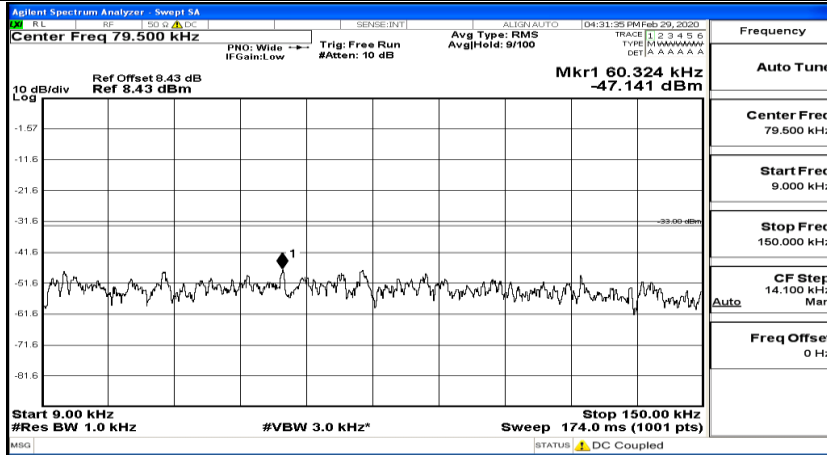

(Channel Bandwidth: 3 MHz)_HCH_QPSK_1RB#0

Frequency
Auto Tune
Center Freq 79.500 kHz
Start Freq 9.000 kHz
Stop Freq 150.000 kHz
CF Step 14.100 kHz Man
Freq Offset 0 Hz

Frequency
Auto Tune
Center Freq 15.075000 MHz
Start Freq 150.000 kHz
Stop Freq 30.000000 MHz
CF Step 2.985000 MHz Man
Freq Offset 0 Hz

Frequency
Auto Tune
Center Freq 13.01500000 GHz
Start Freq 30.000000 MHz
Stop Freq 26.00000000 GHz
CF Step 2.59700000 GHz Man
Freq Offset 0 Hz

(Channel Bandwidth: 3 MHz)_HCH_QPSK_1RB#7

(Channel Bandwidth: 3 MHz)_LCH_16QAM_1RB#0