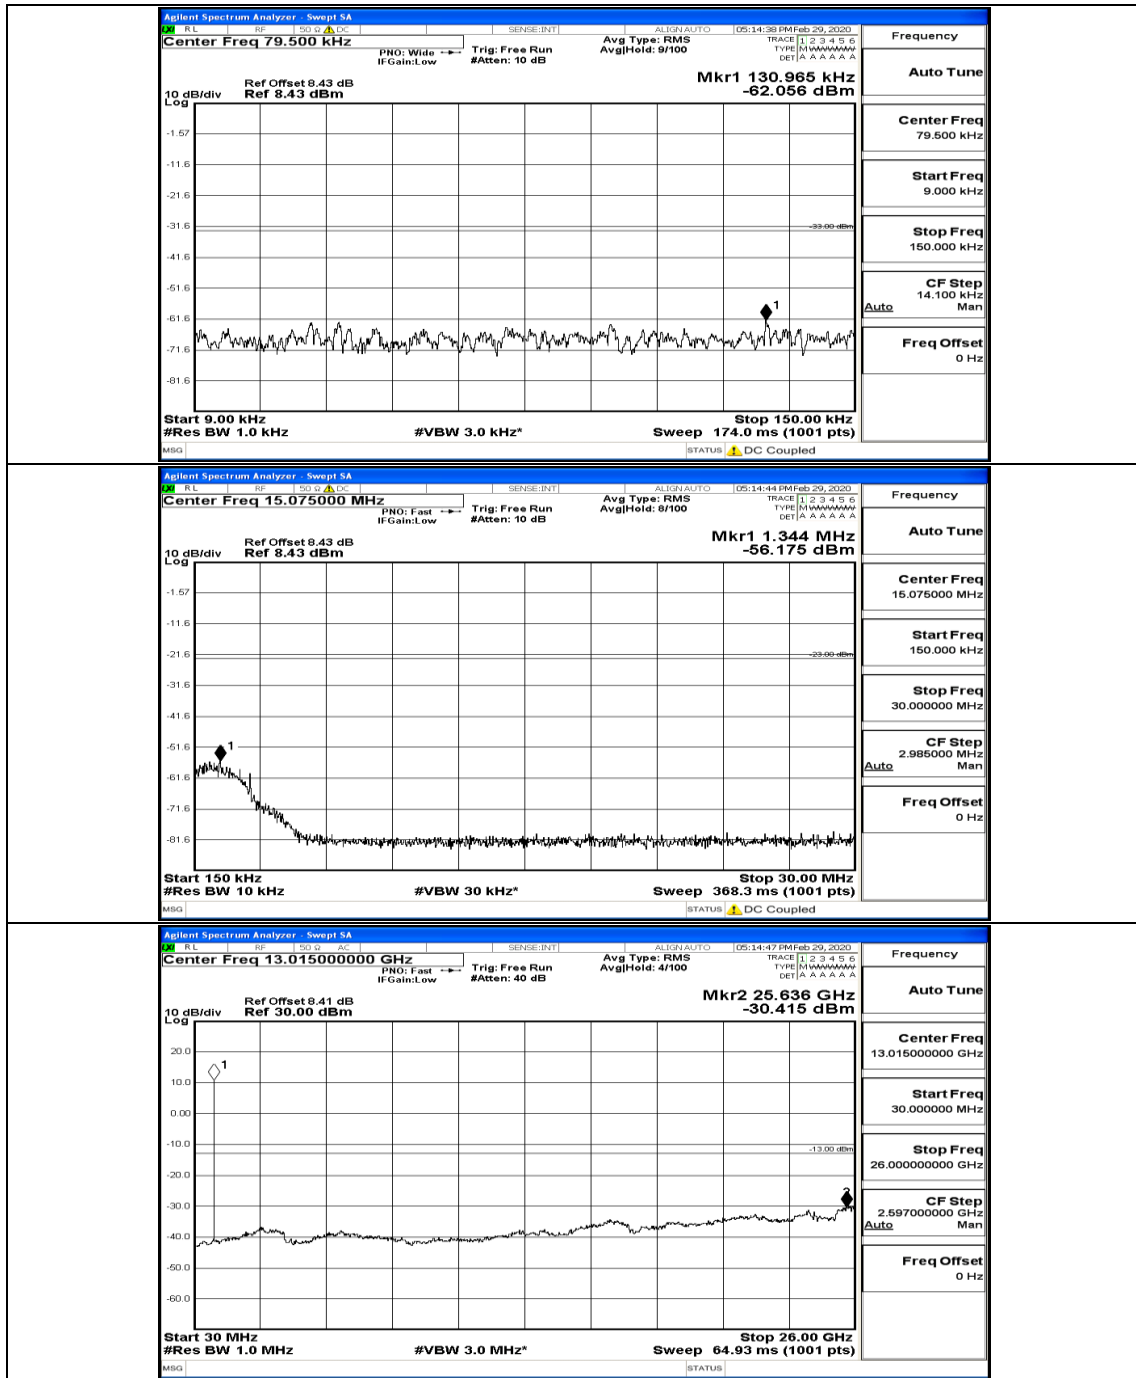

(Channel Bandwidth: 3 MHz)_HCH_16QAM_1RB#0