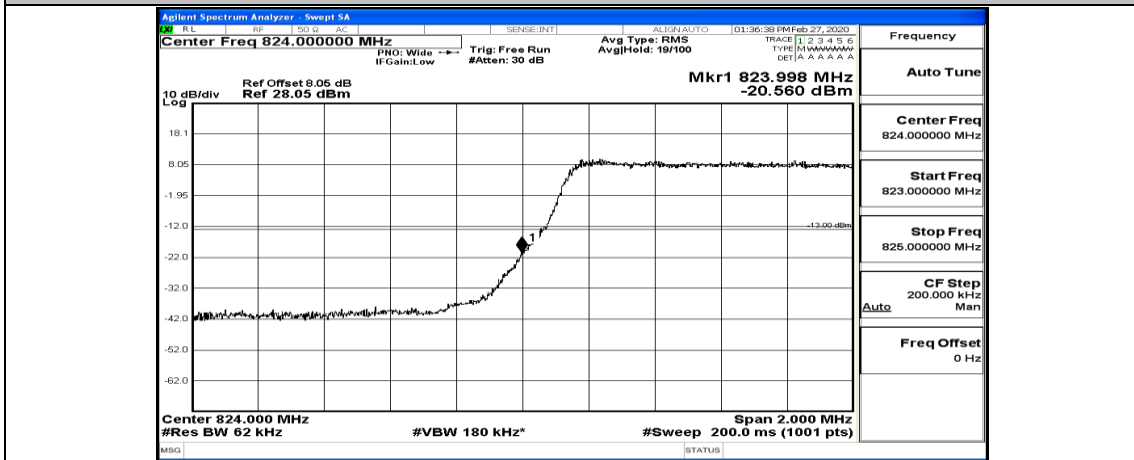

Channel Bandwidth: 3 MHz

(Channel Bandwidth: 3 MHz)_LCH_QPSK_8RB#0

(Channel Bandwidth: 3 MHz)_LCH_QPSK_8RB#4

(Channel Bandwidth: 3 MHz)_LCH_QPSK_8RB#7

(Channel Bandwidth: 3 MHz)_LCH_QPSK_15RB#0

(Channel Bandwidth: 3 MHz)_HCH_QPSK_1RB#0