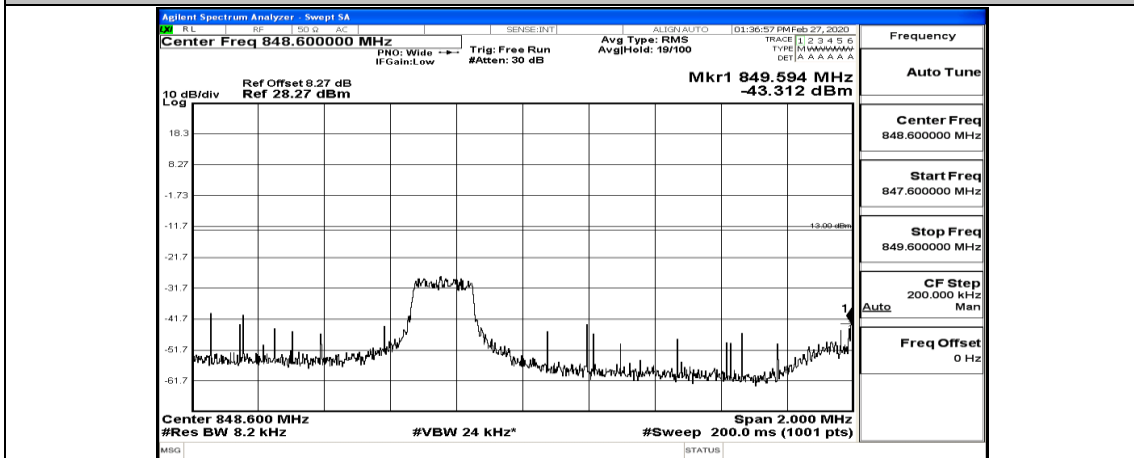

Channel Bandwidth: 3 MHz

(Channel Bandwidth: 3 MHz)_LCH_QPSK_8RB#0

(Channel Bandwidth: 3 MHz)_LCH_QPSK_8RB#4

(Channel Bandwidth: 3 MHz)_LCH_QPSK_8RB#7

(Channel Bandwidth: 3 MHz)_LCH_QPSK_15RB#0

(Channel Bandwidth: 3 MHz)_HCH_QPSK_1RB#0