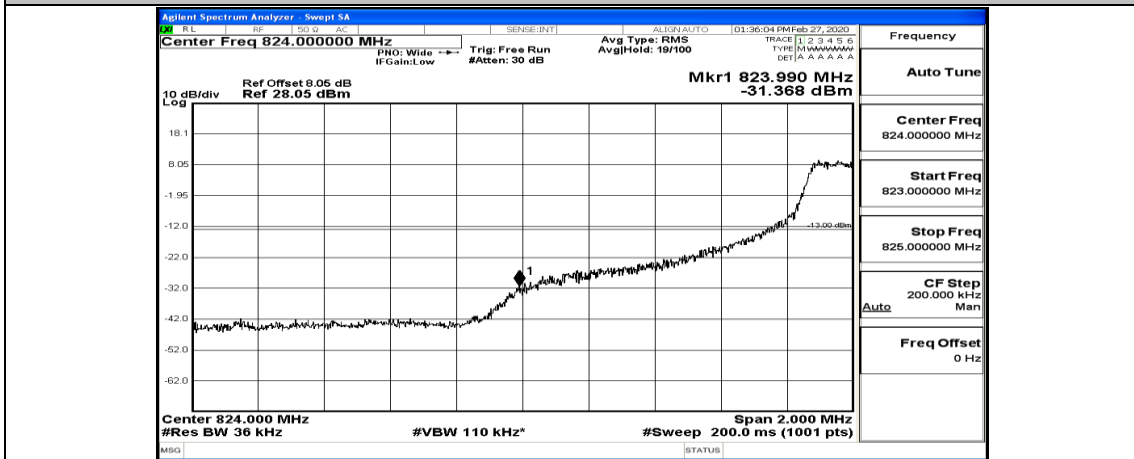

Channel Bandwidth: 3 MHz

(Channel Bandwidth: 3 MHz)_LCH_QPSK_8RB#0

(Channel Bandwidth: 3 MHz)_LCH_QPSK_8RB#4

(Channel Bandwidth: 3 MHz)_LCH_QPSK_8RB#7

(Channel Bandwidth: 3 MHz)_LCH_QPSK_15RB#0

(Channel Bandwidth: 3 MHz)_HCH_QPSK_1RB#0