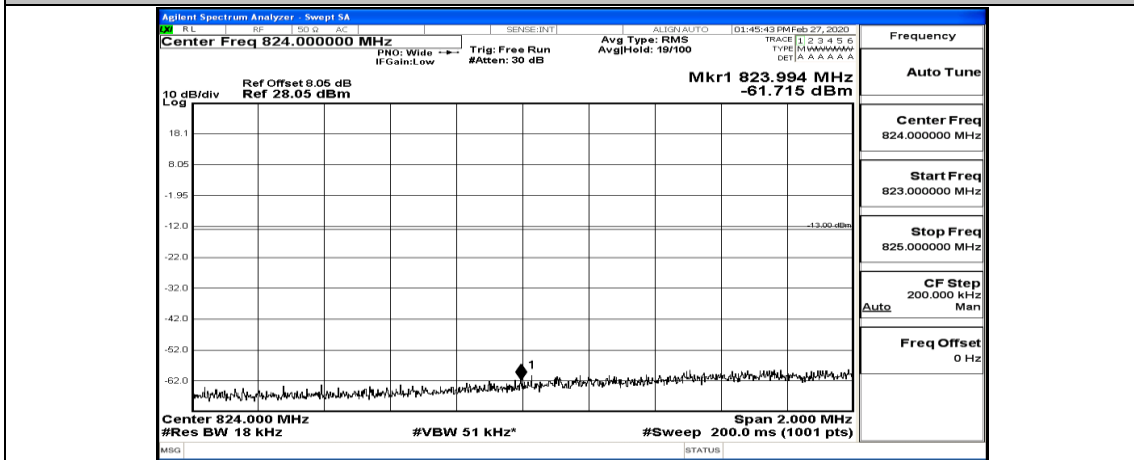

(Channel Bandwidth:15 MHz)_LCH_16QAM_1RB#37