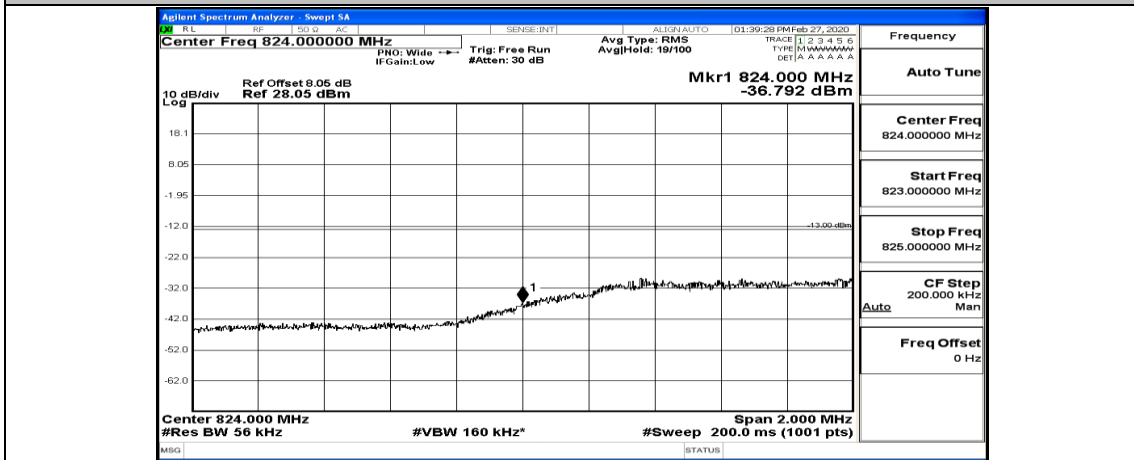

Channel Bandwidth: 5 MHz

(Channel Bandwidth: 5 MHz)_LCH_QPSK_1RB#12

(Channel Bandwidth: 5 MHz)_LCH_QPSK_1RB#24

(Channel Bandwidth: 5 MHz)_LCH_QPSK_12RB#0

(Channel Bandwidth: 5 MHz)_LCH_QPSK_12RB#6

(Channel Bandwidth: 5 MHz)_LCH_QPSK_12RB#13