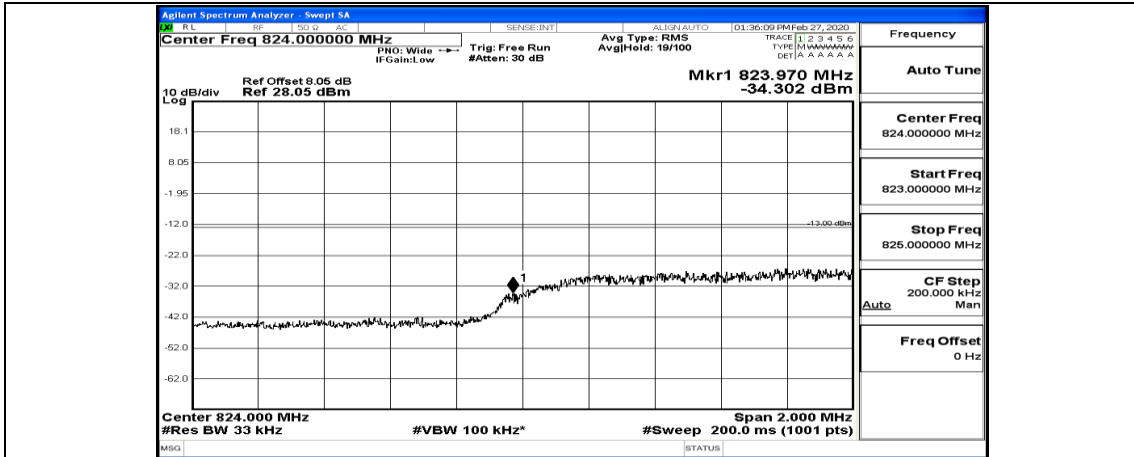

Channel Bandwidth: 3 MHz

(Channel Bandwidth: 3 MHz)_LCH_QPSK_8RB#0

(Channel Bandwidth: 3 MHz)_LCH_QPSK_8RB#4

(Channel Bandwidth: 3 MHz)_LCH_QPSK_8RB#7

(Channel Bandwidth: 3 MHz)_LCH_QPSK_15RB#0

(Channel Bandwidth: 3 MHz)_HCH_QPSK_1RB#0