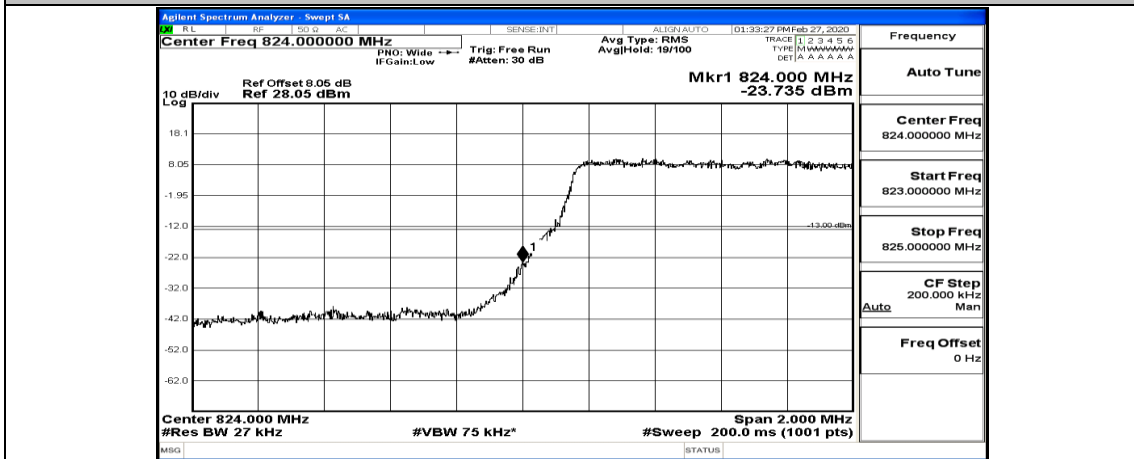

(Channel Bandwidth: 1.4 MHz)_LCH_16QAM_6RB#0