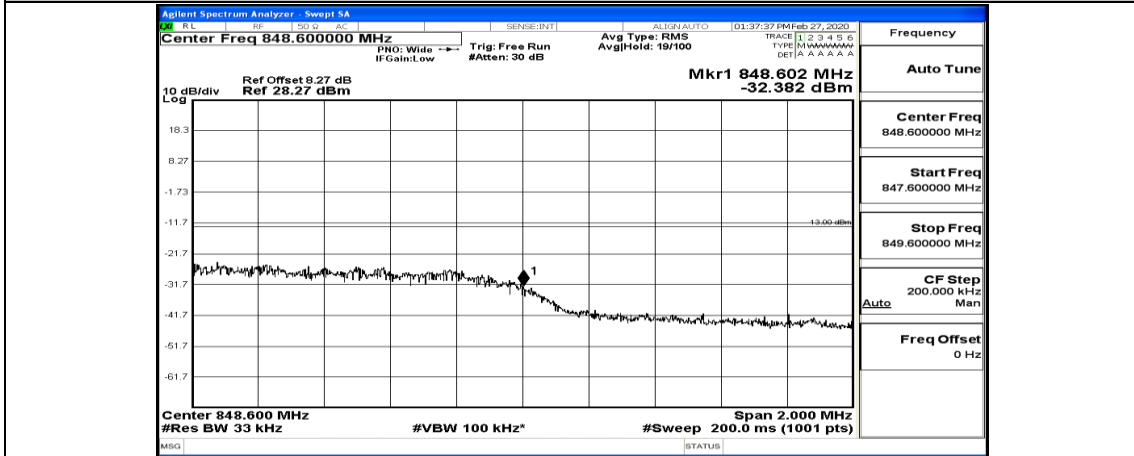

(Channel Bandwidth: 3 MHz)_HCH_QPSK_8RB#0