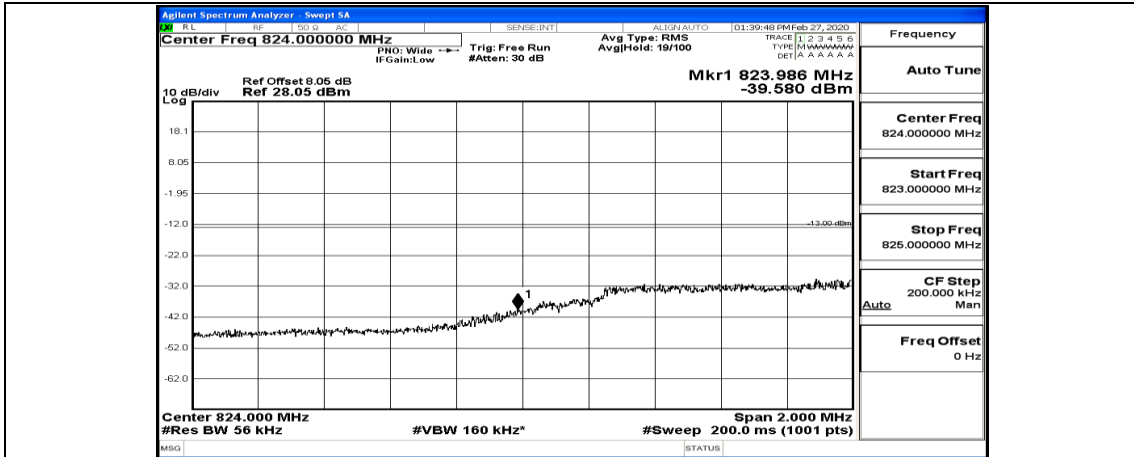

(Channel Bandwidth: 5 MHz)_LCH_16QAM_1RB#24

(Channel Bandwidth: 5 MHz)_LCH_16QAM_12RB#0

(Channel Bandwidth: 5 MHz)_LCH_16QAM_12RB#6

(Channel Bandwidth: 5 MHz)_LCH_16QAM_12RB#13

(Channel Bandwidth: 5 MHz)_LCH_16QAM_25RB#0