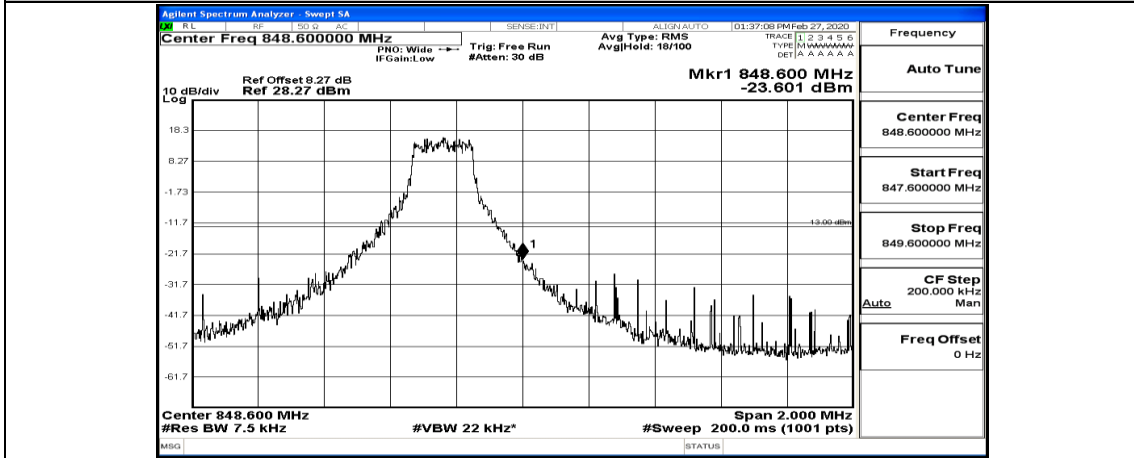

(Channel Bandwidth: 3 MHz)_HCH_QPSK_1RB#14