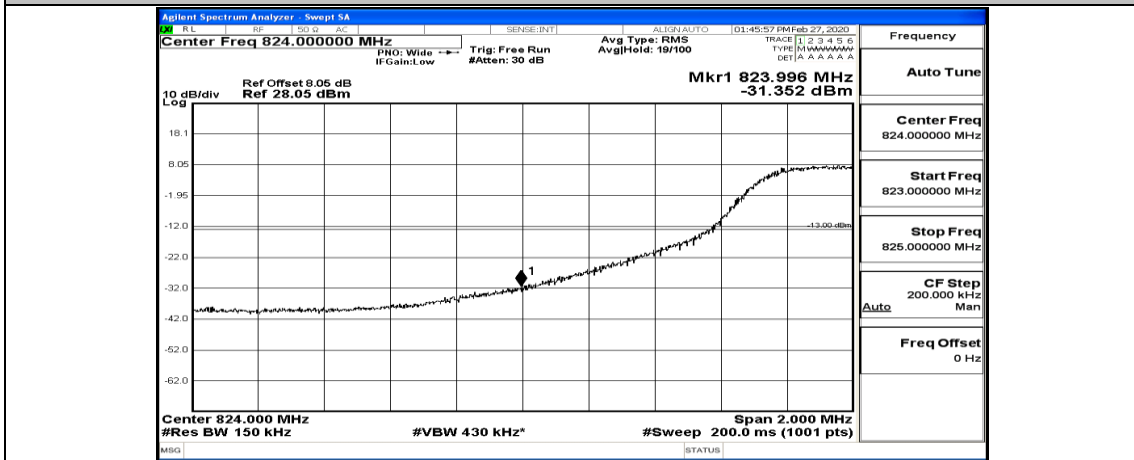

Channel Bandwidth: 15 MHz

(Channel Bandwidth:15 MHz)_LCH_QPSK_1RB#0

(Channel Bandwidth:15 MHz)_LCH_QPSK_1RB#37

(Channel Bandwidth:15 MHz)_LCH_QPSK_1RB#74

(Channel Bandwidth:15 MHz)_LCH_QPSK_37RB#0

(Channel Bandwidth:15 MHz)_LCH_QPSK_37RB#18