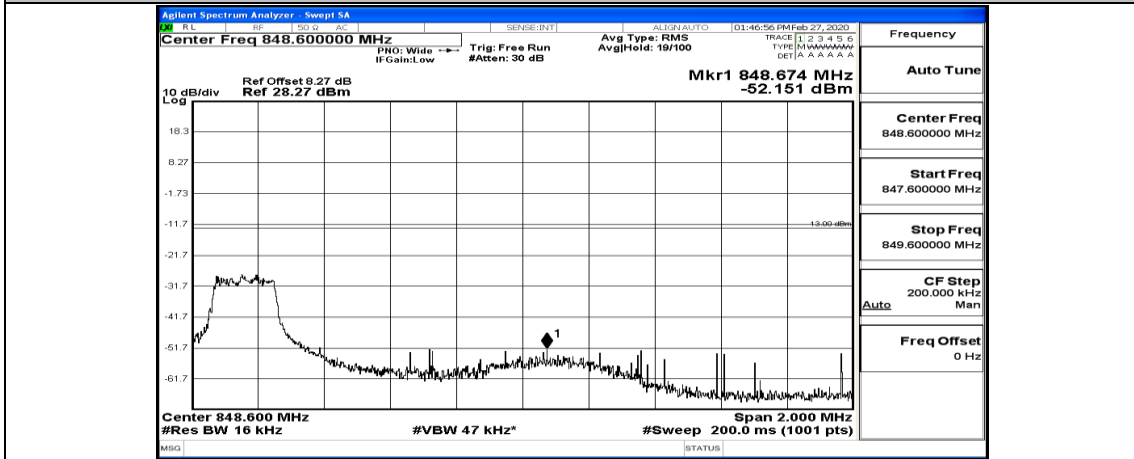

(Channel Bandwidth:15 MHz)_HCH_QPSK_1RB#0