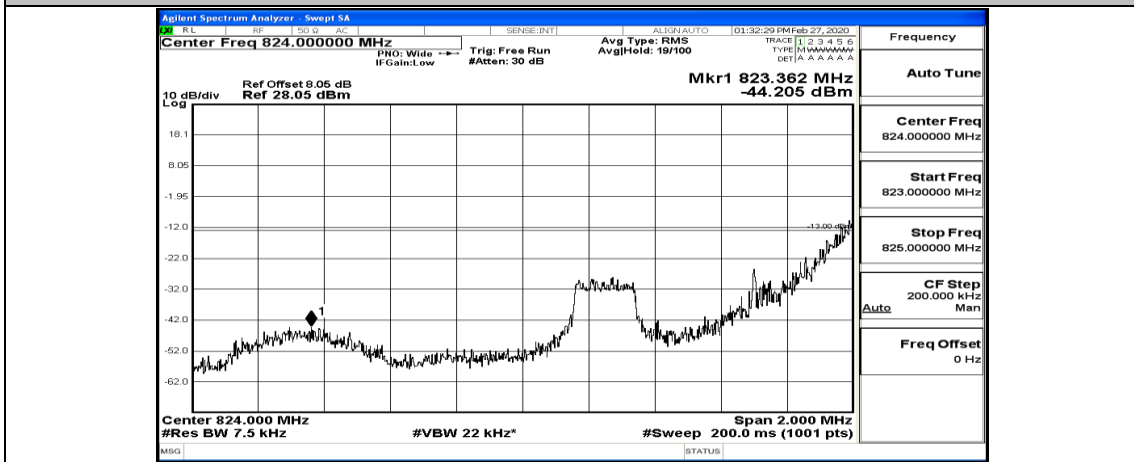

(Channel Bandwidth: 1.4 MHz)_HCH_QPSK_6RB#0

(Channel Bandwidth: 1.4 MHz)_LCH_16QAM_1RB#0

(Channel Bandwidth: 1.4 MHz)_LCH_16QAM_1RB#3

(Channel Bandwidth: 1.4 MHz)_LCH_16QAM_1RB#5

(Channel Bandwidth: 1.4 MHz)_LCH_16QAM_3RB#0

(Channel Bandwidth: 1.4 MHz)_LCH_16QAM_3RB#2

(Channel Bandwidth: 1.4 MHz)_LCH_16QAM_3RB#3

(Channel Bandwidth: 1.4 MHz)_LCH_16QAM_6RB#0

(Channel Bandwidth: 1.4 MHz)_HCH_16QAM_1RB#0

(Channel Bandwidth: 1.4 MHz)_HCH_16QAM_1RB#3