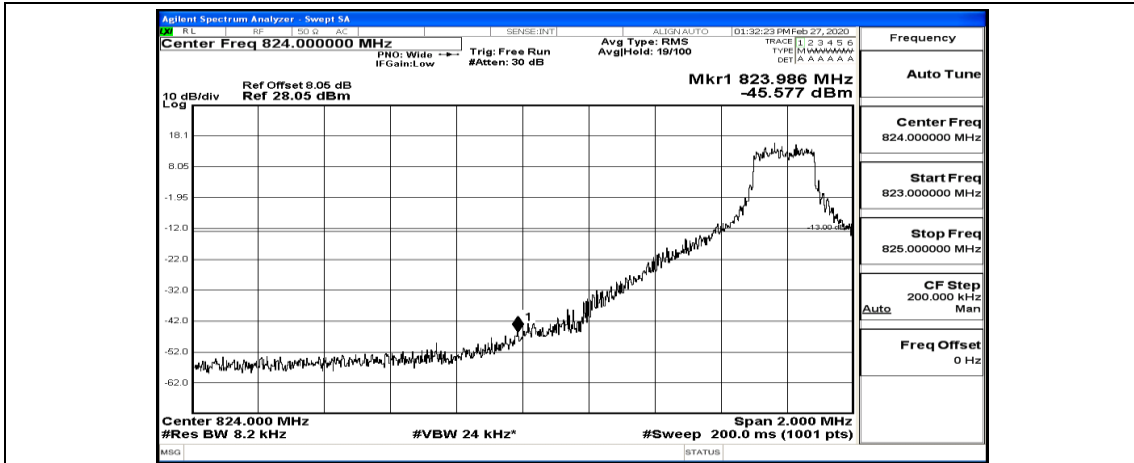

(Channel Bandwidth: 1.4 MHz)_HCH_QPSK_6RB#0

(Channel Bandwidth: 1.4 MHz)_LCH_16QAM_1RB#0

(Channel Bandwidth: 1.4 MHz)_LCH_16QAM_1RB#3

(Channel Bandwidth: 1.4 MHz)_LCH_16QAM_1RB#5

(Channel Bandwidth: 1.4 MHz)_LCH_16QAM_3RB#0