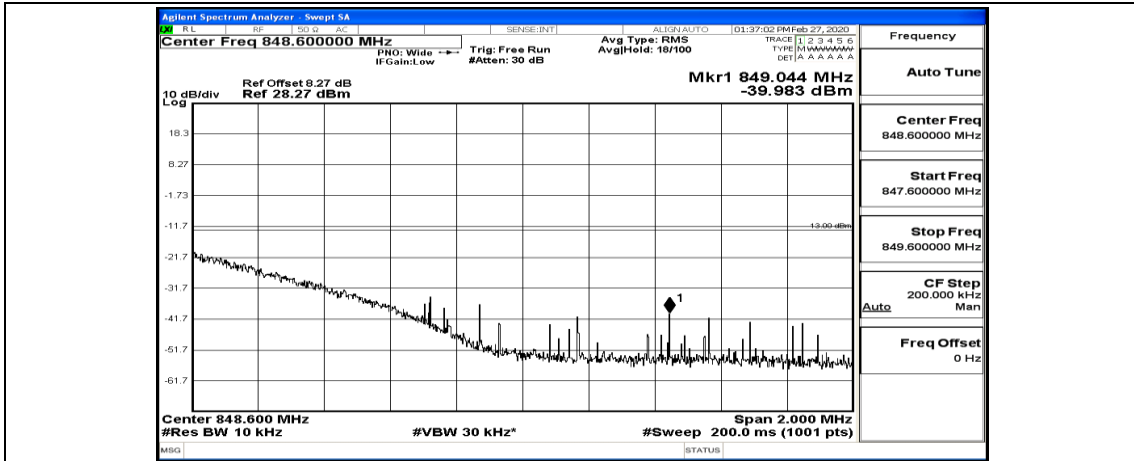

(Channel Bandwidth: 3 MHz)_HCH_QPSK_1RB#7