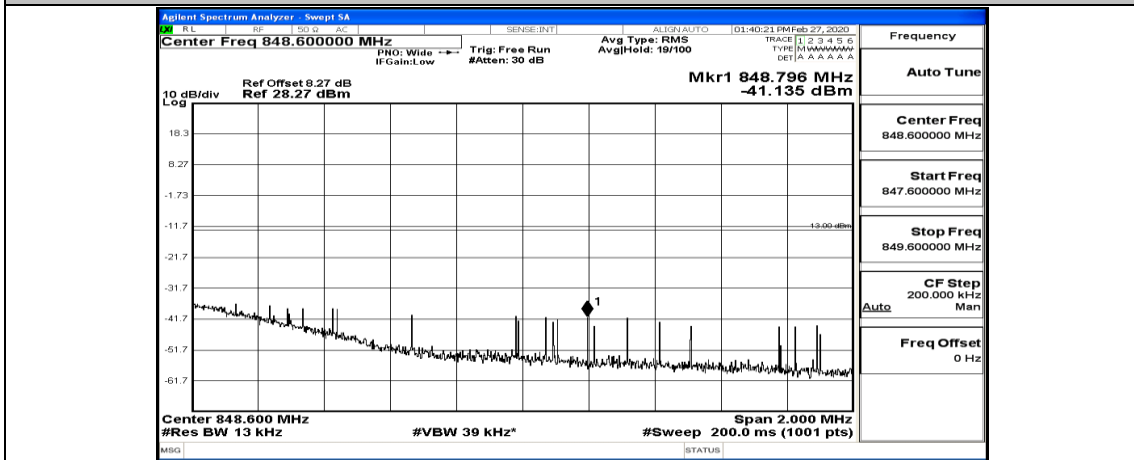

(Channel Bandwidth: 5 MHz)_HCH_QPSK_1RB#12