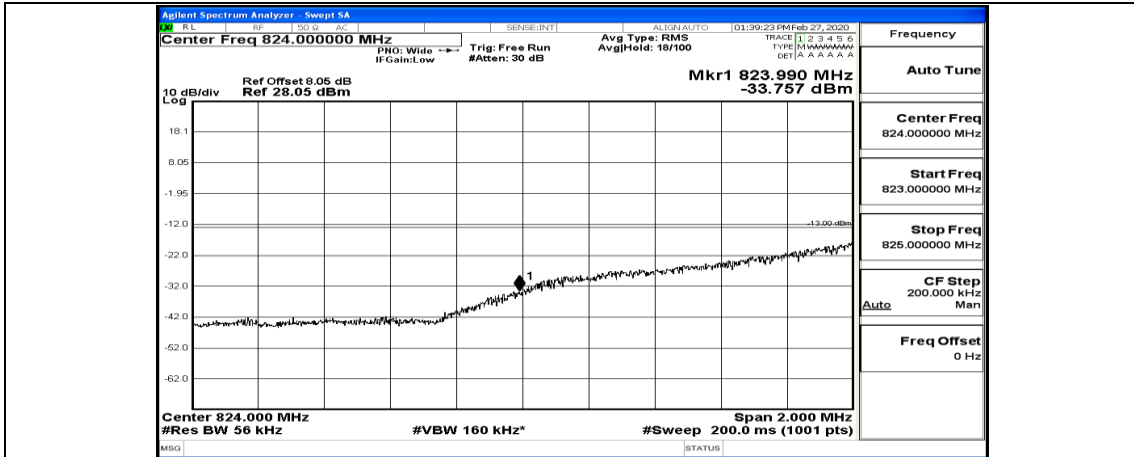

Channel Bandwidth: 5 MHz

(Channel Bandwidth: 5 MHz)_LCH_QPSK_1RB#12

(Channel Bandwidth: 5 MHz)_LCH_QPSK_1RB#24

(Channel Bandwidth: 5 MHz)_LCH_QPSK_12RB#0

(Channel Bandwidth: 5 MHz)_LCH_QPSK_12RB#6

(Channel Bandwidth: 5 MHz)_LCH_QPSK_12RB#13