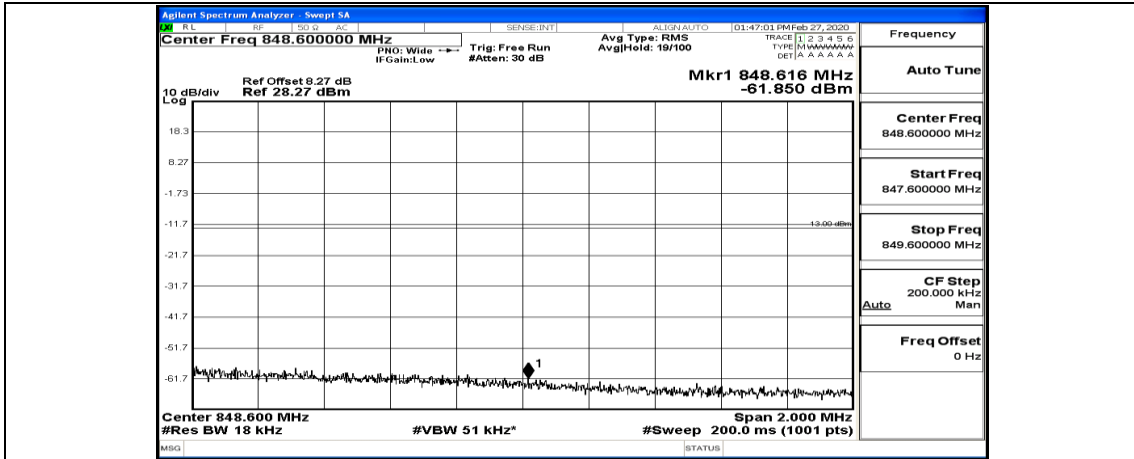

(Channel Bandwidth:15 MHz)_LCH_QPSK_37RB#38

(Channel Bandwidth:15 MHz)_LCH_QPSK_75RB#0

(Channel Bandwidth:15 MHz)_HCH_QPSK_1RB#0

(Channel Bandwidth:15 MHz)_HCH_QPSK_1RB#37

(Channel Bandwidth:15 MHz)_HCH_QPSK_1RB#74