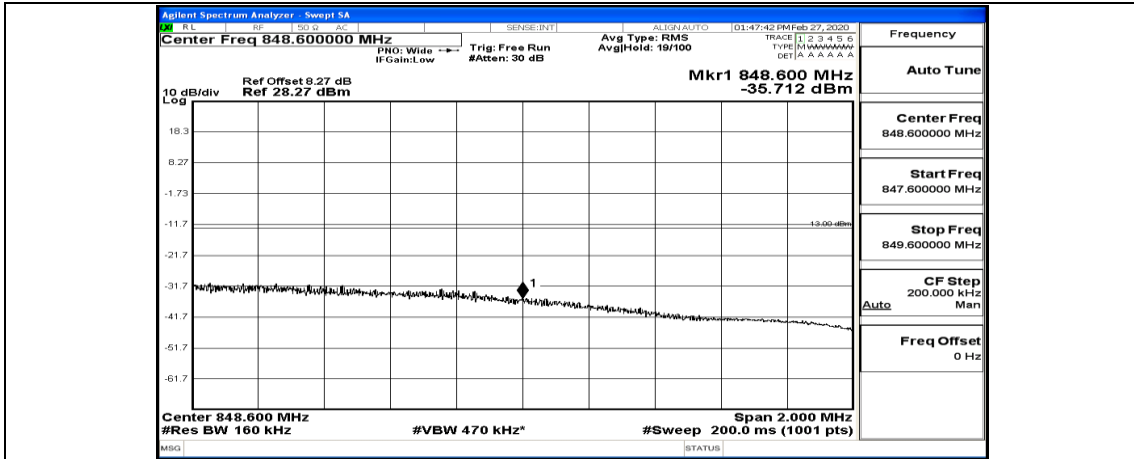

(Channel Bandwidth:15 MHz)_HCH_QPSK_37RB#18