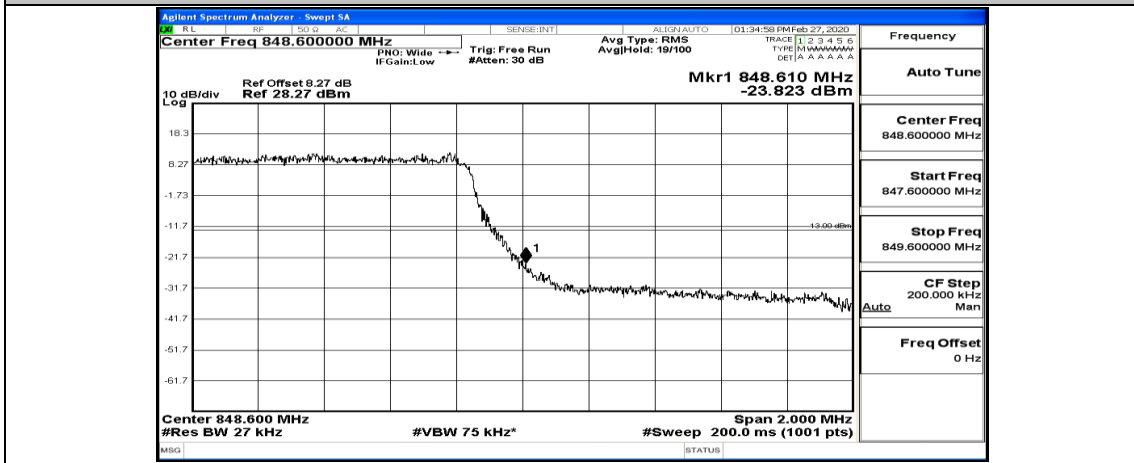

(Channel Bandwidth: 1.4 MHz)_HCH_QPSK_6RB#0

(Channel Bandwidth: 1.4 MHz)_LCH_16QAM_1RB#0

(Channel Bandwidth: 1.4 MHz)_LCH_16QAM_1RB#3

(Channel Bandwidth: 1.4 MHz)_LCH_16QAM_1RB#5

(Channel Bandwidth: 1.4 MHz)_LCH_16QAM_3RB#0