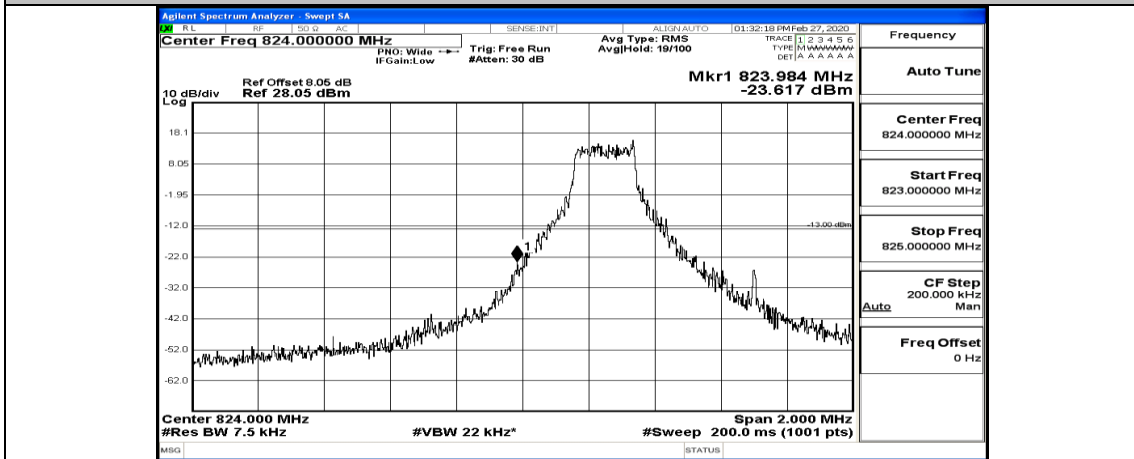

(Channel Bandwidth: 1.4 MHz)_HCH_QPSK_6RB#0

(Channel Bandwidth: 1.4 MHz)_LCH_16QAM_1RB#0

(Channel Bandwidth: 1.4 MHz)_LCH_16QAM_1RB#3

(Channel Bandwidth: 1.4 MHz)_LCH_16QAM_1RB#5

(Channel Bandwidth: 1.4 MHz)_LCH_16QAM_3RB#0