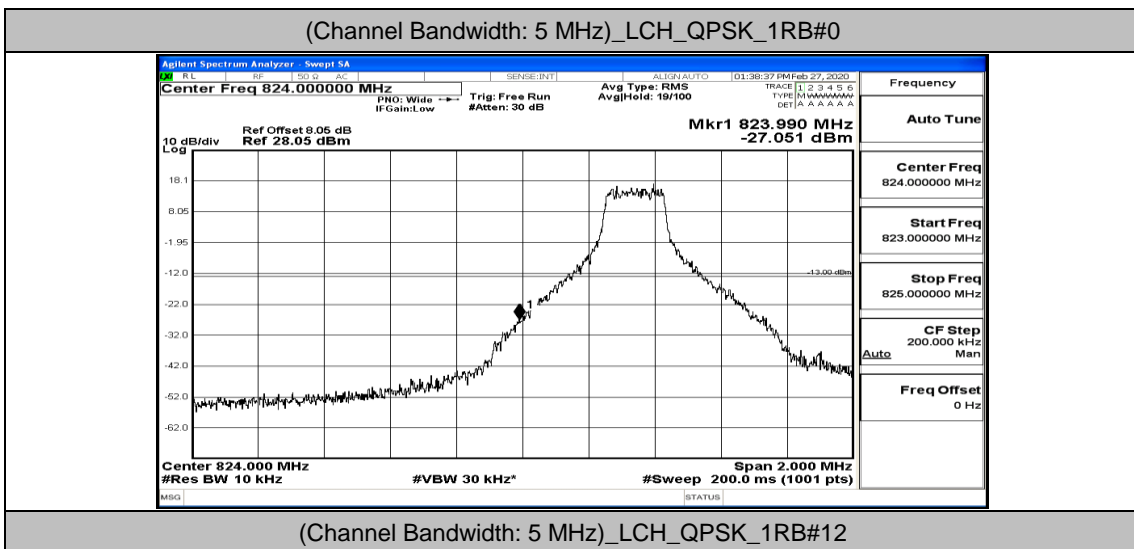

Channel Bandwidth: 5 MHz

(Channel Bandwidth: 5 MHz)_LCH_QPSK_1RB#12

(Channel Bandwidth: 5 MHz)_LCH_QPSK_1RB#24

(Channel Bandwidth: 5 MHz)_LCH_QPSK_12RB#0

(Channel Bandwidth: 5 MHz)_LCH_QPSK_12RB#6

(Channel Bandwidth: 5 MHz)_LCH_QPSK_12RB#13