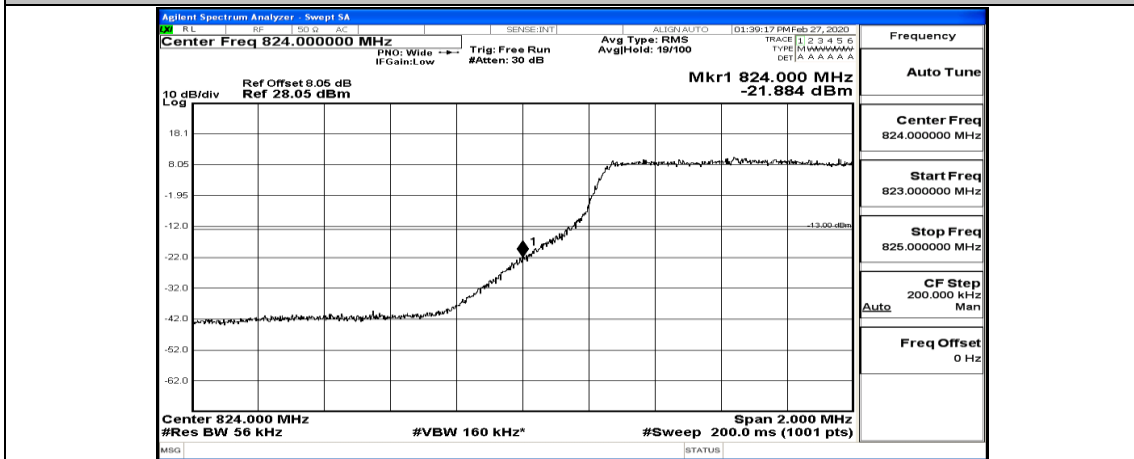

Channel Bandwidth: 5 MHz

(Channel Bandwidth: 5 MHz)_LCH_QPSK_1RB#12

(Channel Bandwidth: 5 MHz)_LCH_QPSK_1RB#24

(Channel Bandwidth: 5 MHz)_LCH_QPSK_12RB#0

(Channel Bandwidth: 5 MHz)_LCH_QPSK_12RB#6

(Channel Bandwidth: 5 MHz)_LCH_QPSK_12RB#13