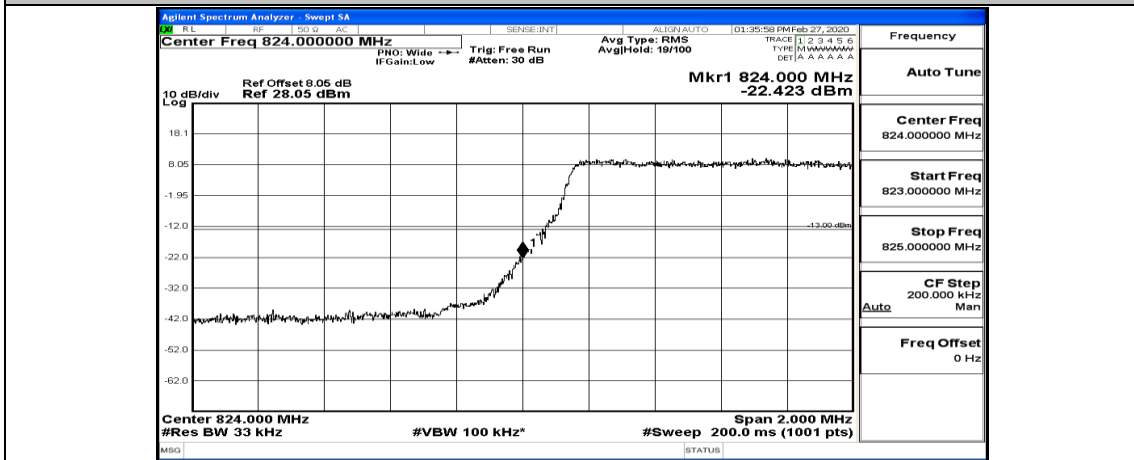

(Channel Bandwidth: 3 MHz)_LCH_QPSK_8RB#0