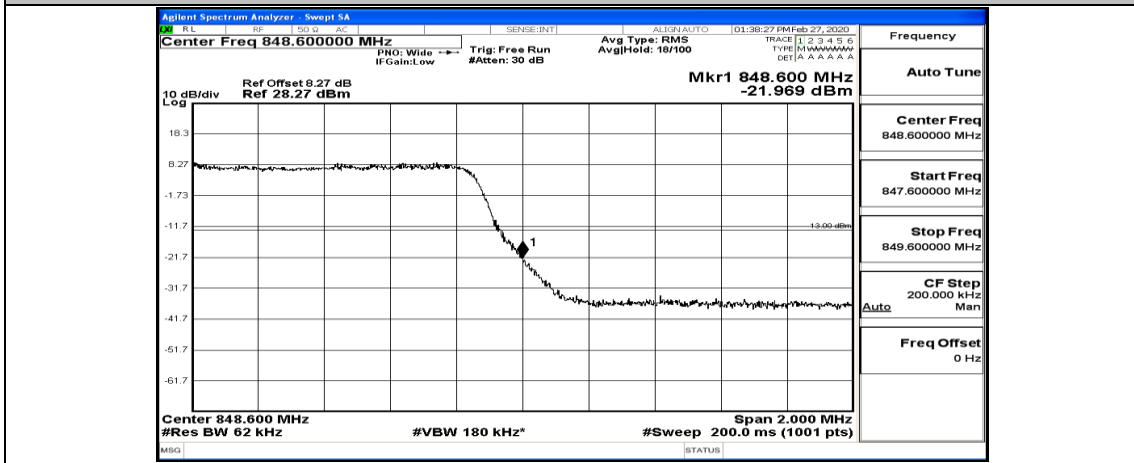

Channel Bandwidth: 5 MHz

(Channel Bandwidth: 5 MHz)_LCH_QPSK_1RB#12

(Channel Bandwidth: 5 MHz)_LCH_QPSK_1RB#24

(Channel Bandwidth: 5 MHz)_LCH_QPSK_12RB#0

(Channel Bandwidth: 5 MHz)_LCH_QPSK_12RB#6

(Channel Bandwidth: 5 MHz)_LCH_QPSK_12RB#13