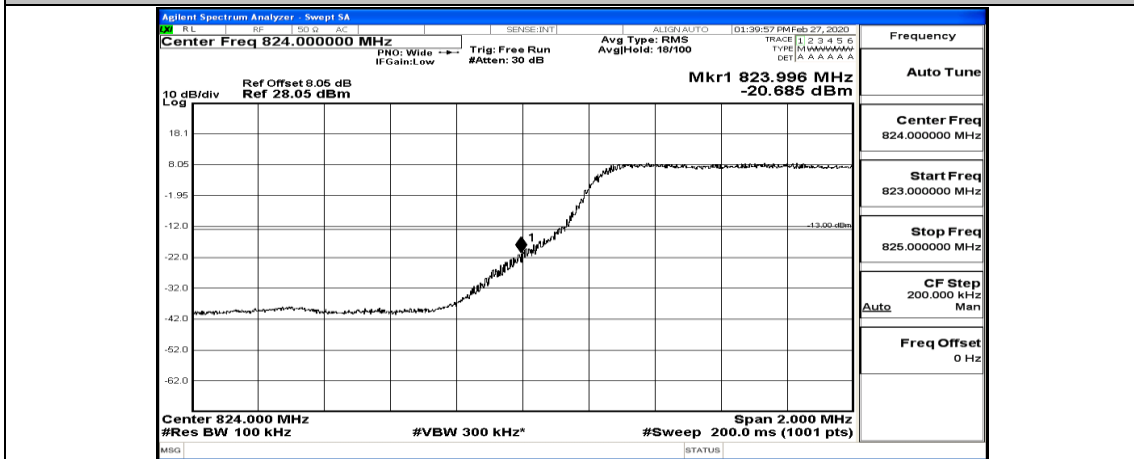

(Channel Bandwidth: 5 MHz)_LCH_QPSK_25RB#0