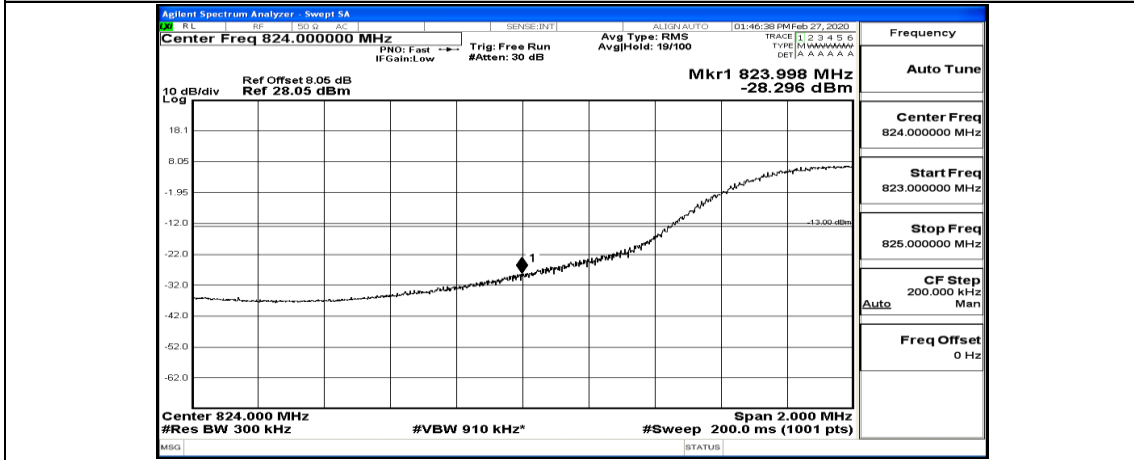

(Channel Bandwidth:15 MHz)_LCH_QPSK_75RB#0