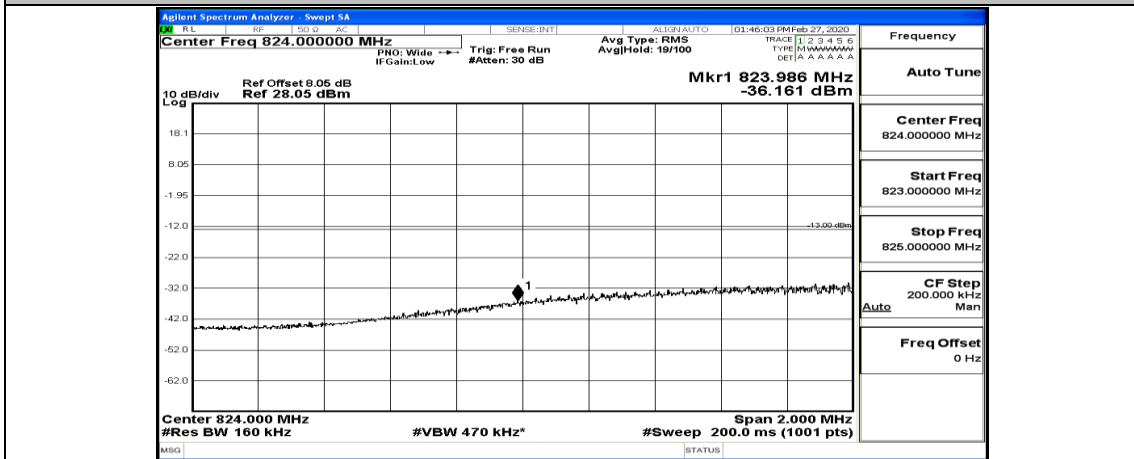

Channel Bandwidth: 15 MHz

(Channel Bandwidth:15 MHz)_LCH_QPSK_1RB#0

(Channel Bandwidth:15 MHz)_LCH_QPSK_1RB#37

(Channel Bandwidth:15 MHz)_LCH_QPSK_1RB#74

(Channel Bandwidth:15 MHz)_LCH_QPSK_37RB#0

(Channel Bandwidth:15 MHz)_LCH_QPSK_37RB#18