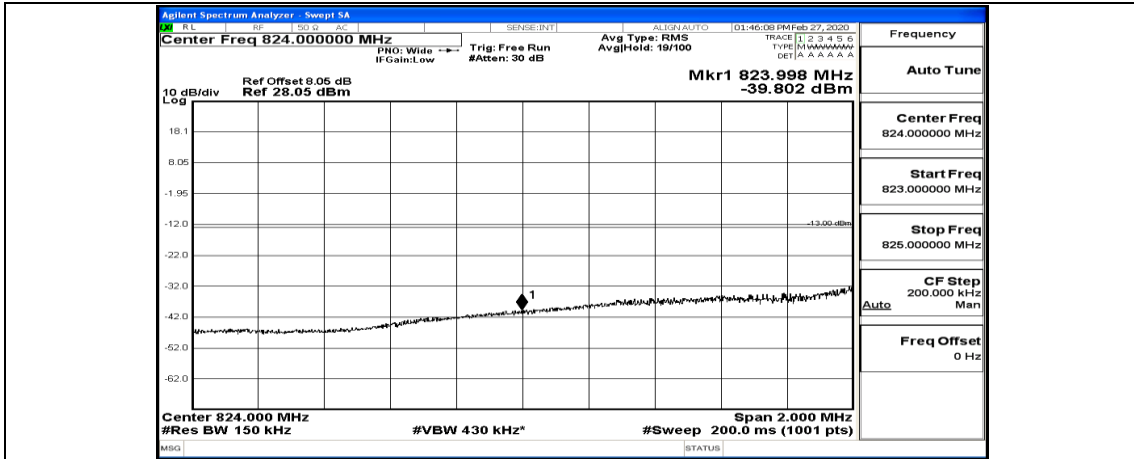

(Channel Bandwidth:15 MHz)_LCH_QPSK_37RB#38