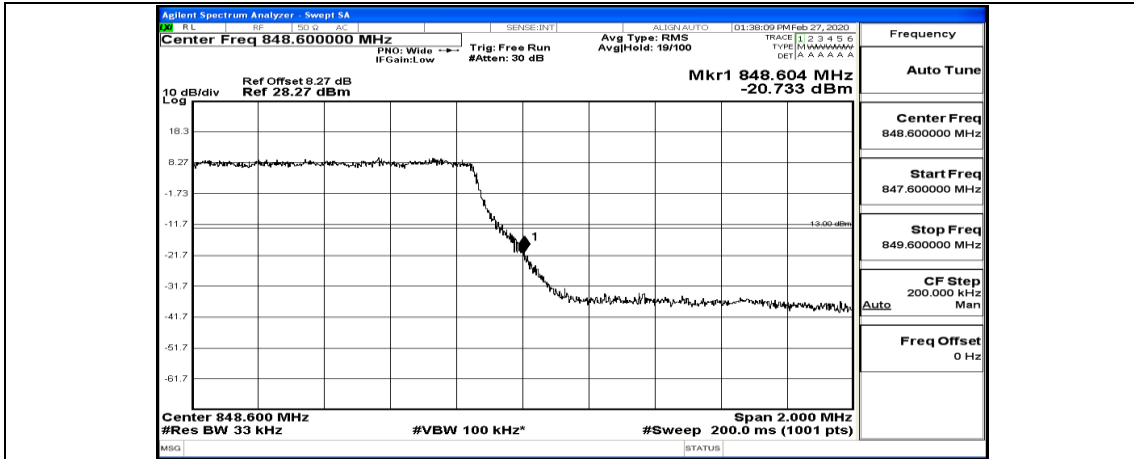

(Channel Bandwidth: 3 MHz)_HCH_16QAM_8RB#7