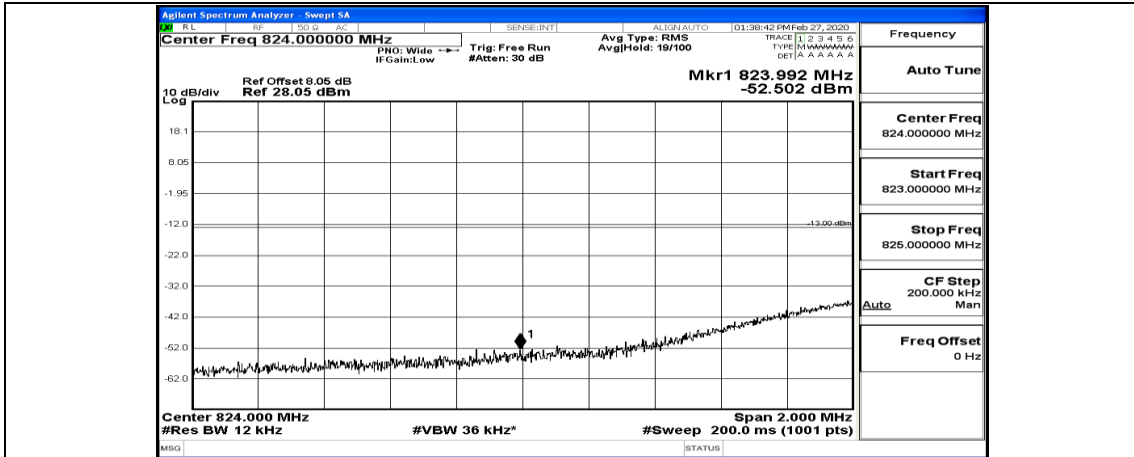

Channel Bandwidth: 5 MHz

(Channel Bandwidth: 5 MHz)_LCH_QPSK_1RB#12

(Channel Bandwidth: 5 MHz)_LCH_QPSK_1RB#24

(Channel Bandwidth: 5 MHz)_LCH_QPSK_12RB#0

(Channel Bandwidth: 5 MHz)_LCH_QPSK_12RB#6

(Channel Bandwidth: 5 MHz)_LCH_QPSK_12RB#13