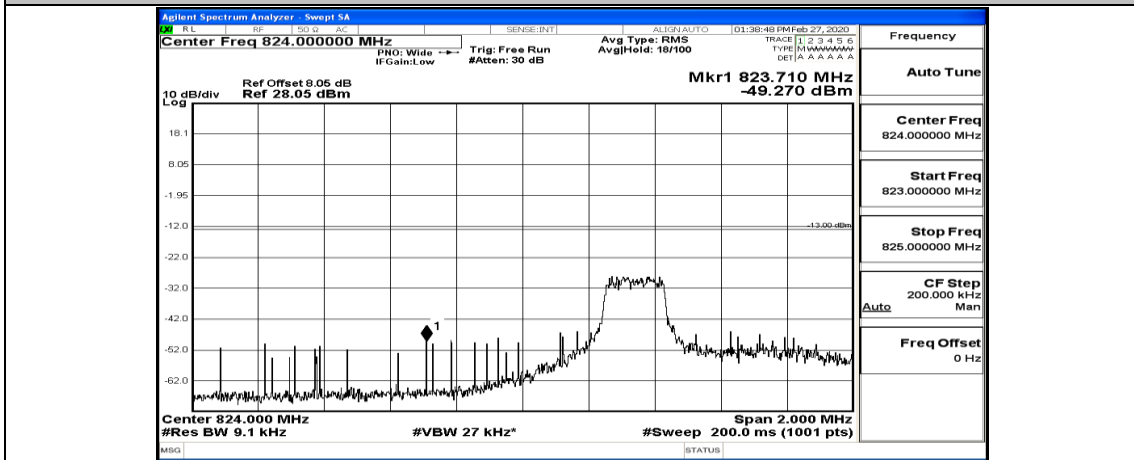

Channel Bandwidth: 5 MHz

(Channel Bandwidth: 5 MHz)_LCH_QPSK_1RB#12

(Channel Bandwidth: 5 MHz)_LCH_QPSK_1RB#24

(Channel Bandwidth: 5 MHz)_LCH_QPSK_12RB#0

(Channel Bandwidth: 5 MHz)_LCH_QPSK_12RB#6

(Channel Bandwidth: 5 MHz)_LCH_QPSK_12RB#13