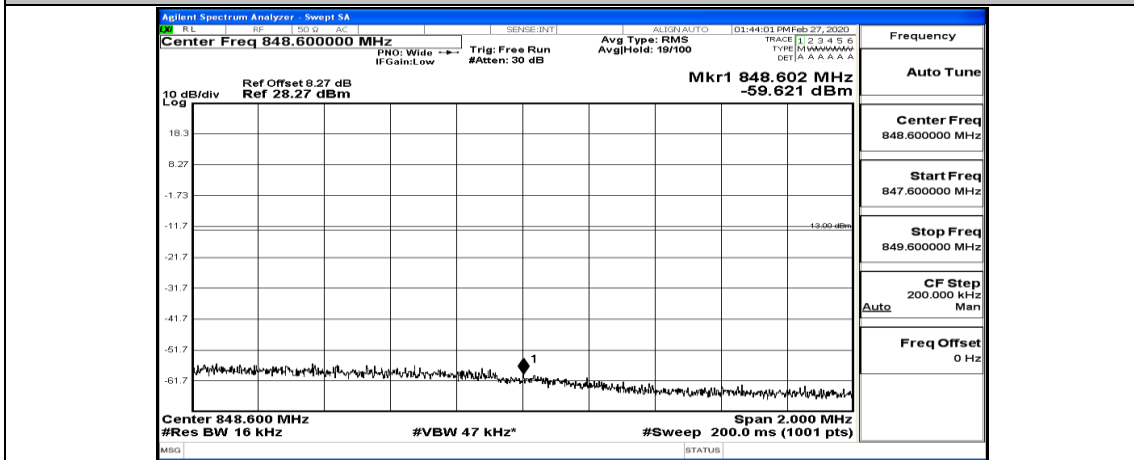

Channel Bandwidth: 10 MHz_LCH_16QAM_25RB#12

Channel Bandwidth: 10 MHz_LCH_16QAM_25RB#25

Channel Bandwidth: 10 MHz_LCH_16QAM_50RB#0

Channel Bandwidth: 10 MHz_HCH_16QAM_1RB#0

Channel Bandwidth: 10 MHz_HCH_16QAM_1RB#24