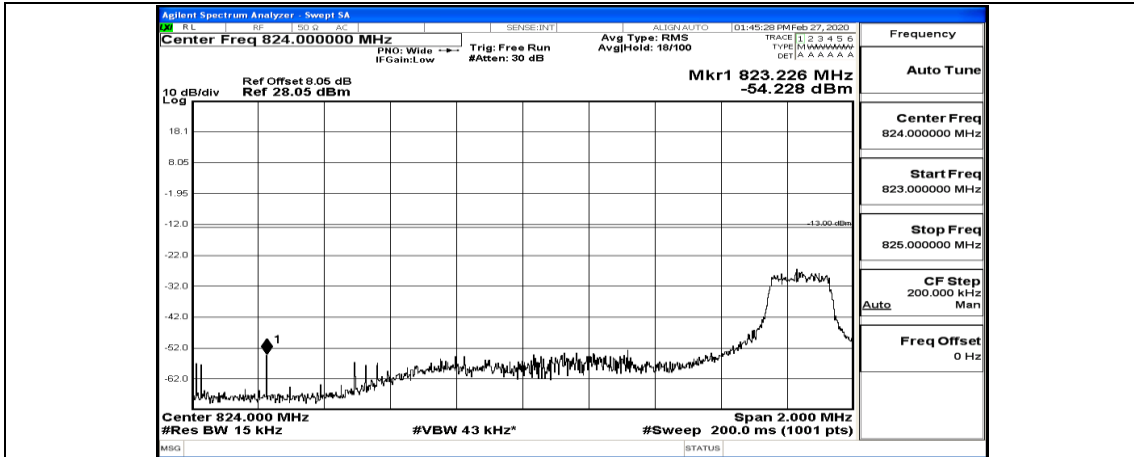

Channel Bandwidth: 15 MHz

(Channel Bandwidth:15 MHz)_LCH_QPSK_1RB#0

(Channel Bandwidth:15 MHz)_LCH_QPSK_1RB#37

(Channel Bandwidth:15 MHz)_LCH_QPSK_1RB#74

(Channel Bandwidth:15 MHz)_LCH_QPSK_37RB#0

(Channel Bandwidth:15 MHz)_LCH_QPSK_37RB#18