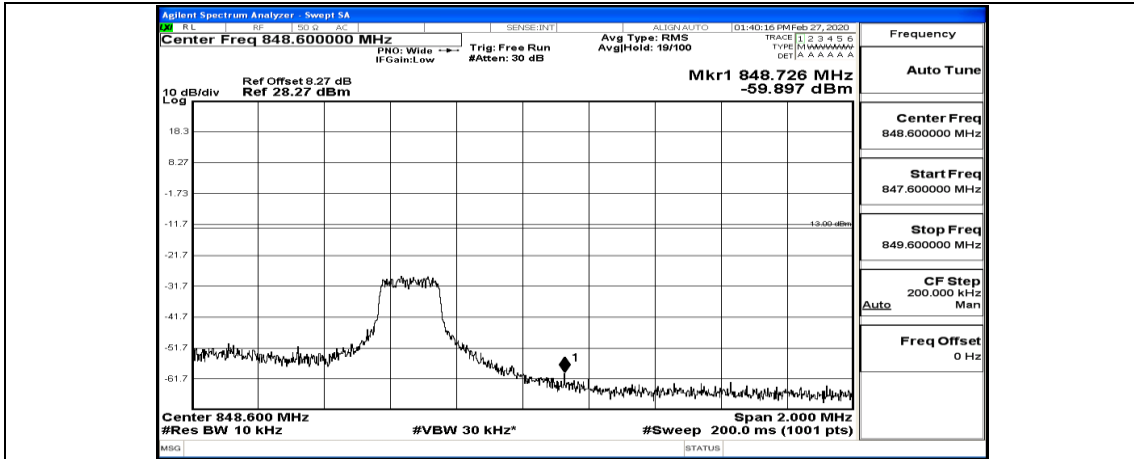

(Channel Bandwidth: 5 MHz)_HCH_QPSK_1RB#0