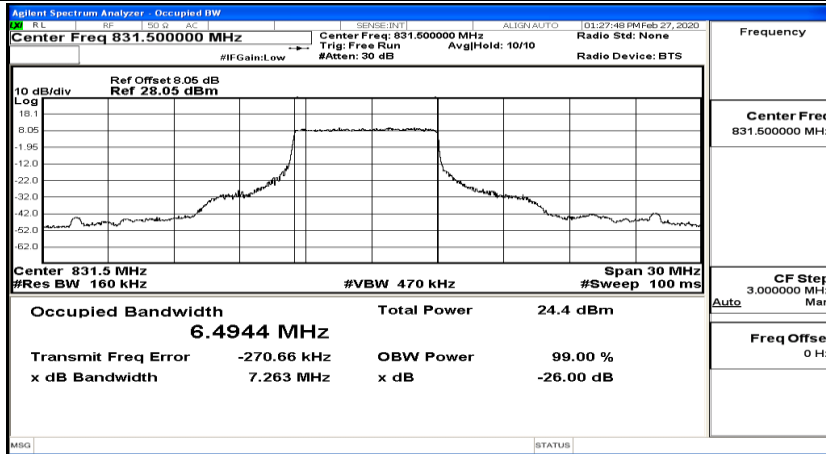

(Channel Bandwidth:15 MHz)_LCH_QPSK_37RB#18