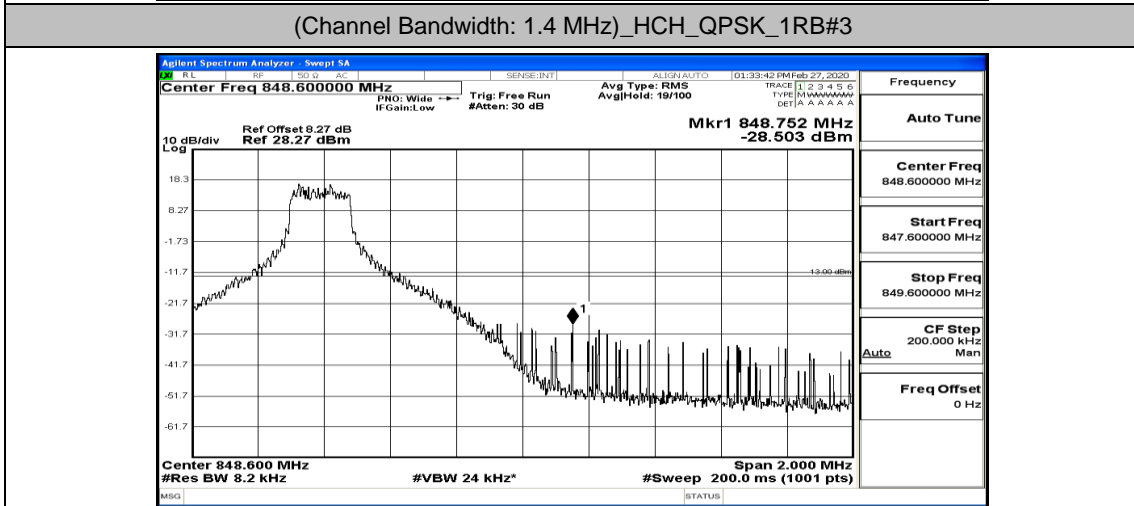

(Channel Bandwidth: 1.4 MHz)_LCH_QPSK_3RB#2

(Channel Bandwidth: 1.4 MHz)_LCH_QPSK_3RB#3

(Channel Bandwidth: 1.4 MHz)_LCH_QPSK_6RB#0

(Channel Bandwidth: 1.4 MHz)_HCH_QPSK_1RB#0

(Channel Bandwidth: 1.4 MHz)_HCH_QPSK_1RB#3