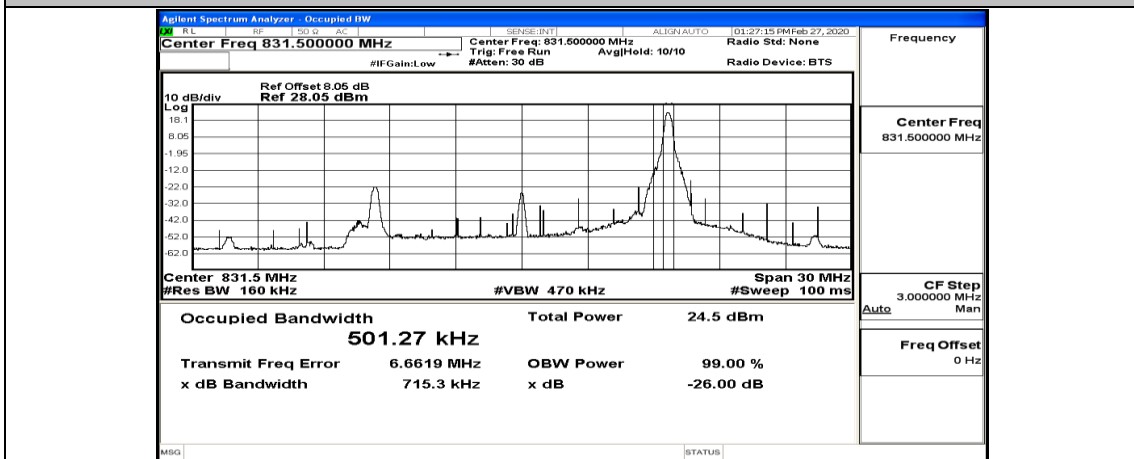

Channel Bandwidth: 10 MHz_HCH_16QAM_50RB#0

Channel Bandwidth: 15 MHz

(Channel Bandwidth:15 MHz)_LCH_QPSK_1RB#0

(Channel Bandwidth:15 MHz)_LCH_QPSK_1RB#37

(Channel Bandwidth:15 MHz)_LCH_QPSK_1RB#74

(Channel Bandwidth:15 MHz)_LCH_QPSK_37RB#0