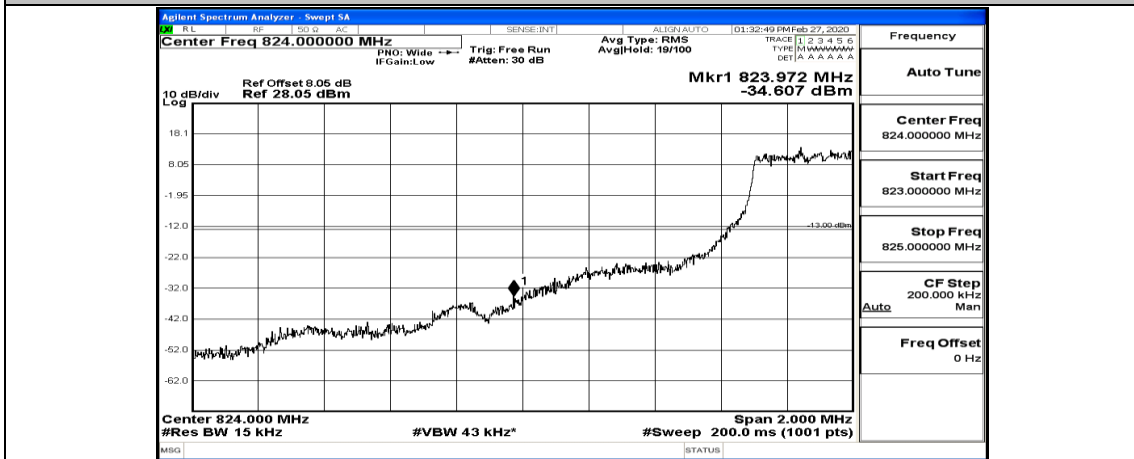

(Channel Bandwidth: 1.4 MHz)_LCH_QPSK_3RB#3