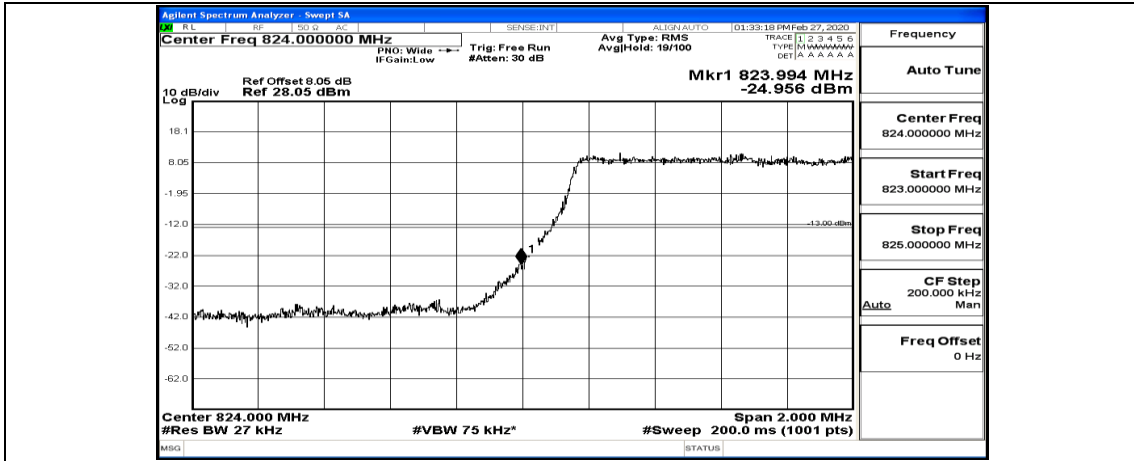

(Channel Bandwidth: 1.4 MHz)_LCH_QPSK_6RB#0