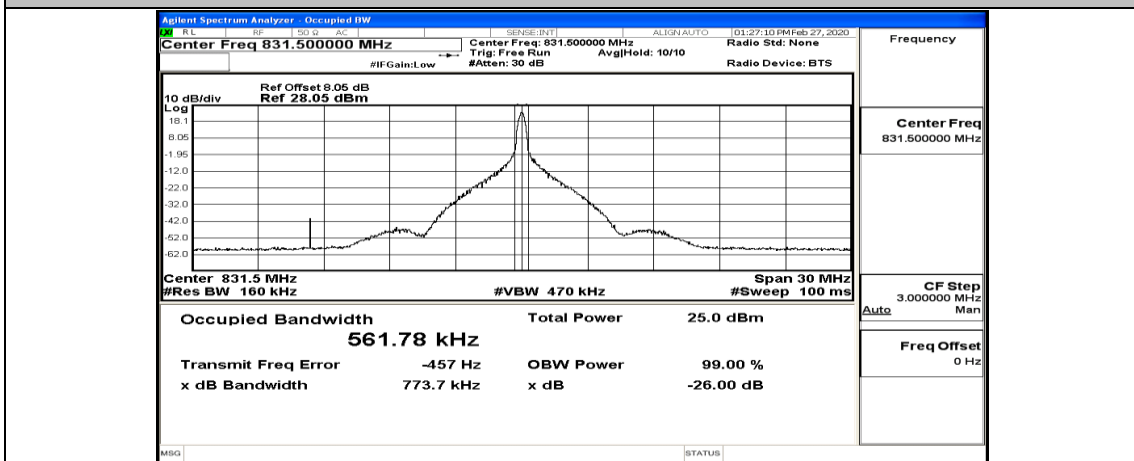

Channel Bandwidth: 10 MHz_HCH_16QAM_50RB#0

Channel Bandwidth: 15 MHz

(Channel Bandwidth:15 MHz)_LCH_QPSK_1RB#0

(Channel Bandwidth:15 MHz)_LCH_QPSK_1RB#37

(Channel Bandwidth:15 MHz)_LCH_QPSK_1RB#74

(Channel Bandwidth:15 MHz)_LCH_QPSK_37RB#0