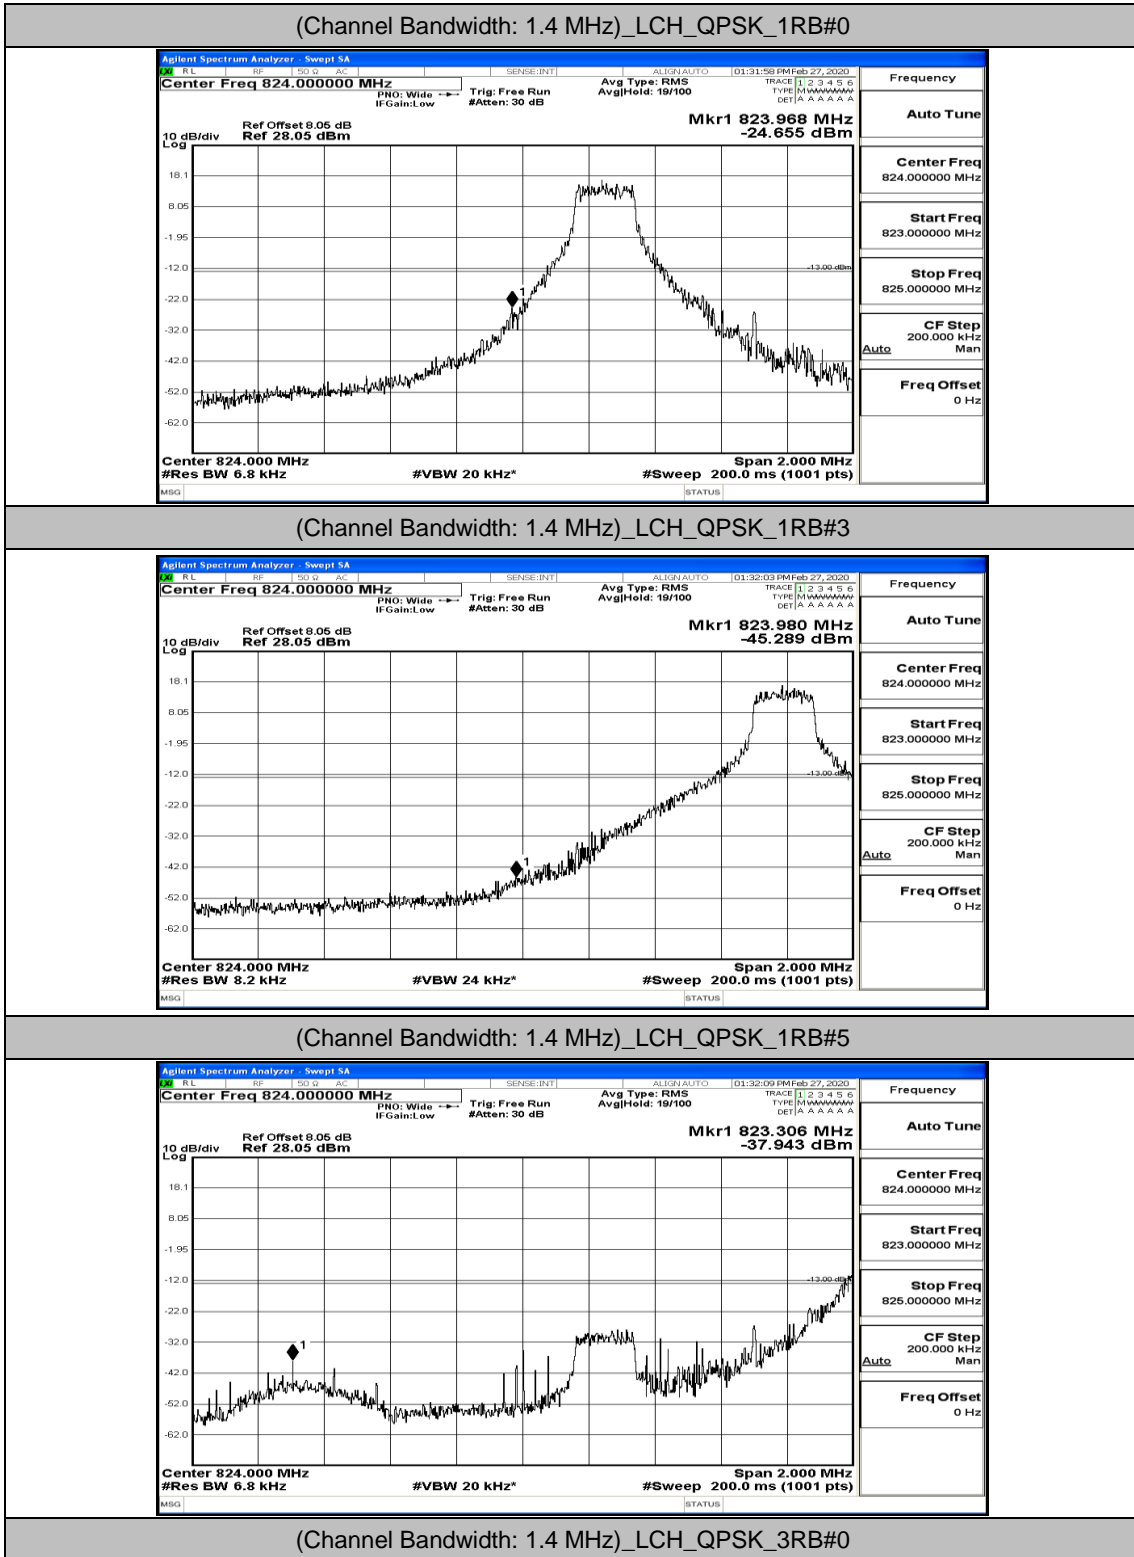

(Channel Bandwidth:15 MHz)_HCH_16QAM_37RB#0

(Channel Bandwidth:15 MHz)_HCH_16QAM_37RB#18

(Channel Bandwidth:15 MHz)_HCH_16QAM_37RB#38

(Channel Bandwidth:15 MHz)_HCH_16QAM_75RB#0

J.4: Band Edge

Test Graphs

Channel Bandwidth: 1.4 MHz