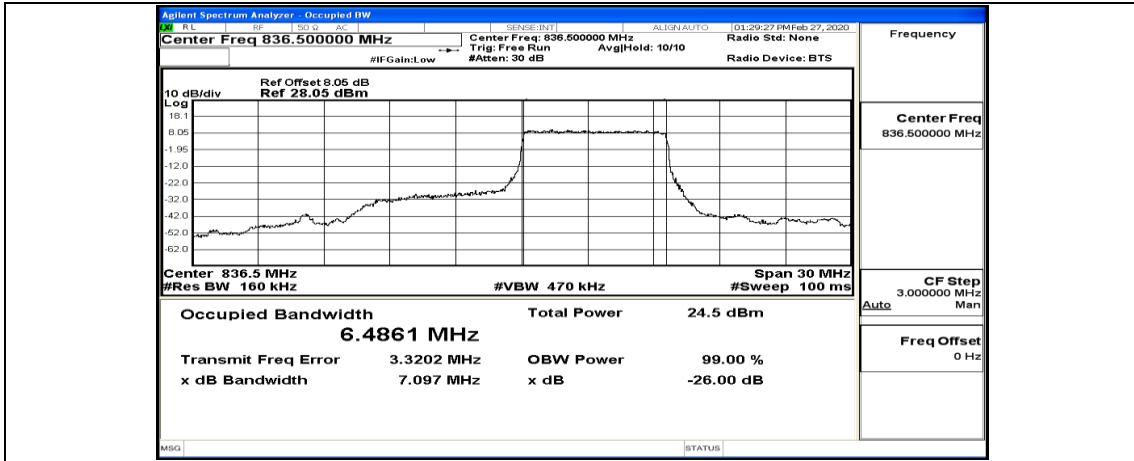

(Channel Bandwidth:15 MHz)_LCH_QPSK_37RB#18

(Channel Bandwidth:15 MHz)_LCH_QPSK_37RB#38

(Channel Bandwidth:15 MHz)_MCH_QPSK_37RB#0

(Channel Bandwidth:15 MHz)_MCH_QPSK_37RB#18

(Channel Bandwidth:15 MHz)_MCH_QPSK_37RB#38