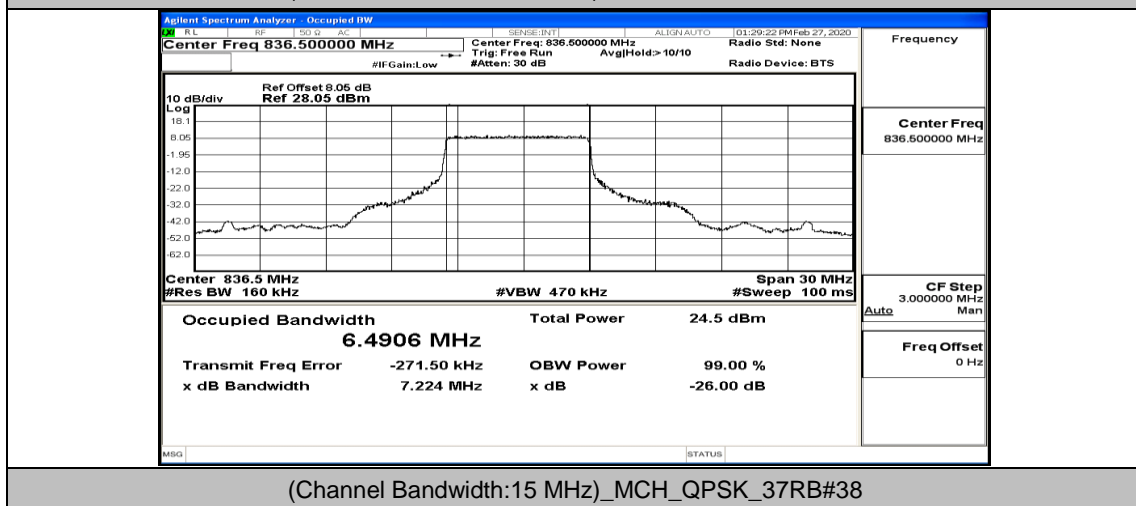

(Channel Bandwidth:15 MHz)_LCH_QPSK_37RB#18

(Channel Bandwidth:15 MHz)_LCH_QPSK_37RB#38

(Channel Bandwidth:15 MHz)_MCH_QPSK_37RB#0

(Channel Bandwidth:15 MHz)_MCH_QPSK_37RB#18

(Channel Bandwidth:15 MHz)_MCH_QPSK_37RB#38