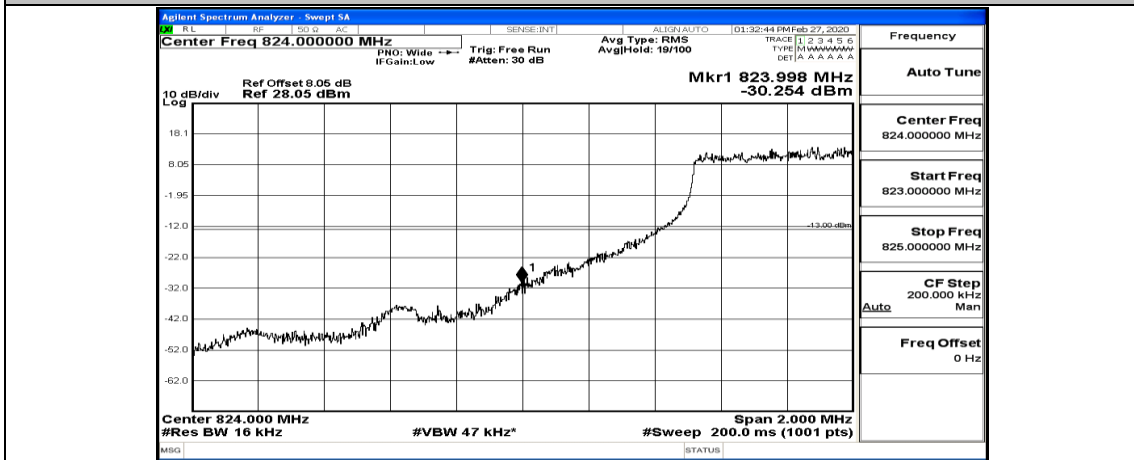

(Channel Bandwidth: 1.4 MHz)_LCH_QPSK_3RB#2