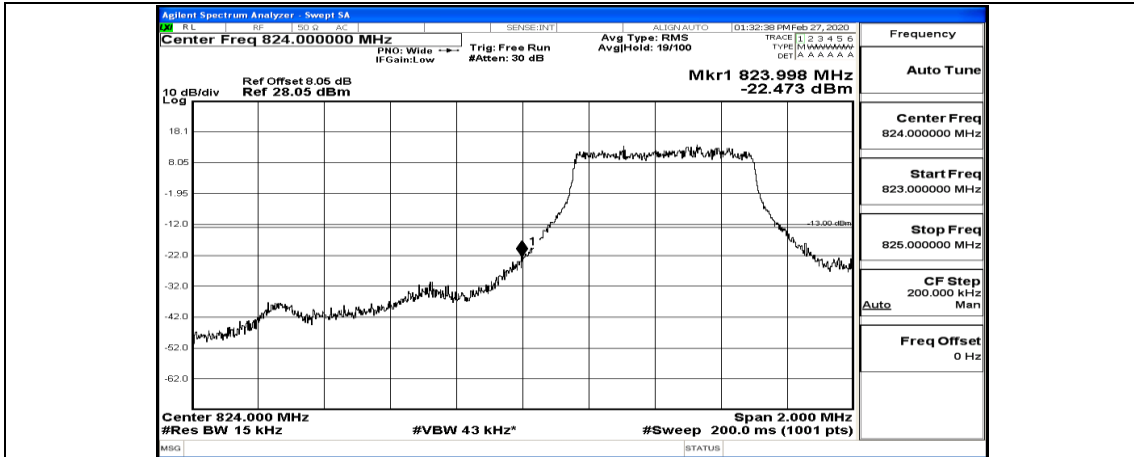

(Channel Bandwidth:15 MHz)_HCH_16QAM_37RB#0

(Channel Bandwidth:15 MHz)_HCH_16QAM_37RB#18

(Channel Bandwidth:15 MHz)_HCH_16QAM_37RB#38

(Channel Bandwidth:15 MHz)_HCH_16QAM_75RB#0

J.4: Band Edge

Test Graphs

Channel Bandwidth: 1.4 MHz