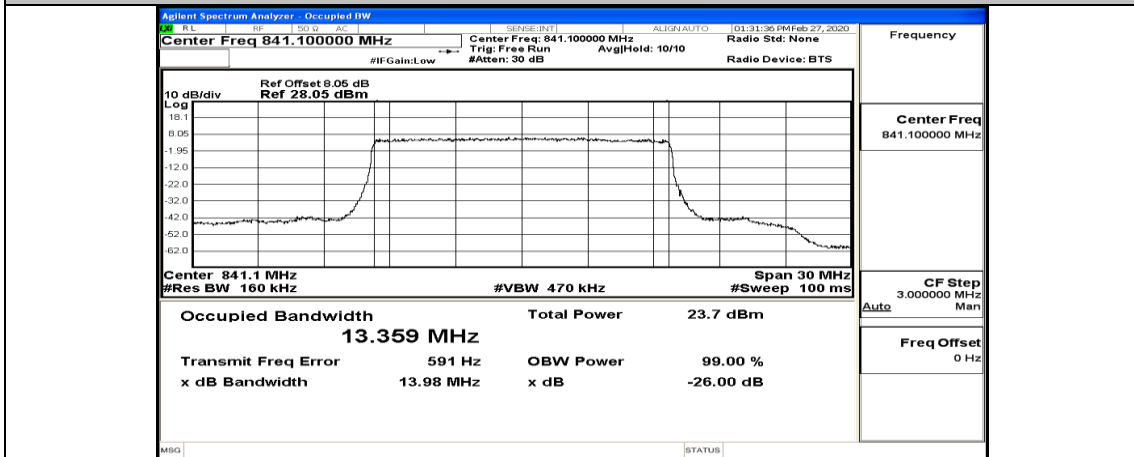

(Channel Bandwidth:15 MHz)_HCH_16QAM_37RB#0

(Channel Bandwidth:15 MHz)_HCH_16QAM_37RB#18

(Channel Bandwidth:15 MHz)_HCH_16QAM_37RB#38

(Channel Bandwidth:15 MHz)_HCH_16QAM_75RB#0

J.4: Band Edge

Test Graphs

Channel Bandwidth: 1.4 MHz