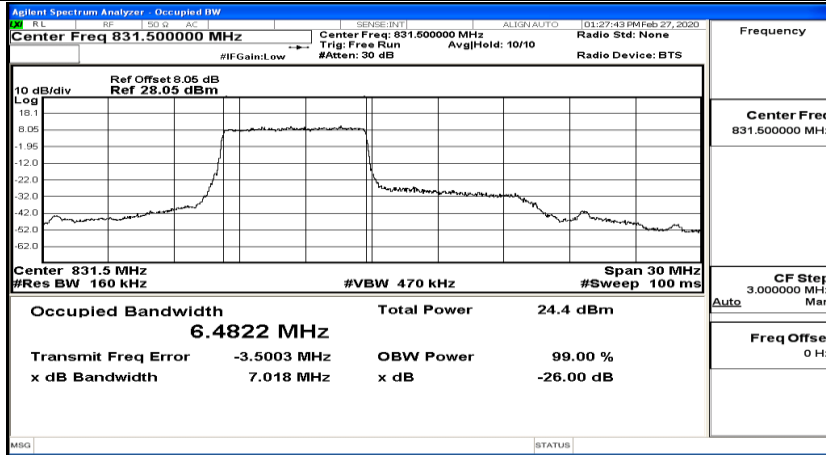

Channel Bandwidth: 10 MHz_HCH_16QAM_50RB#0

Channel Bandwidth: 15 MHz

(Channel Bandwidth:15 MHz)_LCH_QPSK_1RB#0

(Channel Bandwidth:15 MHz)_LCH_QPSK_1RB#37

(Channel Bandwidth:15 MHz)_LCH_QPSK_1RB#74

(Channel Bandwidth:15 MHz)_LCH_QPSK_37RB#0