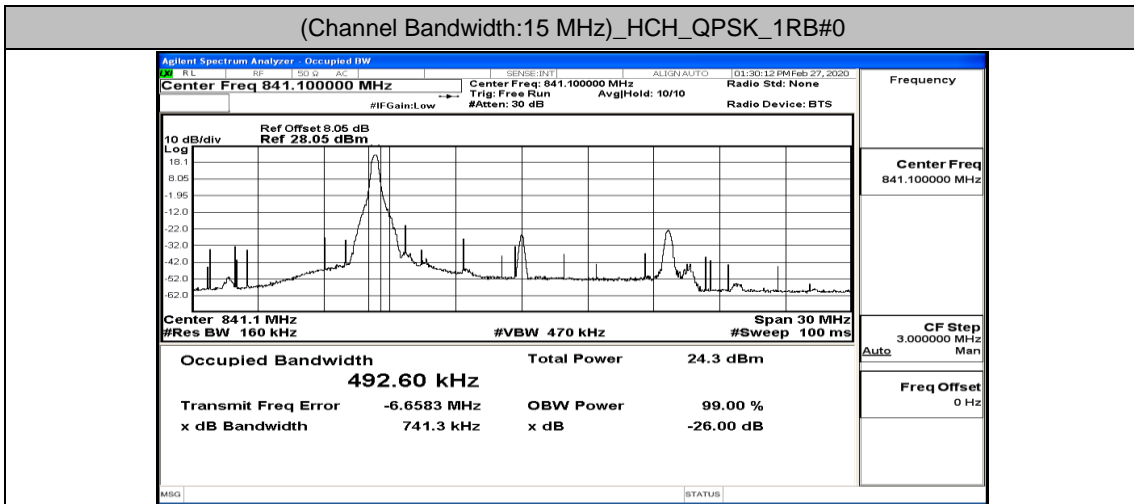

(Channel Bandwidth:15 MHz)_HCH_QPSK_1RB#0