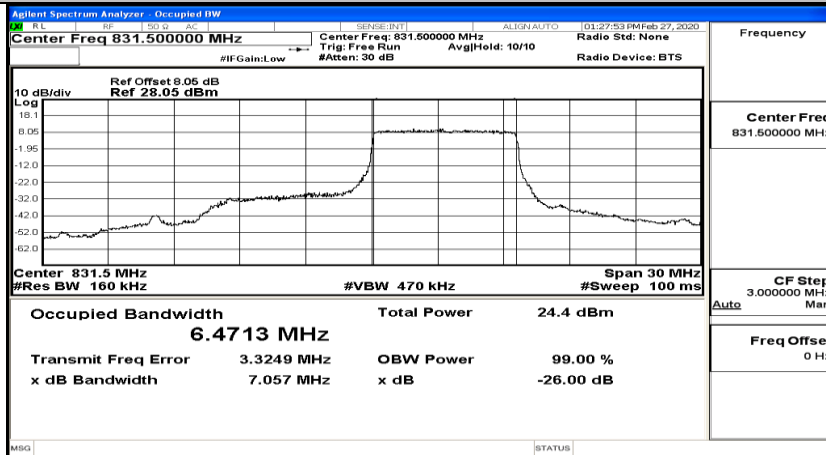

(Channel Bandwidth:15 MHz)_LCH_QPSK_37RB#38