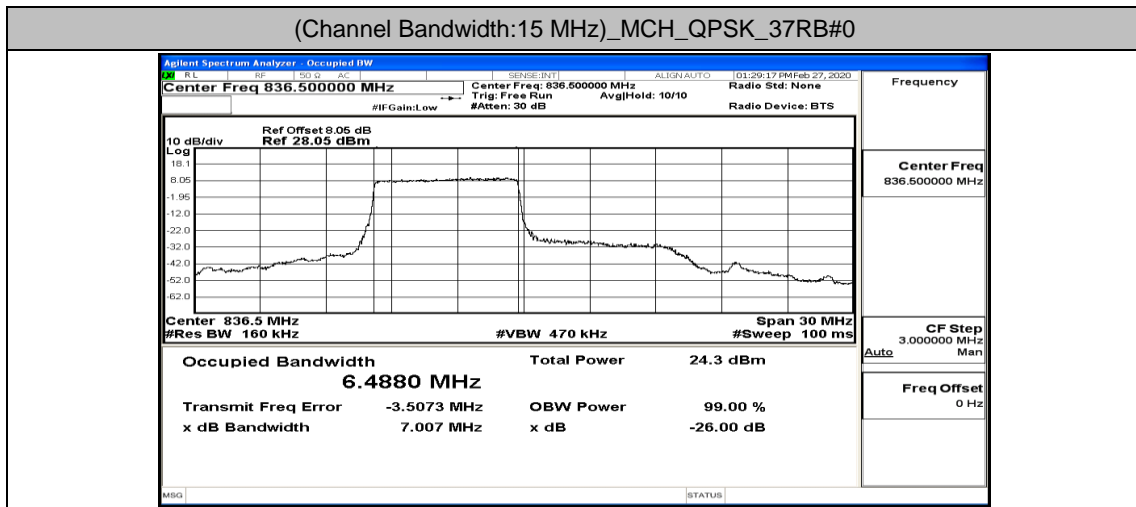

(Channel Bandwidth:15 MHz)_LCH_QPSK_37RB#18

(Channel Bandwidth:15 MHz)_LCH_QPSK_37RB#38

(Channel Bandwidth:15 MHz)_MCH_QPSK_37RB#0

(Channel Bandwidth:15 MHz)_MCH_QPSK_37RB#18

(Channel Bandwidth:15 MHz)_MCH_QPSK_37RB#38