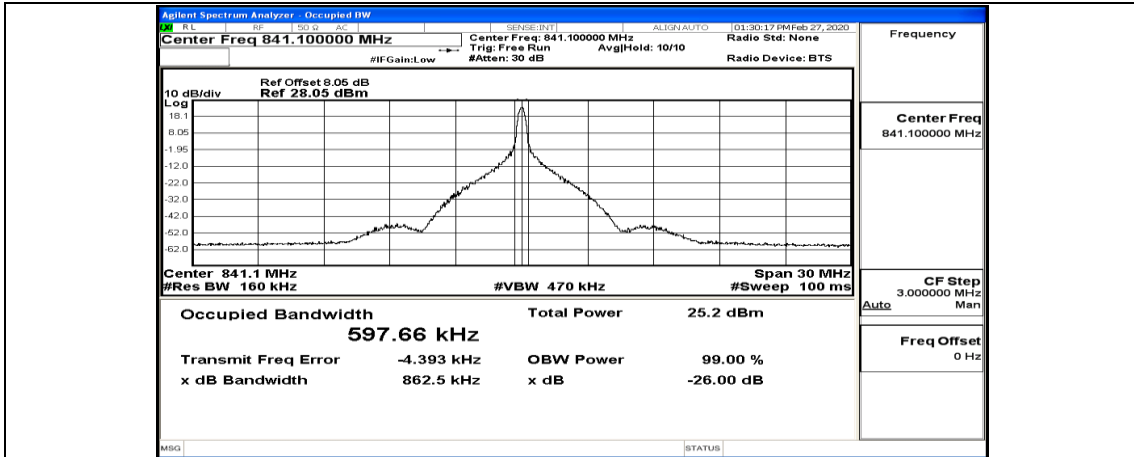

(Channel Bandwidth:15 MHz)_HCH_QPSK_1RB#37