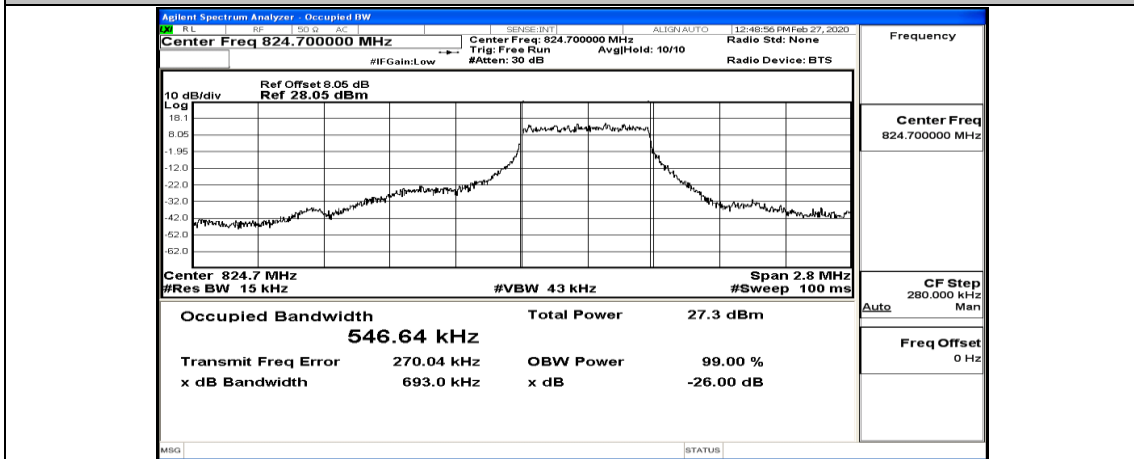

Test Graphs

Channel Bandwidth: 1.4 MHz

(Channel Bandwidth: 1.4 MHz)_LCH_QPSK_3RB#2

(Channel Bandwidth: 1.4 MHz)_LCH_QPSK_3RB#3

(Channel Bandwidth: 1.4 MHz)_LCH_QPSK_6RB#0

(Channel Bandwidth: 1.4 MHz)_MCH_QPSK_1RB#0