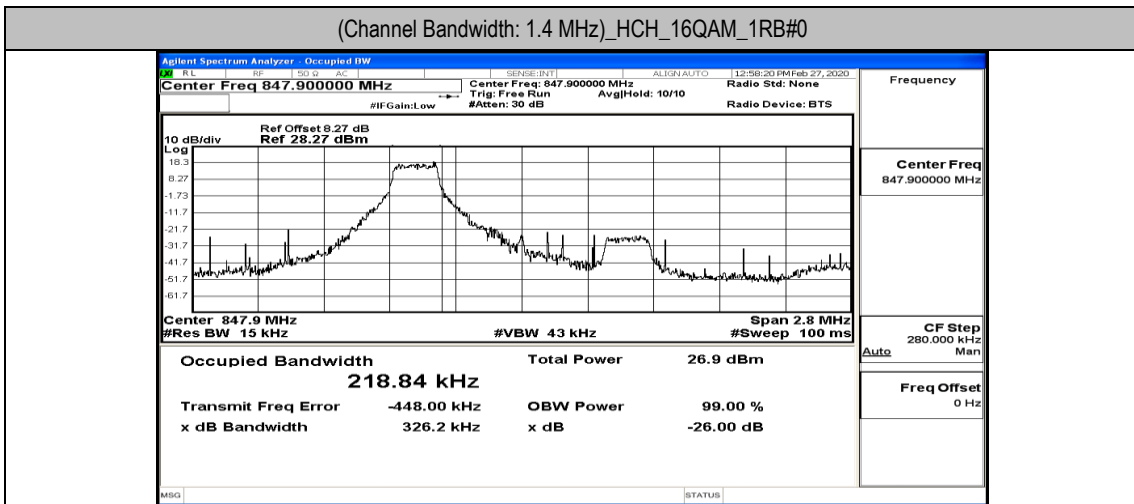

(Channel Bandwidth: 1.4 MHz)_MCH_16QAM_6RB#0