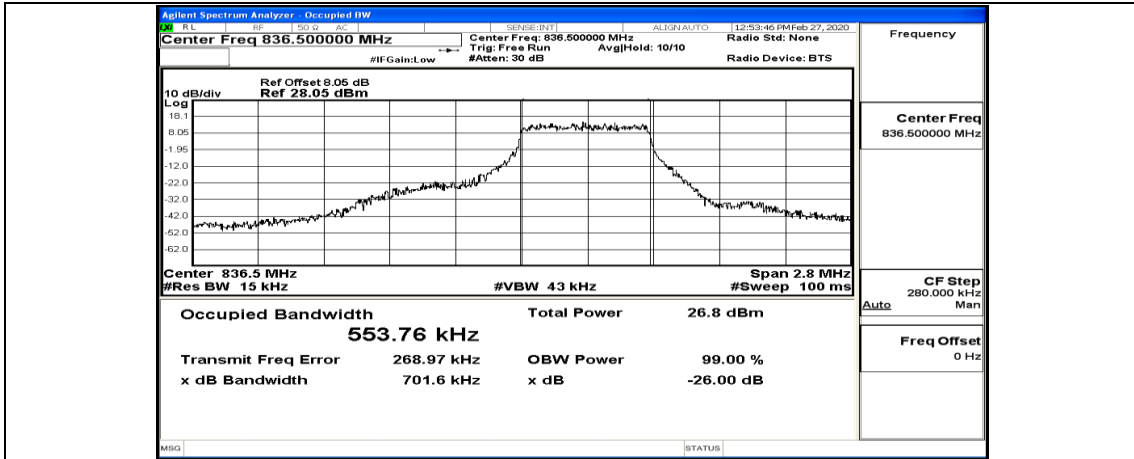

(Channel Bandwidth: 1.4 MHz)_MCH_16QAM_3RB#2

(Channel Bandwidth: 1.4 MHz)_MCH_16QAM_3RB#3