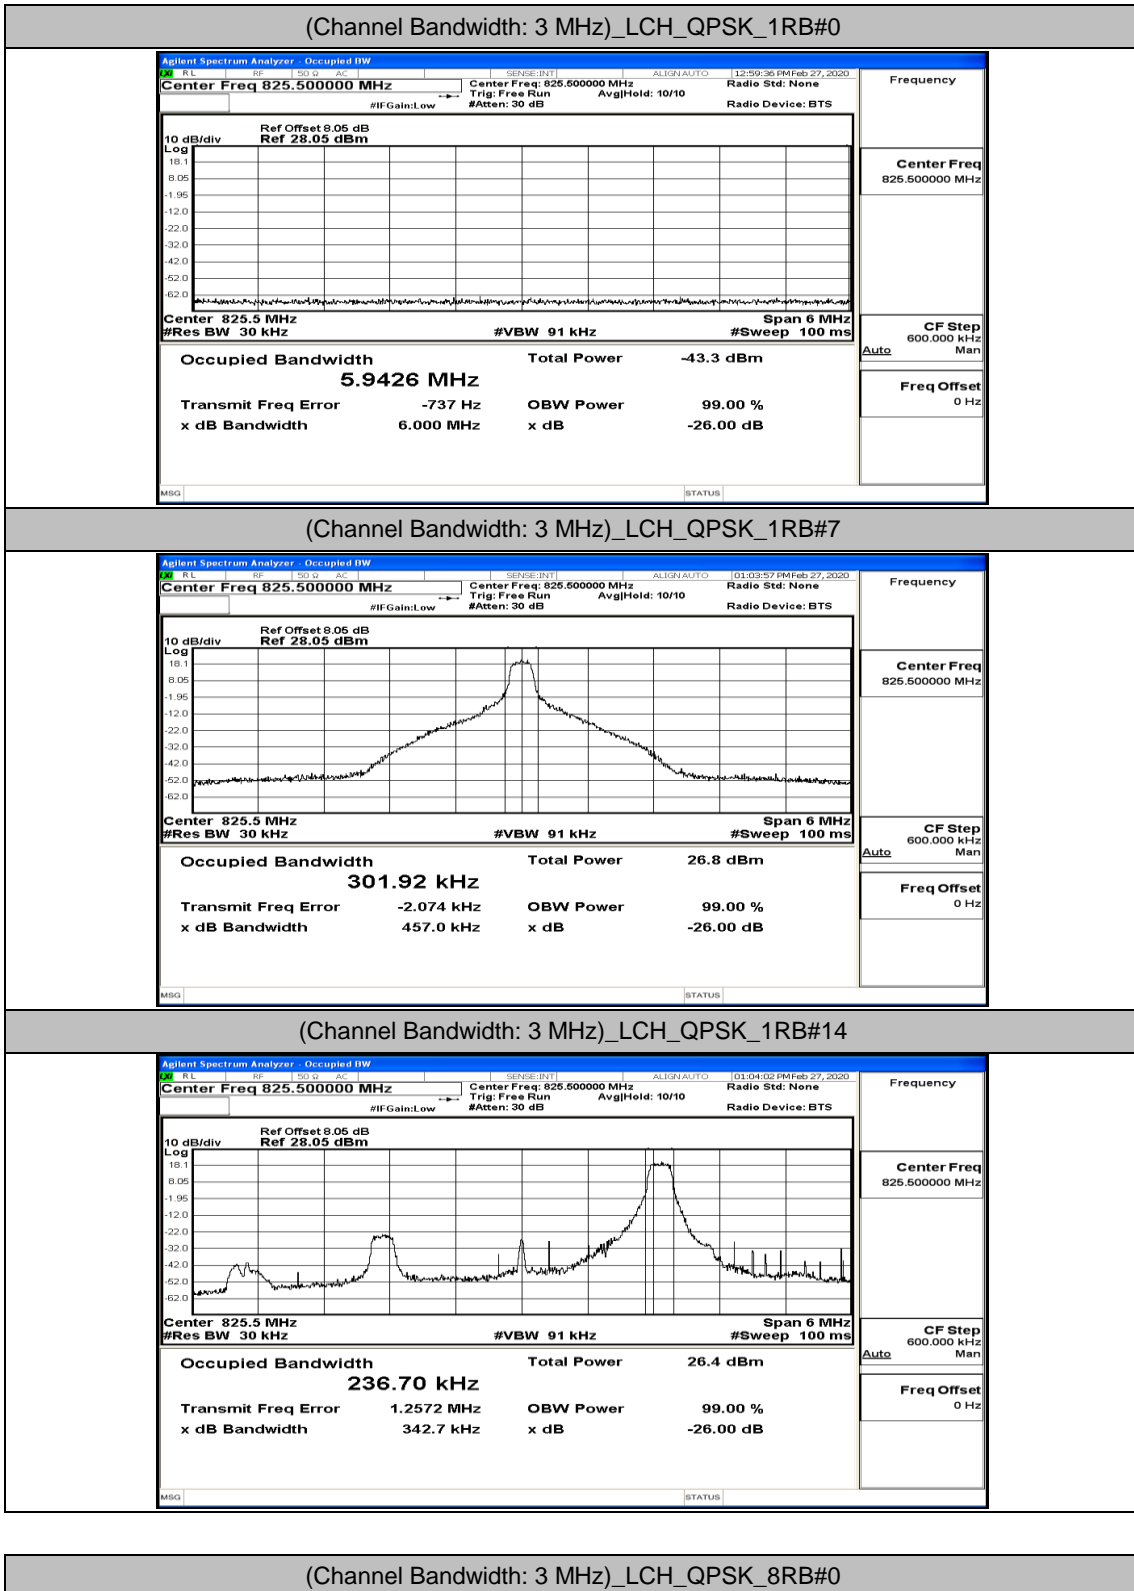

(Channel Bandwidth: 1.4 MHz)_HCH_16QAM_3RB#2

(Channel Bandwidth: 1.4 MHz)_HCH_16QAM_3RB#3

(Channel Bandwidth: 1.4 MHz)_HCH_16QAM_6RB#0

Channel Bandwidth: 3 MHz

(Channel Bandwidth: 3 MHz)_LCH_QPSK_8RB#4

(Channel Bandwidth: 3 MHz)_LCH_QPSK_8RB#7