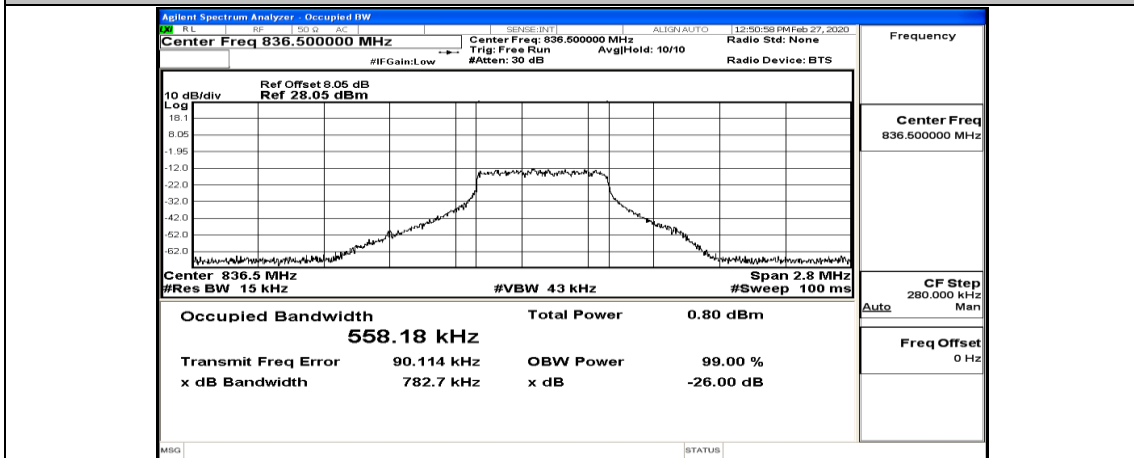

(Channel Bandwidth: 1.4 MHz)_MCH_QPSK_1RB#3

(Channel Bandwidth: 1.4 MHz)_MCH_QPSK_1RB#5

(Channel Bandwidth: 1.4 MHz)_MCH_QPSK_3RB#0

(Channel Bandwidth: 1.4 MHz)_MCH_QPSK_3RB#2

(Channel Bandwidth: 1.4 MHz)_MCH_QPSK_3RB#3