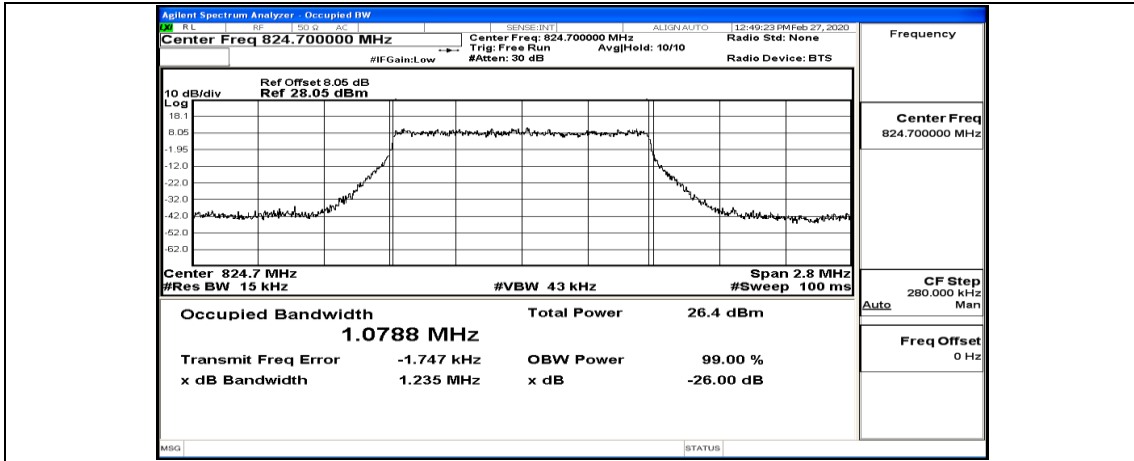

Test Graphs

Channel Bandwidth: 1.4 MHz

(Channel Bandwidth: 1.4 MHz)_LCH_QPSK_3RB#2

(Channel Bandwidth: 1.4 MHz)_LCH_QPSK_3RB#3

(Channel Bandwidth: 1.4 MHz)_LCH_QPSK_6RB#0

(Channel Bandwidth: 1.4 MHz)_MCH_QPSK_1RB#0