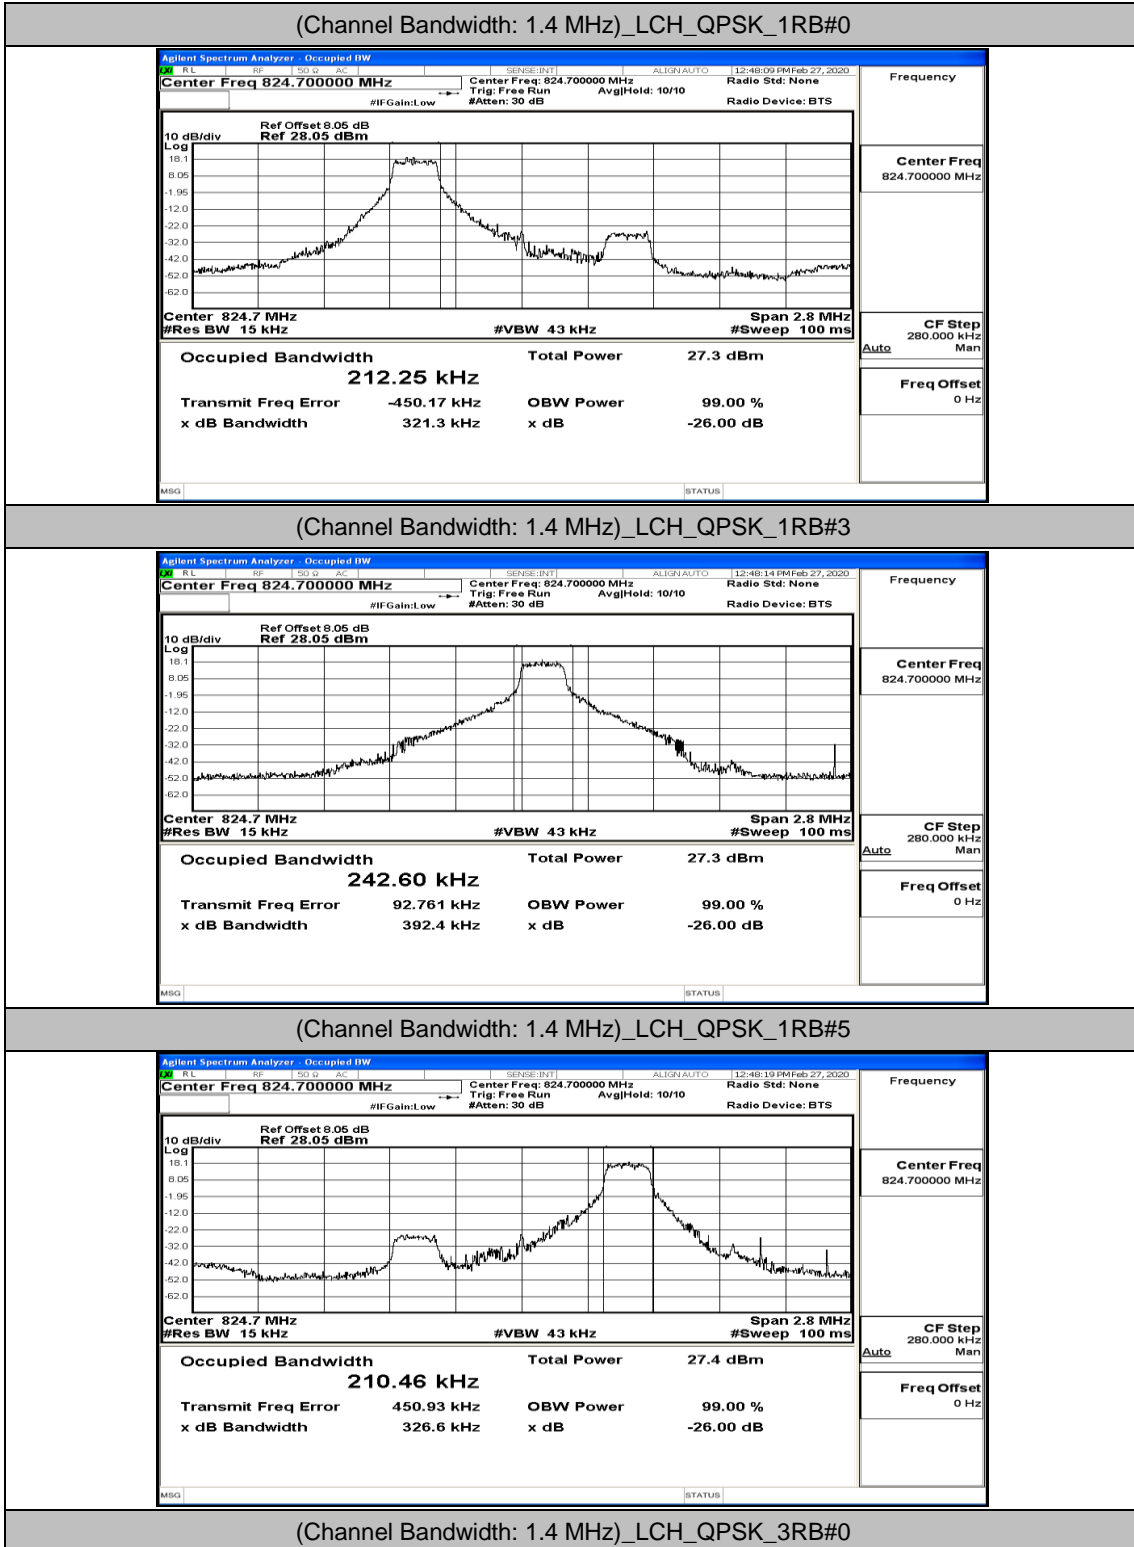

37	0	6.4822	7.018	PASS	
		37	18	6.4944	7.263	PASS	
		37	38	6.4713	7.057	PASS	
		75	0	13.369	14.07	PASS	
	MCH	1	0	0.50051	0.7356	PASS	
		1	37	0.58775	0.8356	PASS	
		1	74	0.49107	0.7354	PASS	
		37	0	6.4880	7.007	PASS	
		37	18	6.4906	7.224	PASS	
		37	38	6.4861	7.097	PASS	
		75	0	13.392	14.00	PASS	
	HCH	1	0	0.49260	0.7413	PASS	
		1	37	0.59766	0.8625	PASS	
		1	74	0.50710	0.7103	PASS	
		37	0	6.4876	7.026	PASS	
		37	18	6.4814	7.136	PASS	
		37	38	6.4765	7.111	PASS	
		75	0	13.356	13.96	PASS	
	16QAM	LCH	1	0	0.50784	0.7956	PASS
			1	37	0.60053	0.8550	PASS
			1	74	0.51185	0.7478	PASS
37			0	6.4707	7.044	PASS	
37			18	6.5010	7.235	PASS	
37			38	6.4879	7.141	PASS	
75			0	13.375	13.98	PASS	
MCH		1	0	0.49050	0.7302	PASS	
		1	37	0.57936	0.7874	PASS	
		1	74	0.49048	0.7366	PASS	
		37	0	6.4767	7.013	PASS	
		37	18	6.4819	7.182	PASS	
		37	38	6.4804	7.051	PASS	
		75	0	13.363	13.99	PASS	
HCH		1	0	0.48803	0.6968	PASS	
		1	37	0.57525	0.7921	PASS	
		1	74	0.49847	0.7373	PASS	
		37	0	6.4935	6.992	PASS	
		37	18	6.4955	7.275	PASS	
		37	38	6.4852	7.063	PASS	
		75	0	13.359	13.98	PASS	

Test Graphs

Channel Bandwidth: 1.4 MHz