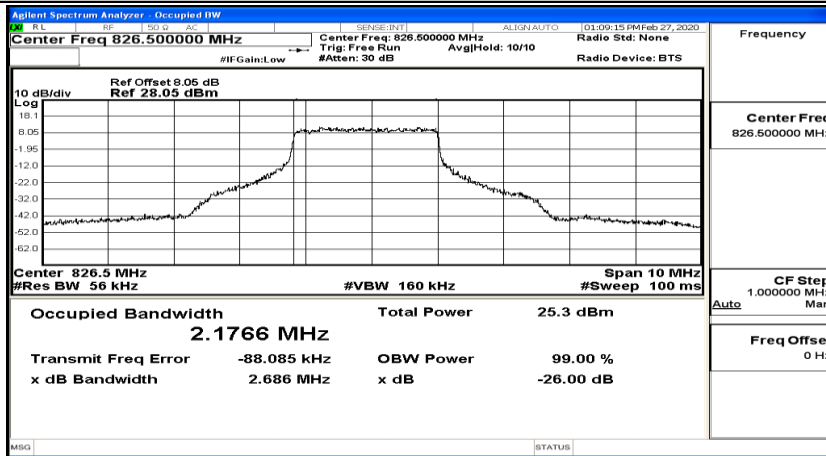

(Channel Bandwidth: 3 MHz)_HCH_16QAM_15RB#0

Channel Bandwidth: 5 MHz

(Channel Bandwidth: 5 MHz)_LCH_QPSK_12RB#0

(Channel Bandwidth: 5 MHz)_LCH_QPSK_12RB#6

(Channel Bandwidth: 5 MHz)_LCH_QPSK_12RB#13

(Channel Bandwidth: 5 MHz)_LCH_QPSK_25RB#0