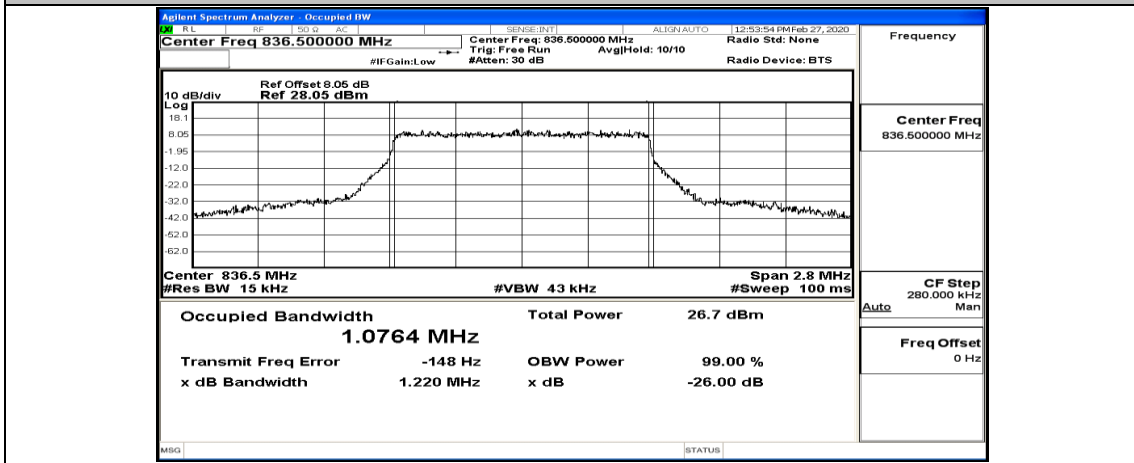

(Channel Bandwidth: 1.4 MHz)_MCH_QPSK_6RB#0