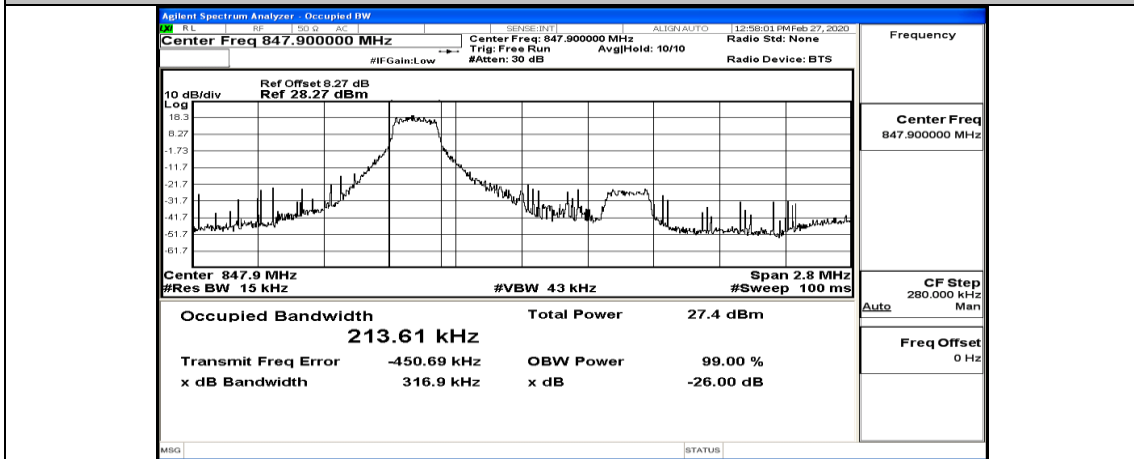

(Channel Bandwidth: 1.4 MHz)_HCH_QPSK_1RB#0