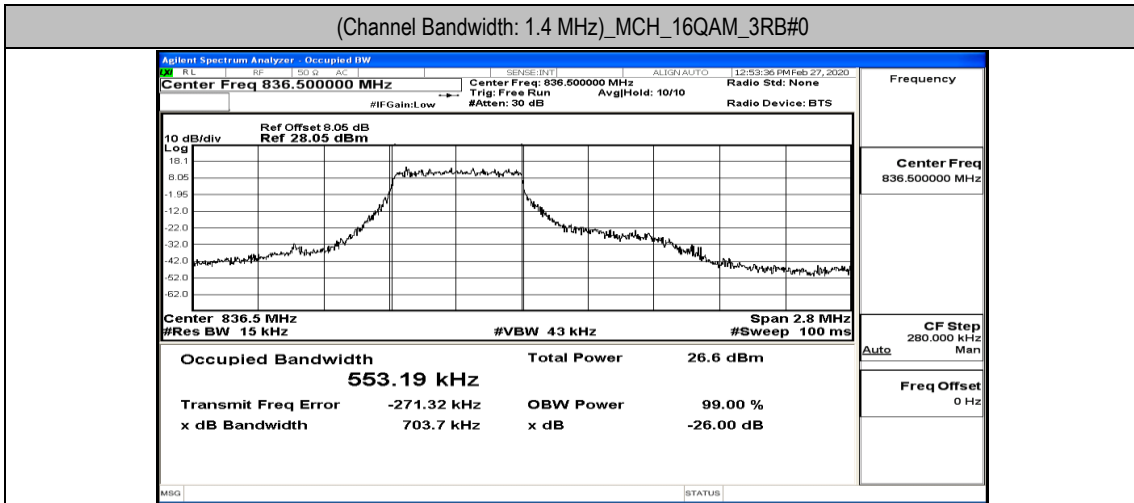

(Channel Bandwidth: 1.4 MHz)_MCH_16QAM_1RB#0

(Channel Bandwidth: 1.4 MHz)_MCH_16QAM_1RB#3

(Channel Bandwidth: 1.4 MHz)_MCH_16QAM_1RB#5

(Channel Bandwidth: 1.4 MHz)_MCH_16QAM_3RB#0

(Channel Bandwidth: 1.4 MHz)_MCH_16QAM_3RB#2