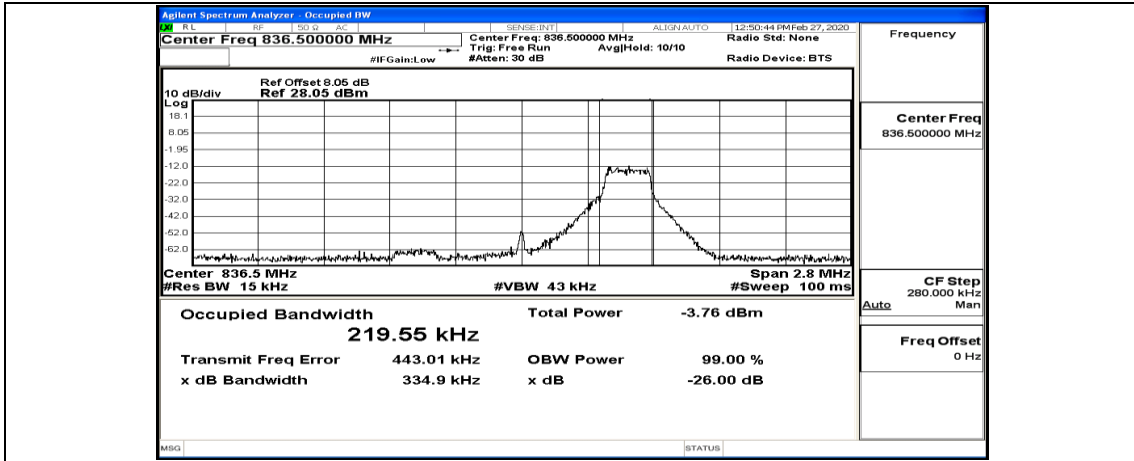

(Channel Bandwidth: 1.4 MHz)_MCH_16QAM_1RB#5

(Channel Bandwidth: 1.4 MHz)_MCH_16QAM_3RB#0