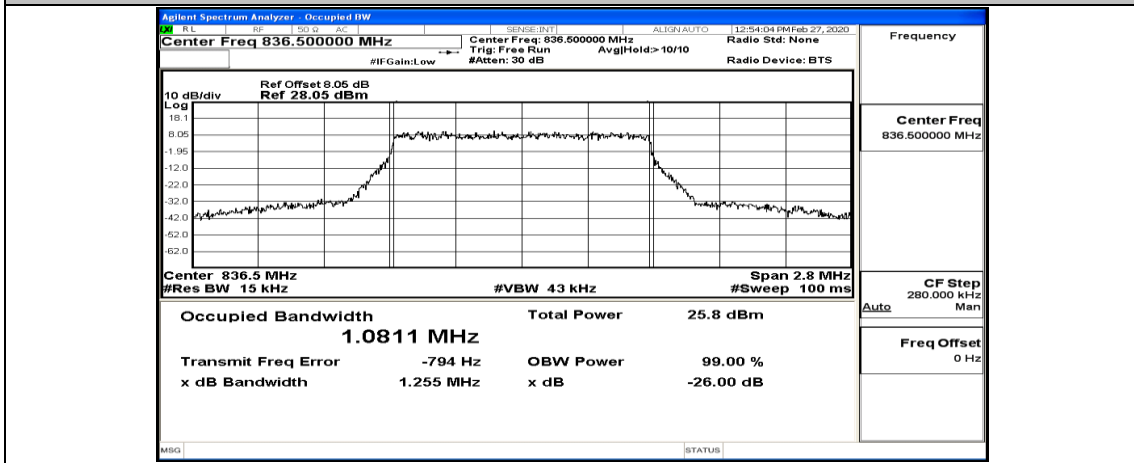

(Channel Bandwidth: 1.4 MHz)_MCH_16QAM_6RB#0