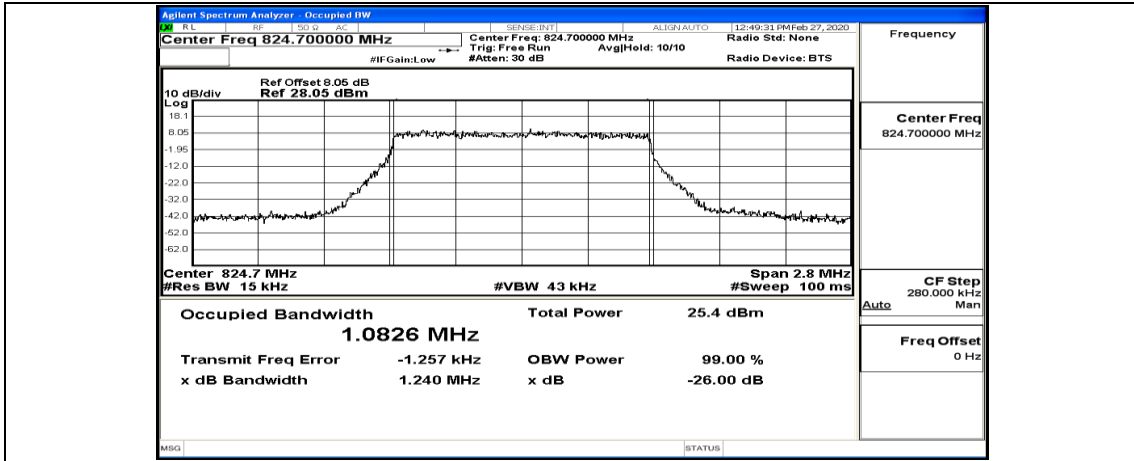

(Channel Bandwidth: 1.4 MHz)_LCH_16QAM_1RB#5

(Channel Bandwidth: 1.4 MHz)_LCH_16QAM_3RB#0

(Channel Bandwidth: 1.4 MHz)_LCH_16QAM_3RB#2

(Channel Bandwidth: 1.4 MHz)_LCH_16QAM_3RB#3

(Channel Bandwidth: 1.4 MHz)_LCH_16QAM_6RB#0