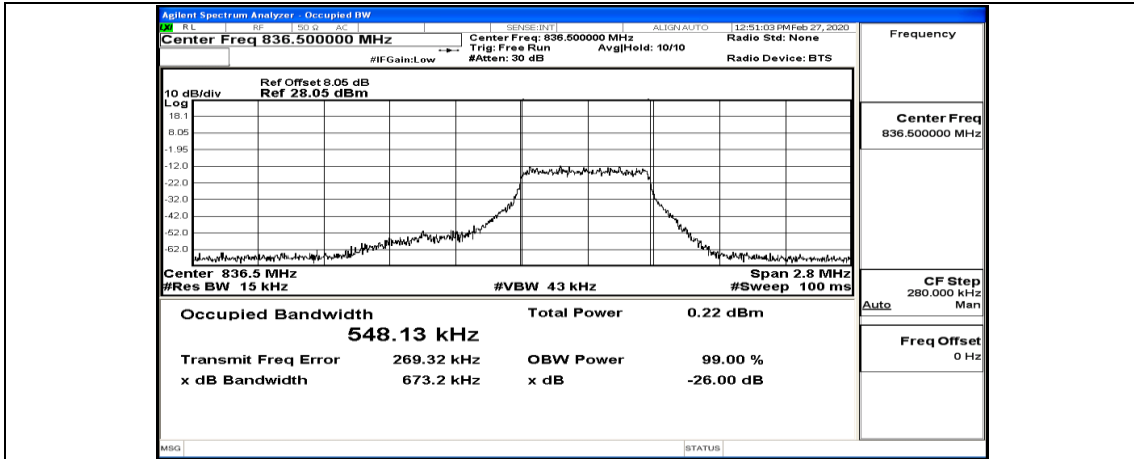

(Channel Bandwidth: 1.4 MHz)_MCH_QPSK_1RB#3

(Channel Bandwidth: 1.4 MHz)_MCH_QPSK_1RB#5

(Channel Bandwidth: 1.4 MHz)_MCH_QPSK_3RB#0

(Channel Bandwidth: 1.4 MHz)_MCH_QPSK_3RB#2

(Channel Bandwidth: 1.4 MHz)_MCH_QPSK_3RB#3