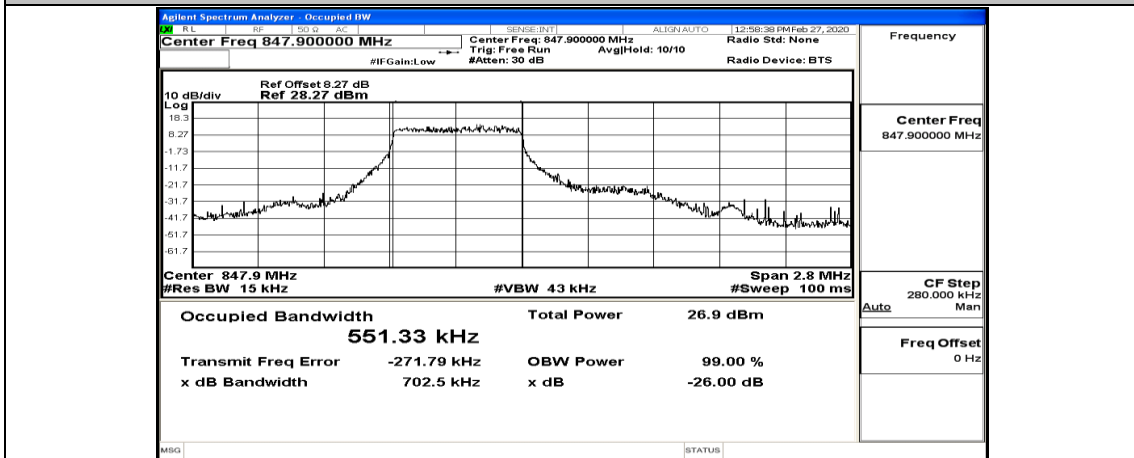

(Channel Bandwidth: 1.4 MHz)_MCH_QPSK_6RB#0

(Channel Bandwidth: 1.4 MHz)_HCH_QPSK_1RB#0

(Channel Bandwidth: 1.4 MHz)_HCH_QPSK_1RB#3

(Channel Bandwidth: 1.4 MHz)_HCH_QPSK_1RB#5

(Channel Bandwidth: 1.4 MHz)_HCH_QPSK_3RB#0