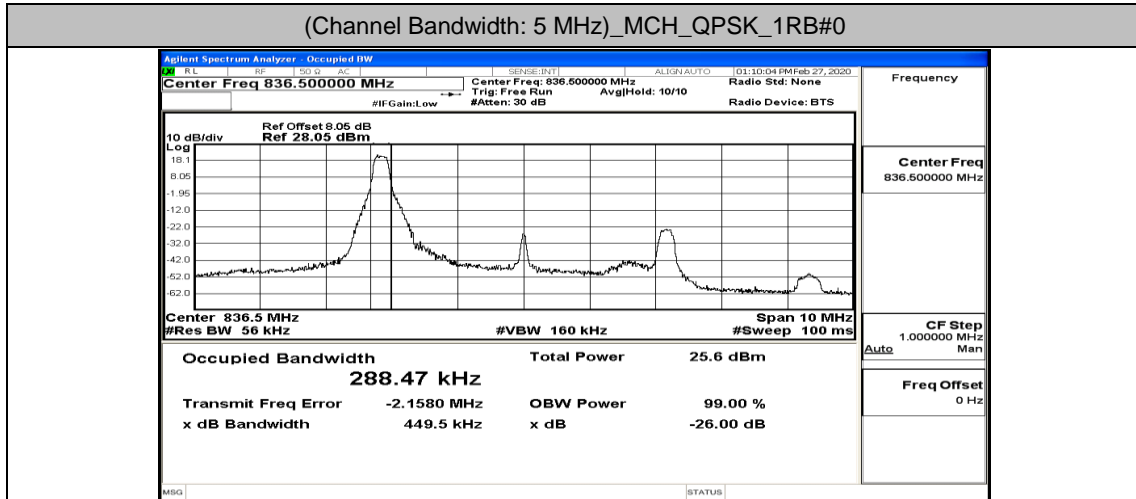

(Channel Bandwidth: 5 MHz)_MCH_QPSK_1RB#0