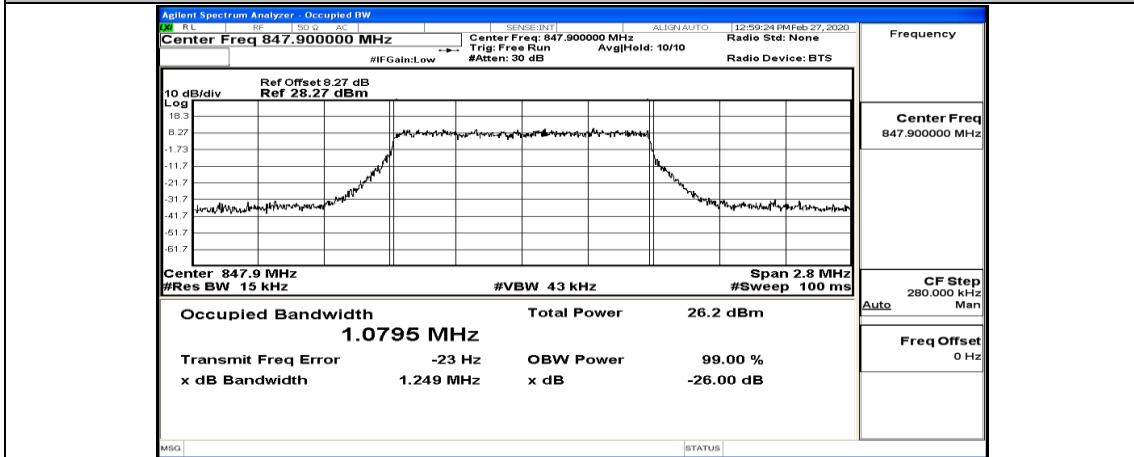

(Channel Bandwidth: 1.4 MHz)_HCH_16QAM_6RB#0