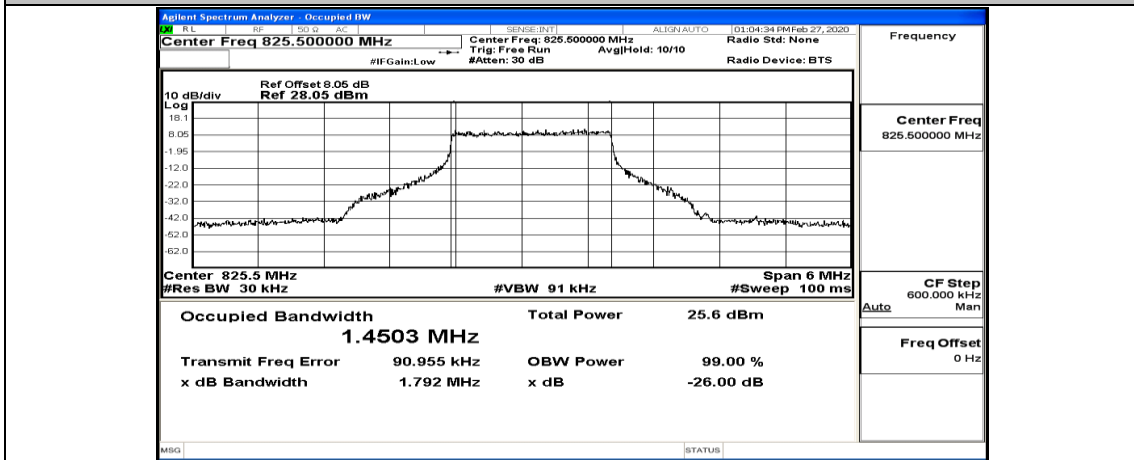

(Channel Bandwidth: 1.4 MHz)_HCH_16QAM_3RB#2

(Channel Bandwidth: 1.4 MHz)_HCH_16QAM_3RB#3

(Channel Bandwidth: 1.4 MHz)_HCH_16QAM_6RB#0

Channel Bandwidth: 3 MHz

(Channel Bandwidth: 3 MHz)_LCH_QPSK_8RB#4

(Channel Bandwidth: 3 MHz)_LCH_QPSK_8RB#7