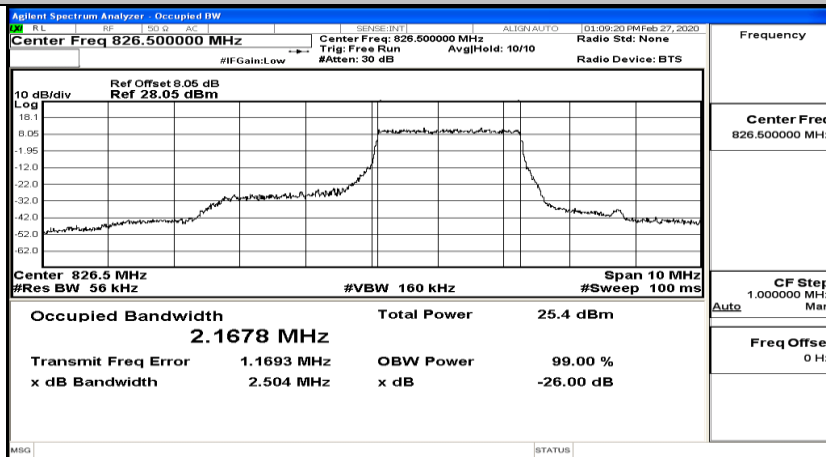

(Channel Bandwidth: 3 MHz)_HCH_16QAM_15RB#0

Channel Bandwidth: 5 MHz

(Channel Bandwidth: 5 MHz)_LCH_QPSK_12RB#0

(Channel Bandwidth: 5 MHz)_LCH_QPSK_12RB#6

(Channel Bandwidth: 5 MHz)_LCH_QPSK_12RB#13

(Channel Bandwidth: 5 MHz)_LCH_QPSK_25RB#0