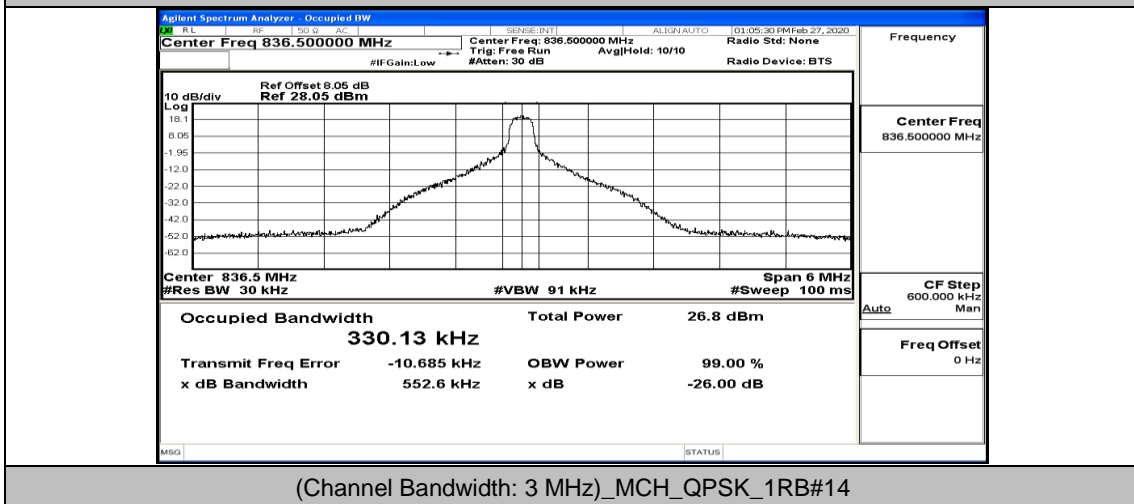

(Channel Bandwidth: 3 MHz)_MCH_QPSK_1RB#7

(Channel Bandwidth: 3 MHz)_MCH_QPSK_1RB#14