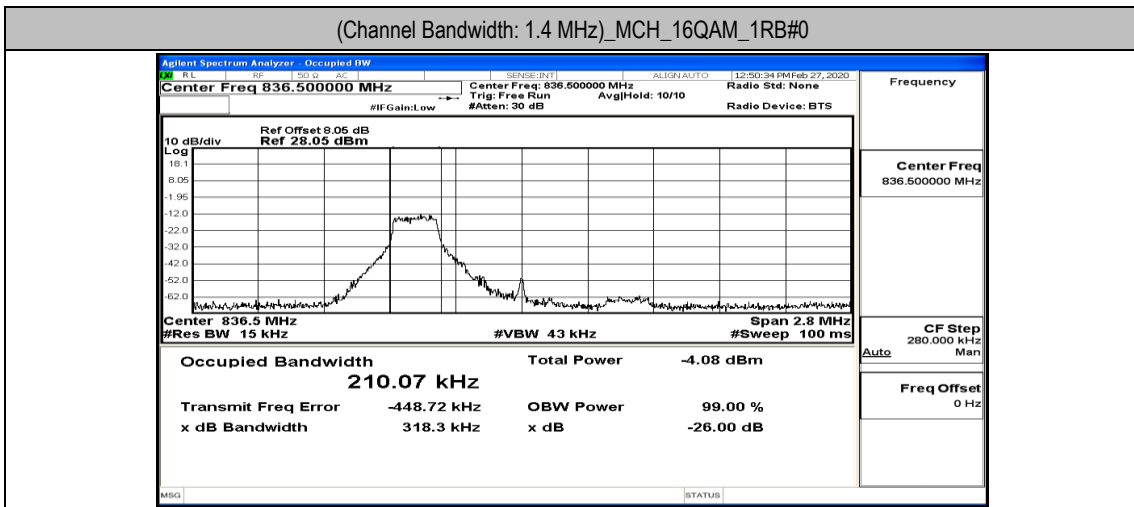

(Channel Bandwidth: 1.4 MHz)_MCH_16QAM_1RB#0