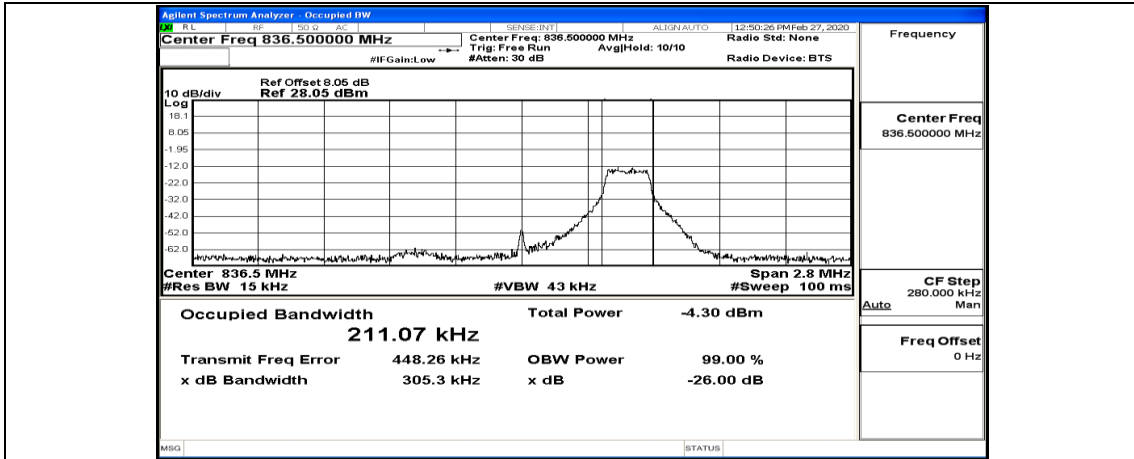

(Channel Bandwidth: 1.4 MHz)_MCH_QPSK_1RB#3

(Channel Bandwidth: 1.4 MHz)_MCH_QPSK_1RB#5