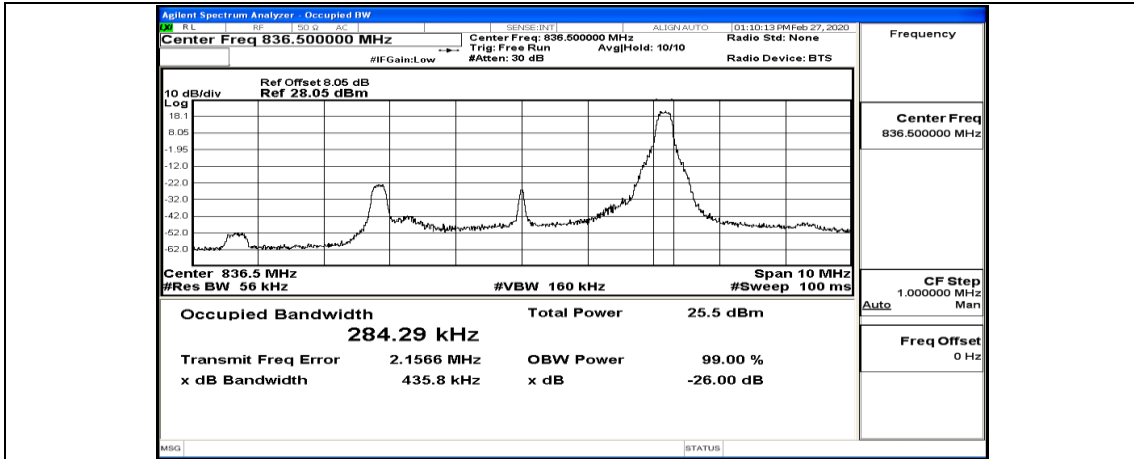

(Channel Bandwidth: 5 MHz)_MCH_QPSK_1RB#24