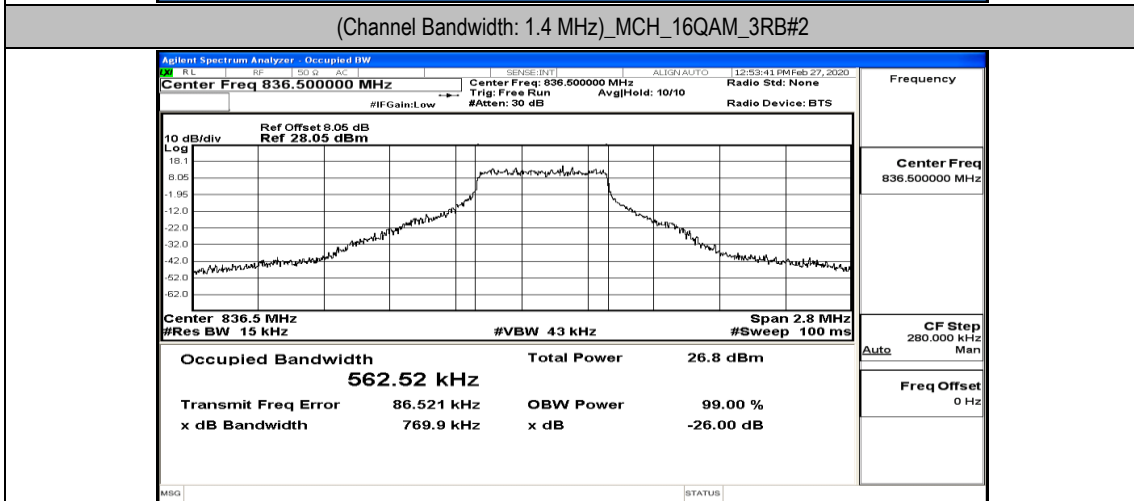

(Channel Bandwidth: 1.4 MHz)_MCH_16QAM_1RB#0

(Channel Bandwidth: 1.4 MHz)_MCH_16QAM_1RB#3

(Channel Bandwidth: 1.4 MHz)_MCH_16QAM_1RB#5

(Channel Bandwidth: 1.4 MHz)_MCH_16QAM_3RB#0

(Channel Bandwidth: 1.4 MHz)_MCH_16QAM_3RB#2