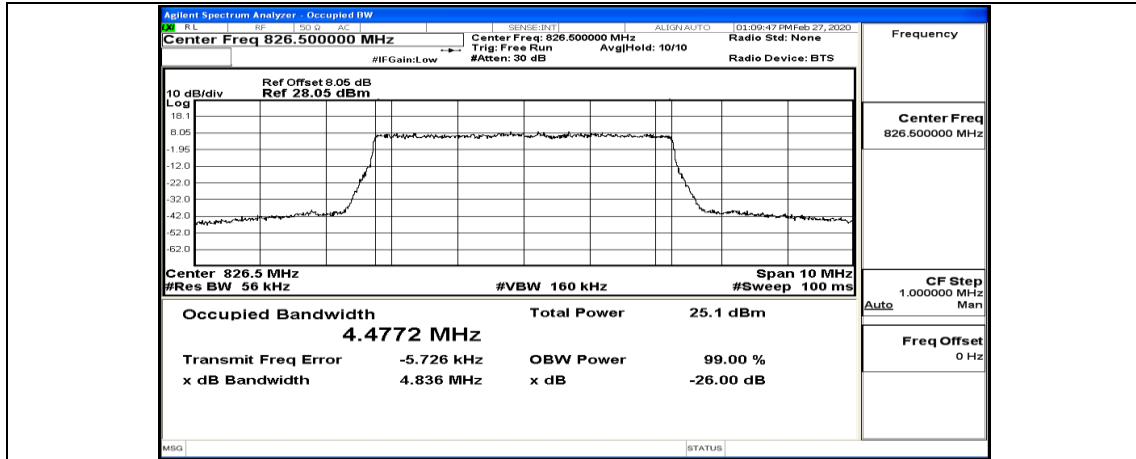

(Channel Bandwidth: 3 MHz)_HCH_16QAM_15RB#0

Channel Bandwidth: 5 MHz

(Channel Bandwidth: 5 MHz)_LCH_QPSK_12RB#0

(Channel Bandwidth: 5 MHz)_LCH_QPSK_12RB#6

(Channel Bandwidth: 5 MHz)_LCH_QPSK_12RB#13

(Channel Bandwidth: 5 MHz)_LCH_QPSK_25RB#0