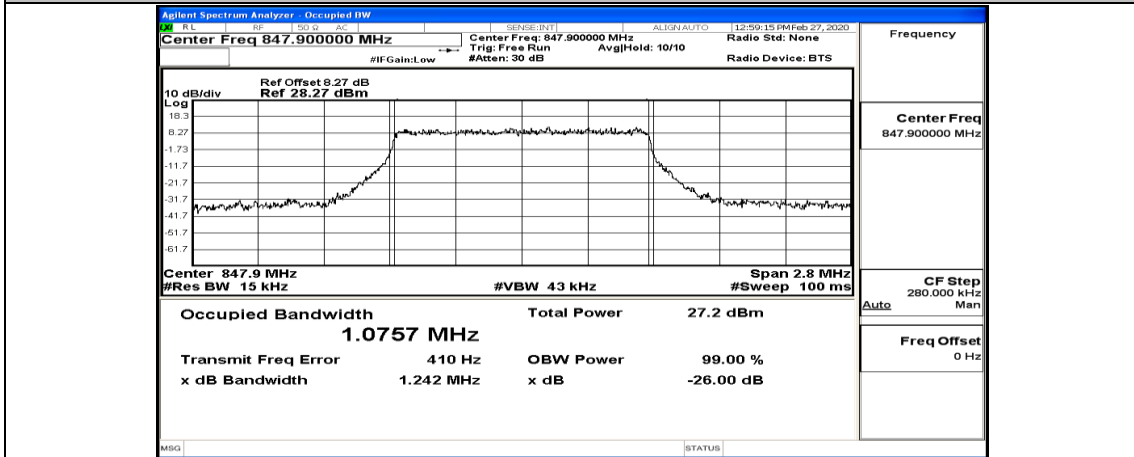

(Channel Bandwidth: 1.4 MHz)_HCH_QPSK_6RB#0