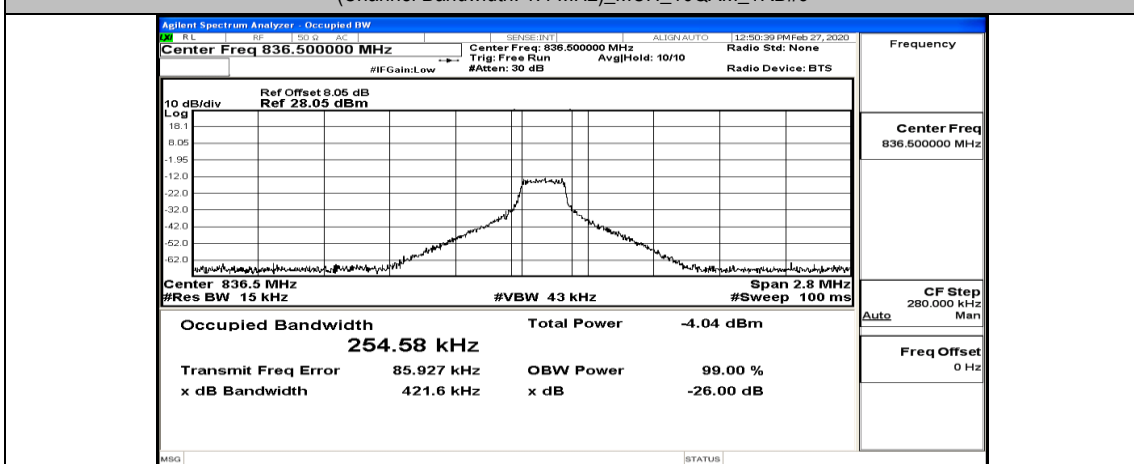

(Channel Bandwidth: 1.4 MHz)_MCH_16QAM_1RB#3