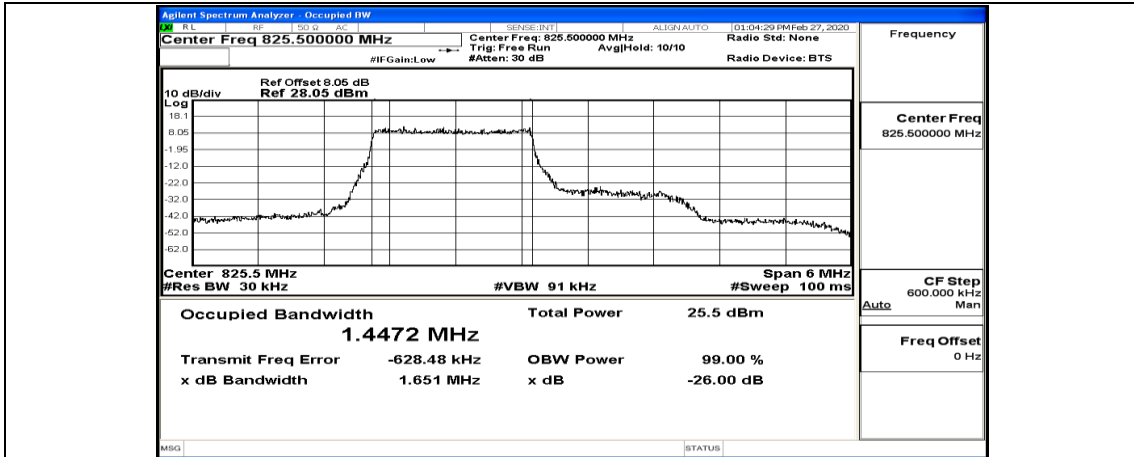

(Channel Bandwidth: 1.4 MHz)_HCH_16QAM_3RB#2

(Channel Bandwidth: 1.4 MHz)_HCH_16QAM_3RB#3

(Channel Bandwidth: 1.4 MHz)_HCH_16QAM_6RB#0

Channel Bandwidth: 3 MHz

(Channel Bandwidth: 3 MHz)_LCH_QPSK_8RB#4

(Channel Bandwidth: 3 MHz)_LCH_QPSK_8RB#7