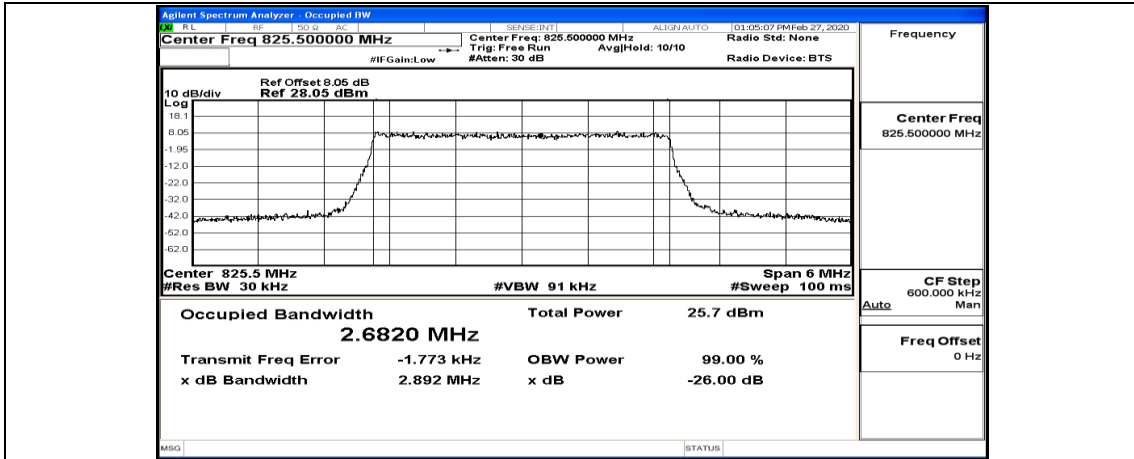

(Channel Bandwidth: 3 MHz)_LCH_QPSK_15RB#0