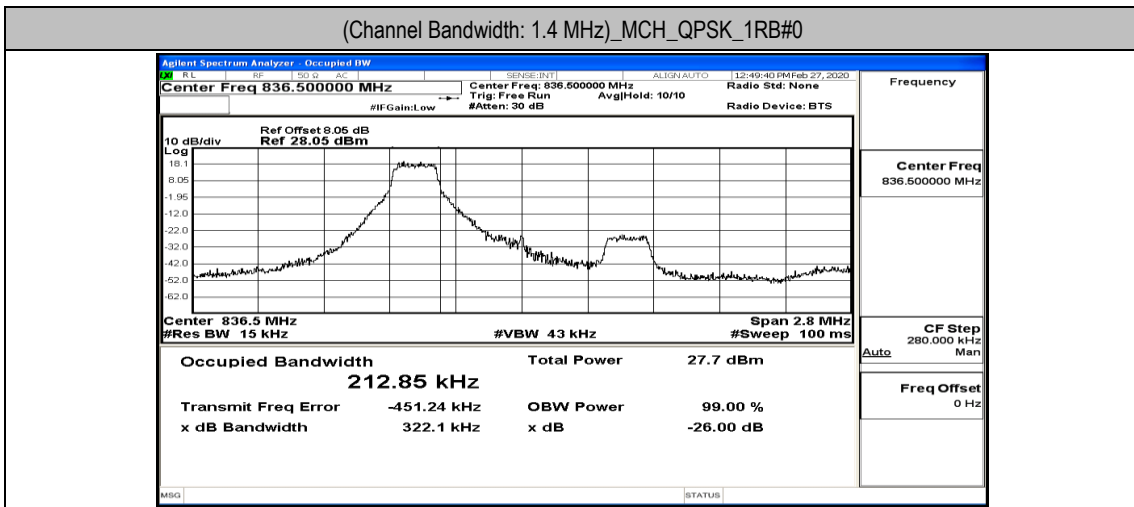

Test Graphs

Channel Bandwidth: 1.4 MHz

(Channel Bandwidth: 1.4 MHz)_LCH_QPSK_3RB#2

(Channel Bandwidth: 1.4 MHz)_LCH_QPSK_3RB#3

(Channel Bandwidth: 1.4 MHz)_LCH_QPSK_6RB#0

(Channel Bandwidth: 1.4 MHz)_MCH_QPSK_1RB#0