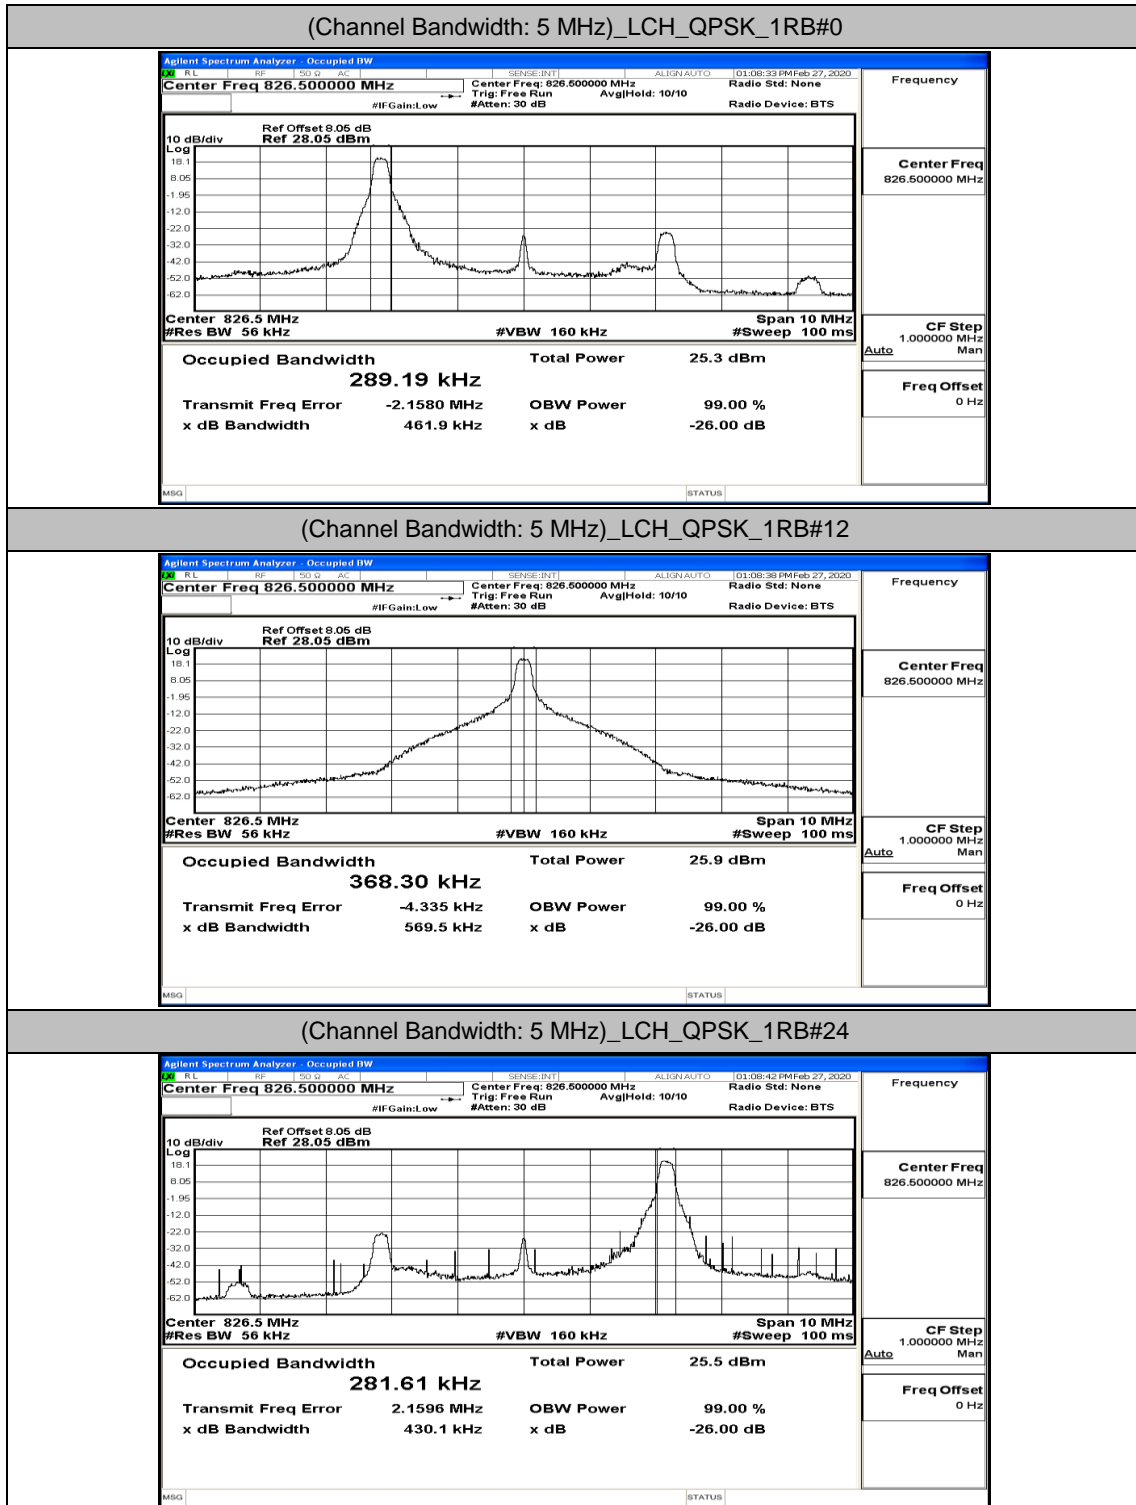

Channel Bandwidth: 5 MHz