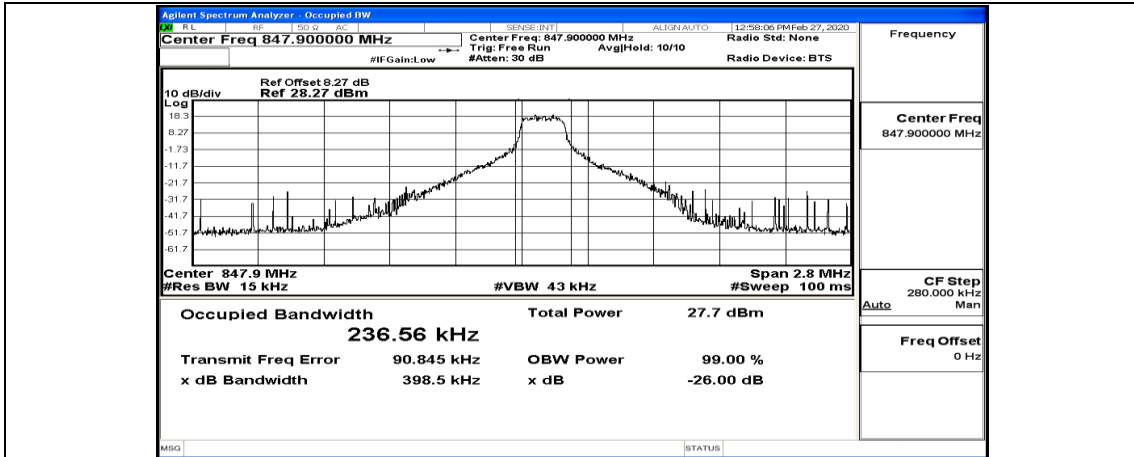

(Channel Bandwidth: 1.4 MHz)_HCH_QPSK_1RB#3