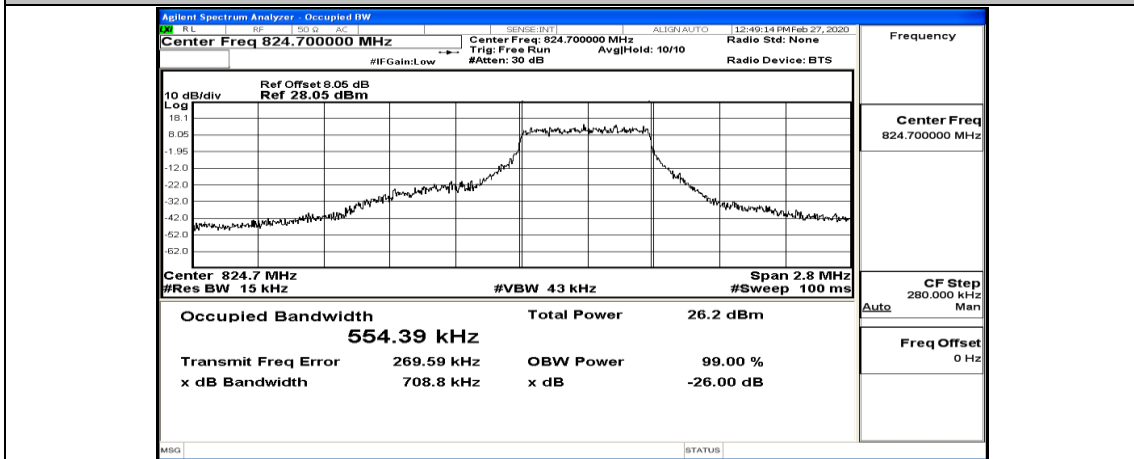

(Channel Bandwidth: 1.4 MHz)_LCH_16QAM_1RB#5

(Channel Bandwidth: 1.4 MHz)_LCH_16QAM_3RB#0

(Channel Bandwidth: 1.4 MHz)_LCH_16QAM_3RB#2

(Channel Bandwidth: 1.4 MHz)_LCH_16QAM_3RB#3

(Channel Bandwidth: 1.4 MHz)_LCH_16QAM_6RB#0