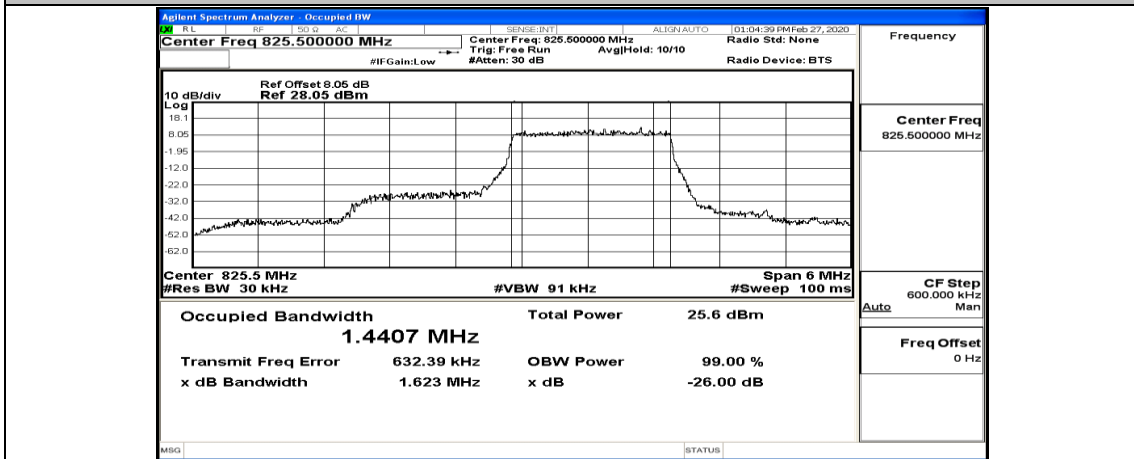

(Channel Bandwidth: 1.4 MHz)_HCH_16QAM_3RB#2

(Channel Bandwidth: 1.4 MHz)_HCH_16QAM_3RB#3

(Channel Bandwidth: 1.4 MHz)_HCH_16QAM_6RB#0

Channel Bandwidth: 3 MHz

(Channel Bandwidth: 3 MHz)_LCH_QPSK_8RB#4

(Channel Bandwidth: 3 MHz)_LCH_QPSK_8RB#7