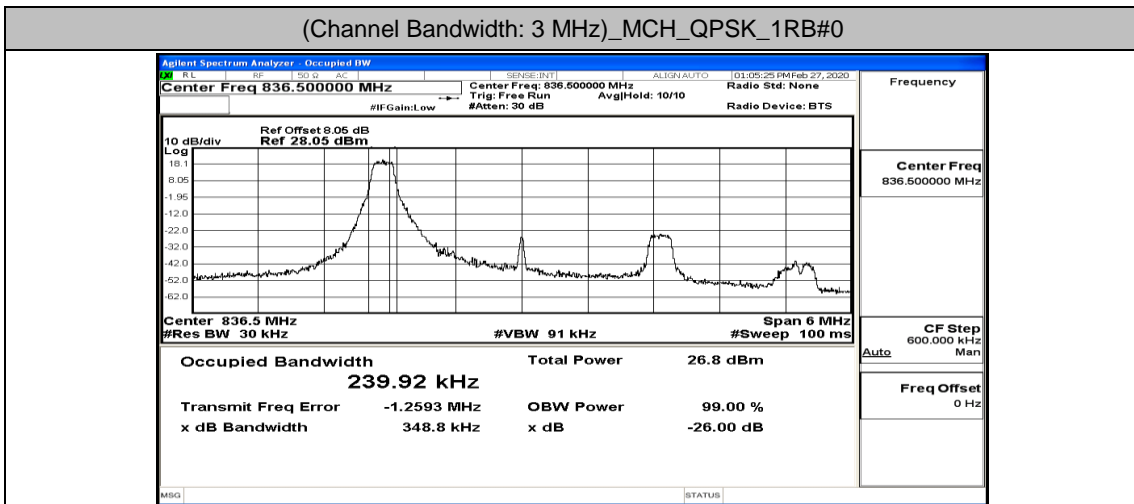

(Channel Bandwidth: 3 MHz)_MCH_QPSK_1RB#0