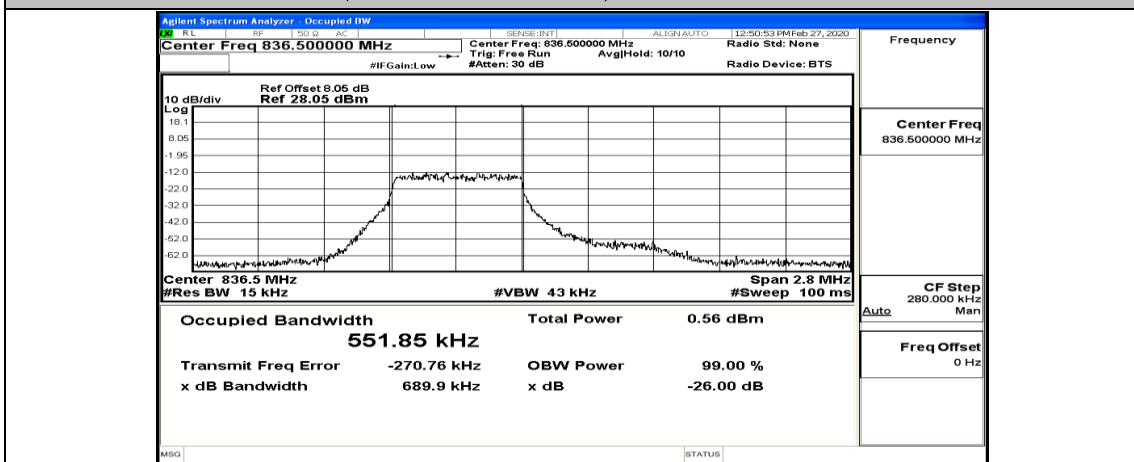

(Channel Bandwidth: 1.4 MHz)_MCH_QPSK_3RB#0