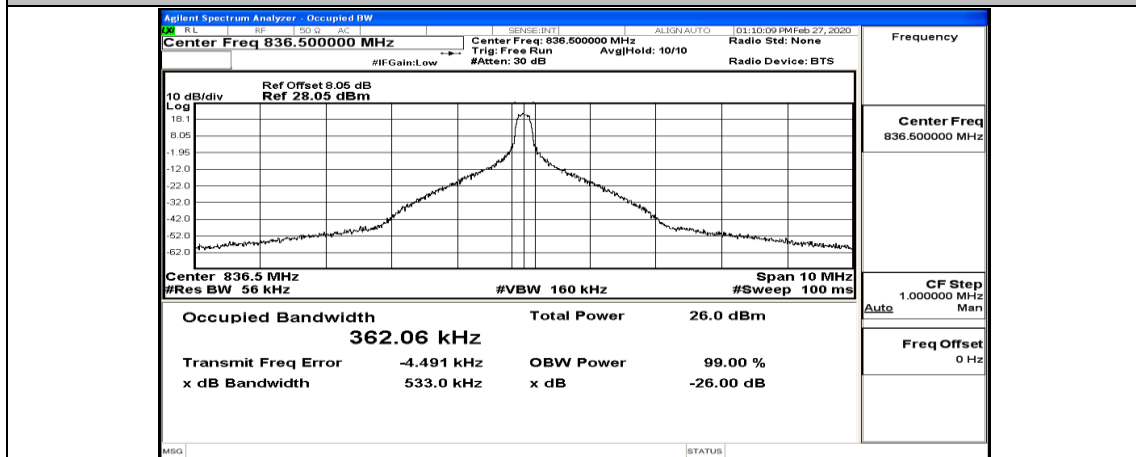

(Channel Bandwidth: 5 MHz)_MCH_QPSK_1RB#12