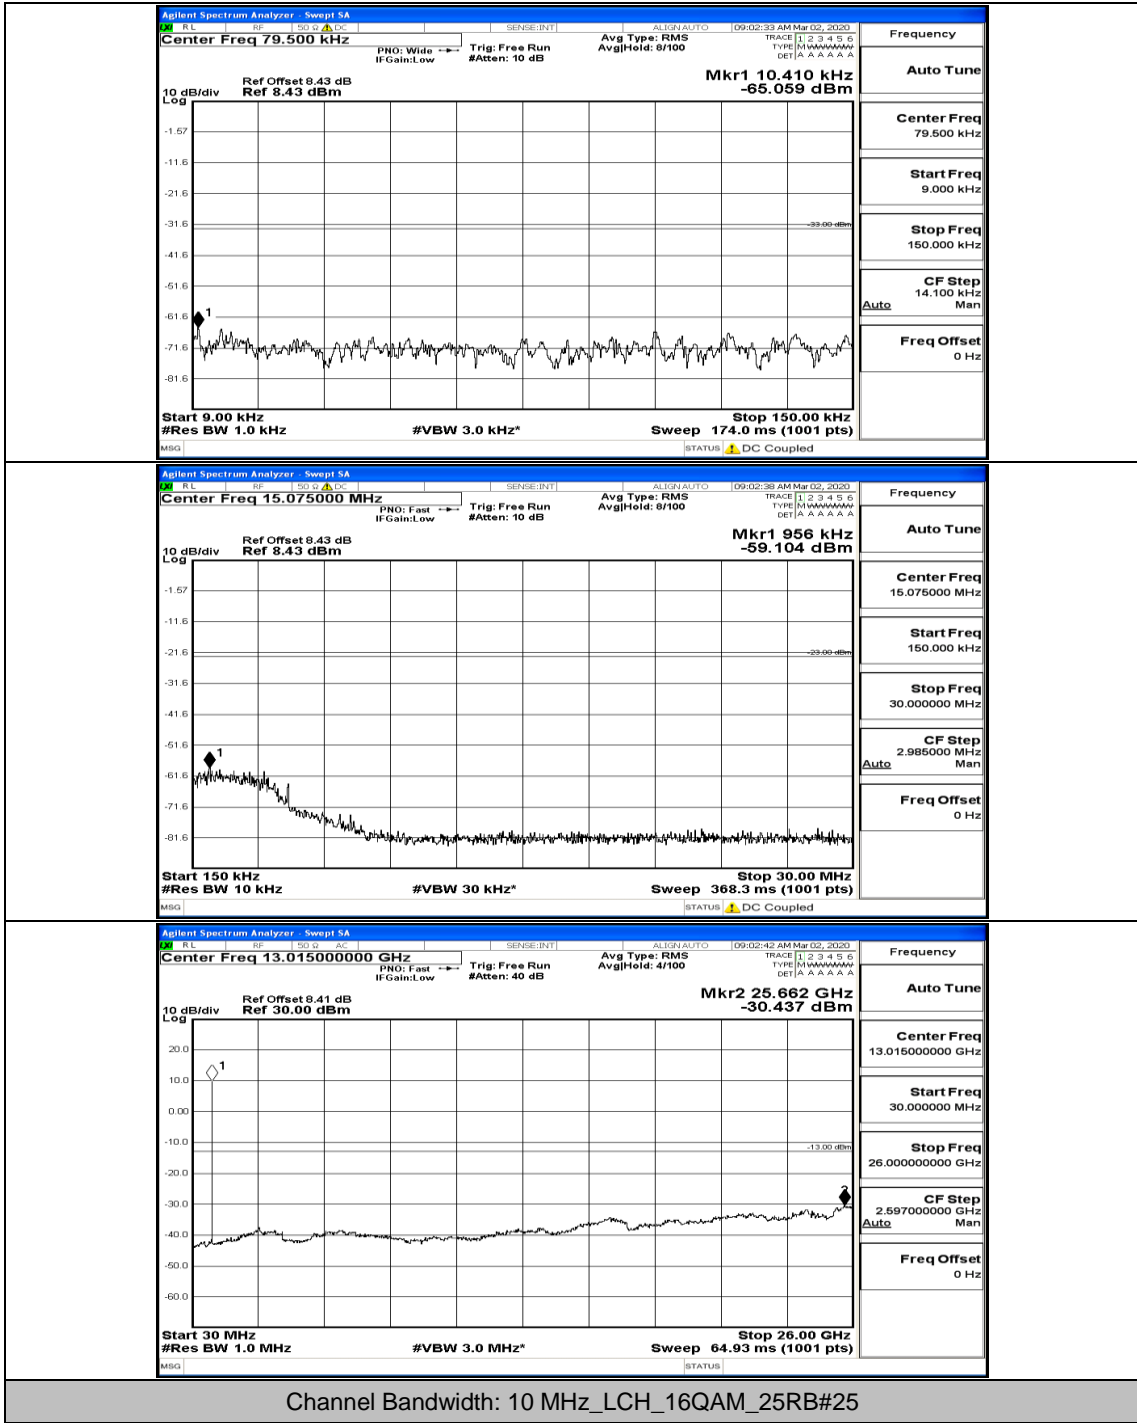

Channel Bandwidth: 10 MHz_LCH_16QAM_1RB#0

Channel Bandwidth: 10 MHz_LCH_16QAM_25RB#25

Channel Bandwidth: 10 MHz_MCH_16QAM_1RB#0

Channel Bandwidth: 10 MHz_HCH_16QAM_1RB#0