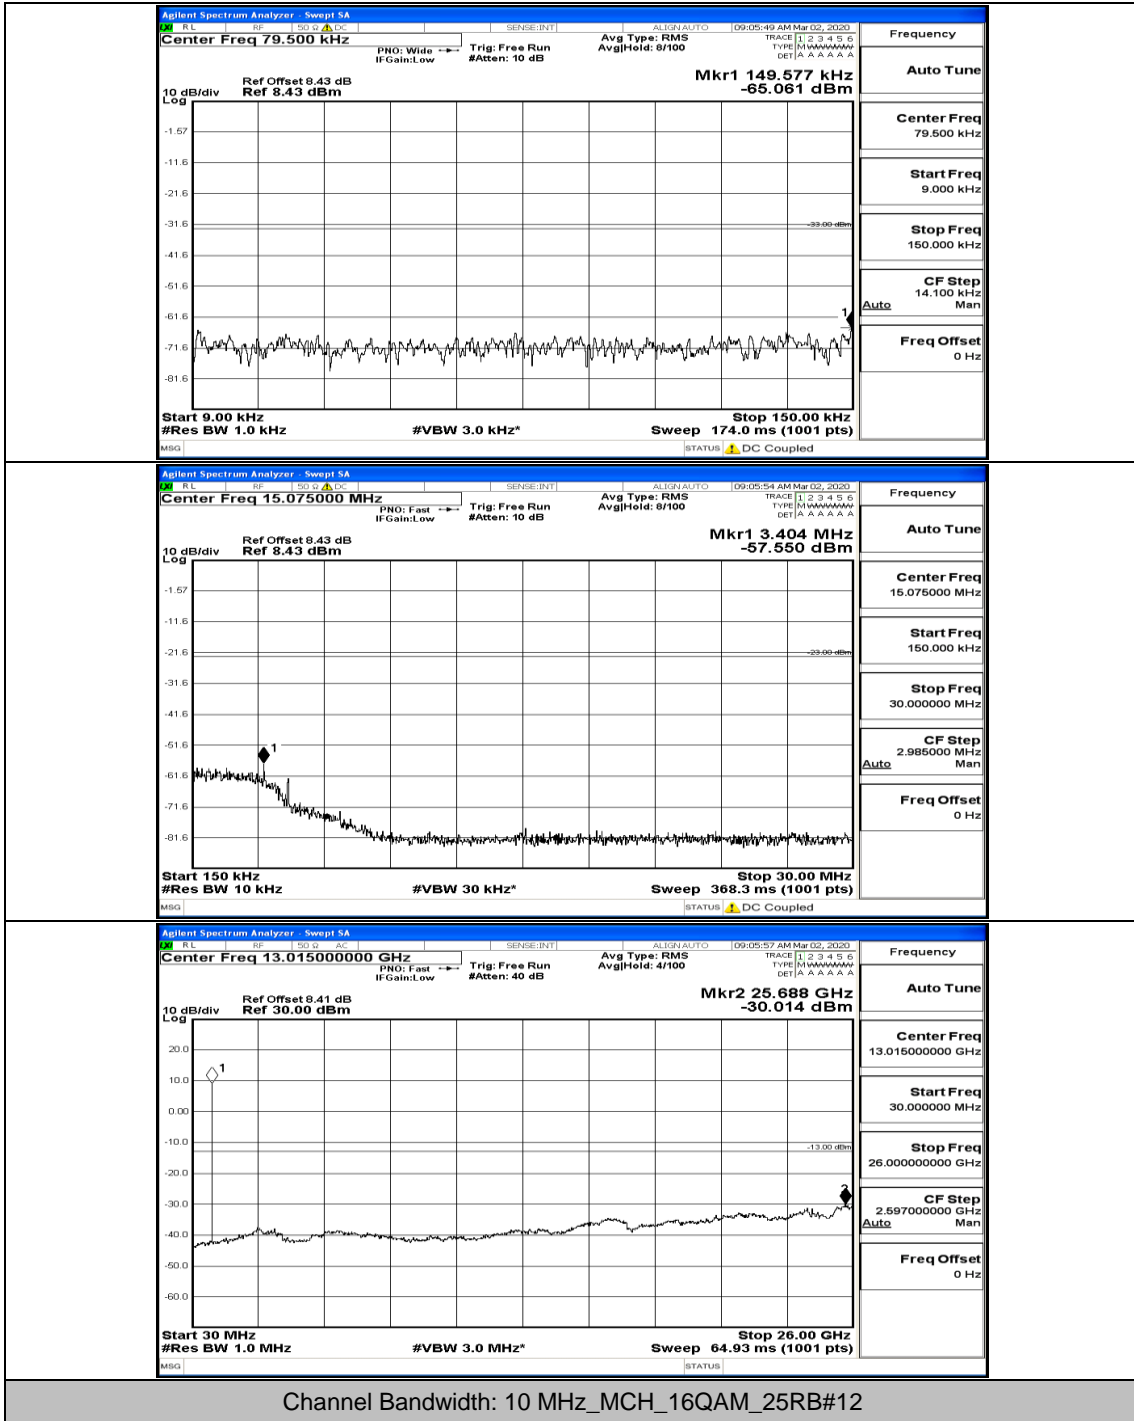

Channel Bandwidth: 10 MHz_LCH_16QAM_1RB#0

Channel Bandwidth: 10 MHz_LCH_16QAM_25RB#25

Channel Bandwidth: 10 MHz_MCH_16QAM_1RB#0

Channel Bandwidth: 10 MHz_HCH_16QAM_1RB#0