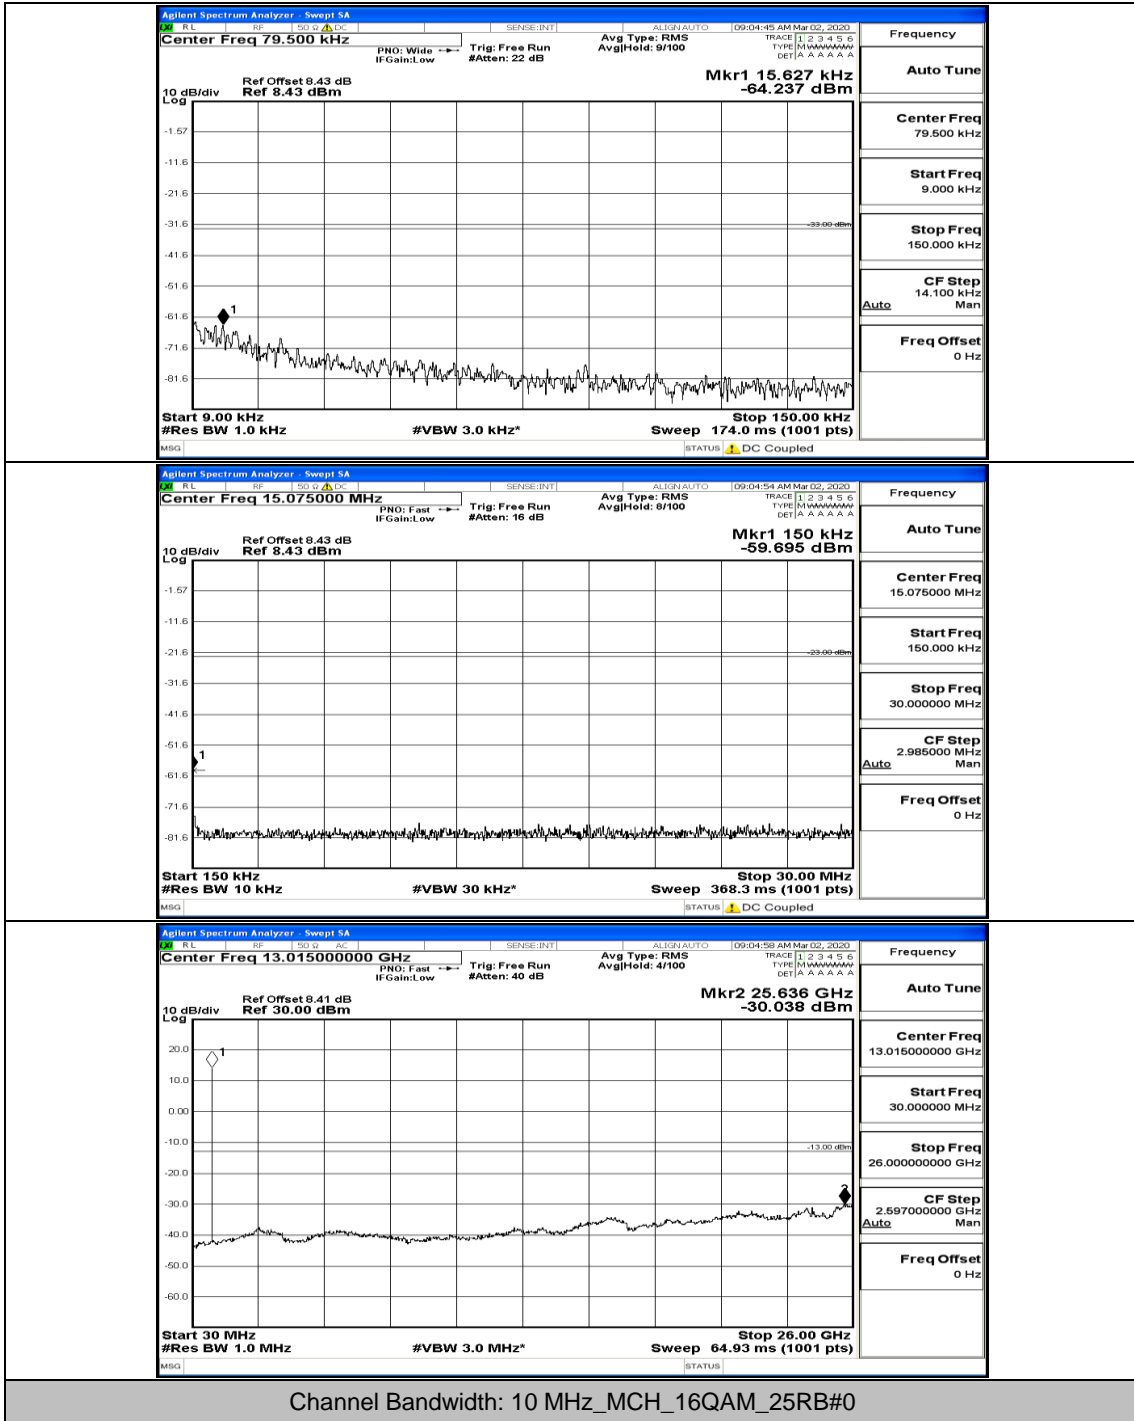

Channel Bandwidth: 10 MHz_LCH_16QAM_1RB#0

Channel Bandwidth: 10 MHz_LCH_16QAM_25RB#25

Channel Bandwidth: 10 MHz_MCH_16QAM_1RB#0

Channel Bandwidth: 10 MHz_HCH_16QAM_1RB#0