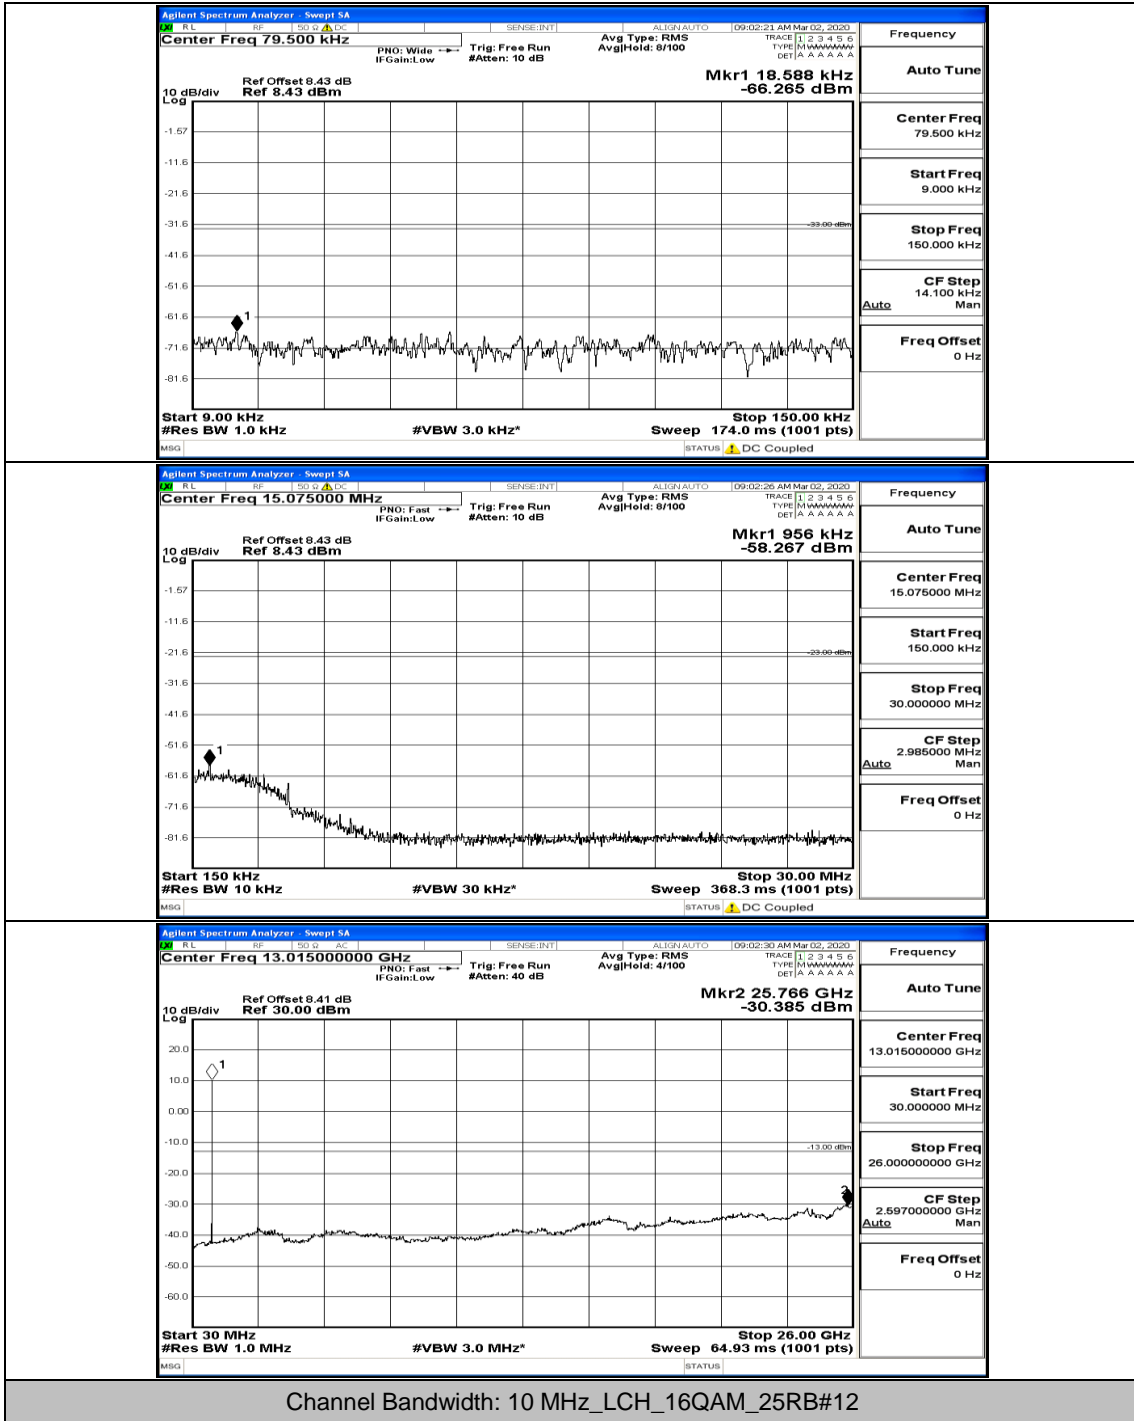

Channel Bandwidth: 10 MHz_LCH_16QAM_1RB#0

Channel Bandwidth: 10 MHz_LCH_16QAM_25RB#25

Channel Bandwidth: 10 MHz_MCH_16QAM_1RB#0

Channel Bandwidth: 10 MHz_HCH_16QAM_1RB#0