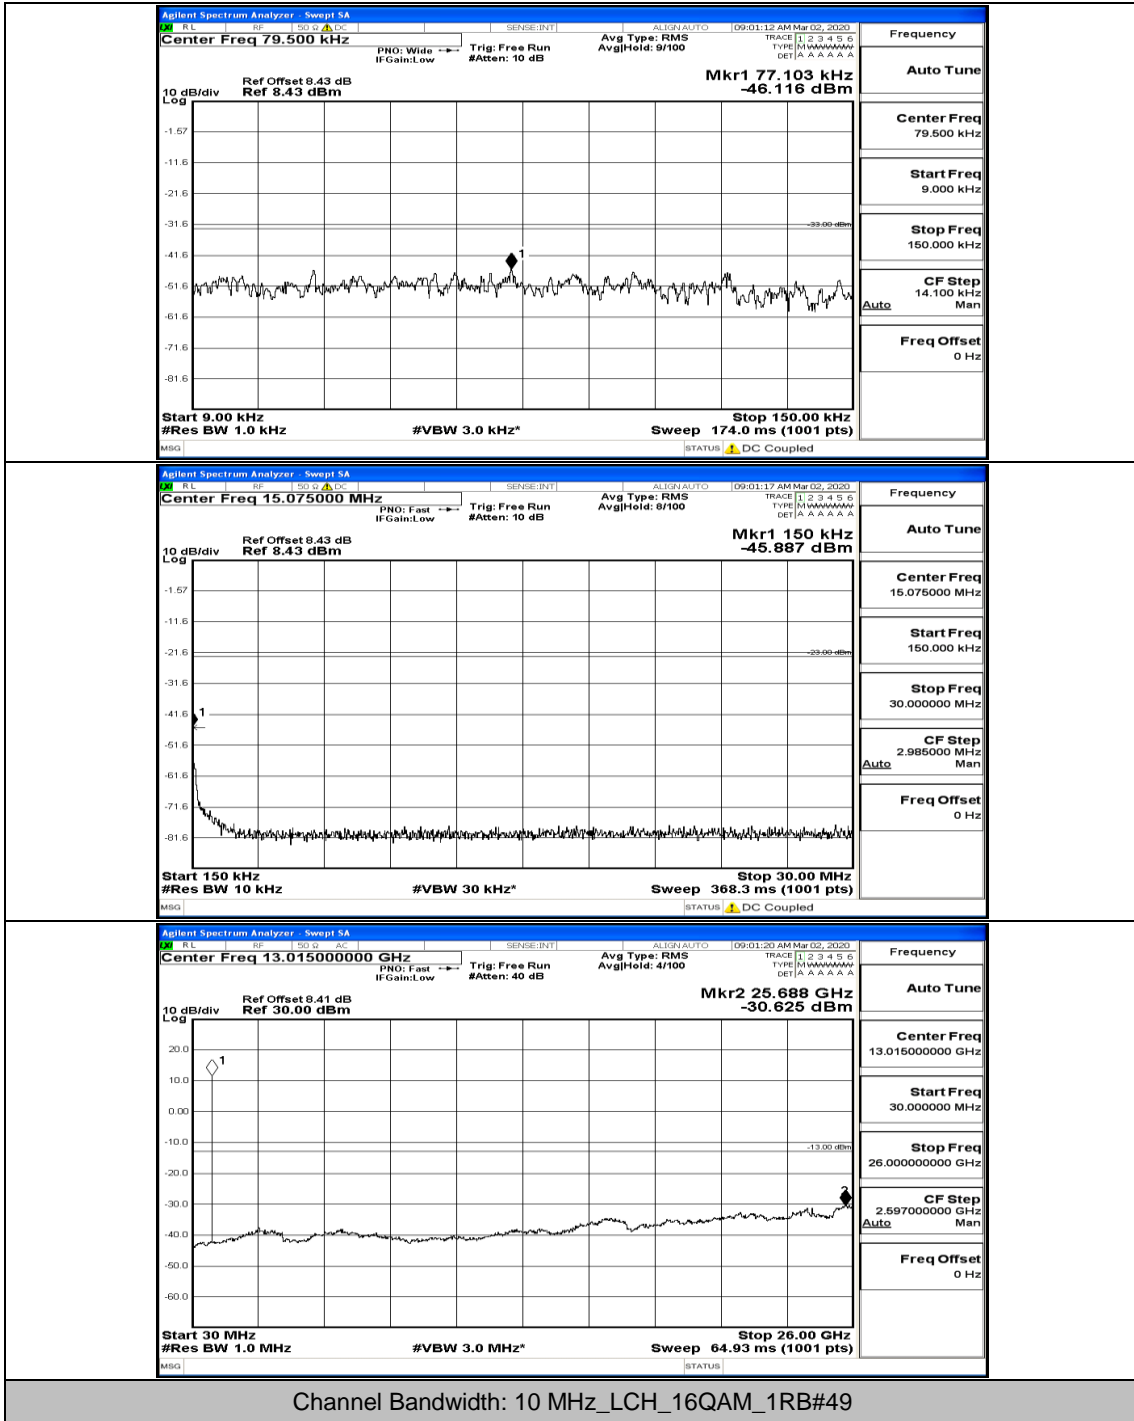

Channel Bandwidth: 10 MHz_LCH_16QAM_1RB#0

Channel Bandwidth: 10 MHz_LCH_16QAM_25RB#25

Channel Bandwidth: 10 MHz_MCH_16QAM_1RB#0

Channel Bandwidth: 10 MHz_HCH_16QAM_1RB#0