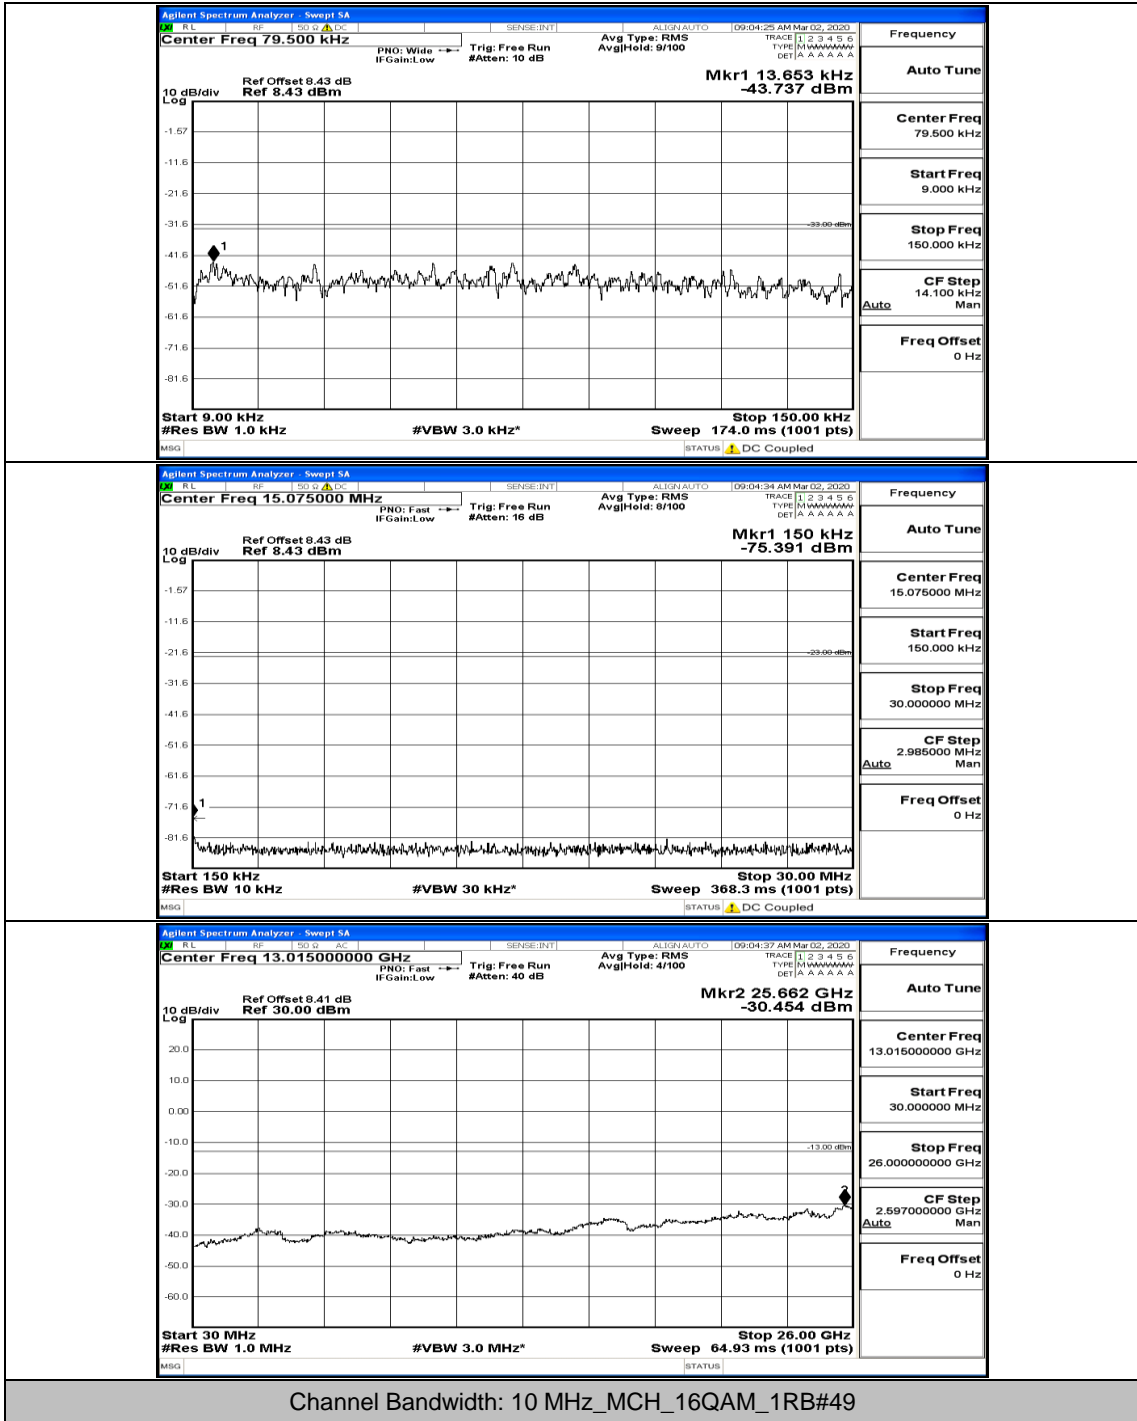

Channel Bandwidth: 10 MHz_LCH_16QAM_1RB#0

Channel Bandwidth: 10 MHz_LCH_16QAM_25RB#25

Channel Bandwidth: 10 MHz_MCH_16QAM_1RB#0

Channel Bandwidth: 10 MHz_HCH_16QAM_1RB#0