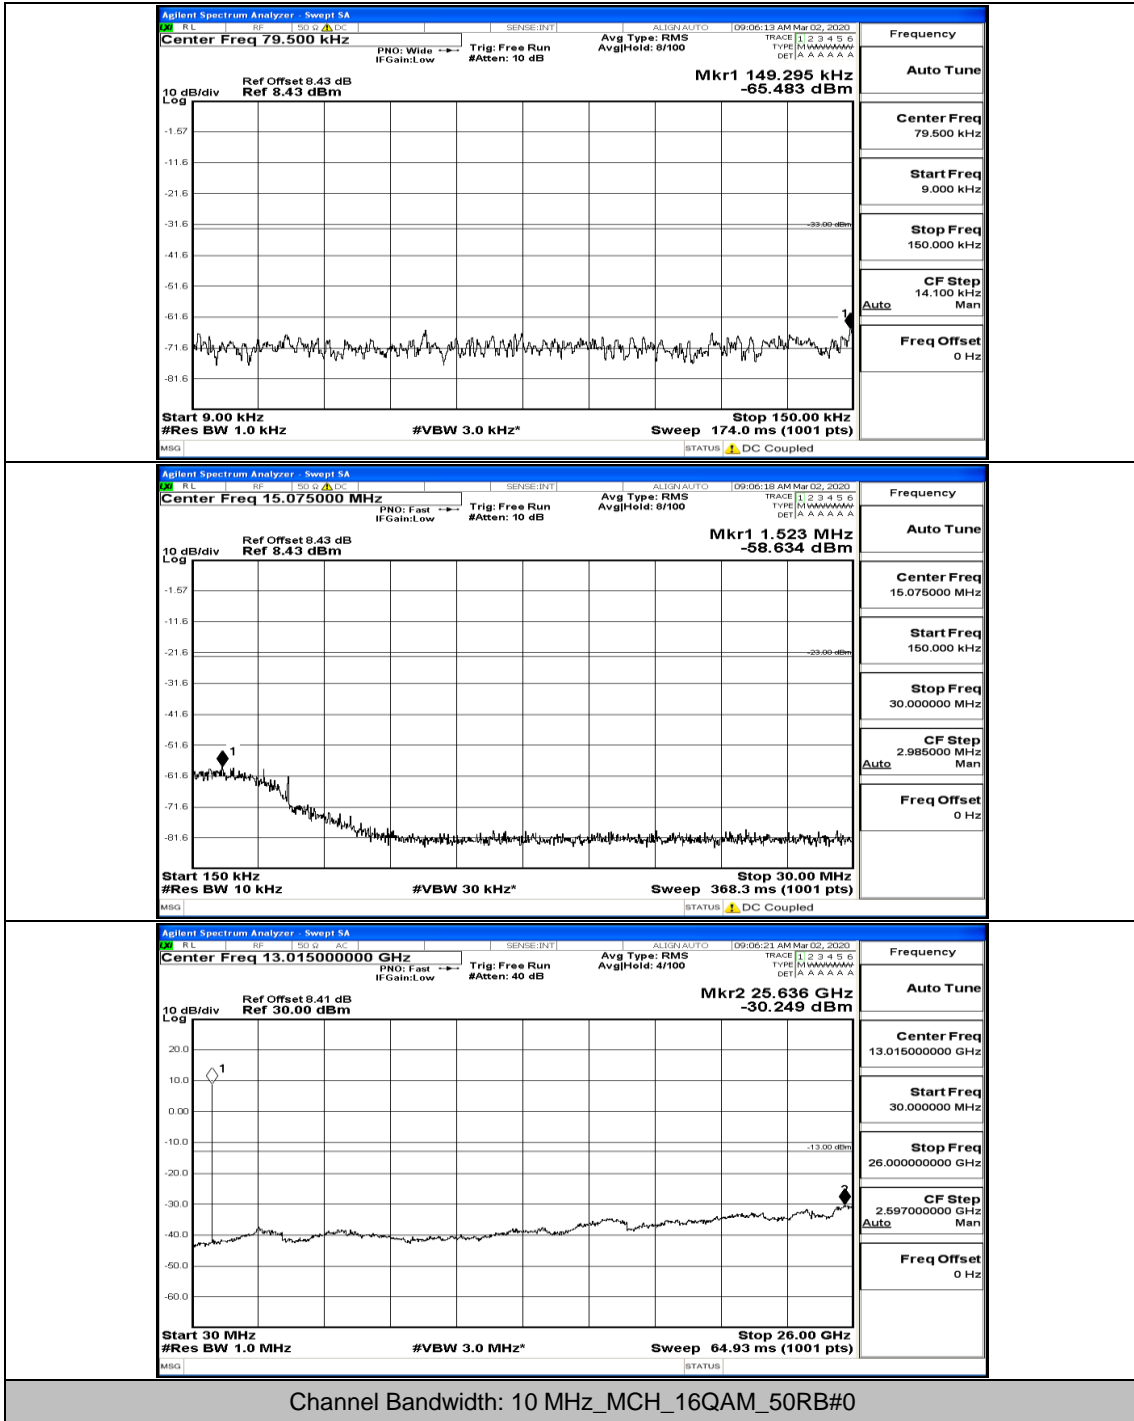

Channel Bandwidth: 10 MHz_LCH_16QAM_1RB#0

Channel Bandwidth: 10 MHz_LCH_16QAM_25RB#25

Channel Bandwidth: 10 MHz_MCH_16QAM_1RB#0

Channel Bandwidth: 10 MHz_HCH_16QAM_1RB#0