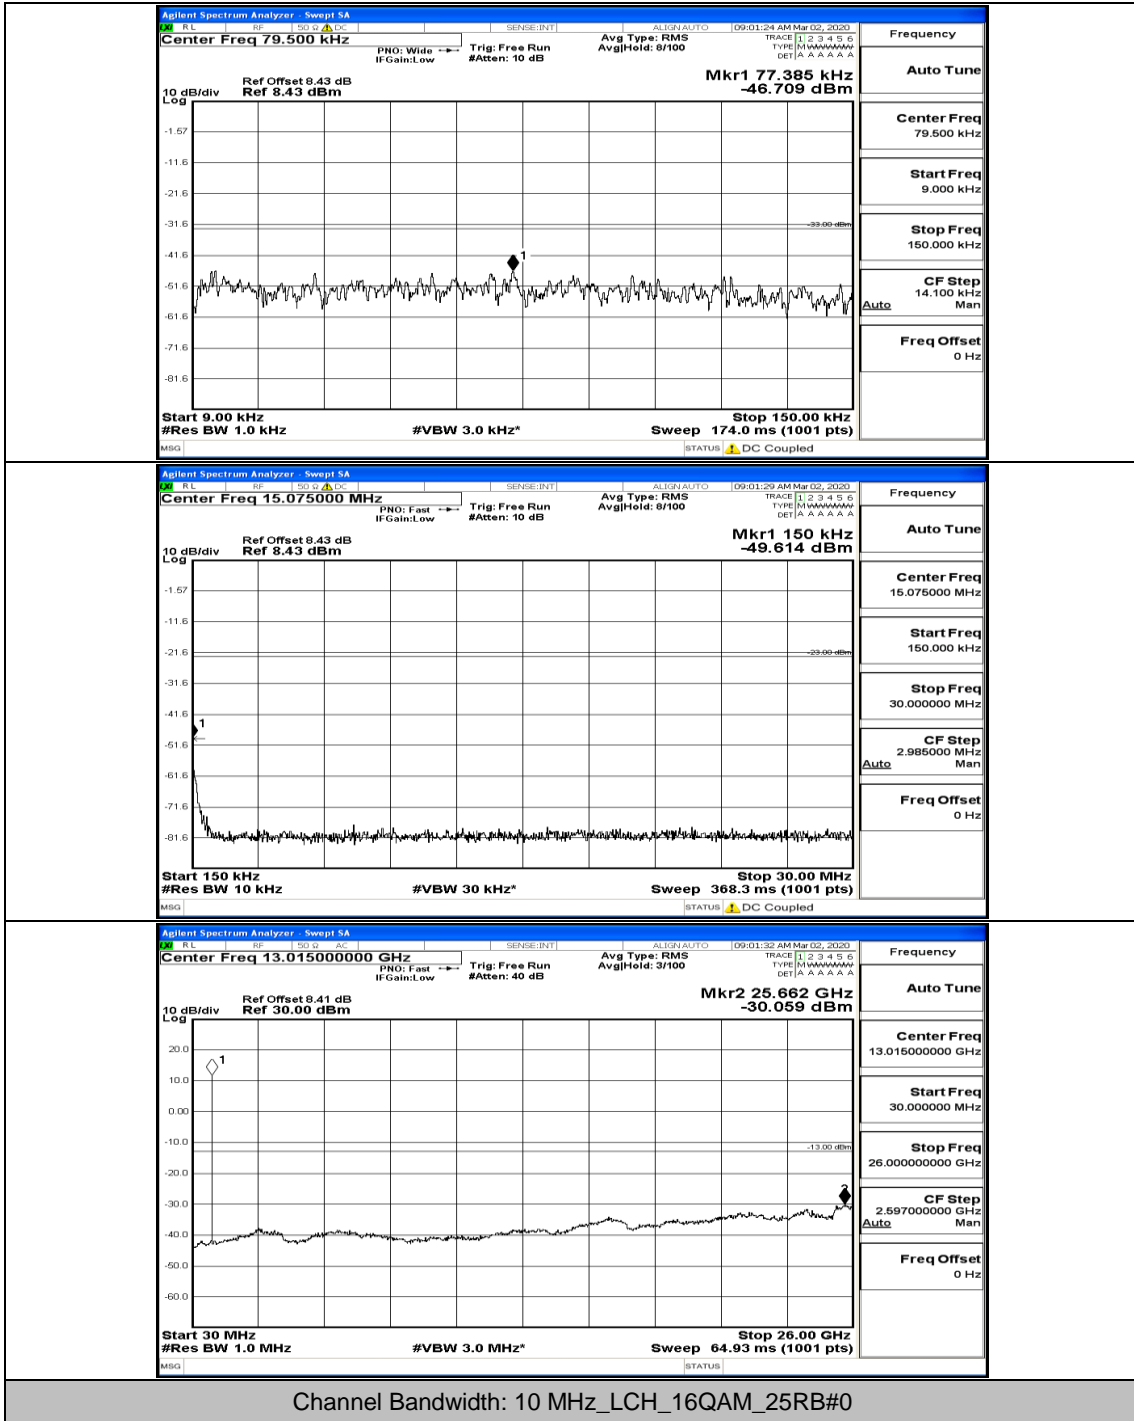

Channel Bandwidth: 10 MHz_LCH_16QAM_1RB#0

Channel Bandwidth: 10 MHz_LCH_16QAM_25RB#25

Channel Bandwidth: 10 MHz_MCH_16QAM_1RB#0

Channel Bandwidth: 10 MHz_HCH_16QAM_1RB#0