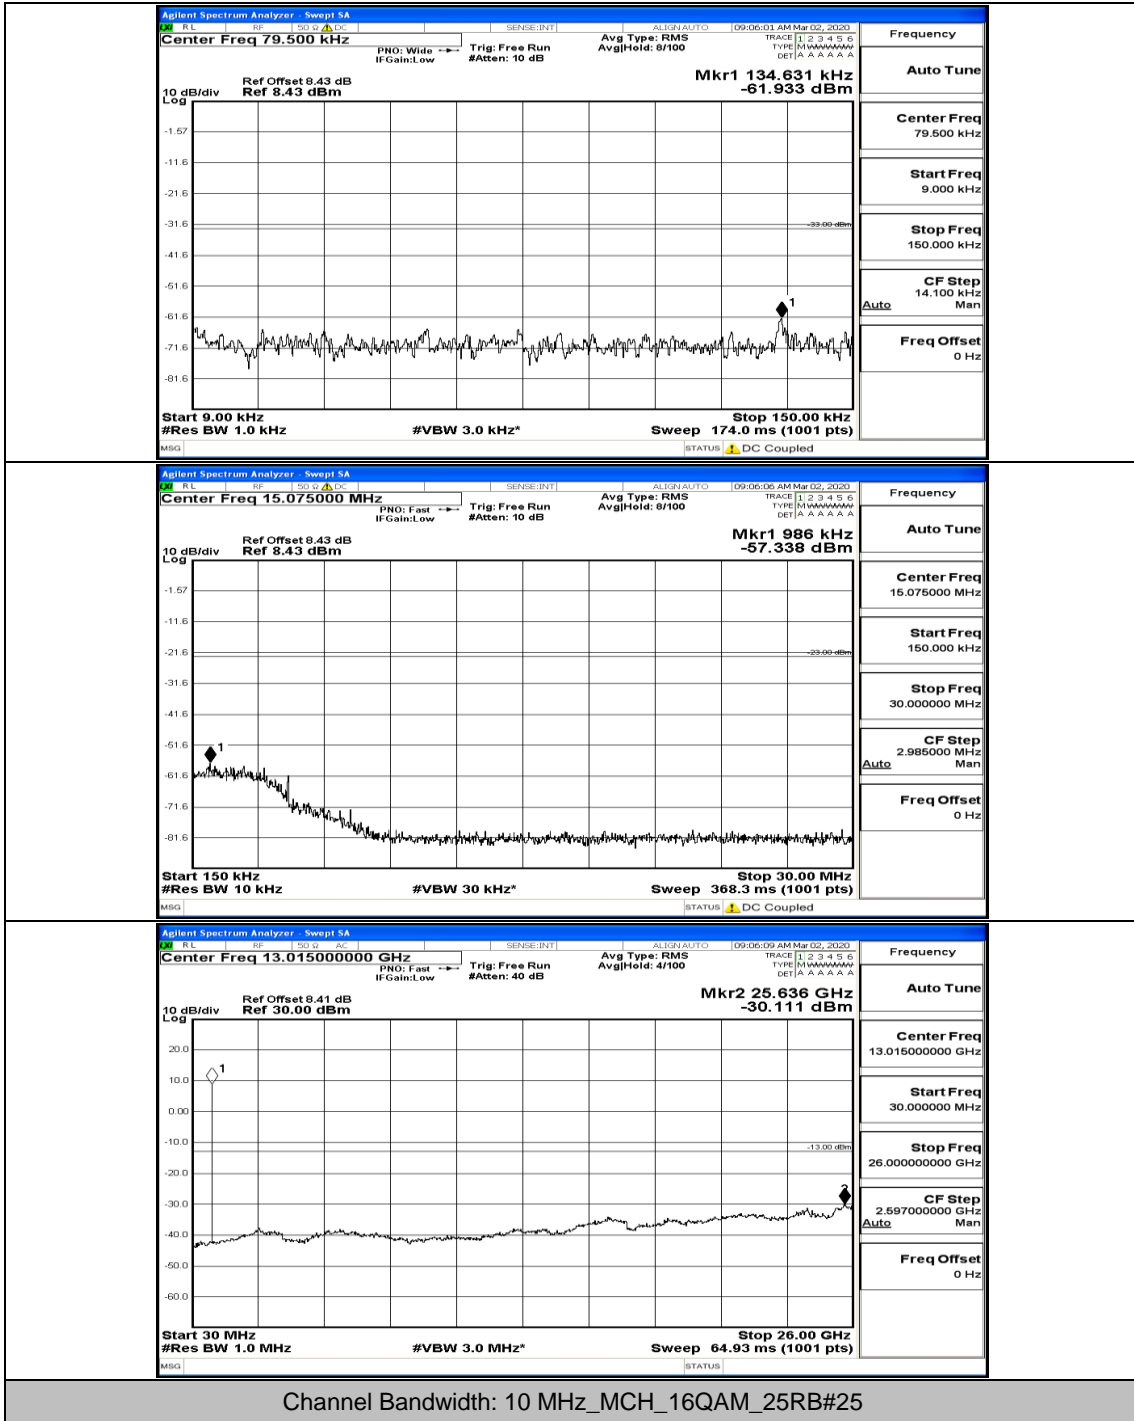

Channel Bandwidth: 10 MHz_LCH_16QAM_1RB#0

Channel Bandwidth: 10 MHz_LCH_16QAM_25RB#25

Channel Bandwidth: 10 MHz_MCH_16QAM_1RB#0

Channel Bandwidth: 10 MHz_HCH_16QAM_1RB#0