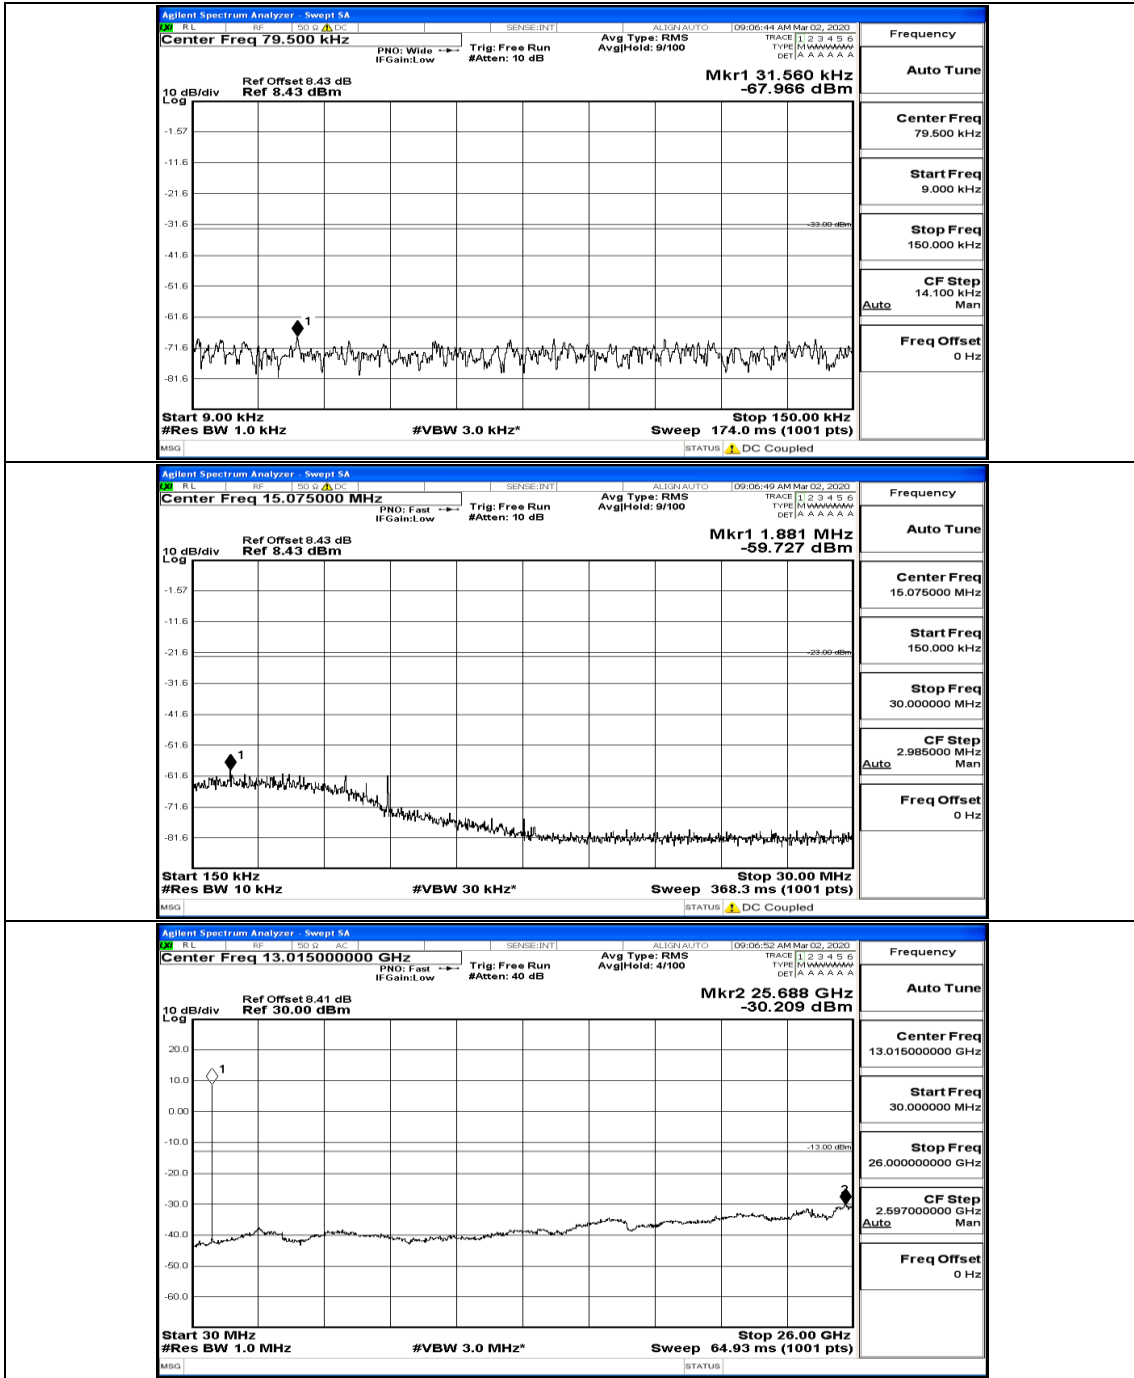

Channel Bandwidth: 10 MHz_LCH_16QAM_1RB#0

Channel Bandwidth: 10 MHz_LCH_16QAM_25RB#25

Channel Bandwidth: 10 MHz_MCH_16QAM_1RB#0

Channel Bandwidth: 10 MHz_HCH_16QAM_1RB#0