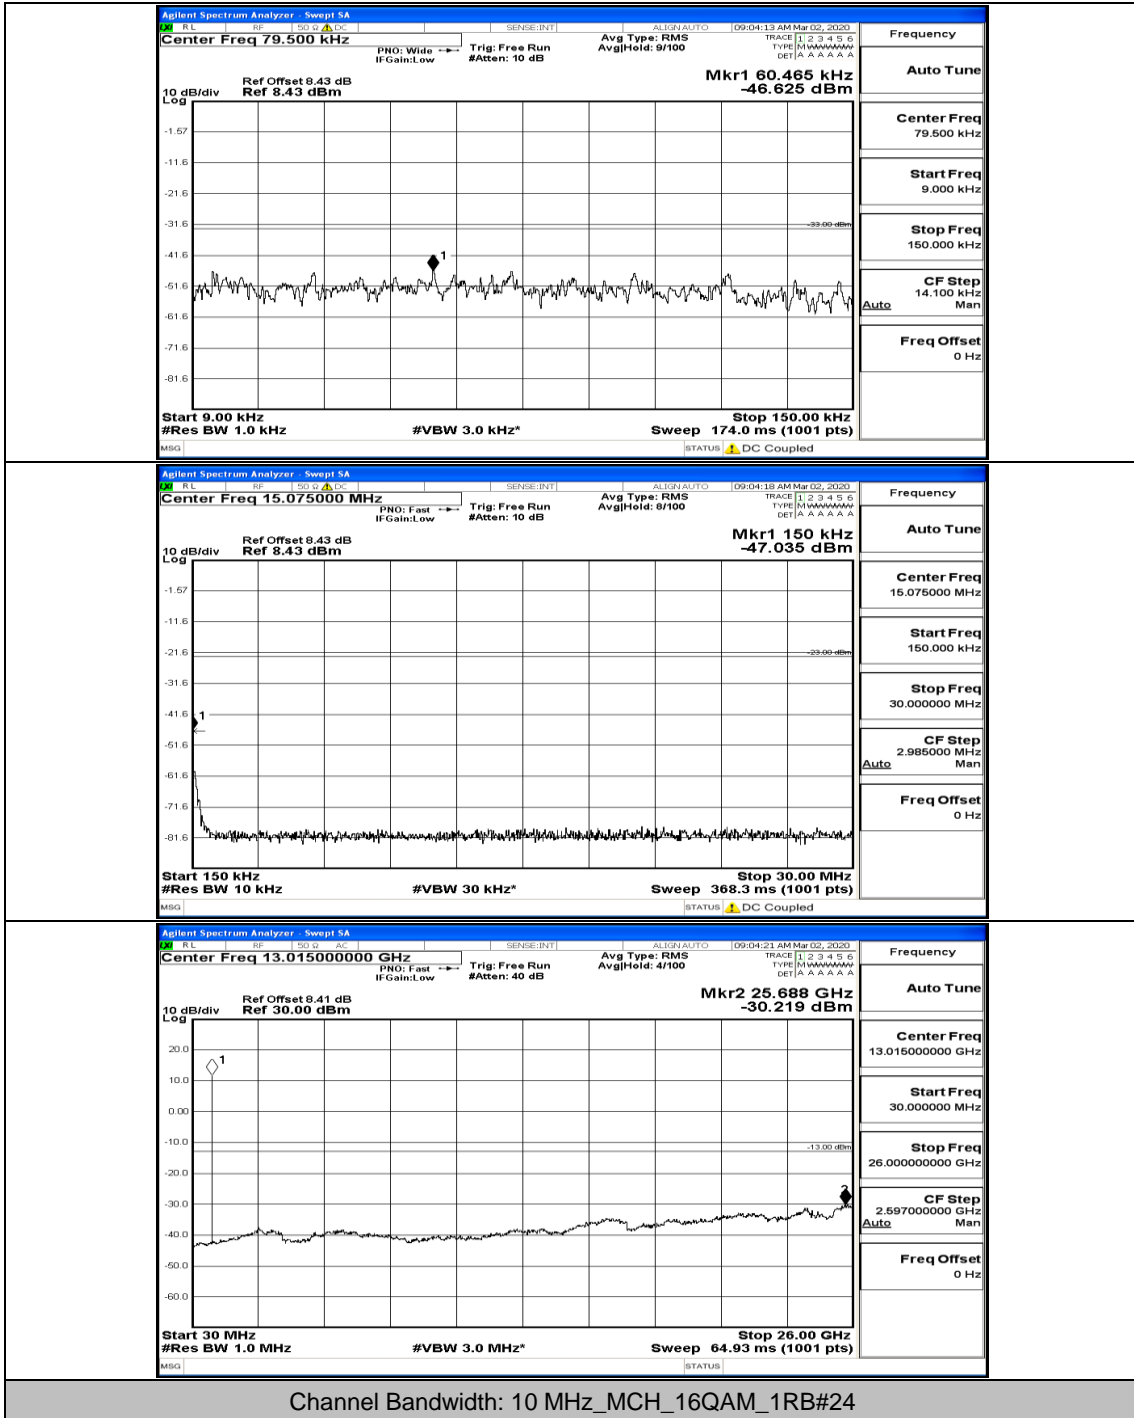

Channel Bandwidth: 10 MHz_LCH_16QAM_1RB#0

Channel Bandwidth: 10 MHz_LCH_16QAM_25RB#25

Channel Bandwidth: 10 MHz_MCH_16QAM_1RB#0

Channel Bandwidth: 10 MHz_HCH_16QAM_1RB#0