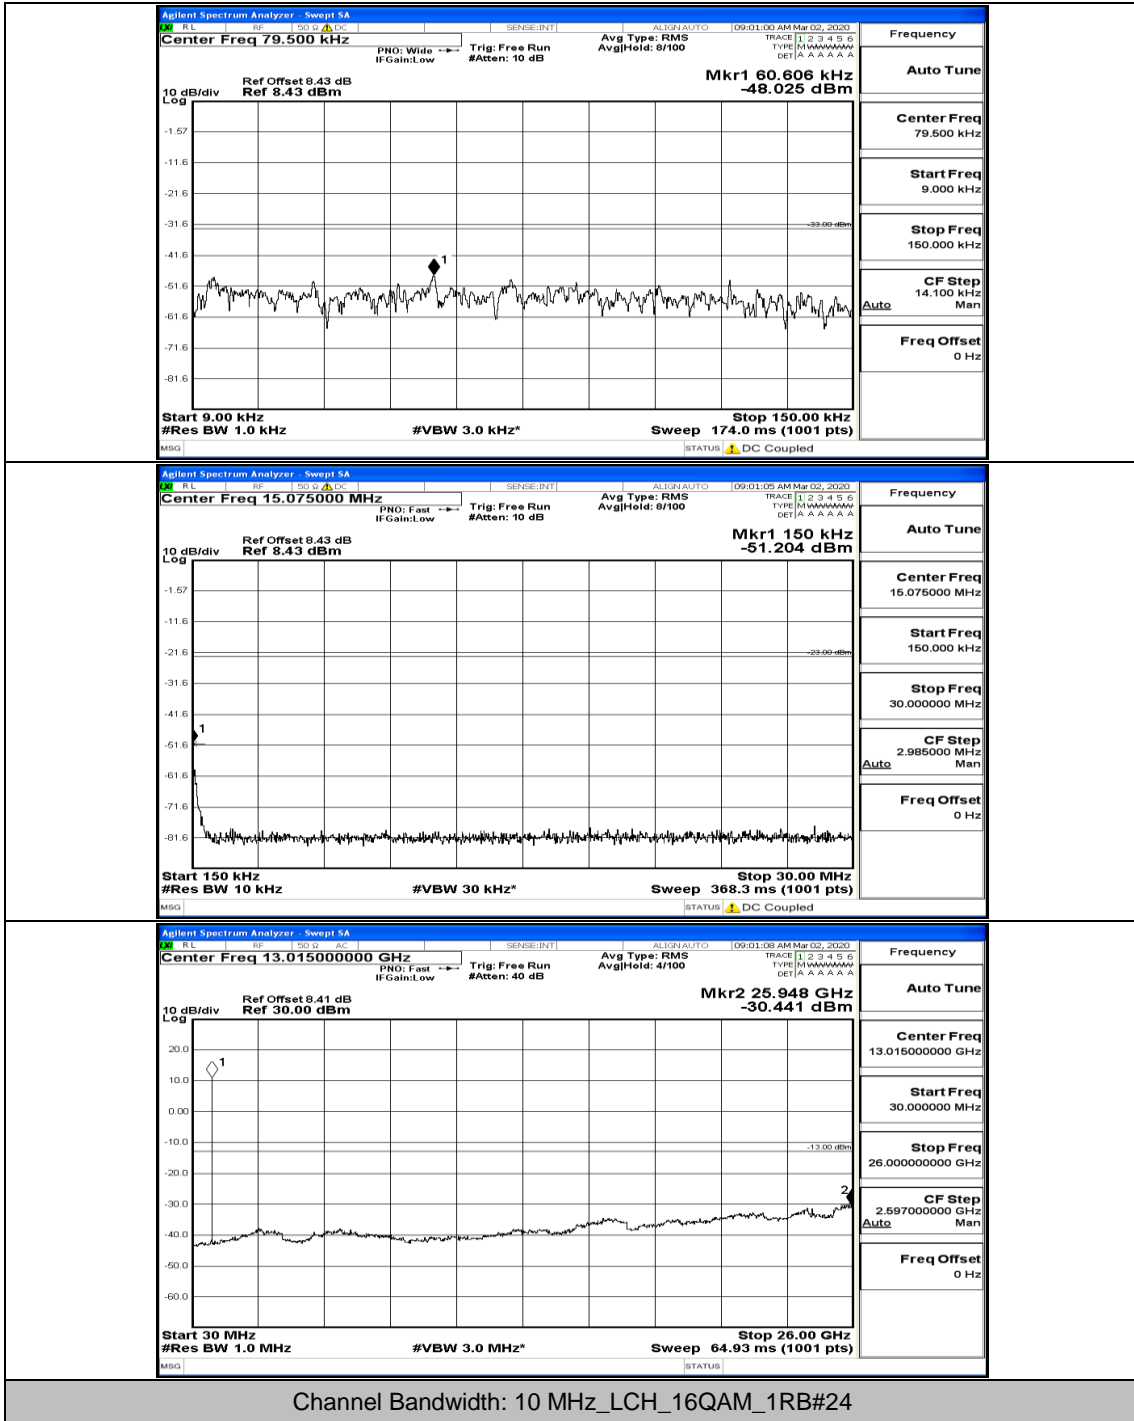

Channel Bandwidth: 10 MHz_LCH_16QAM_1RB#0

Channel Bandwidth: 10 MHz_LCH_16QAM_25RB#25

Channel Bandwidth: 10 MHz_MCH_16QAM_1RB#0

Channel Bandwidth: 10 MHz_HCH_16QAM_1RB#0