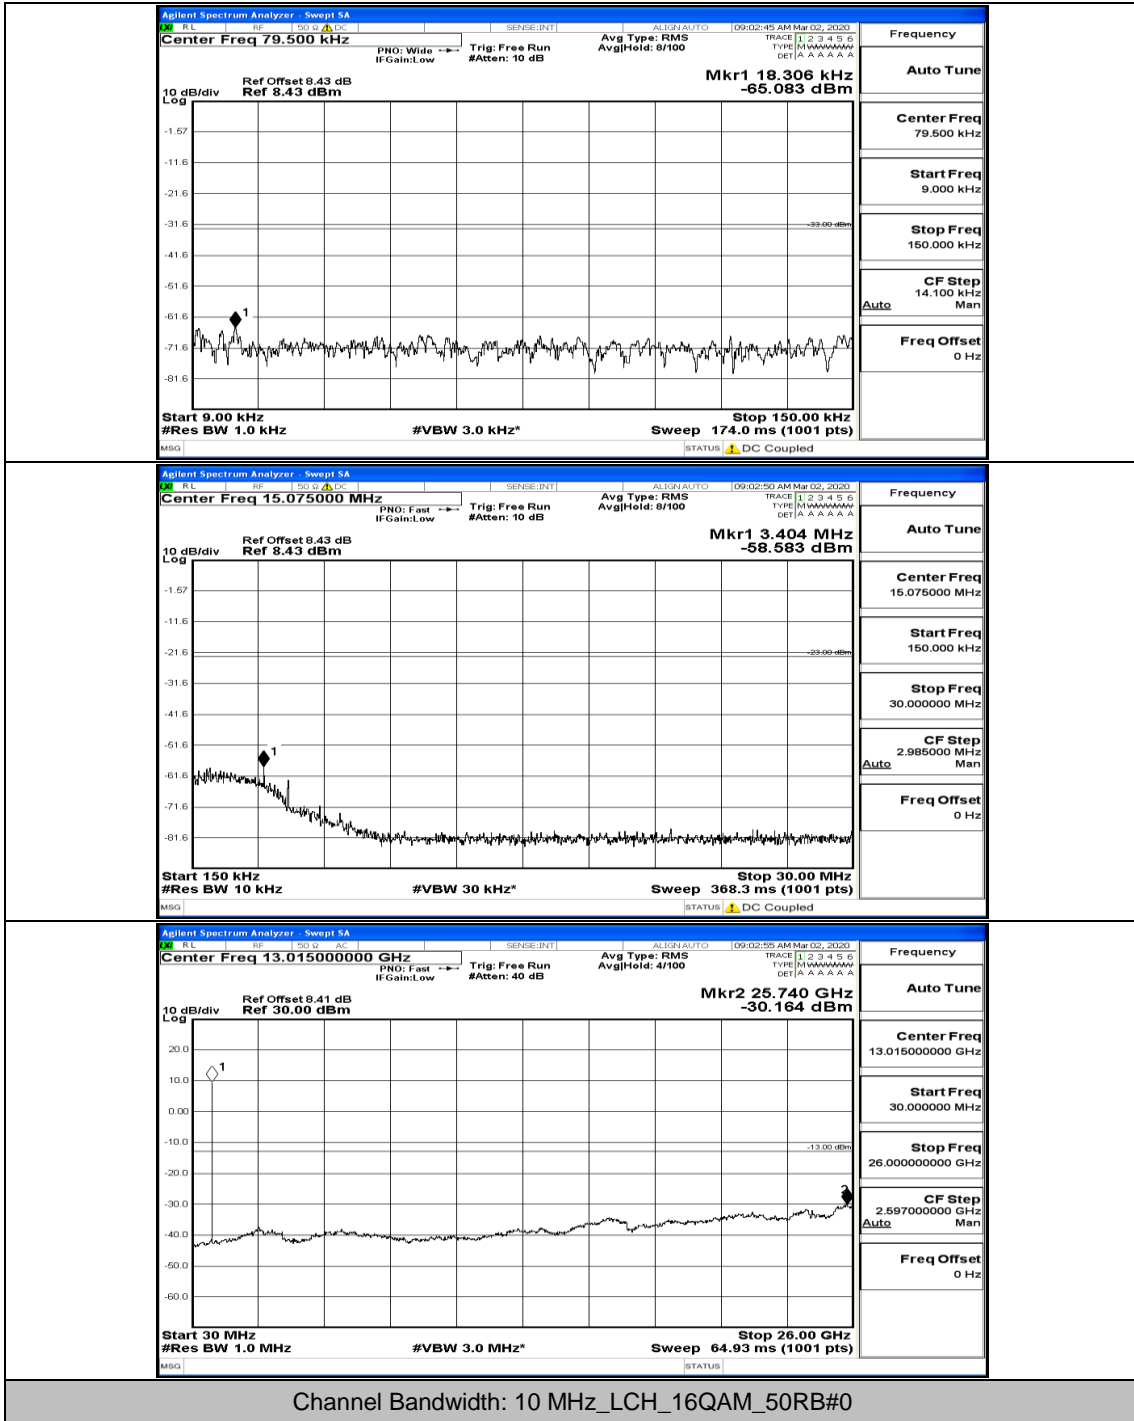

Channel Bandwidth: 10 MHz_LCH_16QAM_1RB#0

Channel Bandwidth: 10 MHz_LCH_16QAM_25RB#25

Channel Bandwidth: 10 MHz_MCH_16QAM_1RB#0

Channel Bandwidth: 10 MHz_HCH_16QAM_1RB#0