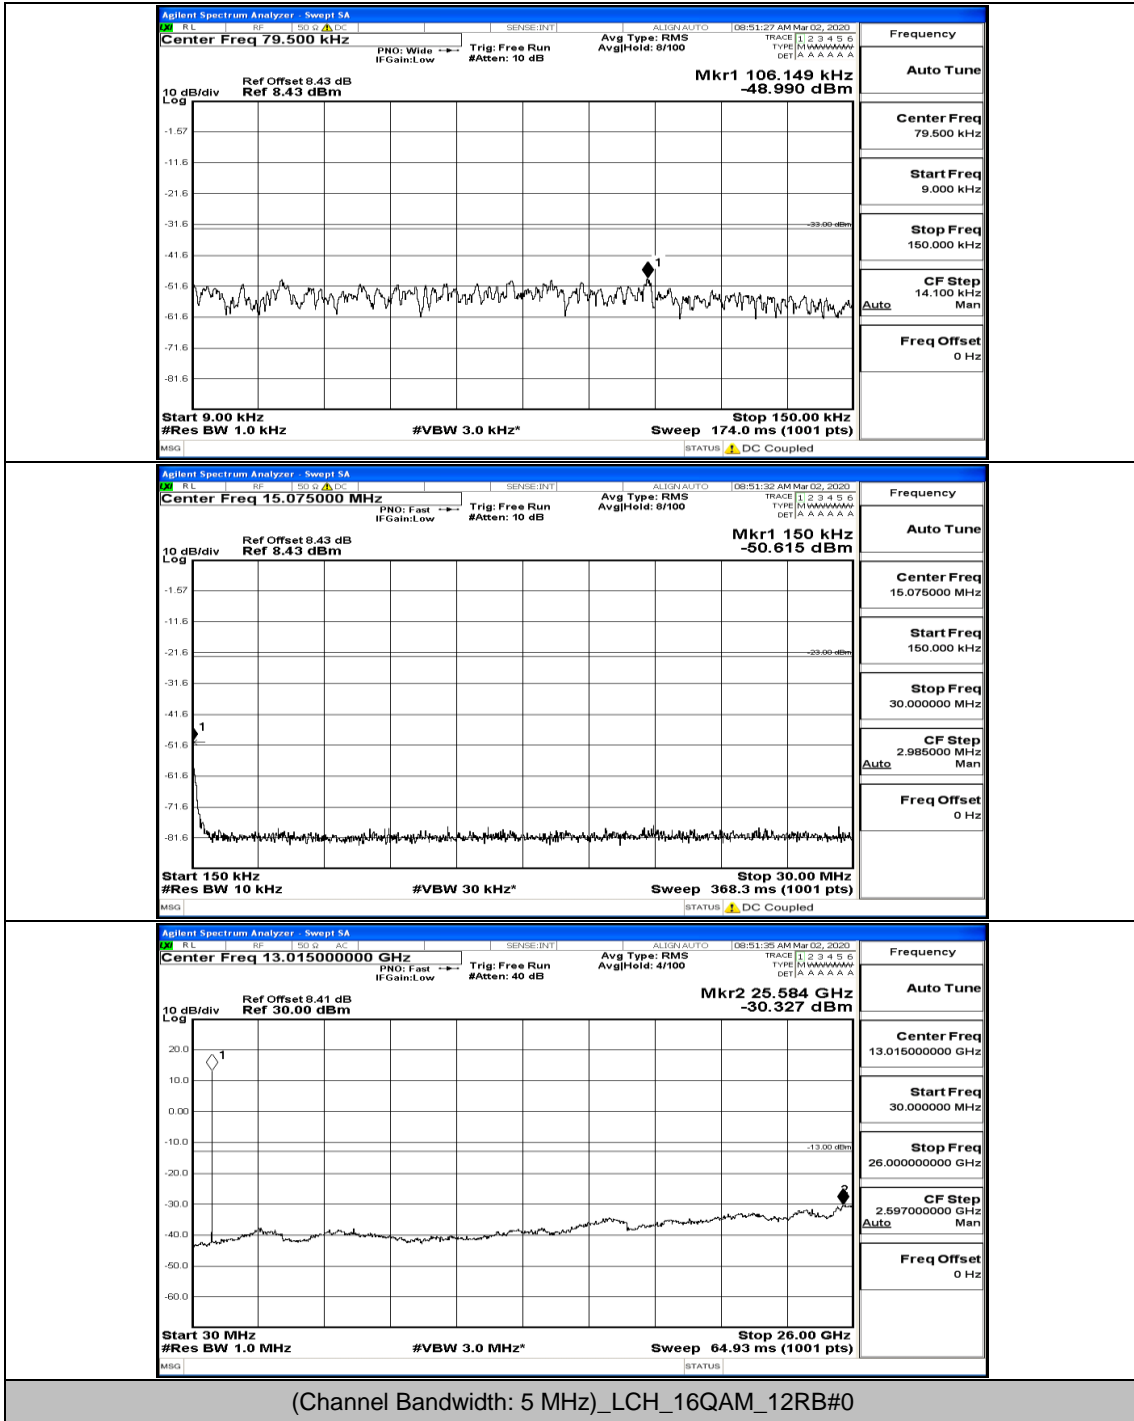

(Channel Bandwidth: 5 MHz)_HCH_QPSK_12RB#13

(Channel Bandwidth: 5 MHz)_HCH_QPSK_25RB#0

(Channel Bandwidth: 5 MHz)_LCH_16QAM_1RB#0

(Channel Bandwidth: 5 MHz)_LCH_16QAM_12RB#13

(Channel Bandwidth: 5 MHz)_MCH_16QAM_1RB#0

(Channel Bandwidth: 5 MHz)_MCH_16QAM_1RB#24

(Channel Bandwidth: 5 MHz)_MCH_16QAM_12RB#0

(Channel Bandwidth: 5 MHz)_MCH_16QAM_12RB#13

(Channel Bandwidth: 5 MHz)_MCH_16QAM_25RB#0

(Channel Bandwidth: 5 MHz)_HCH_16QAM_1RB#0