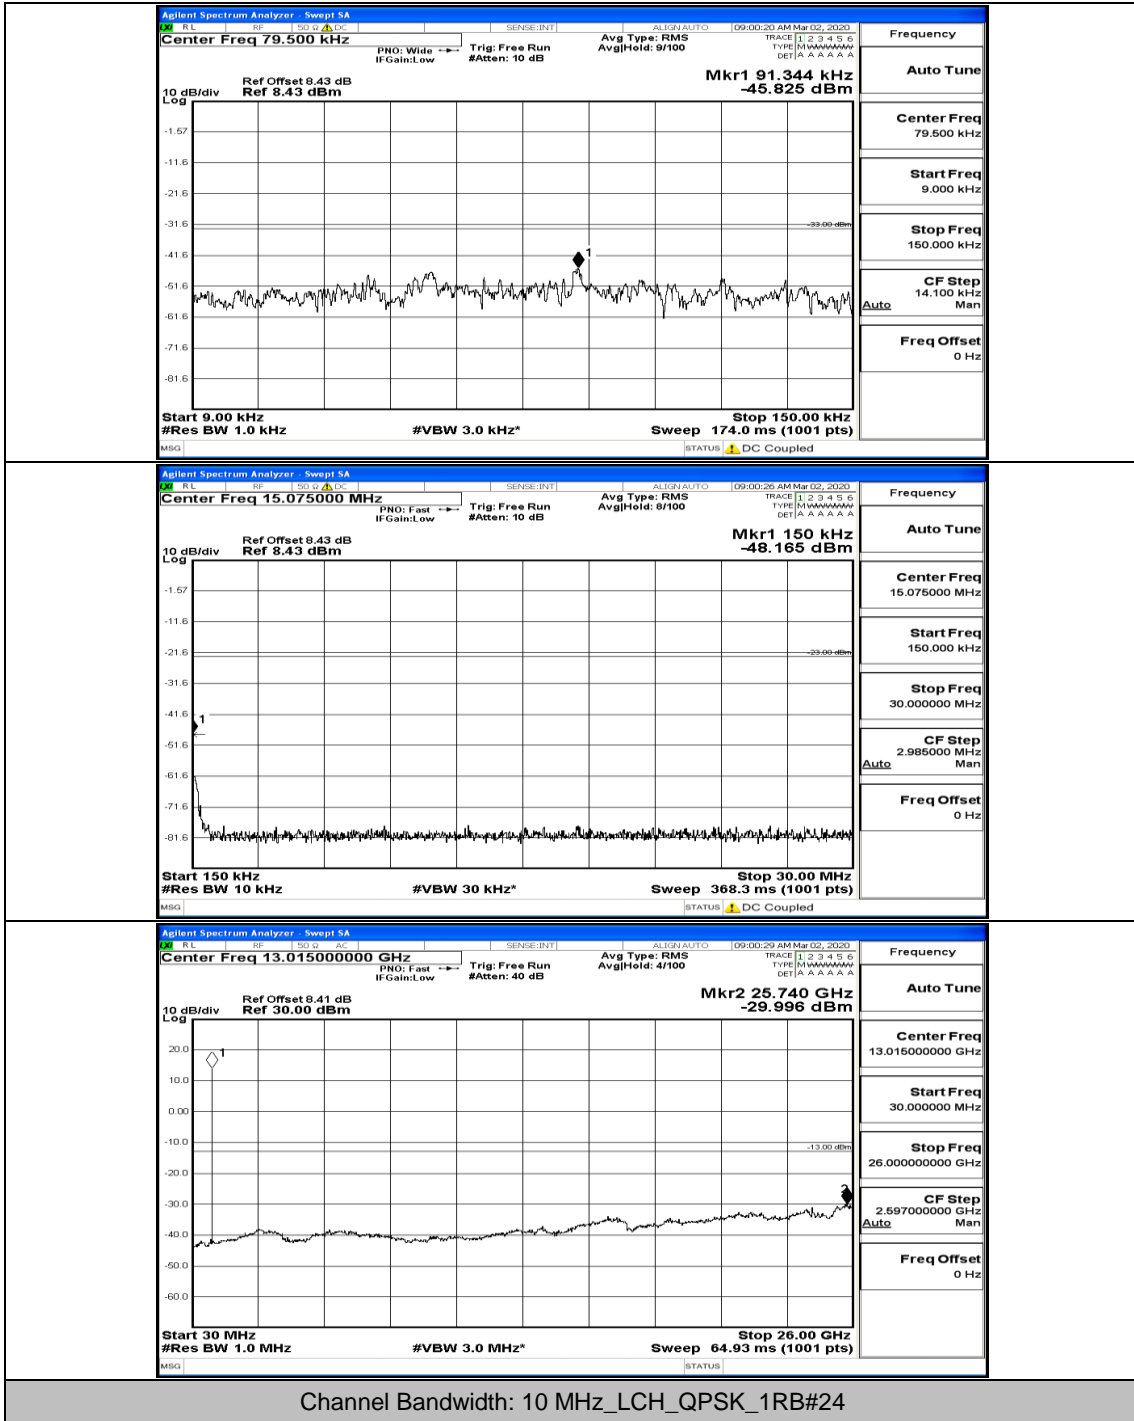

(Channel Bandwidth: 5 MHz)_HCH_16QAM_12RB#0

Channel Bandwidth: 10 MHz

Channel Bandwidth: 10 MHz_LCH_QPSK_1RB#0

Channel Bandwidth: 10 MHz_MCH_QPSK_1RB#0

Channel Bandwidth: 10 MHz_MCH_QPSK_1RB#49

Channel Bandwidth: 10 MHz_MCH_QPSK_25RB#0

Channel Bandwidth: 10 MHz_HCH_QPSK_1RB#0