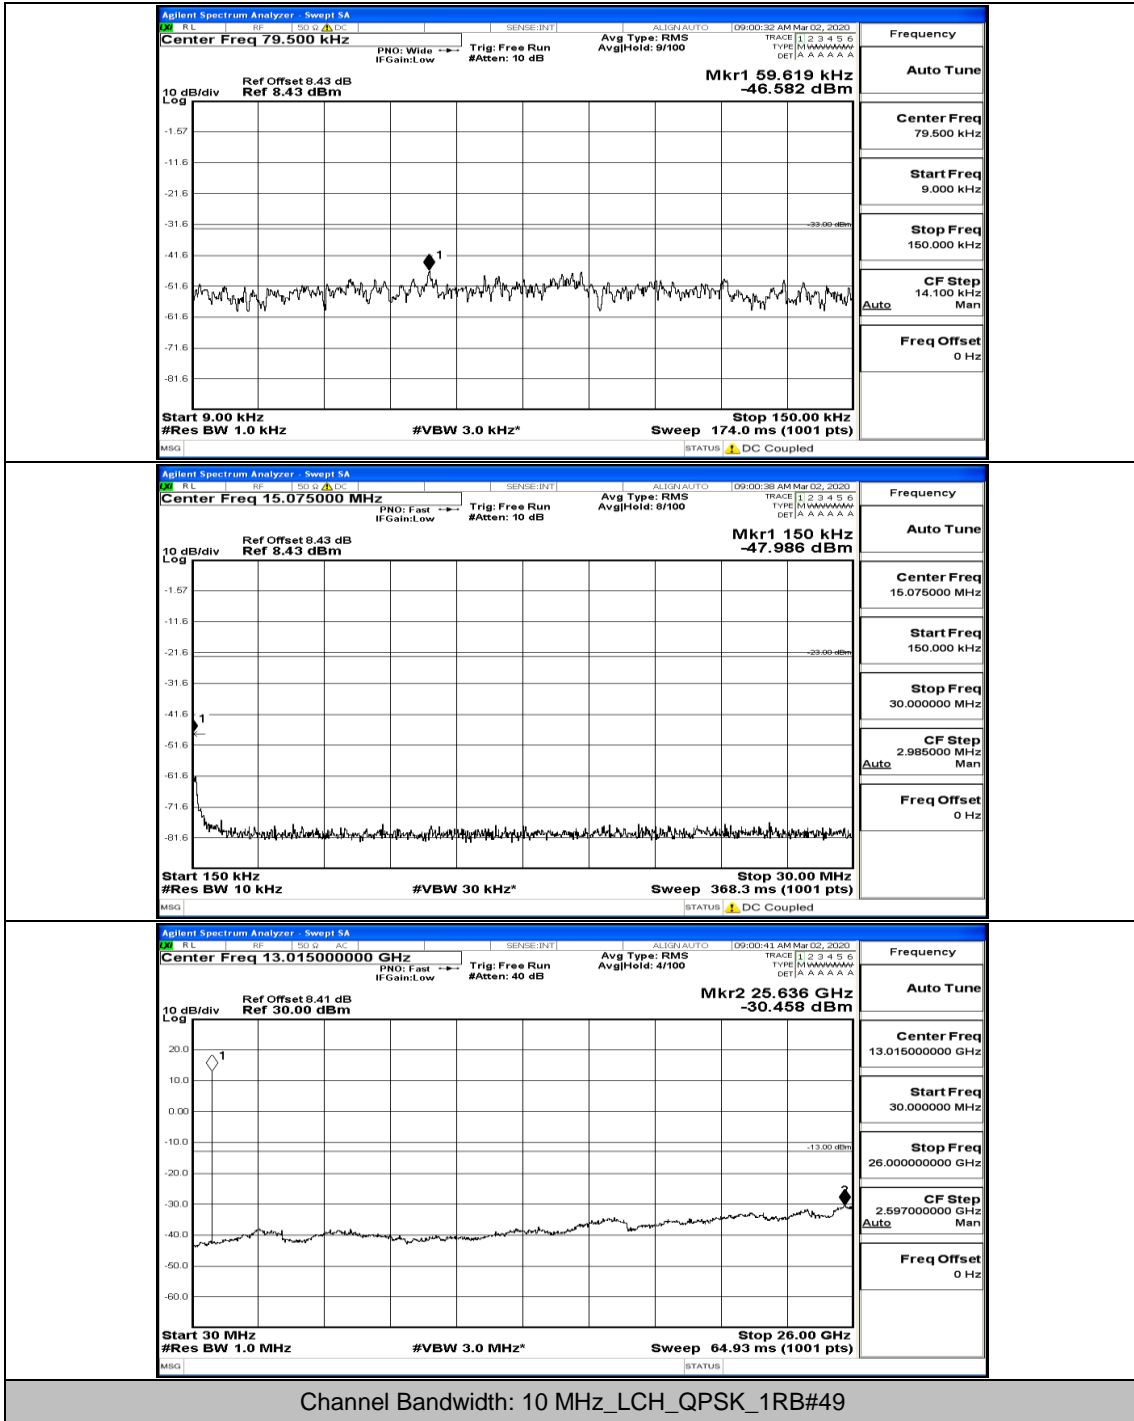

(Channel Bandwidth: 5 MHz)_HCH_16QAM_12RB#0

Channel Bandwidth: 10 MHz

Channel Bandwidth: 10 MHz_LCH_QPSK_1RB#0

Channel Bandwidth: 10 MHz_MCH_QPSK_1RB#0

Channel Bandwidth: 10 MHz_MCH_QPSK_1RB#49

Channel Bandwidth: 10 MHz_MCH_QPSK_25RB#0

Channel Bandwidth: 10 MHz_HCH_QPSK_1RB#0