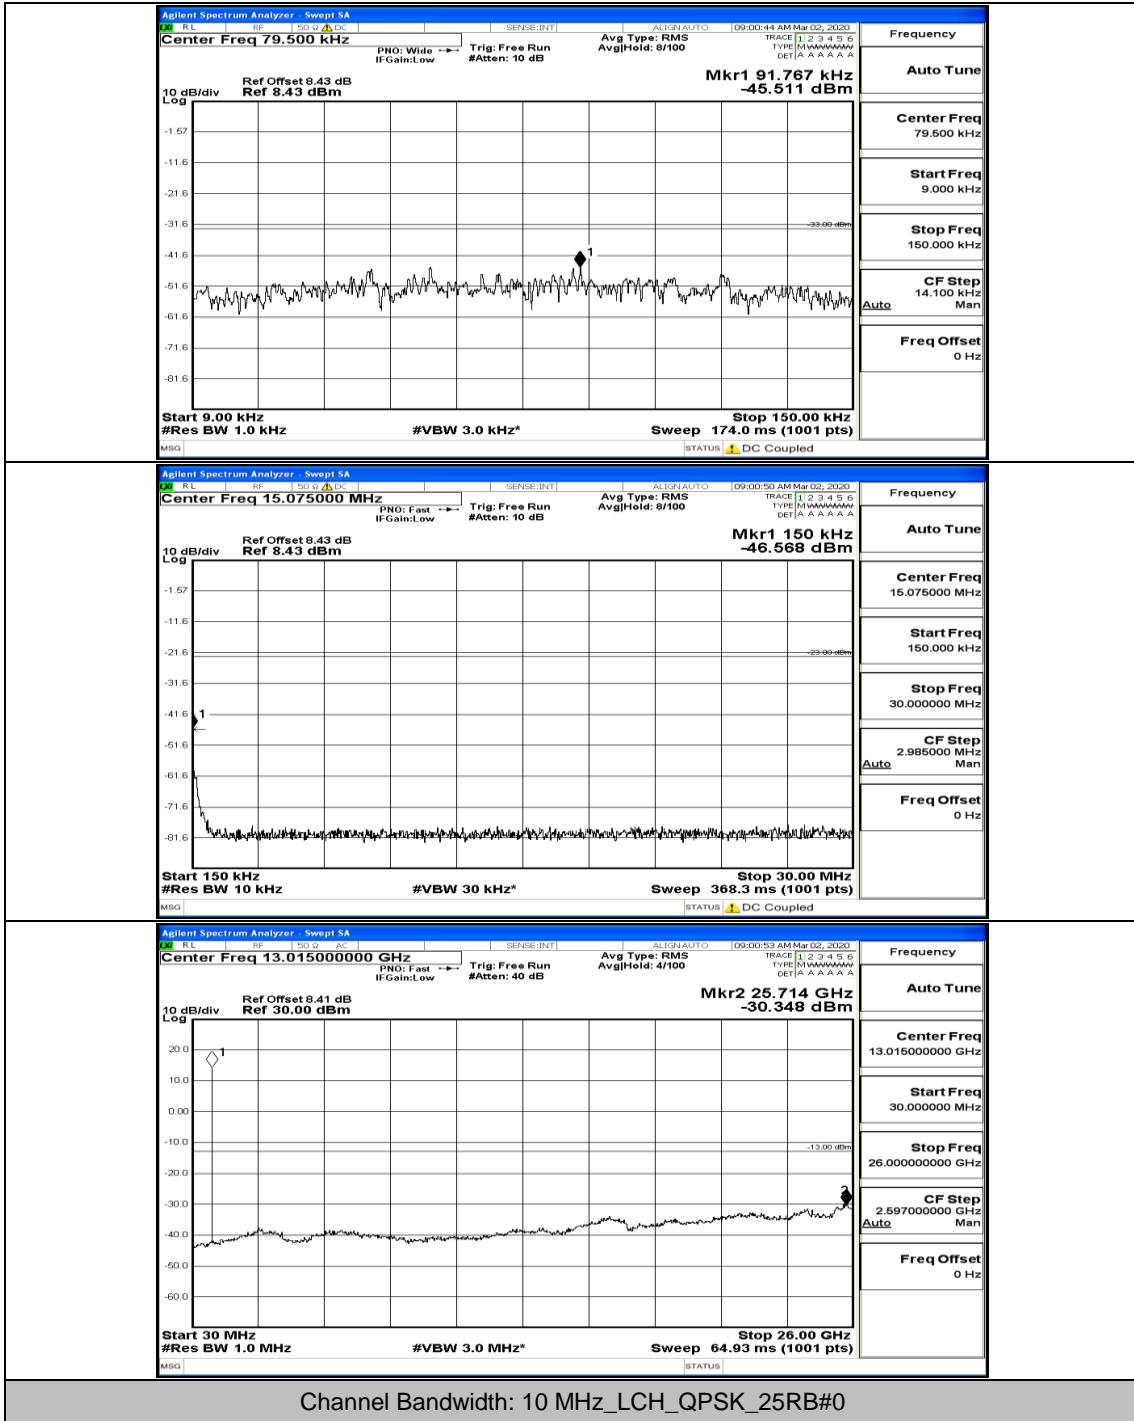

(Channel Bandwidth: 5 MHz)_HCH_16QAM_12RB#0

Channel Bandwidth: 10 MHz

Channel Bandwidth: 10 MHz_LCH_QPSK_1RB#0

Channel Bandwidth: 10 MHz_MCH_QPSK_1RB#0

Channel Bandwidth: 10 MHz_MCH_QPSK_1RB#49

Channel Bandwidth: 10 MHz_MCH_QPSK_25RB#0

Channel Bandwidth: 10 MHz_HCH_QPSK_1RB#0