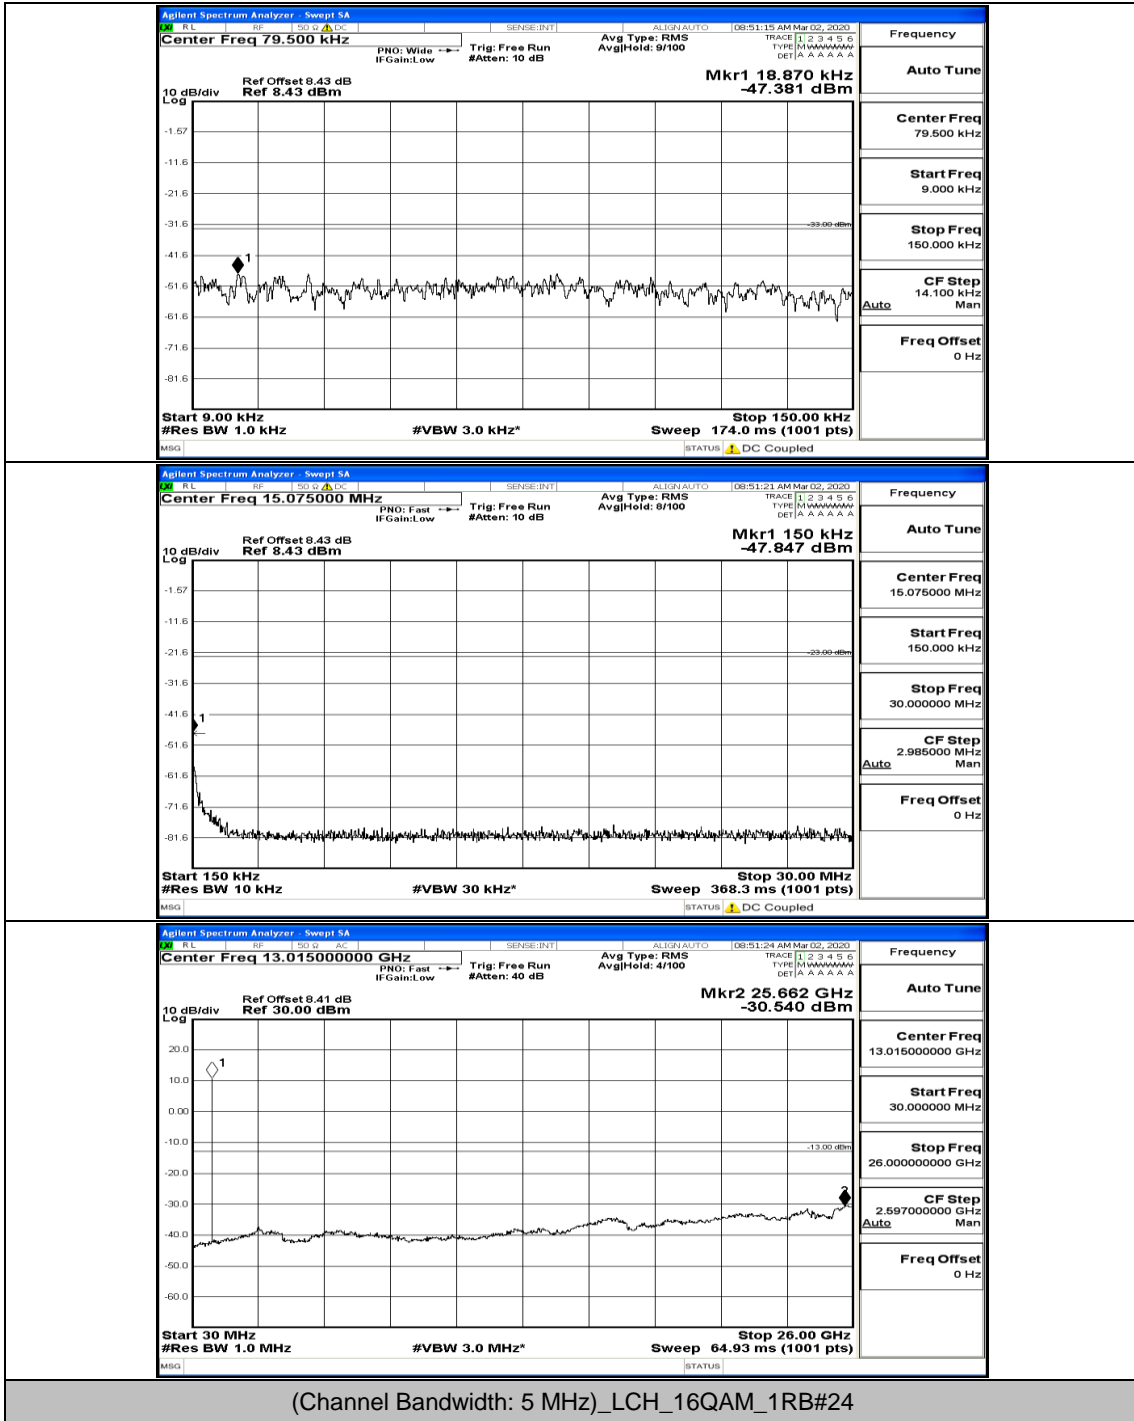

(Channel Bandwidth: 5 MHz)_HCH_QPSK_12RB#13

(Channel Bandwidth: 5 MHz)_HCH_QPSK_25RB#0

(Channel Bandwidth: 5 MHz)_LCH_16QAM_1RB#0

(Channel Bandwidth: 5 MHz)_LCH_16QAM_12RB#13

(Channel Bandwidth: 5 MHz)_MCH_16QAM_1RB#0

(Channel Bandwidth: 5 MHz)_MCH_16QAM_1RB#24

(Channel Bandwidth: 5 MHz)_MCH_16QAM_12RB#0

(Channel Bandwidth: 5 MHz)_MCH_16QAM_12RB#13

(Channel Bandwidth: 5 MHz)_MCH_16QAM_25RB#0

(Channel Bandwidth: 5 MHz)_HCH_16QAM_1RB#0