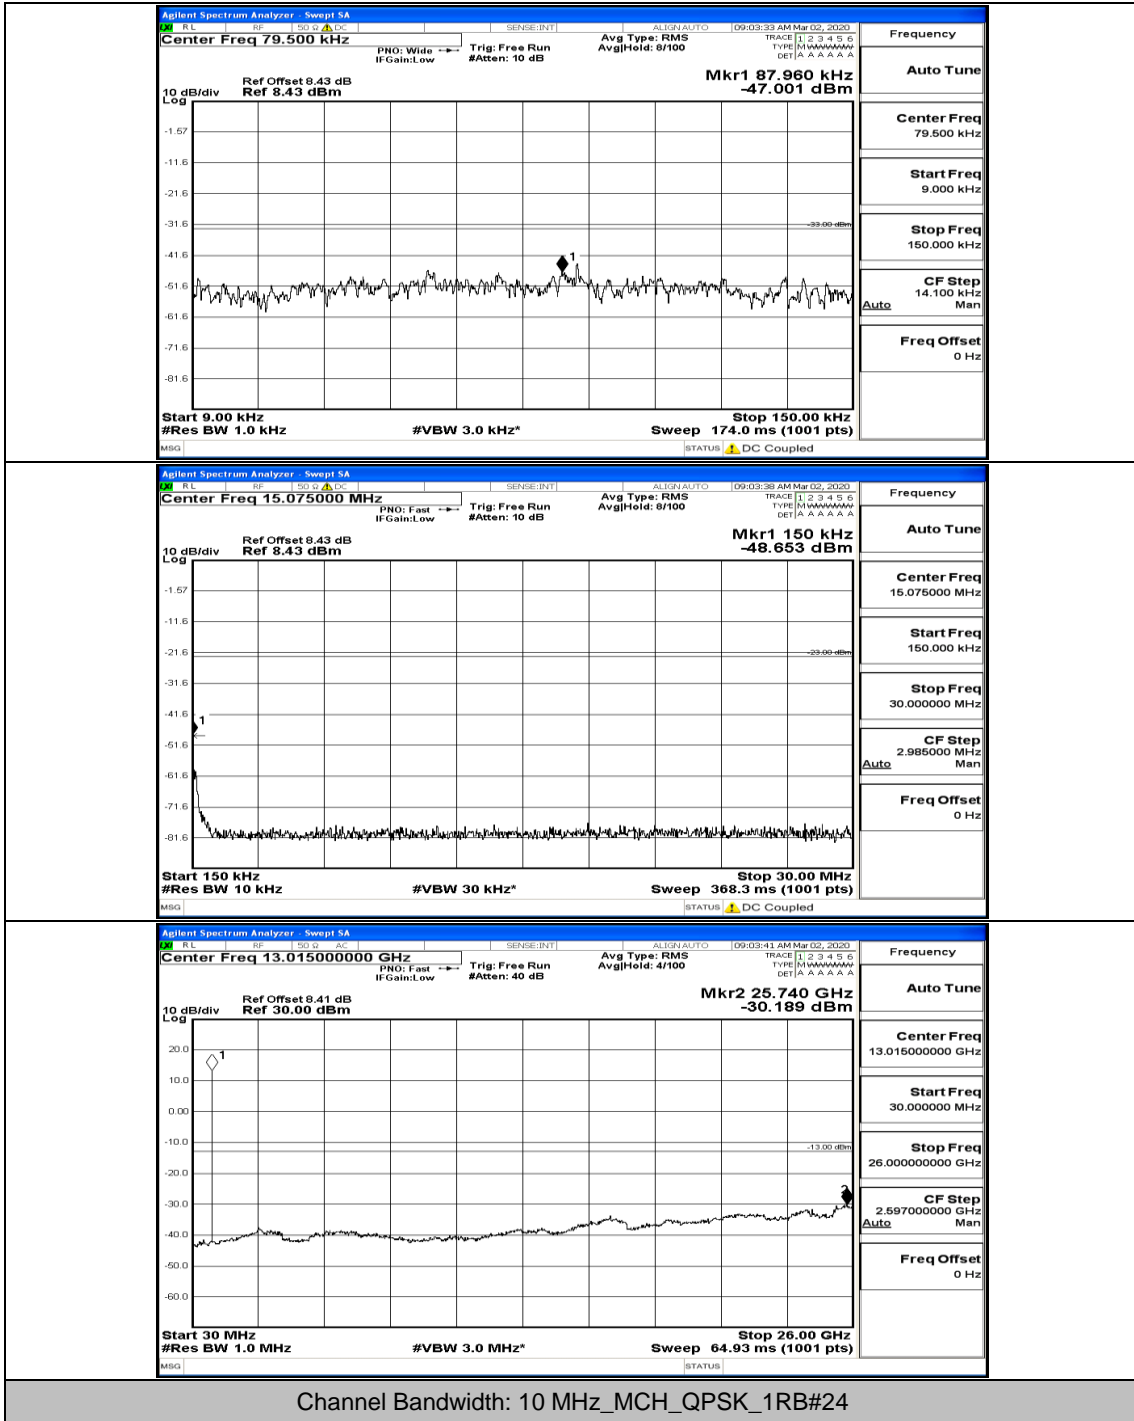

(Channel Bandwidth: 5 MHz)_HCH_QPSK_12RB#13

(Channel Bandwidth: 5 MHz)_HCH_QPSK_25RB#0

(Channel Bandwidth: 5 MHz)_LCH_16QAM_1RB#0

(Channel Bandwidth: 5 MHz)_LCH_16QAM_12RB#13

(Channel Bandwidth: 5 MHz)_MCH_16QAM_1RB#0

(Channel Bandwidth: 5 MHz)_HCH_16QAM_12RB#0

Channel Bandwidth: 10 MHz

Channel Bandwidth: 10 MHz_LCH_QPSK_1RB#0

Channel Bandwidth: 10 MHz_MCH_QPSK_1RB#0

Channel Bandwidth: 10 MHz_MCH_QPSK_1RB#49

Channel Bandwidth: 10 MHz_MCH_QPSK_25RB#0

Channel Bandwidth: 10 MHz_HCH_QPSK_1RB#0