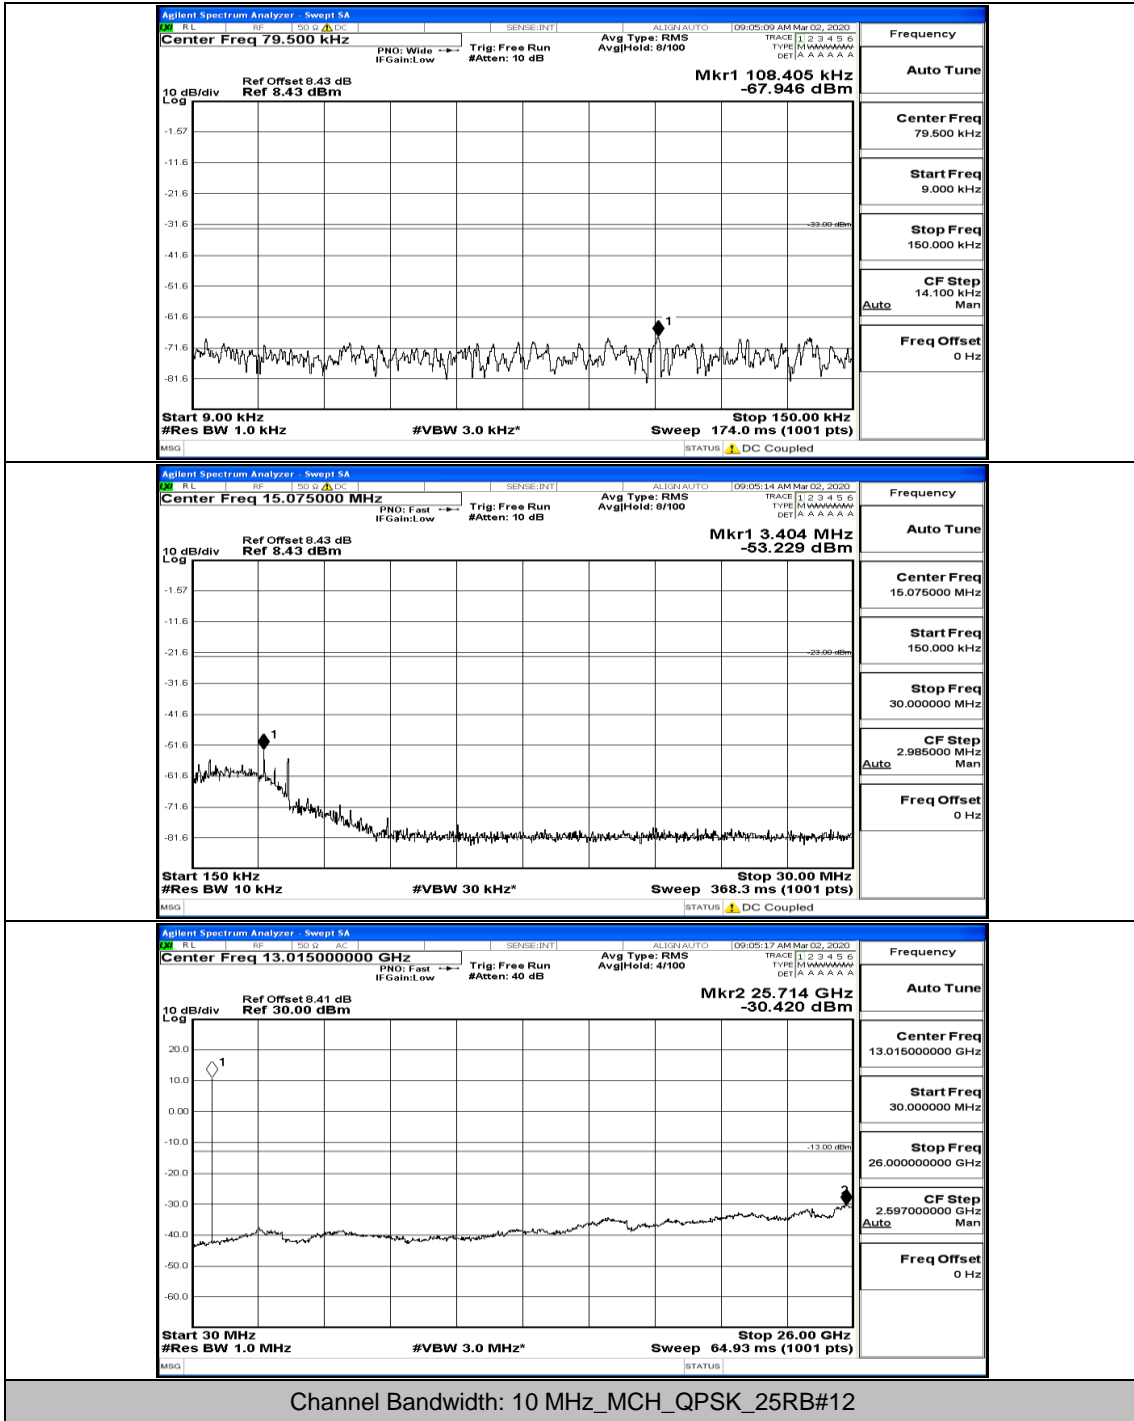

(Channel Bandwidth: 5 MHz)_HCH_16QAM_12RB#0

Channel Bandwidth: 10 MHz

Channel Bandwidth: 10 MHz_LCH_QPSK_1RB#0

Channel Bandwidth: 10 MHz_MCH_QPSK_1RB#0

Channel Bandwidth: 10 MHz_MCH_QPSK_1RB#49

Channel Bandwidth: 10 MHz_MCH_QPSK_25RB#0

Channel Bandwidth: 10 MHz_HCH_QPSK_1RB#0