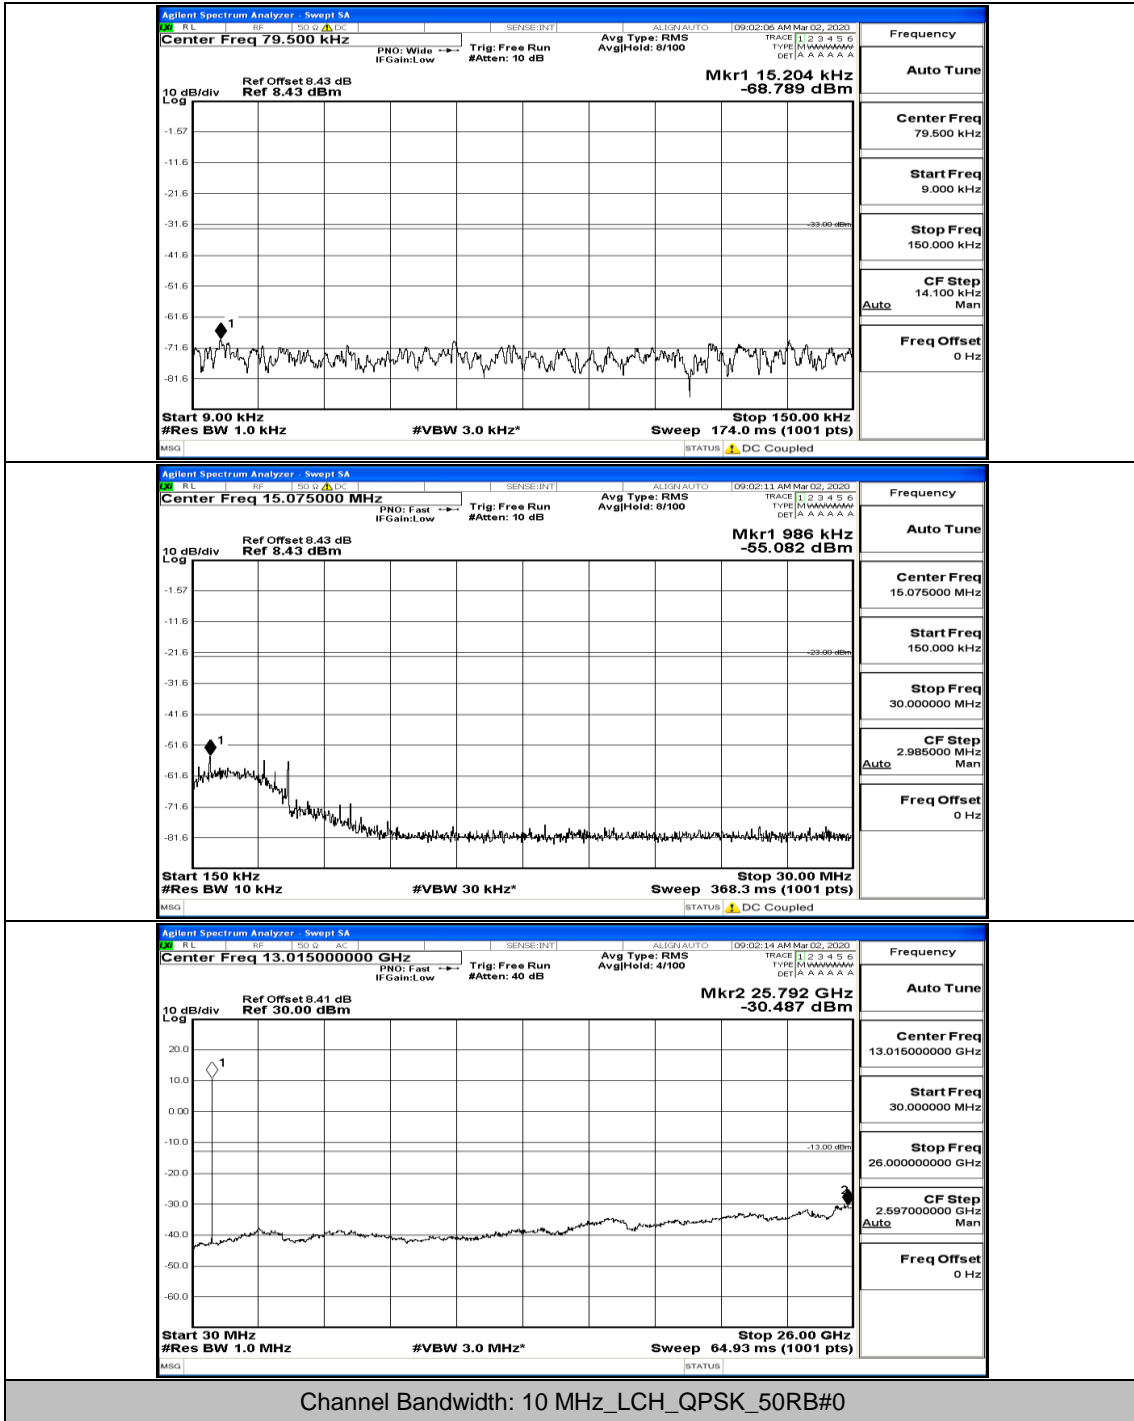

(Channel Bandwidth: 5 MHz)_MCH_16QAM_1RB#24

(Channel Bandwidth: 5 MHz)_MCH_16QAM_12RB#0

(Channel Bandwidth: 5 MHz)_MCH_16QAM_12RB#13

(Channel Bandwidth: 5 MHz)_MCH_16QAM_25RB#0

(Channel Bandwidth: 5 MHz)_HCH_16QAM_1RB#0

(Channel Bandwidth: 5 MHz)_HCH_16QAM_12RB#0

Channel Bandwidth: 10 MHz

Channel Bandwidth: 10 MHz_LCH_QPSK_1RB#0

Channel Bandwidth: 10 MHz_MCH_QPSK_1RB#0

Channel Bandwidth: 10 MHz_MCH_QPSK_1RB#49

Channel Bandwidth: 10 MHz_MCH_QPSK_25RB#0

Channel Bandwidth: 10 MHz_HCH_QPSK_1RB#0