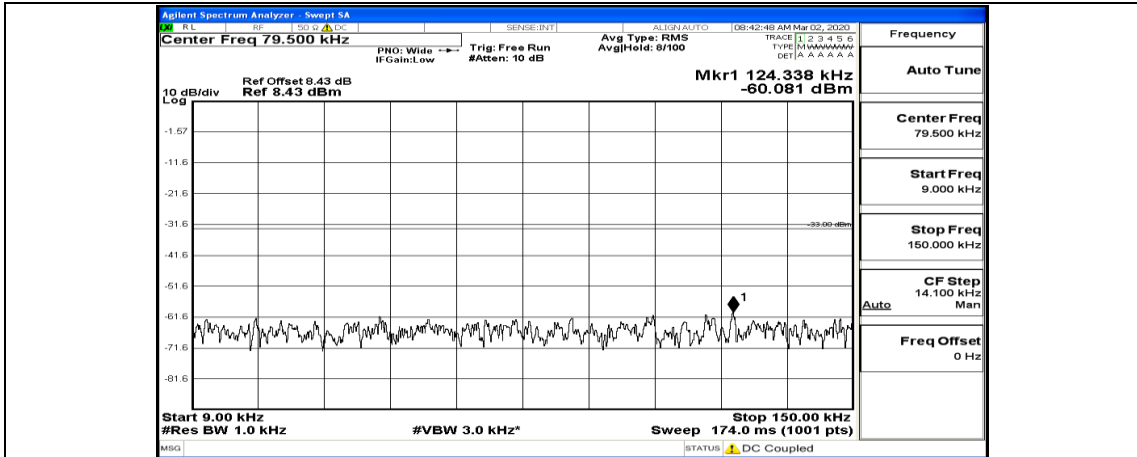

Frequency
Auto Tune
Center Freq 13.015000000 GHz
Start Freq 30.000000 MHz
Stop Freq 26.000000000 GHz
CF Step 2.597000000 GHz Man
Freq Offset 0 Hz

(Channel Bandwidth: 3 MHz)_LCH_16QAM_1RB#7

(Channel Bandwidth: 3 MHz)_LCH_16QAM_8RB#4