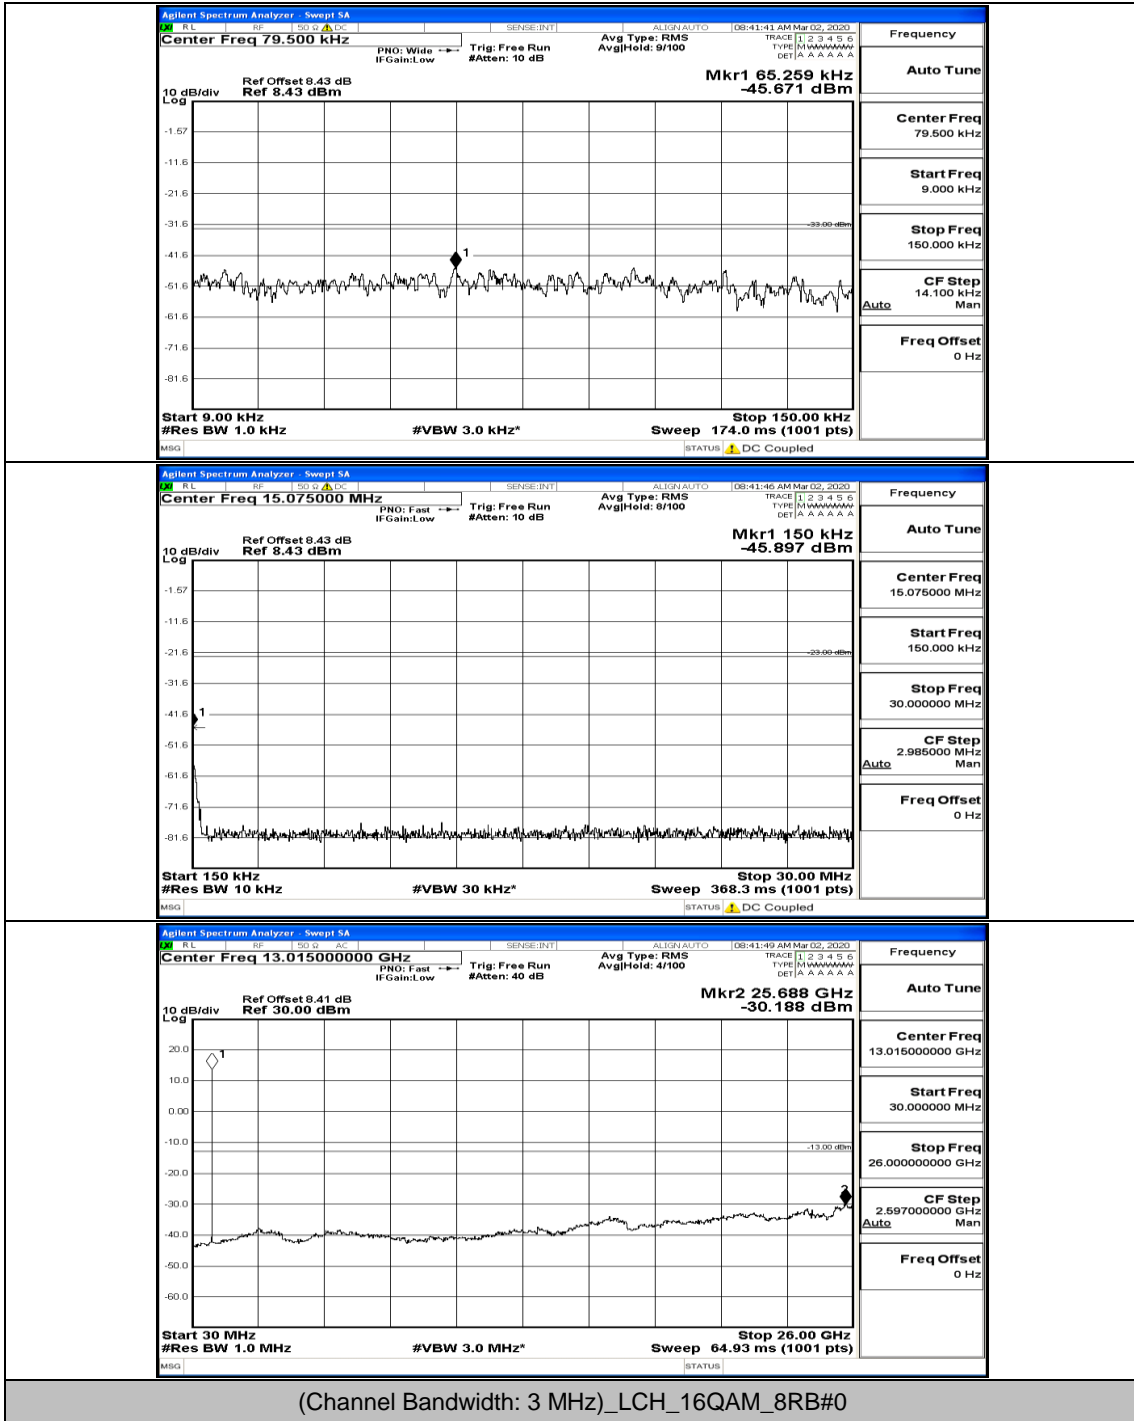

(Channel Bandwidth: 3 MHz)_LCH_16QAM_1RB#0

Frequency
Auto Tune
Center Freq 79.500 kHz
Start Freq 9.000 kHz
Stop Freq 150.000 kHz
CF Step 14.100 kHz Man
Freq Offset 0 Hz

Frequency
Auto Tune
Center Freq 15.075000 MHz
Start Freq 150.000 kHz
Stop Freq 30.000000 MHz
CF Step 2.985000 MHz Man
Freq Offset 0 Hz

Frequency
Auto Tune
Center Freq 13.015000000 GHz
Start Freq 30.000000 MHz
Stop Freq 26.000000000 GHz
CF Step 2.597000000 GHz Man
Freq Offset 0 Hz

(Channel Bandwidth: 3 MHz)_LCH_16QAM_1RB#7

(Channel Bandwidth: 3 MHz)_LCH_16QAM_8RB#4