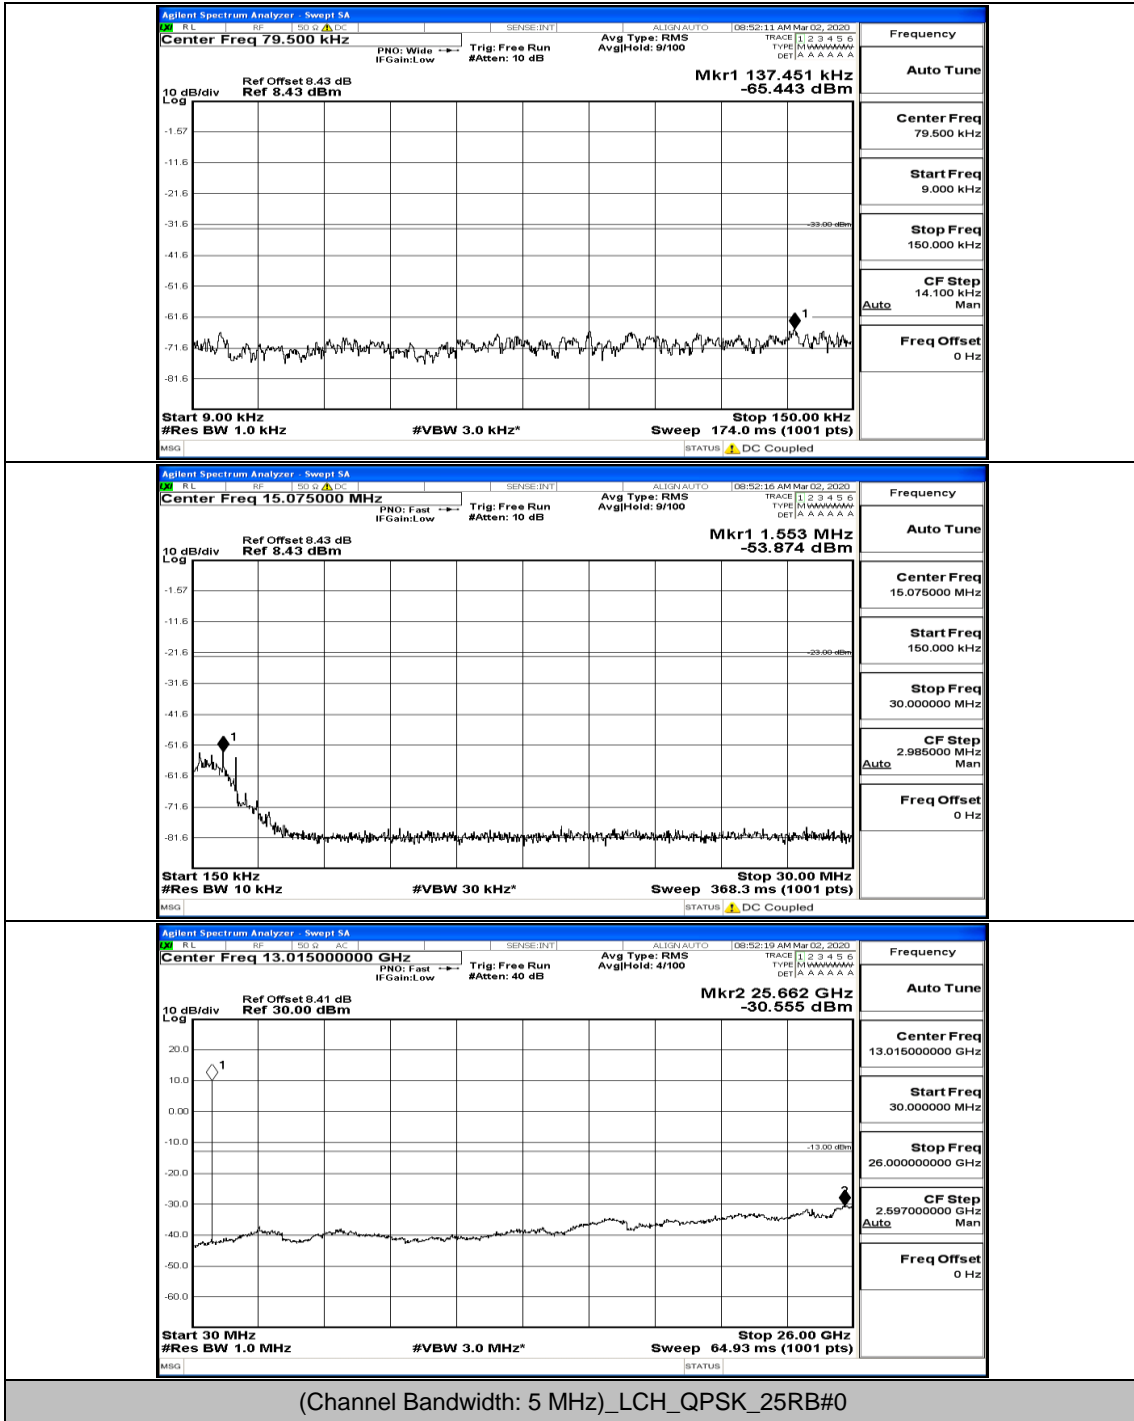

(Channel Bandwidth: 3 MHz)_HCH_16QAM_1RB#0

(Channel Bandwidth: 3 MHz)_HCH_16QAM_1RB#7

(Channel Bandwidth: 3 MHz)_HCH_16QAM_8RB#4

(Channel Bandwidth: 3 MHz)_HCH_16QAM_15RB#0

Channel Bandwidth: 5 MHz

(Channel Bandwidth: 5 MHz) LCH_QPSK_12RB#6

(Channel Bandwidth: 5 MHz)_LCH_QPSK_12RB#13

(Channel Bandwidth: 5 MHz)_MCH_QPSK_1RB#0

(Channel Bandwidth: 5 MHz)_MCH_QPSK_1RB#12

(Channel Bandwidth: 5 MHz)_HCH_QPSK_1RB#0

(Channel Bandwidth: 5 MHz)_HCH_QPSK_12RB#0