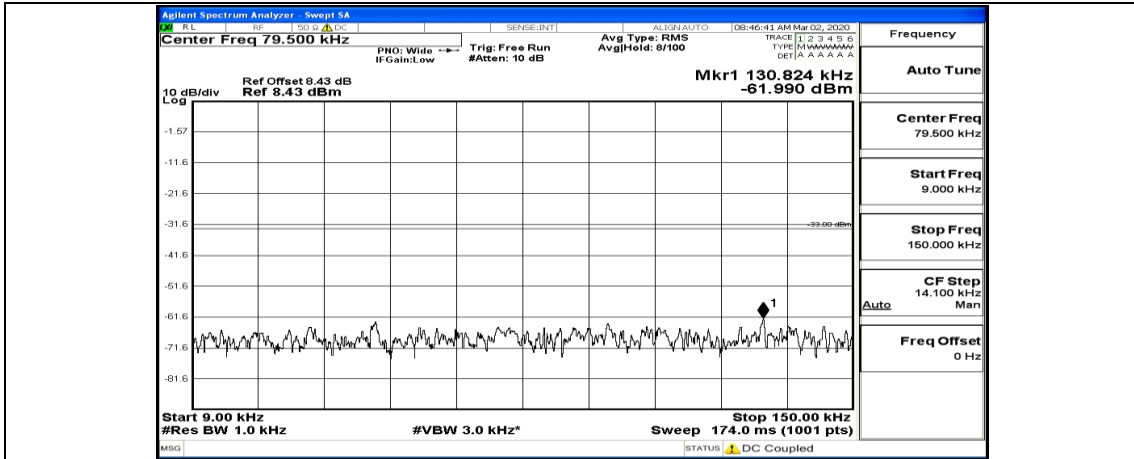

(Channel Bandwidth: 3 MHz)_HCH_16QAM_1RB#0