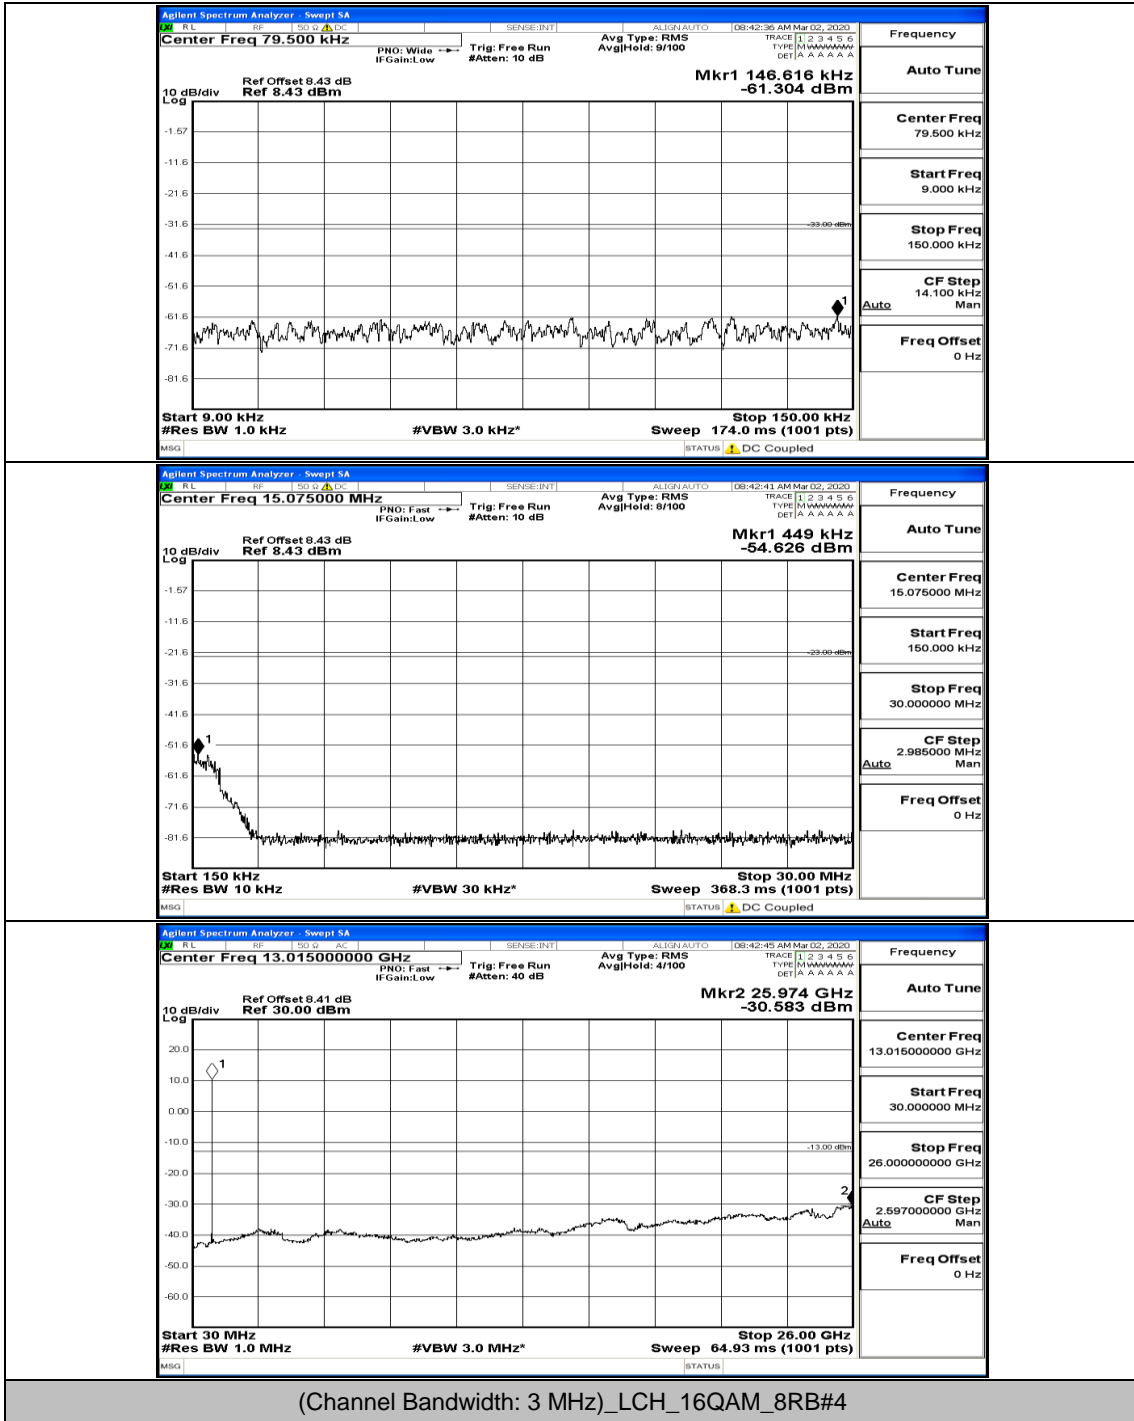

(Channel Bandwidth: 3 MHz)_LCH_16QAM_1RB#0

Frequency
Auto Tune
Center Freq 79.500 kHz
Start Freq 9.000 kHz
Stop Freq 150.000 kHz
CF Step 14.100 kHz Man
Freq Offset 0 Hz

Frequency
Auto Tune
Center Freq 15.075000 MHz
Start Freq 150.000 kHz
Stop Freq 30.000000 MHz
CF Step 2.985000 MHz Man
Freq Offset 0 Hz

Frequency
Auto Tune
Center Freq 13.015000000 GHz
Start Freq 30.000000 MHz
Stop Freq 26.000000000 GHz
CF Step 2.597000000 GHz Man
Freq Offset 0 Hz

(Channel Bandwidth: 3 MHz)_LCH_16QAM_1RB#7

(Channel Bandwidth: 3 MHz)_LCH_16QAM_8RB#4