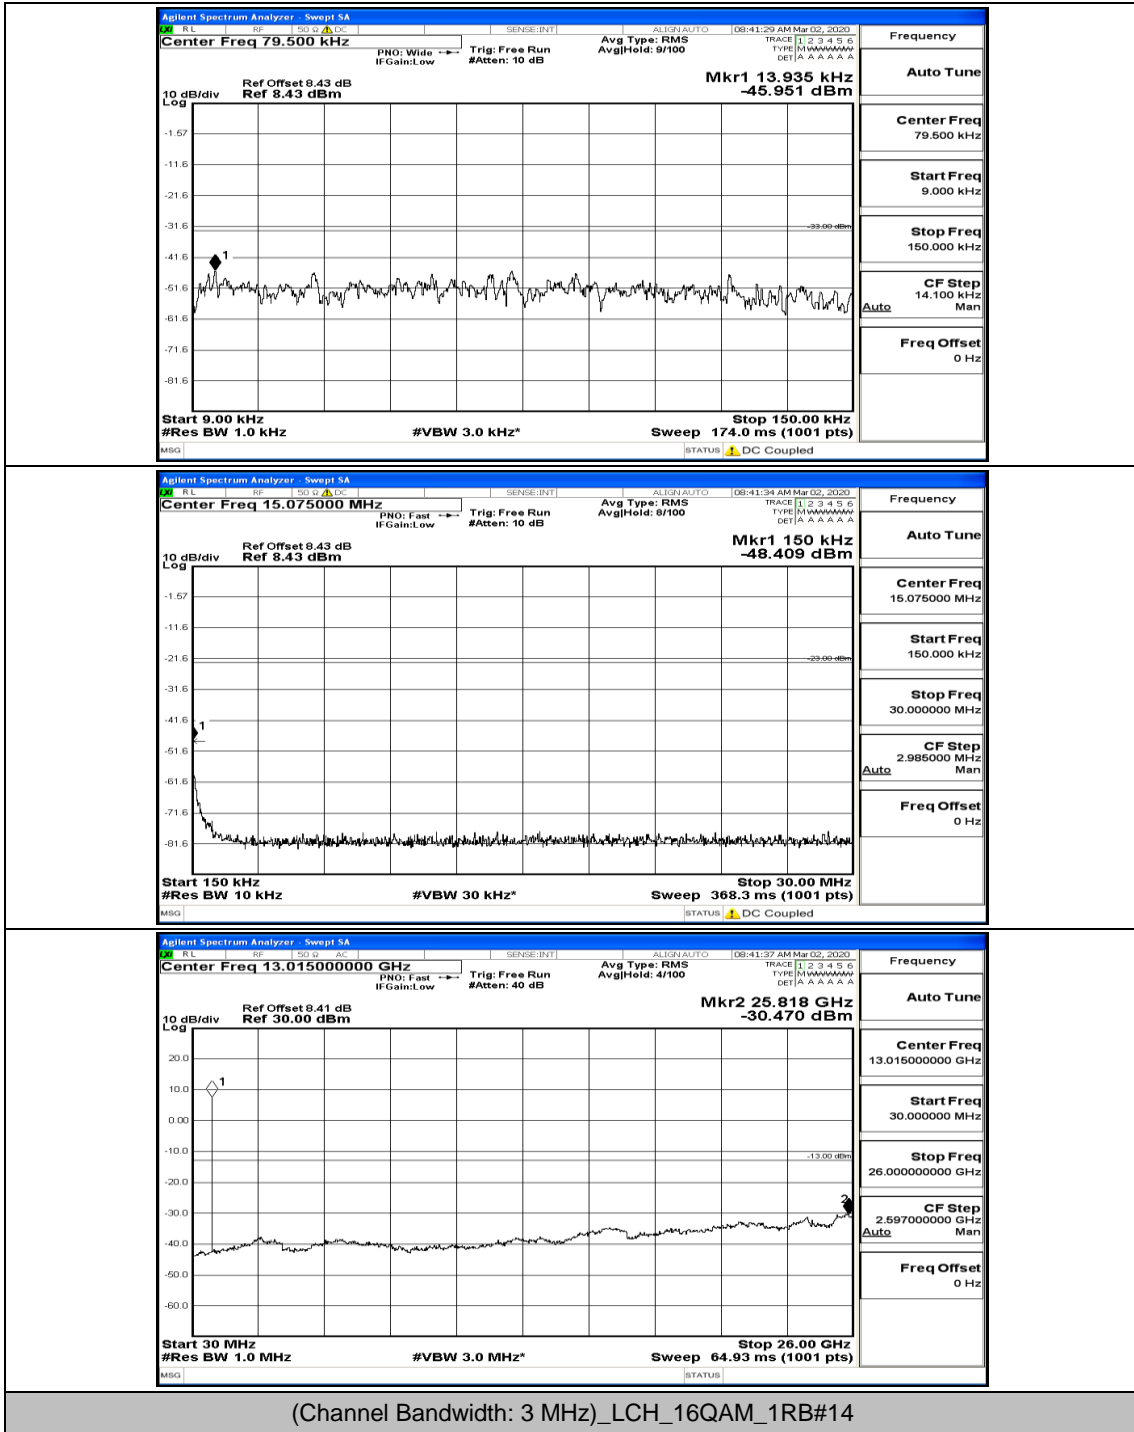

(Channel Bandwidth: 3 MHz)_LCH_16QAM_1RB#0

Frequency
Auto Tune
Center Freq 79.500 kHz
Start Freq 9.000 kHz
Stop Freq 150.000 kHz
CF Step 14.100 kHz Man
Freq Offset 0 Hz

Frequency
Auto Tune
Center Freq 15.075000 MHz
Start Freq 150.000 kHz
Stop Freq 30.000000 MHz
CF Step 2.985000 MHz Man
Freq Offset 0 Hz

Frequency
Auto Tune
Center Freq 13.015000000 GHz
Start Freq 30.000000 MHz
Stop Freq 26.000000000 GHz
CF Step 2.597000000 GHz Man
Freq Offset 0 Hz

(Channel Bandwidth: 3 MHz)_LCH_16QAM_1RB#7

(Channel Bandwidth: 3 MHz)_LCH_16QAM_8RB#4