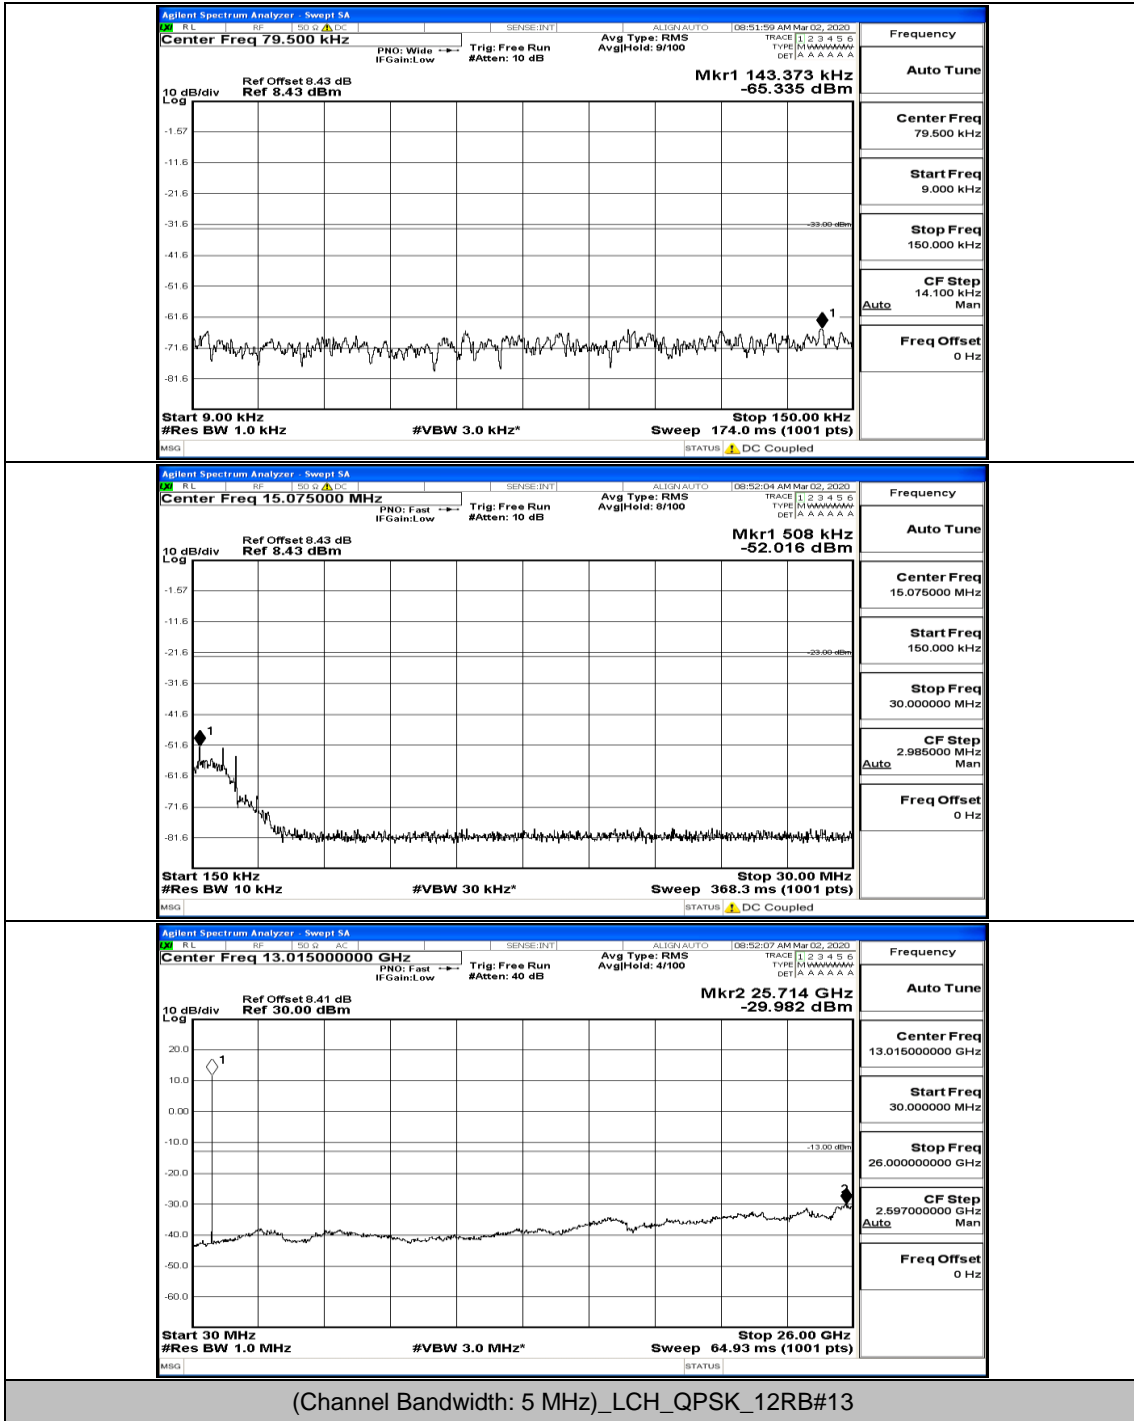

(Channel Bandwidth: 3 MHz)_HCH_16QAM_1RB#0

(Channel Bandwidth: 3 MHz)_HCH_16QAM_1RB#7

(Channel Bandwidth: 3 MHz)_HCH_16QAM_8RB#4

(Channel Bandwidth: 3 MHz)_HCH_16QAM_15RB#0

Channel Bandwidth: 5 MHz

(Channel Bandwidth: 5 MHz) LCH_QPSK_12RB#6

(Channel Bandwidth: 5 MHz)_LCH_QPSK_12RB#13

(Channel Bandwidth: 5 MHz)_MCH_QPSK_1RB#0

(Channel Bandwidth: 5 MHz)_MCH_QPSK_1RB#12

(Channel Bandwidth: 5 MHz)_HCH_QPSK_1RB#0

(Channel Bandwidth: 5 MHz)_HCH_QPSK_12RB#0