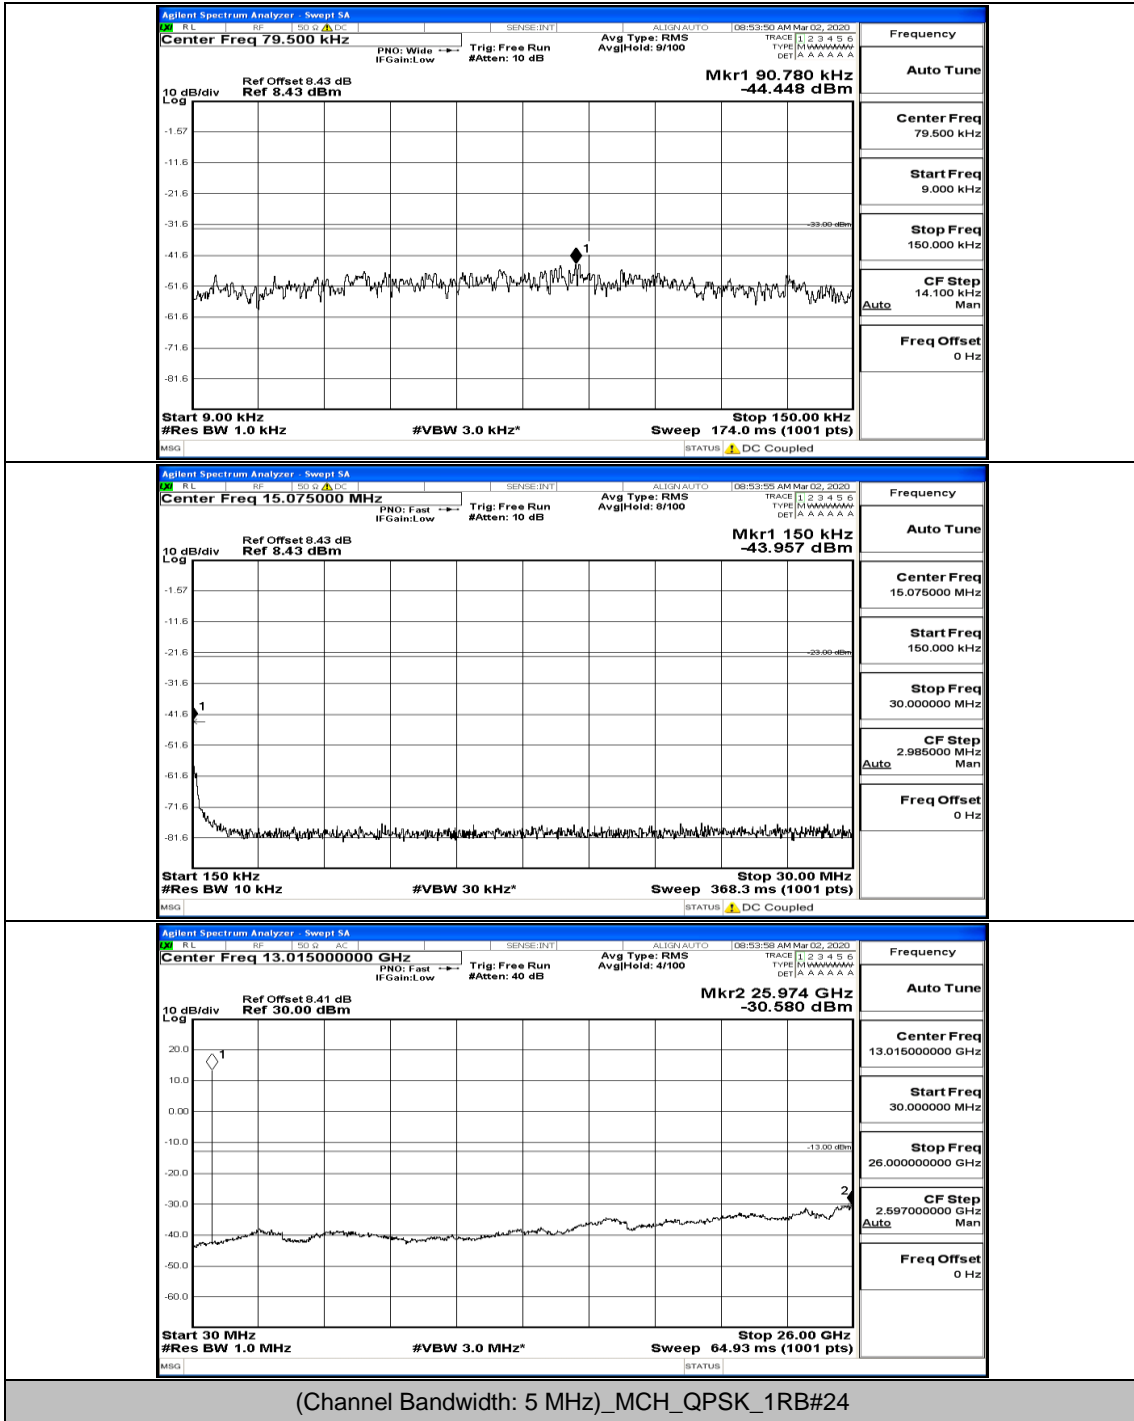

(Channel Bandwidth: 5 MHz)_LCH_QPSK_12RB#13

(Channel Bandwidth: 5 MHz)_MCH_QPSK_1RB#0

(Channel Bandwidth: 5 MHz)_MCH_QPSK_1RB#12

(Channel Bandwidth: 5 MHz)_HCH_QPSK_1RB#0

(Channel Bandwidth: 5 MHz)_HCH_QPSK_12RB#0