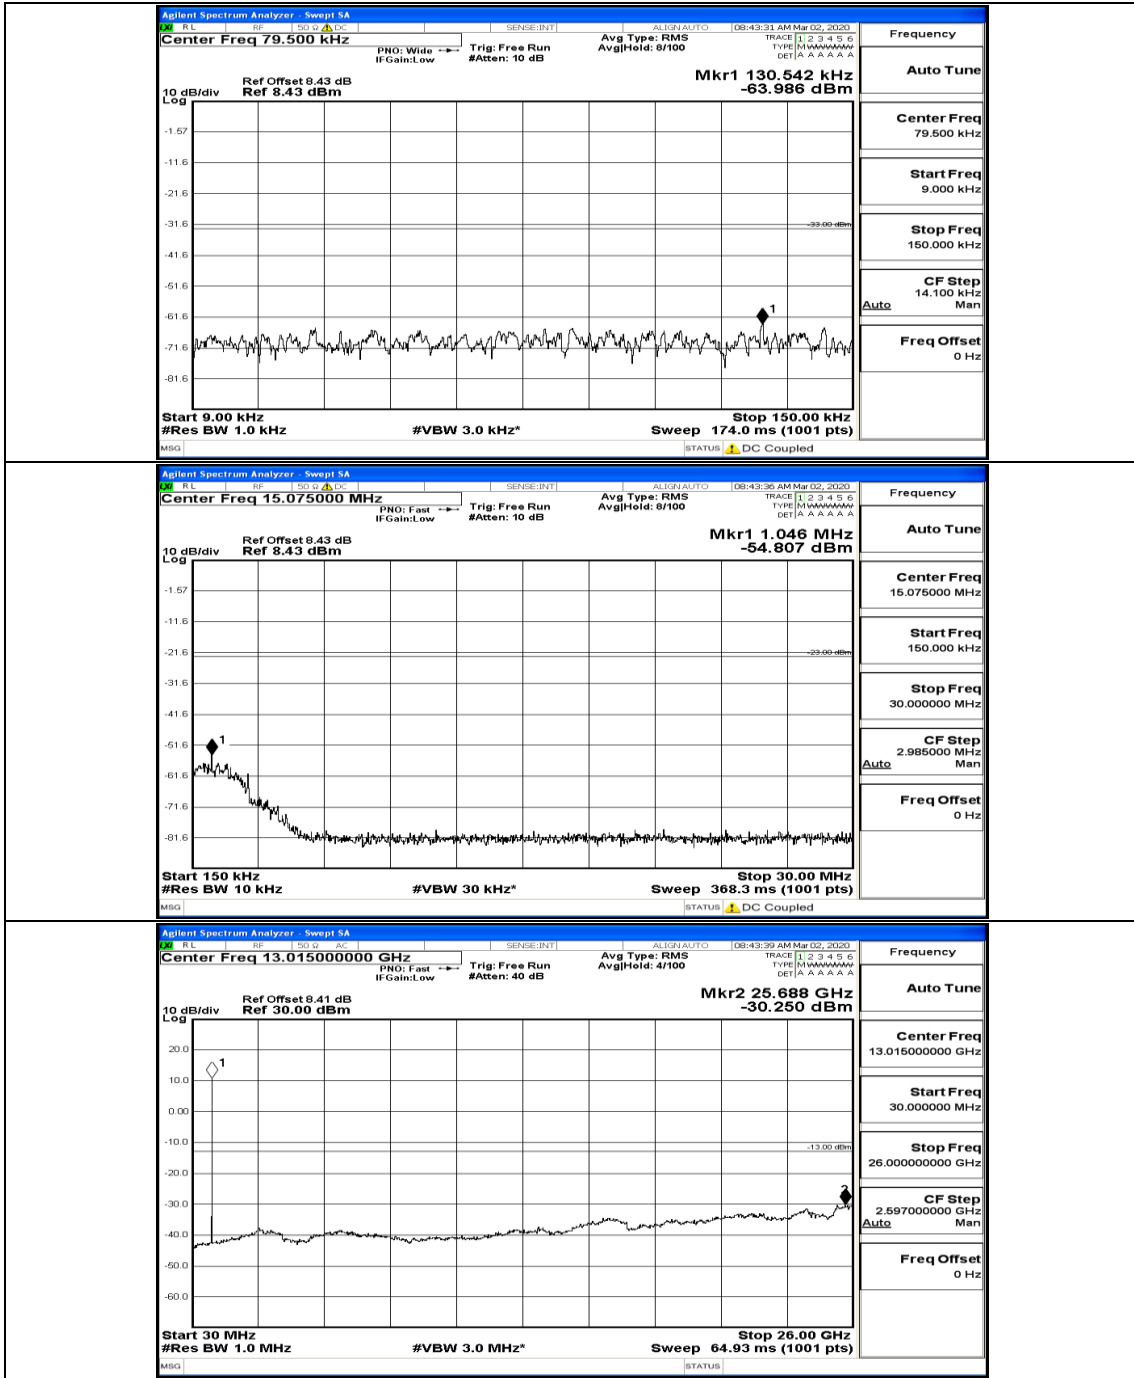

(Channel Bandwidth: 3 MHz)_LCH_16QAM_1RB#0

Frequency
Auto Tune
Center Freq 79.500 kHz
Start Freq 9.000 kHz
Stop Freq 150.000 kHz
CF Step 14.100 kHz Man
Freq Offset 0 Hz

Frequency
Auto Tune
Center Freq 15.075000 MHz
Start Freq 150.000 kHz
Stop Freq 30.000000 MHz
CF Step 2.985000 MHz Man
Freq Offset 0 Hz

Frequency
Auto Tune
Center Freq 13.015000000 GHz
Start Freq 30.000000 MHz
Stop Freq 26.000000000 GHz
CF Step 2.597000000 GHz Man
Freq Offset 0 Hz

(Channel Bandwidth: 3 MHz)_LCH_16QAM_1RB#7

(Channel Bandwidth: 3 MHz)_LCH_16QAM_8RB#4

(Channel Bandwidth: 3 MHz)_LCH_16QAM_8RB#7

(Channel Bandwidth: 3 MHz)_MCH_16QAM_1RB#0

(Channel Bandwidth: 3 MHz)_MCH_16QAM_1RB#7

(Channel Bandwidth: 3 MHz)_MCH_16QAM_8RB#0

(Channel Bandwidth: 3 MHz)_MCH_16QAM_15RB#0