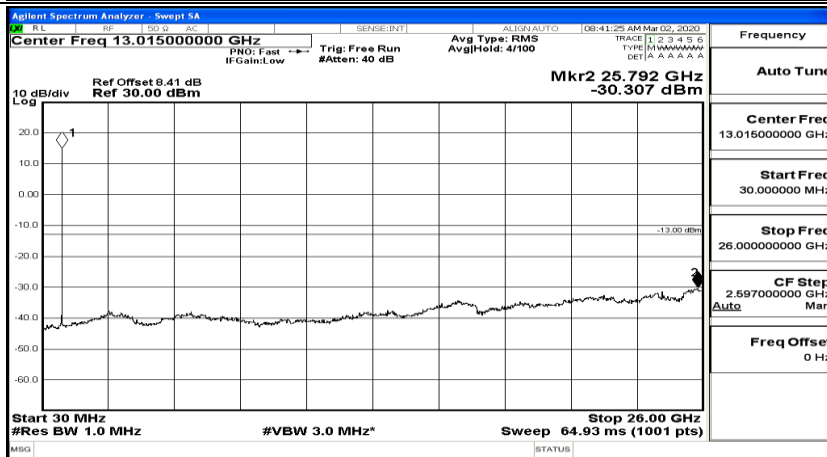

(Channel Bandwidth: 3 MHz)_LCH_16QAM_1RB#0

Frequency
Auto Tune
Center Freq 79.500 kHz
Start Freq 9.000 kHz
Stop Freq 150.000 kHz
CF Step 14.100 kHz Man
Freq Offset 0 Hz

Frequency
Auto Tune
Center Freq 15.075000 MHz
Start Freq 150.000 kHz
Stop Freq 30.000000 MHz
CF Step 2.985000 MHz Man
Freq Offset 0 Hz

Frequency
Auto Tune
Center Freq 13.015000000 GHz
Start Freq 30.000000 MHz
Stop Freq 26.000000000 GHz
CF Step 2.597000000 GHz Man
Freq Offset 0 Hz

(Channel Bandwidth: 3 MHz)_LCH_16QAM_1RB#7

(Channel Bandwidth: 3 MHz)_LCH_16QAM_8RB#4