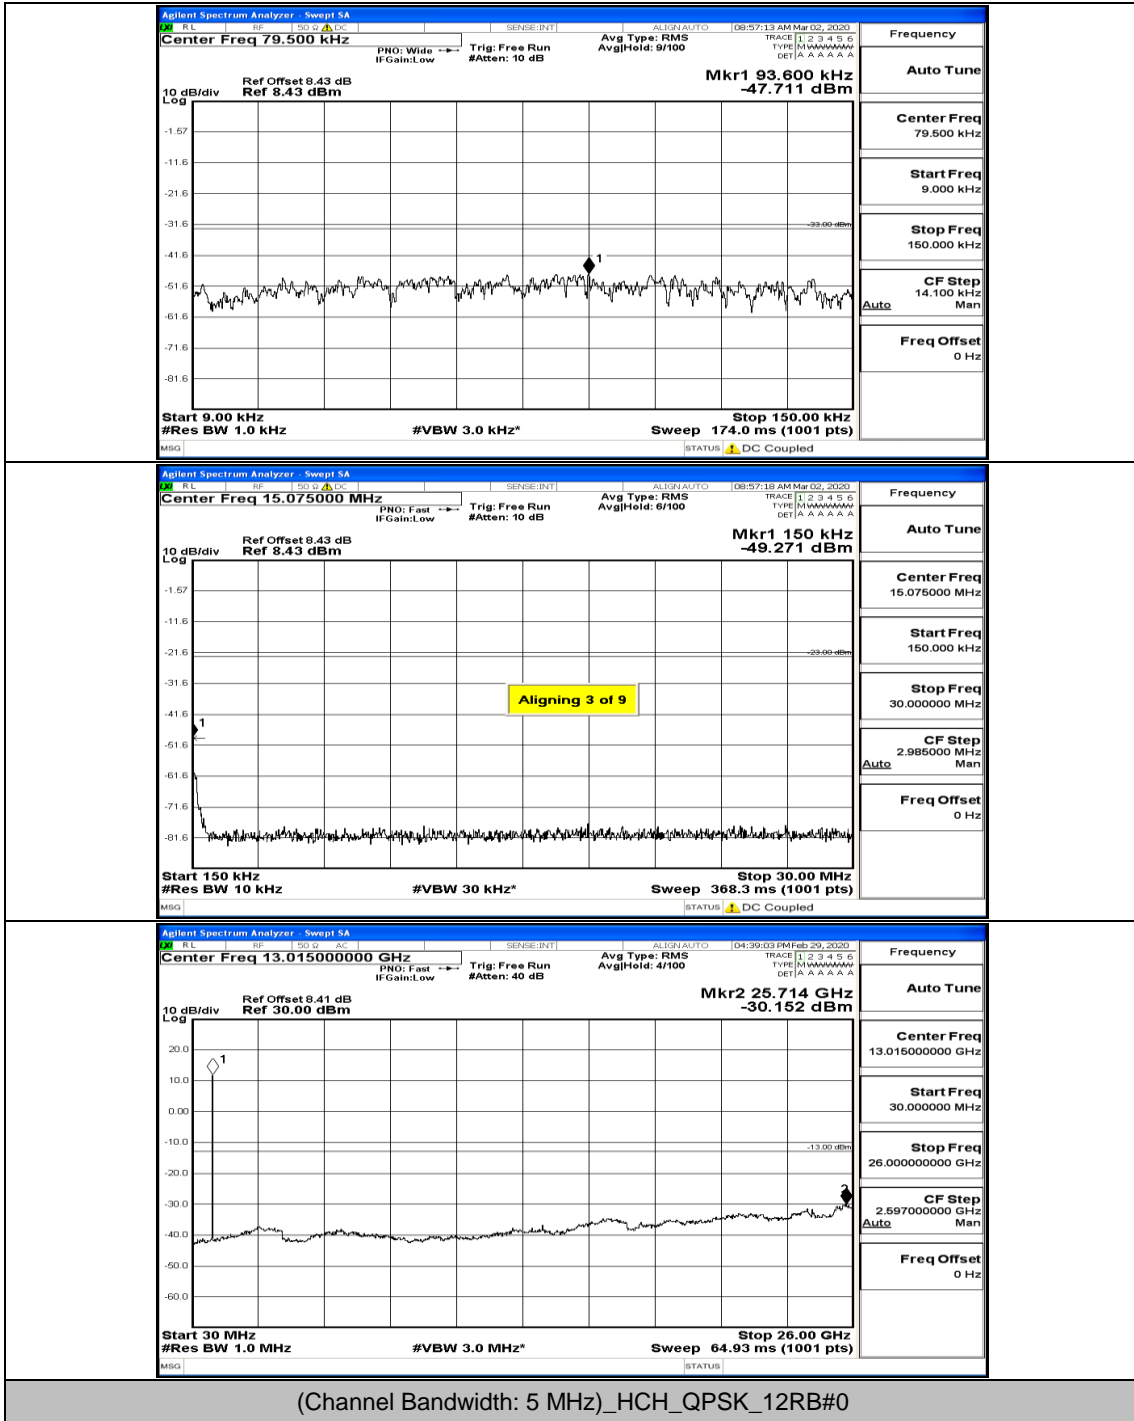

(Channel Bandwidth: 5 MHz)_LCH_QPSK_12RB#13

(Channel Bandwidth: 5 MHz)_MCH_QPSK_1RB#0

(Channel Bandwidth: 5 MHz)_MCH_QPSK_1RB#12

(Channel Bandwidth: 5 MHz)_HCH_QPSK_1RB#0

(Channel Bandwidth: 5 MHz)_HCH_QPSK_12RB#0