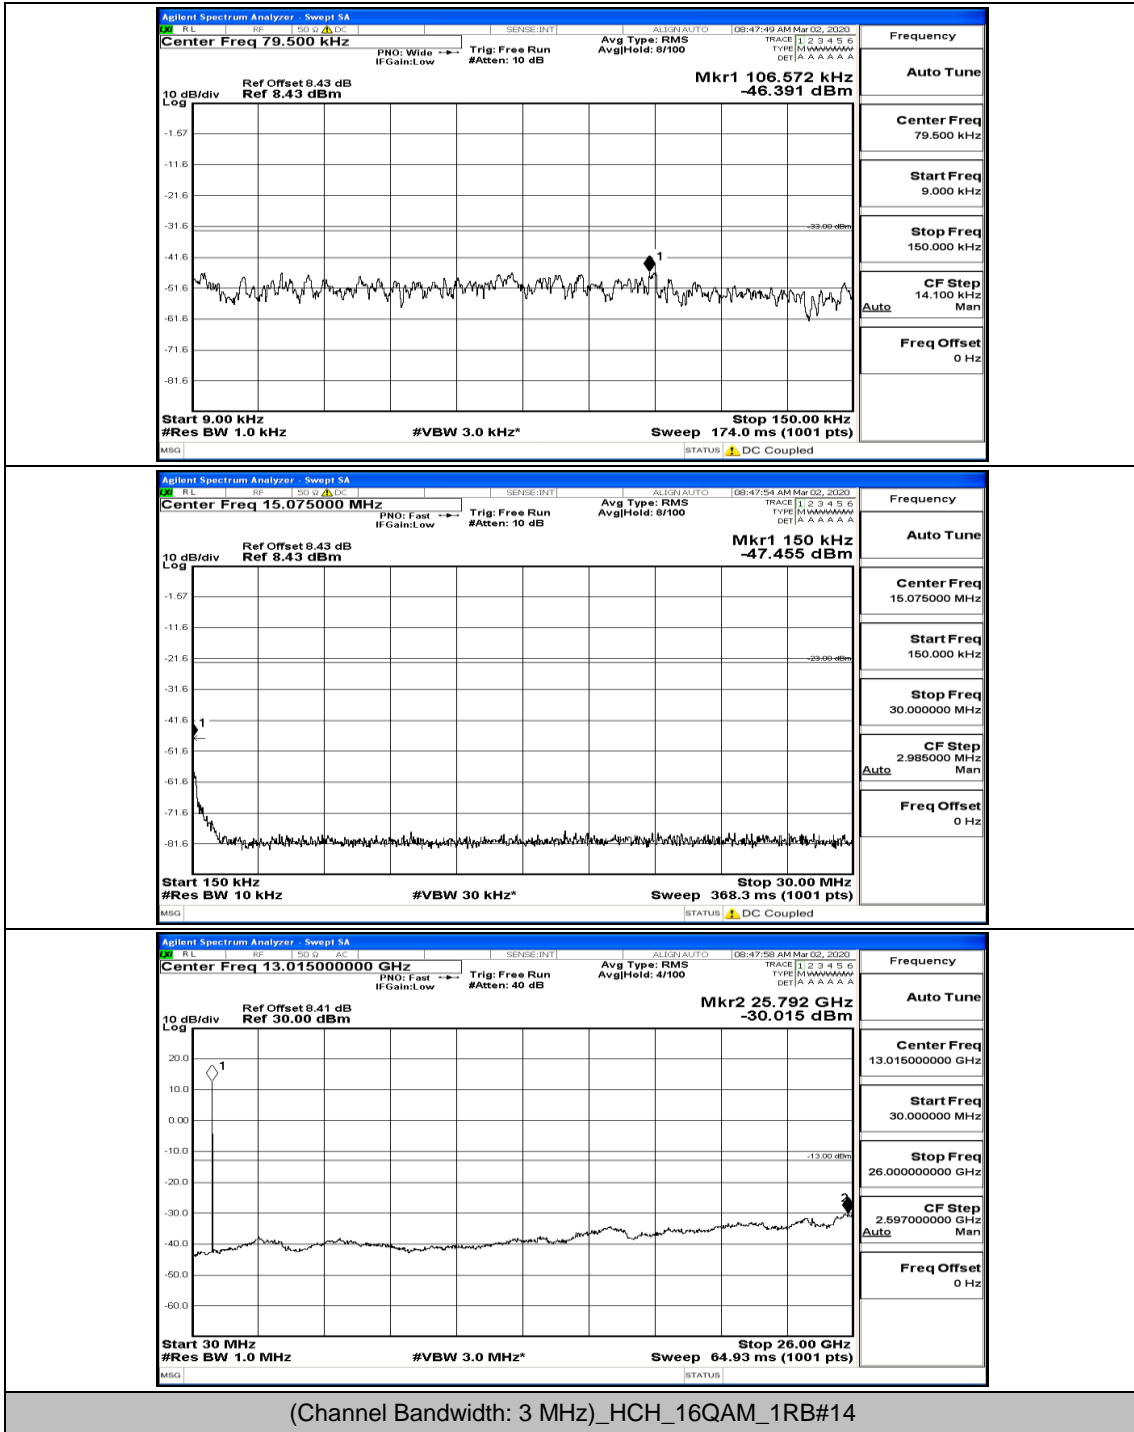

(Channel Bandwidth: 3 MHz)_LCH_16QAM_8RB#7

(Channel Bandwidth: 3 MHz)_MCH_16QAM_1RB#0

(Channel Bandwidth: 3 MHz)_MCH_16QAM_1RB#7

(Channel Bandwidth: 3 MHz)_MCH_16QAM_8RB#0

(Channel Bandwidth: 3 MHz)_MCH_16QAM_15RB#0

(Channel Bandwidth: 3 MHz)_HCH_16QAM_1RB#0

(Channel Bandwidth: 3 MHz)_HCH_16QAM_1RB#7

(Channel Bandwidth: 3 MHz)_HCH_16QAM_8RB#4

(Channel Bandwidth: 3 MHz)_HCH_16QAM_15RB#0

Channel Bandwidth: 5 MHz

(Channel Bandwidth: 5 MHz) LCH_QPSK_12RB#6