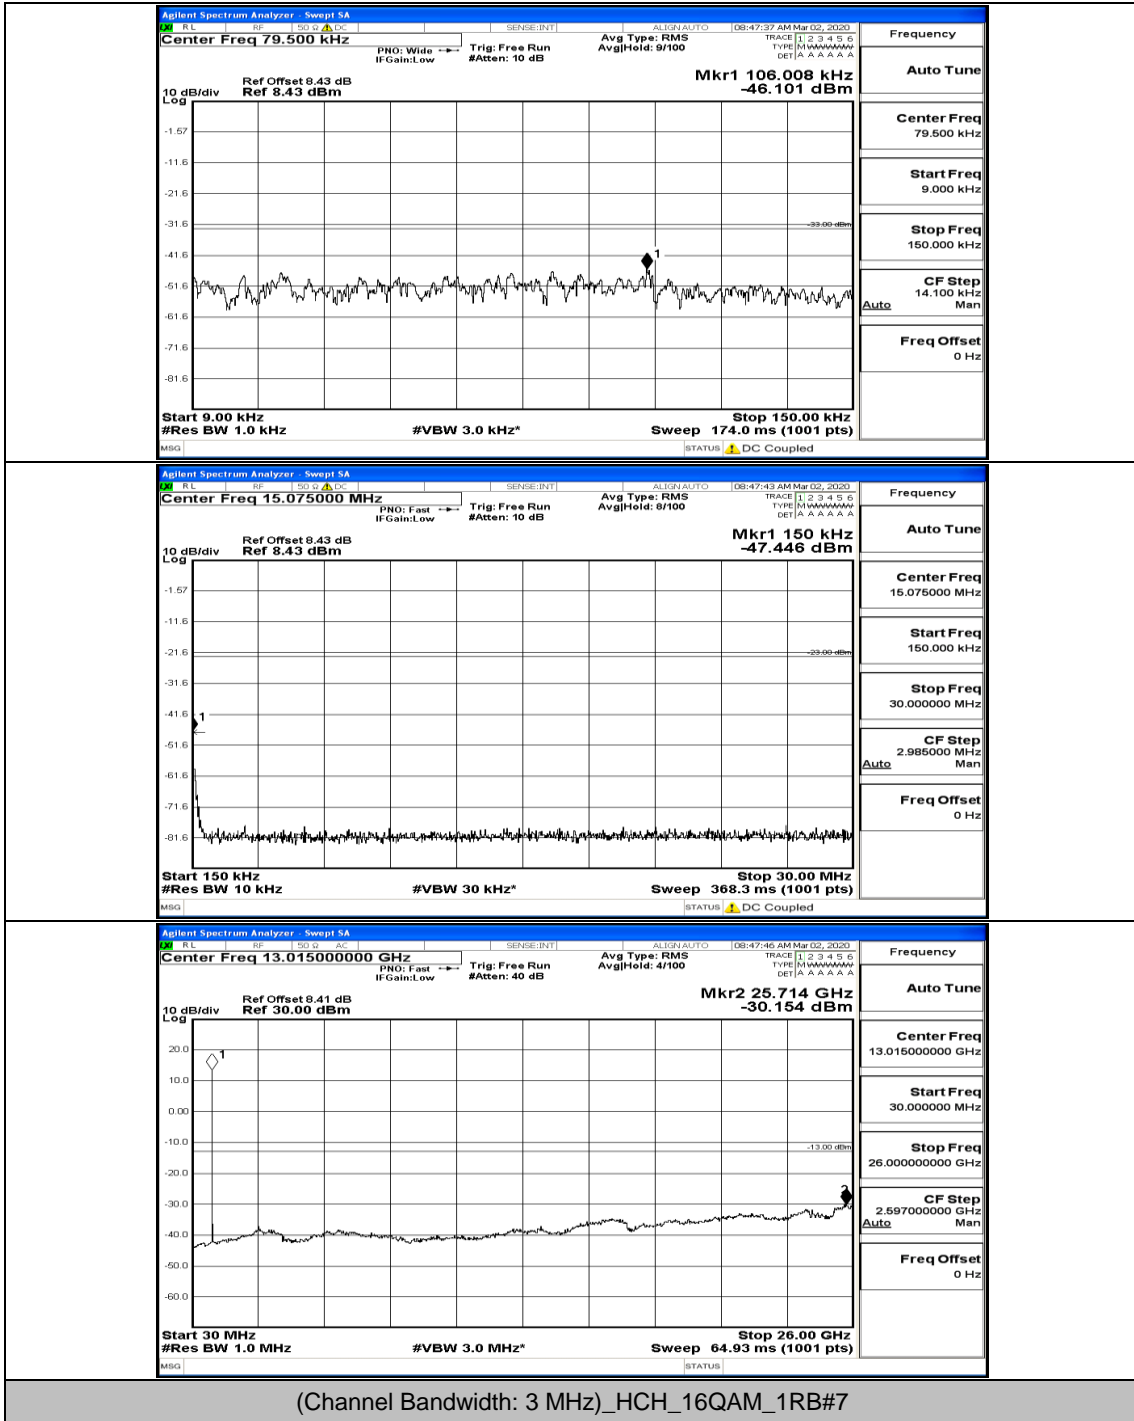

(Channel Bandwidth: 3 MHz)_LCH_16QAM_8RB#7

(Channel Bandwidth: 3 MHz)_MCH_16QAM_1RB#0

(Channel Bandwidth: 3 MHz)_MCH_16QAM_1RB#7

(Channel Bandwidth: 3 MHz)_MCH_16QAM_8RB#0

(Channel Bandwidth: 3 MHz)_MCH_16QAM_15RB#0

(Channel Bandwidth: 3 MHz)_HCH_16QAM_1RB#0

(Channel Bandwidth: 3 MHz)_HCH_16QAM_1RB#7

(Channel Bandwidth: 3 MHz)_HCH_16QAM_8RB#4

(Channel Bandwidth: 3 MHz)_HCH_16QAM_15RB#0

Channel Bandwidth: 5 MHz

(Channel Bandwidth: 5 MHz) LCH_QPSK_12RB#6