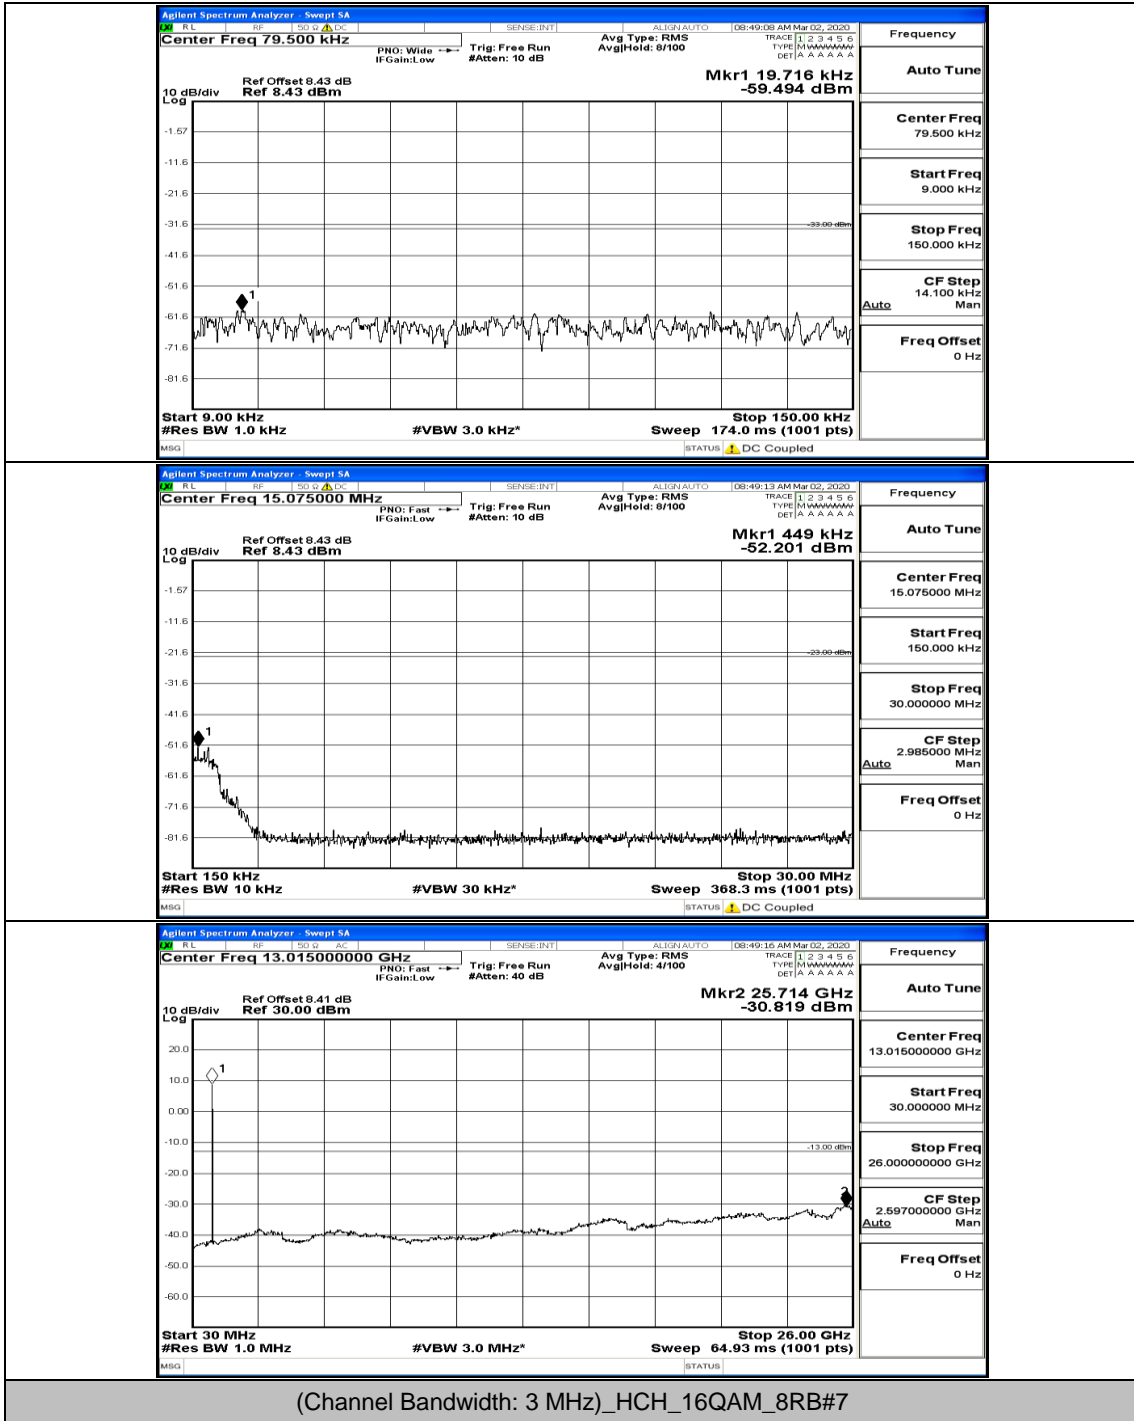

(Channel Bandwidth: 3 MHz)_HCH_16QAM_1RB#0

(Channel Bandwidth: 3 MHz)_HCH_16QAM_1RB#7

(Channel Bandwidth: 3 MHz)_HCH_16QAM_8RB#4

(Channel Bandwidth: 3 MHz)_HCH_16QAM_15RB#0

Channel Bandwidth: 5 MHz

(Channel Bandwidth: 5 MHz) LCH_QPSK_12RB#6

(Channel Bandwidth: 5 MHz)_LCH_QPSK_12RB#13

(Channel Bandwidth: 5 MHz)_MCH_QPSK_1RB#0

(Channel Bandwidth: 5 MHz)_MCH_QPSK_1RB#12

(Channel Bandwidth: 5 MHz)_HCH_QPSK_1RB#0

(Channel Bandwidth: 5 MHz)_HCH_QPSK_12RB#0