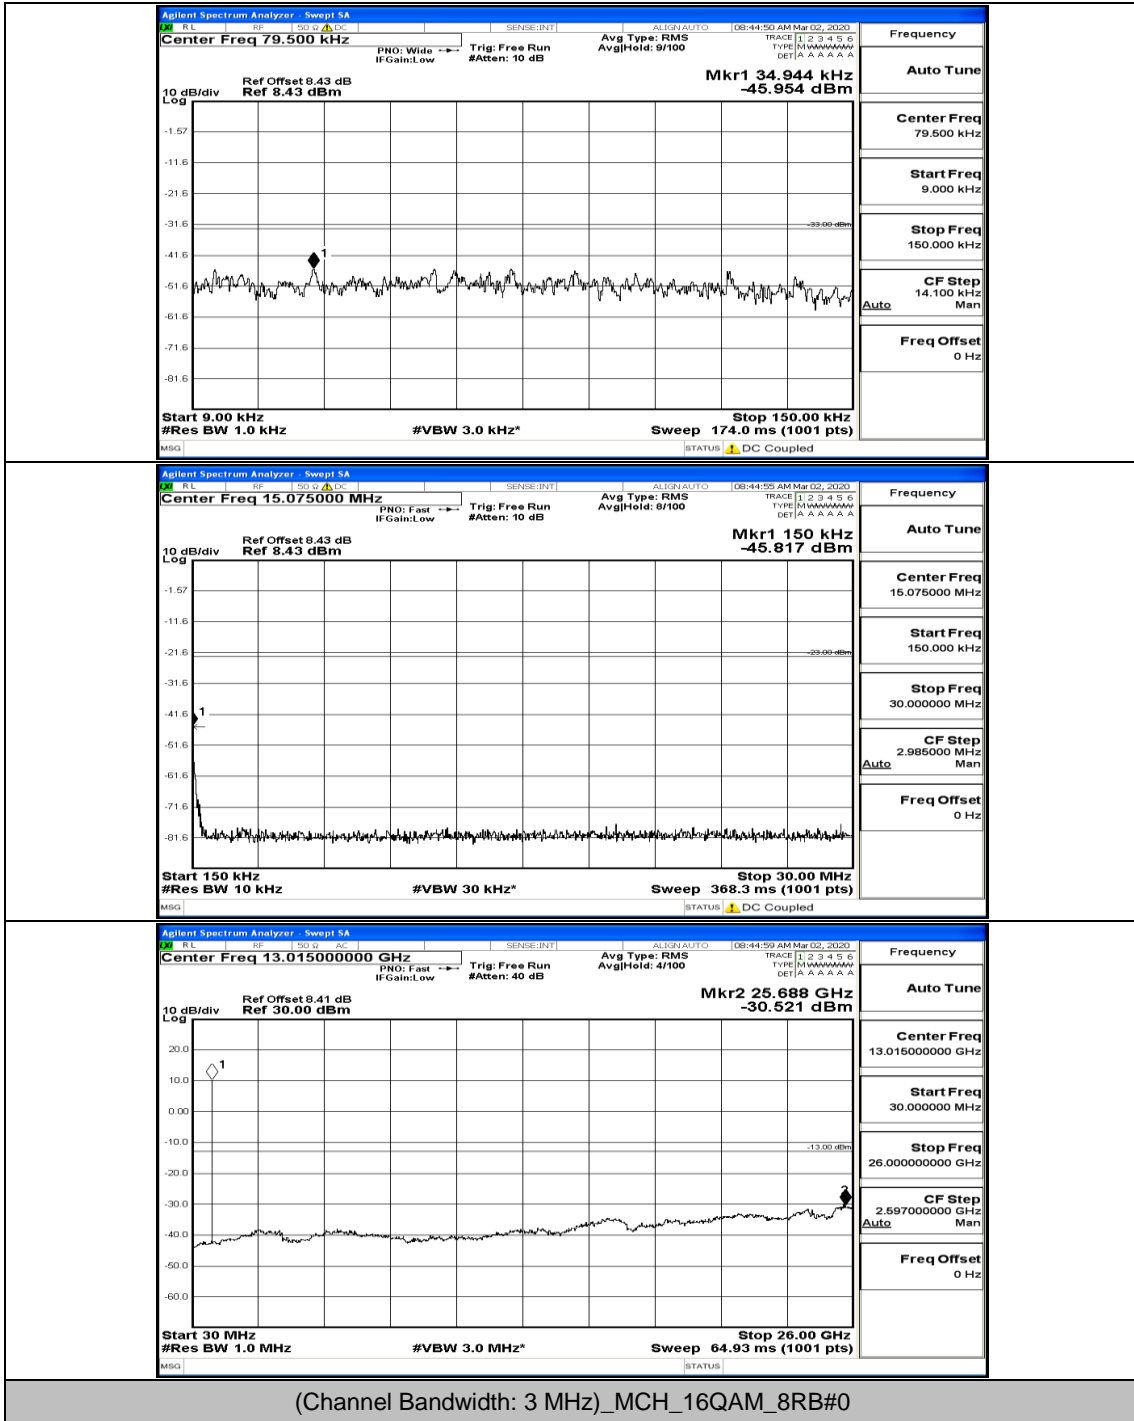

(Channel Bandwidth: 3 MHz)_LCH_16QAM_8RB#7

(Channel Bandwidth: 3 MHz)_MCH_16QAM_1RB#0

(Channel Bandwidth: 3 MHz)_MCH_16QAM_1RB#7

(Channel Bandwidth: 3 MHz)_MCH_16QAM_8RB#0

(Channel Bandwidth: 3 MHz)_MCH_16QAM_15RB#0

(Channel Bandwidth: 3 MHz)_HCH_16QAM_1RB#0

(Channel Bandwidth: 3 MHz)_HCH_16QAM_1RB#7

(Channel Bandwidth: 3 MHz)_HCH_16QAM_8RB#4

(Channel Bandwidth: 3 MHz)_HCH_16QAM_15RB#0

Channel Bandwidth: 5 MHz

(Channel Bandwidth: 5 MHz) LCH_QPSK_12RB#6