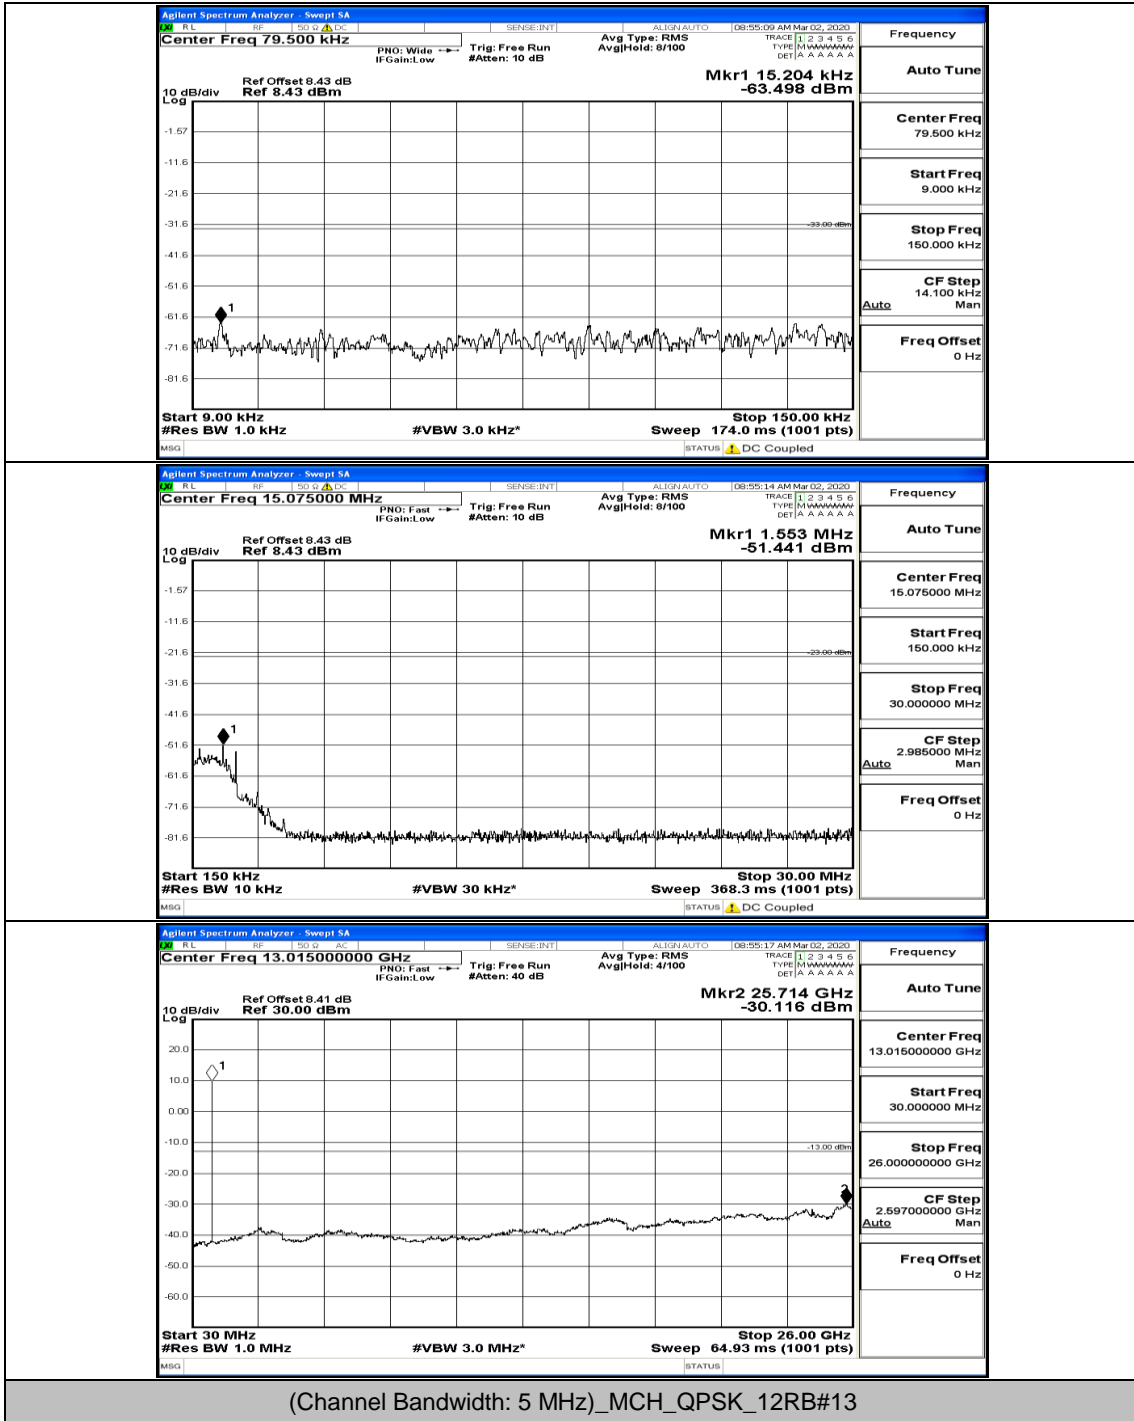

(Channel Bandwidth: 5 MHz)_LCH_QPSK_12RB#13

(Channel Bandwidth: 5 MHz)_MCH_QPSK_1RB#0

(Channel Bandwidth: 5 MHz)_MCH_QPSK_1RB#12

(Channel Bandwidth: 5 MHz)_HCH_QPSK_1RB#0

(Channel Bandwidth: 5 MHz)_HCH_QPSK_12RB#0