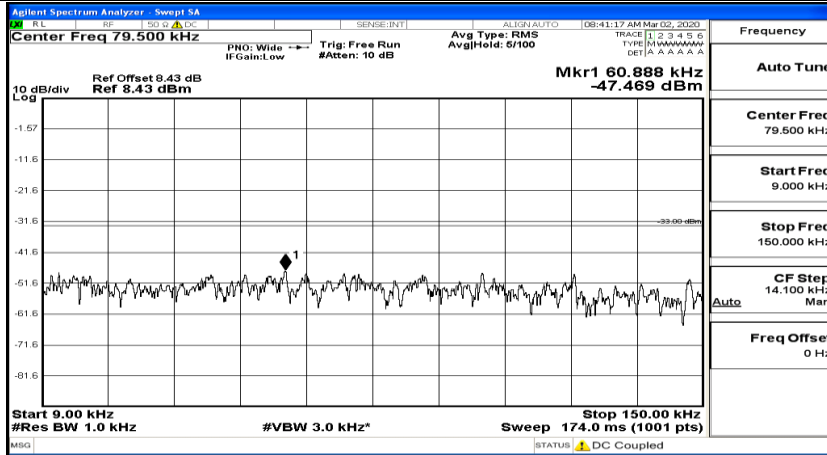

(Channel Bandwidth: 3 MHz)_LCH_16QAM_1RB#0

Frequency
Auto Tune
Center Freq 79.500 kHz
Start Freq 9.000 kHz
Stop Freq 150.000 kHz
CF Step 14.100 kHz Man
Freq Offset 0 Hz

Frequency
Auto Tune
Center Freq 15.075000 MHz
Start Freq 150.000 kHz
Stop Freq 30.000000 MHz
CF Step 2.985000 MHz Man
Freq Offset 0 Hz

Frequency
Auto Tune
Center Freq 13.015000000 GHz
Start Freq 30.000000 MHz
Stop Freq 26.000000000 GHz
CF Step 2.597000000 GHz Man
Freq Offset 0 Hz

(Channel Bandwidth: 3 MHz)_LCH_16QAM_1RB#7

(Channel Bandwidth: 3 MHz)_LCH_16QAM_8RB#4