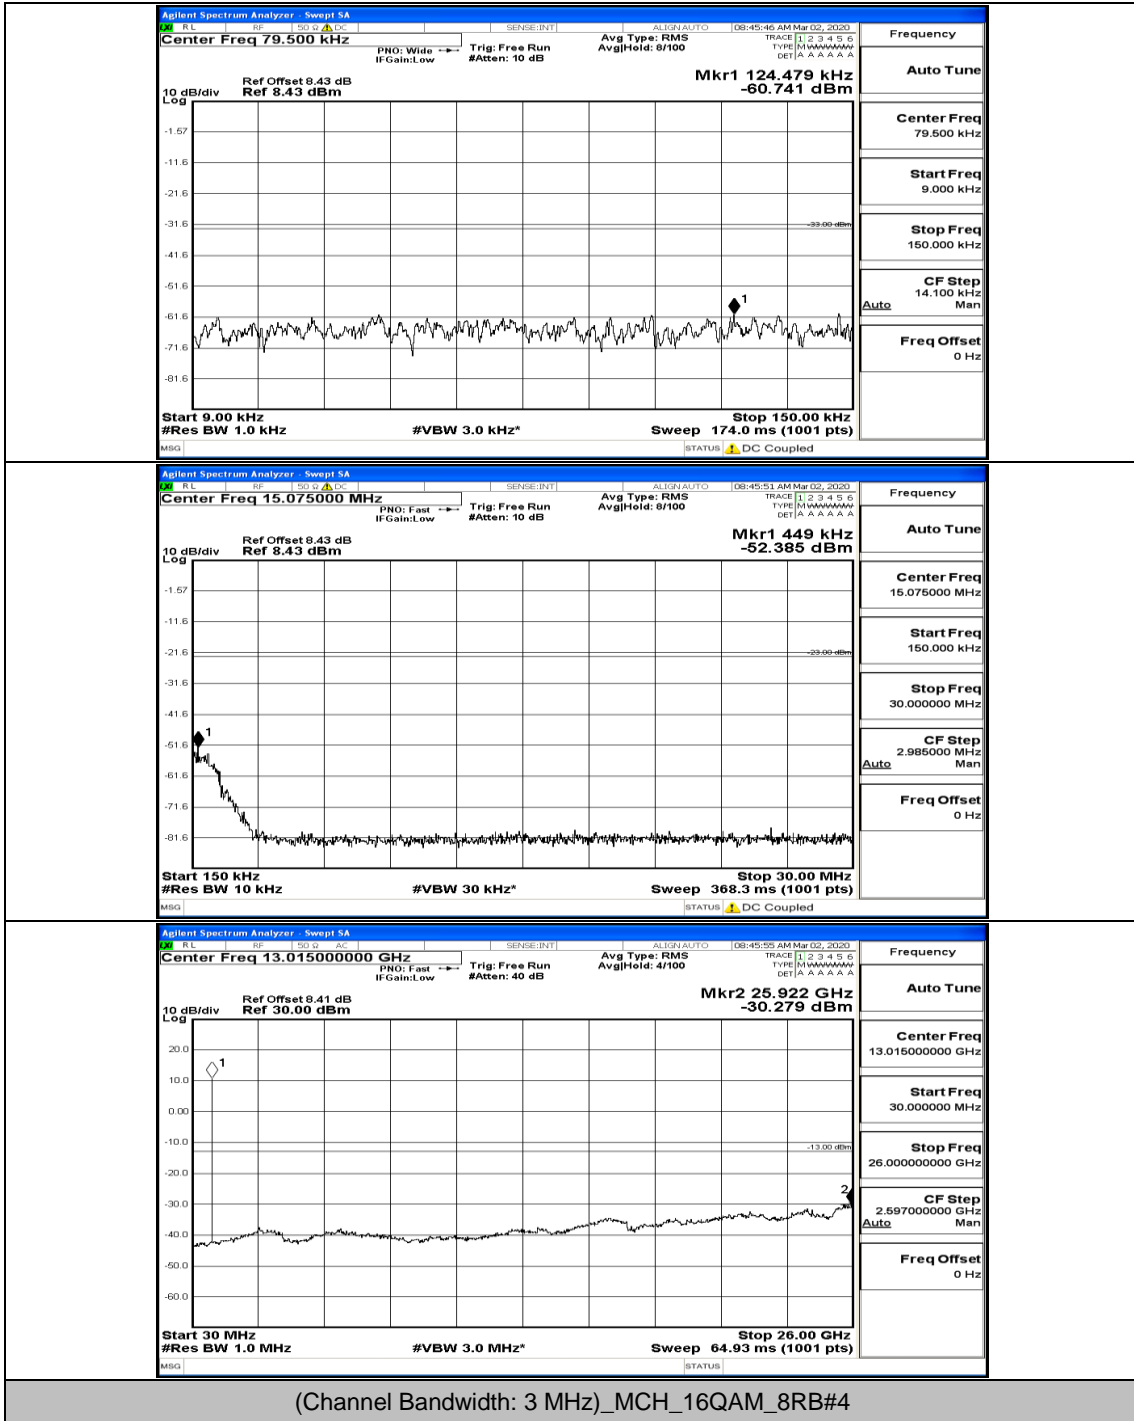

(Channel Bandwidth: 3 MHz)_LCH_16QAM_8RB#7

(Channel Bandwidth: 3 MHz)_MCH_16QAM_1RB#0

(Channel Bandwidth: 3 MHz)_MCH_16QAM_1RB#7

(Channel Bandwidth: 3 MHz)_MCH_16QAM_8RB#0

(Channel Bandwidth: 3 MHz)_MCH_16QAM_15RB#0

(Channel Bandwidth: 3 MHz)_HCH_16QAM_1RB#0

(Channel Bandwidth: 3 MHz)_HCH_16QAM_1RB#7

(Channel Bandwidth: 3 MHz)_HCH_16QAM_8RB#4

(Channel Bandwidth: 3 MHz)_HCH_16QAM_15RB#0

Channel Bandwidth: 5 MHz

(Channel Bandwidth: 5 MHz) LCH_QPSK_12RB#6