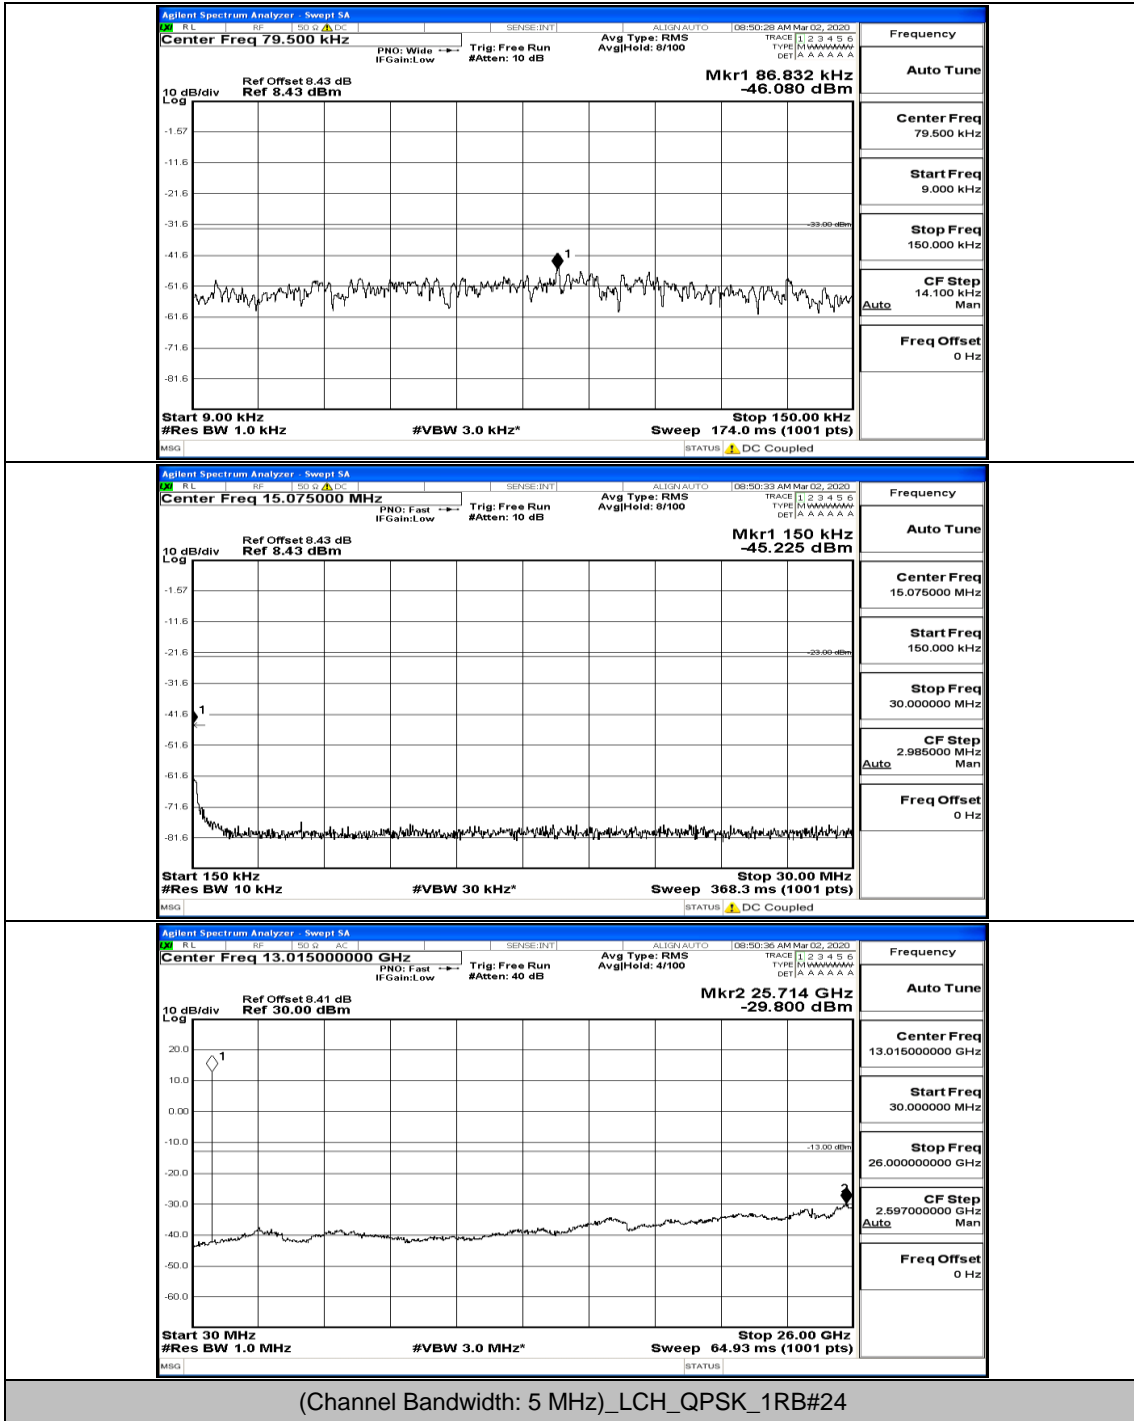

(Channel Bandwidth: 3 MHz)_HCH_16QAM_1RB#0

(Channel Bandwidth: 3 MHz)_HCH_16QAM_1RB#7

(Channel Bandwidth: 3 MHz)_HCH_16QAM_8RB#4

(Channel Bandwidth: 3 MHz)_HCH_16QAM_15RB#0

Channel Bandwidth: 5 MHz

(Channel Bandwidth: 5 MHz) LCH_QPSK_12RB#6

(Channel Bandwidth: 5 MHz)_LCH_QPSK_12RB#13

(Channel Bandwidth: 5 MHz)_MCH_QPSK_1RB#0

(Channel Bandwidth: 5 MHz)_MCH_QPSK_1RB#12

(Channel Bandwidth: 5 MHz)_HCH_QPSK_1RB#0

(Channel Bandwidth: 5 MHz)_HCH_QPSK_12RB#0