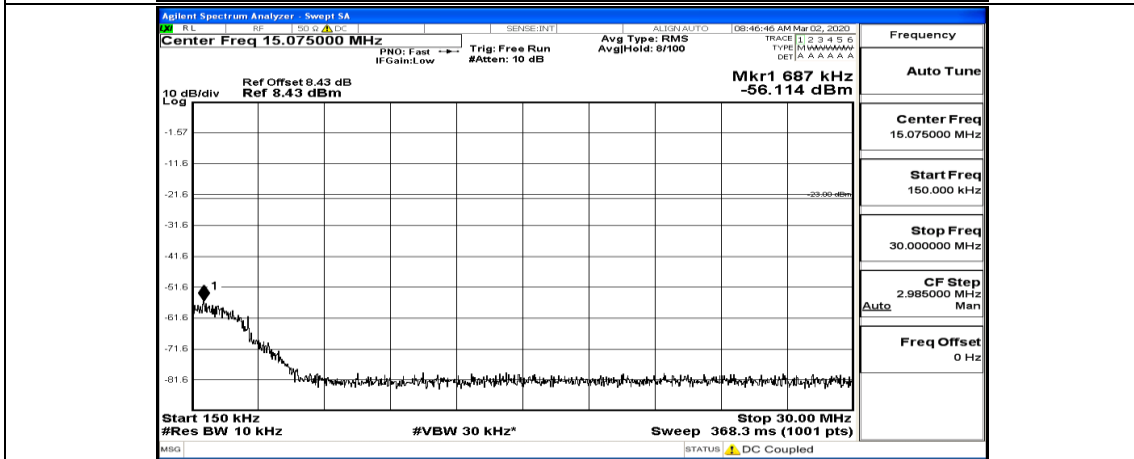

Frequency
Auto Tune
Center Freq 13.015000000 GHz
Start Freq 30.000000 MHz
Stop Freq 26.000000000 GHz
CF Step 2.597000000 GHz Man
Freq Offset 0 Hz

(Channel Bandwidth: 3 MHz)_LCH_16QAM_1RB#7

(Channel Bandwidth: 3 MHz)_LCH_16QAM_8RB#4

(Channel Bandwidth: 3 MHz)_LCH_16QAM_8RB#7

(Channel Bandwidth: 3 MHz)_MCH_16QAM_1RB#0

(Channel Bandwidth: 3 MHz)_MCH_16QAM_1RB#7

(Channel Bandwidth: 3 MHz)_MCH_16QAM_8RB#0

(Channel Bandwidth: 3 MHz)_MCH_16QAM_15RB#0