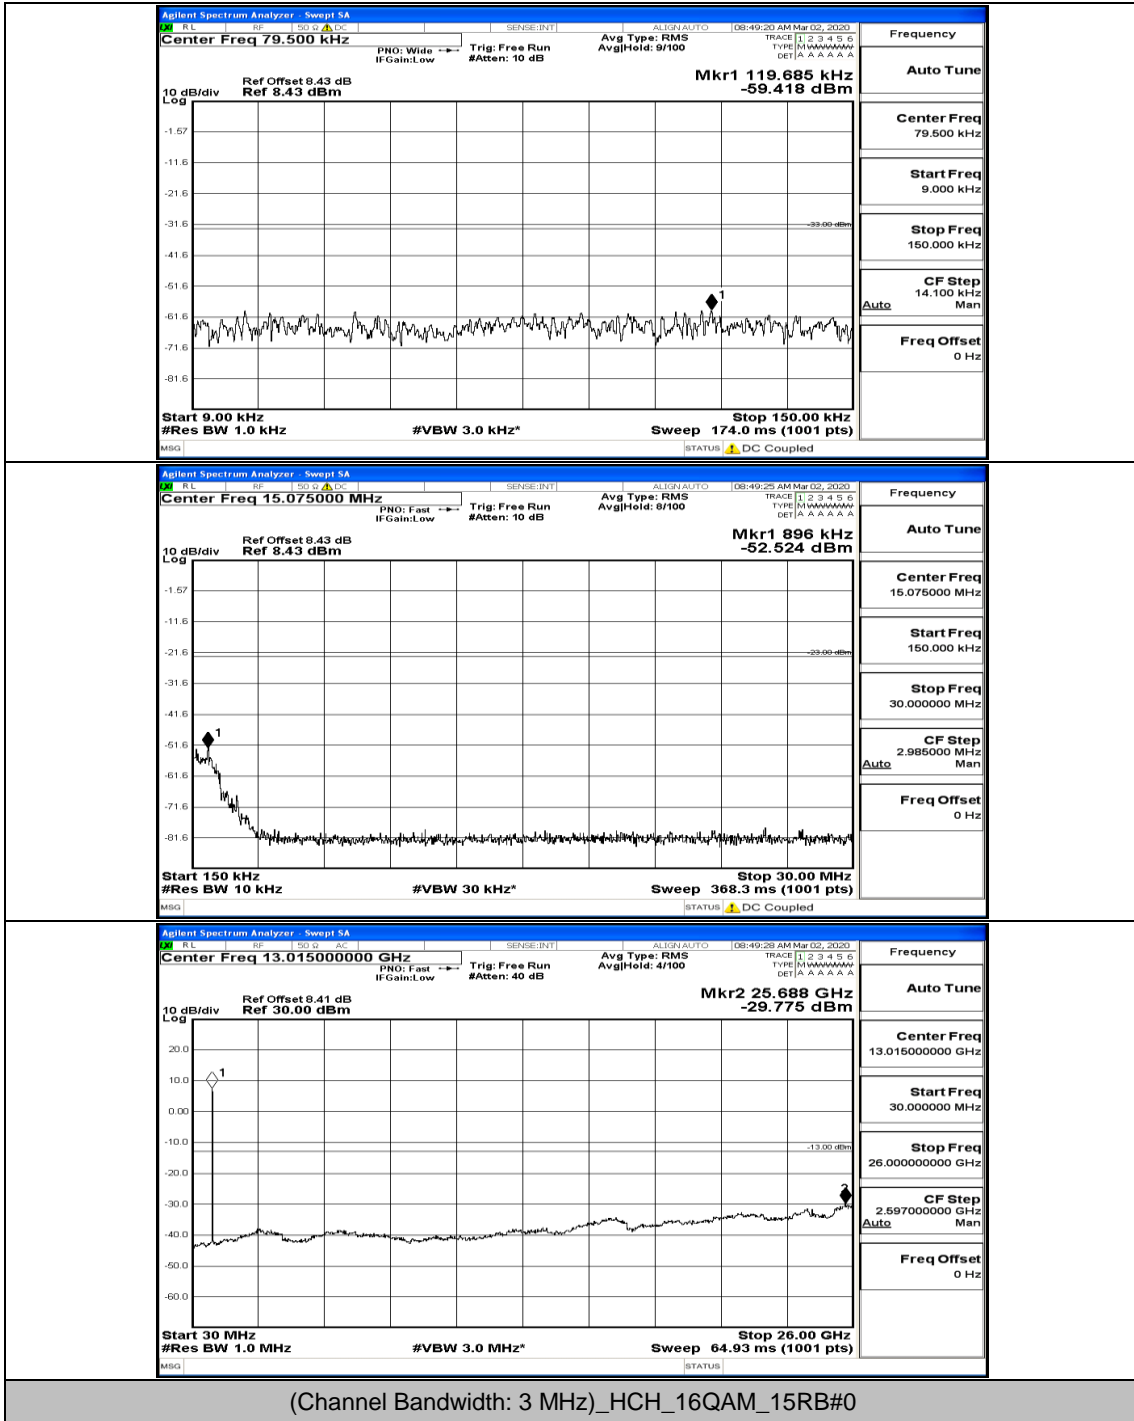

(Channel Bandwidth: 3 MHz)_HCH_16QAM_1RB#0

(Channel Bandwidth: 3 MHz)_HCH_16QAM_1RB#7

(Channel Bandwidth: 3 MHz)_HCH_16QAM_8RB#4

(Channel Bandwidth: 3 MHz)_HCH_16QAM_15RB#0

Channel Bandwidth: 5 MHz

(Channel Bandwidth: 5 MHz) LCH_QPSK_12RB#6

(Channel Bandwidth: 5 MHz)_LCH_QPSK_12RB#13

(Channel Bandwidth: 5 MHz)_MCH_QPSK_1RB#0

(Channel Bandwidth: 5 MHz)_MCH_QPSK_1RB#12

(Channel Bandwidth: 5 MHz)_HCH_QPSK_1RB#0

(Channel Bandwidth: 5 MHz)_HCH_QPSK_12RB#0