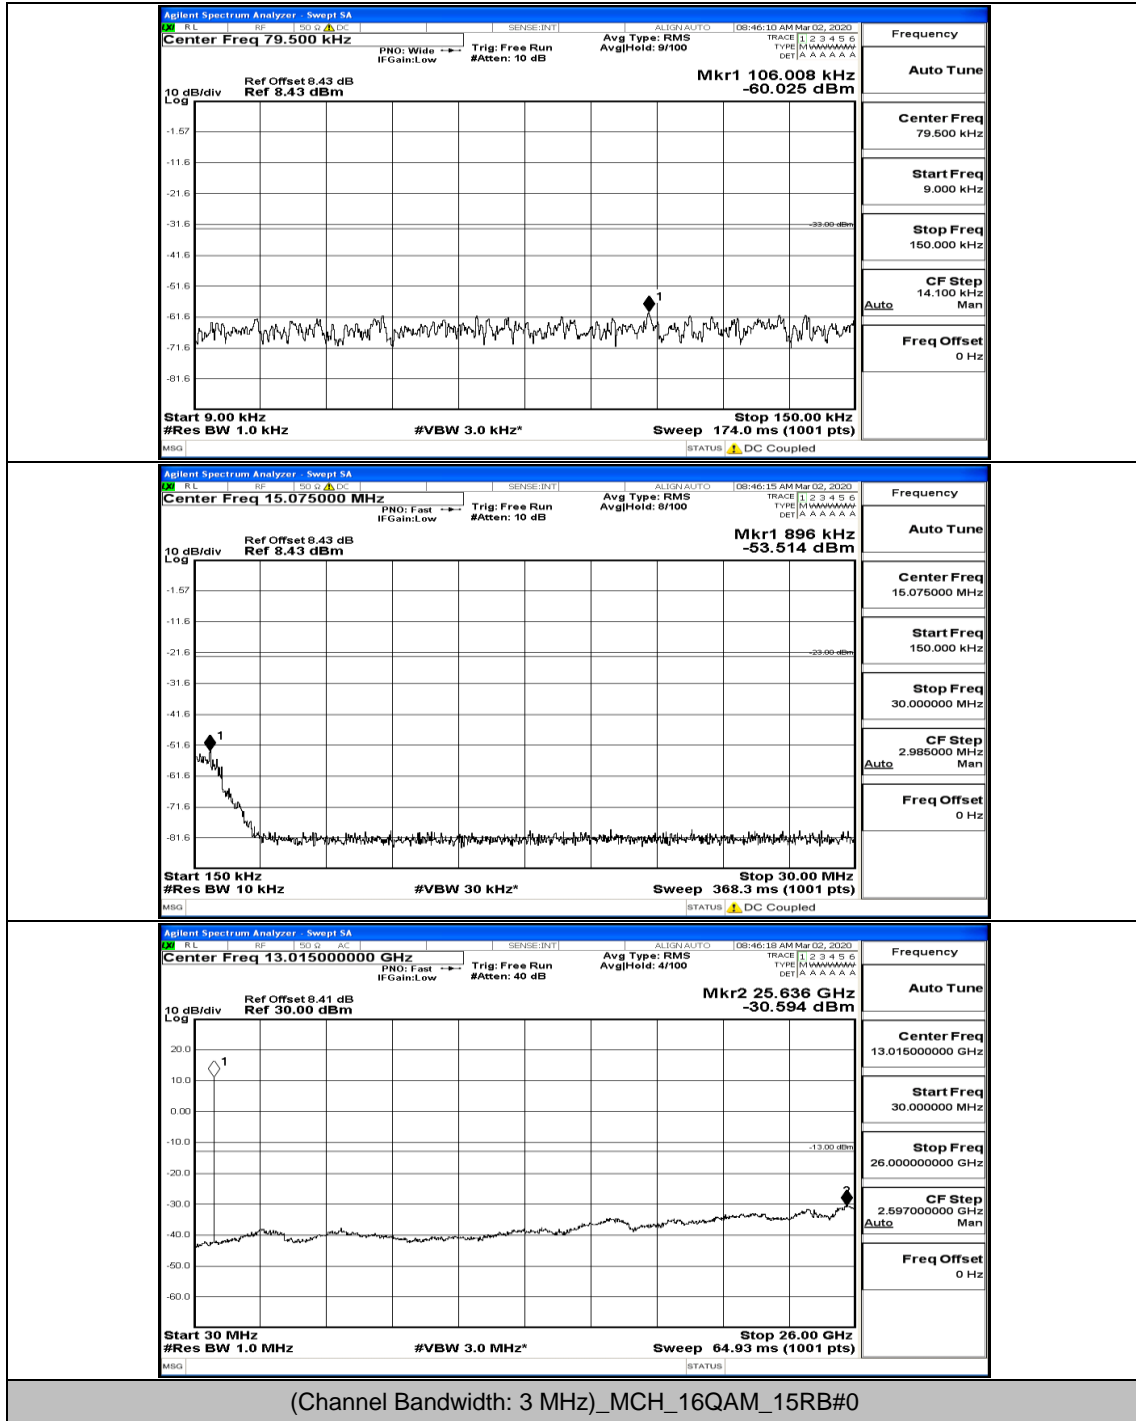

(Channel Bandwidth: 3 MHz)_LCH_16QAM_8RB#7

(Channel Bandwidth: 3 MHz)_MCH_16QAM_1RB#0

(Channel Bandwidth: 3 MHz)_MCH_16QAM_1RB#7

(Channel Bandwidth: 3 MHz)_MCH_16QAM_8RB#0

(Channel Bandwidth: 3 MHz)_MCH_16QAM_15RB#0

(Channel Bandwidth: 3 MHz)_HCH_16QAM_1RB#0

(Channel Bandwidth: 3 MHz)_HCH_16QAM_1RB#7

(Channel Bandwidth: 3 MHz)_HCH_16QAM_8RB#4

(Channel Bandwidth: 3 MHz)_HCH_16QAM_15RB#0

Channel Bandwidth: 5 MHz

(Channel Bandwidth: 5 MHz) LCH_QPSK_12RB#6