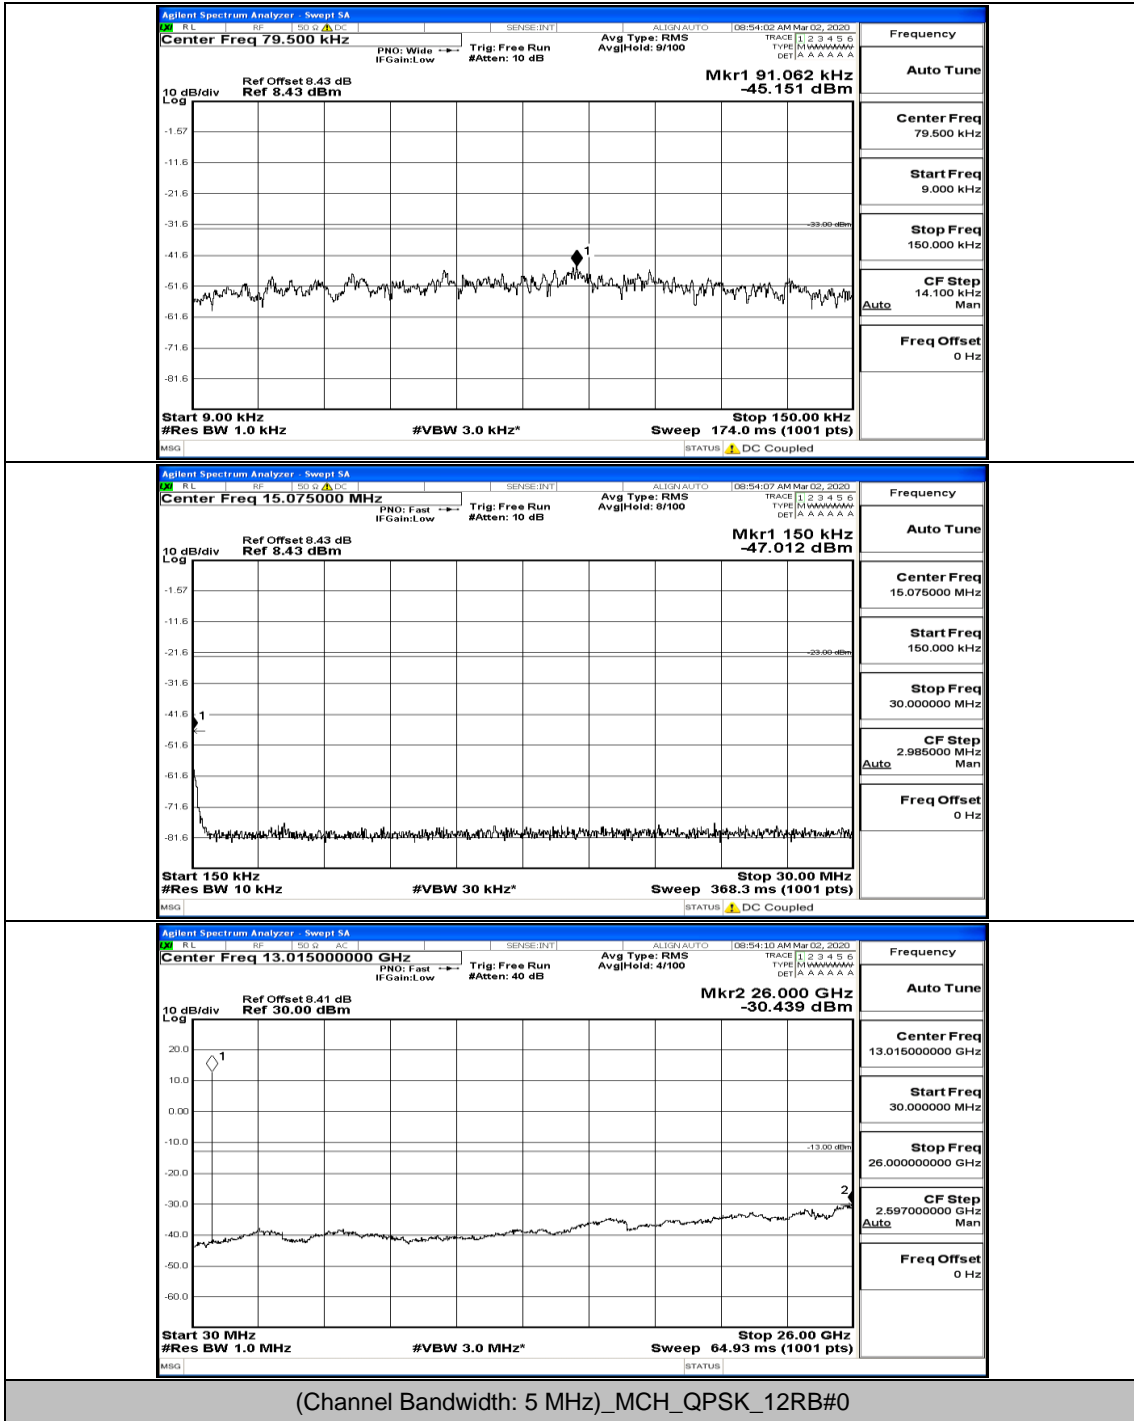

(Channel Bandwidth: 5 MHz)_LCH_QPSK_12RB#13

(Channel Bandwidth: 5 MHz)_MCH_QPSK_1RB#0

(Channel Bandwidth: 5 MHz)_MCH_QPSK_1RB#12

(Channel Bandwidth: 5 MHz)_HCH_QPSK_1RB#0

(Channel Bandwidth: 5 MHz)_HCH_QPSK_12RB#0