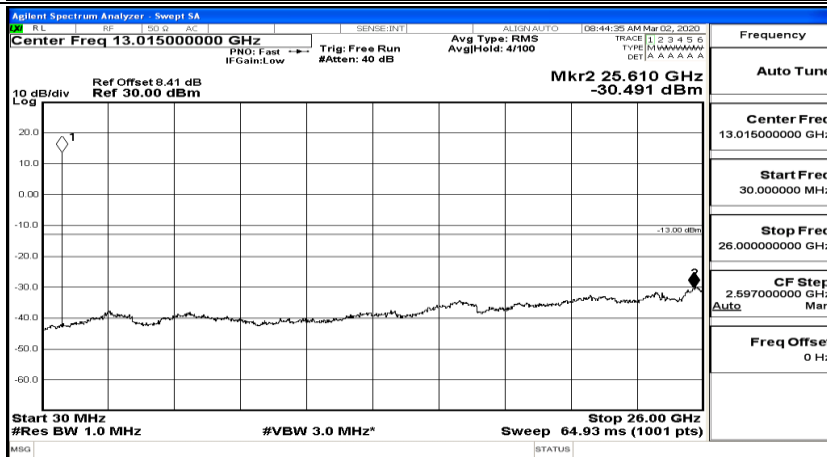

(Channel Bandwidth: 3 MHz)_MCH_16QAM_1RB#0

(Channel Bandwidth: 3 MHz)_MCH_16QAM_1RB#7