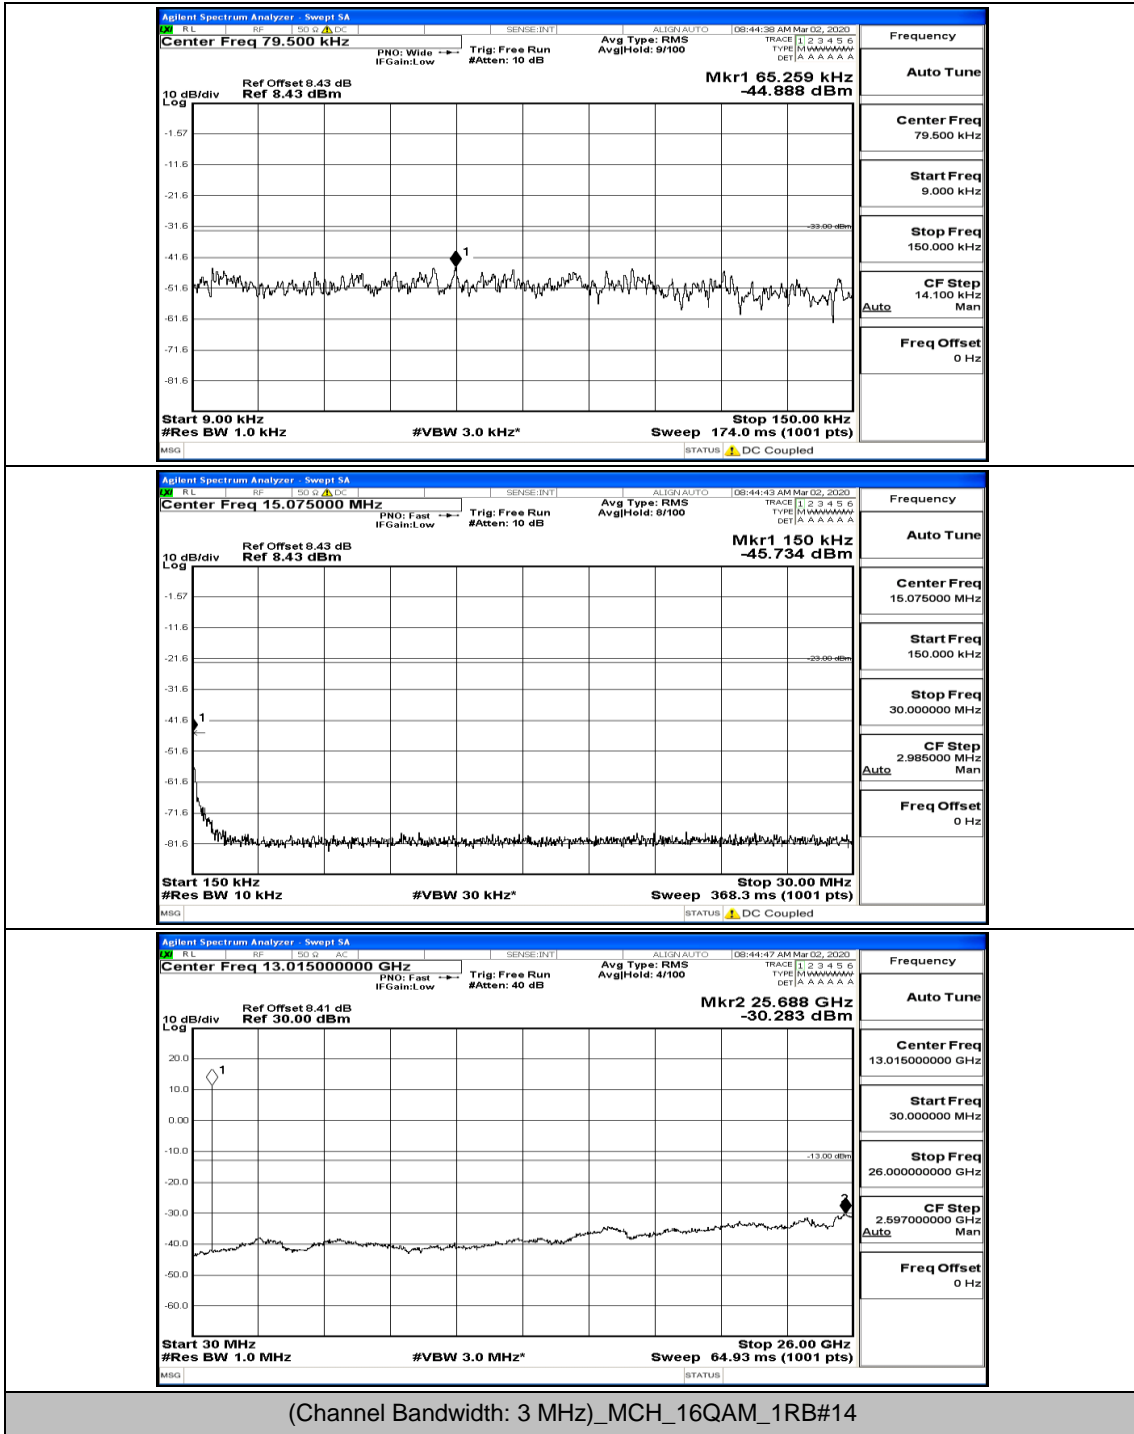

(Channel Bandwidth: 3 MHz)_LCH_16QAM_8RB#7

(Channel Bandwidth: 3 MHz)_MCH_16QAM_1RB#0

(Channel Bandwidth: 3 MHz)_MCH_16QAM_1RB#7

(Channel Bandwidth: 3 MHz)_MCH_16QAM_8RB#0

(Channel Bandwidth: 3 MHz)_MCH_16QAM_15RB#0

(Channel Bandwidth: 3 MHz)_HCH_16QAM_1RB#0

(Channel Bandwidth: 3 MHz)_HCH_16QAM_1RB#7

(Channel Bandwidth: 3 MHz)_HCH_16QAM_8RB#4

(Channel Bandwidth: 3 MHz)_HCH_16QAM_15RB#0

Channel Bandwidth: 5 MHz

(Channel Bandwidth: 5 MHz) LCH_QPSK_12RB#6