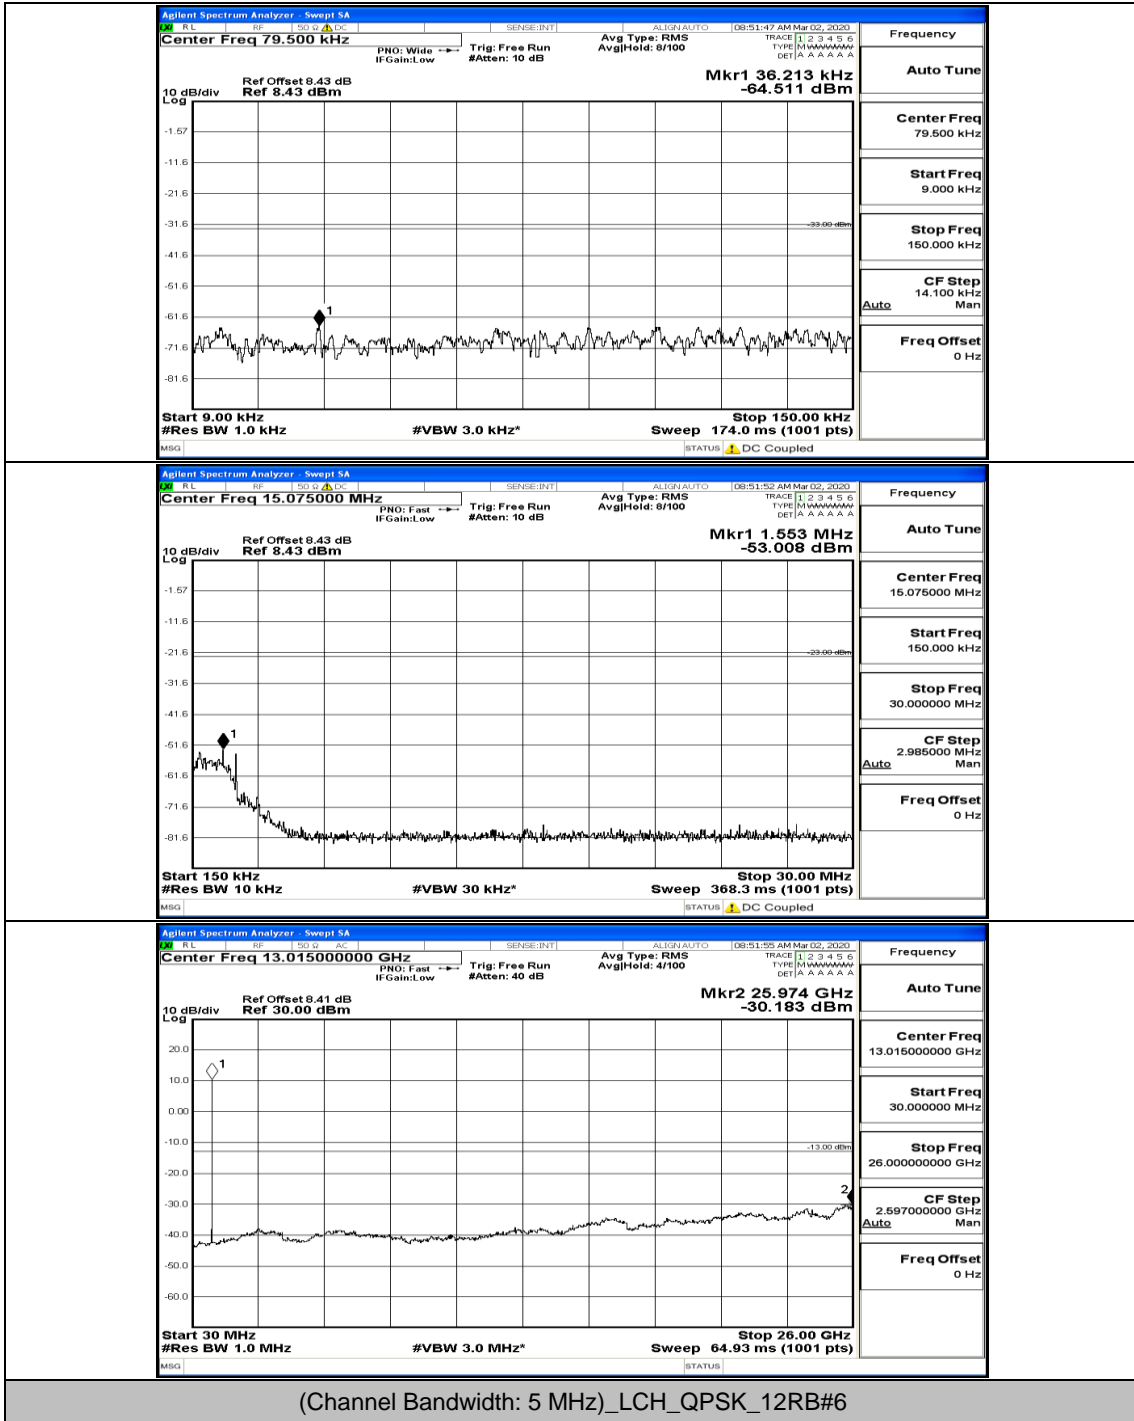

(Channel Bandwidth: 3 MHz)_HCH_16QAM_1RB#0

(Channel Bandwidth: 3 MHz)_HCH_16QAM_1RB#7

(Channel Bandwidth: 3 MHz)_HCH_16QAM_8RB#4

(Channel Bandwidth: 3 MHz)_HCH_16QAM_15RB#0

Channel Bandwidth: 5 MHz

(Channel Bandwidth: 5 MHz) LCH_QPSK_12RB#6

(Channel Bandwidth: 5 MHz)_LCH_QPSK_12RB#13

(Channel Bandwidth: 5 MHz)_MCH_QPSK_1RB#0

(Channel Bandwidth: 5 MHz)_MCH_QPSK_1RB#12

(Channel Bandwidth: 5 MHz)_HCH_QPSK_1RB#0

(Channel Bandwidth: 5 MHz)_HCH_QPSK_12RB#0