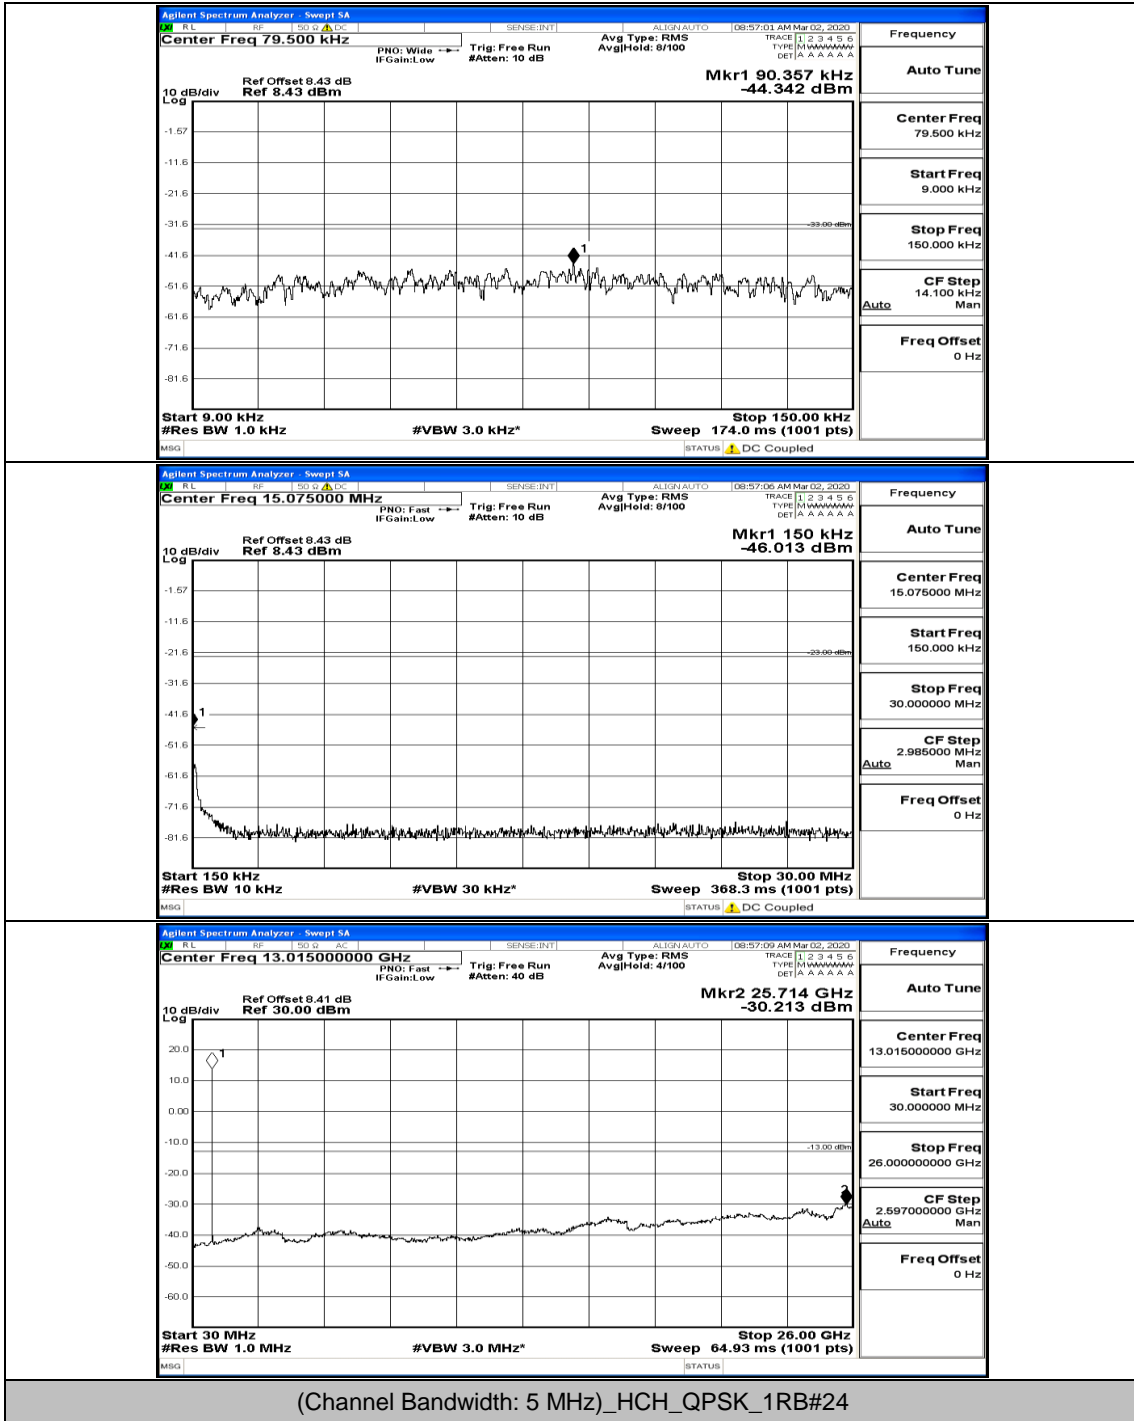

(Channel Bandwidth: 5 MHz)_LCH_QPSK_12RB#13

(Channel Bandwidth: 5 MHz)_MCH_QPSK_1RB#0

(Channel Bandwidth: 5 MHz)_MCH_QPSK_1RB#12

(Channel Bandwidth: 5 MHz)_HCH_QPSK_1RB#0

(Channel Bandwidth: 5 MHz)_HCH_QPSK_12RB#0