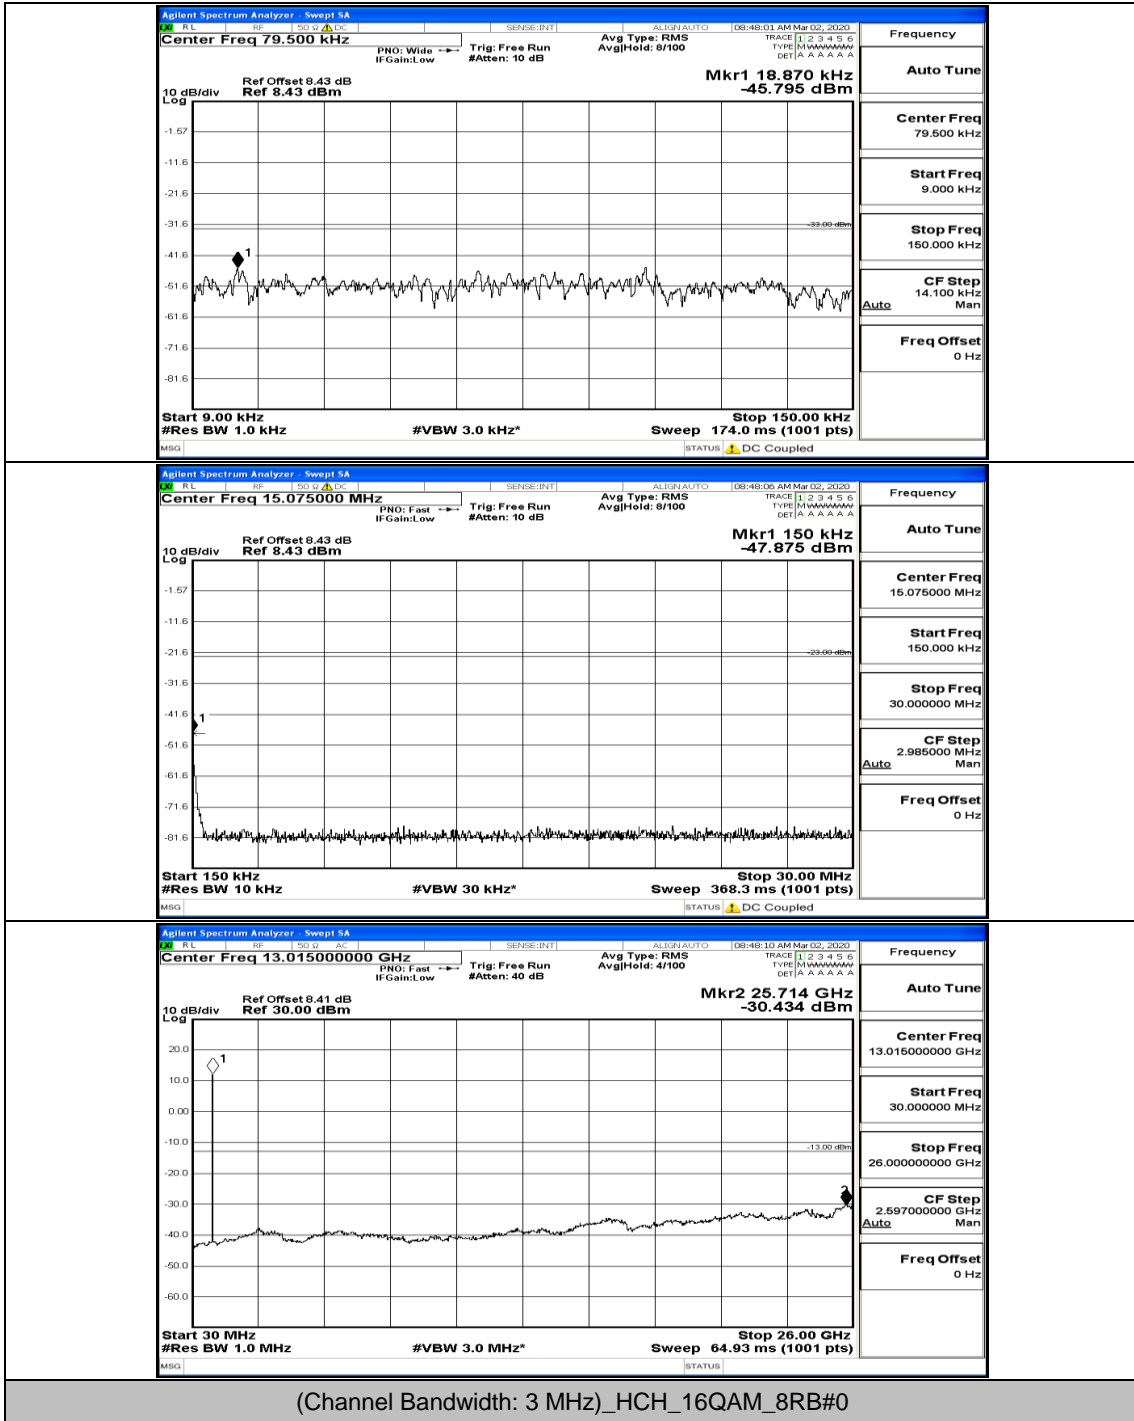

(Channel Bandwidth: 3 MHz)_LCH_16QAM_8RB#7

(Channel Bandwidth: 3 MHz)_MCH_16QAM_1RB#0

(Channel Bandwidth: 3 MHz)_MCH_16QAM_1RB#7

(Channel Bandwidth: 3 MHz)_MCH_16QAM_8RB#0

(Channel Bandwidth: 3 MHz)_MCH_16QAM_15RB#0

(Channel Bandwidth: 3 MHz)_HCH_16QAM_1RB#0

(Channel Bandwidth: 3 MHz)_HCH_16QAM_1RB#7

(Channel Bandwidth: 3 MHz)_HCH_16QAM_8RB#4

(Channel Bandwidth: 3 MHz)_HCH_16QAM_15RB#0

Channel Bandwidth: 5 MHz

(Channel Bandwidth: 5 MHz) LCH_QPSK_12RB#6