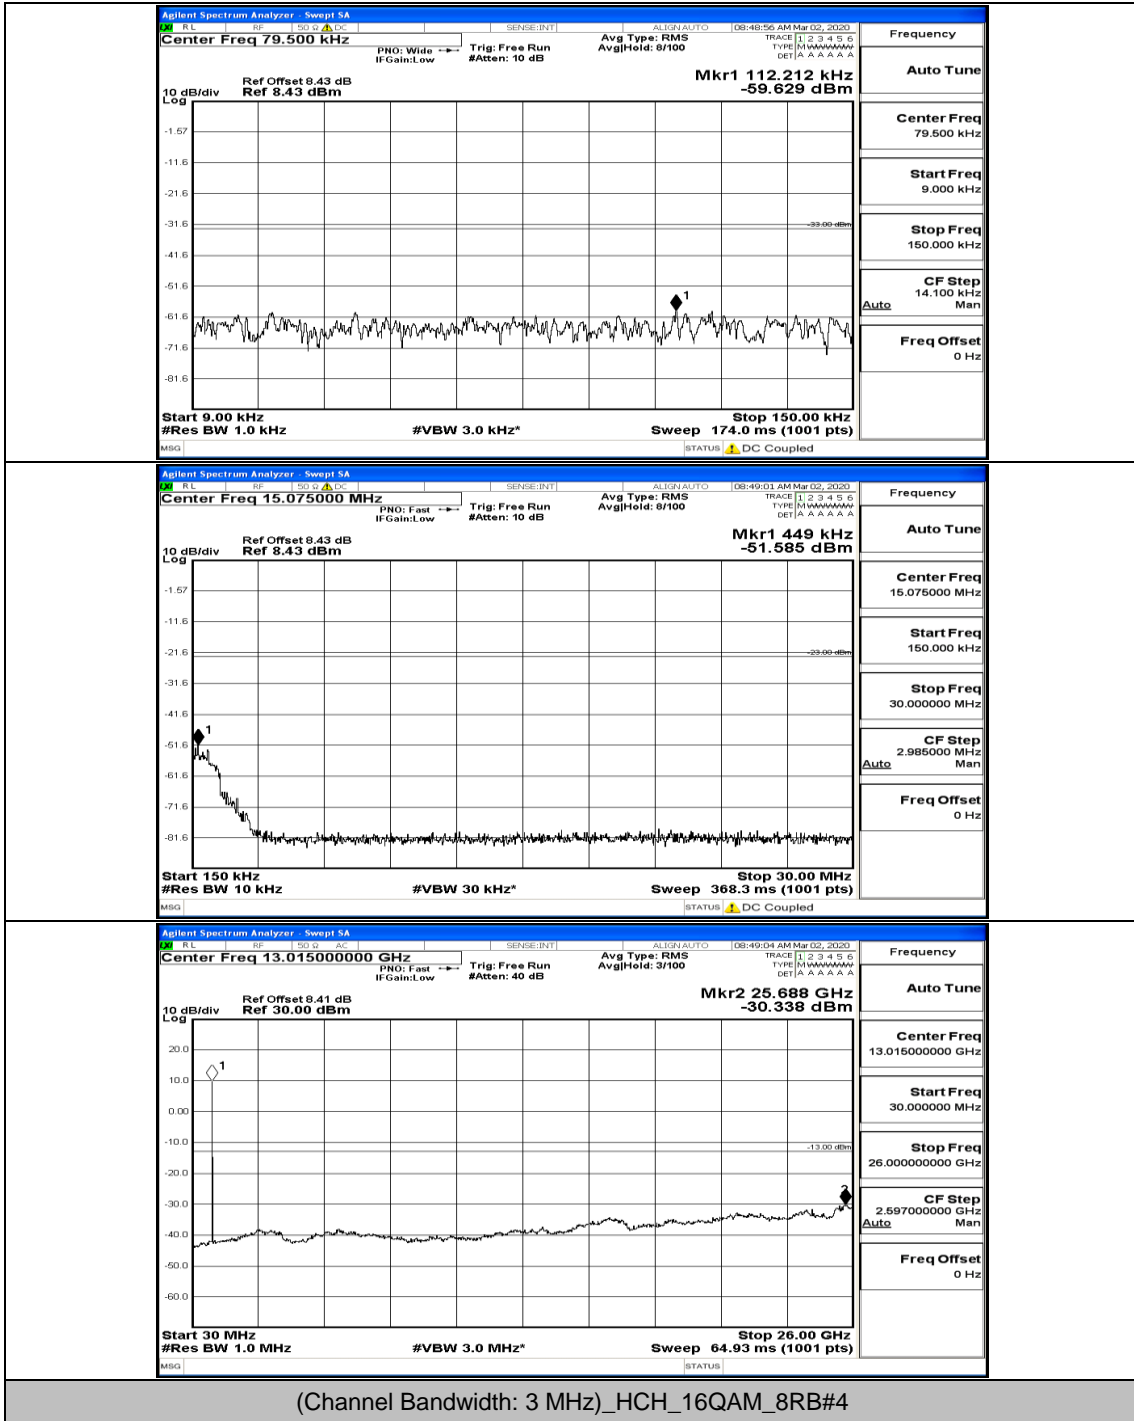

(Channel Bandwidth: 3 MHz)_LCH_16QAM_8RB#7

(Channel Bandwidth: 3 MHz)_MCH_16QAM_1RB#0

(Channel Bandwidth: 3 MHz)_MCH_16QAM_1RB#7

(Channel Bandwidth: 3 MHz)_MCH_16QAM_8RB#0

(Channel Bandwidth: 3 MHz)_MCH_16QAM_15RB#0

(Channel Bandwidth: 3 MHz)_HCH_16QAM_1RB#0

(Channel Bandwidth: 3 MHz)_HCH_16QAM_1RB#7

(Channel Bandwidth: 3 MHz)_HCH_16QAM_8RB#4

(Channel Bandwidth: 3 MHz)_HCH_16QAM_15RB#0

Channel Bandwidth: 5 MHz

(Channel Bandwidth: 5 MHz) LCH_QPSK_12RB#6