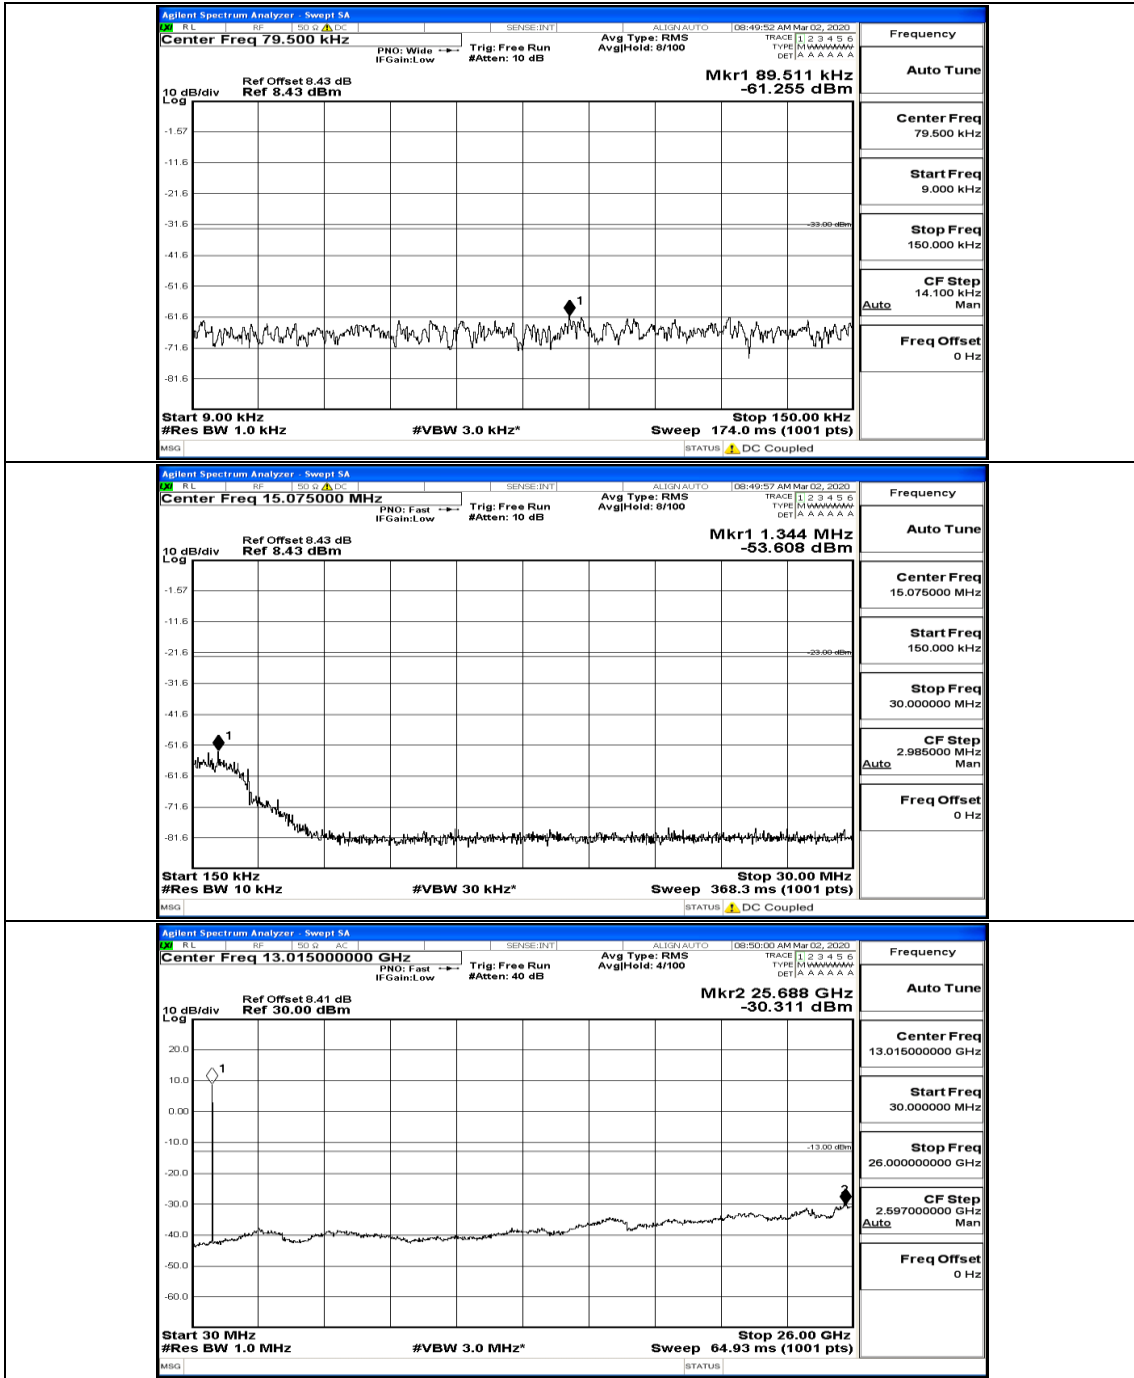

(Channel Bandwidth: 3 MHz)_HCH_16QAM_1RB#0

(Channel Bandwidth: 3 MHz)_HCH_16QAM_1RB#7

(Channel Bandwidth: 3 MHz)_HCH_16QAM_8RB#4

(Channel Bandwidth: 3 MHz)_HCH_16QAM_15RB#0

Channel Bandwidth: 5 MHz

(Channel Bandwidth: 5 MHz) LCH_QPSK_12RB#6

(Channel Bandwidth: 5 MHz)_LCH_QPSK_12RB#13

(Channel Bandwidth: 5 MHz)_MCH_QPSK_1RB#0

(Channel Bandwidth: 5 MHz)_MCH_QPSK_1RB#12

(Channel Bandwidth: 5 MHz)_HCH_QPSK_1RB#0

(Channel Bandwidth: 5 MHz)_HCH_QPSK_12RB#0