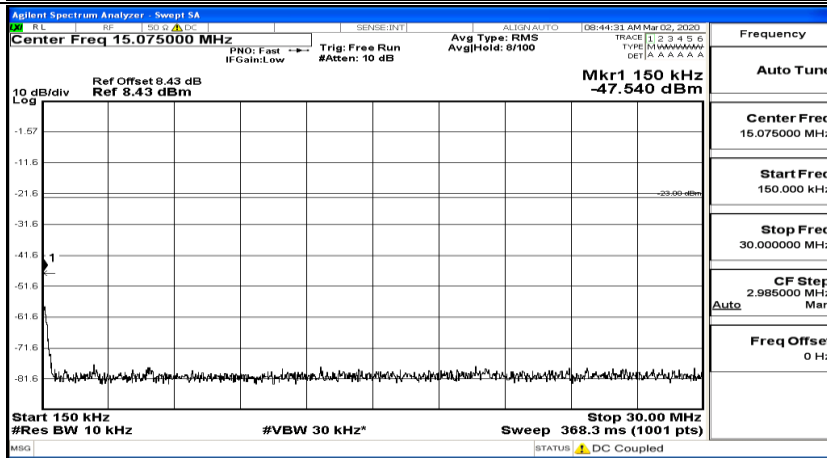

(Channel Bandwidth: 3 MHz)_MCH_16QAM_1RB#0

(Channel Bandwidth: 3 MHz)_MCH_16QAM_1RB#7