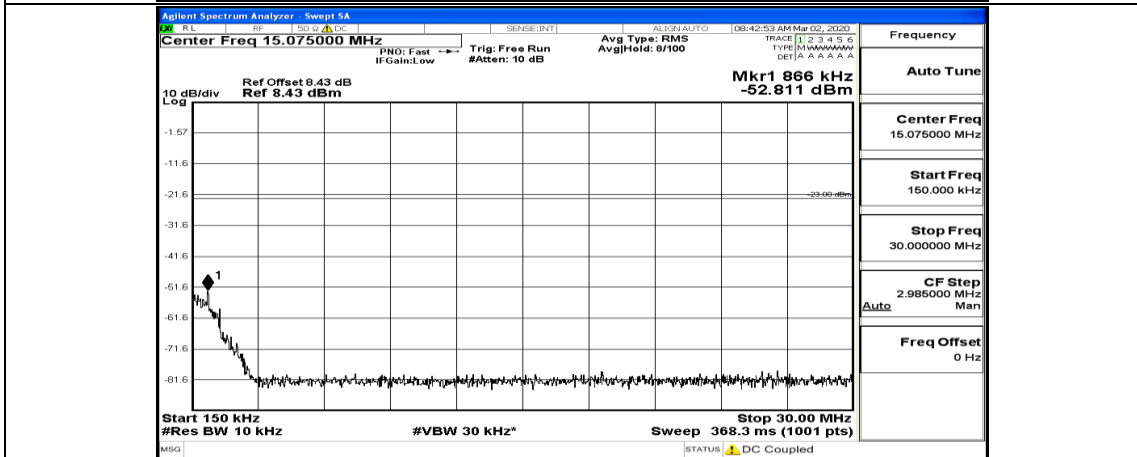

Frequency
Auto Tune
Center Freq 13.015000000 GHz
Start Freq 30.000000 MHz
Stop Freq 26.000000000 GHz
CF Step 2.597000000 GHz Man
Freq Offset 0 Hz

(Channel Bandwidth: 3 MHz)_LCH_16QAM_1RB#7

(Channel Bandwidth: 3 MHz)_LCH_16QAM_8RB#4