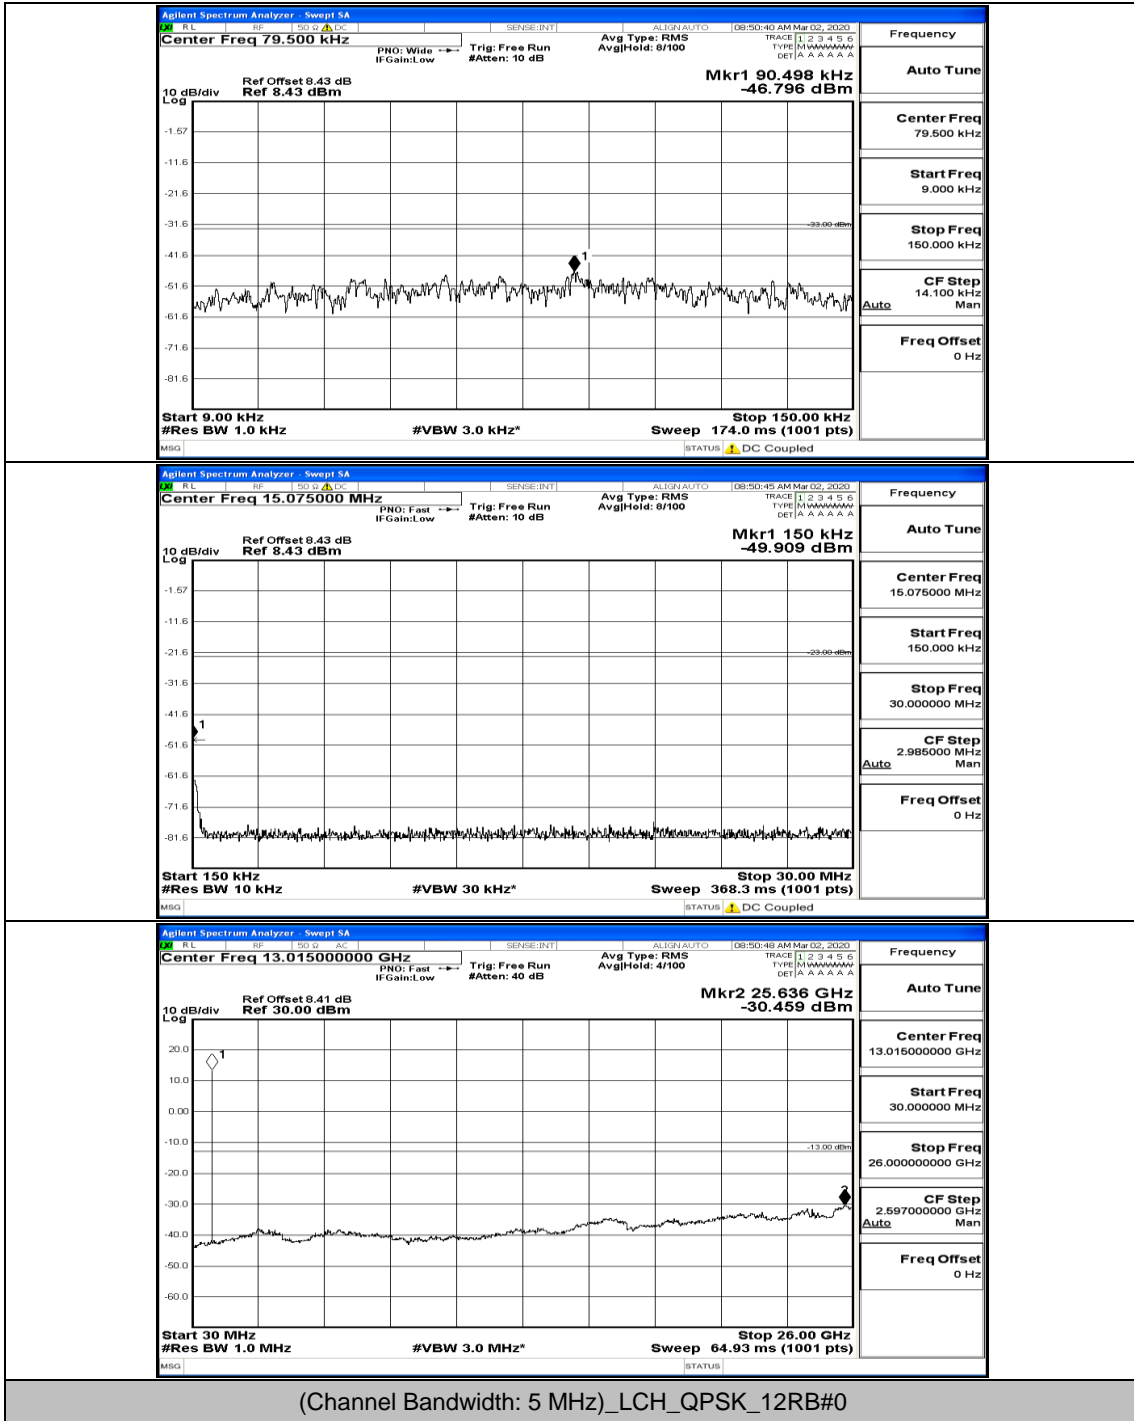

(Channel Bandwidth: 3 MHz)_HCH_16QAM_1RB#0

(Channel Bandwidth: 3 MHz)_HCH_16QAM_1RB#7

(Channel Bandwidth: 3 MHz)_HCH_16QAM_8RB#4

(Channel Bandwidth: 3 MHz)_HCH_16QAM_15RB#0

Channel Bandwidth: 5 MHz

(Channel Bandwidth: 5 MHz) LCH_QPSK_12RB#6

(Channel Bandwidth: 5 MHz)_LCH_QPSK_12RB#13

(Channel Bandwidth: 5 MHz)_MCH_QPSK_1RB#0

(Channel Bandwidth: 5 MHz)_MCH_QPSK_1RB#12

(Channel Bandwidth: 5 MHz)_HCH_QPSK_1RB#0

(Channel Bandwidth: 5 MHz)_HCH_QPSK_12RB#0