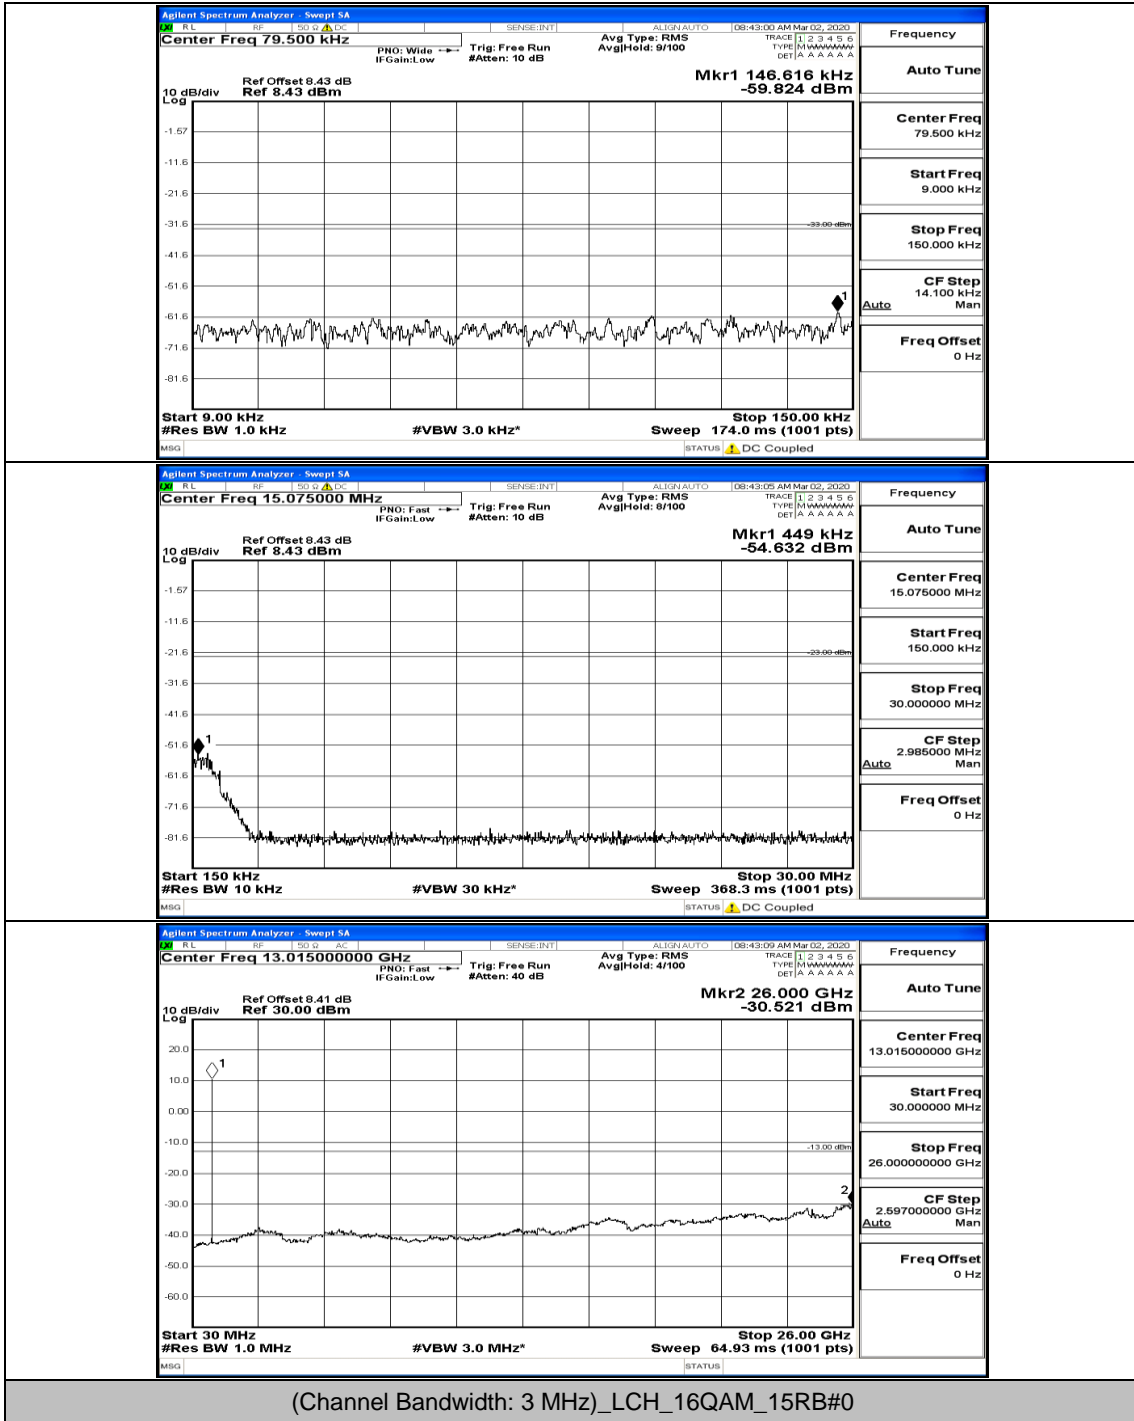

Frequency
Auto Tune
Center Freq 13.015000000 GHz
Start Freq 30.000000 MHz
Stop Freq 26.000000000 GHz
CF Step 2.597000000 GHz Man
Freq Offset 0 Hz

(Channel Bandwidth: 3 MHz)_LCH_16QAM_1RB#7

(Channel Bandwidth: 3 MHz)_LCH_16QAM_8RB#4

(Channel Bandwidth: 3 MHz)_LCH_16QAM_8RB#7

(Channel Bandwidth: 3 MHz)_MCH_16QAM_1RB#0

(Channel Bandwidth: 3 MHz)_MCH_16QAM_1RB#7

(Channel Bandwidth: 3 MHz)_MCH_16QAM_8RB#0

(Channel Bandwidth: 3 MHz)_MCH_16QAM_15RB#0