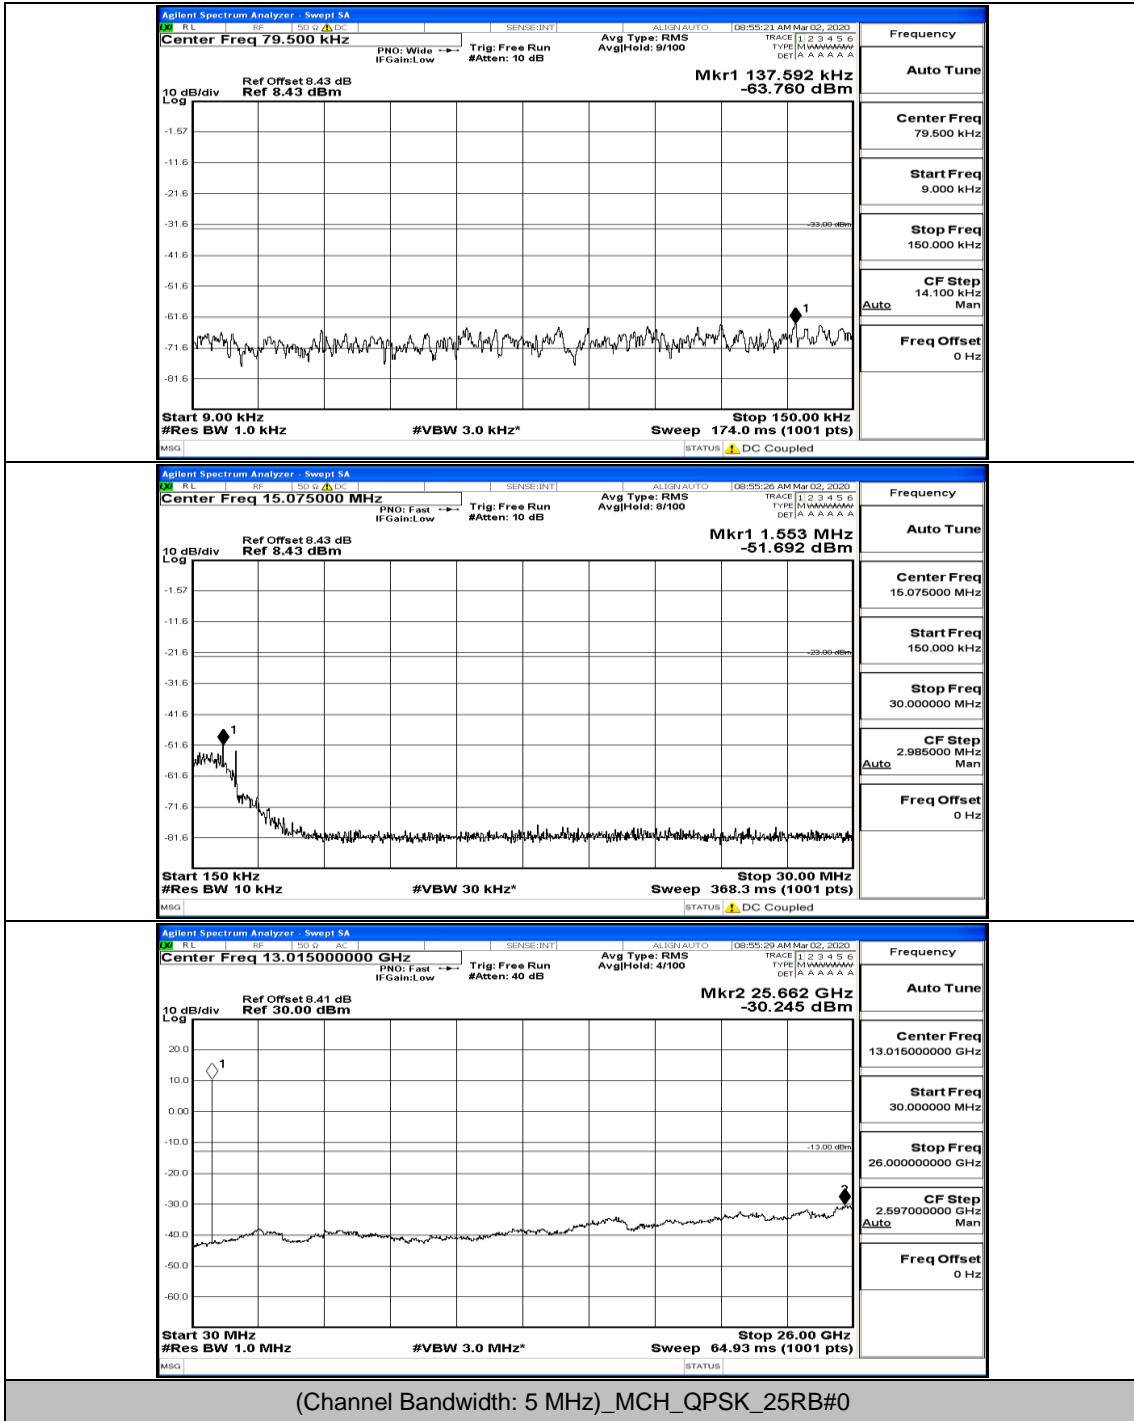

(Channel Bandwidth: 5 MHz)_LCH_QPSK_12RB#13

(Channel Bandwidth: 5 MHz)_MCH_QPSK_1RB#0

(Channel Bandwidth: 5 MHz)_MCH_QPSK_1RB#12

(Channel Bandwidth: 5 MHz)_HCH_QPSK_1RB#0

(Channel Bandwidth: 5 MHz)_HCH_QPSK_12RB#0