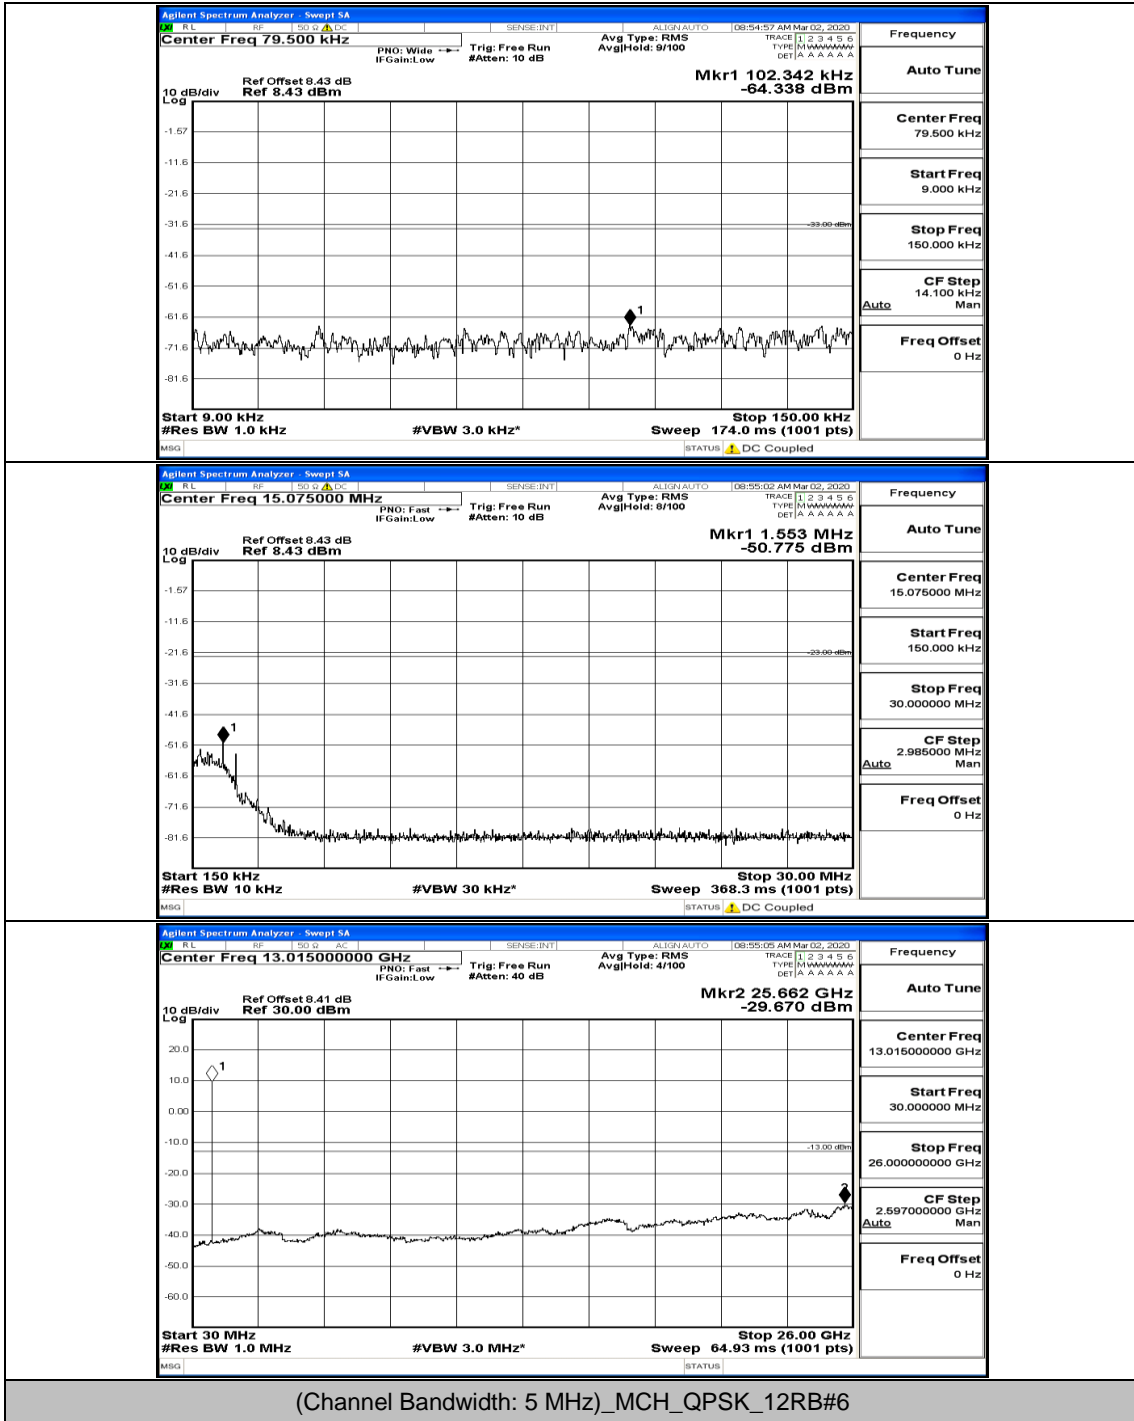

(Channel Bandwidth: 5 MHz)_LCH_QPSK_12RB#13

(Channel Bandwidth: 5 MHz)_MCH_QPSK_1RB#0

(Channel Bandwidth: 5 MHz)_MCH_QPSK_1RB#12

(Channel Bandwidth: 5 MHz)_HCH_QPSK_1RB#0

(Channel Bandwidth: 5 MHz)_HCH_QPSK_12RB#0