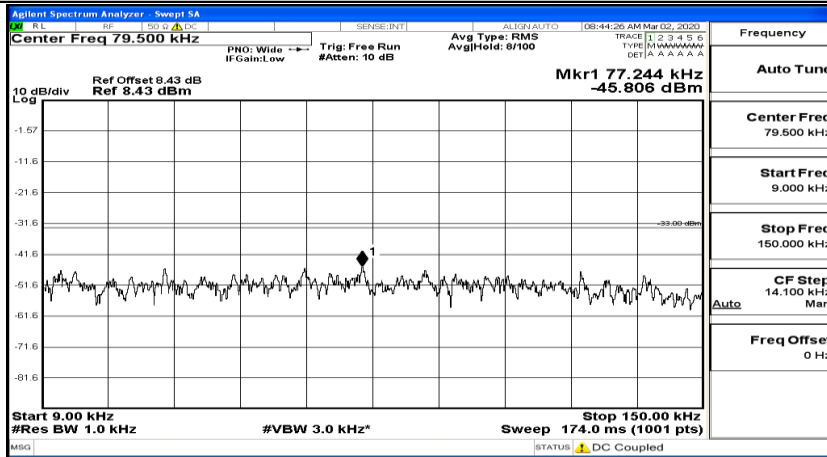

(Channel Bandwidth: 3 MHz)_MCH_16QAM_1RB#0

(Channel Bandwidth: 3 MHz)_MCH_16QAM_1RB#7