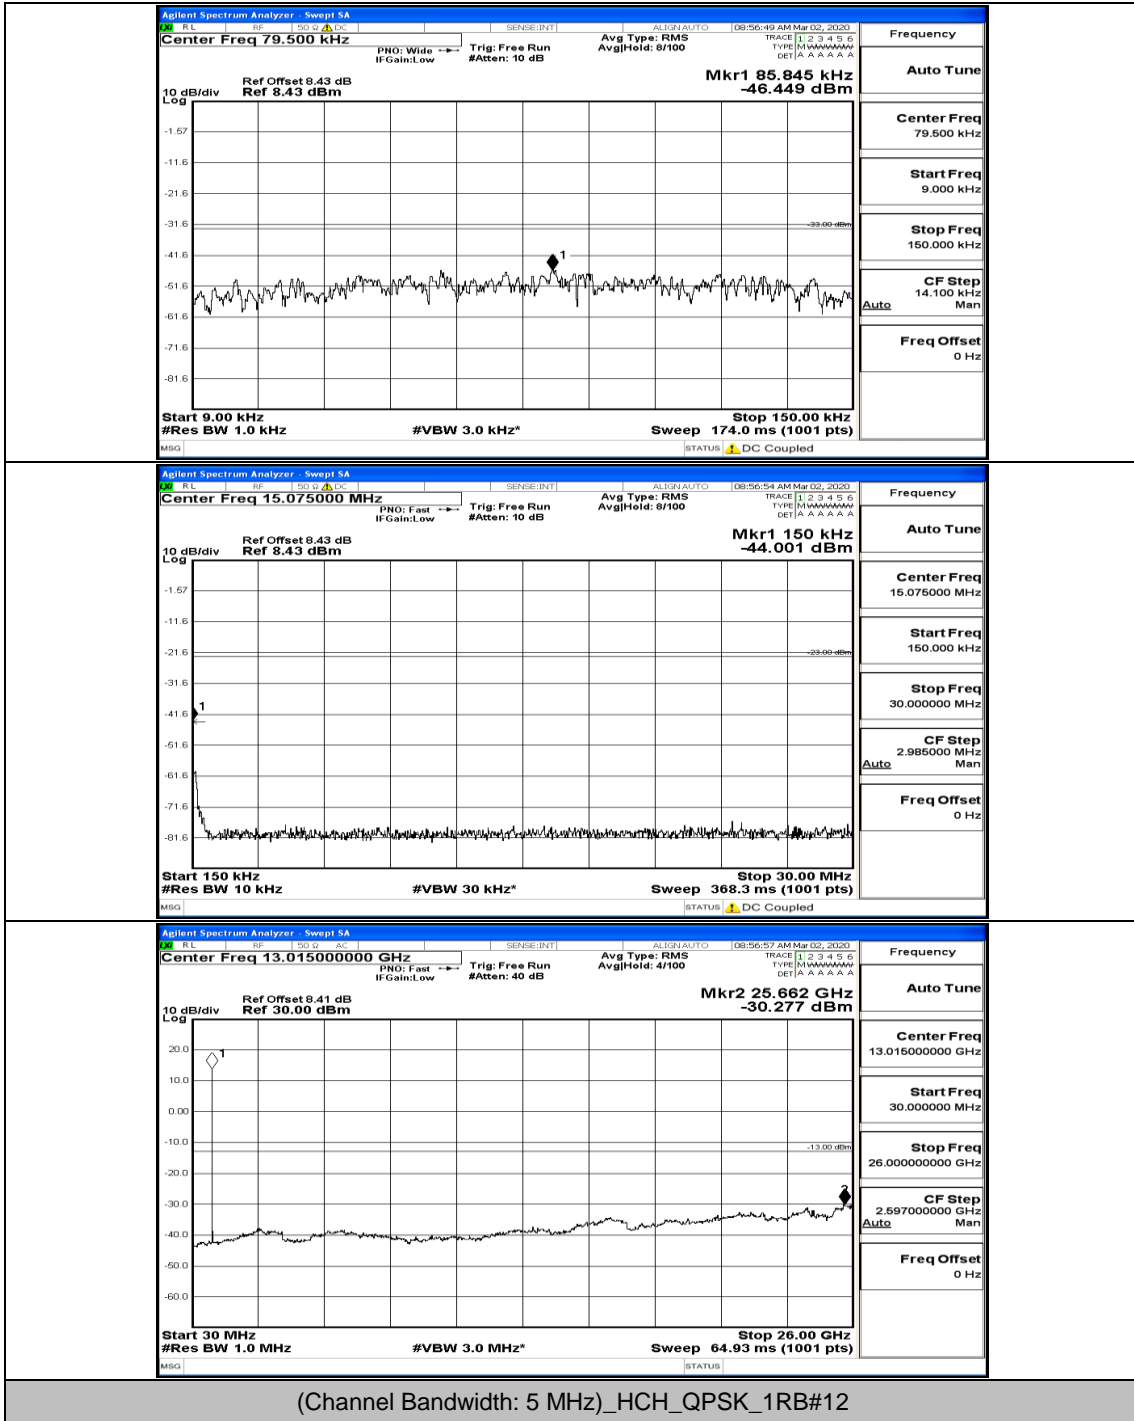

(Channel Bandwidth: 5 MHz)_LCH_QPSK_12RB#13

(Channel Bandwidth: 5 MHz)_MCH_QPSK_1RB#0

(Channel Bandwidth: 5 MHz)_MCH_QPSK_1RB#12

(Channel Bandwidth: 5 MHz)_HCH_QPSK_1RB#0

(Channel Bandwidth: 5 MHz)_HCH_QPSK_12RB#0