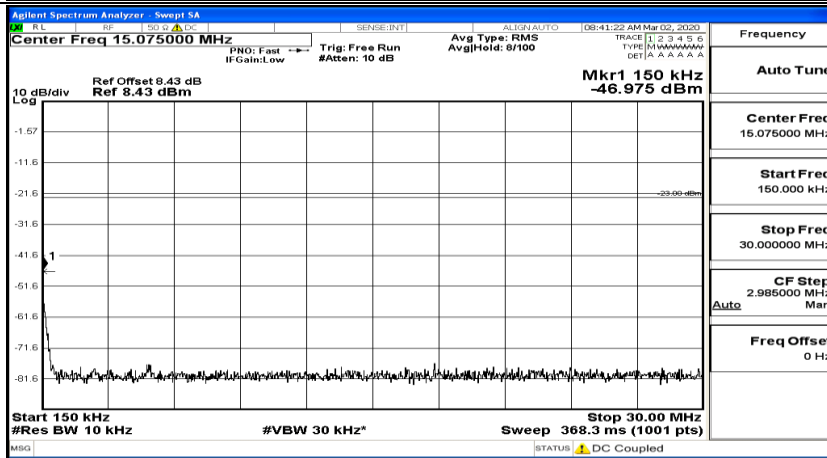

(Channel Bandwidth: 3 MHz)_LCH_16QAM_1RB#0

Frequency
Auto Tune
Center Freq 79.500 kHz
Start Freq 9.000 kHz
Stop Freq 150.000 kHz
CF Step 14.100 kHz Man
Freq Offset 0 Hz

Frequency
Auto Tune
Center Freq 15.075000 MHz
Start Freq 150.000 kHz
Stop Freq 30.000000 MHz
CF Step 2.985000 MHz Man
Freq Offset 0 Hz

Frequency
Auto Tune
Center Freq 13.015000000 GHz
Start Freq 30.000000 MHz
Stop Freq 26.000000000 GHz
CF Step 2.597000000 GHz Man
Freq Offset 0 Hz

(Channel Bandwidth: 3 MHz)_LCH_16QAM_1RB#7

(Channel Bandwidth: 3 MHz)_LCH_16QAM_8RB#4