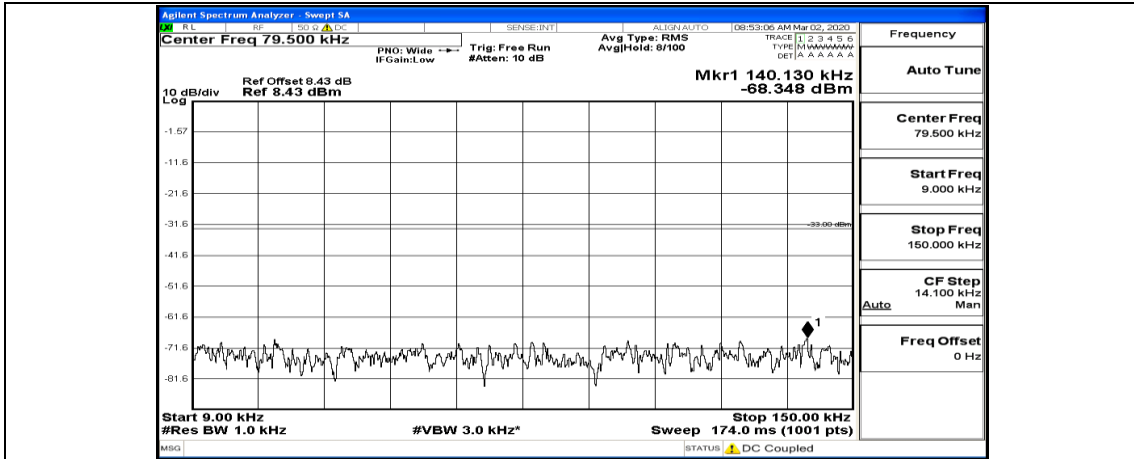

(Channel Bandwidth: 5 MHz)_MCH_QPSK_1RB#0