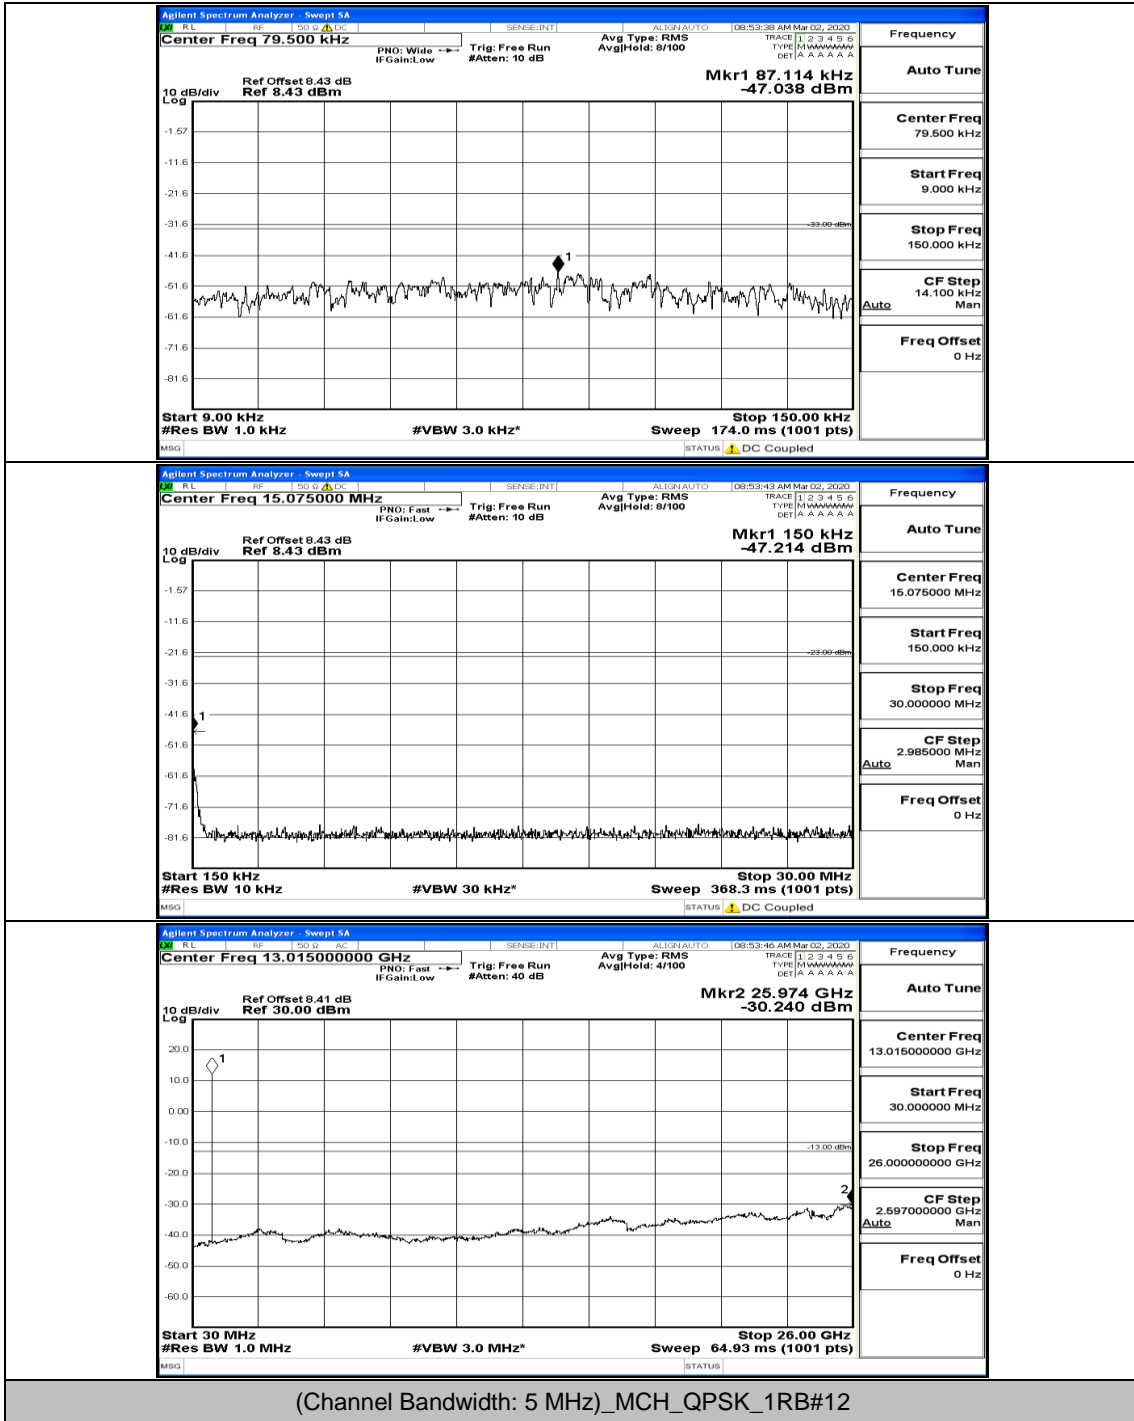

(Channel Bandwidth: 5 MHz)_MCH_QPSK_1RB#12