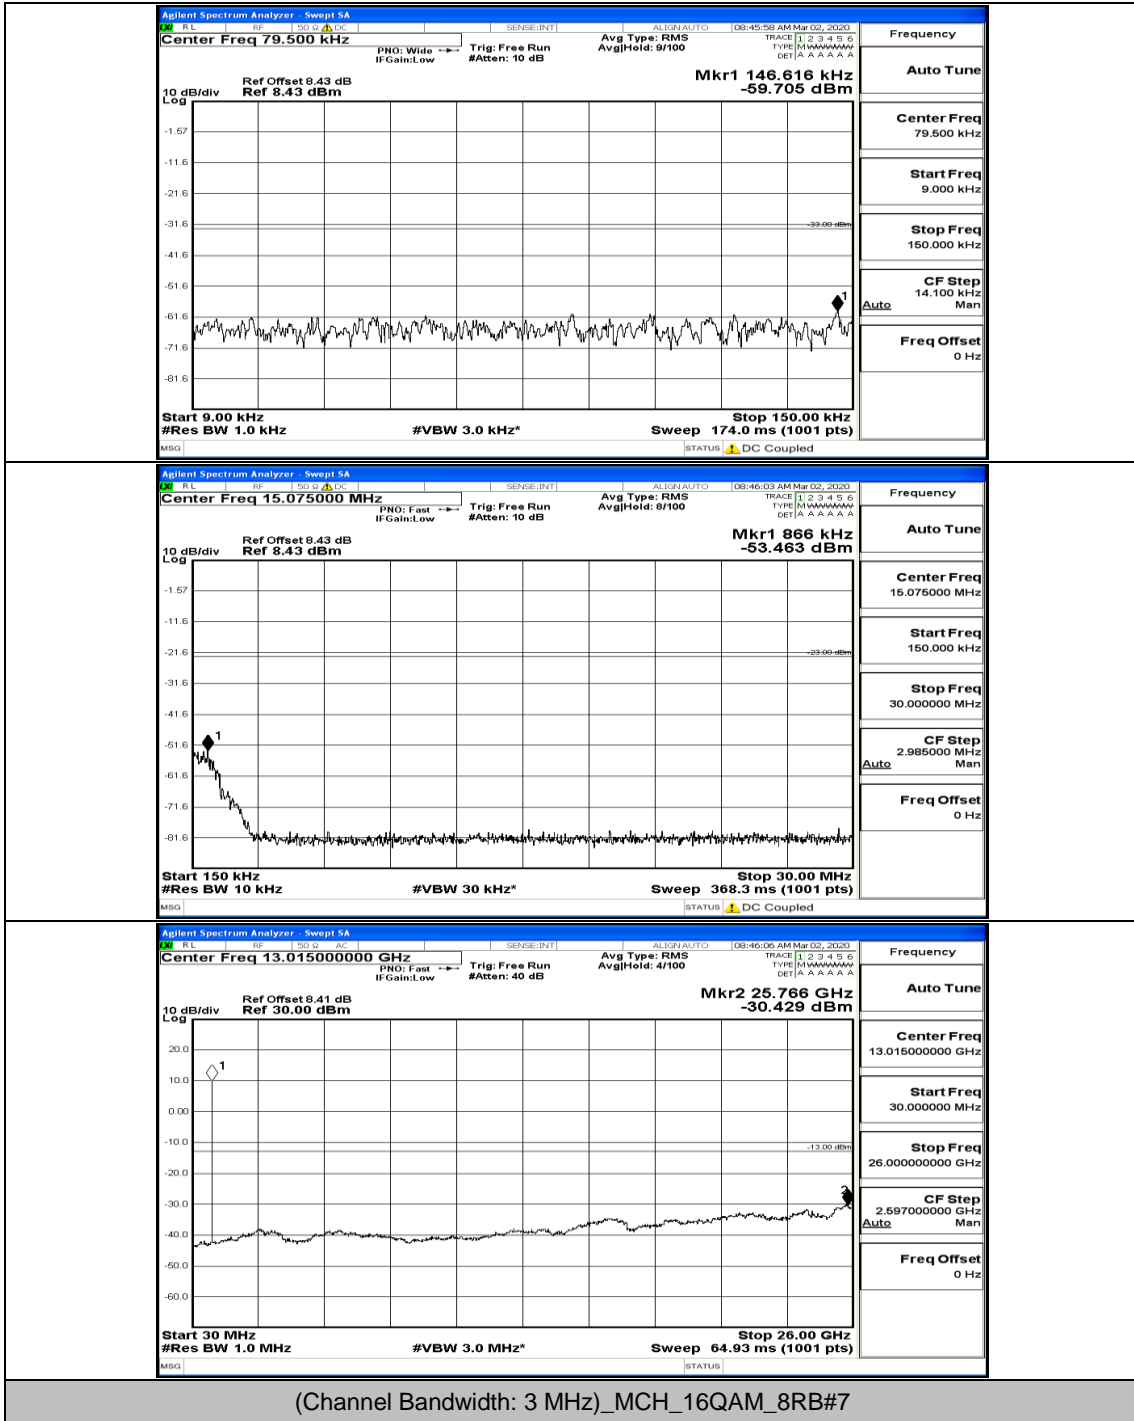

(Channel Bandwidth: 3 MHz)_LCH_16QAM_8RB#7

(Channel Bandwidth: 3 MHz)_MCH_16QAM_1RB#0

(Channel Bandwidth: 3 MHz)_MCH_16QAM_1RB#7

(Channel Bandwidth: 3 MHz)_MCH_16QAM_8RB#0

(Channel Bandwidth: 3 MHz)_MCH_16QAM_15RB#0

(Channel Bandwidth: 3 MHz)_HCH_16QAM_1RB#0

(Channel Bandwidth: 3 MHz)_HCH_16QAM_1RB#7

(Channel Bandwidth: 3 MHz)_HCH_16QAM_8RB#4

(Channel Bandwidth: 3 MHz)_HCH_16QAM_15RB#0

Channel Bandwidth: 5 MHz

(Channel Bandwidth: 5 MHz) LCH_QPSK_12RB#6