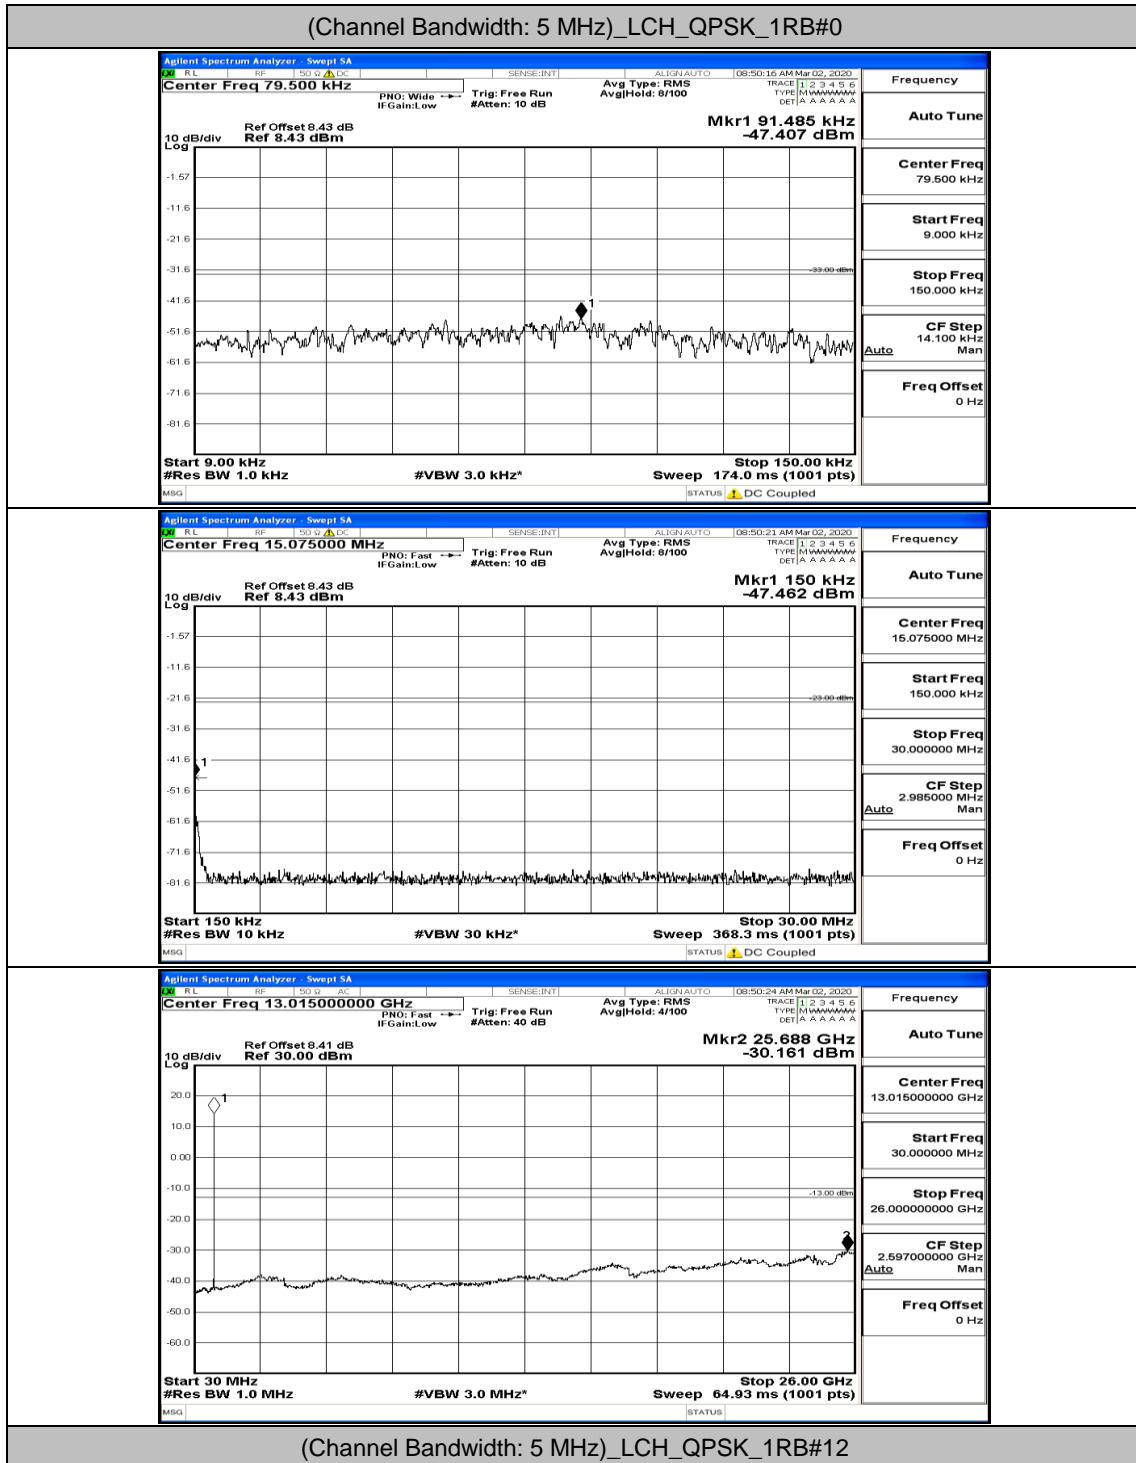

(Channel Bandwidth: 3 MHz)_HCH_16QAM_1RB#0

(Channel Bandwidth: 3 MHz)_HCH_16QAM_1RB#7

(Channel Bandwidth: 3 MHz)_HCH_16QAM_8RB#4

(Channel Bandwidth: 3 MHz)_HCH_16QAM_15RB#0

Channel Bandwidth: 5 MHz

(Channel Bandwidth: 5 MHz) LCH_QPSK_12RB#6