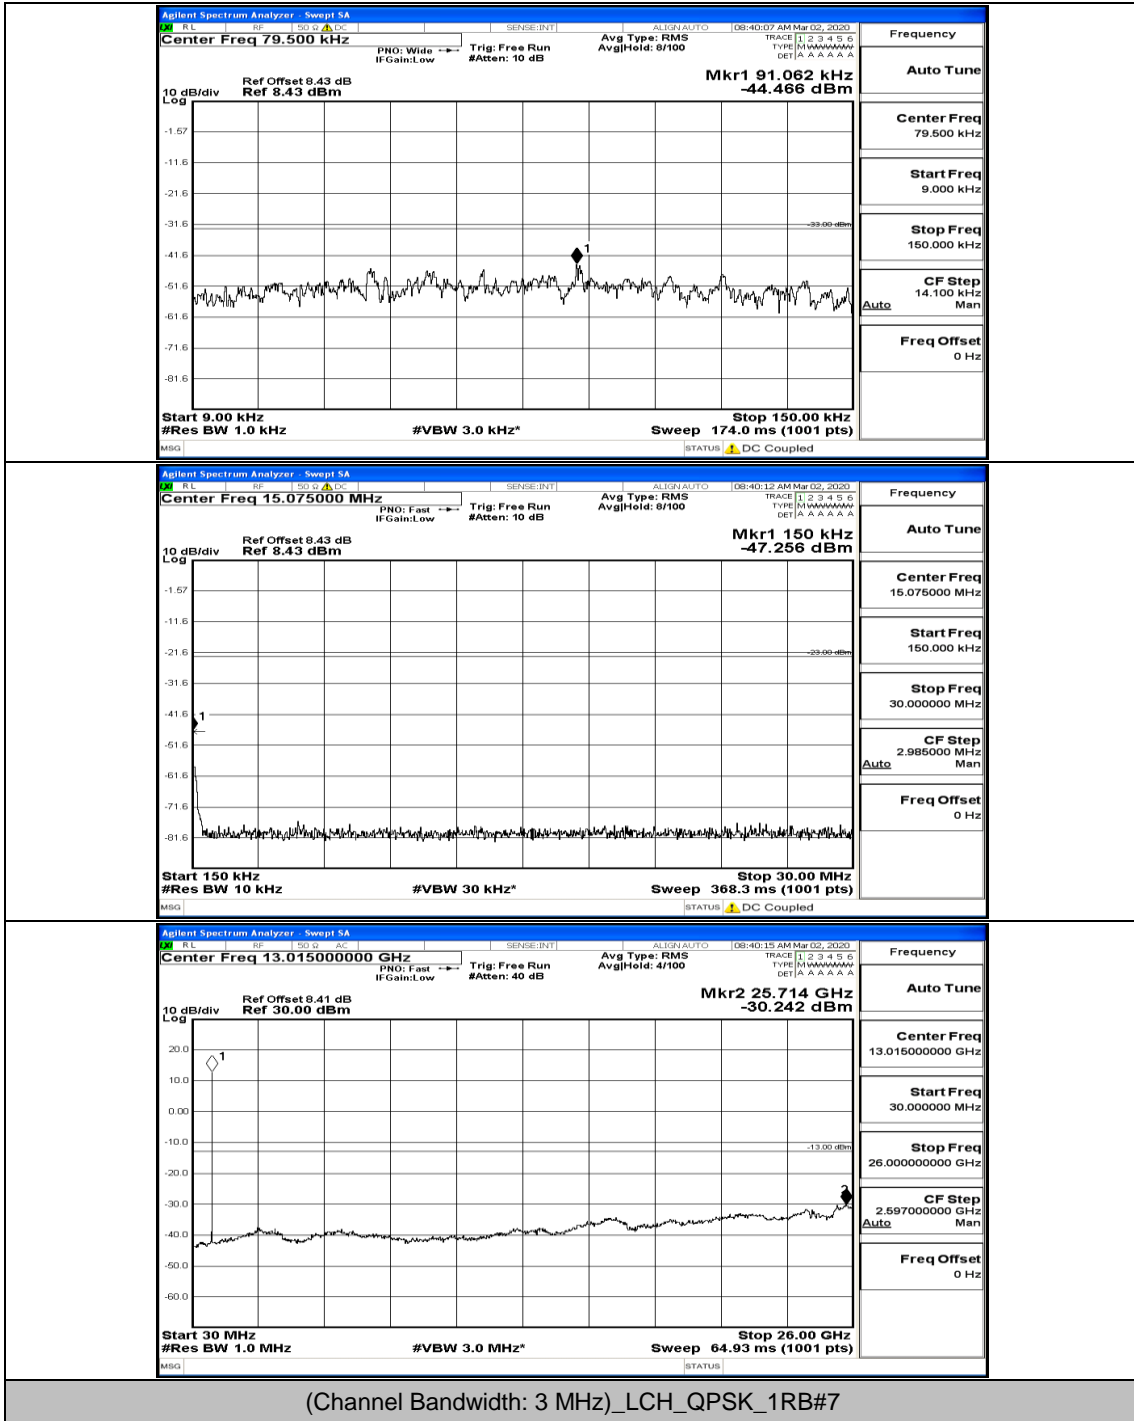

(Channel Bandwidth: 1.4 MHz)_HCH_16QAM_1RB#3

Channel Bandwidth: 3 MHz

(Channel Bandwidth: 3 MHz)_LCH_QPSK_1RB#0

(Channel Bandwidth: 3 MHz) LCH_QPSK_1RB#14

(Channel Bandwidth: 3 MHz)_LCH_QPSK_8RB#4

(Channel Bandwidth: 3 MHz)_MCH_QPSK_1RB#0

(Channel Bandwidth: 3 MHz)_MCH_QPSK_1RB#7

(Channel Bandwidth: 3 MHz)_MCH_QPSK_8RB#4

(Channel Bandwidth: 3 MHz)_MCH_QPSK_8RB#7

(Channel Bandwidth: 3 MHz)_HCH_QPSK_1RB#0

Frequency
Auto Tune
Center Freq 79.500 kHz
Start Freq 9.000 kHz
Stop Freq 150.000 kHz
CF Step 14.100 kHz Man
Freq Offset 0 Hz