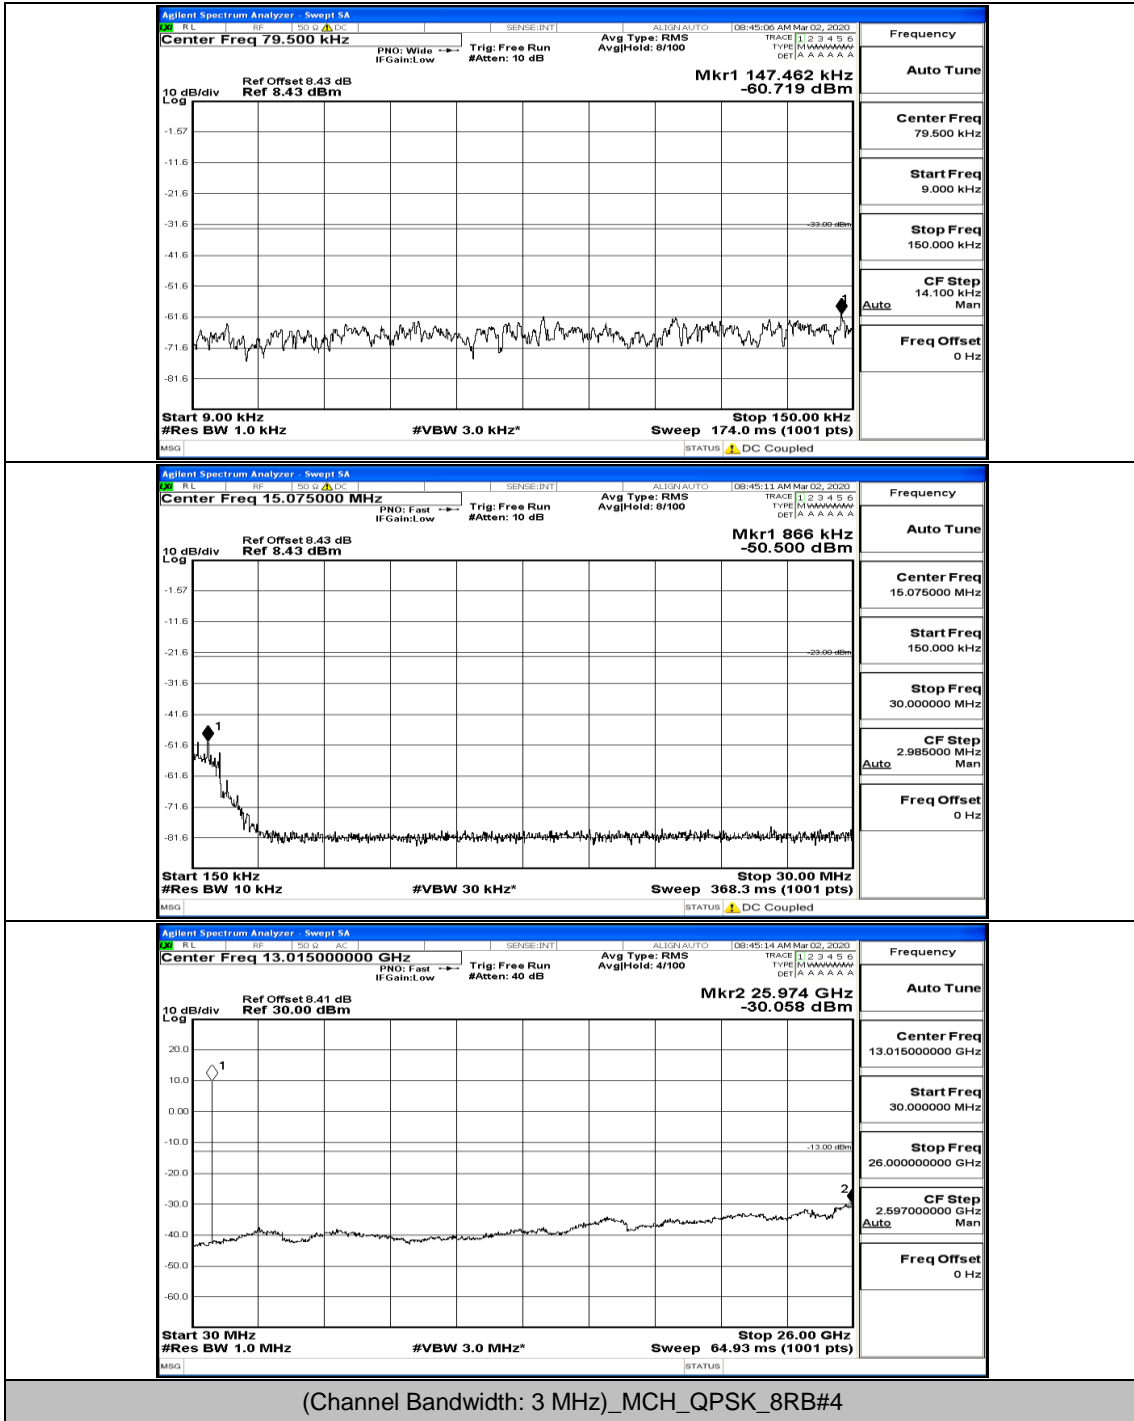

(Channel Bandwidth: 1.4 MHz)_HCH_16QAM_1RB#3

Channel Bandwidth: 3 MHz

(Channel Bandwidth: 3 MHz)_LCH_QPSK_1RB#0

(Channel Bandwidth: 3 MHz) LCH_QPSK_1RB#14

(Channel Bandwidth: 3 MHz)_LCH_QPSK_8RB#4

(Channel Bandwidth: 3 MHz)_MCH_QPSK_1RB#0

(Channel Bandwidth: 3 MHz)_MCH_QPSK_1RB#7

(Channel Bandwidth: 3 MHz)_MCH_QPSK_8RB#4

(Channel Bandwidth: 3 MHz)_MCH_QPSK_8RB#7

(Channel Bandwidth: 3 MHz)_HCH_QPSK_1RB#0

Frequency
Auto Tune
Center Freq 79.500 kHz
Start Freq 9.000 kHz
Stop Freq 150.000 kHz
CF Step 14.100 kHz Man
Freq Offset 0 Hz

Frequency
Auto Tune
Center Freq 15.075000 MHz
Start Freq 150.000 kHz
Stop Freq 30.000000 MHz
CF Step 2.985000 MHz Man
Freq Offset 0 Hz

Frequency
Auto Tune
Center Freq 13.015000000 GHz
Start Freq 30.000000 MHz
Stop Freq 26.000000000 GHz
CF Step 2.597000000 GHz Man
Freq Offset 0 Hz