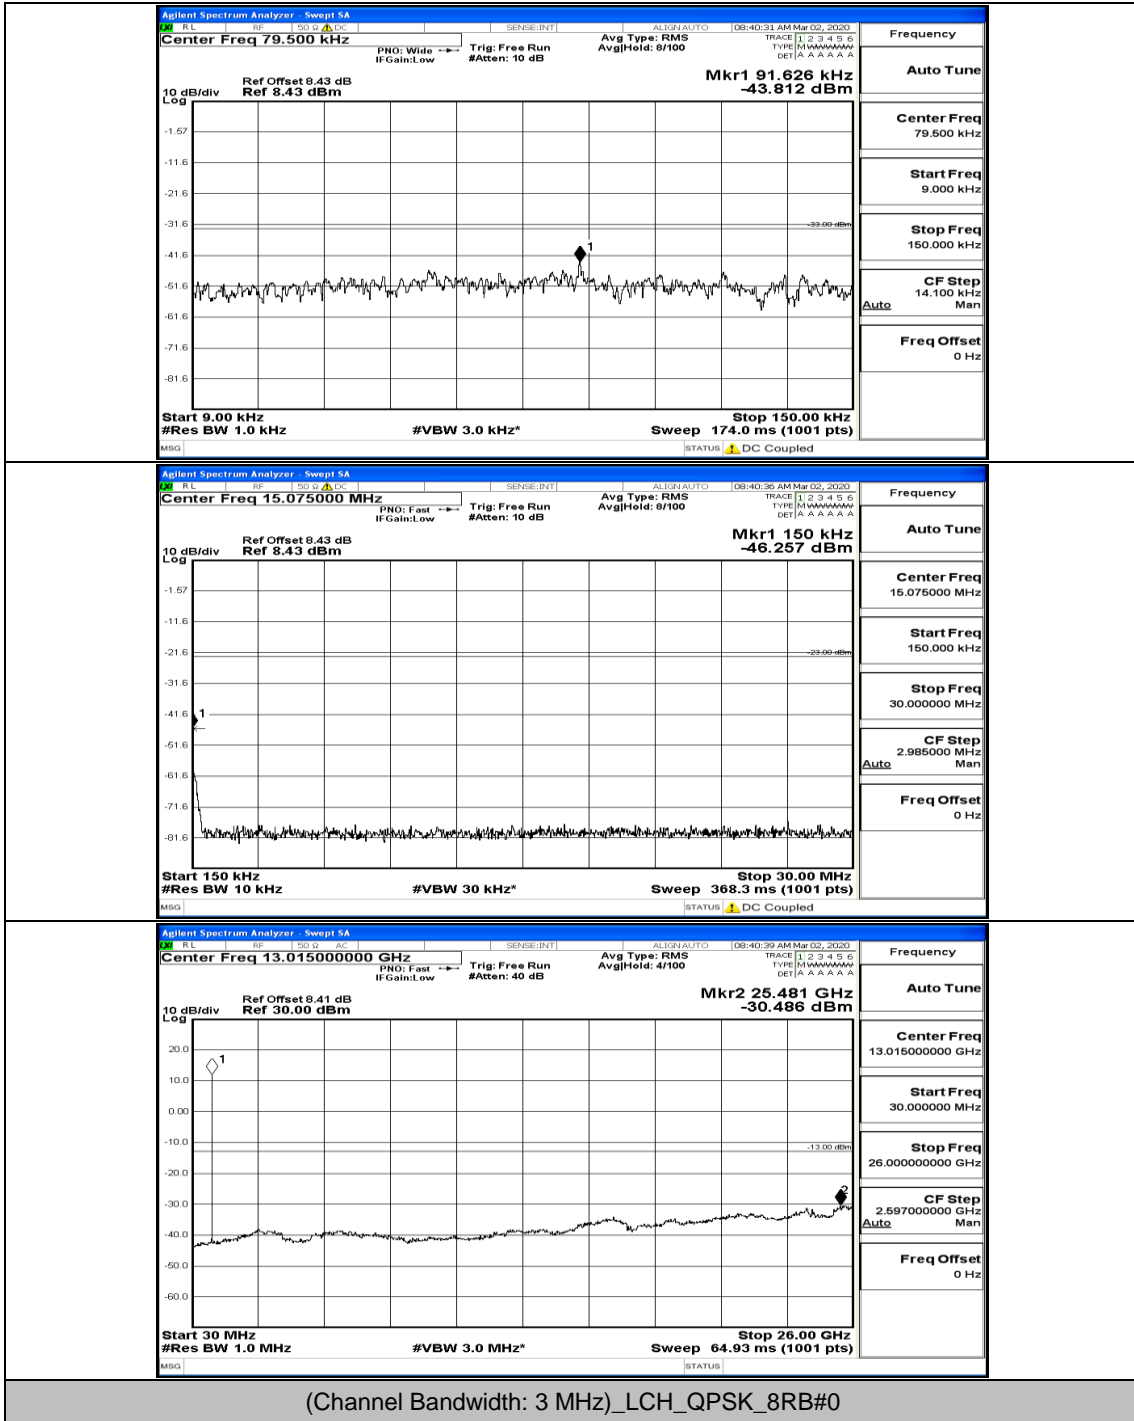

(Channel Bandwidth: 1.4 MHz)_HCH_16QAM_1RB#3

Channel Bandwidth: 3 MHz

(Channel Bandwidth: 3 MHz)_LCH_QPSK_1RB#0

(Channel Bandwidth: 3 MHz) LCH_QPSK_1RB#14

(Channel Bandwidth: 3 MHz)_LCH_QPSK_8RB#4

(Channel Bandwidth: 3 MHz)_MCH_QPSK_1RB#0

(Channel Bandwidth: 3 MHz)_MCH_QPSK_1RB#7

(Channel Bandwidth: 3 MHz)_MCH_QPSK_8RB#4

(Channel Bandwidth: 3 MHz)_MCH_QPSK_8RB#7

(Channel Bandwidth: 3 MHz)_HCH_QPSK_1RB#0

Frequency
Auto Tune
Center Freq 79.500 kHz
Start Freq 9.000 kHz
Stop Freq 150.000 kHz
CF Step 14.100 kHz Man
Freq Offset 0 Hz