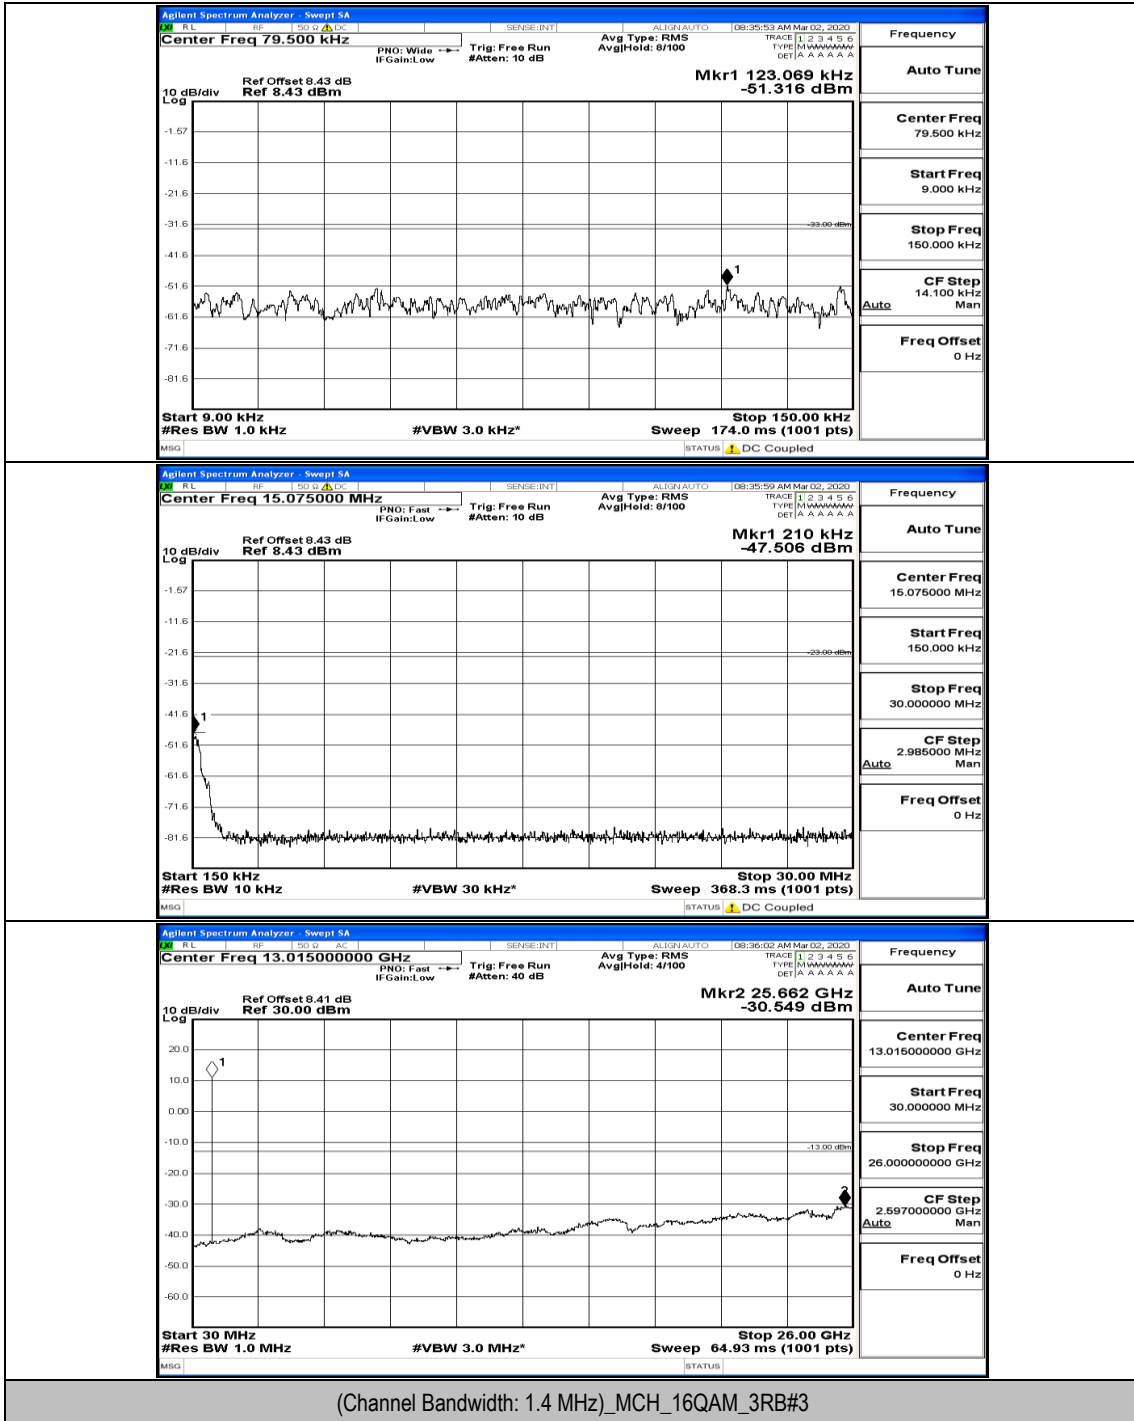

(Channel Bandwidth: 1.4 MHz)_LCH_16QAM_6RB#0

(Channel Bandwidth: 1.4 MHz)_MCH_16QAM_1RB#0

(Channel Bandwidth: 1.4 MHz)_MCH_16QAM_1RB#5

(Channel Bandwidth: 1.4 MHz)_MCH_16QAM_3RB#0

(Channel Bandwidth: 1.4 MHz)_HCH_16QAM_1RB#0

(Channel Bandwidth: 1.4 MHz)_HCH_16QAM_1RB#3

Channel Bandwidth: 3 MHz

(Channel Bandwidth: 3 MHz)_LCH_QPSK_1RB#0

(Channel Bandwidth: 3 MHz) LCH_QPSK_1RB#14

(Channel Bandwidth: 3 MHz)_LCH_QPSK_8RB#4

(Channel Bandwidth: 3 MHz)_MCH_QPSK_1RB#0

(Channel Bandwidth: 3 MHz)_MCH_QPSK_1RB#7

(Channel Bandwidth: 3 MHz)_MCH_QPSK_8RB#4

(Channel Bandwidth: 3 MHz)_MCH_QPSK_8RB#7

(Channel Bandwidth: 3 MHz)_HCH_QPSK_1RB#0

Frequency
Auto Tune
Center Freq 79.500 kHz
Start Freq 9.000 kHz
Stop Freq 150.000 kHz
CF Step 14.100 kHz Man
Freq Offset 0 Hz