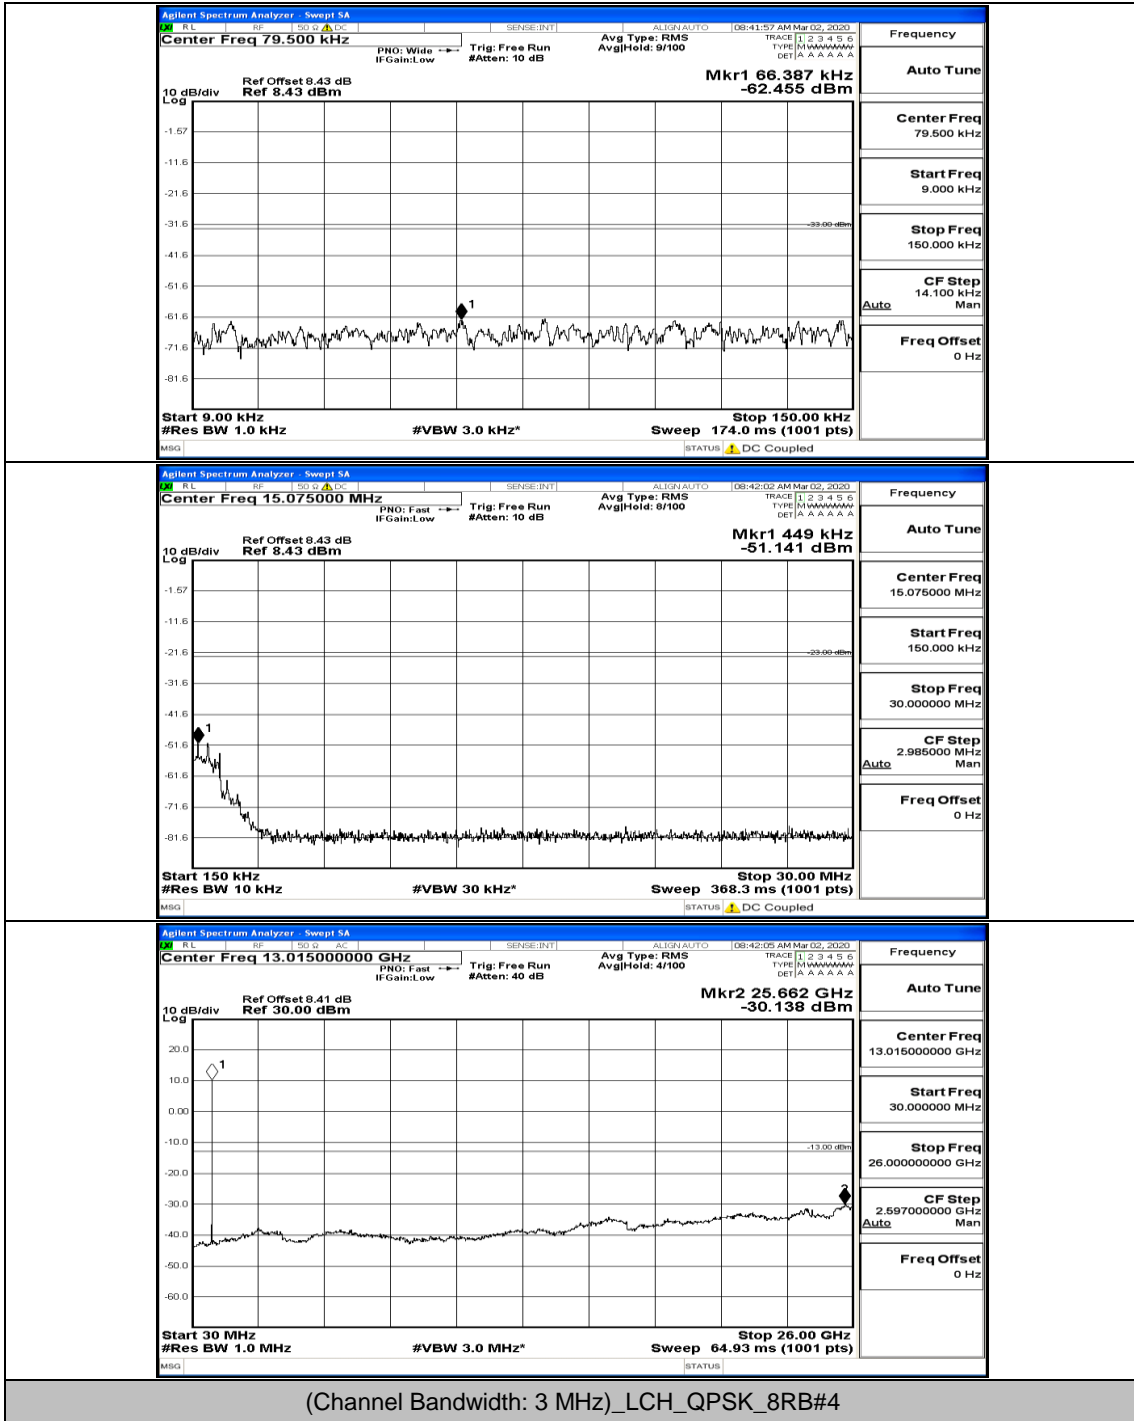

(Channel Bandwidth: 1.4 MHz)_HCH_16QAM_1RB#3

Channel Bandwidth: 3 MHz

(Channel Bandwidth: 3 MHz)_LCH_QPSK_1RB#0

(Channel Bandwidth: 3 MHz) LCH_QPSK_1RB#14

(Channel Bandwidth: 3 MHz)_LCH_QPSK_8RB#4

(Channel Bandwidth: 3 MHz)_MCH_QPSK_1RB#0

(Channel Bandwidth: 3 MHz)_MCH_QPSK_1RB#7

(Channel Bandwidth: 3 MHz)_MCH_QPSK_8RB#4

(Channel Bandwidth: 3 MHz)_MCH_QPSK_8RB#7

(Channel Bandwidth: 3 MHz)_HCH_QPSK_1RB#0

Frequency
Auto Tune
Center Freq 79.500 kHz
Start Freq 9.000 kHz
Stop Freq 150.000 kHz
CF Step 14.100 kHz Man
Freq Offset 0 Hz

Frequency
Auto Tune
Center Freq 15.075000 MHz
Start Freq 150.000 kHz
Stop Freq 30.000000 MHz
CF Step 2.985000 MHz Man
Freq Offset 0 Hz

Frequency
Auto Tune
Center Freq 13.015000000 GHz
Start Freq 30.000000 MHz
Stop Freq 26.000000000 GHz
CF Step 2.597000000 GHz Man
Freq Offset 0 Hz