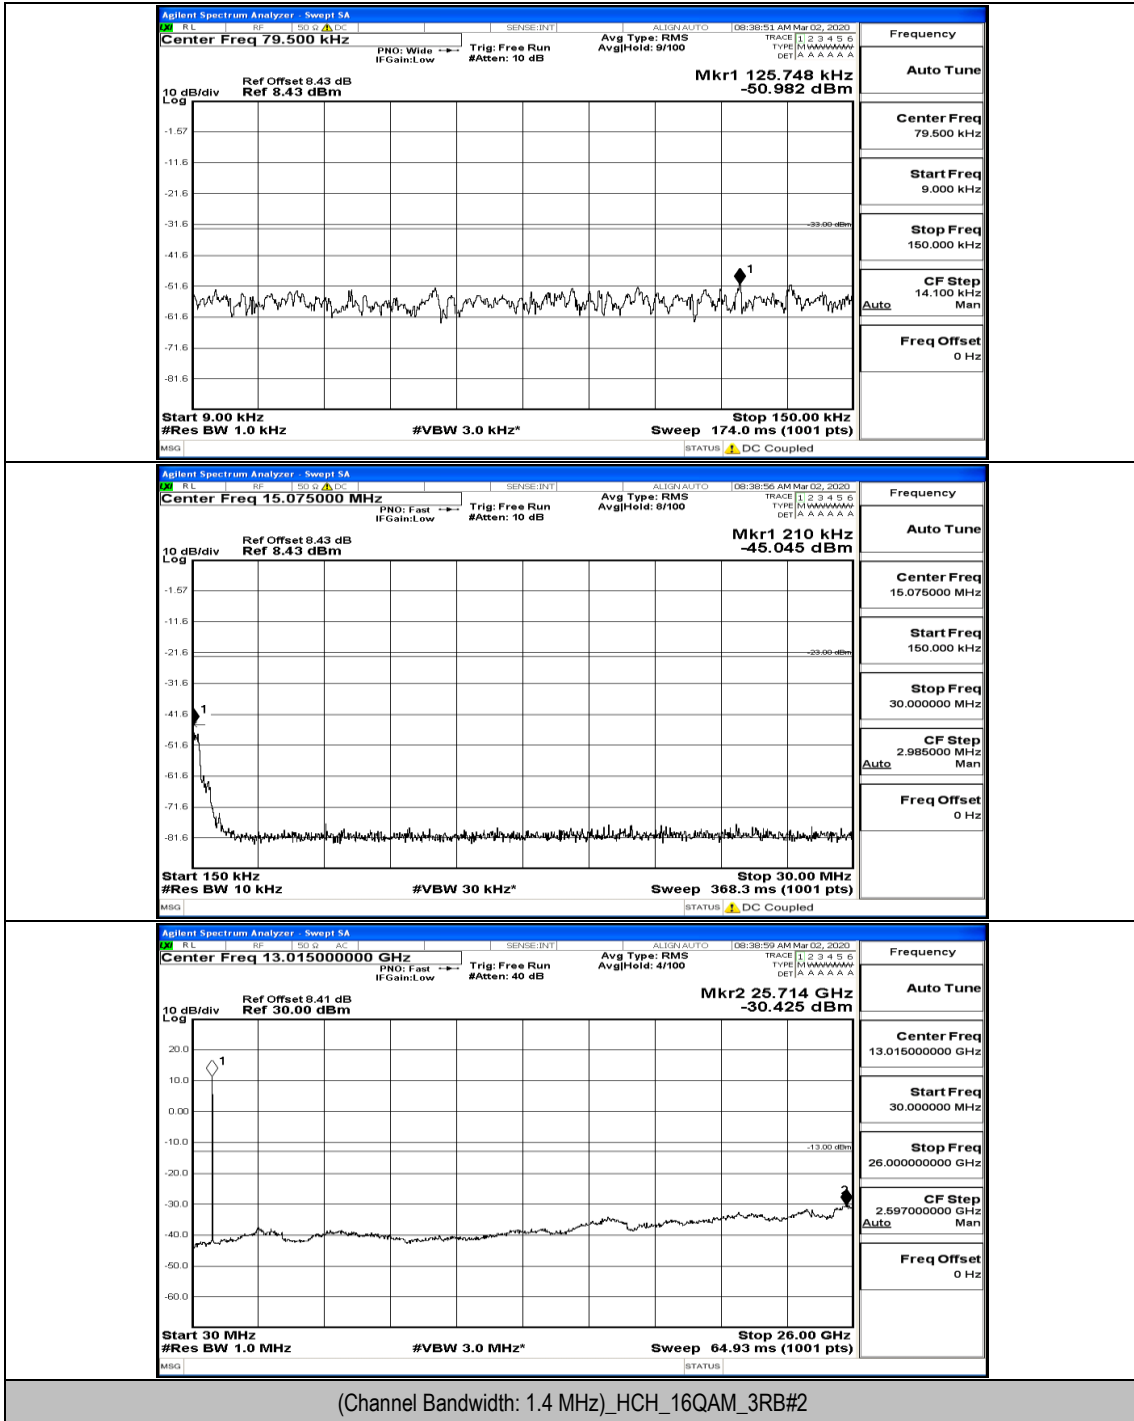

(Channel Bandwidth: 1.4 MHz)_LCH_16QAM_6RB#0

(Channel Bandwidth: 1.4 MHz)_MCH_16QAM_1RB#0

(Channel Bandwidth: 1.4 MHz)_MCH_16QAM_1RB#5

(Channel Bandwidth: 1.4 MHz)_MCH_16QAM_3RB#0

(Channel Bandwidth: 1.4 MHz)_HCH_16QAM_1RB#0

(Channel Bandwidth: 1.4 MHz)_HCH_16QAM_1RB#3

Channel Bandwidth: 3 MHz

(Channel Bandwidth: 3 MHz)_LCH_QPSK_1RB#0

(Channel Bandwidth: 3 MHz) LCH_QPSK_1RB#14

(Channel Bandwidth: 3 MHz)_LCH_QPSK_8RB#4

(Channel Bandwidth: 3 MHz)_MCH_QPSK_1RB#0

(Channel Bandwidth: 3 MHz)_MCH_QPSK_1RB#7

(Channel Bandwidth: 3 MHz)_MCH_QPSK_8RB#4

(Channel Bandwidth: 3 MHz)_MCH_QPSK_8RB#7

(Channel Bandwidth: 3 MHz)_HCH_QPSK_1RB#0

Frequency
Auto Tune
Center Freq 79.500 kHz
Start Freq 9.000 kHz
Stop Freq 150.000 kHz
CF Step 14.100 kHz Man
Freq Offset 0 Hz