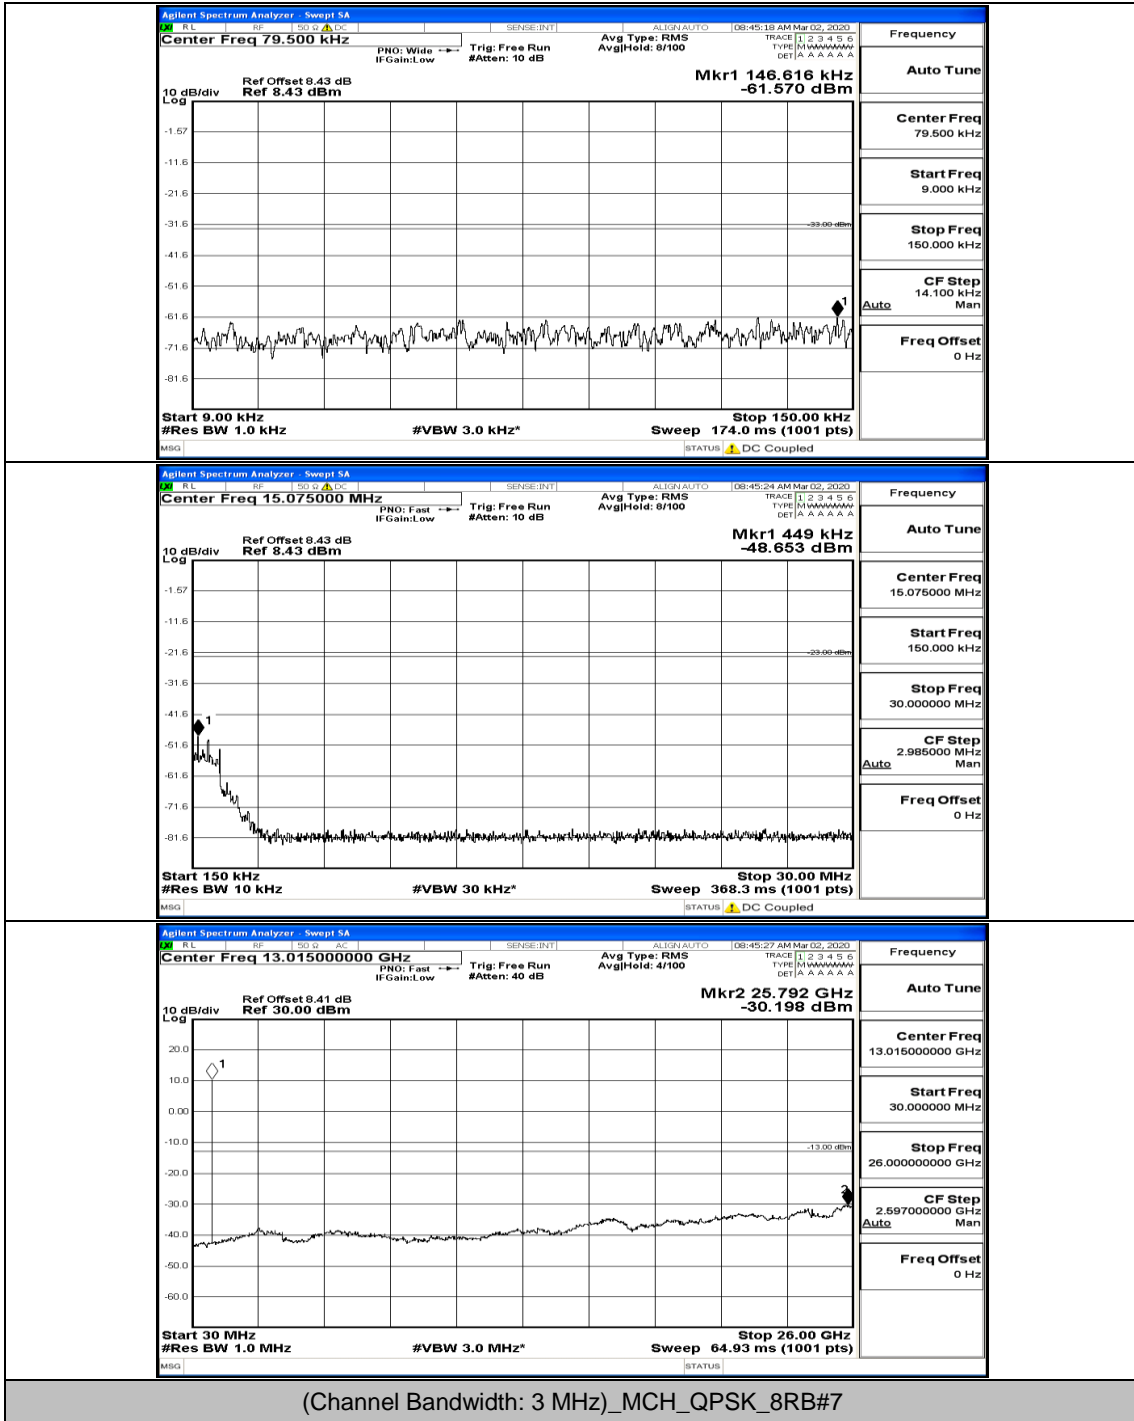

(Channel Bandwidth: 1.4 MHz)_HCH_16QAM_1RB#3

Channel Bandwidth: 3 MHz

(Channel Bandwidth: 3 MHz)_LCH_QPSK_1RB#0

(Channel Bandwidth: 3 MHz) LCH_QPSK_1RB#14

(Channel Bandwidth: 3 MHz)_LCH_QPSK_8RB#4

(Channel Bandwidth: 3 MHz)_MCH_QPSK_1RB#0

(Channel Bandwidth: 3 MHz)_MCH_QPSK_1RB#7

(Channel Bandwidth: 3 MHz)_MCH_QPSK_8RB#4

(Channel Bandwidth: 3 MHz)_MCH_QPSK_8RB#7

(Channel Bandwidth: 3 MHz)_HCH_QPSK_1RB#0

Frequency
Auto Tune
Center Freq 79.500 kHz
Start Freq 9.000 kHz
Stop Freq 150.000 kHz
CF Step 14.100 kHz Man
Freq Offset 0 Hz

Frequency
Auto Tune
Center Freq 15.075000 MHz
Start Freq 150.000 kHz
Stop Freq 30.000000 MHz
CF Step 2.985000 MHz Man
Freq Offset 0 Hz

Frequency
Auto Tune
Center Freq 13.015000000 GHz
Start Freq 30.000000 MHz
Stop Freq 26.000000000 GHz
CF Step 2.597000000 GHz Man
Freq Offset 0 Hz