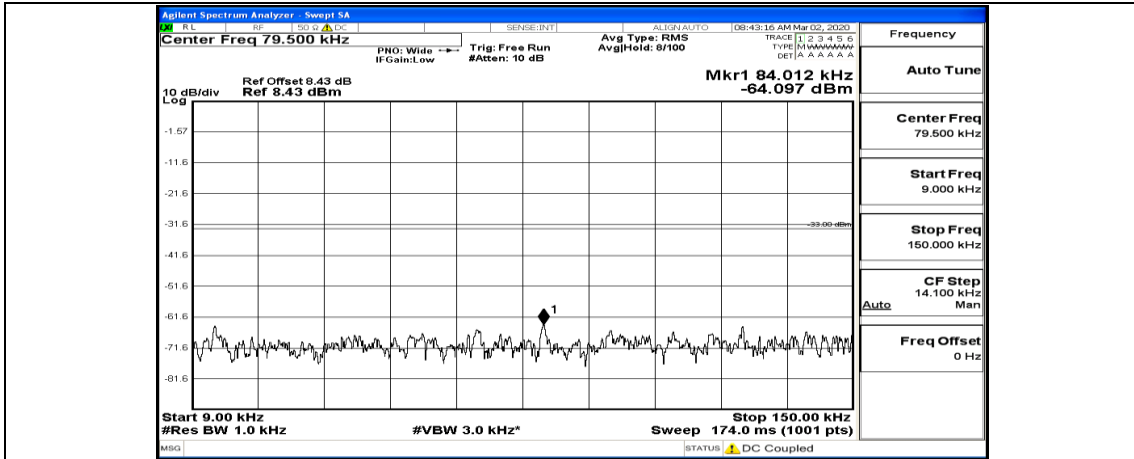

(Channel Bandwidth: 1.4 MHz)_HCH_16QAM_1RB#3

Channel Bandwidth: 3 MHz

(Channel Bandwidth: 3 MHz)_LCH_QPSK_1RB#0

(Channel Bandwidth: 3 MHz) LCH_QPSK_1RB#14

(Channel Bandwidth: 3 MHz)_LCH_QPSK_8RB#4

(Channel Bandwidth: 3 MHz)_MCH_QPSK_1RB#0

(Channel Bandwidth: 3 MHz)_MCH_QPSK_1RB#7

(Channel Bandwidth: 3 MHz)_MCH_QPSK_8RB#4

(Channel Bandwidth: 3 MHz)_MCH_QPSK_8RB#7

(Channel Bandwidth: 3 MHz)_HCH_QPSK_1RB#0

Frequency
Auto Tune
Center Freq 79.500 kHz
Start Freq 9.000 kHz
Stop Freq 150.000 kHz
CF Step 14.100 kHz Man
Freq Offset 0 Hz

Frequency
Auto Tune
Center Freq 15.075000 MHz
Start Freq 150.000 kHz
Stop Freq 30.000000 MHz
CF Step 2.985000 MHz Man
Freq Offset 0 Hz

Frequency
Auto Tune
Center Freq 13.015000000 GHz
Start Freq 30.000000 MHz
Stop Freq 26.000000000 GHz
CF Step 2.597000000 GHz Man
Freq Offset 0 Hz