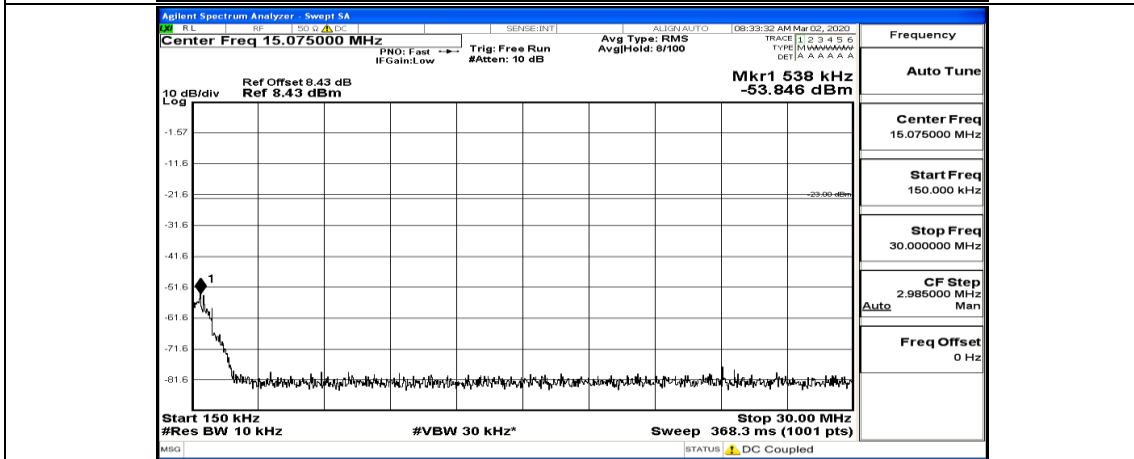

(Channel Bandwidth: 1.4 MHz)_LCH_16QAM_6RB#0

(Channel Bandwidth: 1.4 MHz)_MCH_16QAM_1RB#0

(Channel Bandwidth: 1.4 MHz)_MCH_16QAM_1RB#5

(Channel Bandwidth: 1.4 MHz)_MCH_16QAM_3RB#0

(Channel Bandwidth: 1.4 MHz)_HCH_16QAM_1RB#0

(Channel Bandwidth: 1.4 MHz)_HCH_16QAM_1RB#3

Channel Bandwidth: 3 MHz

(Channel Bandwidth: 3 MHz)_LCH_QPSK_1RB#0

(Channel Bandwidth: 3 MHz) LCH_QPSK_1RB#14

(Channel Bandwidth: 3 MHz)_LCH_QPSK_8RB#4

(Channel Bandwidth: 3 MHz)_MCH_QPSK_1RB#0

(Channel Bandwidth: 3 MHz)_MCH_QPSK_1RB#7

(Channel Bandwidth: 3 MHz)_MCH_QPSK_8RB#4

(Channel Bandwidth: 3 MHz)_MCH_QPSK_8RB#7

(Channel Bandwidth: 3 MHz)_HCH_QPSK_1RB#0

Frequency
Auto Tune
Center Freq 79.500 kHz
Start Freq 9.000 kHz
Stop Freq 150.000 kHz
CF Step 14.100 kHz Man
Freq Offset 0 Hz

Frequency
Auto Tune
Center Freq 15.075000 MHz
Start Freq 150.000 kHz
Stop Freq 30.000000 MHz
CF Step 2.985000 MHz Man
Freq Offset 0 Hz

Frequency
Auto Tune
Center Freq 13.015000000 GHz
Start Freq 30.000000 MHz
Stop Freq 26.000000000 GHz
CF Step 2.597000000 GHz Man
Freq Offset 0 Hz