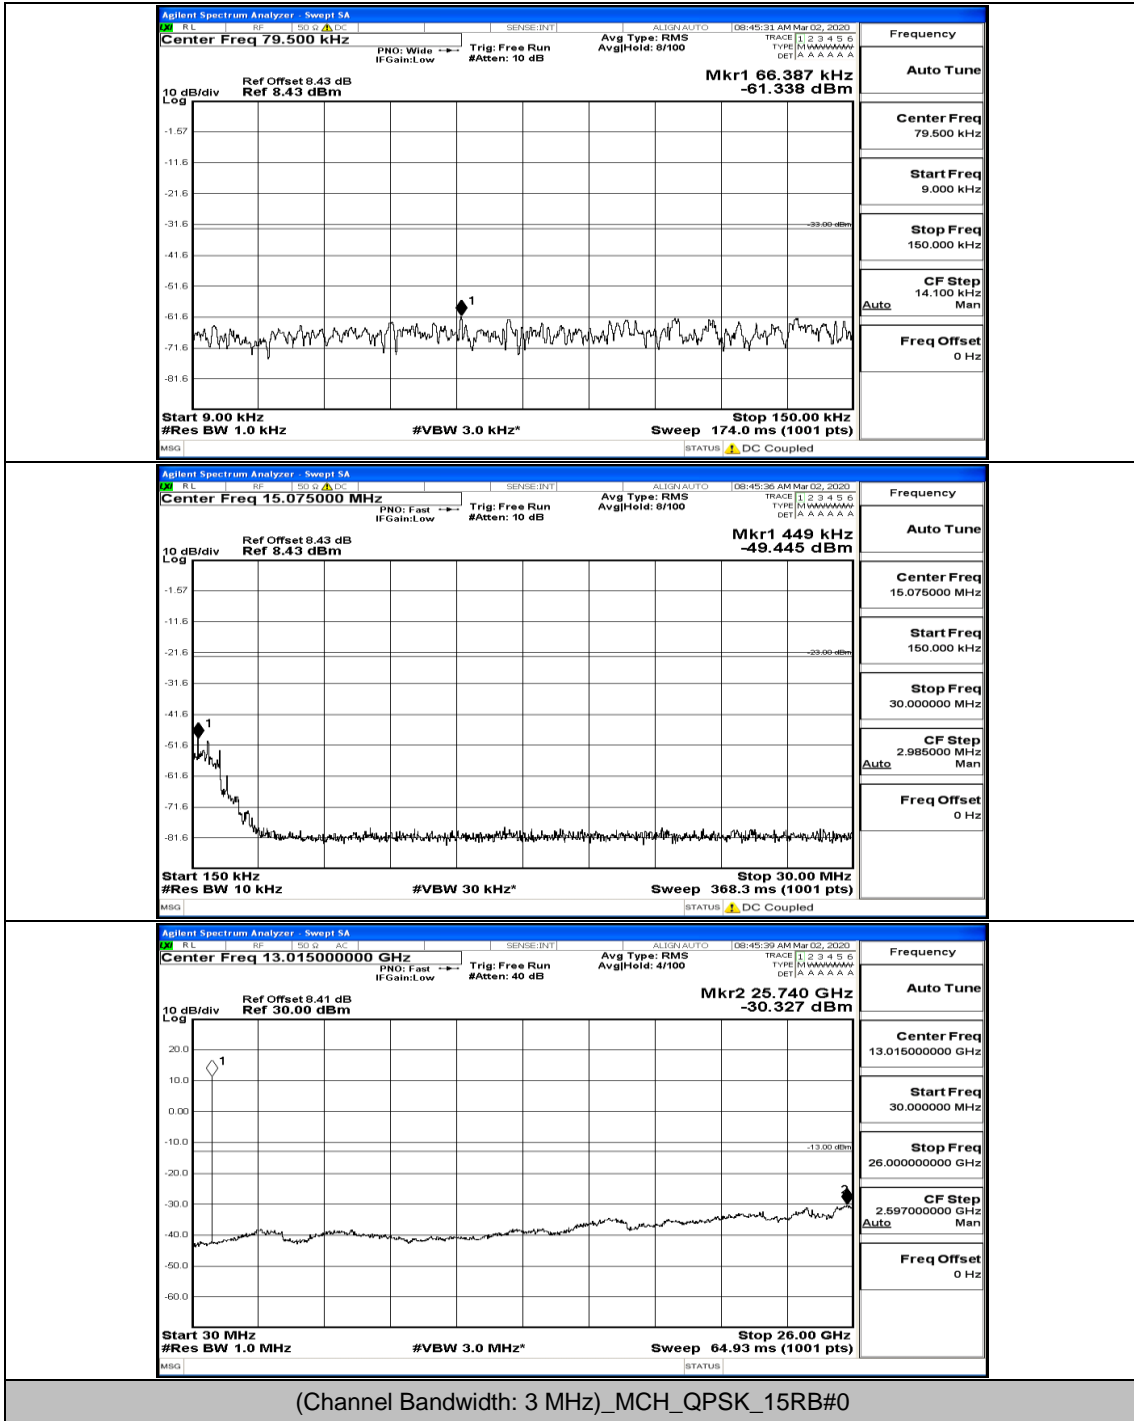

(Channel Bandwidth: 1.4 MHz)_HCH_16QAM_1RB#3

Channel Bandwidth: 3 MHz

(Channel Bandwidth: 3 MHz)_LCH_QPSK_1RB#0

(Channel Bandwidth: 3 MHz) LCH_QPSK_1RB#14

(Channel Bandwidth: 3 MHz)_LCH_QPSK_8RB#4

(Channel Bandwidth: 3 MHz)_MCH_QPSK_1RB#0

(Channel Bandwidth: 3 MHz)_MCH_QPSK_1RB#7

(Channel Bandwidth: 3 MHz)_MCH_QPSK_8RB#4

(Channel Bandwidth: 3 MHz)_MCH_QPSK_8RB#7

(Channel Bandwidth: 3 MHz)_HCH_QPSK_1RB#0

Frequency
Auto Tune
Center Freq 79.500 kHz
Start Freq 9.000 kHz
Stop Freq 150.000 kHz
CF Step 14.100 kHz Man
Freq Offset 0 Hz

Frequency
Auto Tune
Center Freq 15.075000 MHz
Start Freq 150.000 kHz
Stop Freq 30.000000 MHz
CF Step 2.985000 MHz Man
Freq Offset 0 Hz

Frequency
Auto Tune
Center Freq 13.015000000 GHz
Start Freq 30.000000 MHz
Stop Freq 26.000000000 GHz
CF Step 2.597000000 GHz Man
Freq Offset 0 Hz