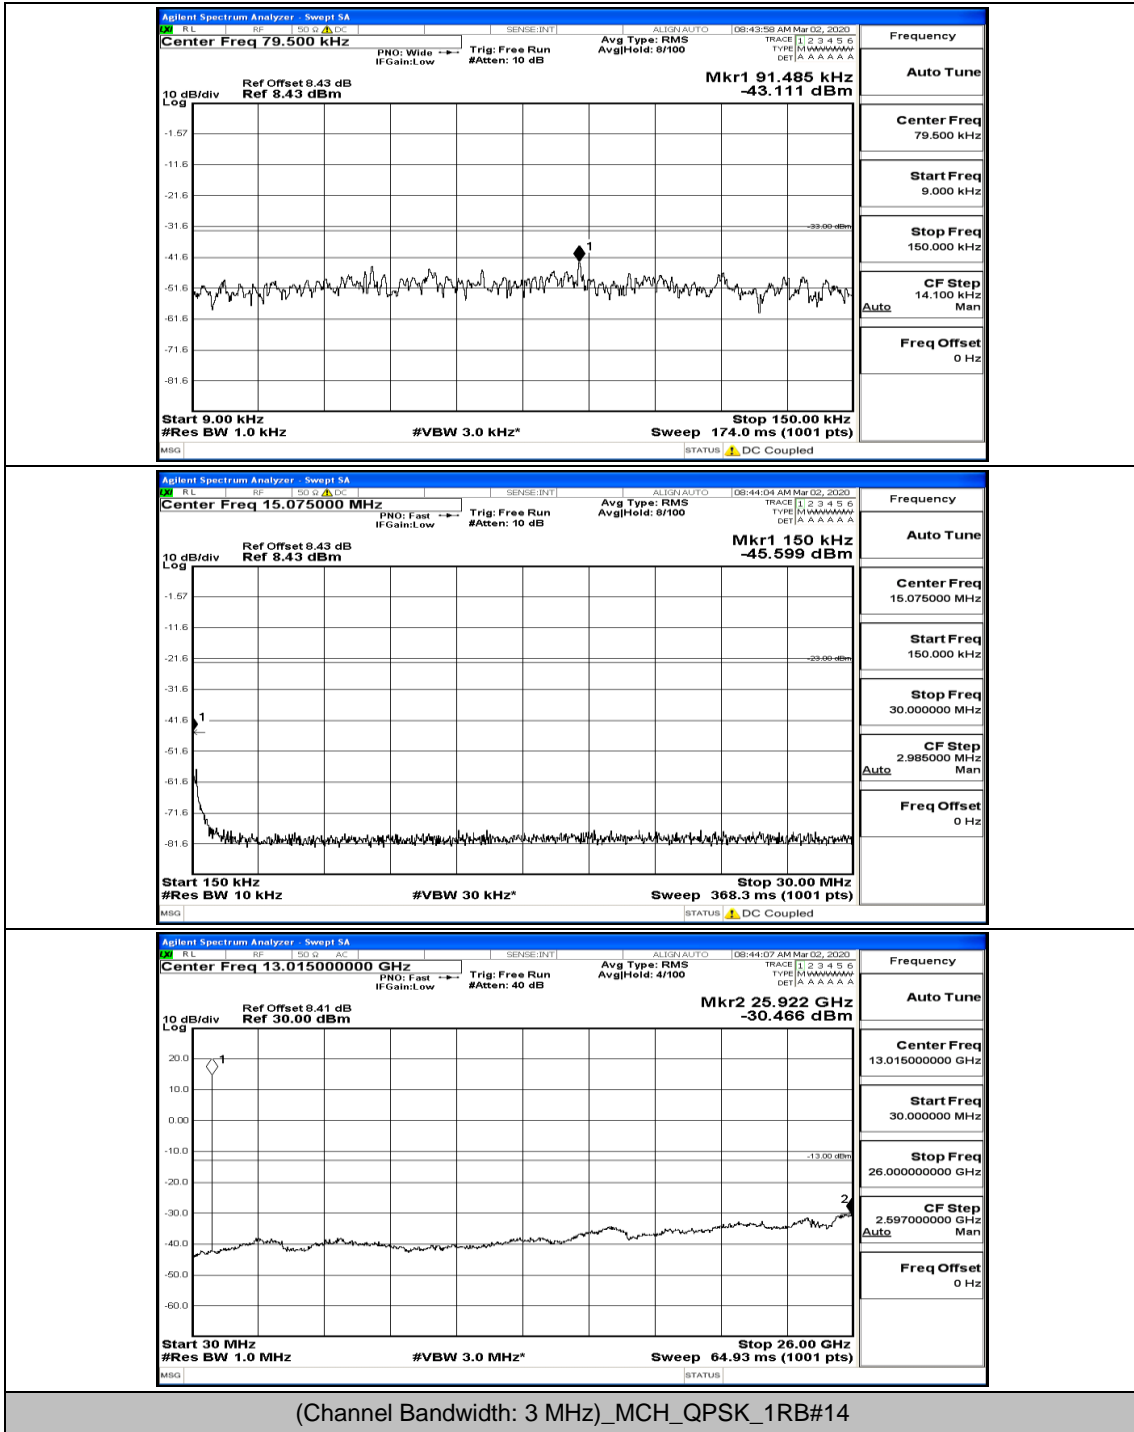

(Channel Bandwidth: 1.4 MHz)_HCH_16QAM_1RB#3

Channel Bandwidth: 3 MHz

(Channel Bandwidth: 3 MHz)_LCH_QPSK_1RB#0

(Channel Bandwidth: 3 MHz) LCH_QPSK_1RB#14

(Channel Bandwidth: 3 MHz)_LCH_QPSK_8RB#4

(Channel Bandwidth: 3 MHz)_MCH_QPSK_1RB#0

(Channel Bandwidth: 3 MHz)_MCH_QPSK_1RB#7

(Channel Bandwidth: 3 MHz)_MCH_QPSK_8RB#4

(Channel Bandwidth: 3 MHz)_MCH_QPSK_8RB#7

(Channel Bandwidth: 3 MHz)_HCH_QPSK_1RB#0

Frequency
Auto Tune
Center Freq 79.500 kHz
Start Freq 9.000 kHz
Stop Freq 150.000 kHz
CF Step 14.100 kHz Man
Freq Offset 0 Hz

Frequency
Auto Tune
Center Freq 15.075000 MHz
Start Freq 150.000 kHz
Stop Freq 30.000000 MHz
CF Step 2.985000 MHz Man
Freq Offset 0 Hz

Frequency
Auto Tune
Center Freq 13.015000000 GHz
Start Freq 30.000000 MHz
Stop Freq 26.000000000 GHz
CF Step 2.597000000 GHz Man
Freq Offset 0 Hz