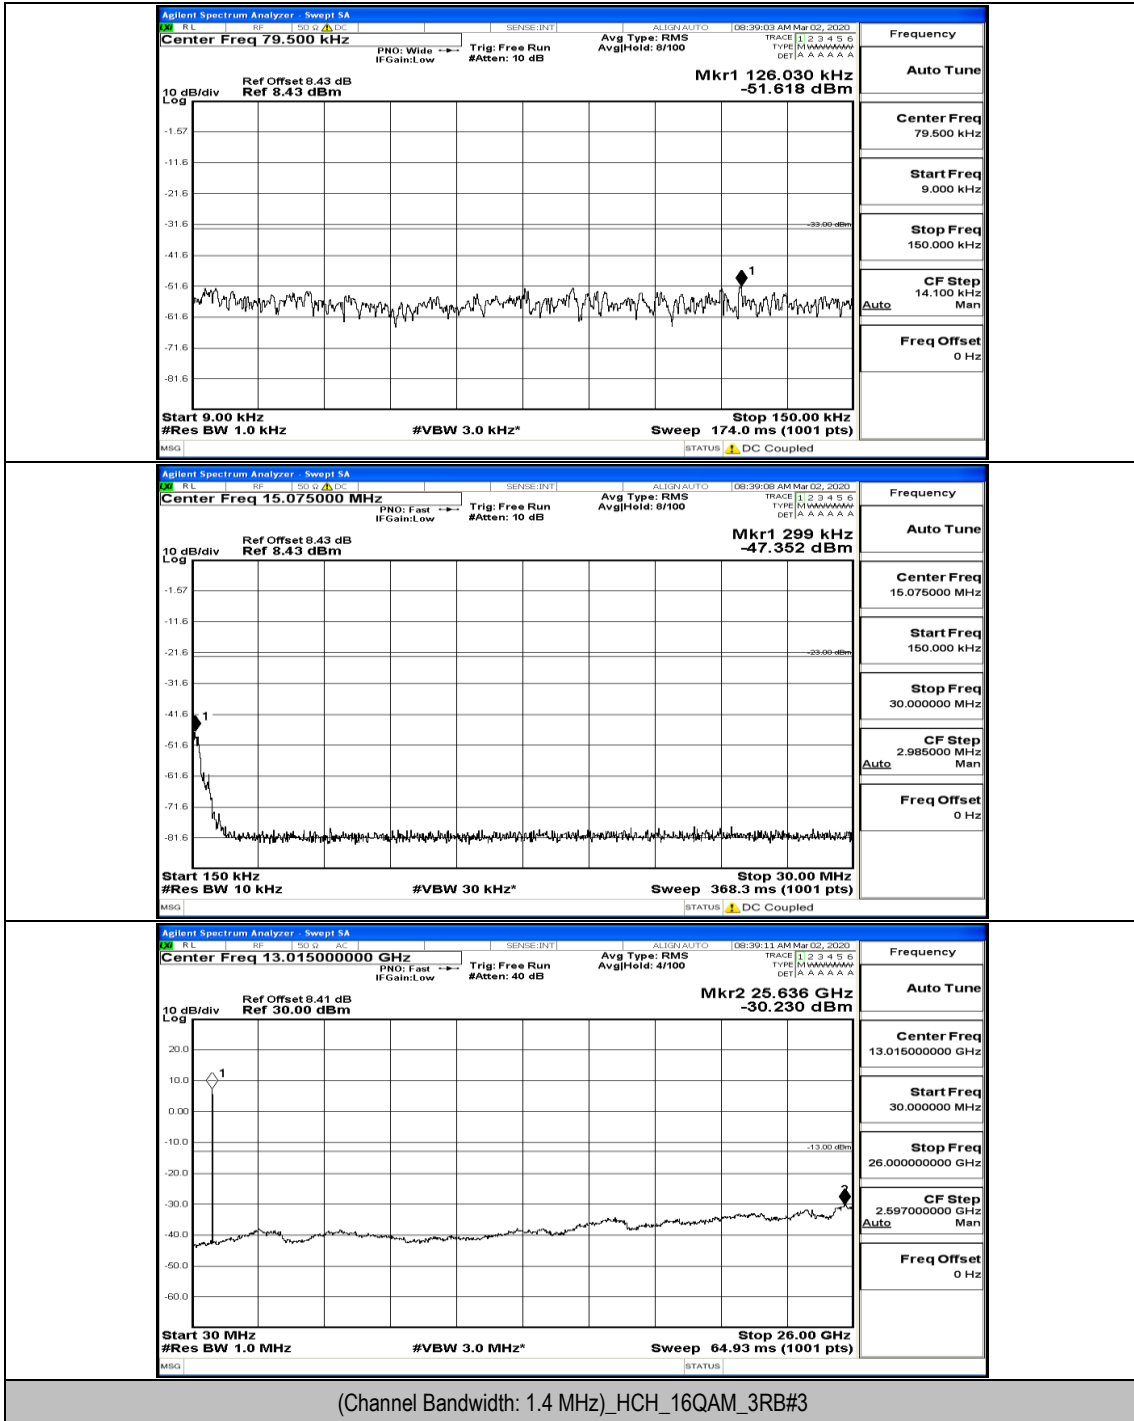

(Channel Bandwidth: 1.4 MHz)_LCH_16QAM_6RB#0

(Channel Bandwidth: 1.4 MHz)_MCH_16QAM_1RB#0

(Channel Bandwidth: 1.4 MHz)_MCH_16QAM_1RB#5

(Channel Bandwidth: 1.4 MHz)_MCH_16QAM_3RB#0

(Channel Bandwidth: 1.4 MHz)_HCH_16QAM_1RB#0

(Channel Bandwidth: 1.4 MHz)_HCH_16QAM_1RB#3

Channel Bandwidth: 3 MHz

(Channel Bandwidth: 3 MHz)_LCH_QPSK_1RB#0

(Channel Bandwidth: 3 MHz) LCH_QPSK_1RB#14

(Channel Bandwidth: 3 MHz)_LCH_QPSK_8RB#4

(Channel Bandwidth: 3 MHz)_MCH_QPSK_1RB#0

(Channel Bandwidth: 3 MHz)_MCH_QPSK_1RB#7

(Channel Bandwidth: 3 MHz)_MCH_QPSK_8RB#4

(Channel Bandwidth: 3 MHz)_MCH_QPSK_8RB#7

(Channel Bandwidth: 3 MHz)_HCH_QPSK_1RB#0

Frequency
Auto Tune
Center Freq 79.500 kHz
Start Freq 9.000 kHz
Stop Freq 150.000 kHz
CF Step 14.100 kHz Man
Freq Offset 0 Hz