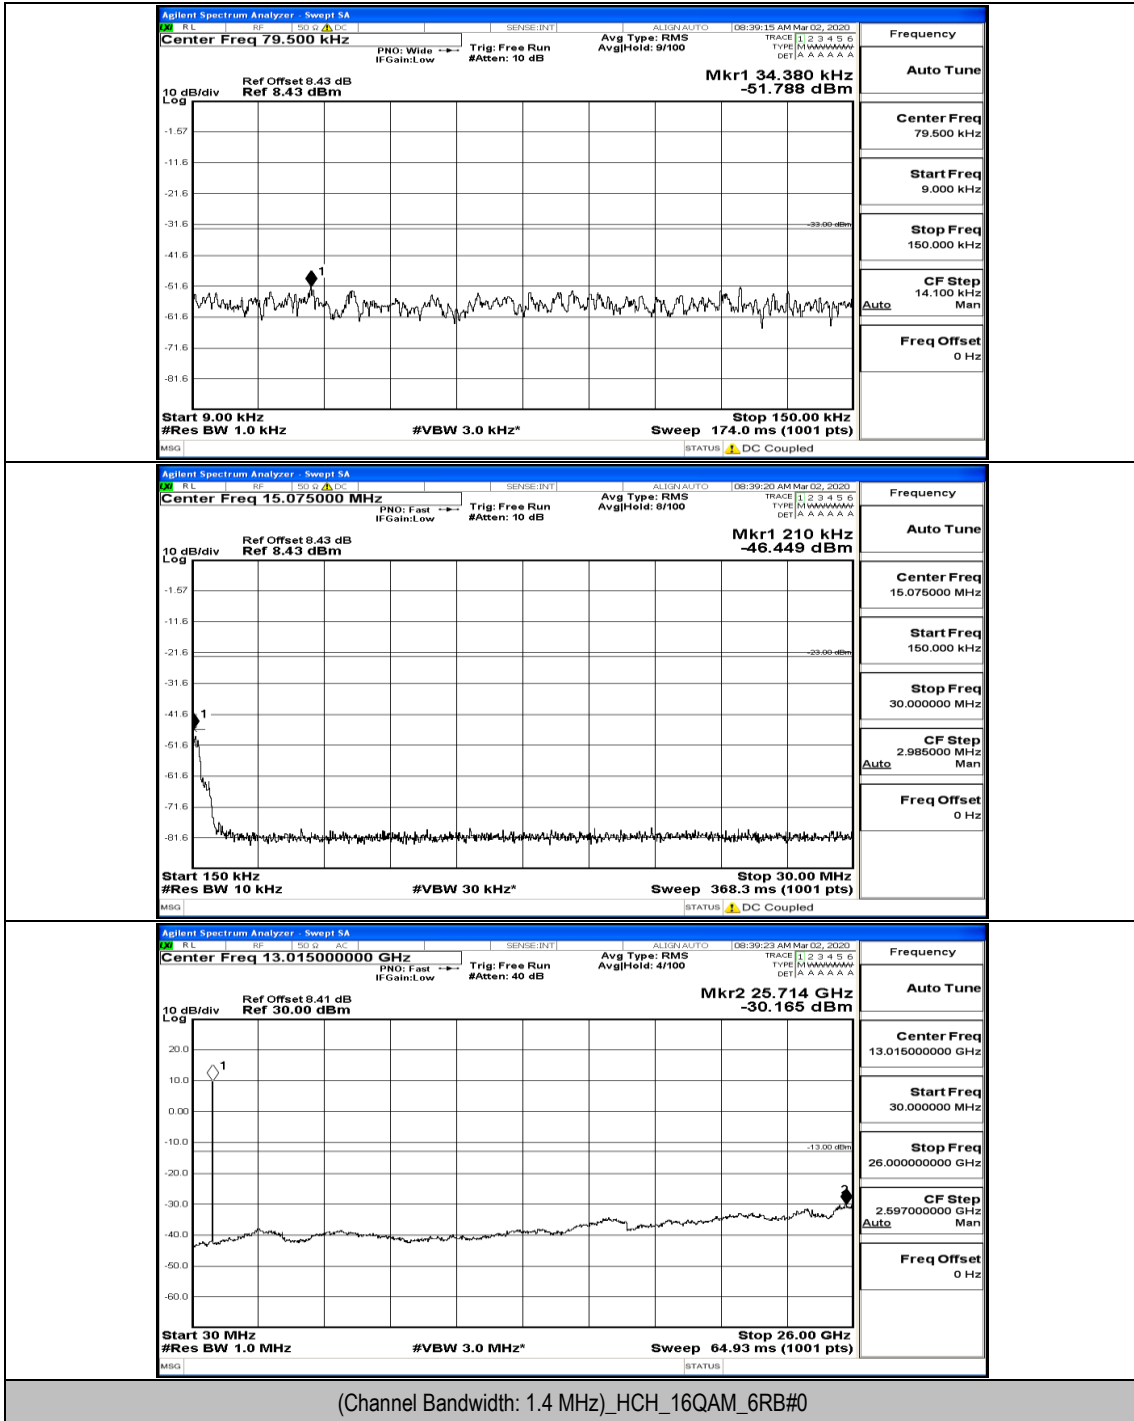

(Channel Bandwidth: 1.4 MHz)_LCH_16QAM_6RB#0

(Channel Bandwidth: 1.4 MHz)_MCH_16QAM_1RB#0

(Channel Bandwidth: 1.4 MHz)_MCH_16QAM_1RB#5

(Channel Bandwidth: 1.4 MHz)_MCH_16QAM_3RB#0

(Channel Bandwidth: 1.4 MHz)_HCH_16QAM_1RB#0

(Channel Bandwidth: 1.4 MHz)_HCH_16QAM_1RB#3

Channel Bandwidth: 3 MHz

(Channel Bandwidth: 3 MHz)_LCH_QPSK_1RB#0

(Channel Bandwidth: 3 MHz) LCH_QPSK_1RB#14

(Channel Bandwidth: 3 MHz)_LCH_QPSK_8RB#4

(Channel Bandwidth: 3 MHz)_MCH_QPSK_1RB#0

(Channel Bandwidth: 3 MHz)_MCH_QPSK_1RB#7

(Channel Bandwidth: 3 MHz)_MCH_QPSK_8RB#4

(Channel Bandwidth: 3 MHz)_MCH_QPSK_8RB#7

(Channel Bandwidth: 3 MHz)_HCH_QPSK_1RB#0

Frequency
Auto Tune
Center Freq 79.500 kHz
Start Freq 9.000 kHz
Stop Freq 150.000 kHz
CF Step 14.100 kHz Man
Freq Offset 0 Hz

Frequency
Auto Tune
Center Freq 15.075000 MHz
Start Freq 150.000 kHz
Stop Freq 30.000000 MHz
CF Step 2.985000 MHz Man
Freq Offset 0 Hz

Frequency
Auto Tune
Center Freq 13.015000000 GHz
Start Freq 30.000000 MHz
Stop Freq 26.000000000 GHz
CF Step 2.597000000 GHz Man
Freq Offset 0 Hz