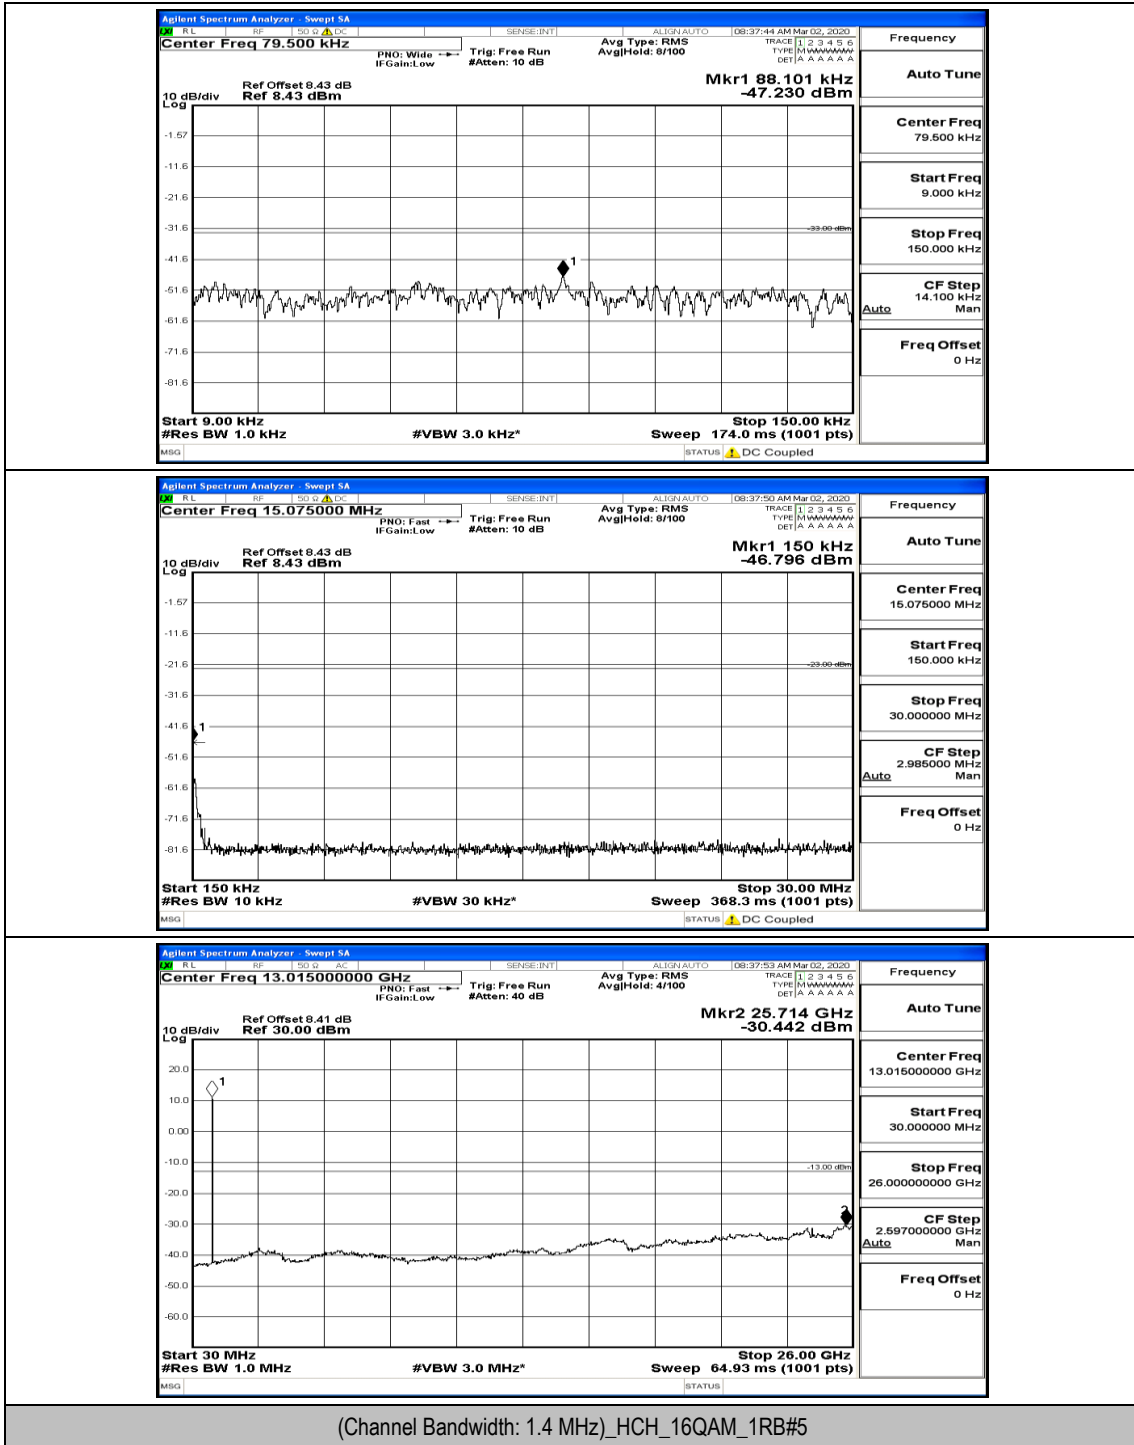

(Channel Bandwidth: 1.4 MHz)_LCH_16QAM_6RB#0

(Channel Bandwidth: 1.4 MHz)_MCH_16QAM_1RB#0

(Channel Bandwidth: 1.4 MHz)_MCH_16QAM_1RB#5

(Channel Bandwidth: 1.4 MHz)_MCH_16QAM_3RB#0

(Channel Bandwidth: 1.4 MHz)_HCH_16QAM_1RB#0

(Channel Bandwidth: 1.4 MHz)_HCH_16QAM_1RB#3

Channel Bandwidth: 3 MHz

(Channel Bandwidth: 3 MHz)_LCH_QPSK_1RB#0

(Channel Bandwidth: 3 MHz) LCH_QPSK_1RB#14

(Channel Bandwidth: 3 MHz)_LCH_QPSK_8RB#4

(Channel Bandwidth: 3 MHz)_MCH_QPSK_1RB#0

(Channel Bandwidth: 3 MHz)_MCH_QPSK_1RB#7

(Channel Bandwidth: 3 MHz)_MCH_QPSK_8RB#4

(Channel Bandwidth: 3 MHz)_MCH_QPSK_8RB#7

(Channel Bandwidth: 3 MHz)_HCH_QPSK_1RB#0

Frequency
Auto Tune
Center Freq 79.500 kHz
Start Freq 9.000 kHz
Stop Freq 150.000 kHz
CF Step 14.100 kHz Man
Freq Offset 0 Hz

Frequency
Auto Tune
Center Freq 15.075000 MHz
Start Freq 150.000 kHz
Stop Freq 30.000000 MHz
CF Step 2.985000 MHz Man
Freq Offset 0 Hz

Frequency
Auto Tune
Center Freq 13.015000000 GHz
Start Freq 30.000000 MHz
Stop Freq 26.000000000 GHz
CF Step 2.597000000 GHz Man
Freq Offset 0 Hz