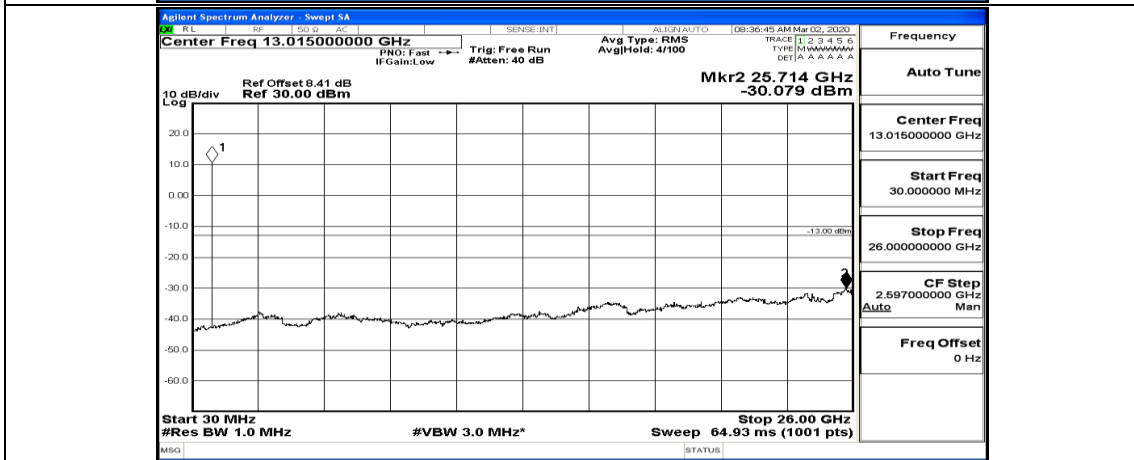

(Channel Bandwidth: 1.4 MHz)_LCH_16QAM_6RB#0

(Channel Bandwidth: 1.4 MHz)_MCH_16QAM_1RB#0

(Channel Bandwidth: 1.4 MHz)_MCH_16QAM_1RB#5

(Channel Bandwidth: 1.4 MHz)_MCH_16QAM_3RB#0

(Channel Bandwidth: 1.4 MHz)_HCH_16QAM_1RB#0

(Channel Bandwidth: 1.4 MHz)_HCH_16QAM_1RB#3

Channel Bandwidth: 3 MHz

(Channel Bandwidth: 3 MHz)_LCH_QPSK_1RB#0

(Channel Bandwidth: 3 MHz) LCH_QPSK_1RB#14

(Channel Bandwidth: 3 MHz)_LCH_QPSK_8RB#4

(Channel Bandwidth: 3 MHz)_MCH_QPSK_1RB#0

(Channel Bandwidth: 3 MHz)_MCH_QPSK_1RB#7

(Channel Bandwidth: 3 MHz)_MCH_QPSK_8RB#4

(Channel Bandwidth: 3 MHz)_MCH_QPSK_8RB#7

(Channel Bandwidth: 3 MHz)_HCH_QPSK_1RB#0

Frequency
Auto Tune
Center Freq 79.500 kHz
Start Freq 9.000 kHz
Stop Freq 150.000 kHz
CF Step 14.100 kHz Man
Freq Offset 0 Hz