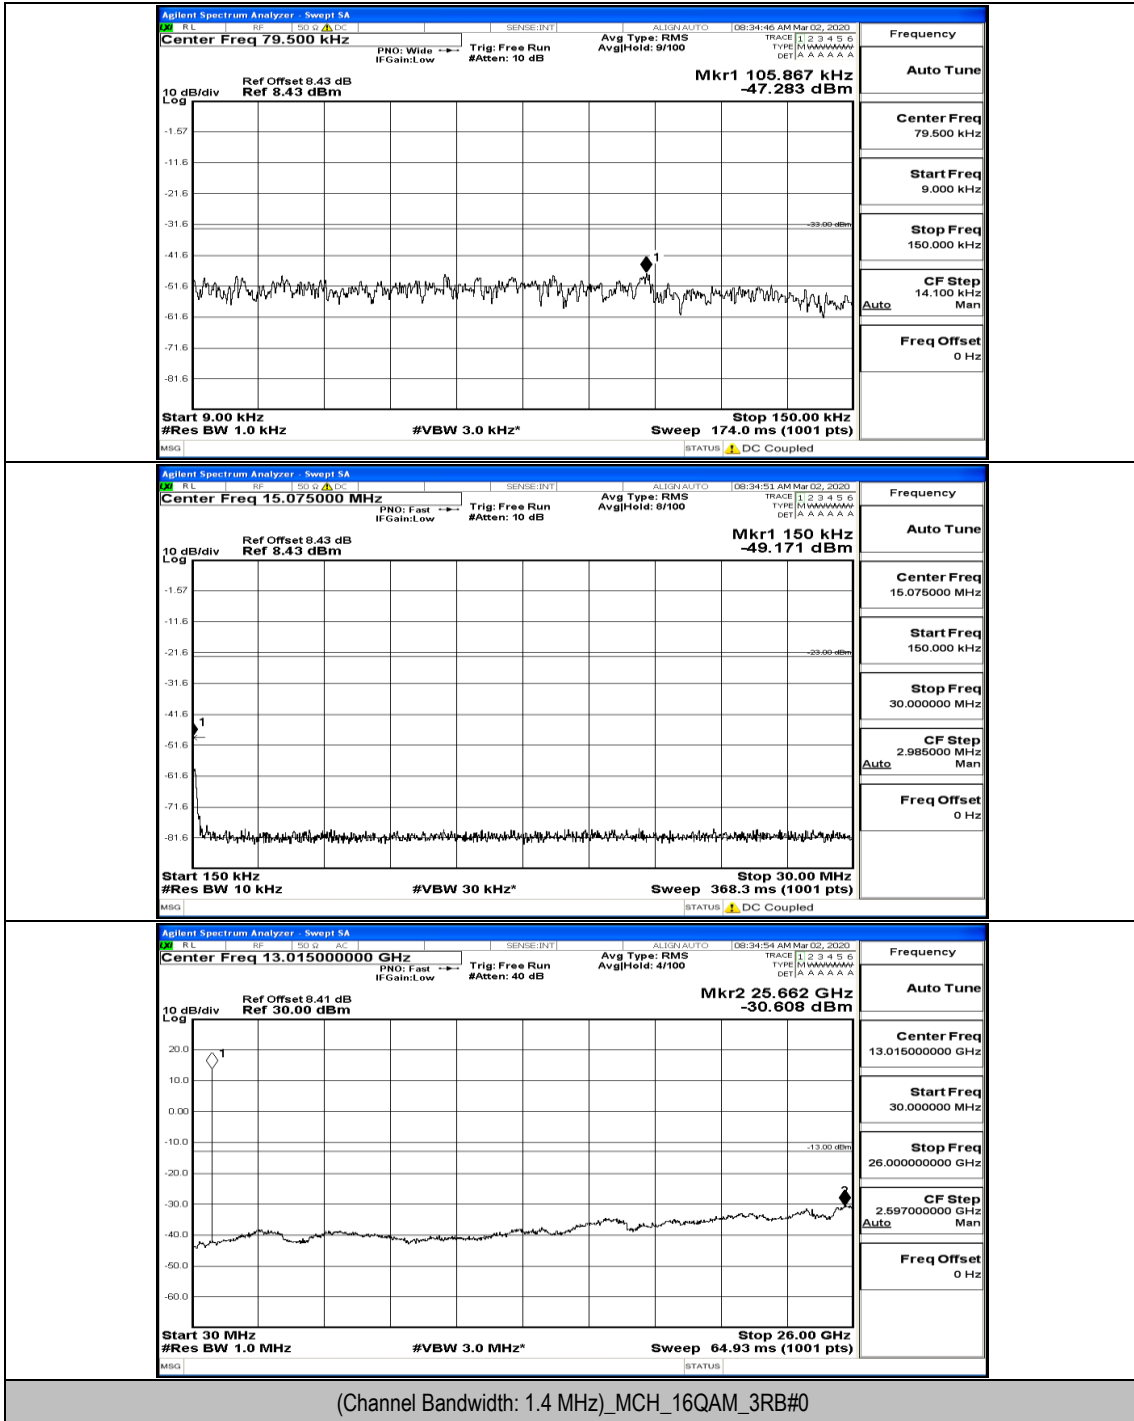

(Channel Bandwidth: 1.4 MHz)_LCH_16QAM_6RB#0

(Channel Bandwidth: 1.4 MHz)_MCH_16QAM_1RB#0

(Channel Bandwidth: 1.4 MHz)_MCH_16QAM_1RB#5

(Channel Bandwidth: 1.4 MHz)_MCH_16QAM_3RB#0

(Channel Bandwidth: 1.4 MHz)_HCH_16QAM_1RB#0

(Channel Bandwidth: 1.4 MHz)_HCH_16QAM_1RB#3

Channel Bandwidth: 3 MHz

(Channel Bandwidth: 3 MHz)_LCH_QPSK_1RB#0

(Channel Bandwidth: 3 MHz) LCH_QPSK_1RB#14

(Channel Bandwidth: 3 MHz)_LCH_QPSK_8RB#4

(Channel Bandwidth: 3 MHz)_MCH_QPSK_1RB#0

(Channel Bandwidth: 3 MHz)_MCH_QPSK_1RB#7

(Channel Bandwidth: 3 MHz)_MCH_QPSK_8RB#4

(Channel Bandwidth: 3 MHz)_MCH_QPSK_8RB#7

(Channel Bandwidth: 3 MHz)_HCH_QPSK_1RB#0

Frequency
Auto Tune
Center Freq 79.500 kHz
Start Freq 9.000 kHz
Stop Freq 150.000 kHz
CF Step 14.100 kHz Man
Freq Offset 0 Hz