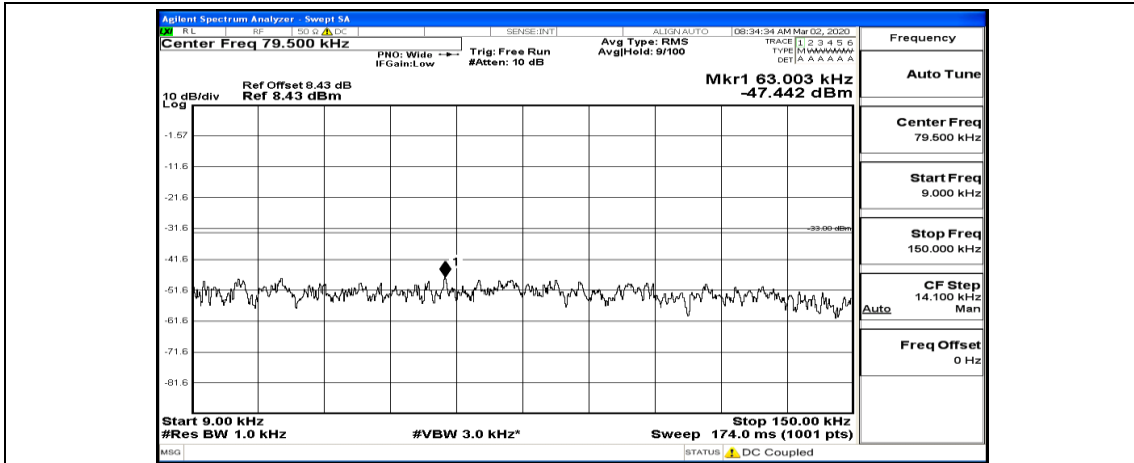

(Channel Bandwidth: 1.4 MHz)_LCH_16QAM_6RB#0

(Channel Bandwidth: 1.4 MHz)_MCH_16QAM_1RB#0

(Channel Bandwidth: 1.4 MHz)_MCH_16QAM_1RB#5

(Channel Bandwidth: 1.4 MHz)_MCH_16QAM_3RB#0

(Channel Bandwidth: 1.4 MHz)_HCH_16QAM_1RB#0

(Channel Bandwidth: 1.4 MHz)_HCH_16QAM_1RB#3

Channel Bandwidth: 3 MHz

(Channel Bandwidth: 3 MHz)_LCH_QPSK_1RB#0

(Channel Bandwidth: 3 MHz) LCH_QPSK_1RB#14

(Channel Bandwidth: 3 MHz)_LCH_QPSK_8RB#4

(Channel Bandwidth: 3 MHz)_MCH_QPSK_1RB#0

(Channel Bandwidth: 3 MHz)_MCH_QPSK_1RB#7

(Channel Bandwidth: 3 MHz)_MCH_QPSK_8RB#4

(Channel Bandwidth: 3 MHz)_MCH_QPSK_8RB#7

(Channel Bandwidth: 3 MHz)_HCH_QPSK_1RB#0

Frequency
Auto Tune
Center Freq 79.500 kHz
Start Freq 9.000 kHz
Stop Freq 150.000 kHz
CF Step 14.100 kHz Man
Freq Offset 0 Hz

Frequency
Auto Tune
Center Freq 15.075000 MHz
Start Freq 150.000 kHz
Stop Freq 30.000000 MHz
CF Step 2.985000 MHz Man
Freq Offset 0 Hz

Frequency
Auto Tune
Center Freq 13.015000000 GHz
Start Freq 30.000000 MHz
Stop Freq 26.000000000 GHz
CF Step 2.597000000 GHz Man
Freq Offset 0 Hz