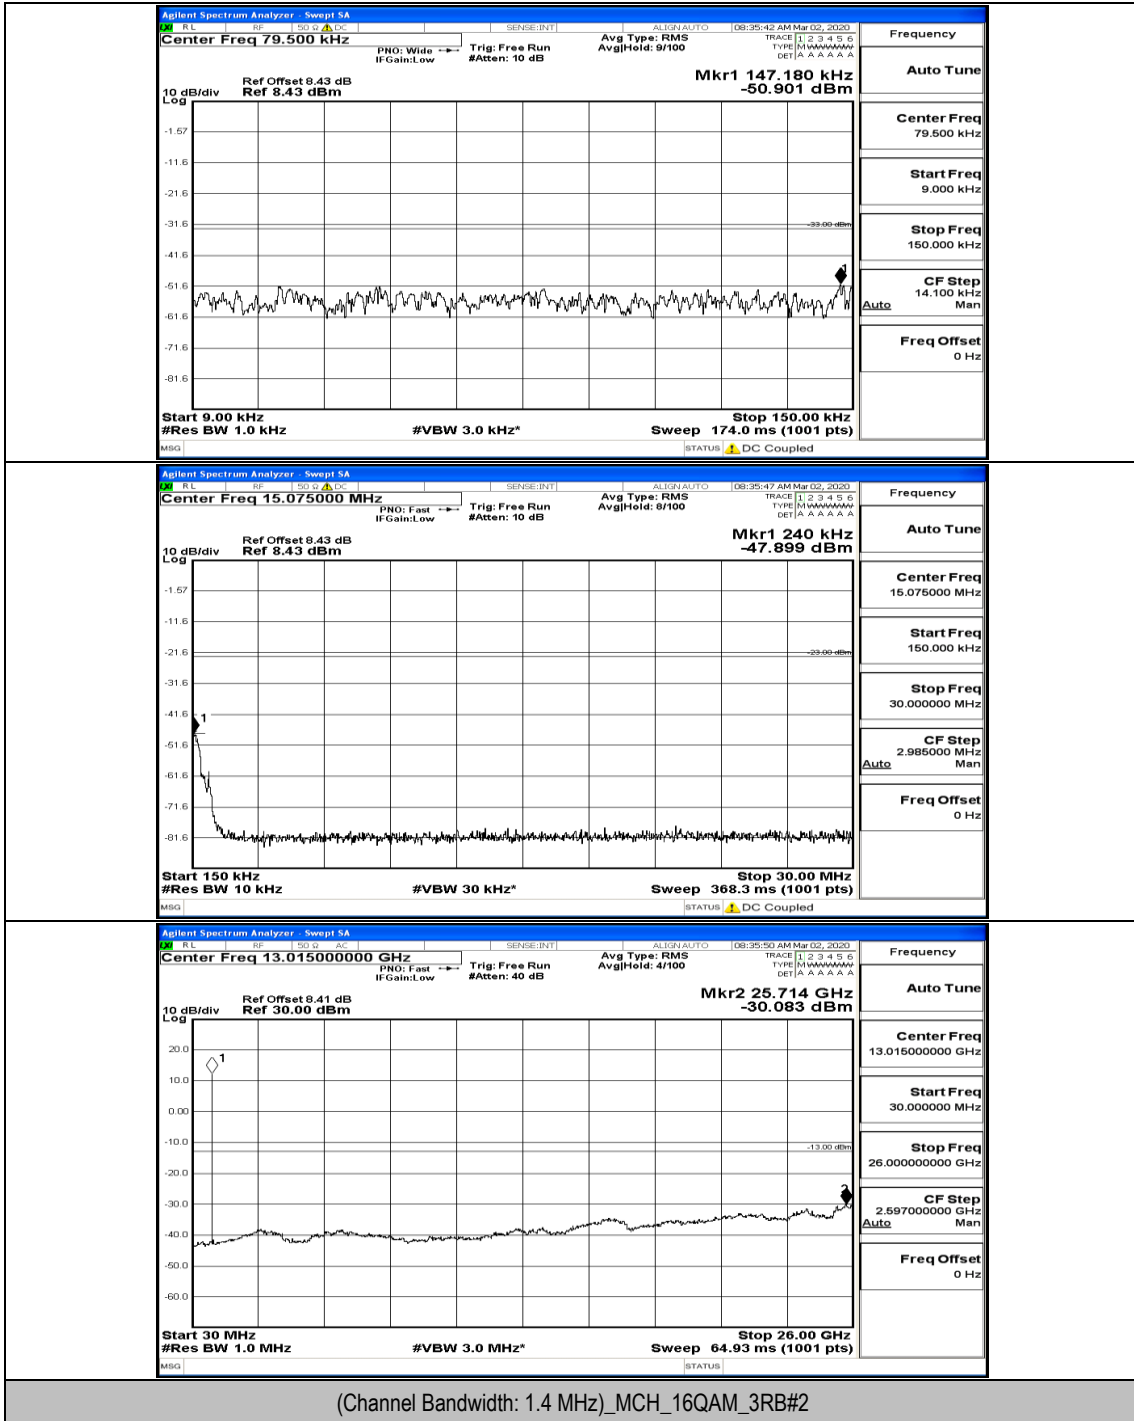

(Channel Bandwidth: 1.4 MHz)_LCH_16QAM_6RB#0

(Channel Bandwidth: 1.4 MHz)_MCH_16QAM_1RB#0

(Channel Bandwidth: 1.4 MHz)_MCH_16QAM_1RB#5

(Channel Bandwidth: 1.4 MHz)_MCH_16QAM_3RB#0

(Channel Bandwidth: 1.4 MHz)_HCH_16QAM_1RB#0

(Channel Bandwidth: 1.4 MHz)_HCH_16QAM_1RB#3

Channel Bandwidth: 3 MHz

(Channel Bandwidth: 3 MHz)_LCH_QPSK_1RB#0

(Channel Bandwidth: 3 MHz) LCH_QPSK_1RB#14

(Channel Bandwidth: 3 MHz)_LCH_QPSK_8RB#4

(Channel Bandwidth: 3 MHz)_MCH_QPSK_1RB#0

(Channel Bandwidth: 3 MHz)_MCH_QPSK_1RB#7

(Channel Bandwidth: 3 MHz)_MCH_QPSK_8RB#4

(Channel Bandwidth: 3 MHz)_MCH_QPSK_8RB#7

(Channel Bandwidth: 3 MHz)_HCH_QPSK_1RB#0

Frequency
Auto Tune
Center Freq 79.500 kHz
Start Freq 9.000 kHz
Stop Freq 150.000 kHz
CF Step 14.100 kHz Man
Freq Offset 0 Hz

Frequency
Auto Tune
Center Freq 15.075000 MHz
Start Freq 150.000 kHz
Stop Freq 30.000000 MHz
CF Step 2.985000 MHz Man
Freq Offset 0 Hz

Frequency
Auto Tune
Center Freq 13.015000000 GHz
Start Freq 30.000000 MHz
Stop Freq 26.000000000 GHz
CF Step 2.597000000 GHz Man
Freq Offset 0 Hz