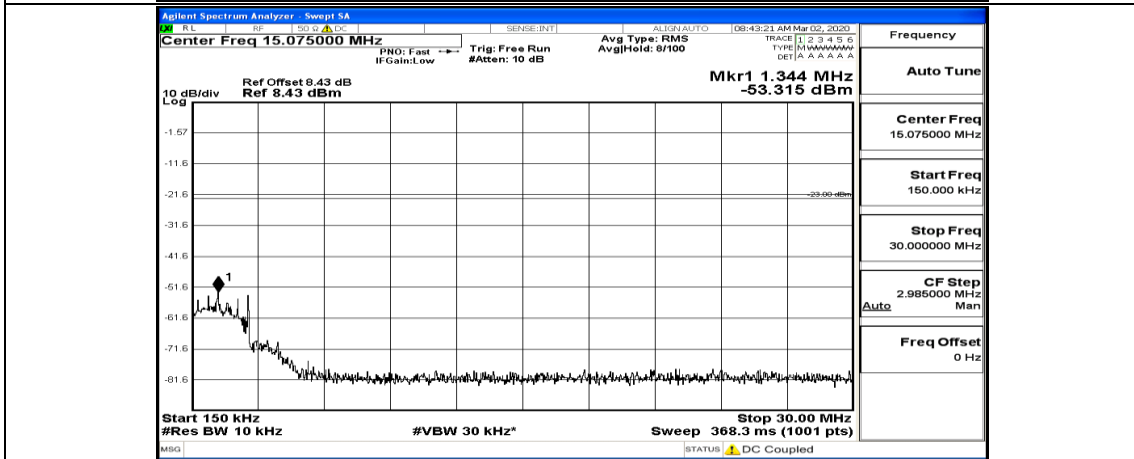

(Channel Bandwidth: 1.4 MHz)_HCH_16QAM_1RB#3

Channel Bandwidth: 3 MHz

(Channel Bandwidth: 3 MHz)_LCH_QPSK_1RB#0

(Channel Bandwidth: 3 MHz) LCH_QPSK_1RB#14

(Channel Bandwidth: 3 MHz)_LCH_QPSK_8RB#4

(Channel Bandwidth: 3 MHz)_MCH_QPSK_1RB#0

(Channel Bandwidth: 3 MHz)_MCH_QPSK_1RB#7

(Channel Bandwidth: 3 MHz)_MCH_QPSK_8RB#4

(Channel Bandwidth: 3 MHz)_MCH_QPSK_8RB#7

(Channel Bandwidth: 3 MHz)_HCH_QPSK_1RB#0

Frequency
Auto Tune
Center Freq 79.500 kHz
Start Freq 9.000 kHz
Stop Freq 150.000 kHz
CF Step 14.100 kHz Man
Freq Offset 0 Hz

Frequency
Auto Tune
Center Freq 15.075000 MHz
Start Freq 150.000 kHz
Stop Freq 30.000000 MHz
CF Step 2.985000 MHz Man
Freq Offset 0 Hz

Frequency
Auto Tune
Center Freq 13.015000000 GHz
Start Freq 30.000000 MHz
Stop Freq 26.000000000 GHz
CF Step 2.597000000 GHz Man
Freq Offset 0 Hz