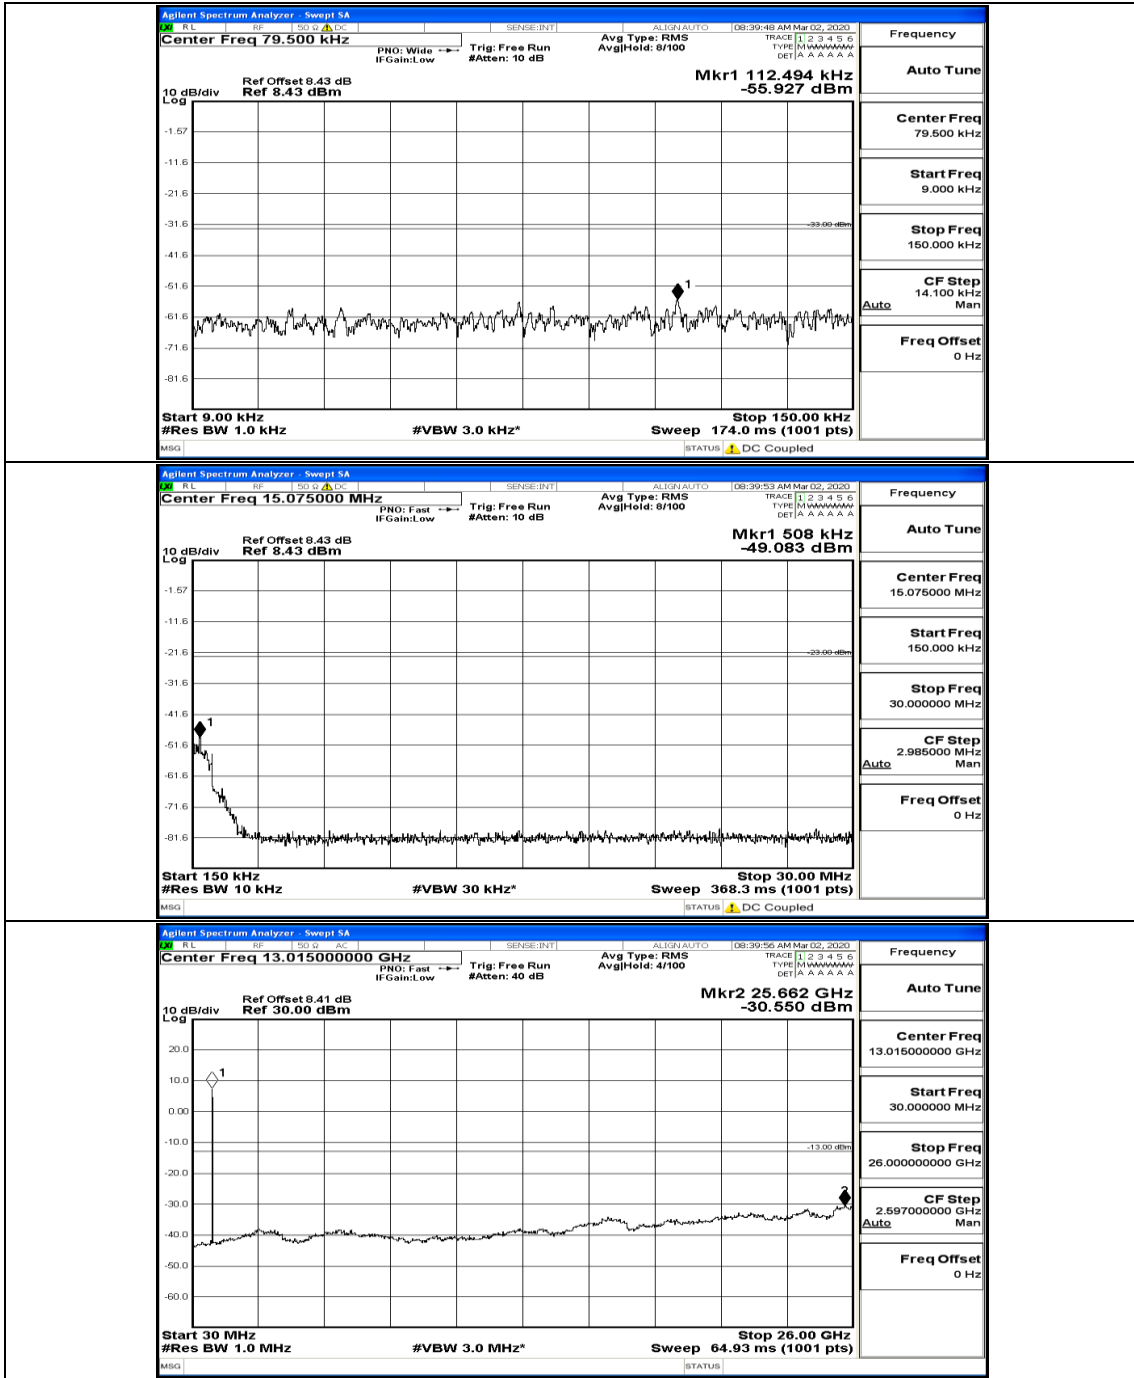

(Channel Bandwidth: 1.4 MHz)_HCH_16QAM_1RB#3

Channel Bandwidth: 3 MHz

(Channel Bandwidth: 3 MHz)_LCH_QPSK_1RB#0

(Channel Bandwidth: 3 MHz) LCH_QPSK_1RB#14

(Channel Bandwidth: 3 MHz)_LCH_QPSK_8RB#4

(Channel Bandwidth: 3 MHz)_MCH_QPSK_1RB#0

(Channel Bandwidth: 3 MHz)_MCH_QPSK_1RB#7

(Channel Bandwidth: 3 MHz)_MCH_QPSK_8RB#4

(Channel Bandwidth: 3 MHz)_MCH_QPSK_8RB#7

(Channel Bandwidth: 3 MHz)_HCH_QPSK_1RB#0

Frequency
Auto Tune
Center Freq 79.500 kHz
Start Freq 9.000 kHz
Stop Freq 150.000 kHz
CF Step 14.100 kHz Man
Freq Offset 0 Hz

Frequency
Auto Tune
Center Freq 15.075000 MHz
Start Freq 150.000 kHz
Stop Freq 30.000000 MHz
CF Step 2.985000 MHz Man
Freq Offset 0 Hz

Frequency
Auto Tune
Center Freq 13.015000000 GHz
Start Freq 30.000000 MHz
Stop Freq 26.000000000 GHz
CF Step 2.597000000 GHz Man
Freq Offset 0 Hz