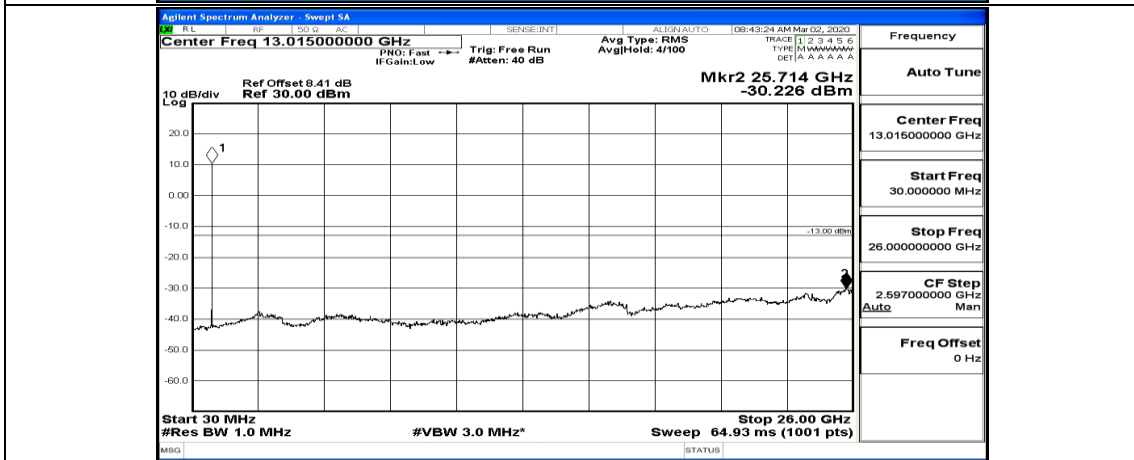

(Channel Bandwidth: 1.4 MHz)_HCH_16QAM_1RB#3

Channel Bandwidth: 3 MHz

(Channel Bandwidth: 3 MHz)_LCH_QPSK_1RB#0

(Channel Bandwidth: 3 MHz) LCH_QPSK_1RB#14

(Channel Bandwidth: 3 MHz)_LCH_QPSK_8RB#4

(Channel Bandwidth: 3 MHz)_MCH_QPSK_1RB#0

(Channel Bandwidth: 3 MHz)_MCH_QPSK_1RB#7

(Channel Bandwidth: 3 MHz)_MCH_QPSK_8RB#4

(Channel Bandwidth: 3 MHz)_MCH_QPSK_8RB#7

(Channel Bandwidth: 3 MHz)_HCH_QPSK_1RB#0

Frequency
Auto Tune
Center Freq 79.500 kHz
Start Freq 9.000 kHz
Stop Freq 150.000 kHz
CF Step 14.100 kHz Man
Freq Offset 0 Hz

Frequency
Auto Tune
Center Freq 15.075000 MHz
Start Freq 150.000 kHz
Stop Freq 30.000000 MHz
CF Step 2.985000 MHz Man
Freq Offset 0 Hz

Frequency
Auto Tune
Center Freq 13.015000000 GHz
Start Freq 30.000000 MHz
Stop Freq 26.000000000 GHz
CF Step 2.597000000 GHz Man
Freq Offset 0 Hz