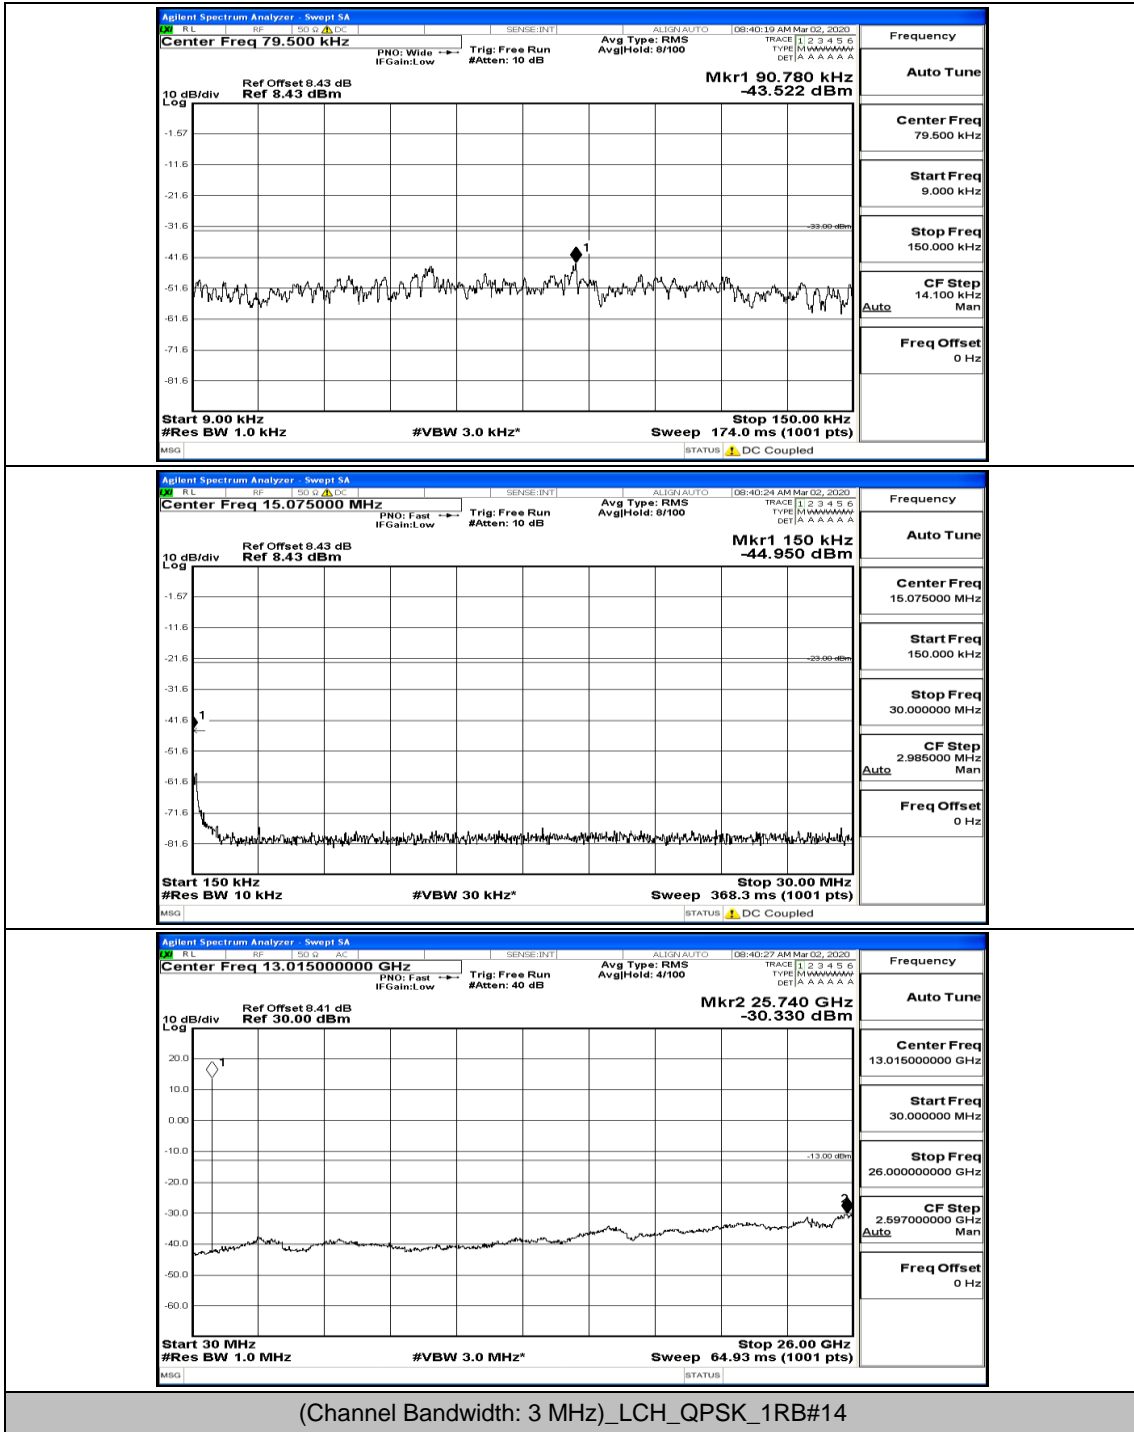

(Channel Bandwidth: 1.4 MHz)_HCH_16QAM_1RB#3

Channel Bandwidth: 3 MHz

(Channel Bandwidth: 3 MHz)_LCH_QPSK_1RB#0

(Channel Bandwidth: 3 MHz) LCH_QPSK_1RB#14

(Channel Bandwidth: 3 MHz)_LCH_QPSK_8RB#4

(Channel Bandwidth: 3 MHz)_MCH_QPSK_1RB#0

(Channel Bandwidth: 3 MHz)_MCH_QPSK_1RB#7

(Channel Bandwidth: 3 MHz)_MCH_QPSK_8RB#4

(Channel Bandwidth: 3 MHz)_MCH_QPSK_8RB#7

(Channel Bandwidth: 3 MHz)_HCH_QPSK_1RB#0

Frequency
Auto Tune
Center Freq 79.500 kHz
Start Freq 9.000 kHz
Stop Freq 150.000 kHz
CF Step 14.100 kHz Man
Freq Offset 0 Hz

Frequency
Auto Tune
Center Freq 15.075000 MHz
Start Freq 150.000 kHz
Stop Freq 30.000000 MHz
CF Step 2.985000 MHz Man
Freq Offset 0 Hz

Frequency
Auto Tune
Center Freq 13.015000000 GHz
Start Freq 30.000000 MHz
Stop Freq 26.000000000 GHz
CF Step 2.597000000 GHz Man
Freq Offset 0 Hz