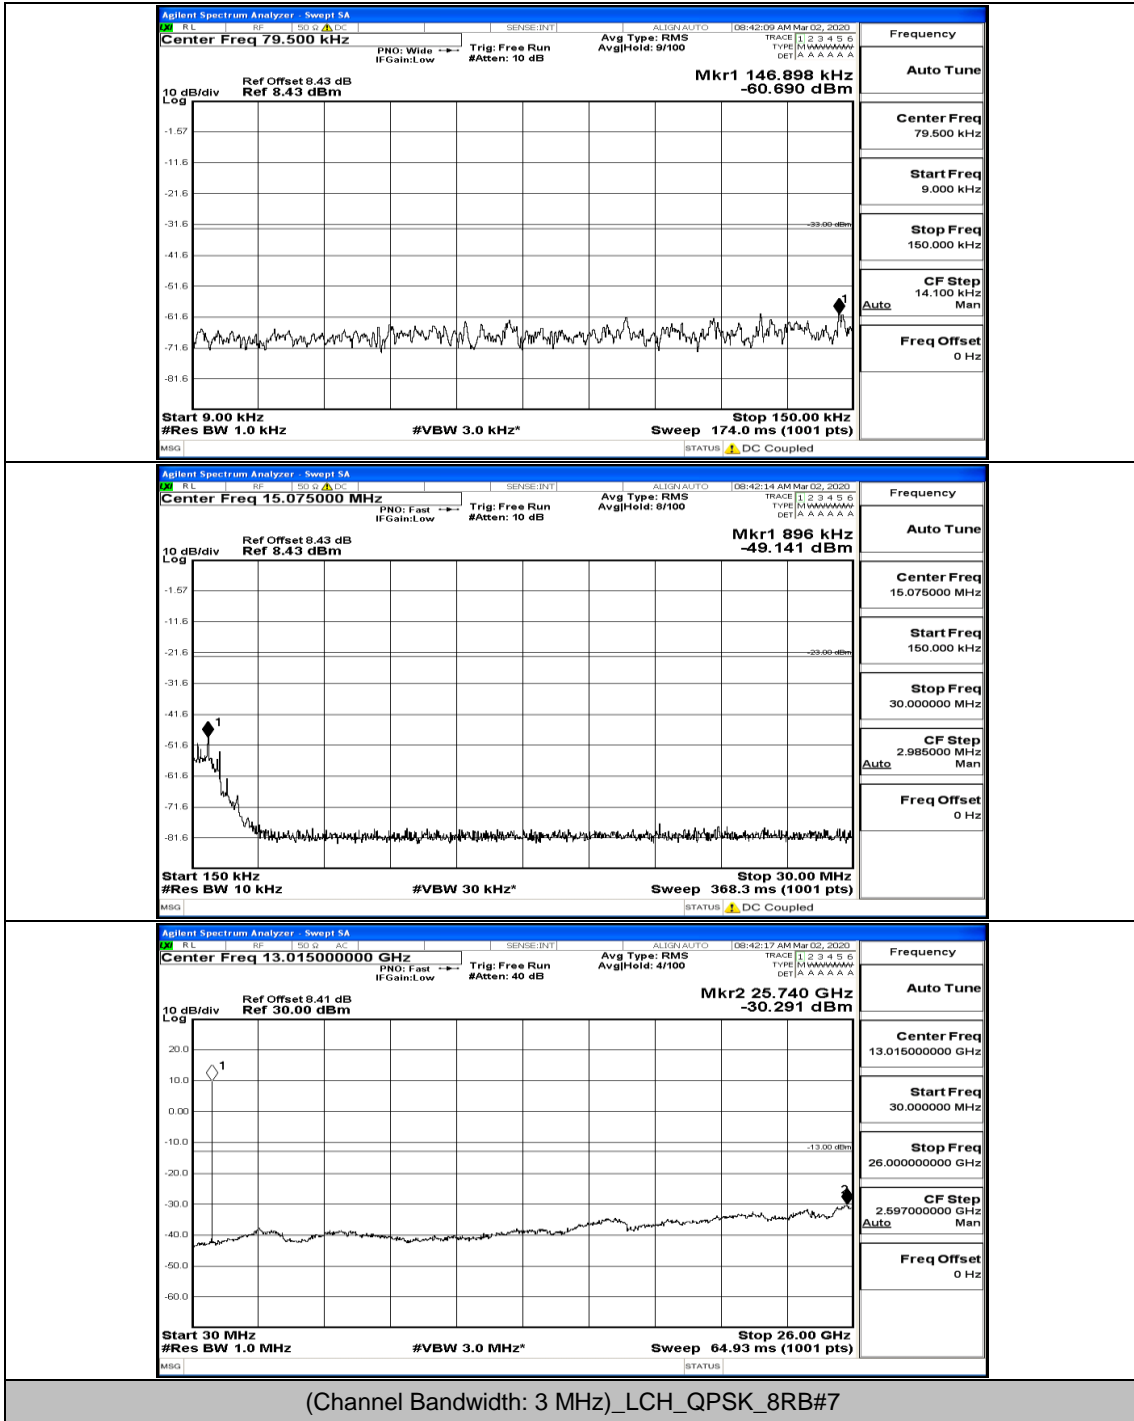

(Channel Bandwidth: 1.4 MHz)_HCH_16QAM_1RB#3

Channel Bandwidth: 3 MHz

(Channel Bandwidth: 3 MHz)_LCH_QPSK_1RB#0

(Channel Bandwidth: 3 MHz) LCH_QPSK_1RB#14

(Channel Bandwidth: 3 MHz)_LCH_QPSK_8RB#4

(Channel Bandwidth: 3 MHz)_MCH_QPSK_1RB#0

(Channel Bandwidth: 3 MHz)_MCH_QPSK_1RB#7

(Channel Bandwidth: 3 MHz)_MCH_QPSK_8RB#4

(Channel Bandwidth: 3 MHz)_MCH_QPSK_8RB#7

(Channel Bandwidth: 3 MHz)_HCH_QPSK_1RB#0

Frequency
Auto Tune
Center Freq 79.500 kHz
Start Freq 9.000 kHz
Stop Freq 150.000 kHz
CF Step 14.100 kHz Man
Freq Offset 0 Hz

Frequency
Auto Tune
Center Freq 15.075000 MHz
Start Freq 150.000 kHz
Stop Freq 30.000000 MHz
CF Step 2.985000 MHz Man
Freq Offset 0 Hz

Frequency
Auto Tune
Center Freq 13.015000000 GHz
Start Freq 30.000000 MHz
Stop Freq 26.000000000 GHz
CF Step 2.597000000 GHz Man
Freq Offset 0 Hz