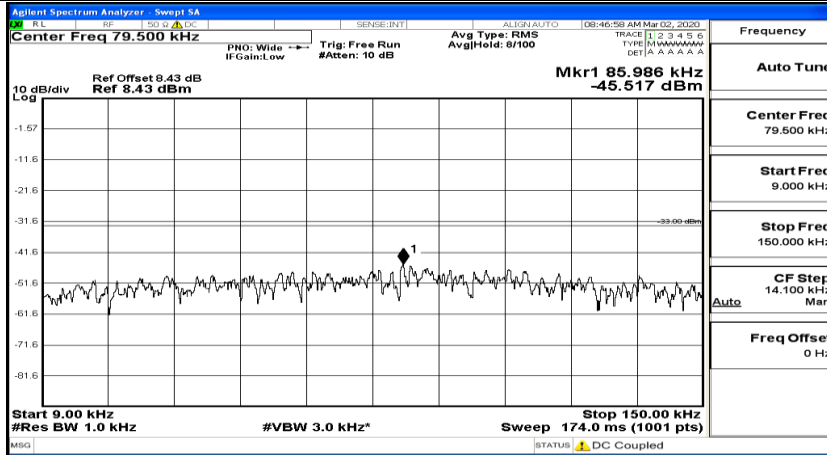

(Channel Bandwidth: 3 MHz)_MCH_QPSK_1RB#7

(Channel Bandwidth: 3 MHz)_MCH_QPSK_8RB#4

(Channel Bandwidth: 3 MHz)_MCH_QPSK_8RB#7

(Channel Bandwidth: 3 MHz)_HCH_QPSK_1RB#0

Frequency
Auto Tune
Center Freq 79.500 kHz
Start Freq 9.000 kHz
Stop Freq 150.000 kHz
CF Step 14.100 kHz Man
Freq Offset 0 Hz

Frequency
Auto Tune
Center Freq 15.075000 MHz
Start Freq 150.000 kHz
Stop Freq 30.000000 MHz
CF Step 2.985000 MHz Man
Freq Offset 0 Hz

Frequency
Auto Tune
Center Freq 13.015000000 GHz
Start Freq 30.000000 MHz
Stop Freq 26.000000000 GHz
CF Step 2.597000000 GHz Man
Freq Offset 0 Hz