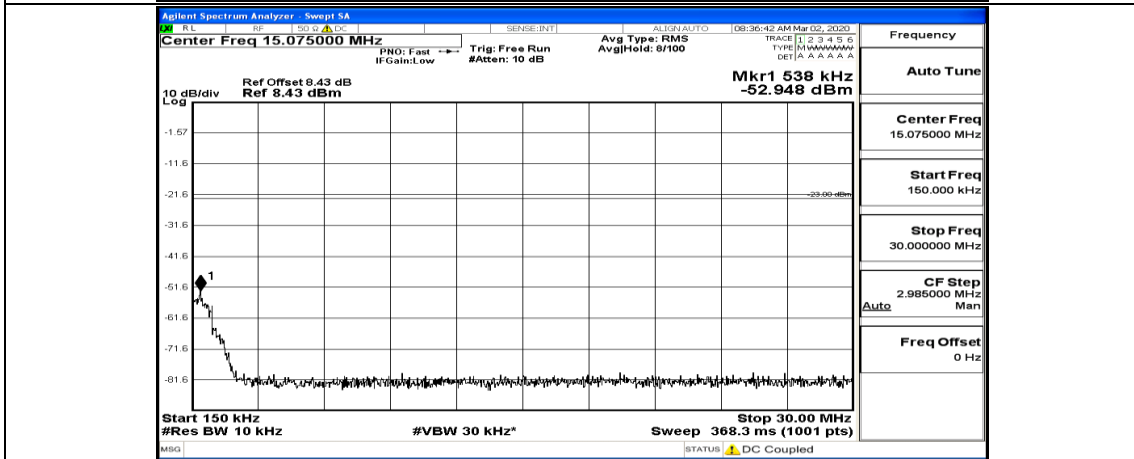

(Channel Bandwidth: 1.4 MHz)_LCH_16QAM_6RB#0

(Channel Bandwidth: 1.4 MHz)_MCH_16QAM_1RB#0

(Channel Bandwidth: 1.4 MHz)_MCH_16QAM_1RB#5

(Channel Bandwidth: 1.4 MHz)_MCH_16QAM_3RB#0

(Channel Bandwidth: 1.4 MHz)_HCH_16QAM_1RB#0

(Channel Bandwidth: 1.4 MHz)_HCH_16QAM_1RB#3

Channel Bandwidth: 3 MHz

(Channel Bandwidth: 3 MHz)_LCH_QPSK_1RB#0

(Channel Bandwidth: 3 MHz) LCH_QPSK_1RB#14

(Channel Bandwidth: 3 MHz)_LCH_QPSK_8RB#4

(Channel Bandwidth: 3 MHz)_MCH_QPSK_1RB#0

(Channel Bandwidth: 3 MHz)_MCH_QPSK_1RB#7

(Channel Bandwidth: 3 MHz)_MCH_QPSK_8RB#4

(Channel Bandwidth: 3 MHz)_MCH_QPSK_8RB#7

(Channel Bandwidth: 3 MHz)_HCH_QPSK_1RB#0

Frequency
Auto Tune
Center Freq 79.500 kHz
Start Freq 9.000 kHz
Stop Freq 150.000 kHz
CF Step 14.100 kHz Man
Freq Offset 0 Hz

Frequency
Auto Tune
Center Freq 15.075000 MHz
Start Freq 150.000 kHz
Stop Freq 30.000000 MHz
CF Step 2.985000 MHz Man
Freq Offset 0 Hz

Frequency
Auto Tune
Center Freq 13.015000000 GHz
Start Freq 30.000000 MHz
Stop Freq 26.000000000 GHz
CF Step 2.597000000 GHz Man
Freq Offset 0 Hz