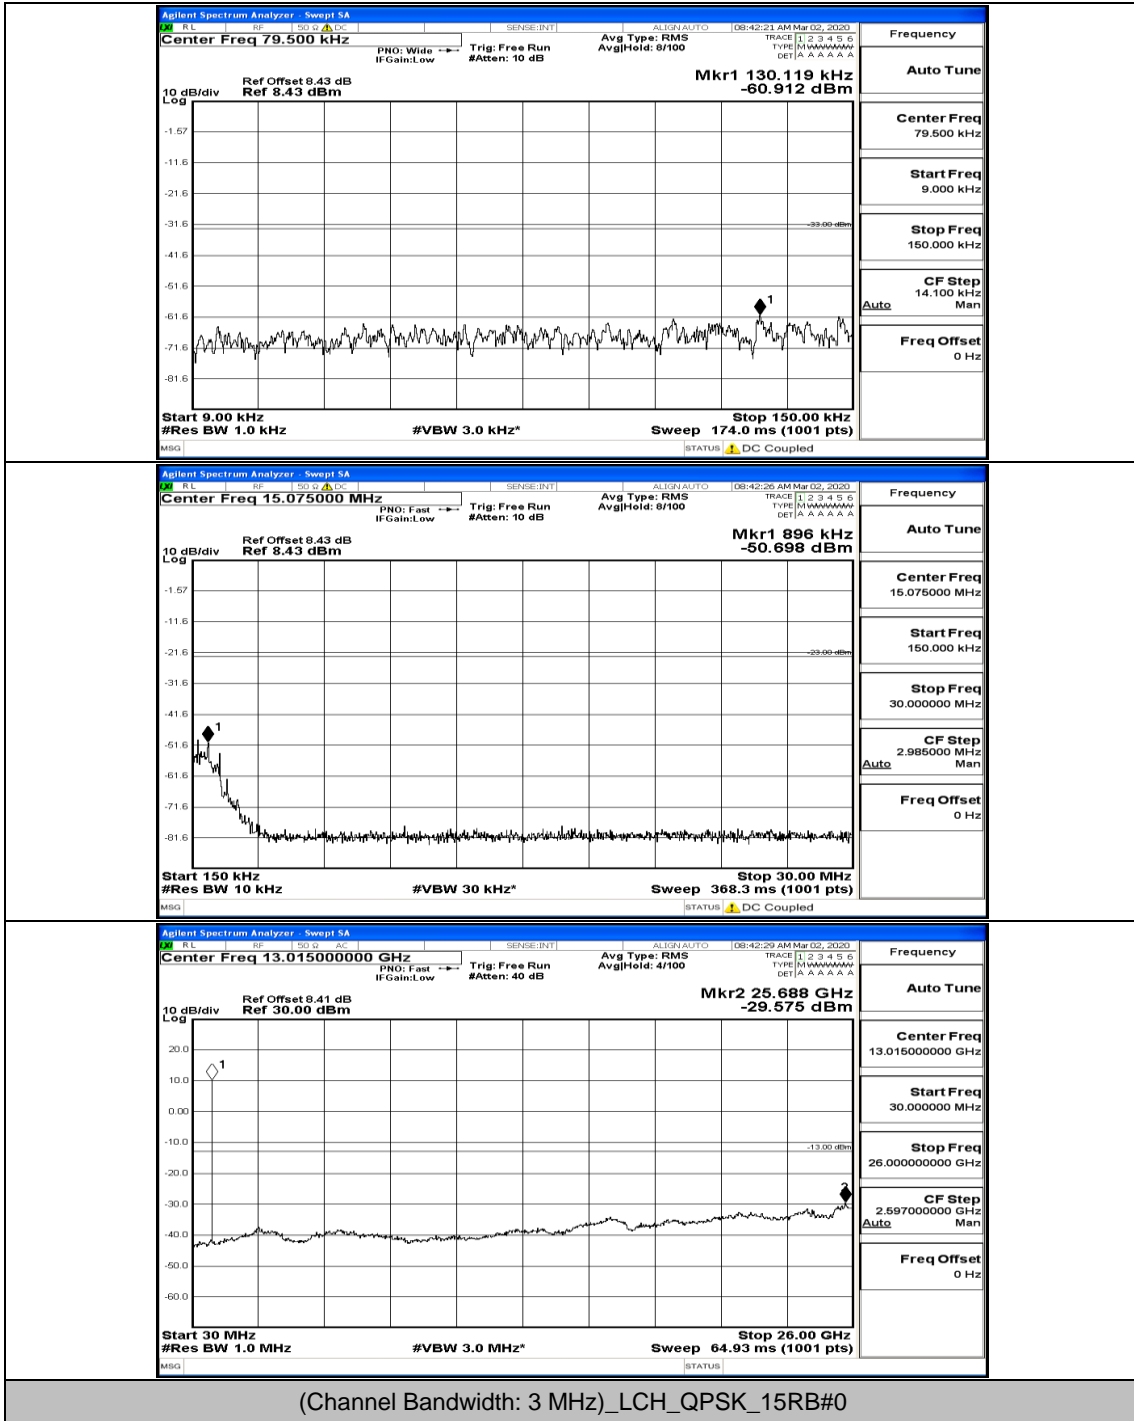

(Channel Bandwidth: 1.4 MHz)_HCH_16QAM_1RB#3

Channel Bandwidth: 3 MHz

(Channel Bandwidth: 3 MHz)_LCH_QPSK_1RB#0

(Channel Bandwidth: 3 MHz) LCH_QPSK_1RB#14

(Channel Bandwidth: 3 MHz)_LCH_QPSK_8RB#4

(Channel Bandwidth: 3 MHz)_MCH_QPSK_1RB#0

(Channel Bandwidth: 3 MHz)_MCH_QPSK_1RB#7

(Channel Bandwidth: 3 MHz)_MCH_QPSK_8RB#4

(Channel Bandwidth: 3 MHz)_MCH_QPSK_8RB#7

(Channel Bandwidth: 3 MHz)_HCH_QPSK_1RB#0

Frequency
Auto Tune
Center Freq 79.500 kHz
Start Freq 9.000 kHz
Stop Freq 150.000 kHz
CF Step 14.100 kHz Man
Freq Offset 0 Hz

Frequency
Auto Tune
Center Freq 15.075000 MHz
Start Freq 150.000 kHz
Stop Freq 30.000000 MHz
CF Step 2.985000 MHz Man
Freq Offset 0 Hz

Frequency
Auto Tune
Center Freq 13.015000000 GHz
Start Freq 30.000000 MHz
Stop Freq 26.000000000 GHz
CF Step 2.597000000 GHz Man
Freq Offset 0 Hz