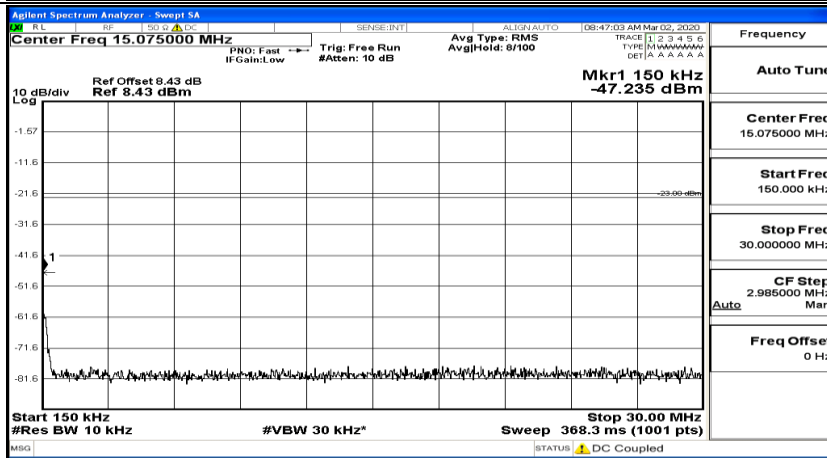

(Channel Bandwidth: 3 MHz)_MCH_QPSK_1RB#7

(Channel Bandwidth: 3 MHz)_MCH_QPSK_8RB#4

(Channel Bandwidth: 3 MHz)_MCH_QPSK_8RB#7

(Channel Bandwidth: 3 MHz)_HCH_QPSK_1RB#0

Frequency
Auto Tune
Center Freq 79.500 kHz
Start Freq 9.000 kHz
Stop Freq 150.000 kHz
CF Step 14.100 kHz Man
Freq Offset 0 Hz

Frequency
Auto Tune
Center Freq 15.075000 MHz
Start Freq 150.000 kHz
Stop Freq 30.000000 MHz
CF Step 2.985000 MHz Man
Freq Offset 0 Hz

Frequency
Auto Tune
Center Freq 13.015000000 GHz
Start Freq 30.000000 MHz
Stop Freq 26.000000000 GHz
CF Step 2.597000000 GHz Man
Freq Offset 0 Hz