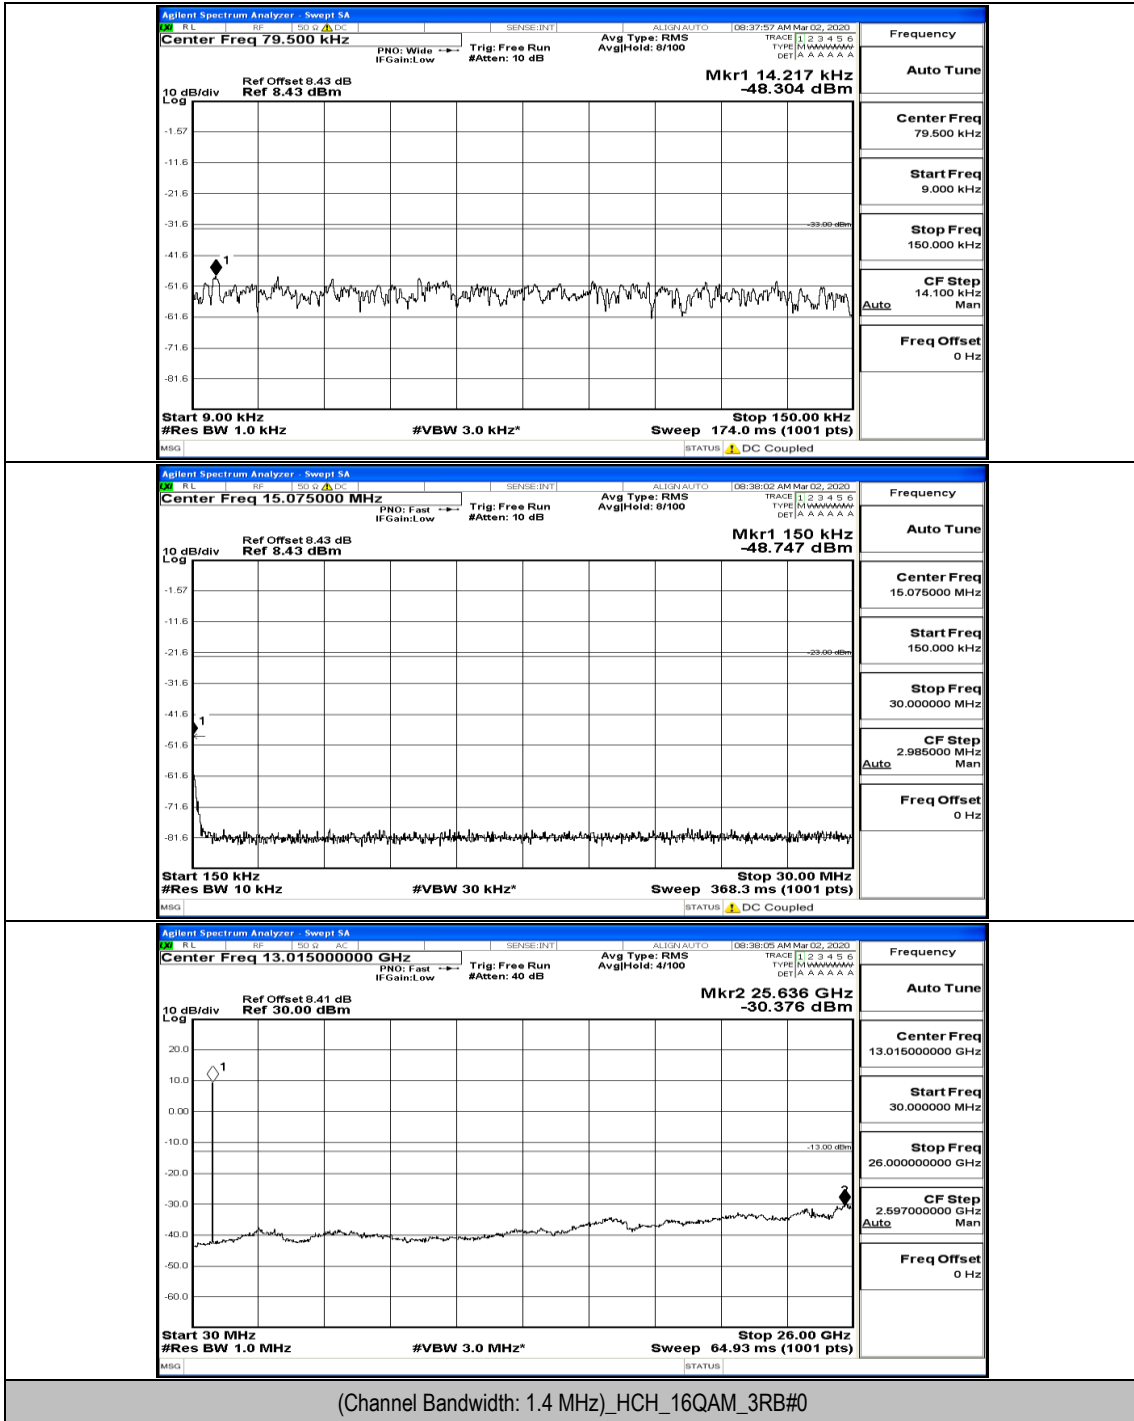

(Channel Bandwidth: 1.4 MHz)_LCH_16QAM_6RB#0

(Channel Bandwidth: 1.4 MHz)_MCH_16QAM_1RB#0

(Channel Bandwidth: 1.4 MHz)_MCH_16QAM_1RB#5

(Channel Bandwidth: 1.4 MHz)_MCH_16QAM_3RB#0

(Channel Bandwidth: 1.4 MHz)_HCH_16QAM_1RB#0

(Channel Bandwidth: 1.4 MHz)_HCH_16QAM_1RB#3

Channel Bandwidth: 3 MHz

(Channel Bandwidth: 3 MHz)_LCH_QPSK_1RB#0

(Channel Bandwidth: 3 MHz) LCH_QPSK_1RB#14

(Channel Bandwidth: 3 MHz)_LCH_QPSK_8RB#4

(Channel Bandwidth: 3 MHz)_MCH_QPSK_1RB#0

(Channel Bandwidth: 3 MHz)_MCH_QPSK_1RB#7

(Channel Bandwidth: 3 MHz)_MCH_QPSK_8RB#4

(Channel Bandwidth: 3 MHz)_MCH_QPSK_8RB#7

(Channel Bandwidth: 3 MHz)_HCH_QPSK_1RB#0

Frequency
Auto Tune
Center Freq 79.500 kHz
Start Freq 9.000 kHz
Stop Freq 150.000 kHz
CF Step 14.100 kHz Man
Freq Offset 0 Hz