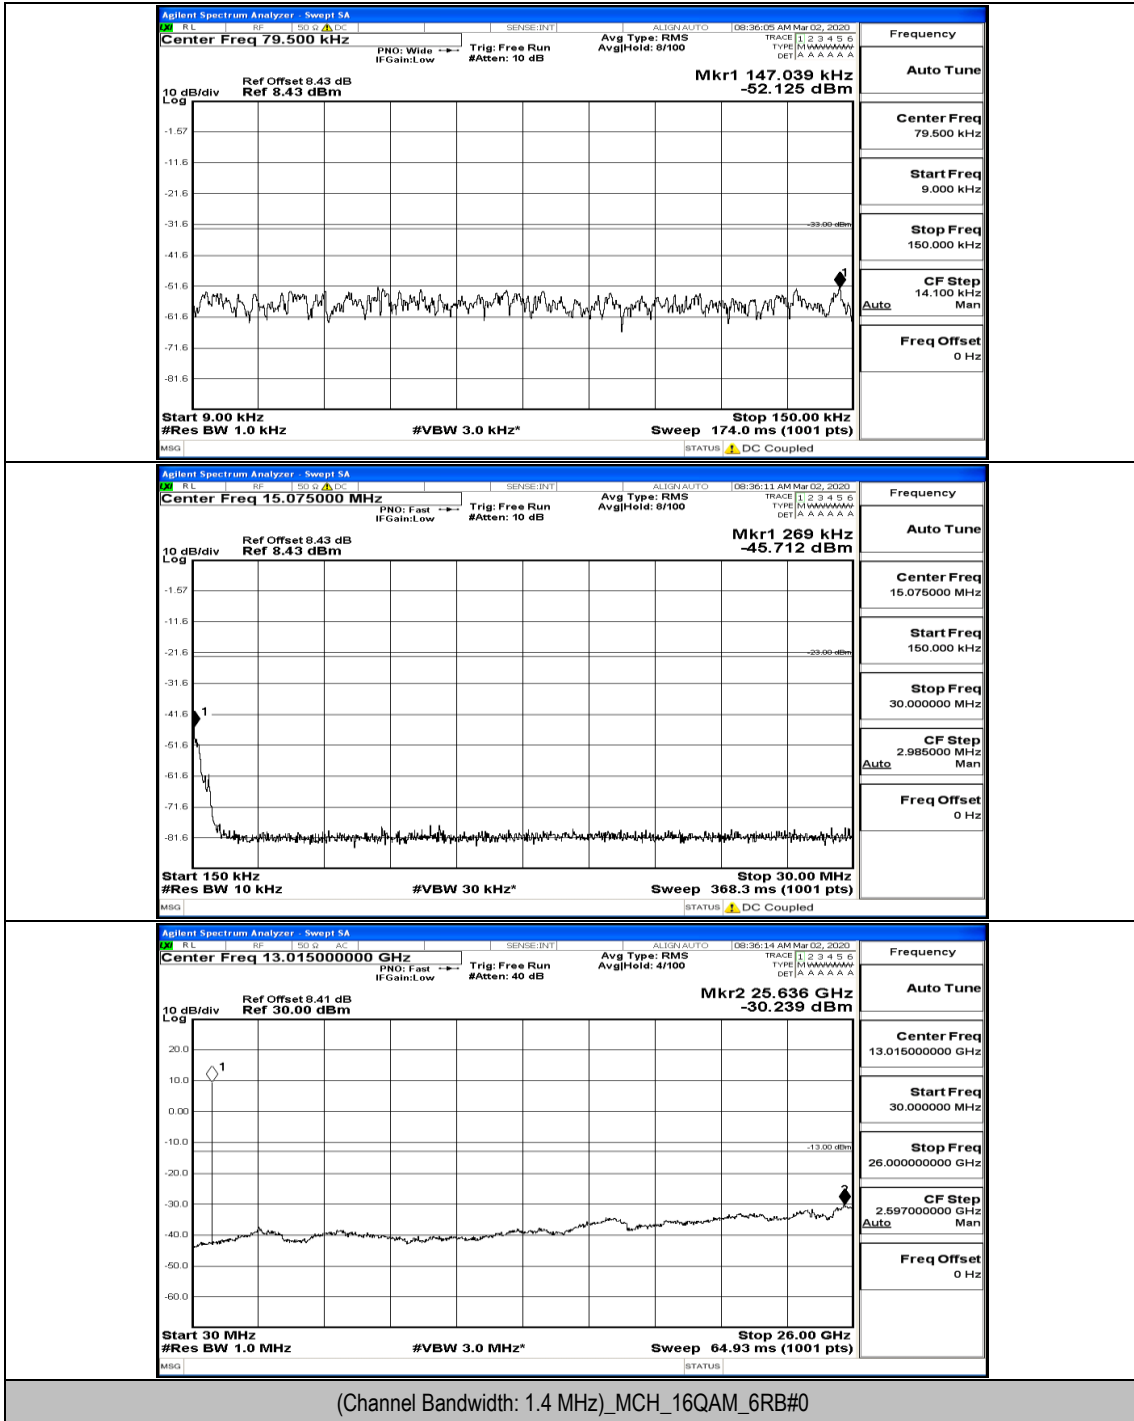

(Channel Bandwidth: 1.4 MHz)_LCH_16QAM_6RB#0

(Channel Bandwidth: 1.4 MHz)_MCH_16QAM_1RB#0

(Channel Bandwidth: 1.4 MHz)_MCH_16QAM_1RB#5

(Channel Bandwidth: 1.4 MHz)_MCH_16QAM_3RB#0

(Channel Bandwidth: 1.4 MHz)_HCH_16QAM_1RB#0

(Channel Bandwidth: 1.4 MHz)_HCH_16QAM_1RB#3

Channel Bandwidth: 3 MHz

(Channel Bandwidth: 3 MHz)_LCH_QPSK_1RB#0

(Channel Bandwidth: 3 MHz) LCH_QPSK_1RB#14

(Channel Bandwidth: 3 MHz)_LCH_QPSK_8RB#4

(Channel Bandwidth: 3 MHz)_MCH_QPSK_1RB#0

(Channel Bandwidth: 3 MHz)_MCH_QPSK_1RB#7

(Channel Bandwidth: 3 MHz)_MCH_QPSK_8RB#4

(Channel Bandwidth: 3 MHz)_MCH_QPSK_8RB#7

(Channel Bandwidth: 3 MHz)_HCH_QPSK_1RB#0

Frequency
Auto Tune
Center Freq 79.500 kHz
Start Freq 9.000 kHz
Stop Freq 150.000 kHz
CF Step 14.100 kHz Man
Freq Offset 0 Hz