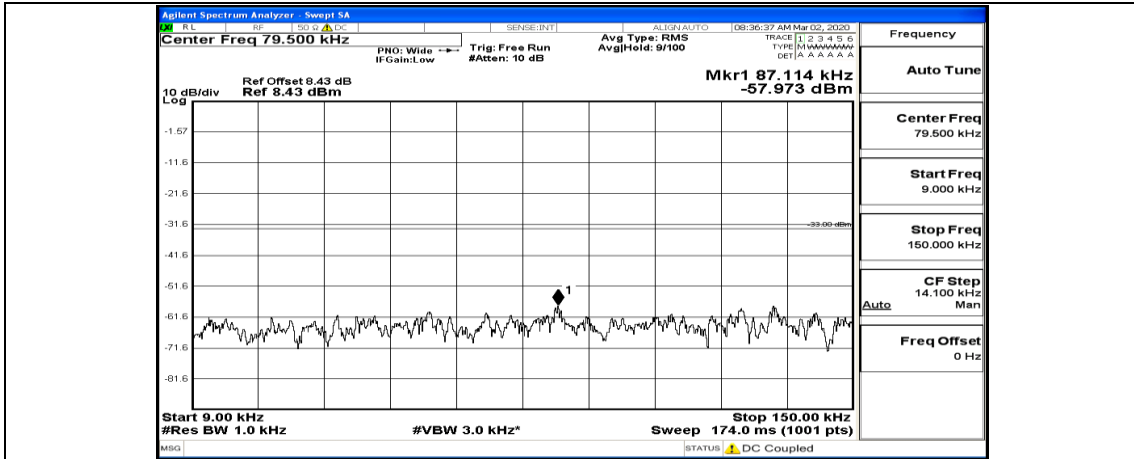

(Channel Bandwidth: 1.4 MHz)_LCH_16QAM_6RB#0

(Channel Bandwidth: 1.4 MHz)_MCH_16QAM_1RB#0

(Channel Bandwidth: 1.4 MHz)_MCH_16QAM_1RB#5

(Channel Bandwidth: 1.4 MHz)_MCH_16QAM_3RB#0

(Channel Bandwidth: 1.4 MHz)_HCH_16QAM_1RB#0

(Channel Bandwidth: 1.4 MHz)_HCH_16QAM_1RB#3

Channel Bandwidth: 3 MHz

(Channel Bandwidth: 3 MHz)_LCH_QPSK_1RB#0

(Channel Bandwidth: 3 MHz) LCH_QPSK_1RB#14

(Channel Bandwidth: 3 MHz)_LCH_QPSK_8RB#4

(Channel Bandwidth: 3 MHz)_MCH_QPSK_1RB#0

(Channel Bandwidth: 3 MHz)_MCH_QPSK_1RB#7

(Channel Bandwidth: 3 MHz)_MCH_QPSK_8RB#4

(Channel Bandwidth: 3 MHz)_MCH_QPSK_8RB#7

(Channel Bandwidth: 3 MHz)_HCH_QPSK_1RB#0

Frequency
Auto Tune
Center Freq 79.500 kHz
Start Freq 9.000 kHz
Stop Freq 150.000 kHz
CF Step 14.100 kHz Man
Freq Offset 0 Hz

Frequency
Auto Tune
Center Freq 15.075000 MHz
Start Freq 150.000 kHz
Stop Freq 30.000000 MHz
CF Step 2.985000 MHz Man
Freq Offset 0 Hz

Frequency
Auto Tune
Center Freq 13.015000000 GHz
Start Freq 30.000000 MHz
Stop Freq 26.000000000 GHz
CF Step 2.597000000 GHz Man
Freq Offset 0 Hz