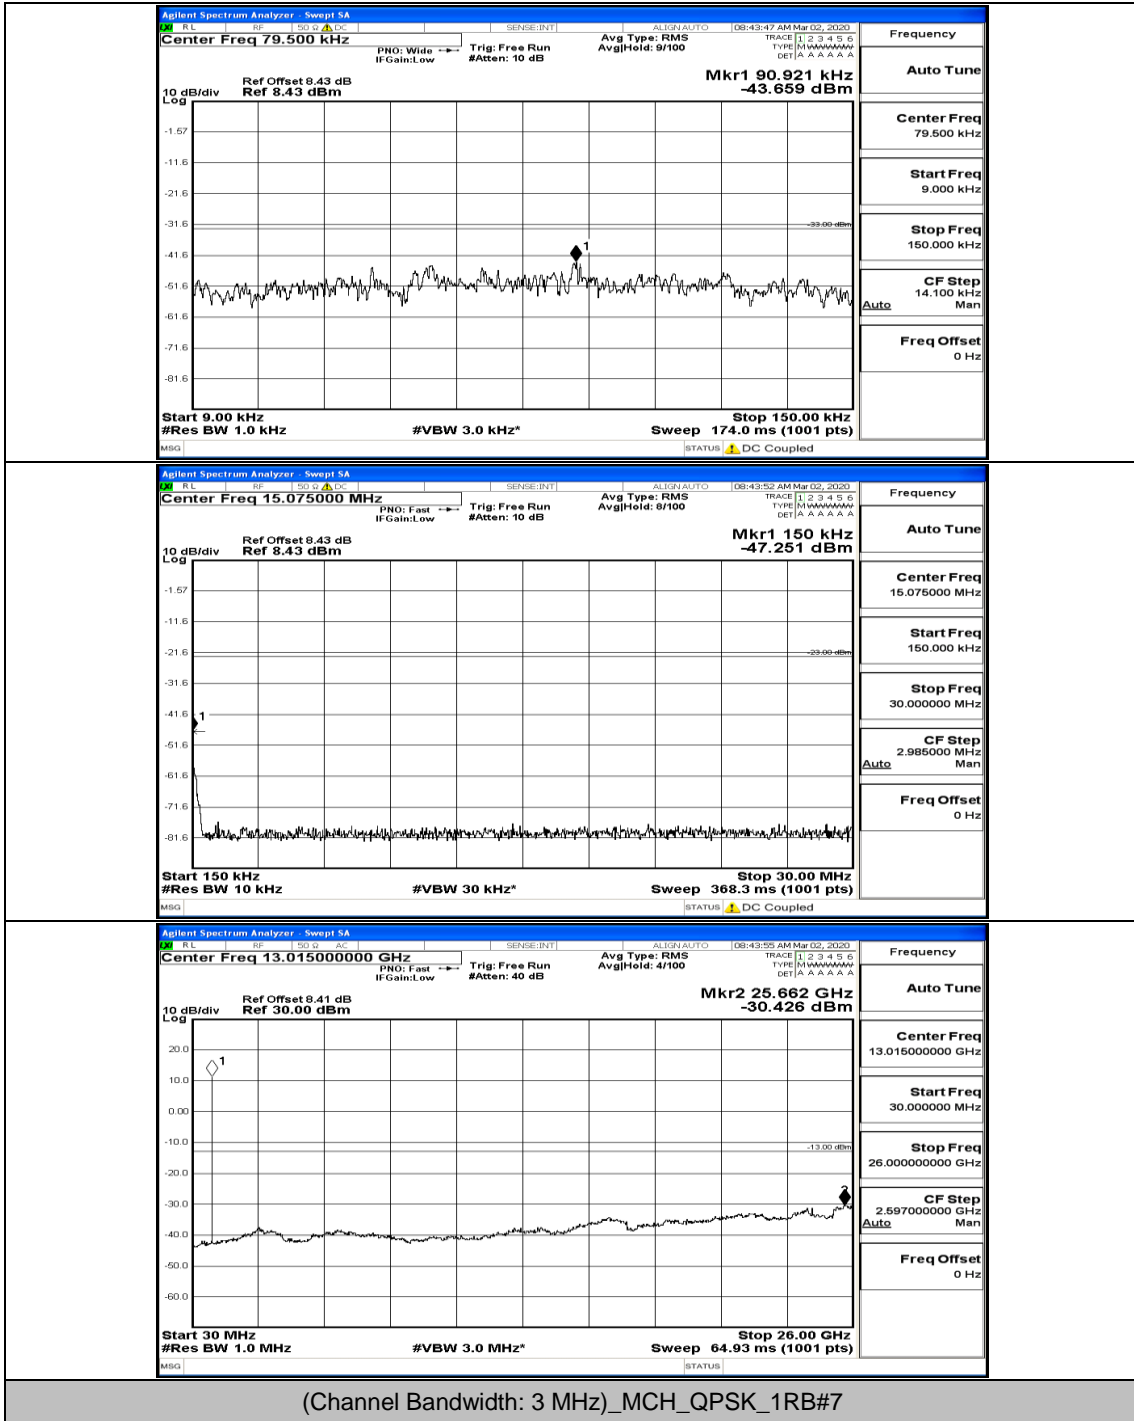

(Channel Bandwidth: 1.4 MHz)_HCH_16QAM_1RB#3

Channel Bandwidth: 3 MHz

(Channel Bandwidth: 3 MHz)_LCH_QPSK_1RB#0

(Channel Bandwidth: 3 MHz) LCH_QPSK_1RB#14

(Channel Bandwidth: 3 MHz)_LCH_QPSK_8RB#4

(Channel Bandwidth: 3 MHz)_MCH_QPSK_1RB#0

(Channel Bandwidth: 3 MHz)_MCH_QPSK_1RB#7

(Channel Bandwidth: 3 MHz)_MCH_QPSK_8RB#4

(Channel Bandwidth: 3 MHz)_MCH_QPSK_8RB#7

(Channel Bandwidth: 3 MHz)_HCH_QPSK_1RB#0

Frequency
Auto Tune
Center Freq 79.500 kHz
Start Freq 9.000 kHz
Stop Freq 150.000 kHz
CF Step 14.100 kHz Man
Freq Offset 0 Hz

Frequency
Auto Tune
Center Freq 15.075000 MHz
Start Freq 150.000 kHz
Stop Freq 30.000000 MHz
CF Step 2.985000 MHz Man
Freq Offset 0 Hz

Frequency
Auto Tune
Center Freq 13.015000000 GHz
Start Freq 30.000000 MHz
Stop Freq 26.000000000 GHz
CF Step 2.597000000 GHz Man
Freq Offset 0 Hz