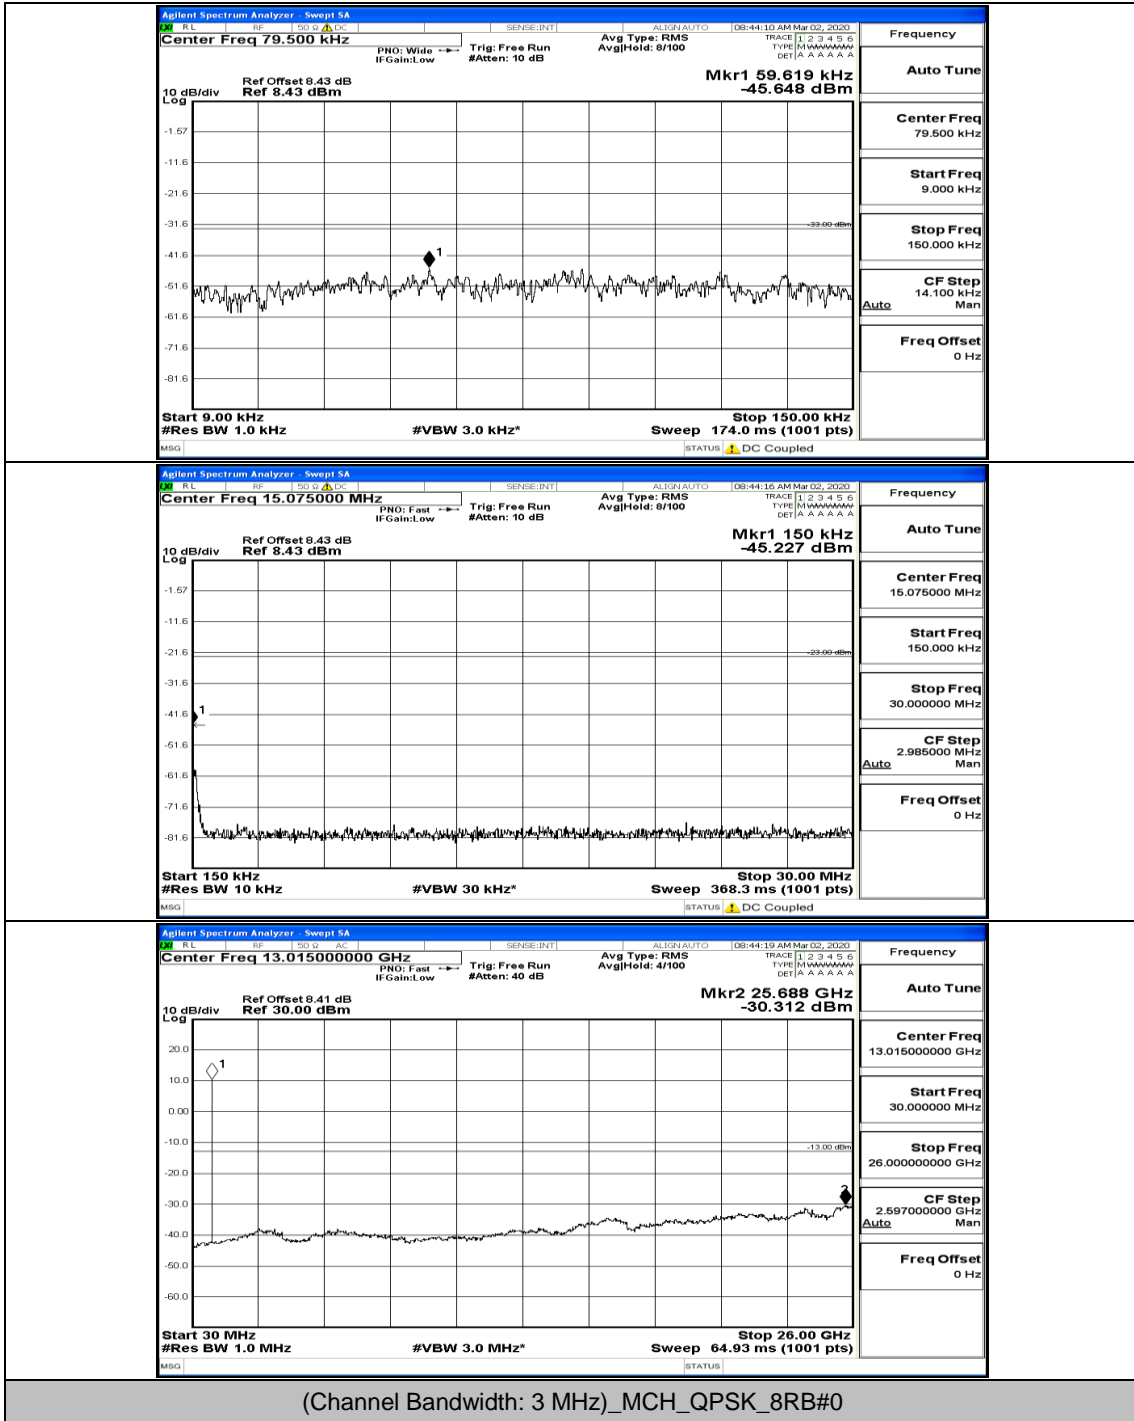

(Channel Bandwidth: 1.4 MHz)_HCH_16QAM_1RB#3

Channel Bandwidth: 3 MHz

(Channel Bandwidth: 3 MHz)_LCH_QPSK_1RB#0

(Channel Bandwidth: 3 MHz) LCH_QPSK_1RB#14

(Channel Bandwidth: 3 MHz)_LCH_QPSK_8RB#4

(Channel Bandwidth: 3 MHz)_MCH_QPSK_1RB#0

(Channel Bandwidth: 3 MHz)_MCH_QPSK_1RB#7

(Channel Bandwidth: 3 MHz)_MCH_QPSK_8RB#4

(Channel Bandwidth: 3 MHz)_MCH_QPSK_8RB#7

(Channel Bandwidth: 3 MHz)_HCH_QPSK_1RB#0

Frequency
Auto Tune
Center Freq 79.500 kHz
Start Freq 9.000 kHz
Stop Freq 150.000 kHz
CF Step 14.100 kHz Man
Freq Offset 0 Hz