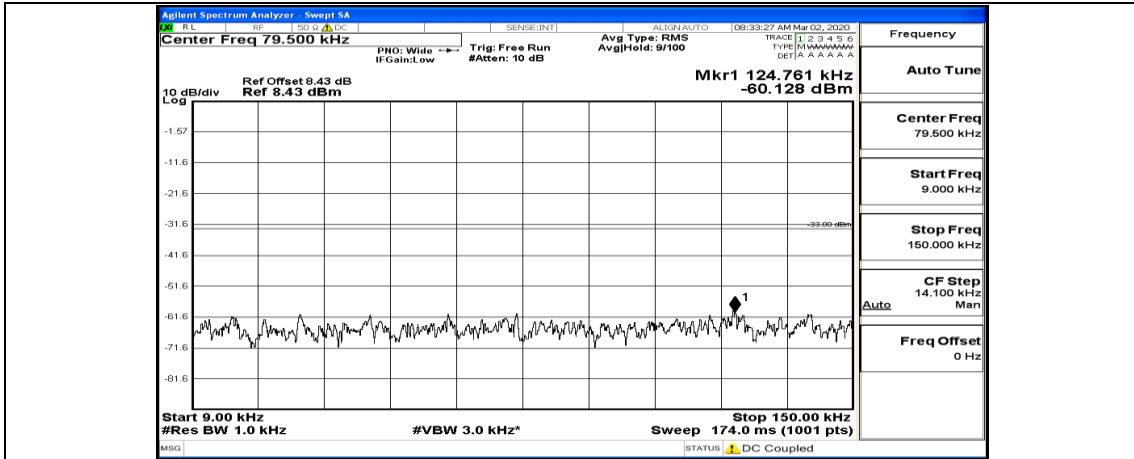

(Channel Bandwidth: 1.4 MHz)_LCH_16QAM_6RB#0

(Channel Bandwidth: 1.4 MHz)_MCH_16QAM_1RB#0

(Channel Bandwidth: 1.4 MHz)_MCH_16QAM_1RB#5

(Channel Bandwidth: 1.4 MHz)_MCH_16QAM_3RB#0

(Channel Bandwidth: 1.4 MHz)_HCH_16QAM_1RB#0

(Channel Bandwidth: 1.4 MHz)_HCH_16QAM_1RB#3

Channel Bandwidth: 3 MHz

(Channel Bandwidth: 3 MHz)_LCH_QPSK_1RB#0

(Channel Bandwidth: 3 MHz) LCH_QPSK_1RB#14

(Channel Bandwidth: 3 MHz)_LCH_QPSK_8RB#4

(Channel Bandwidth: 3 MHz)_MCH_QPSK_1RB#0

(Channel Bandwidth: 3 MHz)_MCH_QPSK_1RB#7

(Channel Bandwidth: 3 MHz)_MCH_QPSK_8RB#4

(Channel Bandwidth: 3 MHz)_MCH_QPSK_8RB#7

(Channel Bandwidth: 3 MHz)_HCH_QPSK_1RB#0

Frequency
Auto Tune
Center Freq 79.500 kHz
Start Freq 9.000 kHz
Stop Freq 150.000 kHz
CF Step 14.100 kHz Man
Freq Offset 0 Hz

Frequency
Auto Tune
Center Freq 15.075000 MHz
Start Freq 150.000 kHz
Stop Freq 30.000000 MHz
CF Step 2.985000 MHz Man
Freq Offset 0 Hz

Frequency
Auto Tune
Center Freq 13.015000000 GHz
Start Freq 30.000000 MHz
Stop Freq 26.000000000 GHz
CF Step 2.597000000 GHz Man
Freq Offset 0 Hz