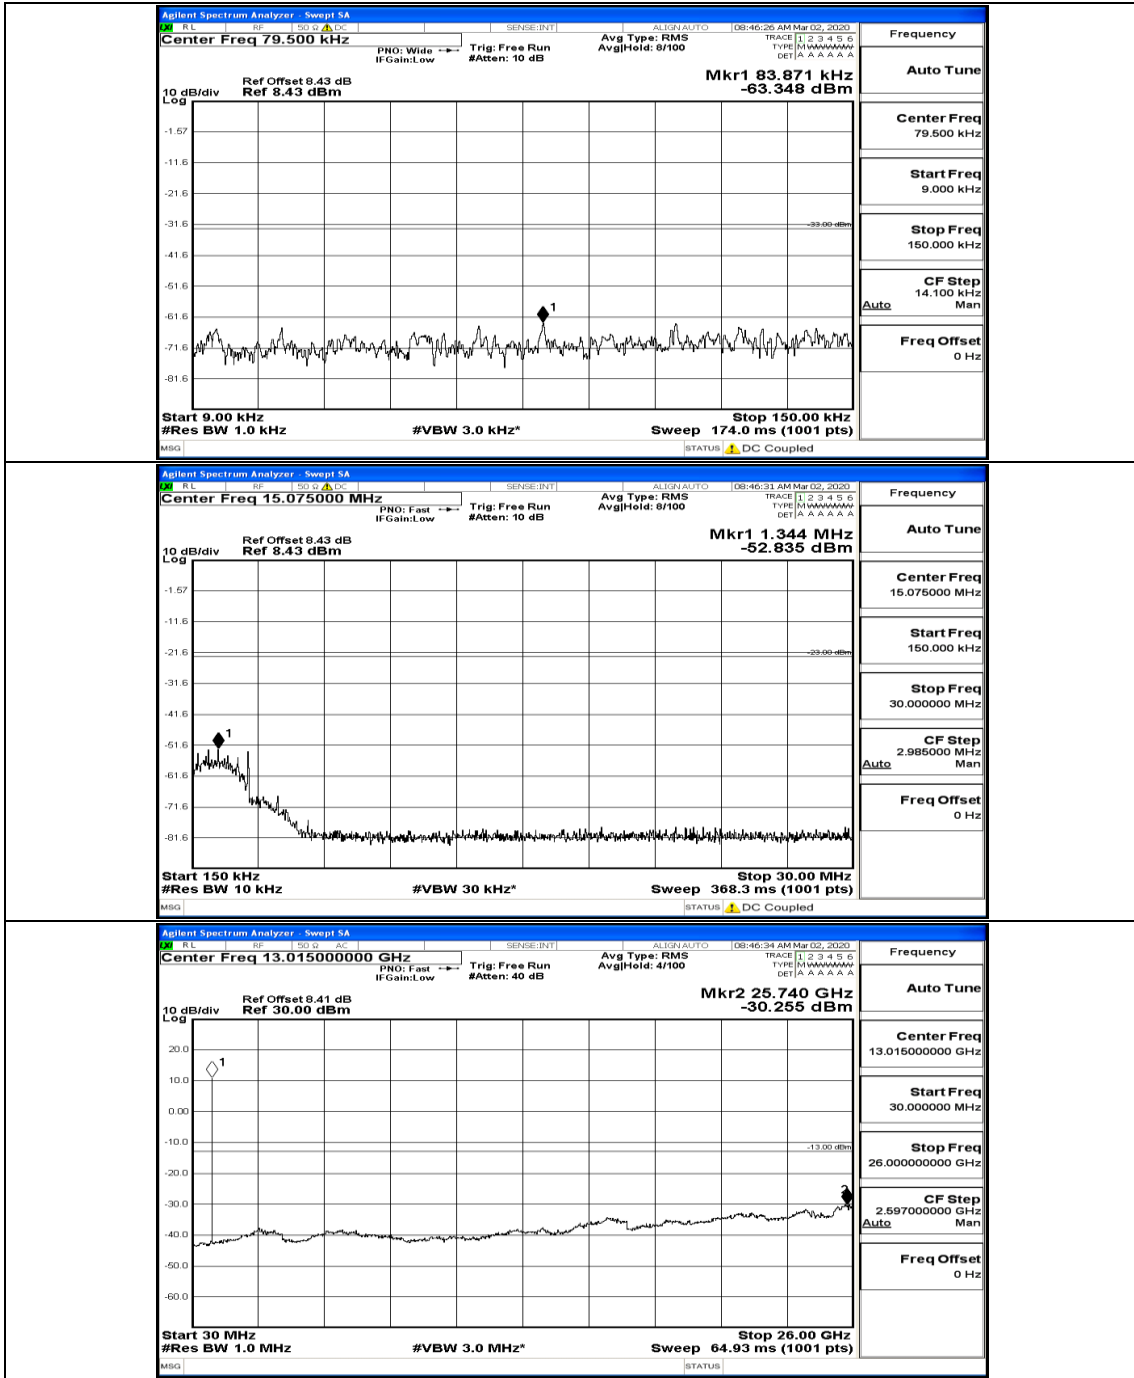

(Channel Bandwidth: 3 MHz)_MCH_QPSK_1RB#7

(Channel Bandwidth: 3 MHz)_MCH_QPSK_8RB#4

(Channel Bandwidth: 3 MHz)_MCH_QPSK_8RB#7

(Channel Bandwidth: 3 MHz)_HCH_QPSK_1RB#0

Frequency
Auto Tune
Center Freq 79.500 kHz
Start Freq 9.000 kHz
Stop Freq 150.000 kHz
CF Step 14.100 kHz Man
Freq Offset 0 Hz

Frequency
Auto Tune
Center Freq 15.075000 MHz
Start Freq 150.000 kHz
Stop Freq 30.000000 MHz
CF Step 2.985000 MHz Man
Freq Offset 0 Hz

Frequency
Auto Tune
Center Freq 13.015000000 GHz
Start Freq 30.000000 MHz
Stop Freq 26.000000000 GHz
CF Step 2.597000000 GHz Man
Freq Offset 0 Hz