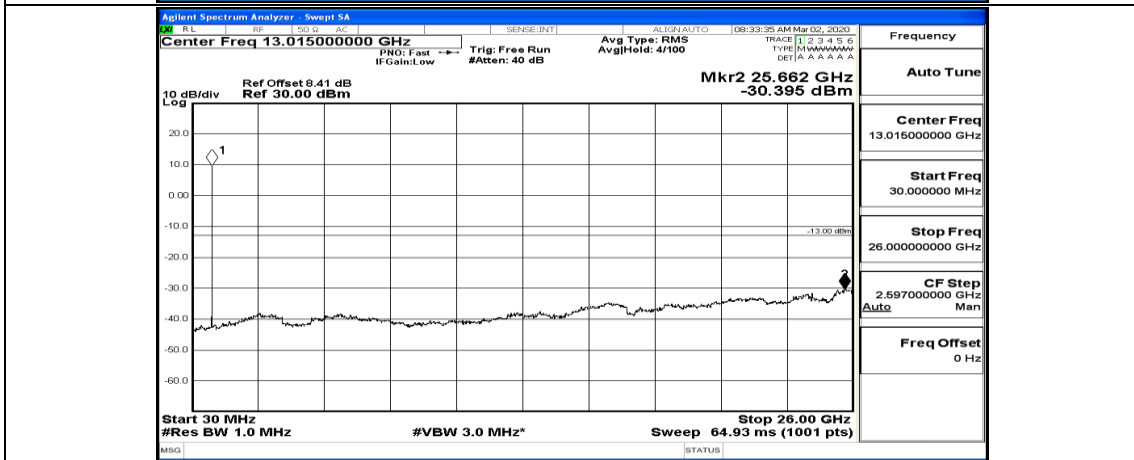

(Channel Bandwidth: 1.4 MHz)_LCH_16QAM_6RB#0

(Channel Bandwidth: 1.4 MHz)_MCH_16QAM_1RB#0

(Channel Bandwidth: 1.4 MHz)_MCH_16QAM_1RB#5

(Channel Bandwidth: 1.4 MHz)_MCH_16QAM_3RB#0

(Channel Bandwidth: 1.4 MHz)_HCH_16QAM_1RB#0

(Channel Bandwidth: 1.4 MHz)_HCH_16QAM_1RB#3

Channel Bandwidth: 3 MHz

(Channel Bandwidth: 3 MHz)_LCH_QPSK_1RB#0

(Channel Bandwidth: 3 MHz) LCH_QPSK_1RB#14

(Channel Bandwidth: 3 MHz)_LCH_QPSK_8RB#4

(Channel Bandwidth: 3 MHz)_MCH_QPSK_1RB#0

(Channel Bandwidth: 3 MHz)_MCH_QPSK_1RB#7

(Channel Bandwidth: 3 MHz)_MCH_QPSK_8RB#4

(Channel Bandwidth: 3 MHz)_MCH_QPSK_8RB#7

(Channel Bandwidth: 3 MHz)_HCH_QPSK_1RB#0

Frequency
Auto Tune
Center Freq 79.500 kHz
Start Freq 9.000 kHz
Stop Freq 150.000 kHz
CF Step 14.100 kHz Man
Freq Offset 0 Hz