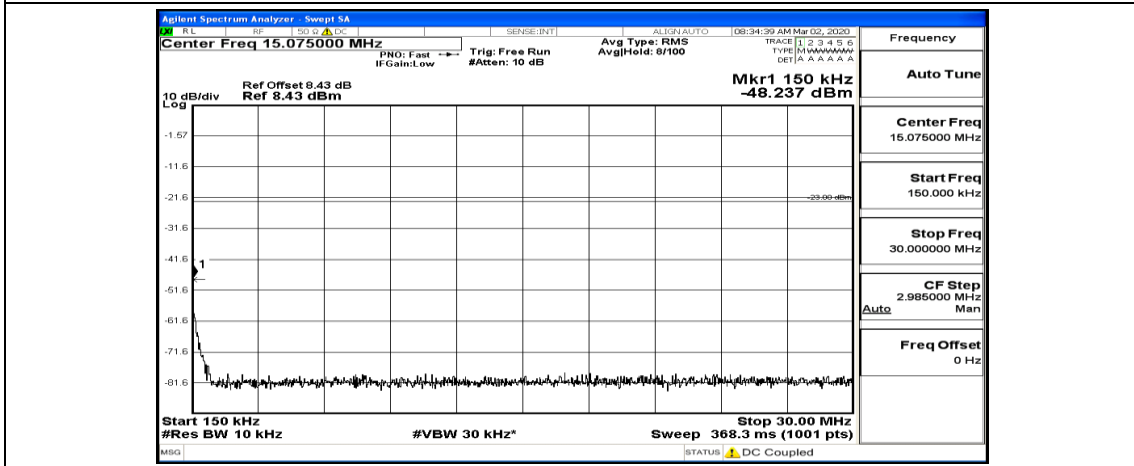

(Channel Bandwidth: 1.4 MHz)_LCH_16QAM_6RB#0

(Channel Bandwidth: 1.4 MHz)_MCH_16QAM_1RB#0

(Channel Bandwidth: 1.4 MHz)_MCH_16QAM_1RB#5

(Channel Bandwidth: 1.4 MHz)_MCH_16QAM_3RB#0

(Channel Bandwidth: 1.4 MHz)_HCH_16QAM_1RB#0

(Channel Bandwidth: 1.4 MHz)_HCH_16QAM_1RB#3

Channel Bandwidth: 3 MHz

(Channel Bandwidth: 3 MHz)_LCH_QPSK_1RB#0

(Channel Bandwidth: 3 MHz) LCH_QPSK_1RB#14

(Channel Bandwidth: 3 MHz)_LCH_QPSK_8RB#4

(Channel Bandwidth: 3 MHz)_MCH_QPSK_1RB#0

(Channel Bandwidth: 3 MHz)_MCH_QPSK_1RB#7

(Channel Bandwidth: 3 MHz)_MCH_QPSK_8RB#4

(Channel Bandwidth: 3 MHz)_MCH_QPSK_8RB#7

(Channel Bandwidth: 3 MHz)_HCH_QPSK_1RB#0

Frequency
Auto Tune
Center Freq 79.500 kHz
Start Freq 9.000 kHz
Stop Freq 150.000 kHz
CF Step 14.100 kHz Man
Freq Offset 0 Hz

Frequency
Auto Tune
Center Freq 15.075000 MHz
Start Freq 150.000 kHz
Stop Freq 30.000000 MHz
CF Step 2.985000 MHz Man
Freq Offset 0 Hz

Frequency
Auto Tune
Center Freq 13.015000000 GHz
Start Freq 30.000000 MHz
Stop Freq 26.000000000 GHz
CF Step 2.597000000 GHz Man
Freq Offset 0 Hz