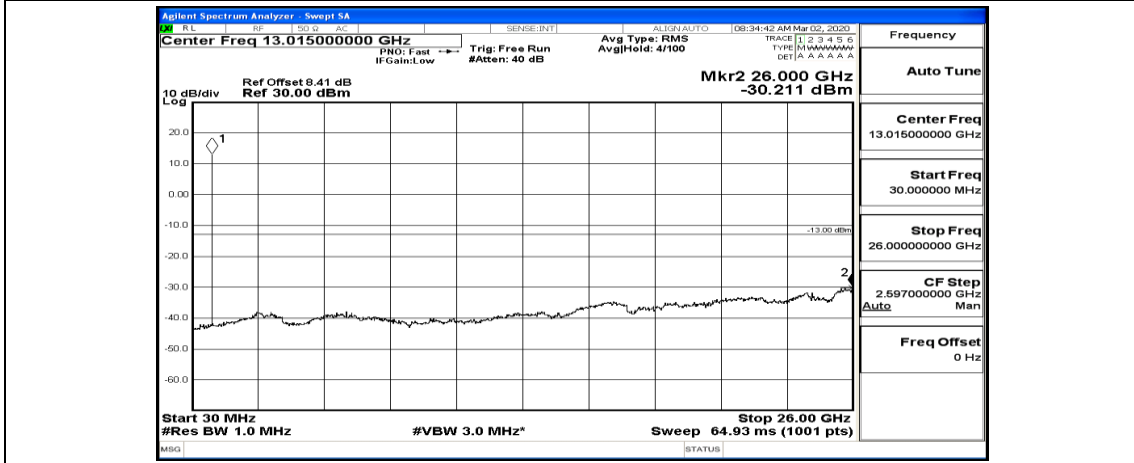

(Channel Bandwidth: 1.4 MHz)_LCH_16QAM_6RB#0

(Channel Bandwidth: 1.4 MHz)_MCH_16QAM_1RB#0

(Channel Bandwidth: 1.4 MHz)_MCH_16QAM_1RB#5

(Channel Bandwidth: 1.4 MHz)_MCH_16QAM_3RB#0

(Channel Bandwidth: 1.4 MHz)_HCH_16QAM_1RB#0

(Channel Bandwidth: 1.4 MHz)_HCH_16QAM_1RB#3

Channel Bandwidth: 3 MHz

(Channel Bandwidth: 3 MHz)_LCH_QPSK_1RB#0

(Channel Bandwidth: 3 MHz) LCH_QPSK_1RB#14

(Channel Bandwidth: 3 MHz)_LCH_QPSK_8RB#4

(Channel Bandwidth: 3 MHz)_MCH_QPSK_1RB#0

(Channel Bandwidth: 3 MHz)_MCH_QPSK_1RB#7

(Channel Bandwidth: 3 MHz)_MCH_QPSK_8RB#4

(Channel Bandwidth: 3 MHz)_MCH_QPSK_8RB#7

(Channel Bandwidth: 3 MHz)_HCH_QPSK_1RB#0

Frequency
Auto Tune
Center Freq 79.500 kHz
Start Freq 9.000 kHz
Stop Freq 150.000 kHz
CF Step 14.100 kHz Man
Freq Offset 0 Hz

Frequency
Auto Tune
Center Freq 15.075000 MHz
Start Freq 150.000 kHz
Stop Freq 30.000000 MHz
CF Step 2.985000 MHz Man
Freq Offset 0 Hz

Frequency
Auto Tune
Center Freq 13.015000000 GHz
Start Freq 30.000000 MHz
Stop Freq 26.000000000 GHz
CF Step 2.597000000 GHz Man
Freq Offset 0 Hz