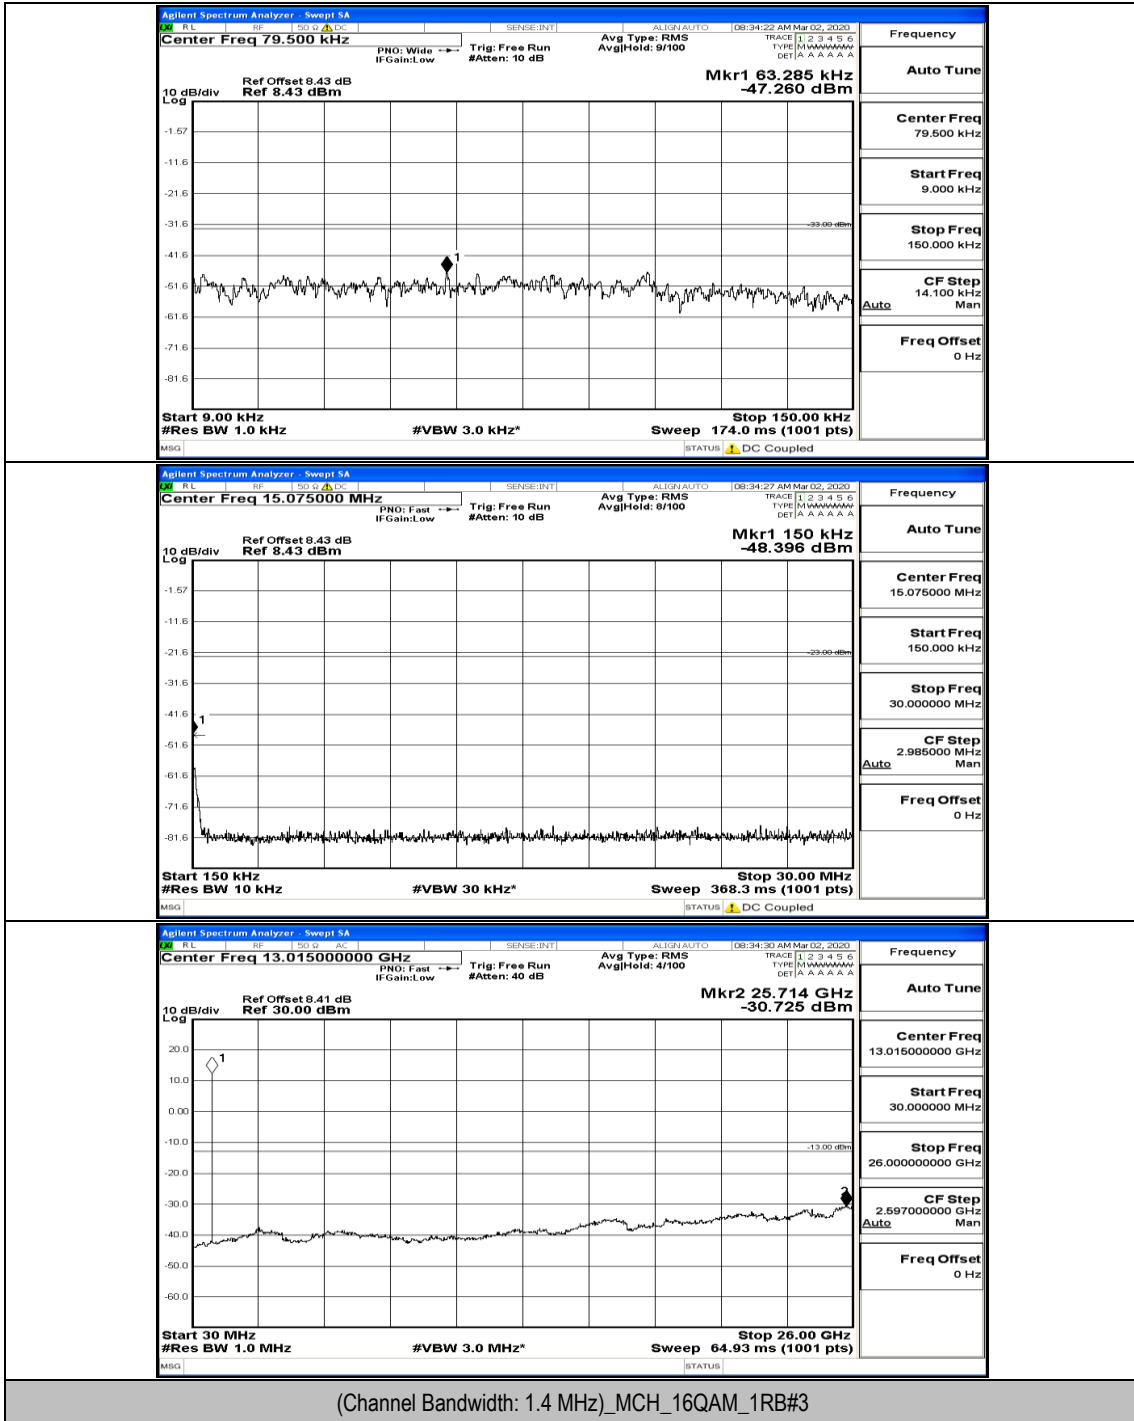

(Channel Bandwidth: 1.4 MHz)_LCH_16QAM_6RB#0

(Channel Bandwidth: 1.4 MHz)_MCH_16QAM_1RB#0

(Channel Bandwidth: 1.4 MHz)_MCH_16QAM_1RB#5

(Channel Bandwidth: 1.4 MHz)_MCH_16QAM_3RB#0

(Channel Bandwidth: 1.4 MHz)_HCH_16QAM_1RB#0

(Channel Bandwidth: 1.4 MHz)_HCH_16QAM_1RB#3

Channel Bandwidth: 3 MHz

(Channel Bandwidth: 3 MHz)_LCH_QPSK_1RB#0

(Channel Bandwidth: 3 MHz) LCH_QPSK_1RB#14

(Channel Bandwidth: 3 MHz)_LCH_QPSK_8RB#4

(Channel Bandwidth: 3 MHz)_MCH_QPSK_1RB#0

(Channel Bandwidth: 3 MHz)_MCH_QPSK_1RB#7

(Channel Bandwidth: 3 MHz)_MCH_QPSK_8RB#4

(Channel Bandwidth: 3 MHz)_MCH_QPSK_8RB#7

(Channel Bandwidth: 3 MHz)_HCH_QPSK_1RB#0

Frequency
Auto Tune
Center Freq 79.500 kHz
Start Freq 9.000 kHz
Stop Freq 150.000 kHz
CF Step 14.100 kHz Man
Freq Offset 0 Hz