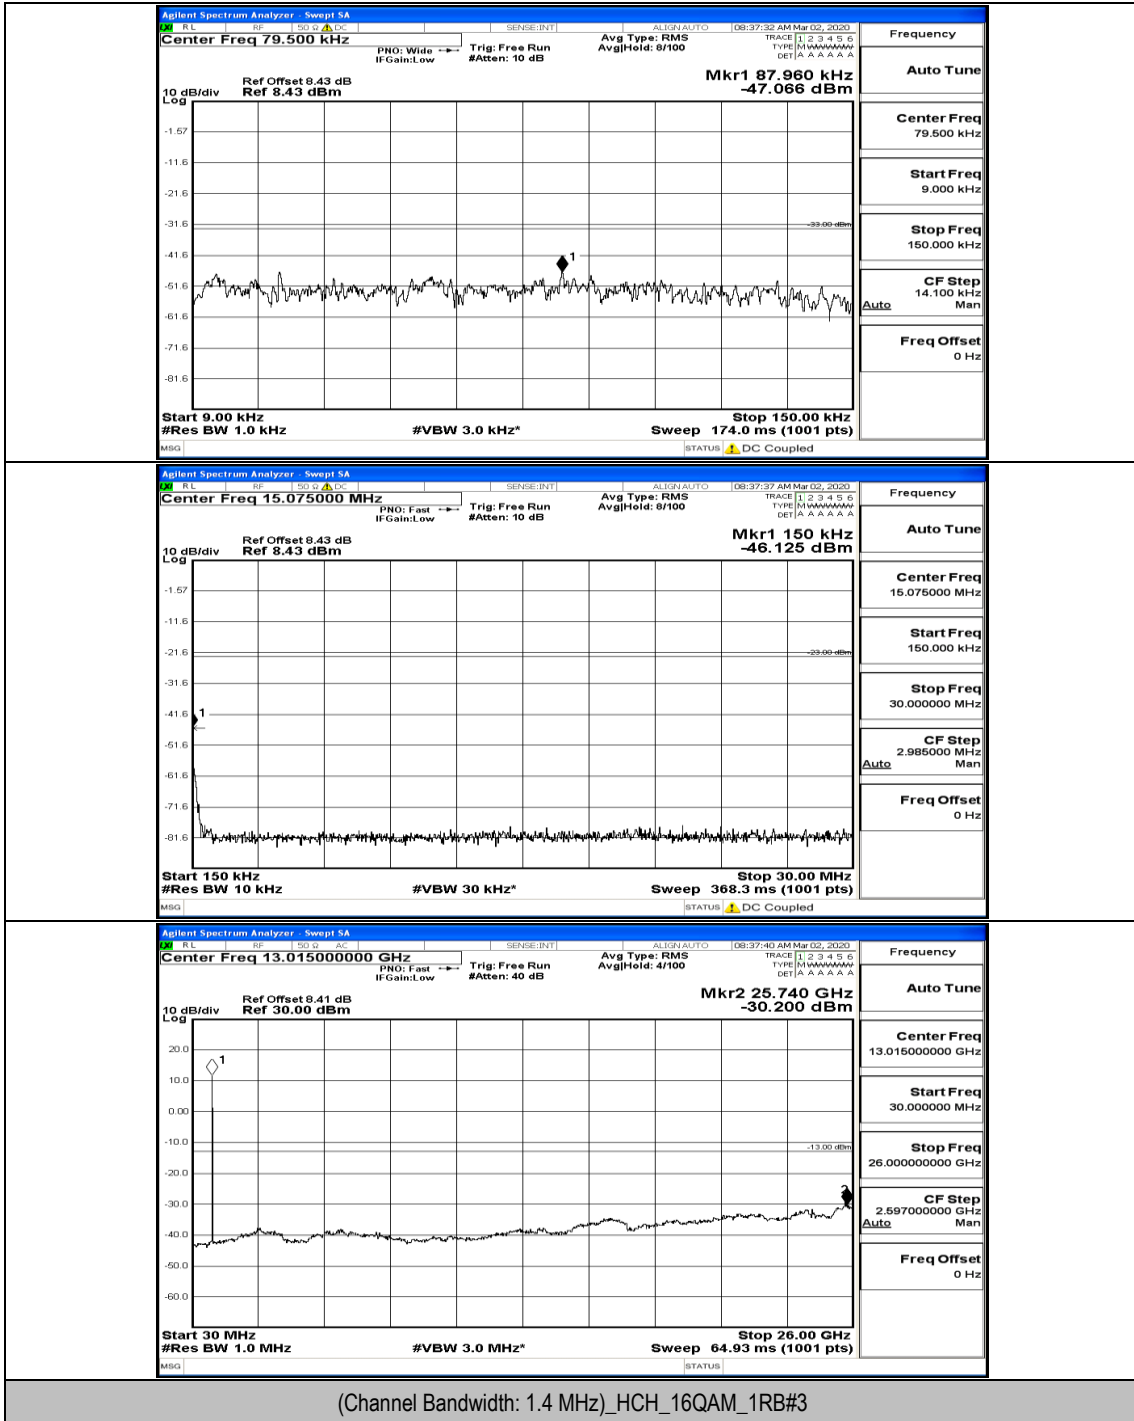

(Channel Bandwidth: 1.4 MHz)_LCH_16QAM_6RB#0

(Channel Bandwidth: 1.4 MHz)_MCH_16QAM_1RB#0

(Channel Bandwidth: 1.4 MHz)_MCH_16QAM_1RB#5

(Channel Bandwidth: 1.4 MHz)_MCH_16QAM_3RB#0

(Channel Bandwidth: 1.4 MHz)_HCH_16QAM_1RB#0

(Channel Bandwidth: 1.4 MHz)_HCH_16QAM_1RB#3

Channel Bandwidth: 3 MHz

(Channel Bandwidth: 3 MHz)_LCH_QPSK_1RB#0

(Channel Bandwidth: 3 MHz) LCH_QPSK_1RB#14

(Channel Bandwidth: 3 MHz)_LCH_QPSK_8RB#4

(Channel Bandwidth: 3 MHz)_MCH_QPSK_1RB#0

(Channel Bandwidth: 3 MHz)_MCH_QPSK_1RB#7

(Channel Bandwidth: 3 MHz)_MCH_QPSK_8RB#4

(Channel Bandwidth: 3 MHz)_MCH_QPSK_8RB#7

(Channel Bandwidth: 3 MHz)_HCH_QPSK_1RB#0

Frequency
Auto Tune
Center Freq 79.500 kHz
Start Freq 9.000 kHz
Stop Freq 150.000 kHz
CF Step 14.100 kHz Man
Freq Offset 0 Hz