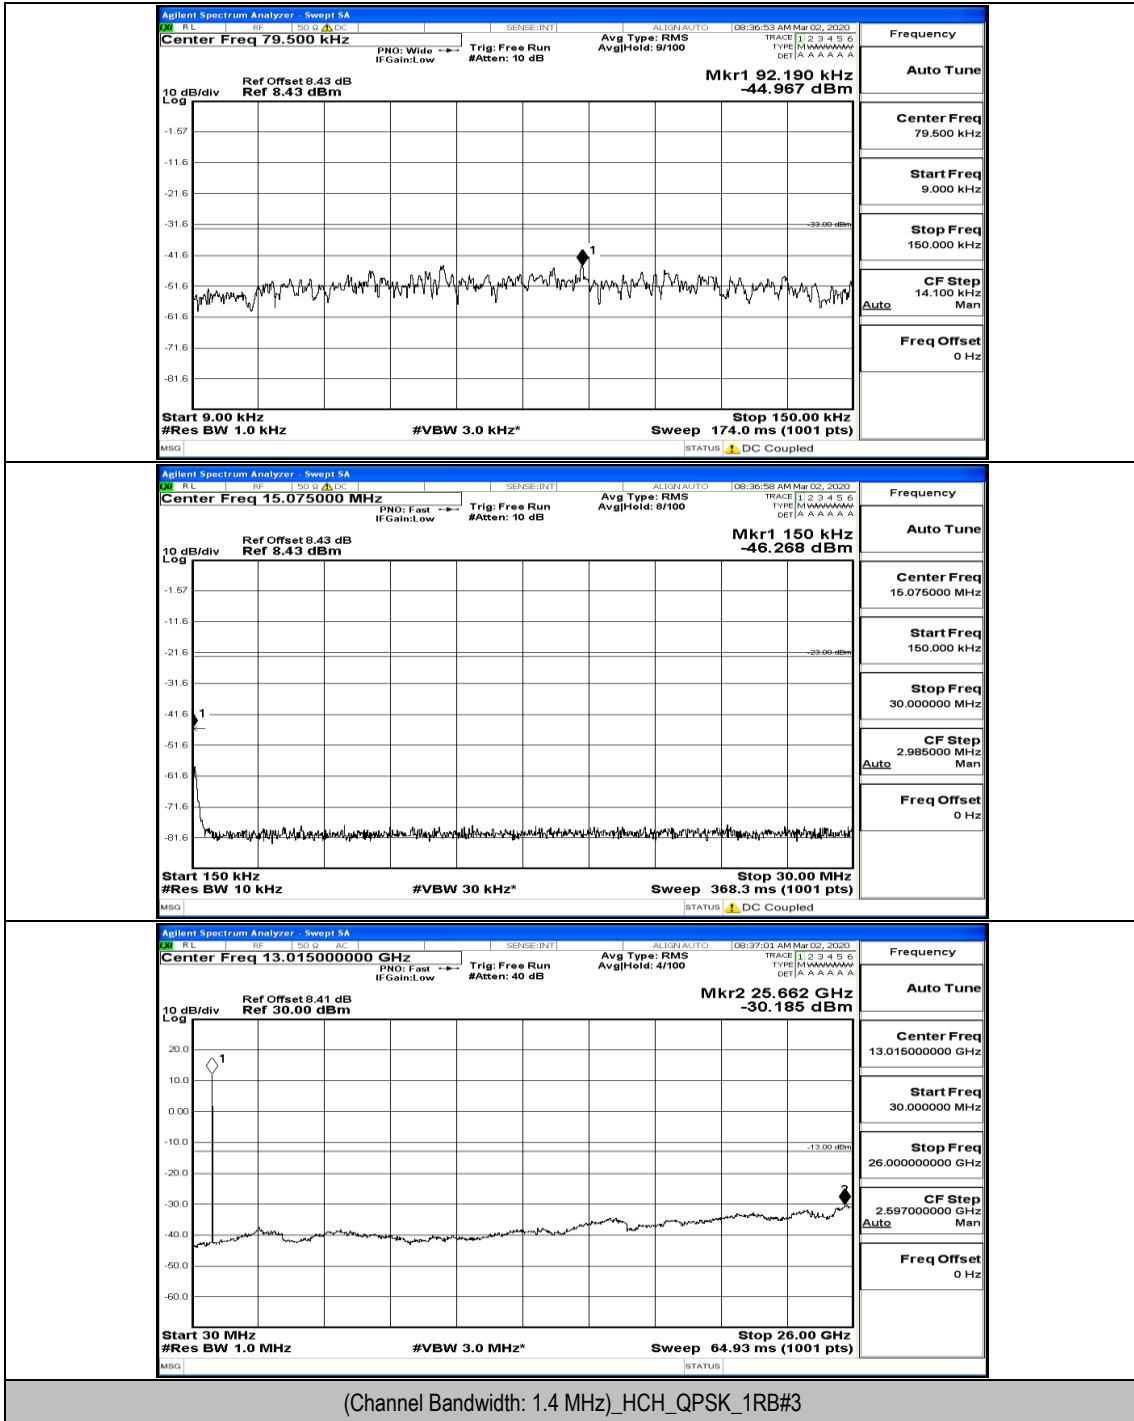

Test Graphs

Channel Bandwidth: 1.4 MHz

(Channel Bandwidth: 1.4 MHz)_MCH_QPSK_1RB#0

(Channel Bandwidth: 1.4 MHz)_HCH_QPSK_1RB#0

(Channel Bandwidth: 1.4 MHz)_LCH_16QAM_1RB#0