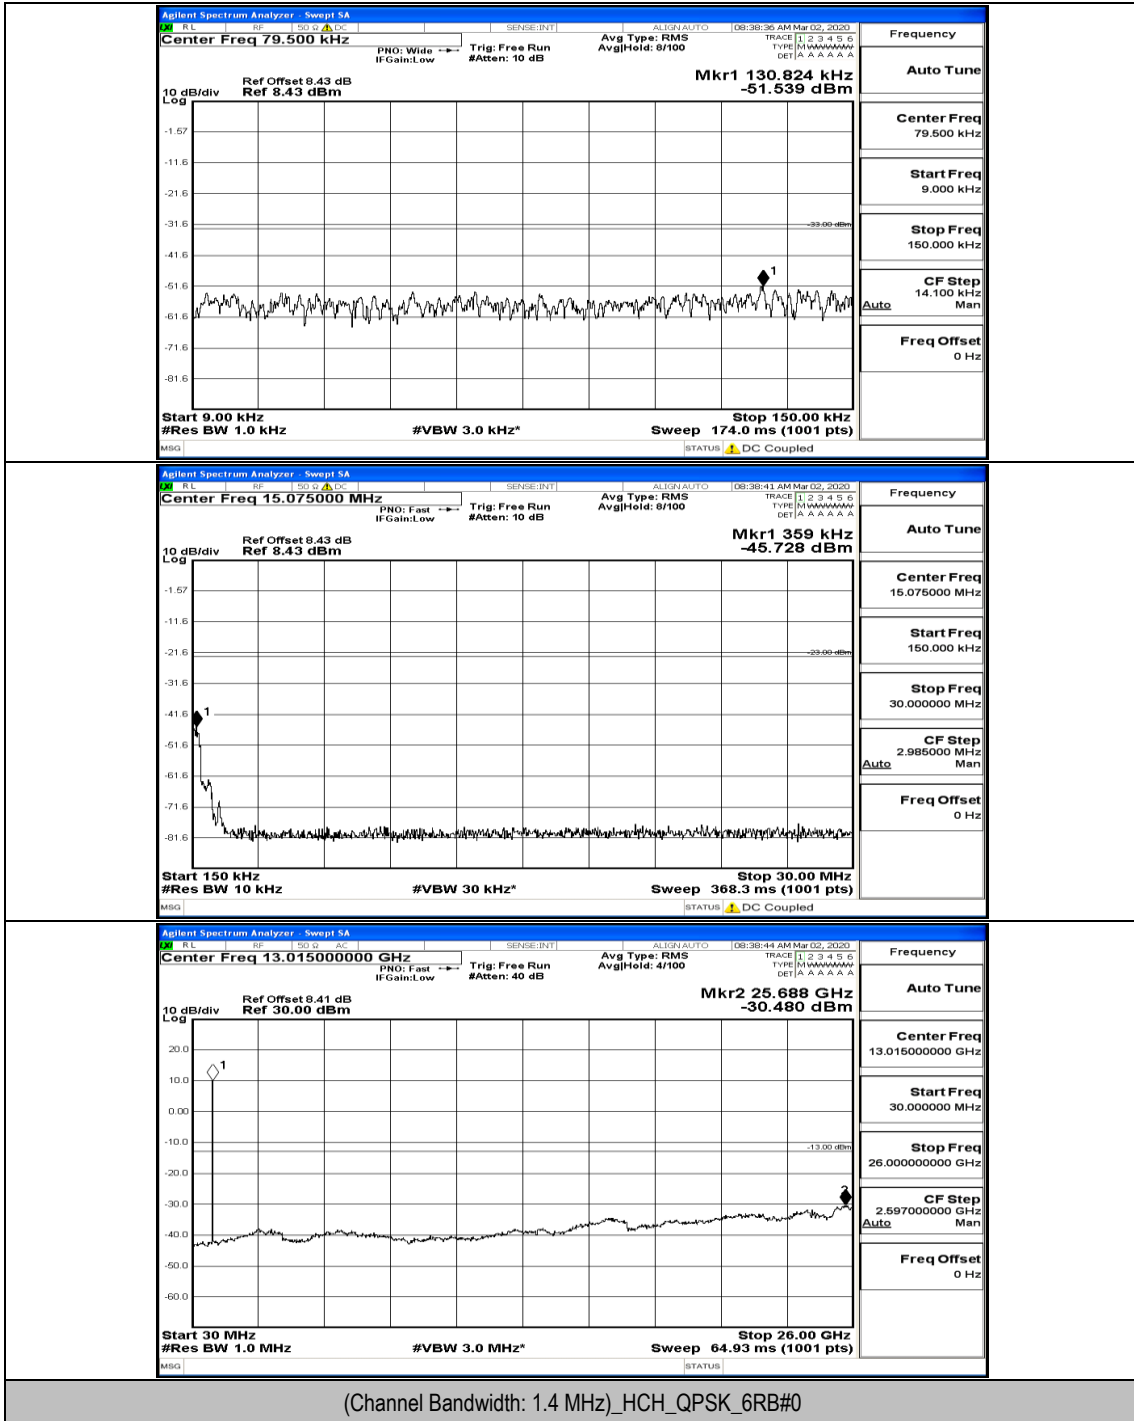

Channel Bandwidth: 10 MHz_LCH_QPSK_50RB#0

Channel Bandwidth: 10 MHz_LCH_16QAM_25RB#12

Channel Bandwidth: 10 MHz_LCH_16QAM_25RB#25

Channel Bandwidth: 10 MHz_LCH_16QAM_50RB#0

J.5: Conducted Spurious Emission

Test Graphs

Channel Bandwidth: 1.4 MHz

(Channel Bandwidth: 1.4 MHz)_MCH_QPSK_1RB#0

(Channel Bandwidth: 1.4 MHz)_HCH_QPSK_1RB#0

(Channel Bandwidth: 1.4 MHz)_LCH_16QAM_1RB#0