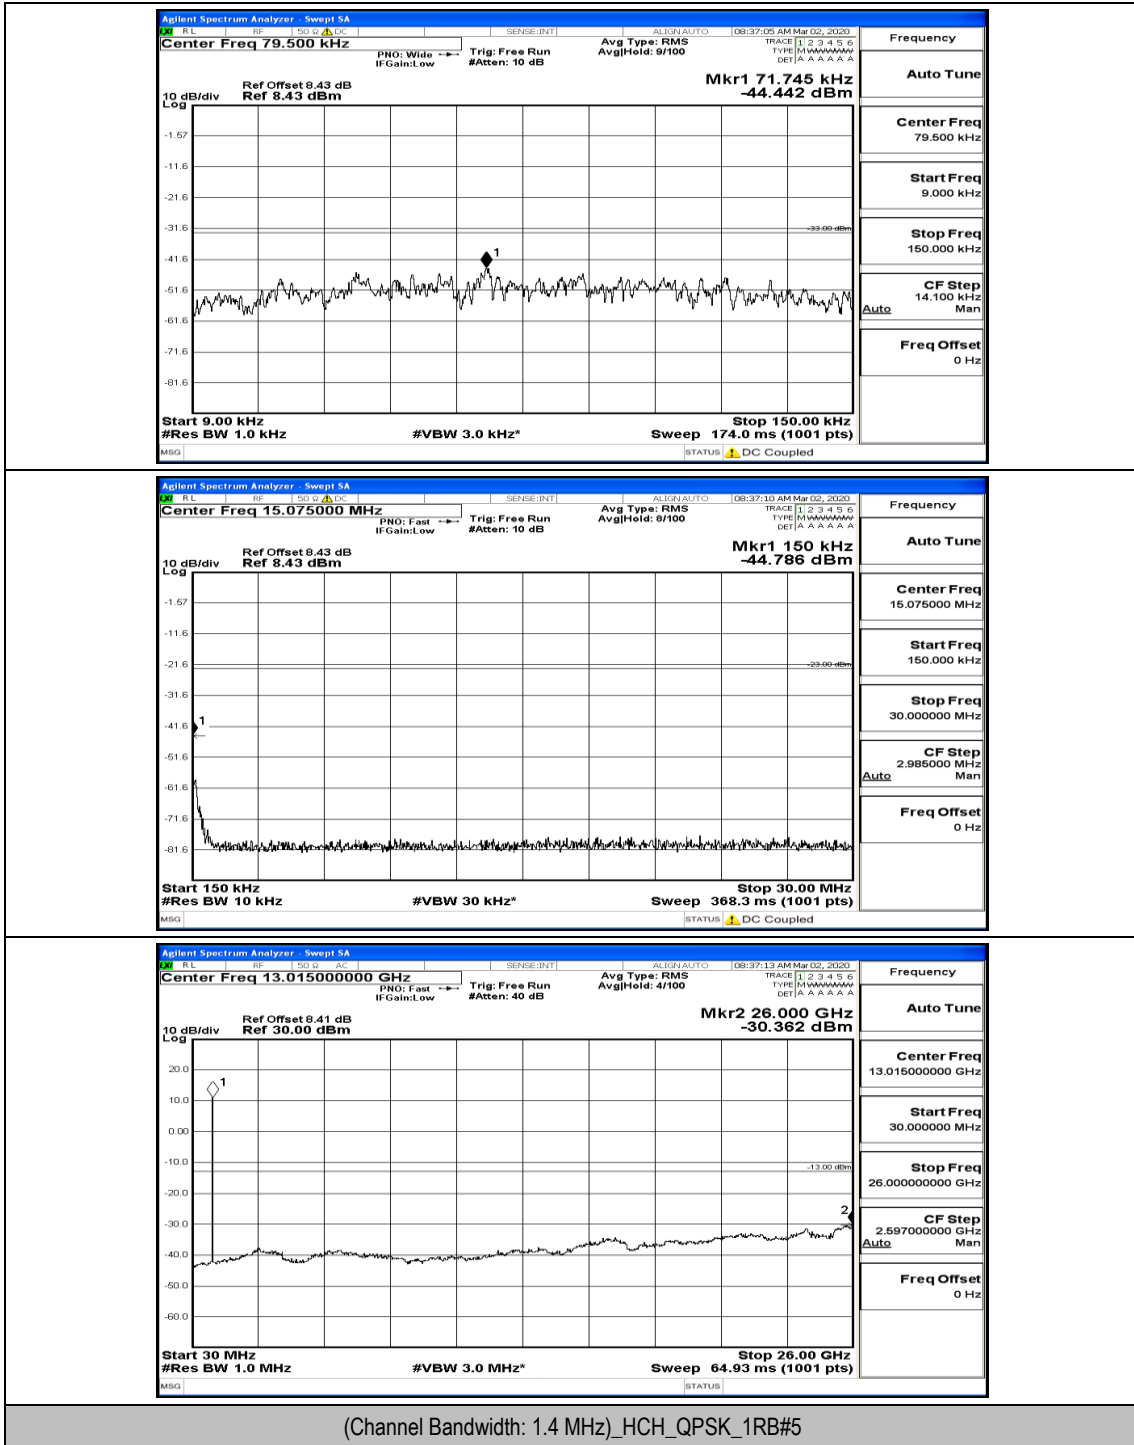

Test Graphs

Channel Bandwidth: 1.4 MHz

(Channel Bandwidth: 1.4 MHz)_MCH_QPSK_1RB#0

(Channel Bandwidth: 1.4 MHz)_HCH_QPSK_1RB#0

(Channel Bandwidth: 1.4 MHz)_LCH_16QAM_1RB#0