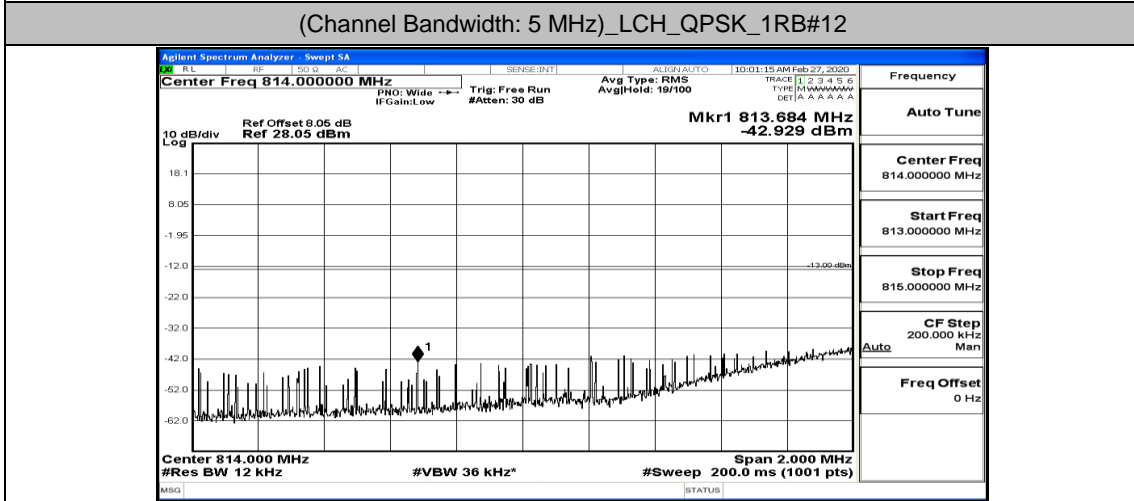

(Channel Bandwidth: 3 MHz)_HCH_16QAM_8RB#4

(Channel Bandwidth: 3 MHz)_HCH_16QAM_8RB#7

(Channel Bandwidth: 3 MHz)_HCH_16QAM_15RB#0

Channel Bandwidth: 5 MHz

(Channel Bandwidth: 5 MHz)_LCH_QPSK_1RB#24

(Channel Bandwidth: 5 MHz)_LCH_QPSK_12RB#0