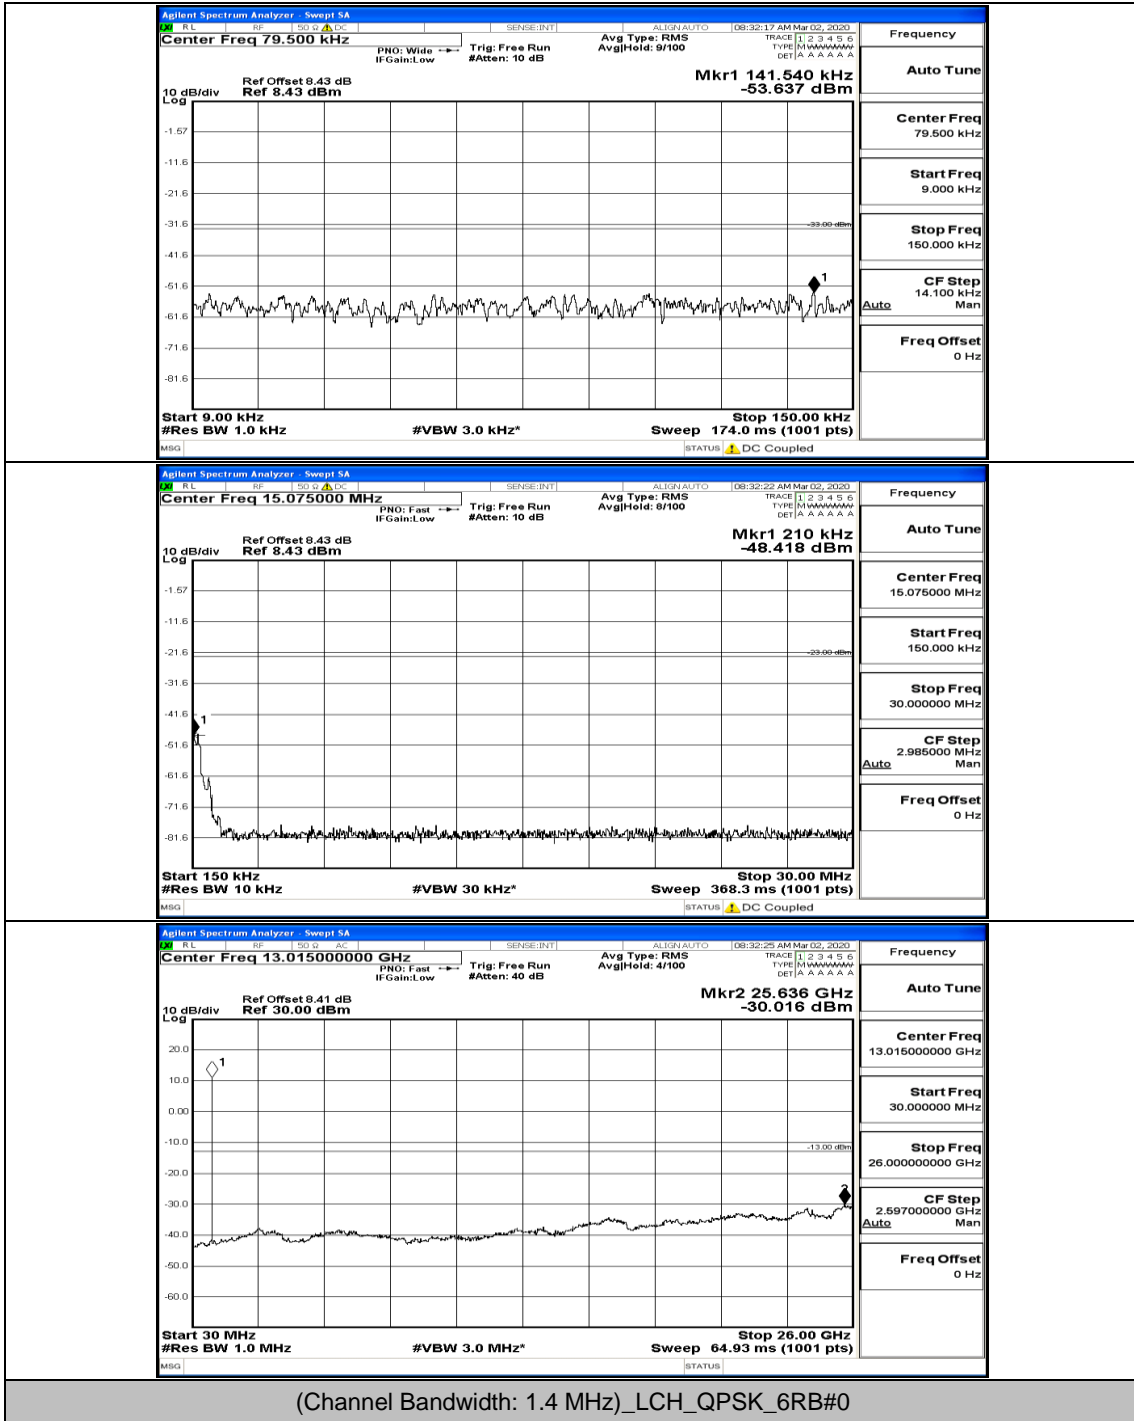

Channel Bandwidth: 10 MHz_LCH_QPSK_50RB#0

Channel Bandwidth: 10 MHz_LCH_16QAM_25RB#12

Channel Bandwidth: 10 MHz_LCH_16QAM_25RB#25

Channel Bandwidth: 10 MHz_LCH_16QAM_50RB#0

J.5: Conducted Spurious Emission

Test Graphs

Channel Bandwidth: 1.4 MHz

(Channel Bandwidth: 1.4 MHz)_MCH_QPSK_1RB#0

(Channel Bandwidth: 1.4 MHz)_HCH_QPSK_1RB#0

(Channel Bandwidth: 1.4 MHz)_LCH_16QAM_1RB#0