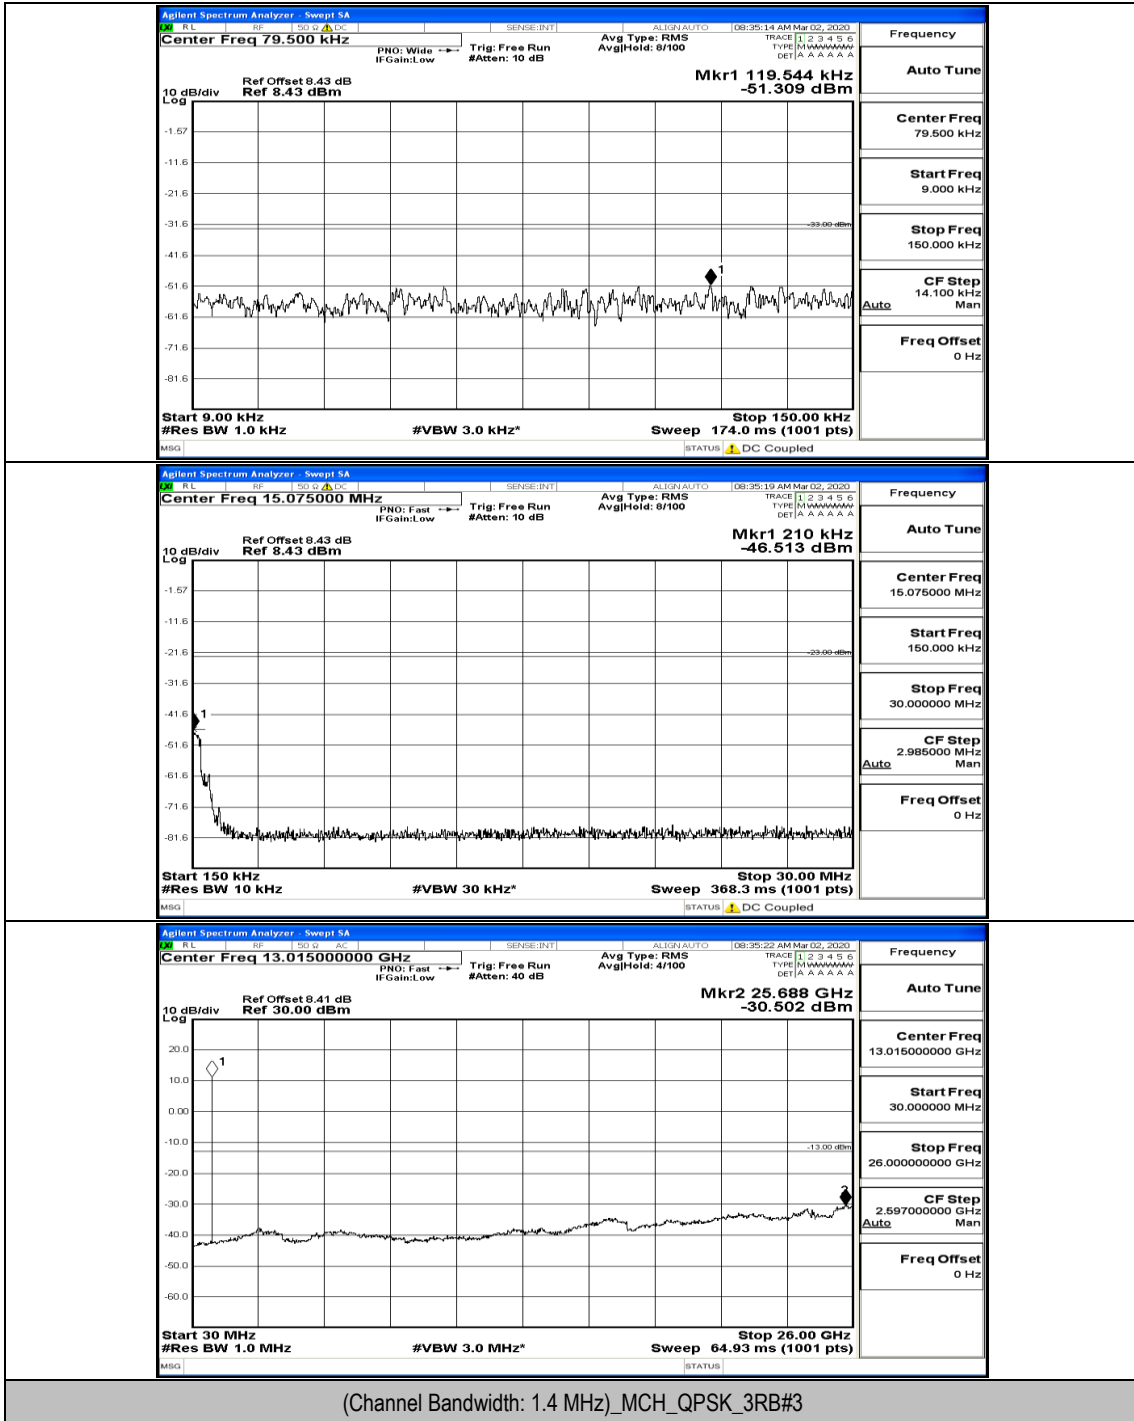

Channel Bandwidth: 10 MHz_LCH_QPSK_50RB#0

Channel Bandwidth: 10 MHz_LCH_16QAM_25RB#12

Channel Bandwidth: 10 MHz_LCH_16QAM_25RB#25

Channel Bandwidth: 10 MHz_LCH_16QAM_50RB#0

J.5: Conducted Spurious Emission

Test Graphs

Channel Bandwidth: 1.4 MHz

(Channel Bandwidth: 1.4 MHz)_MCH_QPSK_1RB#0

(Channel Bandwidth: 1.4 MHz)_HCH_QPSK_1RB#0

(Channel Bandwidth: 1.4 MHz)_LCH_16QAM_1RB#0