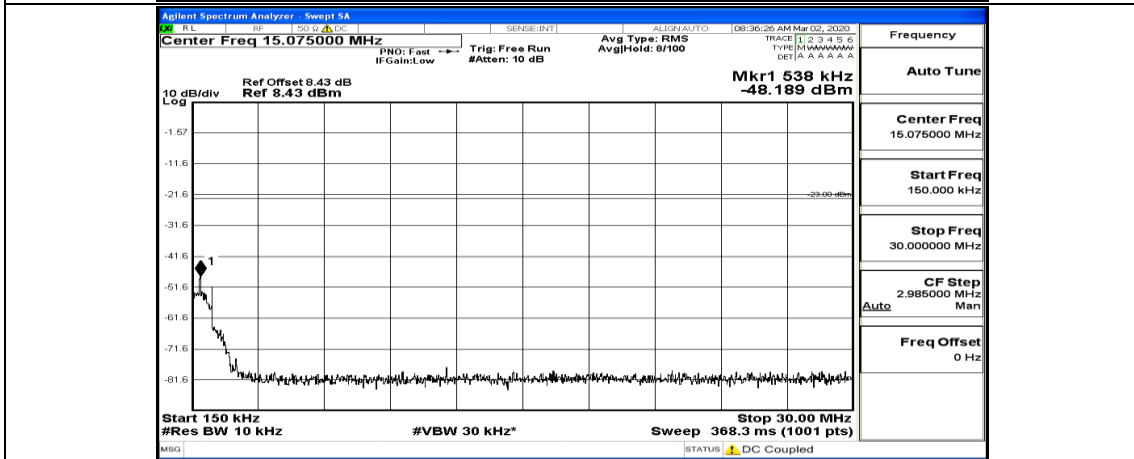

Test Graphs

Channel Bandwidth: 1.4 MHz

(Channel Bandwidth: 1.4 MHz)_MCH_QPSK_1RB#0

(Channel Bandwidth: 1.4 MHz)_HCH_QPSK_1RB#0

(Channel Bandwidth: 1.4 MHz)_LCH_16QAM_1RB#0