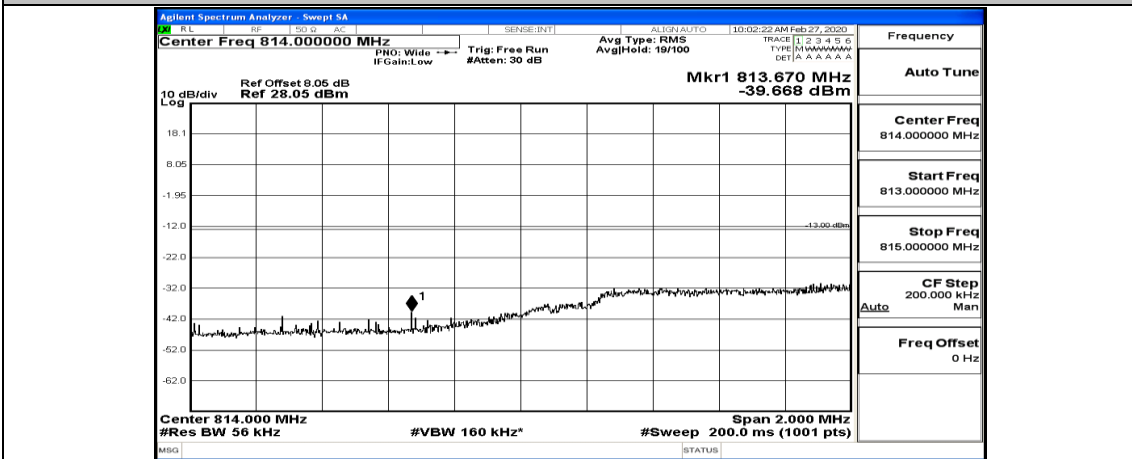

(Channel Bandwidth: 5 MHz)_LCH_16QAM_12RB#13