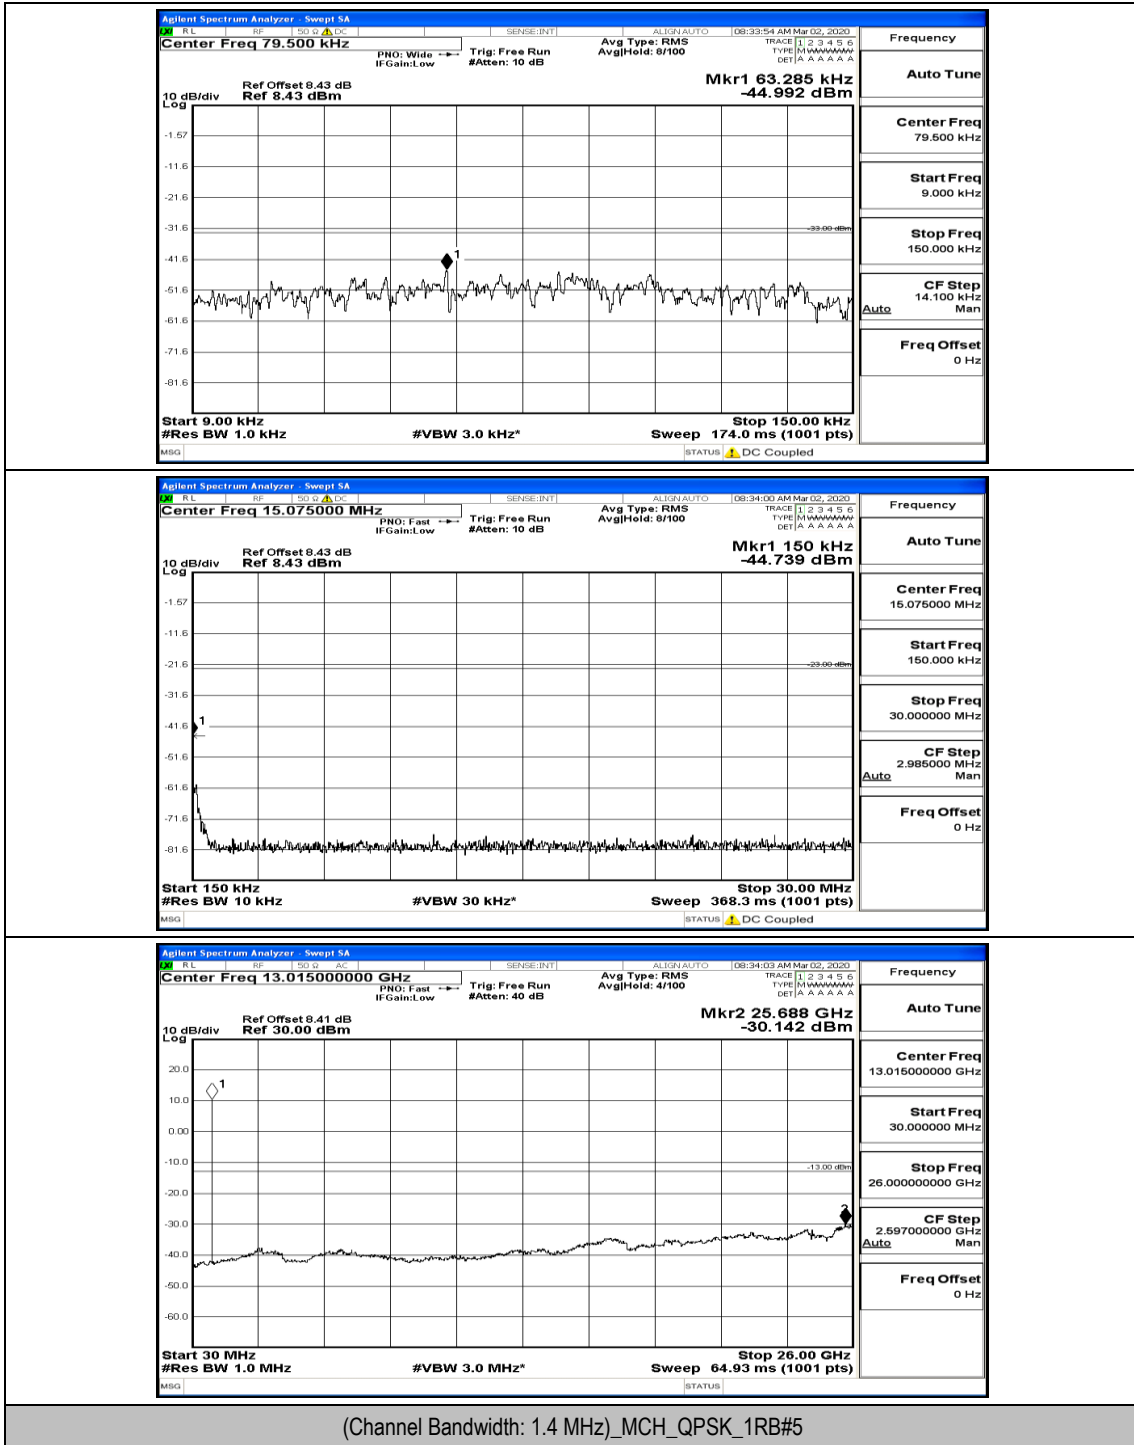

Test Graphs

Channel Bandwidth: 1.4 MHz

(Channel Bandwidth: 1.4 MHz)_MCH_QPSK_1RB#0

(Channel Bandwidth: 1.4 MHz)_HCH_QPSK_1RB#0

(Channel Bandwidth: 1.4 MHz)_LCH_16QAM_1RB#0