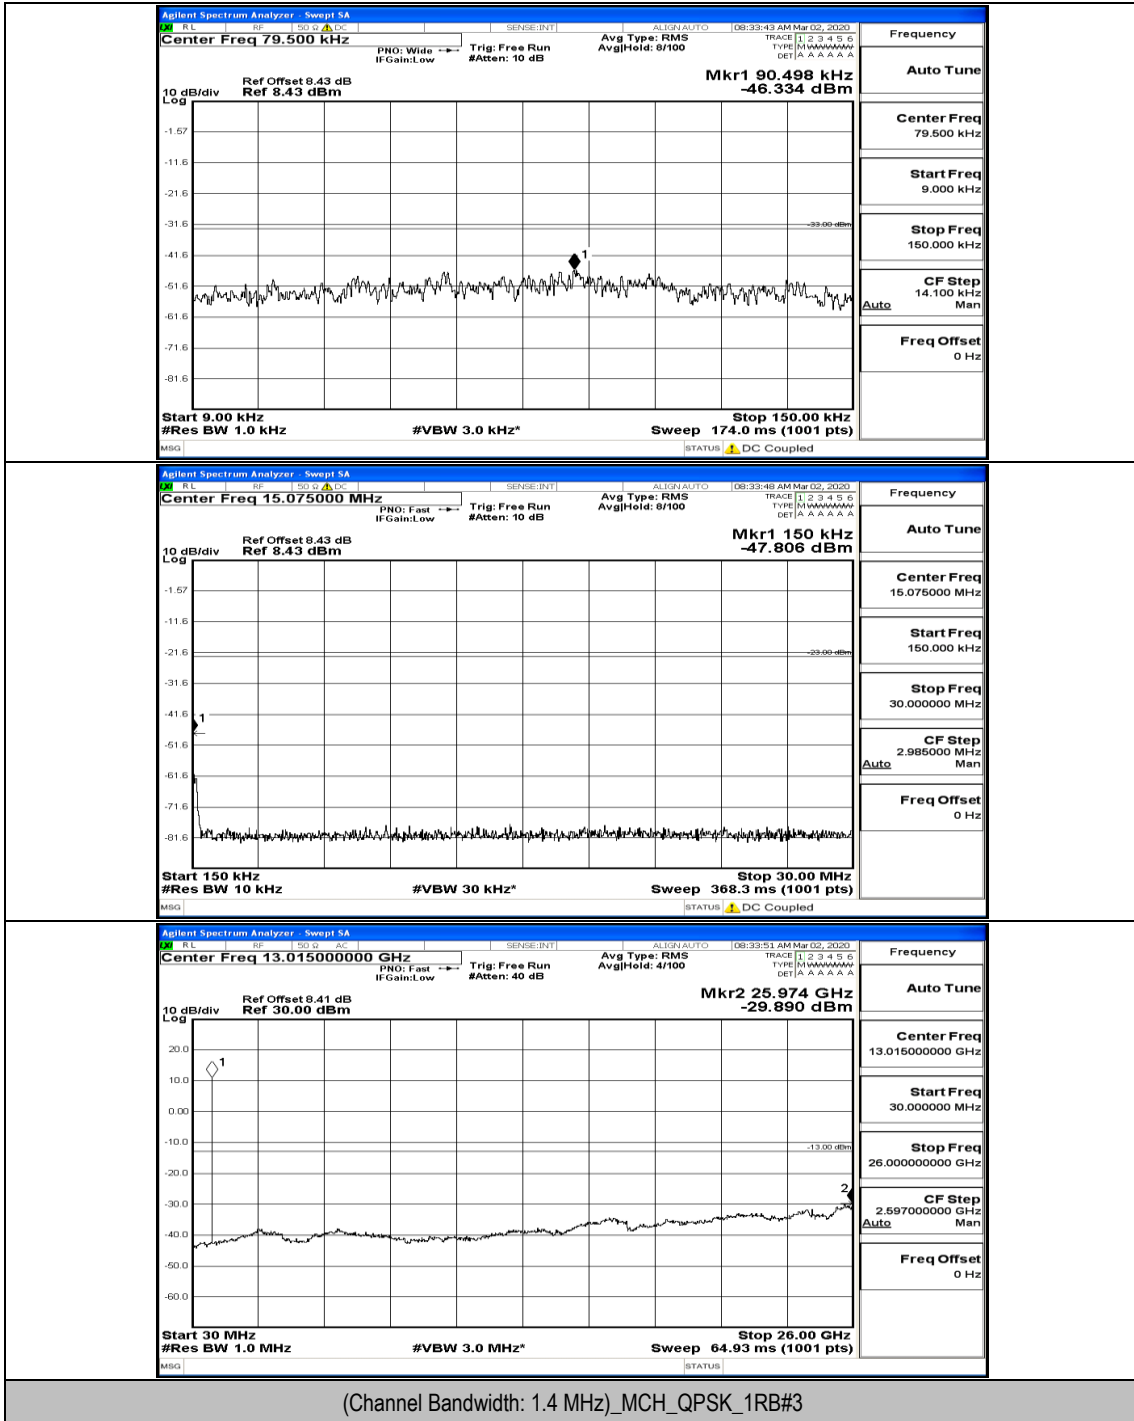

Test Graphs

Channel Bandwidth: 1.4 MHz

(Channel Bandwidth: 1.4 MHz)_MCH_QPSK_1RB#0

(Channel Bandwidth: 1.4 MHz)_HCH_QPSK_1RB#0

(Channel Bandwidth: 1.4 MHz)_LCH_16QAM_1RB#0