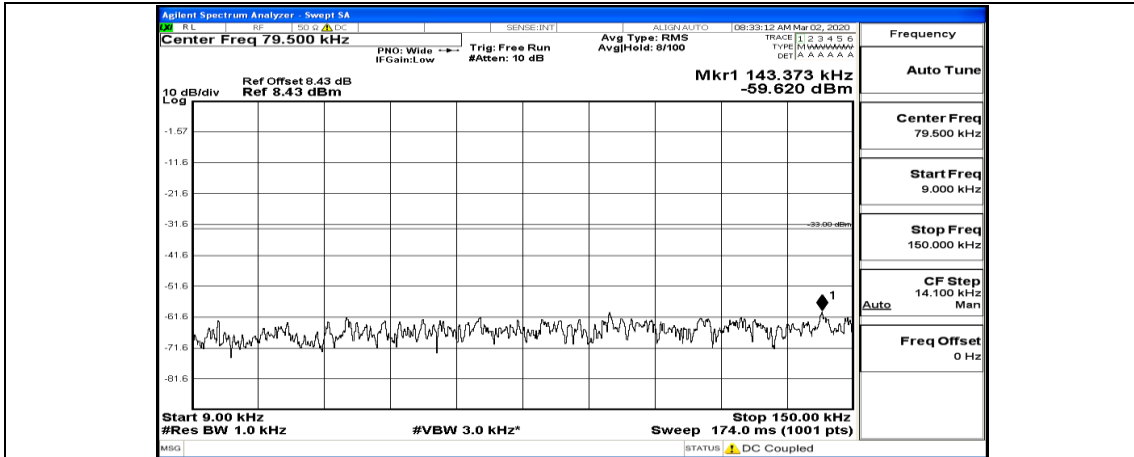

Test Graphs

Channel Bandwidth: 1.4 MHz

(Channel Bandwidth: 1.4 MHz)_MCH_QPSK_1RB#0

(Channel Bandwidth: 1.4 MHz)_HCH_QPSK_1RB#0

(Channel Bandwidth: 1.4 MHz)_LCH_16QAM_1RB#0