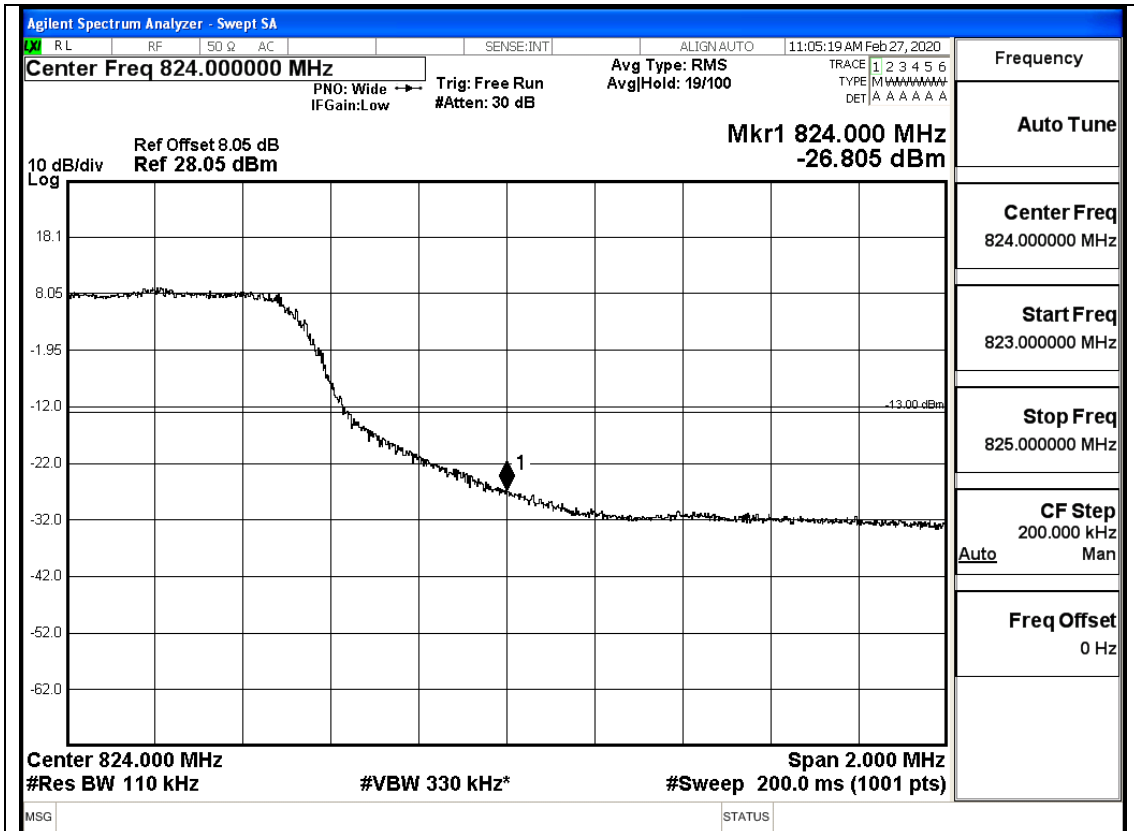

Channel Bandwidth: 10 MHz_LCH_QPSK_50RB#0

Channel Bandwidth: 10 MHz_LCH_16QAM_25RB#12

Channel Bandwidth: 10 MHz_LCH_16QAM_25RB#25

Channel Bandwidth: 10 MHz_LCH_16QAM_50RB#0

J.5: Conducted Spurious Emission

Test Graphs

Channel Bandwidth: 1.4 MHz

(Channel Bandwidth: 1.4 MHz)_MCH_QPSK_1RB#0

(Channel Bandwidth: 1.4 MHz)_HCH_QPSK_1RB#0

(Channel Bandwidth: 1.4 MHz)_LCH_16QAM_1RB#0