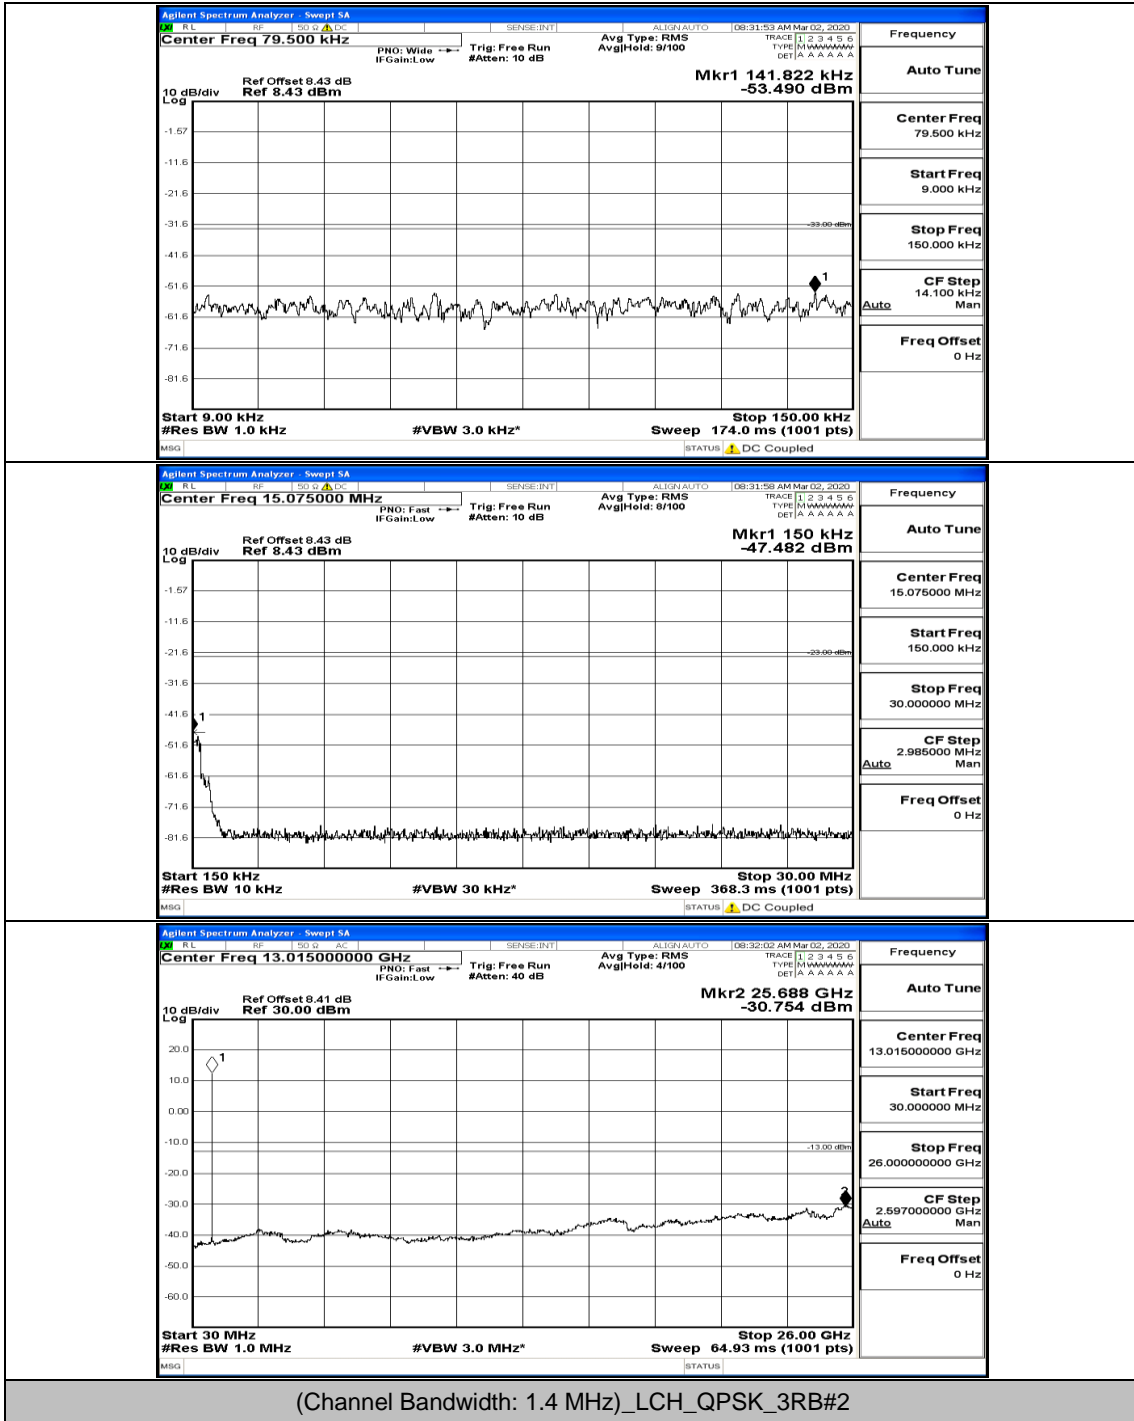

Channel Bandwidth: 10 MHz_LCH_QPSK_50RB#0

Channel Bandwidth: 10 MHz_LCH_16QAM_25RB#12

Channel Bandwidth: 10 MHz_LCH_16QAM_25RB#25

Channel Bandwidth: 10 MHz_LCH_16QAM_50RB#0

J.5: Conducted Spurious Emission

Test Graphs

Channel Bandwidth: 1.4 MHz

(Channel Bandwidth: 1.4 MHz)_MCH_QPSK_1RB#0

(Channel Bandwidth: 1.4 MHz)_HCH_QPSK_1RB#0

(Channel Bandwidth: 1.4 MHz)_LCH_16QAM_1RB#0