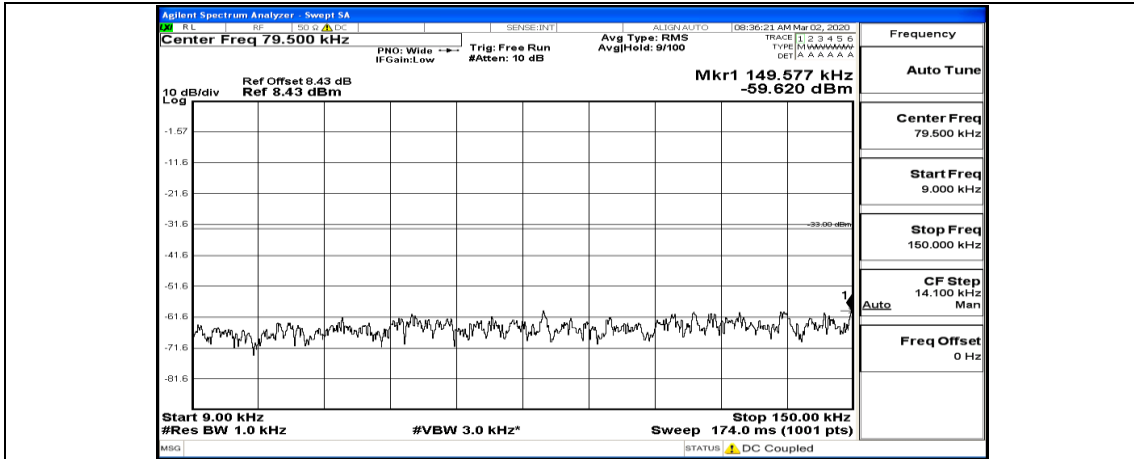

Test Graphs

Channel Bandwidth: 1.4 MHz

(Channel Bandwidth: 1.4 MHz)_MCH_QPSK_1RB#0

(Channel Bandwidth: 1.4 MHz)_HCH_QPSK_1RB#0

(Channel Bandwidth: 1.4 MHz)_LCH_16QAM_1RB#0