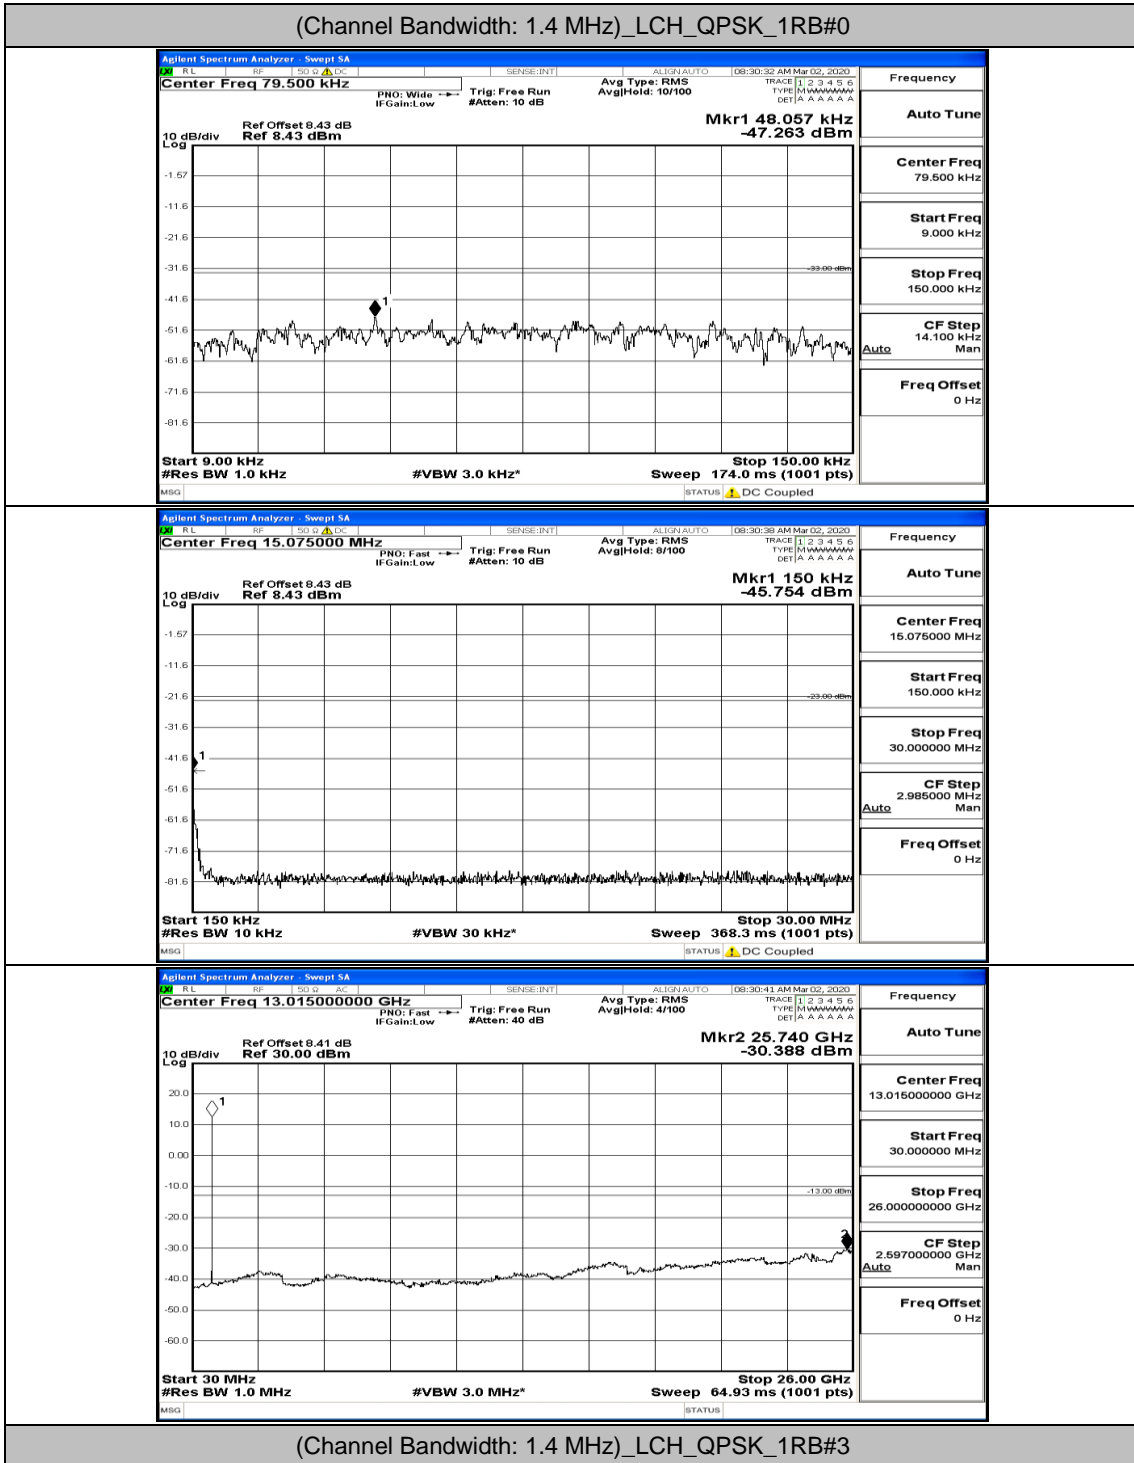

Channel Bandwidth: 10 MHz_LCH_QPSK_50RB#0

Channel Bandwidth: 10 MHz_LCH_16QAM_25RB#12

Channel Bandwidth: 10 MHz_LCH_16QAM_25RB#25

Channel Bandwidth: 10 MHz_LCH_16QAM_50RB#0

J.5: Conducted Spurious Emission

Test Graphs

Channel Bandwidth: 1.4 MHz

(Channel Bandwidth: 1.4 MHz)_MCH_QPSK_1RB#0

(Channel Bandwidth: 1.4 MHz)_HCH_QPSK_1RB#0

(Channel Bandwidth: 1.4 MHz)_LCH_16QAM_1RB#0