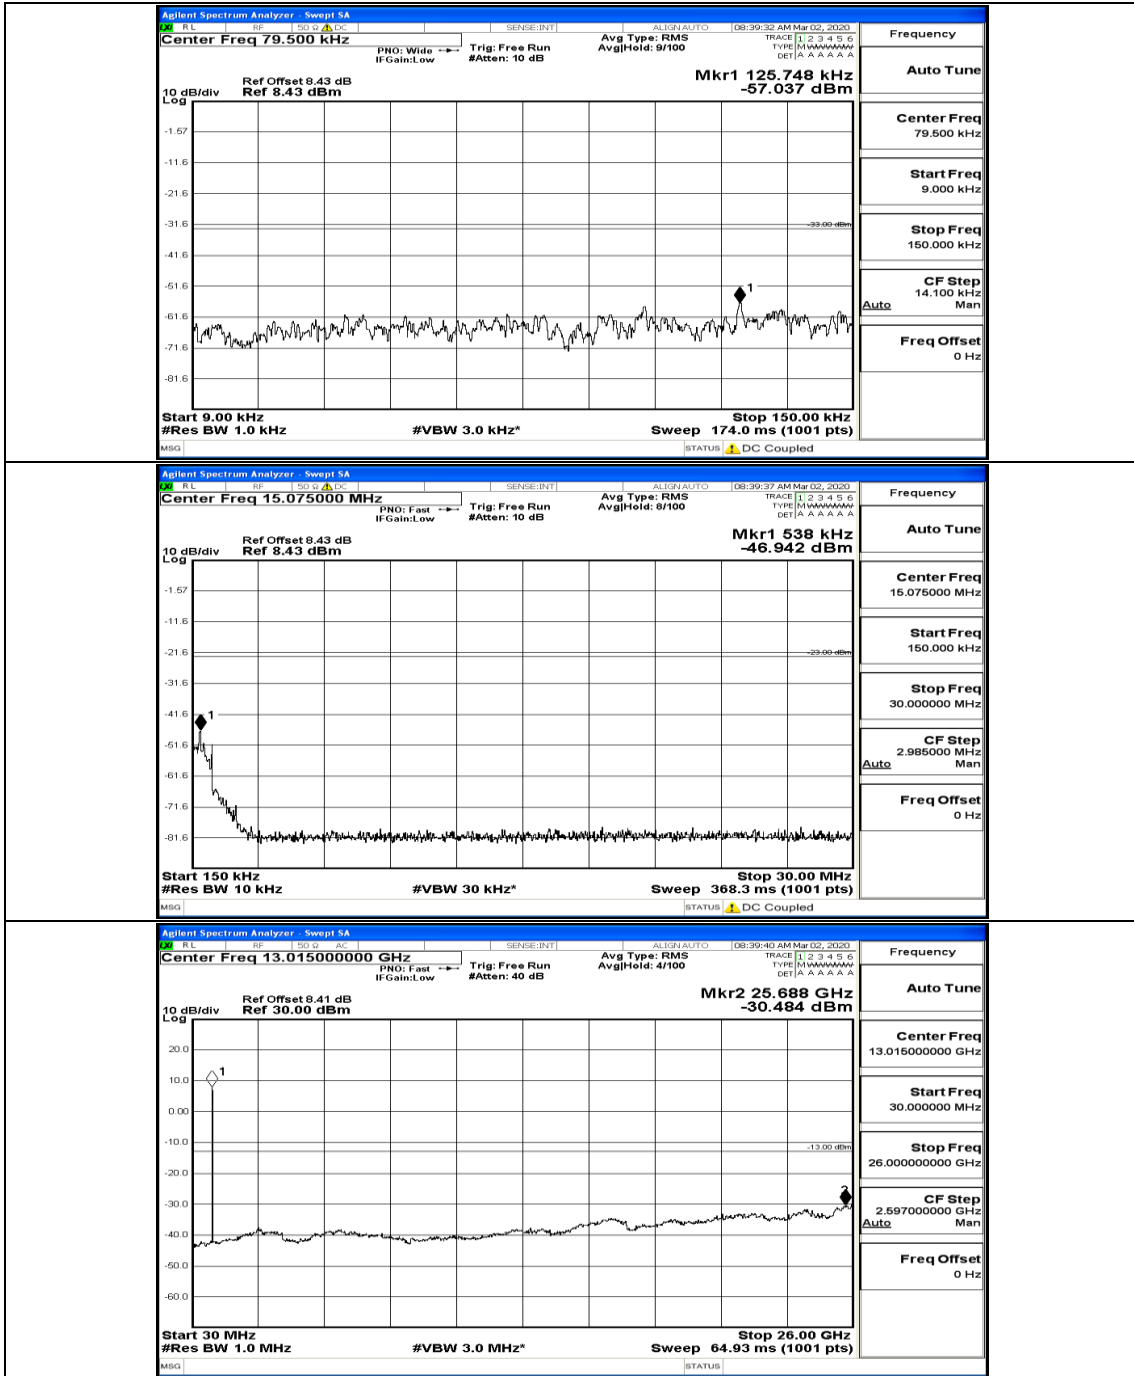

Channel Bandwidth: 10 MHz_LCH_QPSK_50RB#0

Channel Bandwidth: 10 MHz_LCH_16QAM_25RB#12

Channel Bandwidth: 10 MHz_LCH_16QAM_25RB#25

Channel Bandwidth: 10 MHz_LCH_16QAM_50RB#0

J.5: Conducted Spurious Emission

Test Graphs

Channel Bandwidth: 1.4 MHz

(Channel Bandwidth: 1.4 MHz)_MCH_QPSK_1RB#0

(Channel Bandwidth: 1.4 MHz)_HCH_QPSK_1RB#0

(Channel Bandwidth: 1.4 MHz)_LCH_16QAM_1RB#0