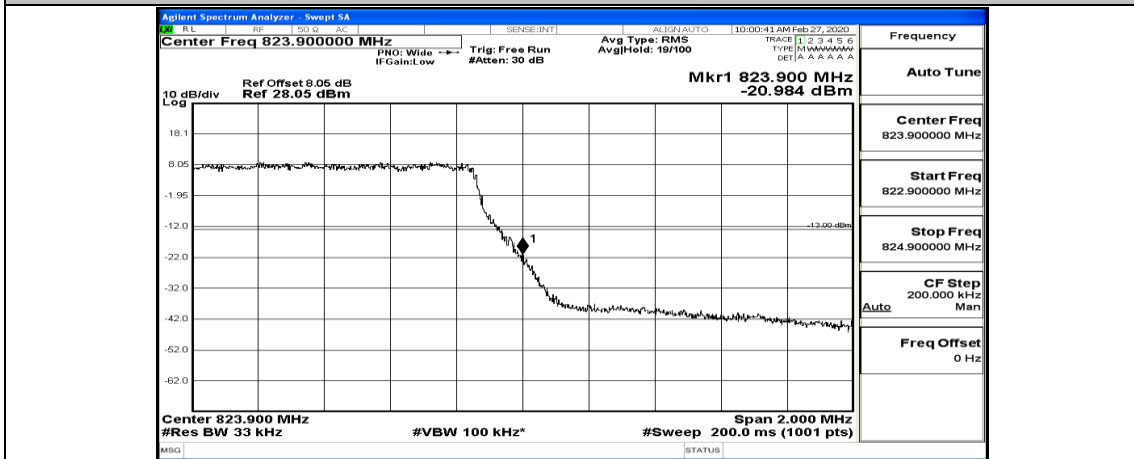

(Channel Bandwidth: 3 MHz)_HCH_16QAM_8RB#4

(Channel Bandwidth: 3 MHz)_HCH_16QAM_8RB#7

(Channel Bandwidth: 3 MHz)_HCH_16QAM_15RB#0

Channel Bandwidth: 5 MHz

(Channel Bandwidth: 5 MHz)_LCH_QPSK_1RB#24

(Channel Bandwidth: 5 MHz)_LCH_QPSK_12RB#0

(Channel Bandwidth: 5 MHz)_LCH_QPSK_12RB#6

(Channel Bandwidth: 5 MHz)_LCH_QPSK_12RB#13

(Channel Bandwidth: 5 MHz)_LCH_QPSK_25RB#0

(Channel Bandwidth: 5 MHz)_HCH_QPSK_1RB#0

(Channel Bandwidth: 5 MHz)_HCH_QPSK_1RB#12