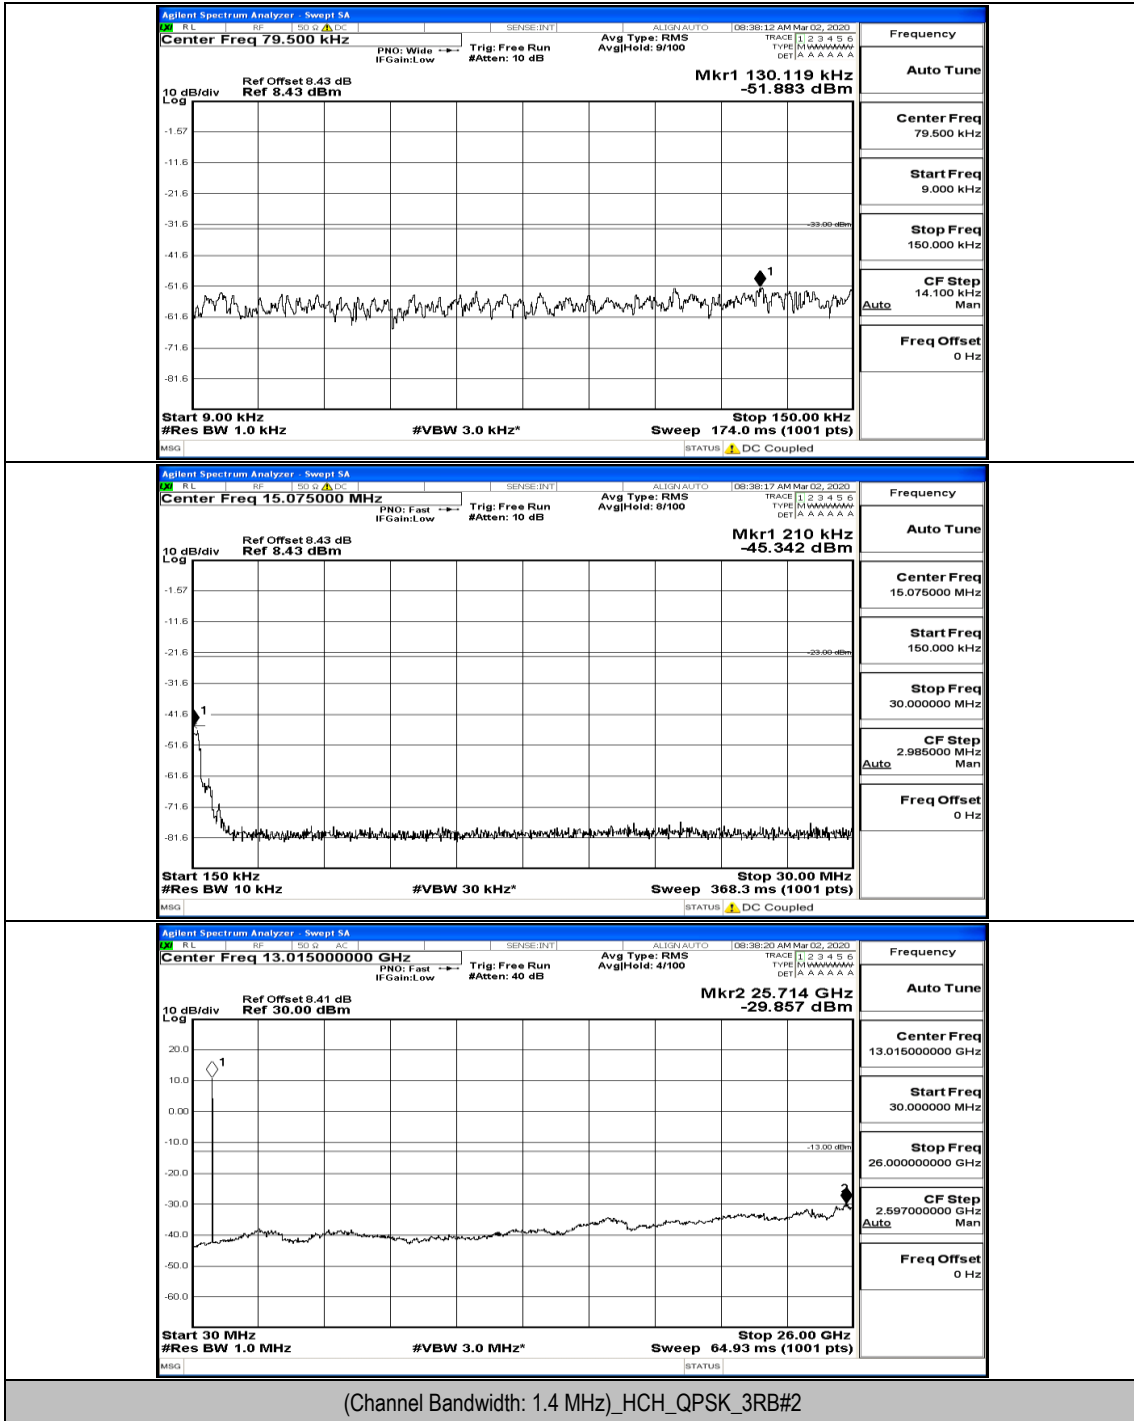

Channel Bandwidth: 10 MHz_LCH_QPSK_50RB#0

Channel Bandwidth: 10 MHz_LCH_16QAM_25RB#12

Channel Bandwidth: 10 MHz_LCH_16QAM_25RB#25

Channel Bandwidth: 10 MHz_LCH_16QAM_50RB#0

J.5: Conducted Spurious Emission

Test Graphs

Channel Bandwidth: 1.4 MHz

(Channel Bandwidth: 1.4 MHz)_MCH_QPSK_1RB#0

(Channel Bandwidth: 1.4 MHz)_HCH_QPSK_1RB#0

(Channel Bandwidth: 1.4 MHz)_LCH_16QAM_1RB#0