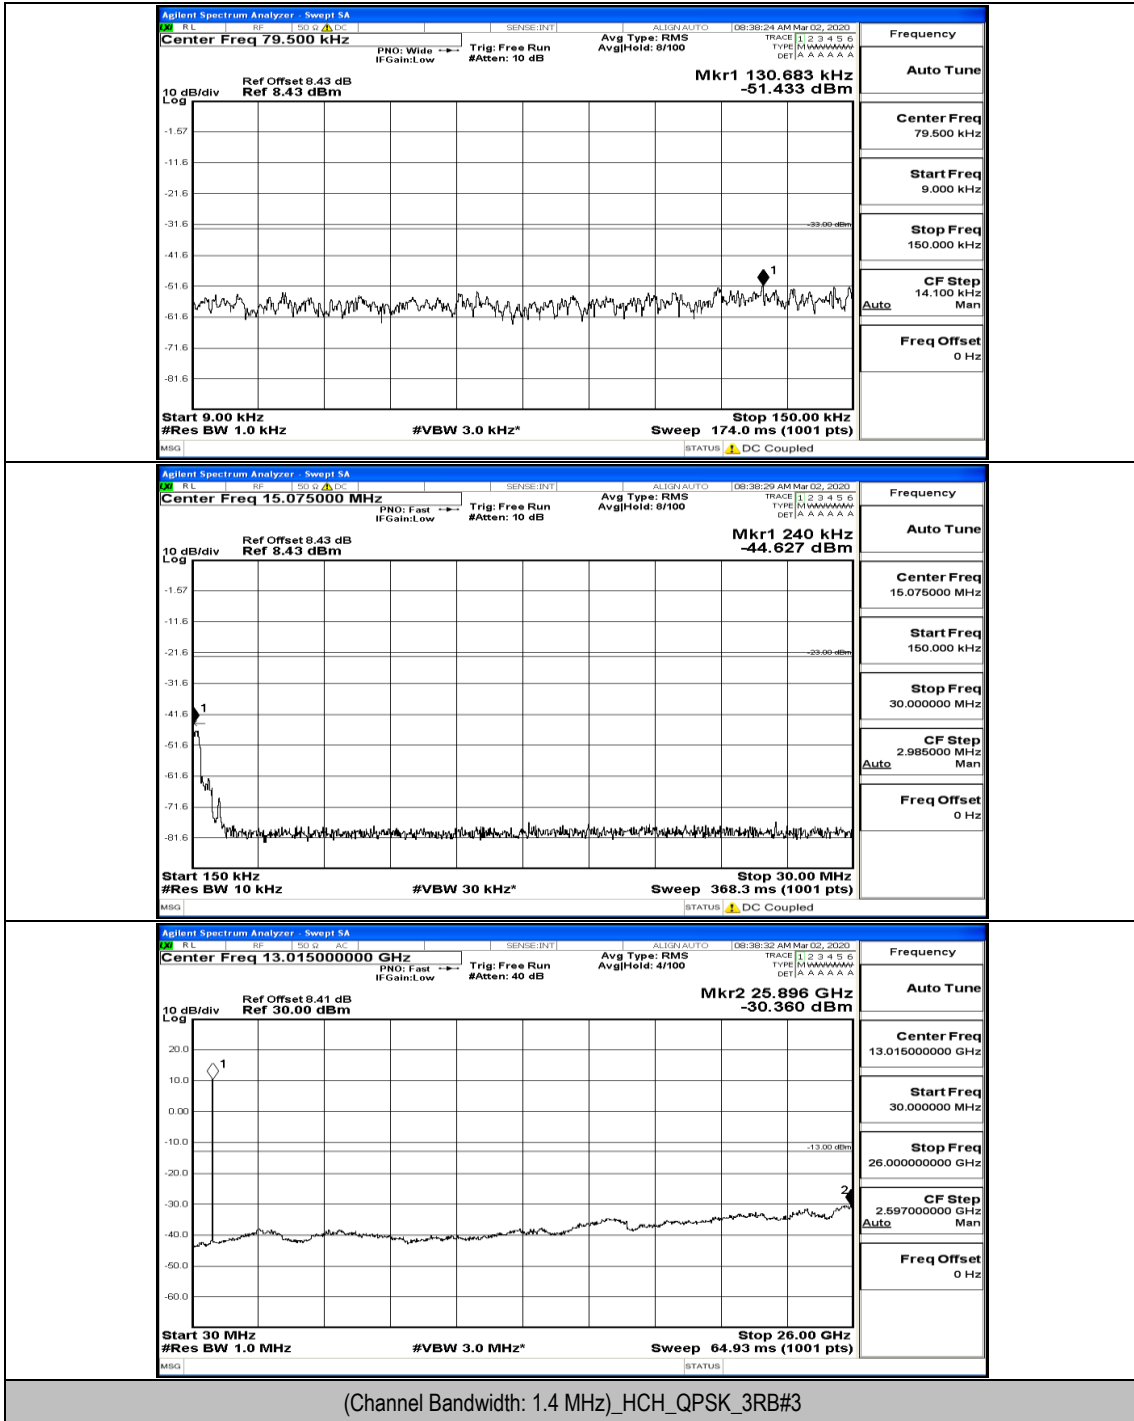

Channel Bandwidth: 10 MHz_LCH_QPSK_50RB#0

Channel Bandwidth: 10 MHz_LCH_16QAM_25RB#12

Channel Bandwidth: 10 MHz_LCH_16QAM_25RB#25

Channel Bandwidth: 10 MHz_LCH_16QAM_50RB#0

J.5: Conducted Spurious Emission

Test Graphs

Channel Bandwidth: 1.4 MHz

(Channel Bandwidth: 1.4 MHz)_MCH_QPSK_1RB#0

(Channel Bandwidth: 1.4 MHz)_HCH_QPSK_1RB#0

(Channel Bandwidth: 1.4 MHz)_LCH_16QAM_1RB#0