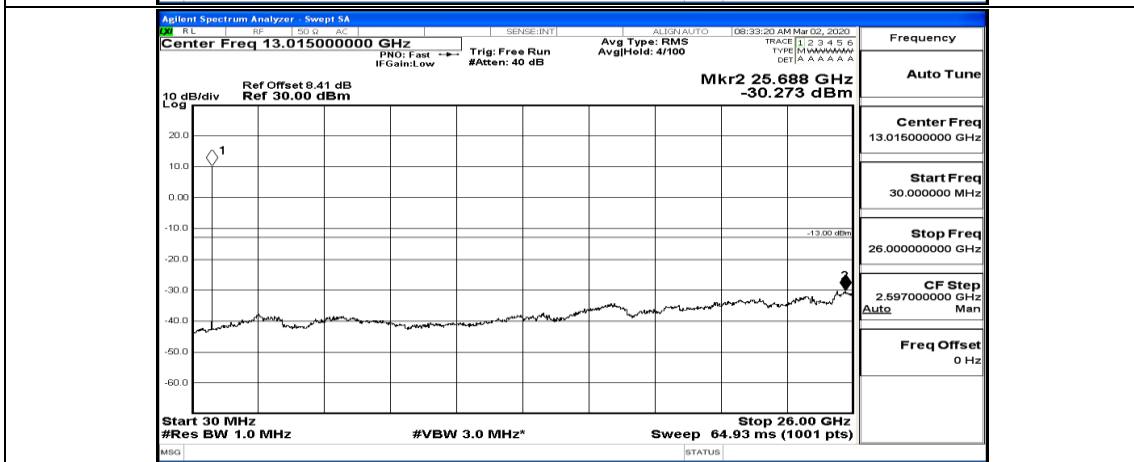

Test Graphs

Channel Bandwidth: 1.4 MHz

(Channel Bandwidth: 1.4 MHz)_MCH_QPSK_1RB#0

(Channel Bandwidth: 1.4 MHz)_HCH_QPSK_1RB#0

(Channel Bandwidth: 1.4 MHz)_LCH_16QAM_1RB#0