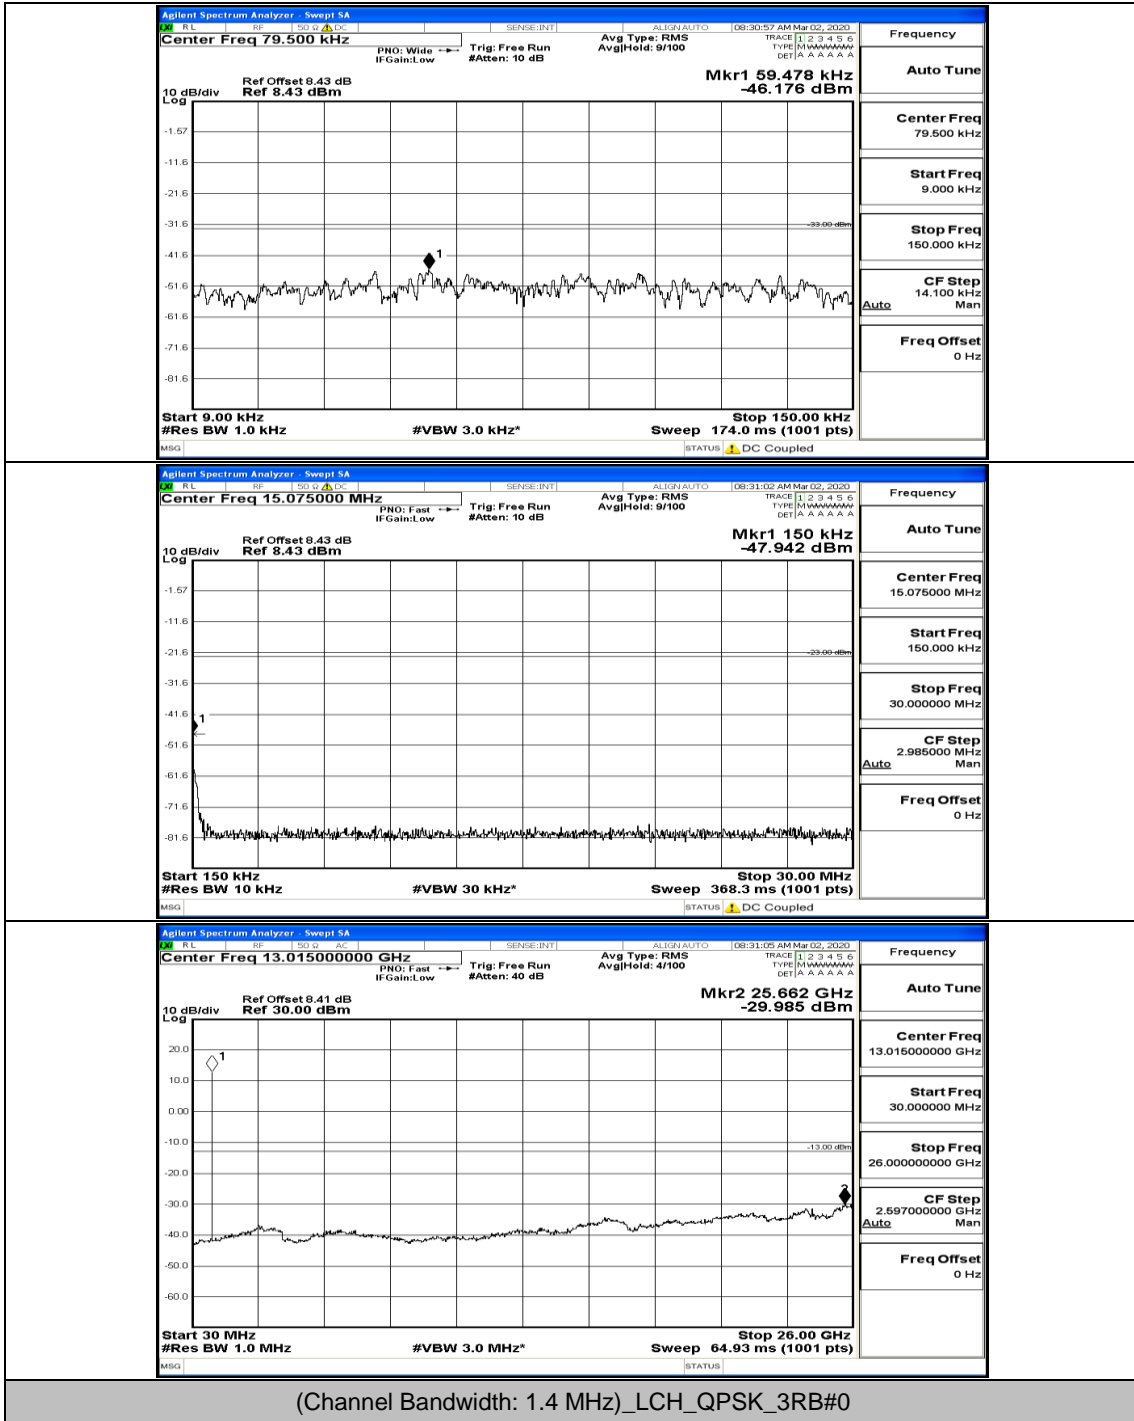

Channel Bandwidth: 10 MHz_LCH_QPSK_50RB#0

Channel Bandwidth: 10 MHz_LCH_16QAM_25RB#12

Channel Bandwidth: 10 MHz_LCH_16QAM_25RB#25

Channel Bandwidth: 10 MHz_LCH_16QAM_50RB#0

J.5: Conducted Spurious Emission

Test Graphs

Channel Bandwidth: 1.4 MHz

(Channel Bandwidth: 1.4 MHz)_MCH_QPSK_1RB#0

(Channel Bandwidth: 1.4 MHz)_HCH_QPSK_1RB#0

(Channel Bandwidth: 1.4 MHz)_LCH_16QAM_1RB#0