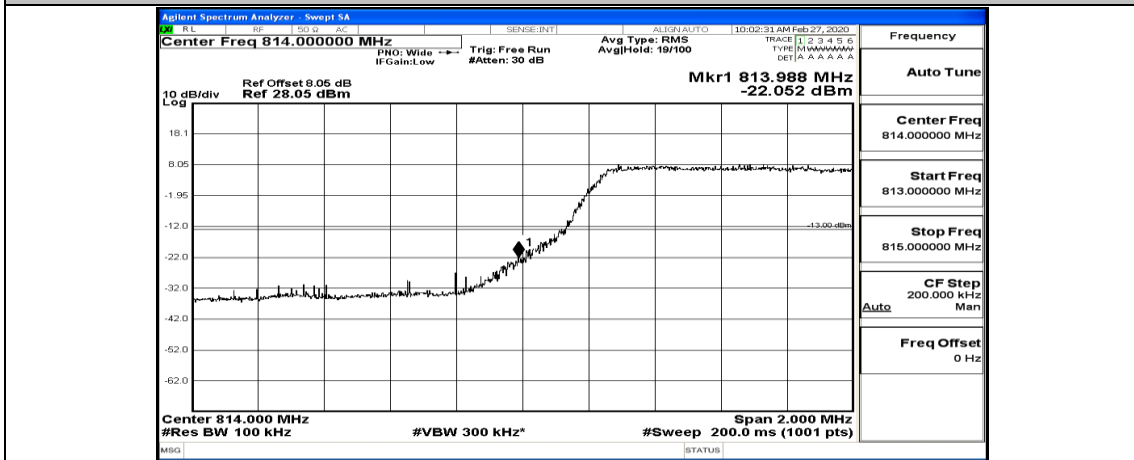

(Channel Bandwidth: 3 MHz)_HCH_16QAM_8RB#4

(Channel Bandwidth: 3 MHz)_HCH_16QAM_8RB#7

(Channel Bandwidth: 3 MHz)_HCH_16QAM_15RB#0

Channel Bandwidth: 5 MHz

(Channel Bandwidth: 5 MHz)_LCH_QPSK_1RB#24

(Channel Bandwidth: 5 MHz)_LCH_QPSK_12RB#0

(Channel Bandwidth: 5 MHz)_LCH_QPSK_12RB#6

(Channel Bandwidth: 5 MHz)_LCH_QPSK_12RB#13

(Channel Bandwidth: 5 MHz)_LCH_QPSK_25RB#0

(Channel Bandwidth: 5 MHz)_HCH_QPSK_1RB#0

(Channel Bandwidth: 5 MHz)_HCH_QPSK_1RB#12