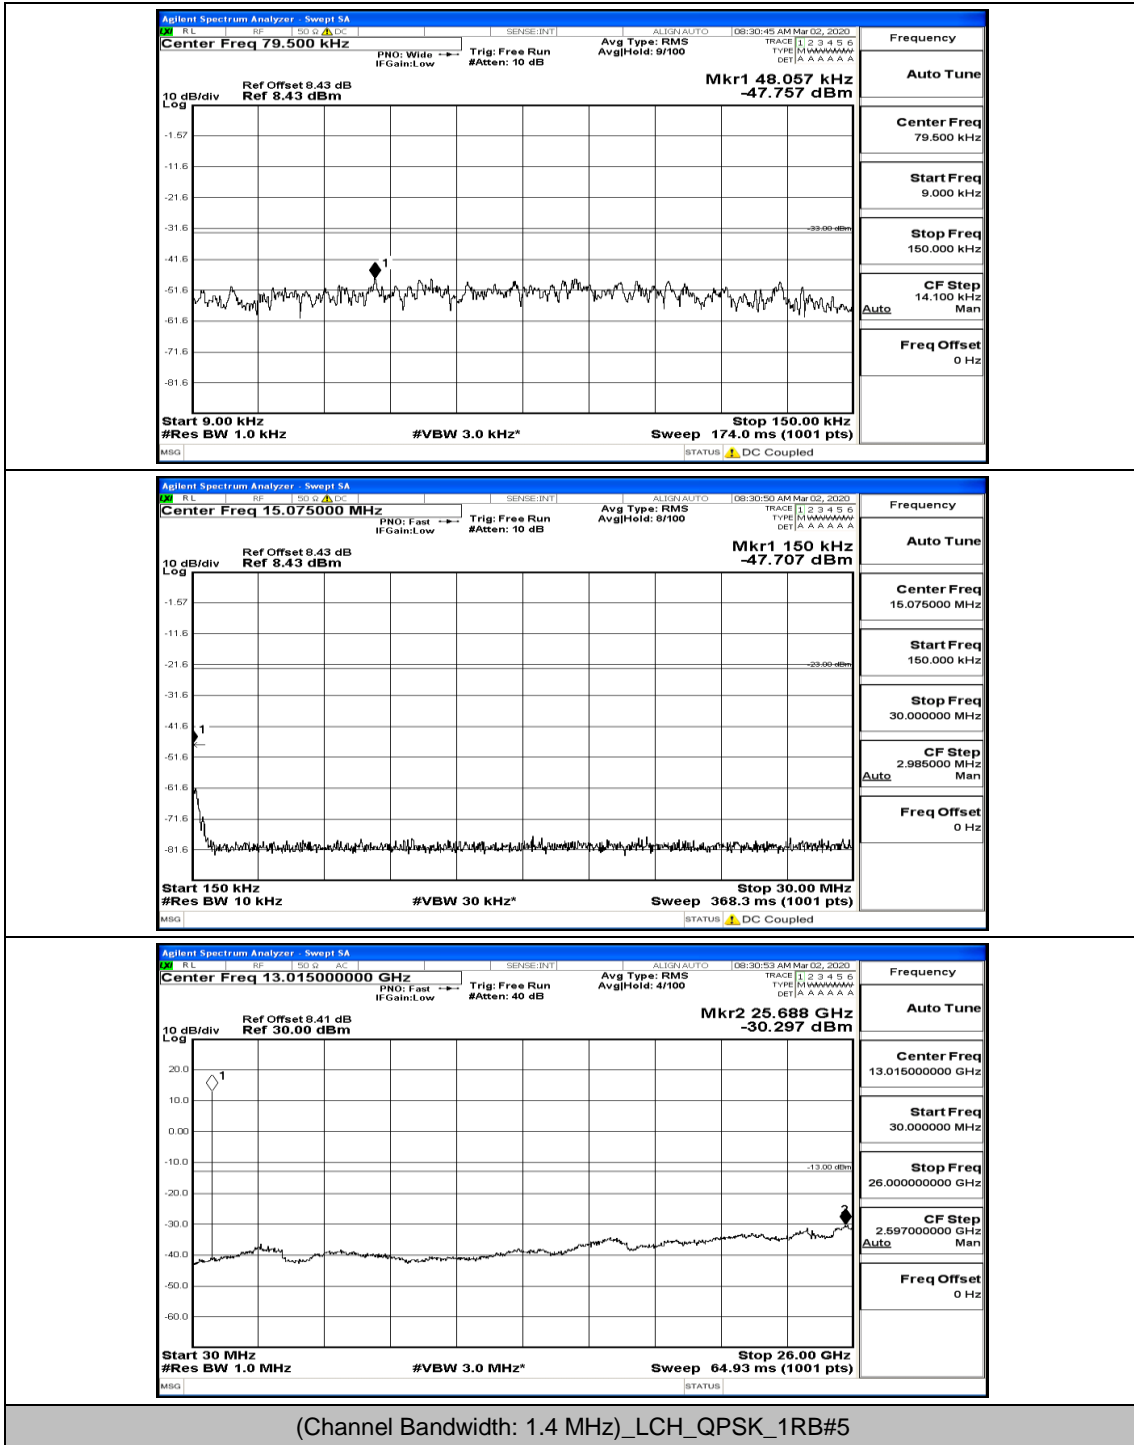

Channel Bandwidth: 10 MHz_LCH_QPSK_50RB#0

Channel Bandwidth: 10 MHz_LCH_16QAM_25RB#12

Channel Bandwidth: 10 MHz_LCH_16QAM_25RB#25

Channel Bandwidth: 10 MHz_LCH_16QAM_50RB#0

J.5: Conducted Spurious Emission

Test Graphs

Channel Bandwidth: 1.4 MHz

(Channel Bandwidth: 1.4 MHz)_MCH_QPSK_1RB#0

(Channel Bandwidth: 1.4 MHz)_HCH_QPSK_1RB#0

(Channel Bandwidth: 1.4 MHz)_LCH_16QAM_1RB#0