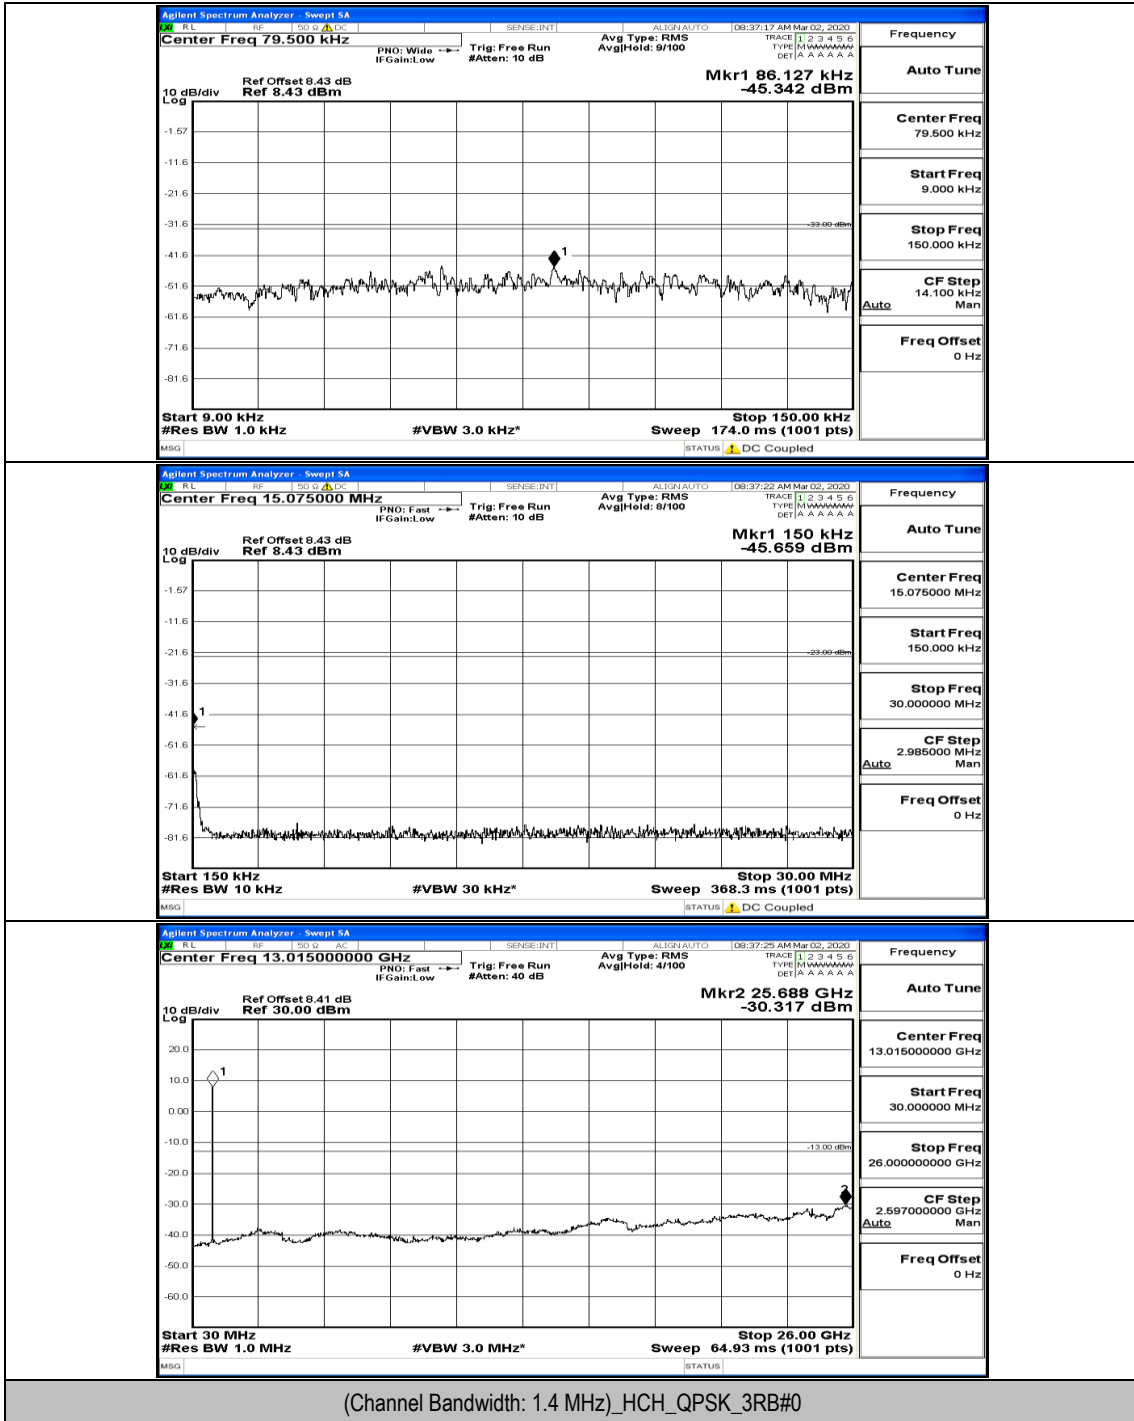

Channel Bandwidth: 10 MHz_LCH_QPSK_50RB#0

Channel Bandwidth: 10 MHz_LCH_16QAM_25RB#12

Channel Bandwidth: 10 MHz_LCH_16QAM_25RB#25

Channel Bandwidth: 10 MHz_LCH_16QAM_50RB#0

J.5: Conducted Spurious Emission

Test Graphs

Channel Bandwidth: 1.4 MHz

(Channel Bandwidth: 1.4 MHz)_MCH_QPSK_1RB#0

(Channel Bandwidth: 1.4 MHz)_HCH_QPSK_1RB#0

(Channel Bandwidth: 1.4 MHz)_LCH_16QAM_1RB#0