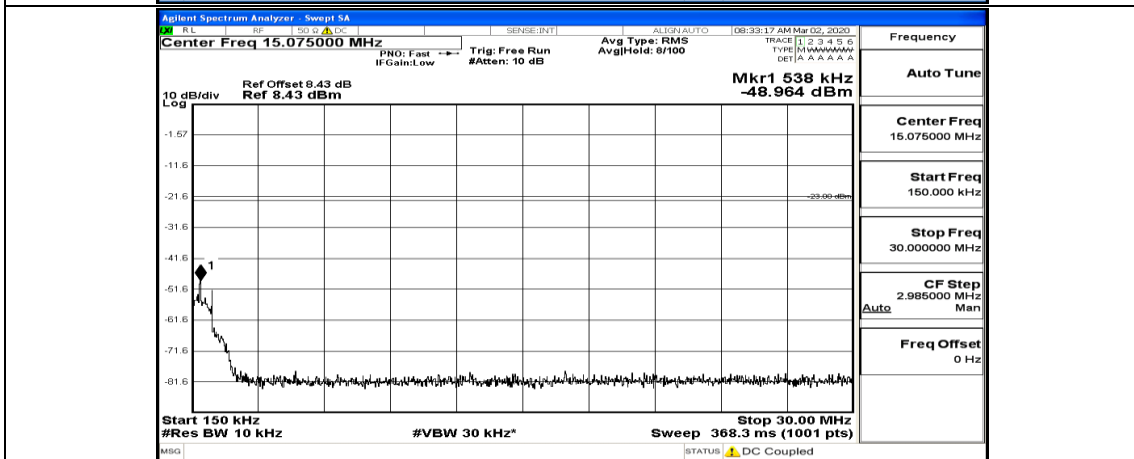

Test Graphs

Channel Bandwidth: 1.4 MHz

(Channel Bandwidth: 1.4 MHz)_MCH_QPSK_1RB#0

(Channel Bandwidth: 1.4 MHz)_HCH_QPSK_1RB#0

(Channel Bandwidth: 1.4 MHz)_LCH_16QAM_1RB#0