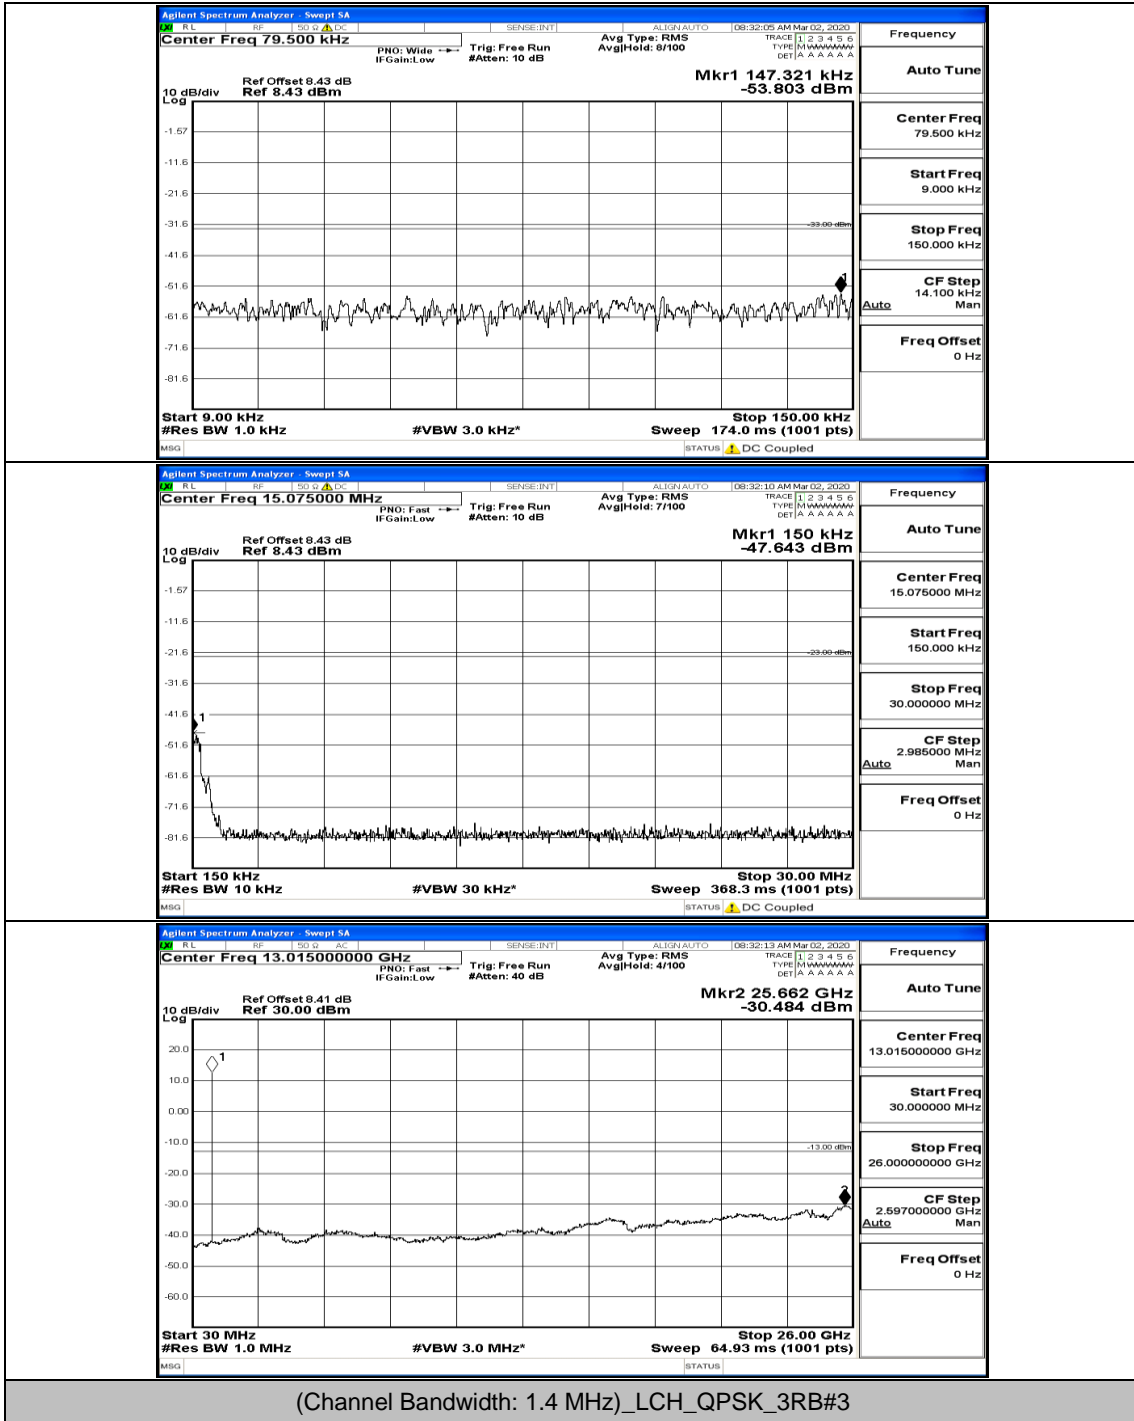

Channel Bandwidth: 10 MHz_LCH_QPSK_50RB#0

Channel Bandwidth: 10 MHz_LCH_16QAM_25RB#12

Channel Bandwidth: 10 MHz_LCH_16QAM_25RB#25

Channel Bandwidth: 10 MHz_LCH_16QAM_50RB#0

J.5: Conducted Spurious Emission

Test Graphs

Channel Bandwidth: 1.4 MHz

(Channel Bandwidth: 1.4 MHz)_MCH_QPSK_1RB#0

(Channel Bandwidth: 1.4 MHz)_HCH_QPSK_1RB#0

(Channel Bandwidth: 1.4 MHz)_LCH_16QAM_1RB#0