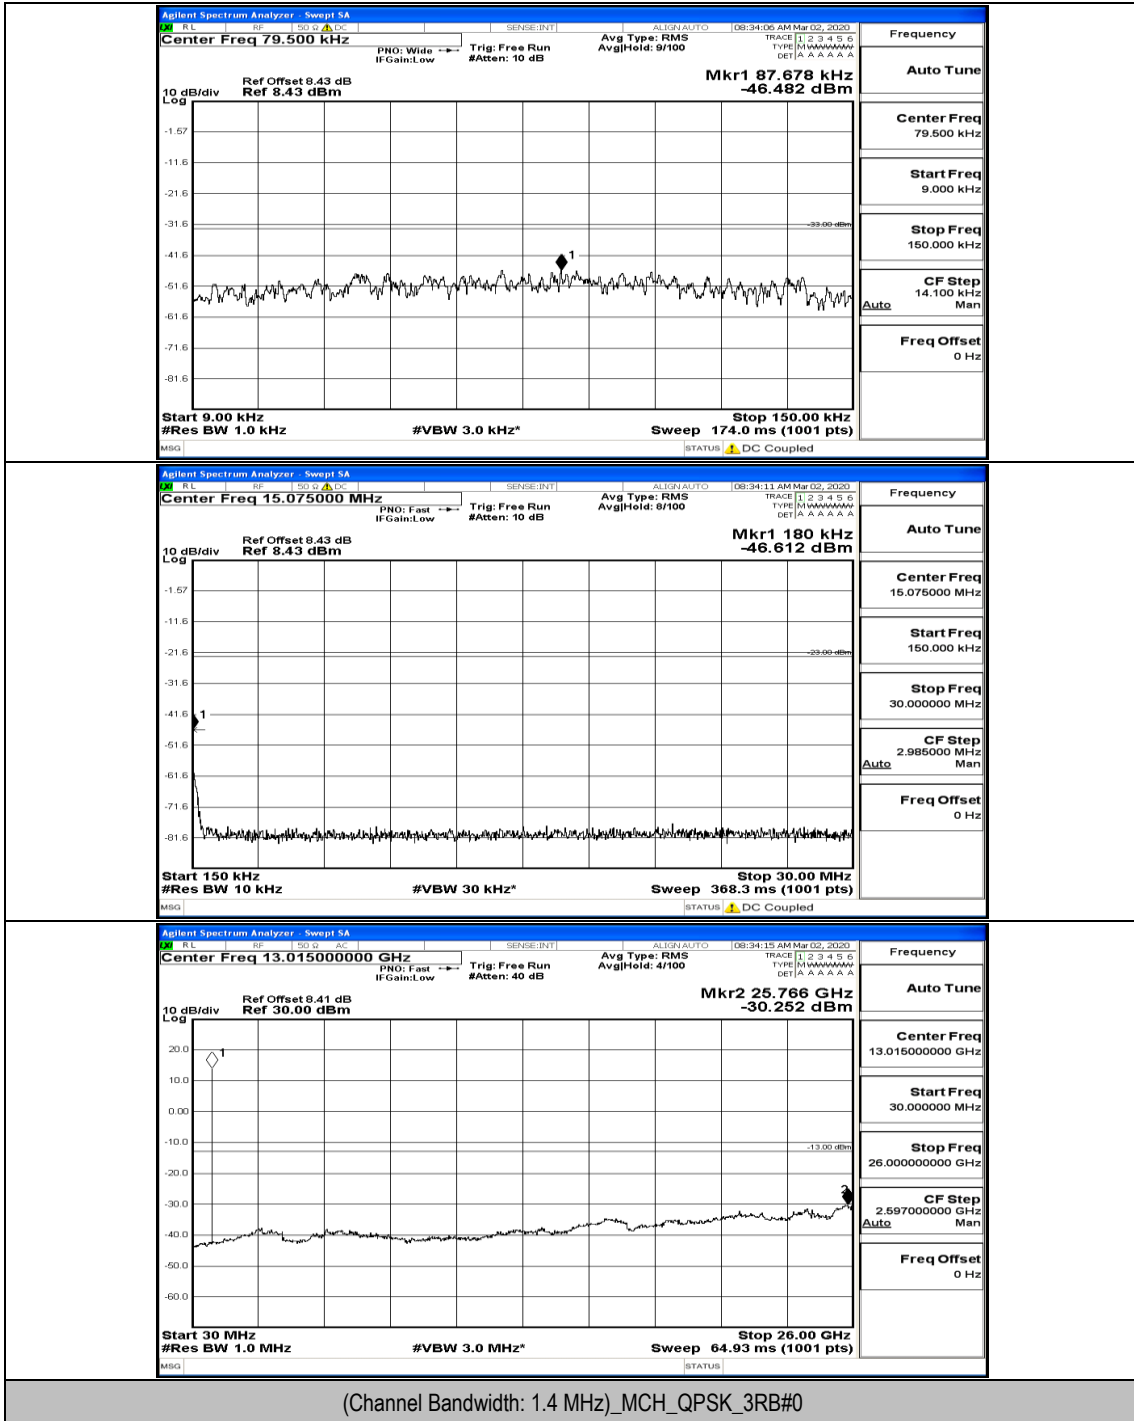

Test Graphs

Channel Bandwidth: 1.4 MHz

(Channel Bandwidth: 1.4 MHz)_MCH_QPSK_1RB#0

(Channel Bandwidth: 1.4 MHz)_HCH_QPSK_1RB#0

(Channel Bandwidth: 1.4 MHz)_LCH_16QAM_1RB#0