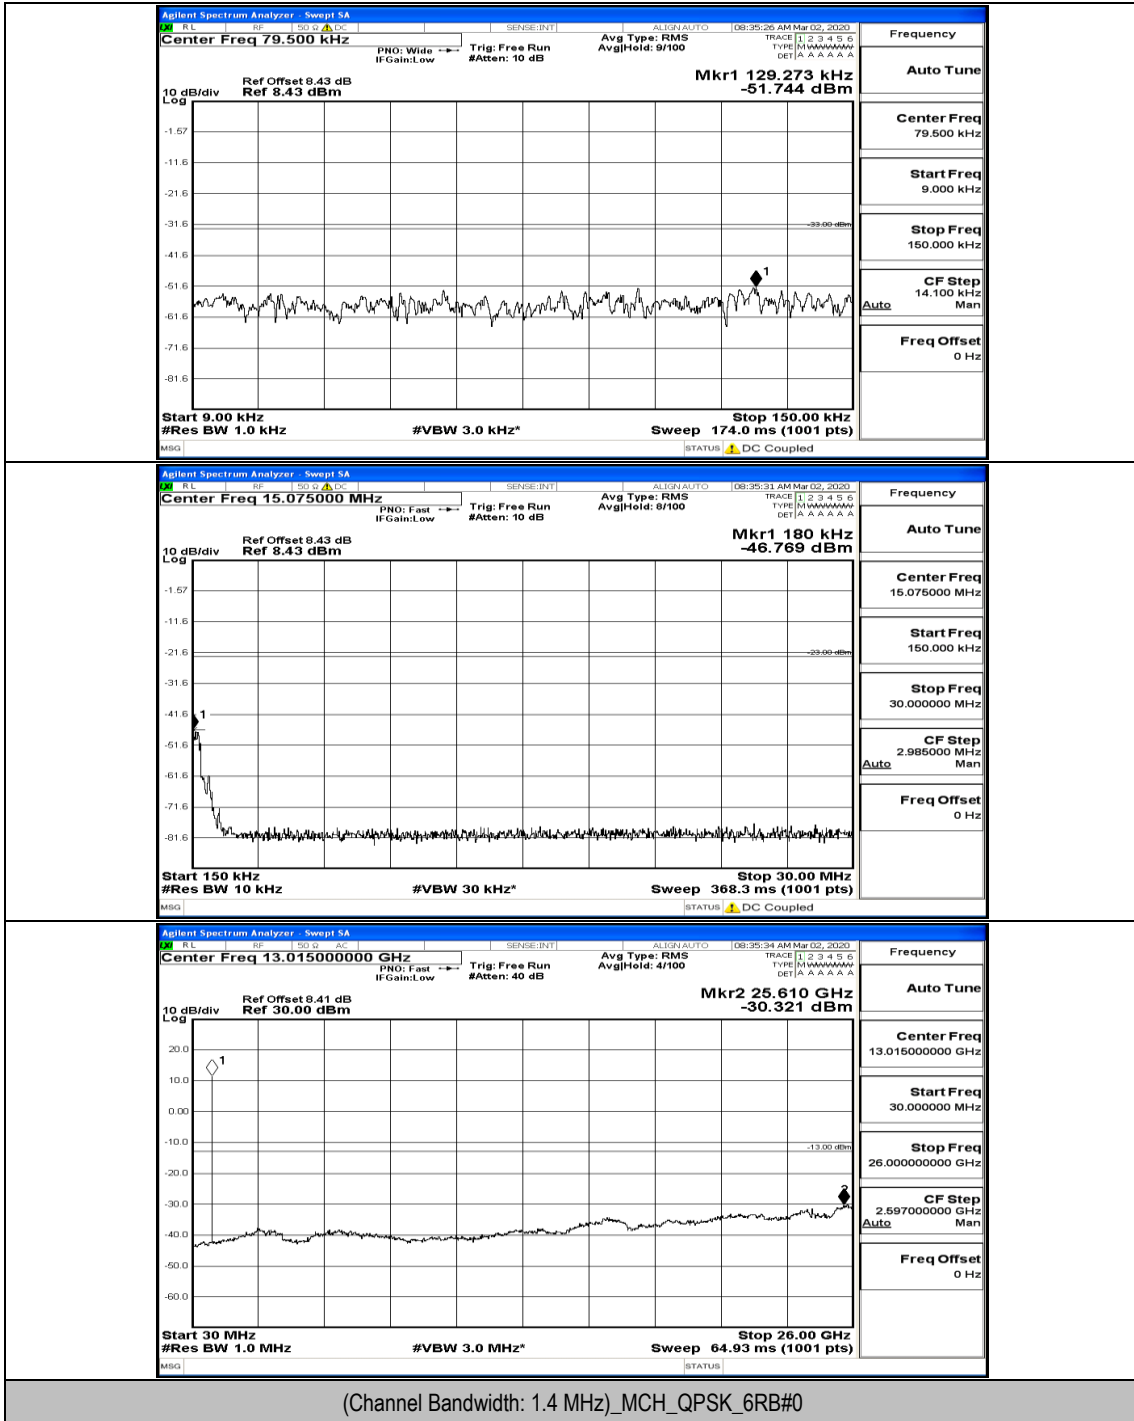

Channel Bandwidth: 10 MHz_LCH_QPSK_50RB#0

Channel Bandwidth: 10 MHz_LCH_16QAM_25RB#12

Channel Bandwidth: 10 MHz_LCH_16QAM_25RB#25

Channel Bandwidth: 10 MHz_LCH_16QAM_50RB#0

J.5: Conducted Spurious Emission

Test Graphs

Channel Bandwidth: 1.4 MHz

(Channel Bandwidth: 1.4 MHz)_MCH_QPSK_1RB#0

(Channel Bandwidth: 1.4 MHz)_HCH_QPSK_1RB#0

(Channel Bandwidth: 1.4 MHz)_LCH_16QAM_1RB#0