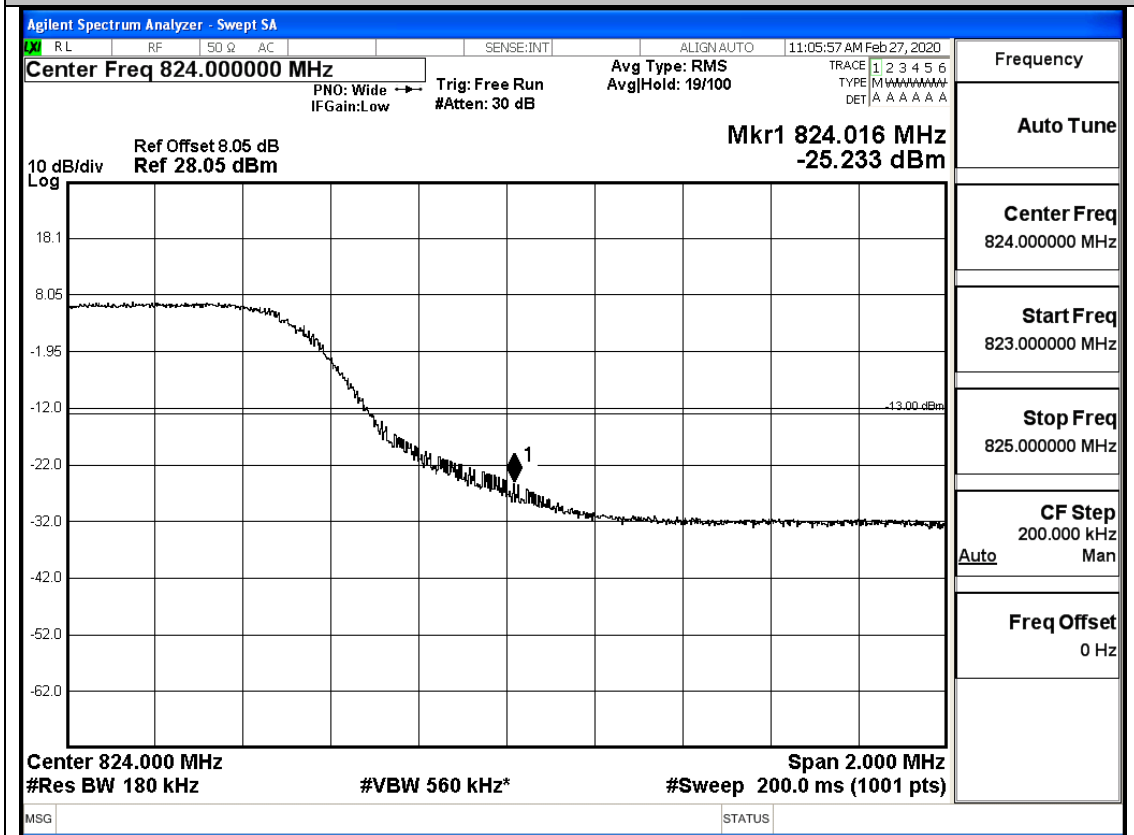

Channel Bandwidth: 10 MHz_LCH_QPSK_50RB#0

Channel Bandwidth: 10 MHz_LCH_16QAM_25RB#12

Channel Bandwidth: 10 MHz_LCH_16QAM_25RB#25

Channel Bandwidth: 10 MHz_LCH_16QAM_50RB#0

J.5: Conducted Spurious Emission

Test Graphs

Channel Bandwidth: 1.4 MHz

(Channel Bandwidth: 1.4 MHz)_MCH_QPSK_1RB#0

(Channel Bandwidth: 1.4 MHz)_HCH_QPSK_1RB#0

(Channel Bandwidth: 1.4 MHz)_LCH_16QAM_1RB#0