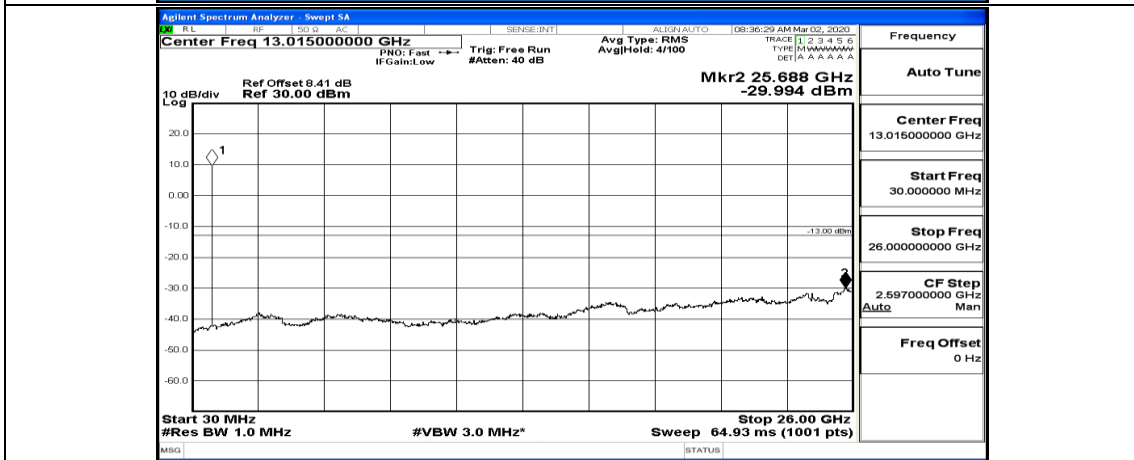

Test Graphs

Channel Bandwidth: 1.4 MHz

(Channel Bandwidth: 1.4 MHz)_MCH_QPSK_1RB#0

(Channel Bandwidth: 1.4 MHz)_HCH_QPSK_1RB#0

(Channel Bandwidth: 1.4 MHz)_LCH_16QAM_1RB#0