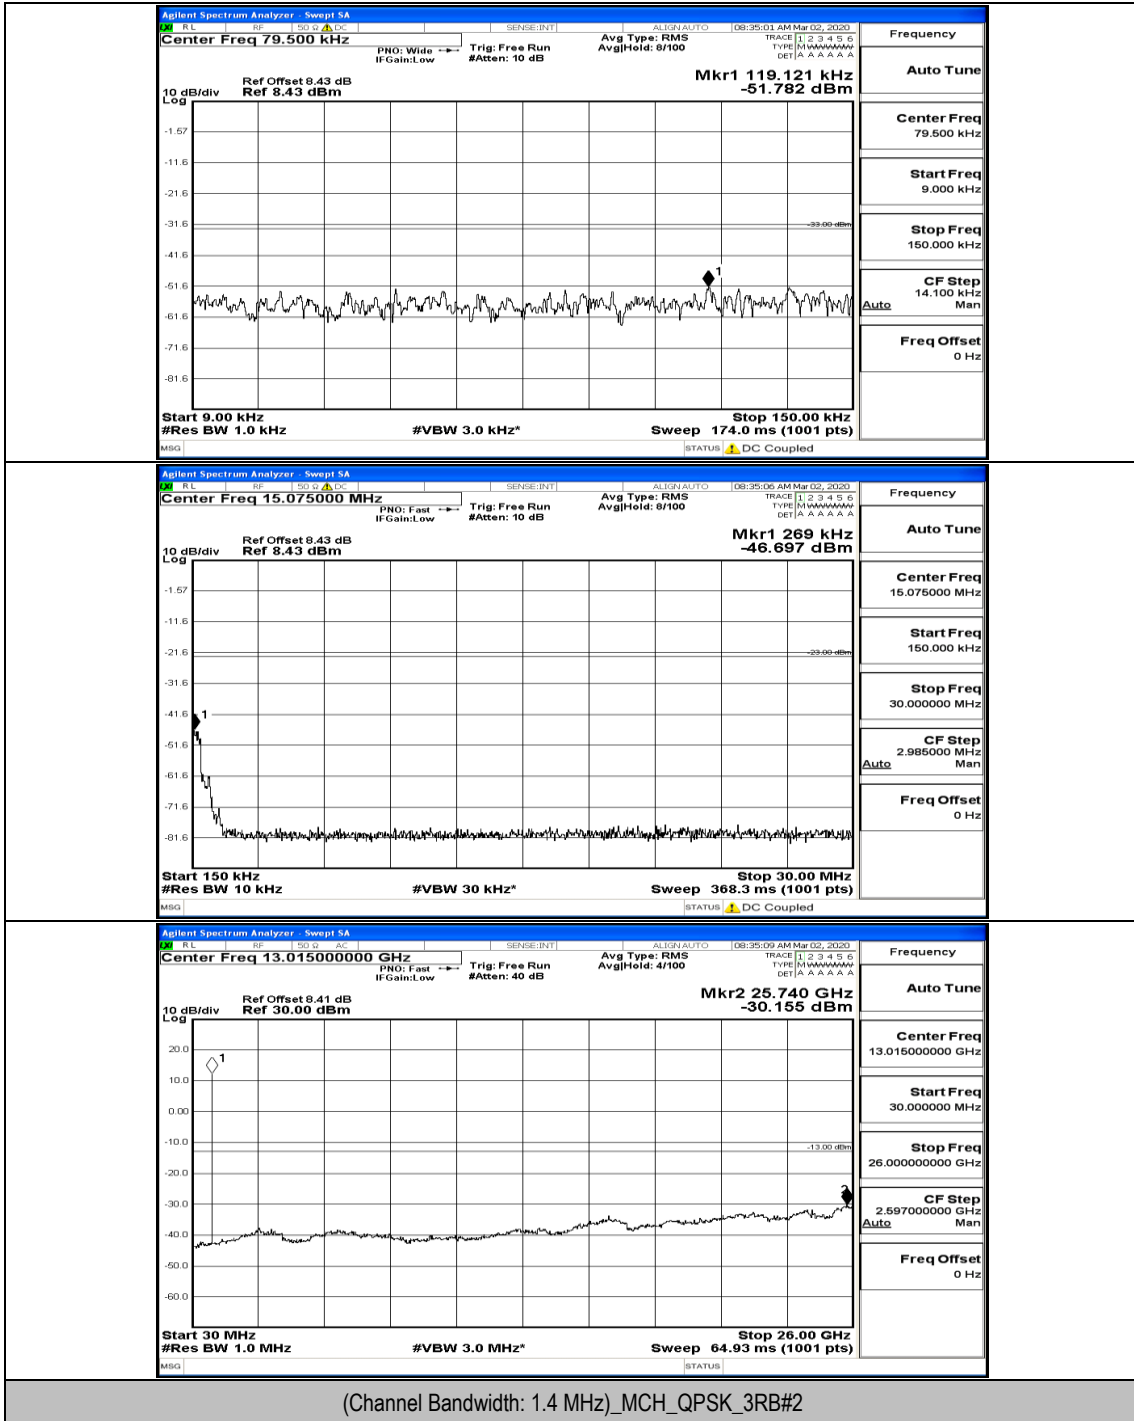

Channel Bandwidth: 10 MHz_LCH_QPSK_50RB#0

Channel Bandwidth: 10 MHz_LCH_16QAM_25RB#12

Channel Bandwidth: 10 MHz_LCH_16QAM_25RB#25

Channel Bandwidth: 10 MHz_LCH_16QAM_50RB#0

J.5: Conducted Spurious Emission

Test Graphs

Channel Bandwidth: 1.4 MHz

(Channel Bandwidth: 1.4 MHz)_MCH_QPSK_1RB#0

(Channel Bandwidth: 1.4 MHz)_HCH_QPSK_1RB#0

(Channel Bandwidth: 1.4 MHz)_LCH_16QAM_1RB#0