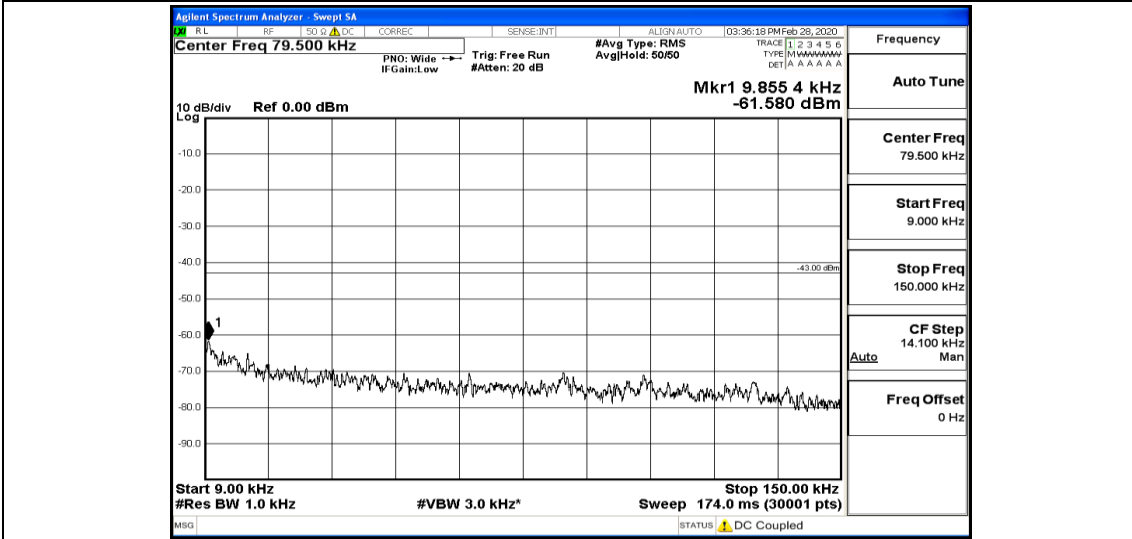

Band25-5MHz-16QAM-26665-1RB#0-Range1:0.009~0.15MHz

Band25-5MHz-16QAM-26665-1RB#0-Range2:0.15~30MHz