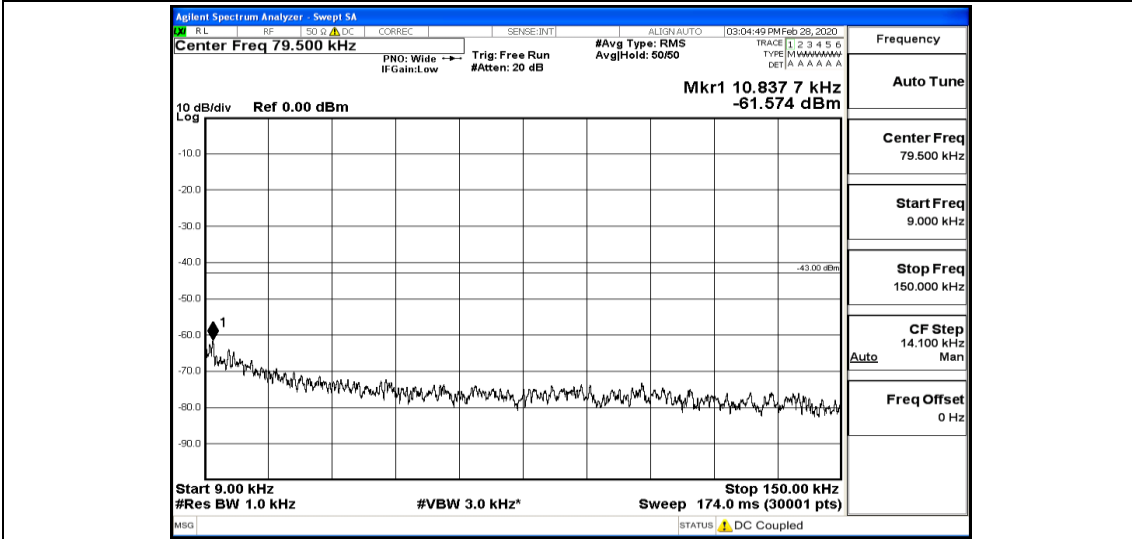

Band25-1.4MHz-QPSK-26683-1RB#0-Range1:0.009~0.15MHz