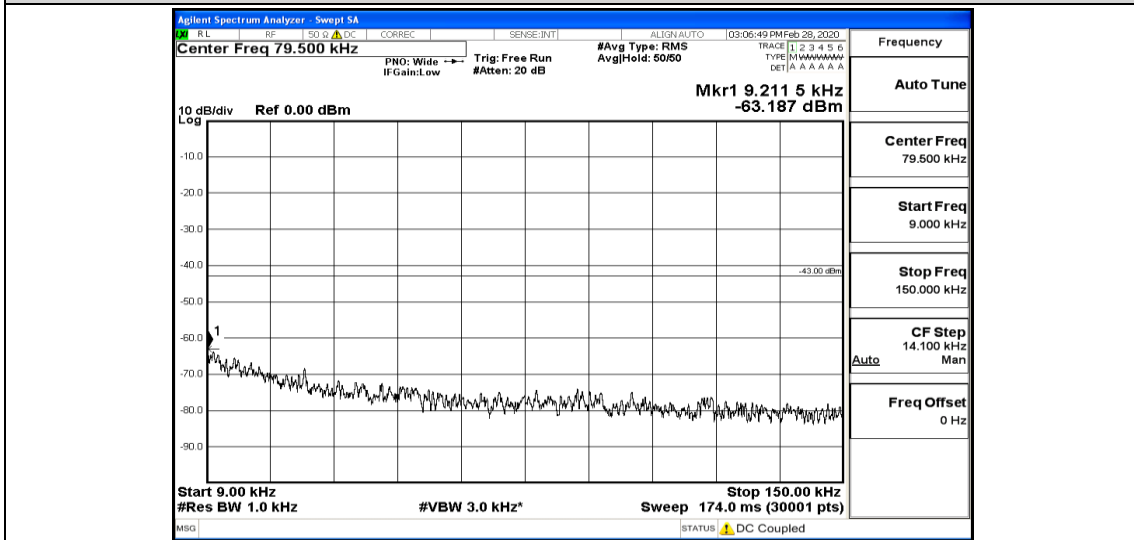

Band25-1.4MHz-16QAM-26683-1RB#0-Range1:0.009~0.15MHz