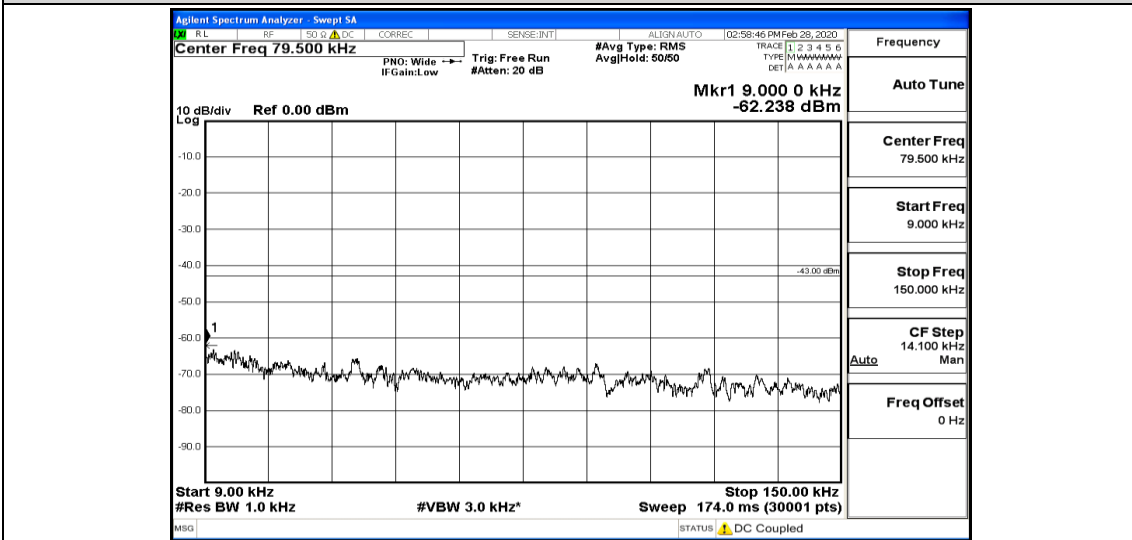

Band25-1.4MHz-16QAM-26047-1RB#0-Range1:0.009~0.15MHz