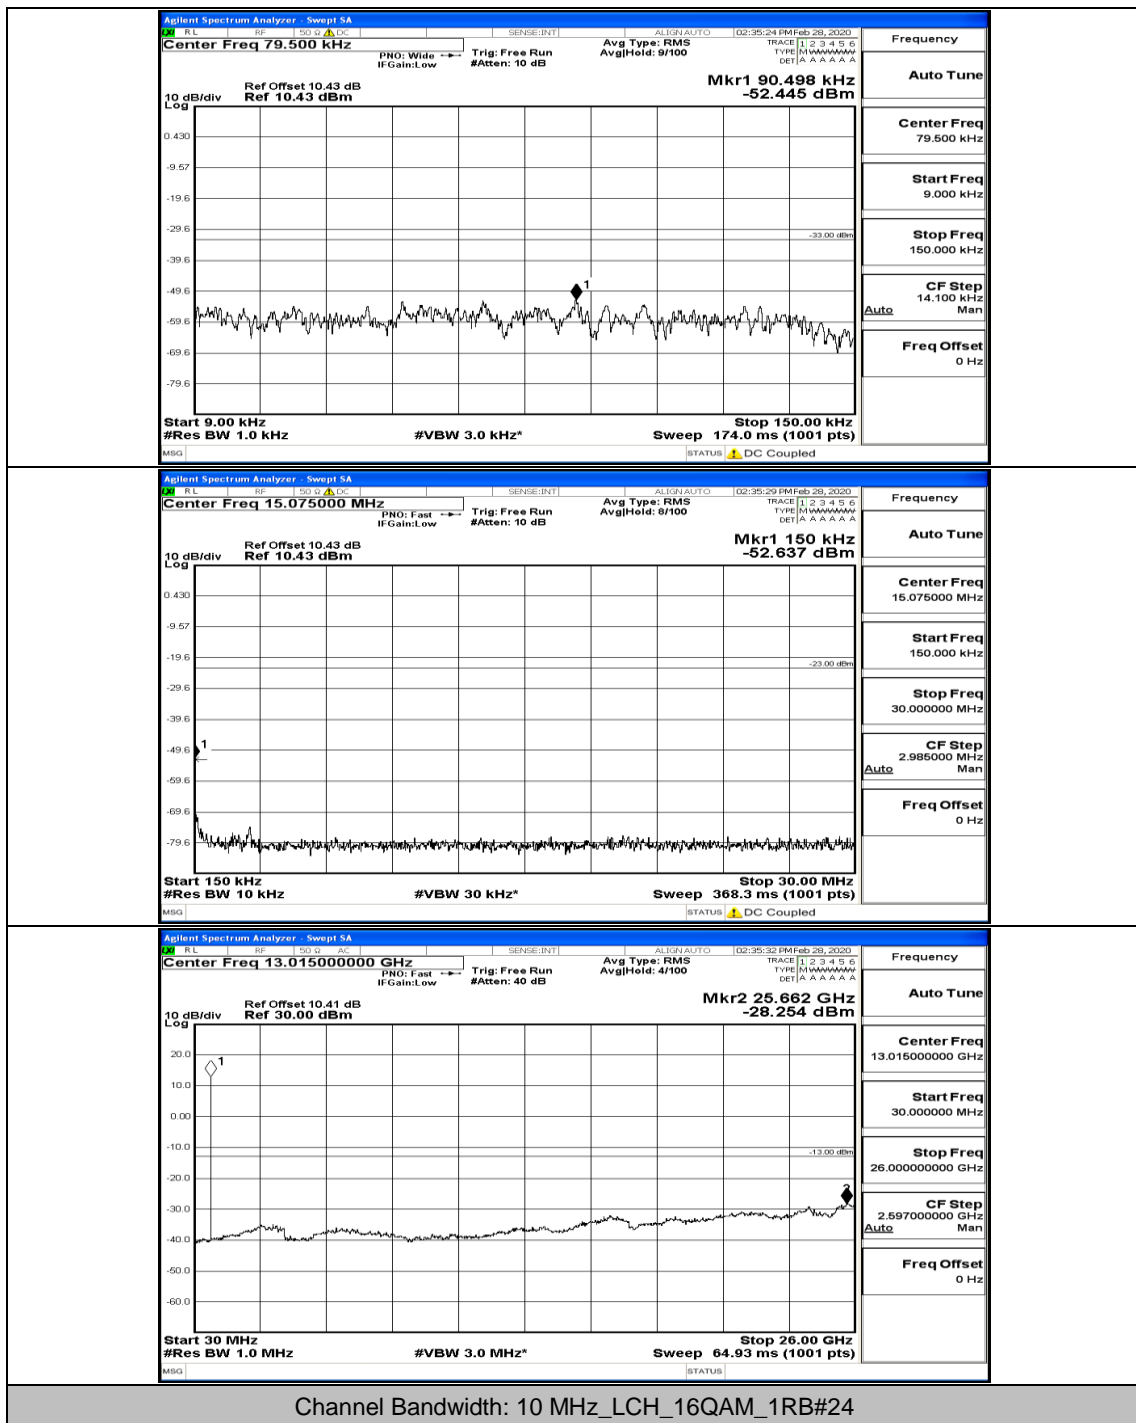

Channel Bandwidth: 10 MHz

Channel Bandwidth: 10 MHz_LCH_16QAM_1RB#24