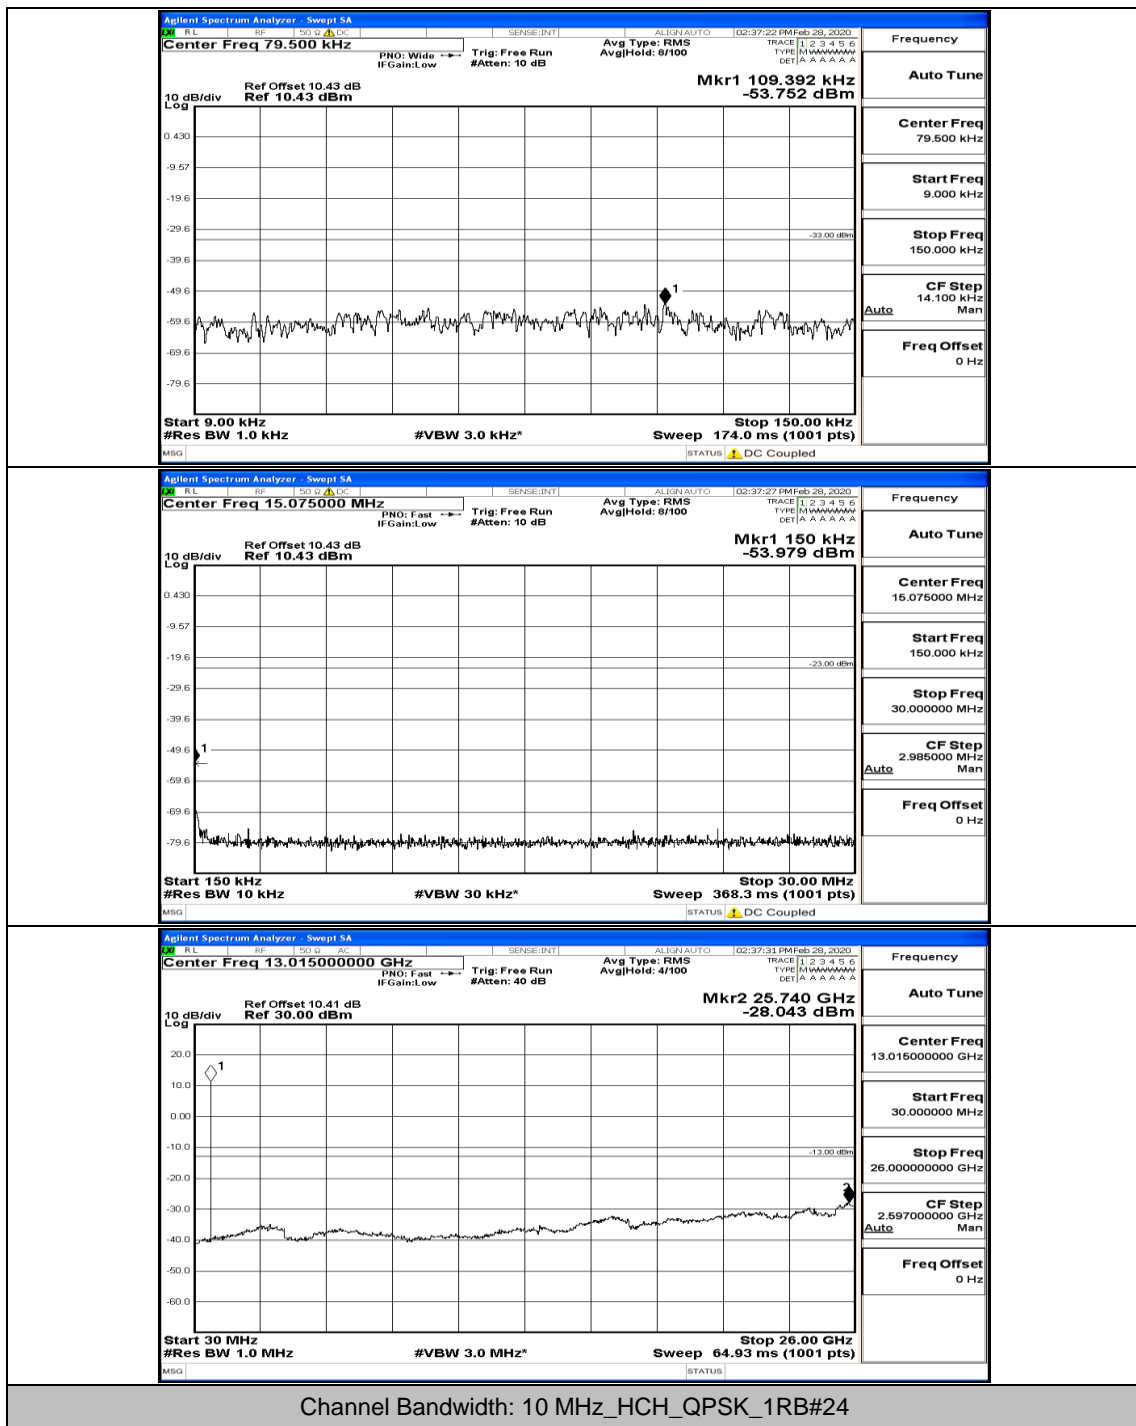

Channel Bandwidth: 10 MHz

Channel Bandwidth: 10 MHz_LCH_16QAM_1RB#24