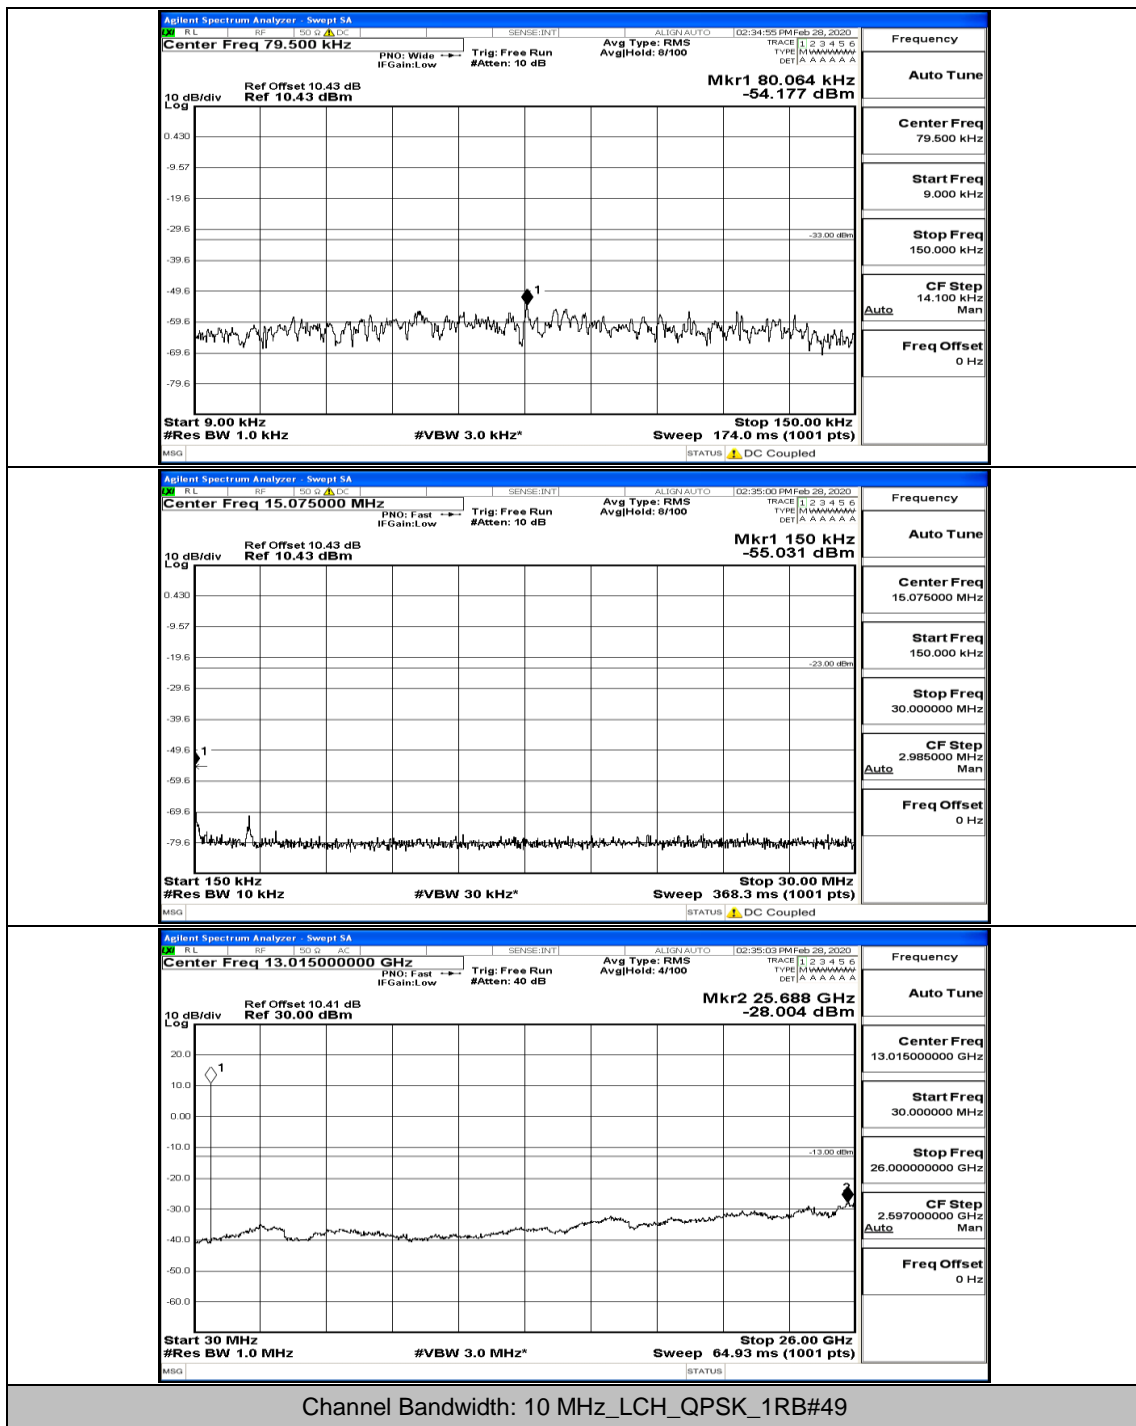

Channel Bandwidth: 10 MHz

Channel Bandwidth: 10 MHz_LCH_16QAM_1RB#24