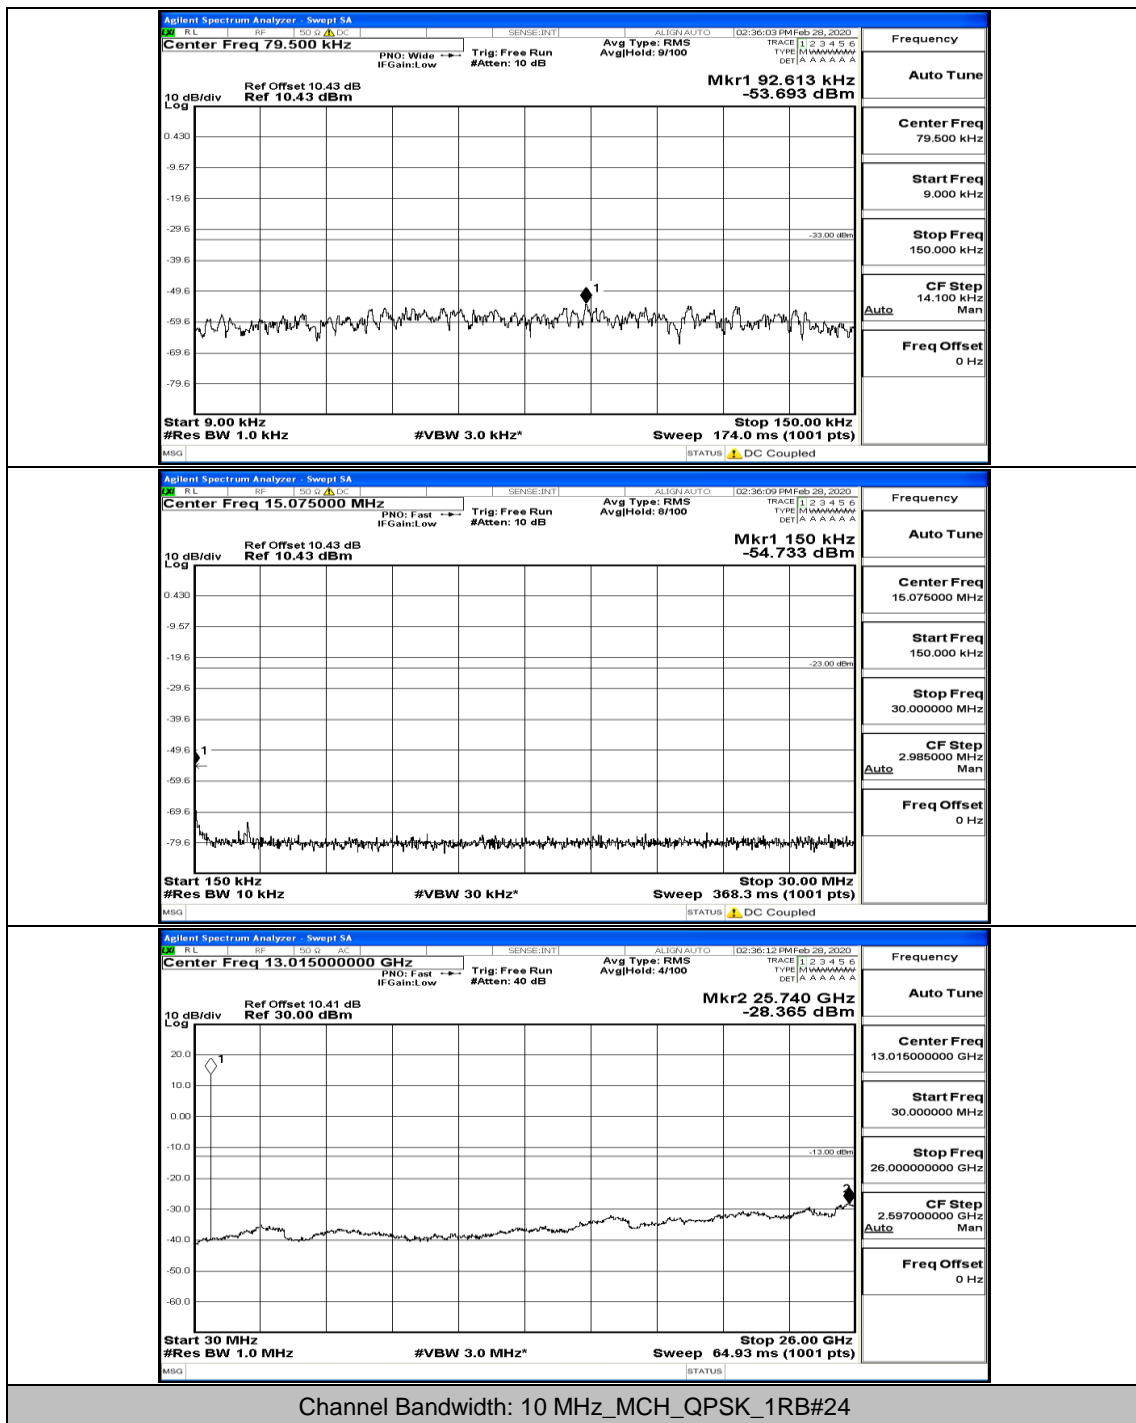

Channel Bandwidth: 10 MHz

Channel Bandwidth: 10 MHz_LCH_16QAM_1RB#24