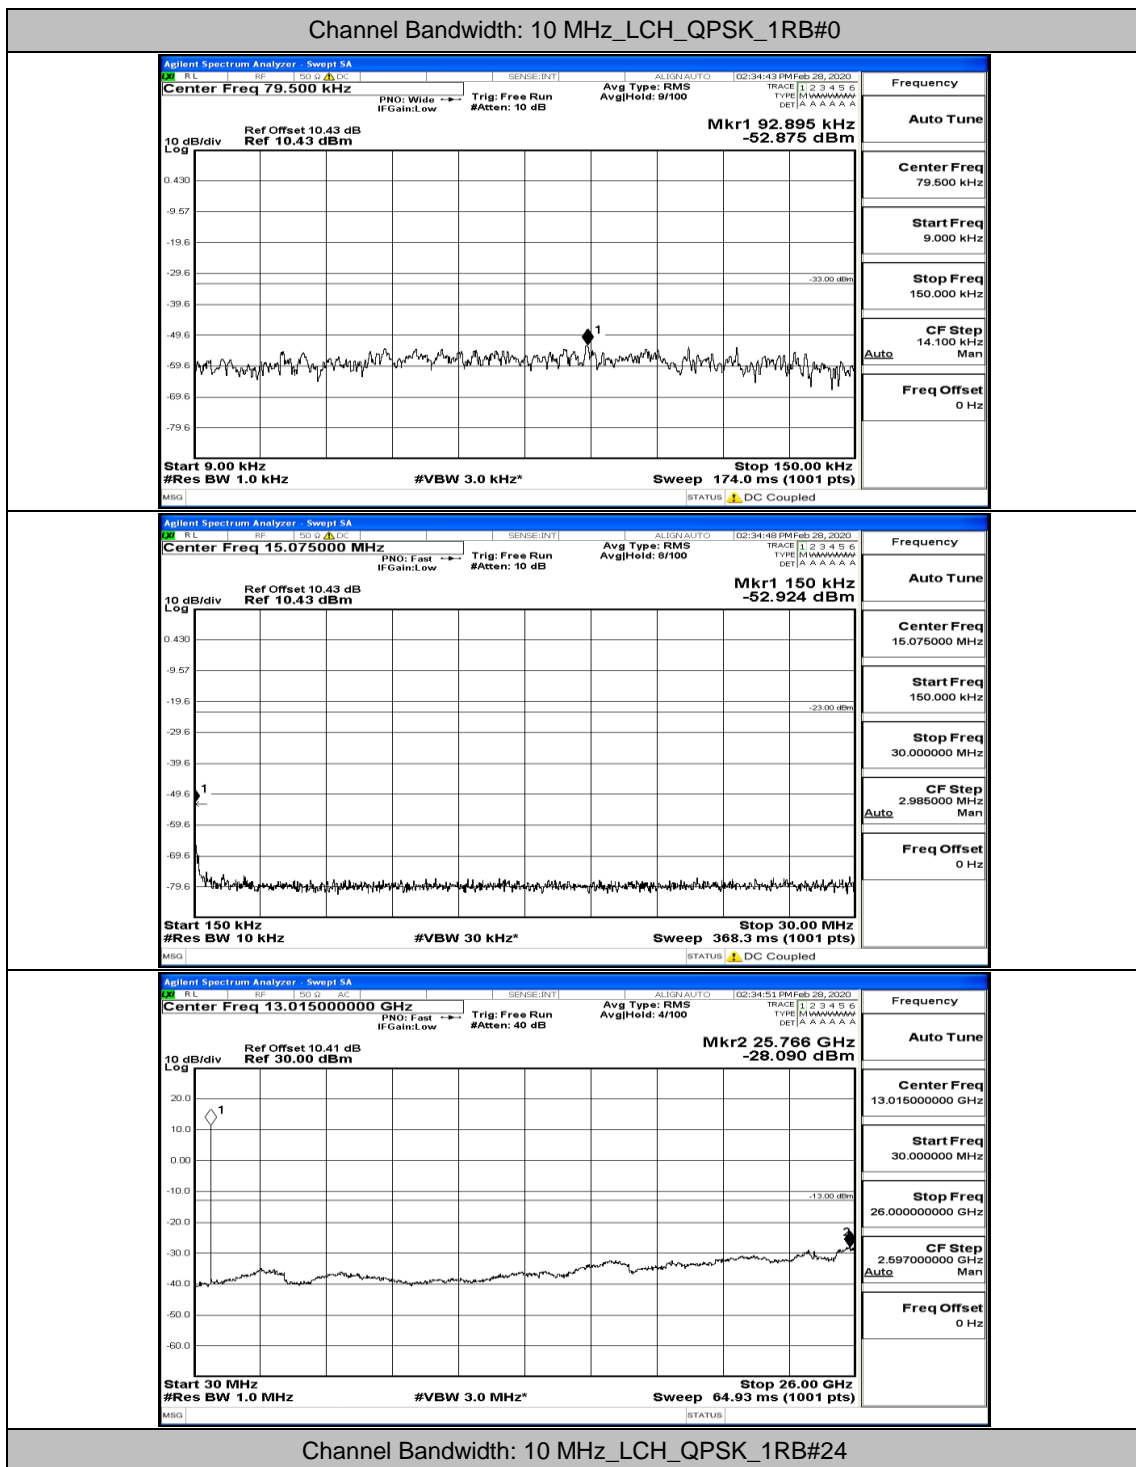

Channel Bandwidth: 10 MHz

Channel Bandwidth: 10 MHz_LCH_16QAM_1RB#24