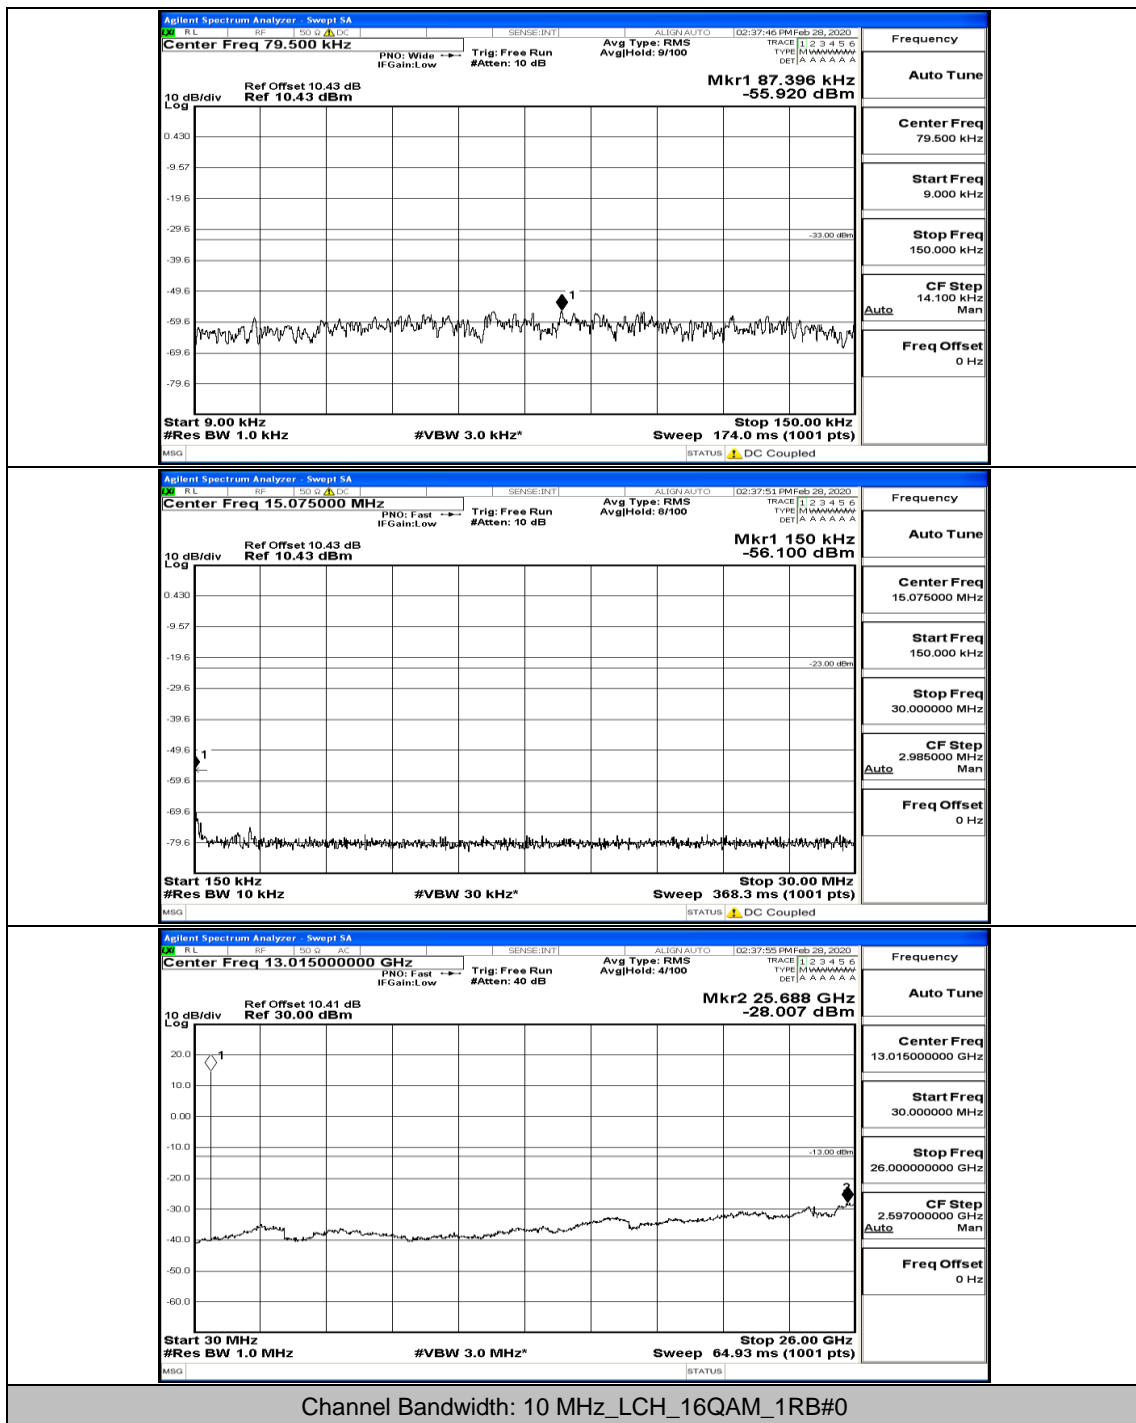

Channel Bandwidth: 10 MHz

Channel Bandwidth: 10 MHz_LCH_16QAM_1RB#24