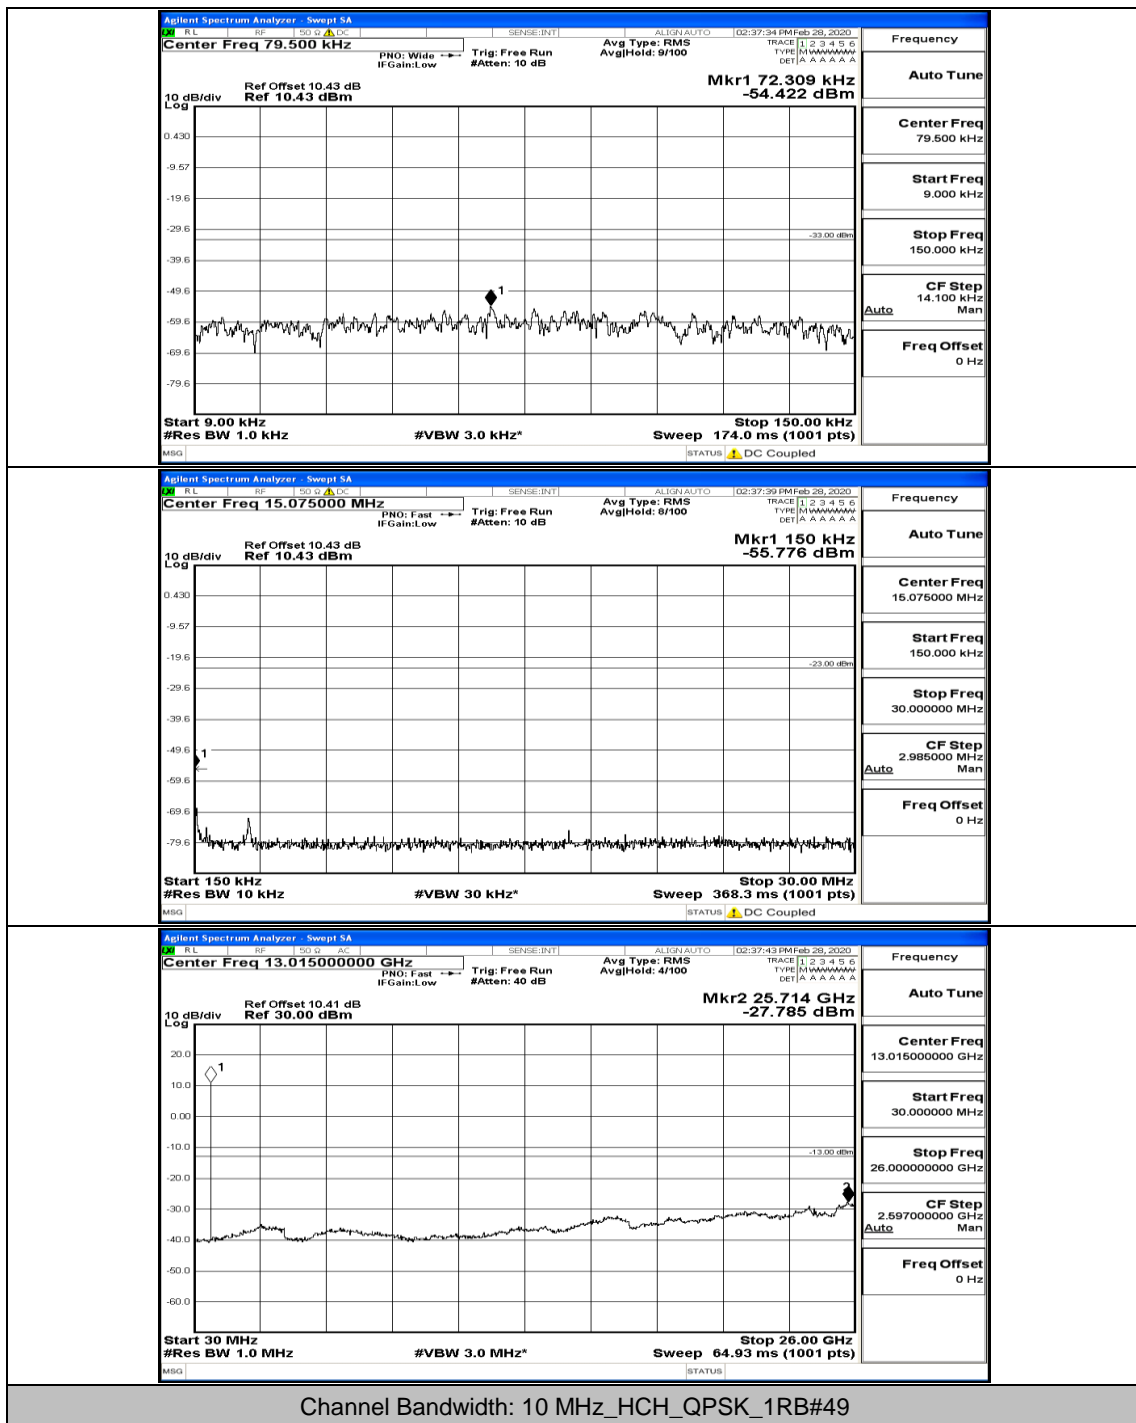

Channel Bandwidth: 10 MHz

Channel Bandwidth: 10 MHz_LCH_16QAM_1RB#24