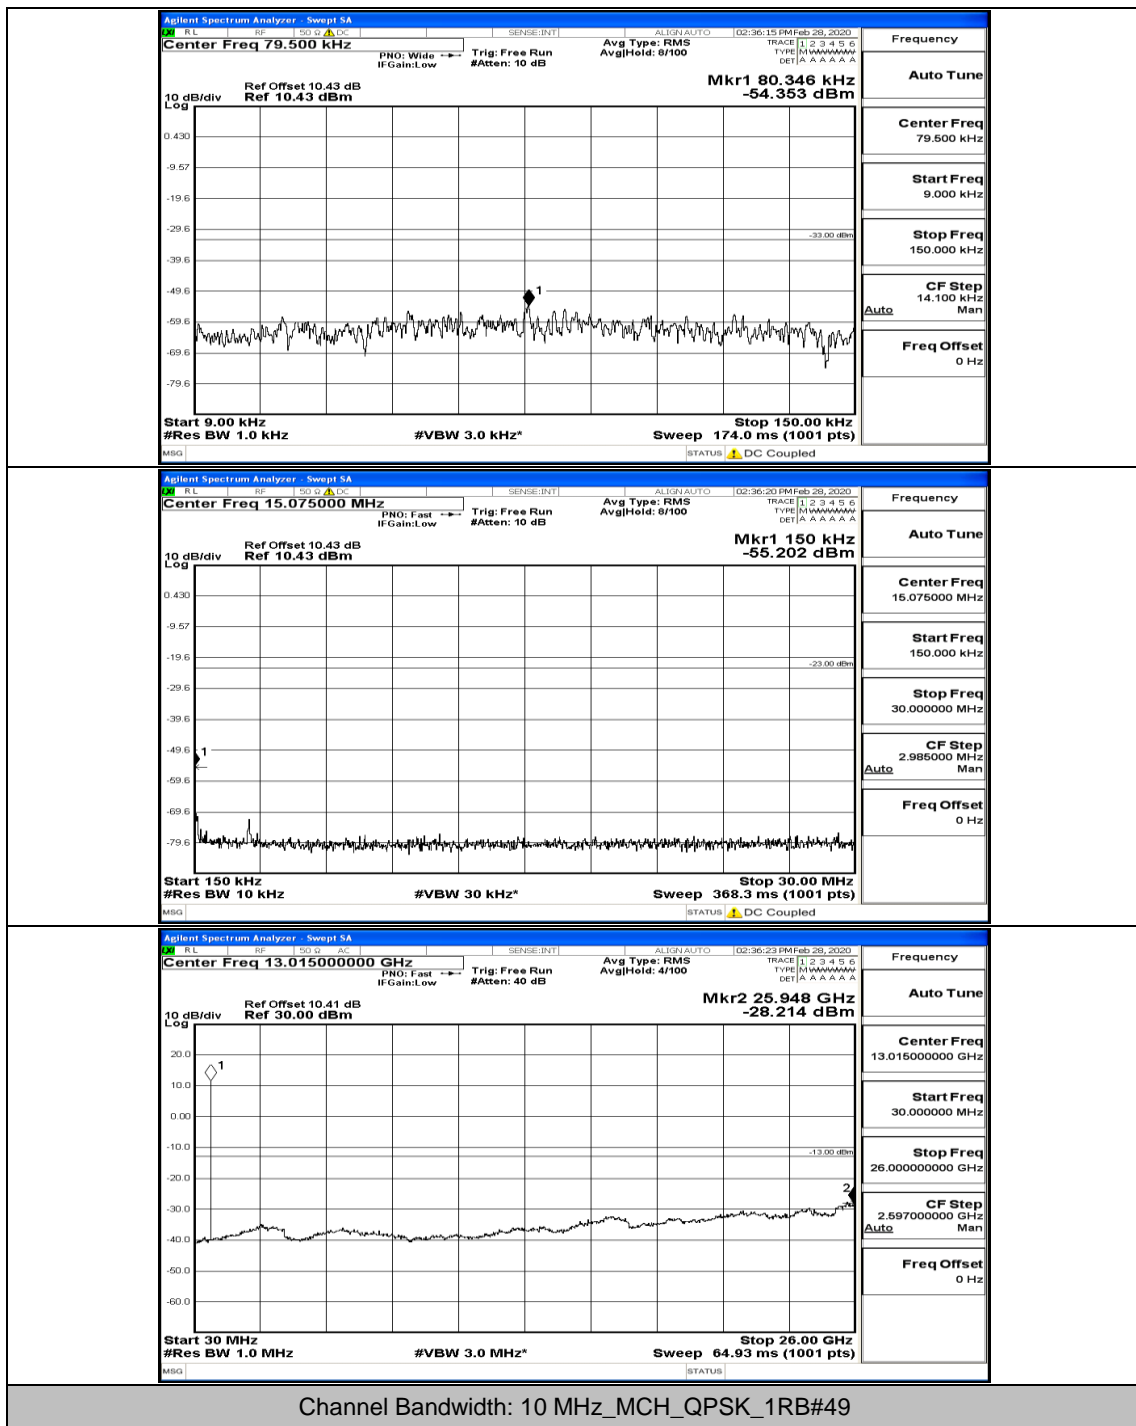

Channel Bandwidth: 10 MHz

Channel Bandwidth: 10 MHz_LCH_16QAM_1RB#24