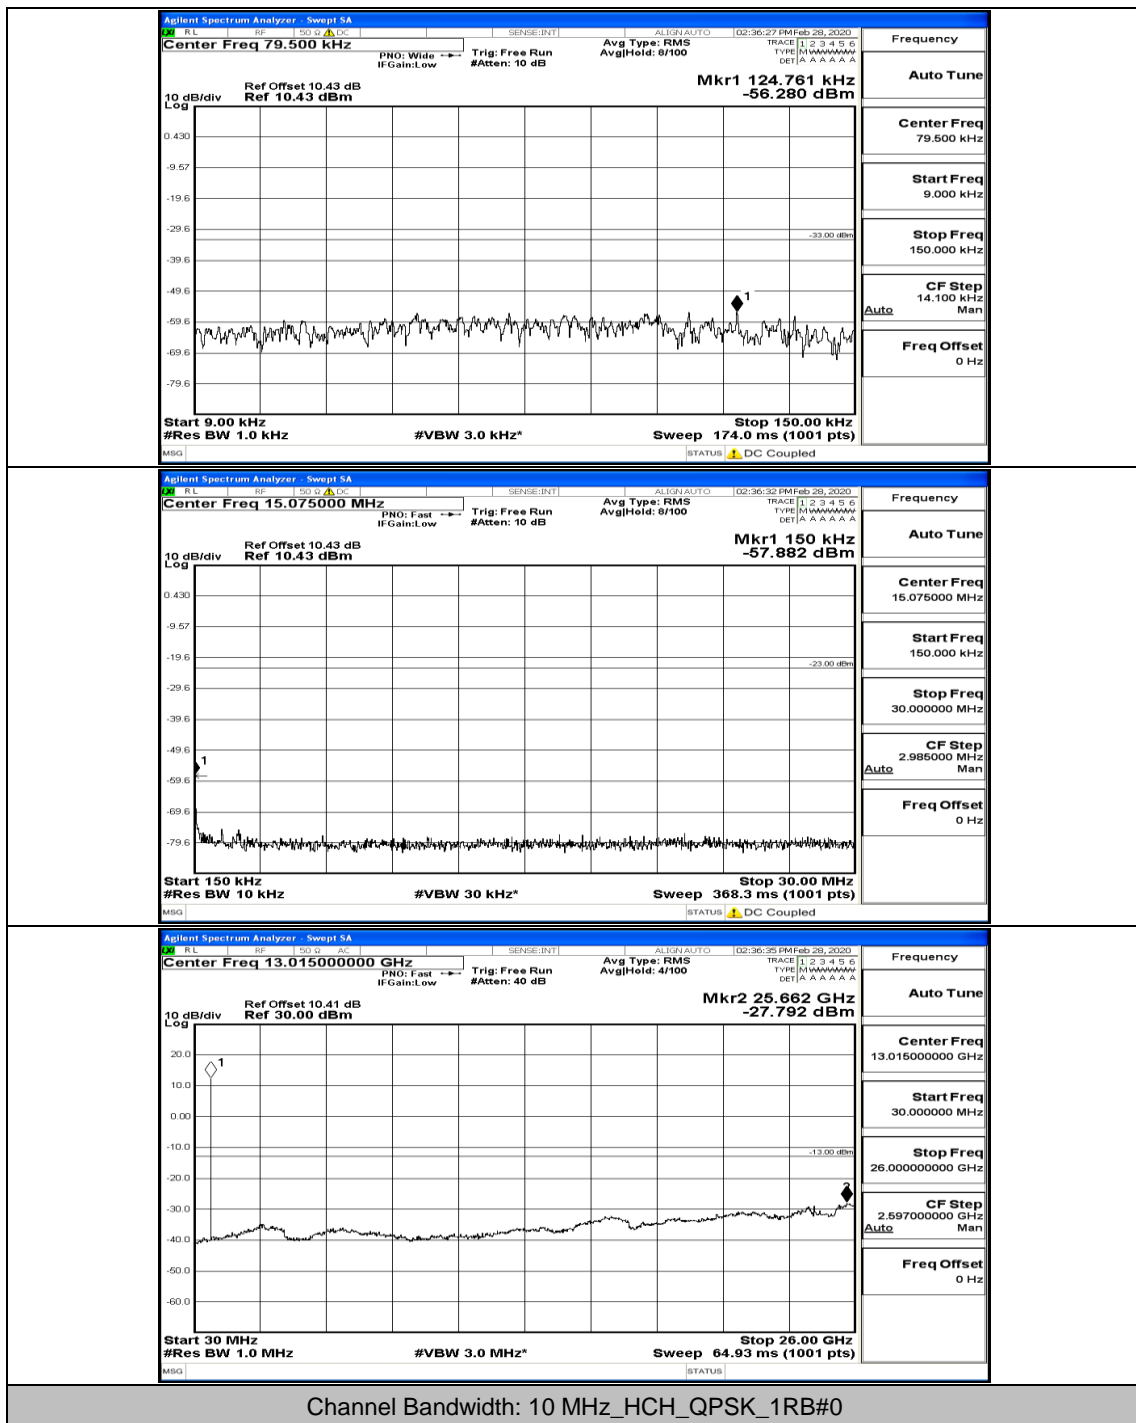

Channel Bandwidth: 10 MHz

Channel Bandwidth: 10 MHz_LCH_16QAM_1RB#24