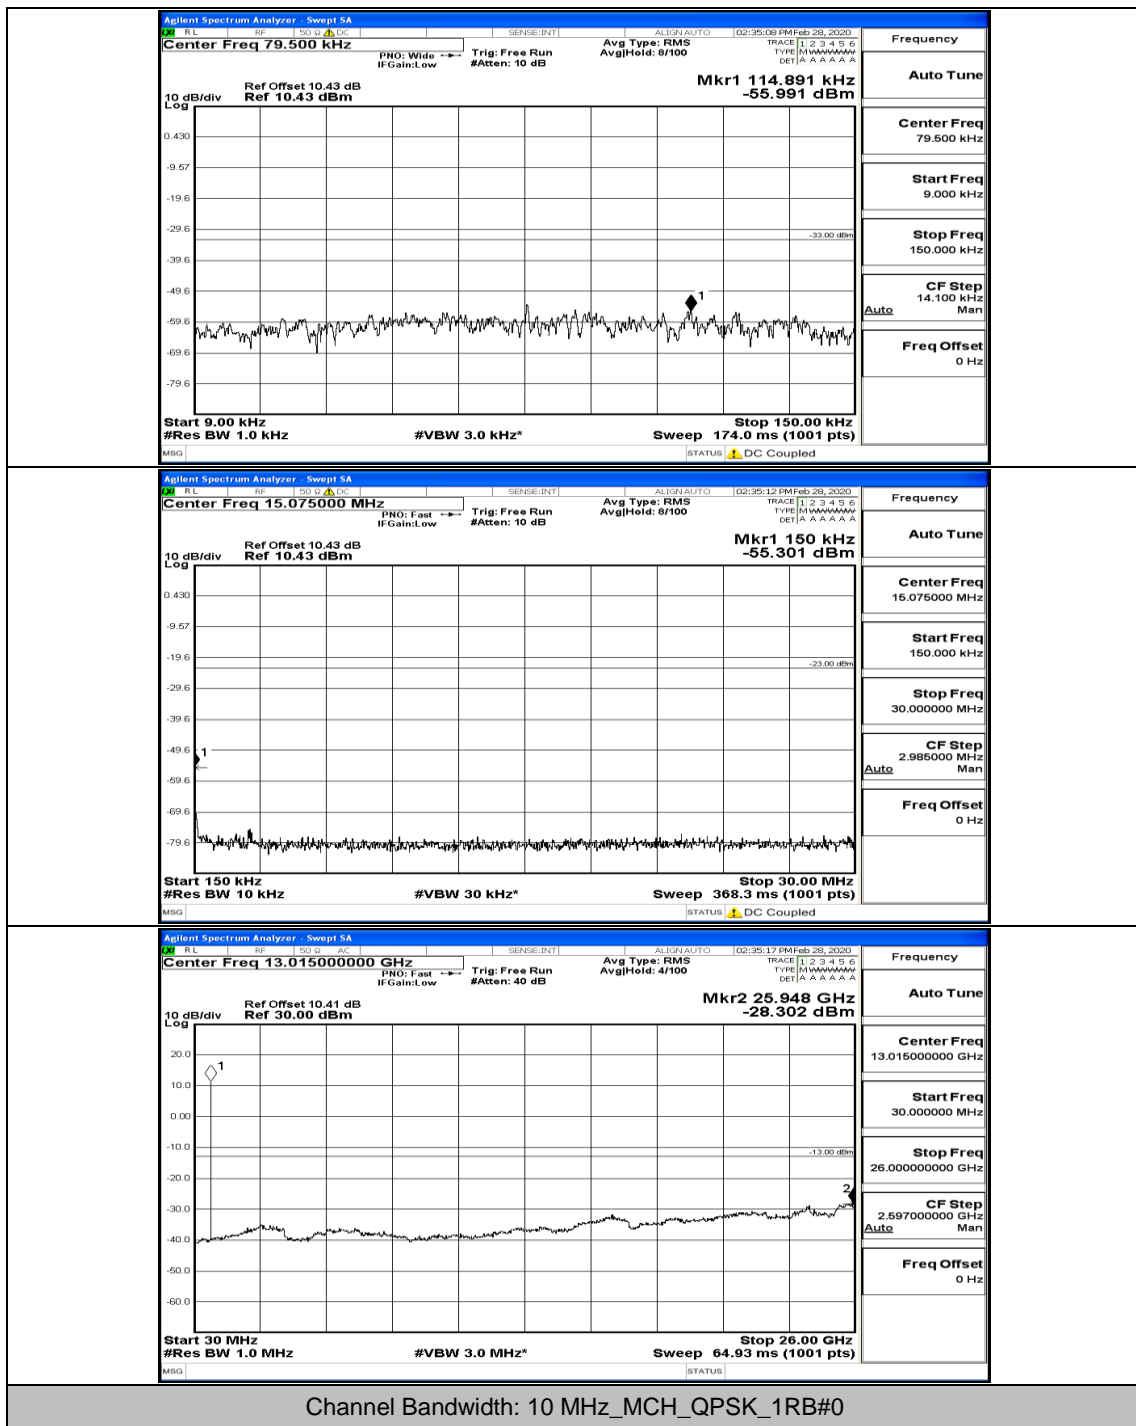

Channel Bandwidth: 10 MHz

Channel Bandwidth: 10 MHz_LCH_16QAM_1RB#24