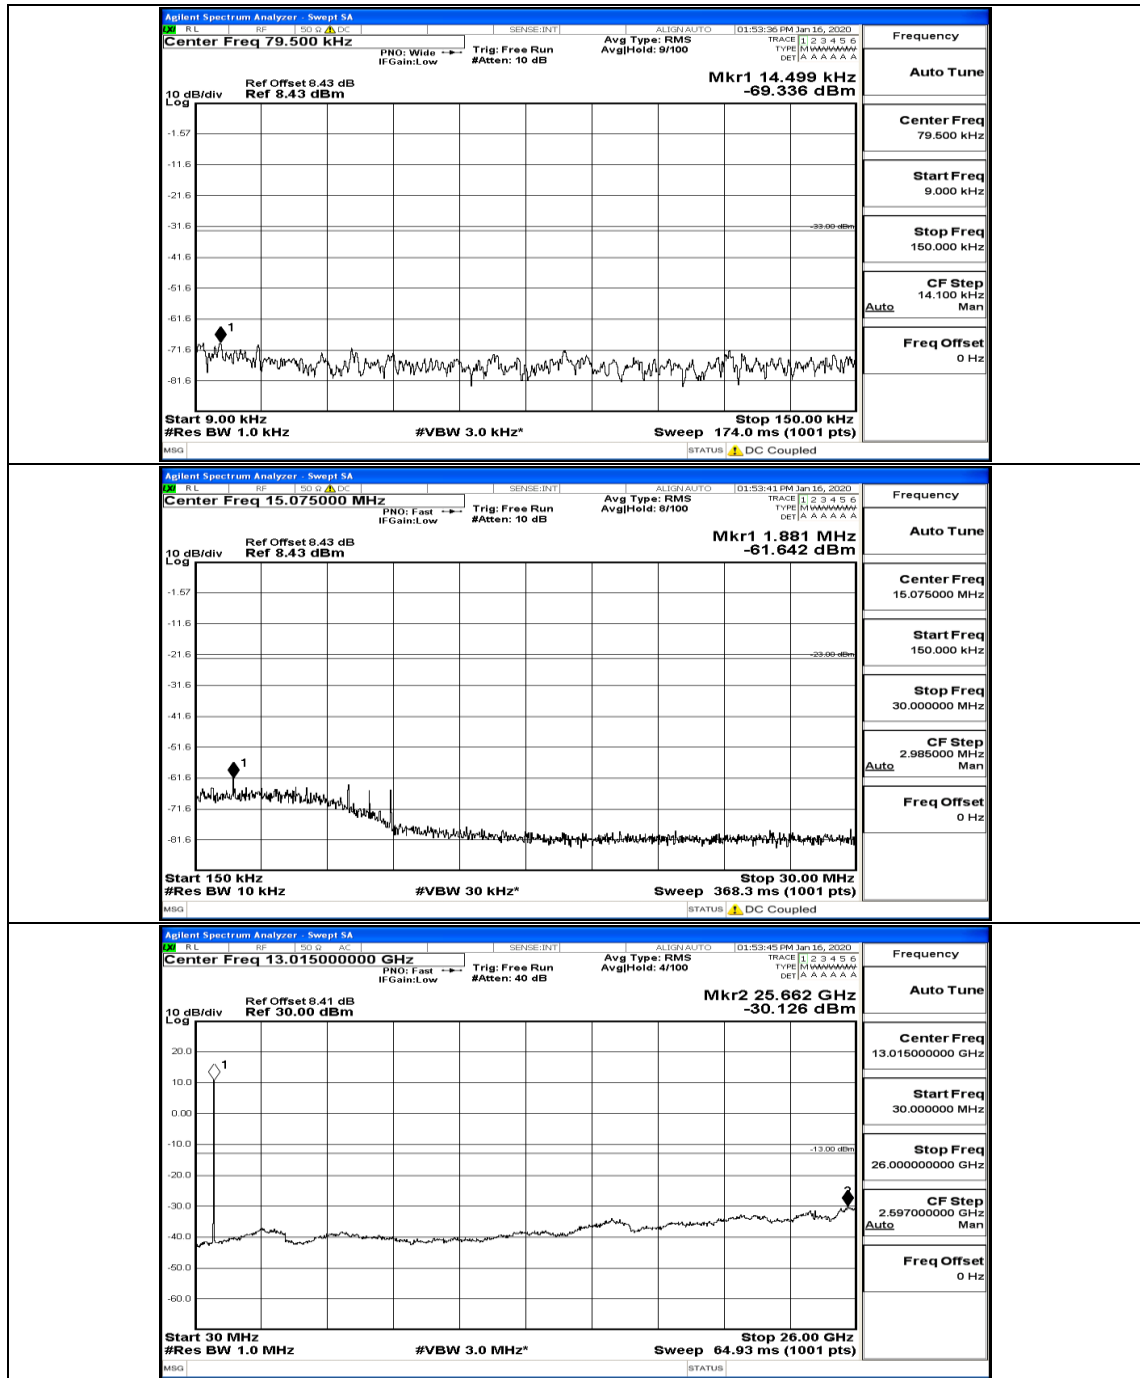

(Channel Bandwidth: 5 MHz)_HCH_16QAM_1RB#24

(Channel Bandwidth: 5 MHz)_LCH_QPSK

(Channel Bandwidth: 5 MHz)_LCH_16QAM

(Channel Bandwidth: 5 MHz)_MCH_QPSK

(Channel Bandwidth: 5 MHz)_MCH_16QAM

(Channel Bandwidth: 5 MHz)_HCH_QPSK

(Channel Bandwidth: 5 MHz)_HCH_16QAM

Channel Bandwidth: 10 MHz

Channel Bandwidth: 10 MHz_MCH_16QAM_1RB#0

Channel Bandwidth: 10 MHz_MCH_16QAM_1RB#24

Channel Bandwidth: 10 MHz_MCH_16QAM_1RB#49

Channel Bandwidth: 10 MHz_MCH_16QAM_50RB#0

(Channel Bandwidth: 10 MHz)_MCH_QPSK

(Channel Bandwidth: 10 MHz)_MCH_16QAM