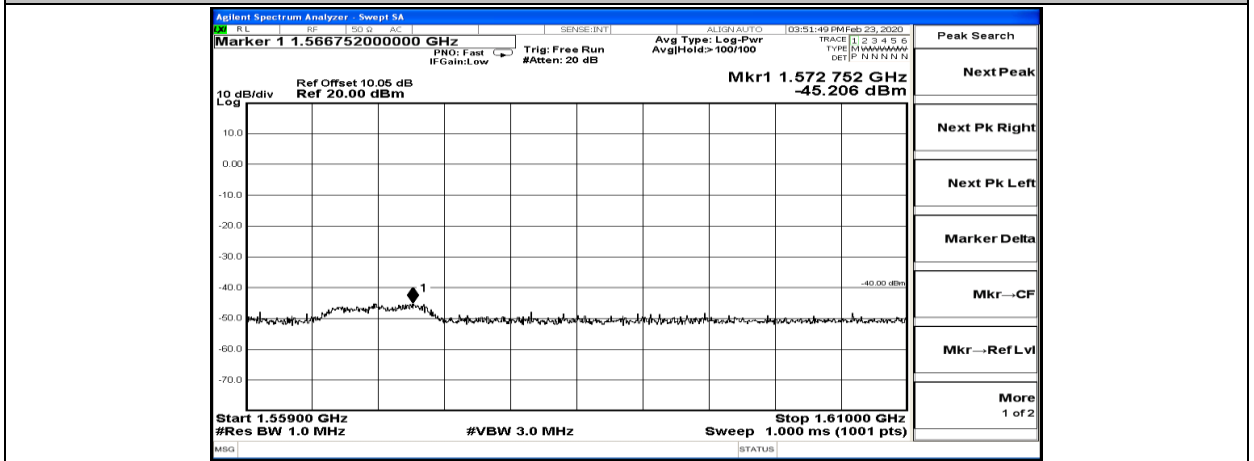

(Channel Bandwidth: 5 MHz)_HCH_16QAM_1RB#24

(Channel Bandwidth: 5 MHz)_LCH_QPSK

(Channel Bandwidth: 5 MHz)_LCH_16QAM

(Channel Bandwidth: 5 MHz)_MCH_QPSK

(Channel Bandwidth: 5 MHz)_MCH_16QAM

(Channel Bandwidth: 5 MHz)_HCH_QPSK