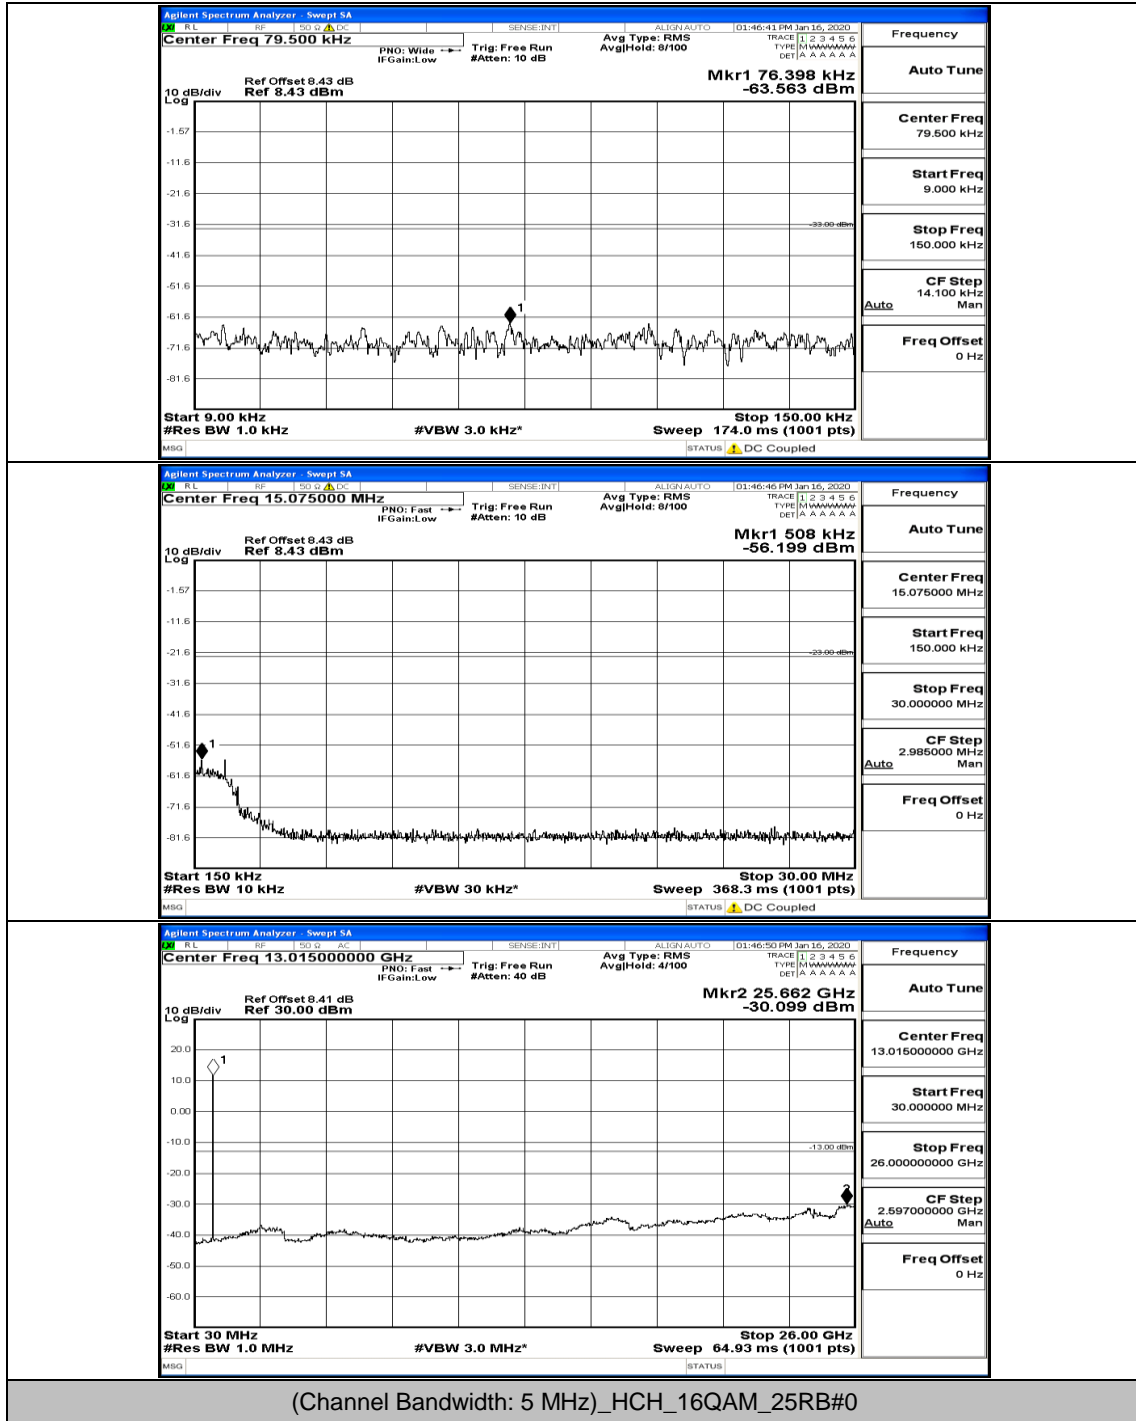

(Channel Bandwidth: 5 MHz)_HCH_16QAM_1RB#24

(Channel Bandwidth: 5 MHz)_LCH_QPSK

(Channel Bandwidth: 5 MHz)_LCH_16QAM

(Channel Bandwidth: 5 MHz)_MCH_QPSK

(Channel Bandwidth: 5 MHz)_MCH_16QAM

(Channel Bandwidth: 5 MHz)_HCH_QPSK

(Channel Bandwidth: 5 MHz)_HCH_16QAM

Channel Bandwidth: 10 MHz

Channel Bandwidth: 10 MHz_MCH_16QAM_1RB#0

Channel Bandwidth: 10 MHz_MCH_16QAM_1RB#24

Channel Bandwidth: 10 MHz_MCH_16QAM_1RB#49

Channel Bandwidth: 10 MHz_MCH_16QAM_50RB#0

(Channel Bandwidth: 10 MHz)_MCH_QPSK

(Channel Bandwidth: 10 MHz)_MCH_16QAM