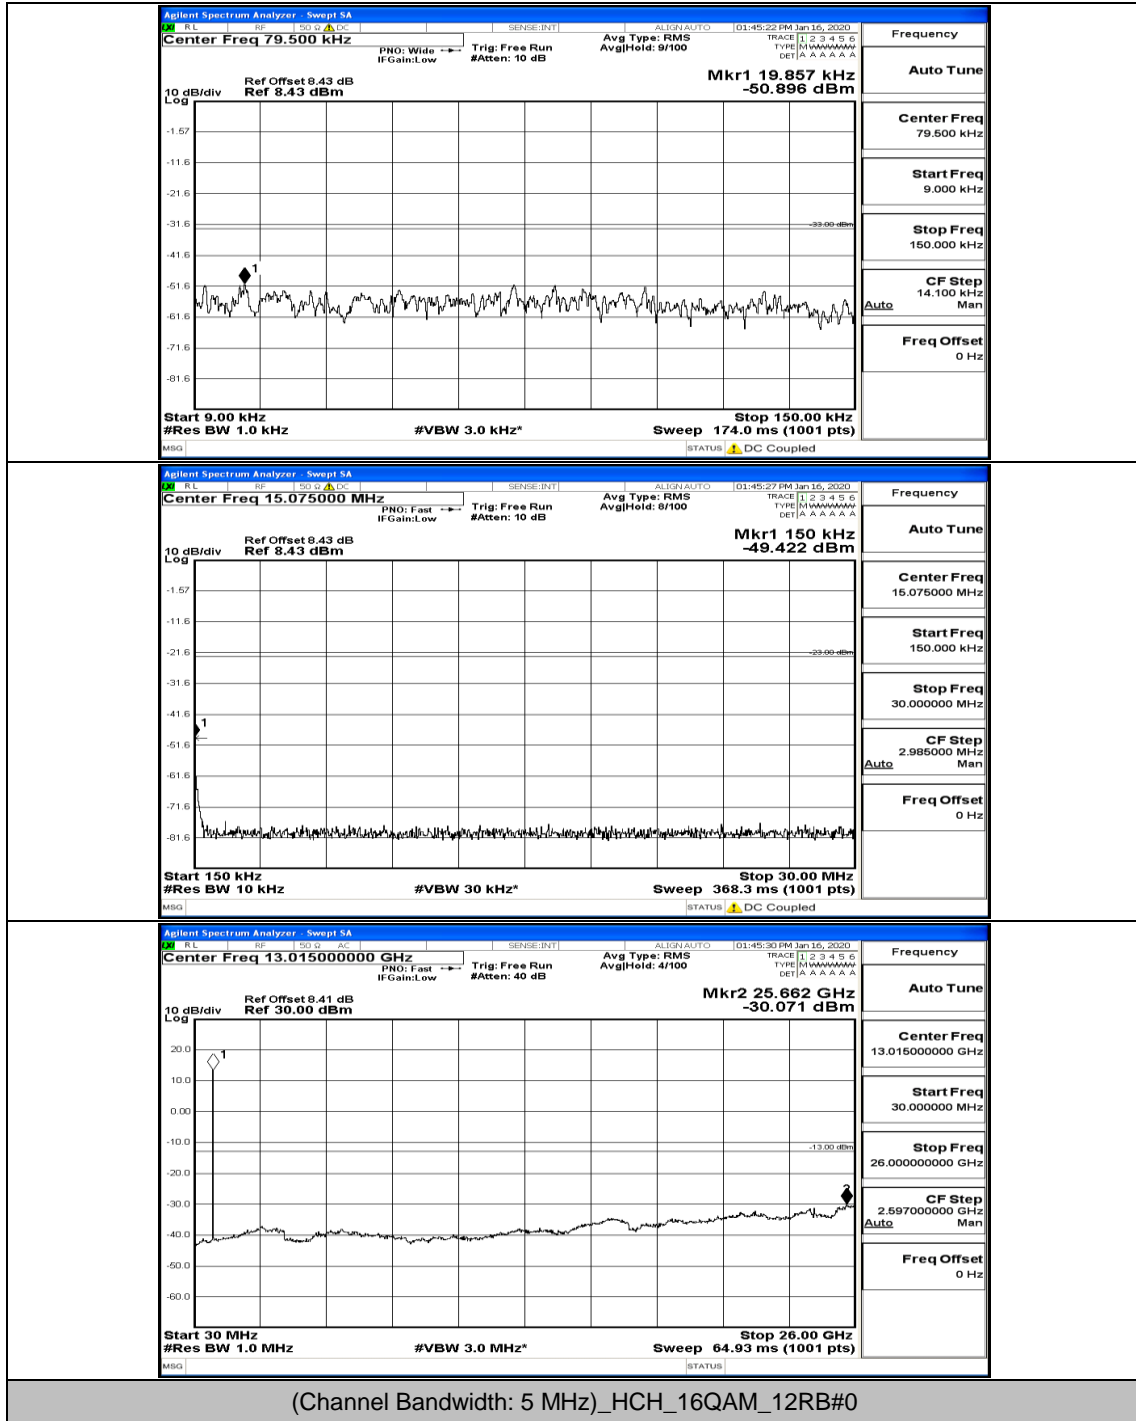

(Channel Bandwidth: 5 MHz)_HCH_16QAM_1RB#24

(Channel Bandwidth: 5 MHz)_LCH_QPSK

(Channel Bandwidth: 5 MHz)_LCH_16QAM

(Channel Bandwidth: 5 MHz)_MCH_QPSK

(Channel Bandwidth: 5 MHz)_MCH_16QAM

(Channel Bandwidth: 5 MHz)_HCH_QPSK

(Channel Bandwidth: 5 MHz)_HCH_16QAM

Channel Bandwidth: 10 MHz

Channel Bandwidth: 10 MHz_MCH_16QAM_1RB#0

Channel Bandwidth: 10 MHz_MCH_16QAM_1RB#24

Channel Bandwidth: 10 MHz_MCH_16QAM_1RB#49

Channel Bandwidth: 10 MHz_MCH_16QAM_50RB#0