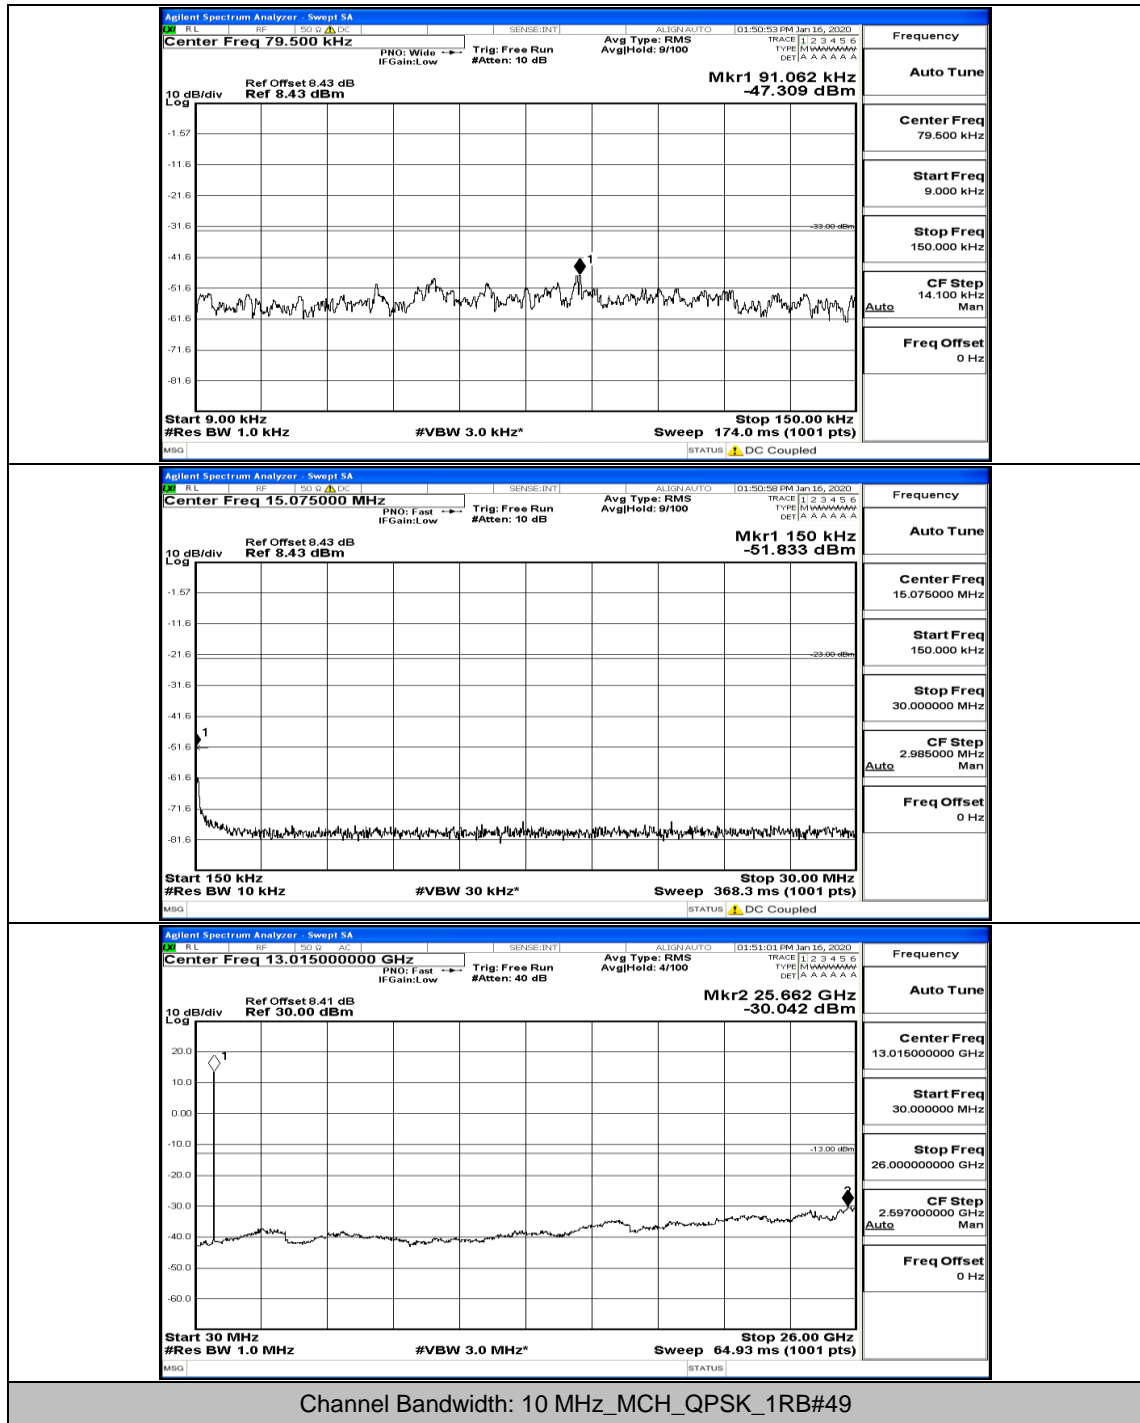

(Channel Bandwidth: 5 MHz)_HCH_16QAM_1RB#24

(Channel Bandwidth: 5 MHz)_LCH_QPSK

(Channel Bandwidth: 5 MHz)_LCH_16QAM

(Channel Bandwidth: 5 MHz)_MCH_QPSK

(Channel Bandwidth: 5 MHz)_MCH_16QAM

(Channel Bandwidth: 5 MHz)_HCH_QPSK

(Channel Bandwidth: 5 MHz)_HCH_16QAM

Channel Bandwidth: 10 MHz

Channel Bandwidth: 10 MHz_MCH_16QAM_1RB#0

Channel Bandwidth: 10 MHz_MCH_16QAM_1RB#24

Channel Bandwidth: 10 MHz_MCH_16QAM_1RB#49

Channel Bandwidth: 10 MHz_MCH_16QAM_50RB#0