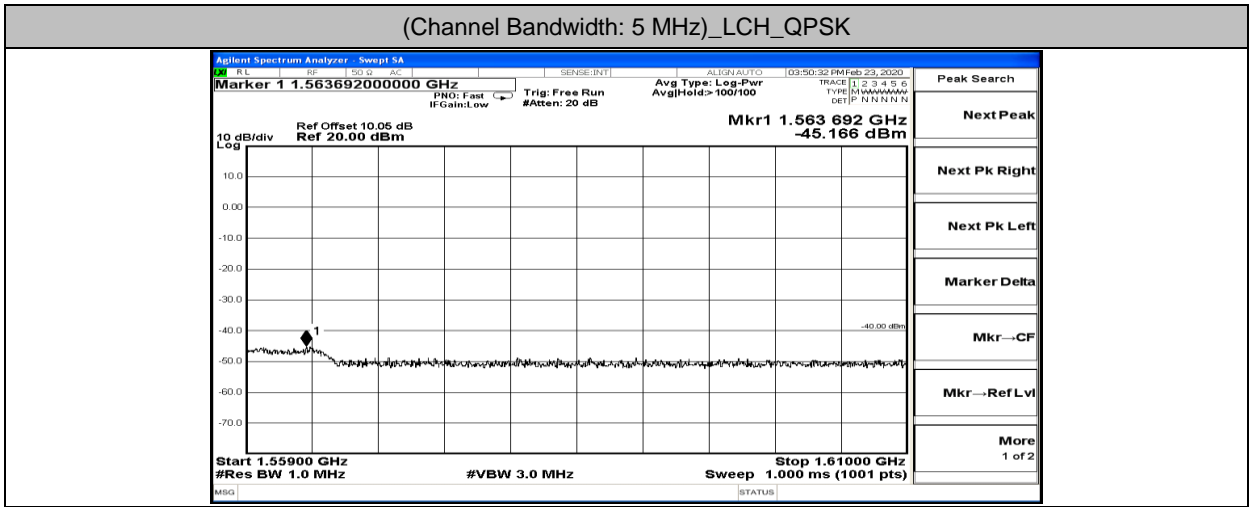

(Channel Bandwidth: 5 MHz)_HCH_16QAM_1RB#24

(Channel Bandwidth: 5 MHz)_LCH_QPSK

(Channel Bandwidth: 5 MHz)_LCH_16QAM

(Channel Bandwidth: 5 MHz)_MCH_QPSK

(Channel Bandwidth: 5 MHz)_MCH_16QAM

(Channel Bandwidth: 5 MHz)_HCH_QPSK