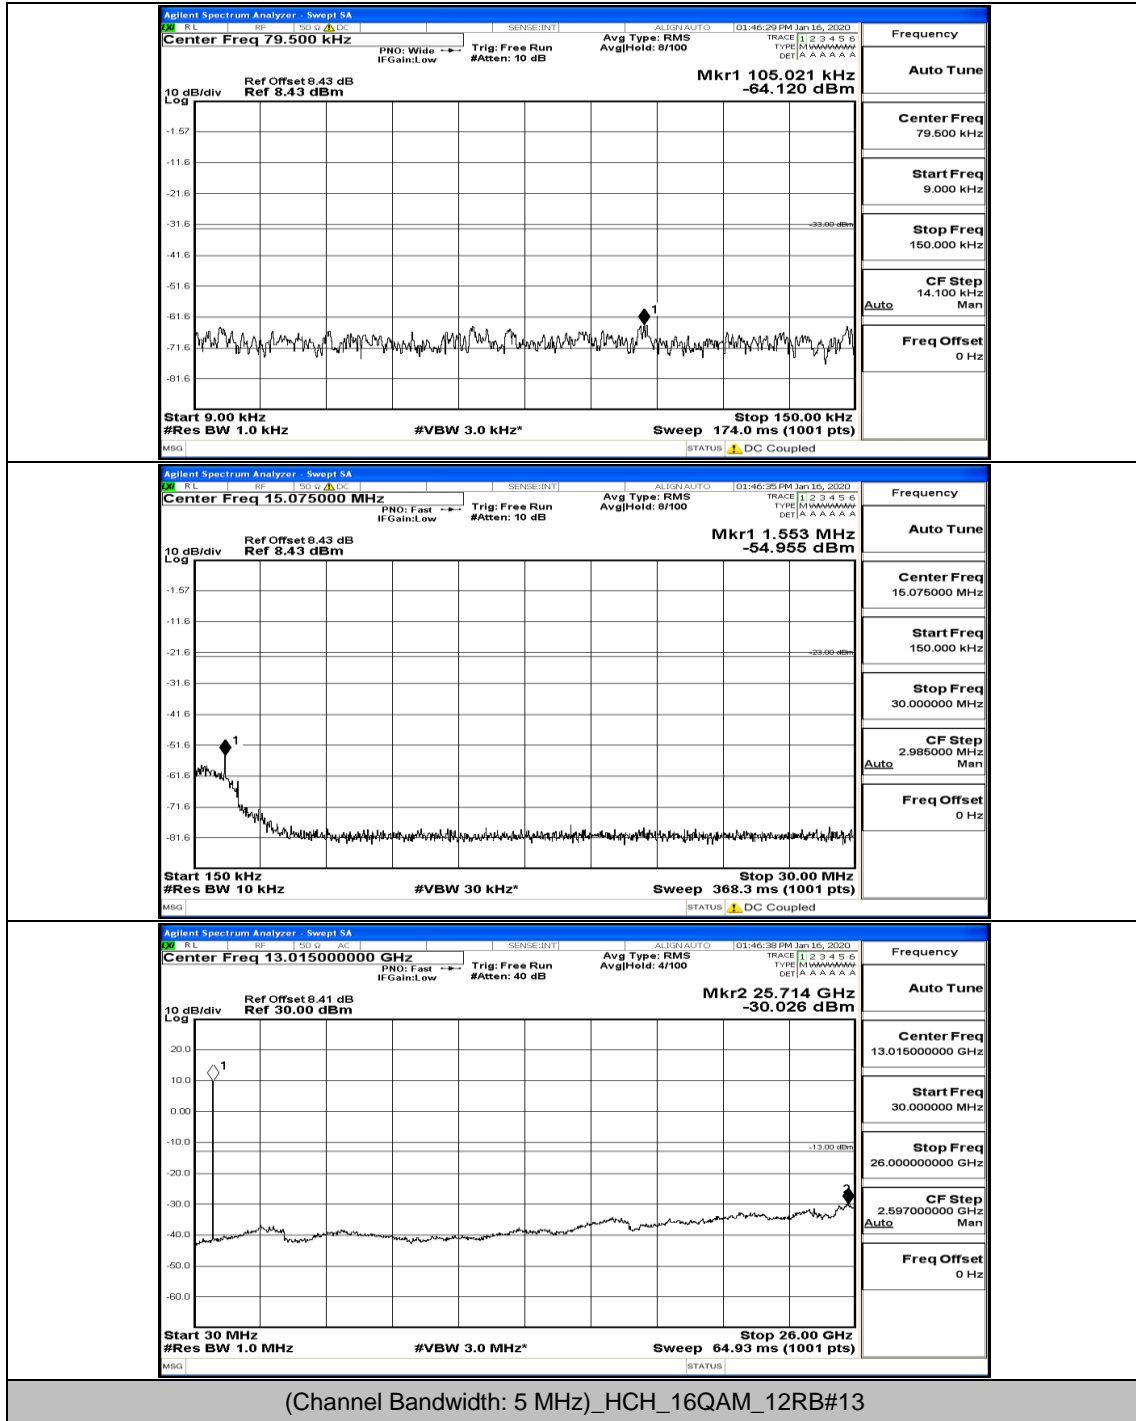

(Channel Bandwidth: 5 MHz)_HCH_16QAM_1RB#24

(Channel Bandwidth: 5 MHz)_LCH_QPSK

(Channel Bandwidth: 5 MHz)_LCH_16QAM

(Channel Bandwidth: 5 MHz)_MCH_QPSK

(Channel Bandwidth: 5 MHz)_MCH_16QAM

(Channel Bandwidth: 5 MHz)_HCH_QPSK

(Channel Bandwidth: 5 MHz)_HCH_16QAM

Channel Bandwidth: 10 MHz

Channel Bandwidth: 10 MHz_MCH_16QAM_1RB#0

Channel Bandwidth: 10 MHz_MCH_16QAM_1RB#24

Channel Bandwidth: 10 MHz_MCH_16QAM_1RB#49

Channel Bandwidth: 10 MHz_MCH_16QAM_50RB#0

(Channel Bandwidth: 10 MHz)_MCH_QPSK

(Channel Bandwidth: 10 MHz)_MCH_16QAM