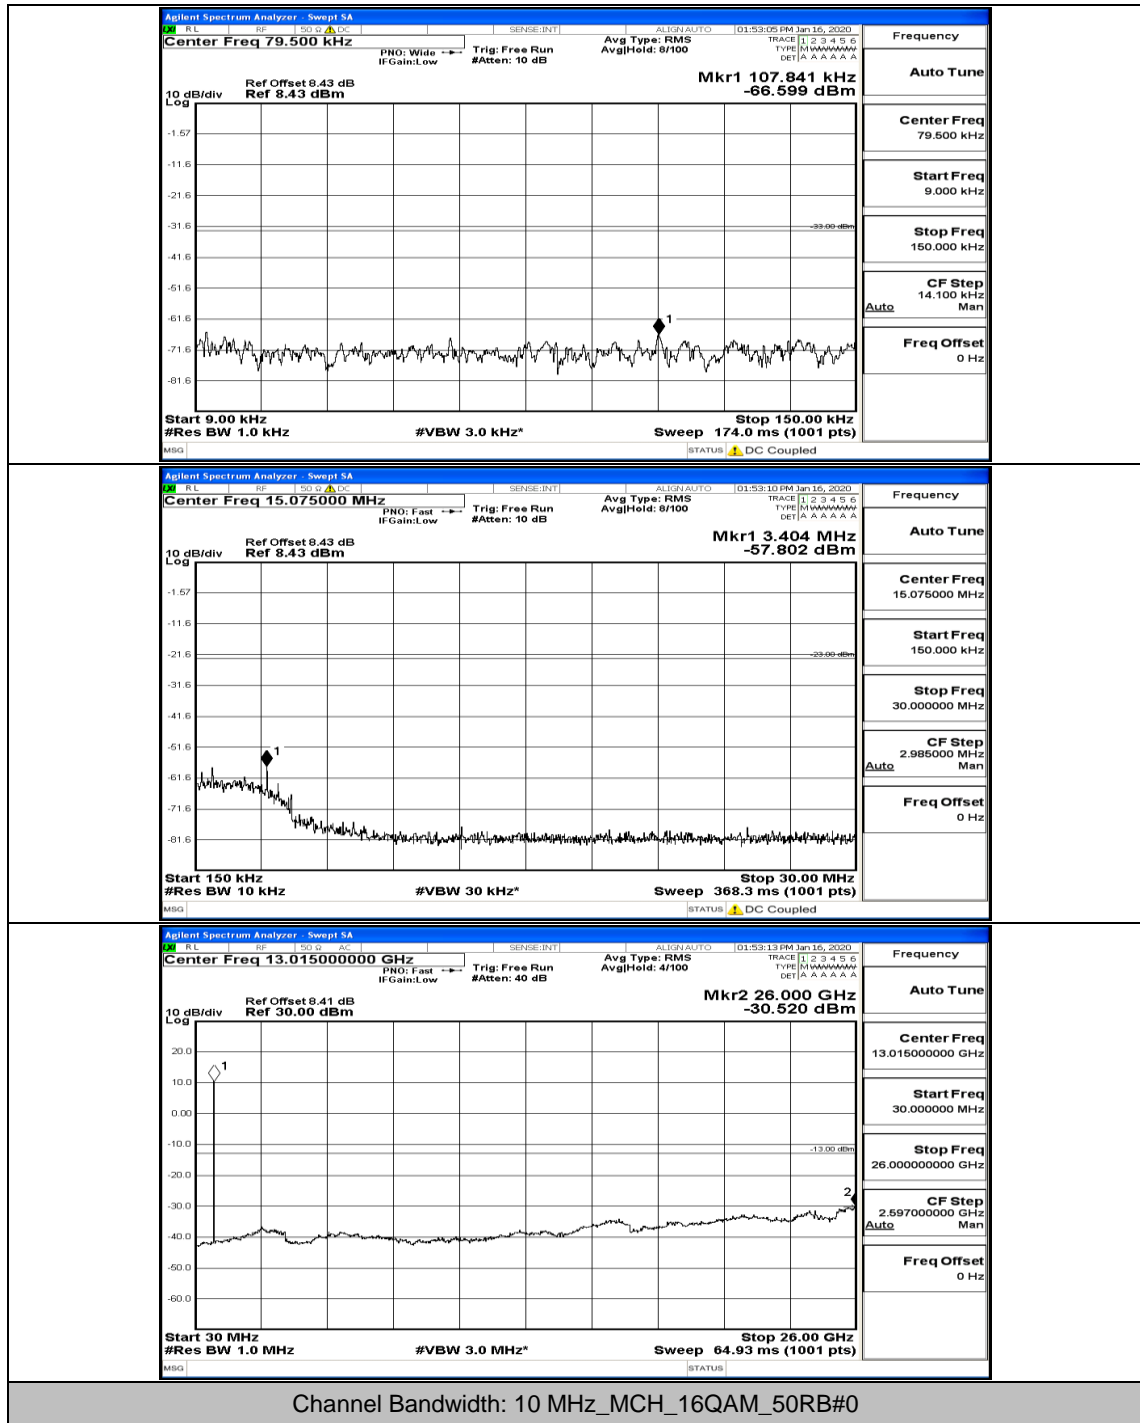

(Channel Bandwidth: 5 MHz)_HCH_16QAM_1RB#24

(Channel Bandwidth: 5 MHz)_LCH_QPSK

(Channel Bandwidth: 5 MHz)_LCH_16QAM

(Channel Bandwidth: 5 MHz)_MCH_QPSK

(Channel Bandwidth: 5 MHz)_MCH_16QAM

(Channel Bandwidth: 5 MHz)_HCH_QPSK

(Channel Bandwidth: 5 MHz)_HCH_16QAM

Channel Bandwidth: 10 MHz

Channel Bandwidth: 10 MHz_MCH_16QAM_1RB#0

Channel Bandwidth: 10 MHz_MCH_16QAM_1RB#24

Channel Bandwidth: 10 MHz_MCH_16QAM_1RB#49

Channel Bandwidth: 10 MHz_MCH_16QAM_50RB#0

(Channel Bandwidth: 10 MHz)_MCH_QPSK

(Channel Bandwidth: 10 MHz)_MCH_16QAM