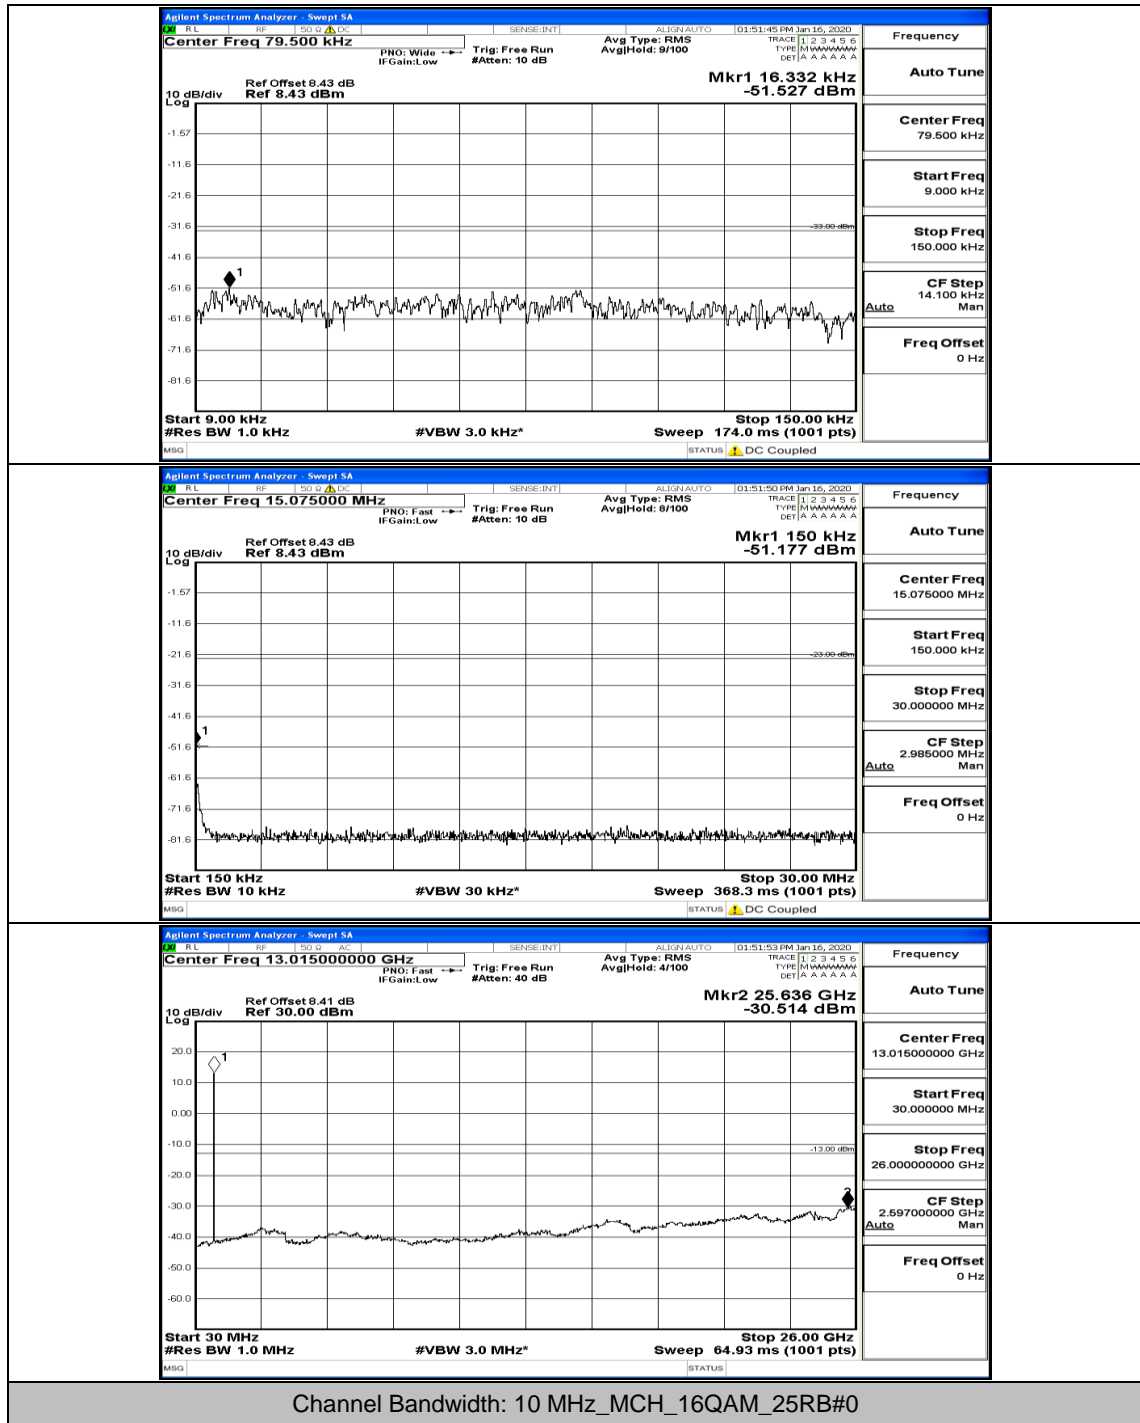

(Channel Bandwidth: 5 MHz)_HCH_16QAM_1RB#24

(Channel Bandwidth: 5 MHz)_LCH_QPSK

(Channel Bandwidth: 5 MHz)_LCH_16QAM

(Channel Bandwidth: 5 MHz)_MCH_QPSK

(Channel Bandwidth: 5 MHz)_MCH_16QAM

(Channel Bandwidth: 5 MHz)_HCH_QPSK

(Channel Bandwidth: 5 MHz)_HCH_16QAM

Channel Bandwidth: 10 MHz

Channel Bandwidth: 10 MHz_MCH_16QAM_1RB#0

Channel Bandwidth: 10 MHz_MCH_16QAM_1RB#24

Channel Bandwidth: 10 MHz_MCH_16QAM_1RB#49

Channel Bandwidth: 10 MHz_MCH_16QAM_50RB#0

(Channel Bandwidth: 10 MHz)_MCH_QPSK

(Channel Bandwidth: 10 MHz)_MCH_16QAM