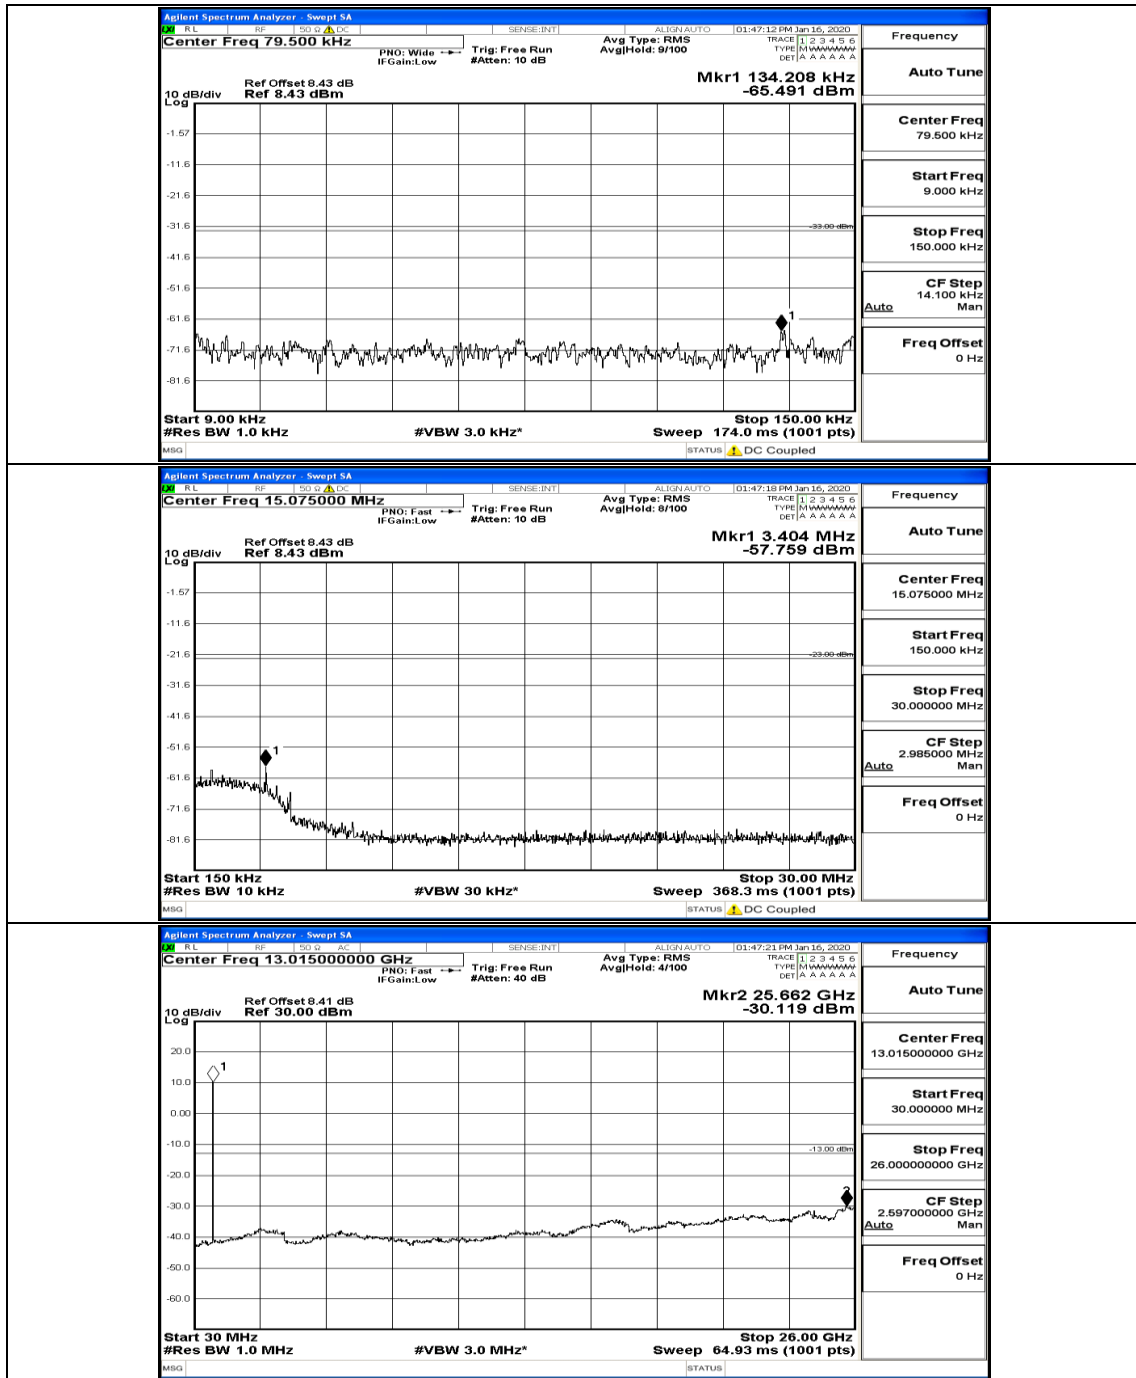

(Channel Bandwidth: 5 MHz)_HCH_16QAM_1RB#24

(Channel Bandwidth: 5 MHz)_LCH_QPSK

(Channel Bandwidth: 5 MHz)_LCH_16QAM

(Channel Bandwidth: 5 MHz)_MCH_QPSK

(Channel Bandwidth: 5 MHz)_MCH_16QAM

(Channel Bandwidth: 5 MHz)_HCH_QPSK

(Channel Bandwidth: 5 MHz)_HCH_16QAM

Channel Bandwidth: 10 MHz

Channel Bandwidth: 10 MHz_MCH_16QAM_1RB#0

Channel Bandwidth: 10 MHz_MCH_16QAM_1RB#24

Channel Bandwidth: 10 MHz_MCH_16QAM_1RB#49

Channel Bandwidth: 10 MHz_MCH_16QAM_50RB#0

(Channel Bandwidth: 10 MHz)_MCH_QPSK

(Channel Bandwidth: 10 MHz)_MCH_16QAM