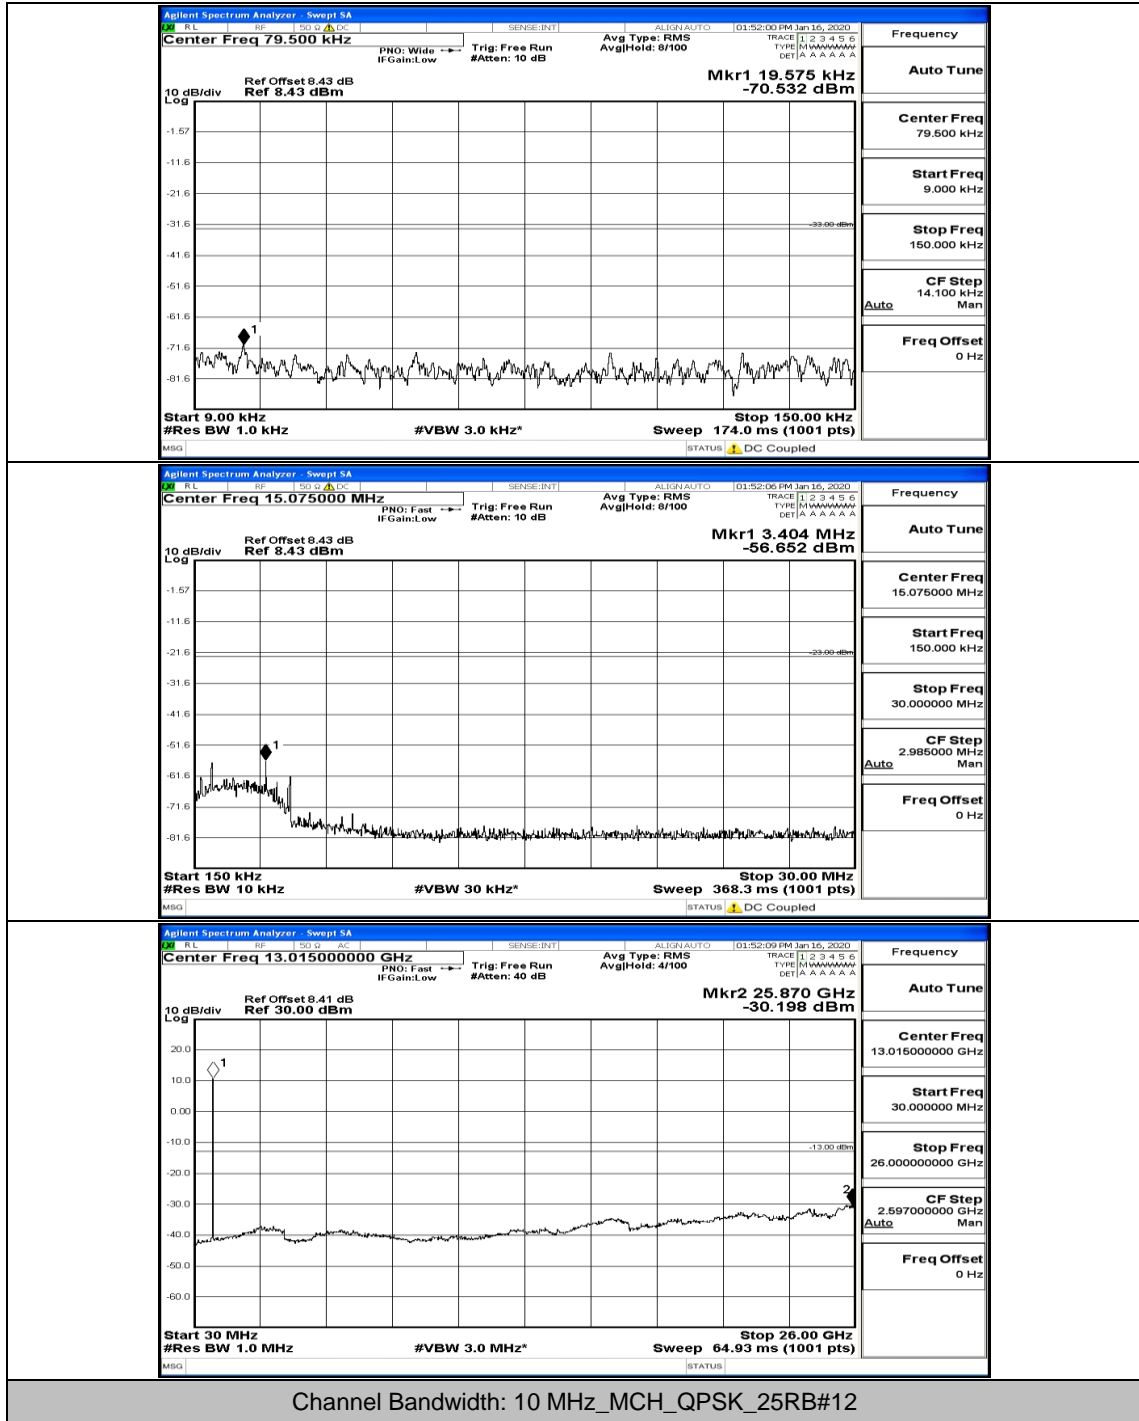

(Channel Bandwidth: 5 MHz)_HCH_16QAM_1RB#24

(Channel Bandwidth: 5 MHz)_LCH_QPSK

(Channel Bandwidth: 5 MHz)_LCH_16QAM

(Channel Bandwidth: 5 MHz)_MCH_QPSK

(Channel Bandwidth: 5 MHz)_MCH_16QAM

(Channel Bandwidth: 5 MHz)_HCH_QPSK

(Channel Bandwidth: 5 MHz)_HCH_16QAM

Channel Bandwidth: 10 MHz

Channel Bandwidth: 10 MHz_MCH_16QAM_1RB#0

Channel Bandwidth: 10 MHz_MCH_16QAM_1RB#24

Channel Bandwidth: 10 MHz_MCH_16QAM_1RB#49

Channel Bandwidth: 10 MHz_MCH_16QAM_50RB#0

(Channel Bandwidth: 10 MHz)_MCH_QPSK

(Channel Bandwidth: 10 MHz)_MCH_16QAM