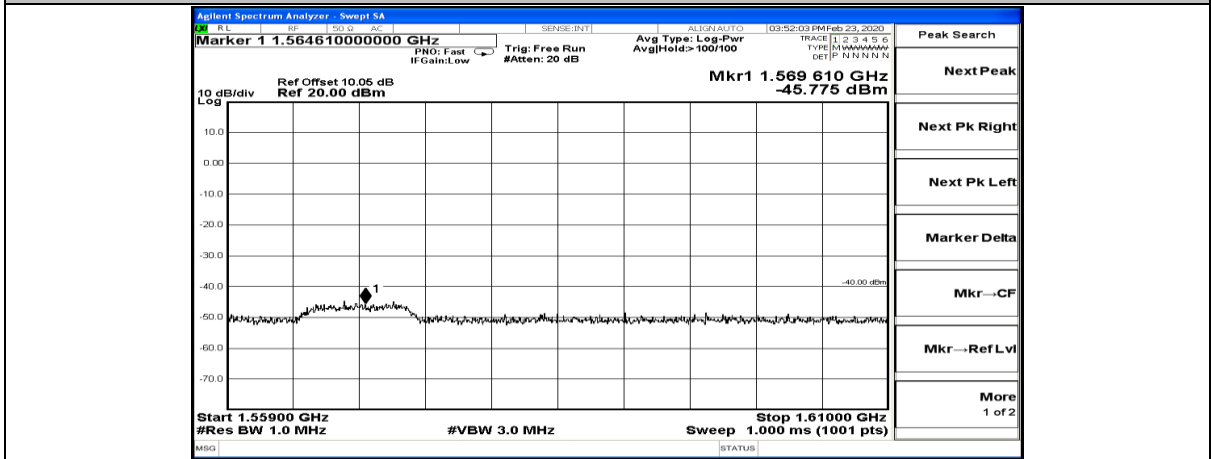

(Channel Bandwidth: 5 MHz)_HCH_16QAM