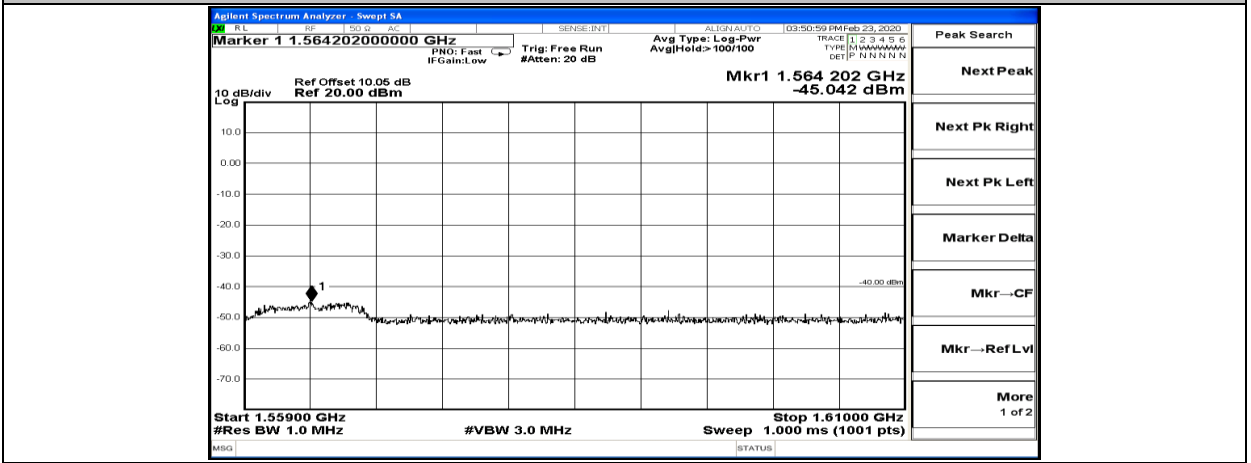

(Channel Bandwidth: 5 MHz)_HCH_16QAM_1RB#24

(Channel Bandwidth: 5 MHz)_LCH_QPSK

(Channel Bandwidth: 5 MHz)_LCH_16QAM

(Channel Bandwidth: 5 MHz)_MCH_QPSK

(Channel Bandwidth: 5 MHz)_MCH_16QAM

(Channel Bandwidth: 5 MHz)_HCH_QPSK