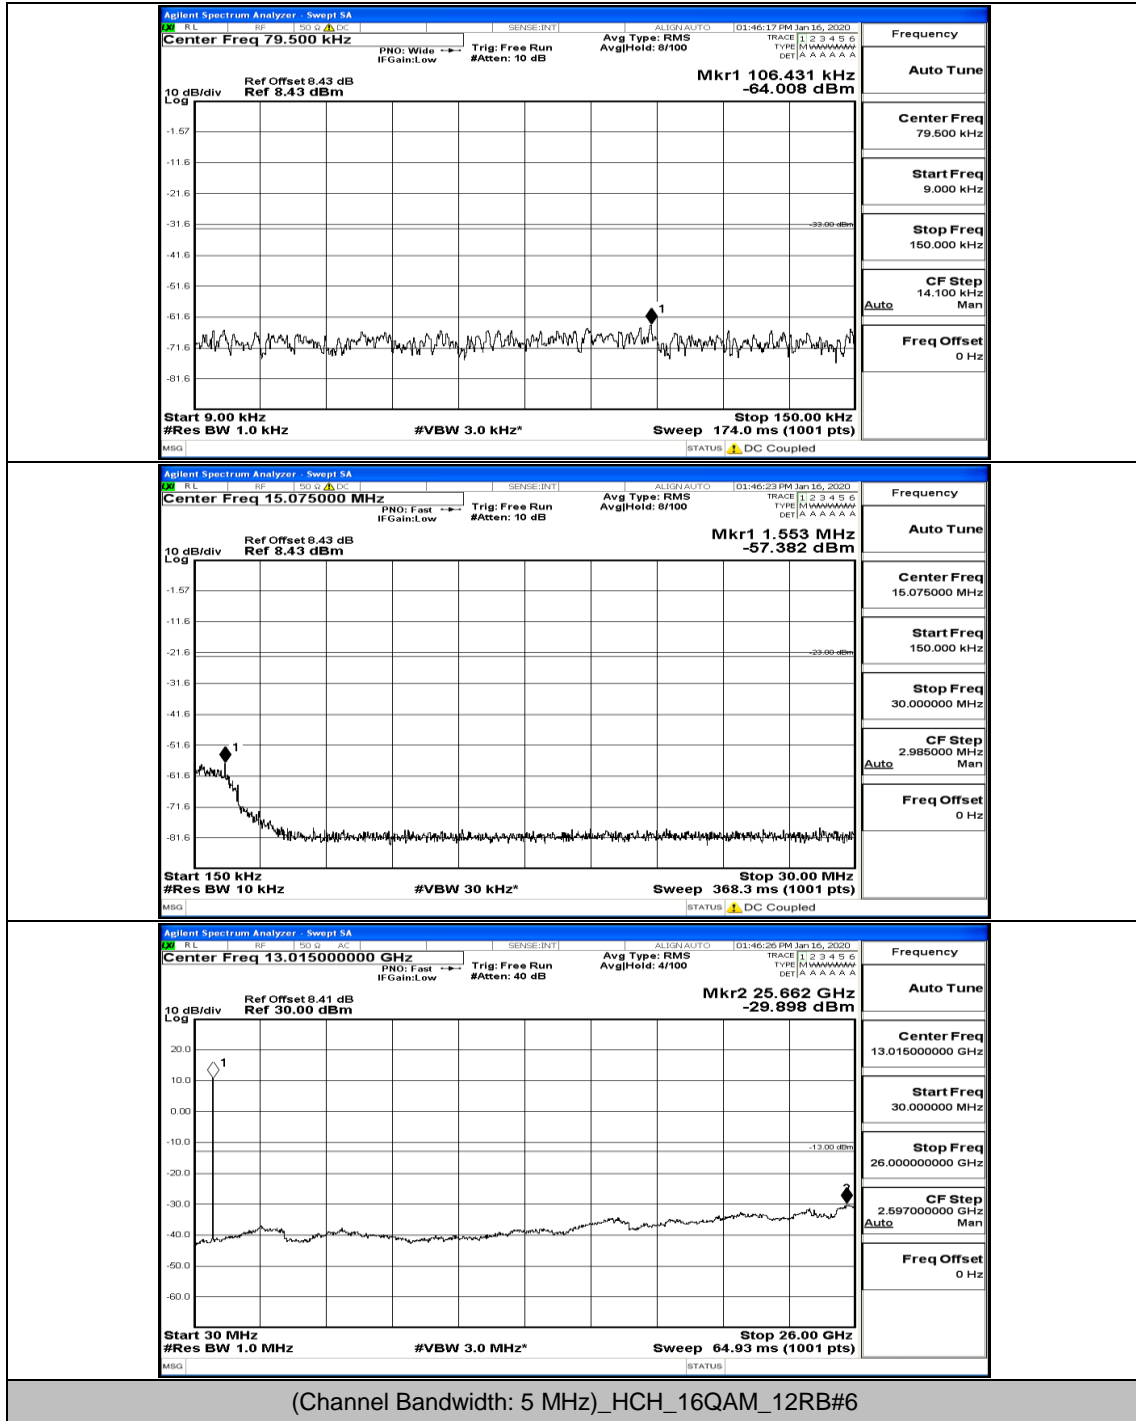

(Channel Bandwidth: 5 MHz)_HCH_16QAM_1RB#24

(Channel Bandwidth: 5 MHz)_LCH_QPSK

(Channel Bandwidth: 5 MHz)_LCH_16QAM

(Channel Bandwidth: 5 MHz)_MCH_QPSK

(Channel Bandwidth: 5 MHz)_MCH_16QAM

(Channel Bandwidth: 5 MHz)_HCH_QPSK

(Channel Bandwidth: 5 MHz)_HCH_16QAM

Channel Bandwidth: 10 MHz

Channel Bandwidth: 10 MHz_MCH_16QAM_1RB#0

Channel Bandwidth: 10 MHz_MCH_16QAM_1RB#24

Channel Bandwidth: 10 MHz_MCH_16QAM_1RB#49

Channel Bandwidth: 10 MHz_MCH_16QAM_50RB#0

(Channel Bandwidth: 10 MHz)_MCH_QPSK

(Channel Bandwidth: 10 MHz)_MCH_16QAM