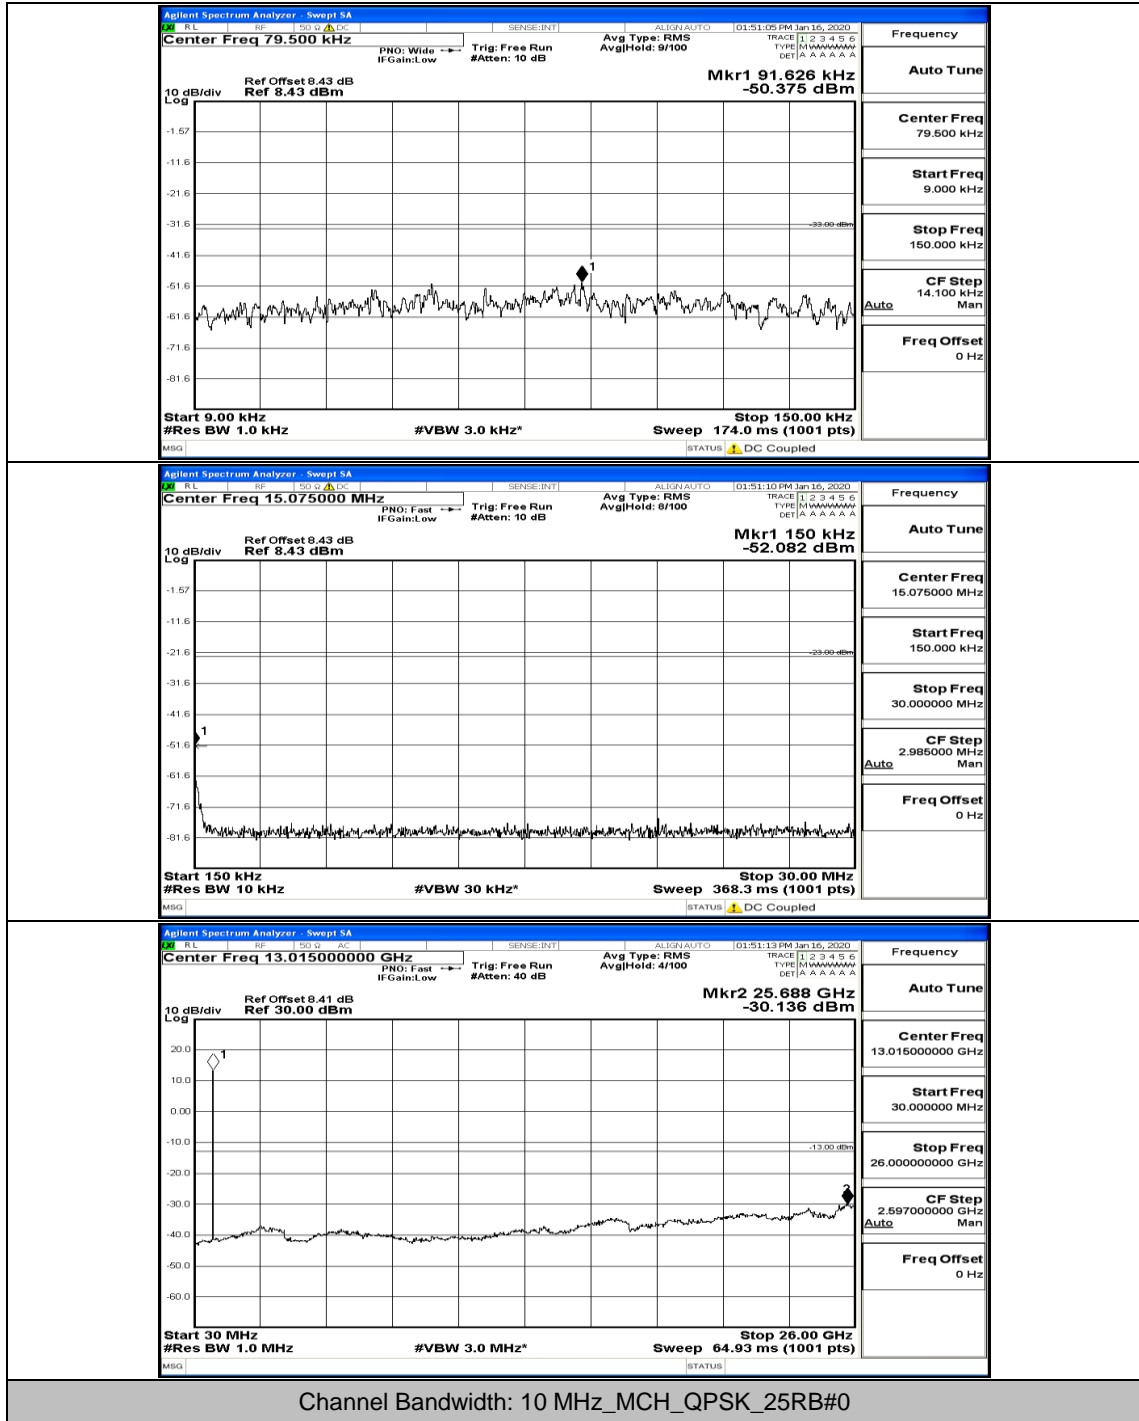

(Channel Bandwidth: 5 MHz)_HCH_16QAM_1RB#24

(Channel Bandwidth: 5 MHz)_LCH_QPSK

(Channel Bandwidth: 5 MHz)_LCH_16QAM

(Channel Bandwidth: 5 MHz)_MCH_QPSK

(Channel Bandwidth: 5 MHz)_MCH_16QAM

(Channel Bandwidth: 5 MHz)_HCH_QPSK

(Channel Bandwidth: 5 MHz)_HCH_16QAM

Channel Bandwidth: 10 MHz

Channel Bandwidth: 10 MHz_MCH_16QAM_1RB#0

Channel Bandwidth: 10 MHz_MCH_16QAM_1RB#24

Channel Bandwidth: 10 MHz_MCH_16QAM_1RB#49

Channel Bandwidth: 10 MHz_MCH_16QAM_50RB#0