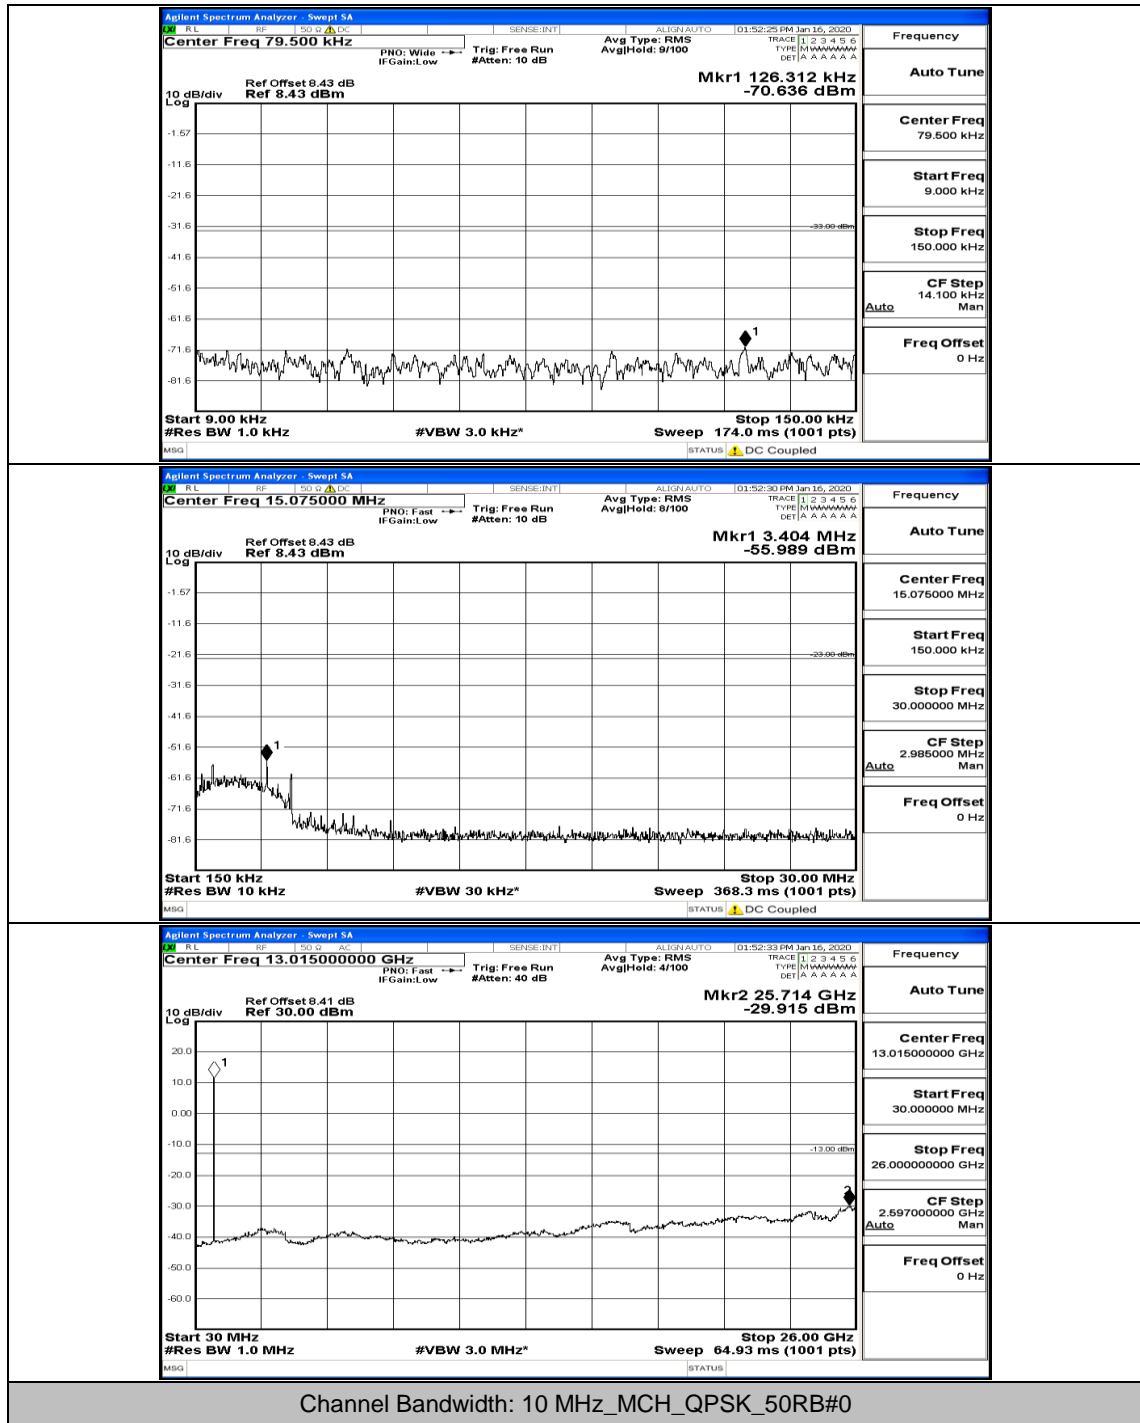

(Channel Bandwidth: 5 MHz)_HCH_16QAM_1RB#24

(Channel Bandwidth: 5 MHz)_LCH_QPSK

(Channel Bandwidth: 5 MHz)_LCH_16QAM

(Channel Bandwidth: 5 MHz)_MCH_QPSK

(Channel Bandwidth: 5 MHz)_MCH_16QAM

(Channel Bandwidth: 5 MHz)_HCH_QPSK

(Channel Bandwidth: 5 MHz)_HCH_16QAM

Channel Bandwidth: 10 MHz

Channel Bandwidth: 10 MHz_MCH_16QAM_1RB#0

Channel Bandwidth: 10 MHz_MCH_16QAM_1RB#24

Channel Bandwidth: 10 MHz_MCH_16QAM_1RB#49

Channel Bandwidth: 10 MHz_MCH_16QAM_50RB#0

(Channel Bandwidth: 10 MHz)_MCH_QPSK

(Channel Bandwidth: 10 MHz)_MCH_16QAM