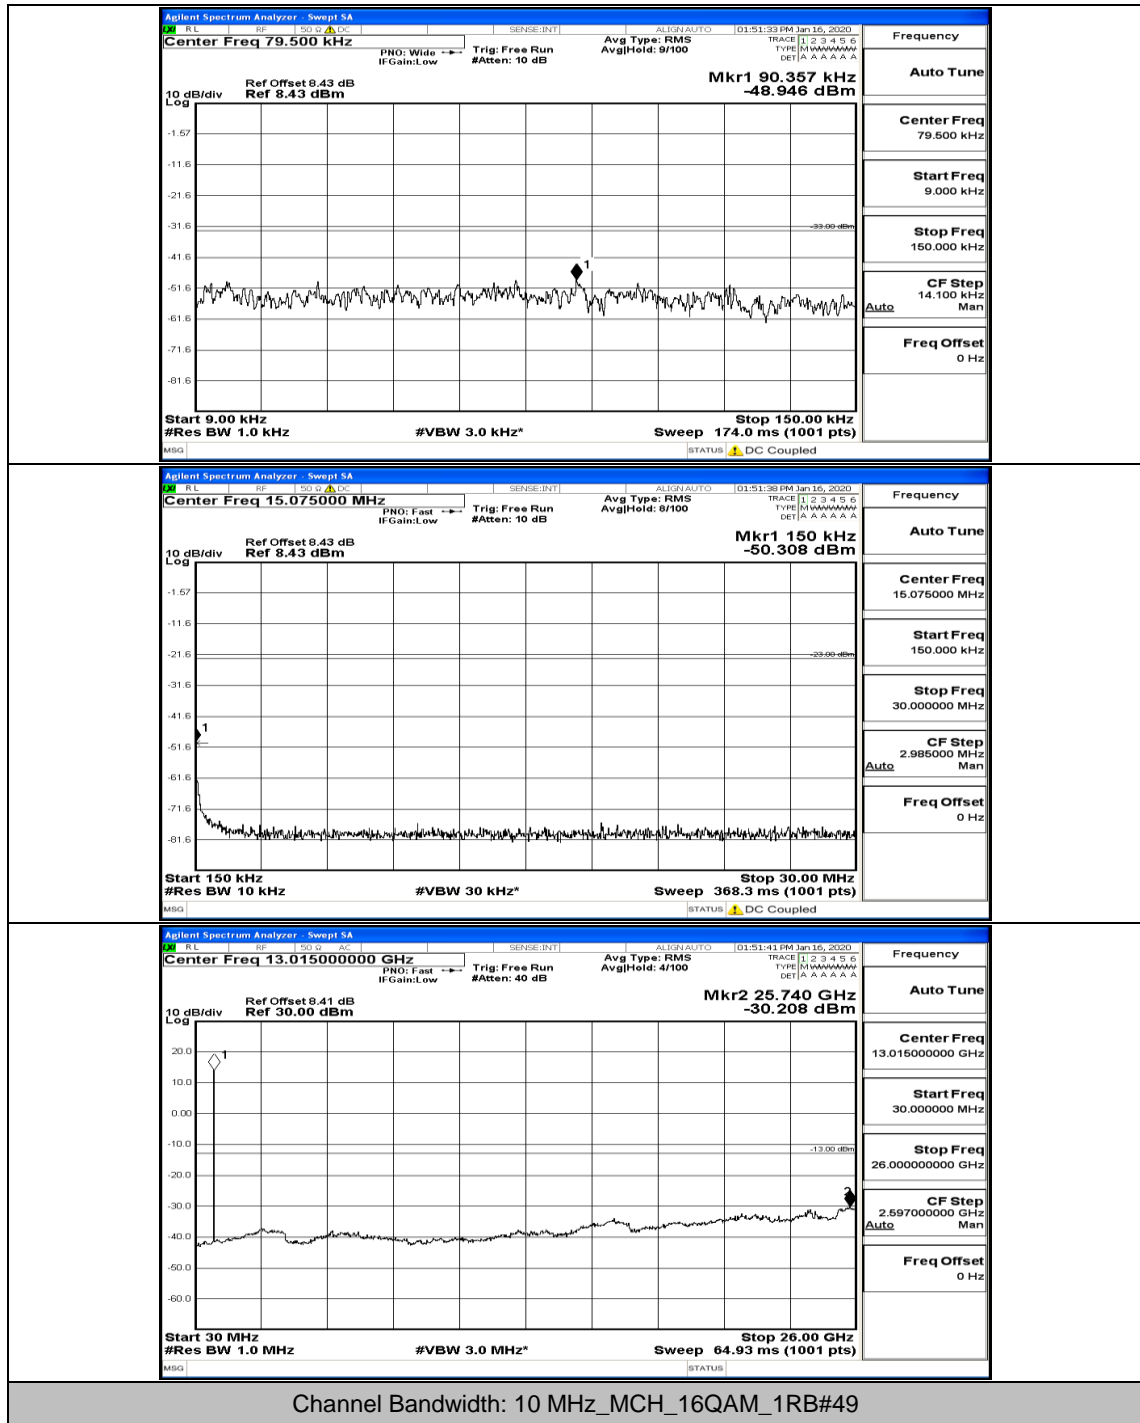

(Channel Bandwidth: 5 MHz)_HCH_16QAM_1RB#24

(Channel Bandwidth: 5 MHz)_LCH_QPSK

(Channel Bandwidth: 5 MHz)_LCH_16QAM

(Channel Bandwidth: 5 MHz)_MCH_QPSK

(Channel Bandwidth: 5 MHz)_MCH_16QAM

(Channel Bandwidth: 5 MHz)_HCH_QPSK

(Channel Bandwidth: 5 MHz)_HCH_16QAM

Channel Bandwidth: 10 MHz

Channel Bandwidth: 10 MHz_MCH_16QAM_1RB#0

Channel Bandwidth: 10 MHz_MCH_16QAM_1RB#24

Channel Bandwidth: 10 MHz_MCH_16QAM_1RB#49

Channel Bandwidth: 10 MHz_MCH_16QAM_50RB#0

(Channel Bandwidth: 10 MHz)_MCH_QPSK

(Channel Bandwidth: 10 MHz)_MCH_16QAM