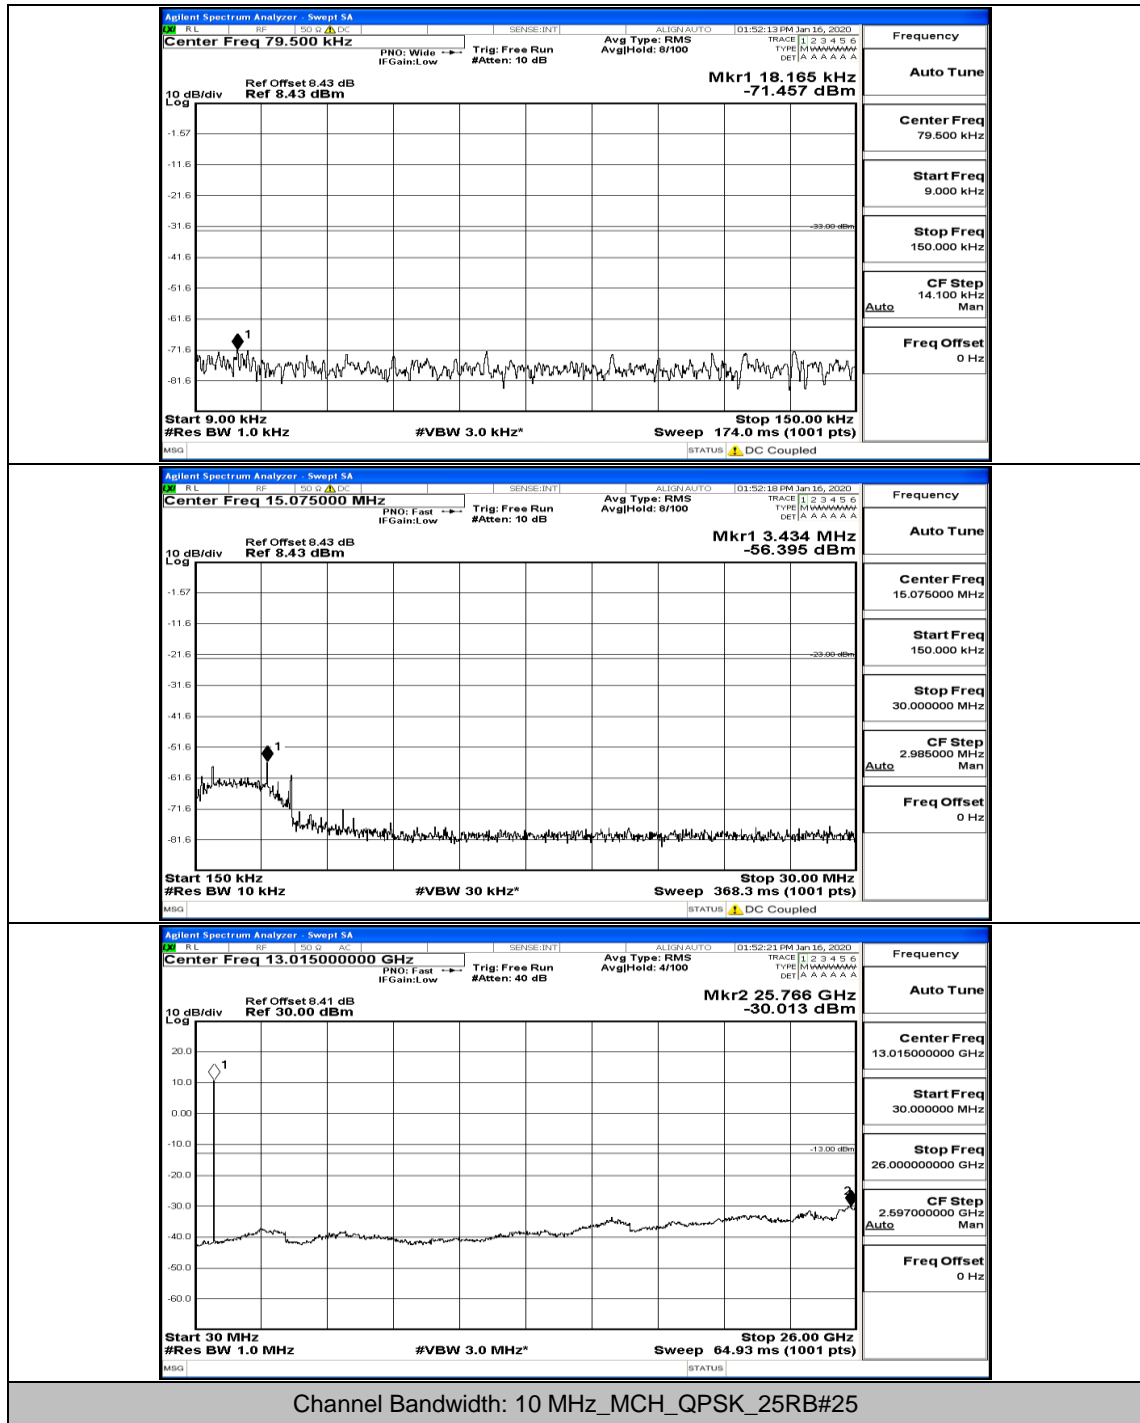

(Channel Bandwidth: 5 MHz)_HCH_16QAM_1RB#24

(Channel Bandwidth: 5 MHz)_LCH_QPSK

(Channel Bandwidth: 5 MHz)_LCH_16QAM

(Channel Bandwidth: 5 MHz)_MCH_QPSK

(Channel Bandwidth: 5 MHz)_MCH_16QAM

(Channel Bandwidth: 5 MHz)_HCH_QPSK

(Channel Bandwidth: 5 MHz)_HCH_16QAM

Channel Bandwidth: 10 MHz

Channel Bandwidth: 10 MHz_MCH_16QAM_1RB#0

Channel Bandwidth: 10 MHz_MCH_16QAM_1RB#24

Channel Bandwidth: 10 MHz_MCH_16QAM_1RB#49

Channel Bandwidth: 10 MHz_MCH_16QAM_50RB#0

(Channel Bandwidth: 10 MHz)_MCH_QPSK

(Channel Bandwidth: 10 MHz)_MCH_16QAM