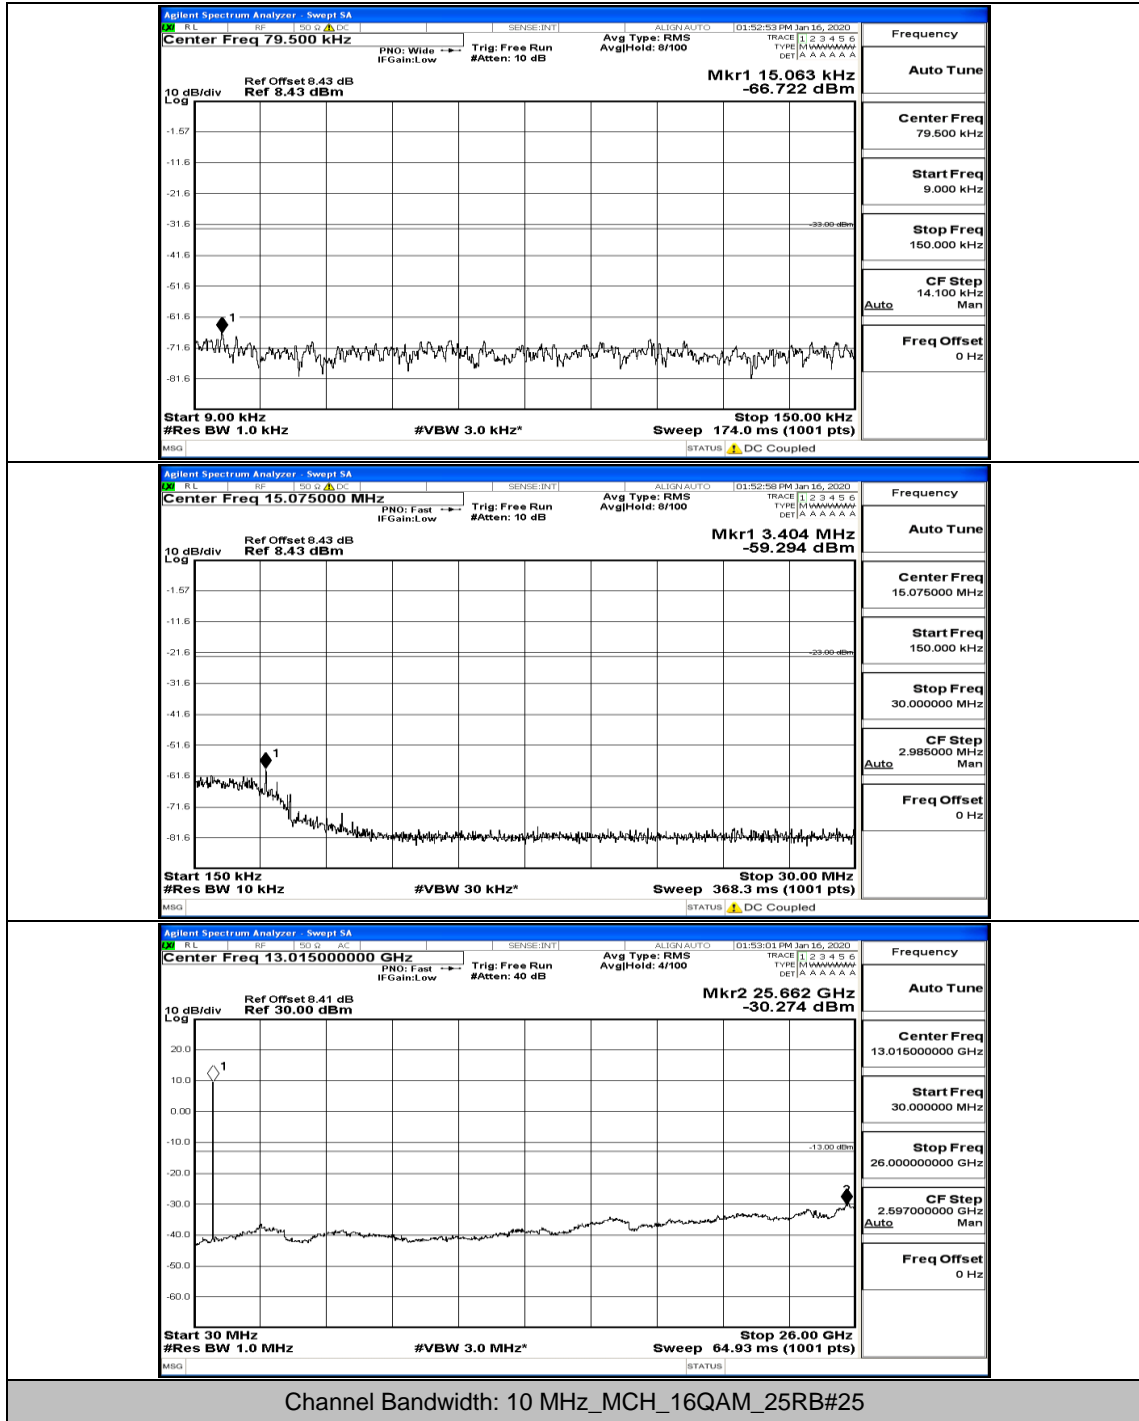

(Channel Bandwidth: 5 MHz)_HCH_16QAM_1RB#24

(Channel Bandwidth: 5 MHz)_LCH_QPSK

(Channel Bandwidth: 5 MHz)_LCH_16QAM

(Channel Bandwidth: 5 MHz)_MCH_QPSK

(Channel Bandwidth: 5 MHz)_MCH_16QAM

(Channel Bandwidth: 5 MHz)_HCH_QPSK

(Channel Bandwidth: 5 MHz)_HCH_16QAM

Channel Bandwidth: 10 MHz

Channel Bandwidth: 10 MHz_MCH_16QAM_1RB#0

Channel Bandwidth: 10 MHz_MCH_16QAM_1RB#24

Channel Bandwidth: 10 MHz_MCH_16QAM_1RB#49

Channel Bandwidth: 10 MHz_MCH_16QAM_50RB#0

(Channel Bandwidth: 10 MHz)_MCH_QPSK

(Channel Bandwidth: 10 MHz)_MCH_16QAM