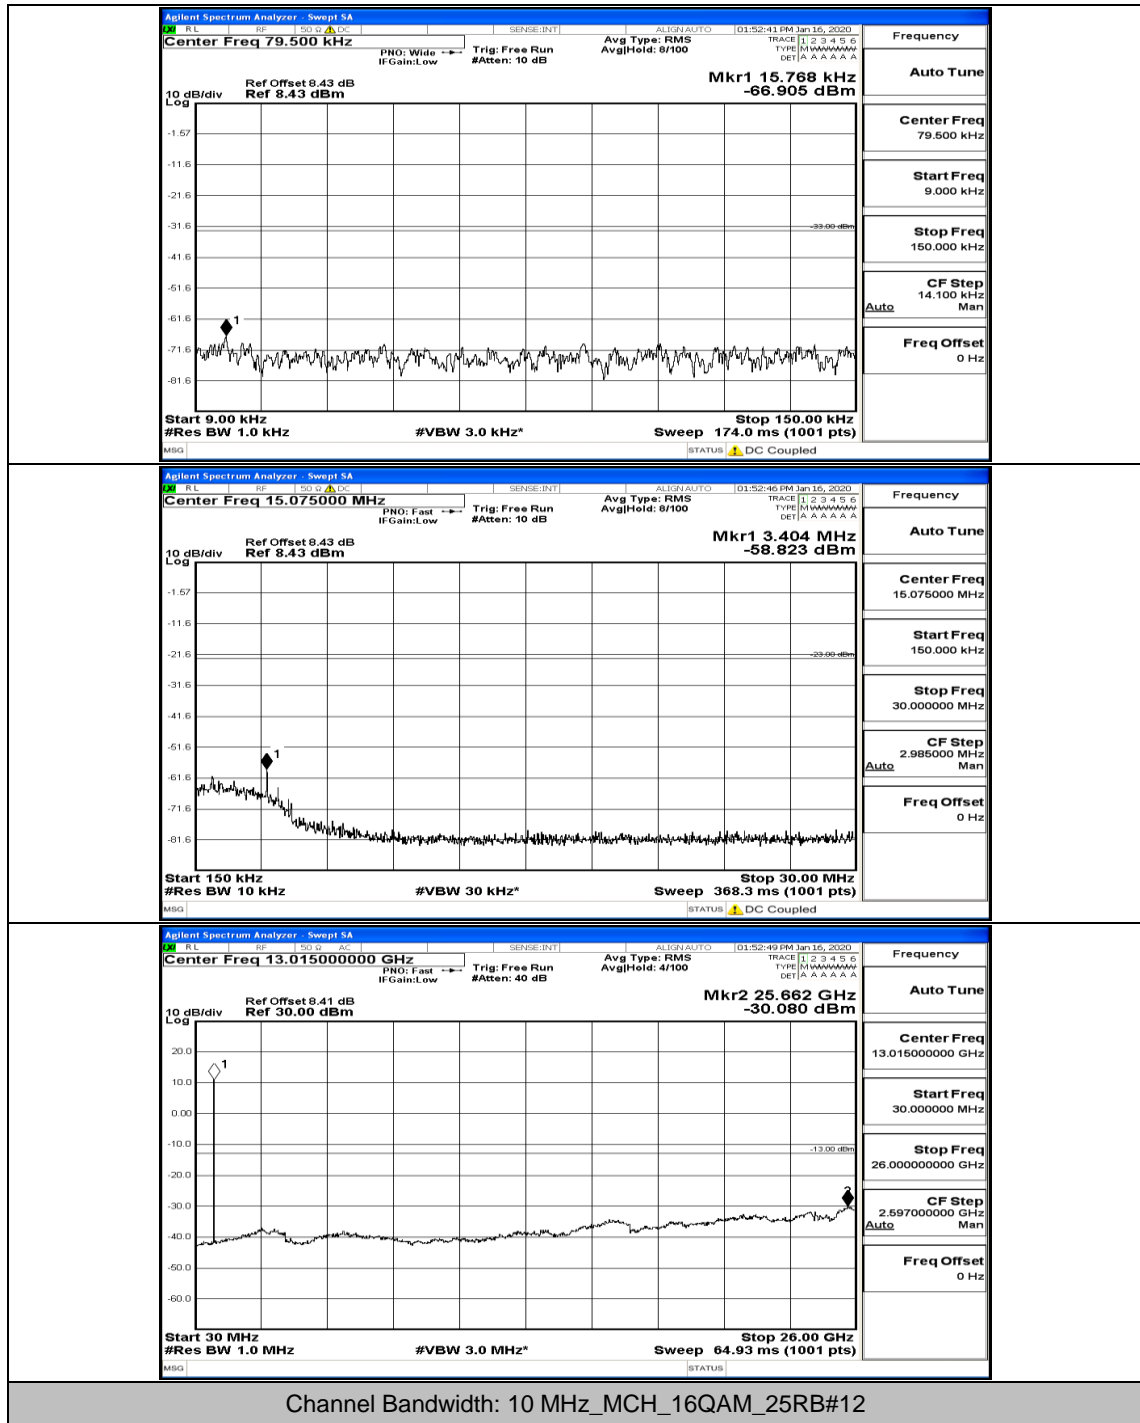

(Channel Bandwidth: 5 MHz)_HCH_16QAM_1RB#24

(Channel Bandwidth: 5 MHz)_LCH_QPSK

(Channel Bandwidth: 5 MHz)_LCH_16QAM

(Channel Bandwidth: 5 MHz)_MCH_QPSK

(Channel Bandwidth: 5 MHz)_MCH_16QAM

(Channel Bandwidth: 5 MHz)_HCH_QPSK

(Channel Bandwidth: 5 MHz)_HCH_16QAM

Channel Bandwidth: 10 MHz

Channel Bandwidth: 10 MHz_MCH_16QAM_1RB#0

Channel Bandwidth: 10 MHz_MCH_16QAM_1RB#24

Channel Bandwidth: 10 MHz_MCH_16QAM_1RB#49

Channel Bandwidth: 10 MHz_MCH_16QAM_50RB#0

(Channel Bandwidth: 10 MHz)_MCH_QPSK

(Channel Bandwidth: 10 MHz)_MCH_16QAM