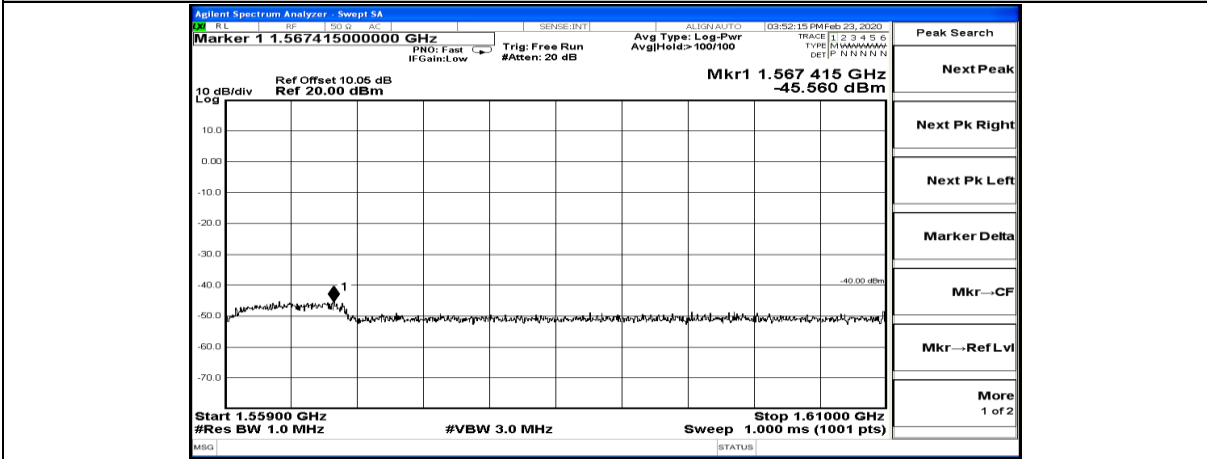

(Channel Bandwidth: 5 MHz)_HCH_16QAM_1RB#24

(Channel Bandwidth: 5 MHz)_LCH_QPSK

(Channel Bandwidth: 5 MHz)_LCH_16QAM

(Channel Bandwidth: 5 MHz)_MCH_QPSK

(Channel Bandwidth: 5 MHz)_MCH_16QAM

(Channel Bandwidth: 5 MHz)_HCH_QPSK