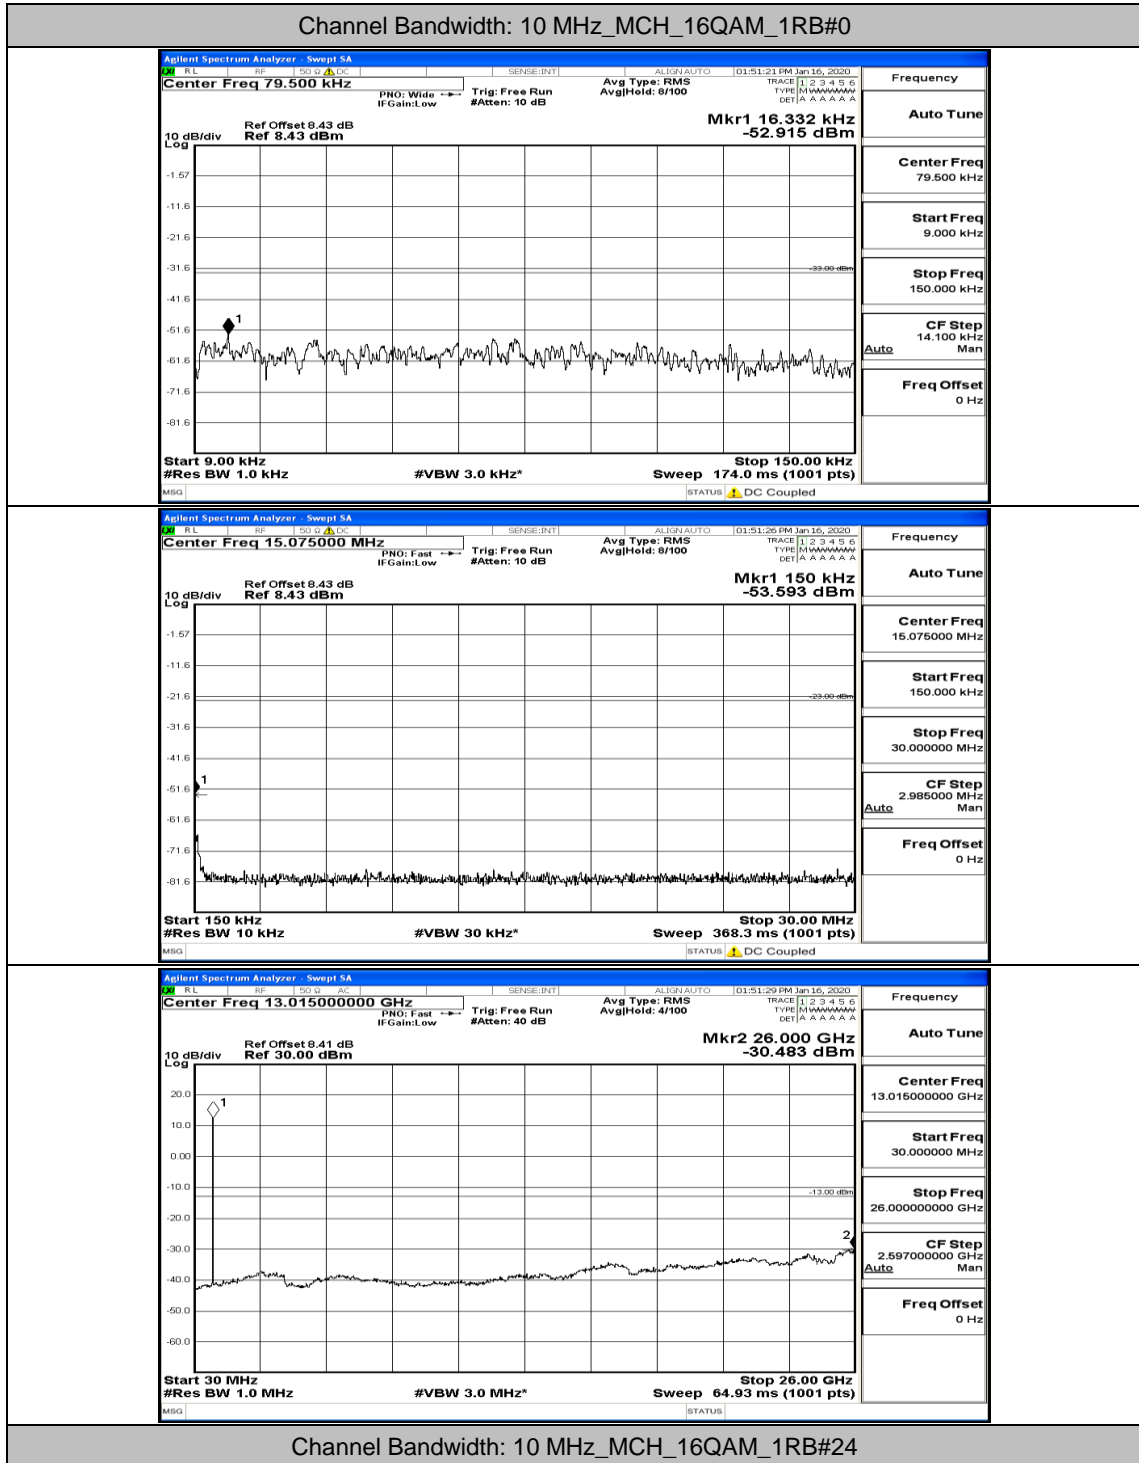

(Channel Bandwidth: 5 MHz)_HCH_16QAM_1RB#24

(Channel Bandwidth: 5 MHz)_LCH_QPSK

(Channel Bandwidth: 5 MHz)_LCH_16QAM

(Channel Bandwidth: 5 MHz)_MCH_QPSK

(Channel Bandwidth: 5 MHz)_MCH_16QAM

(Channel Bandwidth: 5 MHz)_HCH_QPSK

(Channel Bandwidth: 5 MHz)_HCH_16QAM

Channel Bandwidth: 10 MHz

Channel Bandwidth: 10 MHz_MCH_16QAM_1RB#0

Channel Bandwidth: 10 MHz_MCH_16QAM_1RB#24

Channel Bandwidth: 10 MHz_MCH_16QAM_1RB#49

Channel Bandwidth: 10 MHz_MCH_16QAM_50RB#0

(Channel Bandwidth: 10 MHz)_MCH_QPSK

(Channel Bandwidth: 10 MHz)_MCH_16QAM