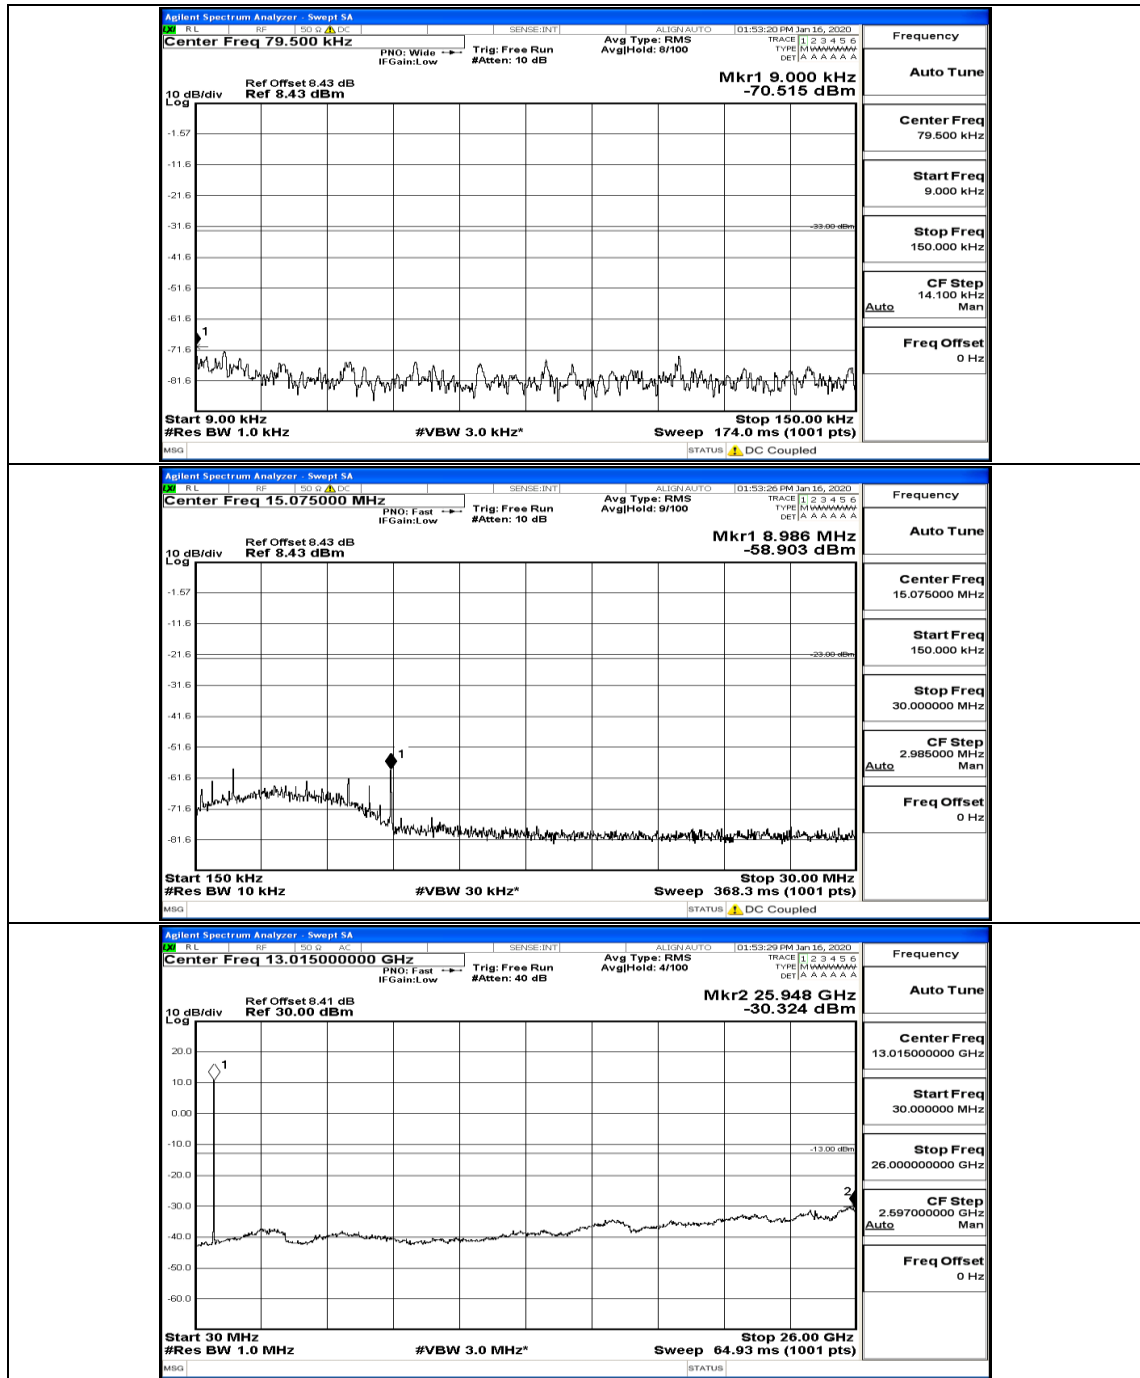

(Channel Bandwidth: 5 MHz)_HCH_16QAM_1RB#24

(Channel Bandwidth: 5 MHz)_LCH_QPSK

(Channel Bandwidth: 5 MHz)_LCH_16QAM

(Channel Bandwidth: 5 MHz)_MCH_QPSK

(Channel Bandwidth: 5 MHz)_MCH_16QAM

(Channel Bandwidth: 5 MHz)_HCH_QPSK

(Channel Bandwidth: 5 MHz)_HCH_16QAM

Channel Bandwidth: 10 MHz

Channel Bandwidth: 10 MHz_MCH_16QAM_1RB#0

Channel Bandwidth: 10 MHz_MCH_16QAM_1RB#24

Channel Bandwidth: 10 MHz_MCH_16QAM_1RB#49

Channel Bandwidth: 10 MHz_MCH_16QAM_50RB#0

(Channel Bandwidth: 10 MHz)_MCH_QPSK

(Channel Bandwidth: 10 MHz)_MCH_16QAM