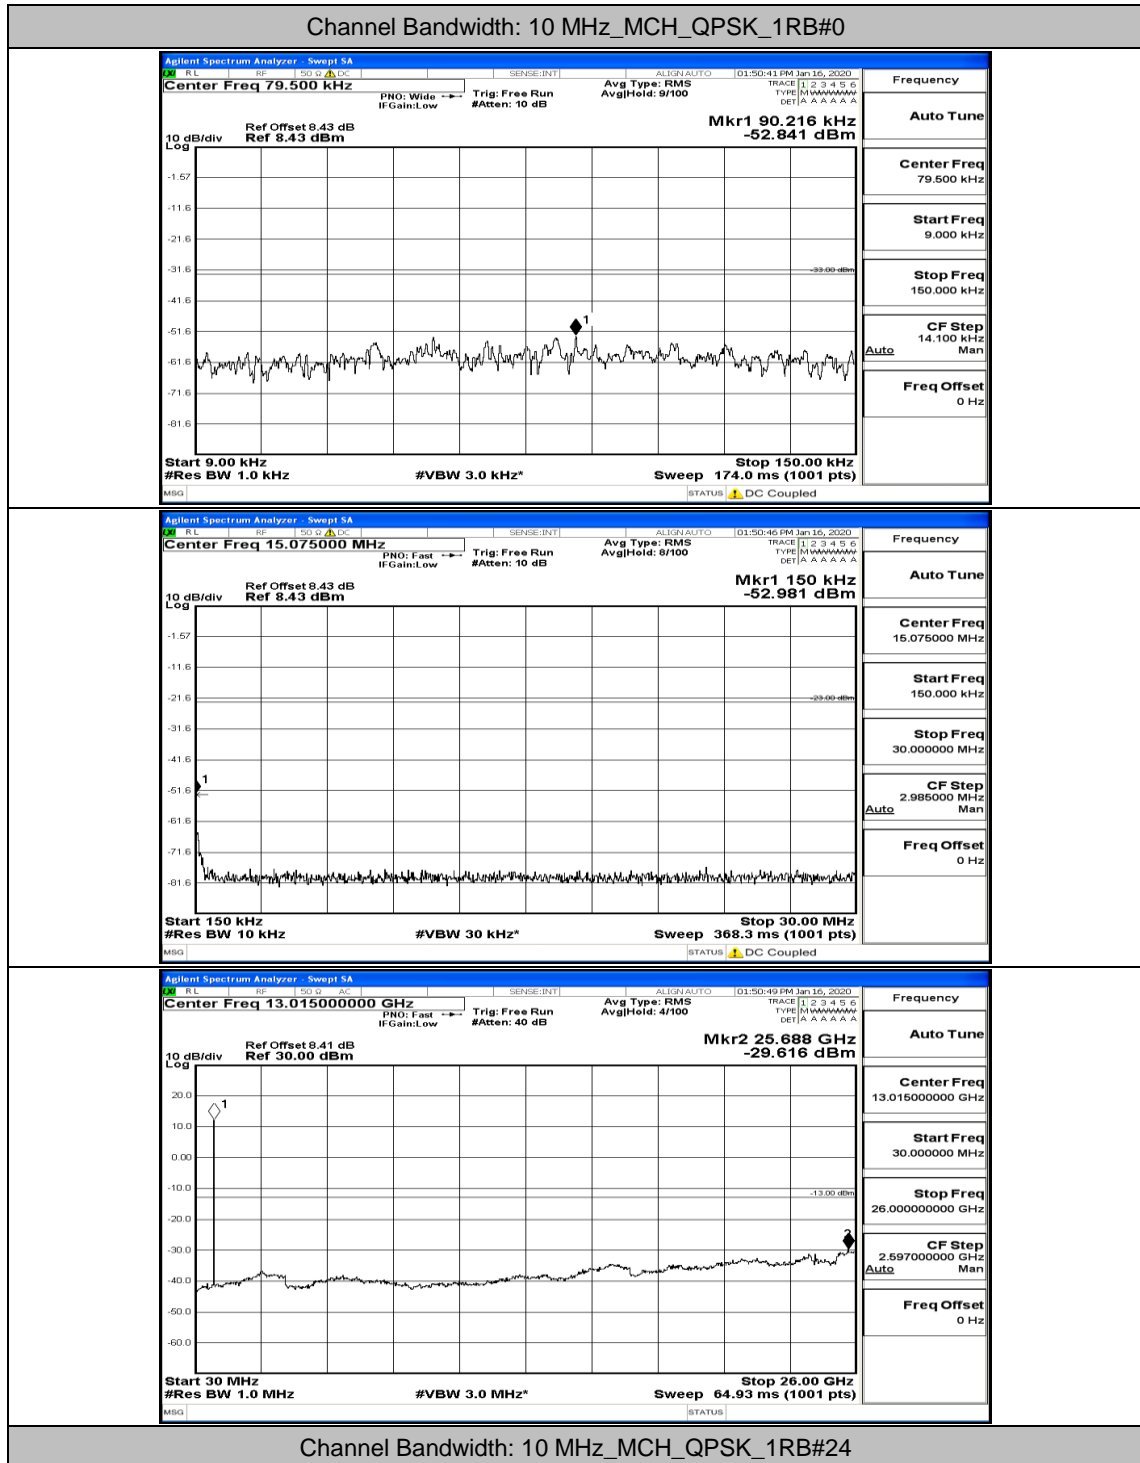

(Channel Bandwidth: 5 MHz)_HCH_16QAM_1RB#24

(Channel Bandwidth: 5 MHz)_LCH_QPSK

(Channel Bandwidth: 5 MHz)_LCH_16QAM

(Channel Bandwidth: 5 MHz)_MCH_QPSK

(Channel Bandwidth: 5 MHz)_MCH_16QAM

(Channel Bandwidth: 5 MHz)_HCH_QPSK

(Channel Bandwidth: 5 MHz)_HCH_16QAM

Channel Bandwidth: 10 MHz

Channel Bandwidth: 10 MHz_MCH_16QAM_1RB#0

Channel Bandwidth: 10 MHz_MCH_16QAM_1RB#24

Channel Bandwidth: 10 MHz_MCH_16QAM_1RB#49

Channel Bandwidth: 10 MHz_MCH_16QAM_50RB#0