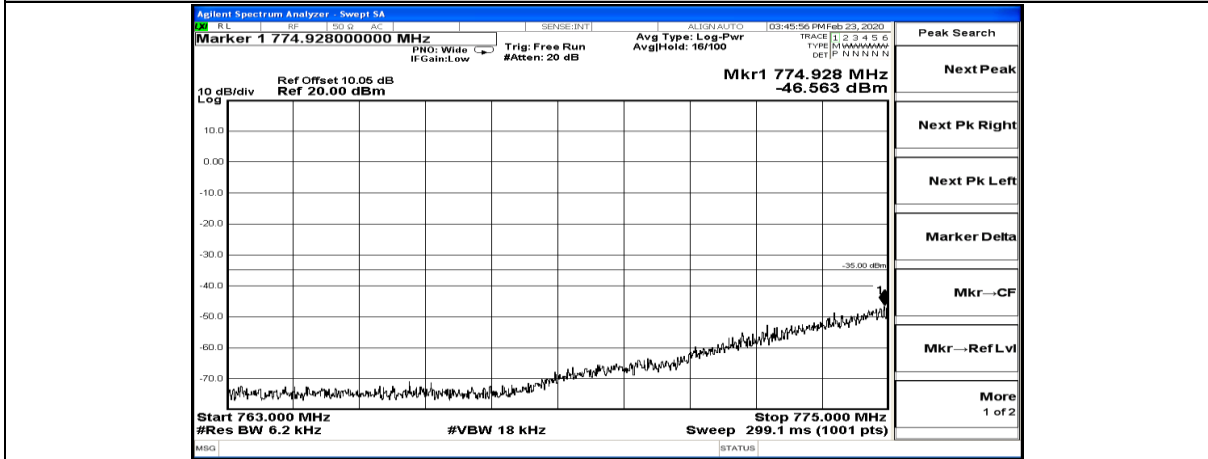

Band Edge Test Graph(s) (Channel Bandwidth: 10 MHz)_MCH_H_QPSK

Band Edge Test Graph(s) (Channel Bandwidth: 10 MHz)_MCH_L_16QAM

Band Edge Test Graph(s) (Channel Bandwidth: 10 MHz)_MCH_H_16QAM

Band Edge Test Graph(s) (Channel Bandwidth: 5 MHz)_LCH_16QAM