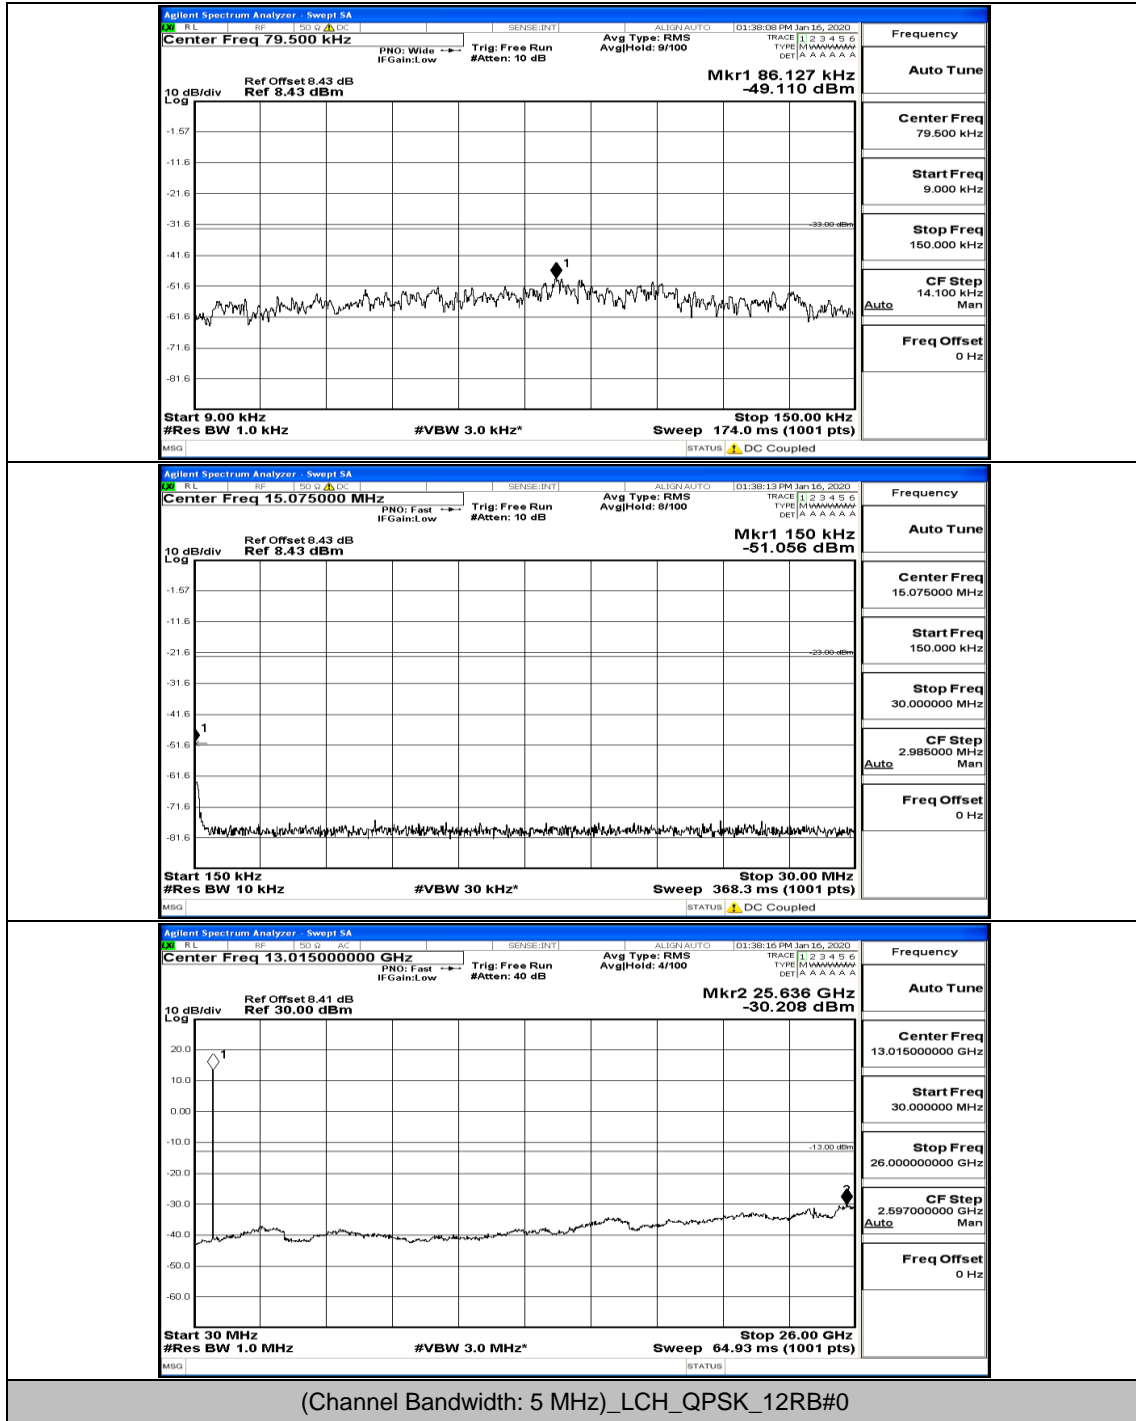

Band Edge Test Graph(s) (Channel Bandwidth: 5 MHz)_HCH_16QAM

Band Edge Test Graph(s) (Channel Bandwidth: 10 MHz)_MCH_L_QPSK

Band Edge Test Graph(s) (Channel Bandwidth: 10 MHz)_MCH_H_QPSK

Band Edge Test Graph(s) (Channel Bandwidth: 10 MHz)_MCH_L_16QAM

Band Edge Test Graph(s) (Channel Bandwidth: 10 MHz)_MCH_H_16QAM

G.5: Conducted Spurious Emission

Test Graphs

Channel Bandwidth: 5 MHz

(Channel Bandwidth: 5 MHz)_LCH_QPSK_1RB#24

(Channel Bandwidth: 5 MHz) LCH_QPSK_12RB#6