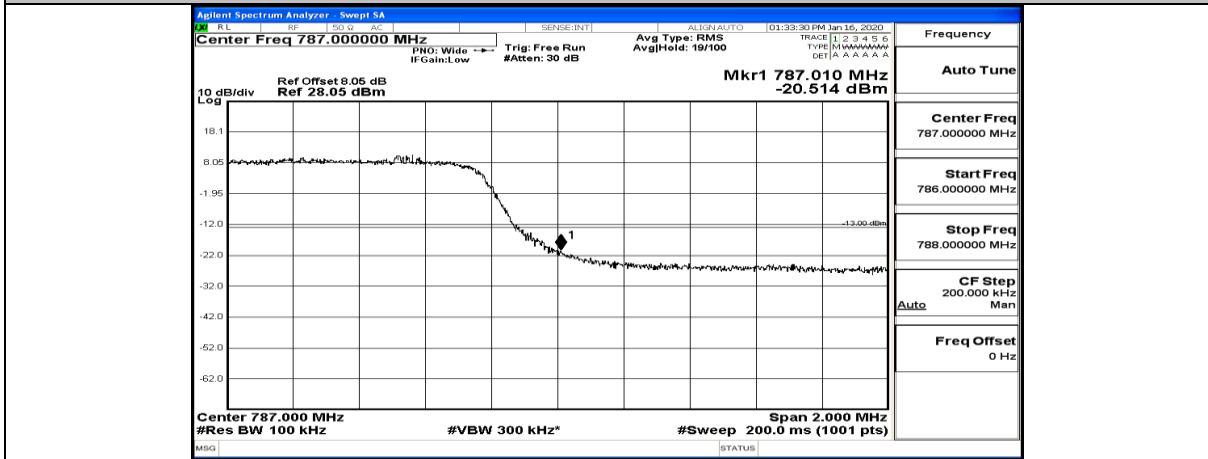

G.4: Band Edge

Test Graphs

Channel Bandwidth: 5 MHz

Band Edge Test Graph(s) (Channel Bandwidth: 5 MHz)_LCH_16QAM

Band Edge Test Graph(s) (Channel Bandwidth: 5 MHz)_HCH_16QAM

Band Edge Test Graph(s) (Channel Bandwidth: 10 MHz)_MCH_L_QPSK

Band Edge Test Graph(s) (Channel Bandwidth: 10 MHz)_MCH_H_QPSK

Band Edge Test Graph(s) (Channel Bandwidth: 10 MHz)_MCH_L_16QAM

Band Edge Test Graph(s) (Channel Bandwidth: 10 MHz)_MCH_H_16QAM

Band Edge Test Graph(s) (Channel Bandwidth: 5 MHz)_LCH_16QAM