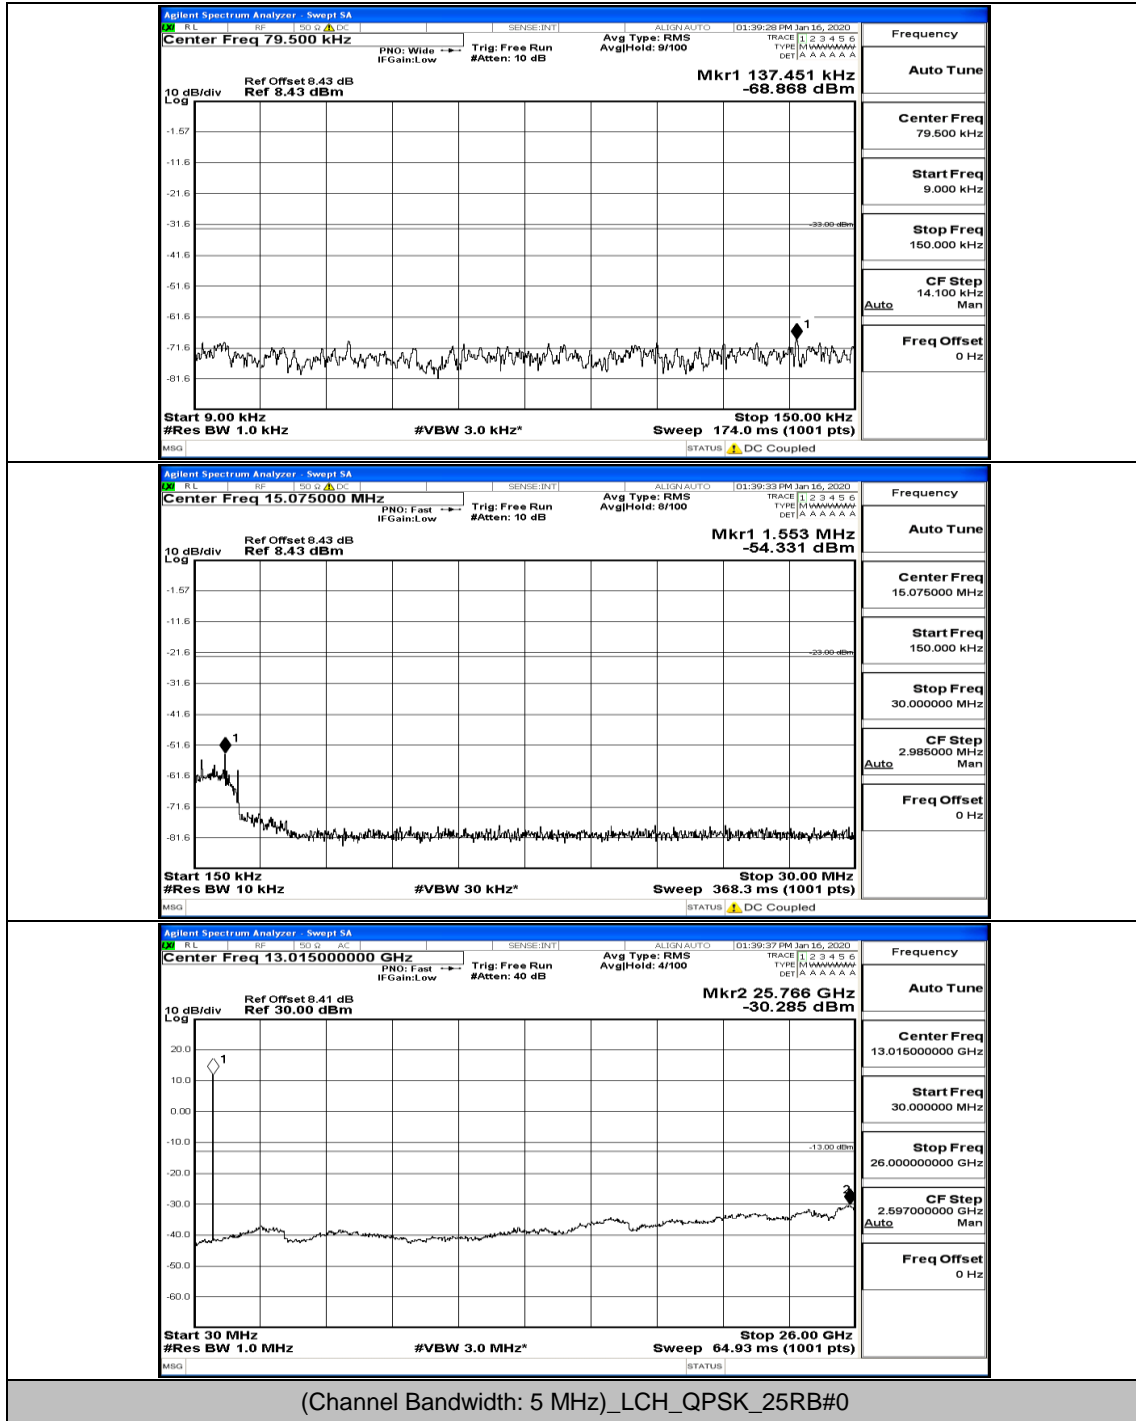

Band Edge Test Graph(s) (Channel Bandwidth: 5 MHz)_HCH_16QAM

Band Edge Test Graph(s) (Channel Bandwidth: 10 MHz)_MCH_L_QPSK

Band Edge Test Graph(s) (Channel Bandwidth: 10 MHz)_MCH_H_QPSK

Band Edge Test Graph(s) (Channel Bandwidth: 10 MHz)_MCH_L_16QAM

Band Edge Test Graph(s) (Channel Bandwidth: 10 MHz)_MCH_H_16QAM

G.5: Conducted Spurious Emission

Test Graphs

Channel Bandwidth: 5 MHz

(Channel Bandwidth: 5 MHz)_LCH_QPSK_1RB#24

(Channel Bandwidth: 5 MHz) LCH_QPSK_12RB#6

(Channel Bandwidth: 5 MHz)_LCH_QPSK_12RB#13

(Channel Bandwidth: 5 MHz)_MCH_QPSK_1RB#0

(Channel Bandwidth: 5 MHz)_MCH_QPSK_1RB#24

(Channel Bandwidth: 5 MHz)_MCH_QPSK_12RB#0

(Channel Bandwidth: 5 MHz)_HCH_QPSK_1RB#0