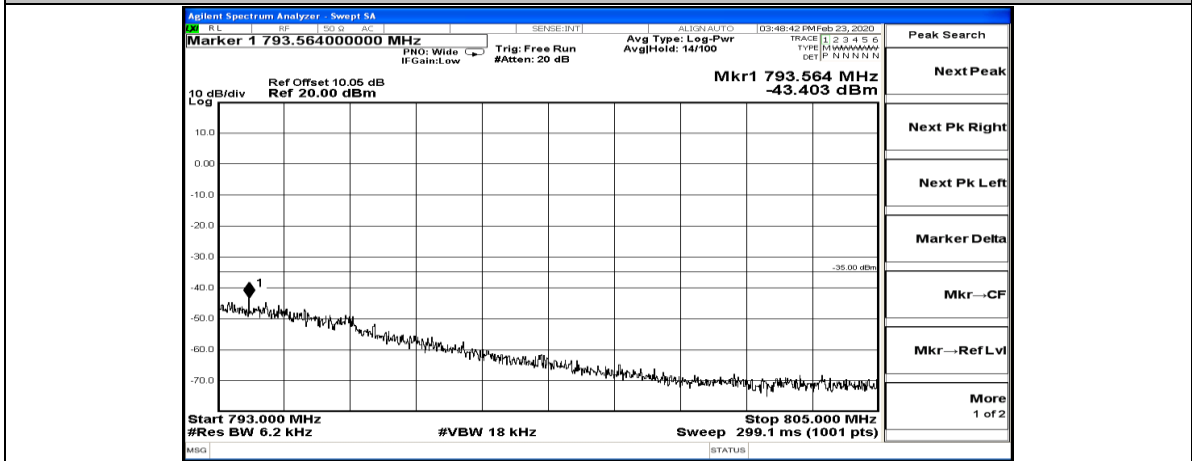

Band Edge Test Graph(s) (Channel Bandwidth: 10 MHz)_MCH_H_QPSK