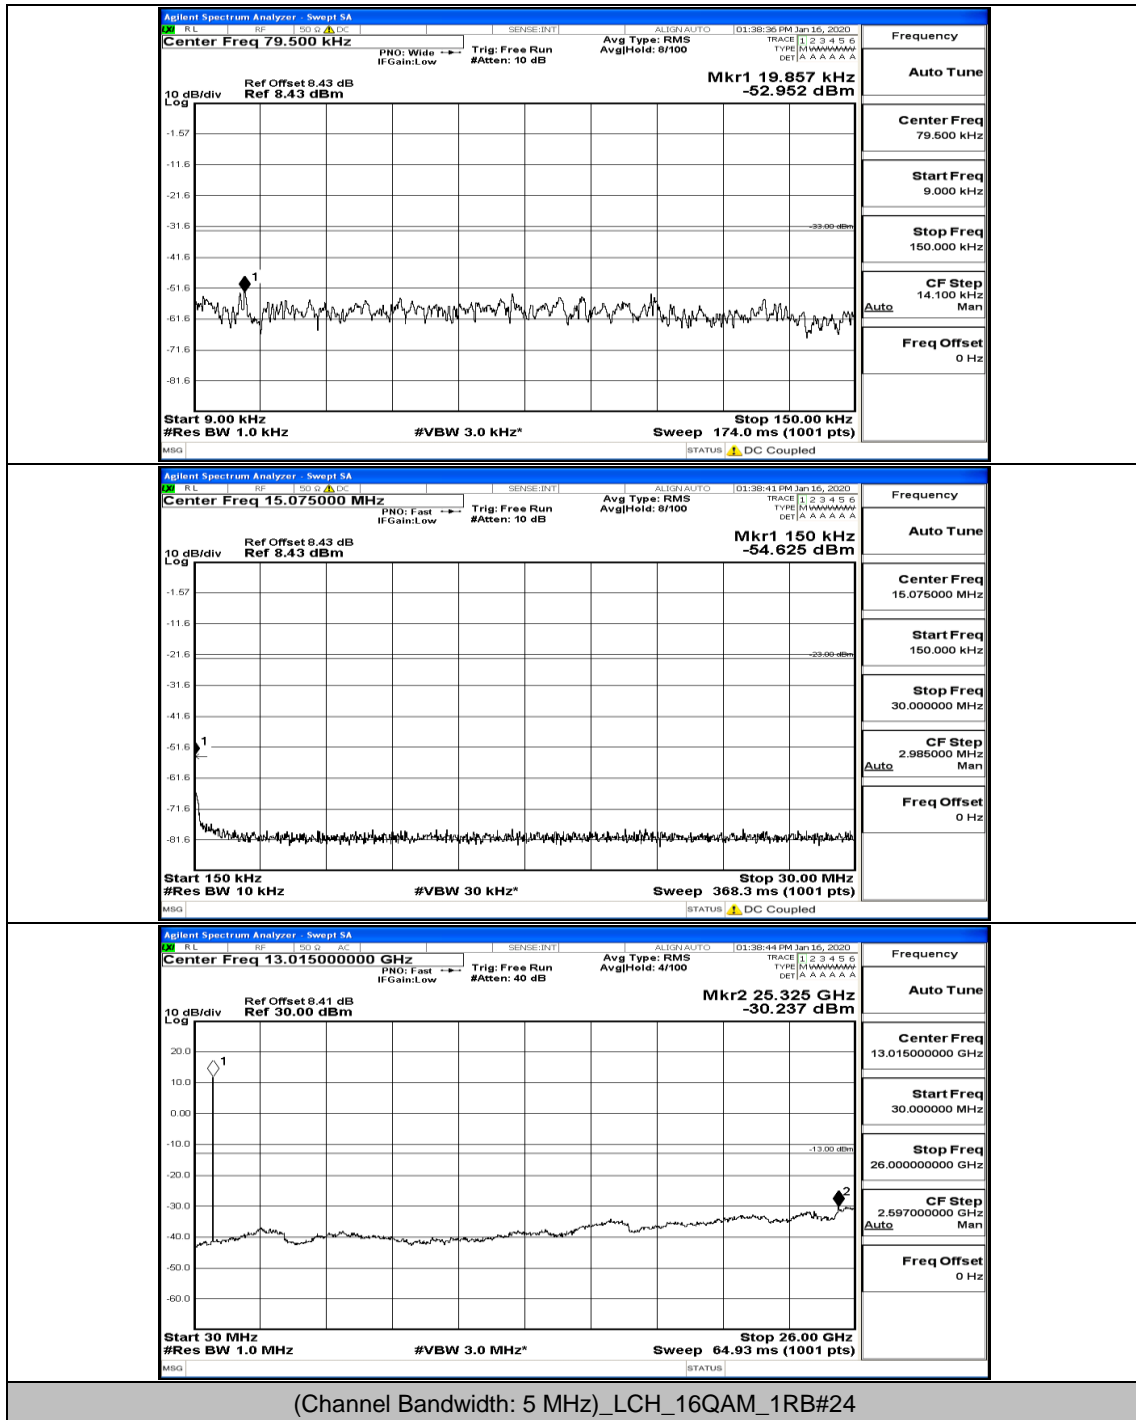

Band Edge Test Graph(s) (Channel Bandwidth: 10 MHz)_MCH_H_16QAM

G.5: Conducted Spurious Emission

Test Graphs

Channel Bandwidth: 5 MHz

(Channel Bandwidth: 5 MHz)_LCH_QPSK_1RB#24

(Channel Bandwidth: 5 MHz) LCH_QPSK_12RB#6

(Channel Bandwidth: 5 MHz)_HCH_QPSK_12RB#0

(Channel Bandwidth: 5 MHz)_HCH_QPSK_12RB#6

(Channel Bandwidth: 5 MHz)_LCH_16QAM_1RB#0

(Channel Bandwidth: 5 MHz)_LCH_16QAM_1RB#24

(Channel Bandwidth: 5 MHz)_LCH_16QAM_12RB#0