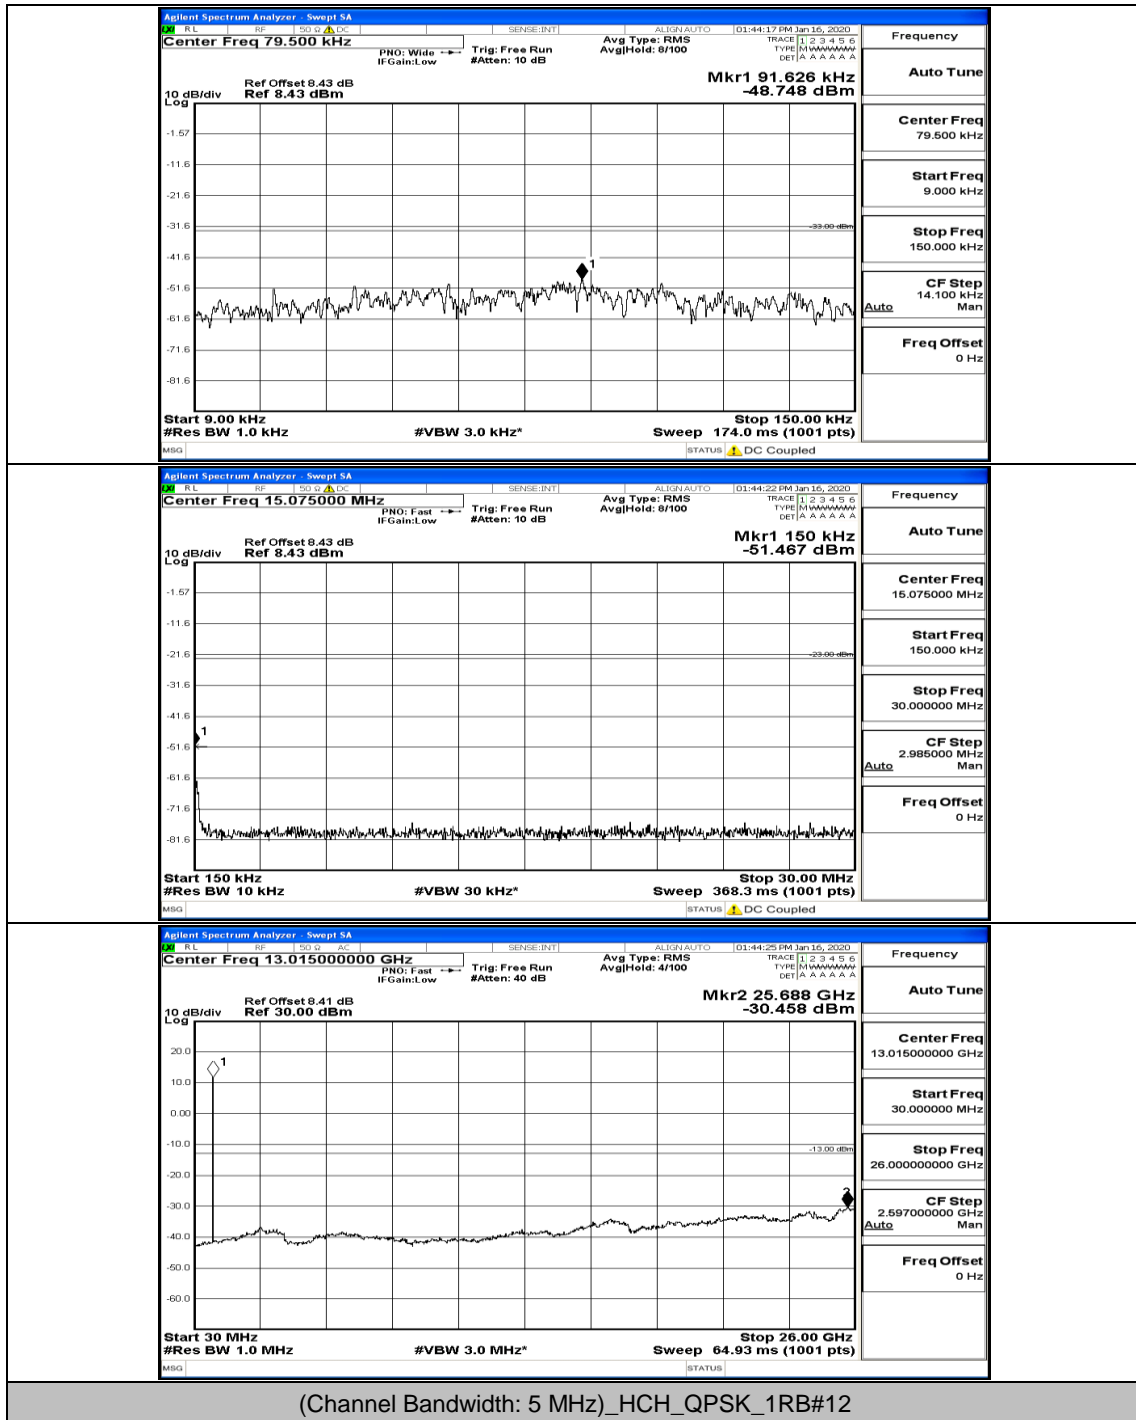

Band Edge Test Graph(s) (Channel Bandwidth: 10 MHz)_MCH_H_16QAM

G.5: Conducted Spurious Emission

Test Graphs

Channel Bandwidth: 5 MHz

(Channel Bandwidth: 5 MHz)_LCH_QPSK_1RB#24

(Channel Bandwidth: 5 MHz) LCH_QPSK_12RB#6

(Channel Bandwidth: 5 MHz)_LCH_QPSK_12RB#13

(Channel Bandwidth: 5 MHz)_MCH_QPSK_1RB#0

(Channel Bandwidth: 5 MHz)_MCH_QPSK_1RB#24

(Channel Bandwidth: 5 MHz)_MCH_QPSK_12RB#0

(Channel Bandwidth: 5 MHz)_HCH_QPSK_1RB#0