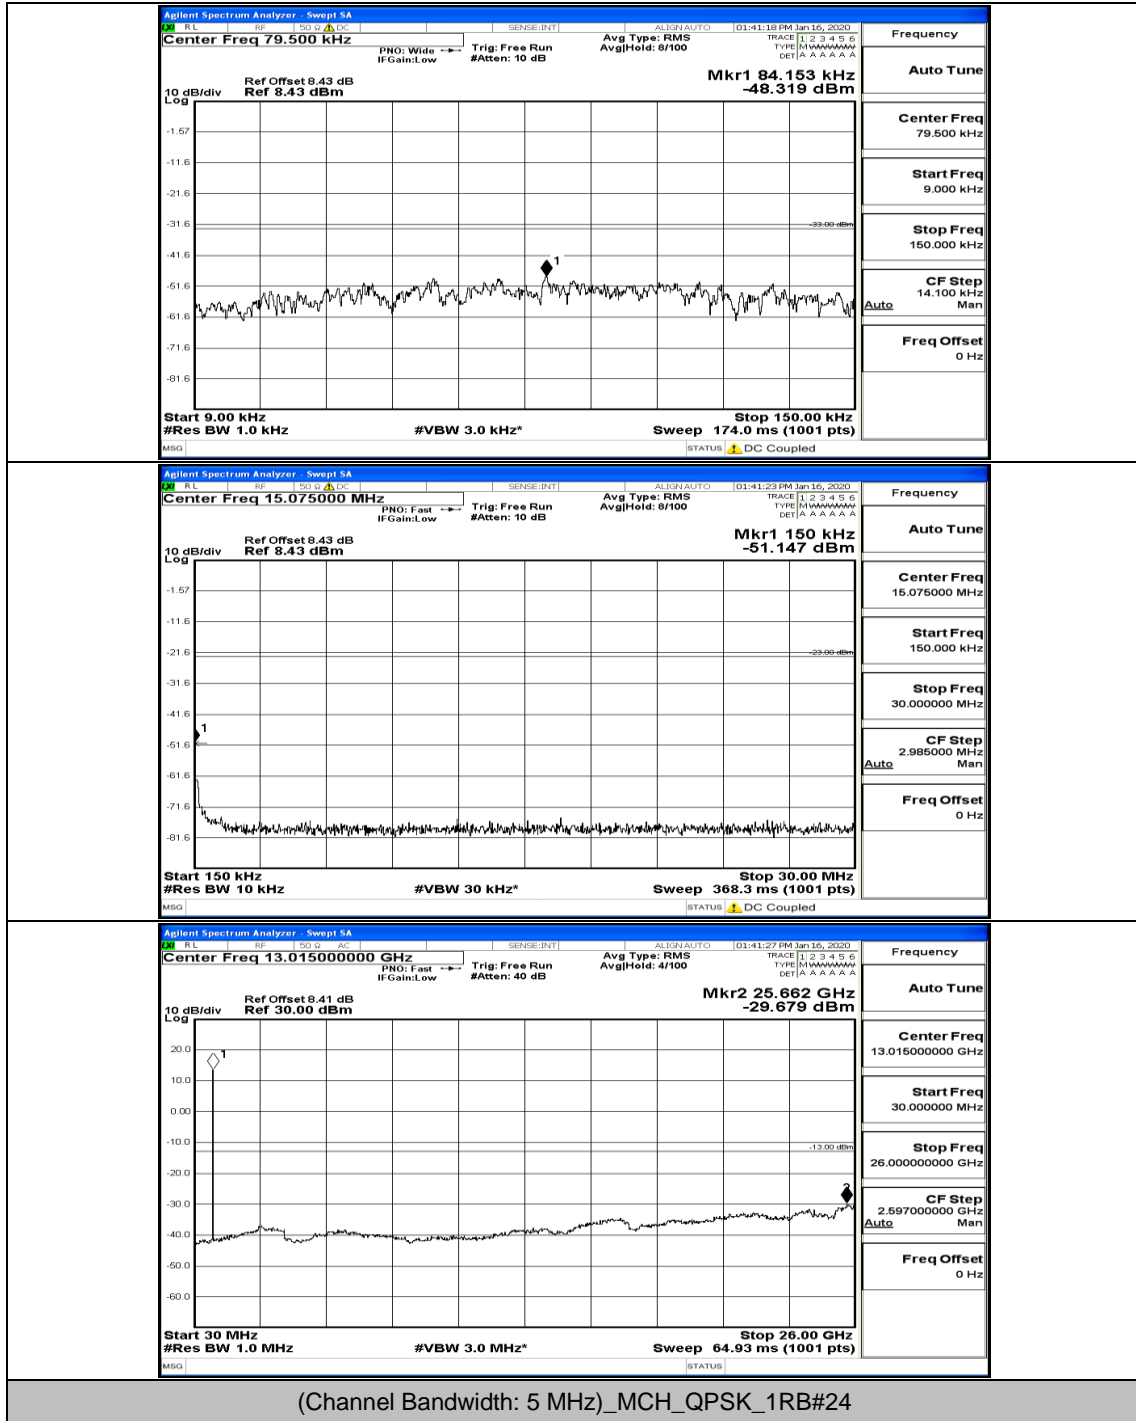

(Channel Bandwidth: 5 MHz)_MCH_QPSK_1RB#24