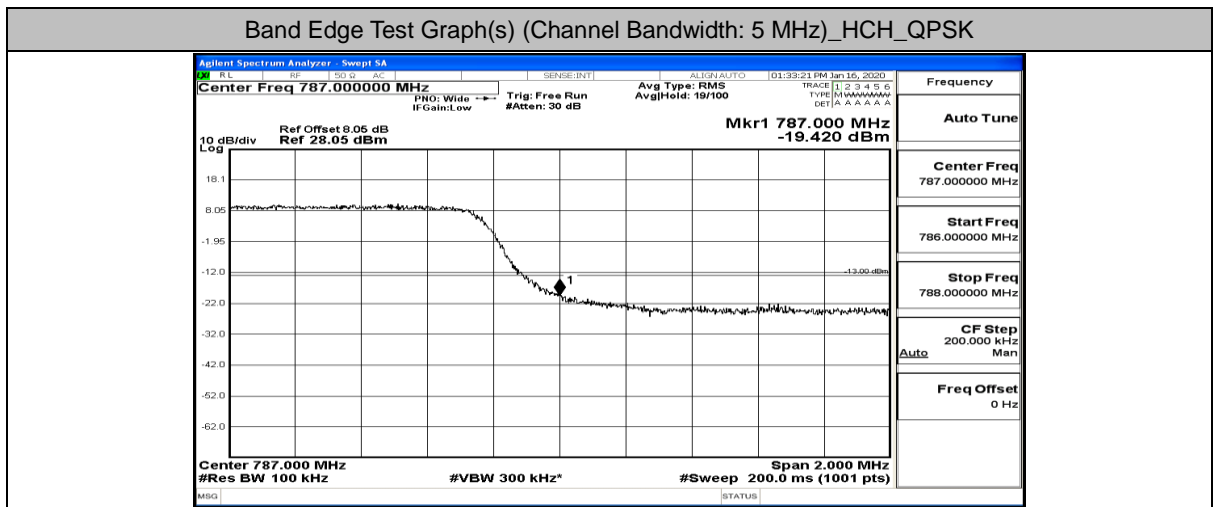

G.4: Band Edge

Test Graphs

Channel Bandwidth: 5 MHz

Band Edge Test Graph(s) (Channel Bandwidth: 5 MHz)_LCH_16QAM

Band Edge Test Graph(s) (Channel Bandwidth: 5 MHz)_HCH_16QAM

Band Edge Test Graph(s) (Channel Bandwidth: 10 MHz)_MCH_L_QPSK

Band Edge Test Graph(s) (Channel Bandwidth: 10 MHz)_MCH_H_QPSK

Band Edge Test Graph(s) (Channel Bandwidth: 10 MHz)_MCH_L_16QAM

Band Edge Test Graph(s) (Channel Bandwidth: 10 MHz)_MCH_H_16QAM

Band Edge Test Graph(s) (Channel Bandwidth: 5 MHz)_LCH_16QAM