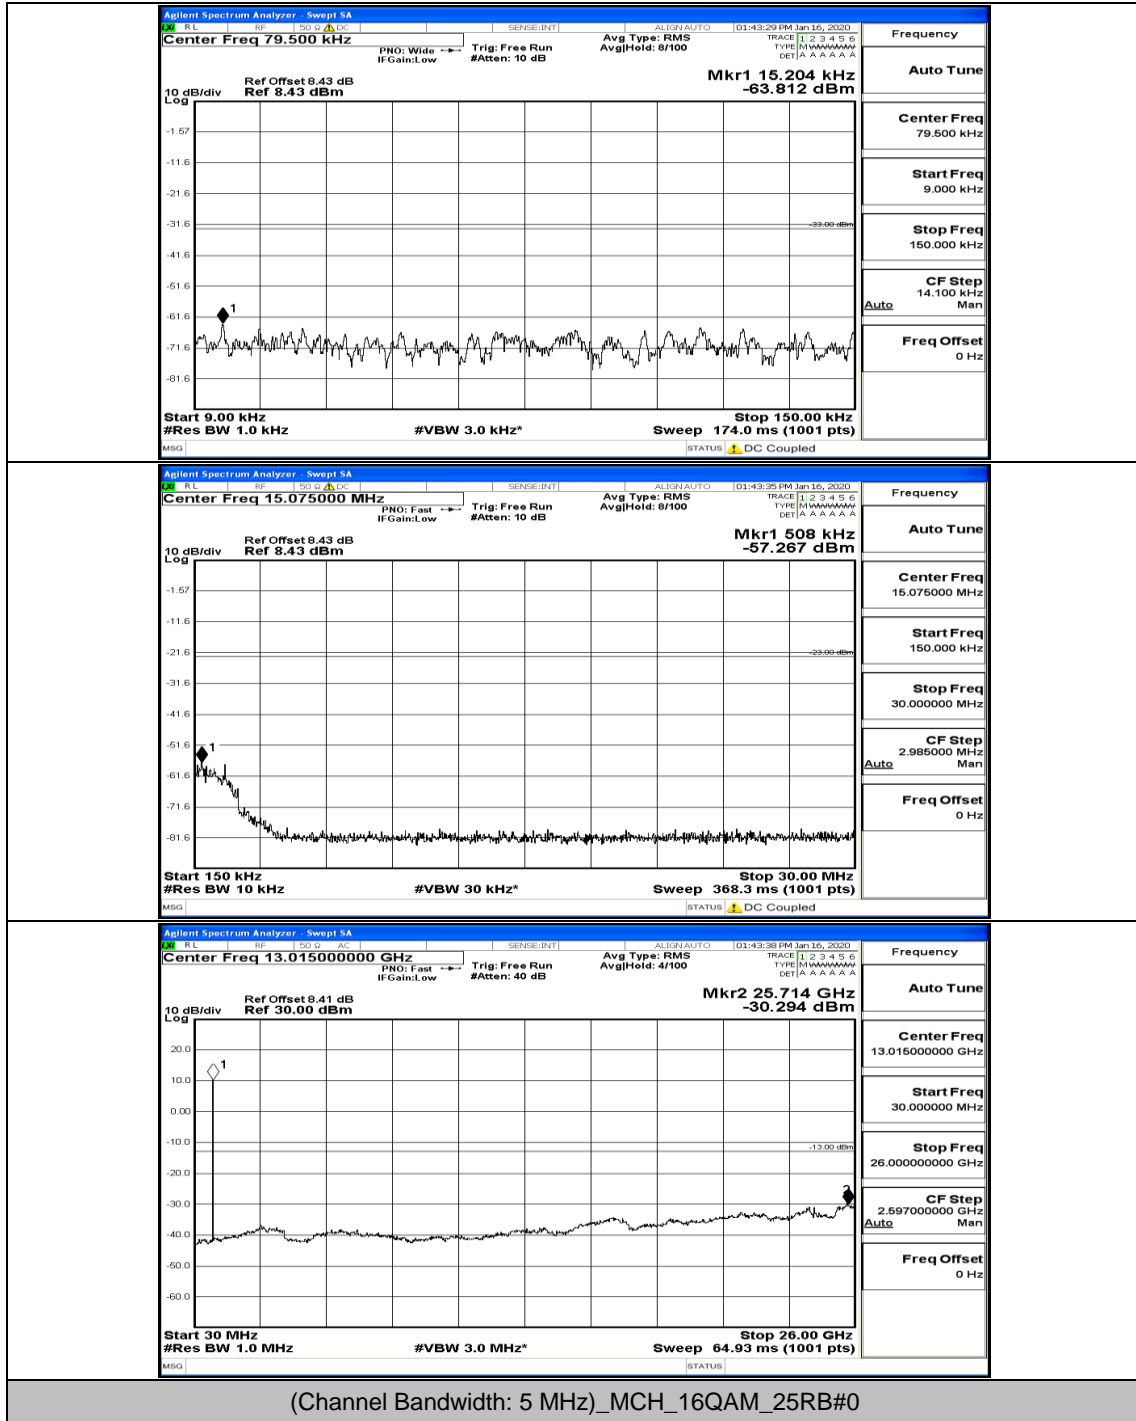

Band Edge Test Graph(s) (Channel Bandwidth: 10 MHz)_MCH_H_16QAM

G.5: Conducted Spurious Emission

Test Graphs

Channel Bandwidth: 5 MHz

(Channel Bandwidth: 5 MHz)_LCH_QPSK_1RB#24

(Channel Bandwidth: 5 MHz) LCH_QPSK_12RB#6

(Channel Bandwidth: 5 MHz)_LCH_16QAM_12RB#13

(Channel Bandwidth: 5 MHz)_MCH_16QAM_1RB#0

(Channel Bandwidth: 5 MHz)_MCH_16QAM_12RB#13

(Channel Bandwidth: 5 MHz)_HCH_16QAM_1RB#0

(Channel Bandwidth: 5 MHz)_HCH_16QAM_1RB#12