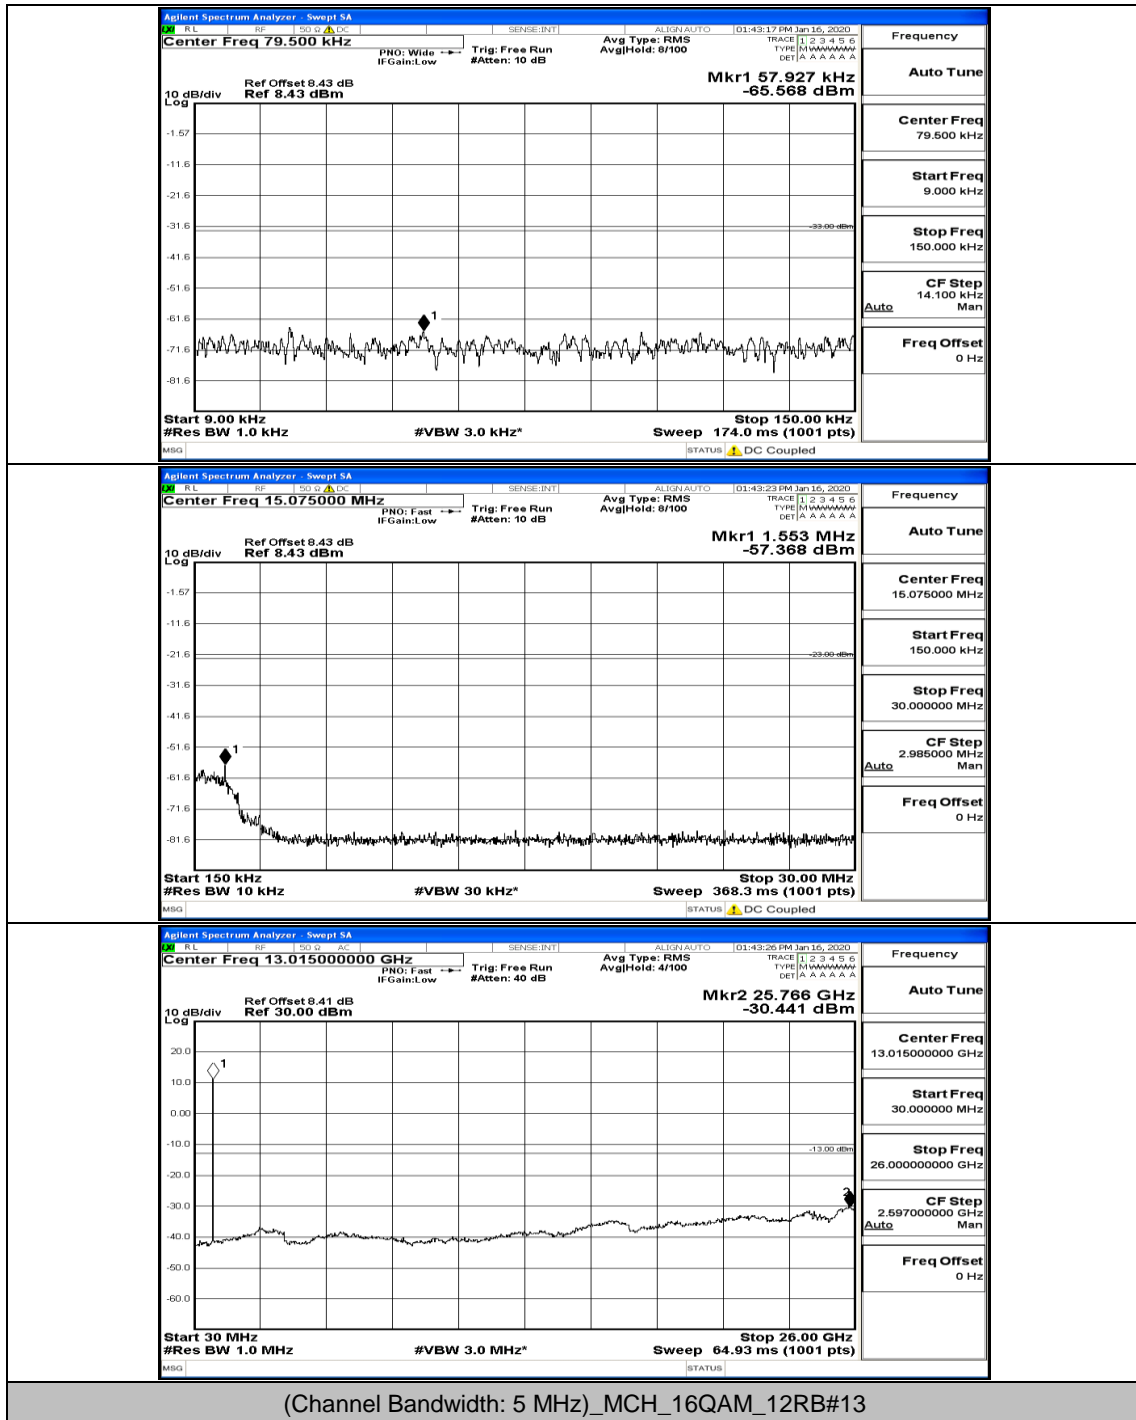

G.4: Band Edge

Test Graphs

Channel Bandwidth: 5 MHz

Band Edge Test Graph(s) (Channel Bandwidth: 5 MHz)_LCH_16QAM

Band Edge Test Graph(s) (Channel Bandwidth: 5 MHz)_HCH_16QAM

Band Edge Test Graph(s) (Channel Bandwidth: 10 MHz)_MCH_L_QPSK

Band Edge Test Graph(s) (Channel Bandwidth: 5 MHz)_HCH_16QAM

Band Edge Test Graph(s) (Channel Bandwidth: 10 MHz)_MCH_L_QPSK

Band Edge Test Graph(s) (Channel Bandwidth: 10 MHz)_MCH_H_QPSK

Band Edge Test Graph(s) (Channel Bandwidth: 10 MHz)_MCH_L_16QAM

Band Edge Test Graph(s) (Channel Bandwidth: 10 MHz)_MCH_H_16QAM

G.5: Conducted Spurious Emission

Test Graphs

Channel Bandwidth: 5 MHz

(Channel Bandwidth: 5 MHz)_LCH_QPSK_1RB#24

(Channel Bandwidth: 5 MHz) LCH_QPSK_12RB#6

(Channel Bandwidth: 5 MHz)_LCH_16QAM_12RB#13

(Channel Bandwidth: 5 MHz)_MCH_16QAM_1RB#0

(Channel Bandwidth: 5 MHz)_MCH_16QAM_12RB#13

(Channel Bandwidth: 5 MHz)_HCH_16QAM_1RB#0

(Channel Bandwidth: 5 MHz)_HCH_16QAM_1RB#12