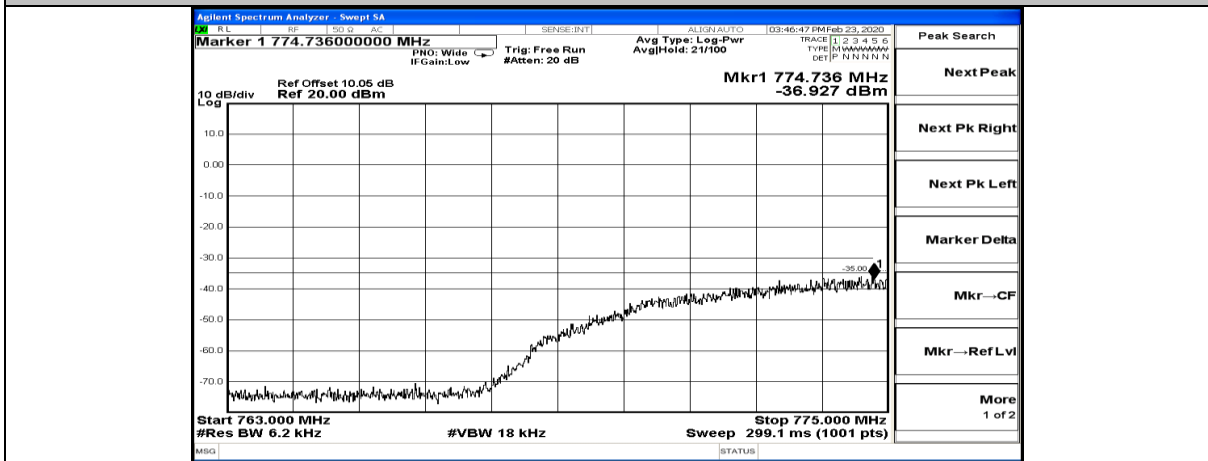

Band Edge Test Graph(s) (Channel Bandwidth: 10 MHz)_MCH_H_QPSK

Band Edge Test Graph(s) (Channel Bandwidth: 10 MHz)_MCH_L_16QAM

Band Edge Test Graph(s) (Channel Bandwidth: 10 MHz)_MCH_H_16QAM

Band Edge Test Graph(s) (Channel Bandwidth: 5 MHz)_LCH_16QAM

Band Edge Test Graph(s) (Channel Bandwidth: 5 MHz)_HCH_16QAM

Band Edge Test Graph(s) (Channel Bandwidth: 10 MHz)_MCH_L_QPSK

Band Edge Test Graph(s) (Channel Bandwidth: 10 MHz)_MCH_H_QPSK

Band Edge Test Graph(s) (Channel Bandwidth: 10 MHz)_MCH_L_16QAM