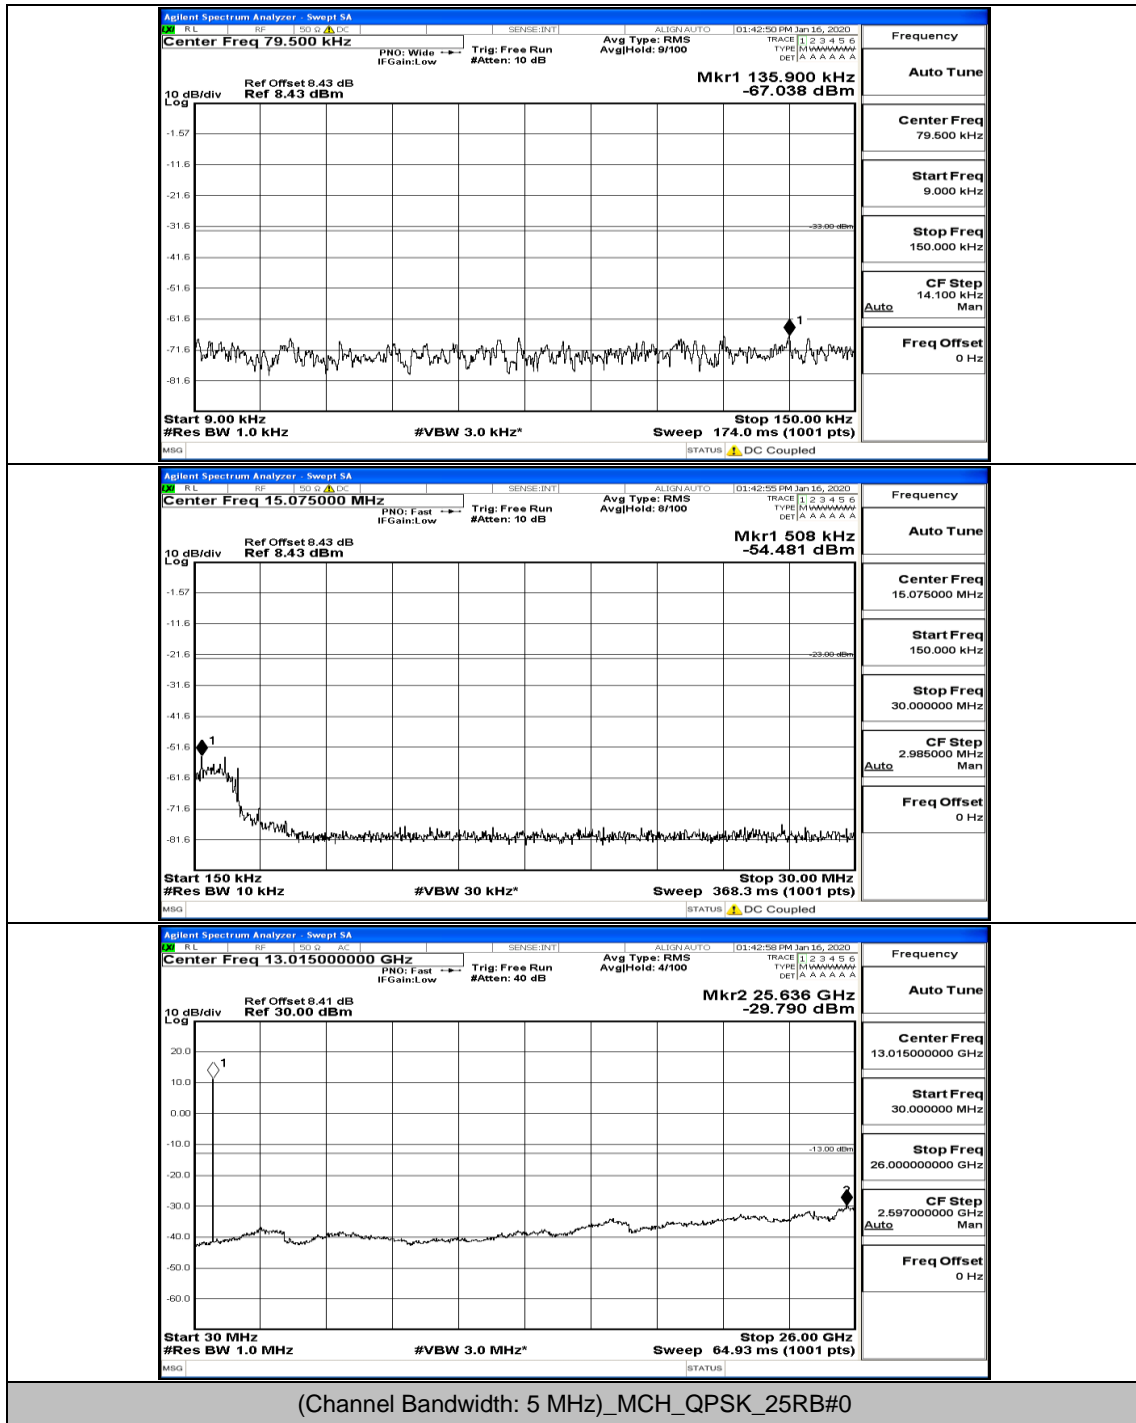

Band Edge Test Graph(s) (Channel Bandwidth: 10 MHz)_MCH_H_16QAM

G.5: Conducted Spurious Emission

Test Graphs

Channel Bandwidth: 5 MHz

(Channel Bandwidth: 5 MHz)_LCH_QPSK_1RB#24

(Channel Bandwidth: 5 MHz) LCH_QPSK_12RB#6

(Channel Bandwidth: 5 MHz)_LCH_QPSK_12RB#13

(Channel Bandwidth: 5 MHz)_MCH_QPSK_1RB#0

(Channel Bandwidth: 5 MHz)_MCH_QPSK_1RB#24

(Channel Bandwidth: 5 MHz)_MCH_QPSK_12RB#0

(Channel Bandwidth: 5 MHz)_HCH_QPSK_1RB#0