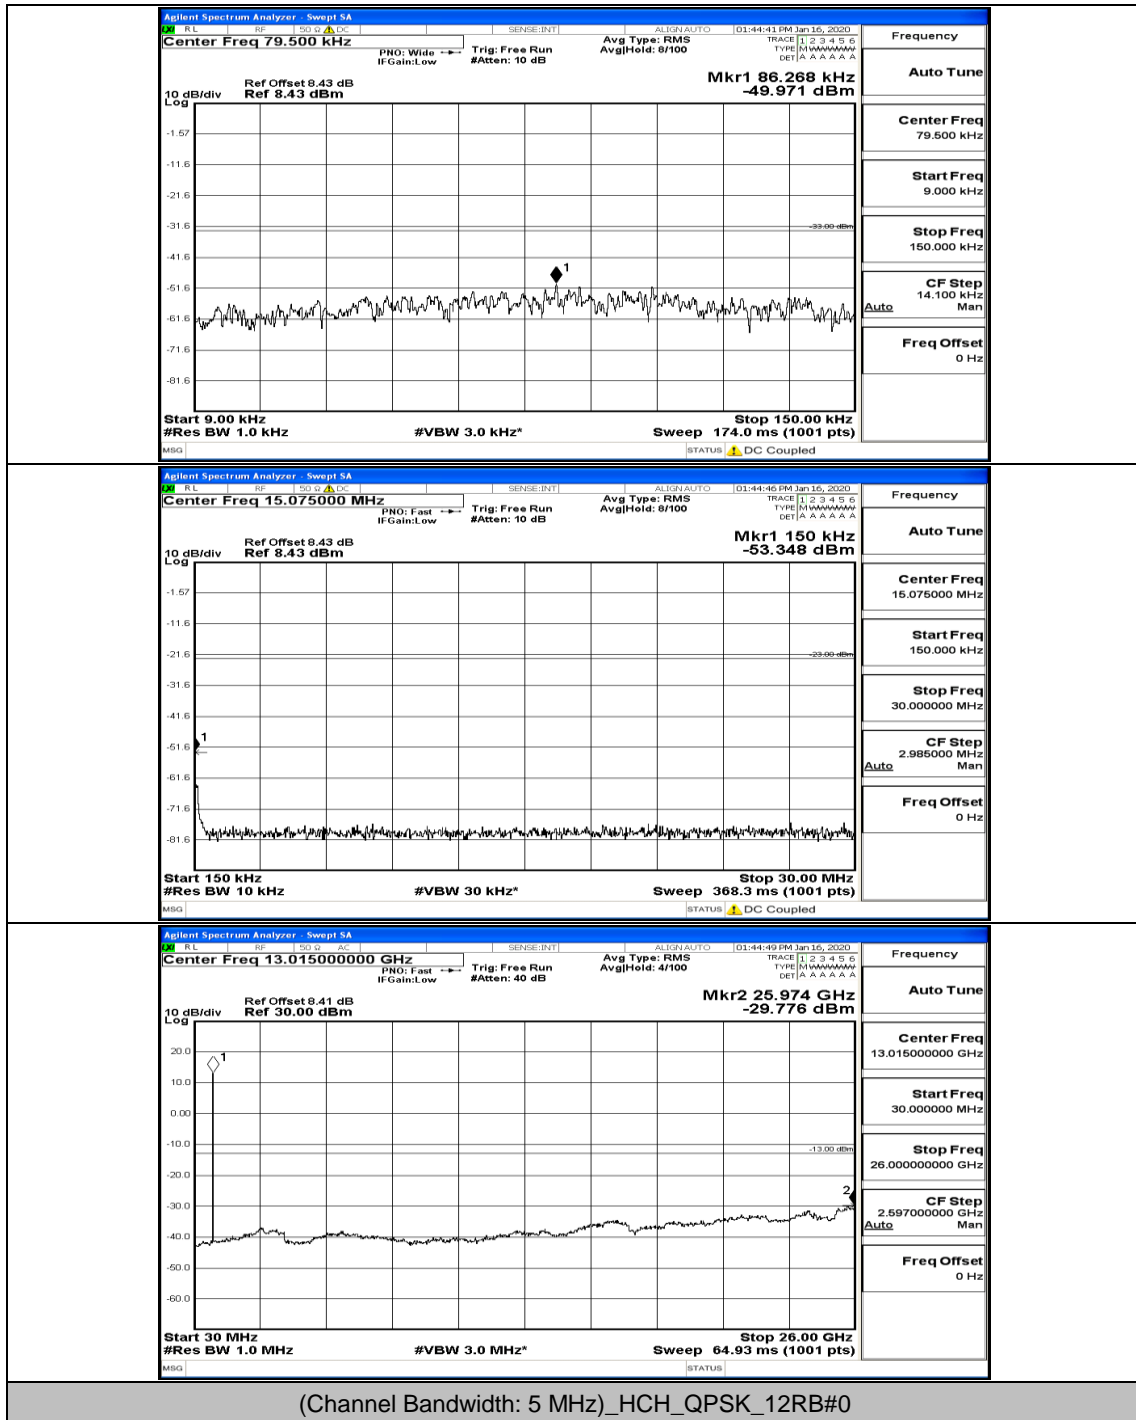

Band Edge Test Graph(s) (Channel Bandwidth: 10 MHz)_MCH_H_16QAM

G.5: Conducted Spurious Emission

Test Graphs

Channel Bandwidth: 5 MHz

(Channel Bandwidth: 5 MHz)_LCH_QPSK_1RB#24

(Channel Bandwidth: 5 MHz) LCH_QPSK_12RB#6

(Channel Bandwidth: 5 MHz)_LCH_QPSK_12RB#13

(Channel Bandwidth: 5 MHz)_MCH_QPSK_1RB#0

(Channel Bandwidth: 5 MHz)_MCH_QPSK_1RB#24

(Channel Bandwidth: 5 MHz)_MCH_QPSK_12RB#0

(Channel Bandwidth: 5 MHz)_HCH_QPSK_1RB#0