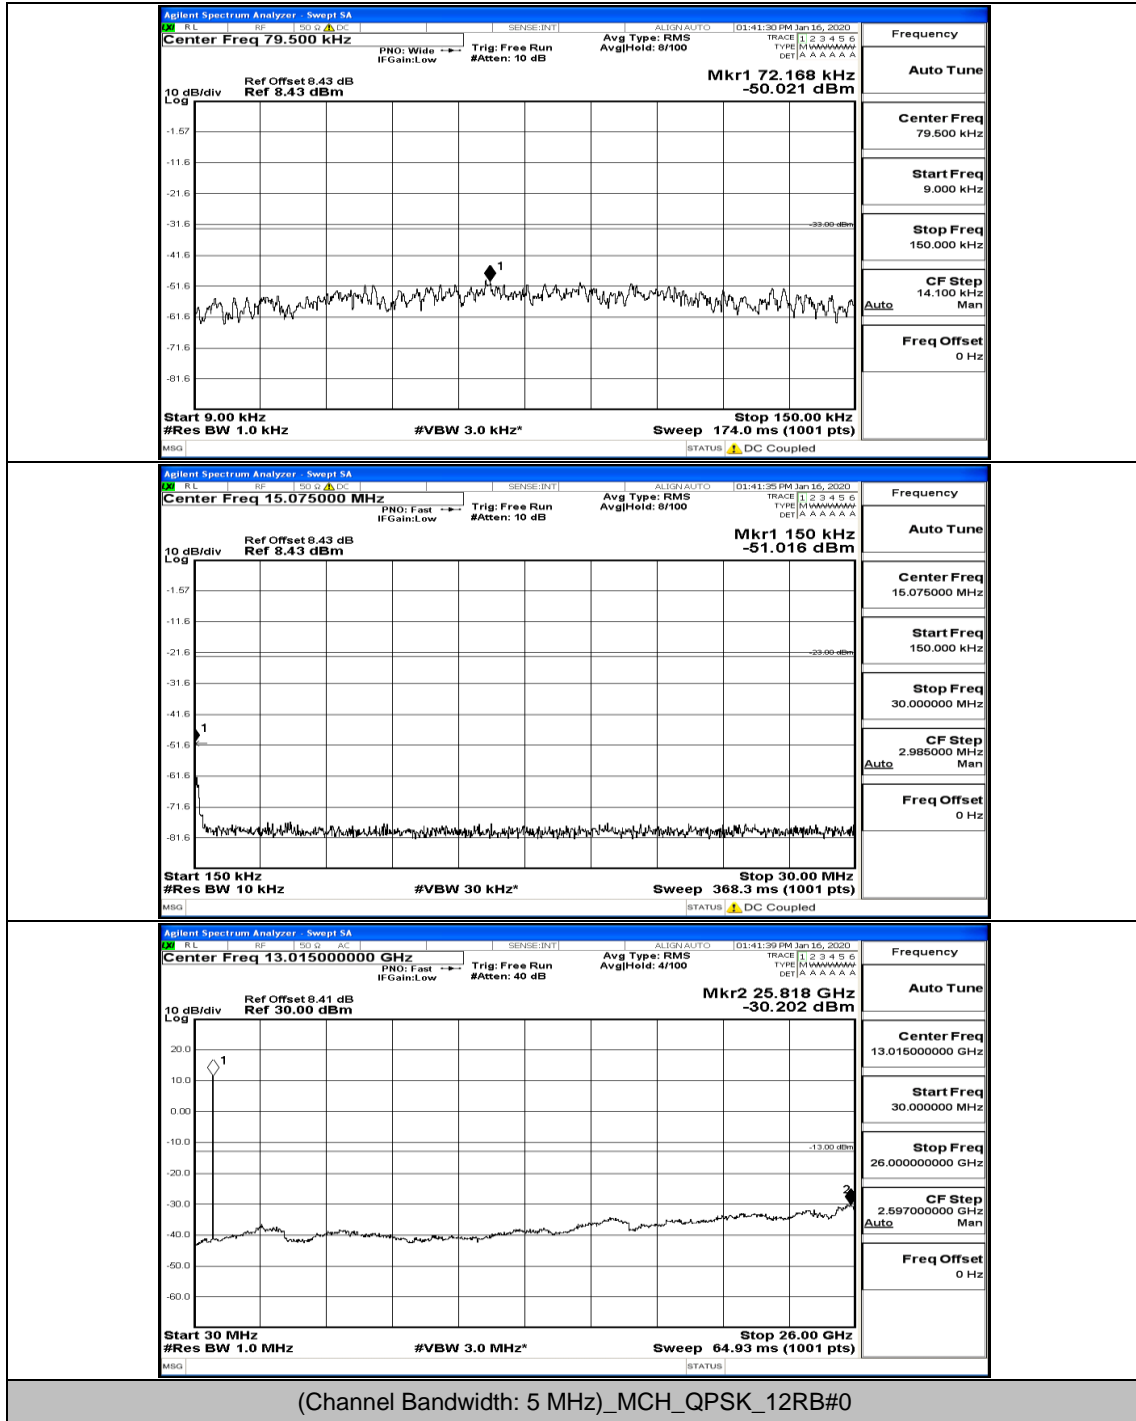

Band Edge Test Graph(s) (Channel Bandwidth: 10 MHz)_MCH_H_16QAM

G.5: Conducted Spurious Emission

Test Graphs

Channel Bandwidth: 5 MHz

(Channel Bandwidth: 5 MHz)_LCH_QPSK_1RB#24

(Channel Bandwidth: 5 MHz) LCH_QPSK_12RB#6

(Channel Bandwidth: 5 MHz)_LCH_QPSK_12RB#13

(Channel Bandwidth: 5 MHz)_MCH_QPSK_1RB#0

(Channel Bandwidth: 5 MHz)_MCH_QPSK_1RB#24

(Channel Bandwidth: 5 MHz)_MCH_QPSK_12RB#0

(Channel Bandwidth: 5 MHz)_HCH_QPSK_1RB#0