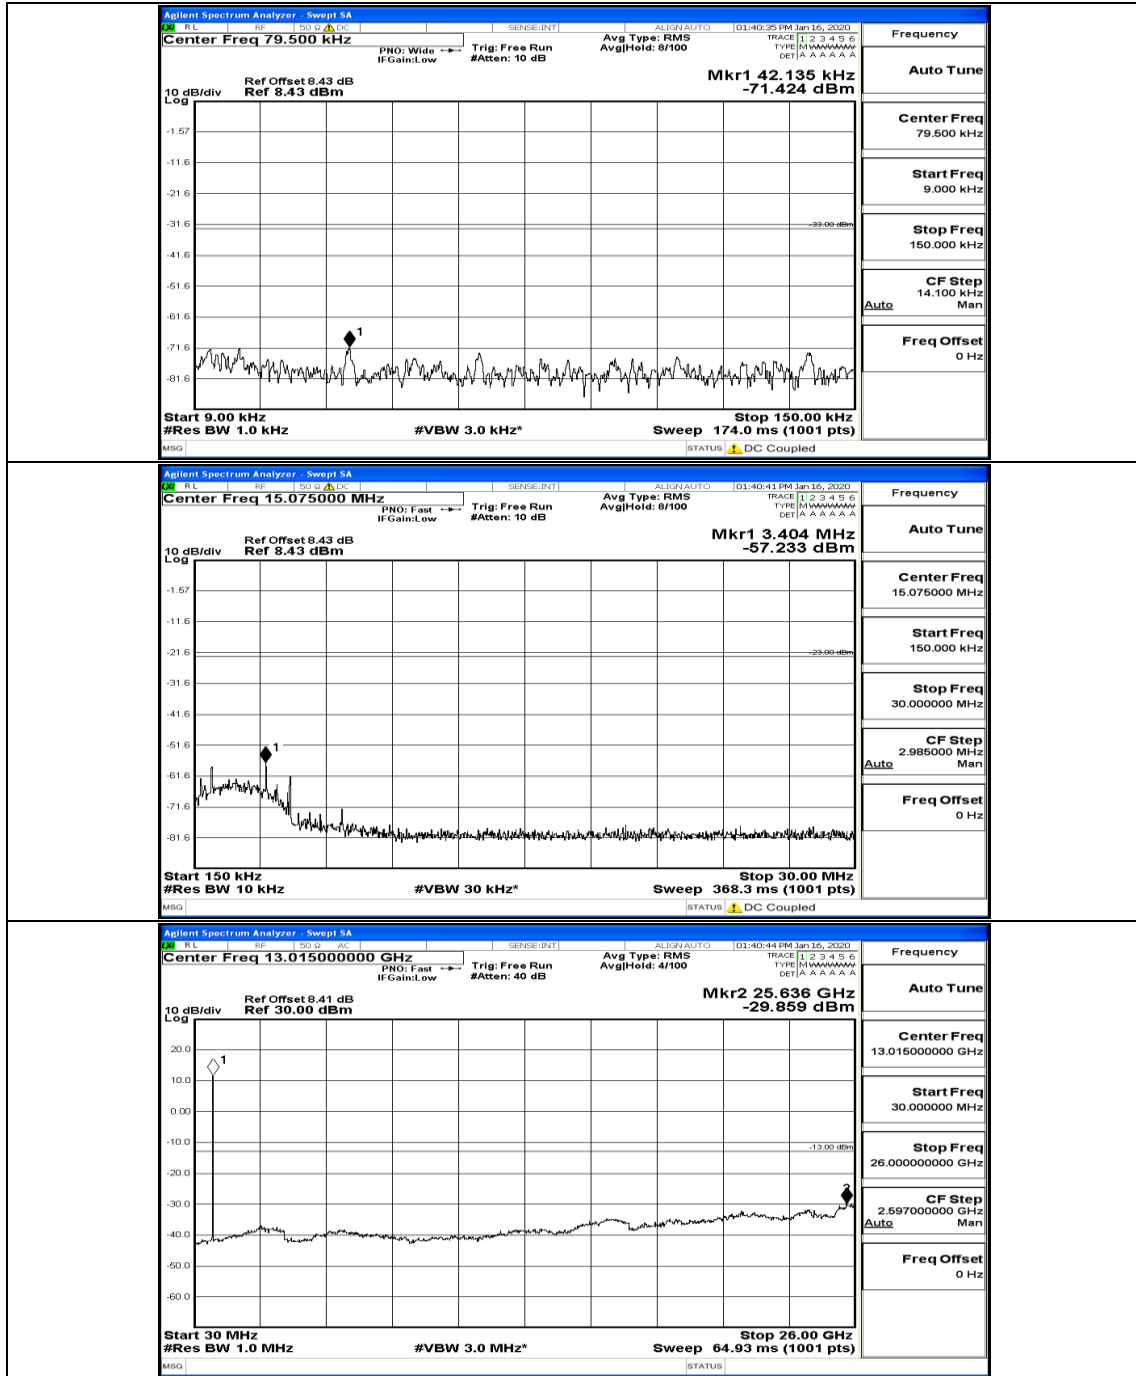

Band Edge Test Graph(s) (Channel Bandwidth: 10 MHz)_MCH_H_QPSK

Band Edge Test Graph(s) (Channel Bandwidth: 10 MHz)_MCH_L_16QAM

Band Edge Test Graph(s) (Channel Bandwidth: 10 MHz)_MCH_H_16QAM

Band Edge Test Graph(s) (Channel Bandwidth: 5 MHz)_LCH_16QAM

Band Edge Test Graph(s) (Channel Bandwidth: 5 MHz)_HCH_16QAM

Band Edge Test Graph(s) (Channel Bandwidth: 10 MHz)_MCH_L_QPSK

Band Edge Test Graph(s) (Channel Bandwidth: 10 MHz)_MCH_H_QPSK

Band Edge Test Graph(s) (Channel Bandwidth: 10 MHz)_MCH_L_16QAM

Band Edge Test Graph(s) (Channel Bandwidth: 10 MHz)_MCH_H_16QAM

G.5: Conducted Spurious Emission

Test Graphs

Channel Bandwidth: 5 MHz

(Channel Bandwidth: 5 MHz)_LCH_QPSK_1RB#24

(Channel Bandwidth: 5 MHz) LCH_QPSK_12RB#6

(Channel Bandwidth: 5 MHz)_LCH_QPSK_12RB#13

(Channel Bandwidth: 5 MHz)_MCH_QPSK_1RB#0

(Channel Bandwidth: 5 MHz)_MCH_QPSK_1RB#24

(Channel Bandwidth: 5 MHz)_MCH_QPSK_12RB#0

(Channel Bandwidth: 5 MHz)_HCH_QPSK_1RB#0