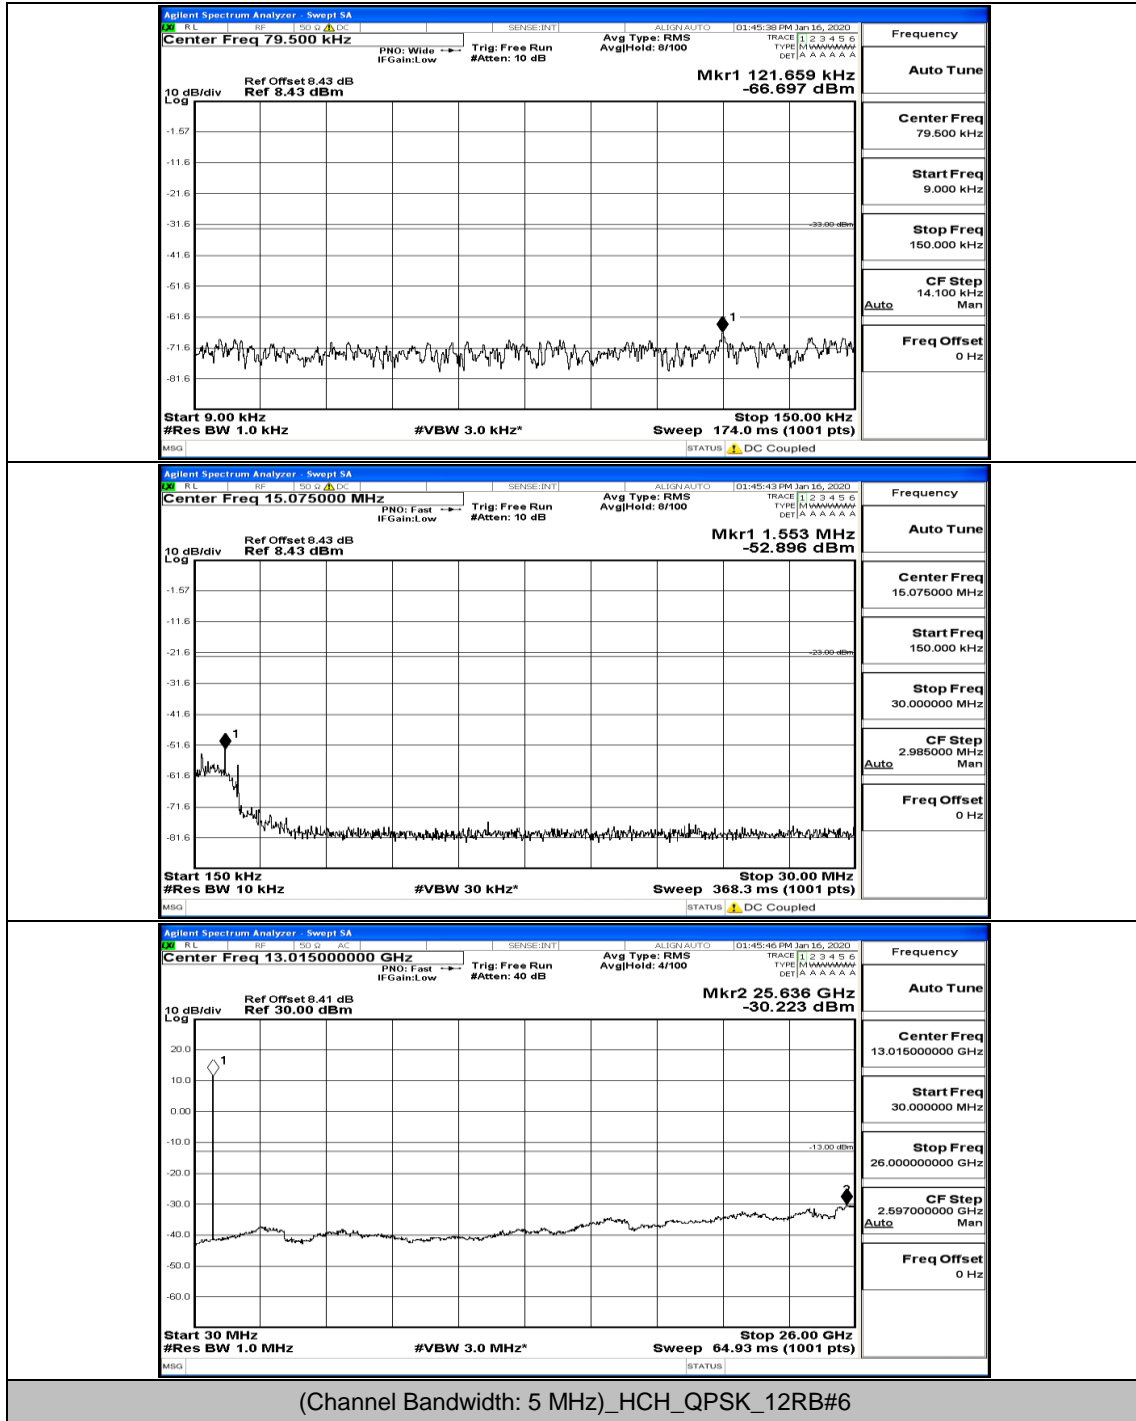

(Channel Bandwidth: 5 MHz)_HCH_QPSK_12RB#6