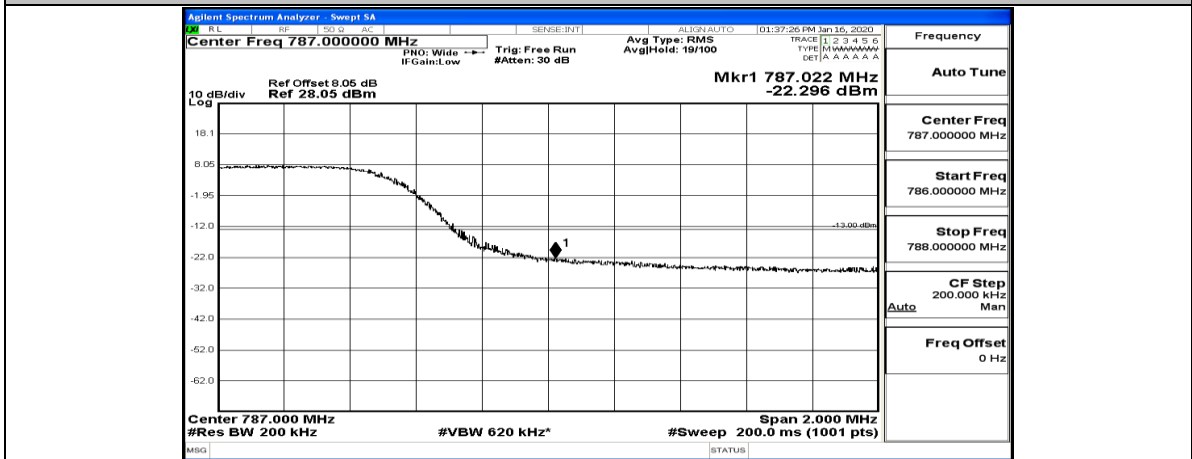

G.4: Band Edge

Test Graphs

Channel Bandwidth: 5 MHz

Band Edge Test Graph(s) (Channel Bandwidth: 5 MHz)_LCH_16QAM

Band Edge Test Graph(s) (Channel Bandwidth: 5 MHz)_HCH_16QAM

Band Edge Test Graph(s) (Channel Bandwidth: 10 MHz)_MCH_L_QPSK

Band Edge Test Graph(s) (Channel Bandwidth: 10 MHz)_MCH_H_QPSK

Band Edge Test Graph(s) (Channel Bandwidth: 10 MHz)_MCH_L_16QAM

Band Edge Test Graph(s) (Channel Bandwidth: 10 MHz)_MCH_H_16QAM

Band Edge Test Graph(s) (Channel Bandwidth: 5 MHz)_LCH_16QAM