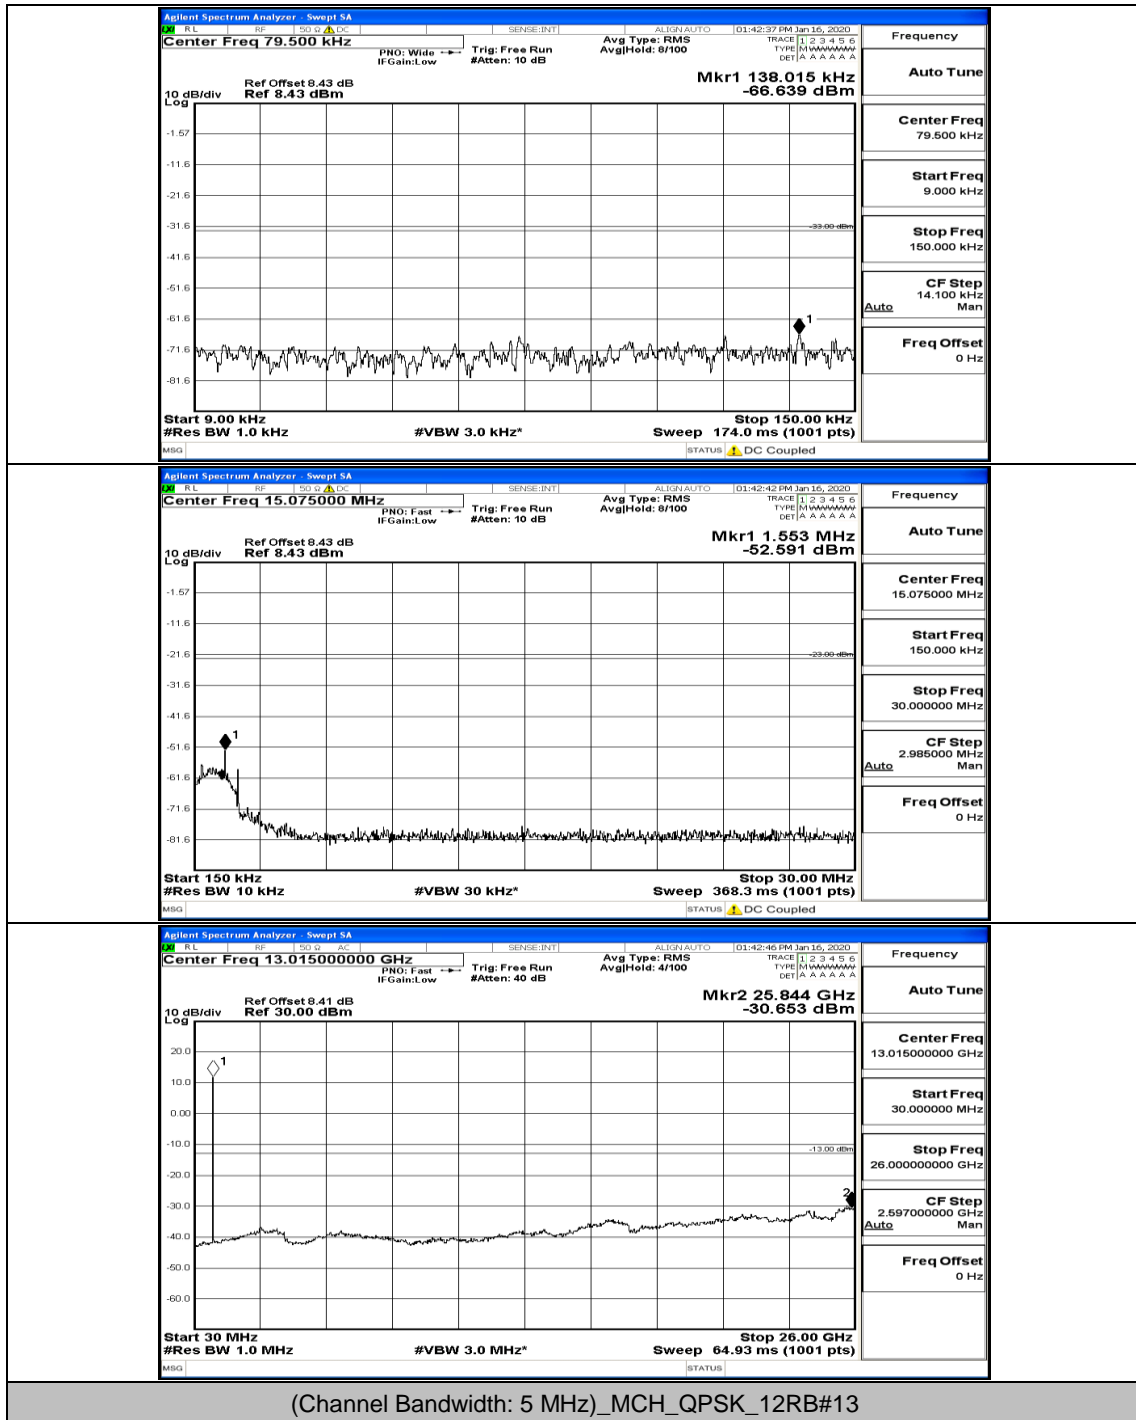

Band Edge Test Graph(s) (Channel Bandwidth: 5 MHz)_HCH_16QAM

Band Edge Test Graph(s) (Channel Bandwidth: 10 MHz)_MCH_L_QPSK

Band Edge Test Graph(s) (Channel Bandwidth: 10 MHz)_MCH_H_QPSK

Band Edge Test Graph(s) (Channel Bandwidth: 10 MHz)_MCH_L_16QAM

Band Edge Test Graph(s) (Channel Bandwidth: 10 MHz)_MCH_H_16QAM

G.5: Conducted Spurious Emission

Test Graphs

Channel Bandwidth: 5 MHz

(Channel Bandwidth: 5 MHz)_LCH_QPSK_1RB#24

(Channel Bandwidth: 5 MHz) LCH_QPSK_12RB#6

(Channel Bandwidth: 5 MHz)_LCH_QPSK_12RB#13

(Channel Bandwidth: 5 MHz)_MCH_QPSK_1RB#0

(Channel Bandwidth: 5 MHz)_MCH_QPSK_1RB#24

(Channel Bandwidth: 5 MHz)_MCH_QPSK_12RB#0

(Channel Bandwidth: 5 MHz)_HCH_QPSK_1RB#0