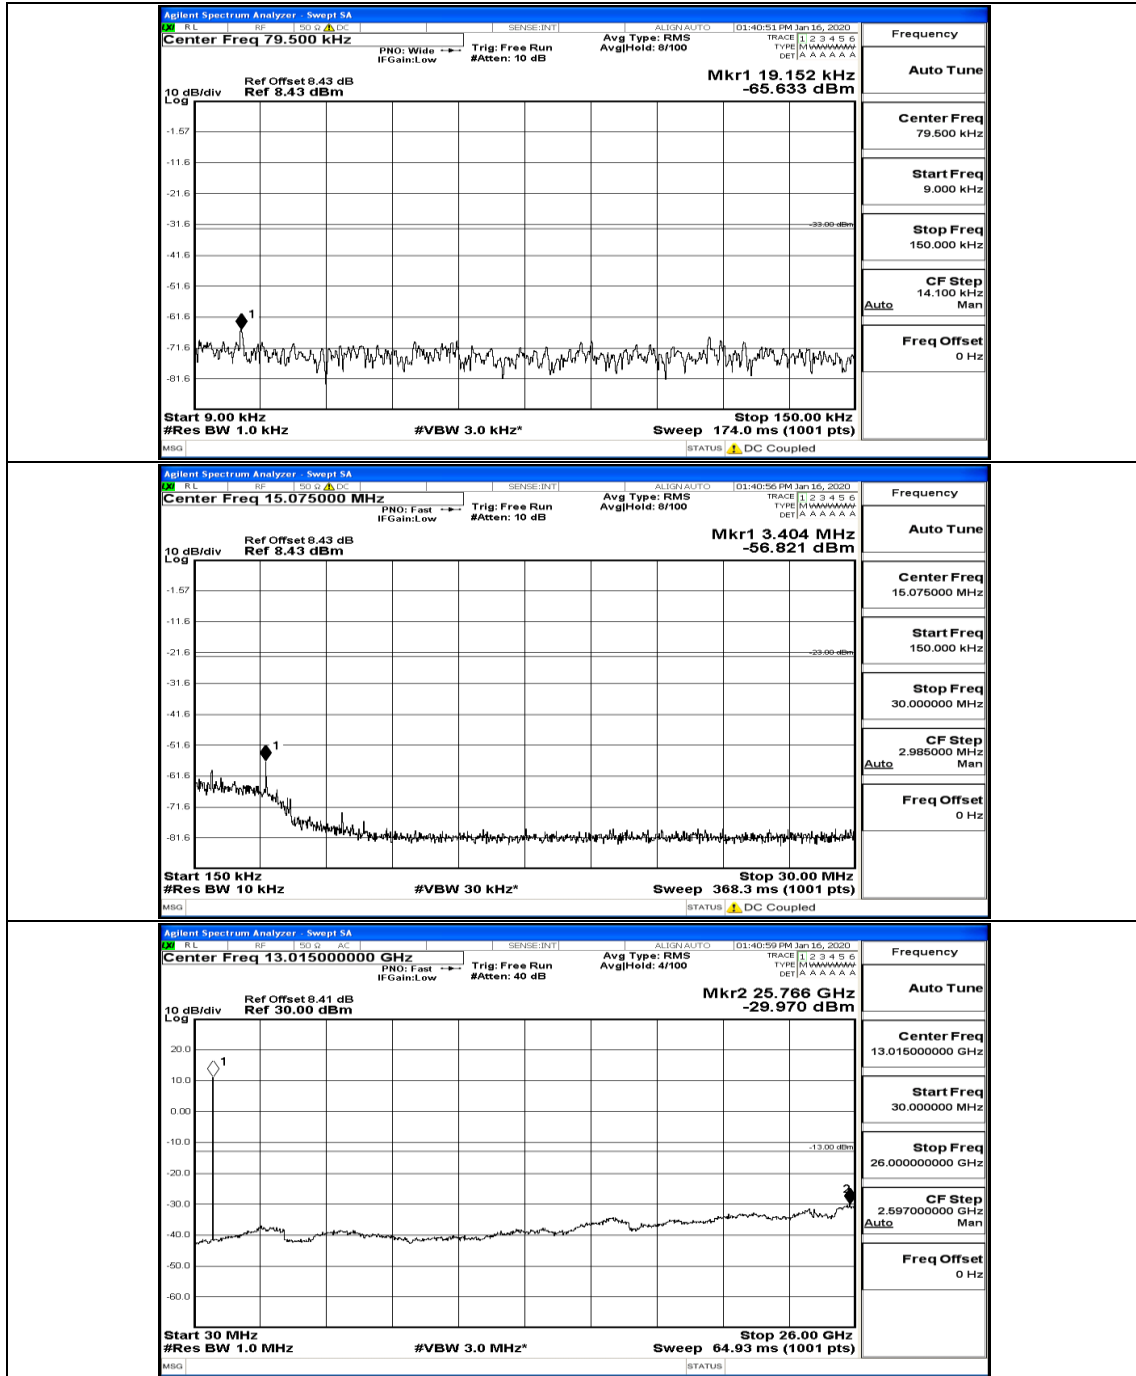

(Channel Bandwidth: 5 MHz)_MCH_16QAM_1RB#0