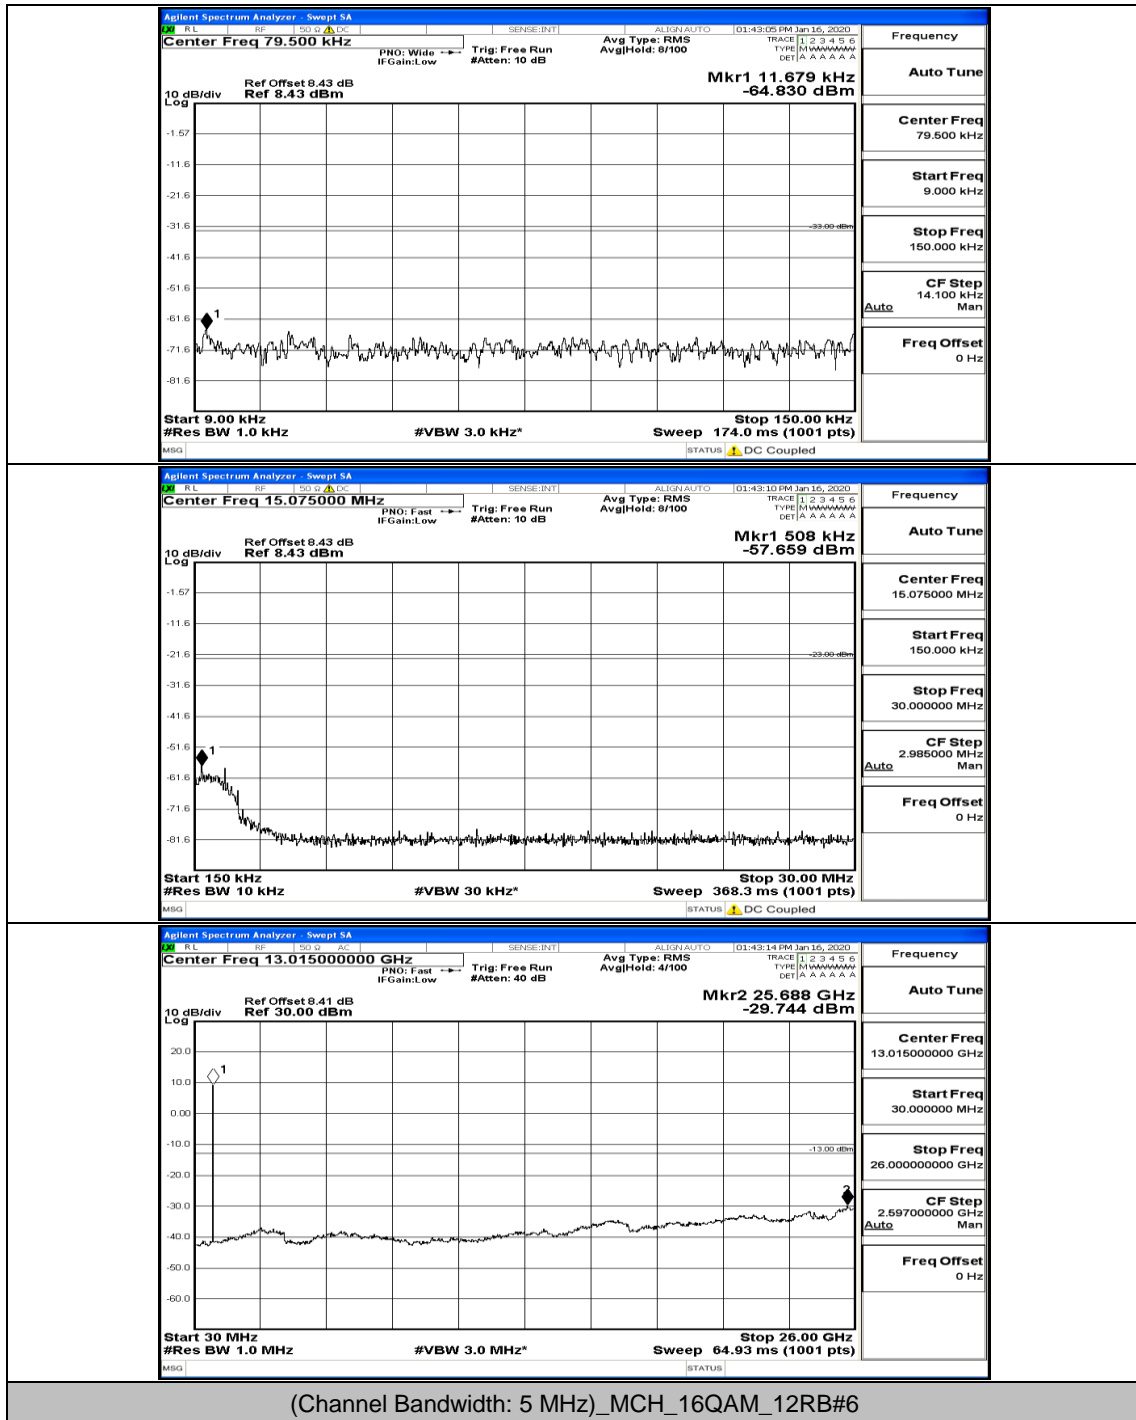

Band Edge Test Graph(s) (Channel Bandwidth: 10 MHz)_MCH_H_16QAM

G.5: Conducted Spurious Emission

Test Graphs

Channel Bandwidth: 5 MHz

(Channel Bandwidth: 5 MHz)_LCH_QPSK_1RB#24

(Channel Bandwidth: 5 MHz) LCH_QPSK_12RB#6

(Channel Bandwidth: 5 MHz)_LCH_16QAM_12RB#13

(Channel Bandwidth: 5 MHz)_MCH_16QAM_1RB#0

(Channel Bandwidth: 5 MHz)_MCH_16QAM_12RB#13

(Channel Bandwidth: 5 MHz)_HCH_16QAM_1RB#0

(Channel Bandwidth: 5 MHz)_HCH_16QAM_1RB#12