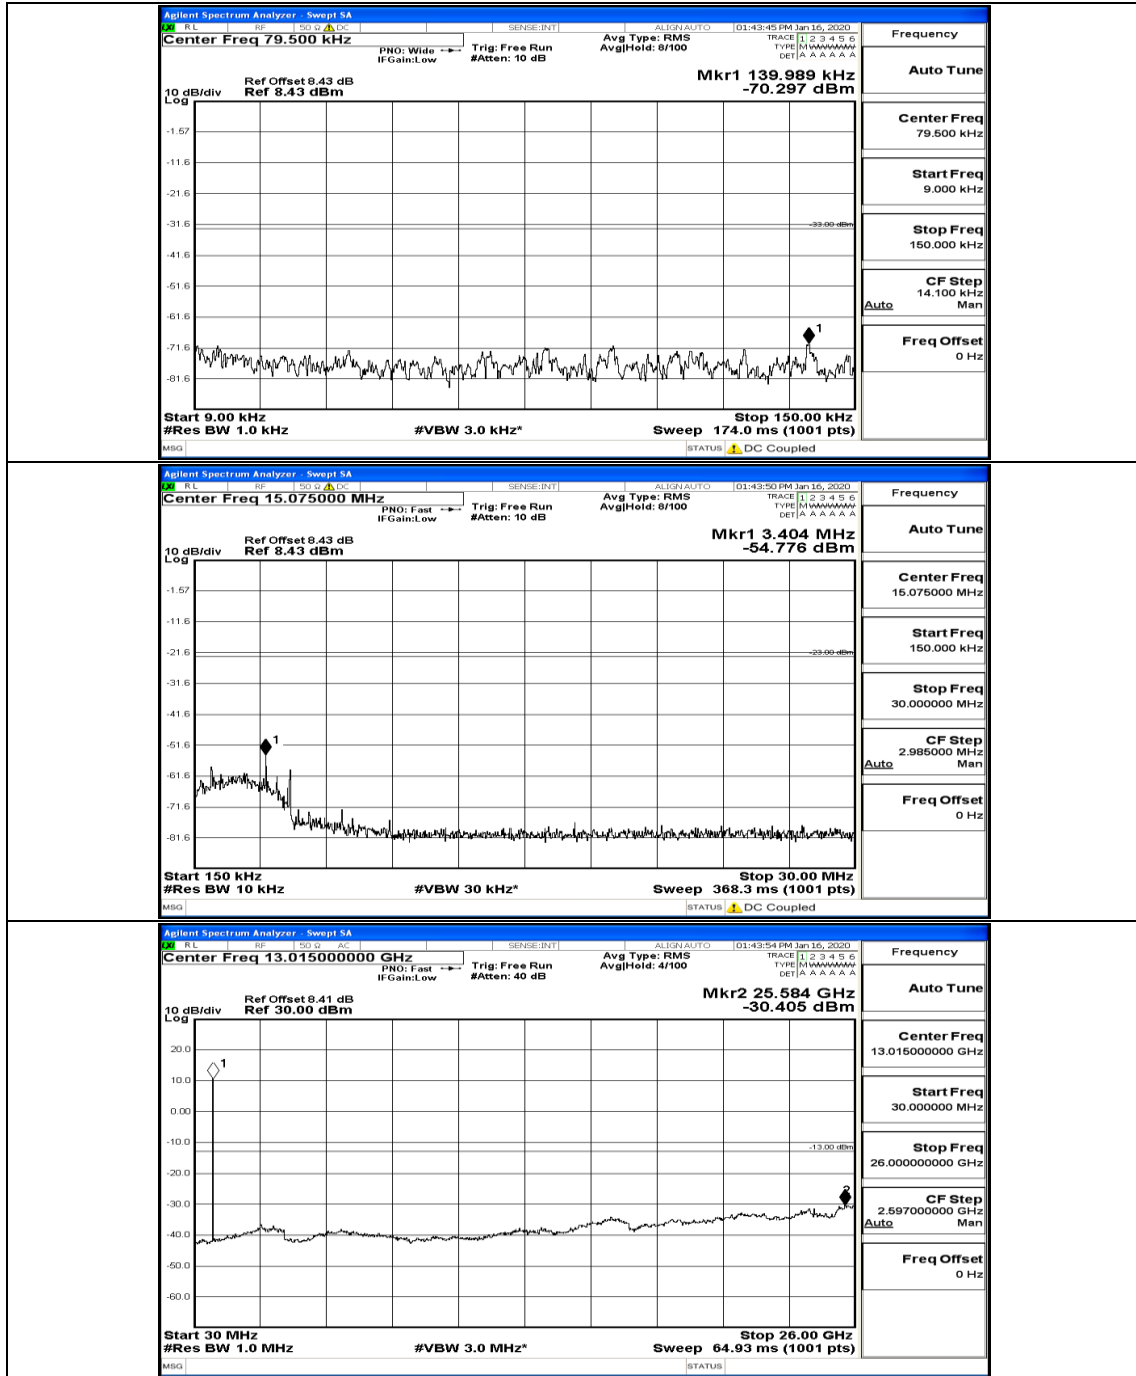

Band Edge Test Graph(s) (Channel Bandwidth: 10 MHz)_MCH_H_16QAM

G.5: Conducted Spurious Emission

Test Graphs

Channel Bandwidth: 5 MHz

(Channel Bandwidth: 5 MHz)_LCH_QPSK_1RB#24

(Channel Bandwidth: 5 MHz) LCH_QPSK_12RB#6

(Channel Bandwidth: 5 MHz)_LCH_QPSK_12RB#13

(Channel Bandwidth: 5 MHz)_MCH_QPSK_1RB#0

(Channel Bandwidth: 5 MHz)_MCH_QPSK_1RB#24

(Channel Bandwidth: 5 MHz)_MCH_QPSK_12RB#0

(Channel Bandwidth: 5 MHz)_HCH_QPSK_1RB#0