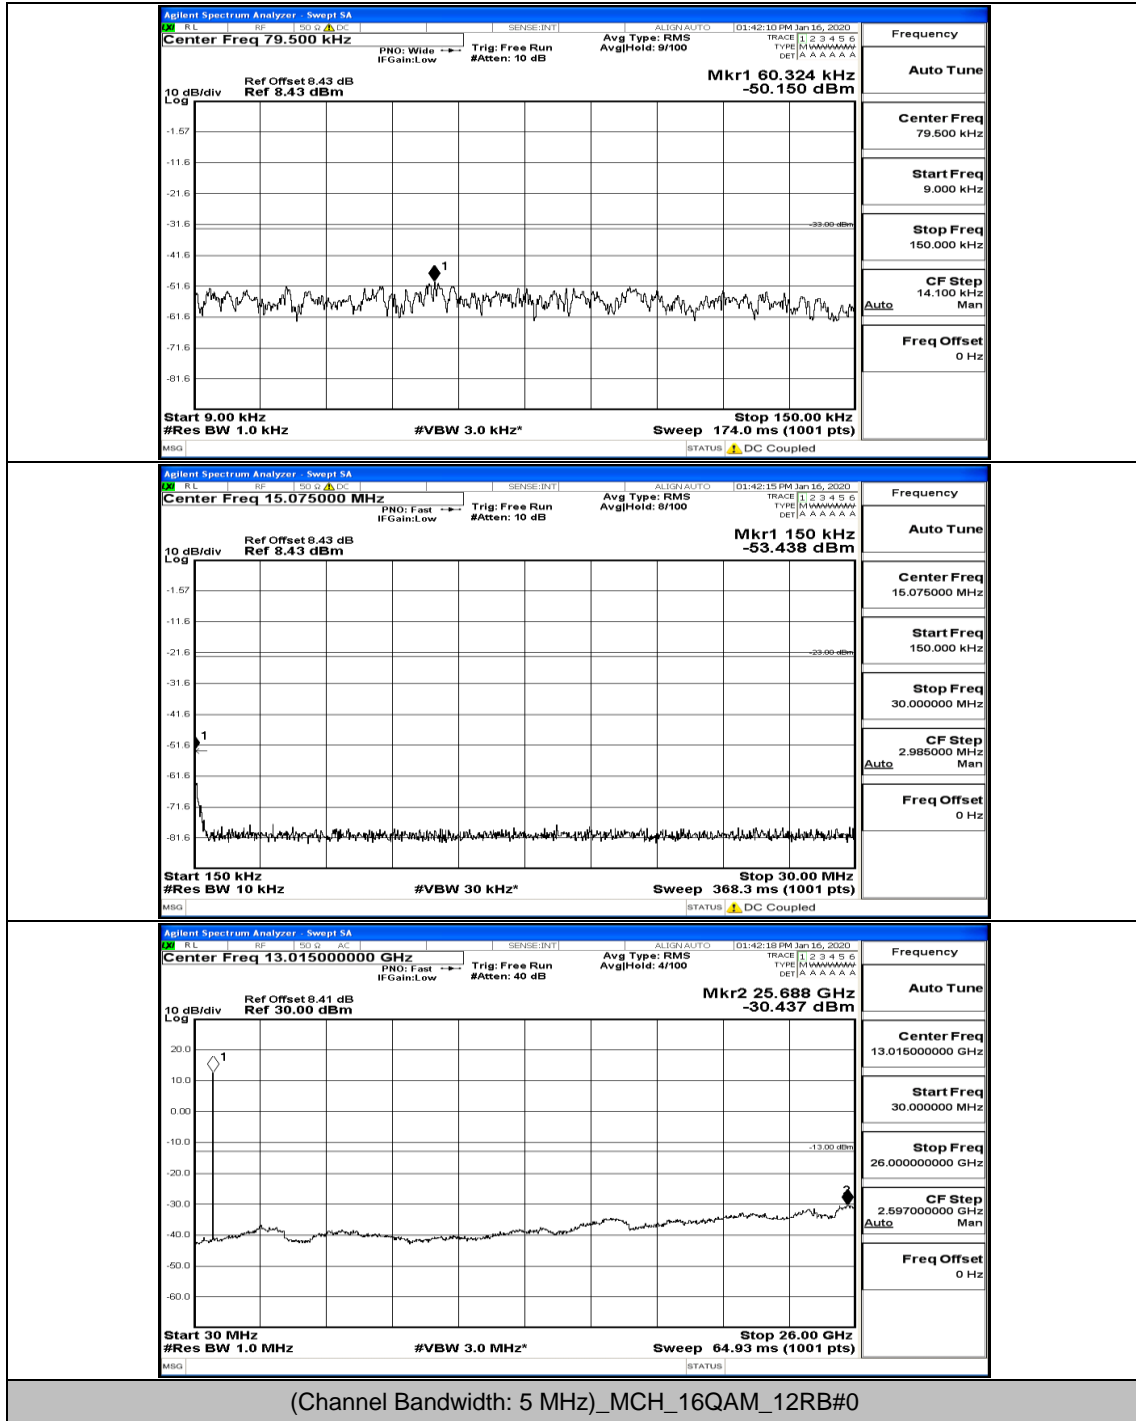

Band Edge Test Graph(s) (Channel Bandwidth: 10 MHz)_MCH_H_16QAM

G.5: Conducted Spurious Emission

Test Graphs

Channel Bandwidth: 5 MHz

(Channel Bandwidth: 5 MHz)_LCH_QPSK_1RB#24

(Channel Bandwidth: 5 MHz) LCH_QPSK_12RB#6

(Channel Bandwidth: 5 MHz)_LCH_16QAM_12RB#13

(Channel Bandwidth: 5 MHz)_MCH_16QAM_1RB#0

(Channel Bandwidth: 5 MHz)_MCH_16QAM_12RB#13

(Channel Bandwidth: 5 MHz)_HCH_16QAM_1RB#0

(Channel Bandwidth: 5 MHz)_HCH_16QAM_1RB#12