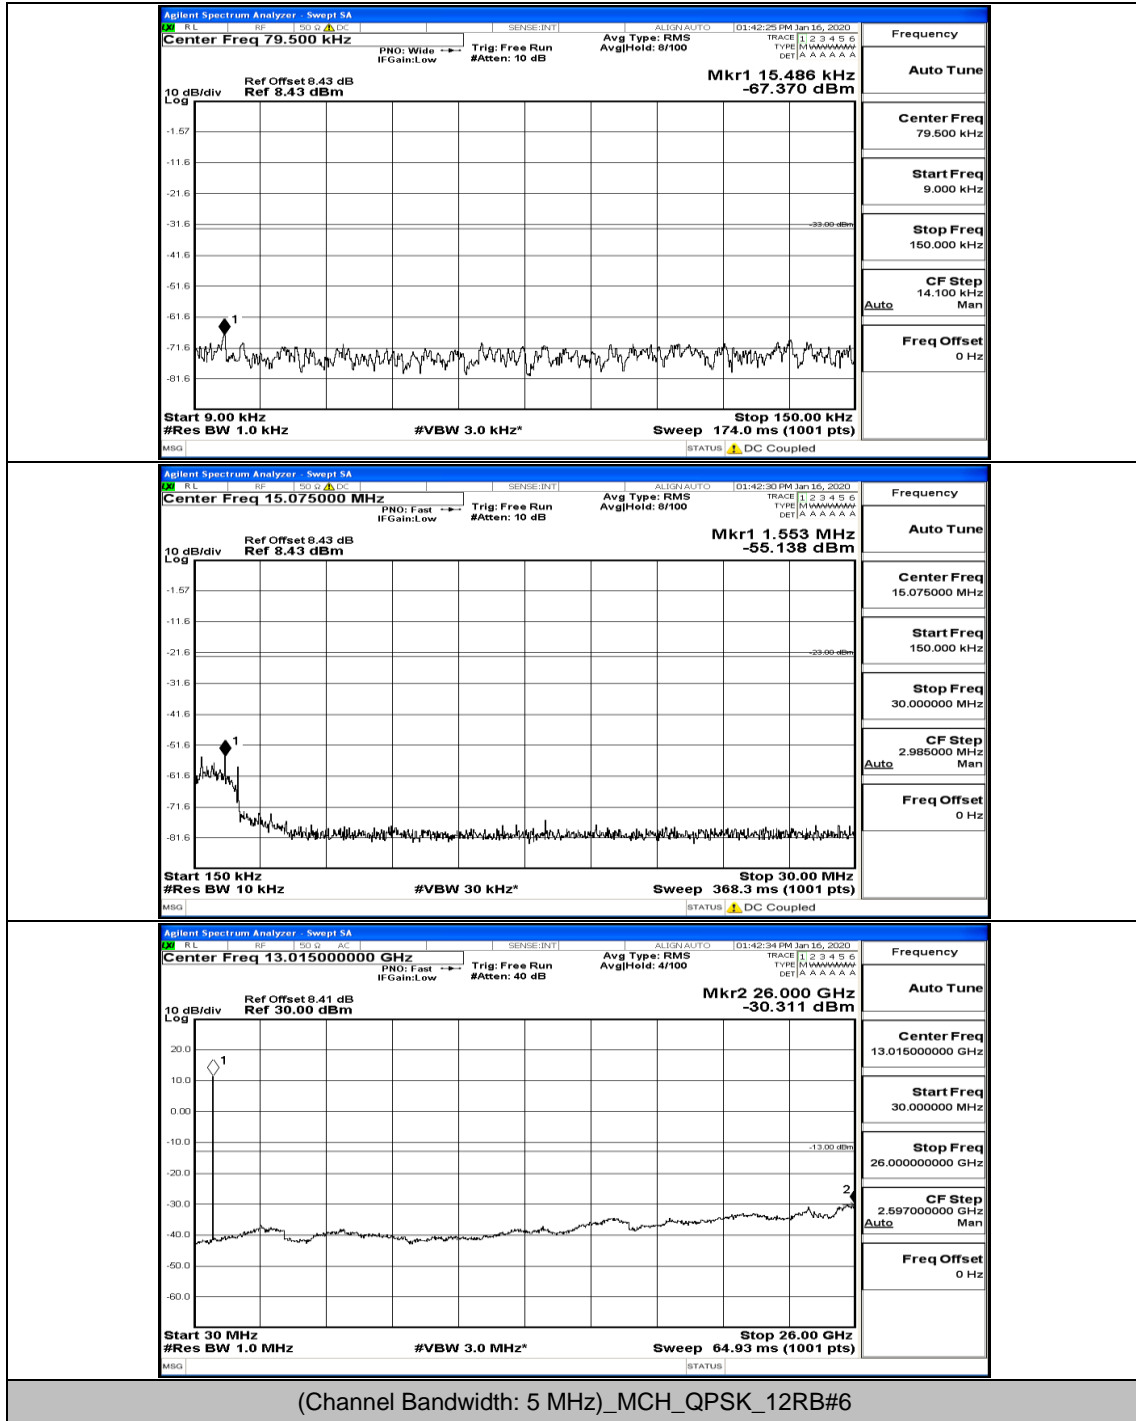

Band Edge Test Graph(s) (Channel Bandwidth: 5 MHz)_HCH_16QAM

Band Edge Test Graph(s) (Channel Bandwidth: 10 MHz)_MCH_L_QPSK

Band Edge Test Graph(s) (Channel Bandwidth: 10 MHz)_MCH_H_QPSK

Band Edge Test Graph(s) (Channel Bandwidth: 10 MHz)_MCH_L_16QAM

Band Edge Test Graph(s) (Channel Bandwidth: 10 MHz)_MCH_H_16QAM

G.5: Conducted Spurious Emission

Test Graphs

Channel Bandwidth: 5 MHz

(Channel Bandwidth: 5 MHz)_LCH_QPSK_1RB#24

(Channel Bandwidth: 5 MHz) LCH_QPSK_12RB#6

(Channel Bandwidth: 5 MHz)_LCH_QPSK_12RB#13

(Channel Bandwidth: 5 MHz)_MCH_QPSK_1RB#0

(Channel Bandwidth: 5 MHz)_MCH_QPSK_1RB#24

(Channel Bandwidth: 5 MHz)_MCH_QPSK_12RB#0

(Channel Bandwidth: 5 MHz)_HCH_QPSK_1RB#0