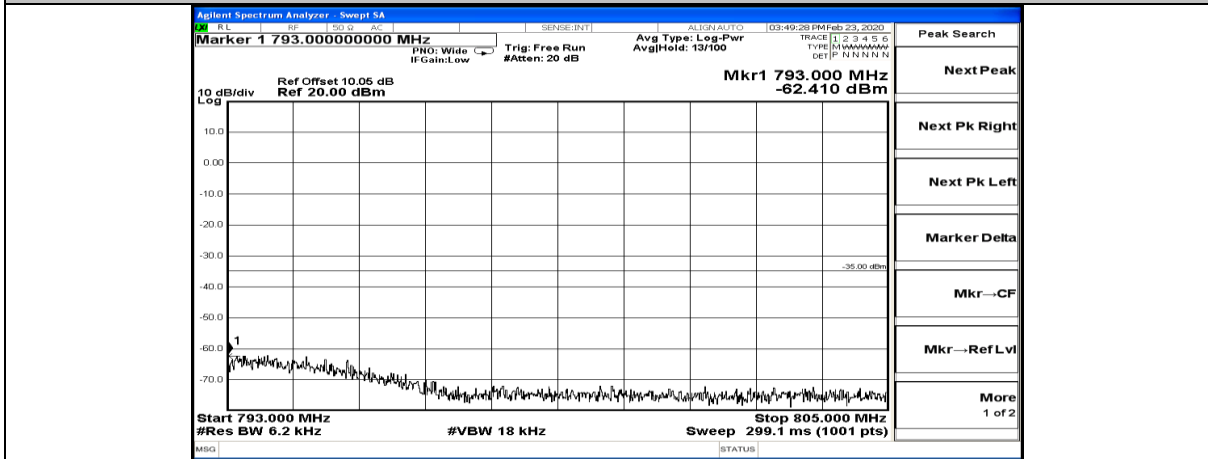

Band Edge Test Graph(s) (Channel Bandwidth: 5 MHz)_HCH_16QAM