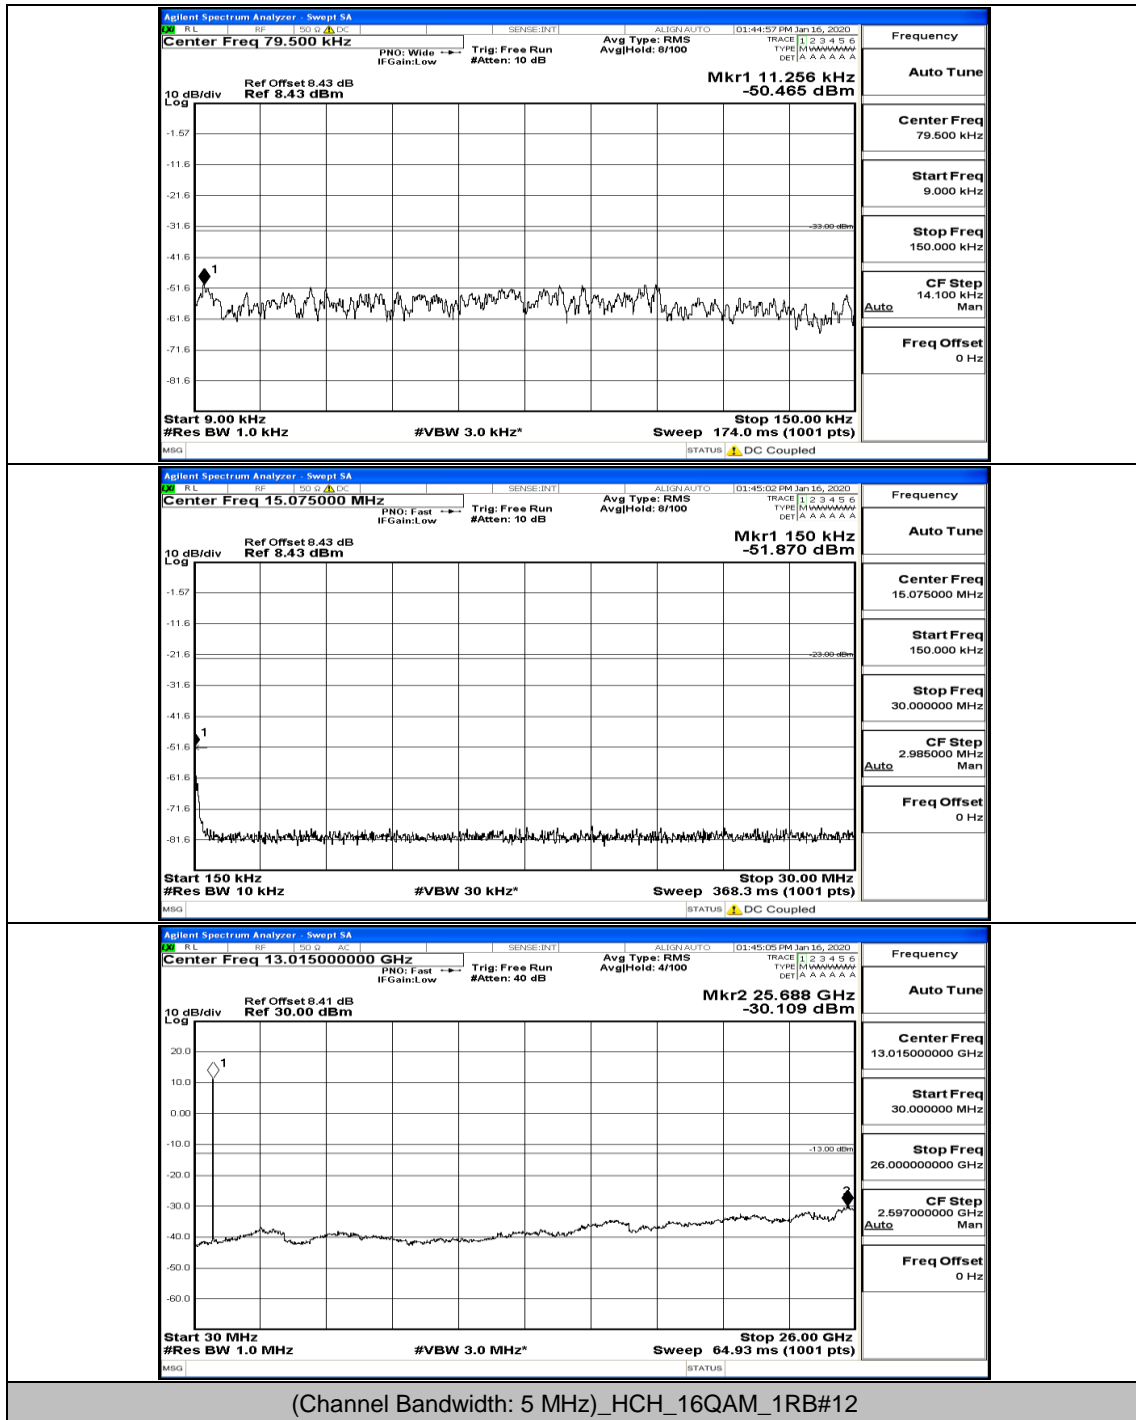

Band Edge Test Graph(s) (Channel Bandwidth: 10 MHz)_MCH_H_16QAM

G.5: Conducted Spurious Emission

Test Graphs

Channel Bandwidth: 5 MHz

(Channel Bandwidth: 5 MHz)_LCH_QPSK_1RB#24

(Channel Bandwidth: 5 MHz) LCH_QPSK_12RB#6

(Channel Bandwidth: 5 MHz)_LCH_16QAM_12RB#13

(Channel Bandwidth: 5 MHz)_MCH_16QAM_1RB#0

(Channel Bandwidth: 5 MHz)_MCH_16QAM_12RB#13

(Channel Bandwidth: 5 MHz)_HCH_16QAM_1RB#0

(Channel Bandwidth: 5 MHz)_HCH_16QAM_1RB#12