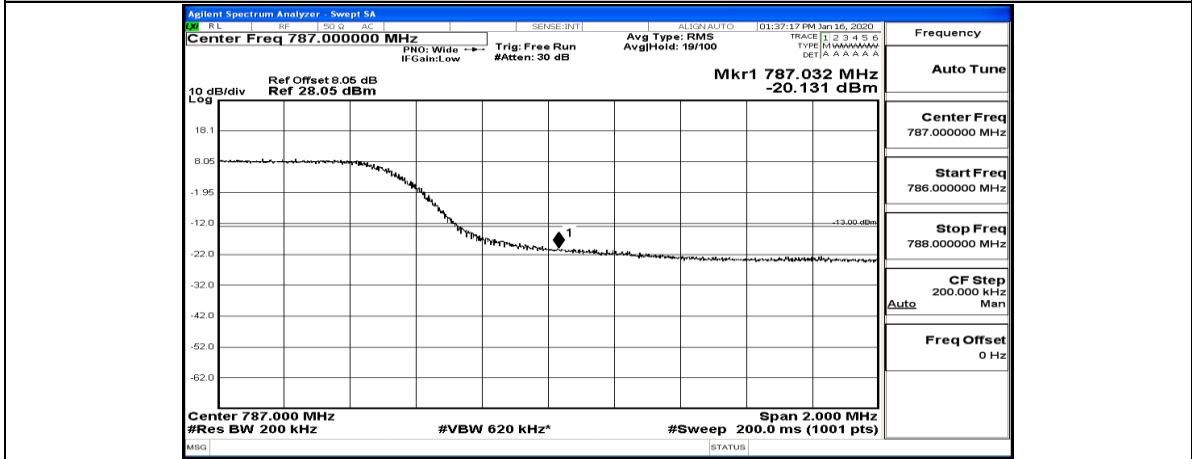

G.4: Band Edge

Test Graphs

Channel Bandwidth: 5 MHz

Band Edge Test Graph(s) (Channel Bandwidth: 5 MHz)_LCH_16QAM

Band Edge Test Graph(s) (Channel Bandwidth: 5 MHz)_HCH_16QAM

Band Edge Test Graph(s) (Channel Bandwidth: 10 MHz)_MCH_L_QPSK

Band Edge Test Graph(s) (Channel Bandwidth: 10 MHz)_MCH_H_QPSK

Band Edge Test Graph(s) (Channel Bandwidth: 10 MHz)_MCH_L_16QAM

Band Edge Test Graph(s) (Channel Bandwidth: 10 MHz)_MCH_H_16QAM

Band Edge Test Graph(s) (Channel Bandwidth: 5 MHz)_LCH_16QAM