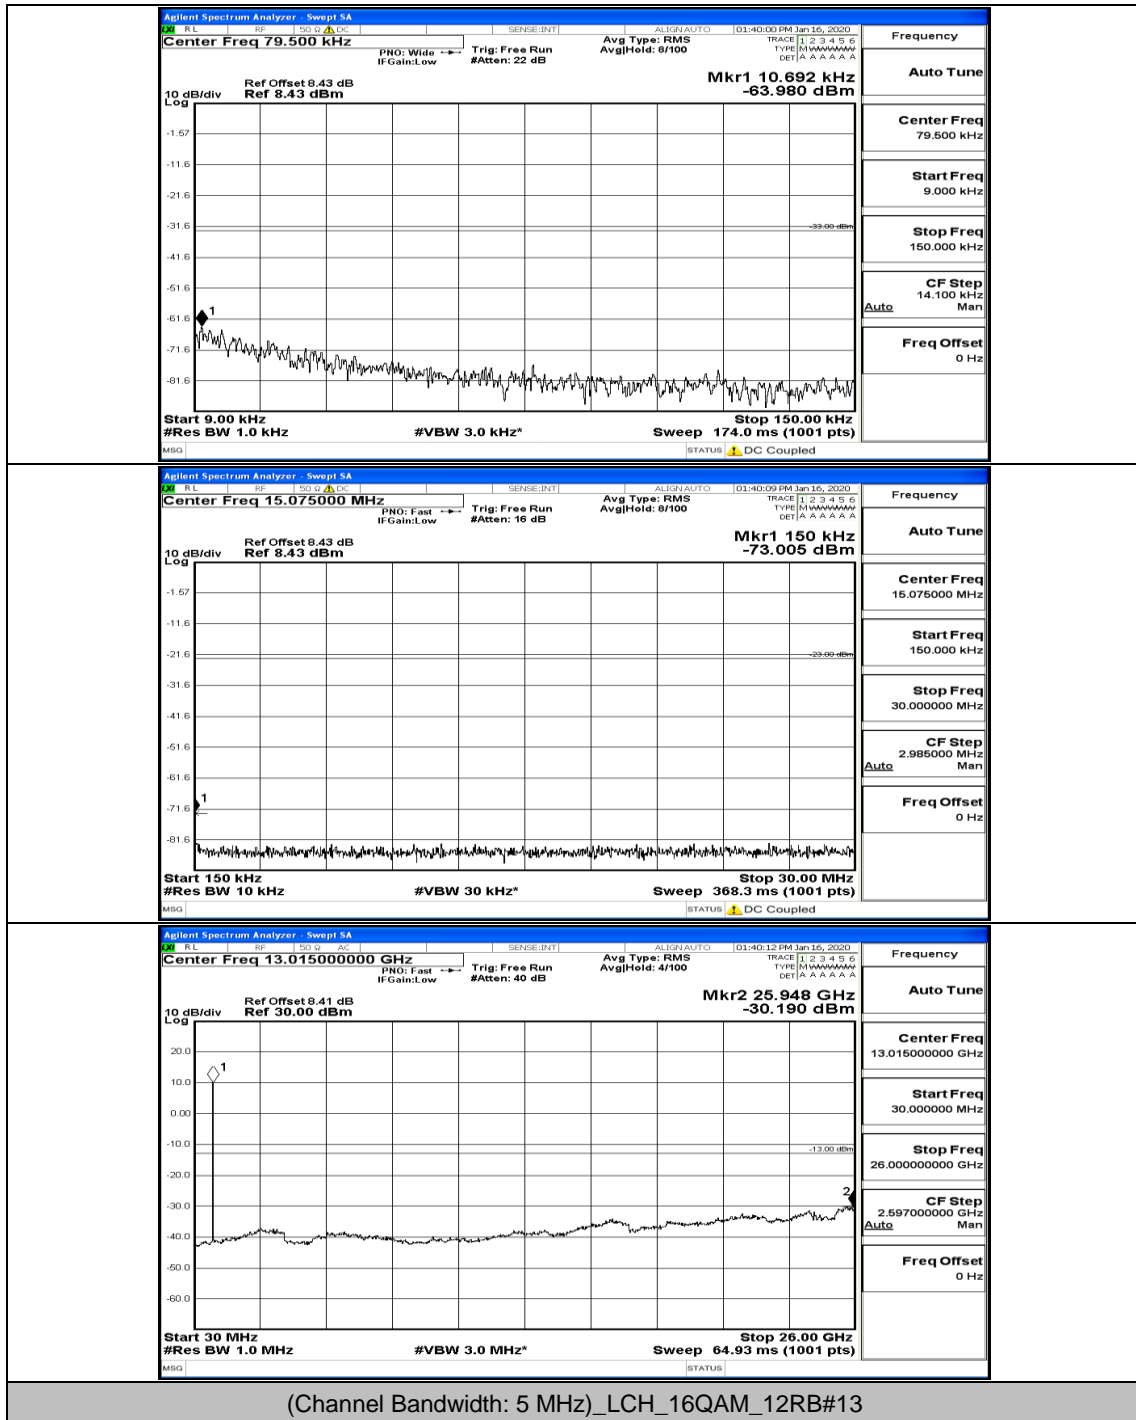

Band Edge Test Graph(s) (Channel Bandwidth: 10 MHz)_MCH_H_16QAM

G.5: Conducted Spurious Emission

Test Graphs

Channel Bandwidth: 5 MHz

(Channel Bandwidth: 5 MHz)_LCH_QPSK_1RB#24

(Channel Bandwidth: 5 MHz) LCH_QPSK_12RB#6

(Channel Bandwidth: 5 MHz)_HCH_QPSK_12RB#0

(Channel Bandwidth: 5 MHz)_HCH_QPSK_12RB#6

(Channel Bandwidth: 5 MHz)_LCH_16QAM_1RB#0

(Channel Bandwidth: 5 MHz)_LCH_16QAM_1RB#24

(Channel Bandwidth: 5 MHz)_LCH_16QAM_12RB#0