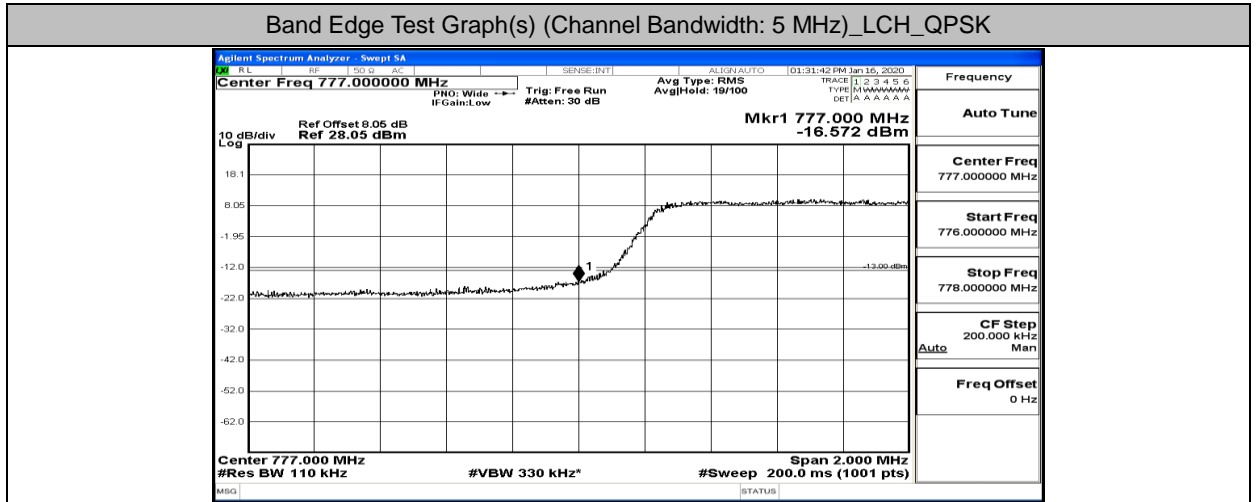

G.4: Band Edge

Test Graphs

Channel Bandwidth: 5 MHz

Band Edge Test Graph(s) (Channel Bandwidth: 5 MHz)_LCH_16QAM

Band Edge Test Graph(s) (Channel Bandwidth: 5 MHz)_HCH_16QAM

Band Edge Test Graph(s) (Channel Bandwidth: 10 MHz)_MCH_L_QPSK

Band Edge Test Graph(s) (Channel Bandwidth: 10 MHz)_MCH_H_QPSK

Band Edge Test Graph(s) (Channel Bandwidth: 10 MHz)_MCH_L_16QAM

Band Edge Test Graph(s) (Channel Bandwidth: 10 MHz)_MCH_H_16QAM

Band Edge Test Graph(s) (Channel Bandwidth: 5 MHz)_LCH_16QAM