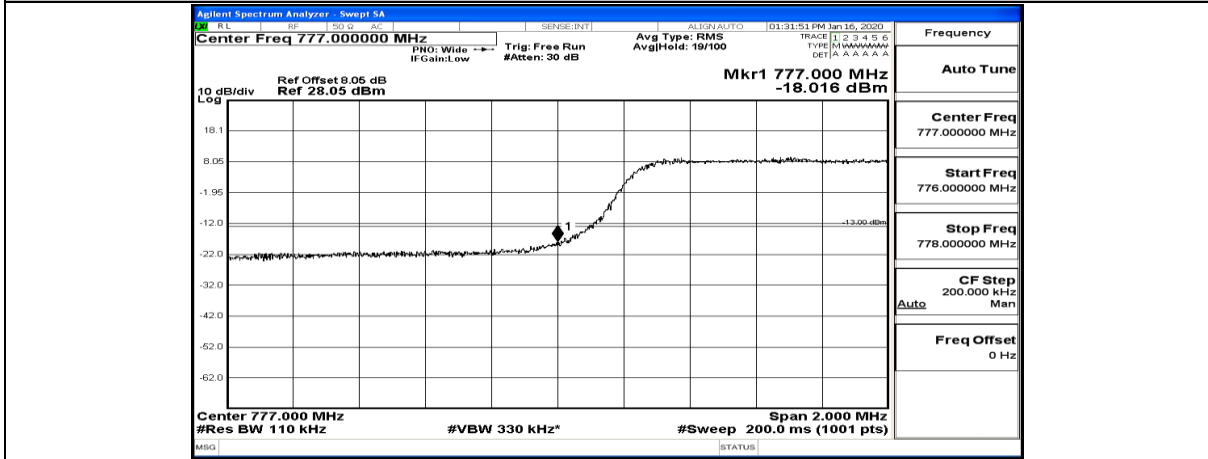

G.4: Band Edge

Test Graphs

Channel Bandwidth: 5 MHz

Band Edge Test Graph(s) (Channel Bandwidth: 5 MHz)_LCH_16QAM

Band Edge Test Graph(s) (Channel Bandwidth: 5 MHz)_HCH_16QAM

Band Edge Test Graph(s) (Channel Bandwidth: 10 MHz)_MCH_L_QPSK

Band Edge Test Graph(s) (Channel Bandwidth: 10 MHz)_MCH_H_QPSK

Band Edge Test Graph(s) (Channel Bandwidth: 10 MHz)_MCH_L_16QAM

Band Edge Test Graph(s) (Channel Bandwidth: 10 MHz)_MCH_H_16QAM

Band Edge Test Graph(s) (Channel Bandwidth: 5 MHz)_LCH_16QAM