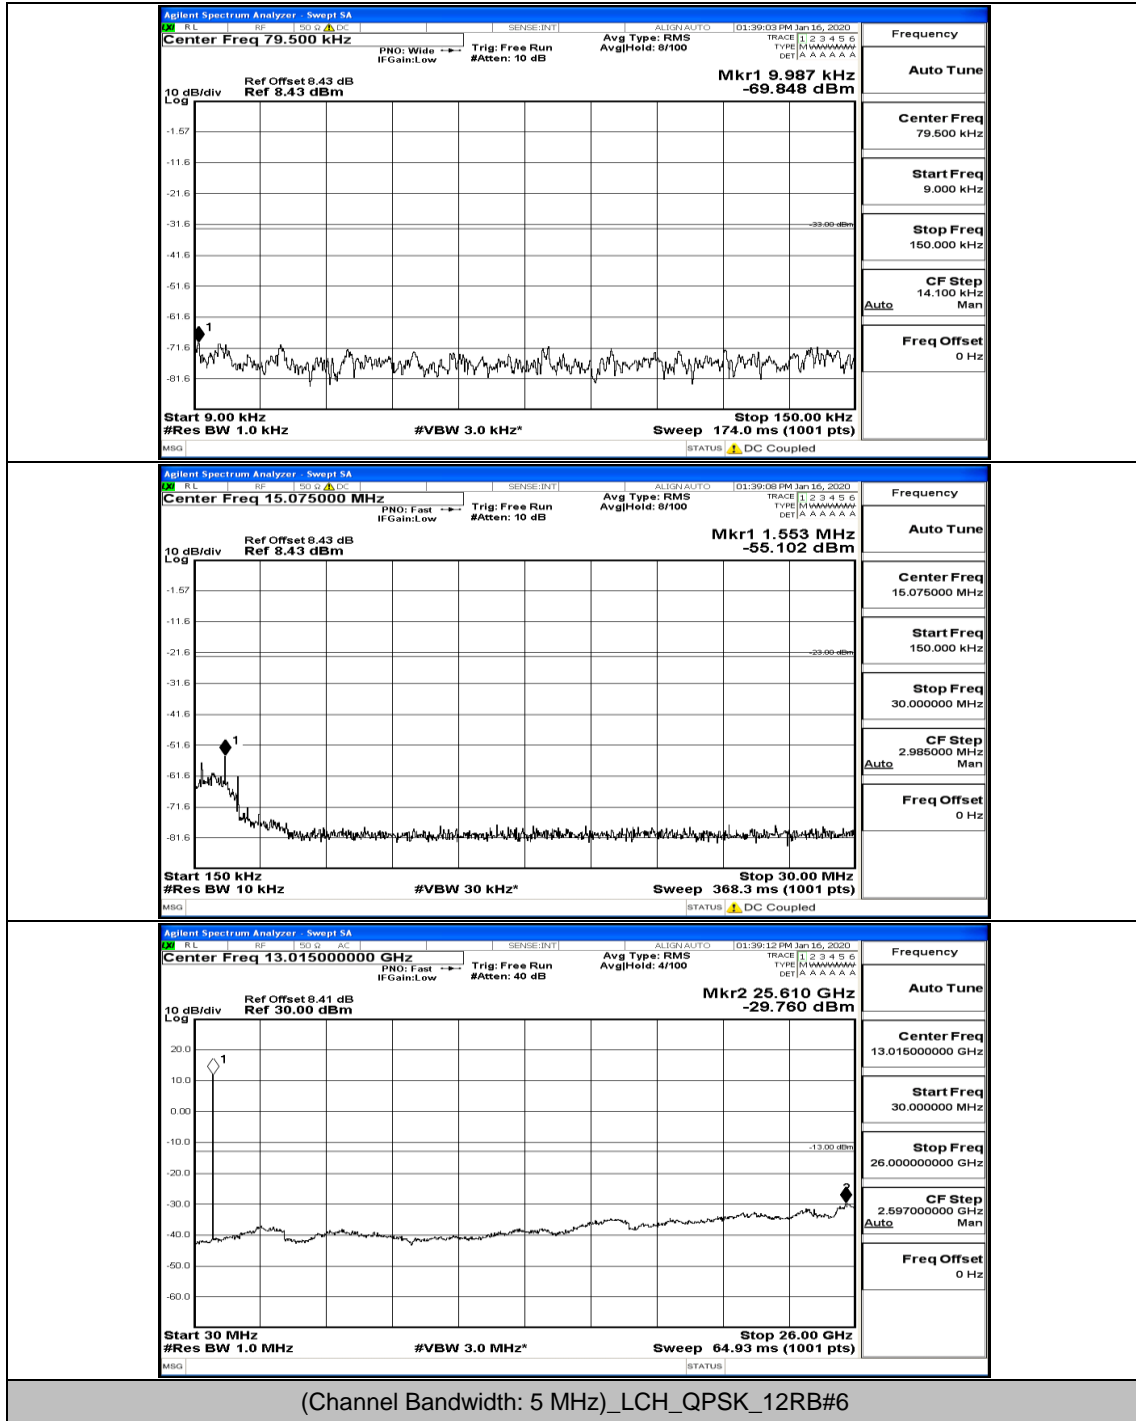

Band Edge Test Graph(s) (Channel Bandwidth: 10 MHz)_MCH_H_QPSK

Band Edge Test Graph(s) (Channel Bandwidth: 10 MHz)_MCH_L_16QAM

Band Edge Test Graph(s) (Channel Bandwidth: 10 MHz)_MCH_H_16QAM

Band Edge Test Graph(s) (Channel Bandwidth: 5 MHz)_LCH_16QAM

Band Edge Test Graph(s) (Channel Bandwidth: 5 MHz)_HCH_16QAM

Band Edge Test Graph(s) (Channel Bandwidth: 10 MHz)_MCH_L_QPSK

Band Edge Test Graph(s) (Channel Bandwidth: 10 MHz)_MCH_H_QPSK

Band Edge Test Graph(s) (Channel Bandwidth: 10 MHz)_MCH_L_16QAM

Band Edge Test Graph(s) (Channel Bandwidth: 10 MHz)_MCH_H_16QAM

G.5: Conducted Spurious Emission

Test Graphs

Channel Bandwidth: 5 MHz

(Channel Bandwidth: 5 MHz)_LCH_QPSK_1RB#24

(Channel Bandwidth: 5 MHz) LCH_QPSK_12RB#6

(Channel Bandwidth: 5 MHz)_LCH_QPSK_12RB#13

(Channel Bandwidth: 5 MHz)_MCH_QPSK_1RB#0

(Channel Bandwidth: 5 MHz)_MCH_QPSK_1RB#24

(Channel Bandwidth: 5 MHz)_MCH_QPSK_12RB#0

(Channel Bandwidth: 5 MHz)_HCH_QPSK_1RB#0