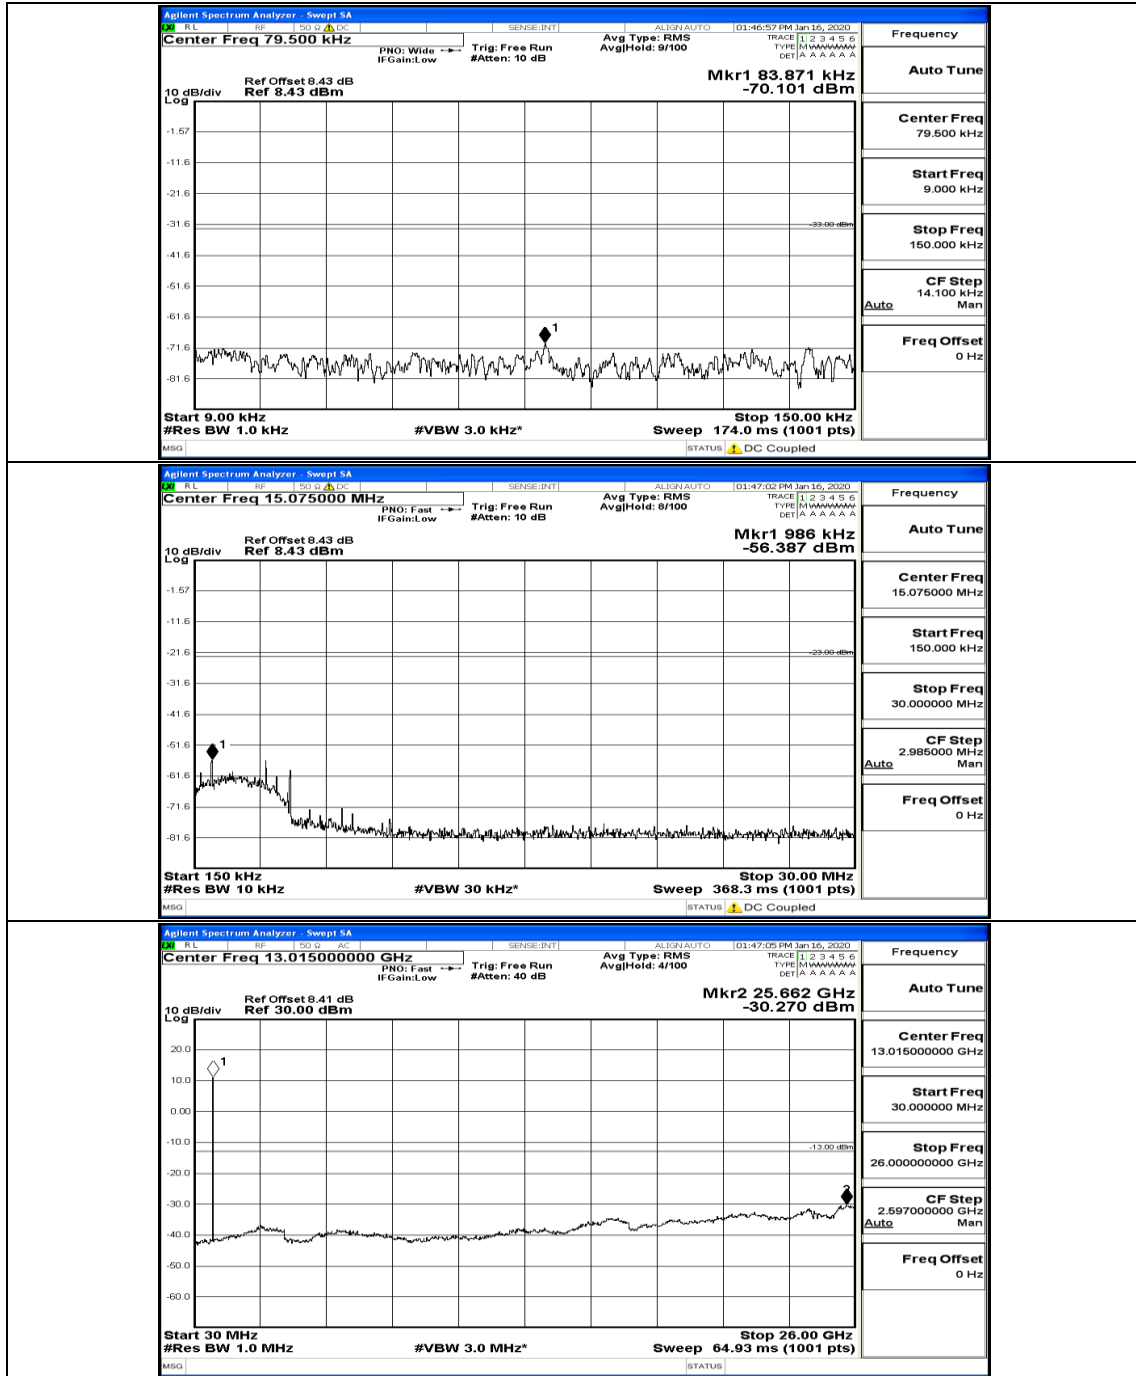

Band Edge Test Graph(s) (Channel Bandwidth: 5 MHz)_HCH_16QAM

Band Edge Test Graph(s) (Channel Bandwidth: 10 MHz)_MCH_L_QPSK

Band Edge Test Graph(s) (Channel Bandwidth: 10 MHz)_MCH_H_QPSK

Band Edge Test Graph(s) (Channel Bandwidth: 10 MHz)_MCH_L_16QAM

Band Edge Test Graph(s) (Channel Bandwidth: 10 MHz)_MCH_H_16QAM

G.5: Conducted Spurious Emission

Test Graphs

Channel Bandwidth: 5 MHz

(Channel Bandwidth: 5 MHz)_LCH_QPSK_1RB#24

(Channel Bandwidth: 5 MHz) LCH_QPSK_12RB#6

(Channel Bandwidth: 5 MHz)_LCH_QPSK_12RB#13

(Channel Bandwidth: 5 MHz)_MCH_QPSK_1RB#0

(Channel Bandwidth: 5 MHz)_MCH_QPSK_1RB#24

(Channel Bandwidth: 5 MHz)_MCH_QPSK_12RB#0

(Channel Bandwidth: 5 MHz)_HCH_QPSK_1RB#0

(Channel Bandwidth: 5 MHz)_HCH_QPSK_12RB#0

(Channel Bandwidth: 5 MHz)_HCH_QPSK_12RB#6

(Channel Bandwidth: 5 MHz)_LCH_16QAM_1RB#0

(Channel Bandwidth: 5 MHz)_LCH_16QAM_1RB#24

(Channel Bandwidth: 5 MHz)_LCH_16QAM_12RB#0