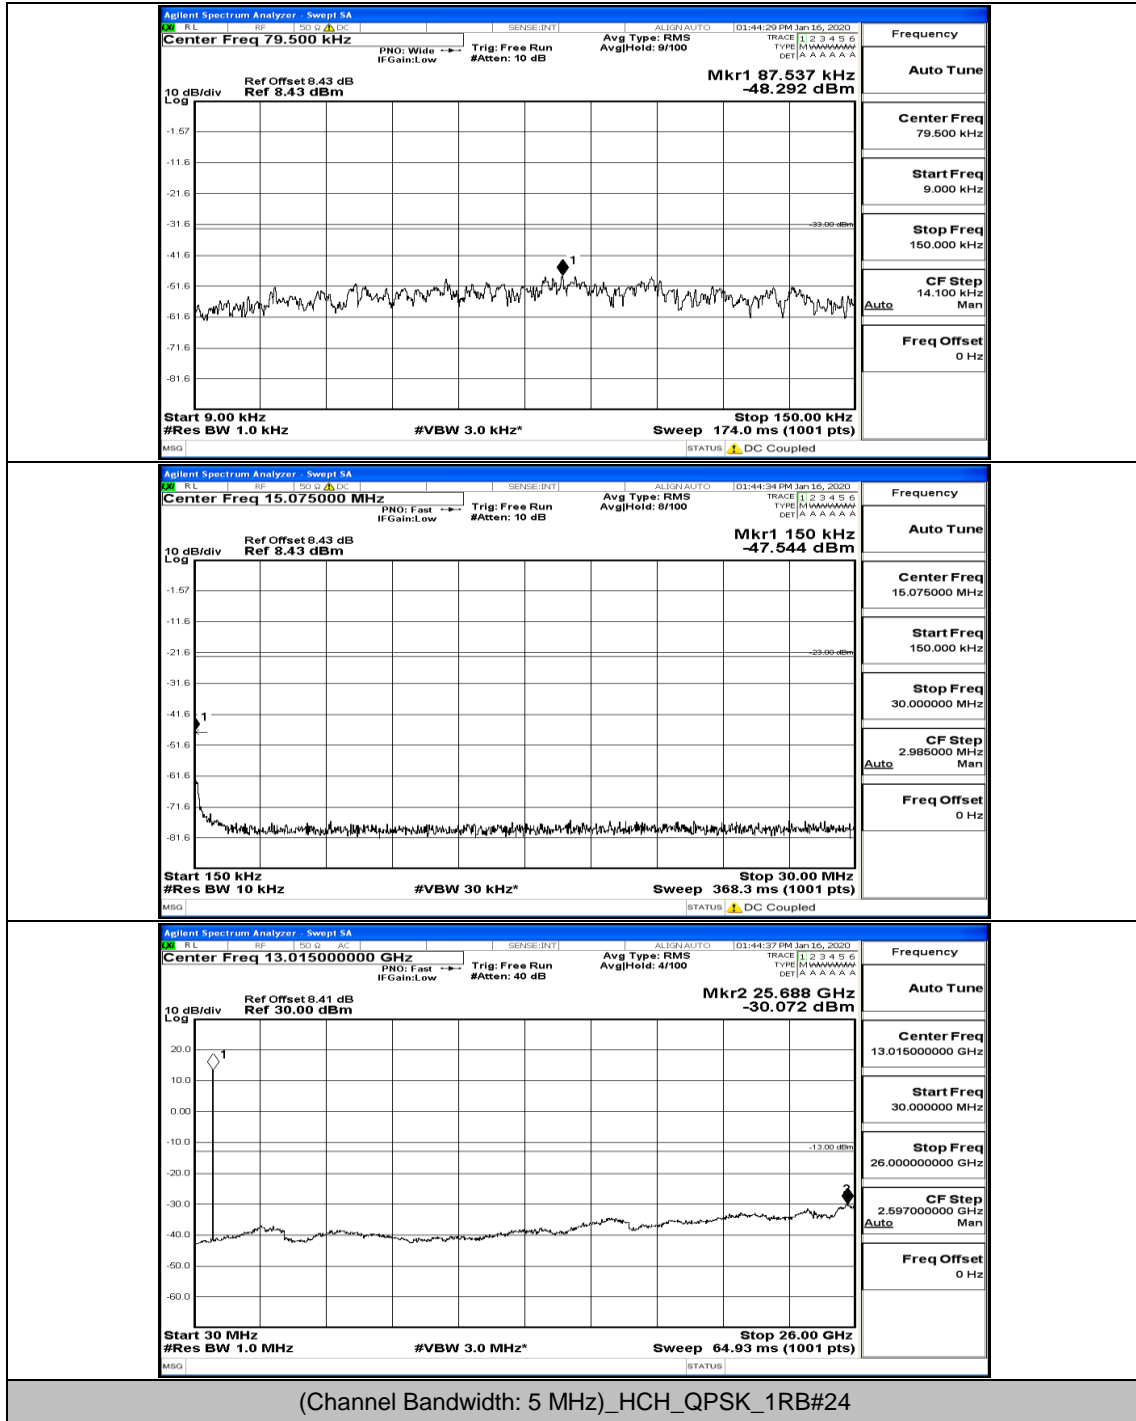

Band Edge Test Graph(s) (Channel Bandwidth: 10 MHz)_MCH_H_16QAM

G.5: Conducted Spurious Emission

Test Graphs

Channel Bandwidth: 5 MHz

(Channel Bandwidth: 5 MHz)_LCH_QPSK_1RB#24

(Channel Bandwidth: 5 MHz) LCH_QPSK_12RB#6

(Channel Bandwidth: 5 MHz)_LCH_QPSK_12RB#13

(Channel Bandwidth: 5 MHz)_MCH_QPSK_1RB#0

(Channel Bandwidth: 5 MHz)_MCH_QPSK_1RB#24

(Channel Bandwidth: 5 MHz)_MCH_QPSK_12RB#0

(Channel Bandwidth: 5 MHz)_HCH_QPSK_1RB#0