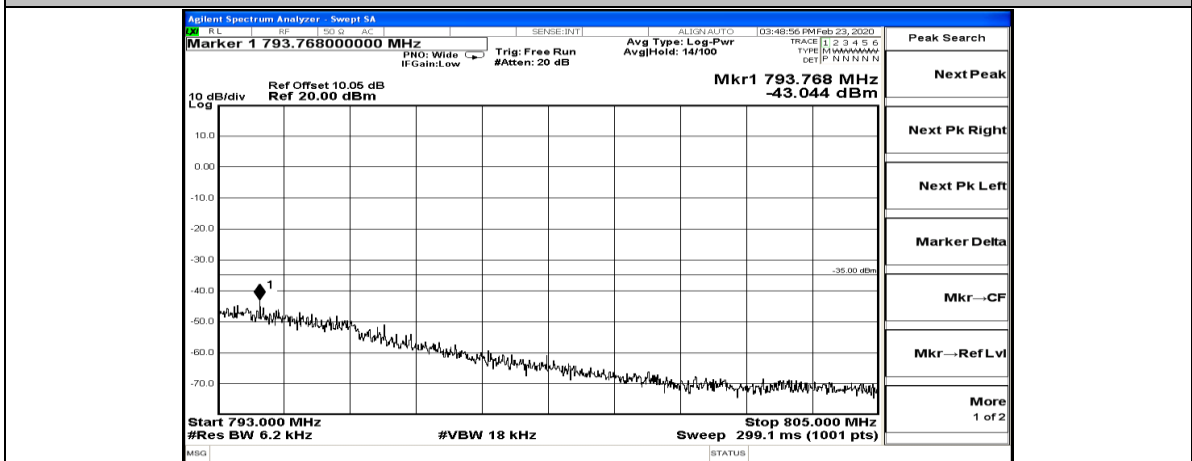

Band Edge Test Graph(s) (Channel Bandwidth: 5 MHz)_HCH_16QAM

Band Edge Test Graph(s) (Channel Bandwidth: 10 MHz)_MCH_L_QPSK

Band Edge Test Graph(s) (Channel Bandwidth: 10 MHz)_MCH_H_QPSK

Band Edge Test Graph(s) (Channel Bandwidth: 10 MHz)_MCH_L_16QAM

Band Edge Test Graph(s) (Channel Bandwidth: 10 MHz)_MCH_H_16QAM

G.5: Conducted Spurious Emission

Test Graphs

Channel Bandwidth: 5 MHz

(Channel Bandwidth: 5 MHz)_LCH_QPSK_1RB#24

(Channel Bandwidth: 5 MHz) LCH_QPSK_12RB#6