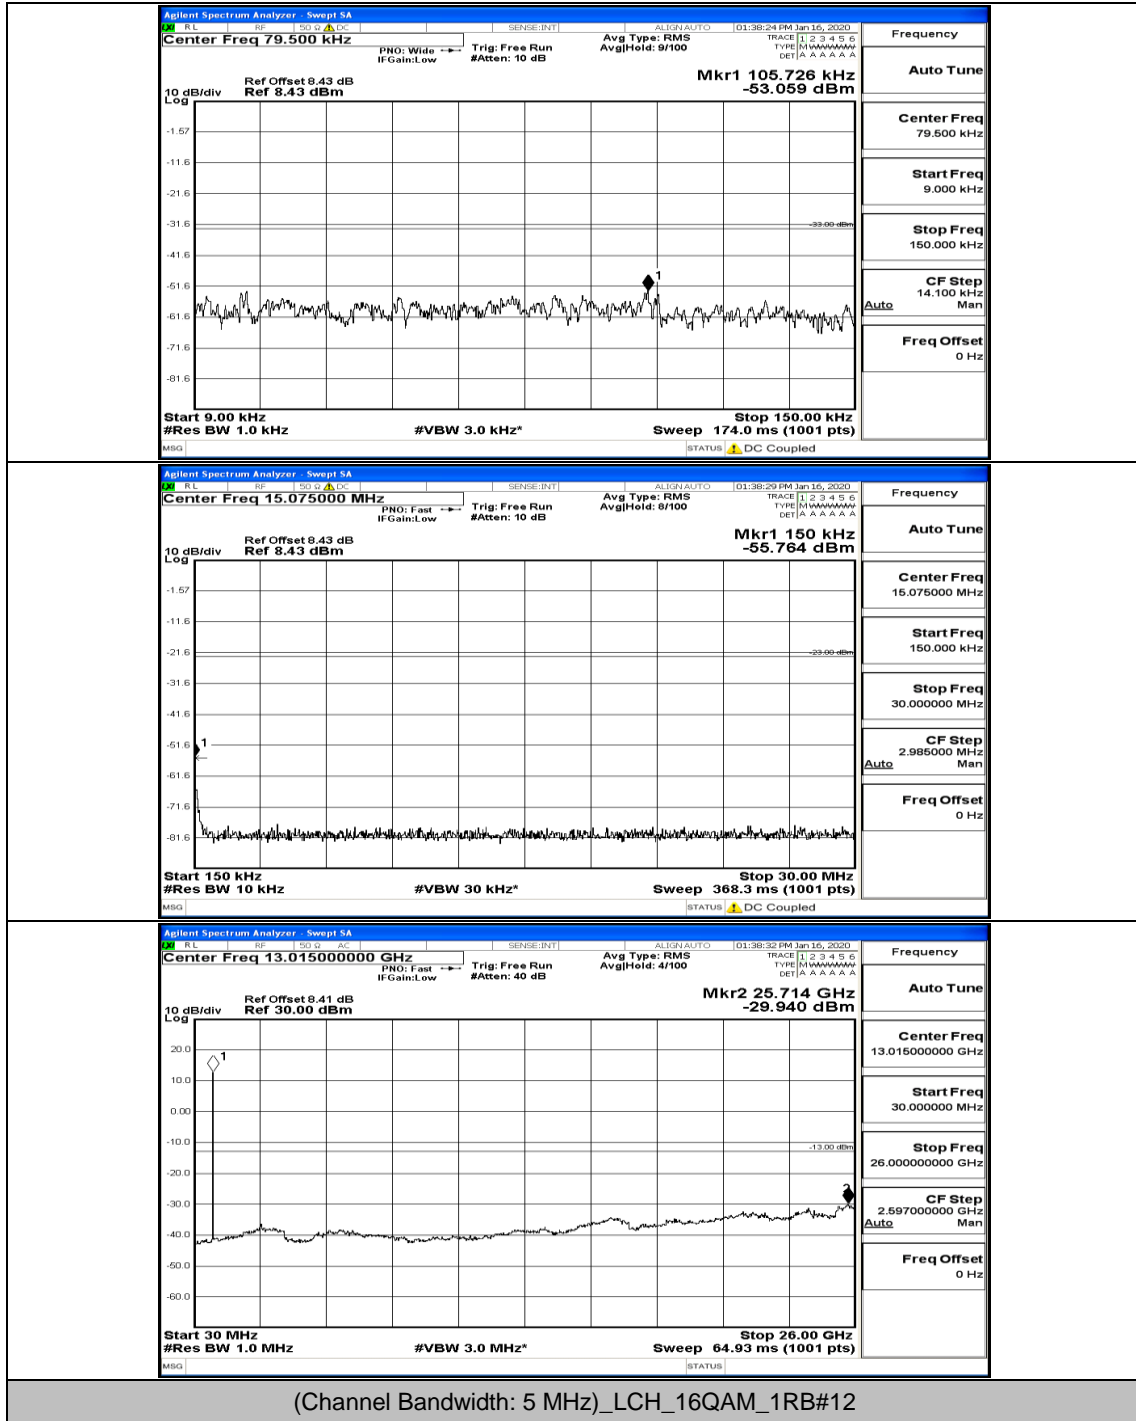

Band Edge Test Graph(s) (Channel Bandwidth: 10 MHz)_MCH_H_16QAM

G.5: Conducted Spurious Emission

Test Graphs

Channel Bandwidth: 5 MHz

(Channel Bandwidth: 5 MHz)_LCH_QPSK_1RB#24

(Channel Bandwidth: 5 MHz) LCH_QPSK_12RB#6

(Channel Bandwidth: 5 MHz)_HCH_QPSK_12RB#0

(Channel Bandwidth: 5 MHz)_HCH_QPSK_12RB#6

(Channel Bandwidth: 5 MHz)_LCH_16QAM_1RB#0

(Channel Bandwidth: 5 MHz)_LCH_16QAM_1RB#24

(Channel Bandwidth: 5 MHz)_LCH_16QAM_12RB#0