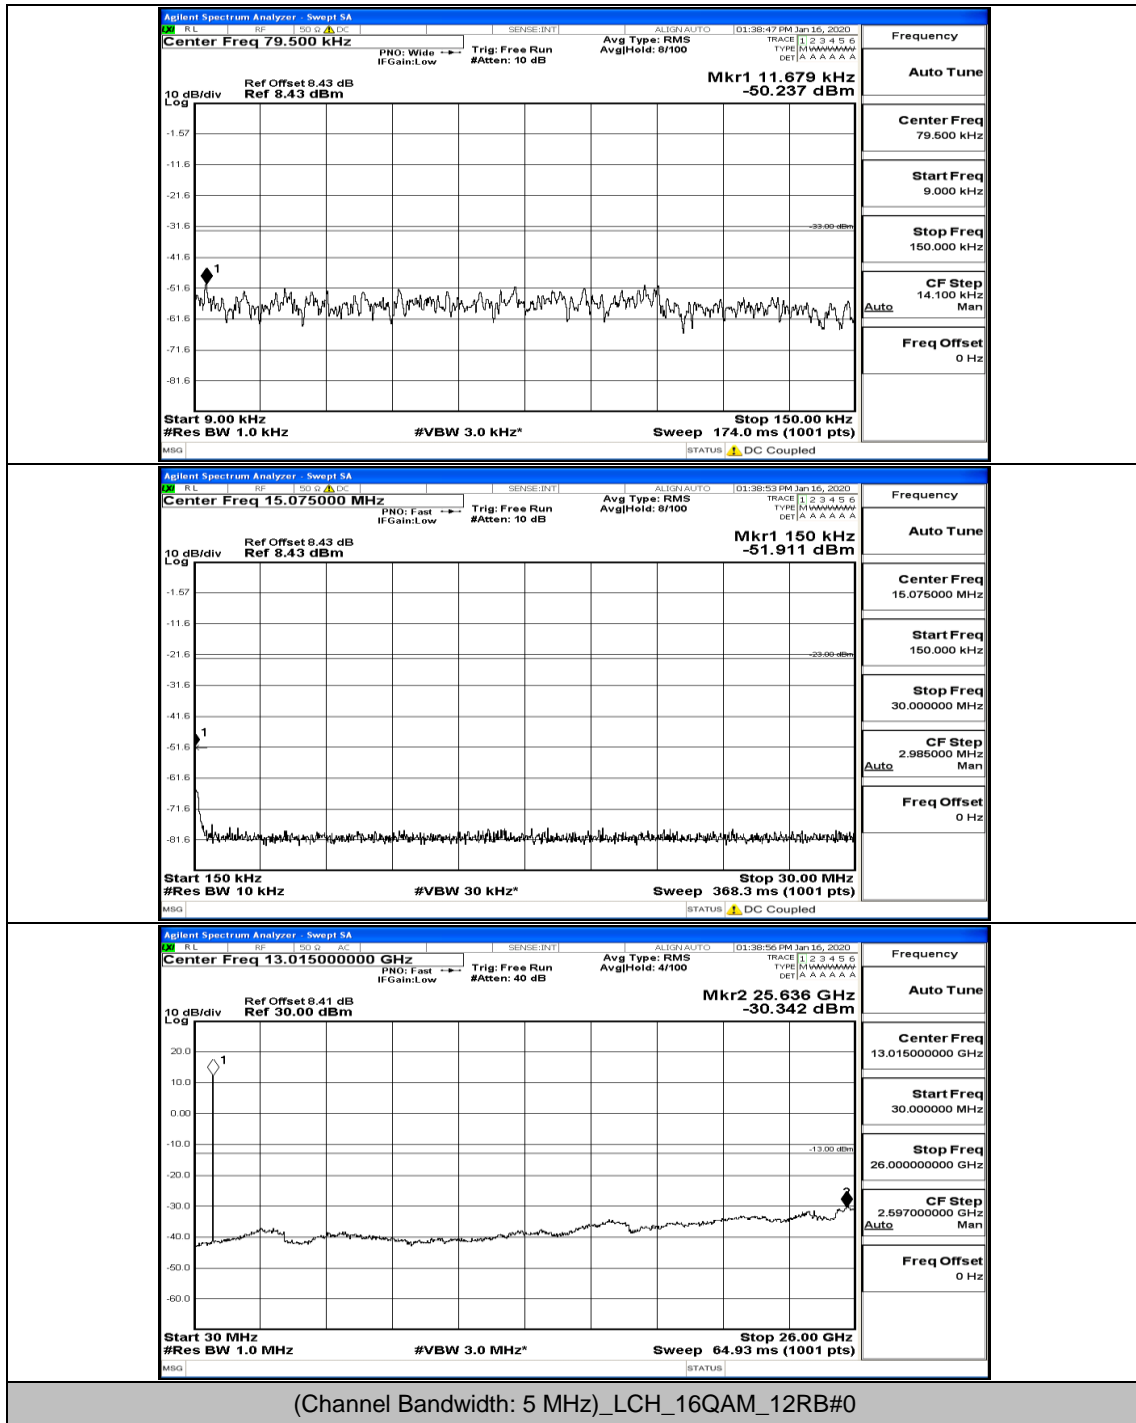

Band Edge Test Graph(s) (Channel Bandwidth: 10 MHz)_MCH_H_16QAM

G.5: Conducted Spurious Emission

Test Graphs

Channel Bandwidth: 5 MHz

(Channel Bandwidth: 5 MHz)_LCH_QPSK_1RB#24

(Channel Bandwidth: 5 MHz) LCH_QPSK_12RB#6

(Channel Bandwidth: 5 MHz)_HCH_QPSK_12RB#0

(Channel Bandwidth: 5 MHz)_HCH_QPSK_12RB#6

(Channel Bandwidth: 5 MHz)_LCH_16QAM_1RB#0

(Channel Bandwidth: 5 MHz)_LCH_16QAM_1RB#24

(Channel Bandwidth: 5 MHz)_LCH_16QAM_12RB#0