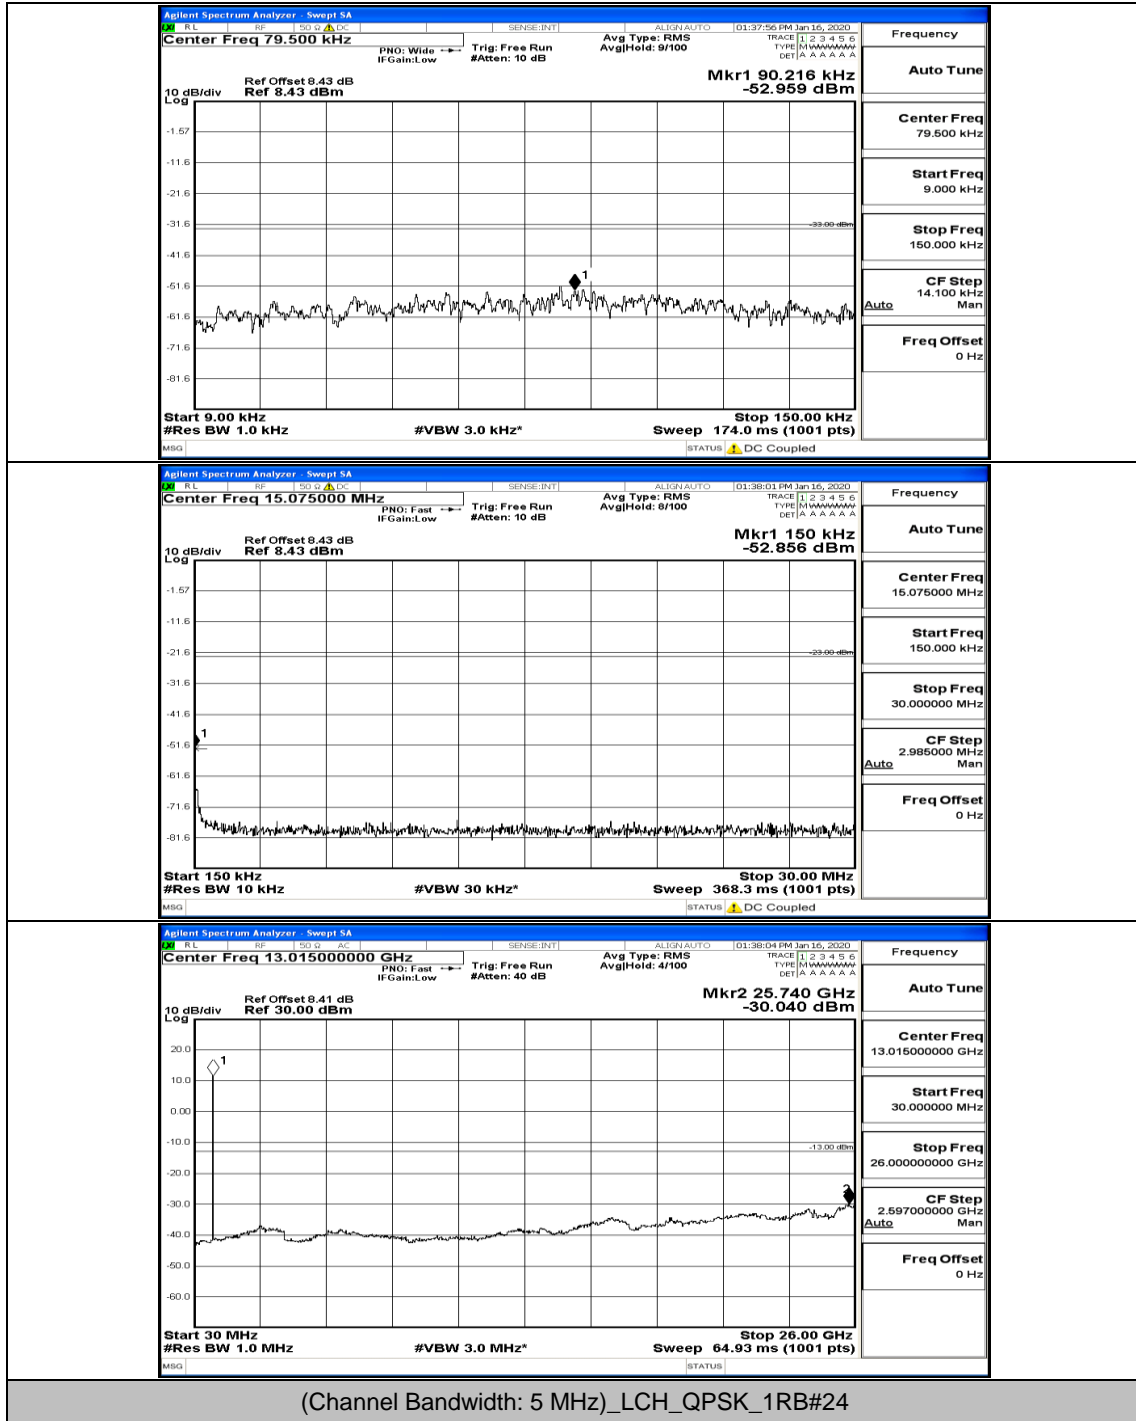

Band Edge Test Graph(s) (Channel Bandwidth: 5 MHz)_HCH_16QAM

Band Edge Test Graph(s) (Channel Bandwidth: 10 MHz)_MCH_L_QPSK

Band Edge Test Graph(s) (Channel Bandwidth: 10 MHz)_MCH_H_QPSK

Band Edge Test Graph(s) (Channel Bandwidth: 10 MHz)_MCH_L_16QAM

Band Edge Test Graph(s) (Channel Bandwidth: 10 MHz)_MCH_H_16QAM

G.5: Conducted Spurious Emission

Test Graphs

Channel Bandwidth: 5 MHz

(Channel Bandwidth: 5 MHz)_LCH_QPSK_1RB#24

(Channel Bandwidth: 5 MHz) LCH_QPSK_12RB#6