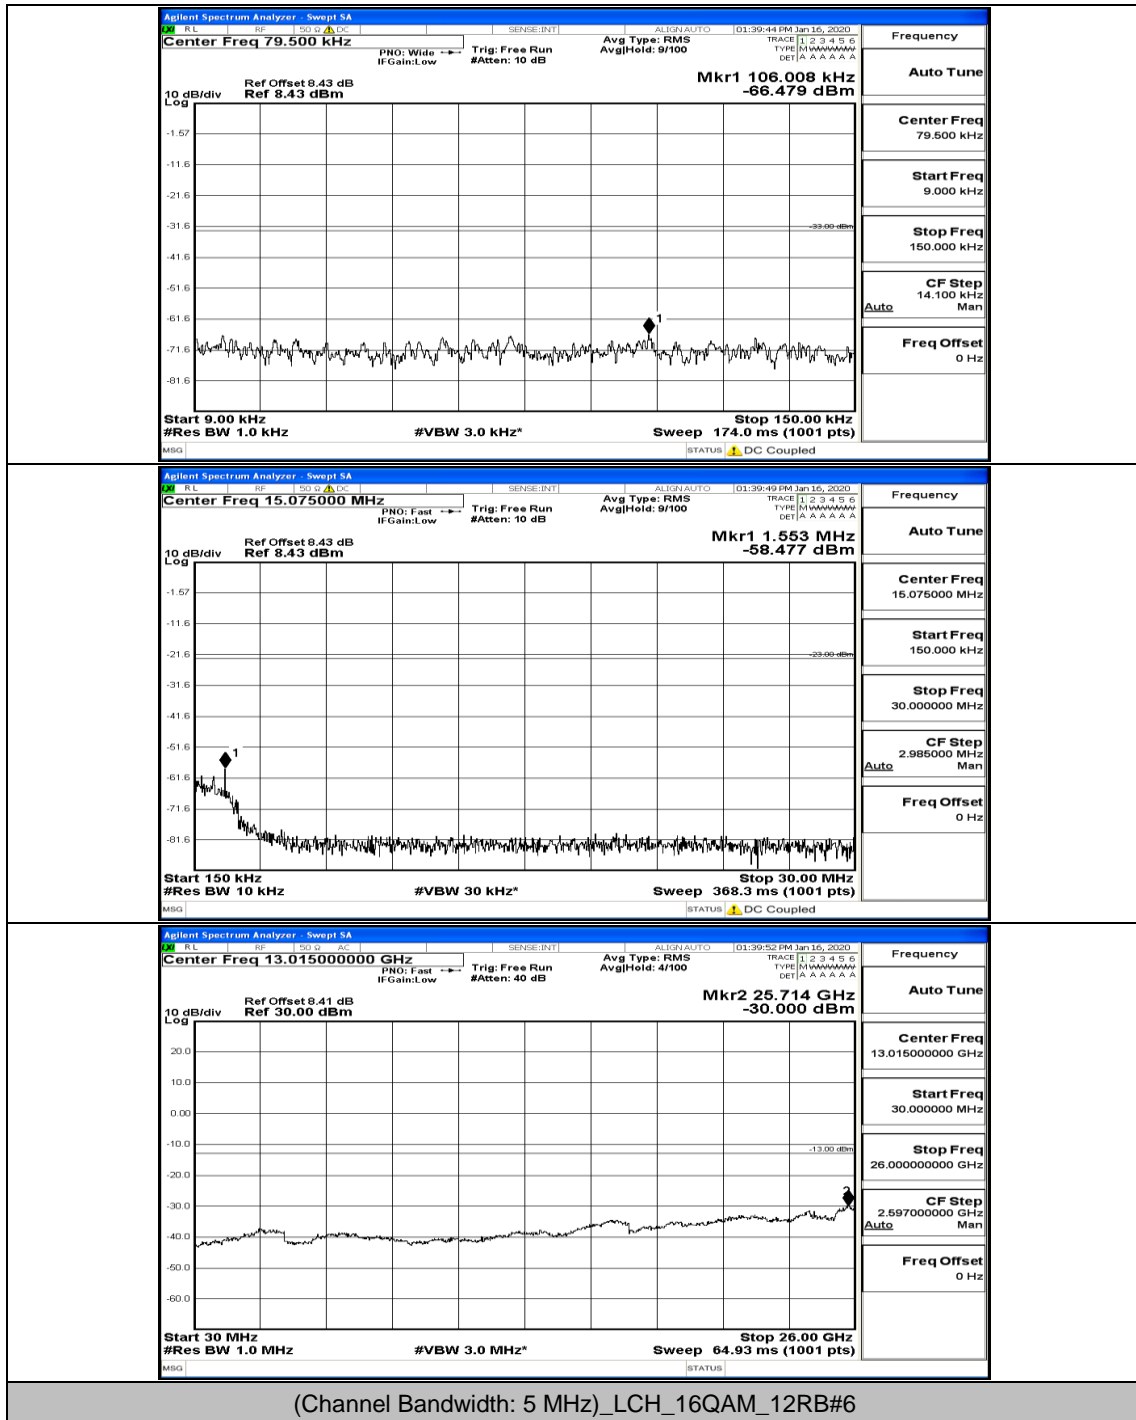

Band Edge Test Graph(s) (Channel Bandwidth: 10 MHz)_MCH_H_16QAM

G.5: Conducted Spurious Emission

Test Graphs

Channel Bandwidth: 5 MHz

(Channel Bandwidth: 5 MHz)_LCH_QPSK_1RB#24

(Channel Bandwidth: 5 MHz) LCH_QPSK_12RB#6

(Channel Bandwidth: 5 MHz)_HCH_QPSK_12RB#0

(Channel Bandwidth: 5 MHz)_HCH_QPSK_12RB#6

(Channel Bandwidth: 5 MHz)_LCH_16QAM_1RB#0

(Channel Bandwidth: 5 MHz)_LCH_16QAM_1RB#24

(Channel Bandwidth: 5 MHz)_LCH_16QAM_12RB#0