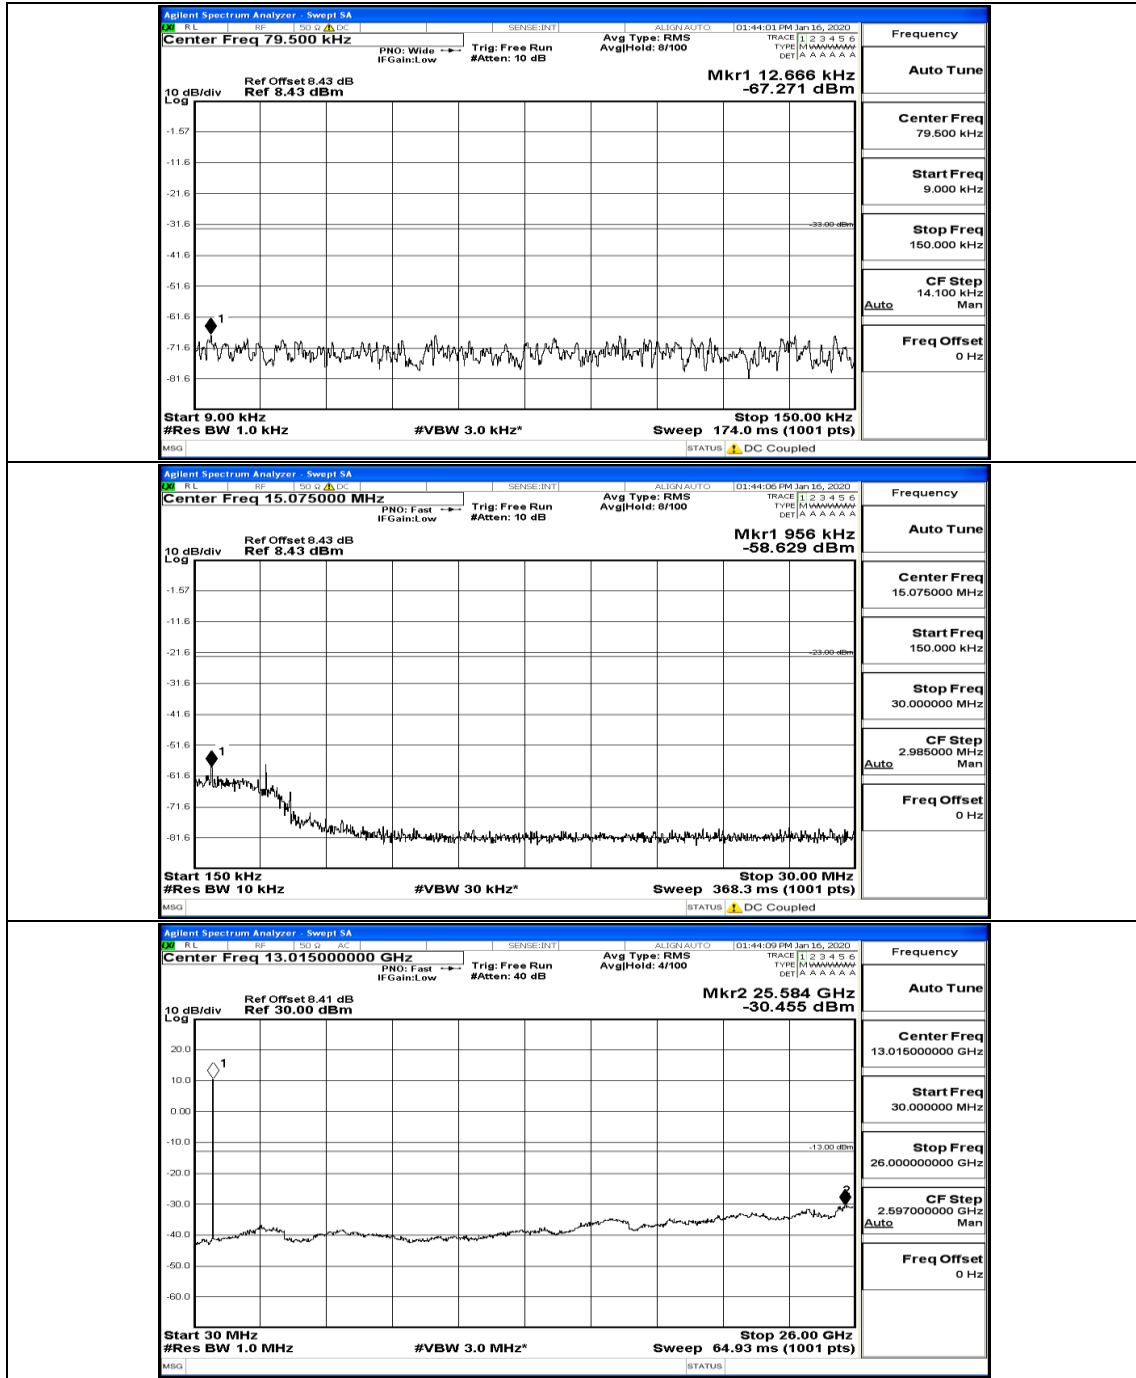

Band Edge Test Graph(s) (Channel Bandwidth: 10 MHz)_MCH_H_QPSK

Band Edge Test Graph(s) (Channel Bandwidth: 10 MHz)_MCH_L_16QAM

Band Edge Test Graph(s) (Channel Bandwidth: 10 MHz)_MCH_H_16QAM

Band Edge Test Graph(s) (Channel Bandwidth: 5 MHz)_LCH_16QAM

Band Edge Test Graph(s) (Channel Bandwidth: 5 MHz)_HCH_16QAM

Band Edge Test Graph(s) (Channel Bandwidth: 10 MHz)_MCH_L_QPSK

Band Edge Test Graph(s) (Channel Bandwidth: 10 MHz)_MCH_H_QPSK

Band Edge Test Graph(s) (Channel Bandwidth: 10 MHz)_MCH_L_16QAM

Band Edge Test Graph(s) (Channel Bandwidth: 10 MHz)_MCH_H_16QAM

G.5: Conducted Spurious Emission

Test Graphs

Channel Bandwidth: 5 MHz

(Channel Bandwidth: 5 MHz)_LCH_QPSK_1RB#24

(Channel Bandwidth: 5 MHz) LCH_QPSK_12RB#6

(Channel Bandwidth: 5 MHz)_LCH_16QAM_12RB#13

(Channel Bandwidth: 5 MHz)_MCH_16QAM_1RB#0

(Channel Bandwidth: 5 MHz)_MCH_16QAM_12RB#13

(Channel Bandwidth: 5 MHz)_HCH_16QAM_1RB#0

(Channel Bandwidth: 5 MHz)_HCH_16QAM_1RB#12