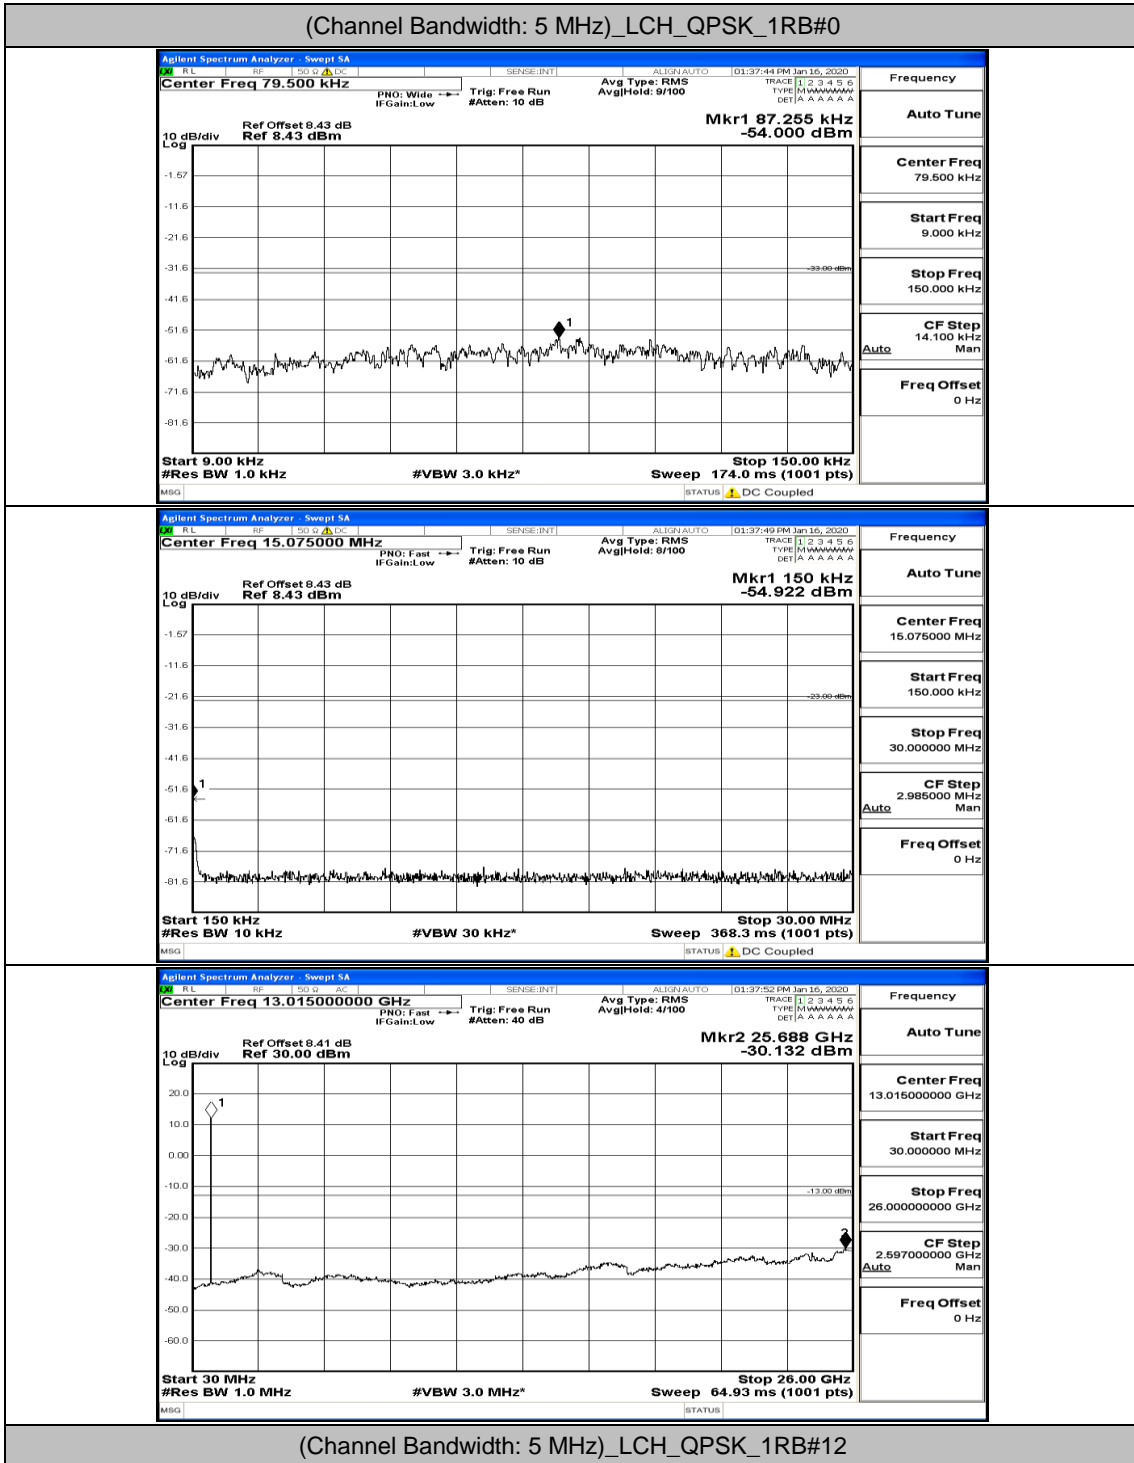

G.4: Band Edge

Test Graphs

Channel Bandwidth: 5 MHz

Band Edge Test Graph(s) (Channel Bandwidth: 5 MHz)_LCH_16QAM

Band Edge Test Graph(s) (Channel Bandwidth: 5 MHz)_HCH_16QAM

Band Edge Test Graph(s) (Channel Bandwidth: 10 MHz)_MCH_L_QPSK

Band Edge Test Graph(s) (Channel Bandwidth: 10 MHz)_MCH_H_QPSK

Band Edge Test Graph(s) (Channel Bandwidth: 10 MHz)_MCH_L_16QAM

Band Edge Test Graph(s) (Channel Bandwidth: 10 MHz)_MCH_H_16QAM

Band Edge Test Graph(s) (Channel Bandwidth: 5 MHz)_LCH_16QAM

Band Edge Test Graph(s) (Channel Bandwidth: 5 MHz)_HCH_16QAM

Band Edge Test Graph(s) (Channel Bandwidth: 10 MHz)_MCH_L_QPSK

Band Edge Test Graph(s) (Channel Bandwidth: 10 MHz)_MCH_H_QPSK

Band Edge Test Graph(s) (Channel Bandwidth: 10 MHz)_MCH_L_16QAM

Band Edge Test Graph(s) (Channel Bandwidth: 10 MHz)_MCH_H_16QAM

G.5: Conducted Spurious Emission

Test Graphs

Channel Bandwidth: 5 MHz

(Channel Bandwidth: 5 MHz)_LCH_QPSK_1RB#24

(Channel Bandwidth: 5 MHz) LCH_QPSK_12RB#6