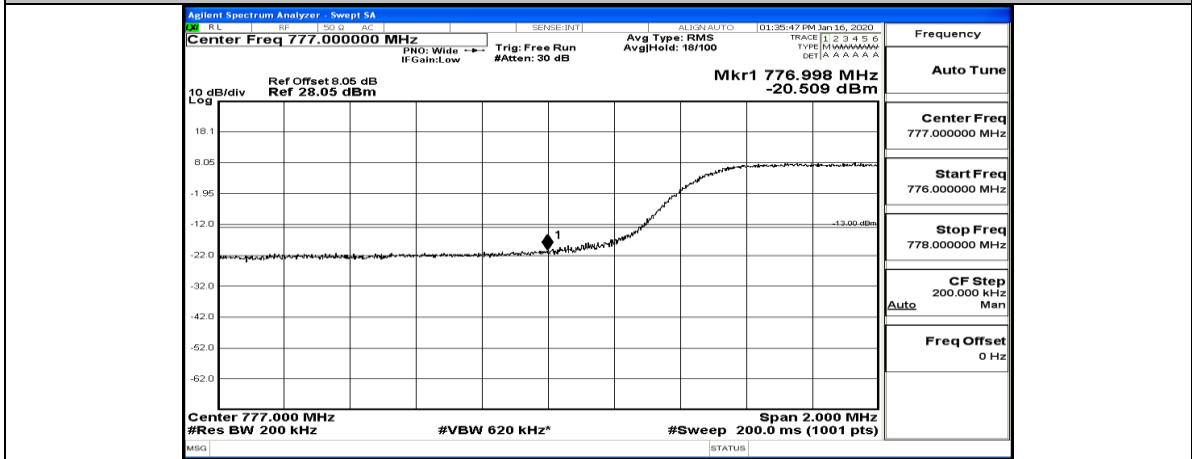

G.4: Band Edge

Test Graphs

Channel Bandwidth: 5 MHz

Band Edge Test Graph(s) (Channel Bandwidth: 5 MHz)_LCH_16QAM

Band Edge Test Graph(s) (Channel Bandwidth: 5 MHz)_HCH_16QAM

Band Edge Test Graph(s) (Channel Bandwidth: 10 MHz)_MCH_L_QPSK

Band Edge Test Graph(s) (Channel Bandwidth: 10 MHz)_MCH_H_QPSK

Band Edge Test Graph(s) (Channel Bandwidth: 10 MHz)_MCH_L_16QAM

Band Edge Test Graph(s) (Channel Bandwidth: 10 MHz)_MCH_H_16QAM

Band Edge Test Graph(s) (Channel Bandwidth: 5 MHz)_LCH_16QAM