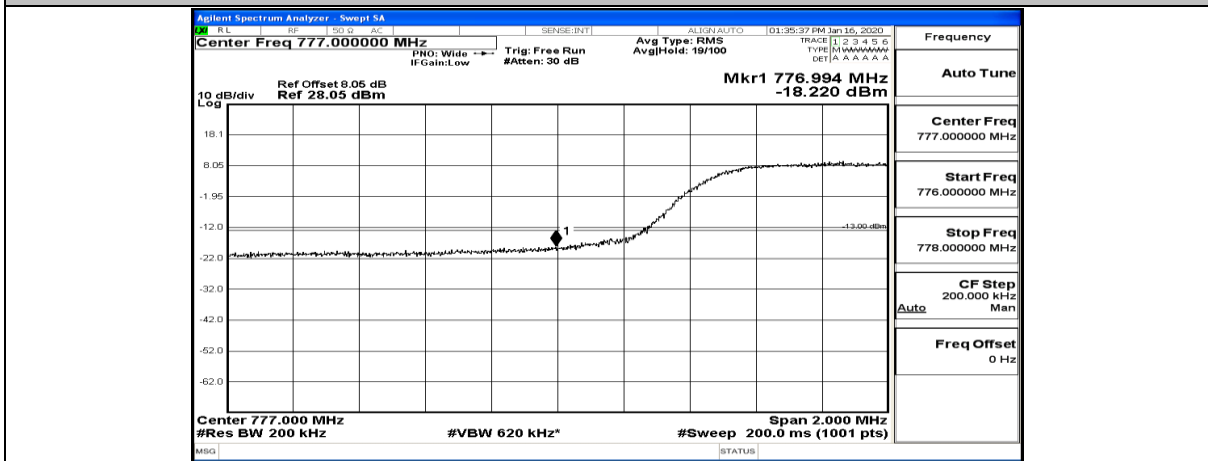

G.4: Band Edge

Test Graphs

Channel Bandwidth: 5 MHz

Band Edge Test Graph(s) (Channel Bandwidth: 5 MHz)_LCH_16QAM

Band Edge Test Graph(s) (Channel Bandwidth: 5 MHz)_HCH_16QAM

Band Edge Test Graph(s) (Channel Bandwidth: 10 MHz)_MCH_L_QPSK

Band Edge Test Graph(s) (Channel Bandwidth: 10 MHz)_MCH_H_QPSK

Band Edge Test Graph(s) (Channel Bandwidth: 10 MHz)_MCH_L_16QAM

Band Edge Test Graph(s) (Channel Bandwidth: 10 MHz)_MCH_H_16QAM

Band Edge Test Graph(s) (Channel Bandwidth: 5 MHz)_LCH_16QAM