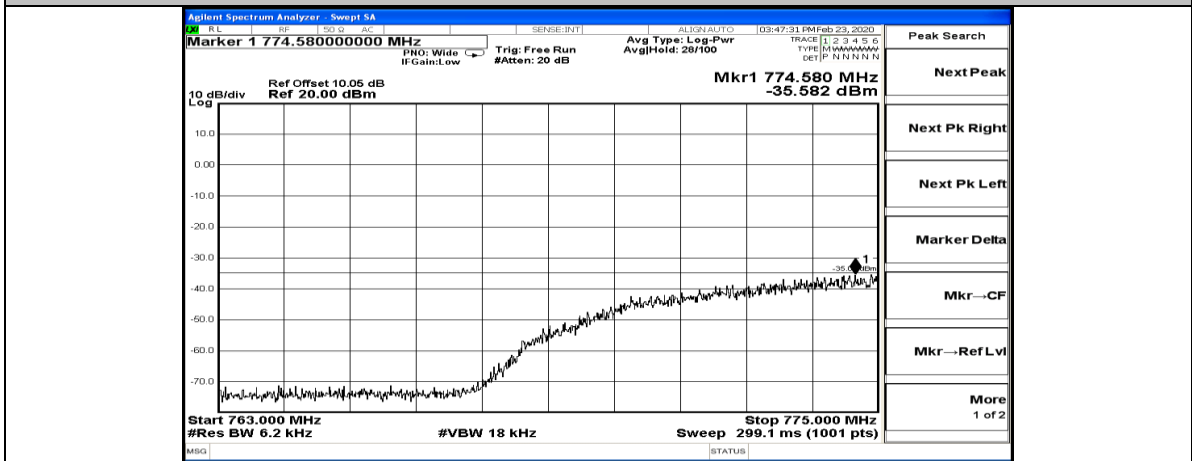

Band Edge Test Graph(s) (Channel Bandwidth: 5 MHz)_HCH_16QAM

Band Edge Test Graph(s) (Channel Bandwidth: 10 MHz)_MCH_L_QPSK

Band Edge Test Graph(s) (Channel Bandwidth: 10 MHz)_MCH_H_QPSK

Band Edge Test Graph(s) (Channel Bandwidth: 10 MHz)_MCH_L_16QAM