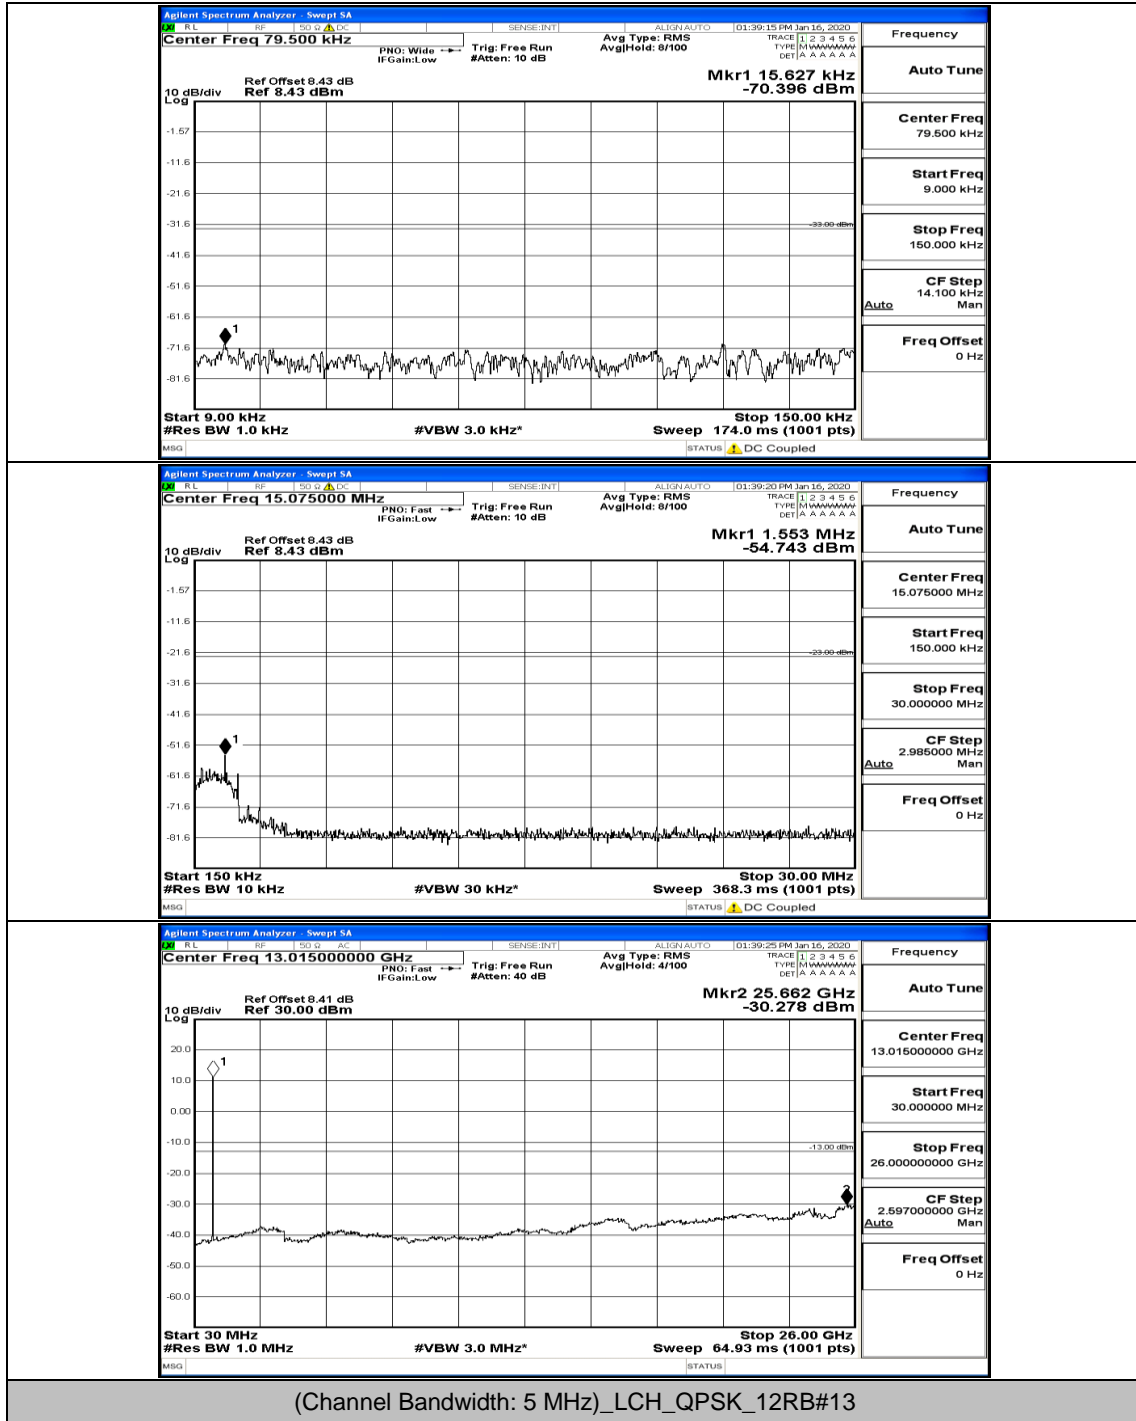

G.4: Band Edge

Test Graphs

Channel Bandwidth: 5 MHz

Band Edge Test Graph(s) (Channel Bandwidth: 5 MHz)_LCH_16QAM

Band Edge Test Graph(s) (Channel Bandwidth: 5 MHz)_HCH_16QAM

Band Edge Test Graph(s) (Channel Bandwidth: 10 MHz)_MCH_L_QPSK

Band Edge Test Graph(s) (Channel Bandwidth: 5 MHz)_HCH_16QAM

Band Edge Test Graph(s) (Channel Bandwidth: 10 MHz)_MCH_L_QPSK

Band Edge Test Graph(s) (Channel Bandwidth: 10 MHz)_MCH_H_QPSK

Band Edge Test Graph(s) (Channel Bandwidth: 10 MHz)_MCH_L_16QAM

Band Edge Test Graph(s) (Channel Bandwidth: 10 MHz)_MCH_H_16QAM

G.5: Conducted Spurious Emission

Test Graphs

Channel Bandwidth: 5 MHz

(Channel Bandwidth: 5 MHz)_LCH_QPSK_1RB#24

(Channel Bandwidth: 5 MHz) LCH_QPSK_12RB#6

(Channel Bandwidth: 5 MHz)_LCH_QPSK_12RB#13

(Channel Bandwidth: 5 MHz)_MCH_QPSK_1RB#0

(Channel Bandwidth: 5 MHz)_MCH_QPSK_1RB#24

(Channel Bandwidth: 5 MHz)_MCH_QPSK_12RB#0

(Channel Bandwidth: 5 MHz)_HCH_QPSK_1RB#0