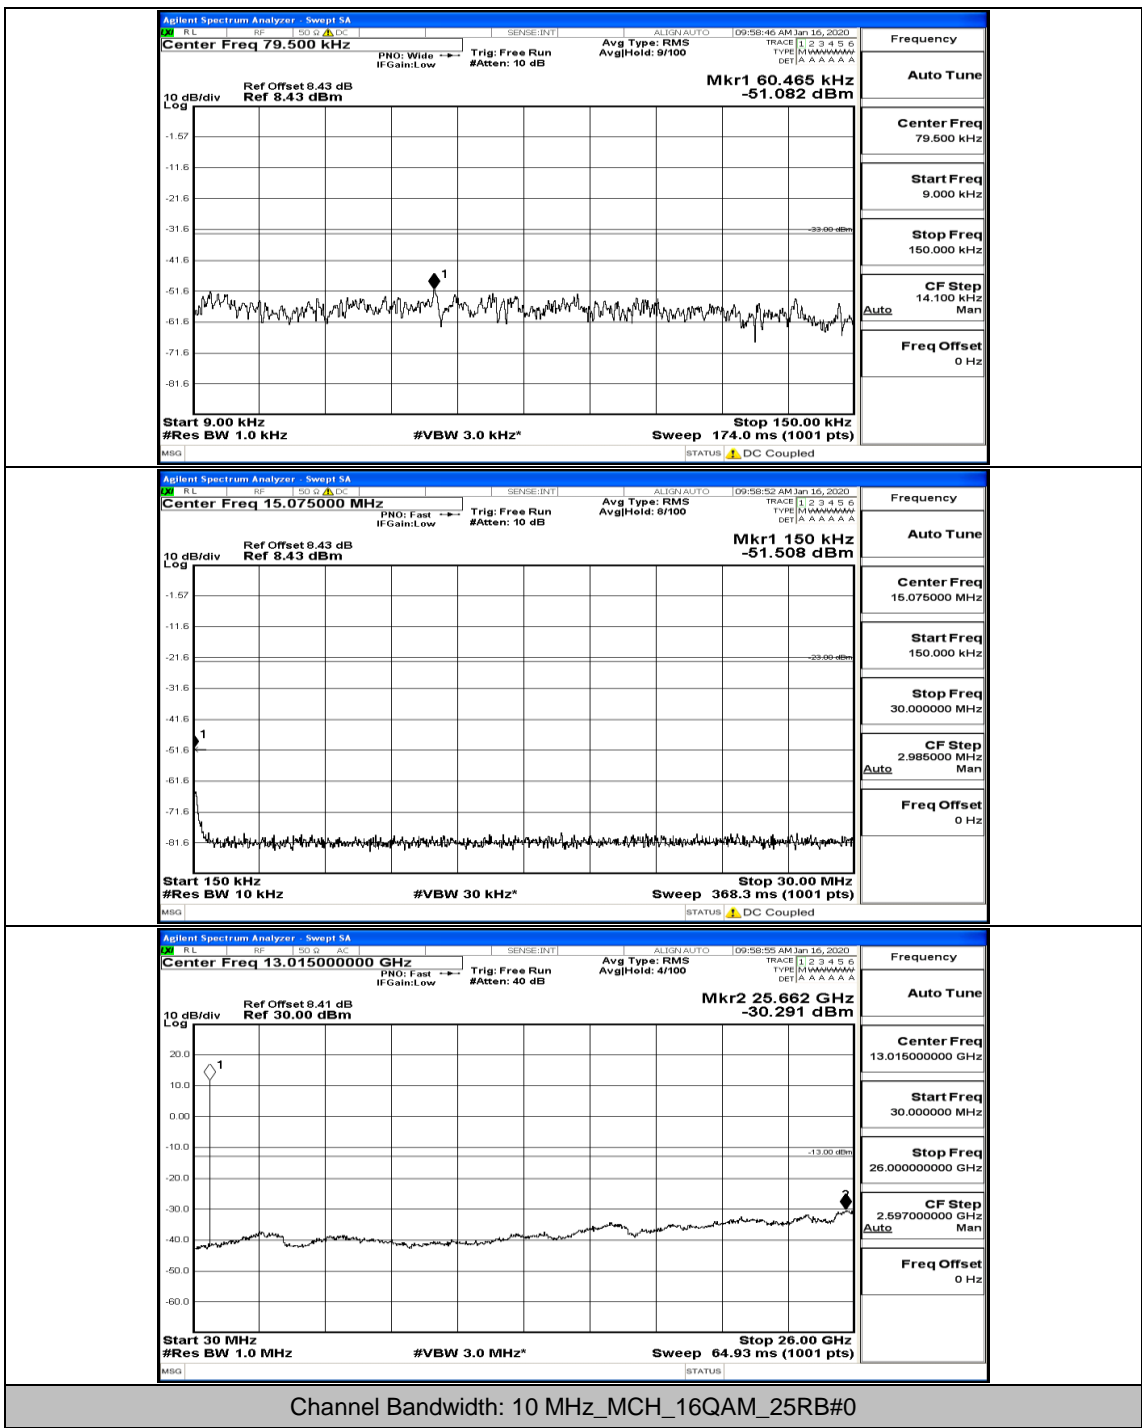

Channel Bandwidth: 10 MHz_MCH_16QAM_1RB#0

Channel Bandwidth: 10 MHz_MCH_16QAM_25RB#12

Channel Bandwidth: 10 MHz_MCH_16QAM_25RB#25

Channel Bandwidth: 10 MHz_HCH_16QAM_1RB#0

Channel Bandwidth: 10 MHz_HCH_16QAM_50RB#0