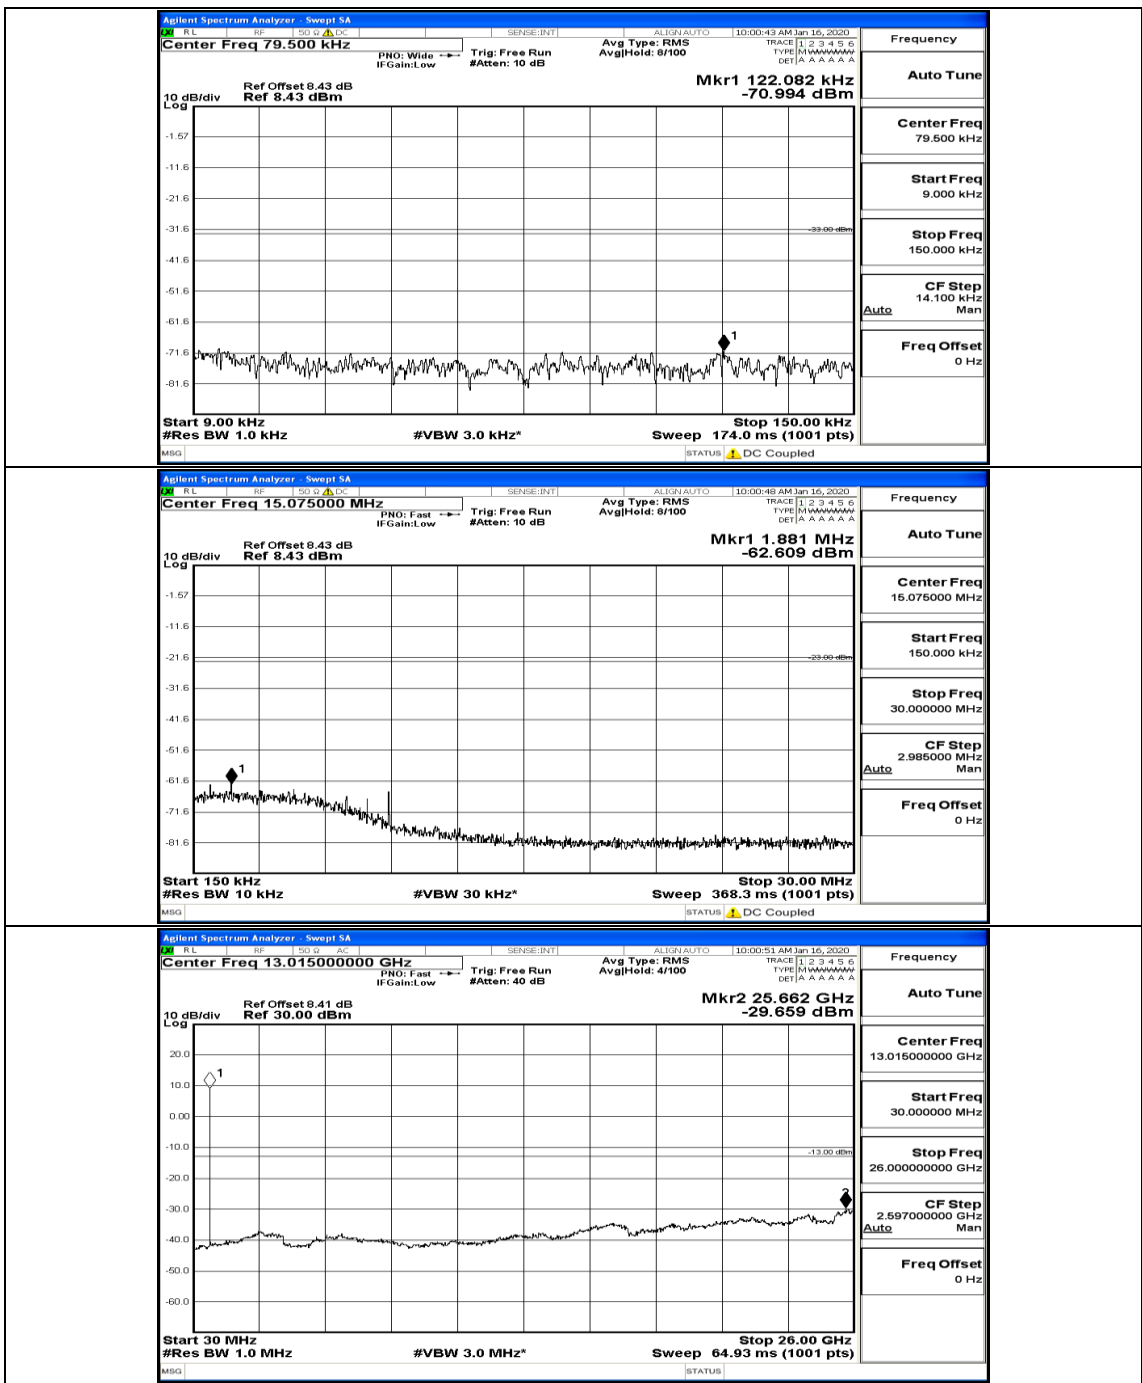

Channel Bandwidth: 10 MHz_MCH_16QAM_1RB#0

Channel Bandwidth: 10 MHz_MCH_16QAM_25RB#12

Channel Bandwidth: 10 MHz_MCH_16QAM_25RB#25

Channel Bandwidth: 10 MHz_HCH_16QAM_1RB#0

Channel Bandwidth: 10 MHz_HCH_16QAM_50RB#0