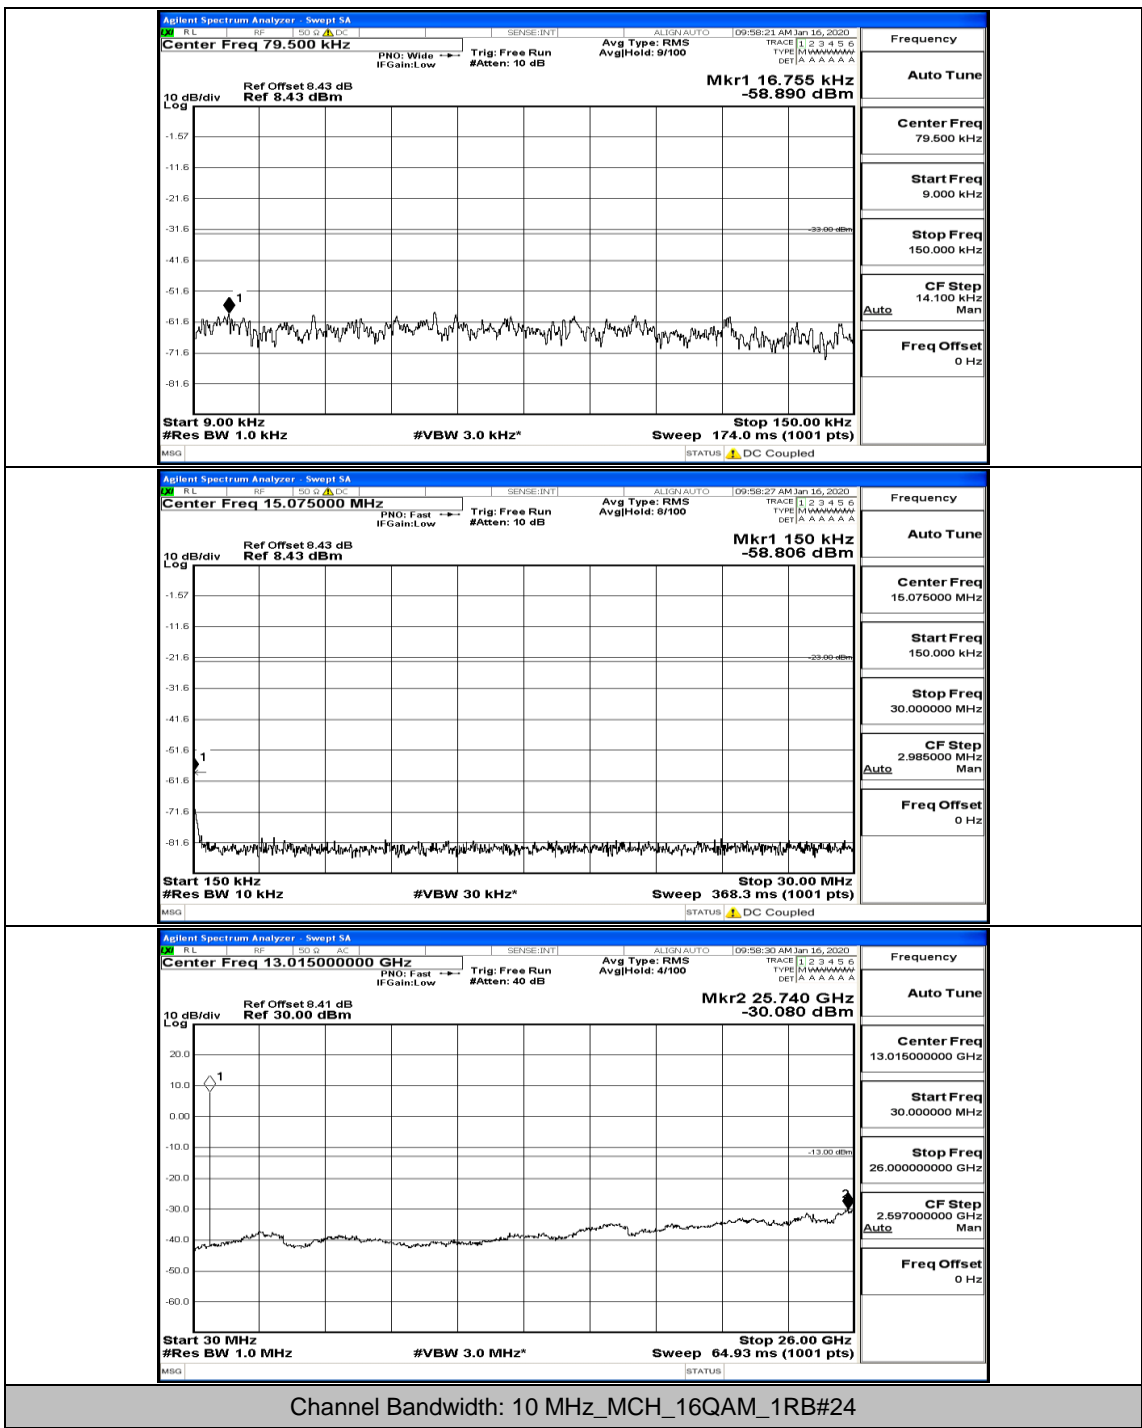

Channel Bandwidth: 10 MHz_MCH_16QAM_1RB#0

Channel Bandwidth: 10 MHz_MCH_16QAM_25RB#12

Channel Bandwidth: 10 MHz_MCH_16QAM_25RB#25

Channel Bandwidth: 10 MHz_HCH_16QAM_1RB#0

Channel Bandwidth: 10 MHz_HCH_16QAM_50RB#0