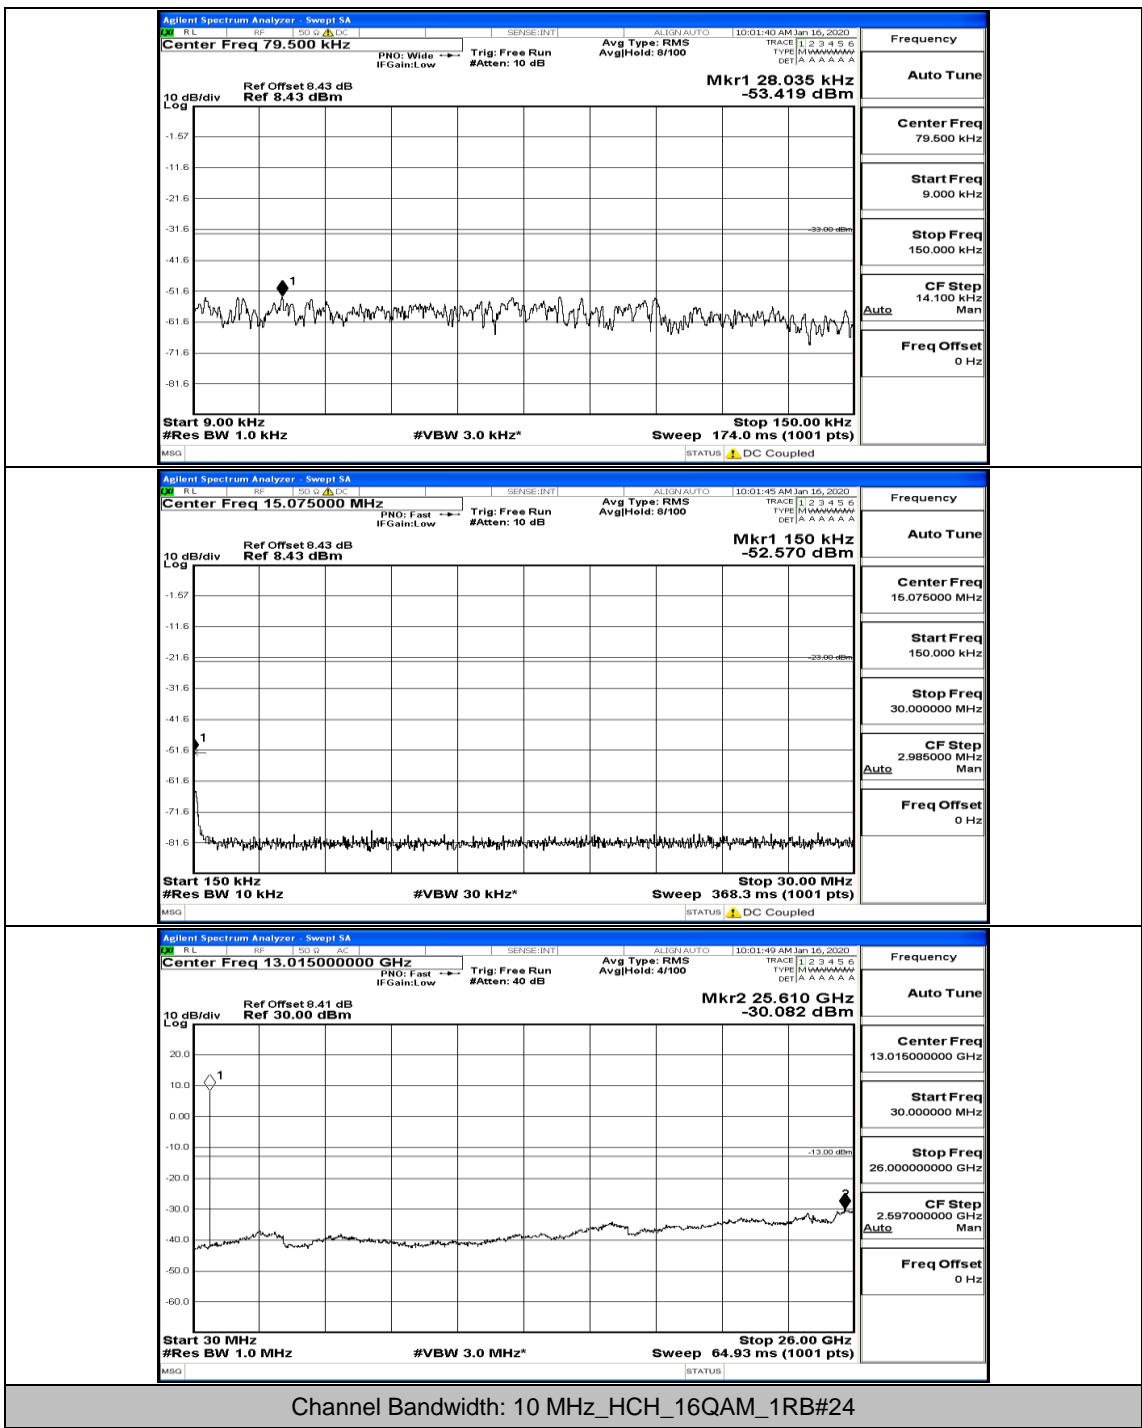

Channel Bandwidth: 10 MHz_MCH_16QAM_1RB#0

Channel Bandwidth: 10 MHz_MCH_16QAM_25RB#12

Channel Bandwidth: 10 MHz_MCH_16QAM_25RB#25

Channel Bandwidth: 10 MHz_HCH_16QAM_1RB#0

Channel Bandwidth: 10 MHz_HCH_16QAM_50RB#0