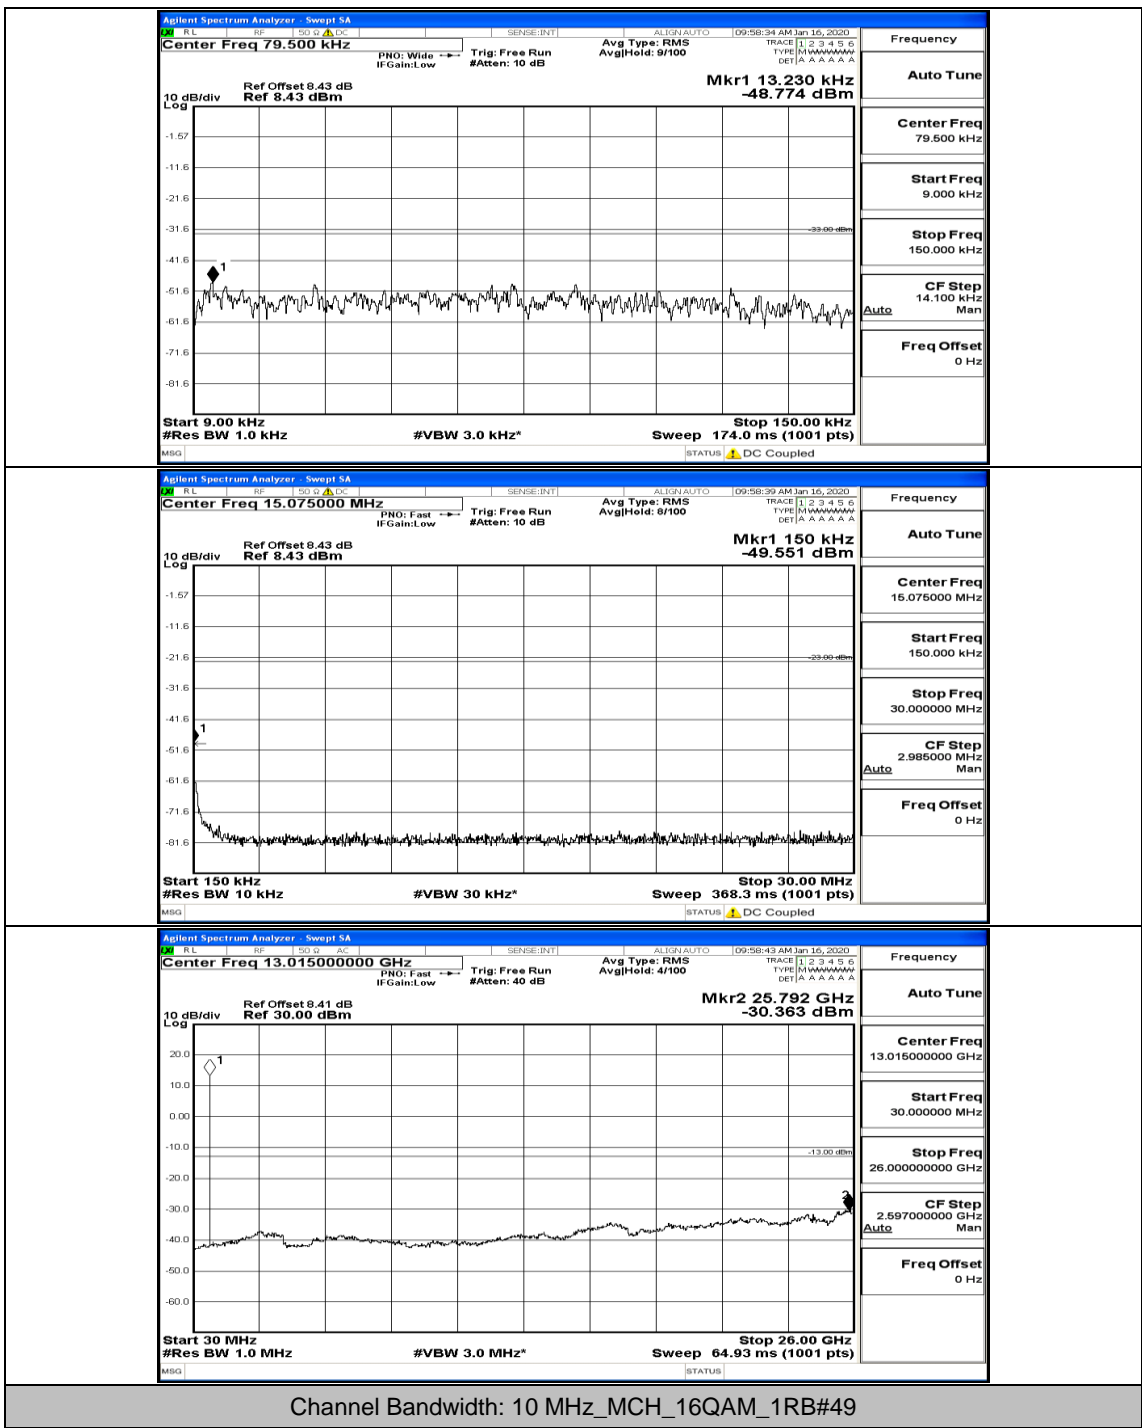

Channel Bandwidth: 10 MHz_MCH_16QAM_1RB#0

Channel Bandwidth: 10 MHz_MCH_16QAM_25RB#12

Channel Bandwidth: 10 MHz_MCH_16QAM_25RB#25

Channel Bandwidth: 10 MHz_HCH_16QAM_1RB#0

Channel Bandwidth: 10 MHz_HCH_16QAM_50RB#0