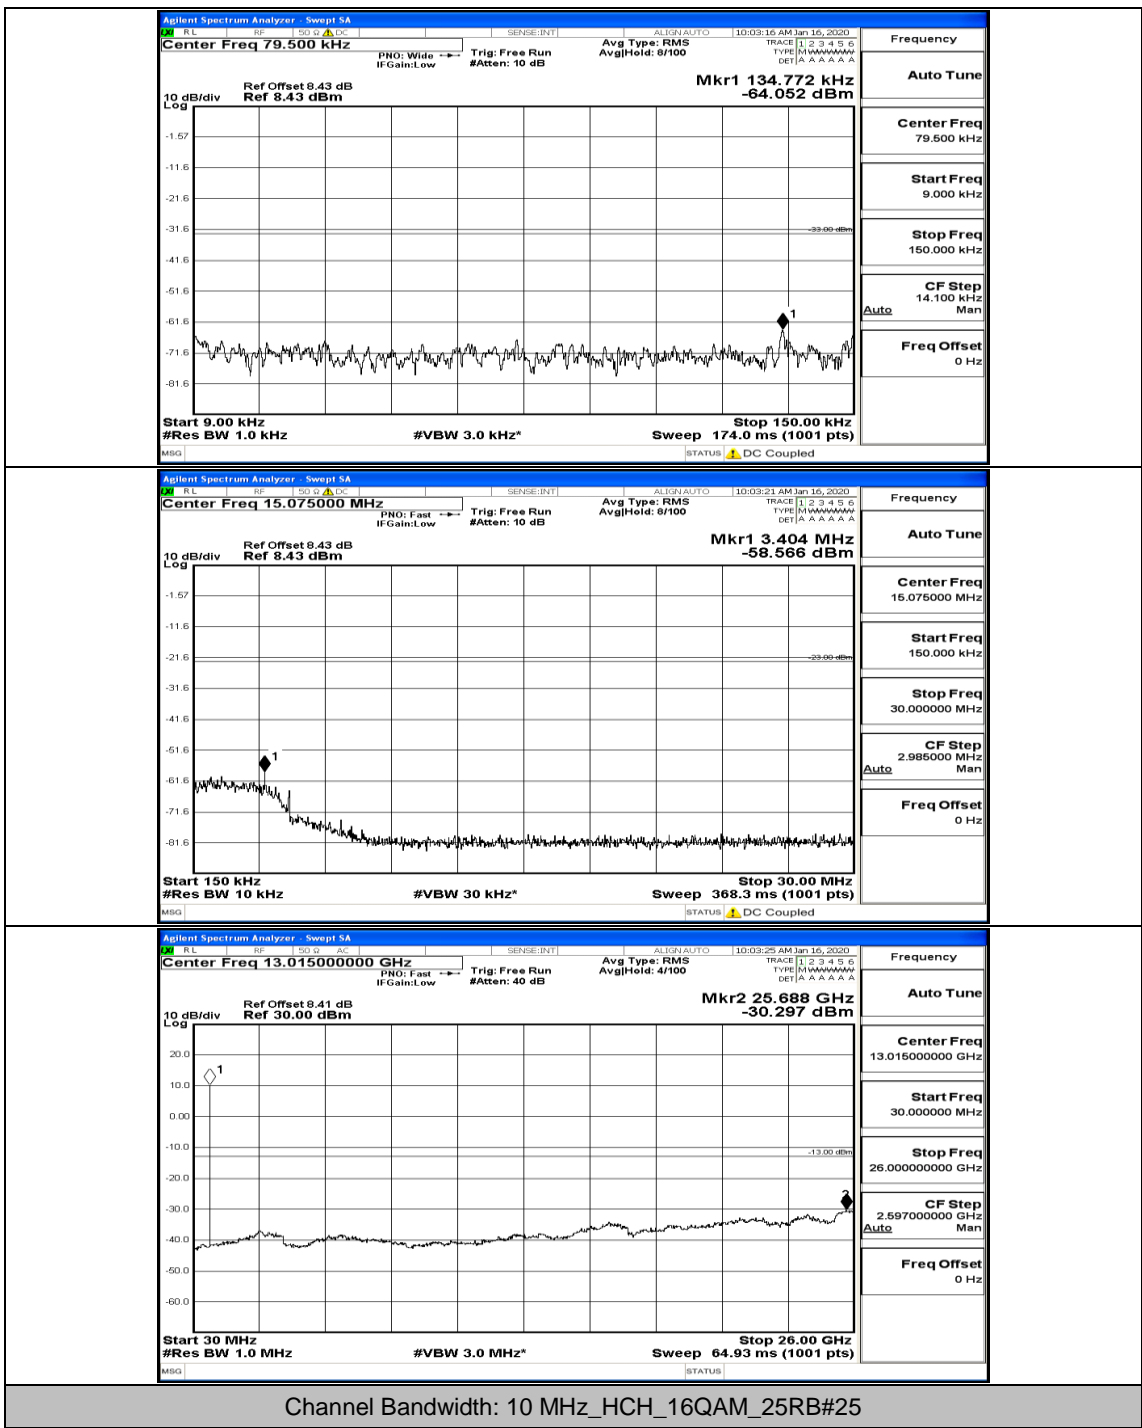

Channel Bandwidth: 10 MHz_MCH_16QAM_1RB#0

Channel Bandwidth: 10 MHz_MCH_16QAM_25RB#12

Channel Bandwidth: 10 MHz_MCH_16QAM_25RB#25

Channel Bandwidth: 10 MHz_HCH_16QAM_1RB#0

Channel Bandwidth: 10 MHz_HCH_16QAM_50RB#0