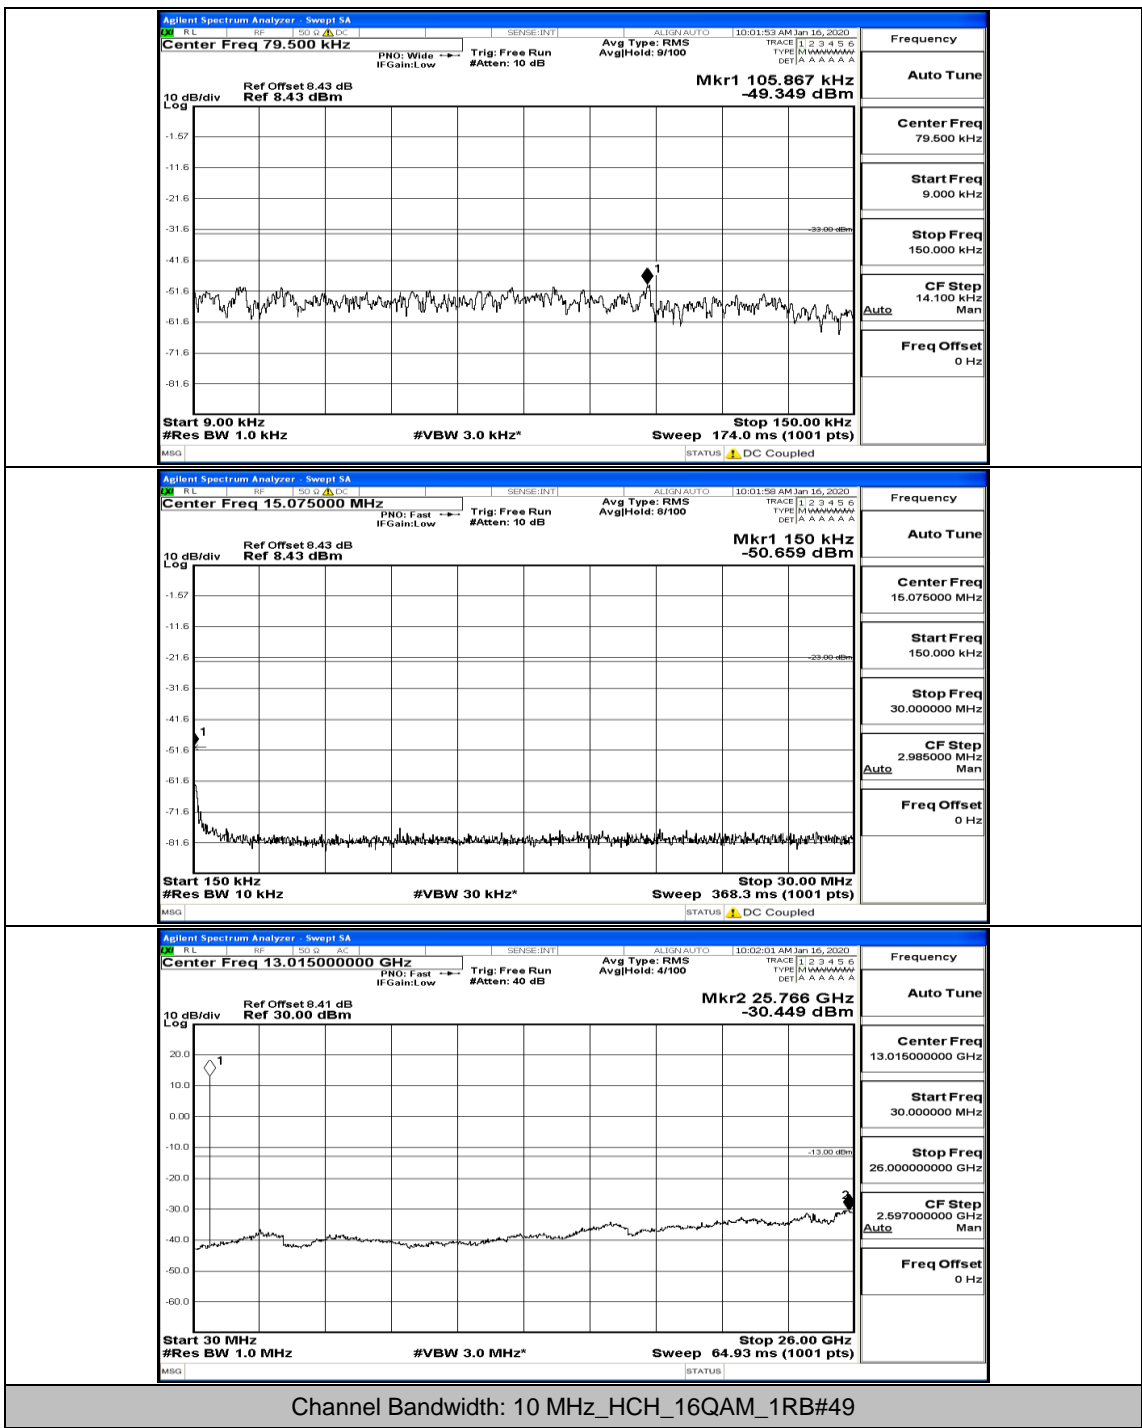

Channel Bandwidth: 10 MHz_MCH_16QAM_1RB#0

Channel Bandwidth: 10 MHz_MCH_16QAM_25RB#12

Channel Bandwidth: 10 MHz_MCH_16QAM_25RB#25

Channel Bandwidth: 10 MHz_HCH_16QAM_1RB#0

Channel Bandwidth: 10 MHz_HCH_16QAM_50RB#0