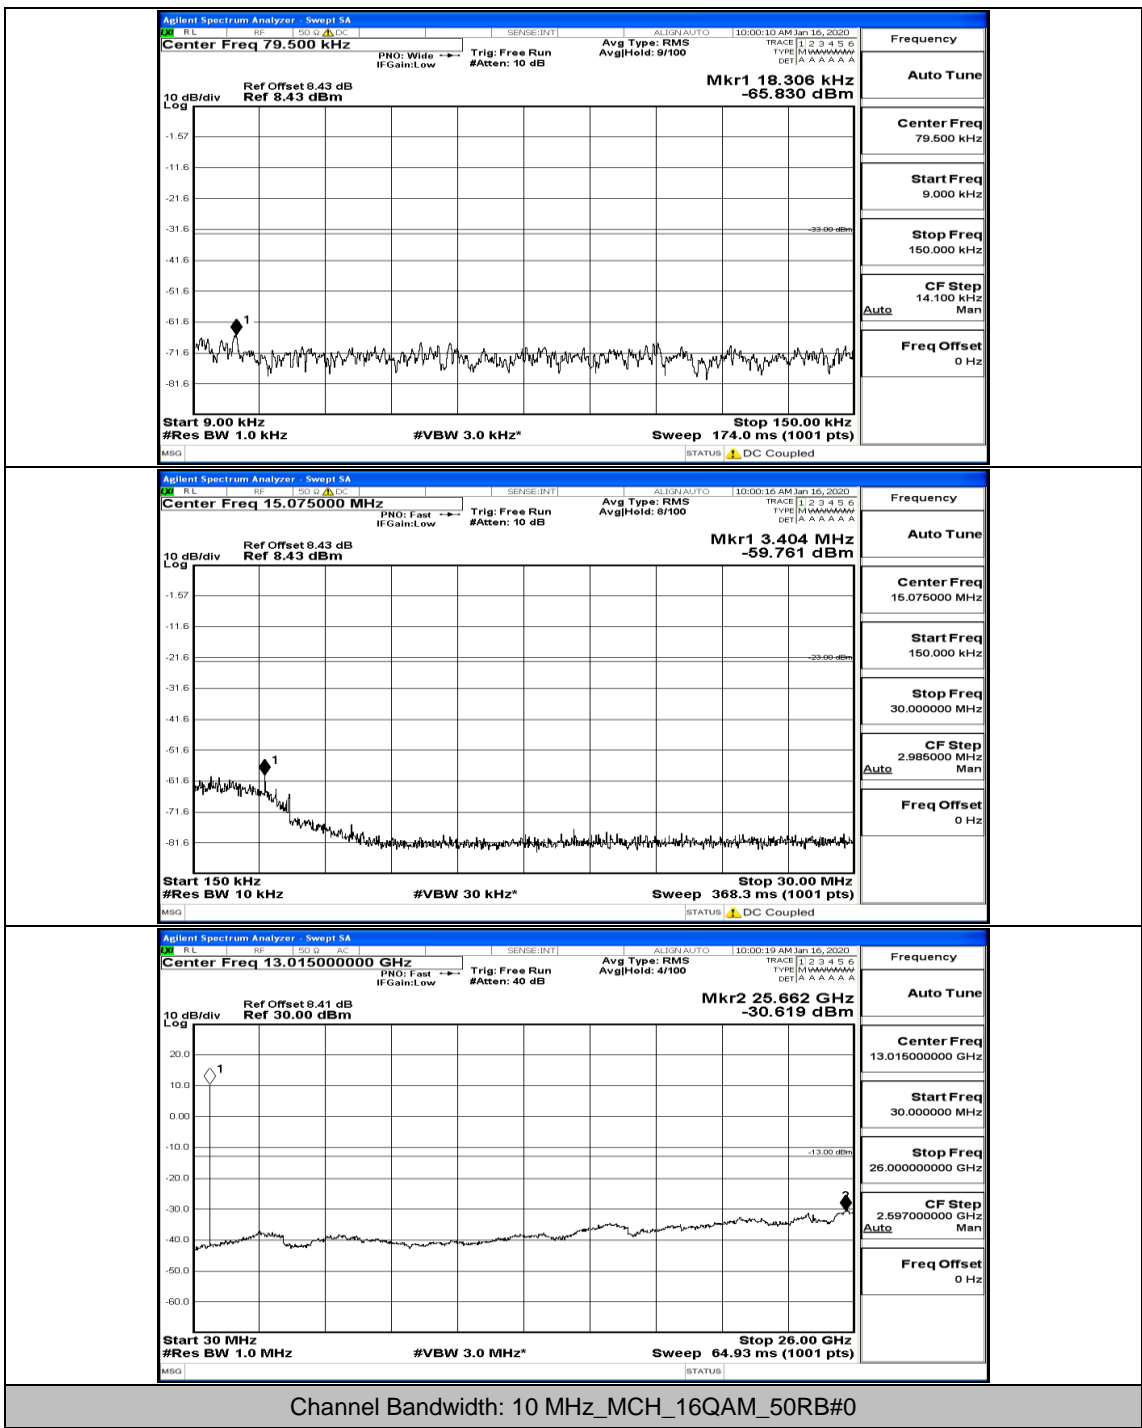

Channel Bandwidth: 10 MHz_MCH_16QAM_1RB#0

Channel Bandwidth: 10 MHz_MCH_16QAM_25RB#12

Channel Bandwidth: 10 MHz_MCH_16QAM_25RB#25

Channel Bandwidth: 10 MHz_HCH_16QAM_1RB#0

Channel Bandwidth: 10 MHz_HCH_16QAM_50RB#0