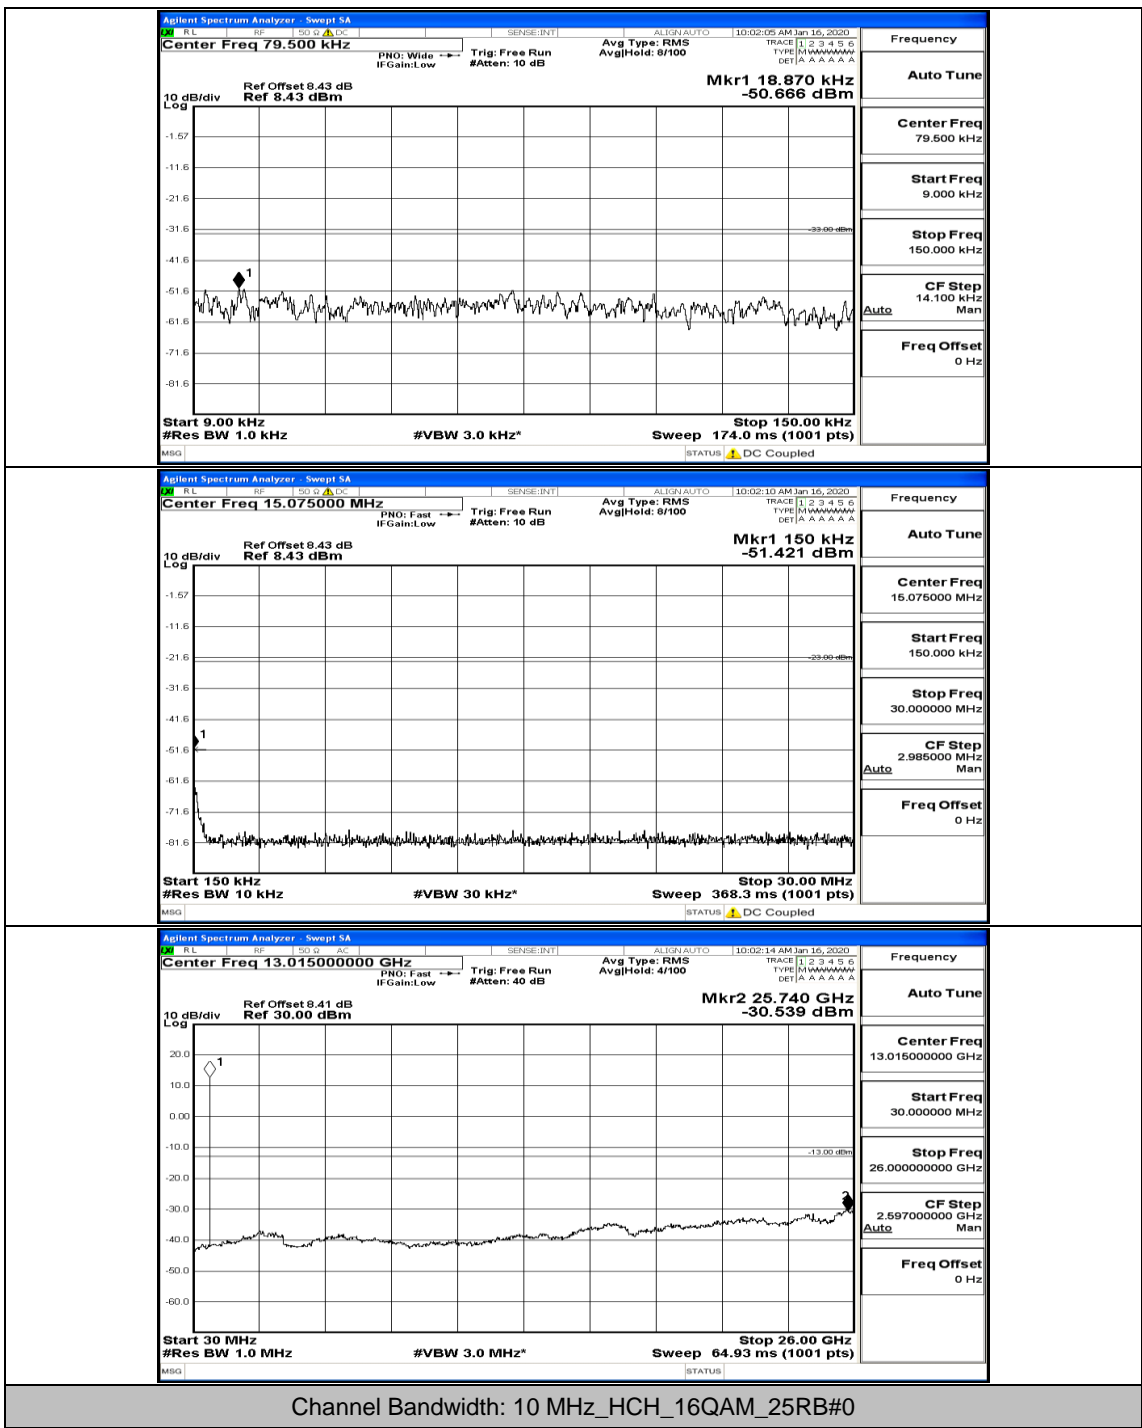

Channel Bandwidth: 10 MHz_MCH_16QAM_1RB#0

Channel Bandwidth: 10 MHz_MCH_16QAM_25RB#12

Channel Bandwidth: 10 MHz_MCH_16QAM_25RB#25

Channel Bandwidth: 10 MHz_HCH_16QAM_1RB#0

Channel Bandwidth: 10 MHz_HCH_16QAM_50RB#0