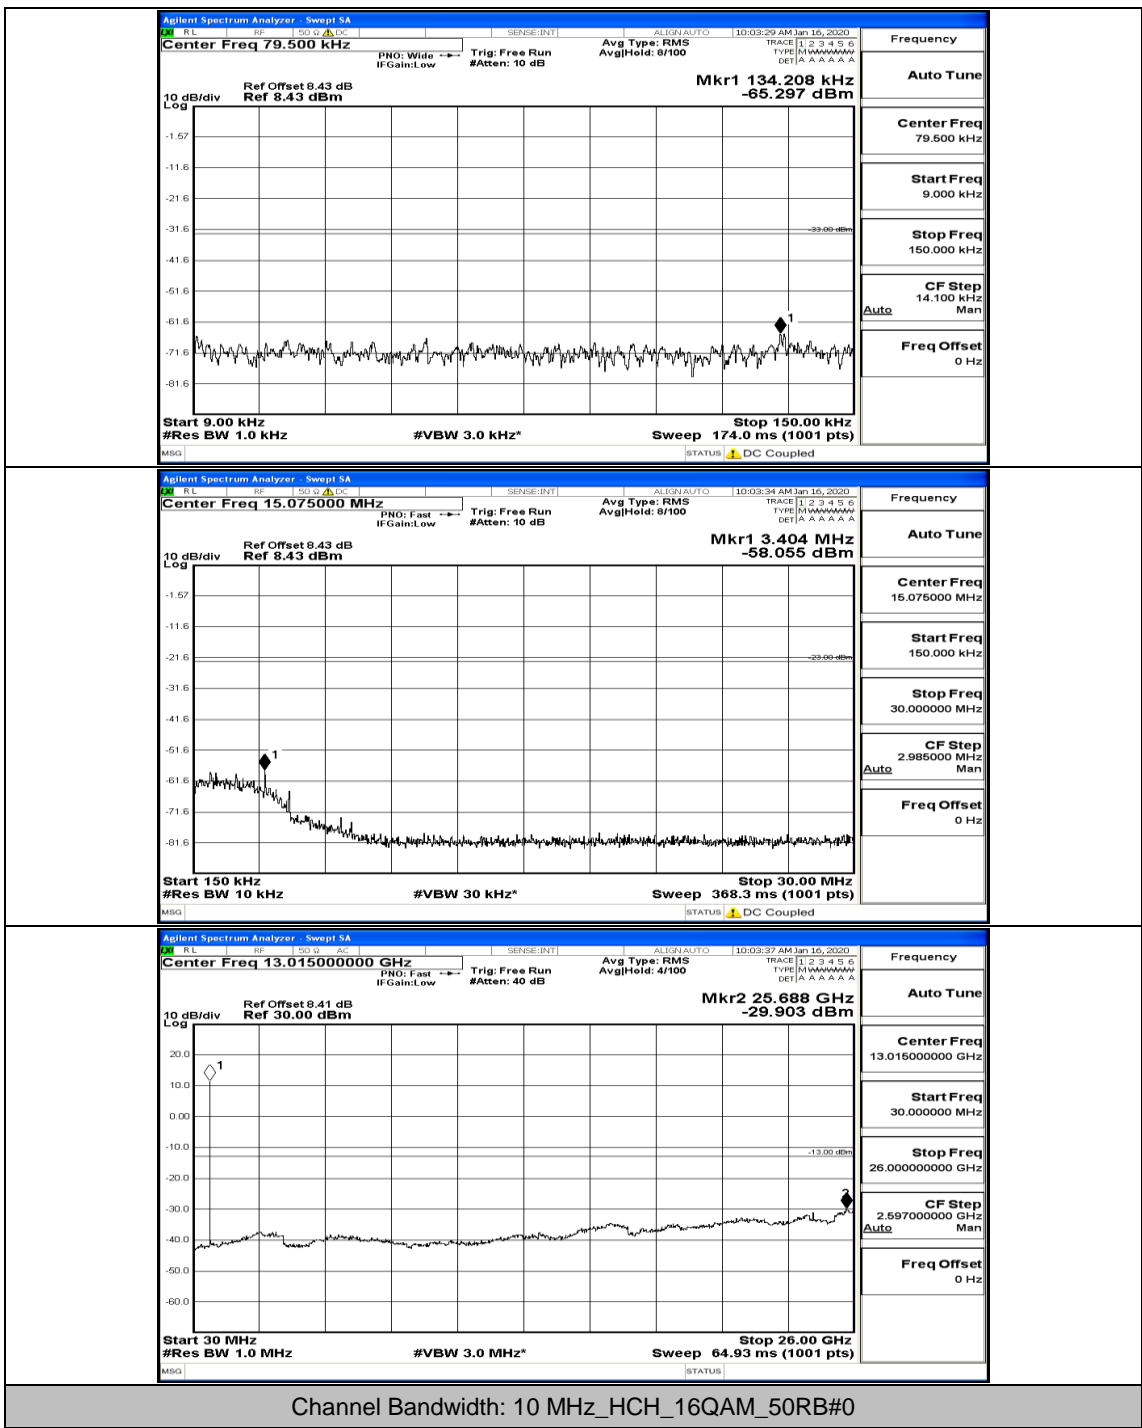

Channel Bandwidth: 10 MHz_MCH_16QAM_1RB#0

Channel Bandwidth: 10 MHz_MCH_16QAM_25RB#12

Channel Bandwidth: 10 MHz_MCH_16QAM_25RB#25

Channel Bandwidth: 10 MHz_HCH_16QAM_1RB#0

Channel Bandwidth: 10 MHz_HCH_16QAM_50RB#0