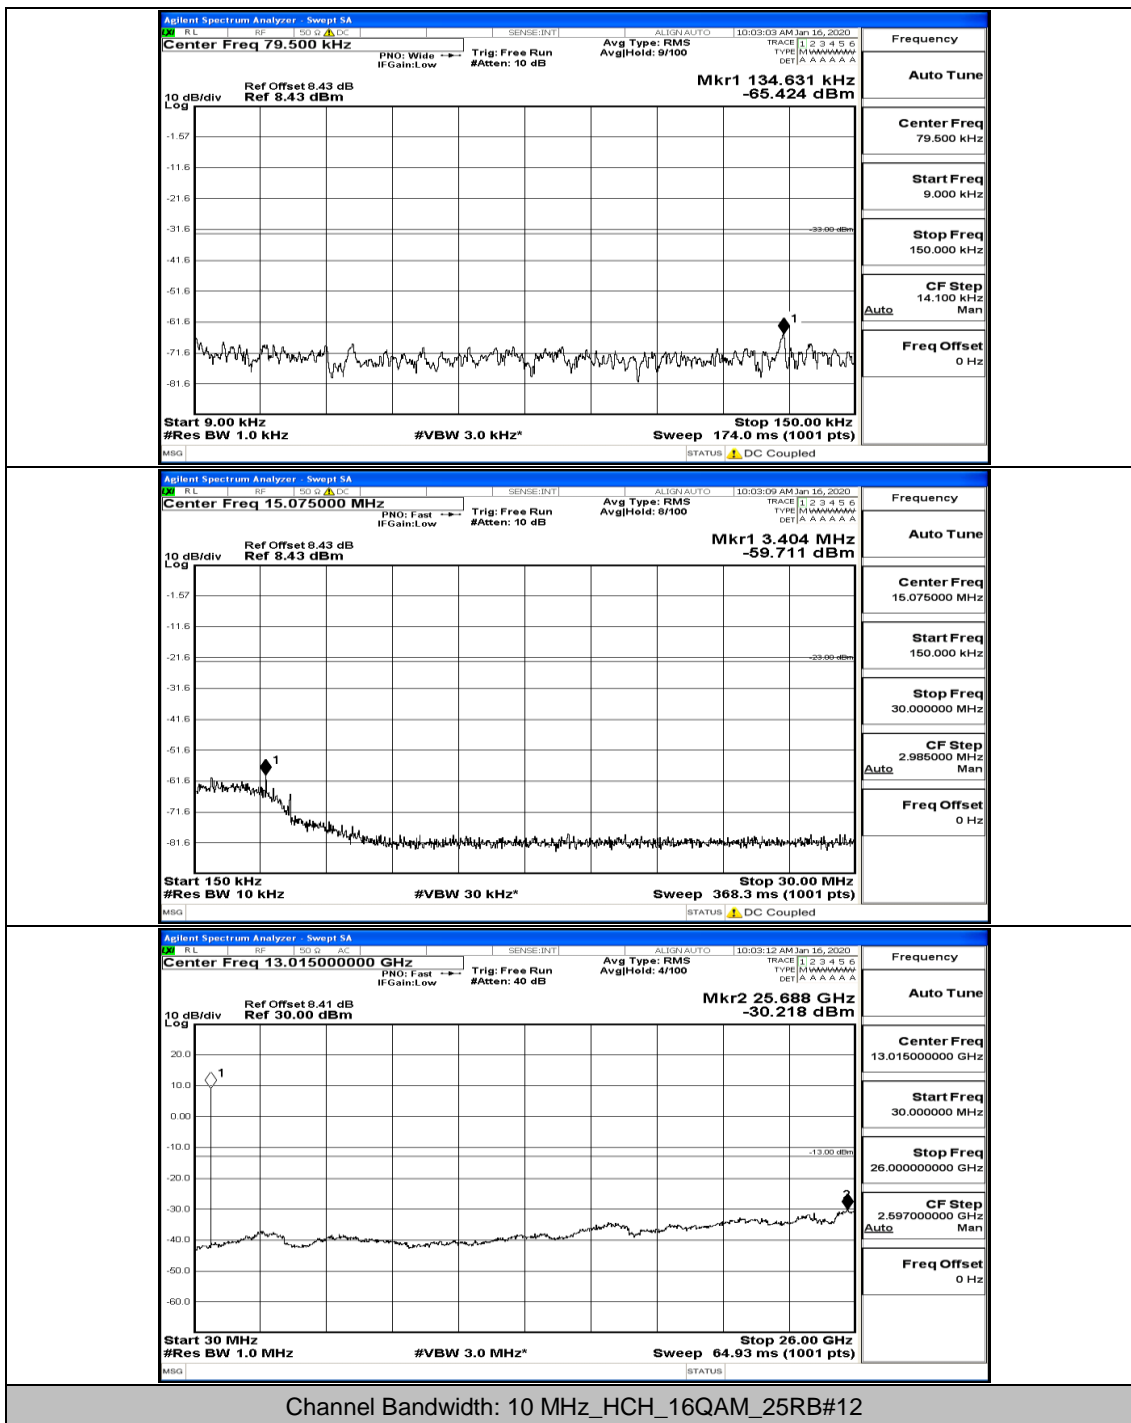

Channel Bandwidth: 10 MHz_MCH_16QAM_1RB#0

Channel Bandwidth: 10 MHz_MCH_16QAM_25RB#12

Channel Bandwidth: 10 MHz_MCH_16QAM_25RB#25

Channel Bandwidth: 10 MHz_HCH_16QAM_1RB#0

Channel Bandwidth: 10 MHz_HCH_16QAM_50RB#0