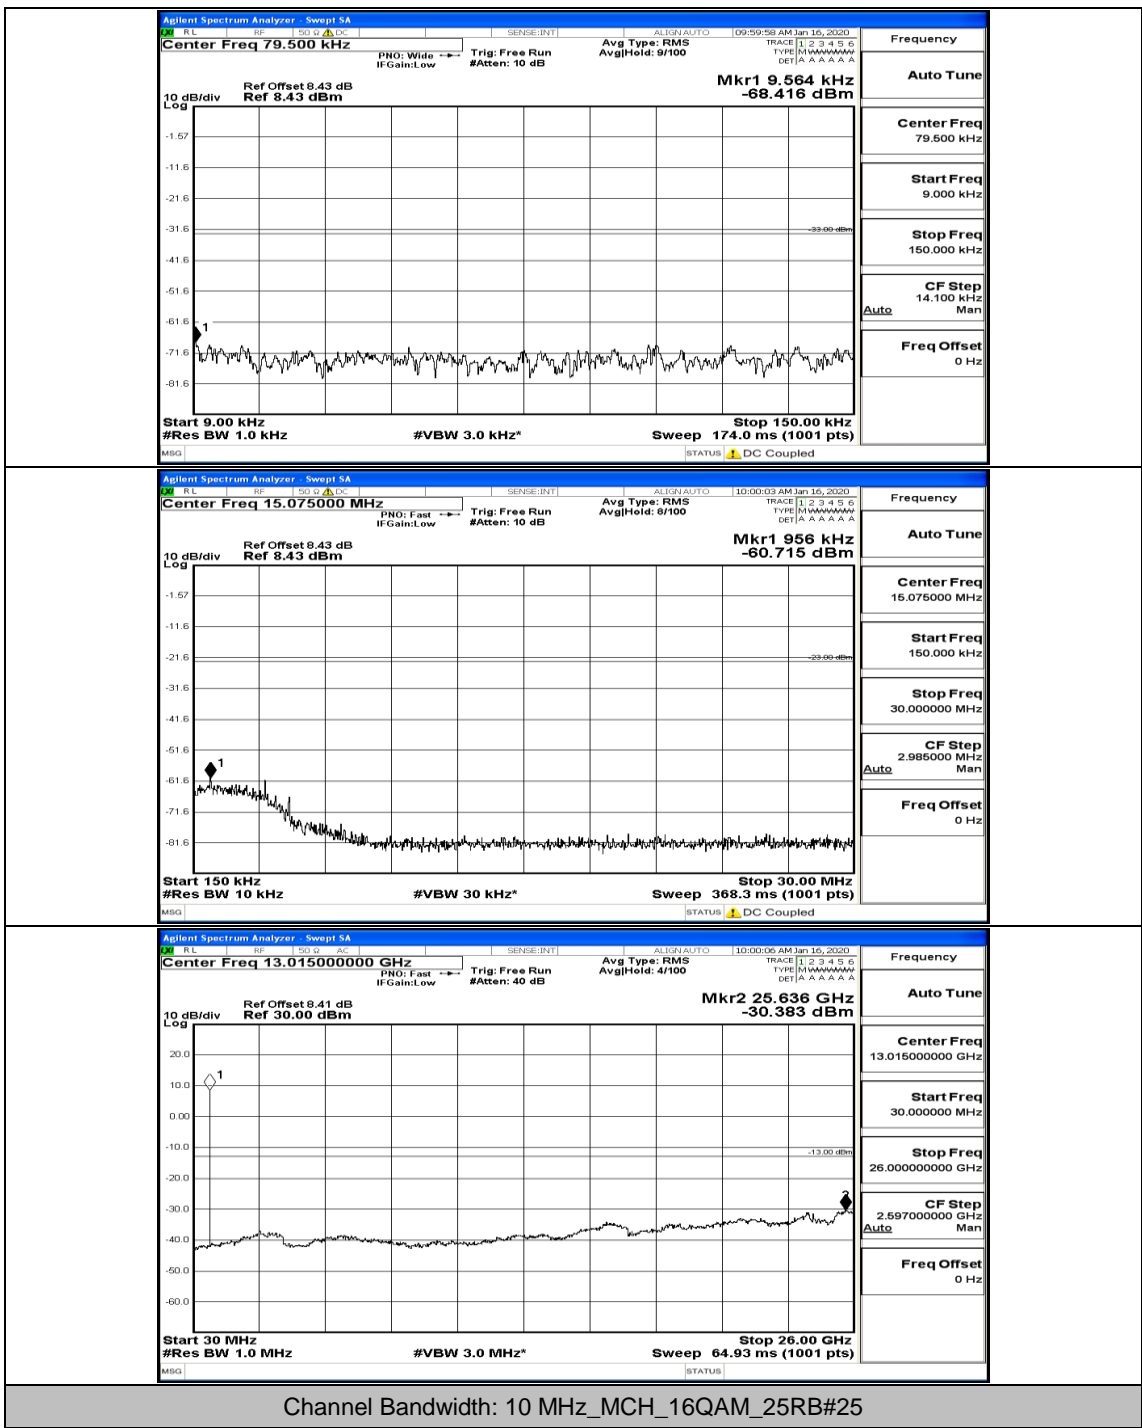

Channel Bandwidth: 10 MHz_MCH_16QAM_1RB#0

Channel Bandwidth: 10 MHz_MCH_16QAM_25RB#12

Channel Bandwidth: 10 MHz_MCH_16QAM_25RB#25

Channel Bandwidth: 10 MHz_HCH_16QAM_1RB#0

Channel Bandwidth: 10 MHz_HCH_16QAM_50RB#0