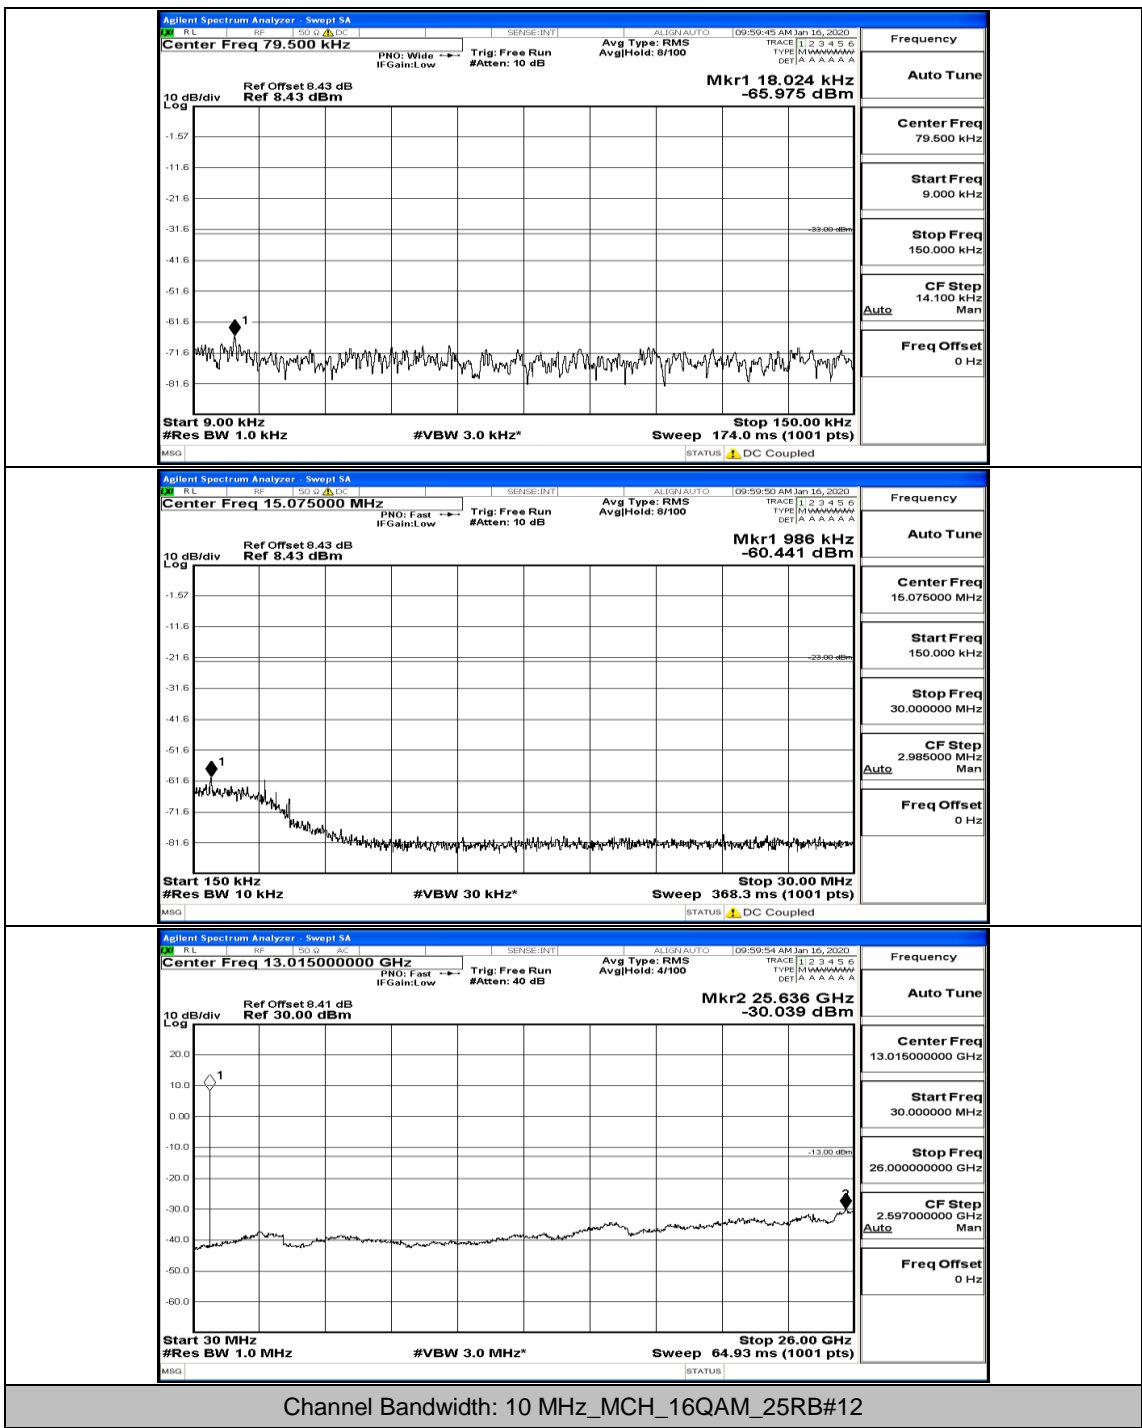

Channel Bandwidth: 10 MHz_MCH_16QAM_1RB#0

Channel Bandwidth: 10 MHz_MCH_16QAM_25RB#12

Channel Bandwidth: 10 MHz_MCH_16QAM_25RB#25

Channel Bandwidth: 10 MHz_HCH_16QAM_1RB#0

Channel Bandwidth: 10 MHz_HCH_16QAM_50RB#0