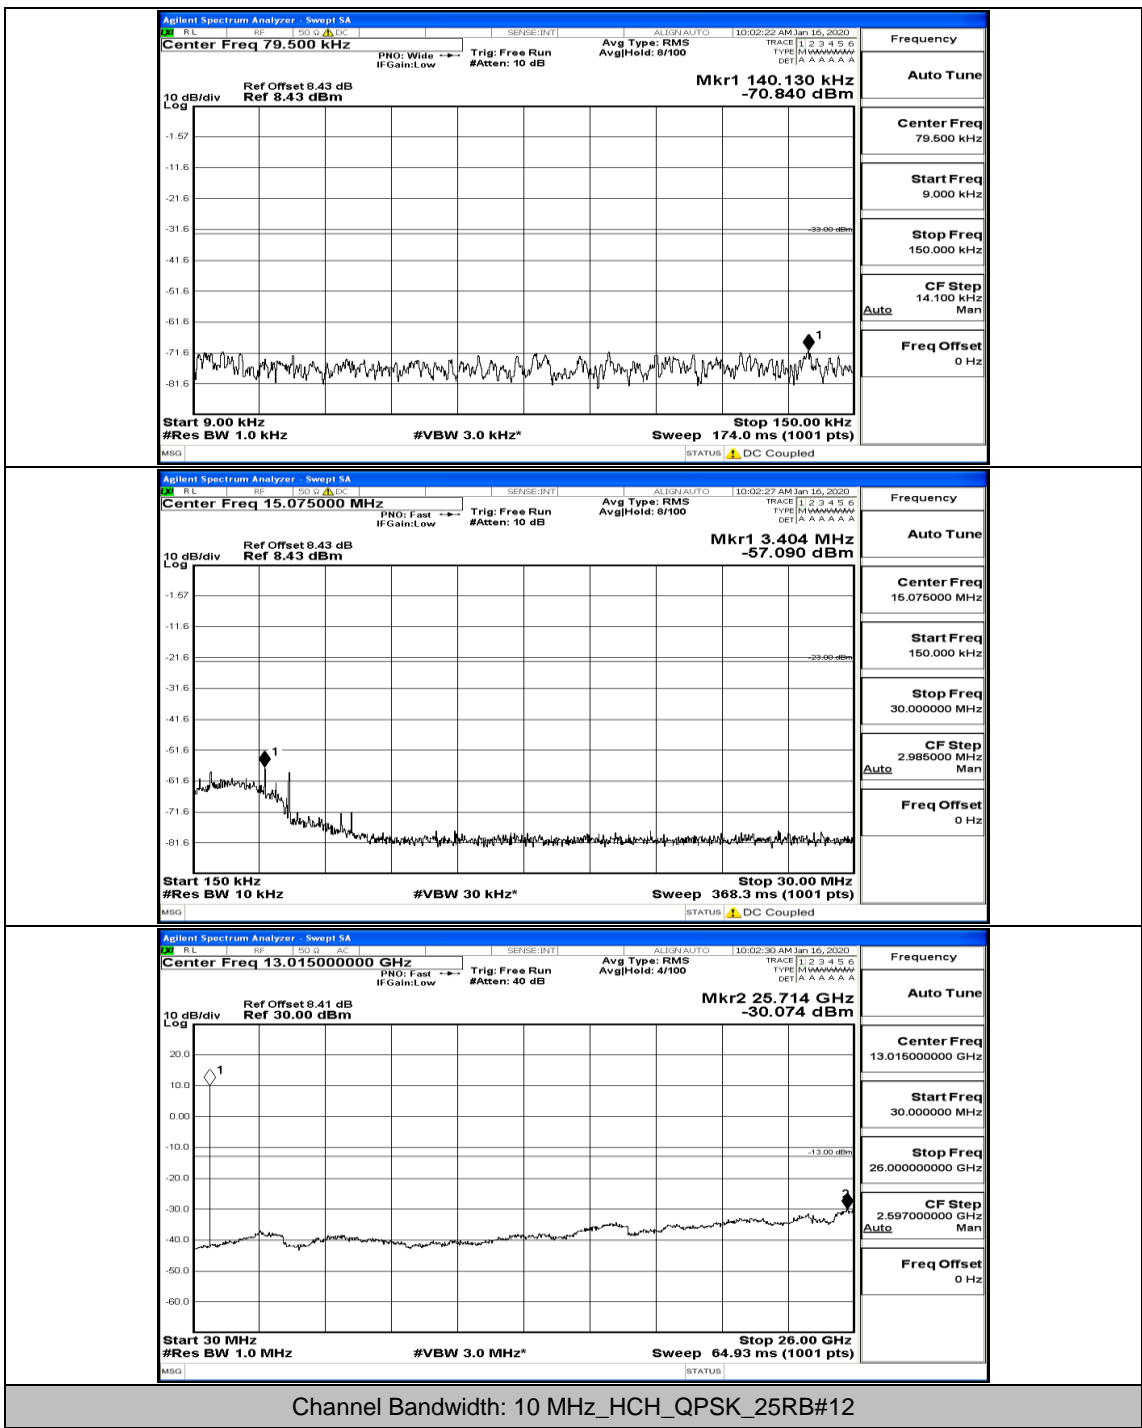

(Channel Bandwidth: 5 MHz)\_MCH\_16QAM\_1RB#0

(Channel Bandwidth: 5 MHz)\_HCH\_16QAM\_1RB#0

(Channel Bandwidth: 5 MHz)\_HCH\_16QAM\_1RB#12

(Channel Bandwidth: 5 MHz)\_HCH\_16QAM\_12RB#0

(Channel Bandwidth: 5 MHz)\_HCH\_16QAM\_12RB#6

Channel Bandwidth: 10 MHz

Channel Bandwidth: 10 MHz\_LCH\_QPSK\_1RB#0

Channel Bandwidth: 10 MHz\_MCH\_QPSK\_1RB#0

Channel Bandwidth: 10 MHz\_HCH\_QPSK\_1RB#0

Channel Bandwidth: 10 MHz\_LCH\_16QAM\_1RB#0

Channel Bandwidth: 10 MHz\_LCH\_16QAM\_1RB#24