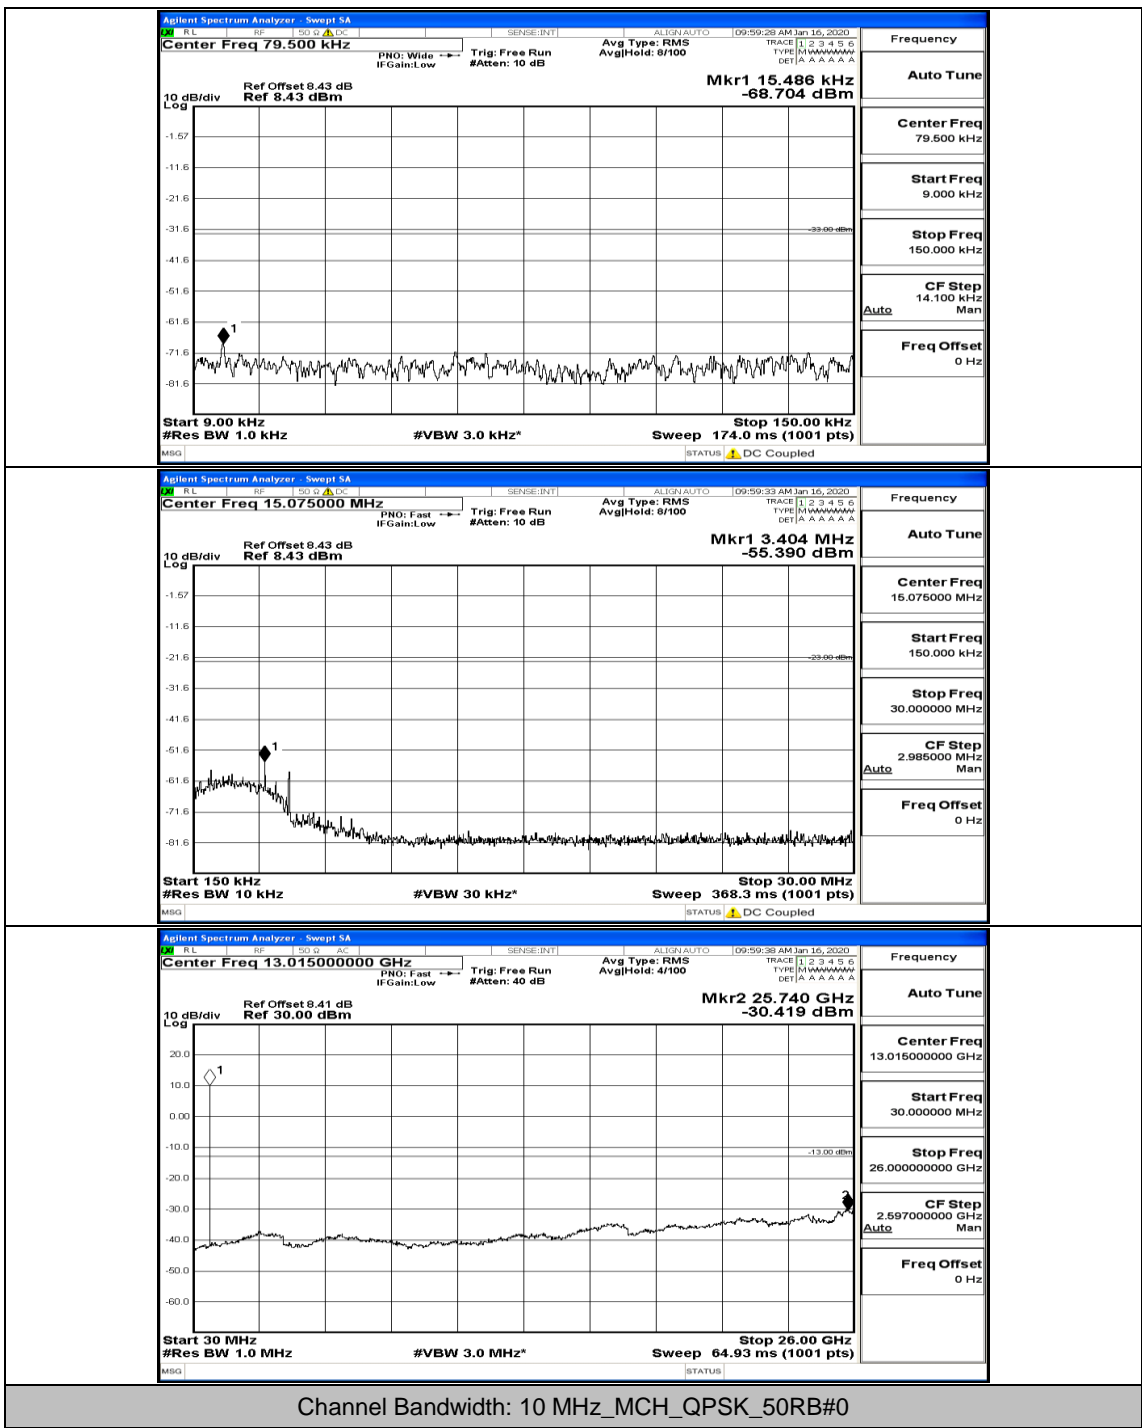

(Channel Bandwidth: 5 MHz)\_MCH\_16QAM\_1RB#0

(Channel Bandwidth: 5 MHz)\_HCH\_16QAM\_1RB#0

(Channel Bandwidth: 5 MHz)\_HCH\_16QAM\_1RB#12

(Channel Bandwidth: 5 MHz)\_HCH\_16QAM\_12RB#0

(Channel Bandwidth: 5 MHz)\_HCH\_16QAM\_12RB#6

Channel Bandwidth: 10 MHz

Channel Bandwidth: 10 MHz\_LCH\_QPSK\_1RB#0

Channel Bandwidth: 10 MHz\_MCH\_QPSK\_1RB#0

Channel Bandwidth: 10 MHz\_HCH\_QPSK\_1RB#0

Channel Bandwidth: 10 MHz\_LCH\_16QAM\_1RB#0

Channel Bandwidth: 10 MHz\_LCH\_16QAM\_1RB#24