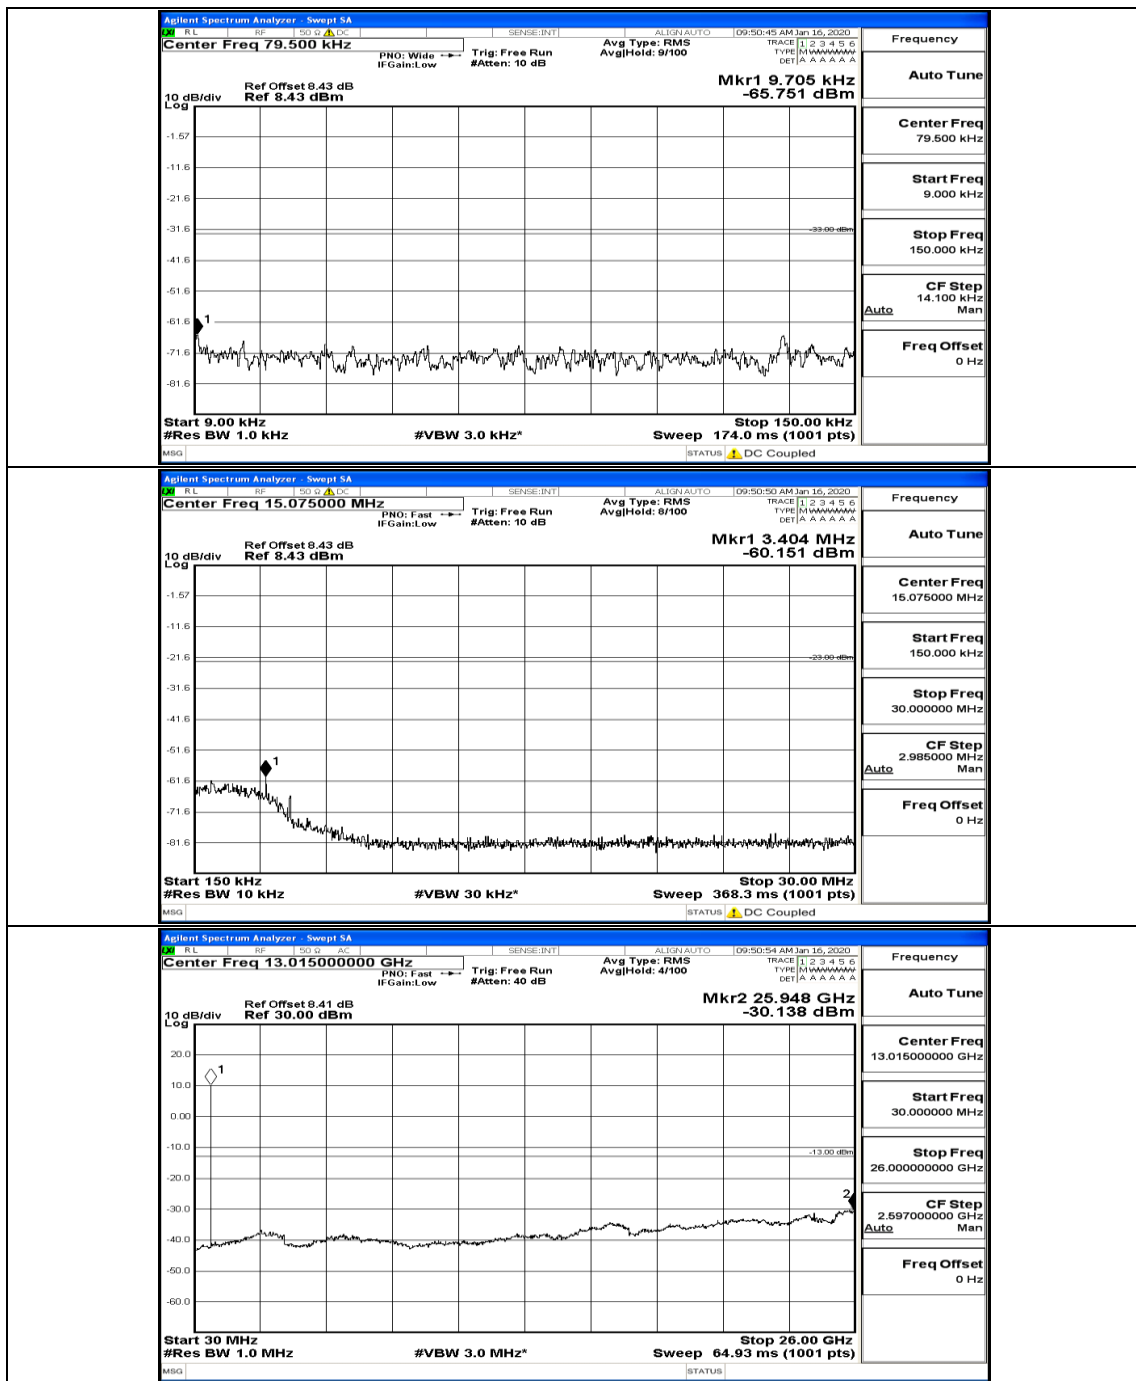

(Channel Bandwidth: 5 MHz)\_MCH\_16QAM\_1RB#0

(Channel Bandwidth: 5 MHz)\_HCH\_16QAM\_1RB#0

(Channel Bandwidth: 5 MHz)\_HCH\_16QAM\_1RB#12

(Channel Bandwidth: 5 MHz)\_HCH\_16QAM\_12RB#0

(Channel Bandwidth: 5 MHz)\_HCH\_16QAM\_12RB#6

Channel Bandwidth: 10 MHz

Channel Bandwidth: 10 MHz\_LCH\_QPSK\_1RB#0

Channel Bandwidth: 10 MHz\_MCH\_QPSK\_1RB#0

Channel Bandwidth: 10 MHz\_HCH\_QPSK\_1RB#0

Channel Bandwidth: 10 MHz\_LCH\_16QAM\_1RB#0

Channel Bandwidth: 10 MHz\_LCH\_16QAM\_1RB#24