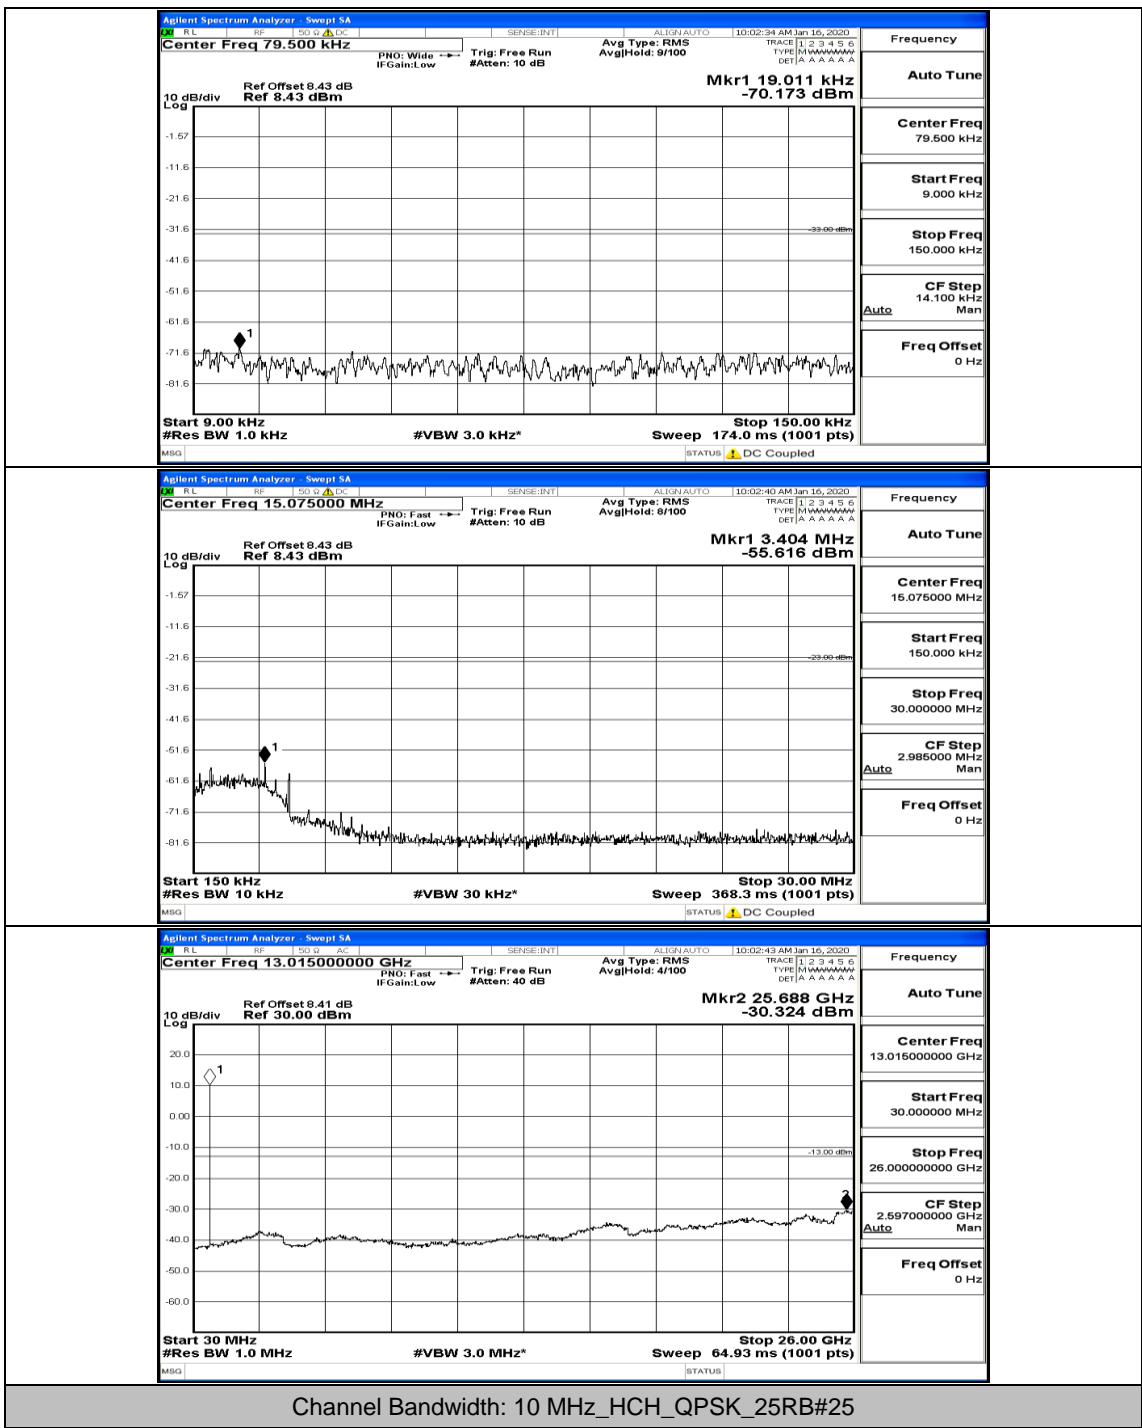

(Channel Bandwidth: 5 MHz)\_MCH\_16QAM\_1RB#0

(Channel Bandwidth: 5 MHz)\_HCH\_16QAM\_1RB#0

(Channel Bandwidth: 5 MHz)\_HCH\_16QAM\_1RB#12

(Channel Bandwidth: 5 MHz)\_HCH\_16QAM\_12RB#0

(Channel Bandwidth: 5 MHz)\_HCH\_16QAM\_12RB#6

Channel Bandwidth: 10 MHz

Channel Bandwidth: 10 MHz\_LCH\_QPSK\_1RB#0

Channel Bandwidth: 10 MHz\_MCH\_QPSK\_1RB#0

Channel Bandwidth: 10 MHz\_HCH\_QPSK\_1RB#0

Channel Bandwidth: 10 MHz\_LCH\_16QAM\_1RB#0

Channel Bandwidth: 10 MHz\_LCH\_16QAM\_1RB#24