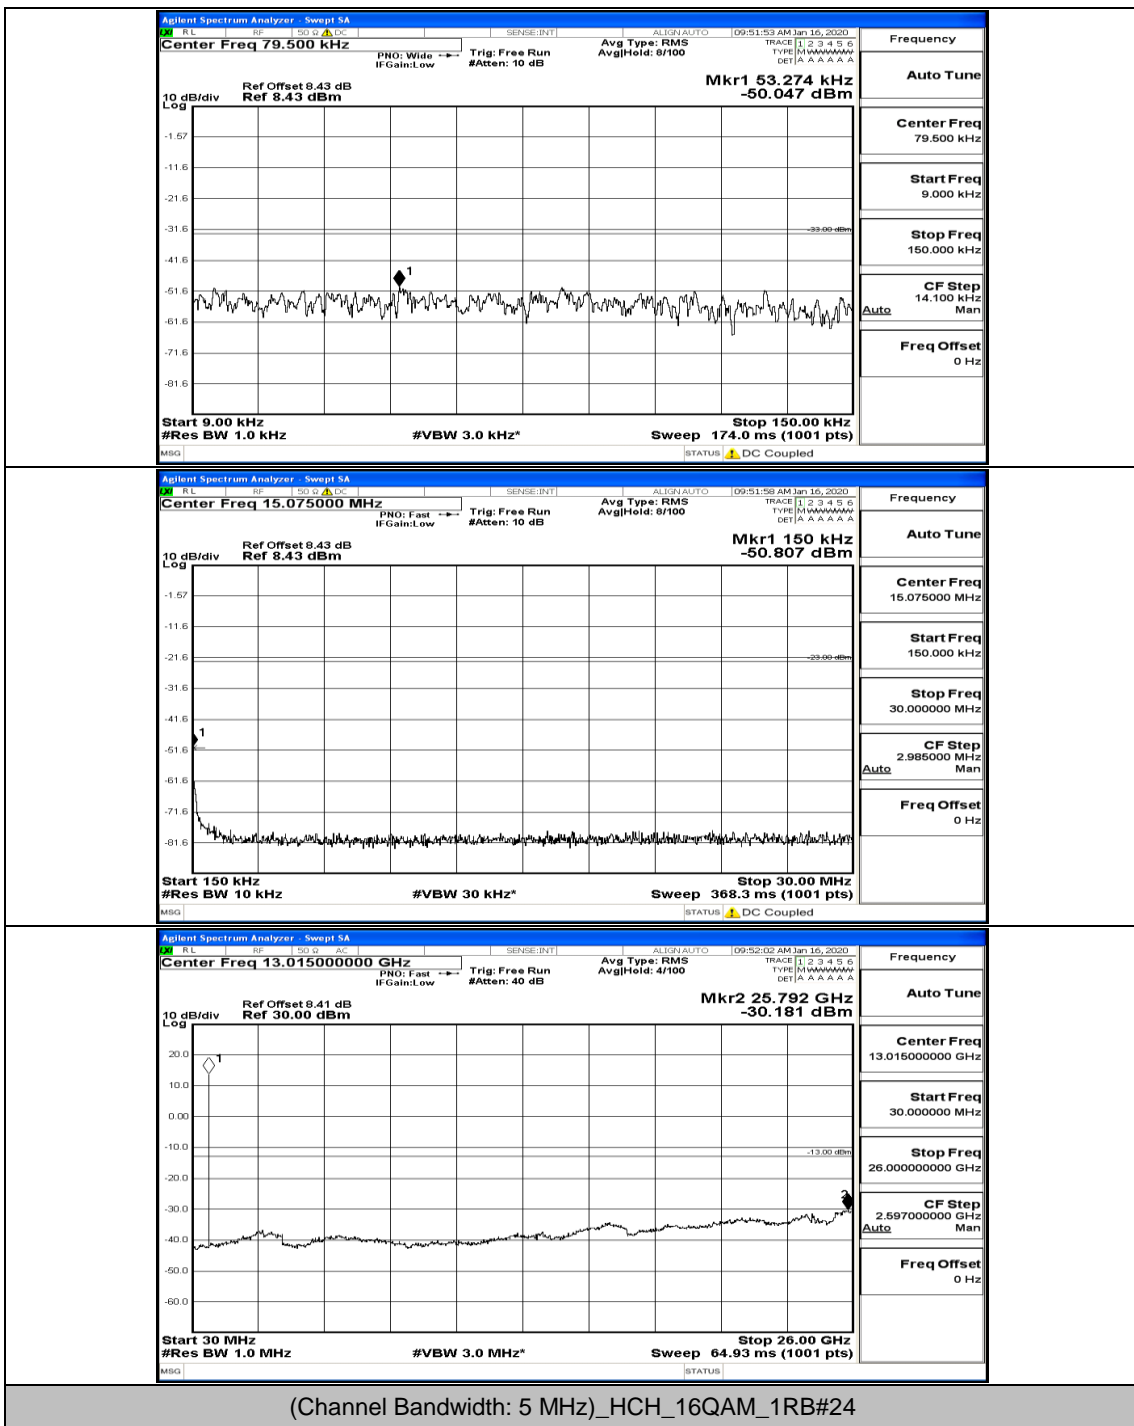

(Channel Bandwidth: 5 MHz)\_MCH\_16QAM\_1RB#0

(Channel Bandwidth: 5 MHz)\_HCH\_16QAM\_1RB#0

(Channel Bandwidth: 5 MHz)\_HCH\_16QAM\_1RB#12

(Channel Bandwidth: 5 MHz)\_HCH\_16QAM\_12RB#0

(Channel Bandwidth: 5 MHz)\_HCH\_16QAM\_12RB#6

Channel Bandwidth: 10 MHz

Channel Bandwidth: 10 MHz\_LCH\_QPSK\_1RB#0

Channel Bandwidth: 10 MHz\_MCH\_QPSK\_1RB#0

Channel Bandwidth: 10 MHz\_HCH\_QPSK\_1RB#0

Channel Bandwidth: 10 MHz\_LCH\_16QAM\_1RB#0

Channel Bandwidth: 10 MHz\_LCH\_16QAM\_1RB#24