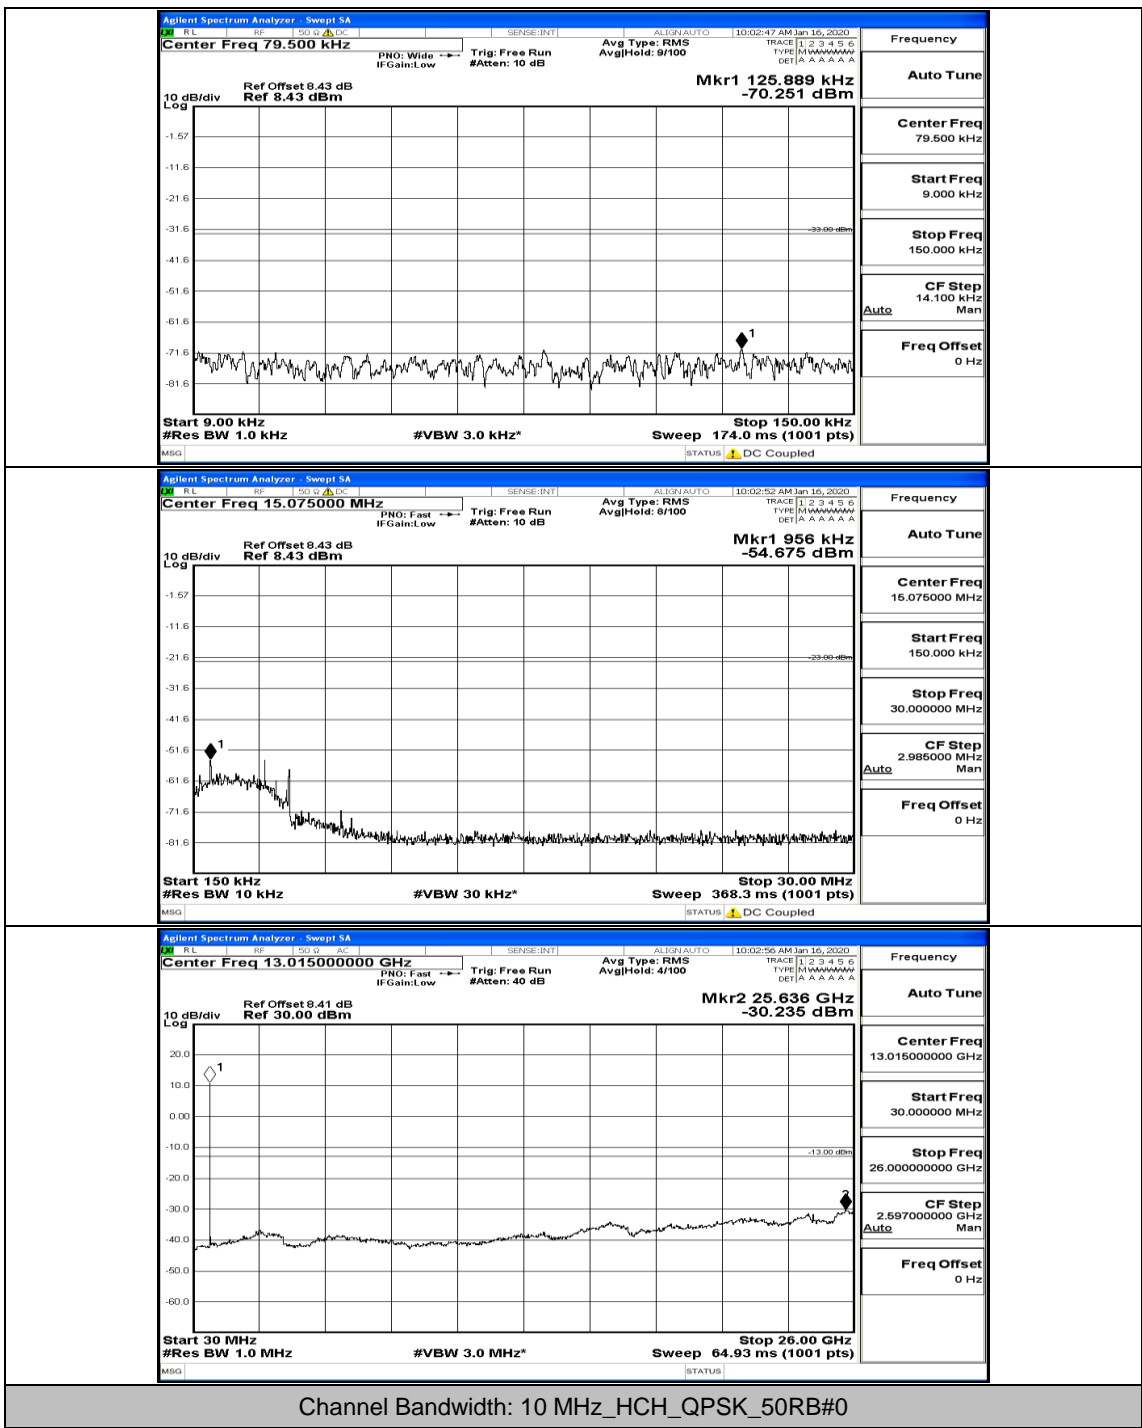

(Channel Bandwidth: 5 MHz)\_MCH\_16QAM\_1RB#0

(Channel Bandwidth: 5 MHz)\_HCH\_16QAM\_1RB#0

(Channel Bandwidth: 5 MHz)\_HCH\_16QAM\_1RB#12

(Channel Bandwidth: 5 MHz)\_HCH\_16QAM\_12RB#0

(Channel Bandwidth: 5 MHz)\_HCH\_16QAM\_12RB#6

Channel Bandwidth: 10 MHz

Channel Bandwidth: 10 MHz\_LCH\_QPSK\_1RB#0

Channel Bandwidth: 10 MHz\_MCH\_QPSK\_1RB#0

Channel Bandwidth: 10 MHz\_HCH\_QPSK\_1RB#0

Channel Bandwidth: 10 MHz\_LCH\_16QAM\_1RB#0

Channel Bandwidth: 10 MHz\_LCH\_16QAM\_1RB#24