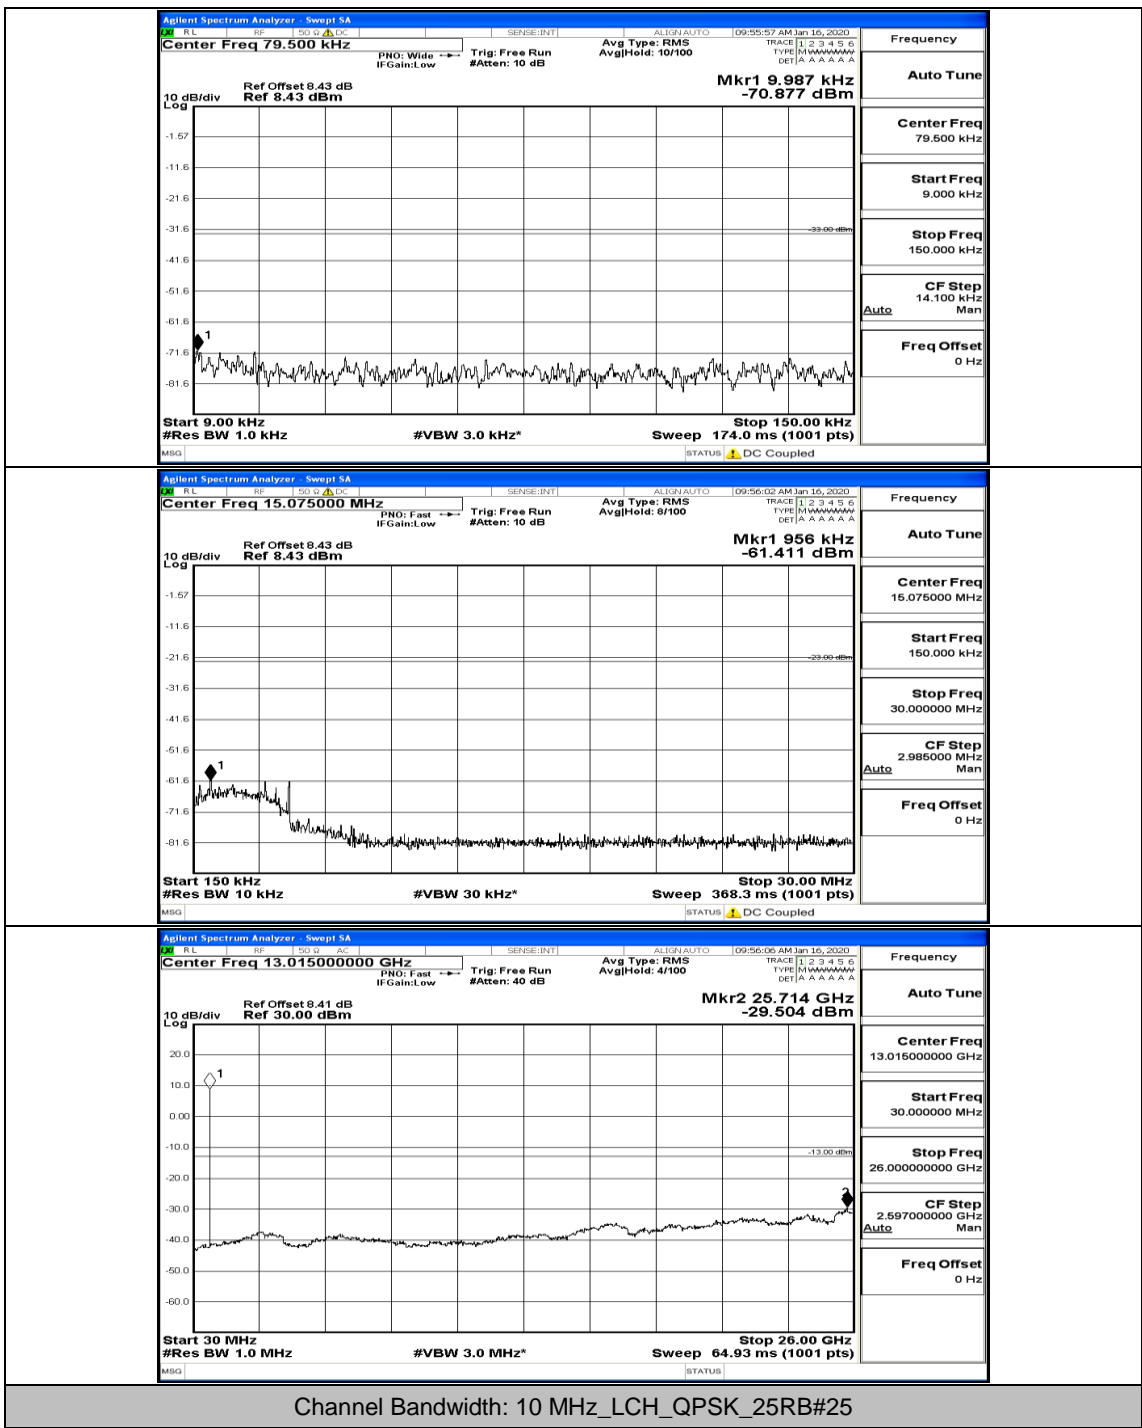

(Channel Bandwidth: 5 MHz)\_MCH\_16QAM\_1RB#0

(Channel Bandwidth: 5 MHz)\_HCH\_16QAM\_1RB#0

(Channel Bandwidth: 5 MHz)\_HCH\_16QAM\_1RB#12

(Channel Bandwidth: 5 MHz)\_HCH\_16QAM\_12RB#0

(Channel Bandwidth: 5 MHz)\_HCH\_16QAM\_12RB#6

Channel Bandwidth: 10 MHz

Channel Bandwidth: 10 MHz\_LCH\_QPSK\_1RB#0

Channel Bandwidth: 10 MHz\_MCH\_QPSK\_1RB#0

Channel Bandwidth: 10 MHz\_HCH\_QPSK\_1RB#0

Channel Bandwidth: 10 MHz\_LCH\_16QAM\_1RB#0

Channel Bandwidth: 10 MHz\_LCH\_16QAM\_1RB#24