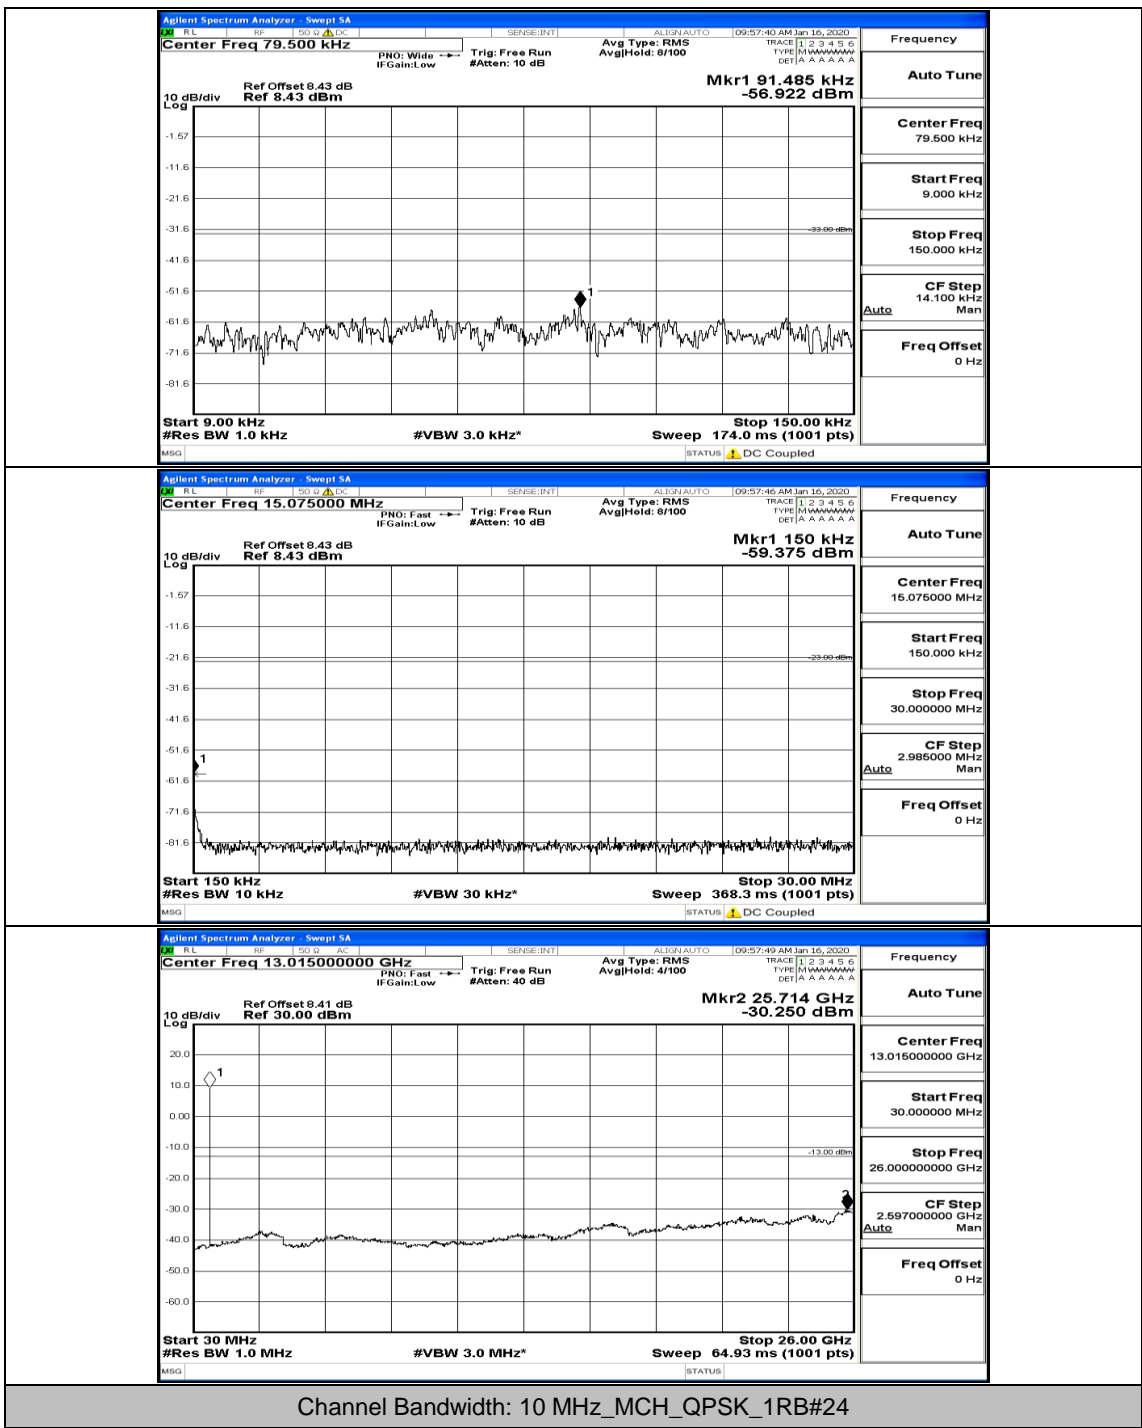

(Channel Bandwidth: 5 MHz)\_MCH\_16QAM\_1RB#0

(Channel Bandwidth: 5 MHz)\_HCH\_16QAM\_1RB#0

(Channel Bandwidth: 5 MHz)\_HCH\_16QAM\_1RB#12

(Channel Bandwidth: 5 MHz)\_HCH\_16QAM\_12RB#0

(Channel Bandwidth: 5 MHz)\_HCH\_16QAM\_12RB#6

Channel Bandwidth: 10 MHz

Channel Bandwidth: 10 MHz\_LCH\_QPSK\_1RB#0

Channel Bandwidth: 10 MHz\_MCH\_QPSK\_1RB#0

Channel Bandwidth: 10 MHz\_HCH\_QPSK\_1RB#0

Channel Bandwidth: 10 MHz\_LCH\_16QAM\_1RB#0

Channel Bandwidth: 10 MHz\_LCH\_16QAM\_1RB#24