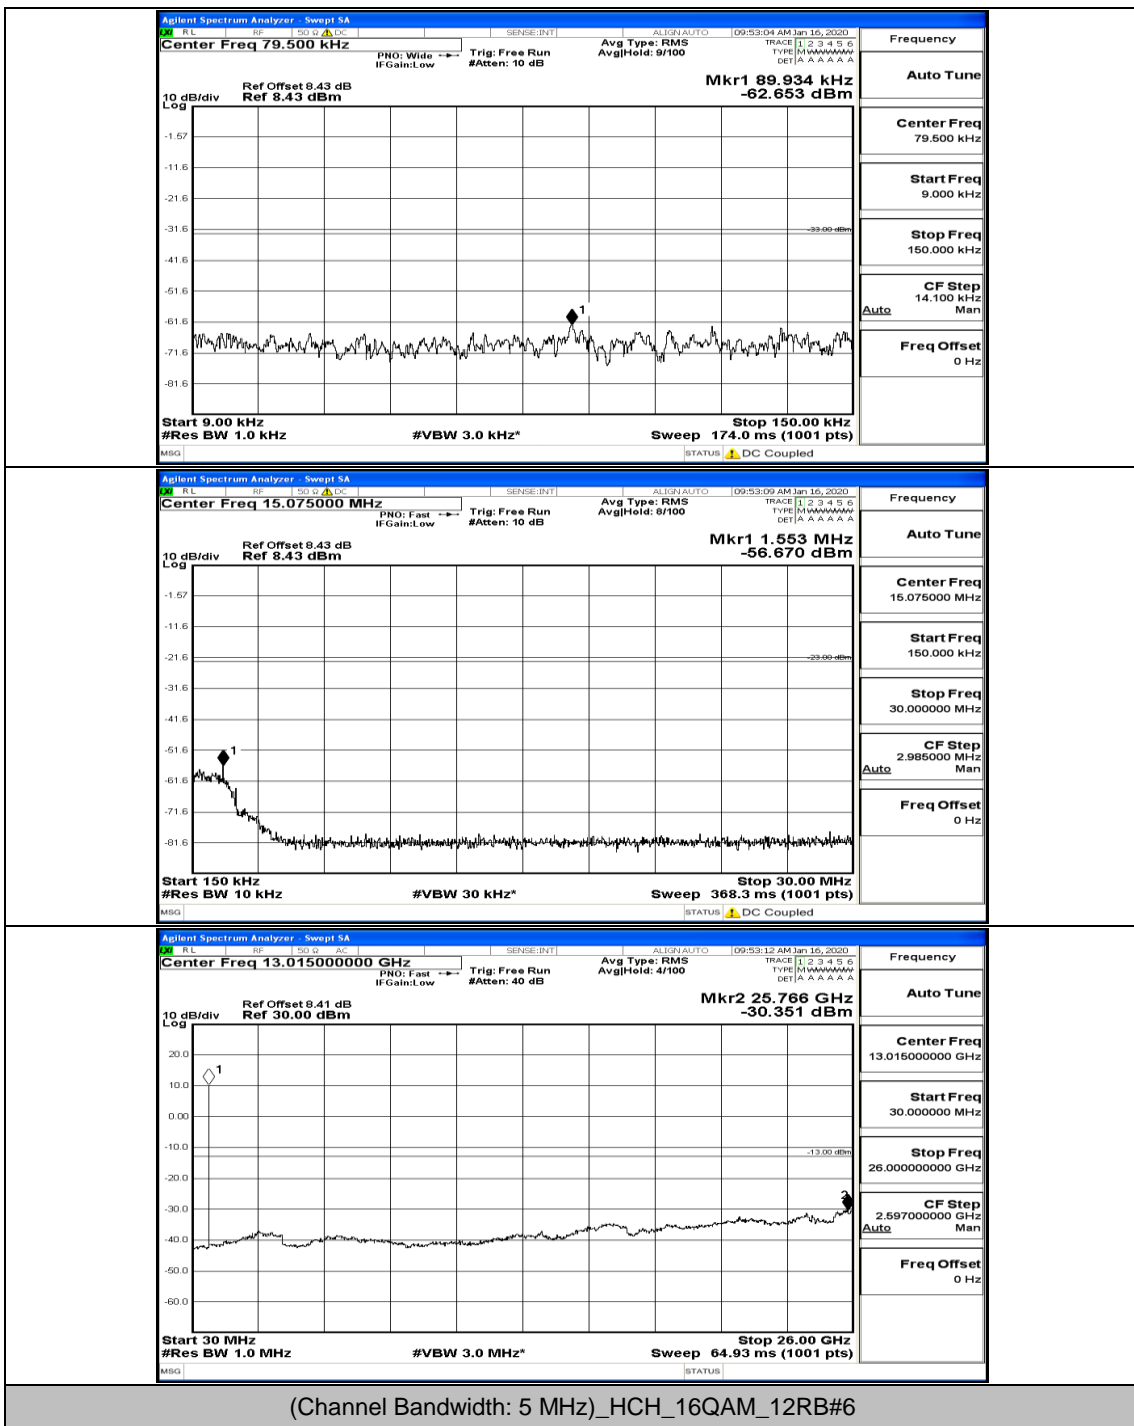

(Channel Bandwidth: 5 MHz)\_MCH\_16QAM\_1RB#0

(Channel Bandwidth: 5 MHz)\_HCH\_16QAM\_1RB#0

(Channel Bandwidth: 5 MHz)\_HCH\_16QAM\_1RB#12

(Channel Bandwidth: 5 MHz)\_HCH\_16QAM\_12RB#0

(Channel Bandwidth: 5 MHz)\_HCH\_16QAM\_12RB#6

Channel Bandwidth: 10 MHz

Channel Bandwidth: 10 MHz\_LCH\_QPSK\_1RB#0

Channel Bandwidth: 10 MHz\_MCH\_QPSK\_1RB#0

Channel Bandwidth: 10 MHz\_HCH\_QPSK\_1RB#0

Channel Bandwidth: 10 MHz\_LCH\_16QAM\_1RB#0

Channel Bandwidth: 10 MHz\_LCH\_16QAM\_1RB#24