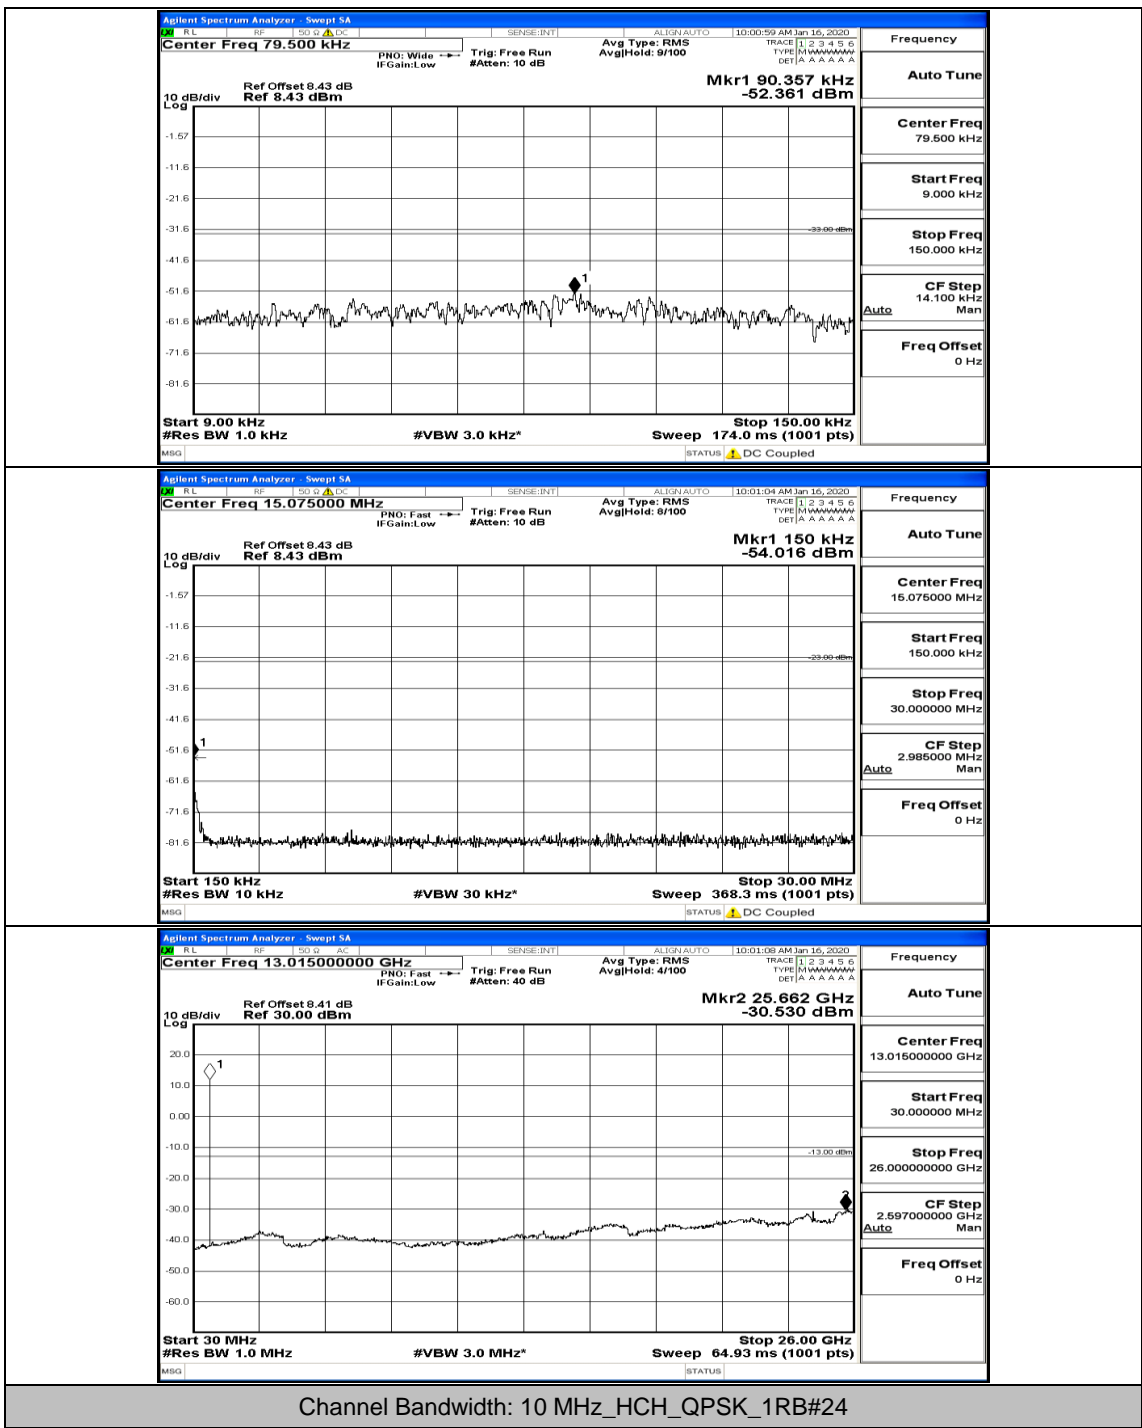

(Channel Bandwidth: 5 MHz)\_MCH\_16QAM\_1RB#0

(Channel Bandwidth: 5 MHz)\_HCH\_16QAM\_1RB#0

(Channel Bandwidth: 5 MHz)\_HCH\_16QAM\_1RB#12

(Channel Bandwidth: 5 MHz)\_HCH\_16QAM\_12RB#0

(Channel Bandwidth: 5 MHz)\_HCH\_16QAM\_12RB#6

Channel Bandwidth: 10 MHz

Channel Bandwidth: 10 MHz\_LCH\_QPSK\_1RB#0

Channel Bandwidth: 10 MHz\_MCH\_QPSK\_1RB#0

Channel Bandwidth: 10 MHz\_HCH\_QPSK\_1RB#0

Channel Bandwidth: 10 MHz\_LCH\_16QAM\_1RB#0

Channel Bandwidth: 10 MHz\_LCH\_16QAM\_1RB#24