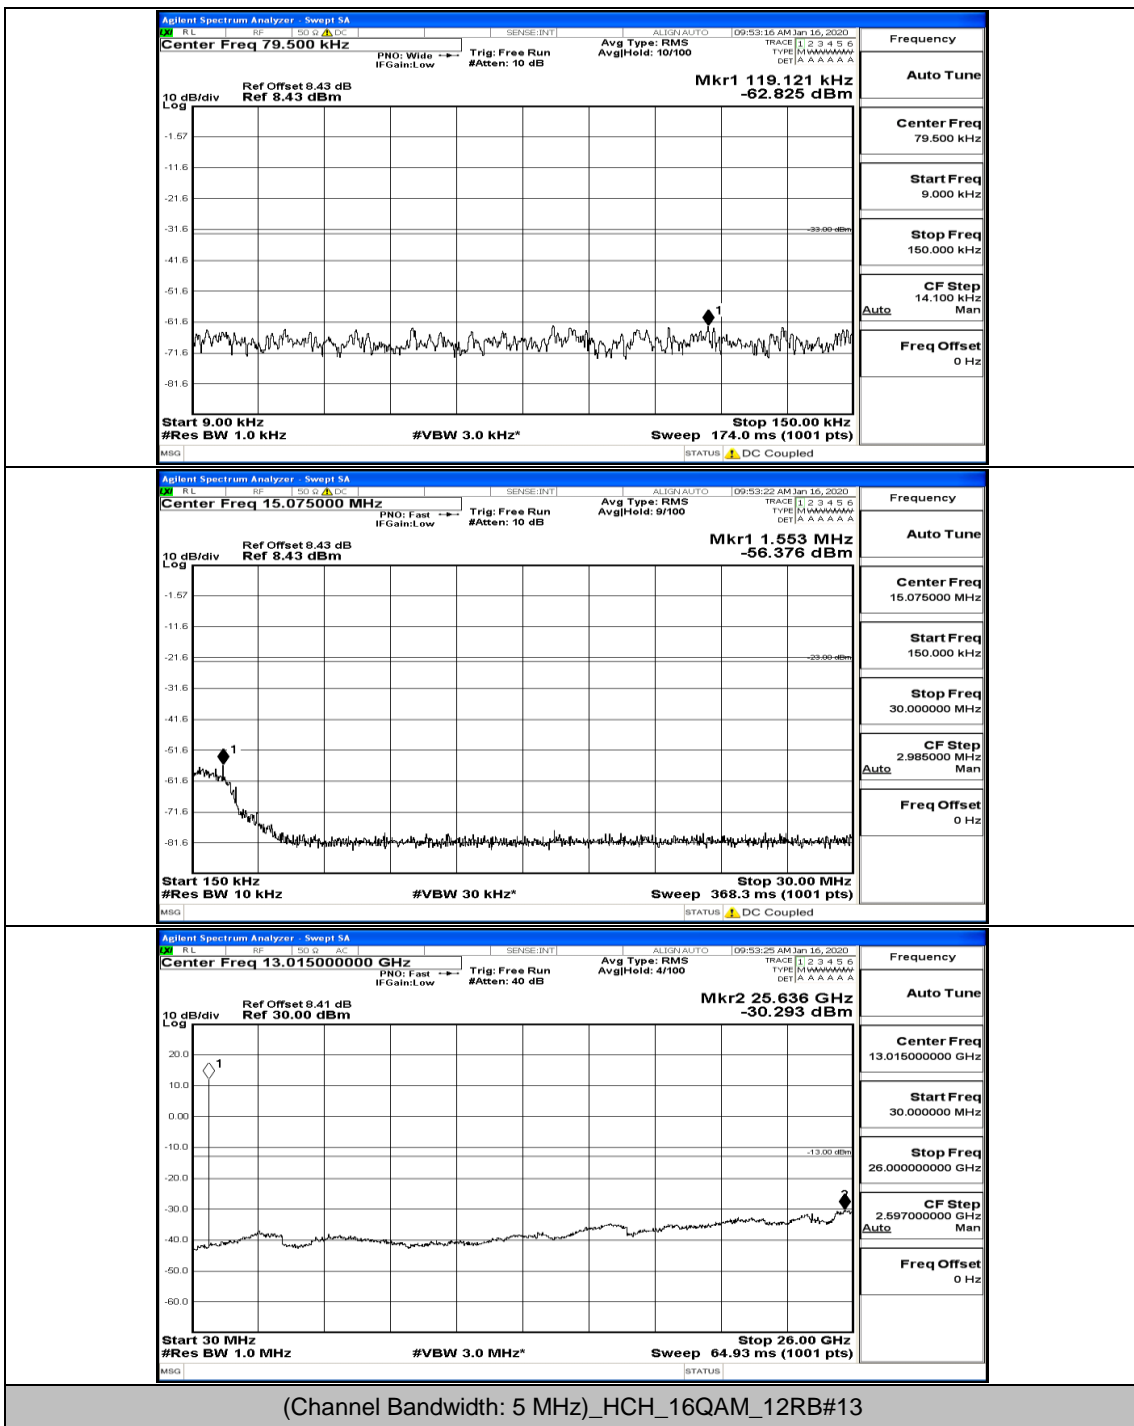

(Channel Bandwidth: 5 MHz)\_MCH\_16QAM\_1RB#0

(Channel Bandwidth: 5 MHz)\_HCH\_16QAM\_1RB#0

(Channel Bandwidth: 5 MHz)\_HCH\_16QAM\_1RB#12

(Channel Bandwidth: 5 MHz)\_HCH\_16QAM\_12RB#0

(Channel Bandwidth: 5 MHz)\_HCH\_16QAM\_12RB#6

Channel Bandwidth: 10 MHz

Channel Bandwidth: 10 MHz\_LCH\_QPSK\_1RB#0

Channel Bandwidth: 10 MHz\_MCH\_QPSK\_1RB#0

Channel Bandwidth: 10 MHz\_HCH\_QPSK\_1RB#0

Channel Bandwidth: 10 MHz\_LCH\_16QAM\_1RB#0

Channel Bandwidth: 10 MHz\_LCH\_16QAM\_1RB#24