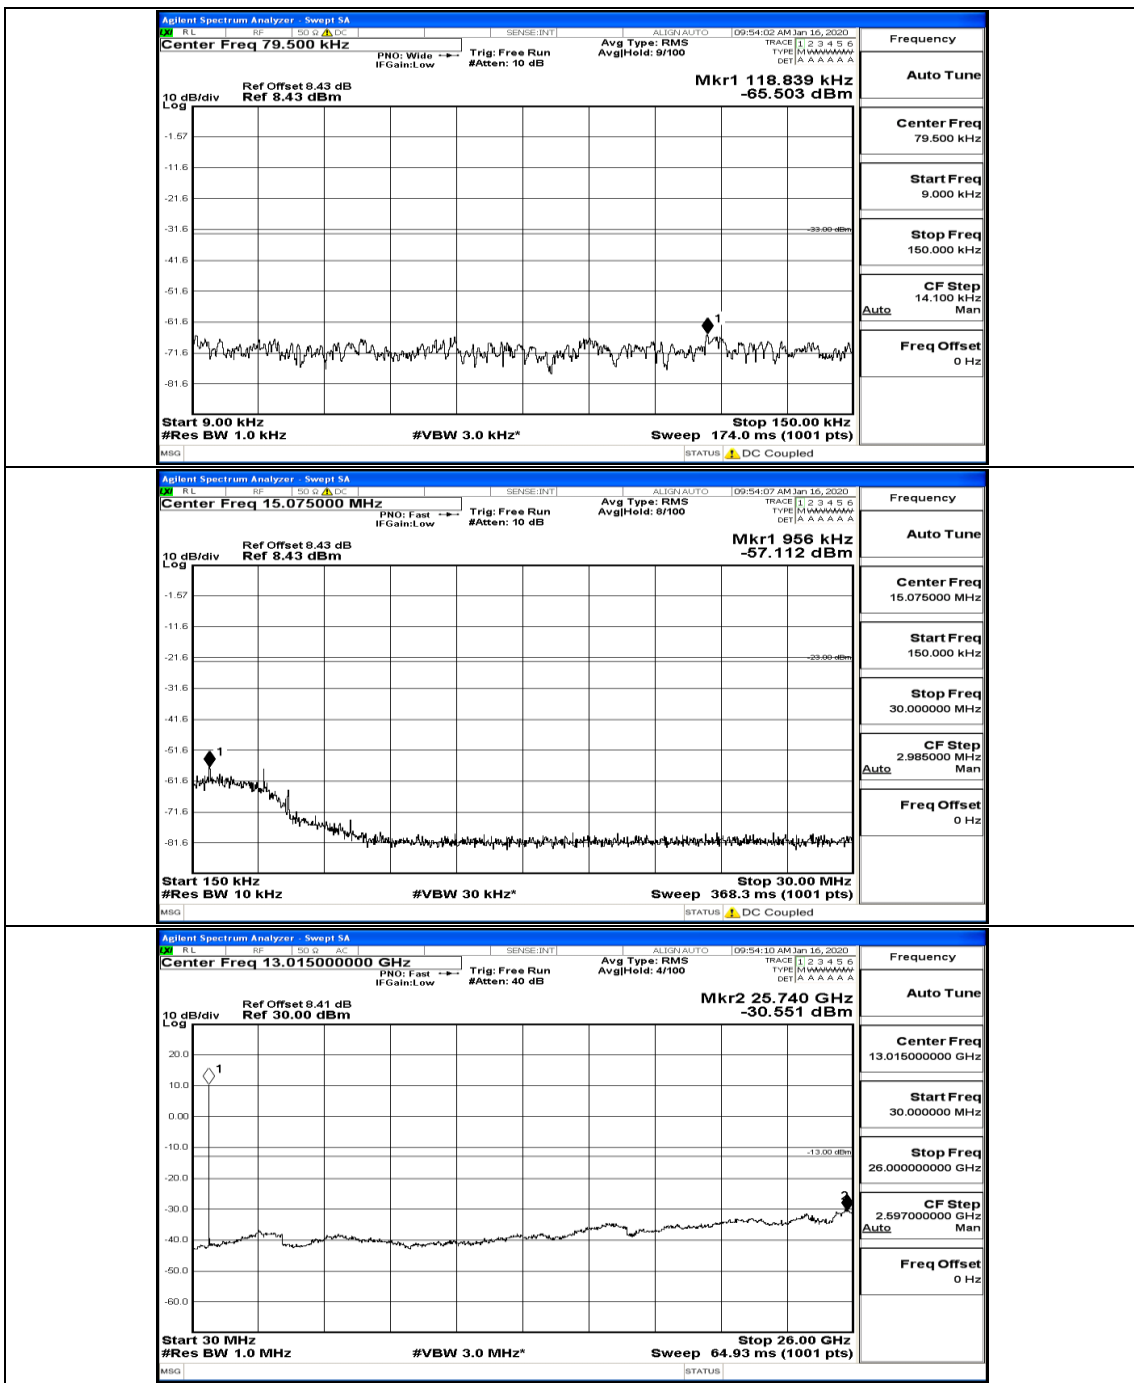

(Channel Bandwidth: 5 MHz)\_MCH\_16QAM\_1RB#0

(Channel Bandwidth: 5 MHz)\_HCH\_16QAM\_1RB#0

(Channel Bandwidth: 5 MHz)\_HCH\_16QAM\_1RB#12

(Channel Bandwidth: 5 MHz)\_HCH\_16QAM\_12RB#0

(Channel Bandwidth: 5 MHz)\_HCH\_16QAM\_12RB#6

Channel Bandwidth: 10 MHz

Channel Bandwidth: 10 MHz\_LCH\_QPSK\_1RB#0

Channel Bandwidth: 10 MHz\_MCH\_QPSK\_1RB#0

Channel Bandwidth: 10 MHz\_HCH\_QPSK\_1RB#0

Channel Bandwidth: 10 MHz\_LCH\_16QAM\_1RB#0

Channel Bandwidth: 10 MHz\_LCH\_16QAM\_1RB#24