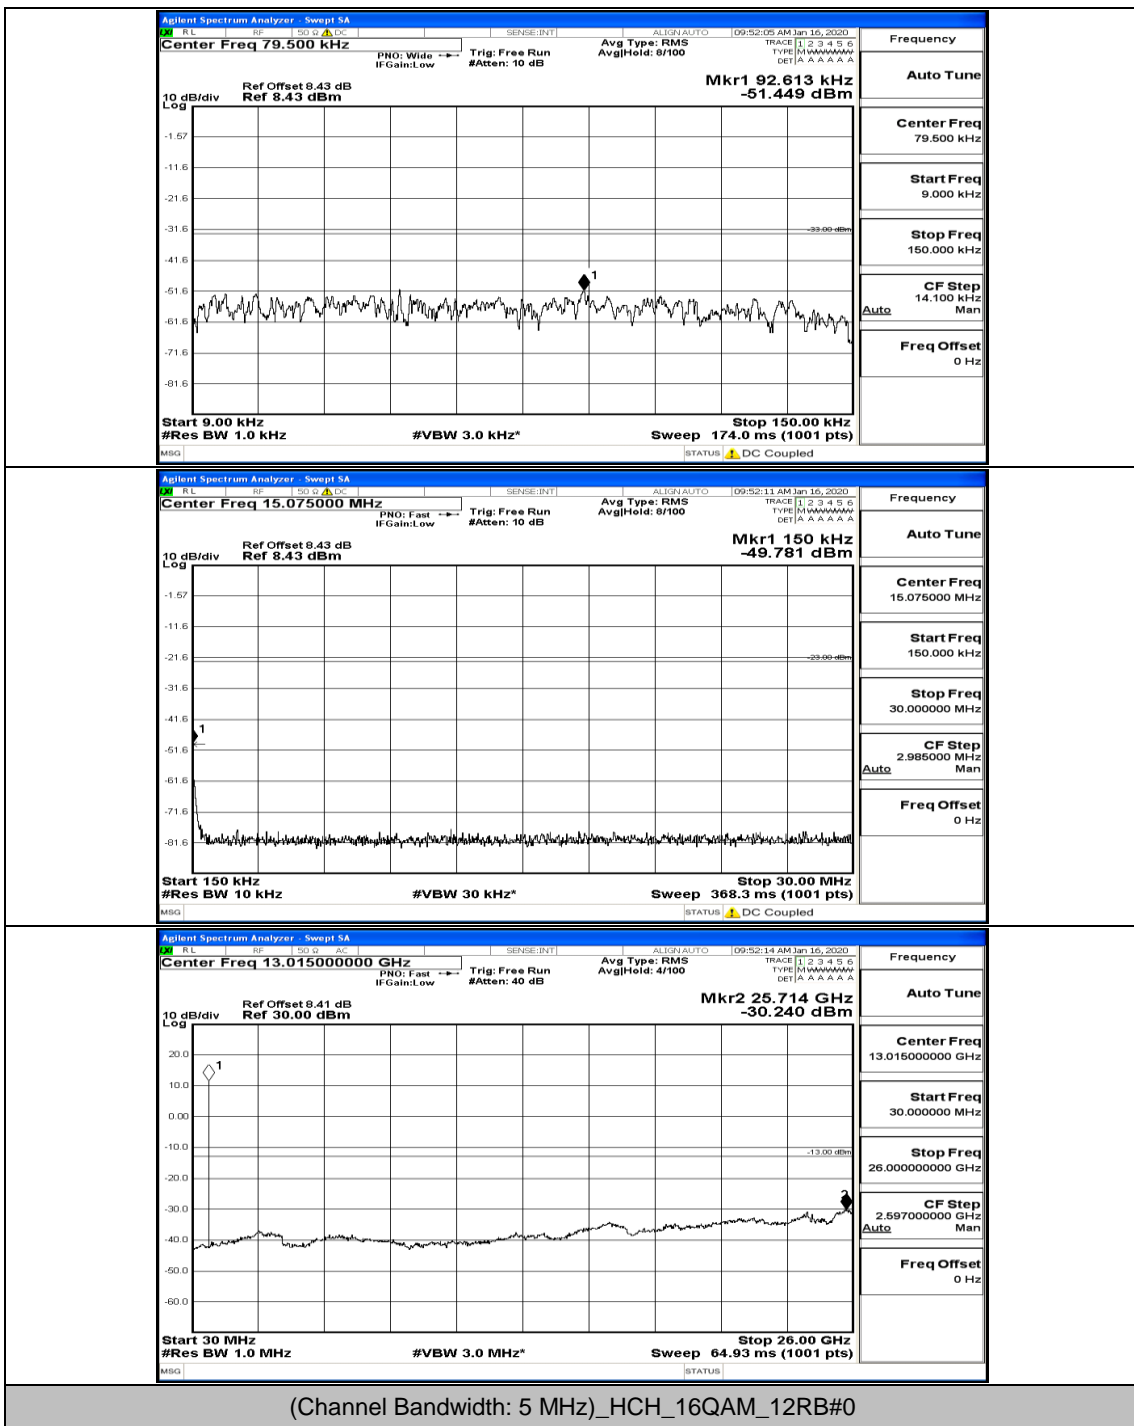

(Channel Bandwidth: 5 MHz)\_MCH\_16QAM\_1RB#0

(Channel Bandwidth: 5 MHz)\_HCH\_16QAM\_1RB#0

(Channel Bandwidth: 5 MHz)\_HCH\_16QAM\_1RB#12

(Channel Bandwidth: 5 MHz)\_HCH\_16QAM\_12RB#0

(Channel Bandwidth: 5 MHz)\_HCH\_16QAM\_12RB#6

Channel Bandwidth: 10 MHz

Channel Bandwidth: 10 MHz\_LCH\_QPSK\_1RB#0

Channel Bandwidth: 10 MHz\_MCH\_QPSK\_1RB#0

Channel Bandwidth: 10 MHz\_HCH\_QPSK\_1RB#0

Channel Bandwidth: 10 MHz\_LCH\_16QAM\_1RB#0

Channel Bandwidth: 10 MHz\_LCH\_16QAM\_1RB#24