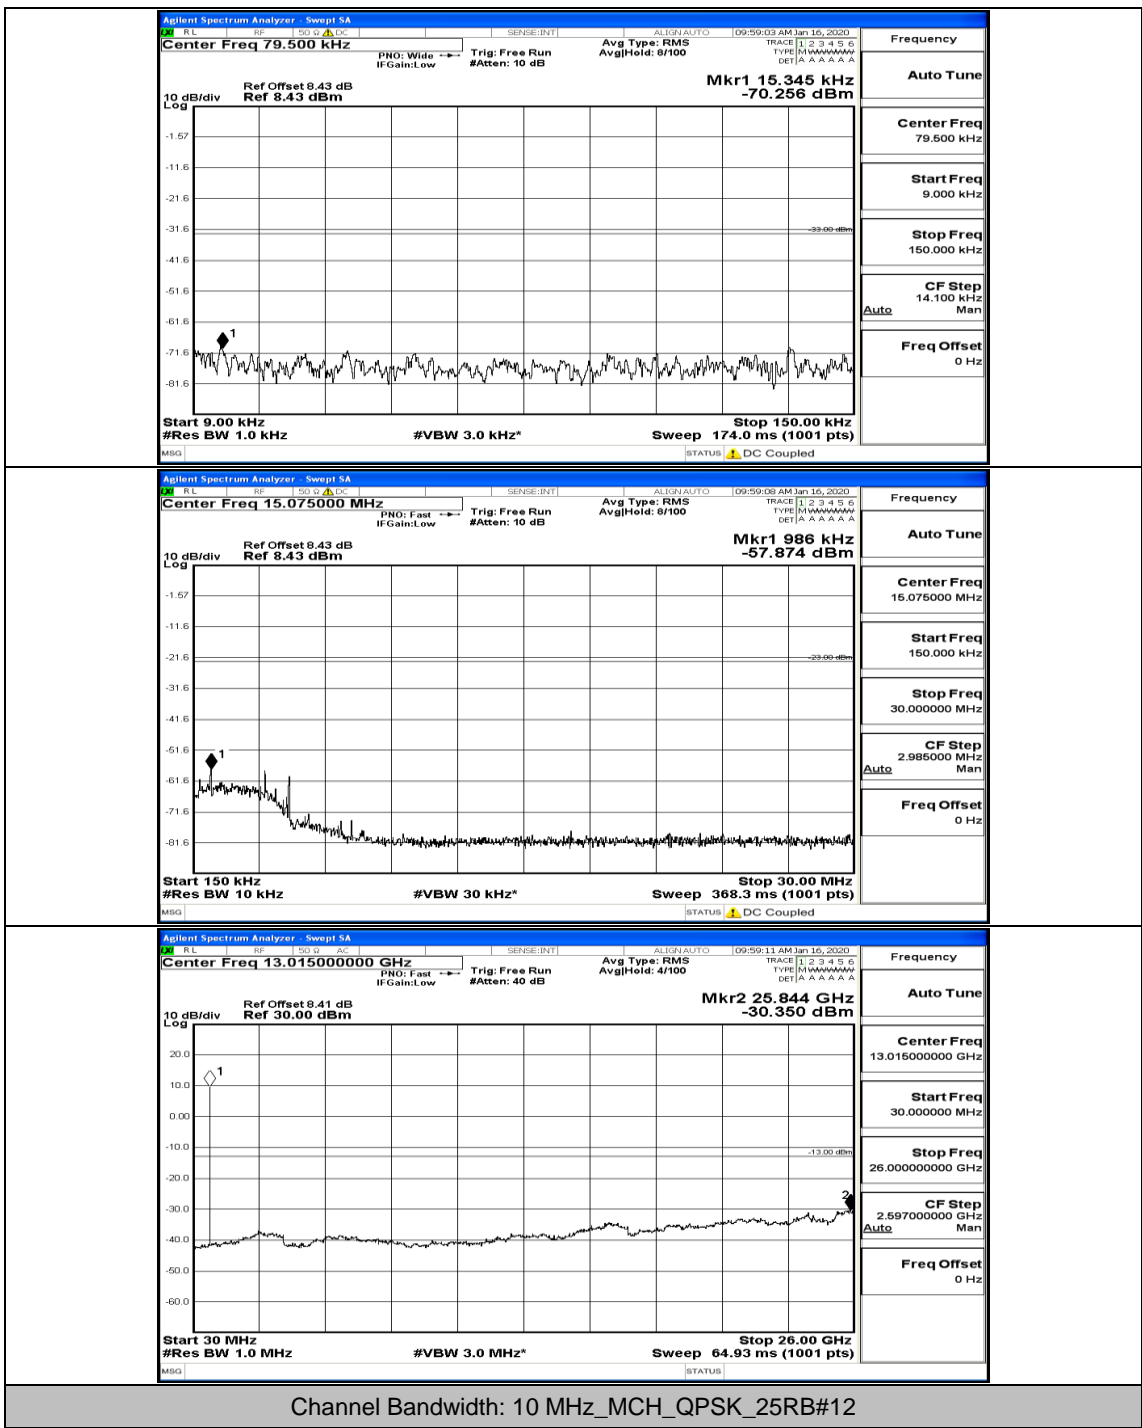

(Channel Bandwidth: 5 MHz)\_MCH\_16QAM\_1RB#0

(Channel Bandwidth: 5 MHz)\_HCH\_16QAM\_1RB#0

(Channel Bandwidth: 5 MHz)\_HCH\_16QAM\_1RB#12

(Channel Bandwidth: 5 MHz)\_HCH\_16QAM\_12RB#0

(Channel Bandwidth: 5 MHz)\_HCH\_16QAM\_12RB#6

Channel Bandwidth: 10 MHz

Channel Bandwidth: 10 MHz\_LCH\_QPSK\_1RB#0

Channel Bandwidth: 10 MHz\_MCH\_QPSK\_1RB#0

Channel Bandwidth: 10 MHz\_HCH\_QPSK\_1RB#0

Channel Bandwidth: 10 MHz\_LCH\_16QAM\_1RB#0

Channel Bandwidth: 10 MHz\_LCH\_16QAM\_1RB#24