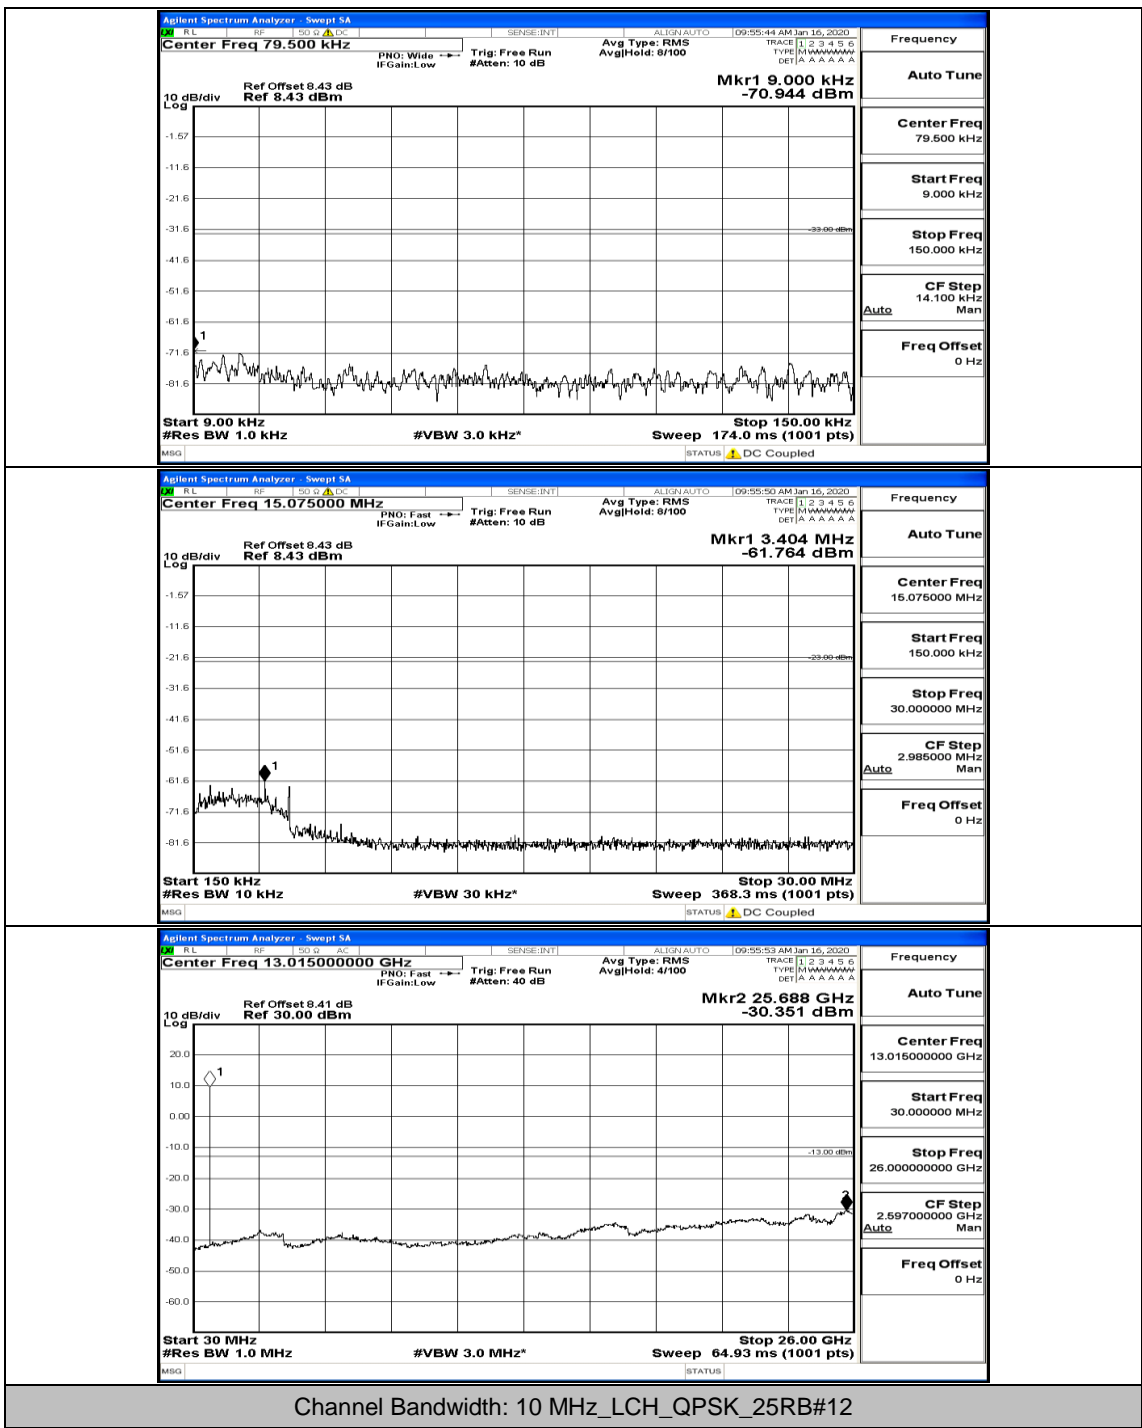

(Channel Bandwidth: 5 MHz)\_MCH\_16QAM\_1RB#0

(Channel Bandwidth: 5 MHz)\_HCH\_16QAM\_1RB#0

(Channel Bandwidth: 5 MHz)\_HCH\_16QAM\_1RB#12

(Channel Bandwidth: 5 MHz)\_HCH\_16QAM\_12RB#0

(Channel Bandwidth: 5 MHz)\_HCH\_16QAM\_12RB#6

Channel Bandwidth: 10 MHz

Channel Bandwidth: 10 MHz\_LCH\_QPSK\_1RB#0

Channel Bandwidth: 10 MHz\_MCH\_QPSK\_1RB#0

Channel Bandwidth: 10 MHz\_HCH\_QPSK\_1RB#0

Channel Bandwidth: 10 MHz\_LCH\_16QAM\_1RB#0

Channel Bandwidth: 10 MHz\_LCH\_16QAM\_1RB#24