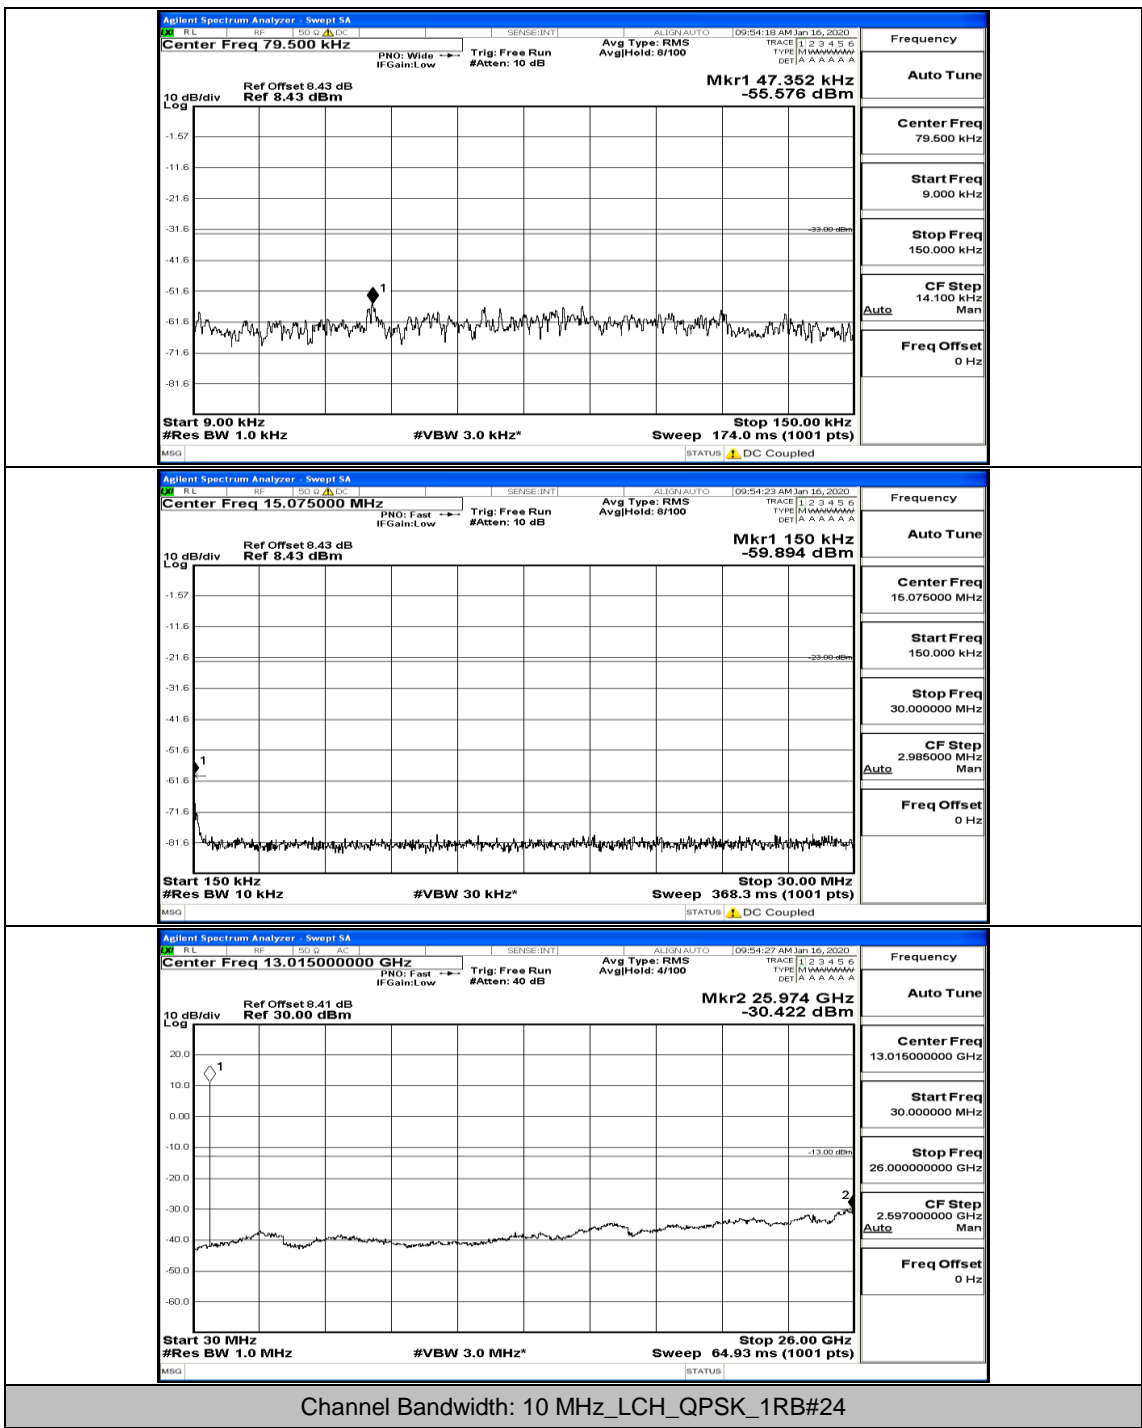

(Channel Bandwidth: 5 MHz)\_MCH\_16QAM\_1RB#0

(Channel Bandwidth: 5 MHz)\_HCH\_16QAM\_1RB#0

(Channel Bandwidth: 5 MHz)\_HCH\_16QAM\_1RB#12

(Channel Bandwidth: 5 MHz)\_HCH\_16QAM\_12RB#0

(Channel Bandwidth: 5 MHz)\_HCH\_16QAM\_12RB#6

Channel Bandwidth: 10 MHz

Channel Bandwidth: 10 MHz\_LCH\_QPSK\_1RB#0

Channel Bandwidth: 10 MHz\_MCH\_QPSK\_1RB#0

Channel Bandwidth: 10 MHz\_HCH\_QPSK\_1RB#0

Channel Bandwidth: 10 MHz\_LCH\_16QAM\_1RB#0

Channel Bandwidth: 10 MHz\_LCH\_16QAM\_1RB#24