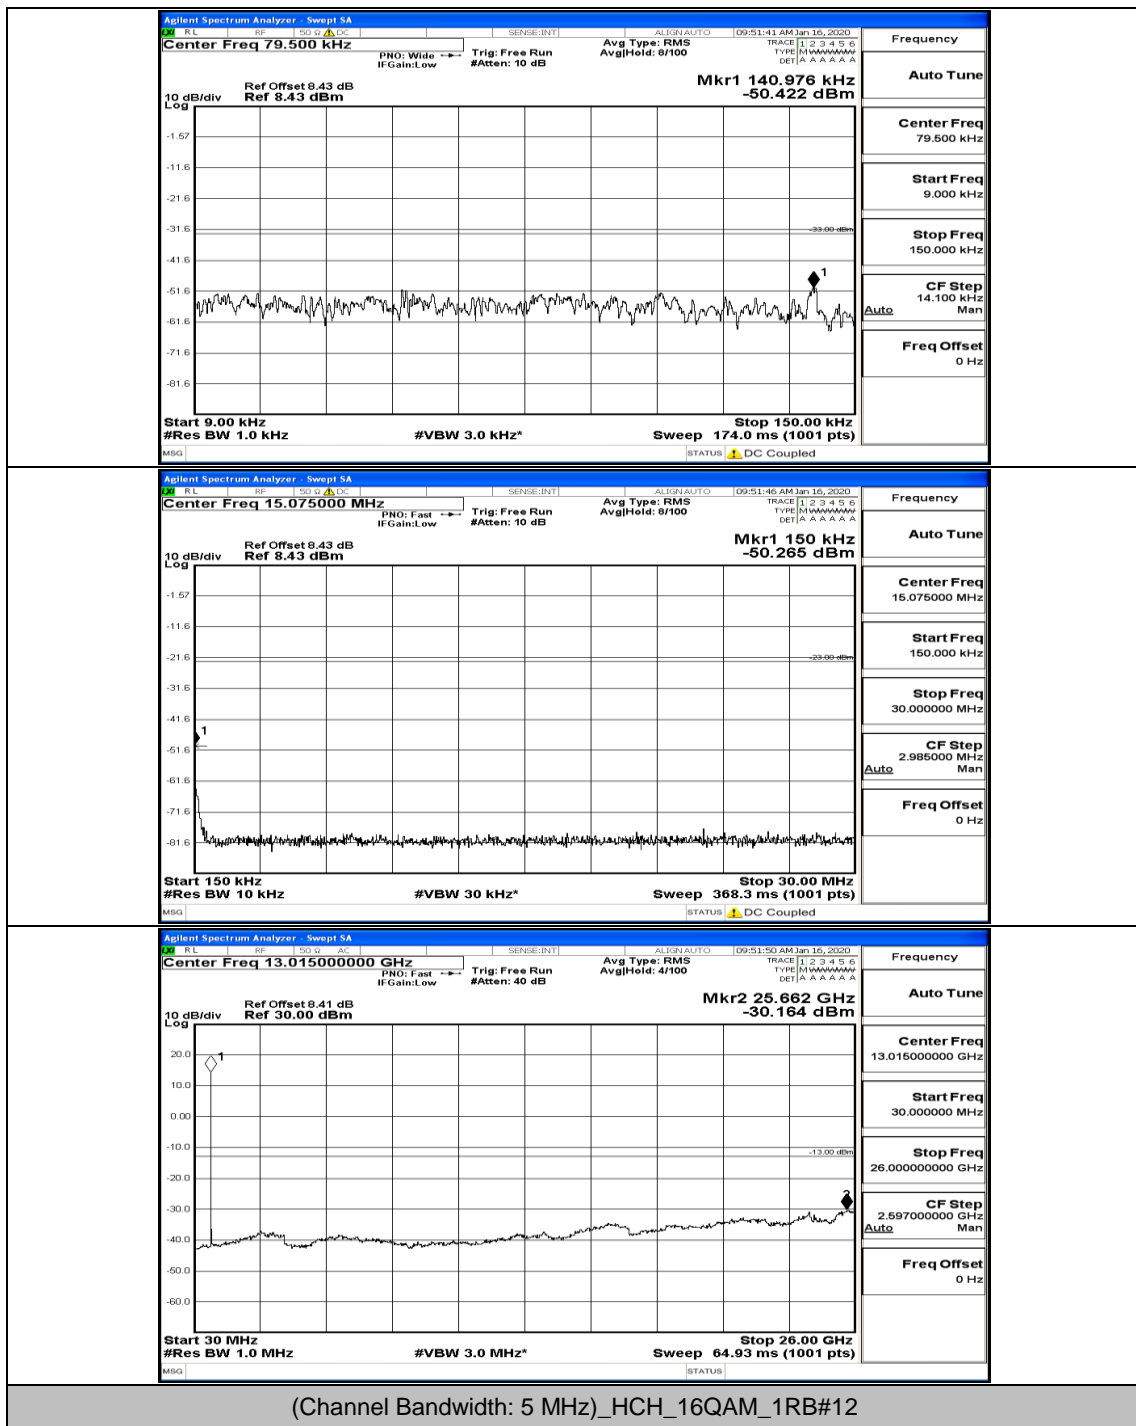

(Channel Bandwidth: 5 MHz)\_MCH\_16QAM\_1RB#0

(Channel Bandwidth: 5 MHz)\_HCH\_16QAM\_1RB#0

(Channel Bandwidth: 5 MHz)\_HCH\_16QAM\_1RB#12

(Channel Bandwidth: 5 MHz)\_HCH\_16QAM\_12RB#0

(Channel Bandwidth: 5 MHz)\_HCH\_16QAM\_12RB#6

Channel Bandwidth: 10 MHz

Channel Bandwidth: 10 MHz\_LCH\_QPSK\_1RB#0

Channel Bandwidth: 10 MHz\_MCH\_QPSK\_1RB#0

Channel Bandwidth: 10 MHz\_HCH\_QPSK\_1RB#0

Channel Bandwidth: 10 MHz\_LCH\_16QAM\_1RB#0

Channel Bandwidth: 10 MHz\_LCH\_16QAM\_1RB#24