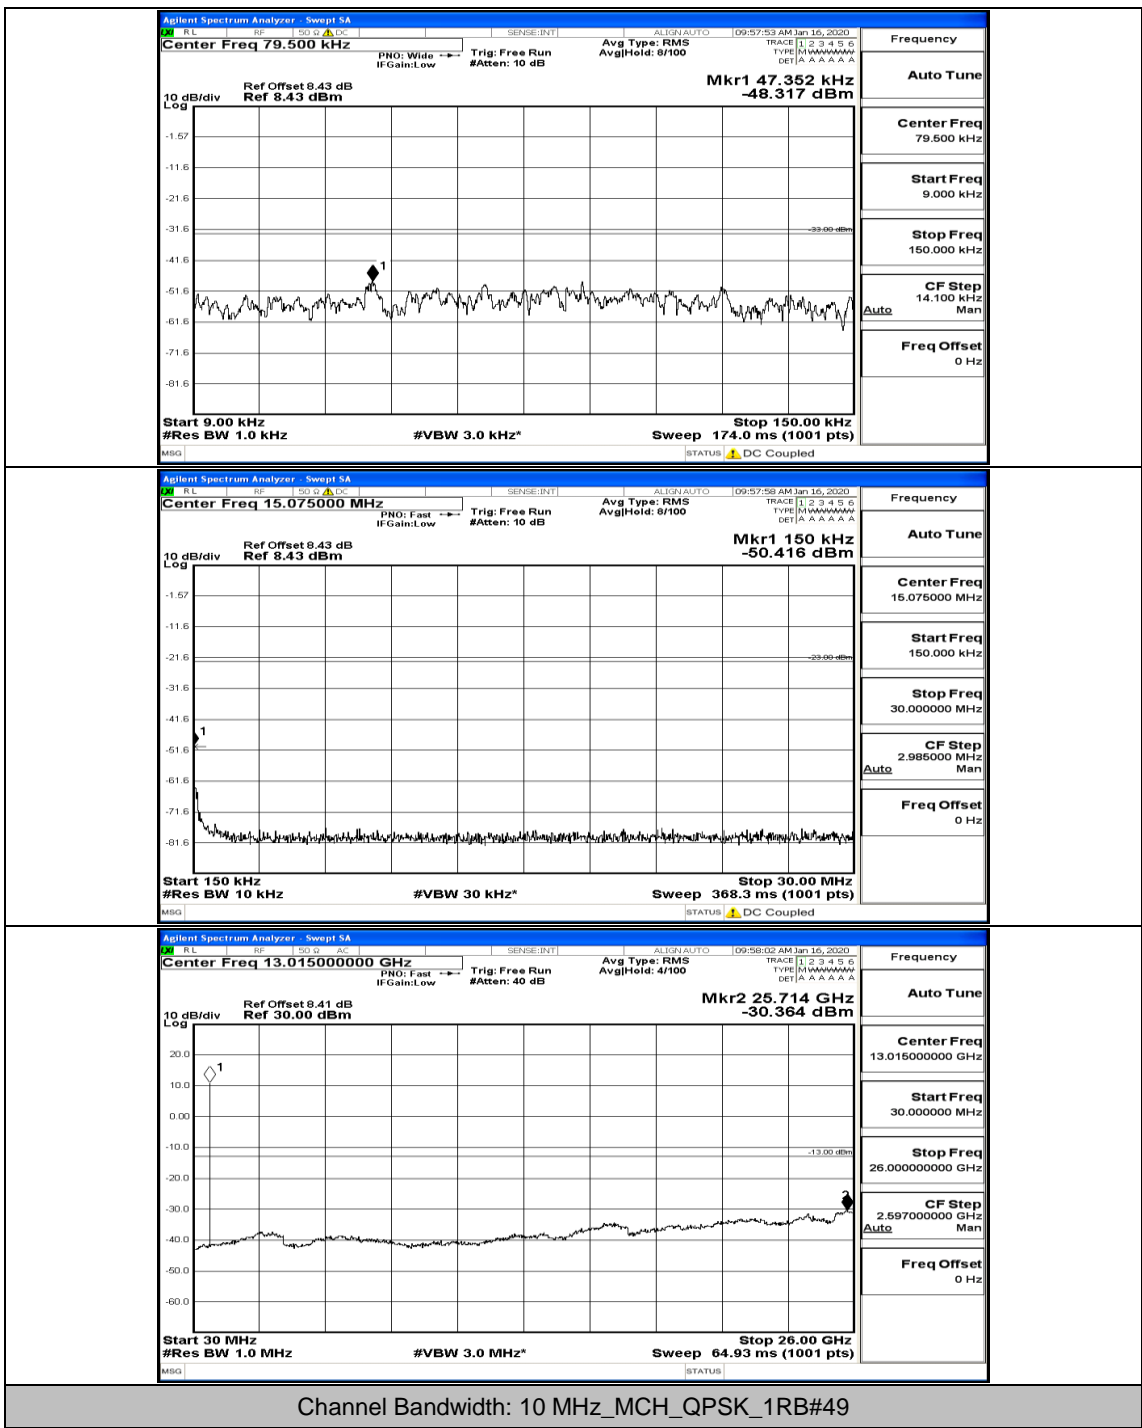

(Channel Bandwidth: 5 MHz)\_MCH\_16QAM\_1RB#0

(Channel Bandwidth: 5 MHz)\_HCH\_16QAM\_1RB#0

(Channel Bandwidth: 5 MHz)\_HCH\_16QAM\_1RB#12

(Channel Bandwidth: 5 MHz)\_HCH\_16QAM\_12RB#0

(Channel Bandwidth: 5 MHz)\_HCH\_16QAM\_12RB#6

Channel Bandwidth: 10 MHz

Channel Bandwidth: 10 MHz\_LCH\_QPSK\_1RB#0

Channel Bandwidth: 10 MHz\_MCH\_QPSK\_1RB#0

Channel Bandwidth: 10 MHz\_HCH\_QPSK\_1RB#0

Channel Bandwidth: 10 MHz\_LCH\_16QAM\_1RB#0

Channel Bandwidth: 10 MHz\_LCH\_16QAM\_1RB#24