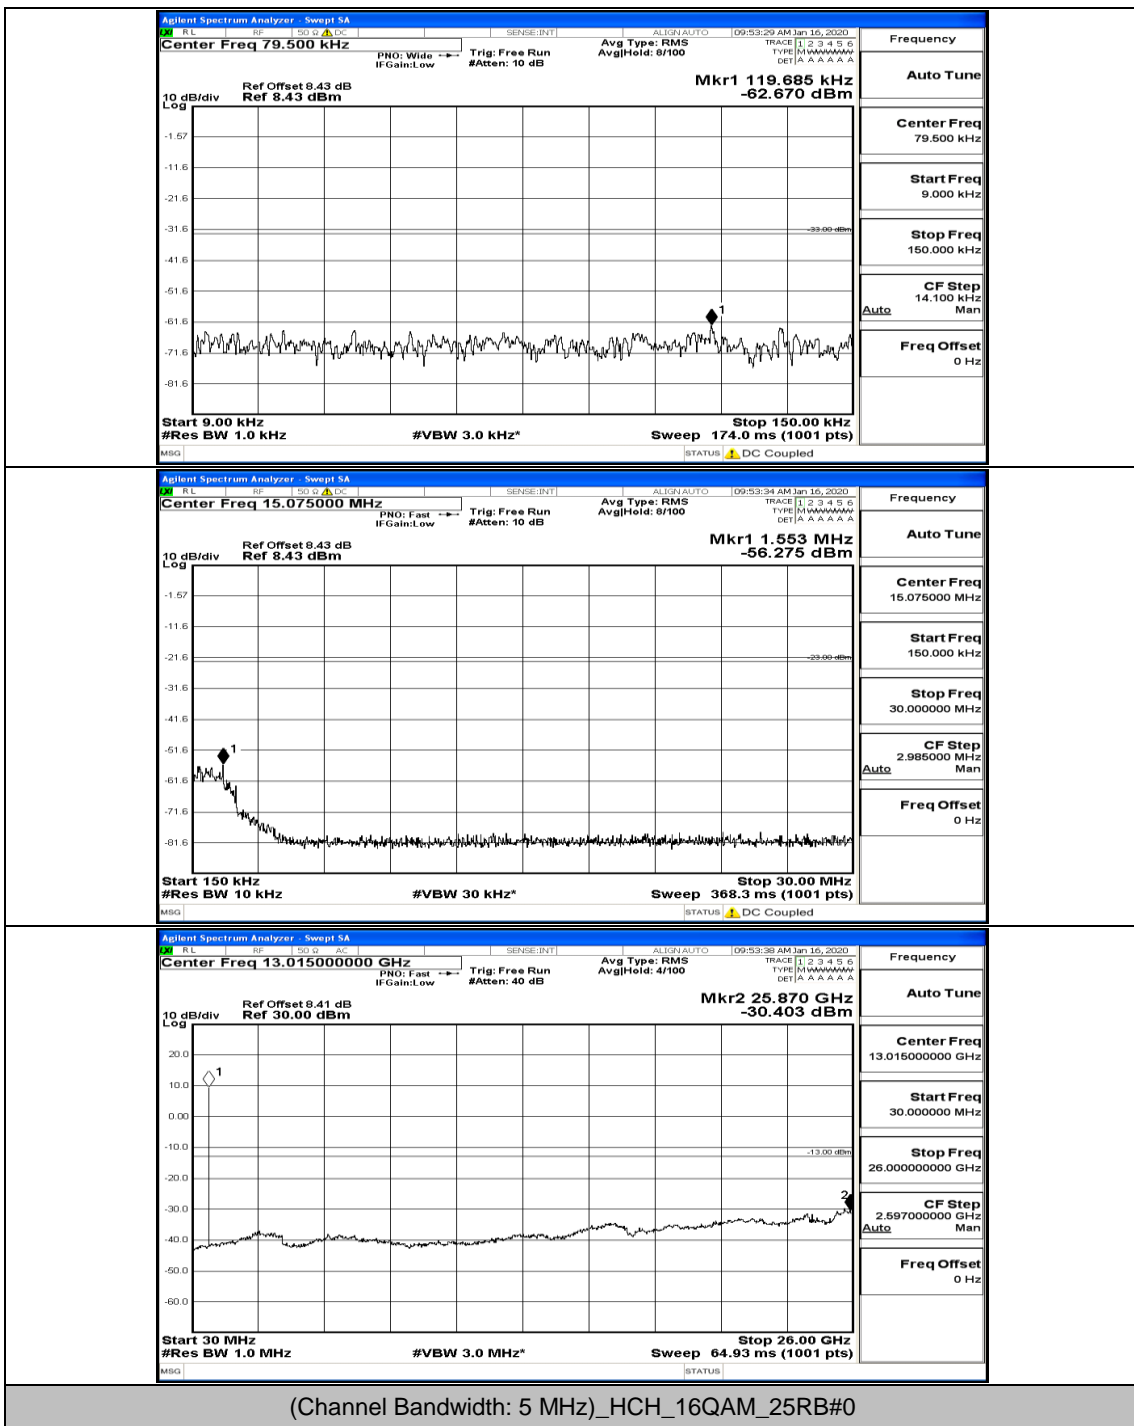

(Channel Bandwidth: 5 MHz)\_MCH\_16QAM\_1RB#0

(Channel Bandwidth: 5 MHz)\_HCH\_16QAM\_1RB#0

(Channel Bandwidth: 5 MHz)\_HCH\_16QAM\_1RB#12

(Channel Bandwidth: 5 MHz)\_HCH\_16QAM\_12RB#0

(Channel Bandwidth: 5 MHz)\_HCH\_16QAM\_12RB#6

Channel Bandwidth: 10 MHz

Channel Bandwidth: 10 MHz\_LCH\_QPSK\_1RB#0

Channel Bandwidth: 10 MHz\_MCH\_QPSK\_1RB#0

Channel Bandwidth: 10 MHz\_HCH\_QPSK\_1RB#0

Channel Bandwidth: 10 MHz\_LCH\_16QAM\_1RB#0

Channel Bandwidth: 10 MHz\_LCH\_16QAM\_1RB#24