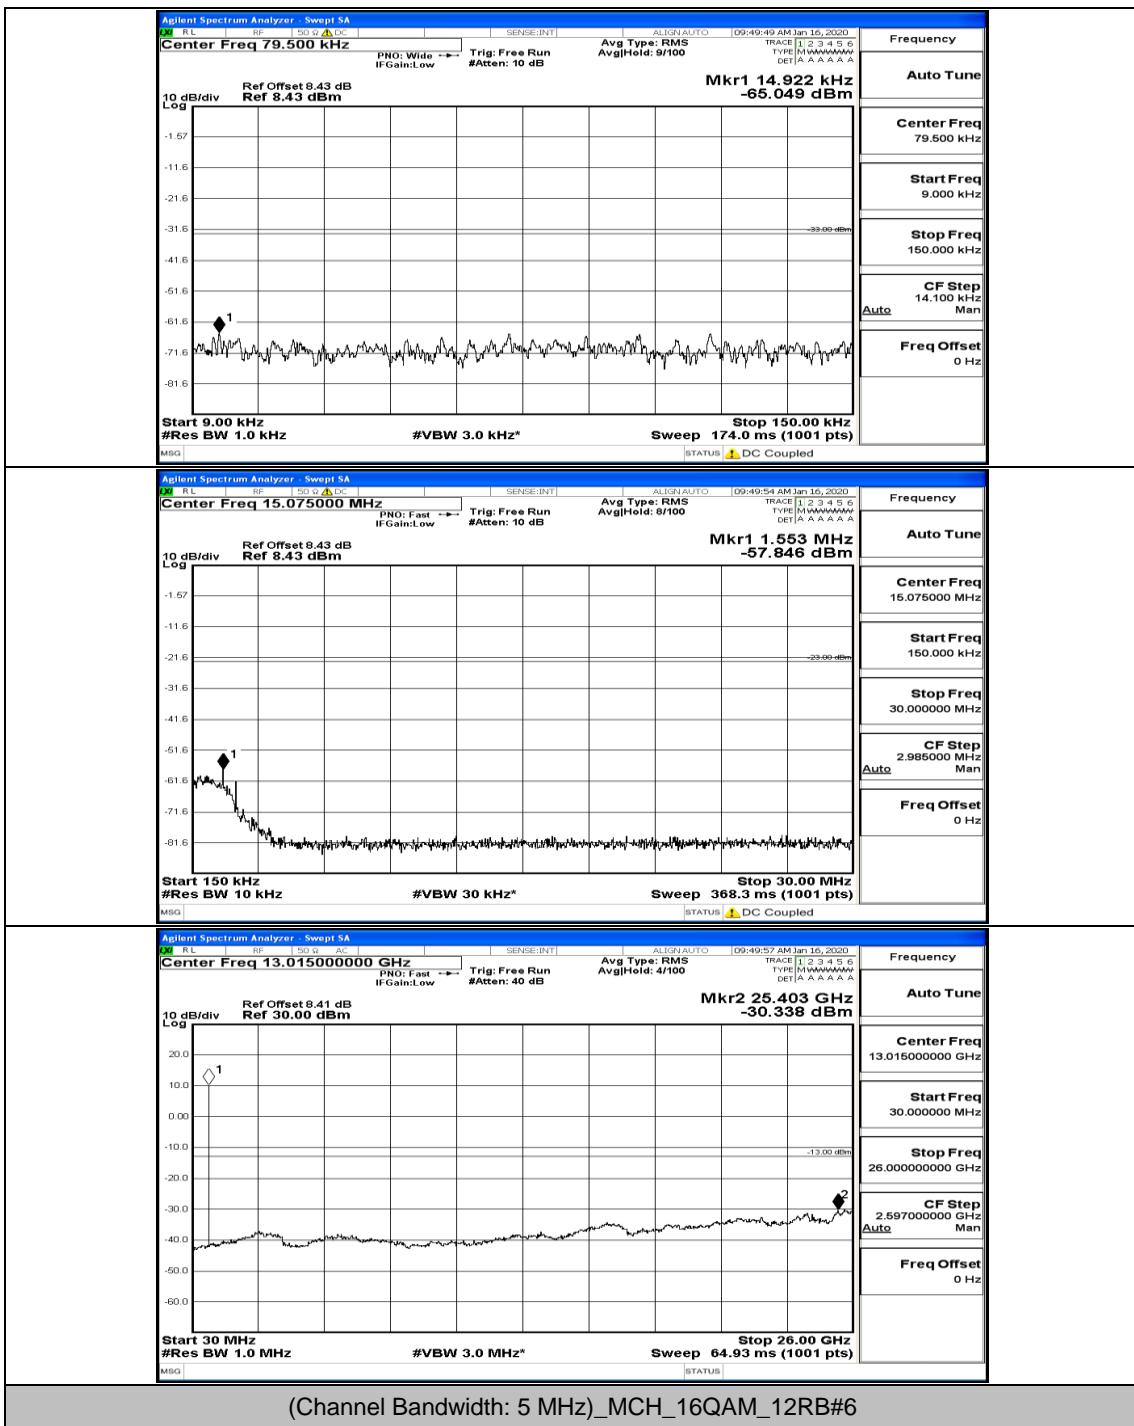

(Channel Bandwidth: 5 MHz)\_MCH\_16QAM\_1RB#0

(Channel Bandwidth: 5 MHz)\_HCH\_16QAM\_1RB#0

(Channel Bandwidth: 5 MHz)\_HCH\_16QAM\_1RB#12

(Channel Bandwidth: 5 MHz)\_HCH\_16QAM\_12RB#0

(Channel Bandwidth: 5 MHz)\_HCH\_16QAM\_12RB#6

Channel Bandwidth: 10 MHz

Channel Bandwidth: 10 MHz\_LCH\_QPSK\_1RB#0

Channel Bandwidth: 10 MHz\_MCH\_QPSK\_1RB#0

Channel Bandwidth: 10 MHz\_HCH\_QPSK\_1RB#0

Channel Bandwidth: 10 MHz\_LCH\_16QAM\_1RB#0

Channel Bandwidth: 10 MHz\_LCH\_16QAM\_1RB#24