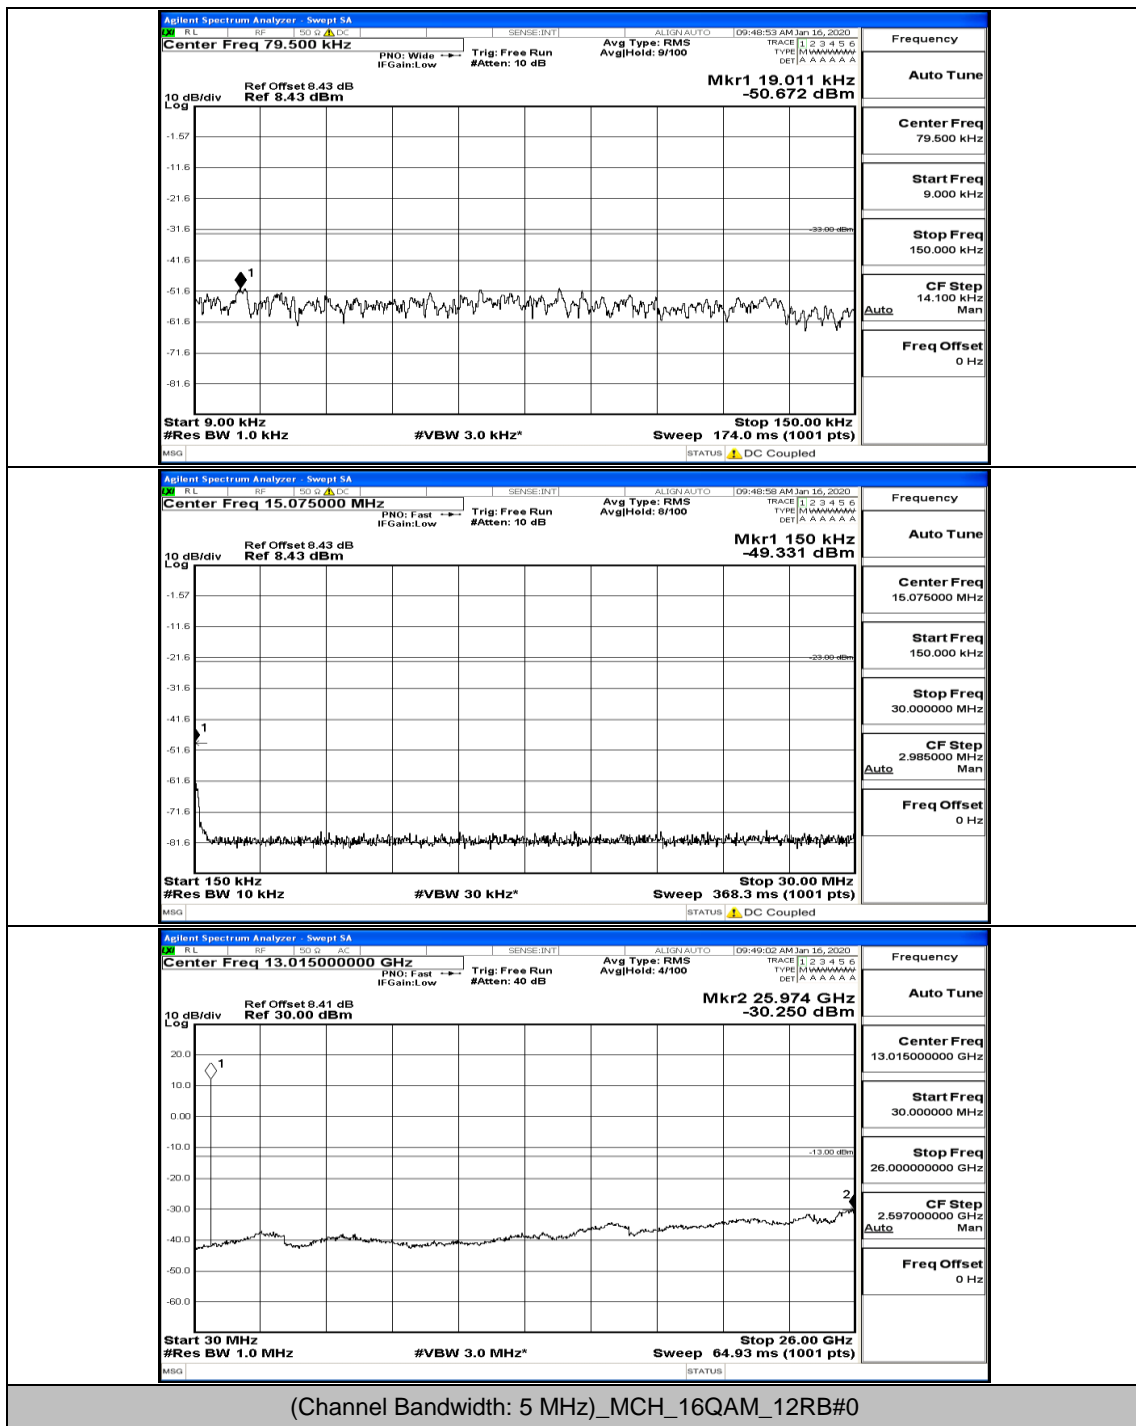

(Channel Bandwidth: 5 MHz)\_MCH\_16QAM\_1RB#0

(Channel Bandwidth: 5 MHz)\_HCH\_16QAM\_1RB#0

(Channel Bandwidth: 5 MHz)\_HCH\_16QAM\_1RB#12

(Channel Bandwidth: 5 MHz)\_HCH\_16QAM\_12RB#0

(Channel Bandwidth: 5 MHz)\_HCH\_16QAM\_12RB#6

Channel Bandwidth: 10 MHz

Channel Bandwidth: 10 MHz\_LCH\_QPSK\_1RB#0

Channel Bandwidth: 10 MHz\_MCH\_QPSK\_1RB#0

Channel Bandwidth: 10 MHz\_HCH\_QPSK\_1RB#0

Channel Bandwidth: 10 MHz\_LCH\_16QAM\_1RB#0

Channel Bandwidth: 10 MHz\_LCH\_16QAM\_1RB#24