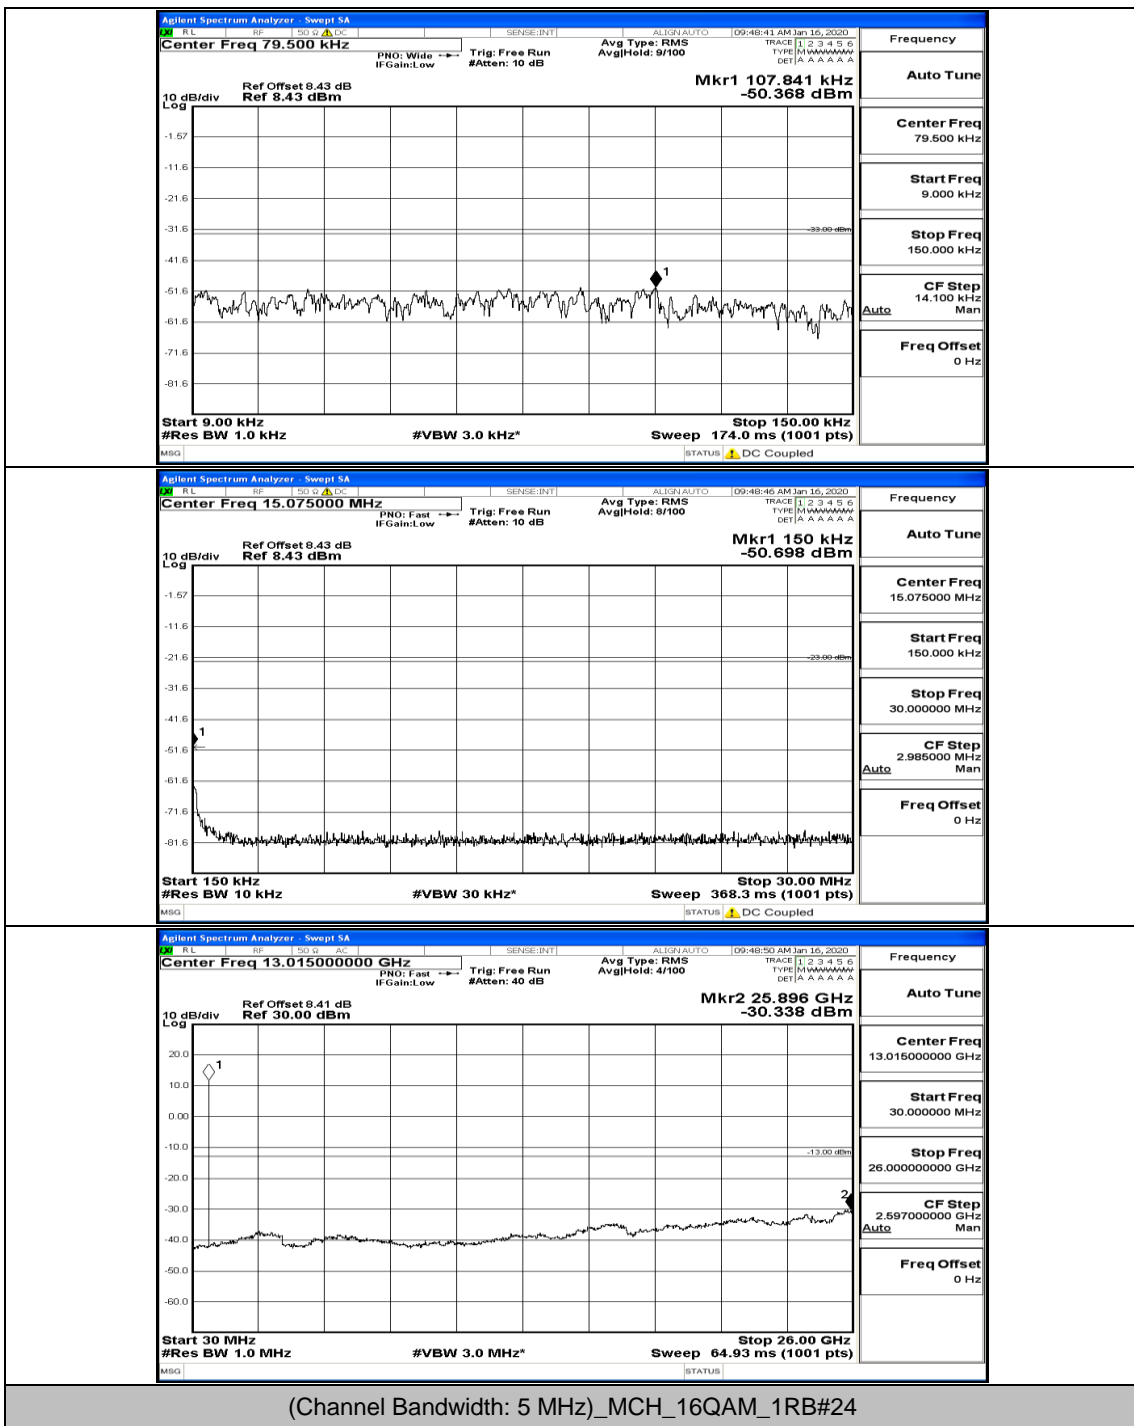

(Channel Bandwidth: 5 MHz)\_MCH\_16QAM\_1RB#0

(Channel Bandwidth: 5 MHz)\_HCH\_16QAM\_1RB#0

(Channel Bandwidth: 5 MHz)\_HCH\_16QAM\_1RB#12

(Channel Bandwidth: 5 MHz)\_HCH\_16QAM\_12RB#0

(Channel Bandwidth: 5 MHz)\_HCH\_16QAM\_12RB#6

Channel Bandwidth: 10 MHz

Channel Bandwidth: 10 MHz\_LCH\_QPSK\_1RB#0

Channel Bandwidth: 10 MHz\_MCH\_QPSK\_1RB#0

Channel Bandwidth: 10 MHz\_HCH\_QPSK\_1RB#0

Channel Bandwidth: 10 MHz\_LCH\_16QAM\_1RB#0

Channel Bandwidth: 10 MHz\_LCH\_16QAM\_1RB#24