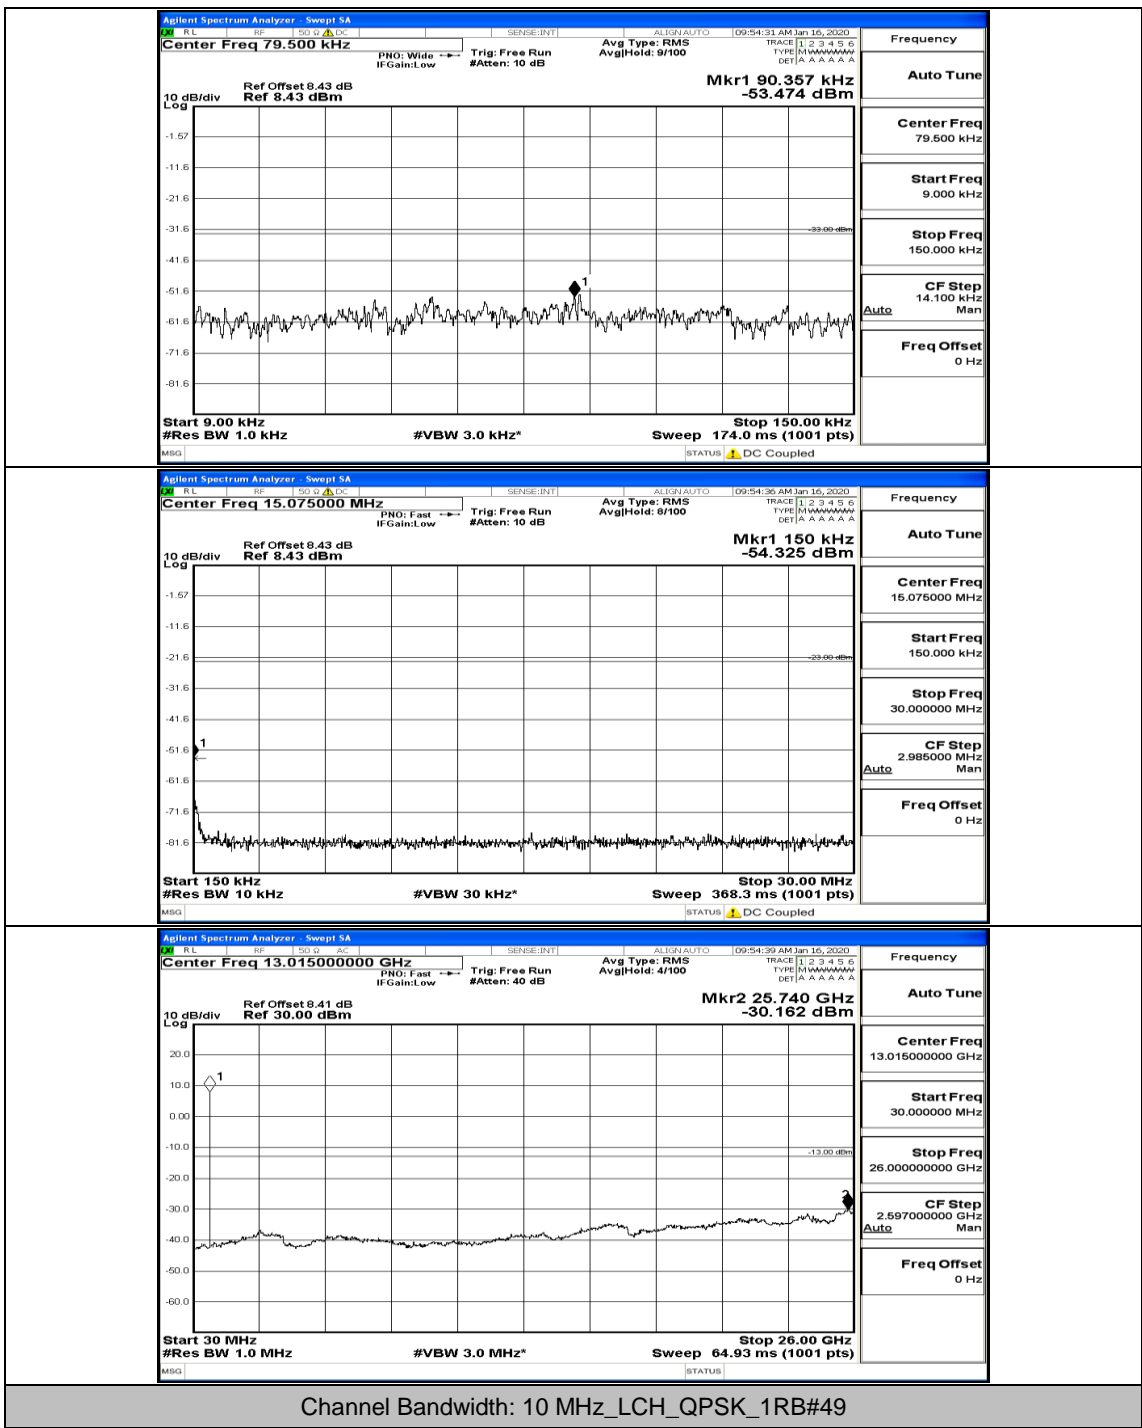

(Channel Bandwidth: 5 MHz)\_MCH\_16QAM\_1RB#0

(Channel Bandwidth: 5 MHz)\_HCH\_16QAM\_1RB#0

(Channel Bandwidth: 5 MHz)\_HCH\_16QAM\_1RB#12

(Channel Bandwidth: 5 MHz)\_HCH\_16QAM\_12RB#0

(Channel Bandwidth: 5 MHz)\_HCH\_16QAM\_12RB#6

Channel Bandwidth: 10 MHz

Channel Bandwidth: 10 MHz\_LCH\_QPSK\_1RB#0

Channel Bandwidth: 10 MHz\_MCH\_QPSK\_1RB#0

Channel Bandwidth: 10 MHz\_HCH\_QPSK\_1RB#0

Channel Bandwidth: 10 MHz\_LCH\_16QAM\_1RB#0

Channel Bandwidth: 10 MHz\_LCH\_16QAM\_1RB#24