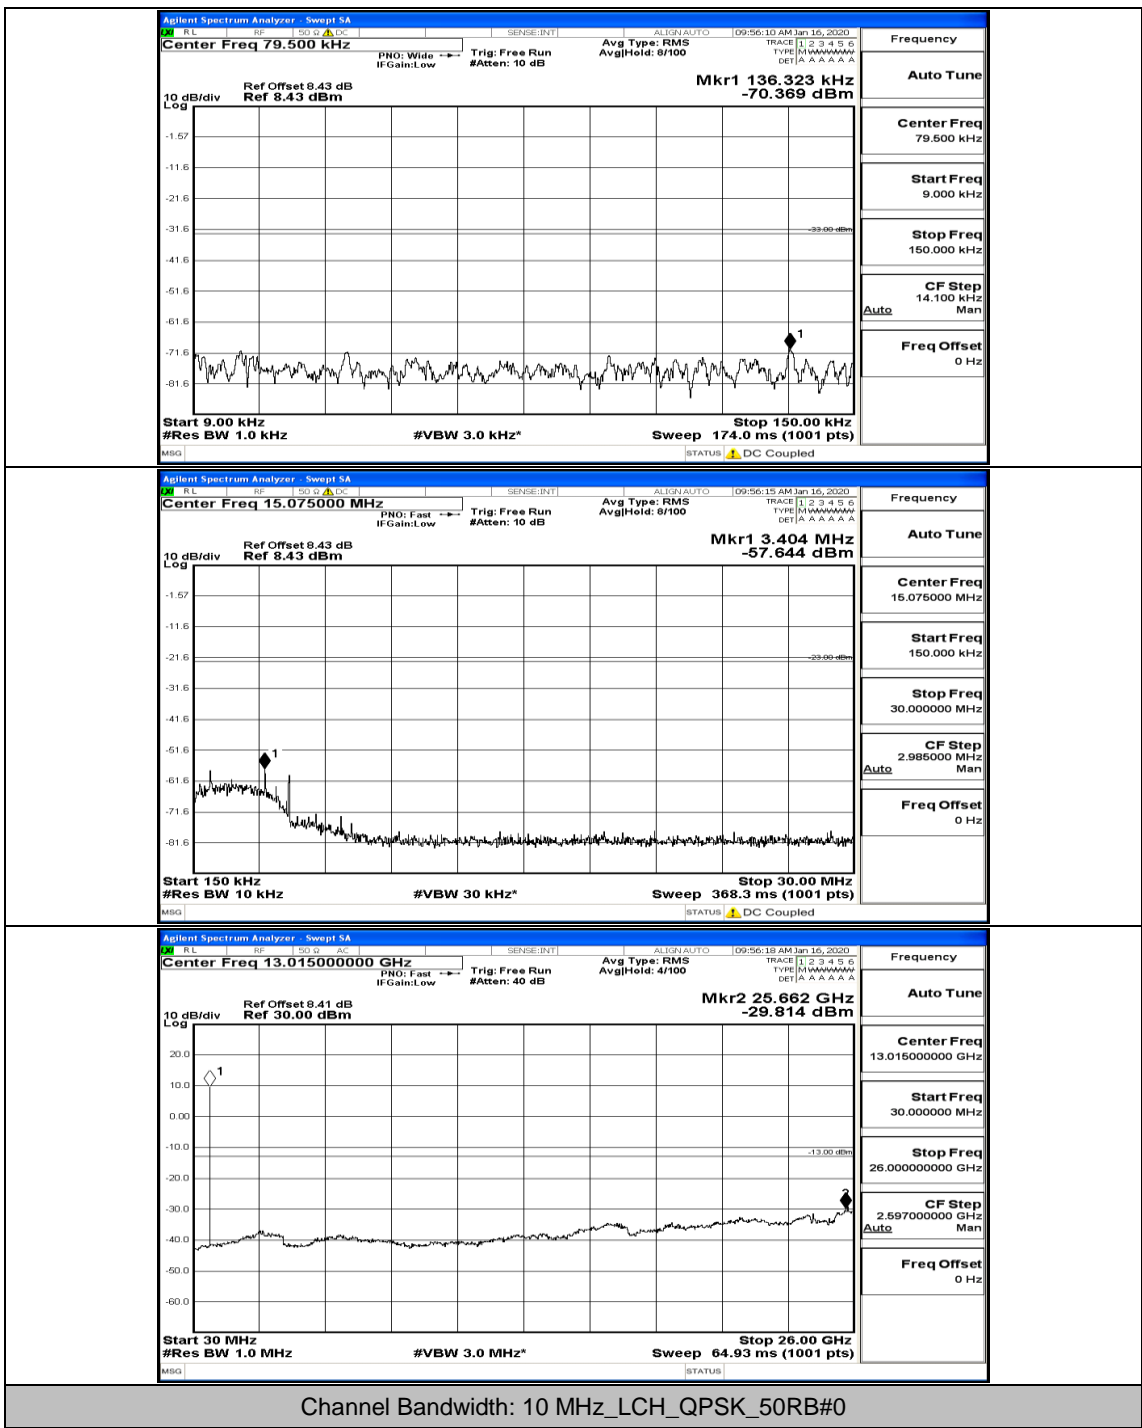

(Channel Bandwidth: 5 MHz)\_MCH\_16QAM\_1RB#0

(Channel Bandwidth: 5 MHz)\_HCH\_16QAM\_1RB#0

(Channel Bandwidth: 5 MHz)\_HCH\_16QAM\_1RB#12

(Channel Bandwidth: 5 MHz)\_HCH\_16QAM\_12RB#0

(Channel Bandwidth: 5 MHz)\_HCH\_16QAM\_12RB#6

Channel Bandwidth: 10 MHz

Channel Bandwidth: 10 MHz\_LCH\_QPSK\_1RB#0

Channel Bandwidth: 10 MHz\_MCH\_QPSK\_1RB#0

Channel Bandwidth: 10 MHz\_HCH\_QPSK\_1RB#0

Channel Bandwidth: 10 MHz\_LCH\_16QAM\_1RB#0

Channel Bandwidth: 10 MHz\_LCH\_16QAM\_1RB#24