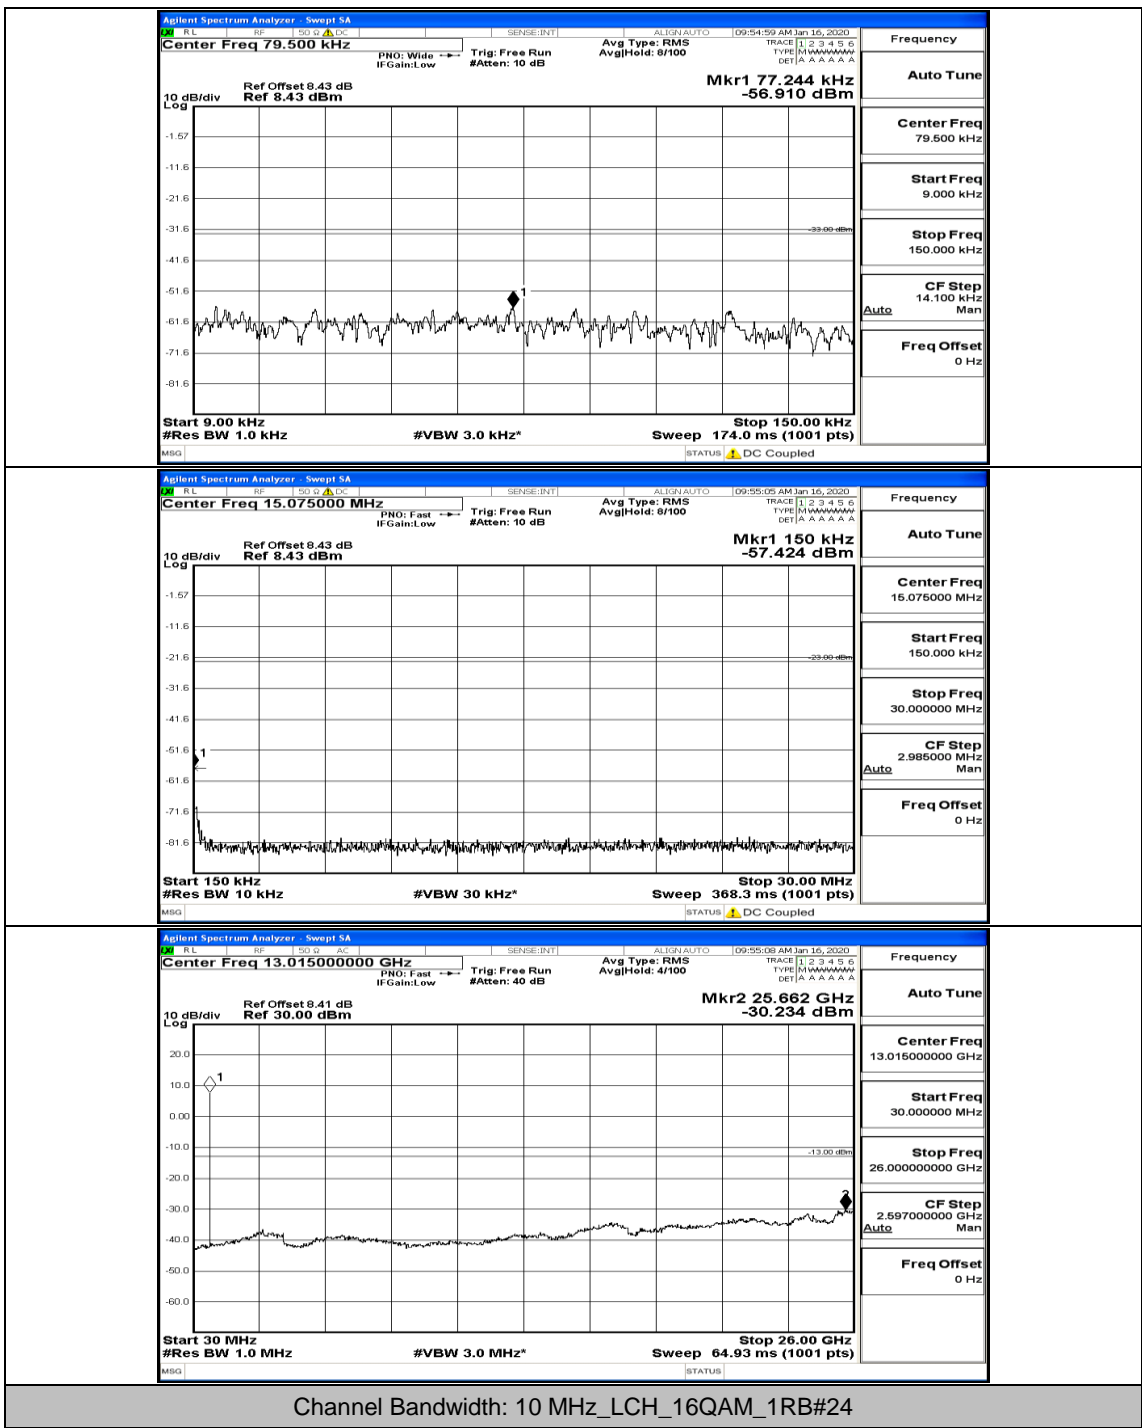

(Channel Bandwidth: 5 MHz)\_MCH\_16QAM\_1RB#0

(Channel Bandwidth: 5 MHz)\_HCH\_16QAM\_1RB#0

(Channel Bandwidth: 5 MHz)\_HCH\_16QAM\_1RB#12

(Channel Bandwidth: 5 MHz)\_HCH\_16QAM\_12RB#0

(Channel Bandwidth: 5 MHz)\_HCH\_16QAM\_12RB#6

Channel Bandwidth: 10 MHz

Channel Bandwidth: 10 MHz\_LCH\_QPSK\_1RB#0

Channel Bandwidth: 10 MHz\_MCH\_QPSK\_1RB#0

Channel Bandwidth: 10 MHz\_HCH\_QPSK\_1RB#0

Channel Bandwidth: 10 MHz\_LCH\_16QAM\_1RB#0

Channel Bandwidth: 10 MHz\_LCH\_16QAM\_1RB#24