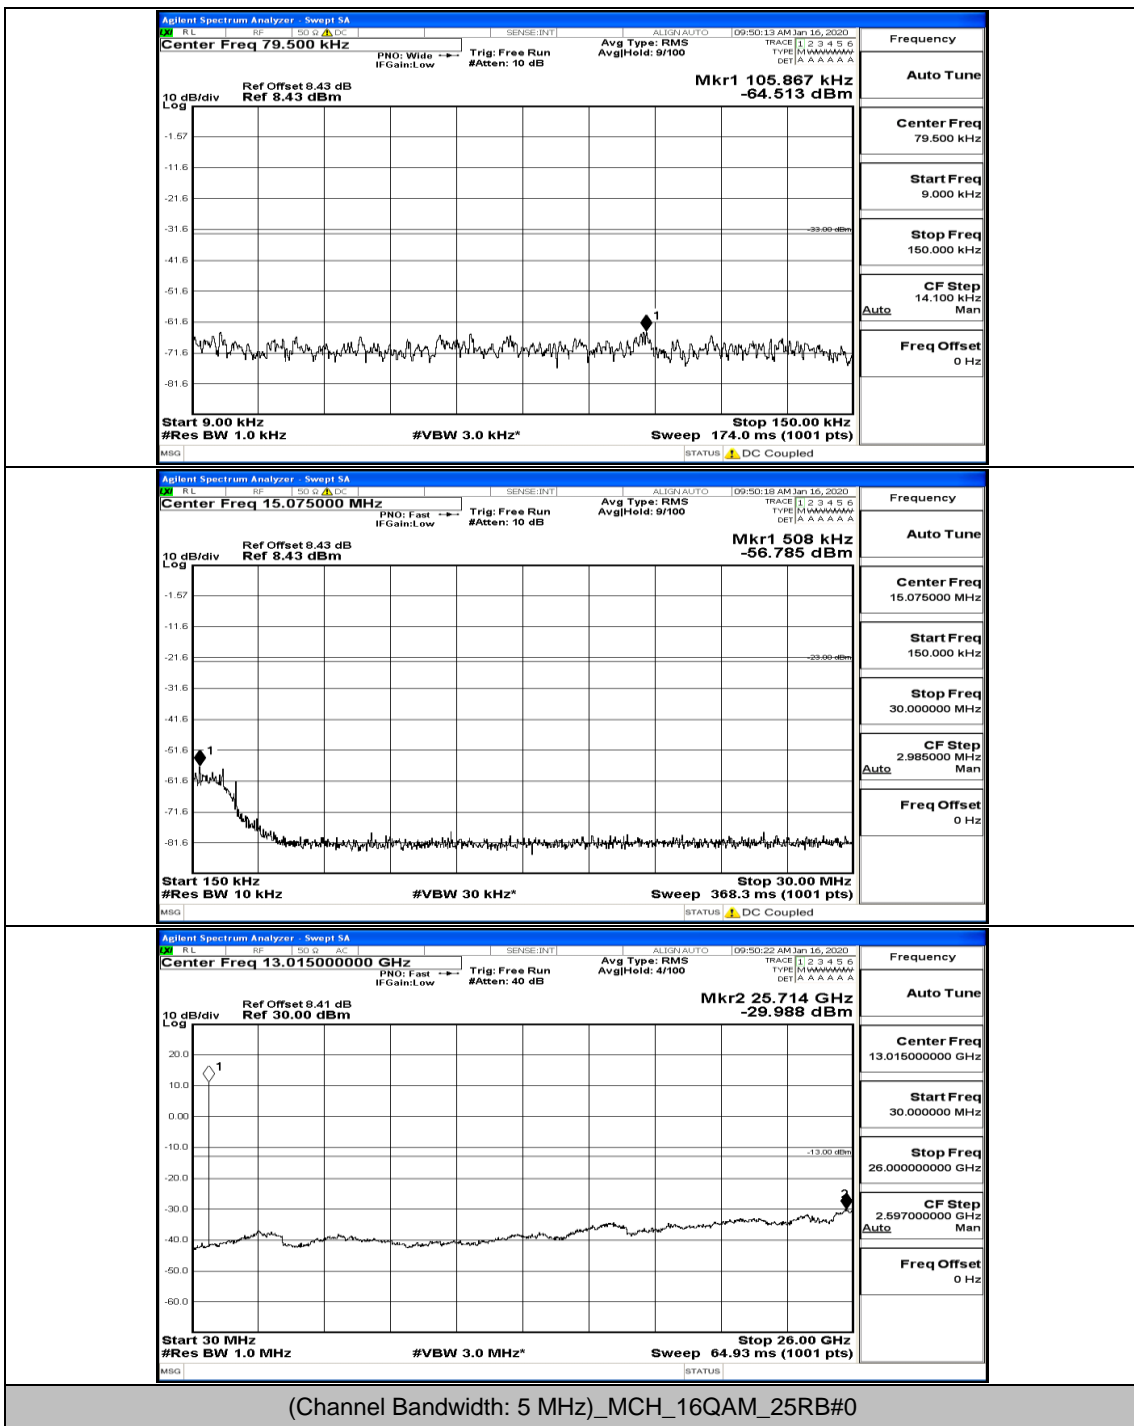

(Channel Bandwidth: 5 MHz)\_MCH\_16QAM\_1RB#0

(Channel Bandwidth: 5 MHz)\_HCH\_16QAM\_1RB#0

(Channel Bandwidth: 5 MHz)\_HCH\_16QAM\_1RB#12

(Channel Bandwidth: 5 MHz)\_HCH\_16QAM\_12RB#0

(Channel Bandwidth: 5 MHz)\_HCH\_16QAM\_12RB#6

Channel Bandwidth: 10 MHz

Channel Bandwidth: 10 MHz\_LCH\_QPSK\_1RB#0

Channel Bandwidth: 10 MHz\_MCH\_QPSK\_1RB#0

Channel Bandwidth: 10 MHz\_HCH\_QPSK\_1RB#0

Channel Bandwidth: 10 MHz\_LCH\_16QAM\_1RB#0

Channel Bandwidth: 10 MHz\_LCH\_16QAM\_1RB#24