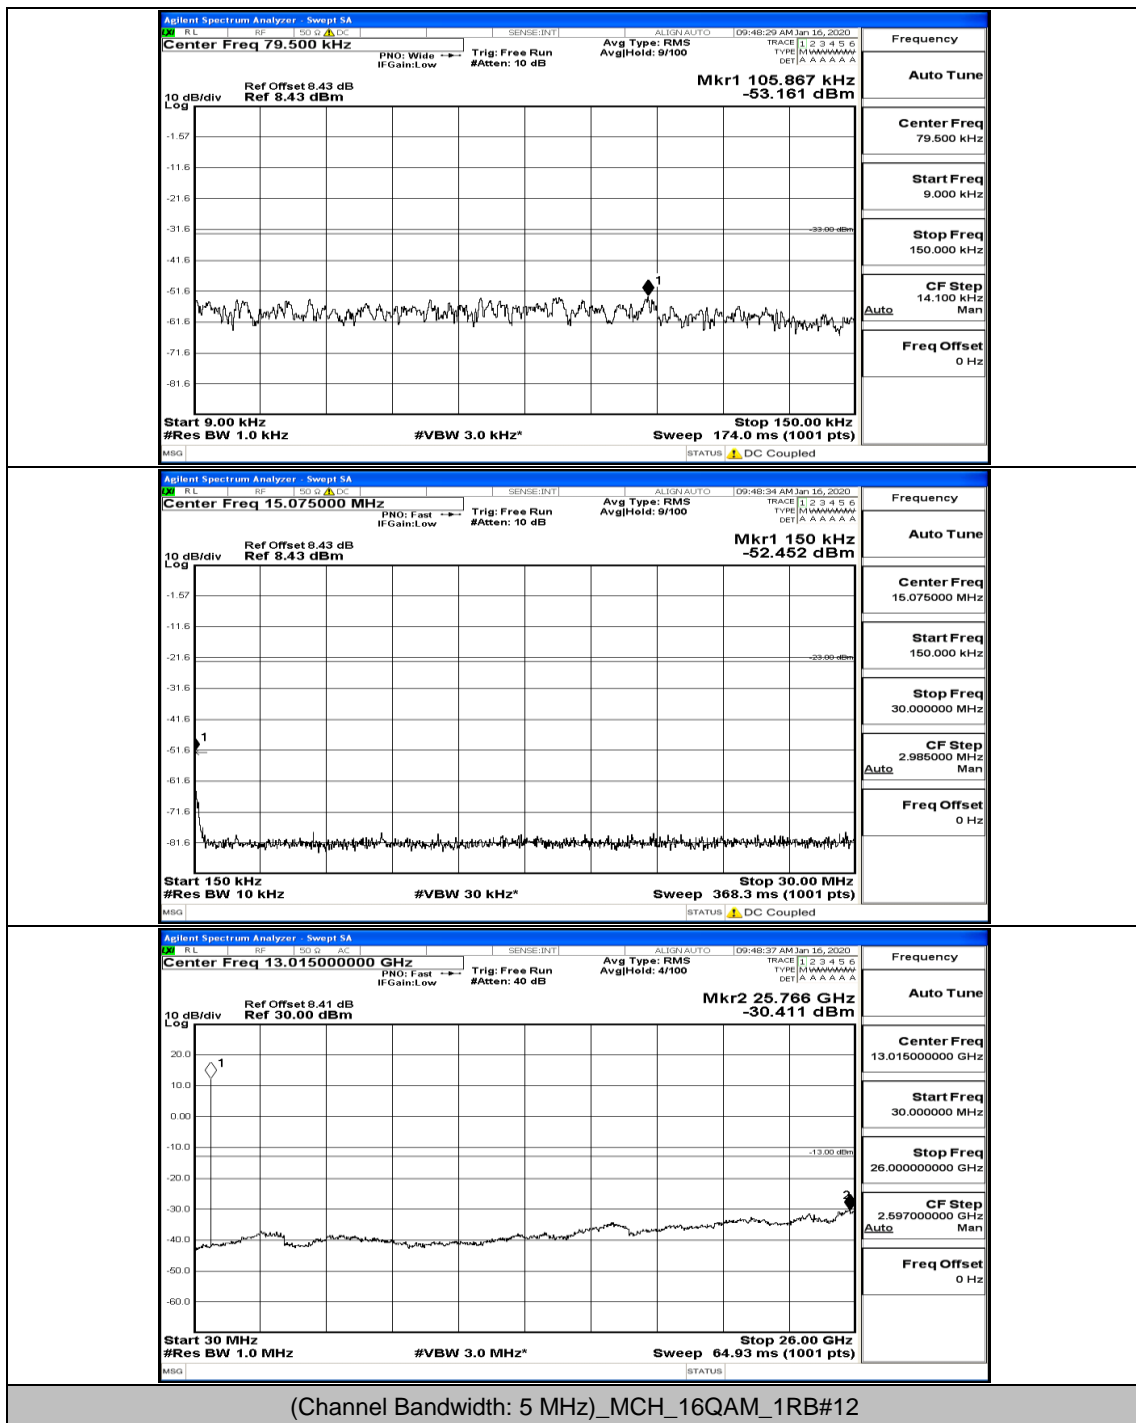

(Channel Bandwidth: 5 MHz)\_MCH\_16QAM\_1RB#0

(Channel Bandwidth: 5 MHz)\_HCH\_16QAM\_1RB#0

(Channel Bandwidth: 5 MHz)\_HCH\_16QAM\_1RB#12

(Channel Bandwidth: 5 MHz)\_HCH\_16QAM\_12RB#0

(Channel Bandwidth: 5 MHz)\_HCH\_16QAM\_12RB#6

Channel Bandwidth: 10 MHz

Channel Bandwidth: 10 MHz\_LCH\_QPSK\_1RB#0

Channel Bandwidth: 10 MHz\_MCH\_QPSK\_1RB#0

Channel Bandwidth: 10 MHz\_HCH\_QPSK\_1RB#0

Channel Bandwidth: 10 MHz\_LCH\_16QAM\_1RB#0

Channel Bandwidth: 10 MHz\_LCH\_16QAM\_1RB#24