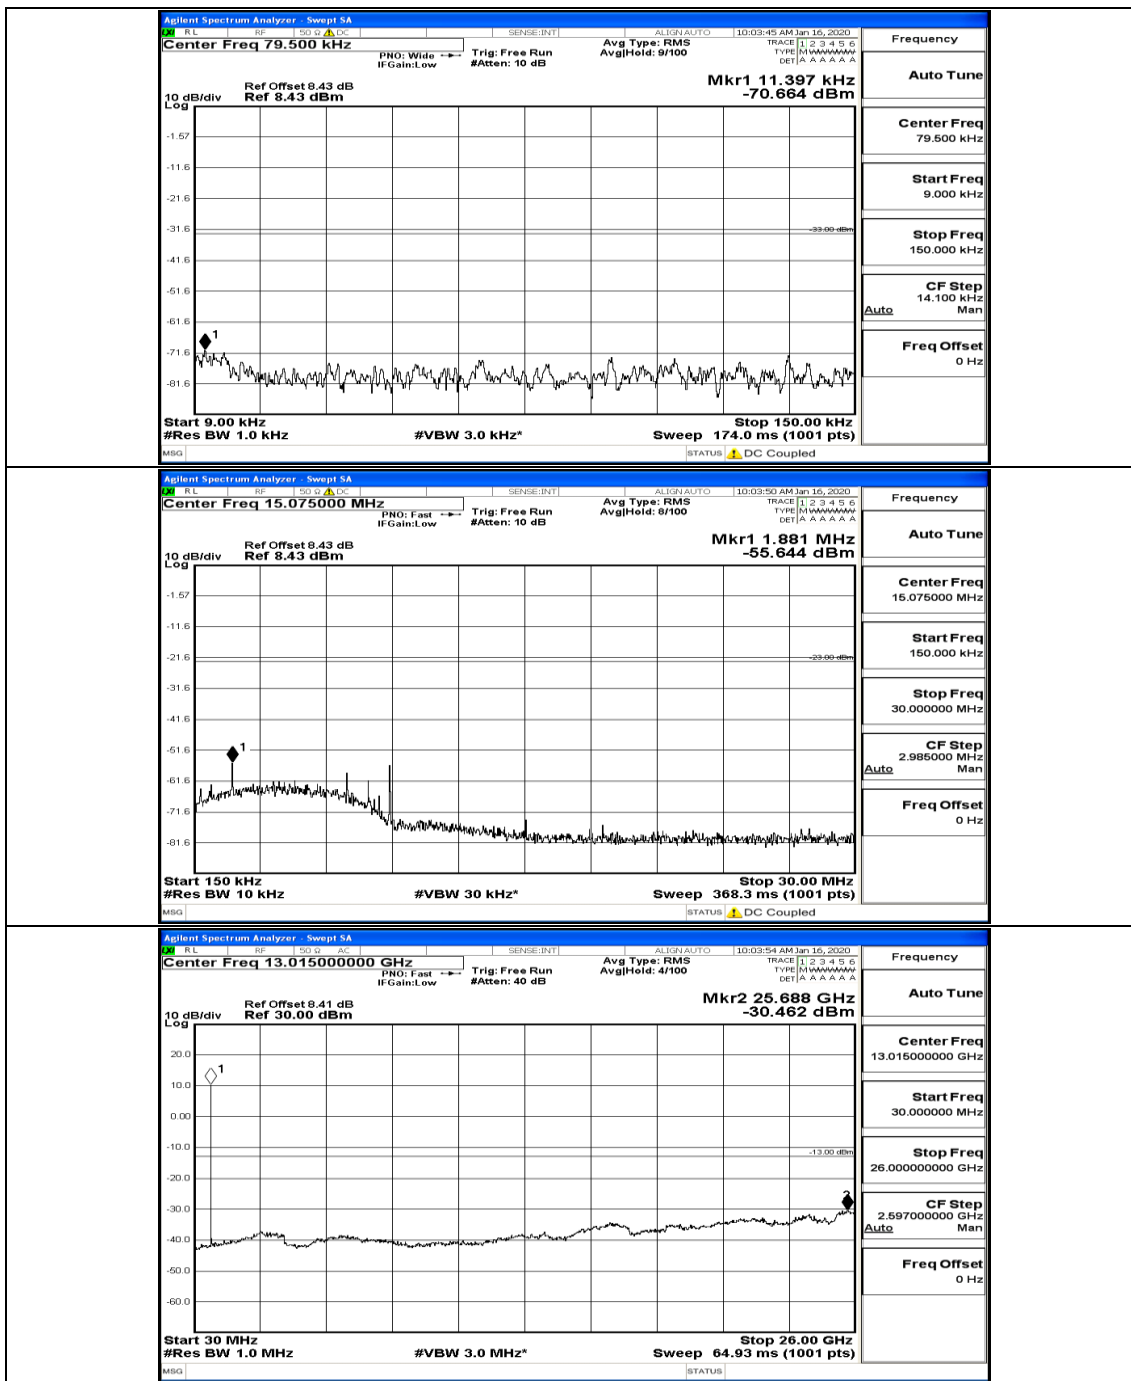

(Channel Bandwidth: 5 MHz)\_MCH\_16QAM\_1RB#0

(Channel Bandwidth: 5 MHz)\_HCH\_16QAM\_1RB#0

(Channel Bandwidth: 5 MHz)\_HCH\_16QAM\_1RB#12

(Channel Bandwidth: 5 MHz)\_HCH\_16QAM\_12RB#0

(Channel Bandwidth: 5 MHz)\_HCH\_16QAM\_12RB#6

Channel Bandwidth: 10 MHz

Channel Bandwidth: 10 MHz\_LCH\_QPSK\_1RB#0

Channel Bandwidth: 10 MHz\_MCH\_QPSK\_1RB#0

Channel Bandwidth: 10 MHz\_HCH\_QPSK\_1RB#0

Channel Bandwidth: 10 MHz\_LCH\_16QAM\_1RB#0

Channel Bandwidth: 10 MHz\_LCH\_16QAM\_1RB#24