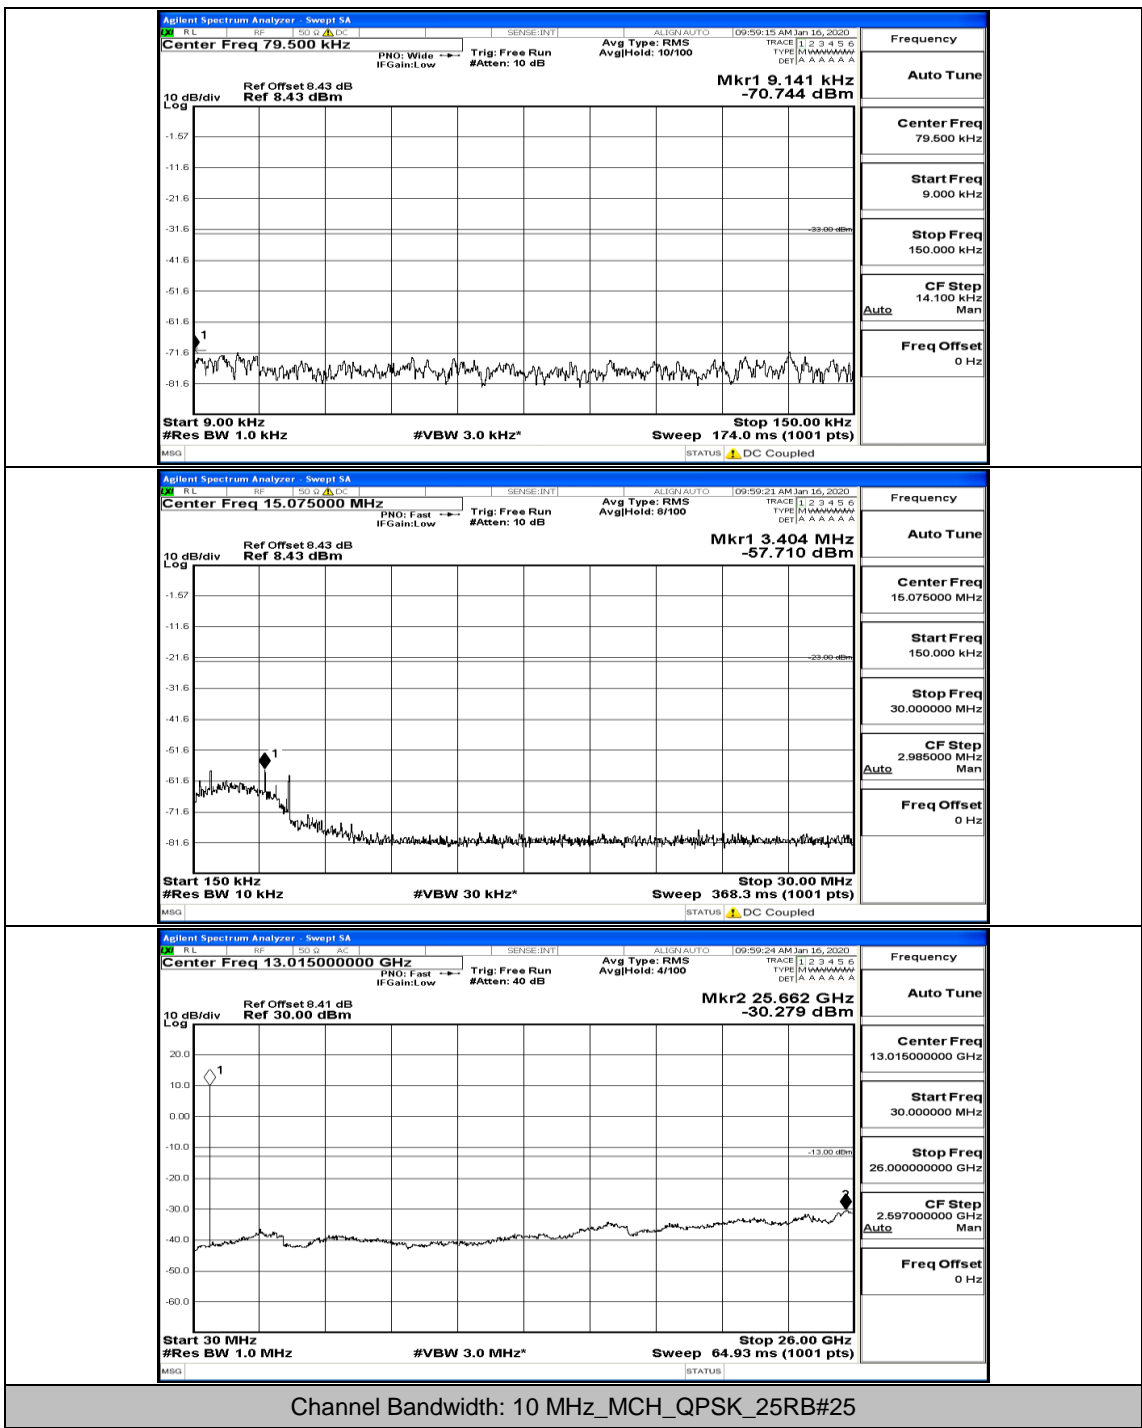

(Channel Bandwidth: 5 MHz)\_MCH\_16QAM\_1RB#0

(Channel Bandwidth: 5 MHz)\_HCH\_16QAM\_1RB#0

(Channel Bandwidth: 5 MHz)\_HCH\_16QAM\_1RB#12

(Channel Bandwidth: 5 MHz)\_HCH\_16QAM\_12RB#0

(Channel Bandwidth: 5 MHz)\_HCH\_16QAM\_12RB#6

Channel Bandwidth: 10 MHz

Channel Bandwidth: 10 MHz\_LCH\_QPSK\_1RB#0

Channel Bandwidth: 10 MHz\_MCH\_QPSK\_1RB#0

Channel Bandwidth: 10 MHz\_HCH\_QPSK\_1RB#0

Channel Bandwidth: 10 MHz\_LCH\_16QAM\_1RB#0

Channel Bandwidth: 10 MHz\_LCH\_16QAM\_1RB#24