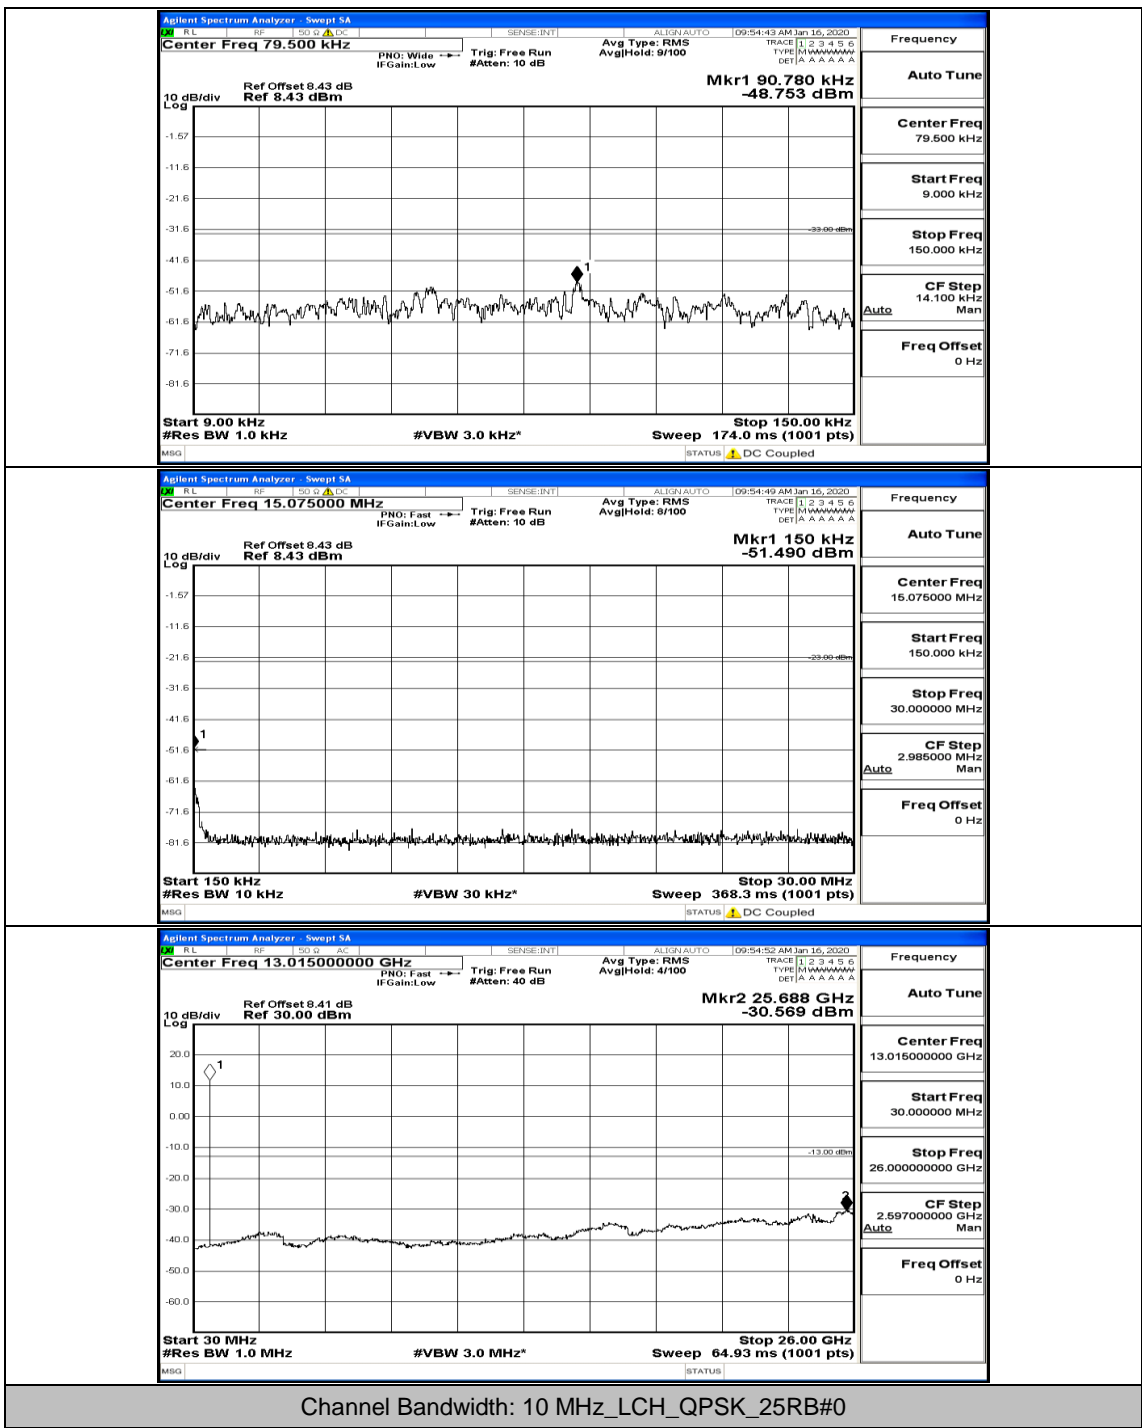

(Channel Bandwidth: 5 MHz)\_MCH\_16QAM\_1RB#0

(Channel Bandwidth: 5 MHz)\_HCH\_16QAM\_1RB#0

(Channel Bandwidth: 5 MHz)\_HCH\_16QAM\_1RB#12

(Channel Bandwidth: 5 MHz)\_HCH\_16QAM\_12RB#0

(Channel Bandwidth: 5 MHz)\_HCH\_16QAM\_12RB#6

Channel Bandwidth: 10 MHz

Channel Bandwidth: 10 MHz\_LCH\_QPSK\_1RB#0

Channel Bandwidth: 10 MHz\_MCH\_QPSK\_1RB#0

Channel Bandwidth: 10 MHz\_HCH\_QPSK\_1RB#0

Channel Bandwidth: 10 MHz\_LCH\_16QAM\_1RB#0

Channel Bandwidth: 10 MHz\_LCH\_16QAM\_1RB#24