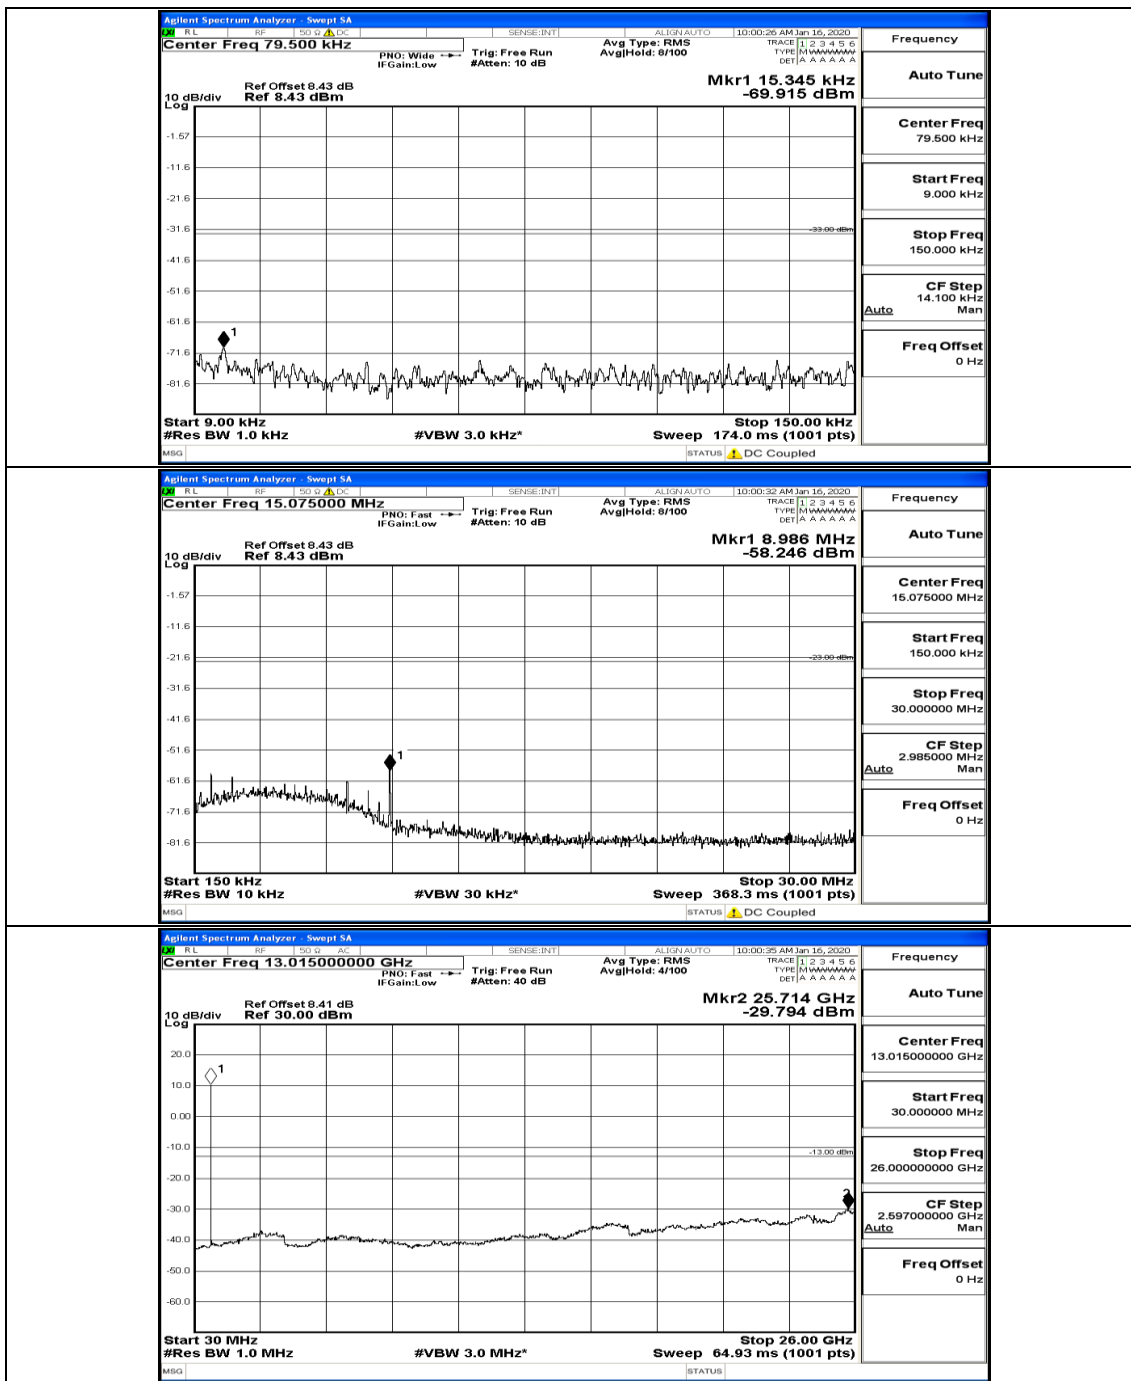

(Channel Bandwidth: 5 MHz)\_MCH\_16QAM\_1RB#0

(Channel Bandwidth: 5 MHz)\_HCH\_16QAM\_1RB#0

(Channel Bandwidth: 5 MHz)\_HCH\_16QAM\_1RB#12

(Channel Bandwidth: 5 MHz)\_HCH\_16QAM\_12RB#0

(Channel Bandwidth: 5 MHz)\_HCH\_16QAM\_12RB#6

Channel Bandwidth: 10 MHz

Channel Bandwidth: 10 MHz\_LCH\_QPSK\_1RB#0

Channel Bandwidth: 10 MHz\_MCH\_QPSK\_1RB#0

Channel Bandwidth: 10 MHz\_HCH\_QPSK\_1RB#0

Channel Bandwidth: 10 MHz\_LCH\_16QAM\_1RB#0

Channel Bandwidth: 10 MHz\_LCH\_16QAM\_1RB#24