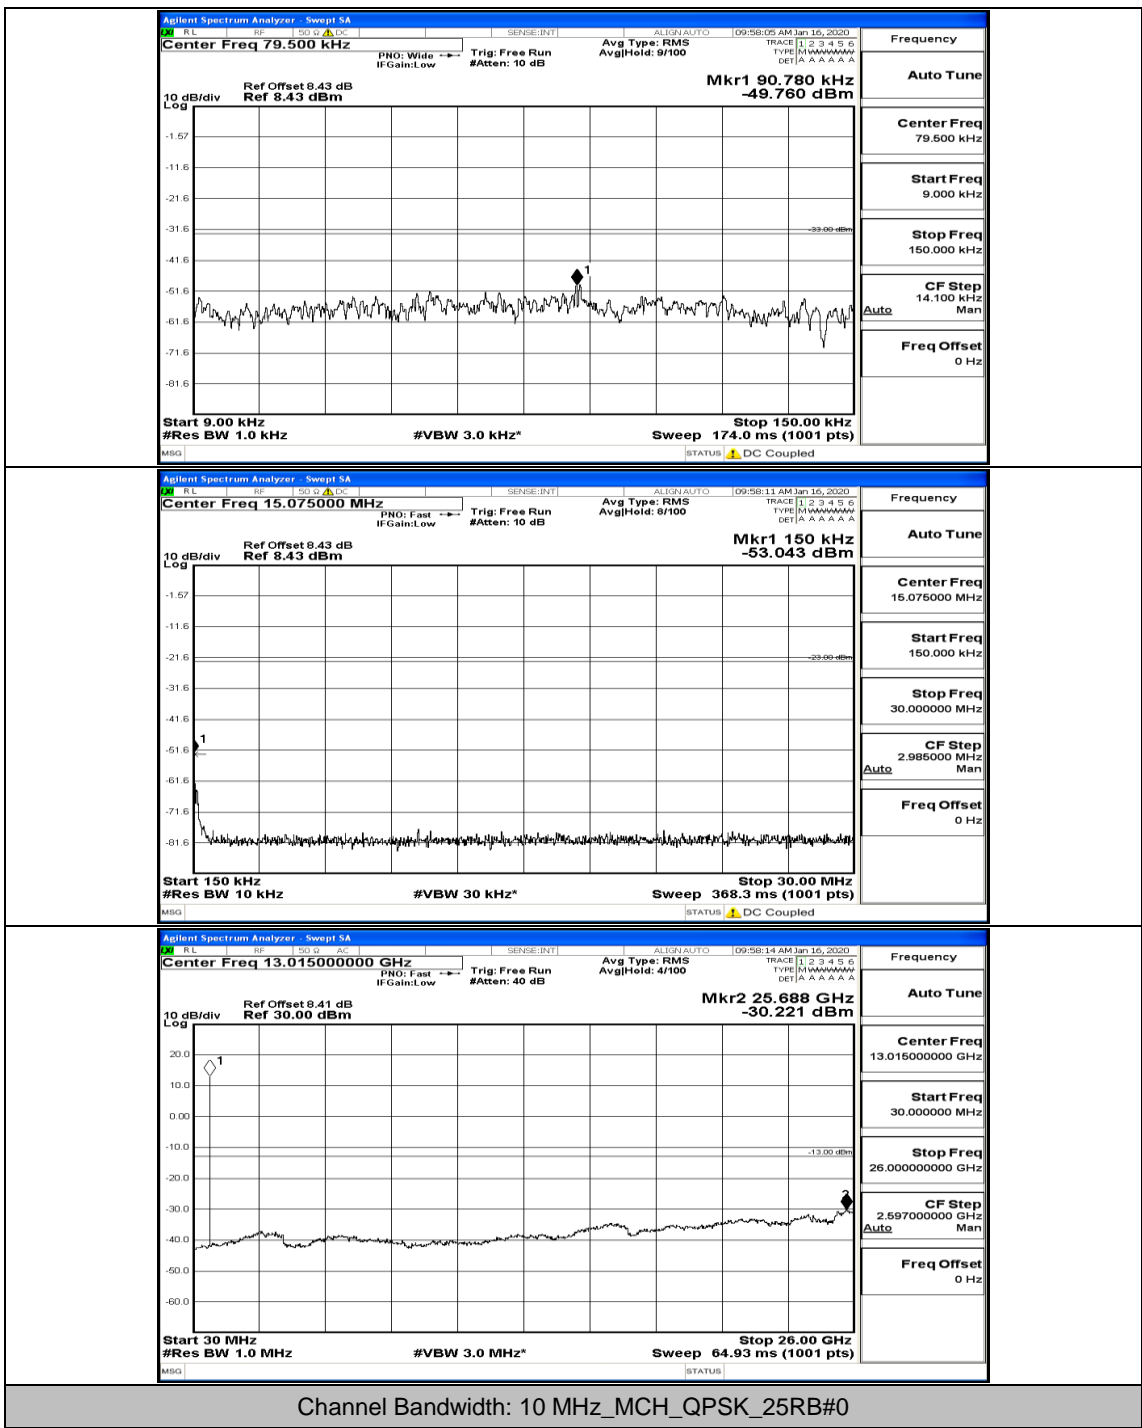

(Channel Bandwidth: 5 MHz)\_MCH\_16QAM\_1RB#0

(Channel Bandwidth: 5 MHz)\_HCH\_16QAM\_1RB#0

(Channel Bandwidth: 5 MHz)\_HCH\_16QAM\_1RB#12

(Channel Bandwidth: 5 MHz)\_HCH\_16QAM\_12RB#0

(Channel Bandwidth: 5 MHz)\_HCH\_16QAM\_12RB#6

Channel Bandwidth: 10 MHz

Channel Bandwidth: 10 MHz\_LCH\_QPSK\_1RB#0

Channel Bandwidth: 10 MHz\_MCH\_QPSK\_1RB#0

Channel Bandwidth: 10 MHz\_HCH\_QPSK\_1RB#0

Channel Bandwidth: 10 MHz\_LCH\_16QAM\_1RB#0

Channel Bandwidth: 10 MHz\_LCH\_16QAM\_1RB#24