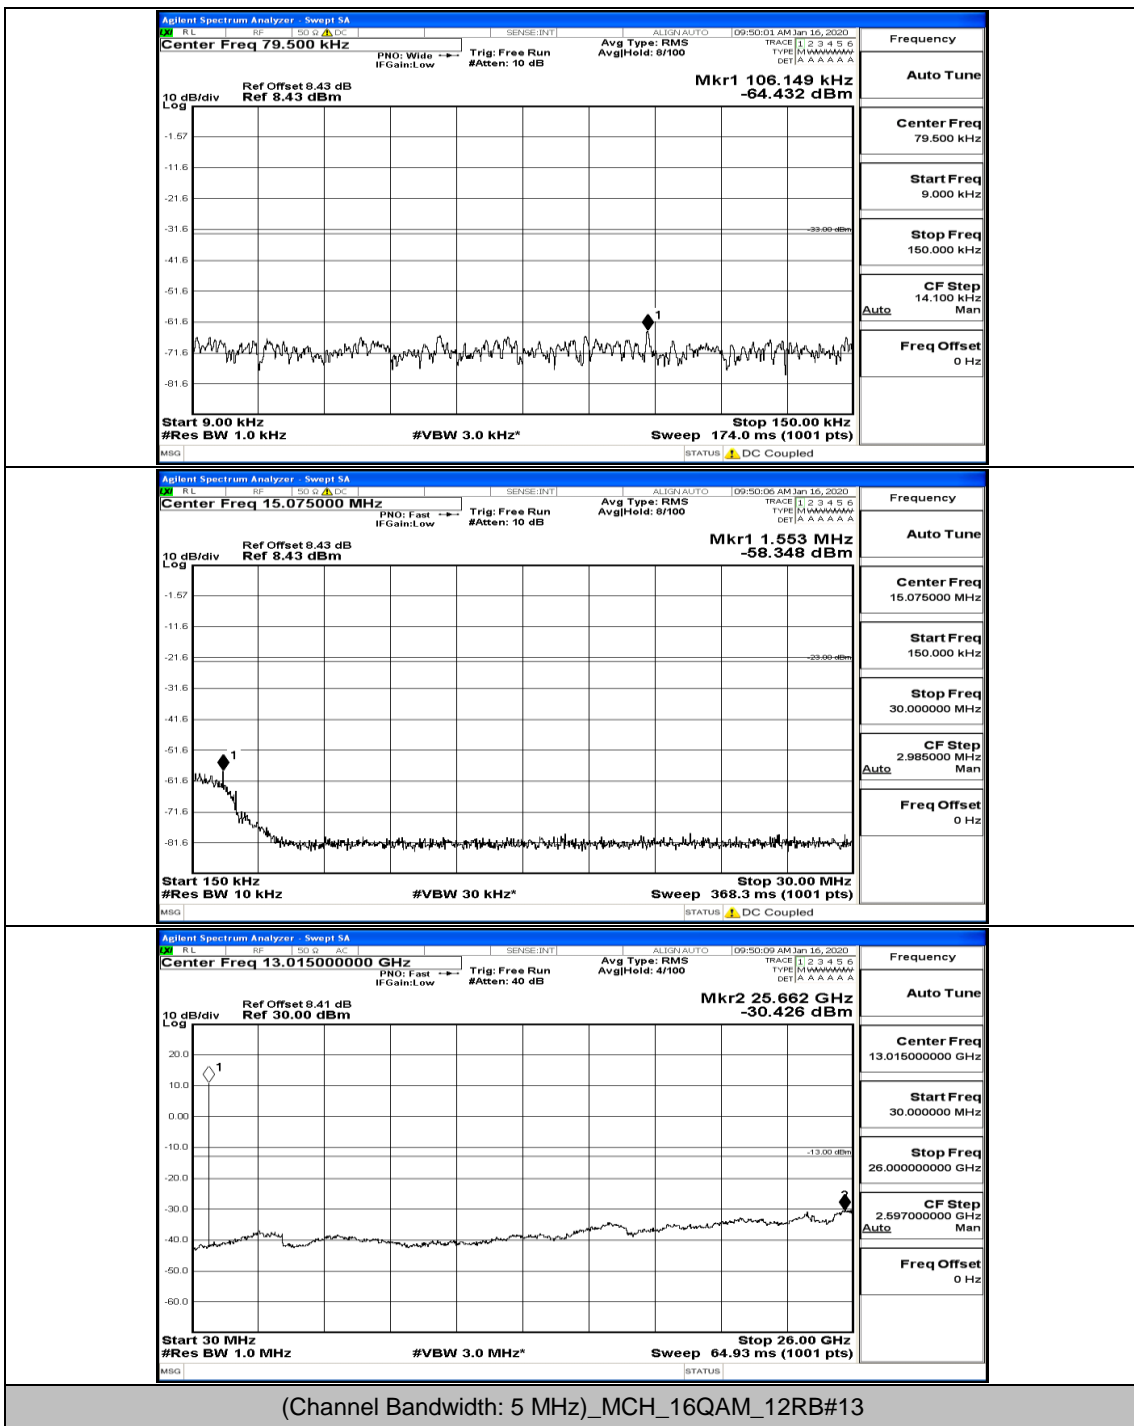

(Channel Bandwidth: 5 MHz)\_MCH\_16QAM\_1RB#0

(Channel Bandwidth: 5 MHz)\_HCH\_16QAM\_1RB#0

(Channel Bandwidth: 5 MHz)\_HCH\_16QAM\_1RB#12

(Channel Bandwidth: 5 MHz)\_HCH\_16QAM\_12RB#0

(Channel Bandwidth: 5 MHz)\_HCH\_16QAM\_12RB#6

Channel Bandwidth: 10 MHz

Channel Bandwidth: 10 MHz\_LCH\_QPSK\_1RB#0

Channel Bandwidth: 10 MHz\_MCH\_QPSK\_1RB#0

Channel Bandwidth: 10 MHz\_HCH\_QPSK\_1RB#0

Channel Bandwidth: 10 MHz\_LCH\_16QAM\_1RB#0

Channel Bandwidth: 10 MHz\_LCH\_16QAM\_1RB#24