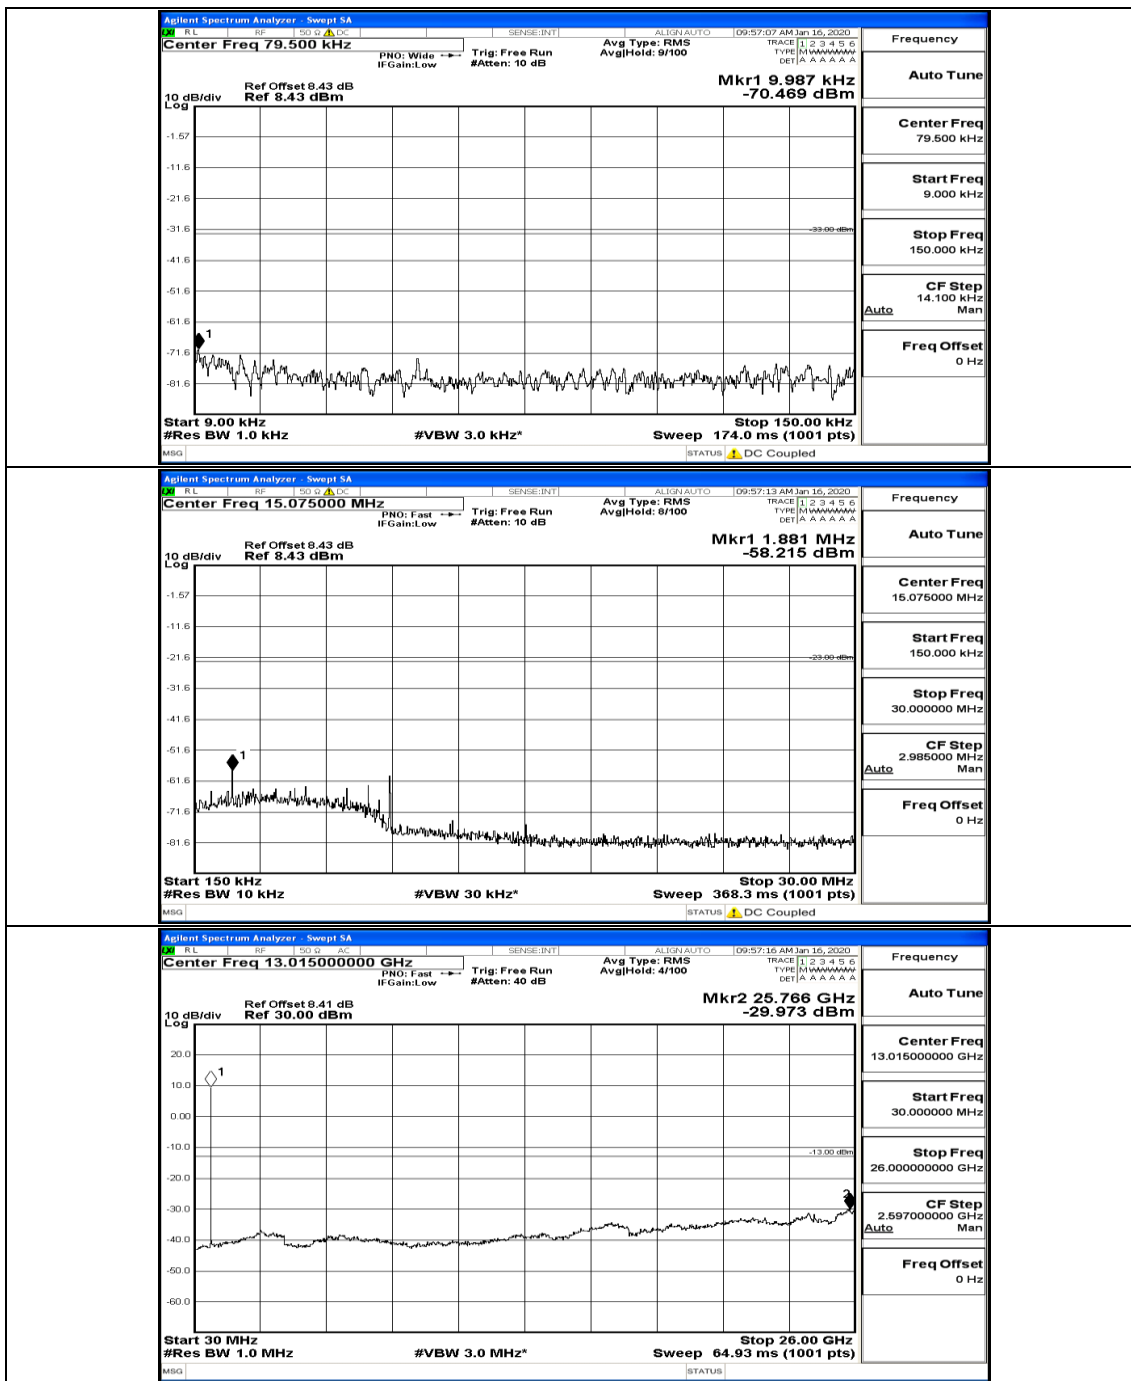

(Channel Bandwidth: 5 MHz)\_MCH\_16QAM\_1RB#0

(Channel Bandwidth: 5 MHz)\_HCH\_16QAM\_1RB#0

(Channel Bandwidth: 5 MHz)\_HCH\_16QAM\_1RB#12

(Channel Bandwidth: 5 MHz)\_HCH\_16QAM\_12RB#0

(Channel Bandwidth: 5 MHz)\_HCH\_16QAM\_12RB#6

Channel Bandwidth: 10 MHz

Channel Bandwidth: 10 MHz\_LCH\_QPSK\_1RB#0

Channel Bandwidth: 10 MHz\_MCH\_QPSK\_1RB#0

Channel Bandwidth: 10 MHz\_HCH\_QPSK\_1RB#0

Channel Bandwidth: 10 MHz\_LCH\_16QAM\_1RB#0

Channel Bandwidth: 10 MHz\_LCH\_16QAM\_1RB#24