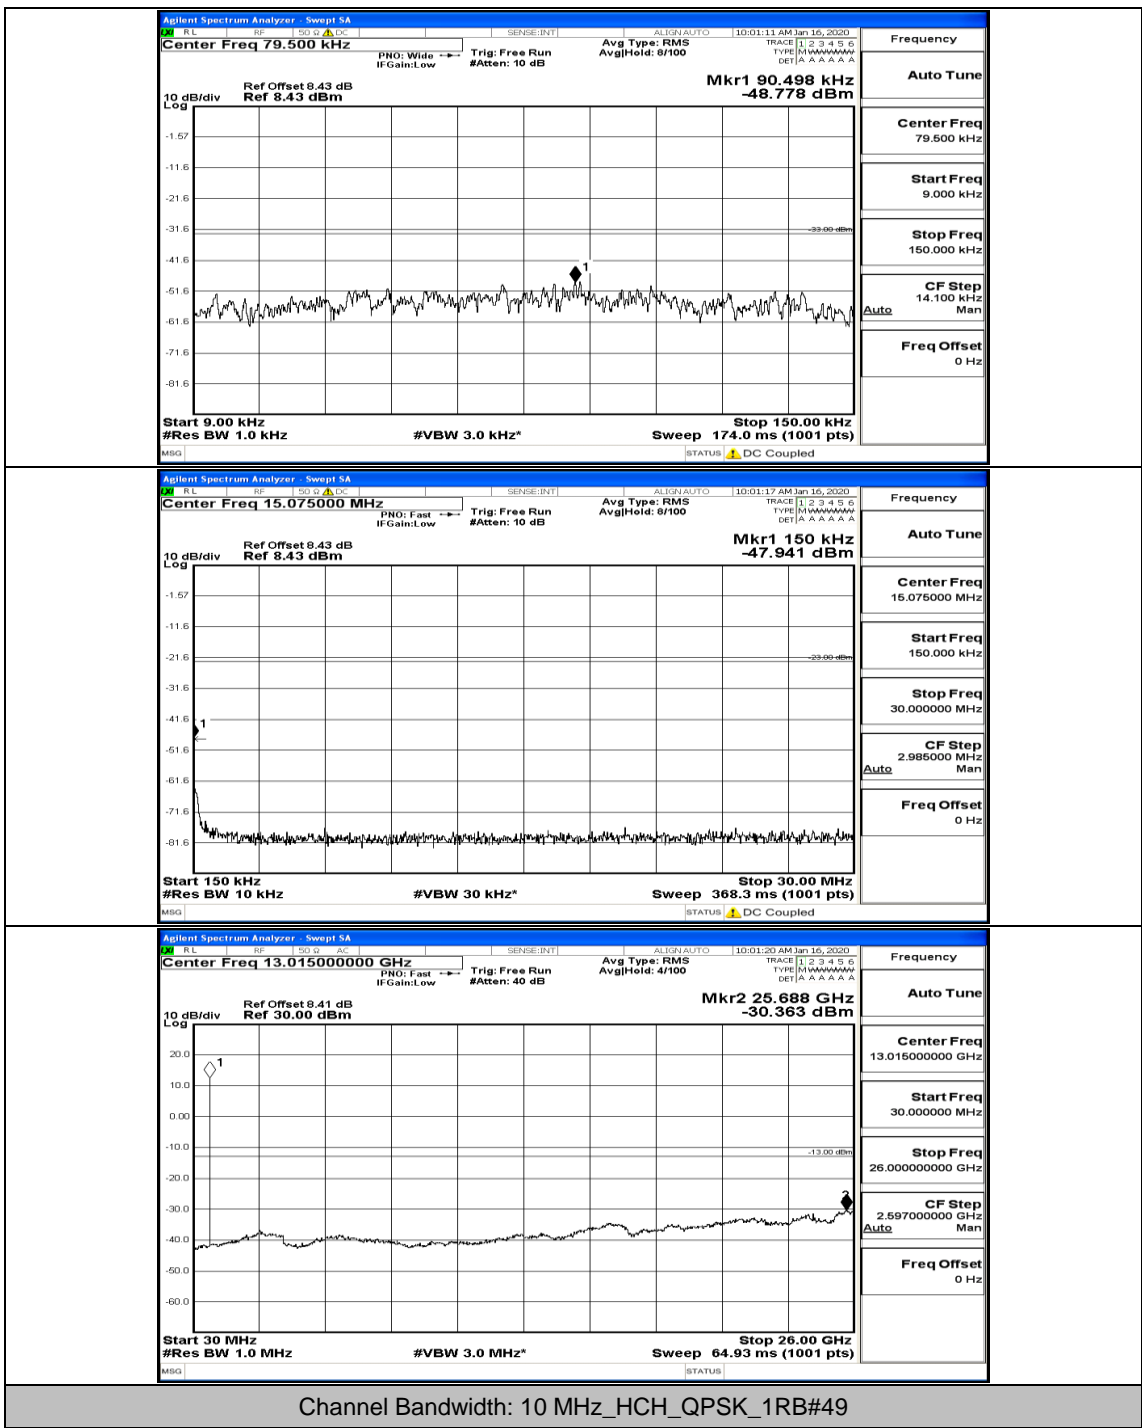

(Channel Bandwidth: 5 MHz)\_MCH\_16QAM\_1RB#0

(Channel Bandwidth: 5 MHz)\_HCH\_16QAM\_1RB#0

(Channel Bandwidth: 5 MHz)\_HCH\_16QAM\_1RB#12

(Channel Bandwidth: 5 MHz)\_HCH\_16QAM\_12RB#0

(Channel Bandwidth: 5 MHz)\_HCH\_16QAM\_12RB#6

Channel Bandwidth: 10 MHz

Channel Bandwidth: 10 MHz\_LCH\_QPSK\_1RB#0

Channel Bandwidth: 10 MHz\_MCH\_QPSK\_1RB#0

Channel Bandwidth: 10 MHz\_HCH\_QPSK\_1RB#0

Channel Bandwidth: 10 MHz\_LCH\_16QAM\_1RB#0

Channel Bandwidth: 10 MHz\_LCH\_16QAM\_1RB#24