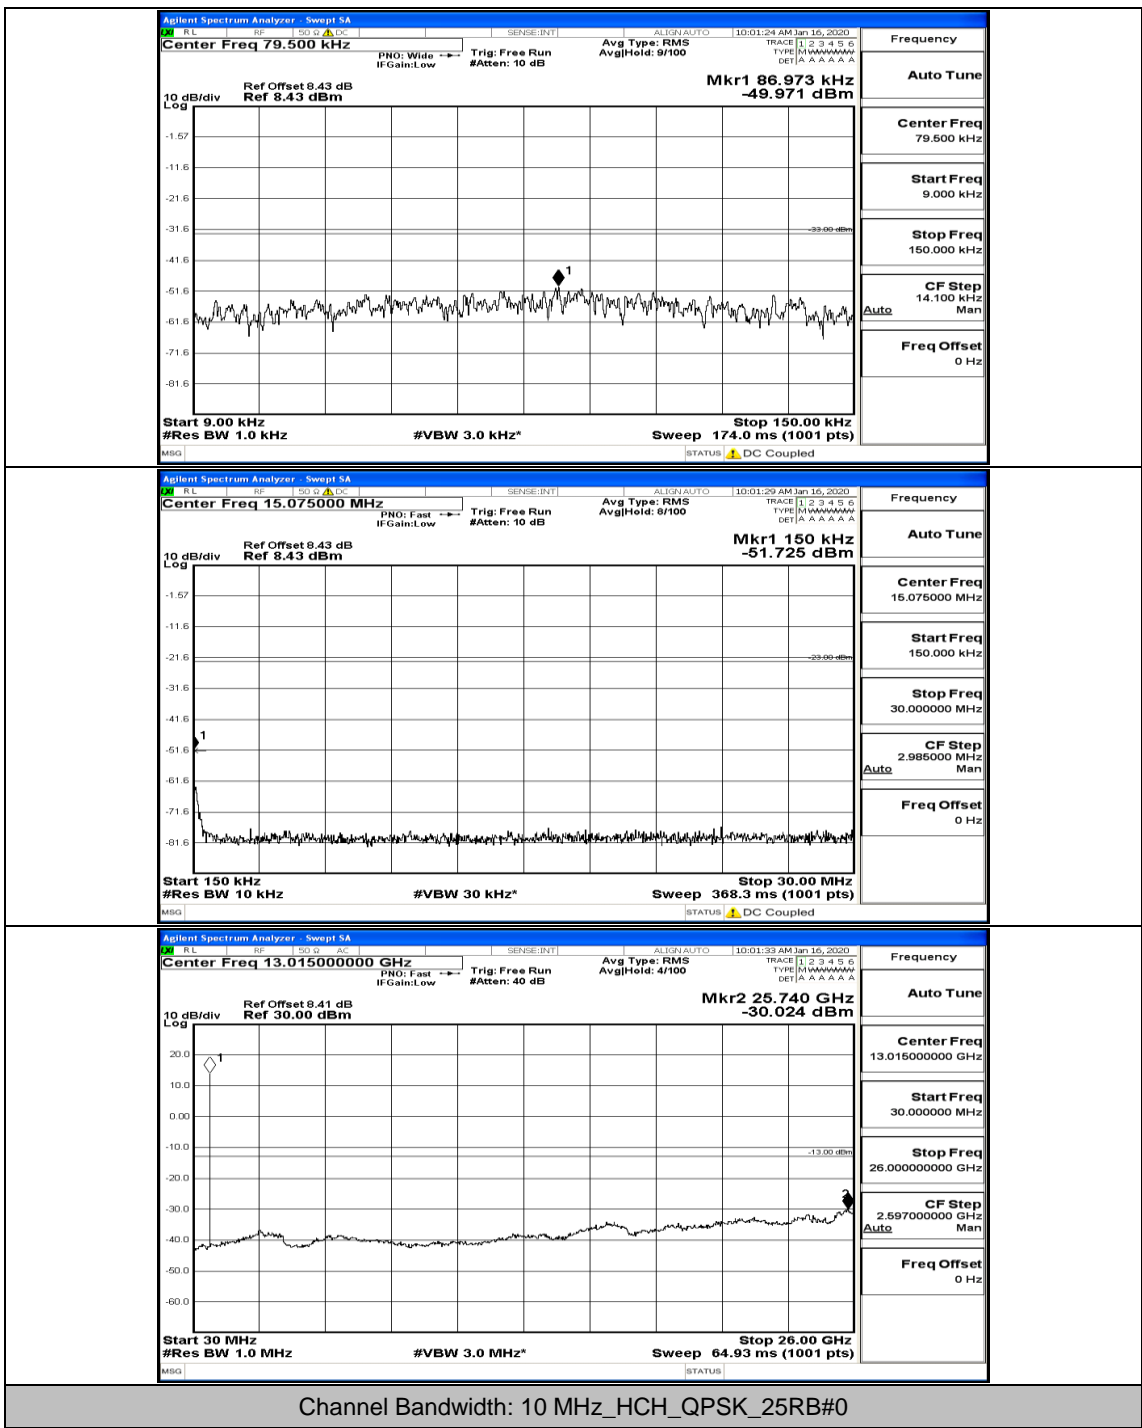

(Channel Bandwidth: 5 MHz)\_MCH\_16QAM\_1RB#0

(Channel Bandwidth: 5 MHz)\_HCH\_16QAM\_1RB#0

(Channel Bandwidth: 5 MHz)\_HCH\_16QAM\_1RB#12

(Channel Bandwidth: 5 MHz)\_HCH\_16QAM\_12RB#0

(Channel Bandwidth: 5 MHz)\_HCH\_16QAM\_12RB#6

Channel Bandwidth: 10 MHz

Channel Bandwidth: 10 MHz\_LCH\_QPSK\_1RB#0

Channel Bandwidth: 10 MHz\_MCH\_QPSK\_1RB#0

Channel Bandwidth: 10 MHz\_HCH\_QPSK\_1RB#0

Channel Bandwidth: 10 MHz\_LCH\_16QAM\_1RB#0

Channel Bandwidth: 10 MHz\_LCH\_16QAM\_1RB#24