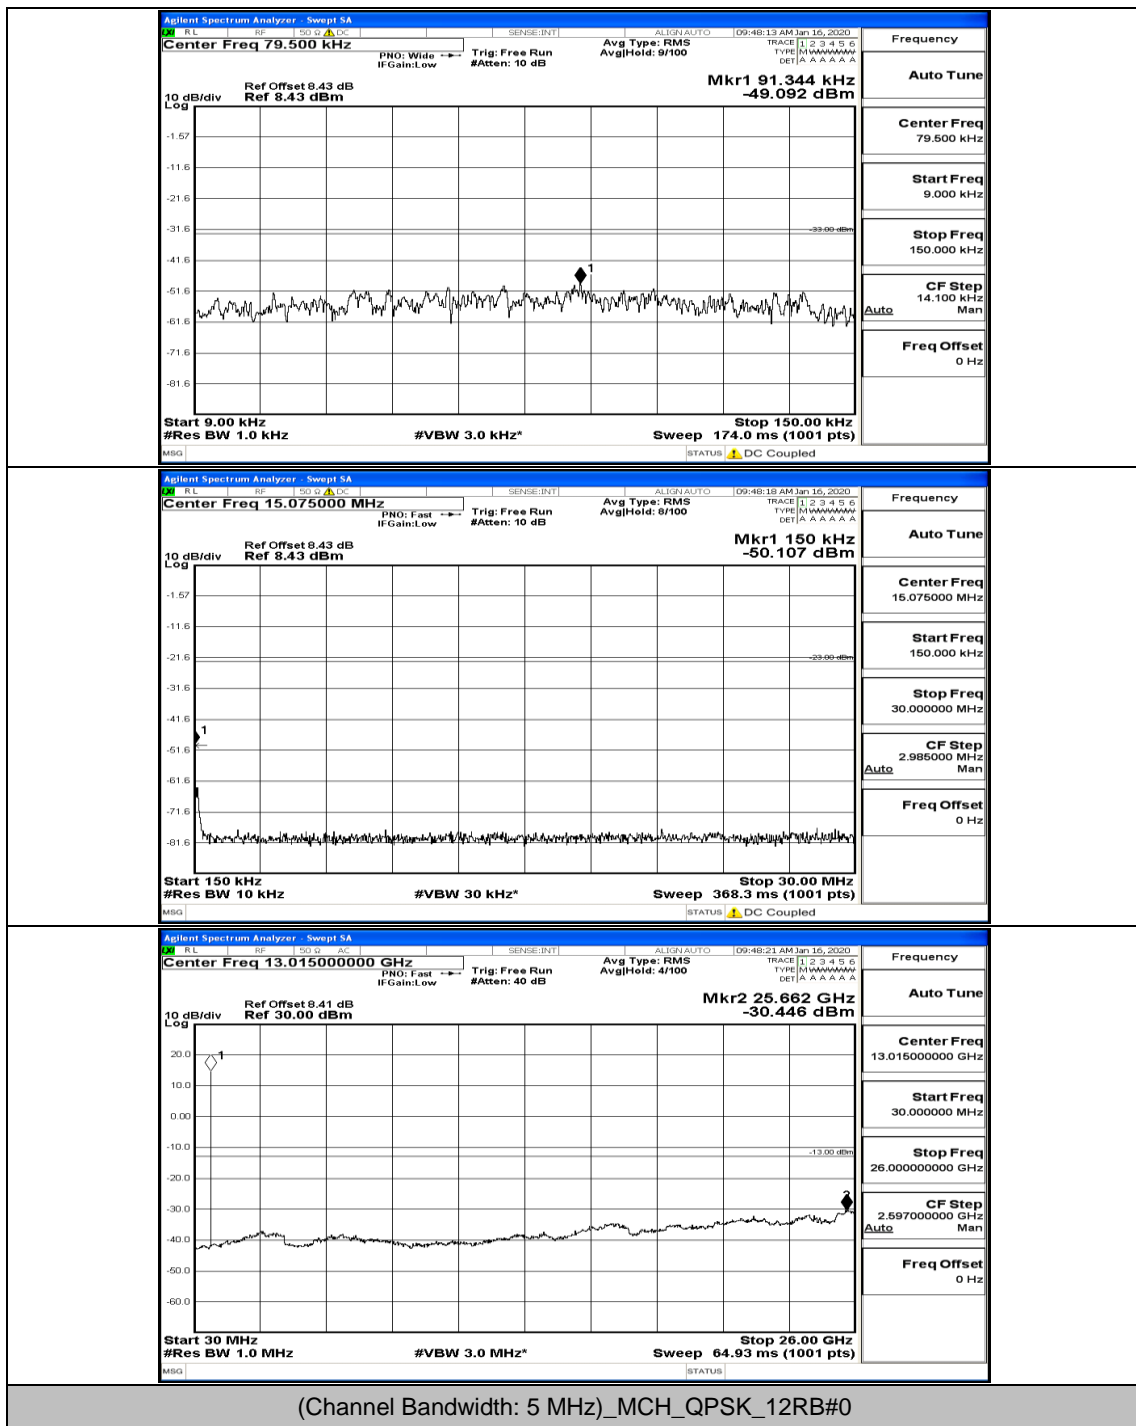

(Channel Bandwidth: 3 MHz)_HCH_16QAM_1RB#0

(Channel Bandwidth: 3 MHz)_HCH_16QAM_8RB#4

Channel Bandwidth: 5 MHz

(Channel Bandwidth: 5 MHz)_LCH_QPSK_1RB#24

(Channel Bandwidth: 5 MHz)_LCH_QPSK_12RB#0

(Channel Bandwidth: 5 MHz)_MCH_QPSK_1RB#0

(Channel Bandwidth: 5 MHz)_MCH_QPSK_25RB#0

(Channel Bandwidth: 5 MHz)_HCH_QPSK_1RB#0

(Channel Bandwidth: 5 MHz)_HCH_QPSK_25RB#0

(Channel Bandwidth: 5 MHz)_LCH_16QAM_1RB#0

(Channel Bandwidth: 5 MHz)_LCH_16QAM_12RB#6