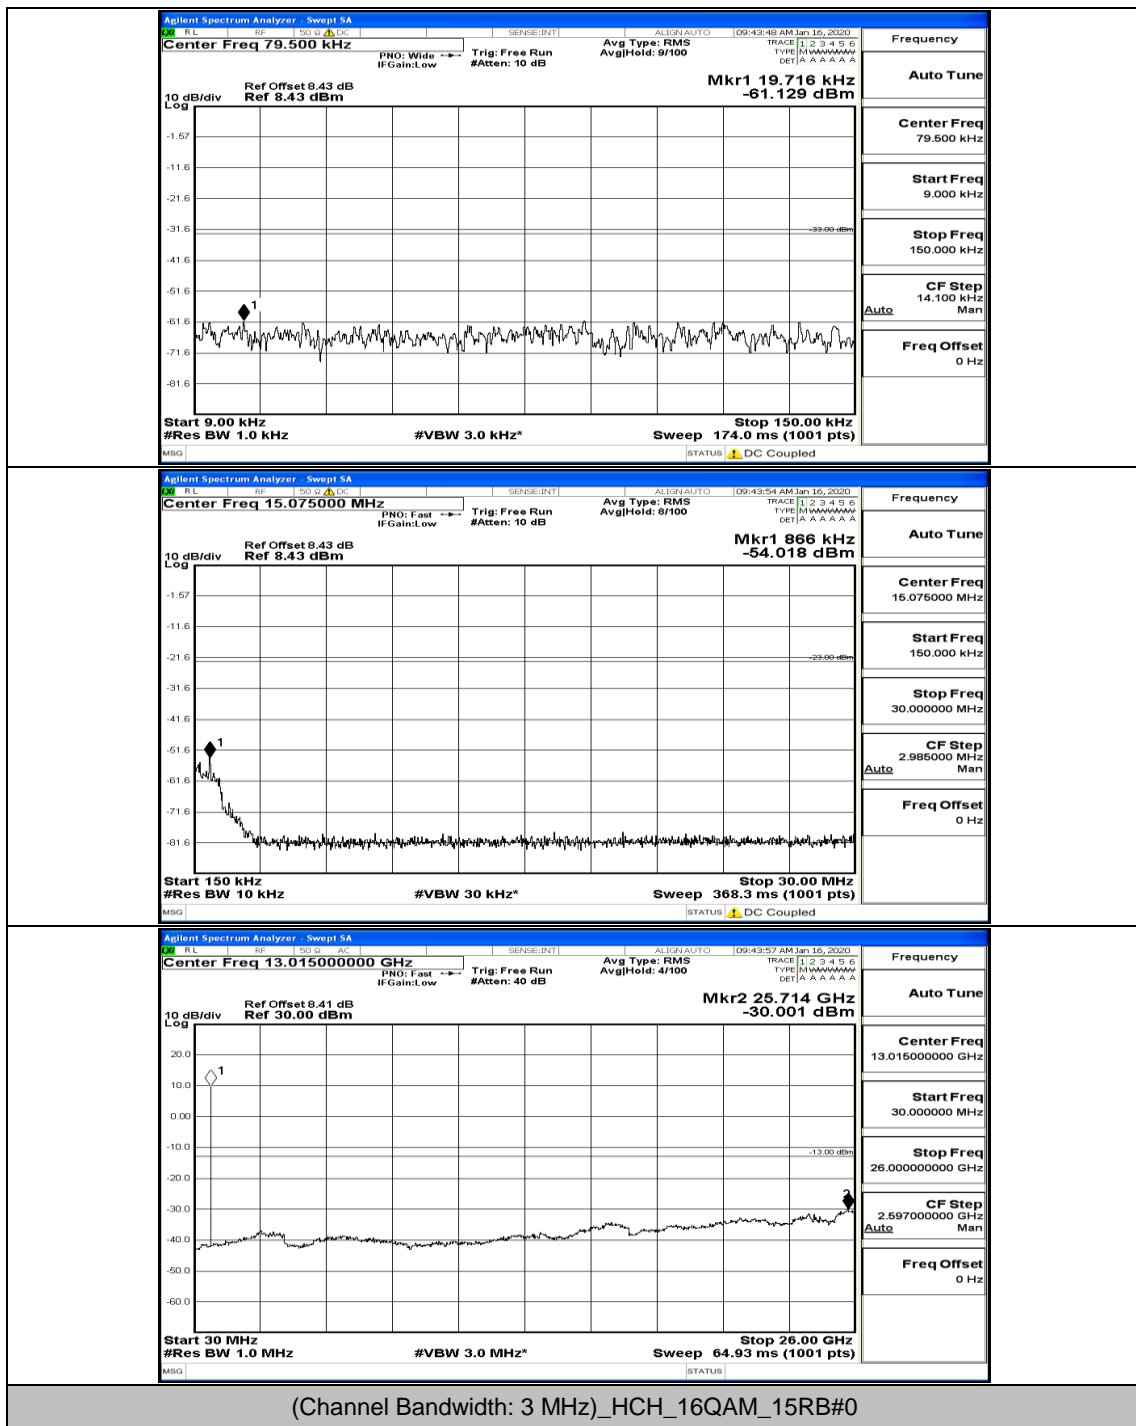

(Channel Bandwidth: 3 MHz)_HCH_16QAM_1RB#0

(Channel Bandwidth: 3 MHz)_HCH_16QAM_8RB#4

Channel Bandwidth: 5 MHz

(Channel Bandwidth: 5 MHz)_LCH_QPSK_1RB#24

(Channel Bandwidth: 5 MHz)_LCH_QPSK_12RB#0

(Channel Bandwidth: 5 MHz)_MCH_QPSK_1RB#0

(Channel Bandwidth: 5 MHz)_MCH_QPSK_25RB#0

(Channel Bandwidth: 5 MHz)_HCH_QPSK_1RB#0

(Channel Bandwidth: 5 MHz)_HCH_QPSK_25RB#0

(Channel Bandwidth: 5 MHz)_LCH_16QAM_1RB#0

(Channel Bandwidth: 5 MHz)_LCH_16QAM_12RB#6