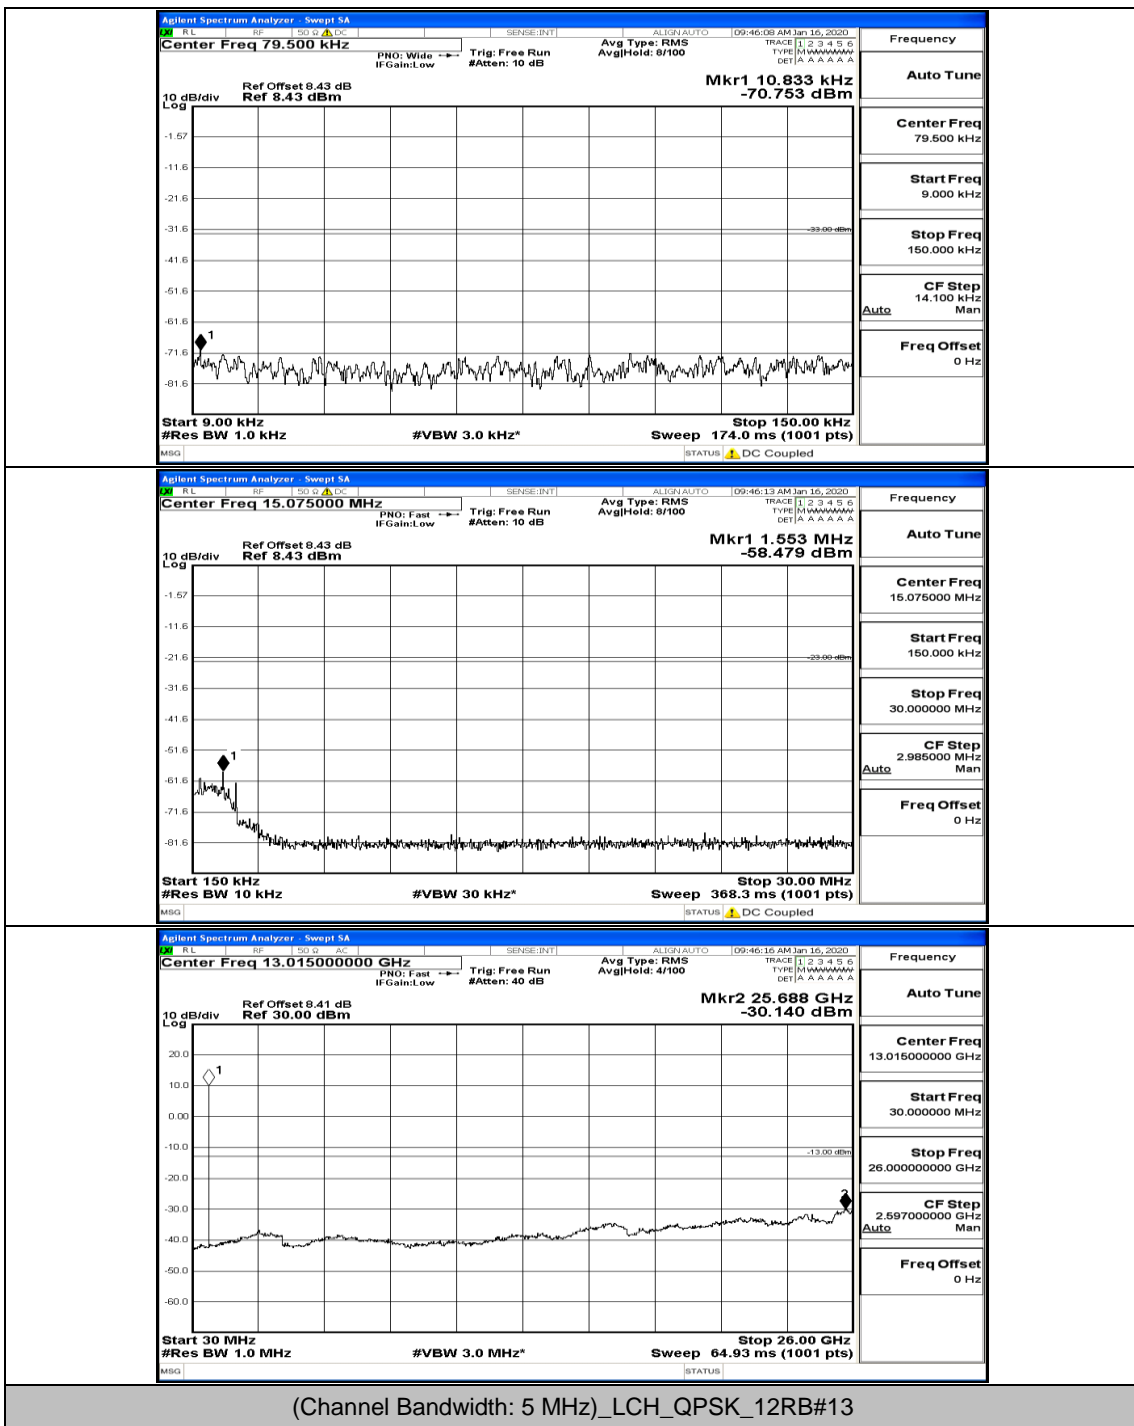

(Channel Bandwidth: 3 MHz)_HCH_16QAM_1RB#0

(Channel Bandwidth: 3 MHz)_HCH_16QAM_8RB#4

Channel Bandwidth: 5 MHz

(Channel Bandwidth: 5 MHz)_LCH_QPSK_1RB#24

(Channel Bandwidth: 5 MHz)_LCH_QPSK_12RB#0

(Channel Bandwidth: 5 MHz)_MCH_QPSK_1RB#0

(Channel Bandwidth: 5 MHz)_MCH_QPSK_25RB#0

(Channel Bandwidth: 5 MHz)_HCH_QPSK_1RB#0

(Channel Bandwidth: 5 MHz)_HCH_QPSK_25RB#0

(Channel Bandwidth: 5 MHz)_LCH_16QAM_1RB#0

(Channel Bandwidth: 5 MHz)_LCH_16QAM_12RB#6