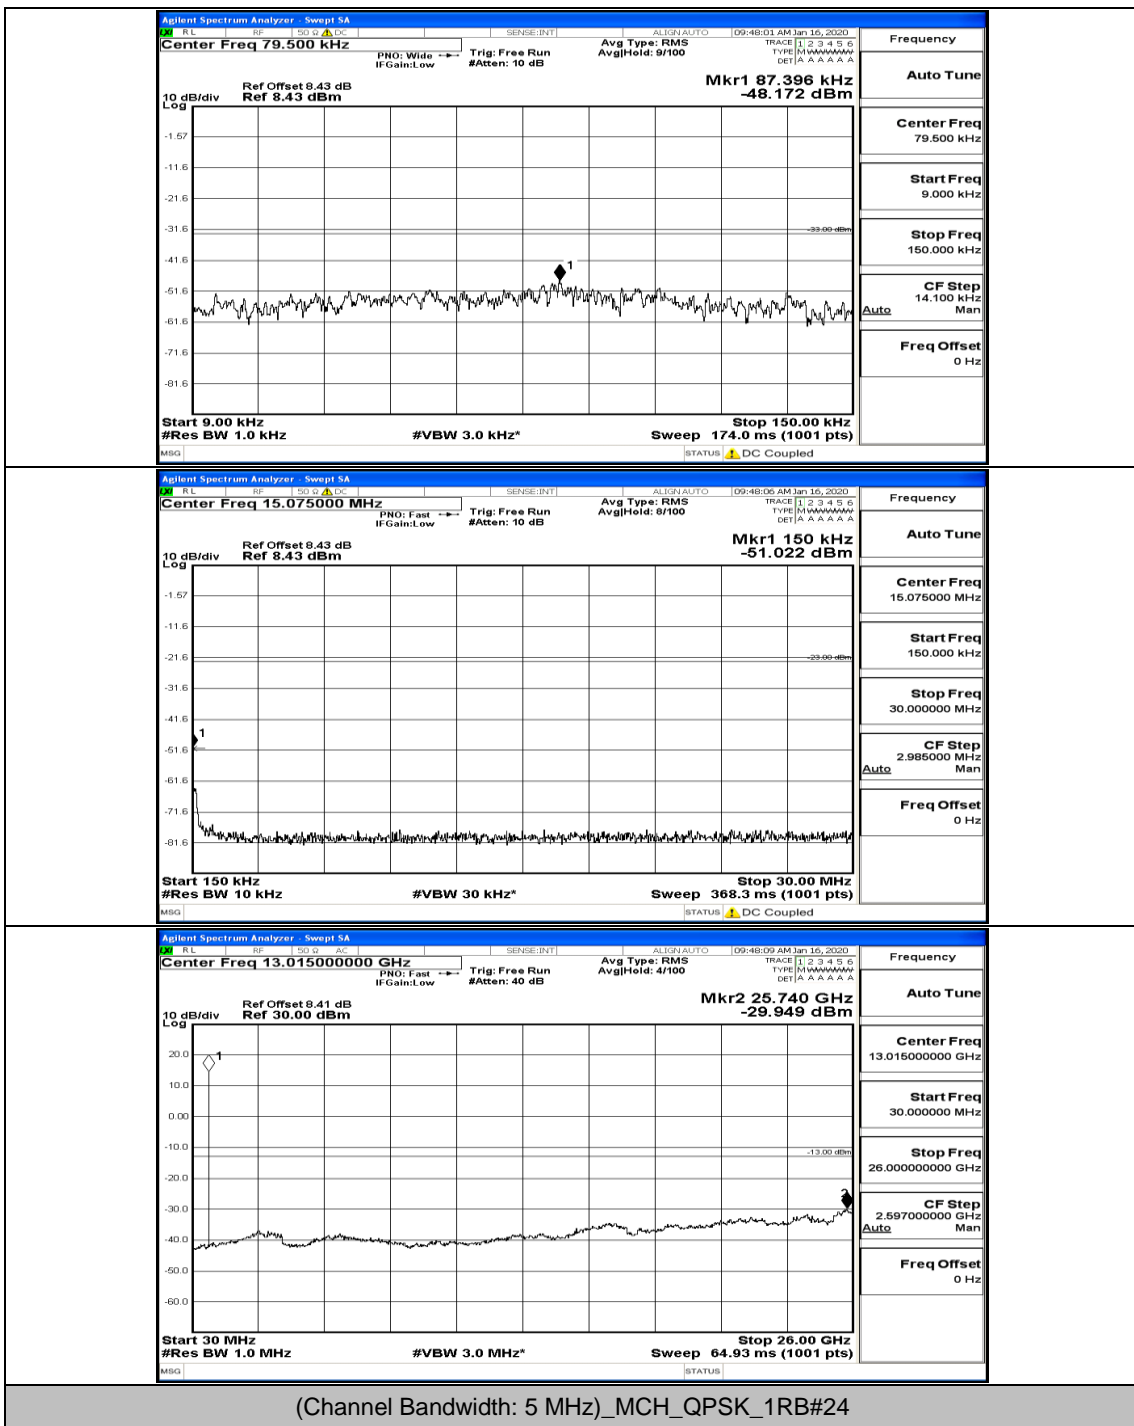

(Channel Bandwidth: 3 MHz)_HCH_16QAM_1RB#0

(Channel Bandwidth: 3 MHz)_HCH_16QAM_8RB#4

Channel Bandwidth: 5 MHz

(Channel Bandwidth: 5 MHz)_LCH_QPSK_1RB#24

(Channel Bandwidth: 5 MHz)_LCH_QPSK_12RB#0

(Channel Bandwidth: 5 MHz)_MCH_QPSK_1RB#0

(Channel Bandwidth: 5 MHz)_MCH_QPSK_25RB#0

(Channel Bandwidth: 5 MHz)_HCH_QPSK_1RB#0

(Channel Bandwidth: 5 MHz)_HCH_QPSK_25RB#0

(Channel Bandwidth: 5 MHz)_LCH_16QAM_1RB#0

(Channel Bandwidth: 5 MHz)_LCH_16QAM_12RB#6