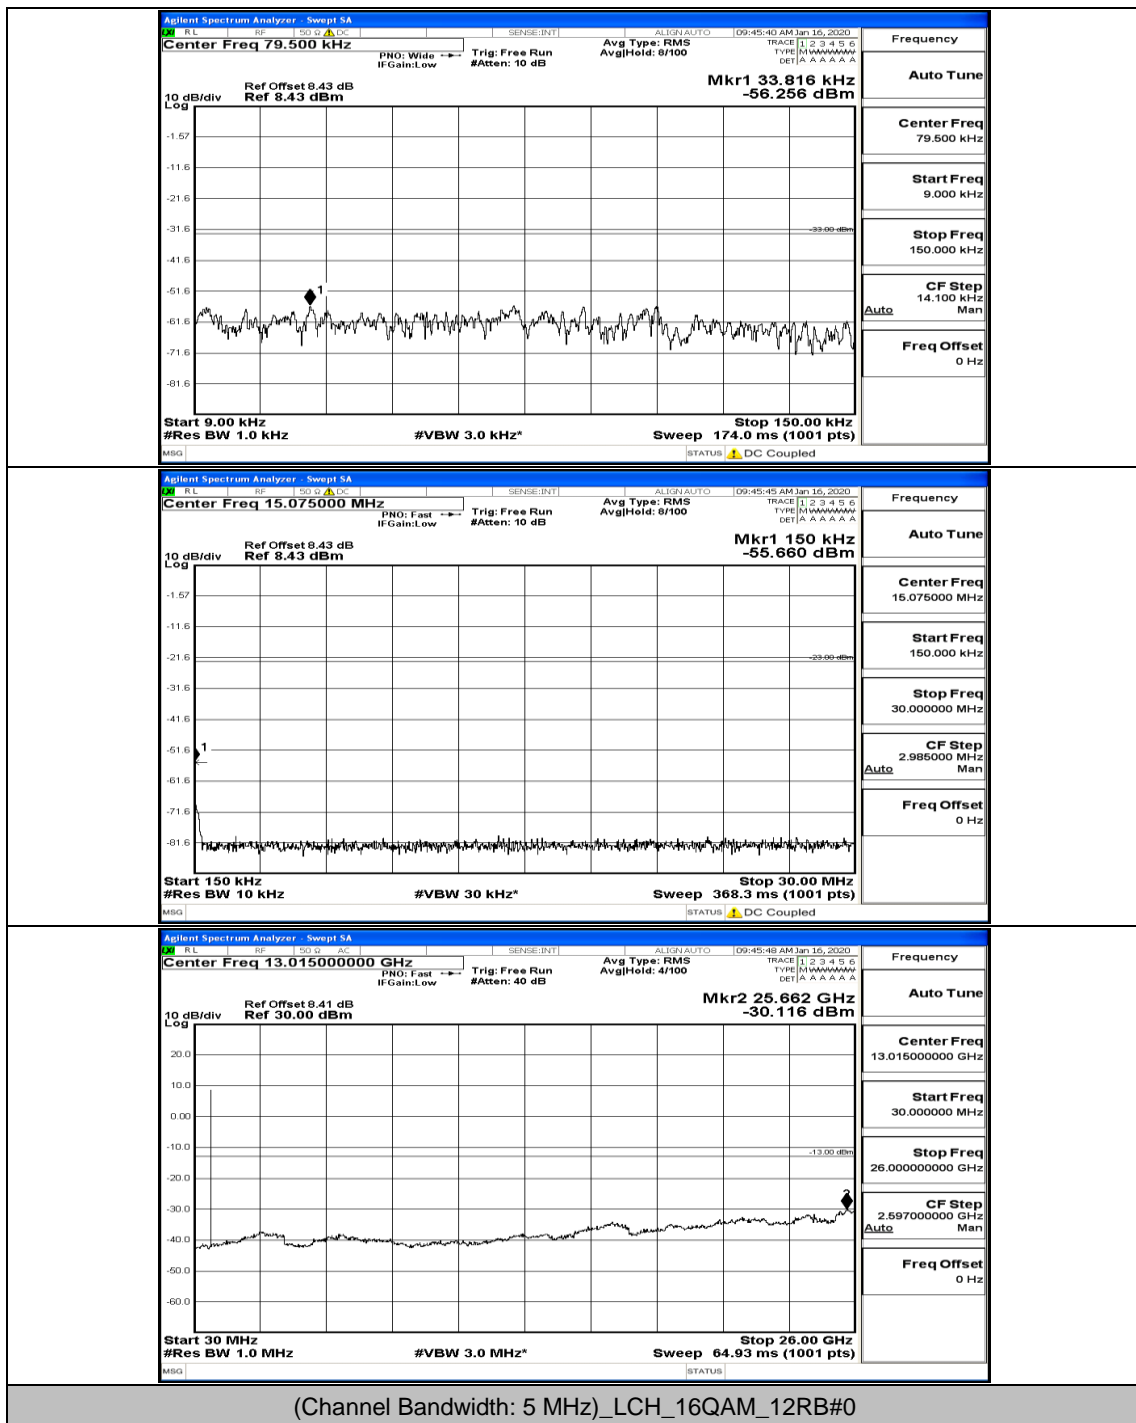

(Channel Bandwidth: 3 MHz)_HCH_16QAM_1RB#0

(Channel Bandwidth: 3 MHz)_HCH_16QAM_8RB#4

Channel Bandwidth: 5 MHz

(Channel Bandwidth: 5 MHz)_LCH_QPSK_1RB#24

(Channel Bandwidth: 5 MHz)_LCH_QPSK_12RB#0

(Channel Bandwidth: 5 MHz)_MCH_QPSK_1RB#0

(Channel Bandwidth: 5 MHz)_MCH_QPSK_25RB#0

(Channel Bandwidth: 5 MHz)_HCH_QPSK_1RB#0

(Channel Bandwidth: 5 MHz)_HCH_QPSK_25RB#0

(Channel Bandwidth: 5 MHz)_LCH_16QAM_1RB#0

(Channel Bandwidth: 5 MHz)_LCH_16QAM_12RB#6