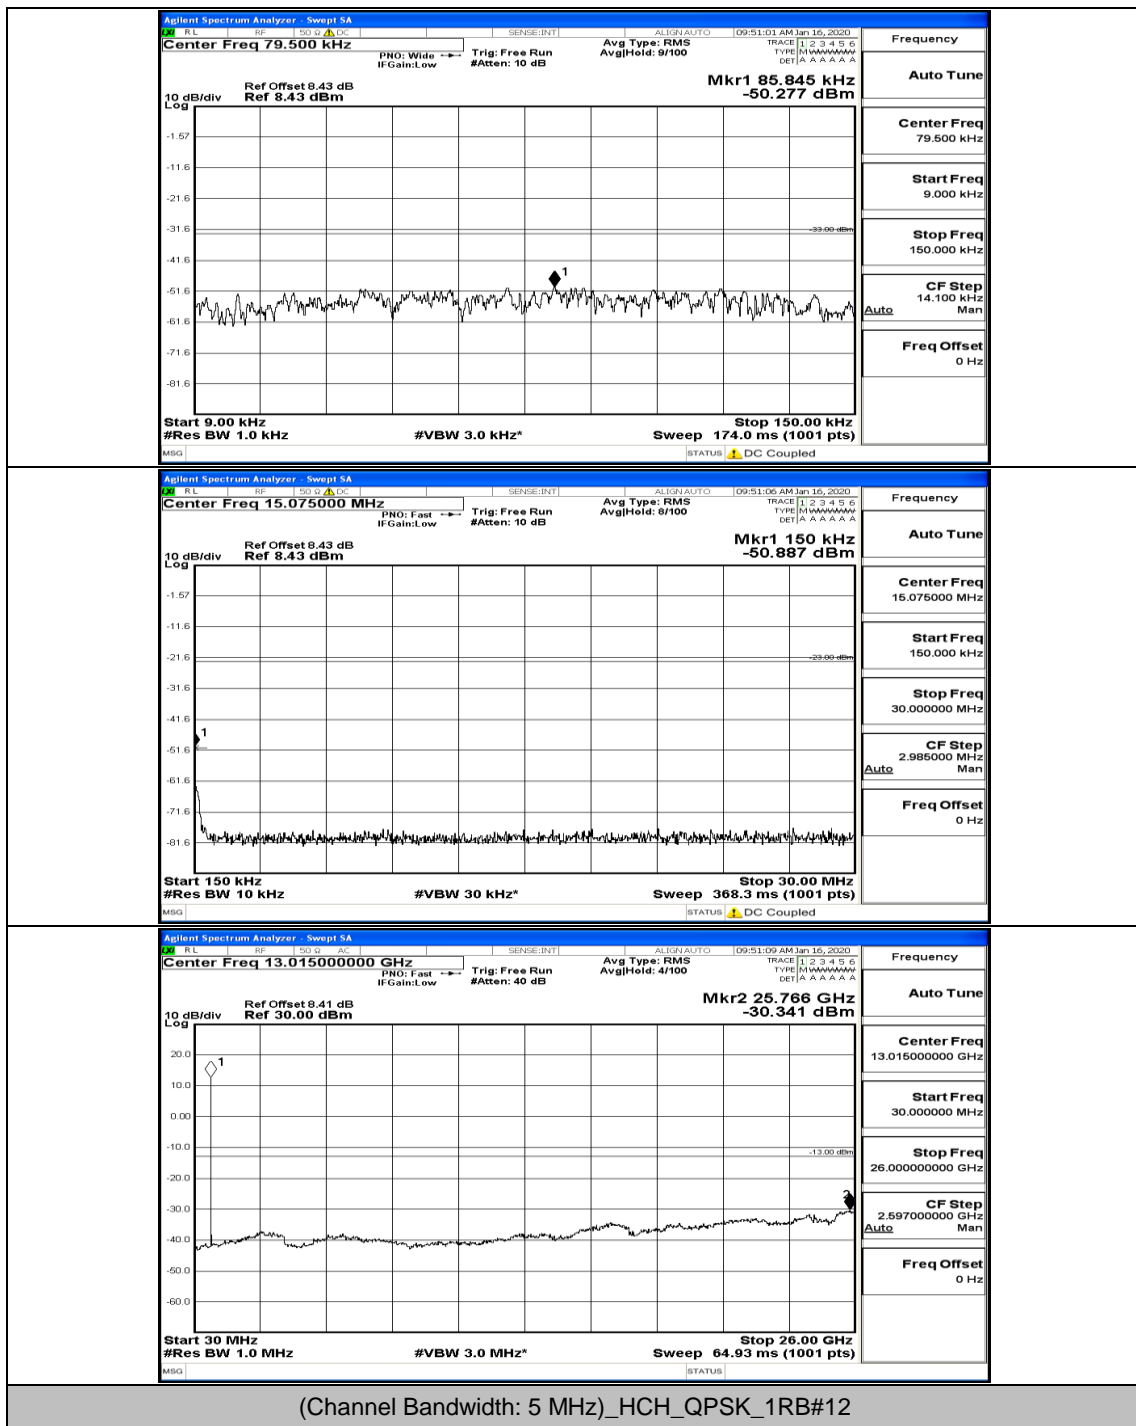

(Channel Bandwidth: 3 MHz)_HCH_16QAM_1RB#0

(Channel Bandwidth: 3 MHz)_HCH_16QAM_8RB#4

Channel Bandwidth: 5 MHz

(Channel Bandwidth: 5 MHz)_LCH_QPSK_1RB#24

(Channel Bandwidth: 5 MHz)_LCH_QPSK_12RB#0

(Channel Bandwidth: 5 MHz)_MCH_QPSK_1RB#0

(Channel Bandwidth: 5 MHz)_MCH_QPSK_25RB#0

(Channel Bandwidth: 5 MHz)_HCH_QPSK_1RB#0

(Channel Bandwidth: 5 MHz)_HCH_QPSK_25RB#0

(Channel Bandwidth: 5 MHz)_LCH_16QAM_1RB#0

(Channel Bandwidth: 5 MHz)_LCH_16QAM_12RB#6