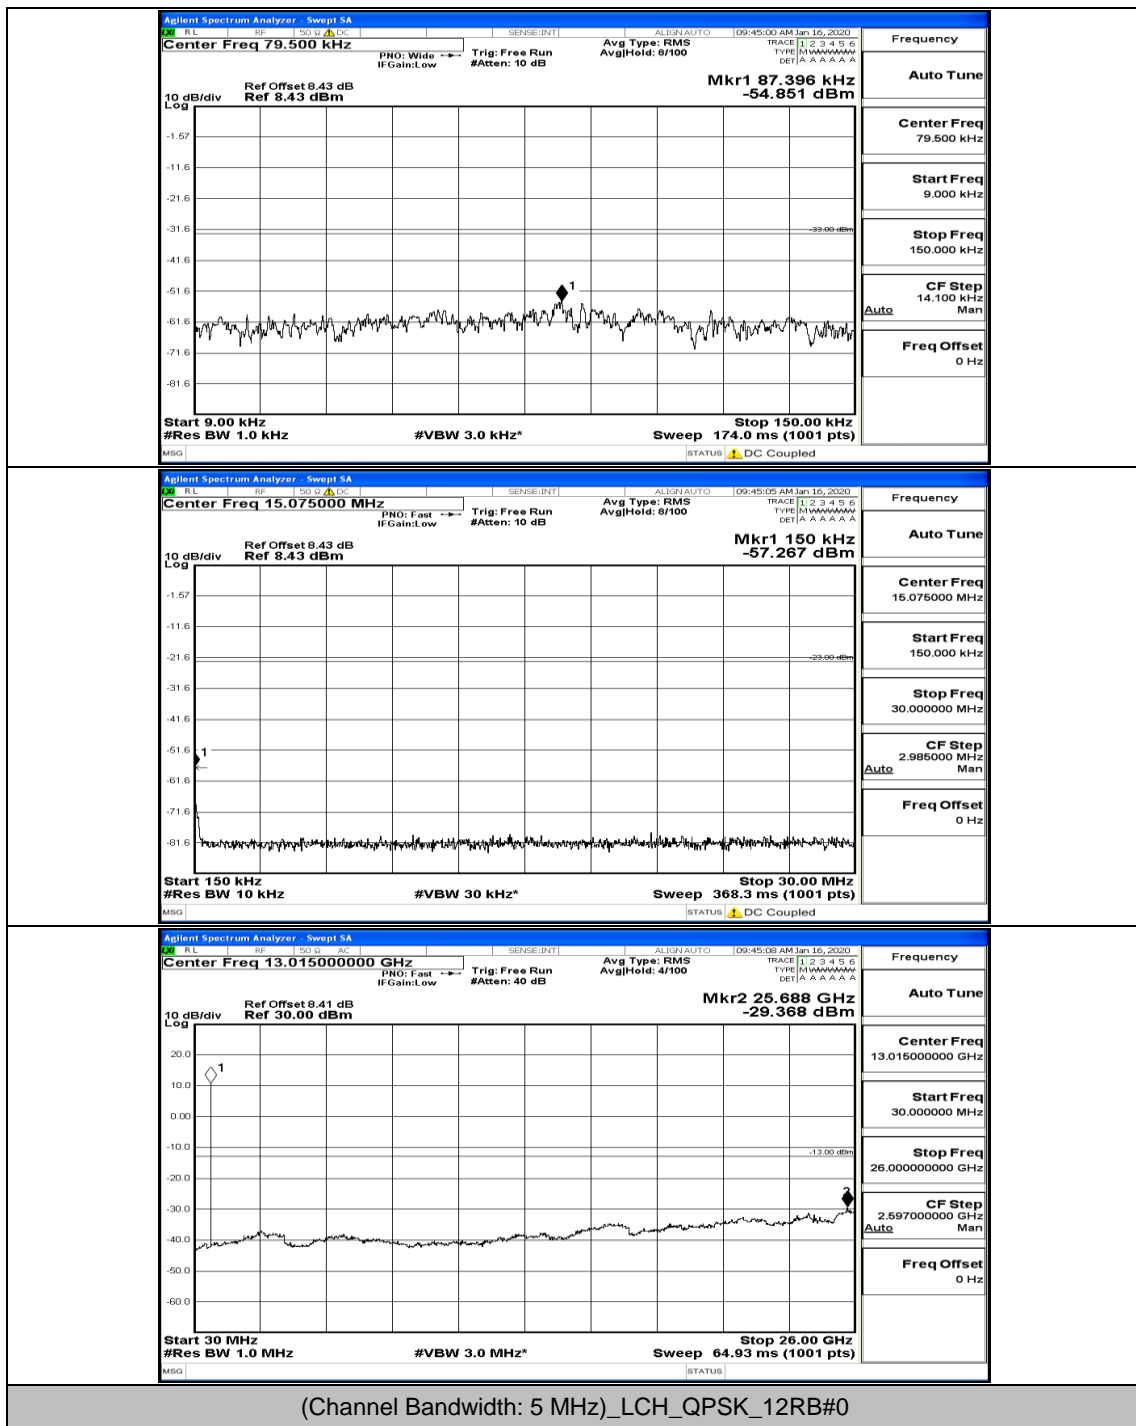

(Channel Bandwidth: 3 MHz)_HCH_16QAM_1RB#0

(Channel Bandwidth: 3 MHz)_HCH_16QAM_8RB#4

Channel Bandwidth: 5 MHz

(Channel Bandwidth: 5 MHz)_LCH_QPSK_1RB#24

(Channel Bandwidth: 5 MHz)_LCH_QPSK_12RB#0

(Channel Bandwidth: 5 MHz)_MCH_QPSK_1RB#0

(Channel Bandwidth: 5 MHz)_MCH_QPSK_25RB#0

(Channel Bandwidth: 5 MHz)_HCH_QPSK_1RB#0

(Channel Bandwidth: 5 MHz)_HCH_QPSK_25RB#0

(Channel Bandwidth: 5 MHz)_LCH_16QAM_1RB#0

(Channel Bandwidth: 5 MHz)_LCH_16QAM_12RB#6