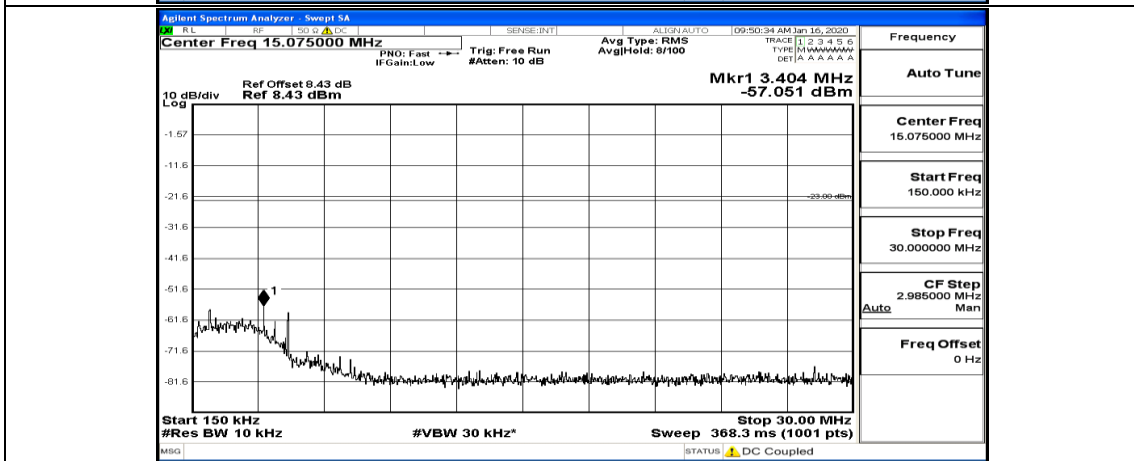

(Channel Bandwidth: 5 MHz)_HCH_QPSK_1RB#0