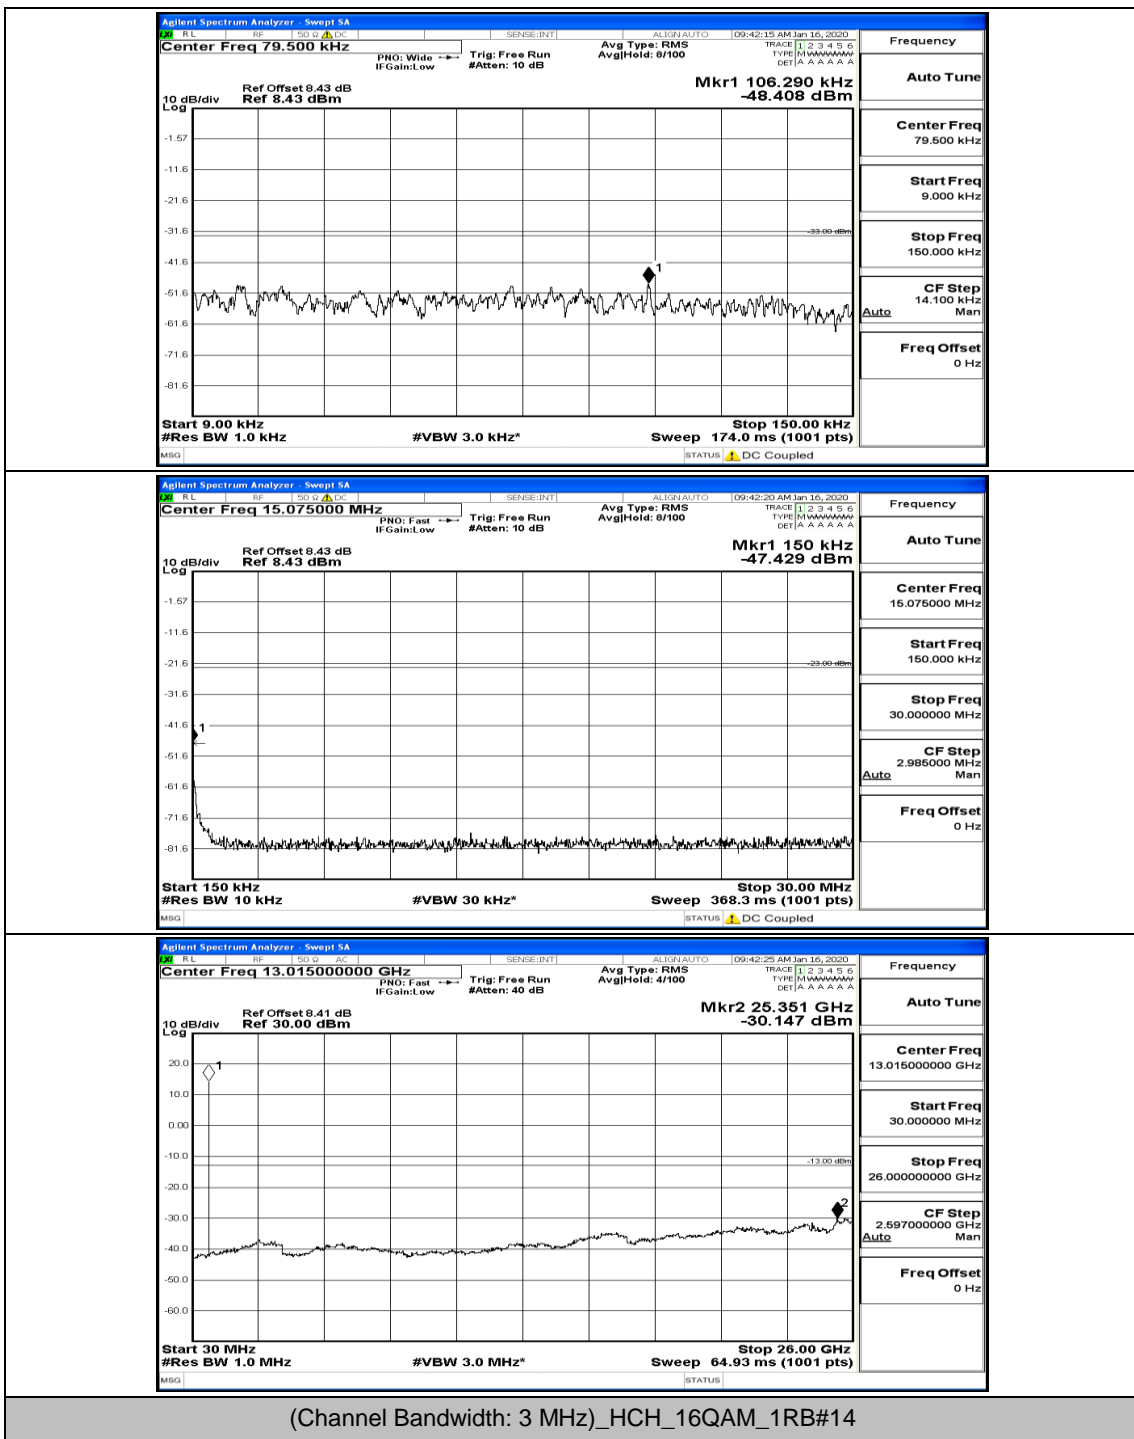

(Channel Bandwidth: 3 MHz)_HCH_16QAM_1RB#0

(Channel Bandwidth: 3 MHz)_HCH_16QAM_8RB#4

Channel Bandwidth: 5 MHz

(Channel Bandwidth: 5 MHz)_LCH_QPSK_1RB#24

(Channel Bandwidth: 5 MHz)_LCH_QPSK_12RB#0

(Channel Bandwidth: 5 MHz)_MCH_QPSK_1RB#0

(Channel Bandwidth: 5 MHz)_MCH_QPSK_25RB#0

(Channel Bandwidth: 5 MHz)_HCH_QPSK_1RB#0

(Channel Bandwidth: 5 MHz)_HCH_QPSK_25RB#0

(Channel Bandwidth: 5 MHz)_LCH_16QAM_1RB#0

(Channel Bandwidth: 5 MHz)_LCH_16QAM_12RB#6