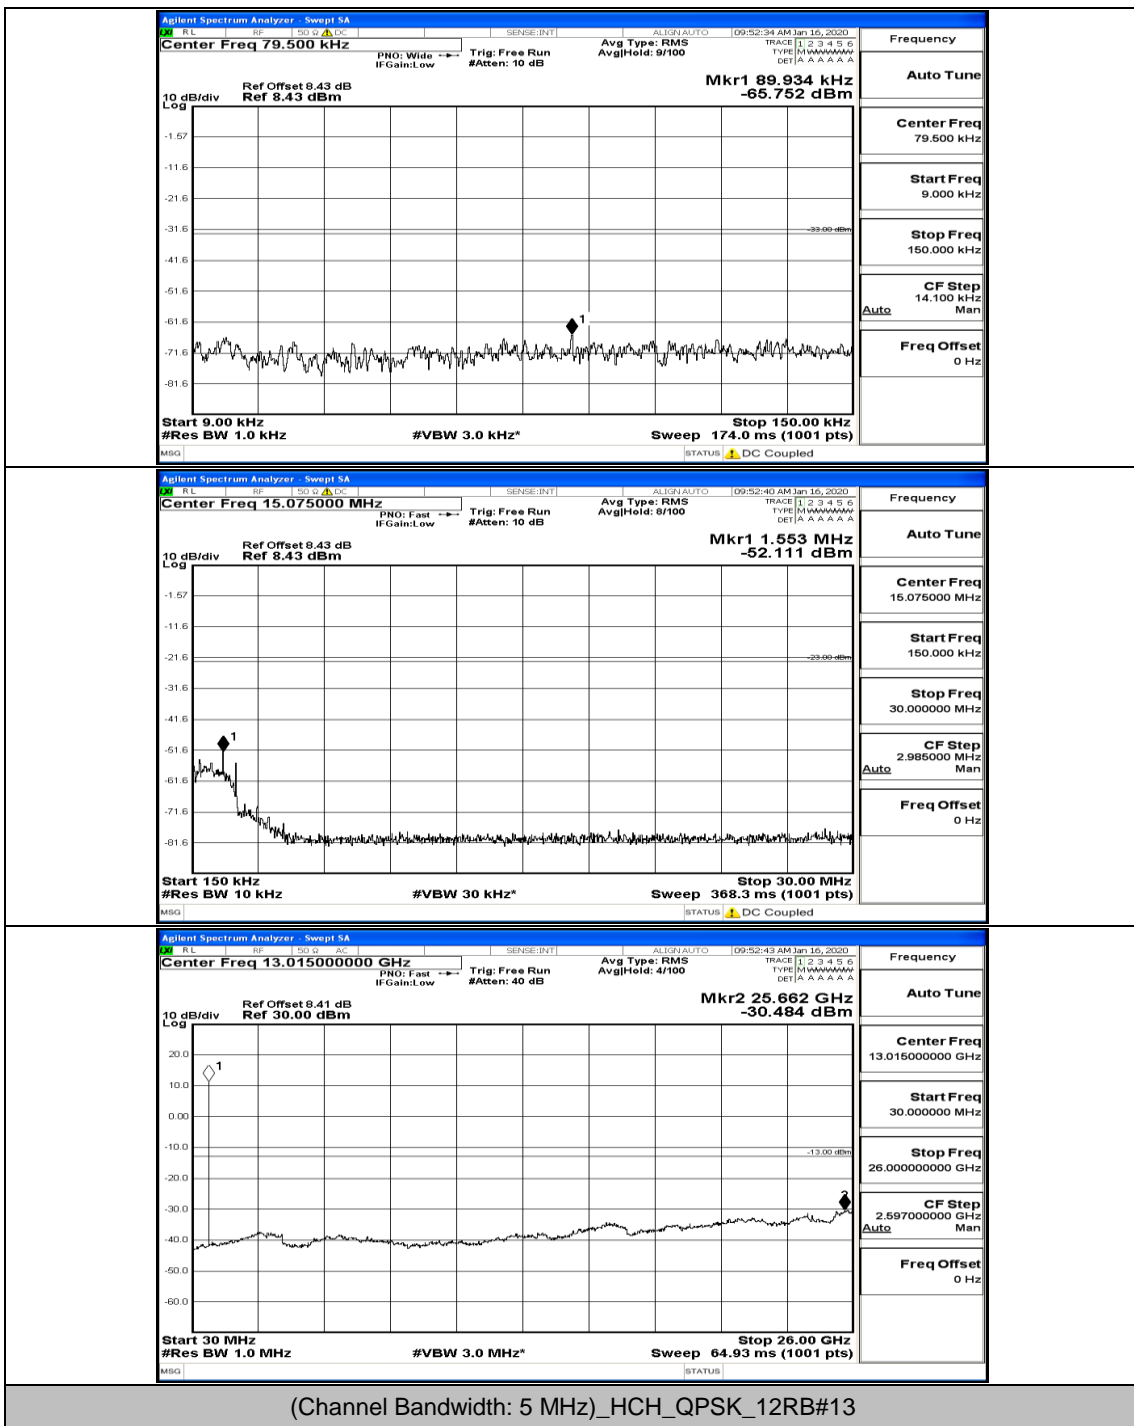

(Channel Bandwidth: 3 MHz)_HCH_16QAM_1RB#0

(Channel Bandwidth: 3 MHz)_HCH_16QAM_8RB#4

Channel Bandwidth: 5 MHz

(Channel Bandwidth: 5 MHz)_LCH_QPSK_1RB#24

(Channel Bandwidth: 5 MHz)_LCH_QPSK_12RB#0

(Channel Bandwidth: 5 MHz)_MCH_QPSK_1RB#0

(Channel Bandwidth: 5 MHz)_MCH_QPSK_25RB#0

(Channel Bandwidth: 5 MHz)_HCH_QPSK_1RB#0

(Channel Bandwidth: 5 MHz)_HCH_QPSK_25RB#0

(Channel Bandwidth: 5 MHz)_LCH_16QAM_1RB#0

(Channel Bandwidth: 5 MHz)_LCH_16QAM_12RB#6