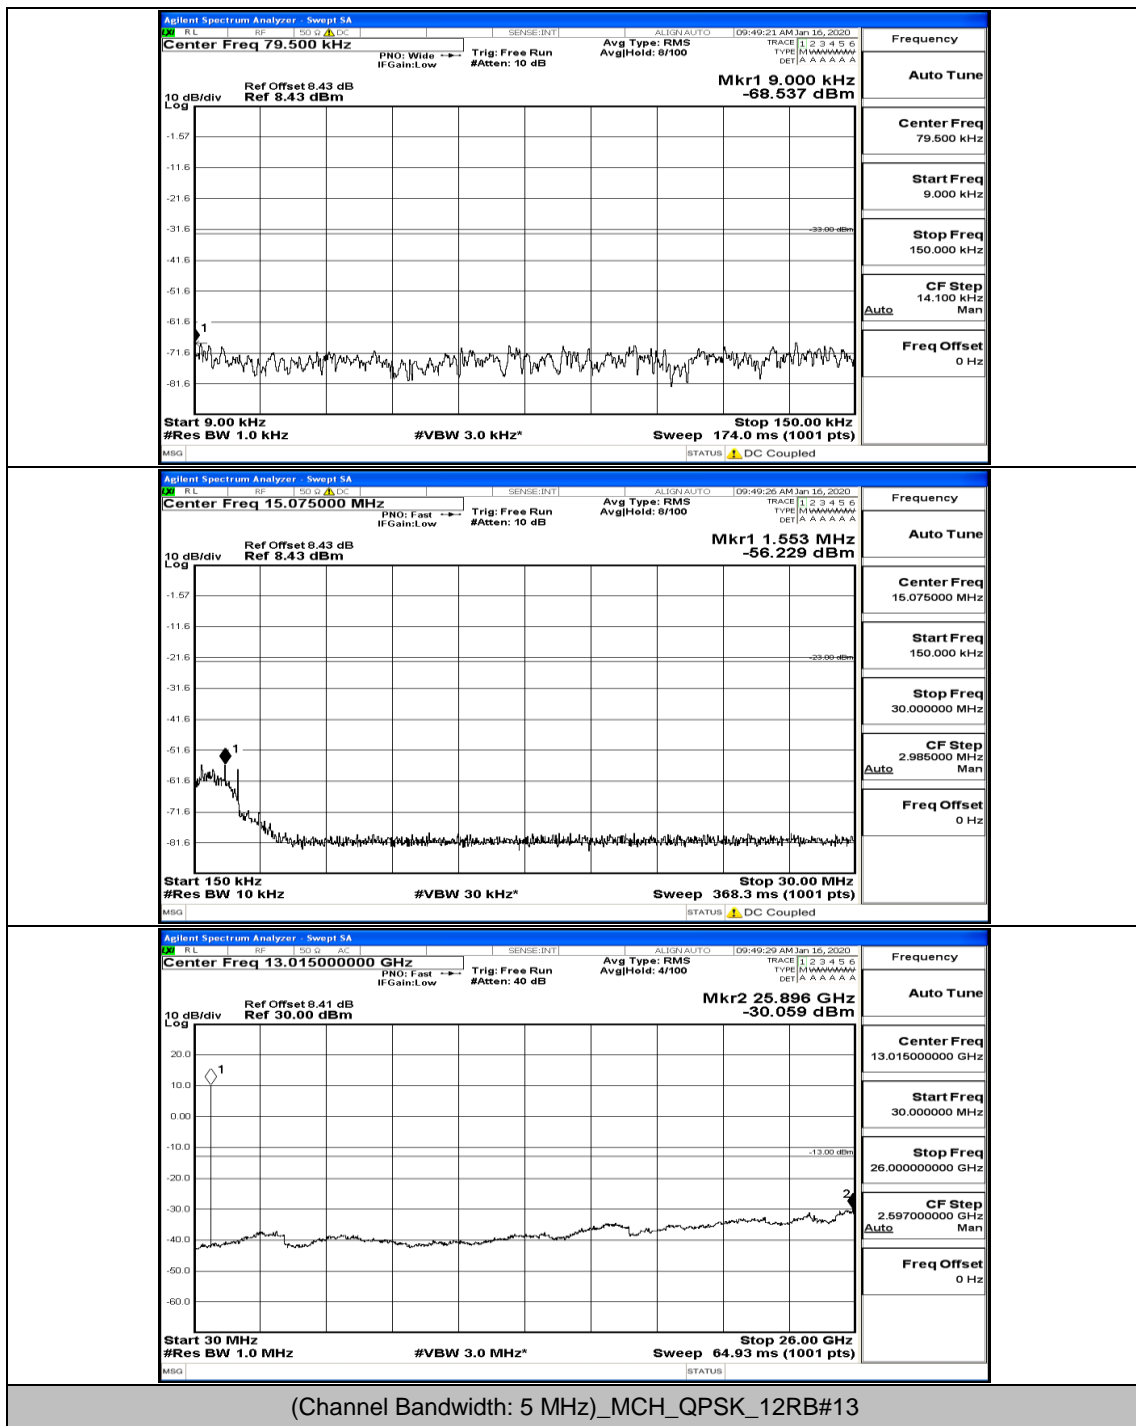

(Channel Bandwidth: 3 MHz)_HCH_16QAM_1RB#0

(Channel Bandwidth: 3 MHz)_HCH_16QAM_8RB#4

Channel Bandwidth: 5 MHz

(Channel Bandwidth: 5 MHz)_LCH_QPSK_1RB#24

(Channel Bandwidth: 5 MHz)_LCH_QPSK_12RB#0

(Channel Bandwidth: 5 MHz)_MCH_QPSK_1RB#0

(Channel Bandwidth: 5 MHz)_MCH_QPSK_25RB#0

(Channel Bandwidth: 5 MHz)_HCH_QPSK_1RB#0

(Channel Bandwidth: 5 MHz)_HCH_QPSK_25RB#0

(Channel Bandwidth: 5 MHz)_LCH_16QAM_1RB#0

(Channel Bandwidth: 5 MHz)_LCH_16QAM_12RB#6