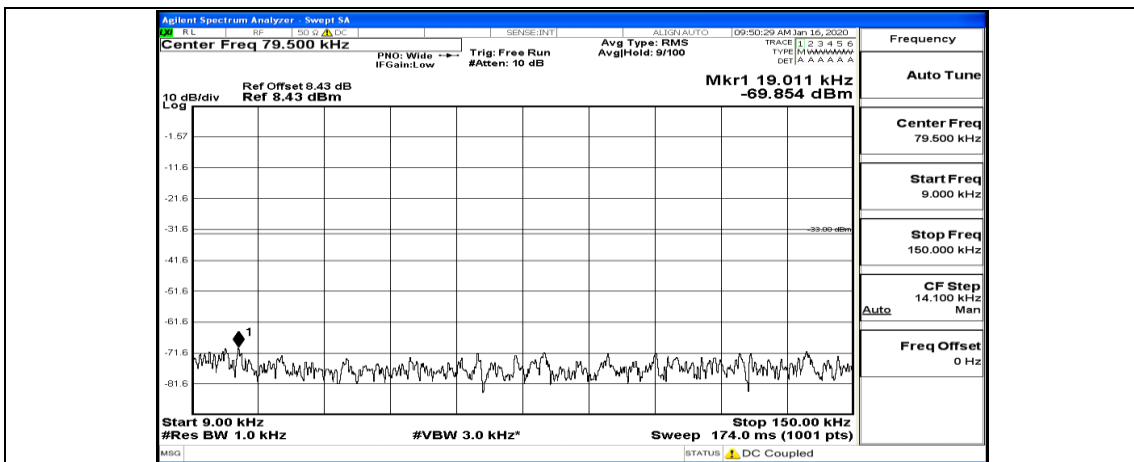

(Channel Bandwidth: 5 MHz)_HCH_QPSK_1RB#0