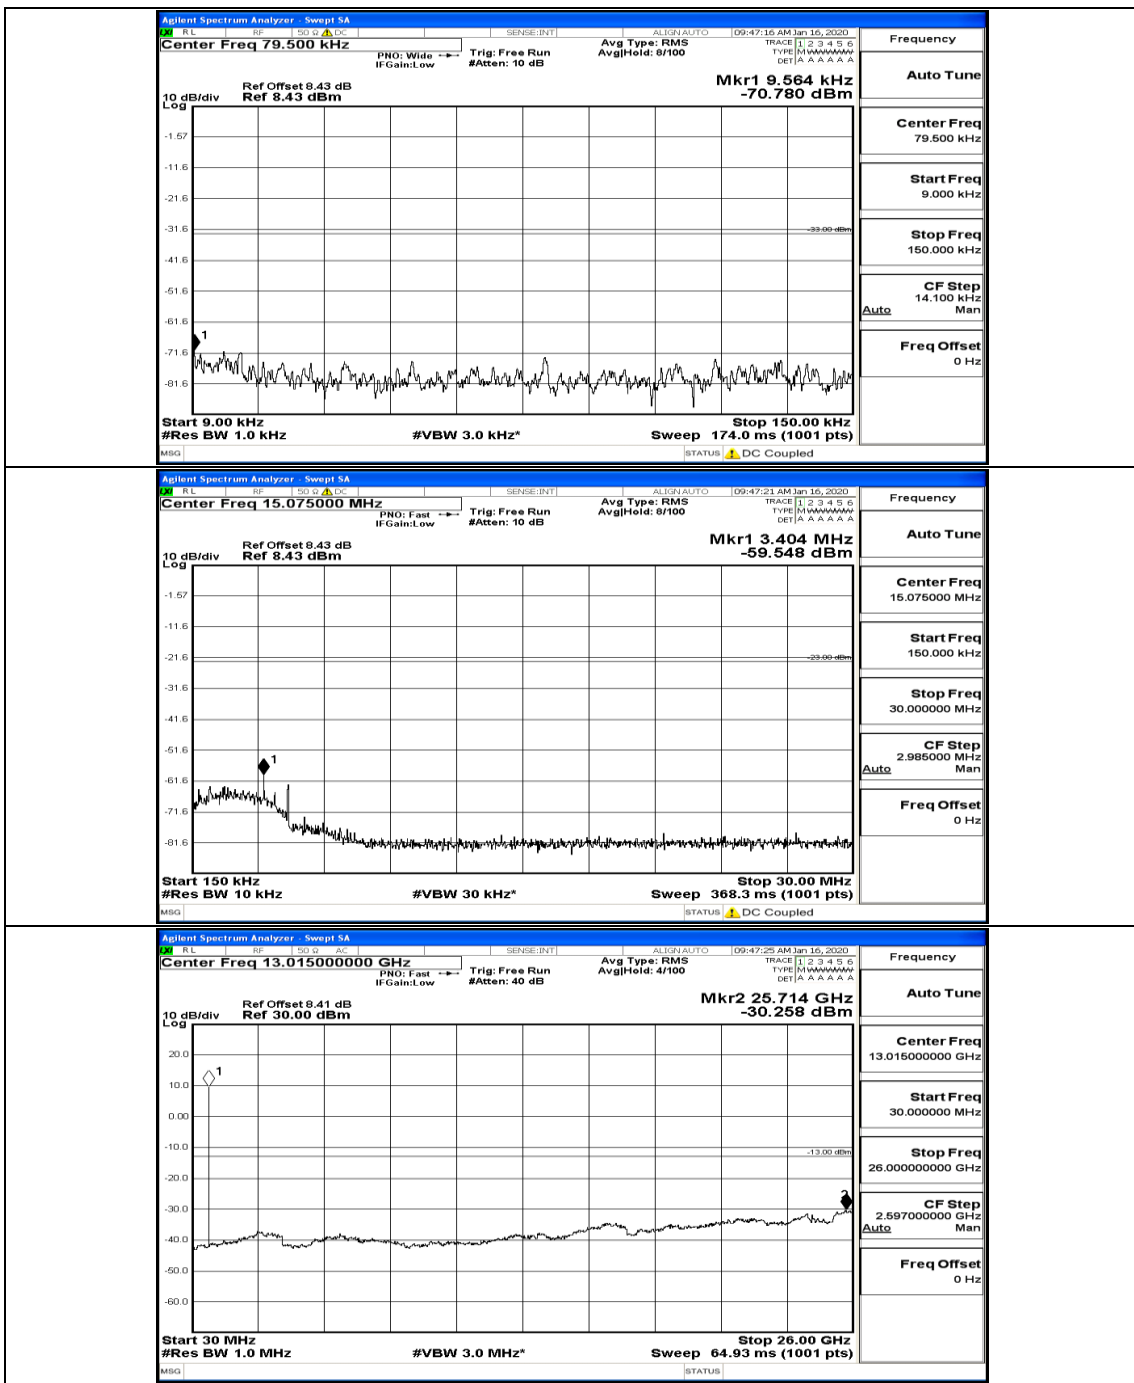

(Channel Bandwidth: 3 MHz)_HCH_16QAM_1RB#0

(Channel Bandwidth: 3 MHz)_HCH_16QAM_8RB#4

Channel Bandwidth: 5 MHz

(Channel Bandwidth: 5 MHz)_LCH_QPSK_1RB#24

(Channel Bandwidth: 5 MHz)_LCH_QPSK_12RB#0

(Channel Bandwidth: 5 MHz)_MCH_QPSK_1RB#0

(Channel Bandwidth: 5 MHz)_MCH_QPSK_25RB#0

(Channel Bandwidth: 5 MHz)_HCH_QPSK_1RB#0

(Channel Bandwidth: 5 MHz)_HCH_QPSK_25RB#0

(Channel Bandwidth: 5 MHz)_LCH_16QAM_1RB#0

(Channel Bandwidth: 5 MHz)_LCH_16QAM_12RB#6