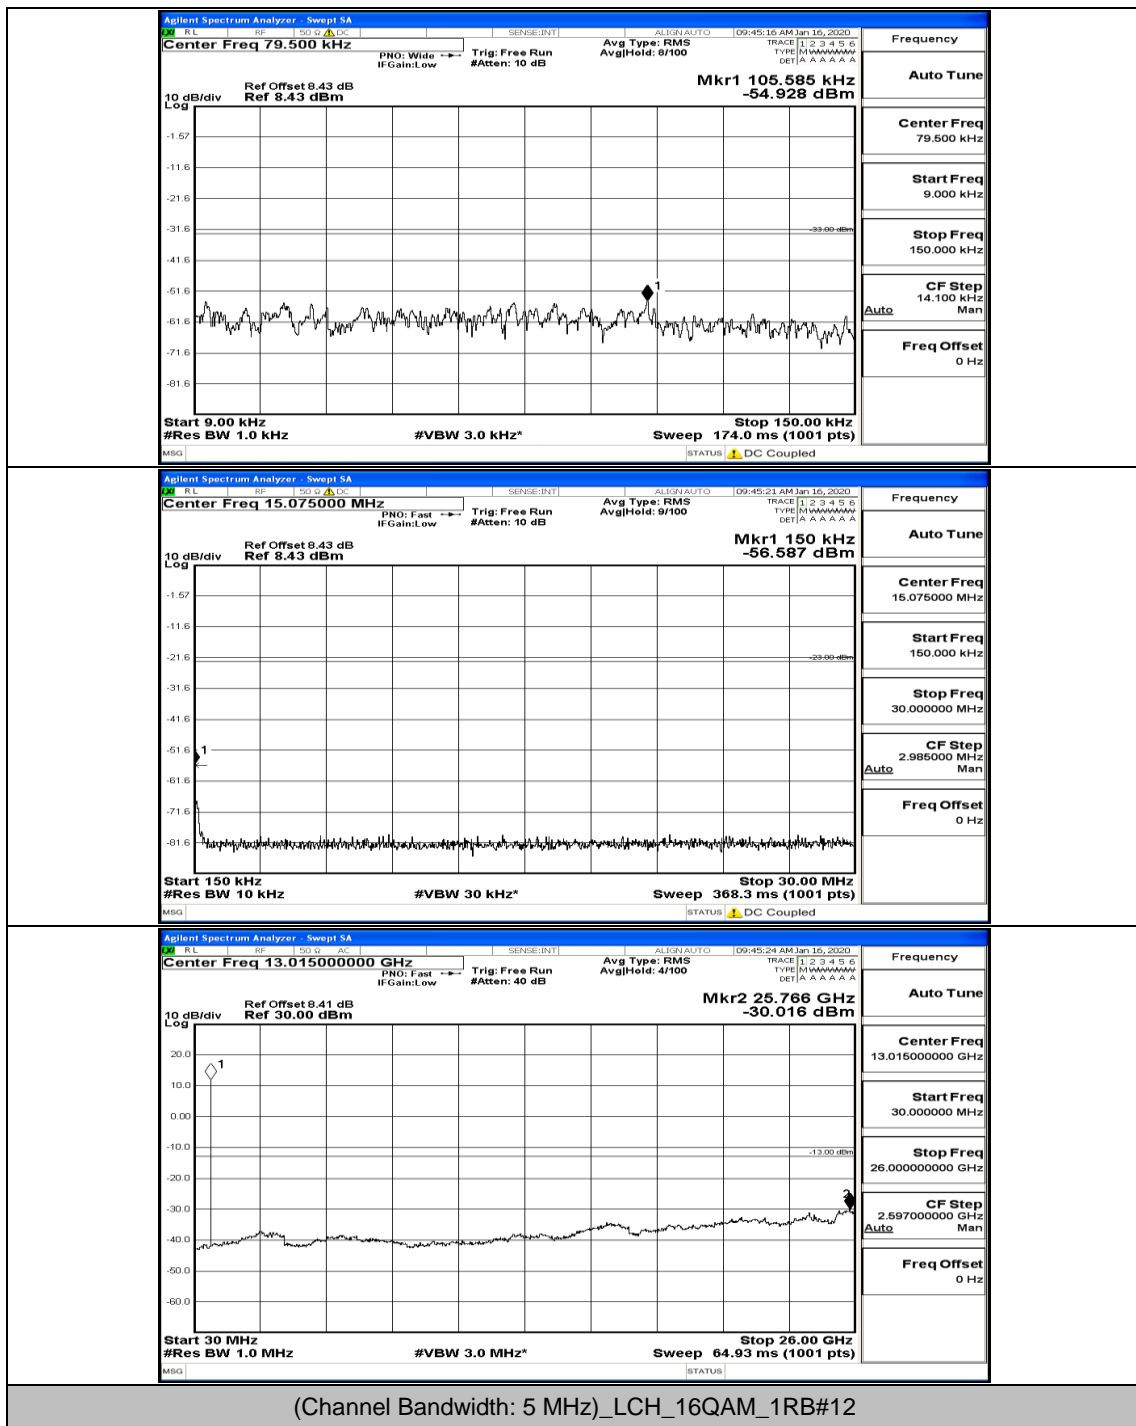

(Channel Bandwidth: 3 MHz)_HCH_16QAM_1RB#0

(Channel Bandwidth: 3 MHz)_HCH_16QAM_8RB#4

Channel Bandwidth: 5 MHz

(Channel Bandwidth: 5 MHz)_LCH_QPSK_1RB#24

(Channel Bandwidth: 5 MHz)_LCH_QPSK_12RB#0

(Channel Bandwidth: 5 MHz)_MCH_QPSK_1RB#0

(Channel Bandwidth: 5 MHz)_MCH_QPSK_25RB#0

(Channel Bandwidth: 5 MHz)_HCH_QPSK_1RB#0

(Channel Bandwidth: 5 MHz)_HCH_QPSK_25RB#0

(Channel Bandwidth: 5 MHz)_LCH_16QAM_1RB#0

(Channel Bandwidth: 5 MHz)_LCH_16QAM_12RB#6