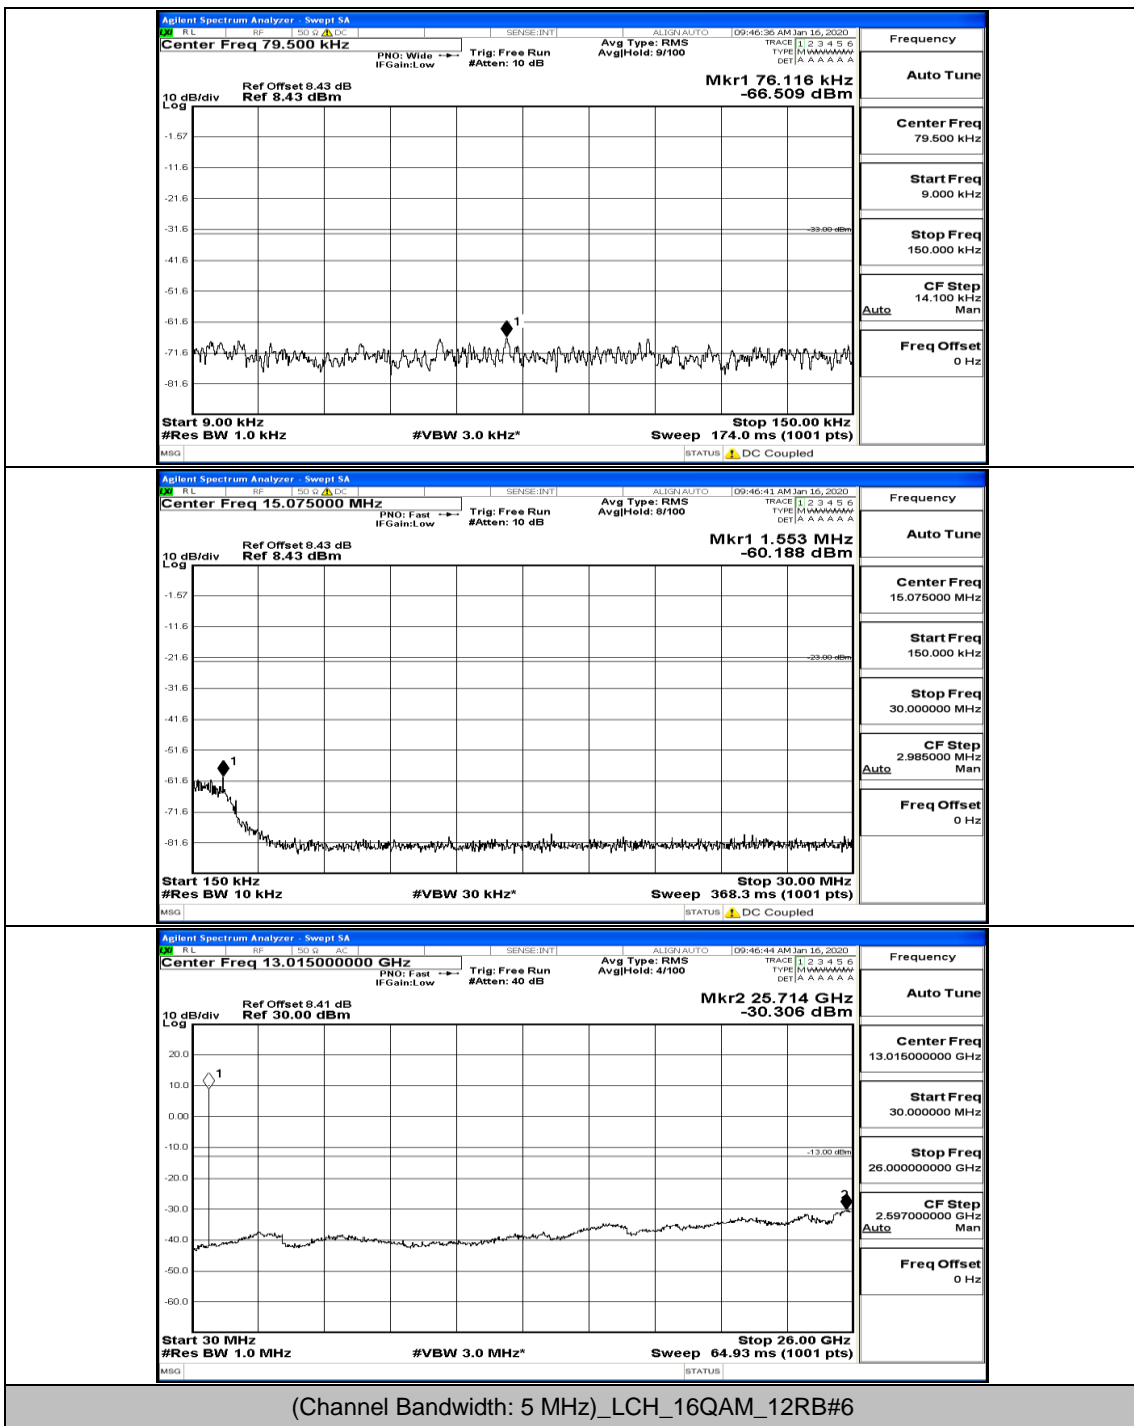

(Channel Bandwidth: 3 MHz)_HCH_16QAM_1RB#0

(Channel Bandwidth: 3 MHz)_HCH_16QAM_8RB#4

Channel Bandwidth: 5 MHz

(Channel Bandwidth: 5 MHz)_LCH_QPSK_1RB#24

(Channel Bandwidth: 5 MHz)_LCH_QPSK_12RB#0

(Channel Bandwidth: 5 MHz)_MCH_QPSK_1RB#0

(Channel Bandwidth: 5 MHz)_MCH_QPSK_25RB#0

(Channel Bandwidth: 5 MHz)_HCH_QPSK_1RB#0

(Channel Bandwidth: 5 MHz)_HCH_QPSK_25RB#0

(Channel Bandwidth: 5 MHz)_LCH_16QAM_1RB#0

(Channel Bandwidth: 5 MHz)_LCH_16QAM_12RB#6