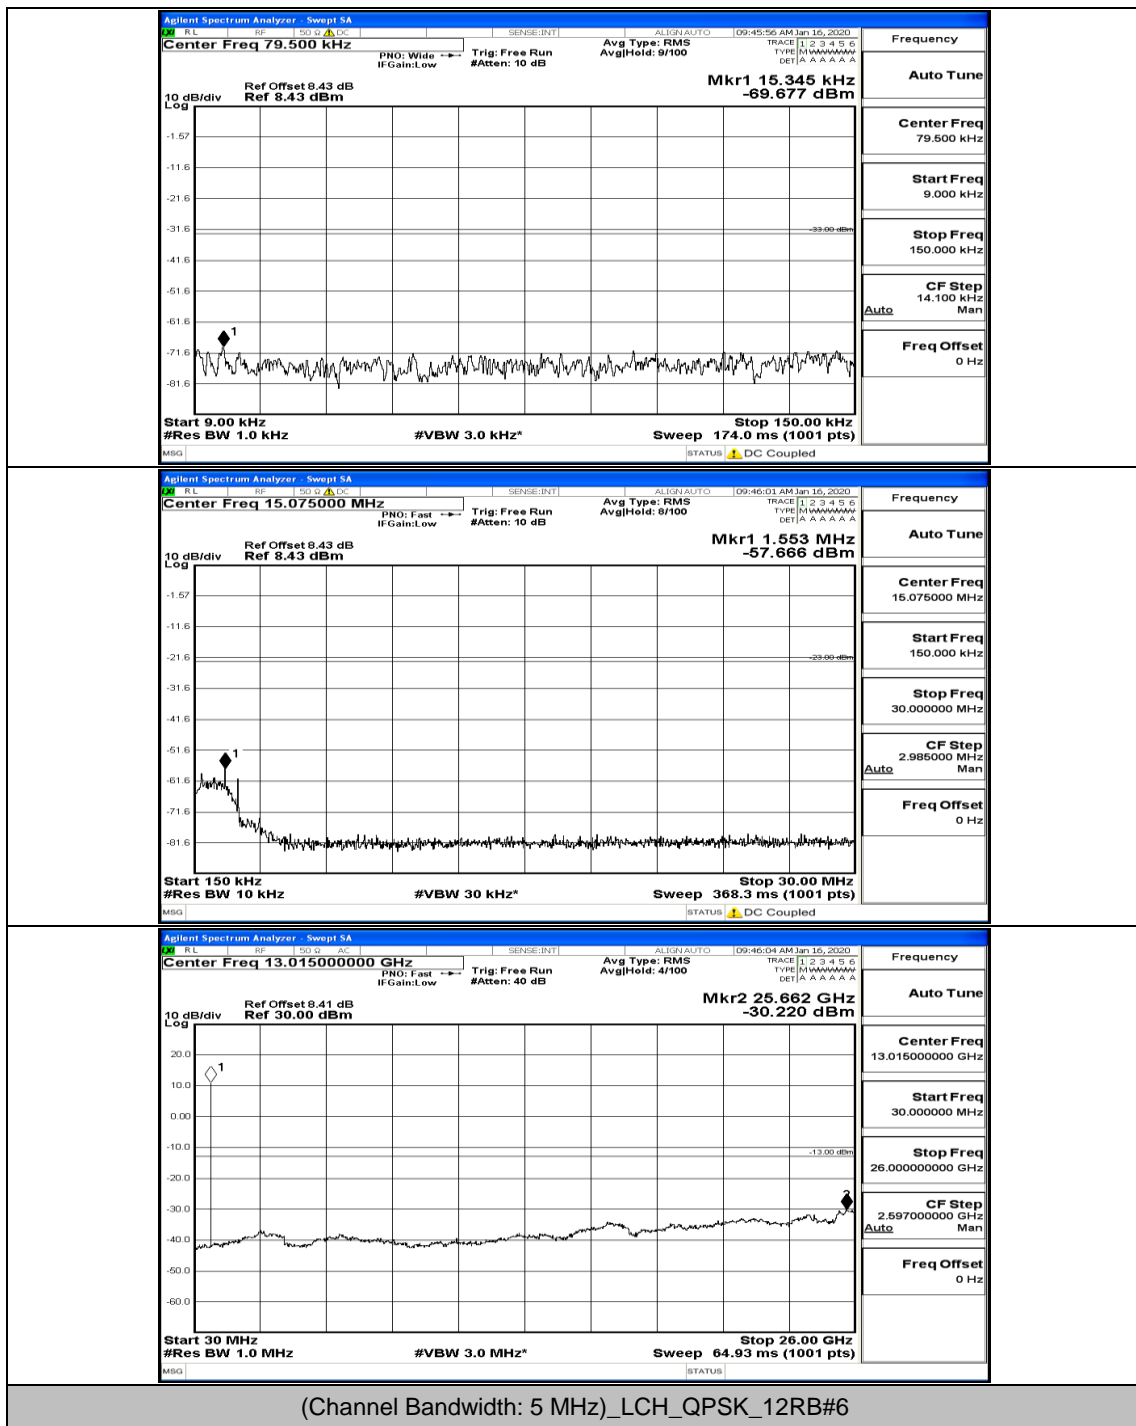

(Channel Bandwidth: 3 MHz)_HCH_16QAM_1RB#0

(Channel Bandwidth: 3 MHz)_HCH_16QAM_8RB#4

Channel Bandwidth: 5 MHz

(Channel Bandwidth: 5 MHz)_LCH_QPSK_1RB#24

(Channel Bandwidth: 5 MHz)_LCH_QPSK_12RB#0

(Channel Bandwidth: 5 MHz)_MCH_QPSK_1RB#0

(Channel Bandwidth: 5 MHz)_MCH_QPSK_25RB#0

(Channel Bandwidth: 5 MHz)_HCH_QPSK_1RB#0

(Channel Bandwidth: 5 MHz)_HCH_QPSK_25RB#0

(Channel Bandwidth: 5 MHz)_LCH_16QAM_1RB#0

(Channel Bandwidth: 5 MHz)_LCH_16QAM_12RB#6