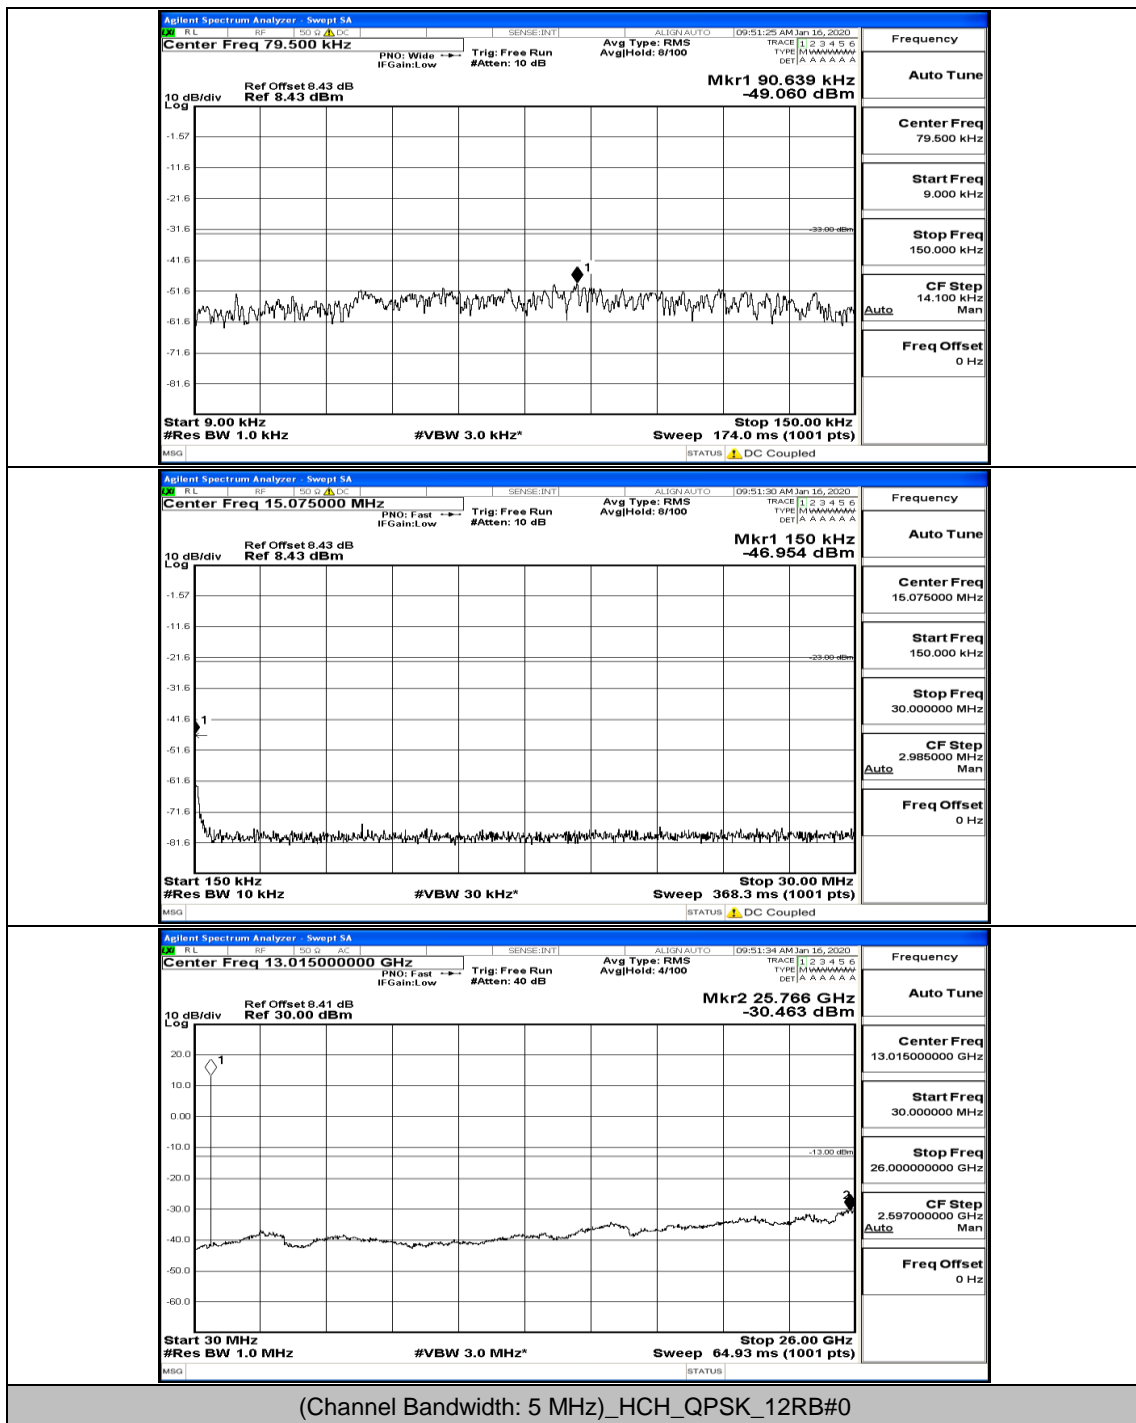

(Channel Bandwidth: 3 MHz)_HCH_16QAM_1RB#0

(Channel Bandwidth: 3 MHz)_HCH_16QAM_8RB#4

Channel Bandwidth: 5 MHz

(Channel Bandwidth: 5 MHz)_LCH_QPSK_1RB#24

(Channel Bandwidth: 5 MHz)_LCH_QPSK_12RB#0

(Channel Bandwidth: 5 MHz)_MCH_QPSK_1RB#0

(Channel Bandwidth: 5 MHz)_MCH_QPSK_25RB#0

(Channel Bandwidth: 5 MHz)_HCH_QPSK_1RB#0

(Channel Bandwidth: 5 MHz)_HCH_QPSK_25RB#0

(Channel Bandwidth: 5 MHz)_LCH_16QAM_1RB#0

(Channel Bandwidth: 5 MHz)_LCH_16QAM_12RB#6