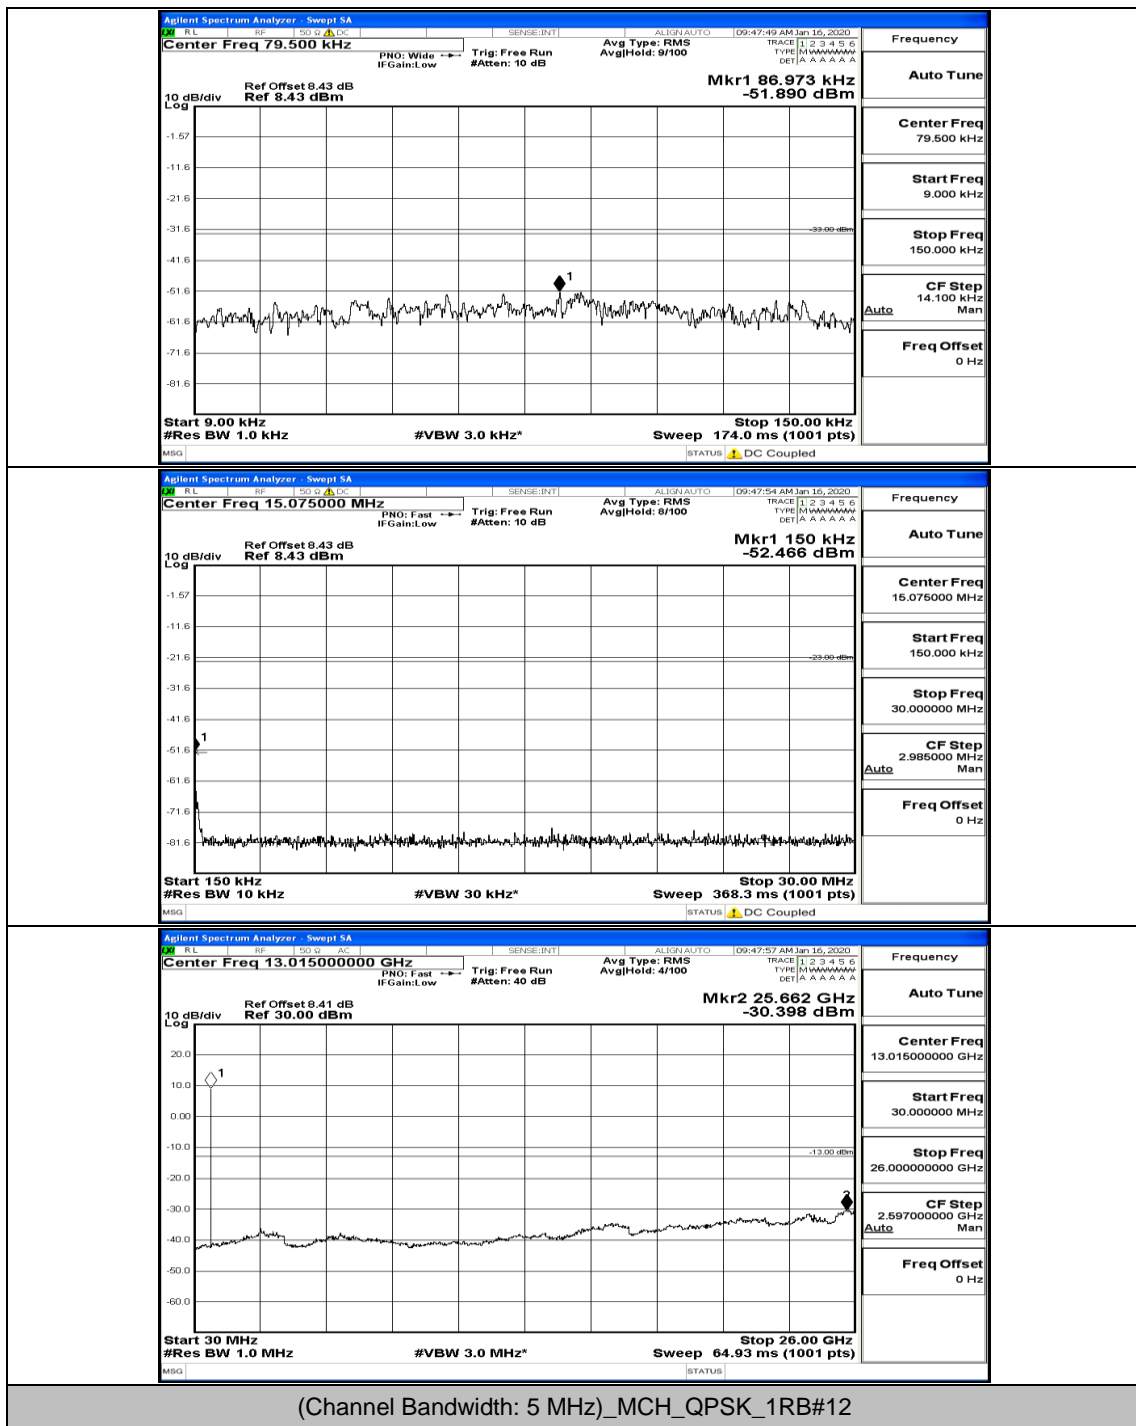

(Channel Bandwidth: 3 MHz)_HCH_16QAM_1RB#0

(Channel Bandwidth: 3 MHz)_HCH_16QAM_8RB#4

Channel Bandwidth: 5 MHz

(Channel Bandwidth: 5 MHz)_LCH_QPSK_1RB#24

(Channel Bandwidth: 5 MHz)_LCH_QPSK_12RB#0

(Channel Bandwidth: 5 MHz)_MCH_QPSK_1RB#0

(Channel Bandwidth: 5 MHz)_MCH_QPSK_25RB#0

(Channel Bandwidth: 5 MHz)_HCH_QPSK_1RB#0

(Channel Bandwidth: 5 MHz)_HCH_QPSK_25RB#0

(Channel Bandwidth: 5 MHz)_LCH_16QAM_1RB#0

(Channel Bandwidth: 5 MHz)_LCH_16QAM_12RB#6