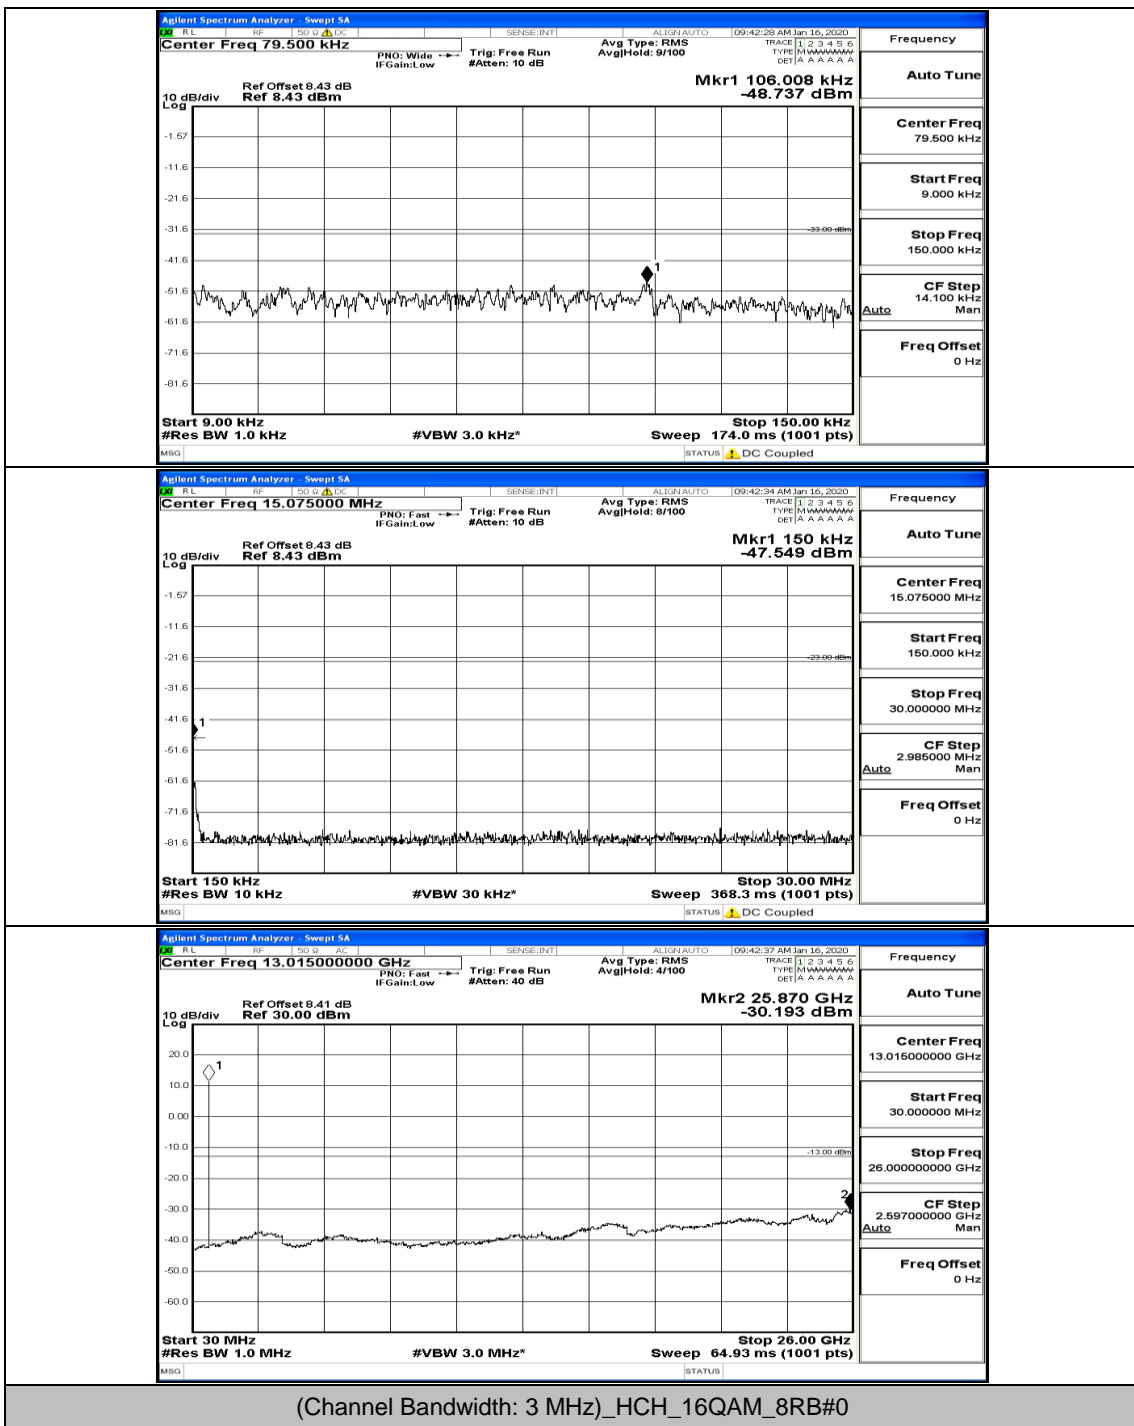

(Channel Bandwidth: 3 MHz)_HCH_16QAM_1RB#0

(Channel Bandwidth: 3 MHz)_HCH_16QAM_8RB#4

Channel Bandwidth: 5 MHz

(Channel Bandwidth: 5 MHz)_LCH_QPSK_1RB#24

(Channel Bandwidth: 5 MHz)_LCH_QPSK_12RB#0

(Channel Bandwidth: 5 MHz)_MCH_QPSK_1RB#0

(Channel Bandwidth: 5 MHz)_MCH_QPSK_25RB#0

(Channel Bandwidth: 5 MHz)_HCH_QPSK_1RB#0

(Channel Bandwidth: 5 MHz)_HCH_QPSK_25RB#0

(Channel Bandwidth: 5 MHz)_LCH_16QAM_1RB#0

(Channel Bandwidth: 5 MHz)_LCH_16QAM_12RB#6