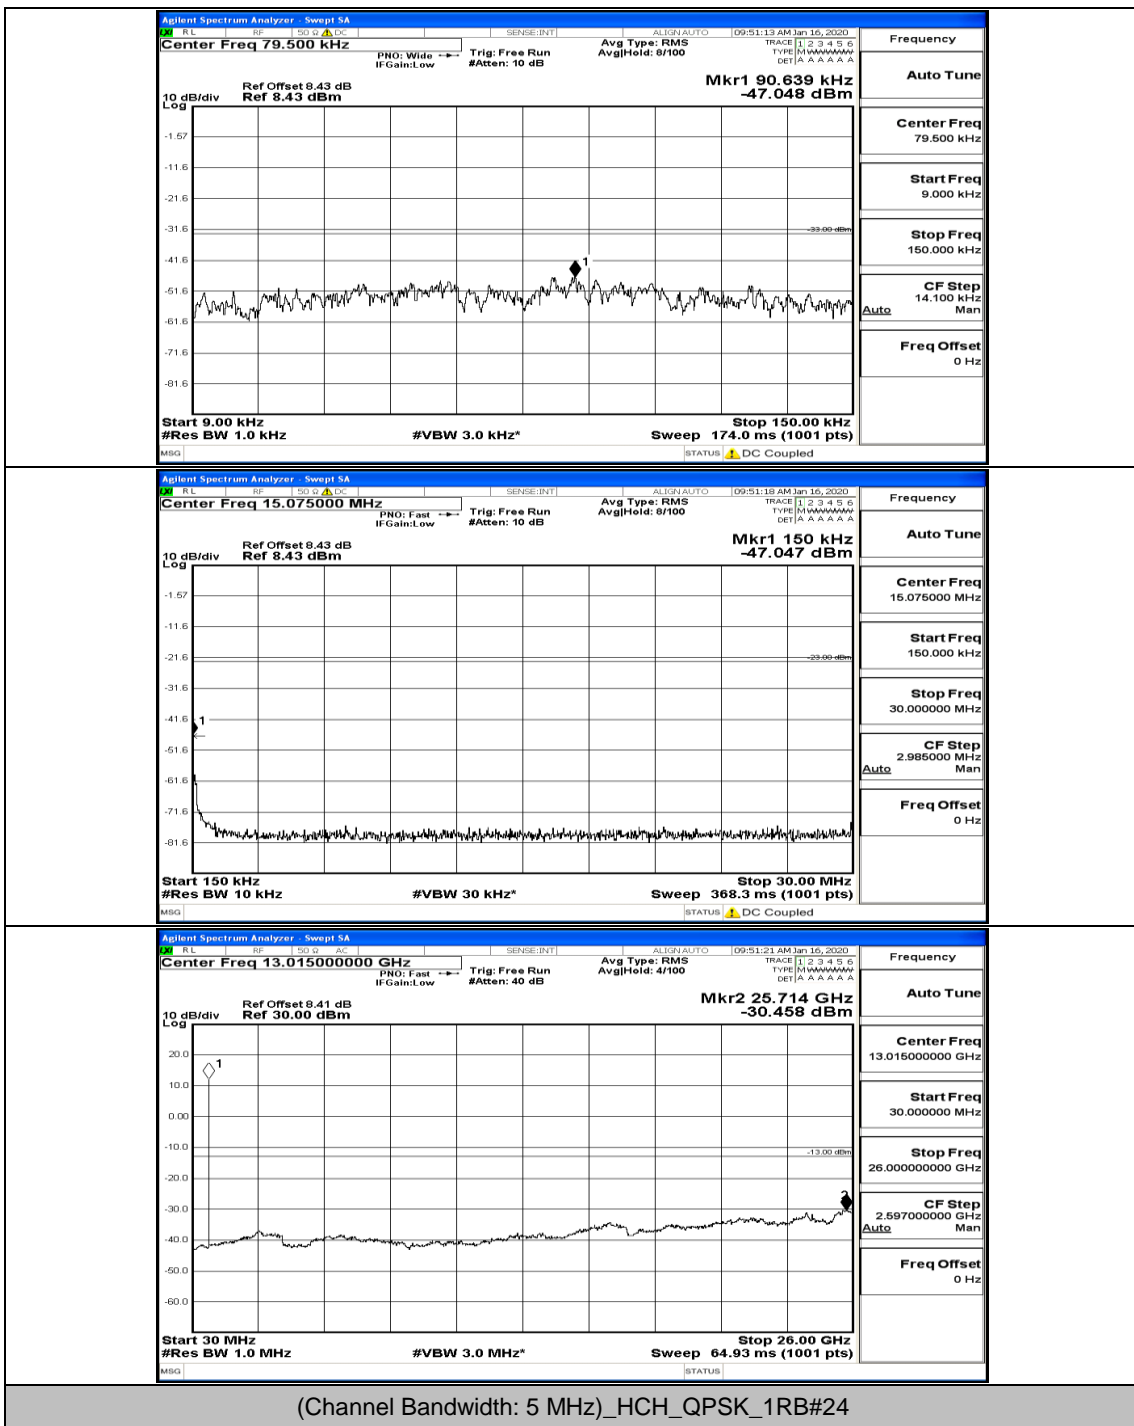

(Channel Bandwidth: 3 MHz)_HCH_16QAM_1RB#0

(Channel Bandwidth: 3 MHz)_HCH_16QAM_8RB#4

Channel Bandwidth: 5 MHz

(Channel Bandwidth: 5 MHz)_LCH_QPSK_1RB#24

(Channel Bandwidth: 5 MHz)_LCH_QPSK_12RB#0

(Channel Bandwidth: 5 MHz)_MCH_QPSK_1RB#0

(Channel Bandwidth: 5 MHz)_MCH_QPSK_25RB#0

(Channel Bandwidth: 5 MHz)_HCH_QPSK_1RB#0

(Channel Bandwidth: 5 MHz)_HCH_QPSK_25RB#0

(Channel Bandwidth: 5 MHz)_LCH_16QAM_1RB#0

(Channel Bandwidth: 5 MHz)_LCH_16QAM_12RB#6