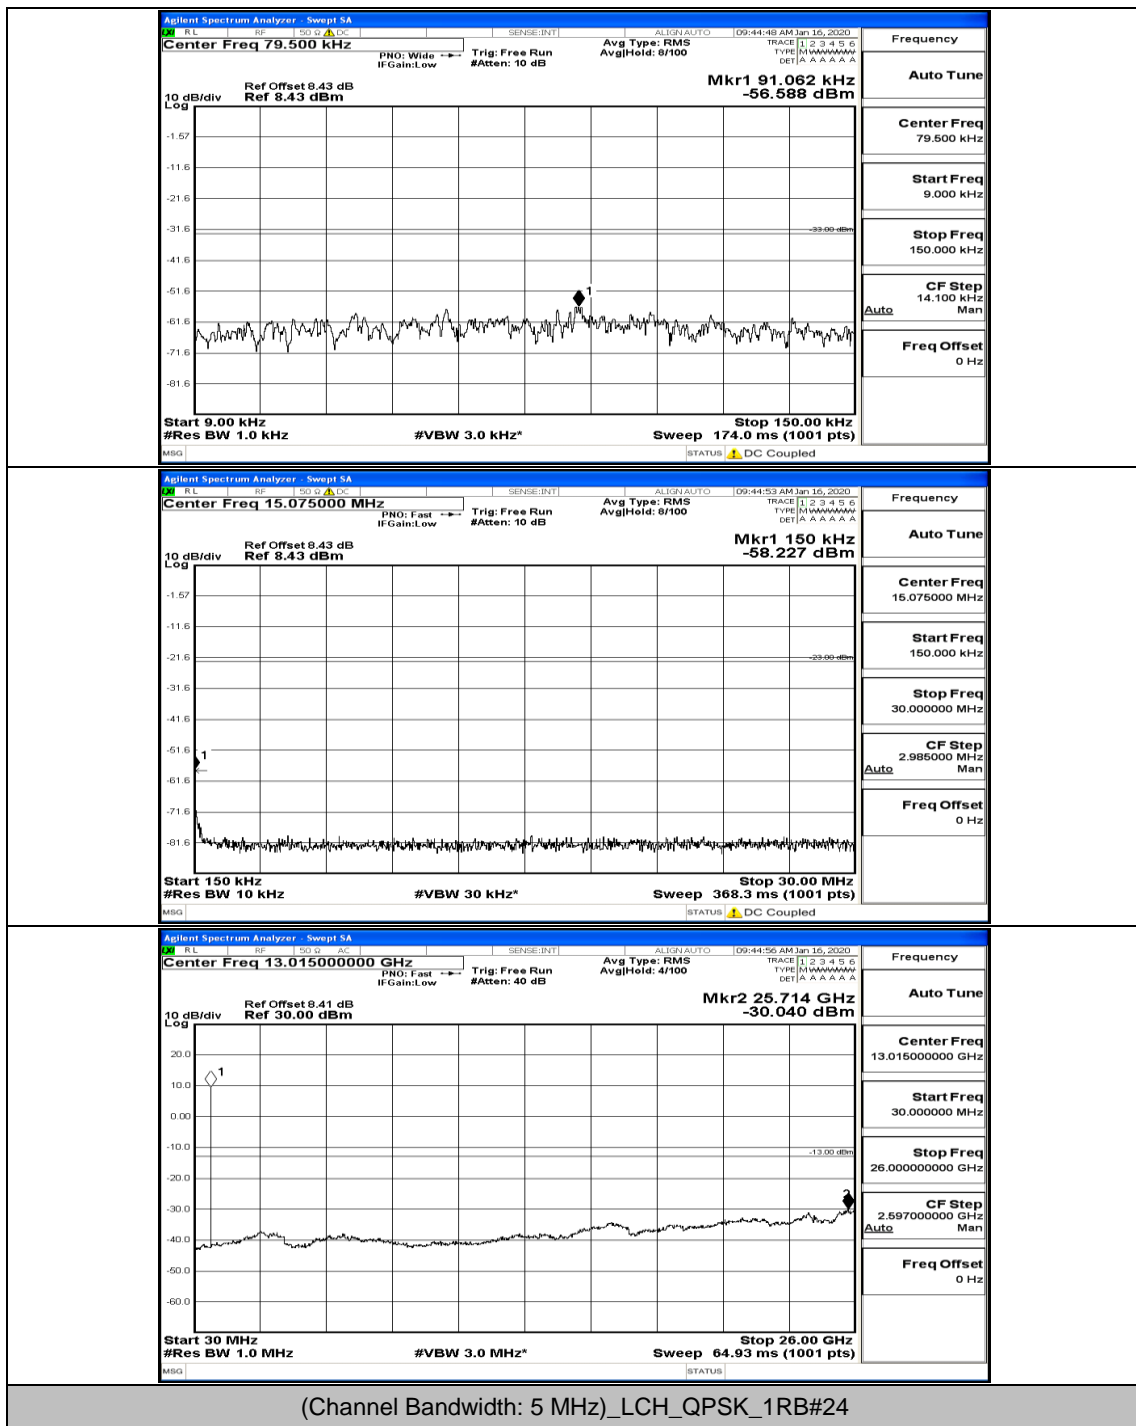

(Channel Bandwidth: 3 MHz)_HCH_16QAM_1RB#0

(Channel Bandwidth: 3 MHz)_HCH_16QAM_8RB#4

Channel Bandwidth: 5 MHz

(Channel Bandwidth: 5 MHz)_LCH_QPSK_1RB#24

(Channel Bandwidth: 5 MHz)_LCH_QPSK_12RB#0

(Channel Bandwidth: 5 MHz)_MCH_QPSK_1RB#0

(Channel Bandwidth: 5 MHz)_MCH_QPSK_25RB#0

(Channel Bandwidth: 5 MHz)_HCH_QPSK_1RB#0

(Channel Bandwidth: 5 MHz)_HCH_QPSK_25RB#0

(Channel Bandwidth: 5 MHz)_LCH_16QAM_1RB#0

(Channel Bandwidth: 5 MHz)_LCH_16QAM_12RB#6