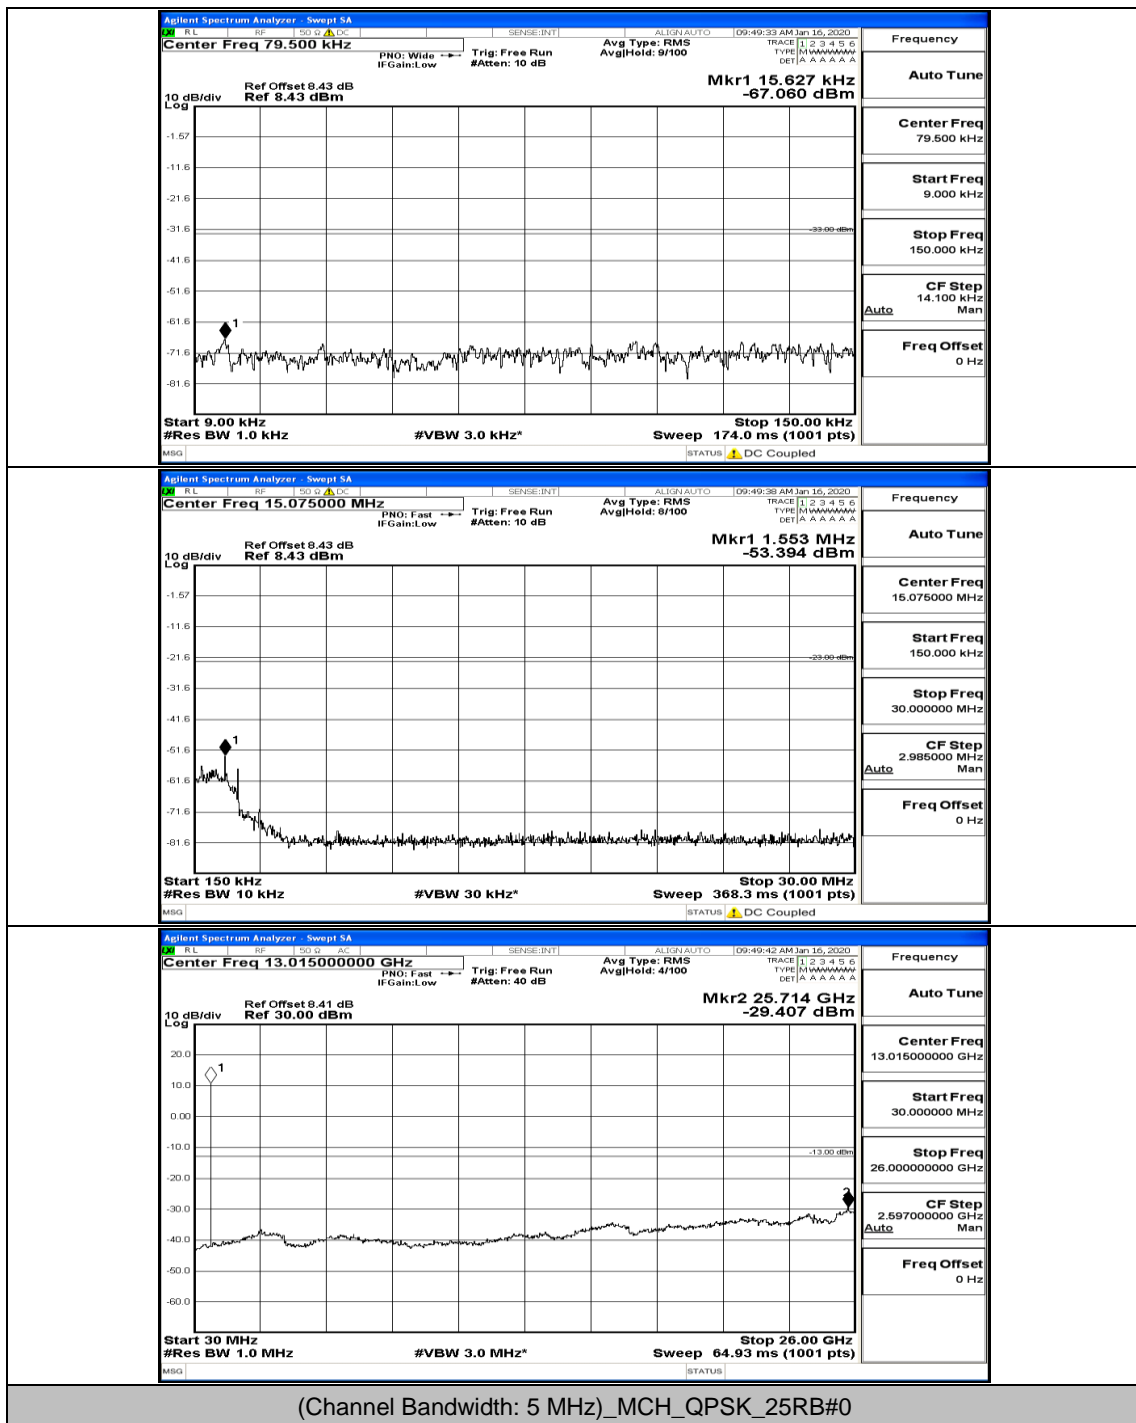

(Channel Bandwidth: 3 MHz)_HCH_16QAM_1RB#0

(Channel Bandwidth: 3 MHz)_HCH_16QAM_8RB#4

Channel Bandwidth: 5 MHz

(Channel Bandwidth: 5 MHz)_LCH_QPSK_1RB#24

(Channel Bandwidth: 5 MHz)_LCH_QPSK_12RB#0

(Channel Bandwidth: 5 MHz)_MCH_QPSK_1RB#0

(Channel Bandwidth: 5 MHz)_MCH_QPSK_25RB#0

(Channel Bandwidth: 5 MHz)_HCH_QPSK_1RB#0

(Channel Bandwidth: 5 MHz)_HCH_QPSK_25RB#0

(Channel Bandwidth: 5 MHz)_LCH_16QAM_1RB#0

(Channel Bandwidth: 5 MHz)_LCH_16QAM_12RB#6