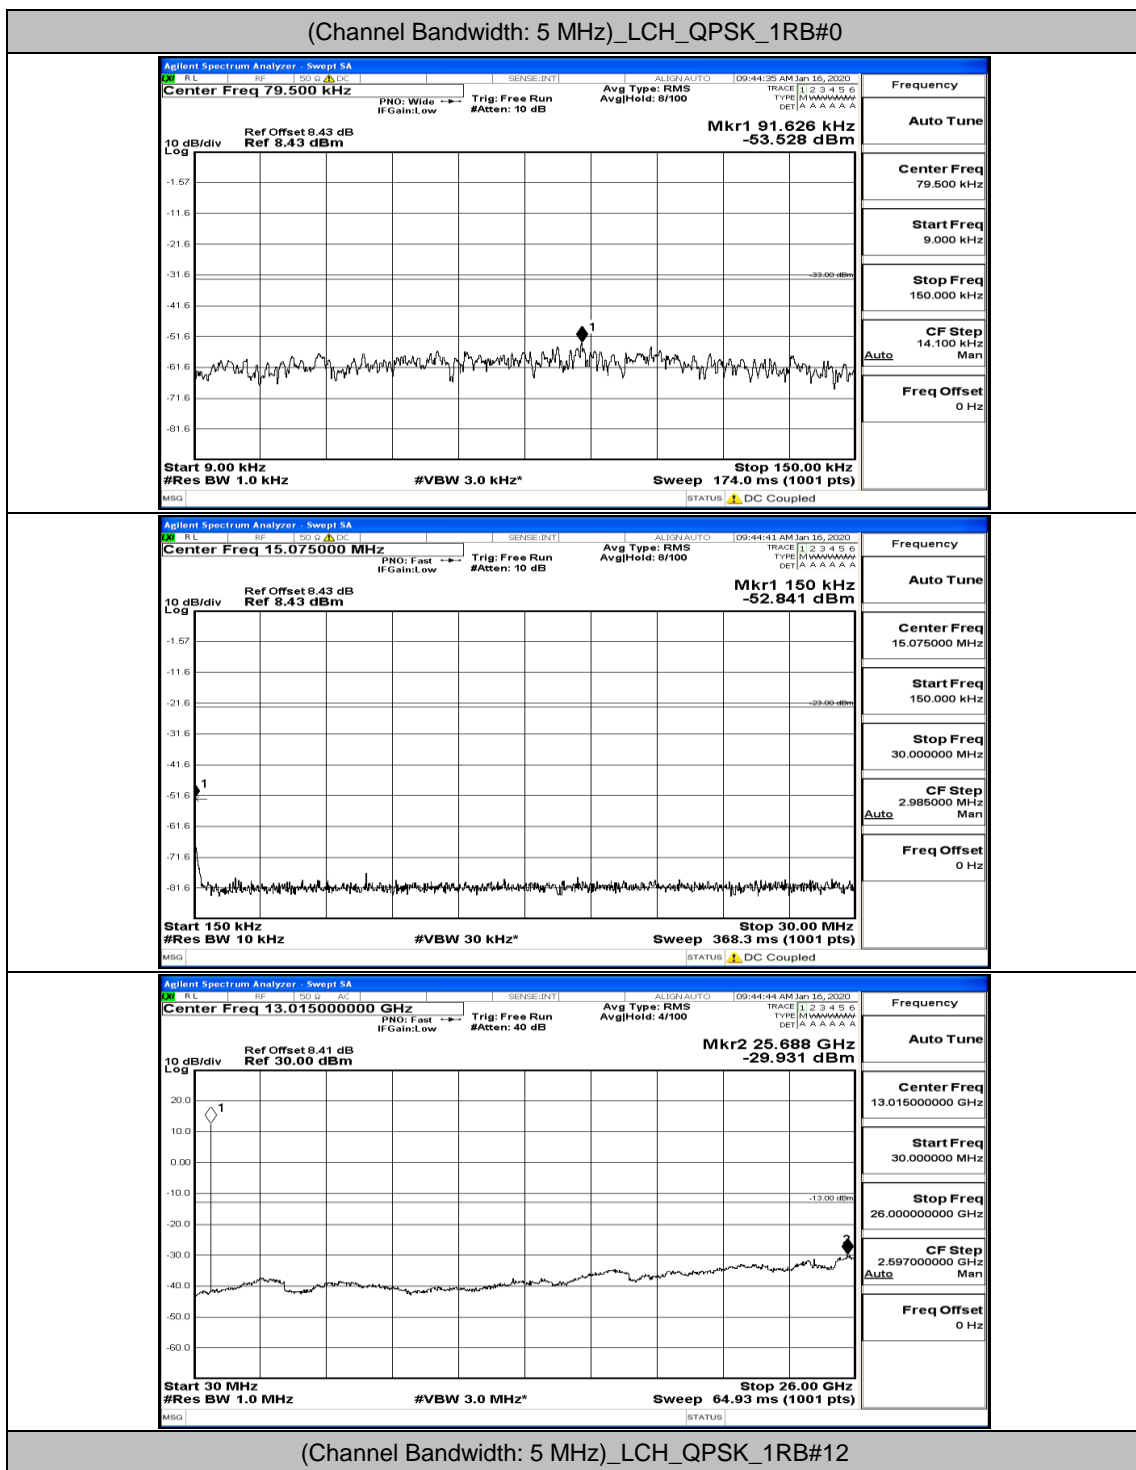

(Channel Bandwidth: 3 MHz)_HCH_16QAM_1RB#0

(Channel Bandwidth: 3 MHz)_HCH_16QAM_8RB#4

Channel Bandwidth: 5 MHz

(Channel Bandwidth: 5 MHz)_LCH_QPSK_1RB#24

(Channel Bandwidth: 5 MHz)_LCH_QPSK_12RB#0

(Channel Bandwidth: 5 MHz)_MCH_QPSK_1RB#0

(Channel Bandwidth: 5 MHz)_MCH_QPSK_25RB#0

(Channel Bandwidth: 5 MHz)_HCH_QPSK_1RB#0

(Channel Bandwidth: 5 MHz)_HCH_QPSK_25RB#0

(Channel Bandwidth: 5 MHz)_LCH_16QAM_1RB#0

(Channel Bandwidth: 5 MHz)_LCH_16QAM_12RB#6