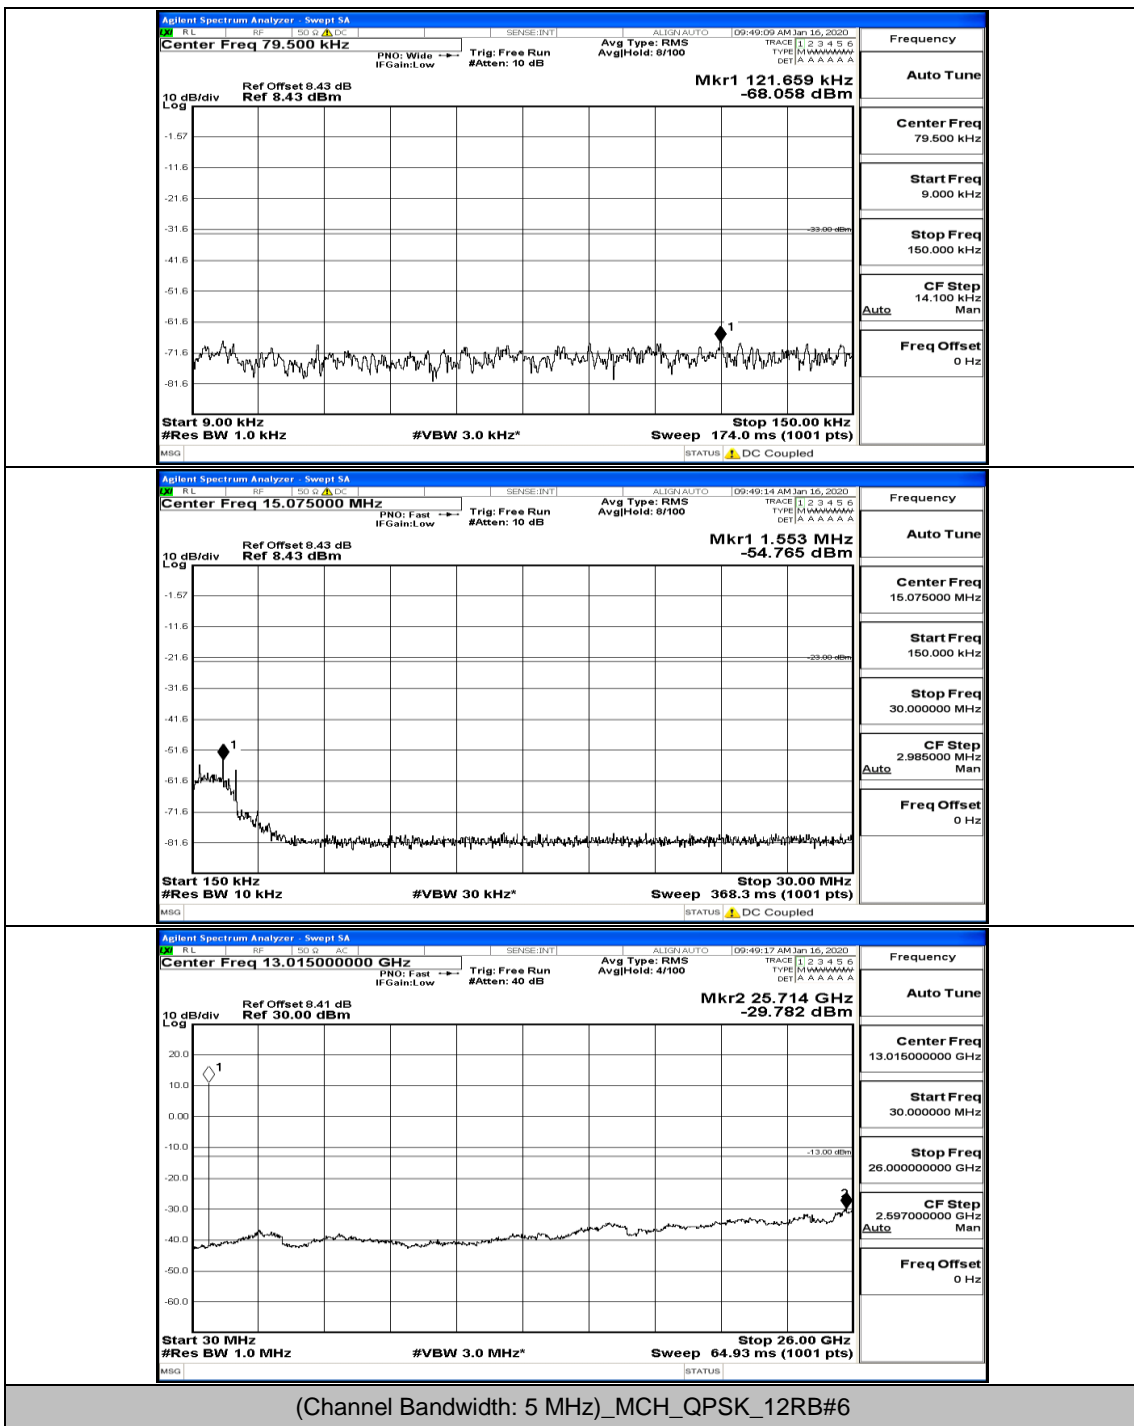

(Channel Bandwidth: 3 MHz)_HCH_16QAM_1RB#0

(Channel Bandwidth: 3 MHz)_HCH_16QAM_8RB#4

Channel Bandwidth: 5 MHz

(Channel Bandwidth: 5 MHz)_LCH_QPSK_1RB#24

(Channel Bandwidth: 5 MHz)_LCH_QPSK_12RB#0

(Channel Bandwidth: 5 MHz)_MCH_QPSK_1RB#0

(Channel Bandwidth: 5 MHz)_MCH_QPSK_25RB#0

(Channel Bandwidth: 5 MHz)_HCH_QPSK_1RB#0

(Channel Bandwidth: 5 MHz)_HCH_QPSK_25RB#0

(Channel Bandwidth: 5 MHz)_LCH_16QAM_1RB#0

(Channel Bandwidth: 5 MHz)_LCH_16QAM_12RB#6