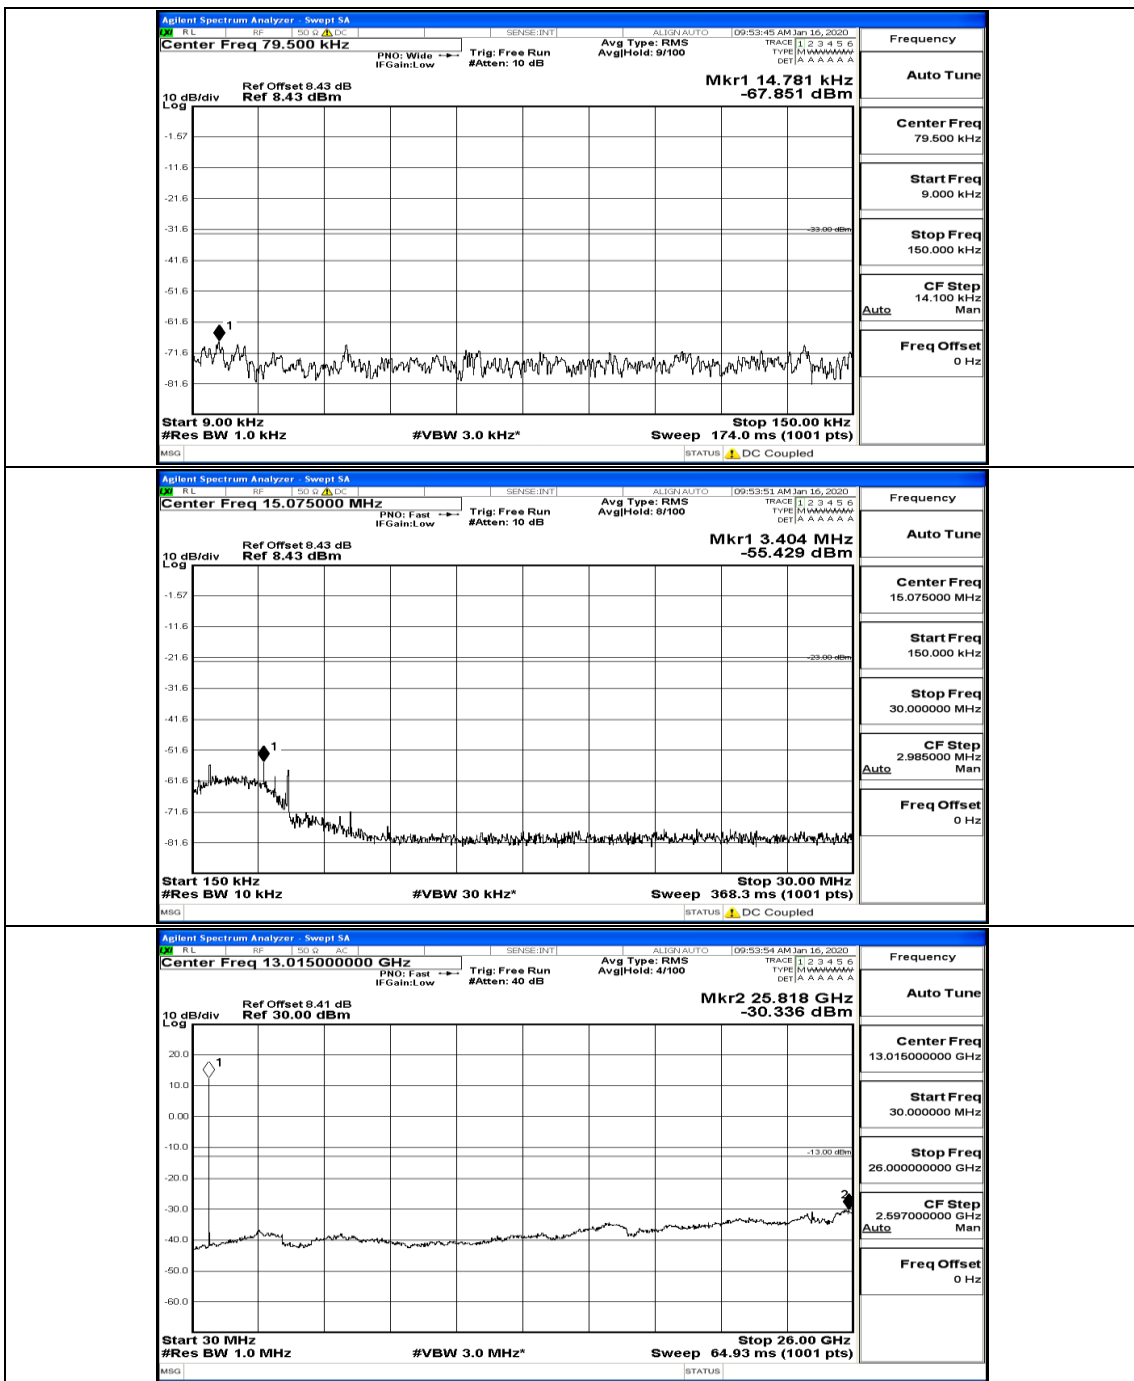

(Channel Bandwidth: 3 MHz)_HCH_16QAM_1RB#0

(Channel Bandwidth: 3 MHz)_HCH_16QAM_8RB#4

Channel Bandwidth: 5 MHz

(Channel Bandwidth: 5 MHz)_LCH_QPSK_1RB#24

(Channel Bandwidth: 5 MHz)_LCH_QPSK_12RB#0

(Channel Bandwidth: 5 MHz)_MCH_QPSK_1RB#0

(Channel Bandwidth: 5 MHz)_MCH_QPSK_25RB#0

(Channel Bandwidth: 5 MHz)_HCH_QPSK_1RB#0

(Channel Bandwidth: 5 MHz)_HCH_QPSK_25RB#0

(Channel Bandwidth: 5 MHz)_LCH_16QAM_1RB#0

(Channel Bandwidth: 5 MHz)_LCH_16QAM_12RB#6