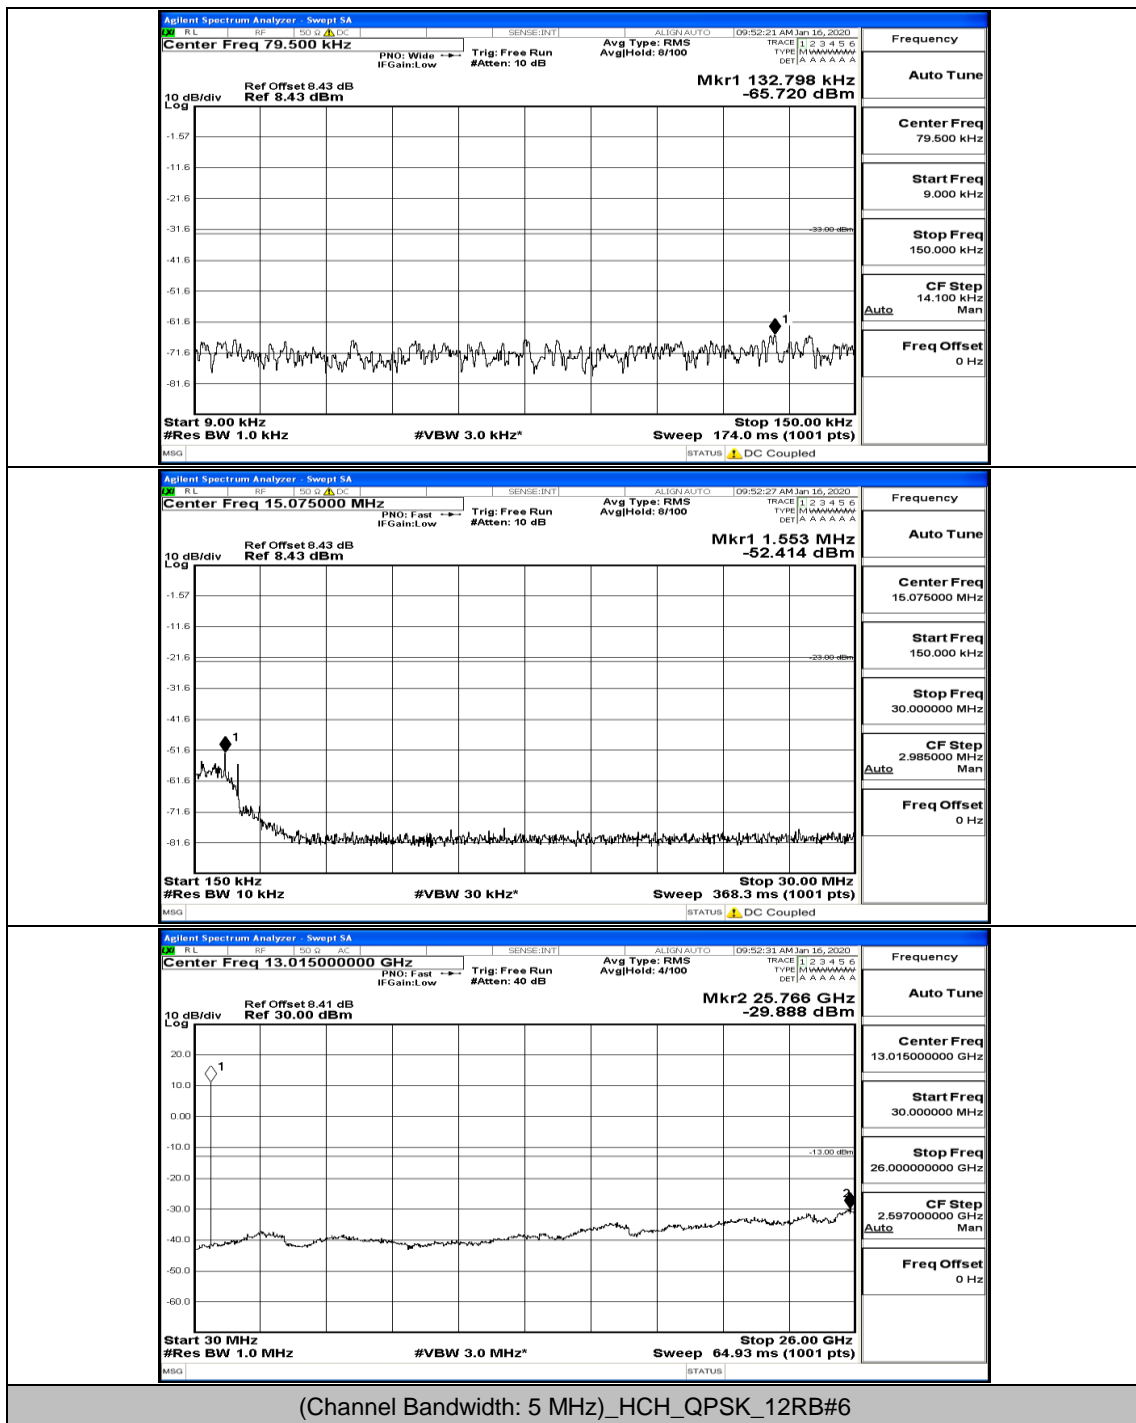

(Channel Bandwidth: 3 MHz)_HCH_16QAM_1RB#0

(Channel Bandwidth: 3 MHz)_HCH_16QAM_8RB#4

Channel Bandwidth: 5 MHz

(Channel Bandwidth: 5 MHz)_LCH_QPSK_1RB#24

(Channel Bandwidth: 5 MHz)_LCH_QPSK_12RB#0

(Channel Bandwidth: 5 MHz)_MCH_QPSK_1RB#0

(Channel Bandwidth: 5 MHz)_MCH_QPSK_25RB#0

(Channel Bandwidth: 5 MHz)_HCH_QPSK_1RB#0

(Channel Bandwidth: 5 MHz)_HCH_QPSK_25RB#0

(Channel Bandwidth: 5 MHz)_LCH_16QAM_1RB#0

(Channel Bandwidth: 5 MHz)_LCH_16QAM_12RB#6