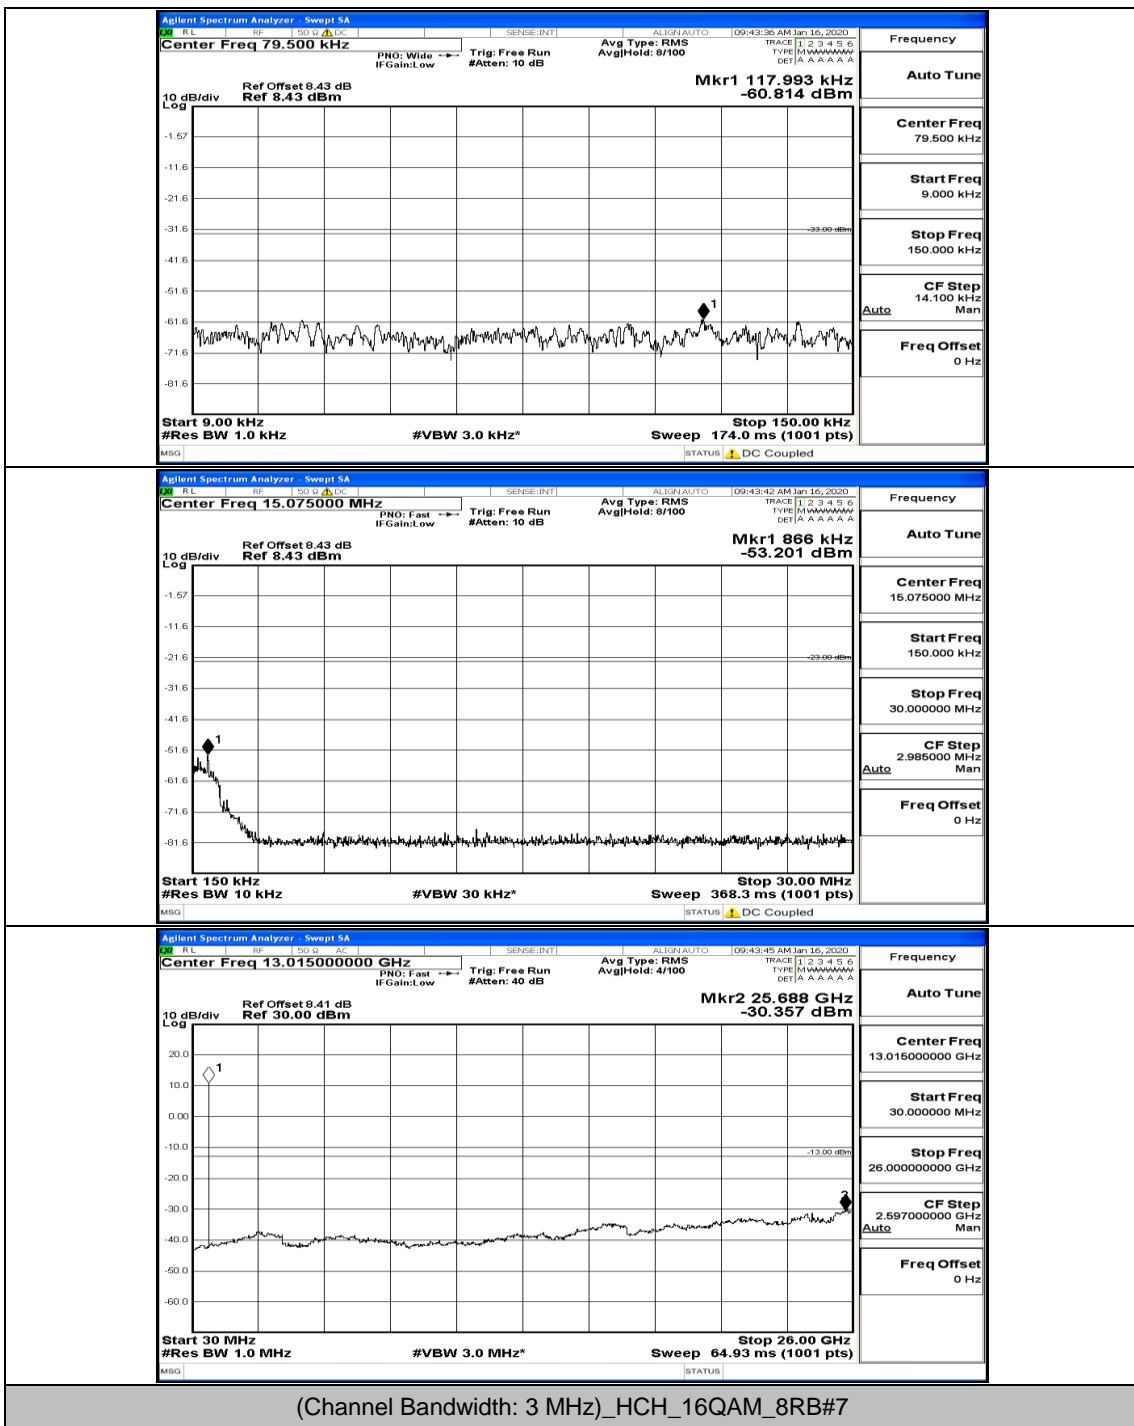

(Channel Bandwidth: 3 MHz)_HCH_16QAM_1RB#0

(Channel Bandwidth: 3 MHz)_HCH_16QAM_8RB#4

Channel Bandwidth: 5 MHz

(Channel Bandwidth: 5 MHz)_LCH_QPSK_1RB#24

(Channel Bandwidth: 5 MHz)_LCH_QPSK_12RB#0

(Channel Bandwidth: 5 MHz)_MCH_QPSK_1RB#0

(Channel Bandwidth: 5 MHz)_MCH_QPSK_25RB#0

(Channel Bandwidth: 5 MHz)_HCH_QPSK_1RB#0

(Channel Bandwidth: 5 MHz)_HCH_QPSK_25RB#0

(Channel Bandwidth: 5 MHz)_LCH_16QAM_1RB#0

(Channel Bandwidth: 5 MHz)_LCH_16QAM_12RB#6