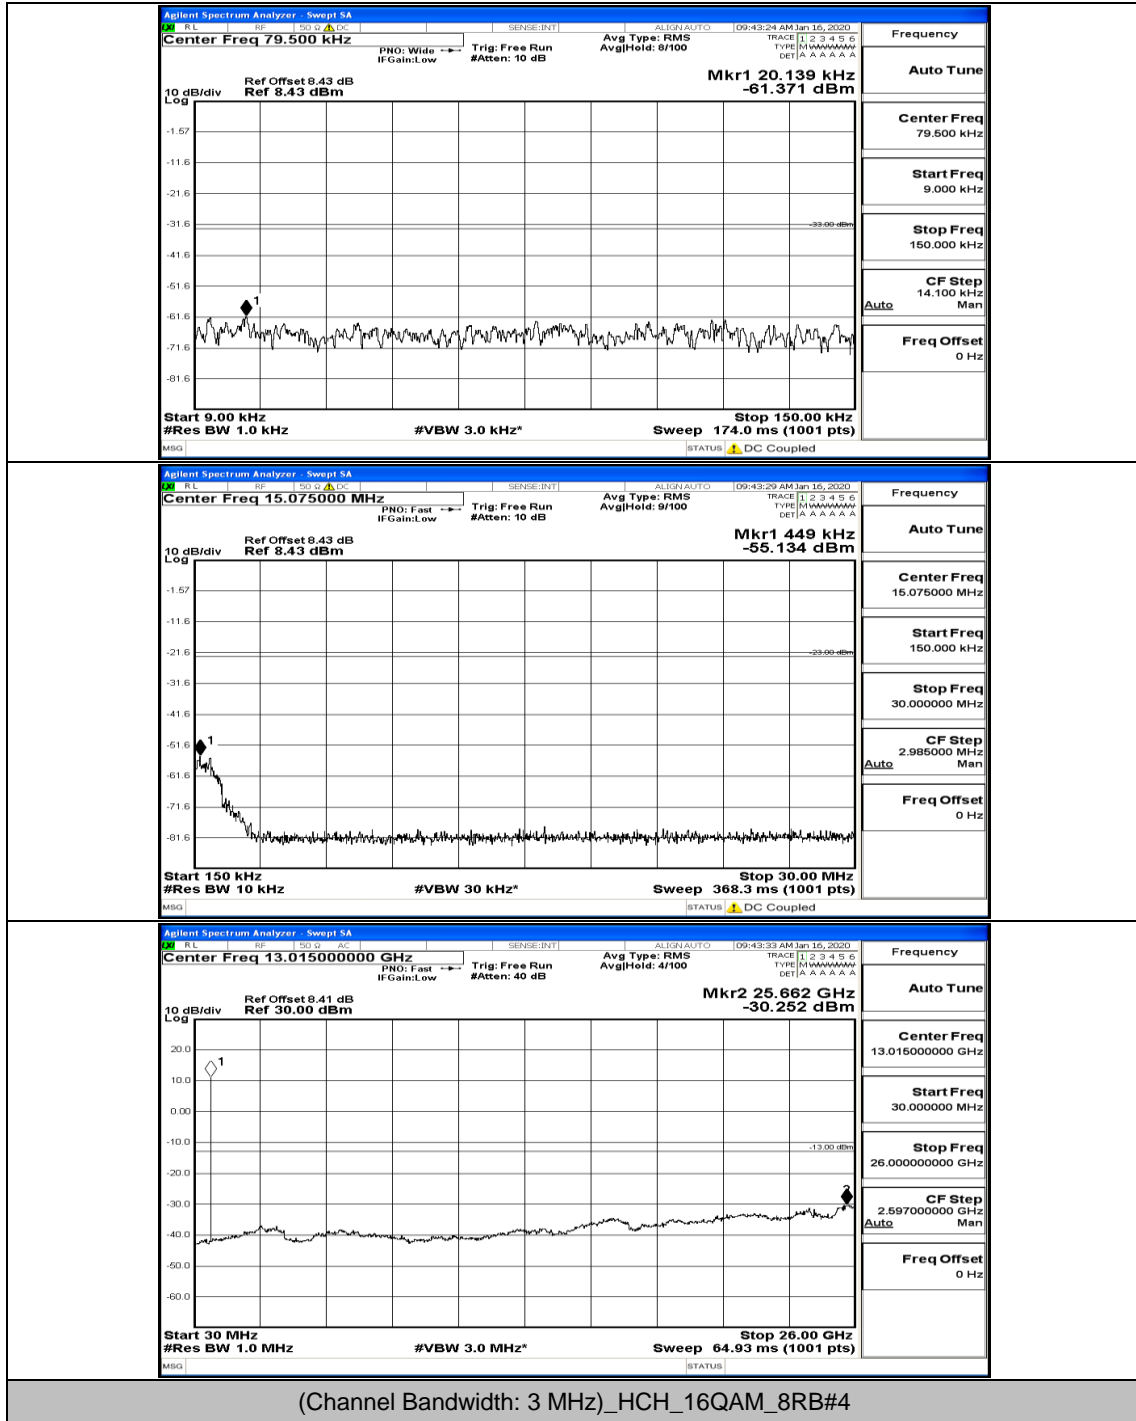

(Channel Bandwidth: 3 MHz)_HCH_16QAM_1RB#0

(Channel Bandwidth: 3 MHz)_HCH_16QAM_8RB#4

Channel Bandwidth: 5 MHz

(Channel Bandwidth: 5 MHz)_LCH_QPSK_1RB#24

(Channel Bandwidth: 5 MHz)_LCH_QPSK_12RB#0

(Channel Bandwidth: 5 MHz)_MCH_QPSK_1RB#0

(Channel Bandwidth: 5 MHz)_MCH_QPSK_25RB#0

(Channel Bandwidth: 5 MHz)_HCH_QPSK_1RB#0

(Channel Bandwidth: 5 MHz)_HCH_QPSK_25RB#0

(Channel Bandwidth: 5 MHz)_LCH_16QAM_1RB#0

(Channel Bandwidth: 5 MHz)_LCH_16QAM_12RB#6