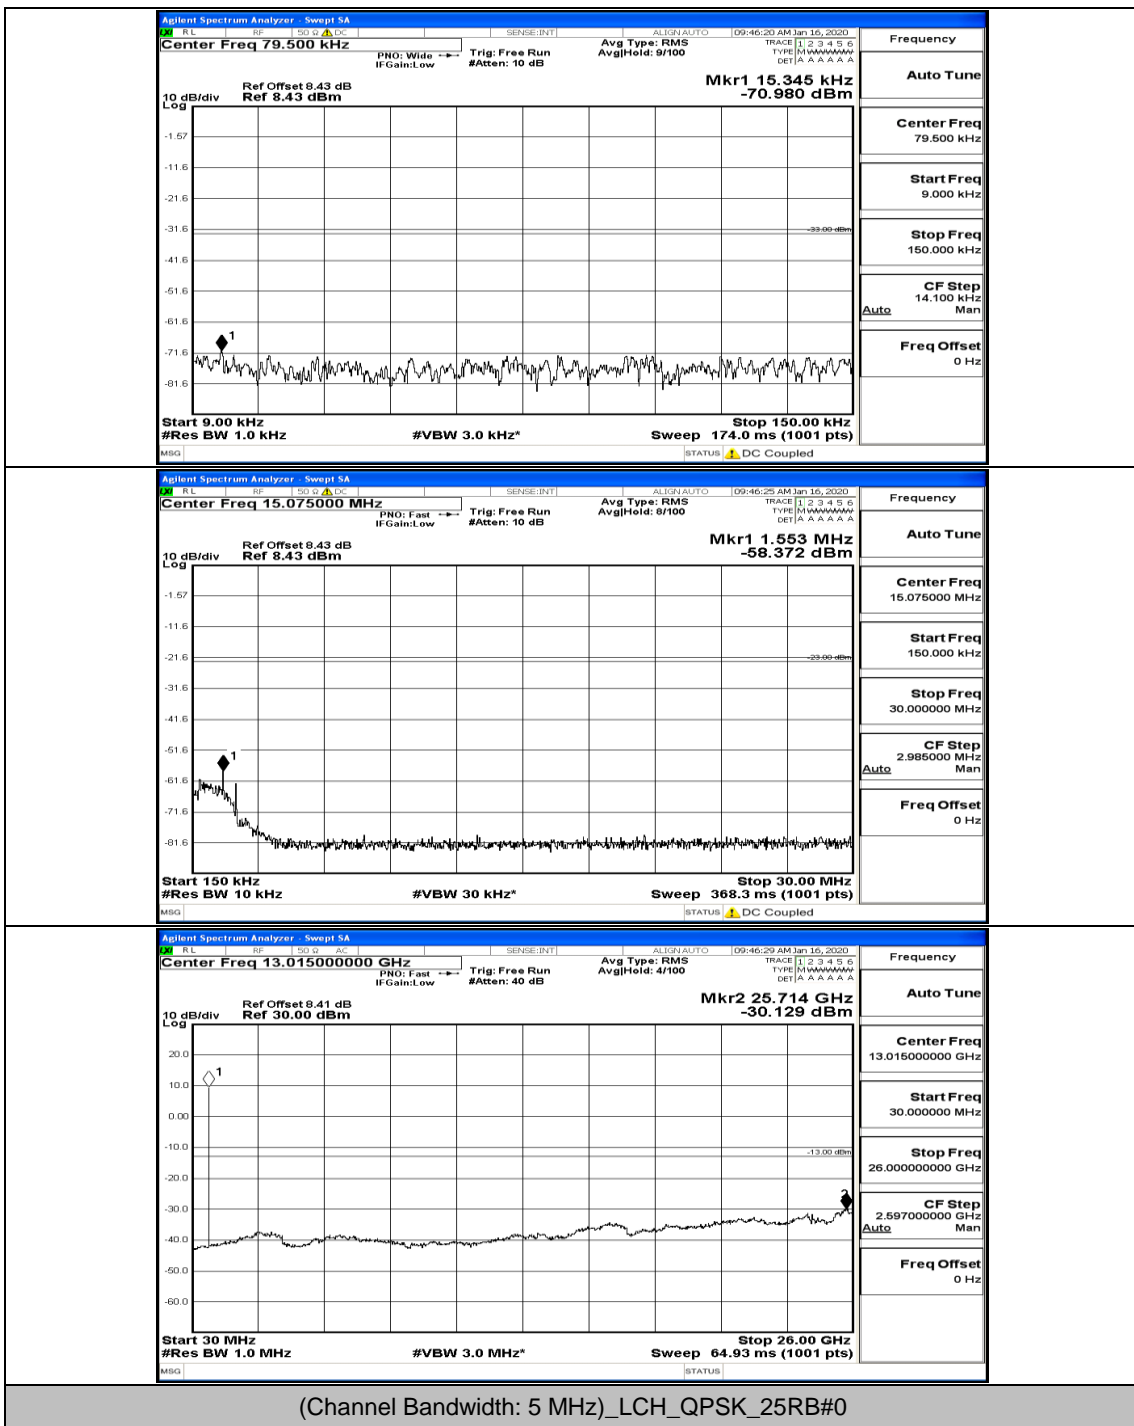

(Channel Bandwidth: 3 MHz)_HCH_16QAM_1RB#0

(Channel Bandwidth: 3 MHz)_HCH_16QAM_8RB#4

Channel Bandwidth: 5 MHz

(Channel Bandwidth: 5 MHz)_LCH_QPSK_1RB#24

(Channel Bandwidth: 5 MHz)_LCH_QPSK_12RB#0

(Channel Bandwidth: 5 MHz)_MCH_QPSK_1RB#0

(Channel Bandwidth: 5 MHz)_MCH_QPSK_25RB#0

(Channel Bandwidth: 5 MHz)_HCH_QPSK_1RB#0

(Channel Bandwidth: 5 MHz)_HCH_QPSK_25RB#0

(Channel Bandwidth: 5 MHz)_LCH_16QAM_1RB#0

(Channel Bandwidth: 5 MHz)_LCH_16QAM_12RB#6