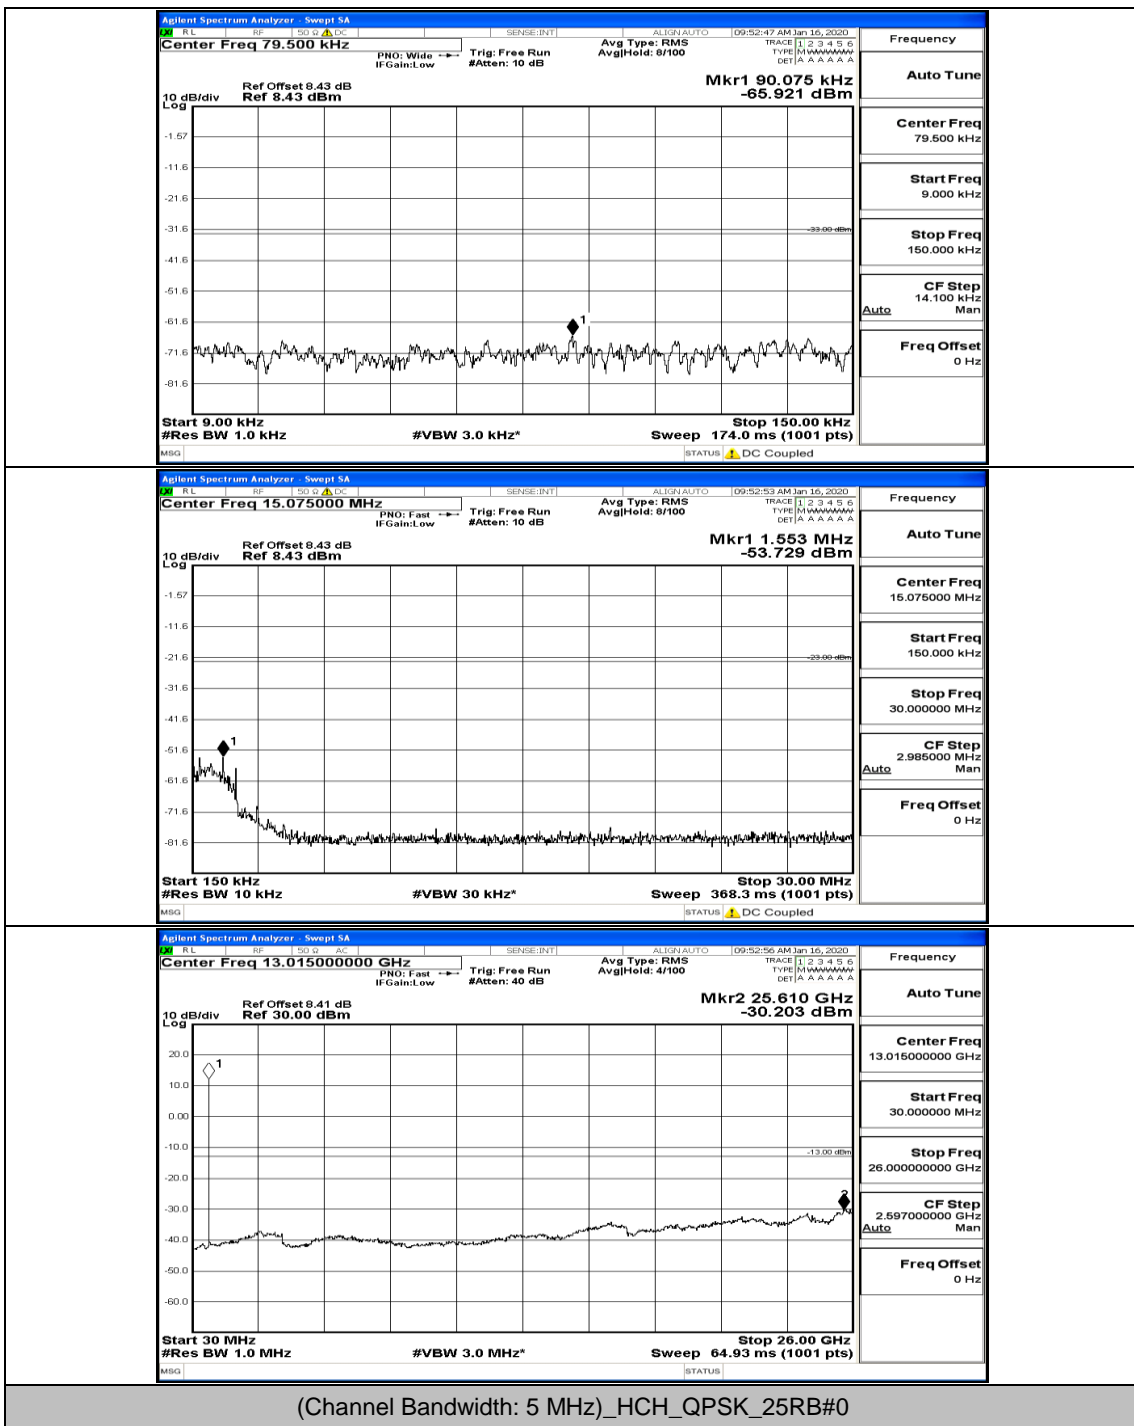

(Channel Bandwidth: 3 MHz)_HCH_16QAM_1RB#0

(Channel Bandwidth: 3 MHz)_HCH_16QAM_8RB#4

Channel Bandwidth: 5 MHz

(Channel Bandwidth: 5 MHz)_LCH_QPSK_1RB#24

(Channel Bandwidth: 5 MHz)_LCH_QPSK_12RB#0

(Channel Bandwidth: 5 MHz)_MCH_QPSK_1RB#0

(Channel Bandwidth: 5 MHz)_MCH_QPSK_25RB#0

(Channel Bandwidth: 5 MHz)_HCH_QPSK_1RB#0

(Channel Bandwidth: 5 MHz)_HCH_QPSK_25RB#0

(Channel Bandwidth: 5 MHz)_LCH_16QAM_1RB#0

(Channel Bandwidth: 5 MHz)_LCH_16QAM_12RB#6