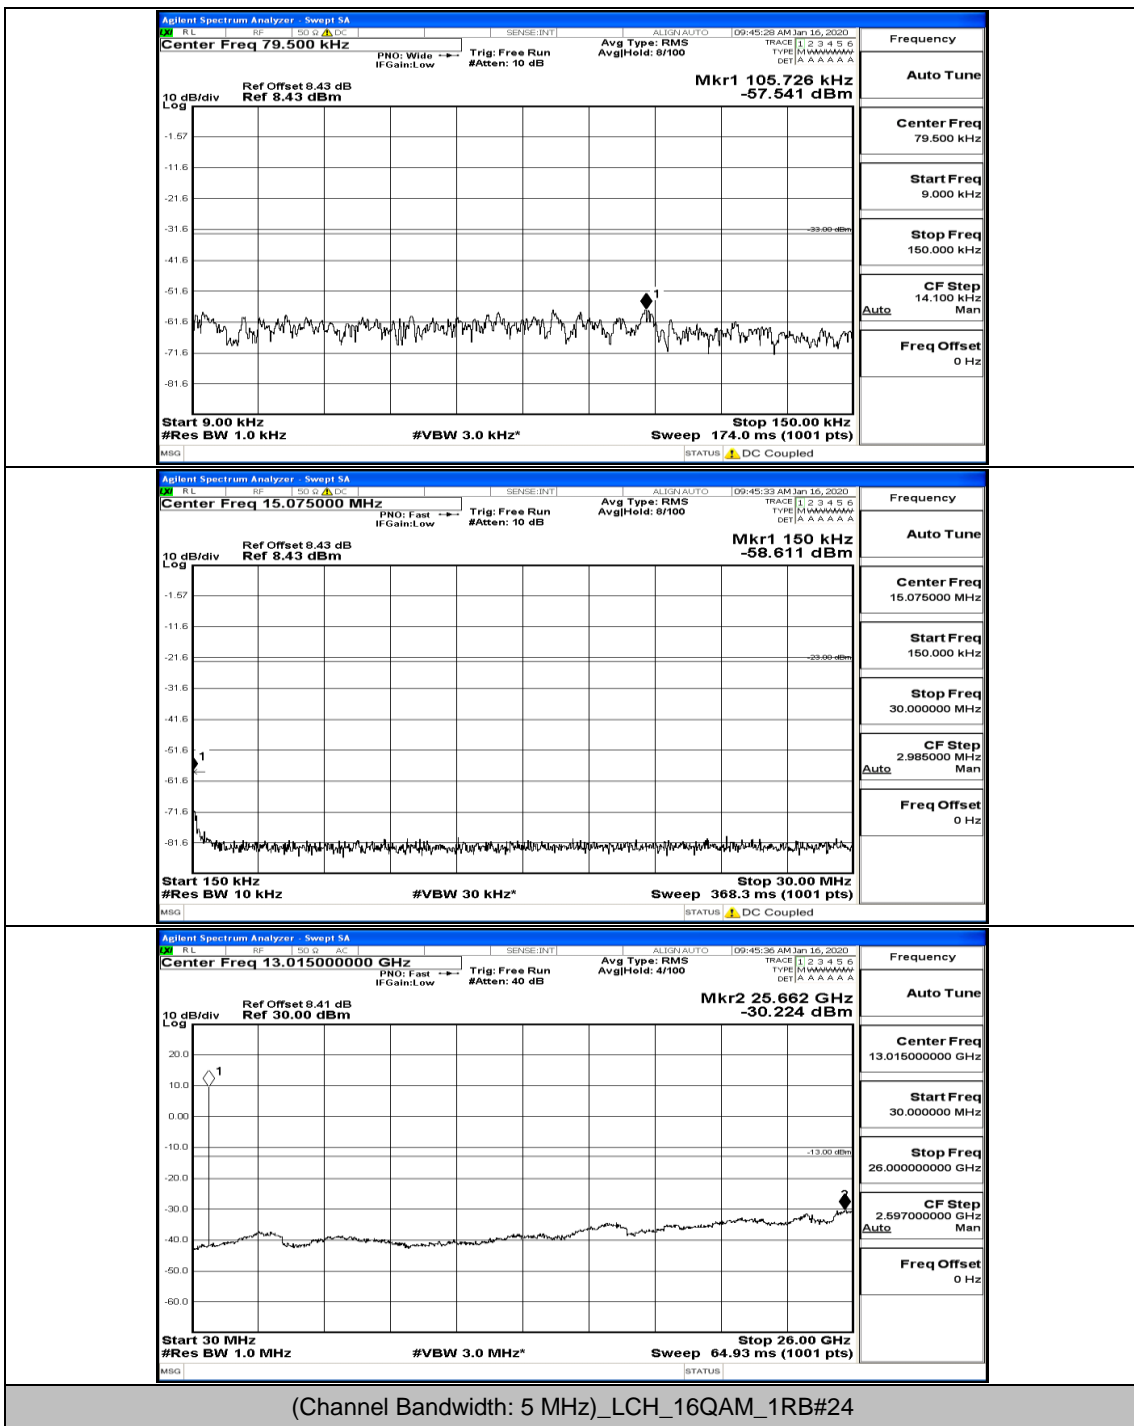

(Channel Bandwidth: 3 MHz)_HCH_16QAM_1RB#0

(Channel Bandwidth: 3 MHz)_HCH_16QAM_8RB#4

Channel Bandwidth: 5 MHz

(Channel Bandwidth: 5 MHz)_LCH_QPSK_1RB#24

(Channel Bandwidth: 5 MHz)_LCH_QPSK_12RB#0

(Channel Bandwidth: 5 MHz)_MCH_QPSK_1RB#0

(Channel Bandwidth: 5 MHz)_MCH_QPSK_25RB#0

(Channel Bandwidth: 5 MHz)_HCH_QPSK_1RB#0

(Channel Bandwidth: 5 MHz)_HCH_QPSK_25RB#0

(Channel Bandwidth: 5 MHz)_LCH_16QAM_1RB#0

(Channel Bandwidth: 5 MHz)_LCH_16QAM_12RB#6