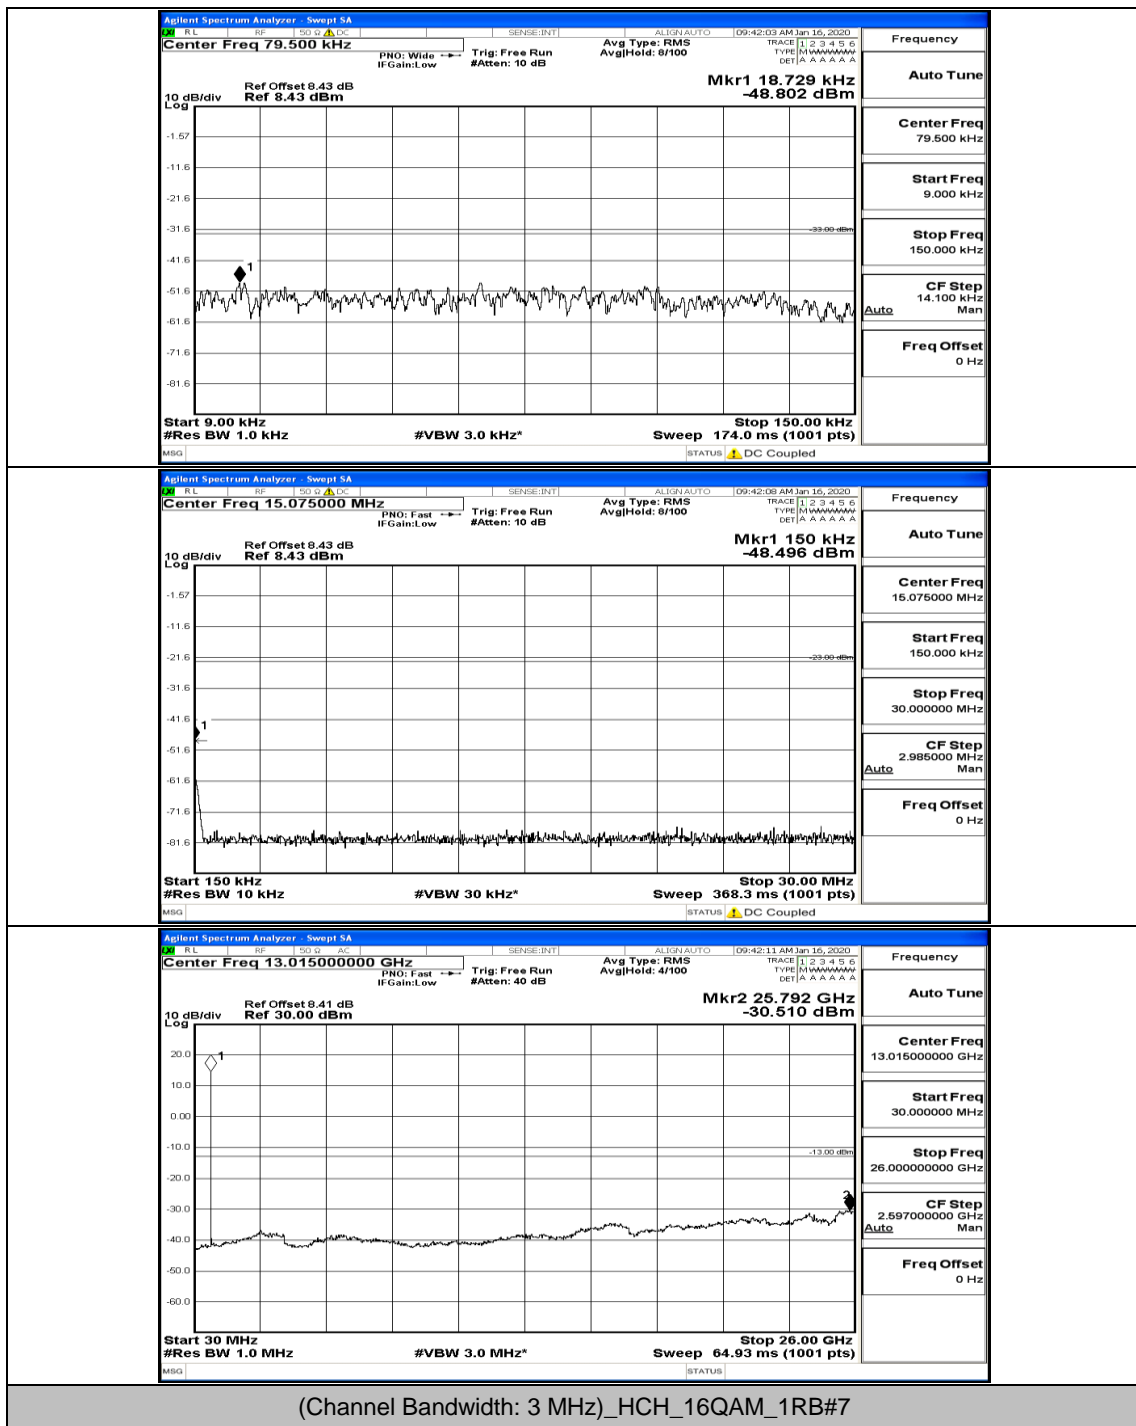

(Channel Bandwidth: 3 MHz)_HCH_16QAM_1RB#0

(Channel Bandwidth: 3 MHz)_HCH_16QAM_8RB#4

Channel Bandwidth: 5 MHz

(Channel Bandwidth: 5 MHz)_LCH_QPSK_1RB#24

(Channel Bandwidth: 5 MHz)_LCH_QPSK_12RB#0

(Channel Bandwidth: 5 MHz)_MCH_QPSK_1RB#0

(Channel Bandwidth: 5 MHz)_MCH_QPSK_25RB#0

(Channel Bandwidth: 5 MHz)_HCH_QPSK_1RB#0

(Channel Bandwidth: 5 MHz)_HCH_QPSK_25RB#0

(Channel Bandwidth: 5 MHz)_LCH_16QAM_1RB#0

(Channel Bandwidth: 5 MHz)_LCH_16QAM_12RB#6