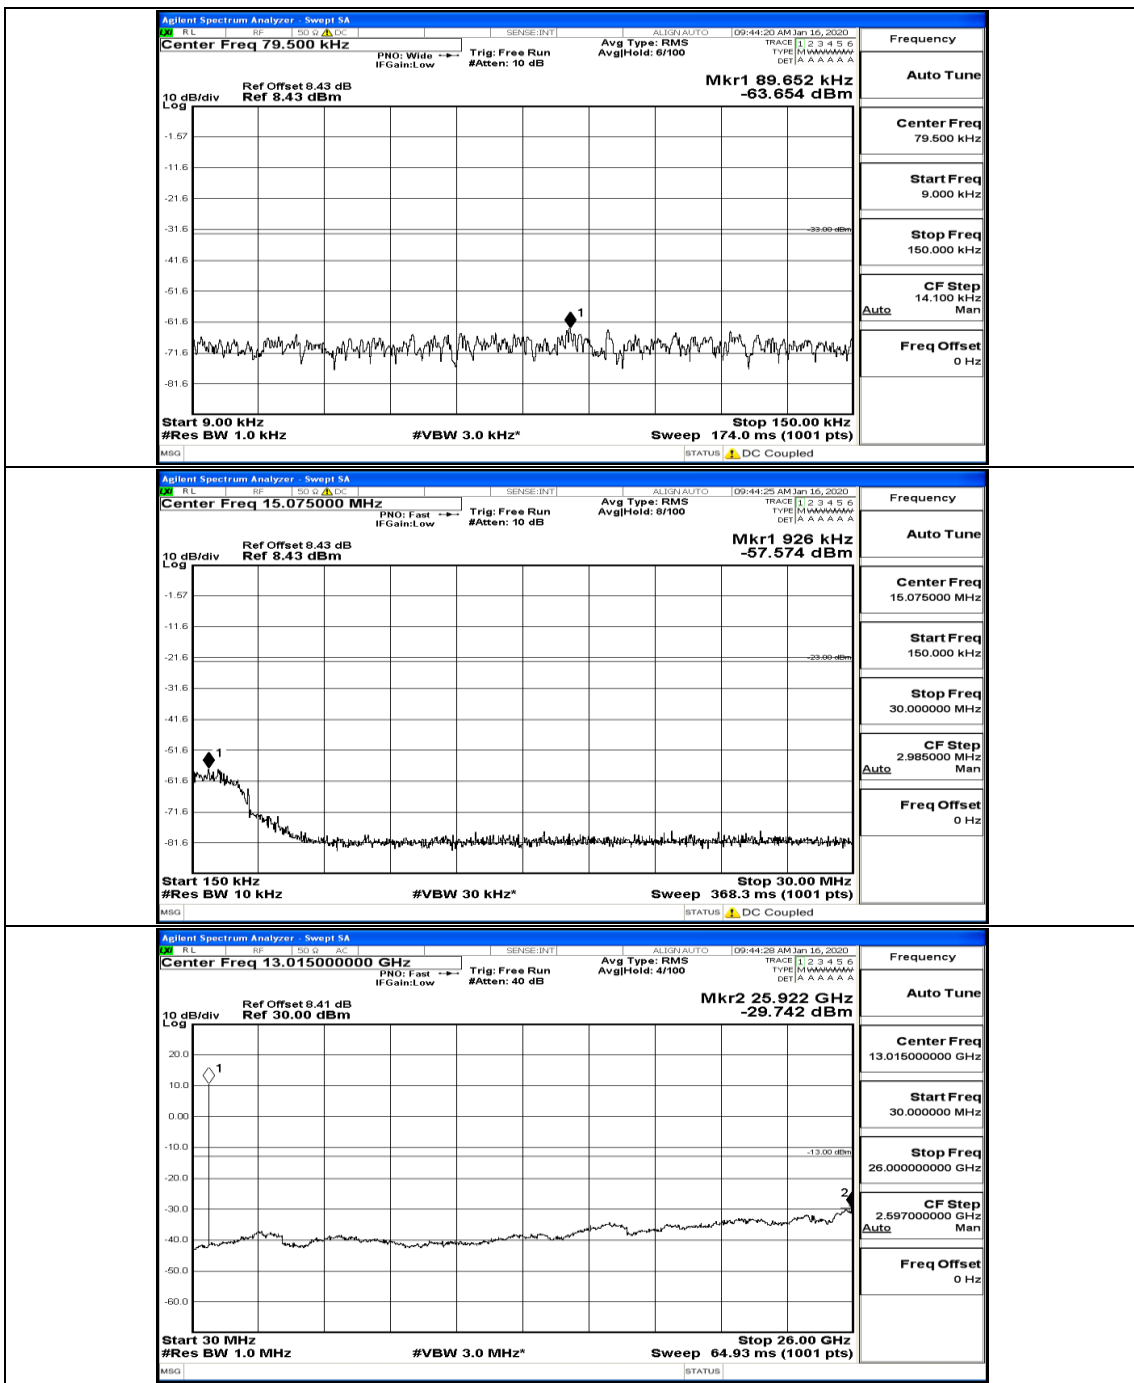

(Channel Bandwidth: 3 MHz)_HCH_16QAM_1RB#0

(Channel Bandwidth: 3 MHz)_HCH_16QAM_8RB#4

Channel Bandwidth: 5 MHz

(Channel Bandwidth: 5 MHz)_LCH_QPSK_1RB#24

(Channel Bandwidth: 5 MHz)_LCH_QPSK_12RB#0

(Channel Bandwidth: 5 MHz)_MCH_QPSK_1RB#0

(Channel Bandwidth: 5 MHz)_MCH_QPSK_25RB#0

(Channel Bandwidth: 5 MHz)_HCH_QPSK_1RB#0

(Channel Bandwidth: 5 MHz)_HCH_QPSK_25RB#0

(Channel Bandwidth: 5 MHz)_LCH_16QAM_1RB#0

(Channel Bandwidth: 5 MHz)_LCH_16QAM_12RB#6