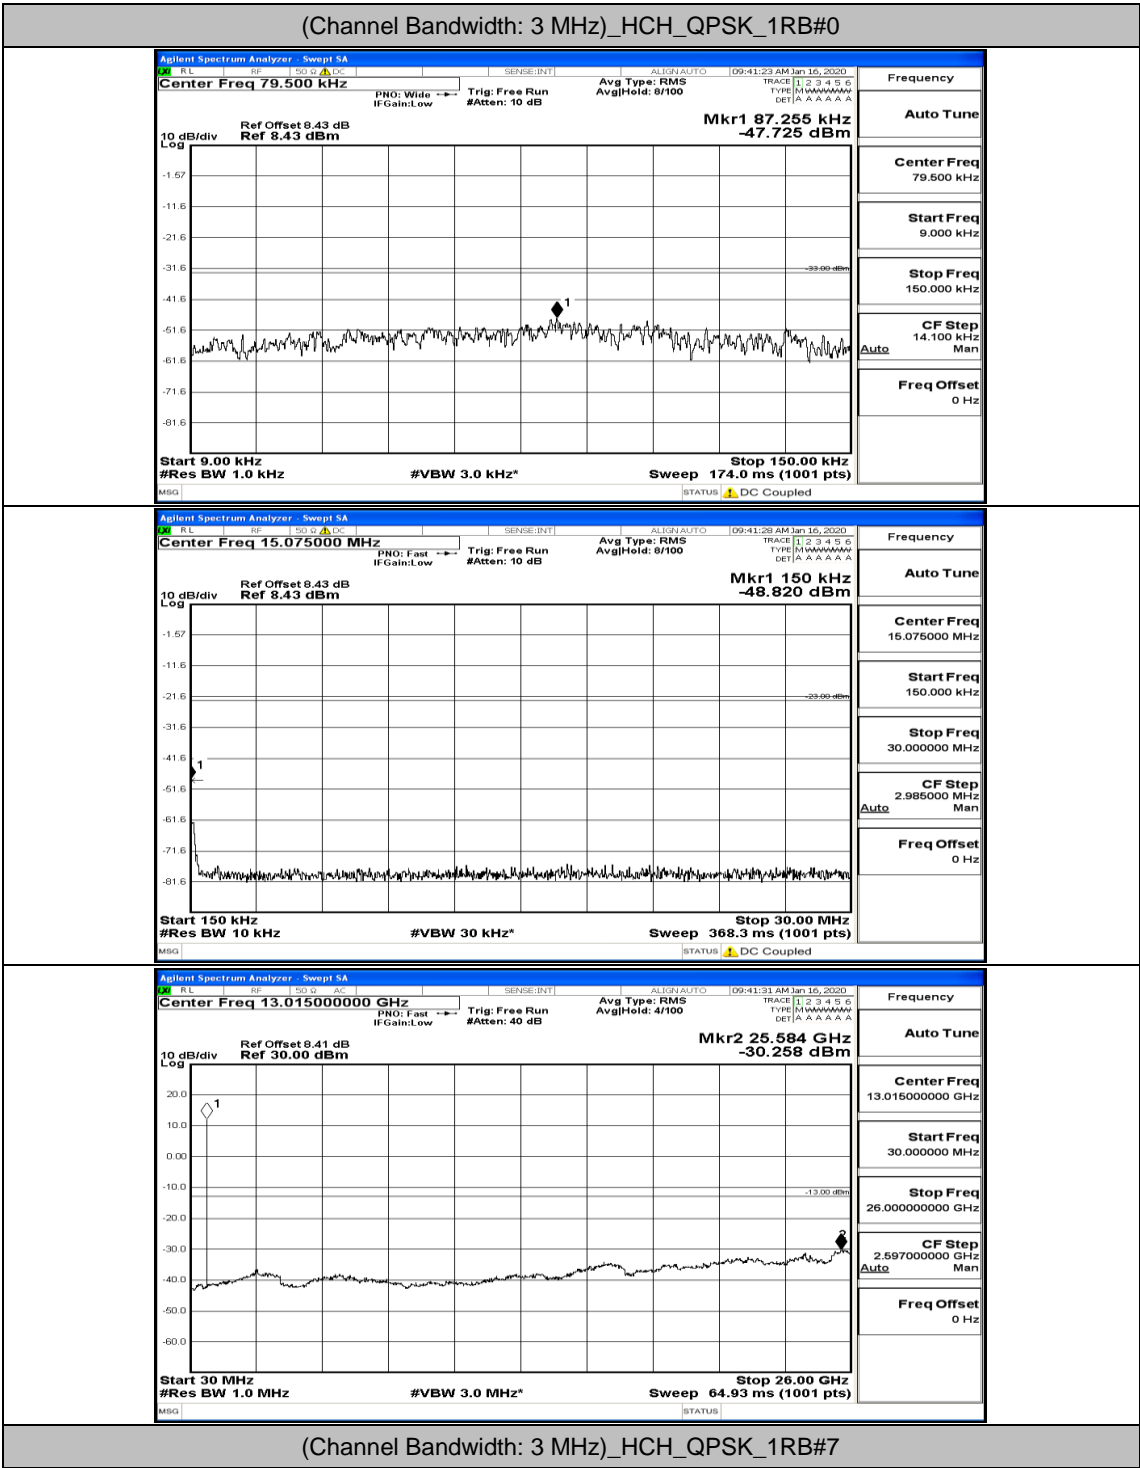

(Channel Bandwidth: 1.4 MHz)_MCH_16QAM_3RB#2

(Channel Bandwidth: 1.4 MHz)_HCH_16QAM_1RB#0

Channel Bandwidth: 3 MHz

(Channel Bandwidth: 3 MHz)_LCH_QPSK_1RB#0

(Channel Bandwidth: 3 MHz)_LCH_QPSK_8RB#4

(Channel Bandwidth: 3 MHz)_MCH_QPSK_1RB#0

(Channel Bandwidth: 3 MHz)_MCH_QPSK_8RB#4

(Channel Bandwidth: 3 MHz)_MCH_QPSK_8RB#7

(Channel Bandwidth: 3 MHz)_MCH_QPSK_15RB#0

(Channel Bandwidth: 3 MHz)_HCH_QPSK_8RB#0

(Channel Bandwidth: 3 MHz)_HCH_QPSK_8RB#4

(Channel Bandwidth: 3 MHz)_HCH_QPSK_8RB#7

(Channel Bandwidth: 3 MHz)_LCH_16QAM_1RB#0

(Channel Bandwidth: 3 MHz)_LCH_16QAM_1RB#7

(Channel Bandwidth: 3 MHz)_LCH_16QAM_15RB#0

(Channel Bandwidth: 3 MHz)_MCH_16QAM_1RB#0