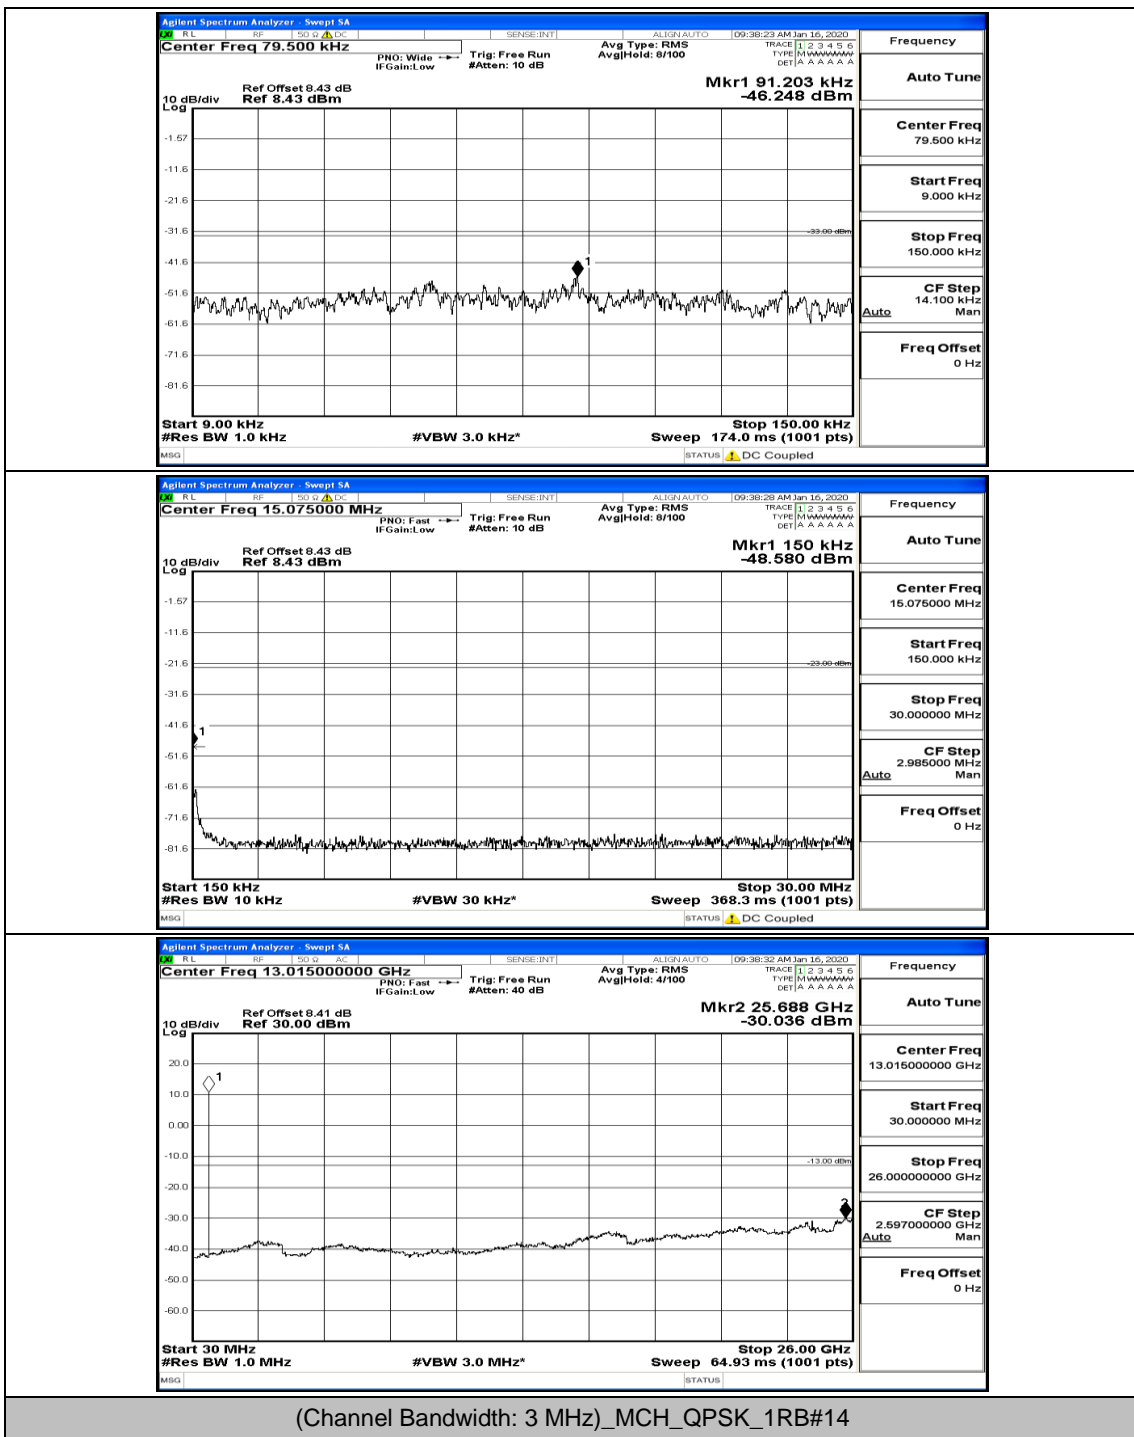

(Channel Bandwidth: 1.4 MHz)_MCH_16QAM_3RB#2

(Channel Bandwidth: 1.4 MHz)_HCH_16QAM_1RB#0

Channel Bandwidth: 3 MHz

(Channel Bandwidth: 3 MHz)_LCH_QPSK_1RB#0

(Channel Bandwidth: 3 MHz)_LCH_QPSK_8RB#4

(Channel Bandwidth: 3 MHz)_MCH_QPSK_1RB#0

(Channel Bandwidth: 3 MHz)_MCH_QPSK_8RB#4

(Channel Bandwidth: 3 MHz)_MCH_QPSK_8RB#7

(Channel Bandwidth: 3 MHz)_MCH_QPSK_15RB#0

(Channel Bandwidth: 3 MHz)_HCH_QPSK_8RB#0

(Channel Bandwidth: 3 MHz)_HCH_QPSK_8RB#4

(Channel Bandwidth: 3 MHz)_HCH_QPSK_8RB#7

(Channel Bandwidth: 3 MHz)_LCH_16QAM_1RB#0

(Channel Bandwidth: 3 MHz)_LCH_16QAM_1RB#7

(Channel Bandwidth: 3 MHz)_LCH_16QAM_15RB#0

(Channel Bandwidth: 3 MHz)_MCH_16QAM_1RB#0