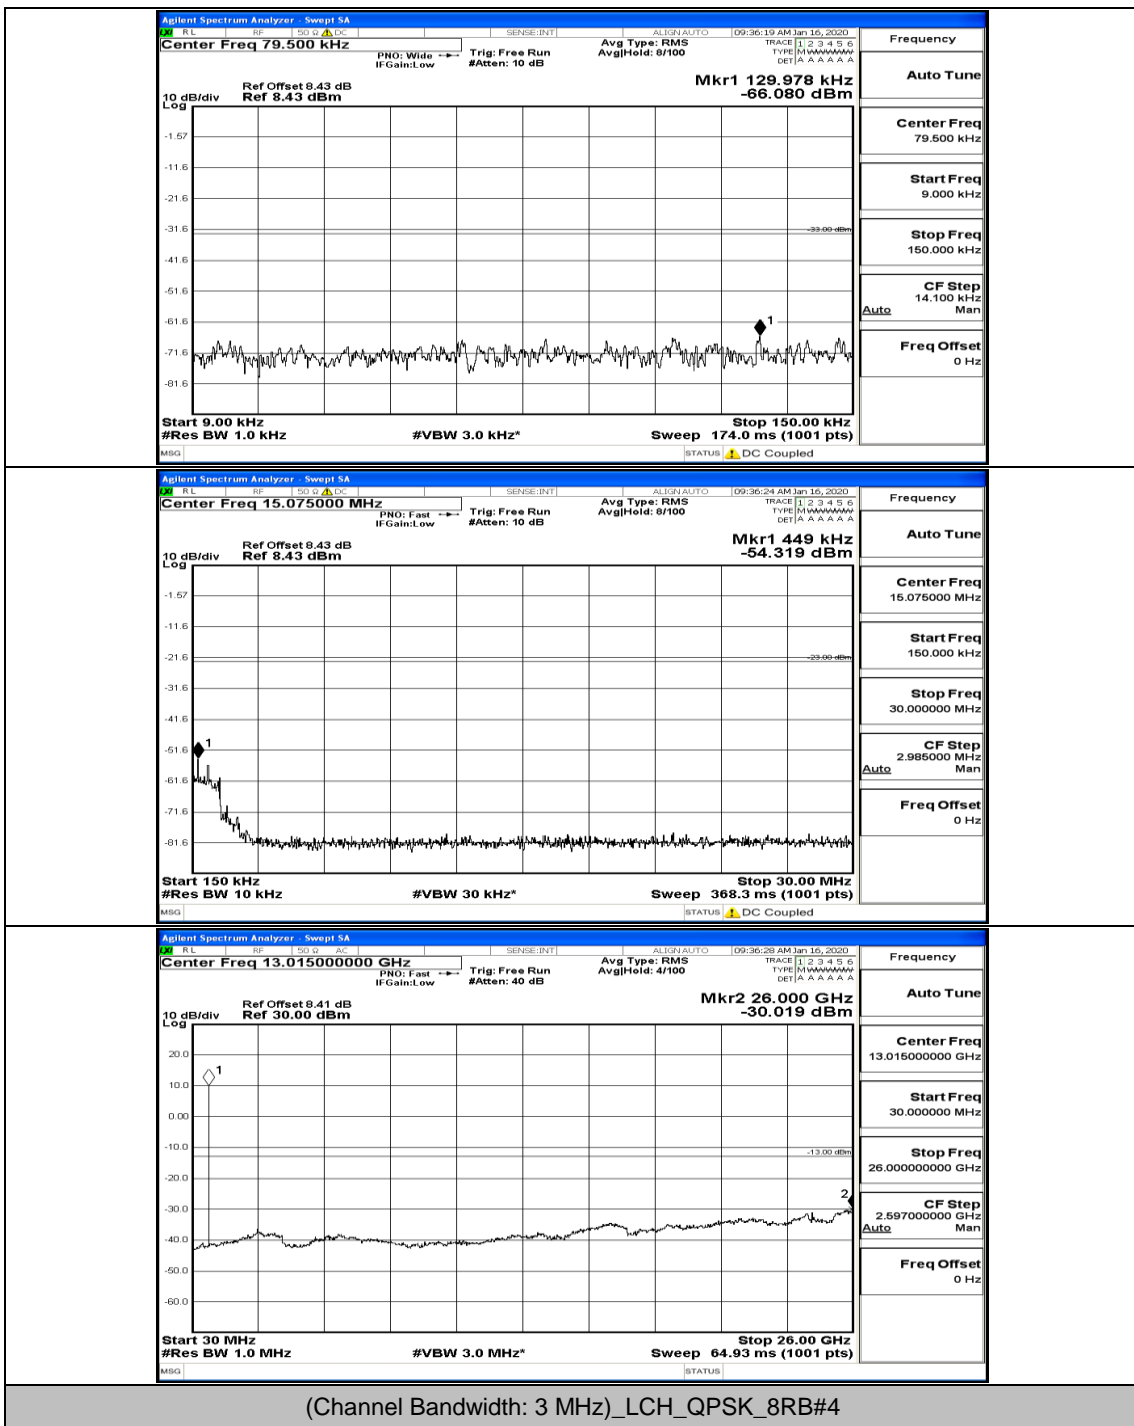

(Channel Bandwidth: 1.4 MHz)_MCH_16QAM_3RB#2

(Channel Bandwidth: 1.4 MHz)_HCH_16QAM_1RB#0

Channel Bandwidth: 3 MHz

(Channel Bandwidth: 3 MHz)_LCH_QPSK_1RB#0

(Channel Bandwidth: 3 MHz)_LCH_QPSK_8RB#4

(Channel Bandwidth: 3 MHz)_MCH_QPSK_1RB#0

(Channel Bandwidth: 3 MHz)_MCH_QPSK_8RB#4

(Channel Bandwidth: 3 MHz)_MCH_QPSK_8RB#7

(Channel Bandwidth: 3 MHz)_MCH_QPSK_15RB#0

(Channel Bandwidth: 3 MHz)_HCH_QPSK_8RB#0

(Channel Bandwidth: 3 MHz)_HCH_QPSK_8RB#4

(Channel Bandwidth: 3 MHz)_HCH_QPSK_8RB#7

(Channel Bandwidth: 3 MHz)_LCH_16QAM_1RB#0

(Channel Bandwidth: 3 MHz)_LCH_16QAM_1RB#7

(Channel Bandwidth: 3 MHz)_LCH_16QAM_15RB#0

(Channel Bandwidth: 3 MHz)_MCH_16QAM_1RB#0