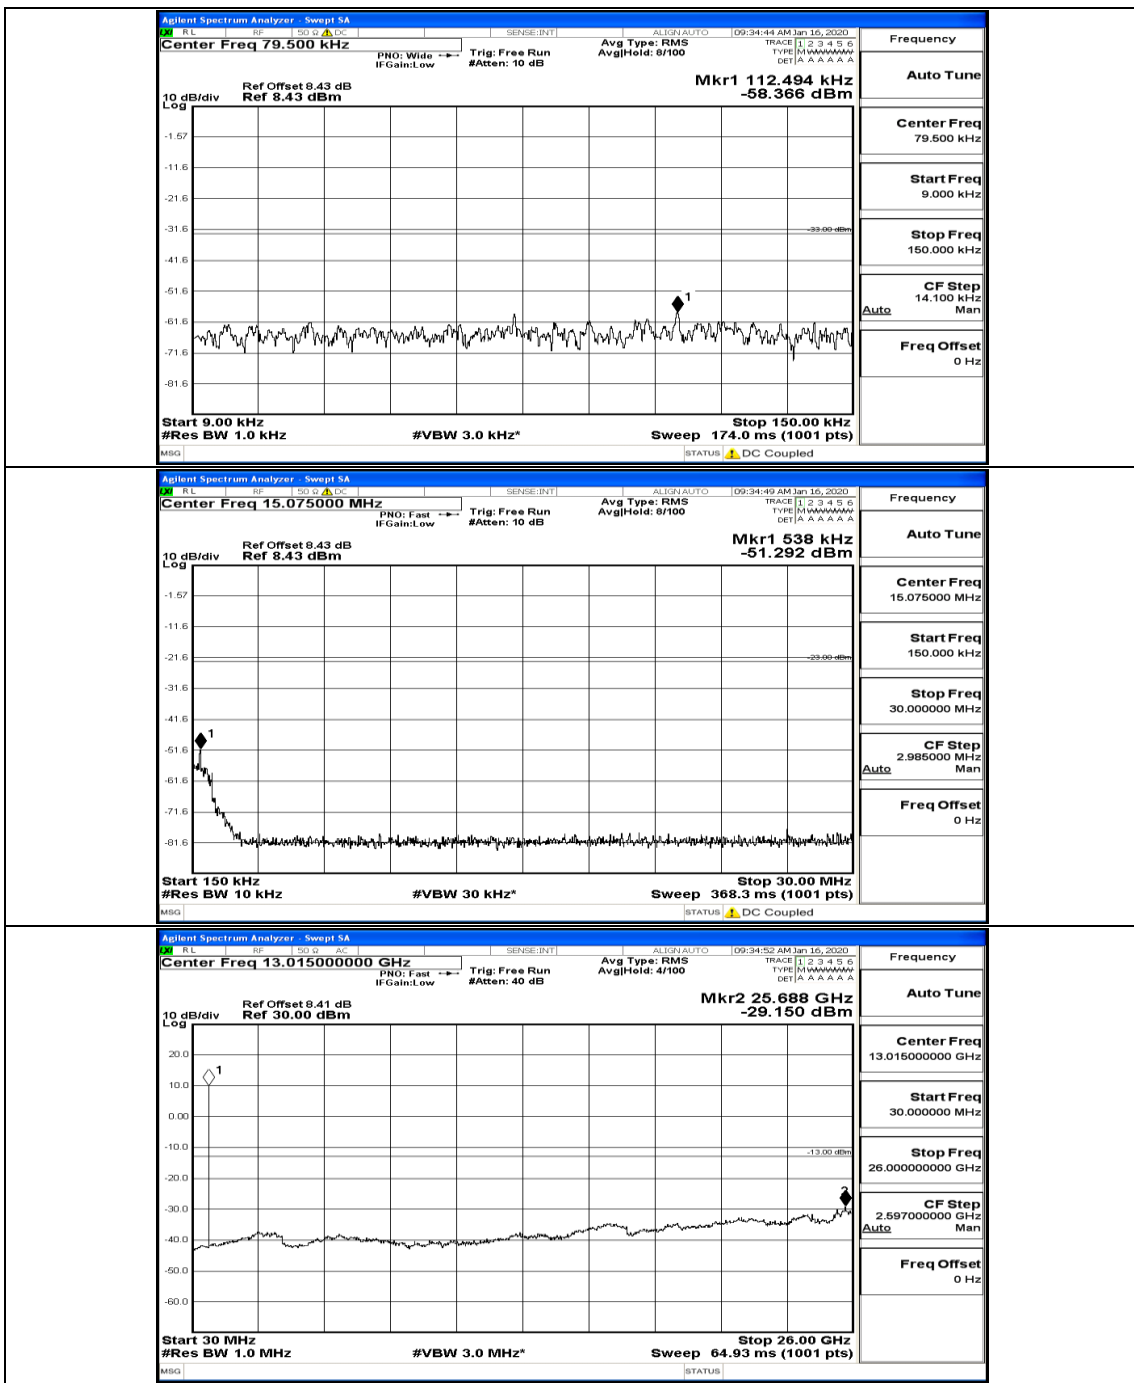

(Channel Bandwidth: 1.4 MHz)_MCH_16QAM_3RB#2

(Channel Bandwidth: 1.4 MHz)_HCH_16QAM_1RB#0

Channel Bandwidth: 3 MHz

(Channel Bandwidth: 3 MHz)_LCH_QPSK_1RB#0

(Channel Bandwidth: 3 MHz)_LCH_QPSK_8RB#4

(Channel Bandwidth: 3 MHz)_MCH_QPSK_1RB#0

(Channel Bandwidth: 3 MHz)_MCH_QPSK_8RB#4

(Channel Bandwidth: 3 MHz)_MCH_QPSK_8RB#7

(Channel Bandwidth: 3 MHz)_MCH_QPSK_15RB#0

(Channel Bandwidth: 3 MHz)_HCH_QPSK_8RB#0

(Channel Bandwidth: 3 MHz)_HCH_QPSK_8RB#4