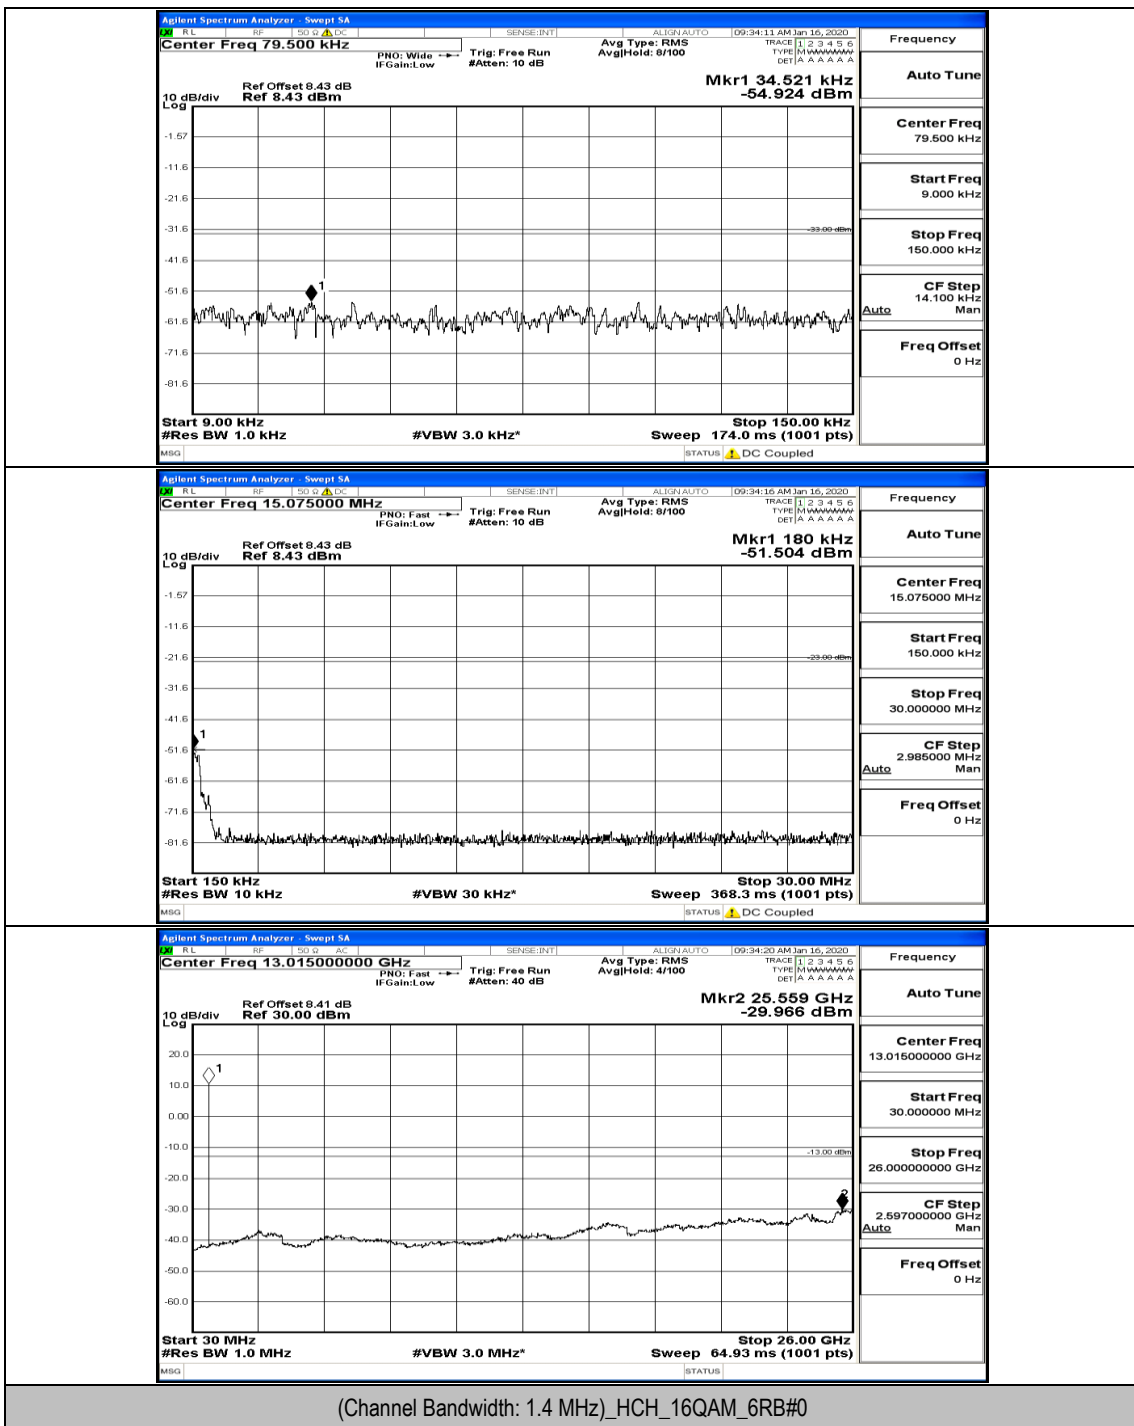

(Channel Bandwidth: 1.4 MHz)_MCH_16QAM_3RB#2

(Channel Bandwidth: 1.4 MHz)_HCH_16QAM_1RB#0

Channel Bandwidth: 3 MHz

(Channel Bandwidth: 3 MHz)_LCH_QPSK_1RB#0

(Channel Bandwidth: 3 MHz)_LCH_QPSK_8RB#4

(Channel Bandwidth: 3 MHz)_MCH_QPSK_1RB#0

(Channel Bandwidth: 3 MHz)_MCH_QPSK_8RB#4

(Channel Bandwidth: 3 MHz)_MCH_QPSK_8RB#7

(Channel Bandwidth: 3 MHz)_MCH_QPSK_15RB#0

(Channel Bandwidth: 3 MHz)_HCH_QPSK_8RB#0

(Channel Bandwidth: 3 MHz)_HCH_QPSK_8RB#4

(Channel Bandwidth: 3 MHz)_HCH_QPSK_8RB#7

(Channel Bandwidth: 3 MHz)_LCH_16QAM_1RB#0

(Channel Bandwidth: 3 MHz)_LCH_16QAM_1RB#7

(Channel Bandwidth: 3 MHz)_LCH_16QAM_15RB#0

(Channel Bandwidth: 3 MHz)_MCH_16QAM_1RB#0