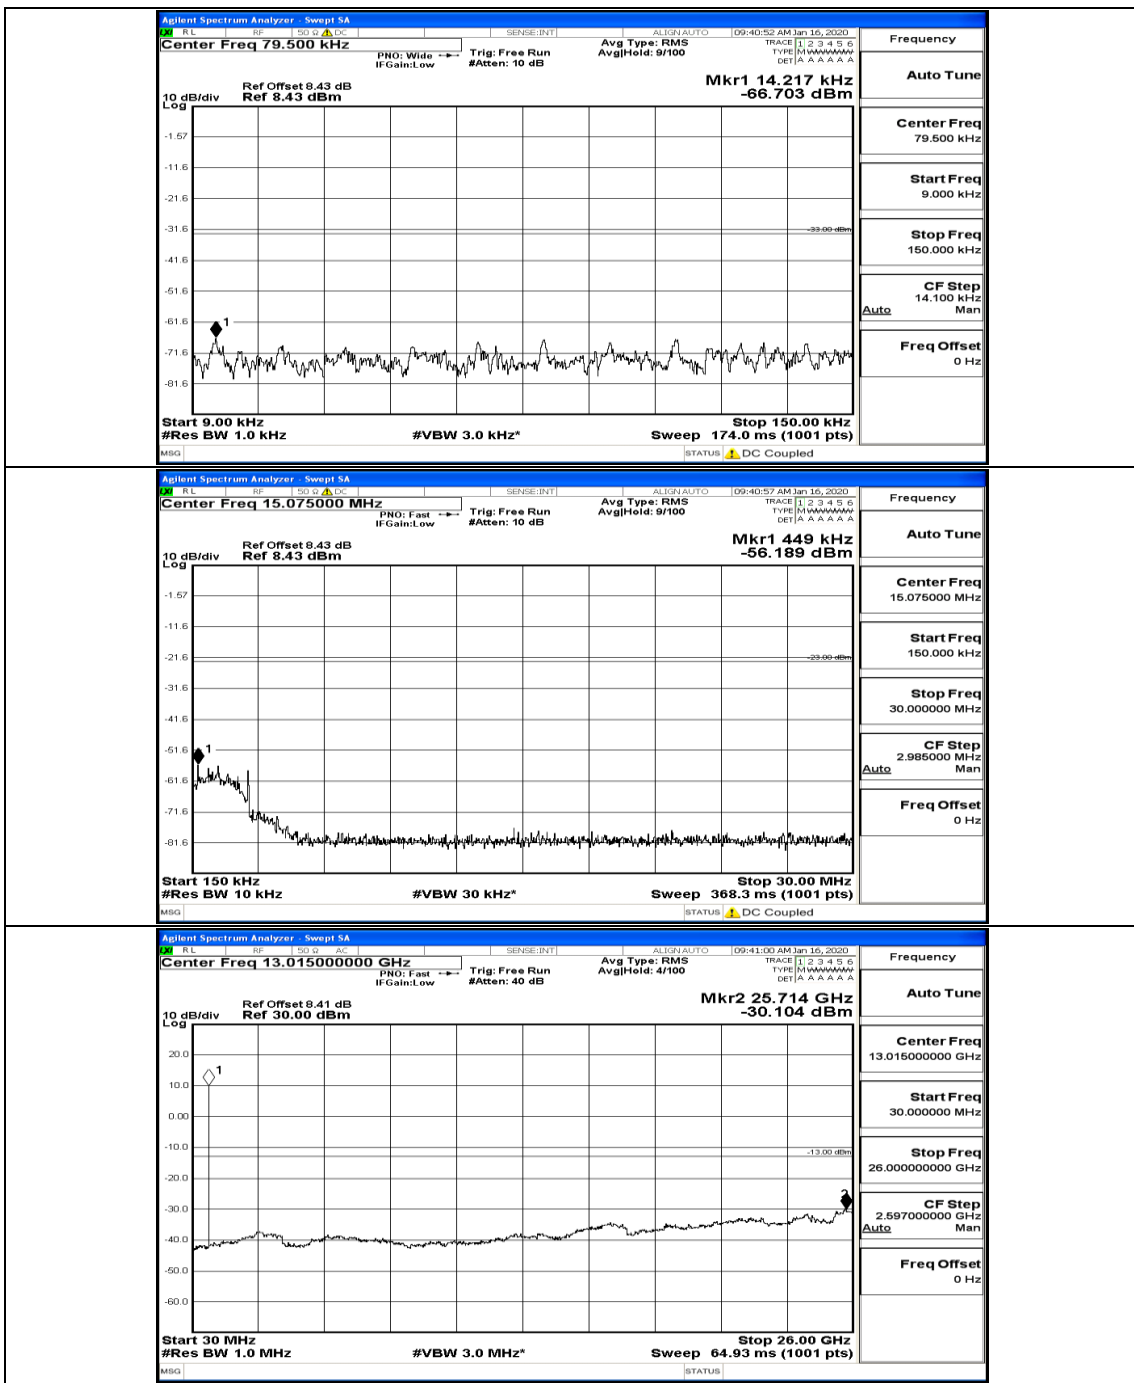

(Channel Bandwidth: 1.4 MHz)_MCH_16QAM_3RB#2

(Channel Bandwidth: 1.4 MHz)_HCH_16QAM_1RB#0

Channel Bandwidth: 3 MHz

(Channel Bandwidth: 3 MHz)_LCH_QPSK_1RB#0

(Channel Bandwidth: 3 MHz)_LCH_QPSK_8RB#4

(Channel Bandwidth: 3 MHz)_MCH_QPSK_1RB#0

(Channel Bandwidth: 3 MHz)_MCH_QPSK_8RB#4

(Channel Bandwidth: 3 MHz)_MCH_QPSK_8RB#7

(Channel Bandwidth: 3 MHz)_MCH_QPSK_15RB#0

(Channel Bandwidth: 3 MHz)_HCH_QPSK_8RB#0

(Channel Bandwidth: 3 MHz)_HCH_QPSK_8RB#4

(Channel Bandwidth: 3 MHz)_HCH_QPSK_8RB#7

(Channel Bandwidth: 3 MHz)_LCH_16QAM_1RB#0

(Channel Bandwidth: 3 MHz)_LCH_16QAM_1RB#7

(Channel Bandwidth: 3 MHz)_LCH_16QAM_15RB#0

(Channel Bandwidth: 3 MHz)_MCH_16QAM_1RB#0