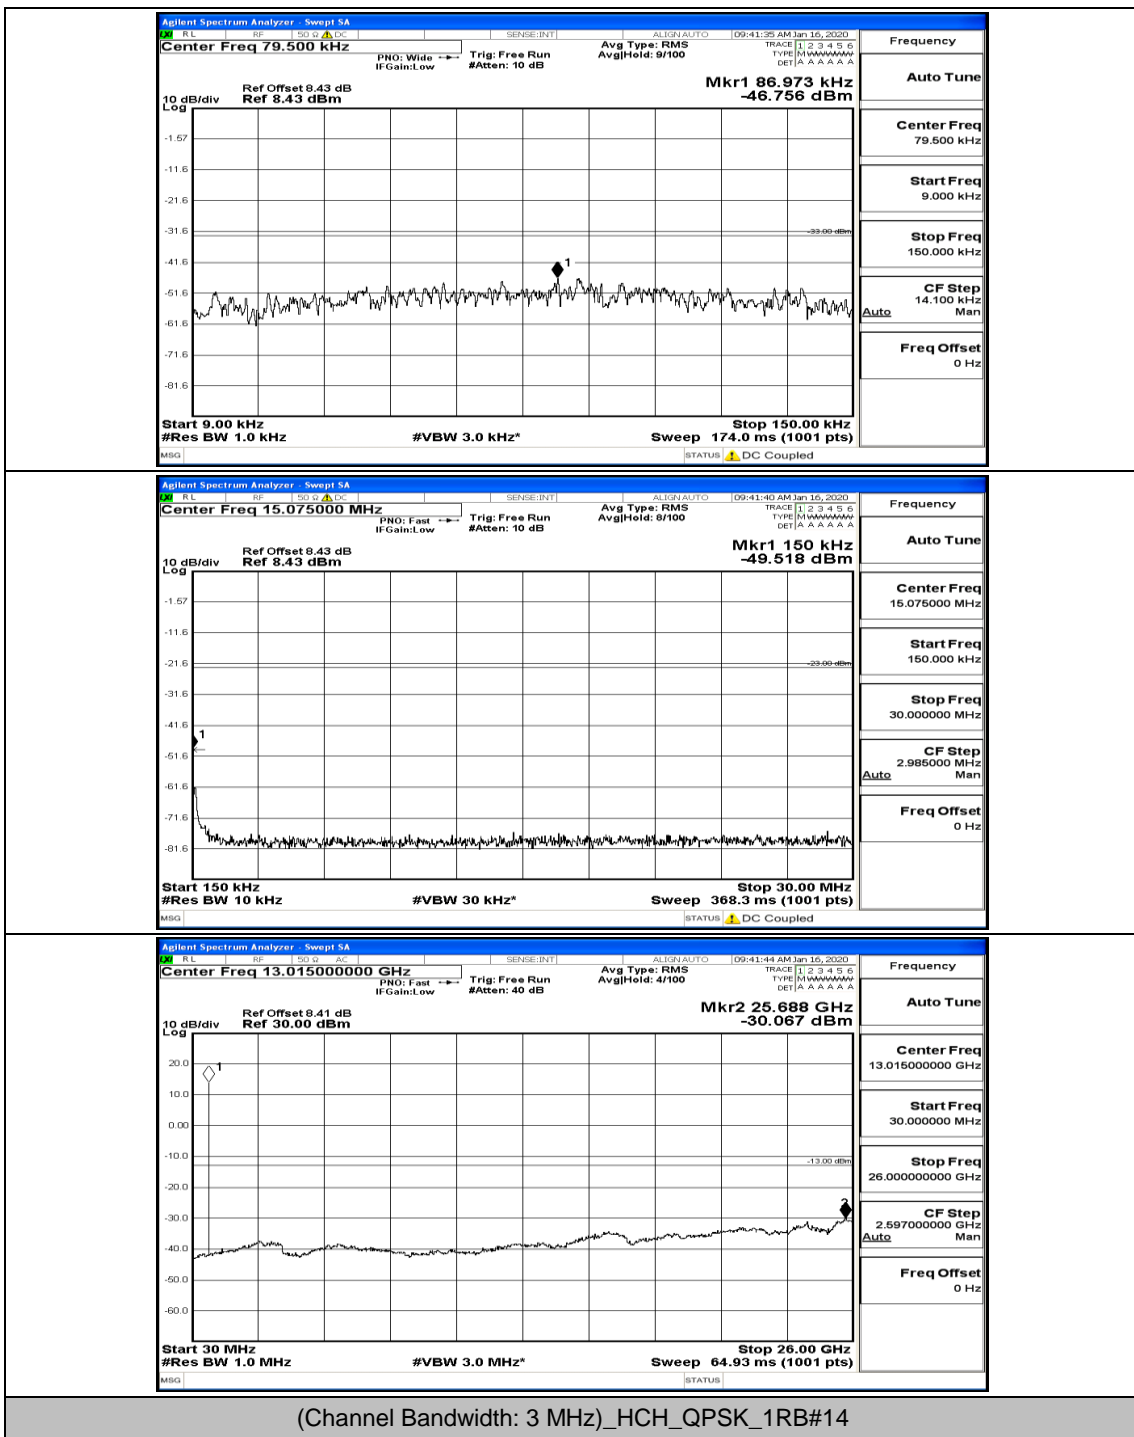

(Channel Bandwidth: 1.4 MHz)_MCH_16QAM_3RB#2

(Channel Bandwidth: 1.4 MHz)_HCH_16QAM_1RB#0

Channel Bandwidth: 3 MHz

(Channel Bandwidth: 3 MHz)_LCH_QPSK_1RB#0

(Channel Bandwidth: 3 MHz)_LCH_QPSK_8RB#4

(Channel Bandwidth: 3 MHz)_MCH_QPSK_1RB#0

(Channel Bandwidth: 3 MHz)_MCH_QPSK_8RB#4

(Channel Bandwidth: 3 MHz)_MCH_QPSK_8RB#7

(Channel Bandwidth: 3 MHz)_MCH_QPSK_15RB#0

(Channel Bandwidth: 3 MHz)_HCH_QPSK_8RB#0

(Channel Bandwidth: 3 MHz)_HCH_QPSK_8RB#4

(Channel Bandwidth: 3 MHz)_HCH_QPSK_8RB#7

(Channel Bandwidth: 3 MHz)_LCH_16QAM_1RB#0

(Channel Bandwidth: 3 MHz)_LCH_16QAM_1RB#7

(Channel Bandwidth: 3 MHz)_LCH_16QAM_15RB#0

(Channel Bandwidth: 3 MHz)_MCH_16QAM_1RB#0