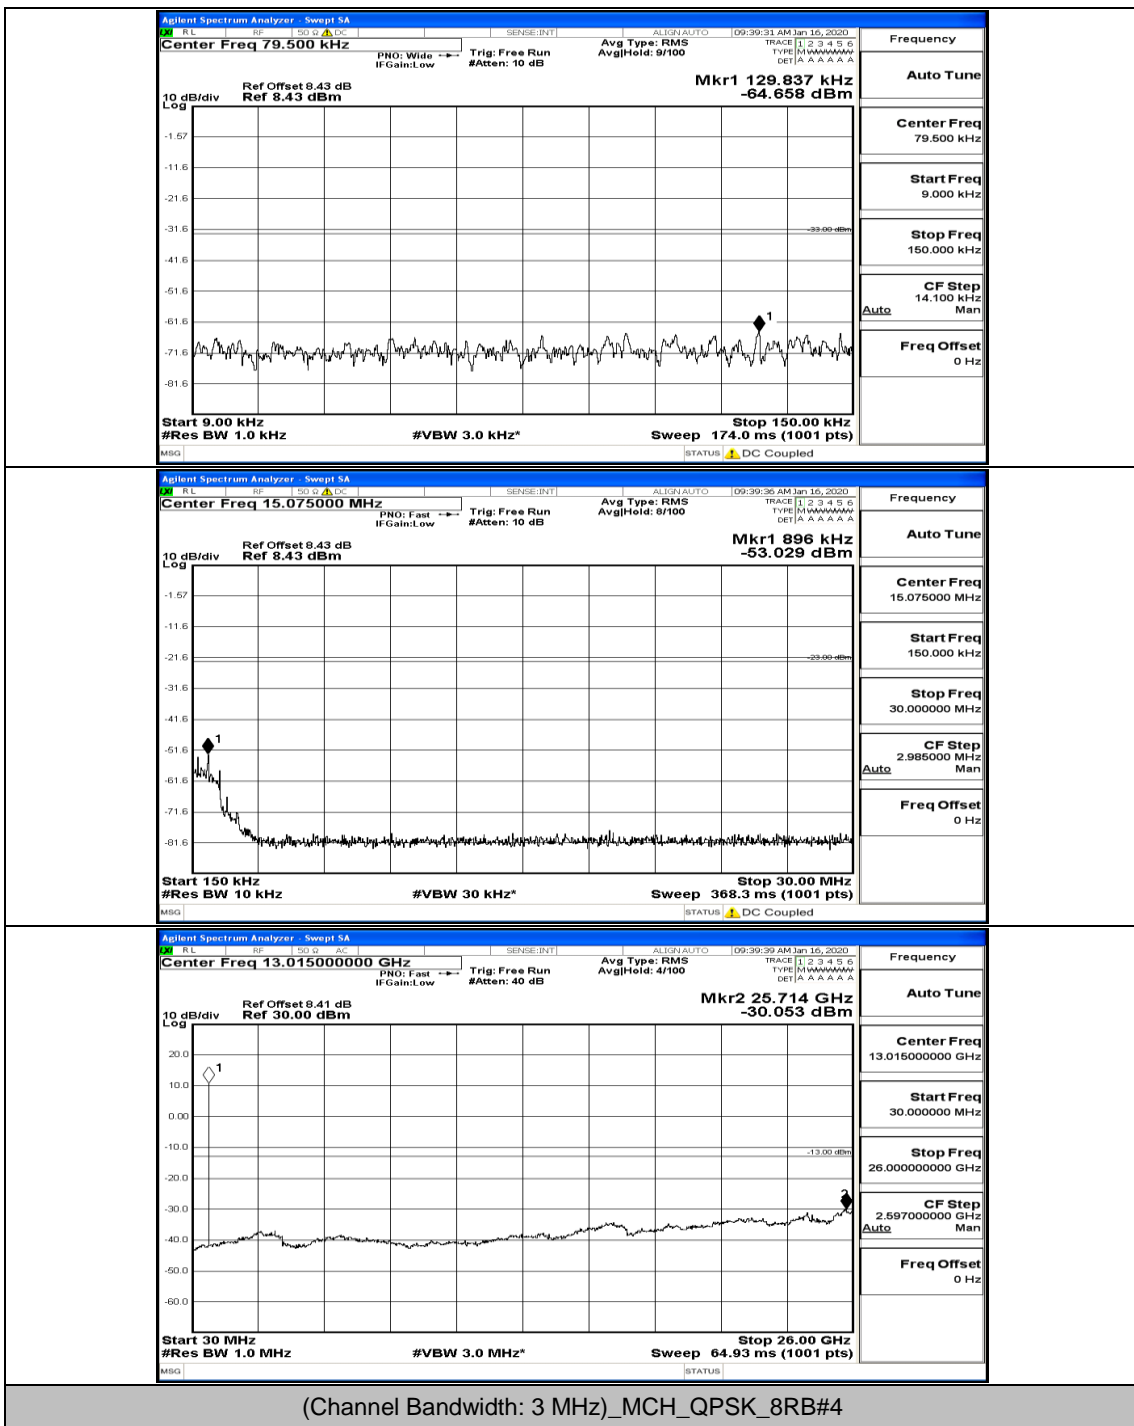

(Channel Bandwidth: 1.4 MHz)_MCH_16QAM_3RB#2

(Channel Bandwidth: 1.4 MHz)_HCH_16QAM_1RB#0

Channel Bandwidth: 3 MHz

(Channel Bandwidth: 3 MHz)_LCH_QPSK_1RB#0

(Channel Bandwidth: 3 MHz)_LCH_QPSK_8RB#4

(Channel Bandwidth: 3 MHz)_MCH_QPSK_1RB#0

(Channel Bandwidth: 3 MHz)_MCH_QPSK_8RB#4

(Channel Bandwidth: 3 MHz)_MCH_QPSK_8RB#7

(Channel Bandwidth: 3 MHz)_MCH_QPSK_15RB#0

(Channel Bandwidth: 3 MHz)_HCH_QPSK_8RB#0

(Channel Bandwidth: 3 MHz)_HCH_QPSK_8RB#4