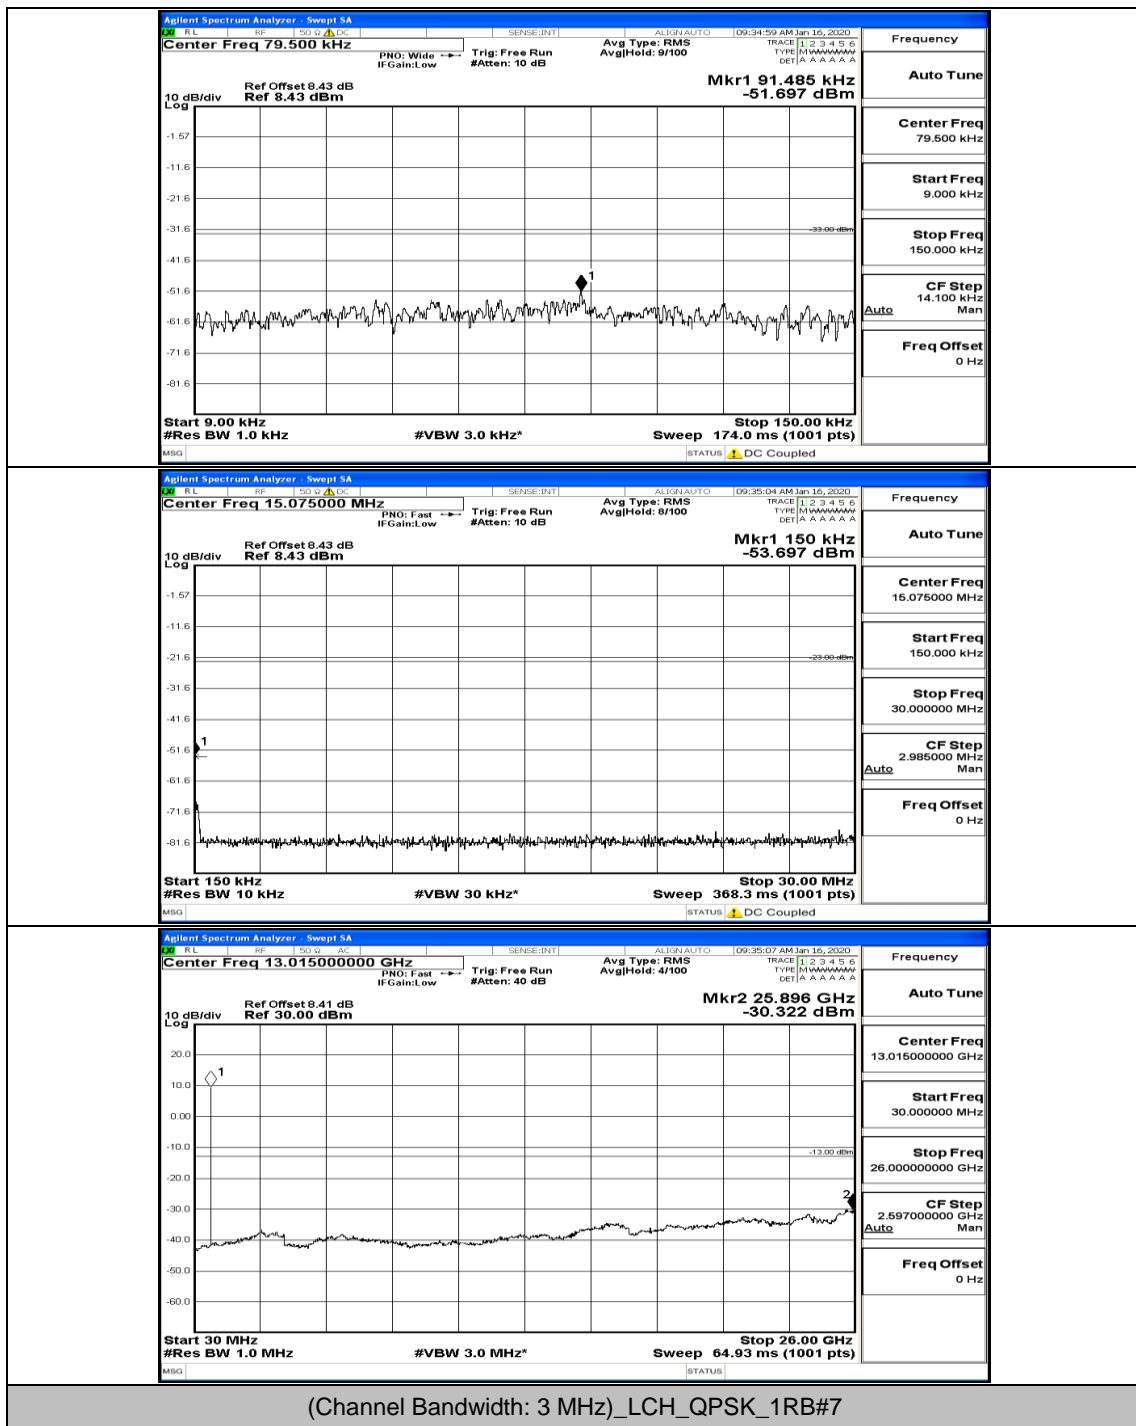

(Channel Bandwidth: 1.4 MHz)_MCH_16QAM_3RB#2

(Channel Bandwidth: 1.4 MHz)_HCH_16QAM_1RB#0

Channel Bandwidth: 3 MHz

(Channel Bandwidth: 3 MHz)_LCH_QPSK_1RB#0

(Channel Bandwidth: 3 MHz)_LCH_QPSK_8RB#4

(Channel Bandwidth: 3 MHz)_MCH_QPSK_1RB#0

(Channel Bandwidth: 3 MHz)_MCH_QPSK_8RB#4

(Channel Bandwidth: 3 MHz)_MCH_QPSK_8RB#7

(Channel Bandwidth: 3 MHz)_MCH_QPSK_15RB#0

(Channel Bandwidth: 3 MHz)_HCH_QPSK_8RB#0

(Channel Bandwidth: 3 MHz)_HCH_QPSK_8RB#4