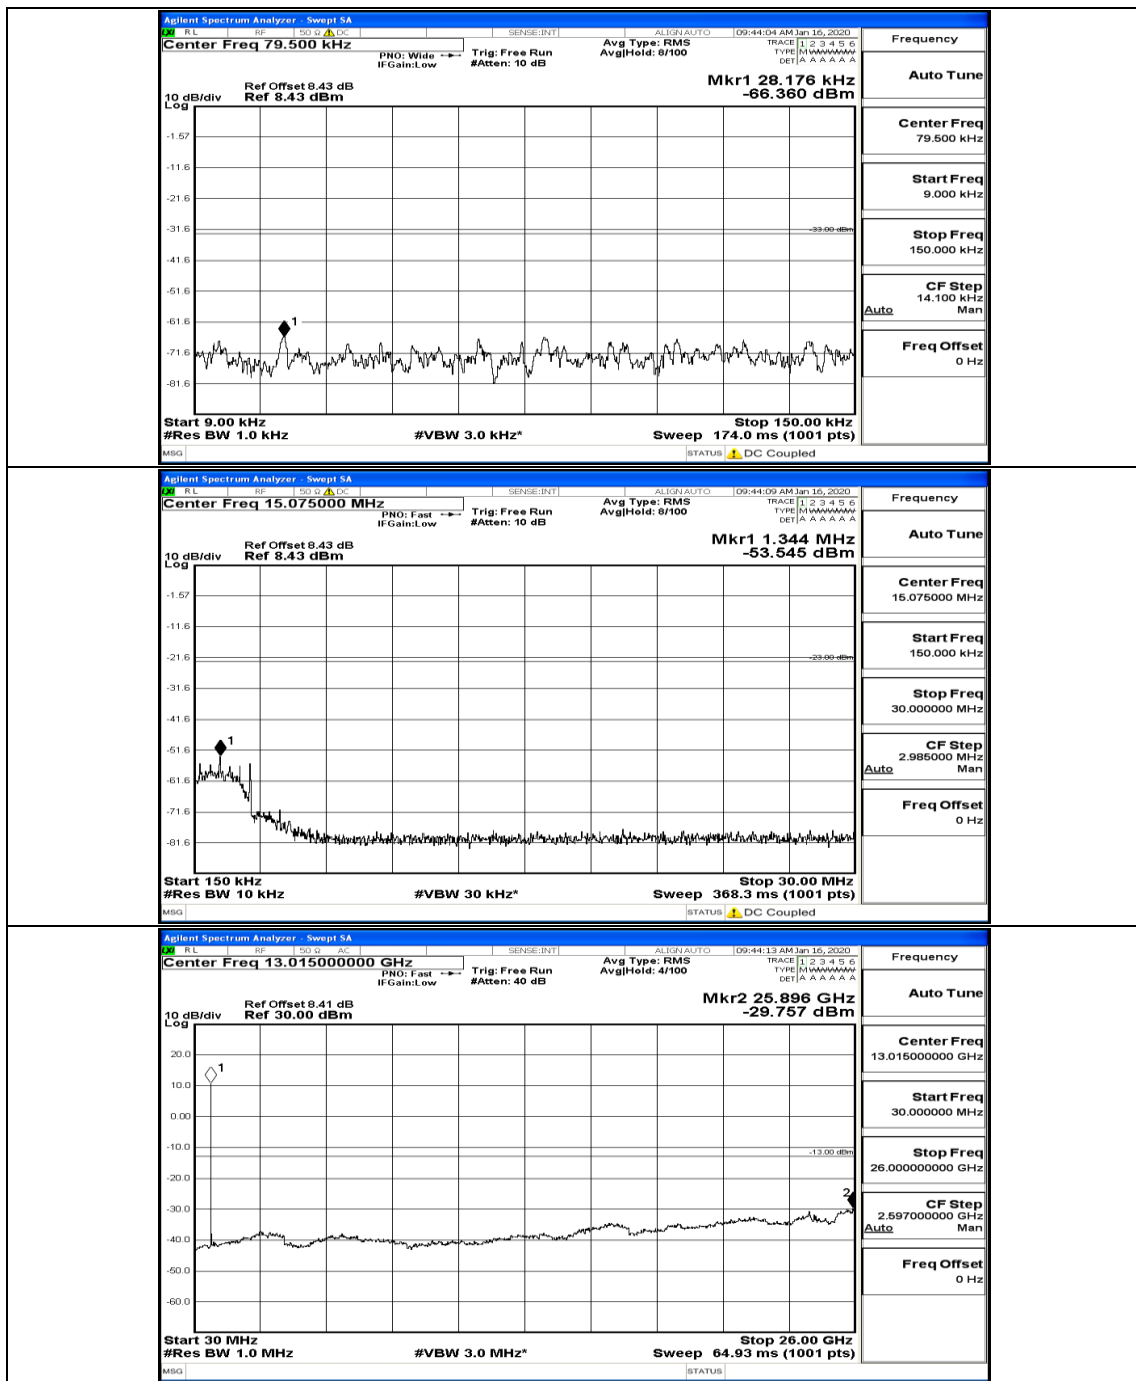

(Channel Bandwidth: 1.4 MHz)_MCH_16QAM_3RB#2

(Channel Bandwidth: 1.4 MHz)_HCH_16QAM_1RB#0

Channel Bandwidth: 3 MHz

(Channel Bandwidth: 3 MHz)_LCH_QPSK_1RB#0

(Channel Bandwidth: 3 MHz)_LCH_QPSK_8RB#4

(Channel Bandwidth: 3 MHz)_MCH_QPSK_1RB#0

(Channel Bandwidth: 3 MHz)_MCH_QPSK_8RB#4

(Channel Bandwidth: 3 MHz)_MCH_QPSK_8RB#7

(Channel Bandwidth: 3 MHz)_MCH_QPSK_15RB#0

(Channel Bandwidth: 3 MHz)_HCH_QPSK_8RB#0

(Channel Bandwidth: 3 MHz)_HCH_QPSK_8RB#4

(Channel Bandwidth: 3 MHz)_HCH_QPSK_8RB#7

(Channel Bandwidth: 3 MHz)_LCH_16QAM_1RB#0

(Channel Bandwidth: 3 MHz)_LCH_16QAM_1RB#7

(Channel Bandwidth: 3 MHz)_LCH_16QAM_15RB#0

(Channel Bandwidth: 3 MHz)_MCH_16QAM_1RB#0