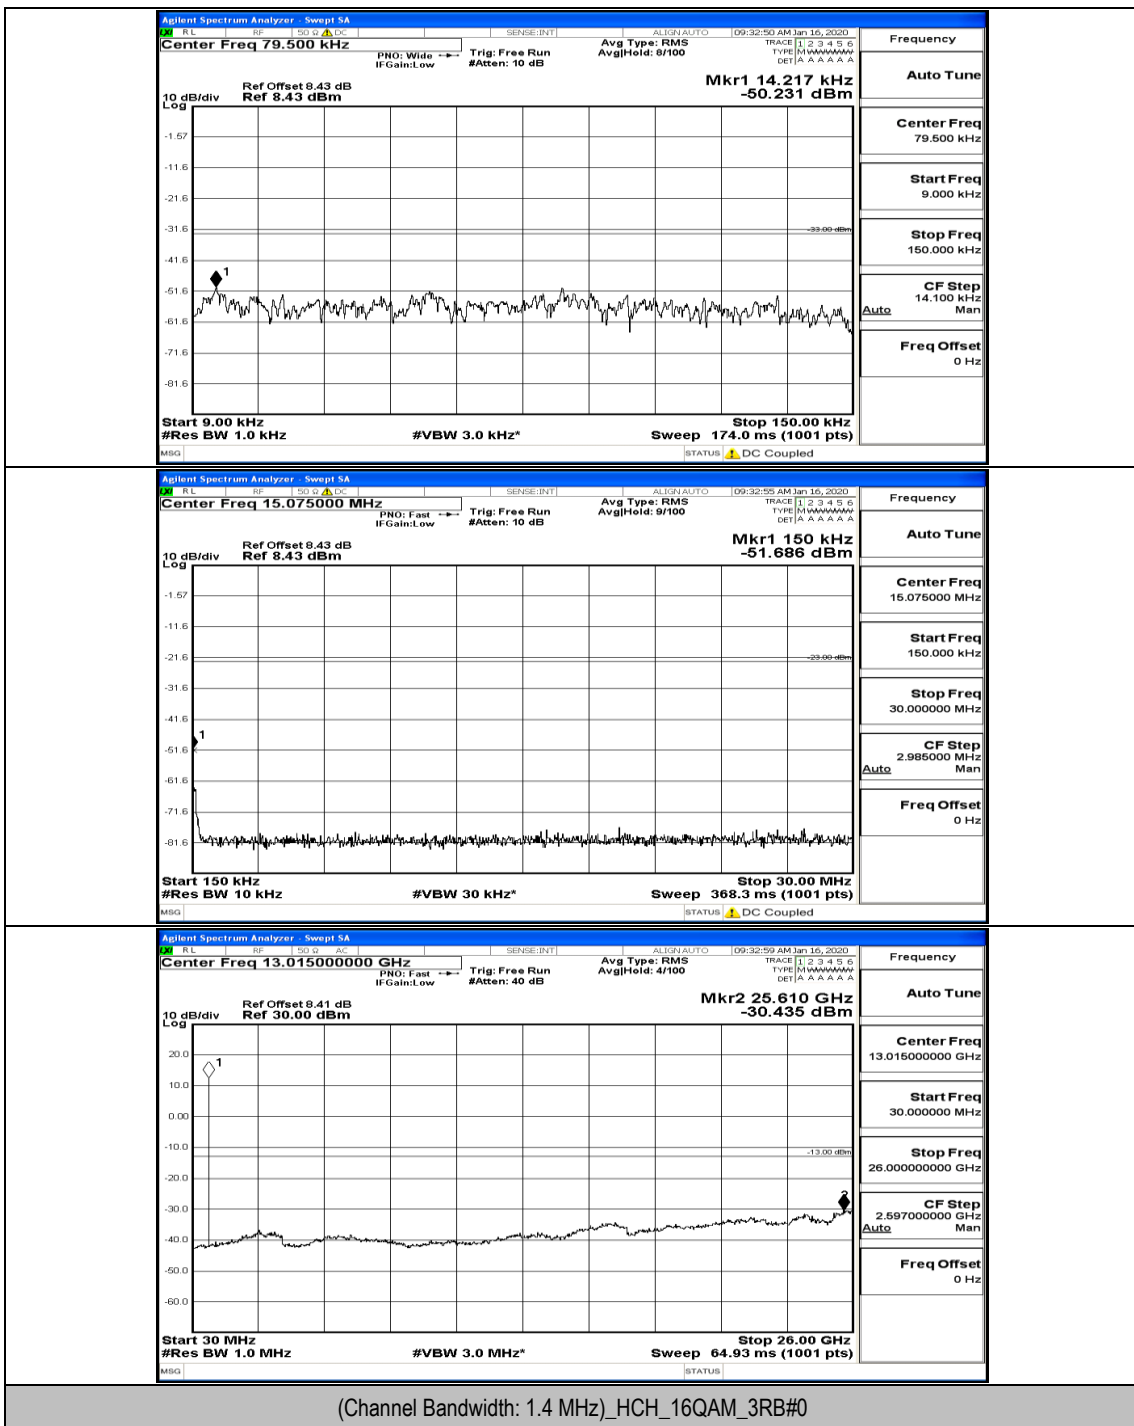

(Channel Bandwidth: 1.4 MHz)_MCH_16QAM_3RB#2

(Channel Bandwidth: 1.4 MHz)_HCH_16QAM_1RB#0

Channel Bandwidth: 3 MHz

(Channel Bandwidth: 3 MHz)_LCH_QPSK_1RB#0

(Channel Bandwidth: 3 MHz)_LCH_QPSK_8RB#4

(Channel Bandwidth: 3 MHz)_MCH_QPSK_1RB#0

(Channel Bandwidth: 3 MHz)_MCH_QPSK_8RB#4

(Channel Bandwidth: 3 MHz)_MCH_QPSK_8RB#7

(Channel Bandwidth: 3 MHz)_MCH_QPSK_15RB#0

(Channel Bandwidth: 3 MHz)_HCH_QPSK_8RB#0

(Channel Bandwidth: 3 MHz)_HCH_QPSK_8RB#4

(Channel Bandwidth: 3 MHz)_HCH_QPSK_8RB#7

(Channel Bandwidth: 3 MHz)_LCH_16QAM_1RB#0

(Channel Bandwidth: 3 MHz)_LCH_16QAM_1RB#7

(Channel Bandwidth: 3 MHz)_LCH_16QAM_15RB#0

(Channel Bandwidth: 3 MHz)_MCH_16QAM_1RB#0