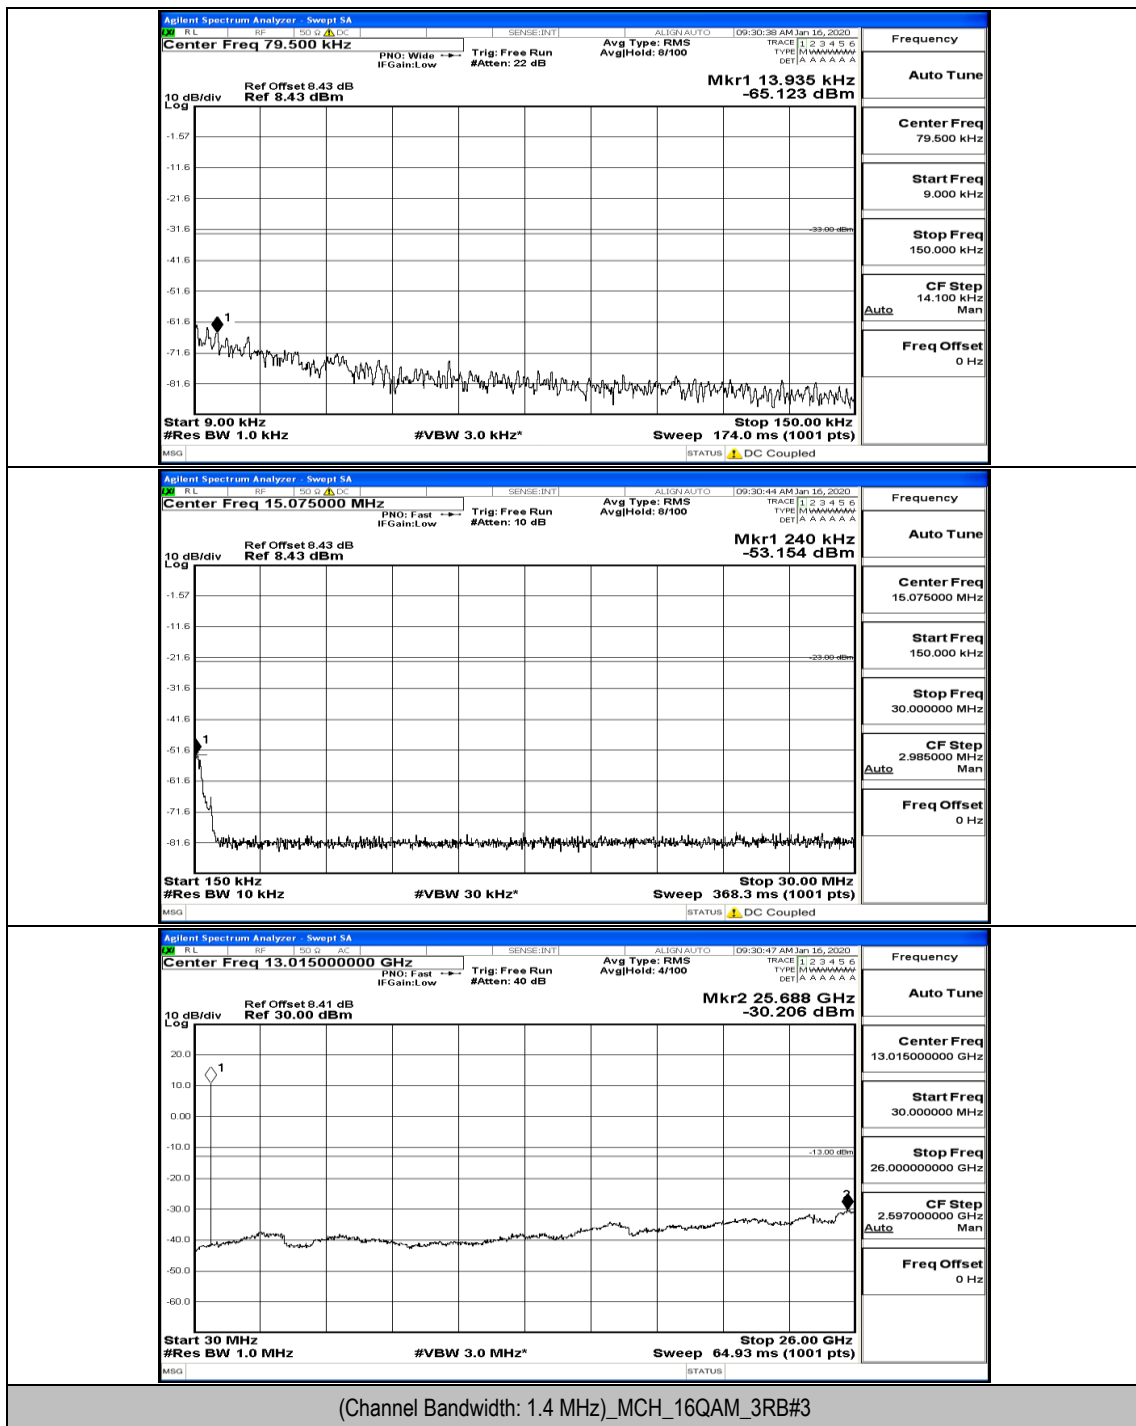

(Channel Bandwidth: 1.4 MHz)_MCH_16QAM_3RB#2

(Channel Bandwidth: 1.4 MHz)_HCH_16QAM_1RB#0

Channel Bandwidth: 3 MHz

(Channel Bandwidth: 3 MHz)_LCH_QPSK_1RB#0

(Channel Bandwidth: 3 MHz)_LCH_QPSK_8RB#4

(Channel Bandwidth: 3 MHz)_MCH_QPSK_1RB#0

(Channel Bandwidth: 3 MHz)_MCH_QPSK_8RB#4

(Channel Bandwidth: 3 MHz)_MCH_QPSK_8RB#7

(Channel Bandwidth: 3 MHz)_MCH_QPSK_15RB#0

(Channel Bandwidth: 3 MHz)_HCH_QPSK_8RB#0

(Channel Bandwidth: 3 MHz)_HCH_QPSK_8RB#4