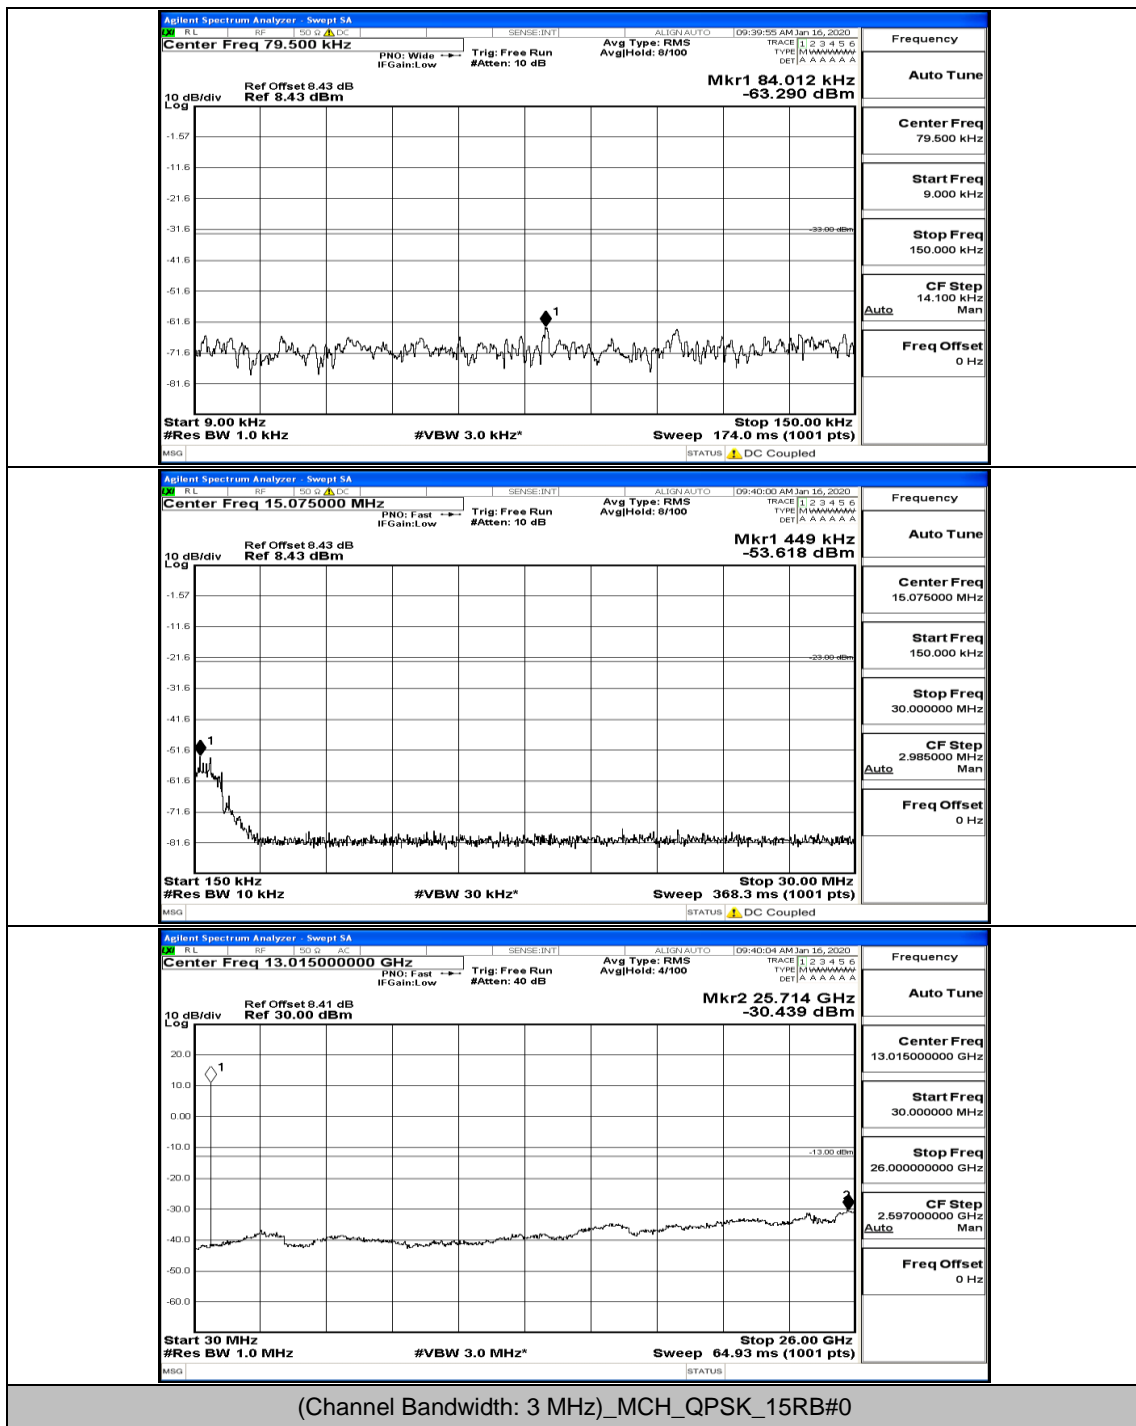

(Channel Bandwidth: 1.4 MHz)_MCH_16QAM_3RB#2

(Channel Bandwidth: 1.4 MHz)_HCH_16QAM_1RB#0

Channel Bandwidth: 3 MHz

(Channel Bandwidth: 3 MHz)_LCH_QPSK_1RB#0

(Channel Bandwidth: 3 MHz)_LCH_QPSK_8RB#4

(Channel Bandwidth: 3 MHz)_MCH_QPSK_1RB#0

(Channel Bandwidth: 3 MHz)_MCH_QPSK_8RB#4

(Channel Bandwidth: 3 MHz)_MCH_QPSK_8RB#7

(Channel Bandwidth: 3 MHz)_MCH_QPSK_15RB#0

(Channel Bandwidth: 3 MHz)_HCH_QPSK_8RB#0

(Channel Bandwidth: 3 MHz)_HCH_QPSK_8RB#4