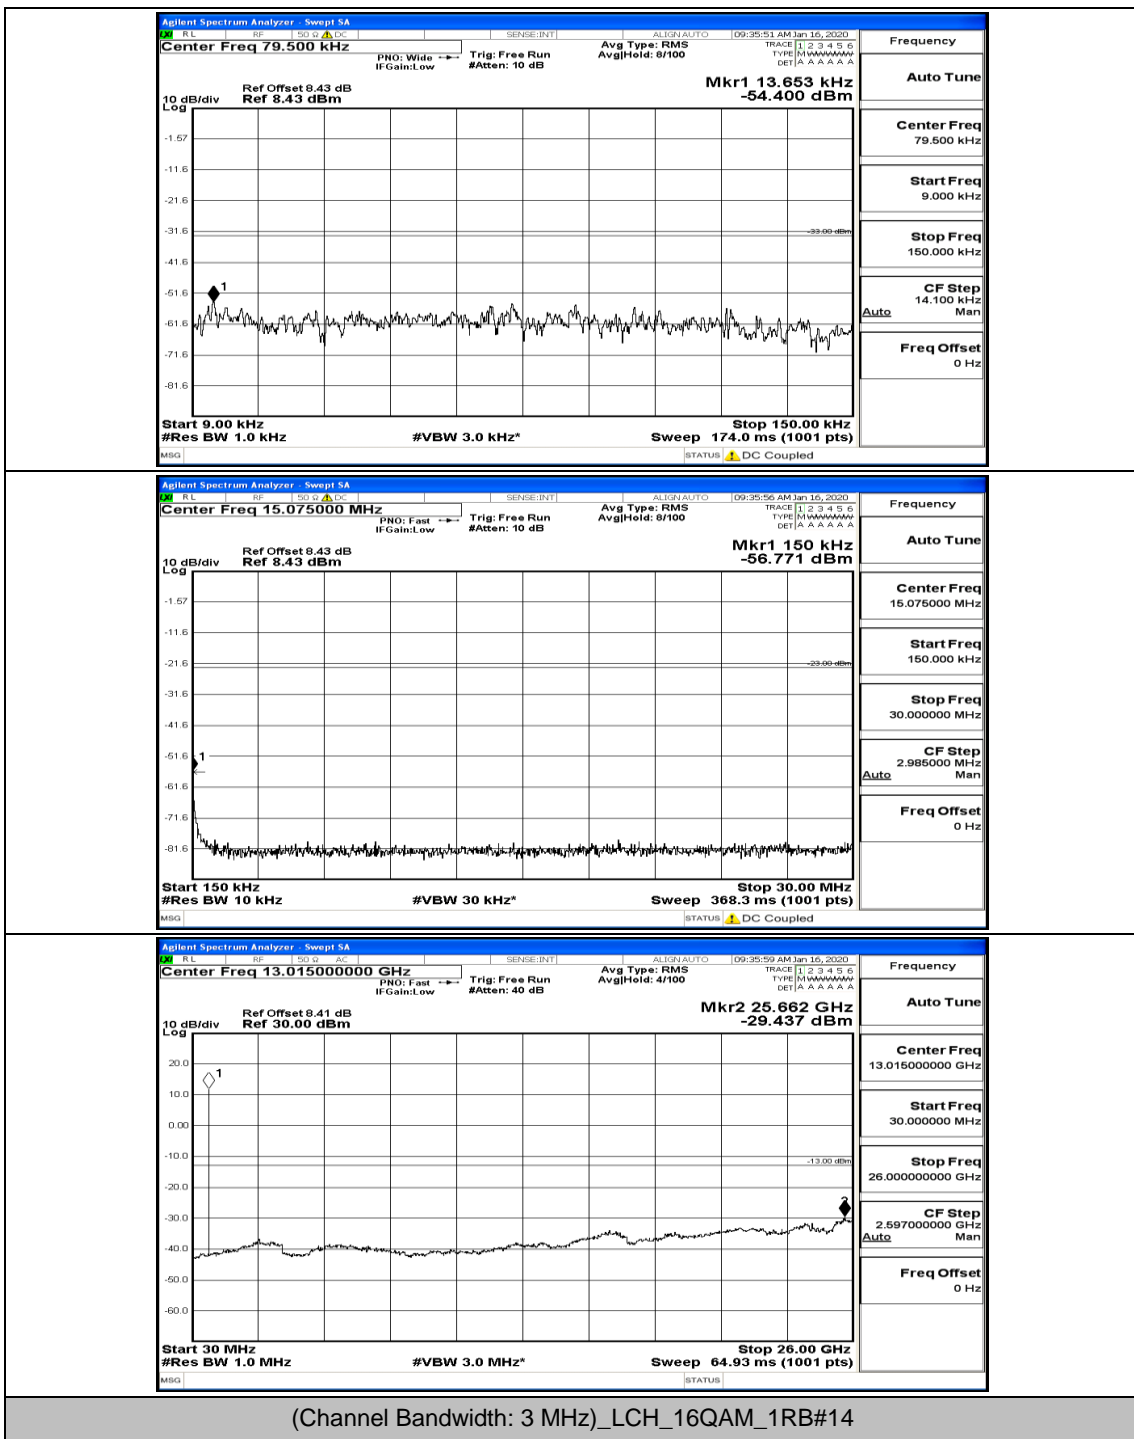

(Channel Bandwidth: 3 MHz)_HCH_QPSK_8RB#7

(Channel Bandwidth: 3 MHz)_LCH_16QAM_1RB#0

(Channel Bandwidth: 3 MHz)_LCH_16QAM_1RB#7

(Channel Bandwidth: 3 MHz)_LCH_16QAM_15RB#0

(Channel Bandwidth: 3 MHz)_MCH_16QAM_1RB#0