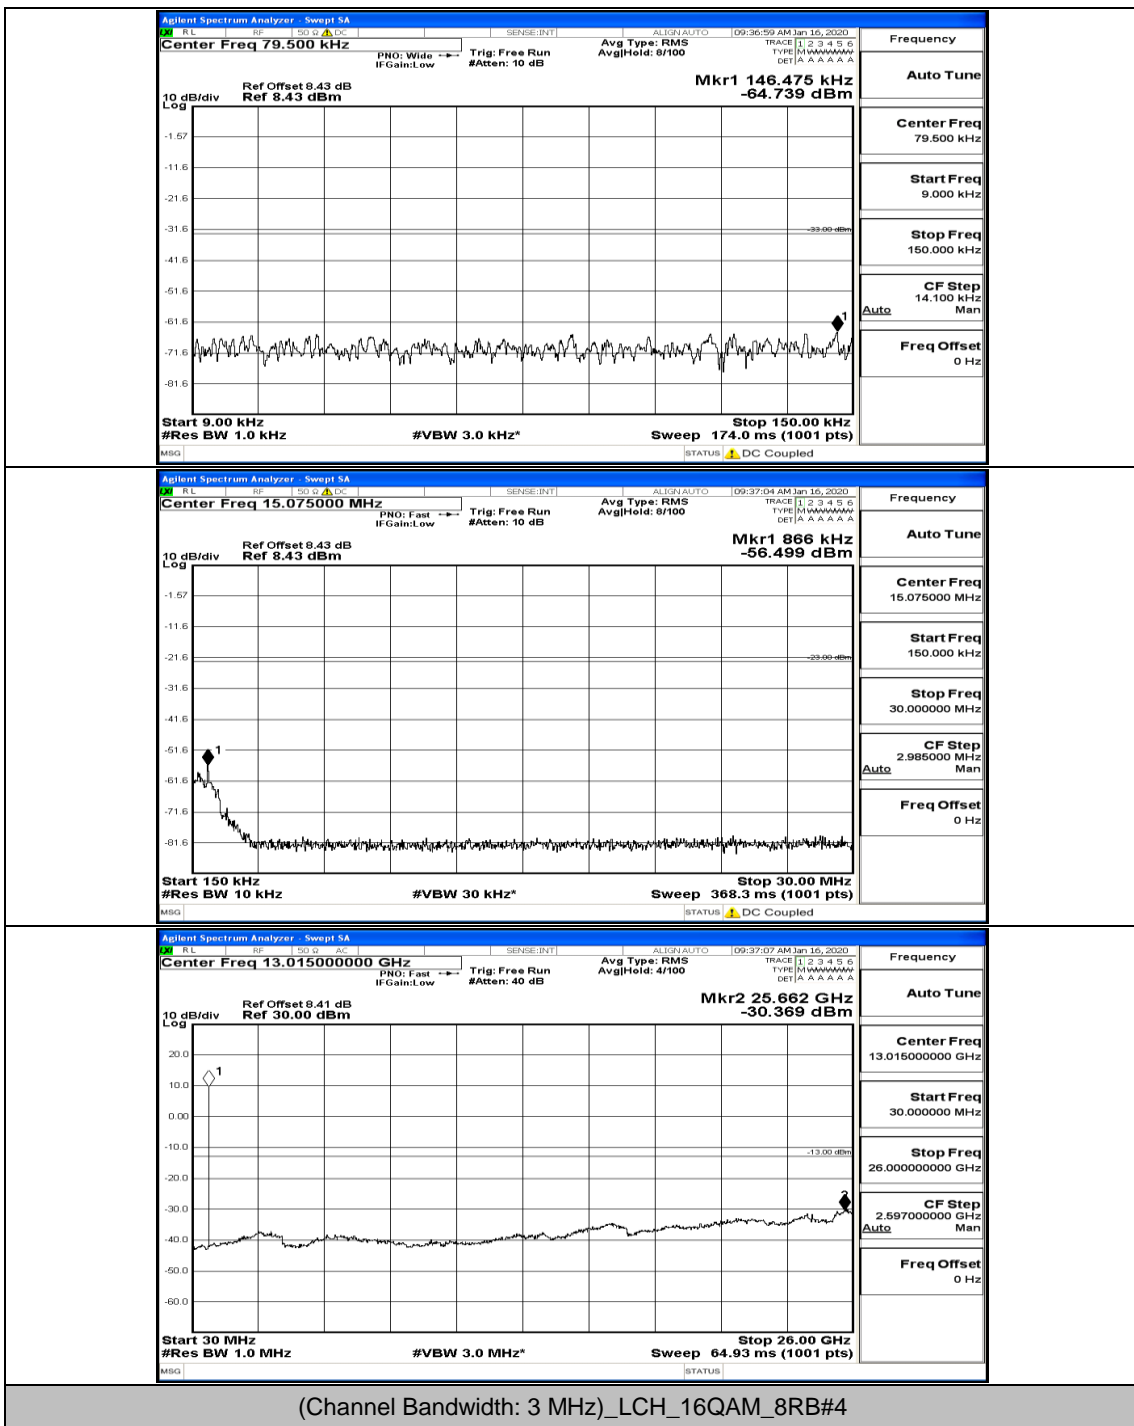

(Channel Bandwidth: 3 MHz)_MCH_QPSK_8RB#4

(Channel Bandwidth: 3 MHz)_MCH_QPSK_8RB#7

(Channel Bandwidth: 3 MHz)_MCH_QPSK_15RB#0

(Channel Bandwidth: 3 MHz)_HCH_QPSK_8RB#0

(Channel Bandwidth: 3 MHz)_HCH_QPSK_8RB#4

(Channel Bandwidth: 3 MHz)_HCH_QPSK_8RB#7

(Channel Bandwidth: 3 MHz)_LCH_16QAM_1RB#0

(Channel Bandwidth: 3 MHz)_LCH_16QAM_1RB#7

(Channel Bandwidth: 3 MHz)_LCH_16QAM_15RB#0

(Channel Bandwidth: 3 MHz)_MCH_16QAM_1RB#0