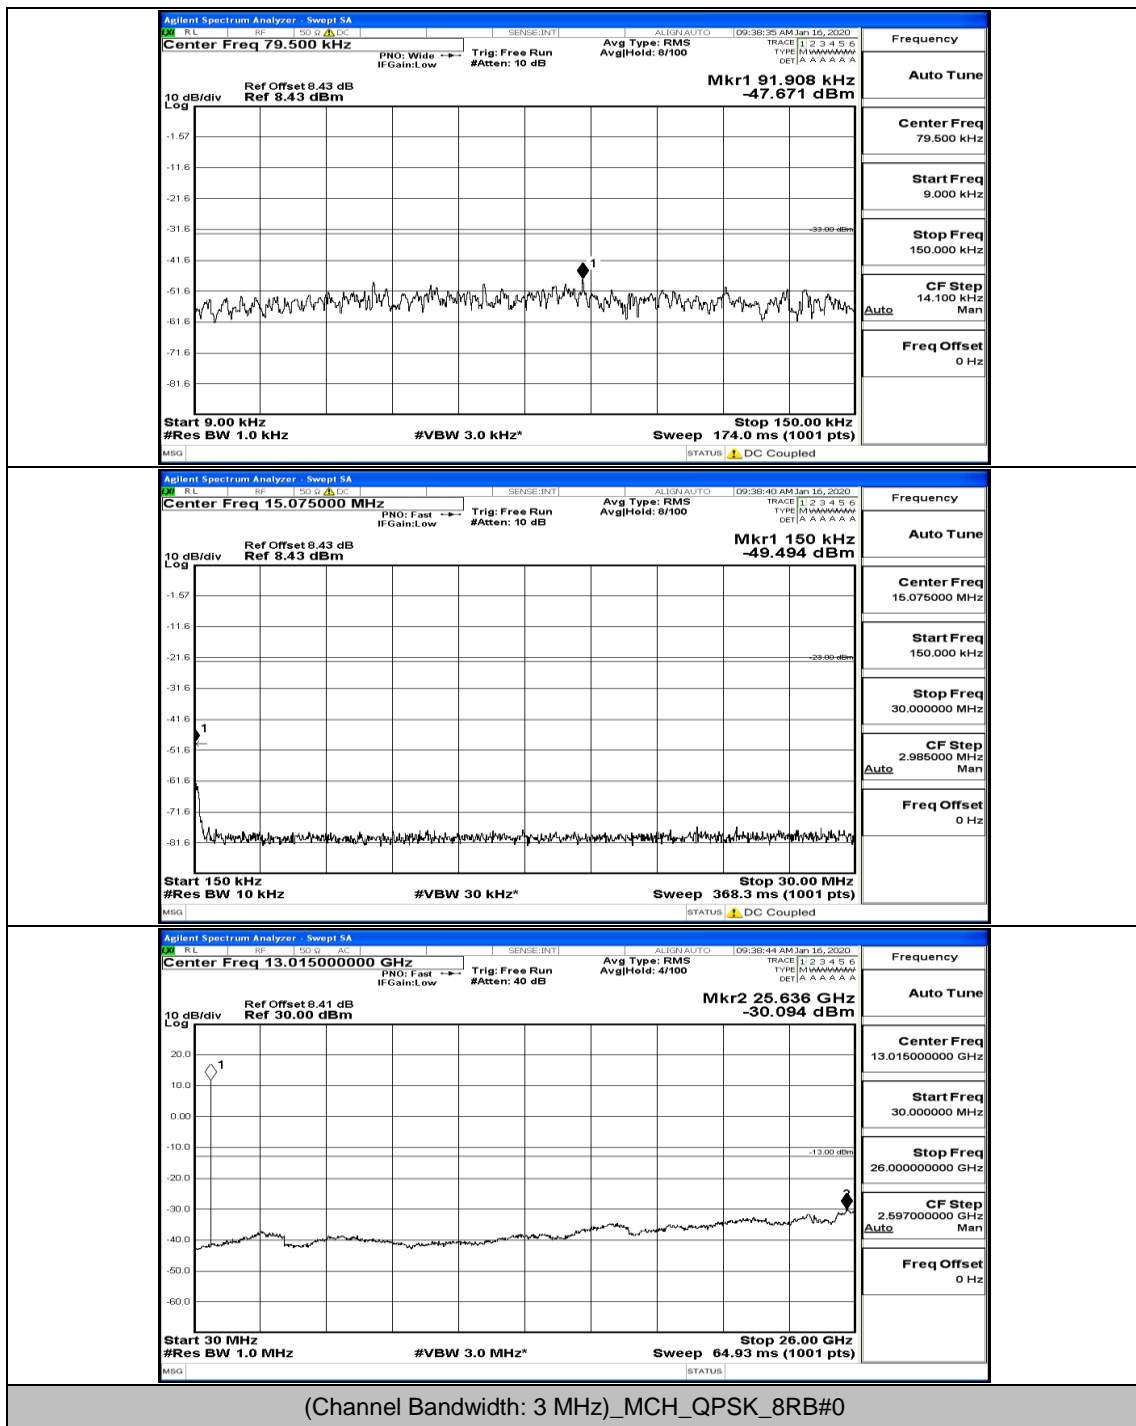

(Channel Bandwidth: 1.4 MHz)_MCH_16QAM_3RB#2

(Channel Bandwidth: 1.4 MHz)_HCH_16QAM_1RB#0

Channel Bandwidth: 3 MHz

(Channel Bandwidth: 3 MHz)_LCH_QPSK_1RB#0

(Channel Bandwidth: 3 MHz)_LCH_QPSK_8RB#4

(Channel Bandwidth: 3 MHz)_MCH_QPSK_1RB#0

(Channel Bandwidth: 3 MHz)_MCH_QPSK_8RB#4

(Channel Bandwidth: 3 MHz)_MCH_QPSK_8RB#7

(Channel Bandwidth: 3 MHz)_MCH_QPSK_15RB#0

(Channel Bandwidth: 3 MHz)_HCH_QPSK_8RB#0

(Channel Bandwidth: 3 MHz)_HCH_QPSK_8RB#4