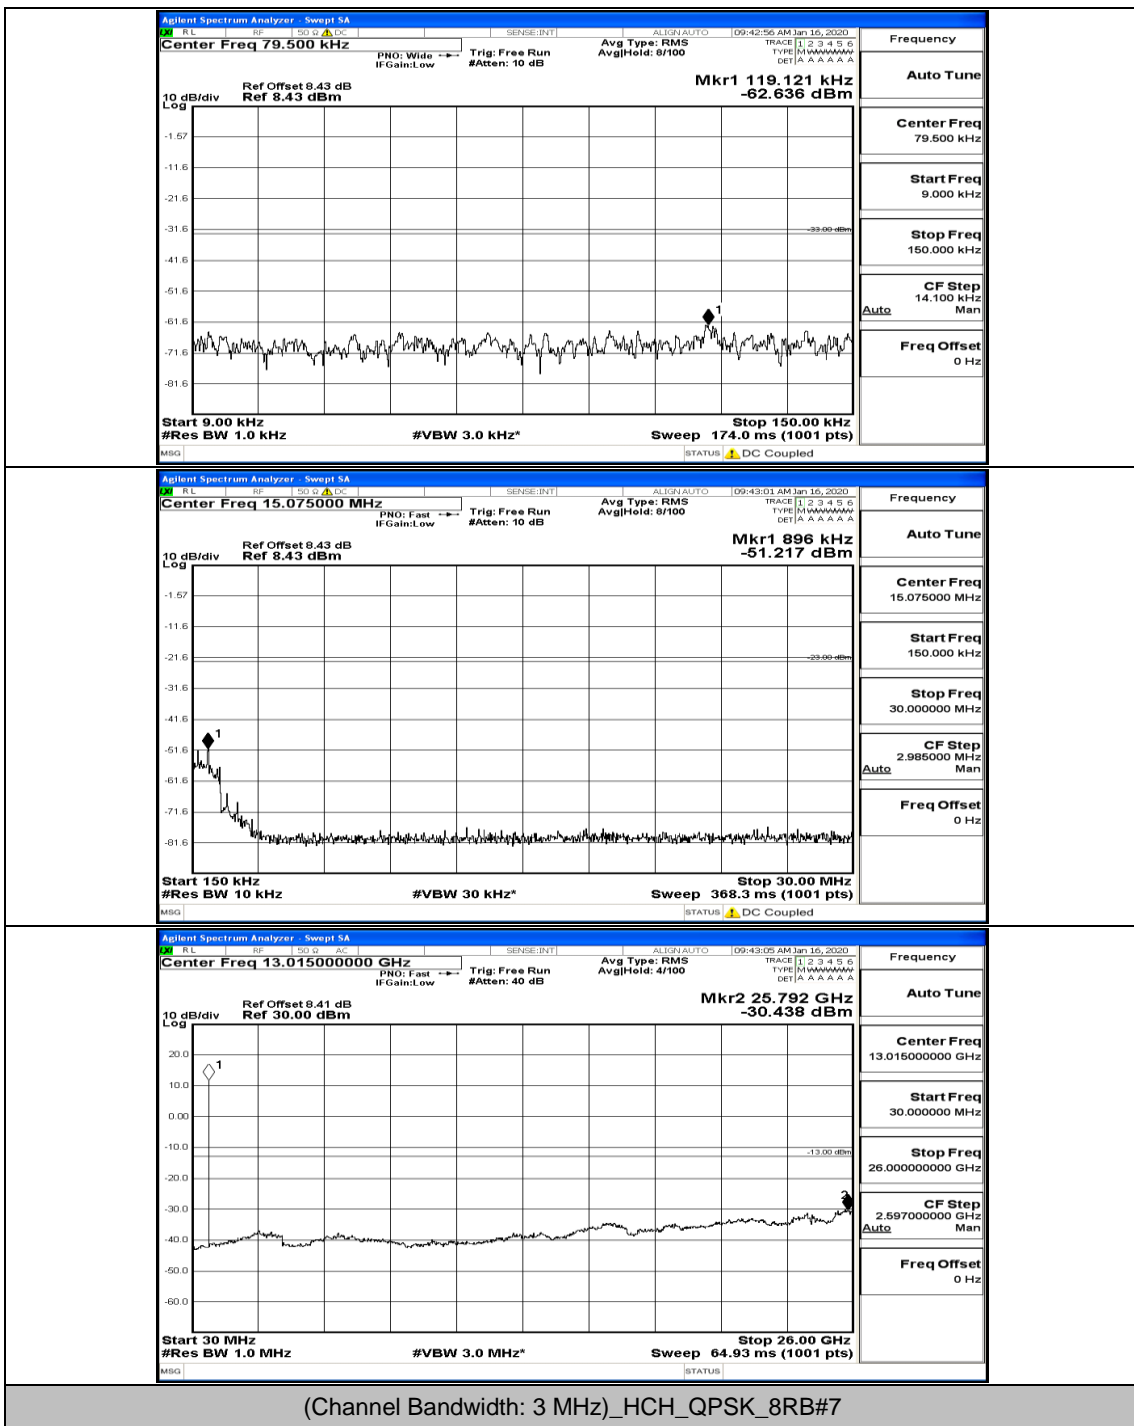

(Channel Bandwidth: 1.4 MHz)_MCH_16QAM_3RB#2

(Channel Bandwidth: 1.4 MHz)_HCH_16QAM_1RB#0

Channel Bandwidth: 3 MHz

(Channel Bandwidth: 3 MHz)_LCH_QPSK_1RB#0

(Channel Bandwidth: 3 MHz)_LCH_QPSK_8RB#4

(Channel Bandwidth: 3 MHz)_MCH_QPSK_1RB#0

(Channel Bandwidth: 3 MHz)_MCH_QPSK_8RB#4

(Channel Bandwidth: 3 MHz)_MCH_QPSK_8RB#7

(Channel Bandwidth: 3 MHz)_MCH_QPSK_15RB#0

(Channel Bandwidth: 3 MHz)_HCH_QPSK_8RB#0

(Channel Bandwidth: 3 MHz)_HCH_QPSK_8RB#4

(Channel Bandwidth: 3 MHz)_HCH_QPSK_8RB#7

(Channel Bandwidth: 3 MHz)_LCH_16QAM_1RB#0

(Channel Bandwidth: 3 MHz)_LCH_16QAM_1RB#7

(Channel Bandwidth: 3 MHz)_LCH_16QAM_15RB#0

(Channel Bandwidth: 3 MHz)_MCH_16QAM_1RB#0