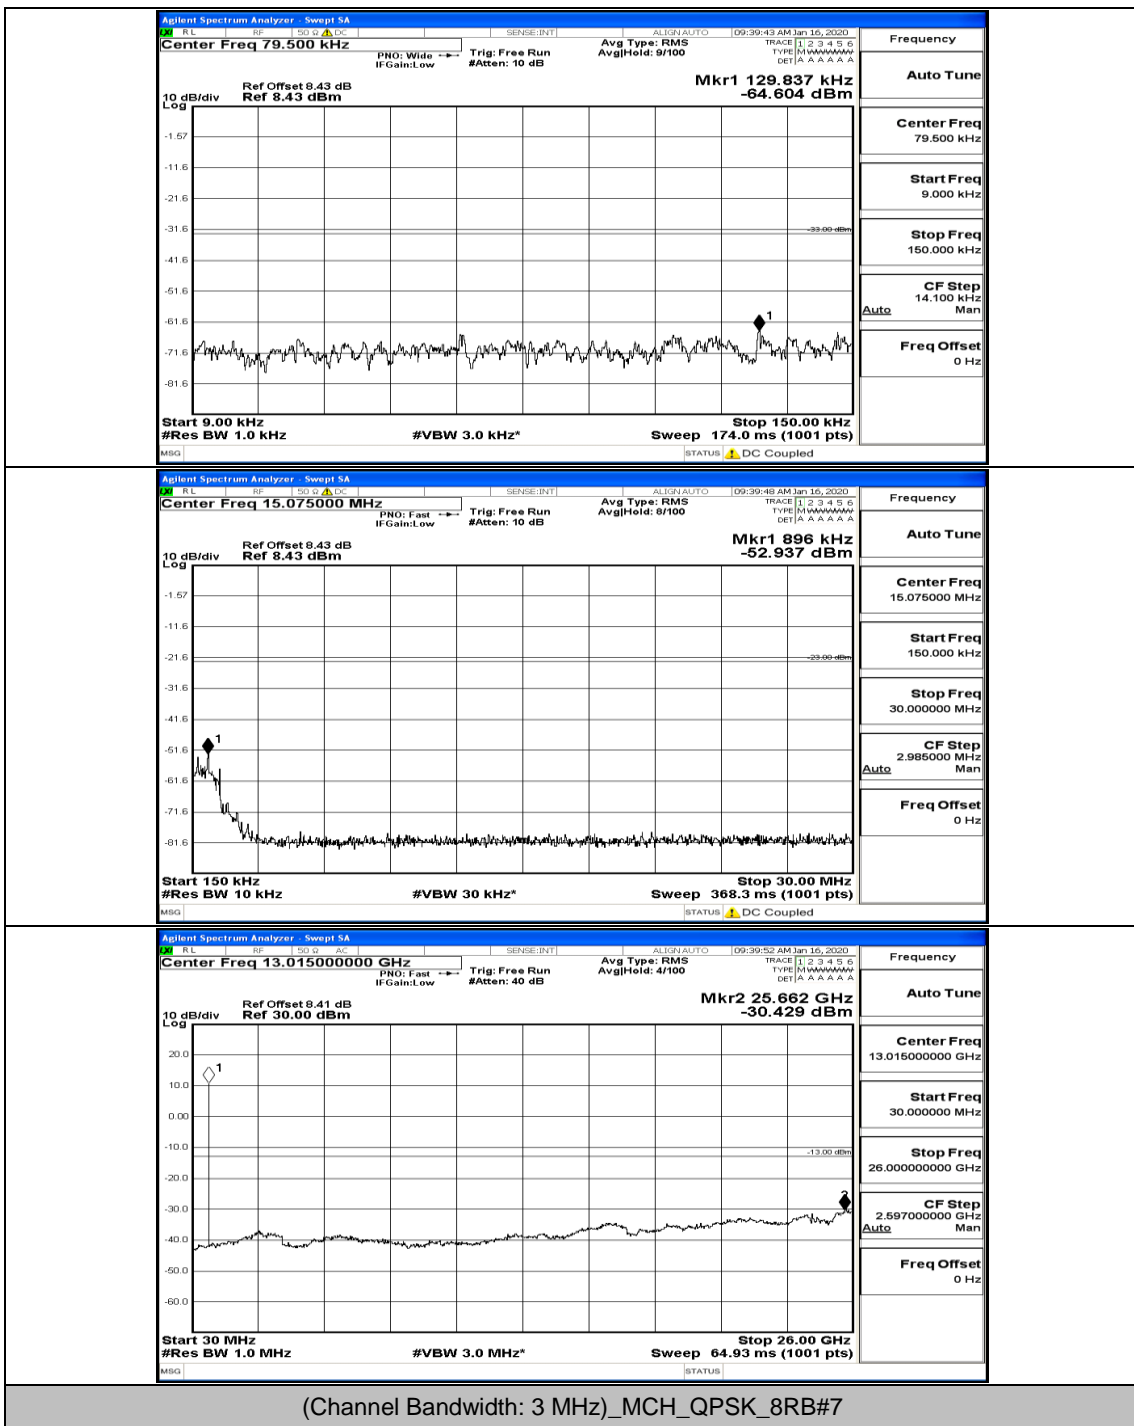

(Channel Bandwidth: 1.4 MHz)_MCH_16QAM_3RB#2

(Channel Bandwidth: 1.4 MHz)_HCH_16QAM_1RB#0

Channel Bandwidth: 3 MHz

(Channel Bandwidth: 3 MHz)_LCH_QPSK_1RB#0

(Channel Bandwidth: 3 MHz)_LCH_QPSK_8RB#4

(Channel Bandwidth: 3 MHz)_MCH_QPSK_1RB#0

(Channel Bandwidth: 3 MHz)_MCH_QPSK_8RB#4

(Channel Bandwidth: 3 MHz)_MCH_QPSK_8RB#7

(Channel Bandwidth: 3 MHz)_MCH_QPSK_15RB#0

(Channel Bandwidth: 3 MHz)_HCH_QPSK_8RB#0

(Channel Bandwidth: 3 MHz)_HCH_QPSK_8RB#4