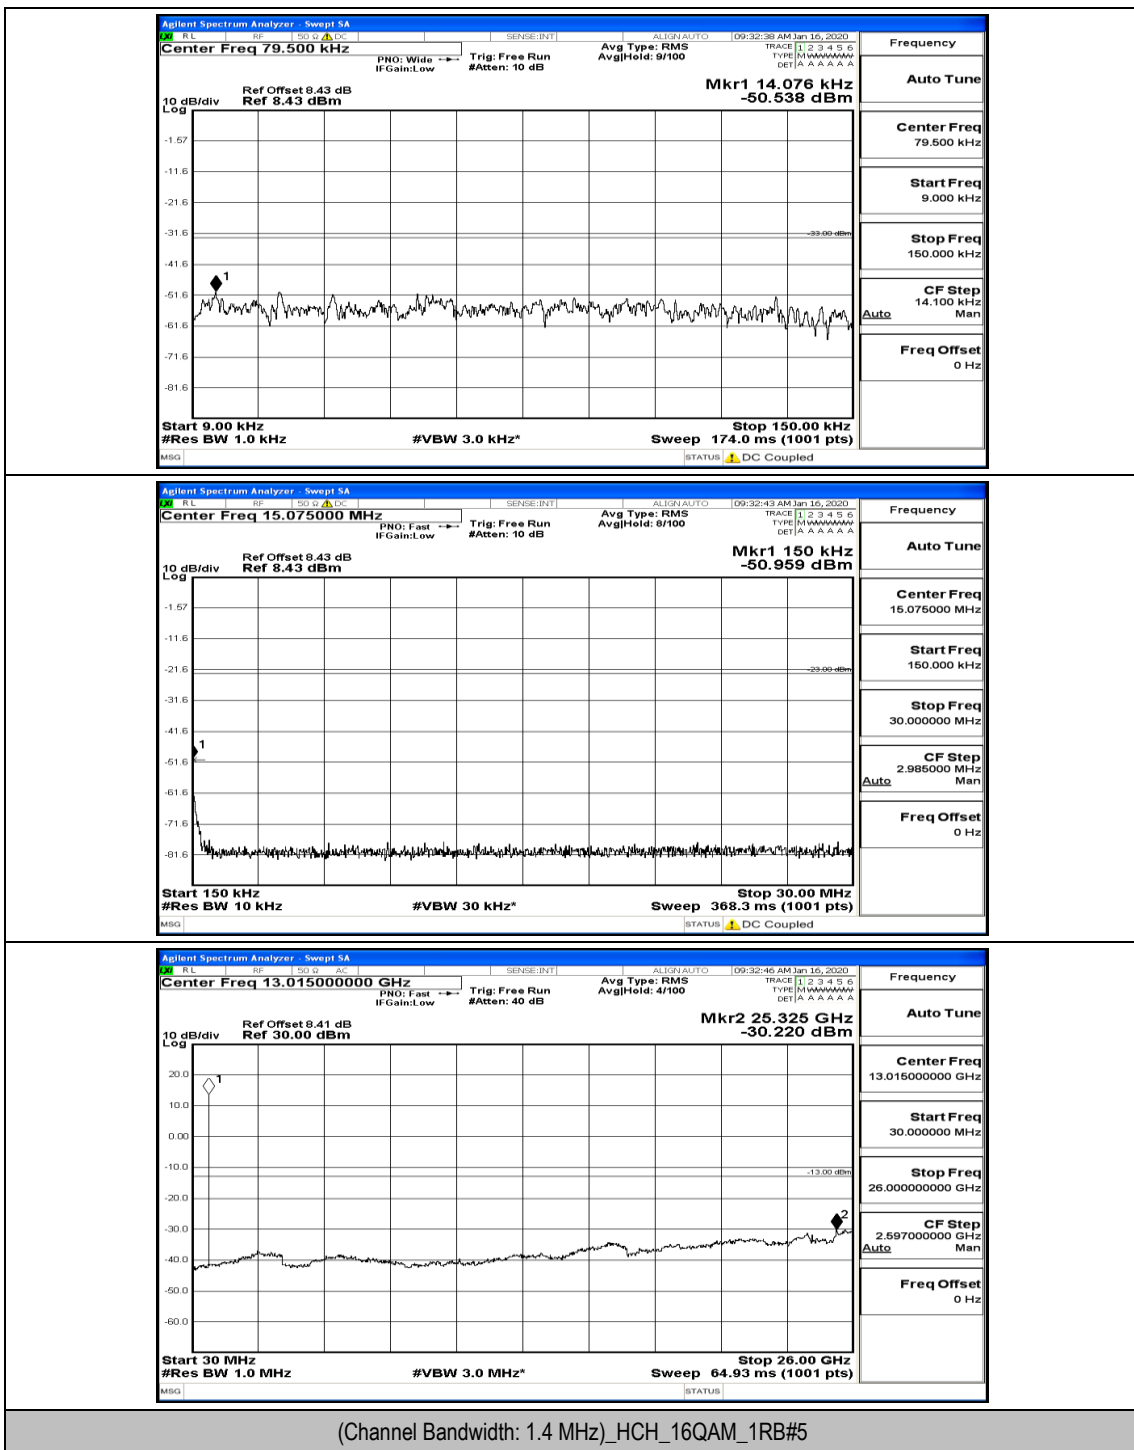

(Channel Bandwidth: 1.4 MHz)_MCH_16QAM_3RB#2

(Channel Bandwidth: 1.4 MHz)_HCH_16QAM_1RB#0

Channel Bandwidth: 3 MHz

(Channel Bandwidth: 3 MHz)_LCH_QPSK_1RB#0

(Channel Bandwidth: 3 MHz)_LCH_QPSK_8RB#4

(Channel Bandwidth: 3 MHz)_MCH_QPSK_1RB#0

(Channel Bandwidth: 3 MHz)_MCH_QPSK_8RB#4

(Channel Bandwidth: 3 MHz)_MCH_QPSK_8RB#7

(Channel Bandwidth: 3 MHz)_MCH_QPSK_15RB#0

(Channel Bandwidth: 3 MHz)_HCH_QPSK_8RB#0

(Channel Bandwidth: 3 MHz)_HCH_QPSK_8RB#4

(Channel Bandwidth: 3 MHz)_HCH_QPSK_8RB#7

(Channel Bandwidth: 3 MHz)_LCH_16QAM_1RB#0

(Channel Bandwidth: 3 MHz)_LCH_16QAM_1RB#7

(Channel Bandwidth: 3 MHz)_LCH_16QAM_15RB#0

(Channel Bandwidth: 3 MHz)_MCH_16QAM_1RB#0