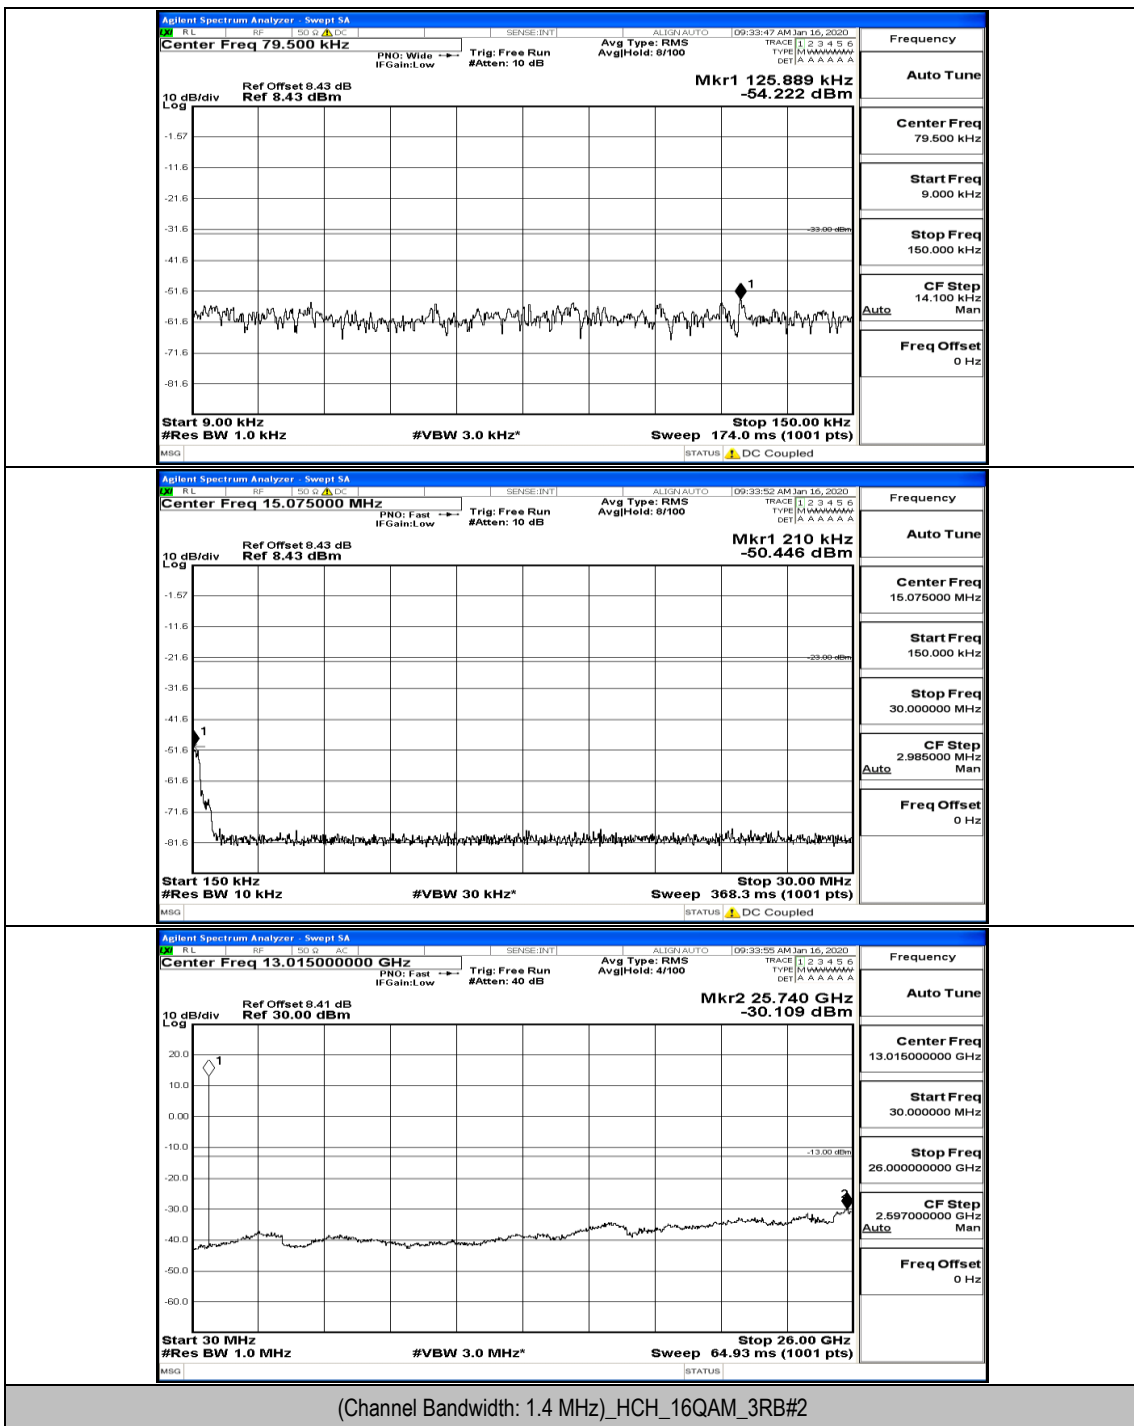

(Channel Bandwidth: 1.4 MHz)_MCH_16QAM_3RB#2

(Channel Bandwidth: 1.4 MHz)_HCH_16QAM_1RB#0

Channel Bandwidth: 3 MHz

(Channel Bandwidth: 3 MHz)_LCH_QPSK_1RB#0

(Channel Bandwidth: 3 MHz)_LCH_QPSK_8RB#4

(Channel Bandwidth: 3 MHz)_MCH_QPSK_1RB#0

(Channel Bandwidth: 3 MHz)_MCH_QPSK_8RB#4

(Channel Bandwidth: 3 MHz)_MCH_QPSK_8RB#7

(Channel Bandwidth: 3 MHz)_MCH_QPSK_15RB#0

(Channel Bandwidth: 3 MHz)_HCH_QPSK_8RB#0

(Channel Bandwidth: 3 MHz)_HCH_QPSK_8RB#4

(Channel Bandwidth: 3 MHz)_HCH_QPSK_8RB#7

(Channel Bandwidth: 3 MHz)_LCH_16QAM_1RB#0

(Channel Bandwidth: 3 MHz)_LCH_16QAM_1RB#7

(Channel Bandwidth: 3 MHz)_LCH_16QAM_15RB#0

(Channel Bandwidth: 3 MHz)_MCH_16QAM_1RB#0