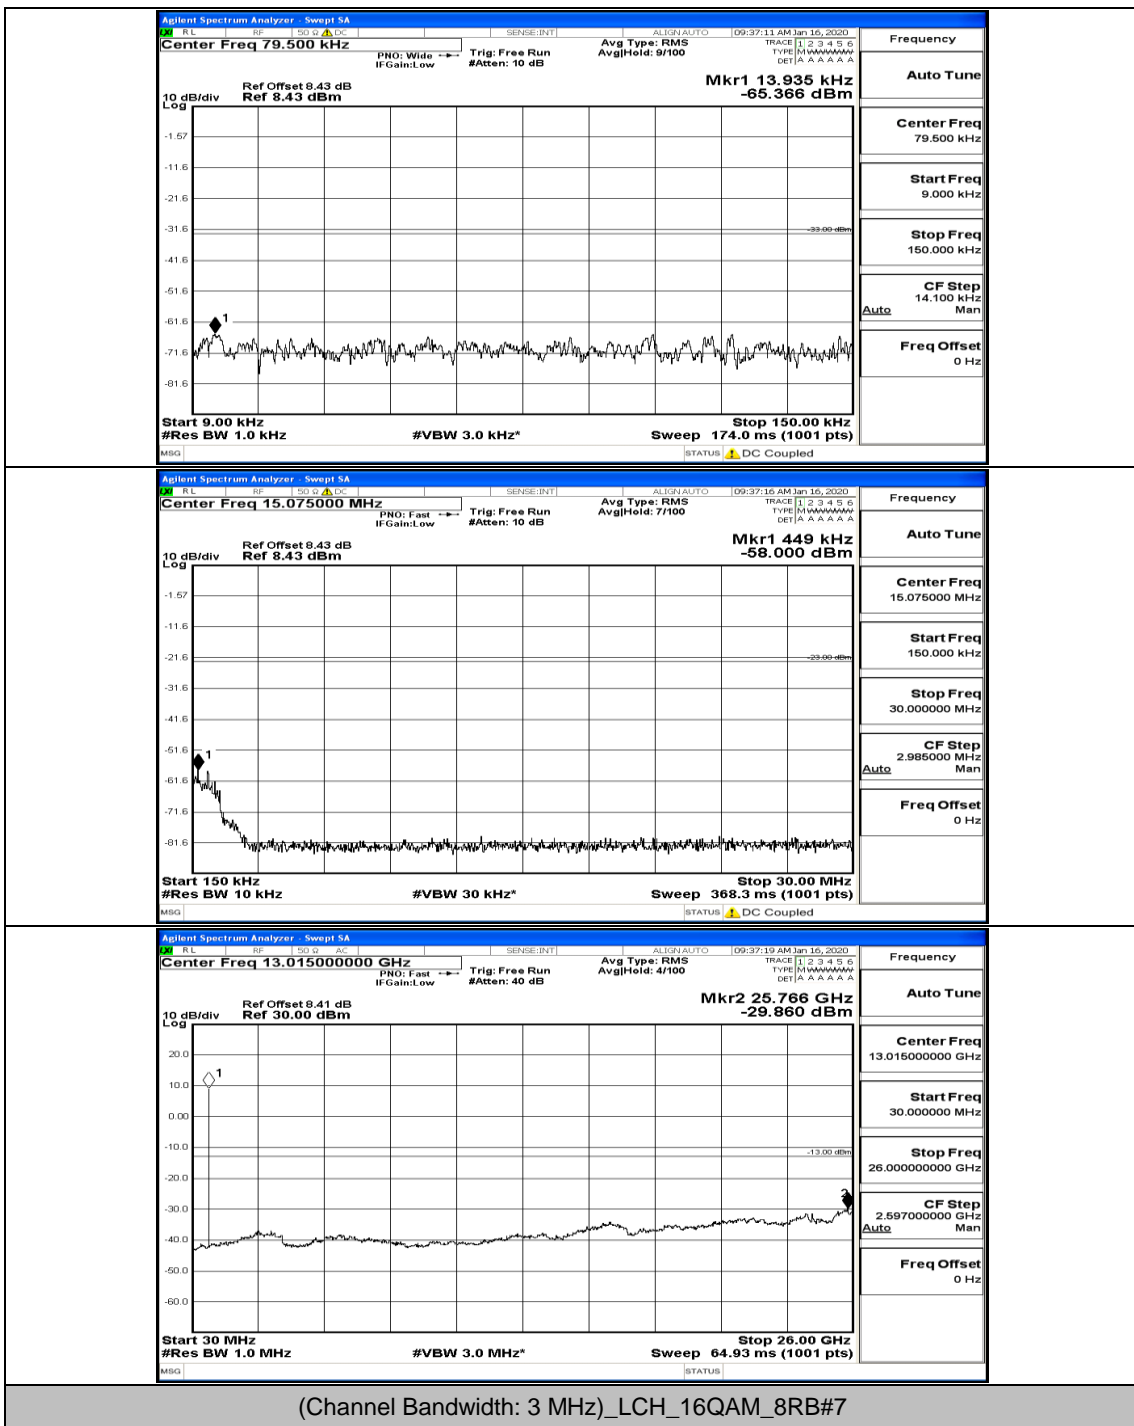

(Channel Bandwidth: 3 MHz)_MCH_QPSK_8RB#4

(Channel Bandwidth: 3 MHz)_MCH_QPSK_8RB#7

(Channel Bandwidth: 3 MHz)_MCH_QPSK_15RB#0

(Channel Bandwidth: 3 MHz)_HCH_QPSK_8RB#0

(Channel Bandwidth: 3 MHz)_HCH_QPSK_8RB#4

(Channel Bandwidth: 3 MHz)_HCH_QPSK_8RB#7

(Channel Bandwidth: 3 MHz)_LCH_16QAM_1RB#0

(Channel Bandwidth: 3 MHz)_LCH_16QAM_1RB#7

(Channel Bandwidth: 3 MHz)_LCH_16QAM_15RB#0

(Channel Bandwidth: 3 MHz)_MCH_16QAM_1RB#0

(Channel Bandwidth: 3 MHz)_MCH_16QAM_1RB#7