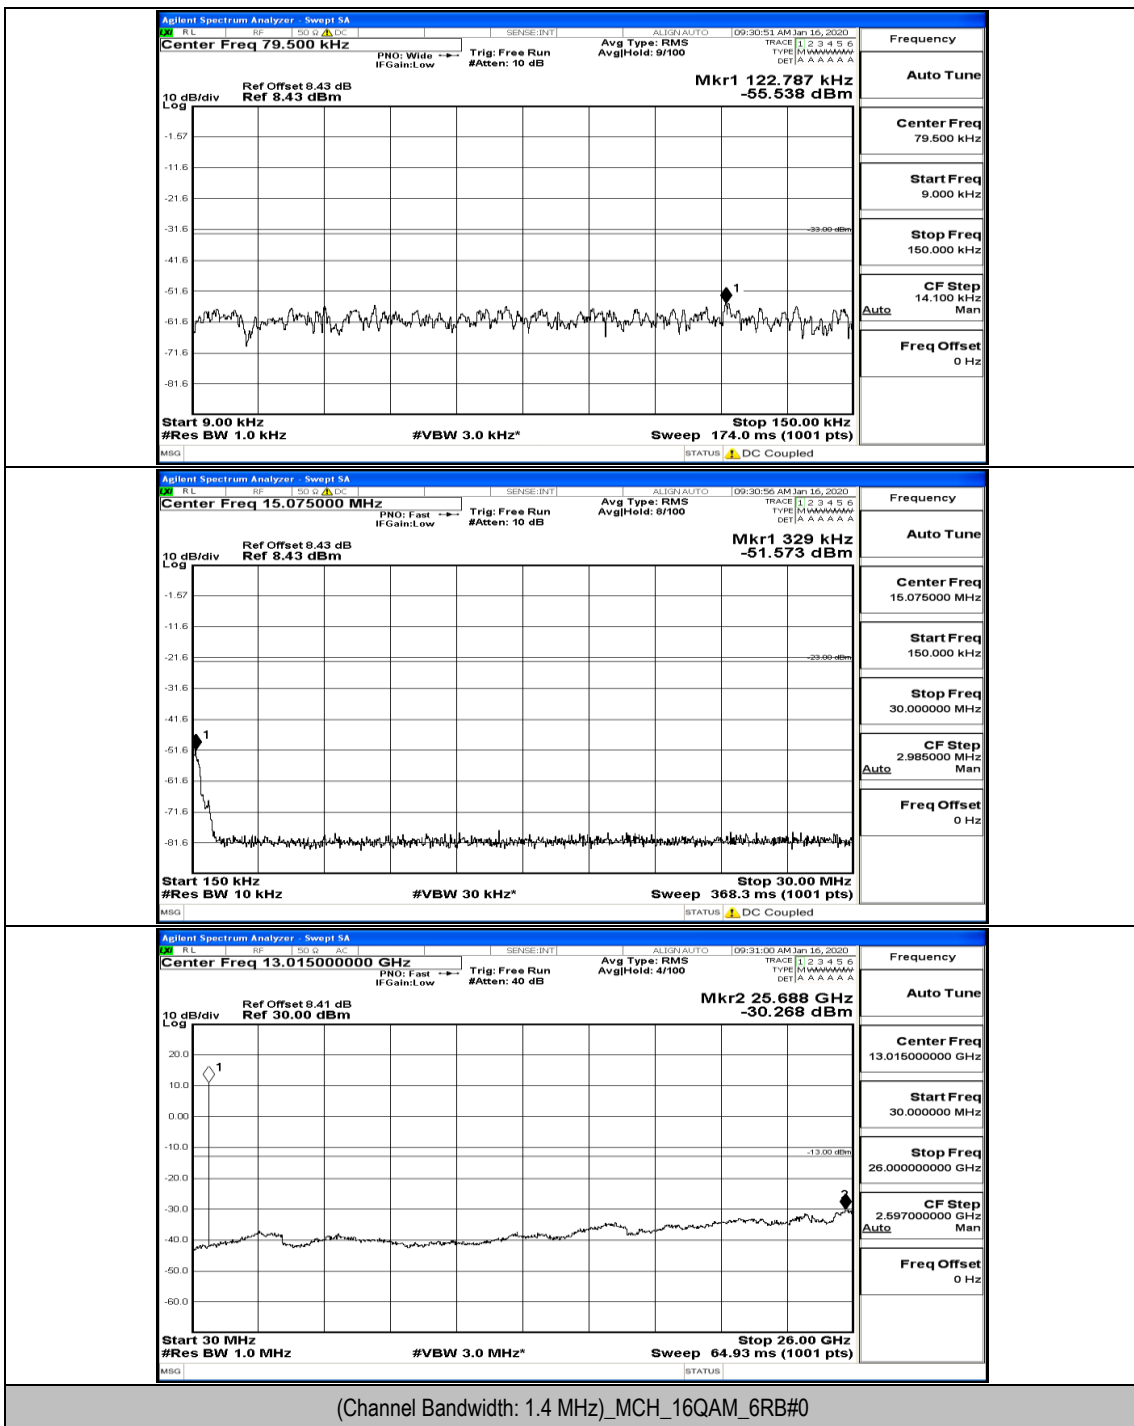

(Channel Bandwidth: 1.4 MHz)_MCH_16QAM_3RB#2

(Channel Bandwidth: 1.4 MHz)_HCH_16QAM_1RB#0

Channel Bandwidth: 3 MHz

(Channel Bandwidth: 3 MHz)_LCH_QPSK_1RB#0

(Channel Bandwidth: 3 MHz)_LCH_QPSK_8RB#4

(Channel Bandwidth: 3 MHz)_MCH_QPSK_1RB#0

(Channel Bandwidth: 3 MHz)_MCH_QPSK_8RB#4

(Channel Bandwidth: 3 MHz)_MCH_QPSK_8RB#7

(Channel Bandwidth: 3 MHz)_MCH_QPSK_15RB#0

(Channel Bandwidth: 3 MHz)_HCH_QPSK_8RB#0

(Channel Bandwidth: 3 MHz)_HCH_QPSK_8RB#4