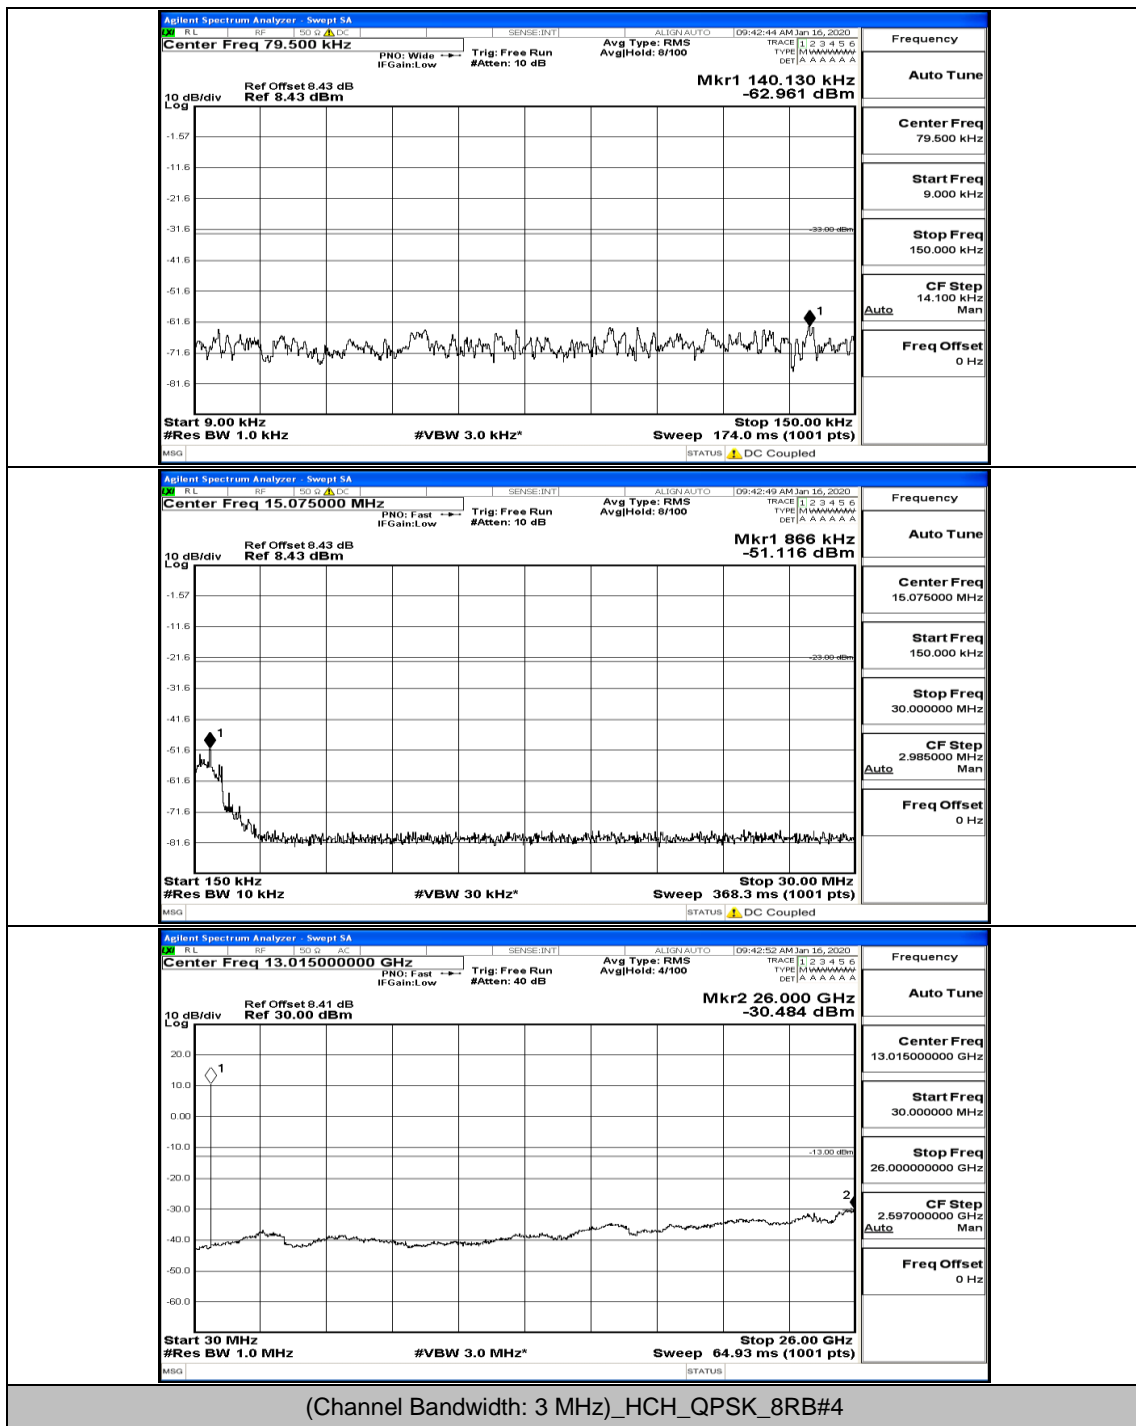

(Channel Bandwidth: 1.4 MHz)_MCH_16QAM_3RB#2

(Channel Bandwidth: 1.4 MHz)_HCH_16QAM_1RB#0

Channel Bandwidth: 3 MHz

(Channel Bandwidth: 3 MHz)_LCH_QPSK_1RB#0

(Channel Bandwidth: 3 MHz)_LCH_QPSK_8RB#4

(Channel Bandwidth: 3 MHz)_MCH_QPSK_1RB#0

(Channel Bandwidth: 3 MHz)_MCH_QPSK_8RB#4

(Channel Bandwidth: 3 MHz)_MCH_QPSK_8RB#7

(Channel Bandwidth: 3 MHz)_MCH_QPSK_15RB#0

(Channel Bandwidth: 3 MHz)_HCH_QPSK_8RB#0

(Channel Bandwidth: 3 MHz)_HCH_QPSK_8RB#4

(Channel Bandwidth: 3 MHz)_HCH_QPSK_8RB#7

(Channel Bandwidth: 3 MHz)_LCH_16QAM_1RB#0

(Channel Bandwidth: 3 MHz)_LCH_16QAM_1RB#7

(Channel Bandwidth: 3 MHz)_LCH_16QAM_15RB#0

(Channel Bandwidth: 3 MHz)_MCH_16QAM_1RB#0