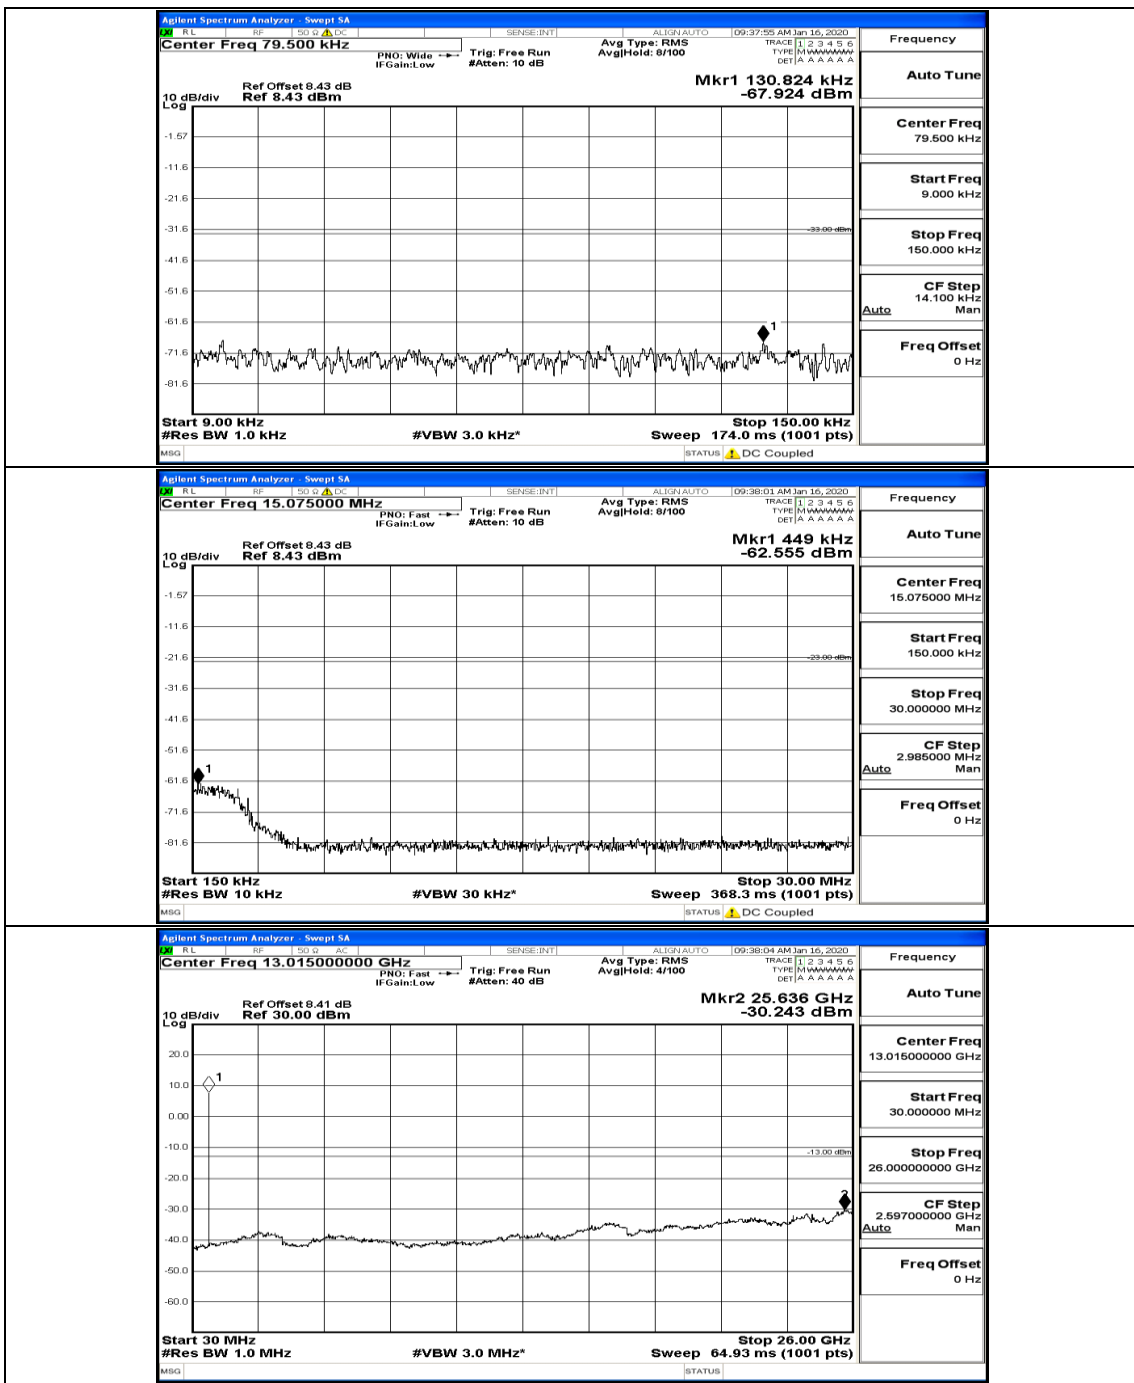

(Channel Bandwidth: 3 MHz)_HCH_QPSK_8RB#7

(Channel Bandwidth: 3 MHz)_LCH_16QAM_1RB#0

(Channel Bandwidth: 3 MHz)_LCH_16QAM_1RB#7

(Channel Bandwidth: 3 MHz)_LCH_16QAM_15RB#0

(Channel Bandwidth: 3 MHz)_MCH_16QAM_1RB#0

(Channel Bandwidth: 3 MHz)_MCH_16QAM_1RB#7