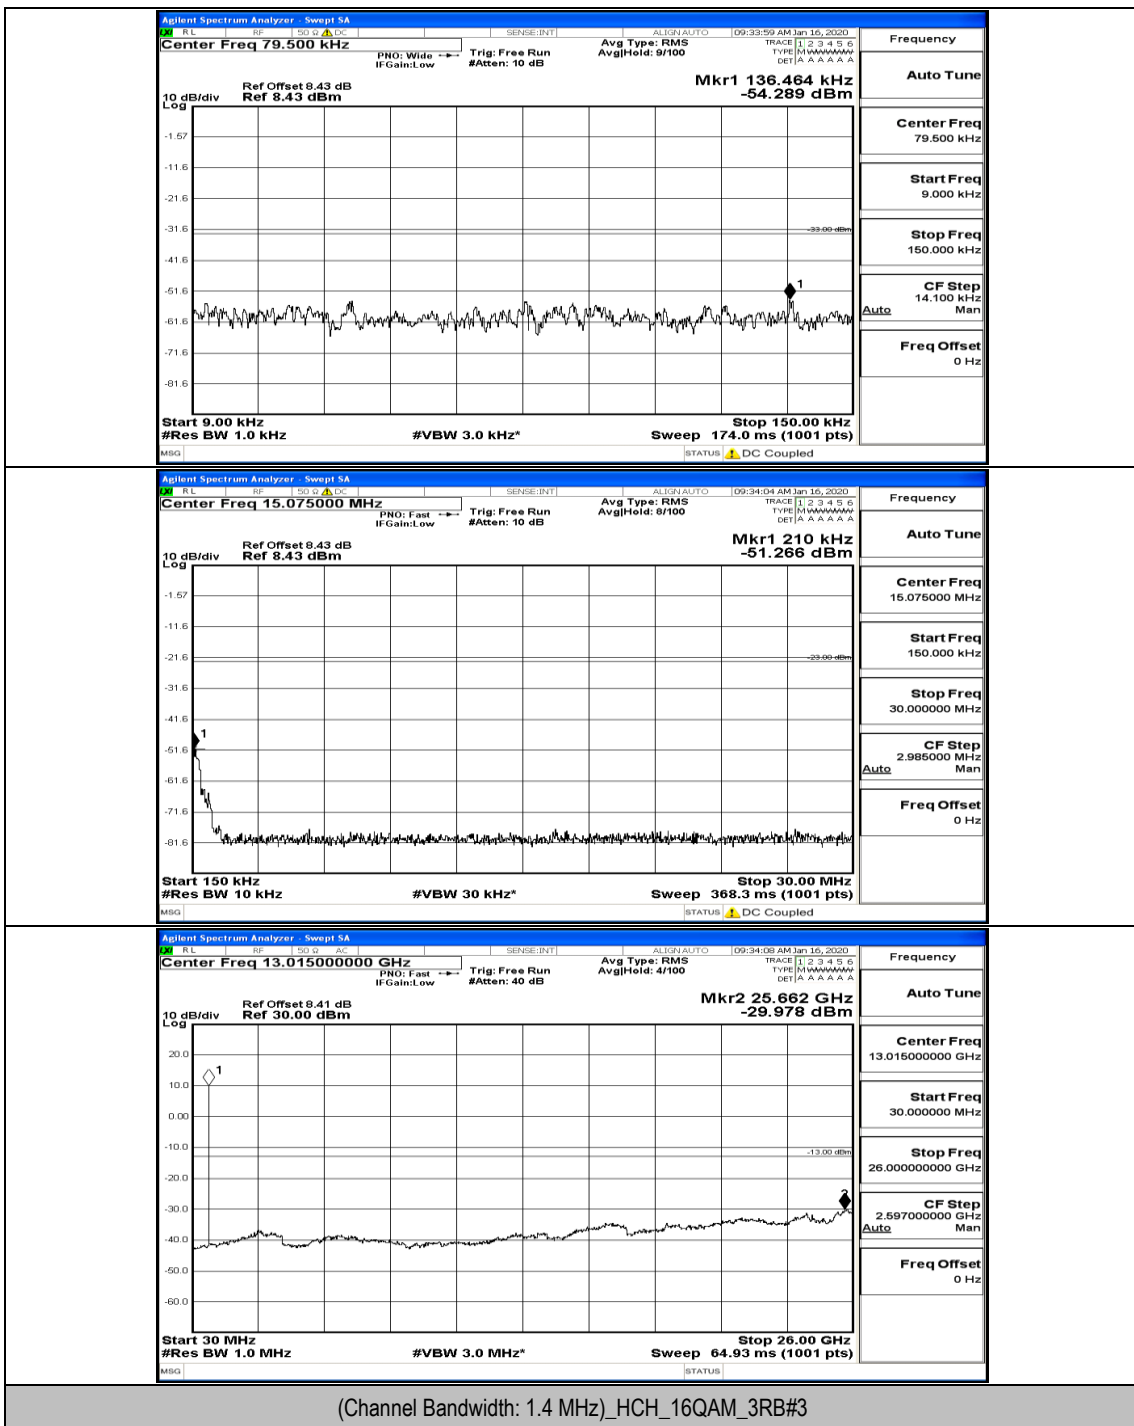

(Channel Bandwidth: 1.4 MHz)_MCH_16QAM_3RB#2

(Channel Bandwidth: 1.4 MHz)_HCH_16QAM_1RB#0

Channel Bandwidth: 3 MHz

(Channel Bandwidth: 3 MHz)_LCH_QPSK_1RB#0

(Channel Bandwidth: 3 MHz)_LCH_QPSK_8RB#4

(Channel Bandwidth: 3 MHz)_MCH_QPSK_1RB#0

(Channel Bandwidth: 3 MHz)_MCH_QPSK_8RB#4

(Channel Bandwidth: 3 MHz)_MCH_QPSK_8RB#7

(Channel Bandwidth: 3 MHz)_MCH_QPSK_15RB#0

(Channel Bandwidth: 3 MHz)_HCH_QPSK_8RB#0

(Channel Bandwidth: 3 MHz)_HCH_QPSK_8RB#4

(Channel Bandwidth: 3 MHz)_HCH_QPSK_8RB#7

(Channel Bandwidth: 3 MHz)_LCH_16QAM_1RB#0

(Channel Bandwidth: 3 MHz)_LCH_16QAM_1RB#7

(Channel Bandwidth: 3 MHz)_LCH_16QAM_15RB#0

(Channel Bandwidth: 3 MHz)_MCH_16QAM_1RB#0