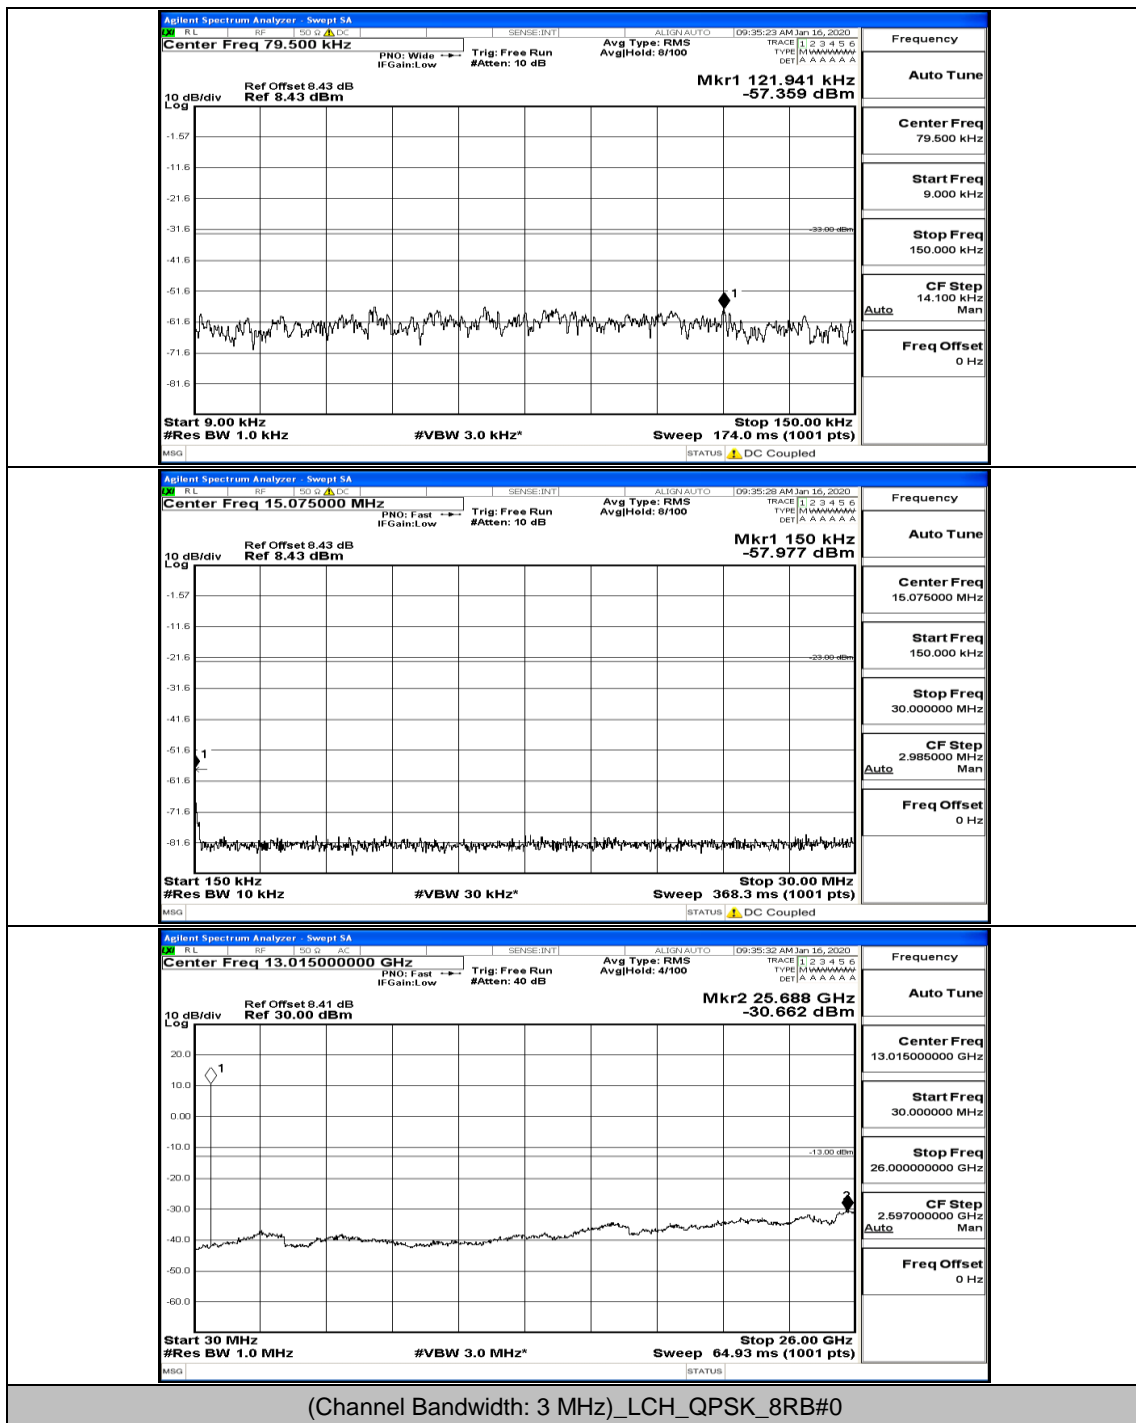

(Channel Bandwidth: 1.4 MHz)_MCH_16QAM_3RB#2

(Channel Bandwidth: 1.4 MHz)_HCH_16QAM_1RB#0

Channel Bandwidth: 3 MHz

(Channel Bandwidth: 3 MHz)_LCH_QPSK_1RB#0

(Channel Bandwidth: 3 MHz)_LCH_QPSK_8RB#4

(Channel Bandwidth: 3 MHz)_MCH_QPSK_1RB#0

(Channel Bandwidth: 3 MHz)_MCH_QPSK_8RB#4

(Channel Bandwidth: 3 MHz)_MCH_QPSK_8RB#7

(Channel Bandwidth: 3 MHz)_MCH_QPSK_15RB#0

(Channel Bandwidth: 3 MHz)_HCH_QPSK_8RB#0

(Channel Bandwidth: 3 MHz)_HCH_QPSK_8RB#4