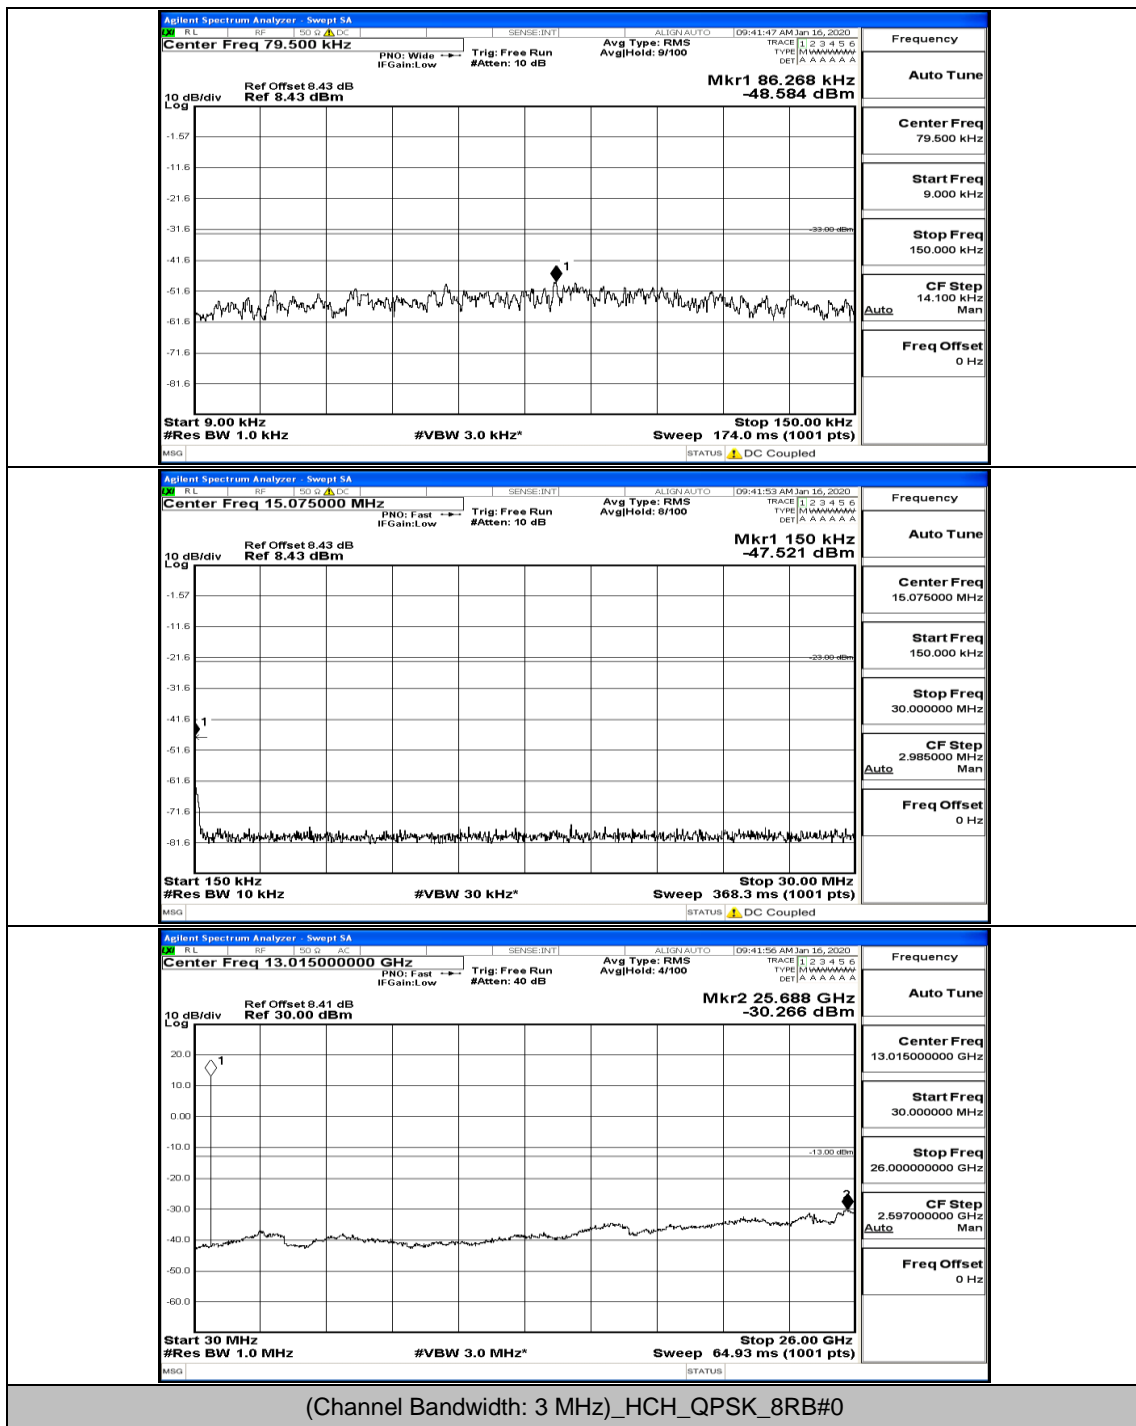

(Channel Bandwidth: 1.4 MHz)_MCH_16QAM_3RB#2

(Channel Bandwidth: 1.4 MHz)_HCH_16QAM_1RB#0

Channel Bandwidth: 3 MHz

(Channel Bandwidth: 3 MHz)_LCH_QPSK_1RB#0

(Channel Bandwidth: 3 MHz)_LCH_QPSK_8RB#4

(Channel Bandwidth: 3 MHz)_MCH_QPSK_1RB#0

(Channel Bandwidth: 3 MHz)_MCH_QPSK_8RB#4

(Channel Bandwidth: 3 MHz)_MCH_QPSK_8RB#7

(Channel Bandwidth: 3 MHz)_MCH_QPSK_15RB#0

(Channel Bandwidth: 3 MHz)_HCH_QPSK_8RB#0

(Channel Bandwidth: 3 MHz)_HCH_QPSK_8RB#4

(Channel Bandwidth: 3 MHz)_HCH_QPSK_8RB#7

(Channel Bandwidth: 3 MHz)_LCH_16QAM_1RB#0

(Channel Bandwidth: 3 MHz)_LCH_16QAM_1RB#7

(Channel Bandwidth: 3 MHz)_LCH_16QAM_15RB#0

(Channel Bandwidth: 3 MHz)_MCH_16QAM_1RB#0