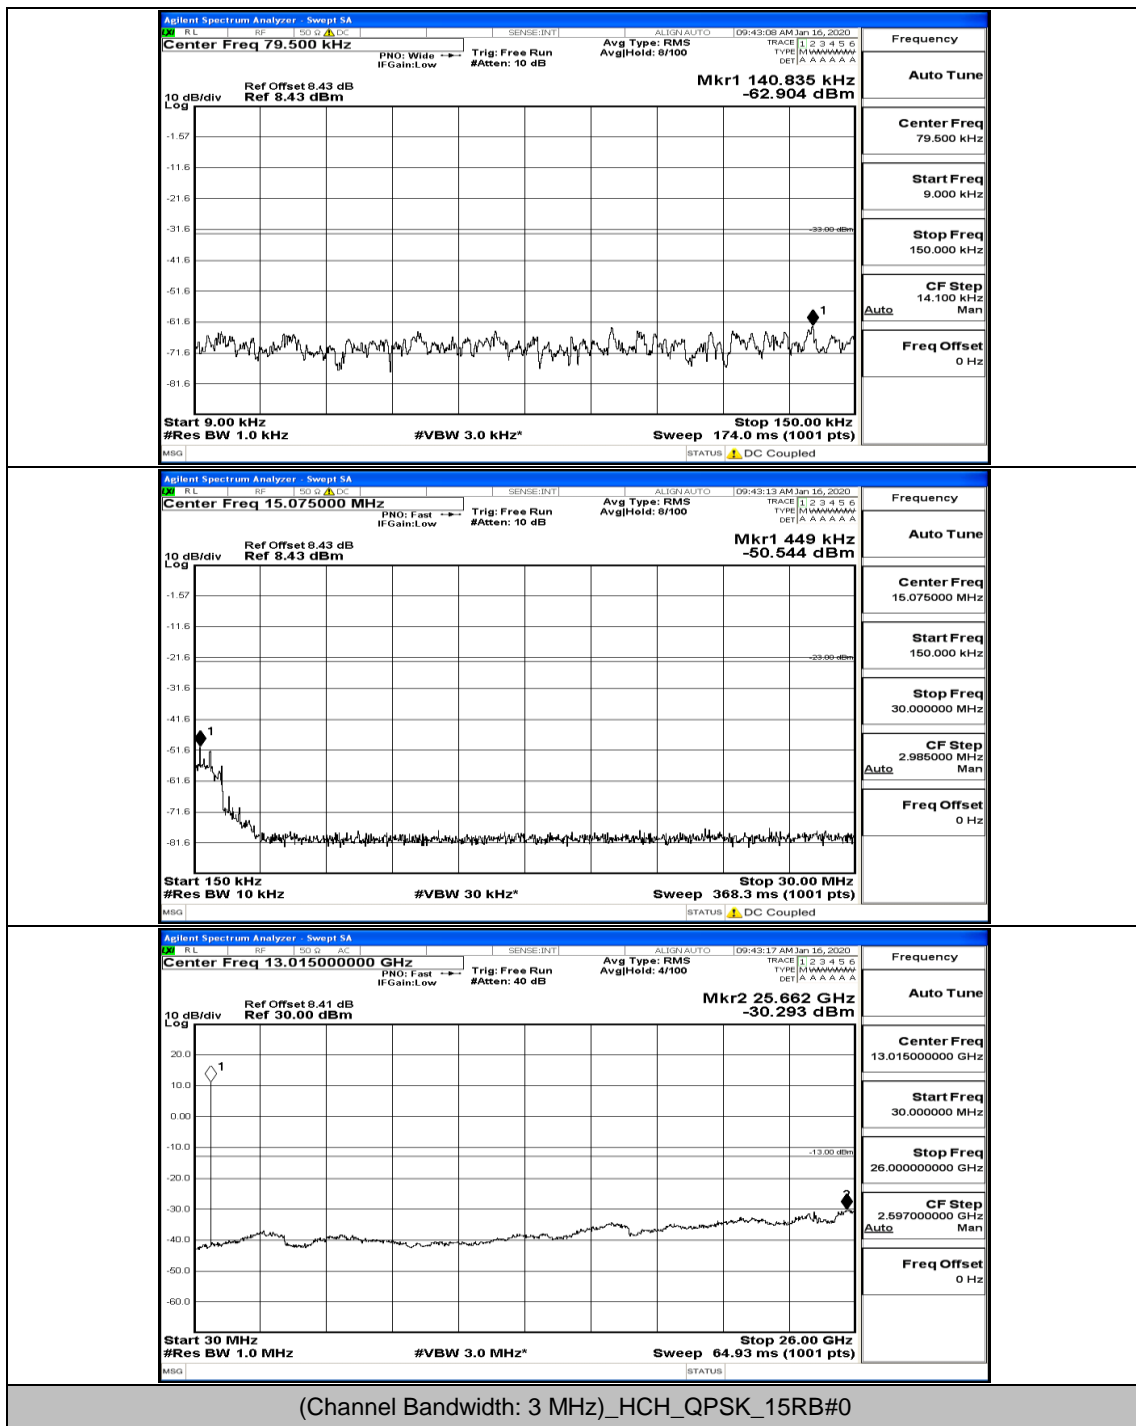

(Channel Bandwidth: 1.4 MHz)_MCH_16QAM_3RB#2

(Channel Bandwidth: 1.4 MHz)_HCH_16QAM_1RB#0

Channel Bandwidth: 3 MHz

(Channel Bandwidth: 3 MHz)_LCH_QPSK_1RB#0

(Channel Bandwidth: 3 MHz)_LCH_QPSK_8RB#4

(Channel Bandwidth: 3 MHz)_MCH_QPSK_1RB#0

(Channel Bandwidth: 3 MHz)_MCH_QPSK_8RB#4

(Channel Bandwidth: 3 MHz)_MCH_QPSK_8RB#7

(Channel Bandwidth: 3 MHz)_MCH_QPSK_15RB#0

(Channel Bandwidth: 3 MHz)_HCH_QPSK_8RB#0

(Channel Bandwidth: 3 MHz)_HCH_QPSK_8RB#4

(Channel Bandwidth: 3 MHz)_HCH_QPSK_8RB#7

(Channel Bandwidth: 3 MHz)_LCH_16QAM_1RB#0

(Channel Bandwidth: 3 MHz)_LCH_16QAM_1RB#7

(Channel Bandwidth: 3 MHz)_LCH_16QAM_15RB#0

(Channel Bandwidth: 3 MHz)_MCH_16QAM_1RB#0