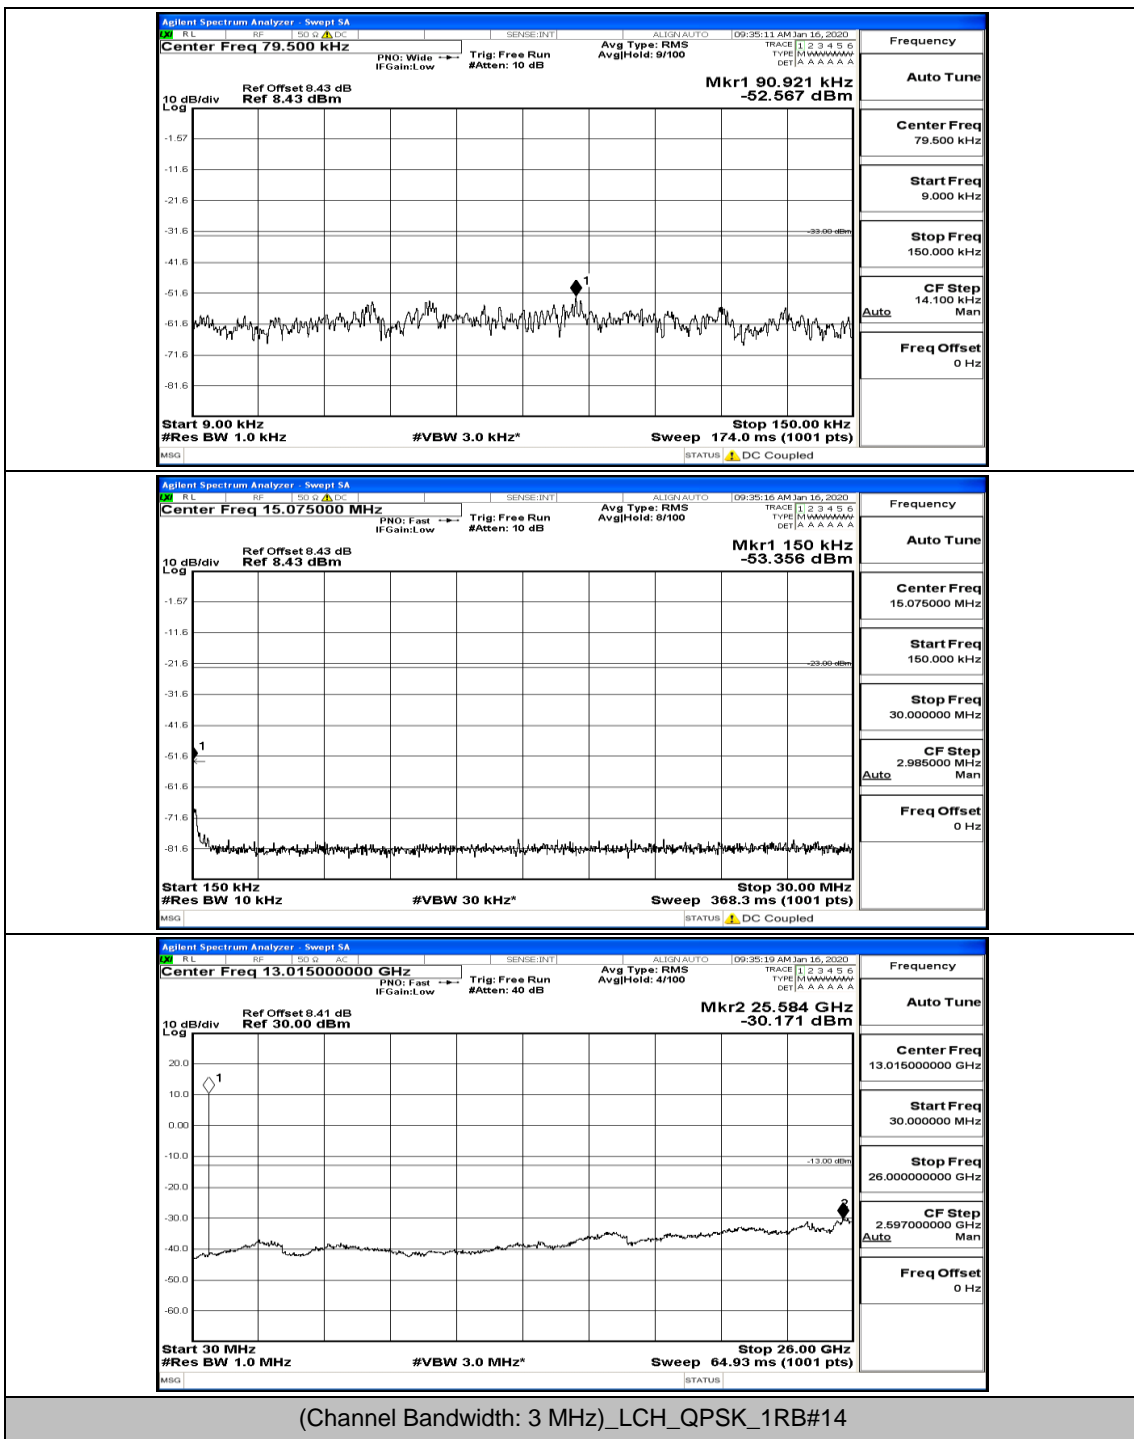

(Channel Bandwidth: 1.4 MHz)_MCH_16QAM_3RB#2

(Channel Bandwidth: 1.4 MHz)_HCH_16QAM_1RB#0

Channel Bandwidth: 3 MHz

(Channel Bandwidth: 3 MHz)_LCH_QPSK_1RB#0

(Channel Bandwidth: 3 MHz)_LCH_QPSK_8RB#4

(Channel Bandwidth: 3 MHz)_MCH_QPSK_1RB#0

(Channel Bandwidth: 3 MHz)_MCH_QPSK_8RB#4

(Channel Bandwidth: 3 MHz)_MCH_QPSK_8RB#7

(Channel Bandwidth: 3 MHz)_MCH_QPSK_15RB#0

(Channel Bandwidth: 3 MHz)_HCH_QPSK_8RB#0

(Channel Bandwidth: 3 MHz)_HCH_QPSK_8RB#4