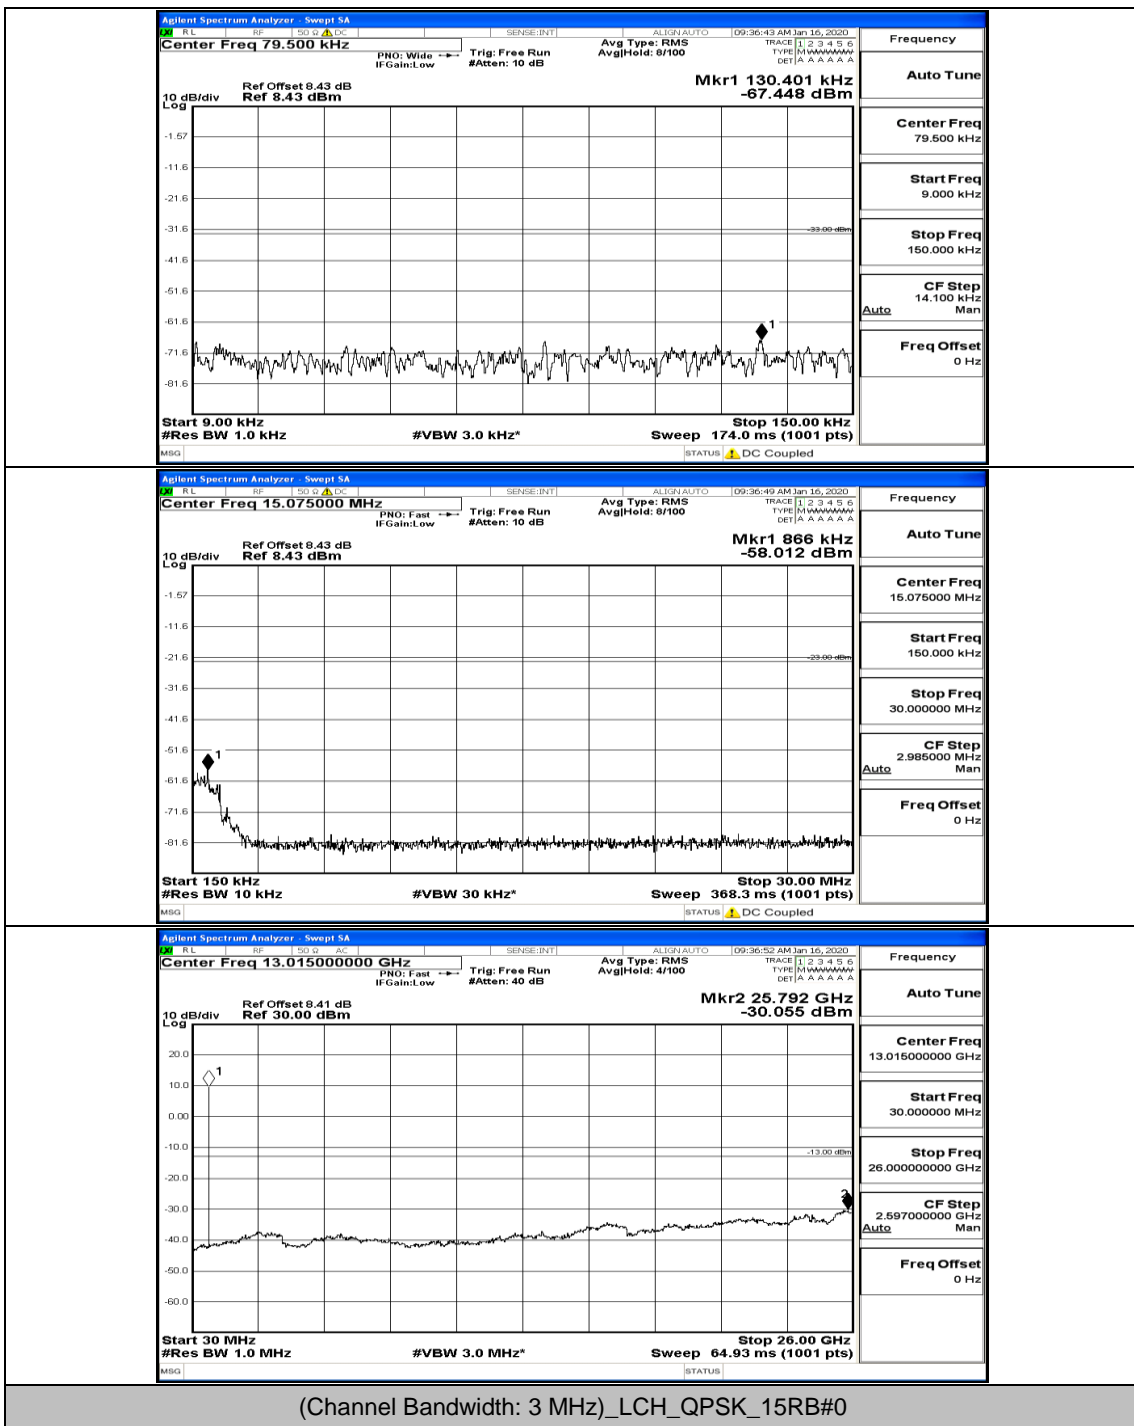

(Channel Bandwidth: 1.4 MHz)_MCH_16QAM_3RB#2

(Channel Bandwidth: 1.4 MHz)_HCH_16QAM_1RB#0

Channel Bandwidth: 3 MHz

(Channel Bandwidth: 3 MHz)_LCH_QPSK_1RB#0

(Channel Bandwidth: 3 MHz)_LCH_QPSK_8RB#4

(Channel Bandwidth: 3 MHz)_MCH_QPSK_1RB#0

(Channel Bandwidth: 3 MHz)_MCH_QPSK_8RB#4

(Channel Bandwidth: 3 MHz)_MCH_QPSK_8RB#7

(Channel Bandwidth: 3 MHz)_MCH_QPSK_15RB#0

(Channel Bandwidth: 3 MHz)_HCH_QPSK_8RB#0

(Channel Bandwidth: 3 MHz)_HCH_QPSK_8RB#4

(Channel Bandwidth: 3 MHz)_HCH_QPSK_8RB#7

(Channel Bandwidth: 3 MHz)_LCH_16QAM_1RB#0

(Channel Bandwidth: 3 MHz)_LCH_16QAM_1RB#7

(Channel Bandwidth: 3 MHz)_LCH_16QAM_15RB#0

(Channel Bandwidth: 3 MHz)_MCH_16QAM_1RB#0