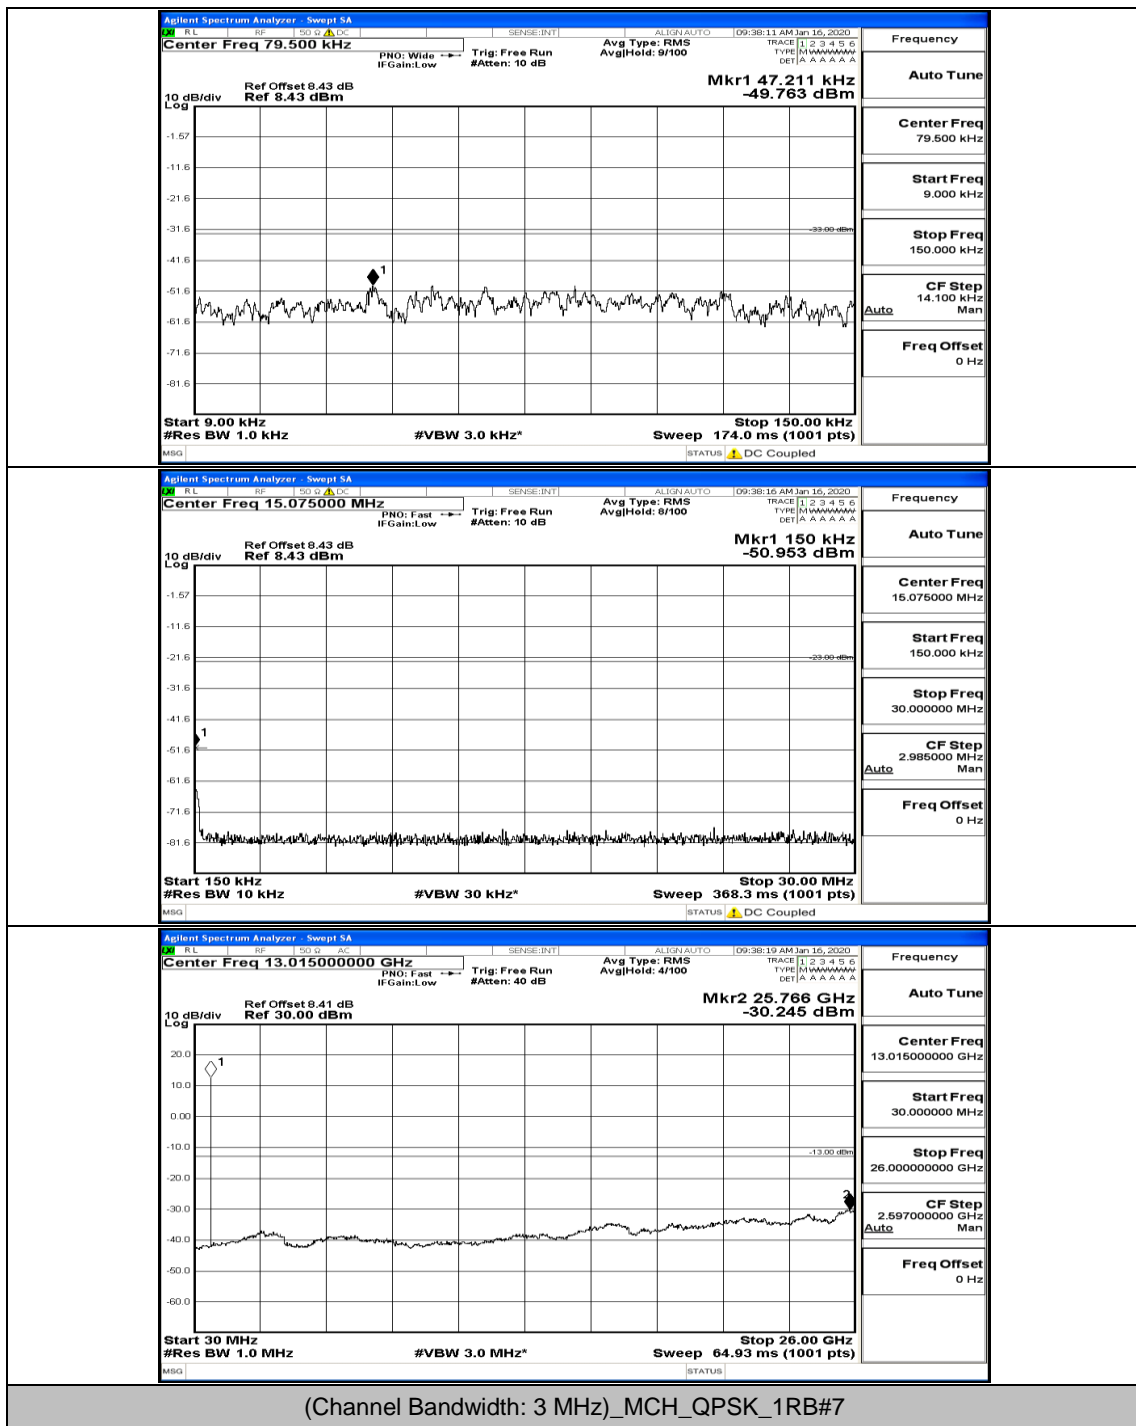

(Channel Bandwidth: 1.4 MHz)_MCH_16QAM_3RB#2

(Channel Bandwidth: 1.4 MHz)_HCH_16QAM_1RB#0

Channel Bandwidth: 3 MHz

(Channel Bandwidth: 3 MHz)_LCH_QPSK_1RB#0

(Channel Bandwidth: 3 MHz)_LCH_QPSK_8RB#4

(Channel Bandwidth: 3 MHz)_MCH_QPSK_1RB#0

(Channel Bandwidth: 3 MHz)_MCH_QPSK_8RB#4

(Channel Bandwidth: 3 MHz)_MCH_QPSK_8RB#7

(Channel Bandwidth: 3 MHz)_MCH_QPSK_15RB#0

(Channel Bandwidth: 3 MHz)_HCH_QPSK_8RB#0

(Channel Bandwidth: 3 MHz)_HCH_QPSK_8RB#4