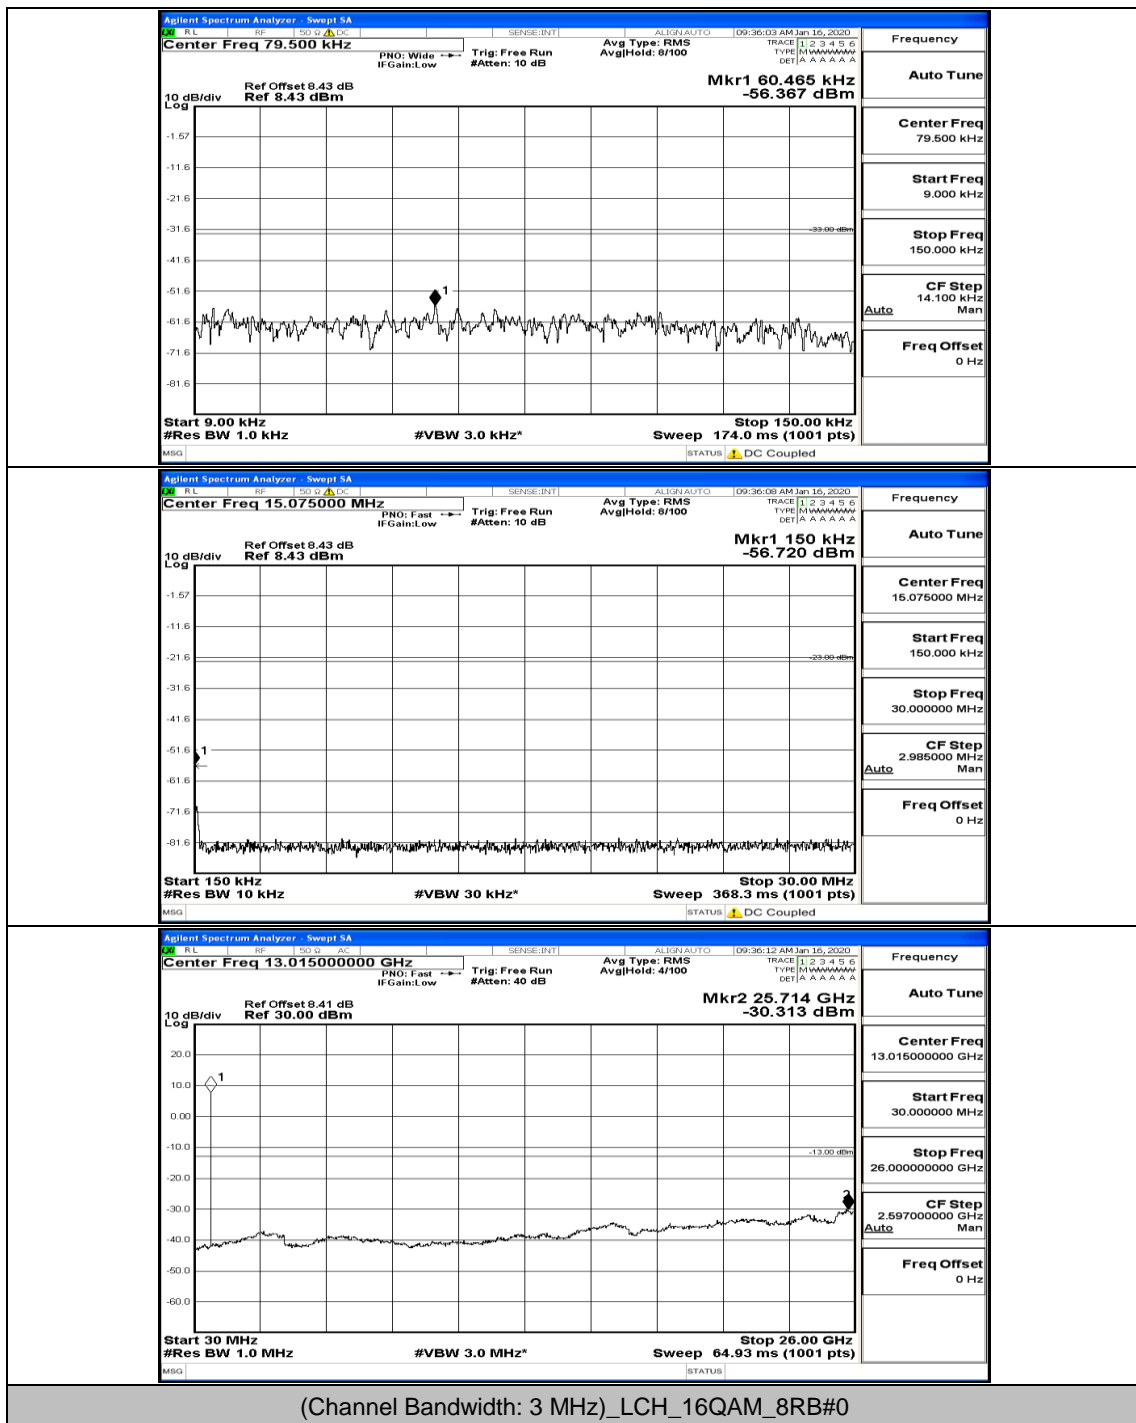

(Channel Bandwidth: 3 MHz)_MCH_QPSK_8RB#4

(Channel Bandwidth: 3 MHz)_MCH_QPSK_8RB#7

(Channel Bandwidth: 3 MHz)_MCH_QPSK_15RB#0

(Channel Bandwidth: 3 MHz)_HCH_QPSK_8RB#0

(Channel Bandwidth: 3 MHz)_HCH_QPSK_8RB#4

(Channel Bandwidth: 3 MHz)_HCH_QPSK_8RB#7

(Channel Bandwidth: 3 MHz)_LCH_16QAM_1RB#0

(Channel Bandwidth: 3 MHz)_LCH_16QAM_1RB#7

(Channel Bandwidth: 3 MHz)_LCH_16QAM_15RB#0

(Channel Bandwidth: 3 MHz)_MCH_16QAM_1RB#0