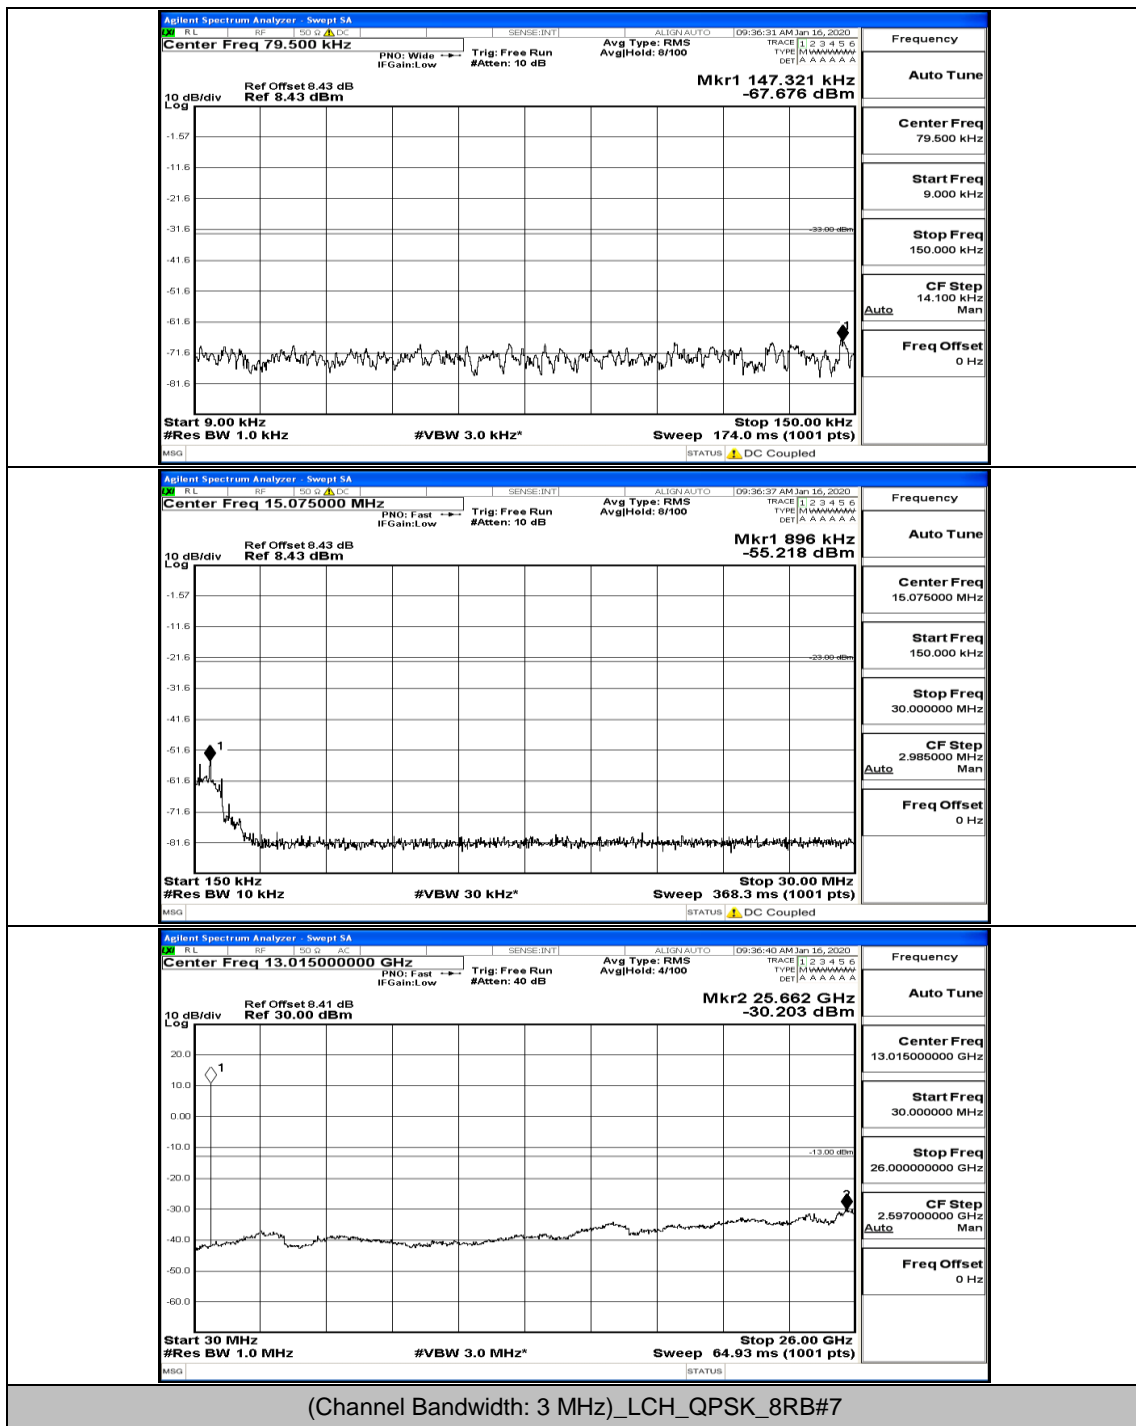

(Channel Bandwidth: 1.4 MHz)_MCH_16QAM_3RB#2

(Channel Bandwidth: 1.4 MHz)_HCH_16QAM_1RB#0

Channel Bandwidth: 3 MHz

(Channel Bandwidth: 3 MHz)_LCH_QPSK_1RB#0

(Channel Bandwidth: 3 MHz)_LCH_QPSK_8RB#4

(Channel Bandwidth: 3 MHz)_MCH_QPSK_1RB#0

(Channel Bandwidth: 3 MHz)_MCH_QPSK_8RB#4

(Channel Bandwidth: 3 MHz)_MCH_QPSK_8RB#7

(Channel Bandwidth: 3 MHz)_MCH_QPSK_15RB#0

(Channel Bandwidth: 3 MHz)_HCH_QPSK_8RB#0

(Channel Bandwidth: 3 MHz)_HCH_QPSK_8RB#4