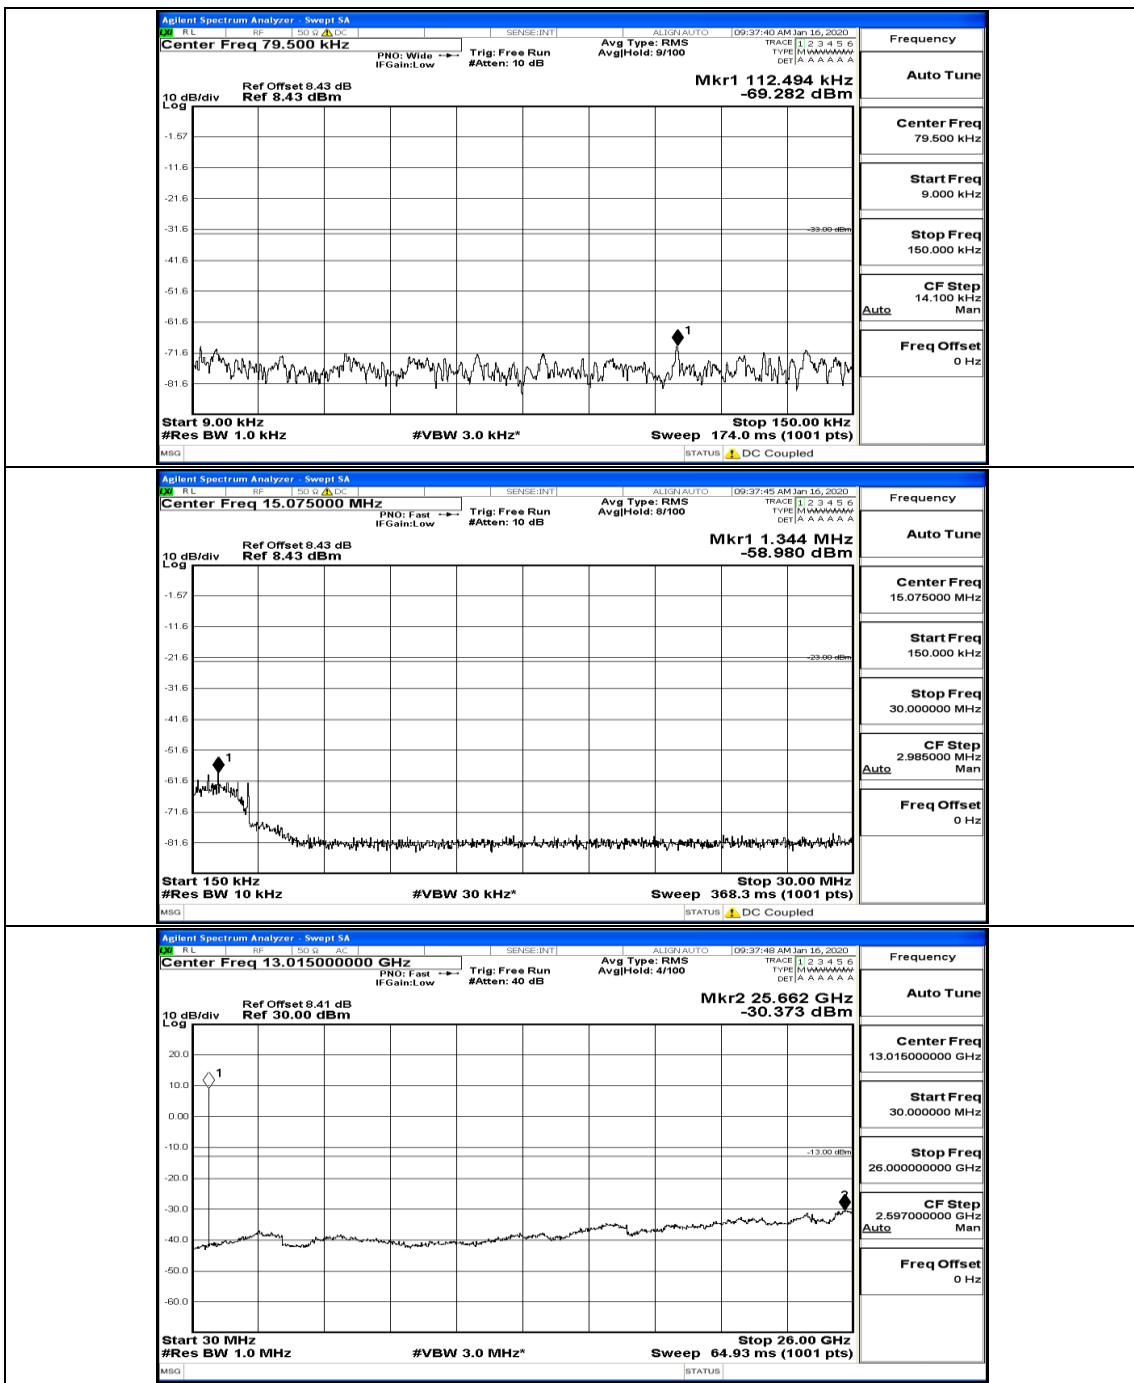

(Channel Bandwidth: 1.4 MHz)_MCH_16QAM_3RB#2

(Channel Bandwidth: 1.4 MHz)_HCH_16QAM_1RB#0

Channel Bandwidth: 3 MHz

(Channel Bandwidth: 3 MHz)_LCH_QPSK_1RB#0

(Channel Bandwidth: 3 MHz)_LCH_QPSK_8RB#4

(Channel Bandwidth: 3 MHz)_MCH_QPSK_1RB#0

(Channel Bandwidth: 3 MHz)_MCH_QPSK_8RB#4

(Channel Bandwidth: 3 MHz)_MCH_QPSK_8RB#7

(Channel Bandwidth: 3 MHz)_MCH_QPSK_15RB#0

(Channel Bandwidth: 3 MHz)_HCH_QPSK_8RB#0

(Channel Bandwidth: 3 MHz)_HCH_QPSK_8RB#4

(Channel Bandwidth: 3 MHz)_HCH_QPSK_8RB#7

(Channel Bandwidth: 3 MHz)_LCH_16QAM_1RB#0

(Channel Bandwidth: 3 MHz)_LCH_16QAM_1RB#7

(Channel Bandwidth: 3 MHz)_LCH_16QAM_15RB#0

(Channel Bandwidth: 3 MHz)_MCH_16QAM_1RB#0