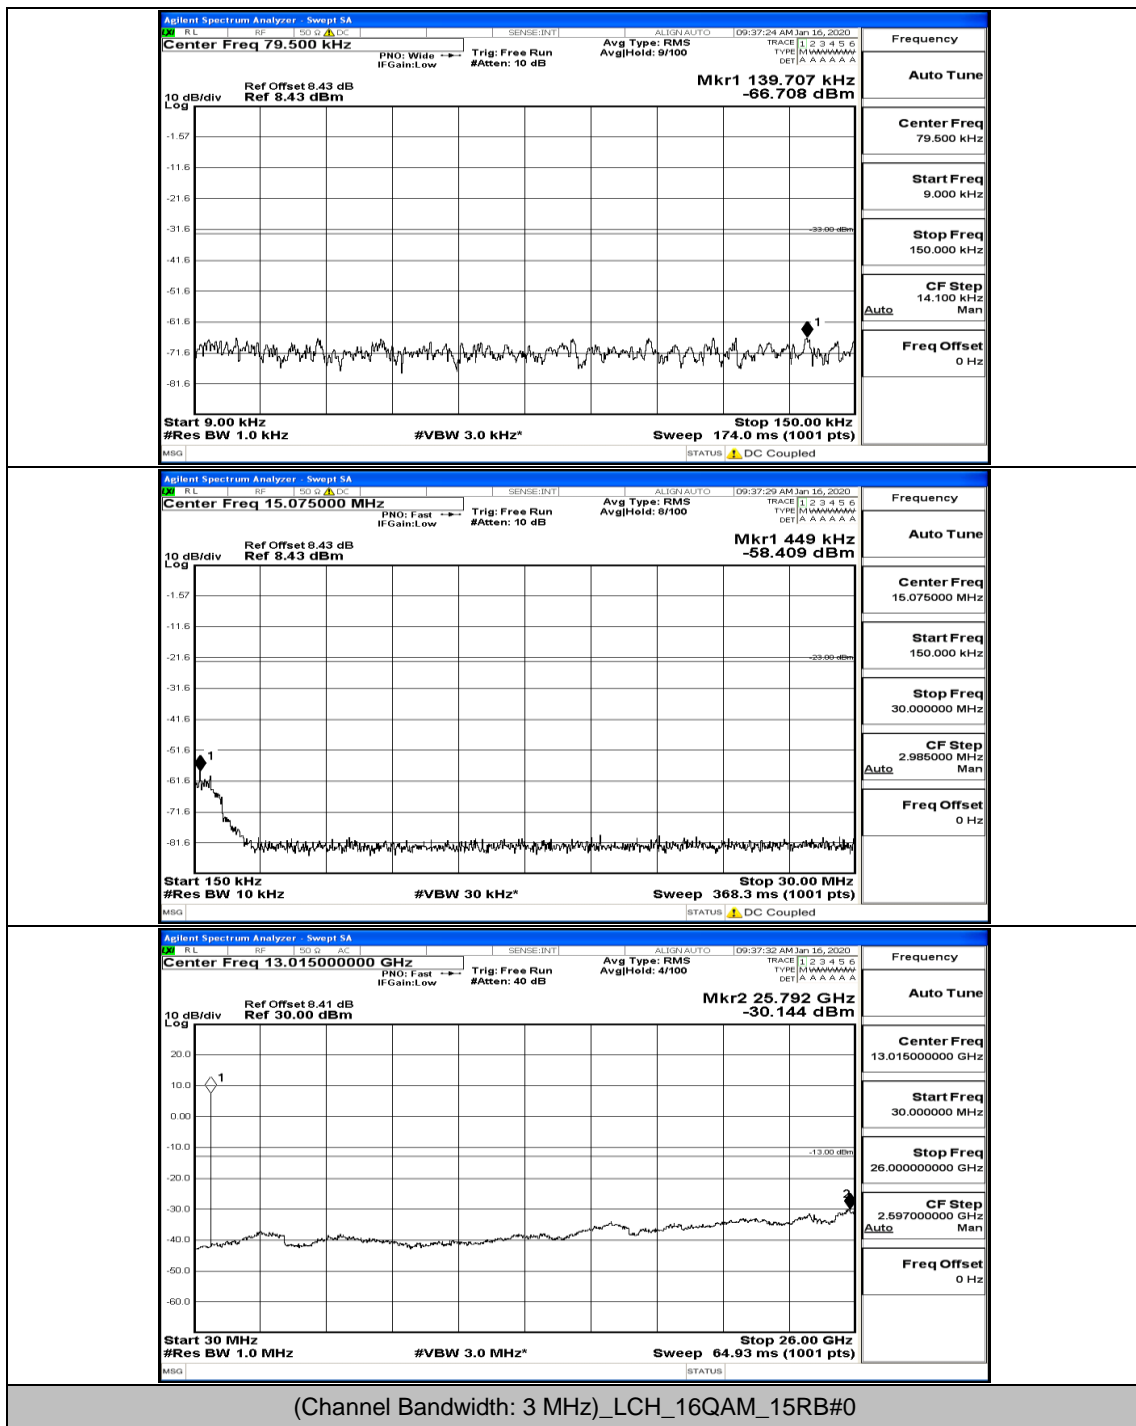

(Channel Bandwidth: 3 MHz)_HCH_QPSK_8RB#7

(Channel Bandwidth: 3 MHz)_LCH_16QAM_1RB#0

(Channel Bandwidth: 3 MHz)_LCH_16QAM_1RB#7

(Channel Bandwidth: 3 MHz)_LCH_16QAM_15RB#0

(Channel Bandwidth: 3 MHz)_MCH_16QAM_1RB#0