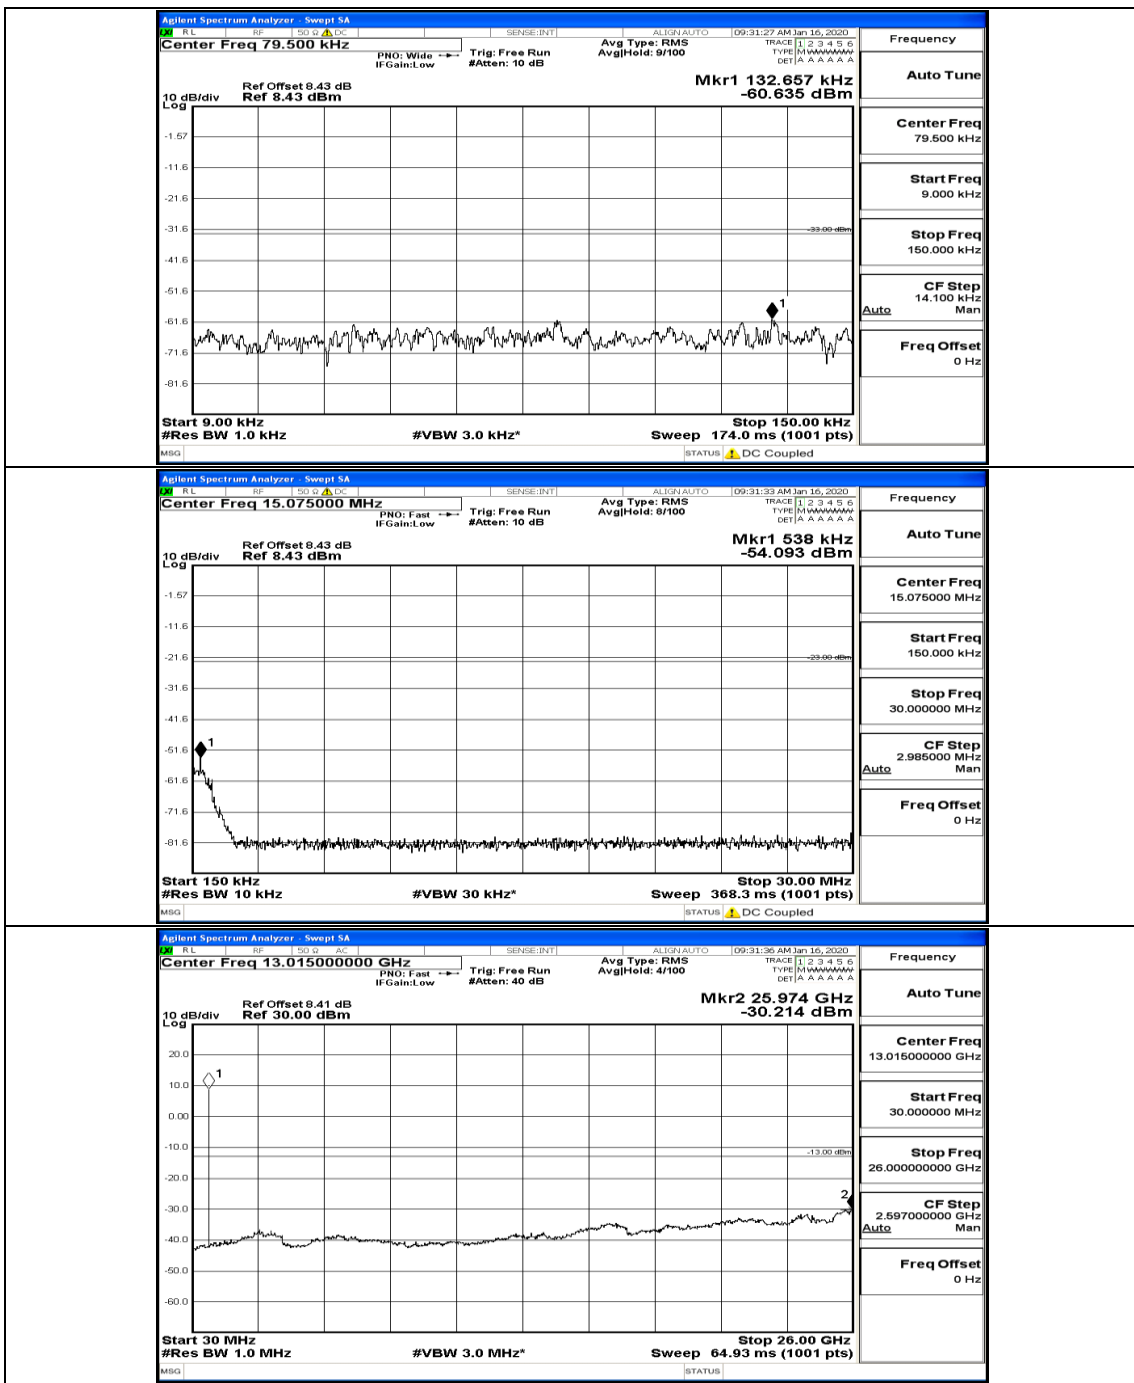

(Channel Bandwidth: 1.4 MHz)_MCH_16QAM_3RB#2

(Channel Bandwidth: 1.4 MHz)_HCH_16QAM_1RB#0

Channel Bandwidth: 3 MHz

(Channel Bandwidth: 3 MHz)_LCH_QPSK_1RB#0

(Channel Bandwidth: 3 MHz)_LCH_QPSK_8RB#4

(Channel Bandwidth: 3 MHz)_MCH_QPSK_1RB#0

(Channel Bandwidth: 3 MHz)_MCH_QPSK_8RB#4

(Channel Bandwidth: 3 MHz)_MCH_QPSK_8RB#7

(Channel Bandwidth: 3 MHz)_MCH_QPSK_15RB#0

(Channel Bandwidth: 3 MHz)_HCH_QPSK_8RB#0

(Channel Bandwidth: 3 MHz)_HCH_QPSK_8RB#4