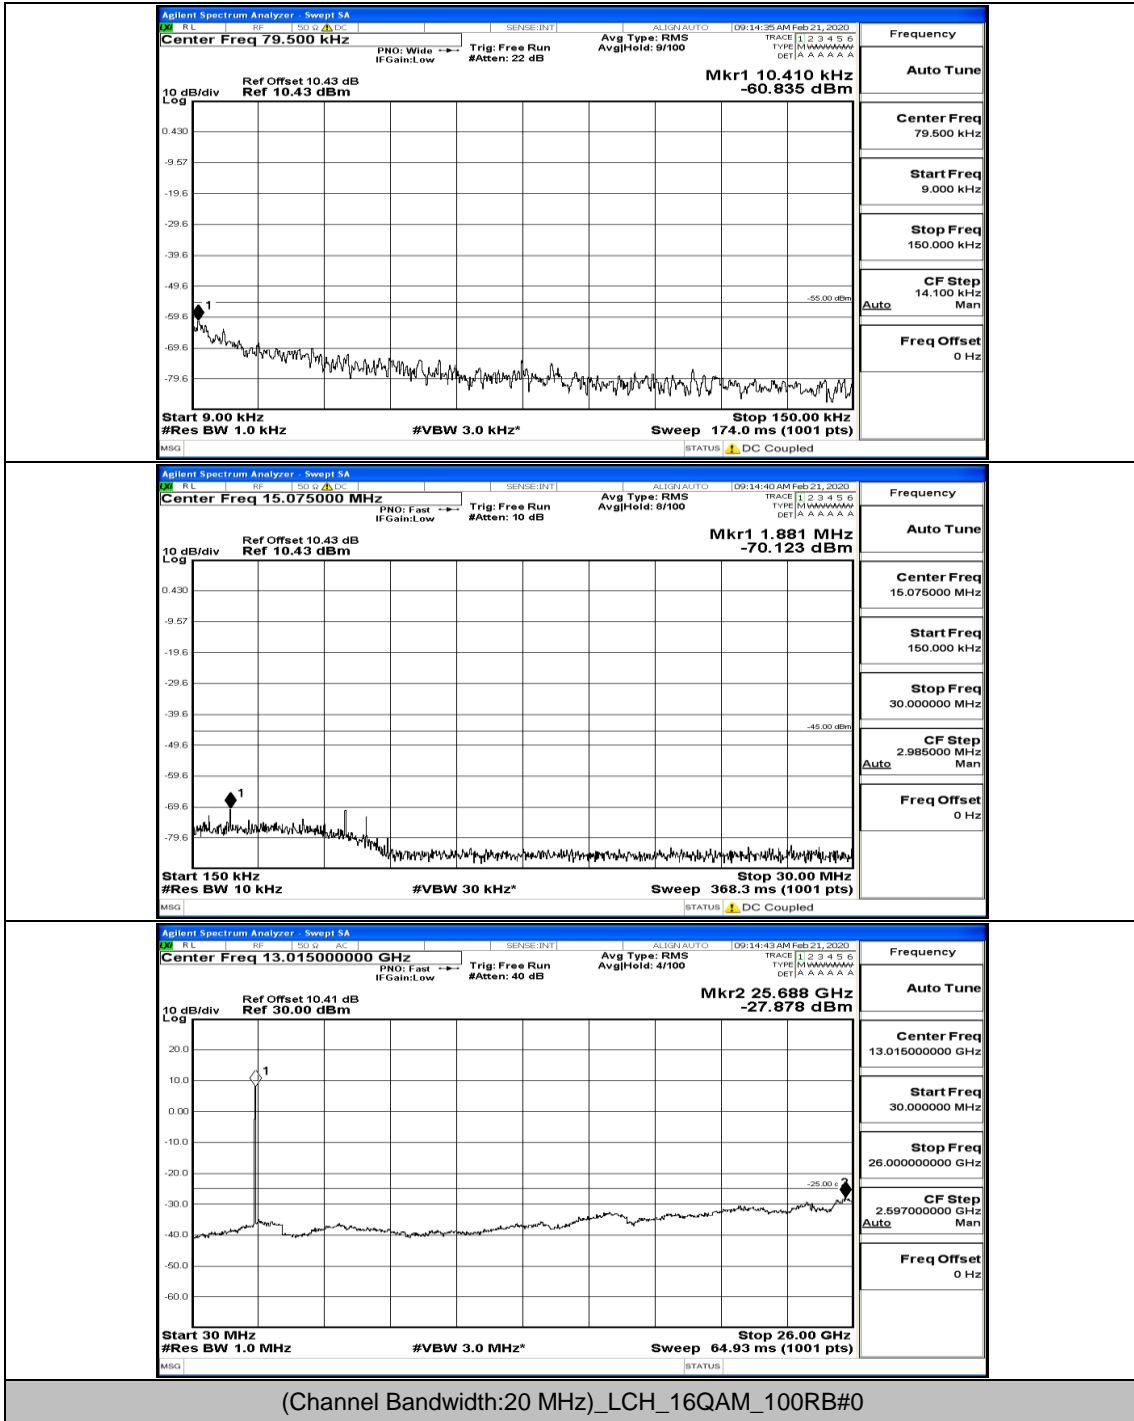

(Channel Bandwidth:20 MHz)\_LCH\_16QAM\_1RB#99

(Channel Bandwidth:20 MHz)\_LCH\_16QAM\_50RB#0

(Channel Bandwidth:20 MHz)\_LCH\_16QAM\_50RB#25

(Channel Bandwidth:20 MHz)\_MCH\_16QAM\_1RB#0

(Channel Bandwidth:20 MHz)\_HCH\_16QAM\_1RB#0

(Channel Bandwidth:20 MHz)\_HCH\_16QAM\_1RB#99