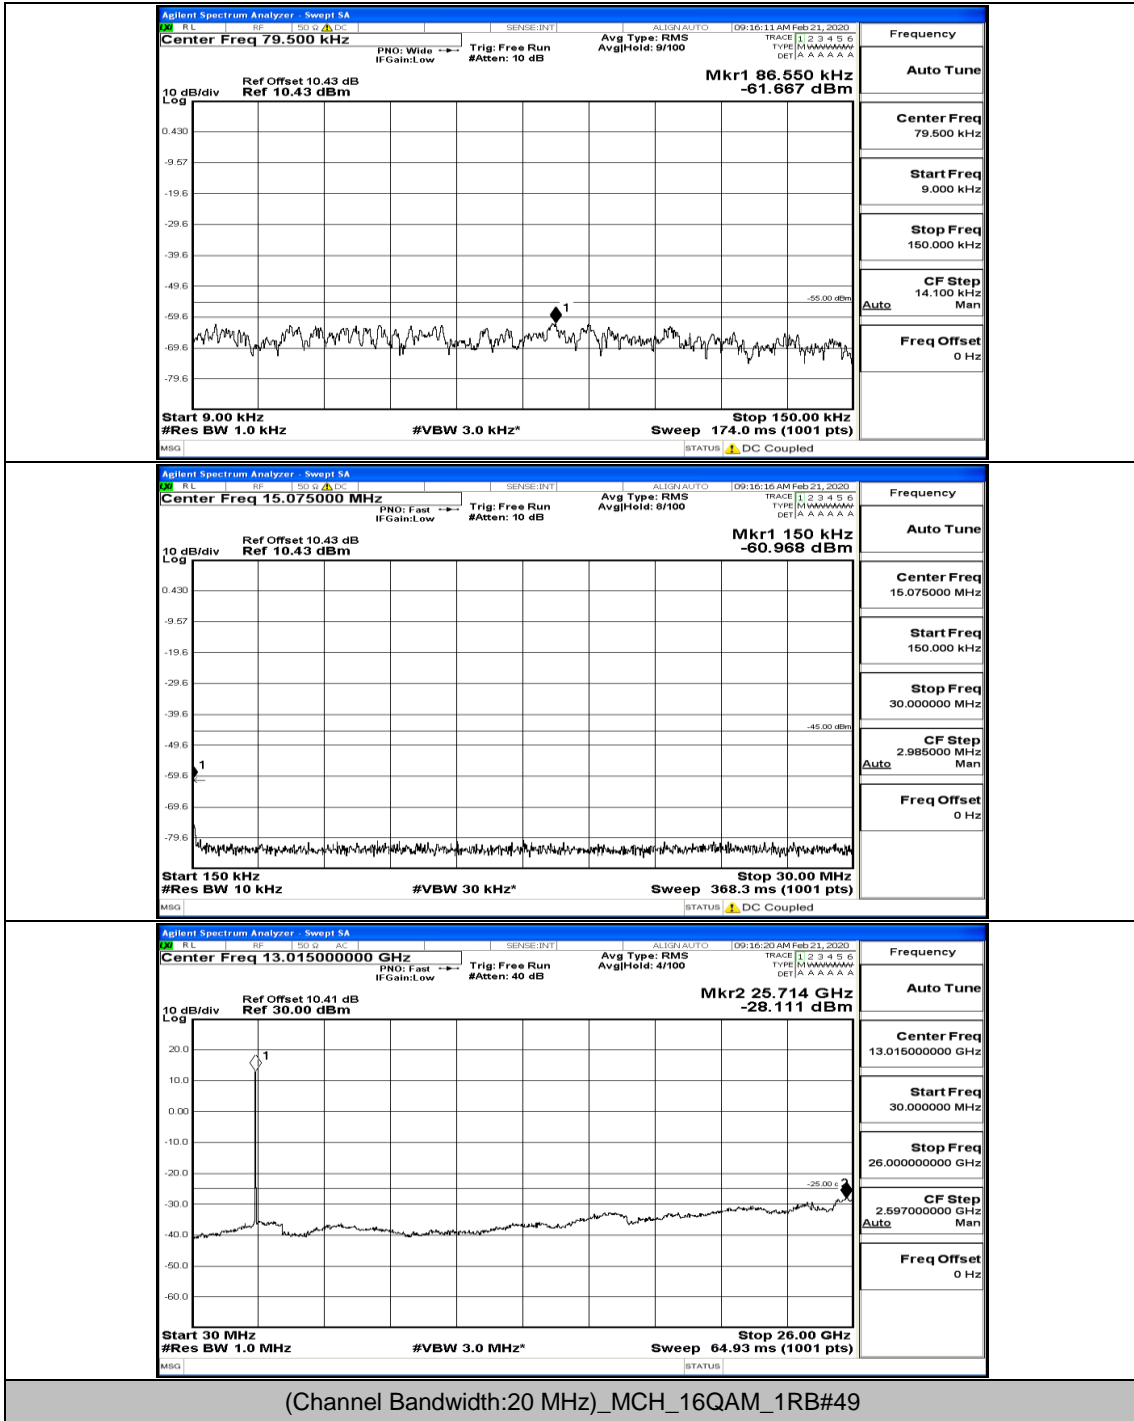

(Channel Bandwidth:20 MHz)\_LCH\_16QAM\_1RB#99

(Channel Bandwidth:20 MHz)\_LCH\_16QAM\_50RB#0

(Channel Bandwidth:20 MHz)\_LCH\_16QAM\_50RB#25

(Channel Bandwidth:20 MHz)\_MCH\_16QAM\_1RB#0

(Channel Bandwidth:20 MHz)\_HCH\_16QAM\_1RB#0

(Channel Bandwidth:20 MHz)\_HCH\_16QAM\_1RB#99