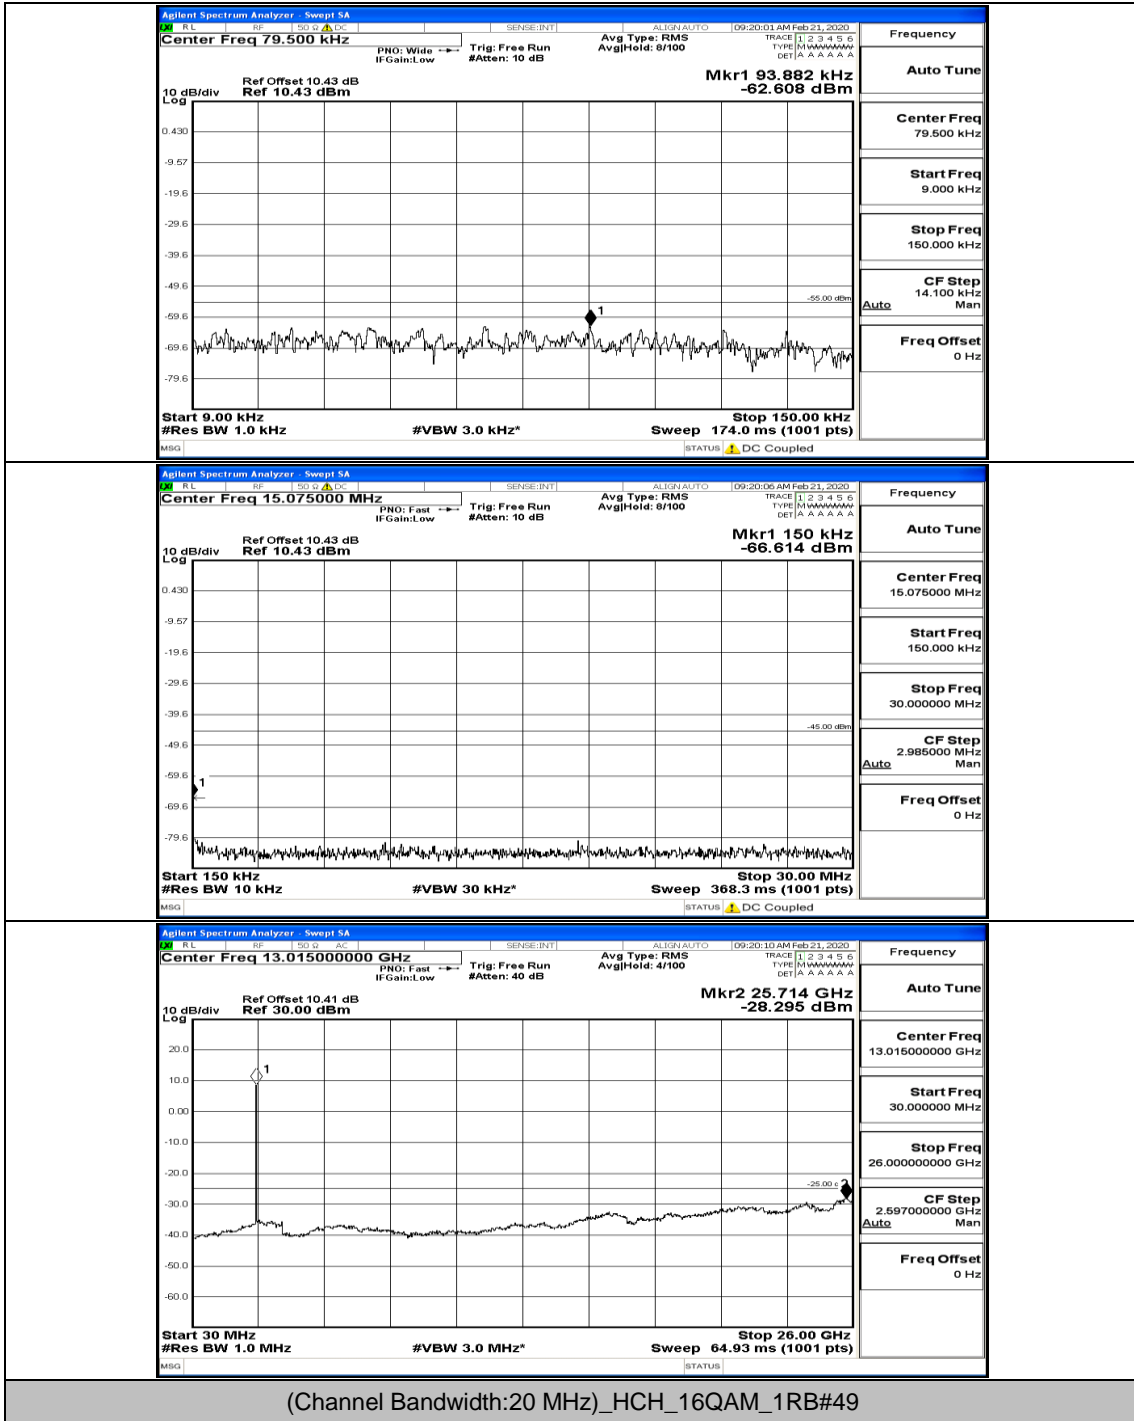

(Channel Bandwidth:20 MHz)\_LCH\_16QAM\_1RB#99

(Channel Bandwidth:20 MHz)\_LCH\_16QAM\_50RB#0

(Channel Bandwidth:20 MHz)\_LCH\_16QAM\_50RB#25

(Channel Bandwidth:20 MHz)\_MCH\_16QAM\_1RB#0

(Channel Bandwidth:20 MHz)\_HCH\_16QAM\_1RB#0

(Channel Bandwidth:20 MHz)\_HCH\_16QAM\_1RB#99