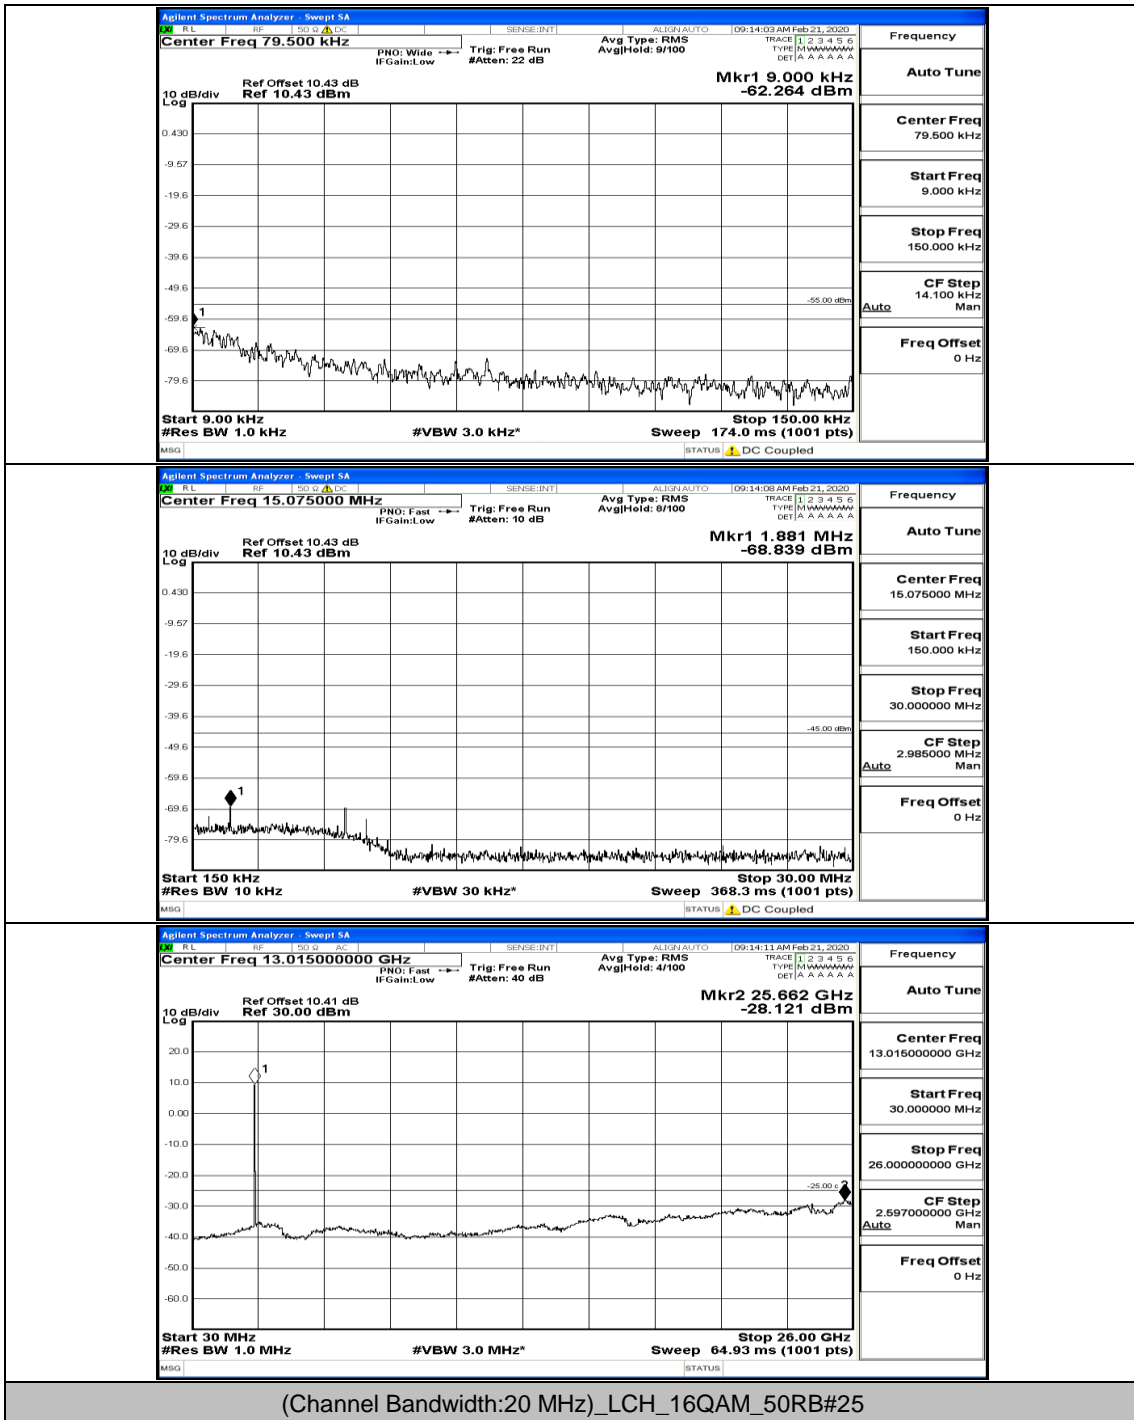

(Channel Bandwidth:20 MHz)\_LCH\_16QAM\_1RB#99

(Channel Bandwidth:20 MHz)\_LCH\_16QAM\_50RB#0

(Channel Bandwidth:20 MHz)\_LCH\_16QAM\_50RB#25

(Channel Bandwidth:20 MHz)\_MCH\_16QAM\_1RB#0

(Channel Bandwidth:20 MHz)\_HCH\_16QAM\_1RB#0

(Channel Bandwidth:20 MHz)\_HCH\_16QAM\_1RB#99