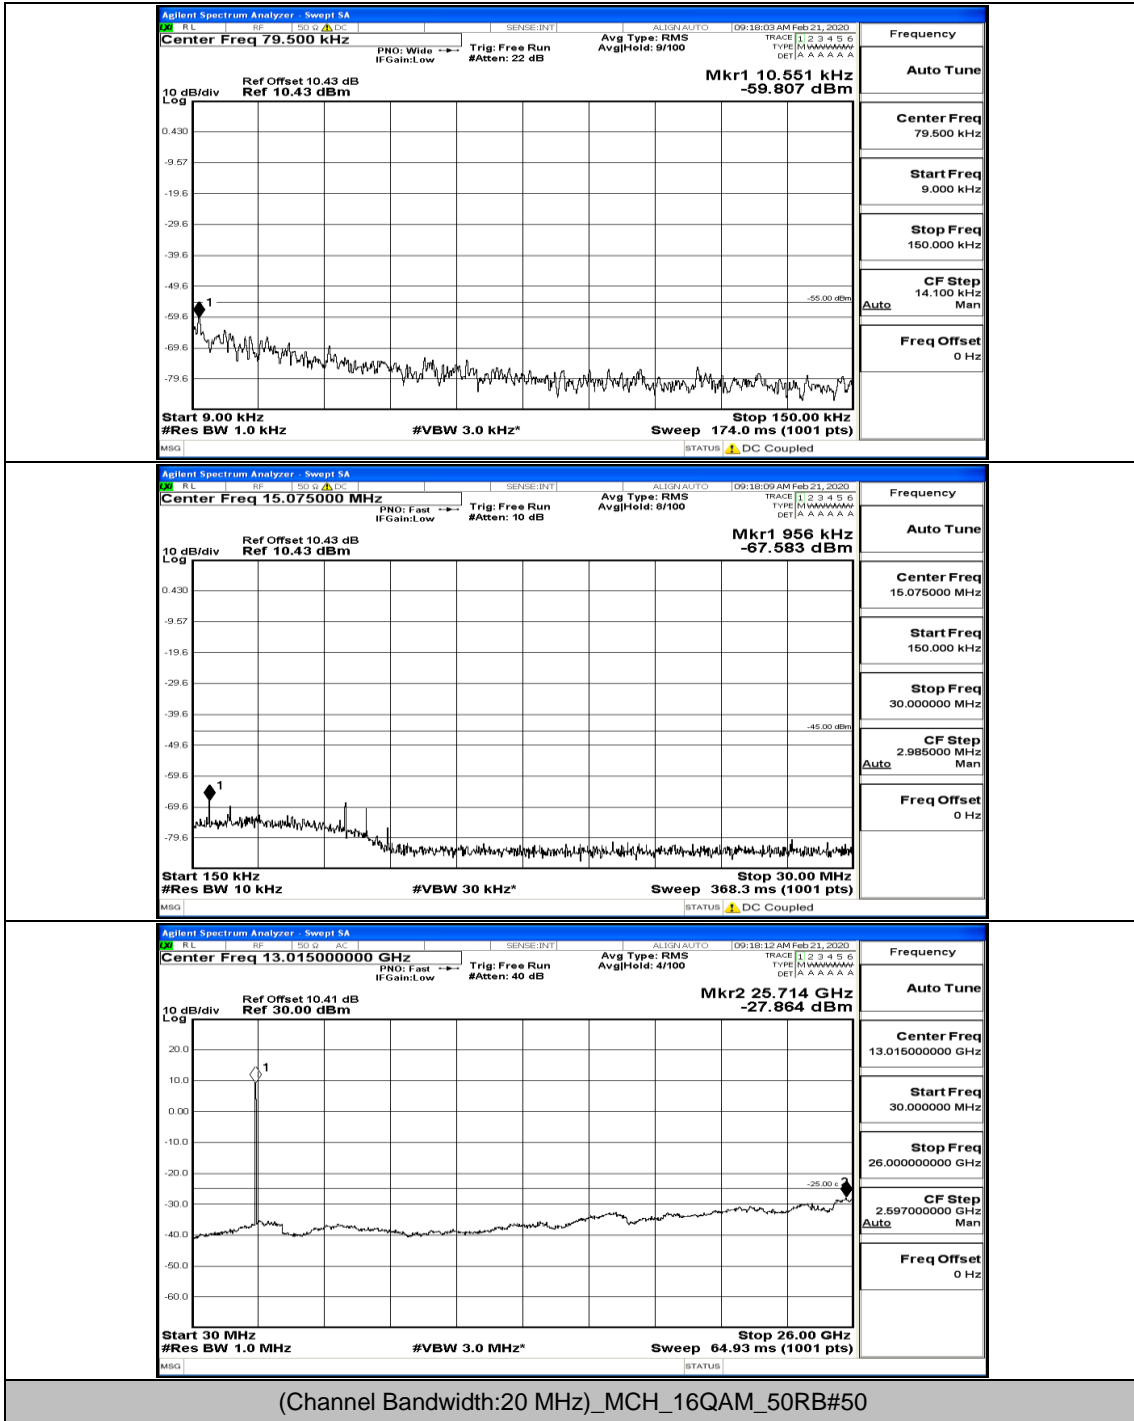

(Channel Bandwidth:20 MHz)\_LCH\_16QAM\_1RB#99

(Channel Bandwidth:20 MHz)\_LCH\_16QAM\_50RB#0

(Channel Bandwidth:20 MHz)\_LCH\_16QAM\_50RB#25

(Channel Bandwidth:20 MHz)\_MCH\_16QAM\_1RB#0

(Channel Bandwidth:20 MHz)\_HCH\_16QAM\_1RB#0

(Channel Bandwidth:20 MHz)\_HCH\_16QAM\_1RB#99