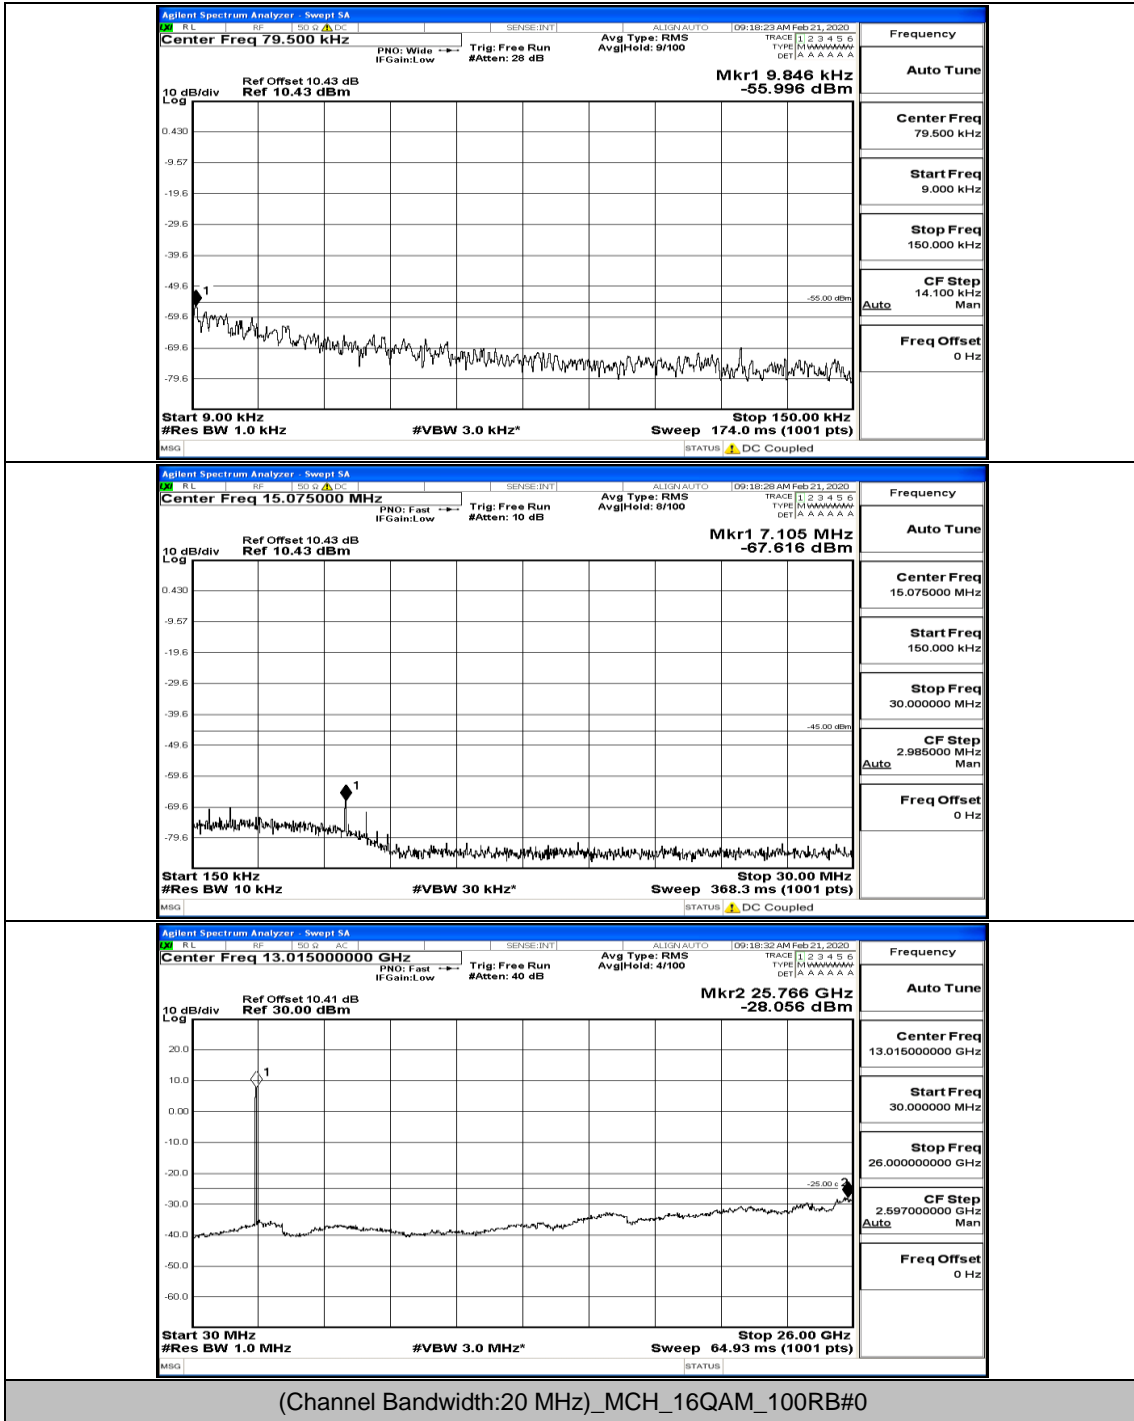

(Channel Bandwidth:20 MHz)\_LCH\_16QAM\_1RB#99

(Channel Bandwidth:20 MHz)\_LCH\_16QAM\_50RB#0

(Channel Bandwidth:20 MHz)\_LCH\_16QAM\_50RB#25

(Channel Bandwidth:20 MHz)\_MCH\_16QAM\_1RB#0

(Channel Bandwidth:20 MHz)\_HCH\_16QAM\_1RB#0

(Channel Bandwidth:20 MHz)\_HCH\_16QAM\_1RB#99