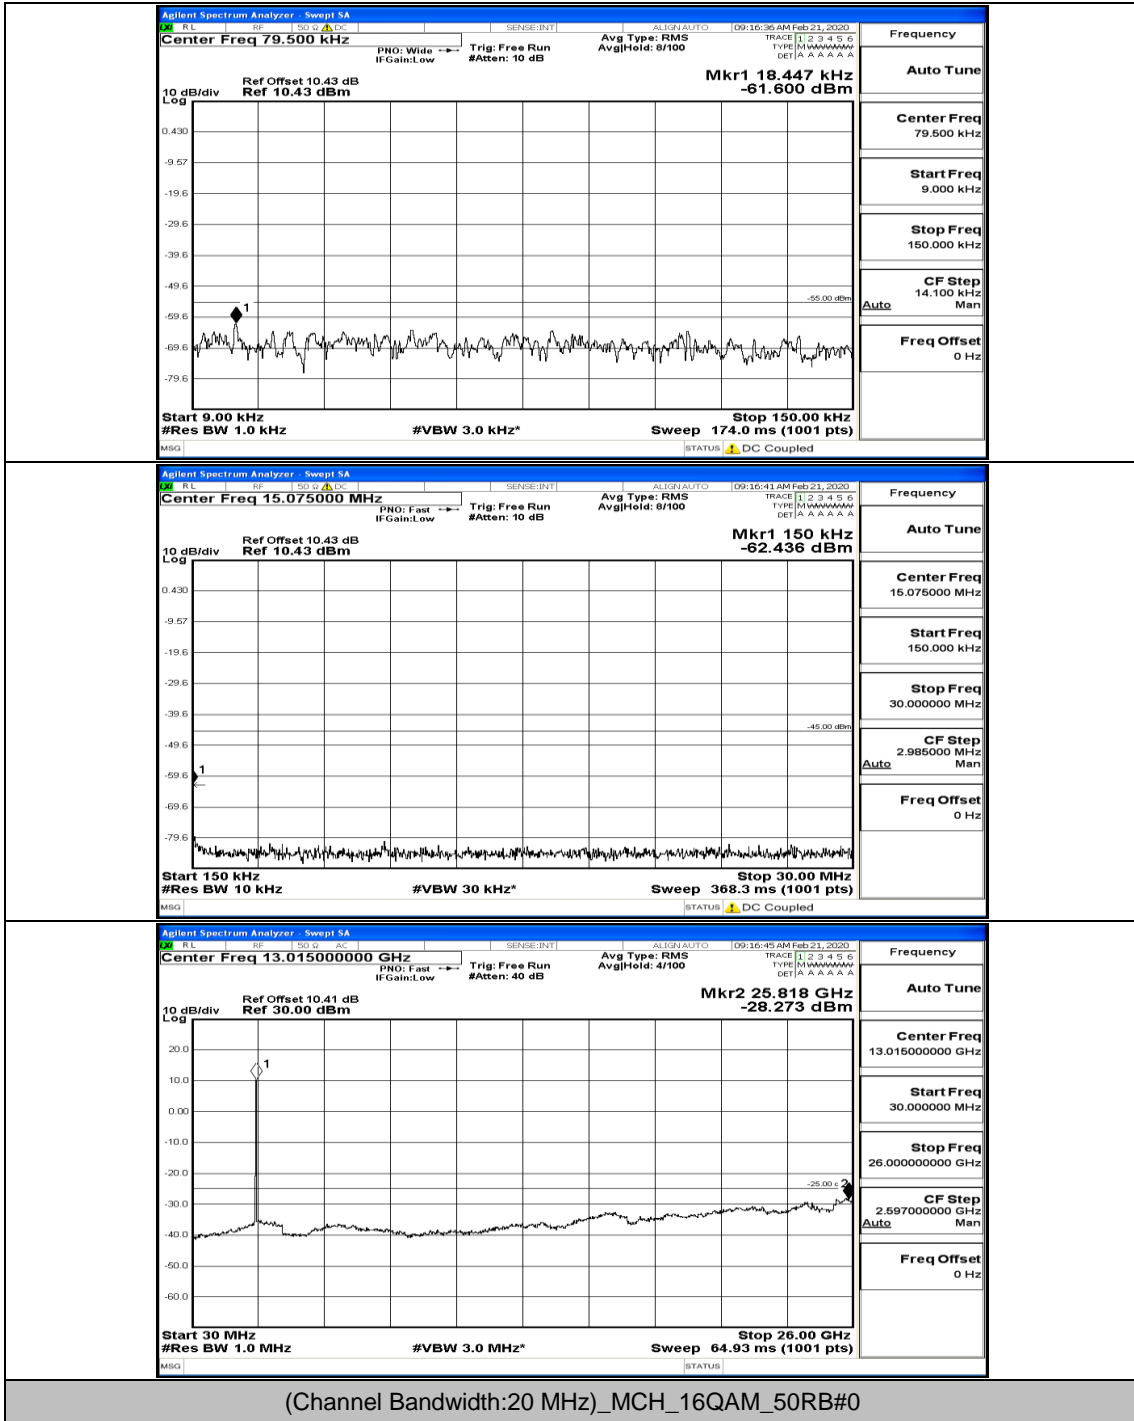

(Channel Bandwidth:20 MHz)\_LCH\_16QAM\_1RB#99

(Channel Bandwidth:20 MHz)\_LCH\_16QAM\_50RB#0

(Channel Bandwidth:20 MHz)\_LCH\_16QAM\_50RB#25

(Channel Bandwidth:20 MHz)\_MCH\_16QAM\_1RB#0

(Channel Bandwidth:20 MHz)\_HCH\_16QAM\_1RB#0

(Channel Bandwidth:20 MHz)\_HCH\_16QAM\_1RB#99