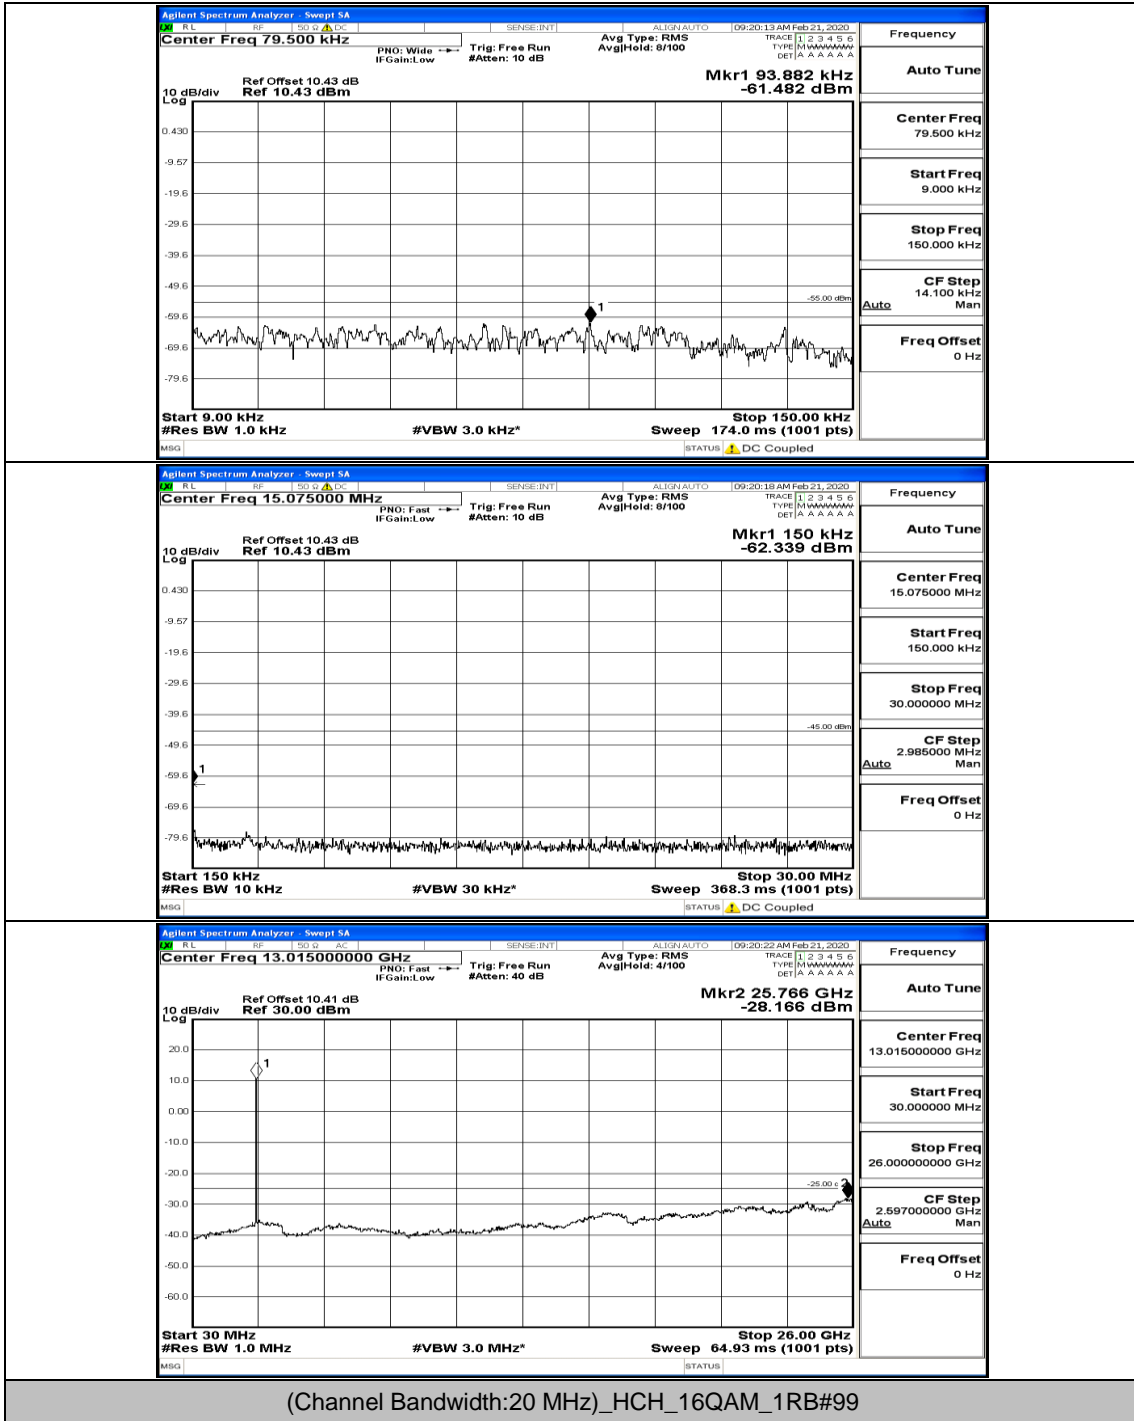

(Channel Bandwidth:20 MHz)\_LCH\_16QAM\_1RB#99

(Channel Bandwidth:20 MHz)\_LCH\_16QAM\_50RB#0

(Channel Bandwidth:20 MHz)\_LCH\_16QAM\_50RB#25

(Channel Bandwidth:20 MHz)\_MCH\_16QAM\_1RB#0

(Channel Bandwidth:20 MHz)\_HCH\_16QAM\_1RB#0

(Channel Bandwidth:20 MHz)\_HCH\_16QAM\_1RB#99