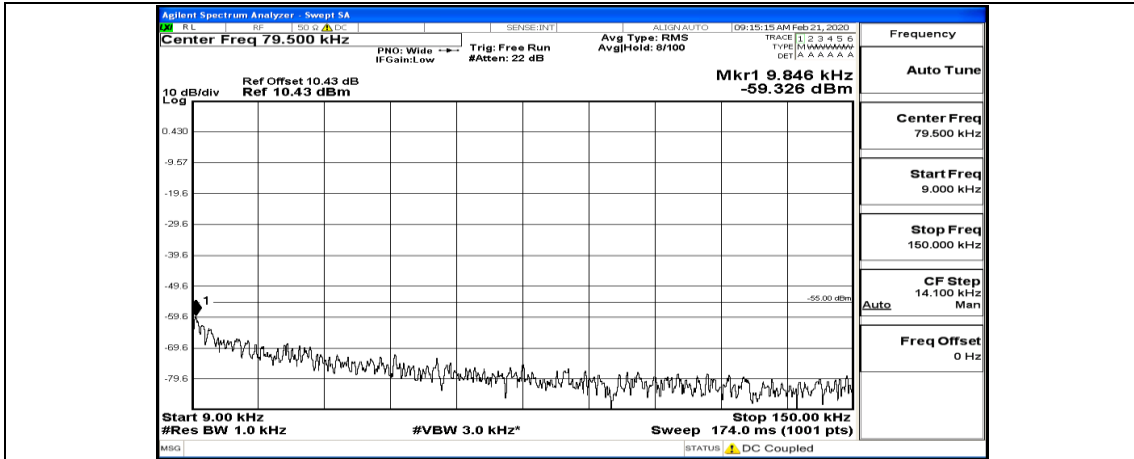

(Channel Bandwidth:20 MHz)\_LCH\_16QAM\_1RB#99

(Channel Bandwidth:20 MHz)\_LCH\_16QAM\_50RB#0

(Channel Bandwidth:20 MHz)\_LCH\_16QAM\_50RB#25

(Channel Bandwidth:20 MHz)\_MCH\_16QAM\_1RB#0

(Channel Bandwidth:20 MHz)\_HCH\_16QAM\_1RB#0

(Channel Bandwidth:20 MHz)\_HCH\_16QAM\_1RB#99