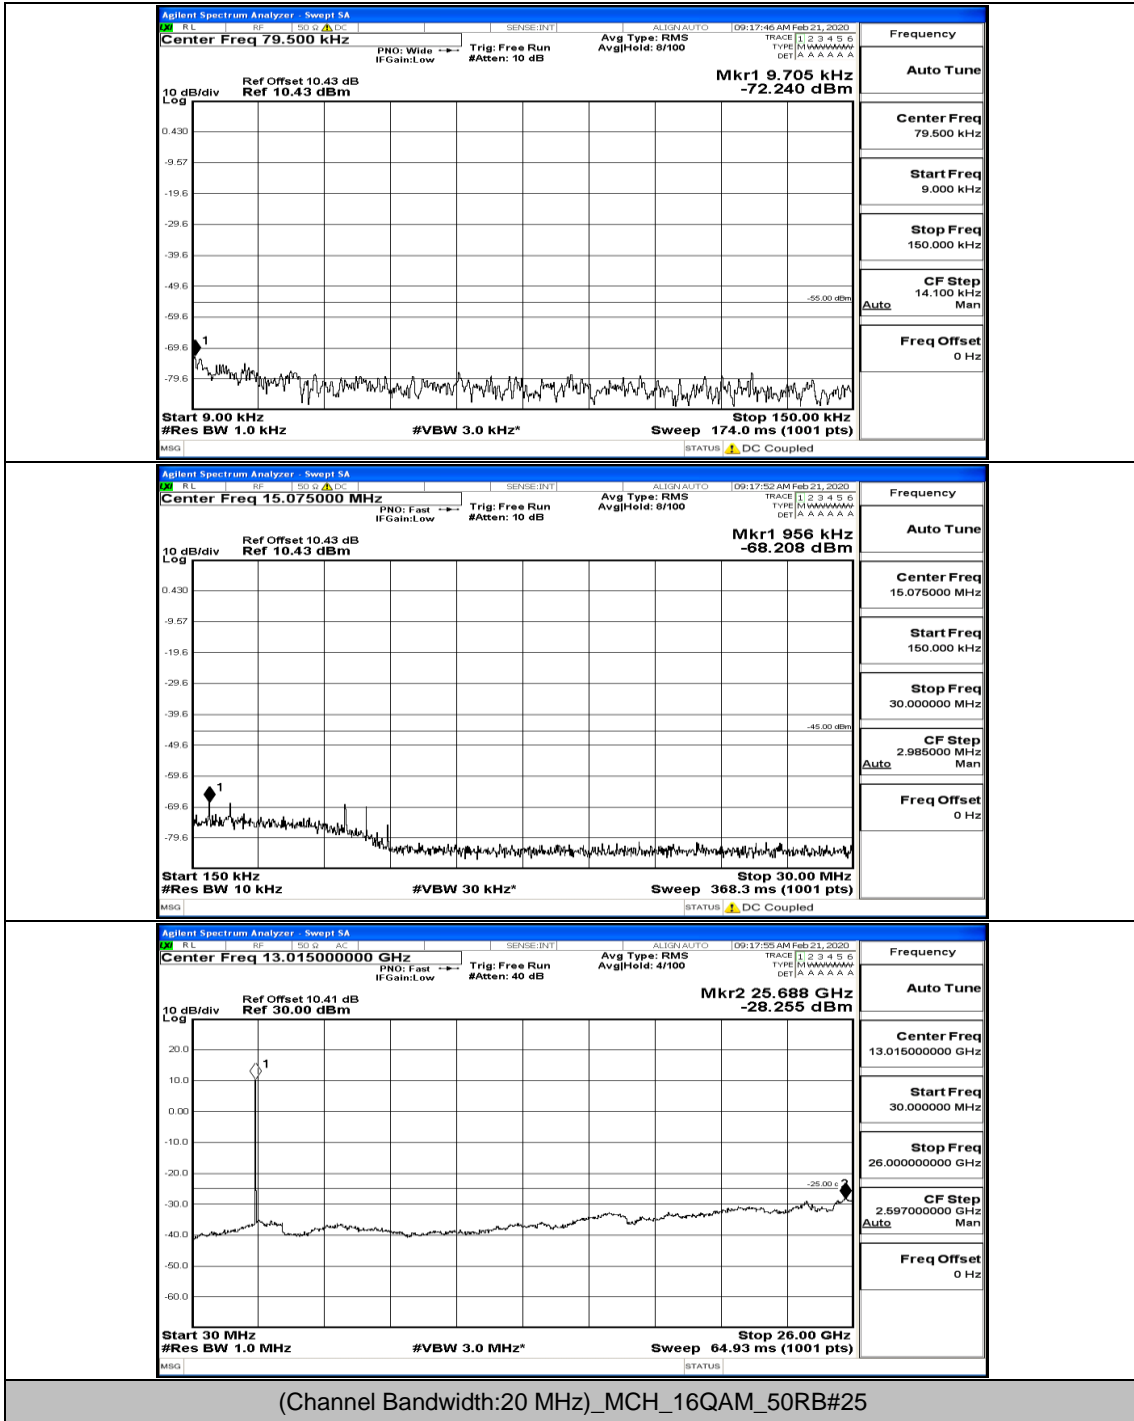

(Channel Bandwidth:20 MHz)\_LCH\_16QAM\_1RB#99

(Channel Bandwidth:20 MHz)\_LCH\_16QAM\_50RB#0

(Channel Bandwidth:20 MHz)\_LCH\_16QAM\_50RB#25

(Channel Bandwidth:20 MHz)\_MCH\_16QAM\_1RB#0

(Channel Bandwidth:20 MHz)\_HCH\_16QAM\_1RB#0

(Channel Bandwidth:20 MHz)\_HCH\_16QAM\_1RB#99