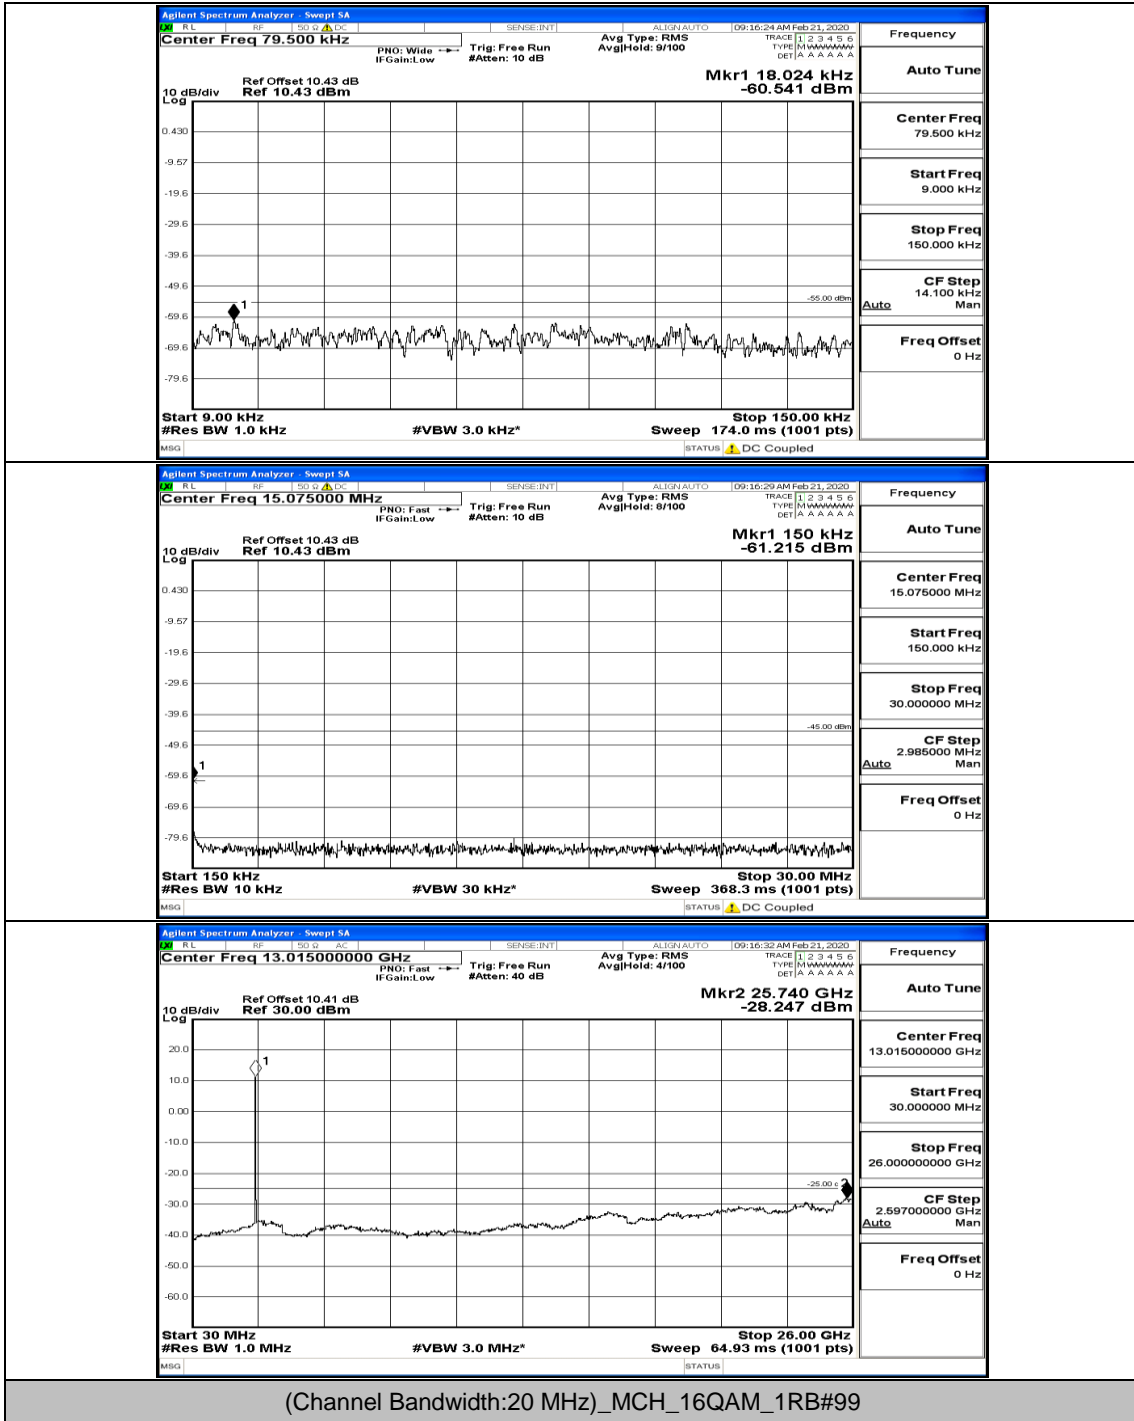

(Channel Bandwidth:20 MHz)\_LCH\_16QAM\_1RB#99

(Channel Bandwidth:20 MHz)\_LCH\_16QAM\_50RB#0

(Channel Bandwidth:20 MHz)\_LCH\_16QAM\_50RB#25

(Channel Bandwidth:20 MHz)\_MCH\_16QAM\_1RB#0

(Channel Bandwidth:20 MHz)\_HCH\_16QAM\_1RB#0

(Channel Bandwidth:20 MHz)\_HCH\_16QAM\_1RB#99