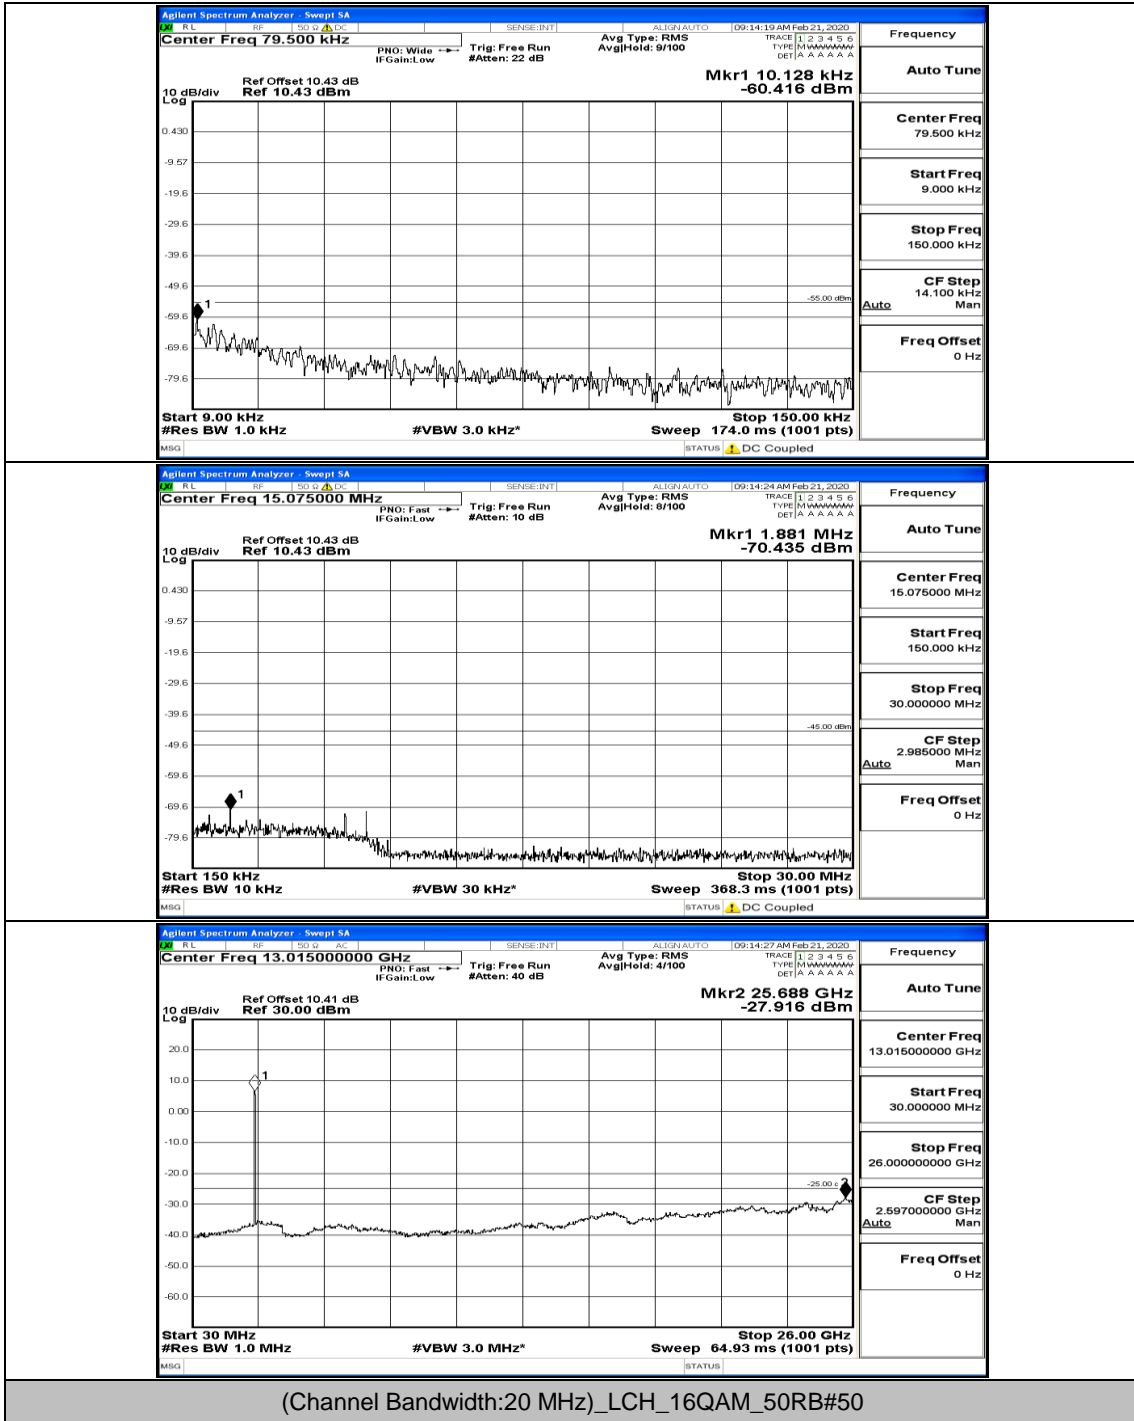

(Channel Bandwidth:20 MHz)\_LCH\_16QAM\_1RB#99

(Channel Bandwidth:20 MHz)\_LCH\_16QAM\_50RB#0

(Channel Bandwidth:20 MHz)\_LCH\_16QAM\_50RB#25

(Channel Bandwidth:20 MHz)\_MCH\_16QAM\_1RB#0

(Channel Bandwidth:20 MHz)\_HCH\_16QAM\_1RB#0

(Channel Bandwidth:20 MHz)\_HCH\_16QAM\_1RB#99