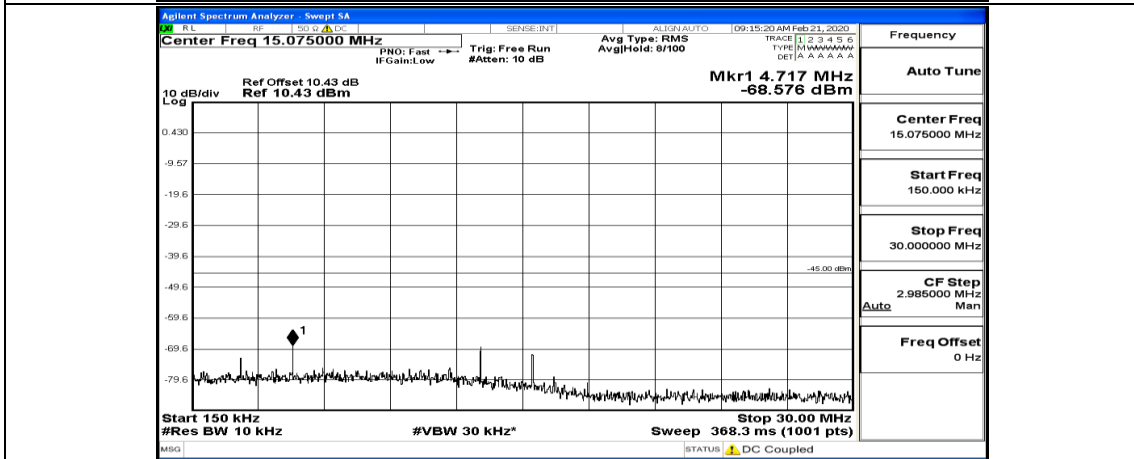

(Channel Bandwidth:20 MHz)\_LCH\_16QAM\_1RB#99

(Channel Bandwidth:20 MHz)\_LCH\_16QAM\_50RB#0

(Channel Bandwidth:20 MHz)\_LCH\_16QAM\_50RB#25

(Channel Bandwidth:20 MHz)\_MCH\_16QAM\_1RB#0

(Channel Bandwidth:20 MHz)\_HCH\_16QAM\_1RB#0

(Channel Bandwidth:20 MHz)\_HCH\_16QAM\_1RB#99