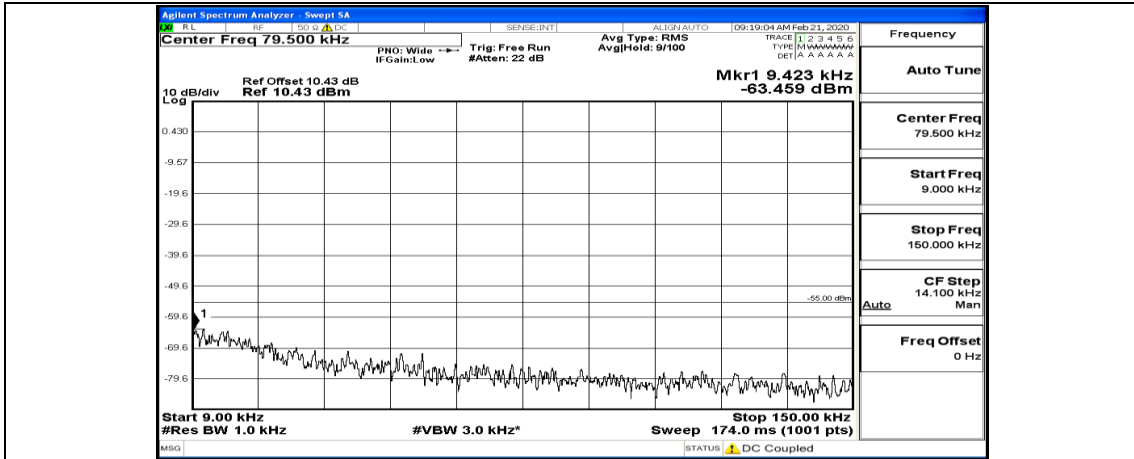

(Channel Bandwidth:20 MHz)\_LCH\_16QAM\_1RB#99

(Channel Bandwidth:20 MHz)\_LCH\_16QAM\_50RB#0

(Channel Bandwidth:20 MHz)\_LCH\_16QAM\_50RB#25

(Channel Bandwidth:20 MHz)\_MCH\_16QAM\_1RB#0

(Channel Bandwidth:20 MHz)\_HCH\_16QAM\_1RB#0

(Channel Bandwidth:20 MHz)\_HCH\_16QAM\_1RB#99