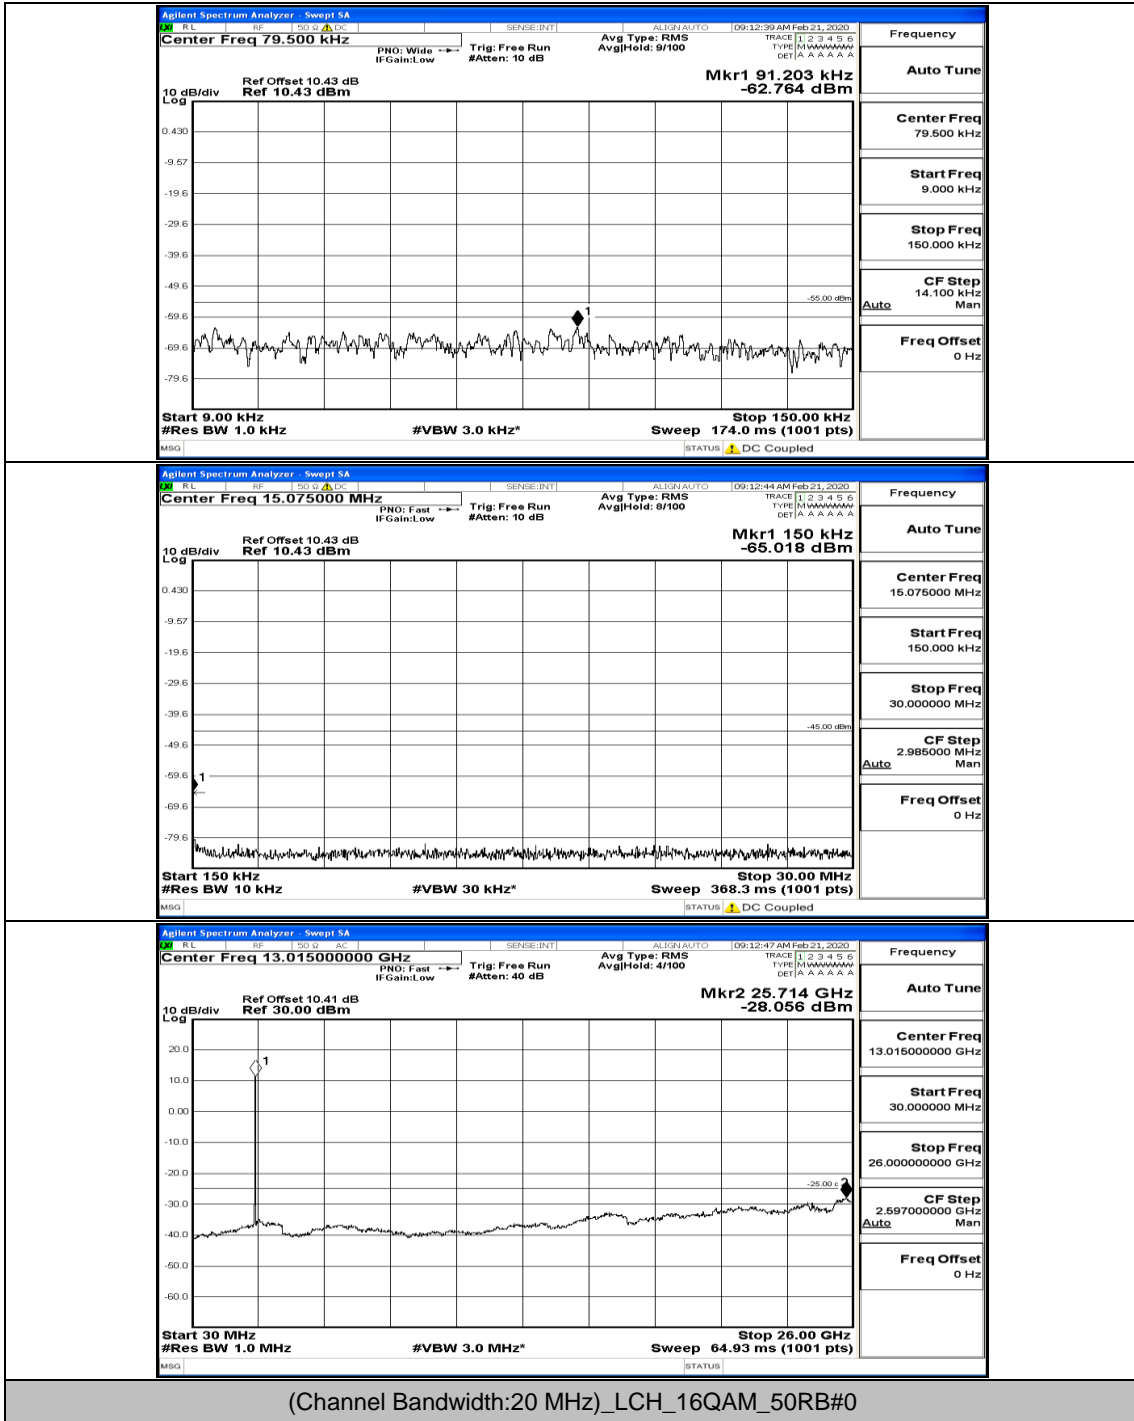

(Channel Bandwidth:20 MHz)\_LCH\_16QAM\_1RB#99

(Channel Bandwidth:20 MHz)\_LCH\_16QAM\_50RB#0

(Channel Bandwidth:20 MHz)\_LCH\_16QAM\_50RB#25

(Channel Bandwidth:20 MHz)\_MCH\_16QAM\_1RB#0

(Channel Bandwidth:20 MHz)\_HCH\_16QAM\_1RB#0

(Channel Bandwidth:20 MHz)\_HCH\_16QAM\_1RB#99