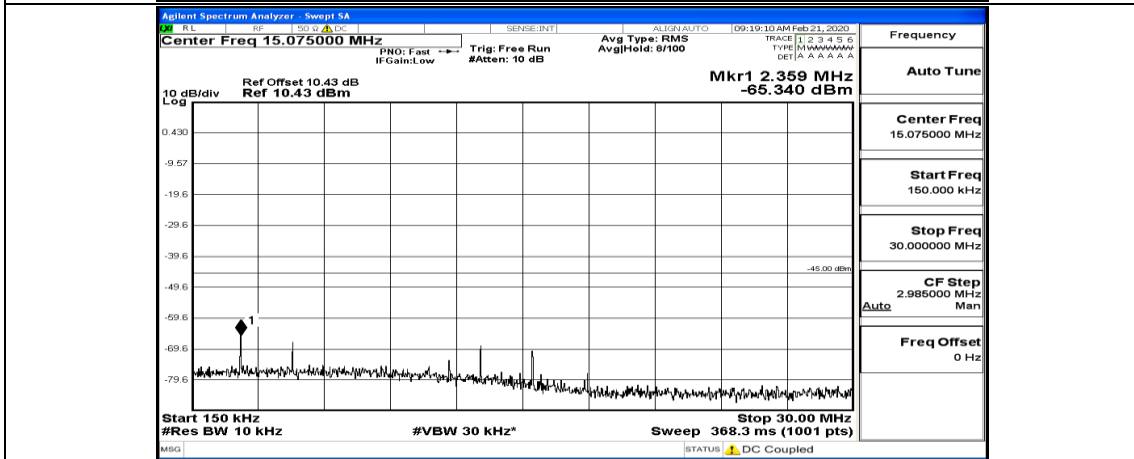

(Channel Bandwidth:20 MHz)\_LCH\_16QAM\_1RB#99

(Channel Bandwidth:20 MHz)\_LCH\_16QAM\_50RB#0

(Channel Bandwidth:20 MHz)\_LCH\_16QAM\_50RB#25

(Channel Bandwidth:20 MHz)\_MCH\_16QAM\_1RB#0

(Channel Bandwidth:20 MHz)\_HCH\_16QAM\_1RB#0

(Channel Bandwidth:20 MHz)\_HCH\_16QAM\_1RB#99