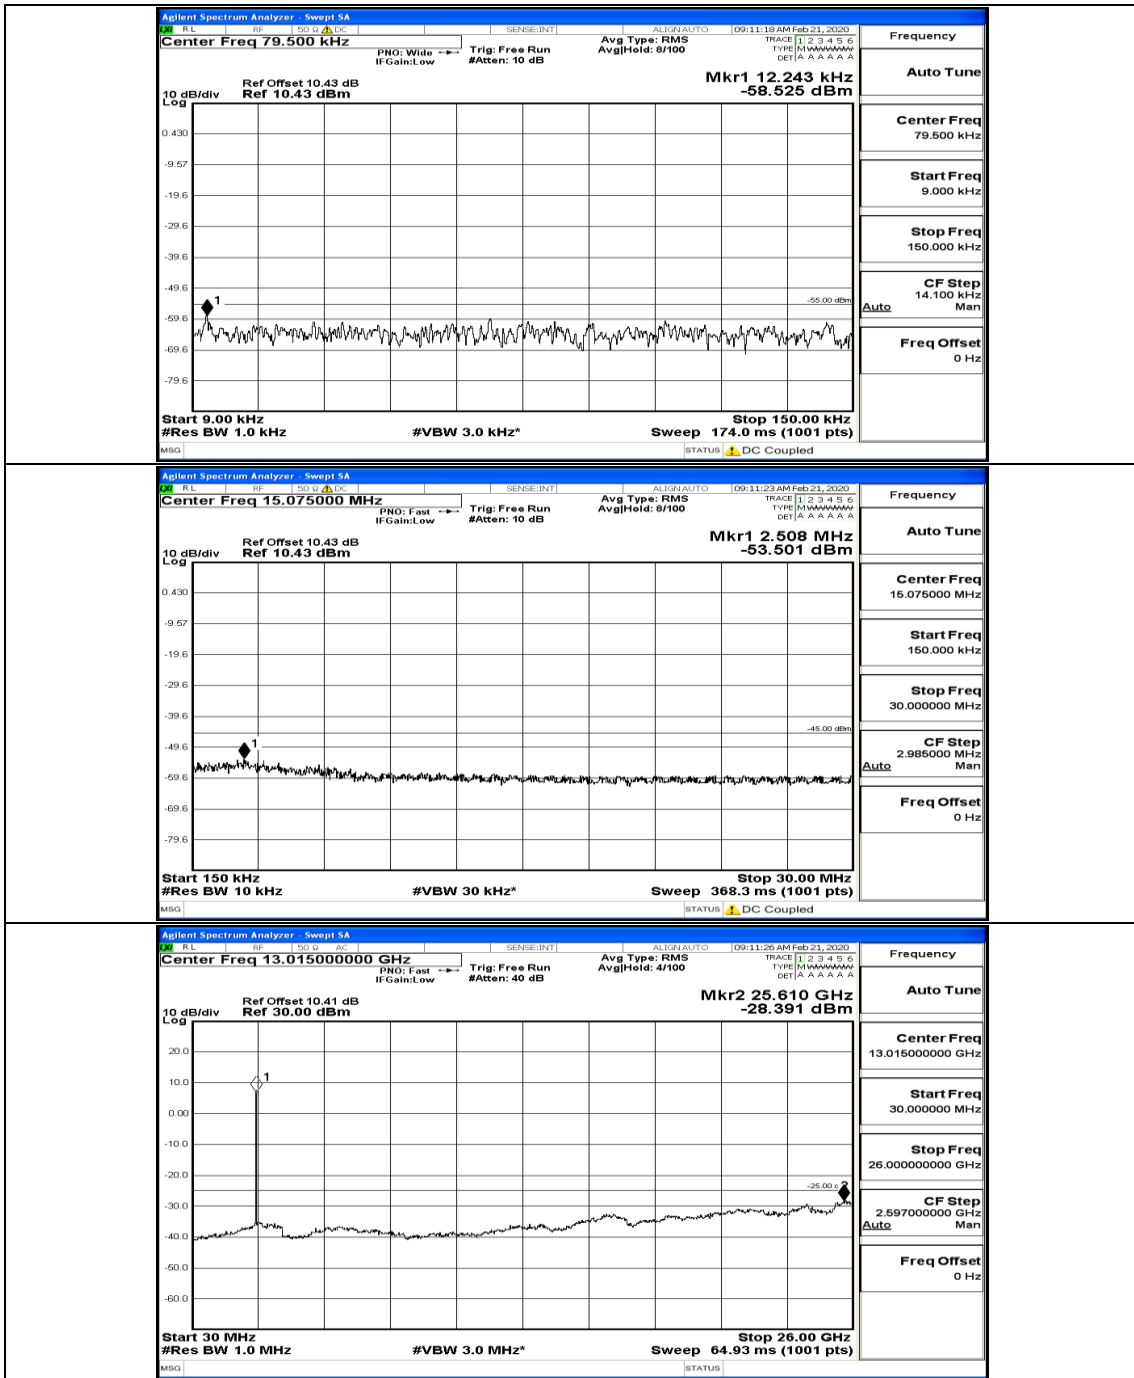

(Channel Bandwidth:15 MHz)\_MCH\_16QAM\_1RB#0

(Channel Bandwidth:15 MHz)\_MCH\_16QAM\_37RB#0

(Channel Bandwidth:15 MHz)\_HCH\_16QAM\_1RB#0

(Channel Bandwidth:15 MHz)\_HCH\_16QAM\_1RB#37

(Channel Bandwidth:15 MHz)\_HCH\_16QAM\_75RB#0

**Channel Bandwidth: 20 MHz**

(Channel Bandwidth:20 MHz)\_LCH\_QPSK\_1RB#0

(Channel Bandwidth:20 MHz)\_LCH\_QPSK\_1RB#99

(Channel Bandwidth:20 MHz)\_MCH\_QPSK\_1RB#0

(Channel Bandwidth:20 MHz)\_MCH\_QPSK\_1RB#49

(Channel Bandwidth:20 MHz)\_HCH\_QPSK\_1RB#0

(Channel Bandwidth:20 MHz)\_HCH\_QPSK\_1RB#49

(Channel Bandwidth:20 MHz)\_LCH\_16QAM\_1RB#0