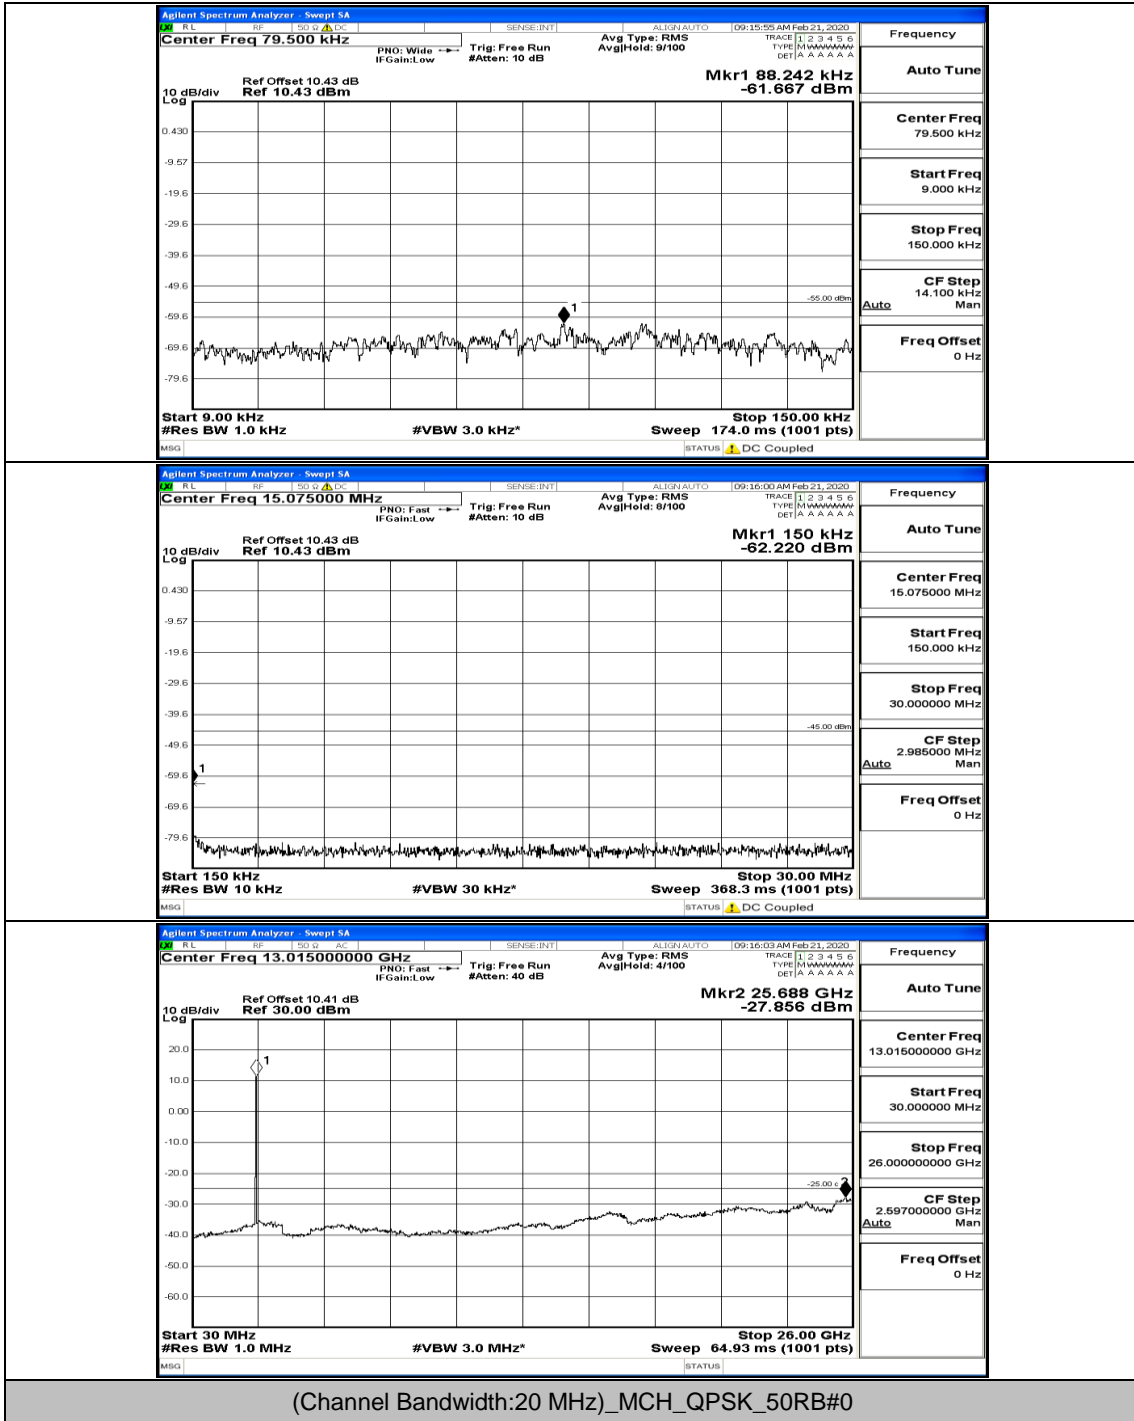

(Channel Bandwidth:15 MHz)\_MCH\_16QAM\_1RB#0

(Channel Bandwidth:15 MHz)\_MCH\_16QAM\_37RB#0

(Channel Bandwidth:15 MHz)\_HCH\_16QAM\_1RB#0

(Channel Bandwidth:15 MHz)\_HCH\_16QAM\_1RB#37

(Channel Bandwidth:15 MHz)\_HCH\_16QAM\_75RB#0

**Channel Bandwidth: 20 MHz**

(Channel Bandwidth:20 MHz)\_LCH\_QPSK\_1RB#0

(Channel Bandwidth:20 MHz)\_LCH\_QPSK\_1RB#99

(Channel Bandwidth:20 MHz)\_MCH\_QPSK\_1RB#0

(Channel Bandwidth:20 MHz)\_MCH\_QPSK\_1RB#49

(Channel Bandwidth:20 MHz)\_HCH\_QPSK\_1RB#0

(Channel Bandwidth:20 MHz)\_HCH\_QPSK\_1RB#49

(Channel Bandwidth:20 MHz)\_LCH\_16QAM\_1RB#0