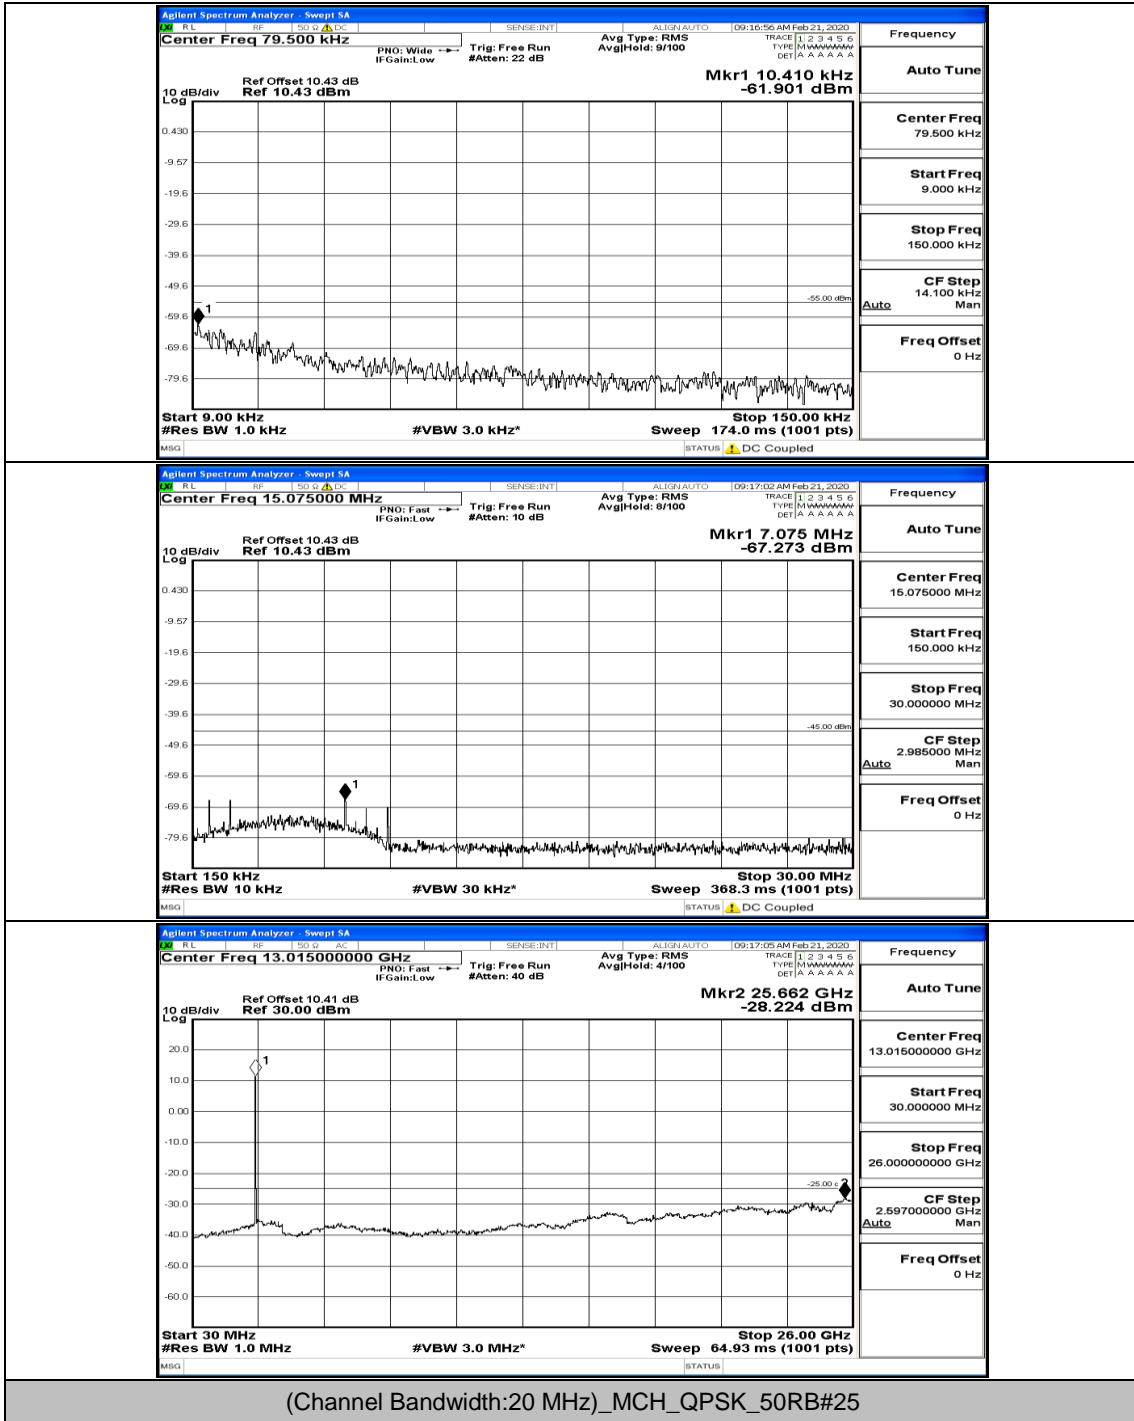

(Channel Bandwidth:15 MHz)\_MCH\_16QAM\_1RB#0

(Channel Bandwidth:15 MHz)\_MCH\_16QAM\_37RB#0

(Channel Bandwidth:15 MHz)\_HCH\_16QAM\_1RB#0

(Channel Bandwidth:15 MHz)\_HCH\_16QAM\_1RB#37

(Channel Bandwidth:15 MHz)\_HCH\_16QAM\_75RB#0

**Channel Bandwidth: 20 MHz**

(Channel Bandwidth:20 MHz)\_LCH\_QPSK\_1RB#0

(Channel Bandwidth:20 MHz)\_LCH\_QPSK\_1RB#99

(Channel Bandwidth:20 MHz)\_MCH\_QPSK\_1RB#0

(Channel Bandwidth:20 MHz)\_MCH\_QPSK\_1RB#49

(Channel Bandwidth:20 MHz)\_HCH\_QPSK\_1RB#0

(Channel Bandwidth:20 MHz)\_HCH\_QPSK\_1RB#49

(Channel Bandwidth:20 MHz)\_LCH\_16QAM\_1RB#0