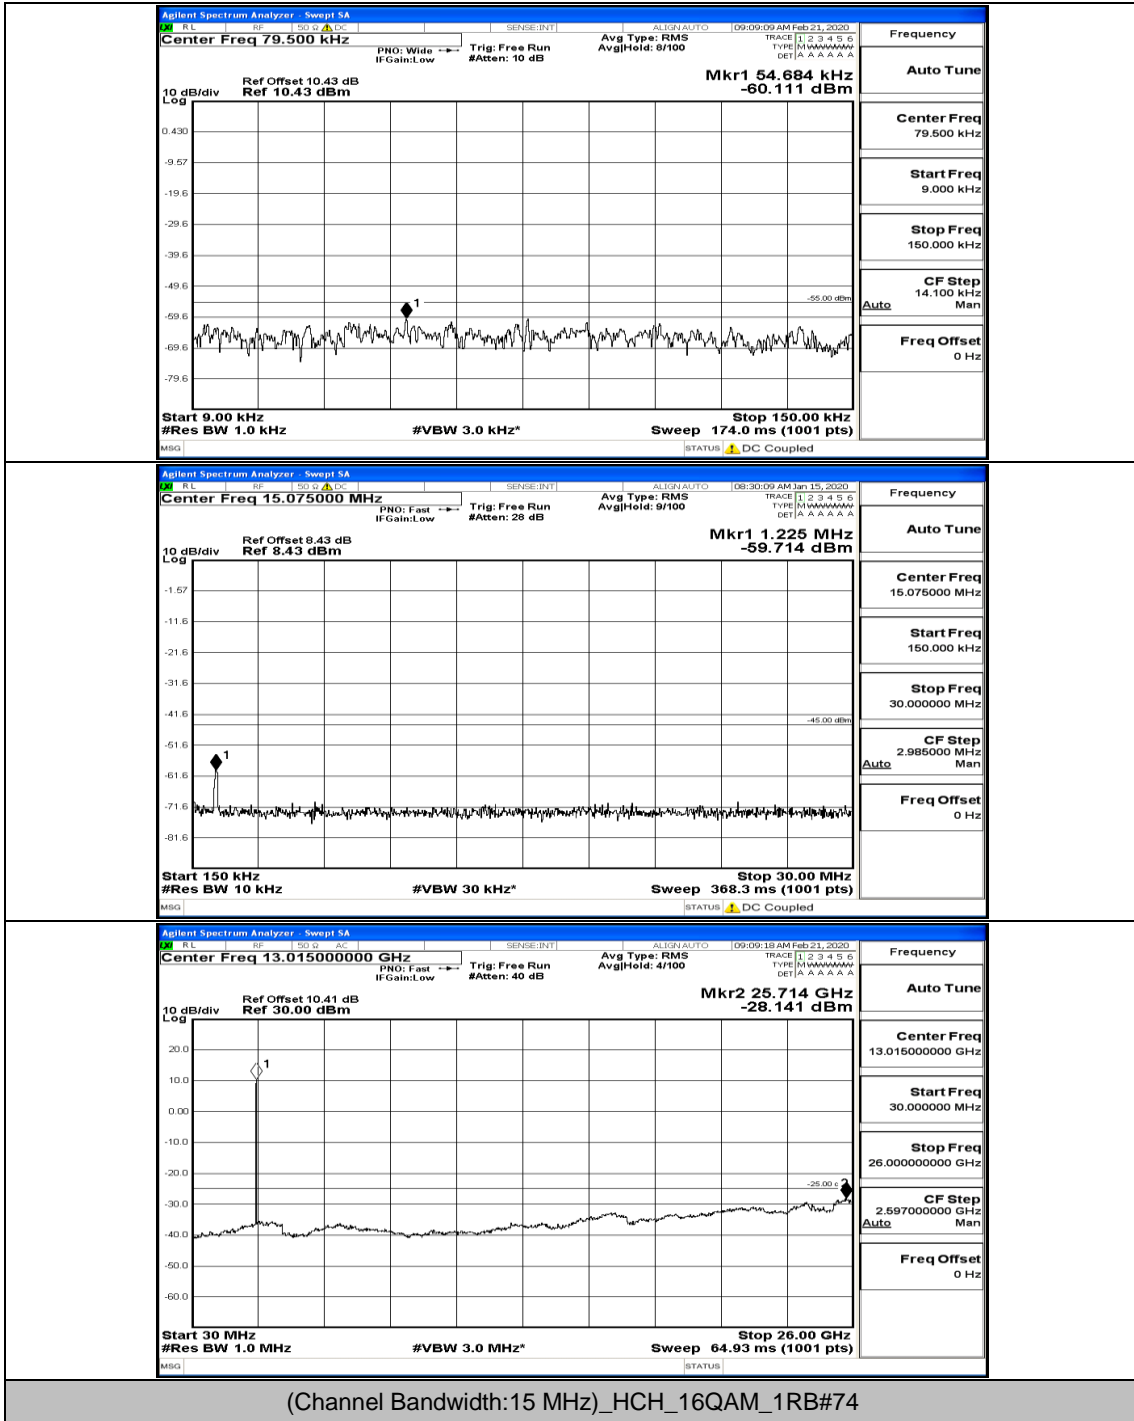

(Channel Bandwidth:15 MHz)\_MCH\_16QAM\_1RB#0

(Channel Bandwidth:15 MHz)\_MCH\_16QAM\_37RB#0

(Channel Bandwidth:15 MHz)\_HCH\_16QAM\_1RB#0

(Channel Bandwidth:15 MHz)\_HCH\_16QAM\_1RB#37

(Channel Bandwidth:15 MHz)\_HCH\_16QAM\_75RB#0

**Channel Bandwidth: 20 MHz**

(Channel Bandwidth:20 MHz)\_LCH\_QPSK\_1RB#0

(Channel Bandwidth:20 MHz)\_LCH\_QPSK\_1RB#99

(Channel Bandwidth:20 MHz)\_MCH\_QPSK\_1RB#0

(Channel Bandwidth:20 MHz)\_MCH\_QPSK\_1RB#49

(Channel Bandwidth:20 MHz)\_HCH\_QPSK\_1RB#0

(Channel Bandwidth:20 MHz)\_HCH\_QPSK\_1RB#49

(Channel Bandwidth:20 MHz)\_LCH\_16QAM\_1RB#0