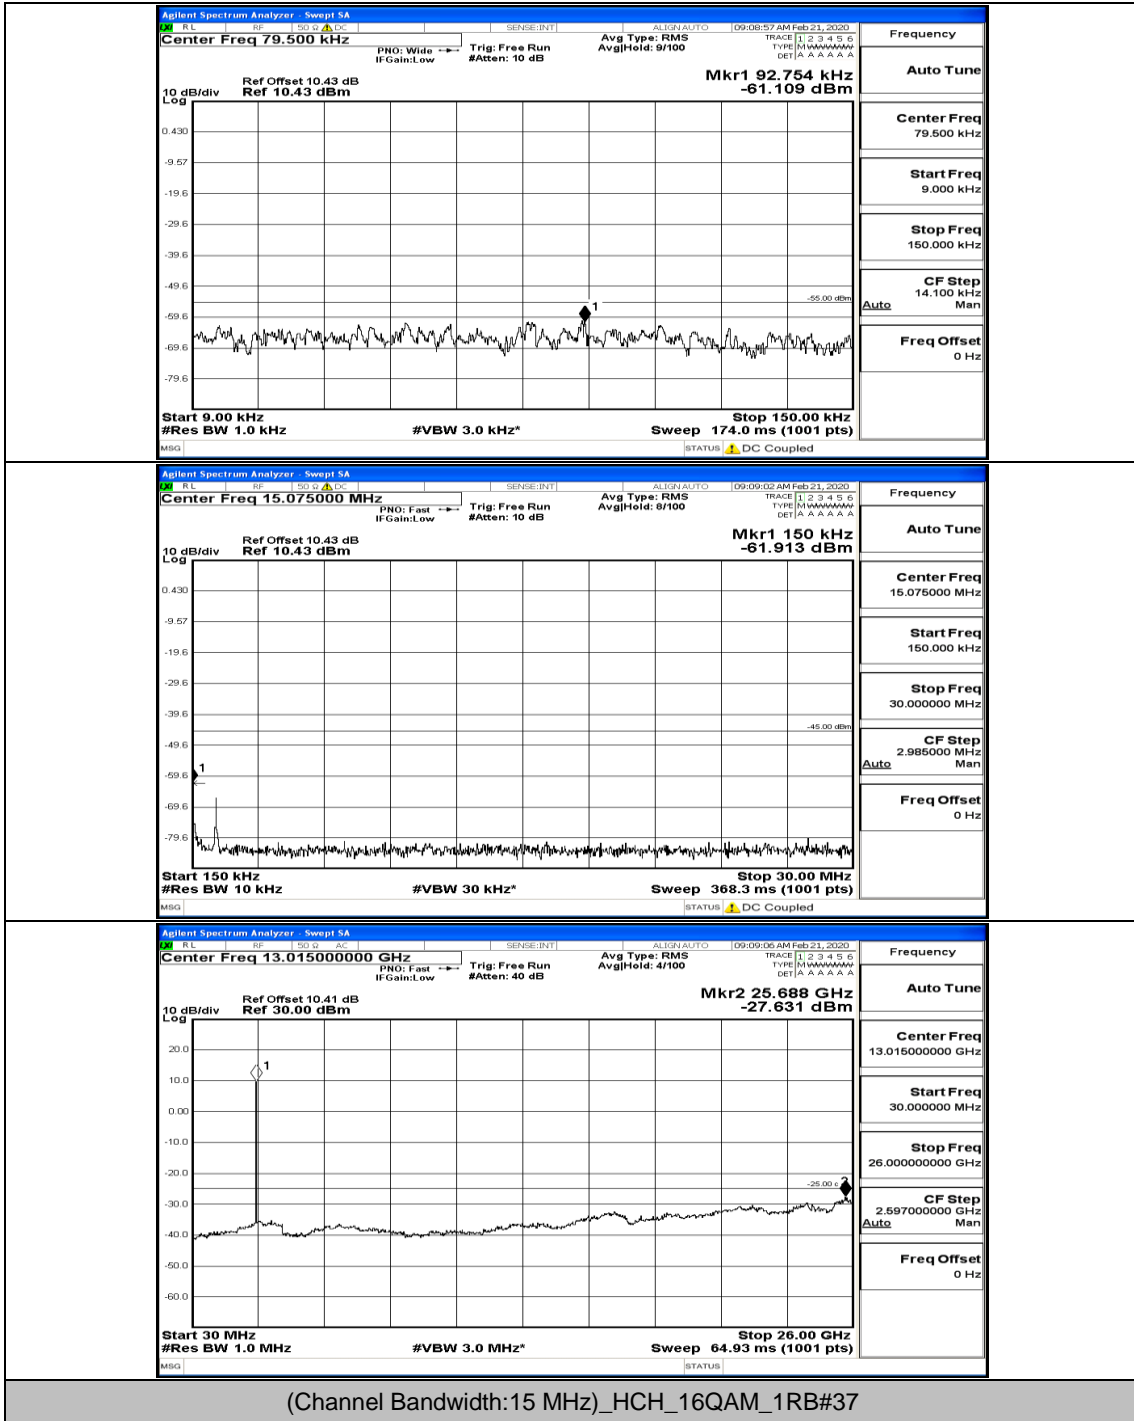

(Channel Bandwidth:15 MHz)\_MCH\_16QAM\_1RB#0

(Channel Bandwidth:15 MHz)\_MCH\_16QAM\_37RB#0

(Channel Bandwidth:15 MHz)\_HCH\_16QAM\_1RB#0

(Channel Bandwidth:15 MHz)\_HCH\_16QAM\_1RB#37

(Channel Bandwidth:15 MHz)\_HCH\_16QAM\_75RB#0

**Channel Bandwidth: 20 MHz**

(Channel Bandwidth:20 MHz)\_LCH\_QPSK\_1RB#0

(Channel Bandwidth:20 MHz)\_LCH\_QPSK\_1RB#99

(Channel Bandwidth:20 MHz)\_MCH\_QPSK\_1RB#0

(Channel Bandwidth:20 MHz)\_MCH\_QPSK\_1RB#49

(Channel Bandwidth:20 MHz)\_HCH\_QPSK\_1RB#0

(Channel Bandwidth:20 MHz)\_HCH\_QPSK\_1RB#49

(Channel Bandwidth:20 MHz)\_LCH\_16QAM\_1RB#0