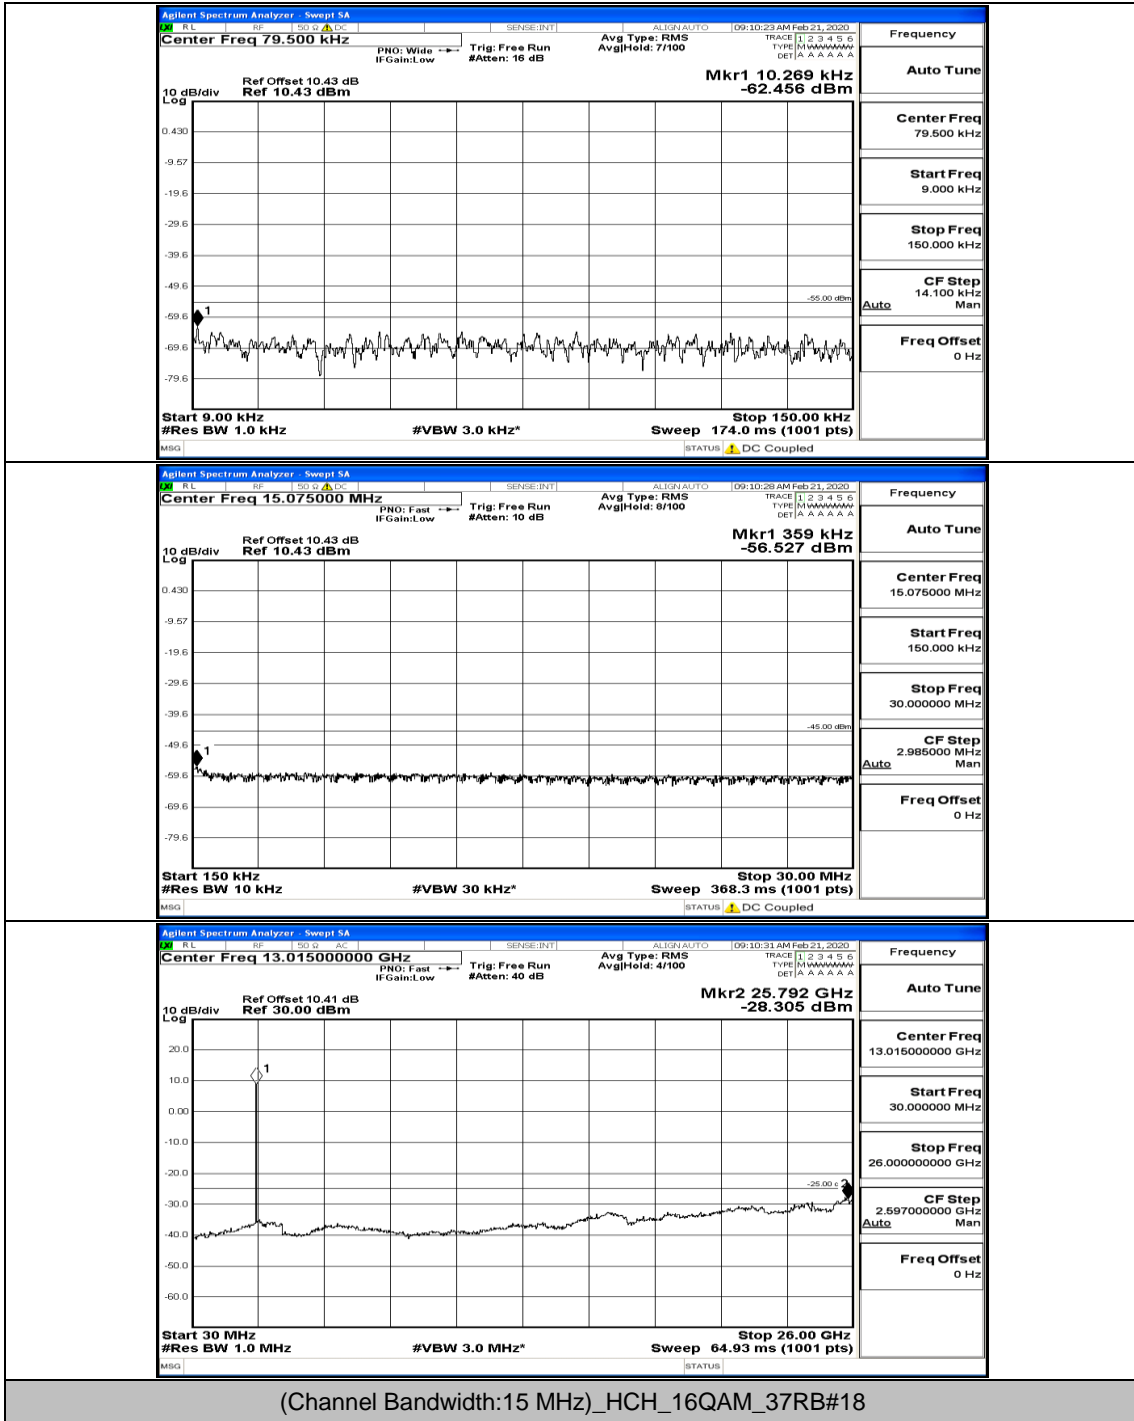

(Channel Bandwidth:15 MHz)\_MCH\_16QAM\_1RB#0

(Channel Bandwidth:15 MHz)\_MCH\_16QAM\_37RB#0

(Channel Bandwidth:15 MHz)\_HCH\_16QAM\_1RB#0

(Channel Bandwidth:15 MHz)\_HCH\_16QAM\_1RB#37

(Channel Bandwidth:15 MHz)\_HCH\_16QAM\_75RB#0

**Channel Bandwidth: 20 MHz**

(Channel Bandwidth:20 MHz)\_LCH\_QPSK\_1RB#0

(Channel Bandwidth:20 MHz)\_LCH\_QPSK\_1RB#99

(Channel Bandwidth:20 MHz)\_MCH\_QPSK\_1RB#0

(Channel Bandwidth:20 MHz)\_MCH\_QPSK\_1RB#49

(Channel Bandwidth:20 MHz)\_HCH\_QPSK\_1RB#0

(Channel Bandwidth:20 MHz)\_HCH\_QPSK\_1RB#49

(Channel Bandwidth:20 MHz)\_LCH\_16QAM\_1RB#0