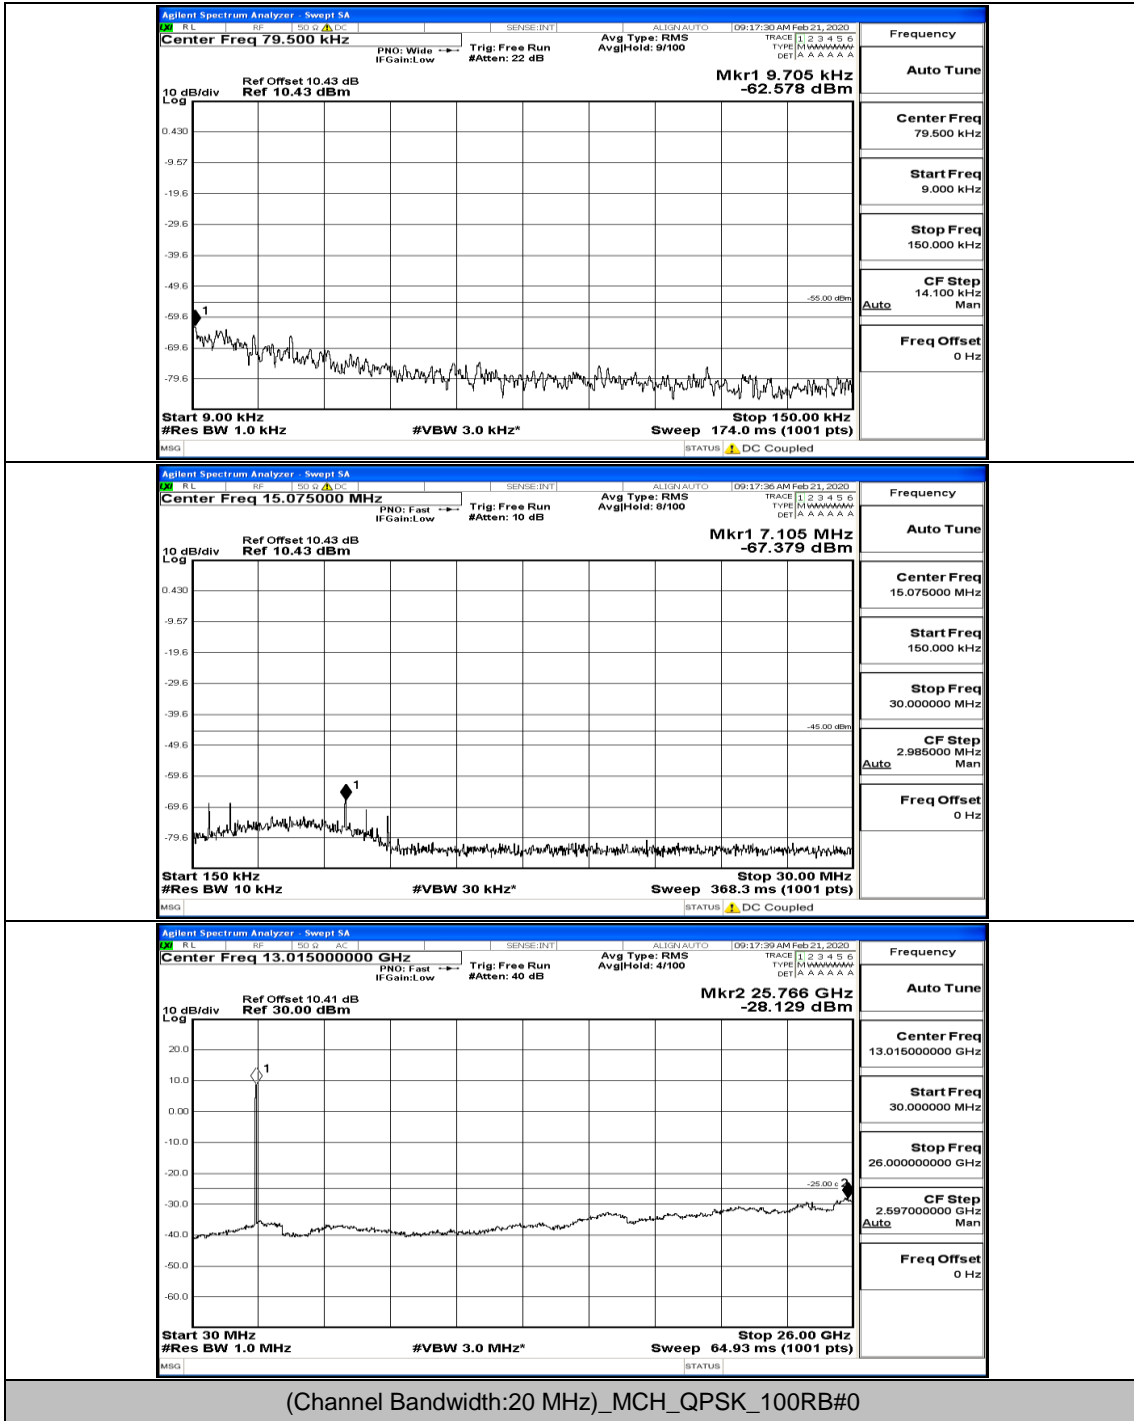

(Channel Bandwidth:15 MHz)\_MCH\_16QAM\_1RB#0

(Channel Bandwidth:15 MHz)\_MCH\_16QAM\_37RB#0

(Channel Bandwidth:15 MHz)\_HCH\_16QAM\_1RB#0

(Channel Bandwidth:15 MHz)\_HCH\_16QAM\_1RB#37

(Channel Bandwidth:15 MHz)\_HCH\_16QAM\_75RB#0

**Channel Bandwidth: 20 MHz**

(Channel Bandwidth:20 MHz)\_LCH\_QPSK\_1RB#0

(Channel Bandwidth:20 MHz)\_LCH\_QPSK\_1RB#99

(Channel Bandwidth:20 MHz)\_MCH\_QPSK\_1RB#0

(Channel Bandwidth:20 MHz)\_MCH\_QPSK\_1RB#49

(Channel Bandwidth:20 MHz)\_HCH\_QPSK\_1RB#0

(Channel Bandwidth:20 MHz)\_HCH\_QPSK\_1RB#49

(Channel Bandwidth:20 MHz)\_LCH\_16QAM\_1RB#0