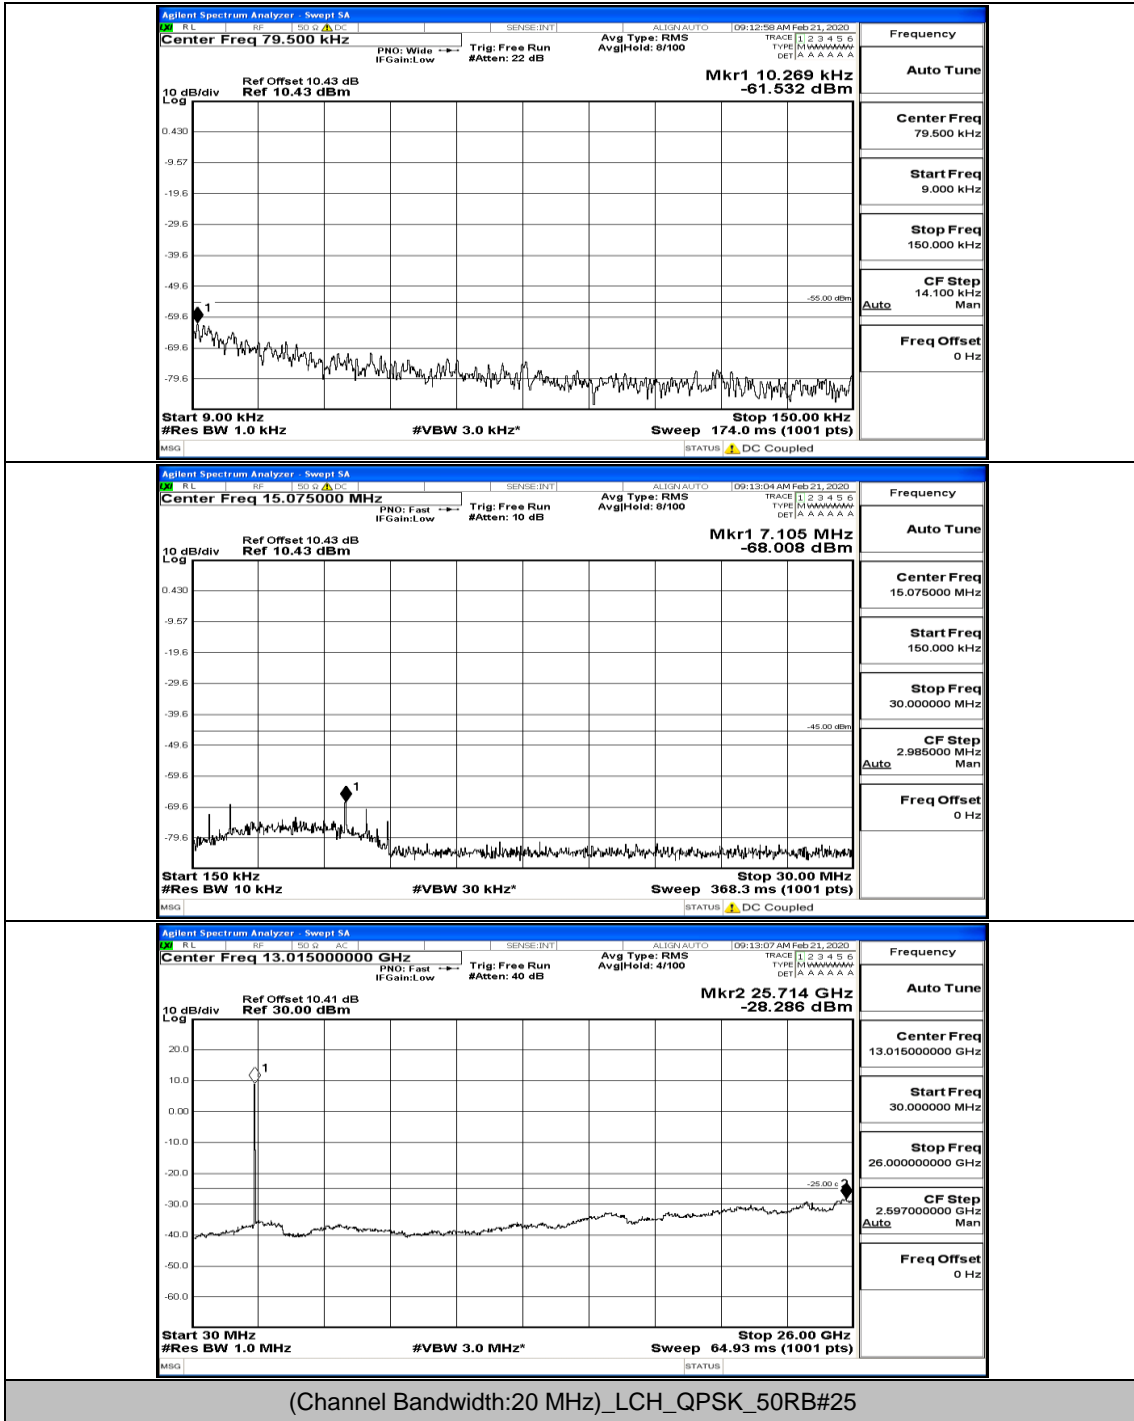

(Channel Bandwidth:15 MHz)\_MCH\_16QAM\_1RB#0

(Channel Bandwidth:15 MHz)\_MCH\_16QAM\_37RB#0

(Channel Bandwidth:15 MHz)\_HCH\_16QAM\_1RB#0

(Channel Bandwidth:15 MHz)\_HCH\_16QAM\_1RB#37

(Channel Bandwidth:15 MHz)\_HCH\_16QAM\_75RB#0

**Channel Bandwidth: 20 MHz**

(Channel Bandwidth:20 MHz)\_LCH\_QPSK\_1RB#0

(Channel Bandwidth:20 MHz)\_LCH\_QPSK\_1RB#99

(Channel Bandwidth:20 MHz)\_MCH\_QPSK\_1RB#0

(Channel Bandwidth:20 MHz)\_MCH\_QPSK\_1RB#49

(Channel Bandwidth:20 MHz)\_HCH\_QPSK\_1RB#0

(Channel Bandwidth:20 MHz)\_HCH\_QPSK\_1RB#49

(Channel Bandwidth:20 MHz)\_LCH\_16QAM\_1RB#0