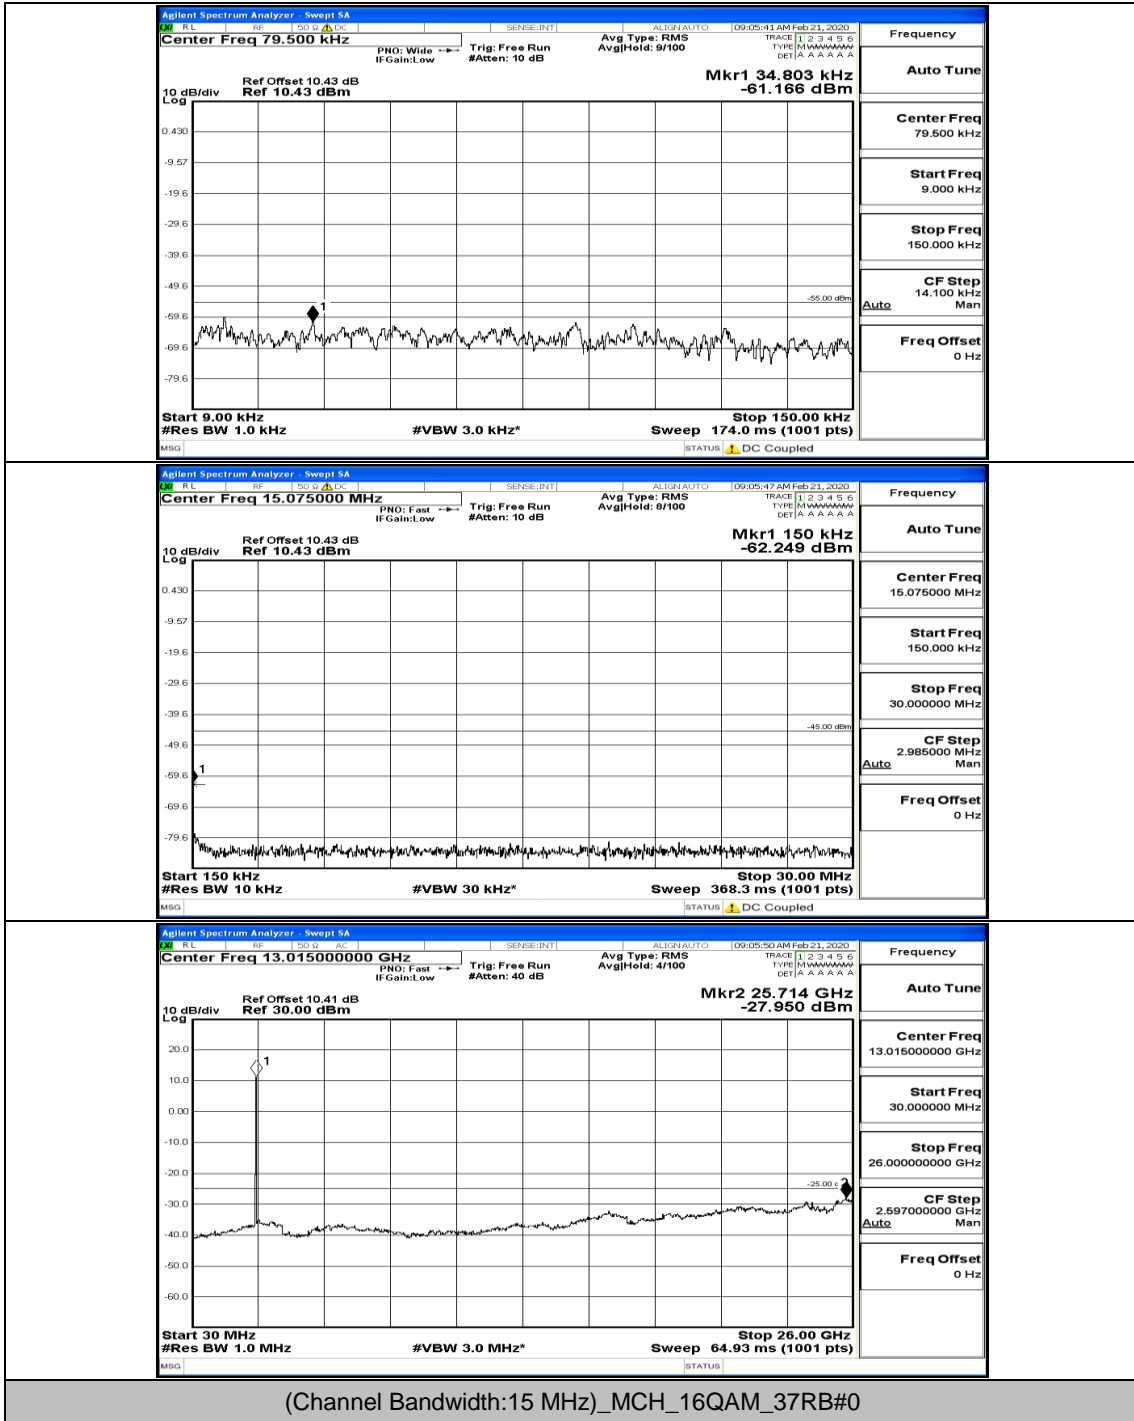

(Channel Bandwidth:15 MHz)\_MCH\_16QAM\_1RB#0

(Channel Bandwidth:15 MHz)\_MCH\_16QAM\_37RB#0

(Channel Bandwidth:15 MHz)\_HCH\_16QAM\_1RB#0

(Channel Bandwidth:15 MHz)\_HCH\_16QAM\_1RB#37

(Channel Bandwidth:15 MHz)\_HCH\_16QAM\_75RB#0

**Channel Bandwidth: 20 MHz**

(Channel Bandwidth:20 MHz)\_LCH\_QPSK\_1RB#0

(Channel Bandwidth:20 MHz)\_LCH\_QPSK\_1RB#99

(Channel Bandwidth:20 MHz)\_MCH\_QPSK\_1RB#0

(Channel Bandwidth:20 MHz)\_MCH\_QPSK\_1RB#49

(Channel Bandwidth:20 MHz)\_HCH\_QPSK\_1RB#0

(Channel Bandwidth:20 MHz)\_HCH\_QPSK\_1RB#49

(Channel Bandwidth:20 MHz)\_LCH\_16QAM\_1RB#0