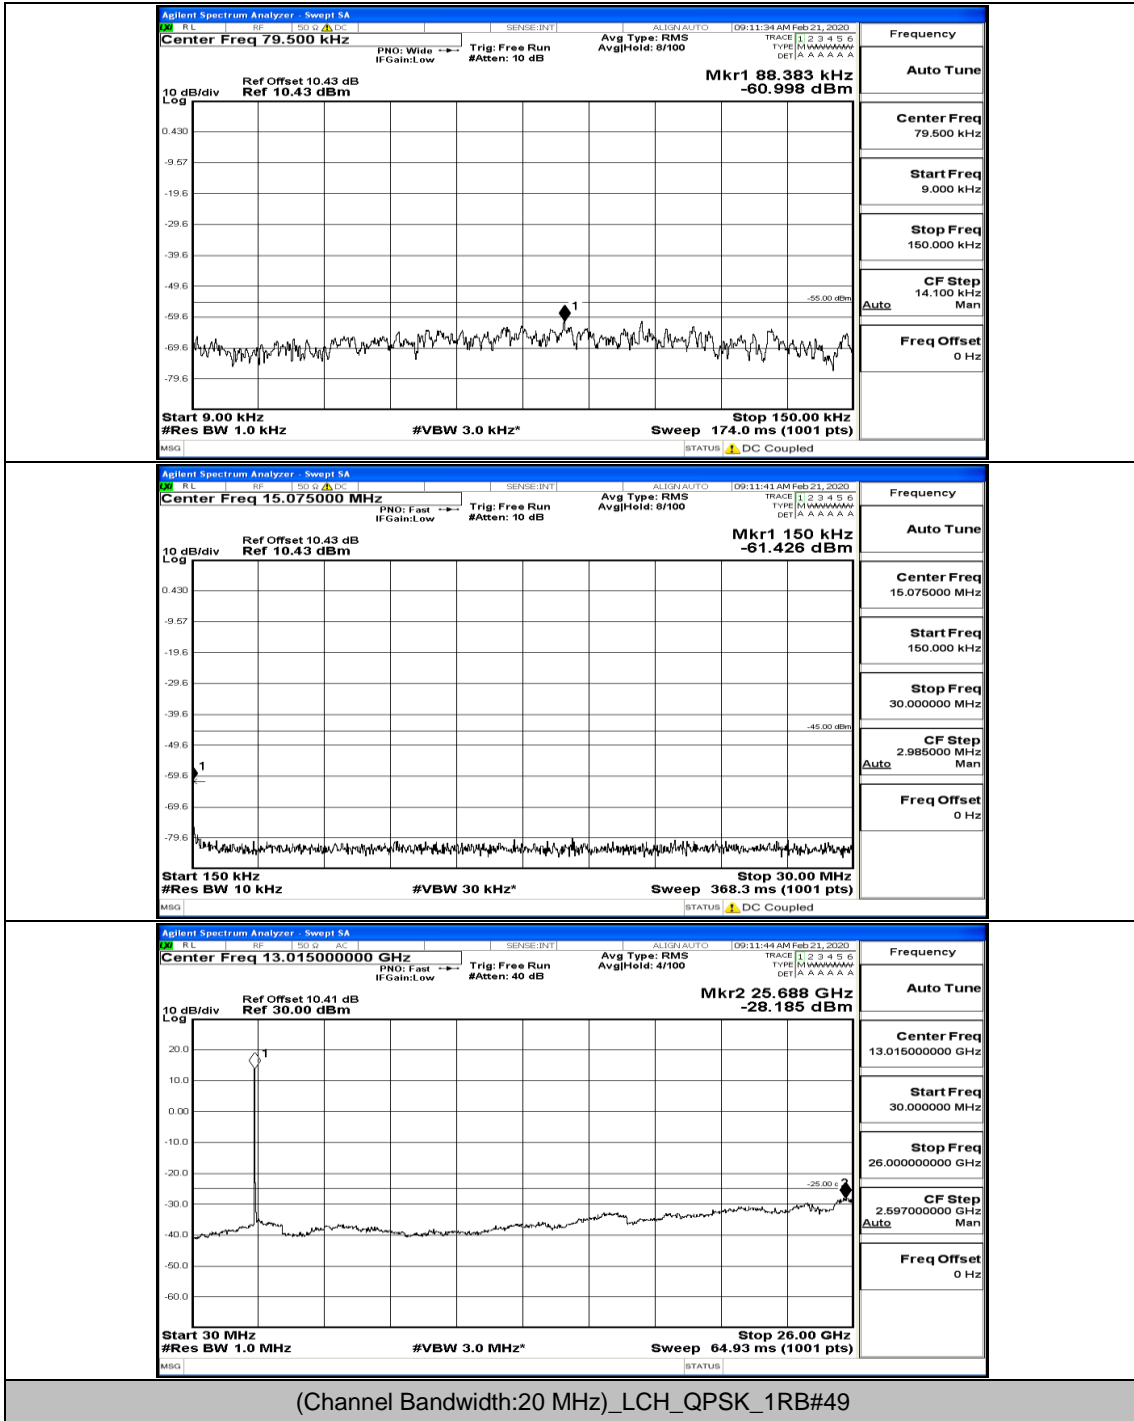

(Channel Bandwidth:15 MHz)\_MCH\_16QAM\_1RB#0

(Channel Bandwidth:15 MHz)\_MCH\_16QAM\_37RB#0

(Channel Bandwidth:15 MHz)\_HCH\_16QAM\_1RB#0

(Channel Bandwidth:15 MHz)\_HCH\_16QAM\_1RB#37

(Channel Bandwidth:15 MHz)\_HCH\_16QAM\_75RB#0

**Channel Bandwidth: 20 MHz**

(Channel Bandwidth:20 MHz)\_LCH\_QPSK\_1RB#0

(Channel Bandwidth:20 MHz)\_LCH\_QPSK\_1RB#99

(Channel Bandwidth:20 MHz)\_MCH\_QPSK\_1RB#0

(Channel Bandwidth:20 MHz)\_MCH\_QPSK\_1RB#49