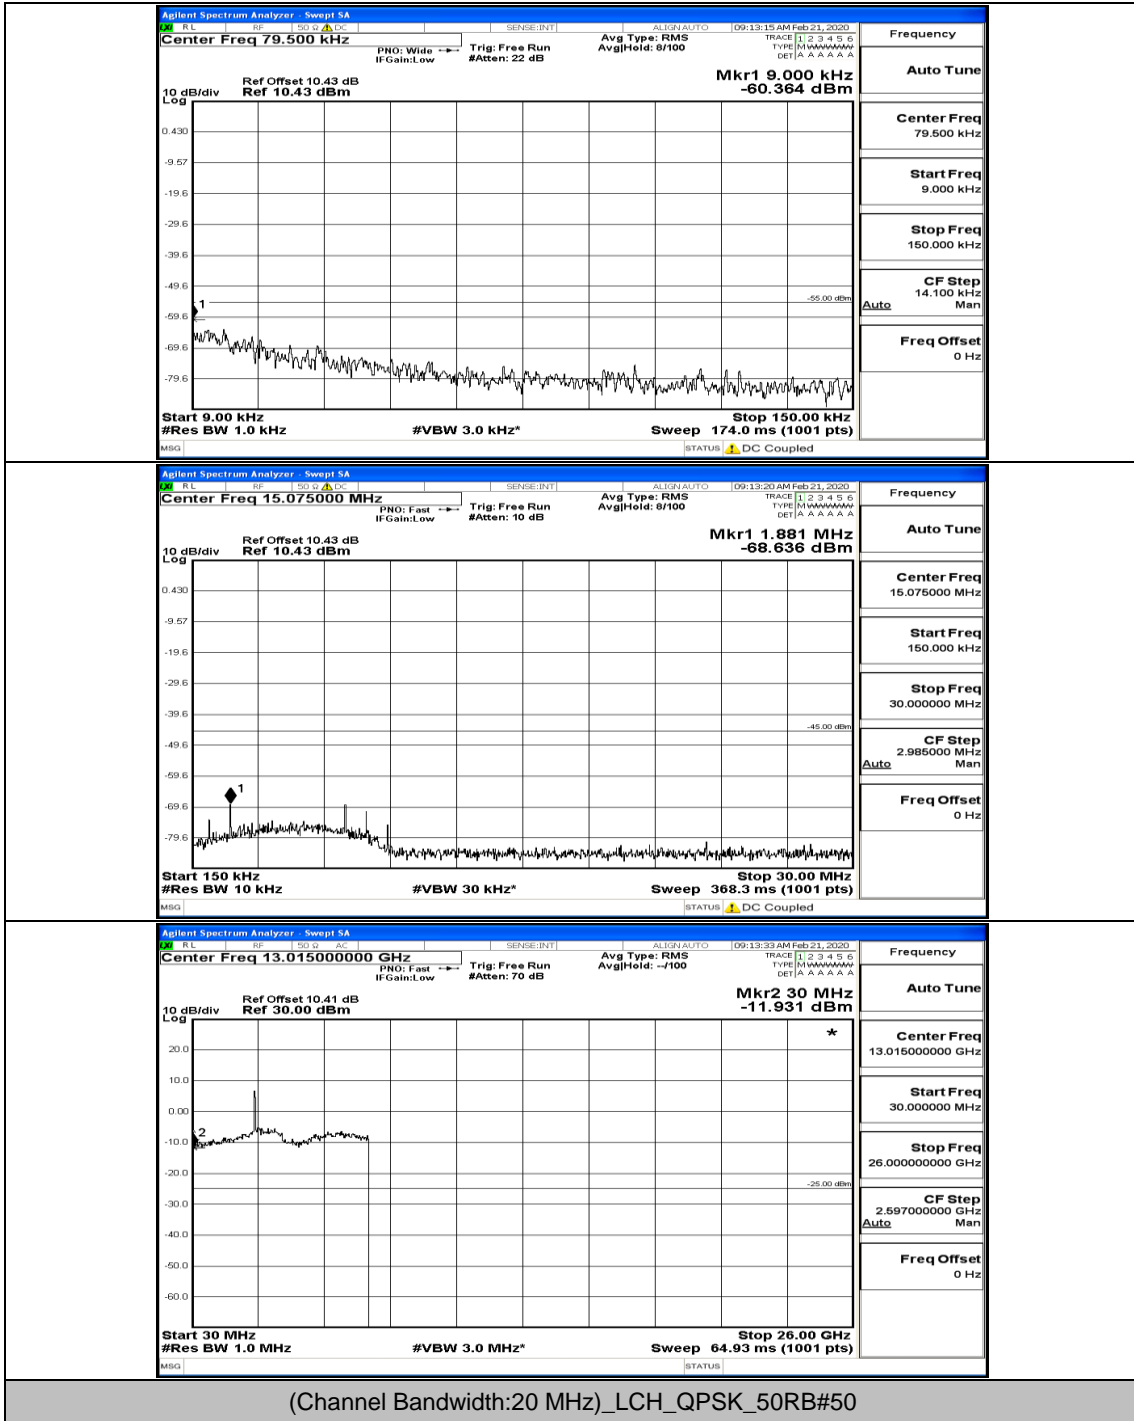

(Channel Bandwidth:15 MHz)\_MCH\_16QAM\_1RB#0

(Channel Bandwidth:15 MHz)\_MCH\_16QAM\_37RB#0

(Channel Bandwidth:15 MHz)\_HCH\_16QAM\_1RB#0

(Channel Bandwidth:15 MHz)\_HCH\_16QAM\_1RB#37

(Channel Bandwidth:15 MHz)\_HCH\_16QAM\_75RB#0

**Channel Bandwidth: 20 MHz**

(Channel Bandwidth:20 MHz)\_LCH\_QPSK\_1RB#0

(Channel Bandwidth:20 MHz)\_LCH\_QPSK\_1RB#99

(Channel Bandwidth:20 MHz)\_MCH\_QPSK\_1RB#0

(Channel Bandwidth:20 MHz)\_MCH\_QPSK\_1RB#49

(Channel Bandwidth:20 MHz)\_HCH\_QPSK\_1RB#0

(Channel Bandwidth:20 MHz)\_HCH\_QPSK\_1RB#49

(Channel Bandwidth:20 MHz)\_LCH\_16QAM\_1RB#0