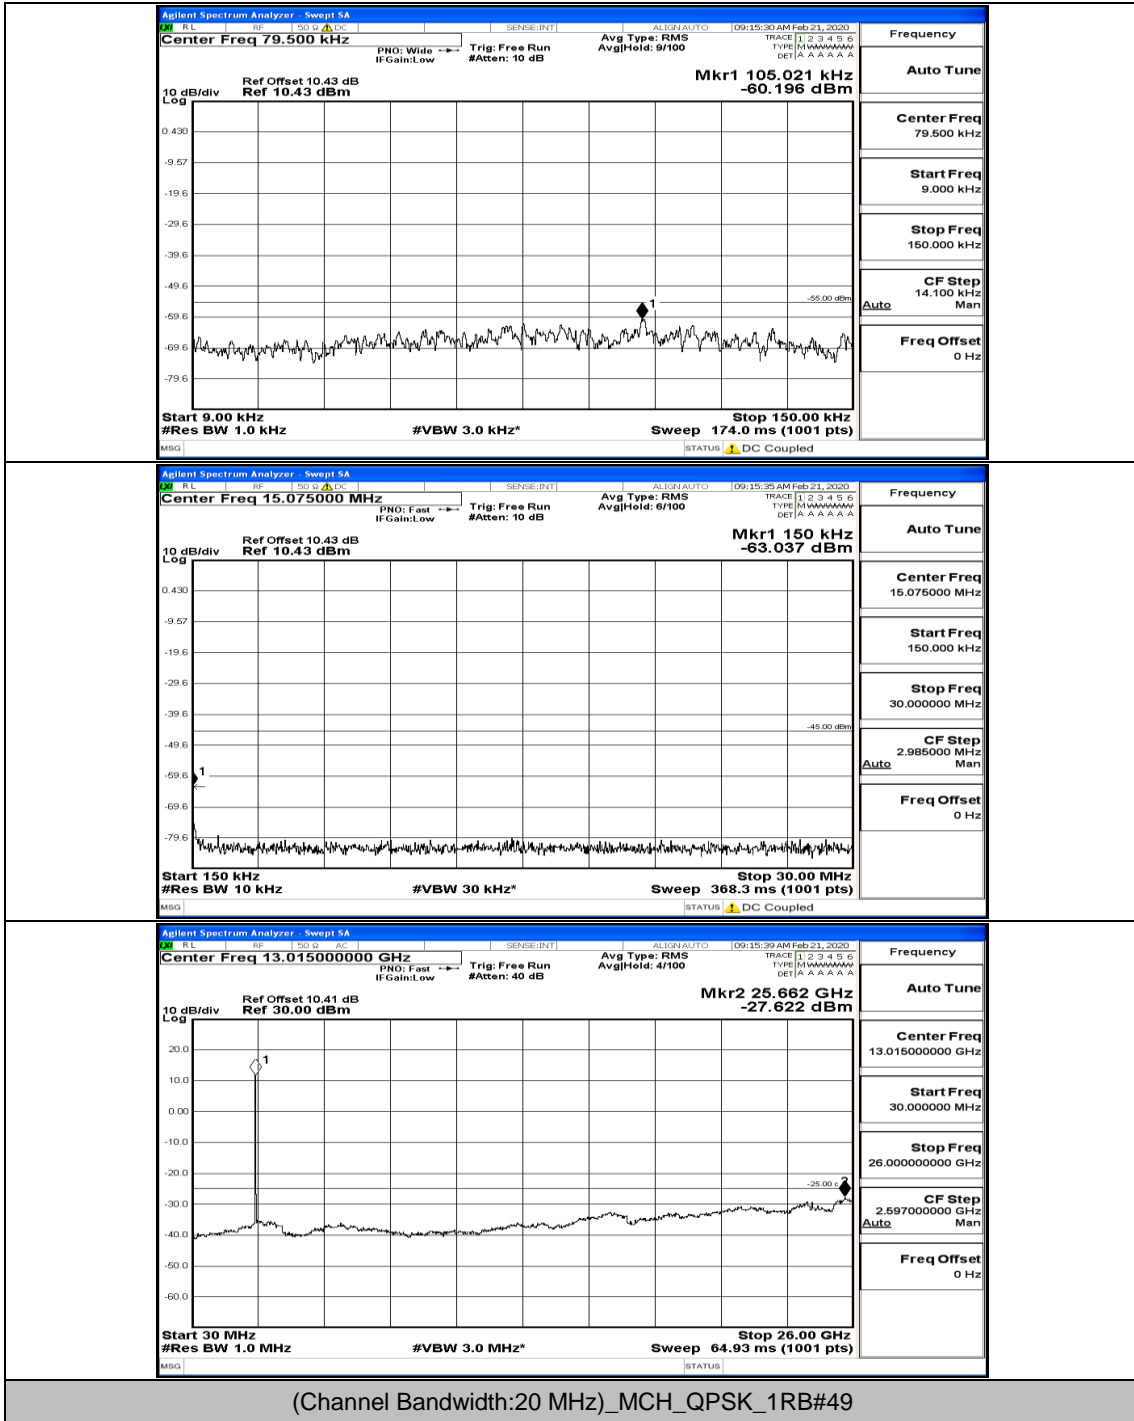

(Channel Bandwidth:15 MHz)\_MCH\_16QAM\_1RB#0

(Channel Bandwidth:15 MHz)\_MCH\_16QAM\_37RB#0

(Channel Bandwidth:15 MHz)\_HCH\_16QAM\_1RB#0

(Channel Bandwidth:15 MHz)\_HCH\_16QAM\_1RB#37

(Channel Bandwidth:15 MHz)\_HCH\_16QAM\_75RB#0

**Channel Bandwidth: 20 MHz**

(Channel Bandwidth:20 MHz)\_LCH\_QPSK\_1RB#0

(Channel Bandwidth:20 MHz)\_LCH\_QPSK\_1RB#99

(Channel Bandwidth:20 MHz)\_MCH\_QPSK\_1RB#0

(Channel Bandwidth:20 MHz)\_MCH\_QPSK\_1RB#49

(Channel Bandwidth:20 MHz)\_HCH\_QPSK\_1RB#0

(Channel Bandwidth:20 MHz)\_HCH\_QPSK\_1RB#49

(Channel Bandwidth:20 MHz)\_LCH\_16QAM\_1RB#0