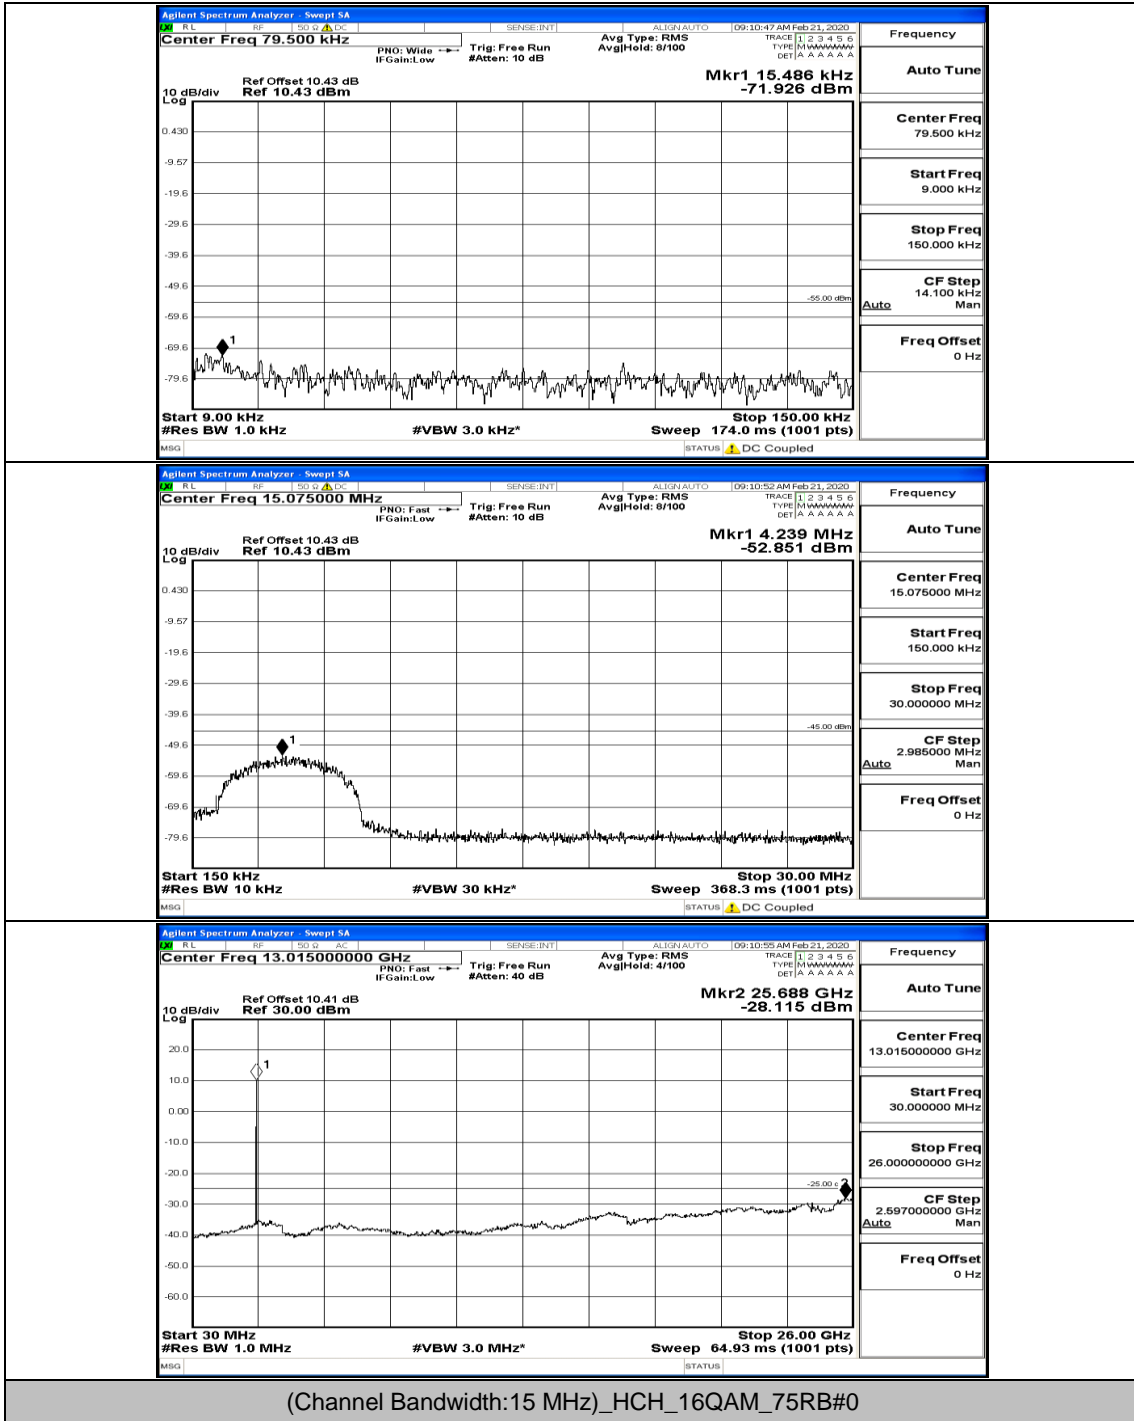

(Channel Bandwidth:15 MHz)\_MCH\_16QAM\_1RB#0

(Channel Bandwidth:15 MHz)\_MCH\_16QAM\_37RB#0

(Channel Bandwidth:15 MHz)\_HCH\_16QAM\_1RB#0

(Channel Bandwidth:15 MHz)\_HCH\_16QAM\_1RB#37

(Channel Bandwidth:15 MHz)\_HCH\_16QAM\_75RB#0

**Channel Bandwidth: 20 MHz**

(Channel Bandwidth:20 MHz)\_LCH\_QPSK\_1RB#0

(Channel Bandwidth:20 MHz)\_LCH\_QPSK\_1RB#99

(Channel Bandwidth:20 MHz)\_MCH\_QPSK\_1RB#0

(Channel Bandwidth:20 MHz)\_MCH\_QPSK\_1RB#49

(Channel Bandwidth:20 MHz)\_HCH\_QPSK\_1RB#0

(Channel Bandwidth:20 MHz)\_HCH\_QPSK\_1RB#49

(Channel Bandwidth:20 MHz)\_LCH\_16QAM\_1RB#0