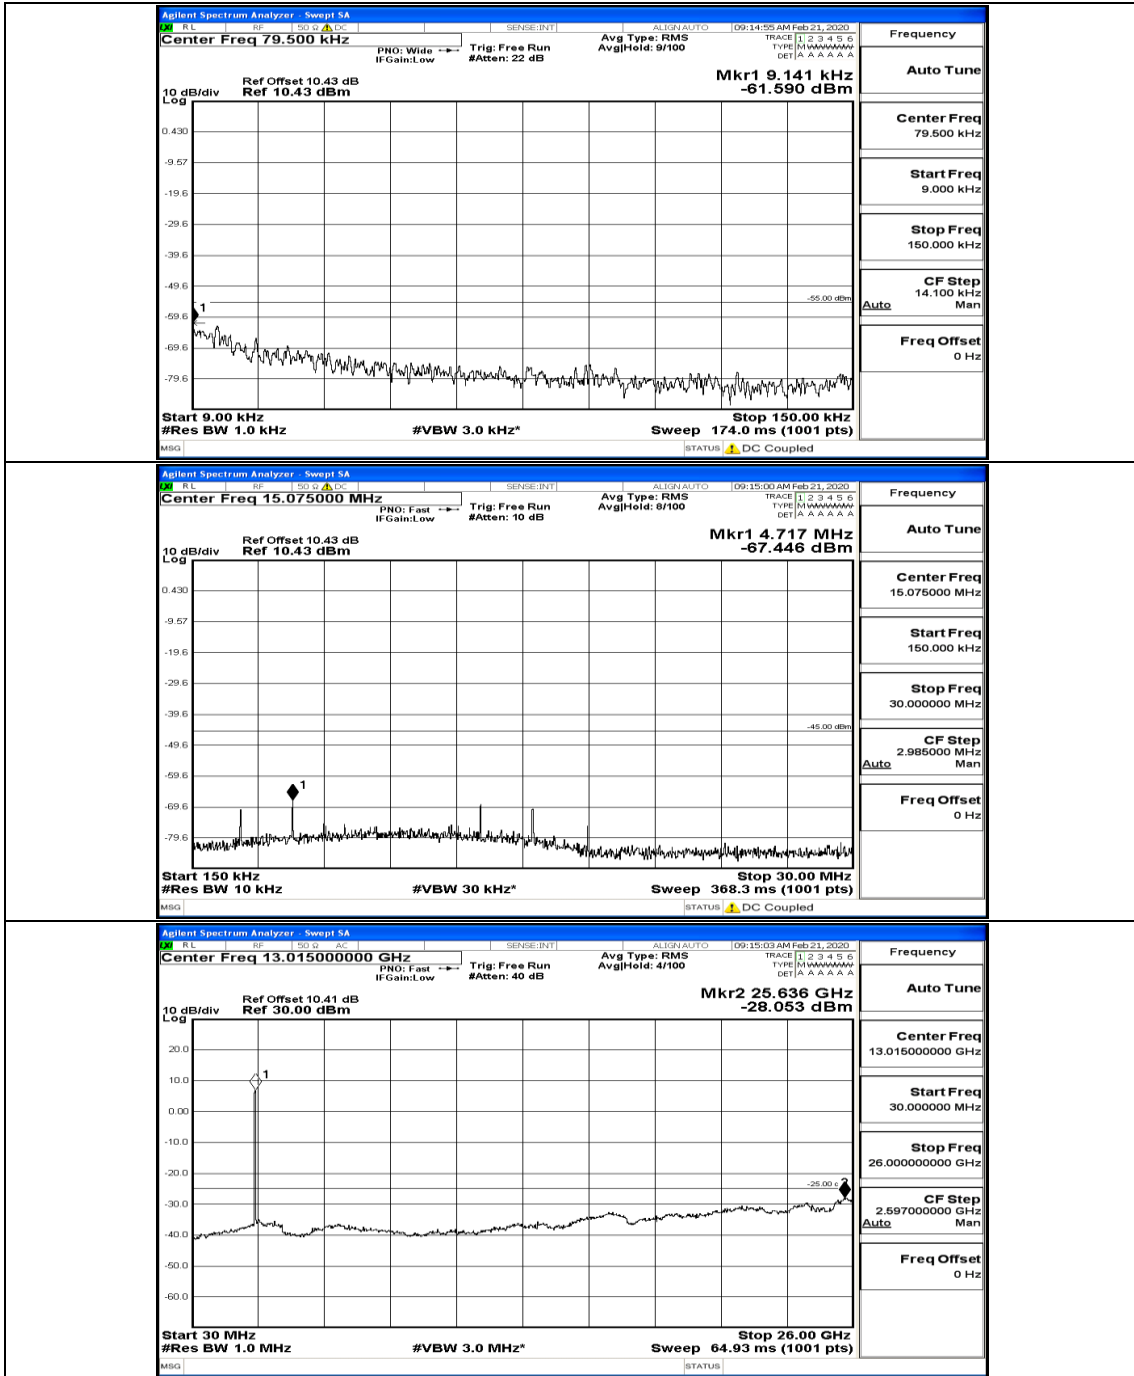

(Channel Bandwidth:15 MHz)\_MCH\_16QAM\_1RB#0

(Channel Bandwidth:15 MHz)\_MCH\_16QAM\_37RB#0

(Channel Bandwidth:15 MHz)\_HCH\_16QAM\_1RB#0

(Channel Bandwidth:15 MHz)\_HCH\_16QAM\_1RB#37

(Channel Bandwidth:15 MHz)\_HCH\_16QAM\_75RB#0

**Channel Bandwidth: 20 MHz**

(Channel Bandwidth:20 MHz)\_LCH\_QPSK\_1RB#0

(Channel Bandwidth:20 MHz)\_LCH\_QPSK\_1RB#99

(Channel Bandwidth:20 MHz)\_MCH\_QPSK\_1RB#0

(Channel Bandwidth:20 MHz)\_MCH\_QPSK\_1RB#49

(Channel Bandwidth:20 MHz)\_HCH\_QPSK\_1RB#0

(Channel Bandwidth:20 MHz)\_HCH\_QPSK\_1RB#49

(Channel Bandwidth:20 MHz)\_LCH\_16QAM\_1RB#0