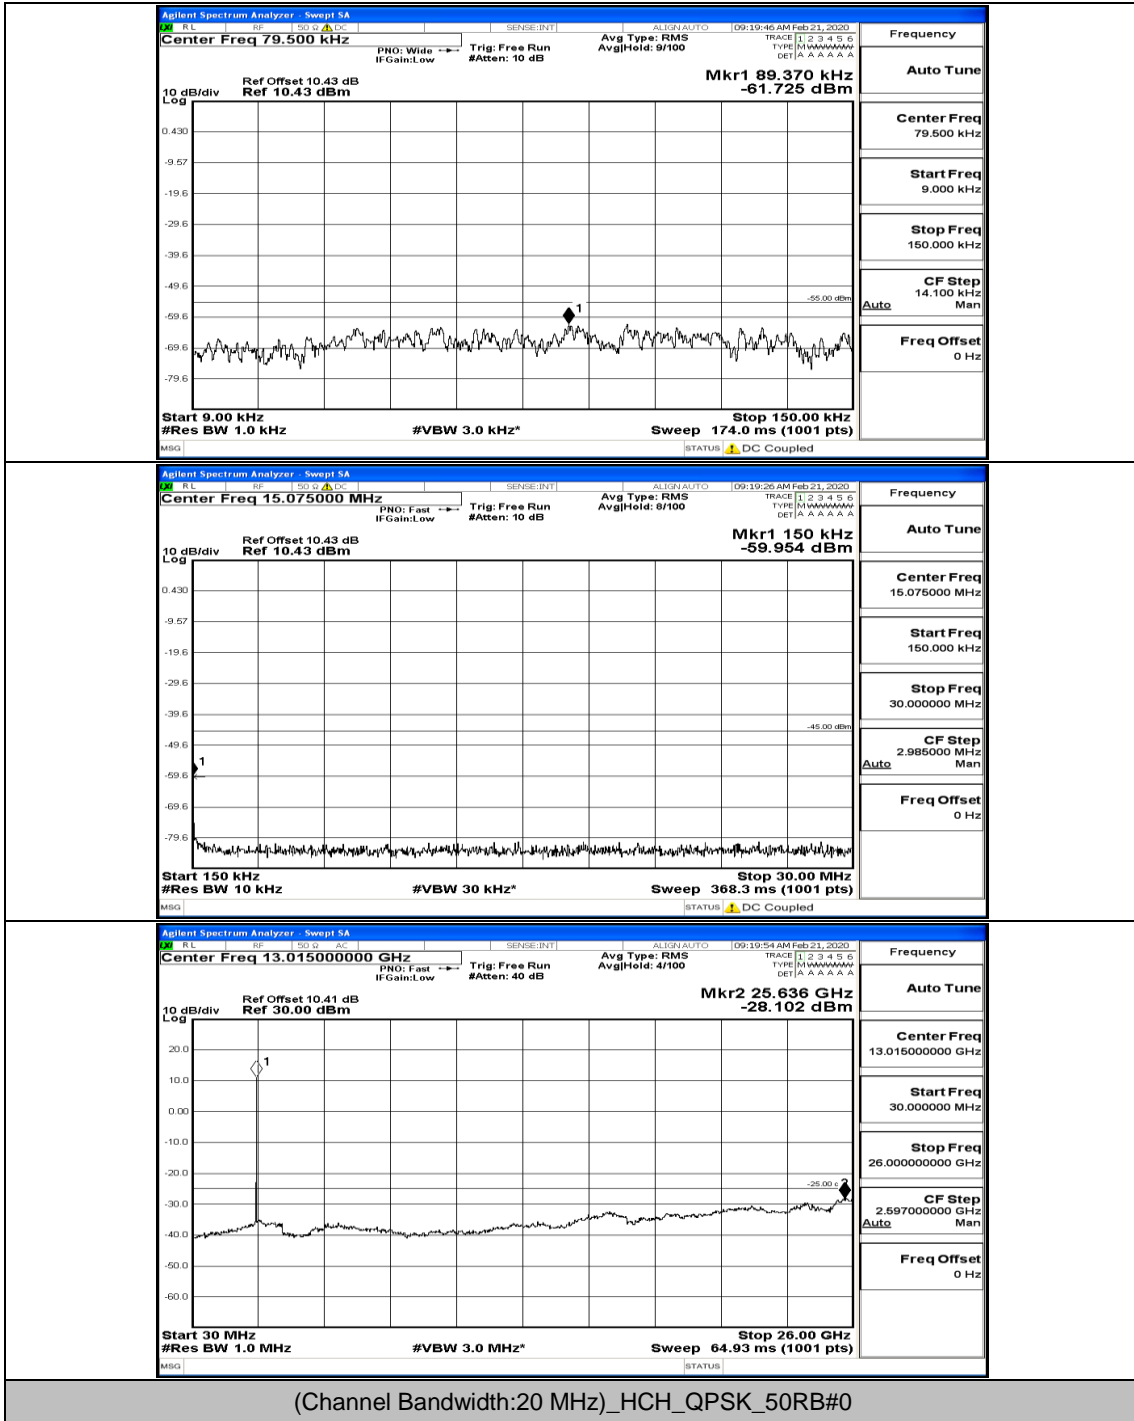

(Channel Bandwidth:15 MHz)\_MCH\_16QAM\_1RB#0

(Channel Bandwidth:15 MHz)\_MCH\_16QAM\_37RB#0

(Channel Bandwidth:15 MHz)\_HCH\_16QAM\_1RB#0

(Channel Bandwidth:15 MHz)\_HCH\_16QAM\_1RB#37

(Channel Bandwidth:15 MHz)\_HCH\_16QAM\_75RB#0

**Channel Bandwidth: 20 MHz**

(Channel Bandwidth:20 MHz)\_LCH\_QPSK\_1RB#0

(Channel Bandwidth:20 MHz)\_LCH\_QPSK\_1RB#99

(Channel Bandwidth:20 MHz)\_MCH\_QPSK\_1RB#0

(Channel Bandwidth:20 MHz)\_MCH\_QPSK\_1RB#49

(Channel Bandwidth:20 MHz)\_HCH\_QPSK\_1RB#0

(Channel Bandwidth:20 MHz)\_HCH\_QPSK\_1RB#49

(Channel Bandwidth:20 MHz)\_LCH\_16QAM\_1RB#0