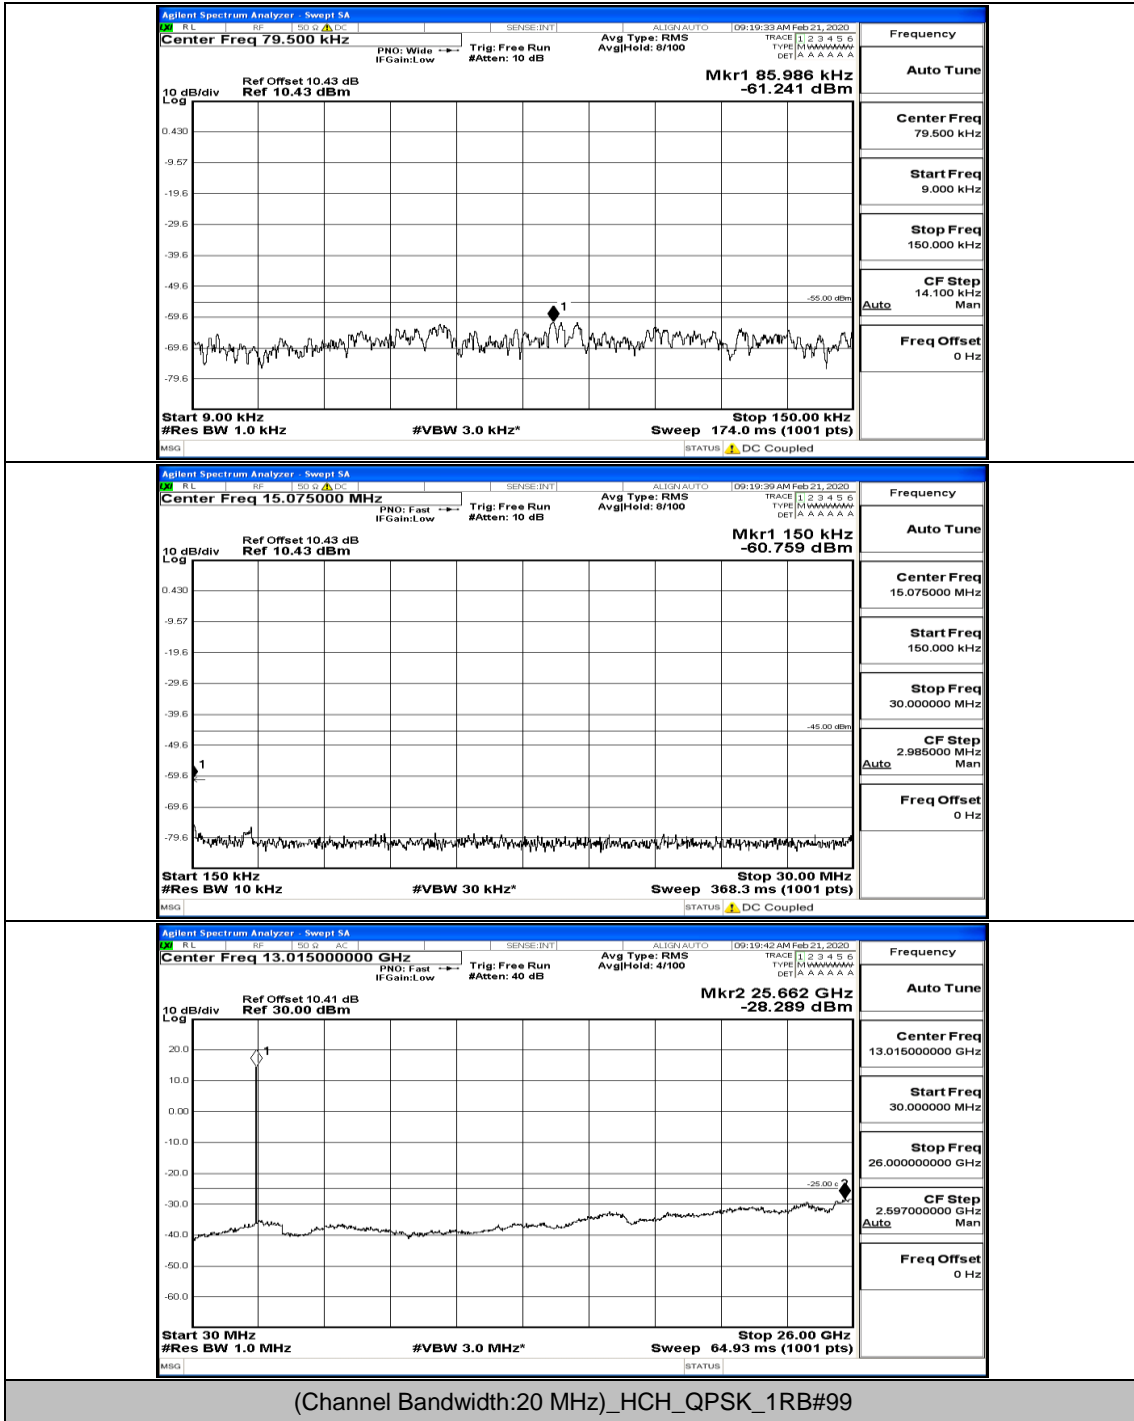

(Channel Bandwidth:15 MHz)\_MCH\_16QAM\_1RB#0

(Channel Bandwidth:15 MHz)\_MCH\_16QAM\_37RB#0

(Channel Bandwidth:15 MHz)\_HCH\_16QAM\_1RB#0

(Channel Bandwidth:15 MHz)\_HCH\_16QAM\_1RB#37

(Channel Bandwidth:15 MHz)\_HCH\_16QAM\_75RB#0

**Channel Bandwidth: 20 MHz**

(Channel Bandwidth:20 MHz)\_LCH\_QPSK\_1RB#0

(Channel Bandwidth:20 MHz)\_LCH\_QPSK\_1RB#99

(Channel Bandwidth:20 MHz)\_MCH\_QPSK\_1RB#0

(Channel Bandwidth:20 MHz)\_MCH\_QPSK\_1RB#49

(Channel Bandwidth:20 MHz)\_HCH\_QPSK\_1RB#0

(Channel Bandwidth:20 MHz)\_HCH\_QPSK\_1RB#49

(Channel Bandwidth:20 MHz)\_LCH\_16QAM\_1RB#0