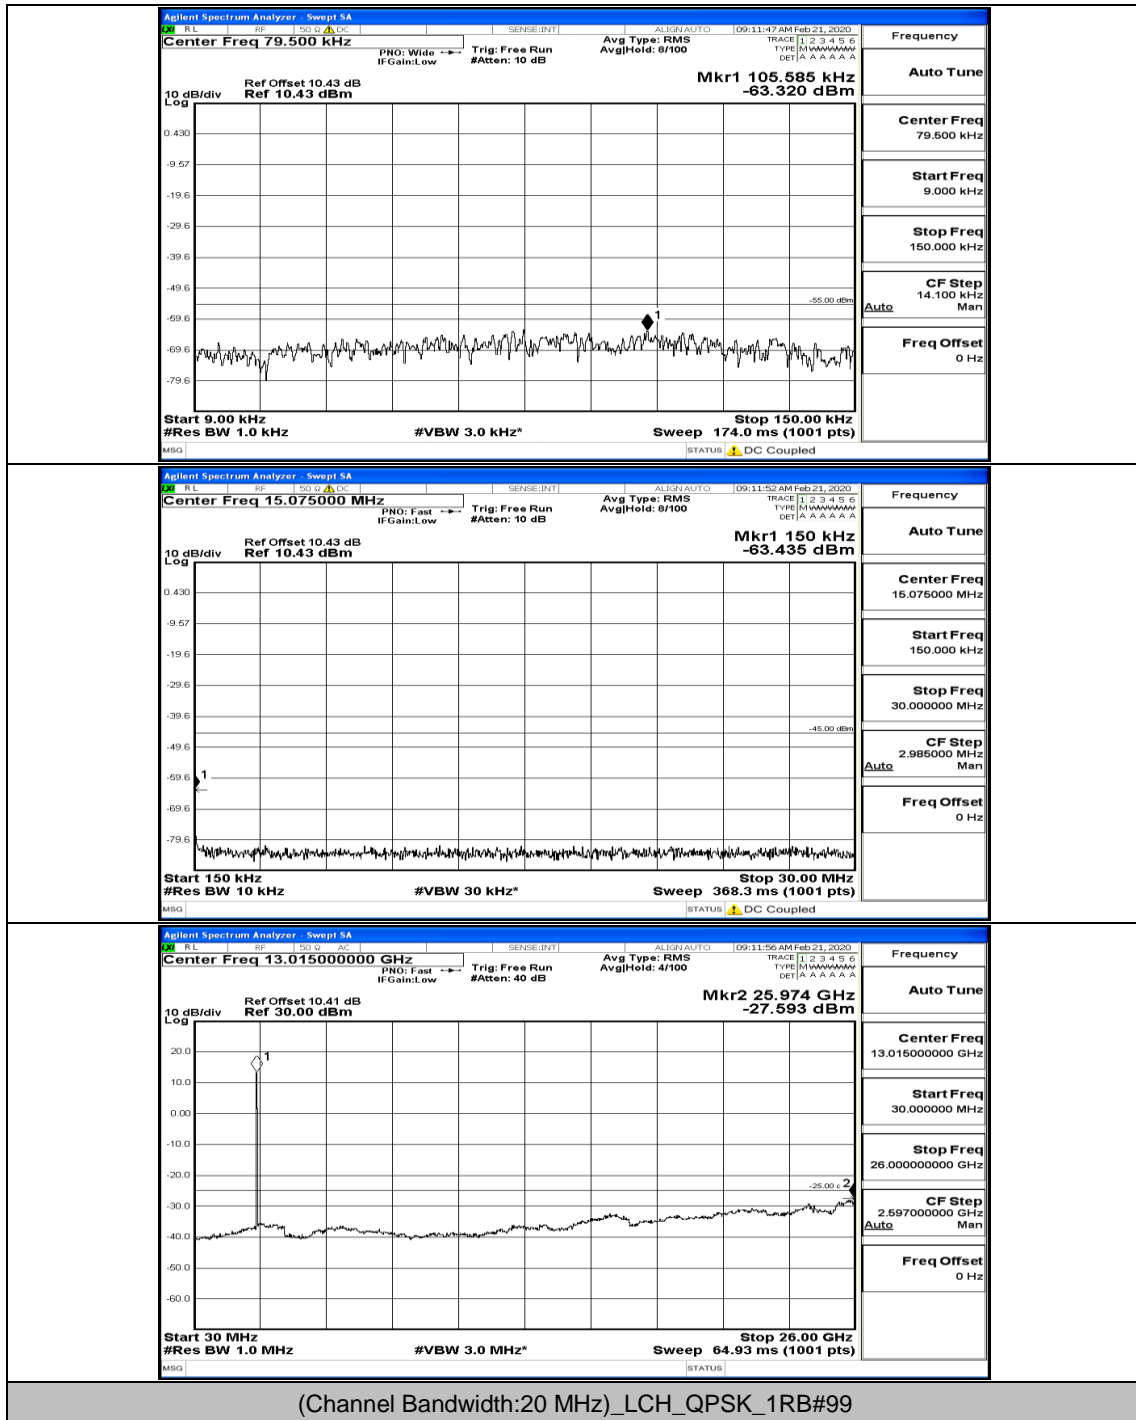

(Channel Bandwidth:15 MHz)\_MCH\_16QAM\_1RB#0

(Channel Bandwidth:15 MHz)\_MCH\_16QAM\_37RB#0

(Channel Bandwidth:15 MHz)\_HCH\_16QAM\_1RB#0

(Channel Bandwidth:15 MHz)\_HCH\_16QAM\_1RB#37

(Channel Bandwidth:15 MHz)\_HCH\_16QAM\_75RB#0

**Channel Bandwidth: 20 MHz**

(Channel Bandwidth:20 MHz)\_LCH\_QPSK\_1RB#0

(Channel Bandwidth:20 MHz)\_LCH\_QPSK\_1RB#99

(Channel Bandwidth:20 MHz)\_MCH\_QPSK\_1RB#0

(Channel Bandwidth:20 MHz)\_MCH\_QPSK\_1RB#49