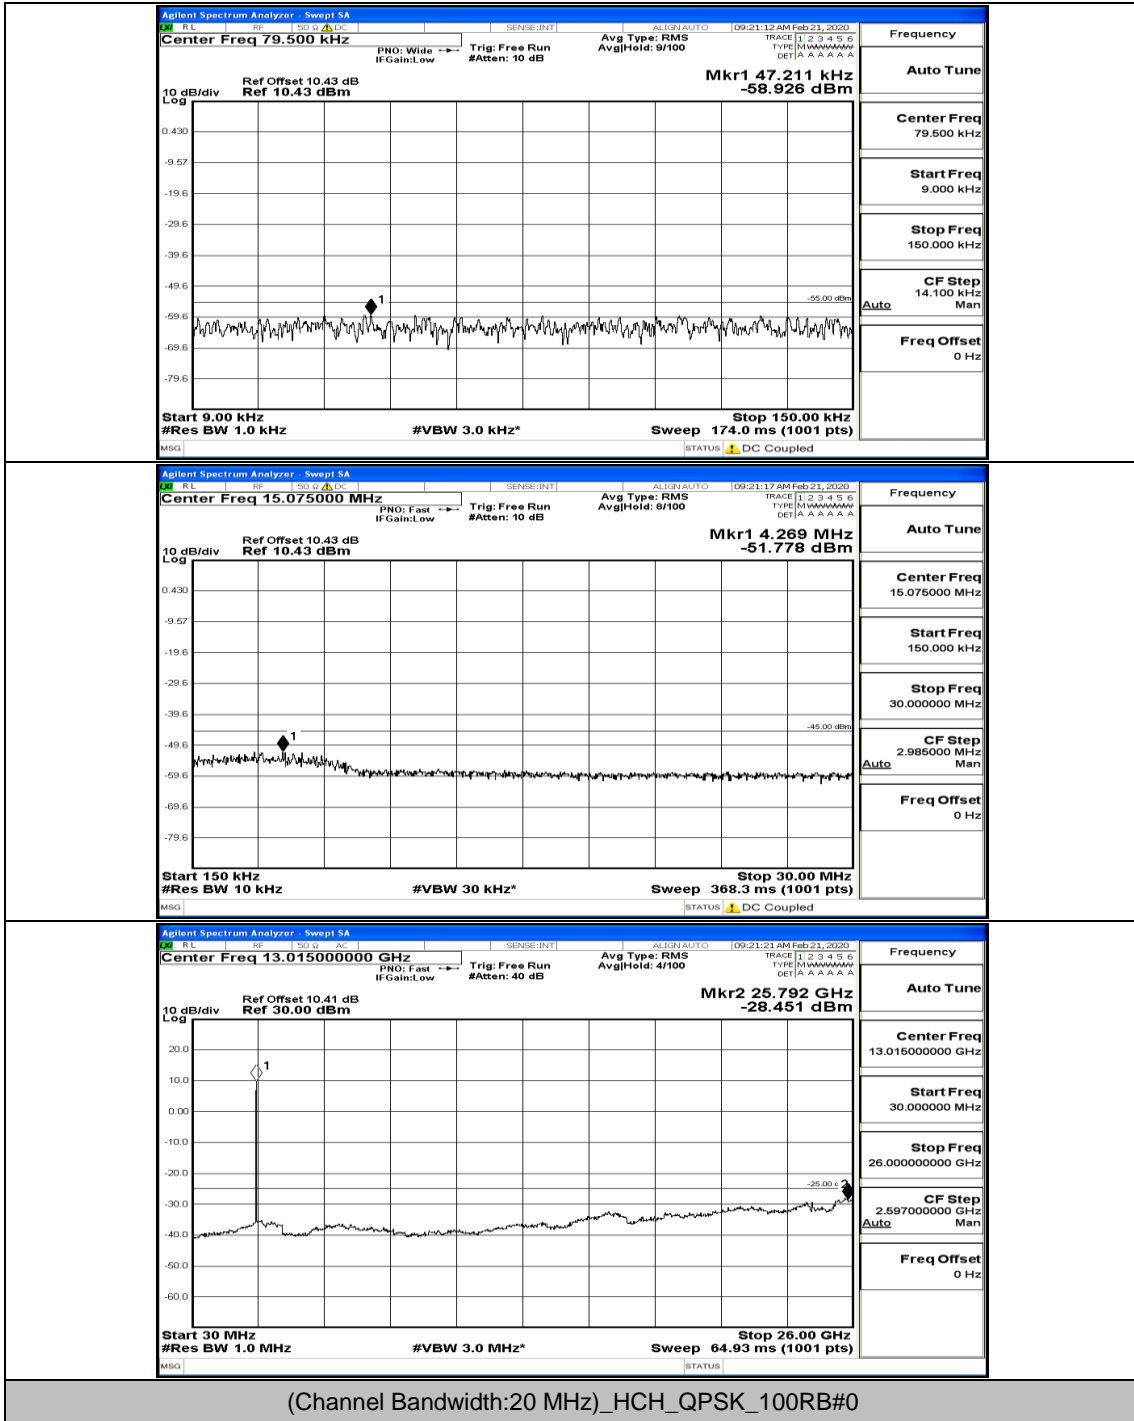

(Channel Bandwidth:15 MHz)\_MCH\_16QAM\_1RB#0

(Channel Bandwidth:15 MHz)\_MCH\_16QAM\_37RB#0

(Channel Bandwidth:15 MHz)\_HCH\_16QAM\_1RB#0

(Channel Bandwidth:15 MHz)\_HCH\_16QAM\_1RB#37

(Channel Bandwidth:15 MHz)\_HCH\_16QAM\_75RB#0

**Channel Bandwidth: 20 MHz**

(Channel Bandwidth:20 MHz)\_LCH\_QPSK\_1RB#0

(Channel Bandwidth:20 MHz)\_LCH\_QPSK\_1RB#99

(Channel Bandwidth:20 MHz)\_MCH\_QPSK\_1RB#0

(Channel Bandwidth:20 MHz)\_MCH\_QPSK\_1RB#49

(Channel Bandwidth:20 MHz)\_HCH\_QPSK\_1RB#0

(Channel Bandwidth:20 MHz)\_HCH\_QPSK\_1RB#49

(Channel Bandwidth:20 MHz)\_LCH\_16QAM\_1RB#0