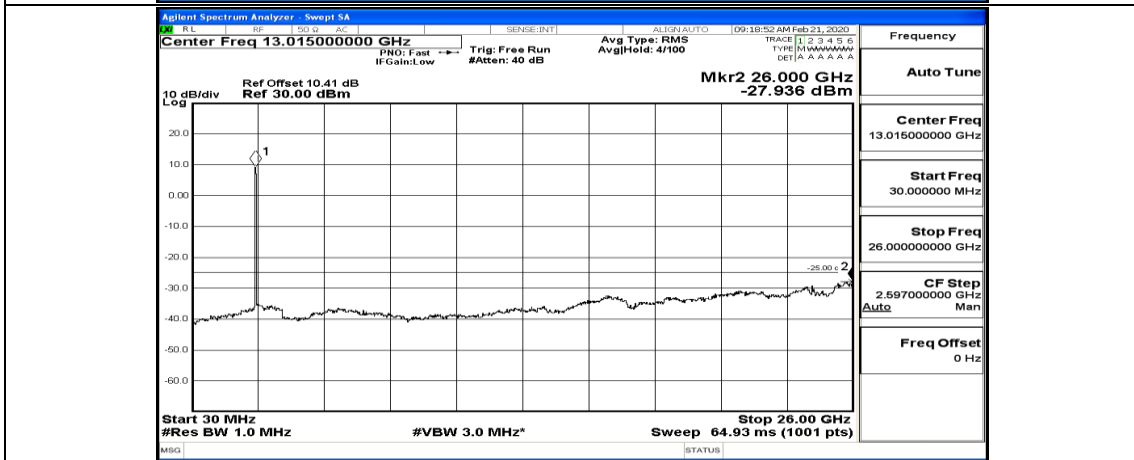

**Channel Bandwidth: 20 MHz**

(Channel Bandwidth:20 MHz)\_LCH\_QPSK\_1RB#0

(Channel Bandwidth:20 MHz)\_LCH\_QPSK\_1RB#99

(Channel Bandwidth:20 MHz)\_MCH\_QPSK\_1RB#0

(Channel Bandwidth:20 MHz)\_MCH\_QPSK\_1RB#49