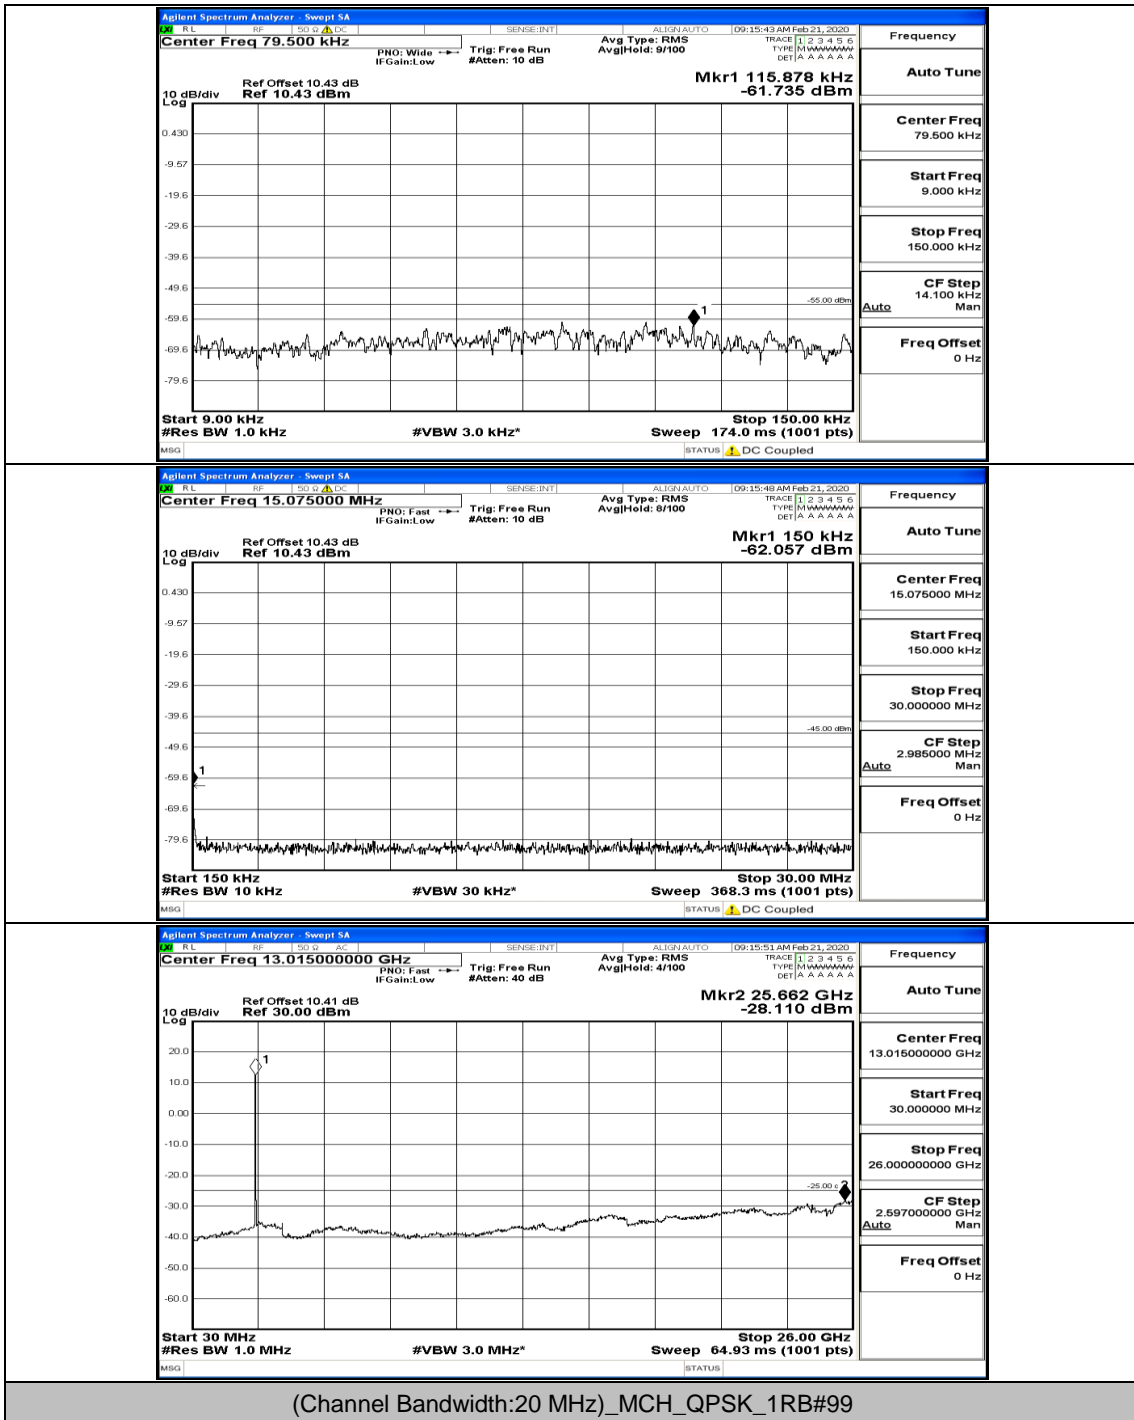

(Channel Bandwidth:15 MHz)\_MCH\_16QAM\_1RB#0

(Channel Bandwidth:15 MHz)\_MCH\_16QAM\_37RB#0

(Channel Bandwidth:15 MHz)\_HCH\_16QAM\_1RB#0

(Channel Bandwidth:15 MHz)\_HCH\_16QAM\_1RB#37

(Channel Bandwidth:15 MHz)\_HCH\_16QAM\_75RB#0

**Channel Bandwidth: 20 MHz**

(Channel Bandwidth:20 MHz)\_LCH\_QPSK\_1RB#0

(Channel Bandwidth:20 MHz)\_LCH\_QPSK\_1RB#99

(Channel Bandwidth:20 MHz)\_MCH\_QPSK\_1RB#0

(Channel Bandwidth:20 MHz)\_MCH\_QPSK\_1RB#49

(Channel Bandwidth:20 MHz)\_HCH\_QPSK\_1RB#0

(Channel Bandwidth:20 MHz)\_HCH\_QPSK\_1RB#49

(Channel Bandwidth:20 MHz)\_LCH\_16QAM\_1RB#0