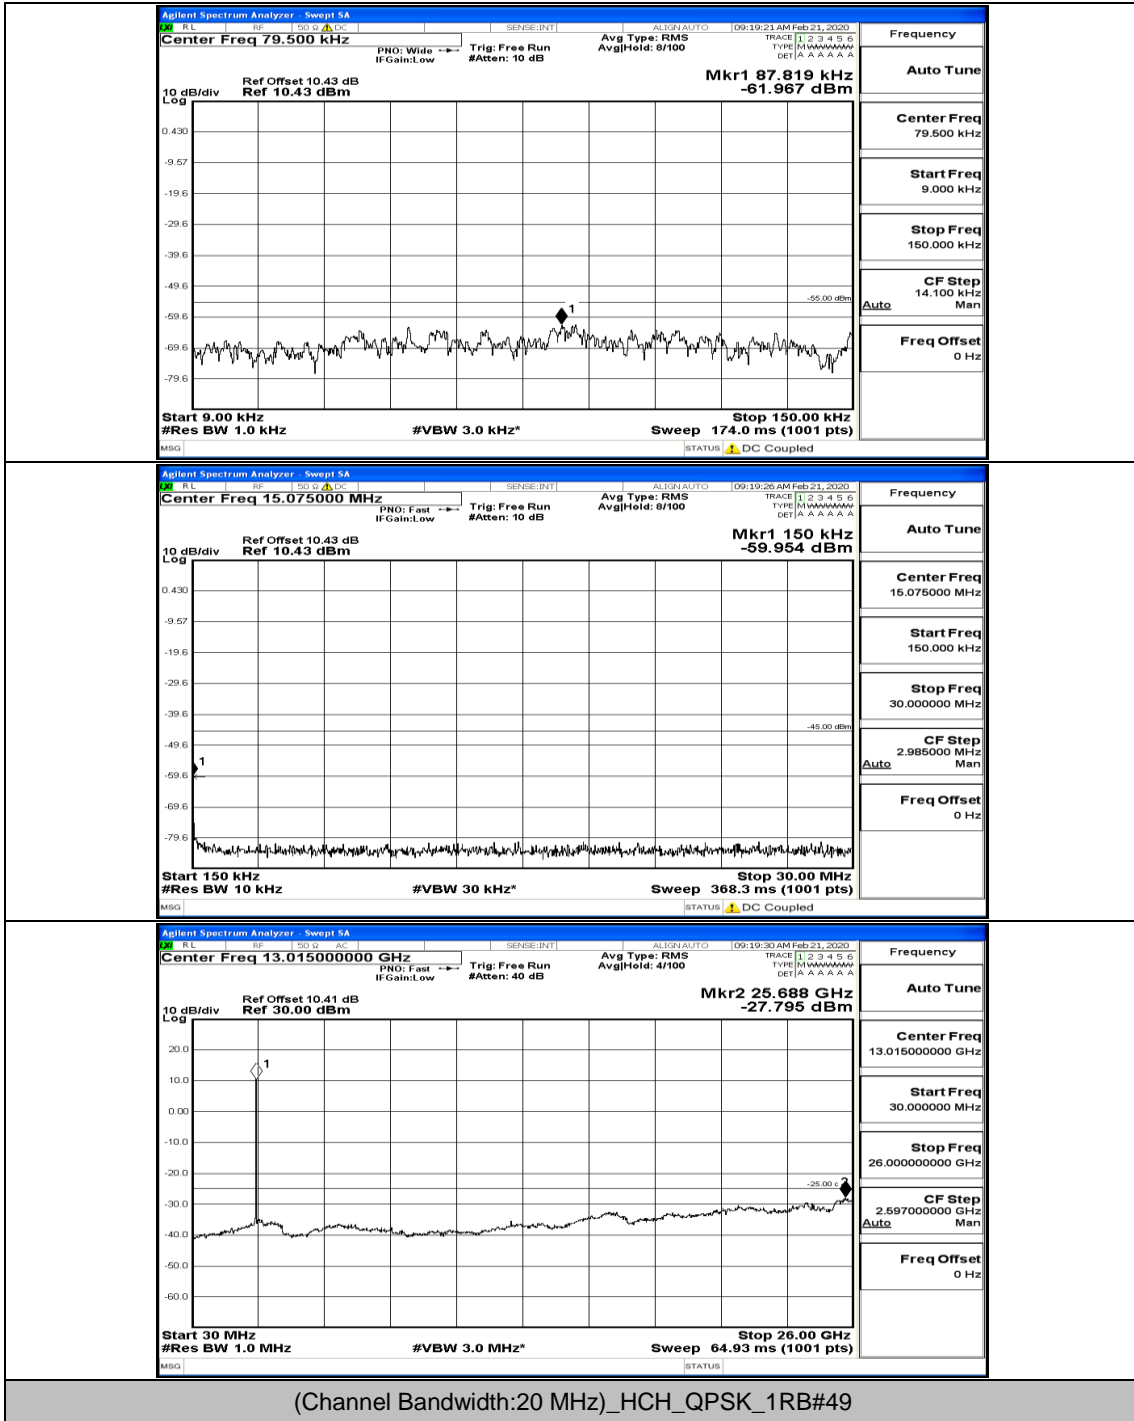

(Channel Bandwidth:15 MHz)\_MCH\_16QAM\_1RB#0

(Channel Bandwidth:15 MHz)\_MCH\_16QAM\_37RB#0

(Channel Bandwidth:15 MHz)\_HCH\_16QAM\_1RB#0

(Channel Bandwidth:15 MHz)\_HCH\_16QAM\_1RB#37

(Channel Bandwidth:15 MHz)\_HCH\_16QAM\_75RB#0

**Channel Bandwidth: 20 MHz**

(Channel Bandwidth:20 MHz)\_LCH\_QPSK\_1RB#0

(Channel Bandwidth:20 MHz)\_LCH\_QPSK\_1RB#99

(Channel Bandwidth:20 MHz)\_MCH\_QPSK\_1RB#0

(Channel Bandwidth:20 MHz)\_MCH\_QPSK\_1RB#49

(Channel Bandwidth:20 MHz)\_HCH\_QPSK\_1RB#0

(Channel Bandwidth:20 MHz)\_HCH\_QPSK\_1RB#49

(Channel Bandwidth:20 MHz)\_LCH\_16QAM\_1RB#0