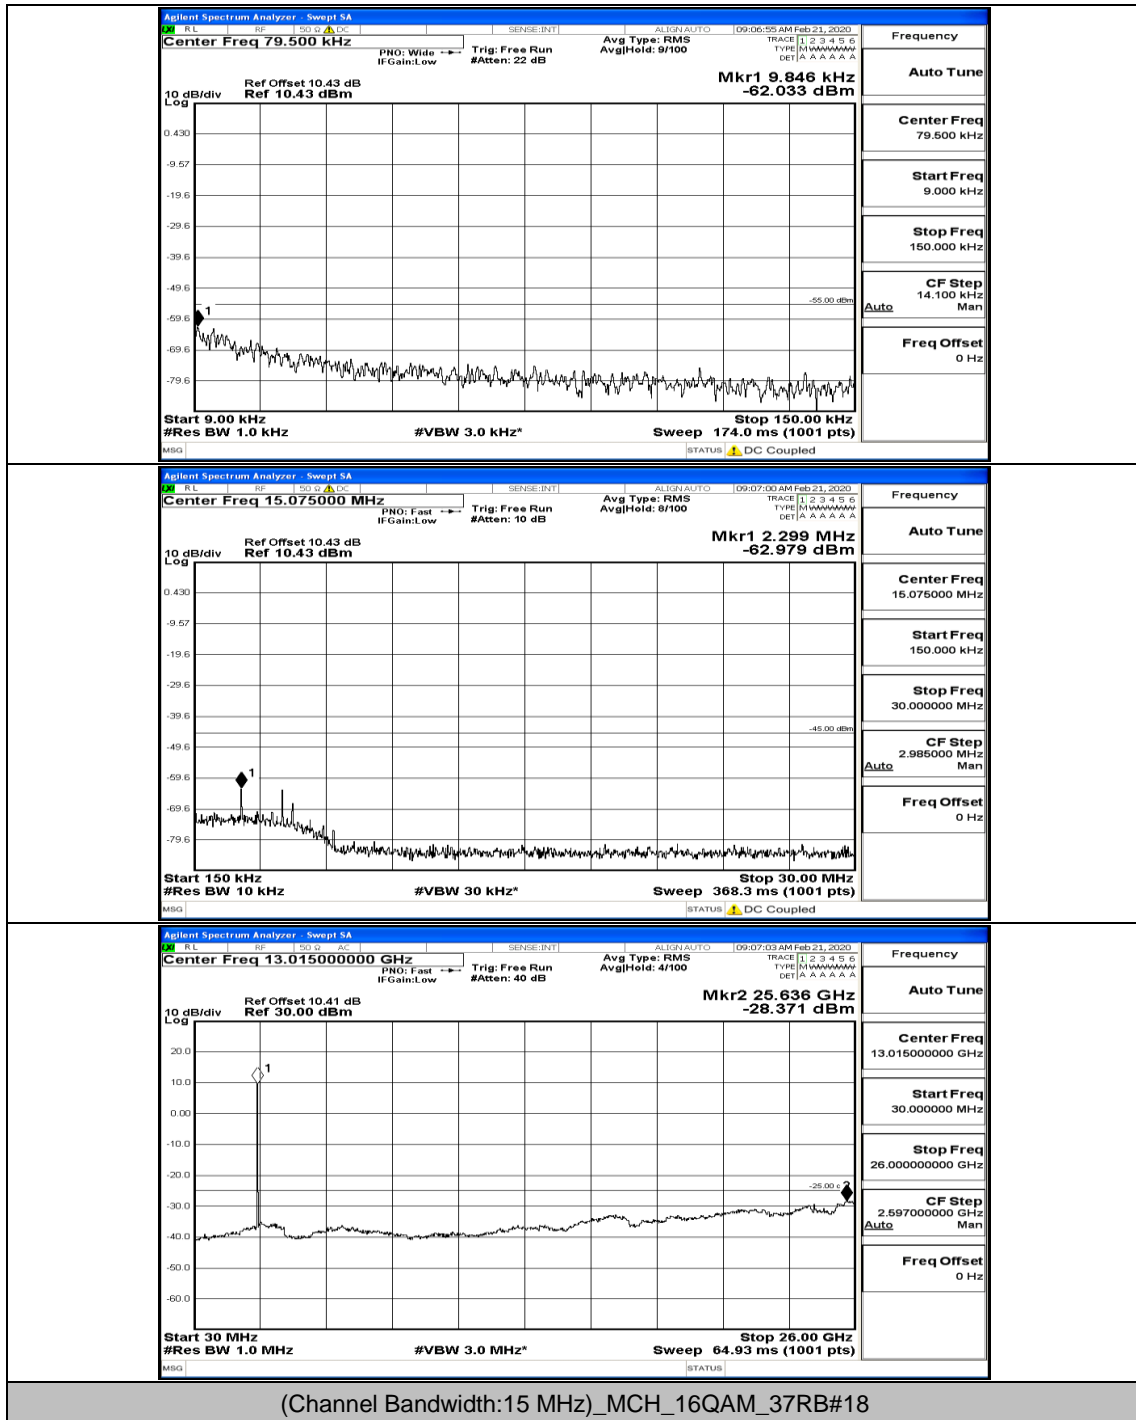

(Channel Bandwidth:15 MHz)\_MCH\_16QAM\_1RB#0

(Channel Bandwidth:15 MHz)\_MCH\_16QAM\_37RB#0

(Channel Bandwidth:15 MHz)\_HCH\_16QAM\_1RB#0

(Channel Bandwidth:15 MHz)\_HCH\_16QAM\_1RB#37

(Channel Bandwidth:15 MHz)\_HCH\_16QAM\_75RB#0

**Channel Bandwidth: 20 MHz**

(Channel Bandwidth:20 MHz)\_LCH\_QPSK\_1RB#0

(Channel Bandwidth:20 MHz)\_LCH\_QPSK\_1RB#99

(Channel Bandwidth:20 MHz)\_MCH\_QPSK\_1RB#0

(Channel Bandwidth:20 MHz)\_MCH\_QPSK\_1RB#49

(Channel Bandwidth:20 MHz)\_HCH\_QPSK\_1RB#0

(Channel Bandwidth:20 MHz)\_HCH\_QPSK\_1RB#49

(Channel Bandwidth:20 MHz)\_LCH\_16QAM\_1RB#0