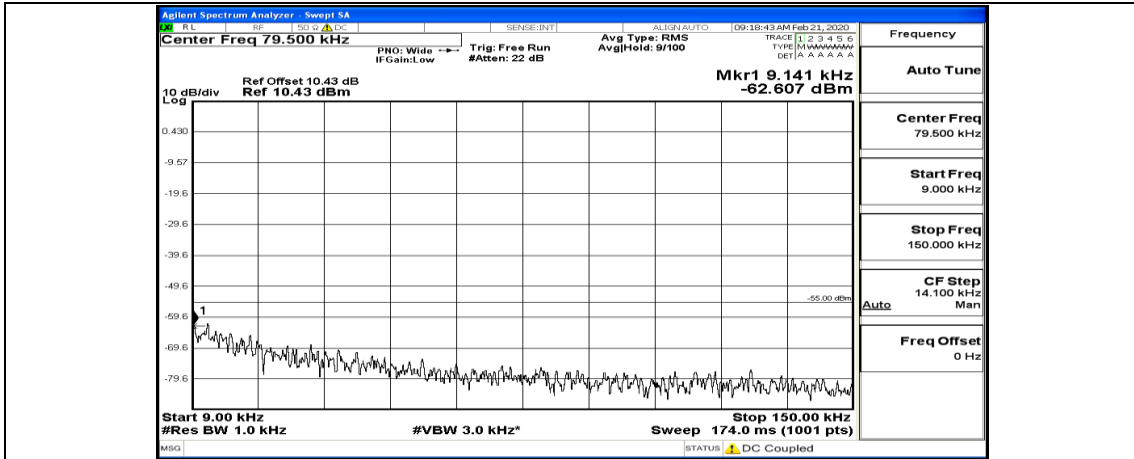

**Channel Bandwidth: 20 MHz**

(Channel Bandwidth:20 MHz)\_LCH\_QPSK\_1RB#0

(Channel Bandwidth:20 MHz)\_LCH\_QPSK\_1RB#99

(Channel Bandwidth:20 MHz)\_MCH\_QPSK\_1RB#0

(Channel Bandwidth:20 MHz)\_MCH\_QPSK\_1RB#49