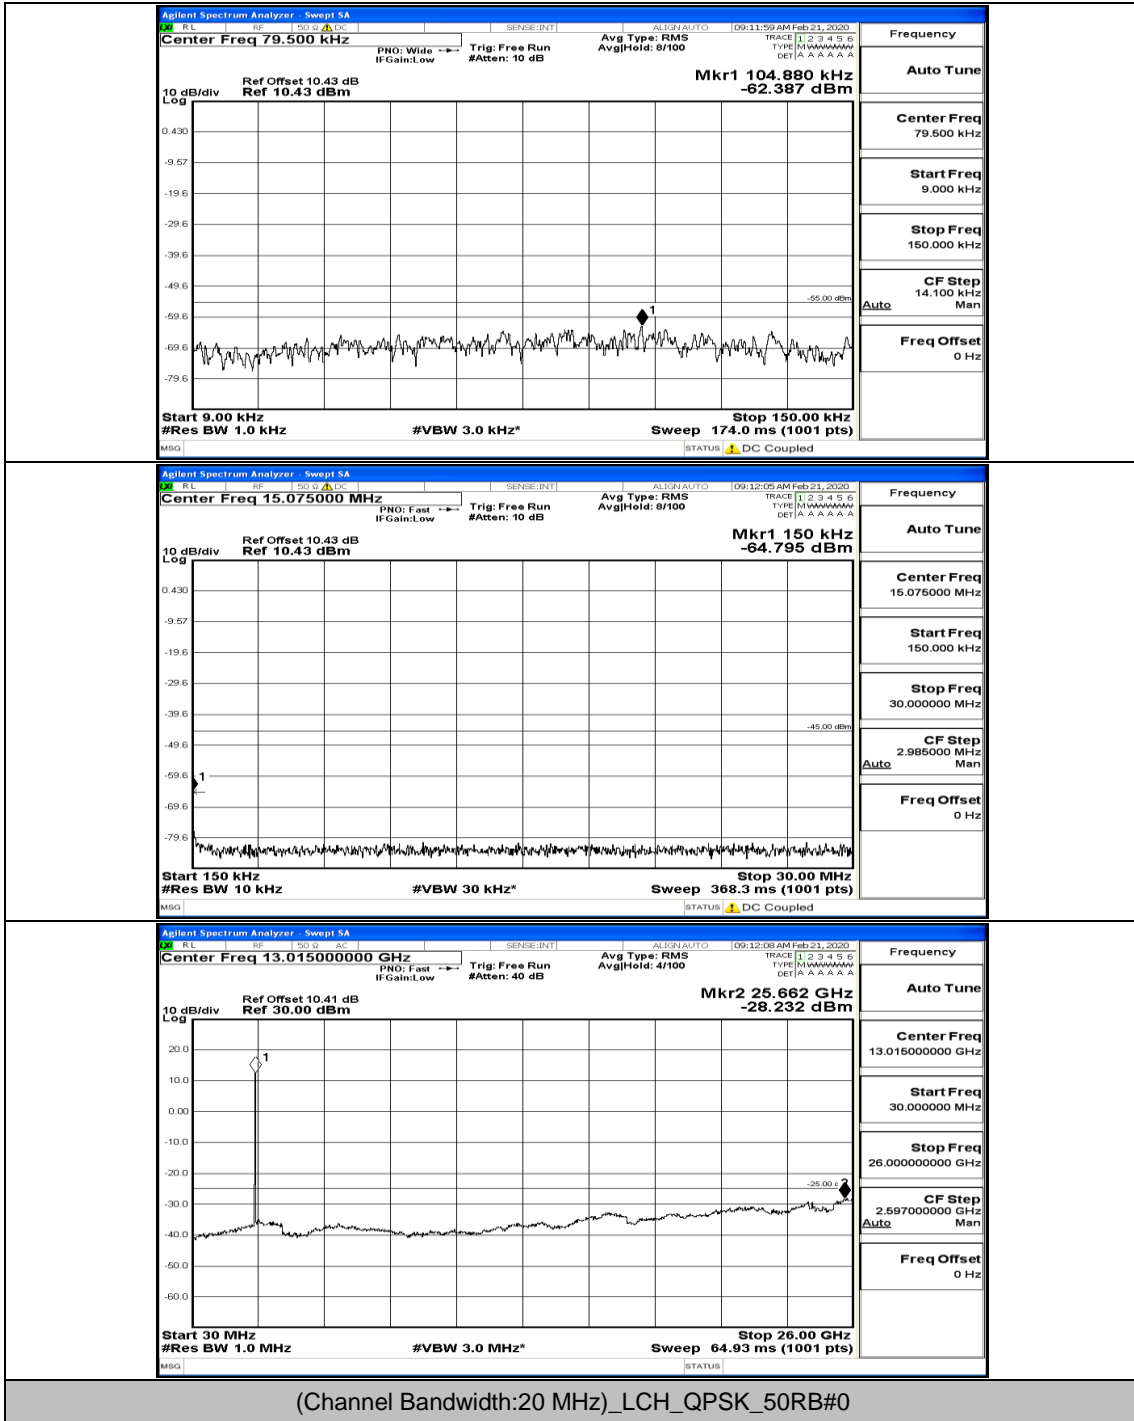

(Channel Bandwidth:15 MHz)\_MCH\_16QAM\_1RB#0

(Channel Bandwidth:15 MHz)\_MCH\_16QAM\_37RB#0

(Channel Bandwidth:15 MHz)\_HCH\_16QAM\_1RB#0

(Channel Bandwidth:15 MHz)\_HCH\_16QAM\_1RB#37

(Channel Bandwidth:15 MHz)\_HCH\_16QAM\_75RB#0

**Channel Bandwidth: 20 MHz**

(Channel Bandwidth:20 MHz)\_LCH\_QPSK\_1RB#0

(Channel Bandwidth:20 MHz)\_LCH\_QPSK\_1RB#99

(Channel Bandwidth:20 MHz)\_MCH\_QPSK\_1RB#0

(Channel Bandwidth:20 MHz)\_MCH\_QPSK\_1RB#49