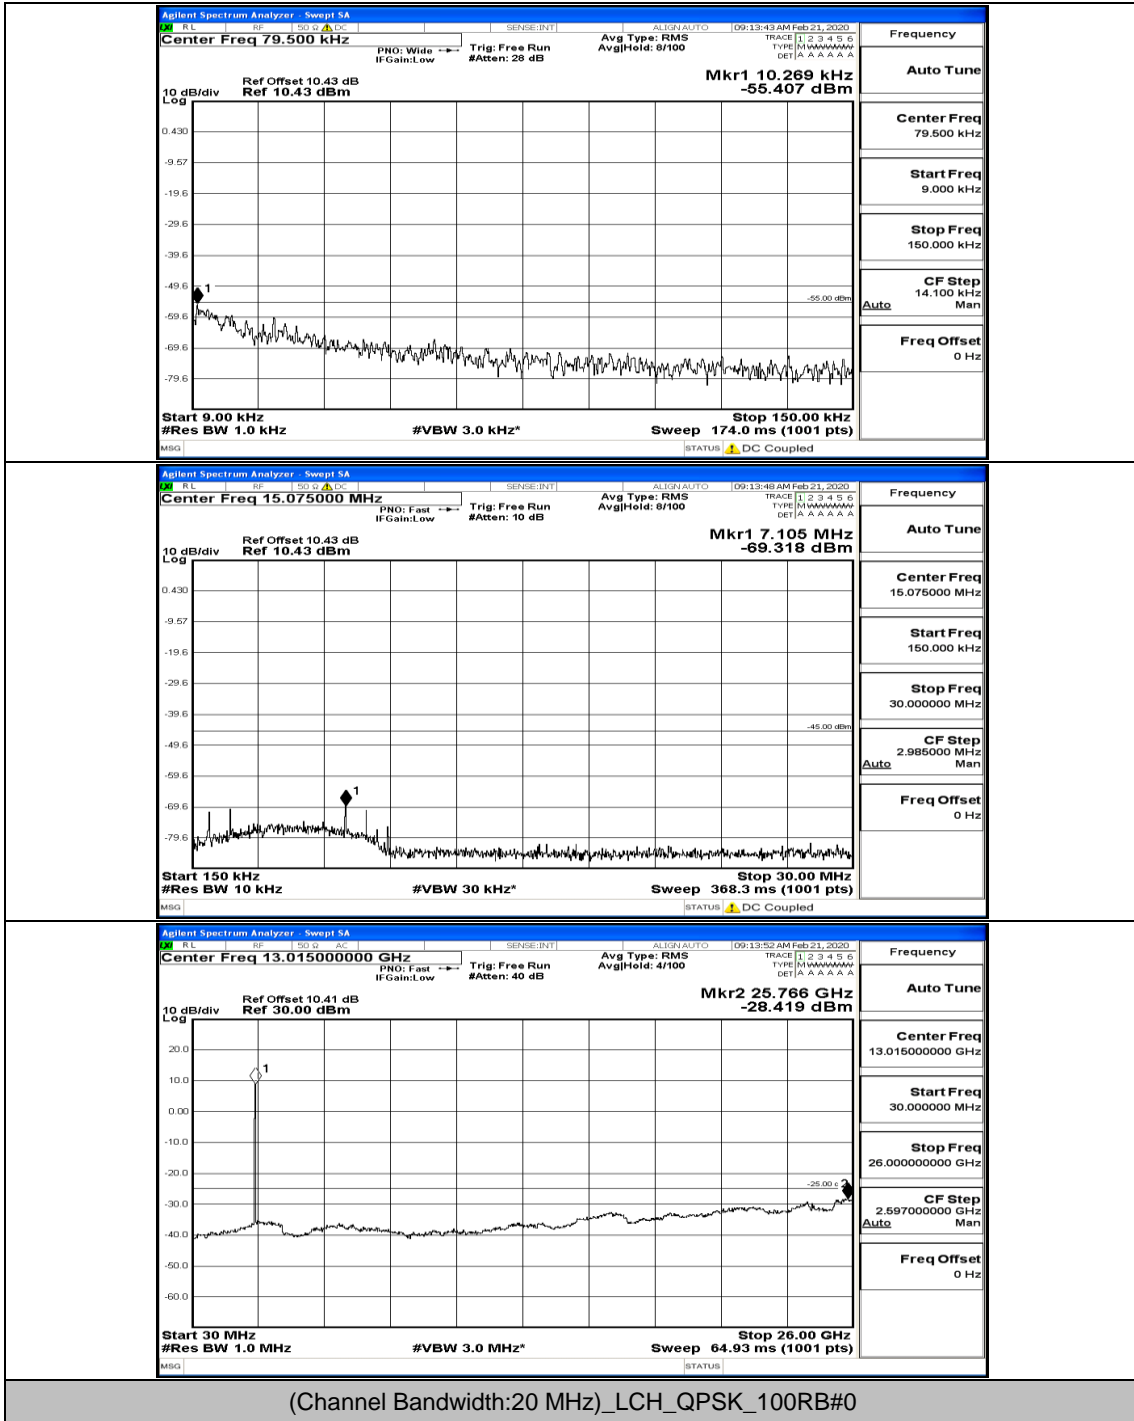

(Channel Bandwidth:15 MHz)\_MCH\_16QAM\_1RB#0

(Channel Bandwidth:15 MHz)\_MCH\_16QAM\_37RB#0

(Channel Bandwidth:15 MHz)\_HCH\_16QAM\_1RB#0

(Channel Bandwidth:15 MHz)\_HCH\_16QAM\_1RB#37

(Channel Bandwidth:15 MHz)\_HCH\_16QAM\_75RB#0

**Channel Bandwidth: 20 MHz**

(Channel Bandwidth:20 MHz)\_LCH\_QPSK\_1RB#0

(Channel Bandwidth:20 MHz)\_LCH\_QPSK\_1RB#99

(Channel Bandwidth:20 MHz)\_MCH\_QPSK\_1RB#0

(Channel Bandwidth:20 MHz)\_MCH\_QPSK\_1RB#49

(Channel Bandwidth:20 MHz)\_HCH\_QPSK\_1RB#0

(Channel Bandwidth:20 MHz)\_HCH\_QPSK\_1RB#49

(Channel Bandwidth:20 MHz)\_LCH\_16QAM\_1RB#0