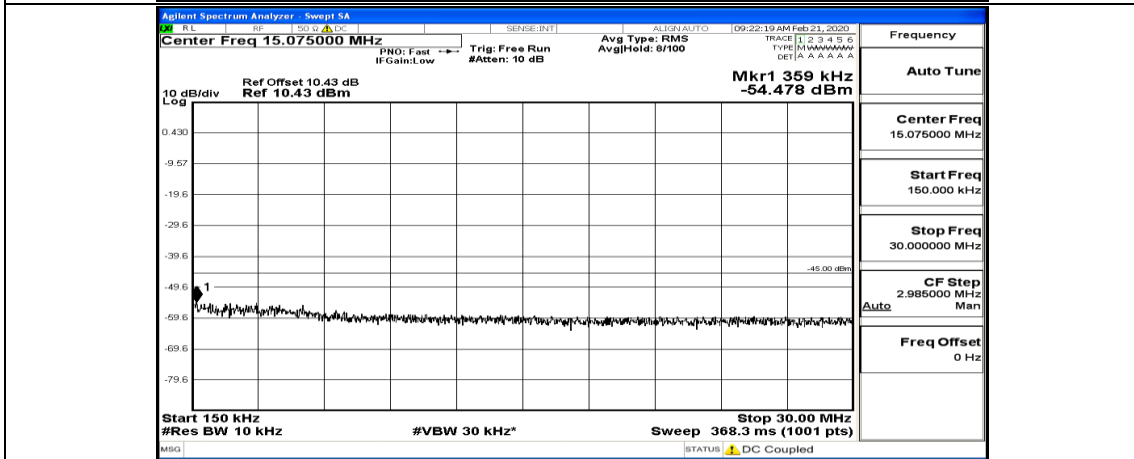

**Channel Bandwidth: 20 MHz**

(Channel Bandwidth:20 MHz)\_LCH\_QPSK\_1RB#0

(Channel Bandwidth:20 MHz)\_LCH\_QPSK\_1RB#99

(Channel Bandwidth:20 MHz)\_MCH\_QPSK\_1RB#0

(Channel Bandwidth:20 MHz)\_MCH\_QPSK\_1RB#49

(Channel Bandwidth:20 MHz)\_HCH\_QPSK\_1RB#0

(Channel Bandwidth:20 MHz)\_HCH\_QPSK\_1RB#49

(Channel Bandwidth:20 MHz)\_LCH\_16QAM\_1RB#0