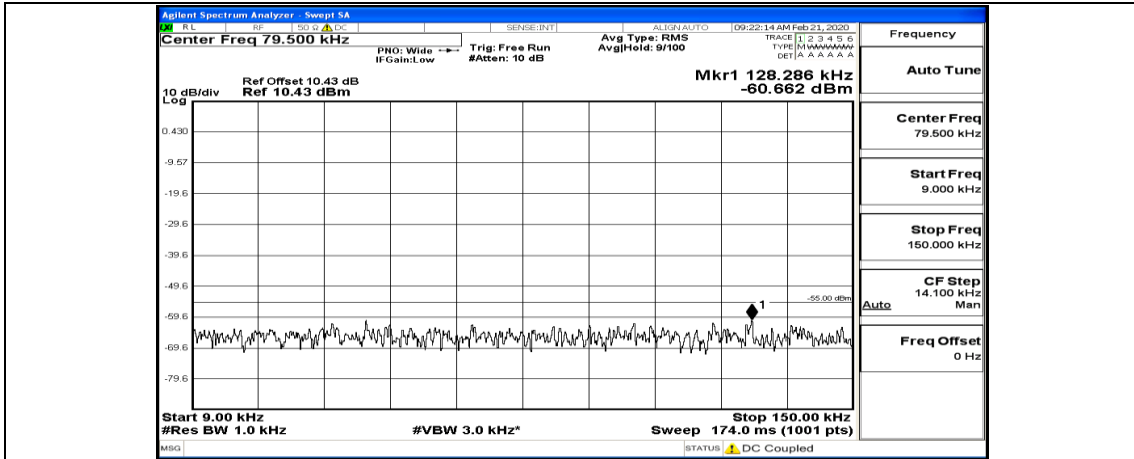

(Channel Bandwidth:20 MHz)\_HCH\_QPSK\_1RB#0

(Channel Bandwidth:20 MHz)\_HCH\_QPSK\_1RB#49

(Channel Bandwidth:20 MHz)\_LCH\_16QAM\_1RB#0