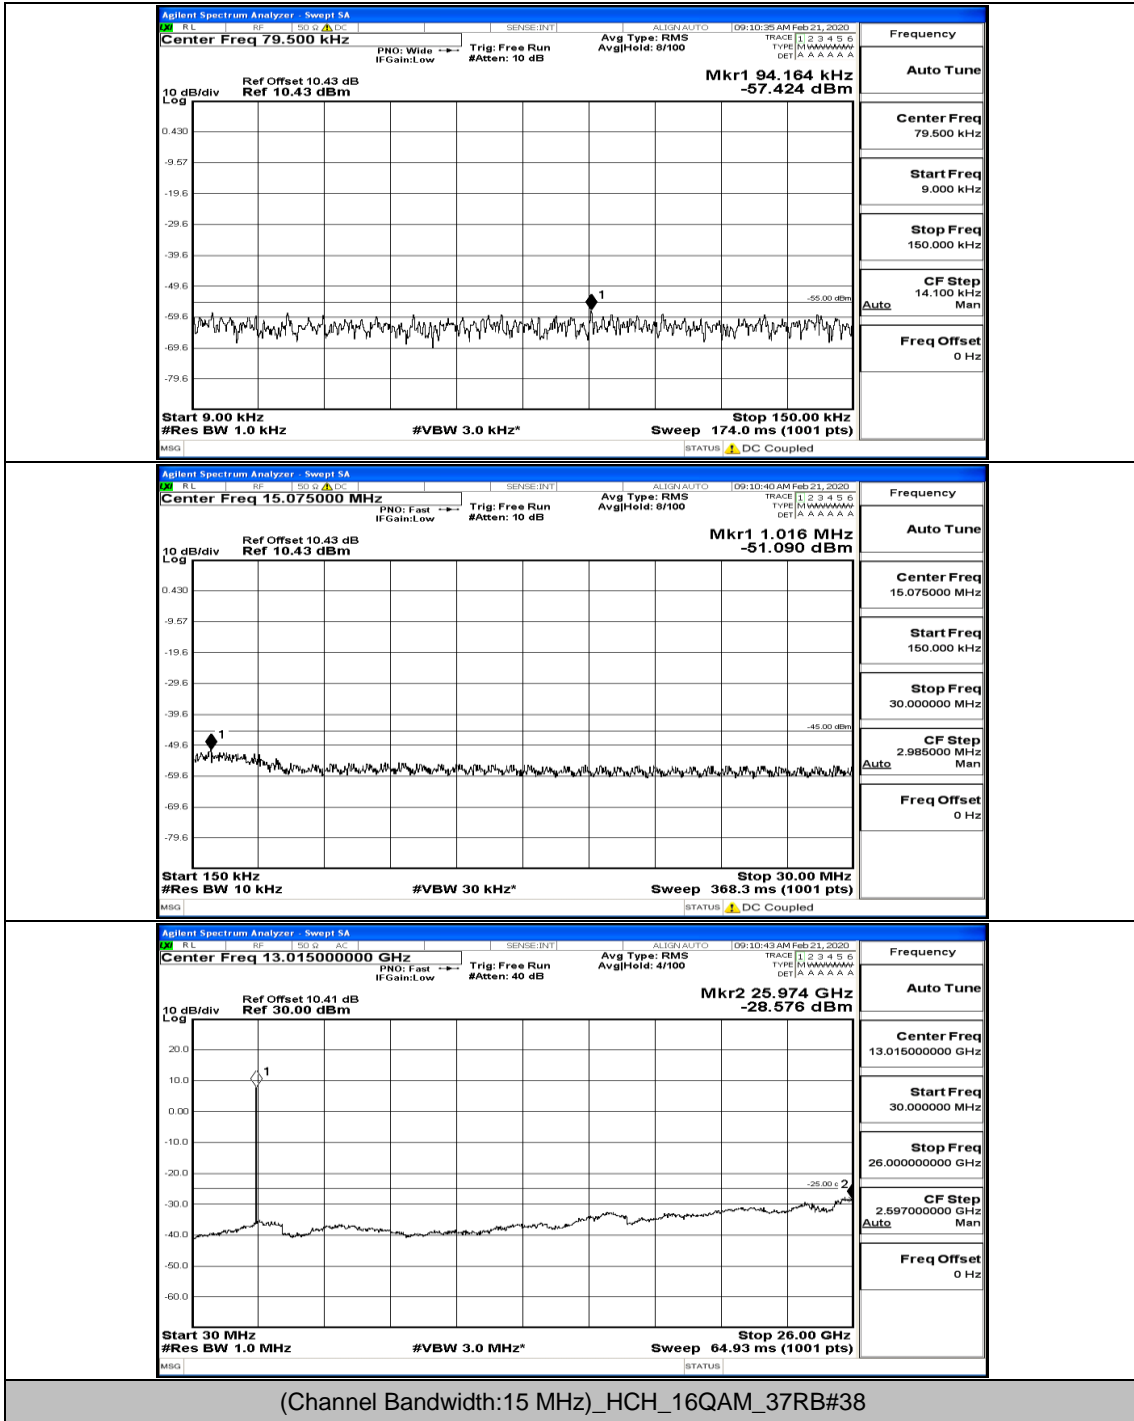

(Channel Bandwidth:15 MHz)\_MCH\_16QAM\_1RB#0

(Channel Bandwidth:15 MHz)\_MCH\_16QAM\_37RB#0

(Channel Bandwidth:15 MHz)\_HCH\_16QAM\_1RB#0

(Channel Bandwidth:15 MHz)\_HCH\_16QAM\_1RB#37

(Channel Bandwidth:15 MHz)\_HCH\_16QAM\_75RB#0

**Channel Bandwidth: 20 MHz**

(Channel Bandwidth:20 MHz)\_LCH\_QPSK\_1RB#0

(Channel Bandwidth:20 MHz)\_LCH\_QPSK\_1RB#99

(Channel Bandwidth:20 MHz)\_MCH\_QPSK\_1RB#0

(Channel Bandwidth:20 MHz)\_MCH\_QPSK\_1RB#49

(Channel Bandwidth:20 MHz)\_HCH\_QPSK\_1RB#0

(Channel Bandwidth:20 MHz)\_HCH\_QPSK\_1RB#49

(Channel Bandwidth:20 MHz)\_LCH\_16QAM\_1RB#0