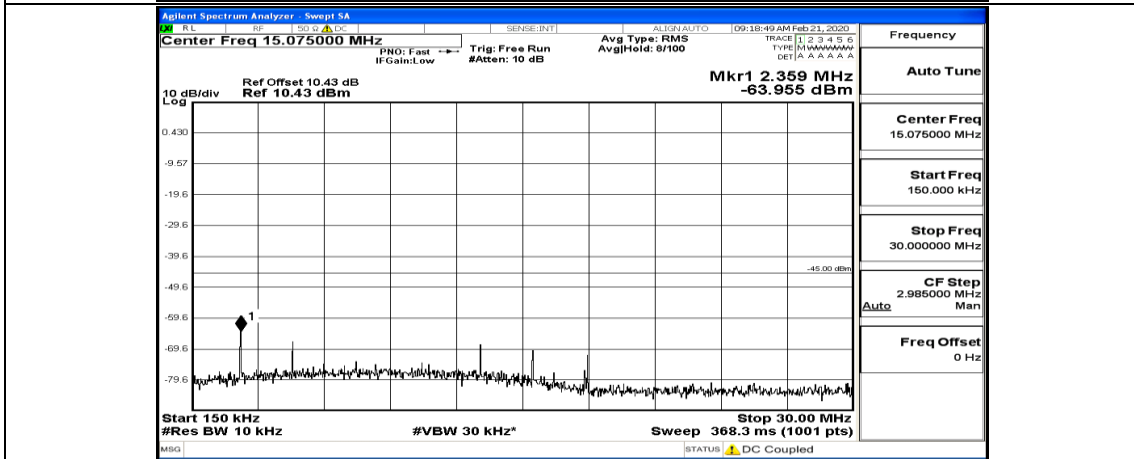

**Channel Bandwidth: 20 MHz**

(Channel Bandwidth:20 MHz)\_LCH\_QPSK\_1RB#0

(Channel Bandwidth:20 MHz)\_LCH\_QPSK\_1RB#99

(Channel Bandwidth:20 MHz)\_MCH\_QPSK\_1RB#0

(Channel Bandwidth:20 MHz)\_MCH\_QPSK\_1RB#49