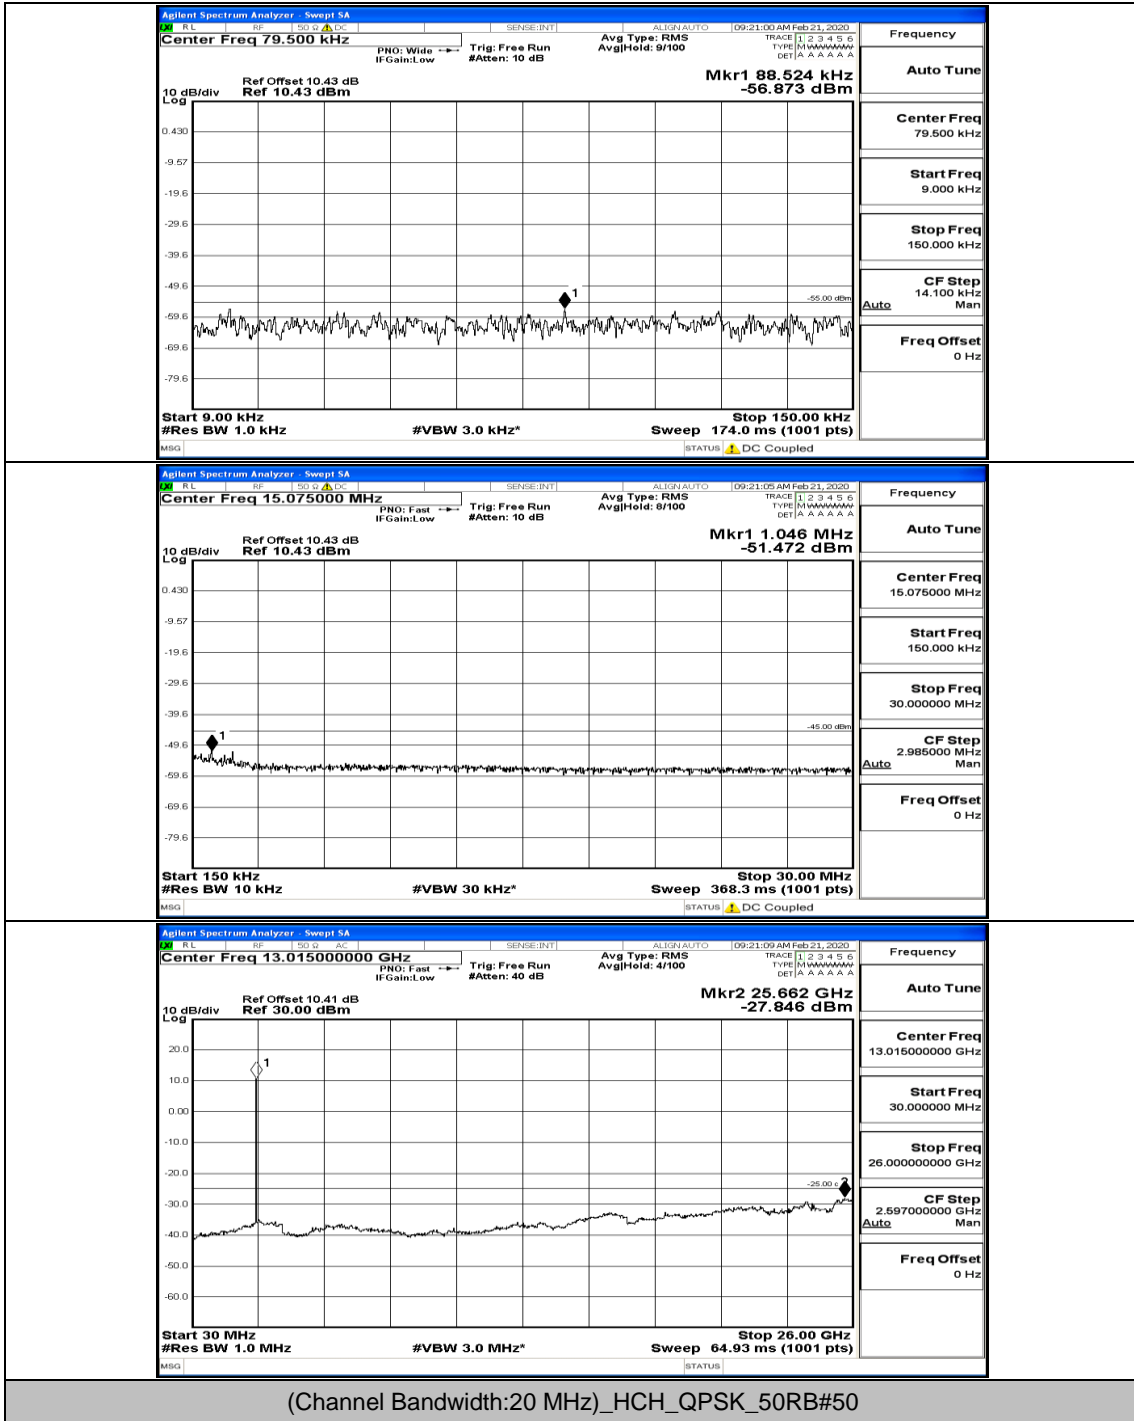

(Channel Bandwidth:15 MHz)\_MCH\_16QAM\_1RB#0

(Channel Bandwidth:15 MHz)\_MCH\_16QAM\_37RB#0

(Channel Bandwidth:15 MHz)\_HCH\_16QAM\_1RB#0

(Channel Bandwidth:15 MHz)\_HCH\_16QAM\_1RB#37

(Channel Bandwidth:15 MHz)\_HCH\_16QAM\_75RB#0

**Channel Bandwidth: 20 MHz**

(Channel Bandwidth:20 MHz)\_LCH\_QPSK\_1RB#0

(Channel Bandwidth:20 MHz)\_LCH\_QPSK\_1RB#99

(Channel Bandwidth:20 MHz)\_MCH\_QPSK\_1RB#0

(Channel Bandwidth:20 MHz)\_MCH\_QPSK\_1RB#49

(Channel Bandwidth:20 MHz)\_HCH\_QPSK\_1RB#0

(Channel Bandwidth:20 MHz)\_HCH\_QPSK\_1RB#49

(Channel Bandwidth:20 MHz)\_LCH\_16QAM\_1RB#0