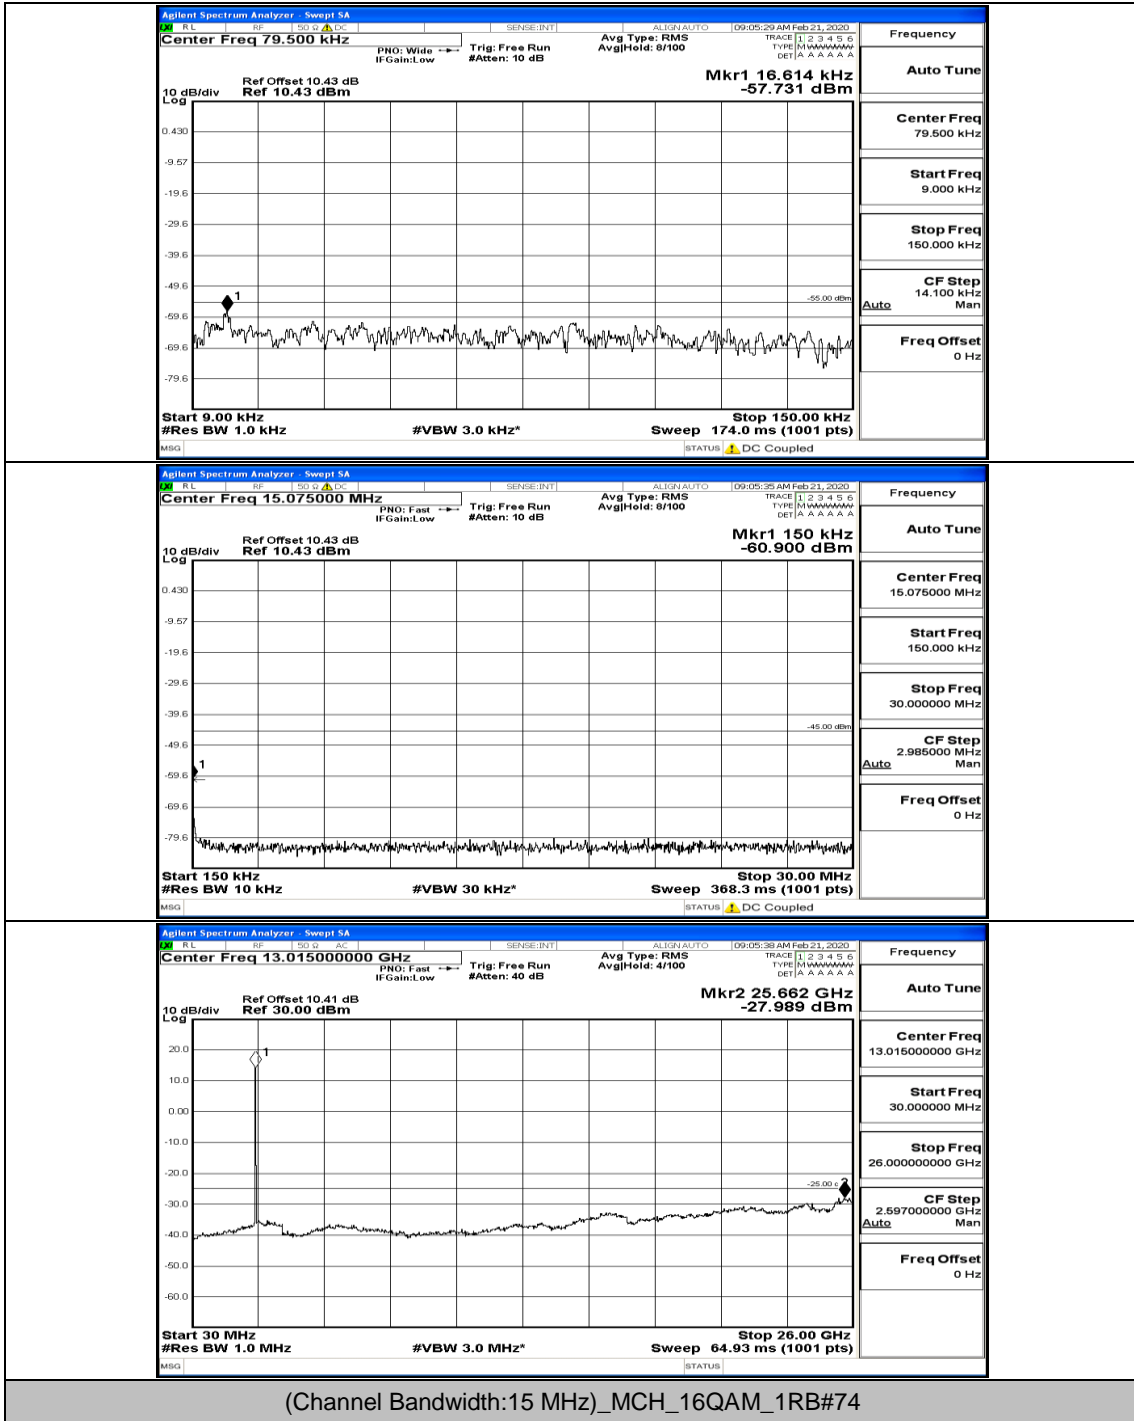

(Channel Bandwidth:15 MHz)\_MCH\_16QAM\_1RB#0

(Channel Bandwidth:15 MHz)\_MCH\_16QAM\_37RB#0

(Channel Bandwidth:15 MHz)\_HCH\_16QAM\_1RB#0

(Channel Bandwidth:15 MHz)\_HCH\_16QAM\_1RB#37

(Channel Bandwidth:15 MHz)\_HCH\_16QAM\_75RB#0

**Channel Bandwidth: 20 MHz**

(Channel Bandwidth:20 MHz)\_LCH\_QPSK\_1RB#0

(Channel Bandwidth:20 MHz)\_LCH\_QPSK\_1RB#99

(Channel Bandwidth:20 MHz)\_MCH\_QPSK\_1RB#0

(Channel Bandwidth:20 MHz)\_MCH\_QPSK\_1RB#49

(Channel Bandwidth:20 MHz)\_HCH\_QPSK\_1RB#0

(Channel Bandwidth:20 MHz)\_HCH\_QPSK\_1RB#49

(Channel Bandwidth:20 MHz)\_LCH\_16QAM\_1RB#0