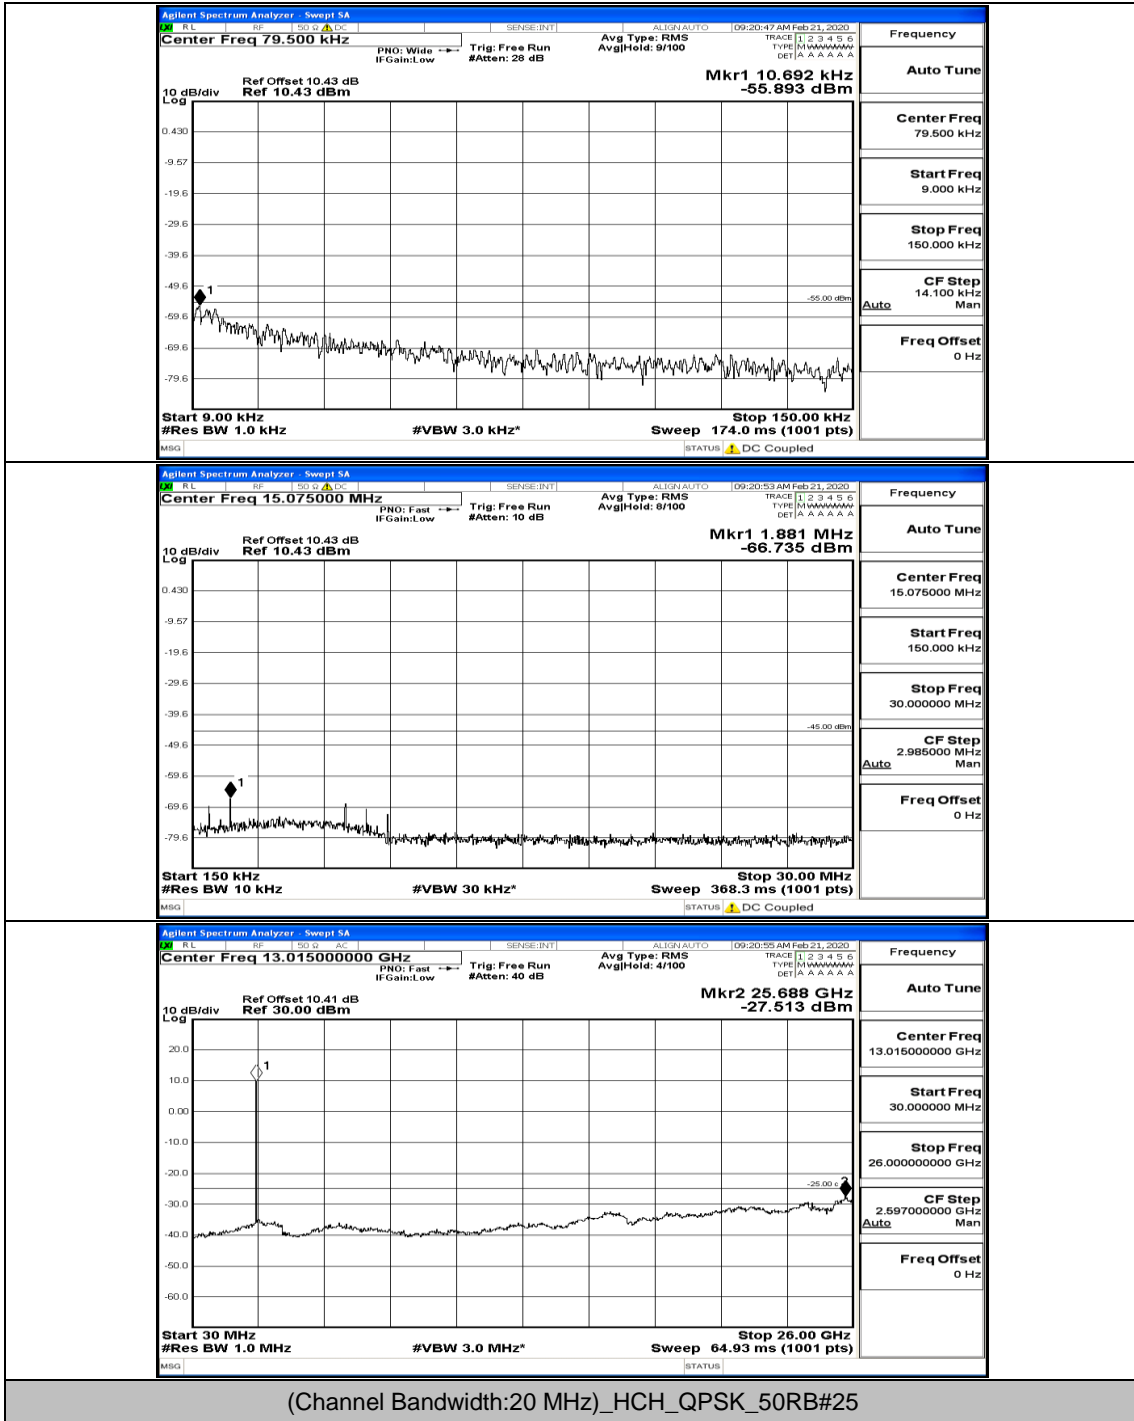

(Channel Bandwidth:15 MHz)\_MCH\_16QAM\_1RB#0

(Channel Bandwidth:15 MHz)\_MCH\_16QAM\_37RB#0

(Channel Bandwidth:15 MHz)\_HCH\_16QAM\_1RB#0

(Channel Bandwidth:15 MHz)\_HCH\_16QAM\_1RB#37

(Channel Bandwidth:15 MHz)\_HCH\_16QAM\_75RB#0

**Channel Bandwidth: 20 MHz**

(Channel Bandwidth:20 MHz)\_LCH\_QPSK\_1RB#0

(Channel Bandwidth:20 MHz)\_LCH\_QPSK\_1RB#99

(Channel Bandwidth:20 MHz)\_MCH\_QPSK\_1RB#0

(Channel Bandwidth:20 MHz)\_MCH\_QPSK\_1RB#49

(Channel Bandwidth:20 MHz)\_HCH\_QPSK\_1RB#0

(Channel Bandwidth:20 MHz)\_HCH\_QPSK\_1RB#49

(Channel Bandwidth:20 MHz)\_LCH\_16QAM\_1RB#0