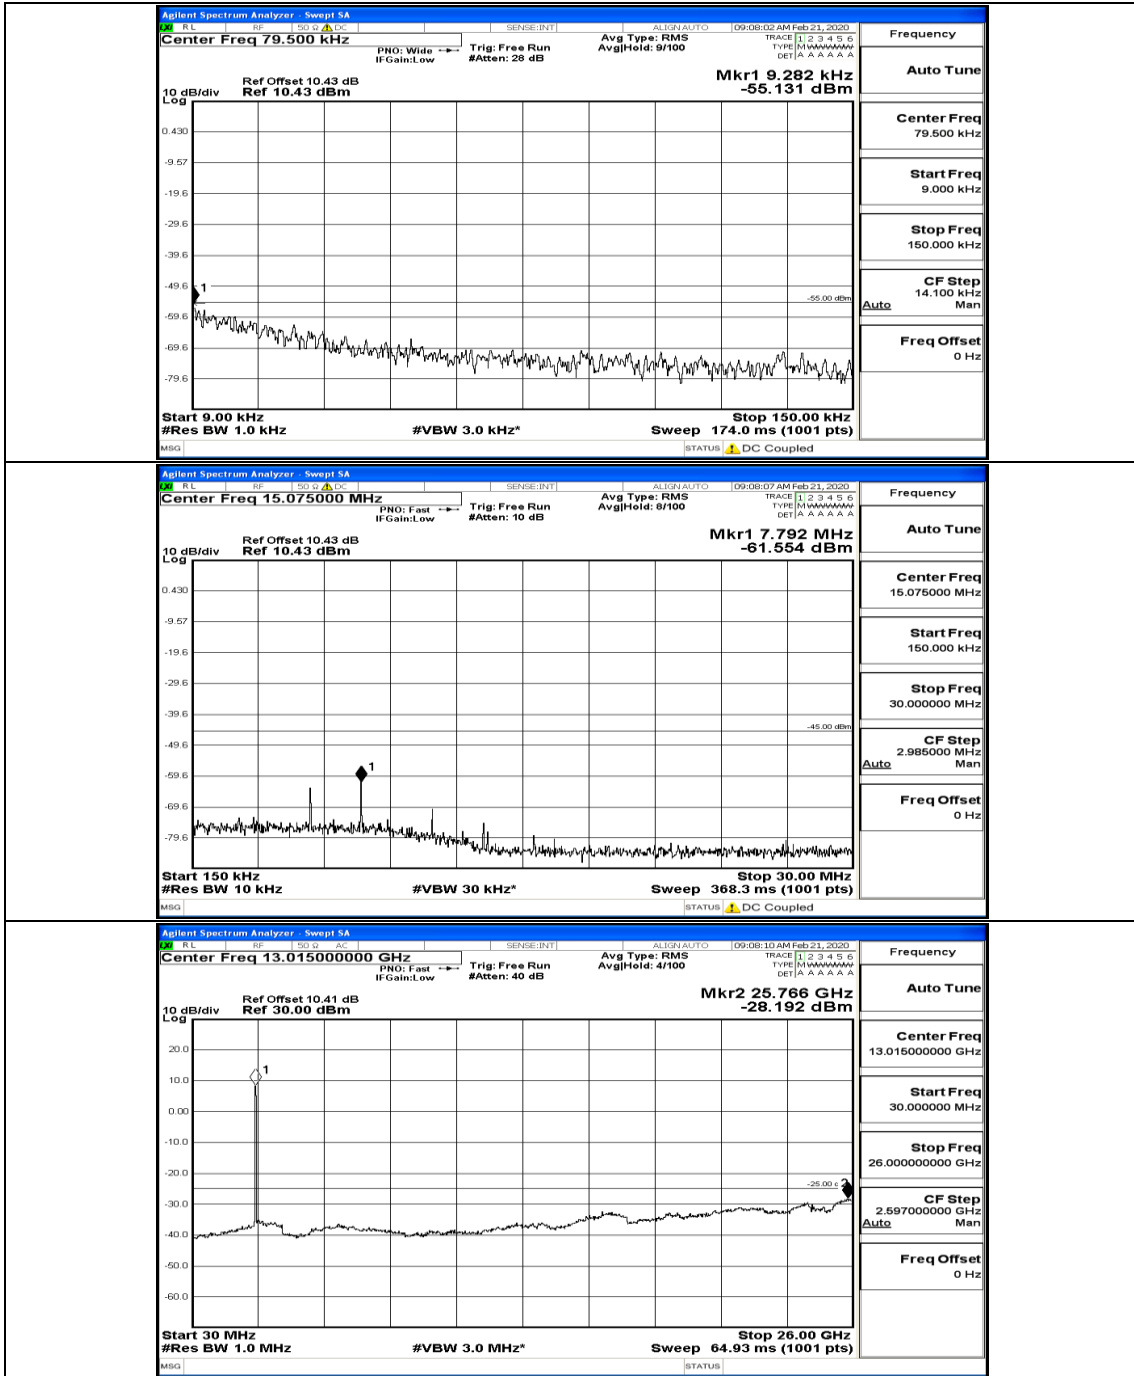

(Channel Bandwidth:15 MHz)\_MCH\_16QAM\_1RB#0

(Channel Bandwidth:15 MHz)\_MCH\_16QAM\_37RB#0

(Channel Bandwidth:15 MHz)\_HCH\_16QAM\_1RB#0

(Channel Bandwidth:15 MHz)\_HCH\_16QAM\_1RB#37

(Channel Bandwidth:15 MHz)\_HCH\_16QAM\_75RB#0

**Channel Bandwidth: 20 MHz**

(Channel Bandwidth:20 MHz)\_LCH\_QPSK\_1RB#0

(Channel Bandwidth:20 MHz)\_LCH\_QPSK\_1RB#99

(Channel Bandwidth:20 MHz)\_MCH\_QPSK\_1RB#0

(Channel Bandwidth:20 MHz)\_MCH\_QPSK\_1RB#49

(Channel Bandwidth:20 MHz)\_HCH\_QPSK\_1RB#0

(Channel Bandwidth:20 MHz)\_HCH\_QPSK\_1RB#49

(Channel Bandwidth:20 MHz)\_LCH\_16QAM\_1RB#0