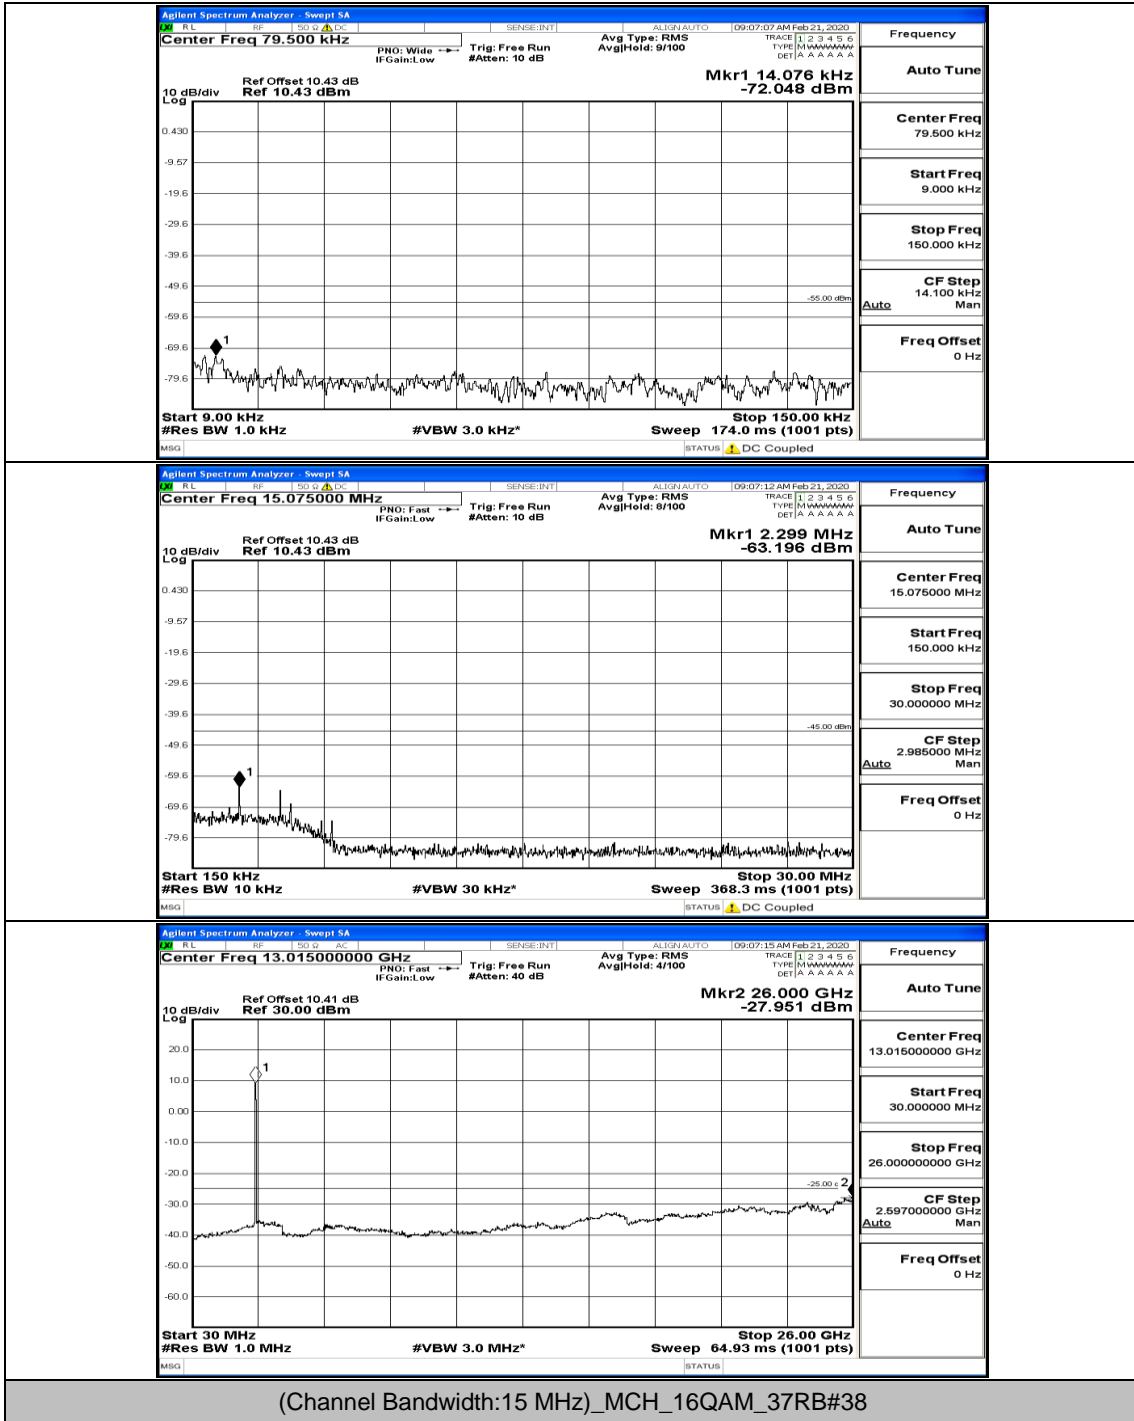

(Channel Bandwidth:15 MHz)\_MCH\_16QAM\_1RB#0

(Channel Bandwidth:15 MHz)\_MCH\_16QAM\_37RB#0

(Channel Bandwidth:15 MHz)\_HCH\_16QAM\_1RB#0

(Channel Bandwidth:15 MHz)\_HCH\_16QAM\_1RB#37

(Channel Bandwidth:15 MHz)\_HCH\_16QAM\_75RB#0

**Channel Bandwidth: 20 MHz**

(Channel Bandwidth:20 MHz)\_LCH\_QPSK\_1RB#0

(Channel Bandwidth:20 MHz)\_LCH\_QPSK\_1RB#99

(Channel Bandwidth:20 MHz)\_MCH\_QPSK\_1RB#0

(Channel Bandwidth:20 MHz)\_MCH\_QPSK\_1RB#49

(Channel Bandwidth:20 MHz)\_HCH\_QPSK\_1RB#0

(Channel Bandwidth:20 MHz)\_HCH\_QPSK\_1RB#49

(Channel Bandwidth:20 MHz)\_LCH\_16QAM\_1RB#0