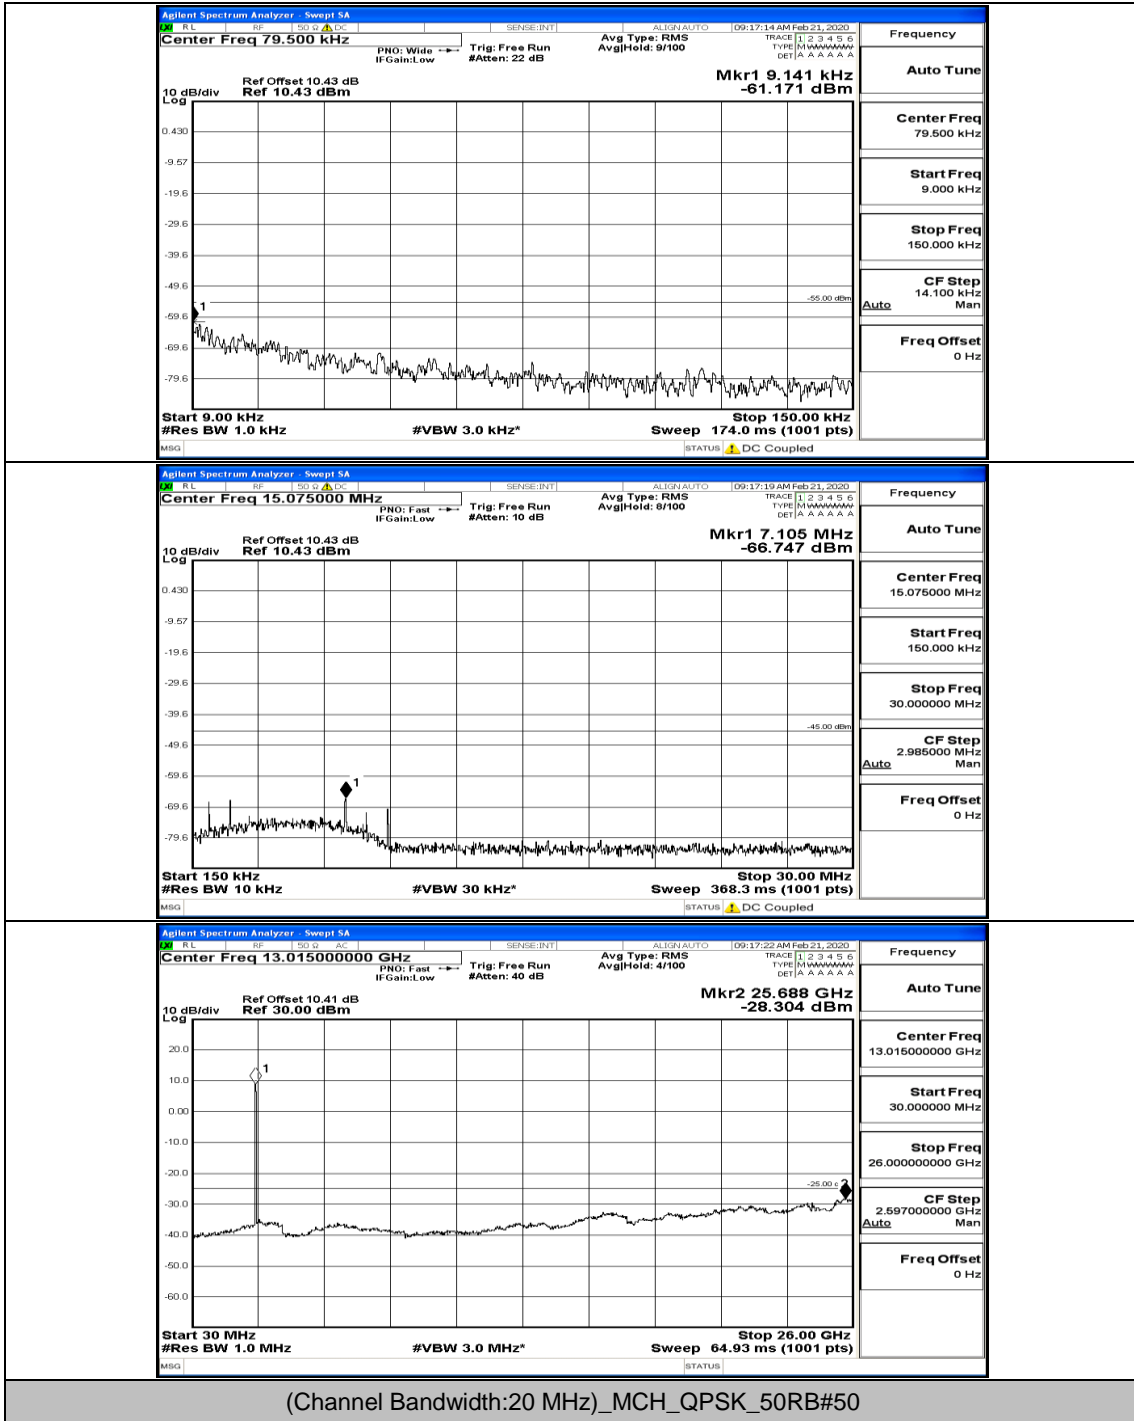

(Channel Bandwidth:15 MHz)\_MCH\_16QAM\_1RB#0

(Channel Bandwidth:15 MHz)\_MCH\_16QAM\_37RB#0

(Channel Bandwidth:15 MHz)\_HCH\_16QAM\_1RB#0

(Channel Bandwidth:15 MHz)\_HCH\_16QAM\_1RB#37

(Channel Bandwidth:15 MHz)\_HCH\_16QAM\_75RB#0

**Channel Bandwidth: 20 MHz**

(Channel Bandwidth:20 MHz)\_LCH\_QPSK\_1RB#0

(Channel Bandwidth:20 MHz)\_LCH\_QPSK\_1RB#99

(Channel Bandwidth:20 MHz)\_MCH\_QPSK\_1RB#0

(Channel Bandwidth:20 MHz)\_MCH\_QPSK\_1RB#49

(Channel Bandwidth:20 MHz)\_HCH\_QPSK\_1RB#0

(Channel Bandwidth:20 MHz)\_HCH\_QPSK\_1RB#49

(Channel Bandwidth:20 MHz)\_LCH\_16QAM\_1RB#0