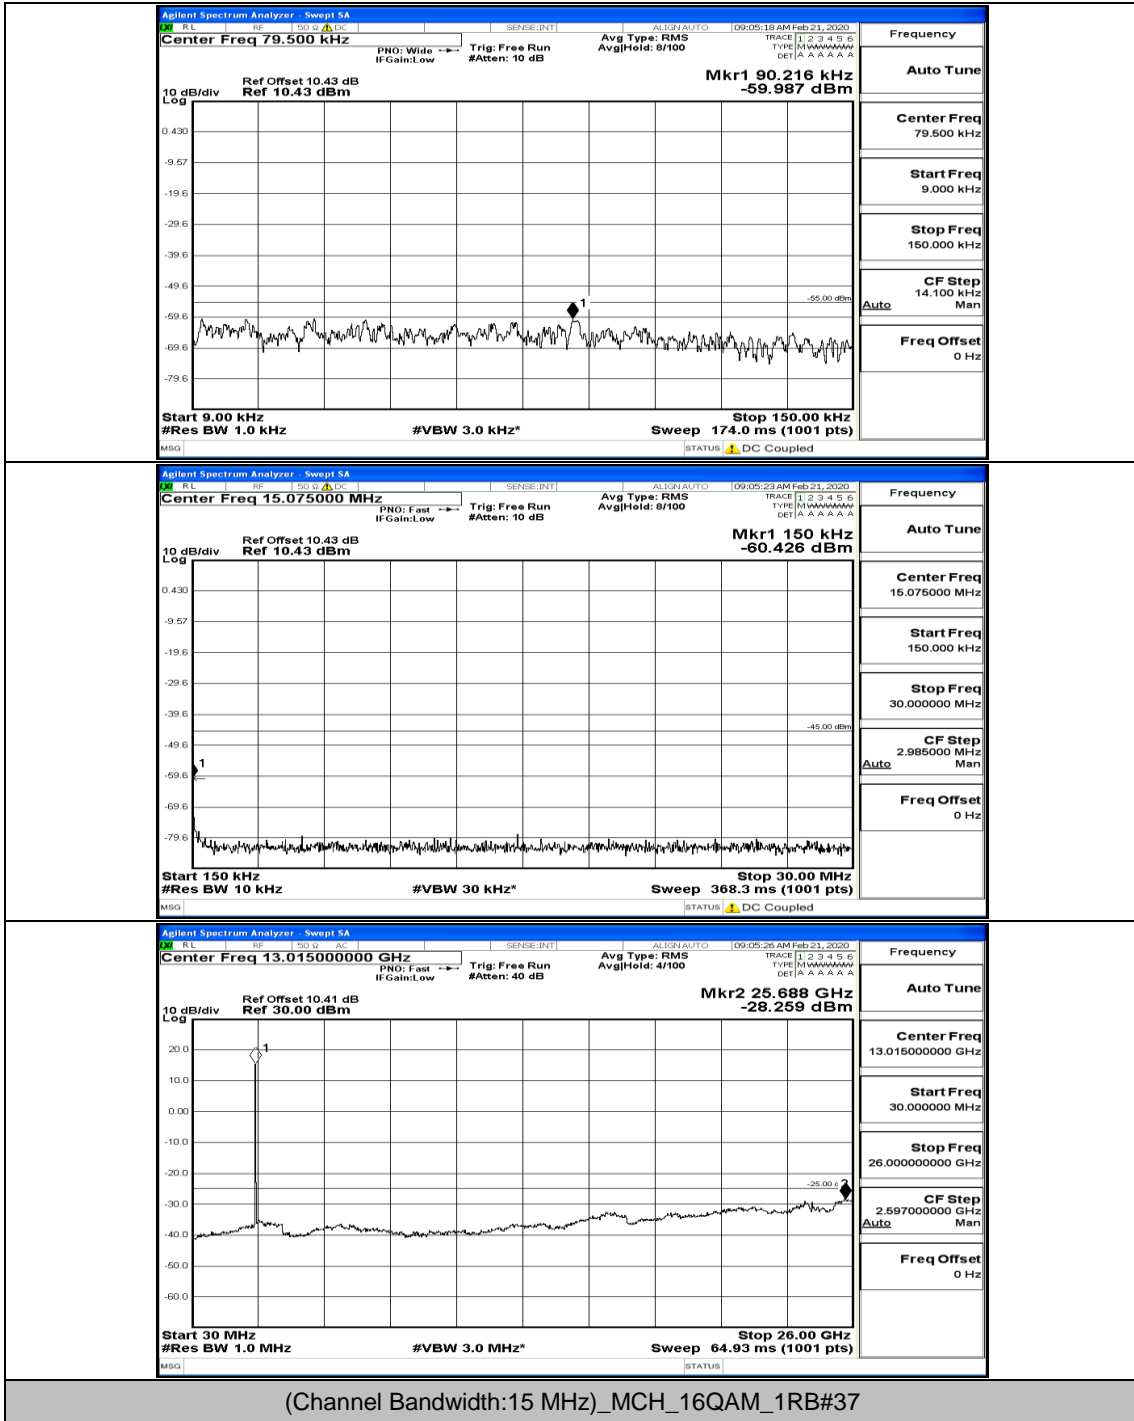

(Channel Bandwidth:15 MHz)\_MCH\_16QAM\_1RB#0

(Channel Bandwidth:15 MHz)\_MCH\_16QAM\_37RB#0

(Channel Bandwidth:15 MHz)\_HCH\_16QAM\_1RB#0

(Channel Bandwidth:15 MHz)\_HCH\_16QAM\_1RB#37

(Channel Bandwidth:15 MHz)\_HCH\_16QAM\_75RB#0

**Channel Bandwidth: 20 MHz**

(Channel Bandwidth:20 MHz)\_LCH\_QPSK\_1RB#0

(Channel Bandwidth:20 MHz)\_LCH\_QPSK\_1RB#99

(Channel Bandwidth:20 MHz)\_MCH\_QPSK\_1RB#0

(Channel Bandwidth:20 MHz)\_MCH\_QPSK\_1RB#49

(Channel Bandwidth:20 MHz)\_HCH\_QPSK\_1RB#0

(Channel Bandwidth:20 MHz)\_HCH\_QPSK\_1RB#49

(Channel Bandwidth:20 MHz)\_LCH\_16QAM\_1RB#0