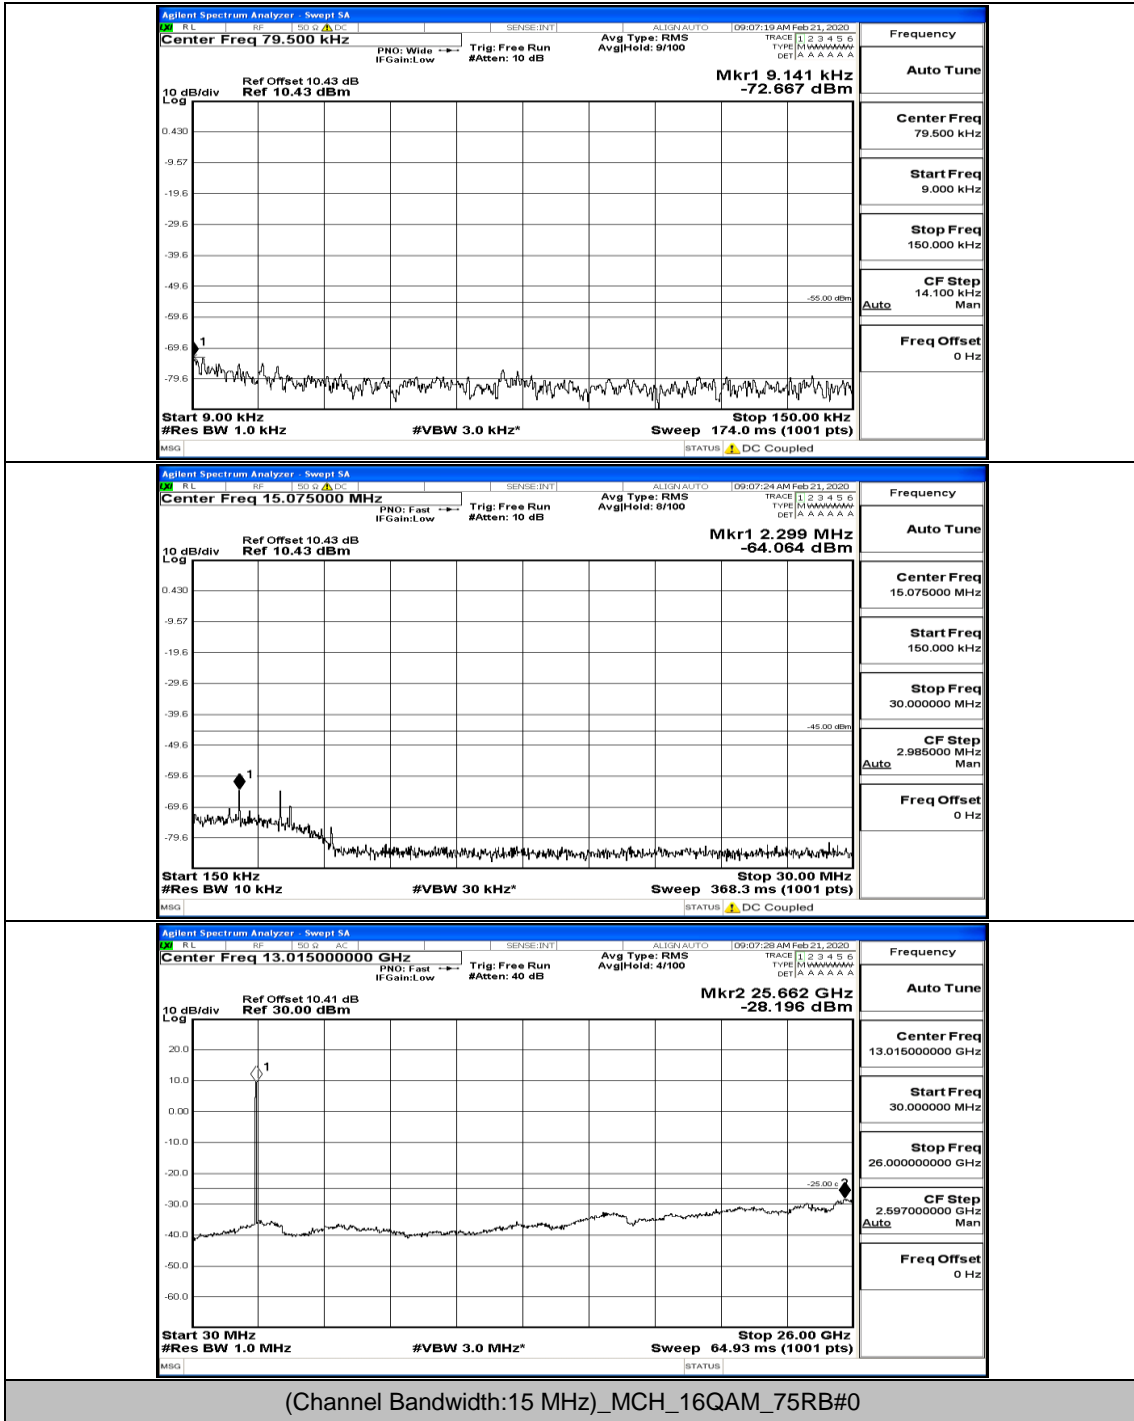

(Channel Bandwidth:15 MHz)\_MCH\_16QAM\_1RB#0

(Channel Bandwidth:15 MHz)\_MCH\_16QAM\_37RB#0

(Channel Bandwidth:15 MHz)\_HCH\_16QAM\_1RB#0

(Channel Bandwidth:15 MHz)\_HCH\_16QAM\_1RB#37

(Channel Bandwidth:15 MHz)\_HCH\_16QAM\_75RB#0

**Channel Bandwidth: 20 MHz**

(Channel Bandwidth:20 MHz)\_LCH\_QPSK\_1RB#0

(Channel Bandwidth:20 MHz)\_LCH\_QPSK\_1RB#99

(Channel Bandwidth:20 MHz)\_MCH\_QPSK\_1RB#0

(Channel Bandwidth:20 MHz)\_MCH\_QPSK\_1RB#49

(Channel Bandwidth:20 MHz)\_HCH\_QPSK\_1RB#0

(Channel Bandwidth:20 MHz)\_HCH\_QPSK\_1RB#49

(Channel Bandwidth:20 MHz)\_LCH\_16QAM\_1RB#0