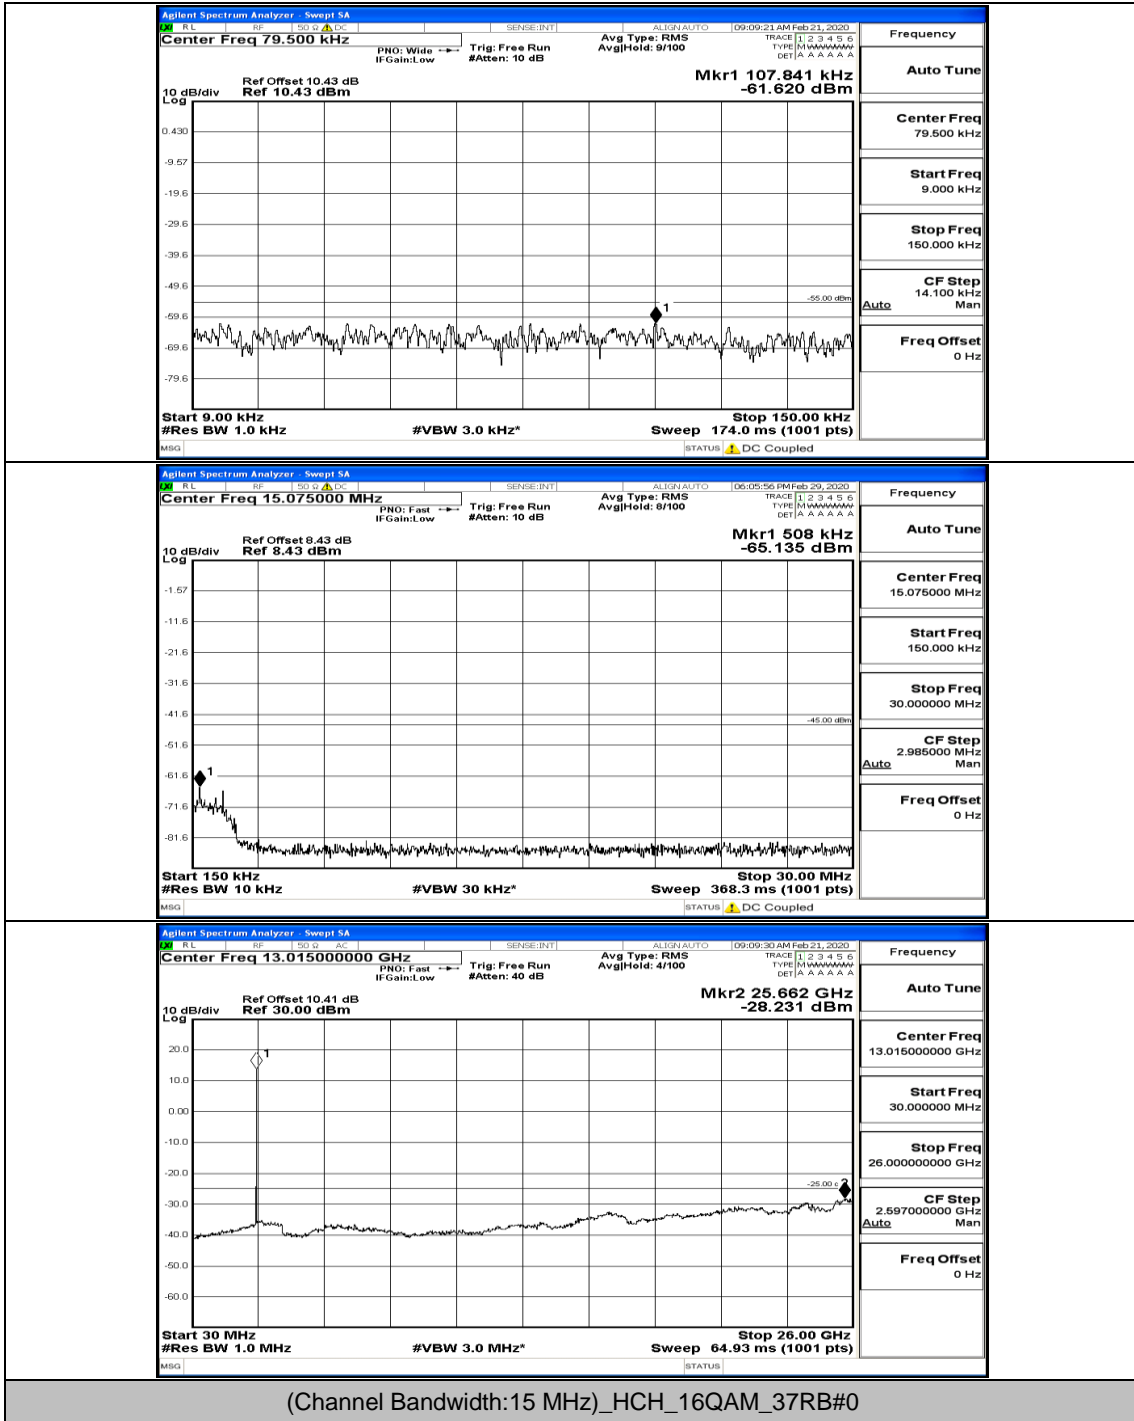

(Channel Bandwidth:15 MHz)\_MCH\_16QAM\_1RB#0

(Channel Bandwidth:15 MHz)\_MCH\_16QAM\_37RB#0

(Channel Bandwidth:15 MHz)\_HCH\_16QAM\_1RB#0

(Channel Bandwidth:15 MHz)\_HCH\_16QAM\_1RB#37

(Channel Bandwidth:15 MHz)\_HCH\_16QAM\_75RB#0

**Channel Bandwidth: 20 MHz**

(Channel Bandwidth:20 MHz)\_LCH\_QPSK\_1RB#0

(Channel Bandwidth:20 MHz)\_LCH\_QPSK\_1RB#99

(Channel Bandwidth:20 MHz)\_MCH\_QPSK\_1RB#0

(Channel Bandwidth:20 MHz)\_MCH\_QPSK\_1RB#49

(Channel Bandwidth:20 MHz)\_HCH\_QPSK\_1RB#0

(Channel Bandwidth:20 MHz)\_HCH\_QPSK\_1RB#49

(Channel Bandwidth:20 MHz)\_LCH\_16QAM\_1RB#0