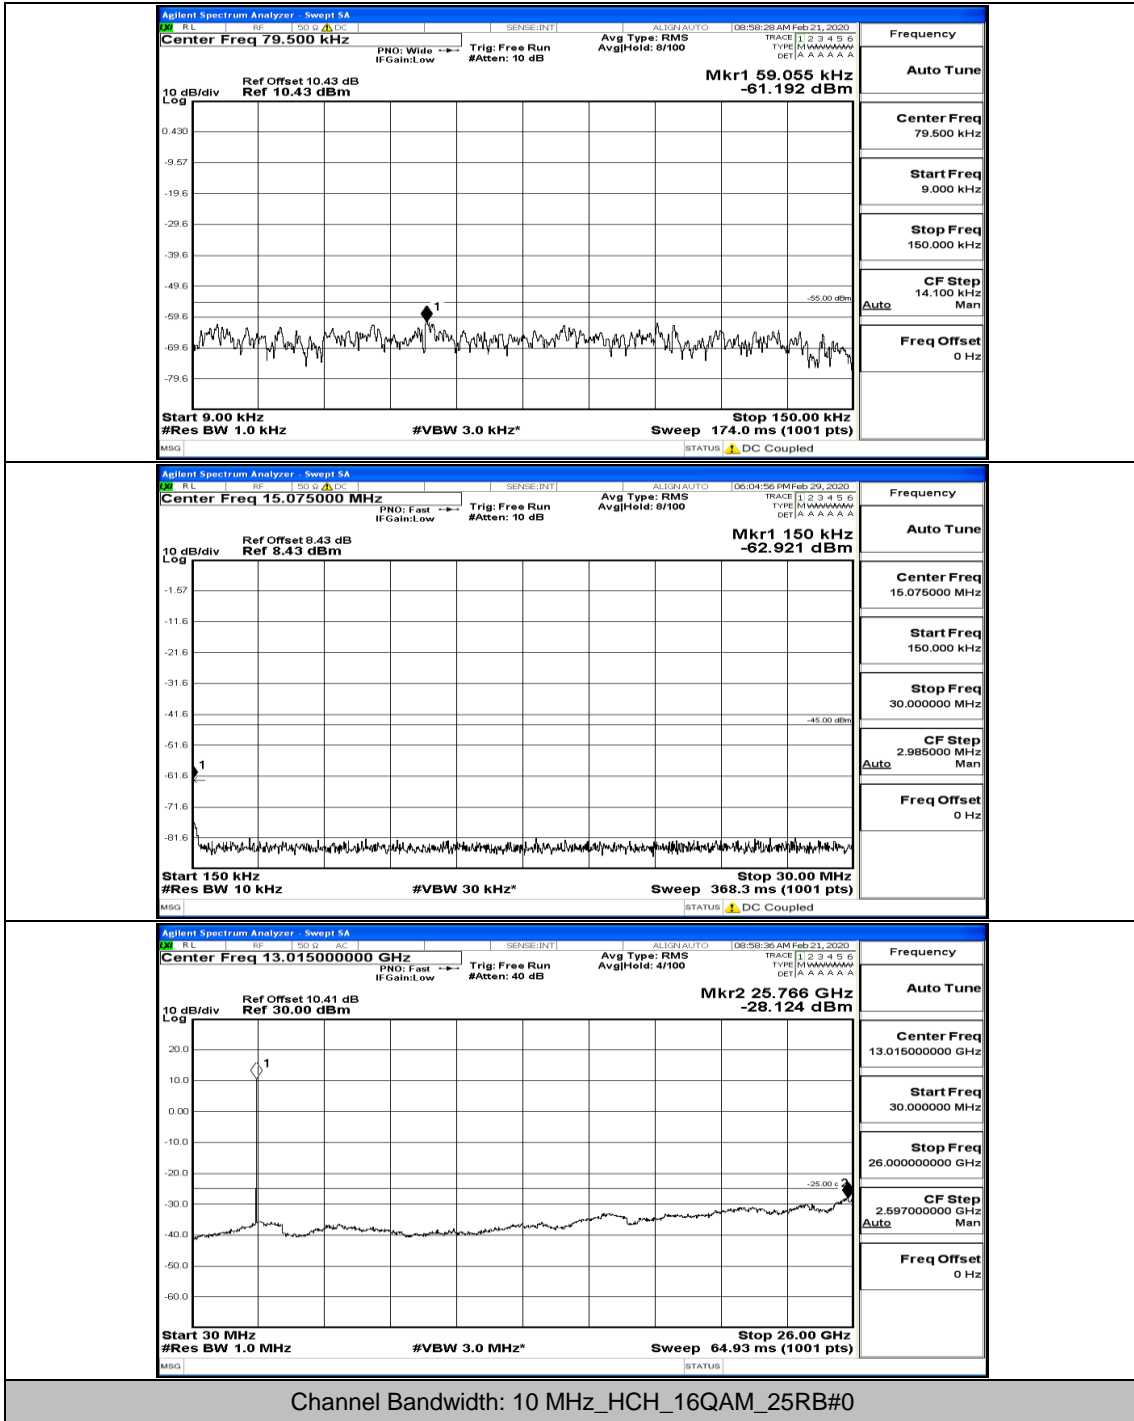

Channel Bandwidth: 10 MHz_LCH_16QAM_50RB#0

Channel Bandwidth: 10 MHz_MCH_16QAM_1RB#0

Channel Bandwidth: 10 MHz_HCH_16QAM_1RB#0

Channel Bandwidth: 15 MHz

(Channel Bandwidth:15 MHz)_LCH_QPSK_37RB#18

(Channel Bandwidth:15 MHz)_MCH_QPSK_1RB#0

(Channel Bandwidth:15 MHz)_MCH_QPSK_37RB#18

(Channel Bandwidth:15 MHz)_MCH_QPSK_75RB#0

(Channel Bandwidth:15 MHz)_HCH_QPSK_1RB#0

(Channel Bandwidth:15 MHz)_HCH_QPSK_75RB#0

(Channel Bandwidth:15 MHz)_LCH_16QAM_1RB#0