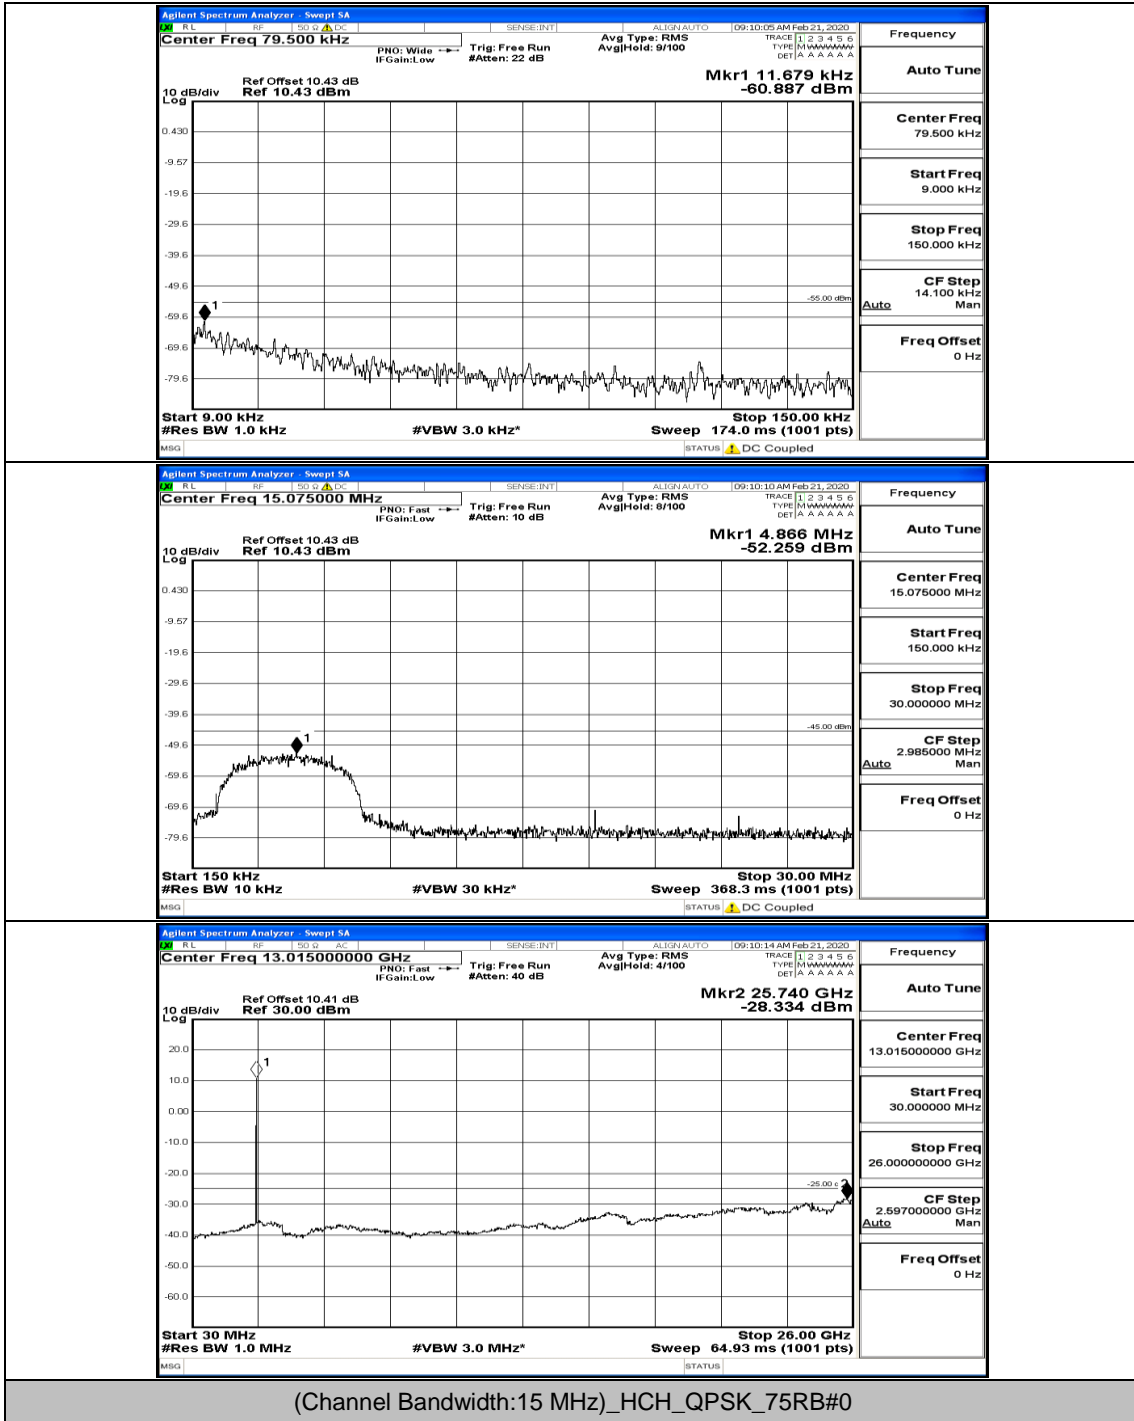

Channel Bandwidth: 10 MHz_LCH_16QAM_50RB#0

Channel Bandwidth: 10 MHz_MCH_16QAM_1RB#0

Channel Bandwidth: 10 MHz_HCH_16QAM_1RB#0

Channel Bandwidth: 15 MHz

(Channel Bandwidth:15 MHz)_LCH_QPSK_37RB#18

(Channel Bandwidth:15 MHz)_MCH_QPSK_1RB#0

(Channel Bandwidth:15 MHz)_MCH_QPSK_37RB#18

(Channel Bandwidth:15 MHz)_MCH_QPSK_75RB#0

(Channel Bandwidth:15 MHz)_HCH_QPSK_1RB#0

(Channel Bandwidth:15 MHz)_HCH_QPSK_75RB#0

(Channel Bandwidth:15 MHz)_LCH_16QAM_1RB#0