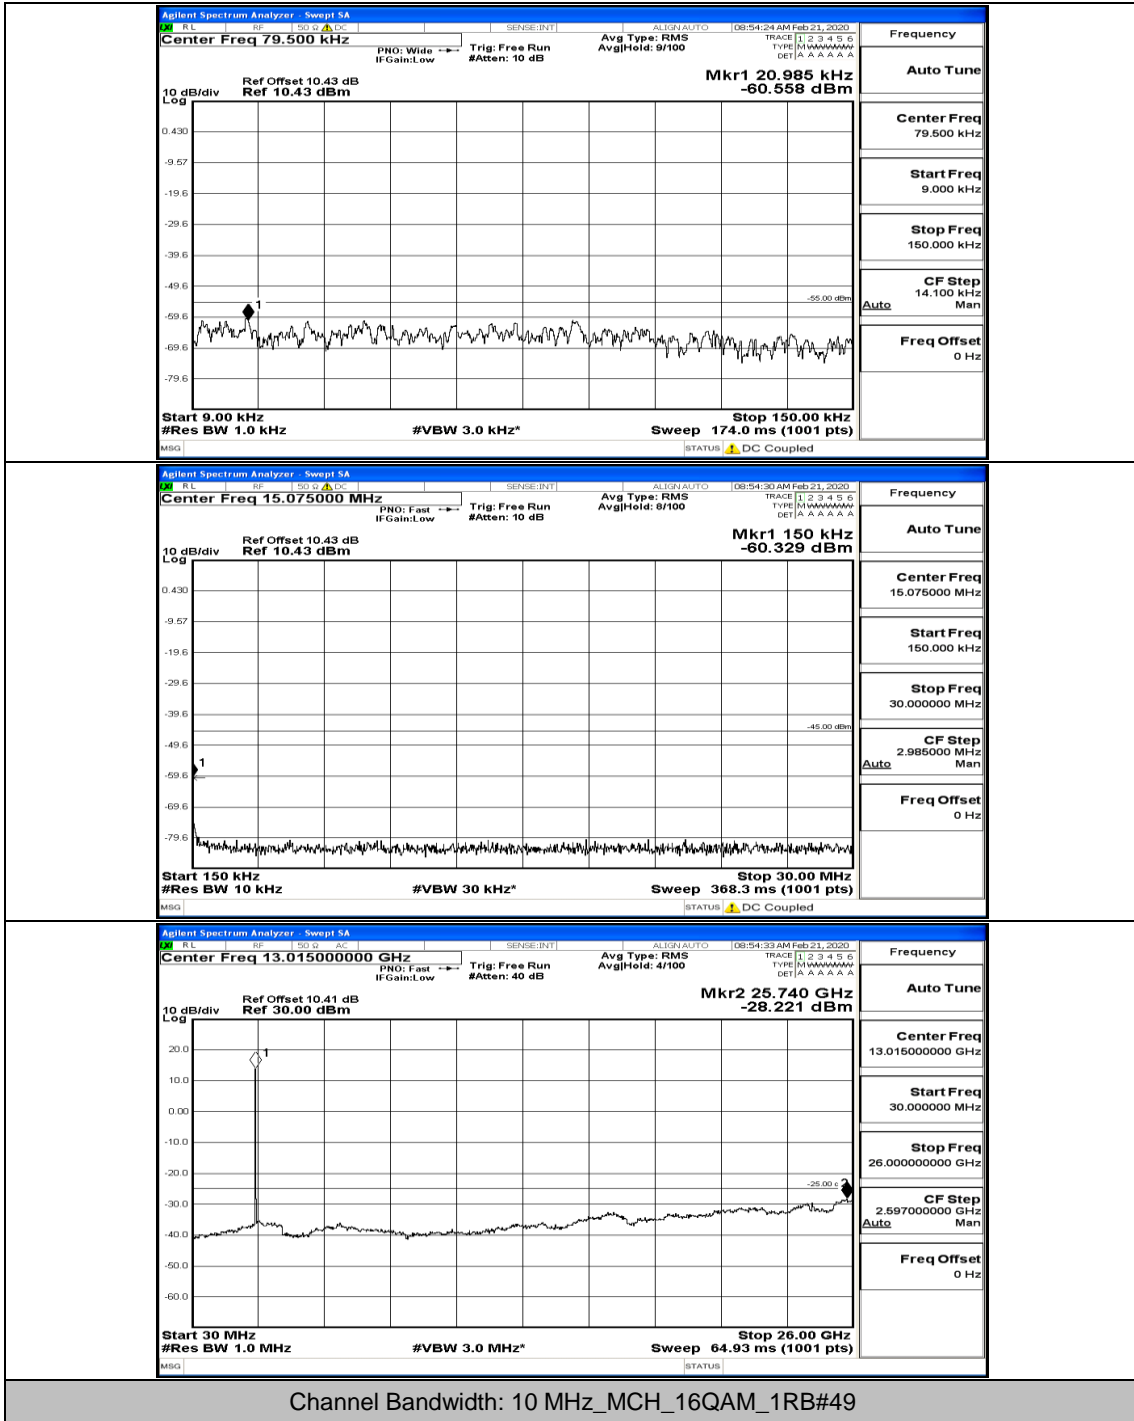

Channel Bandwidth: 10 MHz_LCH_16QAM_50RB#0

Channel Bandwidth: 10 MHz_MCH_16QAM_1RB#0

Channel Bandwidth: 10 MHz_HCH_16QAM_1RB#0

Channel Bandwidth: 15 MHz

(Channel Bandwidth:15 MHz)_LCH_QPSK_37RB#18

(Channel Bandwidth:15 MHz)_MCH_QPSK_1RB#0

(Channel Bandwidth:15 MHz)_MCH_QPSK_37RB#18

(Channel Bandwidth:15 MHz)_MCH_QPSK_75RB#0

(Channel Bandwidth:15 MHz)_HCH_QPSK_1RB#0

(Channel Bandwidth:15 MHz)_HCH_QPSK_75RB#0

(Channel Bandwidth:15 MHz)_LCH_16QAM_1RB#0