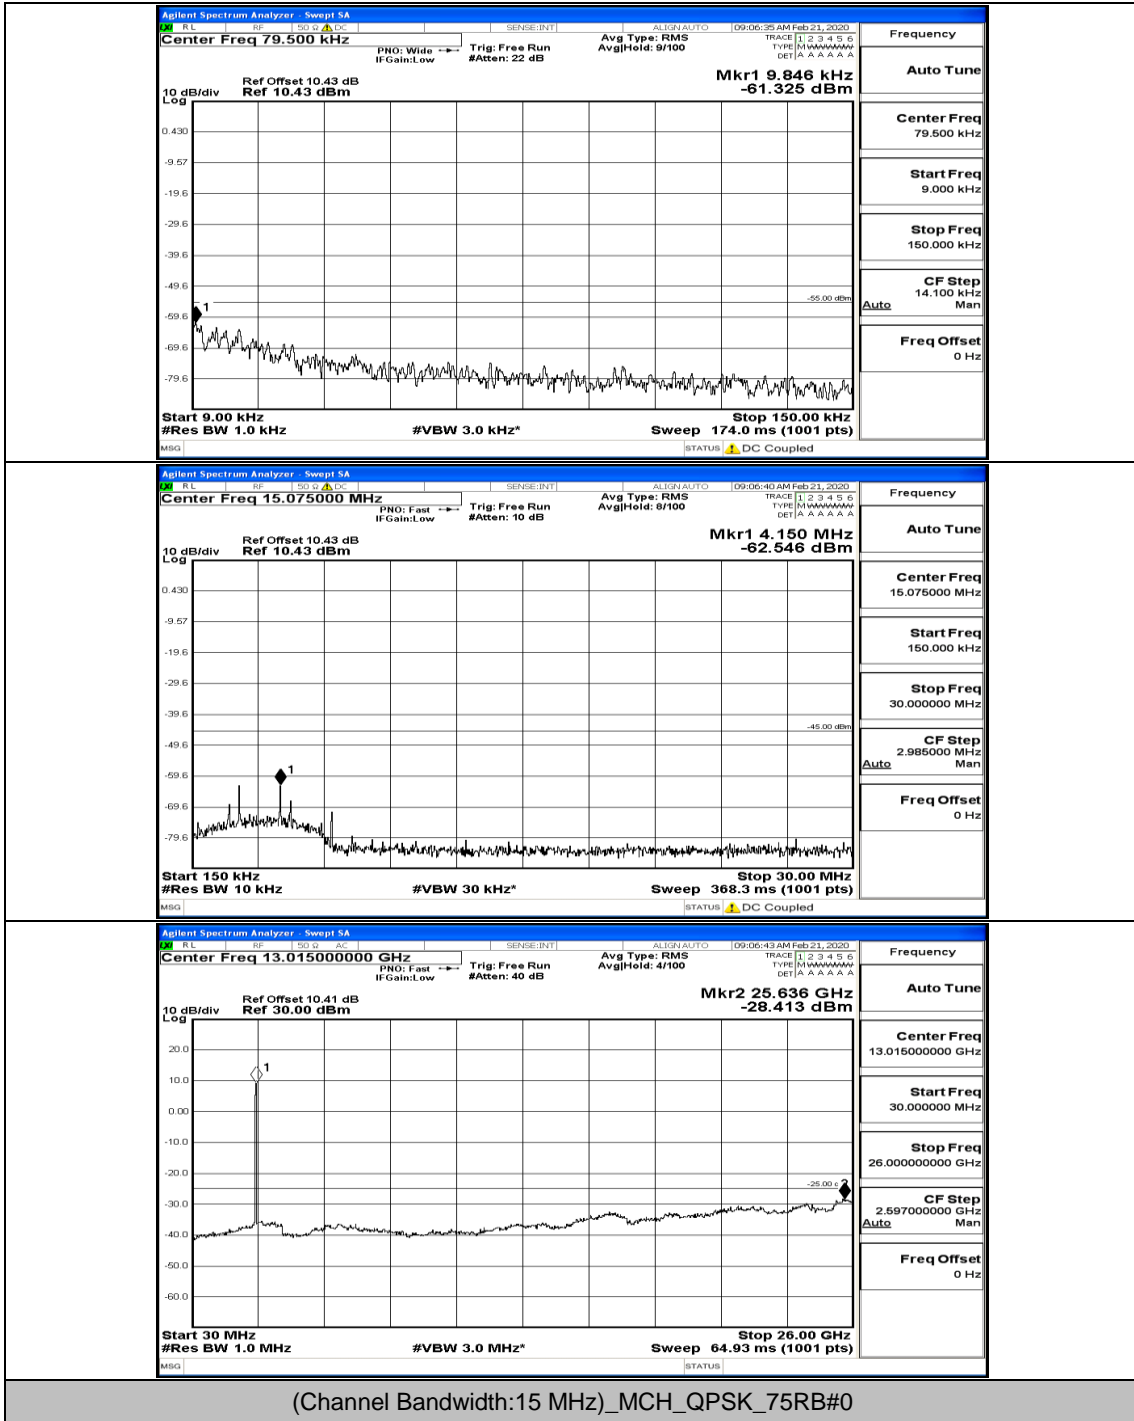

Channel Bandwidth: 10 MHz_LCH_16QAM_50RB#0

Channel Bandwidth: 10 MHz_MCH_16QAM_1RB#0

Channel Bandwidth: 10 MHz_HCH_16QAM_1RB#0

Channel Bandwidth: 15 MHz

(Channel Bandwidth:15 MHz)_LCH_QPSK_37RB#18

(Channel Bandwidth:15 MHz)_MCH_QPSK_1RB#0

(Channel Bandwidth:15 MHz)_MCH_QPSK_37RB#18

(Channel Bandwidth:15 MHz)_MCH_QPSK_75RB#0

(Channel Bandwidth:15 MHz)_HCH_QPSK_1RB#0

(Channel Bandwidth:15 MHz)_HCH_QPSK_75RB#0

(Channel Bandwidth:15 MHz)_LCH_16QAM_1RB#0