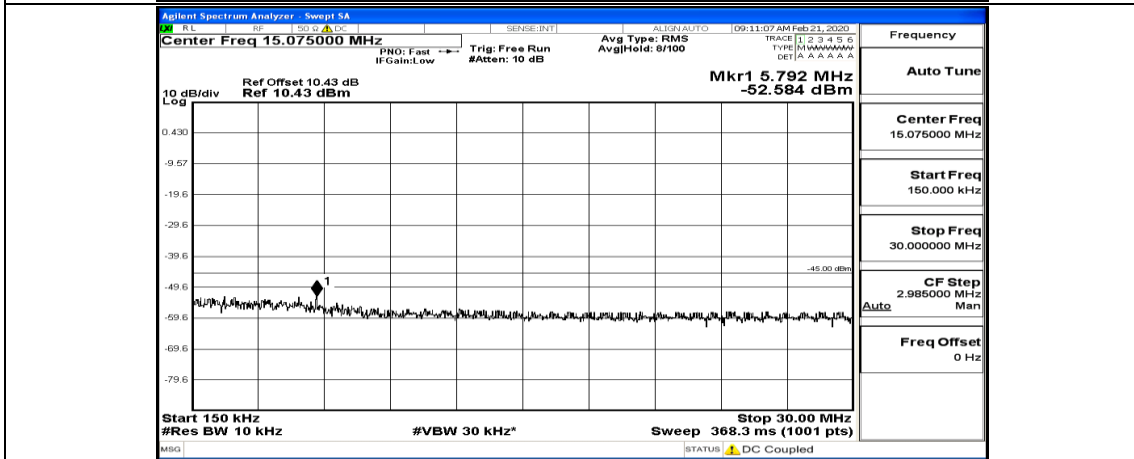

Channel Bandwidth: 10 MHz_LCH_16QAM_50RB#0

Channel Bandwidth: 10 MHz_MCH_16QAM_1RB#0

Channel Bandwidth: 10 MHz_HCH_16QAM_1RB#0

Channel Bandwidth: 15 MHz

(Channel Bandwidth:15 MHz)_LCH_QPSK_37RB#18

(Channel Bandwidth:15 MHz)_MCH_QPSK_1RB#0

(Channel Bandwidth:15 MHz)_MCH_QPSK_37RB#18

(Channel Bandwidth:15 MHz)_MCH_QPSK_75RB#0

(Channel Bandwidth:15 MHz)_HCH_QPSK_1RB#0

(Channel Bandwidth:15 MHz)_HCH_QPSK_75RB#0

(Channel Bandwidth:15 MHz)_LCH_16QAM_1RB#0