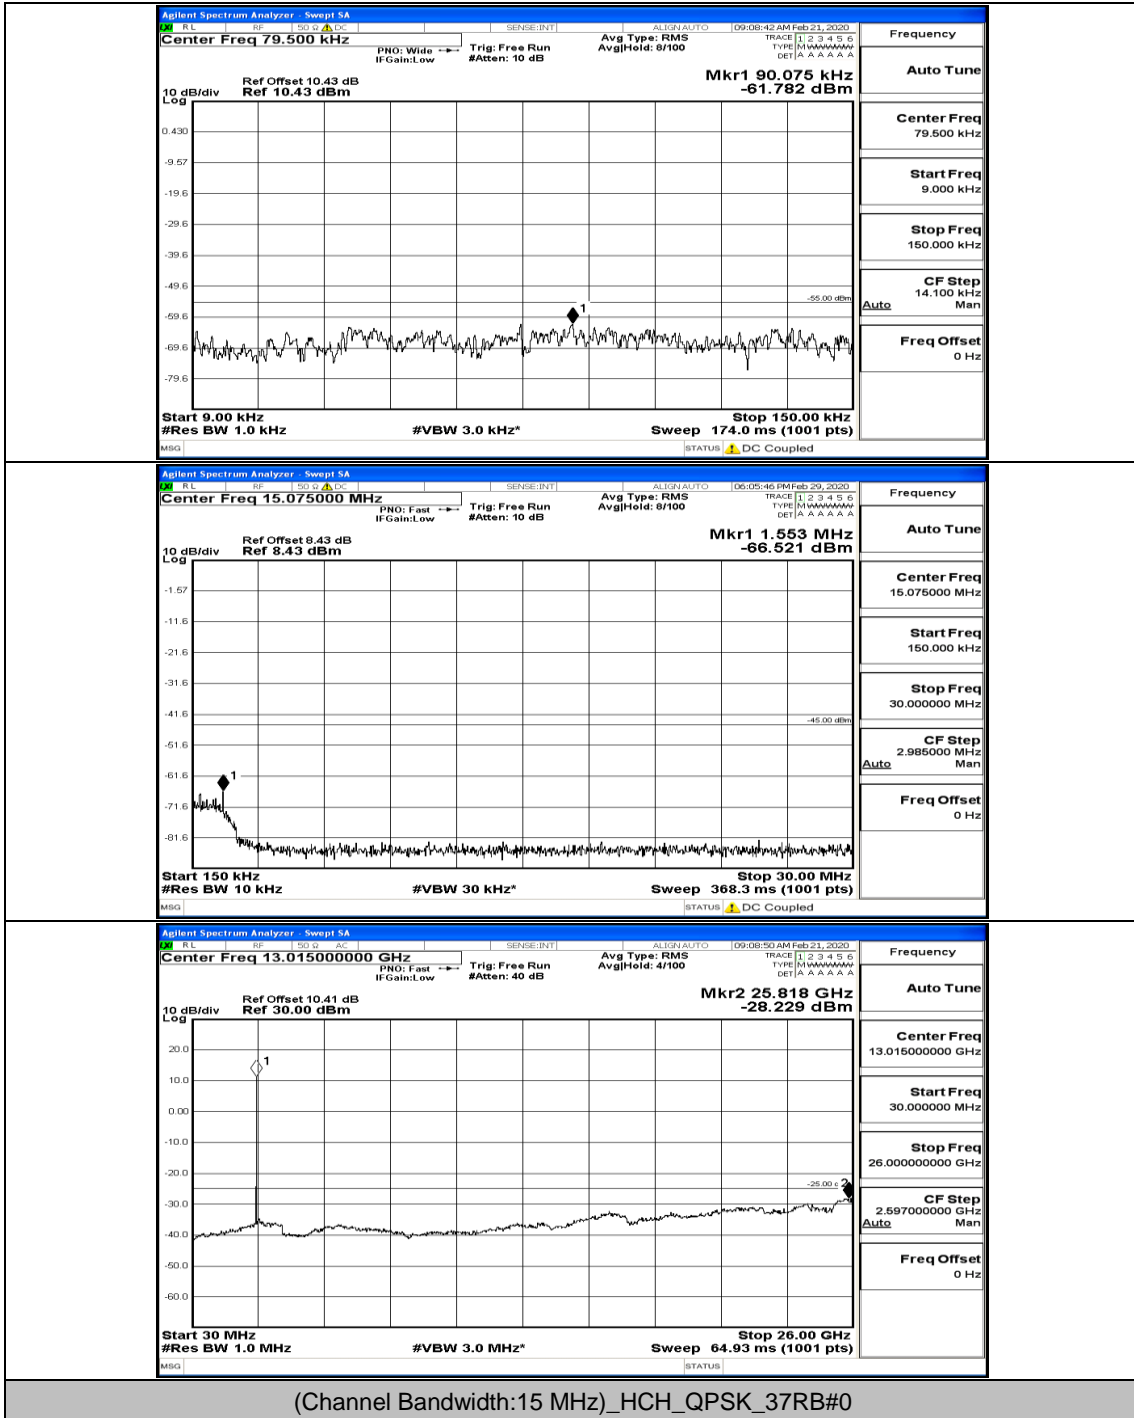

Channel Bandwidth: 10 MHz_LCH_16QAM_50RB#0

Channel Bandwidth: 10 MHz_MCH_16QAM_1RB#0

Channel Bandwidth: 10 MHz_HCH_16QAM_1RB#0

Channel Bandwidth: 15 MHz

(Channel Bandwidth:15 MHz)_LCH_QPSK_37RB#18

(Channel Bandwidth:15 MHz)_MCH_QPSK_1RB#0

(Channel Bandwidth:15 MHz)_MCH_QPSK_37RB#18

(Channel Bandwidth:15 MHz)_MCH_QPSK_75RB#0

(Channel Bandwidth:15 MHz)_HCH_QPSK_1RB#0

(Channel Bandwidth:15 MHz)_HCH_QPSK_75RB#0

(Channel Bandwidth:15 MHz)_LCH_16QAM_1RB#0