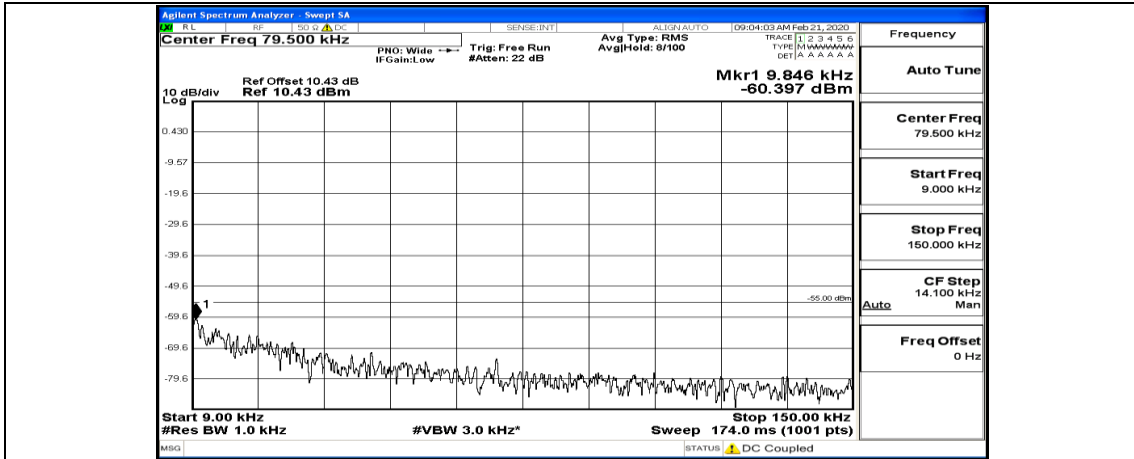

Channel Bandwidth: 10 MHz_LCH_16QAM_50RB#0

Channel Bandwidth: 10 MHz_MCH_16QAM_1RB#0

Channel Bandwidth: 10 MHz_HCH_16QAM_1RB#0

Channel Bandwidth: 15 MHz

(Channel Bandwidth:15 MHz)_LCH_QPSK_37RB#18

(Channel Bandwidth:15 MHz)_MCH_QPSK_1RB#0