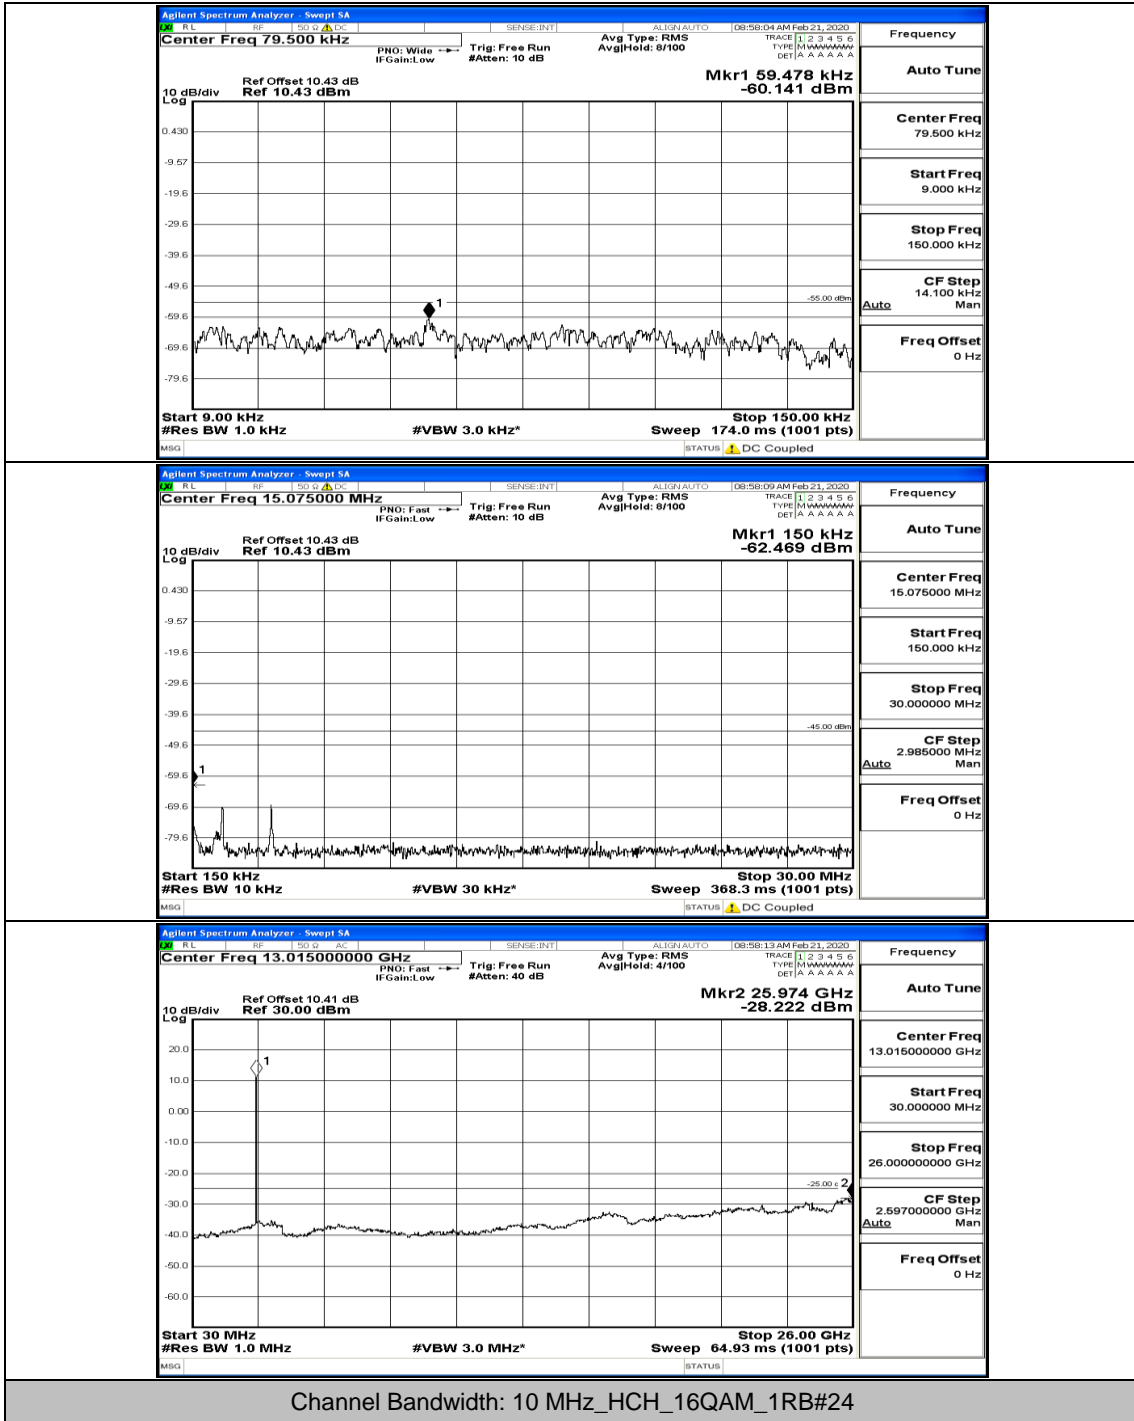

Channel Bandwidth: 10 MHz_LCH_16QAM_50RB#0

Channel Bandwidth: 10 MHz_MCH_16QAM_1RB#0

Channel Bandwidth: 10 MHz_HCH_16QAM_1RB#0

Channel Bandwidth: 15 MHz

(Channel Bandwidth:15 MHz)_LCH_QPSK_37RB#18

(Channel Bandwidth:15 MHz)_MCH_QPSK_1RB#0

(Channel Bandwidth:15 MHz)_MCH_QPSK_37RB#18

(Channel Bandwidth:15 MHz)_MCH_QPSK_75RB#0

(Channel Bandwidth:15 MHz)_HCH_QPSK_1RB#0

(Channel Bandwidth:15 MHz)_HCH_QPSK_75RB#0

(Channel Bandwidth:15 MHz)_LCH_16QAM_1RB#0