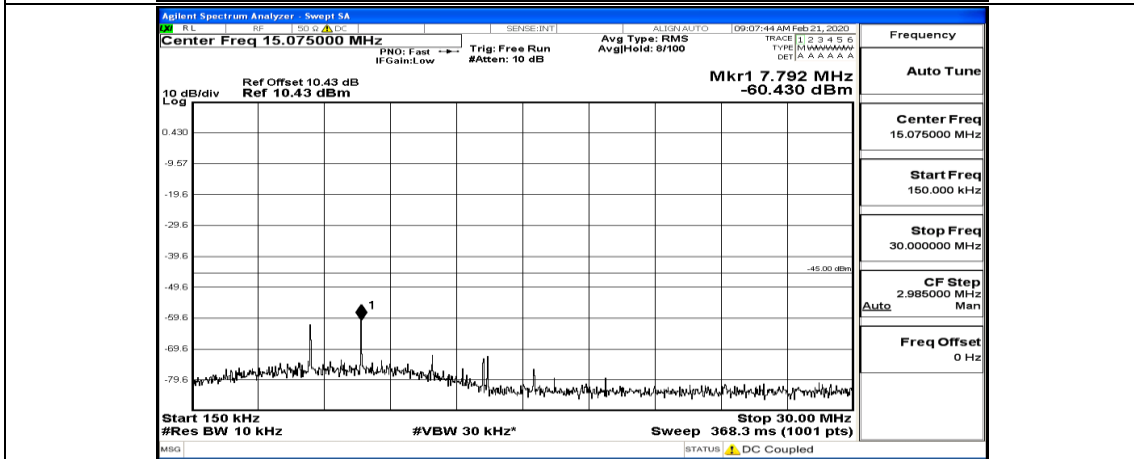

Channel Bandwidth: 10 MHz_LCH_16QAM_50RB#0

Channel Bandwidth: 10 MHz_MCH_16QAM_1RB#0

Channel Bandwidth: 10 MHz_HCH_16QAM_1RB#0

Channel Bandwidth: 15 MHz

(Channel Bandwidth:15 MHz)_LCH_QPSK_37RB#18

(Channel Bandwidth:15 MHz)_MCH_QPSK_1RB#0

(Channel Bandwidth:15 MHz)_MCH_QPSK_37RB#18

(Channel Bandwidth:15 MHz)_MCH_QPSK_75RB#0

(Channel Bandwidth:15 MHz)_HCH_QPSK_1RB#0

(Channel Bandwidth:15 MHz)_HCH_QPSK_75RB#0

(Channel Bandwidth:15 MHz)_LCH_16QAM_1RB#0