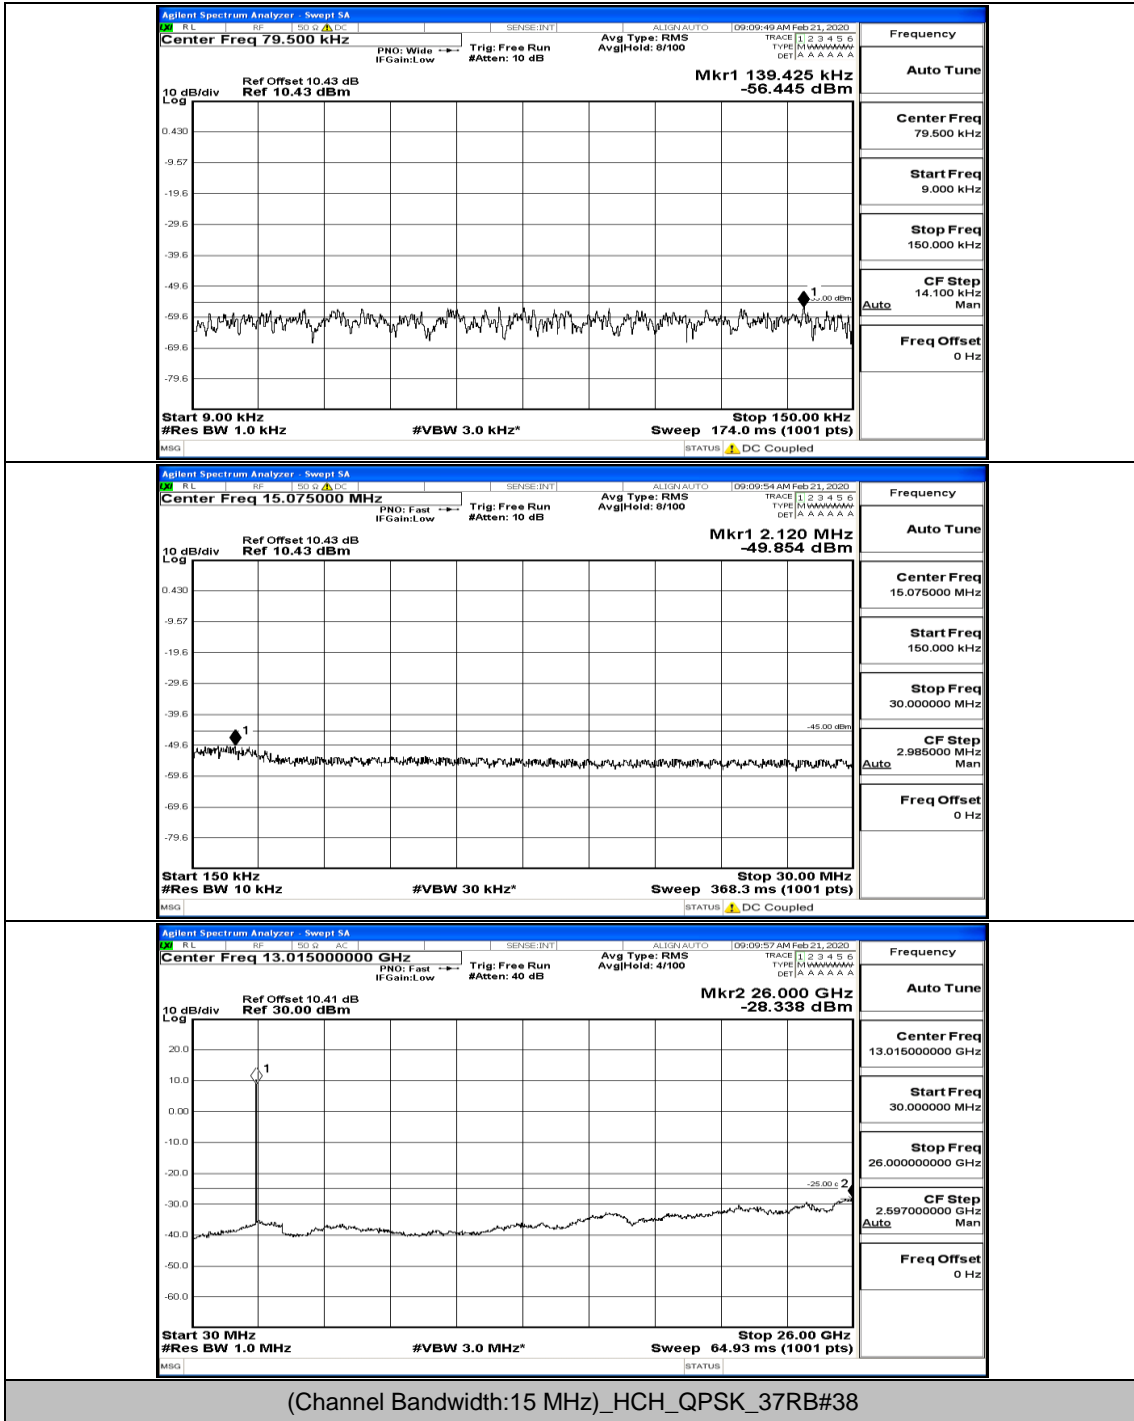

Channel Bandwidth: 10 MHz_LCH_16QAM_50RB#0

Channel Bandwidth: 10 MHz_MCH_16QAM_1RB#0

Channel Bandwidth: 10 MHz_HCH_16QAM_1RB#0

Channel Bandwidth: 15 MHz

(Channel Bandwidth:15 MHz)_LCH_QPSK_37RB#18

(Channel Bandwidth:15 MHz)_MCH_QPSK_1RB#0

(Channel Bandwidth:15 MHz)_MCH_QPSK_37RB#18

(Channel Bandwidth:15 MHz)_MCH_QPSK_75RB#0

(Channel Bandwidth:15 MHz)_HCH_QPSK_1RB#0

(Channel Bandwidth:15 MHz)_HCH_QPSK_75RB#0

(Channel Bandwidth:15 MHz)_LCH_16QAM_1RB#0