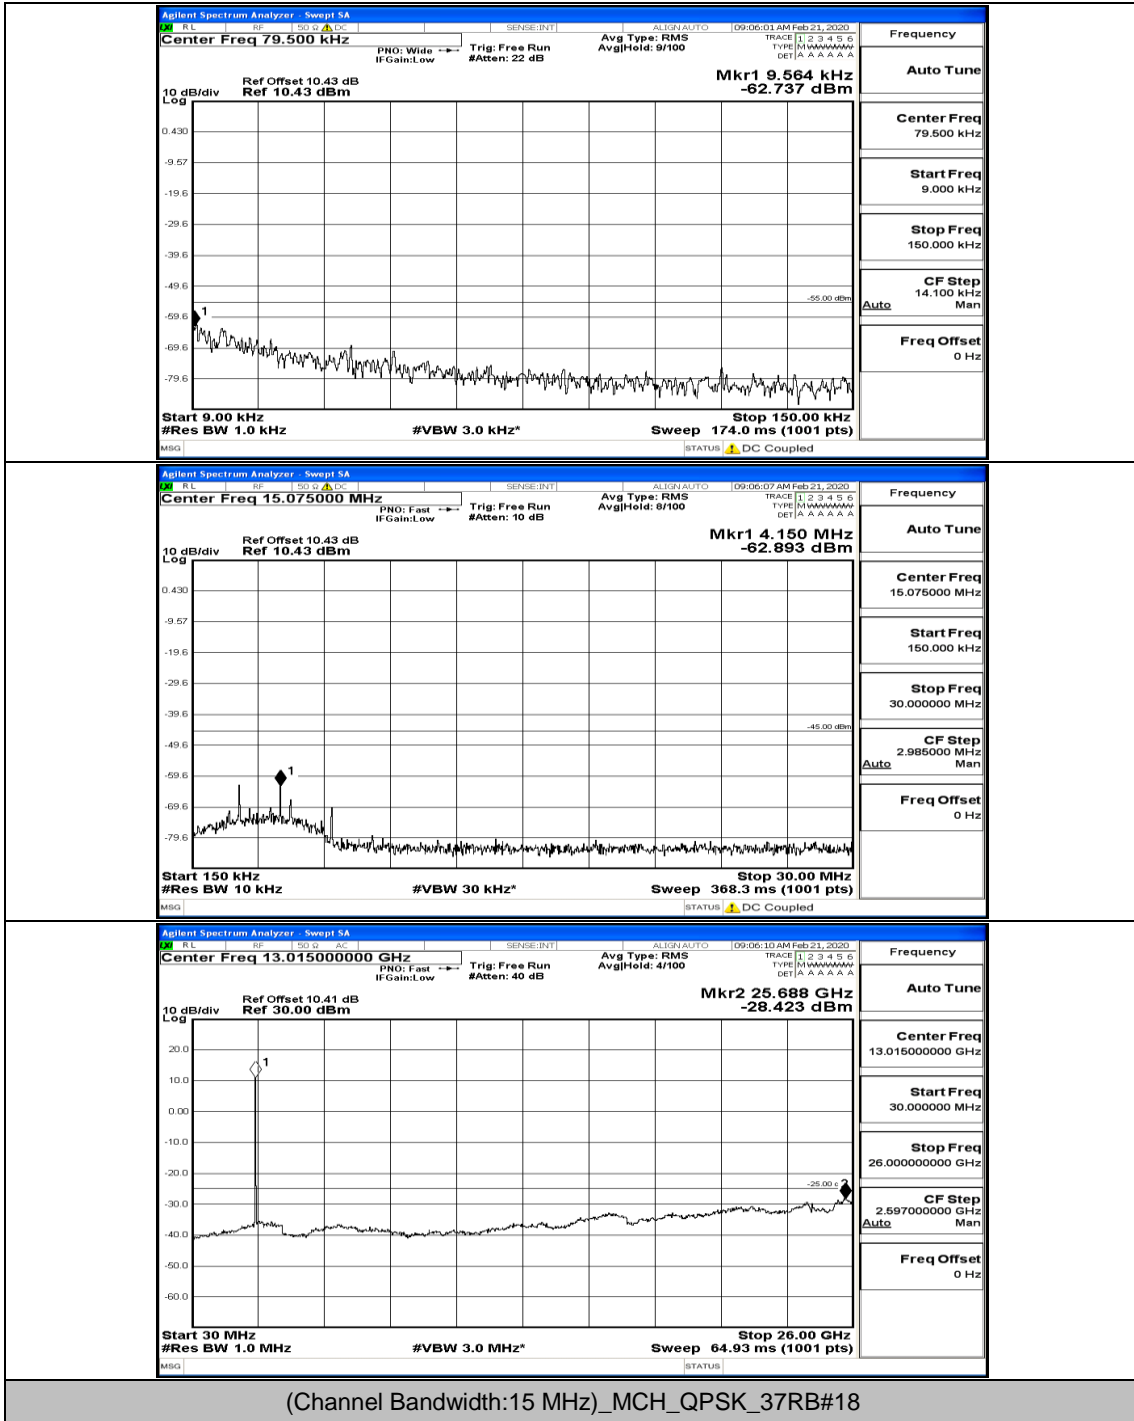

Channel Bandwidth: 10 MHz_LCH_16QAM_50RB#0

Channel Bandwidth: 10 MHz_MCH_16QAM_1RB#0

Channel Bandwidth: 10 MHz_HCH_16QAM_1RB#0

Channel Bandwidth: 15 MHz

(Channel Bandwidth:15 MHz)_LCH_QPSK_37RB#18

(Channel Bandwidth:15 MHz)_MCH_QPSK_1RB#0

(Channel Bandwidth:15 MHz)_MCH_QPSK_37RB#18

(Channel Bandwidth:15 MHz)_MCH_QPSK_75RB#0

(Channel Bandwidth:15 MHz)_HCH_QPSK_1RB#0

(Channel Bandwidth:15 MHz)_HCH_QPSK_75RB#0

(Channel Bandwidth:15 MHz)_LCH_16QAM_1RB#0