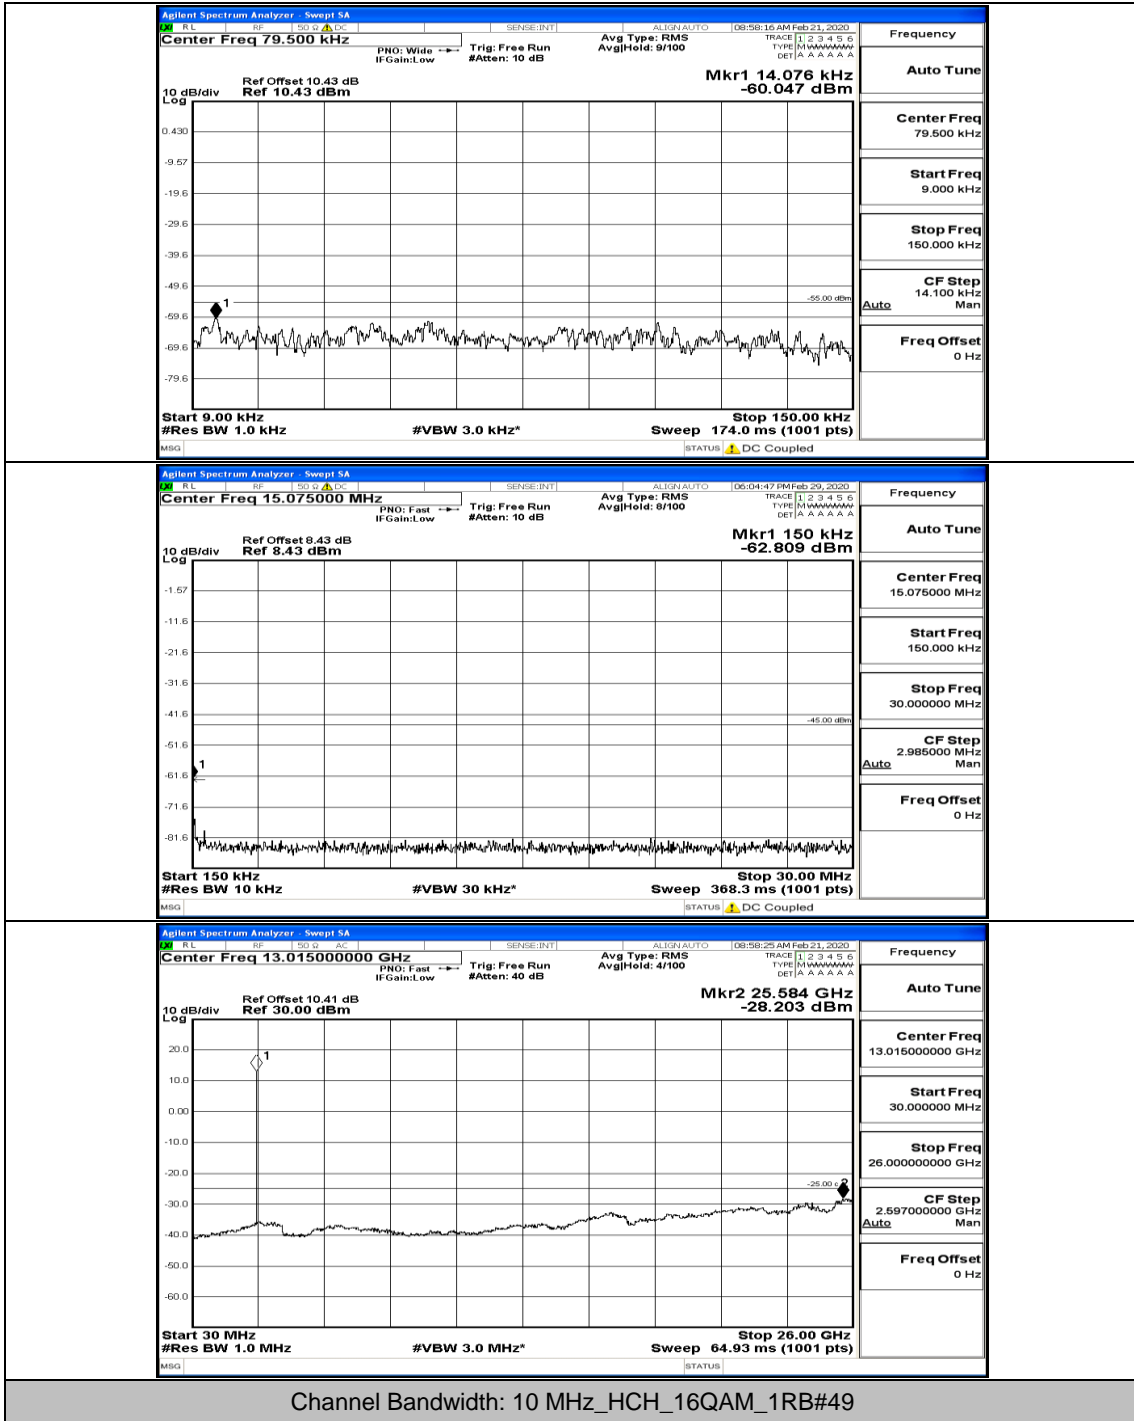

Channel Bandwidth: 10 MHz_LCH_16QAM_50RB#0

Channel Bandwidth: 10 MHz_MCH_16QAM_1RB#0

Channel Bandwidth: 10 MHz_HCH_16QAM_1RB#0

Channel Bandwidth: 15 MHz

(Channel Bandwidth:15 MHz)_LCH_QPSK_37RB#18

(Channel Bandwidth:15 MHz)_MCH_QPSK_1RB#0

(Channel Bandwidth:15 MHz)_MCH_QPSK_37RB#18

(Channel Bandwidth:15 MHz)_MCH_QPSK_75RB#0

(Channel Bandwidth:15 MHz)_HCH_QPSK_1RB#0

(Channel Bandwidth:15 MHz)_HCH_QPSK_75RB#0

(Channel Bandwidth:15 MHz)_LCH_16QAM_1RB#0