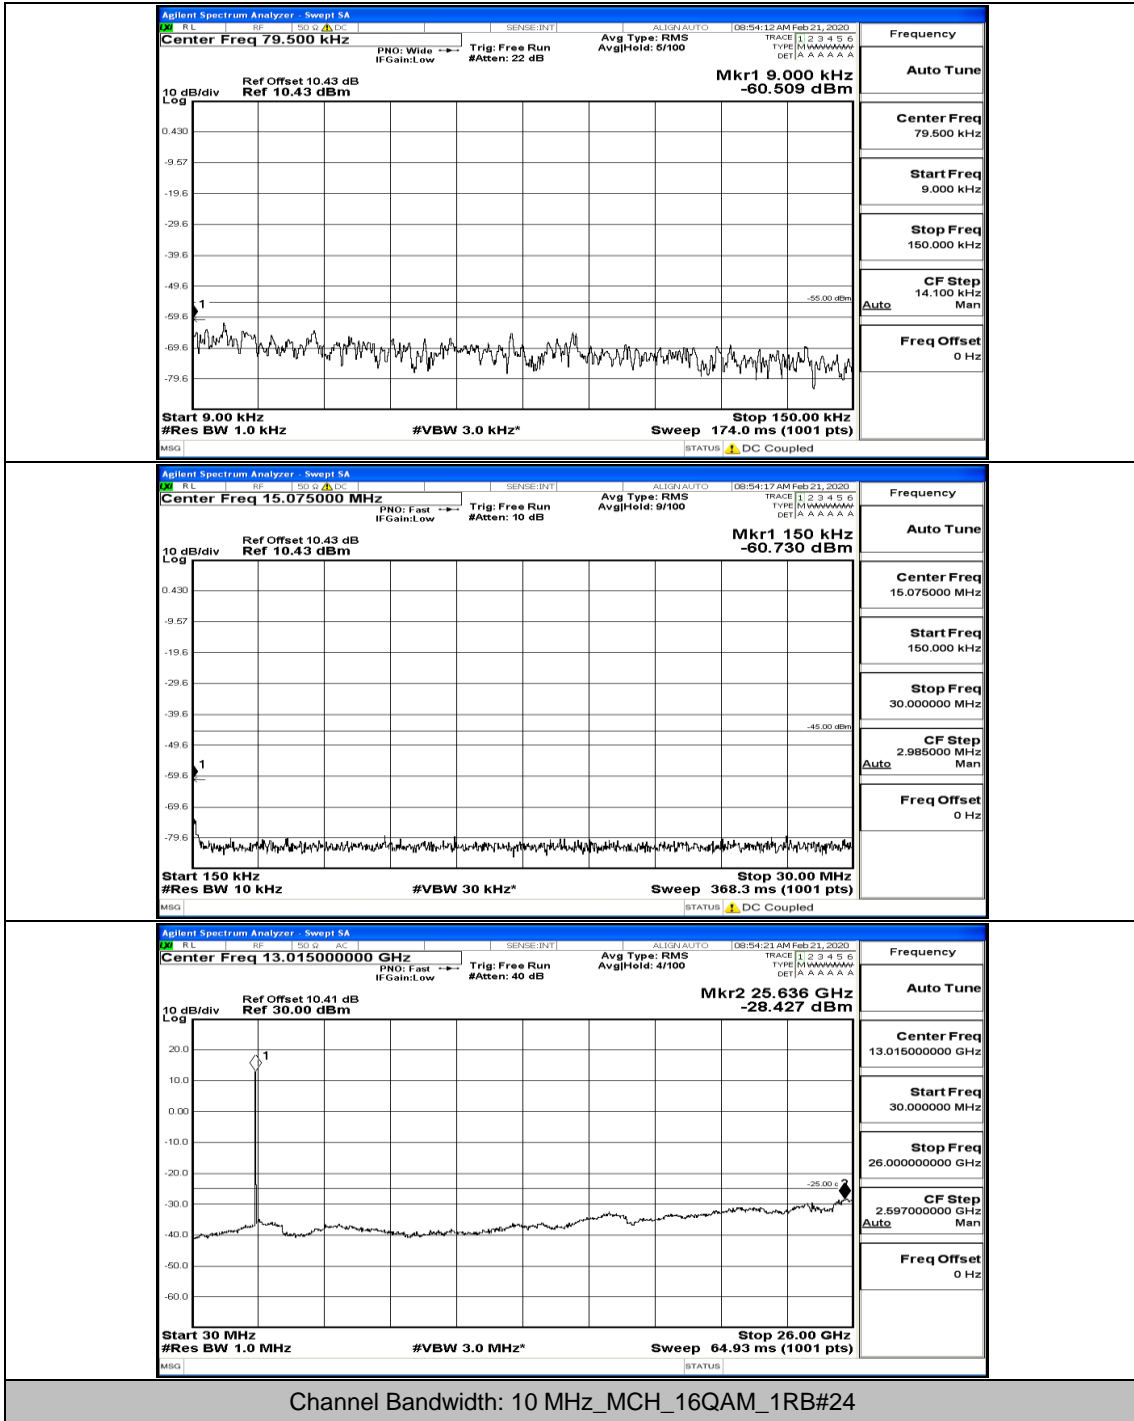

Channel Bandwidth: 10 MHz_LCH_16QAM_50RB#0

Channel Bandwidth: 10 MHz_MCH_16QAM_1RB#0

Channel Bandwidth: 10 MHz_HCH_16QAM_1RB#0

Channel Bandwidth: 15 MHz

(Channel Bandwidth:15 MHz)_LCH_QPSK_37RB#18

(Channel Bandwidth:15 MHz)_MCH_QPSK_1RB#0

(Channel Bandwidth:15 MHz)_MCH_QPSK_37RB#18

(Channel Bandwidth:15 MHz)_MCH_QPSK_75RB#0

(Channel Bandwidth:15 MHz)_HCH_QPSK_1RB#0

(Channel Bandwidth:15 MHz)_HCH_QPSK_75RB#0

(Channel Bandwidth:15 MHz)_LCH_16QAM_1RB#0