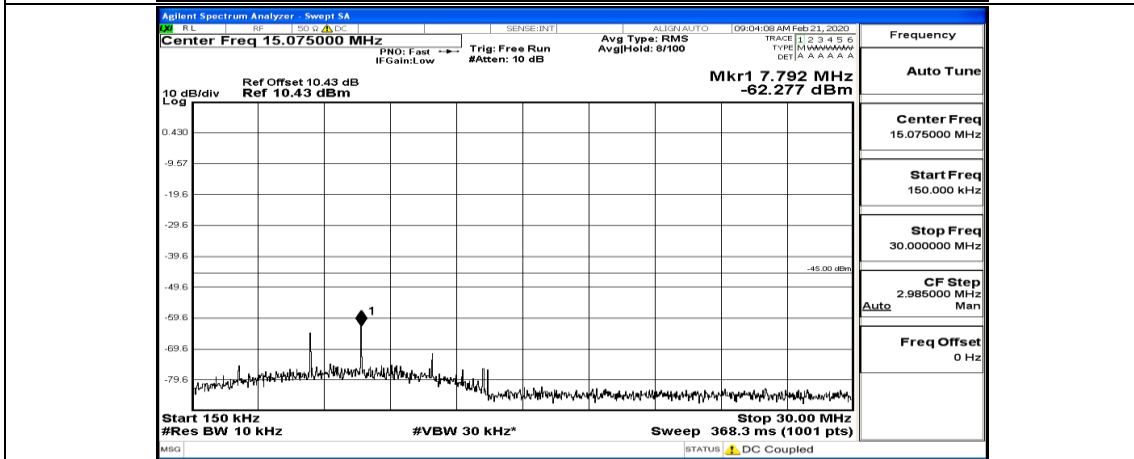

Channel Bandwidth: 10 MHz_LCH_16QAM_50RB#0

Channel Bandwidth: 10 MHz_MCH_16QAM_1RB#0

Channel Bandwidth: 10 MHz_HCH_16QAM_1RB#0

Channel Bandwidth: 15 MHz

(Channel Bandwidth:15 MHz)_LCH_QPSK_37RB#18

(Channel Bandwidth:15 MHz)_MCH_QPSK_1RB#0

(Channel Bandwidth:15 MHz)_MCH_QPSK_37RB#18

(Channel Bandwidth:15 MHz)_MCH_QPSK_75RB#0

(Channel Bandwidth:15 MHz)_HCH_QPSK_1RB#0

(Channel Bandwidth:15 MHz)_HCH_QPSK_75RB#0

(Channel Bandwidth:15 MHz)_LCH_16QAM_1RB#0