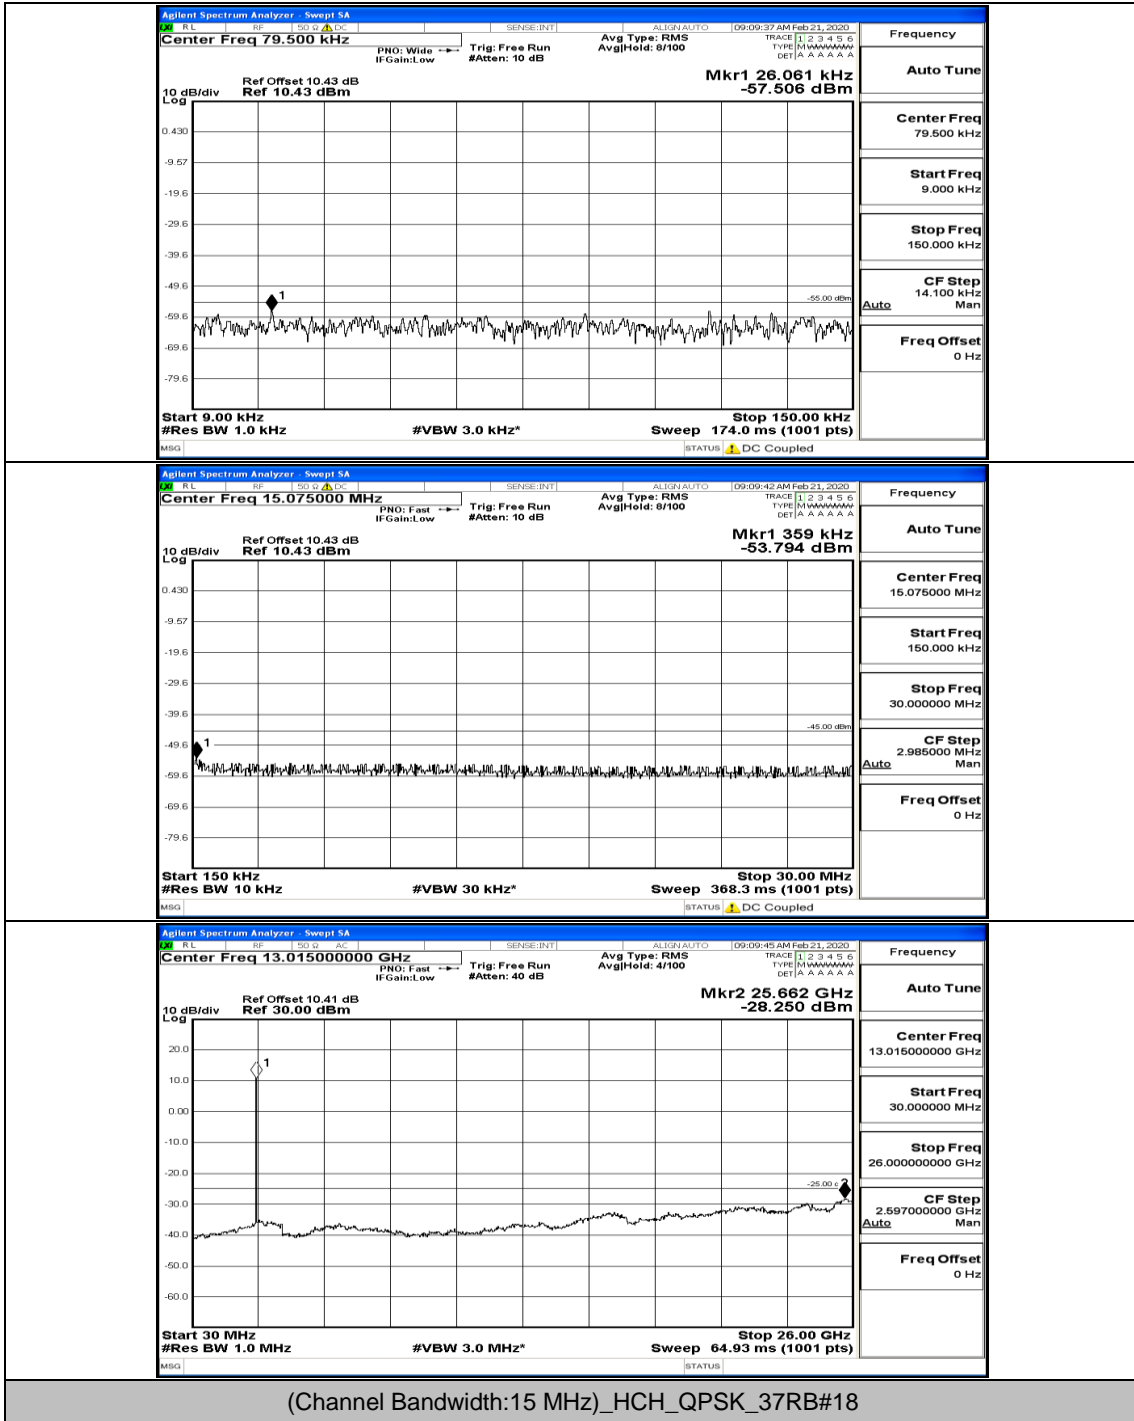

Channel Bandwidth: 10 MHz_LCH_16QAM_50RB#0

Channel Bandwidth: 10 MHz_MCH_16QAM_1RB#0

Channel Bandwidth: 10 MHz_HCH_16QAM_1RB#0

Channel Bandwidth: 15 MHz

(Channel Bandwidth:15 MHz)_LCH_QPSK_37RB#18

(Channel Bandwidth:15 MHz)_MCH_QPSK_1RB#0

(Channel Bandwidth:15 MHz)_MCH_QPSK_37RB#18

(Channel Bandwidth:15 MHz)_MCH_QPSK_75RB#0

(Channel Bandwidth:15 MHz)_HCH_QPSK_1RB#0

(Channel Bandwidth:15 MHz)_HCH_QPSK_75RB#0

(Channel Bandwidth:15 MHz)_LCH_16QAM_1RB#0