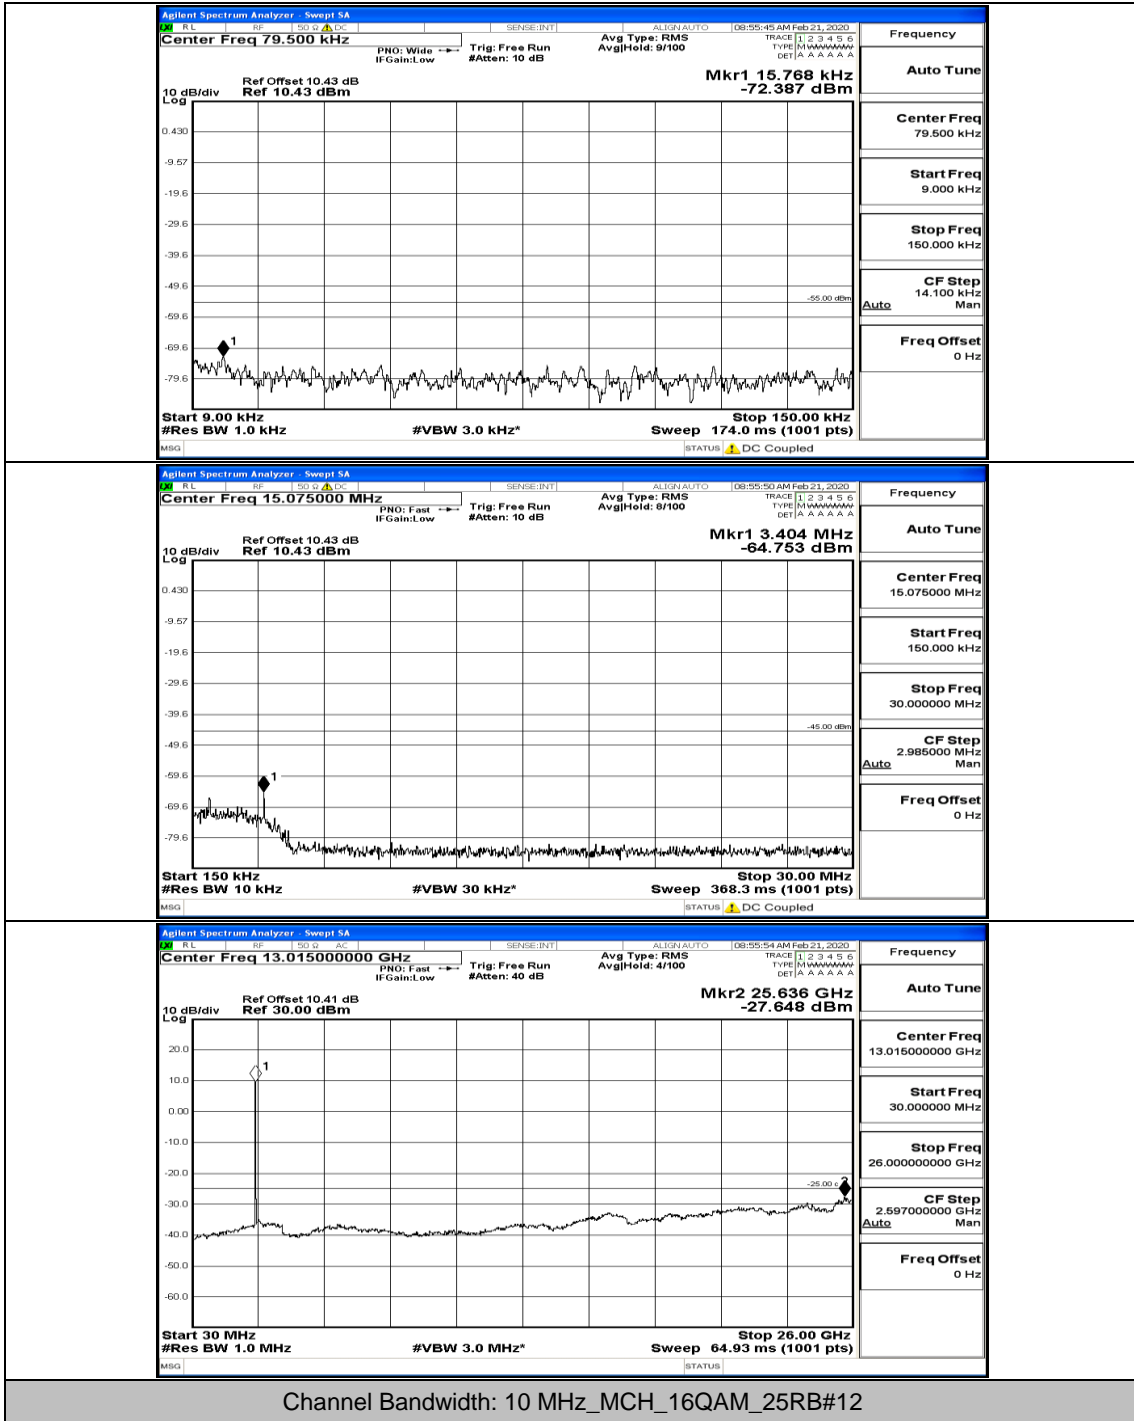

Channel Bandwidth: 10 MHz_LCH_16QAM_50RB#0

Channel Bandwidth: 10 MHz_MCH_16QAM_1RB#0

Channel Bandwidth: 10 MHz_HCH_16QAM_1RB#0

Channel Bandwidth: 15 MHz

(Channel Bandwidth:15 MHz)_LCH_QPSK_37RB#18

(Channel Bandwidth:15 MHz)_MCH_QPSK_1RB#0

(Channel Bandwidth:15 MHz)_MCH_QPSK_37RB#18

(Channel Bandwidth:15 MHz)_MCH_QPSK_75RB#0

(Channel Bandwidth:15 MHz)_HCH_QPSK_1RB#0

(Channel Bandwidth:15 MHz)_HCH_QPSK_75RB#0

(Channel Bandwidth:15 MHz)_LCH_16QAM_1RB#0