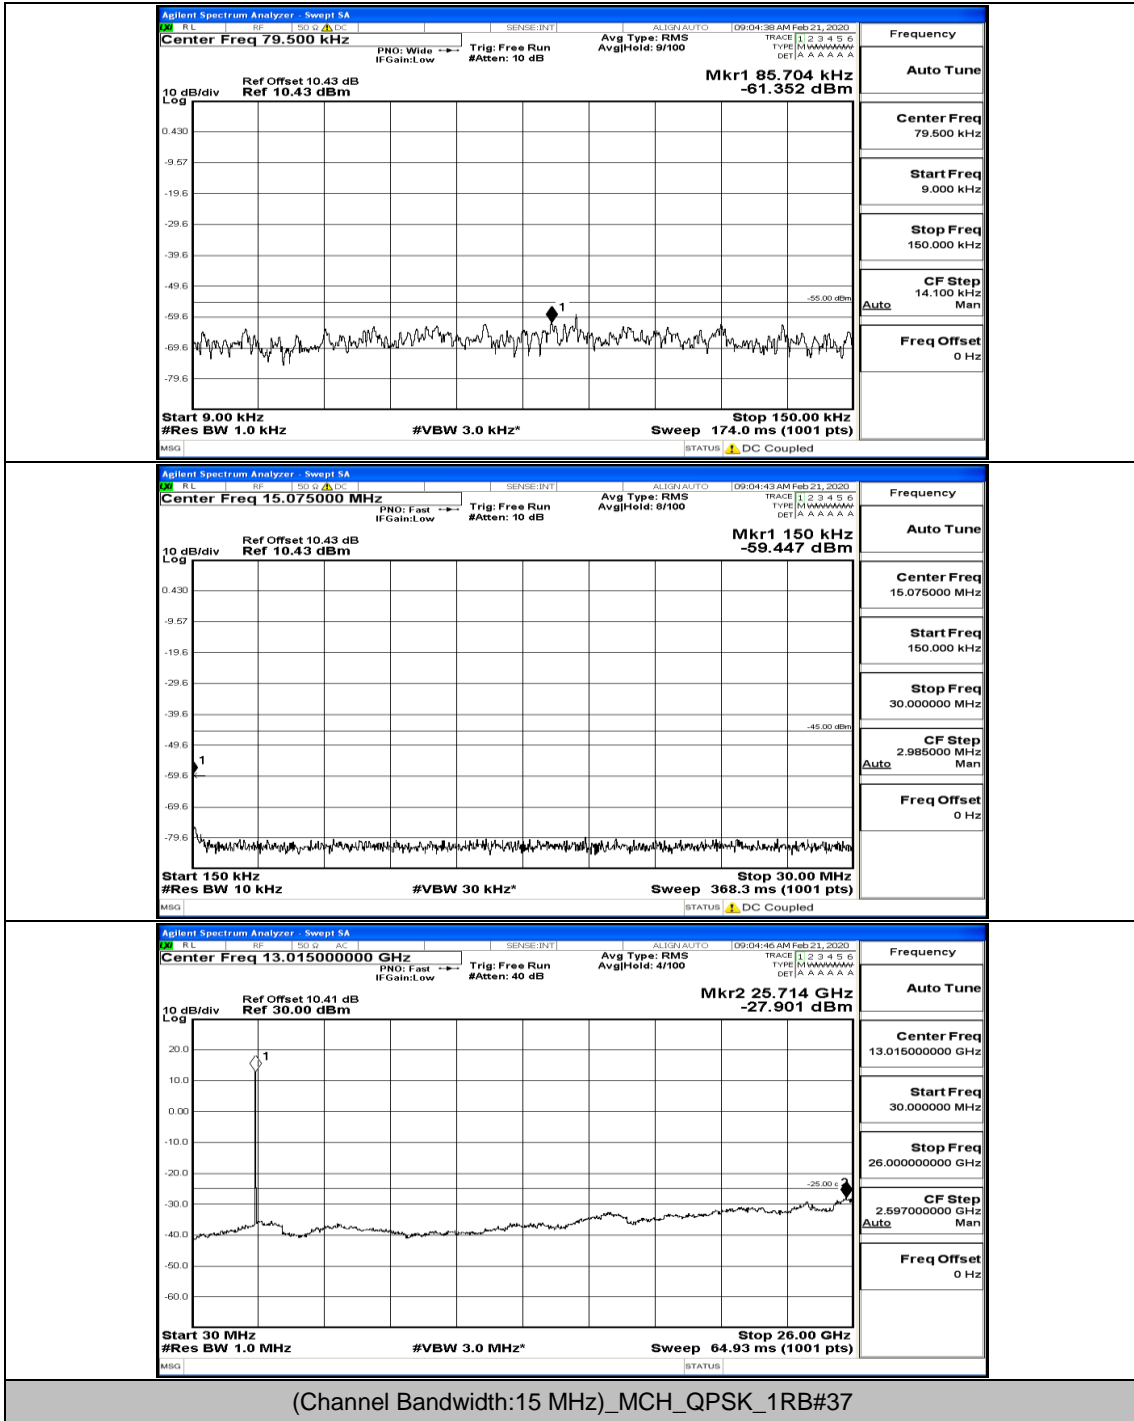

Channel Bandwidth: 10 MHz_LCH_16QAM_50RB#0

Channel Bandwidth: 10 MHz_MCH_16QAM_1RB#0

Channel Bandwidth: 10 MHz_HCH_16QAM_1RB#0

Channel Bandwidth: 15 MHz

(Channel Bandwidth:15 MHz)_LCH_QPSK_37RB#18

(Channel Bandwidth:15 MHz)_MCH_QPSK_1RB#0

(Channel Bandwidth:15 MHz)_MCH_QPSK_37RB#18

(Channel Bandwidth:15 MHz)_MCH_QPSK_75RB#0

(Channel Bandwidth:15 MHz)_HCH_QPSK_1RB#0

(Channel Bandwidth:15 MHz)_HCH_QPSK_75RB#0

(Channel Bandwidth:15 MHz)_LCH_16QAM_1RB#0