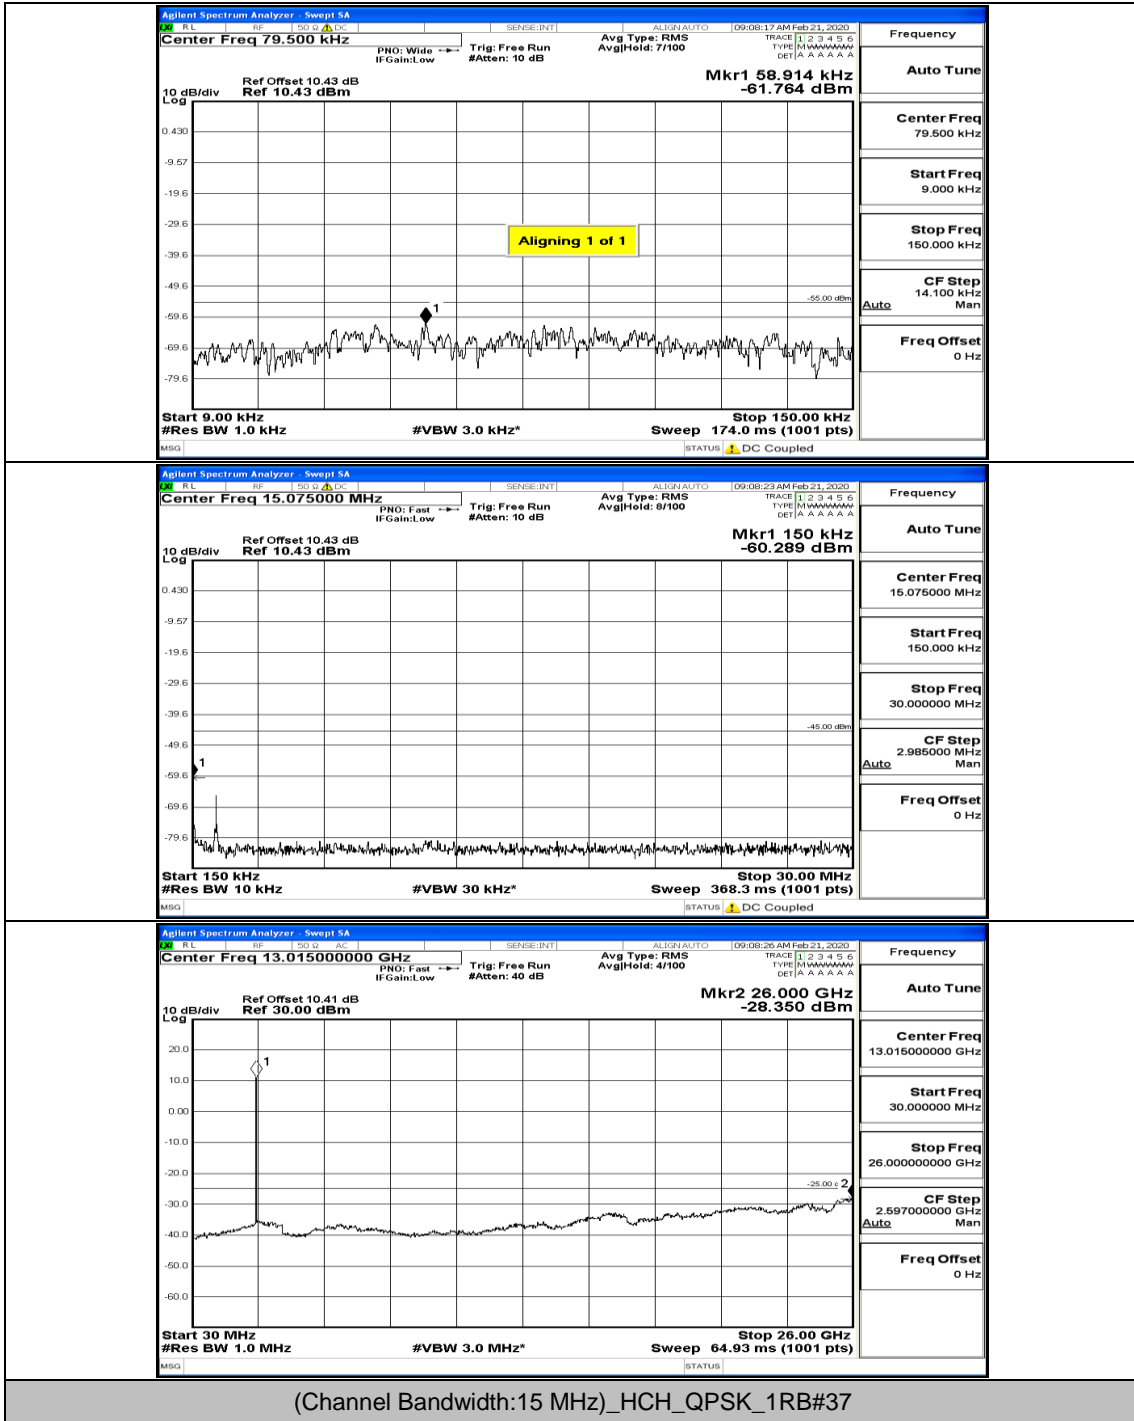

Channel Bandwidth: 10 MHz_LCH_16QAM_50RB#0

Channel Bandwidth: 10 MHz_MCH_16QAM_1RB#0

Channel Bandwidth: 10 MHz_HCH_16QAM_1RB#0

Channel Bandwidth: 15 MHz

(Channel Bandwidth:15 MHz)_LCH_QPSK_37RB#18

(Channel Bandwidth:15 MHz)_MCH_QPSK_1RB#0

(Channel Bandwidth:15 MHz)_MCH_QPSK_37RB#18

(Channel Bandwidth:15 MHz)_MCH_QPSK_75RB#0

(Channel Bandwidth:15 MHz)_HCH_QPSK_1RB#0

(Channel Bandwidth:15 MHz)_HCH_QPSK_75RB#0

(Channel Bandwidth:15 MHz)_LCH_16QAM_1RB#0