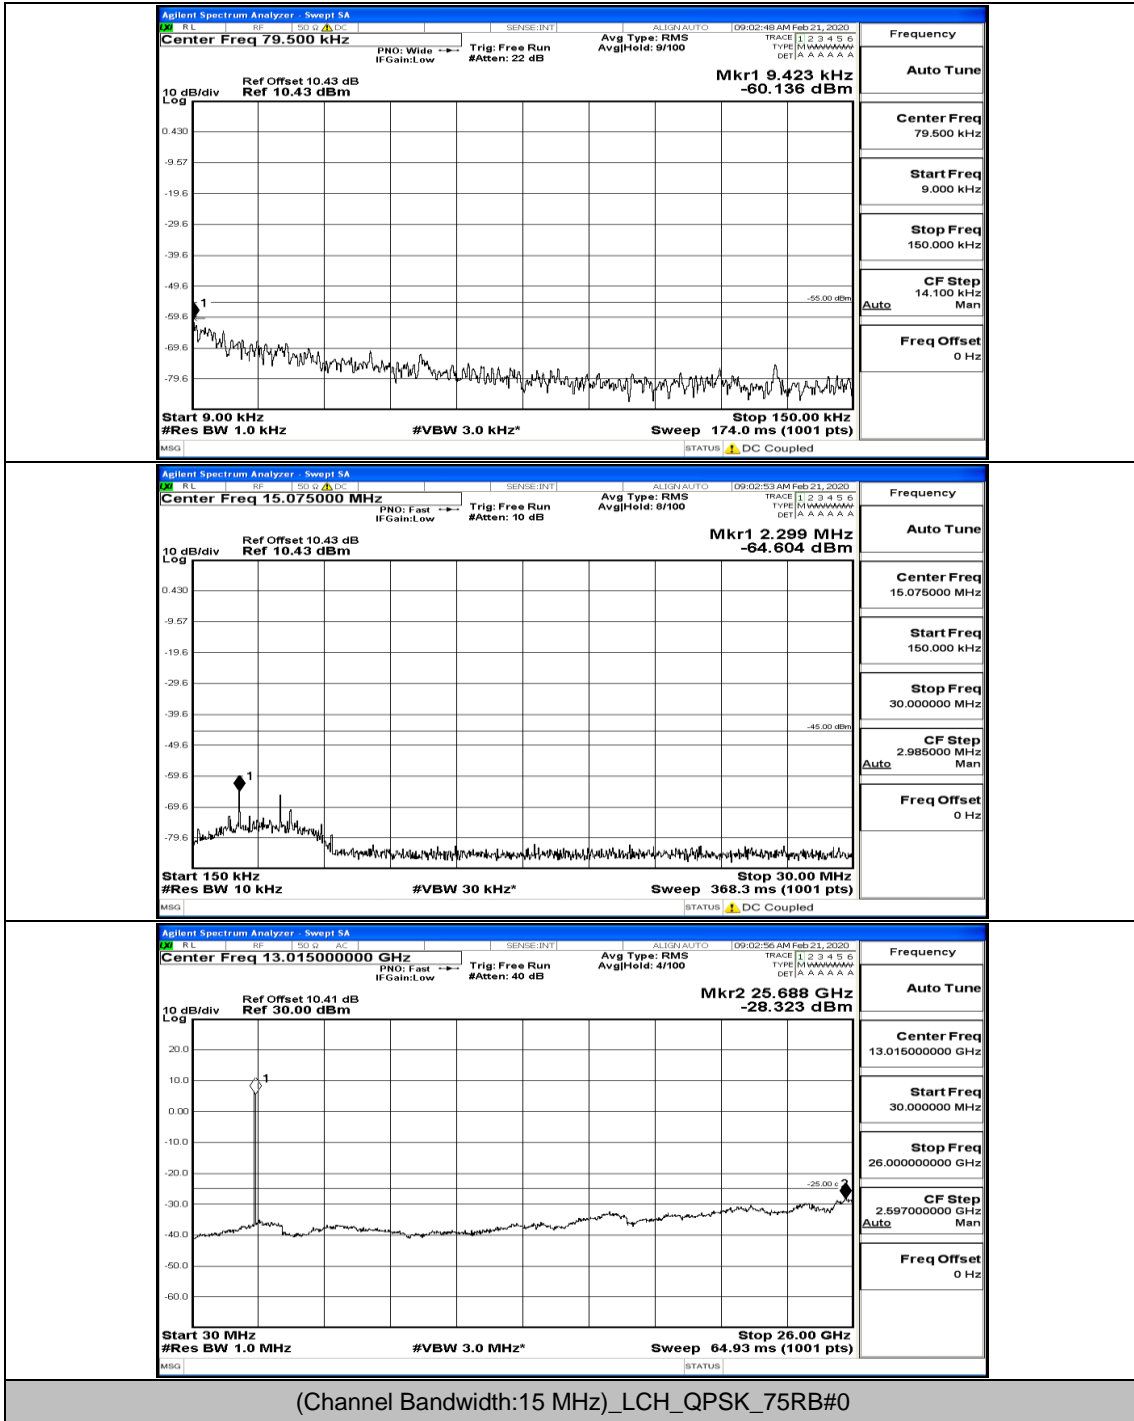

Channel Bandwidth: 10 MHz_LCH_16QAM_50RB#0

Channel Bandwidth: 10 MHz_MCH_16QAM_1RB#0

Channel Bandwidth: 10 MHz_HCH_16QAM_1RB#0

Channel Bandwidth: 15 MHz

(Channel Bandwidth:15 MHz)_LCH_QPSK_37RB#18

(Channel Bandwidth:15 MHz)_MCH_QPSK_1RB#0

(Channel Bandwidth:15 MHz)_MCH_QPSK_37RB#18

(Channel Bandwidth:15 MHz)_MCH_QPSK_75RB#0

(Channel Bandwidth:15 MHz)_HCH_QPSK_1RB#0

(Channel Bandwidth:15 MHz)_HCH_QPSK_75RB#0

(Channel Bandwidth:15 MHz)_LCH_16QAM_1RB#0