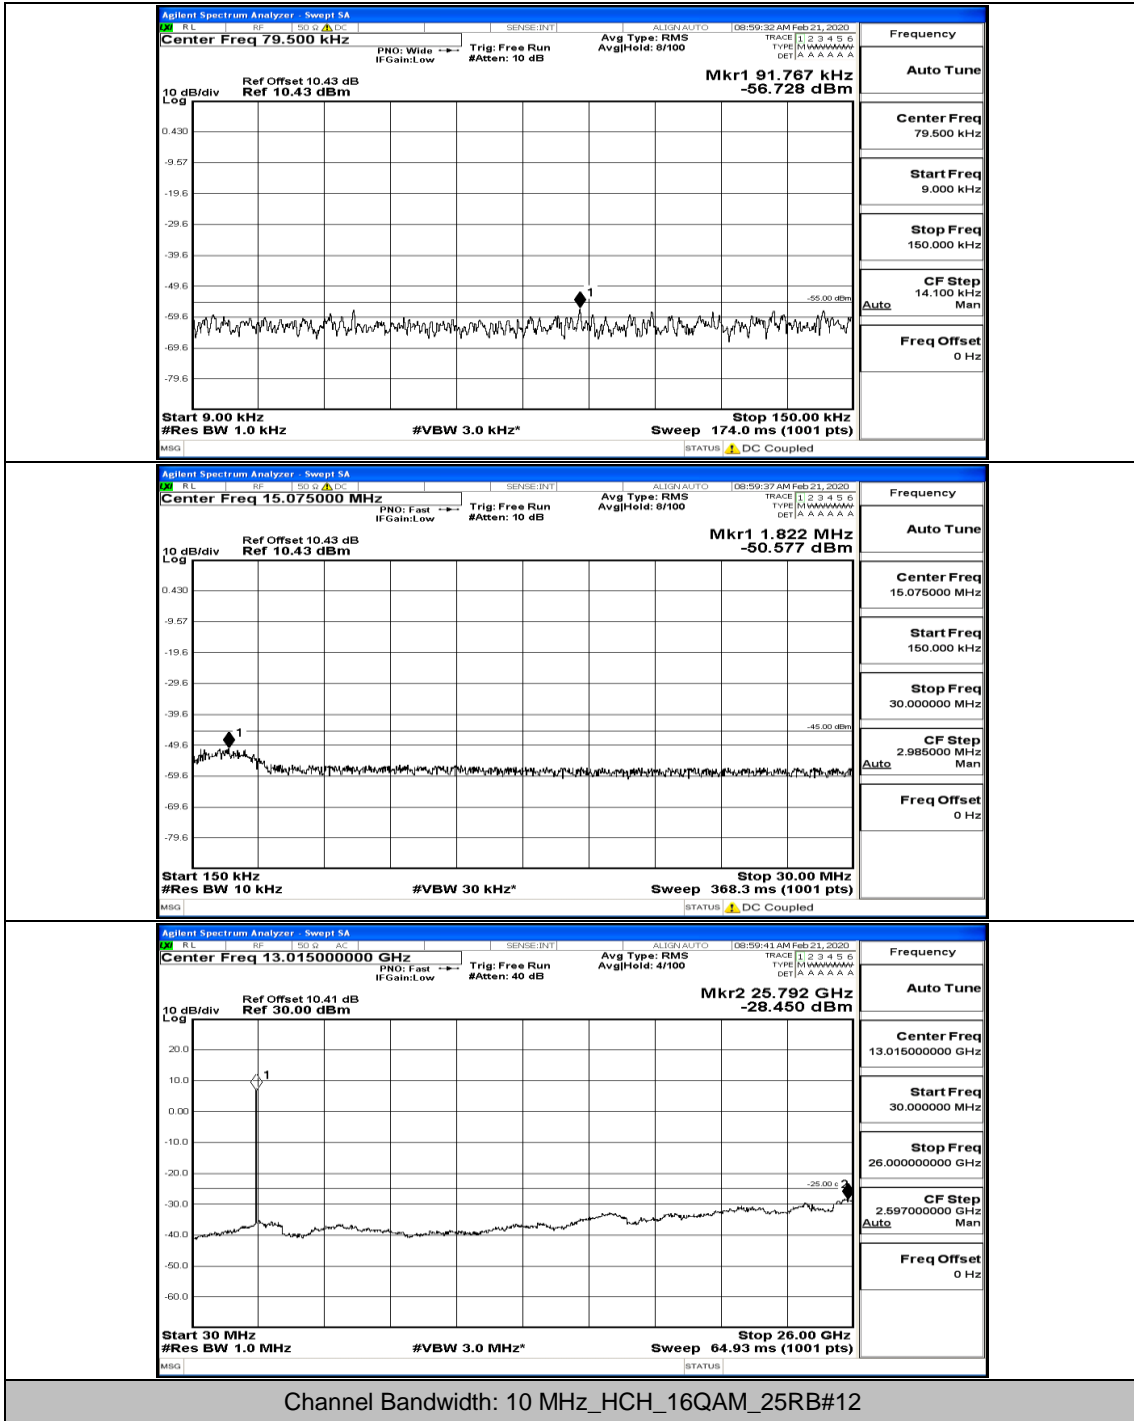

Channel Bandwidth: 10 MHz_LCH_16QAM_50RB#0

Channel Bandwidth: 10 MHz_MCH_16QAM_1RB#0

Channel Bandwidth: 10 MHz_HCH_16QAM_1RB#0

Channel Bandwidth: 15 MHz

(Channel Bandwidth:15 MHz)_LCH_QPSK_37RB#18

(Channel Bandwidth:15 MHz)_MCH_QPSK_1RB#0

(Channel Bandwidth:15 MHz)_MCH_QPSK_37RB#18

(Channel Bandwidth:15 MHz)_MCH_QPSK_75RB#0

(Channel Bandwidth:15 MHz)_HCH_QPSK_1RB#0

(Channel Bandwidth:15 MHz)_HCH_QPSK_75RB#0

(Channel Bandwidth:15 MHz)_LCH_16QAM_1RB#0