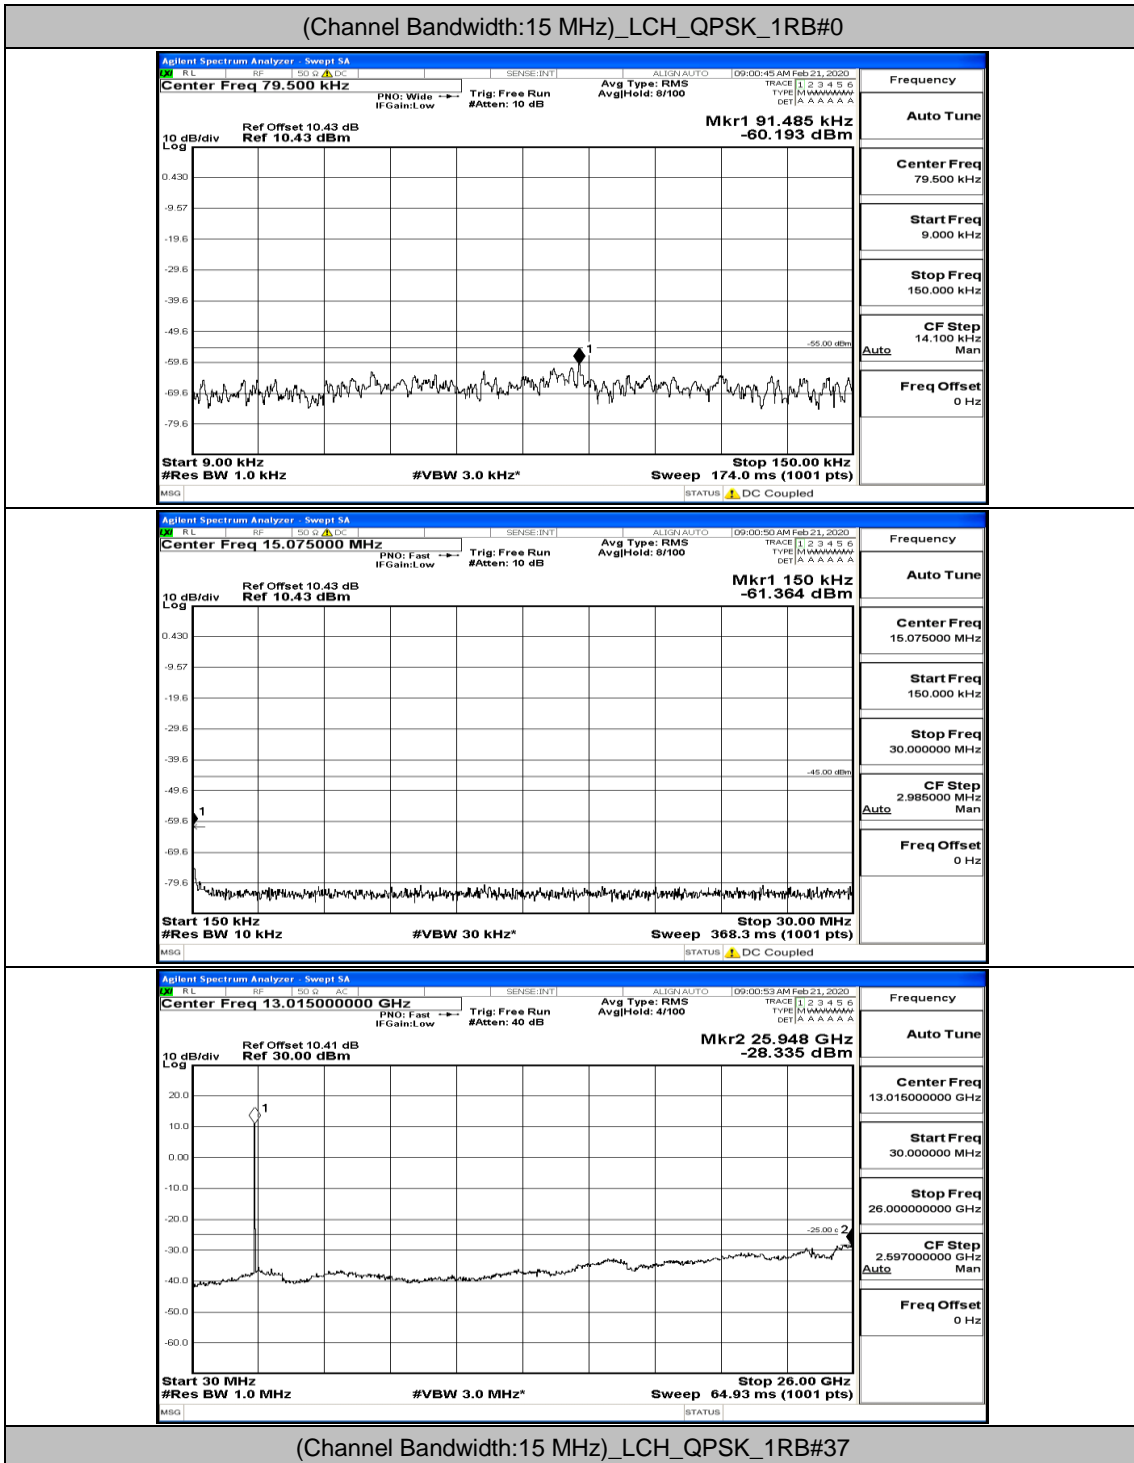

Channel Bandwidth: 10 MHz_LCH_16QAM_50RB#0

Channel Bandwidth: 10 MHz_MCH_16QAM_1RB#0

Channel Bandwidth: 10 MHz_HCH_16QAM_1RB#0

Channel Bandwidth: 15 MHz

(Channel Bandwidth:15 MHz)_LCH_QPSK_37RB#18

(Channel Bandwidth:15 MHz)_MCH_QPSK_1RB#0

(Channel Bandwidth:15 MHz)_MCH_QPSK_37RB#18

(Channel Bandwidth:15 MHz)_MCH_QPSK_75RB#0

(Channel Bandwidth:15 MHz)_HCH_QPSK_1RB#0

(Channel Bandwidth:15 MHz)_HCH_QPSK_75RB#0

(Channel Bandwidth:15 MHz)_LCH_16QAM_1RB#0