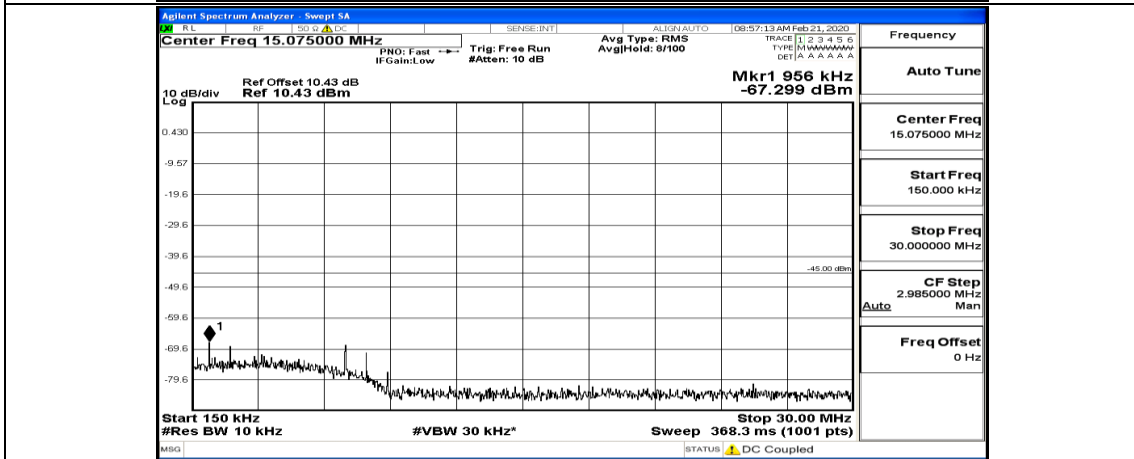

Channel Bandwidth: 10 MHz_LCH_16QAM_50RB#0

Channel Bandwidth: 10 MHz_MCH_16QAM_1RB#0

Channel Bandwidth: 10 MHz_HCH_16QAM_1RB#0

Channel Bandwidth: 15 MHz

(Channel Bandwidth:15 MHz)_LCH_QPSK_37RB#18

(Channel Bandwidth:15 MHz)_MCH_QPSK_1RB#0

(Channel Bandwidth:15 MHz)_MCH_QPSK_37RB#18

(Channel Bandwidth:15 MHz)_MCH_QPSK_75RB#0

(Channel Bandwidth:15 MHz)_HCH_QPSK_1RB#0

(Channel Bandwidth:15 MHz)_HCH_QPSK_75RB#0

(Channel Bandwidth:15 MHz)_LCH_16QAM_1RB#0