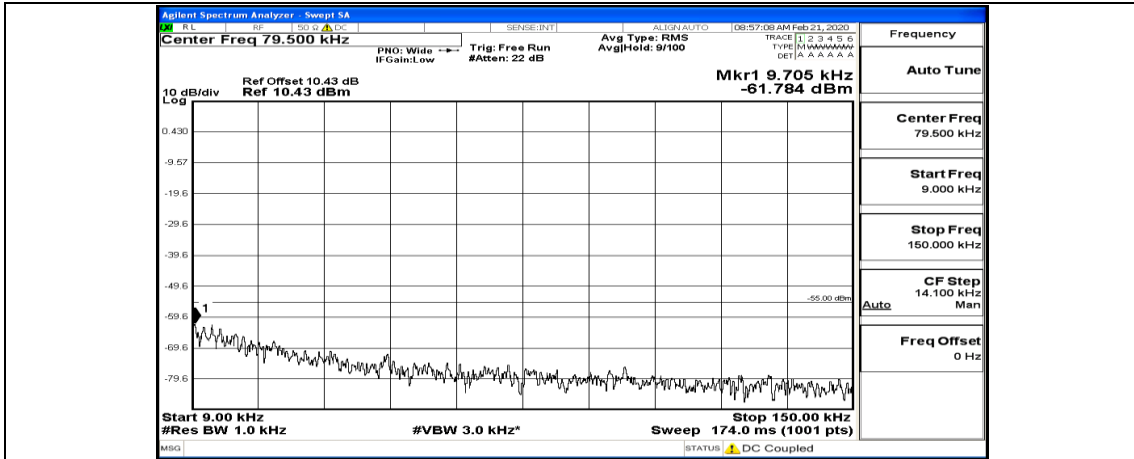

Channel Bandwidth: 10 MHz_LCH_16QAM_50RB#0

Channel Bandwidth: 10 MHz_MCH_16QAM_1RB#0

Channel Bandwidth: 10 MHz_HCH_16QAM_1RB#0

Channel Bandwidth: 15 MHz

(Channel Bandwidth:15 MHz)_LCH_QPSK_37RB#18

(Channel Bandwidth:15 MHz)_MCH_QPSK_1RB#0