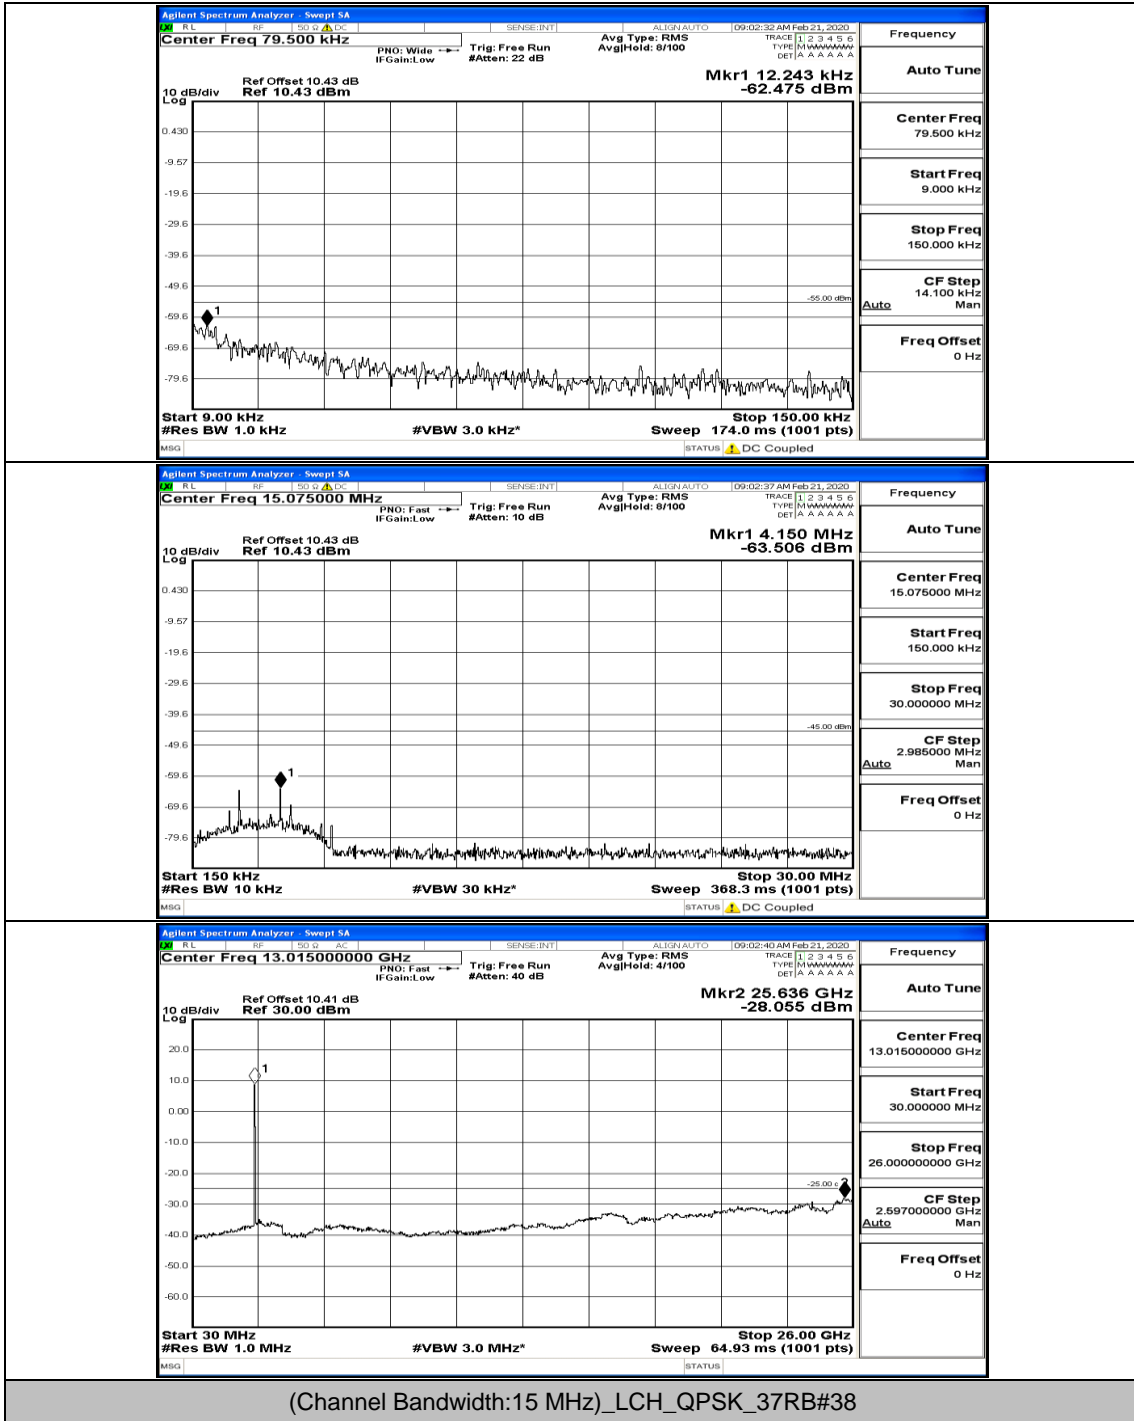

Channel Bandwidth: 10 MHz_LCH_16QAM_50RB#0

Channel Bandwidth: 10 MHz_MCH_16QAM_1RB#0

Channel Bandwidth: 10 MHz_HCH_16QAM_1RB#0

Channel Bandwidth: 15 MHz

(Channel Bandwidth:15 MHz)_LCH_QPSK_37RB#18

(Channel Bandwidth:15 MHz)_MCH_QPSK_1RB#0

(Channel Bandwidth:15 MHz)_MCH_QPSK_37RB#18

(Channel Bandwidth:15 MHz)_MCH_QPSK_75RB#0

(Channel Bandwidth:15 MHz)_HCH_QPSK_1RB#0

(Channel Bandwidth:15 MHz)_HCH_QPSK_75RB#0

(Channel Bandwidth:15 MHz)_LCH_16QAM_1RB#0