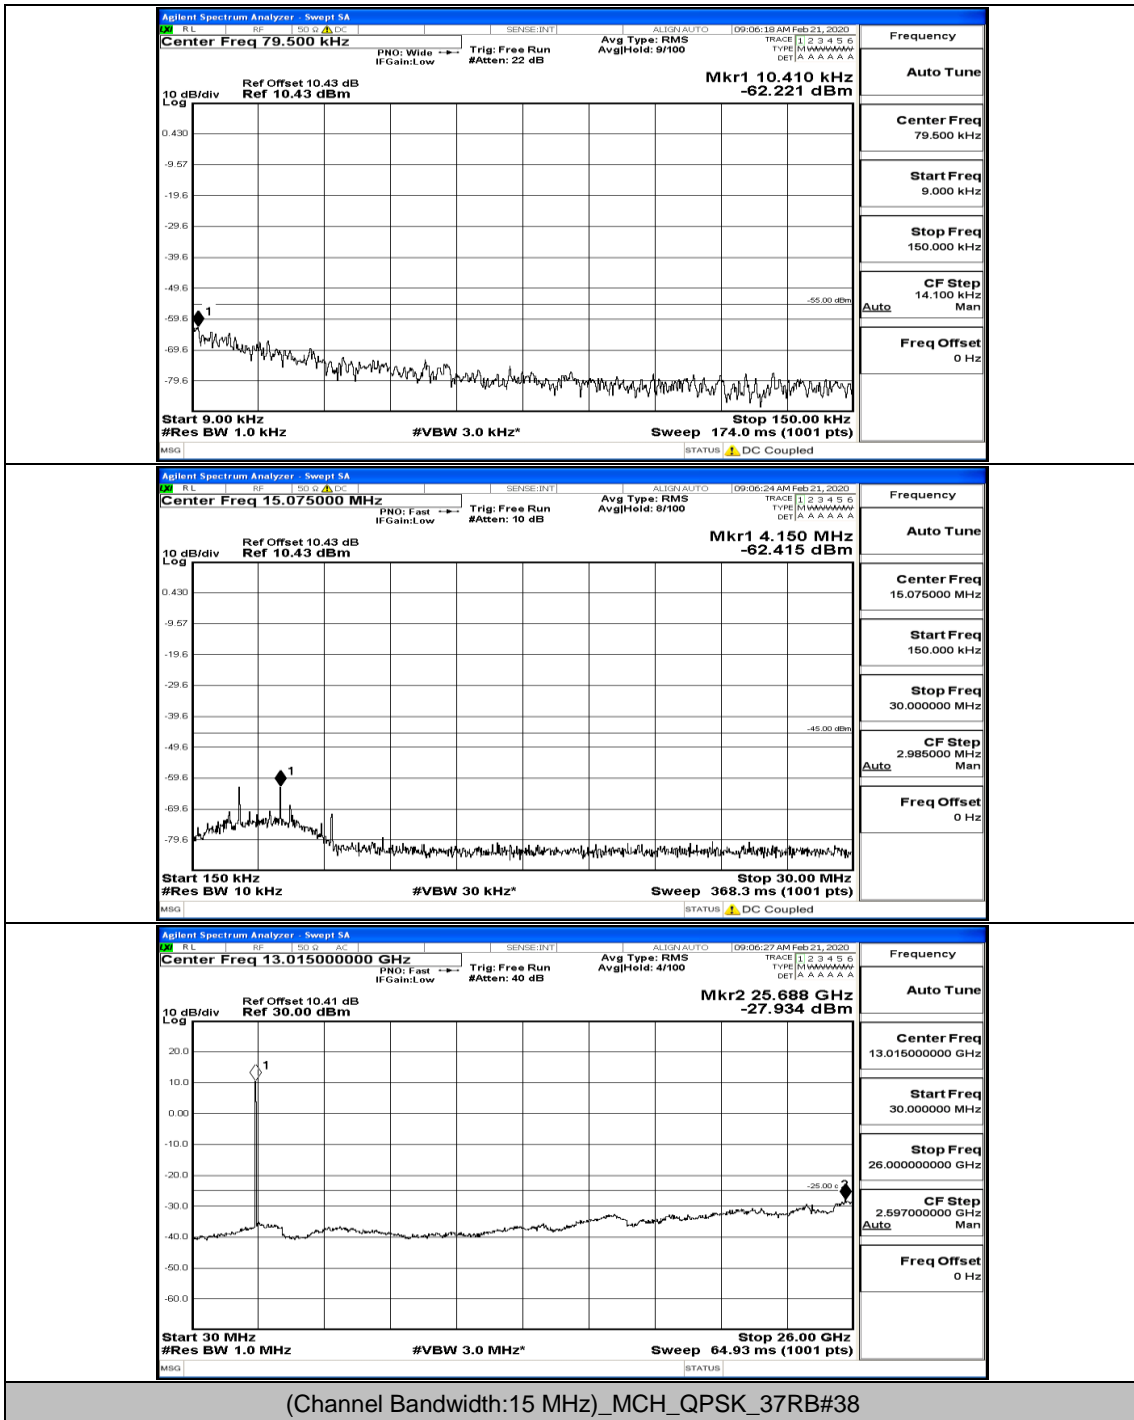

Channel Bandwidth: 10 MHz_LCH_16QAM_50RB#0

Channel Bandwidth: 10 MHz_MCH_16QAM_1RB#0

Channel Bandwidth: 10 MHz_HCH_16QAM_1RB#0

Channel Bandwidth: 15 MHz

(Channel Bandwidth:15 MHz)_LCH_QPSK_37RB#18

(Channel Bandwidth:15 MHz)_MCH_QPSK_1RB#0

(Channel Bandwidth:15 MHz)_MCH_QPSK_37RB#18

(Channel Bandwidth:15 MHz)_MCH_QPSK_75RB#0

(Channel Bandwidth:15 MHz)_HCH_QPSK_1RB#0

(Channel Bandwidth:15 MHz)_HCH_QPSK_75RB#0

(Channel Bandwidth:15 MHz)_LCH_16QAM_1RB#0