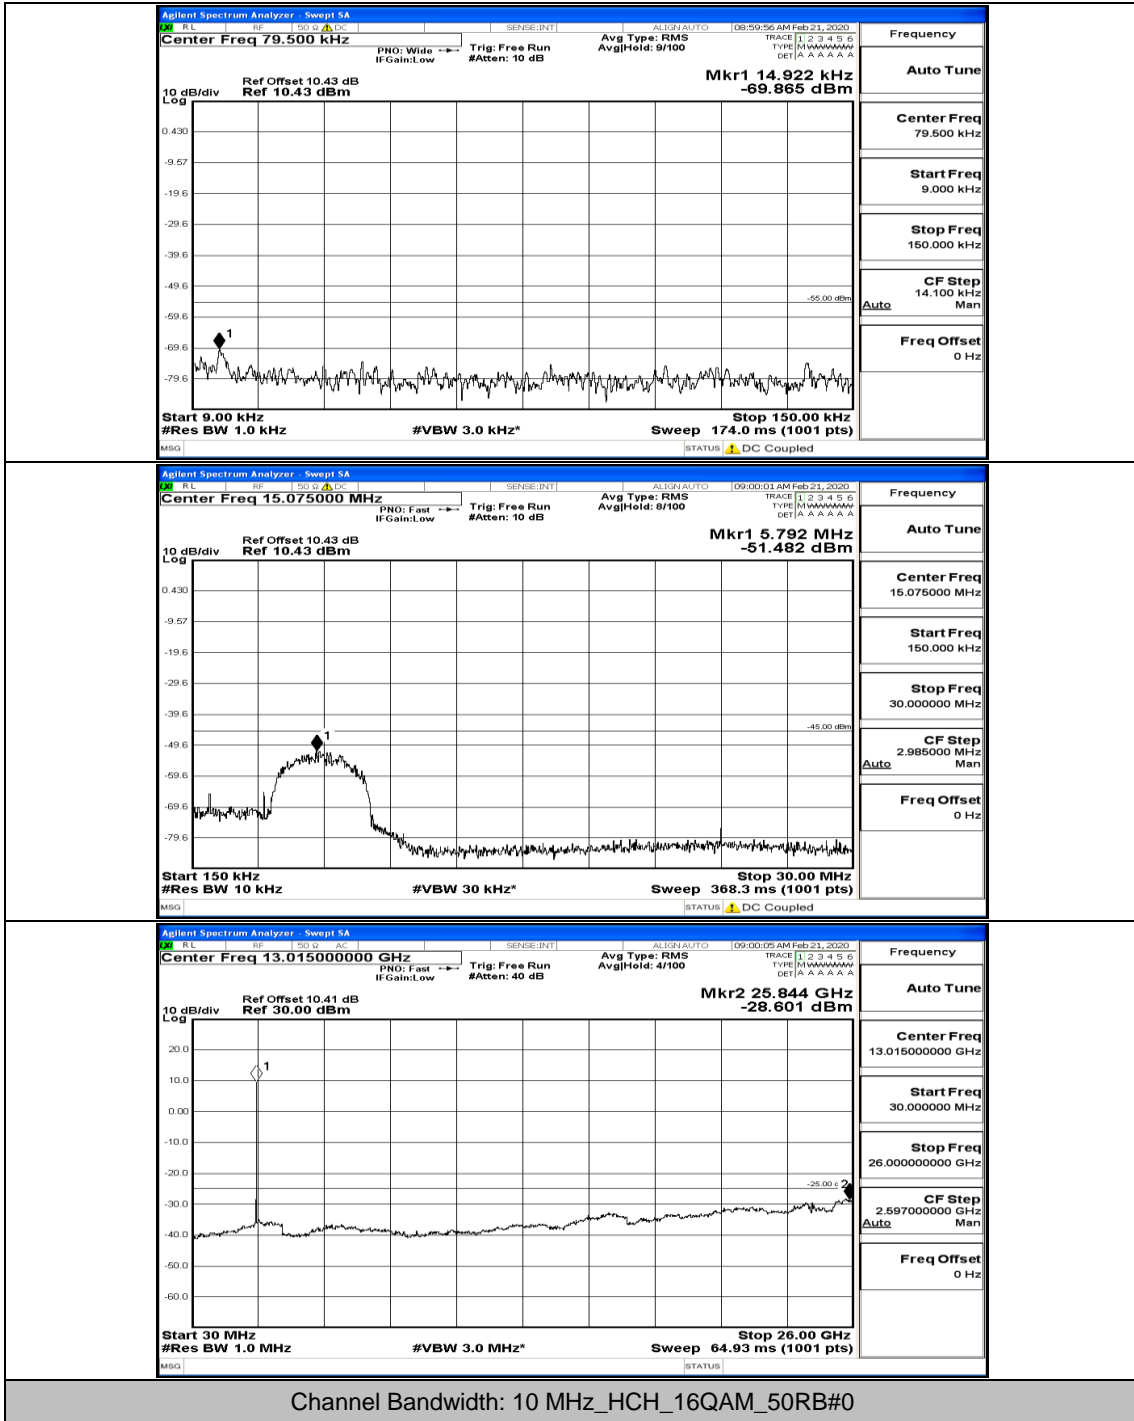

Channel Bandwidth: 10 MHz_LCH_16QAM_50RB#0

Channel Bandwidth: 10 MHz_MCH_16QAM_1RB#0

Channel Bandwidth: 10 MHz_HCH_16QAM_1RB#0

Channel Bandwidth: 15 MHz

(Channel Bandwidth:15 MHz)_LCH_QPSK_37RB#18

(Channel Bandwidth:15 MHz)_MCH_QPSK_1RB#0

(Channel Bandwidth:15 MHz)_MCH_QPSK_37RB#18

(Channel Bandwidth:15 MHz)_MCH_QPSK_75RB#0

(Channel Bandwidth:15 MHz)_HCH_QPSK_1RB#0

(Channel Bandwidth:15 MHz)_HCH_QPSK_75RB#0

(Channel Bandwidth:15 MHz)_LCH_16QAM_1RB#0