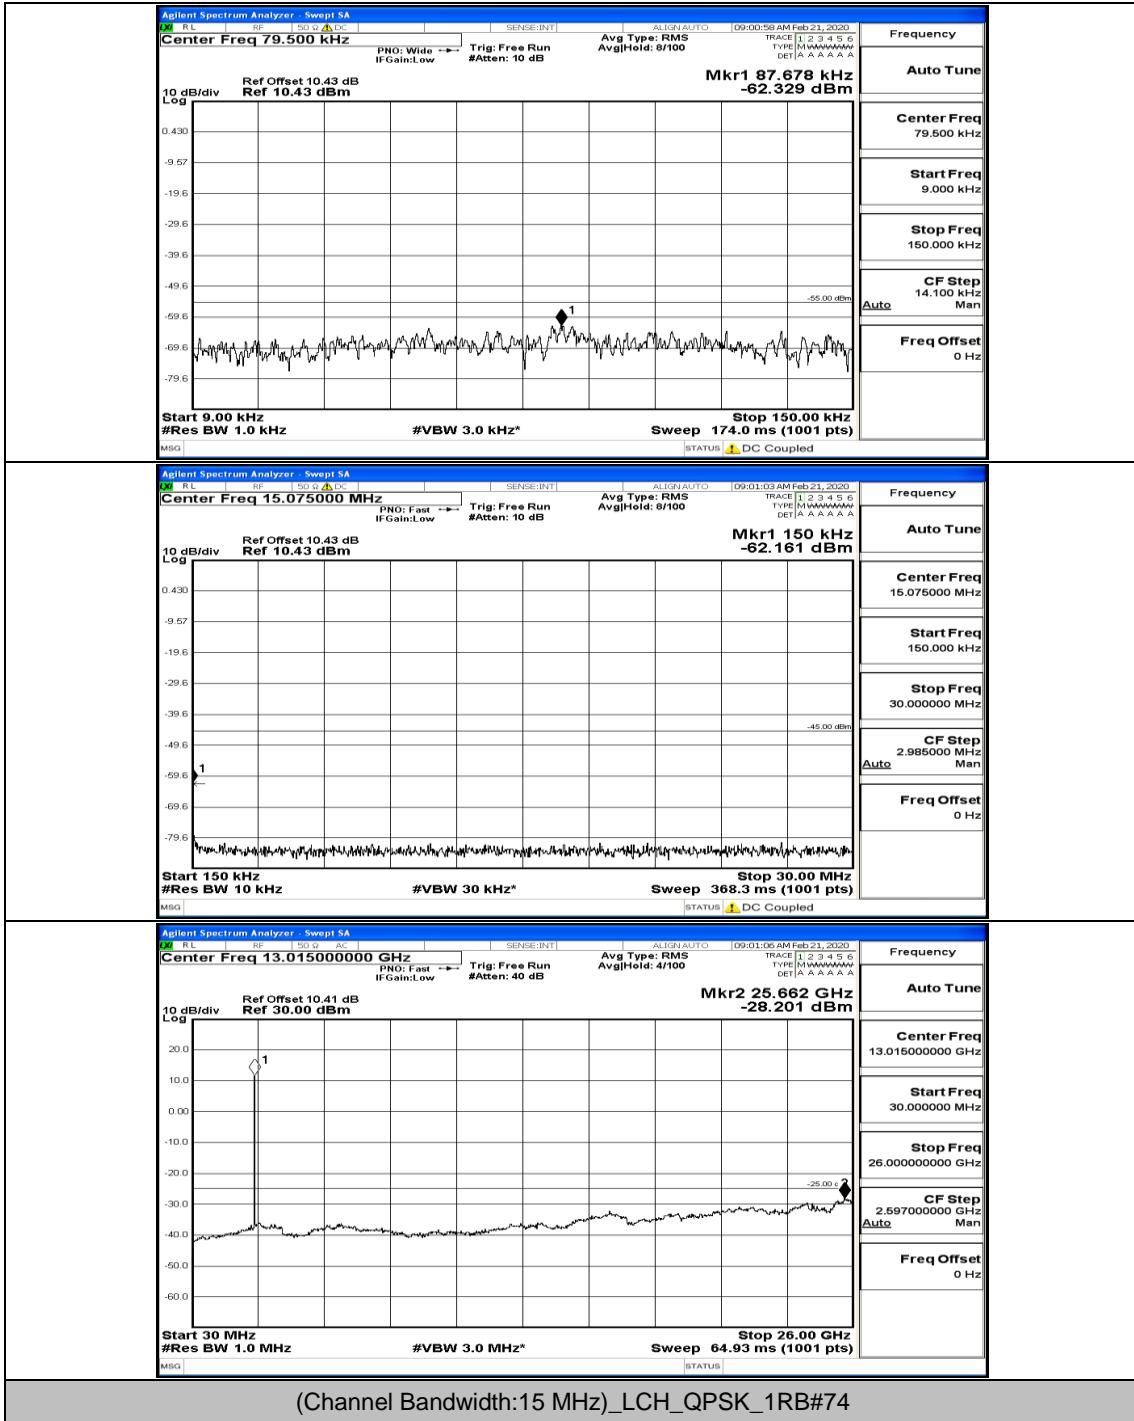

Channel Bandwidth: 10 MHz_LCH_16QAM_50RB#0

Channel Bandwidth: 10 MHz_MCH_16QAM_1RB#0

Channel Bandwidth: 10 MHz_HCH_16QAM_1RB#0

Channel Bandwidth: 15 MHz

(Channel Bandwidth:15 MHz)_LCH_QPSK_37RB#18

(Channel Bandwidth:15 MHz)_MCH_QPSK_1RB#0

(Channel Bandwidth:15 MHz)_MCH_QPSK_37RB#18

(Channel Bandwidth:15 MHz)_MCH_QPSK_75RB#0

(Channel Bandwidth:15 MHz)_HCH_QPSK_1RB#0

(Channel Bandwidth:15 MHz)_HCH_QPSK_75RB#0

(Channel Bandwidth:15 MHz)_LCH_16QAM_1RB#0