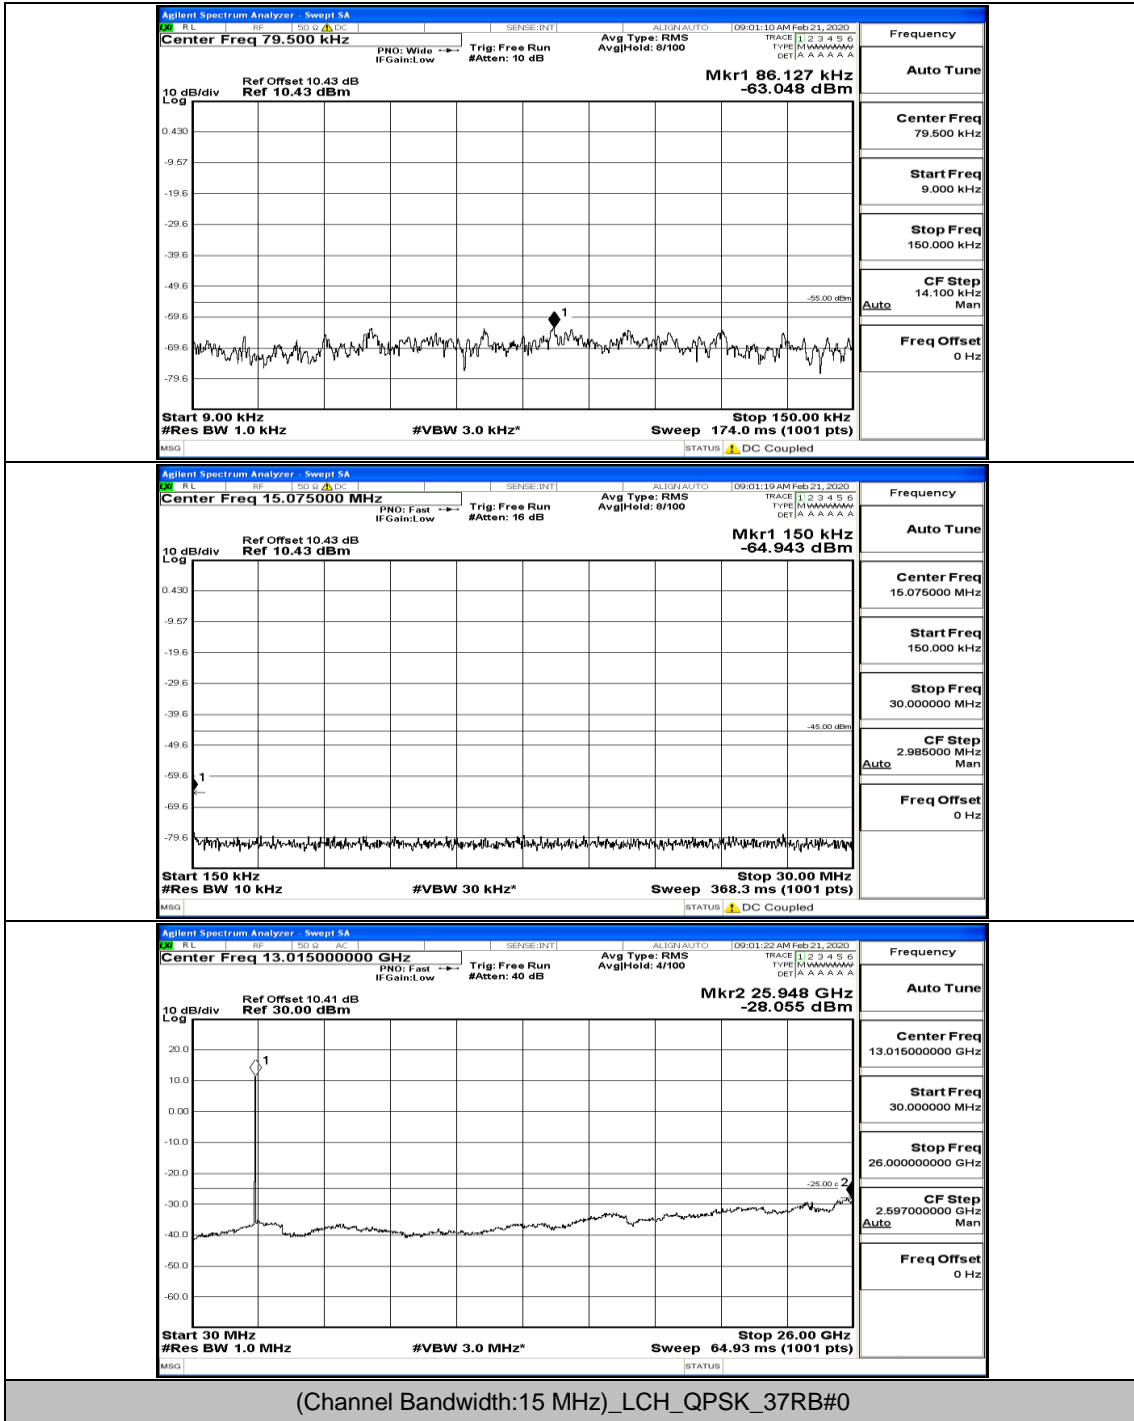

Channel Bandwidth: 10 MHz_LCH_16QAM_50RB#0

Channel Bandwidth: 10 MHz_MCH_16QAM_1RB#0

Channel Bandwidth: 10 MHz_HCH_16QAM_1RB#0

Channel Bandwidth: 15 MHz

(Channel Bandwidth:15 MHz)_LCH_QPSK_37RB#18

(Channel Bandwidth:15 MHz)_MCH_QPSK_1RB#0

(Channel Bandwidth:15 MHz)_MCH_QPSK_37RB#18

(Channel Bandwidth:15 MHz)_MCH_QPSK_75RB#0

(Channel Bandwidth:15 MHz)_HCH_QPSK_1RB#0

(Channel Bandwidth:15 MHz)_HCH_QPSK_75RB#0

(Channel Bandwidth:15 MHz)_LCH_16QAM_1RB#0