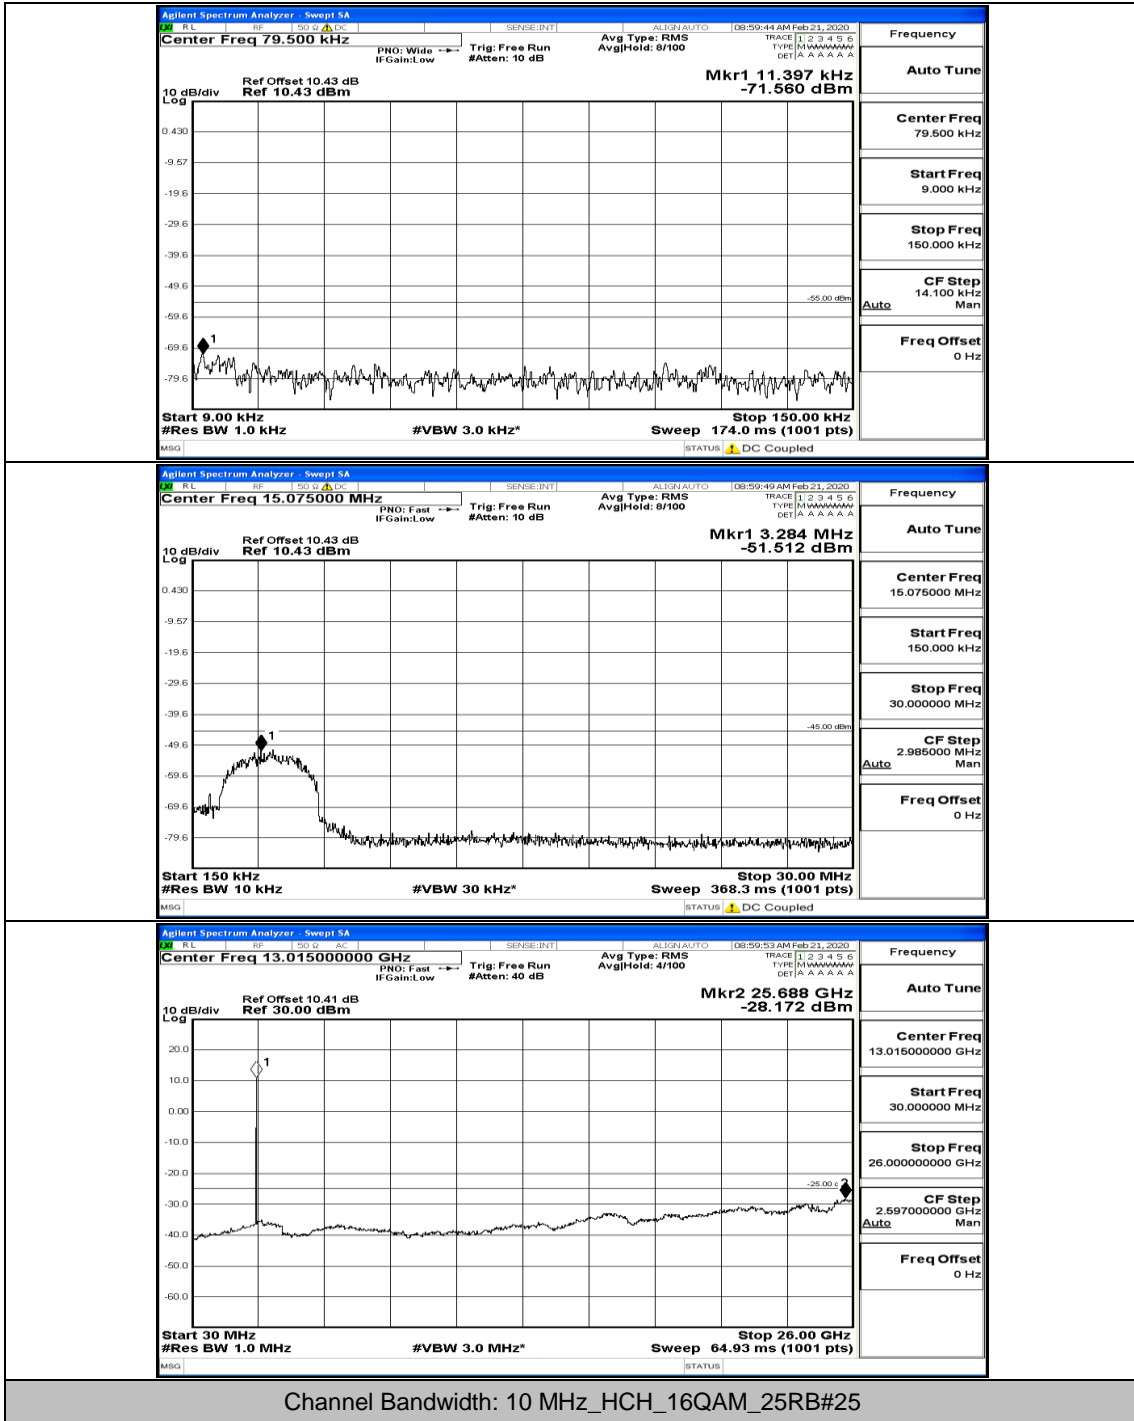

Channel Bandwidth: 10 MHz_LCH_16QAM_50RB#0

Channel Bandwidth: 10 MHz_MCH_16QAM_1RB#0

Channel Bandwidth: 10 MHz_HCH_16QAM_1RB#0

Channel Bandwidth: 15 MHz

(Channel Bandwidth:15 MHz)_LCH_QPSK_37RB#18

(Channel Bandwidth:15 MHz)_MCH_QPSK_1RB#0

(Channel Bandwidth:15 MHz)_MCH_QPSK_37RB#18

(Channel Bandwidth:15 MHz)_MCH_QPSK_75RB#0

(Channel Bandwidth:15 MHz)_HCH_QPSK_1RB#0

(Channel Bandwidth:15 MHz)_HCH_QPSK_75RB#0

(Channel Bandwidth:15 MHz)_LCH_16QAM_1RB#0