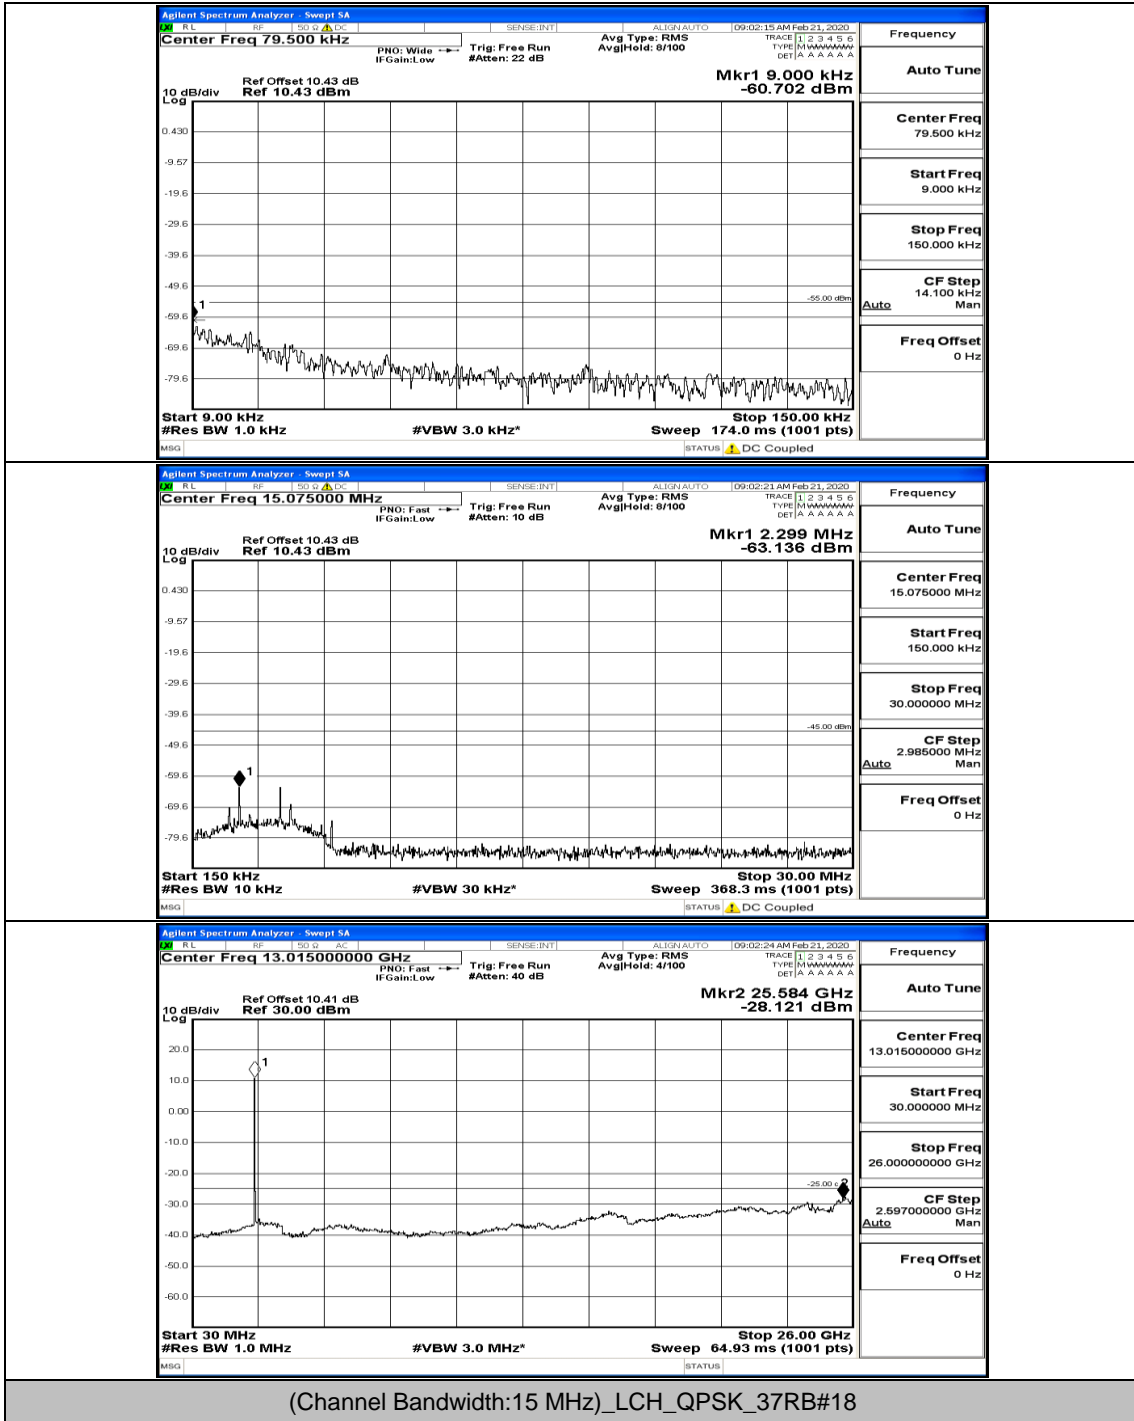

Channel Bandwidth: 10 MHz_LCH_16QAM_50RB#0

Channel Bandwidth: 10 MHz_MCH_16QAM_1RB#0

Channel Bandwidth: 10 MHz_HCH_16QAM_1RB#0

Channel Bandwidth: 15 MHz

(Channel Bandwidth:15 MHz)_LCH_QPSK_37RB#18

(Channel Bandwidth:15 MHz)_MCH_QPSK_1RB#0

(Channel Bandwidth:15 MHz)_MCH_QPSK_37RB#18

(Channel Bandwidth:15 MHz)_MCH_QPSK_75RB#0

(Channel Bandwidth:15 MHz)_HCH_QPSK_1RB#0

(Channel Bandwidth:15 MHz)_HCH_QPSK_75RB#0

(Channel Bandwidth:15 MHz)_LCH_16QAM_1RB#0