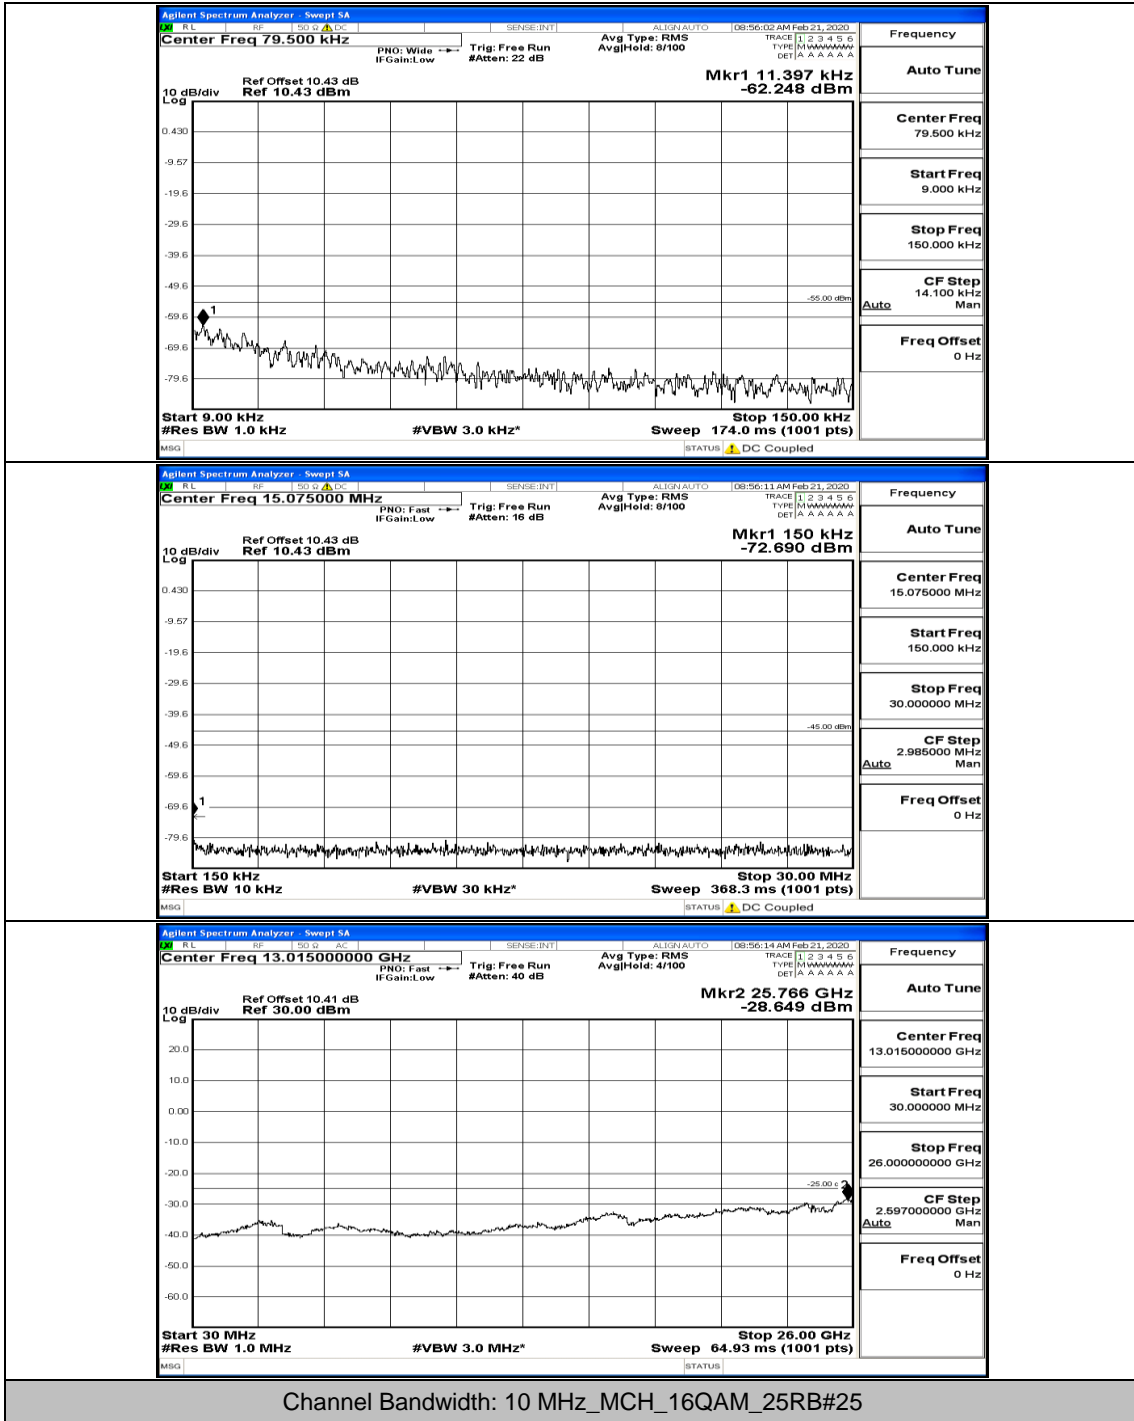

Channel Bandwidth: 10 MHz_LCH_16QAM_50RB#0

Channel Bandwidth: 10 MHz_MCH_16QAM_1RB#0

Channel Bandwidth: 10 MHz_HCH_16QAM_1RB#0

Channel Bandwidth: 15 MHz

(Channel Bandwidth:15 MHz)_LCH_QPSK_37RB#18

(Channel Bandwidth:15 MHz)_MCH_QPSK_1RB#0

(Channel Bandwidth:15 MHz)_MCH_QPSK_37RB#18

(Channel Bandwidth:15 MHz)_MCH_QPSK_75RB#0

(Channel Bandwidth:15 MHz)_HCH_QPSK_1RB#0

(Channel Bandwidth:15 MHz)_HCH_QPSK_75RB#0

(Channel Bandwidth:15 MHz)_LCH_16QAM_1RB#0