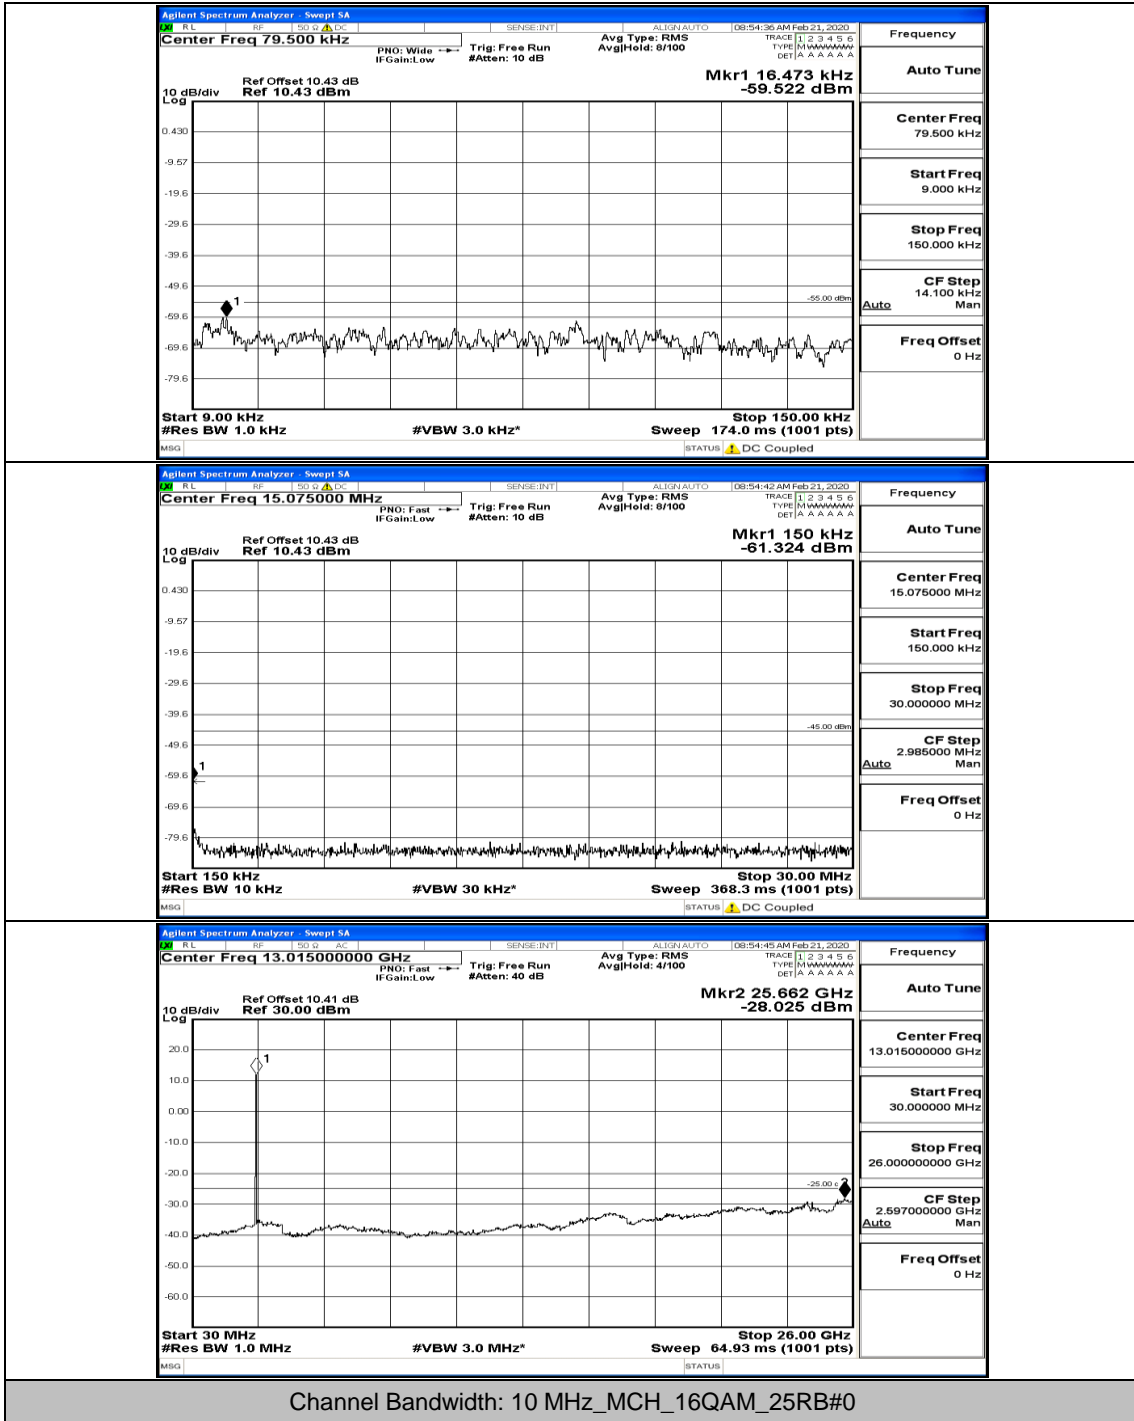

Channel Bandwidth: 10 MHz_LCH_16QAM_50RB#0

Channel Bandwidth: 10 MHz_MCH_16QAM_1RB#0

Channel Bandwidth: 10 MHz_HCH_16QAM_1RB#0

Channel Bandwidth: 15 MHz

(Channel Bandwidth:15 MHz)_LCH_QPSK_37RB#18

(Channel Bandwidth:15 MHz)_MCH_QPSK_1RB#0

(Channel Bandwidth:15 MHz)_MCH_QPSK_37RB#18

(Channel Bandwidth:15 MHz)_MCH_QPSK_75RB#0

(Channel Bandwidth:15 MHz)_HCH_QPSK_1RB#0

(Channel Bandwidth:15 MHz)_HCH_QPSK_75RB#0

(Channel Bandwidth:15 MHz)_LCH_16QAM_1RB#0