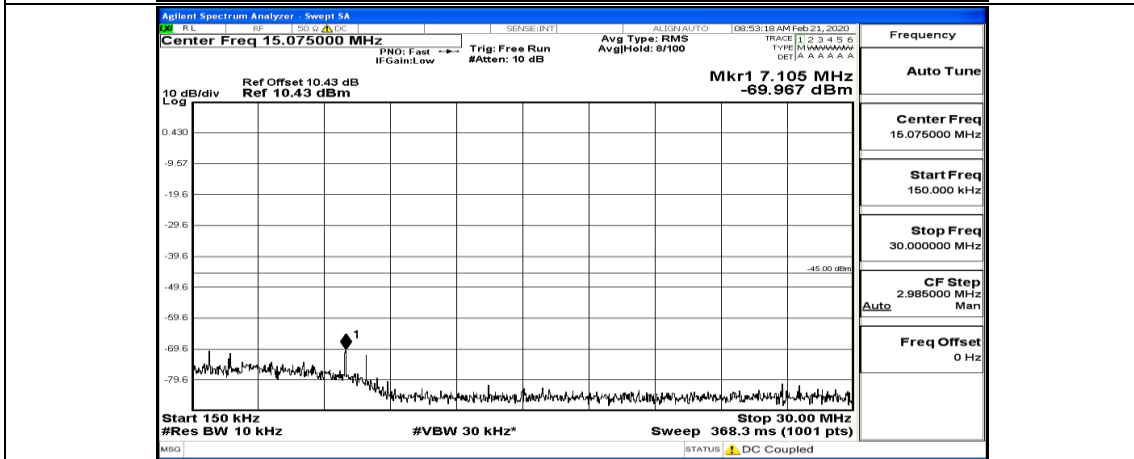

Channel Bandwidth: 10 MHz_LCH_16QAM_50RB#0

Channel Bandwidth: 10 MHz_MCH_16QAM_1RB#0

Channel Bandwidth: 10 MHz_HCH_16QAM_1RB#0

Channel Bandwidth: 15 MHz

(Channel Bandwidth:15 MHz)_LCH_QPSK_37RB#18

(Channel Bandwidth:15 MHz)_MCH_QPSK_1RB#0

(Channel Bandwidth:15 MHz)_MCH_QPSK_37RB#18

(Channel Bandwidth:15 MHz)_MCH_QPSK_75RB#0

(Channel Bandwidth:15 MHz)_HCH_QPSK_1RB#0

(Channel Bandwidth:15 MHz)_HCH_QPSK_75RB#0

(Channel Bandwidth:15 MHz)_LCH_16QAM_1RB#0