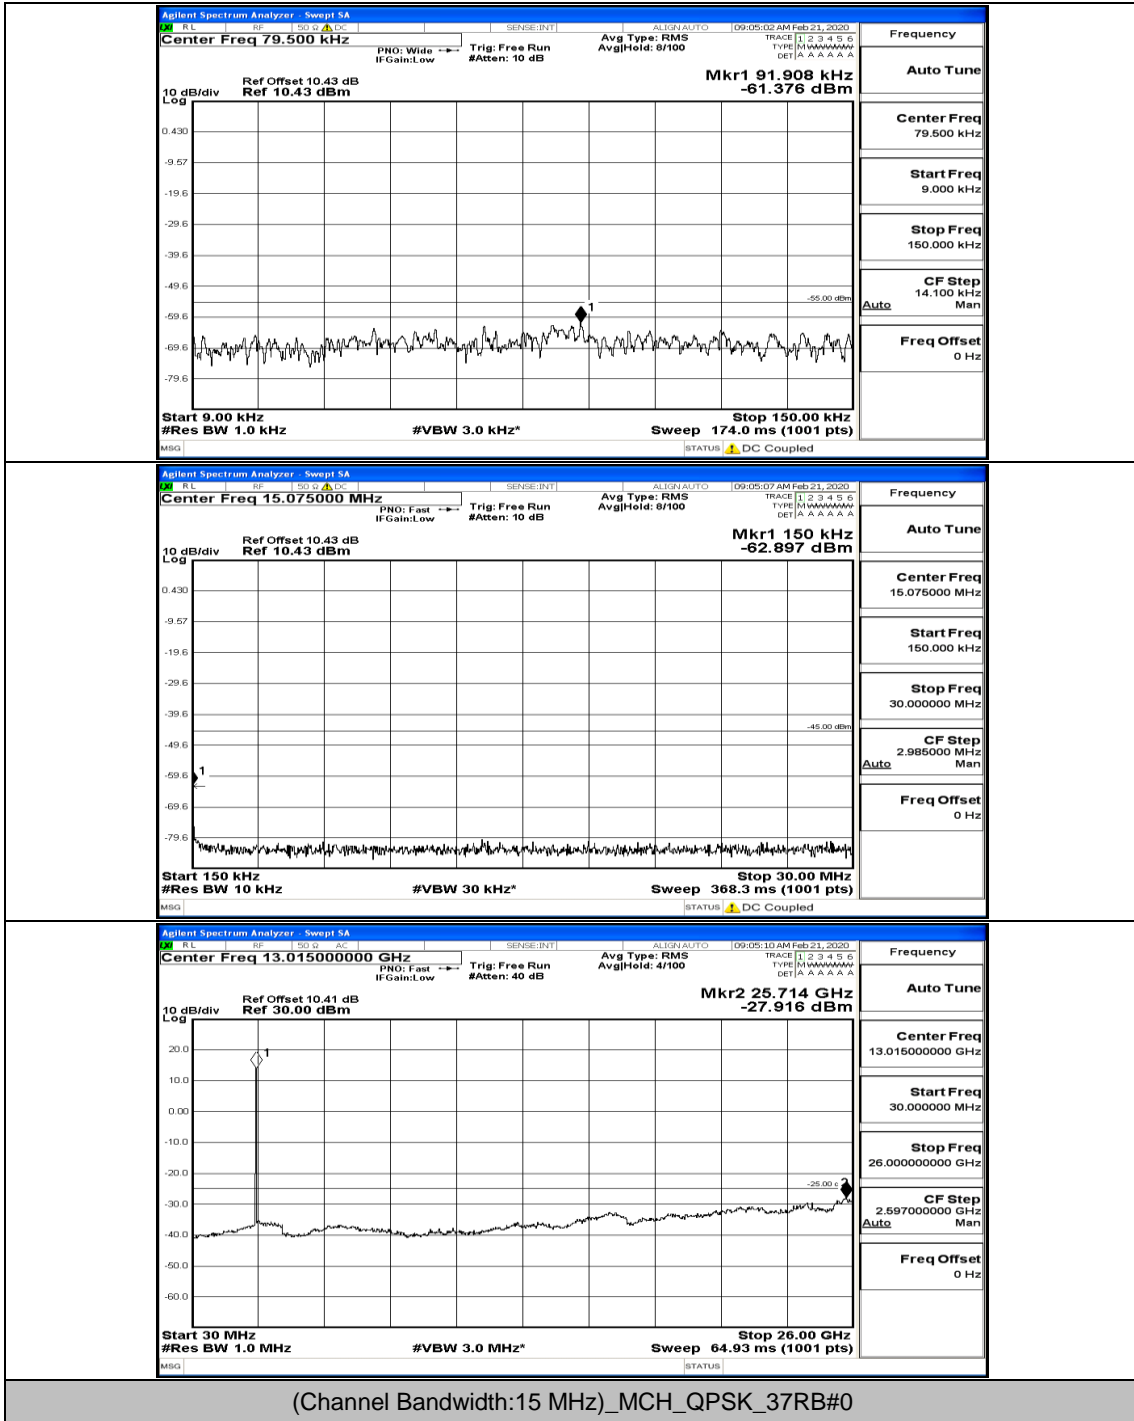

Channel Bandwidth: 10 MHz_LCH_16QAM_50RB#0

Channel Bandwidth: 10 MHz_MCH_16QAM_1RB#0

Channel Bandwidth: 10 MHz_HCH_16QAM_1RB#0

Channel Bandwidth: 15 MHz

(Channel Bandwidth:15 MHz)_LCH_QPSK_37RB#18

(Channel Bandwidth:15 MHz)_MCH_QPSK_1RB#0

(Channel Bandwidth:15 MHz)_MCH_QPSK_37RB#18

(Channel Bandwidth:15 MHz)_MCH_QPSK_75RB#0

(Channel Bandwidth:15 MHz)_HCH_QPSK_1RB#0

(Channel Bandwidth:15 MHz)_HCH_QPSK_75RB#0

(Channel Bandwidth:15 MHz)_LCH_16QAM_1RB#0