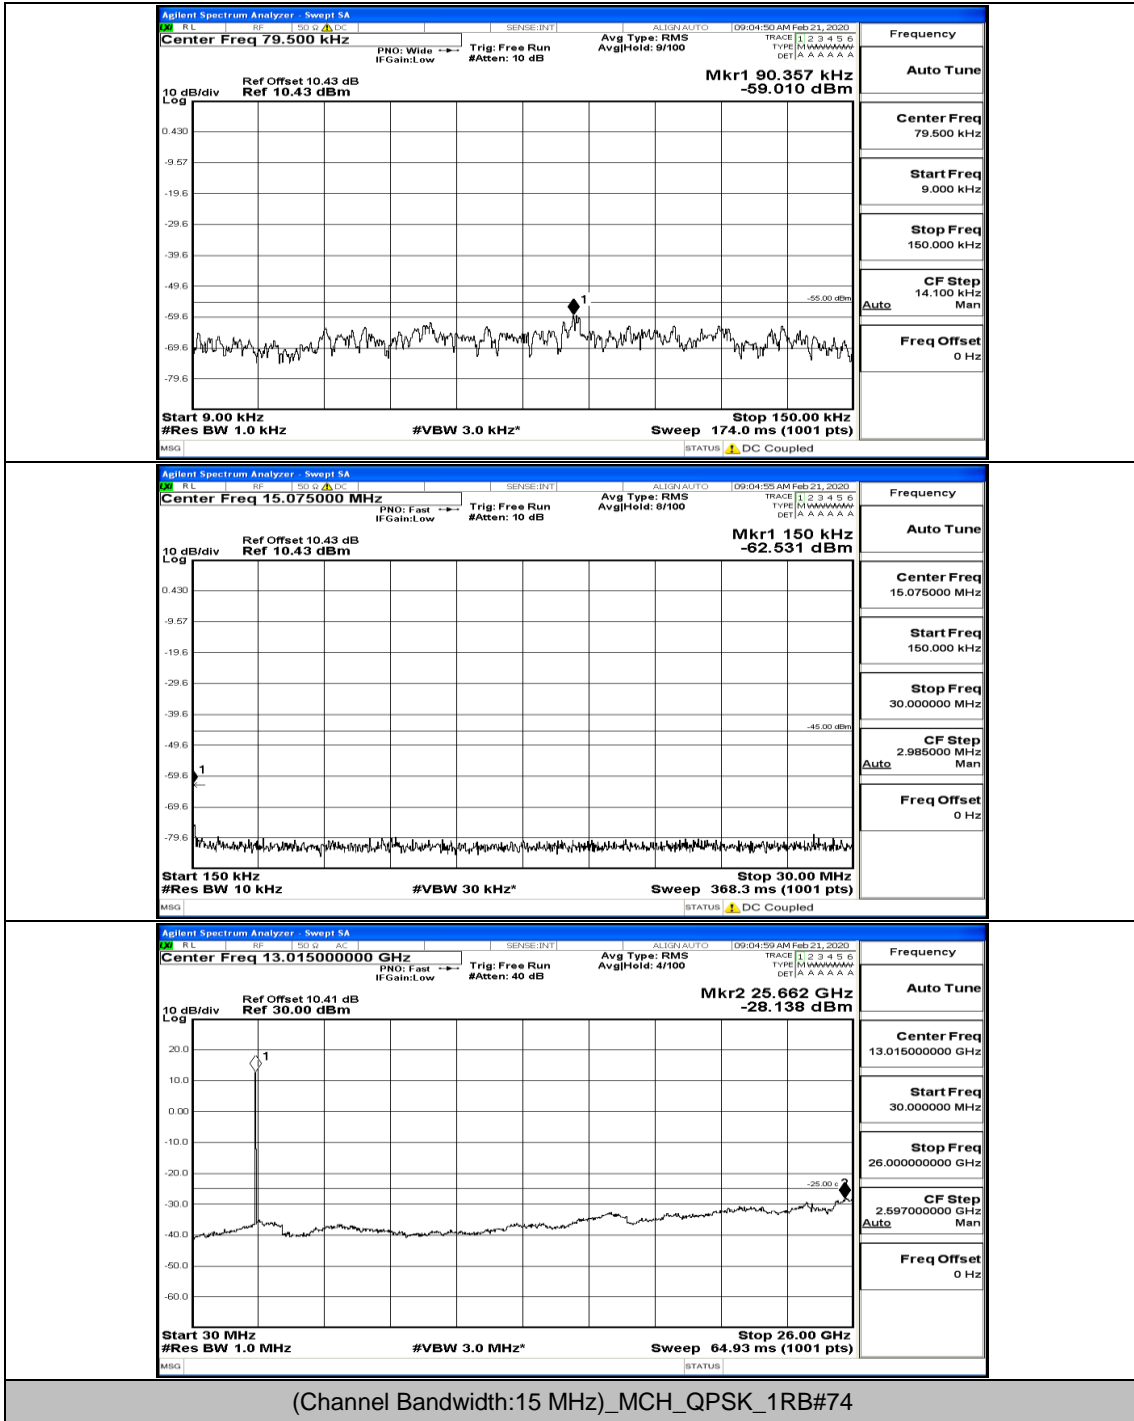

Channel Bandwidth: 10 MHz_LCH_16QAM_50RB#0

Channel Bandwidth: 10 MHz_MCH_16QAM_1RB#0

Channel Bandwidth: 10 MHz_HCH_16QAM_1RB#0

Channel Bandwidth: 15 MHz

(Channel Bandwidth:15 MHz)_LCH_QPSK_37RB#18

(Channel Bandwidth:15 MHz)_MCH_QPSK_1RB#0

(Channel Bandwidth:15 MHz)_MCH_QPSK_37RB#18

(Channel Bandwidth:15 MHz)_MCH_QPSK_75RB#0

(Channel Bandwidth:15 MHz)_HCH_QPSK_1RB#0

(Channel Bandwidth:15 MHz)_HCH_QPSK_75RB#0

(Channel Bandwidth:15 MHz)_LCH_16QAM_1RB#0