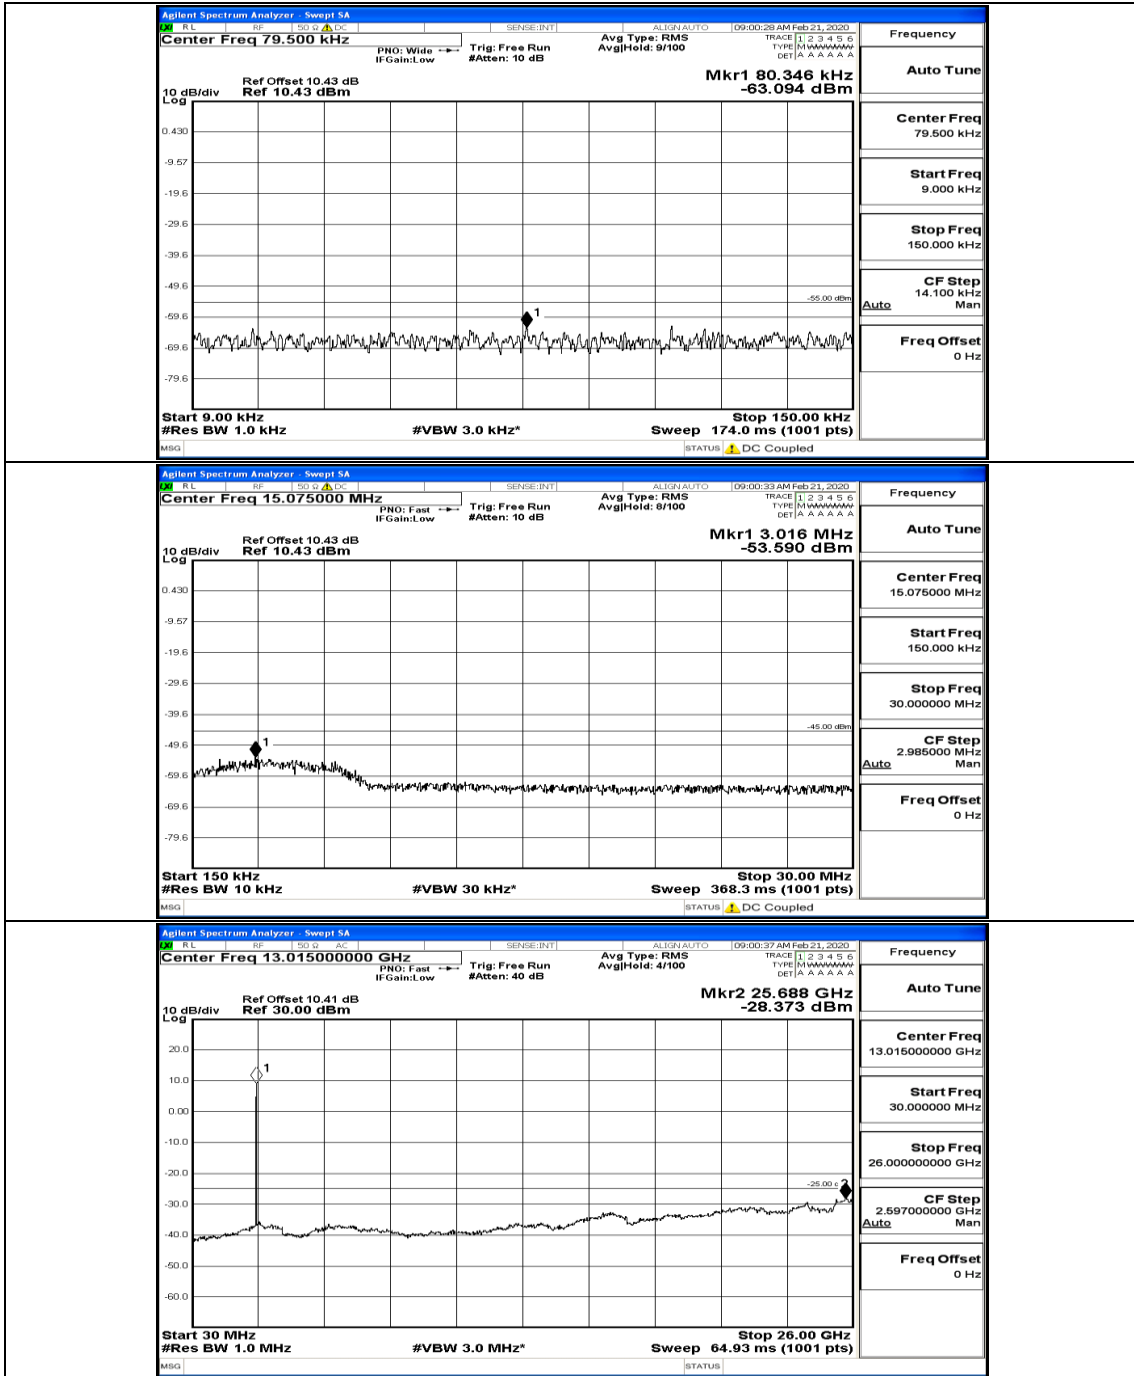

Channel Bandwidth: 10 MHz_LCH_16QAM_50RB#0

Channel Bandwidth: 10 MHz_MCH_16QAM_1RB#0

Channel Bandwidth: 10 MHz_HCH_16QAM_1RB#0

Channel Bandwidth: 15 MHz

(Channel Bandwidth:15 MHz)_LCH_QPSK_37RB#18

(Channel Bandwidth:15 MHz)_MCH_QPSK_1RB#0

(Channel Bandwidth:15 MHz)_MCH_QPSK_37RB#18

(Channel Bandwidth:15 MHz)_MCH_QPSK_75RB#0

(Channel Bandwidth:15 MHz)_HCH_QPSK_1RB#0

(Channel Bandwidth:15 MHz)_HCH_QPSK_75RB#0

(Channel Bandwidth:15 MHz)_LCH_16QAM_1RB#0