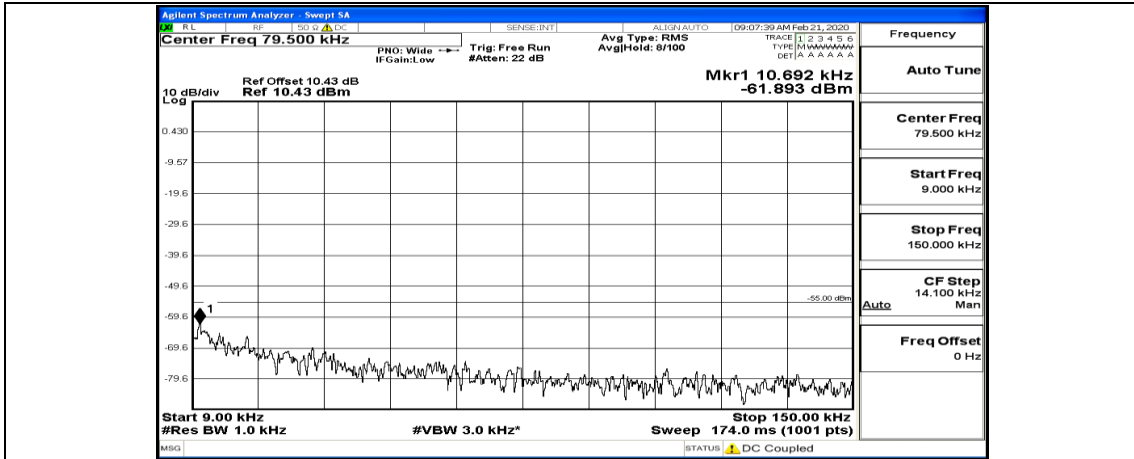

(Channel Bandwidth:15 MHz)_HCH_QPSK_1RB#0