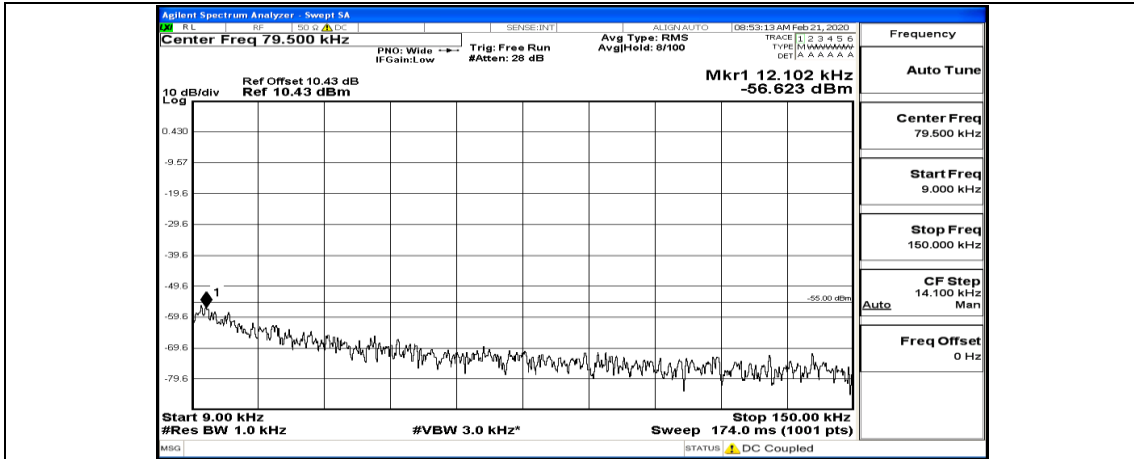

Channel Bandwidth: 10 MHz_LCH_16QAM_50RB#0

Channel Bandwidth: 10 MHz_MCH_16QAM_1RB#0

Channel Bandwidth: 10 MHz_HCH_16QAM_1RB#0

Channel Bandwidth: 15 MHz

(Channel Bandwidth:15 MHz)_LCH_QPSK_37RB#18

(Channel Bandwidth:15 MHz)_MCH_QPSK_1RB#0