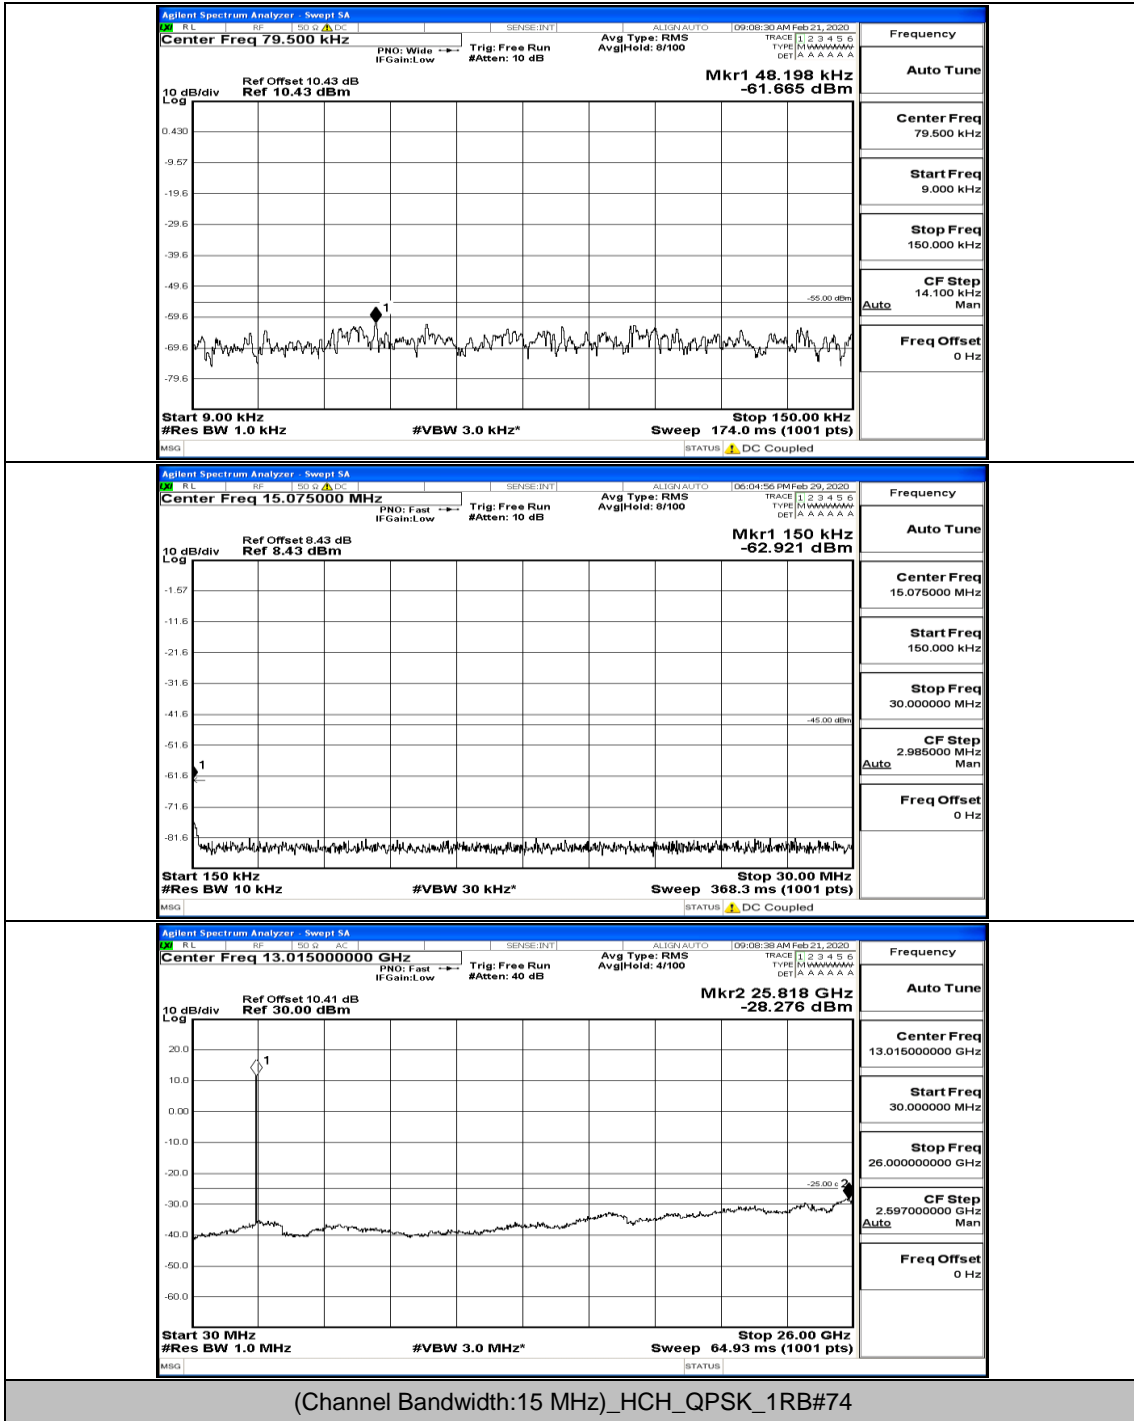

Channel Bandwidth: 10 MHz_LCH_16QAM_50RB#0

Channel Bandwidth: 10 MHz_MCH_16QAM_1RB#0

Channel Bandwidth: 10 MHz_HCH_16QAM_1RB#0

Channel Bandwidth: 15 MHz

(Channel Bandwidth:15 MHz)_LCH_QPSK_37RB#18

(Channel Bandwidth:15 MHz)_MCH_QPSK_1RB#0

(Channel Bandwidth:15 MHz)_MCH_QPSK_37RB#18

(Channel Bandwidth:15 MHz)_MCH_QPSK_75RB#0

(Channel Bandwidth:15 MHz)_HCH_QPSK_1RB#0

(Channel Bandwidth:15 MHz)_HCH_QPSK_75RB#0

(Channel Bandwidth:15 MHz)_LCH_16QAM_1RB#0