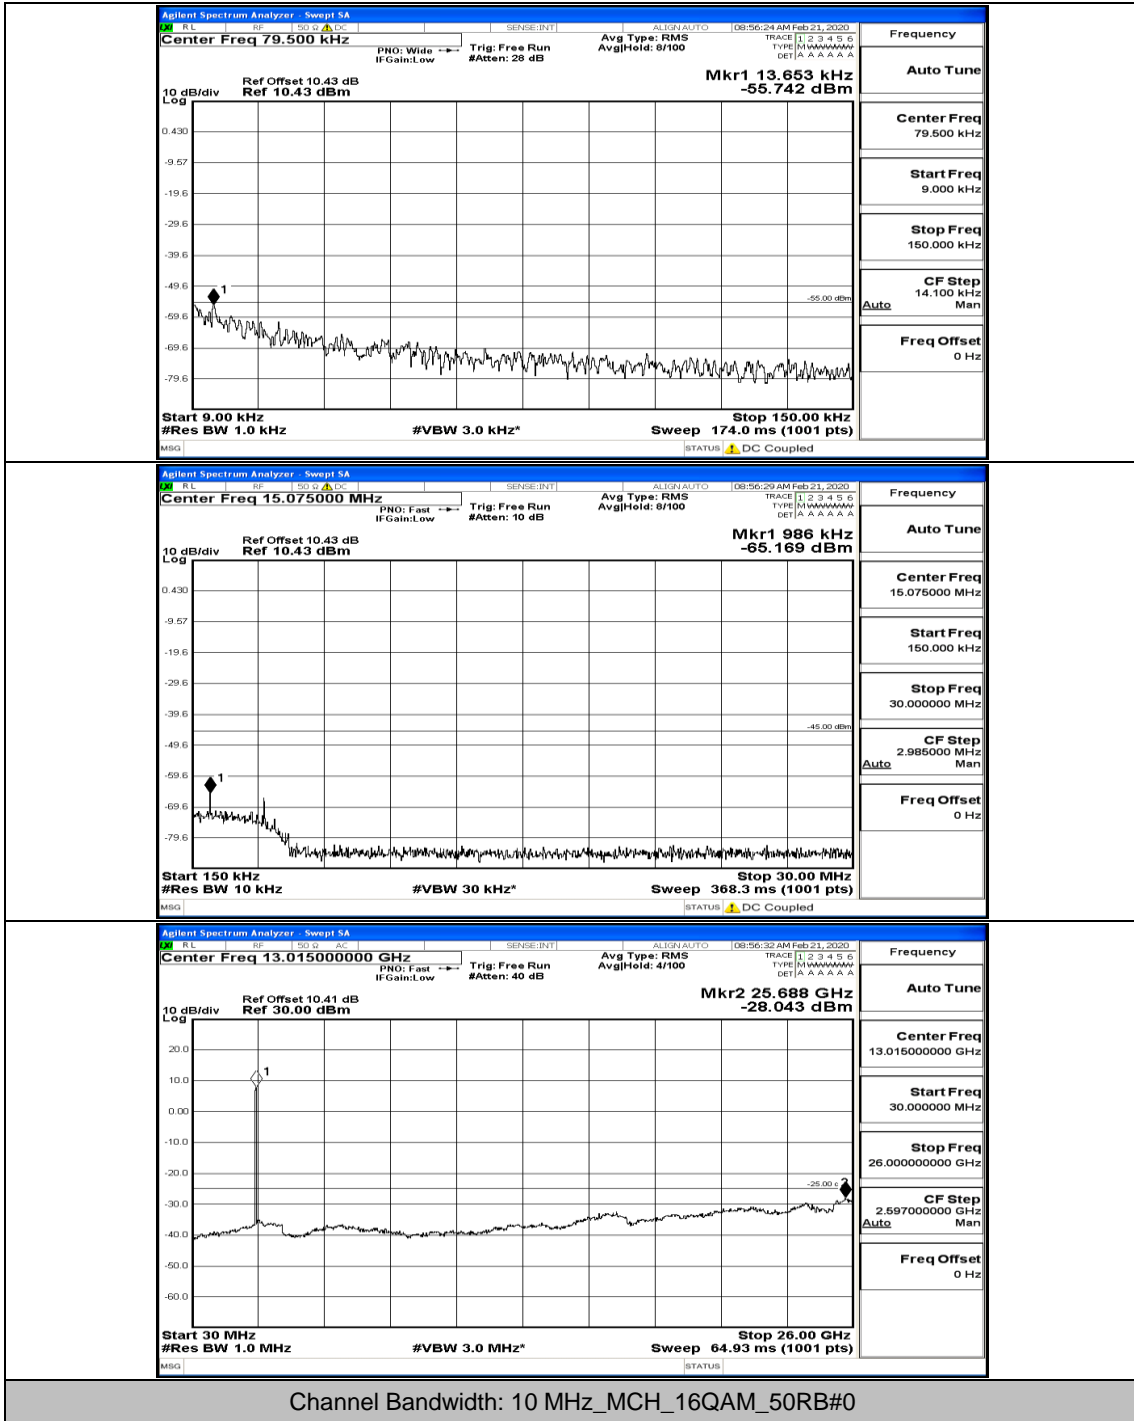

Channel Bandwidth: 10 MHz_LCH_16QAM_50RB#0

Channel Bandwidth: 10 MHz_MCH_16QAM_1RB#0

Channel Bandwidth: 10 MHz_HCH_16QAM_1RB#0

Channel Bandwidth: 15 MHz

(Channel Bandwidth:15 MHz)_LCH_QPSK_37RB#18

(Channel Bandwidth:15 MHz)_MCH_QPSK_1RB#0

(Channel Bandwidth:15 MHz)_MCH_QPSK_37RB#18

(Channel Bandwidth:15 MHz)_MCH_QPSK_75RB#0

(Channel Bandwidth:15 MHz)_HCH_QPSK_1RB#0

(Channel Bandwidth:15 MHz)_HCH_QPSK_75RB#0

(Channel Bandwidth:15 MHz)_LCH_16QAM_1RB#0