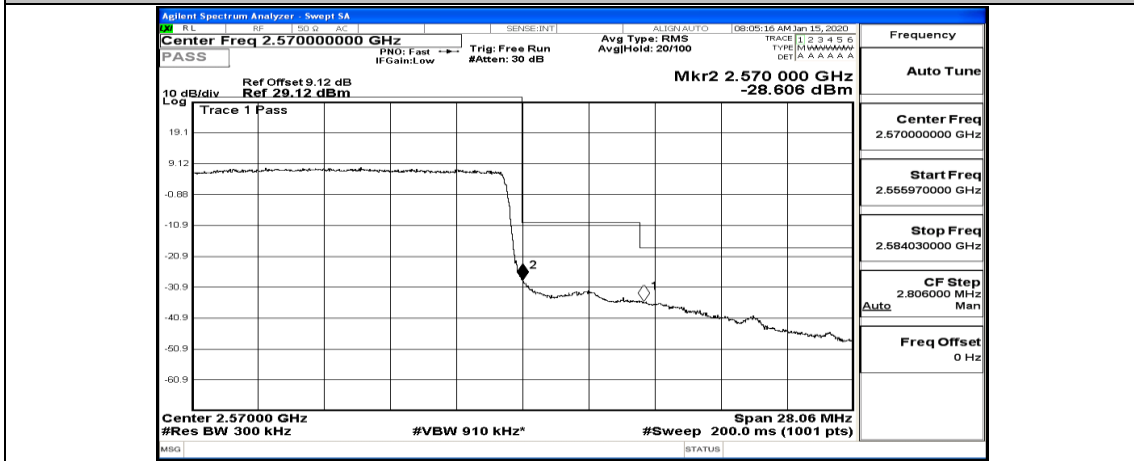

Channel Bandwidth: 20 MHz

(Channel Bandwidth:15 MHz)_HCH_16QAM_75RB#0