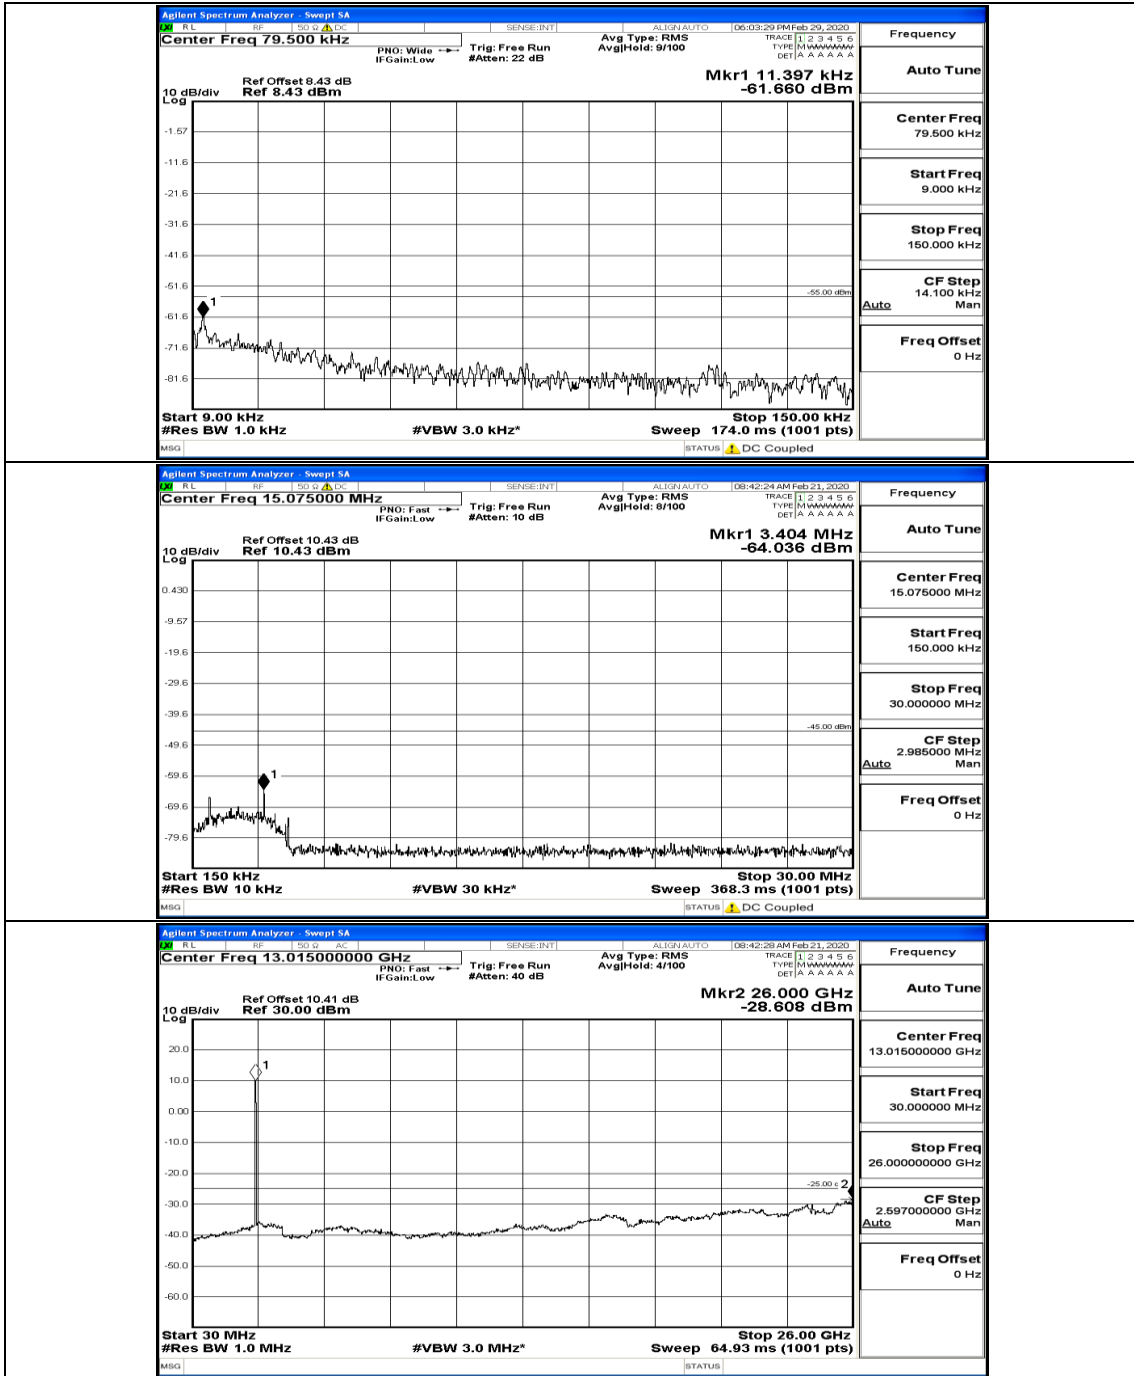

(Channel Bandwidth: 5 MHz)_HCH_QPSK_1RB#0