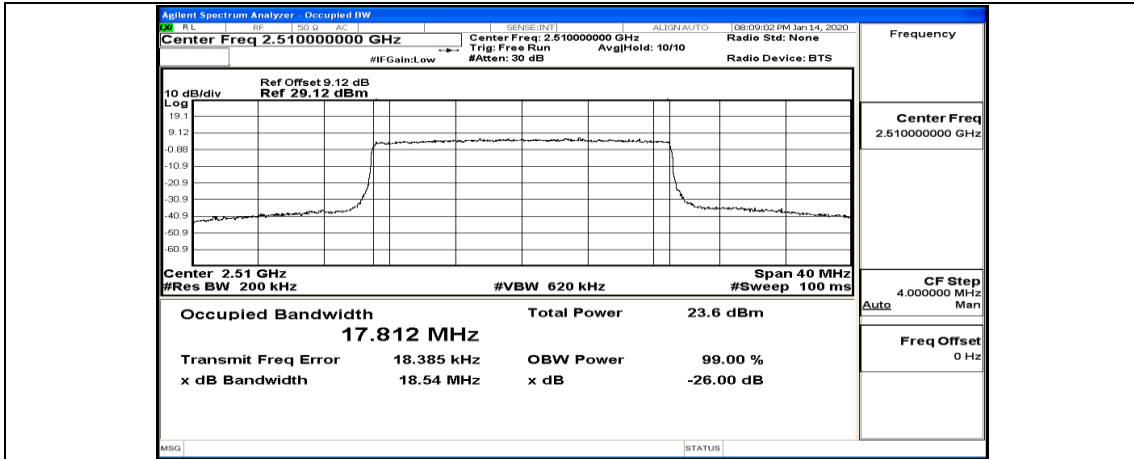

(Channel Bandwidth:20 MHz)_LCH_16QAM_50RB#0

(Channel Bandwidth:20 MHz)_LCH_16QAM_50RB#25

(Channel Bandwidth:20 MHz)_LCH_16QAM_50RB#50

(Channel Bandwidth:20 MHz)_LCH_16QAM_100RB#0

(Channel Bandwidth:20 MHz)_MCH_16QAM_1RB#0

(Channel Bandwidth:20 MHz)_MCH_16QAM_1RB#50

(Channel Bandwidth:20 MHz)_MCH_16QAM_1RB#99

(Channel Bandwidth:20 MHz)_MCH_16QAM_50RB#0

(Channel Bandwidth:20 MHz)_MCH_16QAM_50RB#25

(Channel Bandwidth:20 MHz)_MCH_16QAM_50RB#50