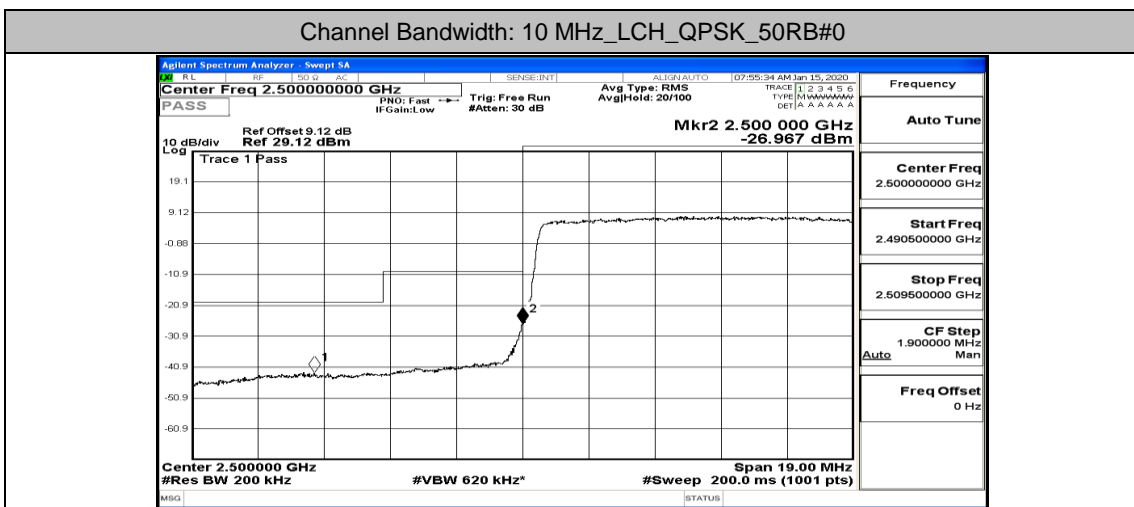

(Channel Bandwidth:20 MHz)_HCH_16QAM_50RB#25

(Channel Bandwidth:20 MHz)_HCH_16QAM_50RB#50

(Channel Bandwidth:20 MHz)_HCH_16QAM_100RB#0

E.4: Band Edge

Test Graphs

Channel Bandwidth: 5 MHz

Channel Bandwidth: 10 MHz