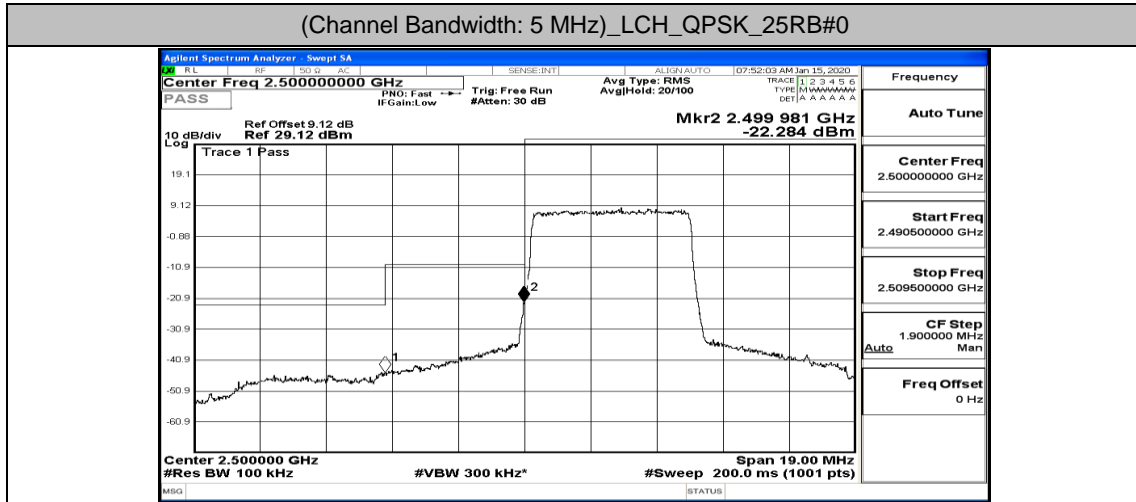

(Channel Bandwidth:20 MHz)_HCH_16QAM_50RB#25

(Channel Bandwidth:20 MHz)_HCH_16QAM_50RB#50

(Channel Bandwidth:20 MHz)_HCH_16QAM_100RB#0

E.4: Band Edge

Test Graphs

Channel Bandwidth: 5 MHz

Channel Bandwidth: 10 MHz