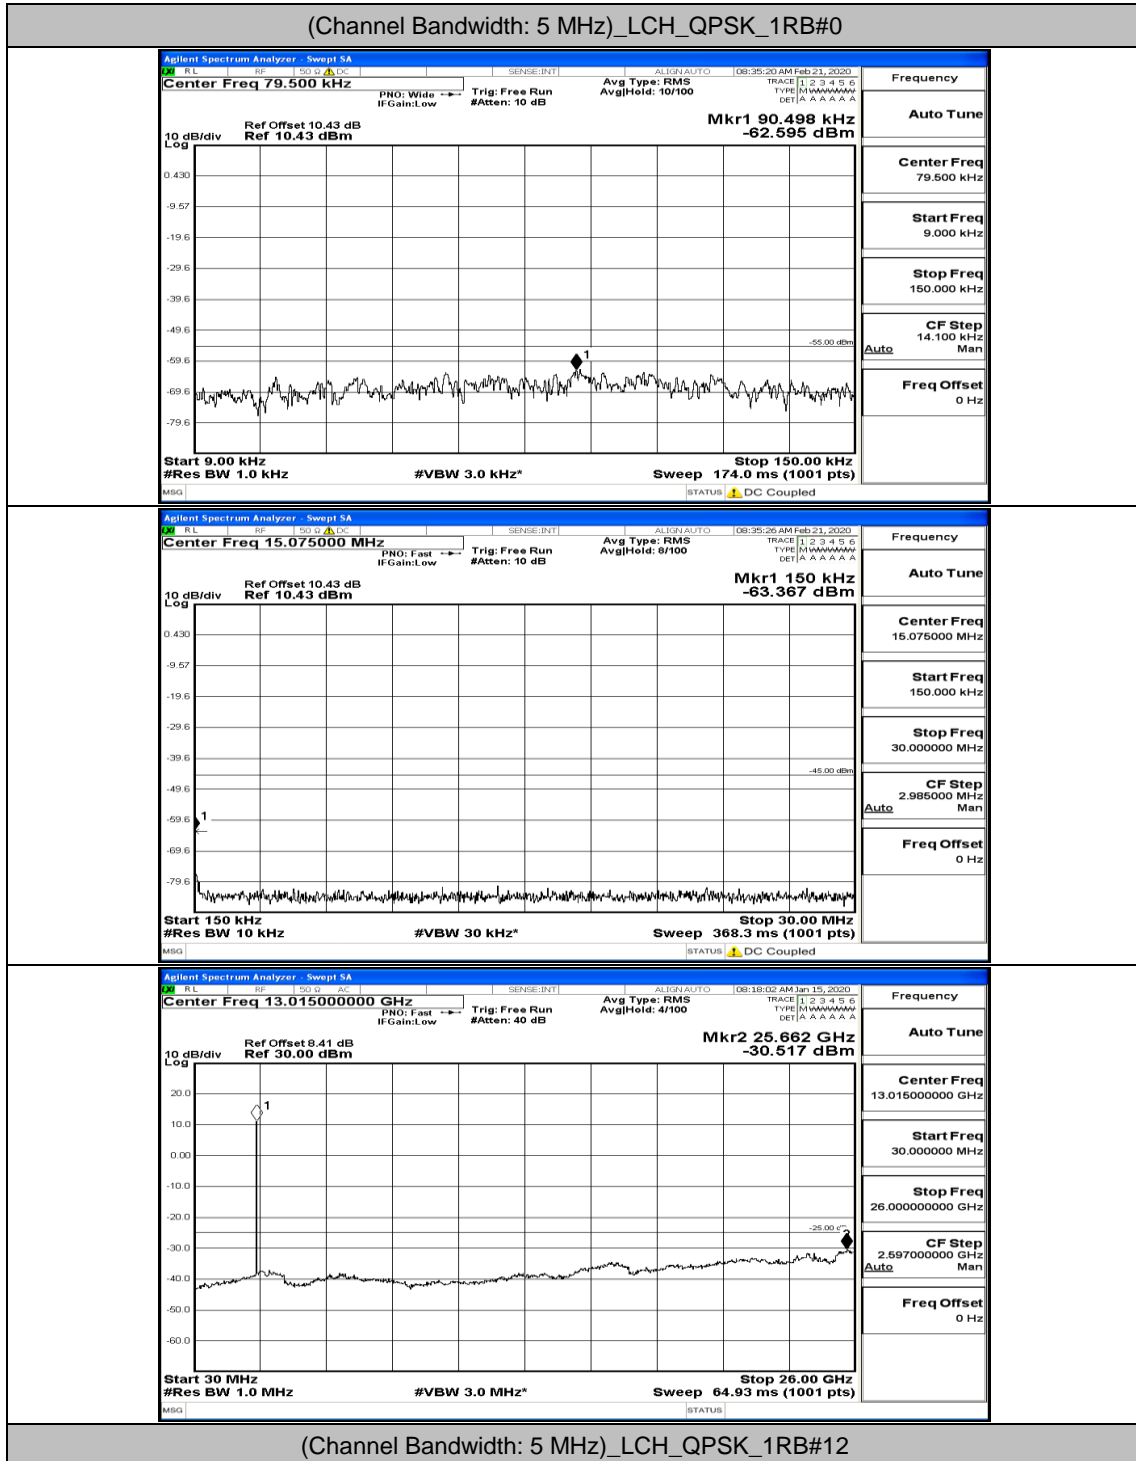

Channel Bandwidth: 15 MHz

(Channel Bandwidth:15 MHz)_HCH_16QAM_75RB#0

Channel Bandwidth: 20 MHz

(Channel Bandwidth:20 MHz)_LCH_QPSK_100RB#0

(Channel Bandwidth:20 MHz)_HCH_QPSK_100RB#0

(Channel Bandwidth:20 MHz)_LCH_16QAM_100RB#0

(Channel Bandwidth:20 MHz)_HCH_16QAM_100RB#0

E.5: Conducted Spurious Emission

Test Graphs

Channel Bandwidth: 5 MHz

(Channel Bandwidth: 5 MHz) LCH_QPSK_25RB#0

(Channel Bandwidth: 5 MHz)_MCH_QPSK_1RB#0

(Channel Bandwidth: 5 MHz)_MCH_QPSK_1RB#24