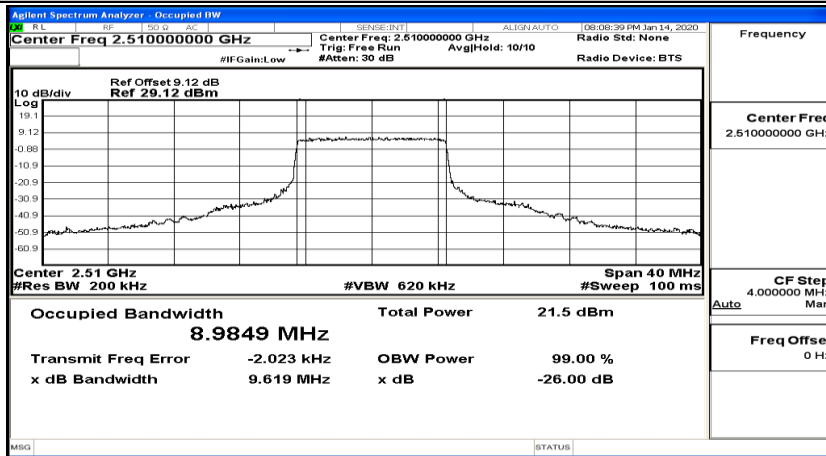

(Channel Bandwidth:20 MHz)_LCH_16QAM_50RB#0

(Channel Bandwidth:20 MHz)_LCH_16QAM_50RB#25

(Channel Bandwidth:20 MHz)_LCH_16QAM_50RB#50

(Channel Bandwidth:20 MHz)_LCH_16QAM_100RB#0

(Channel Bandwidth:20 MHz)_MCH_16QAM_1RB#0