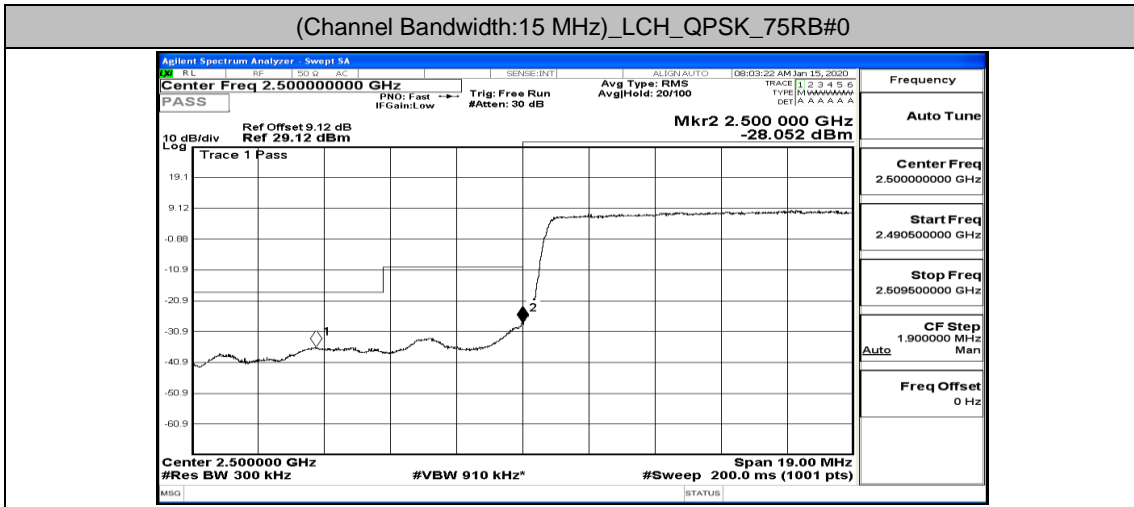

Channel Bandwidth: 15 MHz