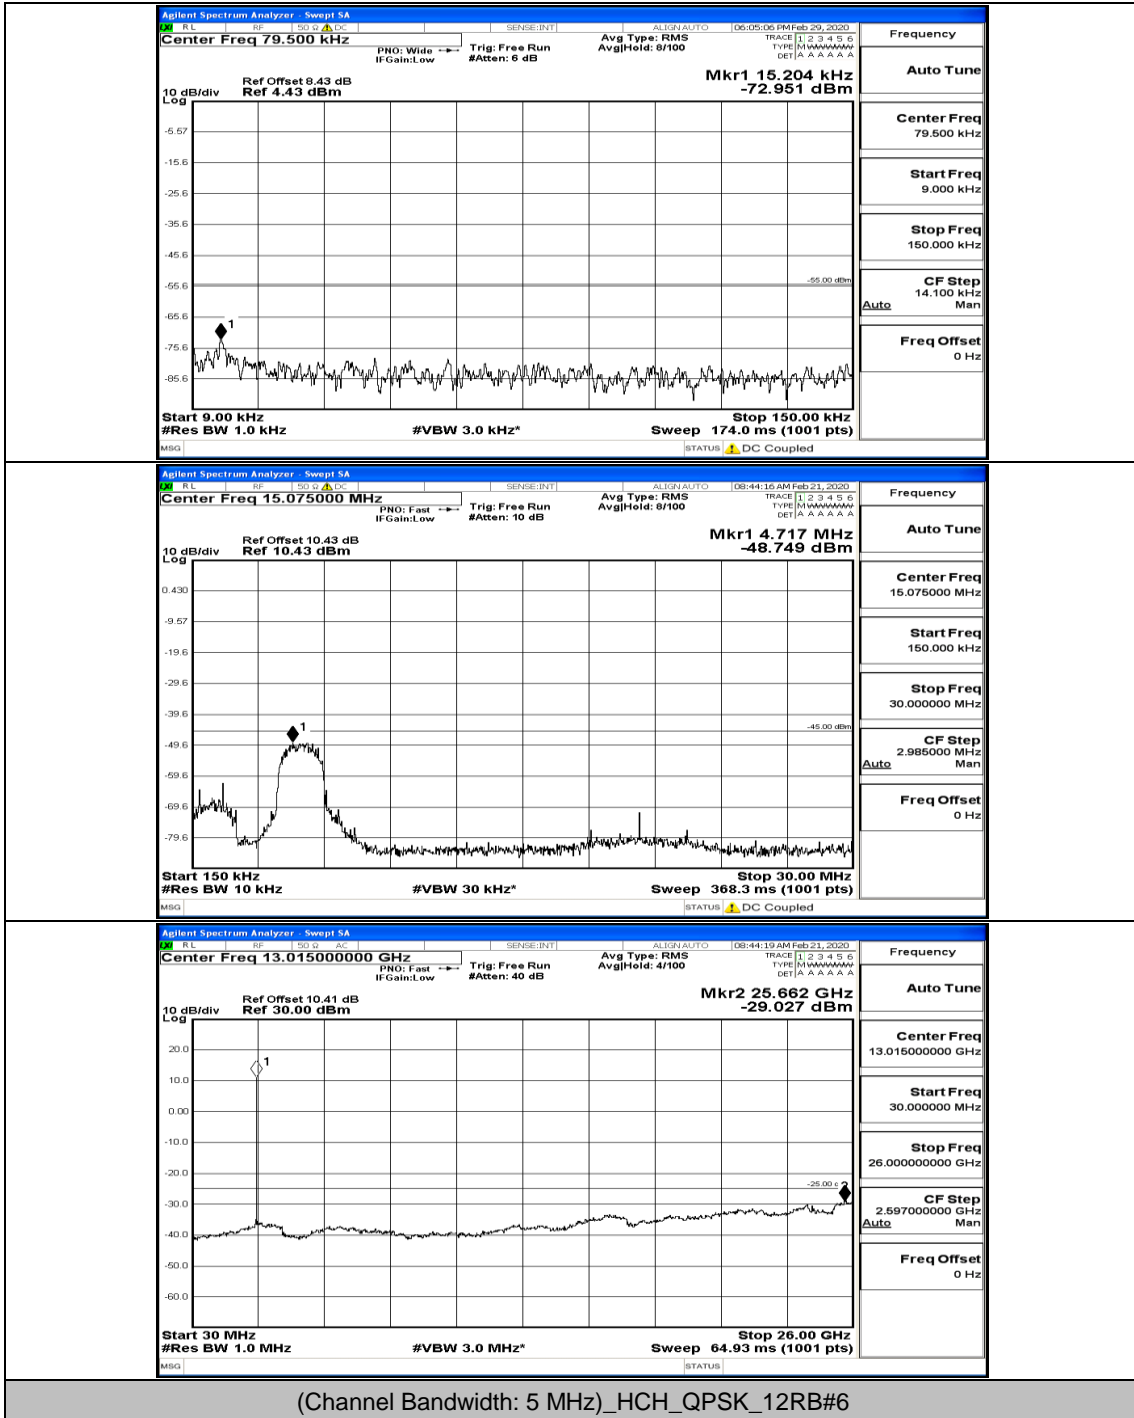

(Channel Bandwidth:20 MHz)_HCH_16QAM_100RB#0

E.5: Conducted Spurious Emission

Test Graphs

Channel Bandwidth: 5 MHz

(Channel Bandwidth: 5 MHz) LCH_QPSK_25RB#0

(Channel Bandwidth: 5 MHz)_MCH_QPSK_1RB#0

(Channel Bandwidth: 5 MHz)_MCH_QPSK_1RB#24

(Channel Bandwidth: 5 MHz)_MCH_QPSK_12RB#6

(Channel Bandwidth: 5 MHz)_HCH_QPSK_1RB#0

(Channel Bandwidth: 5 MHz)_LCH_16QAM_1RB#0

(Channel Bandwidth: 5 MHz)_LCH_16QAM_1RB#24