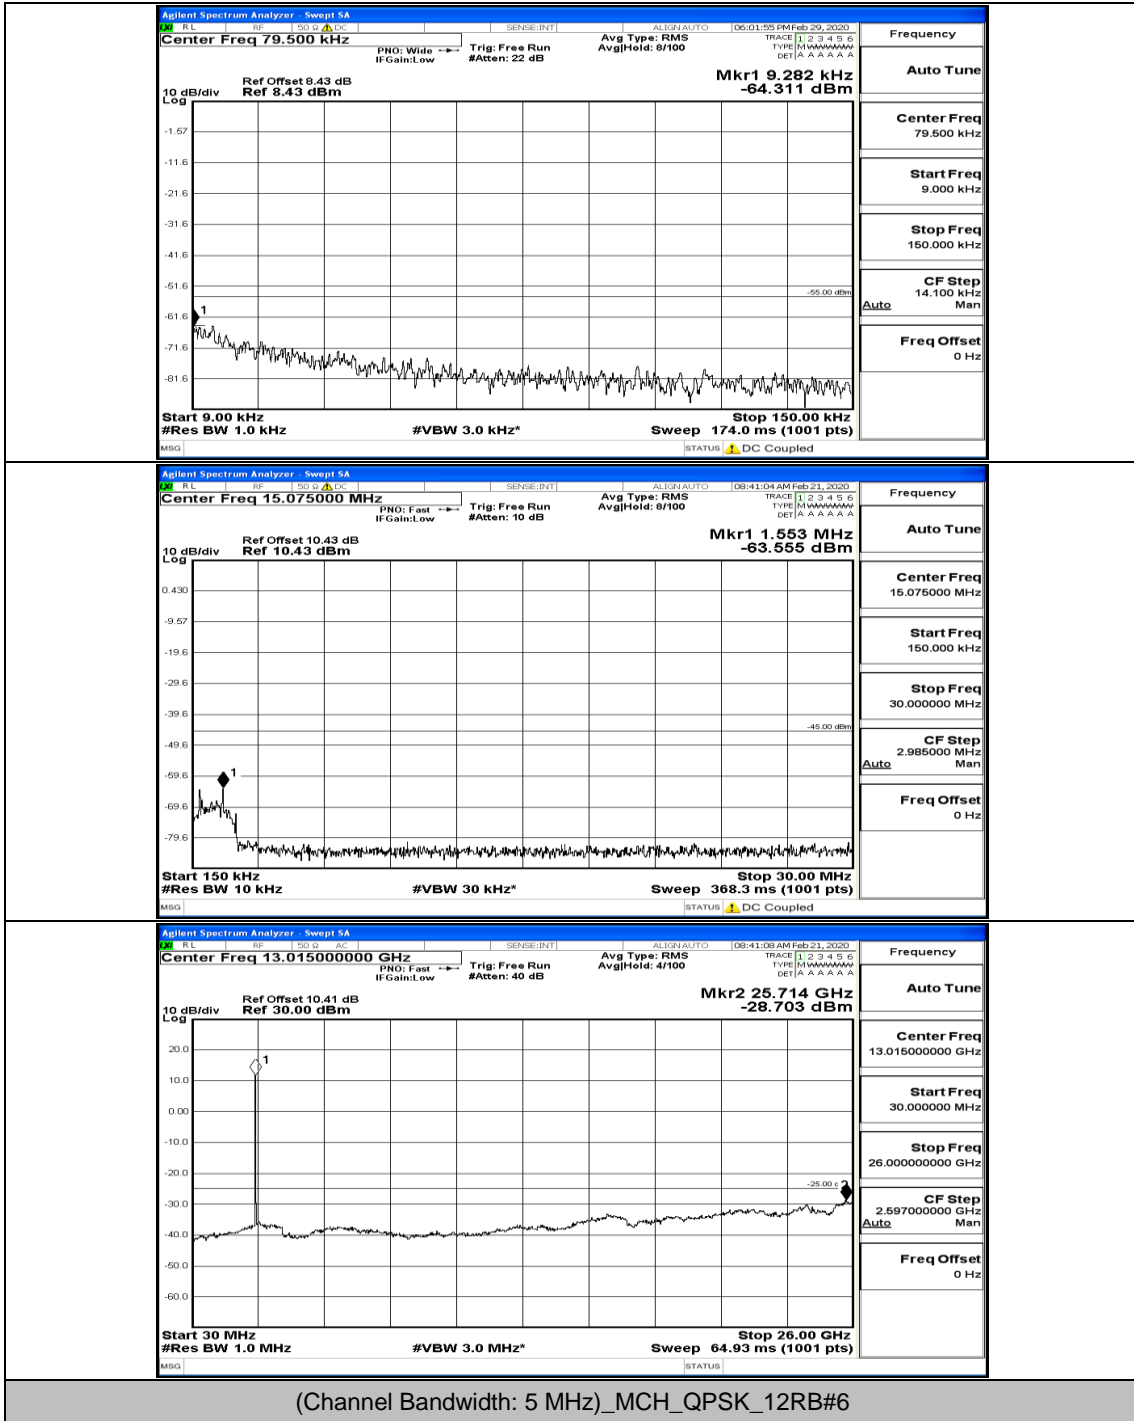

(Channel Bandwidth:20 MHz)_HCH_16QAM_100RB#0

E.5: Conducted Spurious Emission

Test Graphs

Channel Bandwidth: 5 MHz

(Channel Bandwidth: 5 MHz) LCH_QPSK_25RB#0

(Channel Bandwidth: 5 MHz)_MCH_QPSK_1RB#0

(Channel Bandwidth: 5 MHz)_MCH_QPSK_1RB#24