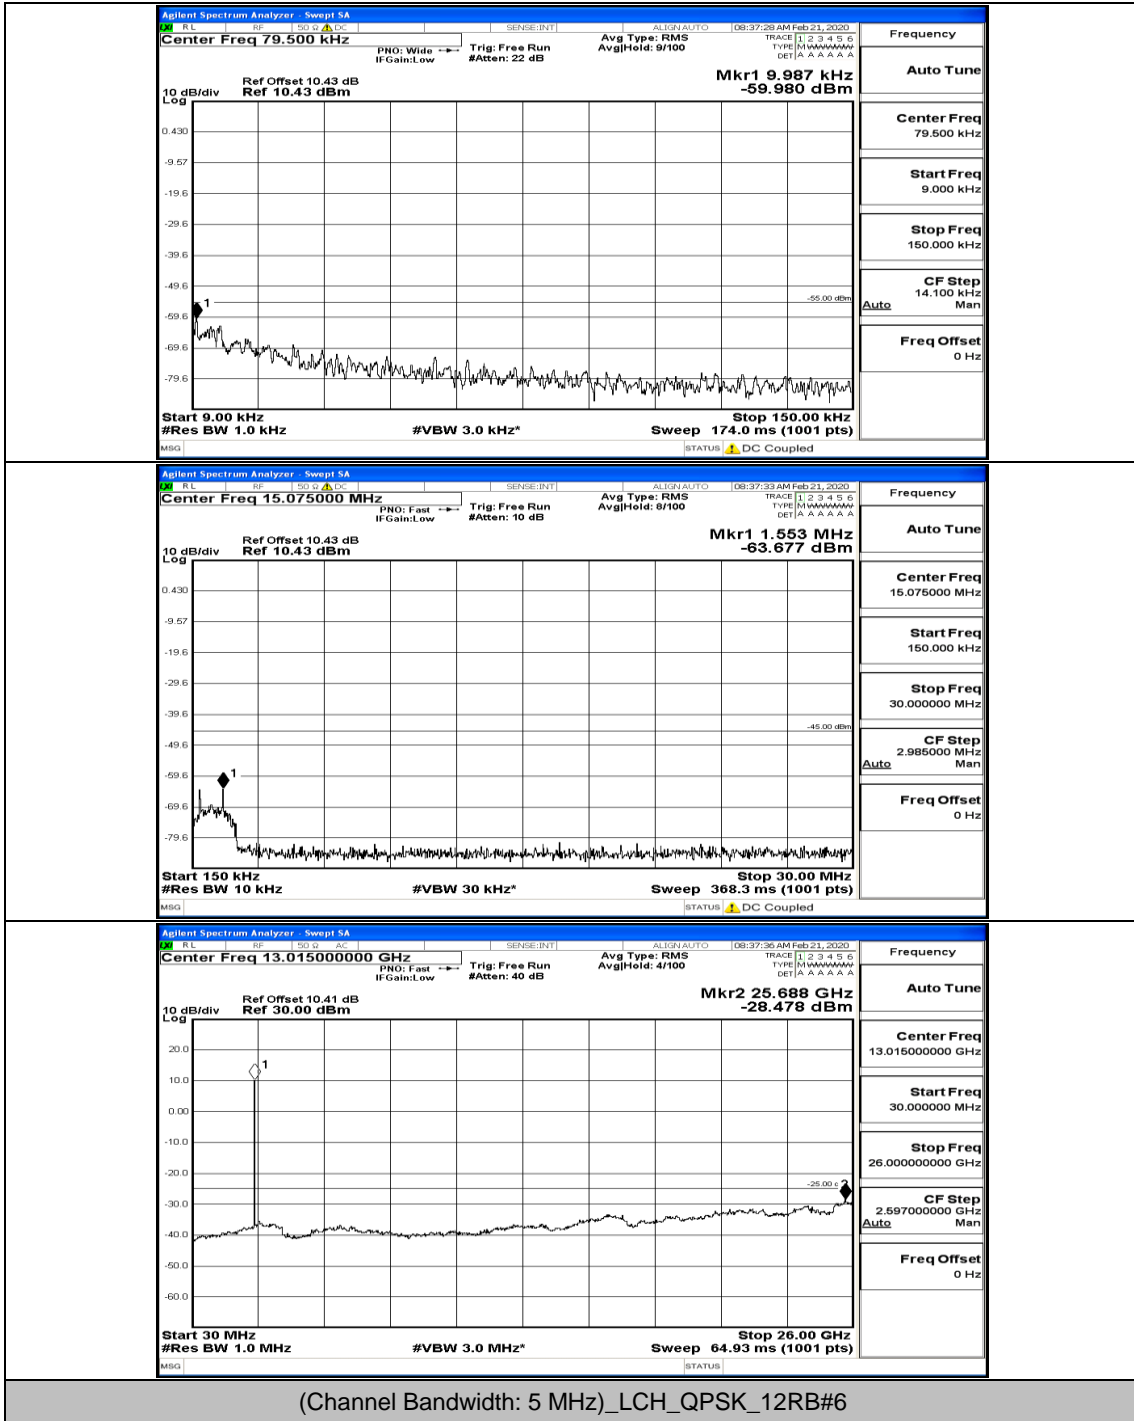

(Channel Bandwidth:20 MHz)_HCH_16QAM_100RB#0

E.5: Conducted Spurious Emission

Test Graphs

Channel Bandwidth: 5 MHz

(Channel Bandwidth: 5 MHz) LCH_QPSK_25RB#0

(Channel Bandwidth: 5 MHz)_MCH_QPSK_1RB#0

(Channel Bandwidth: 5 MHz)_MCH_QPSK_1RB#24