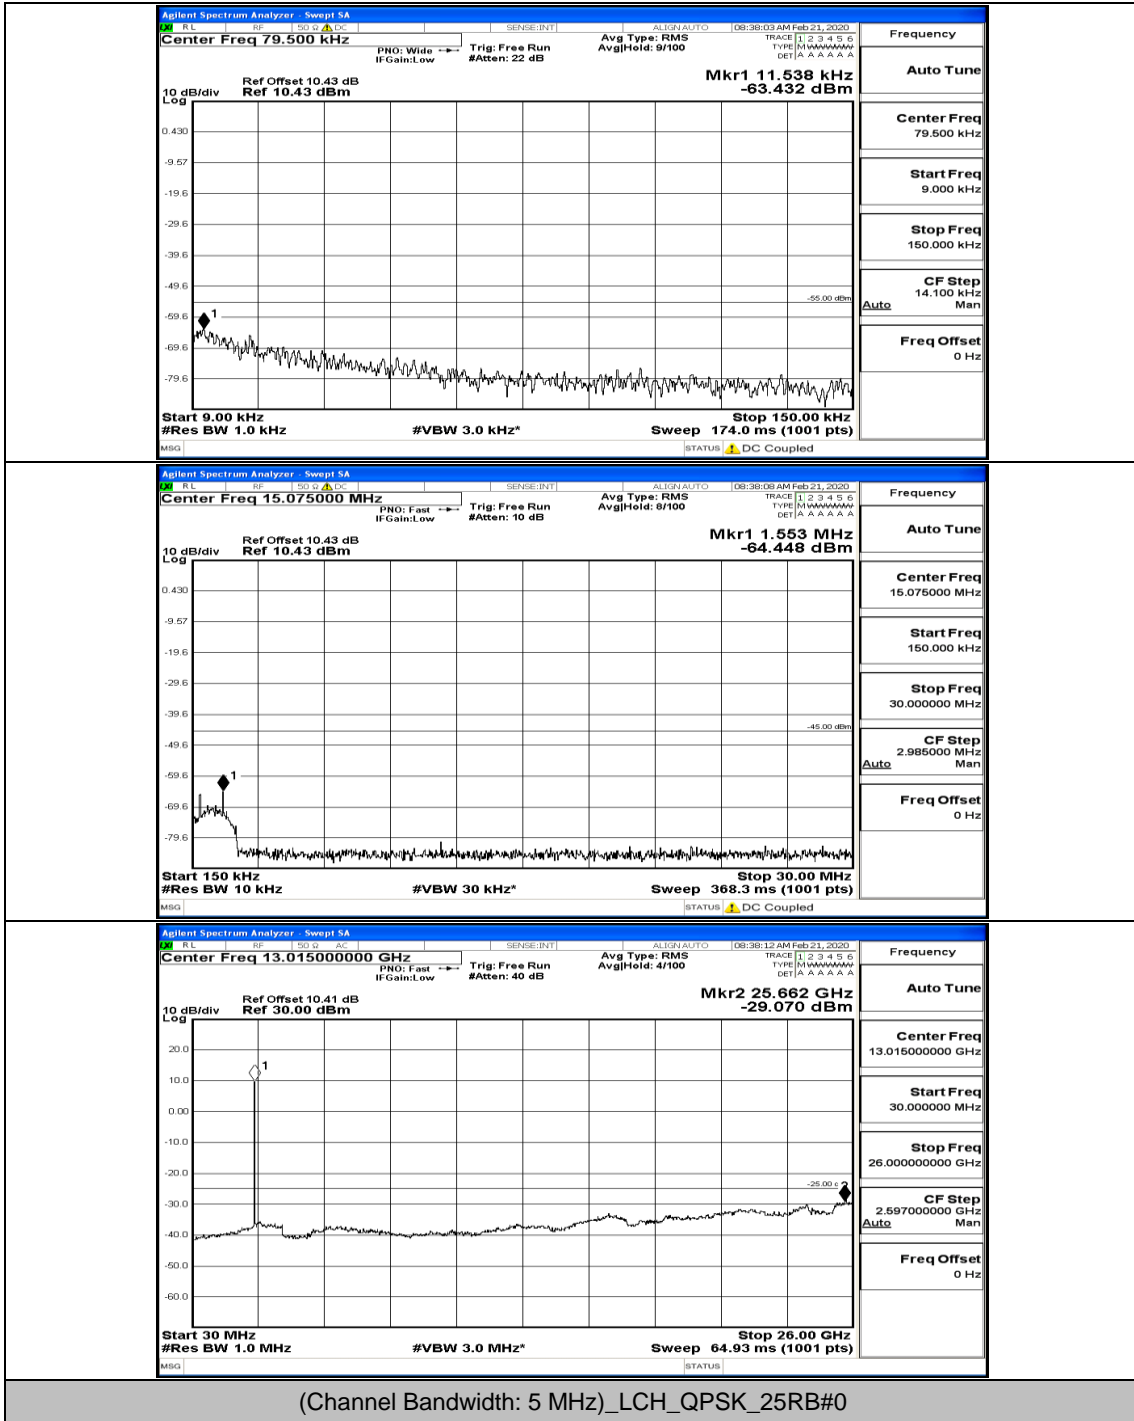

(Channel Bandwidth:20 MHz)_HCH_16QAM_100RB#0

E.5: Conducted Spurious Emission

Test Graphs

Channel Bandwidth: 5 MHz

(Channel Bandwidth: 5 MHz) LCH_QPSK_25RB#0

(Channel Bandwidth: 5 MHz)_MCH_QPSK_1RB#0

(Channel Bandwidth: 5 MHz)_MCH_QPSK_1RB#24