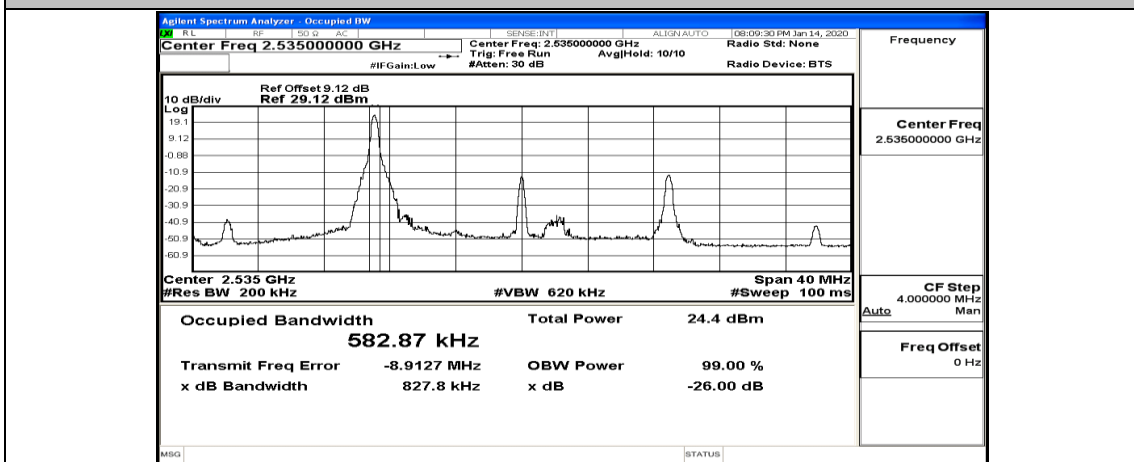

(Channel Bandwidth:20 MHz)_LCH_16QAM_50RB#0

(Channel Bandwidth:20 MHz)_LCH_16QAM_50RB#25

(Channel Bandwidth:20 MHz)_LCH_16QAM_50RB#50

(Channel Bandwidth:20 MHz)_LCH_16QAM_100RB#0

(Channel Bandwidth:20 MHz)_MCH_16QAM_1RB#0

(Channel Bandwidth:20 MHz)_MCH_16QAM_1RB#50

(Channel Bandwidth:20 MHz)_MCH_16QAM_1RB#99

(Channel Bandwidth:20 MHz)_MCH_16QAM_50RB#0

(Channel Bandwidth:20 MHz)_MCH_16QAM_50RB#25

(Channel Bandwidth:20 MHz)_MCH_16QAM_50RB#50