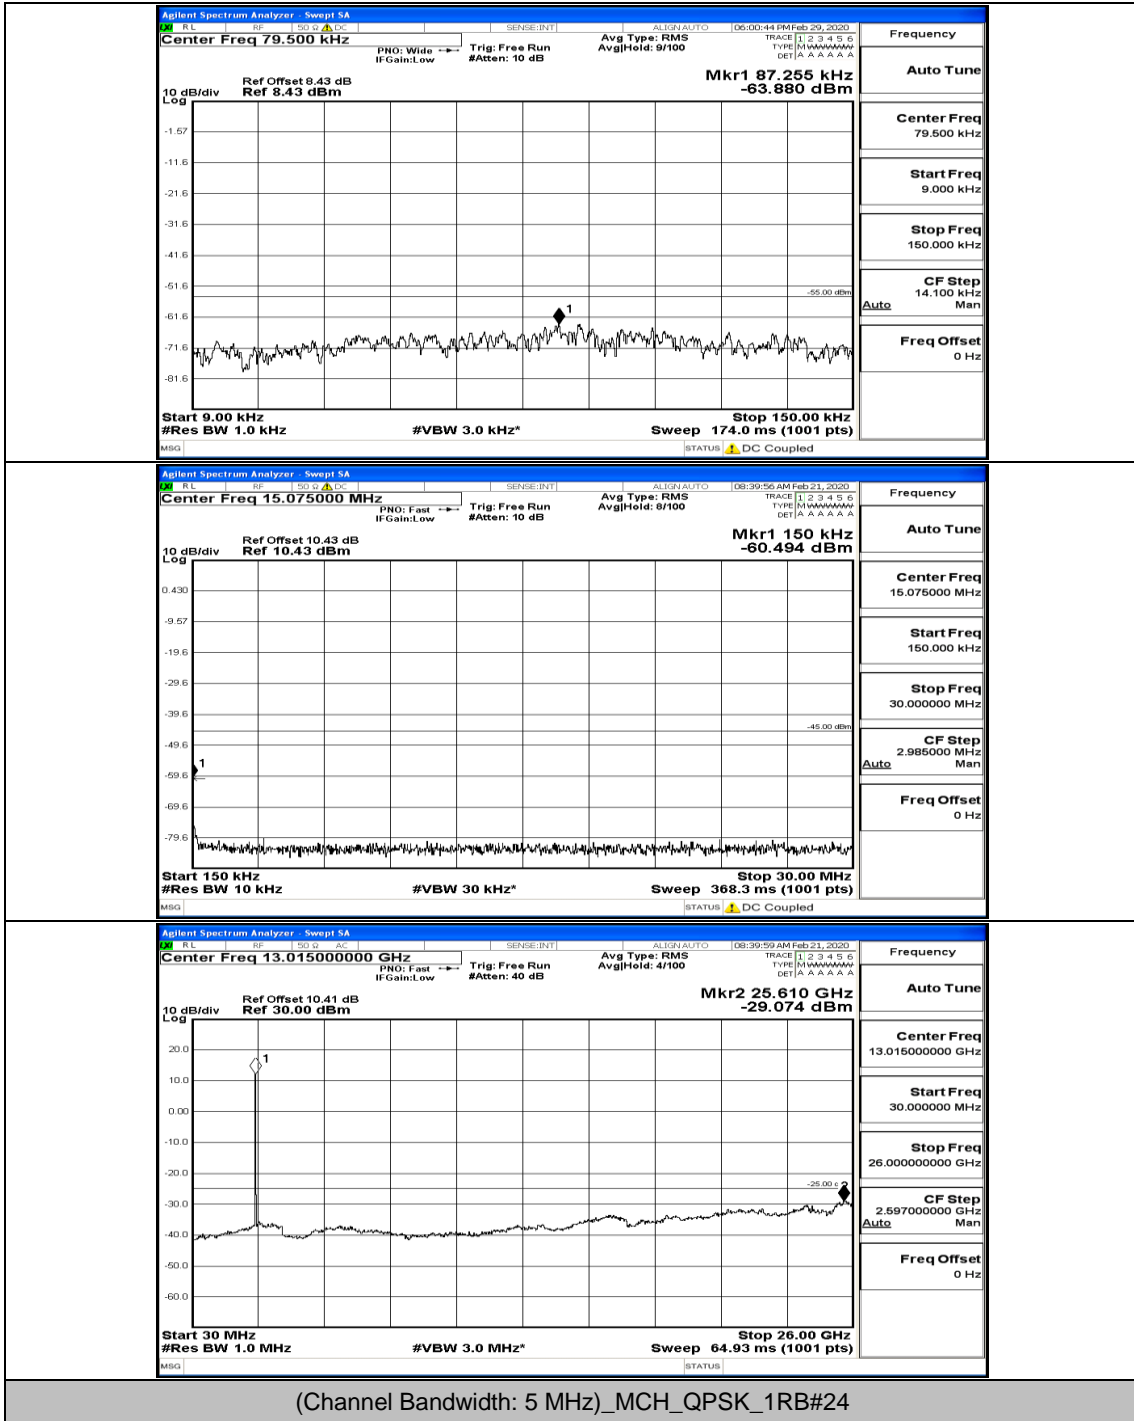

(Channel Bandwidth:20 MHz)_HCH_16QAM_100RB#0

E.5: Conducted Spurious Emission

Test Graphs

Channel Bandwidth: 5 MHz

(Channel Bandwidth: 5 MHz) LCH_QPSK_25RB#0

(Channel Bandwidth: 5 MHz)_MCH_QPSK_1RB#0

(Channel Bandwidth: 5 MHz)_MCH_QPSK_1RB#24