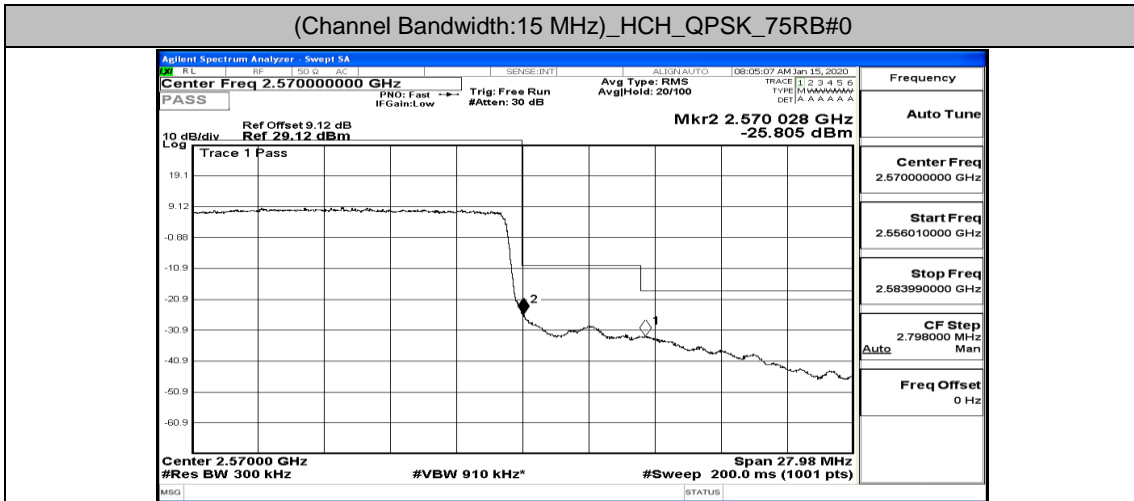

Channel Bandwidth: 15 MHz