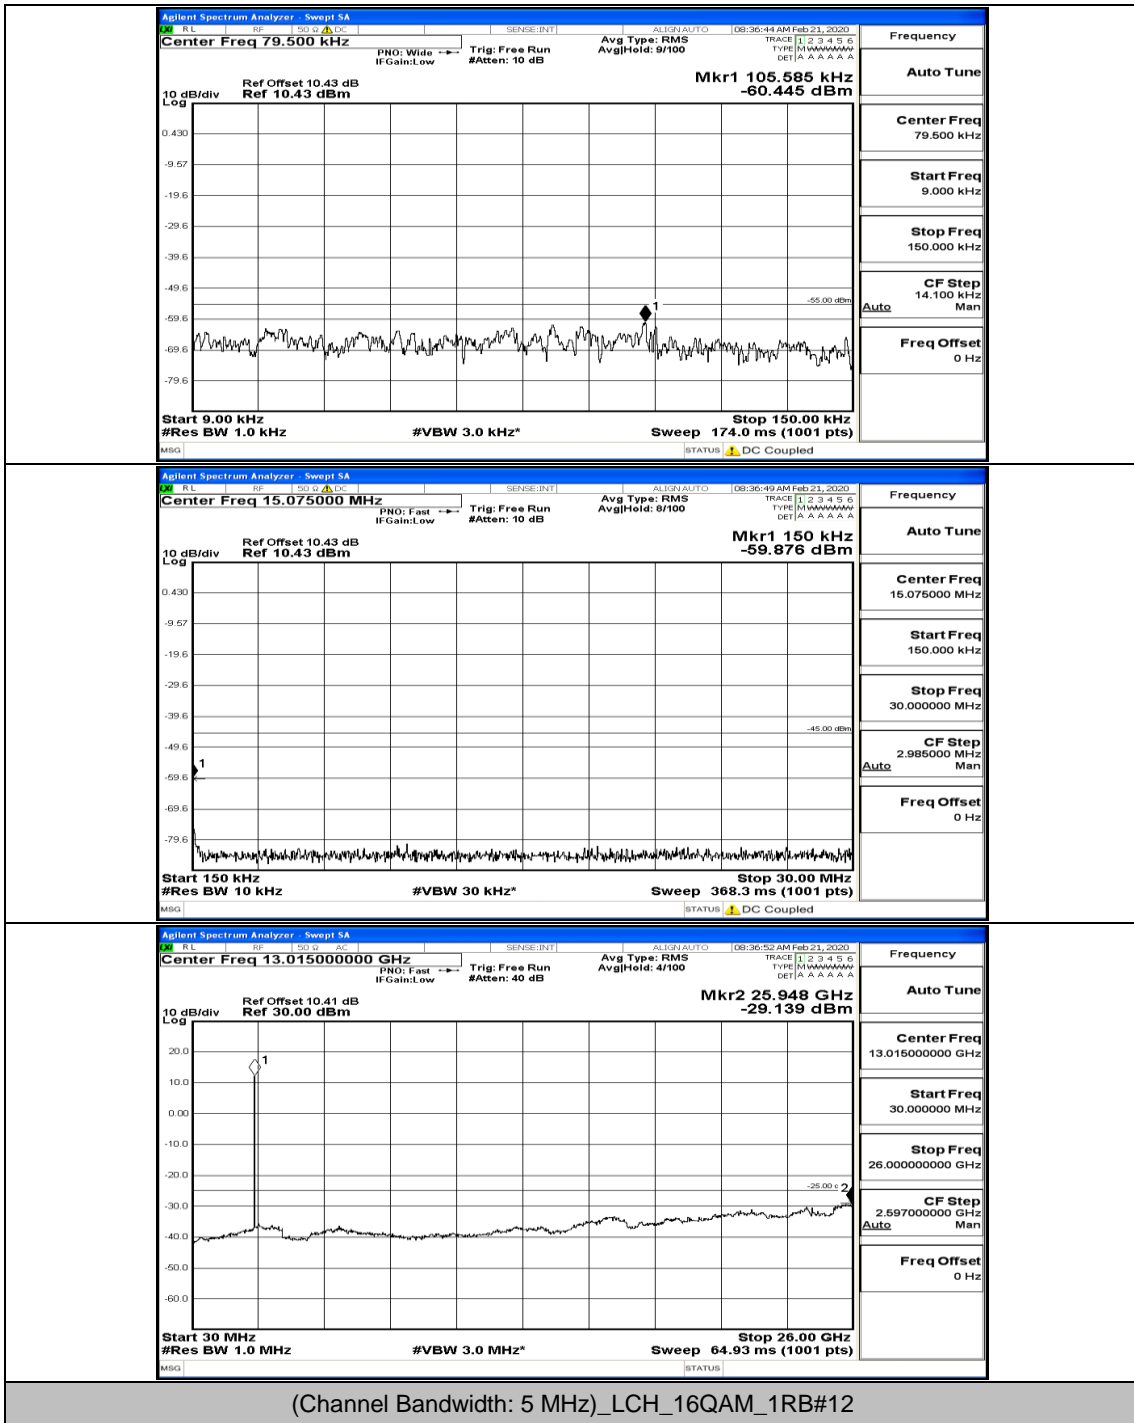

(Channel Bandwidth:20 MHz)_HCH_16QAM_100RB#0

E.5: Conducted Spurious Emission

Test Graphs

Channel Bandwidth: 5 MHz

(Channel Bandwidth: 5 MHz) LCH_QPSK_25RB#0

(Channel Bandwidth: 5 MHz)_MCH_QPSK_1RB#0

(Channel Bandwidth: 5 MHz)_MCH_QPSK_1RB#24

(Channel Bandwidth: 5 MHz)_MCH_QPSK_12RB#6

(Channel Bandwidth: 5 MHz)_HCH_QPSK_1RB#0

(Channel Bandwidth: 5 MHz)_LCH_16QAM_1RB#0

(Channel Bandwidth: 5 MHz)_LCH_16QAM_1RB#24