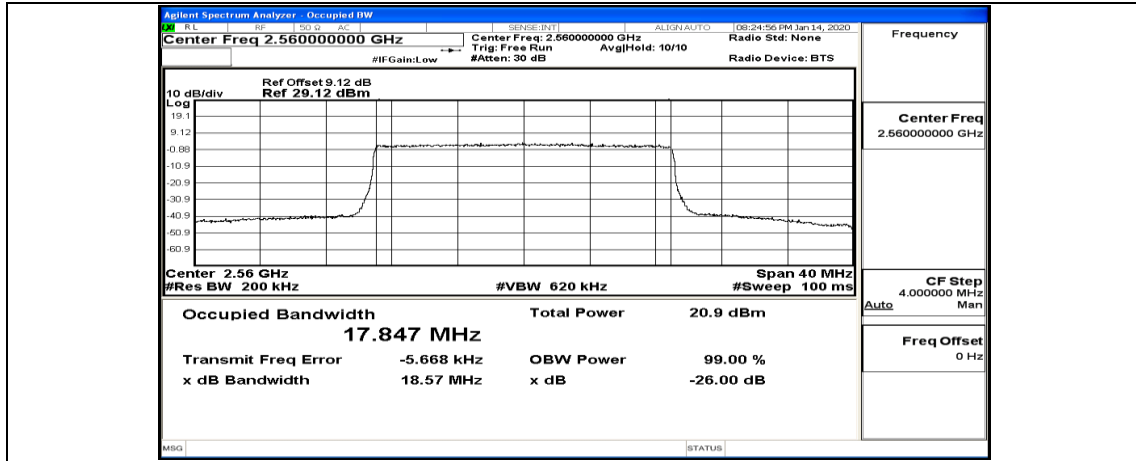

(Channel Bandwidth:20 MHz)_MCH_16QAM_100RB#0

(Channel Bandwidth:20 MHz)_HCH_16QAM_1RB#0

(Channel Bandwidth:20 MHz)_HCH_16QAM_1RB#50

(Channel Bandwidth:20 MHz)_HCH_16QAM_1RB#99

(Channel Bandwidth:20 MHz)_HCH_16QAM_50RB#0

(Channel Bandwidth:20 MHz)_HCH_16QAM_50RB#25

(Channel Bandwidth:20 MHz)_HCH_16QAM_50RB#50

(Channel Bandwidth:20 MHz)_HCH_16QAM_100RB#0

E.4: Band Edge

Test Graphs

Channel Bandwidth: 5 MHz

Channel Bandwidth: 10 MHz