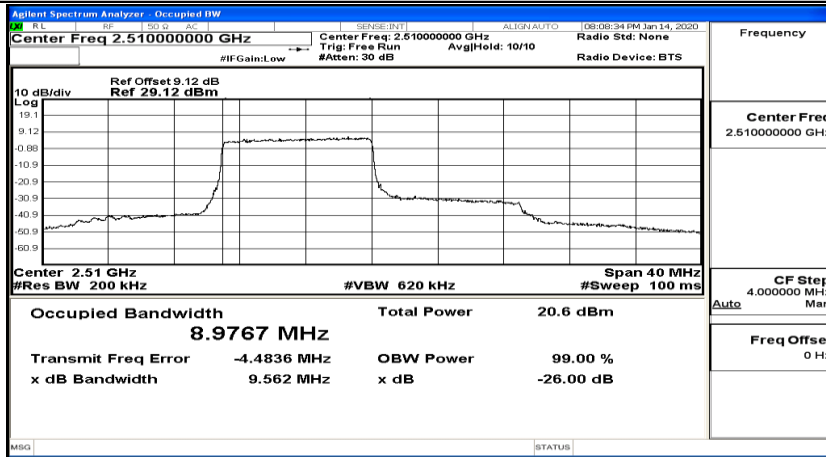

(Channel Bandwidth:20 MHz)_LCH_16QAM_50RB#0

(Channel Bandwidth:20 MHz)_LCH_16QAM_50RB#25

(Channel Bandwidth:20 MHz)_LCH_16QAM_50RB#50

(Channel Bandwidth:20 MHz)_LCH_16QAM_100RB#0

(Channel Bandwidth:20 MHz)_MCH_16QAM_1RB#0