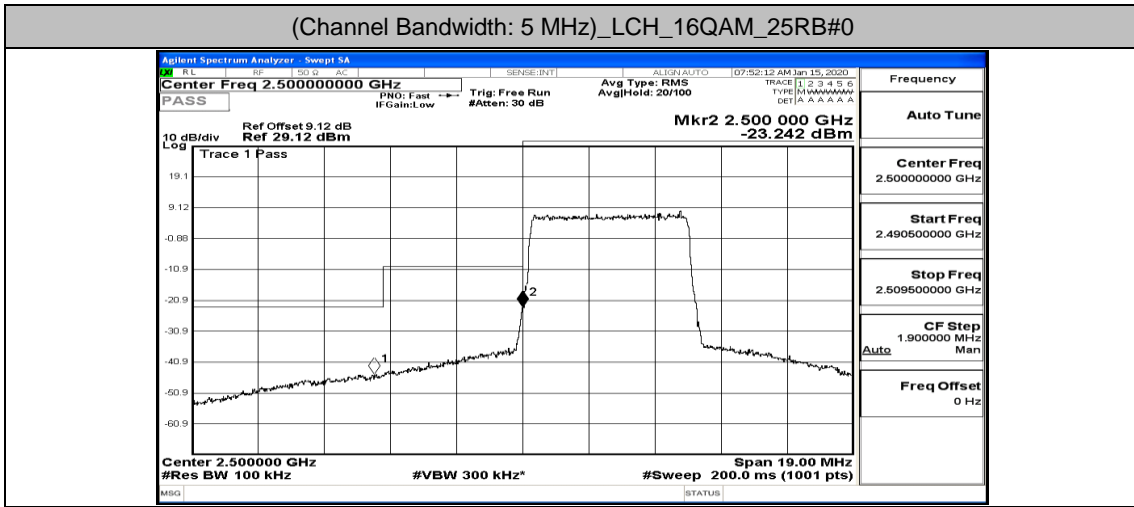

(Channel Bandwidth:20 MHz)_HCH_16QAM_50RB#25

(Channel Bandwidth:20 MHz)_HCH_16QAM_50RB#50

(Channel Bandwidth:20 MHz)_HCH_16QAM_100RB#0

E.4: Band Edge

Test Graphs

Channel Bandwidth: 5 MHz

Channel Bandwidth: 10 MHz