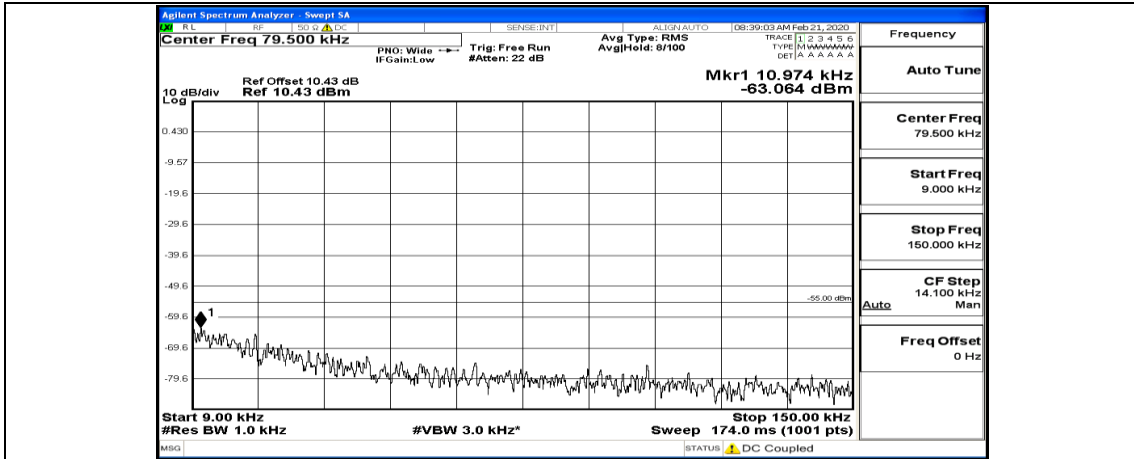

(Channel Bandwidth:20 MHz)_HCH_16QAM_100RB#0

E.5: Conducted Spurious Emission

Test Graphs

Channel Bandwidth: 5 MHz

(Channel Bandwidth: 5 MHz) LCH_QPSK_25RB#0

(Channel Bandwidth: 5 MHz)_MCH_QPSK_1RB#0

(Channel Bandwidth: 5 MHz)_MCH_QPSK_1RB#24