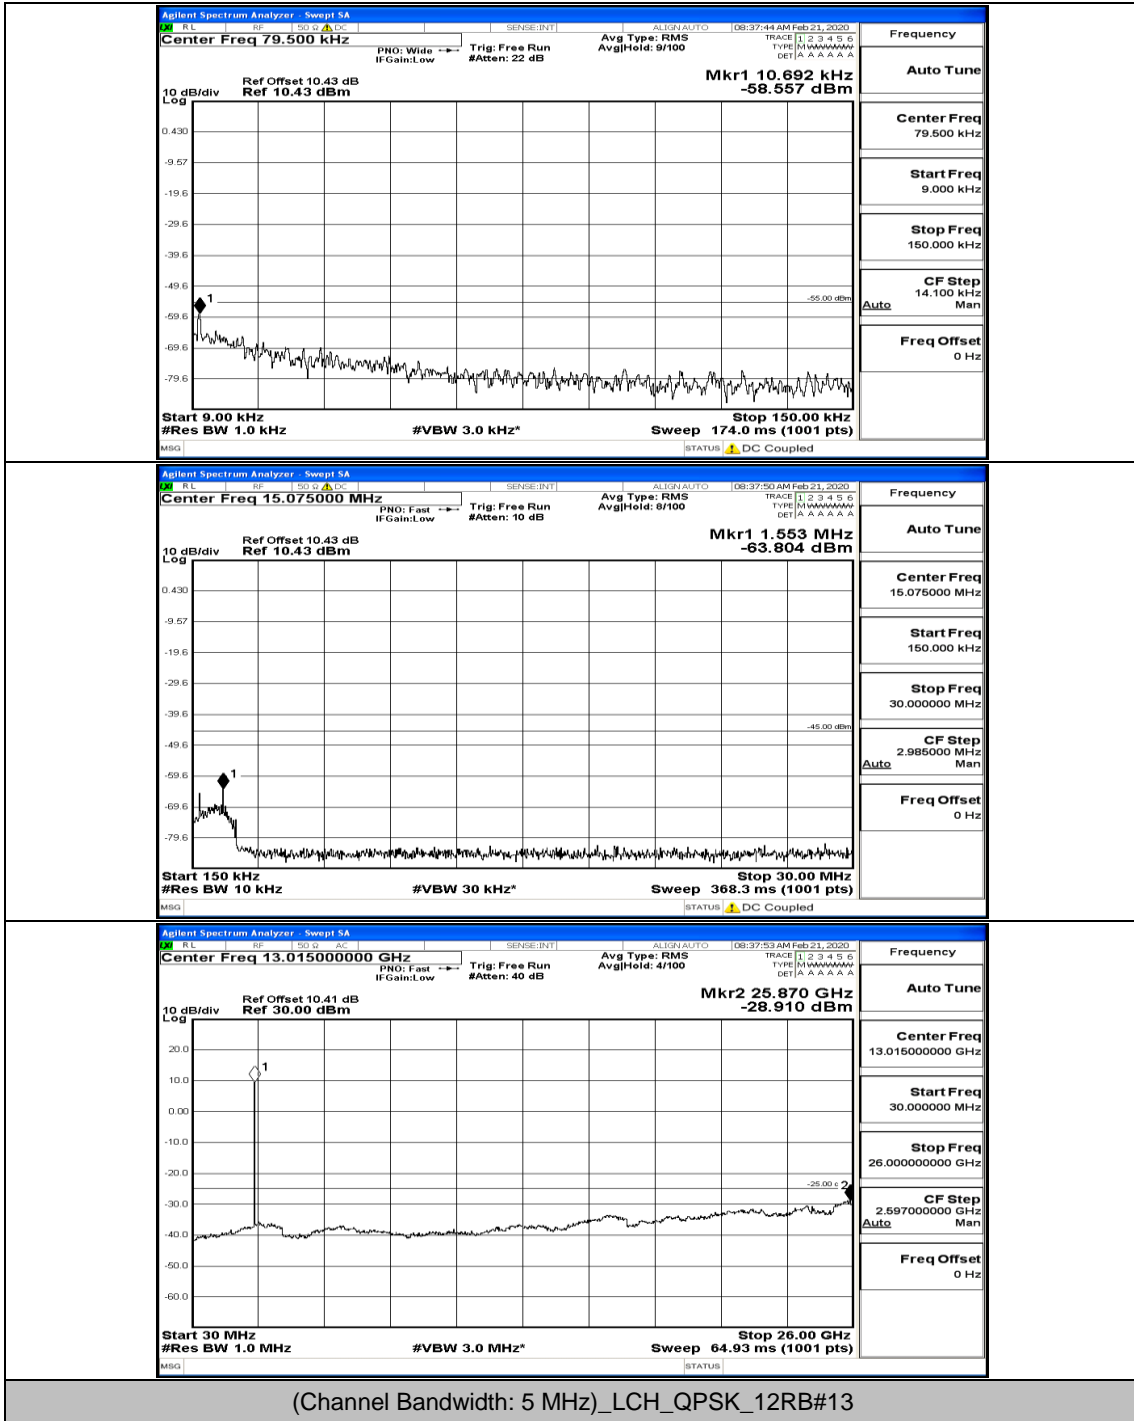

(Channel Bandwidth:20 MHz)_HCH_16QAM_100RB#0

E.5: Conducted Spurious Emission

Test Graphs

Channel Bandwidth: 5 MHz

(Channel Bandwidth: 5 MHz) LCH_QPSK_25RB#0

(Channel Bandwidth: 5 MHz)_MCH_QPSK_1RB#0

(Channel Bandwidth: 5 MHz)_MCH_QPSK_1RB#24