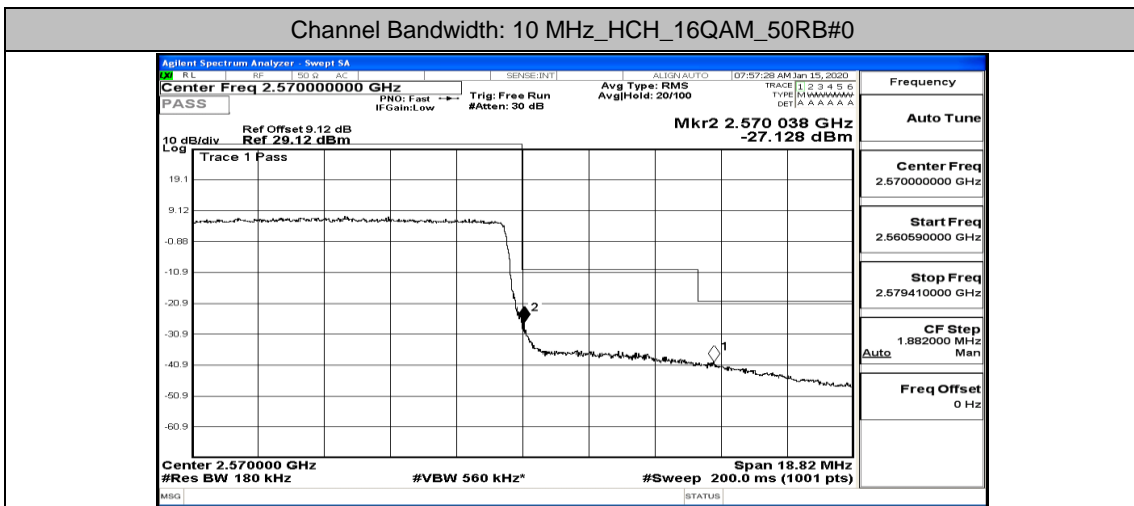

(Channel Bandwidth:20 MHz)_HCH_16QAM_50RB#25

(Channel Bandwidth:20 MHz)_HCH_16QAM_50RB#50

(Channel Bandwidth:20 MHz)_HCH_16QAM_100RB#0

E.4: Band Edge

Test Graphs

Channel Bandwidth: 5 MHz

Channel Bandwidth: 10 MHz