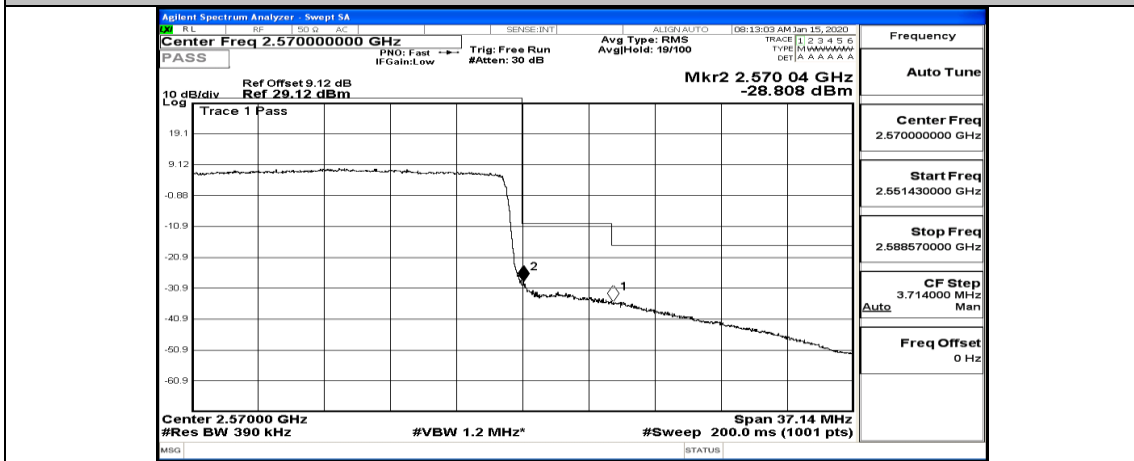

(Channel Bandwidth:20 MHz)_HCH_16QAM_100RB#0