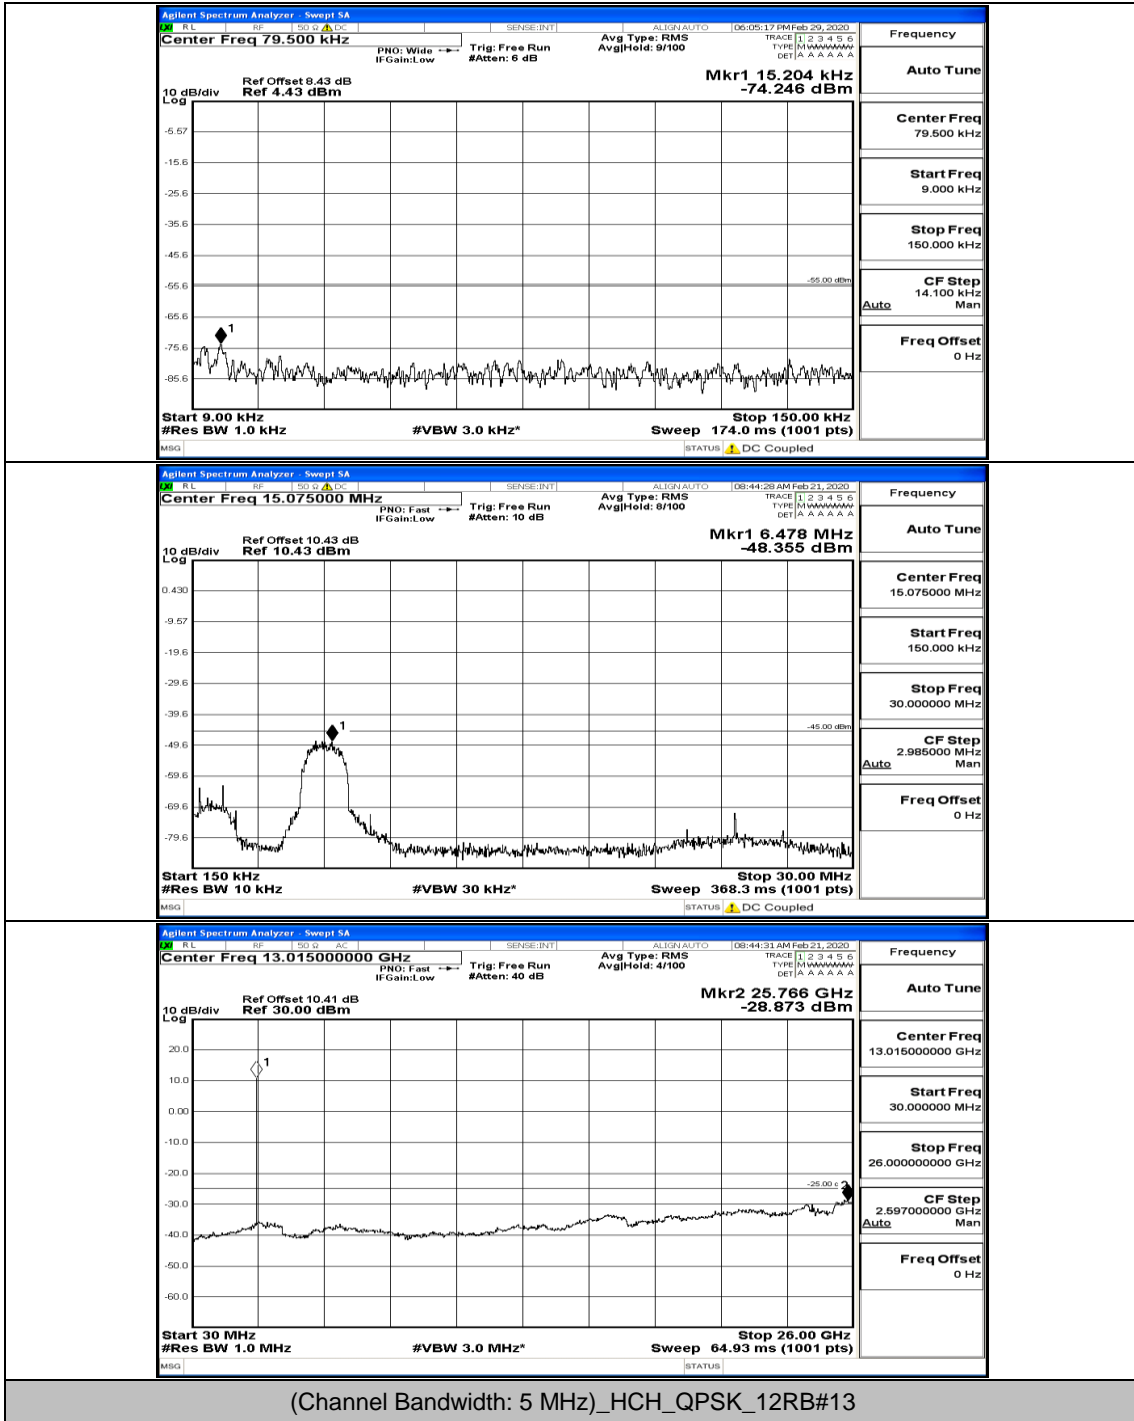

(Channel Bandwidth:20 MHz)_HCH_16QAM_100RB#0

E.5: Conducted Spurious Emission

Test Graphs

Channel Bandwidth: 5 MHz

(Channel Bandwidth: 5 MHz) LCH_QPSK_25RB#0

(Channel Bandwidth: 5 MHz)_MCH_QPSK_1RB#0

(Channel Bandwidth: 5 MHz)_MCH_QPSK_1RB#24

(Channel Bandwidth: 5 MHz)_MCH_QPSK_12RB#6

(Channel Bandwidth: 5 MHz)_HCH_QPSK_1RB#0

(Channel Bandwidth: 5 MHz)_LCH_16QAM_1RB#0

(Channel Bandwidth: 5 MHz)_LCH_16QAM_1RB#24