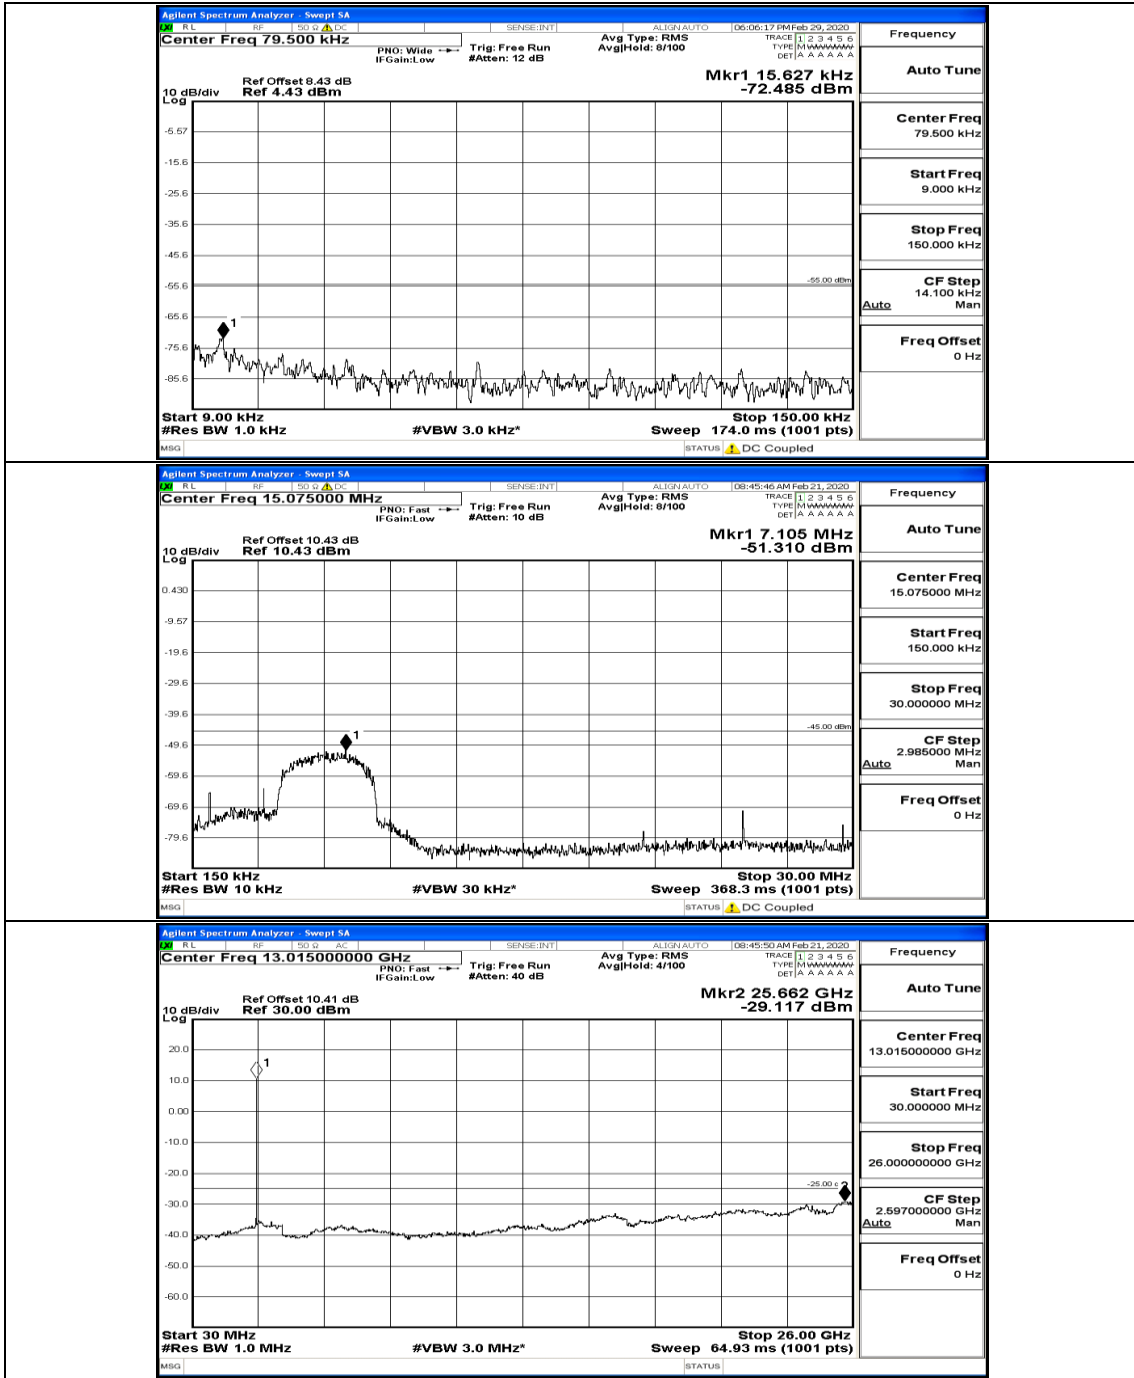

(Channel Bandwidth:20 MHz)_HCH_16QAM_100RB#0

E.5: Conducted Spurious Emission

Test Graphs

Channel Bandwidth: 5 MHz

(Channel Bandwidth: 5 MHz) LCH_QPSK_25RB#0

(Channel Bandwidth: 5 MHz)_MCH_QPSK_1RB#0

(Channel Bandwidth: 5 MHz)_MCH_QPSK_1RB#24

(Channel Bandwidth: 5 MHz)_MCH_QPSK_12RB#6

(Channel Bandwidth: 5 MHz)_HCH_QPSK_1RB#0

(Channel Bandwidth: 5 MHz)_LCH_16QAM_1RB#0

(Channel Bandwidth: 5 MHz)_LCH_16QAM_1RB#24