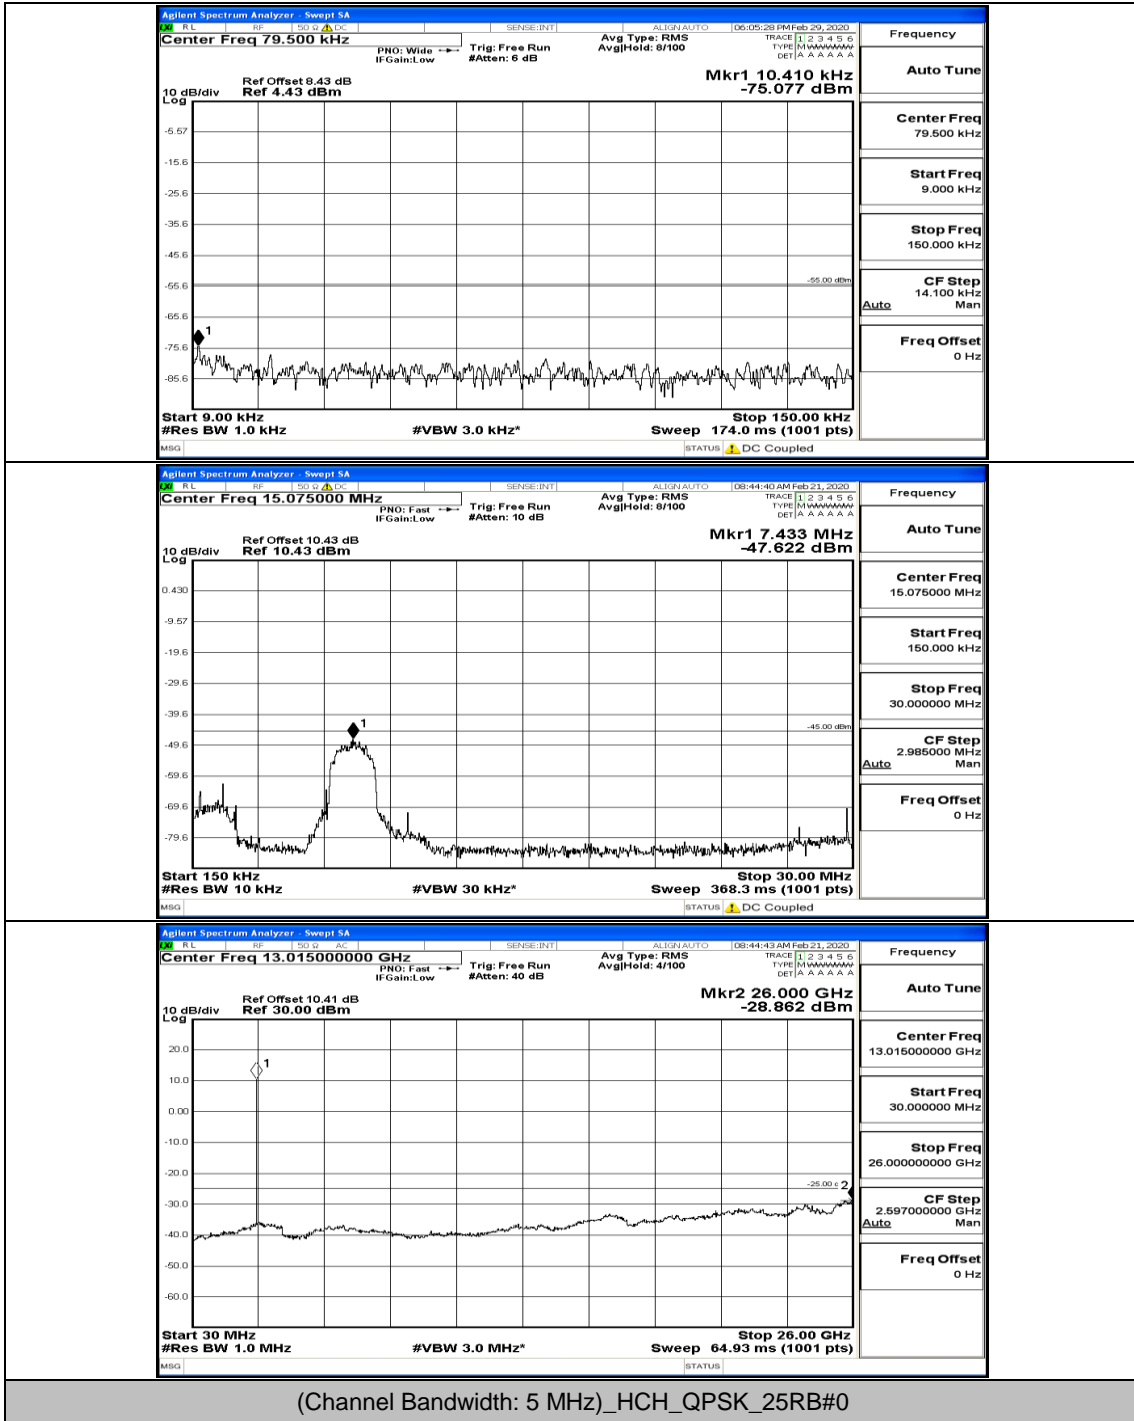

(Channel Bandwidth:20 MHz)_HCH_16QAM_100RB#0

E.5: Conducted Spurious Emission

Test Graphs

Channel Bandwidth: 5 MHz

(Channel Bandwidth: 5 MHz) LCH_QPSK_25RB#0

(Channel Bandwidth: 5 MHz)_MCH_QPSK_1RB#0

(Channel Bandwidth: 5 MHz)_MCH_QPSK_1RB#24

(Channel Bandwidth: 5 MHz)_MCH_QPSK_12RB#6

(Channel Bandwidth: 5 MHz)_HCH_QPSK_1RB#0

(Channel Bandwidth: 5 MHz)_LCH_16QAM_1RB#0

(Channel Bandwidth: 5 MHz)_LCH_16QAM_1RB#24