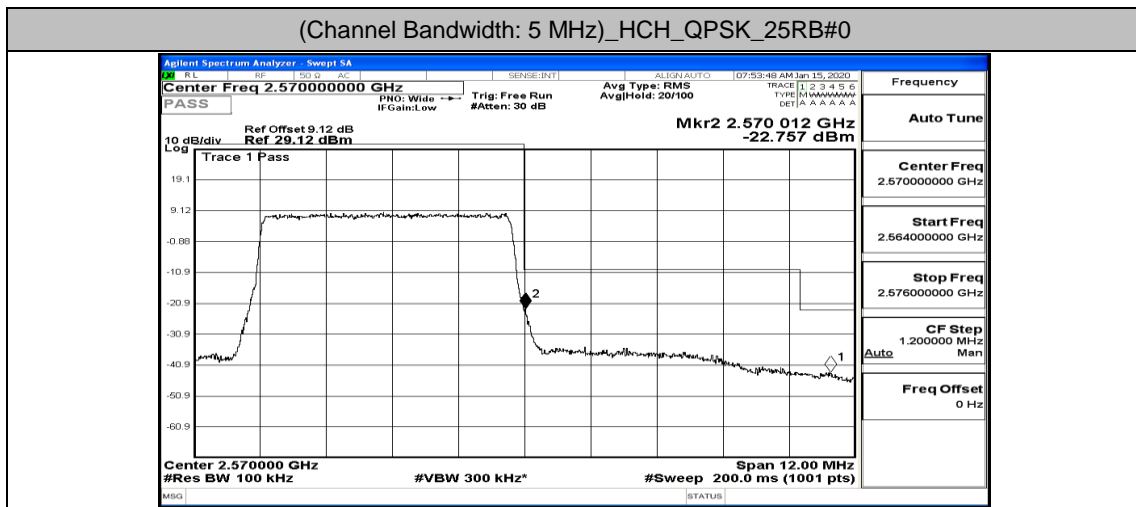

(Channel Bandwidth:20 MHz)_HCH_16QAM_50RB#25

(Channel Bandwidth:20 MHz)_HCH_16QAM_50RB#50

(Channel Bandwidth:20 MHz)_HCH_16QAM_100RB#0

E.4: Band Edge

Test Graphs

Channel Bandwidth: 5 MHz

Channel Bandwidth: 10 MHz