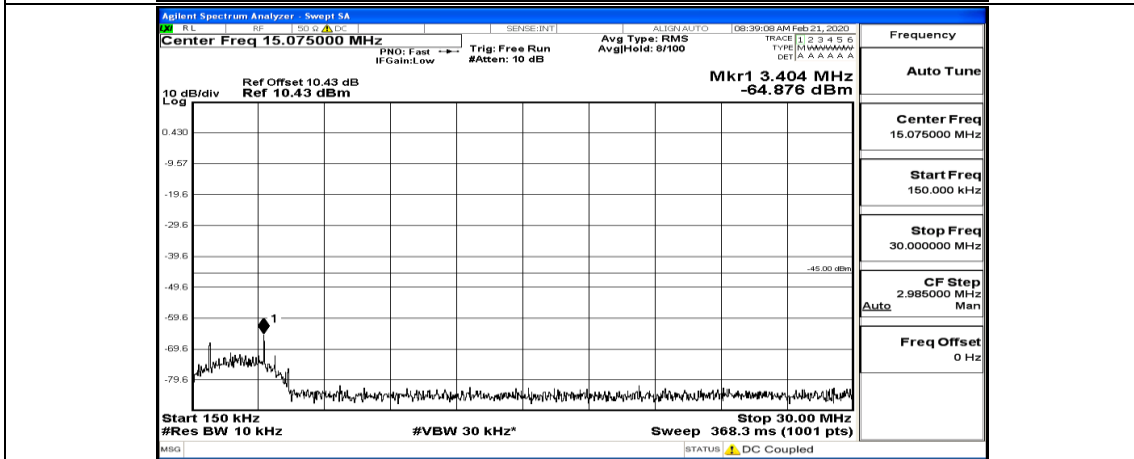

(Channel Bandwidth:20 MHz)_HCH_16QAM_100RB#0

E.5: Conducted Spurious Emission

Test Graphs

Channel Bandwidth: 5 MHz

(Channel Bandwidth: 5 MHz) LCH_QPSK_25RB#0

(Channel Bandwidth: 5 MHz)_MCH_QPSK_1RB#0

(Channel Bandwidth: 5 MHz)_MCH_QPSK_1RB#24