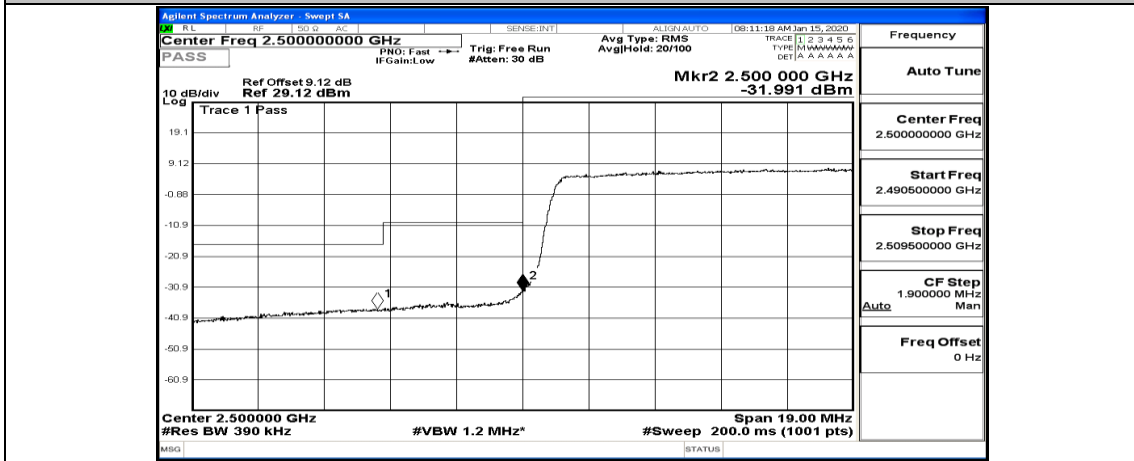

Channel Bandwidth: 15 MHz

(Channel Bandwidth:15 MHz)_HCH_16QAM_75RB#0

Channel Bandwidth: 20 MHz

(Channel Bandwidth:20 MHz)_LCH_QPSK_100RB#0

(Channel Bandwidth:20 MHz)_HCH_QPSK_100RB#0

(Channel Bandwidth:20 MHz)_LCH_16QAM_100RB#0