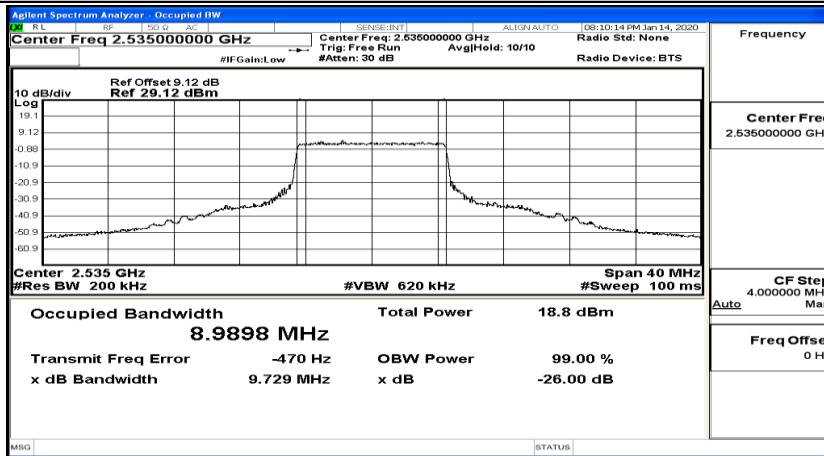

(Channel Bandwidth:20 MHz)_MCH_16QAM_1RB#50

(Channel Bandwidth:20 MHz)_MCH_16QAM_1RB#99

(Channel Bandwidth:20 MHz)_MCH_16QAM_50RB#0

(Channel Bandwidth:20 MHz)_MCH_16QAM_50RB#25

(Channel Bandwidth:20 MHz)_MCH_16QAM_50RB#50