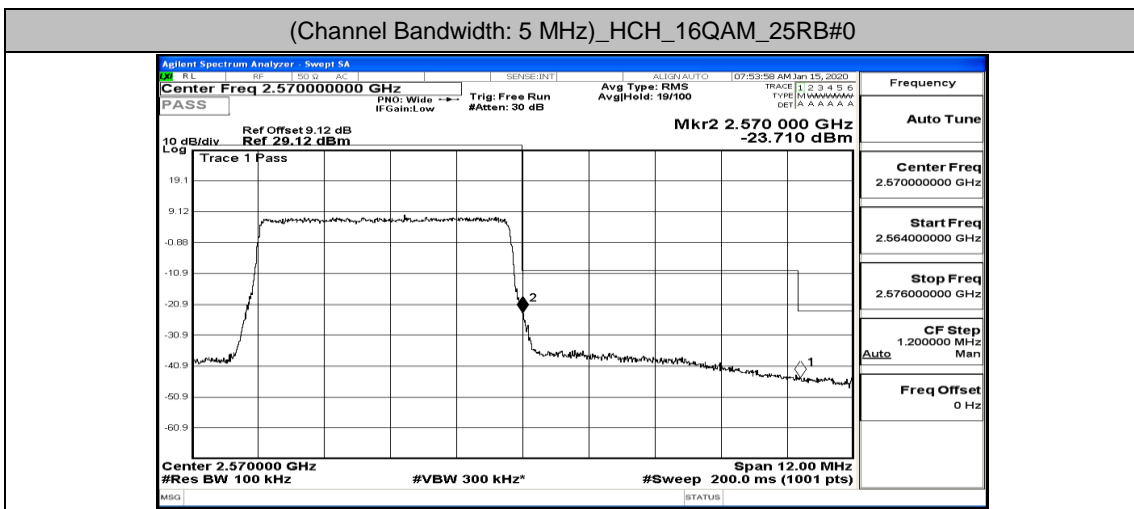

(Channel Bandwidth:20 MHz)_HCH_16QAM_50RB#25

(Channel Bandwidth:20 MHz)_HCH_16QAM_50RB#50

(Channel Bandwidth:20 MHz)_HCH_16QAM_100RB#0

E.4: Band Edge

Test Graphs

Channel Bandwidth: 5 MHz

Channel Bandwidth: 10 MHz