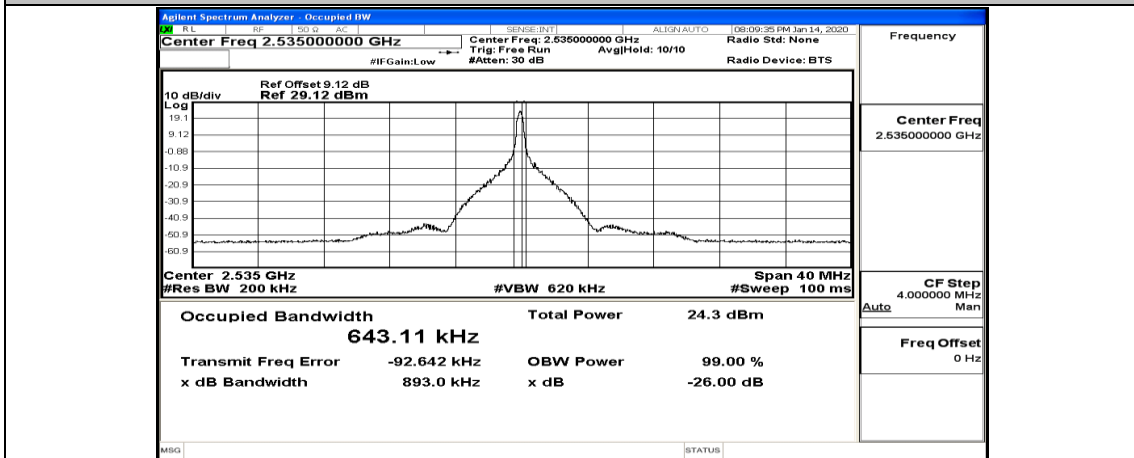

(Channel Bandwidth:20 MHz)_LCH_16QAM_50RB#0

(Channel Bandwidth:20 MHz)_LCH_16QAM_50RB#25

(Channel Bandwidth:20 MHz)_LCH_16QAM_50RB#50

(Channel Bandwidth:20 MHz)_LCH_16QAM_100RB#0

(Channel Bandwidth:20 MHz)_MCH_16QAM_1RB#0

(Channel Bandwidth:20 MHz)_MCH_16QAM_1RB#50

(Channel Bandwidth:20 MHz)_MCH_16QAM_1RB#99

(Channel Bandwidth:20 MHz)_MCH_16QAM_50RB#0

(Channel Bandwidth:20 MHz)_MCH_16QAM_50RB#25

(Channel Bandwidth:20 MHz)_MCH_16QAM_50RB#50