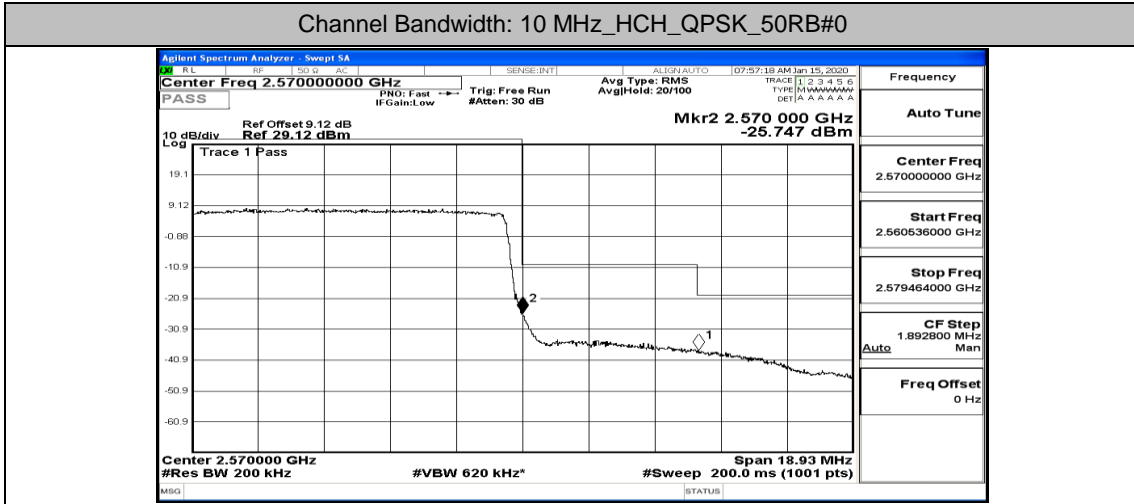

(Channel Bandwidth:20 MHz)_HCH_16QAM_50RB#25

(Channel Bandwidth:20 MHz)_HCH_16QAM_50RB#50

(Channel Bandwidth:20 MHz)_HCH_16QAM_100RB#0

E.4: Band Edge

Test Graphs

Channel Bandwidth: 5 MHz

Channel Bandwidth: 10 MHz