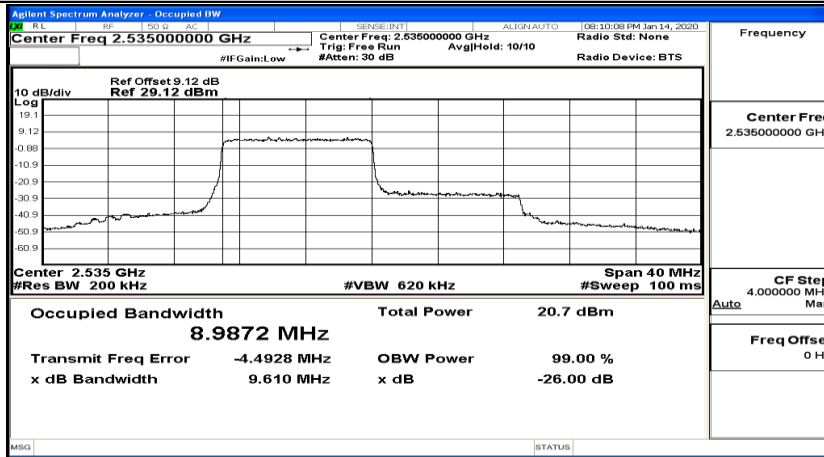

(Channel Bandwidth:20 MHz)_LCH_16QAM_50RB#0

(Channel Bandwidth:20 MHz)_LCH_16QAM_50RB#25

(Channel Bandwidth:20 MHz)_LCH_16QAM_50RB#50

(Channel Bandwidth:20 MHz)_LCH_16QAM_100RB#0

(Channel Bandwidth:20 MHz)_MCH_16QAM_1RB#0

(Channel Bandwidth:20 MHz)_MCH_16QAM_1RB#50

(Channel Bandwidth:20 MHz)_MCH_16QAM_1RB#99

(Channel Bandwidth:20 MHz)_MCH_16QAM_50RB#0

(Channel Bandwidth:20 MHz)_MCH_16QAM_50RB#25

(Channel Bandwidth:20 MHz)_MCH_16QAM_50RB#50