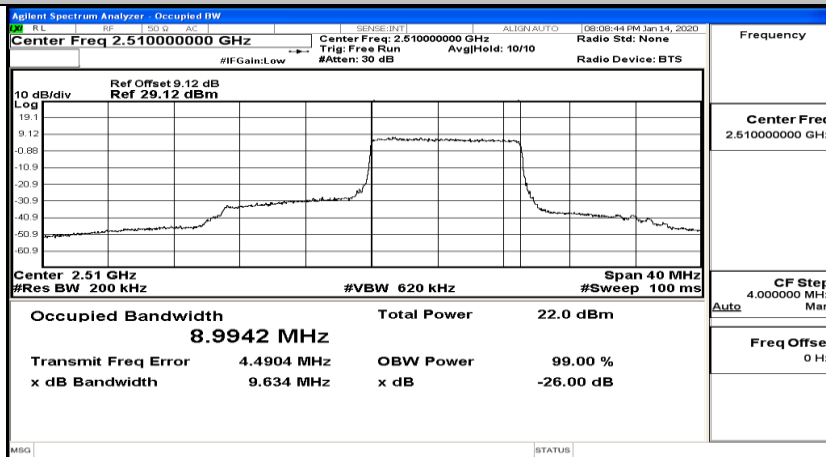

(Channel Bandwidth:20 MHz)_LCH_16QAM_50RB#0

(Channel Bandwidth:20 MHz)_LCH_16QAM_50RB#25

(Channel Bandwidth:20 MHz)_LCH_16QAM_50RB#50

(Channel Bandwidth:20 MHz)_LCH_16QAM_100RB#0

(Channel Bandwidth:20 MHz)_MCH_16QAM_1RB#0

(Channel Bandwidth:20 MHz)_MCH_16QAM_1RB#50

(Channel Bandwidth:20 MHz)_MCH_16QAM_1RB#99

(Channel Bandwidth:20 MHz)_MCH_16QAM_50RB#0

(Channel Bandwidth:20 MHz)_MCH_16QAM_50RB#25

(Channel Bandwidth:20 MHz)_MCH_16QAM_50RB#50