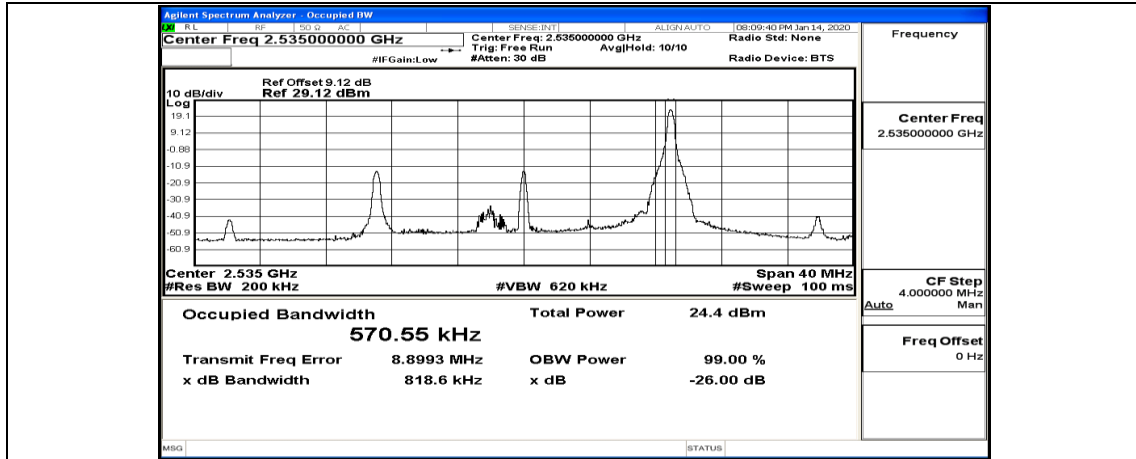

(Channel Bandwidth:20 MHz)_LCH_16QAM_50RB#0

(Channel Bandwidth:20 MHz)_LCH_16QAM_50RB#25

(Channel Bandwidth:20 MHz)_LCH_16QAM_50RB#50

(Channel Bandwidth:20 MHz)_LCH_16QAM_100RB#0

(Channel Bandwidth:20 MHz)_MCH_16QAM_1RB#0

(Channel Bandwidth:20 MHz)_MCH_16QAM_1RB#50

(Channel Bandwidth:20 MHz)_MCH_16QAM_1RB#99

(Channel Bandwidth:20 MHz)_MCH_16QAM_50RB#0

(Channel Bandwidth:20 MHz)_MCH_16QAM_50RB#25

(Channel Bandwidth:20 MHz)_MCH_16QAM_50RB#50