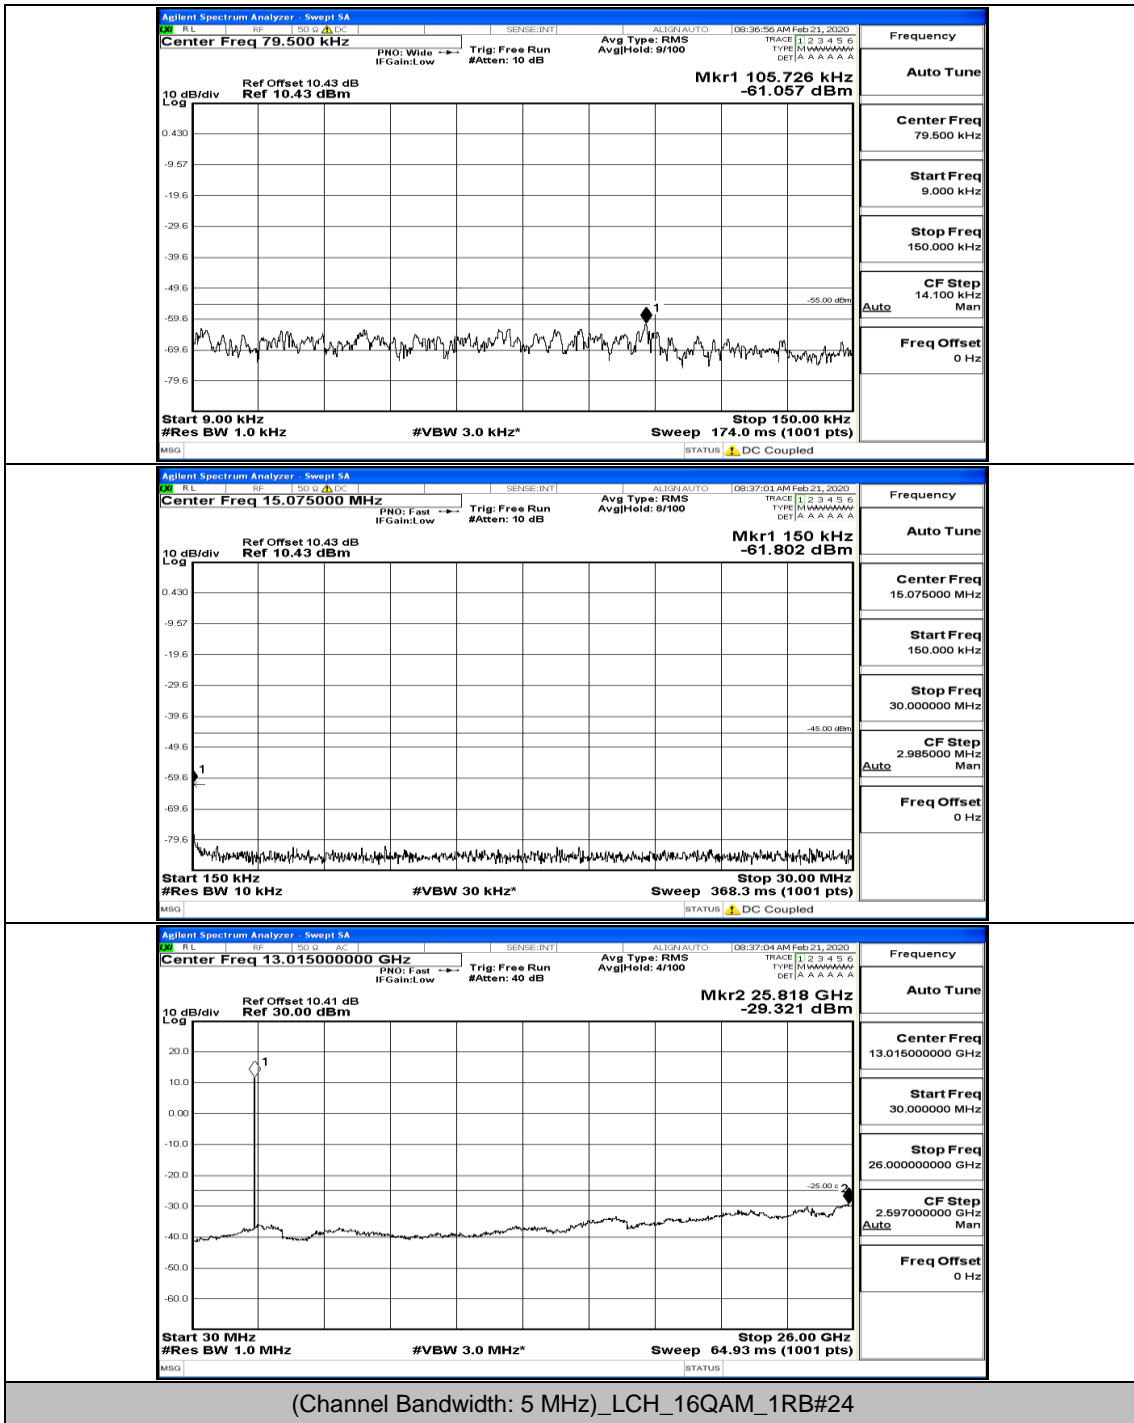

(Channel Bandwidth:20 MHz)_HCH_16QAM_100RB#0

E.5: Conducted Spurious Emission

Test Graphs

Channel Bandwidth: 5 MHz

(Channel Bandwidth: 5 MHz) LCH_QPSK_25RB#0

(Channel Bandwidth: 5 MHz)_MCH_QPSK_1RB#0

(Channel Bandwidth: 5 MHz)_MCH_QPSK_1RB#24

(Channel Bandwidth: 5 MHz)_MCH_QPSK_12RB#6

(Channel Bandwidth: 5 MHz)_HCH_QPSK_1RB#0

(Channel Bandwidth: 5 MHz)_LCH_16QAM_1RB#0

(Channel Bandwidth: 5 MHz)_LCH_16QAM_1RB#24