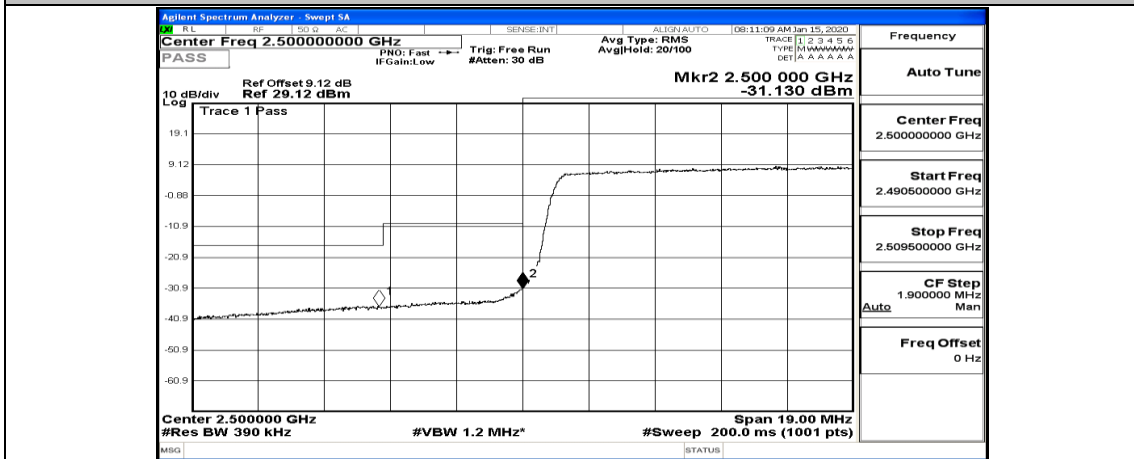

Channel Bandwidth: 15 MHz

(Channel Bandwidth:15 MHz)_HCH_16QAM_75RB#0

Channel Bandwidth: 20 MHz

(Channel Bandwidth:20 MHz)_LCH_QPSK_100RB#0

(Channel Bandwidth:20 MHz)_HCH_QPSK_100RB#0

(Channel Bandwidth:20 MHz)_LCH_16QAM_100RB#0