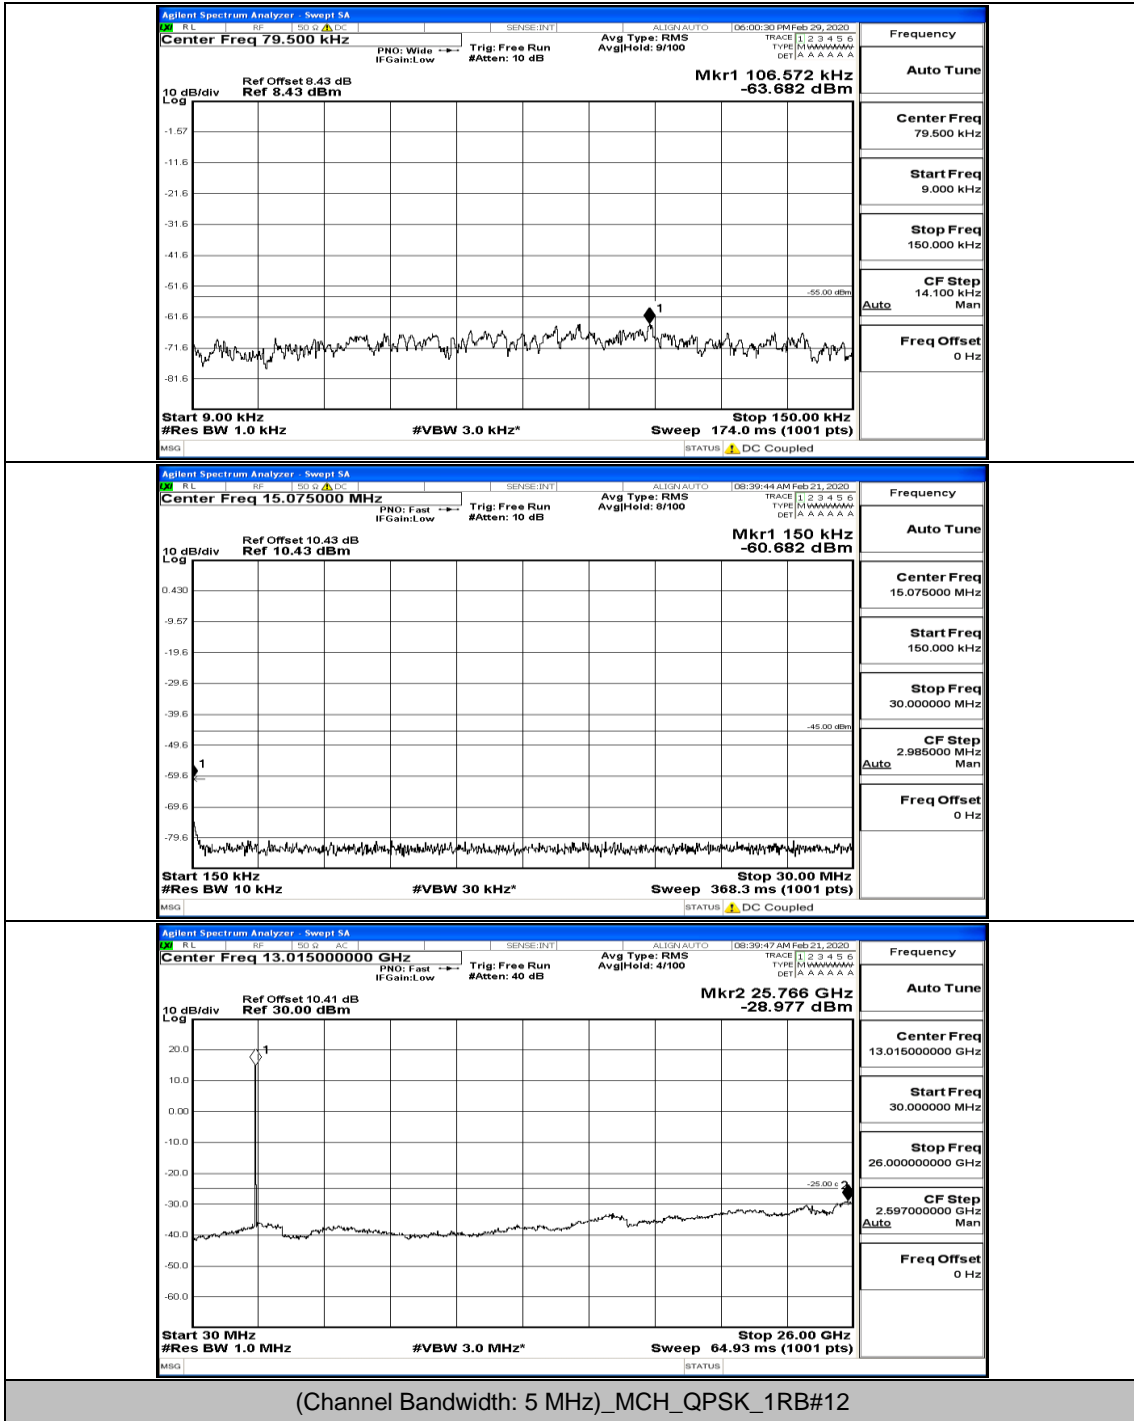

(Channel Bandwidth:20 MHz)_HCH_16QAM_100RB#0

E.5: Conducted Spurious Emission

Test Graphs

Channel Bandwidth: 5 MHz

(Channel Bandwidth: 5 MHz) LCH_QPSK_25RB#0

(Channel Bandwidth: 5 MHz)_MCH_QPSK_1RB#0

(Channel Bandwidth: 5 MHz)_MCH_QPSK_1RB#24