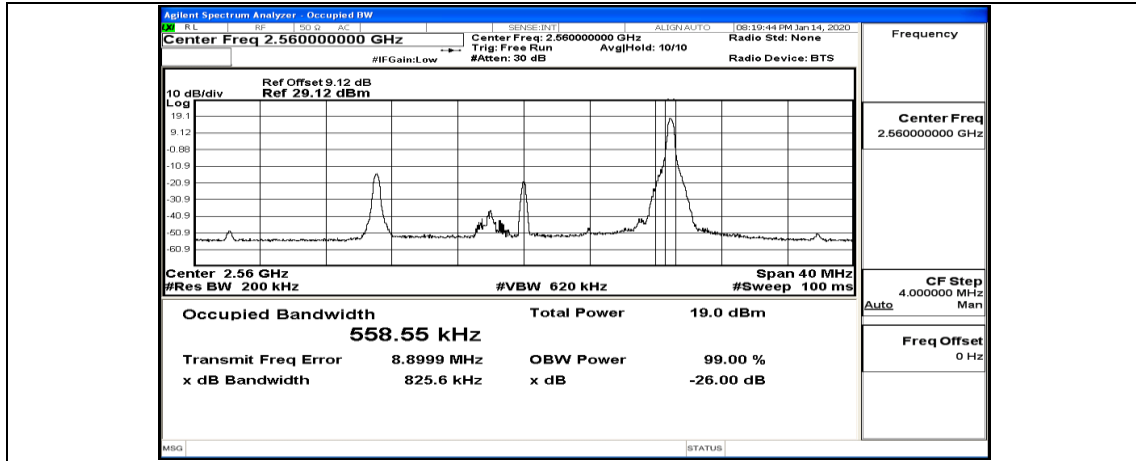

(Channel Bandwidth:20 MHz)_MCH_16QAM_100RB#0

(Channel Bandwidth:20 MHz)_HCH_16QAM_1RB#0

(Channel Bandwidth:20 MHz)_HCH_16QAM_1RB#50

(Channel Bandwidth:20 MHz)_HCH_16QAM_1RB#99

(Channel Bandwidth:20 MHz)_HCH_16QAM_50RB#0

(Channel Bandwidth:20 MHz)_HCH_16QAM_50RB#25

(Channel Bandwidth:20 MHz)_HCH_16QAM_50RB#50

(Channel Bandwidth:20 MHz)_HCH_16QAM_100RB#0

E.4: Band Edge

Test Graphs

Channel Bandwidth: 5 MHz

Channel Bandwidth: 10 MHz