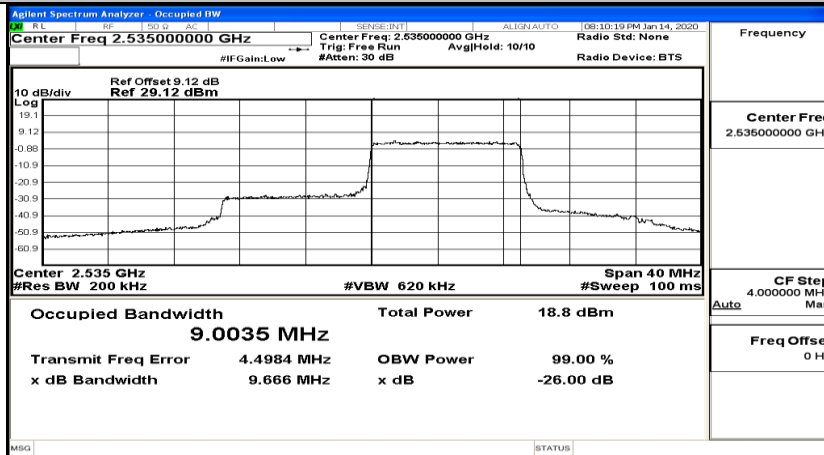

(Channel Bandwidth:20 MHz)_MCH_16QAM_1RB#50

(Channel Bandwidth:20 MHz)_MCH_16QAM_1RB#99

(Channel Bandwidth:20 MHz)_MCH_16QAM_50RB#0

(Channel Bandwidth:20 MHz)_MCH_16QAM_50RB#25

(Channel Bandwidth:20 MHz)_MCH_16QAM_50RB#50