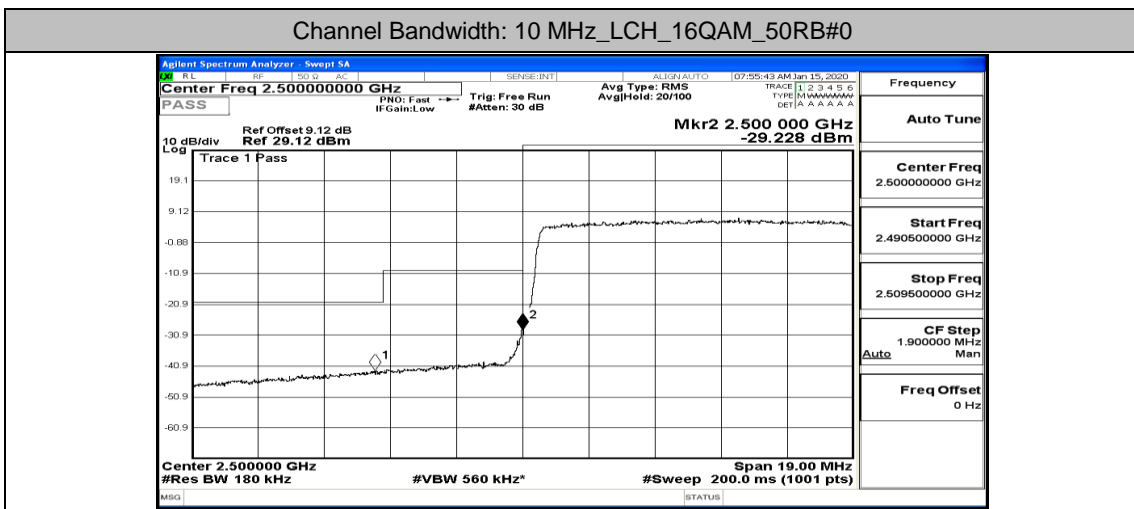

(Channel Bandwidth:20 MHz)_HCH_16QAM_50RB#25

(Channel Bandwidth:20 MHz)_HCH_16QAM_50RB#50

(Channel Bandwidth:20 MHz)_HCH_16QAM_100RB#0

E.4: Band Edge

Test Graphs

Channel Bandwidth: 5 MHz

Channel Bandwidth: 10 MHz