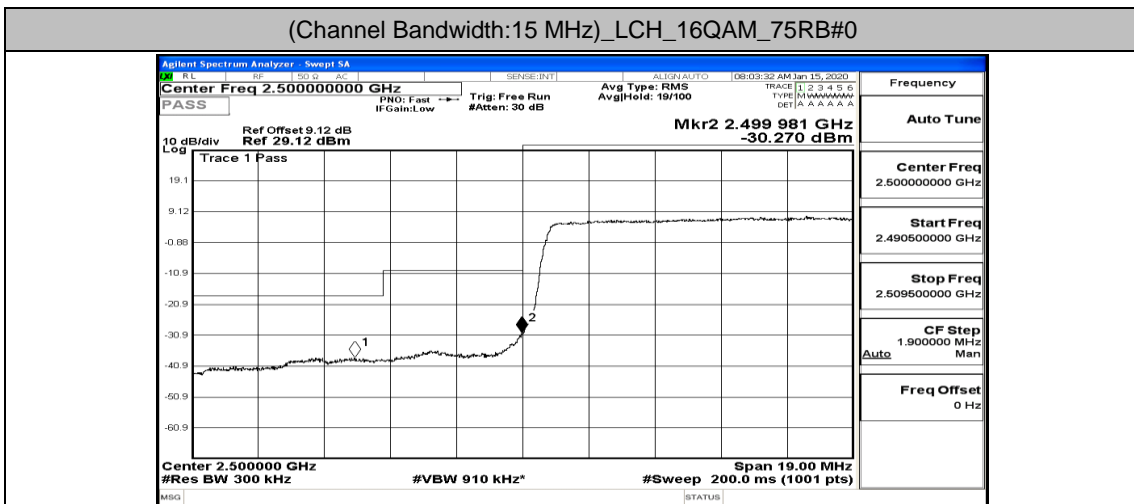

Channel Bandwidth: 15 MHz