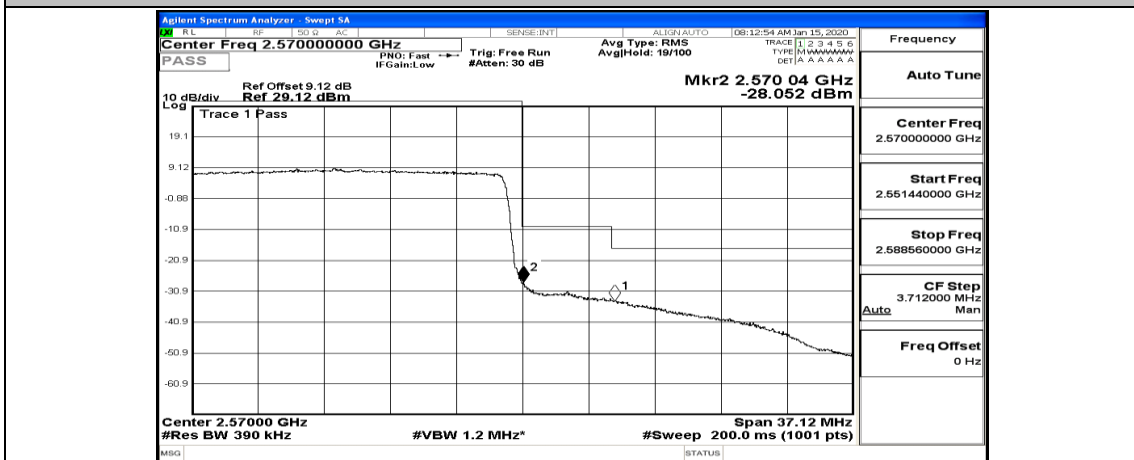

Channel Bandwidth: 15 MHz

(Channel Bandwidth:15 MHz)_HCH_16QAM_75RB#0

Channel Bandwidth: 20 MHz

(Channel Bandwidth:20 MHz)_LCH_QPSK_100RB#0

(Channel Bandwidth:20 MHz)_HCH_QPSK_100RB#0

(Channel Bandwidth:20 MHz)_LCH_16QAM_100RB#0