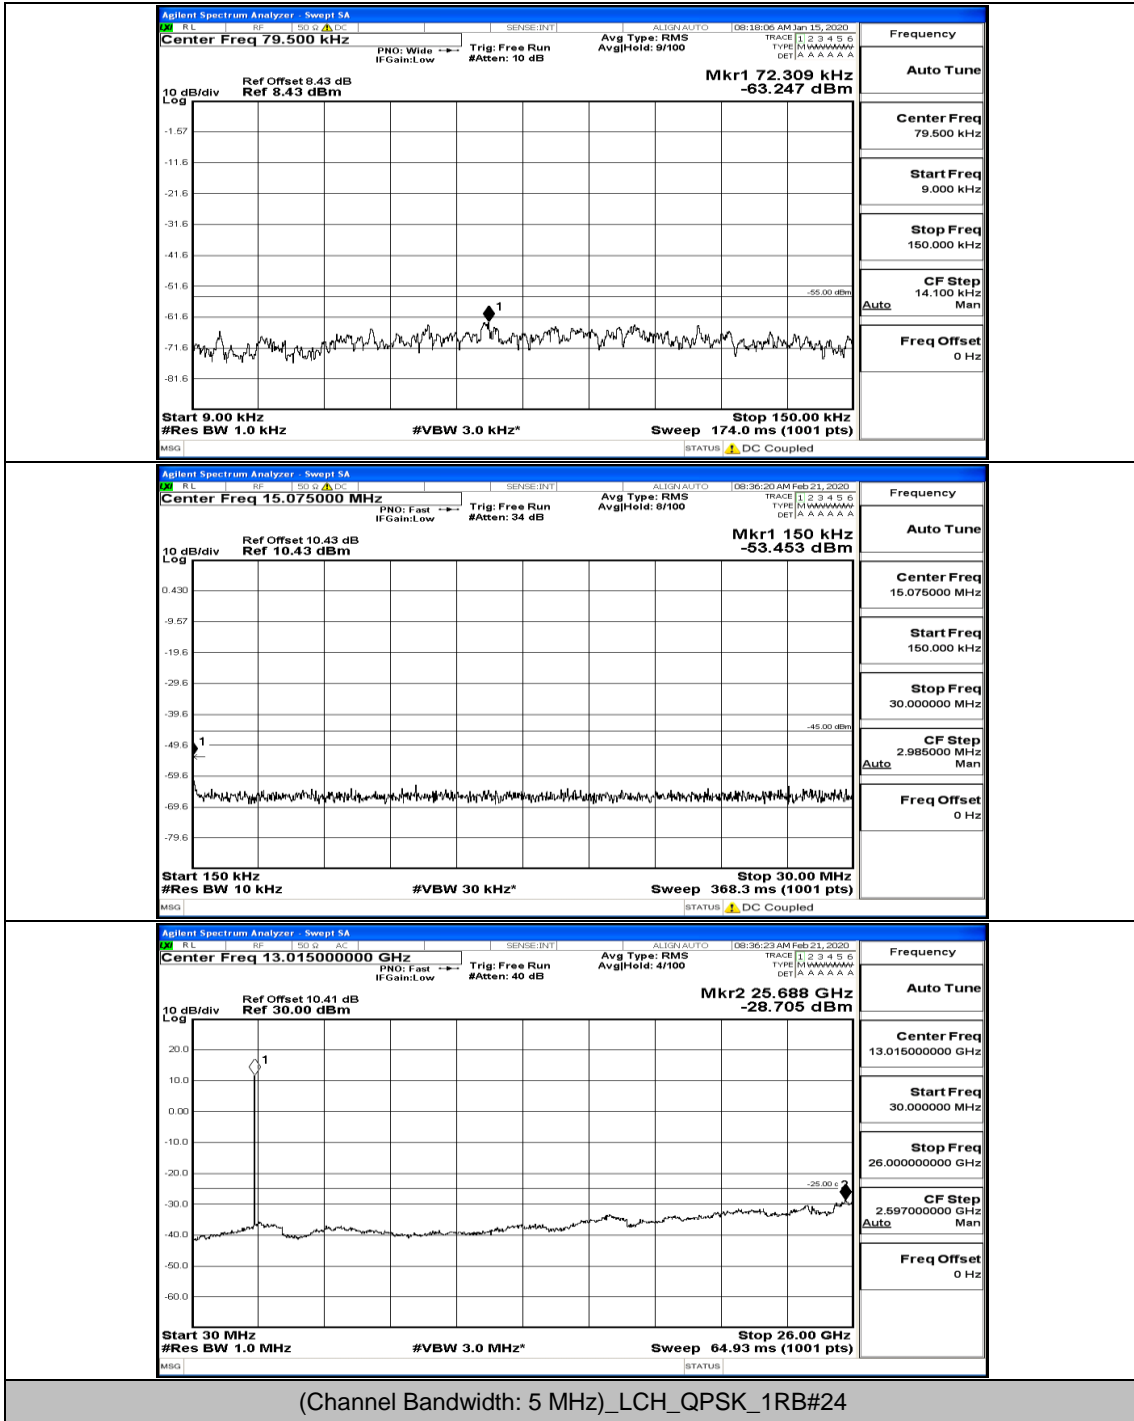

(Channel Bandwidth:20 MHz)_HCH_16QAM_100RB#0

E.5: Conducted Spurious Emission

Test Graphs

Channel Bandwidth: 5 MHz

(Channel Bandwidth: 5 MHz) LCH_QPSK_25RB#0

(Channel Bandwidth: 5 MHz)_MCH_QPSK_1RB#0

(Channel Bandwidth: 5 MHz)_MCH_QPSK_1RB#24