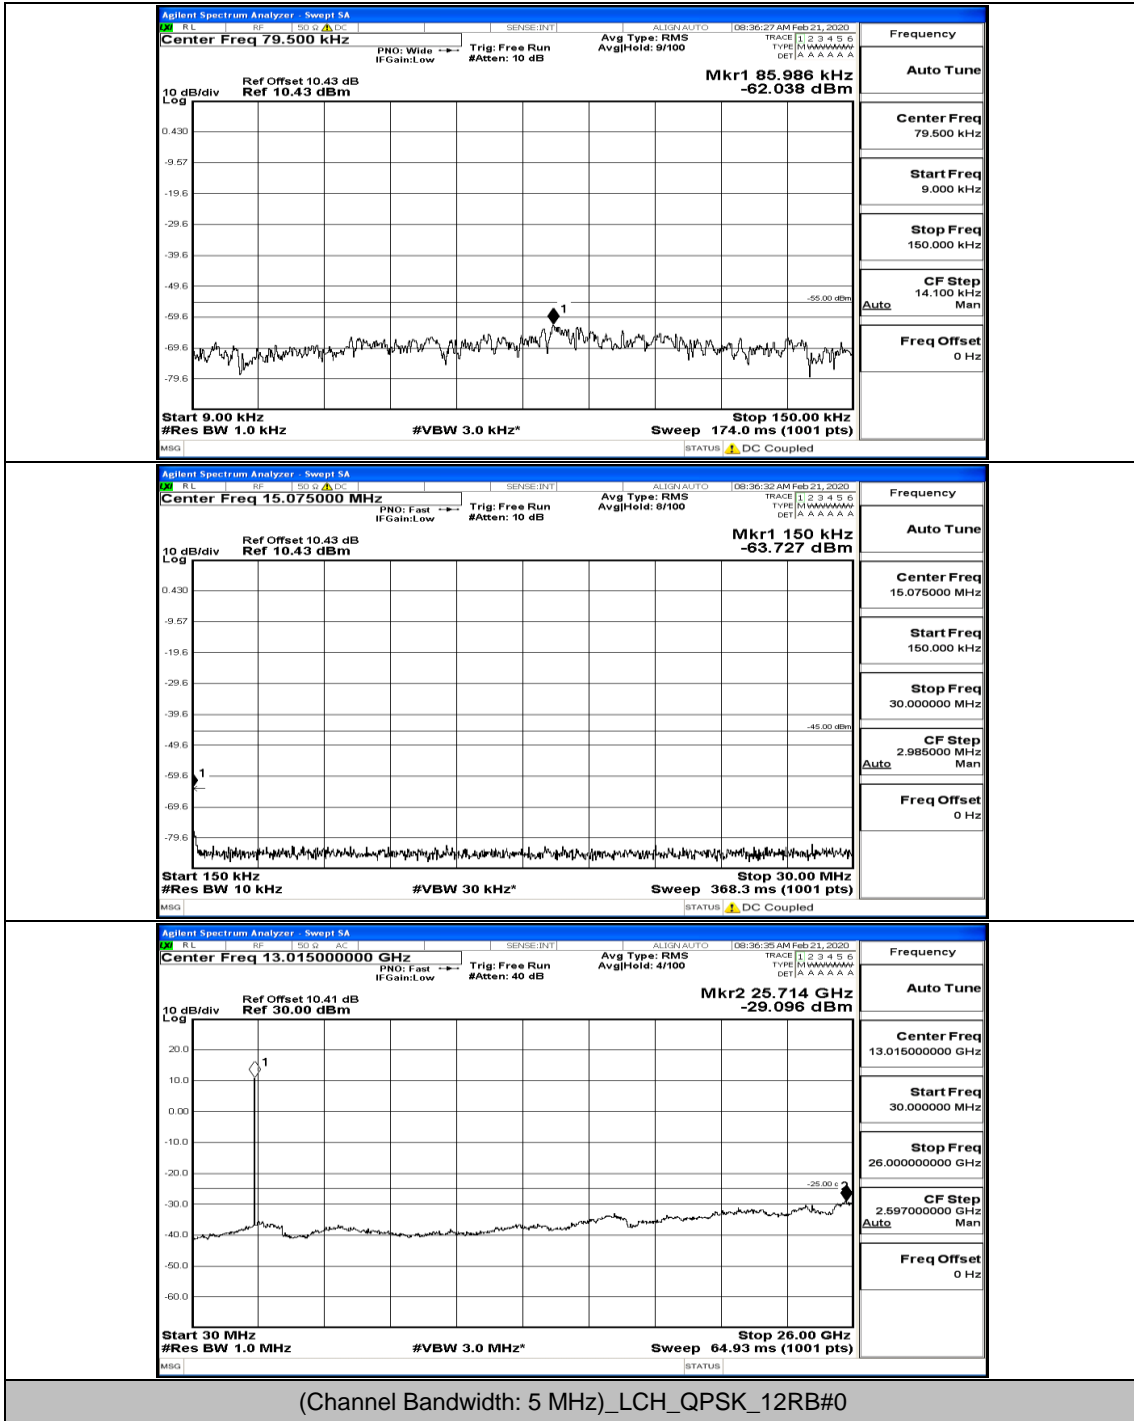

(Channel Bandwidth:20 MHz)_HCH_16QAM_100RB#0

E.5: Conducted Spurious Emission

Test Graphs

Channel Bandwidth: 5 MHz

(Channel Bandwidth: 5 MHz) LCH_QPSK_25RB#0

(Channel Bandwidth: 5 MHz)_MCH_QPSK_1RB#0

(Channel Bandwidth: 5 MHz)_MCH_QPSK_1RB#24