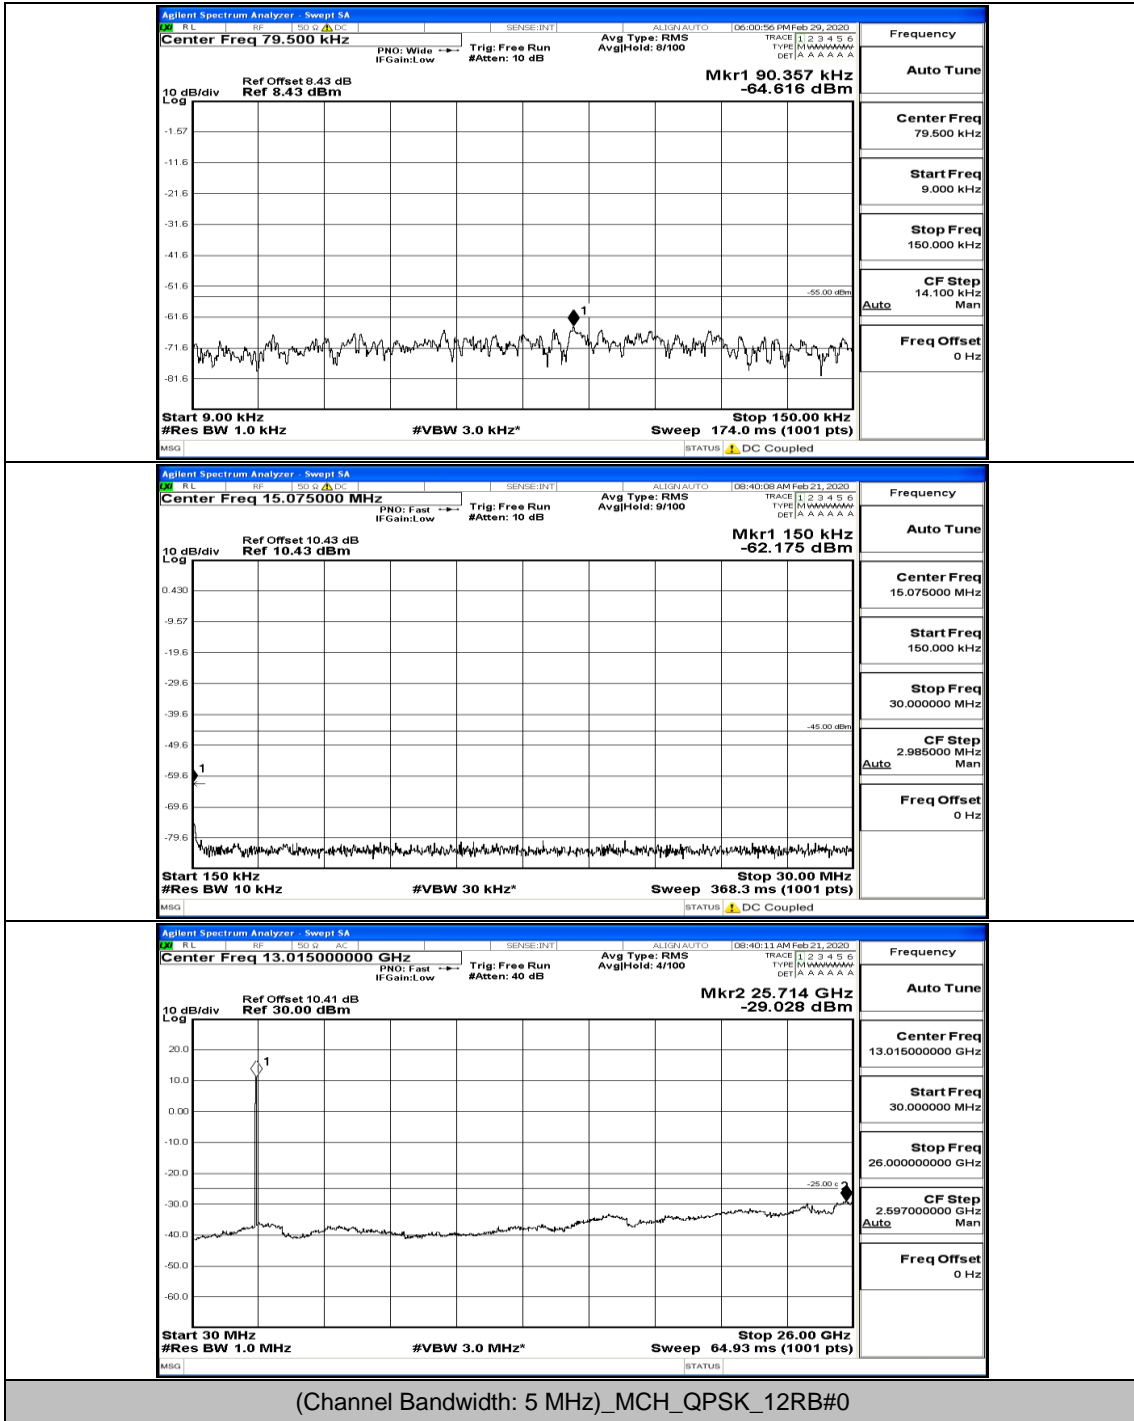

(Channel Bandwidth:20 MHz)_HCH_16QAM_100RB#0

E.5: Conducted Spurious Emission

Test Graphs

Channel Bandwidth: 5 MHz

(Channel Bandwidth: 5 MHz) LCH_QPSK_25RB#0

(Channel Bandwidth: 5 MHz)_MCH_QPSK_1RB#0

(Channel Bandwidth: 5 MHz)_MCH_QPSK_1RB#24