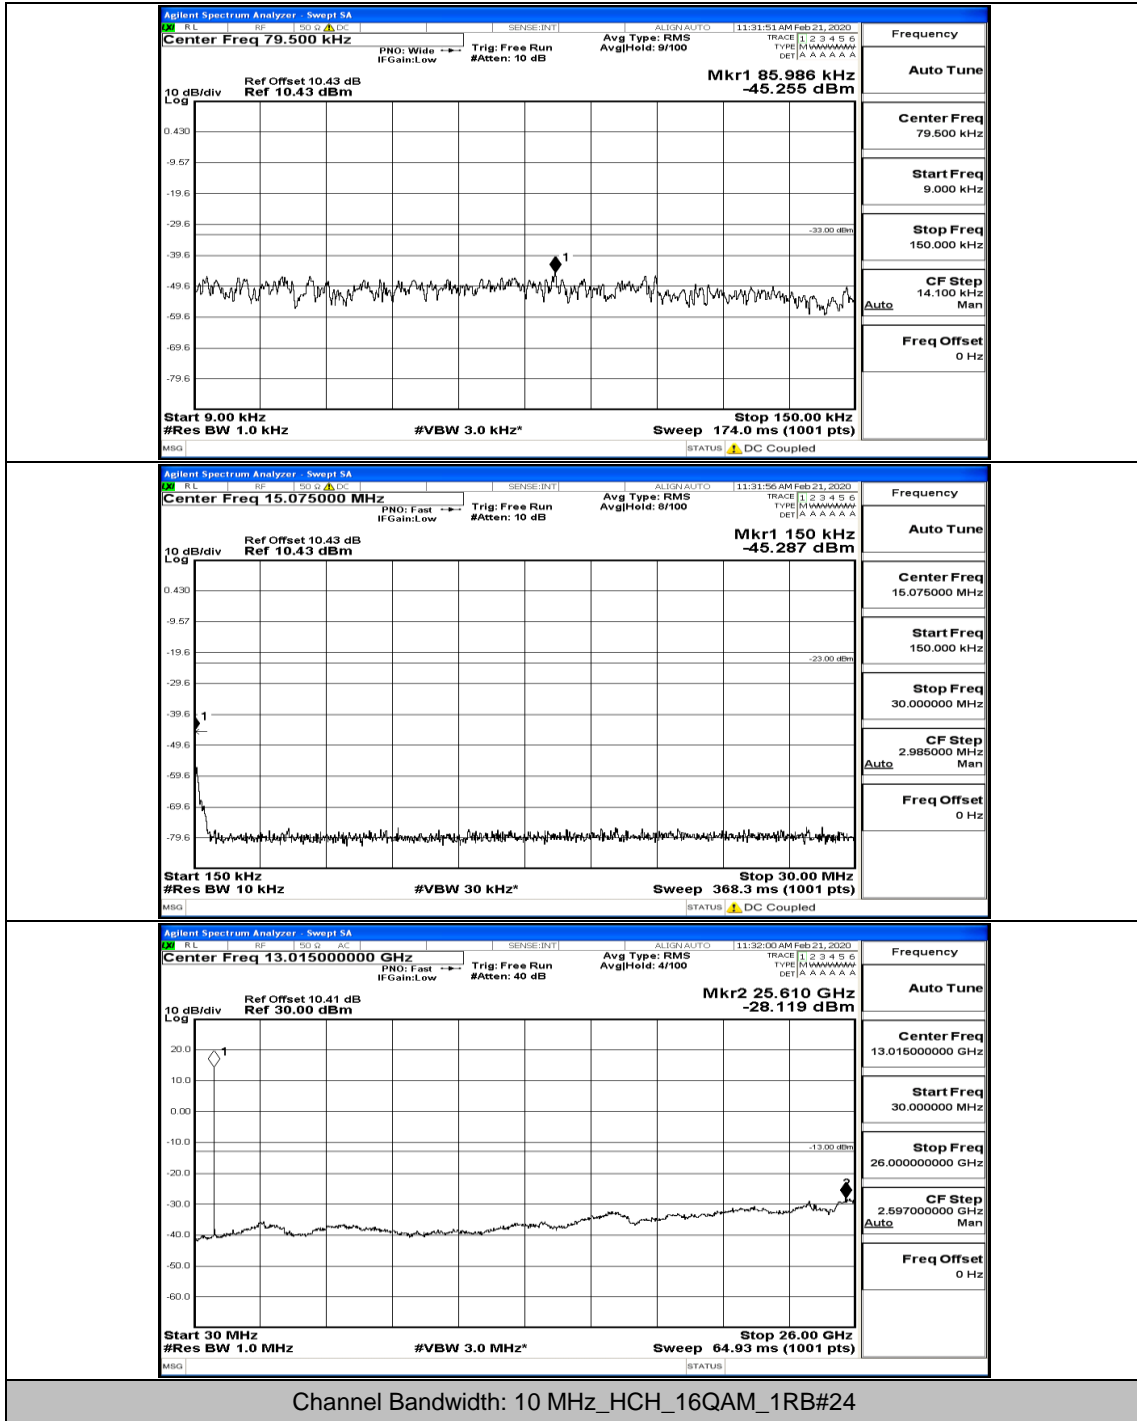

Channel Bandwidth: 10 MHz\_HCH\_16QAM\_1RB#0

Channel Bandwidth: 10 MHz\_HCH\_16QAM\_25RB#0