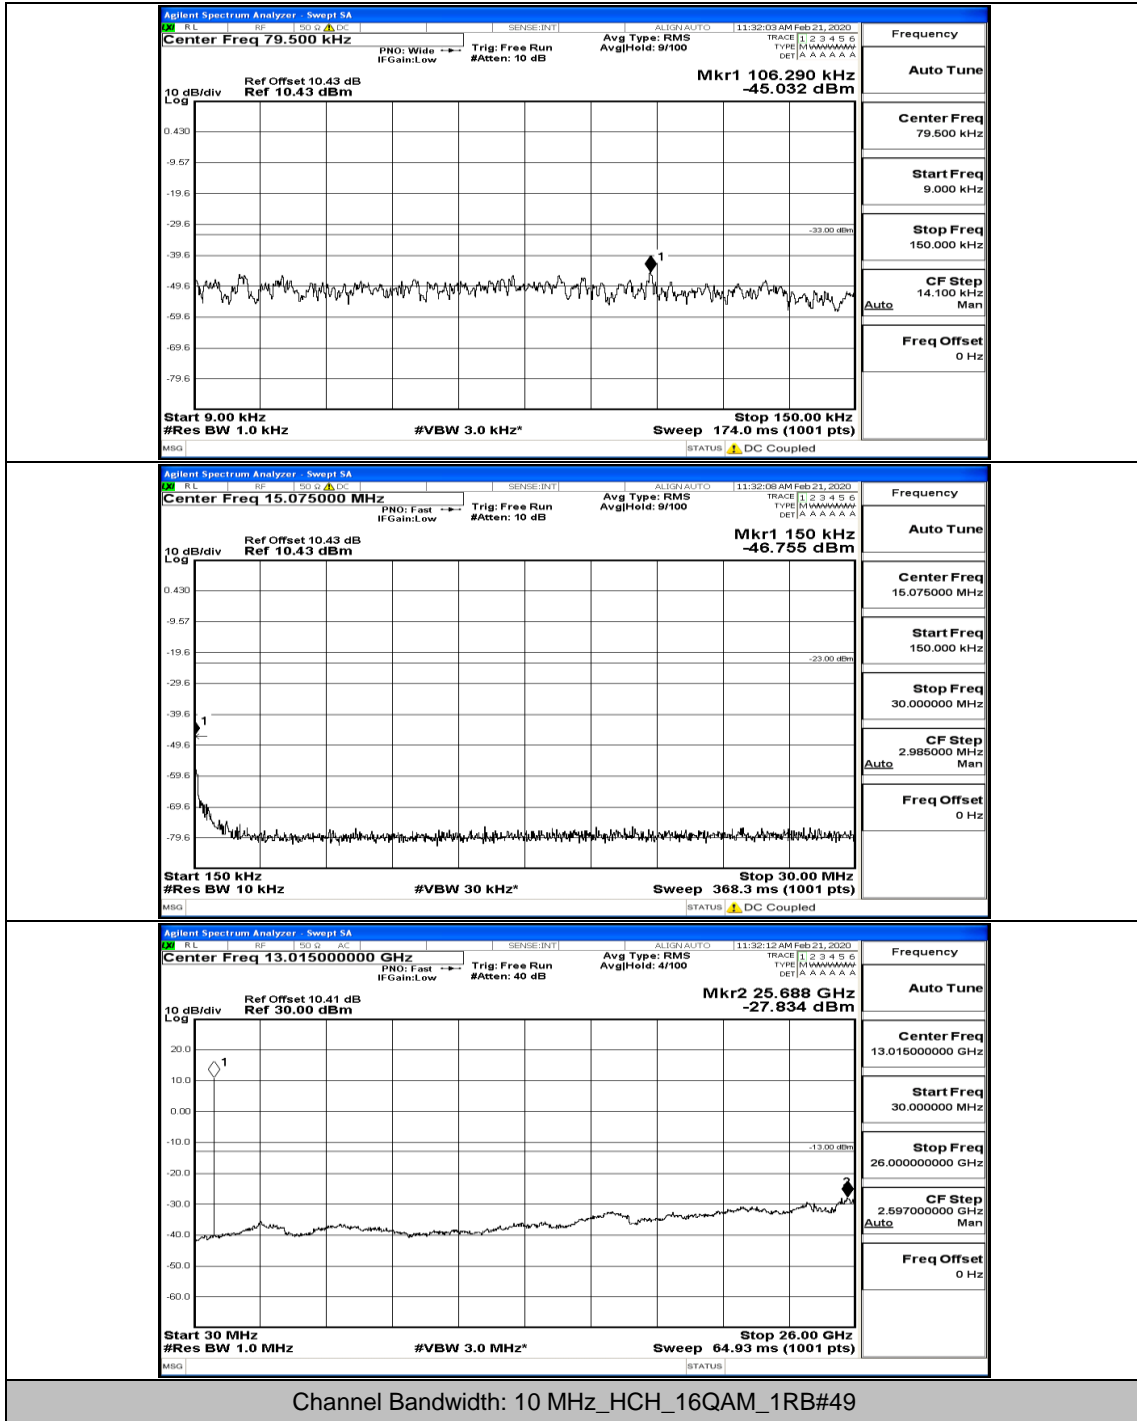

Channel Bandwidth: 10 MHz\_HCH\_16QAM\_1RB#0

Channel Bandwidth: 10 MHz\_HCH\_16QAM\_25RB#0