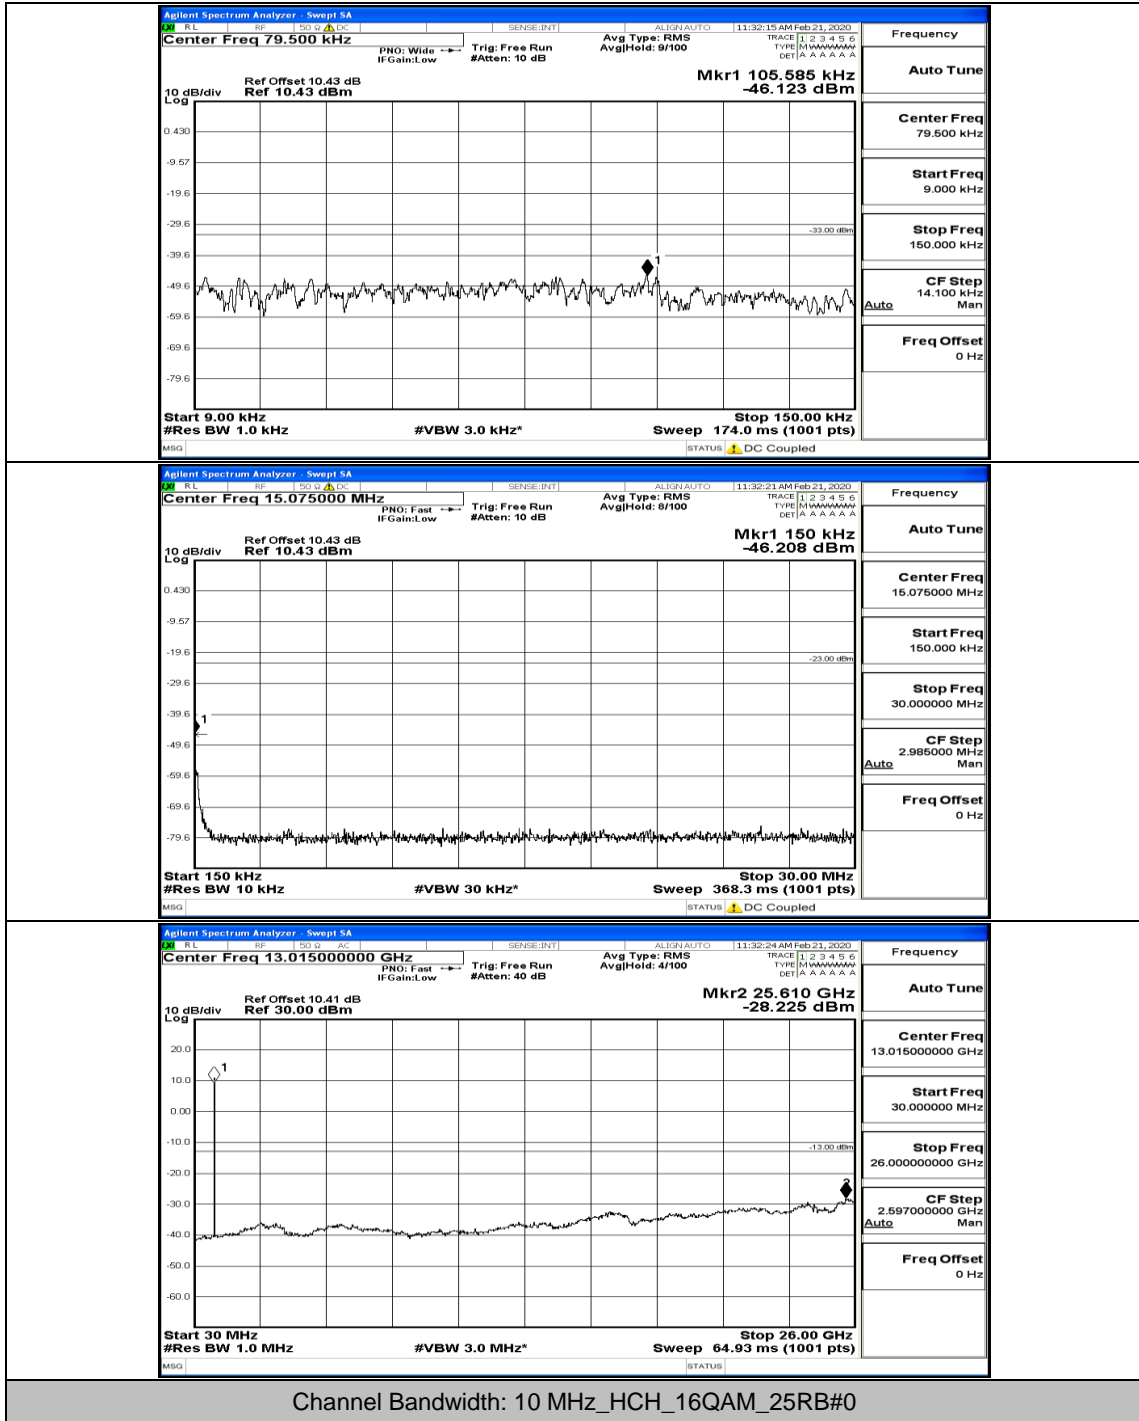

Channel Bandwidth: 10 MHz\_HCH\_16QAM\_1RB#0

Channel Bandwidth: 10 MHz\_HCH\_16QAM\_25RB#0