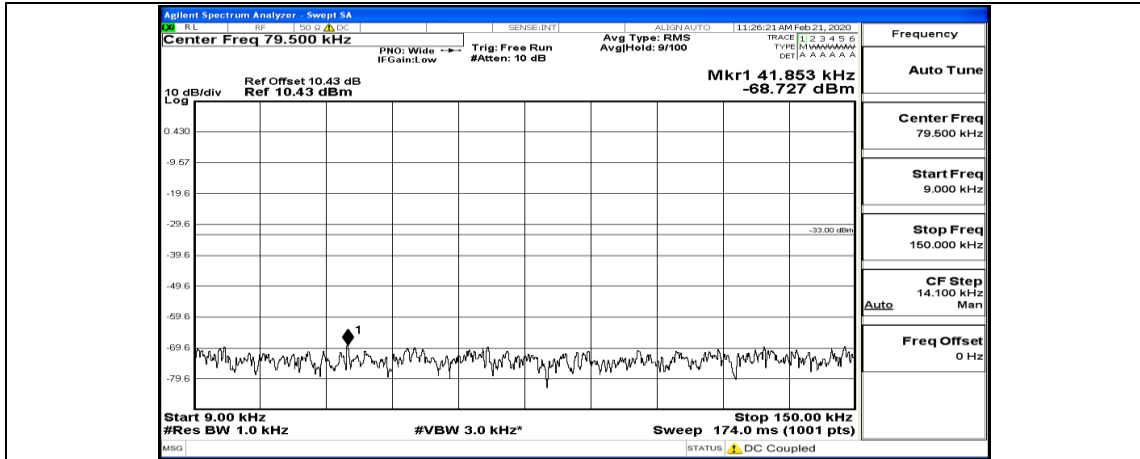

(Channel Bandwidth: 5 MHz)\_HCH\_16QAM\_1RB#0

Channel Bandwidth: 10 MHz

Channel Bandwidth: 10 MHz\_LCH\_QPSK\_1RB#0

Channel Bandwidth: 10 MHz\_LCH\_QPSK\_25RB#12

Channel Bandwidth: 10 MHz\_LCH\_QPSK\_25RB#25