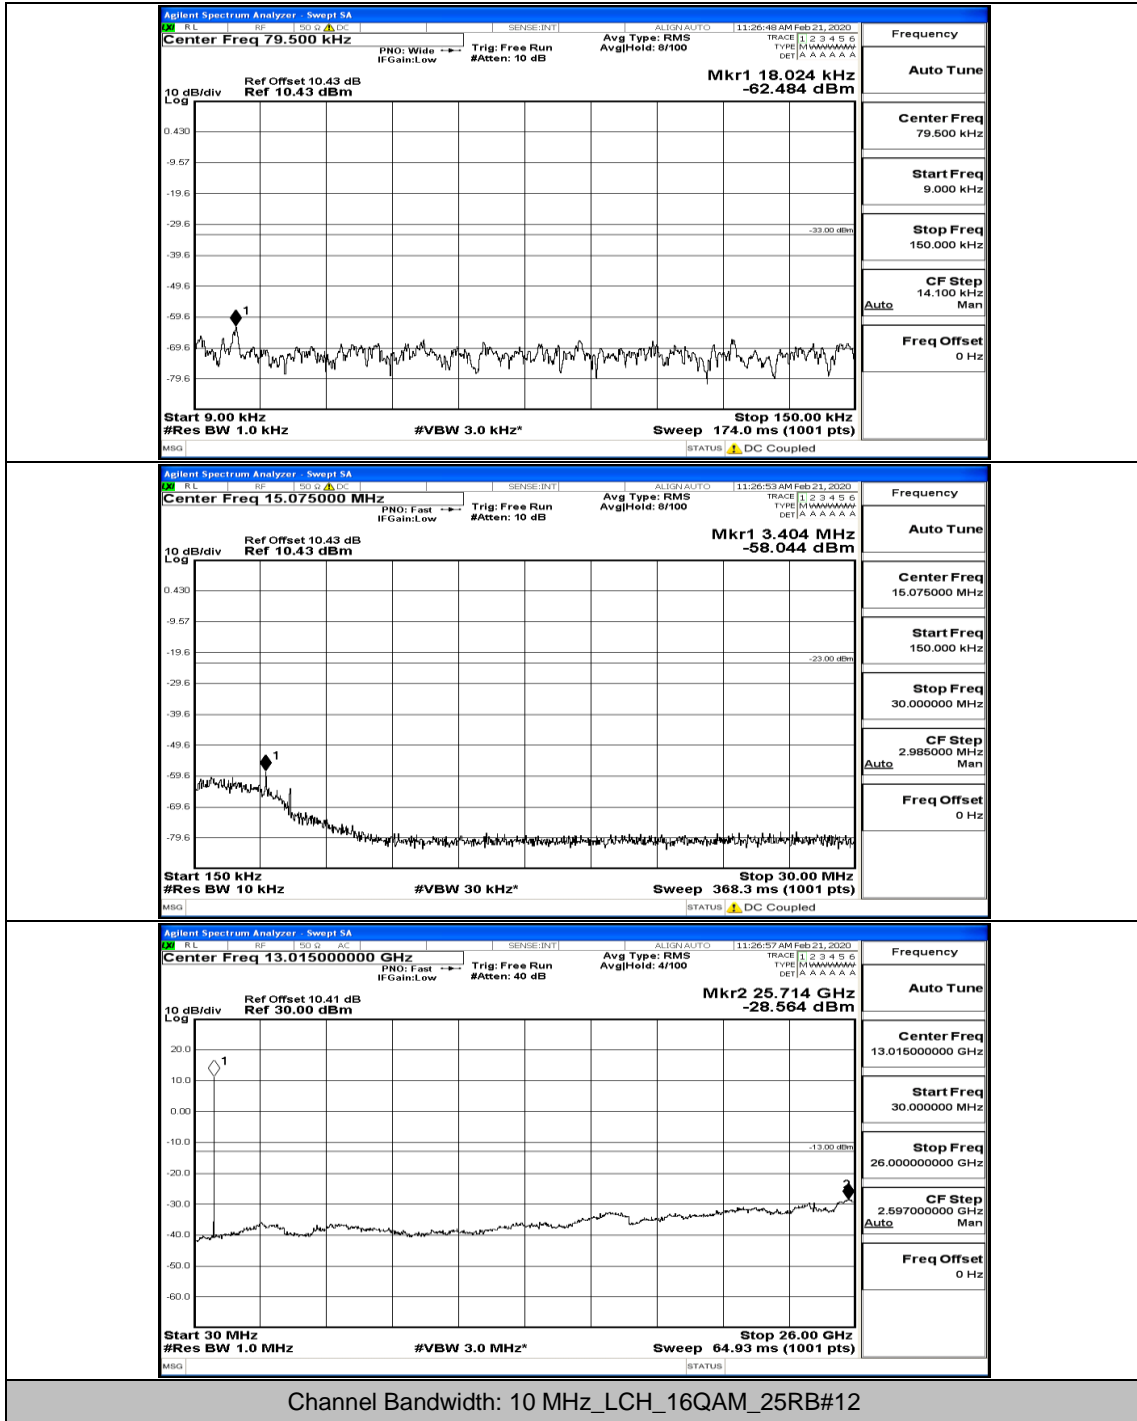

(Channel Bandwidth: 5 MHz)\_HCH\_16QAM\_1RB#0

Channel Bandwidth: 10 MHz

Channel Bandwidth: 10 MHz\_LCH\_QPSK\_1RB#0

Channel Bandwidth: 10 MHz\_LCH\_QPSK\_25RB#12

Channel Bandwidth: 10 MHz\_LCH\_QPSK\_25RB#25

Channel Bandwidth: 10 MHz\_MCH\_QPSK\_1RB#0

Channel Bandwidth: 10 MHz\_MCH\_QPSK\_1RB#49

Channel Bandwidth: 10 MHz\_HCH\_QPSK\_1RB#0

Channel Bandwidth: 10 MHz\_HCH\_QPSK\_25RB#0

Channel Bandwidth: 10 MHz\_LCH\_16QAM\_1RB#0

Channel Bandwidth: 10 MHz\_LCH\_16QAM\_1RB#24

Channel Bandwidth: 10 MHz\_LCH\_16QAM\_25RB#0

Channel Bandwidth: 10 MHz\_LCH\_16QAM\_25RB#25

Channel Bandwidth: 10 MHz\_MCH\_16QAM\_1RB#0