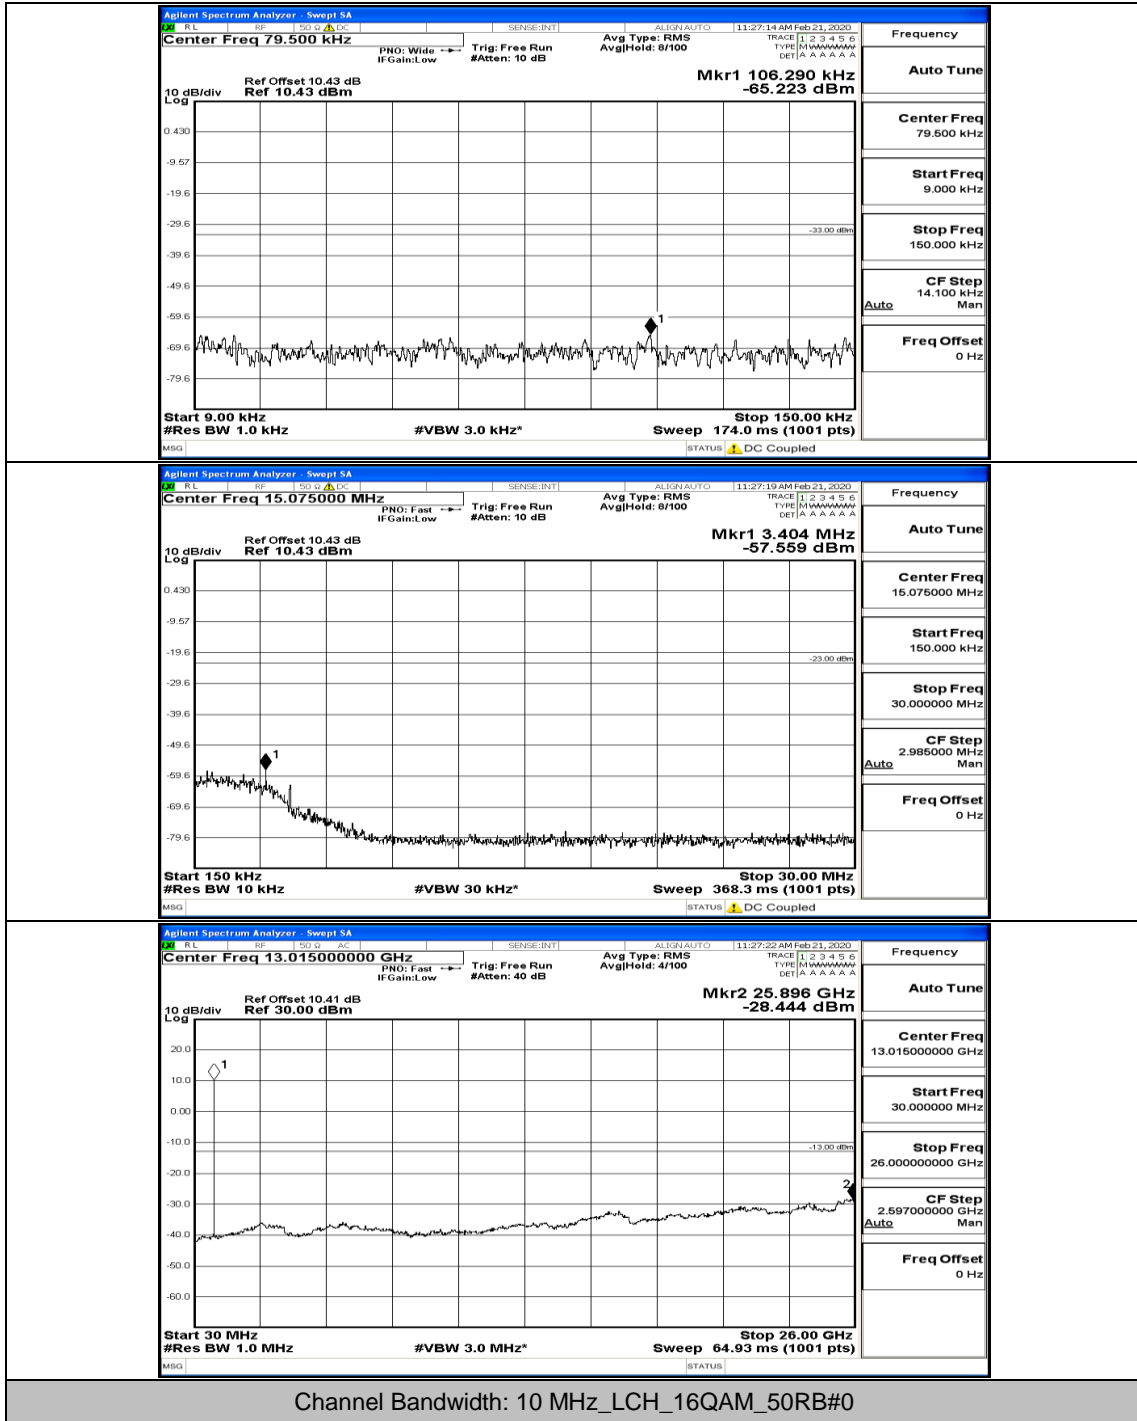

(Channel Bandwidth: 5 MHz)\_HCH\_16QAM\_1RB#0

Channel Bandwidth: 10 MHz

Channel Bandwidth: 10 MHz\_LCH\_QPSK\_1RB#0

Channel Bandwidth: 10 MHz\_LCH\_QPSK\_25RB#12

Channel Bandwidth: 10 MHz\_LCH\_QPSK\_25RB#25

Channel Bandwidth: 10 MHz\_MCH\_QPSK\_1RB#0

Channel Bandwidth: 10 MHz\_MCH\_QPSK\_1RB#49

Channel Bandwidth: 10 MHz\_HCH\_QPSK\_1RB#0

Channel Bandwidth: 10 MHz\_HCH\_QPSK\_25RB#0

Channel Bandwidth: 10 MHz\_LCH\_16QAM\_1RB#0

Channel Bandwidth: 10 MHz\_LCH\_16QAM\_1RB#24

Channel Bandwidth: 10 MHz\_LCH\_16QAM\_25RB#0

Channel Bandwidth: 10 MHz\_LCH\_16QAM\_25RB#25

Channel Bandwidth: 10 MHz\_MCH\_16QAM\_1RB#0