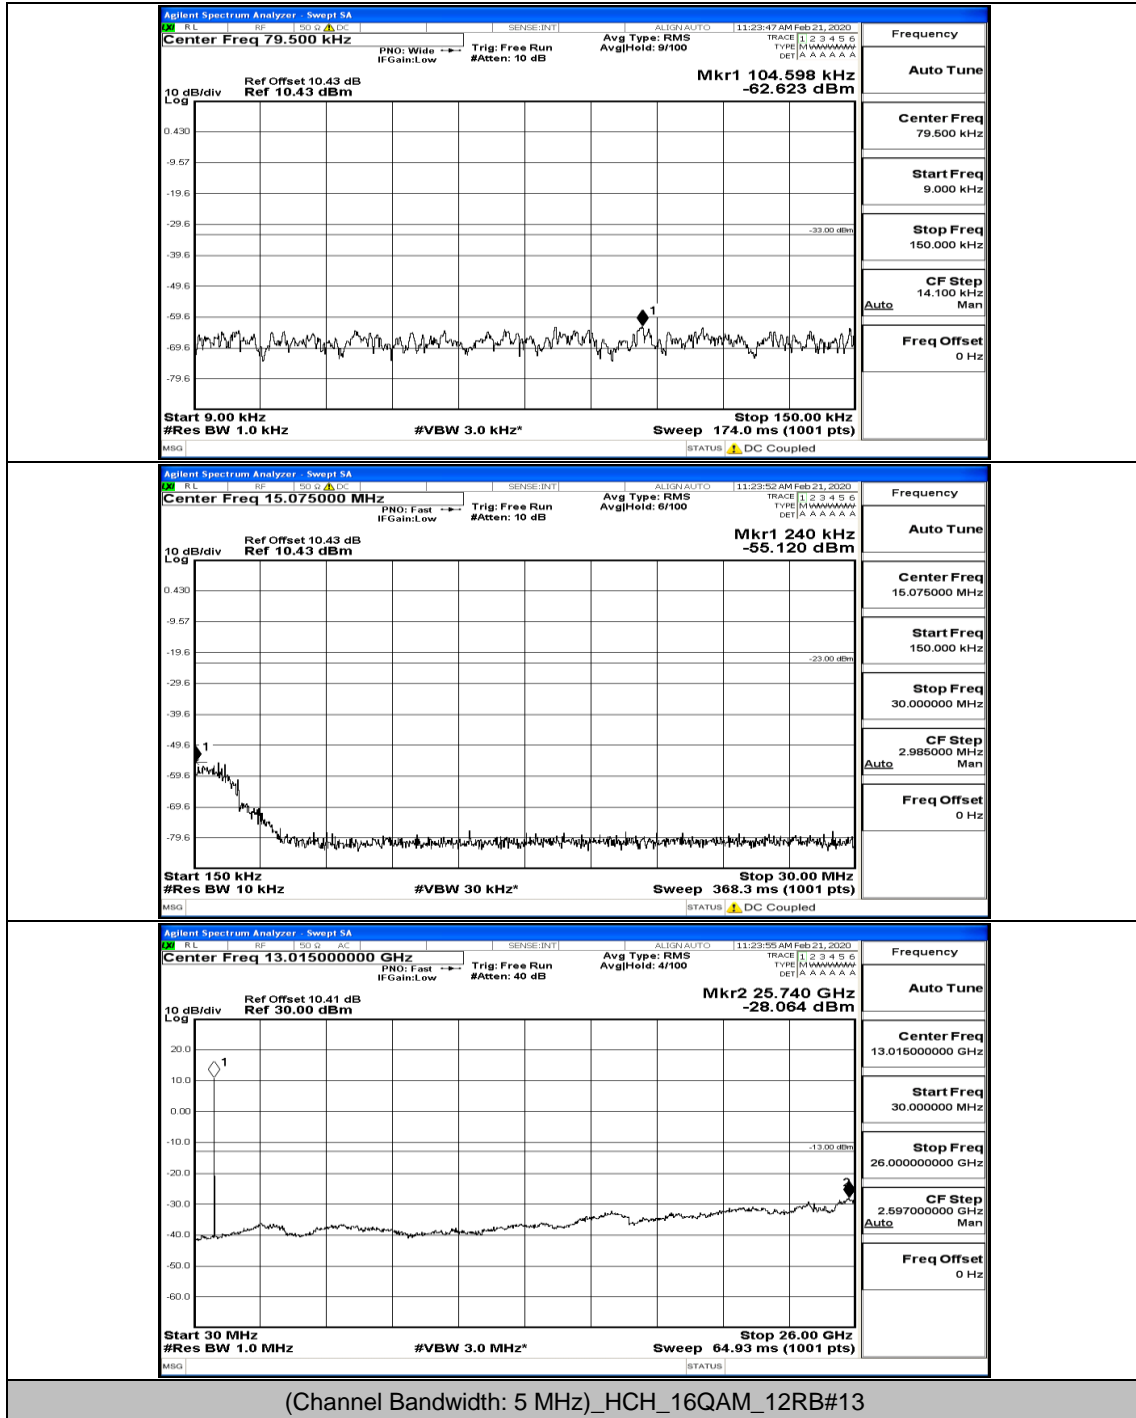

(Channel Bandwidth: 5 MHz)\_HCH\_16QAM\_1RB#0

Channel Bandwidth: 10 MHz

Channel Bandwidth: 10 MHz\_LCH\_QPSK\_1RB#0

Channel Bandwidth: 10 MHz\_LCH\_QPSK\_25RB#12

Channel Bandwidth: 10 MHz\_LCH\_QPSK\_25RB#25

Channel Bandwidth: 10 MHz\_MCH\_QPSK\_1RB#0

Channel Bandwidth: 10 MHz\_MCH\_QPSK\_1RB#49

Channel Bandwidth: 10 MHz\_HCH\_QPSK\_1RB#0

Channel Bandwidth: 10 MHz\_HCH\_QPSK\_25RB#0

Channel Bandwidth: 10 MHz\_LCH\_16QAM\_1RB#0

Channel Bandwidth: 10 MHz\_LCH\_16QAM\_1RB#24

Channel Bandwidth: 10 MHz\_LCH\_16QAM\_25RB#0

Channel Bandwidth: 10 MHz\_LCH\_16QAM\_25RB#25

Channel Bandwidth: 10 MHz\_MCH\_16QAM\_1RB#0