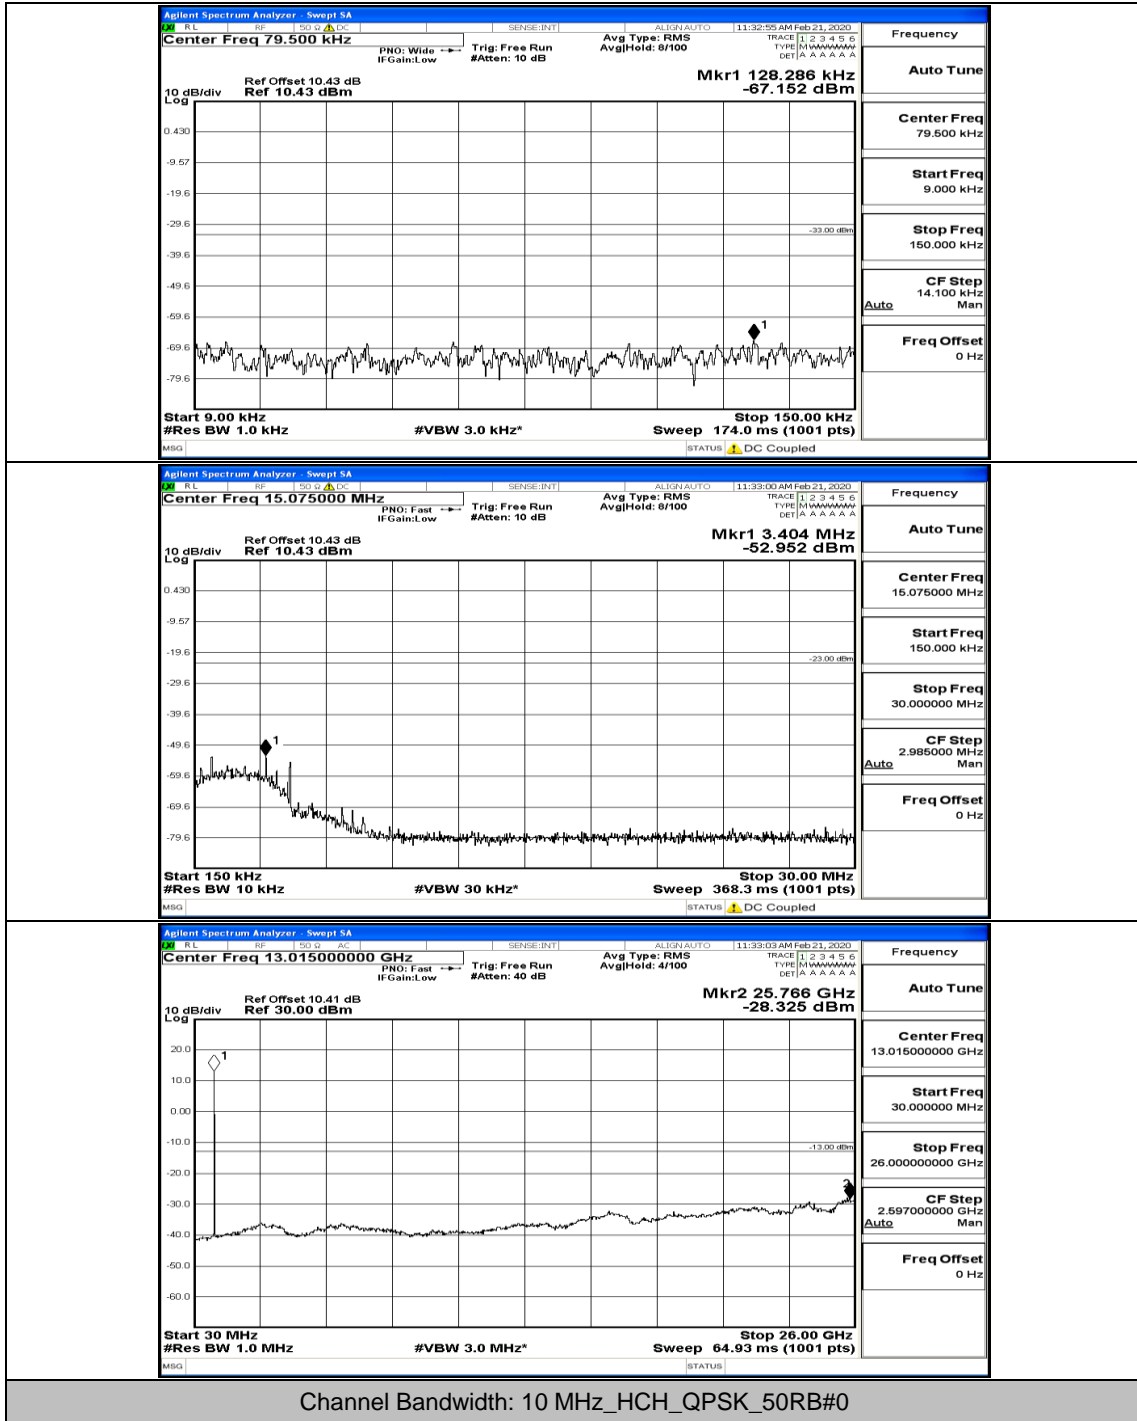

(Channel Bandwidth: 5 MHz)\_HCH\_16QAM\_1RB#0

Channel Bandwidth: 10 MHz

Channel Bandwidth: 10 MHz\_LCH\_QPSK\_1RB#0

Channel Bandwidth: 10 MHz\_LCH\_QPSK\_25RB#12

Channel Bandwidth: 10 MHz\_LCH\_QPSK\_25RB#25

Channel Bandwidth: 10 MHz\_MCH\_QPSK\_1RB#0

Channel Bandwidth: 10 MHz\_MCH\_QPSK\_1RB#49

Channel Bandwidth: 10 MHz\_HCH\_QPSK\_1RB#0

Channel Bandwidth: 10 MHz\_HCH\_QPSK\_25RB#0

Channel Bandwidth: 10 MHz\_LCH\_16QAM\_1RB#0

Channel Bandwidth: 10 MHz\_LCH\_16QAM\_1RB#24

Channel Bandwidth: 10 MHz\_LCH\_16QAM\_25RB#0

Channel Bandwidth: 10 MHz\_LCH\_16QAM\_25RB#25

Channel Bandwidth: 10 MHz\_MCH\_16QAM\_1RB#0