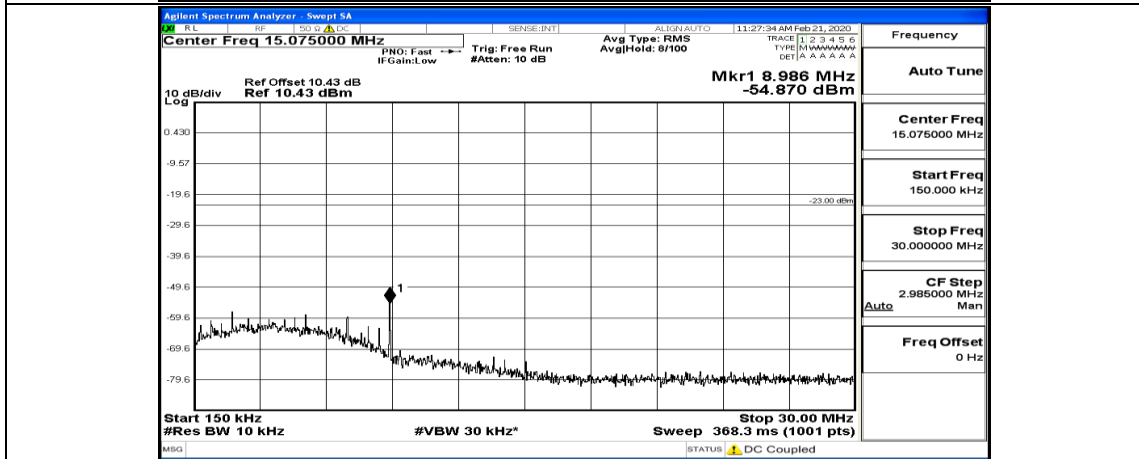

(Channel Bandwidth: 5 MHz)\_HCH\_16QAM\_1RB#0

Channel Bandwidth: 10 MHz

Channel Bandwidth: 10 MHz\_LCH\_QPSK\_1RB#0

Channel Bandwidth: 10 MHz\_LCH\_QPSK\_25RB#12

Channel Bandwidth: 10 MHz\_LCH\_QPSK\_25RB#25