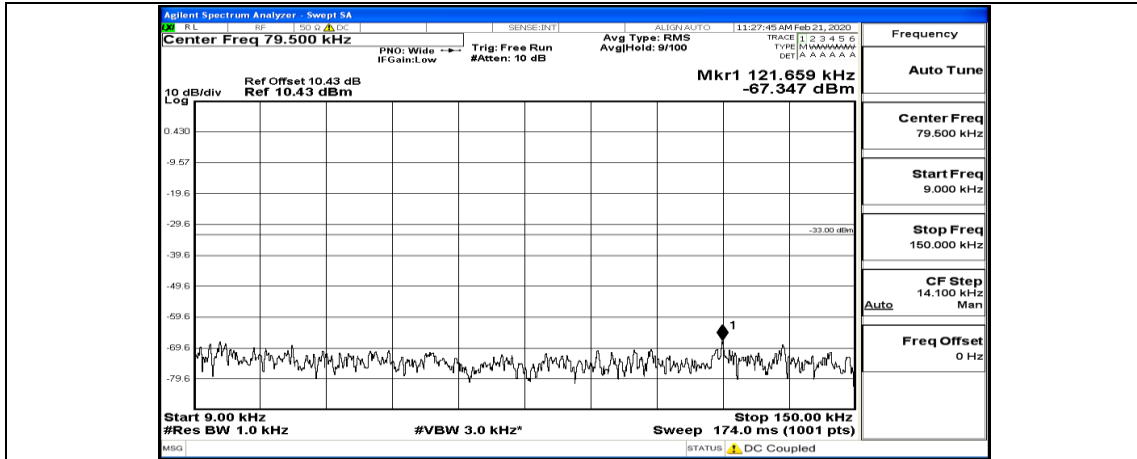

Channel Bandwidth: 10 MHz\_LCH\_16QAM\_1RB#24

Channel Bandwidth: 10 MHz\_LCH\_16QAM\_25RB#0

Channel Bandwidth: 10 MHz\_LCH\_16QAM\_25RB#25

Channel Bandwidth: 10 MHz\_MCH\_16QAM\_1RB#0