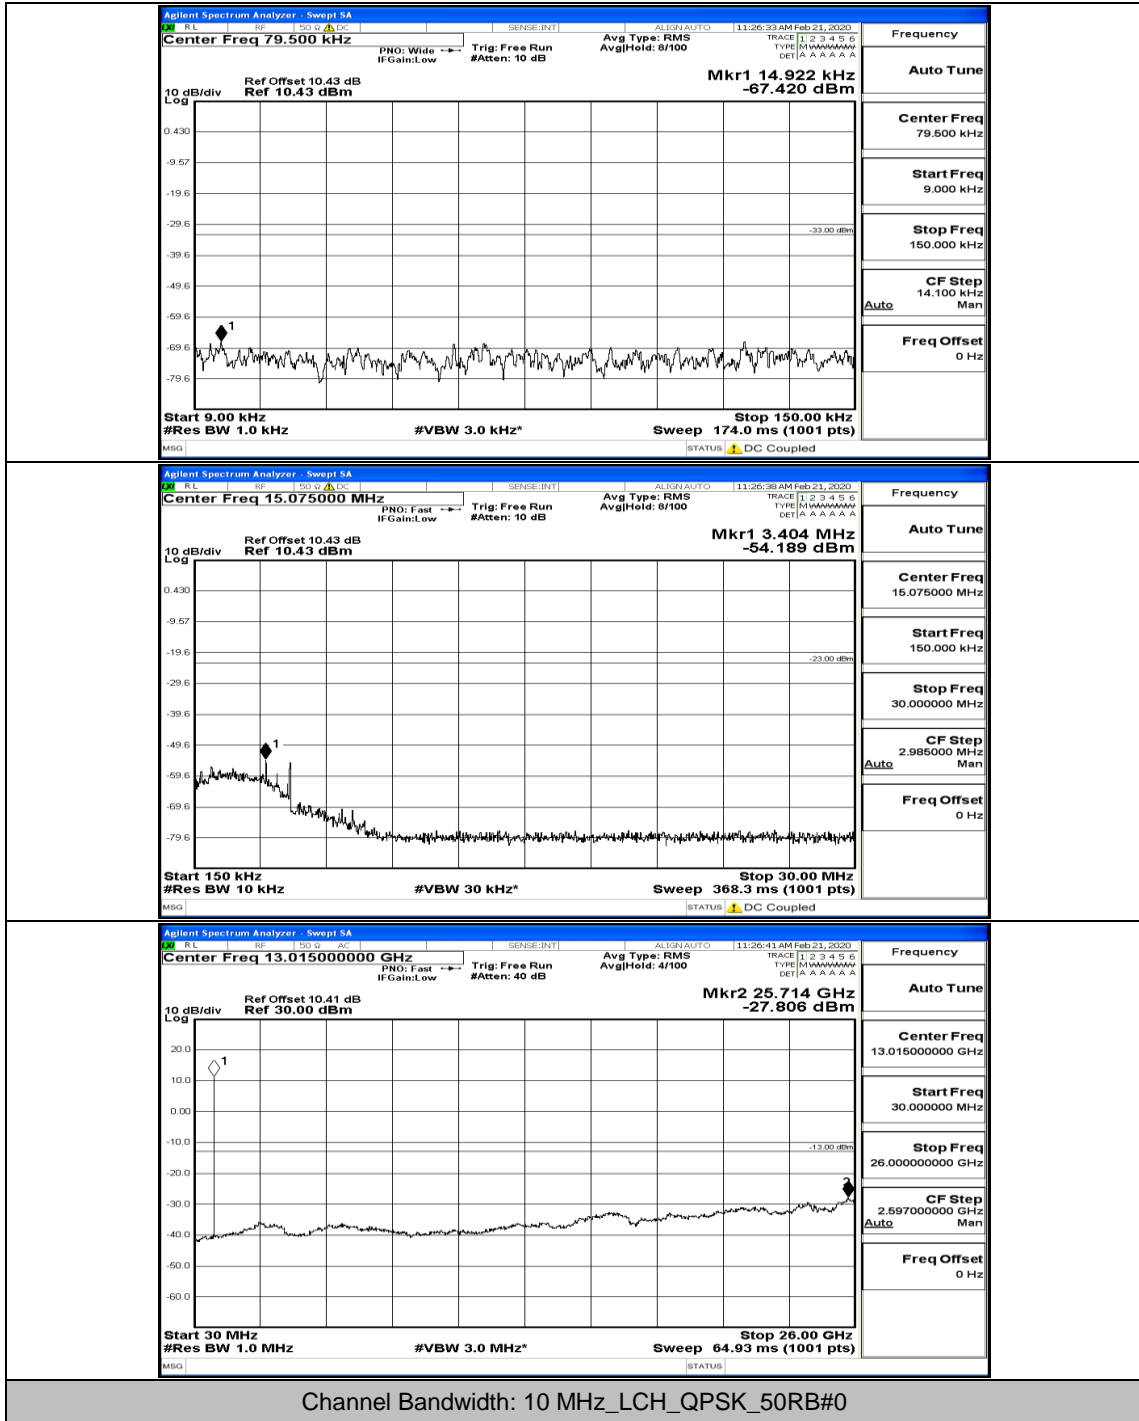

(Channel Bandwidth: 5 MHz)\_HCH\_16QAM\_1RB#0

Channel Bandwidth: 10 MHz

Channel Bandwidth: 10 MHz\_LCH\_QPSK\_1RB#0

Channel Bandwidth: 10 MHz\_LCH\_QPSK\_25RB#12

Channel Bandwidth: 10 MHz\_LCH\_QPSK\_25RB#25

Channel Bandwidth: 10 MHz\_MCH\_QPSK\_1RB#0

Channel Bandwidth: 10 MHz\_MCH\_QPSK\_1RB#49

Channel Bandwidth: 10 MHz\_HCH\_QPSK\_1RB#0

Channel Bandwidth: 10 MHz\_HCH\_QPSK\_25RB#0

Channel Bandwidth: 10 MHz\_LCH\_16QAM\_1RB#0

Channel Bandwidth: 10 MHz\_LCH\_16QAM\_1RB#24

Channel Bandwidth: 10 MHz\_LCH\_16QAM\_25RB#0

Channel Bandwidth: 10 MHz\_LCH\_16QAM\_25RB#25

Channel Bandwidth: 10 MHz\_MCH\_16QAM\_1RB#0