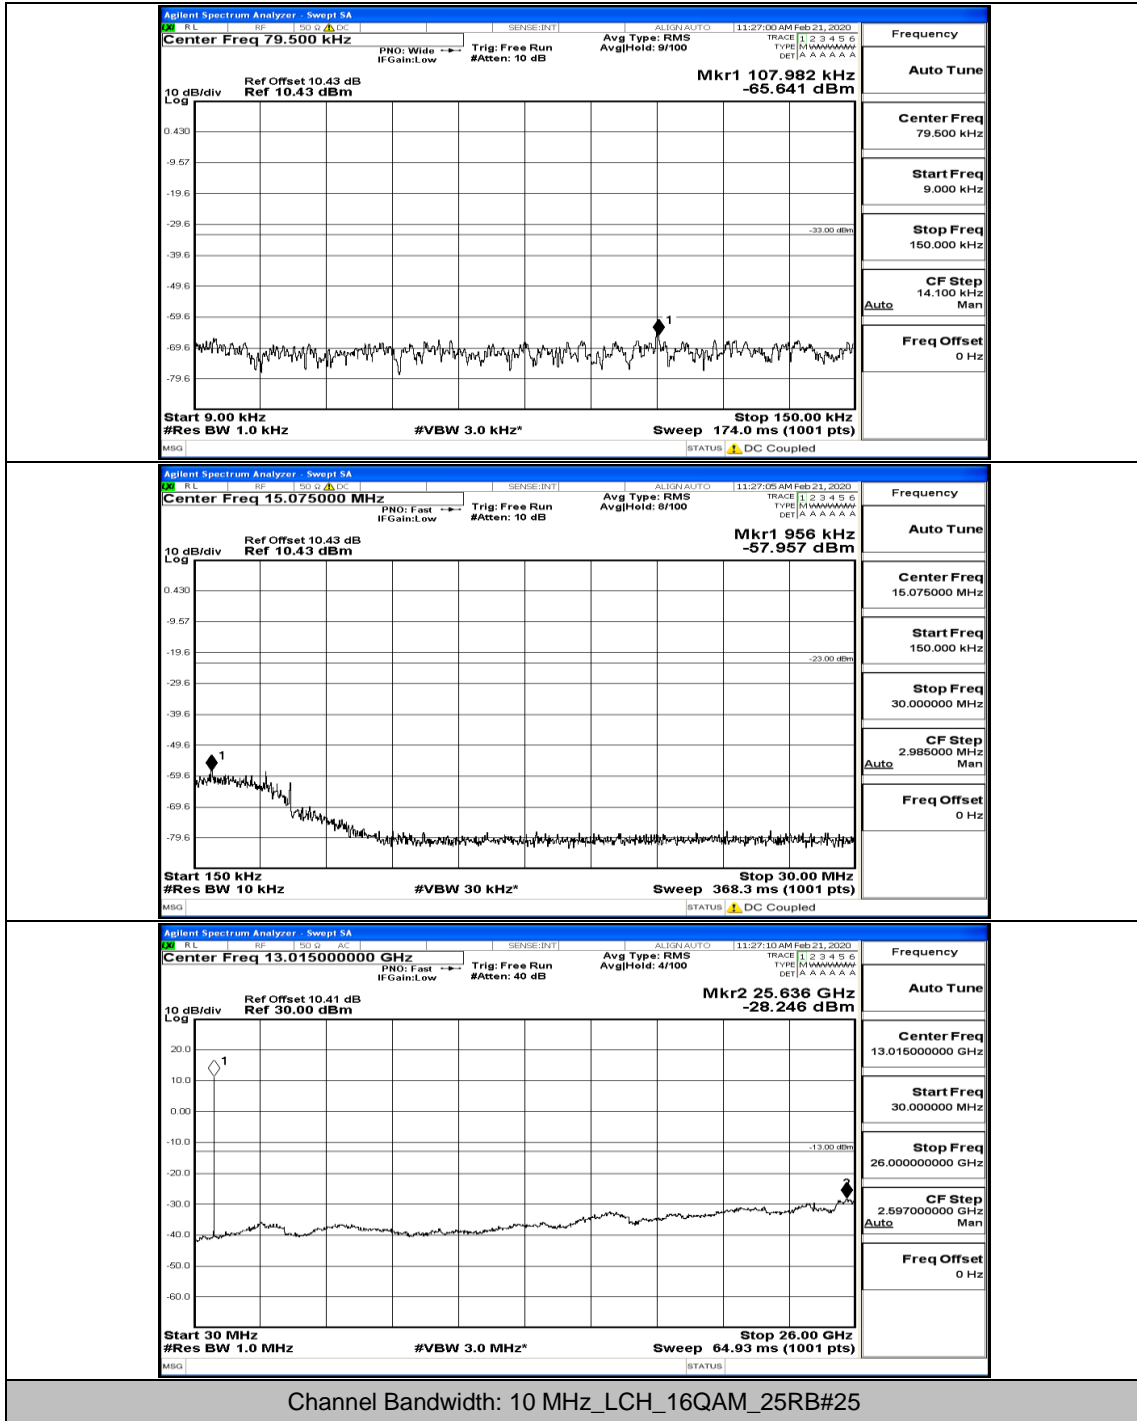

(Channel Bandwidth: 5 MHz)\_HCH\_16QAM\_1RB#0

Channel Bandwidth: 10 MHz

Channel Bandwidth: 10 MHz\_LCH\_QPSK\_1RB#0

Channel Bandwidth: 10 MHz\_LCH\_QPSK\_25RB#12

Channel Bandwidth: 10 MHz\_LCH\_QPSK\_25RB#25

Channel Bandwidth: 10 MHz\_MCH\_QPSK\_1RB#0

Channel Bandwidth: 10 MHz\_MCH\_QPSK\_1RB#49

Channel Bandwidth: 10 MHz\_HCH\_QPSK\_1RB#0

Channel Bandwidth: 10 MHz\_HCH\_QPSK\_25RB#0

Channel Bandwidth: 10 MHz\_LCH\_16QAM\_1RB#0

Channel Bandwidth: 10 MHz\_LCH\_16QAM\_1RB#24

Channel Bandwidth: 10 MHz\_LCH\_16QAM\_25RB#0

Channel Bandwidth: 10 MHz\_LCH\_16QAM\_25RB#25

Channel Bandwidth: 10 MHz\_MCH\_16QAM\_1RB#0