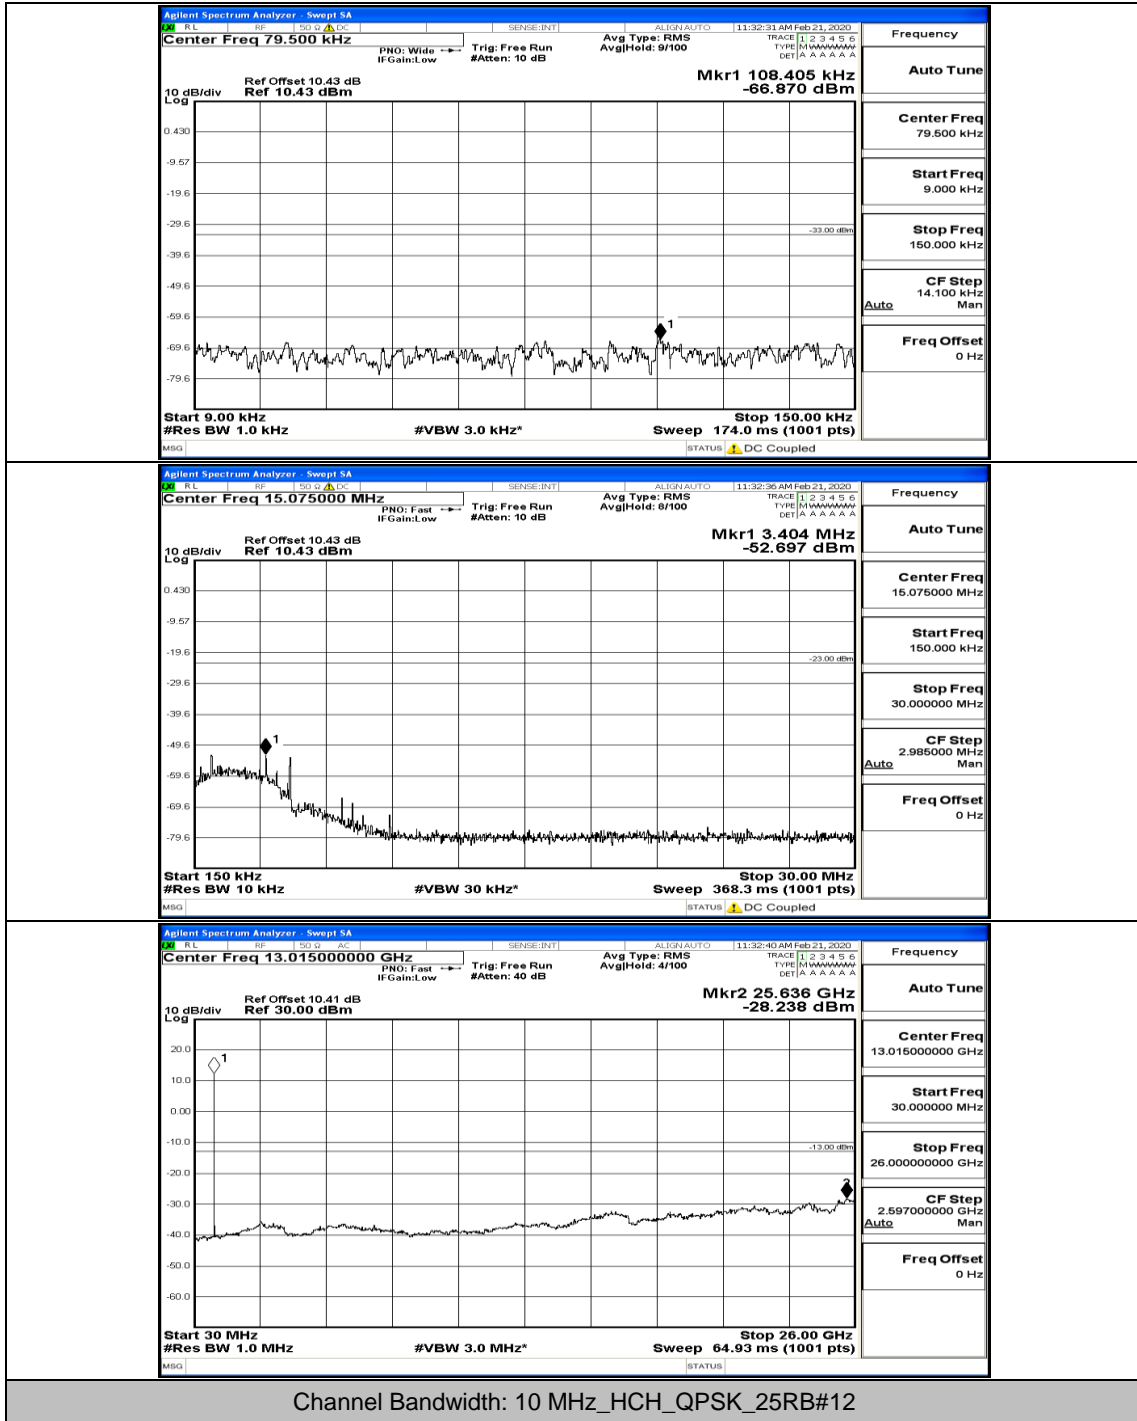

(Channel Bandwidth: 5 MHz)\_HCH\_16QAM\_1RB#0

Channel Bandwidth: 10 MHz

Channel Bandwidth: 10 MHz\_LCH\_QPSK\_1RB#0

Channel Bandwidth: 10 MHz\_LCH\_QPSK\_25RB#12

Channel Bandwidth: 10 MHz\_LCH\_QPSK\_25RB#25

Channel Bandwidth: 10 MHz\_MCH\_QPSK\_1RB#0

Channel Bandwidth: 10 MHz\_MCH\_QPSK\_1RB#49

Channel Bandwidth: 10 MHz\_HCH\_QPSK\_1RB#0

Channel Bandwidth: 10 MHz\_HCH\_QPSK\_25RB#0

Channel Bandwidth: 10 MHz\_LCH\_16QAM\_1RB#0

Channel Bandwidth: 10 MHz\_LCH\_16QAM\_1RB#24

Channel Bandwidth: 10 MHz\_LCH\_16QAM\_25RB#0

Channel Bandwidth: 10 MHz\_LCH\_16QAM\_25RB#25

Channel Bandwidth: 10 MHz\_MCH\_16QAM\_1RB#0