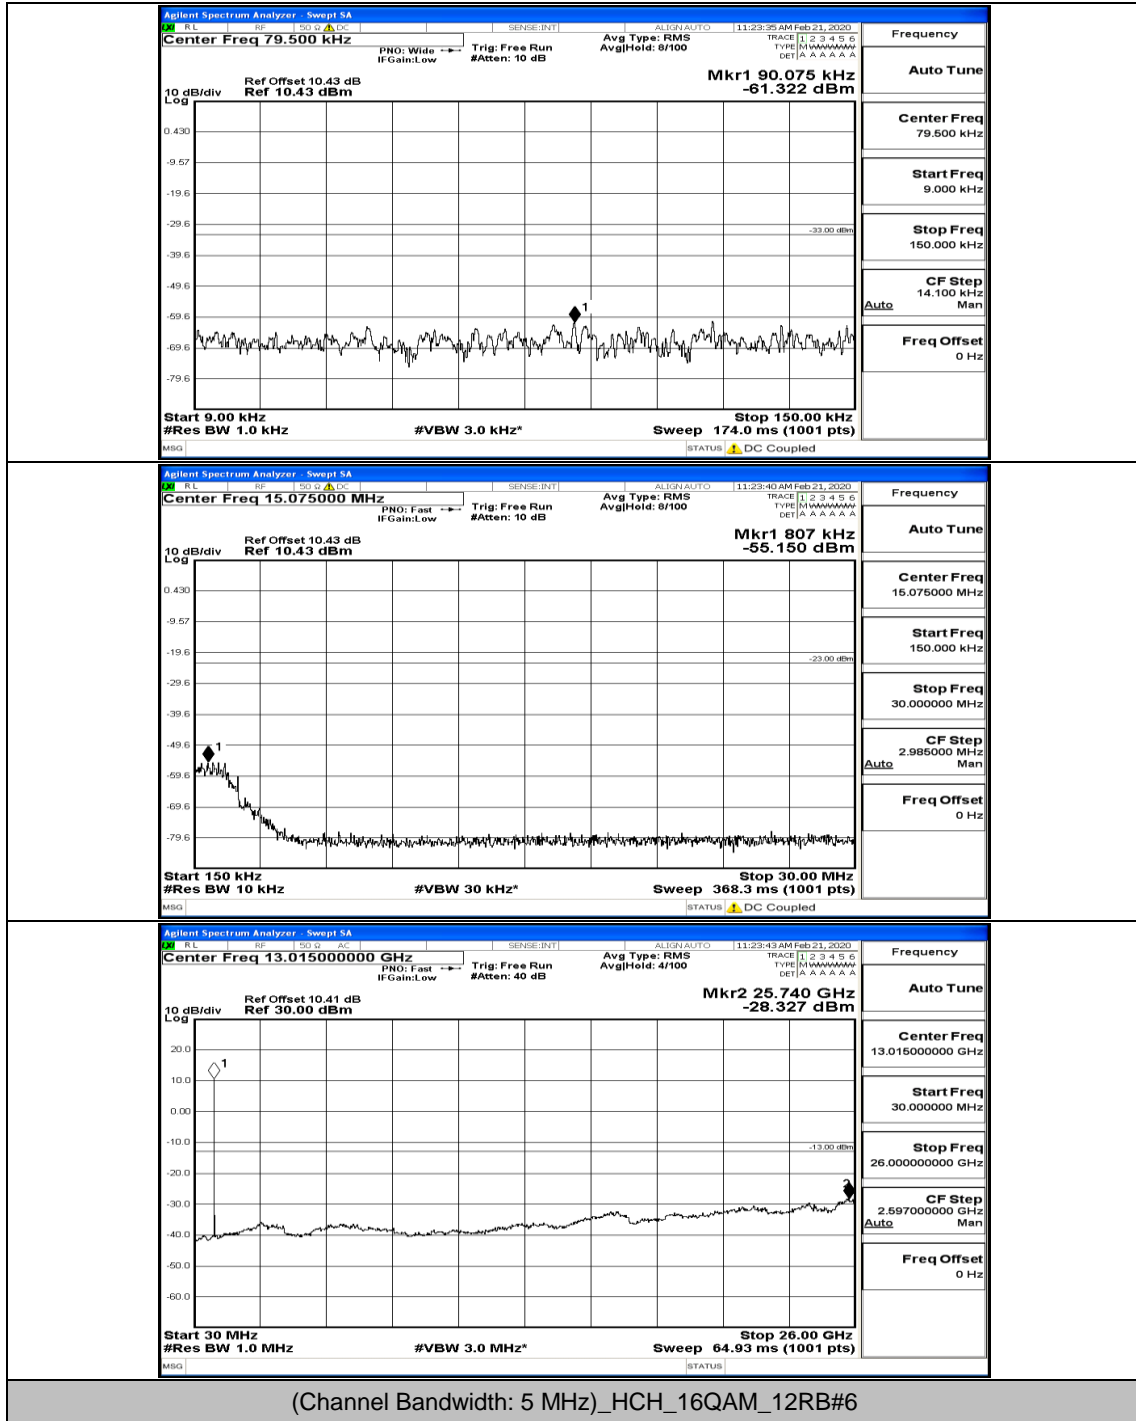

(Channel Bandwidth: 5 MHz)\_HCH\_16QAM\_1RB#0

Channel Bandwidth: 10 MHz

Channel Bandwidth: 10 MHz\_LCH\_QPSK\_1RB#0

Channel Bandwidth: 10 MHz\_LCH\_QPSK\_25RB#12

Channel Bandwidth: 10 MHz\_LCH\_QPSK\_25RB#25

Channel Bandwidth: 10 MHz\_MCH\_QPSK\_1RB#0

Channel Bandwidth: 10 MHz\_MCH\_QPSK\_1RB#49

Channel Bandwidth: 10 MHz\_HCH\_QPSK\_1RB#0

Channel Bandwidth: 10 MHz\_HCH\_QPSK\_25RB#0

Channel Bandwidth: 10 MHz\_LCH\_16QAM\_1RB#0

Channel Bandwidth: 10 MHz\_LCH\_16QAM\_1RB#24

Channel Bandwidth: 10 MHz\_LCH\_16QAM\_25RB#0

Channel Bandwidth: 10 MHz\_LCH\_16QAM\_25RB#25

Channel Bandwidth: 10 MHz\_MCH\_16QAM\_1RB#0