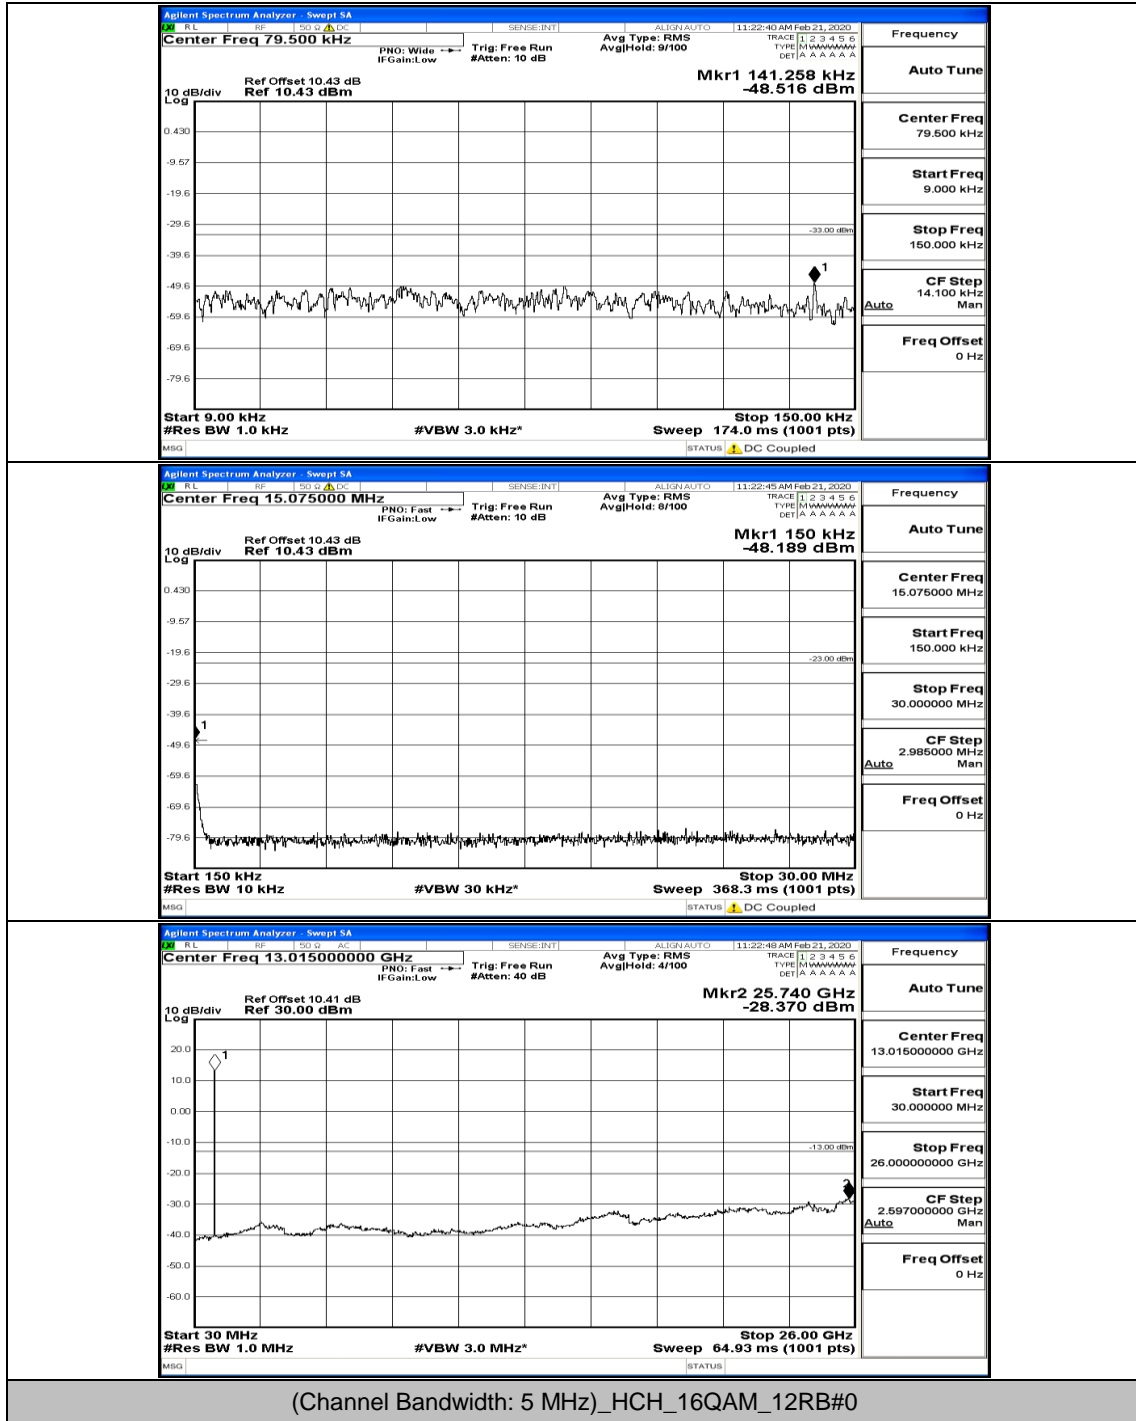

(Channel Bandwidth: 5 MHz)\_HCH\_16QAM\_1RB#0

Channel Bandwidth: 10 MHz

Channel Bandwidth: 10 MHz\_LCH\_QPSK\_1RB#0

Channel Bandwidth: 10 MHz\_LCH\_QPSK\_25RB#12

Channel Bandwidth: 10 MHz\_LCH\_QPSK\_25RB#25

Channel Bandwidth: 10 MHz\_MCH\_QPSK\_1RB#0

Channel Bandwidth: 10 MHz\_MCH\_QPSK\_1RB#49

Channel Bandwidth: 10 MHz\_HCH\_QPSK\_1RB#0

Channel Bandwidth: 10 MHz\_HCH\_QPSK\_25RB#0

Channel Bandwidth: 10 MHz\_LCH\_16QAM\_1RB#0