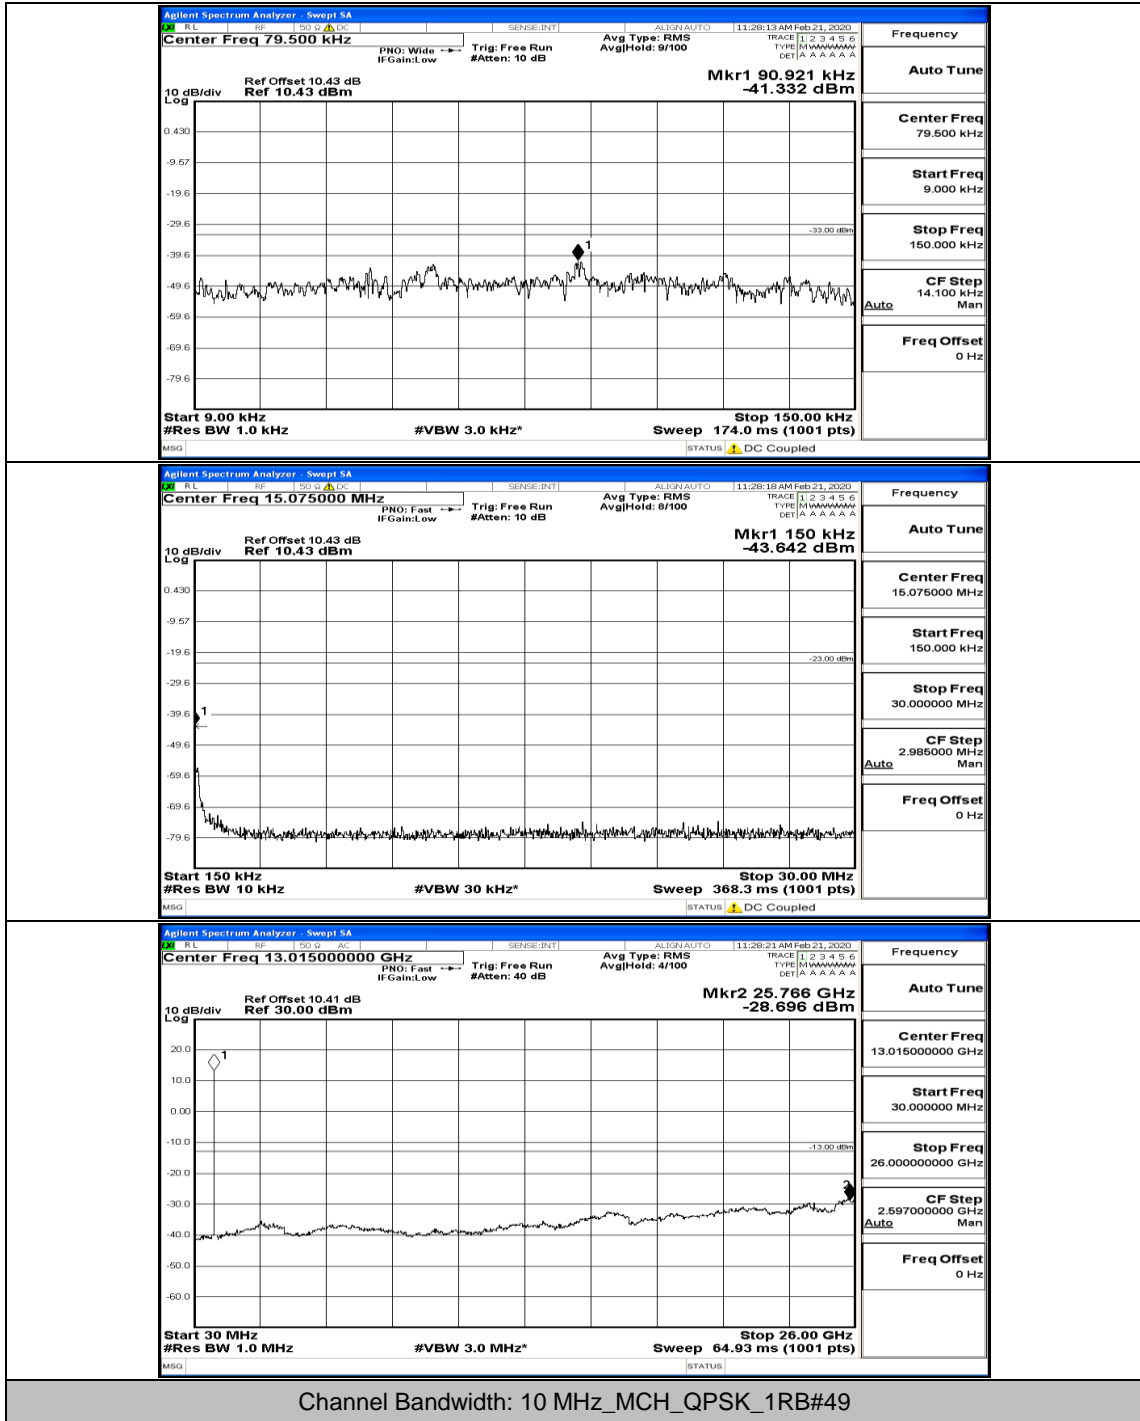

(Channel Bandwidth: 5 MHz)\_HCH\_16QAM\_1RB#0

Channel Bandwidth: 10 MHz

Channel Bandwidth: 10 MHz\_LCH\_QPSK\_1RB#0

Channel Bandwidth: 10 MHz\_LCH\_QPSK\_25RB#12

Channel Bandwidth: 10 MHz\_LCH\_QPSK\_25RB#25

Channel Bandwidth: 10 MHz\_MCH\_QPSK\_1RB#0

Channel Bandwidth: 10 MHz\_MCH\_QPSK\_1RB#49

Channel Bandwidth: 10 MHz\_HCH\_QPSK\_1RB#0

Channel Bandwidth: 10 MHz\_HCH\_QPSK\_25RB#0

Channel Bandwidth: 10 MHz\_LCH\_16QAM\_1RB#0

Channel Bandwidth: 10 MHz\_LCH\_16QAM\_1RB#24

Channel Bandwidth: 10 MHz\_LCH\_16QAM\_25RB#0

Channel Bandwidth: 10 MHz\_LCH\_16QAM\_25RB#25

Channel Bandwidth: 10 MHz\_MCH\_16QAM\_1RB#0