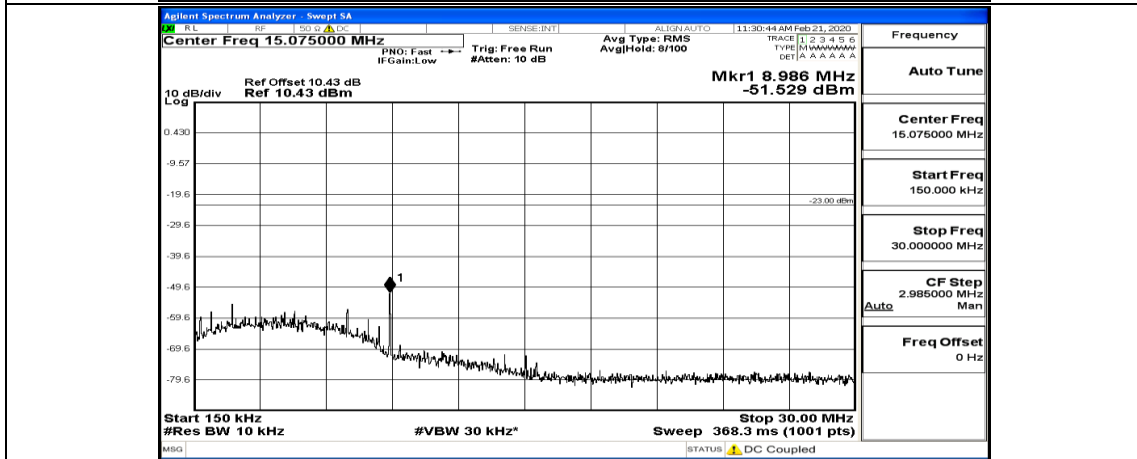

Channel Bandwidth: 10 MHz\_MCH\_QPSK\_1RB#0

Channel Bandwidth: 10 MHz\_MCH\_QPSK\_1RB#49

Channel Bandwidth: 10 MHz\_HCH\_QPSK\_1RB#0

Channel Bandwidth: 10 MHz\_HCH\_QPSK\_25RB#0

Channel Bandwidth: 10 MHz\_LCH\_16QAM\_1RB#0