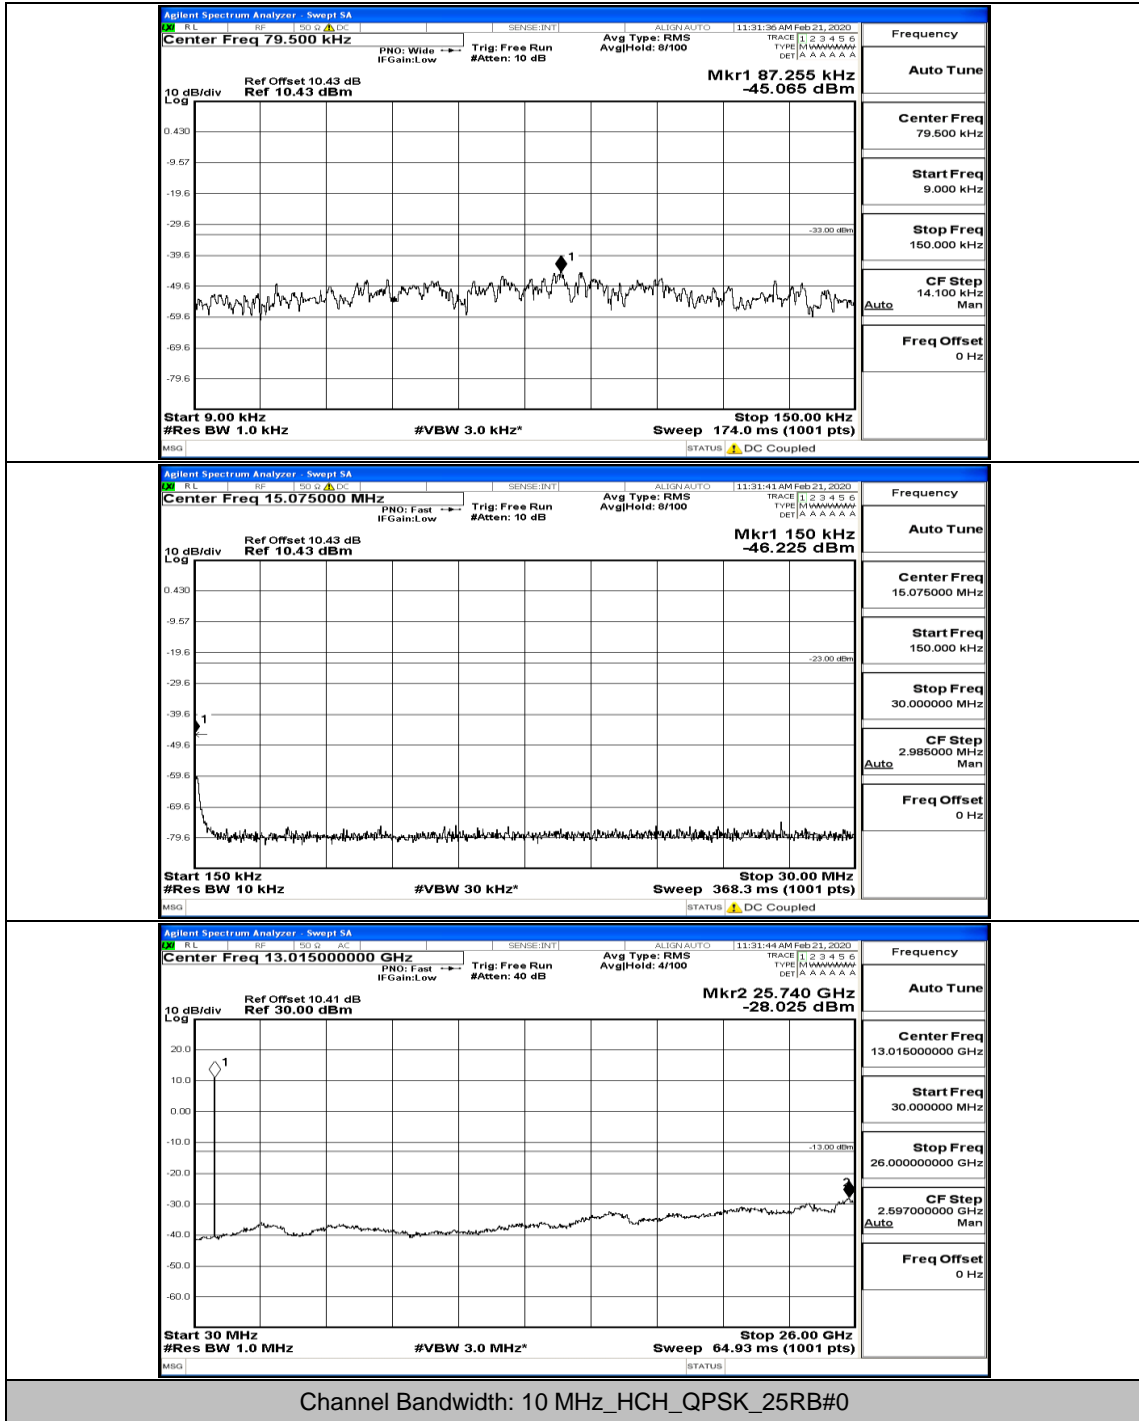

(Channel Bandwidth: 5 MHz)\_HCH\_16QAM\_1RB#0

Channel Bandwidth: 10 MHz

Channel Bandwidth: 10 MHz\_LCH\_QPSK\_1RB#0

Channel Bandwidth: 10 MHz\_LCH\_QPSK\_25RB#12

Channel Bandwidth: 10 MHz\_LCH\_QPSK\_25RB#25

Channel Bandwidth: 10 MHz\_MCH\_QPSK\_1RB#0

Channel Bandwidth: 10 MHz\_MCH\_QPSK\_1RB#49

Channel Bandwidth: 10 MHz\_HCH\_QPSK\_1RB#0

Channel Bandwidth: 10 MHz\_HCH\_QPSK\_25RB#0

Channel Bandwidth: 10 MHz\_LCH\_16QAM\_1RB#0

Channel Bandwidth: 10 MHz\_LCH\_16QAM\_1RB#24

Channel Bandwidth: 10 MHz\_LCH\_16QAM\_25RB#0

Channel Bandwidth: 10 MHz\_LCH\_16QAM\_25RB#25

Channel Bandwidth: 10 MHz\_MCH\_16QAM\_1RB#0