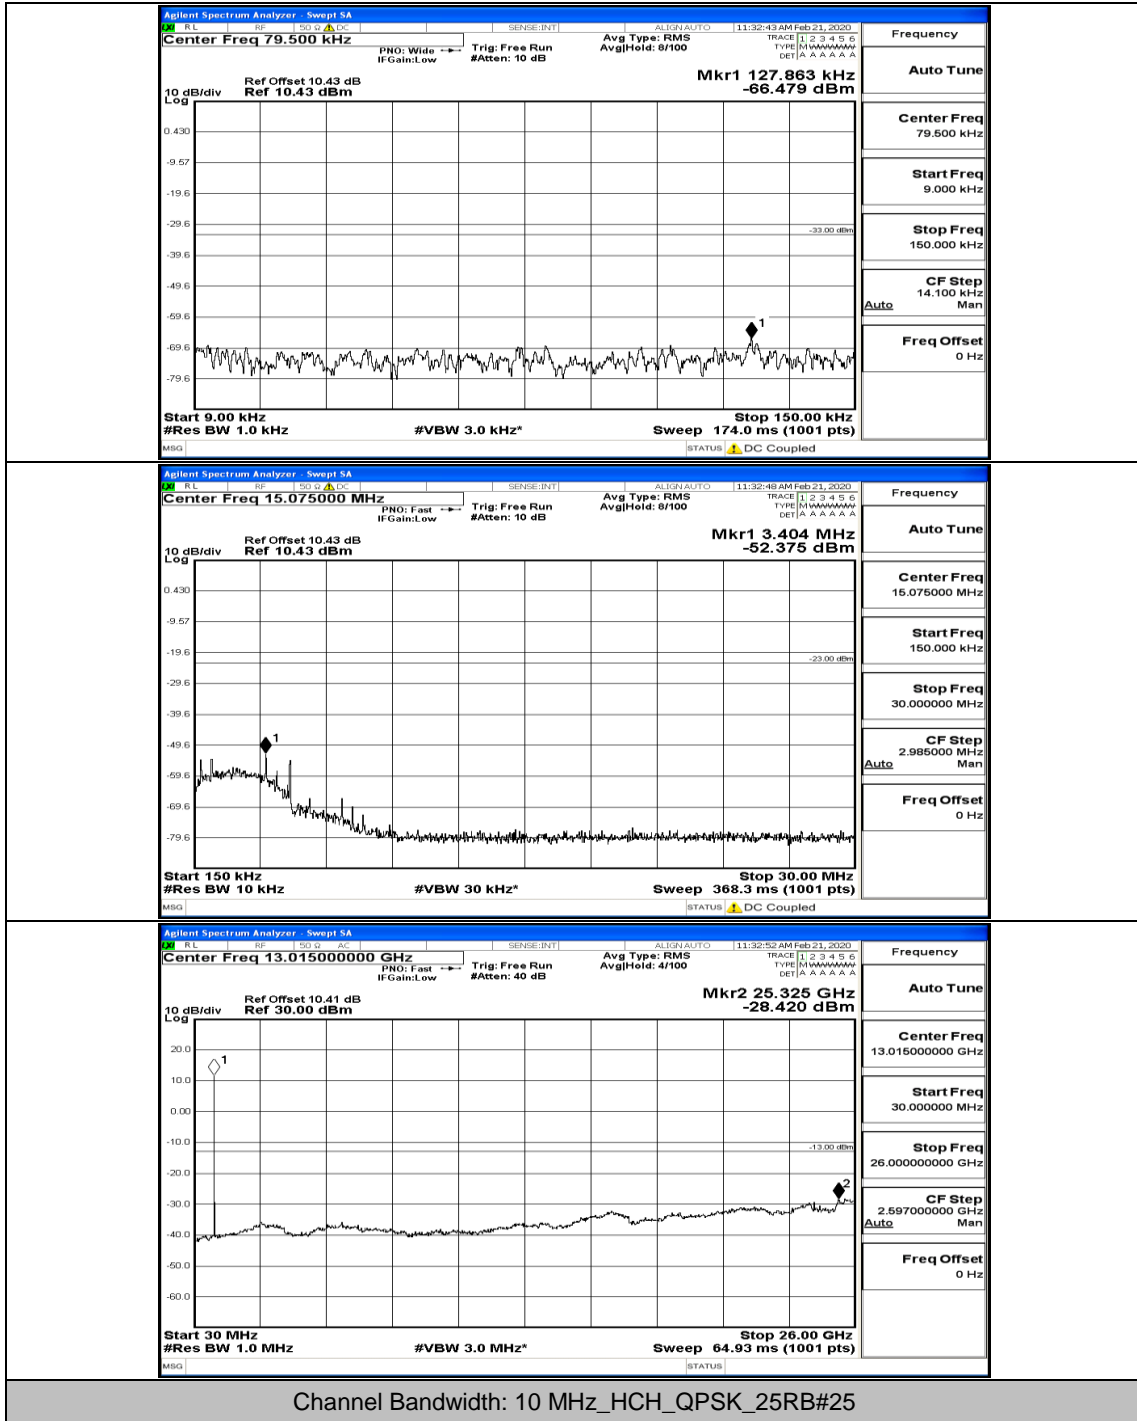

(Channel Bandwidth: 5 MHz)\_HCH\_16QAM\_1RB#0

Channel Bandwidth: 10 MHz

Channel Bandwidth: 10 MHz\_LCH\_QPSK\_1RB#0

Channel Bandwidth: 10 MHz\_LCH\_QPSK\_25RB#12

Channel Bandwidth: 10 MHz\_LCH\_QPSK\_25RB#25

Channel Bandwidth: 10 MHz\_MCH\_QPSK\_1RB#0

Channel Bandwidth: 10 MHz\_MCH\_QPSK\_1RB#49

Channel Bandwidth: 10 MHz\_HCH\_QPSK\_1RB#0

Channel Bandwidth: 10 MHz\_HCH\_QPSK\_25RB#0

Channel Bandwidth: 10 MHz\_LCH\_16QAM\_1RB#0

Channel Bandwidth: 10 MHz\_LCH\_16QAM\_1RB#24

Channel Bandwidth: 10 MHz\_LCH\_16QAM\_25RB#0

Channel Bandwidth: 10 MHz\_LCH\_16QAM\_25RB#25

Channel Bandwidth: 10 MHz\_MCH\_16QAM\_1RB#0