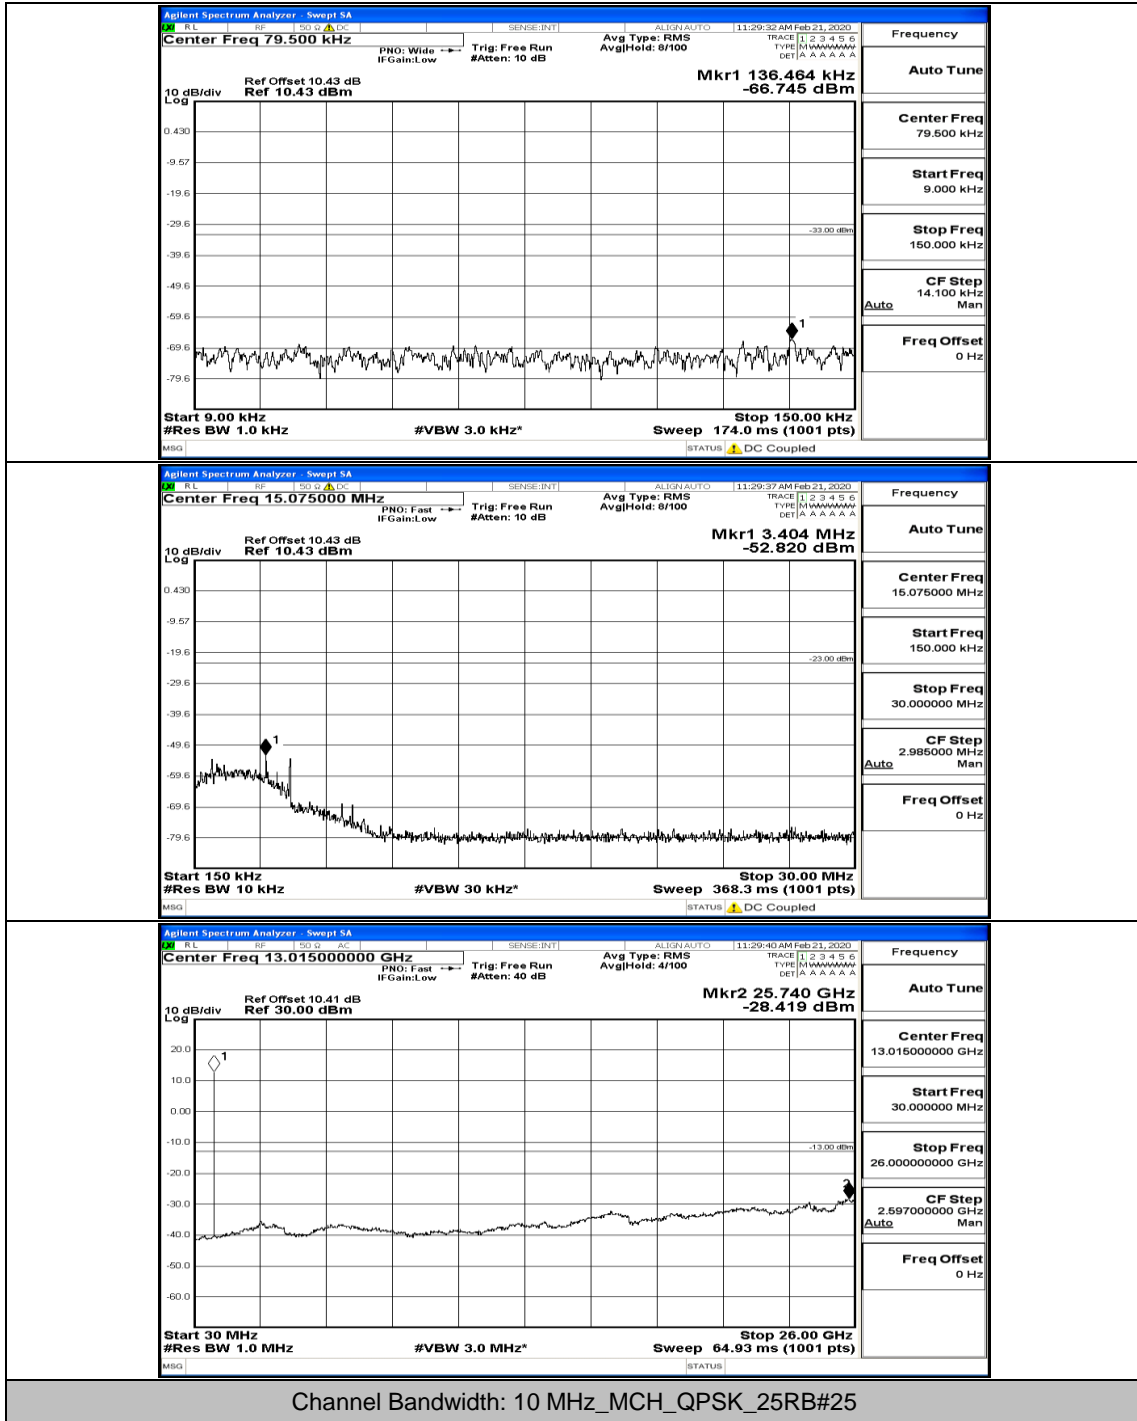

(Channel Bandwidth: 5 MHz)\_HCH\_16QAM\_1RB#0

Channel Bandwidth: 10 MHz

Channel Bandwidth: 10 MHz\_LCH\_QPSK\_1RB#0

Channel Bandwidth: 10 MHz\_LCH\_QPSK\_25RB#12

Channel Bandwidth: 10 MHz\_LCH\_QPSK\_25RB#25

Channel Bandwidth: 10 MHz\_MCH\_QPSK\_1RB#0

Channel Bandwidth: 10 MHz\_MCH\_QPSK\_1RB#49

Channel Bandwidth: 10 MHz\_HCH\_QPSK\_1RB#0

Channel Bandwidth: 10 MHz\_HCH\_QPSK\_25RB#0

Channel Bandwidth: 10 MHz\_LCH\_16QAM\_1RB#0

Channel Bandwidth: 10 MHz\_LCH\_16QAM\_1RB#24

Channel Bandwidth: 10 MHz\_LCH\_16QAM\_25RB#0

Channel Bandwidth: 10 MHz\_LCH\_16QAM\_25RB#25

Channel Bandwidth: 10 MHz\_MCH\_16QAM\_1RB#0