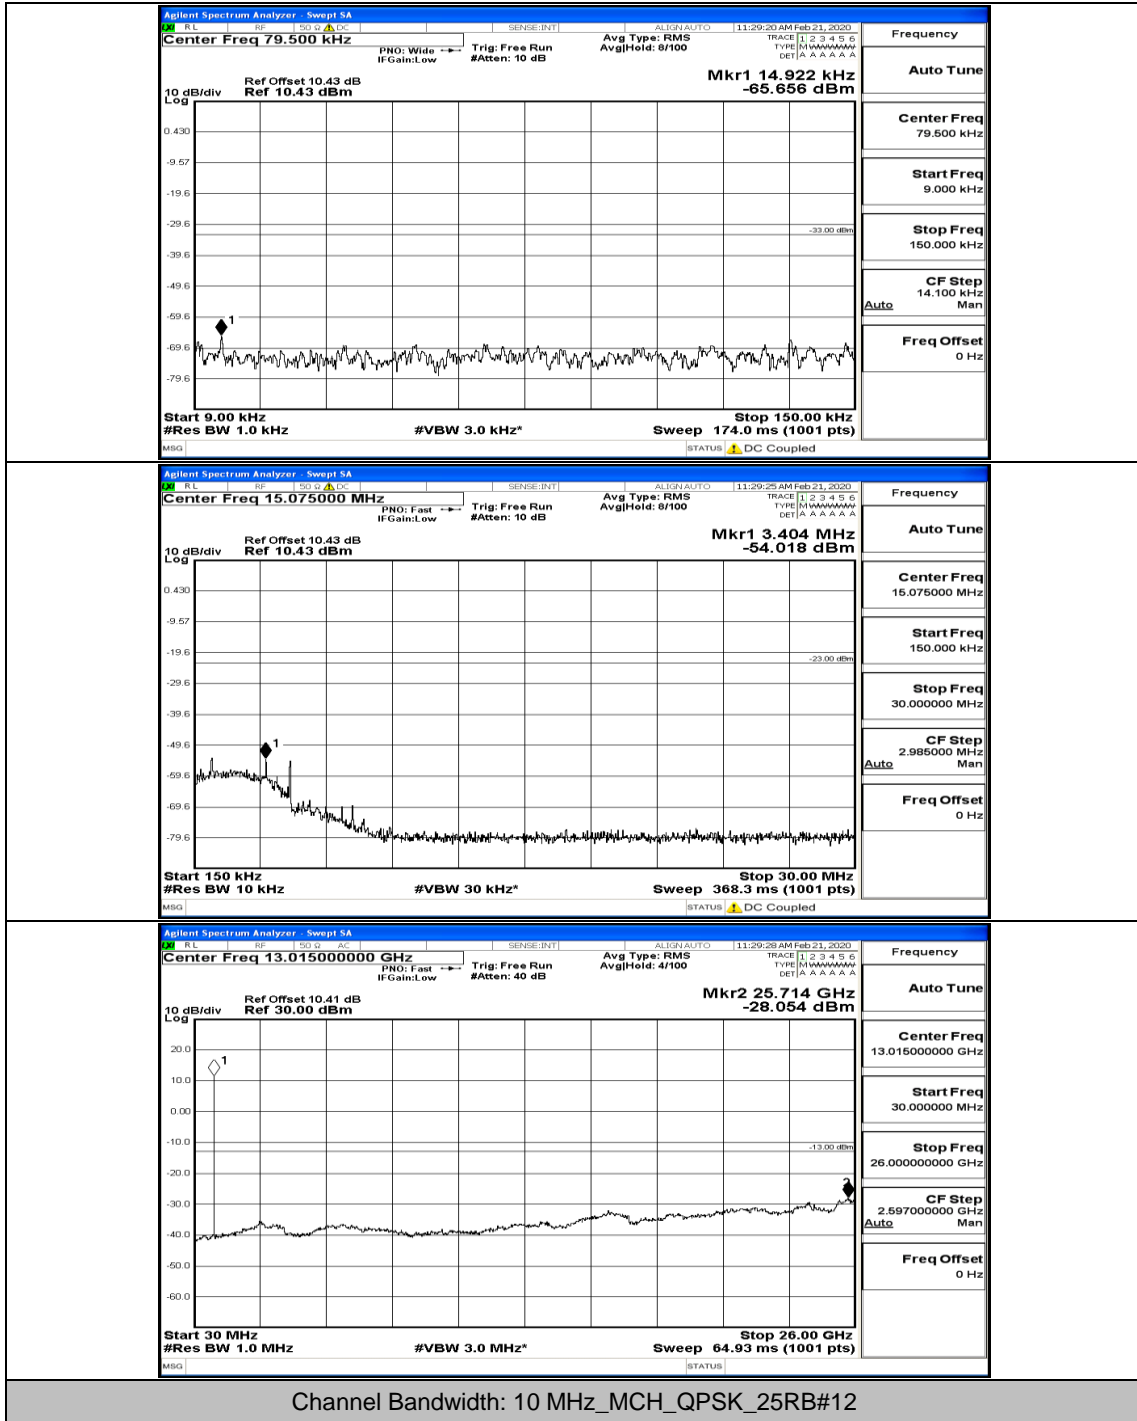

(Channel Bandwidth: 5 MHz)\_HCH\_16QAM\_1RB#0

Channel Bandwidth: 10 MHz

Channel Bandwidth: 10 MHz\_LCH\_QPSK\_1RB#0

Channel Bandwidth: 10 MHz\_LCH\_QPSK\_25RB#12

Channel Bandwidth: 10 MHz\_LCH\_QPSK\_25RB#25

Channel Bandwidth: 10 MHz\_MCH\_QPSK\_1RB#0

Channel Bandwidth: 10 MHz\_MCH\_QPSK\_1RB#49

Channel Bandwidth: 10 MHz\_HCH\_QPSK\_1RB#0

Channel Bandwidth: 10 MHz\_HCH\_QPSK\_25RB#0

Channel Bandwidth: 10 MHz\_LCH\_16QAM\_1RB#0

Channel Bandwidth: 10 MHz\_LCH\_16QAM\_1RB#24

Channel Bandwidth: 10 MHz\_LCH\_16QAM\_25RB#0

Channel Bandwidth: 10 MHz\_LCH\_16QAM\_25RB#25

Channel Bandwidth: 10 MHz\_MCH\_16QAM\_1RB#0