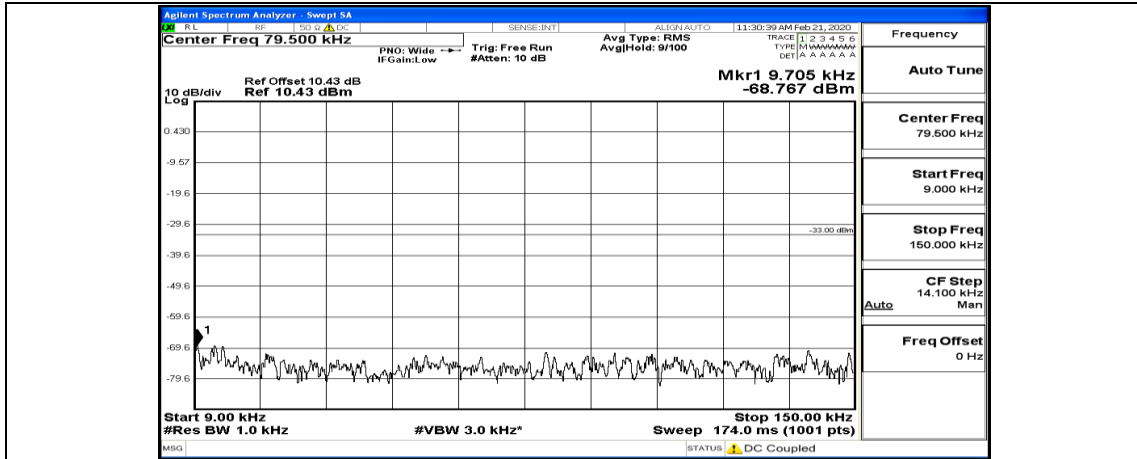

Channel Bandwidth: 10 MHz\_MCH\_QPSK\_1RB#0

Channel Bandwidth: 10 MHz\_MCH\_QPSK\_1RB#49

Channel Bandwidth: 10 MHz\_HCH\_QPSK\_1RB#0

Channel Bandwidth: 10 MHz\_HCH\_QPSK\_25RB#0

Channel Bandwidth: 10 MHz\_LCH\_16QAM\_1RB#0