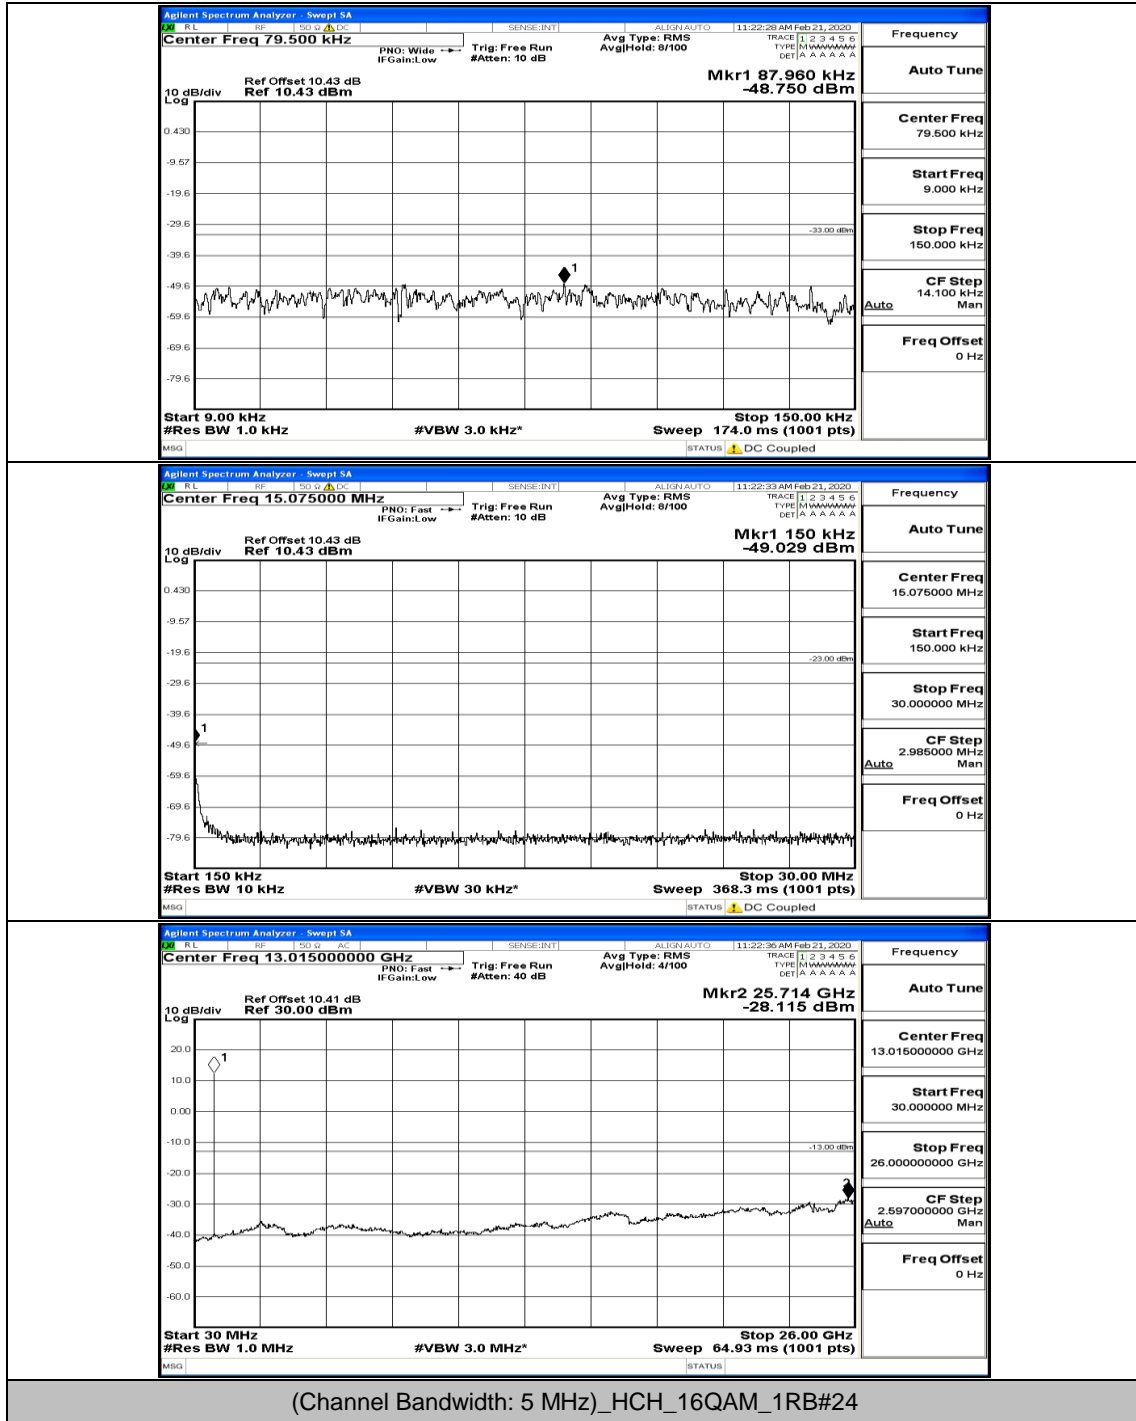

(Channel Bandwidth: 5 MHz)\_HCH\_16QAM\_1RB#0

Channel Bandwidth: 10 MHz

Channel Bandwidth: 10 MHz\_LCH\_QPSK\_1RB#0

Channel Bandwidth: 10 MHz\_LCH\_QPSK\_25RB#12

Channel Bandwidth: 10 MHz\_LCH\_QPSK\_25RB#25

Channel Bandwidth: 10 MHz\_MCH\_QPSK\_1RB#0

Channel Bandwidth: 10 MHz\_MCH\_QPSK\_1RB#49

Channel Bandwidth: 10 MHz\_HCH\_QPSK\_1RB#0

Channel Bandwidth: 10 MHz\_HCH\_QPSK\_25RB#0

Channel Bandwidth: 10 MHz\_LCH\_16QAM\_1RB#0