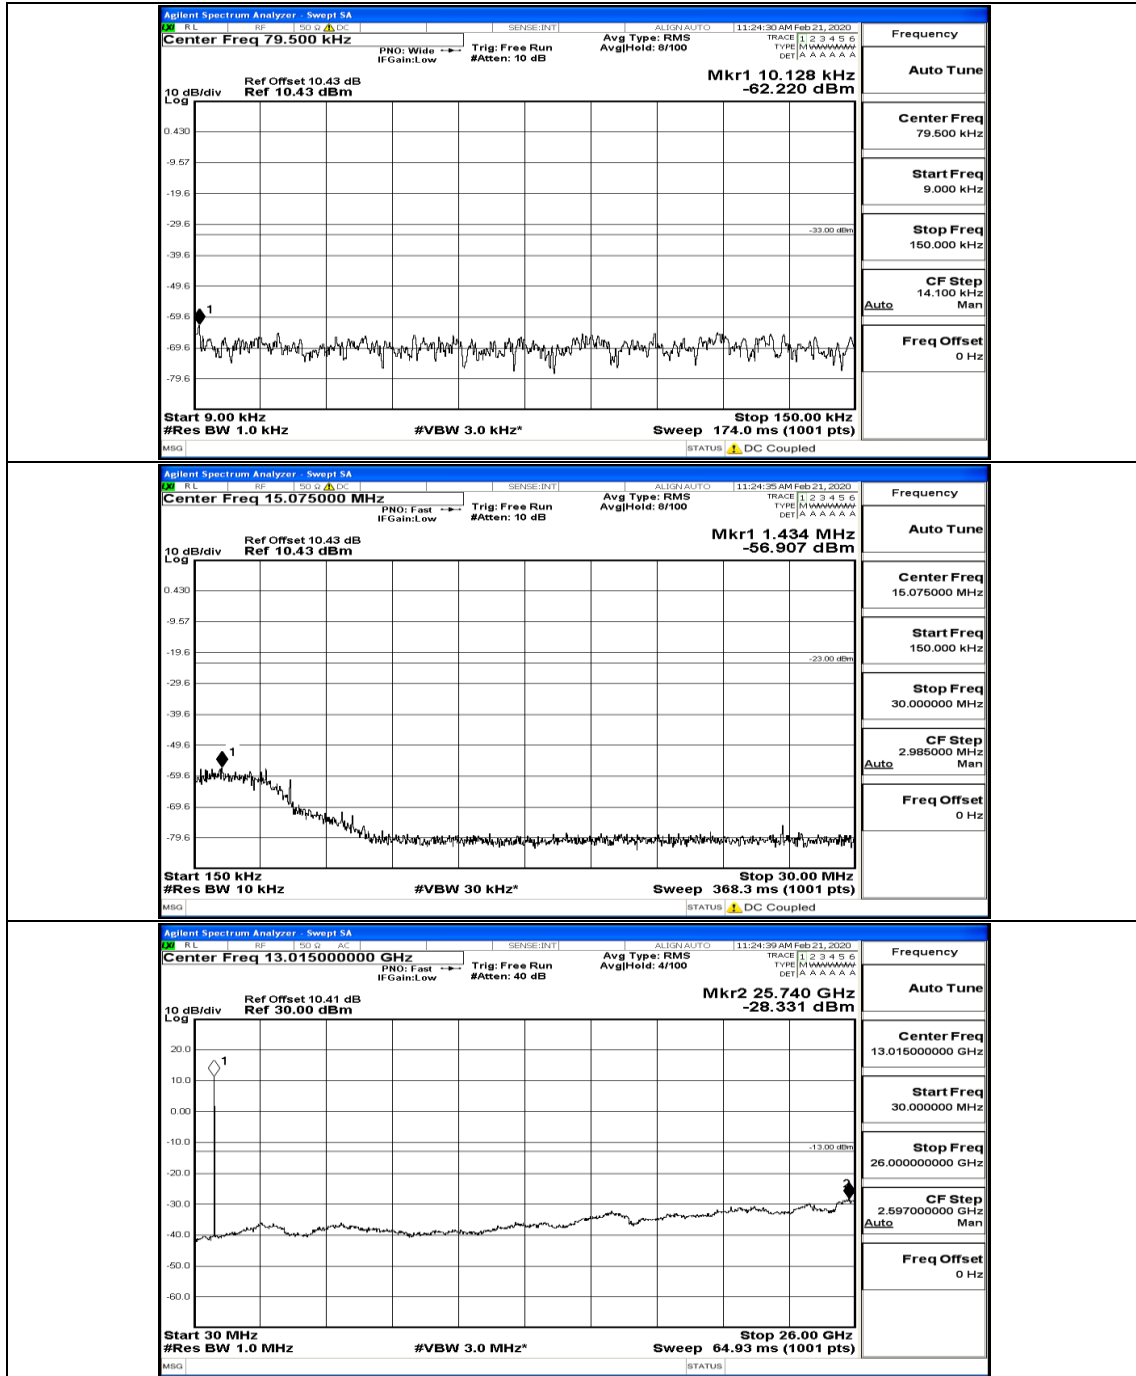

(Channel Bandwidth: 5 MHz)\_HCH\_16QAM\_1RB#0

Channel Bandwidth: 10 MHz

Channel Bandwidth: 10 MHz\_LCH\_QPSK\_1RB#0

Channel Bandwidth: 10 MHz\_LCH\_QPSK\_25RB#12

Channel Bandwidth: 10 MHz\_LCH\_QPSK\_25RB#25

Channel Bandwidth: 10 MHz\_MCH\_QPSK\_1RB#0

Channel Bandwidth: 10 MHz\_MCH\_QPSK\_1RB#49

Channel Bandwidth: 10 MHz\_HCH\_QPSK\_1RB#0

Channel Bandwidth: 10 MHz\_HCH\_QPSK\_25RB#0

Channel Bandwidth: 10 MHz\_LCH\_16QAM\_1RB#0

Channel Bandwidth: 10 MHz\_LCH\_16QAM\_1RB#24

Channel Bandwidth: 10 MHz\_LCH\_16QAM\_25RB#0

Channel Bandwidth: 10 MHz\_LCH\_16QAM\_25RB#25

Channel Bandwidth: 10 MHz\_MCH\_16QAM\_1RB#0