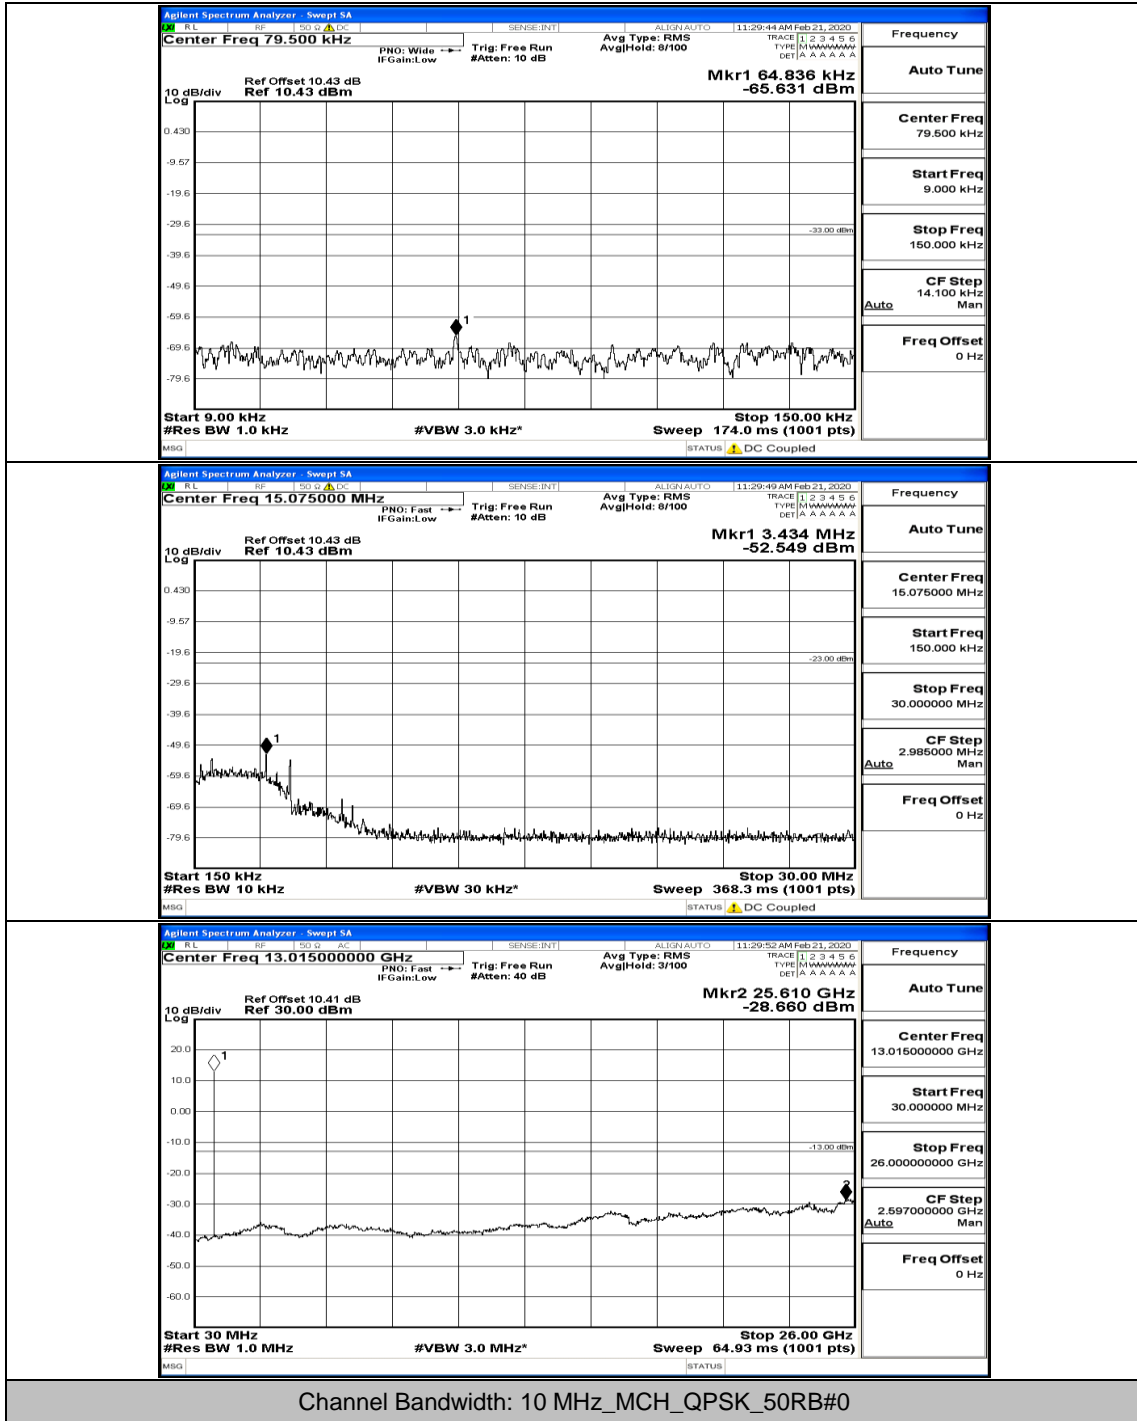

(Channel Bandwidth: 5 MHz)\_HCH\_16QAM\_1RB#0

Channel Bandwidth: 10 MHz

Channel Bandwidth: 10 MHz\_LCH\_QPSK\_1RB#0

Channel Bandwidth: 10 MHz\_LCH\_QPSK\_25RB#12

Channel Bandwidth: 10 MHz\_LCH\_QPSK\_25RB#25

Channel Bandwidth: 10 MHz\_MCH\_QPSK\_1RB#0

Channel Bandwidth: 10 MHz\_MCH\_QPSK\_1RB#49

Channel Bandwidth: 10 MHz\_HCH\_QPSK\_1RB#0

Channel Bandwidth: 10 MHz\_HCH\_QPSK\_25RB#0

Channel Bandwidth: 10 MHz\_LCH\_16QAM\_1RB#0

Channel Bandwidth: 10 MHz\_LCH\_16QAM\_1RB#24

Channel Bandwidth: 10 MHz\_LCH\_16QAM\_25RB#0

Channel Bandwidth: 10 MHz\_LCH\_16QAM\_25RB#25

Channel Bandwidth: 10 MHz\_MCH\_16QAM\_1RB#0