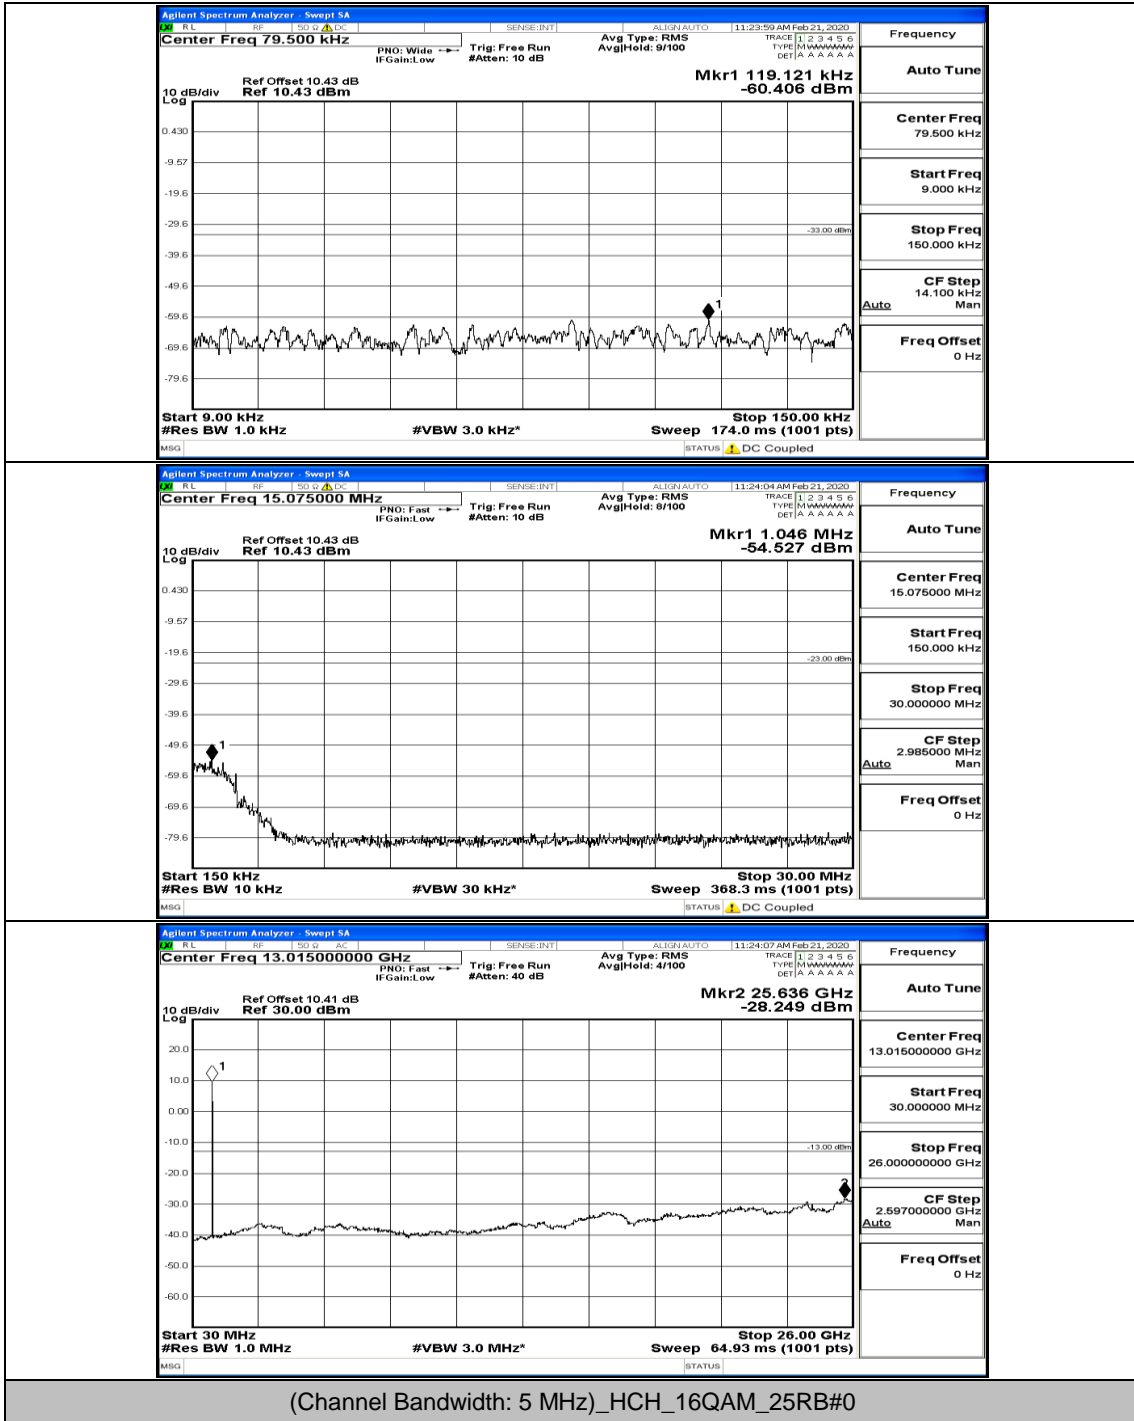

(Channel Bandwidth: 5 MHz)\_HCH\_16QAM\_1RB#0

Channel Bandwidth: 10 MHz

Channel Bandwidth: 10 MHz\_LCH\_QPSK\_1RB#0

Channel Bandwidth: 10 MHz\_LCH\_QPSK\_25RB#12

Channel Bandwidth: 10 MHz\_LCH\_QPSK\_25RB#25

Channel Bandwidth: 10 MHz\_MCH\_QPSK\_1RB#0

Channel Bandwidth: 10 MHz\_MCH\_QPSK\_1RB#49

Channel Bandwidth: 10 MHz\_HCH\_QPSK\_1RB#0

Channel Bandwidth: 10 MHz\_HCH\_QPSK\_25RB#0

Channel Bandwidth: 10 MHz\_LCH\_16QAM\_1RB#0

Channel Bandwidth: 10 MHz\_LCH\_16QAM\_1RB#24

Channel Bandwidth: 10 MHz\_LCH\_16QAM\_25RB#0

Channel Bandwidth: 10 MHz\_LCH\_16QAM\_25RB#25

Channel Bandwidth: 10 MHz\_MCH\_16QAM\_1RB#0