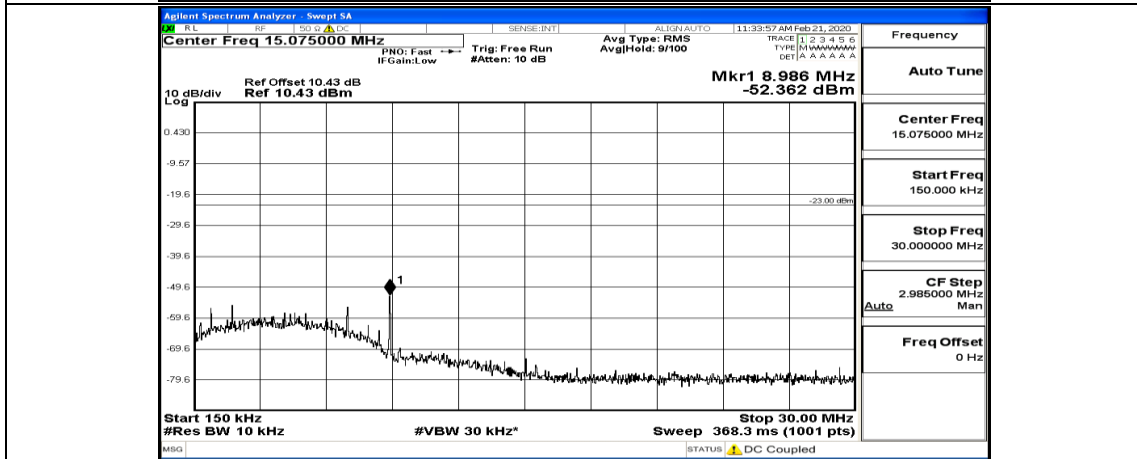

Channel Bandwidth: 10 MHz\_MCH\_QPSK\_1RB#0

Channel Bandwidth: 10 MHz\_MCH\_QPSK\_1RB#49

Channel Bandwidth: 10 MHz\_HCH\_QPSK\_1RB#0

Channel Bandwidth: 10 MHz\_HCH\_QPSK\_25RB#0

Channel Bandwidth: 10 MHz\_LCH\_16QAM\_1RB#0