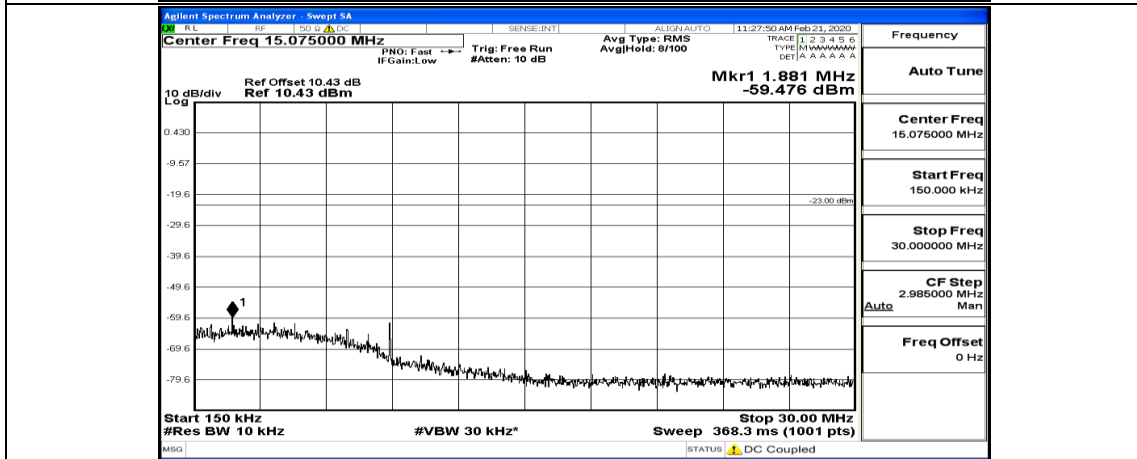

Channel Bandwidth: 10 MHz\_LCH\_16QAM\_1RB#24

Channel Bandwidth: 10 MHz\_LCH\_16QAM\_25RB#0

Channel Bandwidth: 10 MHz\_LCH\_16QAM\_25RB#25

Channel Bandwidth: 10 MHz\_MCH\_16QAM\_1RB#0