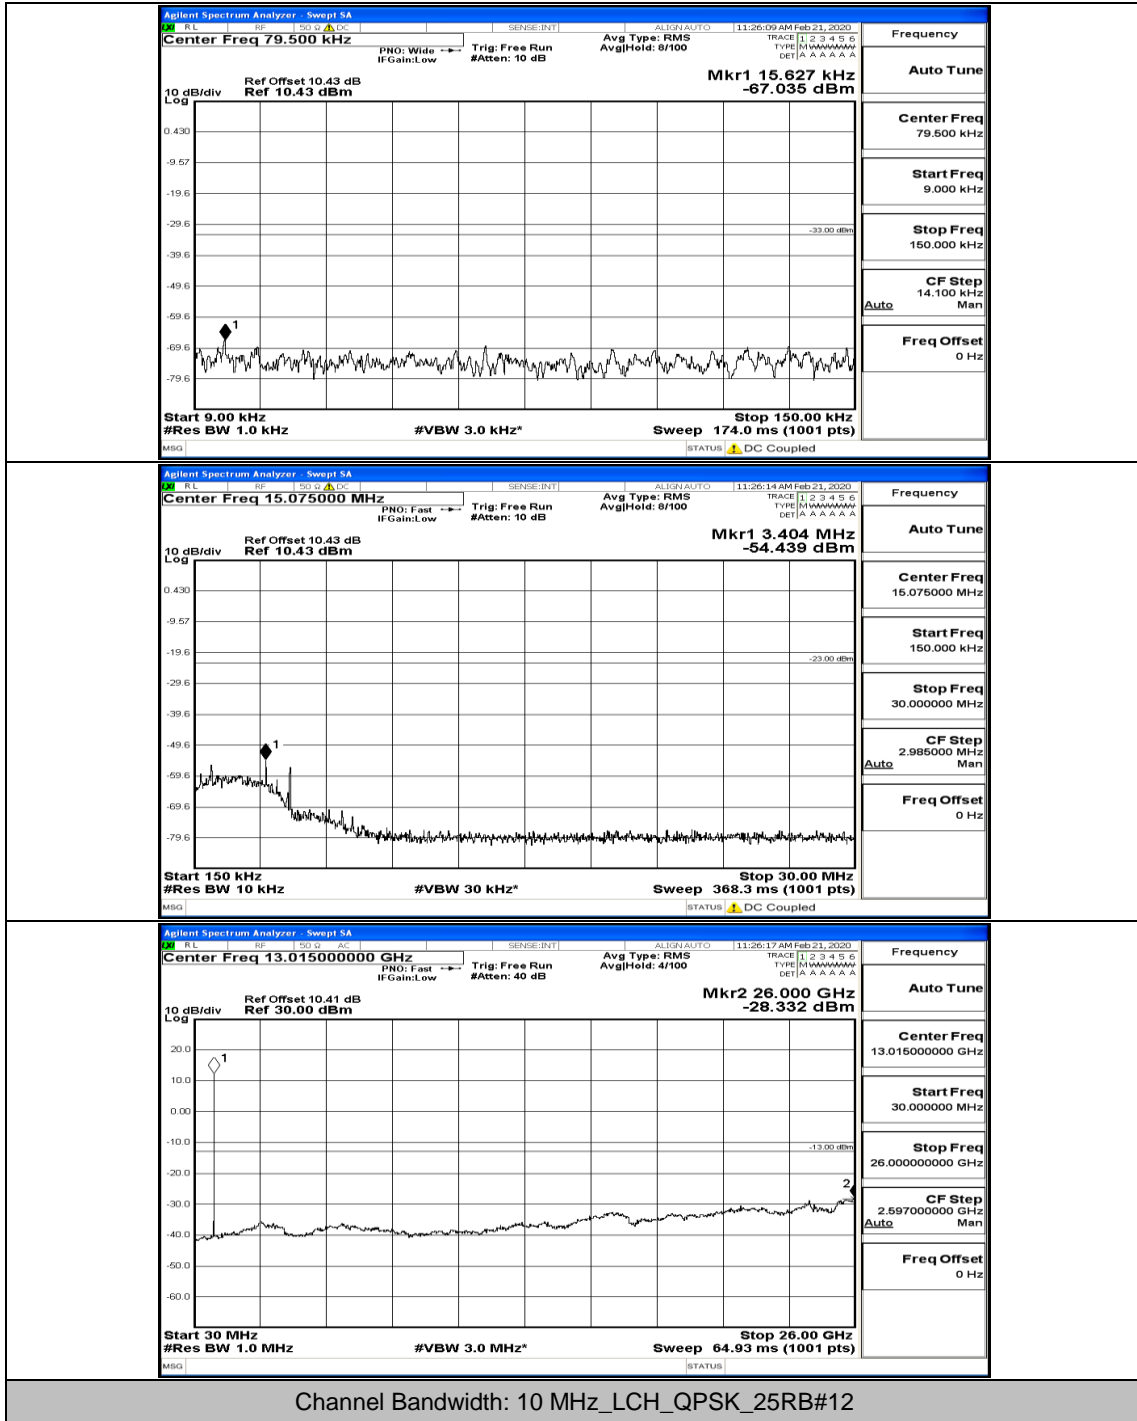

(Channel Bandwidth: 5 MHz)\_HCH\_16QAM\_1RB#0

Channel Bandwidth: 10 MHz

Channel Bandwidth: 10 MHz\_LCH\_QPSK\_1RB#0

Channel Bandwidth: 10 MHz\_LCH\_QPSK\_25RB#12

Channel Bandwidth: 10 MHz\_LCH\_QPSK\_25RB#25

Channel Bandwidth: 10 MHz\_MCH\_QPSK\_1RB#0

Channel Bandwidth: 10 MHz\_MCH\_QPSK\_1RB#49

Channel Bandwidth: 10 MHz\_HCH\_QPSK\_1RB#0

Channel Bandwidth: 10 MHz\_HCH\_QPSK\_25RB#0

Channel Bandwidth: 10 MHz\_LCH\_16QAM\_1RB#0

Channel Bandwidth: 10 MHz\_LCH\_16QAM\_1RB#24

Channel Bandwidth: 10 MHz\_LCH\_16QAM\_25RB#0

Channel Bandwidth: 10 MHz\_LCH\_16QAM\_25RB#25

Channel Bandwidth: 10 MHz\_MCH\_16QAM\_1RB#0