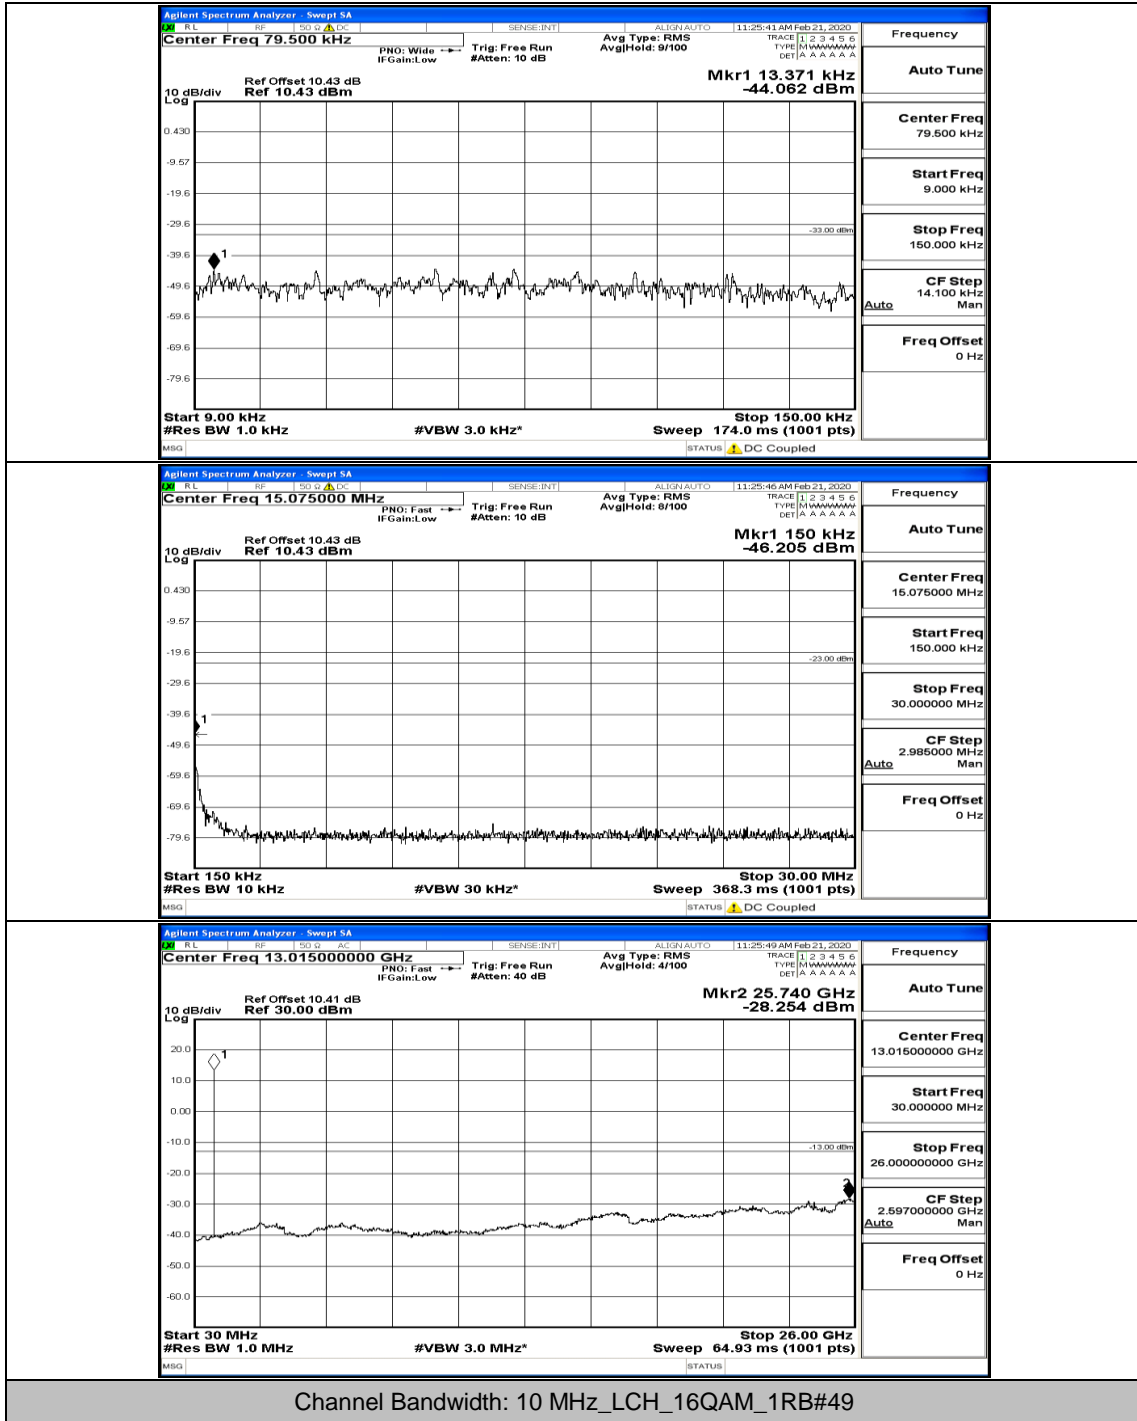

(Channel Bandwidth: 5 MHz)\_HCH\_16QAM\_1RB#0

Channel Bandwidth: 10 MHz

Channel Bandwidth: 10 MHz\_LCH\_QPSK\_1RB#0

Channel Bandwidth: 10 MHz\_LCH\_QPSK\_25RB#12

Channel Bandwidth: 10 MHz\_LCH\_QPSK\_25RB#25

Channel Bandwidth: 10 MHz\_MCH\_QPSK\_1RB#0

Channel Bandwidth: 10 MHz\_MCH\_QPSK\_1RB#49

Channel Bandwidth: 10 MHz\_HCH\_QPSK\_1RB#0

Channel Bandwidth: 10 MHz\_HCH\_QPSK\_25RB#0

Channel Bandwidth: 10 MHz\_LCH\_16QAM\_1RB#0

Channel Bandwidth: 10 MHz\_LCH\_16QAM\_1RB#24

Channel Bandwidth: 10 MHz\_LCH\_16QAM\_25RB#0

Channel Bandwidth: 10 MHz\_LCH\_16QAM\_25RB#25

Channel Bandwidth: 10 MHz\_MCH\_16QAM\_1RB#0