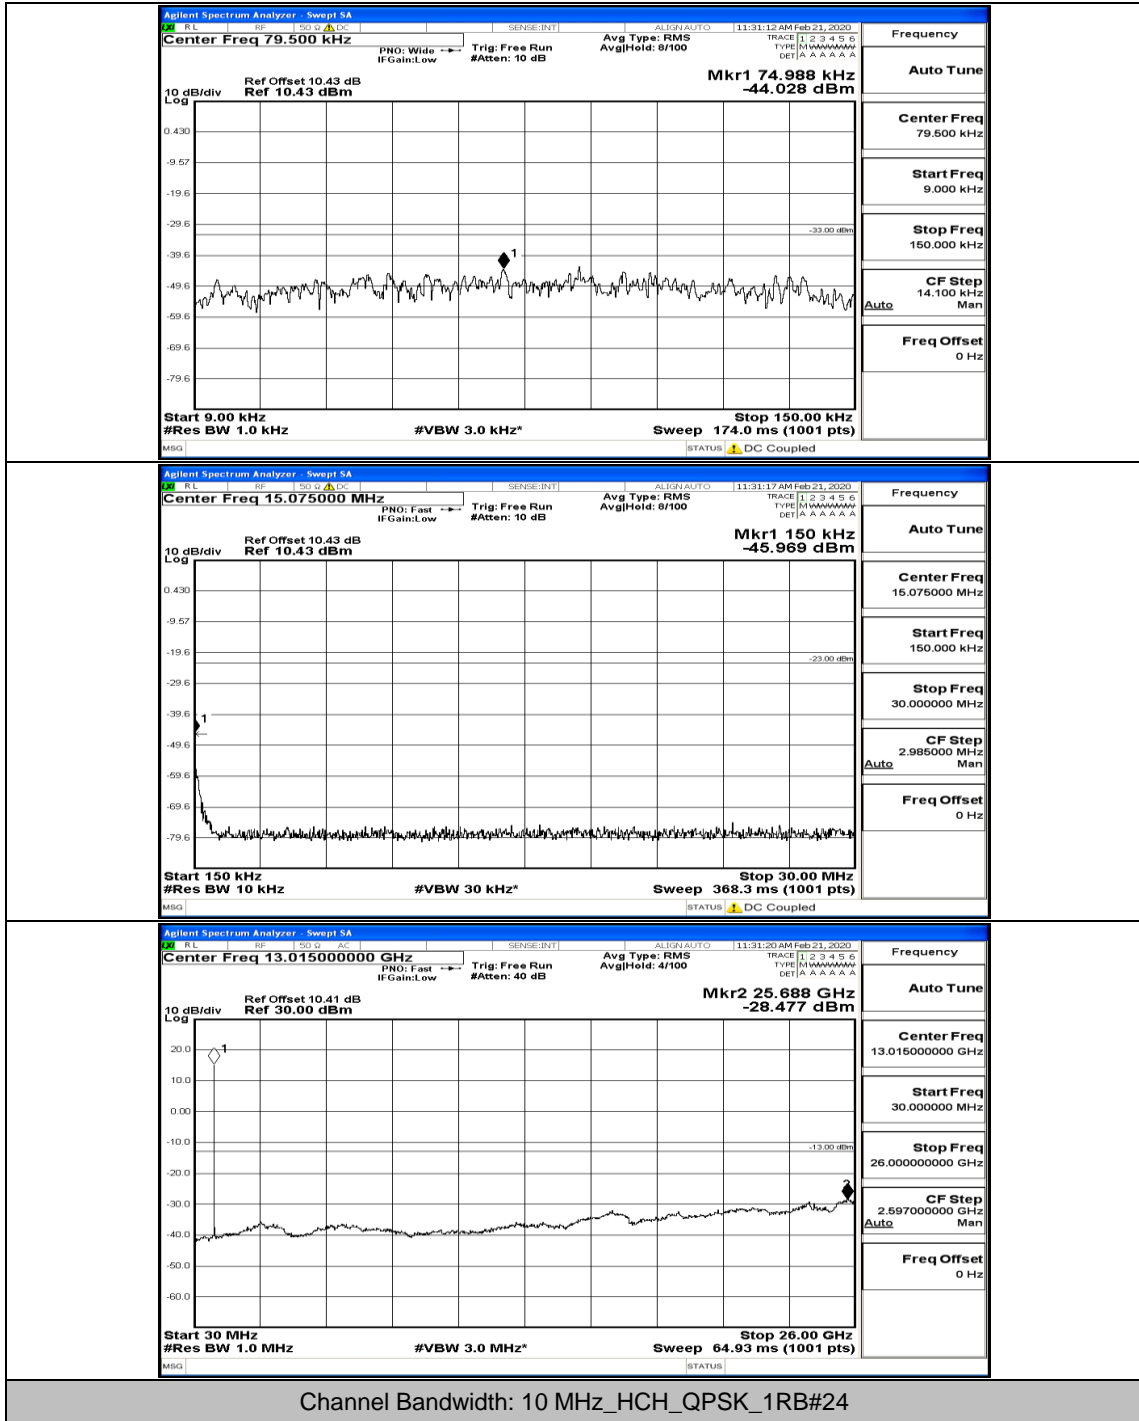

(Channel Bandwidth: 5 MHz)\_HCH\_16QAM\_1RB#0

Channel Bandwidth: 10 MHz

Channel Bandwidth: 10 MHz\_LCH\_QPSK\_1RB#0

Channel Bandwidth: 10 MHz\_LCH\_QPSK\_25RB#12

Channel Bandwidth: 10 MHz\_LCH\_QPSK\_25RB#25

Channel Bandwidth: 10 MHz\_MCH\_QPSK\_1RB#0

Channel Bandwidth: 10 MHz\_MCH\_QPSK\_1RB#49

Channel Bandwidth: 10 MHz\_HCH\_QPSK\_1RB#0

Channel Bandwidth: 10 MHz\_HCH\_QPSK\_25RB#0

Channel Bandwidth: 10 MHz\_LCH\_16QAM\_1RB#0

Channel Bandwidth: 10 MHz\_LCH\_16QAM\_1RB#24

Channel Bandwidth: 10 MHz\_LCH\_16QAM\_25RB#0

Channel Bandwidth: 10 MHz\_LCH\_16QAM\_25RB#25

Channel Bandwidth: 10 MHz\_MCH\_16QAM\_1RB#0