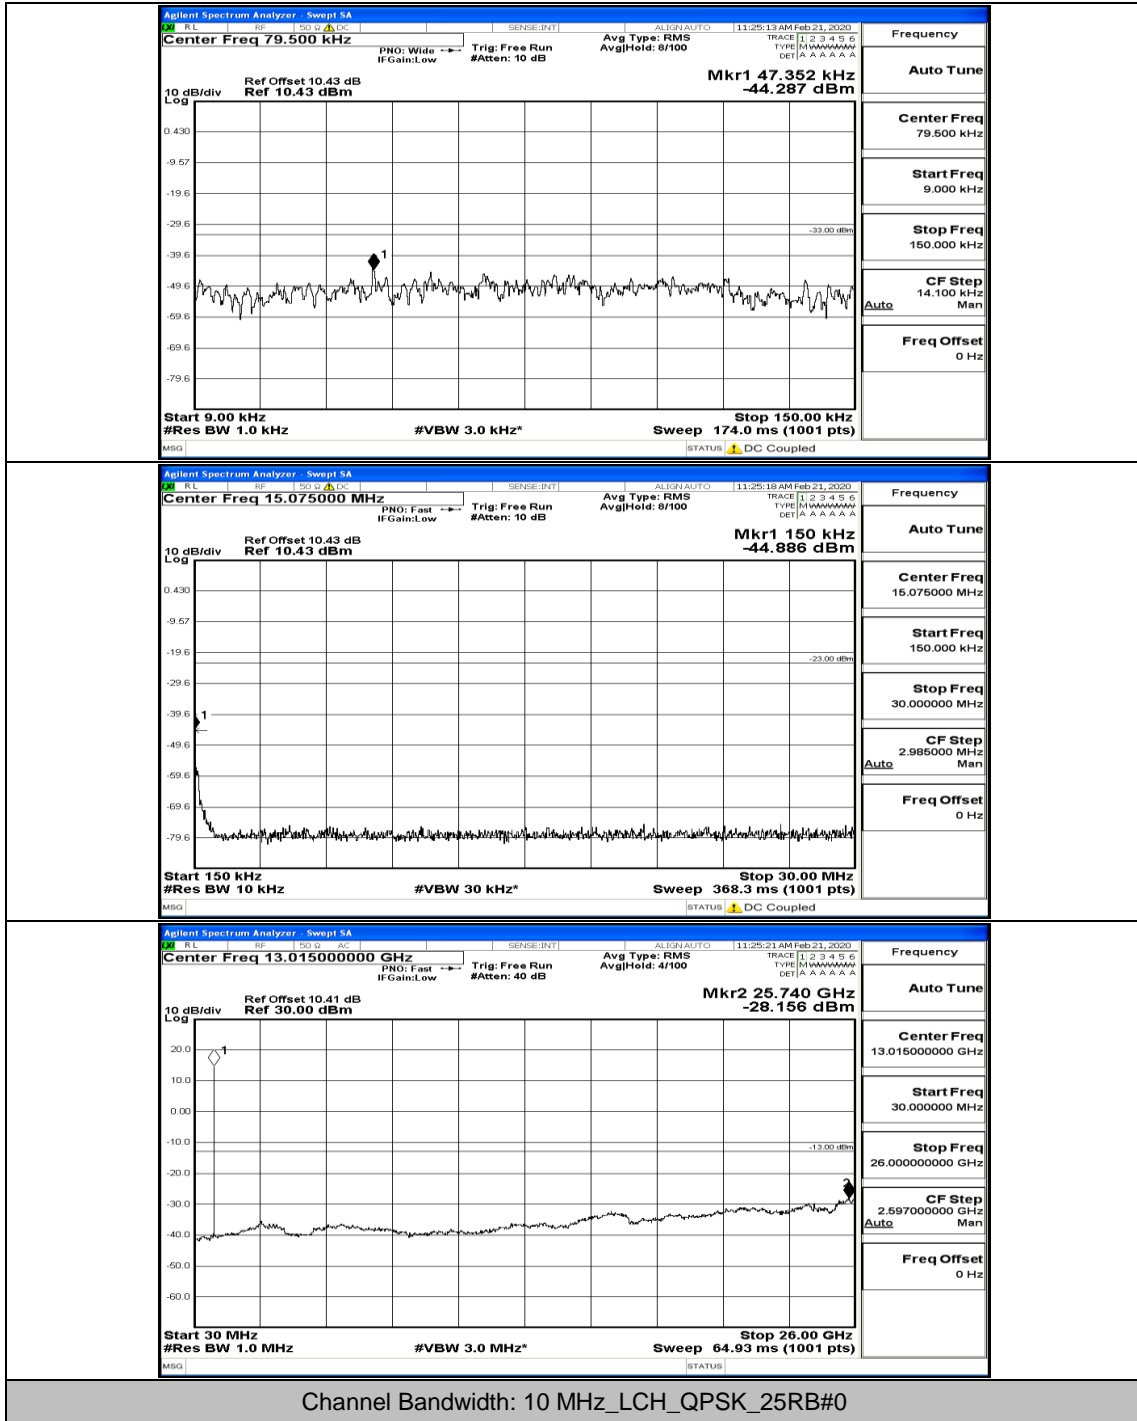

(Channel Bandwidth: 5 MHz)\_HCH\_16QAM\_1RB#0

Channel Bandwidth: 10 MHz

Channel Bandwidth: 10 MHz\_LCH\_QPSK\_1RB#0

Channel Bandwidth: 10 MHz\_LCH\_QPSK\_25RB#12

Channel Bandwidth: 10 MHz\_LCH\_QPSK\_25RB#25

Channel Bandwidth: 10 MHz\_MCH\_QPSK\_1RB#0

Channel Bandwidth: 10 MHz\_MCH\_QPSK\_1RB#49

Channel Bandwidth: 10 MHz\_HCH\_QPSK\_1RB#0

Channel Bandwidth: 10 MHz\_HCH\_QPSK\_25RB#0

Channel Bandwidth: 10 MHz\_LCH\_16QAM\_1RB#0