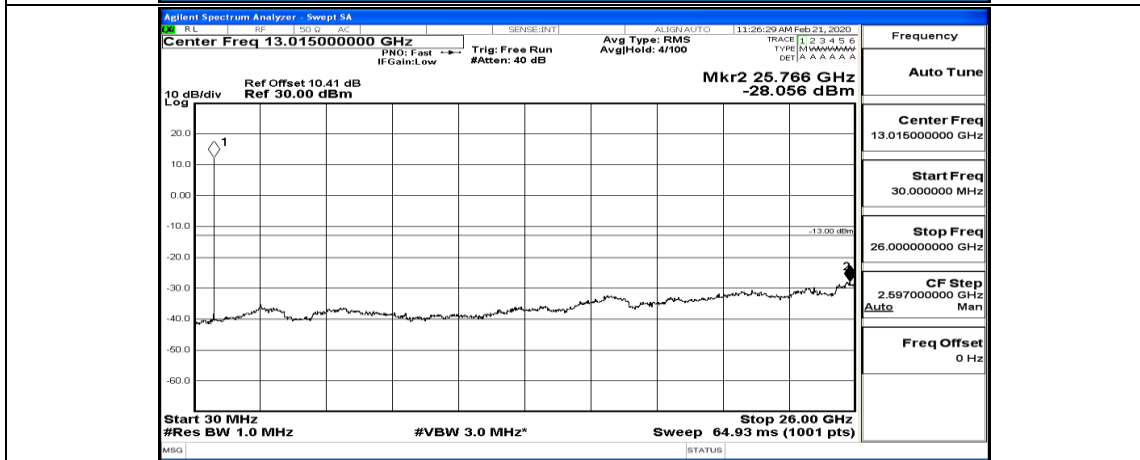

(Channel Bandwidth: 5 MHz)\_HCH\_16QAM\_1RB#0

Channel Bandwidth: 10 MHz

Channel Bandwidth: 10 MHz\_LCH\_QPSK\_1RB#0

Channel Bandwidth: 10 MHz\_LCH\_QPSK\_25RB#12

Channel Bandwidth: 10 MHz\_LCH\_QPSK\_25RB#25