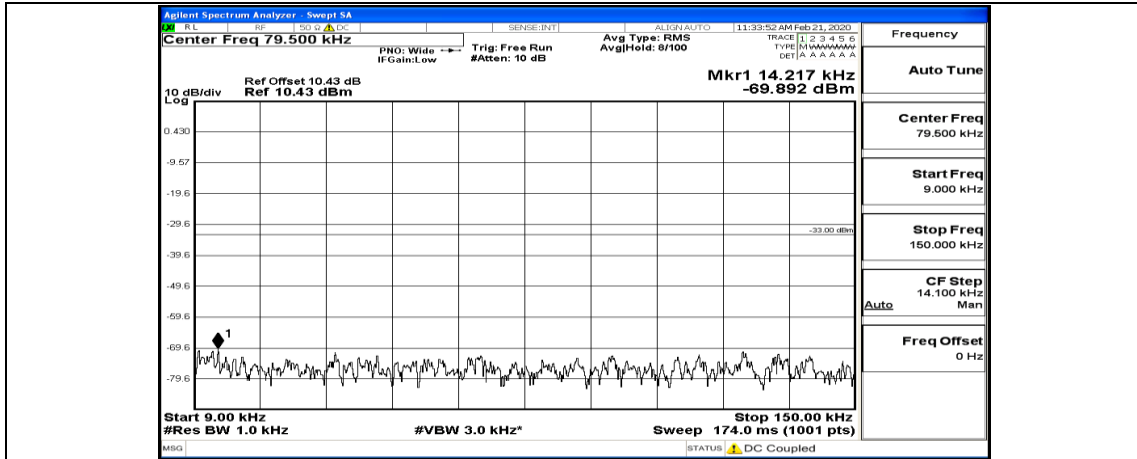

Channel Bandwidth: 10 MHz\_MCH\_QPSK\_1RB#0

Channel Bandwidth: 10 MHz\_MCH\_QPSK\_1RB#49

Channel Bandwidth: 10 MHz\_HCH\_QPSK\_1RB#0

Channel Bandwidth: 10 MHz\_HCH\_QPSK\_25RB#0

Channel Bandwidth: 10 MHz\_LCH\_16QAM\_1RB#0