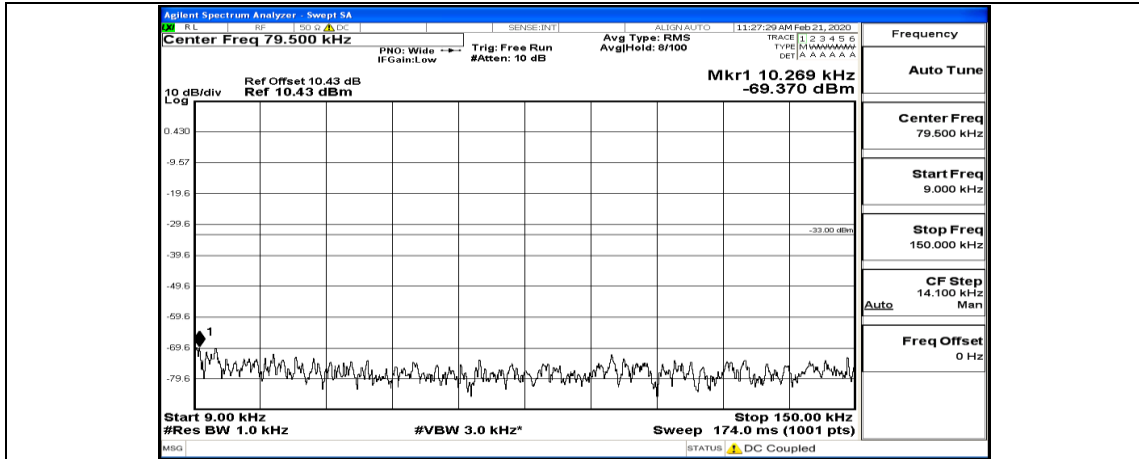

(Channel Bandwidth: 5 MHz)\_HCH\_16QAM\_1RB#0

Channel Bandwidth: 10 MHz

Channel Bandwidth: 10 MHz\_LCH\_QPSK\_1RB#0

Channel Bandwidth: 10 MHz\_LCH\_QPSK\_25RB#12

Channel Bandwidth: 10 MHz\_LCH\_QPSK\_25RB#25