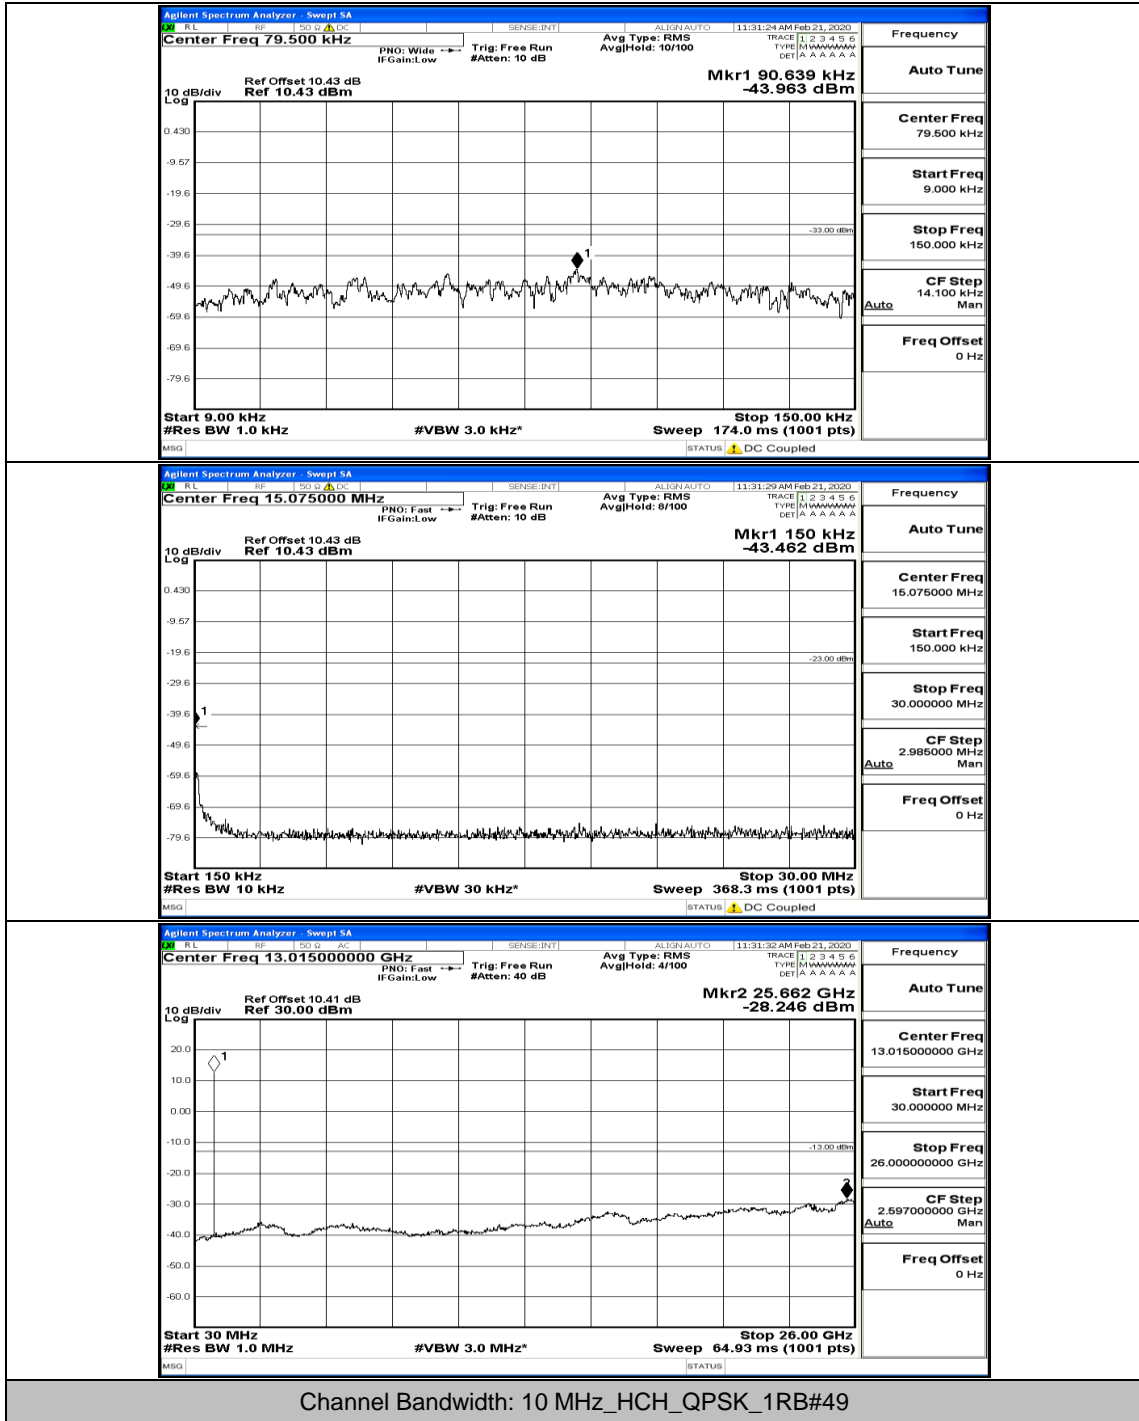

(Channel Bandwidth: 5 MHz)\_HCH\_16QAM\_1RB#0

Channel Bandwidth: 10 MHz

Channel Bandwidth: 10 MHz\_LCH\_QPSK\_1RB#0

Channel Bandwidth: 10 MHz\_LCH\_QPSK\_25RB#12

Channel Bandwidth: 10 MHz\_LCH\_QPSK\_25RB#25

Channel Bandwidth: 10 MHz\_MCH\_QPSK\_1RB#0

Channel Bandwidth: 10 MHz\_MCH\_QPSK\_1RB#49

Channel Bandwidth: 10 MHz\_HCH\_QPSK\_1RB#0

Channel Bandwidth: 10 MHz\_HCH\_QPSK\_25RB#0

Channel Bandwidth: 10 MHz\_LCH\_16QAM\_1RB#0

Channel Bandwidth: 10 MHz\_LCH\_16QAM\_1RB#24

Channel Bandwidth: 10 MHz\_LCH\_16QAM\_25RB#0

Channel Bandwidth: 10 MHz\_LCH\_16QAM\_25RB#25

Channel Bandwidth: 10 MHz\_MCH\_16QAM\_1RB#0