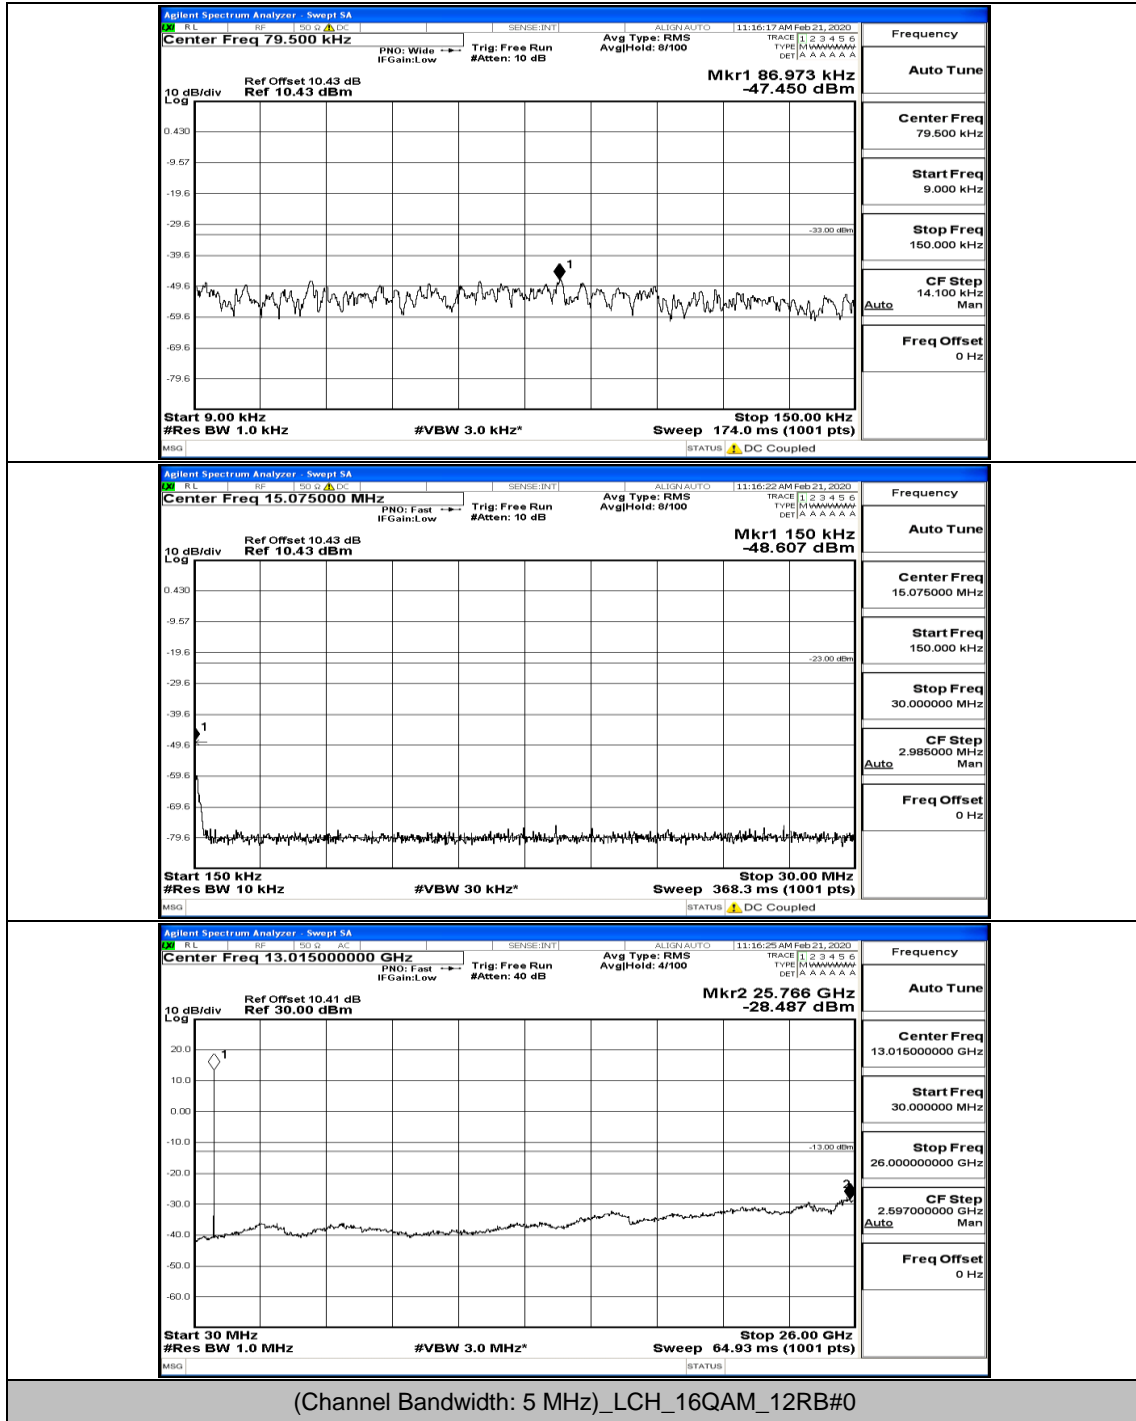

### Channel Bandwidth: 5 MHz

(Channel Bandwidth: 5 MHz) LCH\_QPSK\_12RB#0

(Channel Bandwidth: 5 MHz)\_LCH\_QPSK\_12RB#13

(Channel Bandwidth: 5 MHz)\_MCH\_QPSK\_1RB#0

(Channel Bandwidth: 5 MHz)\_HCH\_QPSK\_1RB#0

(Channel Bandwidth: 5 MHz)\_LCH\_16QAM\_1RB#0

(Channel Bandwidth: 5 MHz)\_LCH\_16QAM\_25RB#0

(Channel Bandwidth: 5 MHz)\_MCH\_16QAM\_1RB#0