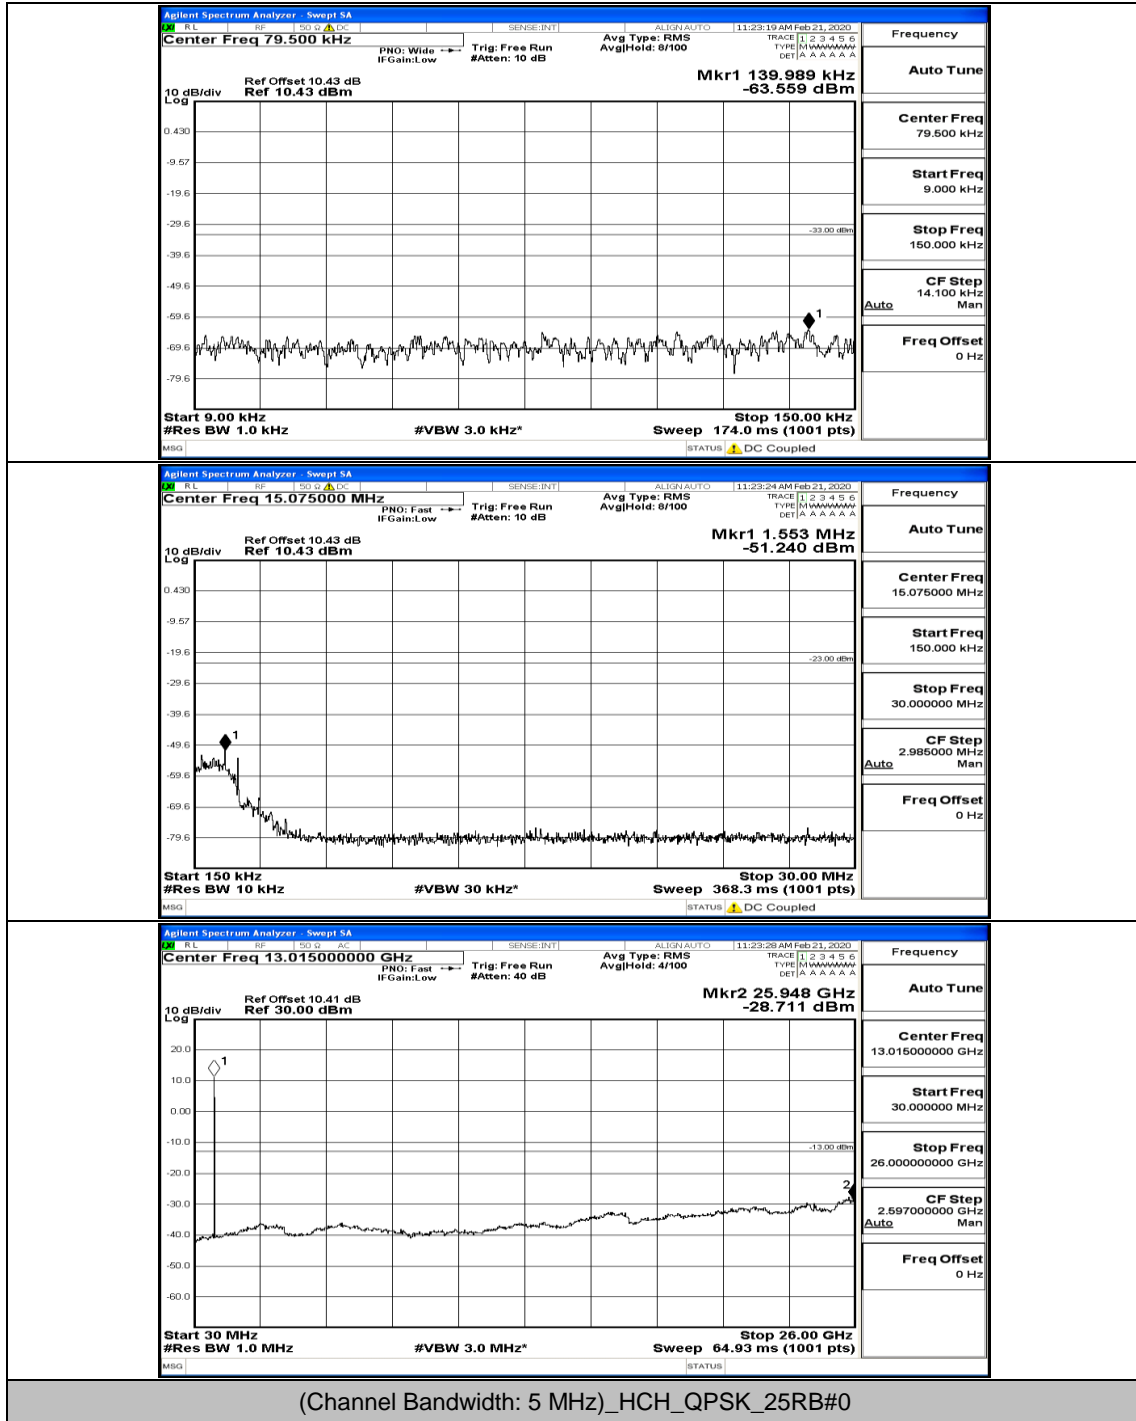

### Channel Bandwidth: 5 MHz

(Channel Bandwidth: 5 MHz) LCH\_QPSK\_12RB#0

(Channel Bandwidth: 5 MHz)\_LCH\_QPSK\_12RB#13

(Channel Bandwidth: 5 MHz)\_MCH\_QPSK\_1RB#0

(Channel Bandwidth: 5 MHz)\_HCH\_QPSK\_1RB#0

(Channel Bandwidth: 5 MHz)\_LCH\_16QAM\_1RB#0

(Channel Bandwidth: 5 MHz)\_LCH\_16QAM\_25RB#0

(Channel Bandwidth: 5 MHz)\_MCH\_16QAM\_1RB#0