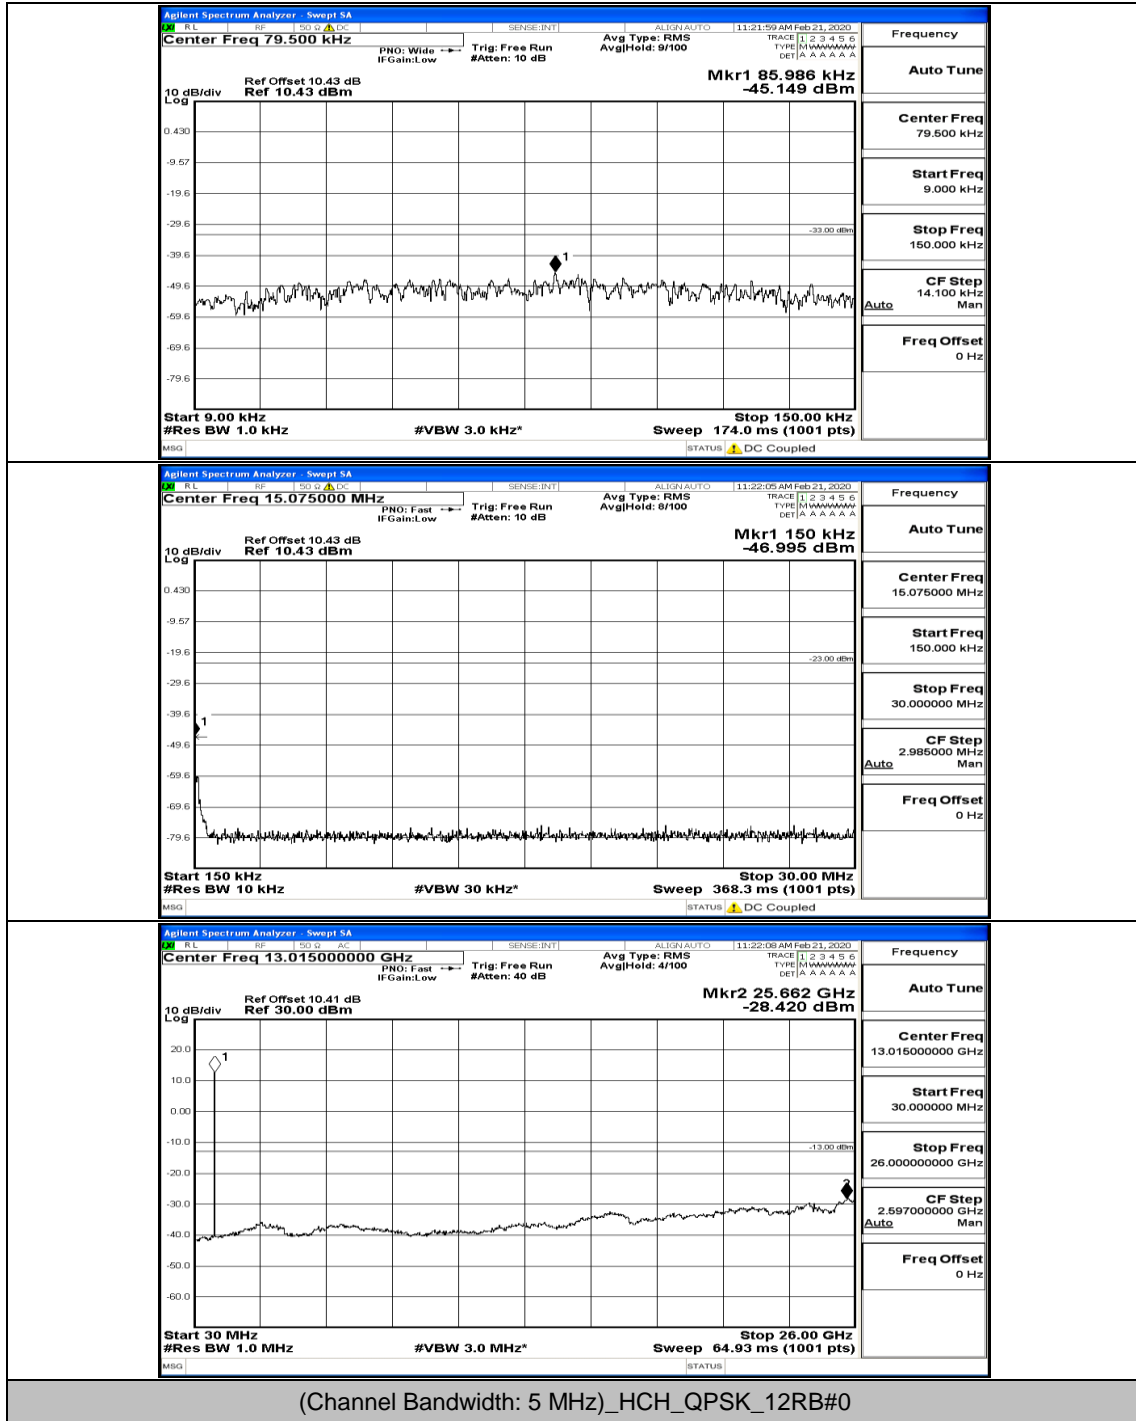

### Channel Bandwidth: 5 MHz

(Channel Bandwidth: 5 MHz) LCH\_QPSK\_12RB#0

(Channel Bandwidth: 5 MHz)\_LCH\_QPSK\_12RB#13

(Channel Bandwidth: 5 MHz)\_MCH\_QPSK\_1RB#0

(Channel Bandwidth: 5 MHz)\_HCH\_QPSK\_1RB#0

(Channel Bandwidth: 5 MHz)\_LCH\_16QAM\_1RB#0

(Channel Bandwidth: 5 MHz)\_LCH\_16QAM\_25RB#0

(Channel Bandwidth: 5 MHz)\_MCH\_16QAM\_1RB#0