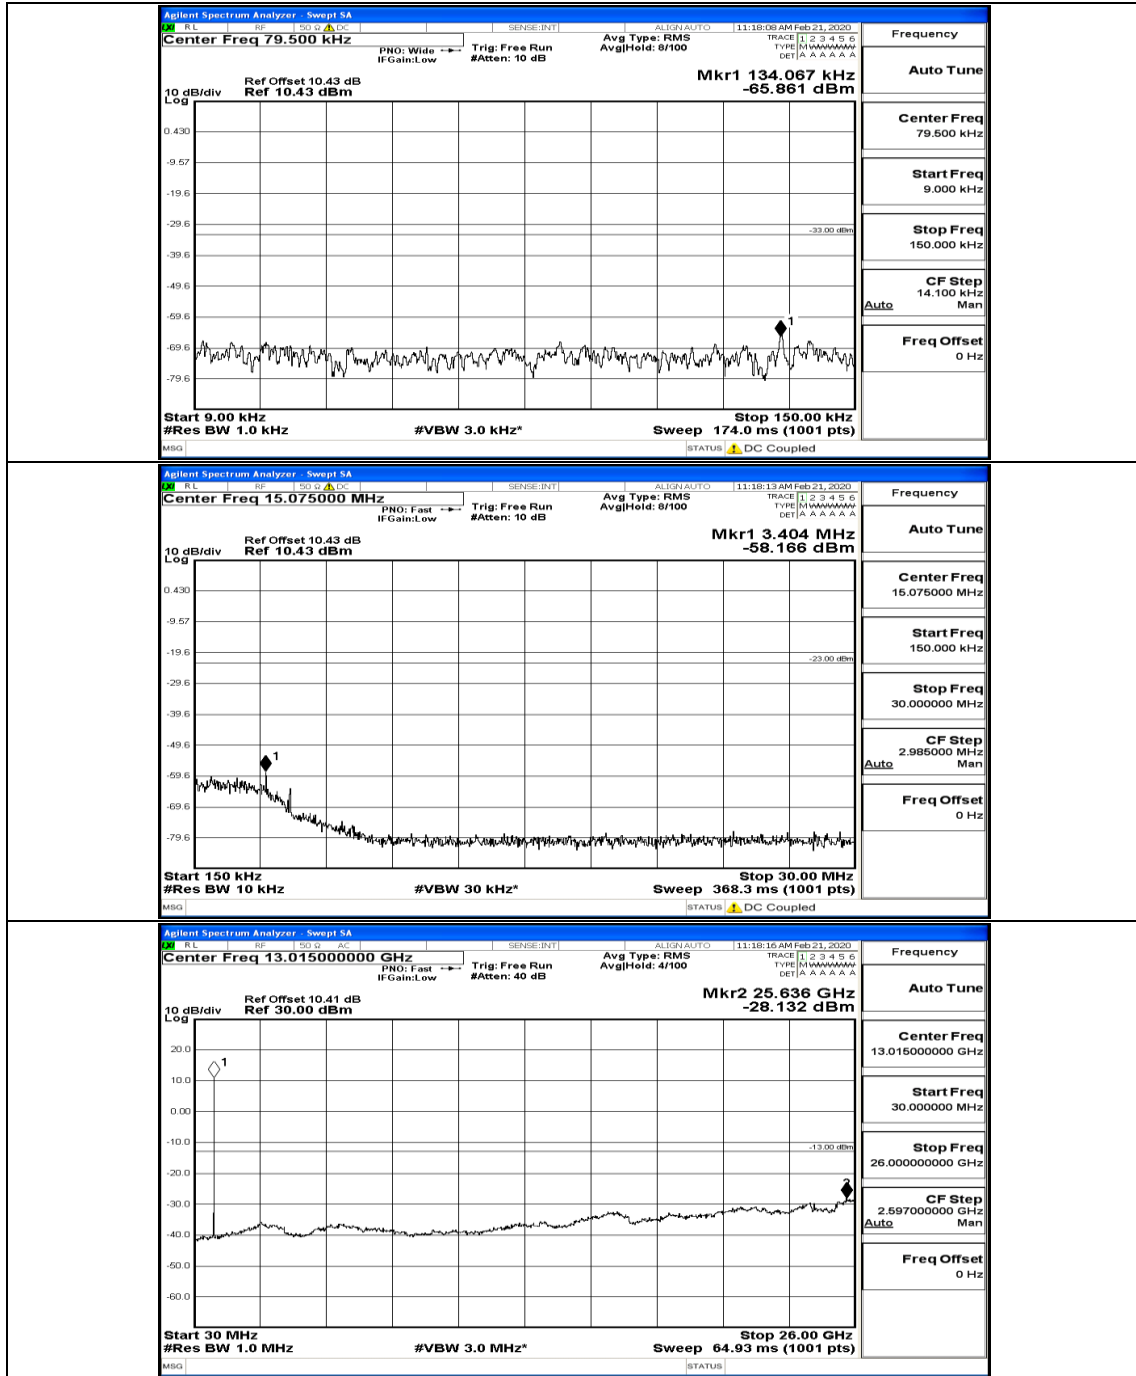

### Channel Bandwidth: 5 MHz

(Channel Bandwidth: 5 MHz) LCH\_QPSK\_12RB#0

(Channel Bandwidth: 5 MHz)\_LCH\_QPSK\_12RB#13

(Channel Bandwidth: 5 MHz)\_MCH\_QPSK\_1RB#0

(Channel Bandwidth: 5 MHz)\_HCH\_QPSK\_1RB#0

(Channel Bandwidth: 5 MHz)\_LCH\_16QAM\_1RB#0

(Channel Bandwidth: 5 MHz)\_LCH\_16QAM\_25RB#0

(Channel Bandwidth: 5 MHz)\_MCH\_16QAM\_1RB#0