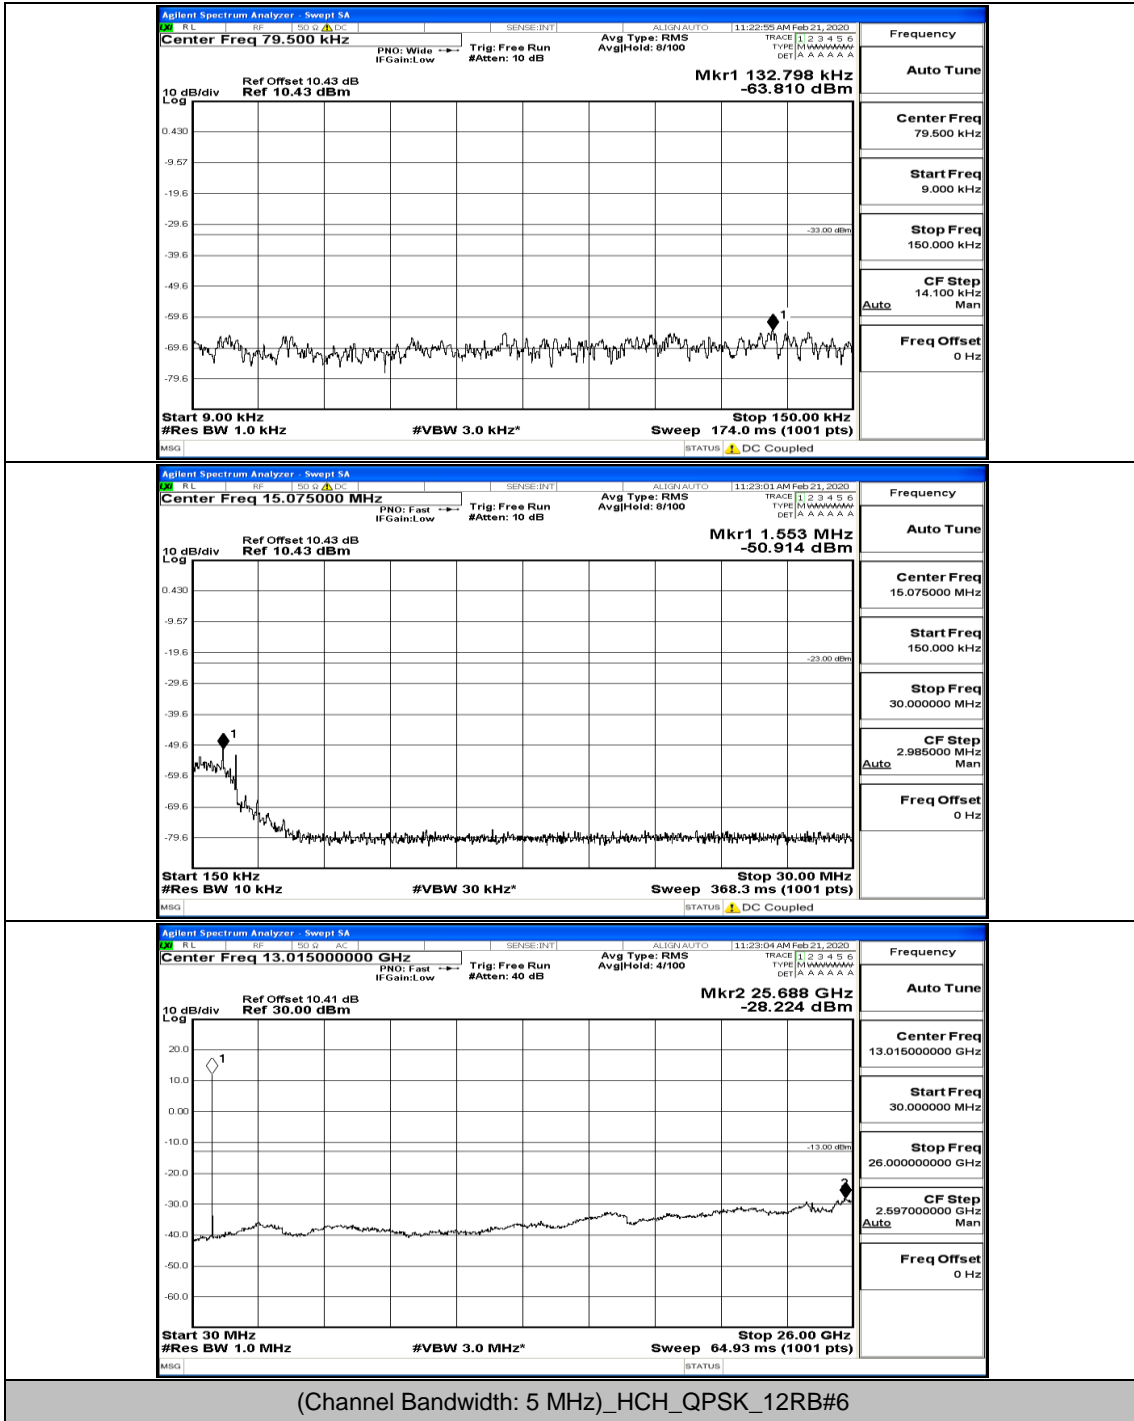

### Channel Bandwidth: 5 MHz

(Channel Bandwidth: 5 MHz) LCH\_QPSK\_12RB#0

(Channel Bandwidth: 5 MHz)\_LCH\_QPSK\_12RB#13

(Channel Bandwidth: 5 MHz)\_MCH\_QPSK\_1RB#0

(Channel Bandwidth: 5 MHz)\_HCH\_QPSK\_1RB#0

(Channel Bandwidth: 5 MHz)\_LCH\_16QAM\_1RB#0

(Channel Bandwidth: 5 MHz)\_LCH\_16QAM\_25RB#0

(Channel Bandwidth: 5 MHz)\_MCH\_16QAM\_1RB#0