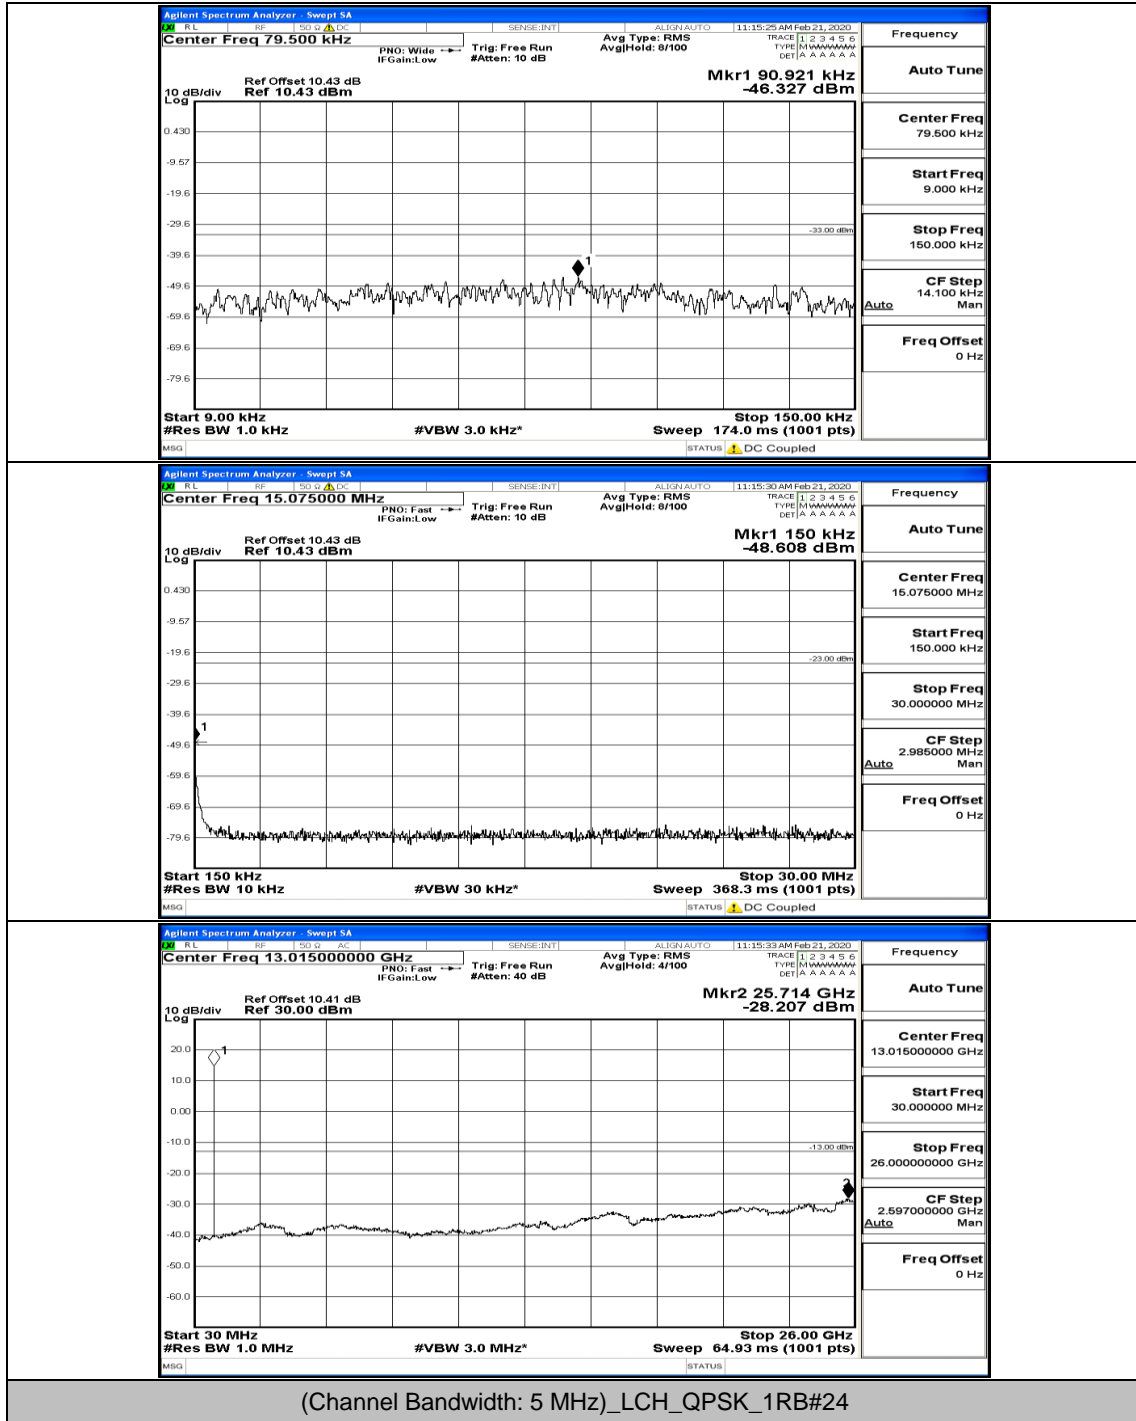

### Channel Bandwidth: 5 MHz

(Channel Bandwidth: 5 MHz) LCH\_QPSK\_12RB#0

(Channel Bandwidth: 5 MHz)\_LCH\_QPSK\_12RB#13

(Channel Bandwidth: 5 MHz)\_MCH\_QPSK\_1RB#0

(Channel Bandwidth: 5 MHz)\_HCH\_QPSK\_1RB#0

(Channel Bandwidth: 5 MHz)\_LCH\_16QAM\_1RB#0

(Channel Bandwidth: 5 MHz)\_LCH\_16QAM\_25RB#0

(Channel Bandwidth: 5 MHz)\_MCH\_16QAM\_1RB#0