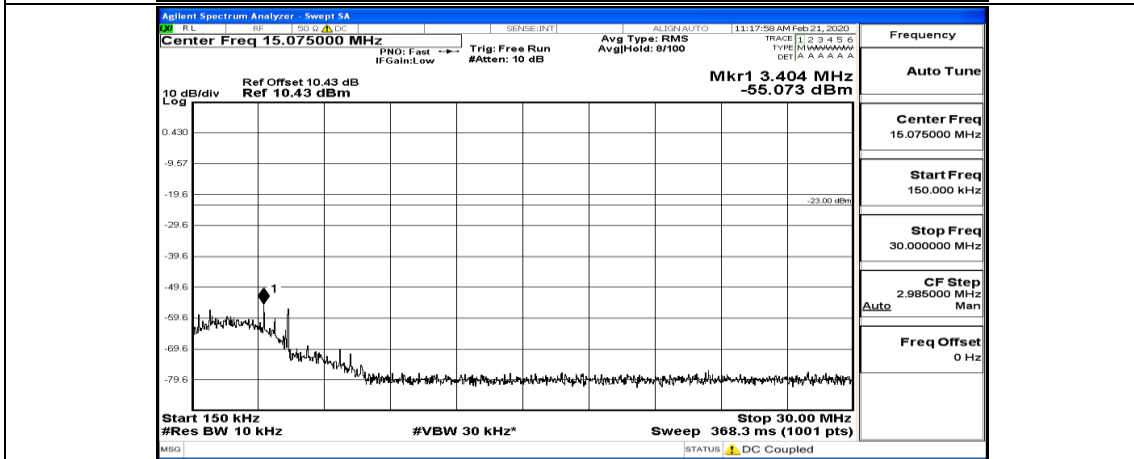

### Channel Bandwidth: 5 MHz

(Channel Bandwidth: 5 MHz) LCH\_QPSK\_12RB#0

(Channel Bandwidth: 5 MHz)\_LCH\_QPSK\_12RB#13

(Channel Bandwidth: 5 MHz)\_MCH\_QPSK\_1RB#0

(Channel Bandwidth: 5 MHz)\_HCH\_QPSK\_1RB#0

(Channel Bandwidth: 5 MHz)\_LCH\_16QAM\_1RB#0

(Channel Bandwidth: 5 MHz)\_LCH\_16QAM\_25RB#0

(Channel Bandwidth: 5 MHz)\_MCH\_16QAM\_1RB#0