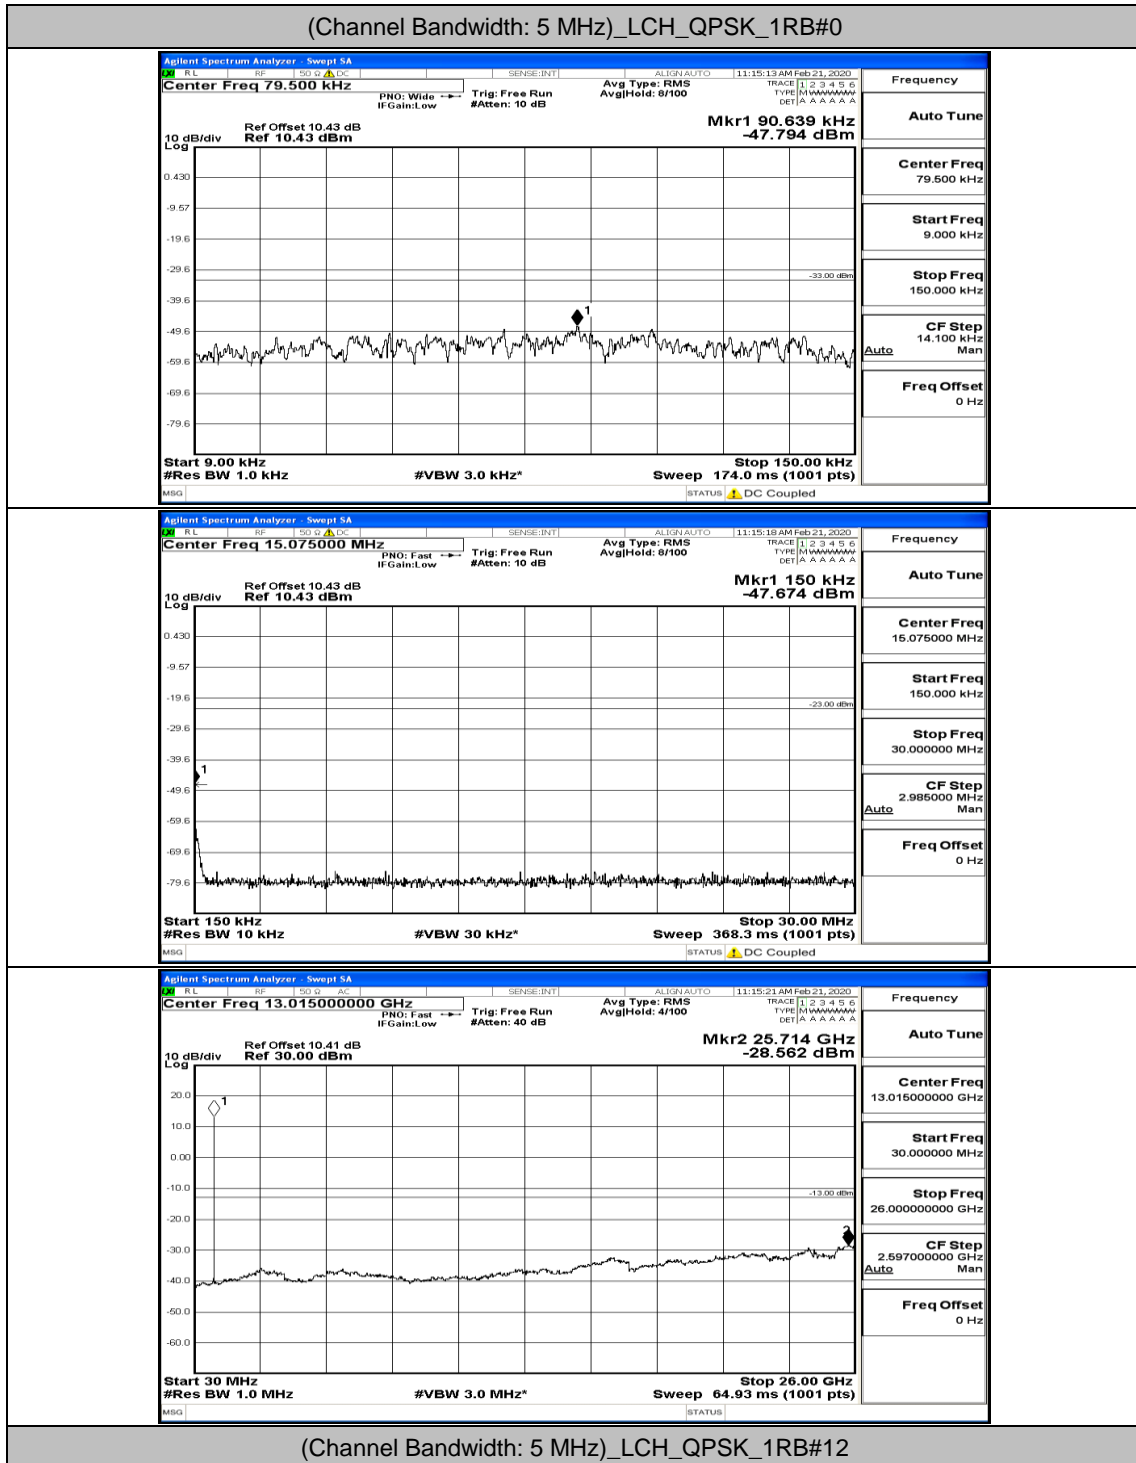

### Channel Bandwidth: 5 MHz

(Channel Bandwidth: 5 MHz) LCH\_QPSK\_12RB#0

(Channel Bandwidth: 5 MHz)\_LCH\_QPSK\_12RB#13

(Channel Bandwidth: 5 MHz)\_MCH\_QPSK\_1RB#0

(Channel Bandwidth: 5 MHz)\_HCH\_QPSK\_1RB#0

(Channel Bandwidth: 5 MHz)\_LCH\_16QAM\_1RB#0

(Channel Bandwidth: 5 MHz)\_LCH\_16QAM\_25RB#0

(Channel Bandwidth: 5 MHz)\_MCH\_16QAM\_1RB#0