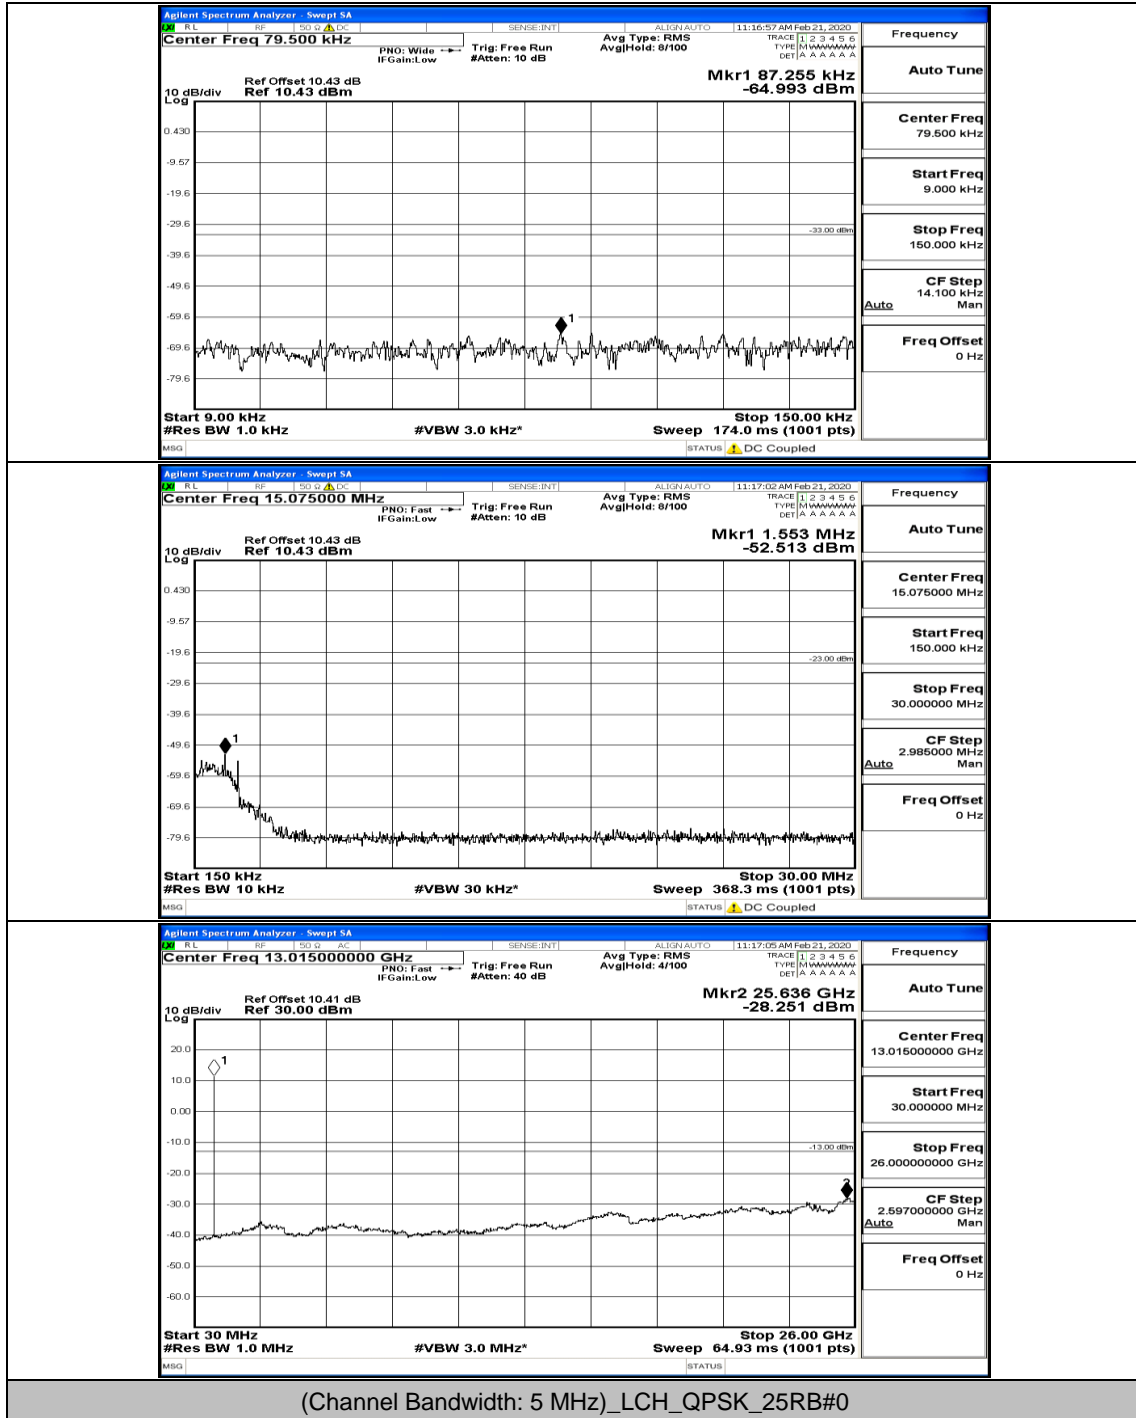

### Channel Bandwidth: 5 MHz

(Channel Bandwidth: 5 MHz) LCH\_QPSK\_12RB#0

(Channel Bandwidth: 5 MHz)\_LCH\_QPSK\_12RB#13

(Channel Bandwidth: 5 MHz)\_MCH\_QPSK\_1RB#0

(Channel Bandwidth: 5 MHz)\_HCH\_QPSK\_1RB#0

(Channel Bandwidth: 5 MHz)\_LCH\_16QAM\_1RB#0

(Channel Bandwidth: 5 MHz)\_LCH\_16QAM\_25RB#0

(Channel Bandwidth: 5 MHz)\_MCH\_16QAM\_1RB#0