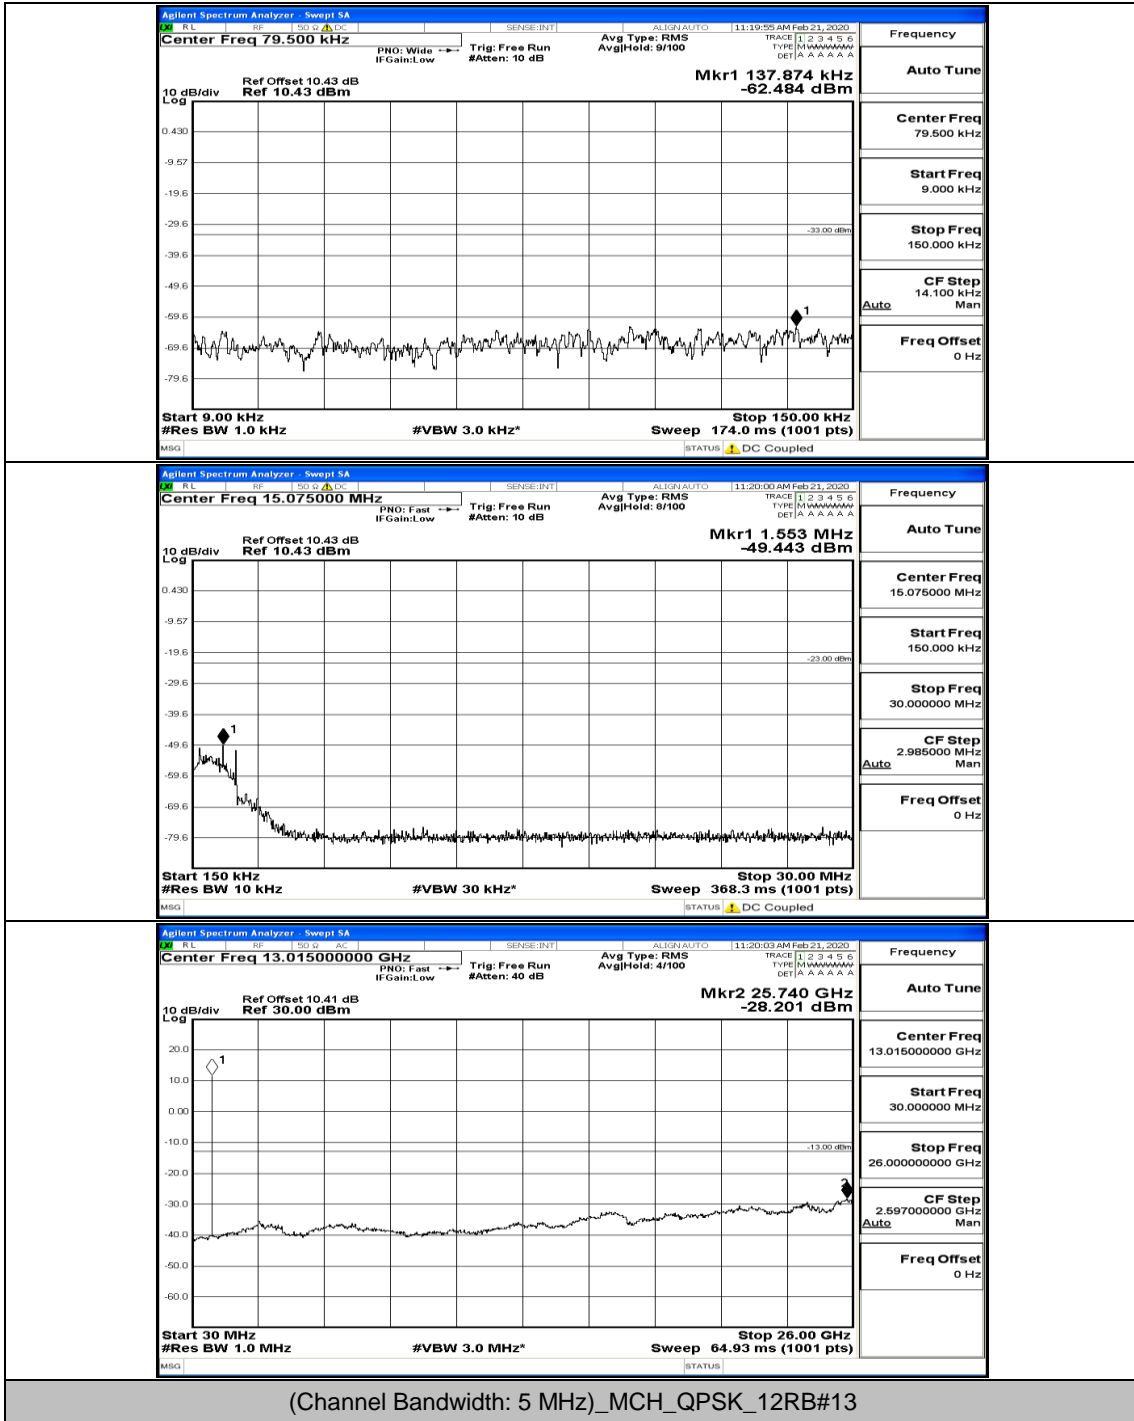

### Channel Bandwidth: 5 MHz

(Channel Bandwidth: 5 MHz) LCH\_QPSK\_12RB#0

(Channel Bandwidth: 5 MHz)\_LCH\_QPSK\_12RB#13

(Channel Bandwidth: 5 MHz)\_MCH\_QPSK\_1RB#0

(Channel Bandwidth: 5 MHz)\_HCH\_QPSK\_1RB#0

(Channel Bandwidth: 5 MHz)\_LCH\_16QAM\_1RB#0

(Channel Bandwidth: 5 MHz)\_LCH\_16QAM\_25RB#0

(Channel Bandwidth: 5 MHz)\_MCH\_16QAM\_1RB#0