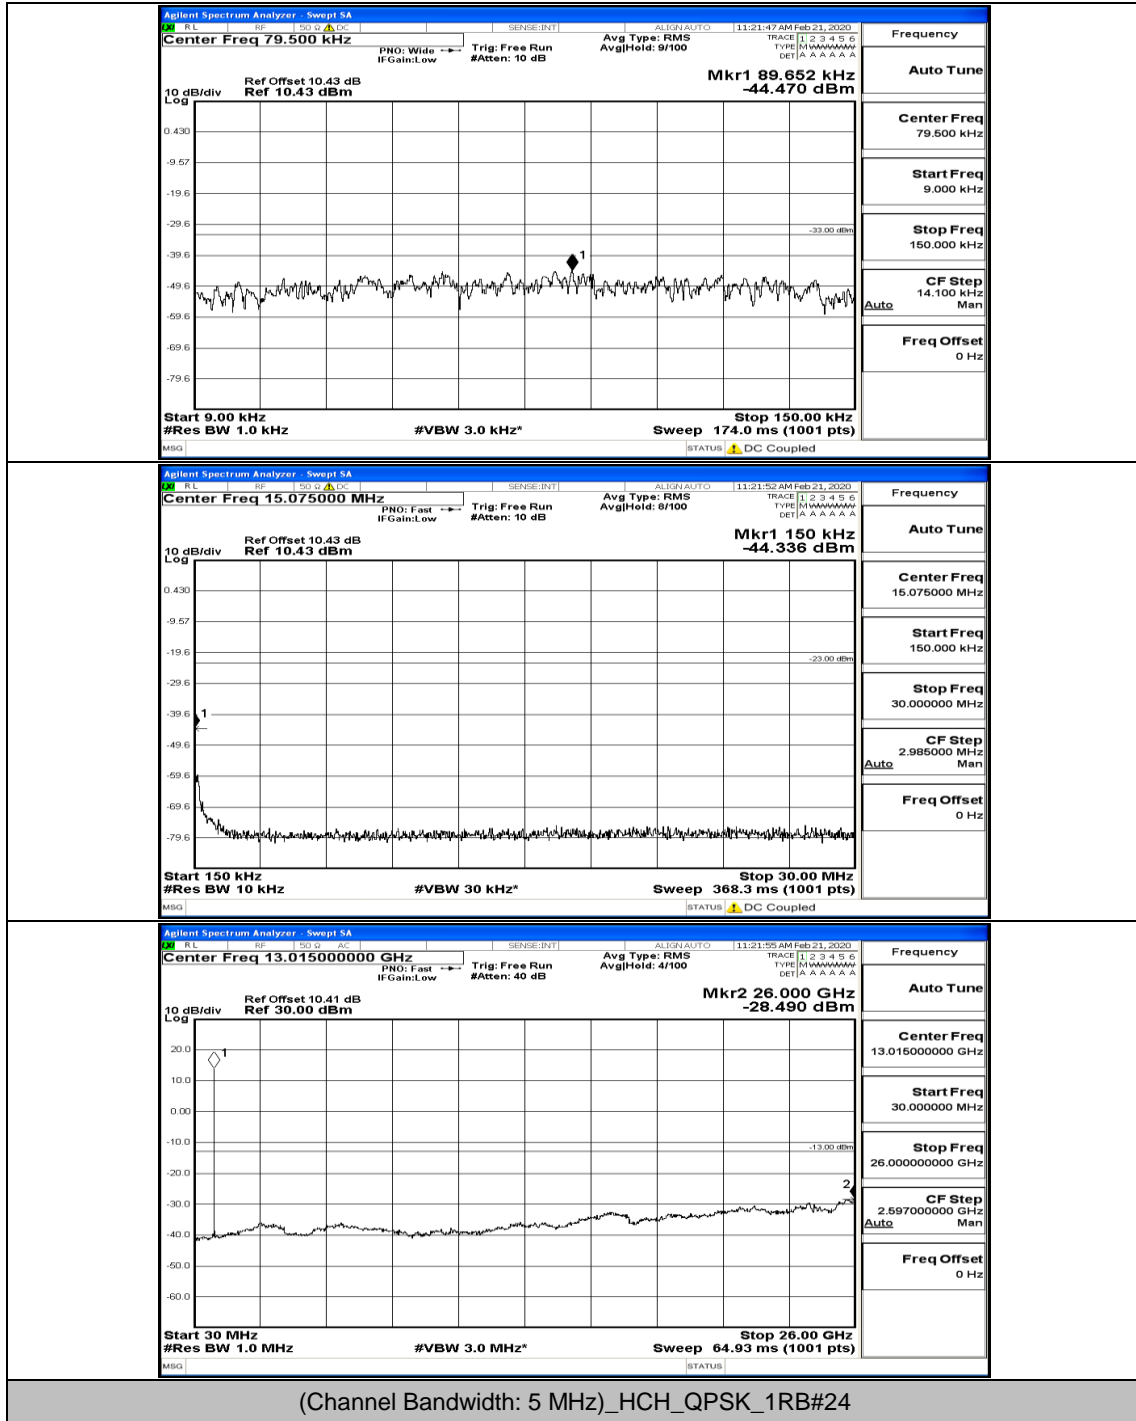

### Channel Bandwidth: 5 MHz

(Channel Bandwidth: 5 MHz) LCH\_QPSK\_12RB#0

(Channel Bandwidth: 5 MHz)\_LCH\_QPSK\_12RB#13

(Channel Bandwidth: 5 MHz)\_MCH\_QPSK\_1RB#0

(Channel Bandwidth: 5 MHz)\_HCH\_QPSK\_1RB#0

(Channel Bandwidth: 5 MHz)\_LCH\_16QAM\_1RB#0

(Channel Bandwidth: 5 MHz)\_LCH\_16QAM\_25RB#0

(Channel Bandwidth: 5 MHz)\_MCH\_16QAM\_1RB#0