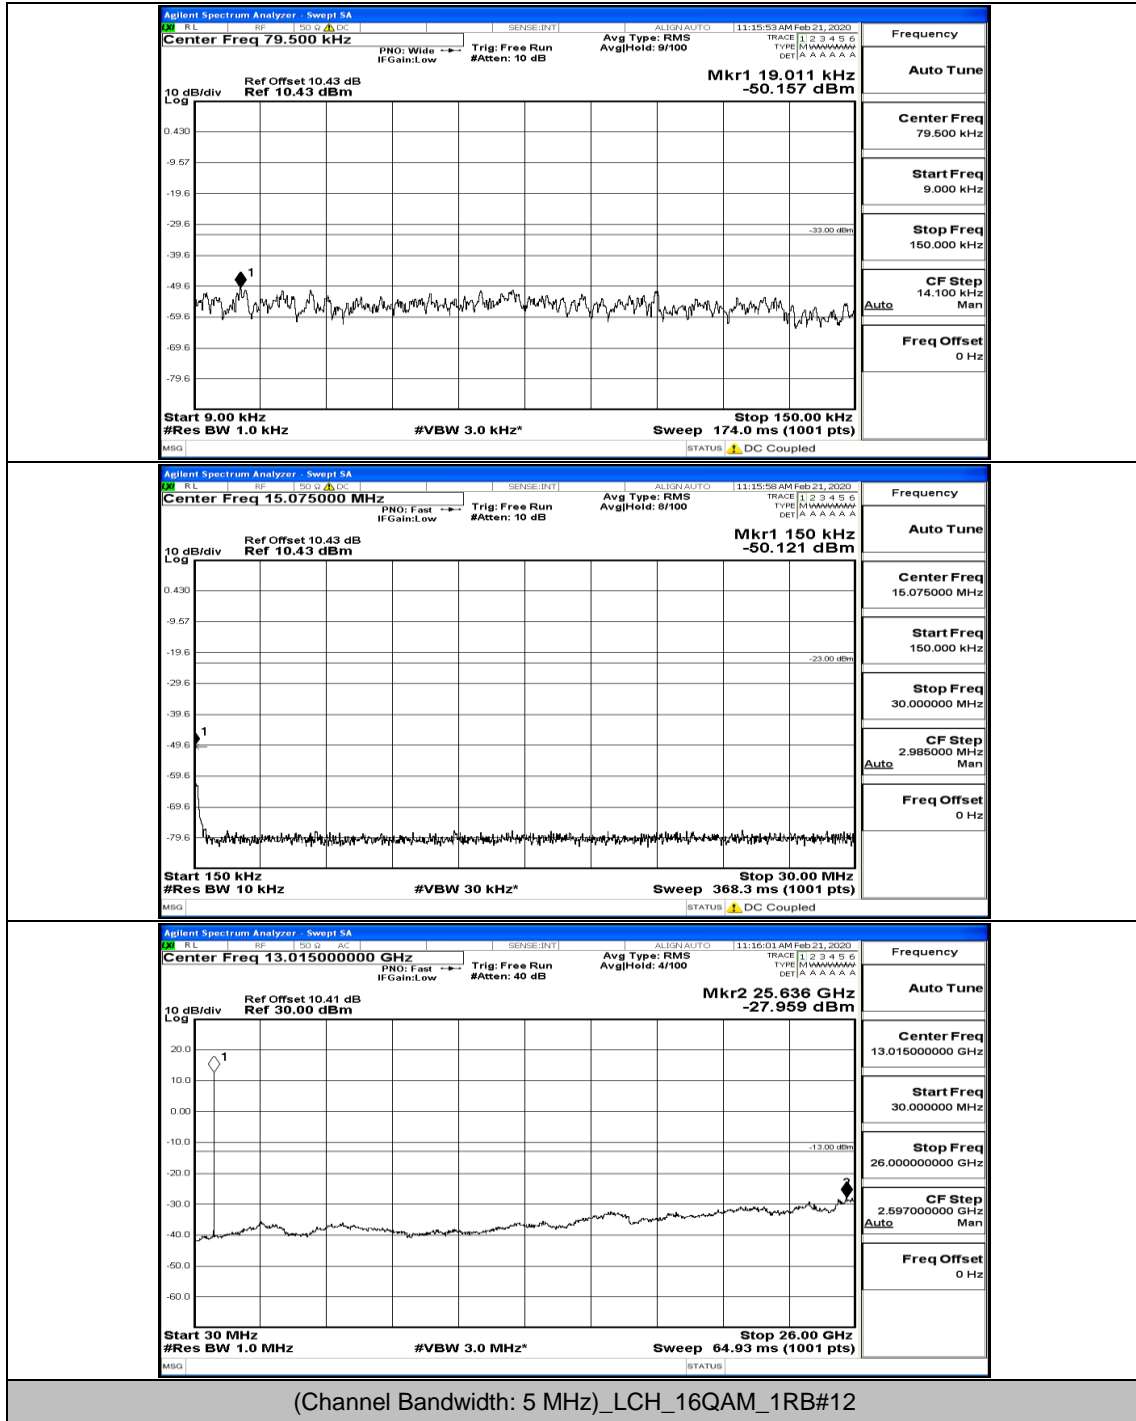

### Channel Bandwidth: 5 MHz

(Channel Bandwidth: 5 MHz) LCH\_QPSK\_12RB#0

(Channel Bandwidth: 5 MHz)\_LCH\_QPSK\_12RB#13

(Channel Bandwidth: 5 MHz)\_MCH\_QPSK\_1RB#0

(Channel Bandwidth: 5 MHz)\_HCH\_QPSK\_1RB#0

(Channel Bandwidth: 5 MHz)\_LCH\_16QAM\_1RB#0

(Channel Bandwidth: 5 MHz)\_LCH\_16QAM\_25RB#0

(Channel Bandwidth: 5 MHz)\_MCH\_16QAM\_1RB#0