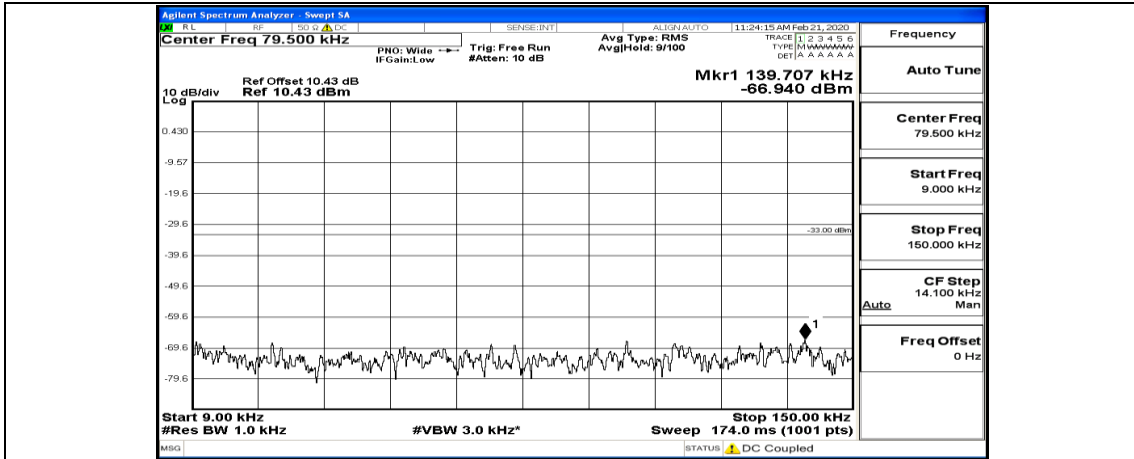

### Channel Bandwidth: 5 MHz

(Channel Bandwidth: 5 MHz) LCH\_QPSK\_12RB#0

(Channel Bandwidth: 5 MHz)\_LCH\_QPSK\_12RB#13

(Channel Bandwidth: 5 MHz)\_MCH\_QPSK\_1RB#0

(Channel Bandwidth: 5 MHz)\_HCH\_QPSK\_1RB#0

(Channel Bandwidth: 5 MHz)\_LCH\_16QAM\_1RB#0

(Channel Bandwidth: 5 MHz)\_LCH\_16QAM\_25RB#0

(Channel Bandwidth: 5 MHz)\_MCH\_16QAM\_1RB#0