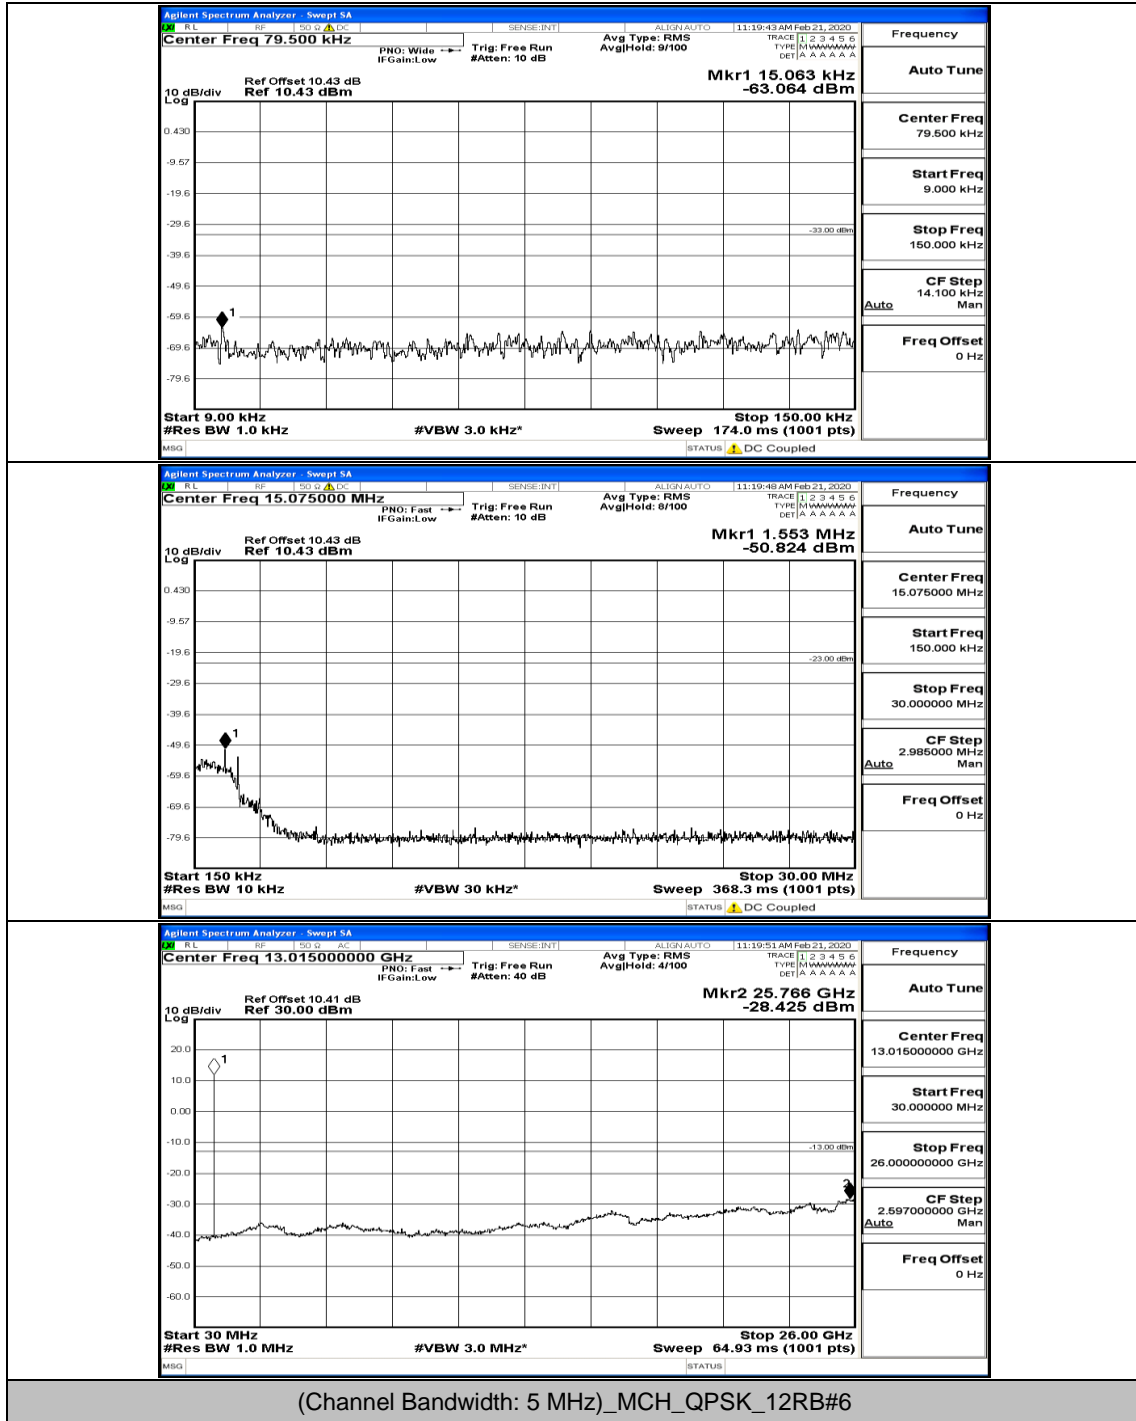

### Channel Bandwidth: 5 MHz

(Channel Bandwidth: 5 MHz) LCH\_QPSK\_12RB#0

(Channel Bandwidth: 5 MHz)\_LCH\_QPSK\_12RB#13

(Channel Bandwidth: 5 MHz)\_MCH\_QPSK\_1RB#0

(Channel Bandwidth: 5 MHz)\_HCH\_QPSK\_1RB#0

(Channel Bandwidth: 5 MHz)\_LCH\_16QAM\_1RB#0

(Channel Bandwidth: 5 MHz)\_LCH\_16QAM\_25RB#0

(Channel Bandwidth: 5 MHz)\_MCH\_16QAM\_1RB#0