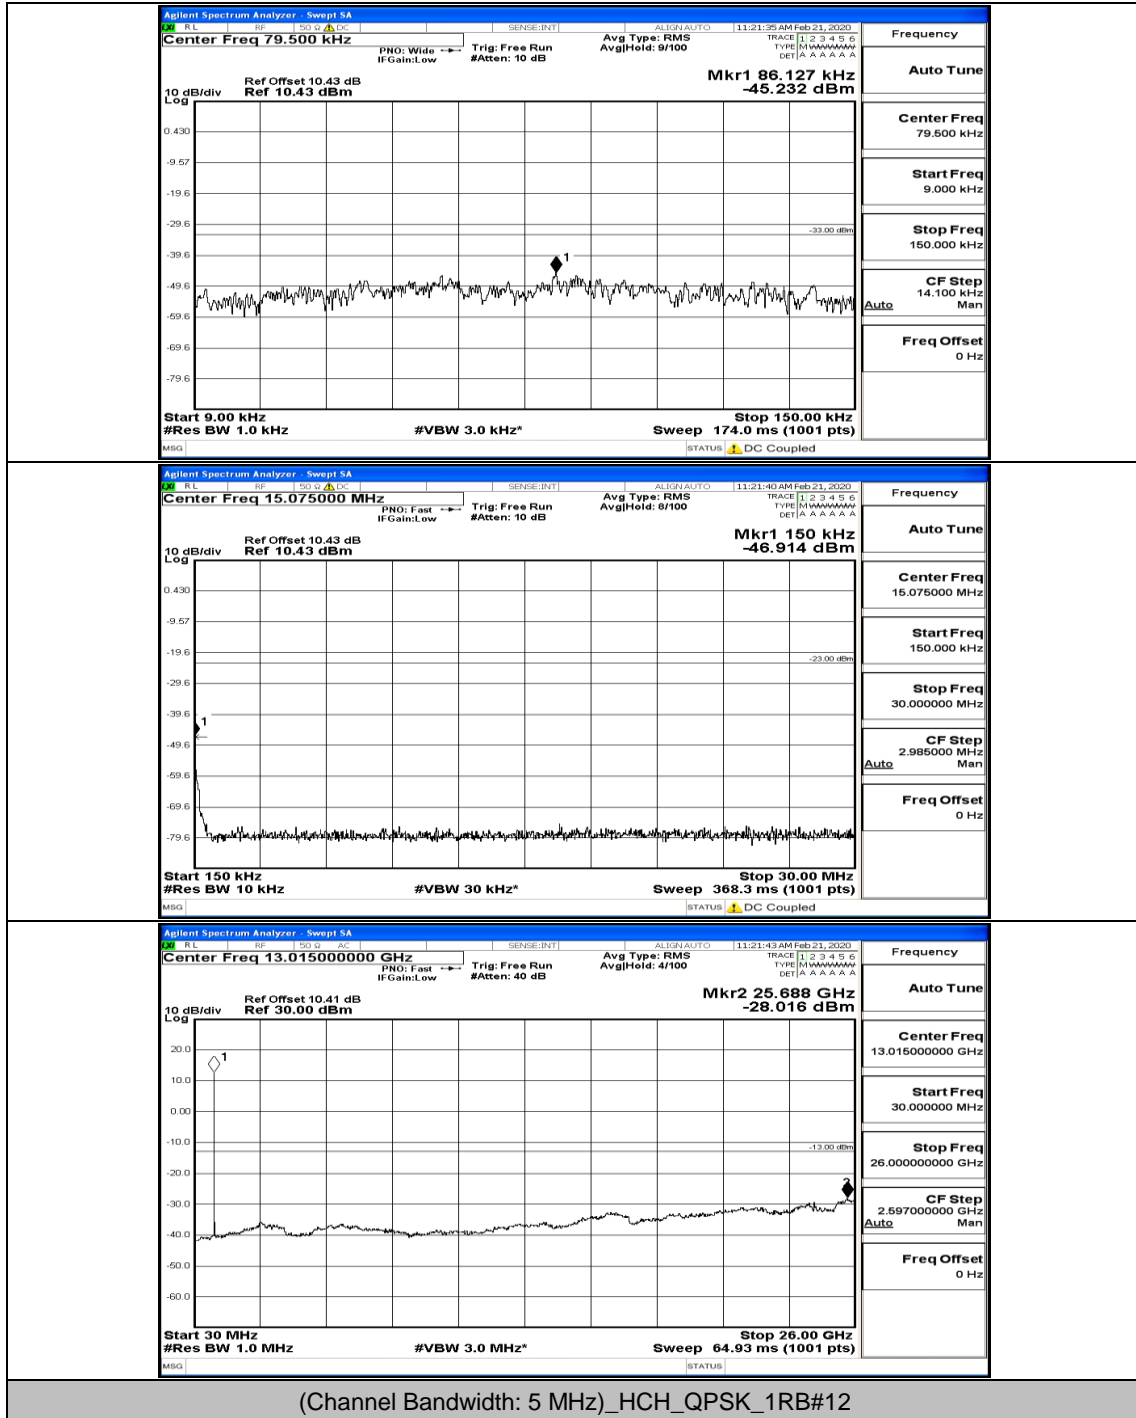

### Channel Bandwidth: 5 MHz

(Channel Bandwidth: 5 MHz) LCH\_QPSK\_12RB#0

(Channel Bandwidth: 5 MHz)\_LCH\_QPSK\_12RB#13

(Channel Bandwidth: 5 MHz)\_MCH\_QPSK\_1RB#0

(Channel Bandwidth: 5 MHz)\_HCH\_QPSK\_1RB#0

(Channel Bandwidth: 5 MHz)\_LCH\_16QAM\_1RB#0

(Channel Bandwidth: 5 MHz)\_LCH\_16QAM\_25RB#0

(Channel Bandwidth: 5 MHz)\_MCH\_16QAM\_1RB#0