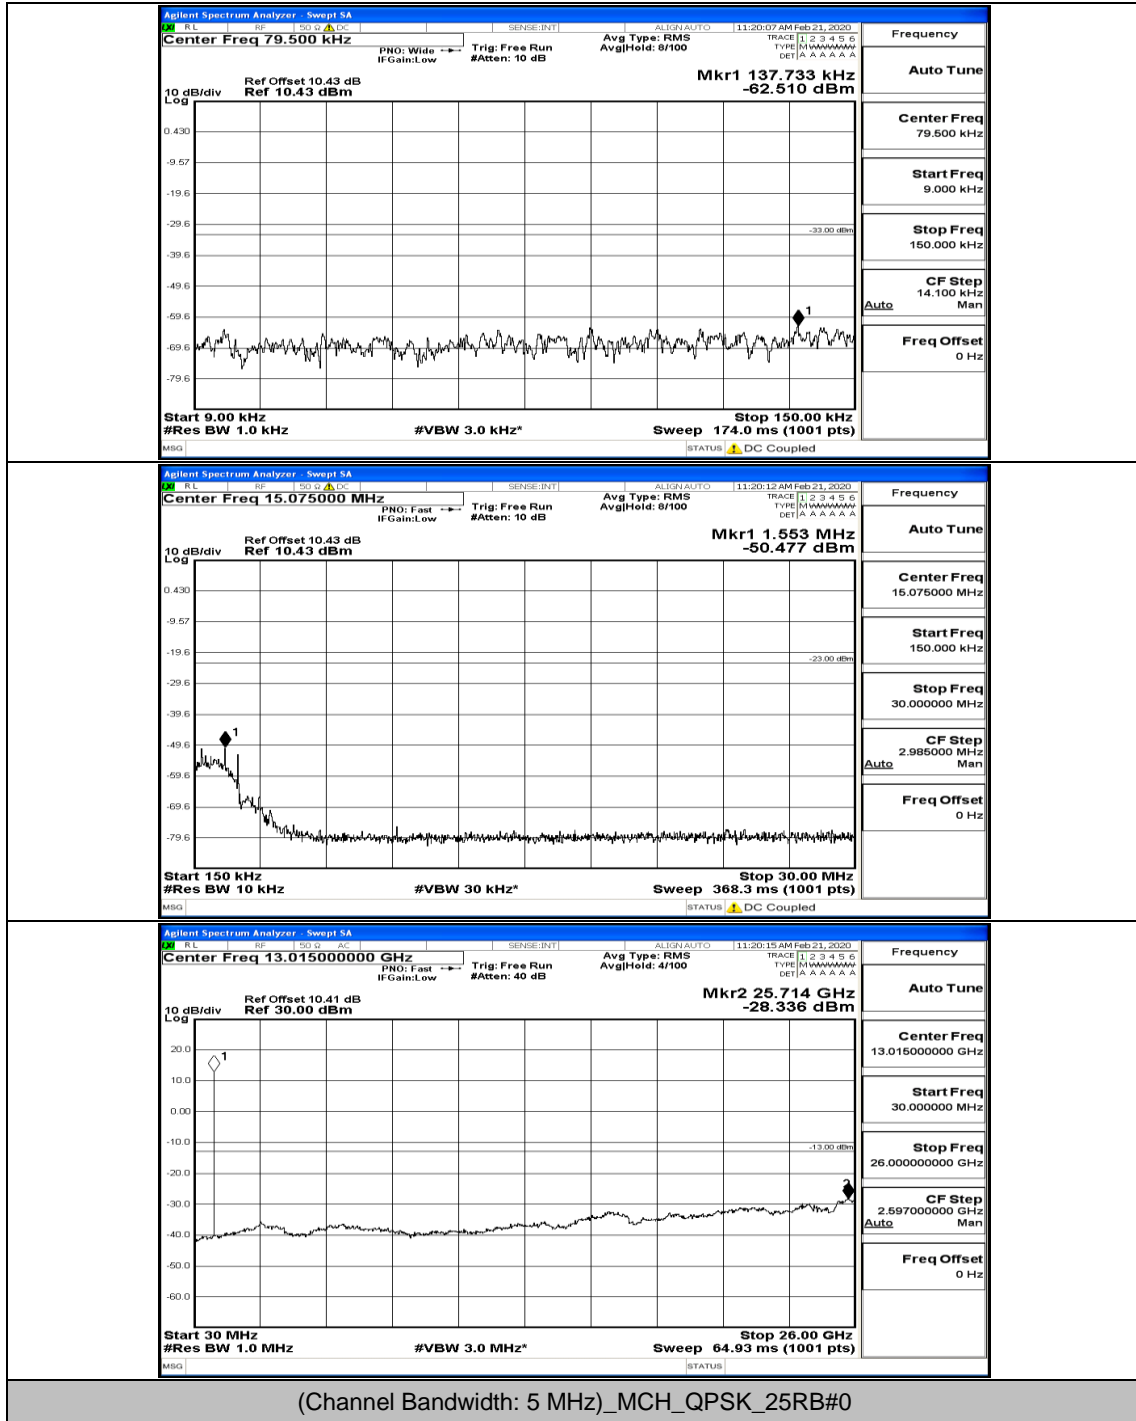

### Channel Bandwidth: 5 MHz

(Channel Bandwidth: 5 MHz) LCH\_QPSK\_12RB#0

(Channel Bandwidth: 5 MHz)\_LCH\_QPSK\_12RB#13

(Channel Bandwidth: 5 MHz)\_MCH\_QPSK\_1RB#0

(Channel Bandwidth: 5 MHz)\_HCH\_QPSK\_1RB#0

(Channel Bandwidth: 5 MHz)\_LCH\_16QAM\_1RB#0

(Channel Bandwidth: 5 MHz)\_LCH\_16QAM\_25RB#0

(Channel Bandwidth: 5 MHz)\_MCH\_16QAM\_1RB#0