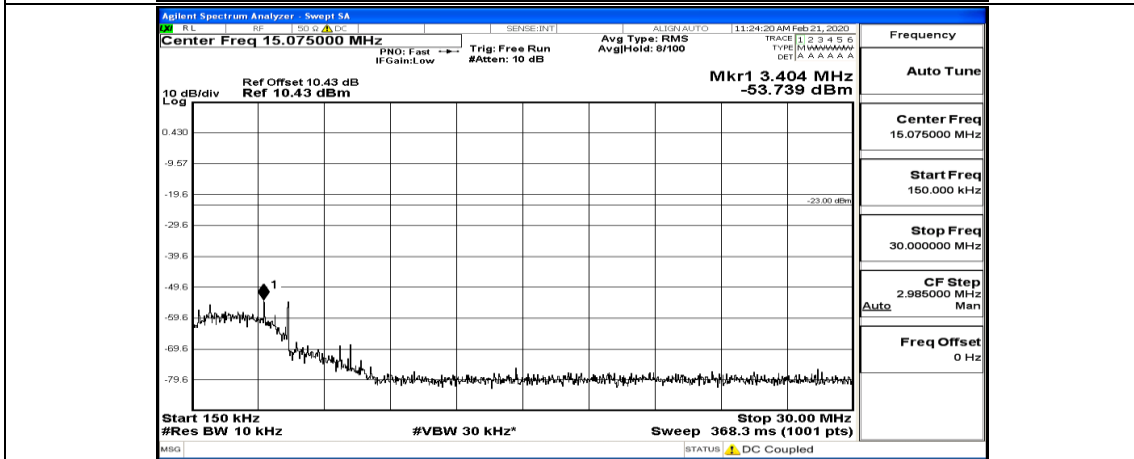

### Channel Bandwidth: 5 MHz

(Channel Bandwidth: 5 MHz) LCH\_QPSK\_12RB#0

(Channel Bandwidth: 5 MHz)\_LCH\_QPSK\_12RB#13

(Channel Bandwidth: 5 MHz)\_MCH\_QPSK\_1RB#0

(Channel Bandwidth: 5 MHz)\_HCH\_QPSK\_1RB#0

(Channel Bandwidth: 5 MHz)\_LCH\_16QAM\_1RB#0

(Channel Bandwidth: 5 MHz)\_LCH\_16QAM\_25RB#0

(Channel Bandwidth: 5 MHz)\_MCH\_16QAM\_1RB#0