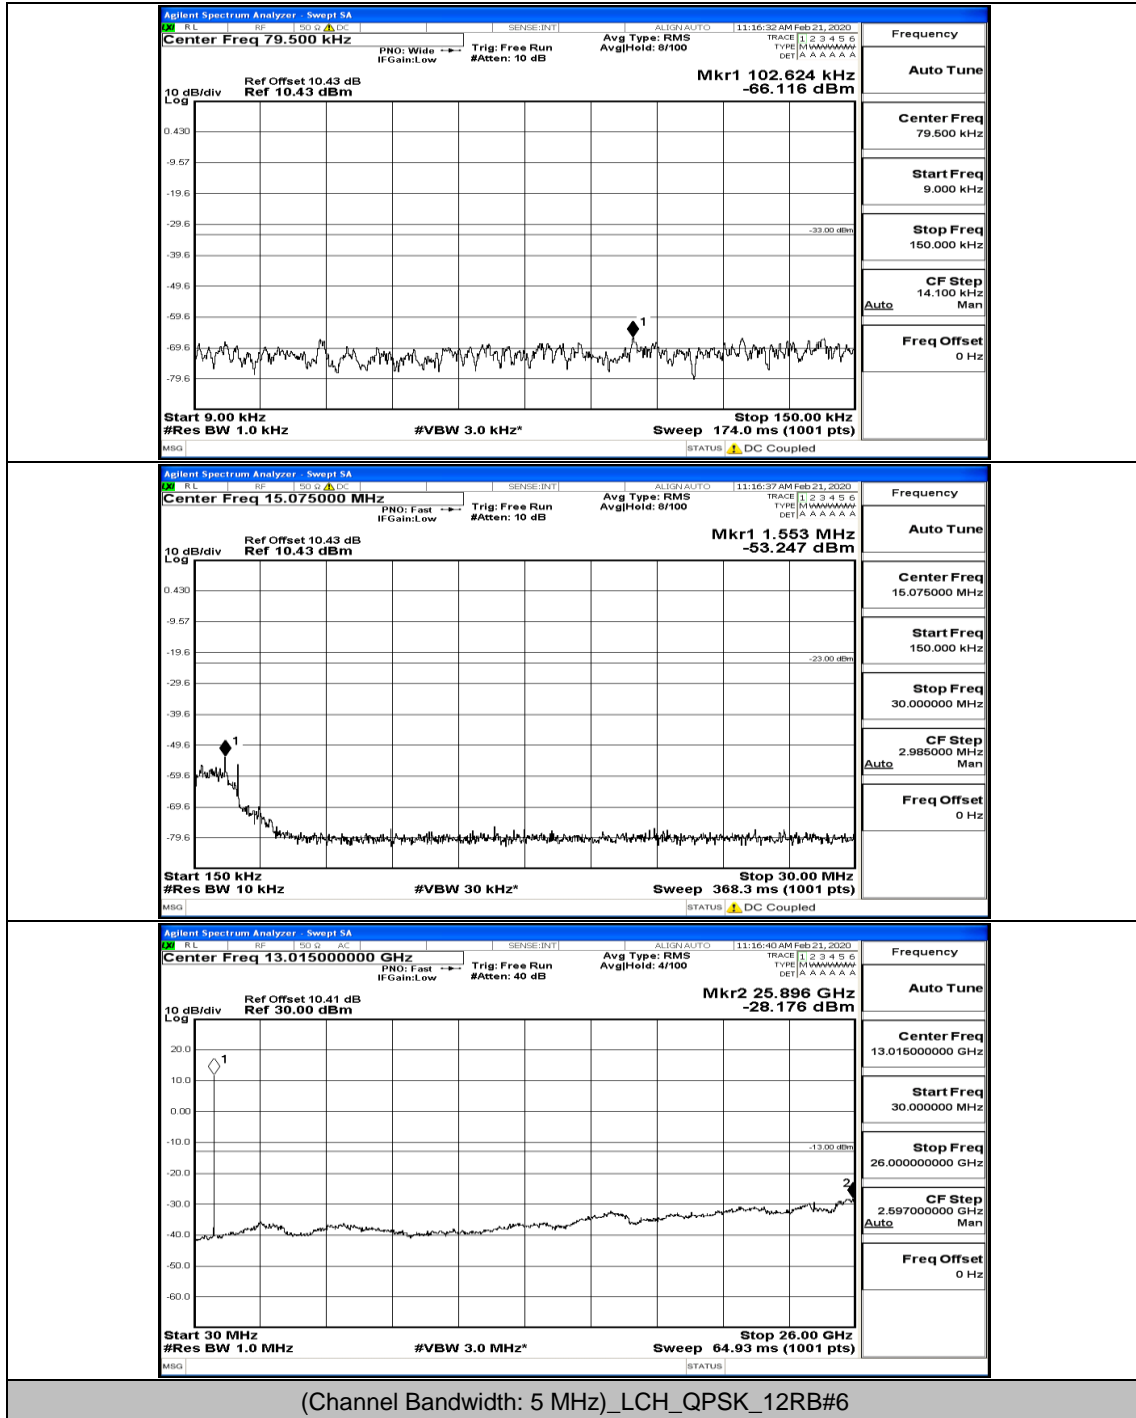

### Channel Bandwidth: 5 MHz

(Channel Bandwidth: 5 MHz) LCH\_QPSK\_12RB#0

(Channel Bandwidth: 5 MHz)\_LCH\_QPSK\_12RB#13

(Channel Bandwidth: 5 MHz)\_MCH\_QPSK\_1RB#0

(Channel Bandwidth: 5 MHz)\_HCH\_QPSK\_1RB#0

(Channel Bandwidth: 5 MHz)\_LCH\_16QAM\_1RB#0

(Channel Bandwidth: 5 MHz)\_LCH\_16QAM\_25RB#0

(Channel Bandwidth: 5 MHz)\_MCH\_16QAM\_1RB#0