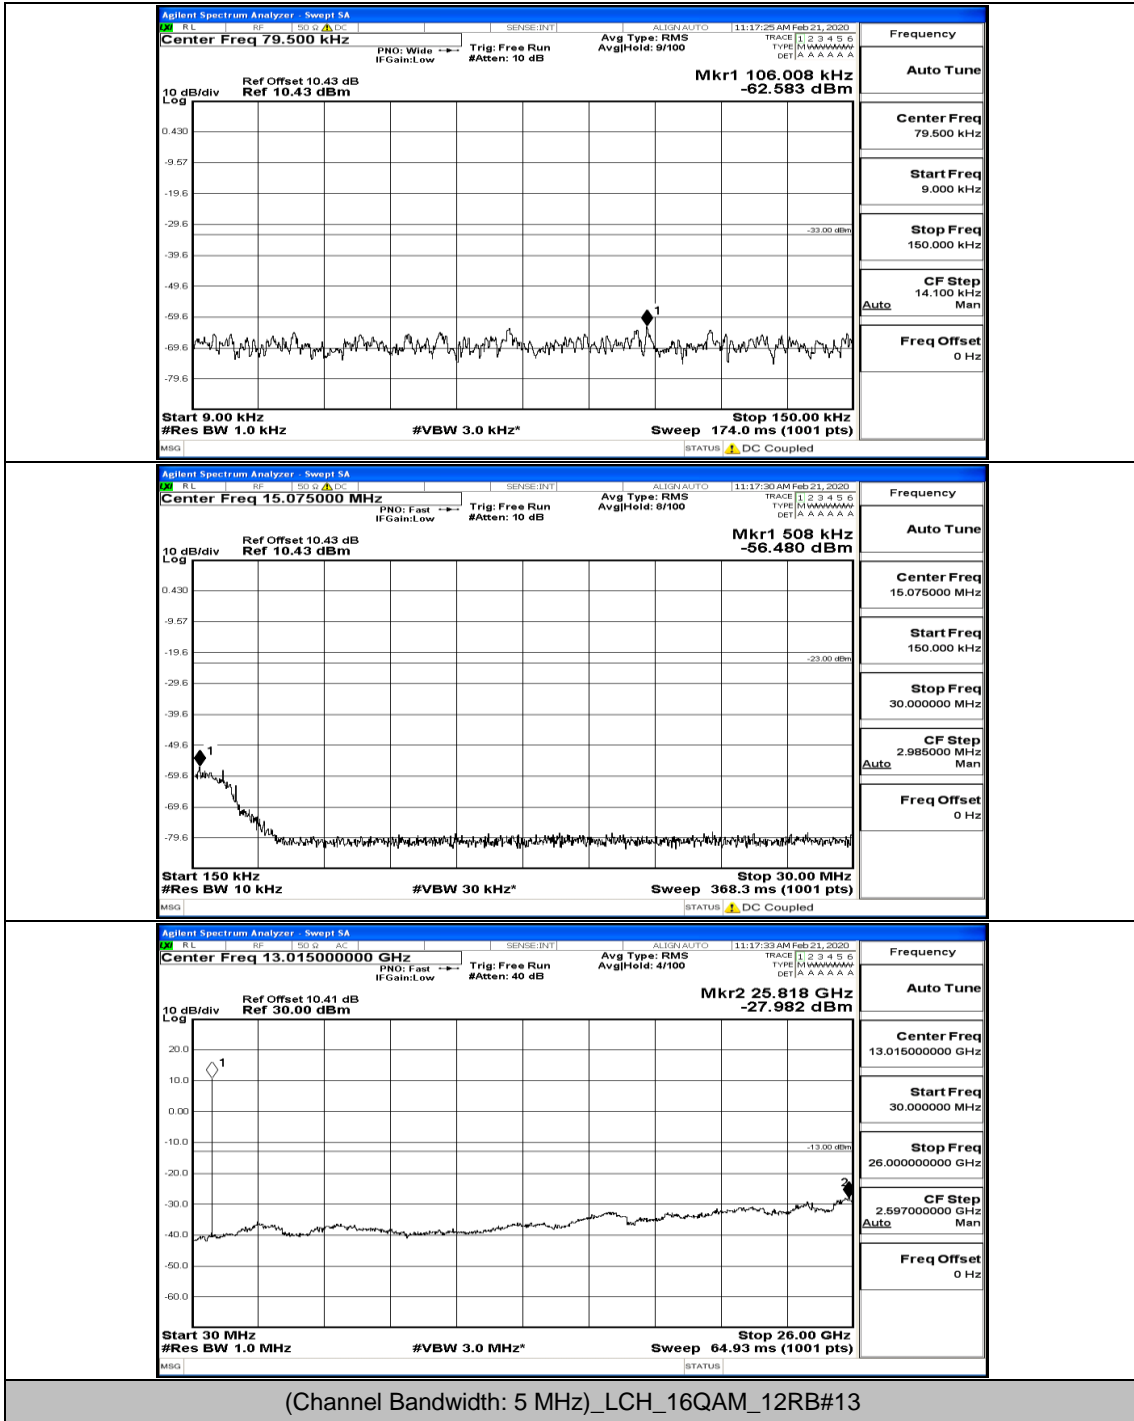

### Channel Bandwidth: 5 MHz

(Channel Bandwidth: 5 MHz) LCH\_QPSK\_12RB#0

(Channel Bandwidth: 5 MHz)\_LCH\_QPSK\_12RB#13

(Channel Bandwidth: 5 MHz)\_MCH\_QPSK\_1RB#0

(Channel Bandwidth: 5 MHz)\_HCH\_QPSK\_1RB#0

(Channel Bandwidth: 5 MHz)\_LCH\_16QAM\_1RB#0

(Channel Bandwidth: 5 MHz)\_LCH\_16QAM\_25RB#0

(Channel Bandwidth: 5 MHz)\_MCH\_16QAM\_1RB#0