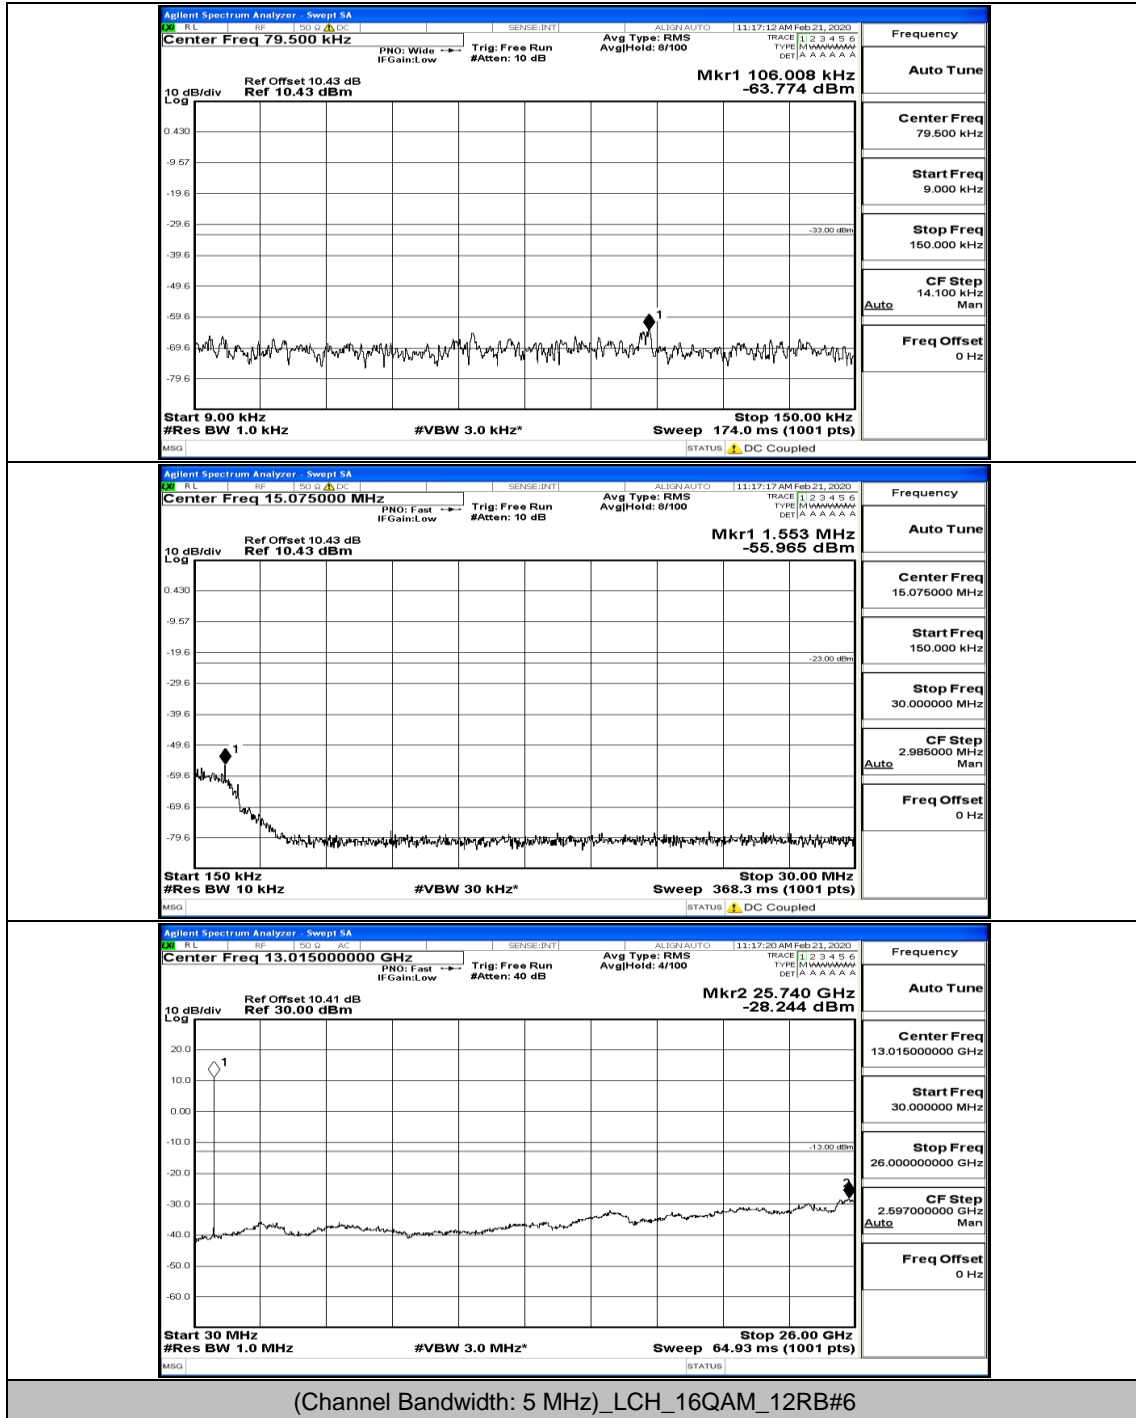

### Channel Bandwidth: 5 MHz

(Channel Bandwidth: 5 MHz) LCH\_QPSK\_12RB#0

(Channel Bandwidth: 5 MHz)\_LCH\_QPSK\_12RB#13

(Channel Bandwidth: 5 MHz)\_MCH\_QPSK\_1RB#0

(Channel Bandwidth: 5 MHz)\_HCH\_QPSK\_1RB#0

(Channel Bandwidth: 5 MHz)\_LCH\_16QAM\_1RB#0

(Channel Bandwidth: 5 MHz)\_LCH\_16QAM\_25RB#0

(Channel Bandwidth: 5 MHz)\_MCH\_16QAM\_1RB#0