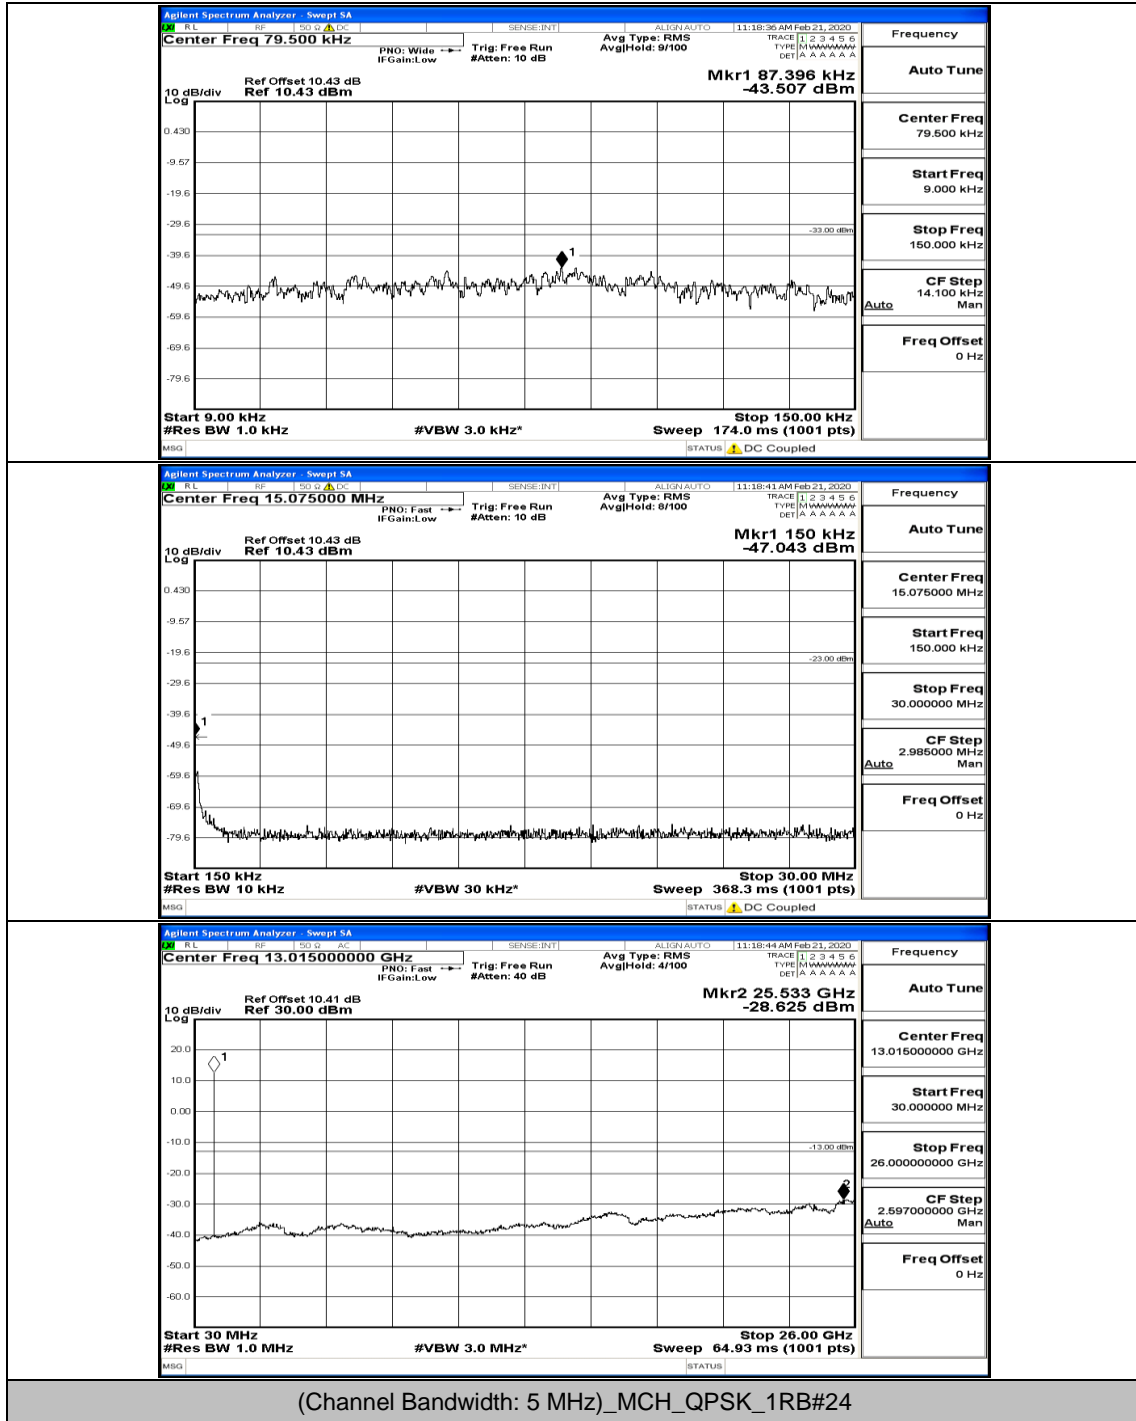

### Channel Bandwidth: 5 MHz

(Channel Bandwidth: 5 MHz) LCH\_QPSK\_12RB#0

(Channel Bandwidth: 5 MHz)\_LCH\_QPSK\_12RB#13

(Channel Bandwidth: 5 MHz)\_MCH\_QPSK\_1RB#0

(Channel Bandwidth: 5 MHz)\_HCH\_QPSK\_1RB#0

(Channel Bandwidth: 5 MHz)\_LCH\_16QAM\_1RB#0

(Channel Bandwidth: 5 MHz)\_LCH\_16QAM\_25RB#0

(Channel Bandwidth: 5 MHz)\_MCH\_16QAM\_1RB#0