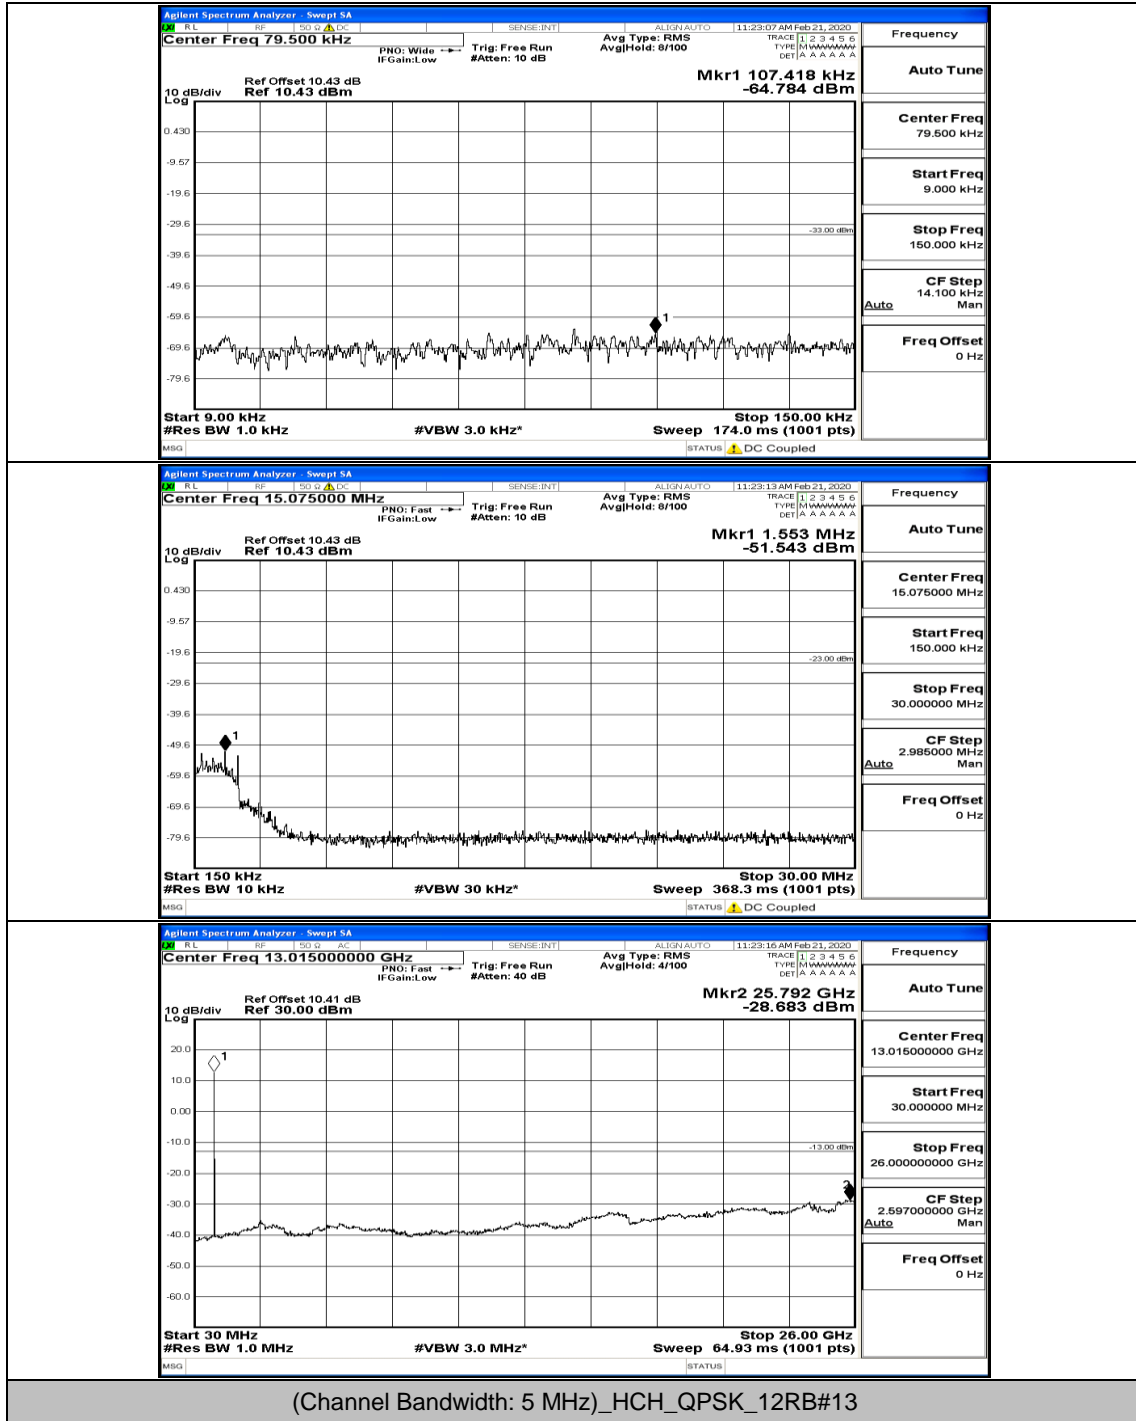

### Channel Bandwidth: 5 MHz

(Channel Bandwidth: 5 MHz) LCH\_QPSK\_12RB#0

(Channel Bandwidth: 5 MHz)\_LCH\_QPSK\_12RB#13

(Channel Bandwidth: 5 MHz)\_MCH\_QPSK\_1RB#0

(Channel Bandwidth: 5 MHz)\_HCH\_QPSK\_1RB#0

(Channel Bandwidth: 5 MHz)\_LCH\_16QAM\_1RB#0

(Channel Bandwidth: 5 MHz)\_LCH\_16QAM\_25RB#0

(Channel Bandwidth: 5 MHz)\_MCH\_16QAM\_1RB#0