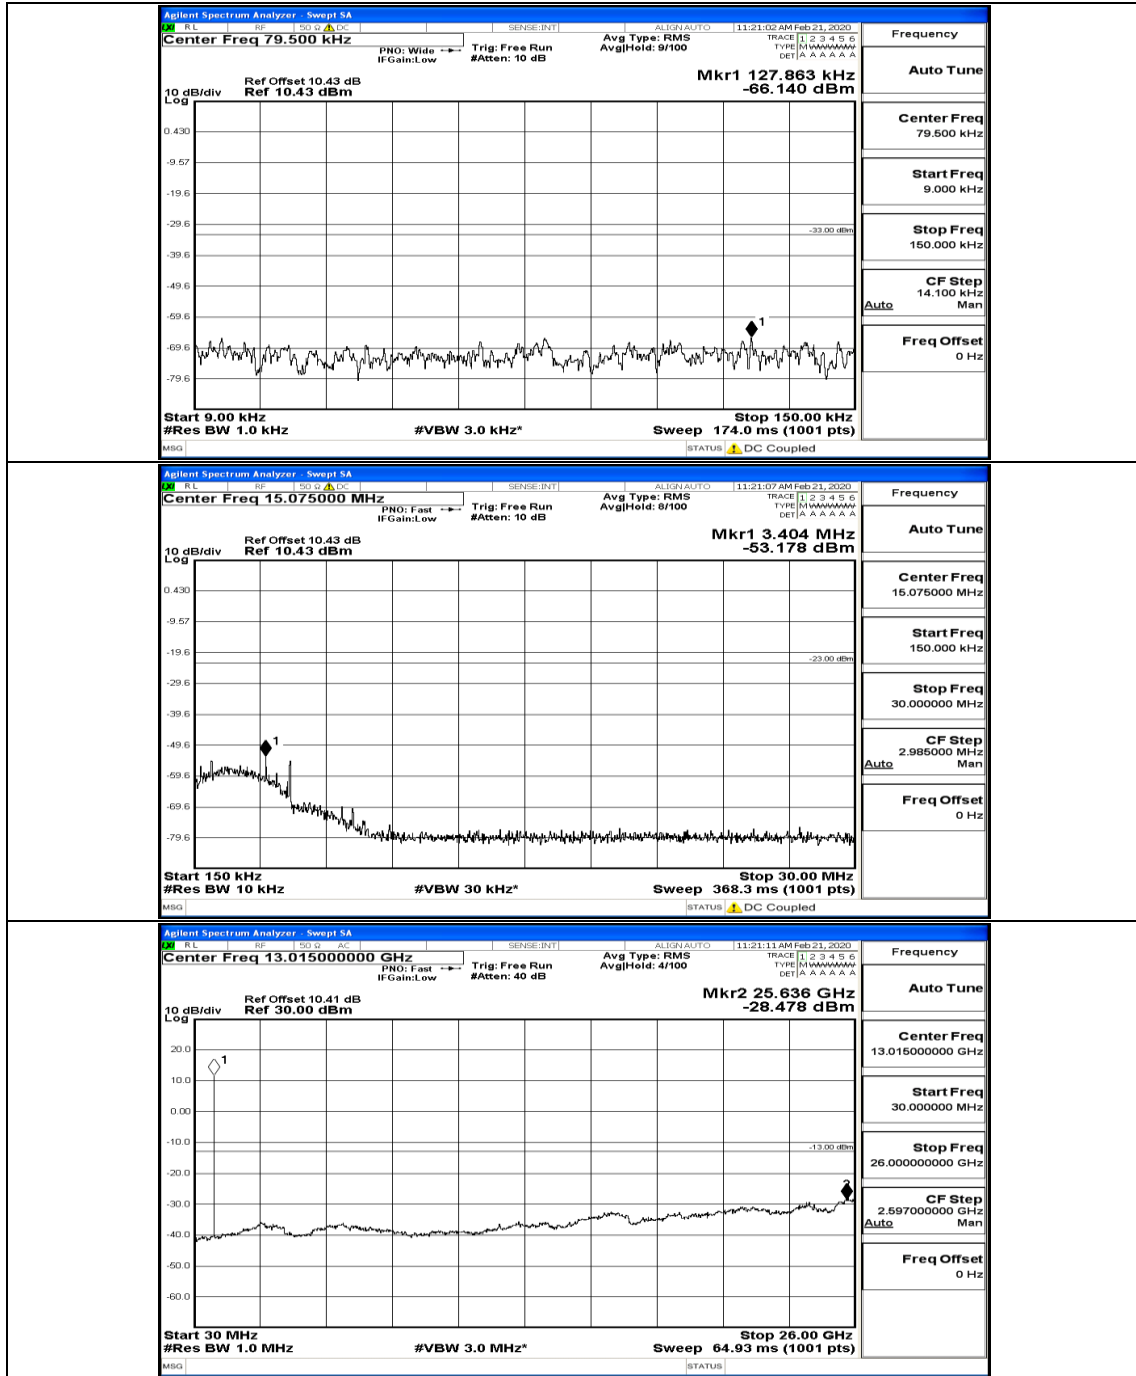

### Channel Bandwidth: 5 MHz

(Channel Bandwidth: 5 MHz) LCH\_QPSK\_12RB#0

(Channel Bandwidth: 5 MHz)\_LCH\_QPSK\_12RB#13

(Channel Bandwidth: 5 MHz)\_MCH\_QPSK\_1RB#0

(Channel Bandwidth: 5 MHz)\_HCH\_QPSK\_1RB#0

(Channel Bandwidth: 5 MHz)\_LCH\_16QAM\_1RB#0

(Channel Bandwidth: 5 MHz)\_LCH\_16QAM\_25RB#0

(Channel Bandwidth: 5 MHz)\_MCH\_16QAM\_1RB#0