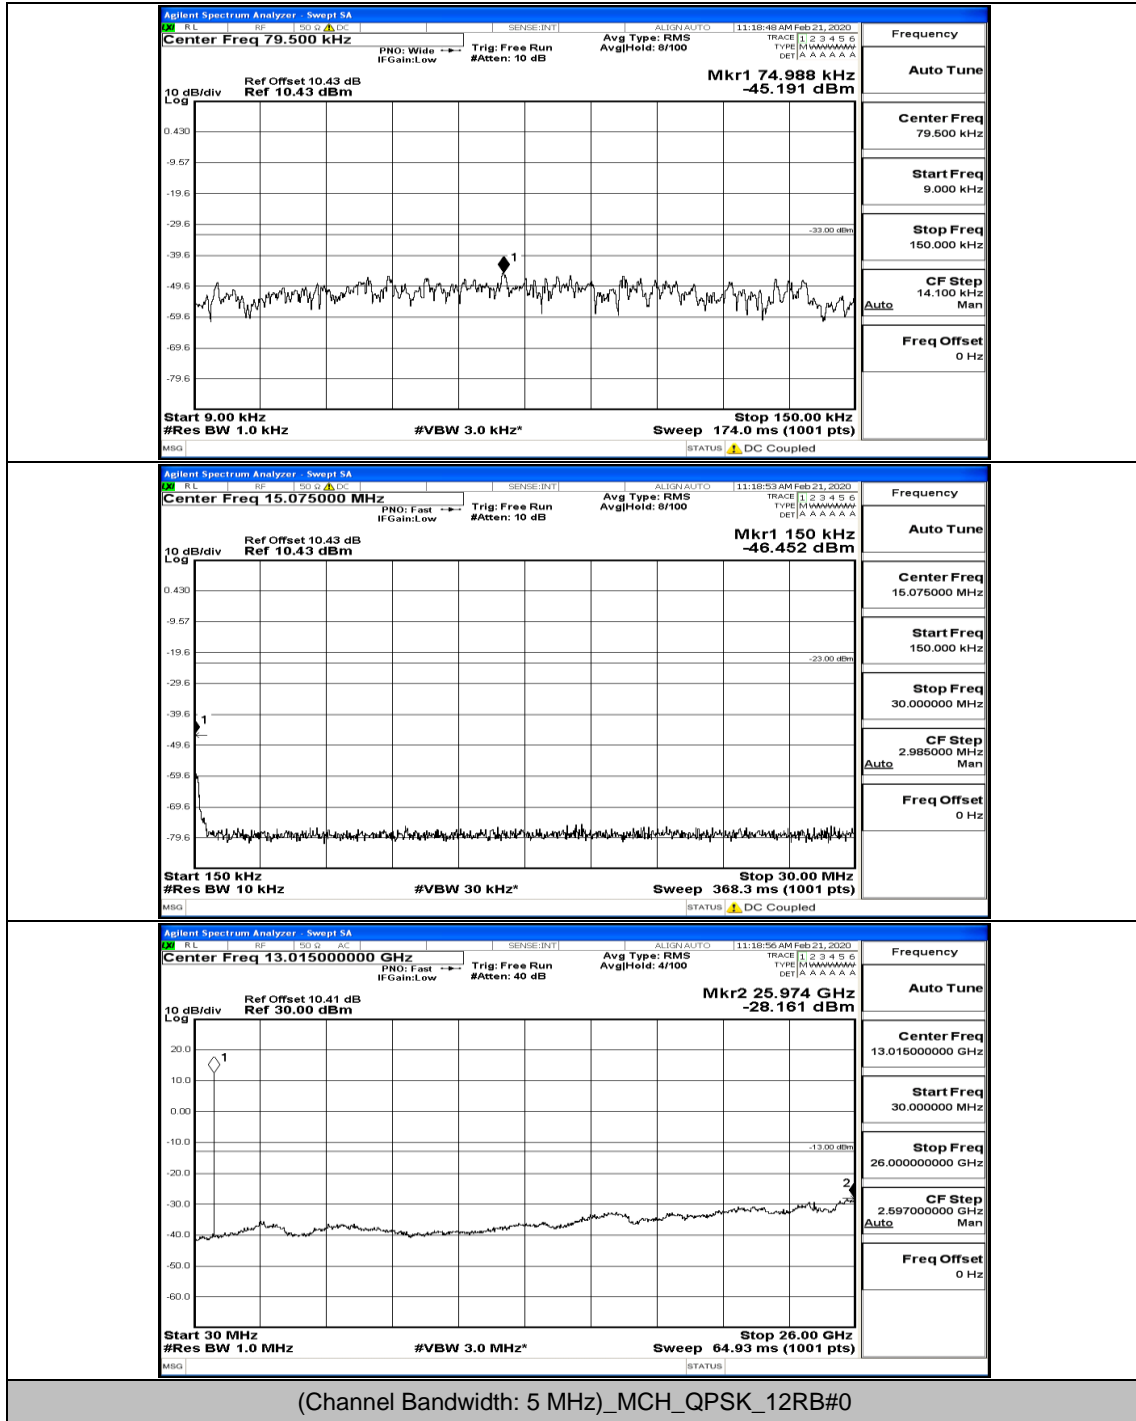

### Channel Bandwidth: 5 MHz

(Channel Bandwidth: 5 MHz) LCH\_QPSK\_12RB#0

(Channel Bandwidth: 5 MHz)\_LCH\_QPSK\_12RB#13

(Channel Bandwidth: 5 MHz)\_MCH\_QPSK\_1RB#0

(Channel Bandwidth: 5 MHz)\_HCH\_QPSK\_1RB#0

(Channel Bandwidth: 5 MHz)\_LCH\_16QAM\_1RB#0

(Channel Bandwidth: 5 MHz)\_LCH\_16QAM\_25RB#0

(Channel Bandwidth: 5 MHz)\_MCH\_16QAM\_1RB#0