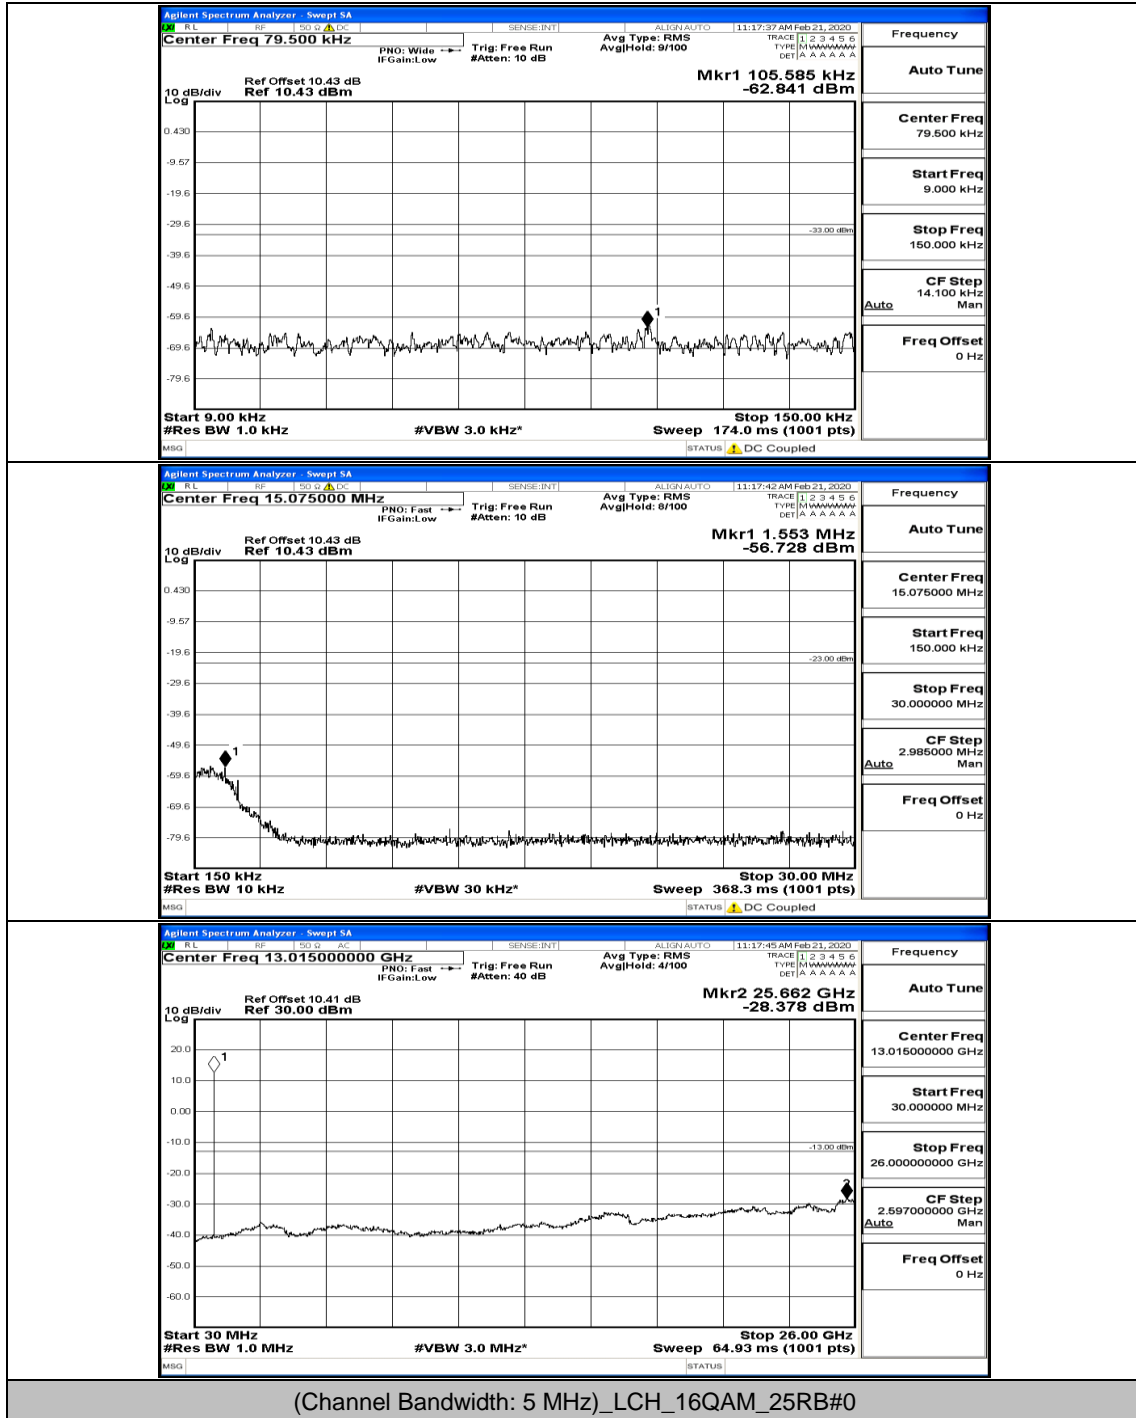

### Channel Bandwidth: 5 MHz

(Channel Bandwidth: 5 MHz) LCH\_QPSK\_12RB#0

(Channel Bandwidth: 5 MHz)\_LCH\_QPSK\_12RB#13

(Channel Bandwidth: 5 MHz)\_MCH\_QPSK\_1RB#0

(Channel Bandwidth: 5 MHz)\_HCH\_QPSK\_1RB#0

(Channel Bandwidth: 5 MHz)\_LCH\_16QAM\_1RB#0

(Channel Bandwidth: 5 MHz)\_LCH\_16QAM\_25RB#0

(Channel Bandwidth: 5 MHz)\_MCH\_16QAM\_1RB#0