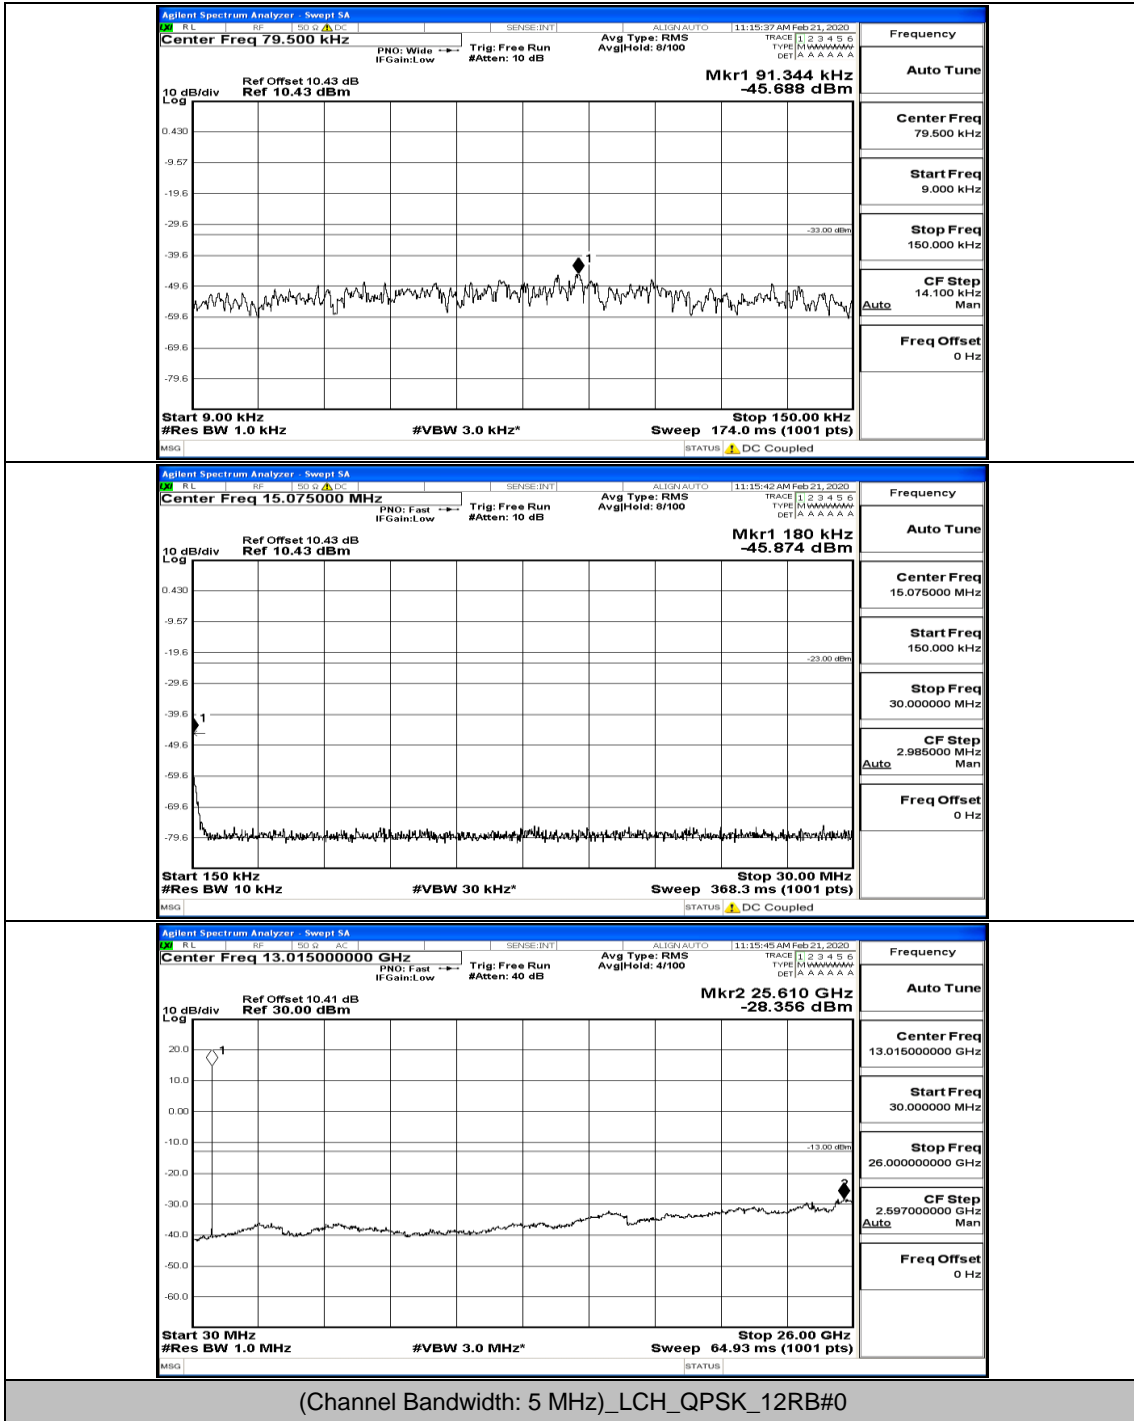

### Channel Bandwidth: 5 MHz

(Channel Bandwidth: 5 MHz) LCH\_QPSK\_12RB#0

(Channel Bandwidth: 5 MHz)\_LCH\_QPSK\_12RB#13

(Channel Bandwidth: 5 MHz)\_MCH\_QPSK\_1RB#0

(Channel Bandwidth: 5 MHz)\_HCH\_QPSK\_1RB#0

(Channel Bandwidth: 5 MHz)\_LCH\_16QAM\_1RB#0

(Channel Bandwidth: 5 MHz)\_LCH\_16QAM\_25RB#0

(Channel Bandwidth: 5 MHz)\_MCH\_16QAM\_1RB#0