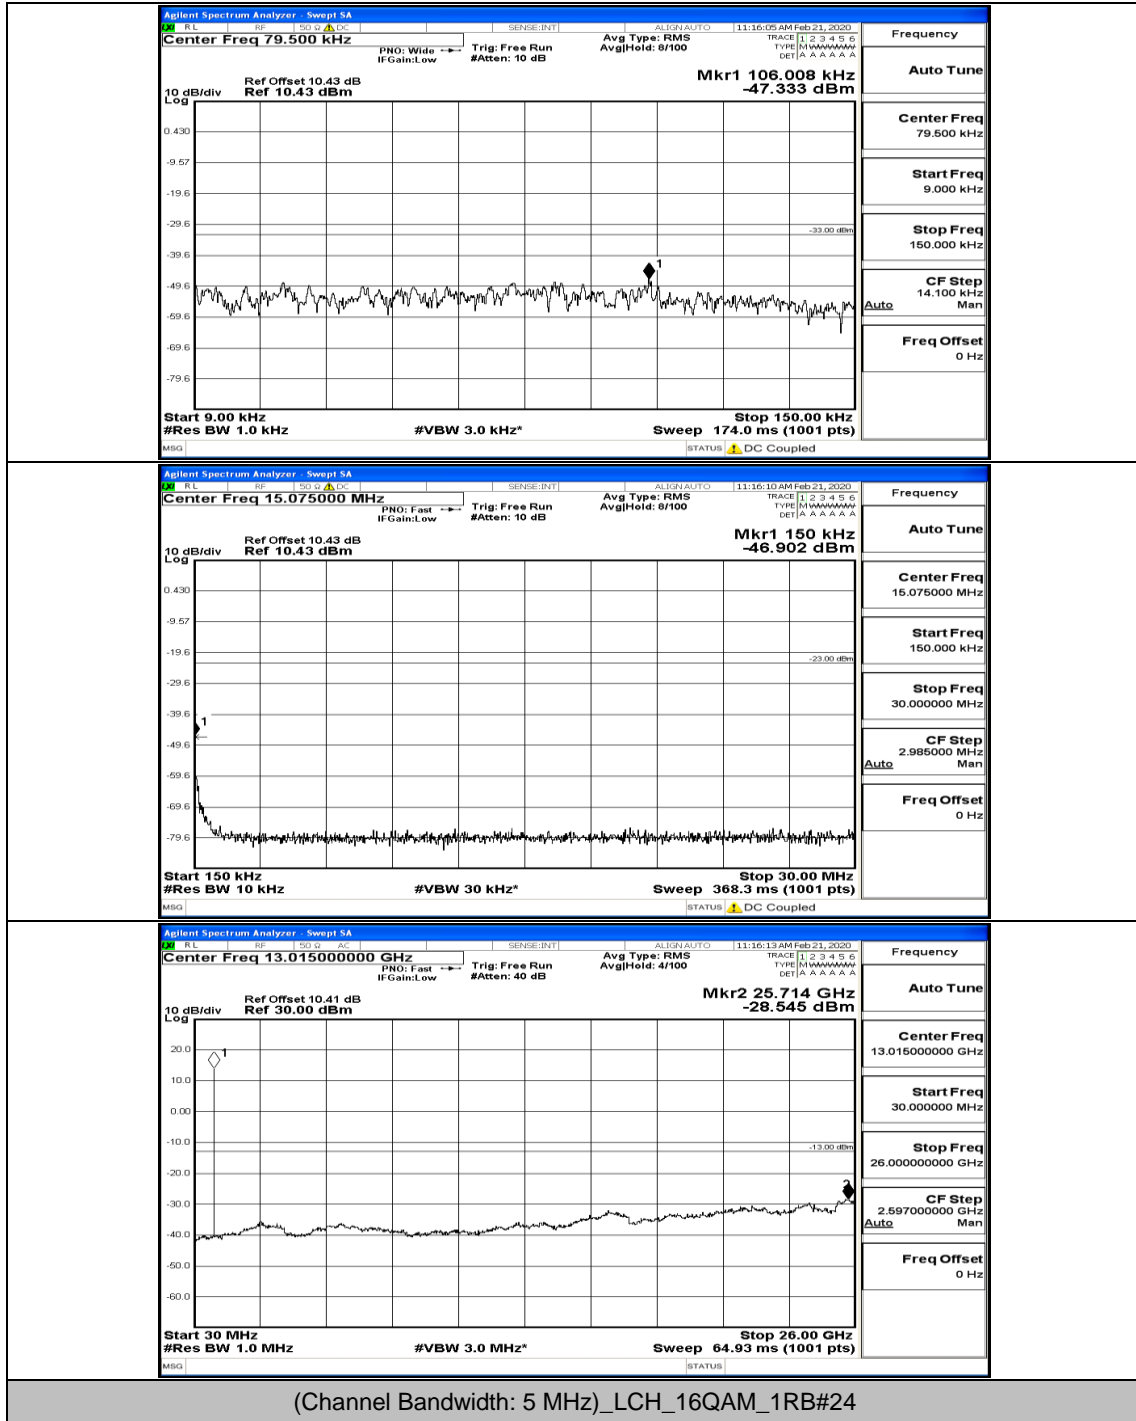

### Channel Bandwidth: 5 MHz

(Channel Bandwidth: 5 MHz) LCH\_QPSK\_12RB#0

(Channel Bandwidth: 5 MHz)\_LCH\_QPSK\_12RB#13

(Channel Bandwidth: 5 MHz)\_MCH\_QPSK\_1RB#0

(Channel Bandwidth: 5 MHz)\_HCH\_QPSK\_1RB#0

(Channel Bandwidth: 5 MHz)\_LCH\_16QAM\_1RB#0

(Channel Bandwidth: 5 MHz)\_LCH\_16QAM\_25RB#0

(Channel Bandwidth: 5 MHz)\_MCH\_16QAM\_1RB#0