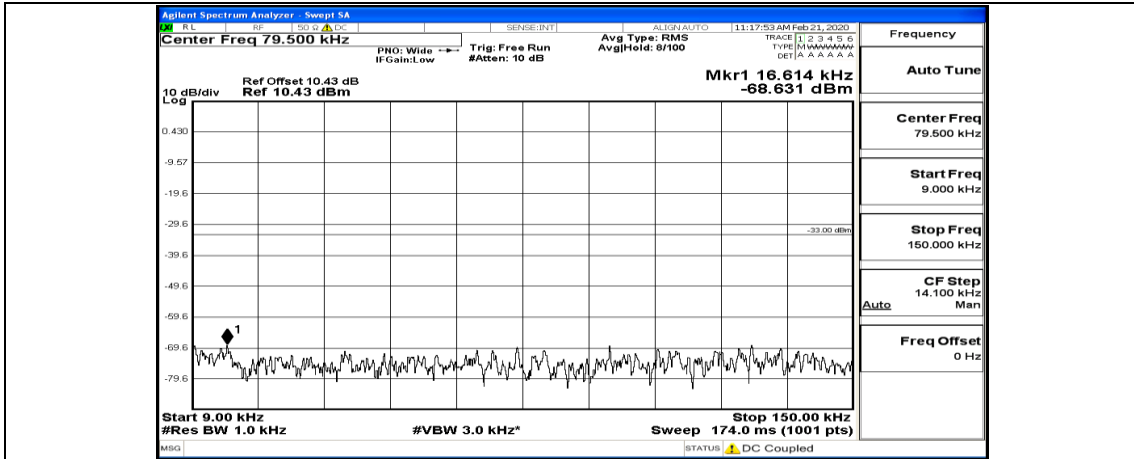

### Channel Bandwidth: 5 MHz

(Channel Bandwidth: 5 MHz) LCH\_QPSK\_12RB#0

(Channel Bandwidth: 5 MHz)\_LCH\_QPSK\_12RB#13

(Channel Bandwidth: 5 MHz)\_MCH\_QPSK\_1RB#0

(Channel Bandwidth: 5 MHz)\_HCH\_QPSK\_1RB#0

(Channel Bandwidth: 5 MHz)\_LCH\_16QAM\_1RB#0

(Channel Bandwidth: 5 MHz)\_LCH\_16QAM\_25RB#0

(Channel Bandwidth: 5 MHz)\_MCH\_16QAM\_1RB#0