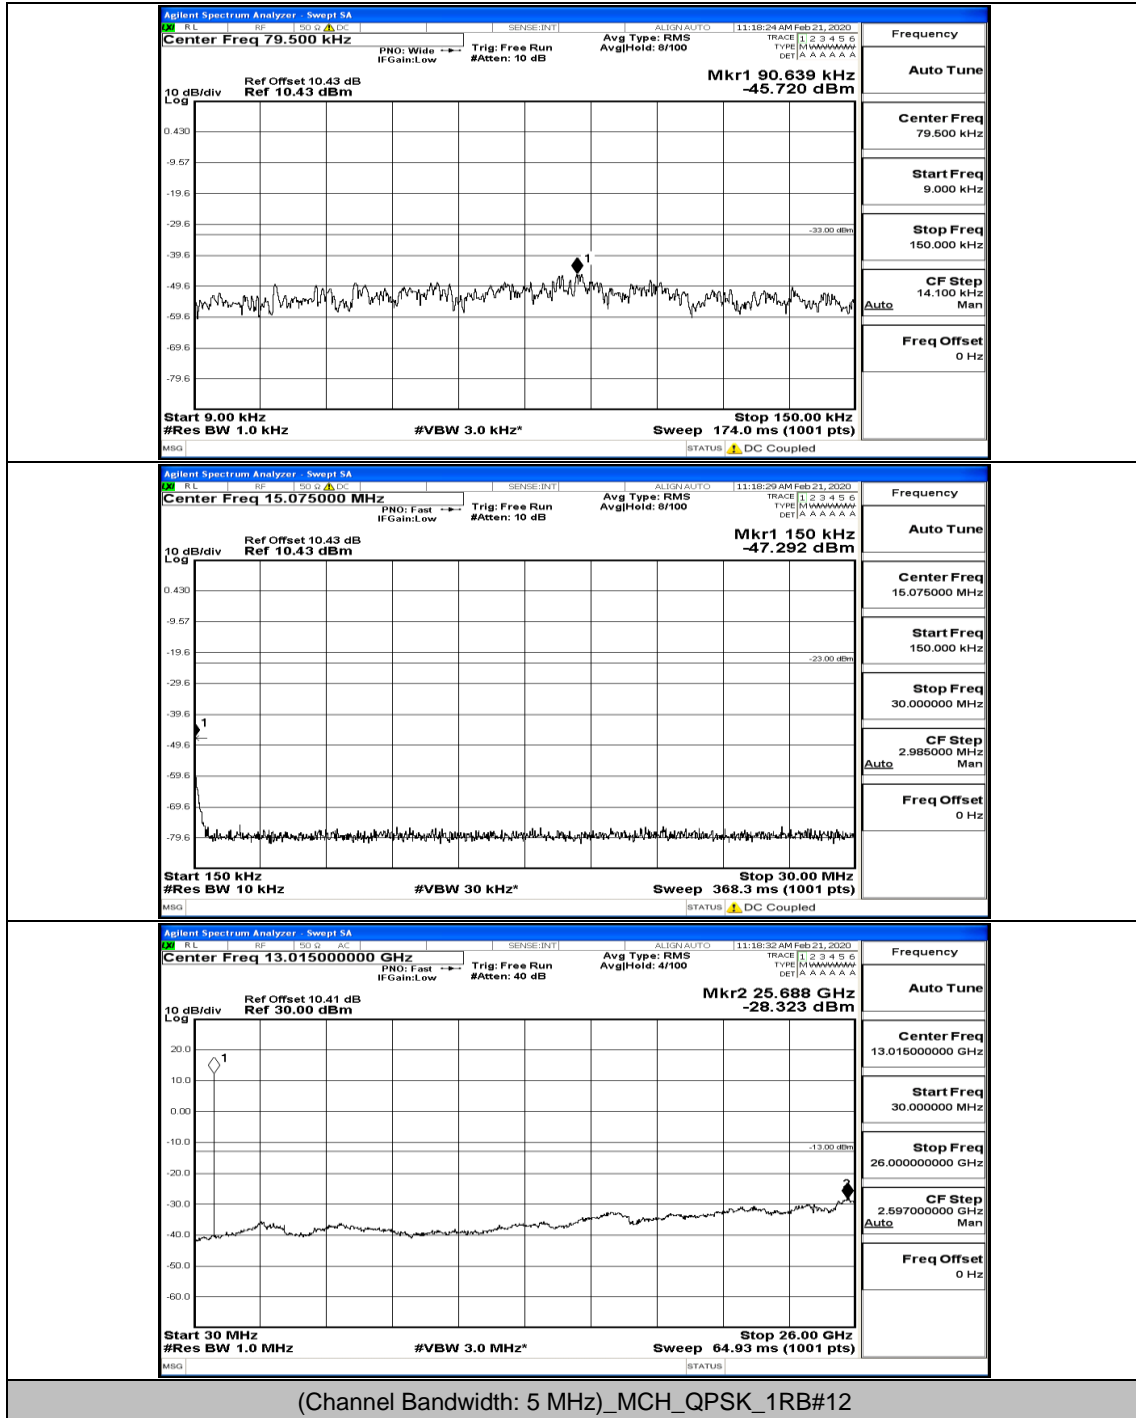

### Channel Bandwidth: 5 MHz

(Channel Bandwidth: 5 MHz) LCH\_QPSK\_12RB#0

(Channel Bandwidth: 5 MHz)\_LCH\_QPSK\_12RB#13

(Channel Bandwidth: 5 MHz)\_MCH\_QPSK\_1RB#0

(Channel Bandwidth: 5 MHz)\_HCH\_QPSK\_1RB#0

(Channel Bandwidth: 5 MHz)\_LCH\_16QAM\_1RB#0

(Channel Bandwidth: 5 MHz)\_LCH\_16QAM\_25RB#0

(Channel Bandwidth: 5 MHz)\_MCH\_16QAM\_1RB#0