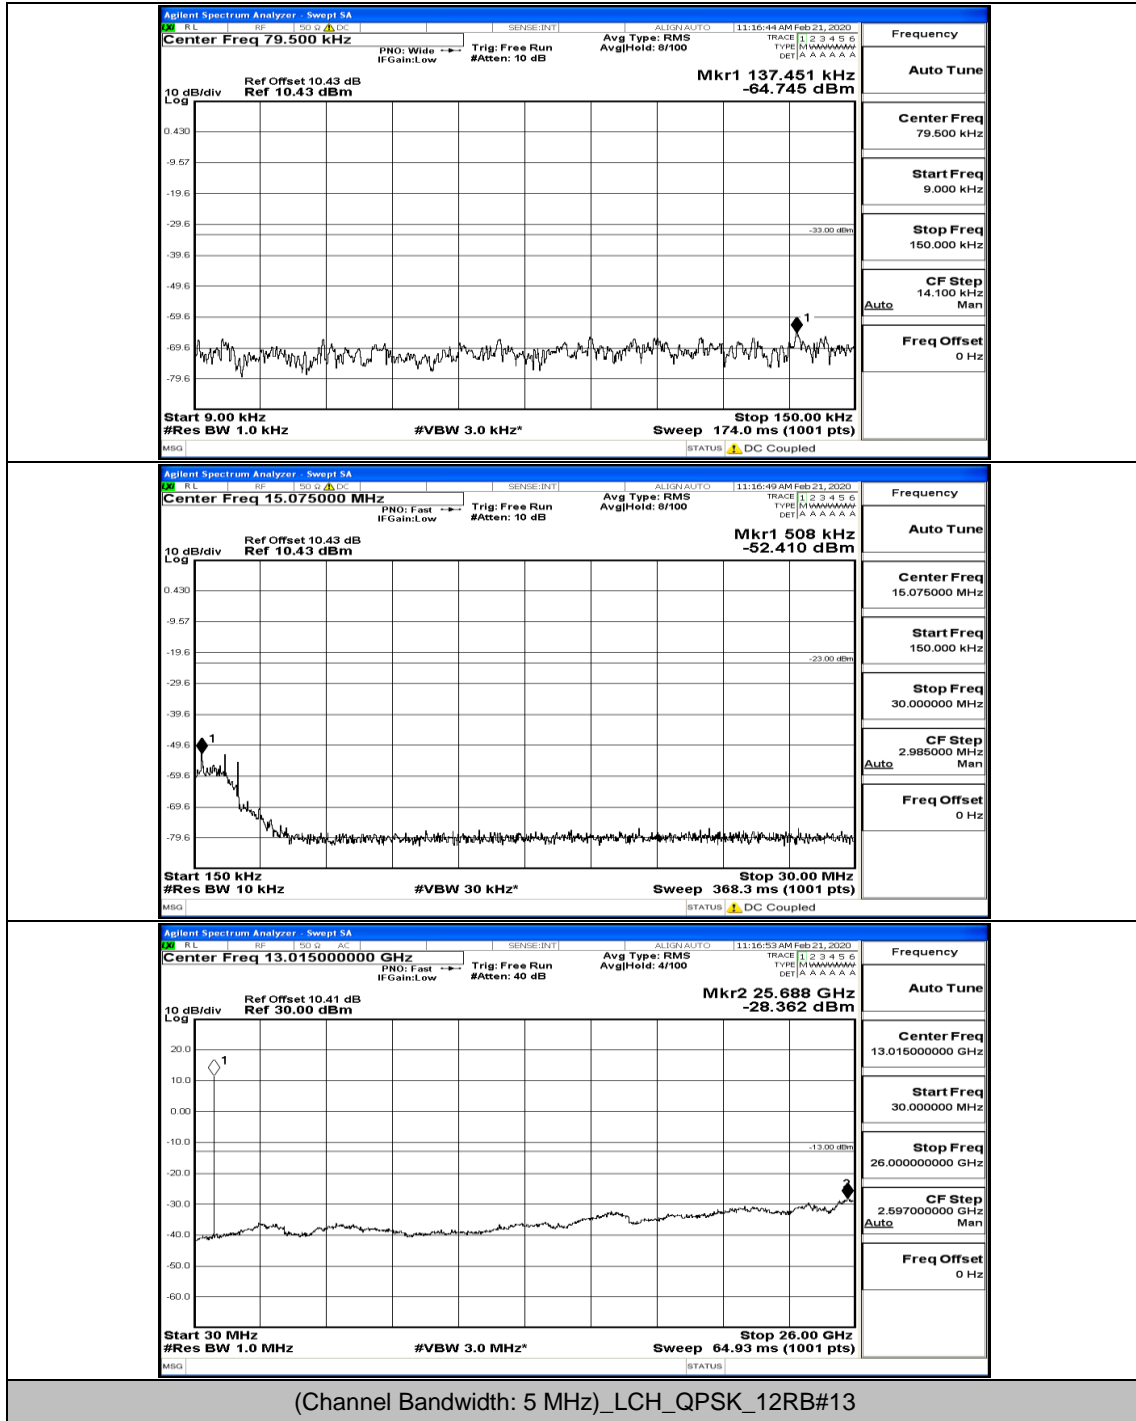

### Channel Bandwidth: 5 MHz

(Channel Bandwidth: 5 MHz) LCH\_QPSK\_12RB#0

(Channel Bandwidth: 5 MHz)\_LCH\_QPSK\_12RB#13

(Channel Bandwidth: 5 MHz)\_MCH\_QPSK\_1RB#0

(Channel Bandwidth: 5 MHz)\_HCH\_QPSK\_1RB#0

(Channel Bandwidth: 5 MHz)\_LCH\_16QAM\_1RB#0

(Channel Bandwidth: 5 MHz)\_LCH\_16QAM\_25RB#0

(Channel Bandwidth: 5 MHz)\_MCH\_16QAM\_1RB#0