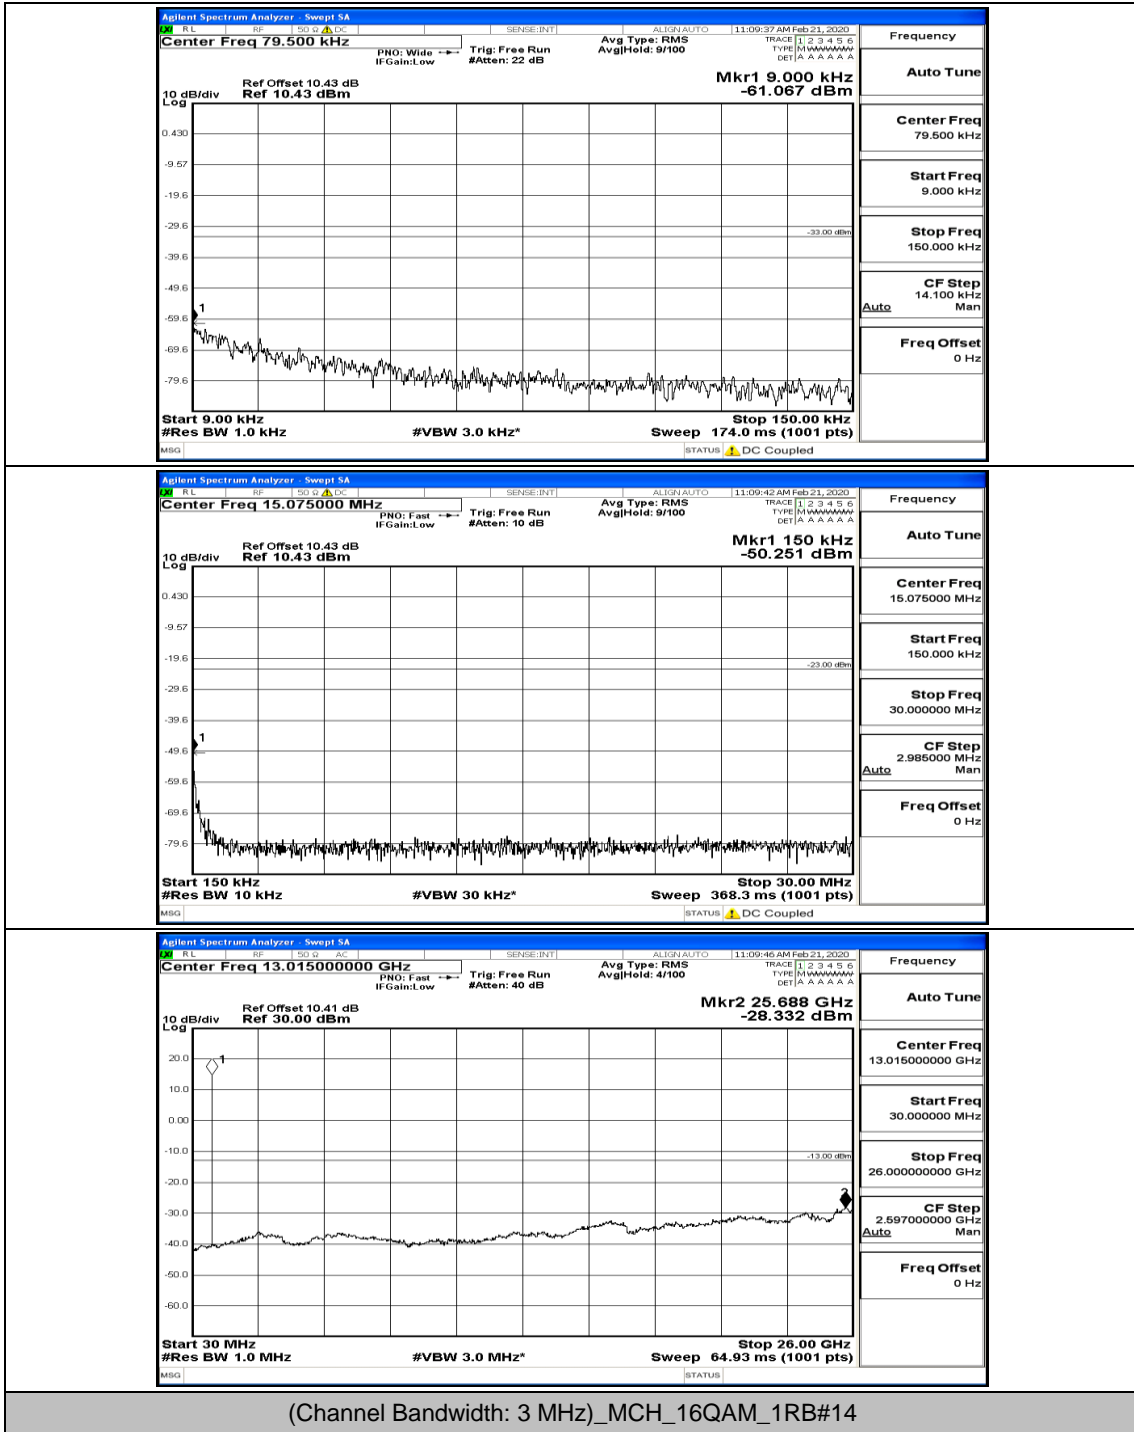

Channel Bandwidth: 3 MHz

(Channel Bandwidth: 3 MHz)_LCH_QPSK_1RB#0

(Channel Bandwidth: 3 MHz)_MCH_QPSK_1RB#0

(Channel Bandwidth: 3 MHz)_HCH_QPSK_1RB#0

(Channel Bandwidth: 3 MHz)_HCH_QPSK_1RB#7

(Channel Bandwidth: 3 MHz)_LCH_16QAM_1RB#0

(Channel Bandwidth: 3 MHz)_LCH_16QAM_1RB#7

(Channel Bandwidth: 3 MHz)_HCH_16QAM_1RB#0