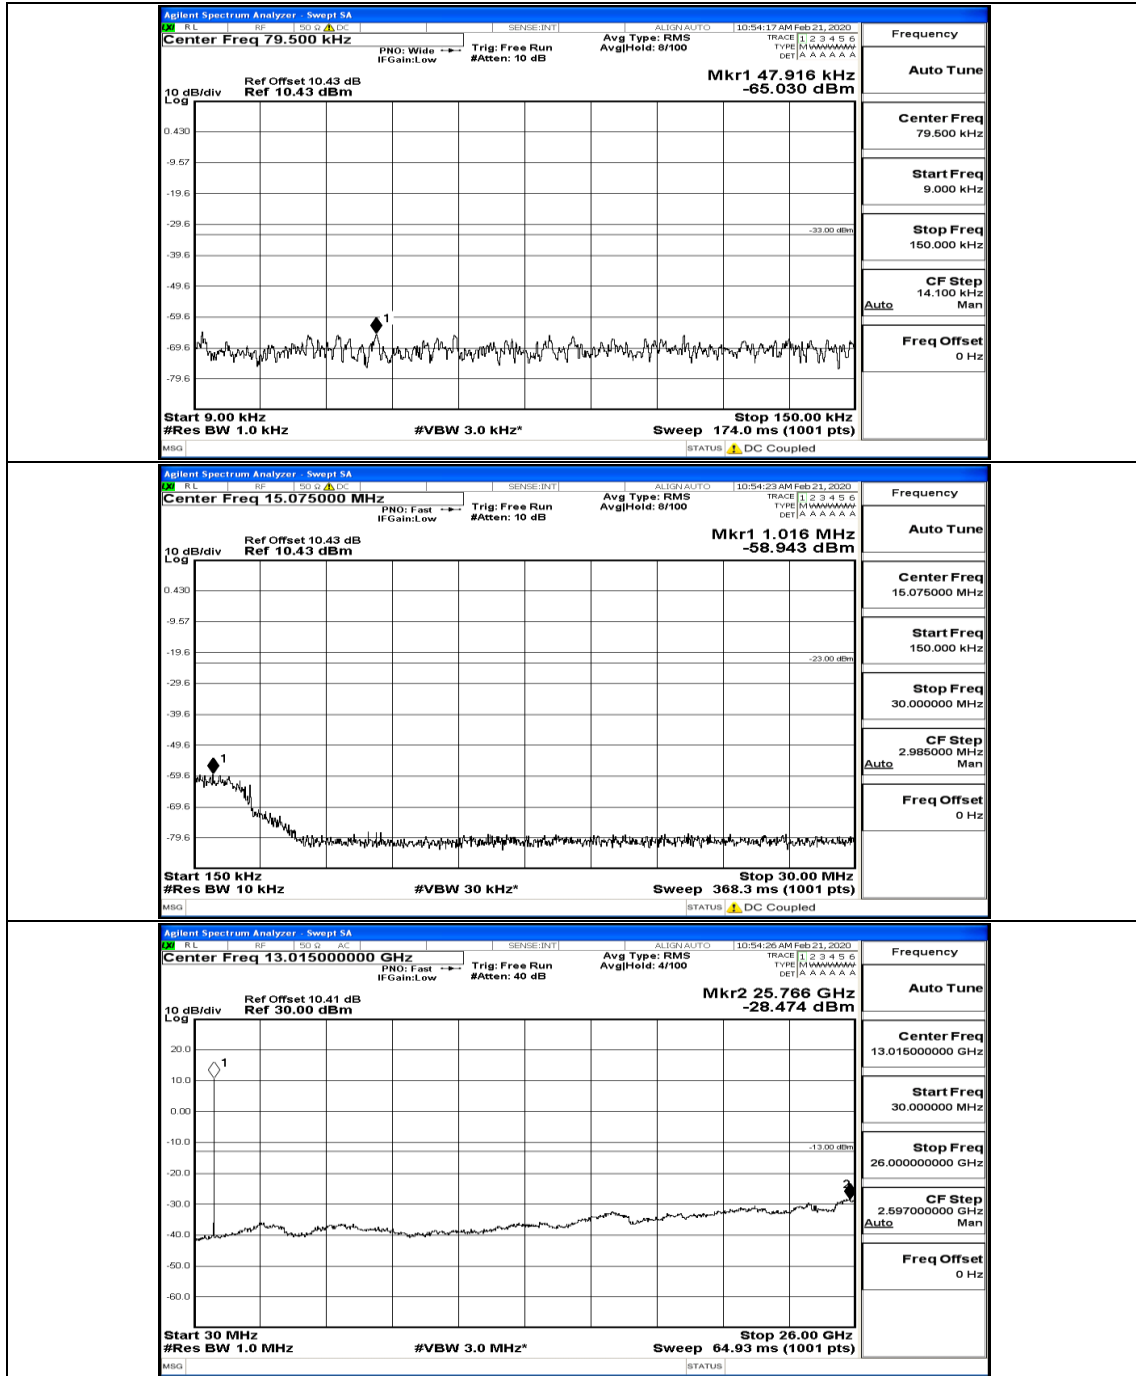

Channel Bandwidth: 3 MHz

(Channel Bandwidth: 3 MHz)_LCH_QPSK_1RB#0

(Channel Bandwidth: 3 MHz)_MCH_QPSK_1RB#0

(Channel Bandwidth: 3 MHz)_HCH_QPSK_1RB#0

(Channel Bandwidth: 3 MHz)_HCH_QPSK_1RB#7

(Channel Bandwidth: 3 MHz)_LCH_16QAM_1RB#0

(Channel Bandwidth: 3 MHz)_LCH_16QAM_1RB#7

(Channel Bandwidth: 3 MHz)_HCH_16QAM_1RB#0