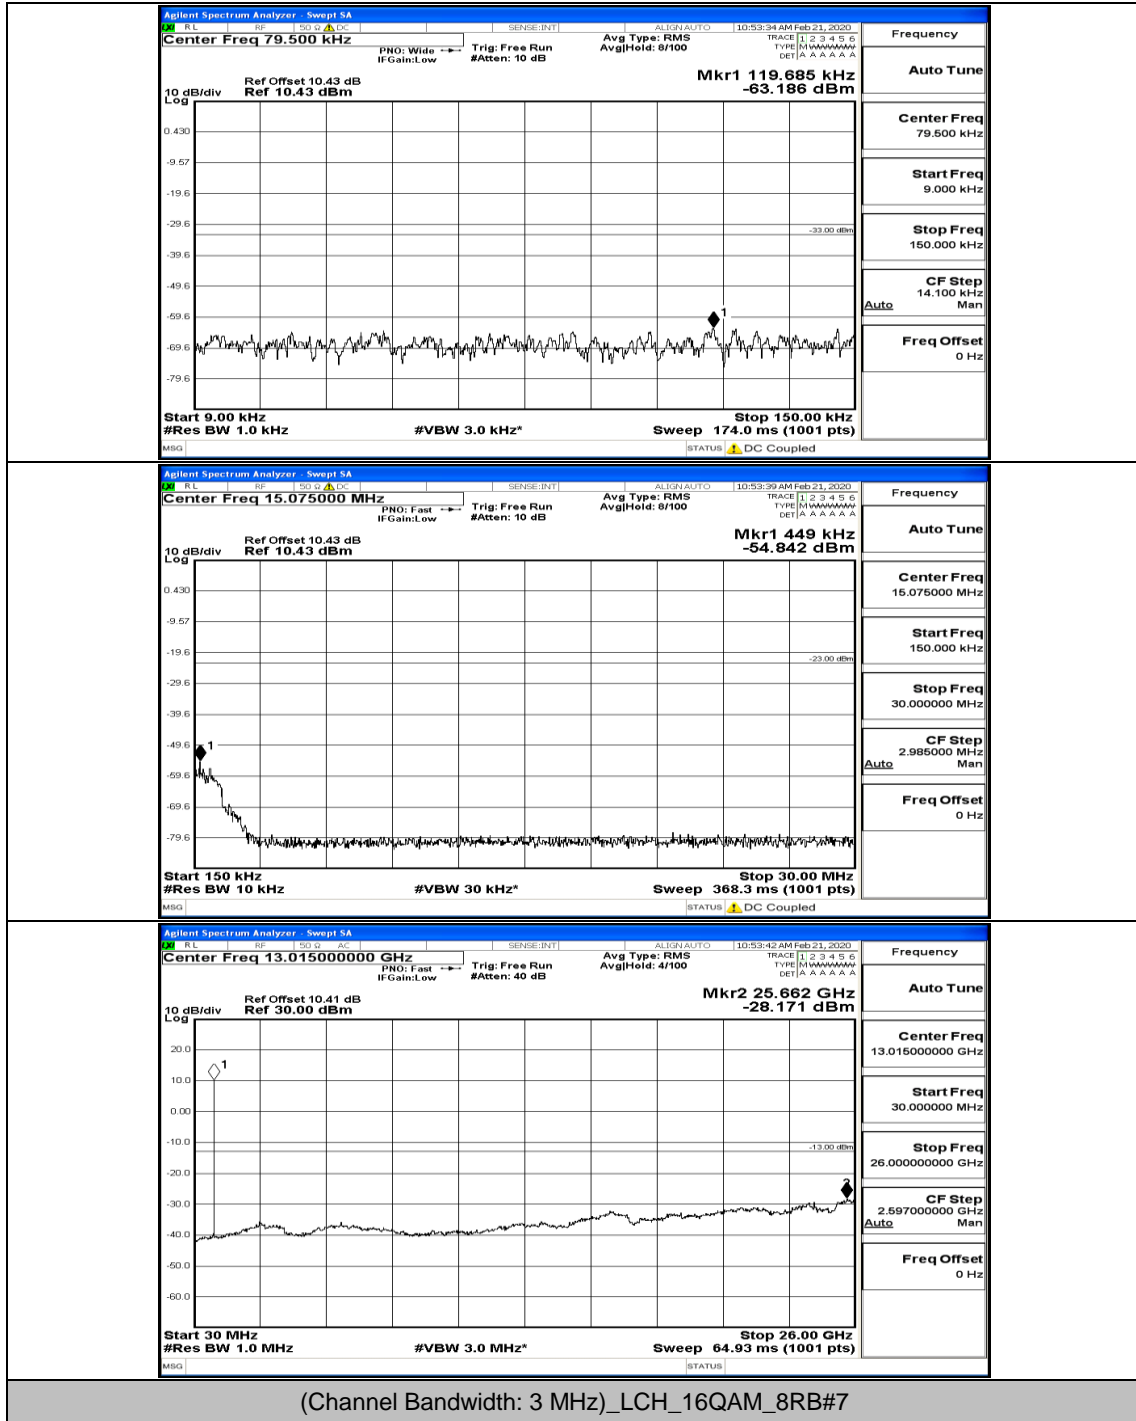

Channel Bandwidth: 3 MHz

(Channel Bandwidth: 3 MHz)_LCH_QPSK_1RB#0

(Channel Bandwidth: 3 MHz)_MCH_QPSK_1RB#0

(Channel Bandwidth: 3 MHz)_HCH_QPSK_1RB#0

(Channel Bandwidth: 3 MHz)_HCH_QPSK_1RB#7

(Channel Bandwidth: 3 MHz)_LCH_16QAM_1RB#0

(Channel Bandwidth: 3 MHz)_LCH_16QAM_1RB#7

(Channel Bandwidth: 3 MHz)_HCH_16QAM_1RB#0