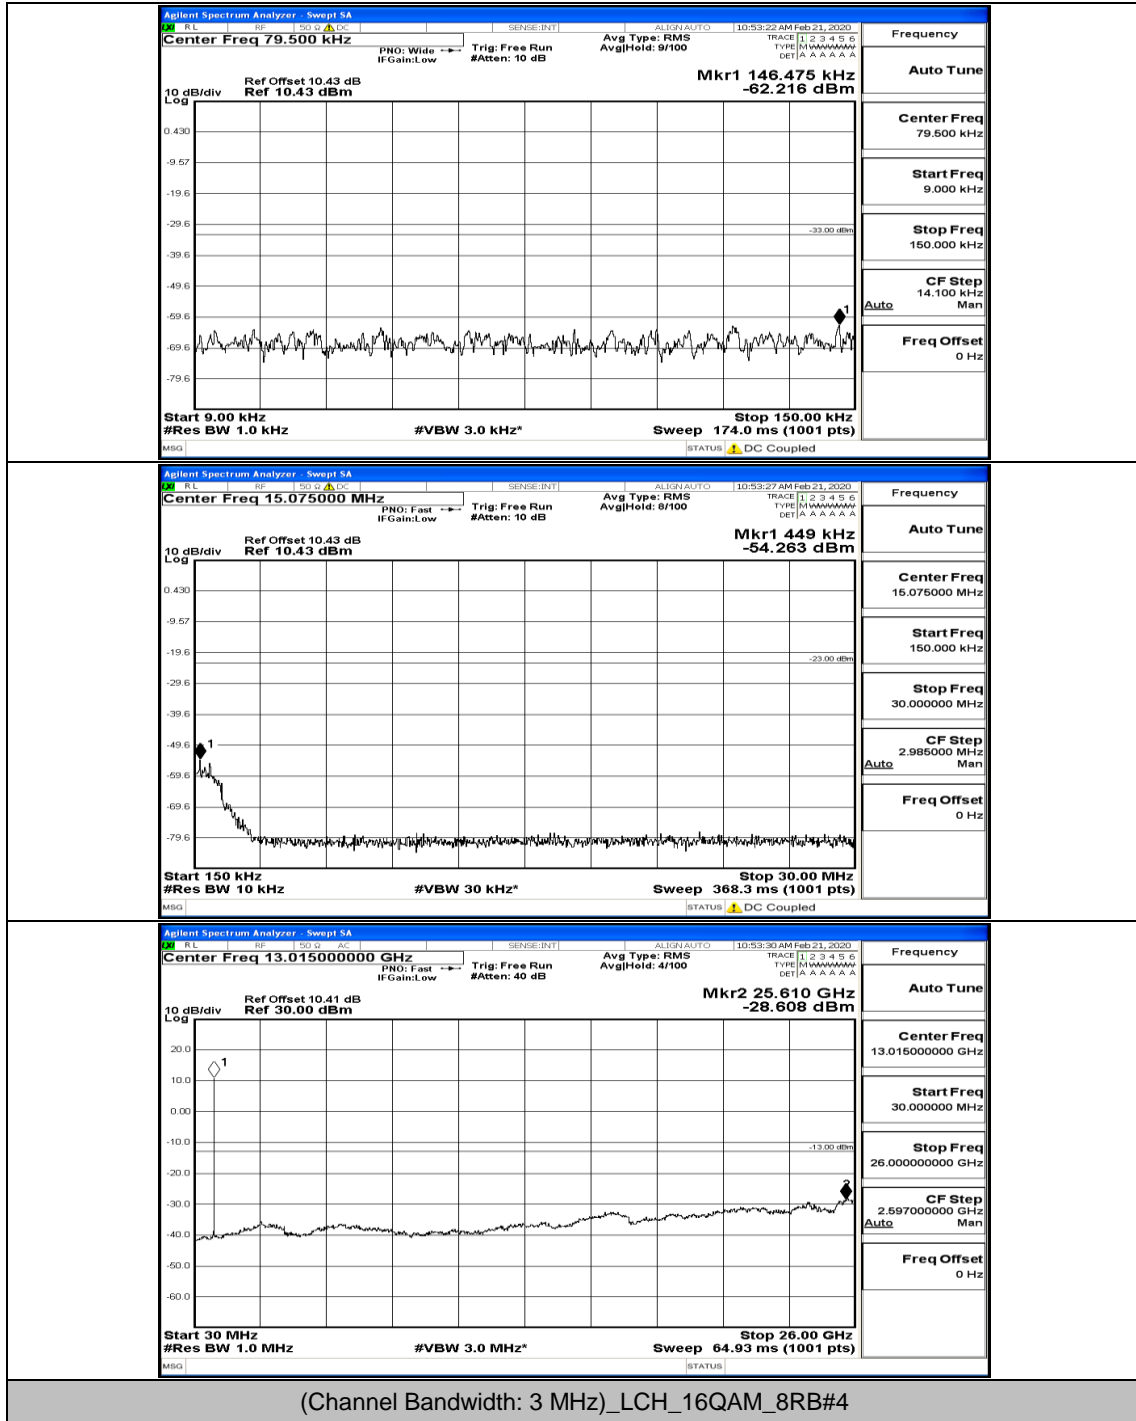

Channel Bandwidth: 3 MHz

(Channel Bandwidth: 3 MHz)_LCH_QPSK_1RB#0

(Channel Bandwidth: 3 MHz)_MCH_QPSK_1RB#0

(Channel Bandwidth: 3 MHz)_HCH_QPSK_1RB#0

(Channel Bandwidth: 3 MHz)_HCH_QPSK_1RB#7

(Channel Bandwidth: 3 MHz)_LCH_16QAM_1RB#0

(Channel Bandwidth: 3 MHz)_LCH_16QAM_1RB#7

(Channel Bandwidth: 3 MHz)_HCH_16QAM_1RB#0