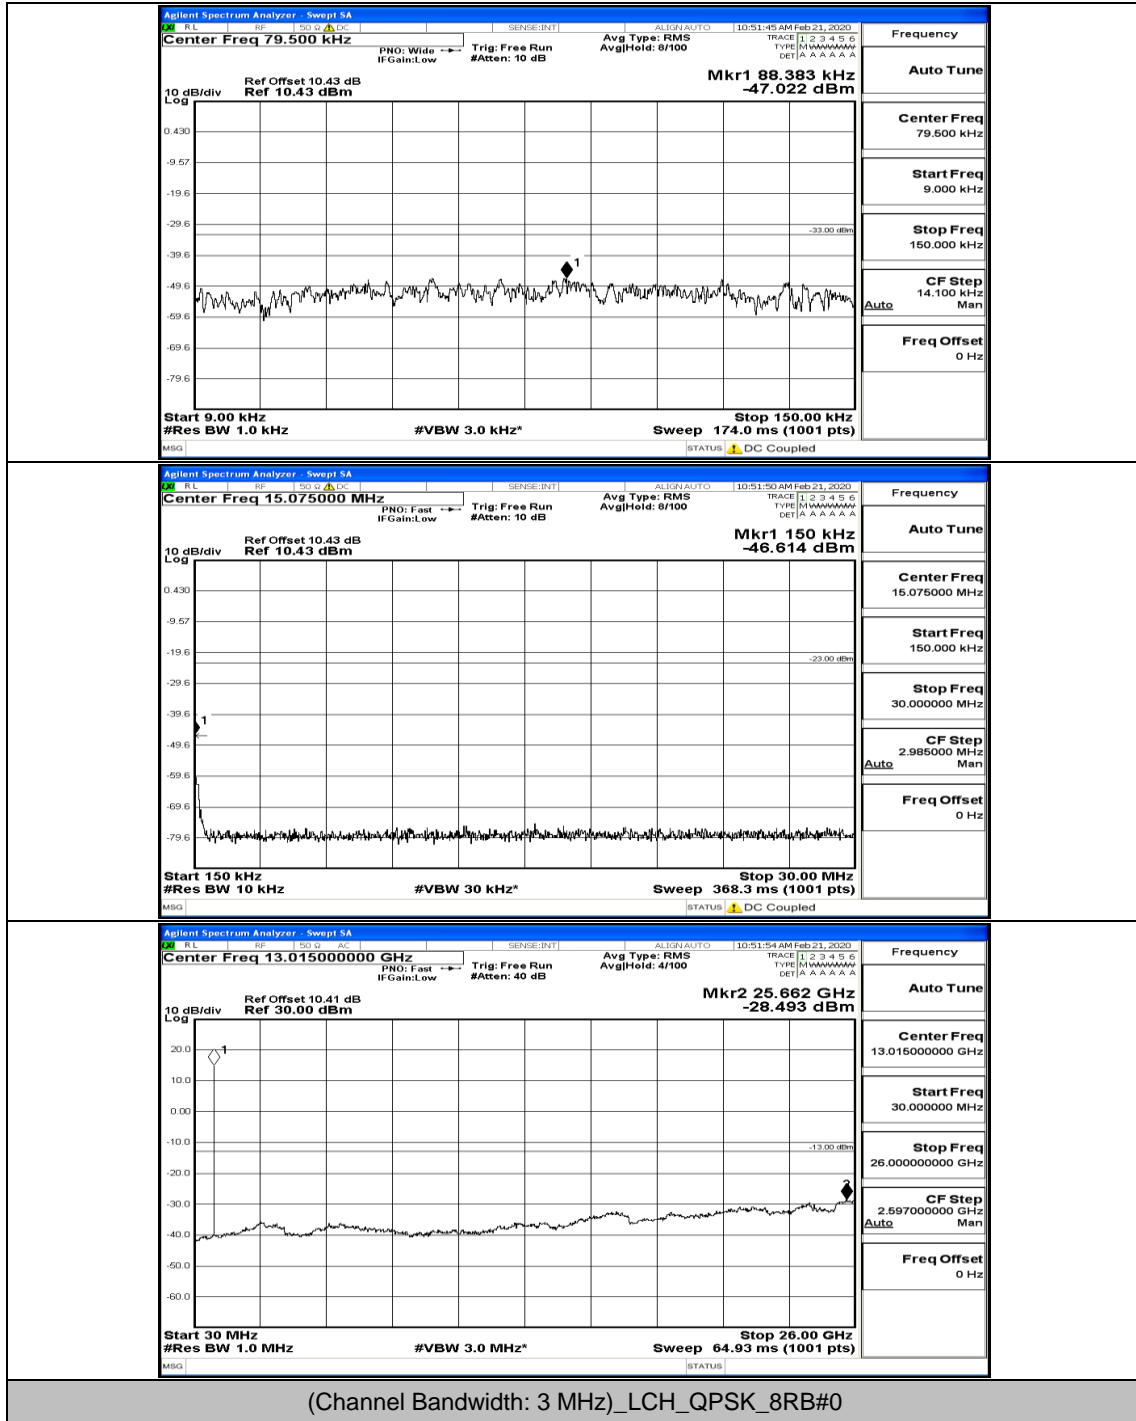

Channel Bandwidth: 3 MHz

(Channel Bandwidth: 3 MHz)_LCH_QPSK_1RB#0

(Channel Bandwidth: 3 MHz)_MCH_QPSK_1RB#0

(Channel Bandwidth: 3 MHz)_HCH_QPSK_1RB#0

(Channel Bandwidth: 3 MHz)_HCH_QPSK_1RB#7

(Channel Bandwidth: 3 MHz)_LCH_16QAM_1RB#0

(Channel Bandwidth: 3 MHz)_LCH_16QAM_1RB#7

(Channel Bandwidth: 3 MHz)_HCH_16QAM_1RB#0