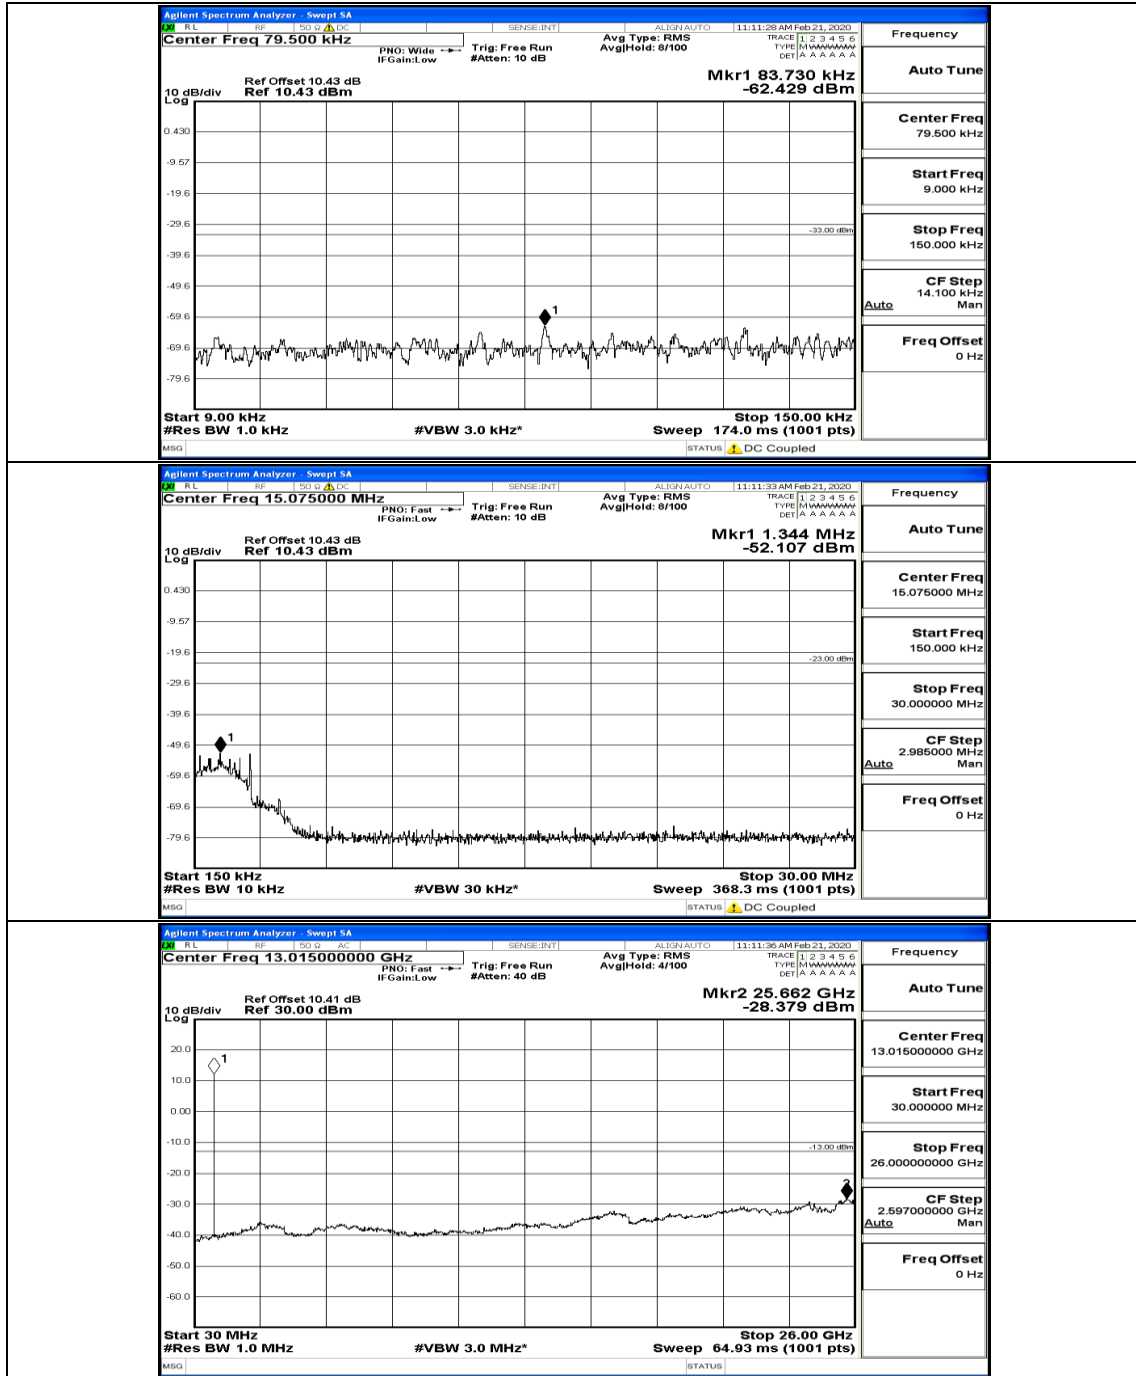

Channel Bandwidth: 3 MHz

(Channel Bandwidth: 3 MHz)_LCH_QPSK_1RB#0

(Channel Bandwidth: 3 MHz)_MCH_QPSK_1RB#0

(Channel Bandwidth: 3 MHz)_HCH_QPSK_1RB#0

(Channel Bandwidth: 3 MHz)_HCH_QPSK_1RB#7

(Channel Bandwidth: 3 MHz)_LCH_16QAM_1RB#0

(Channel Bandwidth: 3 MHz)_LCH_16QAM_1RB#7

(Channel Bandwidth: 3 MHz)_HCH_16QAM_1RB#0