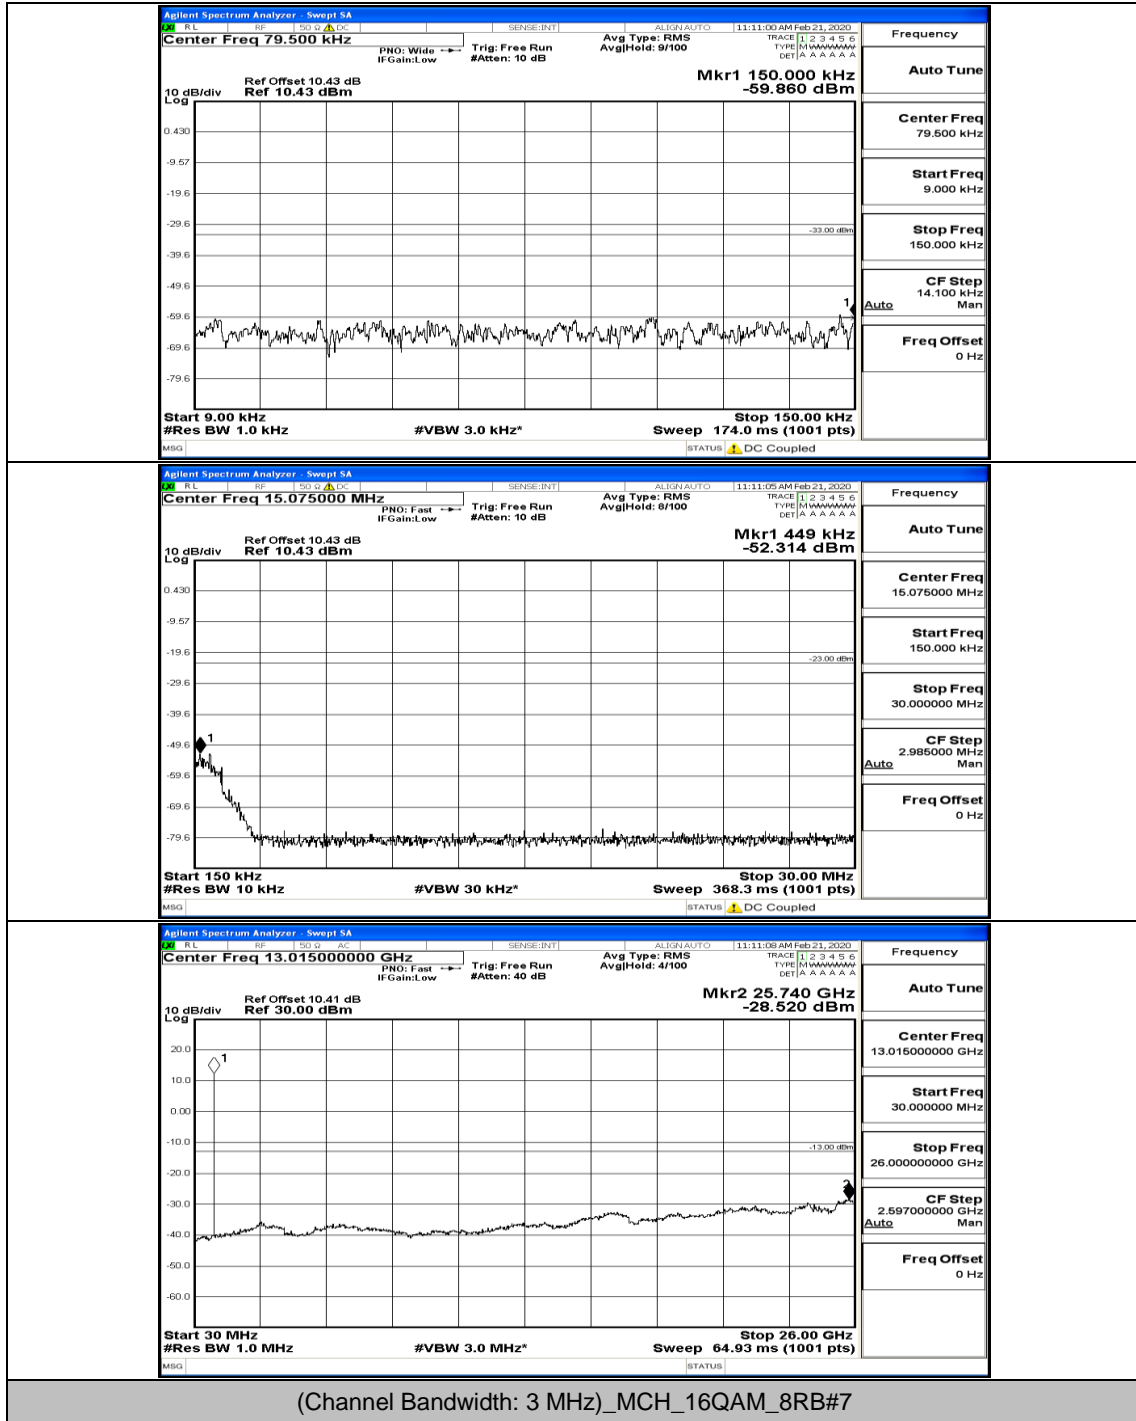

Channel Bandwidth: 3 MHz

(Channel Bandwidth: 3 MHz)_LCH_QPSK_1RB#0

(Channel Bandwidth: 3 MHz)_MCH_QPSK_1RB#0

(Channel Bandwidth: 3 MHz)_HCH_QPSK_1RB#0

(Channel Bandwidth: 3 MHz)_HCH_QPSK_1RB#7

(Channel Bandwidth: 3 MHz)_LCH_16QAM_1RB#0

(Channel Bandwidth: 3 MHz)_LCH_16QAM_1RB#7

(Channel Bandwidth: 3 MHz)_HCH_16QAM_1RB#0