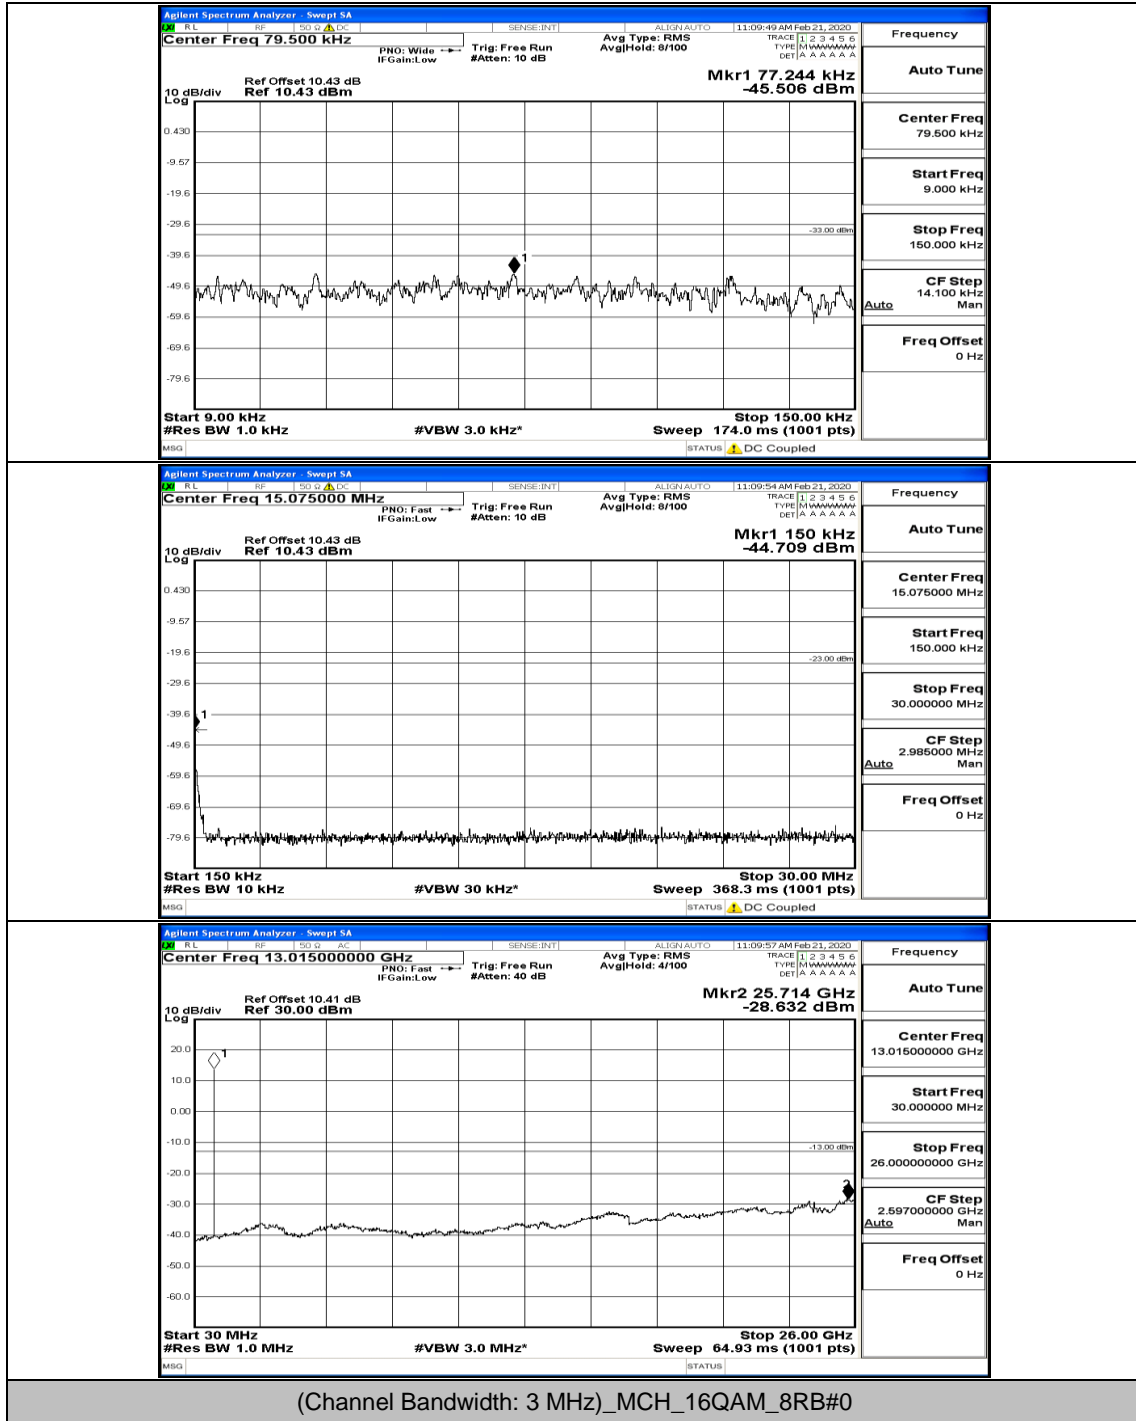

Channel Bandwidth: 3 MHz

(Channel Bandwidth: 3 MHz)_LCH_QPSK_1RB#0

(Channel Bandwidth: 3 MHz)_MCH_QPSK_1RB#0

(Channel Bandwidth: 3 MHz)_HCH_QPSK_1RB#0

(Channel Bandwidth: 3 MHz)_HCH_QPSK_1RB#7

(Channel Bandwidth: 3 MHz)_LCH_16QAM_1RB#0

(Channel Bandwidth: 3 MHz)_LCH_16QAM_1RB#7

(Channel Bandwidth: 3 MHz)_HCH_16QAM_1RB#0