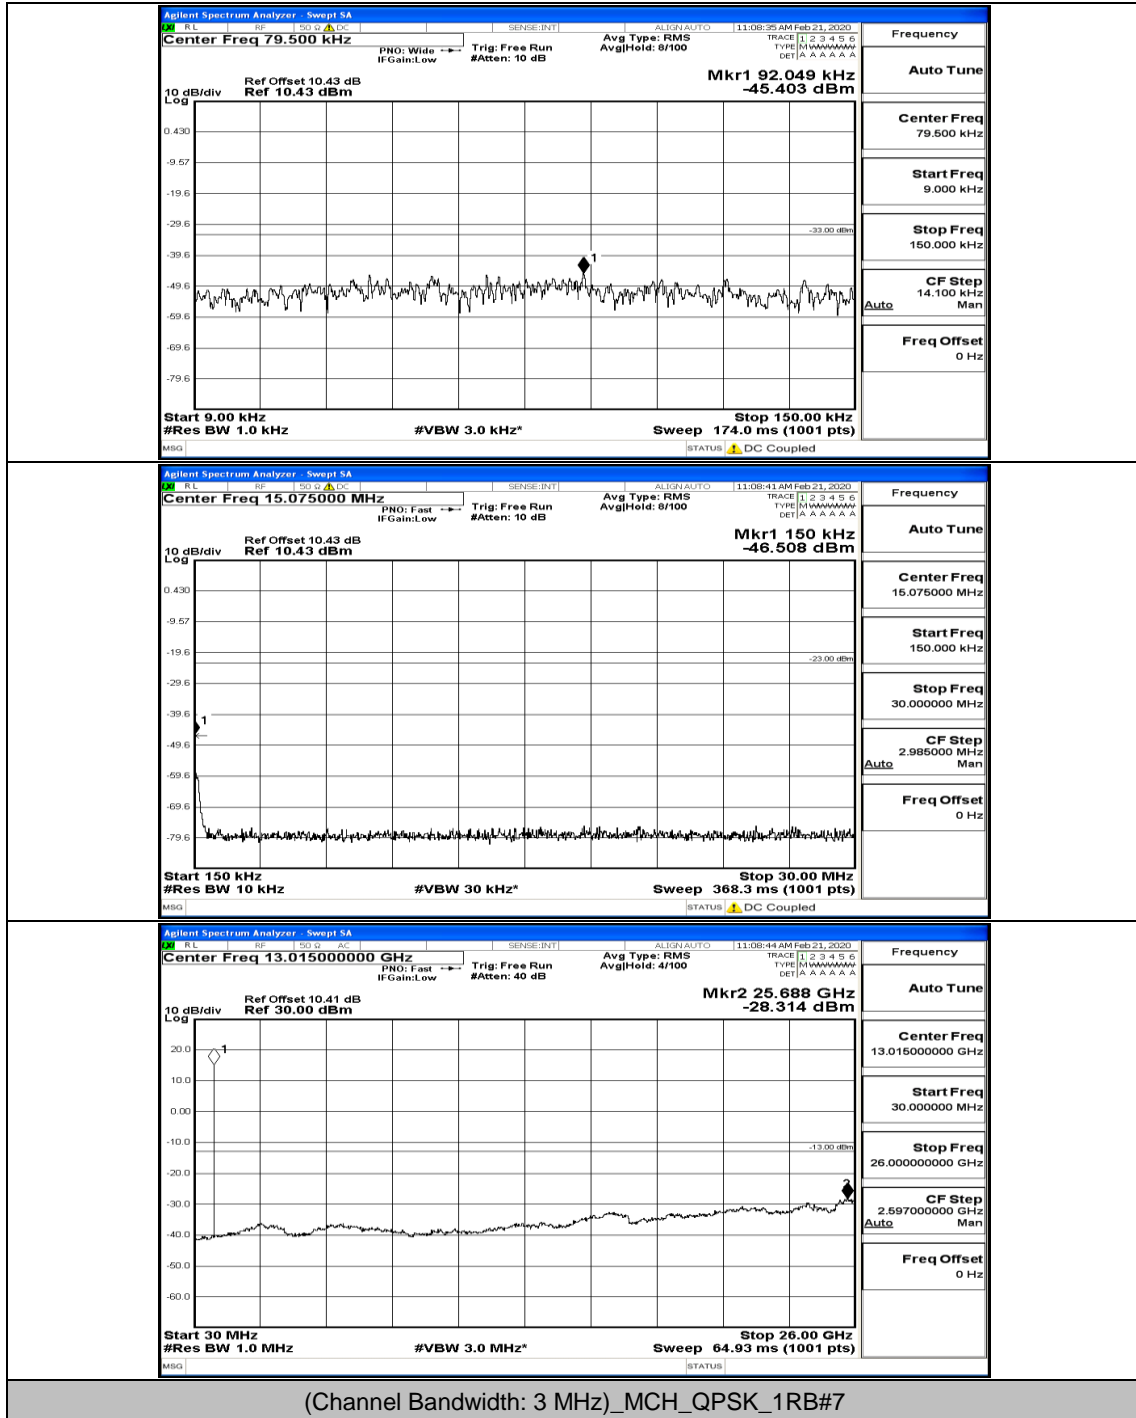

Channel Bandwidth: 3 MHz

(Channel Bandwidth: 3 MHz)_LCH_QPSK_1RB#0

(Channel Bandwidth: 3 MHz)_MCH_QPSK_1RB#0

(Channel Bandwidth: 3 MHz)_HCH_QPSK_1RB#0

(Channel Bandwidth: 3 MHz)_HCH_QPSK_1RB#7

(Channel Bandwidth: 3 MHz)_LCH_16QAM_1RB#0

(Channel Bandwidth: 3 MHz)_LCH_16QAM_1RB#7

(Channel Bandwidth: 3 MHz)_HCH_16QAM_1RB#0