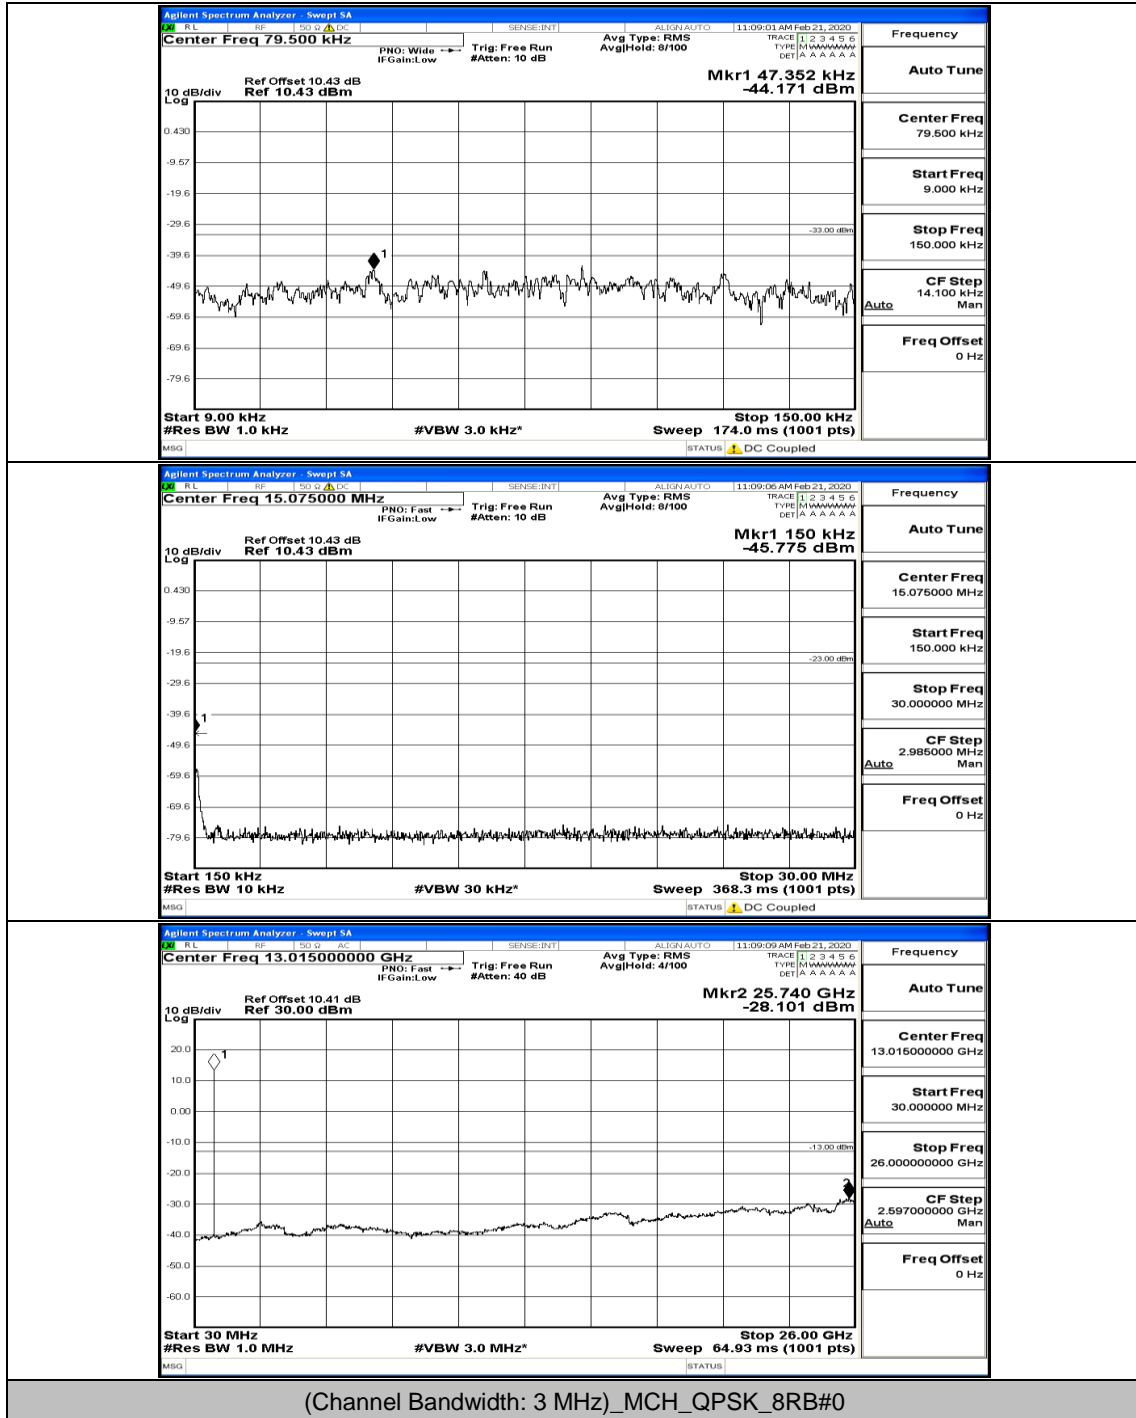

Channel Bandwidth: 3 MHz

(Channel Bandwidth: 3 MHz)_LCH_QPSK_1RB#0

(Channel Bandwidth: 3 MHz)_MCH_QPSK_1RB#0

(Channel Bandwidth: 3 MHz)_HCH_QPSK_1RB#0

(Channel Bandwidth: 3 MHz)_HCH_QPSK_1RB#7

(Channel Bandwidth: 3 MHz)_LCH_16QAM_1RB#0

(Channel Bandwidth: 3 MHz)_LCH_16QAM_1RB#7

(Channel Bandwidth: 3 MHz)_HCH_16QAM_1RB#0