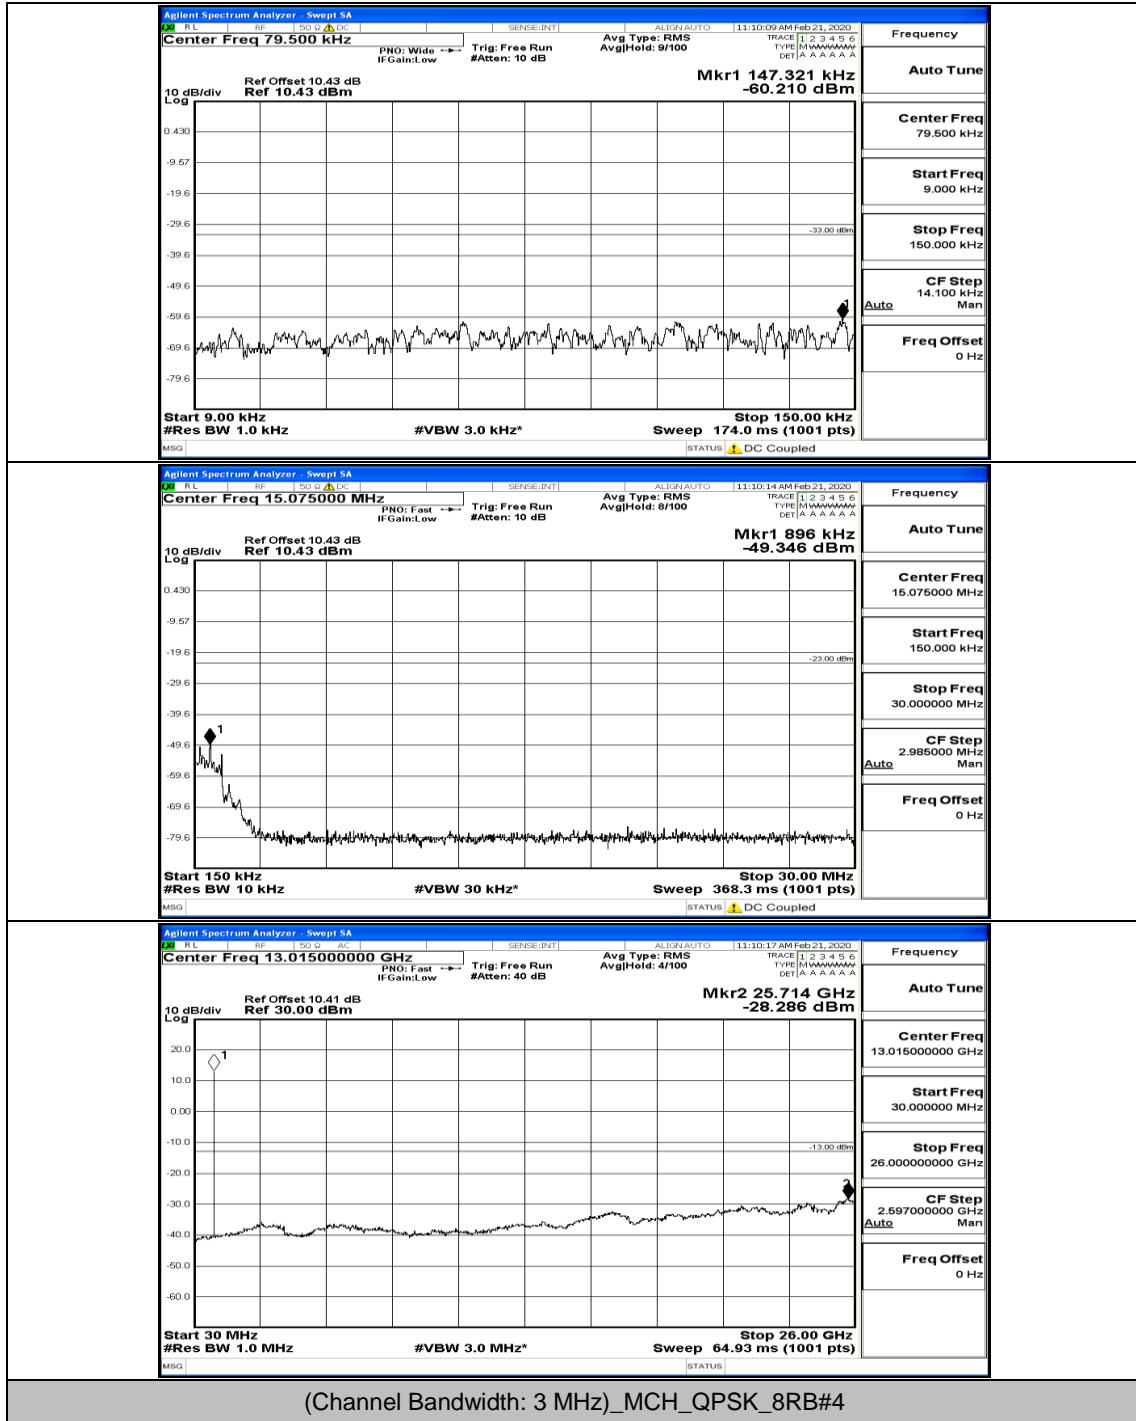

Channel Bandwidth: 3 MHz

(Channel Bandwidth: 3 MHz)_LCH_QPSK_1RB#0

(Channel Bandwidth: 3 MHz)_MCH_QPSK_1RB#0

(Channel Bandwidth: 3 MHz)_HCH_QPSK_1RB#0

(Channel Bandwidth: 3 MHz)_HCH_QPSK_1RB#7

(Channel Bandwidth: 3 MHz)_LCH_16QAM_1RB#0

(Channel Bandwidth: 3 MHz)_LCH_16QAM_1RB#7

(Channel Bandwidth: 3 MHz)_HCH_16QAM_1RB#0