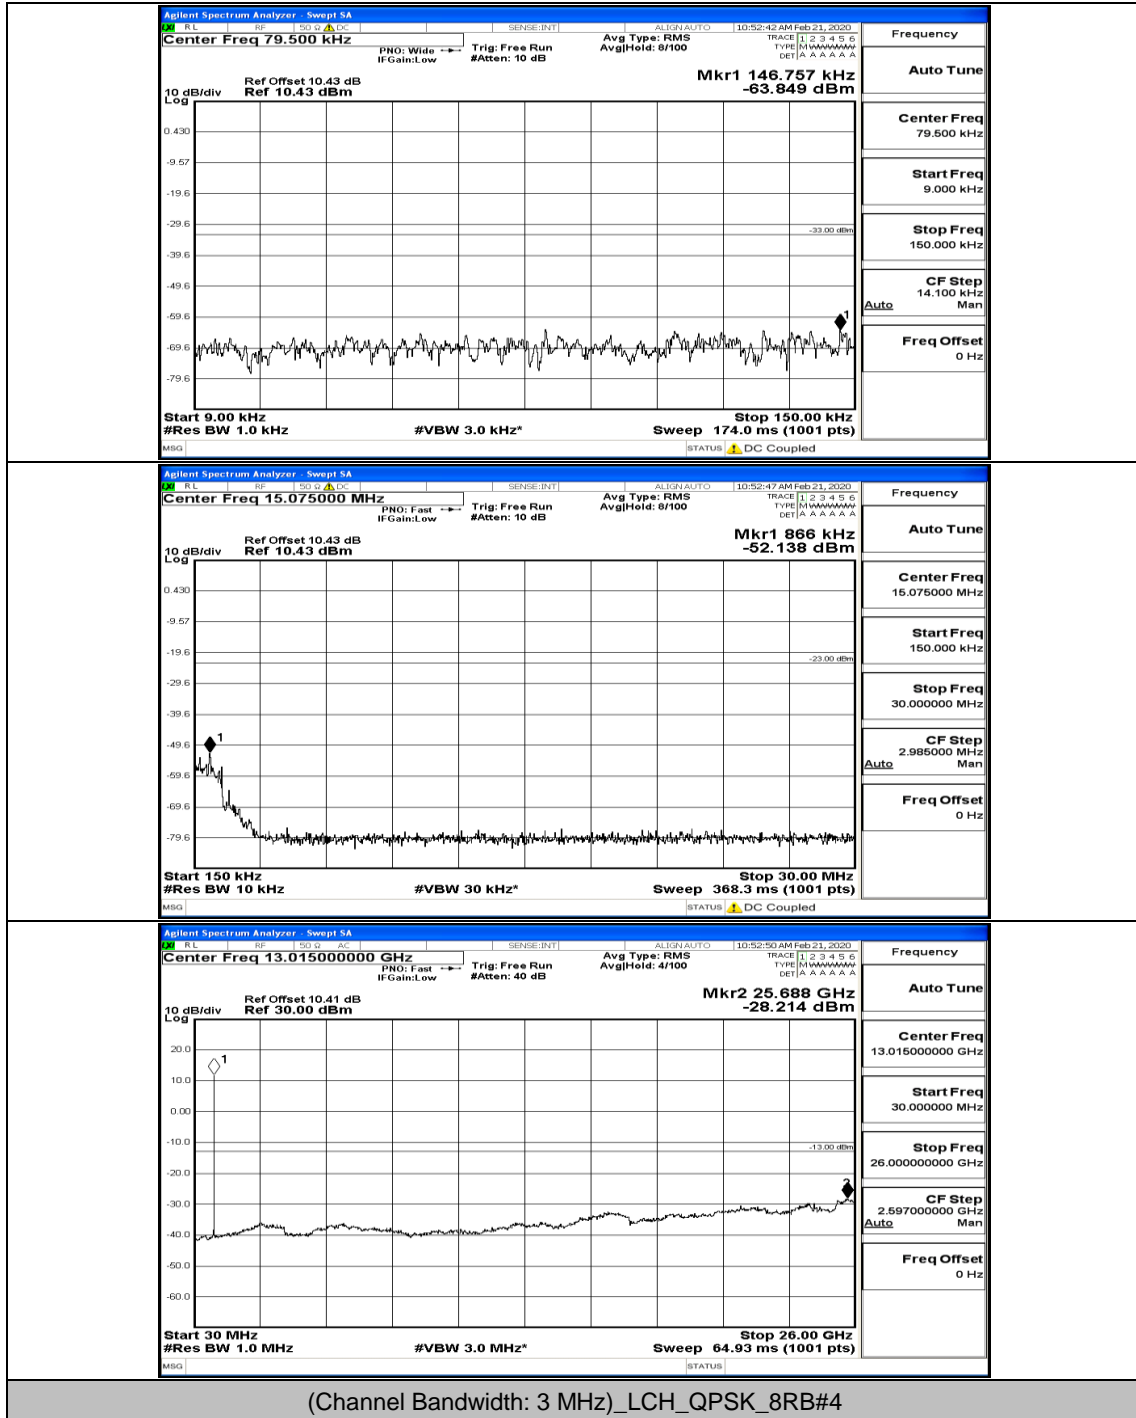

Channel Bandwidth: 3 MHz

(Channel Bandwidth: 3 MHz)_LCH_QPSK_1RB#0

(Channel Bandwidth: 3 MHz)_MCH_QPSK_1RB#0

(Channel Bandwidth: 3 MHz)_HCH_QPSK_1RB#0

(Channel Bandwidth: 3 MHz)_HCH_QPSK_1RB#7

(Channel Bandwidth: 3 MHz)_LCH_16QAM_1RB#0

(Channel Bandwidth: 3 MHz)_LCH_16QAM_1RB#7

(Channel Bandwidth: 3 MHz)_HCH_16QAM_1RB#0