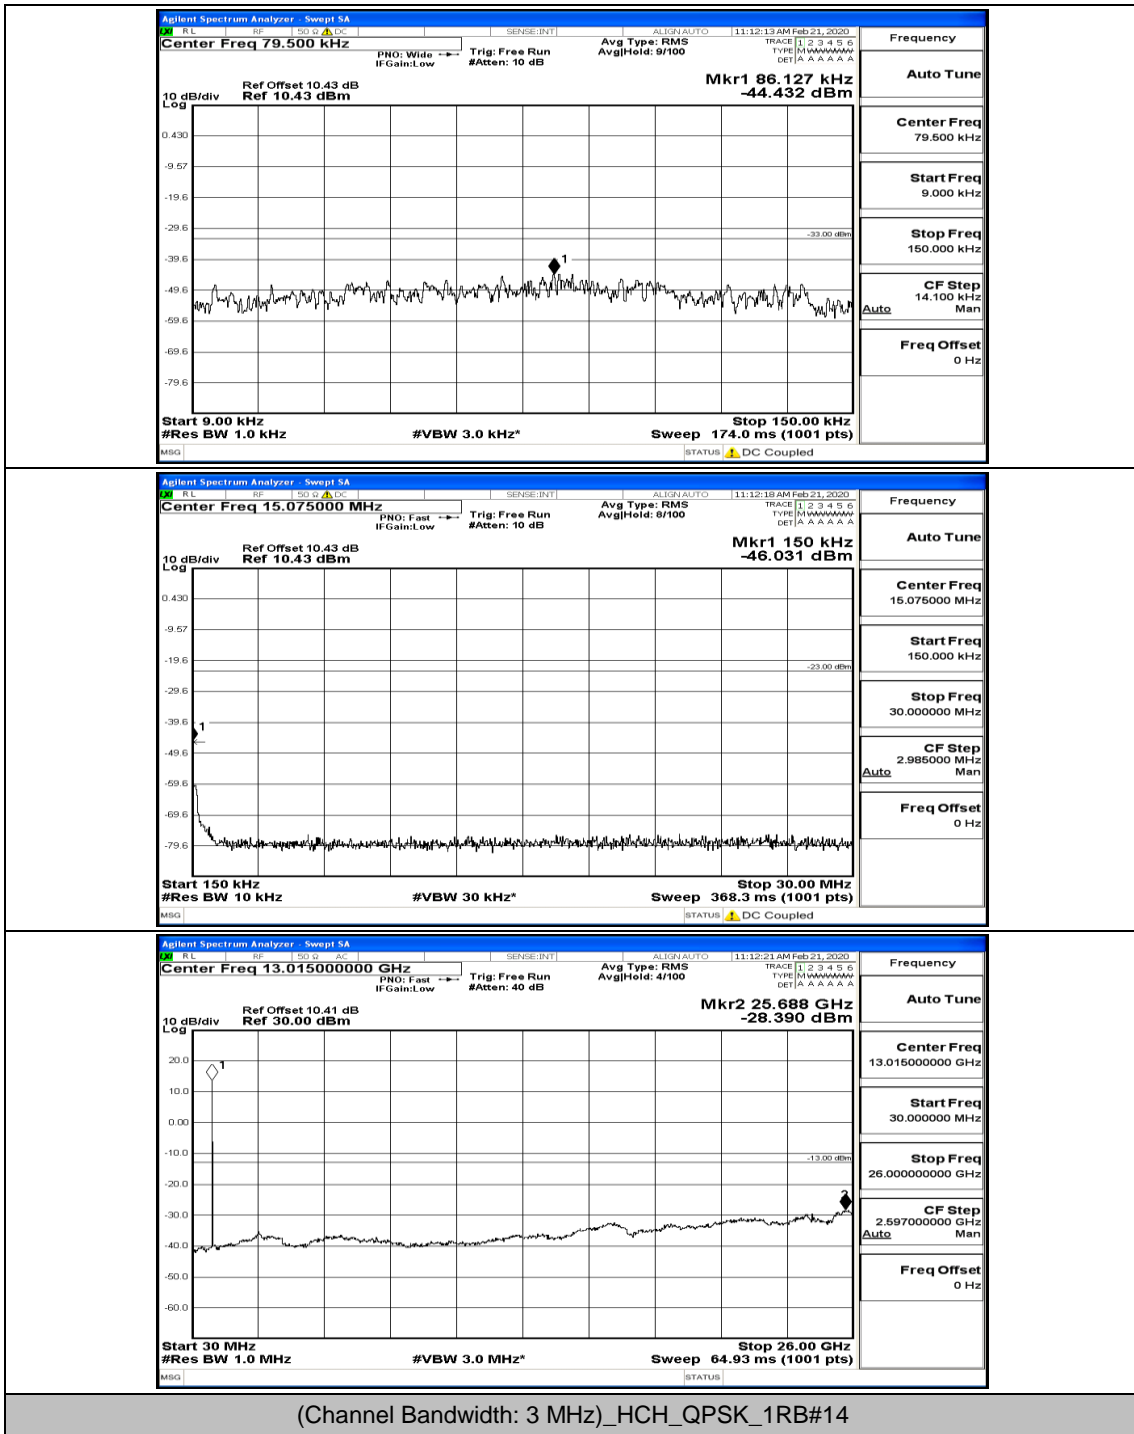

Channel Bandwidth: 3 MHz

(Channel Bandwidth: 3 MHz)_LCH_QPSK_1RB#0

(Channel Bandwidth: 3 MHz)_MCH_QPSK_1RB#0

(Channel Bandwidth: 3 MHz)_HCH_QPSK_1RB#0

(Channel Bandwidth: 3 MHz)_HCH_QPSK_1RB#7

(Channel Bandwidth: 3 MHz)_LCH_16QAM_1RB#0

(Channel Bandwidth: 3 MHz)_LCH_16QAM_1RB#7

(Channel Bandwidth: 3 MHz)_HCH_16QAM_1RB#0