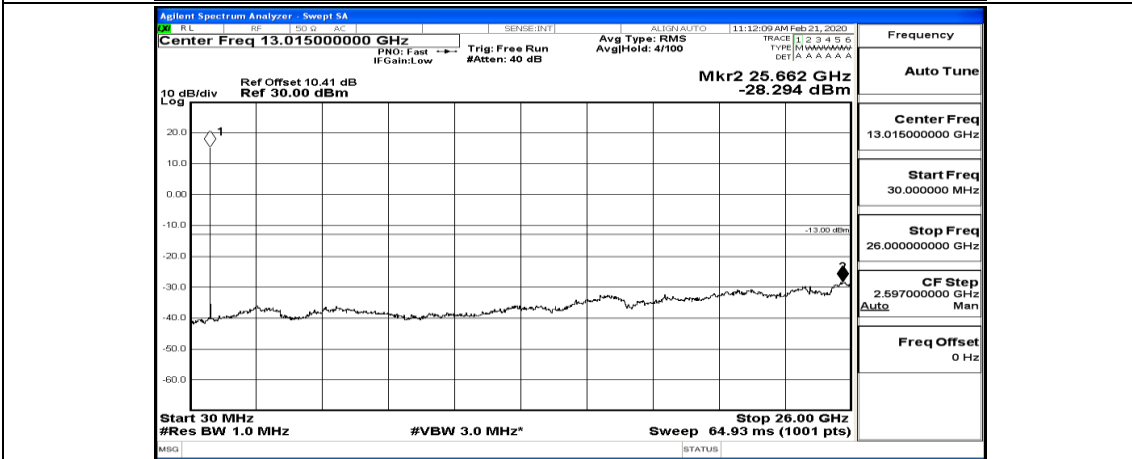

Channel Bandwidth: 3 MHz

(Channel Bandwidth: 3 MHz)_LCH_QPSK_1RB#0

(Channel Bandwidth: 3 MHz)_MCH_QPSK_1RB#0

(Channel Bandwidth: 3 MHz)_HCH_QPSK_1RB#0

(Channel Bandwidth: 3 MHz)_HCH_QPSK_1RB#7

(Channel Bandwidth: 3 MHz)_LCH_16QAM_1RB#0

(Channel Bandwidth: 3 MHz)_LCH_16QAM_1RB#7

(Channel Bandwidth: 3 MHz)_HCH_16QAM_1RB#0