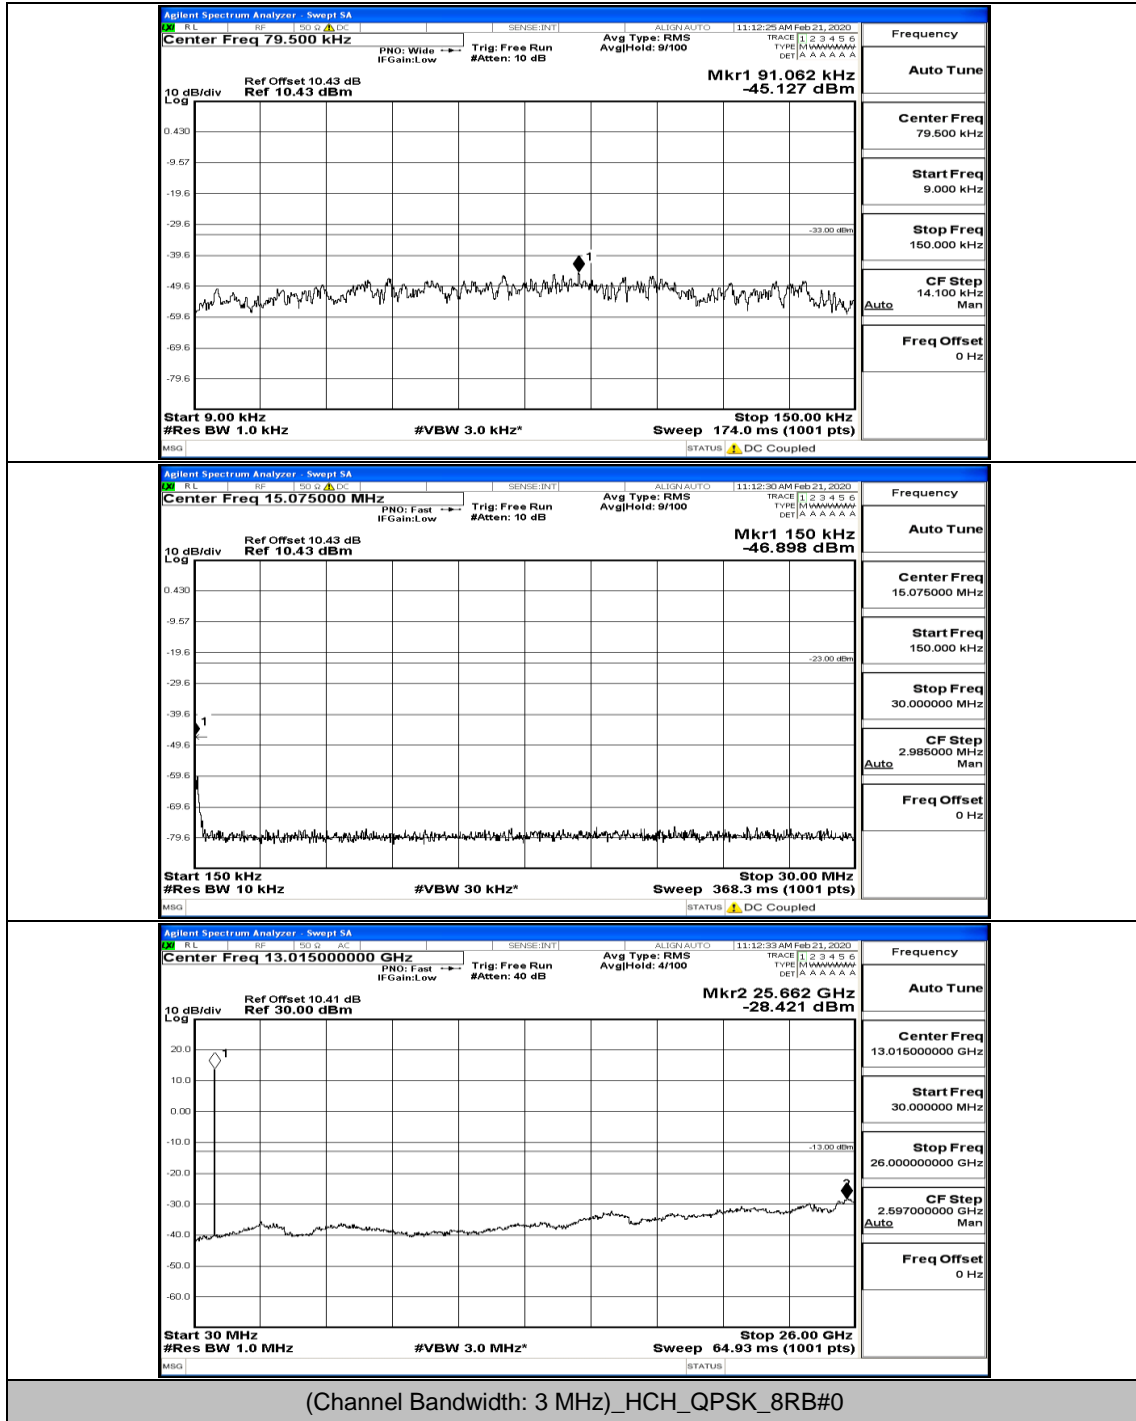

Channel Bandwidth: 3 MHz

(Channel Bandwidth: 3 MHz)_LCH_QPSK_1RB#0

(Channel Bandwidth: 3 MHz)_MCH_QPSK_1RB#0

(Channel Bandwidth: 3 MHz)_HCH_QPSK_1RB#0

(Channel Bandwidth: 3 MHz)_HCH_QPSK_1RB#7

(Channel Bandwidth: 3 MHz)_LCH_16QAM_1RB#0

(Channel Bandwidth: 3 MHz)_LCH_16QAM_1RB#7

(Channel Bandwidth: 3 MHz)_HCH_16QAM_1RB#0