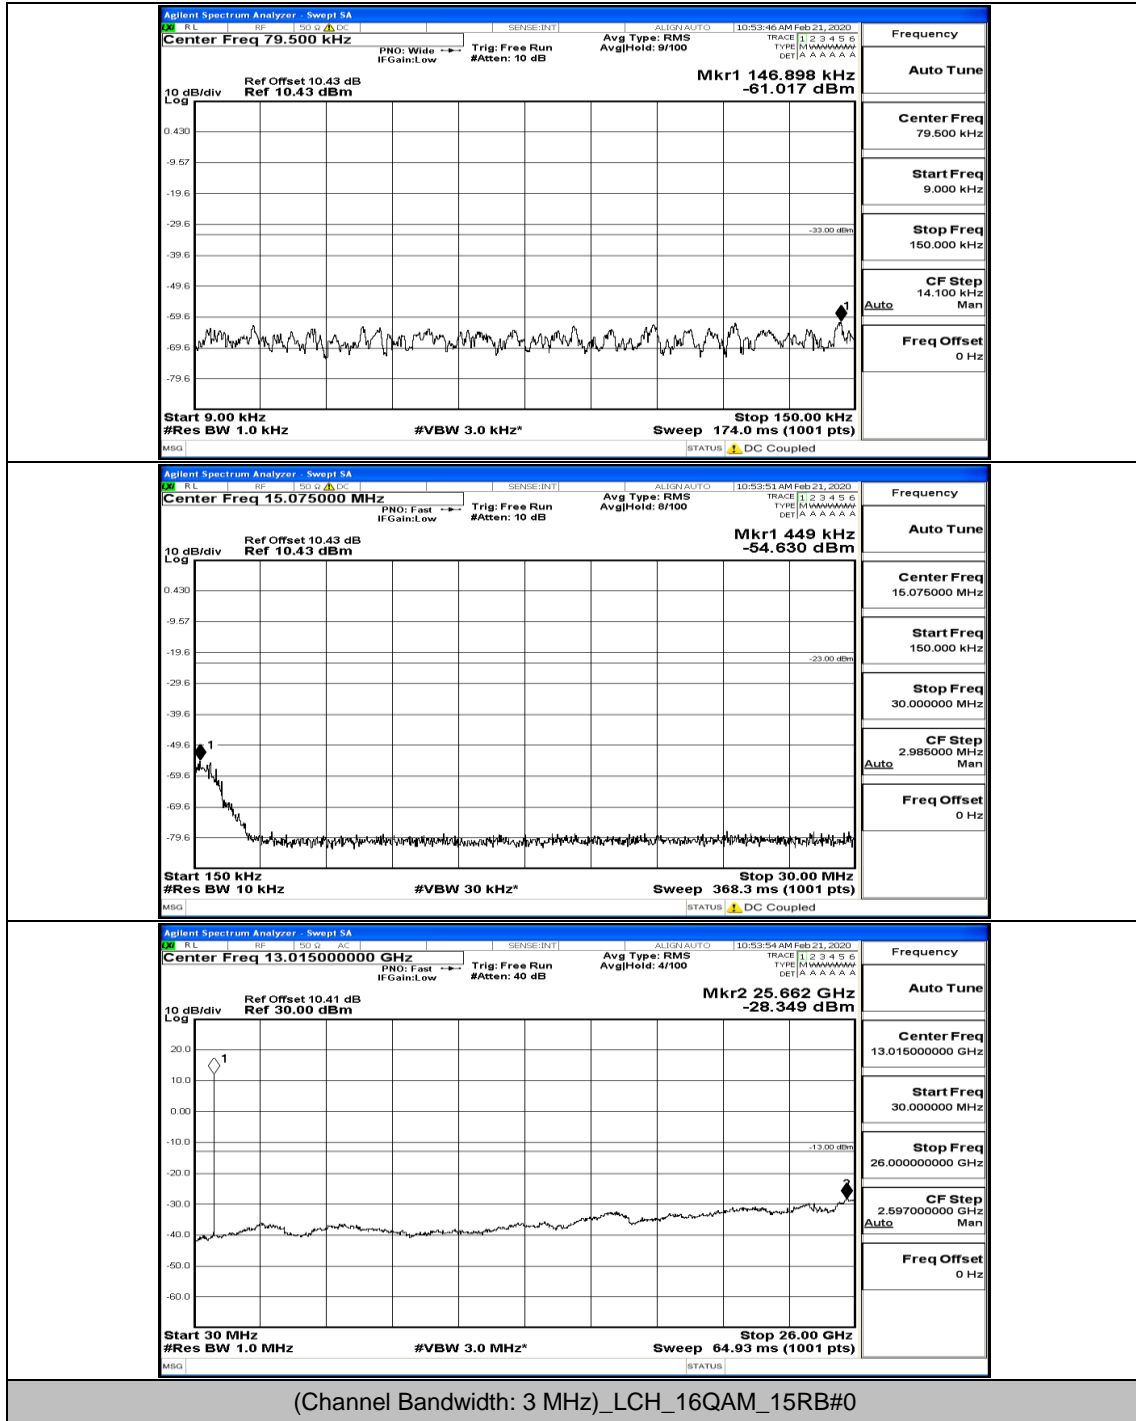

Channel Bandwidth: 3 MHz

(Channel Bandwidth: 3 MHz)_LCH_QPSK_1RB#0

(Channel Bandwidth: 3 MHz)_MCH_QPSK_1RB#0

(Channel Bandwidth: 3 MHz)_HCH_QPSK_1RB#0

(Channel Bandwidth: 3 MHz)_HCH_QPSK_1RB#7

(Channel Bandwidth: 3 MHz)_LCH_16QAM_1RB#0

(Channel Bandwidth: 3 MHz)_LCH_16QAM_1RB#7

(Channel Bandwidth: 3 MHz)_HCH_16QAM_1RB#0