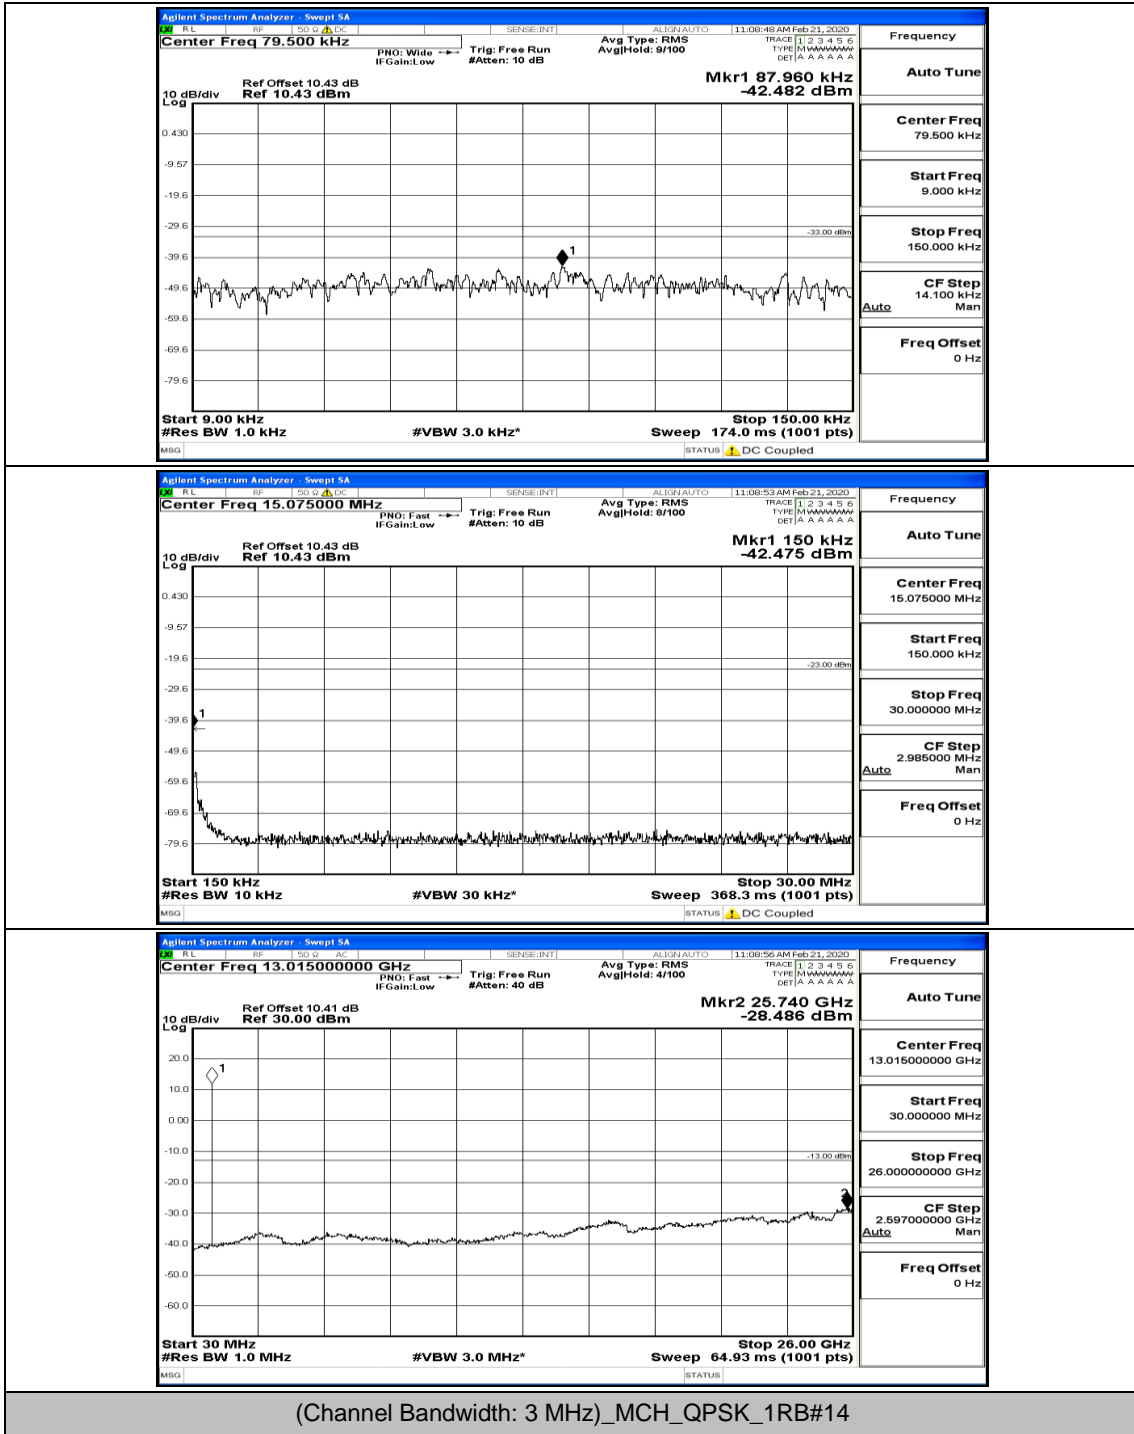

Channel Bandwidth: 3 MHz

(Channel Bandwidth: 3 MHz)_LCH_QPSK_1RB#0

(Channel Bandwidth: 3 MHz)_MCH_QPSK_1RB#0

(Channel Bandwidth: 3 MHz)_HCH_QPSK_1RB#0

(Channel Bandwidth: 3 MHz)_HCH_QPSK_1RB#7

(Channel Bandwidth: 3 MHz)_LCH_16QAM_1RB#0

(Channel Bandwidth: 3 MHz)_LCH_16QAM_1RB#7

(Channel Bandwidth: 3 MHz)_HCH_16QAM_1RB#0