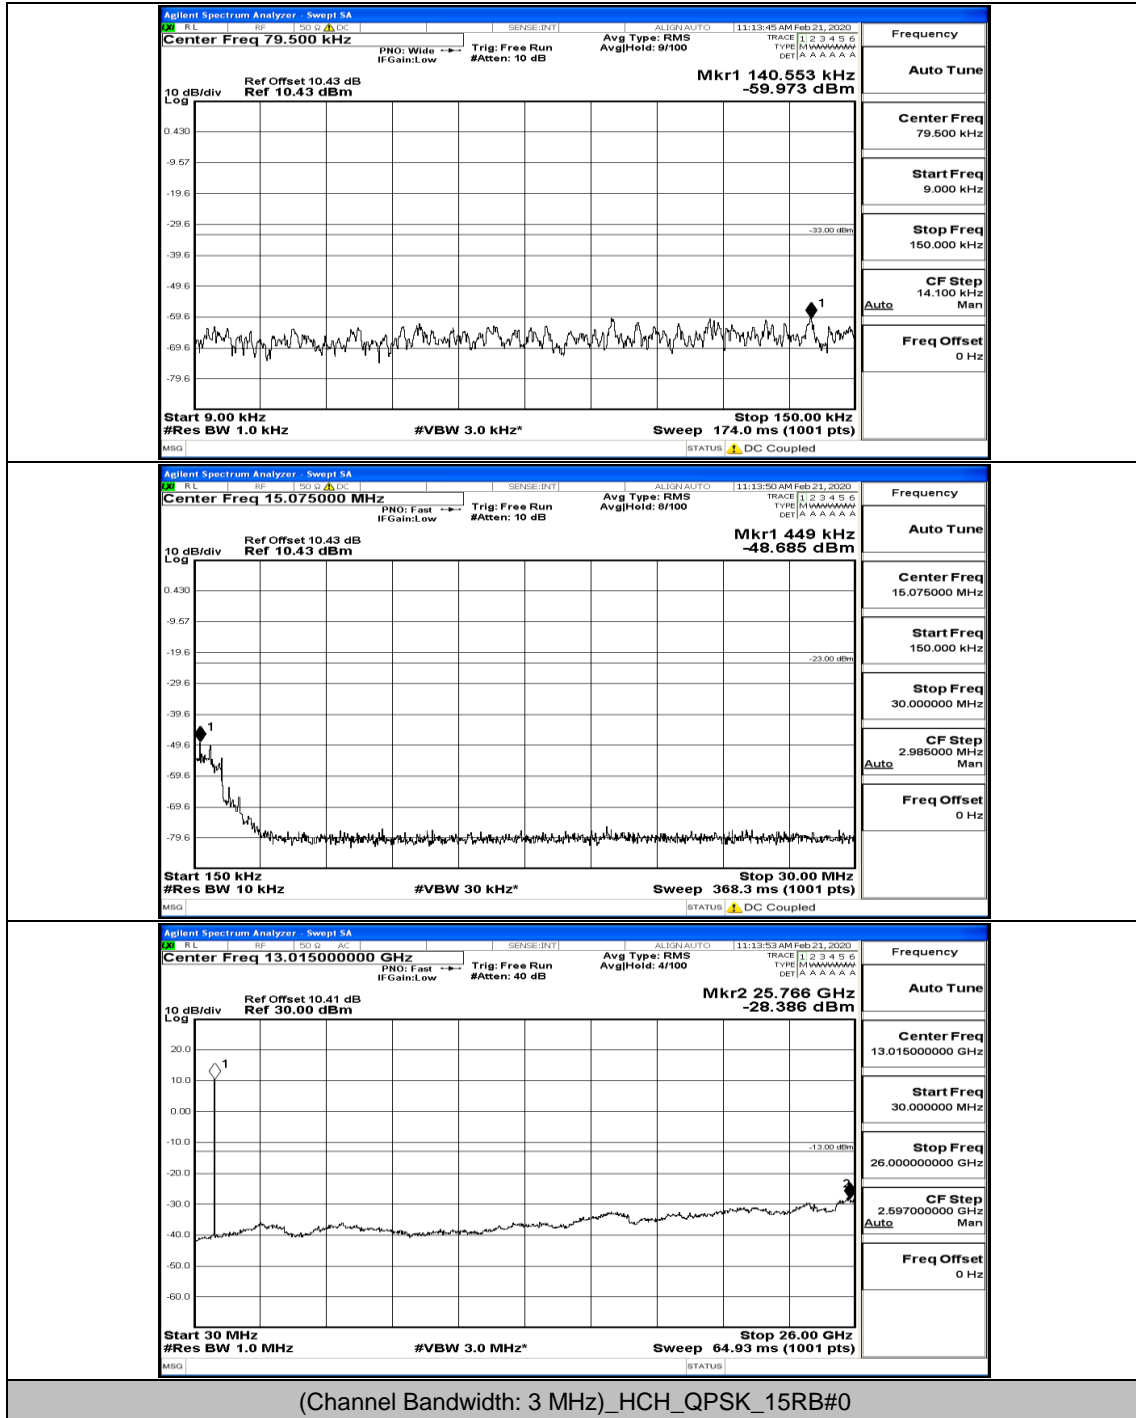

Channel Bandwidth: 3 MHz

(Channel Bandwidth: 3 MHz)_LCH_QPSK_1RB#0

(Channel Bandwidth: 3 MHz)_MCH_QPSK_1RB#0

(Channel Bandwidth: 3 MHz)_HCH_QPSK_1RB#0

(Channel Bandwidth: 3 MHz)_HCH_QPSK_1RB#7

(Channel Bandwidth: 3 MHz)_LCH_16QAM_1RB#0

(Channel Bandwidth: 3 MHz)_LCH_16QAM_1RB#7

(Channel Bandwidth: 3 MHz)_HCH_16QAM_1RB#0