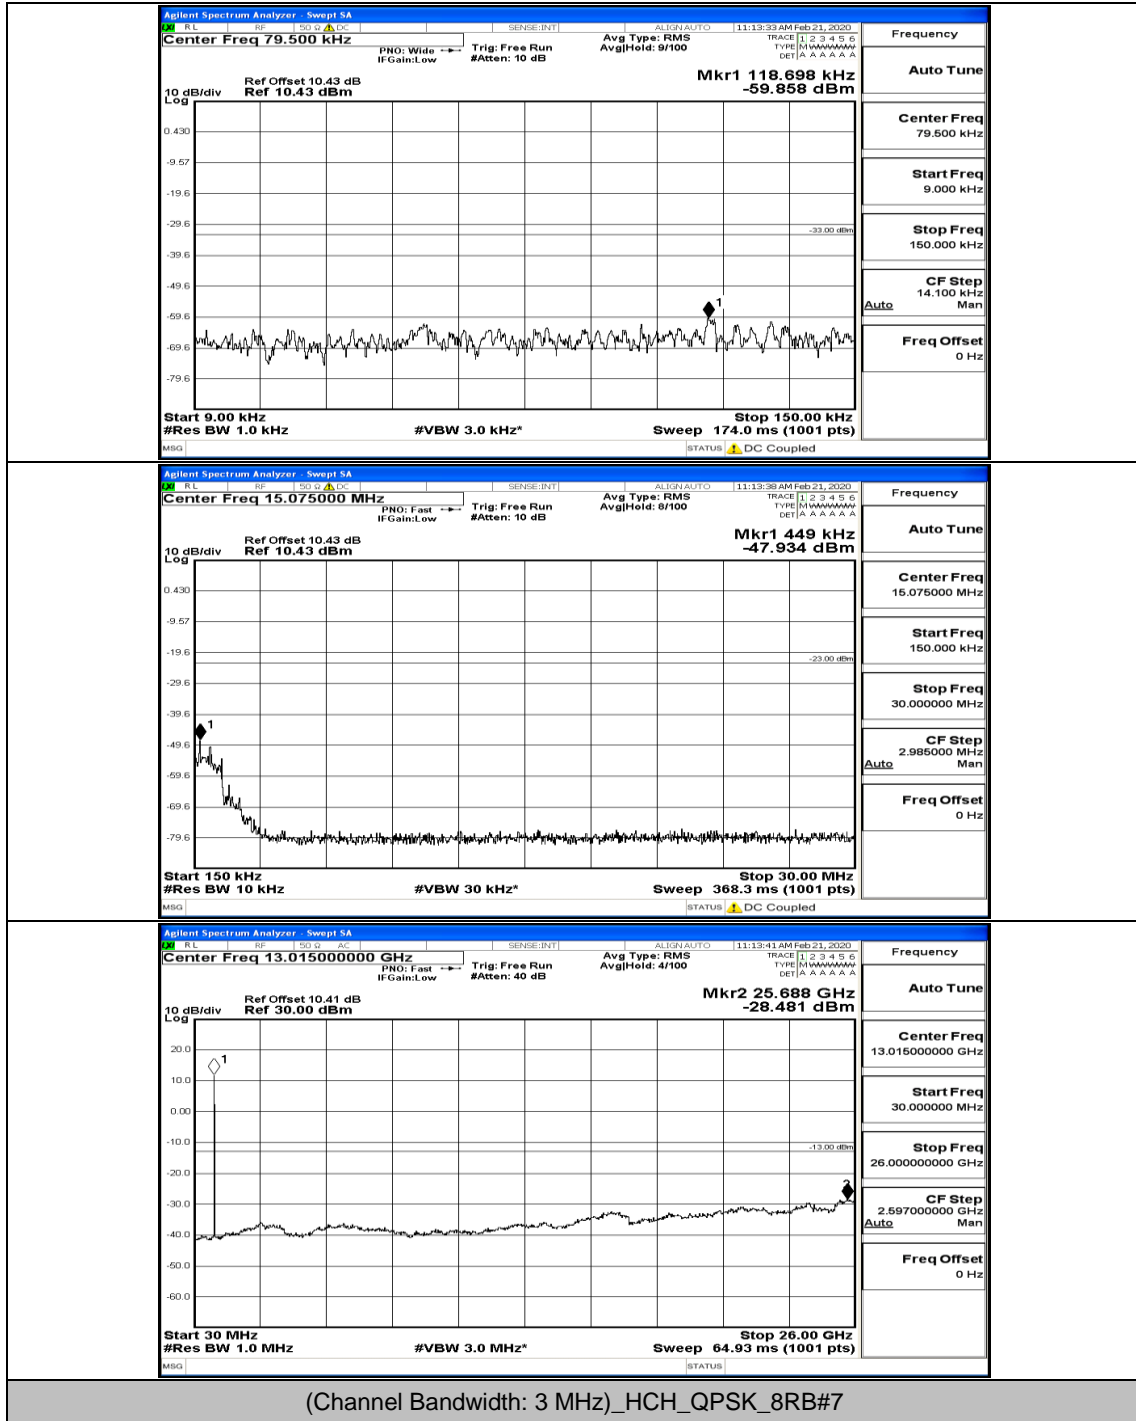

Channel Bandwidth: 3 MHz

(Channel Bandwidth: 3 MHz)_LCH_QPSK_1RB#0

(Channel Bandwidth: 3 MHz)_MCH_QPSK_1RB#0

(Channel Bandwidth: 3 MHz)_HCH_QPSK_1RB#0

(Channel Bandwidth: 3 MHz)_HCH_QPSK_1RB#7

(Channel Bandwidth: 3 MHz)_LCH_16QAM_1RB#0

(Channel Bandwidth: 3 MHz)_LCH_16QAM_1RB#7

(Channel Bandwidth: 3 MHz)_HCH_16QAM_1RB#0