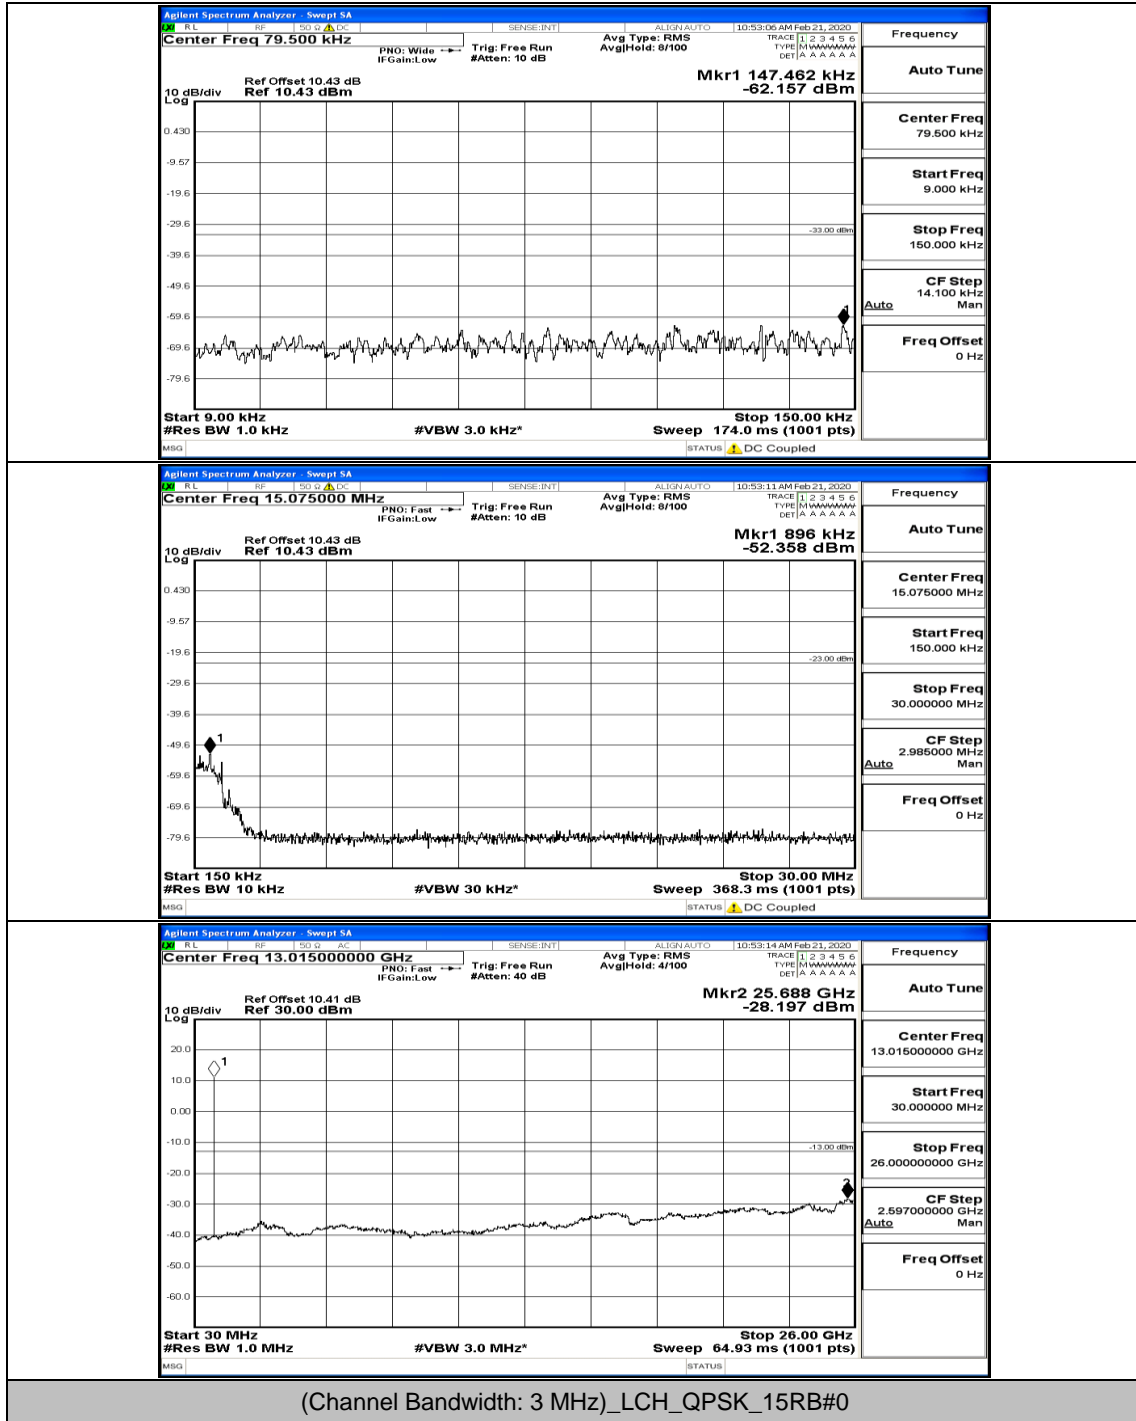

Channel Bandwidth: 3 MHz

(Channel Bandwidth: 3 MHz)_LCH_QPSK_1RB#0

(Channel Bandwidth: 3 MHz)_MCH_QPSK_1RB#0

(Channel Bandwidth: 3 MHz)_HCH_QPSK_1RB#0

(Channel Bandwidth: 3 MHz)_HCH_QPSK_1RB#7

(Channel Bandwidth: 3 MHz)_LCH_16QAM_1RB#0

(Channel Bandwidth: 3 MHz)_LCH_16QAM_1RB#7

(Channel Bandwidth: 3 MHz)_HCH_16QAM_1RB#0