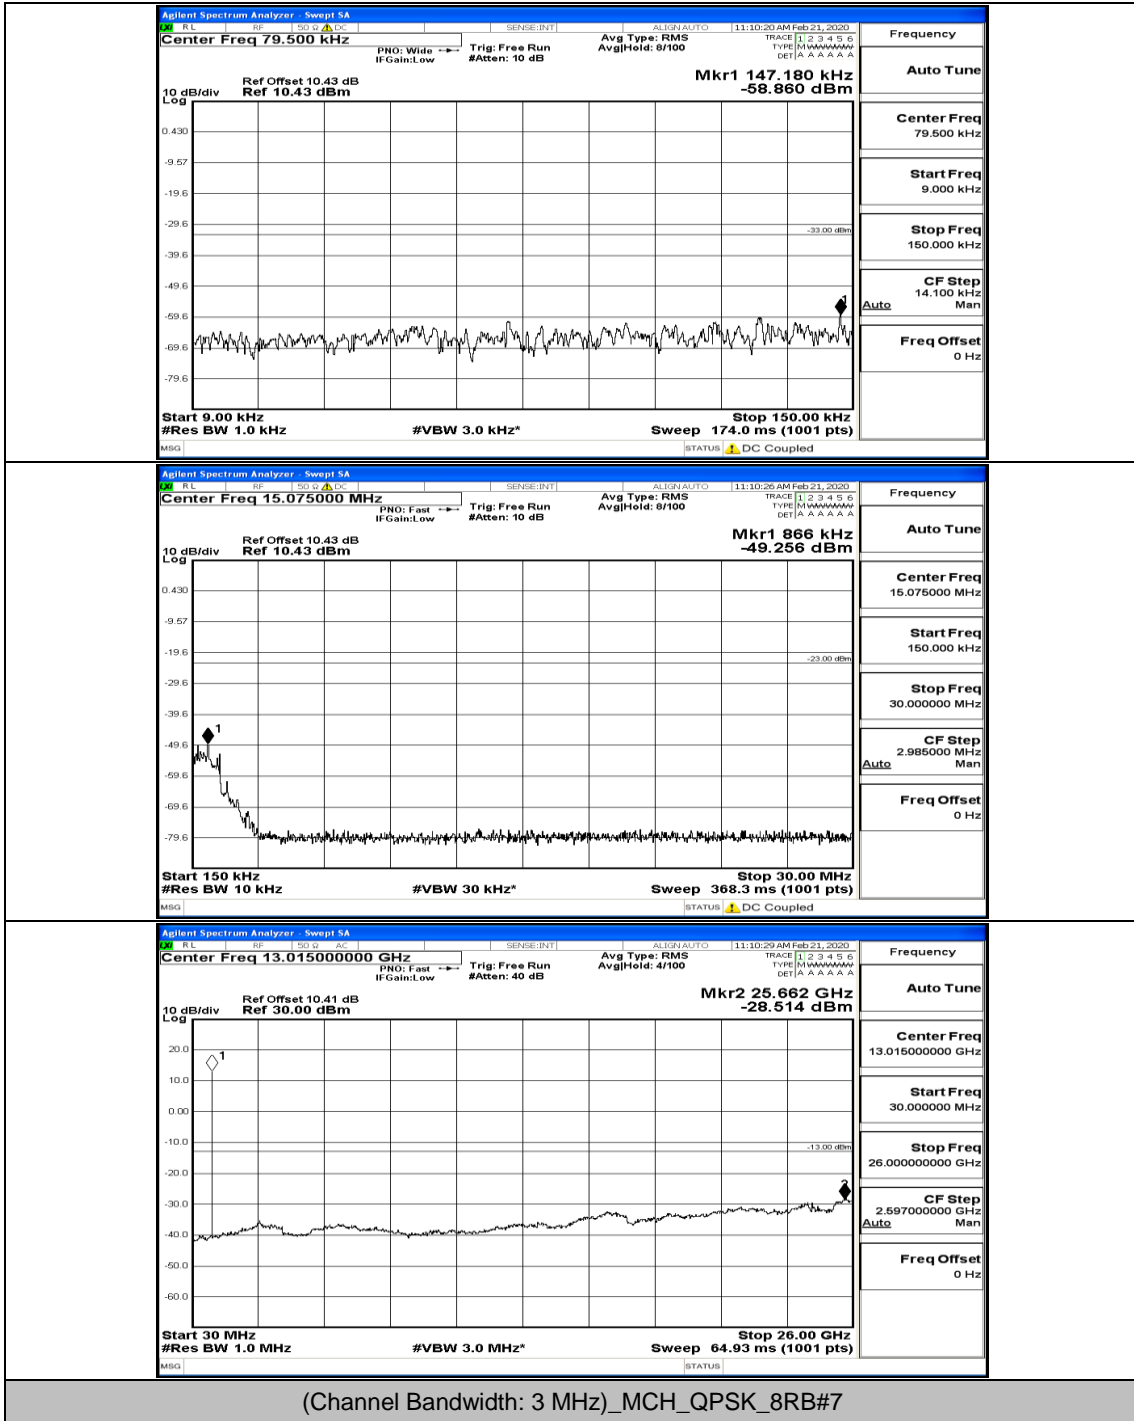

Channel Bandwidth: 3 MHz

(Channel Bandwidth: 3 MHz)_LCH_QPSK_1RB#0

(Channel Bandwidth: 3 MHz)_MCH_QPSK_1RB#0

(Channel Bandwidth: 3 MHz)_HCH_QPSK_1RB#0

(Channel Bandwidth: 3 MHz)_HCH_QPSK_1RB#7

(Channel Bandwidth: 3 MHz)_LCH_16QAM_1RB#0

(Channel Bandwidth: 3 MHz)_LCH_16QAM_1RB#7

(Channel Bandwidth: 3 MHz)_HCH_16QAM_1RB#0