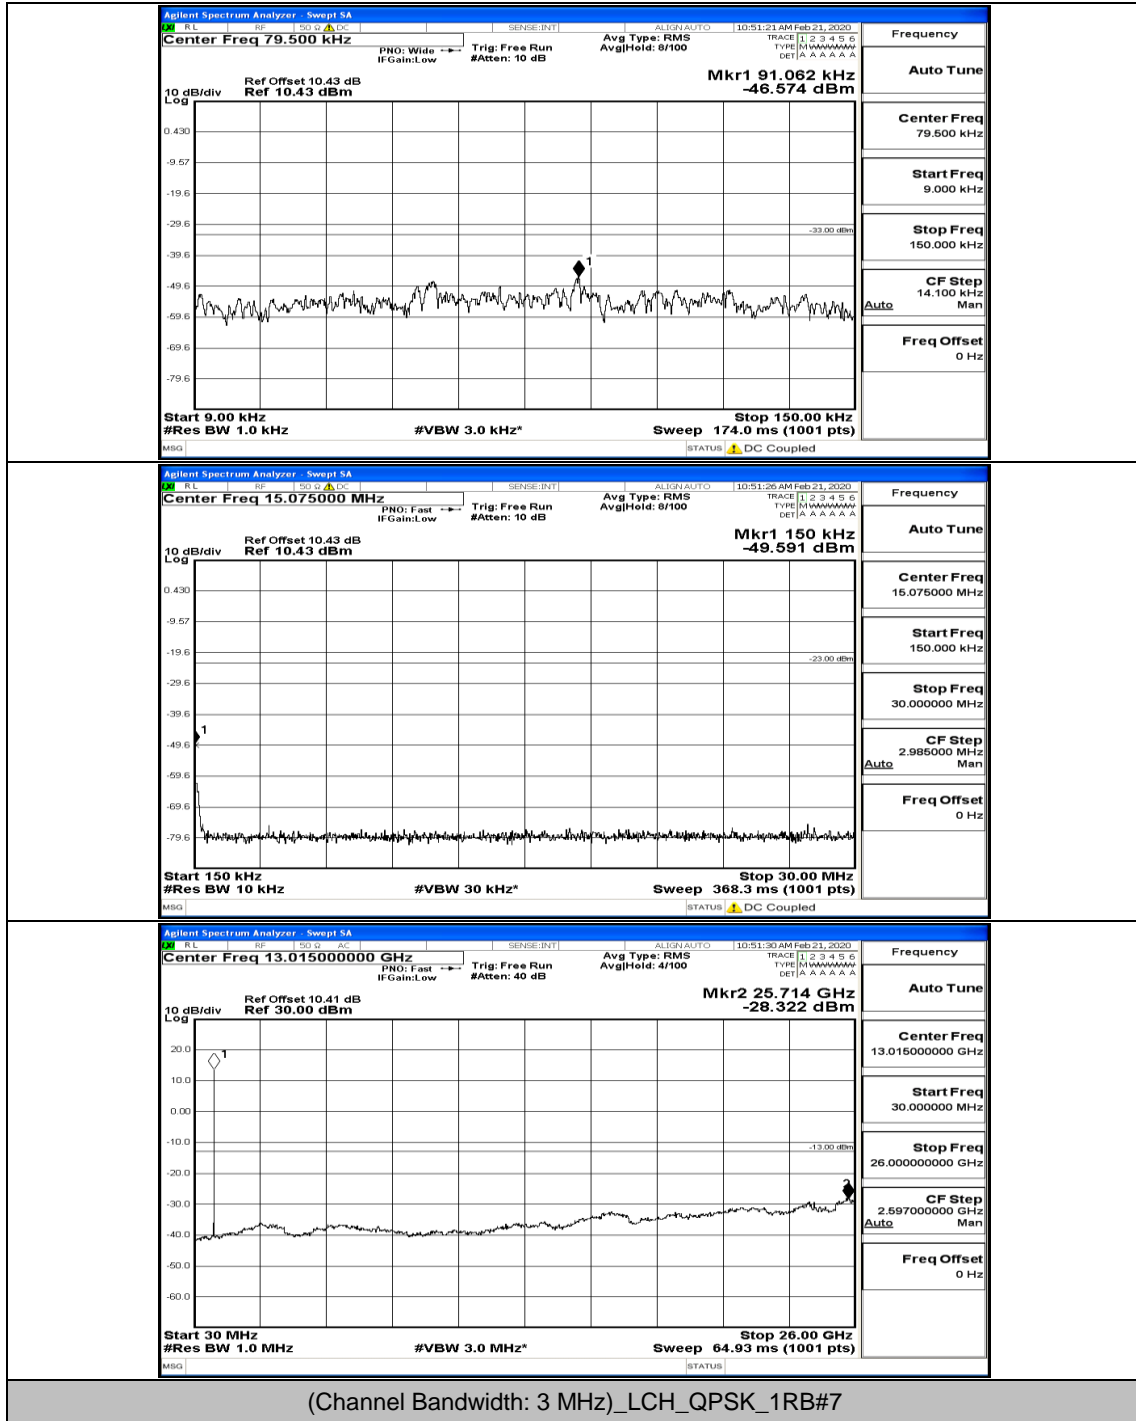

Channel Bandwidth: 3 MHz

(Channel Bandwidth: 3 MHz)_LCH_QPSK_1RB#0

(Channel Bandwidth: 3 MHz)_MCH_QPSK_1RB#0

(Channel Bandwidth: 3 MHz)_HCH_QPSK_1RB#0

(Channel Bandwidth: 3 MHz)_HCH_QPSK_1RB#7

(Channel Bandwidth: 3 MHz)_LCH_16QAM_1RB#0

(Channel Bandwidth: 3 MHz)_LCH_16QAM_1RB#7

(Channel Bandwidth: 3 MHz)_HCH_16QAM_1RB#0