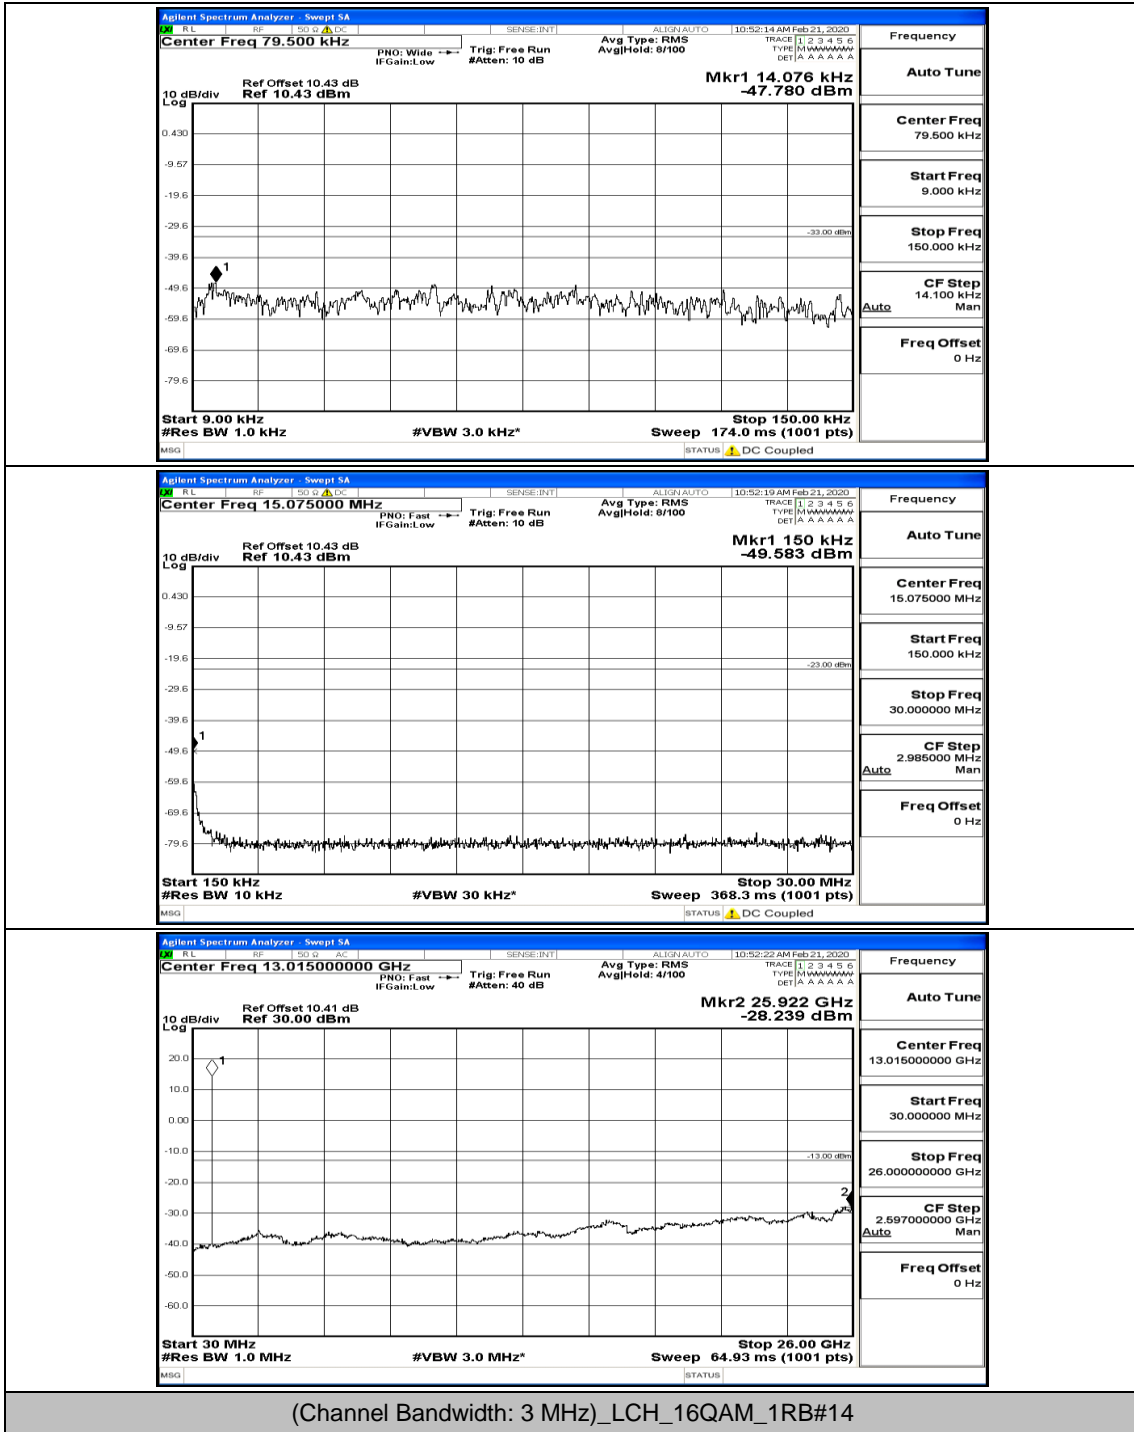

Channel Bandwidth: 3 MHz

(Channel Bandwidth: 3 MHz)_LCH_QPSK_1RB#0

(Channel Bandwidth: 3 MHz)_MCH_QPSK_1RB#0

(Channel Bandwidth: 3 MHz)_HCH_QPSK_1RB#0

(Channel Bandwidth: 3 MHz)_HCH_QPSK_1RB#7

(Channel Bandwidth: 3 MHz)_LCH_16QAM_1RB#0

(Channel Bandwidth: 3 MHz)_LCH_16QAM_1RB#7

(Channel Bandwidth: 3 MHz)_HCH_16QAM_1RB#0