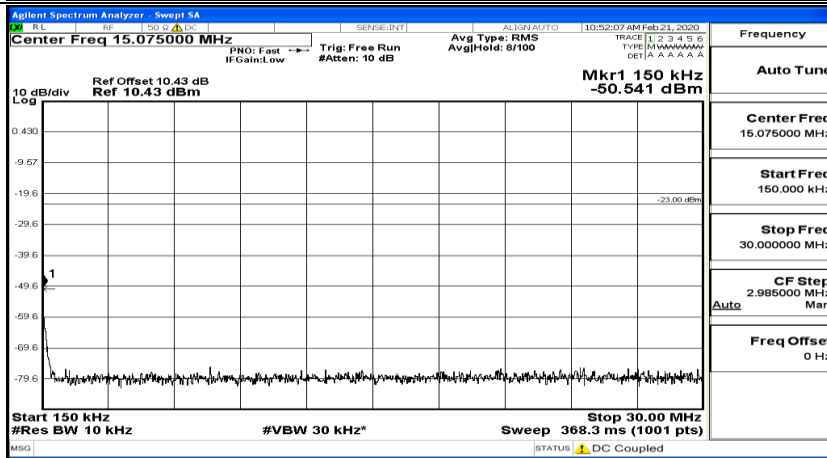

Channel Bandwidth: 3 MHz

(Channel Bandwidth: 3 MHz)_LCH_QPSK_1RB#0

(Channel Bandwidth: 3 MHz)_MCH_QPSK_1RB#0

(Channel Bandwidth: 3 MHz)_HCH_QPSK_1RB#0

(Channel Bandwidth: 3 MHz)_HCH_QPSK_1RB#7

(Channel Bandwidth: 3 MHz)_LCH_16QAM_1RB#0