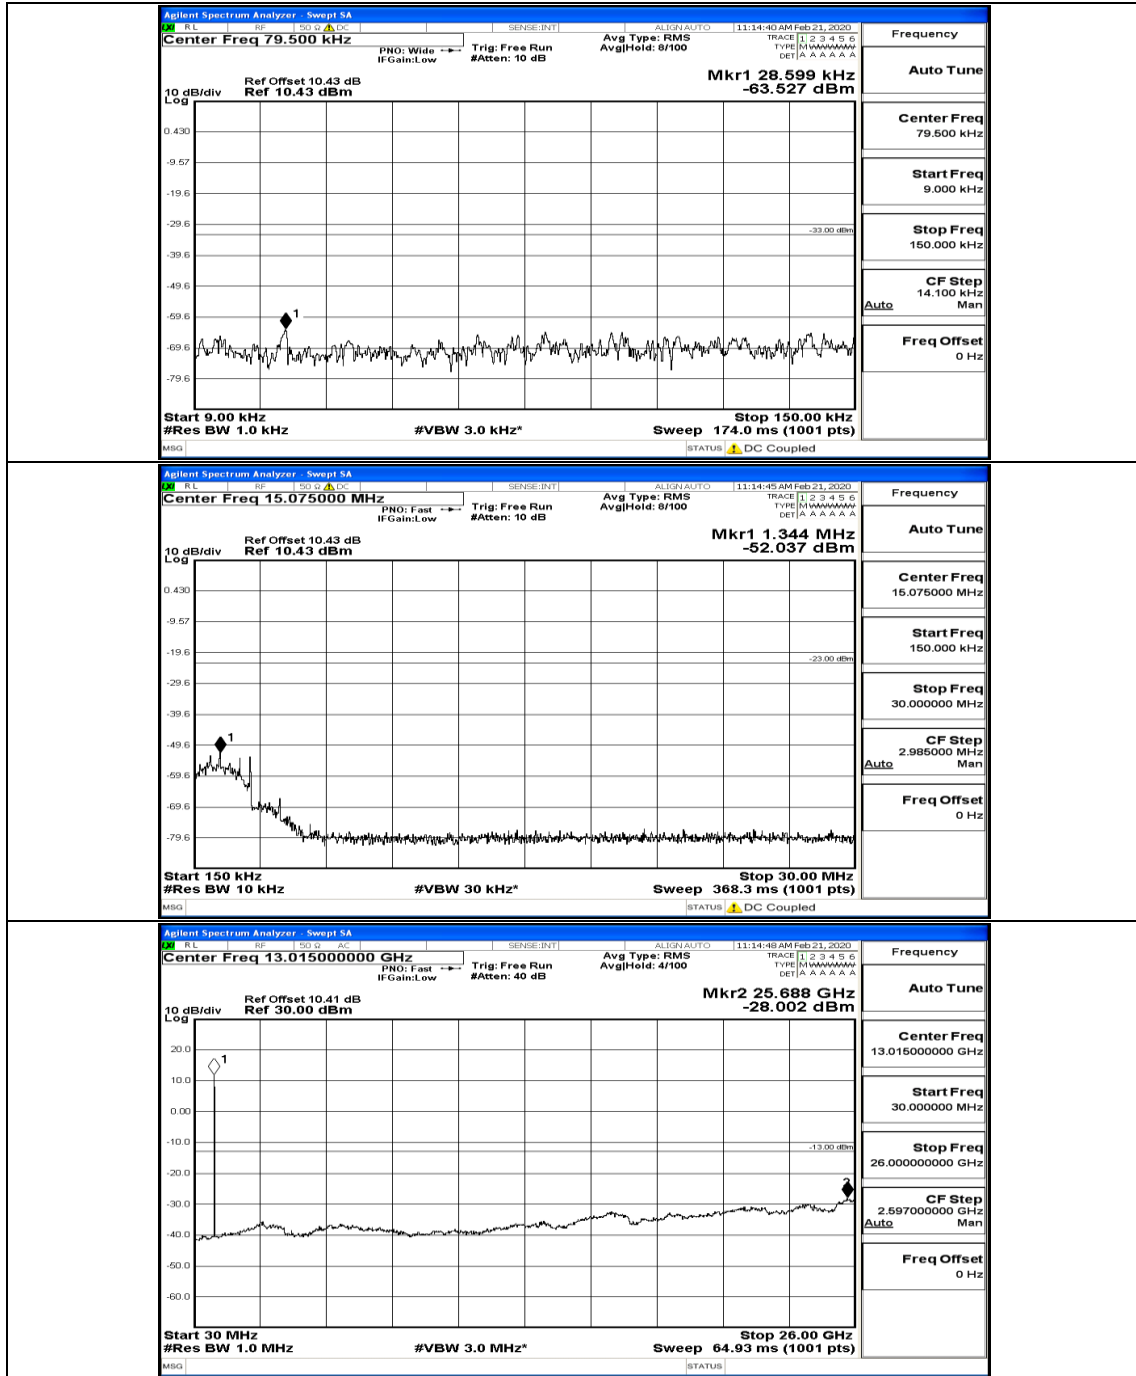

Channel Bandwidth: 3 MHz

(Channel Bandwidth: 3 MHz)_LCH_QPSK_1RB#0

(Channel Bandwidth: 3 MHz)_MCH_QPSK_1RB#0

(Channel Bandwidth: 3 MHz)_HCH_QPSK_1RB#0

(Channel Bandwidth: 3 MHz)_HCH_QPSK_1RB#7

(Channel Bandwidth: 3 MHz)_LCH_16QAM_1RB#0

(Channel Bandwidth: 3 MHz)_LCH_16QAM_1RB#7

(Channel Bandwidth: 3 MHz)_HCH_16QAM_1RB#0