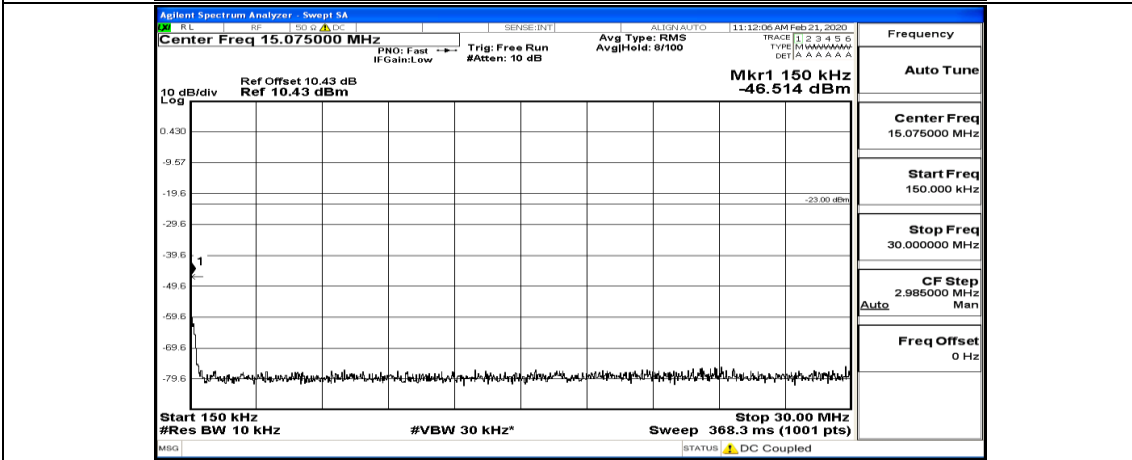

Channel Bandwidth: 3 MHz

(Channel Bandwidth: 3 MHz)_LCH_QPSK_1RB#0

(Channel Bandwidth: 3 MHz)_MCH_QPSK_1RB#0

(Channel Bandwidth: 3 MHz)_HCH_QPSK_1RB#0

(Channel Bandwidth: 3 MHz)_HCH_QPSK_1RB#7

(Channel Bandwidth: 3 MHz)_LCH_16QAM_1RB#0

(Channel Bandwidth: 3 MHz)_LCH_16QAM_1RB#7

(Channel Bandwidth: 3 MHz)_HCH_16QAM_1RB#0