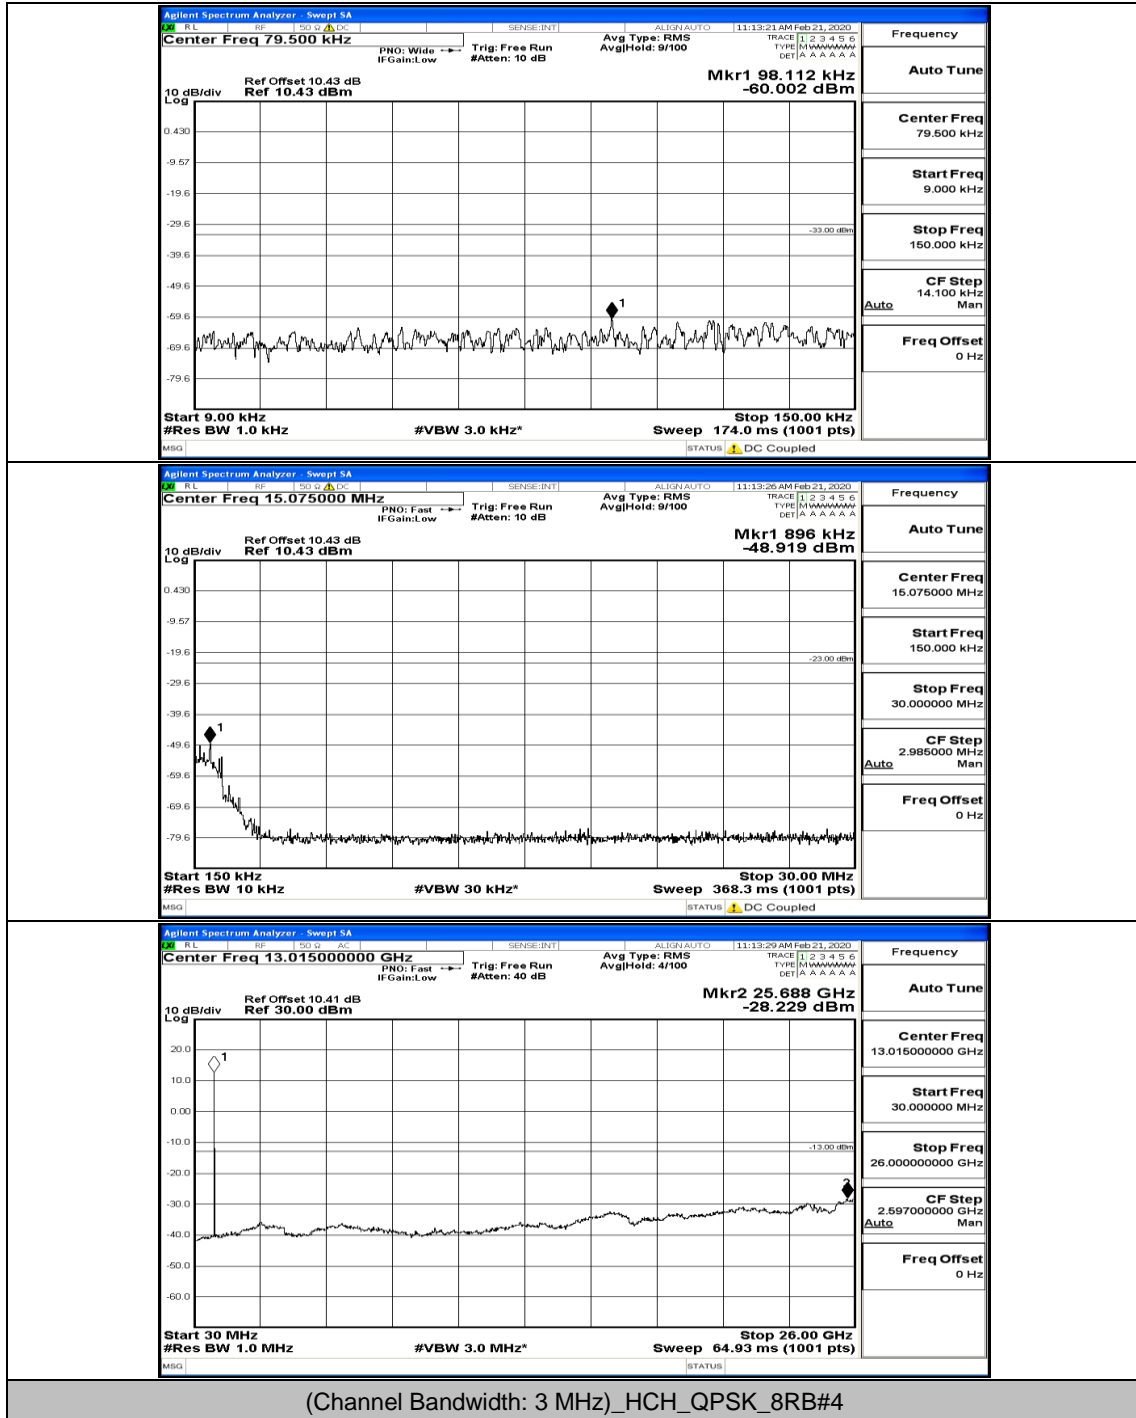

Channel Bandwidth: 3 MHz

(Channel Bandwidth: 3 MHz)_LCH_QPSK_1RB#0

(Channel Bandwidth: 3 MHz)_MCH_QPSK_1RB#0

(Channel Bandwidth: 3 MHz)_HCH_QPSK_1RB#0

(Channel Bandwidth: 3 MHz)_HCH_QPSK_1RB#7

(Channel Bandwidth: 3 MHz)_LCH_16QAM_1RB#0

(Channel Bandwidth: 3 MHz)_LCH_16QAM_1RB#7

(Channel Bandwidth: 3 MHz)_HCH_16QAM_1RB#0