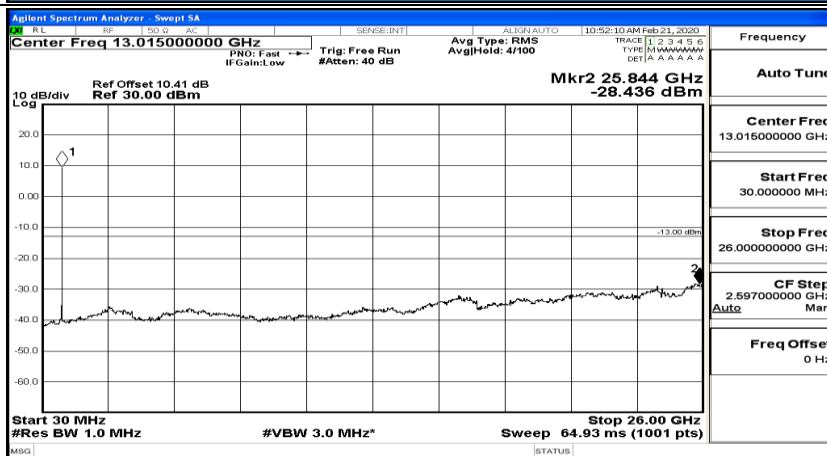

Channel Bandwidth: 3 MHz

(Channel Bandwidth: 3 MHz)_LCH_QPSK_1RB#0

(Channel Bandwidth: 3 MHz)_MCH_QPSK_1RB#0

(Channel Bandwidth: 3 MHz)_HCH_QPSK_1RB#0

(Channel Bandwidth: 3 MHz)_HCH_QPSK_1RB#7

(Channel Bandwidth: 3 MHz)_LCH_16QAM_1RB#0

(Channel Bandwidth: 3 MHz)_LCH_16QAM_1RB#7

(Channel Bandwidth: 3 MHz)_HCH_16QAM_1RB#0