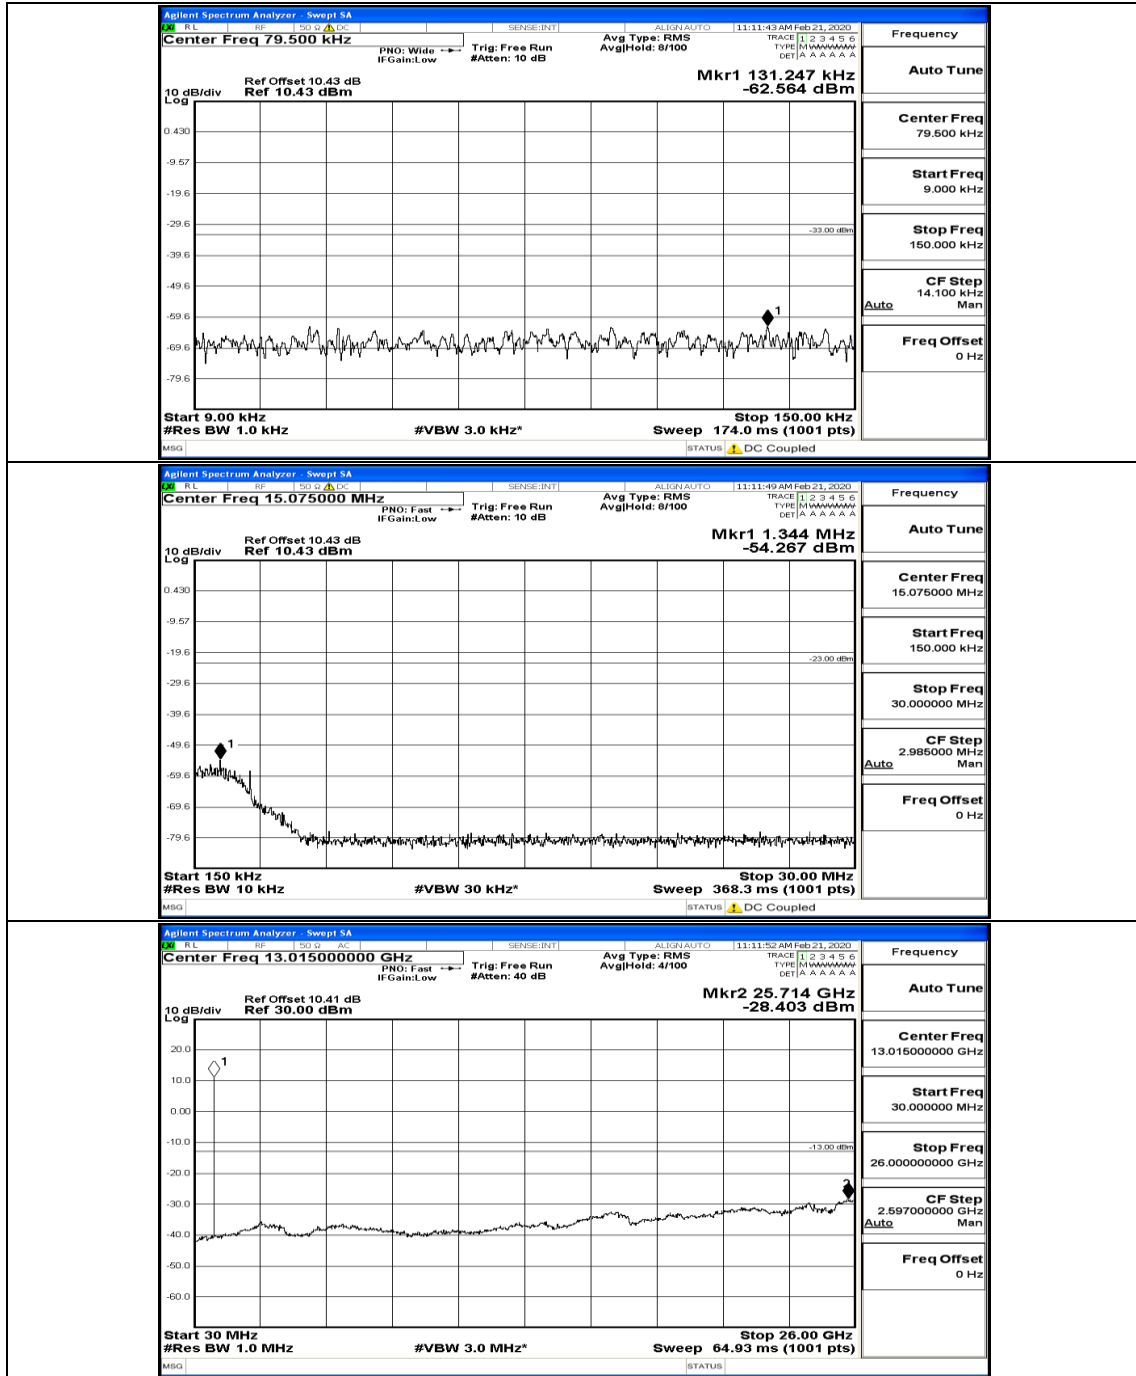

Channel Bandwidth: 3 MHz

(Channel Bandwidth: 3 MHz)_LCH_QPSK_1RB#0

(Channel Bandwidth: 3 MHz)_MCH_QPSK_1RB#0

(Channel Bandwidth: 3 MHz)_HCH_QPSK_1RB#0

(Channel Bandwidth: 3 MHz)_HCH_QPSK_1RB#7

(Channel Bandwidth: 3 MHz)_LCH_16QAM_1RB#0

(Channel Bandwidth: 3 MHz)_LCH_16QAM_1RB#7

(Channel Bandwidth: 3 MHz)_HCH_16QAM_1RB#0