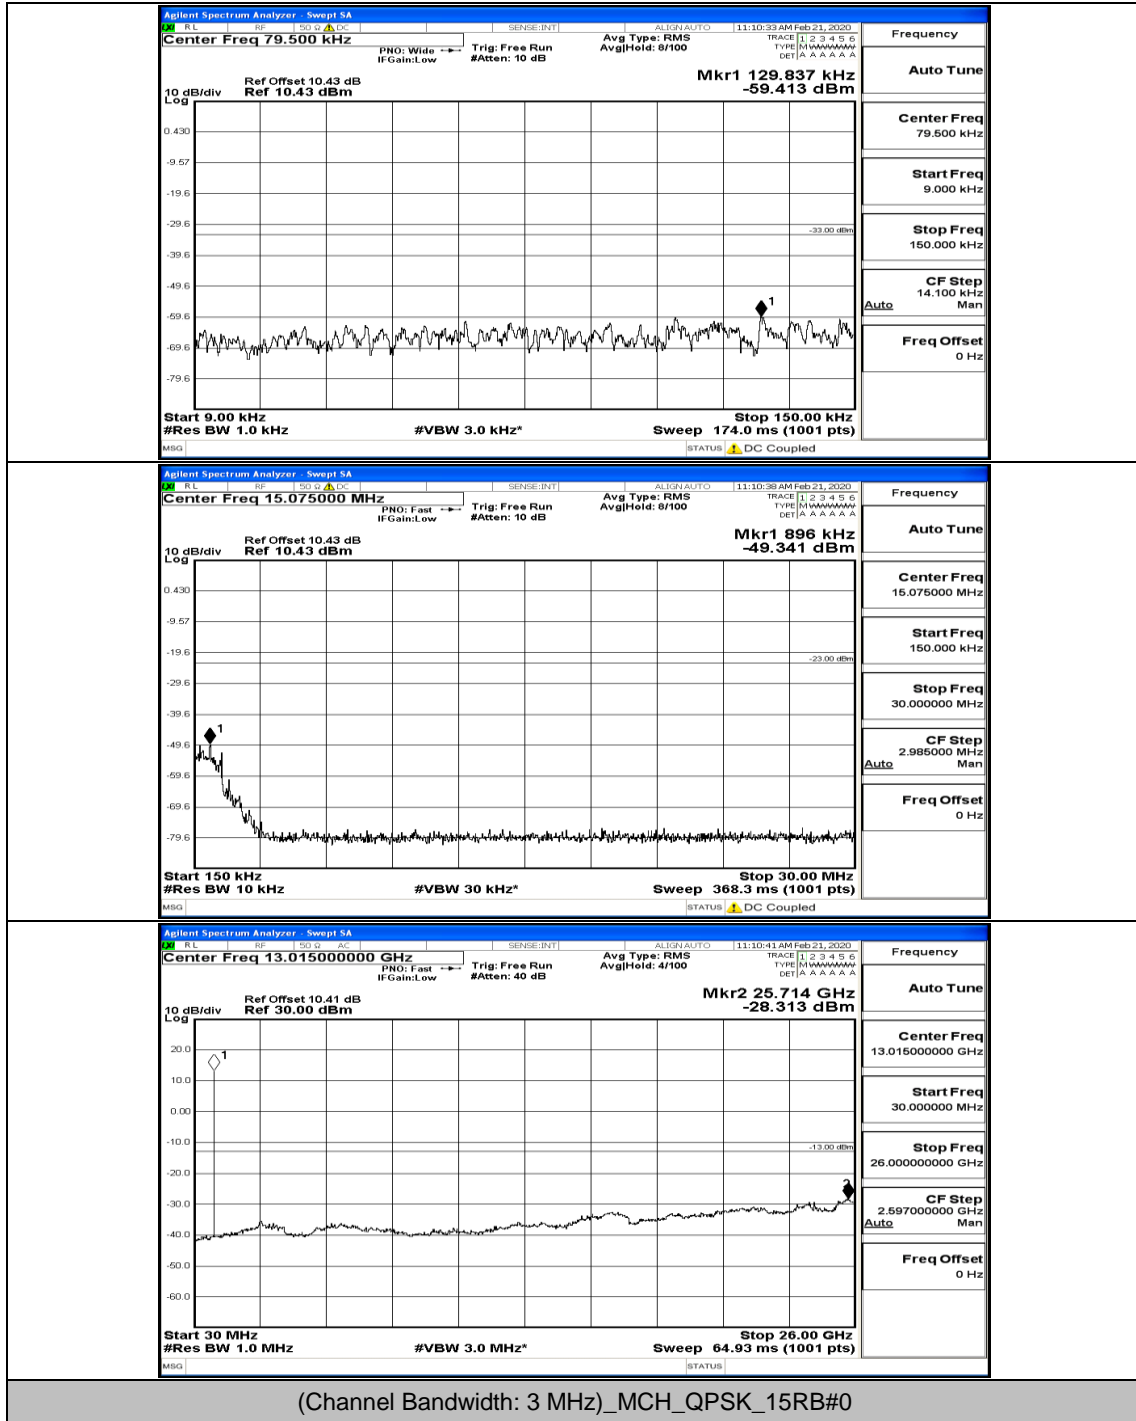

Channel Bandwidth: 3 MHz

(Channel Bandwidth: 3 MHz)_LCH_QPSK_1RB#0

(Channel Bandwidth: 3 MHz)_MCH_QPSK_1RB#0

(Channel Bandwidth: 3 MHz)_HCH_QPSK_1RB#0

(Channel Bandwidth: 3 MHz)_HCH_QPSK_1RB#7

(Channel Bandwidth: 3 MHz)_LCH_16QAM_1RB#0

(Channel Bandwidth: 3 MHz)_LCH_16QAM_1RB#7

(Channel Bandwidth: 3 MHz)_HCH_16QAM_1RB#0