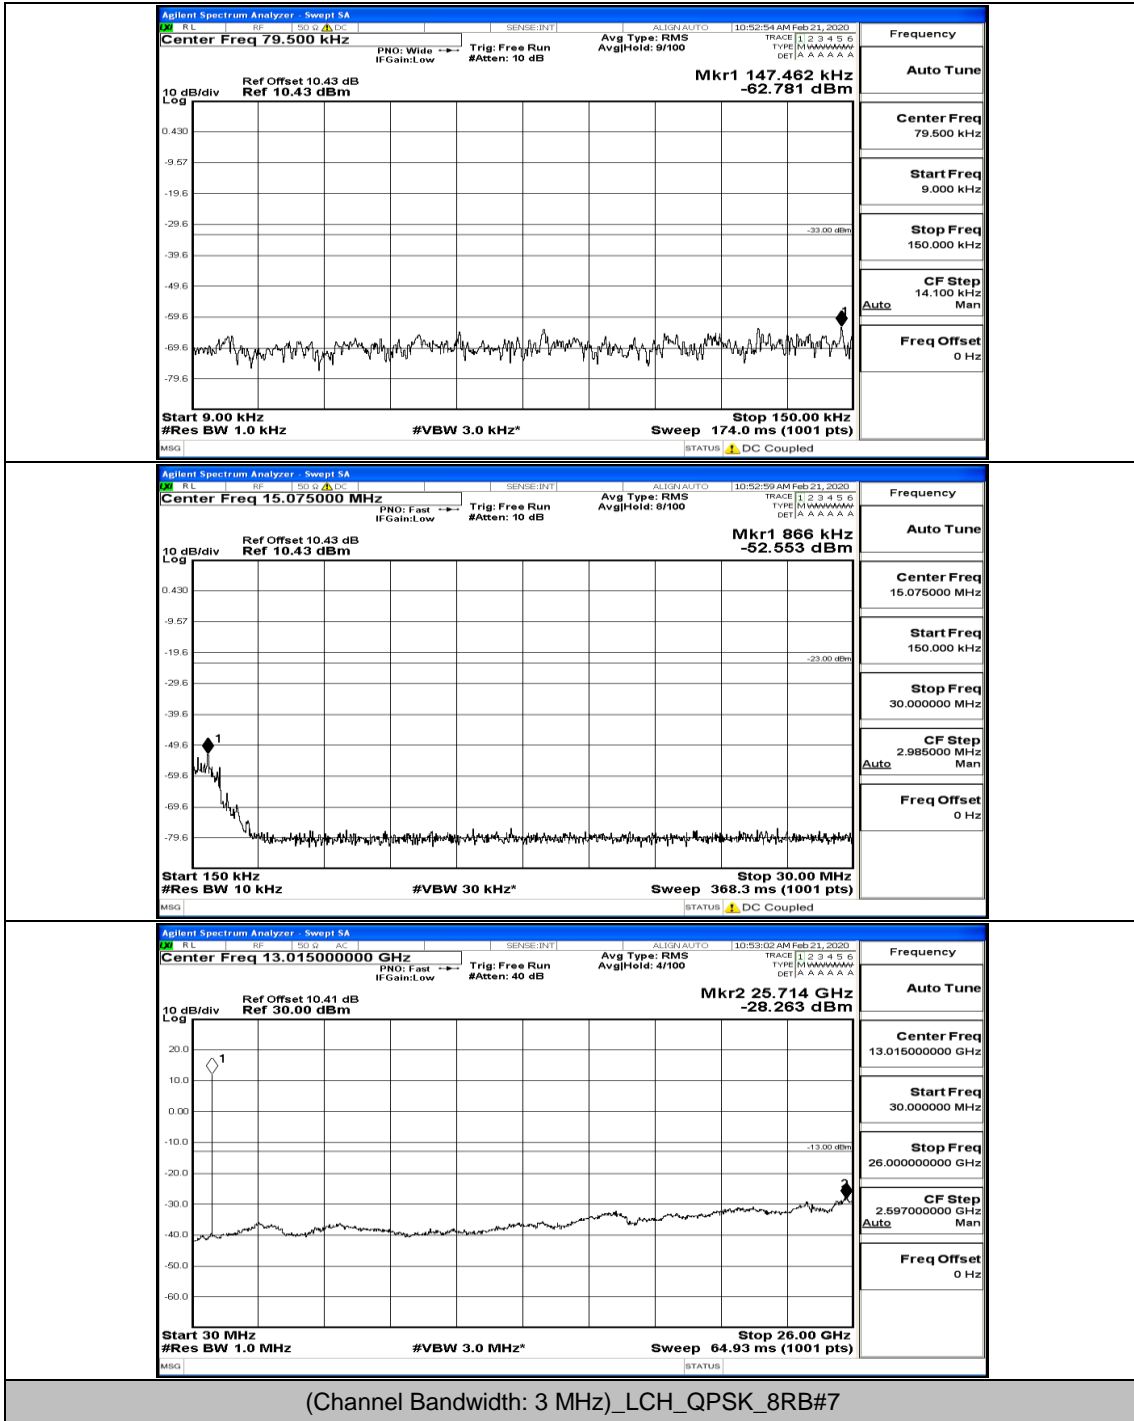

Channel Bandwidth: 3 MHz

(Channel Bandwidth: 3 MHz)_LCH_QPSK_1RB#0

(Channel Bandwidth: 3 MHz)_MCH_QPSK_1RB#0

(Channel Bandwidth: 3 MHz)_HCH_QPSK_1RB#0

(Channel Bandwidth: 3 MHz)_HCH_QPSK_1RB#7

(Channel Bandwidth: 3 MHz)_LCH_16QAM_1RB#0

(Channel Bandwidth: 3 MHz)_LCH_16QAM_1RB#7

(Channel Bandwidth: 3 MHz)_HCH_16QAM_1RB#0