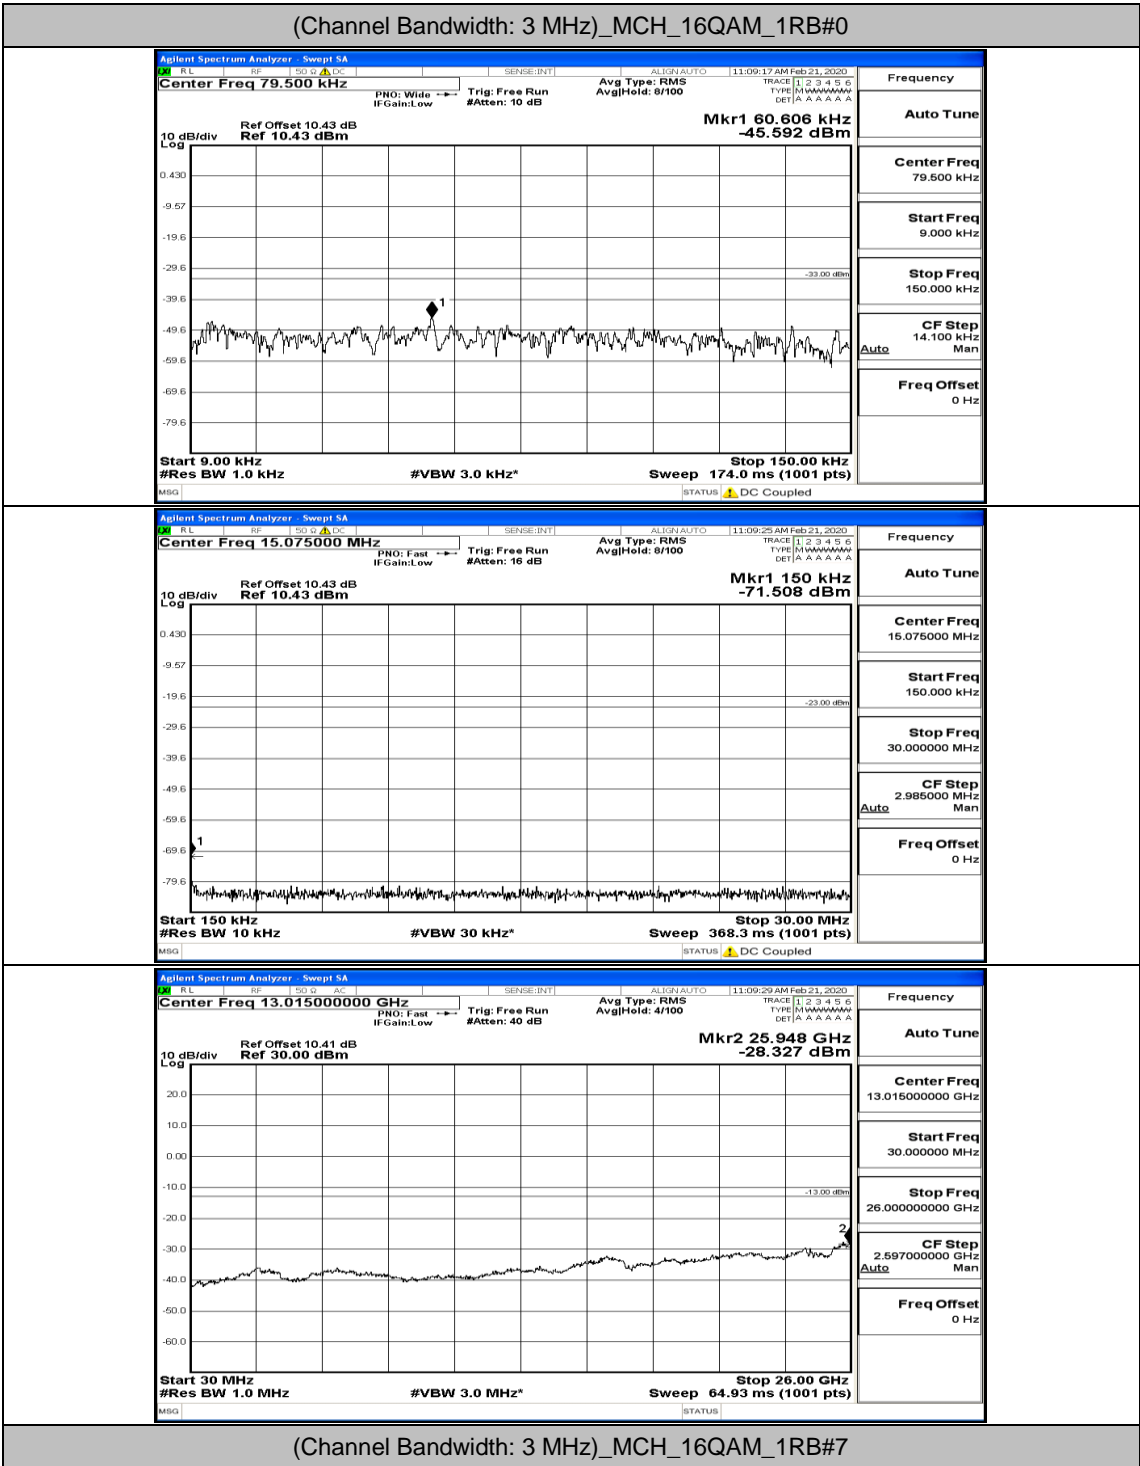

Channel Bandwidth: 3 MHz

(Channel Bandwidth: 3 MHz)_LCH_QPSK_1RB#0

(Channel Bandwidth: 3 MHz)_MCH_QPSK_1RB#0

(Channel Bandwidth: 3 MHz)_HCH_QPSK_1RB#0

(Channel Bandwidth: 3 MHz)_HCH_QPSK_1RB#7

(Channel Bandwidth: 3 MHz)_LCH_16QAM_1RB#0

(Channel Bandwidth: 3 MHz)_LCH_16QAM_1RB#7

(Channel Bandwidth: 3 MHz)_HCH_16QAM_1RB#0