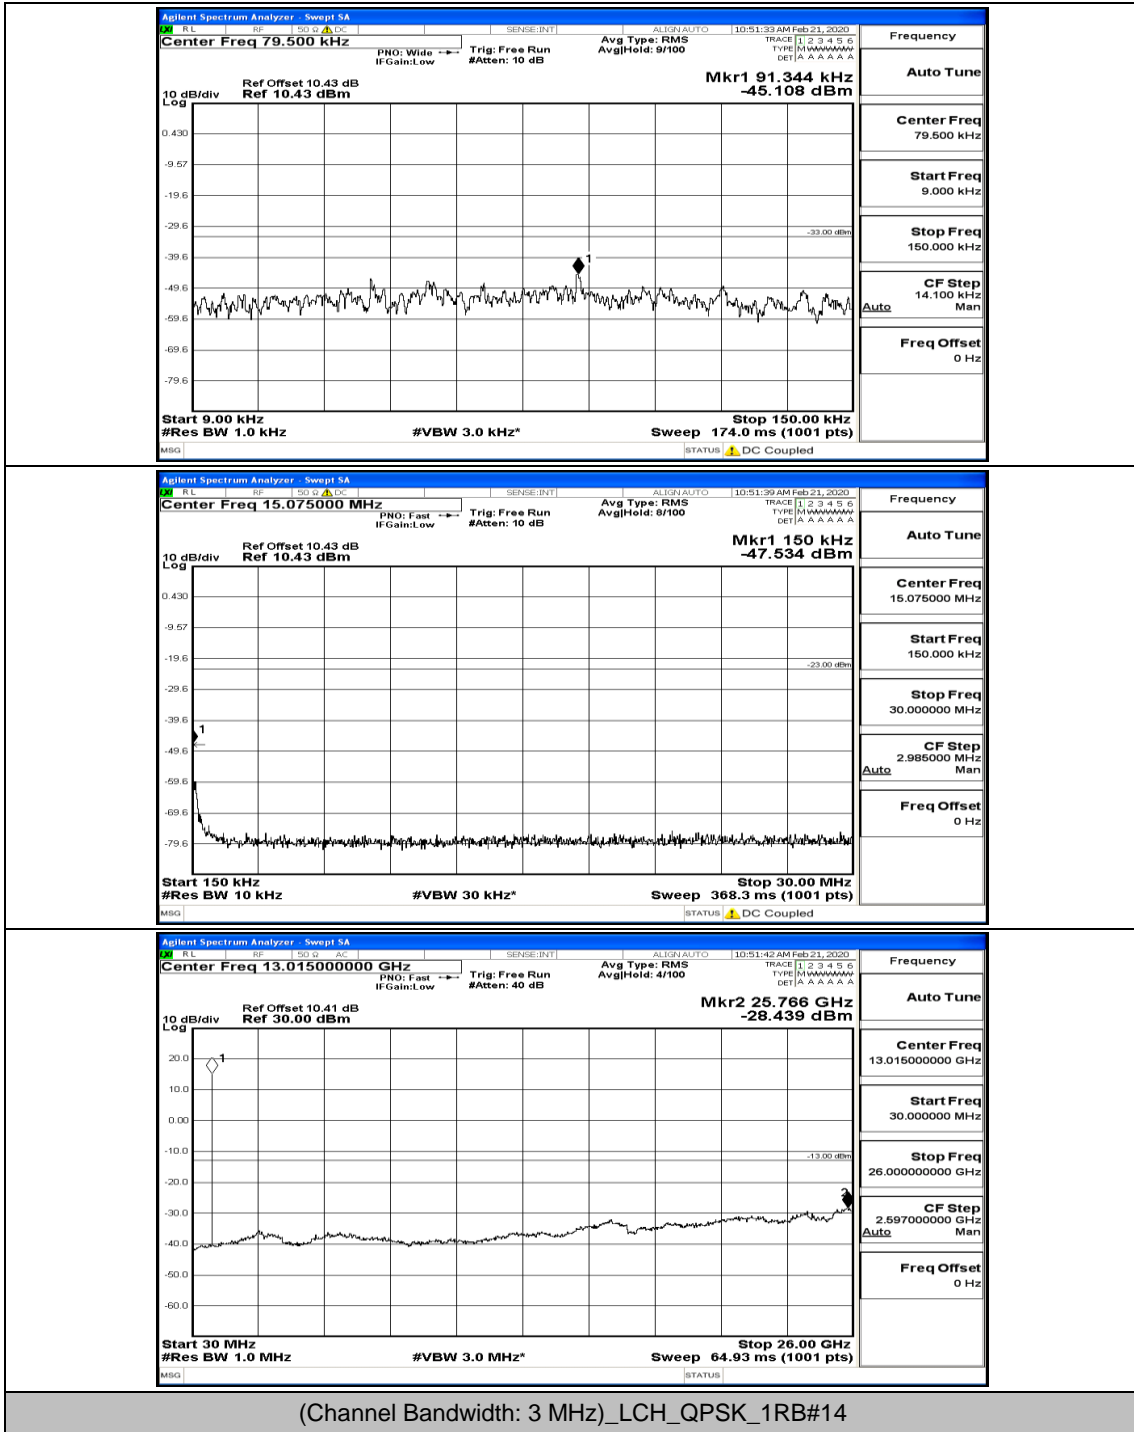

Channel Bandwidth: 3 MHz

(Channel Bandwidth: 3 MHz)_LCH_QPSK_1RB#0

(Channel Bandwidth: 3 MHz)_MCH_QPSK_1RB#0

(Channel Bandwidth: 3 MHz)_HCH_QPSK_1RB#0

(Channel Bandwidth: 3 MHz)_HCH_QPSK_1RB#7

(Channel Bandwidth: 3 MHz)_LCH_16QAM_1RB#0

(Channel Bandwidth: 3 MHz)_LCH_16QAM_1RB#7

(Channel Bandwidth: 3 MHz)_HCH_16QAM_1RB#0