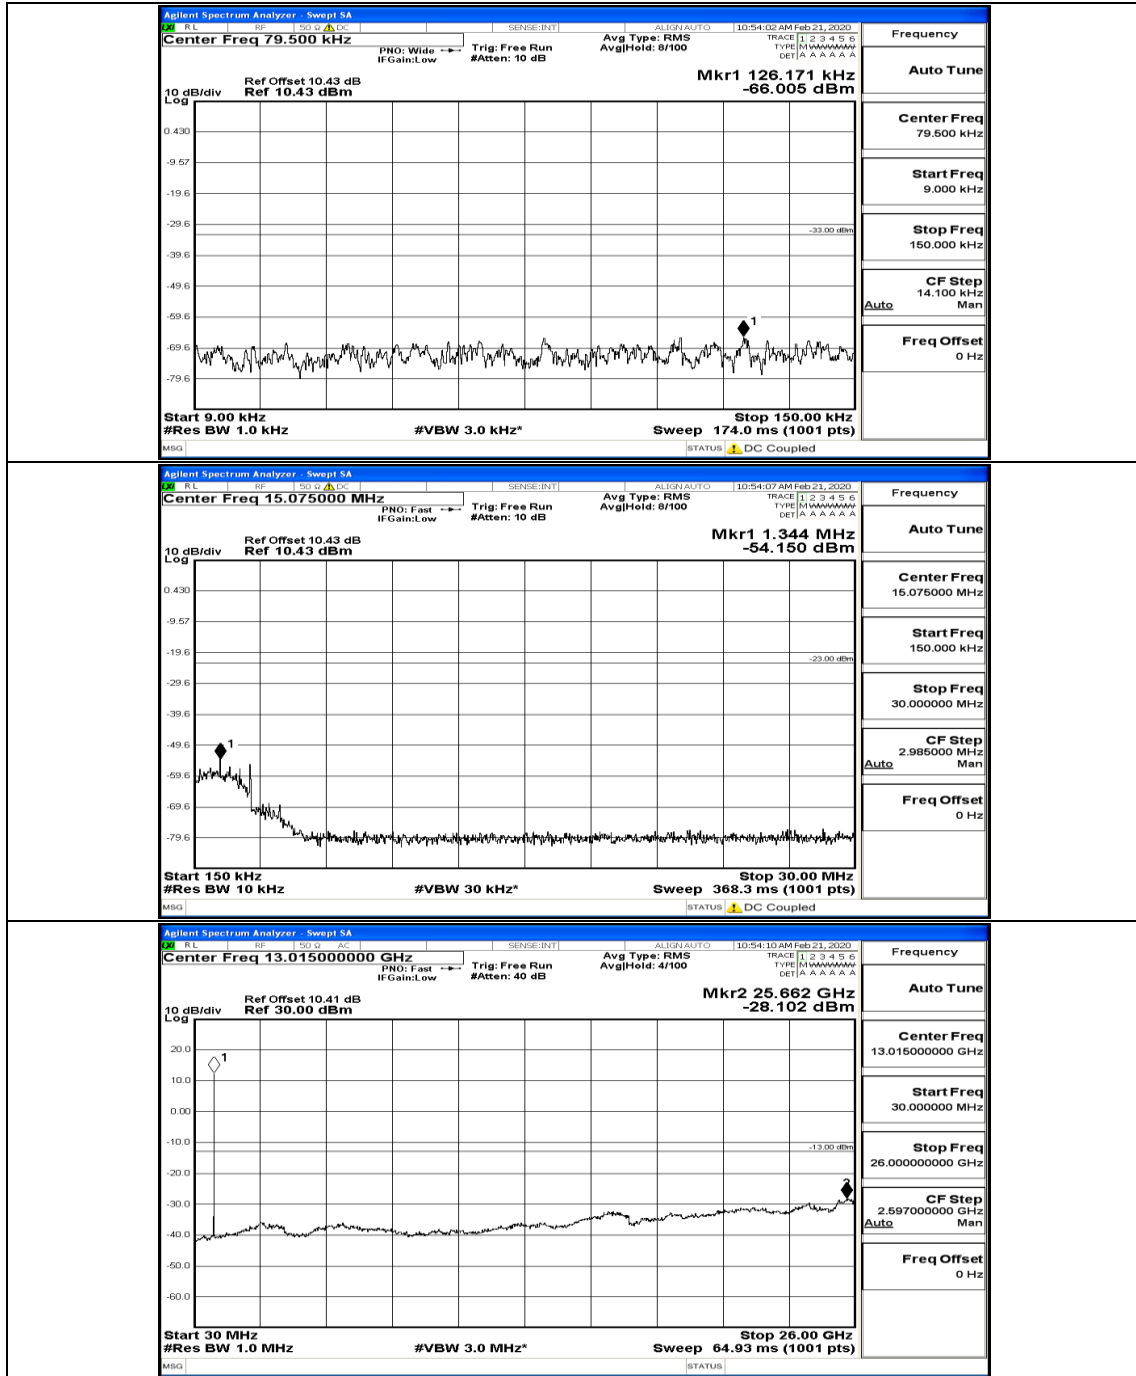

Channel Bandwidth: 3 MHz

(Channel Bandwidth: 3 MHz)_LCH_QPSK_1RB#0

(Channel Bandwidth: 3 MHz)_MCH_QPSK_1RB#0

(Channel Bandwidth: 3 MHz)_HCH_QPSK_1RB#0

(Channel Bandwidth: 3 MHz)_HCH_QPSK_1RB#7

(Channel Bandwidth: 3 MHz)_LCH_16QAM_1RB#0

(Channel Bandwidth: 3 MHz)_LCH_16QAM_1RB#7

(Channel Bandwidth: 3 MHz)_HCH_16QAM_1RB#0