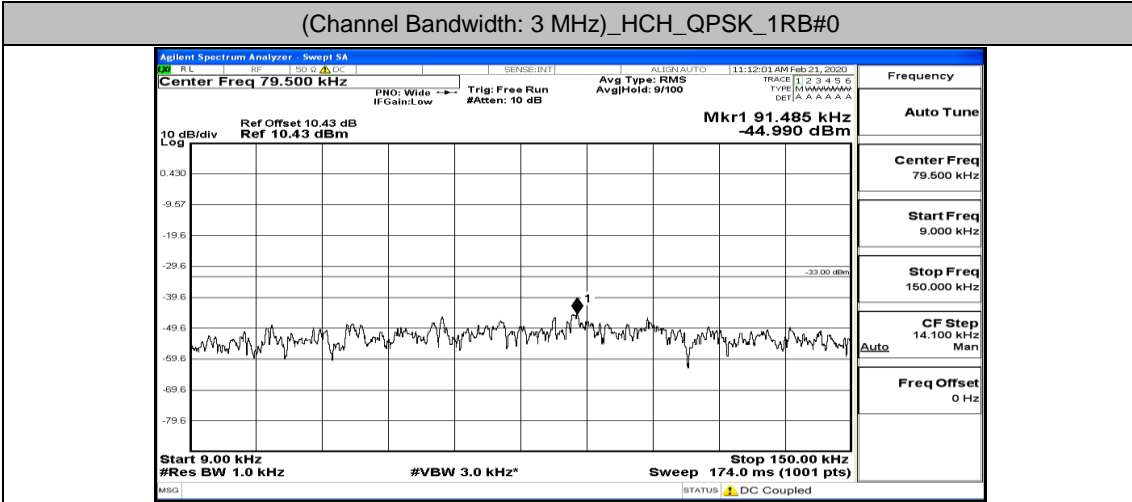

Channel Bandwidth: 3 MHz

(Channel Bandwidth: 3 MHz)_LCH_QPSK_1RB#0

(Channel Bandwidth: 3 MHz)_MCH_QPSK_1RB#0

(Channel Bandwidth: 3 MHz)_HCH_QPSK_1RB#0

(Channel Bandwidth: 3 MHz)_HCH_QPSK_1RB#7

(Channel Bandwidth: 3 MHz)_LCH_16QAM_1RB#0

(Channel Bandwidth: 3 MHz)_LCH_16QAM_1RB#7

(Channel Bandwidth: 3 MHz)_HCH_16QAM_1RB#0