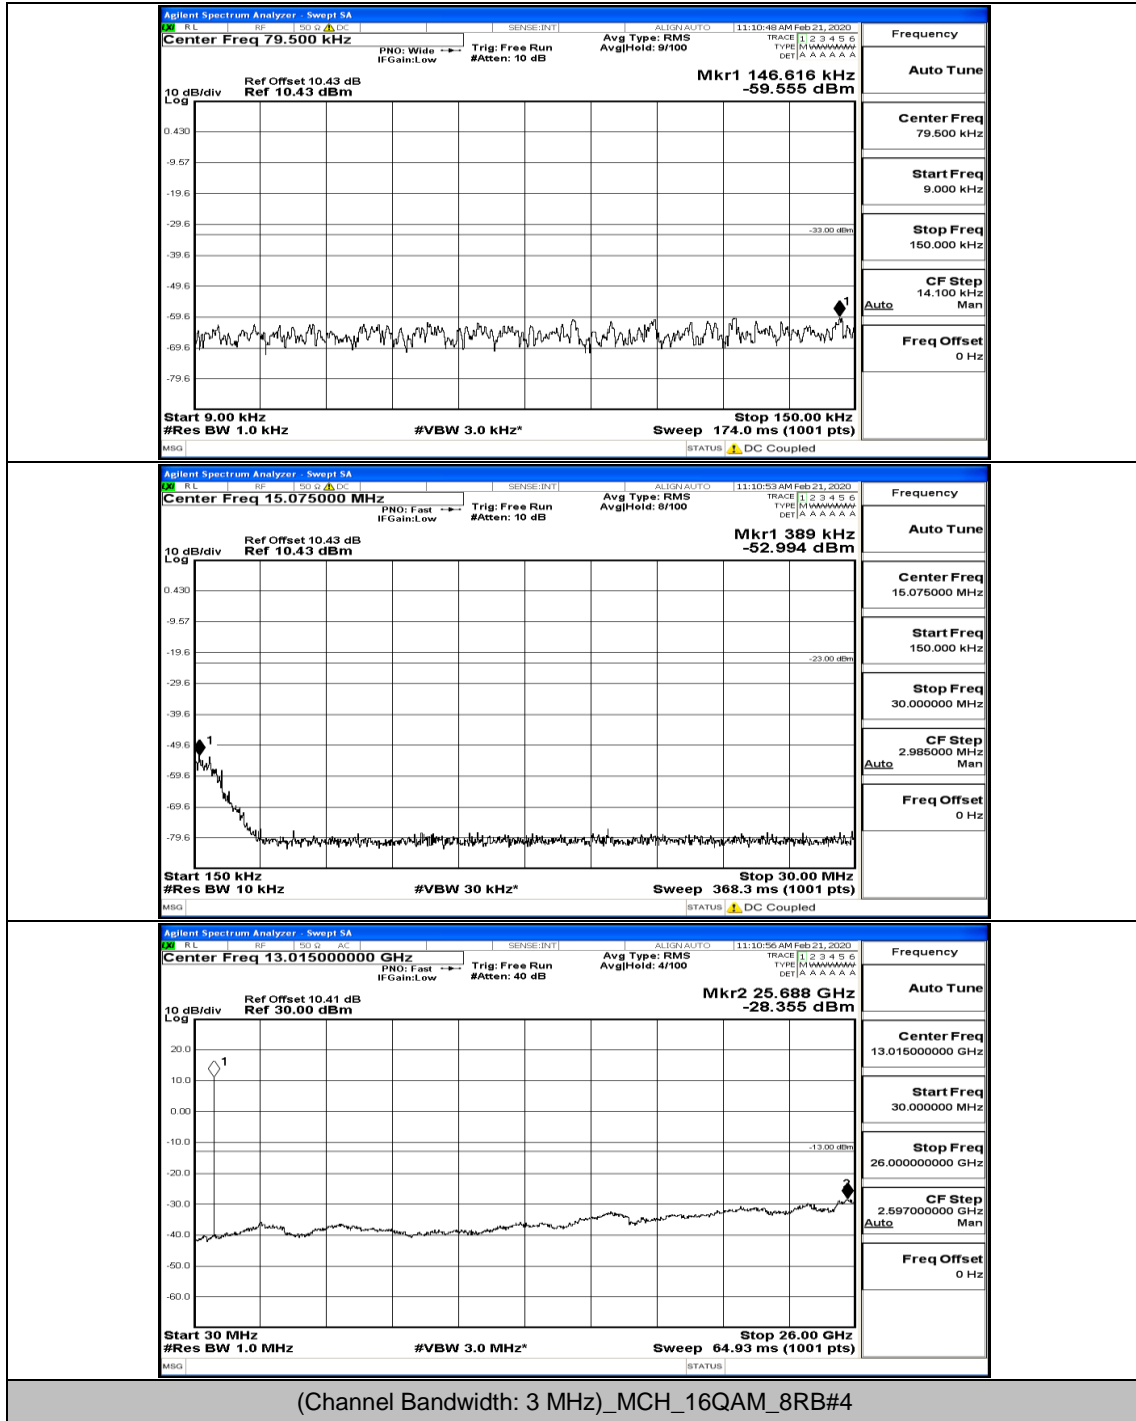

Channel Bandwidth: 3 MHz

(Channel Bandwidth: 3 MHz)_LCH_QPSK_1RB#0

(Channel Bandwidth: 3 MHz)_MCH_QPSK_1RB#0

(Channel Bandwidth: 3 MHz)_HCH_QPSK_1RB#0

(Channel Bandwidth: 3 MHz)_HCH_QPSK_1RB#7

(Channel Bandwidth: 3 MHz)_LCH_16QAM_1RB#0

(Channel Bandwidth: 3 MHz)_LCH_16QAM_1RB#7

(Channel Bandwidth: 3 MHz)_HCH_16QAM_1RB#0