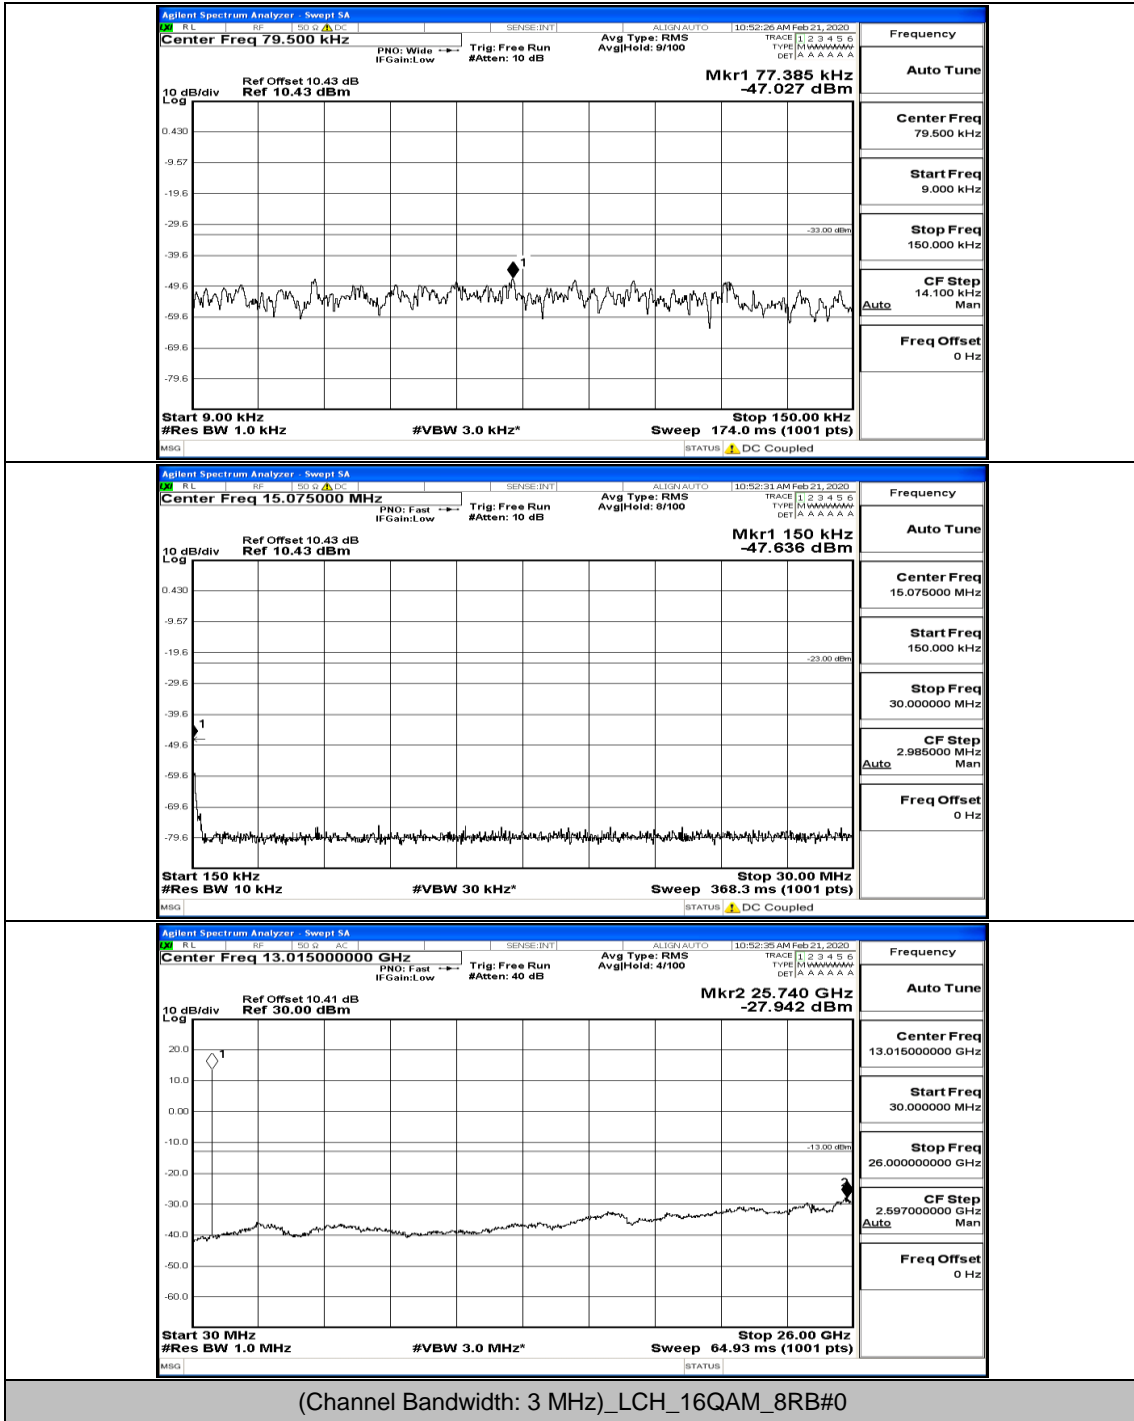

Channel Bandwidth: 3 MHz

(Channel Bandwidth: 3 MHz)_LCH_QPSK_1RB#0

(Channel Bandwidth: 3 MHz)_MCH_QPSK_1RB#0

(Channel Bandwidth: 3 MHz)_HCH_QPSK_1RB#0

(Channel Bandwidth: 3 MHz)_HCH_QPSK_1RB#7

(Channel Bandwidth: 3 MHz)_LCH_16QAM_1RB#0

(Channel Bandwidth: 3 MHz)_LCH_16QAM_1RB#7

(Channel Bandwidth: 3 MHz)_HCH_16QAM_1RB#0