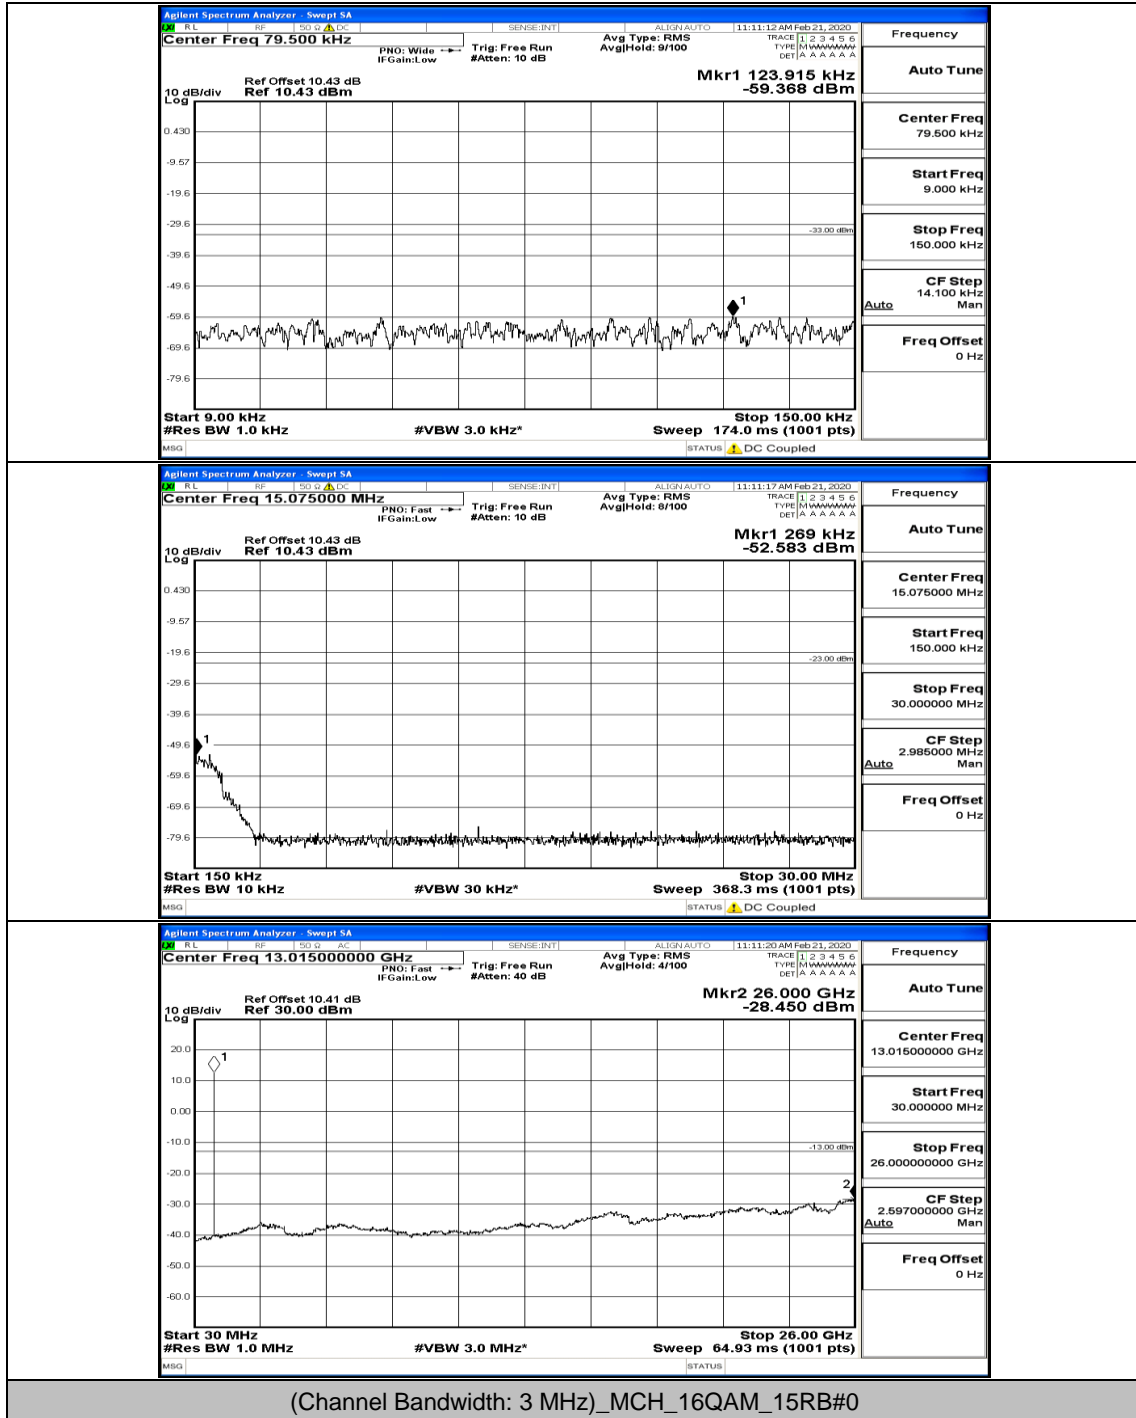

Channel Bandwidth: 3 MHz

(Channel Bandwidth: 3 MHz)_LCH_QPSK_1RB#0

(Channel Bandwidth: 3 MHz)_MCH_QPSK_1RB#0

(Channel Bandwidth: 3 MHz)_HCH_QPSK_1RB#0

(Channel Bandwidth: 3 MHz)_HCH_QPSK_1RB#7

(Channel Bandwidth: 3 MHz)_LCH_16QAM_1RB#0

(Channel Bandwidth: 3 MHz)_LCH_16QAM_1RB#7

(Channel Bandwidth: 3 MHz)_HCH_16QAM_1RB#0