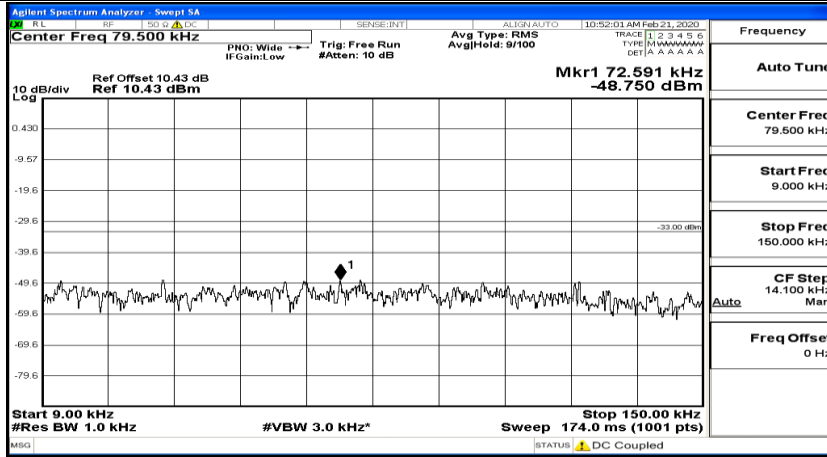

Channel Bandwidth: 3 MHz

(Channel Bandwidth: 3 MHz)_LCH_QPSK_1RB#0

(Channel Bandwidth: 3 MHz)_MCH_QPSK_1RB#0

(Channel Bandwidth: 3 MHz)_HCH_QPSK_1RB#0

(Channel Bandwidth: 3 MHz)_HCH_QPSK_1RB#7

(Channel Bandwidth: 3 MHz)_LCH_16QAM_1RB#0

(Channel Bandwidth: 3 MHz)_LCH_16QAM_1RB#7

(Channel Bandwidth: 3 MHz)_HCH_16QAM_1RB#0