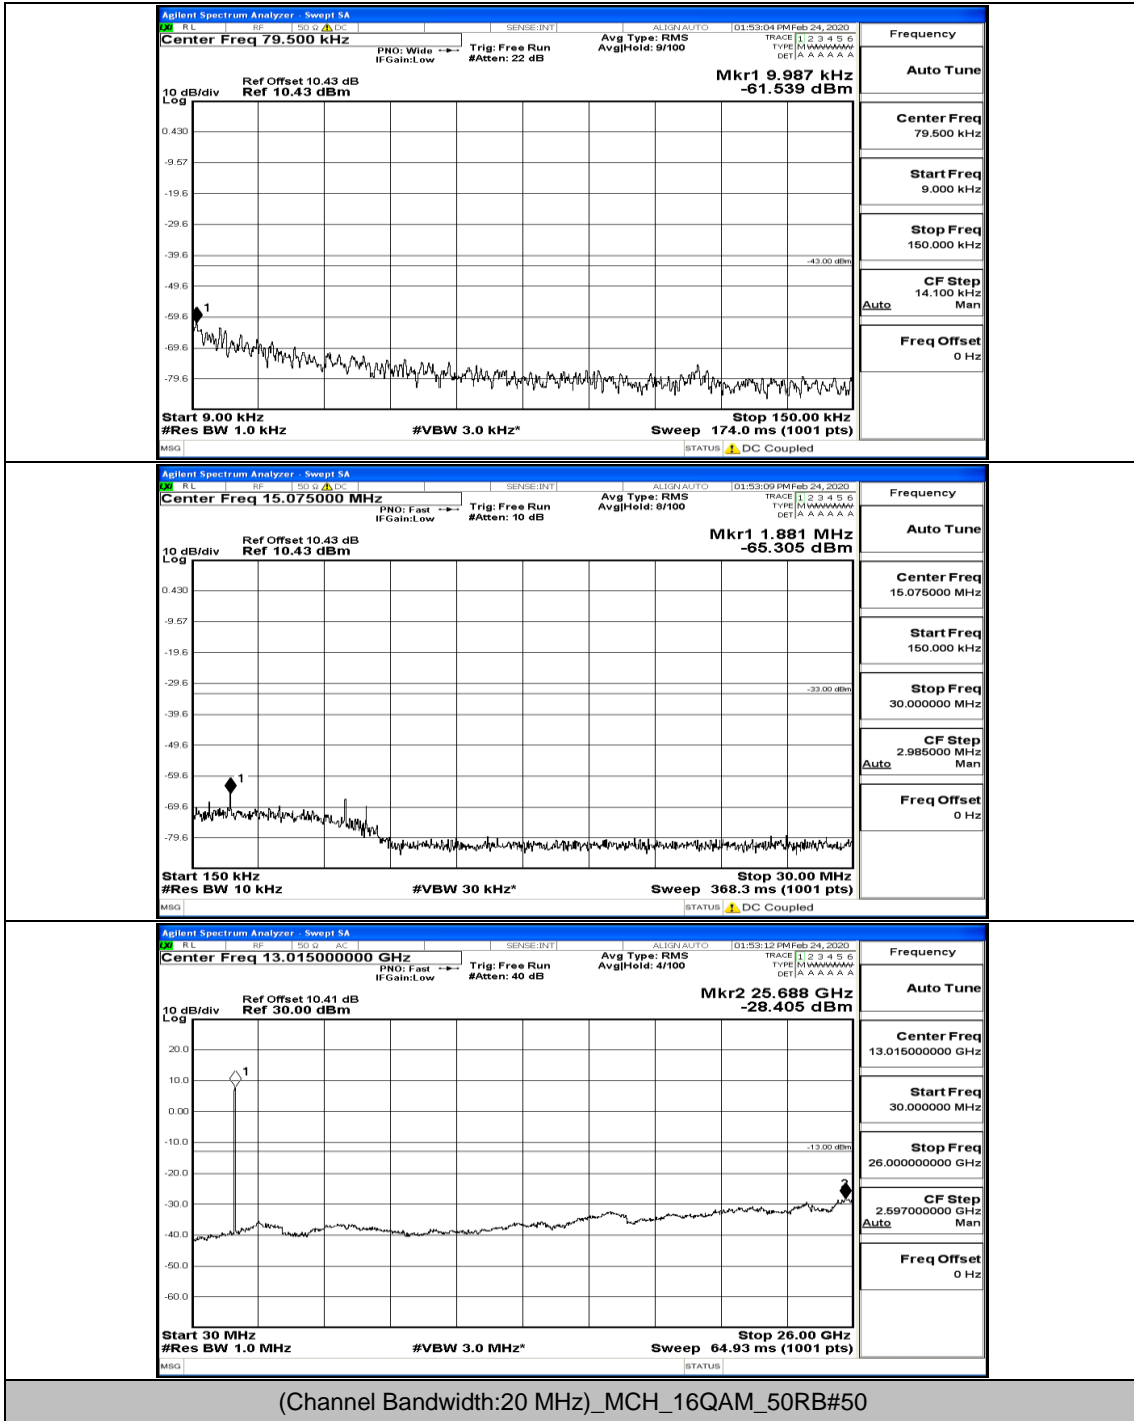

(Channel Bandwidth: 15 MHz)_HCH_16QAM_37RB#0

Channel Bandwidth: 20 MHz

(Channel Bandwidth:20 MHz)_LCH_QPSK_50RB#0

(Channel Bandwidth:20 MHz)_LCH_QPSK_50RB#50

(Channel Bandwidth:20 MHz)_MCH_QPSK_50RB#0

(Channel Bandwidth:20 MHz)_HCH_QPSK_50RB#0

(Channel Bandwidth:20 MHz)_HCH_QPSK_100RB#0

(Channel Bandwidth:20 MHz)_LCH_16QAM_50RB#0

(Channel Bandwidth:20 MHz)_MCH_16QAM_50RB#0

(Channel Bandwidth:20 MHz)_HCH_16QAM_50RB#0