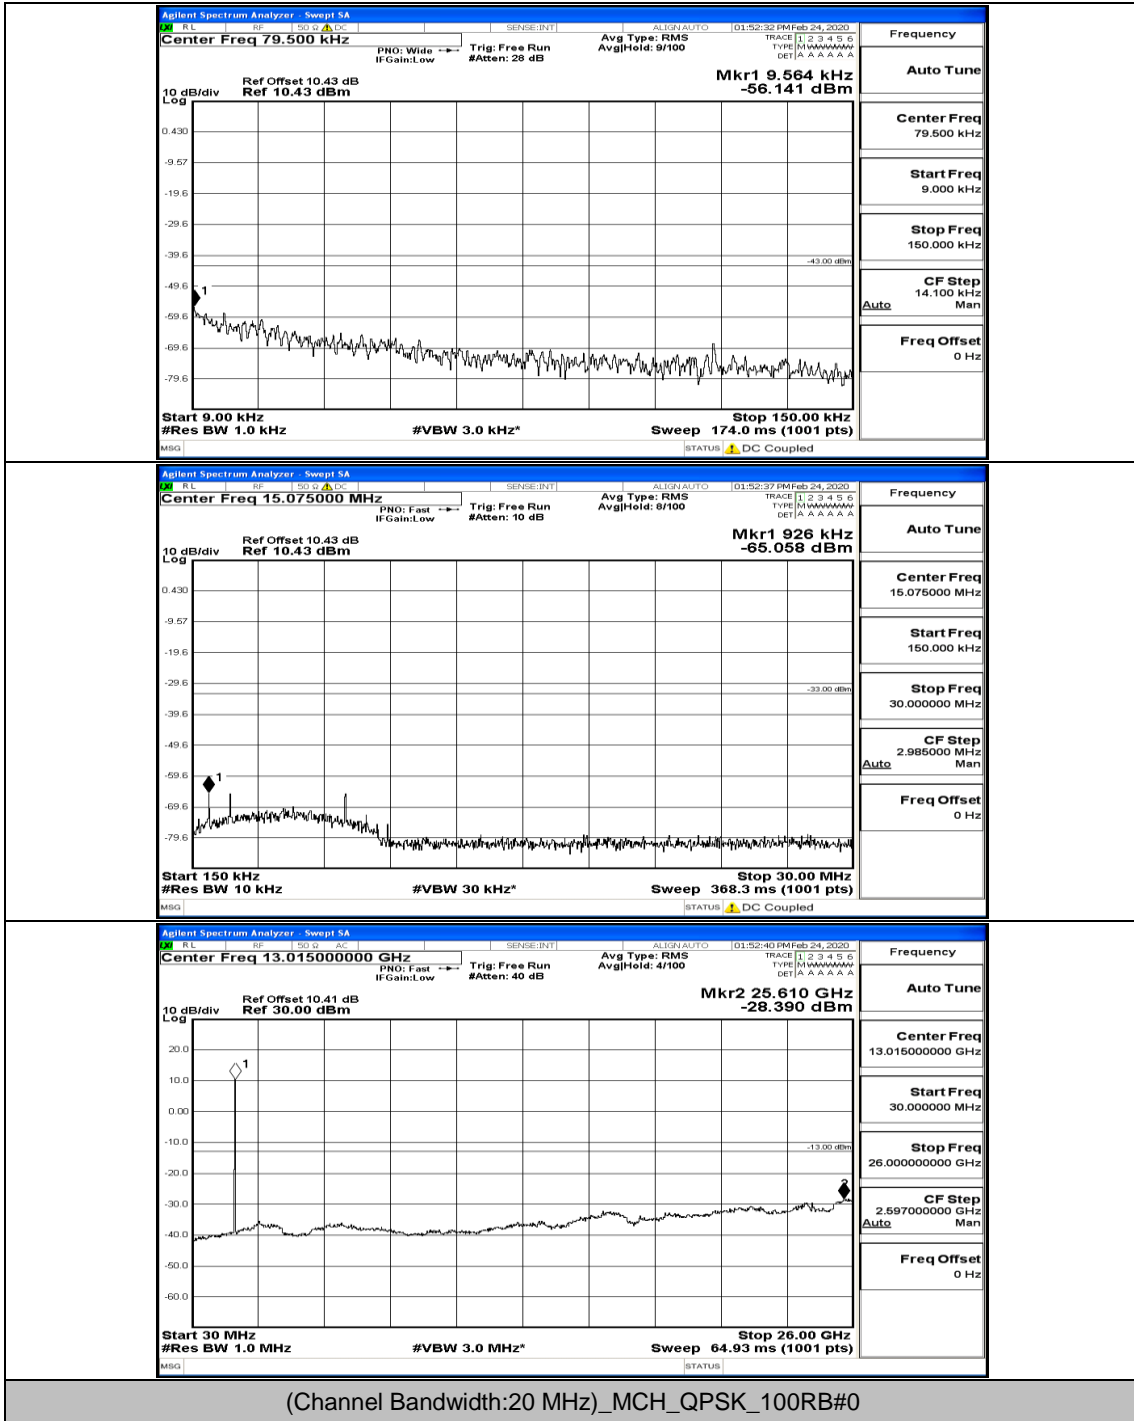

(Channel Bandwidth: 15 MHz)_HCH_16QAM_37RB#0

Channel Bandwidth: 20 MHz

(Channel Bandwidth:20 MHz)_LCH_QPSK_50RB#0

(Channel Bandwidth:20 MHz)_LCH_QPSK_50RB#50

(Channel Bandwidth:20 MHz)_MCH_QPSK_50RB#0

(Channel Bandwidth:20 MHz)_HCH_QPSK_50RB#0

(Channel Bandwidth:20 MHz)_HCH_QPSK_100RB#0

(Channel Bandwidth:20 MHz)_LCH_16QAM_50RB#0

(Channel Bandwidth:20 MHz)_MCH_16QAM_50RB#0

(Channel Bandwidth:20 MHz)_HCH_16QAM_50RB#0