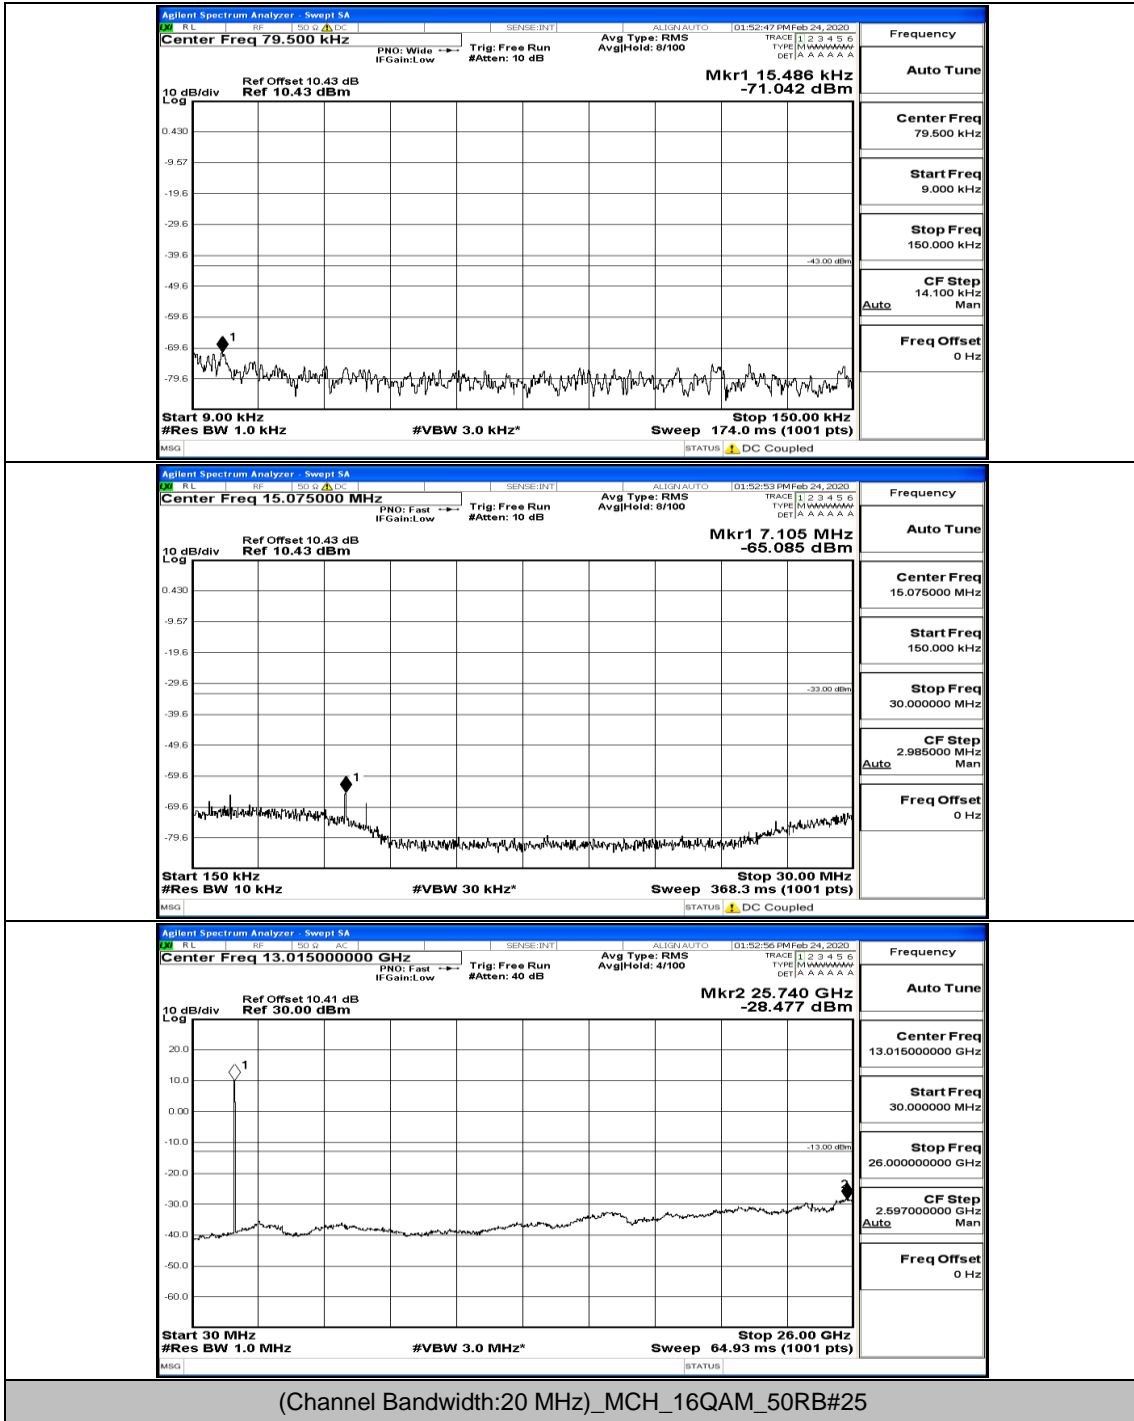

(Channel Bandwidth: 15 MHz)_HCH_16QAM_37RB#0

Channel Bandwidth: 20 MHz

(Channel Bandwidth:20 MHz)_LCH_QPSK_50RB#0

(Channel Bandwidth:20 MHz)_LCH_QPSK_50RB#50

(Channel Bandwidth:20 MHz)_MCH_QPSK_50RB#0

(Channel Bandwidth:20 MHz)_HCH_QPSK_50RB#0

(Channel Bandwidth:20 MHz)_HCH_QPSK_100RB#0

(Channel Bandwidth:20 MHz)_LCH_16QAM_50RB#0

(Channel Bandwidth:20 MHz)_MCH_16QAM_50RB#0

(Channel Bandwidth:20 MHz)_HCH_16QAM_50RB#0