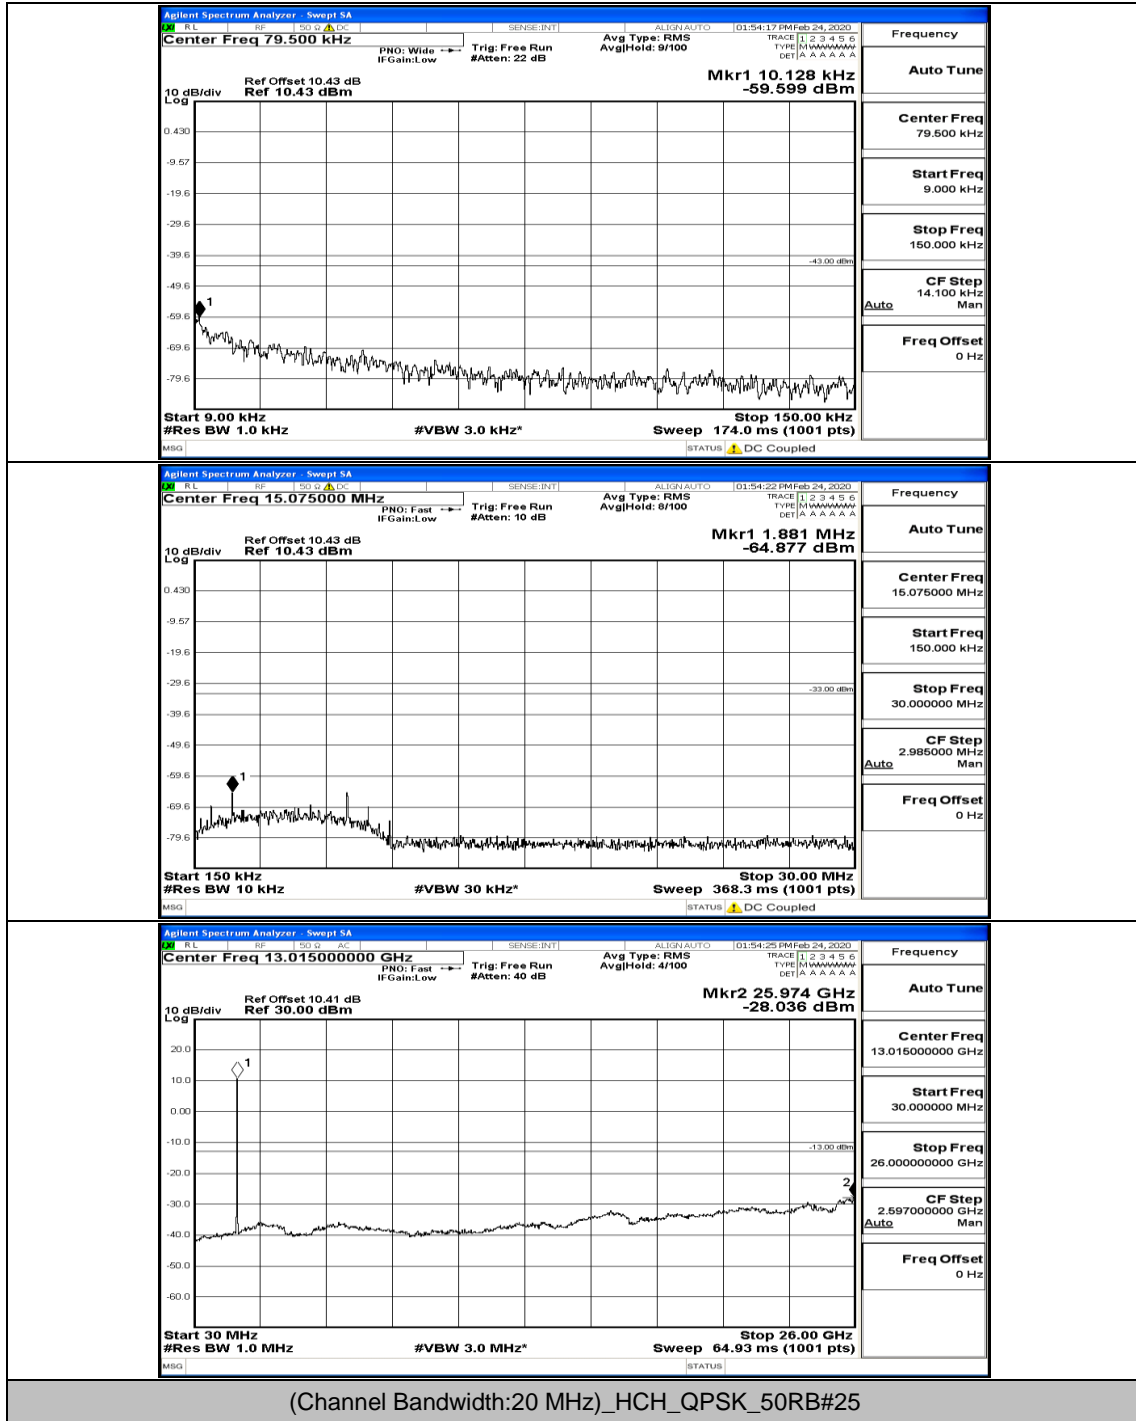

(Channel Bandwidth: 15 MHz)_HCH_16QAM_37RB#0

Channel Bandwidth: 20 MHz

(Channel Bandwidth:20 MHz)_LCH_QPSK_50RB#0

(Channel Bandwidth:20 MHz)_LCH_QPSK_50RB#50

(Channel Bandwidth:20 MHz)_MCH_QPSK_50RB#0

(Channel Bandwidth:20 MHz)_HCH_QPSK_50RB#0

(Channel Bandwidth:20 MHz)_HCH_QPSK_100RB#0

(Channel Bandwidth:20 MHz)_LCH_16QAM_50RB#0

(Channel Bandwidth:20 MHz)_MCH_16QAM_50RB#0

(Channel Bandwidth:20 MHz)_HCH_16QAM_50RB#0