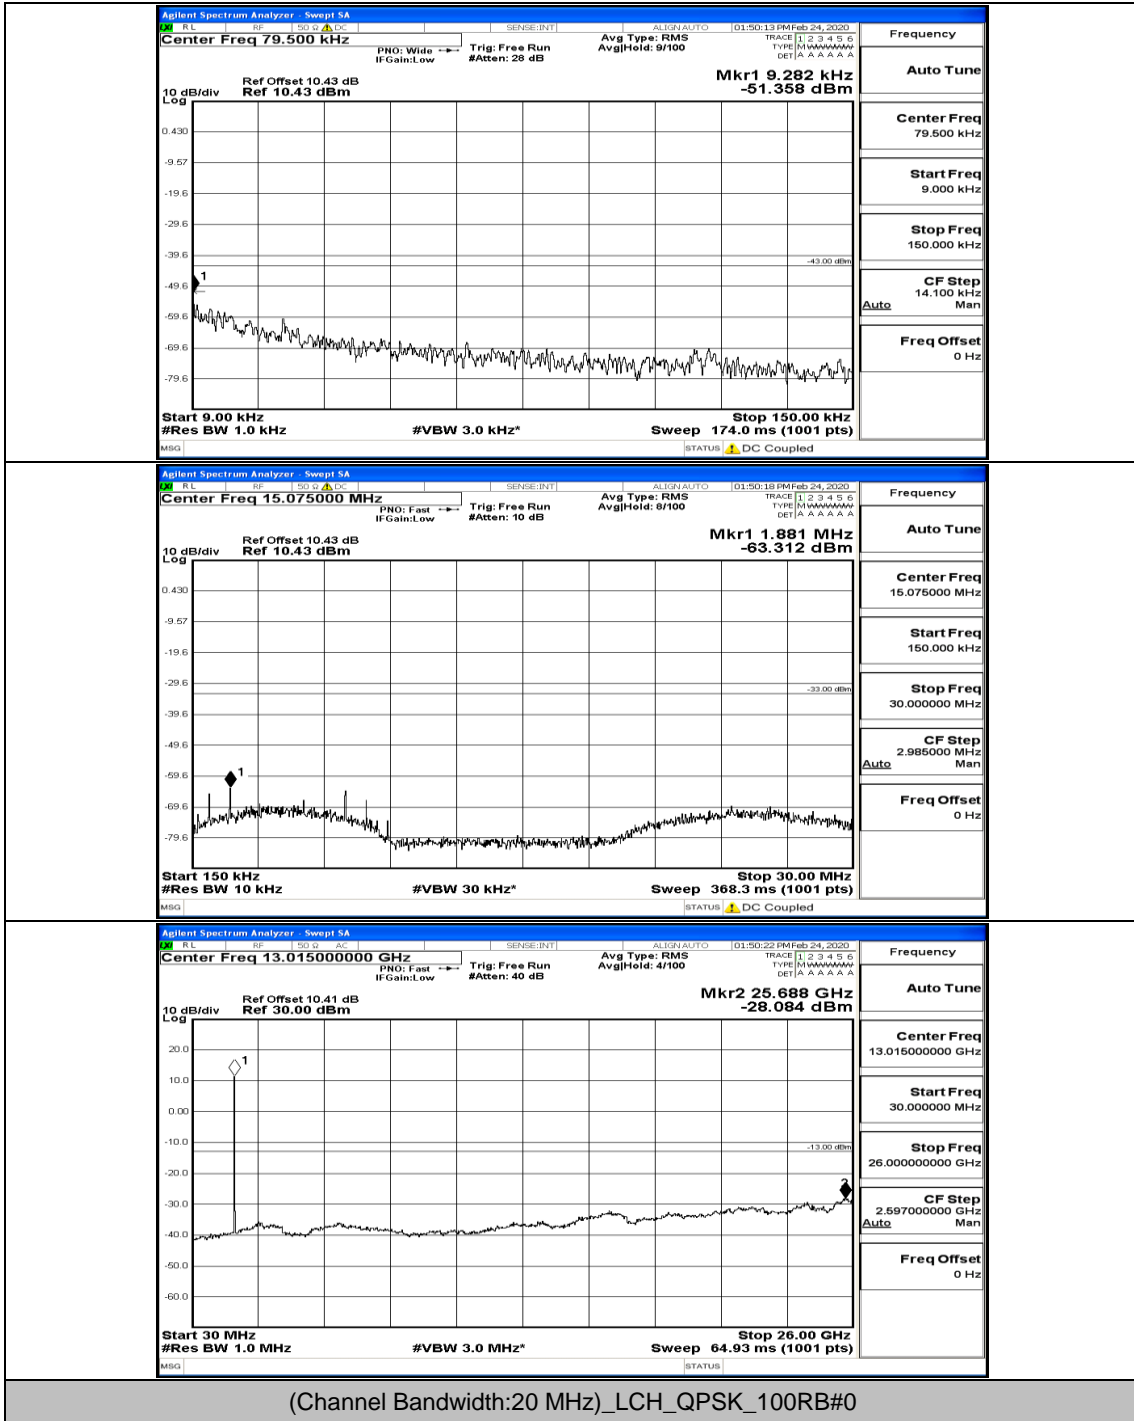

(Channel Bandwidth: 15 MHz)_HCH_16QAM_37RB#0

Channel Bandwidth: 20 MHz

(Channel Bandwidth:20 MHz)_LCH_QPSK_50RB#0

(Channel Bandwidth:20 MHz)_LCH_QPSK_50RB#50

(Channel Bandwidth:20 MHz)_MCH_QPSK_50RB#0

(Channel Bandwidth:20 MHz)_HCH_QPSK_50RB#0

(Channel Bandwidth:20 MHz)_HCH_QPSK_100RB#0

(Channel Bandwidth:20 MHz)_LCH_16QAM_50RB#0

(Channel Bandwidth:20 MHz)_MCH_16QAM_50RB#0

(Channel Bandwidth:20 MHz)_HCH_16QAM_50RB#0