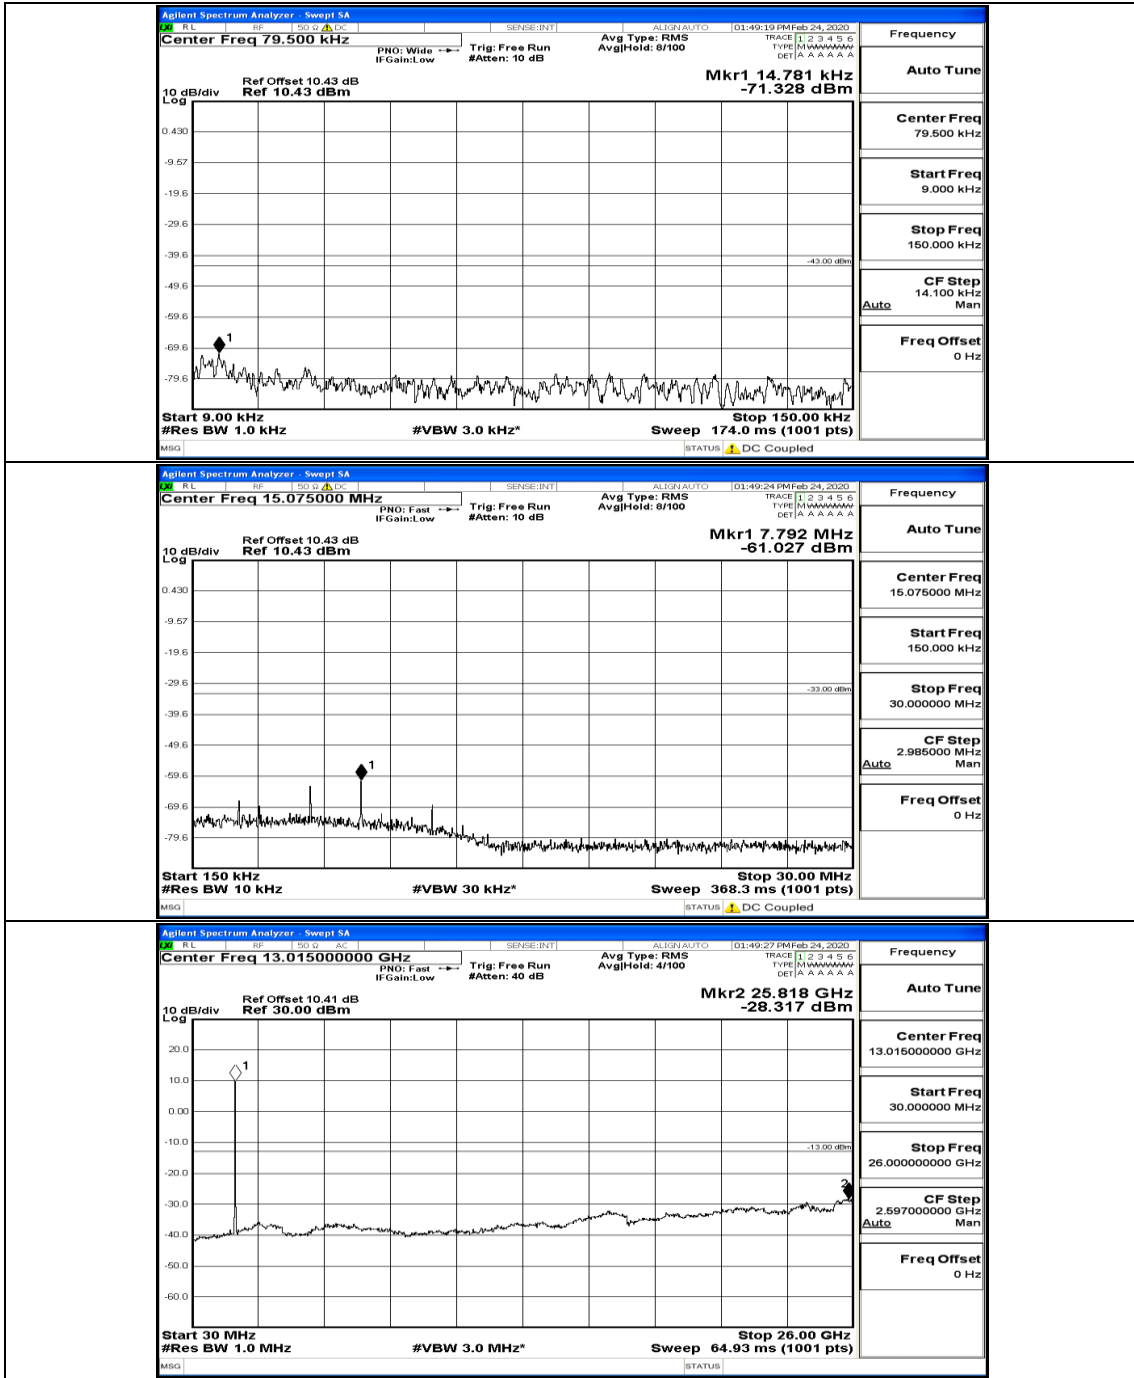

(Channel Bandwidth: 15 MHz)_HCH_16QAM_37RB#0

Channel Bandwidth: 20 MHz

(Channel Bandwidth:20 MHz)_LCH_QPSK_50RB#0

(Channel Bandwidth:20 MHz)_LCH_QPSK_50RB#50

(Channel Bandwidth:20 MHz)_MCH_QPSK_50RB#0

(Channel Bandwidth:20 MHz)_HCH_QPSK_50RB#0

(Channel Bandwidth:20 MHz)_HCH_QPSK_100RB#0

(Channel Bandwidth:20 MHz)_LCH_16QAM_50RB#0

(Channel Bandwidth:20 MHz)_MCH_16QAM_50RB#0

(Channel Bandwidth:20 MHz)_HCH_16QAM_50RB#0