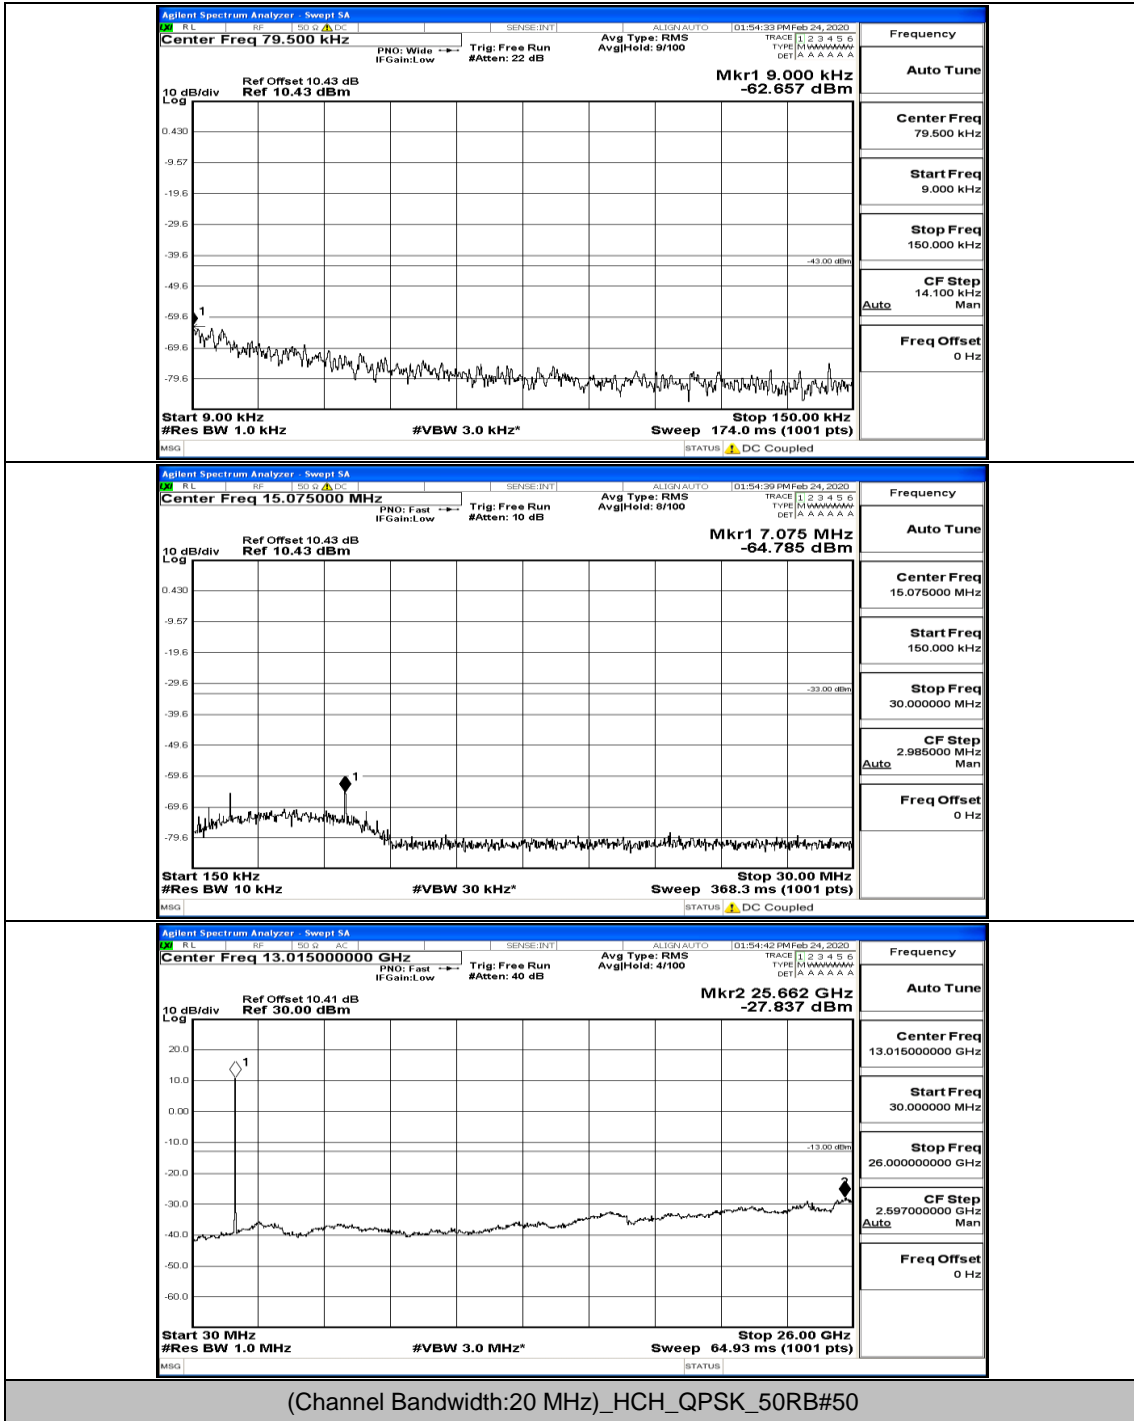

(Channel Bandwidth: 15 MHz)_HCH_16QAM_37RB#0

Channel Bandwidth: 20 MHz

(Channel Bandwidth:20 MHz)_LCH_QPSK_50RB#0

(Channel Bandwidth:20 MHz)_LCH_QPSK_50RB#50

(Channel Bandwidth:20 MHz)_MCH_QPSK_50RB#0

(Channel Bandwidth:20 MHz)_HCH_QPSK_50RB#0

(Channel Bandwidth:20 MHz)_HCH_QPSK_100RB#0

(Channel Bandwidth:20 MHz)_LCH_16QAM_50RB#0

(Channel Bandwidth:20 MHz)_MCH_16QAM_50RB#0

(Channel Bandwidth:20 MHz)_HCH_16QAM_50RB#0