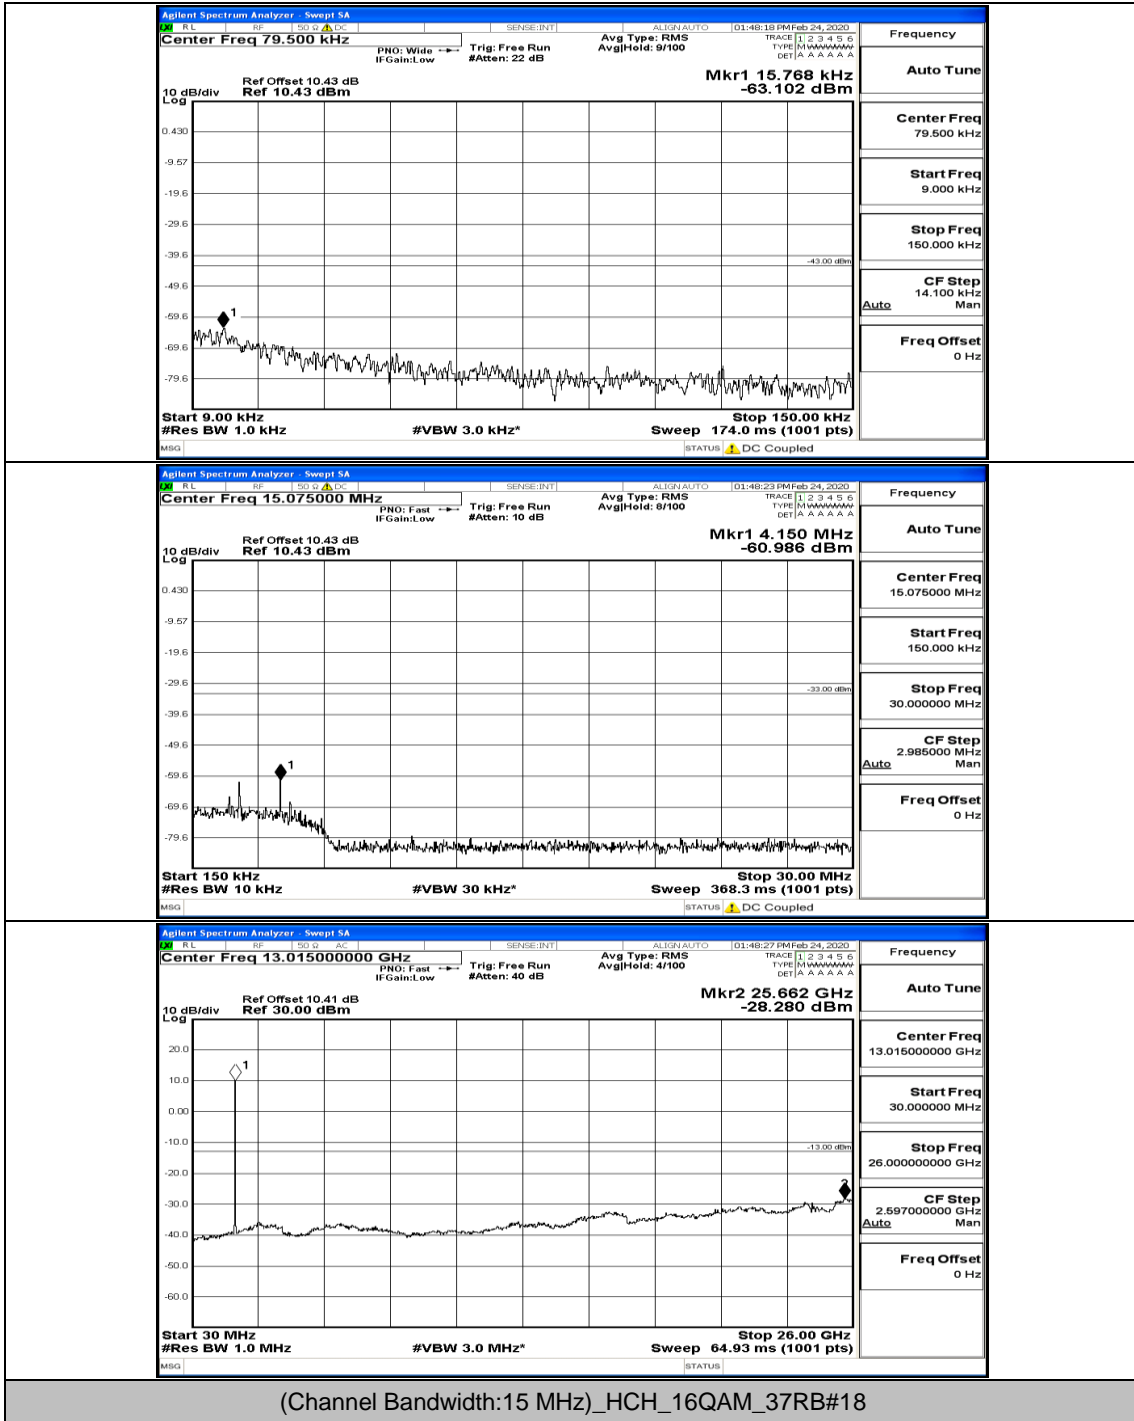

(Channel Bandwidth: 15 MHz)_HCH_16QAM_37RB#0

Channel Bandwidth: 20 MHz

(Channel Bandwidth:20 MHz)_LCH_QPSK_50RB#0

(Channel Bandwidth:20 MHz)_LCH_QPSK_50RB#50

(Channel Bandwidth:20 MHz)_MCH_QPSK_50RB#0

(Channel Bandwidth:20 MHz)_HCH_QPSK_50RB#0

(Channel Bandwidth:20 MHz)_HCH_QPSK_100RB#0

(Channel Bandwidth:20 MHz)_LCH_16QAM_50RB#0

(Channel Bandwidth:20 MHz)_MCH_16QAM_50RB#0

(Channel Bandwidth:20 MHz)_HCH_16QAM_50RB#0