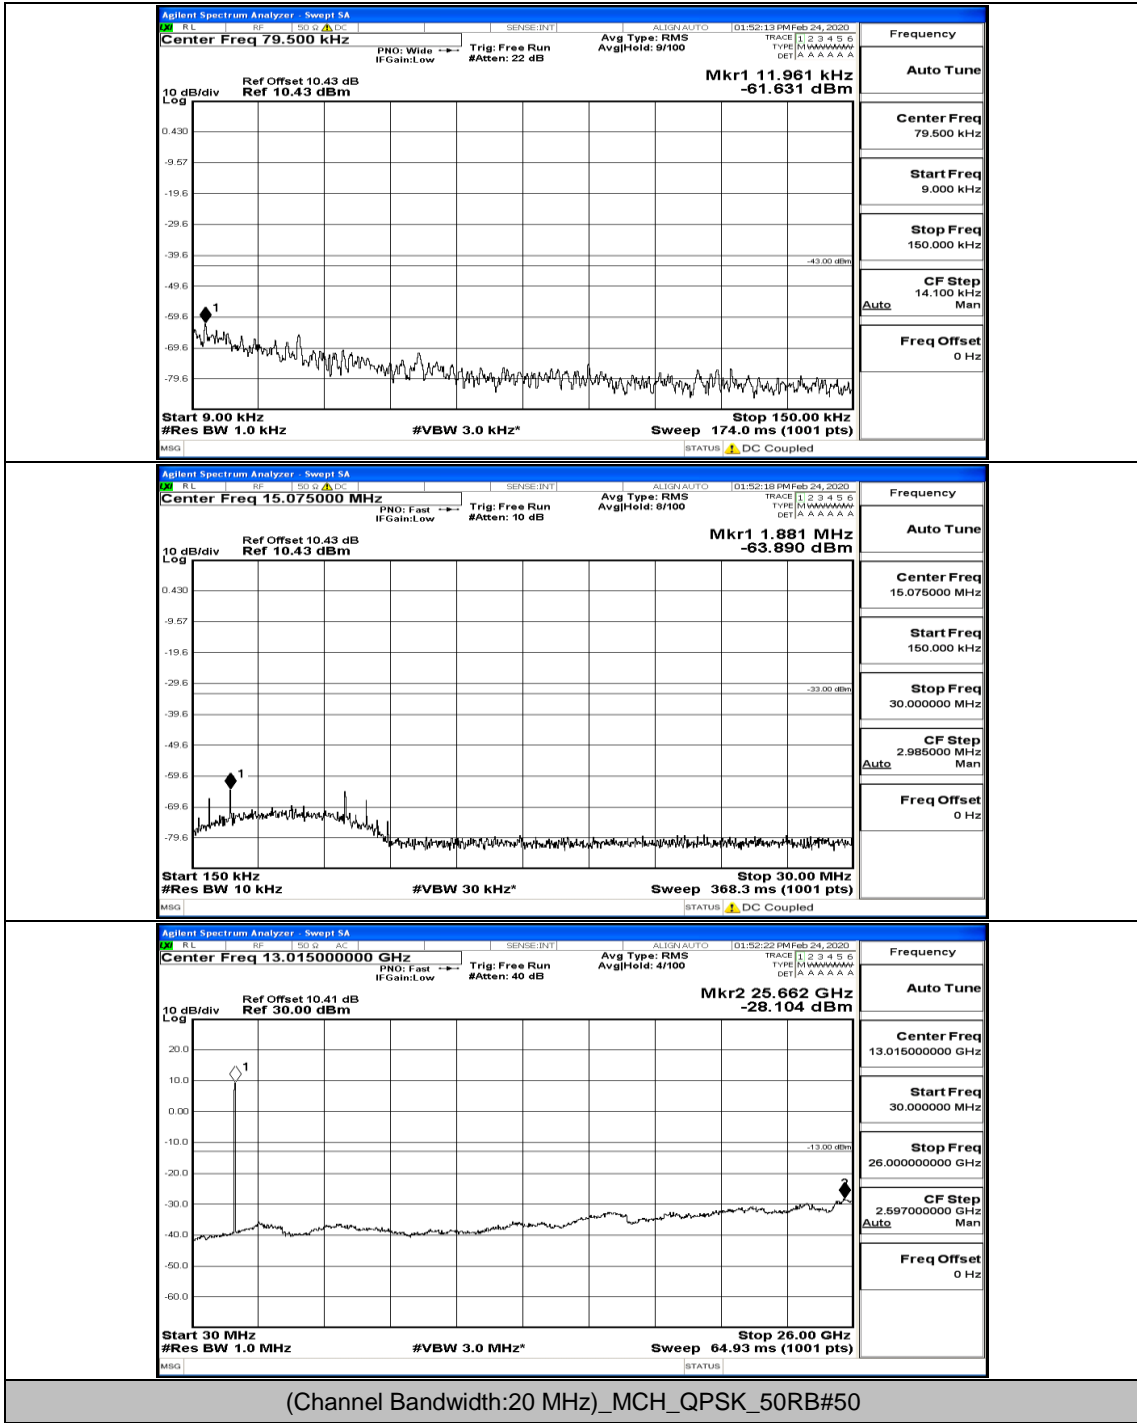

(Channel Bandwidth: 15 MHz)_HCH_16QAM_37RB#0

Channel Bandwidth: 20 MHz

(Channel Bandwidth:20 MHz)_LCH_QPSK_50RB#0

(Channel Bandwidth:20 MHz)_LCH_QPSK_50RB#50

(Channel Bandwidth:20 MHz)_MCH_QPSK_50RB#0

(Channel Bandwidth:20 MHz)_HCH_QPSK_50RB#0

(Channel Bandwidth:20 MHz)_HCH_QPSK_100RB#0

(Channel Bandwidth:20 MHz)_LCH_16QAM_50RB#0

(Channel Bandwidth:20 MHz)_MCH_16QAM_50RB#0

(Channel Bandwidth:20 MHz)_HCH_16QAM_50RB#0