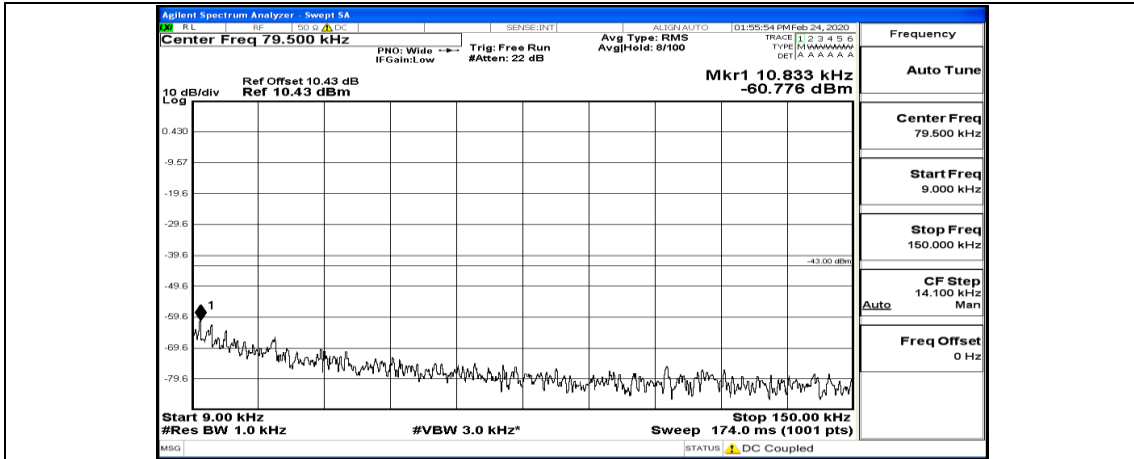

(Channel Bandwidth: 15 MHz)_HCH_16QAM_37RB#0

Channel Bandwidth: 20 MHz

(Channel Bandwidth:20 MHz)_LCH_QPSK_50RB#0

(Channel Bandwidth:20 MHz)_LCH_QPSK_50RB#50

(Channel Bandwidth:20 MHz)_MCH_QPSK_50RB#0

(Channel Bandwidth:20 MHz)_HCH_QPSK_50RB#0

(Channel Bandwidth:20 MHz)_HCH_QPSK_100RB#0

(Channel Bandwidth:20 MHz)_LCH_16QAM_50RB#0

(Channel Bandwidth:20 MHz)_MCH_16QAM_50RB#0

(Channel Bandwidth:20 MHz)_HCH_16QAM_50RB#0