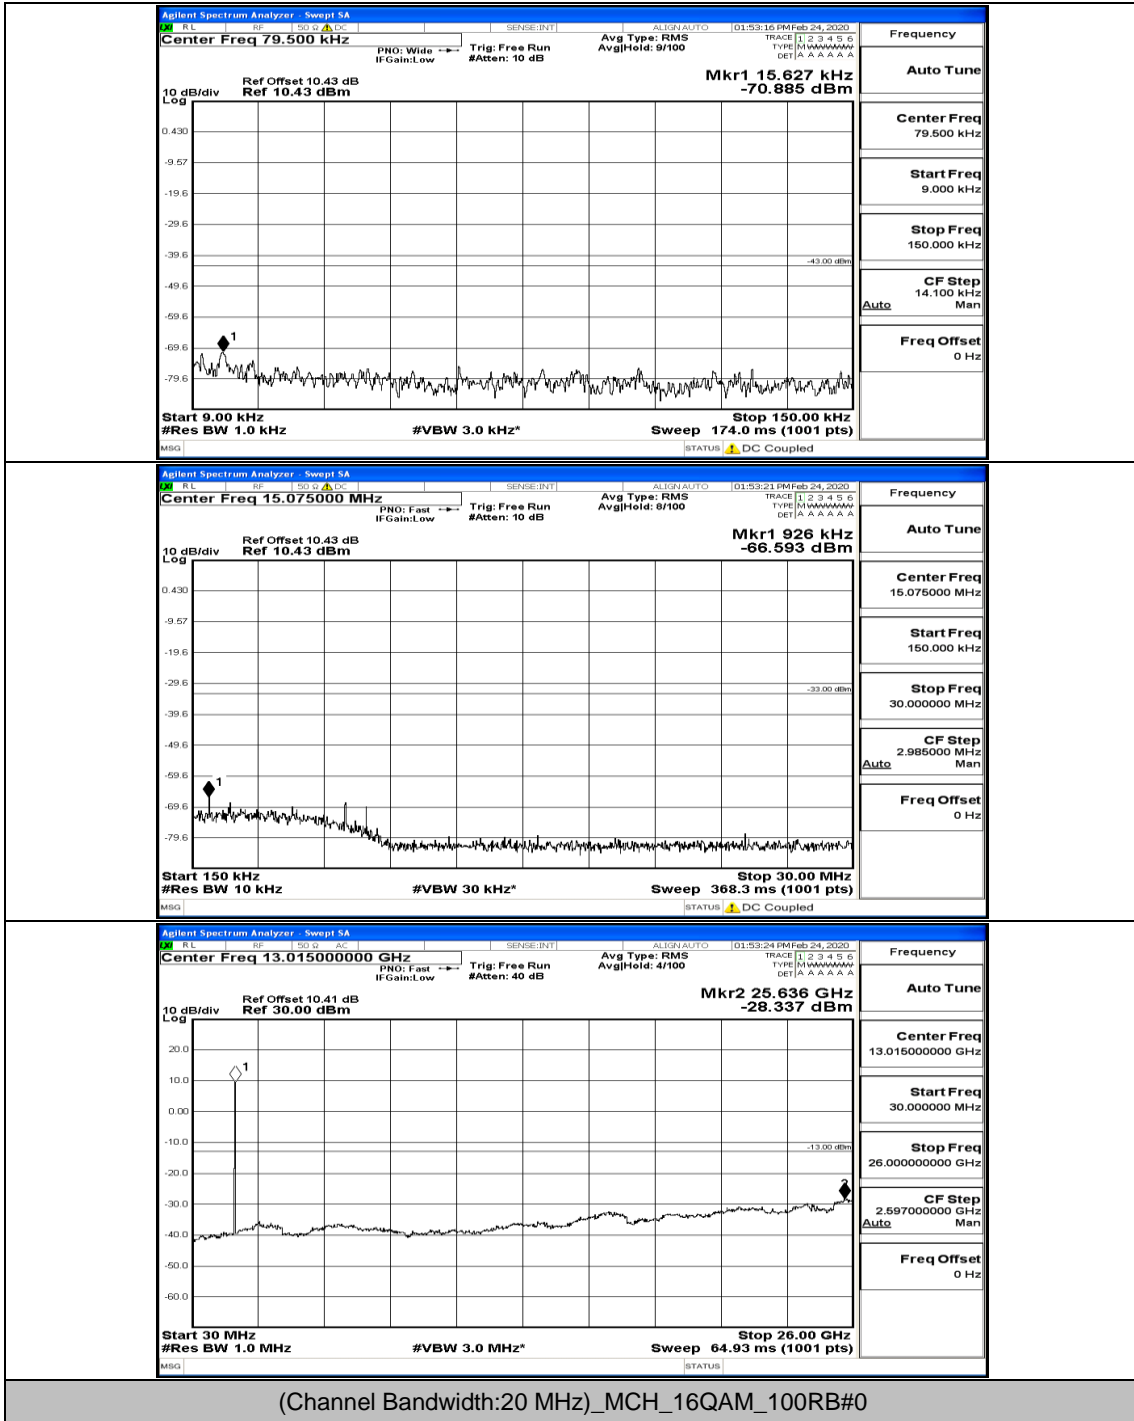

(Channel Bandwidth: 15 MHz)_HCH_16QAM_37RB#0

Channel Bandwidth: 20 MHz

(Channel Bandwidth:20 MHz)_LCH_QPSK_50RB#0

(Channel Bandwidth:20 MHz)_LCH_QPSK_50RB#50

(Channel Bandwidth:20 MHz)_MCH_QPSK_50RB#0

(Channel Bandwidth:20 MHz)_HCH_QPSK_50RB#0

(Channel Bandwidth:20 MHz)_HCH_QPSK_100RB#0

(Channel Bandwidth:20 MHz)_LCH_16QAM_50RB#0

(Channel Bandwidth:20 MHz)_MCH_16QAM_50RB#0

(Channel Bandwidth:20 MHz)_HCH_16QAM_50RB#0