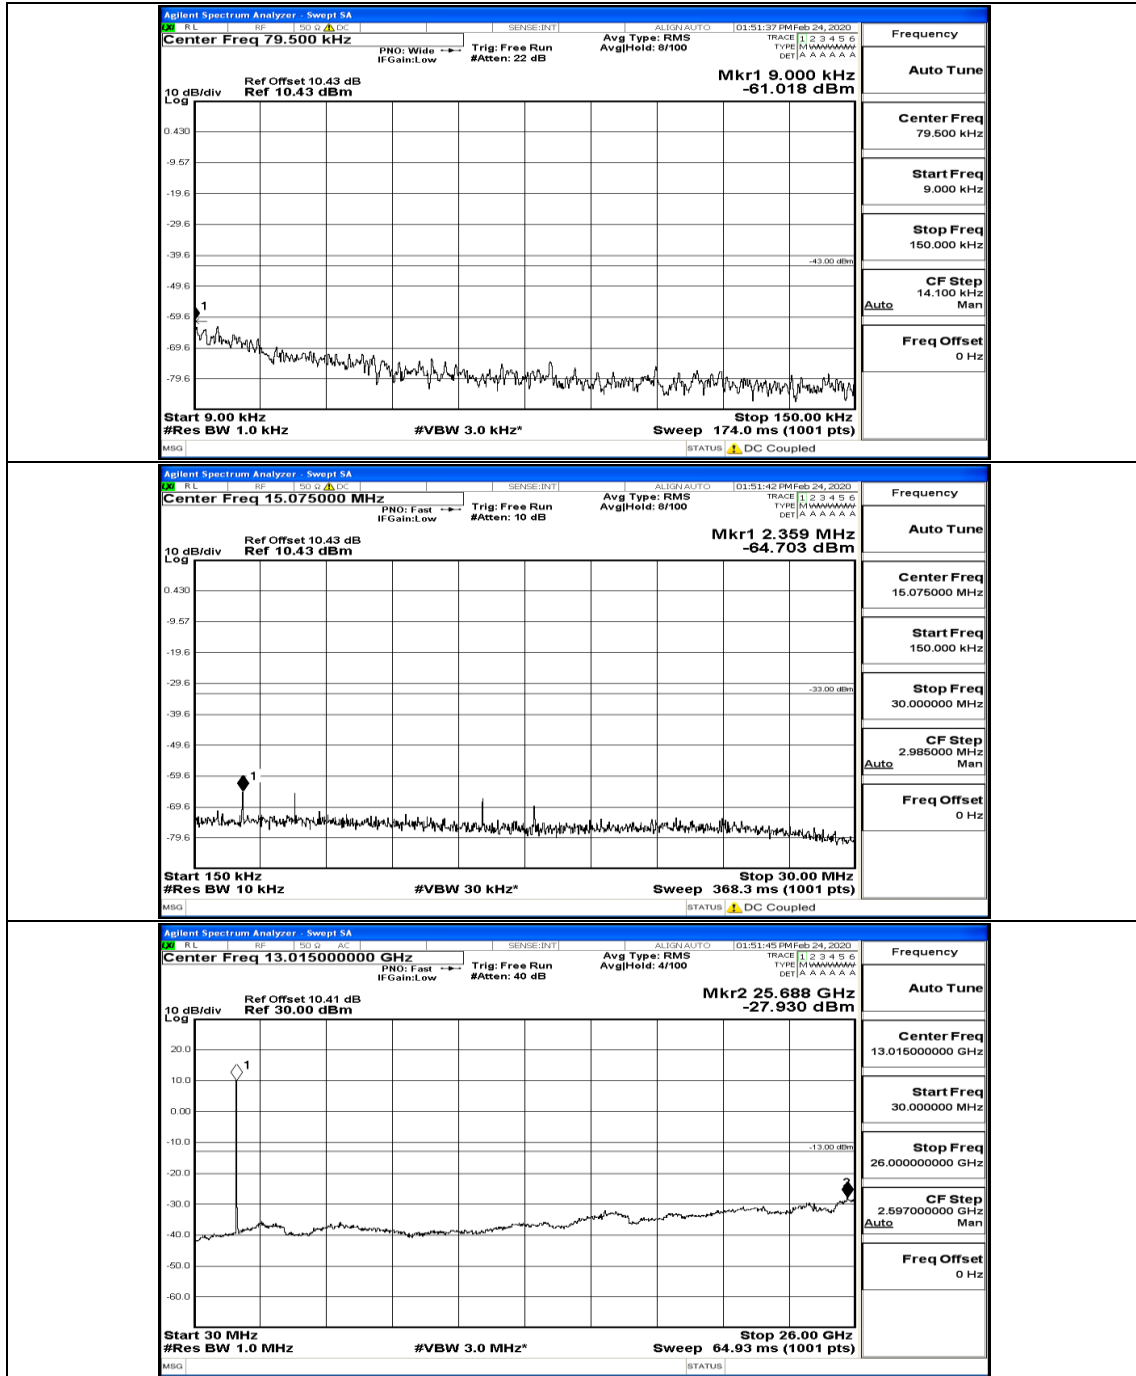

(Channel Bandwidth: 15 MHz)_HCH_16QAM_37RB#0

Channel Bandwidth: 20 MHz

(Channel Bandwidth:20 MHz)_LCH_QPSK_50RB#0

(Channel Bandwidth:20 MHz)_LCH_QPSK_50RB#50

(Channel Bandwidth:20 MHz)_MCH_QPSK_50RB#0

(Channel Bandwidth:20 MHz)_HCH_QPSK_50RB#0

(Channel Bandwidth:20 MHz)_HCH_QPSK_100RB#0

(Channel Bandwidth:20 MHz)_LCH_16QAM_50RB#0

(Channel Bandwidth:20 MHz)_MCH_16QAM_50RB#0

(Channel Bandwidth:20 MHz)_HCH_16QAM_50RB#0