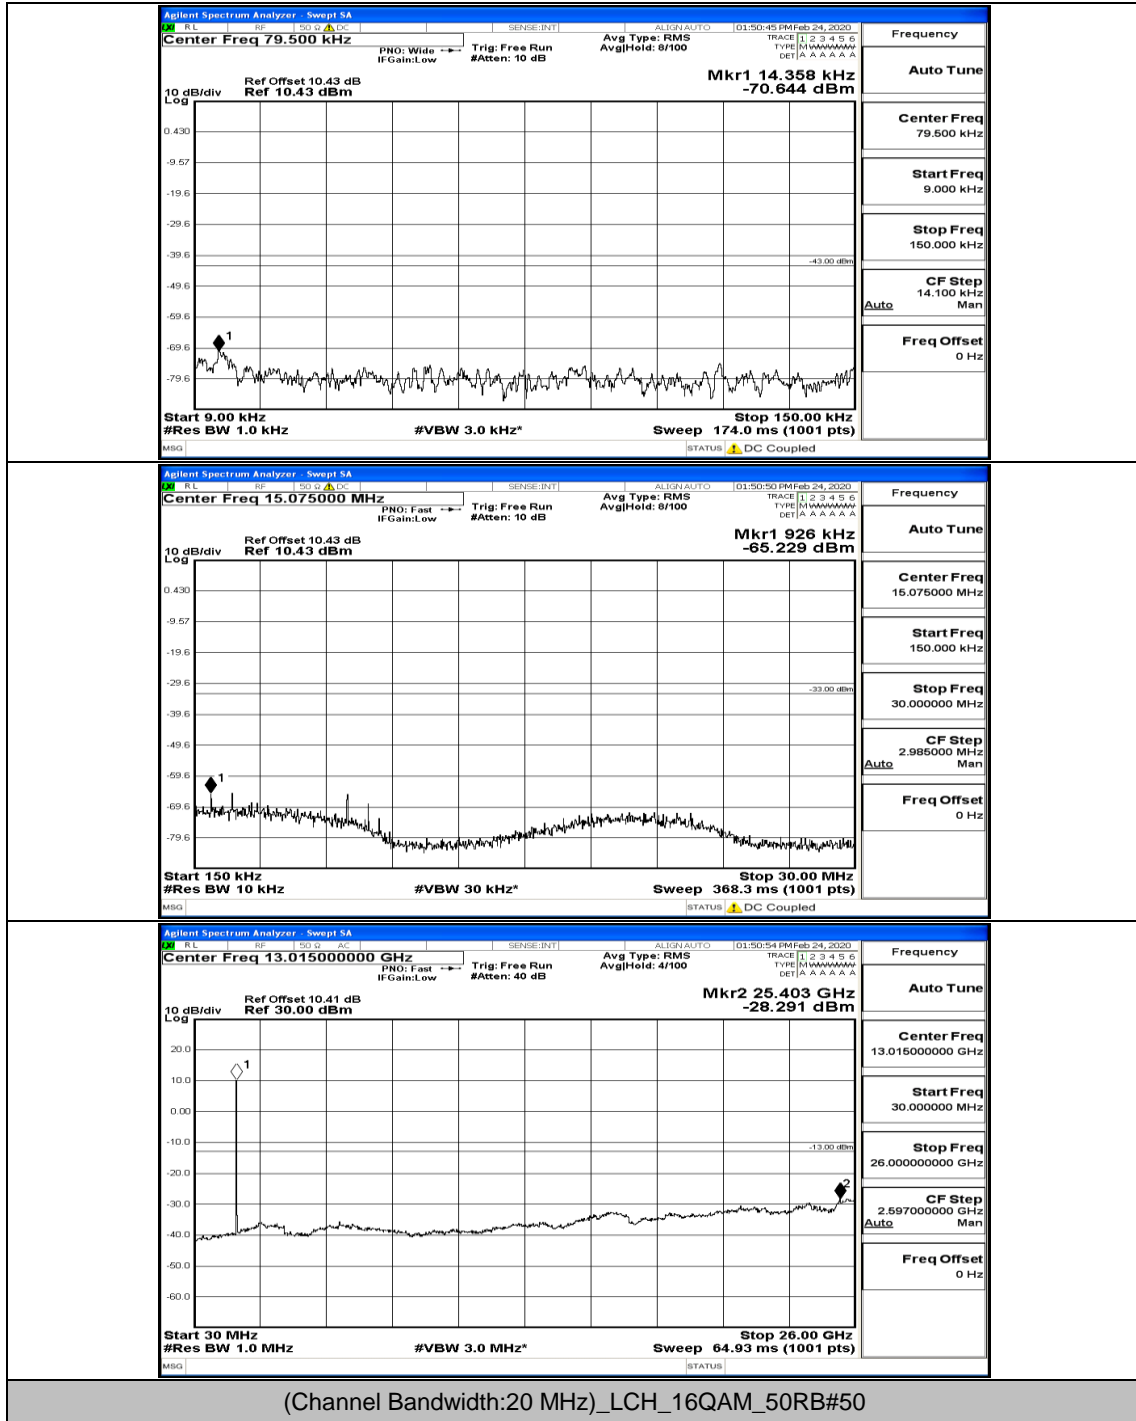

(Channel Bandwidth: 15 MHz)_HCH_16QAM_37RB#0

Channel Bandwidth: 20 MHz

(Channel Bandwidth:20 MHz)_LCH_QPSK_50RB#0

(Channel Bandwidth:20 MHz)_LCH_QPSK_50RB#50

(Channel Bandwidth:20 MHz)_MCH_QPSK_50RB#0

(Channel Bandwidth:20 MHz)_HCH_QPSK_50RB#0

(Channel Bandwidth:20 MHz)_HCH_QPSK_100RB#0

(Channel Bandwidth:20 MHz)_LCH_16QAM_50RB#0

(Channel Bandwidth:20 MHz)_MCH_16QAM_50RB#0

(Channel Bandwidth:20 MHz)_HCH_16QAM_50RB#0