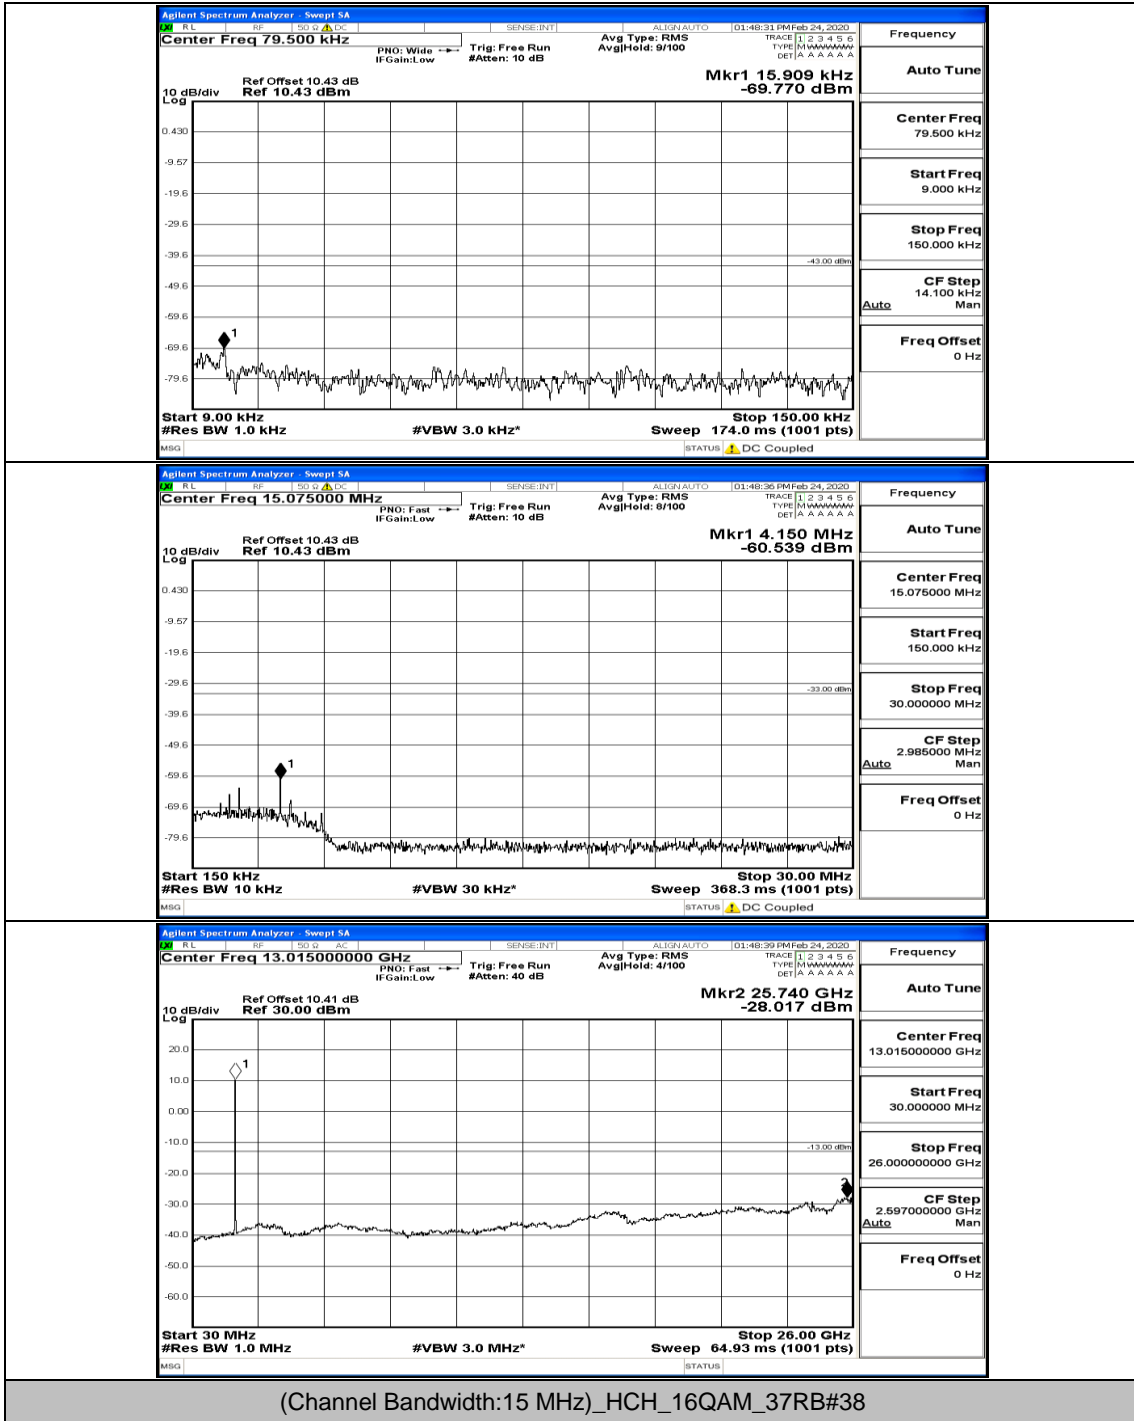

(Channel Bandwidth: 15 MHz)_HCH_16QAM_37RB#0

Channel Bandwidth: 20 MHz

(Channel Bandwidth:20 MHz)_LCH_QPSK_50RB#0

(Channel Bandwidth:20 MHz)_LCH_QPSK_50RB#50

(Channel Bandwidth:20 MHz)_MCH_QPSK_50RB#0

(Channel Bandwidth:20 MHz)_HCH_QPSK_50RB#0

(Channel Bandwidth:20 MHz)_HCH_QPSK_100RB#0

(Channel Bandwidth:20 MHz)_LCH_16QAM_50RB#0

(Channel Bandwidth:20 MHz)_MCH_16QAM_50RB#0

(Channel Bandwidth:20 MHz)_HCH_16QAM_50RB#0