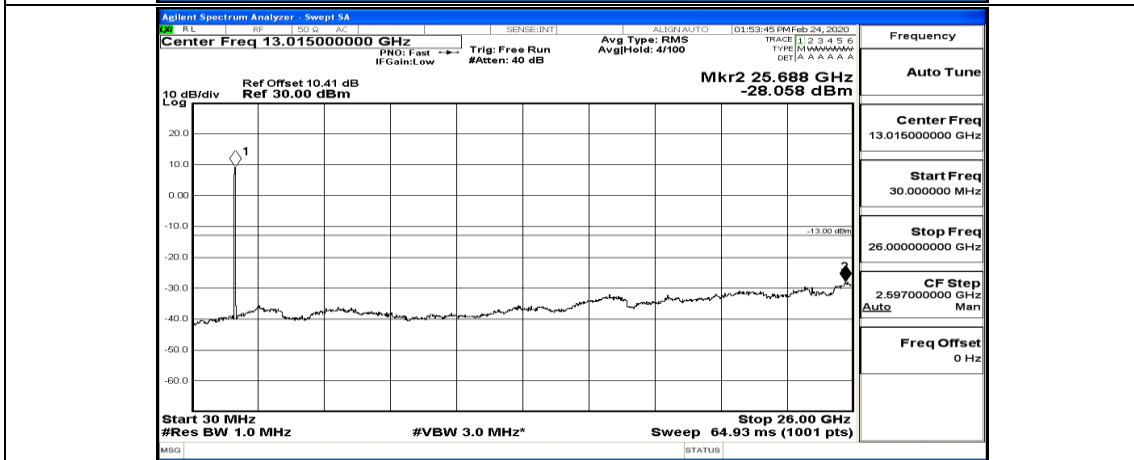

(Channel Bandwidth: 15 MHz)_HCH_16QAM_37RB#0

Channel Bandwidth: 20 MHz

(Channel Bandwidth:20 MHz)_LCH_QPSK_50RB#0

(Channel Bandwidth:20 MHz)_LCH_QPSK_50RB#50

(Channel Bandwidth:20 MHz)_MCH_QPSK_50RB#0

(Channel Bandwidth:20 MHz)_HCH_QPSK_50RB#0

(Channel Bandwidth:20 MHz)_HCH_QPSK_100RB#0

(Channel Bandwidth:20 MHz)_LCH_16QAM_50RB#0

(Channel Bandwidth:20 MHz)_MCH_16QAM_50RB#0

(Channel Bandwidth:20 MHz)_HCH_16QAM_50RB#0