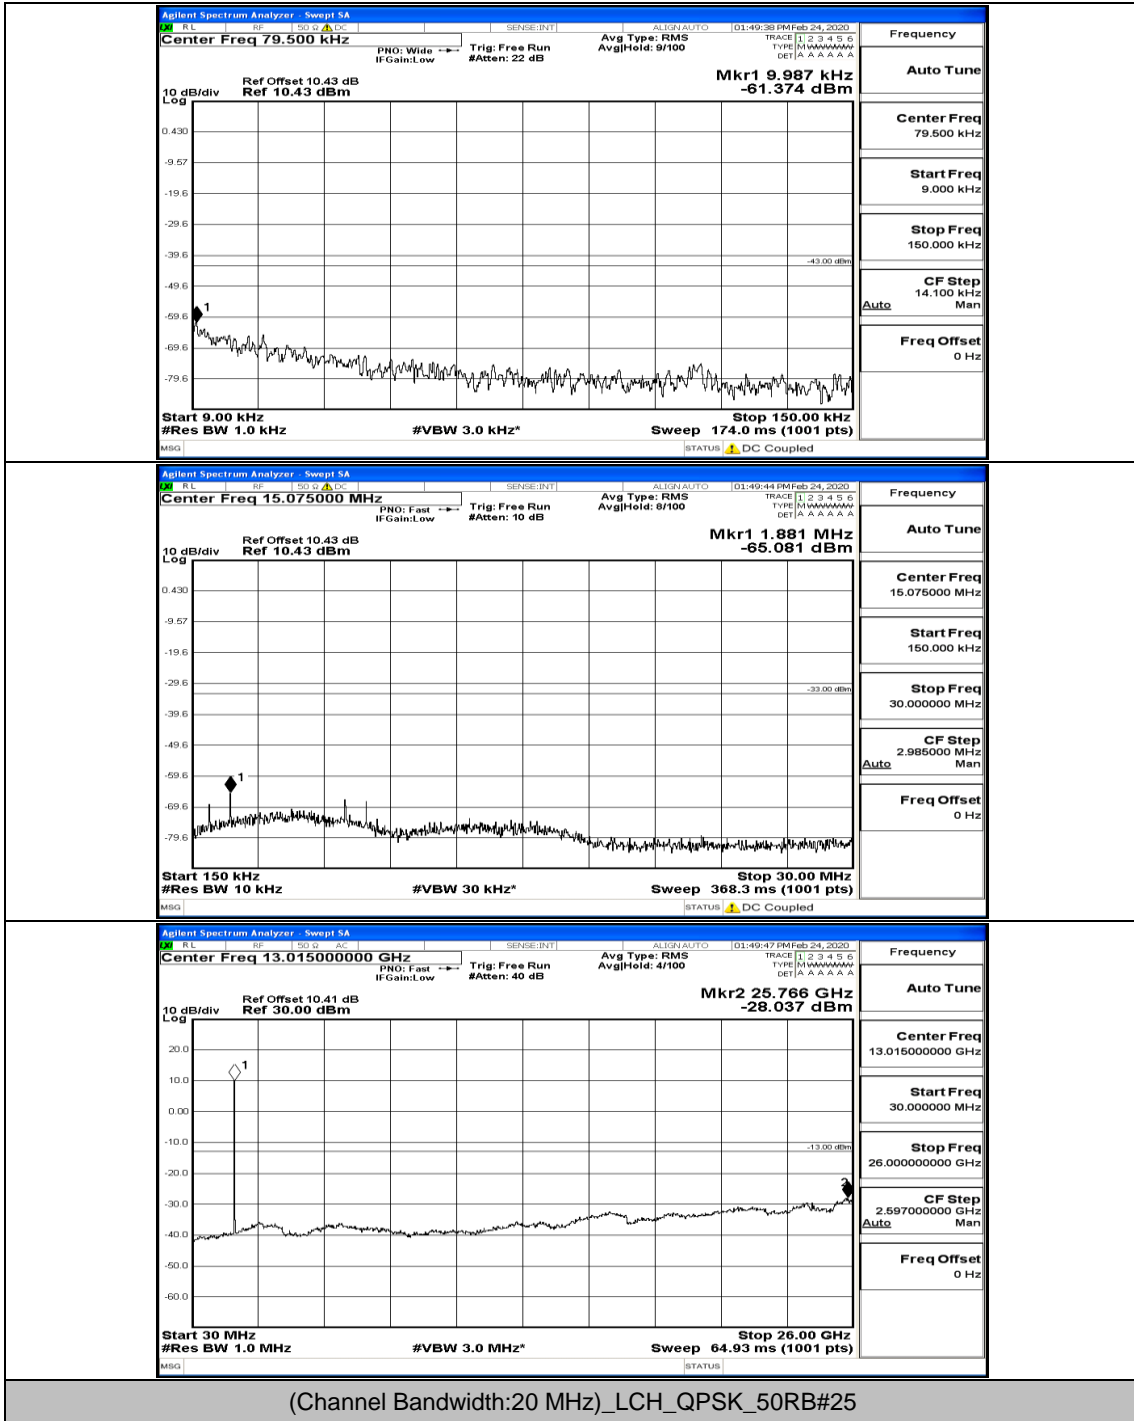

(Channel Bandwidth: 15 MHz)_HCH_16QAM_37RB#0

Channel Bandwidth: 20 MHz

(Channel Bandwidth:20 MHz)_LCH_QPSK_50RB#0

(Channel Bandwidth:20 MHz)_LCH_QPSK_50RB#50

(Channel Bandwidth:20 MHz)_MCH_QPSK_50RB#0

(Channel Bandwidth:20 MHz)_HCH_QPSK_50RB#0

(Channel Bandwidth:20 MHz)_HCH_QPSK_100RB#0

(Channel Bandwidth:20 MHz)_LCH_16QAM_50RB#0

(Channel Bandwidth:20 MHz)_MCH_16QAM_50RB#0

(Channel Bandwidth:20 MHz)_HCH_16QAM_50RB#0