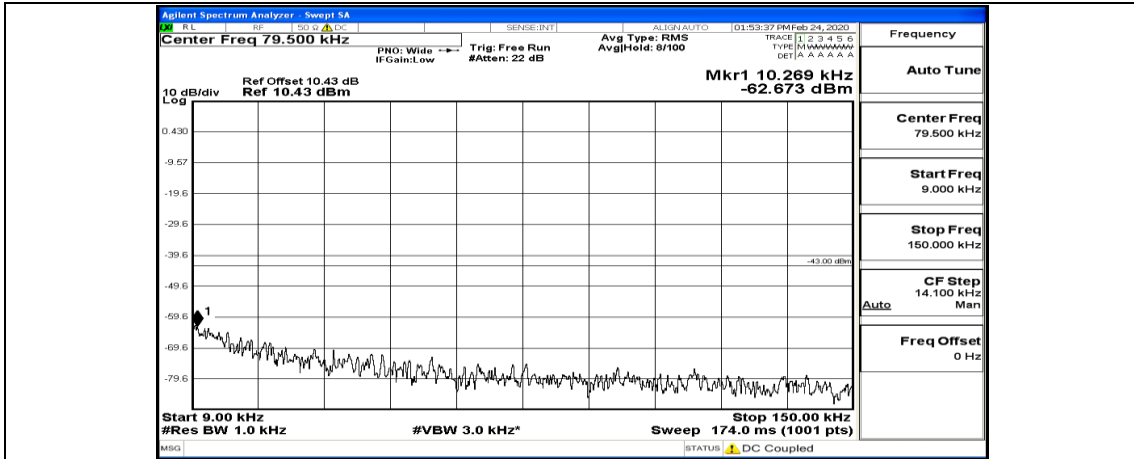

(Channel Bandwidth: 15 MHz)_HCH_16QAM_37RB#0

Channel Bandwidth: 20 MHz

(Channel Bandwidth:20 MHz)_LCH_QPSK_50RB#0

(Channel Bandwidth:20 MHz)_LCH_QPSK_50RB#50

(Channel Bandwidth:20 MHz)_MCH_QPSK_50RB#0

(Channel Bandwidth:20 MHz)_HCH_QPSK_50RB#0

(Channel Bandwidth:20 MHz)_HCH_QPSK_100RB#0

(Channel Bandwidth:20 MHz)_LCH_16QAM_50RB#0

(Channel Bandwidth:20 MHz)_MCH_16QAM_50RB#0

(Channel Bandwidth:20 MHz)_HCH_16QAM_50RB#0