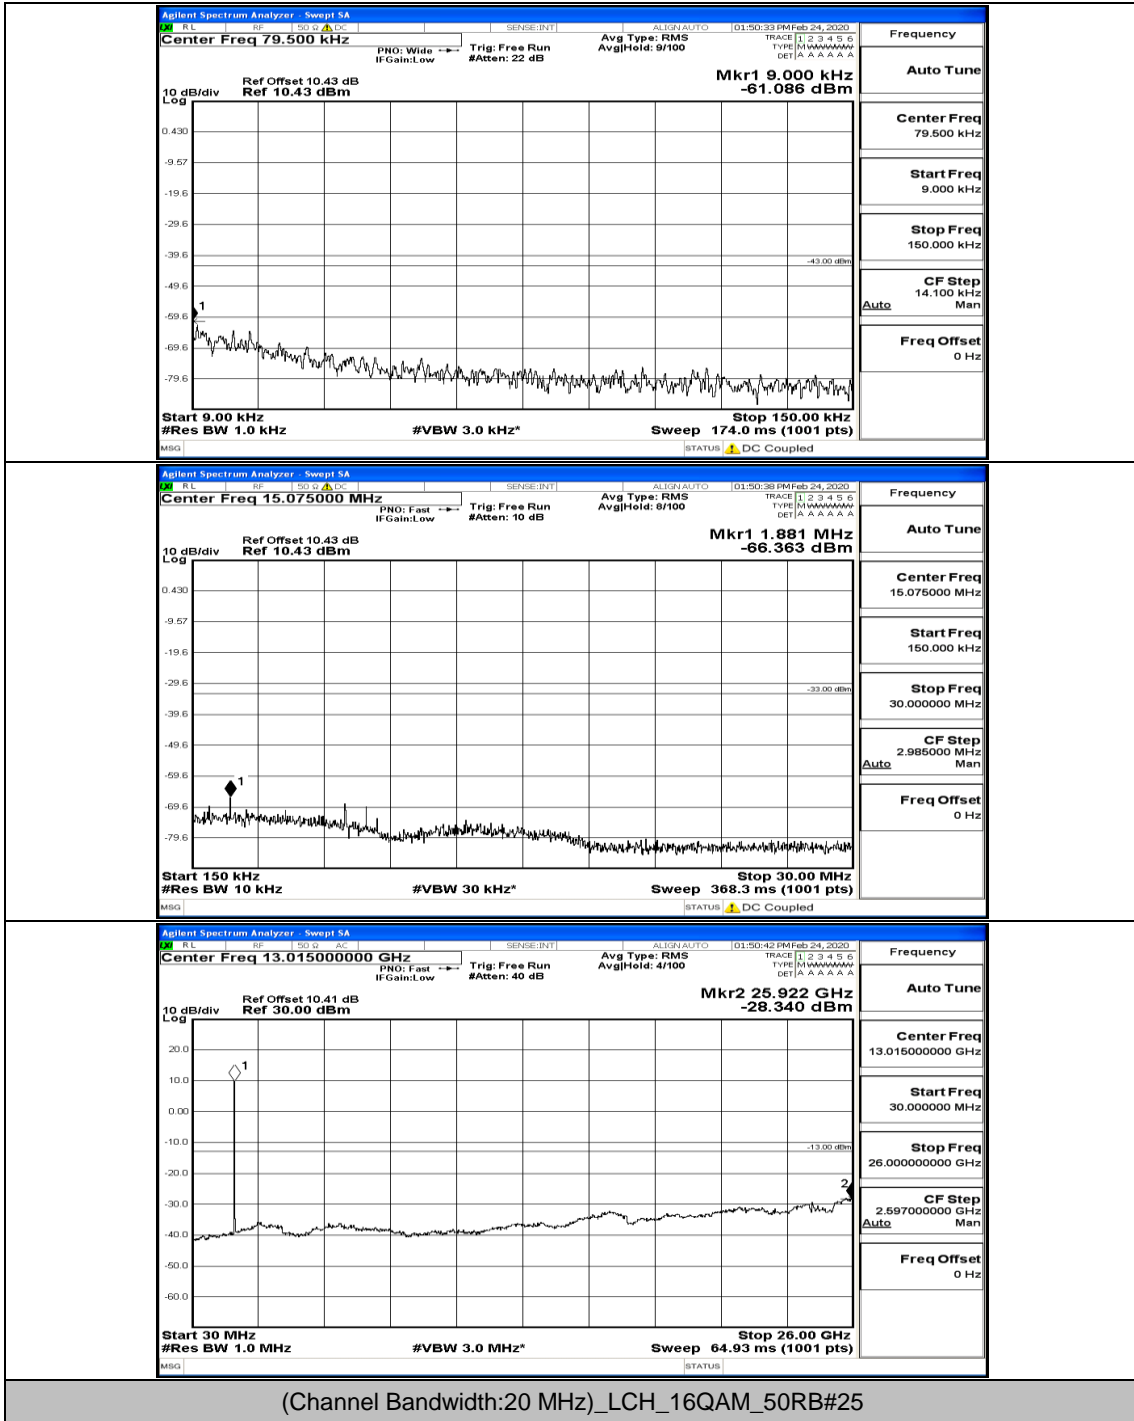

(Channel Bandwidth: 15 MHz)_HCH_16QAM_37RB#0

Channel Bandwidth: 20 MHz

(Channel Bandwidth:20 MHz)_LCH_QPSK_50RB#0

(Channel Bandwidth:20 MHz)_LCH_QPSK_50RB#50

(Channel Bandwidth:20 MHz)_MCH_QPSK_50RB#0

(Channel Bandwidth:20 MHz)_HCH_QPSK_50RB#0

(Channel Bandwidth:20 MHz)_HCH_QPSK_100RB#0

(Channel Bandwidth:20 MHz)_LCH_16QAM_50RB#0

(Channel Bandwidth:20 MHz)_MCH_16QAM_50RB#0

(Channel Bandwidth:20 MHz)_HCH_16QAM_50RB#0