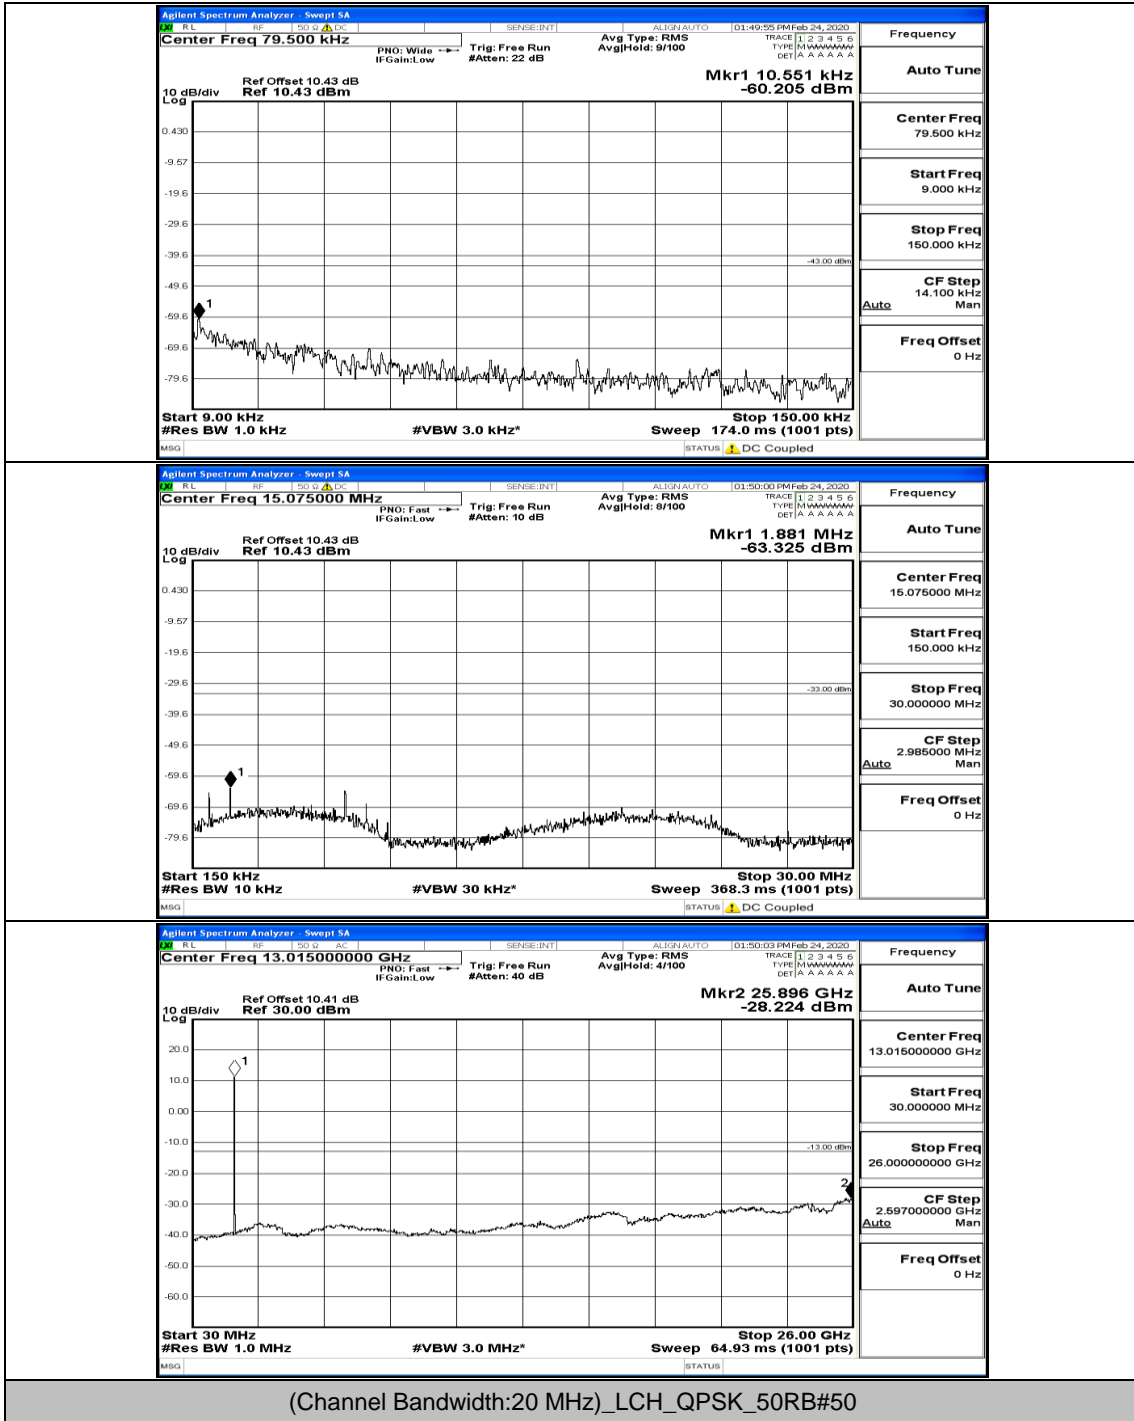

(Channel Bandwidth: 15 MHz)_HCH_16QAM_37RB#0

Channel Bandwidth: 20 MHz

(Channel Bandwidth:20 MHz)_LCH_QPSK_50RB#0

(Channel Bandwidth:20 MHz)_LCH_QPSK_50RB#50

(Channel Bandwidth:20 MHz)_MCH_QPSK_50RB#0

(Channel Bandwidth:20 MHz)_HCH_QPSK_50RB#0

(Channel Bandwidth:20 MHz)_HCH_QPSK_100RB#0

(Channel Bandwidth:20 MHz)_LCH_16QAM_50RB#0

(Channel Bandwidth:20 MHz)_MCH_16QAM_50RB#0

(Channel Bandwidth:20 MHz)_HCH_16QAM_50RB#0