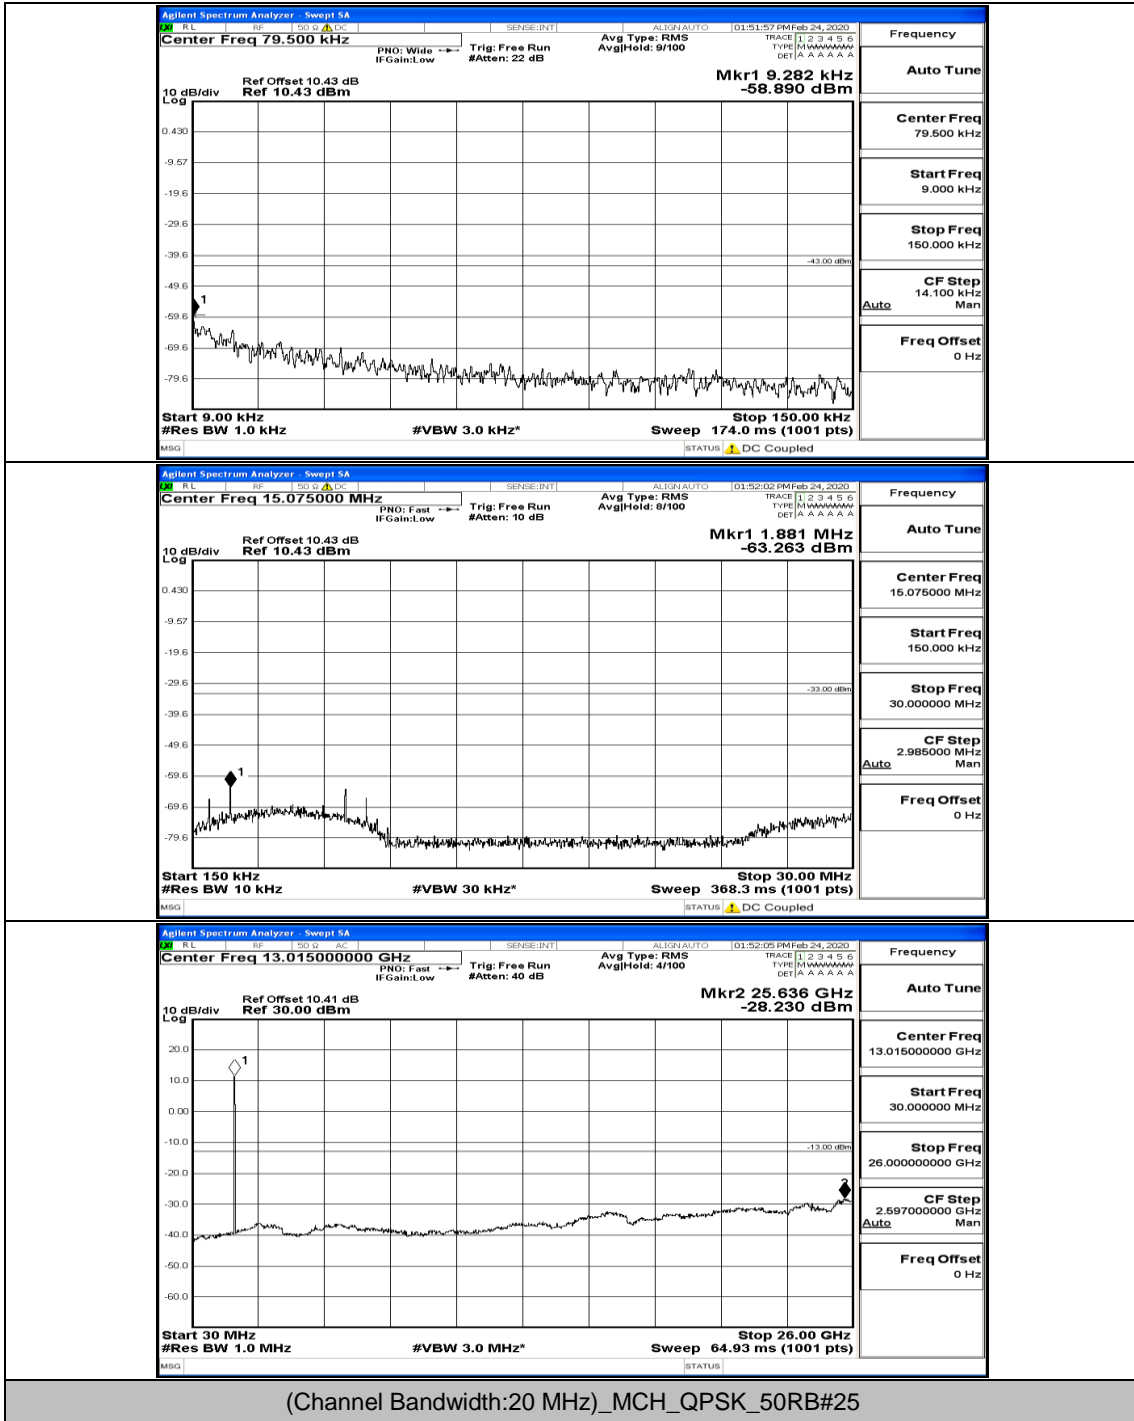

(Channel Bandwidth: 15 MHz)_HCH_16QAM_37RB#0

Channel Bandwidth: 20 MHz

(Channel Bandwidth:20 MHz)_LCH_QPSK_50RB#0

(Channel Bandwidth:20 MHz)_LCH_QPSK_50RB#50

(Channel Bandwidth:20 MHz)_MCH_QPSK_50RB#0

(Channel Bandwidth:20 MHz)_HCH_QPSK_50RB#0

(Channel Bandwidth:20 MHz)_HCH_QPSK_100RB#0

(Channel Bandwidth:20 MHz)_LCH_16QAM_50RB#0

(Channel Bandwidth:20 MHz)_MCH_16QAM_50RB#0

(Channel Bandwidth:20 MHz)_HCH_16QAM_50RB#0