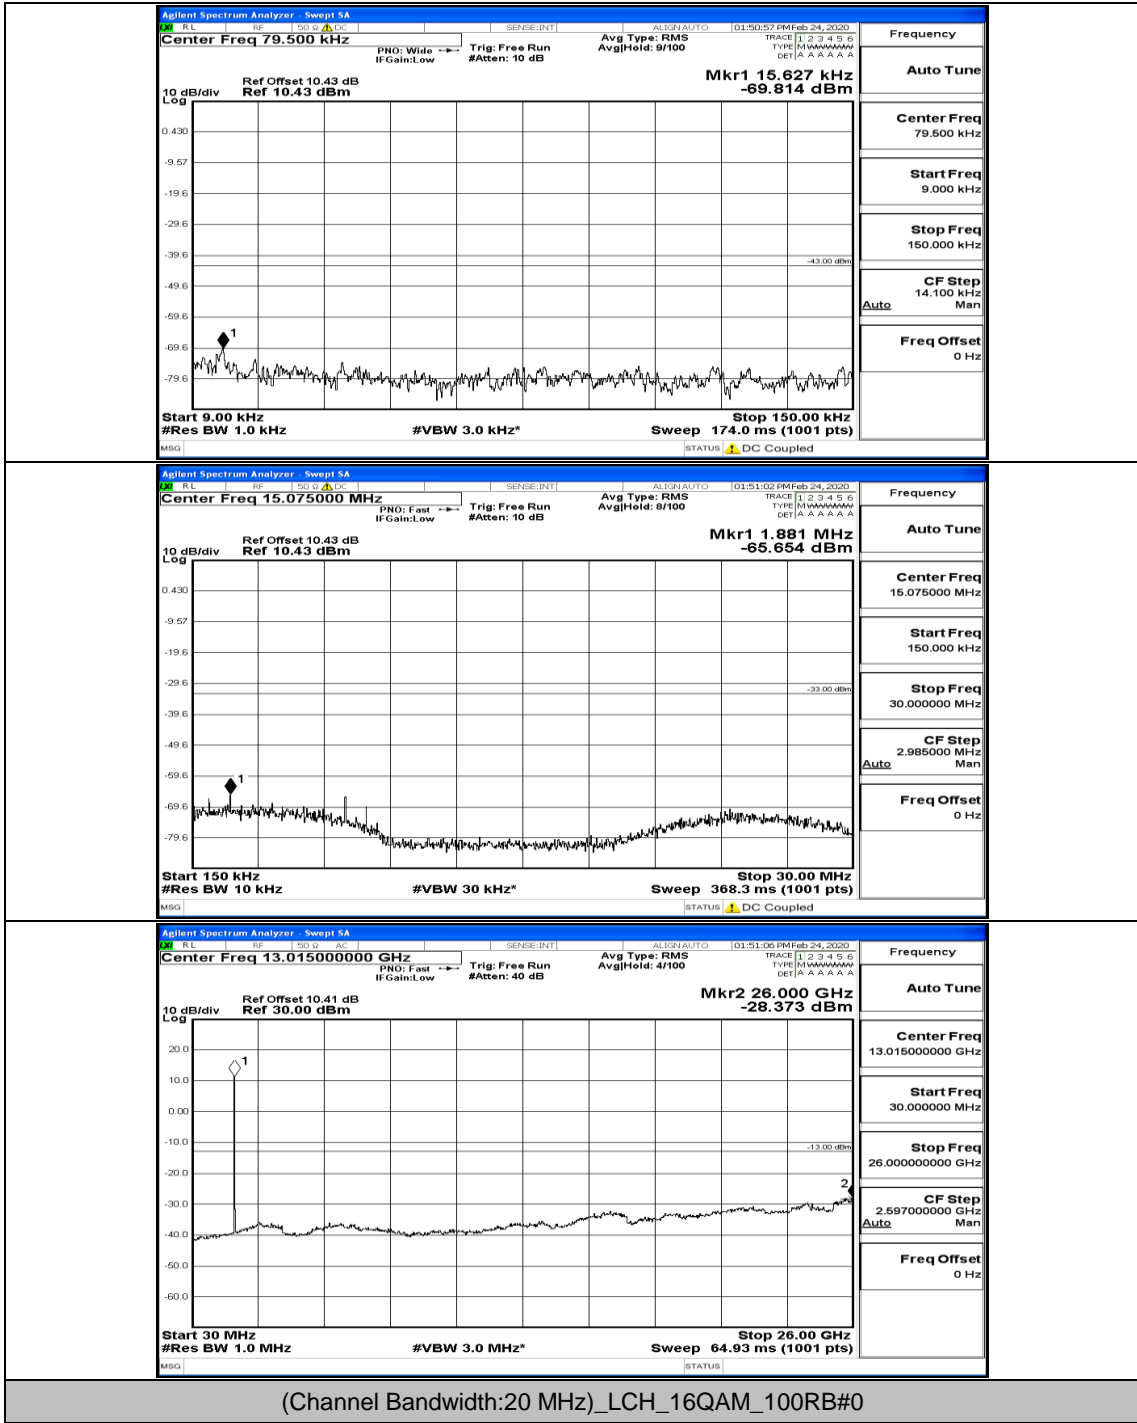

(Channel Bandwidth: 15 MHz)_HCH_16QAM_37RB#0

Channel Bandwidth: 20 MHz

(Channel Bandwidth:20 MHz)_LCH_QPSK_50RB#0

(Channel Bandwidth:20 MHz)_LCH_QPSK_50RB#50

(Channel Bandwidth:20 MHz)_MCH_QPSK_50RB#0

(Channel Bandwidth:20 MHz)_HCH_QPSK_50RB#0

(Channel Bandwidth:20 MHz)_HCH_QPSK_100RB#0

(Channel Bandwidth:20 MHz)_LCH_16QAM_50RB#0

(Channel Bandwidth:20 MHz)_MCH_16QAM_50RB#0

(Channel Bandwidth:20 MHz)_HCH_16QAM_50RB#0