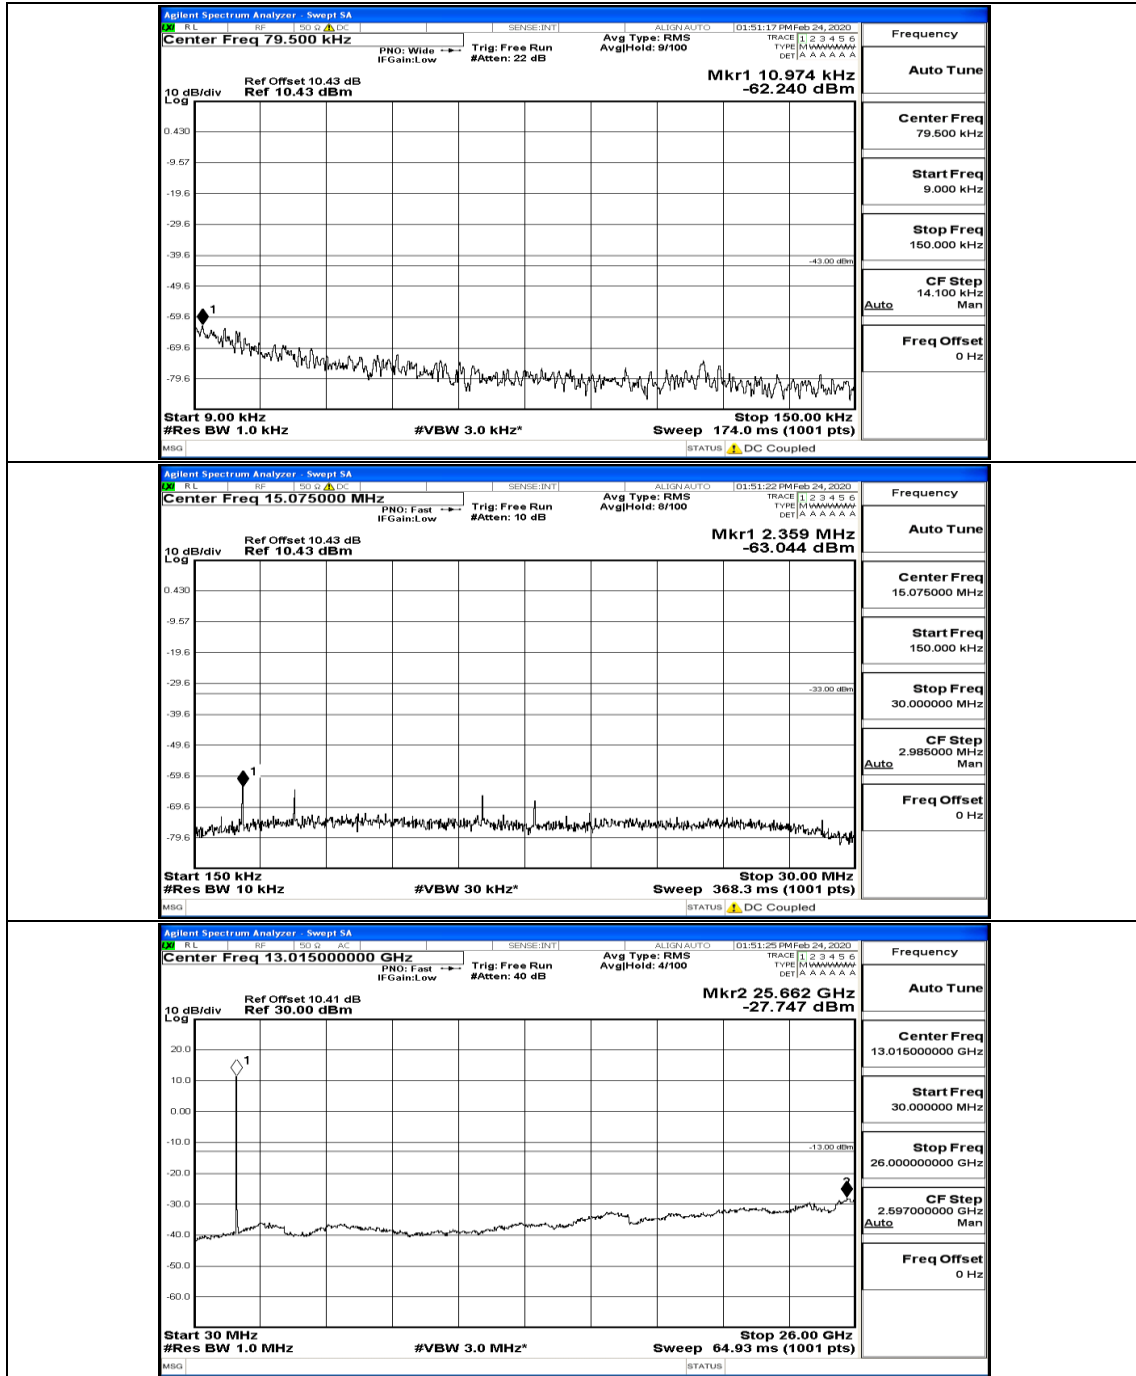

(Channel Bandwidth: 15 MHz)_HCH_16QAM_37RB#0

Channel Bandwidth: 20 MHz

(Channel Bandwidth:20 MHz)_LCH_QPSK_50RB#0

(Channel Bandwidth:20 MHz)_LCH_QPSK_50RB#50

(Channel Bandwidth:20 MHz)_MCH_QPSK_50RB#0

(Channel Bandwidth:20 MHz)_HCH_QPSK_50RB#0

(Channel Bandwidth:20 MHz)_HCH_QPSK_100RB#0

(Channel Bandwidth:20 MHz)_LCH_16QAM_50RB#0

(Channel Bandwidth:20 MHz)_MCH_16QAM_50RB#0

(Channel Bandwidth:20 MHz)_HCH_16QAM_50RB#0