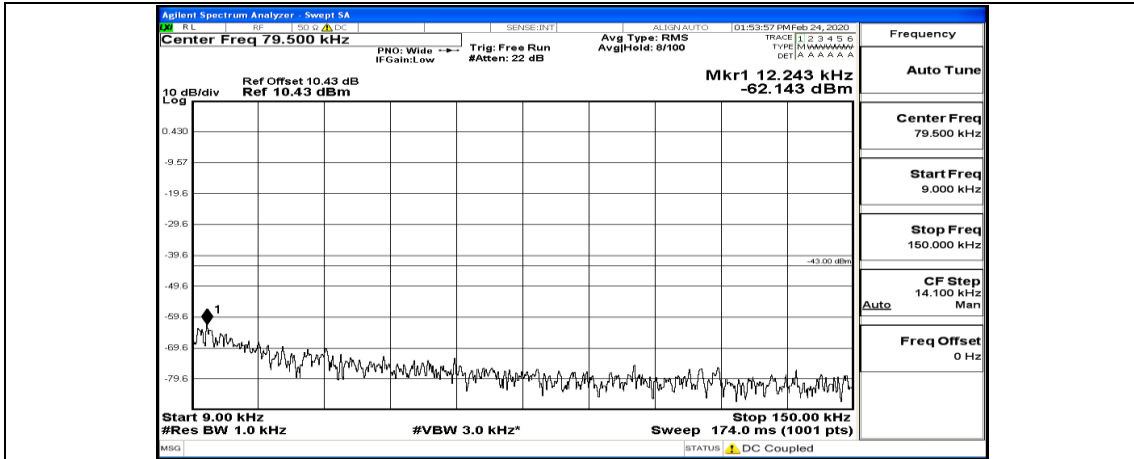

(Channel Bandwidth:20 MHz)_HCH_QPSK_100RB#0

(Channel Bandwidth:20 MHz)_LCH_16QAM_50RB#0

(Channel Bandwidth:20 MHz)_MCH_16QAM_50RB#0

(Channel Bandwidth:20 MHz)_HCH_16QAM_50RB#0