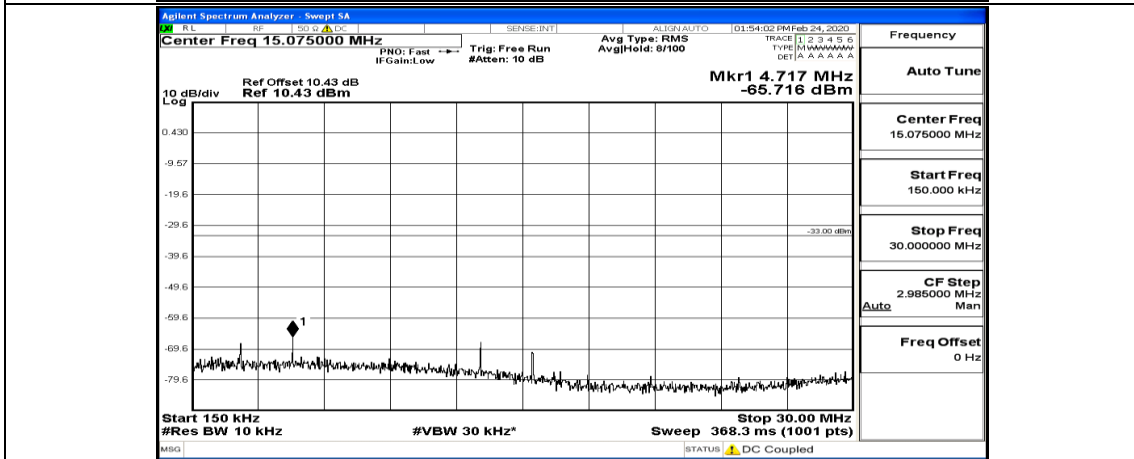

(Channel Bandwidth:20 MHz)_HCH_QPSK_100RB#0

(Channel Bandwidth:20 MHz)_LCH_16QAM_50RB#0

(Channel Bandwidth:20 MHz)_MCH_16QAM_50RB#0

(Channel Bandwidth:20 MHz)_HCH_16QAM_50RB#0