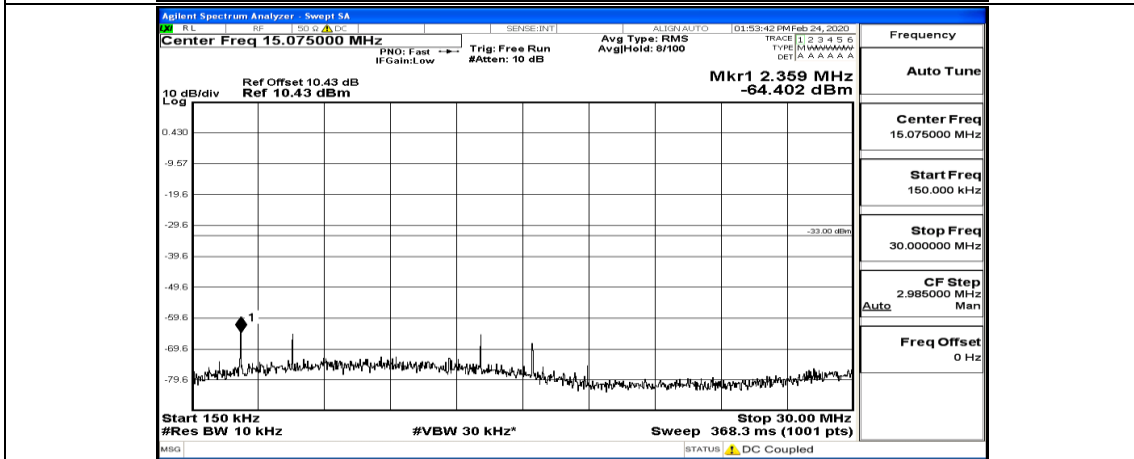

(Channel Bandwidth: 15 MHz)_HCH_16QAM_37RB#0

Channel Bandwidth: 20 MHz

(Channel Bandwidth:20 MHz)_LCH_QPSK_50RB#0

(Channel Bandwidth:20 MHz)_LCH_QPSK_50RB#50

(Channel Bandwidth:20 MHz)_MCH_QPSK_50RB#0

(Channel Bandwidth:20 MHz)_HCH_QPSK_50RB#0

(Channel Bandwidth:20 MHz)_HCH_QPSK_100RB#0

(Channel Bandwidth:20 MHz)_LCH_16QAM_50RB#0

(Channel Bandwidth:20 MHz)_MCH_16QAM_50RB#0

(Channel Bandwidth:20 MHz)_HCH_16QAM_50RB#0