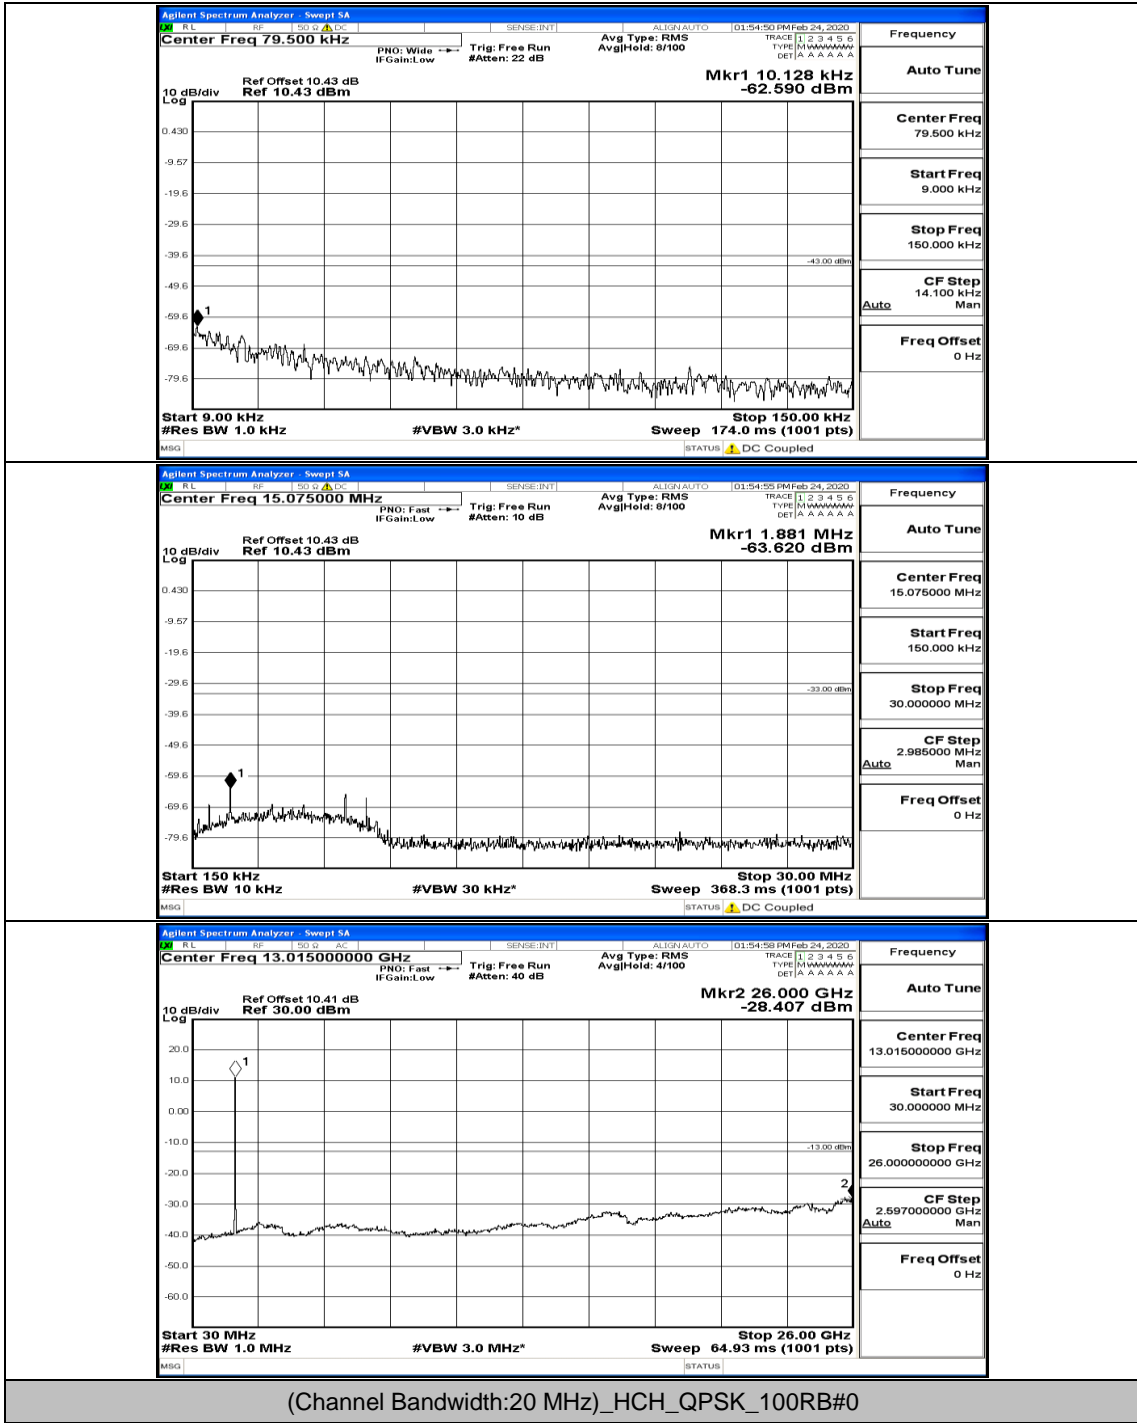

(Channel Bandwidth: 15 MHz)_HCH_16QAM_37RB#0

Channel Bandwidth: 20 MHz

(Channel Bandwidth:20 MHz)_LCH_QPSK_50RB#0

(Channel Bandwidth:20 MHz)_LCH_QPSK_50RB#50

(Channel Bandwidth:20 MHz)_MCH_QPSK_50RB#0

(Channel Bandwidth:20 MHz)_HCH_QPSK_50RB#0

(Channel Bandwidth:20 MHz)_HCH_QPSK_100RB#0

(Channel Bandwidth:20 MHz)_LCH_16QAM_50RB#0

(Channel Bandwidth:20 MHz)_MCH_16QAM_50RB#0

(Channel Bandwidth:20 MHz)_HCH_16QAM_50RB#0