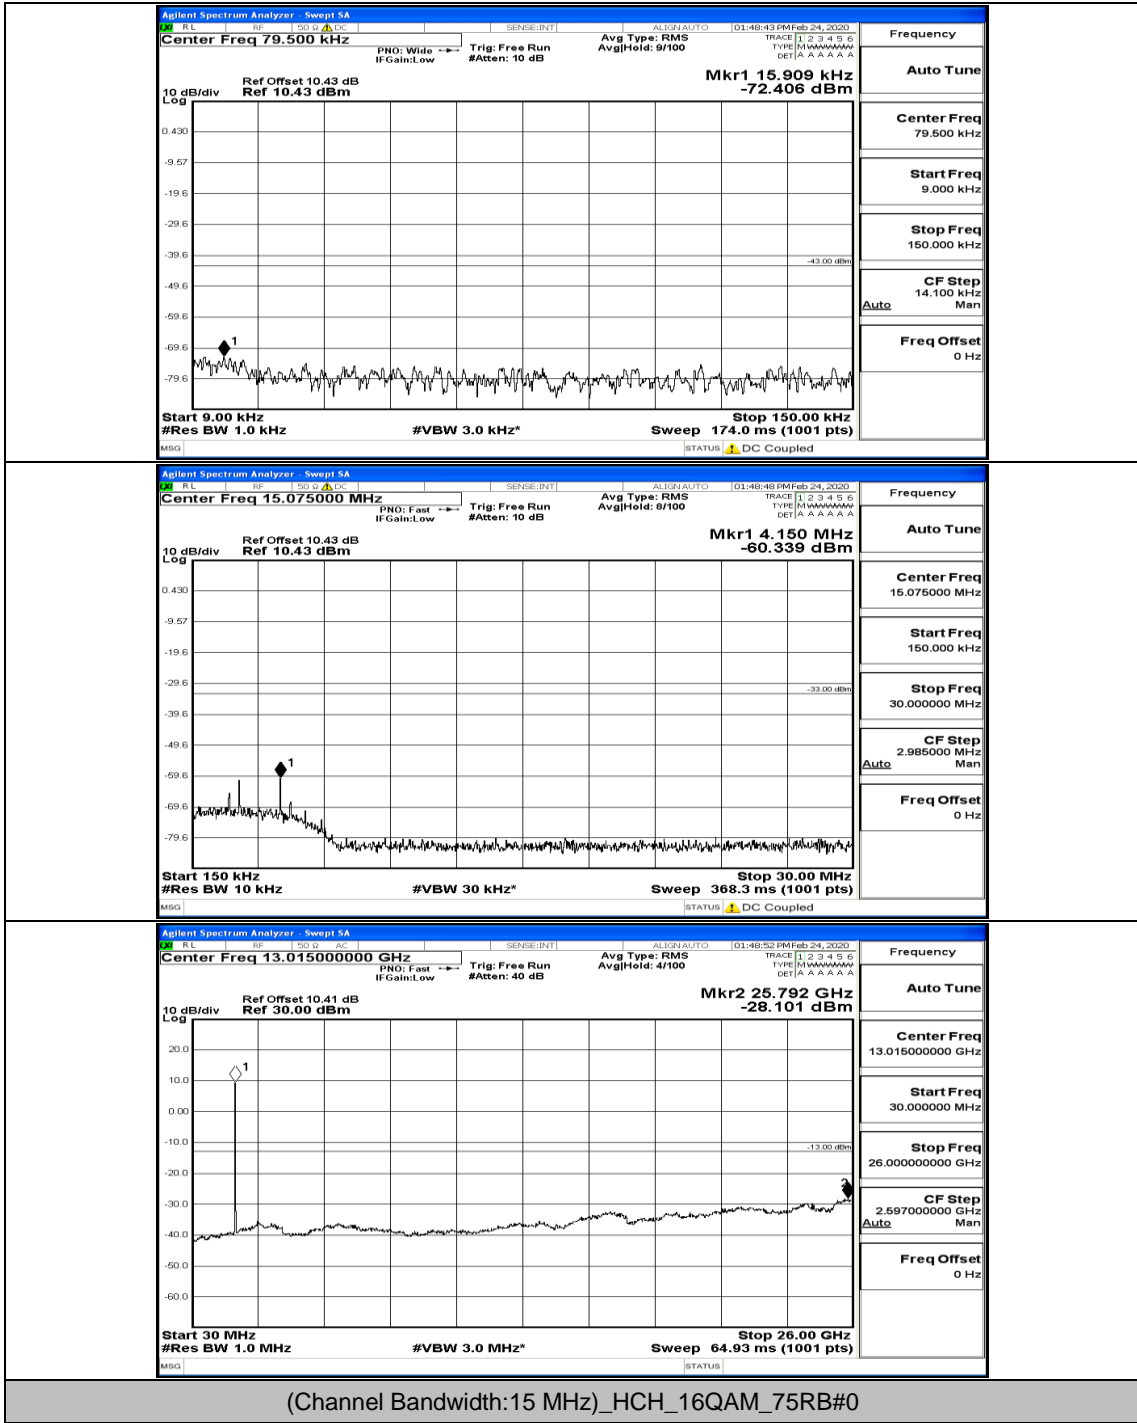

(Channel Bandwidth: 15 MHz)_HCH_16QAM_37RB#0

Channel Bandwidth: 20 MHz

(Channel Bandwidth:20 MHz)_LCH_QPSK_50RB#0

(Channel Bandwidth:20 MHz)_LCH_QPSK_50RB#50

(Channel Bandwidth:20 MHz)_MCH_QPSK_50RB#0

(Channel Bandwidth:20 MHz)_HCH_QPSK_50RB#0

(Channel Bandwidth:20 MHz)_HCH_QPSK_100RB#0

(Channel Bandwidth:20 MHz)_LCH_16QAM_50RB#0

(Channel Bandwidth:20 MHz)_MCH_16QAM_50RB#0

(Channel Bandwidth:20 MHz)_HCH_16QAM_50RB#0