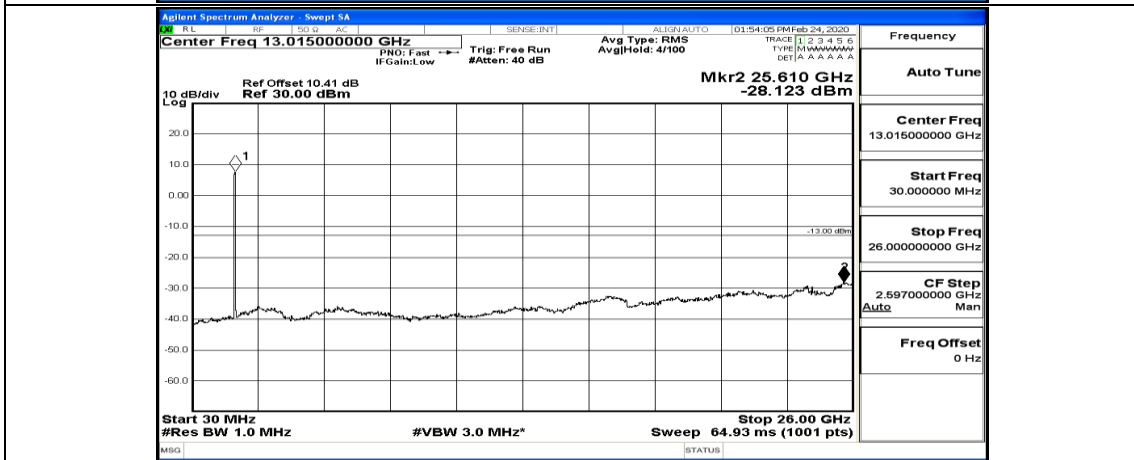

(Channel Bandwidth:20 MHz)_HCH_QPSK_100RB#0

(Channel Bandwidth:20 MHz)_LCH_16QAM_50RB#0

(Channel Bandwidth:20 MHz)_MCH_16QAM_50RB#0

(Channel Bandwidth:20 MHz)_HCH_16QAM_50RB#0