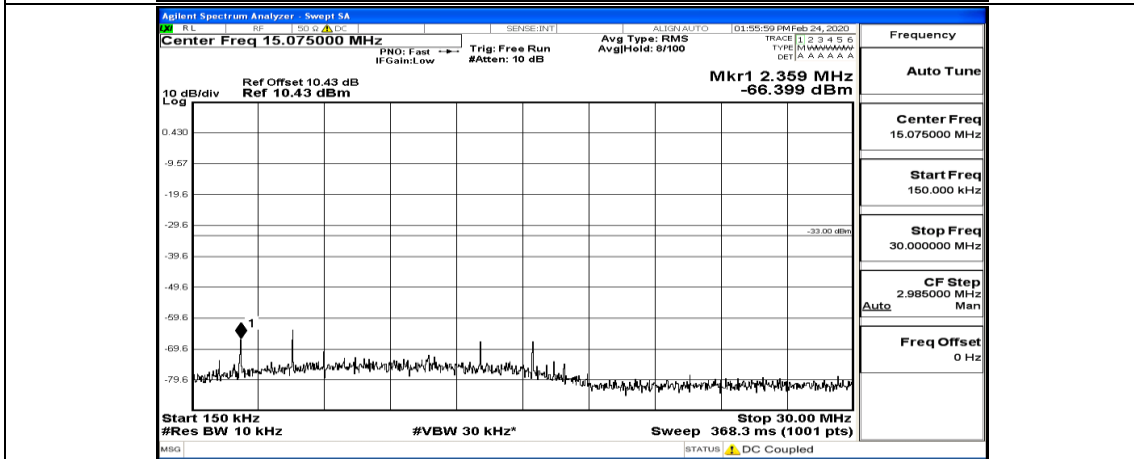

(Channel Bandwidth: 15 MHz)_HCH_16QAM_37RB#0

Channel Bandwidth: 20 MHz

(Channel Bandwidth:20 MHz)_LCH_QPSK_50RB#0

(Channel Bandwidth:20 MHz)_LCH_QPSK_50RB#50

(Channel Bandwidth:20 MHz)_MCH_QPSK_50RB#0

(Channel Bandwidth:20 MHz)_HCH_QPSK_50RB#0

(Channel Bandwidth:20 MHz)_HCH_QPSK_100RB#0

(Channel Bandwidth:20 MHz)_LCH_16QAM_50RB#0

(Channel Bandwidth:20 MHz)_MCH_16QAM_50RB#0

(Channel Bandwidth:20 MHz)_HCH_16QAM_50RB#0