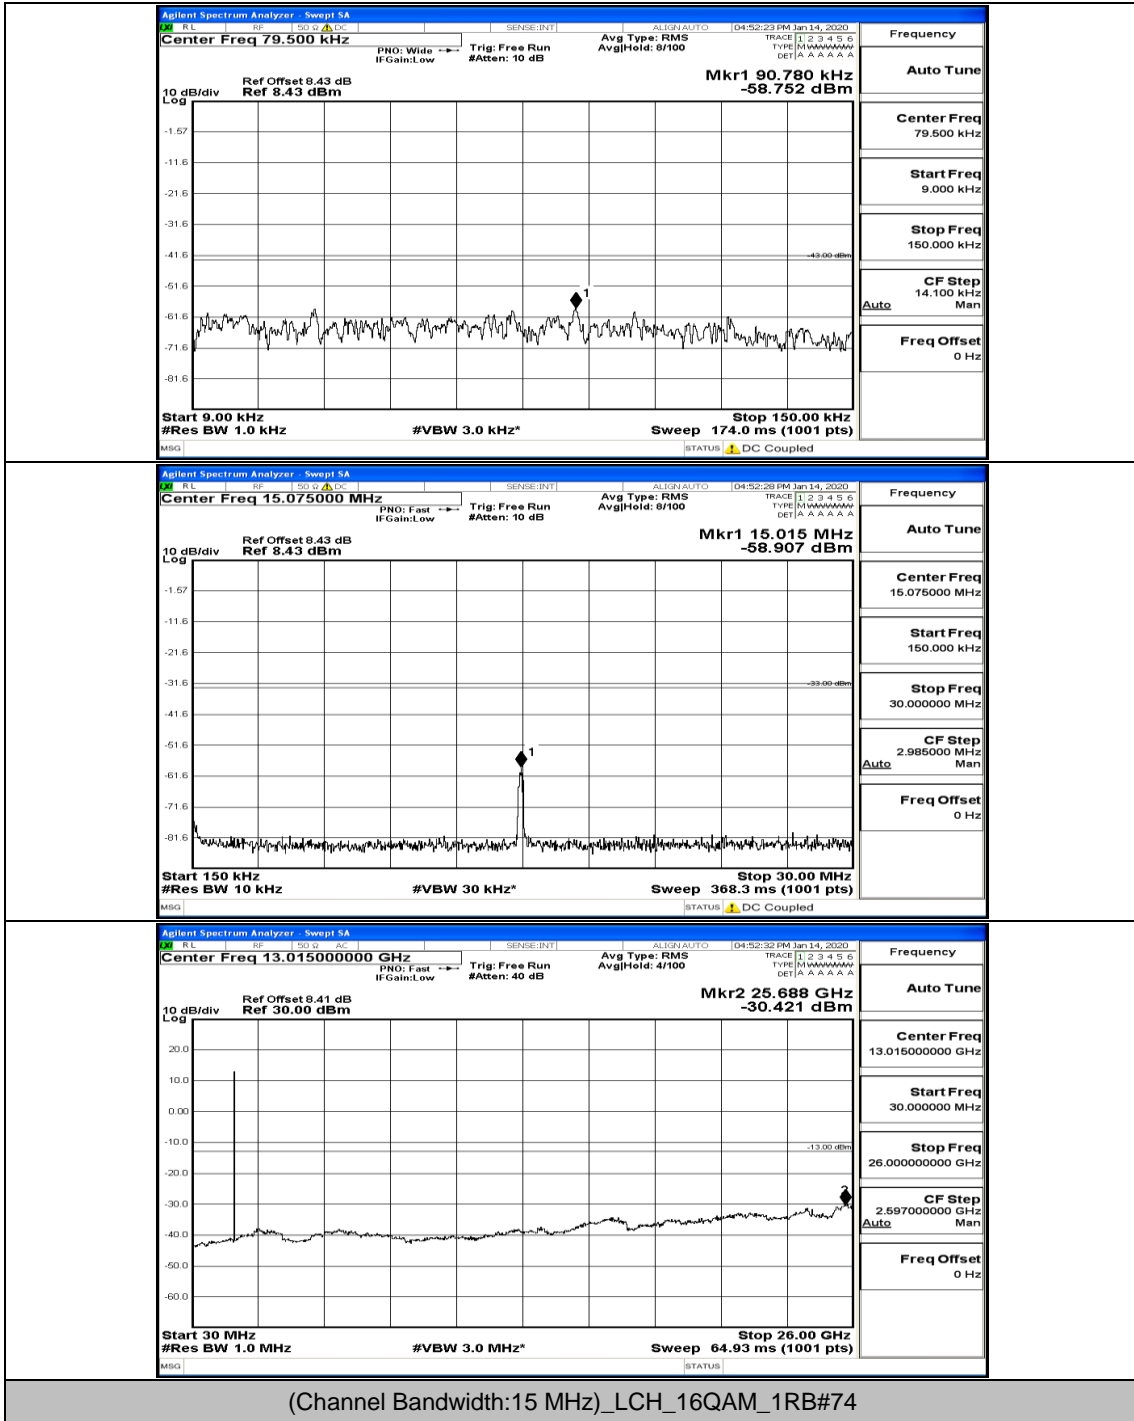

Channel Bandwidth: 10 MHz\_LCH\_16QAM\_25RB#25

Channel Bandwidth: 10 MHz\_MCH\_16QAM\_1RB#0

Channel Bandwidth: 10 MHz\_HCH\_16QAM\_1RB#0

Channel Bandwidth: 15 MHz

(Channel Bandwidth:15 MHz)\_LCH\_QPSK\_1RB#0

(Channel Bandwidth:15 MHz)\_LCH\_QPSK\_1RB#37

(Channel Bandwidth:15 MHz)\_LCH\_QPSK\_75RB#0

(Channel Bandwidth:15 MHz)\_MCH\_QPSK\_37RB#0

(Channel Bandwidth:15 MHz)\_HCH\_QPSK\_37RB#0

(Channel Bandwidth:15 MHz)\_LCH\_16QAM\_1RB#0

(Channel Bandwidth:15 MHz)\_LCH\_16QAM\_1RB#74

(Channel Bandwidth:15 MHz)\_LCH\_16QAM\_37RB#0

(Channel Bandwidth:15 MHz)\_LCH\_16QAM\_37RB#38

(Channel Bandwidth:15 MHz)\_MCH\_16QAM\_1RB#0  
(Channel Bandwidth:15 MHz)\_MCH\_16QAM\_37RB#0