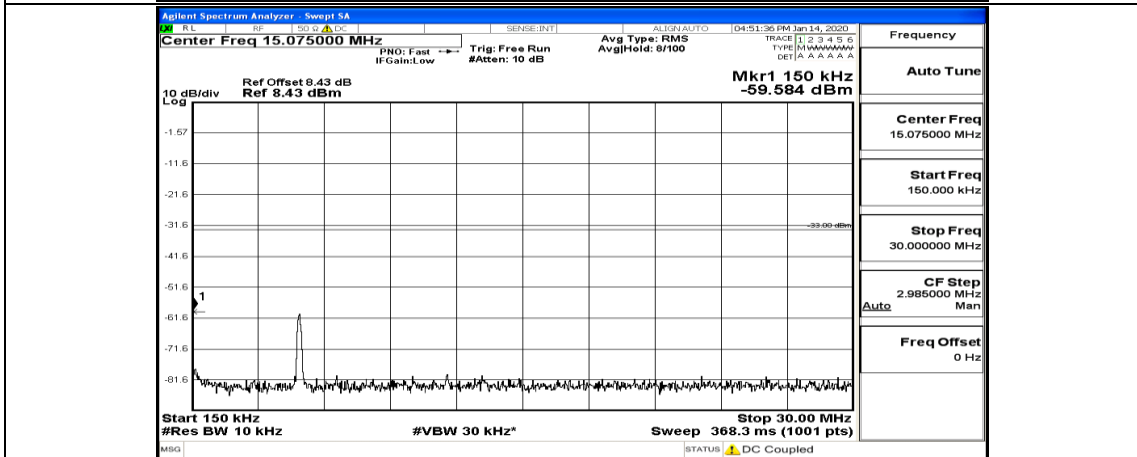

Channel Bandwidth: 10 MHz\_LCH\_16QAM\_25RB#25

Channel Bandwidth: 10 MHz\_MCH\_16QAM\_1RB#0

Channel Bandwidth: 10 MHz\_HCH\_16QAM\_1RB#0

Channel Bandwidth: 15 MHz

(Channel Bandwidth:15 MHz)\_LCH\_QPSK\_1RB#0

(Channel Bandwidth:15 MHz)\_LCH\_QPSK\_1RB#37

(Channel Bandwidth:15 MHz)\_LCH\_QPSK\_75RB#0

(Channel Bandwidth:15 MHz)\_MCH\_QPSK\_37RB#0

(Channel Bandwidth:15 MHz)\_HCH\_QPSK\_37RB#0

(Channel Bandwidth:15 MHz)\_LCH\_16QAM\_1RB#0