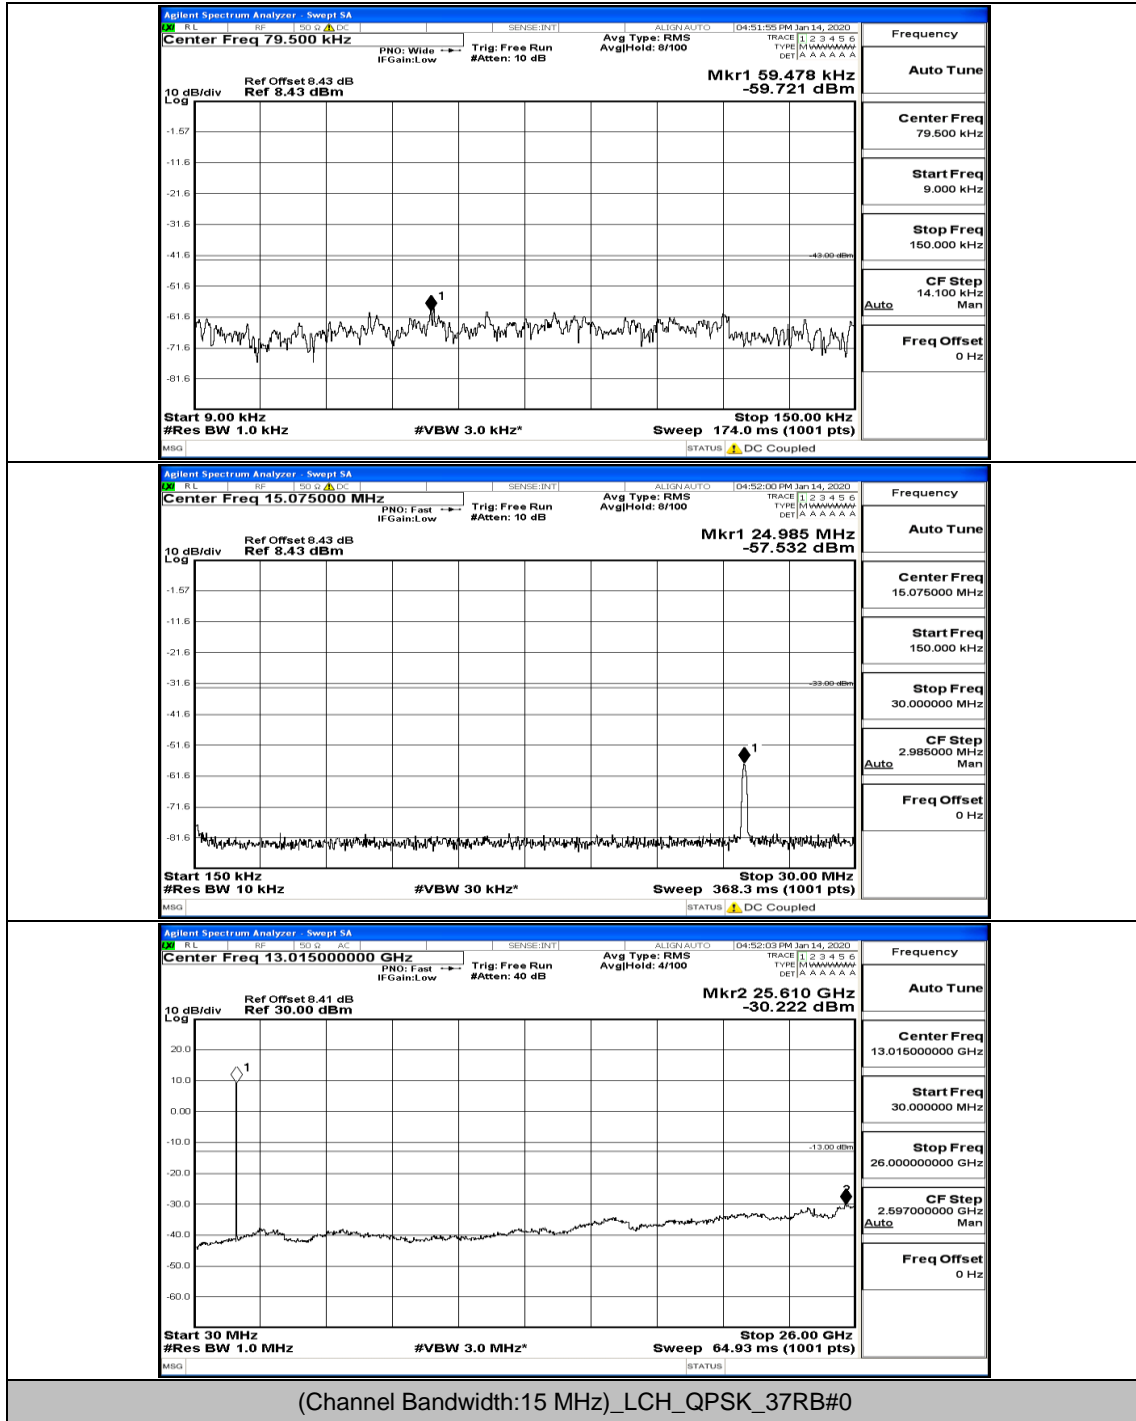

Channel Bandwidth: 10 MHz\_LCH\_16QAM\_25RB#25

Channel Bandwidth: 10 MHz\_MCH\_16QAM\_1RB#0

Channel Bandwidth: 10 MHz\_HCH\_16QAM\_1RB#0

Channel Bandwidth: 15 MHz

(Channel Bandwidth:15 MHz)\_LCH\_QPSK\_1RB#0

(Channel Bandwidth:15 MHz)\_LCH\_QPSK\_1RB#37

(Channel Bandwidth:15 MHz)\_LCH\_QPSK\_75RB#0

(Channel Bandwidth:15 MHz)\_MCH\_QPSK\_37RB#0

(Channel Bandwidth:15 MHz)\_HCH\_QPSK\_37RB#0

(Channel Bandwidth:15 MHz)\_LCH\_16QAM\_1RB#0