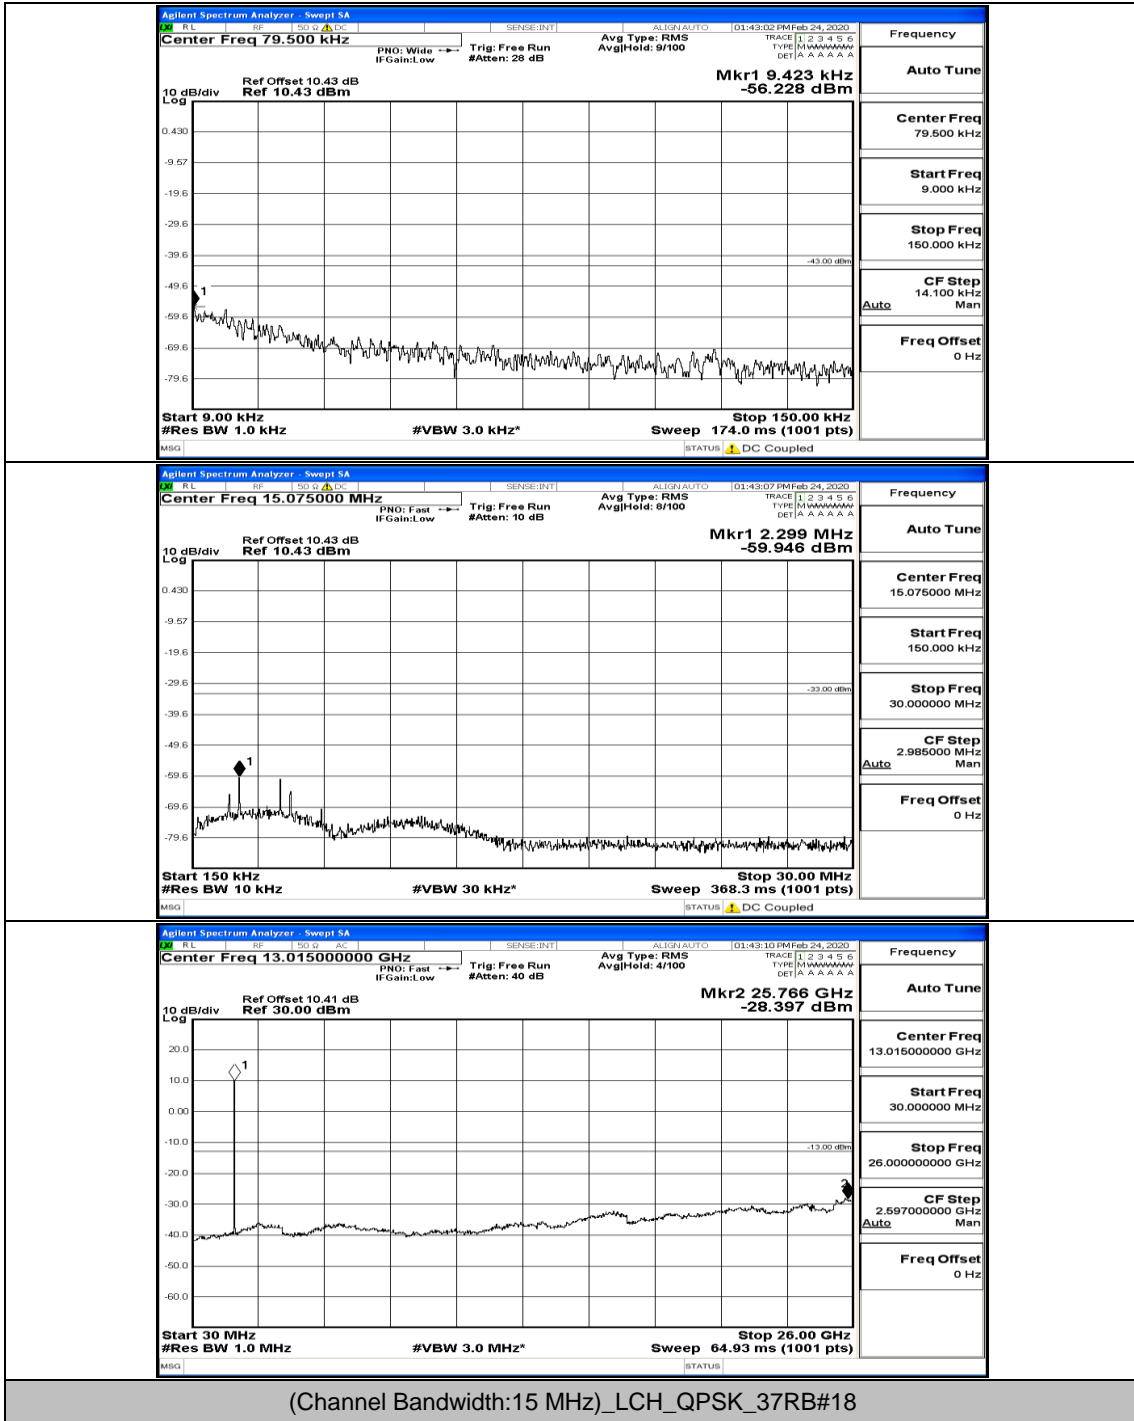

Channel Bandwidth: 10 MHz\_LCH\_16QAM\_25RB#25

Channel Bandwidth: 10 MHz\_MCH\_16QAM\_1RB#0

Channel Bandwidth: 10 MHz\_HCH\_16QAM\_1RB#0

Channel Bandwidth: 15 MHz

(Channel Bandwidth:15 MHz)\_LCH\_QPSK\_1RB#0

(Channel Bandwidth:15 MHz)\_LCH\_QPSK\_1RB#37

(Channel Bandwidth:15 MHz)\_LCH\_QPSK\_75RB#0

(Channel Bandwidth:15 MHz)\_MCH\_QPSK\_37RB#0

(Channel Bandwidth:15 MHz)\_HCH\_QPSK\_37RB#0

(Channel Bandwidth:15 MHz)\_LCH\_16QAM\_1RB#0

(Channel Bandwidth:15 MHz)\_LCH\_16QAM\_1RB#74

(Channel Bandwidth:15 MHz)\_LCH\_16QAM\_37RB#0

(Channel Bandwidth:15 MHz)\_LCH\_16QAM\_37RB#38

(Channel Bandwidth:15 MHz)\_MCH\_16QAM\_1RB#0  
(Channel Bandwidth:15 MHz)\_MCH\_16QAM\_37RB#0