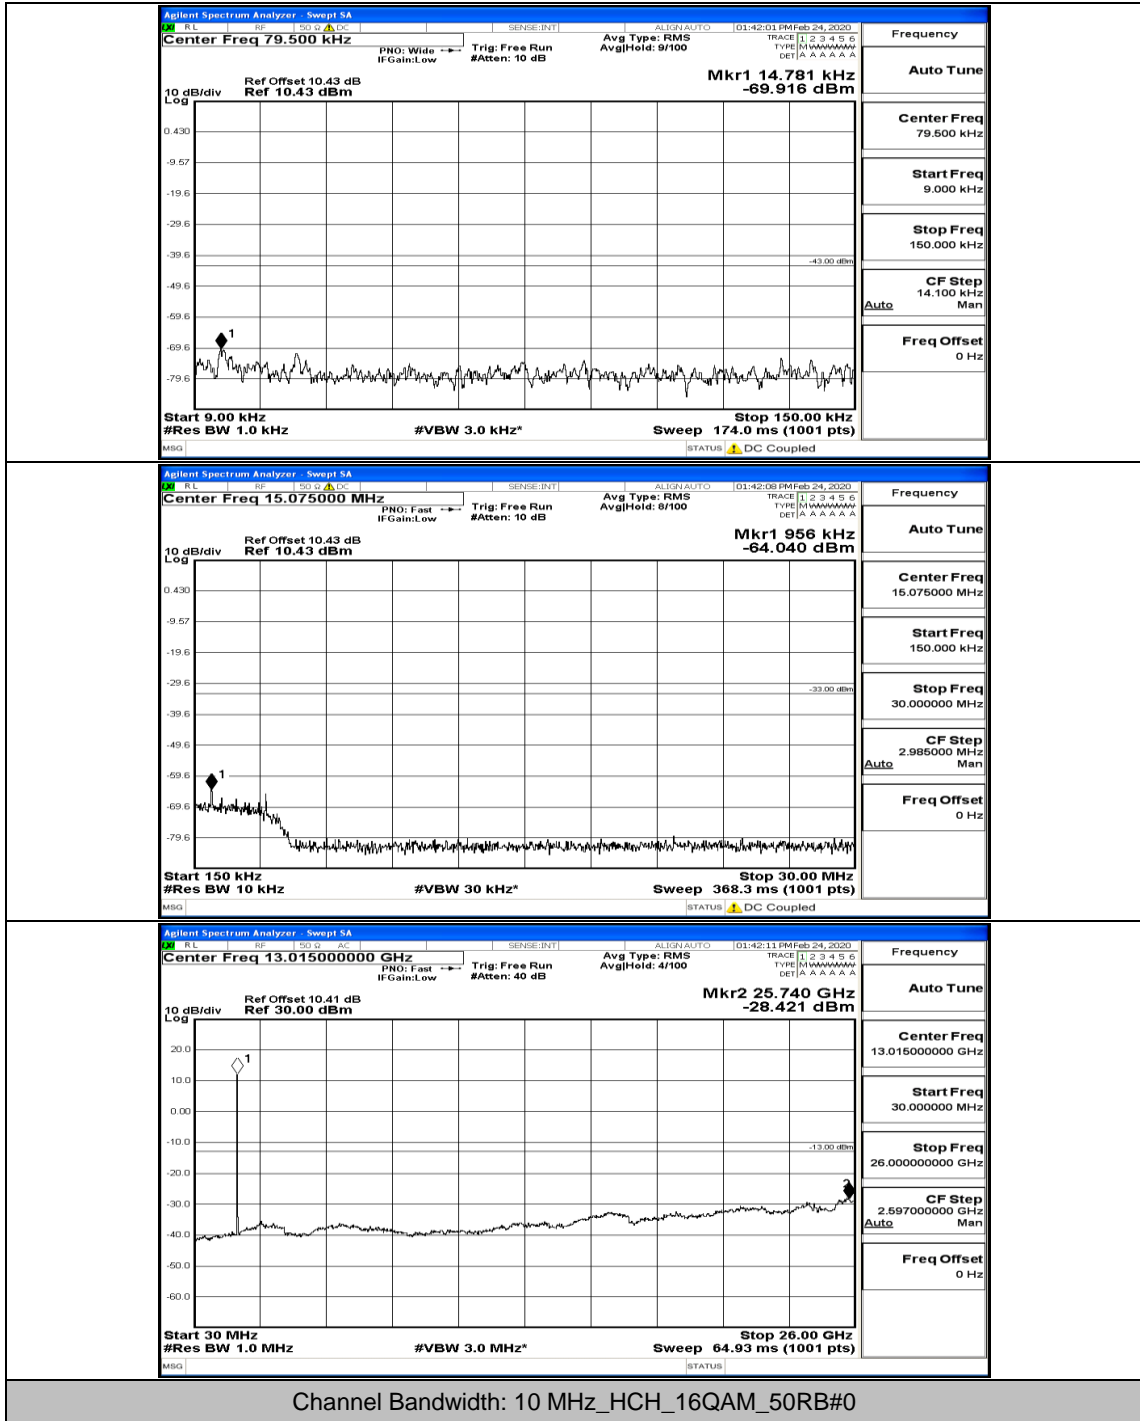

Channel Bandwidth: 10 MHz\_LCH\_16QAM\_25RB#25

Channel Bandwidth: 10 MHz\_MCH\_16QAM\_1RB#0

Channel Bandwidth: 10 MHz\_HCH\_16QAM\_1RB#0

Channel Bandwidth: 15 MHz

(Channel Bandwidth:15 MHz)\_LCH\_QPSK\_1RB#0

(Channel Bandwidth:15 MHz)\_LCH\_QPSK\_1RB#37

(Channel Bandwidth:15 MHz)\_LCH\_QPSK\_75RB#0

(Channel Bandwidth:15 MHz)\_MCH\_QPSK\_37RB#0

(Channel Bandwidth:15 MHz)\_HCH\_QPSK\_37RB#0

(Channel Bandwidth:15 MHz)\_LCH\_16QAM\_1RB#0

(Channel Bandwidth:15 MHz)\_LCH\_16QAM\_1RB#74

(Channel Bandwidth:15 MHz)\_LCH\_16QAM\_37RB#0

(Channel Bandwidth:15 MHz)\_LCH\_16QAM\_37RB#38

(Channel Bandwidth:15 MHz)\_MCH\_16QAM\_1RB#0  
(Channel Bandwidth:15 MHz)\_MCH\_16QAM\_37RB#0