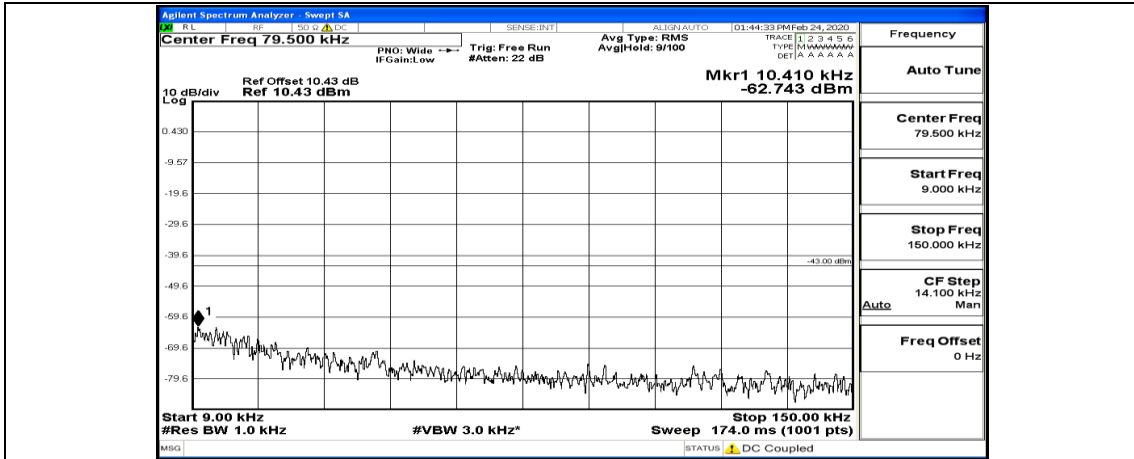

(Channel Bandwidth:15 MHz)\_LCH\_QPSK\_1RB#37

(Channel Bandwidth:15 MHz)\_LCH\_QPSK\_75RB#0

(Channel Bandwidth:15 MHz)\_MCH\_QPSK\_37RB#0

(Channel Bandwidth:15 MHz)\_HCH\_QPSK\_37RB#0

(Channel Bandwidth:15 MHz)\_LCH\_16QAM\_1RB#0