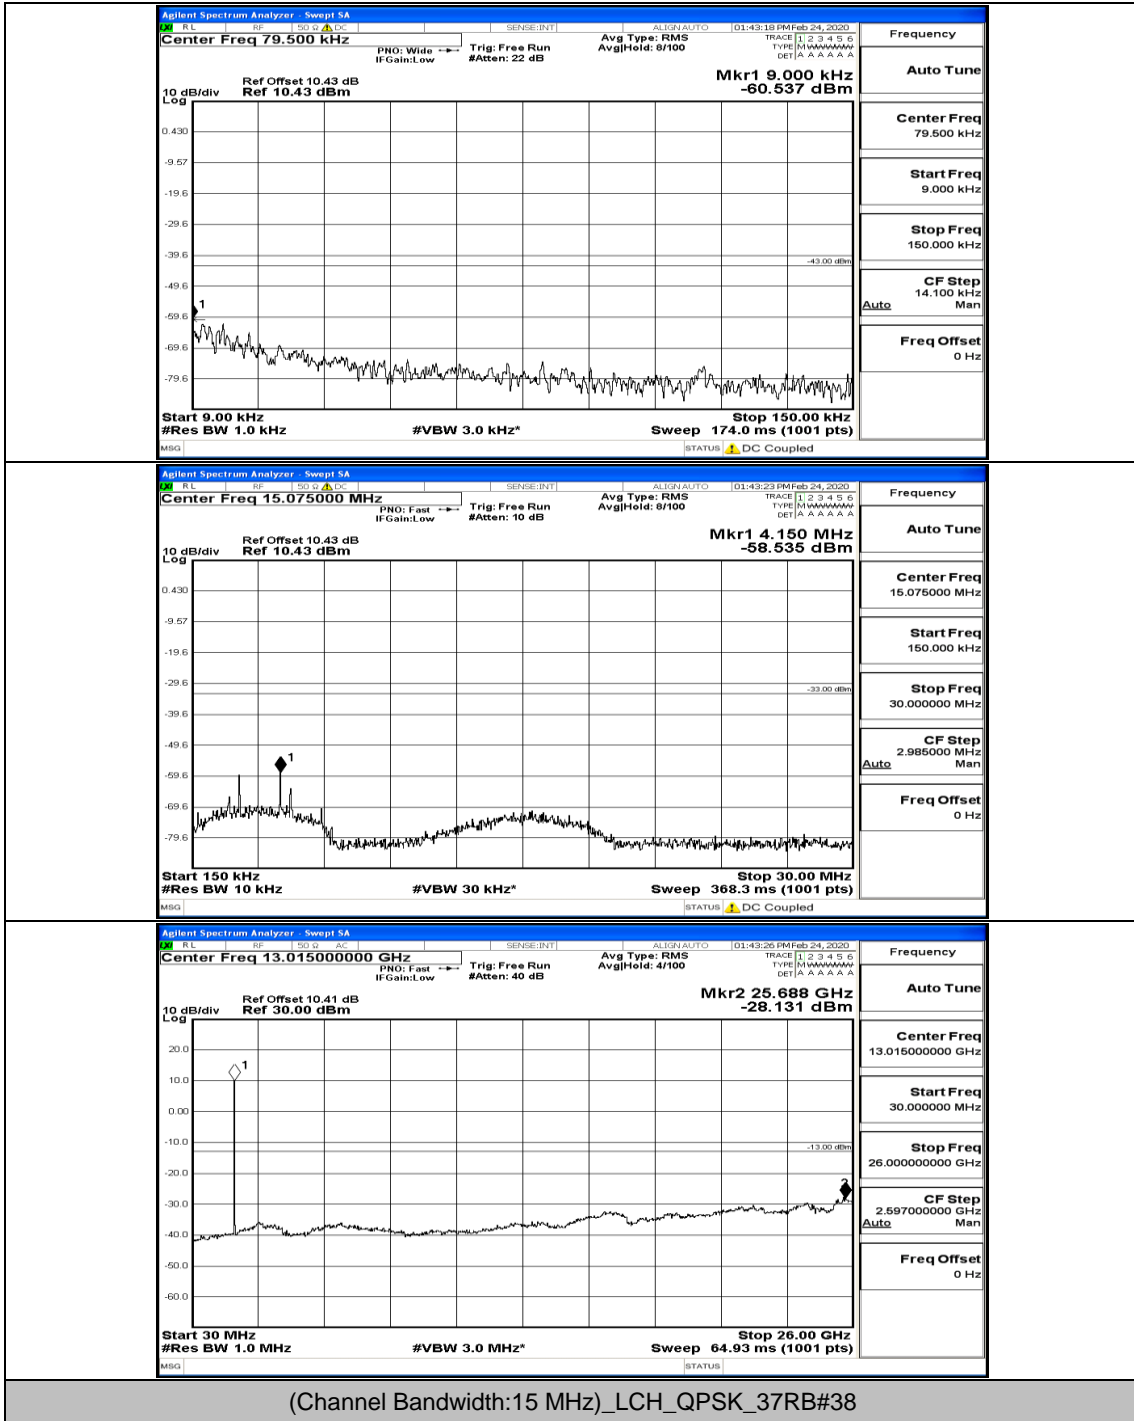

Channel Bandwidth: 10 MHz\_LCH\_16QAM\_25RB#25

Channel Bandwidth: 10 MHz\_MCH\_16QAM\_1RB#0

Channel Bandwidth: 10 MHz\_HCH\_16QAM\_1RB#0

Channel Bandwidth: 15 MHz

(Channel Bandwidth:15 MHz)\_LCH\_QPSK\_1RB#0

(Channel Bandwidth:15 MHz)\_LCH\_QPSK\_1RB#37

(Channel Bandwidth:15 MHz)\_LCH\_QPSK\_75RB#0

(Channel Bandwidth:15 MHz)\_MCH\_QPSK\_37RB#0

(Channel Bandwidth:15 MHz)\_HCH\_QPSK\_37RB#0

(Channel Bandwidth:15 MHz)\_LCH\_16QAM\_1RB#0