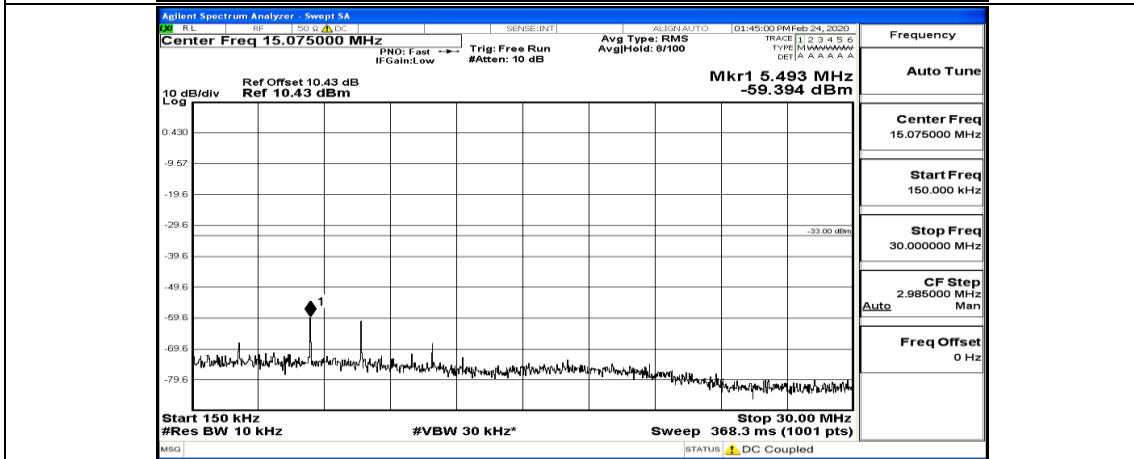

(Channel Bandwidth:15 MHz)\_LCH\_16QAM\_1RB#74

(Channel Bandwidth:15 MHz)\_LCH\_16QAM\_37RB#0

(Channel Bandwidth:15 MHz)\_LCH\_16QAM\_37RB#38

(Channel Bandwidth:15 MHz)\_MCH\_16QAM\_1RB#0  
(Channel Bandwidth:15 MHz)\_MCH\_16QAM\_37RB#0