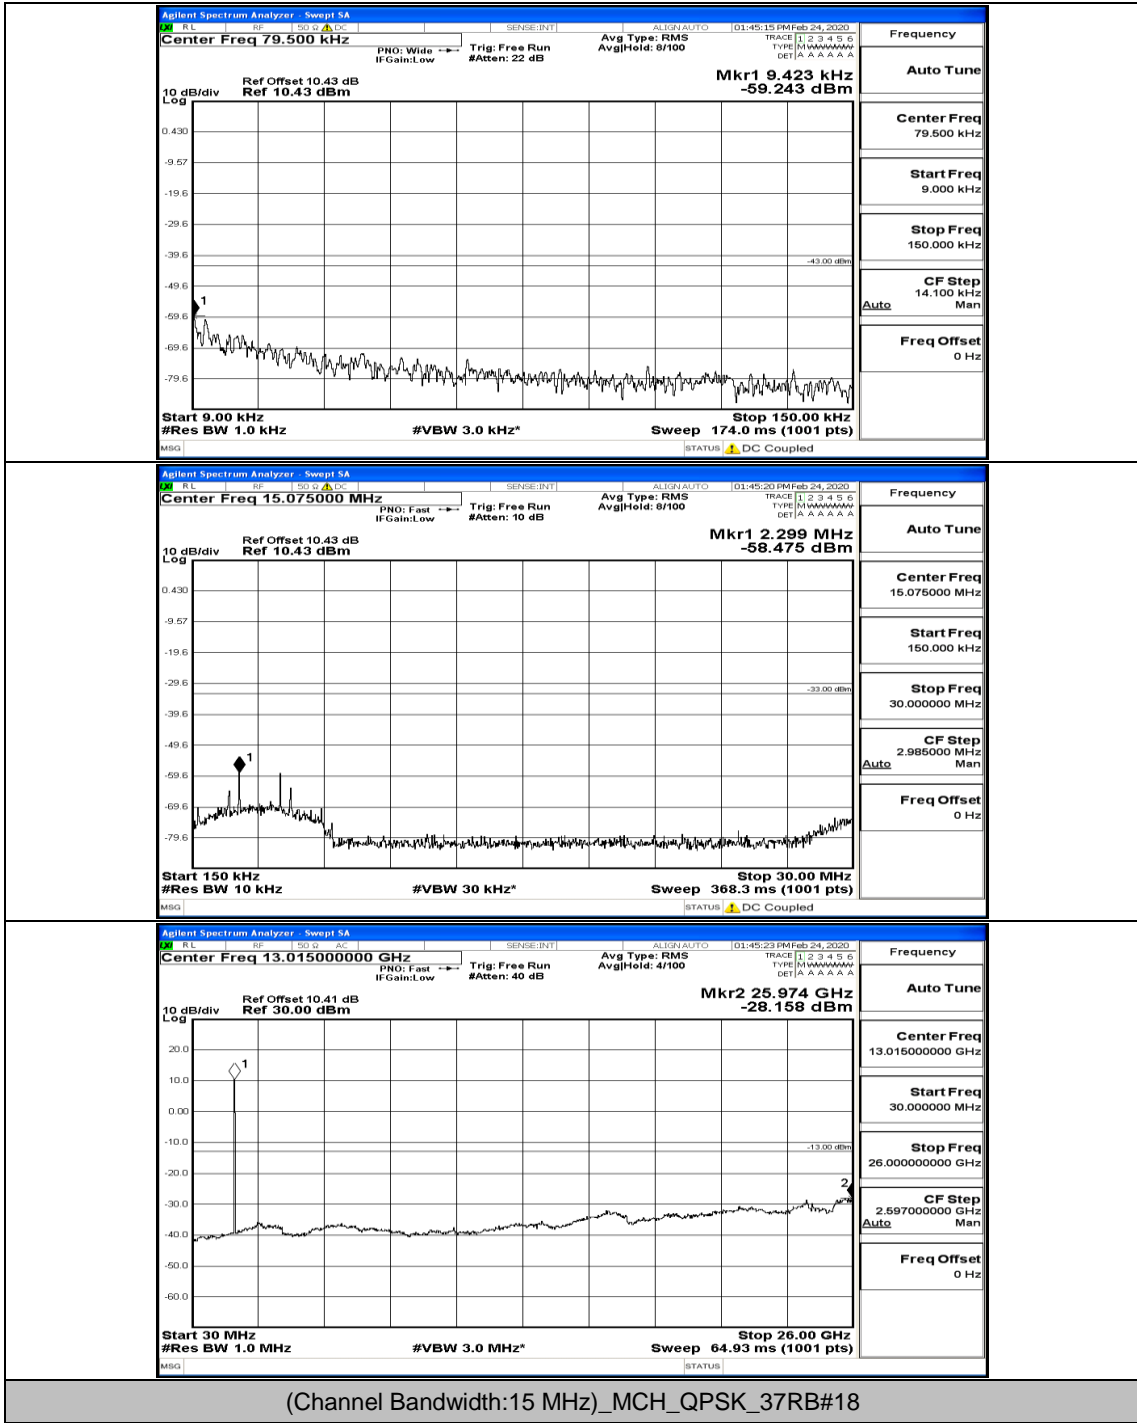

Channel Bandwidth: 10 MHz\_LCH\_16QAM\_25RB#25

Channel Bandwidth: 10 MHz\_MCH\_16QAM\_1RB#0

Channel Bandwidth: 10 MHz\_HCH\_16QAM\_1RB#0

Channel Bandwidth: 15 MHz

(Channel Bandwidth:15 MHz)\_LCH\_QPSK\_1RB#0

(Channel Bandwidth:15 MHz)\_LCH\_QPSK\_1RB#37

(Channel Bandwidth:15 MHz)\_LCH\_QPSK\_75RB#0

(Channel Bandwidth:15 MHz)\_MCH\_QPSK\_37RB#0

(Channel Bandwidth:15 MHz)\_HCH\_QPSK\_37RB#0

(Channel Bandwidth:15 MHz)\_LCH\_16QAM\_1RB#0

(Channel Bandwidth:15 MHz)\_LCH\_16QAM\_1RB#74

(Channel Bandwidth:15 MHz)\_LCH\_16QAM\_37RB#0

(Channel Bandwidth:15 MHz)\_LCH\_16QAM\_37RB#38

(Channel Bandwidth:15 MHz)\_MCH\_16QAM\_1RB#0  
(Channel Bandwidth:15 MHz)\_MCH\_16QAM\_37RB#0