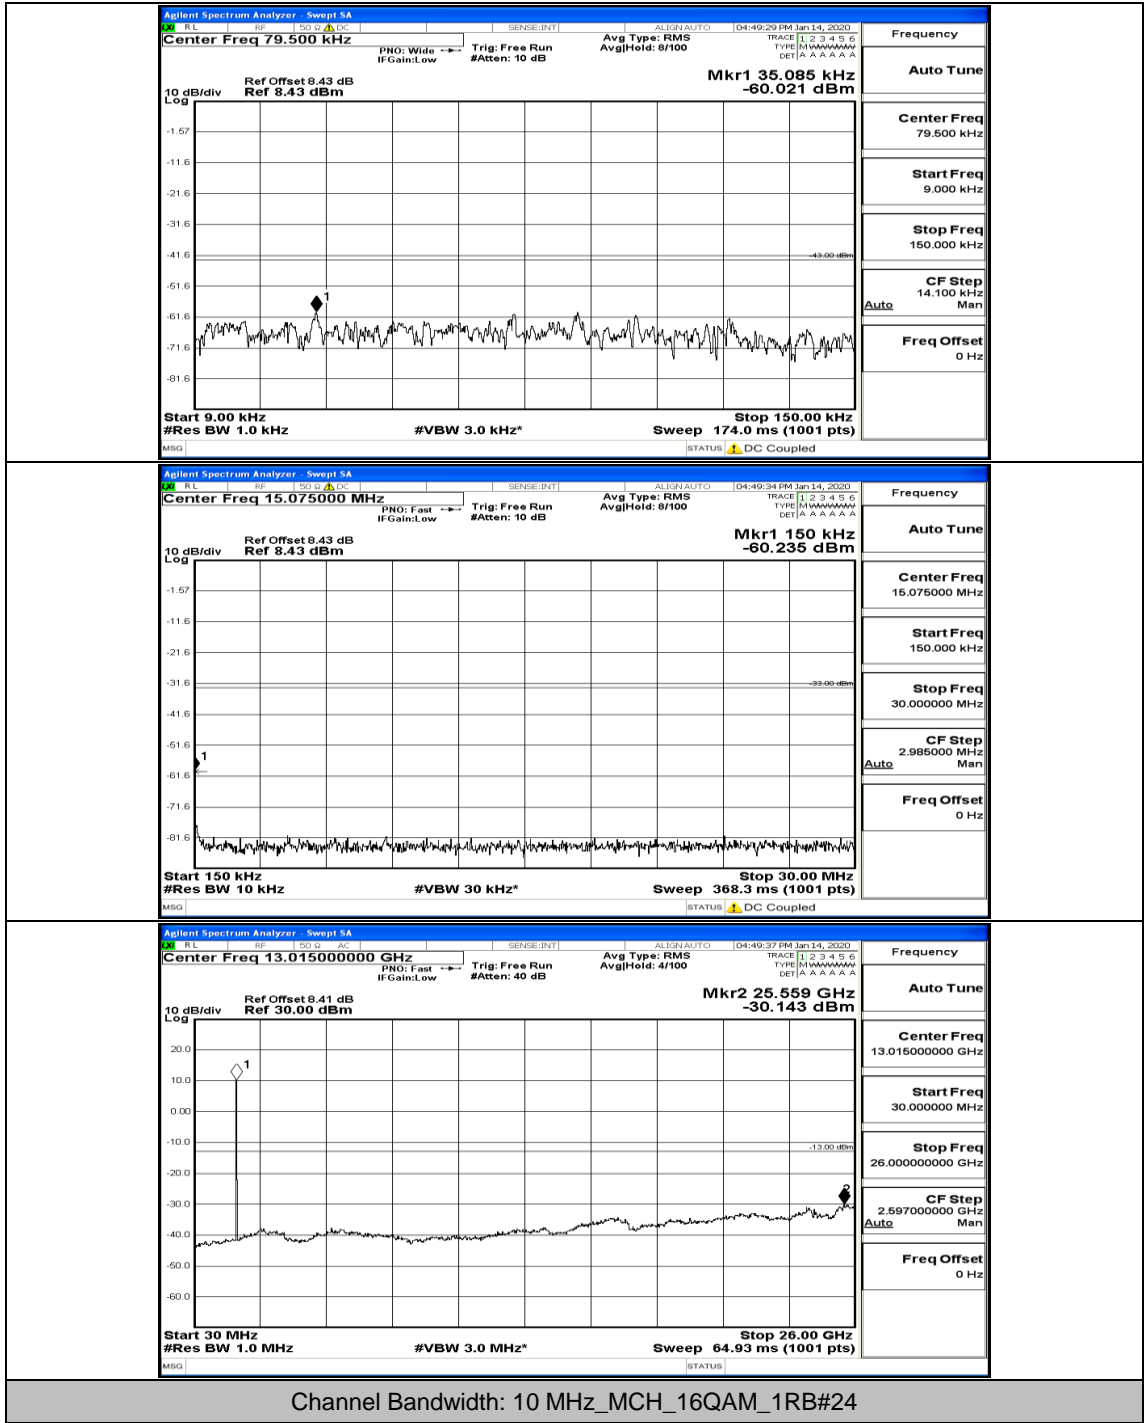

Channel Bandwidth: 10 MHz\_LCH\_16QAM\_25RB#25

Channel Bandwidth: 10 MHz\_MCH\_16QAM\_1RB#0

Channel Bandwidth: 10 MHz\_HCH\_16QAM\_1RB#0

Channel Bandwidth: 15 MHz

(Channel Bandwidth:15 MHz)\_LCH\_QPSK\_1RB#0

(Channel Bandwidth:15 MHz)\_LCH\_QPSK\_1RB#37

(Channel Bandwidth:15 MHz)\_LCH\_QPSK\_75RB#0

(Channel Bandwidth:15 MHz)\_MCH\_QPSK\_37RB#0

(Channel Bandwidth:15 MHz)\_HCH\_QPSK\_37RB#0

(Channel Bandwidth:15 MHz)\_LCH\_16QAM\_1RB#0

(Channel Bandwidth:15 MHz)\_LCH\_16QAM\_1RB#74

(Channel Bandwidth:15 MHz)\_LCH\_16QAM\_37RB#0

(Channel Bandwidth:15 MHz)\_LCH\_16QAM\_37RB#38

(Channel Bandwidth:15 MHz)\_MCH\_16QAM\_1RB#0  
(Channel Bandwidth:15 MHz)\_MCH\_16QAM\_37RB#0