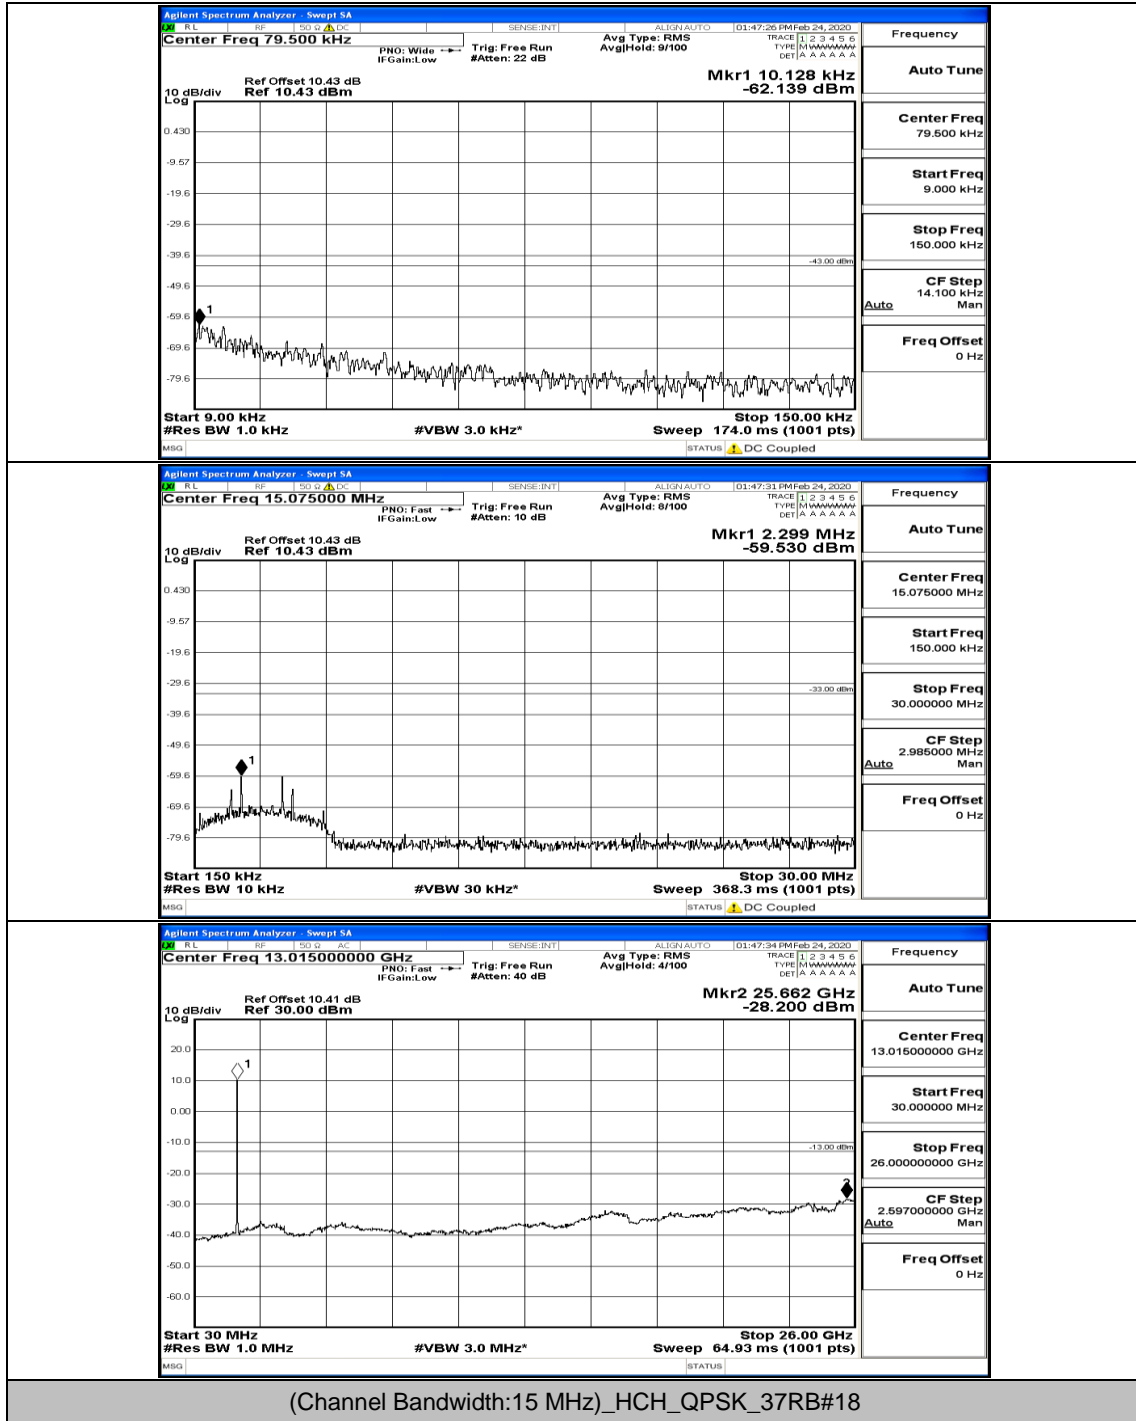

Channel Bandwidth: 10 MHz\_LCH\_16QAM\_25RB#25

Channel Bandwidth: 10 MHz\_MCH\_16QAM\_1RB#0

Channel Bandwidth: 10 MHz\_HCH\_16QAM\_1RB#0

Channel Bandwidth: 15 MHz

(Channel Bandwidth:15 MHz)\_LCH\_QPSK\_1RB#0

(Channel Bandwidth:15 MHz)\_LCH\_QPSK\_1RB#37

(Channel Bandwidth:15 MHz)\_LCH\_QPSK\_75RB#0

(Channel Bandwidth:15 MHz)\_MCH\_QPSK\_37RB#0

(Channel Bandwidth:15 MHz)\_HCH\_QPSK\_37RB#0

(Channel Bandwidth:15 MHz)\_LCH\_16QAM\_1RB#0

(Channel Bandwidth:15 MHz)\_LCH\_16QAM\_1RB#74

(Channel Bandwidth:15 MHz)\_LCH\_16QAM\_37RB#0

(Channel Bandwidth:15 MHz)\_LCH\_16QAM\_37RB#38

(Channel Bandwidth:15 MHz)\_MCH\_16QAM\_1RB#0  
(Channel Bandwidth:15 MHz)\_MCH\_16QAM\_37RB#0