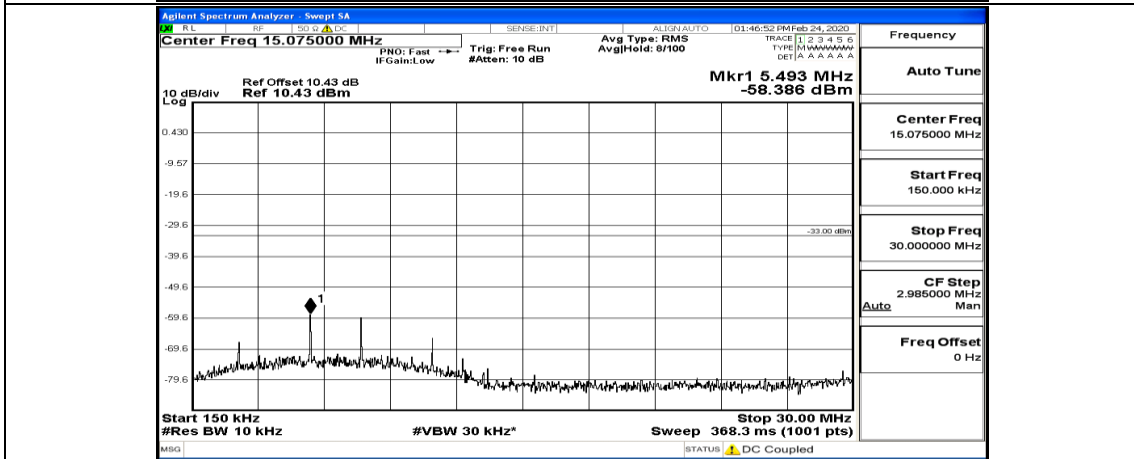

(Channel Bandwidth:15 MHz)\_LCH\_QPSK\_1RB#37

(Channel Bandwidth:15 MHz)\_LCH\_QPSK\_75RB#0

(Channel Bandwidth:15 MHz)\_MCH\_QPSK\_37RB#0

(Channel Bandwidth:15 MHz)\_HCH\_QPSK\_37RB#0

(Channel Bandwidth:15 MHz)\_LCH\_16QAM\_1RB#0