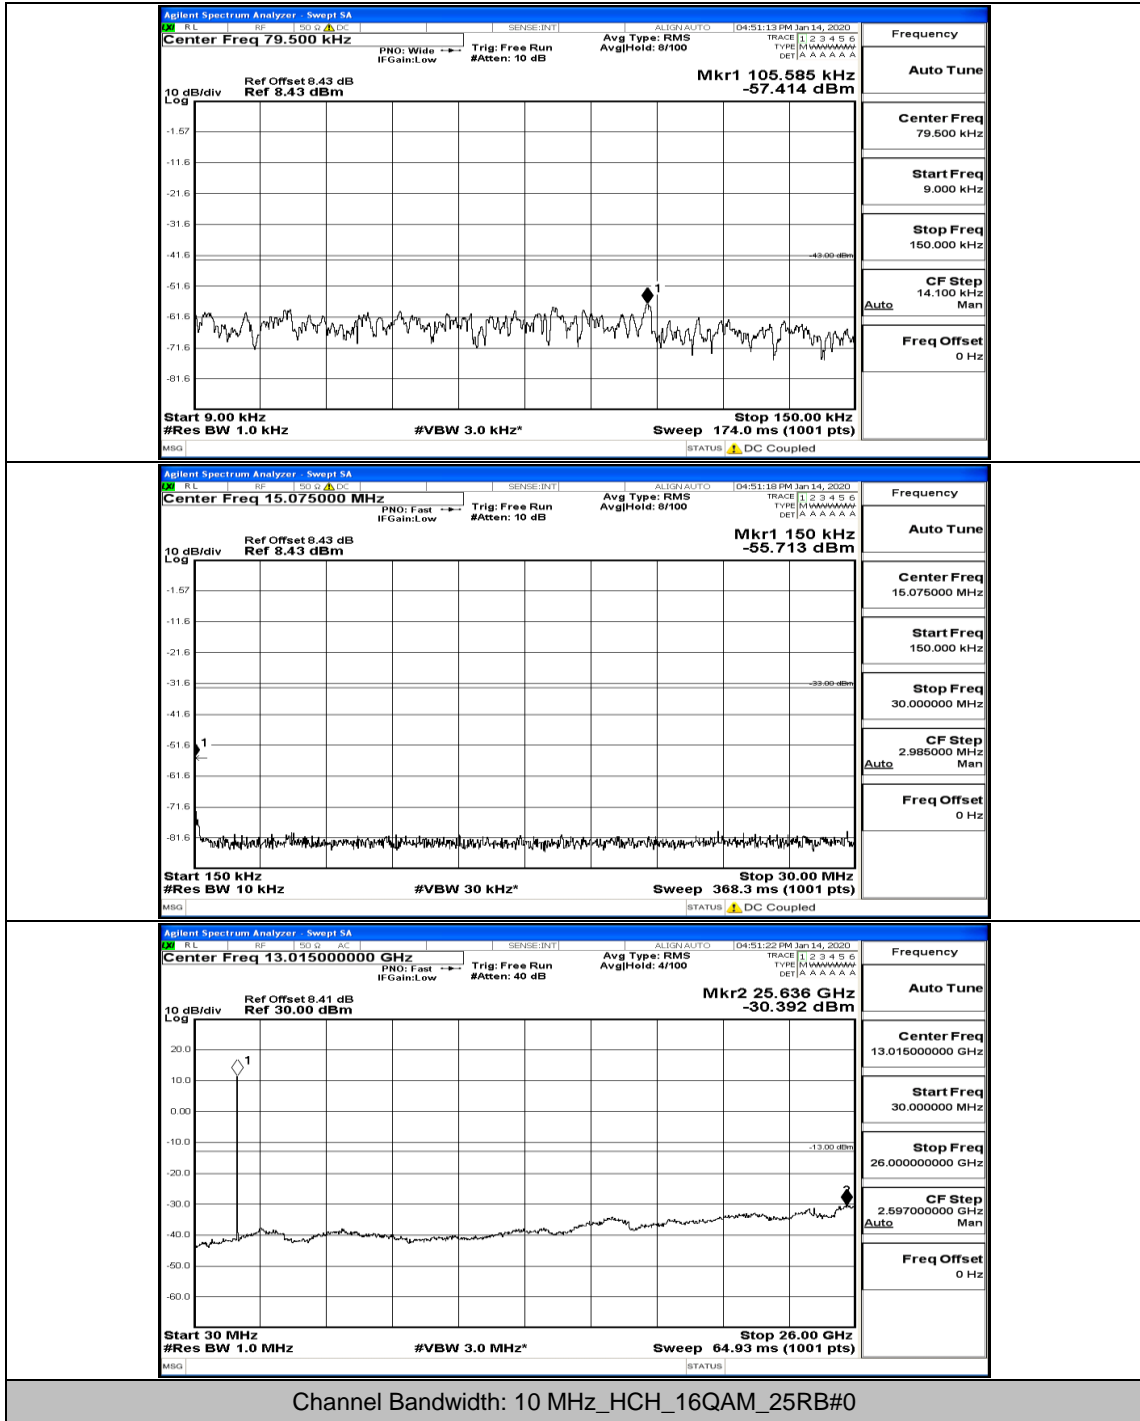

Channel Bandwidth: 10 MHz\_LCH\_16QAM\_25RB#25

Channel Bandwidth: 10 MHz\_MCH\_16QAM\_1RB#0

Channel Bandwidth: 10 MHz\_HCH\_16QAM\_1RB#0

Channel Bandwidth: 15 MHz

(Channel Bandwidth:15 MHz)\_LCH\_QPSK\_1RB#0

(Channel Bandwidth:15 MHz)\_LCH\_QPSK\_1RB#37

(Channel Bandwidth:15 MHz)\_LCH\_QPSK\_75RB#0

(Channel Bandwidth:15 MHz)\_MCH\_QPSK\_37RB#0

(Channel Bandwidth:15 MHz)\_HCH\_QPSK\_37RB#0

(Channel Bandwidth:15 MHz)\_LCH\_16QAM\_1RB#0