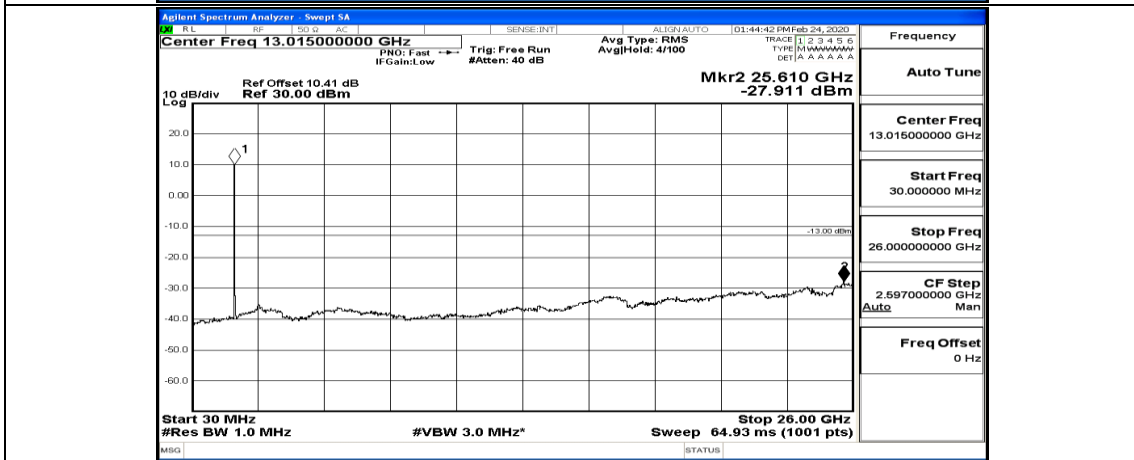

(Channel Bandwidth:15 MHz)\_LCH\_QPSK\_1RB#37

(Channel Bandwidth:15 MHz)\_LCH\_QPSK\_75RB#0

(Channel Bandwidth:15 MHz)\_MCH\_QPSK\_37RB#0

(Channel Bandwidth:15 MHz)\_HCH\_QPSK\_37RB#0

(Channel Bandwidth:15 MHz)\_LCH\_16QAM\_1RB#0