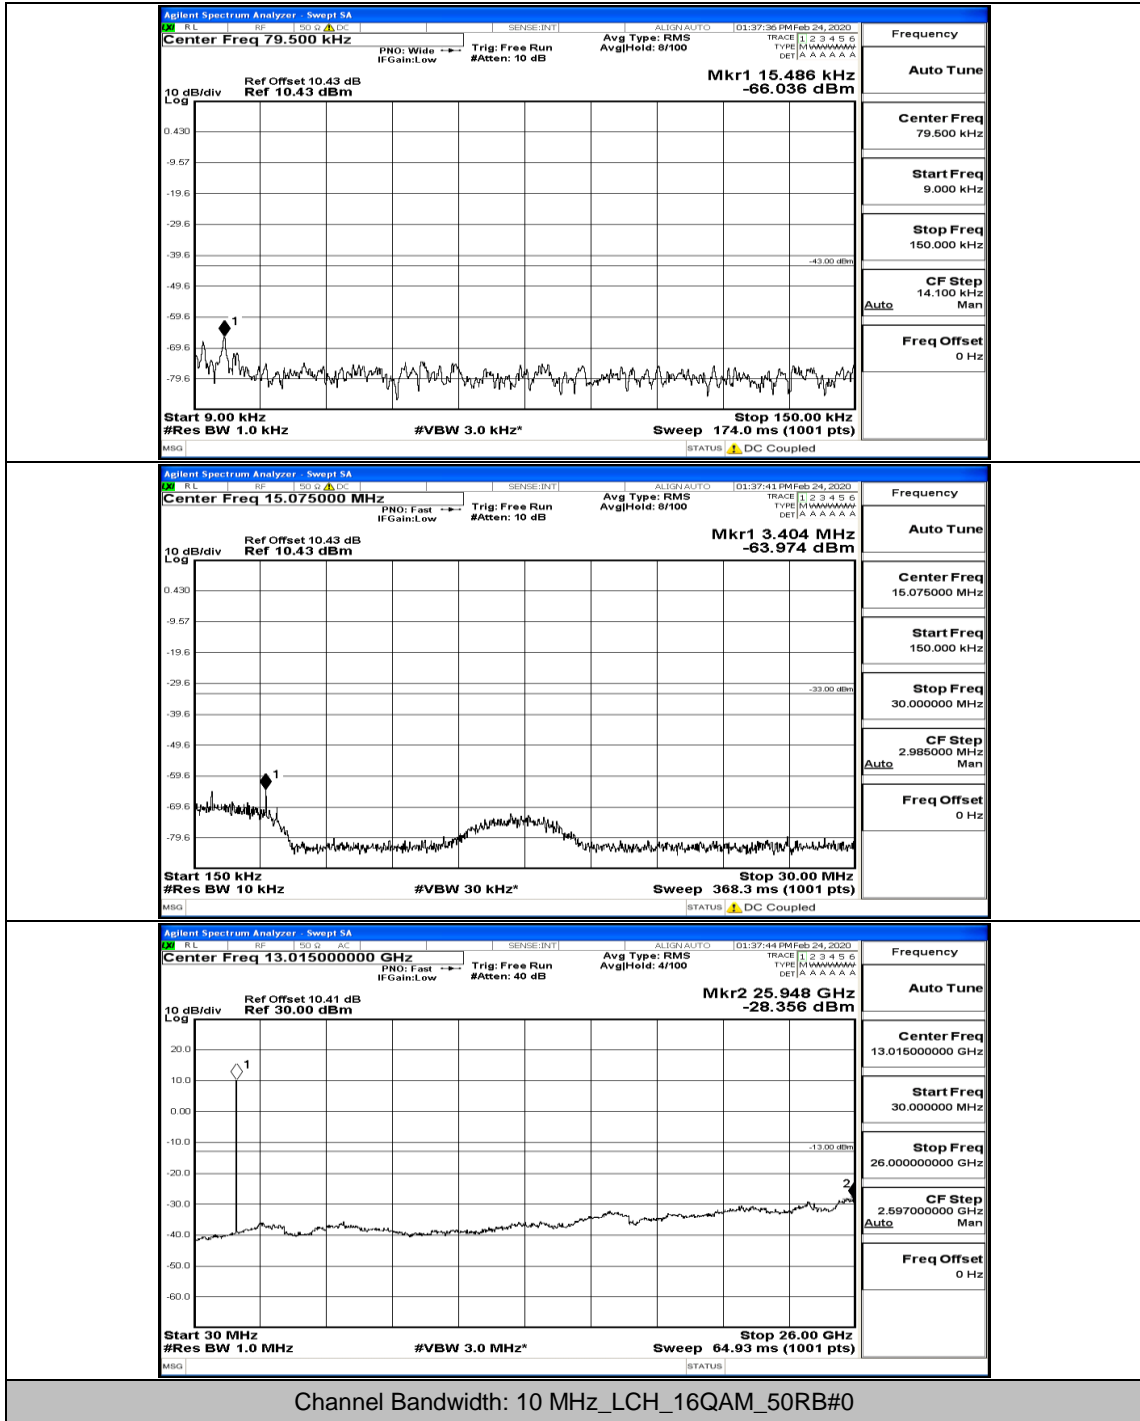

Channel Bandwidth: 10 MHz\_LCH\_16QAM\_25RB#25

Channel Bandwidth: 10 MHz\_MCH\_16QAM\_1RB#0

Channel Bandwidth: 10 MHz\_HCH\_16QAM\_1RB#0

Channel Bandwidth: 15 MHz

(Channel Bandwidth:15 MHz)\_LCH\_QPSK\_1RB#0

(Channel Bandwidth:15 MHz)\_LCH\_QPSK\_1RB#37

(Channel Bandwidth:15 MHz)\_LCH\_QPSK\_75RB#0

(Channel Bandwidth:15 MHz)\_MCH\_QPSK\_37RB#0

(Channel Bandwidth:15 MHz)\_HCH\_QPSK\_37RB#0

(Channel Bandwidth:15 MHz)\_LCH\_16QAM\_1RB#0

(Channel Bandwidth:15 MHz)\_LCH\_16QAM\_1RB#74

(Channel Bandwidth:15 MHz)\_LCH\_16QAM\_37RB#0

(Channel Bandwidth:15 MHz)\_LCH\_16QAM\_37RB#38

(Channel Bandwidth:15 MHz)\_MCH\_16QAM\_1RB#0  
(Channel Bandwidth:15 MHz)\_MCH\_16QAM\_37RB#0