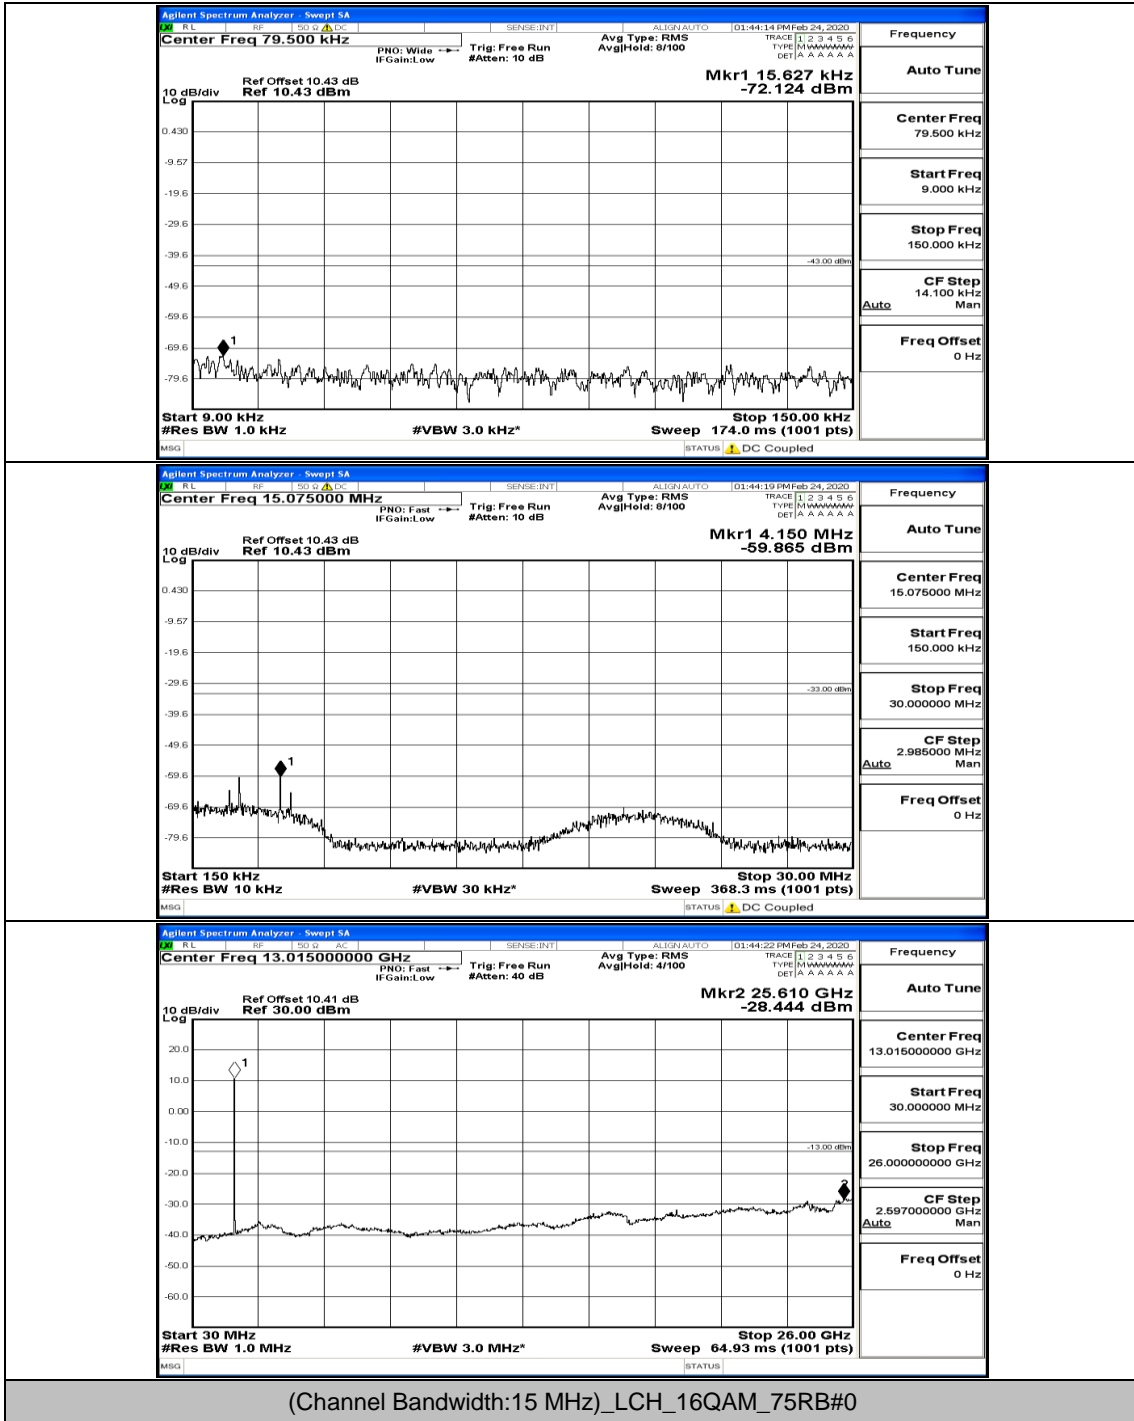

Channel Bandwidth: 10 MHz\_LCH\_16QAM\_25RB#25

Channel Bandwidth: 10 MHz\_MCH\_16QAM\_1RB#0

Channel Bandwidth: 10 MHz\_HCH\_16QAM\_1RB#0

Channel Bandwidth: 15 MHz

(Channel Bandwidth:15 MHz)\_LCH\_QPSK\_1RB#0

(Channel Bandwidth:15 MHz)\_LCH\_QPSK\_1RB#37

(Channel Bandwidth:15 MHz)\_LCH\_QPSK\_75RB#0

(Channel Bandwidth:15 MHz)\_MCH\_QPSK\_37RB#0

(Channel Bandwidth:15 MHz)\_HCH\_QPSK\_37RB#0

(Channel Bandwidth:15 MHz)\_LCH\_16QAM\_1RB#0

(Channel Bandwidth:15 MHz)\_LCH\_16QAM\_1RB#74

(Channel Bandwidth:15 MHz)\_LCH\_16QAM\_37RB#0

(Channel Bandwidth:15 MHz)\_LCH\_16QAM\_37RB#38

(Channel Bandwidth:15 MHz)\_MCH\_16QAM\_1RB#0  
(Channel Bandwidth:15 MHz)\_MCH\_16QAM\_37RB#0