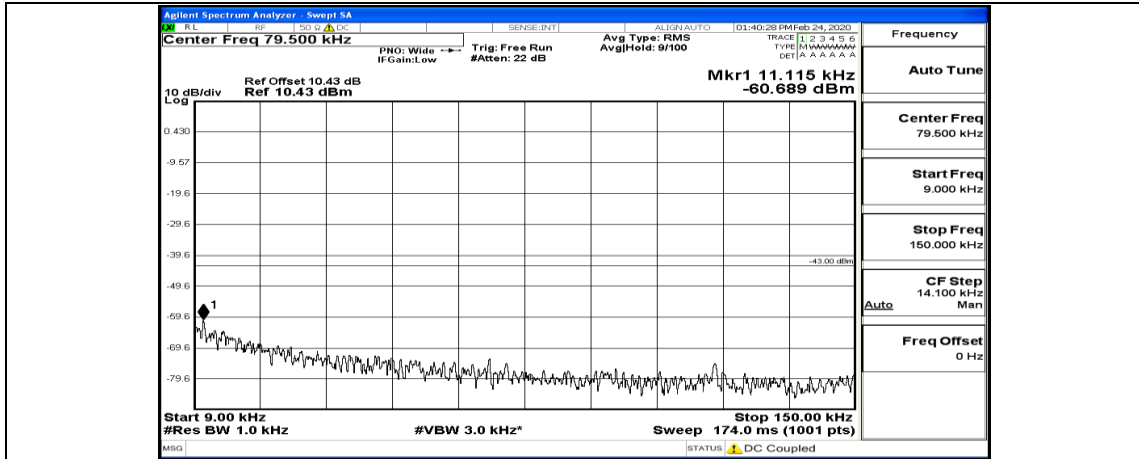

Channel Bandwidth: 10 MHz\_LCH\_16QAM\_25RB#25

Channel Bandwidth: 10 MHz\_MCH\_16QAM\_1RB#0

Channel Bandwidth: 10 MHz\_HCH\_16QAM\_1RB#0

Channel Bandwidth: 15 MHz

(Channel Bandwidth:15 MHz)\_LCH\_QPSK\_1RB#0

(Channel Bandwidth:15 MHz)\_LCH\_QPSK\_1RB#37

(Channel Bandwidth:15 MHz)\_LCH\_QPSK\_75RB#0

(Channel Bandwidth:15 MHz)\_MCH\_QPSK\_37RB#0

(Channel Bandwidth:15 MHz)\_HCH\_QPSK\_37RB#0

(Channel Bandwidth:15 MHz)\_LCH\_16QAM\_1RB#0