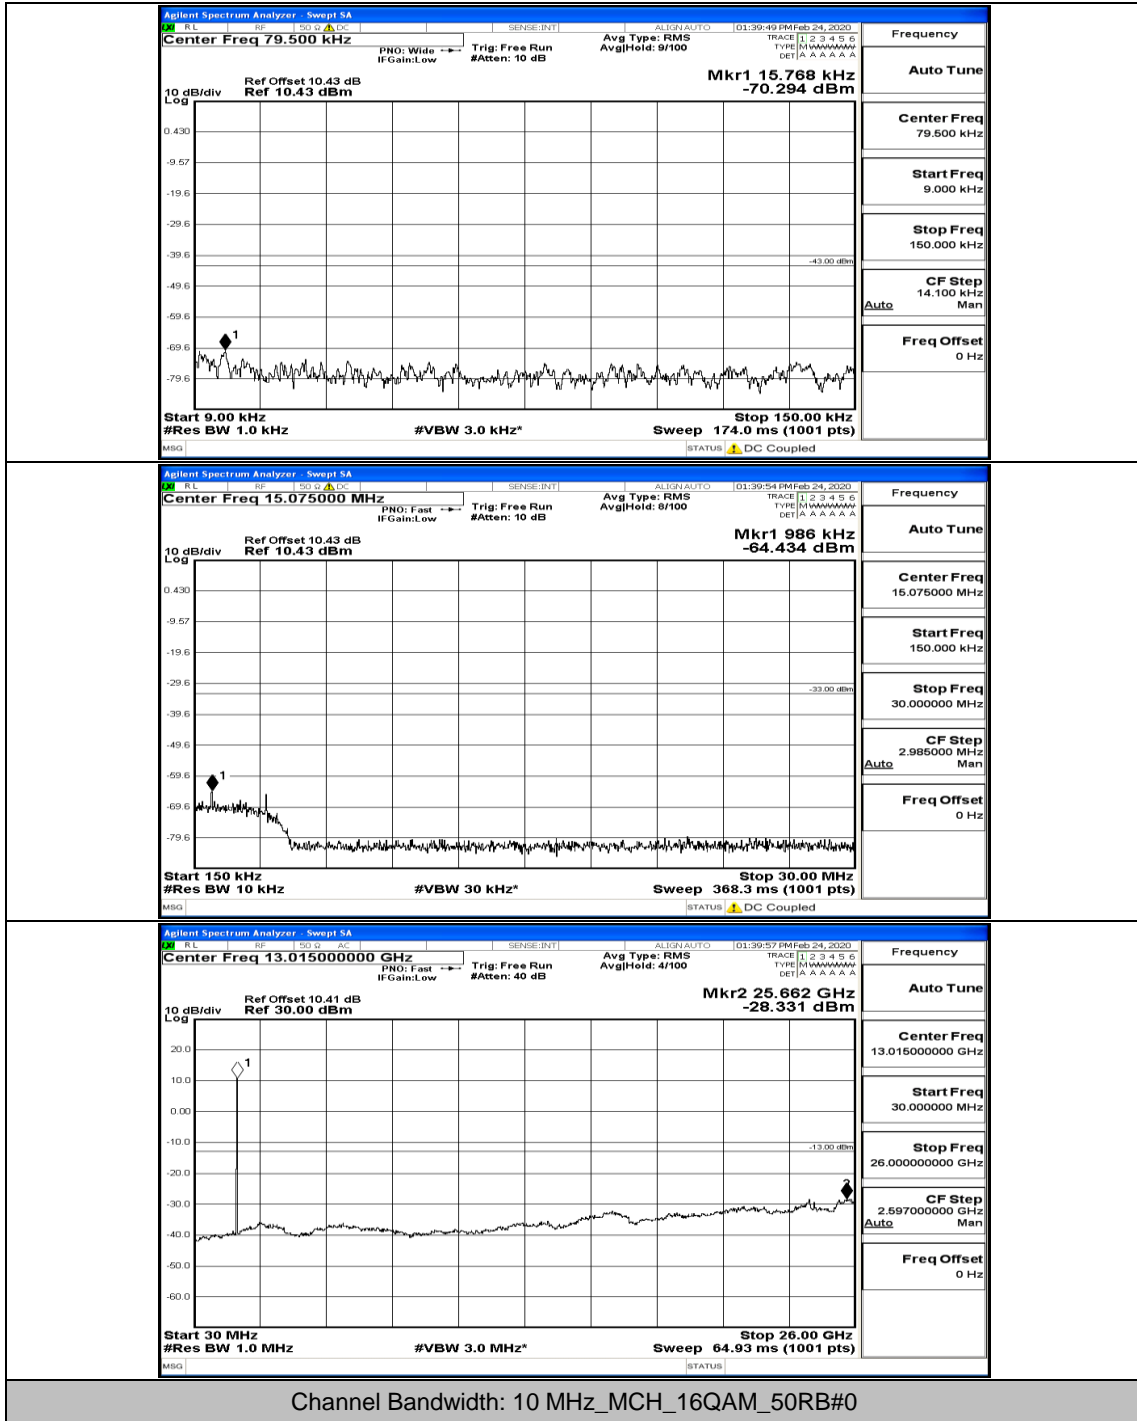

Channel Bandwidth: 10 MHz\_LCH\_16QAM\_25RB#25

Channel Bandwidth: 10 MHz\_MCH\_16QAM\_1RB#0

Channel Bandwidth: 10 MHz\_HCH\_16QAM\_1RB#0

Channel Bandwidth: 15 MHz

(Channel Bandwidth:15 MHz)\_LCH\_QPSK\_1RB#0

(Channel Bandwidth:15 MHz)\_LCH\_QPSK\_1RB#37

(Channel Bandwidth:15 MHz)\_LCH\_QPSK\_75RB#0

(Channel Bandwidth:15 MHz)\_MCH\_QPSK\_37RB#0

(Channel Bandwidth:15 MHz)\_HCH\_QPSK\_37RB#0

(Channel Bandwidth:15 MHz)\_LCH\_16QAM\_1RB#0