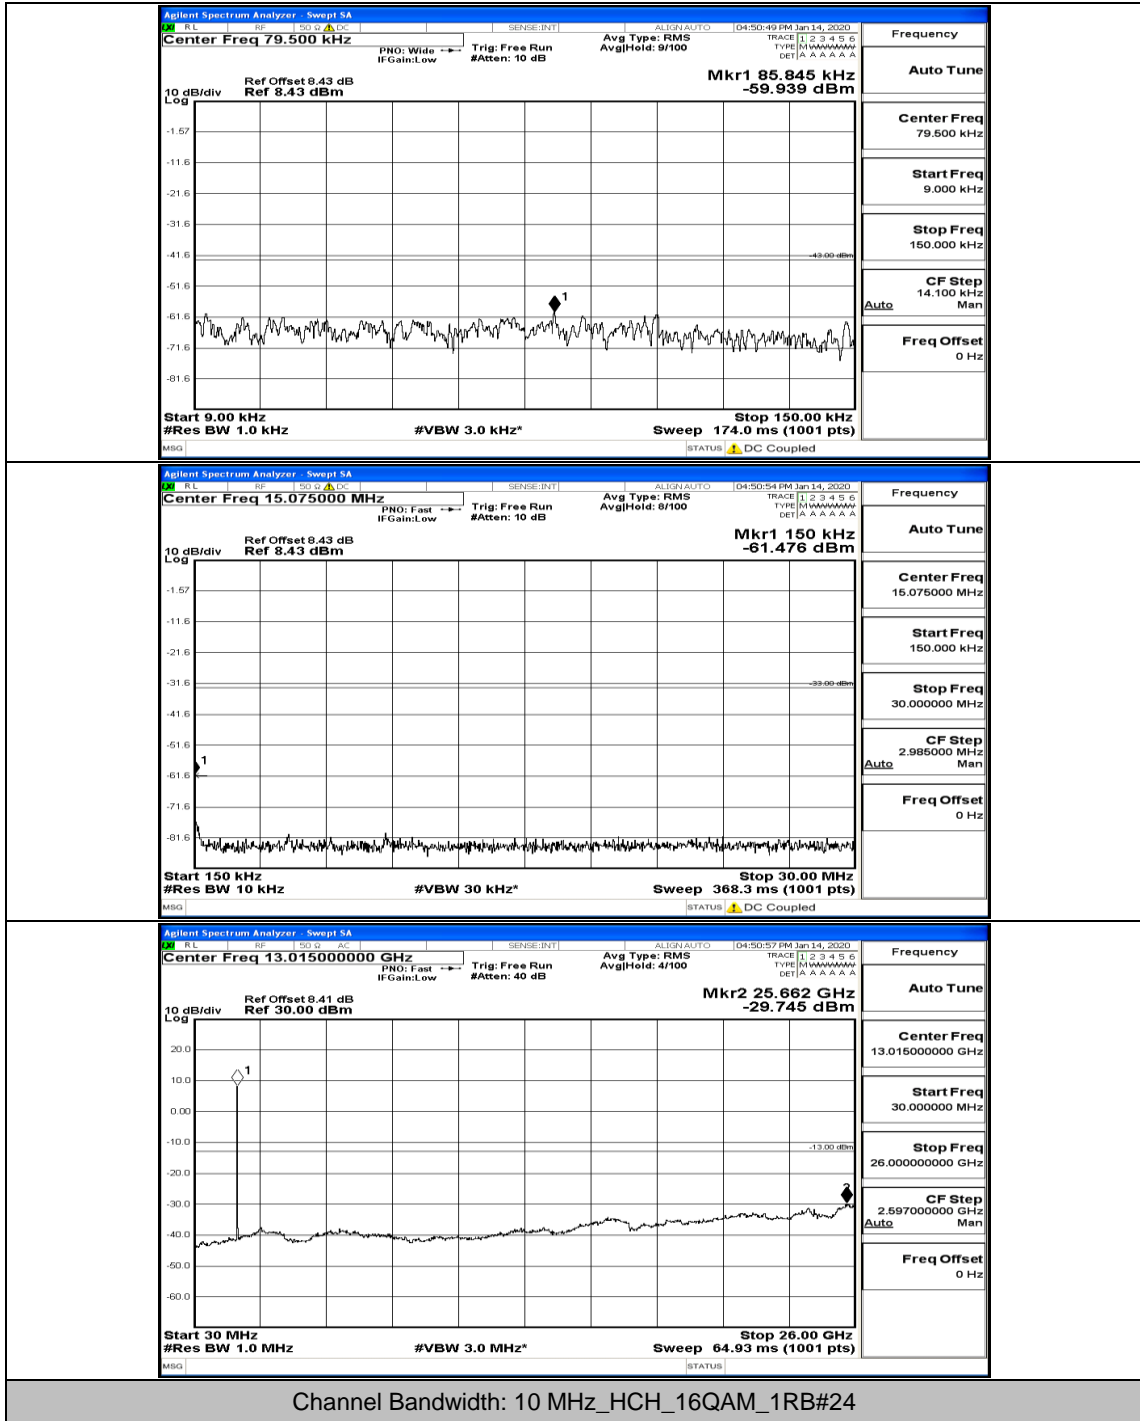

Channel Bandwidth: 10 MHz\_LCH\_16QAM\_25RB#25

Channel Bandwidth: 10 MHz\_MCH\_16QAM\_1RB#0

Channel Bandwidth: 10 MHz\_HCH\_16QAM\_1RB#0

Channel Bandwidth: 15 MHz

(Channel Bandwidth:15 MHz)\_LCH\_QPSK\_1RB#0

(Channel Bandwidth:15 MHz)\_LCH\_QPSK\_1RB#37

(Channel Bandwidth:15 MHz)\_LCH\_QPSK\_75RB#0

(Channel Bandwidth:15 MHz)\_MCH\_QPSK\_37RB#0

(Channel Bandwidth:15 MHz)\_HCH\_QPSK\_37RB#0

(Channel Bandwidth:15 MHz)\_LCH\_16QAM\_1RB#0