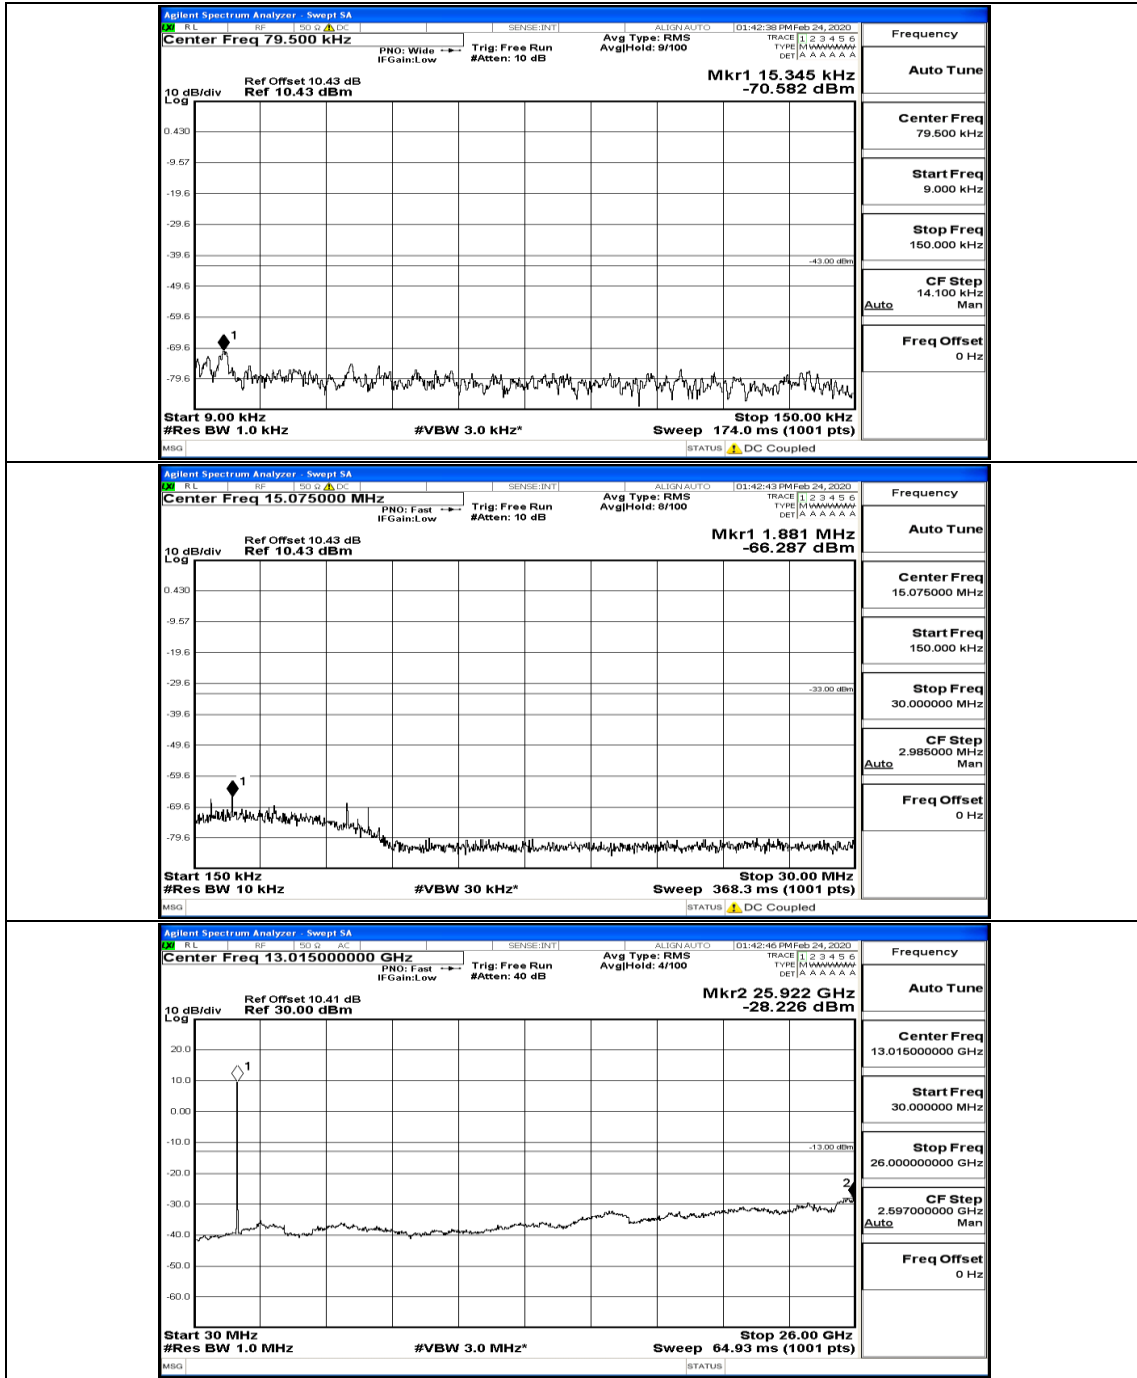

Channel Bandwidth: 10 MHz\_LCH\_16QAM\_25RB#25

Channel Bandwidth: 10 MHz\_MCH\_16QAM\_1RB#0

Channel Bandwidth: 10 MHz\_HCH\_16QAM\_1RB#0

Channel Bandwidth: 15 MHz

(Channel Bandwidth:15 MHz)\_LCH\_QPSK\_1RB#0

(Channel Bandwidth:15 MHz)\_LCH\_QPSK\_1RB#37

(Channel Bandwidth:15 MHz)\_LCH\_QPSK\_75RB#0

(Channel Bandwidth:15 MHz)\_MCH\_QPSK\_37RB#0

(Channel Bandwidth:15 MHz)\_HCH\_QPSK\_37RB#0

(Channel Bandwidth:15 MHz)\_LCH\_16QAM\_1RB#0