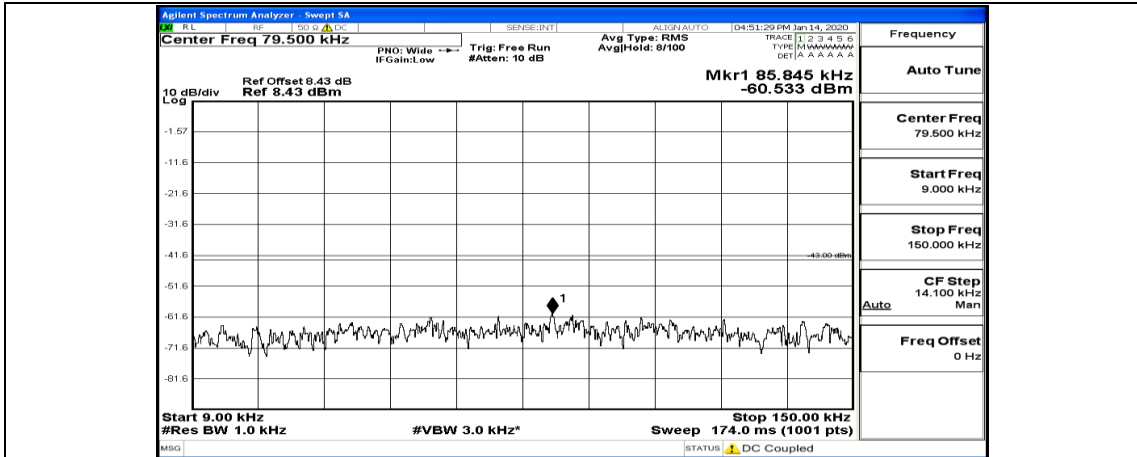

Channel Bandwidth: 10 MHz\_LCH\_16QAM\_25RB#25

Channel Bandwidth: 10 MHz\_MCH\_16QAM\_1RB#0

Channel Bandwidth: 10 MHz\_HCH\_16QAM\_1RB#0

Channel Bandwidth: 15 MHz

(Channel Bandwidth:15 MHz)\_LCH\_QPSK\_1RB#0

(Channel Bandwidth:15 MHz)\_LCH\_QPSK\_1RB#37

(Channel Bandwidth:15 MHz)\_LCH\_QPSK\_75RB#0

(Channel Bandwidth:15 MHz)\_MCH\_QPSK\_37RB#0

(Channel Bandwidth:15 MHz)\_HCH\_QPSK\_37RB#0

(Channel Bandwidth:15 MHz)\_LCH\_16QAM\_1RB#0