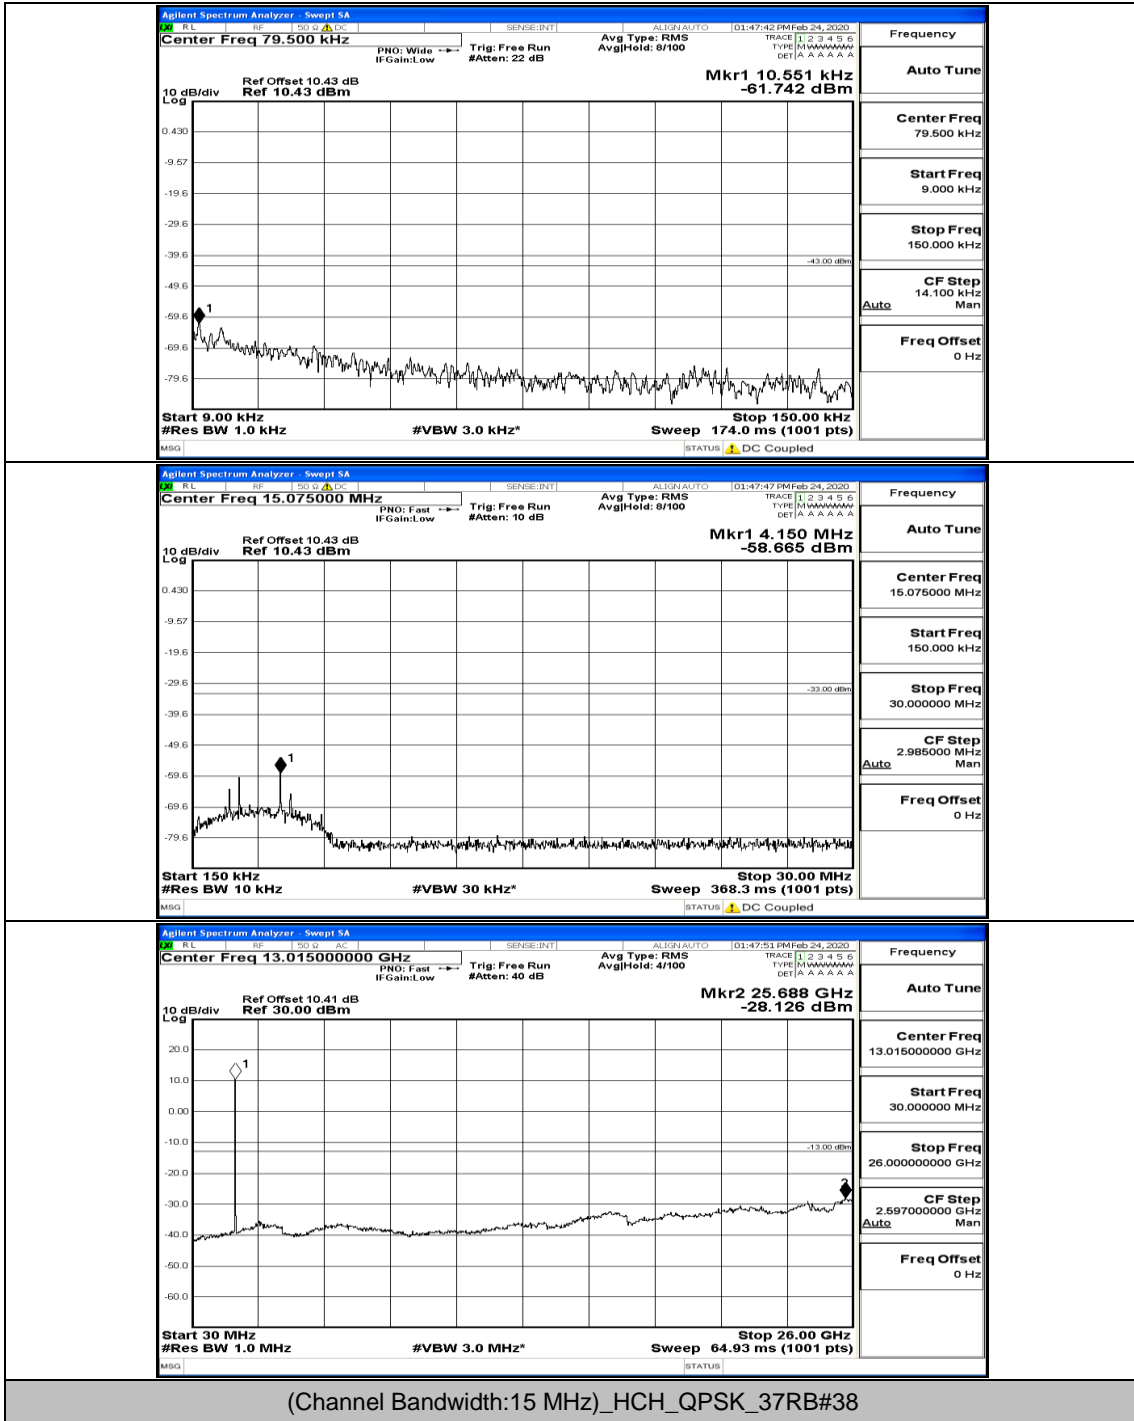

Channel Bandwidth: 10 MHz\_LCH\_16QAM\_25RB#25

Channel Bandwidth: 10 MHz\_MCH\_16QAM\_1RB#0

Channel Bandwidth: 10 MHz\_HCH\_16QAM\_1RB#0

Channel Bandwidth: 15 MHz

(Channel Bandwidth:15 MHz)\_LCH\_QPSK\_1RB#0

(Channel Bandwidth:15 MHz)\_LCH\_QPSK\_1RB#37

(Channel Bandwidth:15 MHz)\_LCH\_QPSK\_75RB#0

(Channel Bandwidth:15 MHz)\_MCH\_QPSK\_37RB#0

(Channel Bandwidth:15 MHz)\_HCH\_QPSK\_37RB#0

(Channel Bandwidth:15 MHz)\_LCH\_16QAM\_1RB#0

(Channel Bandwidth:15 MHz)\_LCH\_16QAM\_1RB#74

(Channel Bandwidth:15 MHz)\_LCH\_16QAM\_37RB#0

(Channel Bandwidth:15 MHz)\_LCH\_16QAM\_37RB#38

(Channel Bandwidth:15 MHz)\_MCH\_16QAM\_1RB#0  
(Channel Bandwidth:15 MHz)\_MCH\_16QAM\_37RB#0