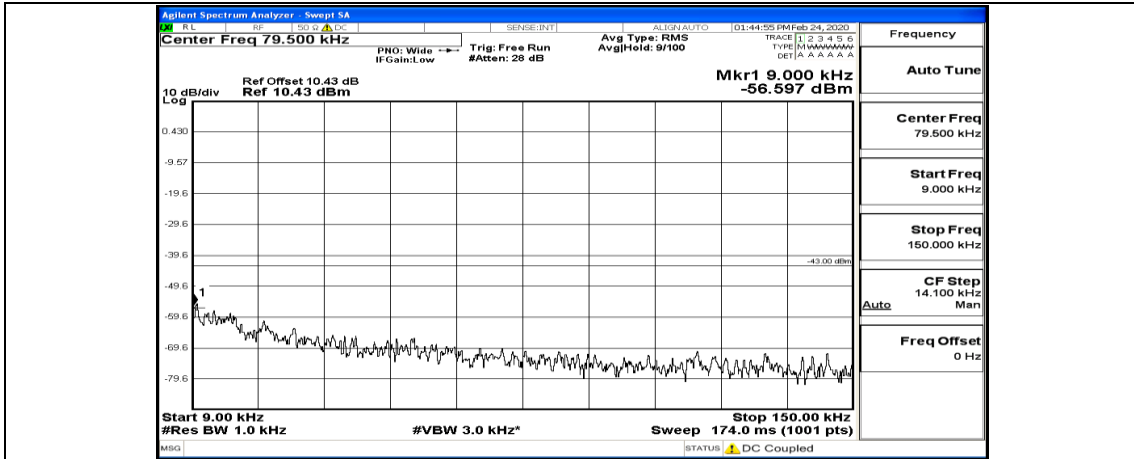

(Channel Bandwidth:15 MHz)\_LCH\_16QAM\_1RB#74

(Channel Bandwidth:15 MHz)\_LCH\_16QAM\_37RB#0

(Channel Bandwidth:15 MHz)\_LCH\_16QAM\_37RB#38

(Channel Bandwidth:15 MHz)\_MCH\_16QAM\_1RB#0  
(Channel Bandwidth:15 MHz)\_MCH\_16QAM\_37RB#0