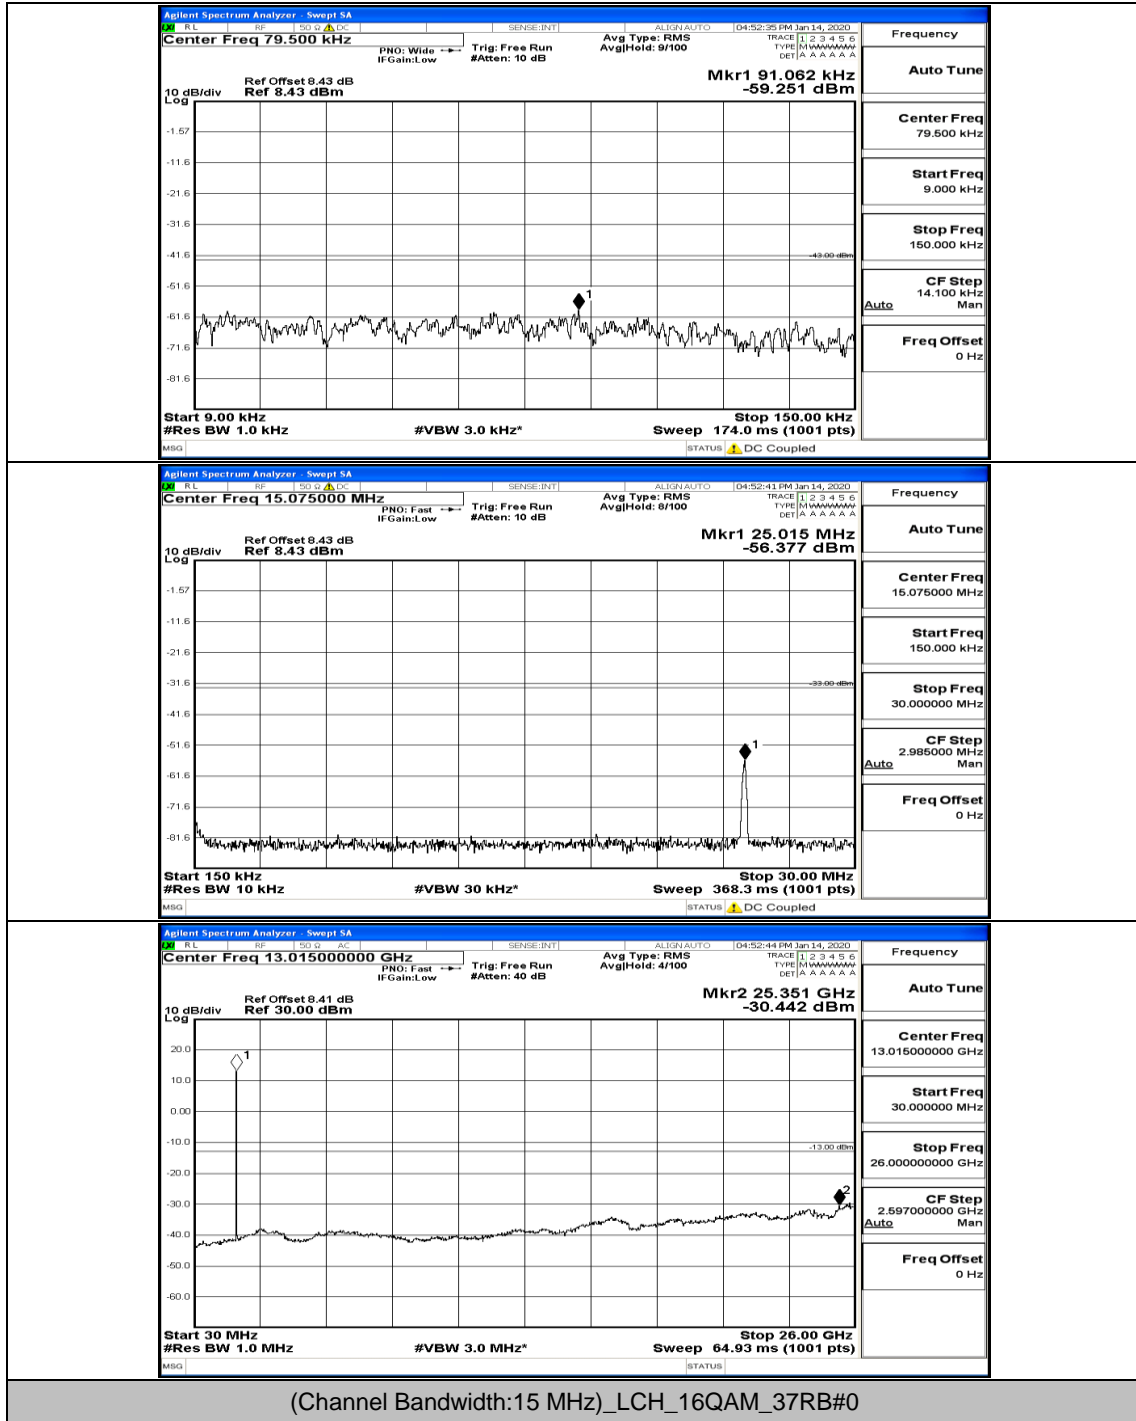

Channel Bandwidth: 10 MHz\_LCH\_16QAM\_25RB#25

Channel Bandwidth: 10 MHz\_MCH\_16QAM\_1RB#0

Channel Bandwidth: 10 MHz\_HCH\_16QAM\_1RB#0

Channel Bandwidth: 15 MHz

(Channel Bandwidth:15 MHz)\_LCH\_QPSK\_1RB#0

(Channel Bandwidth:15 MHz)\_LCH\_QPSK\_1RB#37

(Channel Bandwidth:15 MHz)\_LCH\_QPSK\_75RB#0

(Channel Bandwidth:15 MHz)\_MCH\_QPSK\_37RB#0

(Channel Bandwidth:15 MHz)\_HCH\_QPSK\_37RB#0

(Channel Bandwidth:15 MHz)\_LCH\_16QAM\_1RB#0

(Channel Bandwidth:15 MHz)\_LCH\_16QAM\_1RB#74

(Channel Bandwidth:15 MHz)\_LCH\_16QAM\_37RB#0

(Channel Bandwidth:15 MHz)\_LCH\_16QAM\_37RB#38

(Channel Bandwidth:15 MHz)\_MCH\_16QAM\_1RB#0  
(Channel Bandwidth:15 MHz)\_MCH\_16QAM\_37RB#0