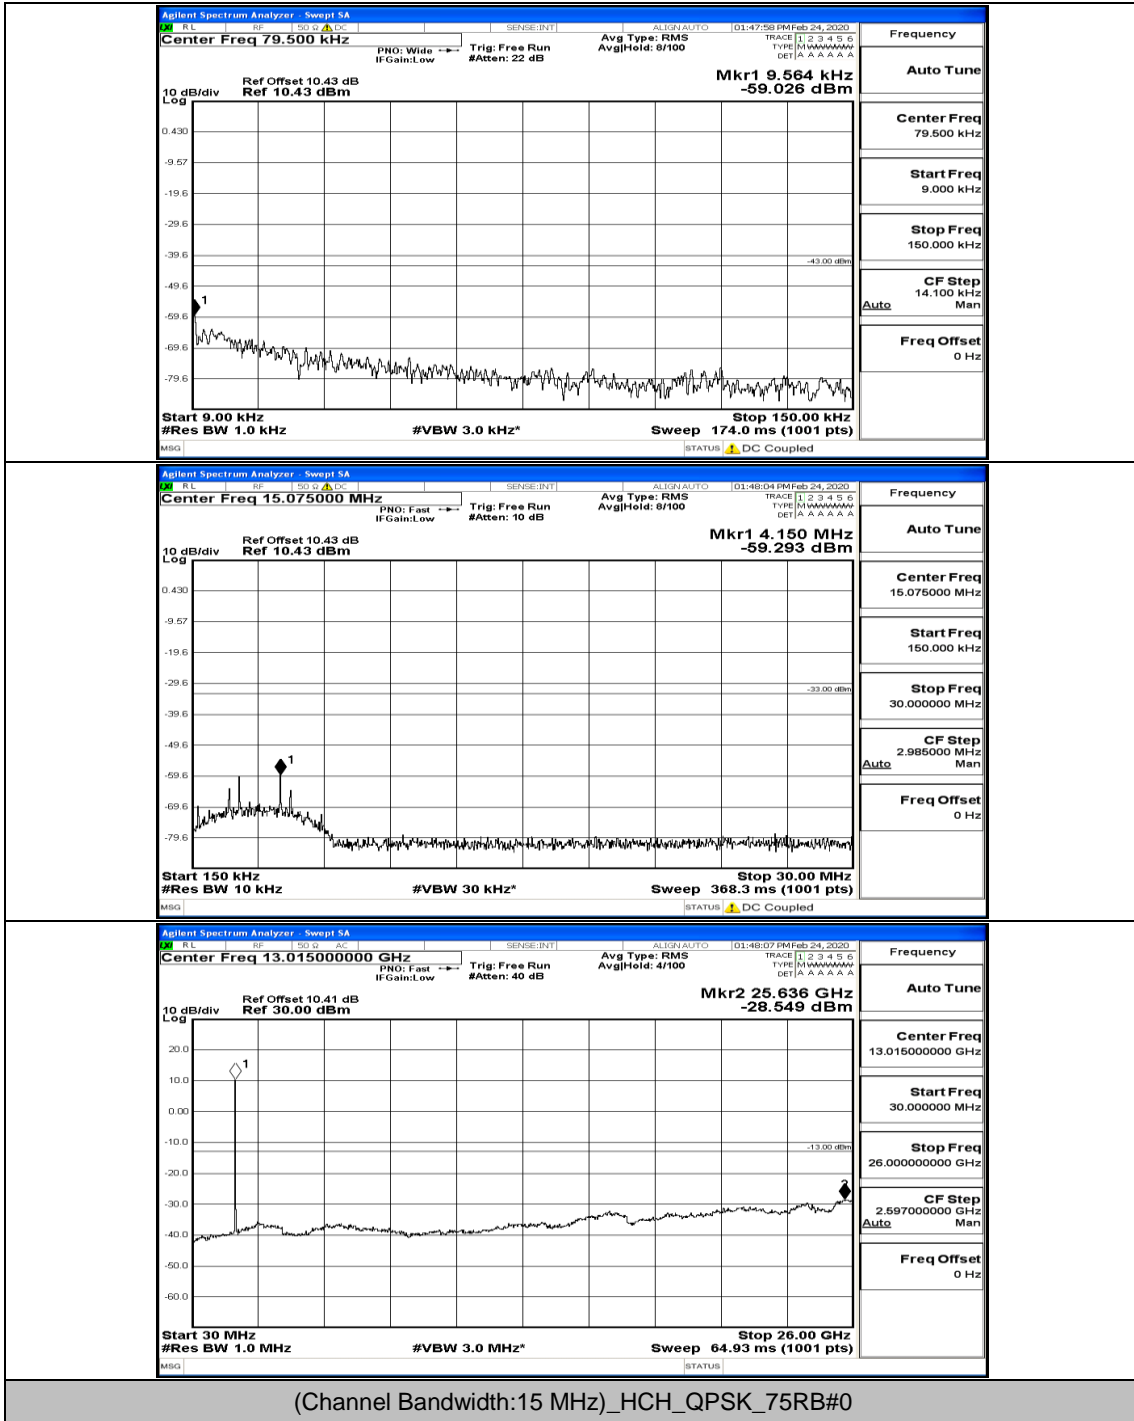

Channel Bandwidth: 10 MHz\_LCH\_16QAM\_25RB#25

Channel Bandwidth: 10 MHz\_MCH\_16QAM\_1RB#0

Channel Bandwidth: 10 MHz\_HCH\_16QAM\_1RB#0

Channel Bandwidth: 15 MHz

(Channel Bandwidth:15 MHz)\_LCH\_QPSK\_1RB#0

(Channel Bandwidth:15 MHz)\_LCH\_QPSK\_1RB#37

(Channel Bandwidth:15 MHz)\_LCH\_QPSK\_75RB#0

(Channel Bandwidth:15 MHz)\_MCH\_QPSK\_37RB#0

(Channel Bandwidth:15 MHz)\_HCH\_QPSK\_37RB#0

(Channel Bandwidth:15 MHz)\_LCH\_16QAM\_1RB#0

(Channel Bandwidth:15 MHz)\_LCH\_16QAM\_1RB#74

(Channel Bandwidth:15 MHz)\_LCH\_16QAM\_37RB#0

(Channel Bandwidth:15 MHz)\_LCH\_16QAM\_37RB#38

(Channel Bandwidth:15 MHz)\_MCH\_16QAM\_1RB#0  
(Channel Bandwidth:15 MHz)\_MCH\_16QAM\_37RB#0