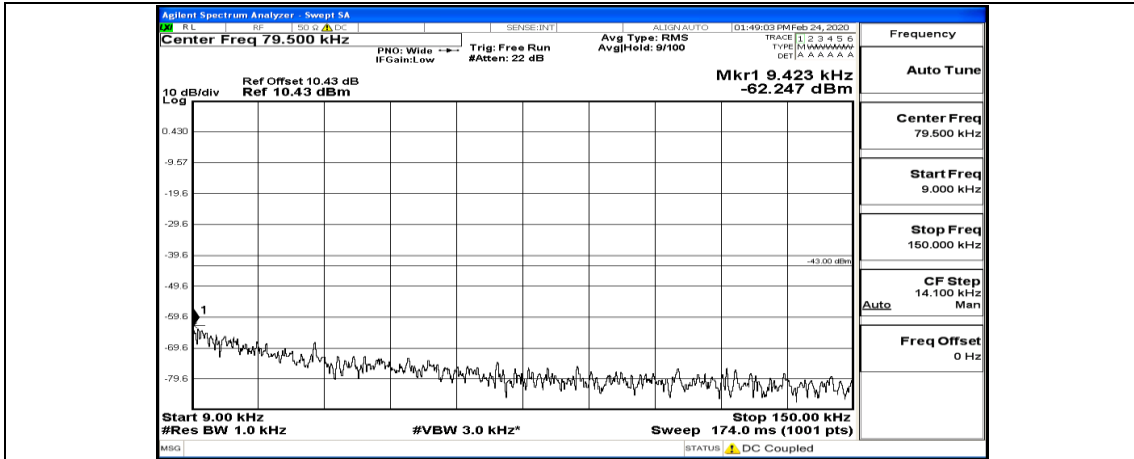

(Channel Bandwidth:15 MHz)\_LCH\_QPSK\_1RB#37

(Channel Bandwidth:15 MHz)\_LCH\_QPSK\_75RB#0

(Channel Bandwidth:15 MHz)\_MCH\_QPSK\_37RB#0

(Channel Bandwidth:15 MHz)\_HCH\_QPSK\_37RB#0

(Channel Bandwidth:15 MHz)\_LCH\_16QAM\_1RB#0