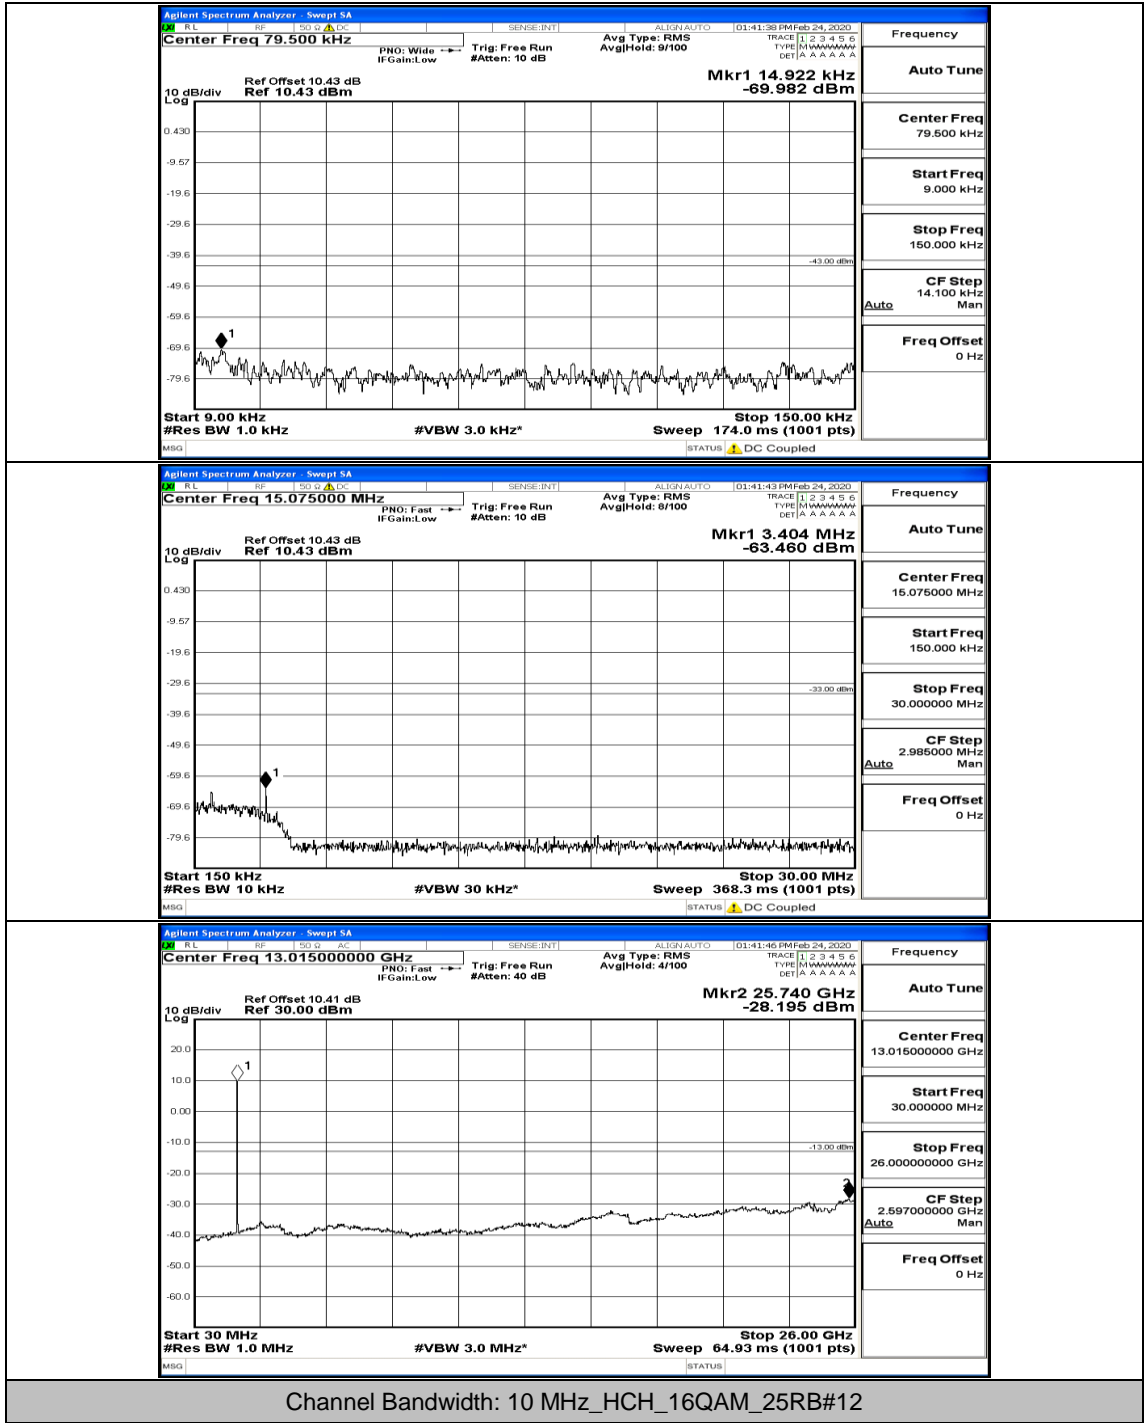

Channel Bandwidth: 10 MHz\_LCH\_16QAM\_25RB#25

Channel Bandwidth: 10 MHz\_MCH\_16QAM\_1RB#0

Channel Bandwidth: 10 MHz\_HCH\_16QAM\_1RB#0

Channel Bandwidth: 15 MHz

(Channel Bandwidth:15 MHz)\_LCH\_QPSK\_1RB#0

(Channel Bandwidth:15 MHz)\_LCH\_QPSK\_1RB#37

(Channel Bandwidth:15 MHz)\_LCH\_QPSK\_75RB#0

(Channel Bandwidth:15 MHz)\_MCH\_QPSK\_37RB#0

(Channel Bandwidth:15 MHz)\_HCH\_QPSK\_37RB#0

(Channel Bandwidth:15 MHz)\_LCH\_16QAM\_1RB#0