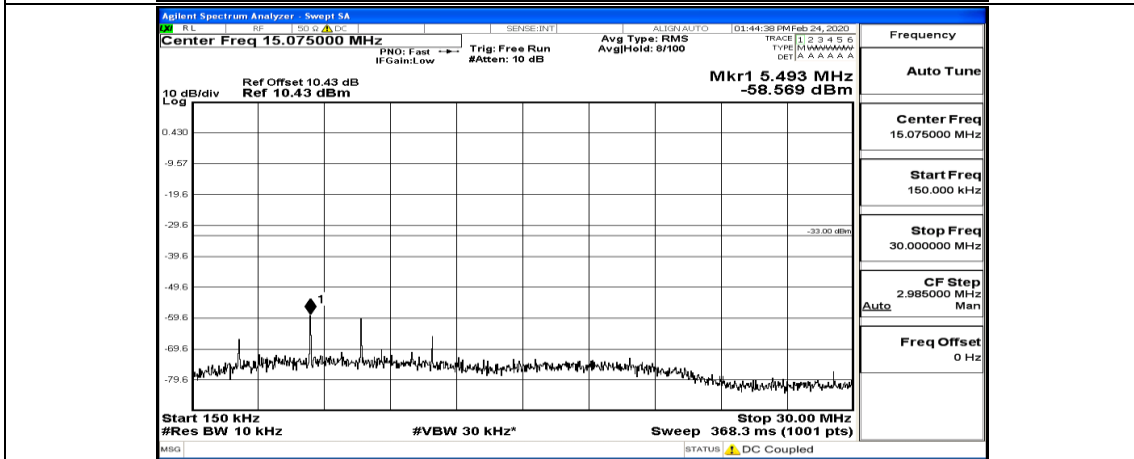

(Channel Bandwidth:15 MHz)\_LCH\_QPSK\_1RB#37

(Channel Bandwidth:15 MHz)\_LCH\_QPSK\_75RB#0

(Channel Bandwidth:15 MHz)\_MCH\_QPSK\_37RB#0

(Channel Bandwidth:15 MHz)\_HCH\_QPSK\_37RB#0

(Channel Bandwidth:15 MHz)\_LCH\_16QAM\_1RB#0