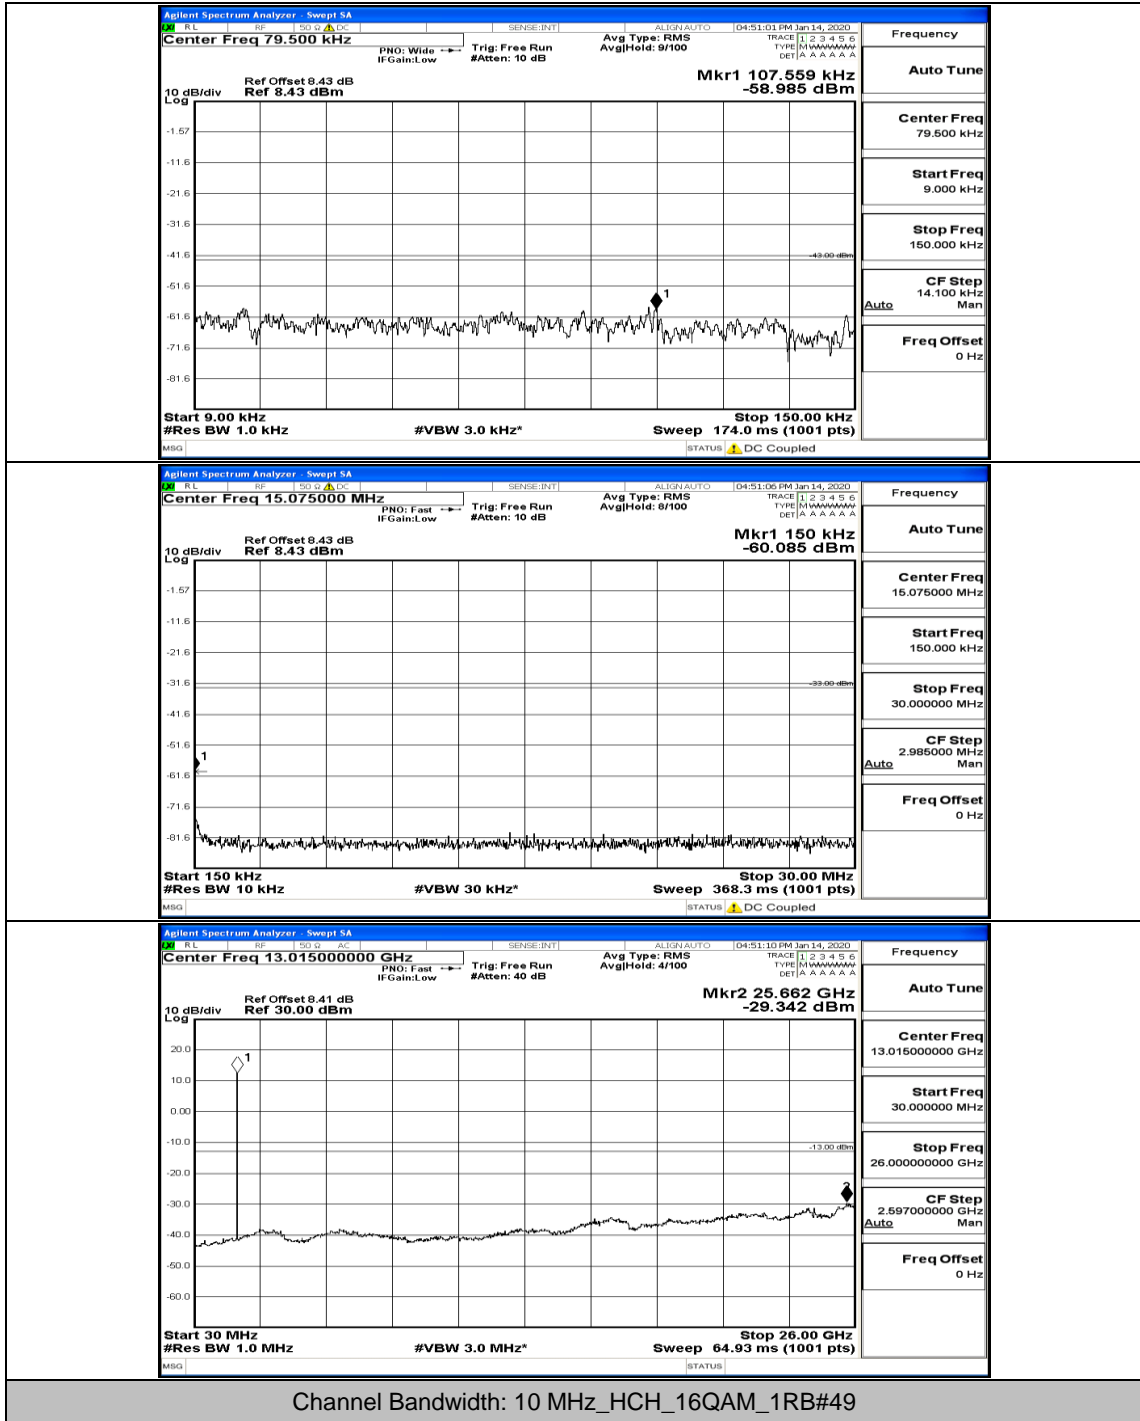

Channel Bandwidth: 10 MHz\_LCH\_16QAM\_25RB#25

Channel Bandwidth: 10 MHz\_MCH\_16QAM\_1RB#0

Channel Bandwidth: 10 MHz\_HCH\_16QAM\_1RB#0

Channel Bandwidth: 15 MHz

(Channel Bandwidth:15 MHz)\_LCH\_QPSK\_1RB#0

(Channel Bandwidth:15 MHz)\_LCH\_QPSK\_1RB#37

(Channel Bandwidth:15 MHz)\_LCH\_QPSK\_75RB#0

(Channel Bandwidth:15 MHz)\_MCH\_QPSK\_37RB#0

(Channel Bandwidth:15 MHz)\_HCH\_QPSK\_37RB#0

(Channel Bandwidth:15 MHz)\_LCH\_16QAM\_1RB#0