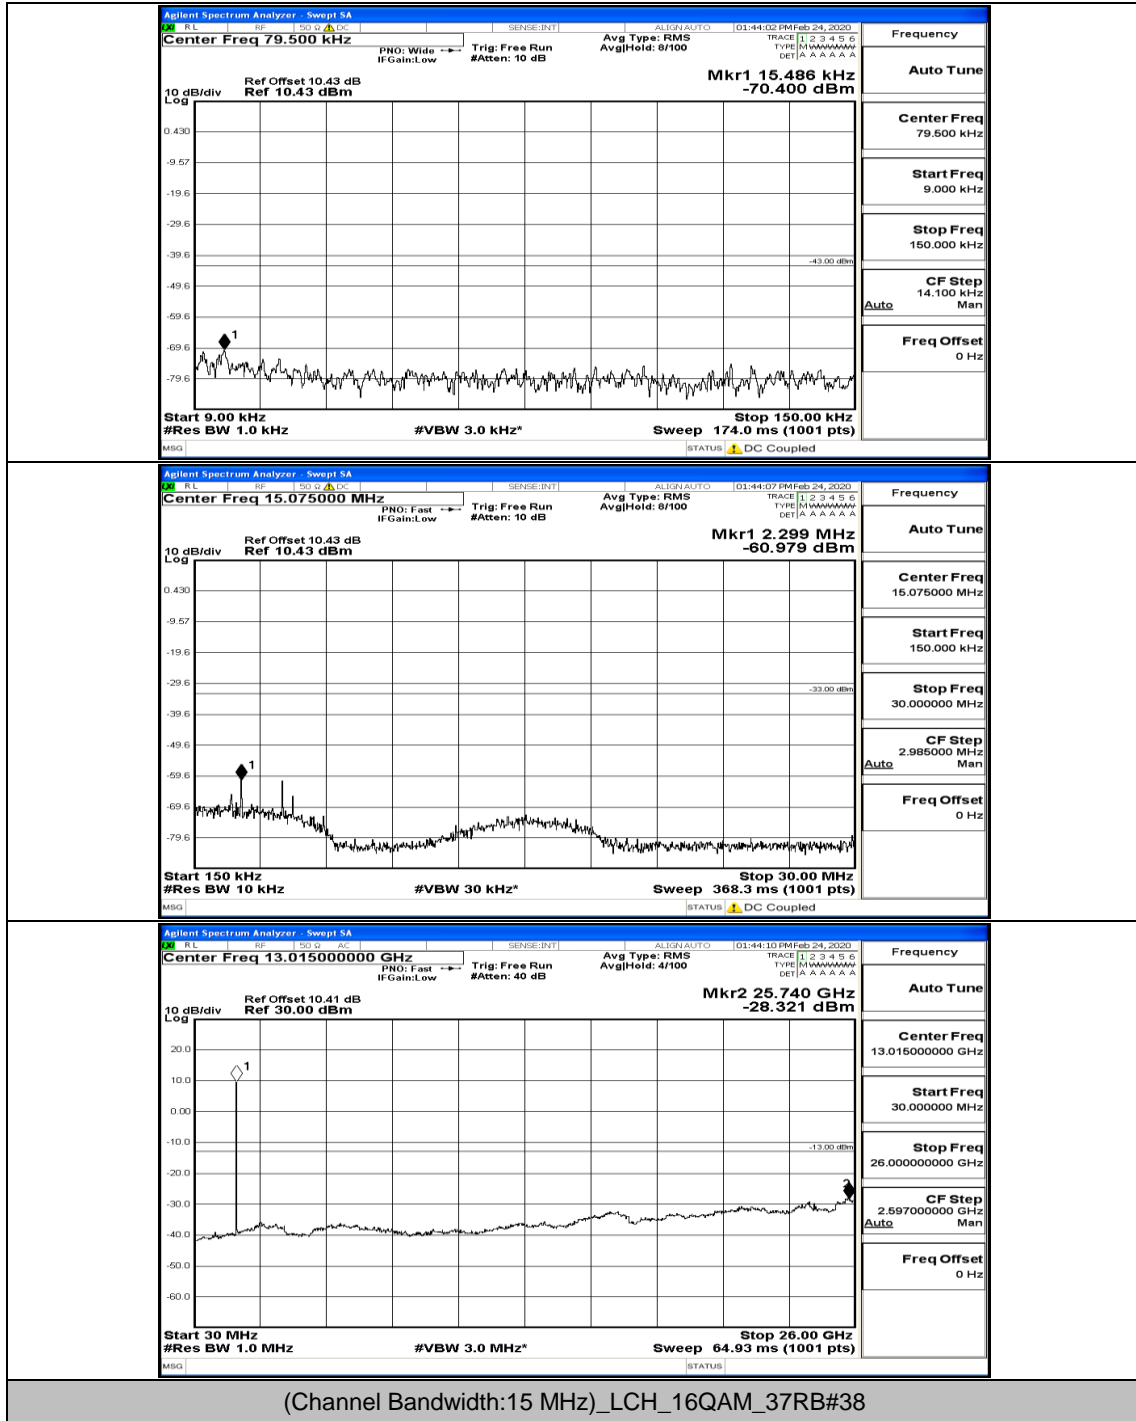

Channel Bandwidth: 10 MHz\_LCH\_16QAM\_25RB#25

Channel Bandwidth: 10 MHz\_MCH\_16QAM\_1RB#0

Channel Bandwidth: 10 MHz\_HCH\_16QAM\_1RB#0

Channel Bandwidth: 15 MHz

(Channel Bandwidth:15 MHz)\_LCH\_QPSK\_1RB#0

(Channel Bandwidth:15 MHz)\_LCH\_QPSK\_1RB#37

(Channel Bandwidth:15 MHz)\_LCH\_QPSK\_75RB#0

(Channel Bandwidth:15 MHz)\_MCH\_QPSK\_37RB#0

(Channel Bandwidth:15 MHz)\_HCH\_QPSK\_37RB#0

(Channel Bandwidth:15 MHz)\_LCH\_16QAM\_1RB#0

(Channel Bandwidth:15 MHz)\_LCH\_16QAM\_1RB#74

(Channel Bandwidth:15 MHz)\_LCH\_16QAM\_37RB#0

(Channel Bandwidth:15 MHz)\_LCH\_16QAM\_37RB#38

(Channel Bandwidth:15 MHz)\_MCH\_16QAM\_1RB#0  
(Channel Bandwidth:15 MHz)\_MCH\_16QAM\_37RB#0