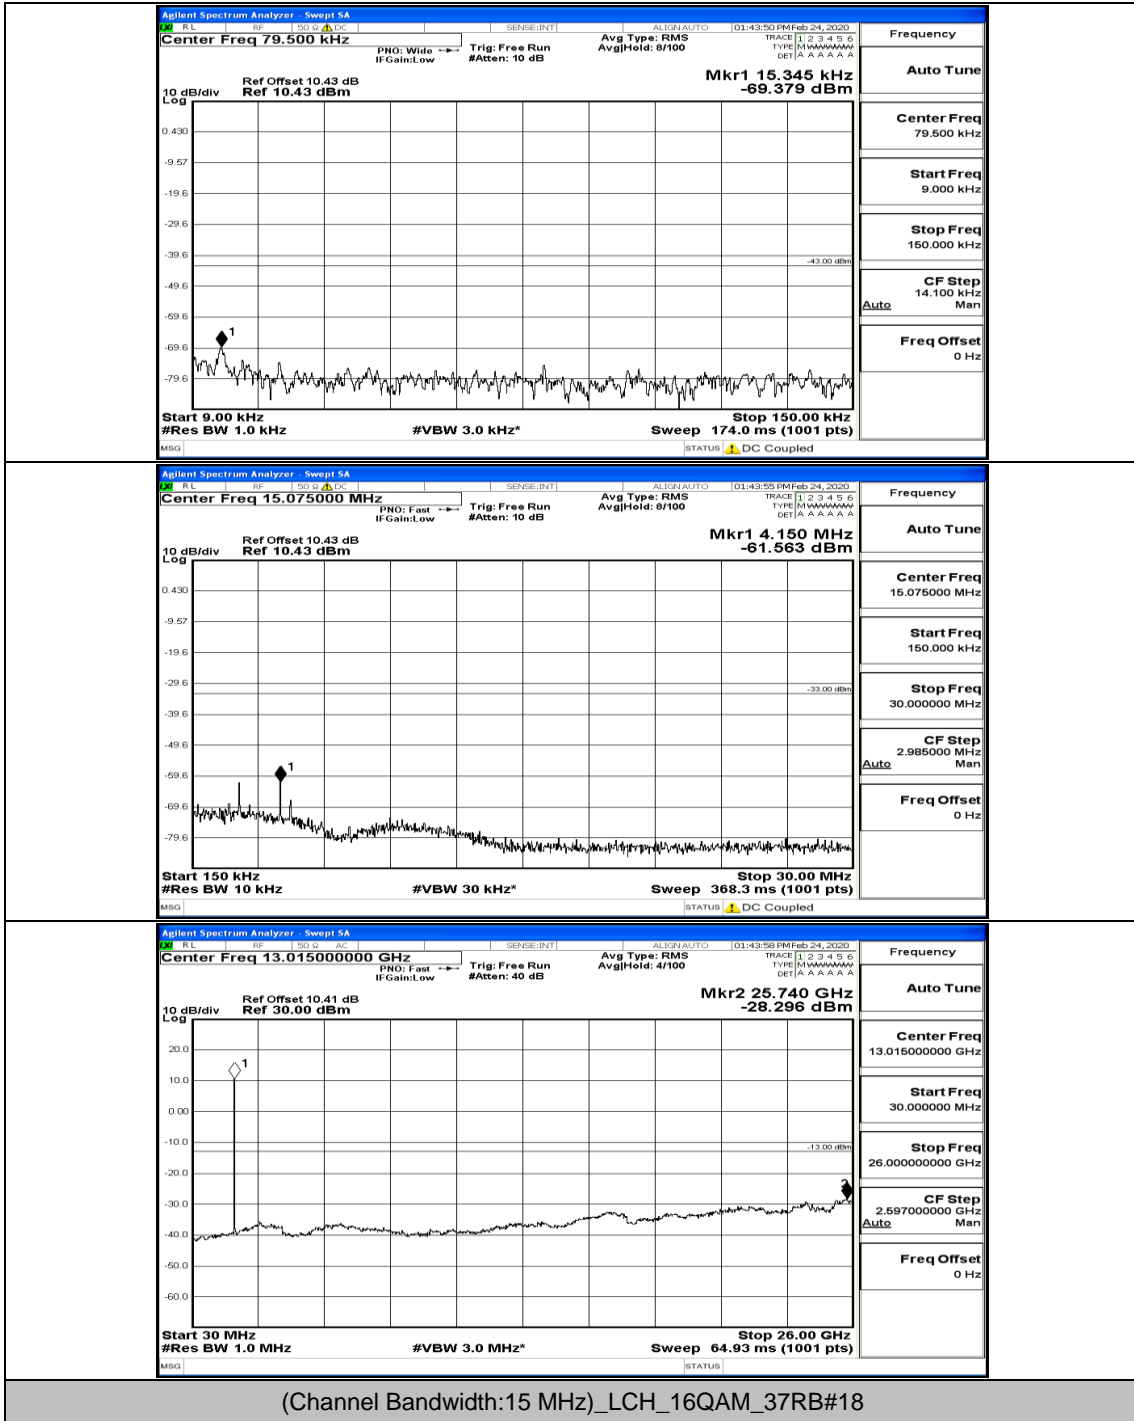

Channel Bandwidth: 10 MHz\_LCH\_16QAM\_25RB#25

Channel Bandwidth: 10 MHz\_MCH\_16QAM\_1RB#0

Channel Bandwidth: 10 MHz\_HCH\_16QAM\_1RB#0

Channel Bandwidth: 15 MHz

(Channel Bandwidth:15 MHz)\_LCH\_QPSK\_1RB#0

(Channel Bandwidth:15 MHz)\_LCH\_QPSK\_1RB#37

(Channel Bandwidth:15 MHz)\_LCH\_QPSK\_75RB#0

(Channel Bandwidth:15 MHz)\_MCH\_QPSK\_37RB#0

(Channel Bandwidth:15 MHz)\_HCH\_QPSK\_37RB#0

(Channel Bandwidth:15 MHz)\_LCH\_16QAM\_1RB#0

(Channel Bandwidth:15 MHz)\_LCH\_16QAM\_1RB#74

(Channel Bandwidth:15 MHz)\_LCH\_16QAM\_37RB#0

(Channel Bandwidth:15 MHz)\_LCH\_16QAM\_37RB#38

(Channel Bandwidth:15 MHz)\_MCH\_16QAM\_1RB#0  
(Channel Bandwidth:15 MHz)\_MCH\_16QAM\_37RB#0