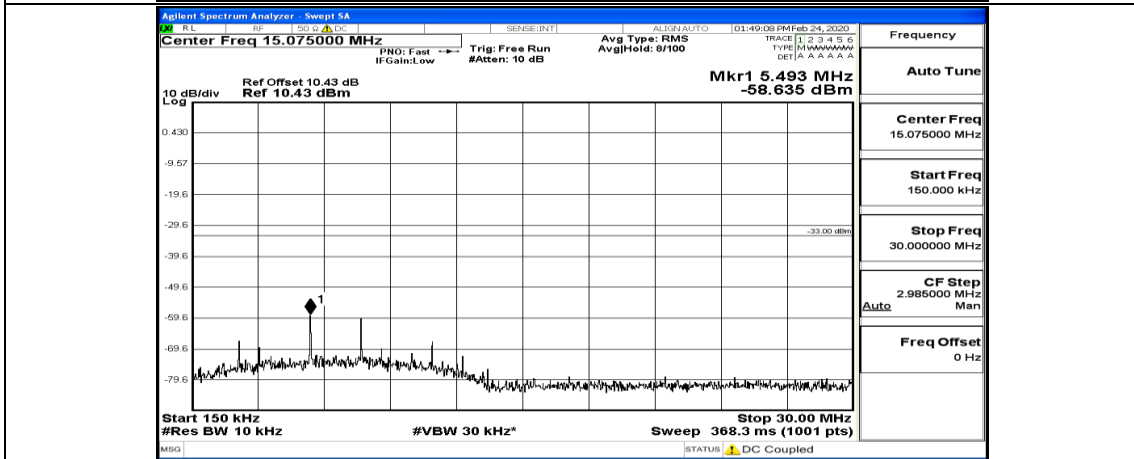

(Channel Bandwidth:15 MHz)\_LCH\_QPSK\_1RB#37

(Channel Bandwidth:15 MHz)\_LCH\_QPSK\_75RB#0

(Channel Bandwidth:15 MHz)\_MCH\_QPSK\_37RB#0

(Channel Bandwidth:15 MHz)\_HCH\_QPSK\_37RB#0

(Channel Bandwidth:15 MHz)\_LCH\_16QAM\_1RB#0