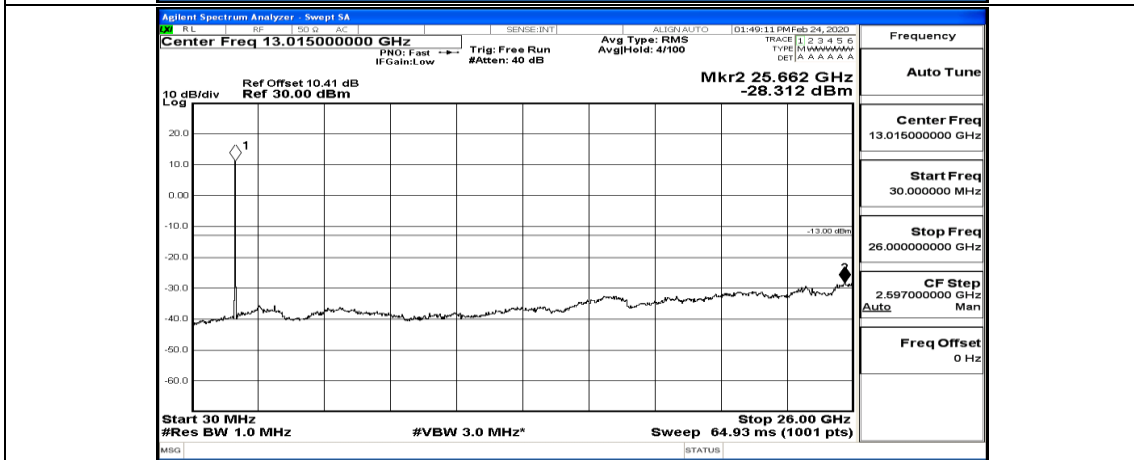

(Channel Bandwidth:15 MHz)\_LCH\_QPSK\_1RB#37

(Channel Bandwidth:15 MHz)\_LCH\_QPSK\_75RB#0

(Channel Bandwidth:15 MHz)\_MCH\_QPSK\_37RB#0

(Channel Bandwidth:15 MHz)\_HCH\_QPSK\_37RB#0

(Channel Bandwidth:15 MHz)\_LCH\_16QAM\_1RB#0