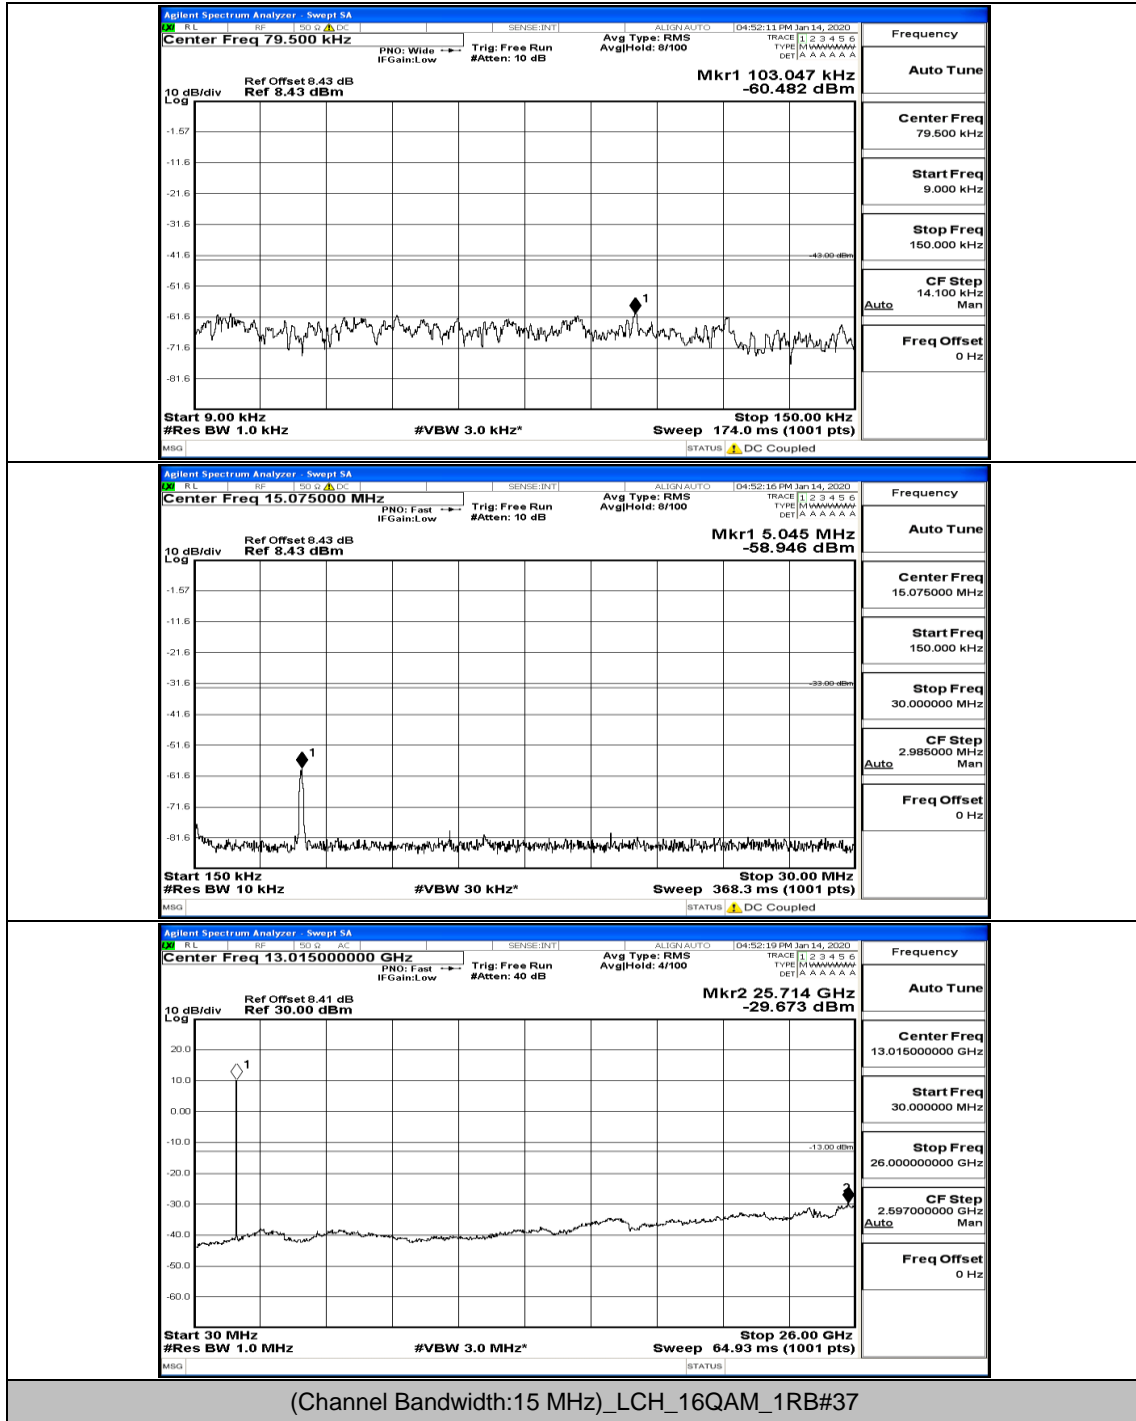

Channel Bandwidth: 10 MHz\_LCH\_16QAM\_25RB#25

Channel Bandwidth: 10 MHz\_MCH\_16QAM\_1RB#0

Channel Bandwidth: 10 MHz\_HCH\_16QAM\_1RB#0

Channel Bandwidth: 15 MHz

(Channel Bandwidth:15 MHz)\_LCH\_QPSK\_1RB#0

(Channel Bandwidth:15 MHz)\_LCH\_QPSK\_1RB#37

(Channel Bandwidth:15 MHz)\_LCH\_QPSK\_75RB#0

(Channel Bandwidth:15 MHz)\_MCH\_QPSK\_37RB#0

(Channel Bandwidth:15 MHz)\_HCH\_QPSK\_37RB#0

(Channel Bandwidth:15 MHz)\_LCH\_16QAM\_1RB#0

(Channel Bandwidth:15 MHz)\_LCH\_16QAM\_1RB#74

(Channel Bandwidth:15 MHz)\_LCH\_16QAM\_37RB#0

(Channel Bandwidth:15 MHz)\_LCH\_16QAM\_37RB#38

(Channel Bandwidth:15 MHz)\_MCH\_16QAM\_1RB#0  
(Channel Bandwidth:15 MHz)\_MCH\_16QAM\_37RB#0