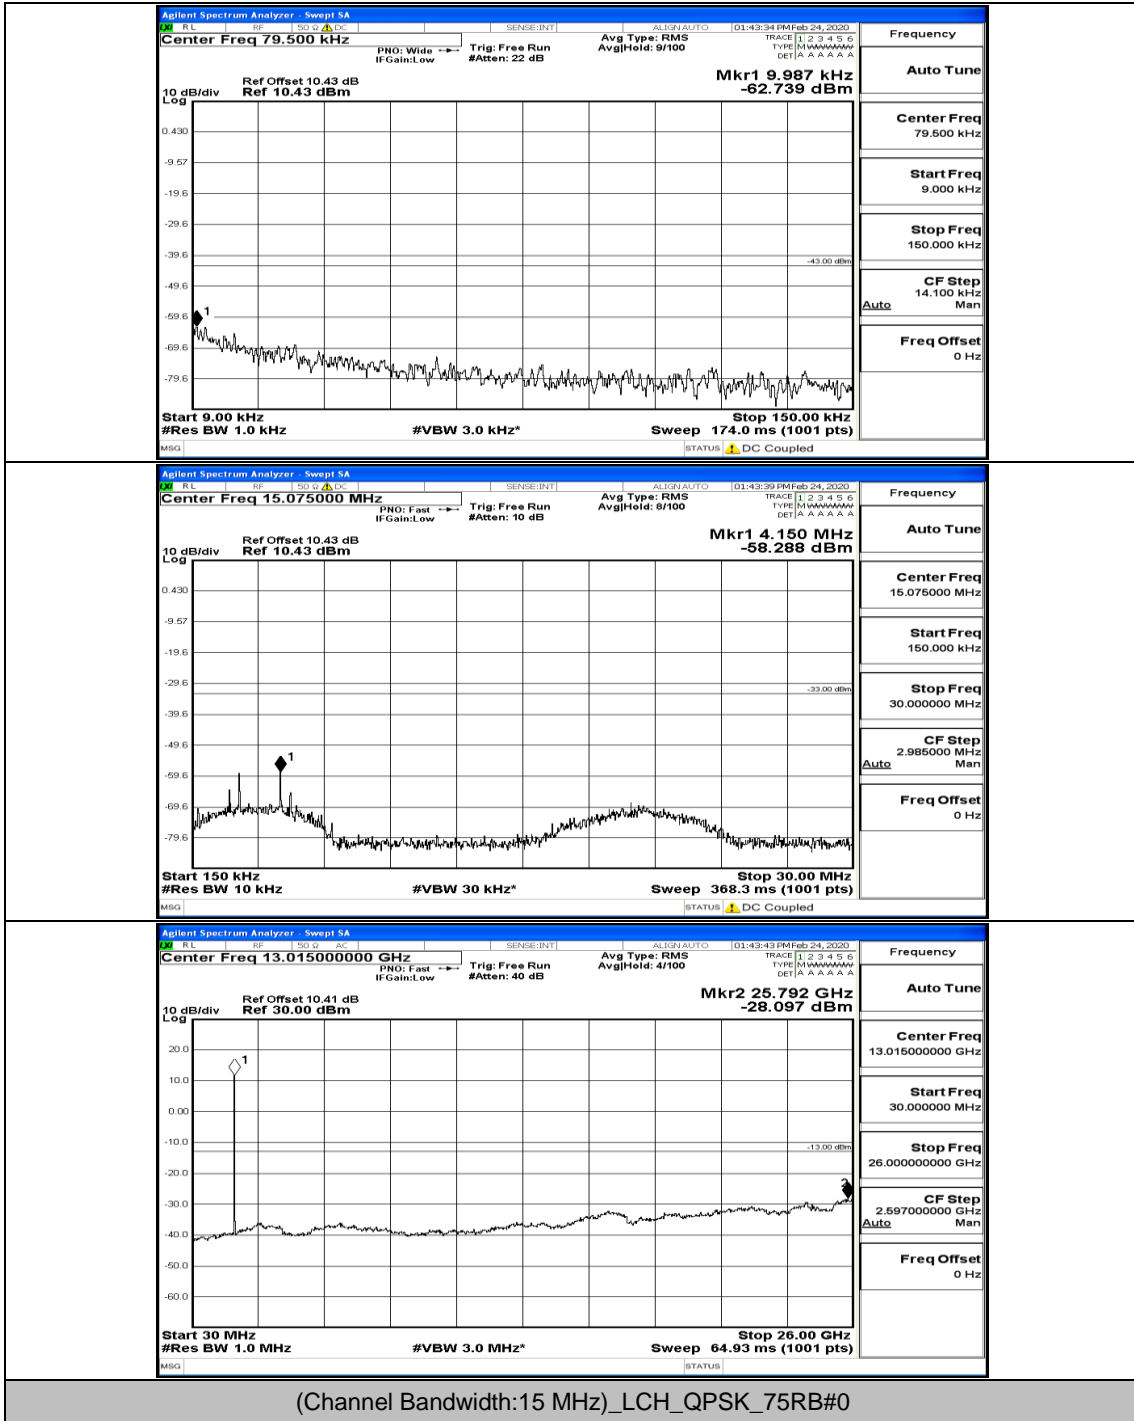

Channel Bandwidth: 10 MHz\_LCH\_16QAM\_25RB#25

Channel Bandwidth: 10 MHz\_MCH\_16QAM\_1RB#0

Channel Bandwidth: 10 MHz\_HCH\_16QAM\_1RB#0

Channel Bandwidth: 15 MHz

(Channel Bandwidth:15 MHz)\_LCH\_QPSK\_1RB#0

(Channel Bandwidth:15 MHz)\_LCH\_QPSK\_1RB#37

(Channel Bandwidth:15 MHz)\_LCH\_QPSK\_75RB#0

(Channel Bandwidth:15 MHz)\_MCH\_QPSK\_37RB#0

(Channel Bandwidth:15 MHz)\_HCH\_QPSK\_37RB#0

(Channel Bandwidth:15 MHz)\_LCH\_16QAM\_1RB#0