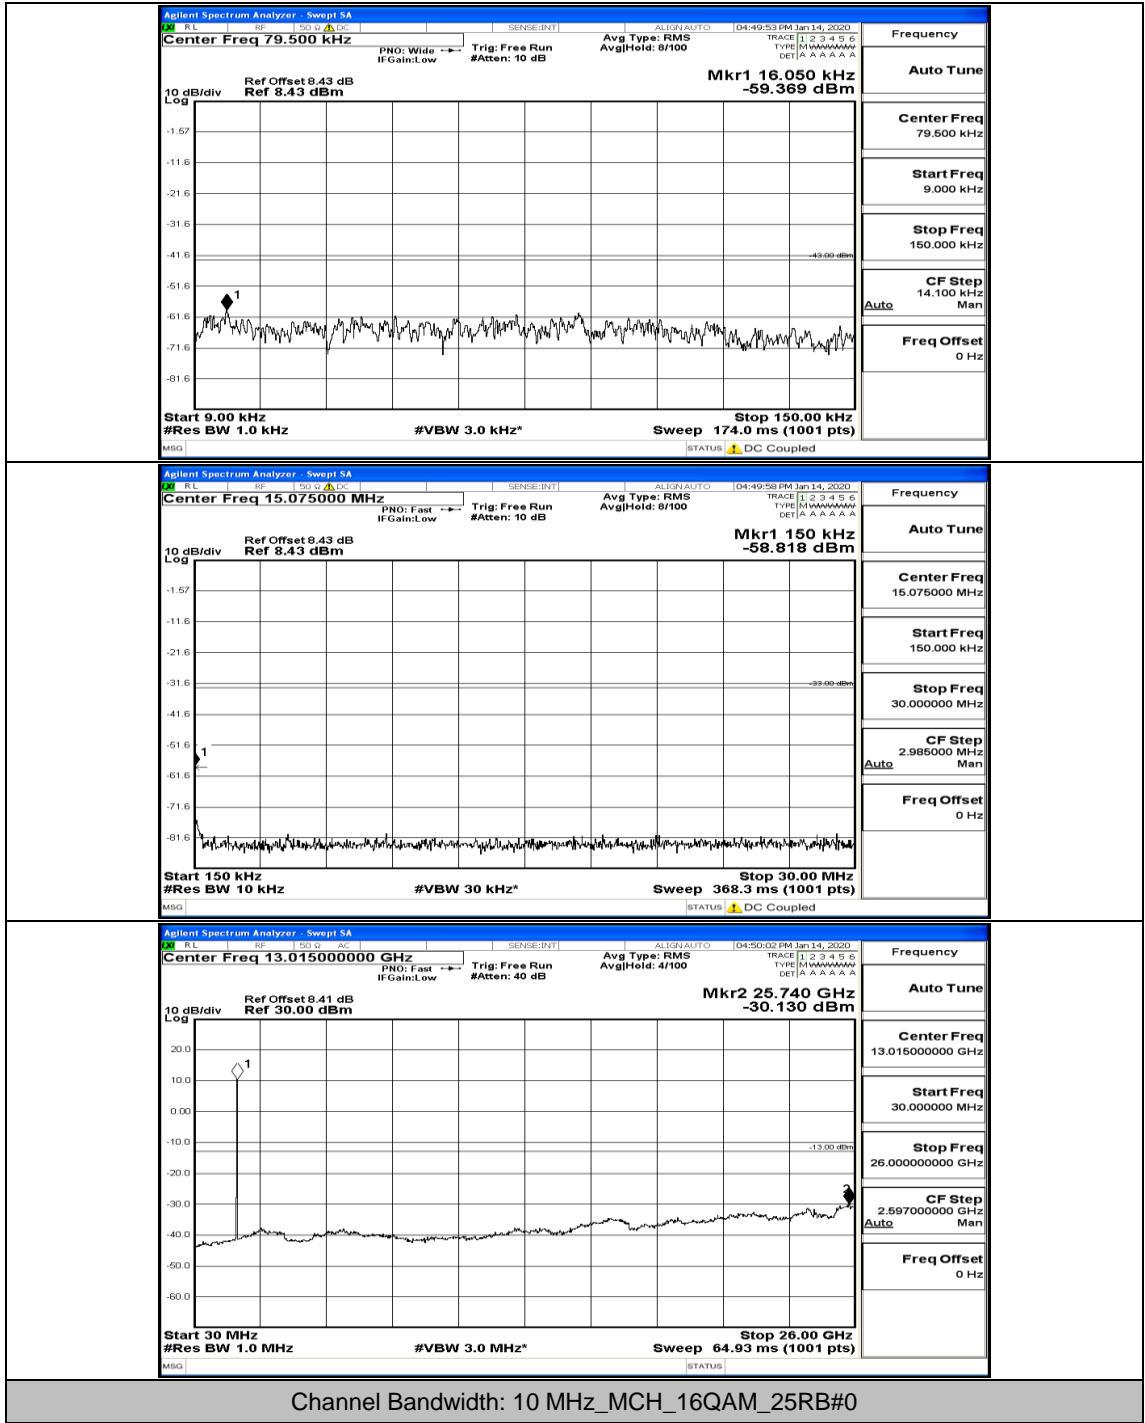

Channel Bandwidth: 10 MHz\_LCH\_16QAM\_25RB#25

Channel Bandwidth: 10 MHz\_MCH\_16QAM\_1RB#0

Channel Bandwidth: 10 MHz\_HCH\_16QAM\_1RB#0

Channel Bandwidth: 15 MHz

(Channel Bandwidth:15 MHz)\_LCH\_QPSK\_1RB#0

(Channel Bandwidth:15 MHz)\_LCH\_QPSK\_1RB#37

(Channel Bandwidth:15 MHz)\_LCH\_QPSK\_75RB#0

(Channel Bandwidth:15 MHz)\_MCH\_QPSK\_37RB#0

(Channel Bandwidth:15 MHz)\_HCH\_QPSK\_37RB#0

(Channel Bandwidth:15 MHz)\_LCH\_16QAM\_1RB#0

(Channel Bandwidth:15 MHz)\_LCH\_16QAM\_1RB#74

(Channel Bandwidth:15 MHz)\_LCH\_16QAM\_37RB#0

(Channel Bandwidth:15 MHz)\_LCH\_16QAM\_37RB#38

(Channel Bandwidth:15 MHz)\_MCH\_16QAM\_1RB#0  
(Channel Bandwidth:15 MHz)\_MCH\_16QAM\_37RB#0