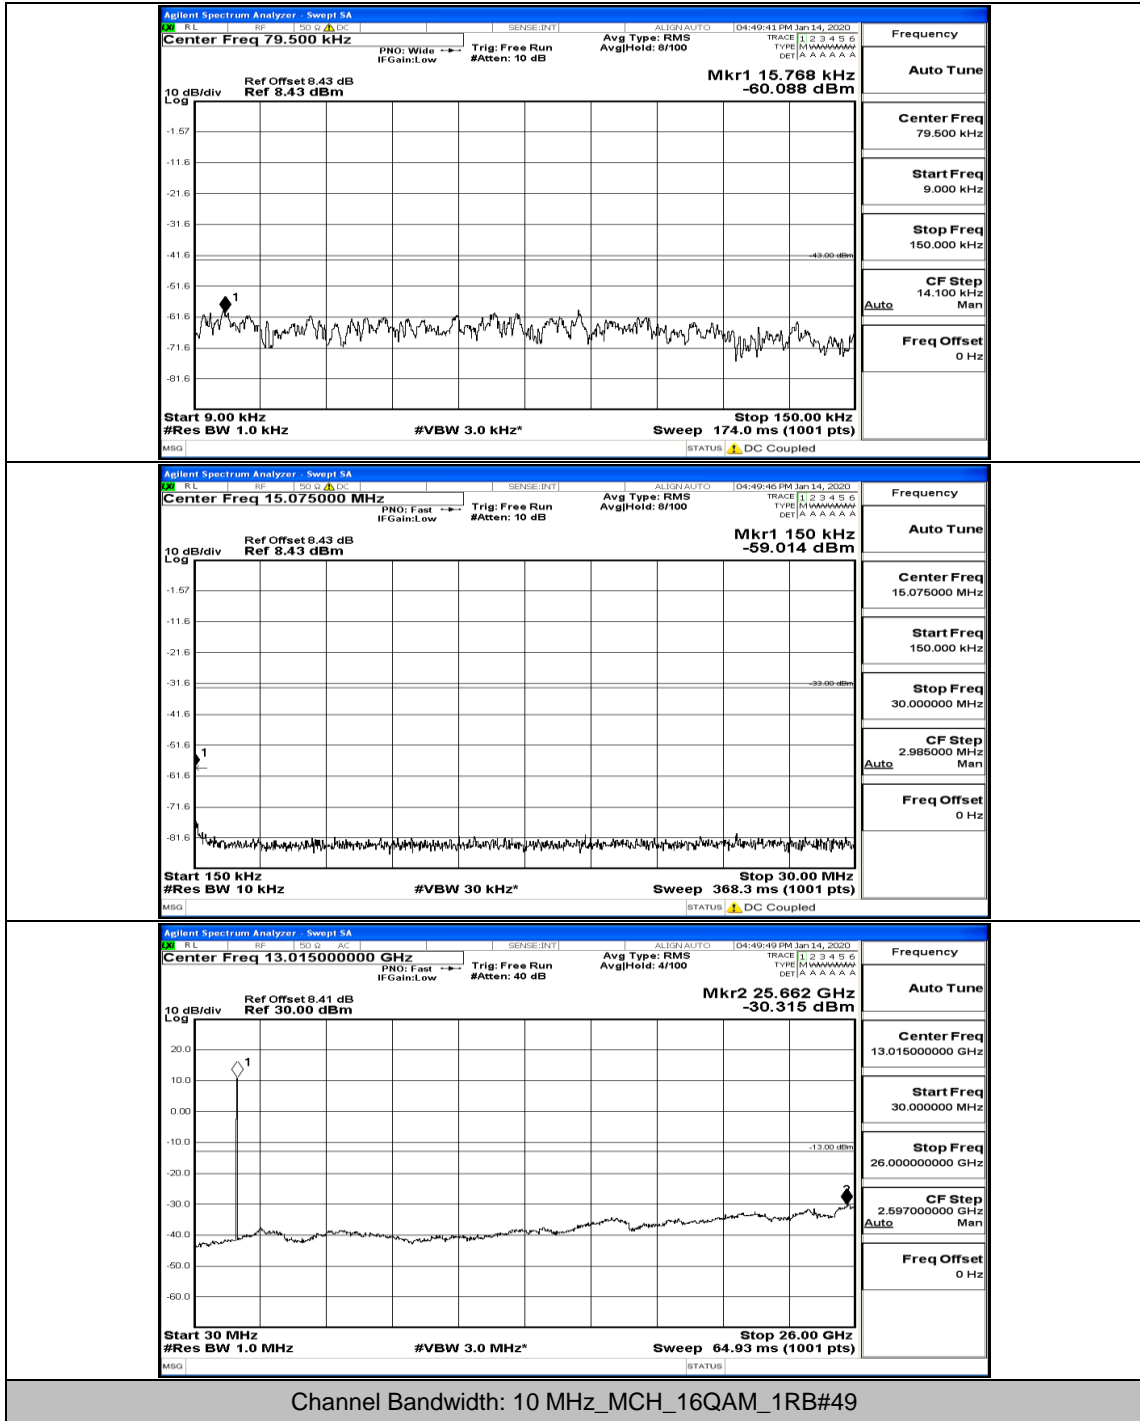

Channel Bandwidth: 10 MHz\_LCH\_16QAM\_25RB#25

Channel Bandwidth: 10 MHz\_MCH\_16QAM\_1RB#0

Channel Bandwidth: 10 MHz\_HCH\_16QAM\_1RB#0

Channel Bandwidth: 15 MHz

(Channel Bandwidth:15 MHz)\_LCH\_QPSK\_1RB#0

(Channel Bandwidth:15 MHz)\_LCH\_QPSK\_1RB#37

(Channel Bandwidth:15 MHz)\_LCH\_QPSK\_75RB#0

(Channel Bandwidth:15 MHz)\_MCH\_QPSK\_37RB#0

(Channel Bandwidth:15 MHz)\_HCH\_QPSK\_37RB#0

(Channel Bandwidth:15 MHz)\_LCH\_16QAM\_1RB#0