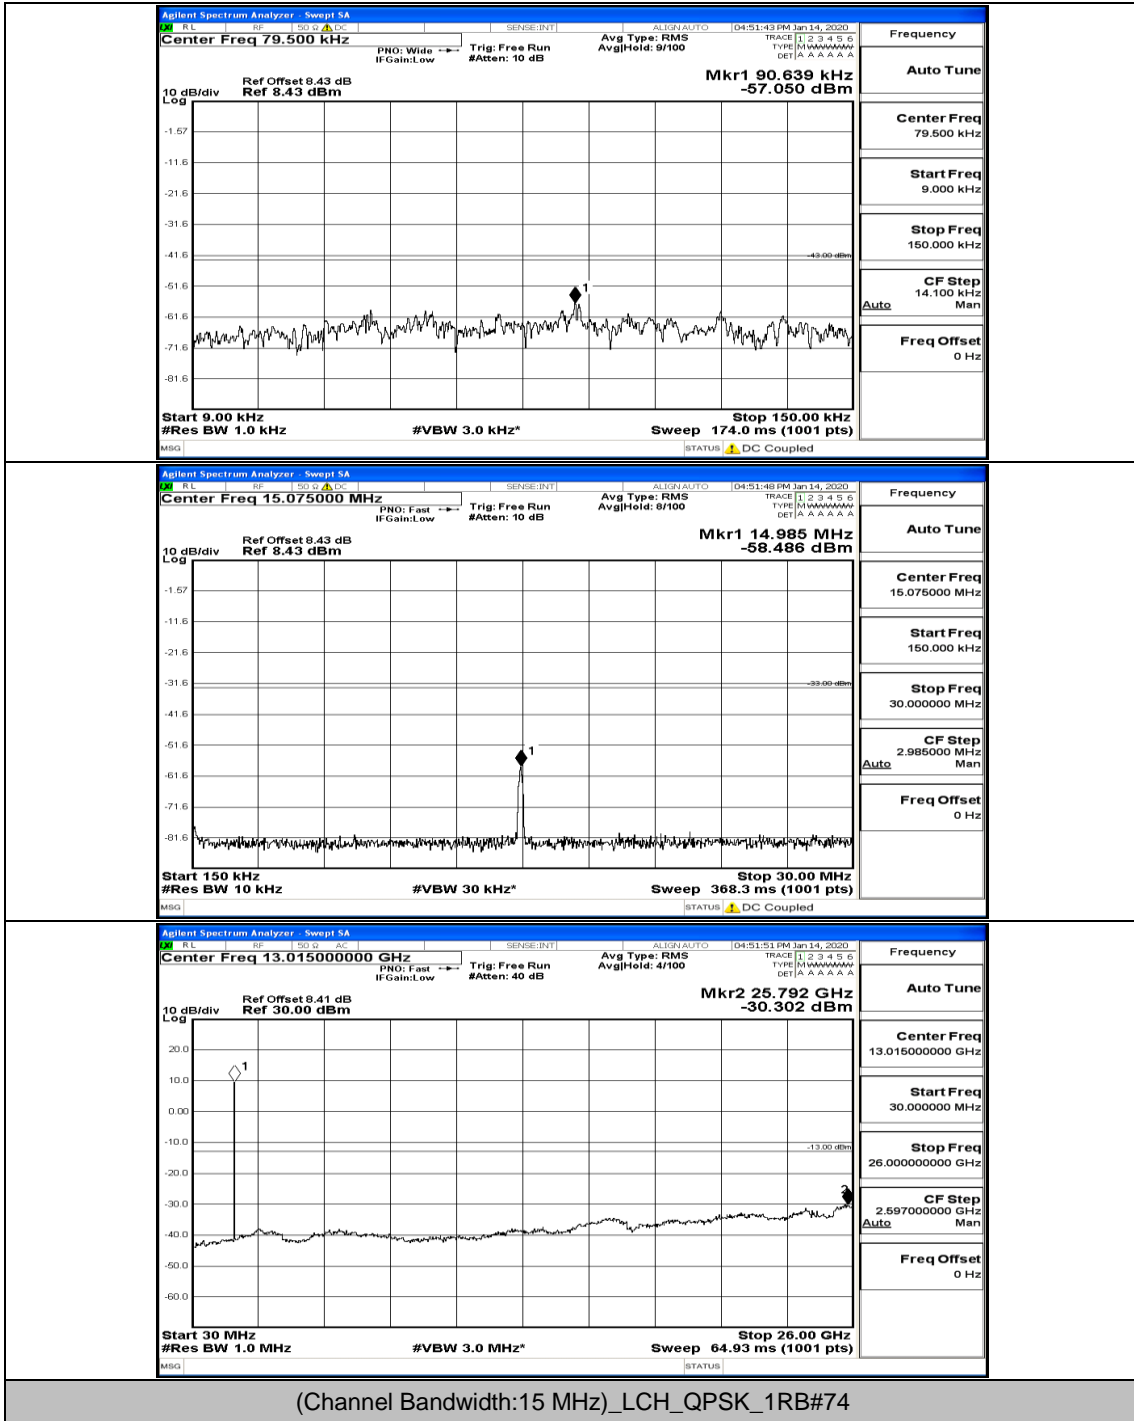

Channel Bandwidth: 10 MHz\_LCH\_16QAM\_25RB#25

Channel Bandwidth: 10 MHz\_MCH\_16QAM\_1RB#0

Channel Bandwidth: 10 MHz\_HCH\_16QAM\_1RB#0

Channel Bandwidth: 15 MHz

(Channel Bandwidth:15 MHz)\_LCH\_QPSK\_1RB#0

(Channel Bandwidth:15 MHz)\_LCH\_QPSK\_1RB#37

(Channel Bandwidth:15 MHz)\_LCH\_QPSK\_75RB#0

(Channel Bandwidth:15 MHz)\_MCH\_QPSK\_37RB#0

(Channel Bandwidth:15 MHz)\_HCH\_QPSK\_37RB#0

(Channel Bandwidth:15 MHz)\_LCH\_16QAM\_1RB#0