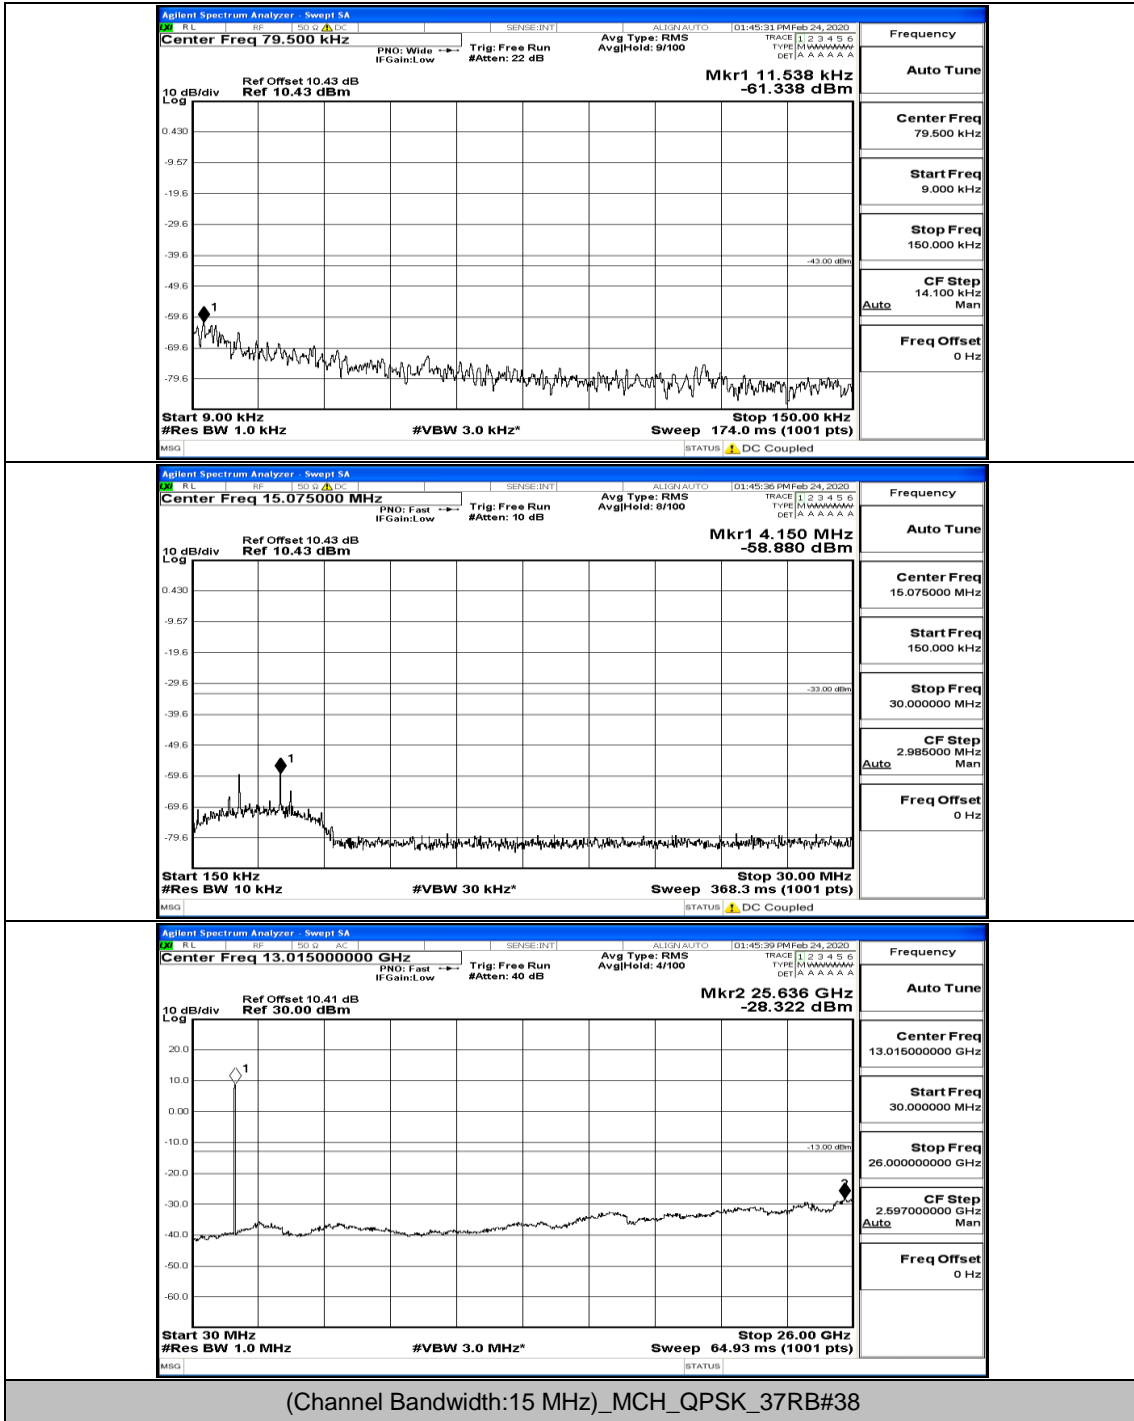

Channel Bandwidth: 10 MHz\_LCH\_16QAM\_25RB#25

Channel Bandwidth: 10 MHz\_MCH\_16QAM\_1RB#0

Channel Bandwidth: 10 MHz\_HCH\_16QAM\_1RB#0

Channel Bandwidth: 15 MHz

(Channel Bandwidth:15 MHz)\_LCH\_QPSK\_1RB#0

(Channel Bandwidth:15 MHz)\_LCH\_QPSK\_1RB#37

(Channel Bandwidth:15 MHz)\_LCH\_QPSK\_75RB#0

(Channel Bandwidth:15 MHz)\_MCH\_QPSK\_37RB#0

(Channel Bandwidth:15 MHz)\_HCH\_QPSK\_37RB#0

(Channel Bandwidth:15 MHz)\_LCH\_16QAM\_1RB#0

(Channel Bandwidth:15 MHz)\_LCH\_16QAM\_1RB#74

(Channel Bandwidth:15 MHz)\_LCH\_16QAM\_37RB#0

(Channel Bandwidth:15 MHz)\_LCH\_16QAM\_37RB#38

(Channel Bandwidth:15 MHz)\_MCH\_16QAM\_1RB#0  
(Channel Bandwidth:15 MHz)\_MCH\_16QAM\_37RB#0