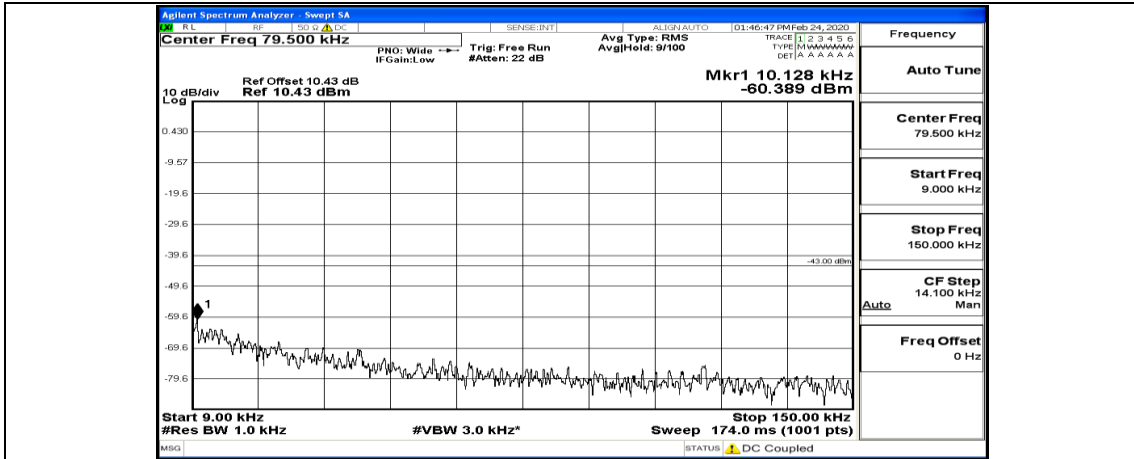

(Channel Bandwidth:15 MHz)\_LCH\_QPSK\_1RB#37

(Channel Bandwidth:15 MHz)\_LCH\_QPSK\_75RB#0

(Channel Bandwidth:15 MHz)\_MCH\_QPSK\_37RB#0

(Channel Bandwidth:15 MHz)\_HCH\_QPSK\_37RB#0

(Channel Bandwidth:15 MHz)\_LCH\_16QAM\_1RB#0