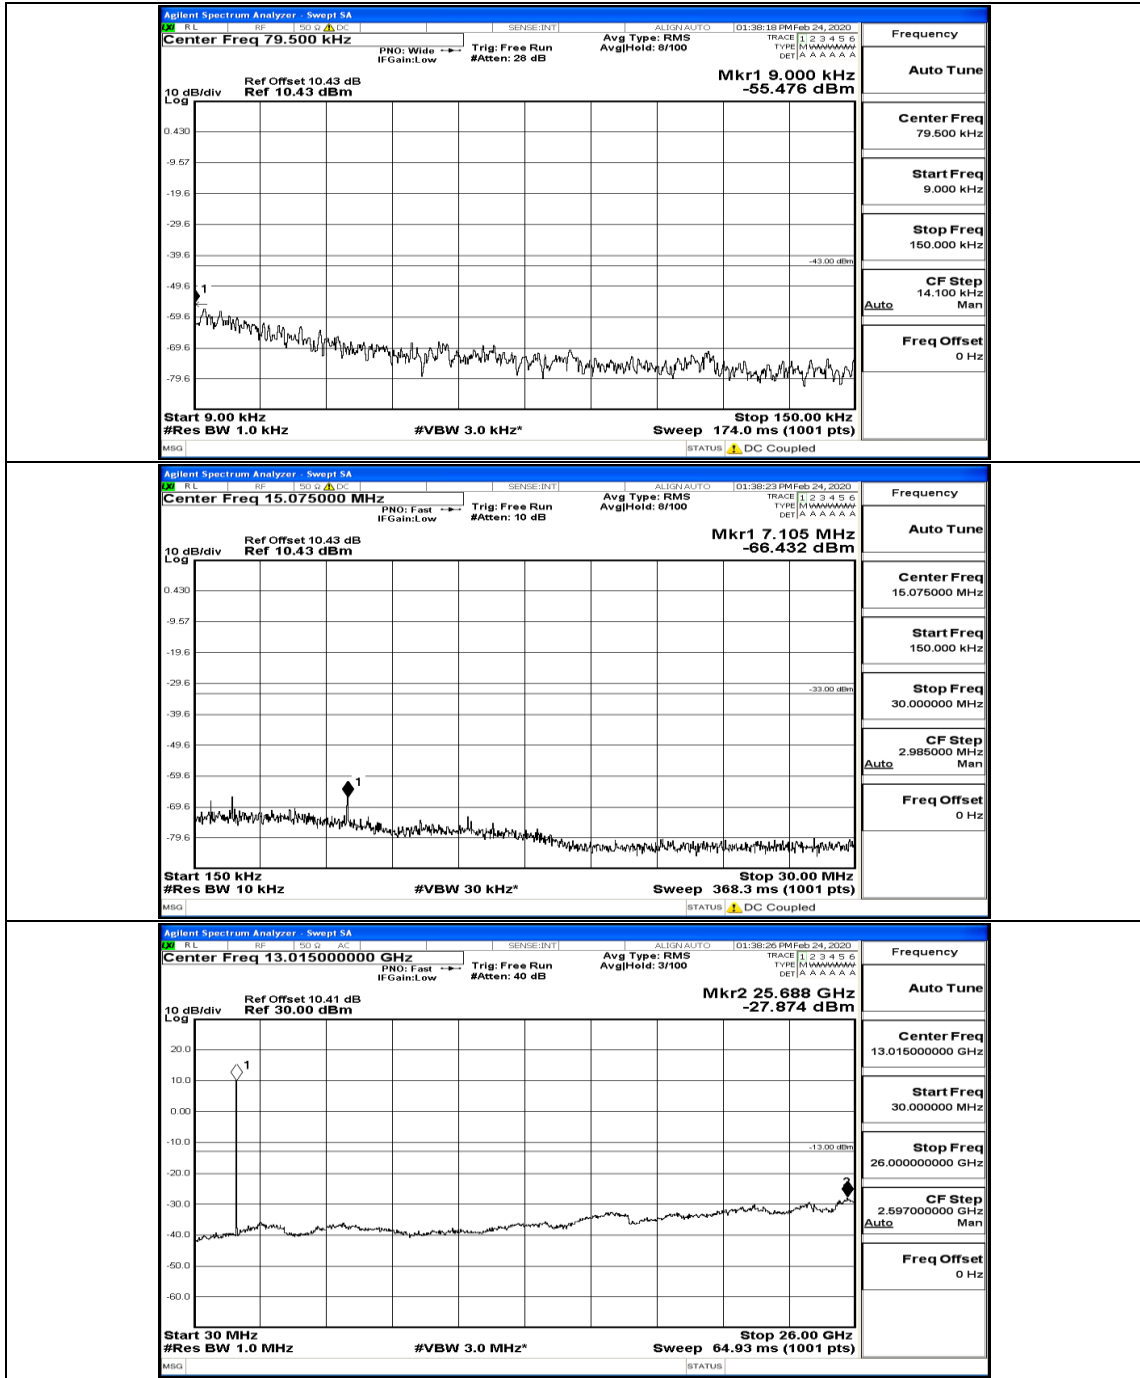

Channel Bandwidth: 10 MHz\_LCH\_16QAM\_25RB#25

Channel Bandwidth: 10 MHz\_MCH\_16QAM\_1RB#0

Channel Bandwidth: 10 MHz\_HCH\_16QAM\_1RB#0

Channel Bandwidth: 15 MHz

(Channel Bandwidth:15 MHz)\_LCH\_QPSK\_1RB#0

(Channel Bandwidth:15 MHz)\_LCH\_QPSK\_1RB#37

(Channel Bandwidth:15 MHz)\_LCH\_QPSK\_75RB#0

(Channel Bandwidth:15 MHz)\_MCH\_QPSK\_37RB#0

(Channel Bandwidth:15 MHz)\_HCH\_QPSK\_37RB#0

(Channel Bandwidth:15 MHz)\_LCH\_16QAM\_1RB#0

(Channel Bandwidth:15 MHz)\_LCH\_16QAM\_1RB#74

(Channel Bandwidth:15 MHz)\_LCH\_16QAM\_37RB#0

(Channel Bandwidth:15 MHz)\_LCH\_16QAM\_37RB#38

(Channel Bandwidth:15 MHz)\_MCH\_16QAM\_1RB#0  
(Channel Bandwidth:15 MHz)\_MCH\_16QAM\_37RB#0