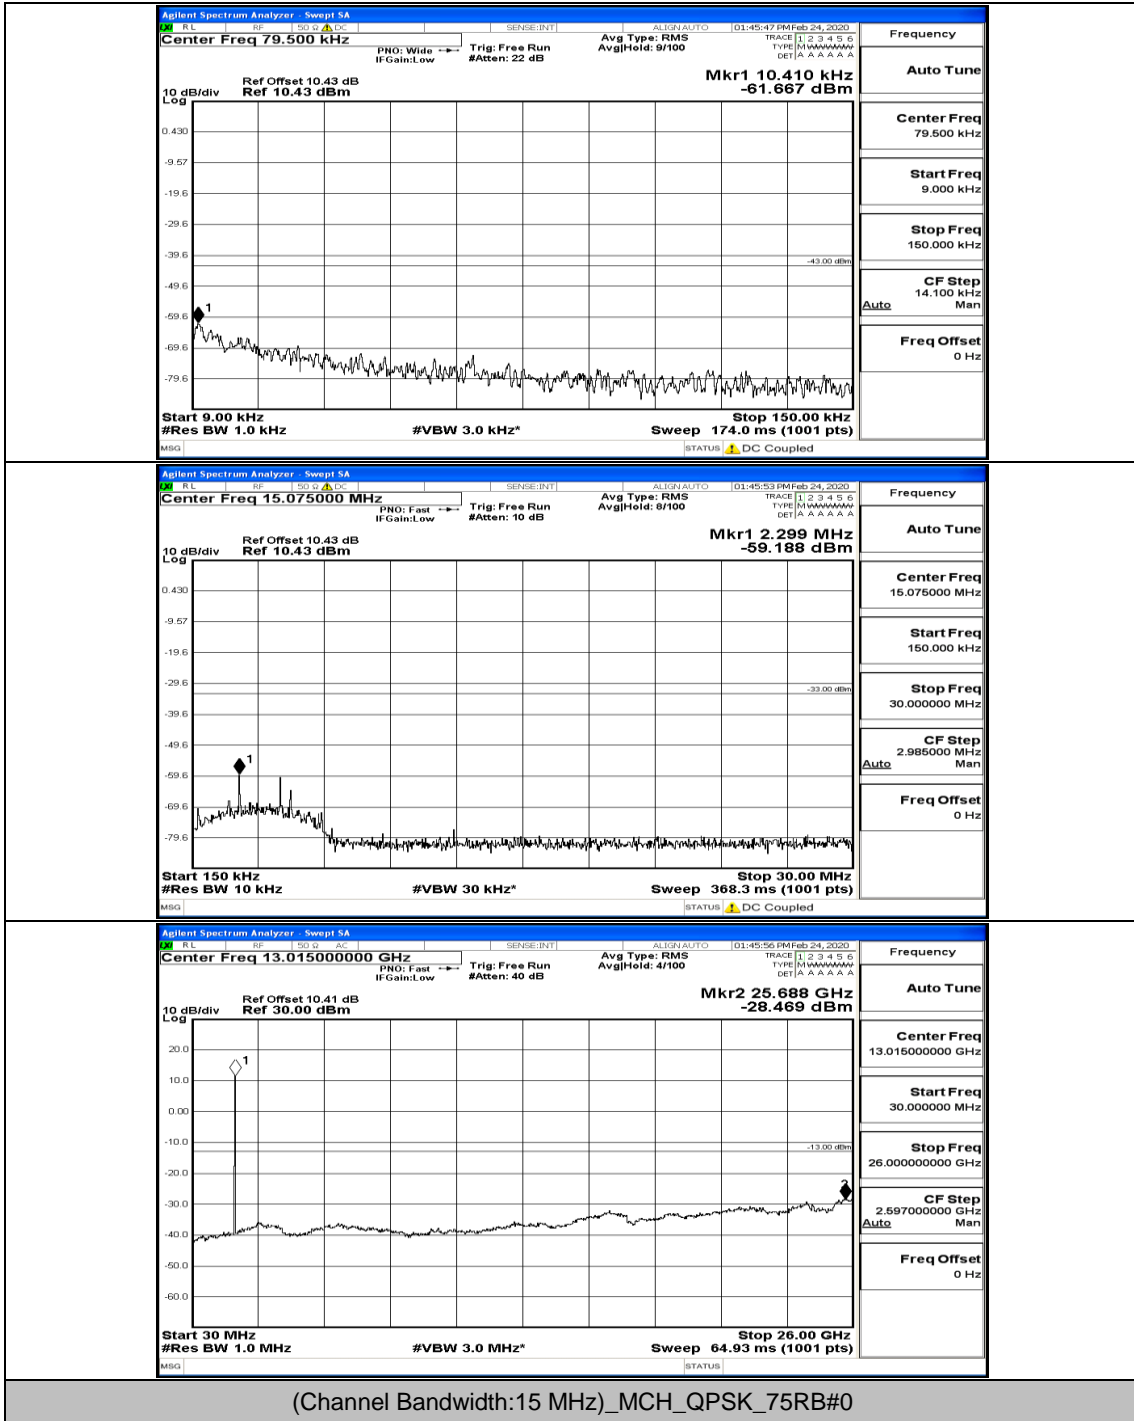

Channel Bandwidth: 10 MHz\_LCH\_16QAM\_25RB#25

Channel Bandwidth: 10 MHz\_MCH\_16QAM\_1RB#0

Channel Bandwidth: 10 MHz\_HCH\_16QAM\_1RB#0

Channel Bandwidth: 15 MHz

(Channel Bandwidth:15 MHz)\_LCH\_QPSK\_1RB#0

(Channel Bandwidth:15 MHz)\_LCH\_QPSK\_1RB#37

(Channel Bandwidth:15 MHz)\_LCH\_QPSK\_75RB#0

(Channel Bandwidth:15 MHz)\_MCH\_QPSK\_37RB#0

(Channel Bandwidth:15 MHz)\_HCH\_QPSK\_37RB#0

(Channel Bandwidth:15 MHz)\_LCH\_16QAM\_1RB#0

(Channel Bandwidth:15 MHz)\_LCH\_16QAM\_1RB#74

(Channel Bandwidth:15 MHz)\_LCH\_16QAM\_37RB#0

(Channel Bandwidth:15 MHz)\_LCH\_16QAM\_37RB#38

(Channel Bandwidth:15 MHz)\_MCH\_16QAM\_1RB#0  
(Channel Bandwidth:15 MHz)\_MCH\_16QAM\_37RB#0