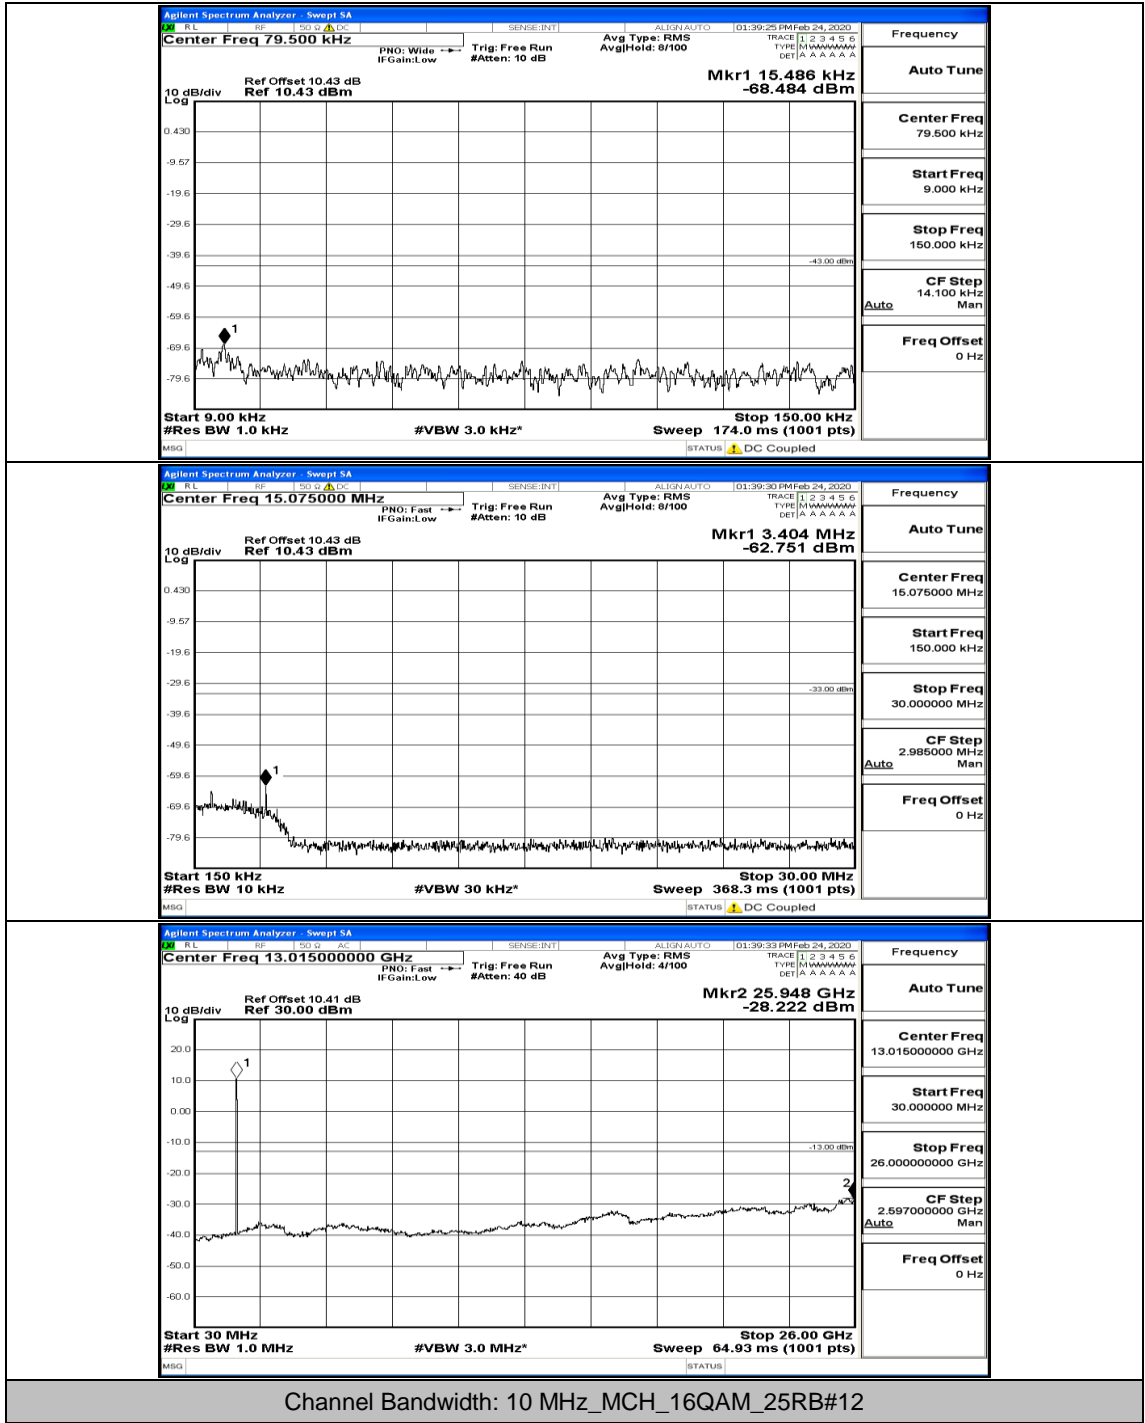

Channel Bandwidth: 10 MHz\_LCH\_16QAM\_25RB#25

Channel Bandwidth: 10 MHz\_MCH\_16QAM\_1RB#0

Channel Bandwidth: 10 MHz\_HCH\_16QAM\_1RB#0

Channel Bandwidth: 15 MHz

(Channel Bandwidth:15 MHz)\_LCH\_QPSK\_1RB#0

(Channel Bandwidth:15 MHz)\_LCH\_QPSK\_1RB#37

(Channel Bandwidth:15 MHz)\_LCH\_QPSK\_75RB#0

(Channel Bandwidth:15 MHz)\_MCH\_QPSK\_37RB#0

(Channel Bandwidth:15 MHz)\_HCH\_QPSK\_37RB#0

(Channel Bandwidth:15 MHz)\_LCH\_16QAM\_1RB#0