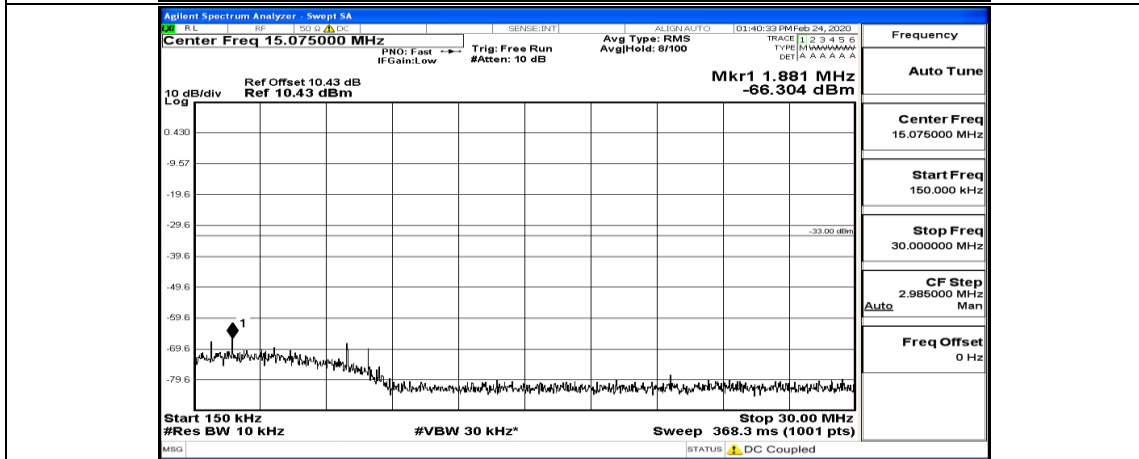

Channel Bandwidth: 10 MHz\_LCH\_16QAM\_25RB#25

Channel Bandwidth: 10 MHz\_MCH\_16QAM\_1RB#0

Channel Bandwidth: 10 MHz\_HCH\_16QAM\_1RB#0

Channel Bandwidth: 15 MHz

(Channel Bandwidth:15 MHz)\_LCH\_QPSK\_1RB#0

(Channel Bandwidth:15 MHz)\_LCH\_QPSK\_1RB#37

(Channel Bandwidth:15 MHz)\_LCH\_QPSK\_75RB#0

(Channel Bandwidth:15 MHz)\_MCH\_QPSK\_37RB#0

(Channel Bandwidth:15 MHz)\_HCH\_QPSK\_37RB#0

(Channel Bandwidth:15 MHz)\_LCH\_16QAM\_1RB#0