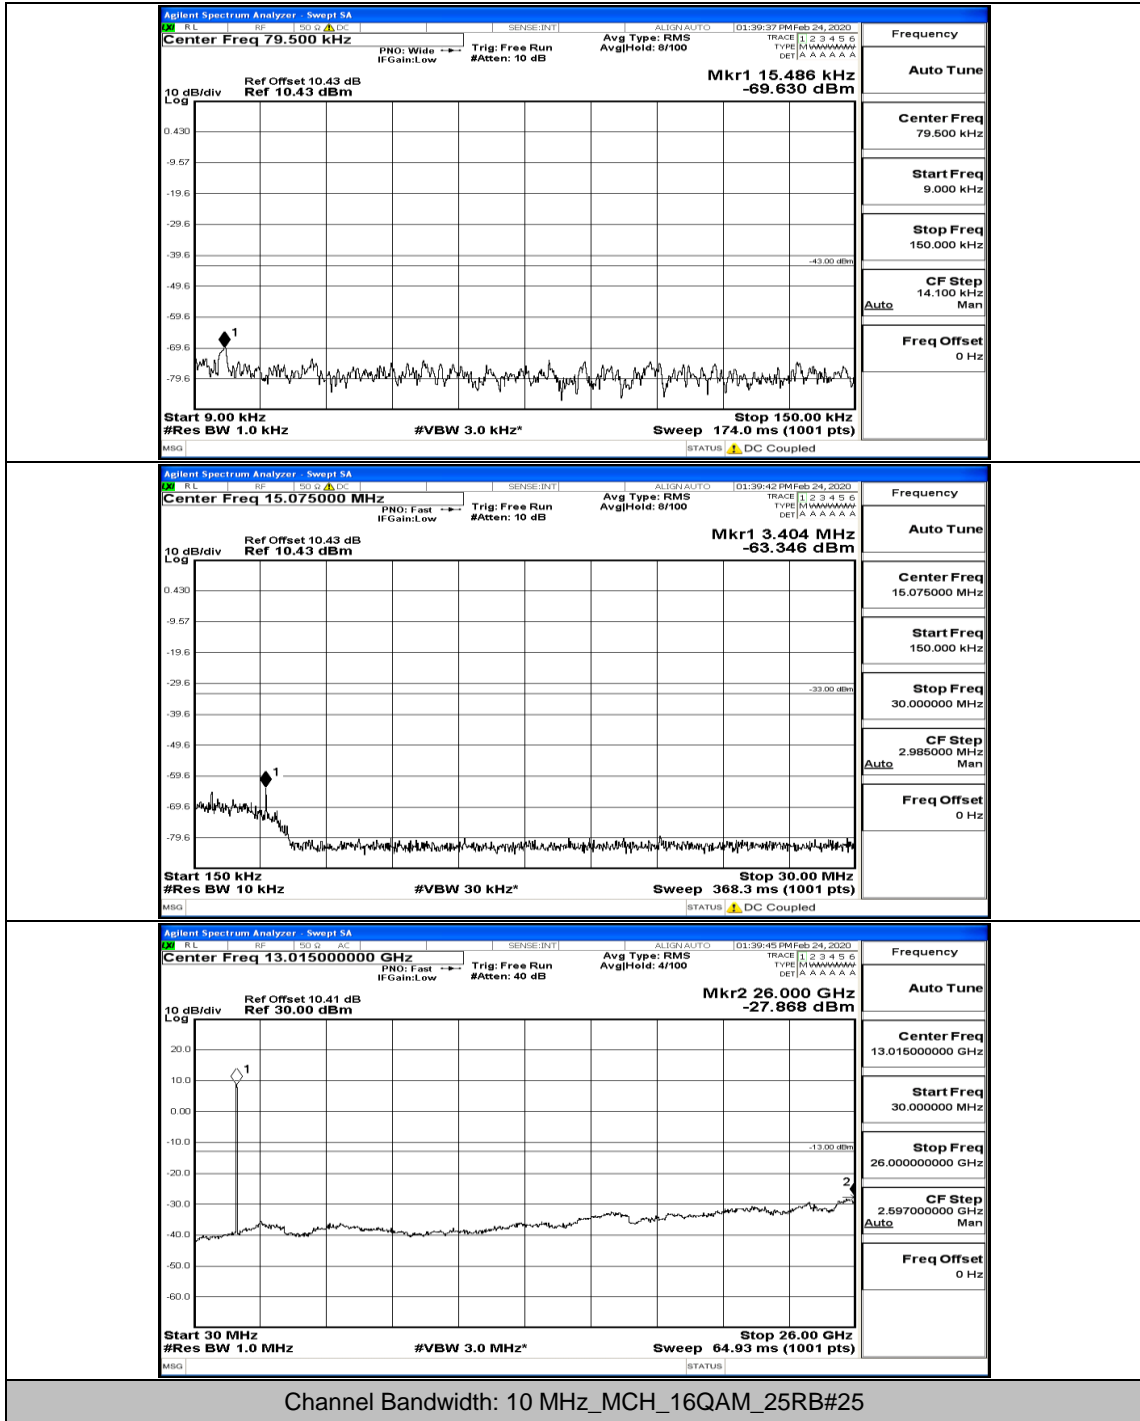

Channel Bandwidth: 10 MHz\_LCH\_16QAM\_25RB#25

Channel Bandwidth: 10 MHz\_MCH\_16QAM\_1RB#0

Channel Bandwidth: 10 MHz\_HCH\_16QAM\_1RB#0

Channel Bandwidth: 15 MHz

(Channel Bandwidth:15 MHz)\_LCH\_QPSK\_1RB#0

(Channel Bandwidth:15 MHz)\_LCH\_QPSK\_1RB#37

(Channel Bandwidth:15 MHz)\_LCH\_QPSK\_75RB#0

(Channel Bandwidth:15 MHz)\_MCH\_QPSK\_37RB#0

(Channel Bandwidth:15 MHz)\_HCH\_QPSK\_37RB#0

(Channel Bandwidth:15 MHz)\_LCH\_16QAM\_1RB#0

(Channel Bandwidth:15 MHz)\_LCH\_16QAM\_1RB#74

(Channel Bandwidth:15 MHz)\_LCH\_16QAM\_37RB#0

(Channel Bandwidth:15 MHz)\_LCH\_16QAM\_37RB#38

(Channel Bandwidth:15 MHz)\_MCH\_16QAM\_1RB#0  
(Channel Bandwidth:15 MHz)\_MCH\_16QAM\_37RB#0