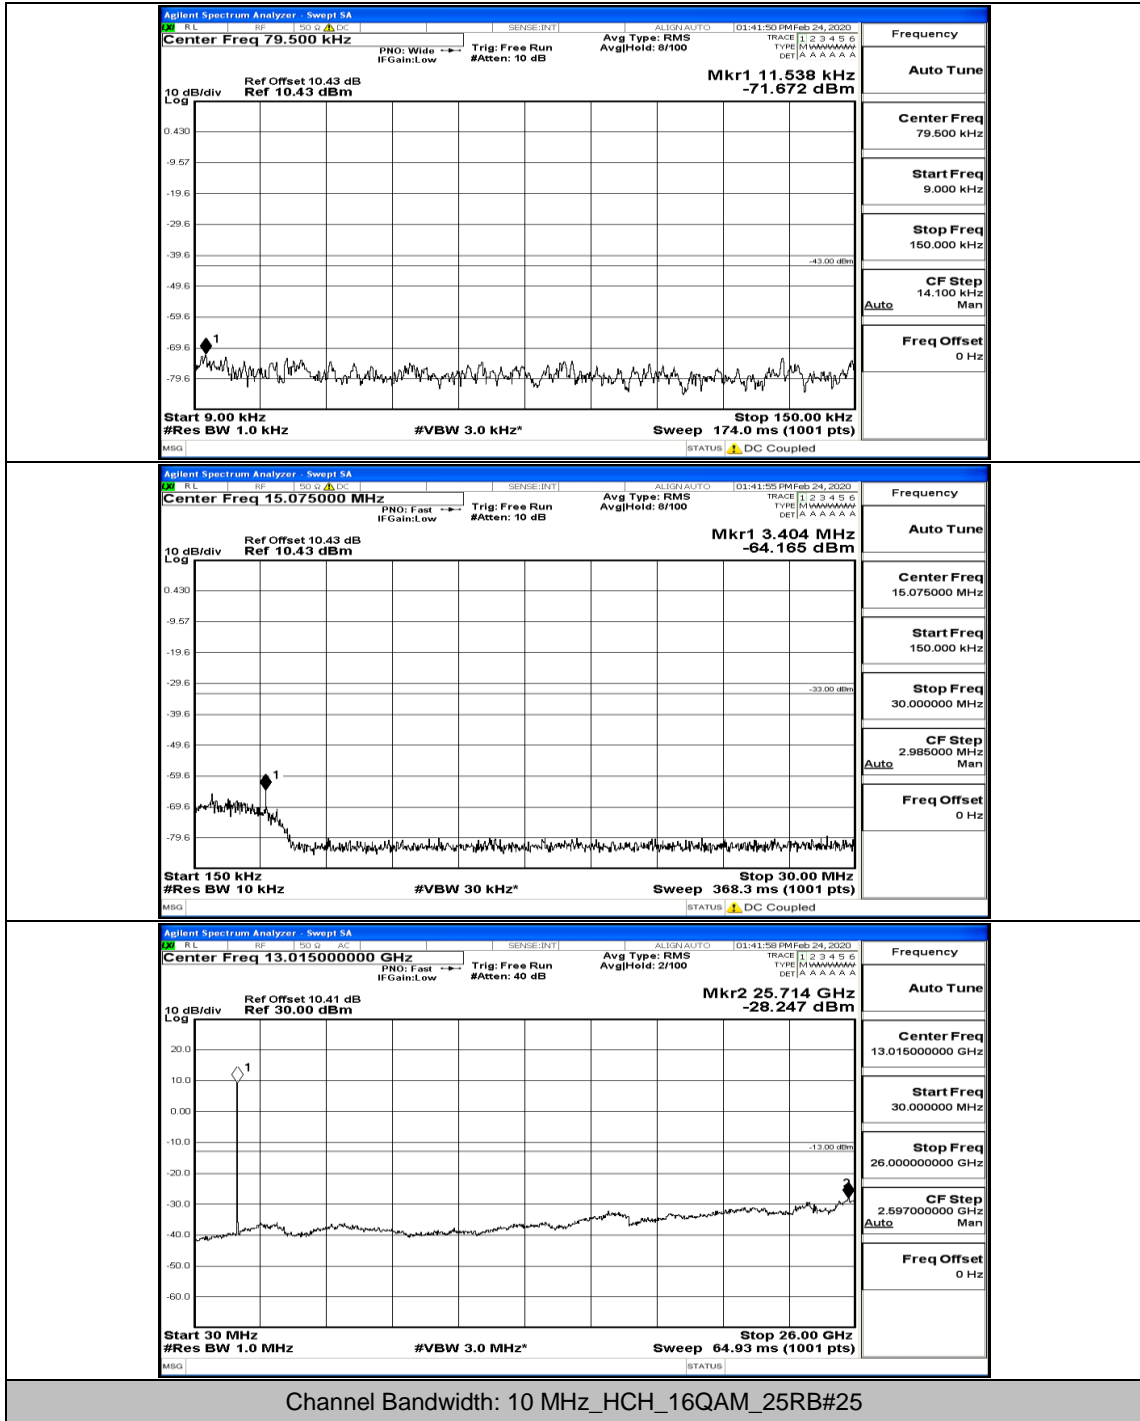

Channel Bandwidth: 10 MHz\_LCH\_16QAM\_25RB#25

Channel Bandwidth: 10 MHz\_MCH\_16QAM\_1RB#0

Channel Bandwidth: 10 MHz\_HCH\_16QAM\_1RB#0

Channel Bandwidth: 15 MHz

(Channel Bandwidth:15 MHz)\_LCH\_QPSK\_1RB#0

(Channel Bandwidth:15 MHz)\_LCH\_QPSK\_1RB#37

(Channel Bandwidth:15 MHz)\_LCH\_QPSK\_75RB#0

(Channel Bandwidth:15 MHz)\_MCH\_QPSK\_37RB#0

(Channel Bandwidth:15 MHz)\_HCH\_QPSK\_37RB#0

(Channel Bandwidth:15 MHz)\_LCH\_16QAM\_1RB#0