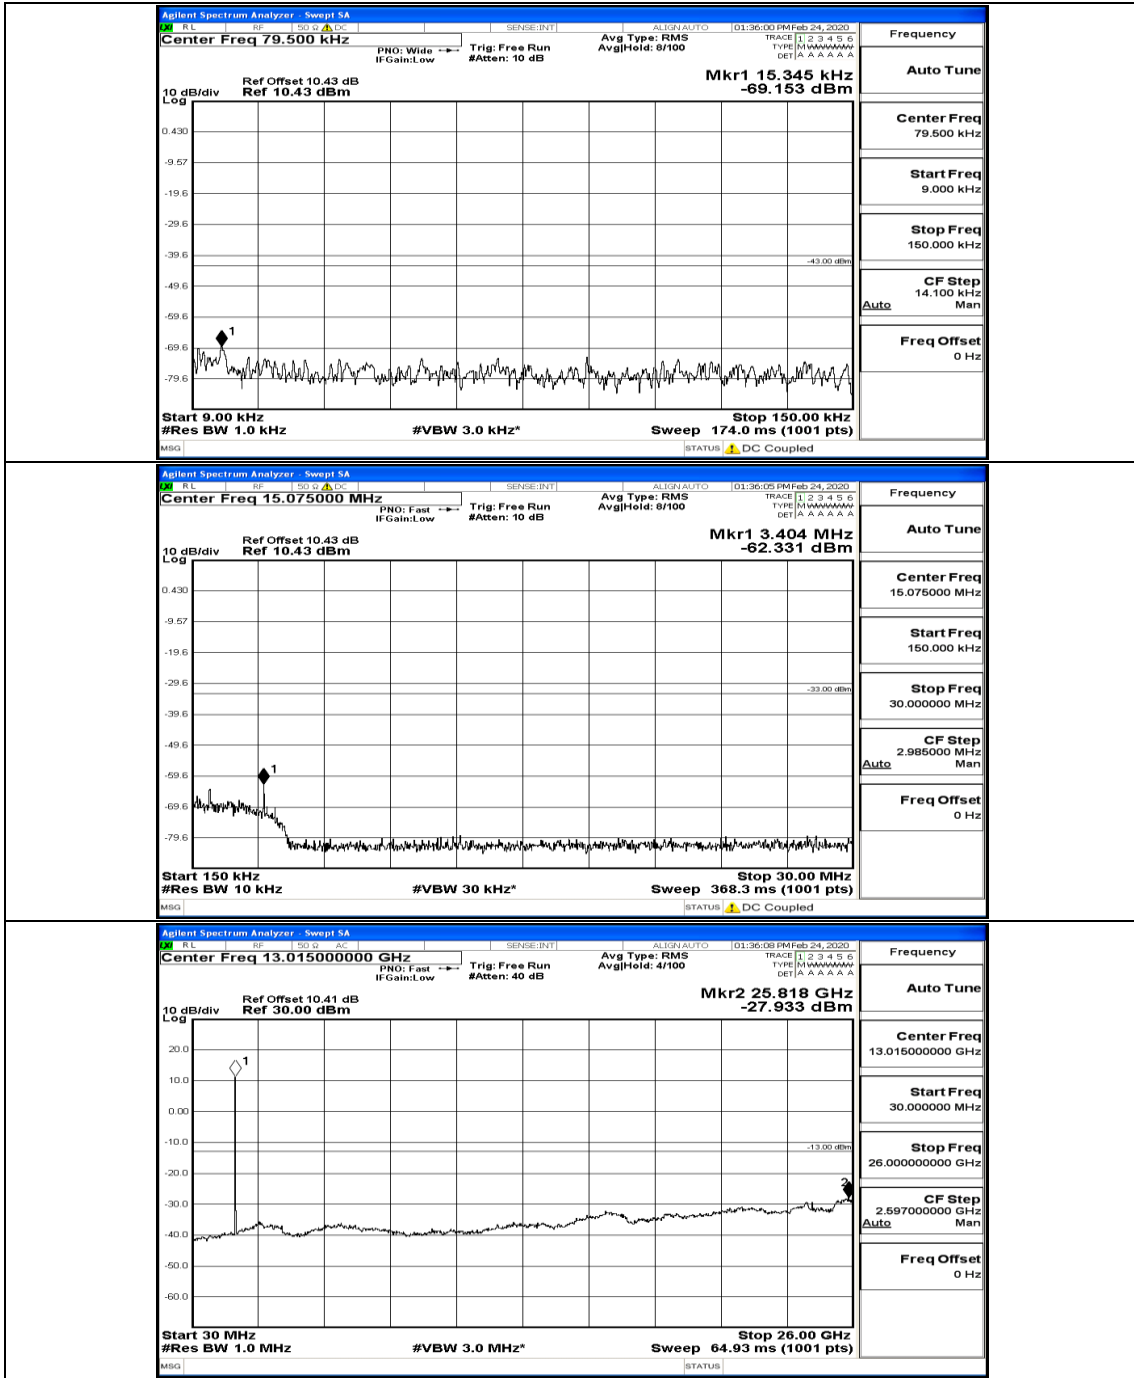

(Channel Bandwidth: 5 MHz)_MCH_16QAM_1RB#0

(Channel Bandwidth: 5 MHz)_HCH_16QAM_1RB#0

(Channel Bandwidth: 5 MHz)_HCH_16QAM_1RB#12

(Channel Bandwidth: 5 MHz)_HCH_16QAM_12RB#6

(Channel Bandwidth: 5 MHz)_HCH_16QAM_25RB#0

Channel Bandwidth: 10 MHz

Channel Bandwidth: 10 MHz_LCH_QPSK_1RB#0

Channel Bandwidth: 10 MHz_MCH_QPSK_1RB#0

Channel Bandwidth: 10 MHz_MCH_QPSK_1RB#24

Channel Bandwidth: 10 MHz_MCH_QPSK_25RB#12

Channel Bandwidth: 10 MHz_MCH_QPSK_50RB#0

Channel Bandwidth: 10 MHz_HCH_QPSK_1RB#0

Channel Bandwidth: 10 MHz_HCH_QPSK_25RB#25

Channel Bandwidth: 10 MHz_LCH_16QAM_1RB#0