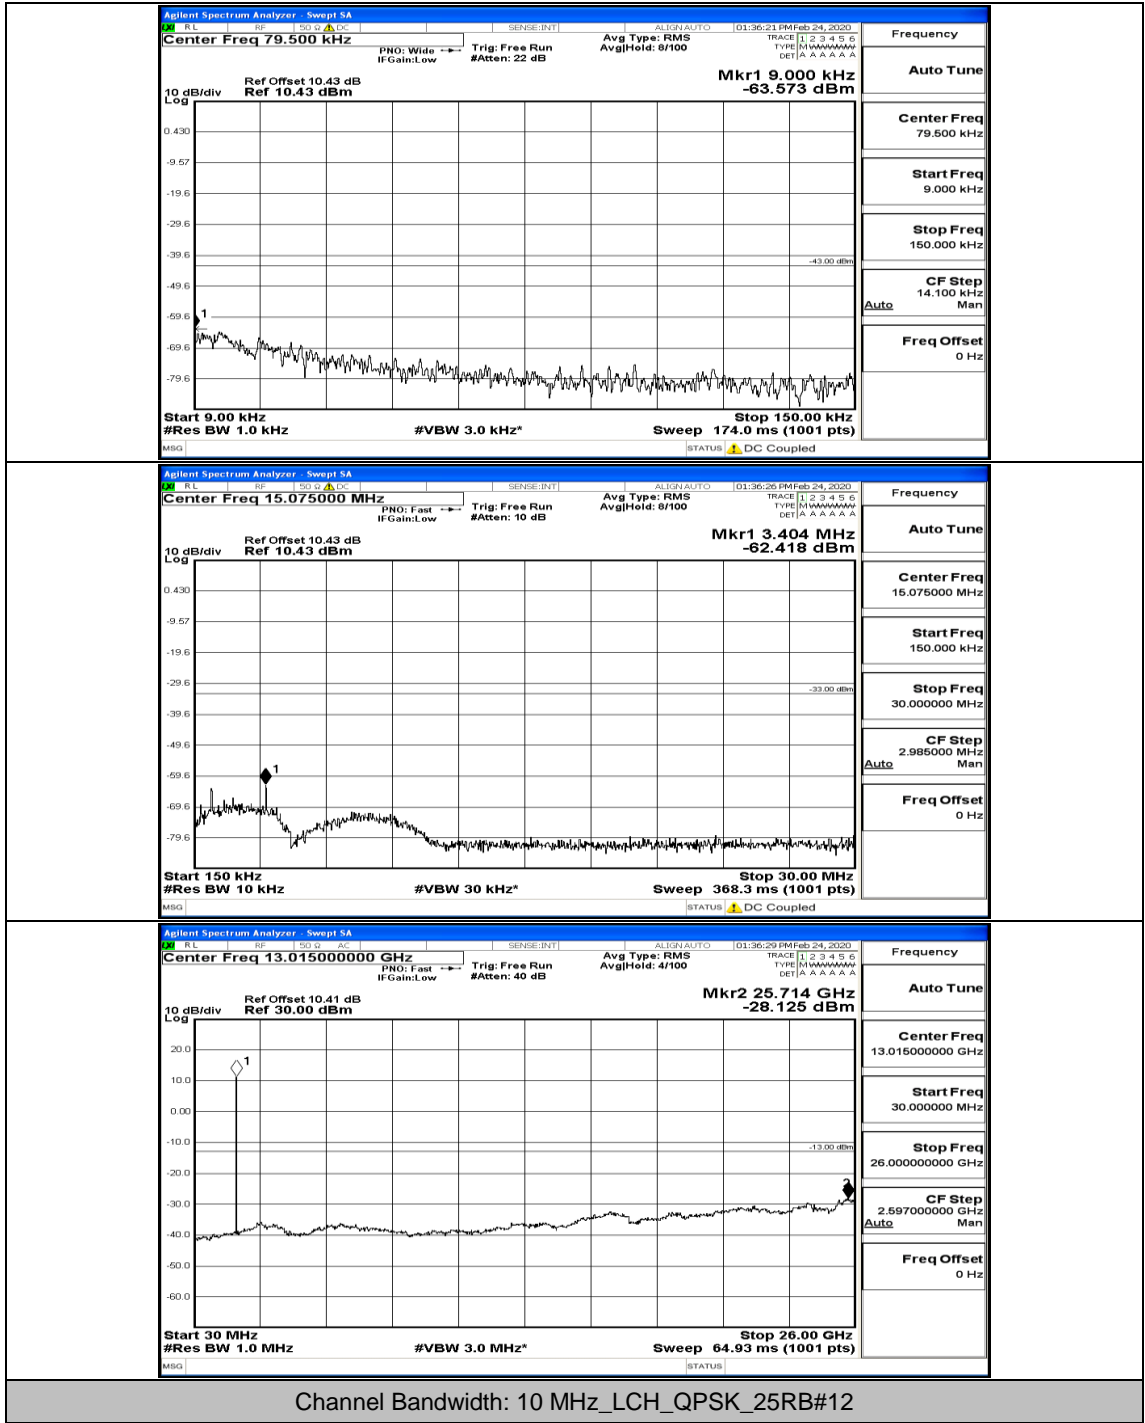

(Channel Bandwidth: 5 MHz)_MCH_16QAM_1RB#0

(Channel Bandwidth: 5 MHz)_HCH_16QAM_1RB#0

(Channel Bandwidth: 5 MHz)_HCH_16QAM_1RB#12

(Channel Bandwidth: 5 MHz)_HCH_16QAM_12RB#6

(Channel Bandwidth: 5 MHz)_HCH_16QAM_25RB#0

Channel Bandwidth: 10 MHz

Channel Bandwidth: 10 MHz_LCH_QPSK_1RB#0

Channel Bandwidth: 10 MHz_MCH_QPSK_1RB#0

Channel Bandwidth: 10 MHz_MCH_QPSK_1RB#24

Channel Bandwidth: 10 MHz_MCH_QPSK_25RB#12

Channel Bandwidth: 10 MHz_MCH_QPSK_50RB#0

Channel Bandwidth: 10 MHz_HCH_QPSK_1RB#0

Channel Bandwidth: 10 MHz_HCH_QPSK_25RB#25

Channel Bandwidth: 10 MHz_LCH_16QAM_1RB#0