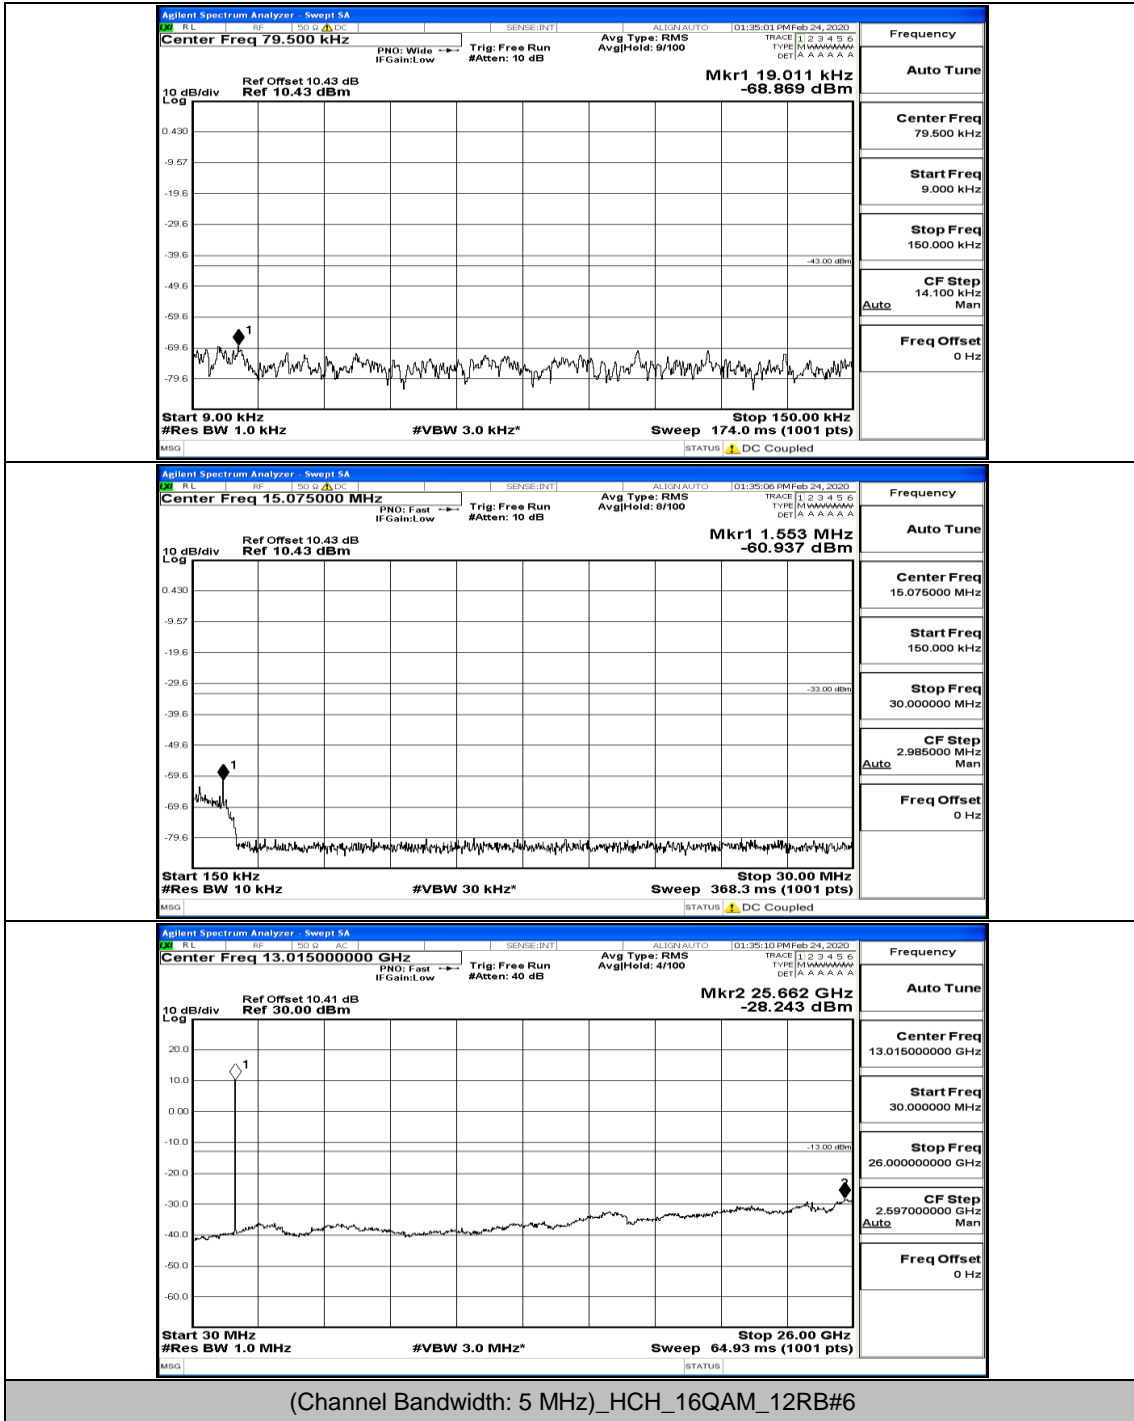

(Channel Bandwidth: 5 MHz)_MCH_16QAM_1RB#0

(Channel Bandwidth: 5 MHz)_HCH_16QAM_1RB#0

(Channel Bandwidth: 5 MHz)_HCH_16QAM_1RB#12

(Channel Bandwidth: 5 MHz)_HCH_16QAM_12RB#6

(Channel Bandwidth: 5 MHz)_HCH_16QAM_25RB#0

Channel Bandwidth: 10 MHz

Channel Bandwidth: 10 MHz_LCH_QPSK_1RB#0

Channel Bandwidth: 10 MHz_MCH_QPSK_1RB#0

Channel Bandwidth: 10 MHz_MCH_QPSK_1RB#24

Channel Bandwidth: 10 MHz_MCH_QPSK_25RB#12

Channel Bandwidth: 10 MHz_MCH_QPSK_50RB#0

Channel Bandwidth: 10 MHz_HCH_QPSK_1RB#0

Channel Bandwidth: 10 MHz_HCH_QPSK_25RB#25

Channel Bandwidth: 10 MHz_LCH_16QAM_1RB#0