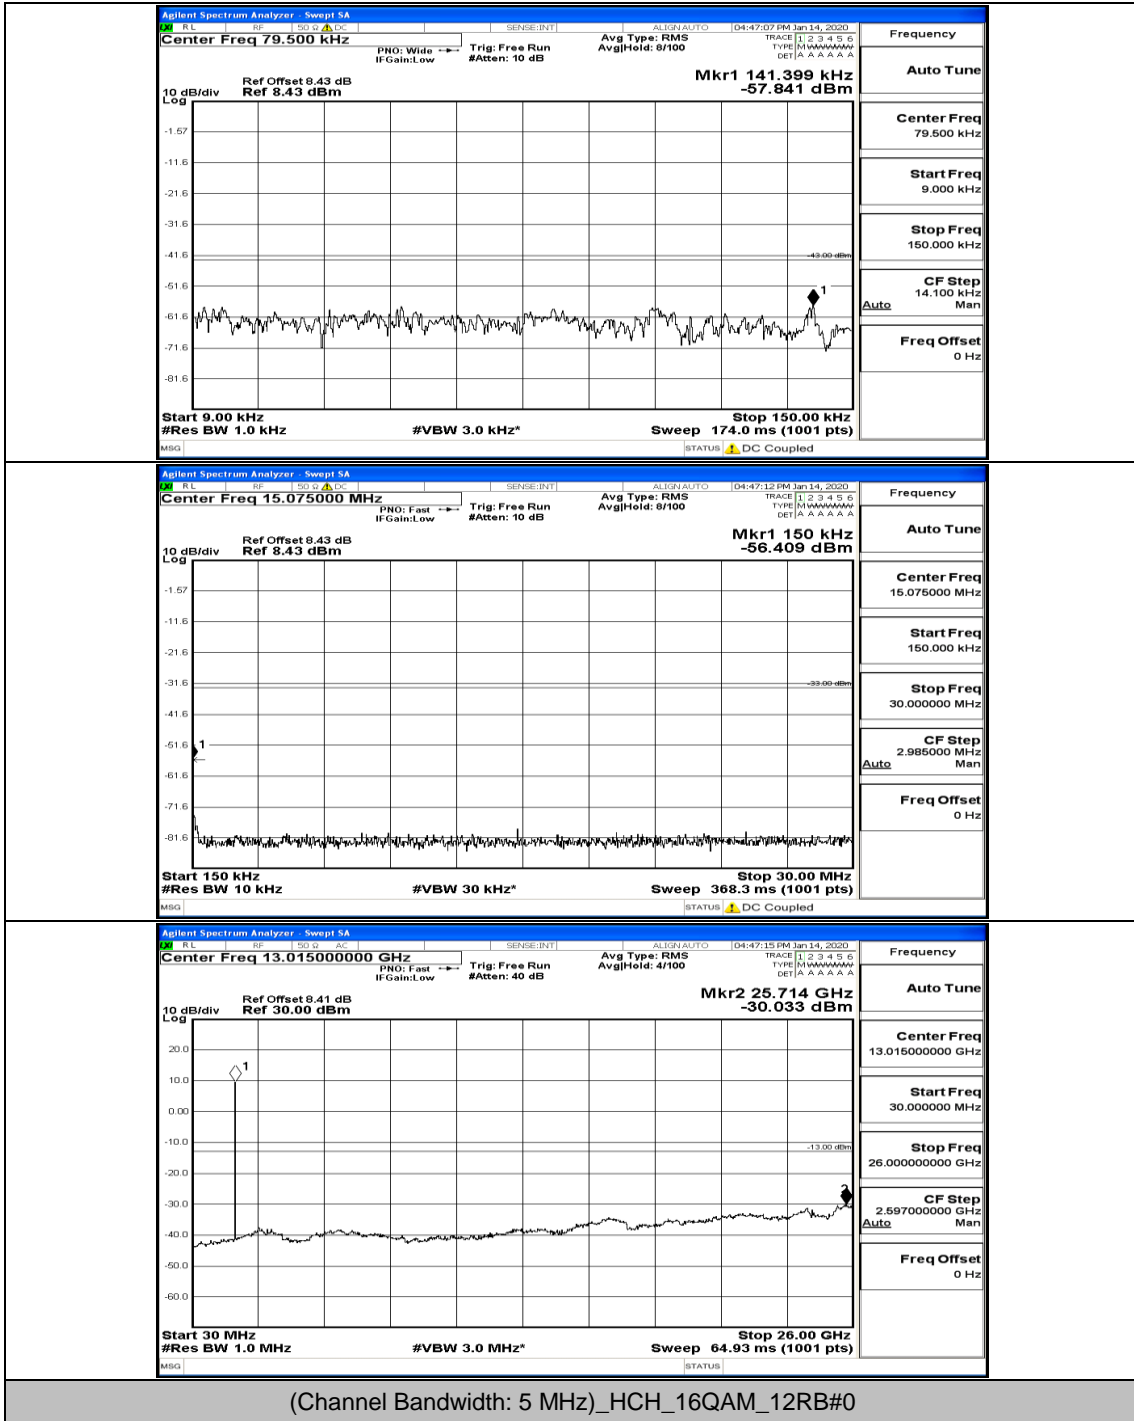

(Channel Bandwidth: 5 MHz)_MCH_16QAM_1RB#0

(Channel Bandwidth: 5 MHz)_HCH_16QAM_1RB#0

(Channel Bandwidth: 5 MHz)_HCH_16QAM_1RB#12

(Channel Bandwidth: 5 MHz)_HCH_16QAM_12RB#6

(Channel Bandwidth: 5 MHz)_HCH_16QAM_25RB#0

Channel Bandwidth: 10 MHz

Channel Bandwidth: 10 MHz_LCH_QPSK_1RB#0

Channel Bandwidth: 10 MHz_MCH_QPSK_1RB#0

Channel Bandwidth: 10 MHz_MCH_QPSK_1RB#24

Channel Bandwidth: 10 MHz_MCH_QPSK_25RB#12

Channel Bandwidth: 10 MHz_MCH_QPSK_50RB#0