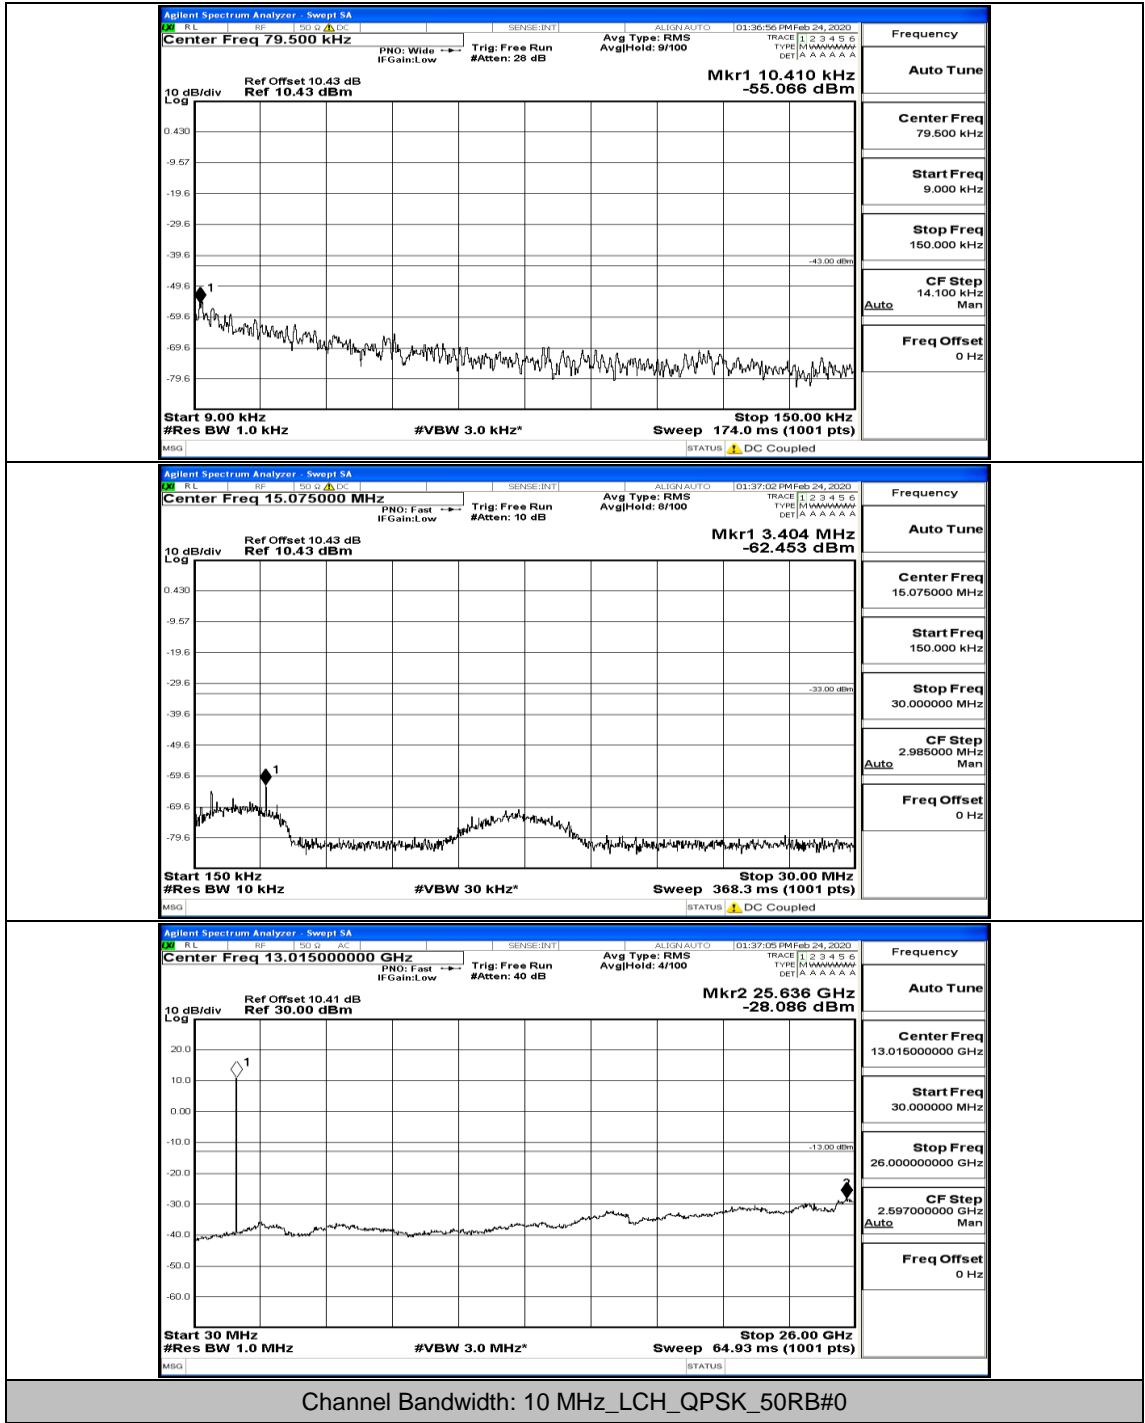

(Channel Bandwidth: 5 MHz)_MCH_16QAM_1RB#0

(Channel Bandwidth: 5 MHz)_HCH_16QAM_1RB#0

(Channel Bandwidth: 5 MHz)_HCH_16QAM_1RB#12

(Channel Bandwidth: 5 MHz)_HCH_16QAM_12RB#6

(Channel Bandwidth: 5 MHz)_HCH_16QAM_25RB#0

Channel Bandwidth: 10 MHz

Channel Bandwidth: 10 MHz_LCH_QPSK_1RB#0

Channel Bandwidth: 10 MHz_MCH_QPSK_1RB#0

Channel Bandwidth: 10 MHz_MCH_QPSK_1RB#24

Channel Bandwidth: 10 MHz_MCH_QPSK_25RB#12

Channel Bandwidth: 10 MHz_MCH_QPSK_50RB#0

Channel Bandwidth: 10 MHz_HCH_QPSK_1RB#0

Channel Bandwidth: 10 MHz_HCH_QPSK_25RB#25

Channel Bandwidth: 10 MHz_LCH_16QAM_1RB#0