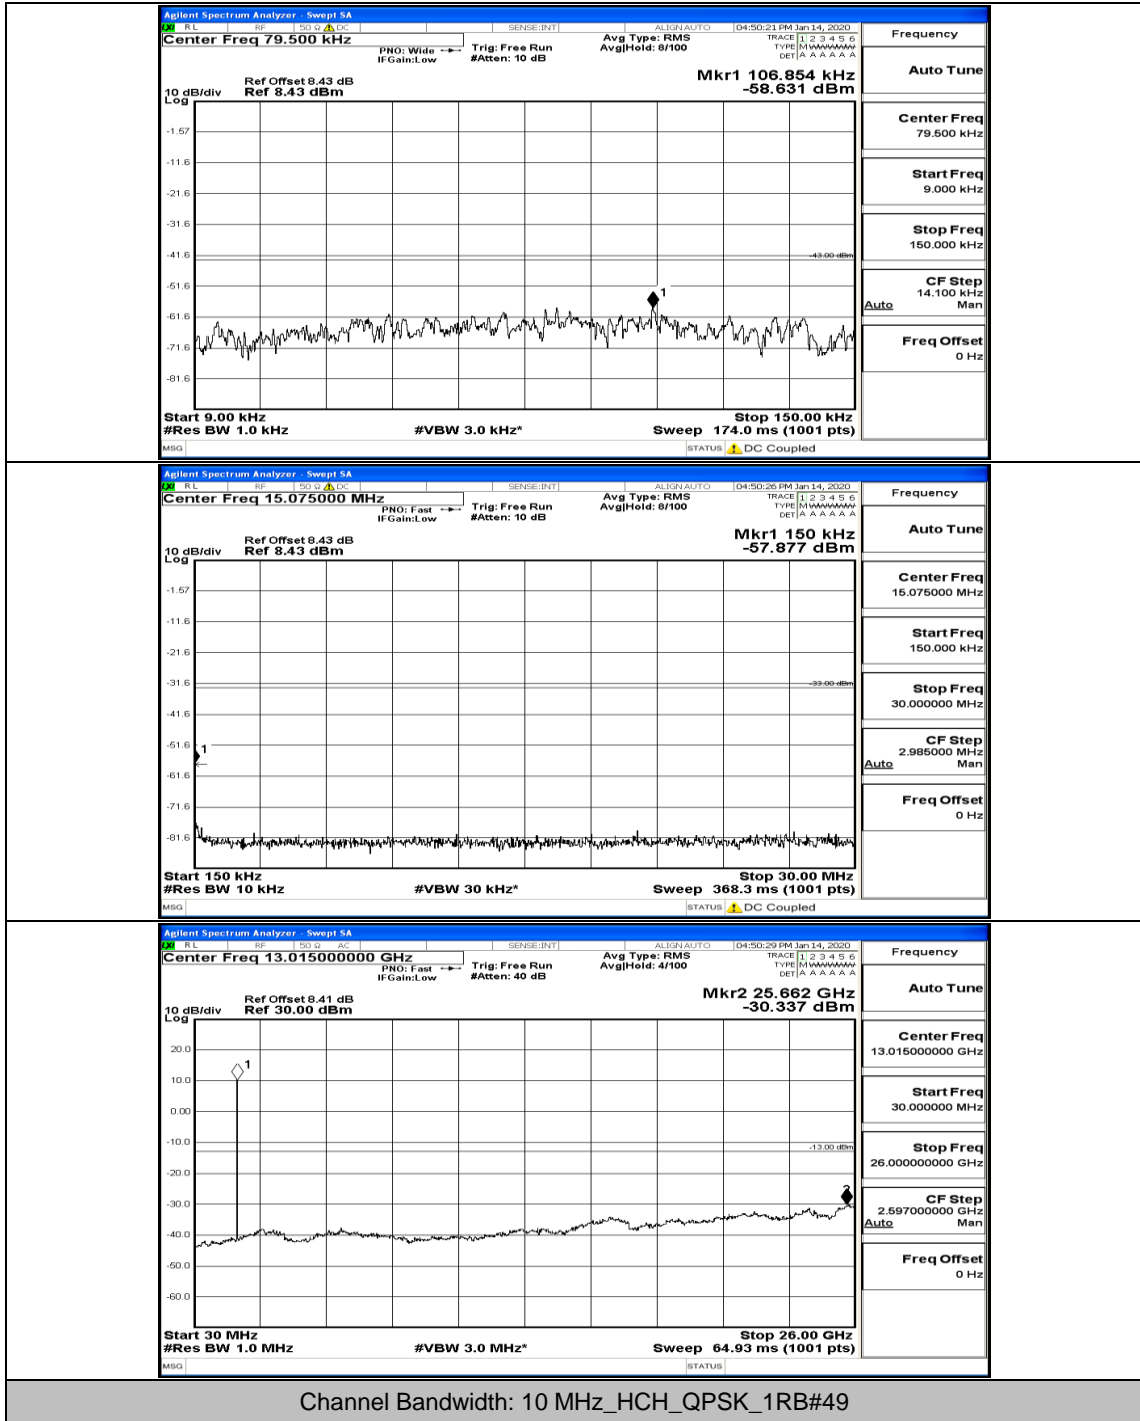

(Channel Bandwidth: 5 MHz)_MCH_16QAM_1RB#0

(Channel Bandwidth: 5 MHz)_HCH_16QAM_1RB#0

(Channel Bandwidth: 5 MHz)_HCH_16QAM_1RB#12

(Channel Bandwidth: 5 MHz)_HCH_16QAM_12RB#6

(Channel Bandwidth: 5 MHz)_HCH_16QAM_25RB#0

Channel Bandwidth: 10 MHz

Channel Bandwidth: 10 MHz_LCH_QPSK_1RB#0

Channel Bandwidth: 10 MHz_MCH_QPSK_1RB#0

Channel Bandwidth: 10 MHz_MCH_QPSK_1RB#24

Channel Bandwidth: 10 MHz_MCH_QPSK_25RB#12

Channel Bandwidth: 10 MHz_MCH_QPSK_50RB#0

Channel Bandwidth: 10 MHz_HCH_QPSK_1RB#0

Channel Bandwidth: 10 MHz_HCH_QPSK_25RB#25

Channel Bandwidth: 10 MHz_LCH_16QAM_1RB#0