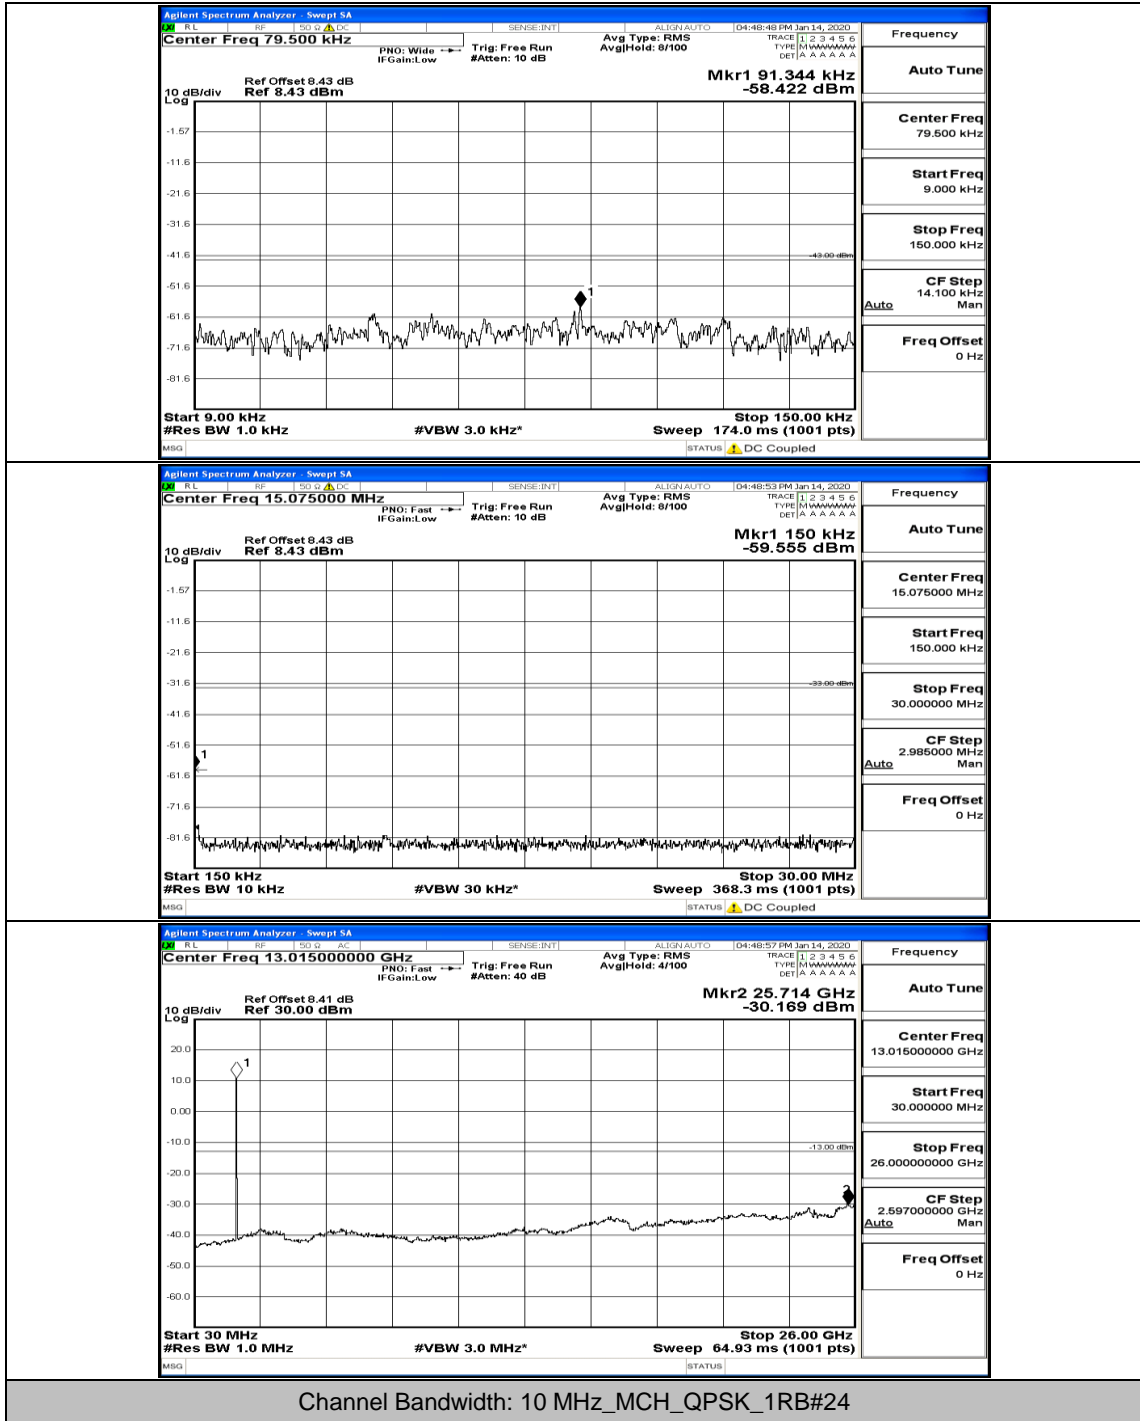

(Channel Bandwidth: 5 MHz)_MCH_16QAM_1RB#0

(Channel Bandwidth: 5 MHz)_HCH_16QAM_1RB#0

(Channel Bandwidth: 5 MHz)_HCH_16QAM_1RB#12

(Channel Bandwidth: 5 MHz)_HCH_16QAM_12RB#6

(Channel Bandwidth: 5 MHz)_HCH_16QAM_25RB#0

Channel Bandwidth: 10 MHz

Channel Bandwidth: 10 MHz_LCH_QPSK_1RB#0

Channel Bandwidth: 10 MHz_MCH_QPSK_1RB#0

Channel Bandwidth: 10 MHz_MCH_QPSK_1RB#24

Channel Bandwidth: 10 MHz_MCH_QPSK_25RB#12

Channel Bandwidth: 10 MHz_MCH_QPSK_50RB#0

Channel Bandwidth: 10 MHz_HCH_QPSK_1RB#0

Channel Bandwidth: 10 MHz_HCH_QPSK_25RB#25

Channel Bandwidth: 10 MHz_LCH_16QAM_1RB#0