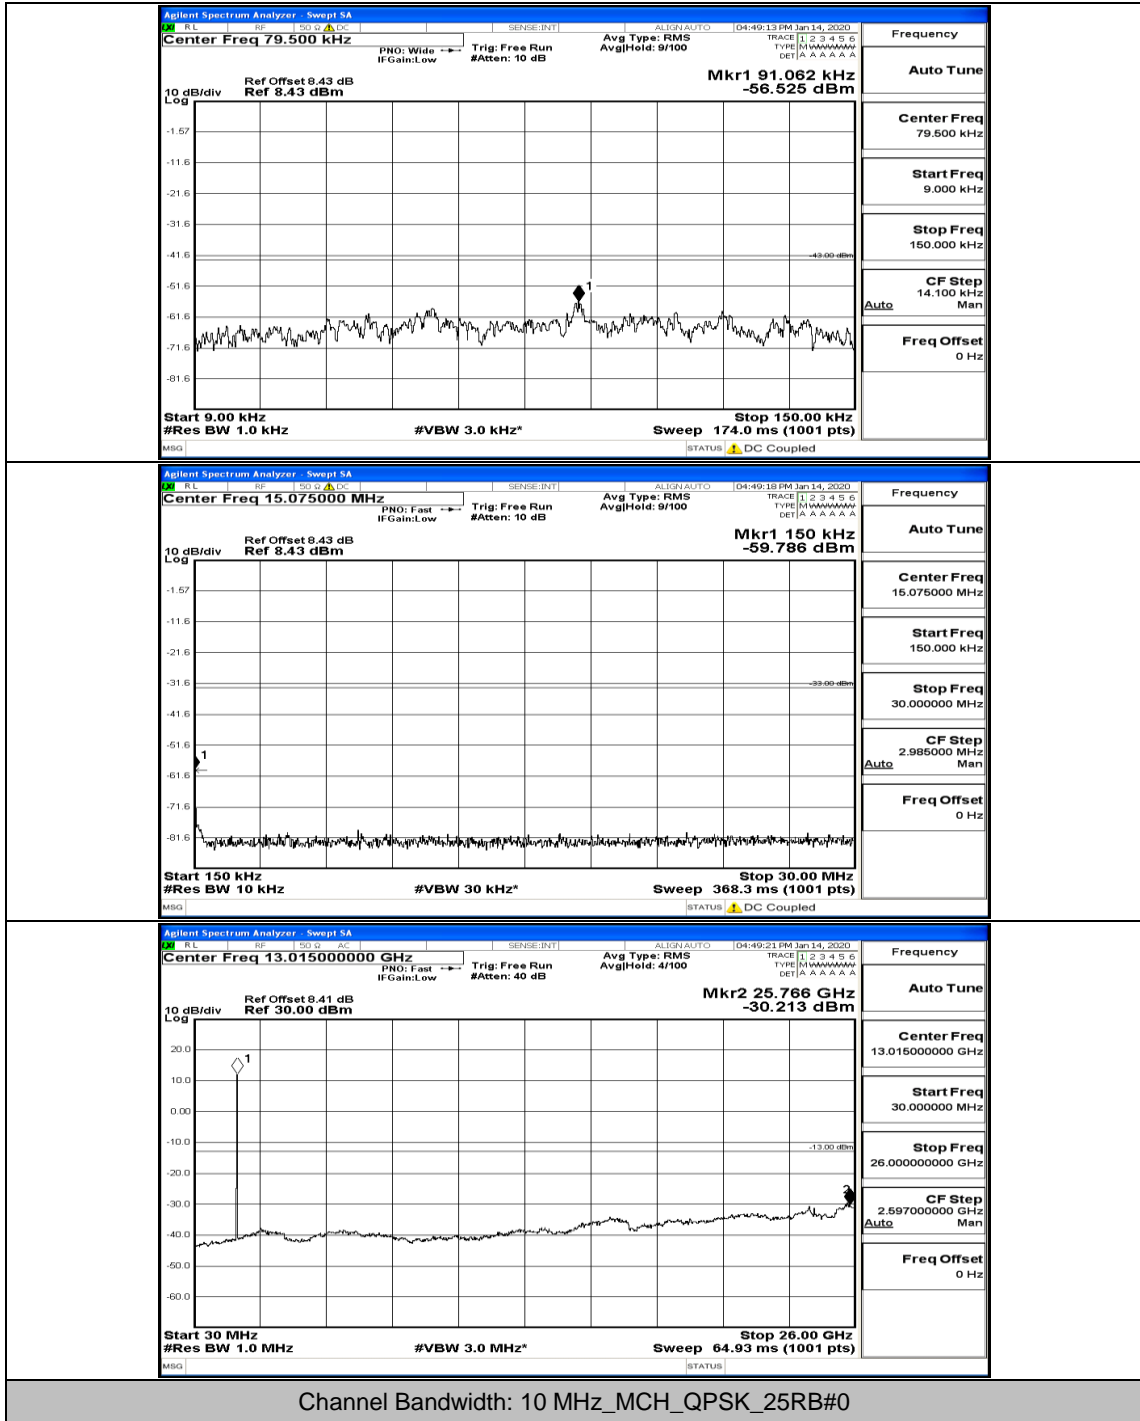

(Channel Bandwidth: 5 MHz)_MCH_16QAM_1RB#0

(Channel Bandwidth: 5 MHz)_HCH_16QAM_1RB#0

(Channel Bandwidth: 5 MHz)_HCH_16QAM_1RB#12

(Channel Bandwidth: 5 MHz)_HCH_16QAM_12RB#6

(Channel Bandwidth: 5 MHz)_HCH_16QAM_25RB#0

Channel Bandwidth: 10 MHz

Channel Bandwidth: 10 MHz_LCH_QPSK_1RB#0

Channel Bandwidth: 10 MHz_MCH_QPSK_1RB#0

Channel Bandwidth: 10 MHz_MCH_QPSK_1RB#24

Channel Bandwidth: 10 MHz_MCH_QPSK_25RB#12

Channel Bandwidth: 10 MHz_MCH_QPSK_50RB#0

Channel Bandwidth: 10 MHz_HCH_QPSK_1RB#0

Channel Bandwidth: 10 MHz_HCH_QPSK_25RB#25

Channel Bandwidth: 10 MHz_LCH_16QAM_1RB#0