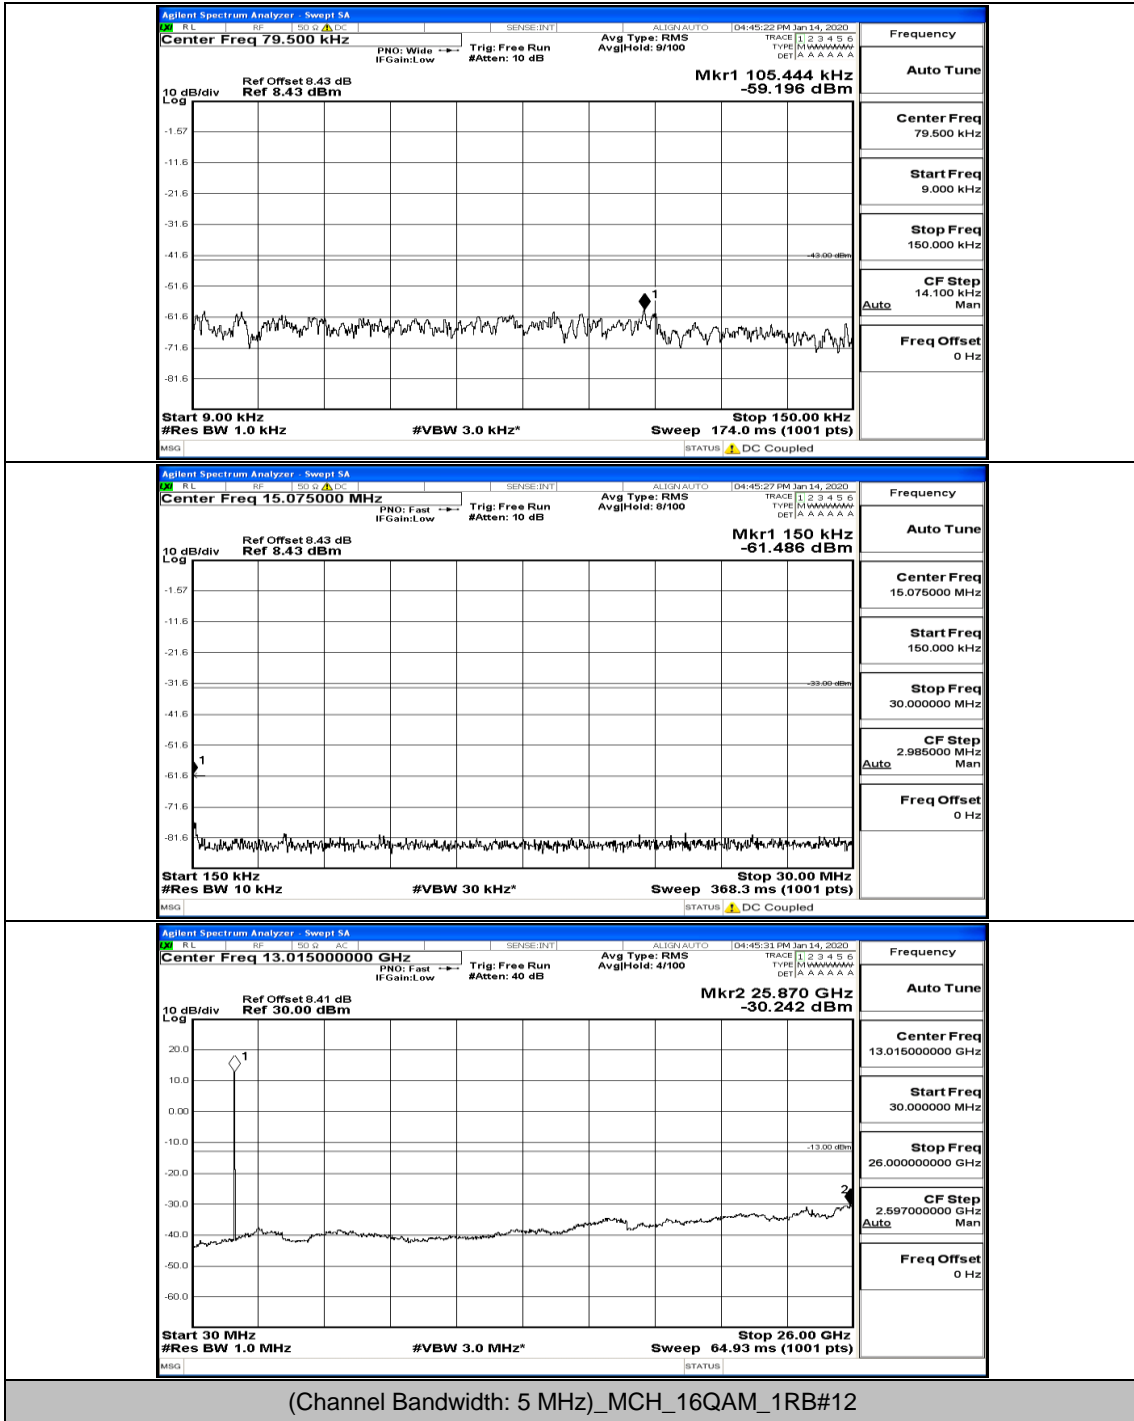

(Channel Bandwidth: 5 MHz)_MCH_16QAM_1RB#0

(Channel Bandwidth: 5 MHz)_HCH_16QAM_1RB#0

(Channel Bandwidth: 5 MHz)_HCH_16QAM_1RB#12

(Channel Bandwidth: 5 MHz)_HCH_16QAM_12RB#6

(Channel Bandwidth: 5 MHz)_HCH_16QAM_25RB#0

Channel Bandwidth: 10 MHz

Channel Bandwidth: 10 MHz_LCH_QPSK_1RB#0

Channel Bandwidth: 10 MHz_MCH_QPSK_1RB#0

Channel Bandwidth: 10 MHz_MCH_QPSK_1RB#24

Channel Bandwidth: 10 MHz_MCH_QPSK_25RB#12

Channel Bandwidth: 10 MHz_MCH_QPSK_50RB#0

Channel Bandwidth: 10 MHz_HCH_QPSK_1RB#0

Channel Bandwidth: 10 MHz_HCH_QPSK_25RB#25

Channel Bandwidth: 10 MHz_LCH_16QAM_1RB#0