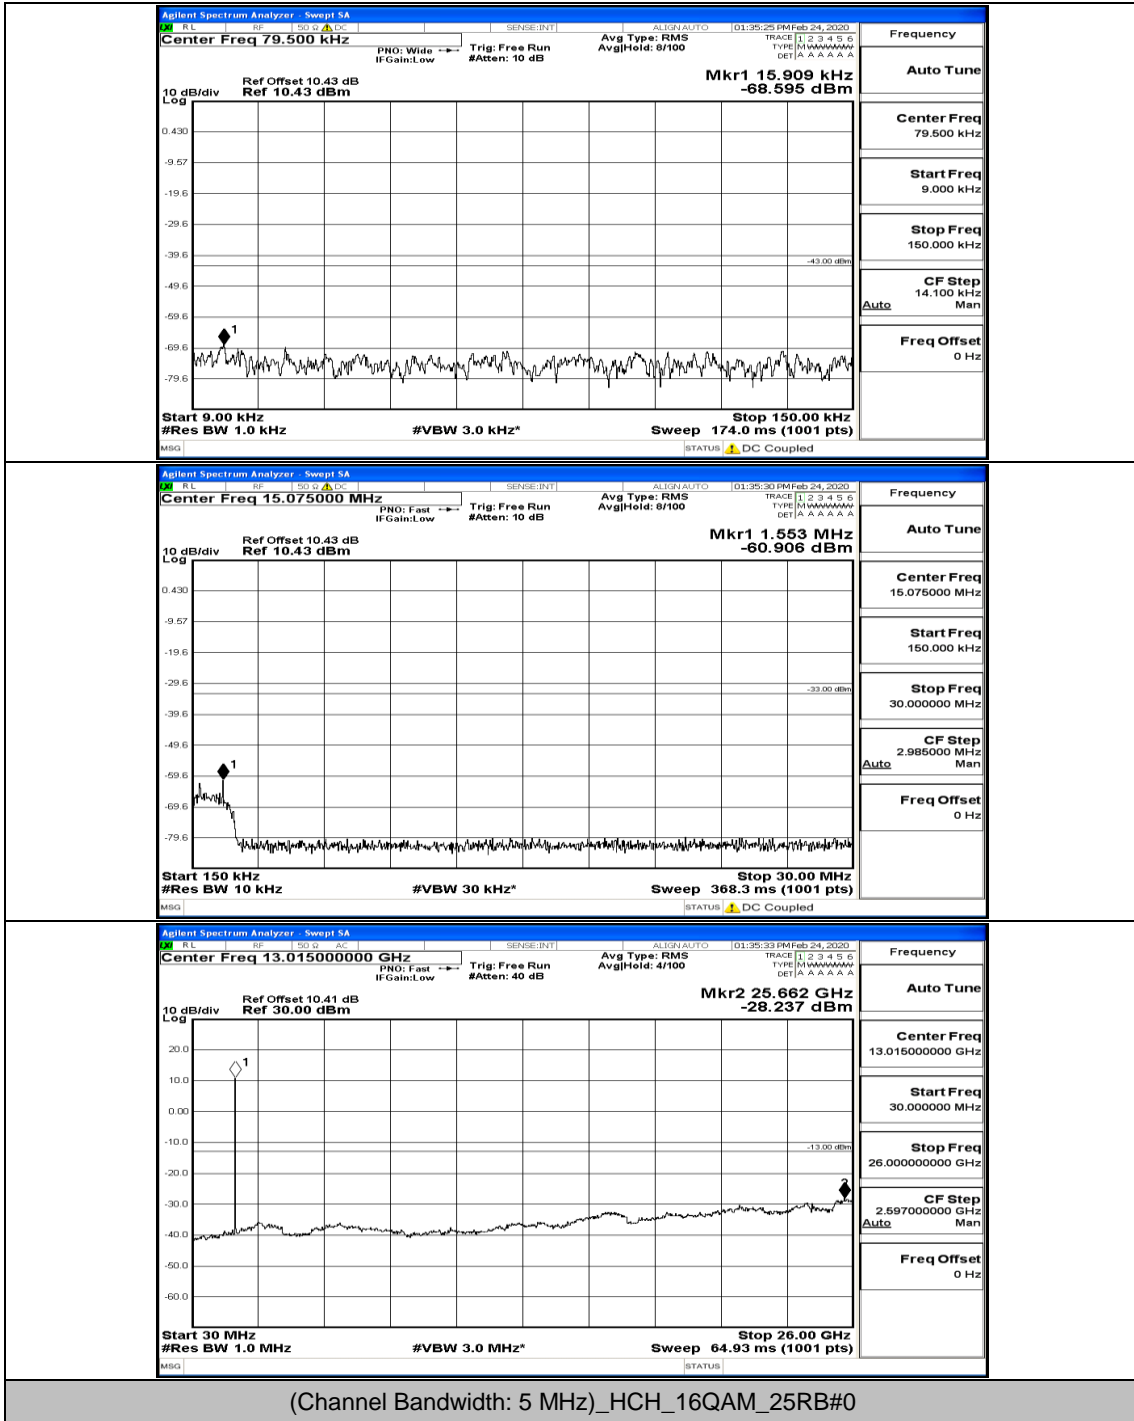

(Channel Bandwidth: 5 MHz)_MCH_16QAM_1RB#0

(Channel Bandwidth: 5 MHz)_HCH_16QAM_1RB#0

(Channel Bandwidth: 5 MHz)_HCH_16QAM_1RB#12

(Channel Bandwidth: 5 MHz)_HCH_16QAM_12RB#6

(Channel Bandwidth: 5 MHz)_HCH_16QAM_25RB#0

Channel Bandwidth: 10 MHz

Channel Bandwidth: 10 MHz_LCH_QPSK_1RB#0

Channel Bandwidth: 10 MHz_MCH_QPSK_1RB#0

Channel Bandwidth: 10 MHz_MCH_QPSK_1RB#24

Channel Bandwidth: 10 MHz_MCH_QPSK_25RB#12

Channel Bandwidth: 10 MHz_MCH_QPSK_50RB#0