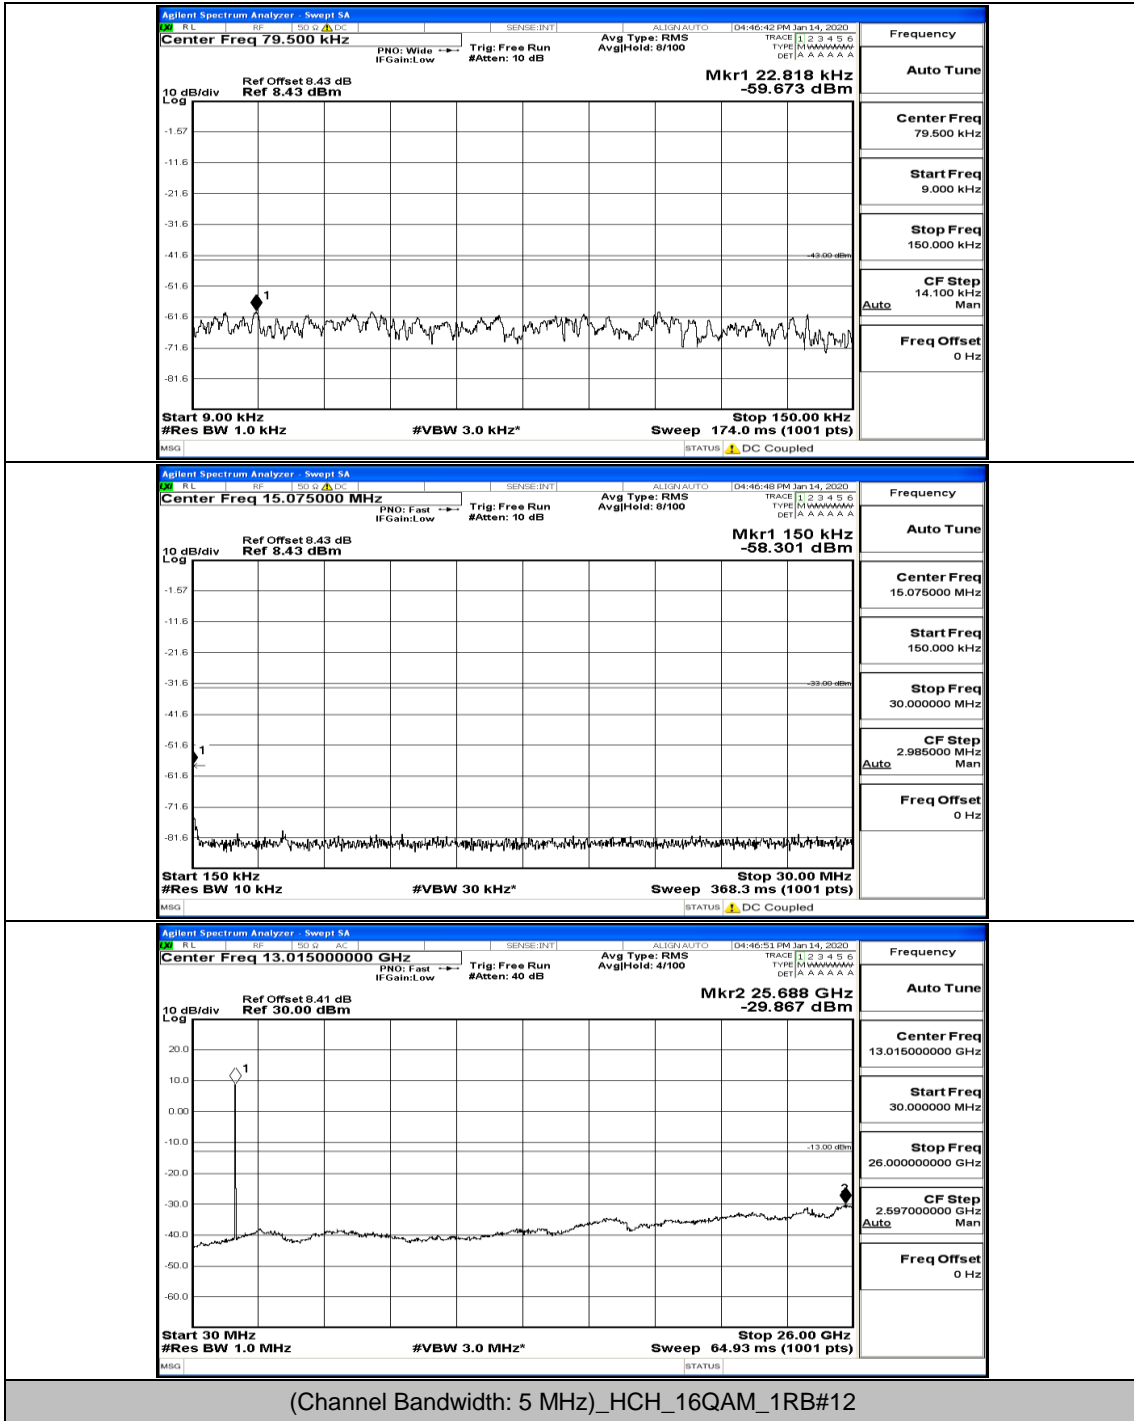

(Channel Bandwidth: 5 MHz)_MCH_16QAM_1RB#0

(Channel Bandwidth: 5 MHz)_HCH_16QAM_1RB#0

(Channel Bandwidth: 5 MHz)_HCH_16QAM_1RB#12

(Channel Bandwidth: 5 MHz)_HCH_16QAM_12RB#6

(Channel Bandwidth: 5 MHz)_HCH_16QAM_25RB#0

Channel Bandwidth: 10 MHz

Channel Bandwidth: 10 MHz_LCH_QPSK_1RB#0

Channel Bandwidth: 10 MHz_MCH_QPSK_1RB#0

Channel Bandwidth: 10 MHz_MCH_QPSK_1RB#24

Channel Bandwidth: 10 MHz_MCH_QPSK_25RB#12

Channel Bandwidth: 10 MHz_MCH_QPSK_50RB#0