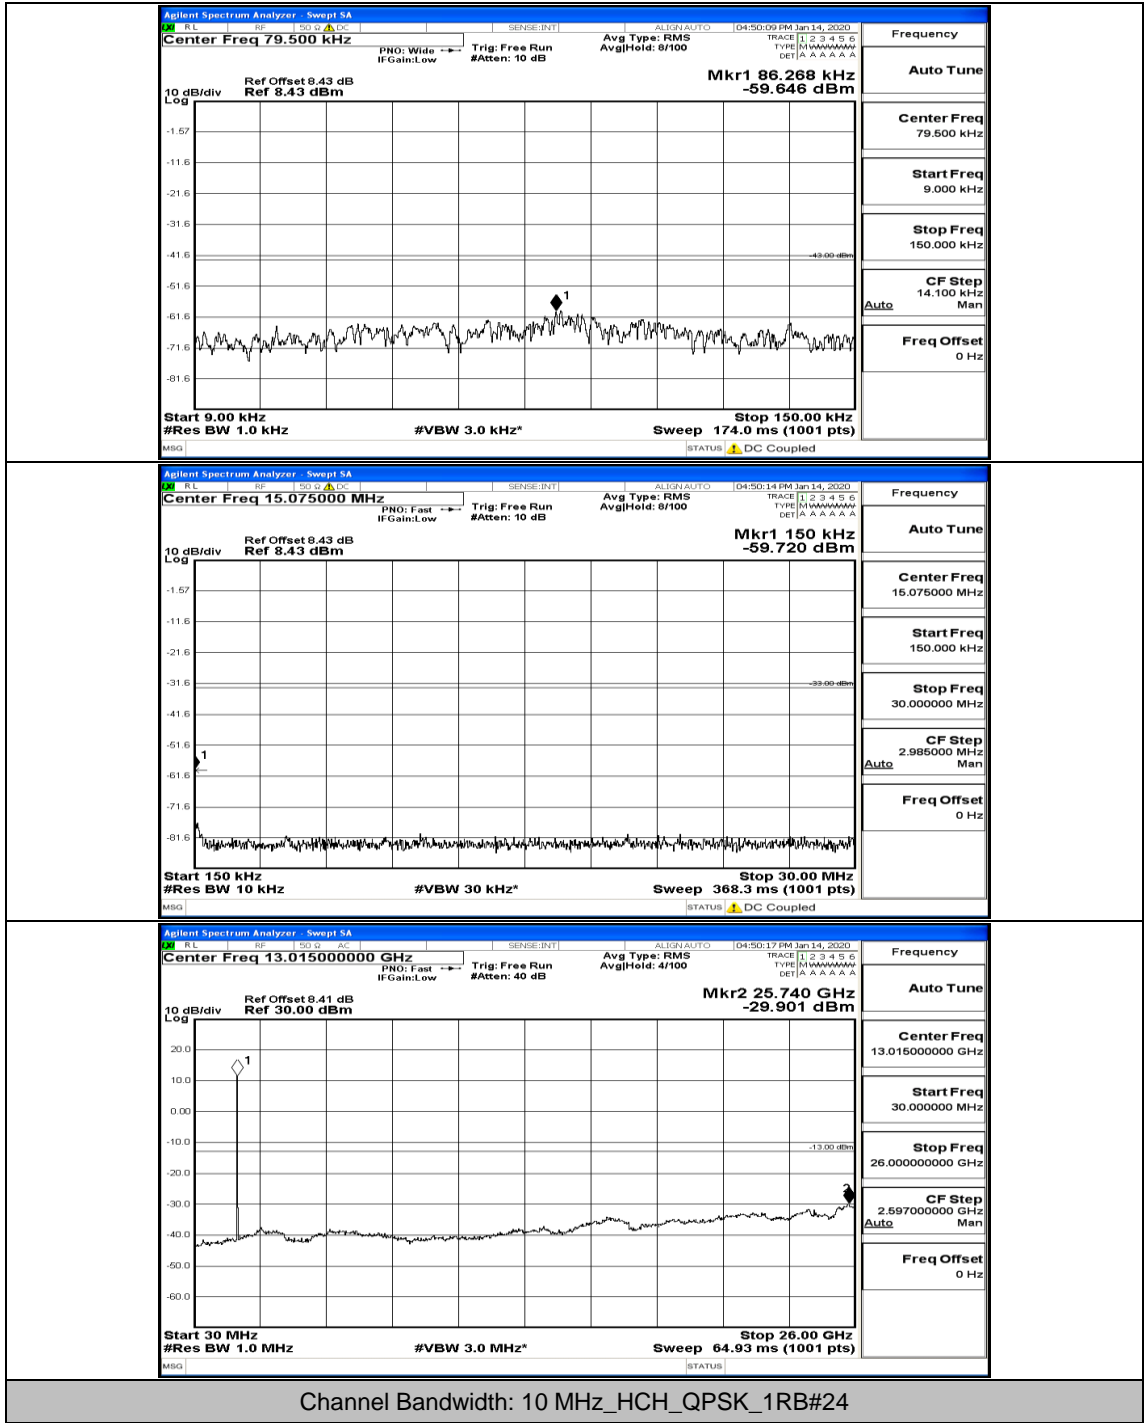

(Channel Bandwidth: 5 MHz)_MCH_16QAM_1RB#0

(Channel Bandwidth: 5 MHz)_HCH_16QAM_1RB#0

(Channel Bandwidth: 5 MHz)_HCH_16QAM_1RB#12

(Channel Bandwidth: 5 MHz)_HCH_16QAM_12RB#6

(Channel Bandwidth: 5 MHz)_HCH_16QAM_25RB#0

Channel Bandwidth: 10 MHz

Channel Bandwidth: 10 MHz_LCH_QPSK_1RB#0

Channel Bandwidth: 10 MHz_MCH_QPSK_1RB#0

Channel Bandwidth: 10 MHz_MCH_QPSK_1RB#24

Channel Bandwidth: 10 MHz_MCH_QPSK_25RB#12

Channel Bandwidth: 10 MHz_MCH_QPSK_50RB#0

Channel Bandwidth: 10 MHz_HCH_QPSK_1RB#0

Channel Bandwidth: 10 MHz_HCH_QPSK_25RB#25

Channel Bandwidth: 10 MHz_LCH_16QAM_1RB#0