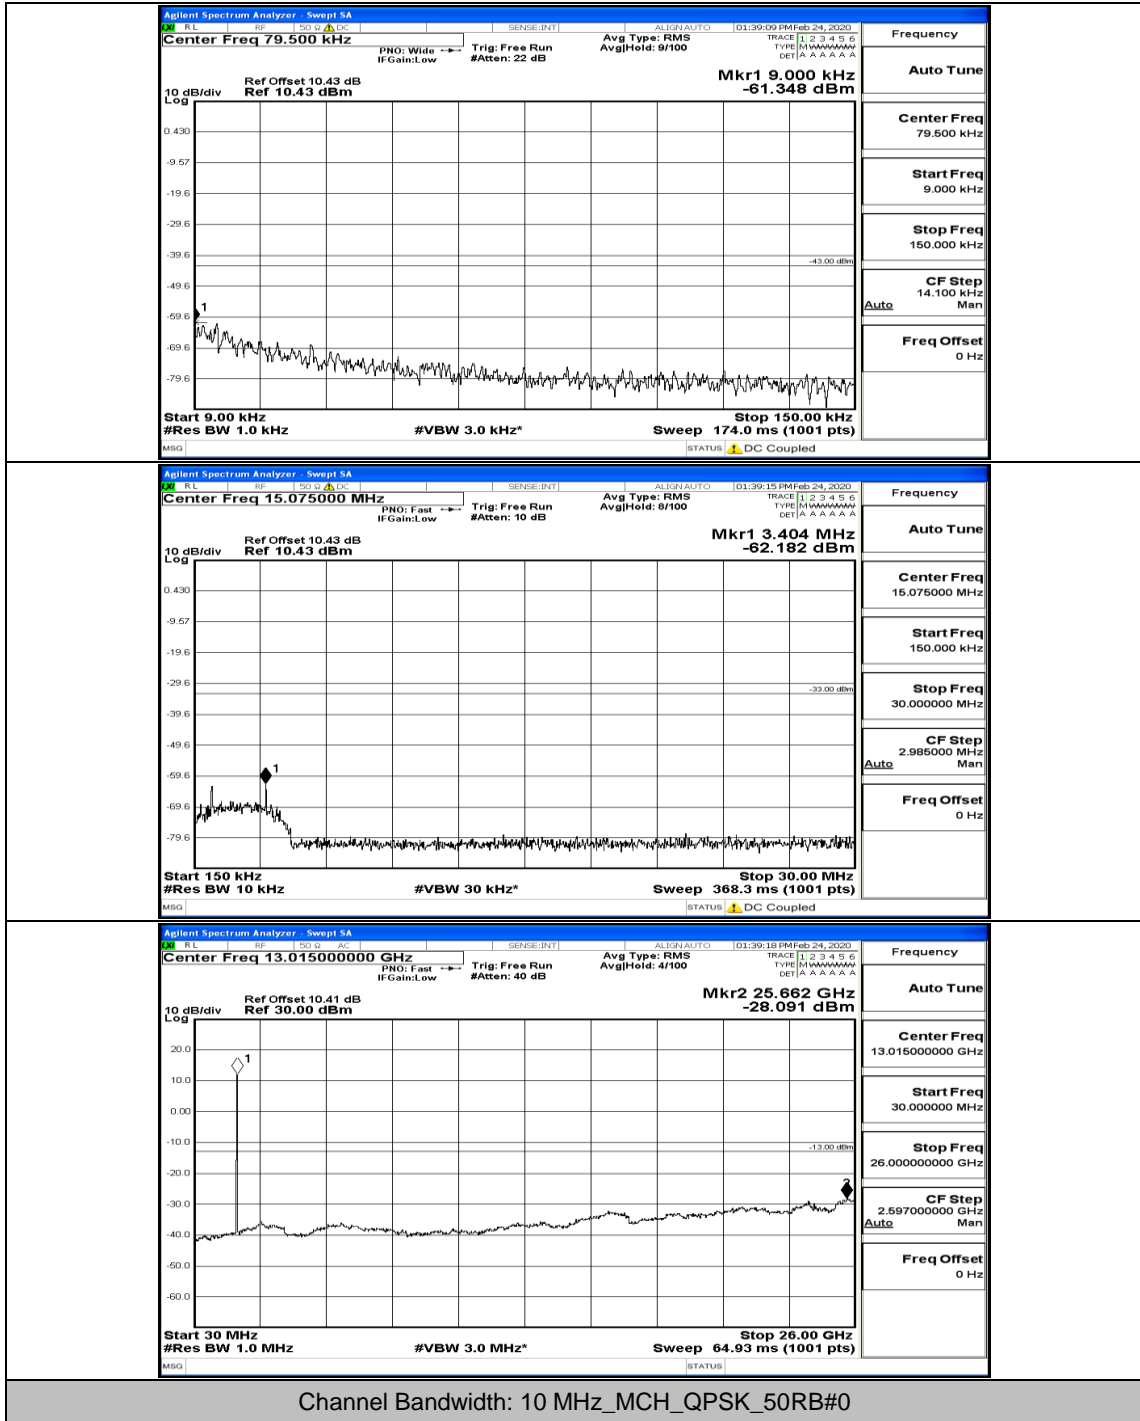

(Channel Bandwidth: 5 MHz)_MCH_16QAM_1RB#0

(Channel Bandwidth: 5 MHz)_HCH_16QAM_1RB#0

(Channel Bandwidth: 5 MHz)_HCH_16QAM_1RB#12

(Channel Bandwidth: 5 MHz)_HCH_16QAM_12RB#6

(Channel Bandwidth: 5 MHz)_HCH_16QAM_25RB#0

Channel Bandwidth: 10 MHz

Channel Bandwidth: 10 MHz_LCH_QPSK_1RB#0

Channel Bandwidth: 10 MHz_MCH_QPSK_1RB#0

Channel Bandwidth: 10 MHz_MCH_QPSK_1RB#24

Channel Bandwidth: 10 MHz_MCH_QPSK_25RB#12

Channel Bandwidth: 10 MHz_MCH_QPSK_50RB#0

Channel Bandwidth: 10 MHz_HCH_QPSK_1RB#0

Channel Bandwidth: 10 MHz_HCH_QPSK_25RB#25

Channel Bandwidth: 10 MHz_LCH_16QAM_1RB#0