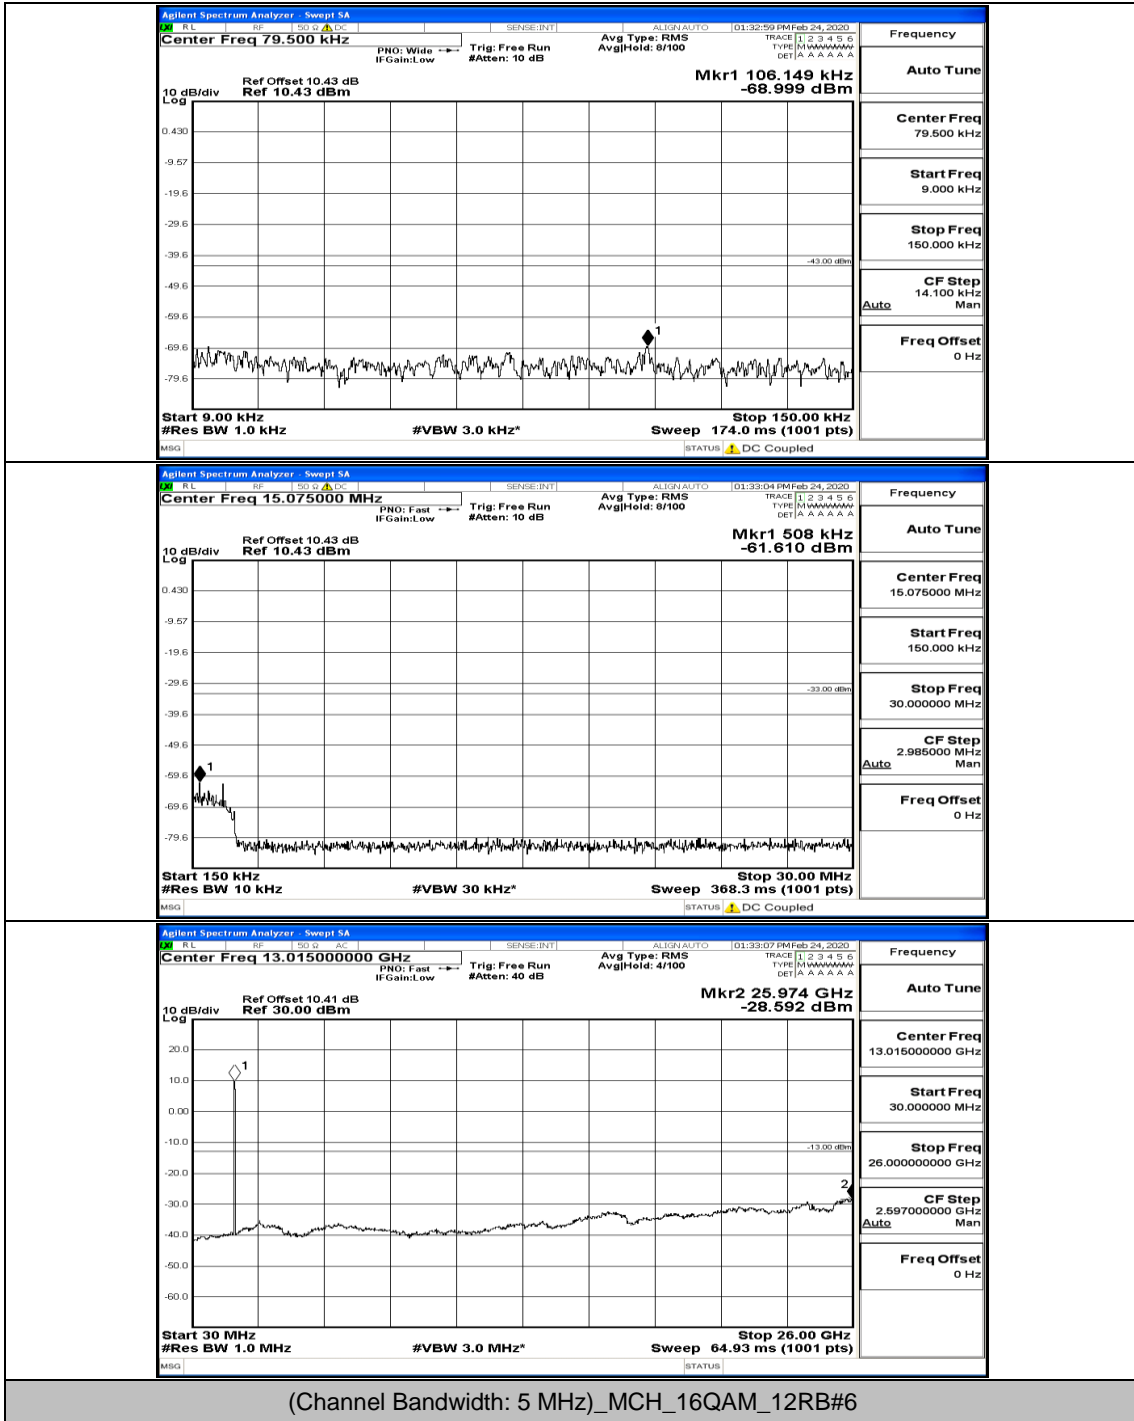

(Channel Bandwidth: 5 MHz)_MCH_16QAM_1RB#0

(Channel Bandwidth: 5 MHz)_HCH_16QAM_1RB#0

(Channel Bandwidth: 5 MHz)_HCH_16QAM_1RB#12

(Channel Bandwidth: 5 MHz)_HCH_16QAM_12RB#6

(Channel Bandwidth: 5 MHz)_HCH_16QAM_25RB#0

Channel Bandwidth: 10 MHz

Channel Bandwidth: 10 MHz_LCH_QPSK_1RB#0

Channel Bandwidth: 10 MHz_MCH_QPSK_1RB#0

Channel Bandwidth: 10 MHz_MCH_QPSK_1RB#24

Channel Bandwidth: 10 MHz_MCH_QPSK_25RB#12

Channel Bandwidth: 10 MHz_MCH_QPSK_50RB#0

Channel Bandwidth: 10 MHz_HCH_QPSK_1RB#0

Channel Bandwidth: 10 MHz_HCH_QPSK_25RB#25

Channel Bandwidth: 10 MHz_LCH_16QAM_1RB#0