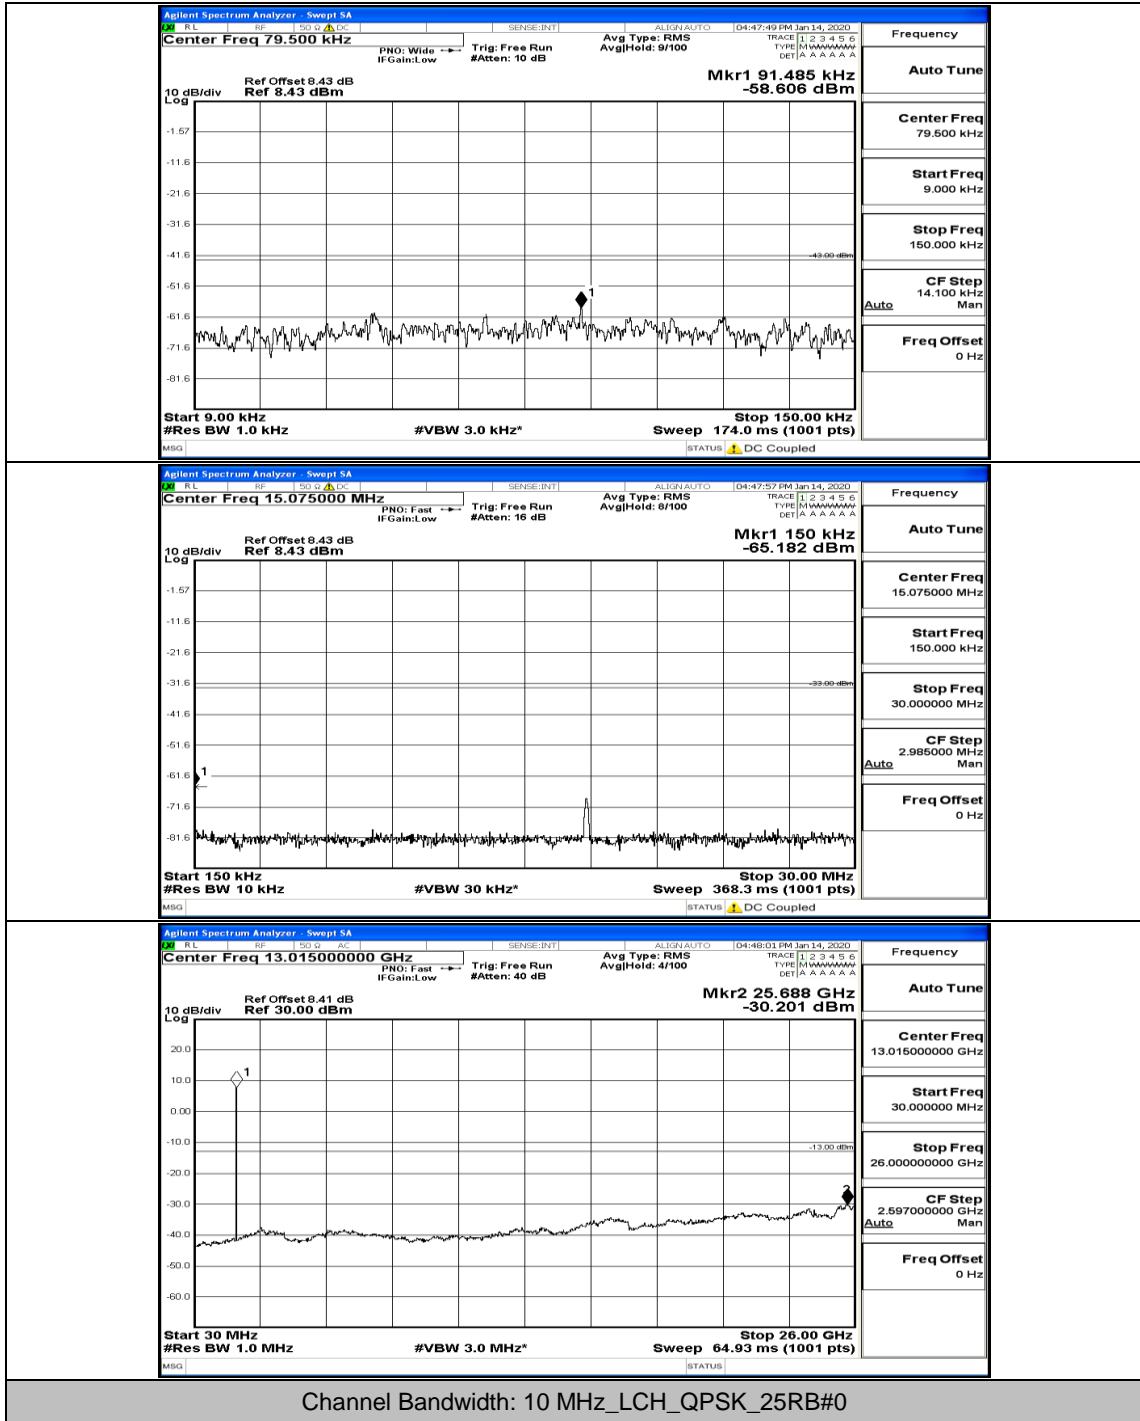

(Channel Bandwidth: 5 MHz)_MCH_16QAM_1RB#0

(Channel Bandwidth: 5 MHz)_HCH_16QAM_1RB#0

(Channel Bandwidth: 5 MHz)_HCH_16QAM_1RB#12

(Channel Bandwidth: 5 MHz)_HCH_16QAM_12RB#6

(Channel Bandwidth: 5 MHz)_HCH_16QAM_25RB#0

Channel Bandwidth: 10 MHz

Channel Bandwidth: 10 MHz_LCH_QPSK_1RB#0

Channel Bandwidth: 10 MHz_MCH_QPSK_1RB#0

Channel Bandwidth: 10 MHz_MCH_QPSK_1RB#24

Channel Bandwidth: 10 MHz_MCH_QPSK_25RB#12

Channel Bandwidth: 10 MHz_MCH_QPSK_50RB#0