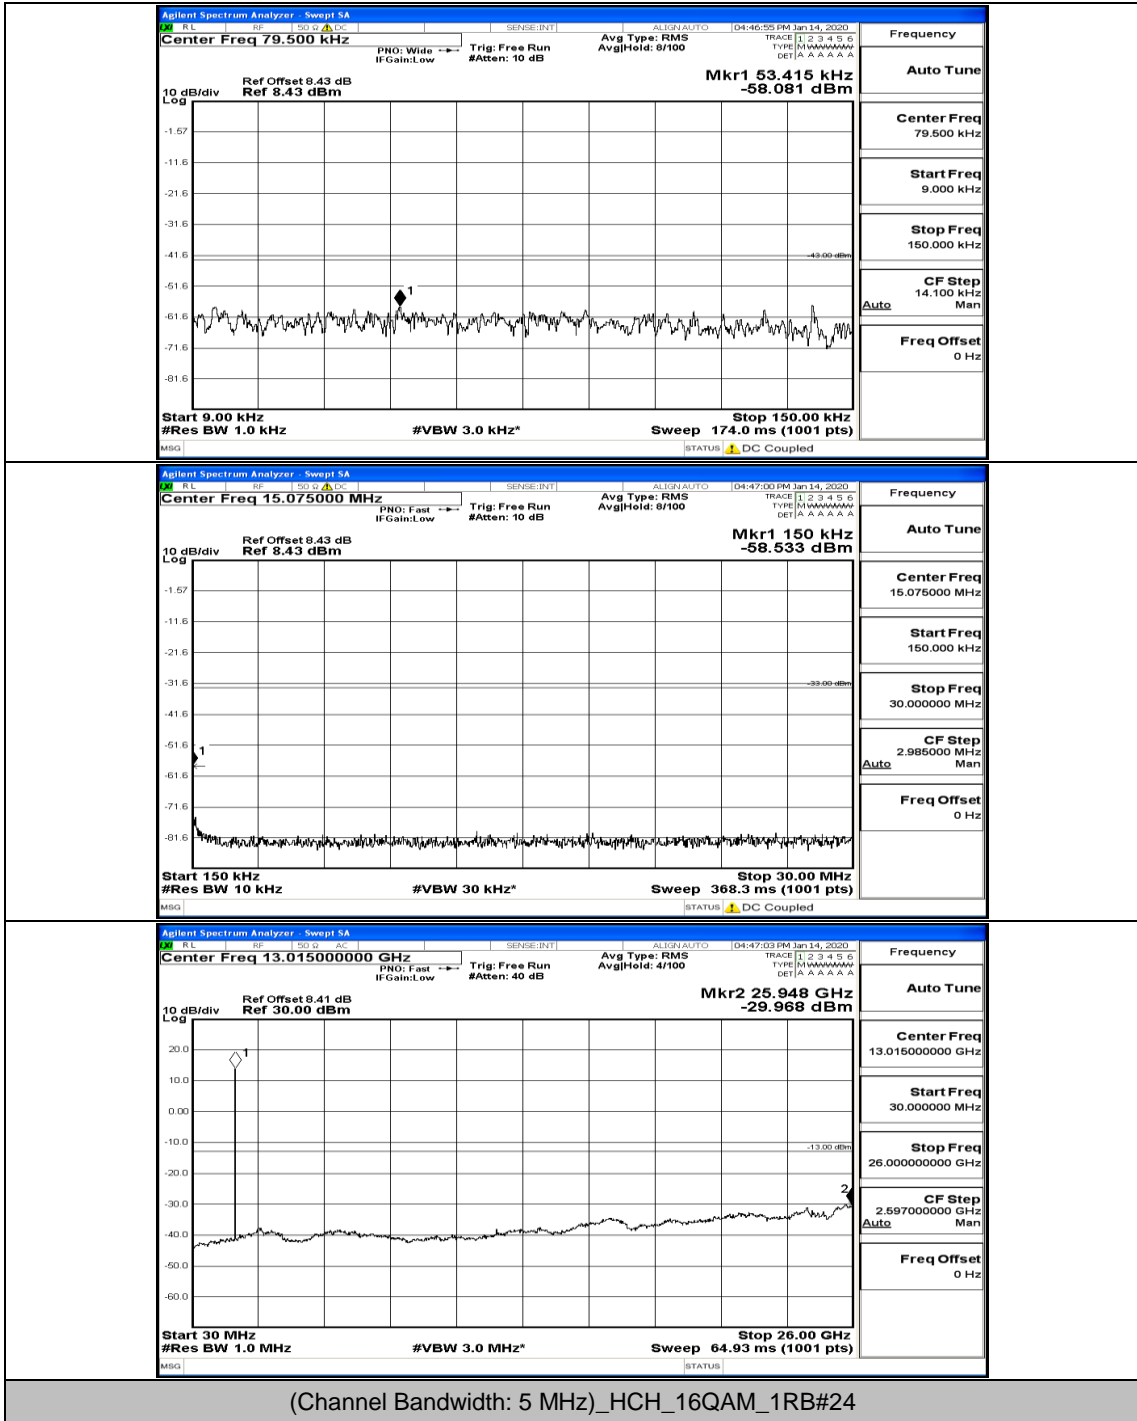

(Channel Bandwidth: 5 MHz)_MCH_16QAM_1RB#0

(Channel Bandwidth: 5 MHz)_HCH_16QAM_1RB#0

(Channel Bandwidth: 5 MHz)_HCH_16QAM_1RB#12

(Channel Bandwidth: 5 MHz)_HCH_16QAM_12RB#6

(Channel Bandwidth: 5 MHz)_HCH_16QAM_25RB#0

Channel Bandwidth: 10 MHz

Channel Bandwidth: 10 MHz_LCH_QPSK_1RB#0

Channel Bandwidth: 10 MHz_MCH_QPSK_1RB#0

Channel Bandwidth: 10 MHz_MCH_QPSK_1RB#24

Channel Bandwidth: 10 MHz_MCH_QPSK_25RB#12

Channel Bandwidth: 10 MHz_MCH_QPSK_50RB#0

Channel Bandwidth: 10 MHz_HCH_QPSK_1RB#0

Channel Bandwidth: 10 MHz_HCH_QPSK_25RB#25

Channel Bandwidth: 10 MHz_LCH_16QAM_1RB#0