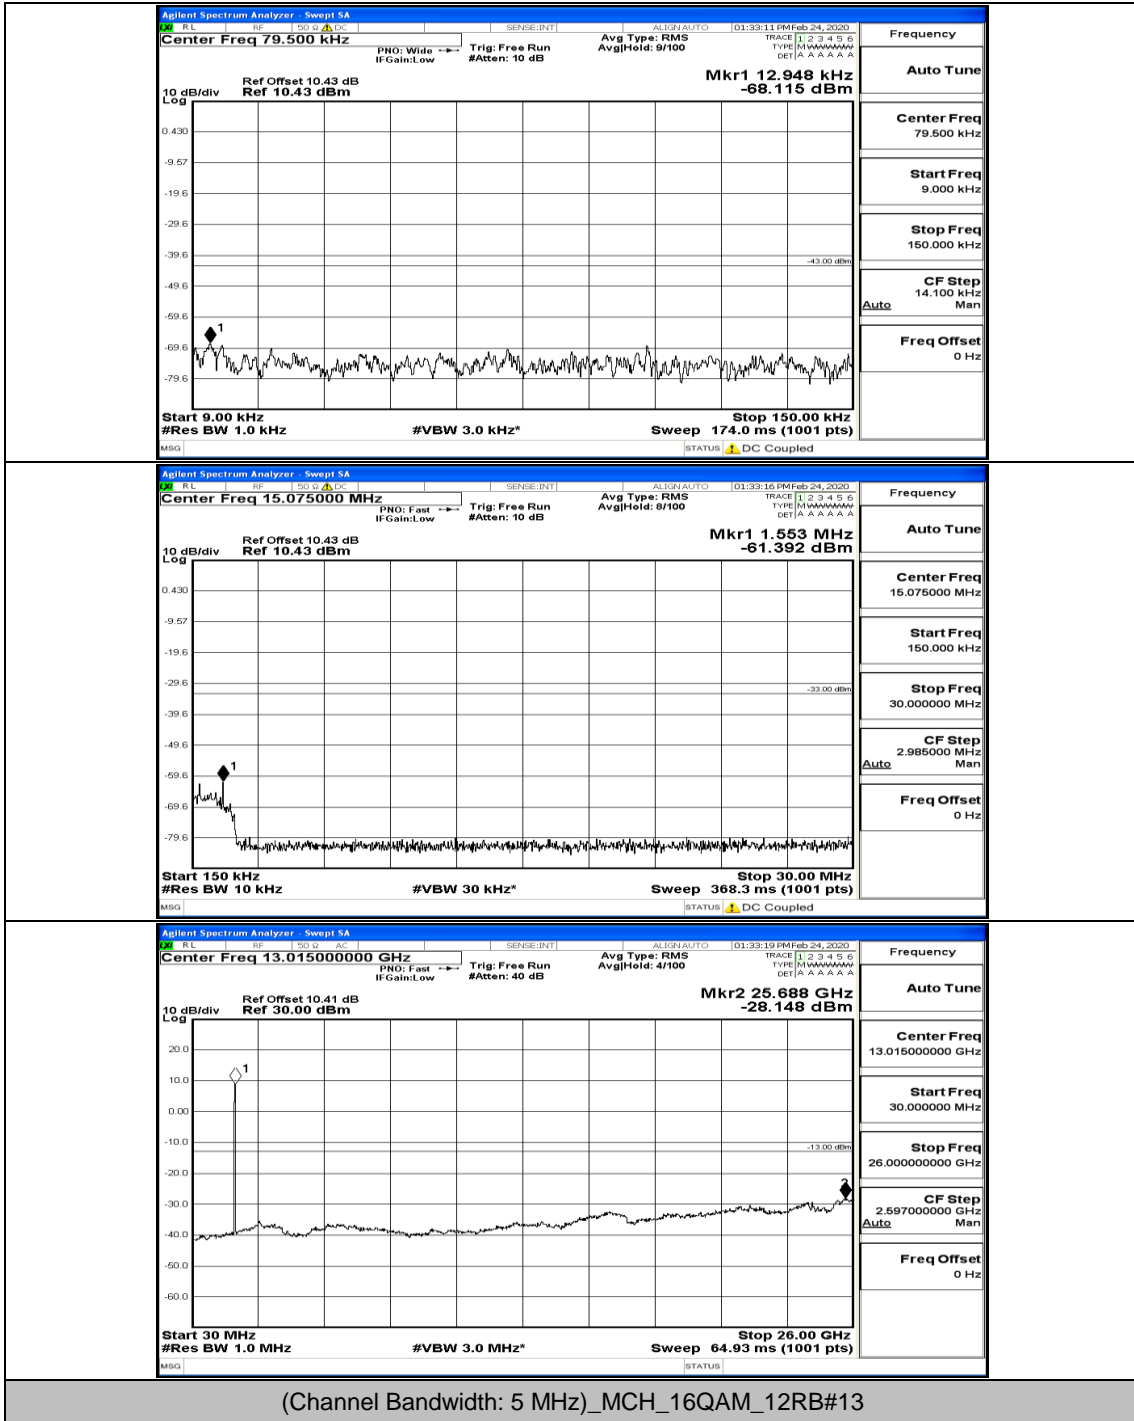

(Channel Bandwidth: 5 MHz)_MCH_16QAM_1RB#0

(Channel Bandwidth: 5 MHz)_HCH_16QAM_1RB#0

(Channel Bandwidth: 5 MHz)_HCH_16QAM_1RB#12

(Channel Bandwidth: 5 MHz)_HCH_16QAM_12RB#6

(Channel Bandwidth: 5 MHz)_HCH_16QAM_25RB#0

Channel Bandwidth: 10 MHz

Channel Bandwidth: 10 MHz_LCH_QPSK_1RB#0

Channel Bandwidth: 10 MHz_MCH_QPSK_1RB#0

Channel Bandwidth: 10 MHz_MCH_QPSK_1RB#24

Channel Bandwidth: 10 MHz_MCH_QPSK_25RB#12

Channel Bandwidth: 10 MHz_MCH_QPSK_50RB#0

Channel Bandwidth: 10 MHz_HCH_QPSK_1RB#0

Channel Bandwidth: 10 MHz_HCH_QPSK_25RB#25

Channel Bandwidth: 10 MHz_LCH_16QAM_1RB#0