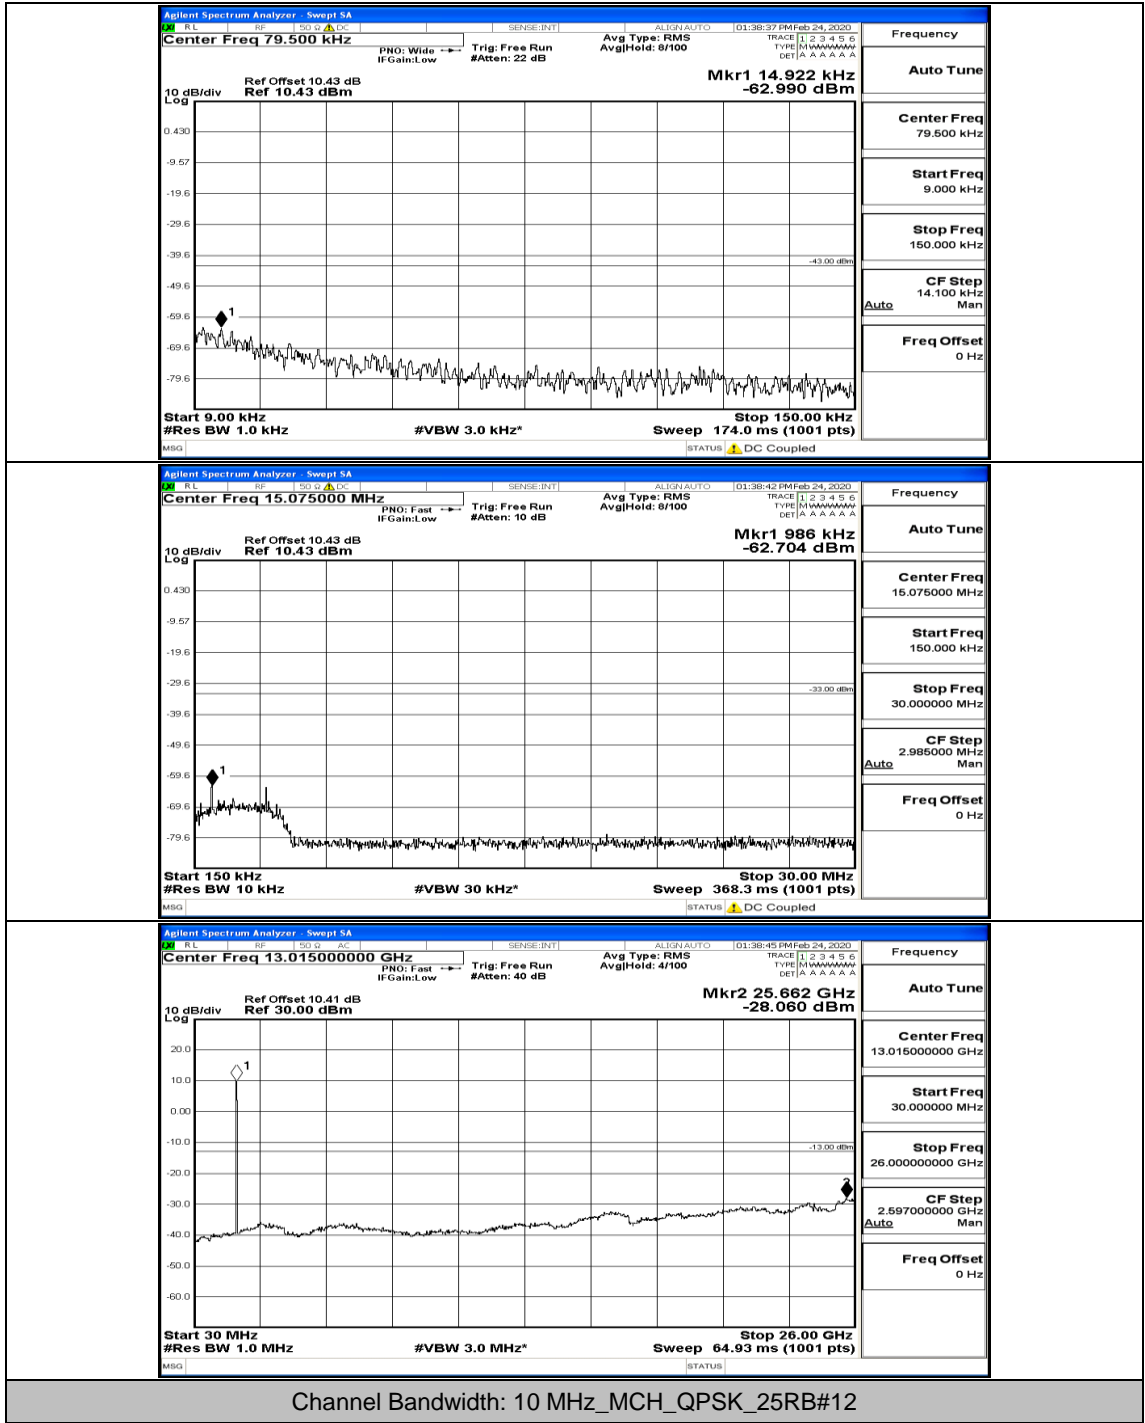

(Channel Bandwidth: 5 MHz)_MCH_16QAM_1RB#0

(Channel Bandwidth: 5 MHz)_HCH_16QAM_1RB#0

(Channel Bandwidth: 5 MHz)_HCH_16QAM_1RB#12

(Channel Bandwidth: 5 MHz)_HCH_16QAM_12RB#6

(Channel Bandwidth: 5 MHz)_HCH_16QAM_25RB#0

Channel Bandwidth: 10 MHz

Channel Bandwidth: 10 MHz_LCH_QPSK_1RB#0

Channel Bandwidth: 10 MHz_MCH_QPSK_1RB#0

Channel Bandwidth: 10 MHz_MCH_QPSK_1RB#24

Channel Bandwidth: 10 MHz_MCH_QPSK_25RB#12

Channel Bandwidth: 10 MHz_MCH_QPSK_50RB#0

Channel Bandwidth: 10 MHz_HCH_QPSK_1RB#0

Channel Bandwidth: 10 MHz_HCH_QPSK_25RB#25

Channel Bandwidth: 10 MHz_LCH_16QAM_1RB#0