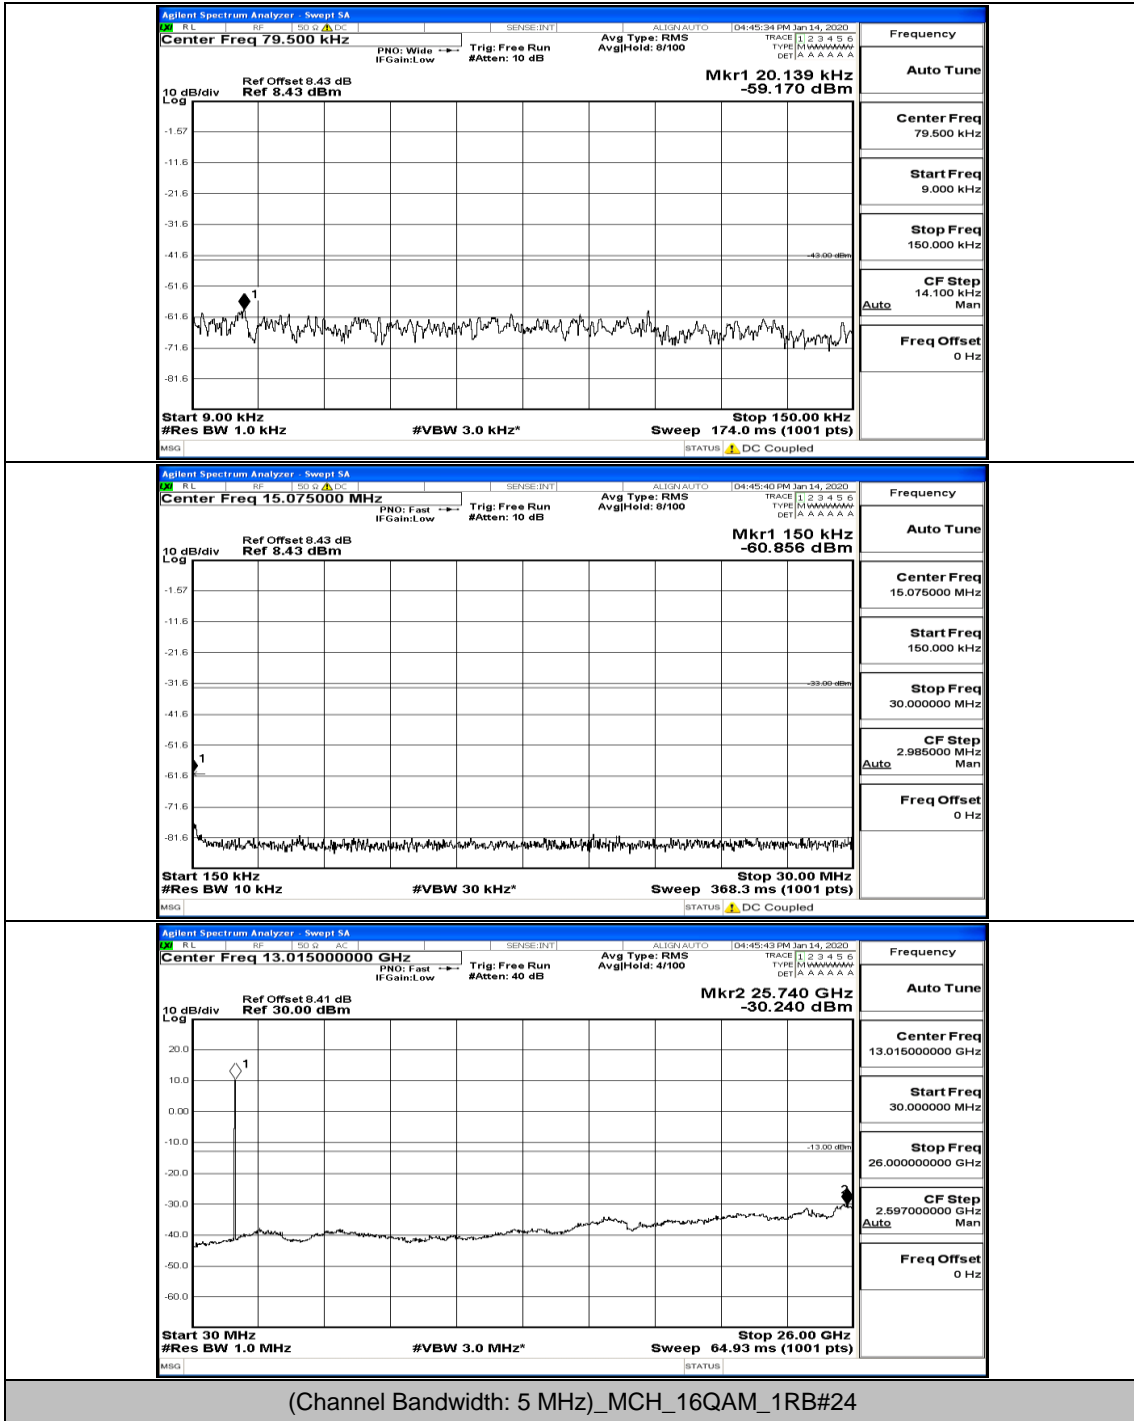

(Channel Bandwidth: 5 MHz)_MCH_16QAM_1RB#0

(Channel Bandwidth: 5 MHz)_HCH_16QAM_1RB#0

(Channel Bandwidth: 5 MHz)_HCH_16QAM_1RB#12

(Channel Bandwidth: 5 MHz)_HCH_16QAM_12RB#6

(Channel Bandwidth: 5 MHz)_HCH_16QAM_25RB#0

Channel Bandwidth: 10 MHz

Channel Bandwidth: 10 MHz_LCH_QPSK_1RB#0

Channel Bandwidth: 10 MHz_MCH_QPSK_1RB#0

Channel Bandwidth: 10 MHz_MCH_QPSK_1RB#24

Channel Bandwidth: 10 MHz_MCH_QPSK_25RB#12

Channel Bandwidth: 10 MHz_MCH_QPSK_50RB#0

Channel Bandwidth: 10 MHz_HCH_QPSK_1RB#0

Channel Bandwidth: 10 MHz_HCH_QPSK_25RB#25

Channel Bandwidth: 10 MHz_LCH_16QAM_1RB#0