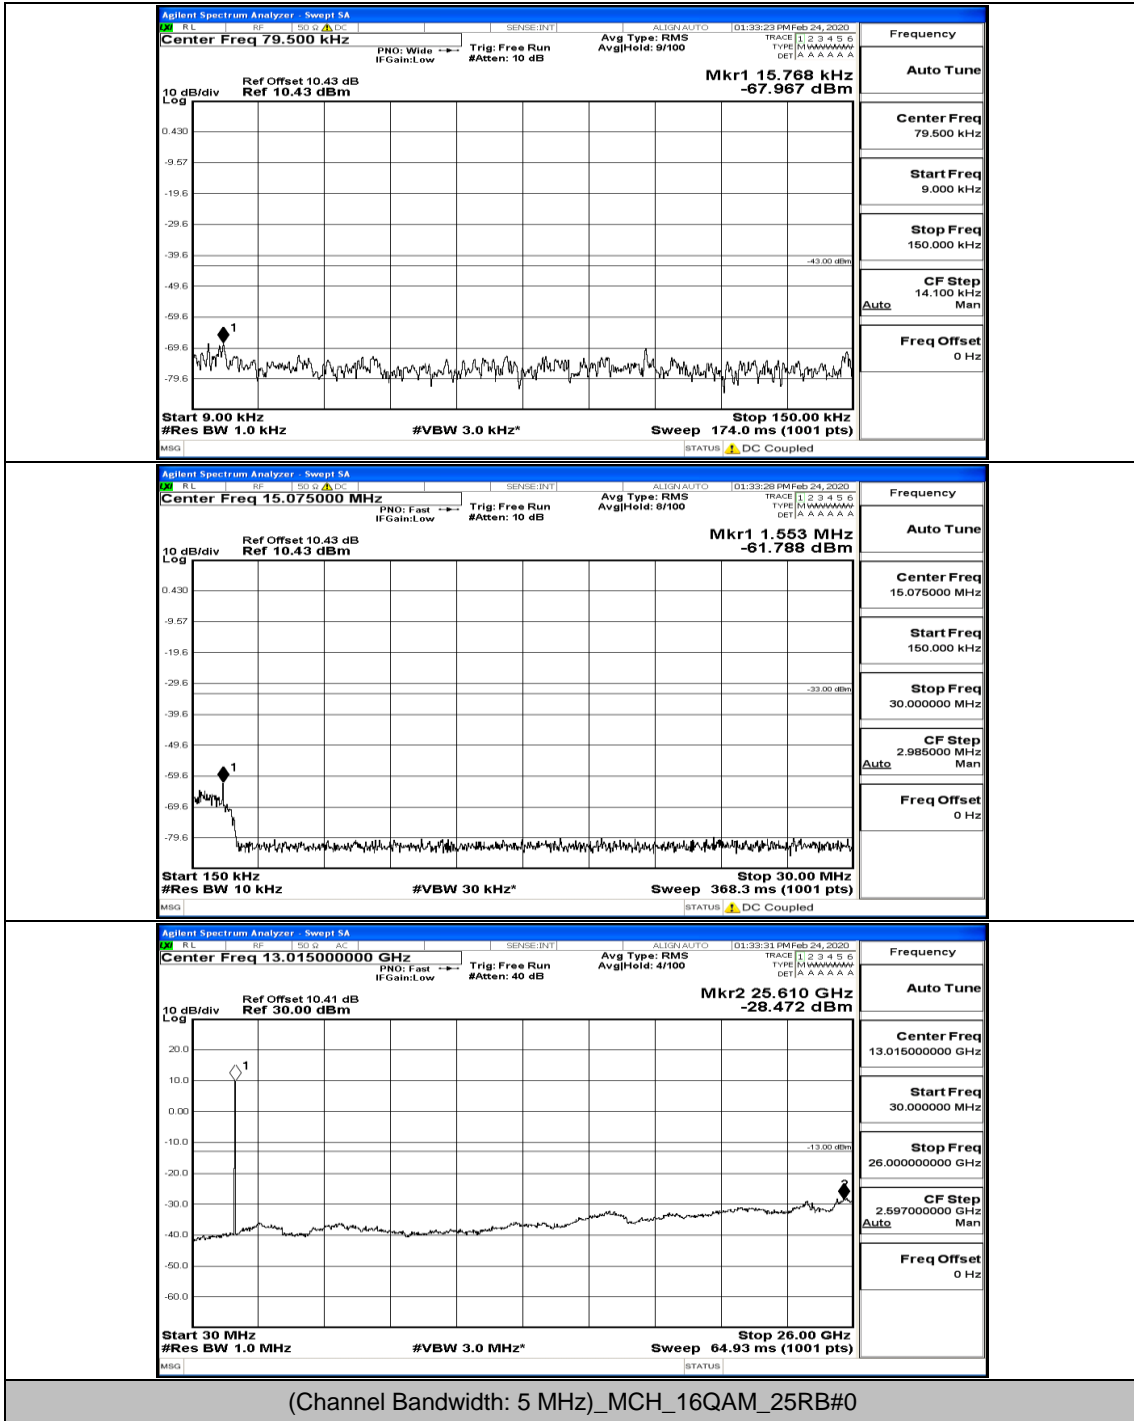

(Channel Bandwidth: 5 MHz)_MCH_16QAM_1RB#0

(Channel Bandwidth: 5 MHz)_HCH_16QAM_1RB#0

(Channel Bandwidth: 5 MHz)_HCH_16QAM_1RB#12

(Channel Bandwidth: 5 MHz)_HCH_16QAM_12RB#6

(Channel Bandwidth: 5 MHz)_HCH_16QAM_25RB#0

Channel Bandwidth: 10 MHz

Channel Bandwidth: 10 MHz_LCH_QPSK_1RB#0

Channel Bandwidth: 10 MHz_MCH_QPSK_1RB#0

Channel Bandwidth: 10 MHz_MCH_QPSK_1RB#24

Channel Bandwidth: 10 MHz_MCH_QPSK_25RB#12

Channel Bandwidth: 10 MHz_MCH_QPSK_50RB#0

Channel Bandwidth: 10 MHz_HCH_QPSK_1RB#0

Channel Bandwidth: 10 MHz_HCH_QPSK_25RB#25

Channel Bandwidth: 10 MHz_LCH_16QAM_1RB#0