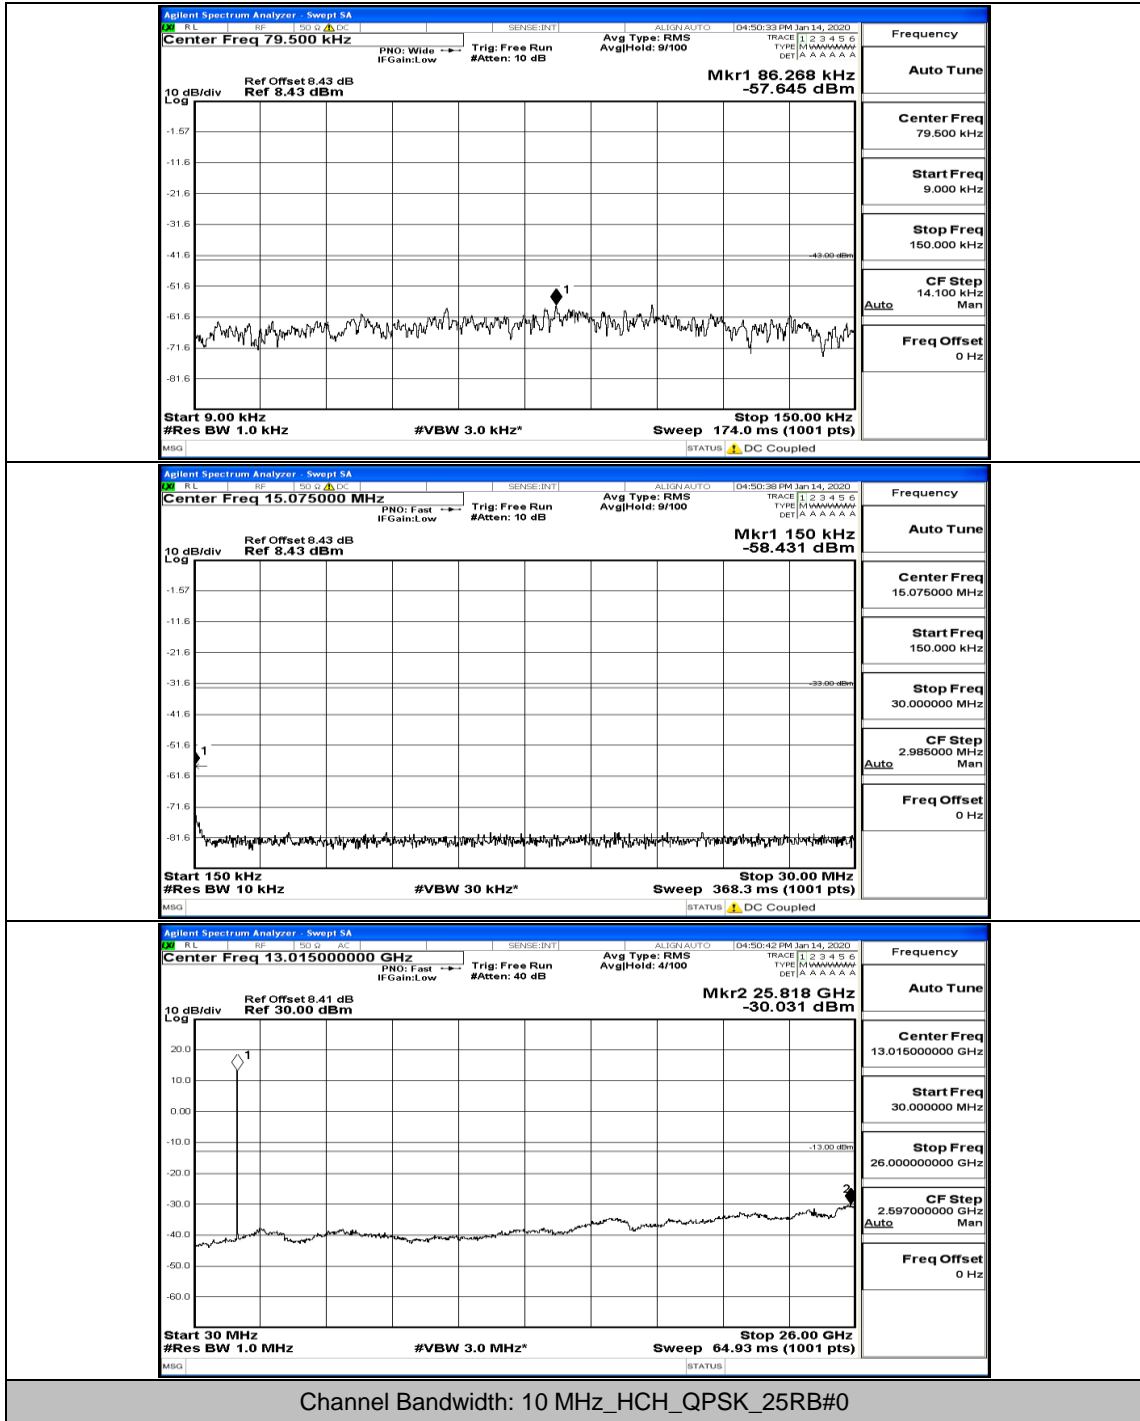

Channel Bandwidth: 10 MHz

Channel Bandwidth: 10 MHz_LCH_QPSK_1RB#0

Channel Bandwidth: 10 MHz_MCH_QPSK_1RB#0

Channel Bandwidth: 10 MHz_MCH_QPSK_1RB#24

Channel Bandwidth: 10 MHz_MCH_QPSK_25RB#12

Channel Bandwidth: 10 MHz_MCH_QPSK_50RB#0

Channel Bandwidth: 10 MHz_HCH_QPSK_1RB#0

Channel Bandwidth: 10 MHz_HCH_QPSK_25RB#25

Channel Bandwidth: 10 MHz_LCH_16QAM_1RB#0