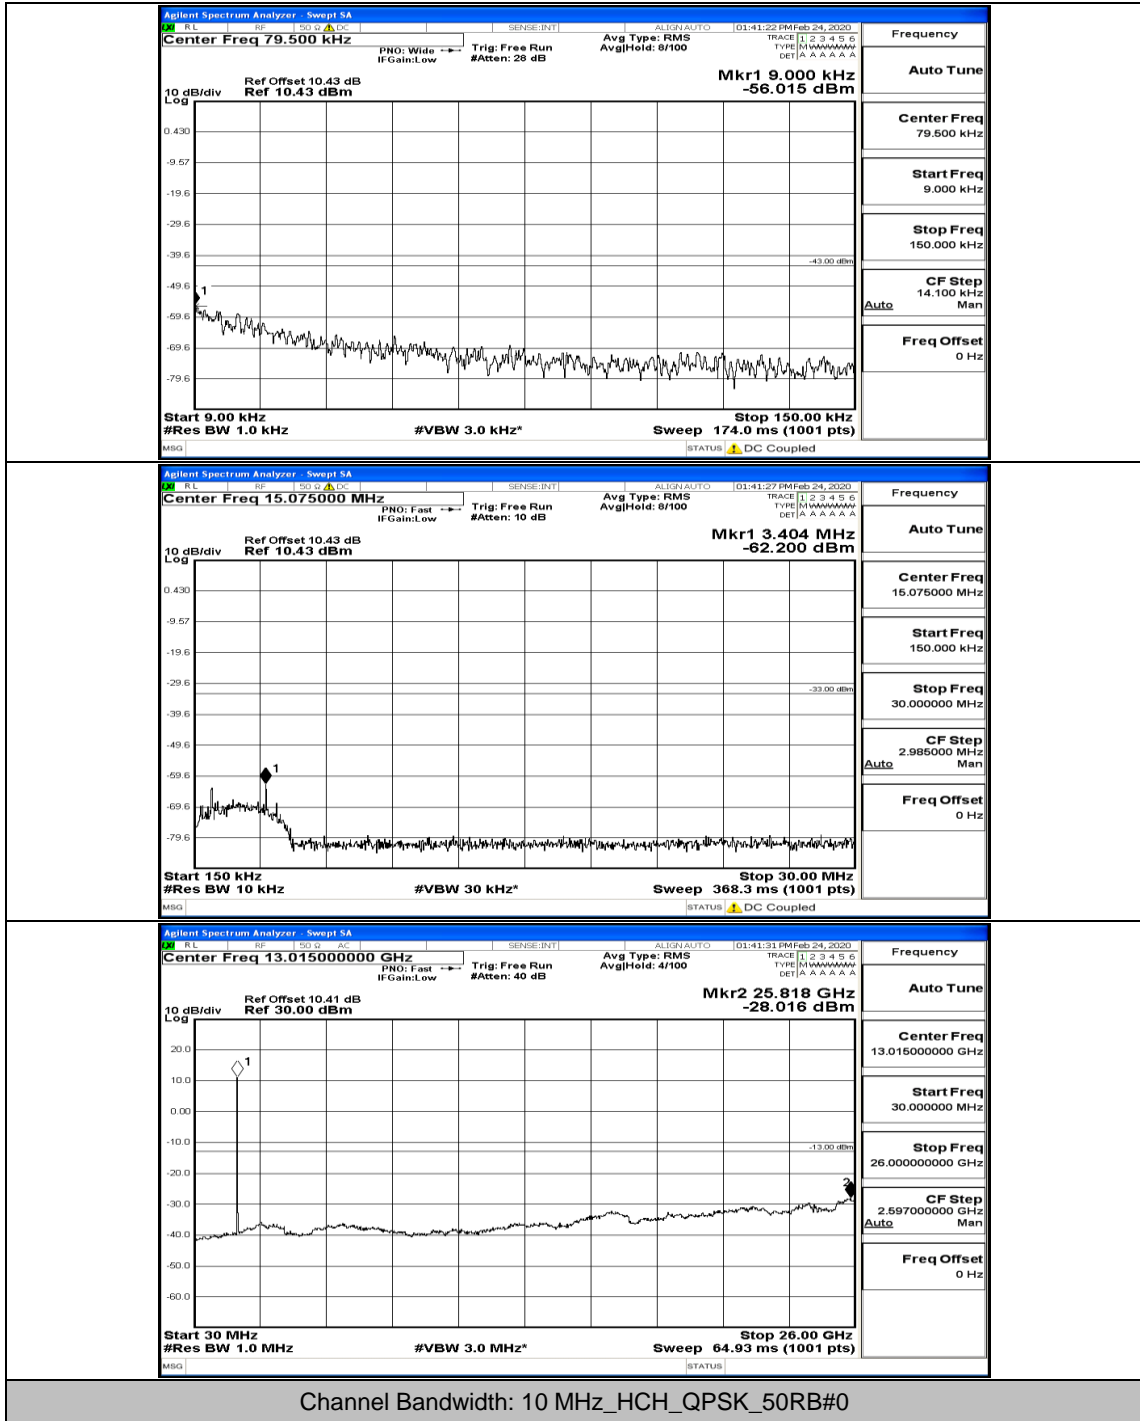

(Channel Bandwidth: 5 MHz)_MCH_16QAM_1RB#0

(Channel Bandwidth: 5 MHz)_HCH_16QAM_1RB#0

(Channel Bandwidth: 5 MHz)_HCH_16QAM_1RB#12

(Channel Bandwidth: 5 MHz)_HCH_16QAM_12RB#6

(Channel Bandwidth: 5 MHz)_HCH_16QAM_25RB#0

Channel Bandwidth: 10 MHz

Channel Bandwidth: 10 MHz_LCH_QPSK_1RB#0

Channel Bandwidth: 10 MHz_MCH_QPSK_1RB#0

Channel Bandwidth: 10 MHz_MCH_QPSK_1RB#24

Channel Bandwidth: 10 MHz_MCH_QPSK_25RB#12

Channel Bandwidth: 10 MHz_MCH_QPSK_50RB#0

Channel Bandwidth: 10 MHz_HCH_QPSK_1RB#0

Channel Bandwidth: 10 MHz_HCH_QPSK_25RB#25

Channel Bandwidth: 10 MHz_LCH_16QAM_1RB#0