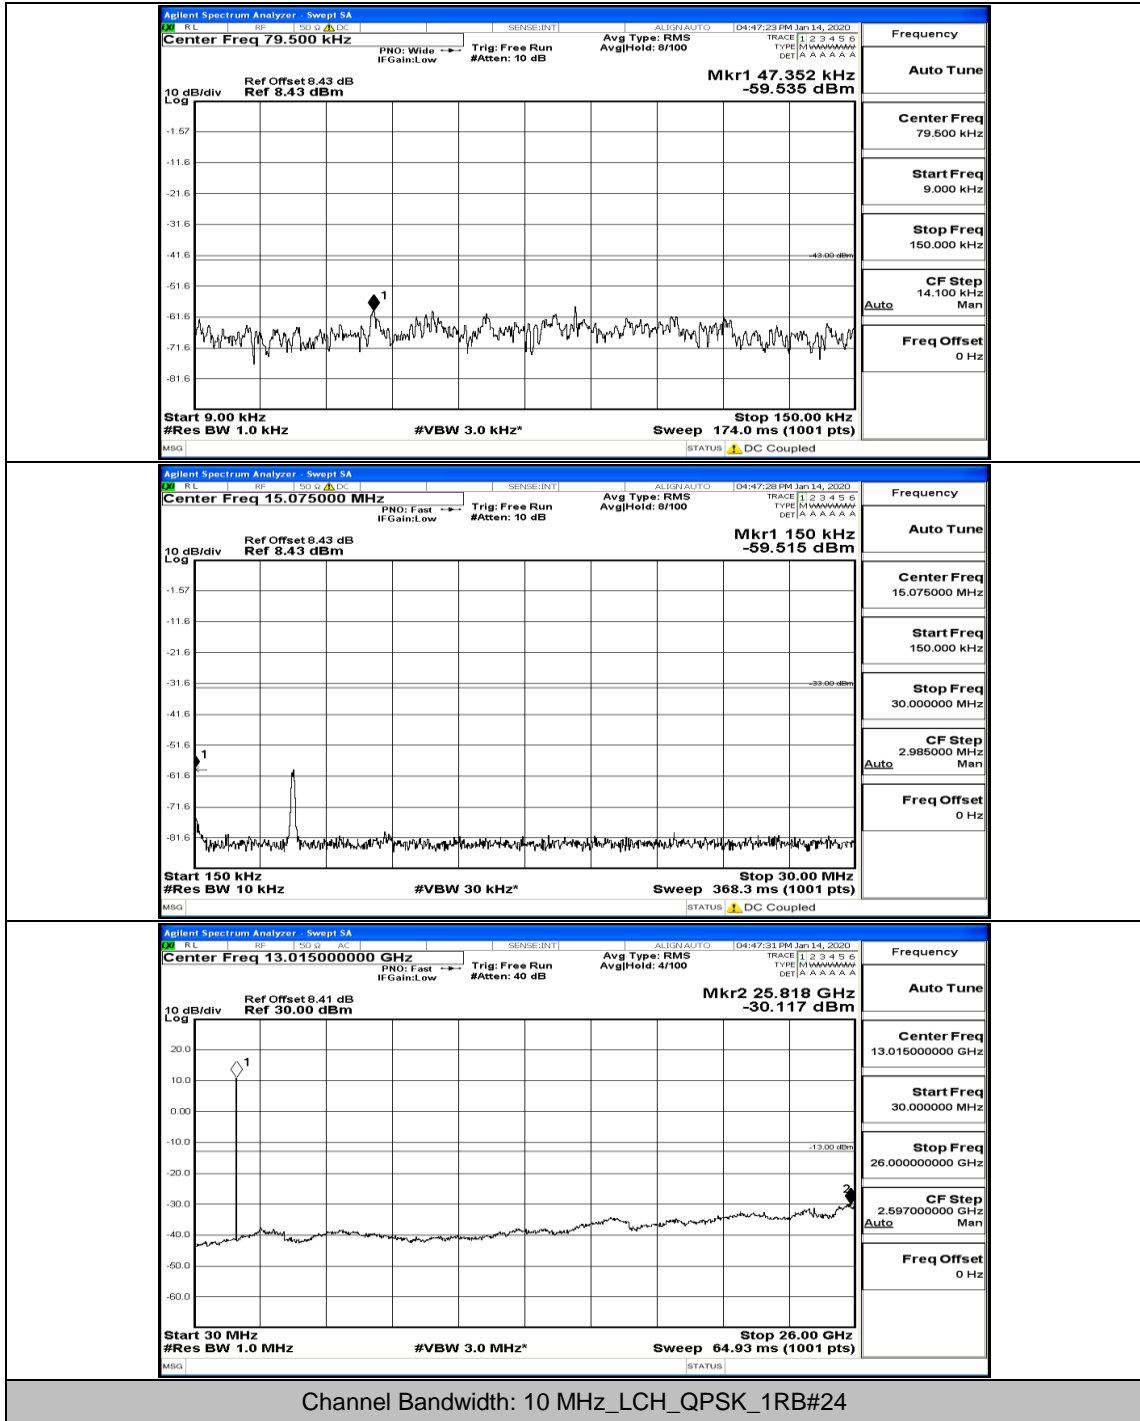

(Channel Bandwidth: 5 MHz)_MCH_16QAM_1RB#0

(Channel Bandwidth: 5 MHz)_HCH_16QAM_1RB#0

(Channel Bandwidth: 5 MHz)_HCH_16QAM_1RB#12

(Channel Bandwidth: 5 MHz)_HCH_16QAM_12RB#6

(Channel Bandwidth: 5 MHz)_HCH_16QAM_25RB#0

Channel Bandwidth: 10 MHz

Channel Bandwidth: 10 MHz_LCH_QPSK_1RB#0

Channel Bandwidth: 10 MHz_MCH_QPSK_1RB#0

Channel Bandwidth: 10 MHz_MCH_QPSK_1RB#24

Channel Bandwidth: 10 MHz_MCH_QPSK_25RB#12

Channel Bandwidth: 10 MHz_MCH_QPSK_50RB#0