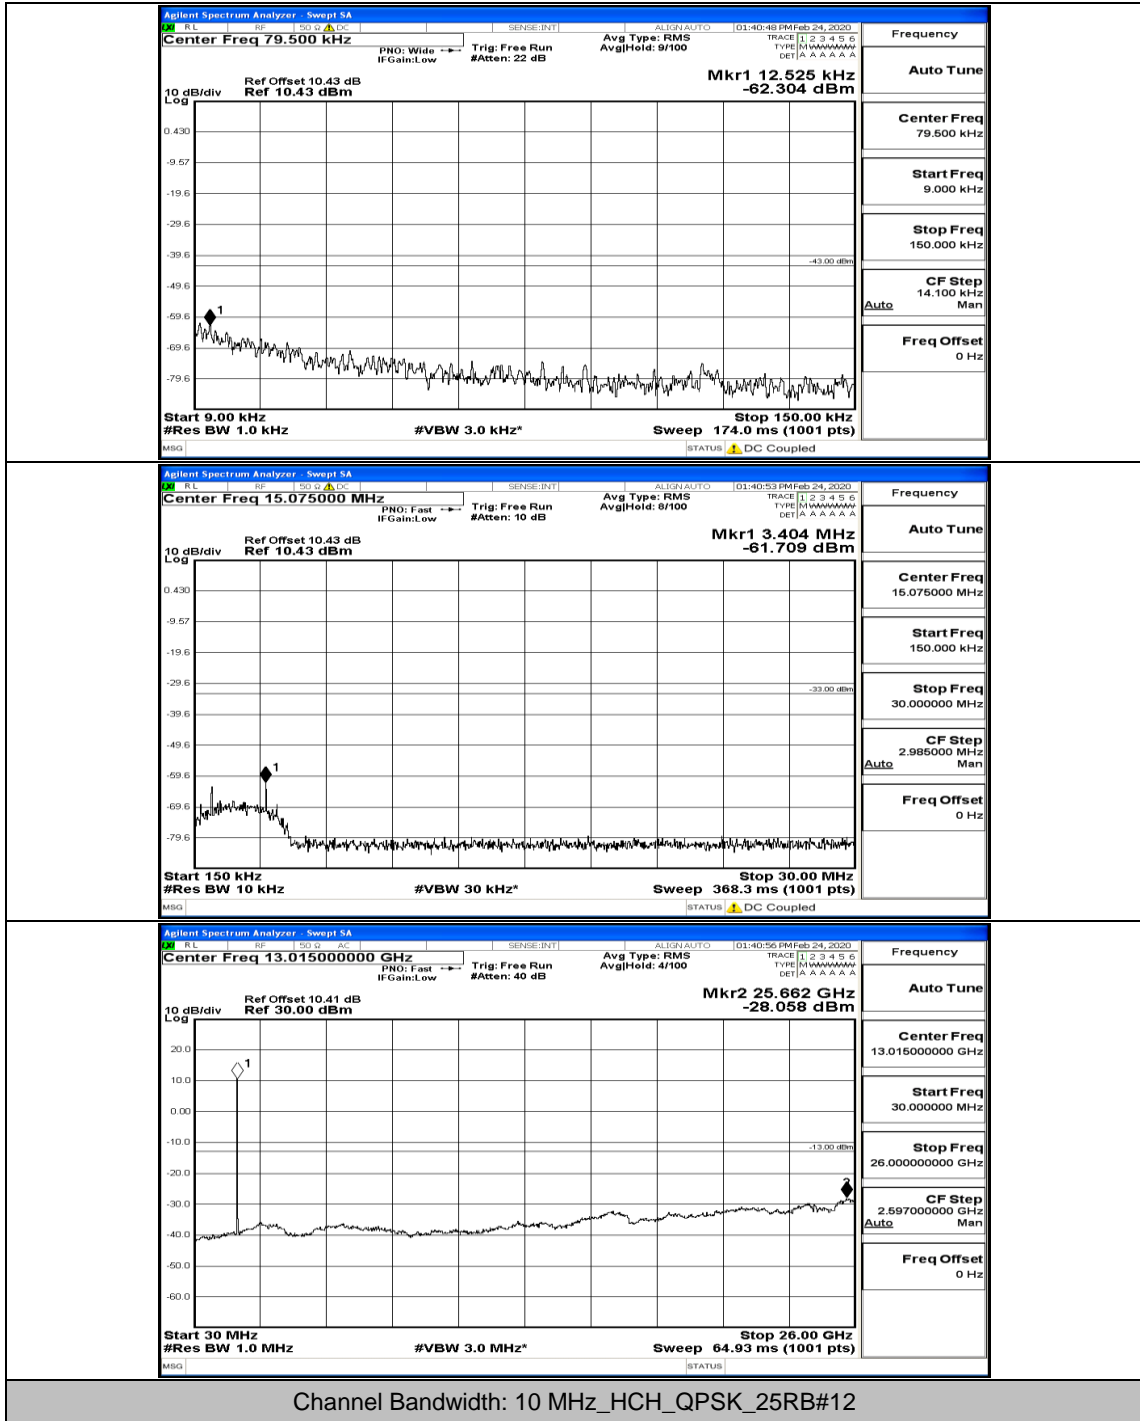

(Channel Bandwidth: 5 MHz)_MCH_16QAM_1RB#0

(Channel Bandwidth: 5 MHz)_HCH_16QAM_1RB#0

(Channel Bandwidth: 5 MHz)_HCH_16QAM_1RB#12

(Channel Bandwidth: 5 MHz)_HCH_16QAM_12RB#6

(Channel Bandwidth: 5 MHz)_HCH_16QAM_25RB#0

Channel Bandwidth: 10 MHz

Channel Bandwidth: 10 MHz_LCH_QPSK_1RB#0

Channel Bandwidth: 10 MHz_MCH_QPSK_1RB#0

Channel Bandwidth: 10 MHz_MCH_QPSK_1RB#24

Channel Bandwidth: 10 MHz_MCH_QPSK_25RB#12

Channel Bandwidth: 10 MHz_MCH_QPSK_50RB#0

Channel Bandwidth: 10 MHz_HCH_QPSK_1RB#0

Channel Bandwidth: 10 MHz_HCH_QPSK_25RB#25

Channel Bandwidth: 10 MHz_LCH_16QAM_1RB#0