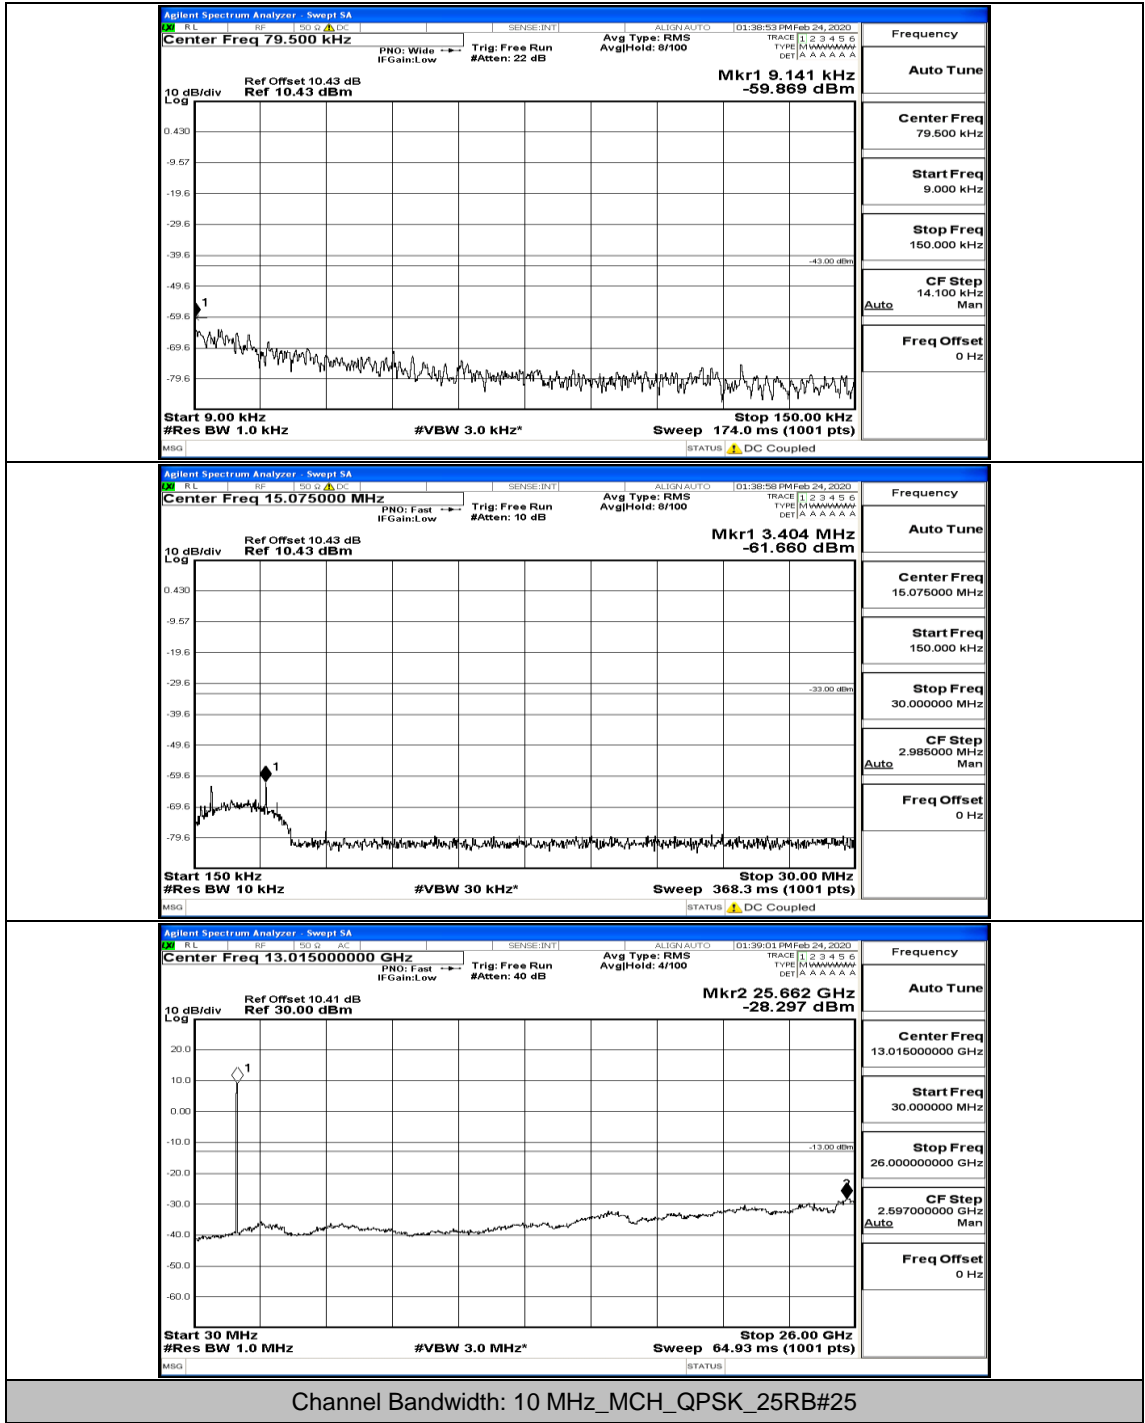

(Channel Bandwidth: 5 MHz)_MCH_16QAM_1RB#0

(Channel Bandwidth: 5 MHz)_HCH_16QAM_1RB#0

(Channel Bandwidth: 5 MHz)_HCH_16QAM_1RB#12

(Channel Bandwidth: 5 MHz)_HCH_16QAM_12RB#6

(Channel Bandwidth: 5 MHz)_HCH_16QAM_25RB#0

Channel Bandwidth: 10 MHz

Channel Bandwidth: 10 MHz_LCH_QPSK_1RB#0

Channel Bandwidth: 10 MHz_MCH_QPSK_1RB#0

Channel Bandwidth: 10 MHz_MCH_QPSK_1RB#24

Channel Bandwidth: 10 MHz_MCH_QPSK_25RB#12

Channel Bandwidth: 10 MHz_MCH_QPSK_50RB#0

Channel Bandwidth: 10 MHz_HCH_QPSK_1RB#0

Channel Bandwidth: 10 MHz_HCH_QPSK_25RB#25

Channel Bandwidth: 10 MHz_LCH_16QAM_1RB#0