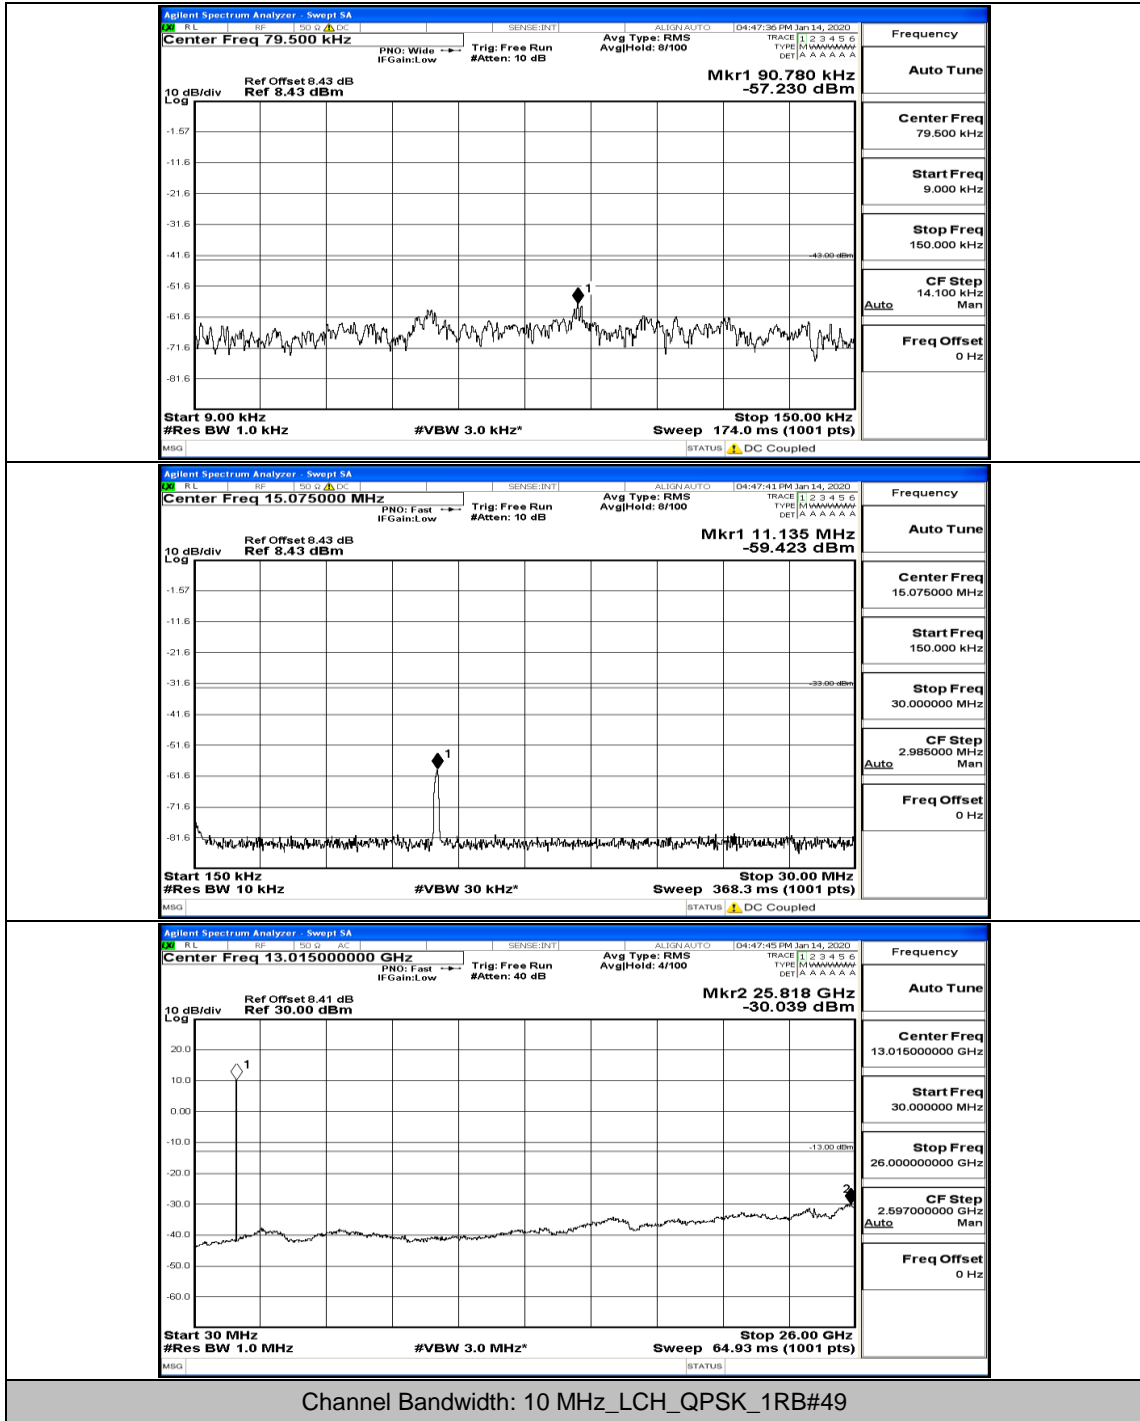

(Channel Bandwidth: 5 MHz)_MCH_16QAM_1RB#0

(Channel Bandwidth: 5 MHz)_HCH_16QAM_1RB#0

(Channel Bandwidth: 5 MHz)_HCH_16QAM_1RB#12

(Channel Bandwidth: 5 MHz)_HCH_16QAM_12RB#6

(Channel Bandwidth: 5 MHz)_HCH_16QAM_25RB#0

Channel Bandwidth: 10 MHz

Channel Bandwidth: 10 MHz_LCH_QPSK_1RB#0

Channel Bandwidth: 10 MHz_MCH_QPSK_1RB#0

Channel Bandwidth: 10 MHz_MCH_QPSK_1RB#24

Channel Bandwidth: 10 MHz_MCH_QPSK_25RB#12

Channel Bandwidth: 10 MHz_MCH_QPSK_50RB#0