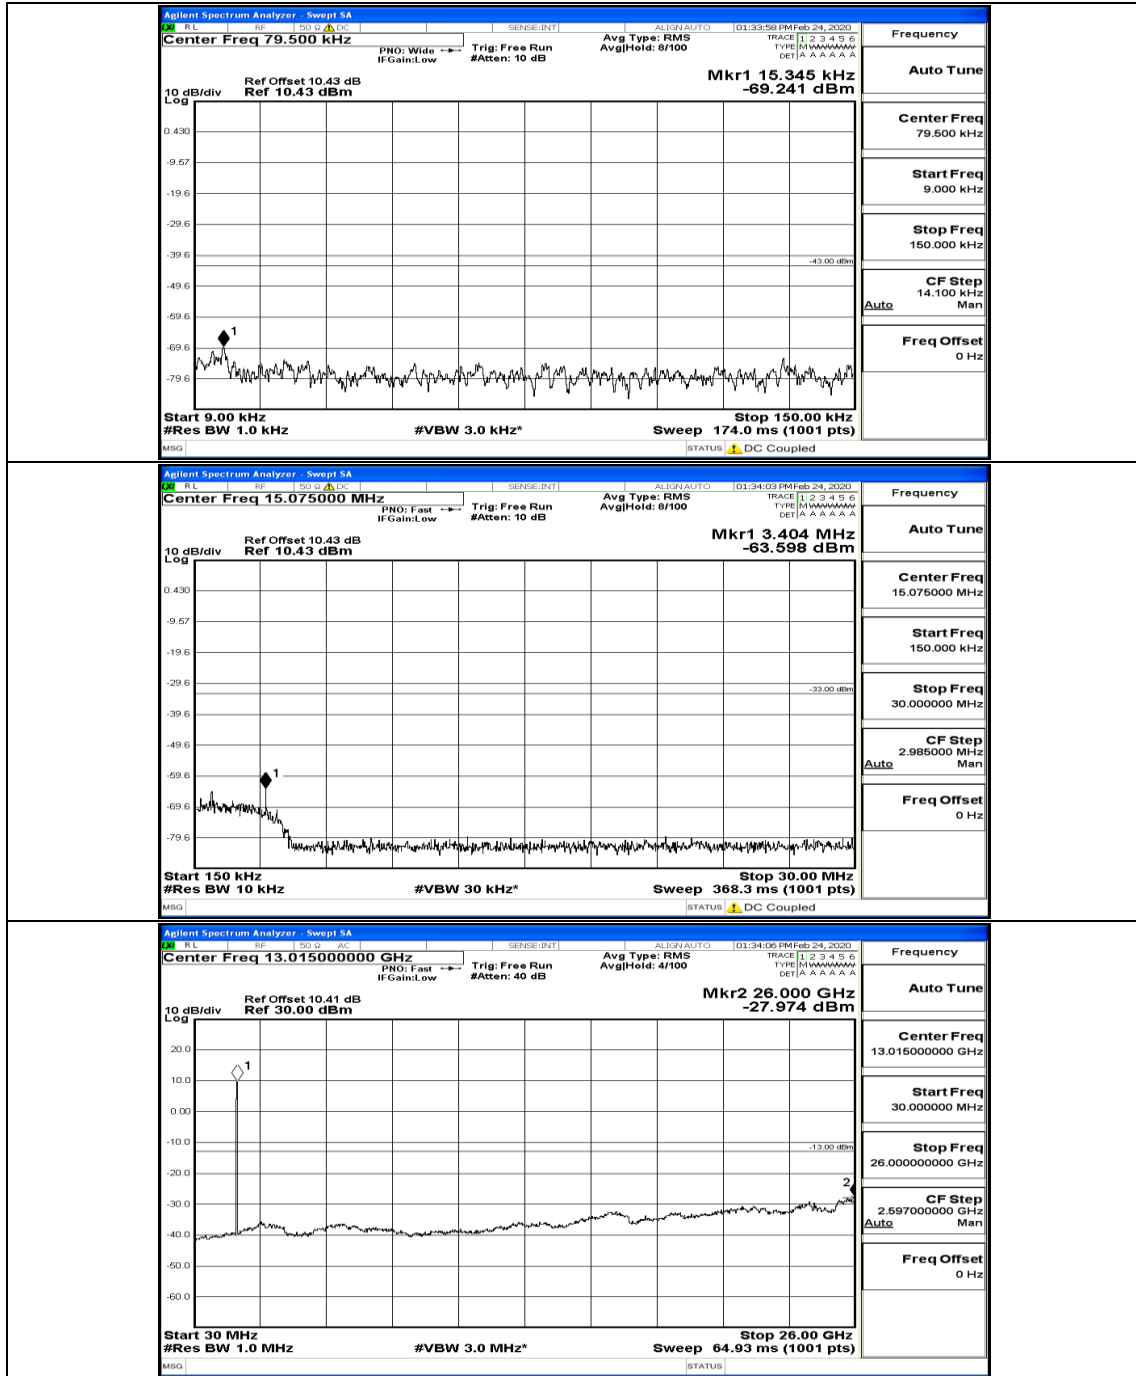

(Channel Bandwidth: 5 MHz)_MCH_16QAM_1RB#0

(Channel Bandwidth: 5 MHz)_HCH_16QAM_1RB#0

(Channel Bandwidth: 5 MHz)_HCH_16QAM_1RB#12

(Channel Bandwidth: 5 MHz)_HCH_16QAM_12RB#6

(Channel Bandwidth: 5 MHz)_HCH_16QAM_25RB#0

Channel Bandwidth: 10 MHz

Channel Bandwidth: 10 MHz_LCH_QPSK_1RB#0

Channel Bandwidth: 10 MHz_MCH_QPSK_1RB#0

Channel Bandwidth: 10 MHz_MCH_QPSK_1RB#24

Channel Bandwidth: 10 MHz_MCH_QPSK_25RB#12

Channel Bandwidth: 10 MHz_MCH_QPSK_50RB#0