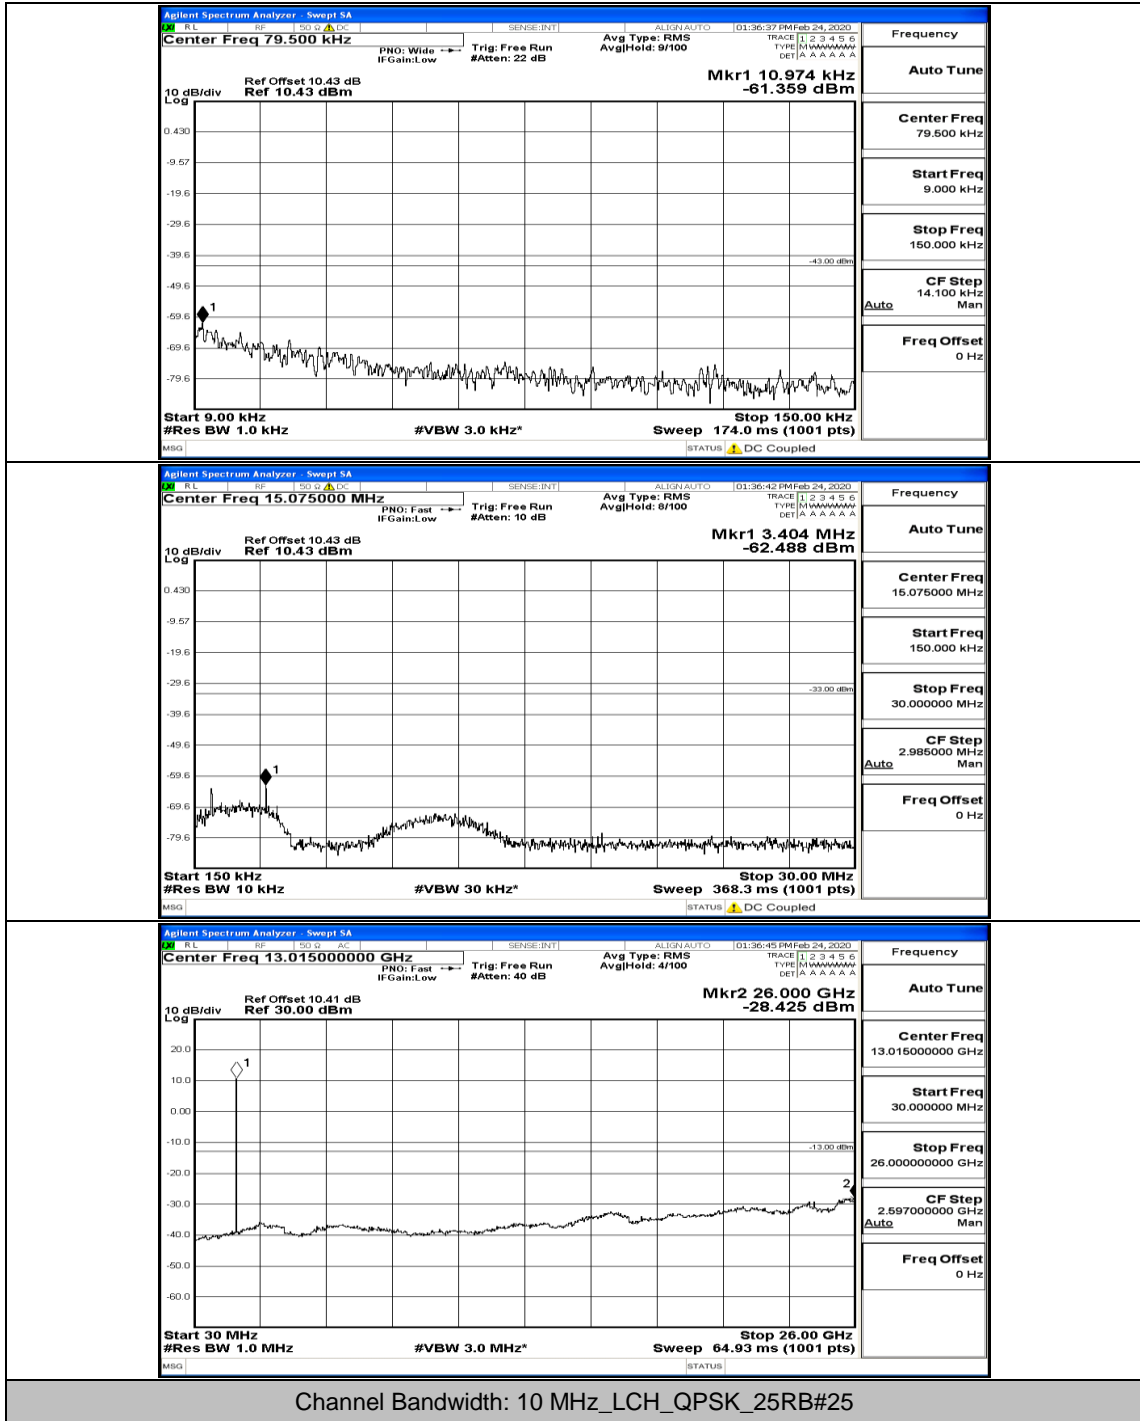

(Channel Bandwidth: 5 MHz)_MCH_16QAM_1RB#0

(Channel Bandwidth: 5 MHz)_HCH_16QAM_1RB#0

(Channel Bandwidth: 5 MHz)_HCH_16QAM_1RB#12

(Channel Bandwidth: 5 MHz)_HCH_16QAM_12RB#6

(Channel Bandwidth: 5 MHz)_HCH_16QAM_25RB#0

Channel Bandwidth: 10 MHz

Channel Bandwidth: 10 MHz_LCH_QPSK_1RB#0

Channel Bandwidth: 10 MHz_MCH_QPSK_1RB#0

Channel Bandwidth: 10 MHz_MCH_QPSK_1RB#24

Channel Bandwidth: 10 MHz_MCH_QPSK_25RB#12

Channel Bandwidth: 10 MHz_MCH_QPSK_50RB#0

Channel Bandwidth: 10 MHz_HCH_QPSK_1RB#0

Channel Bandwidth: 10 MHz_HCH_QPSK_25RB#25

Channel Bandwidth: 10 MHz_LCH_16QAM_1RB#0