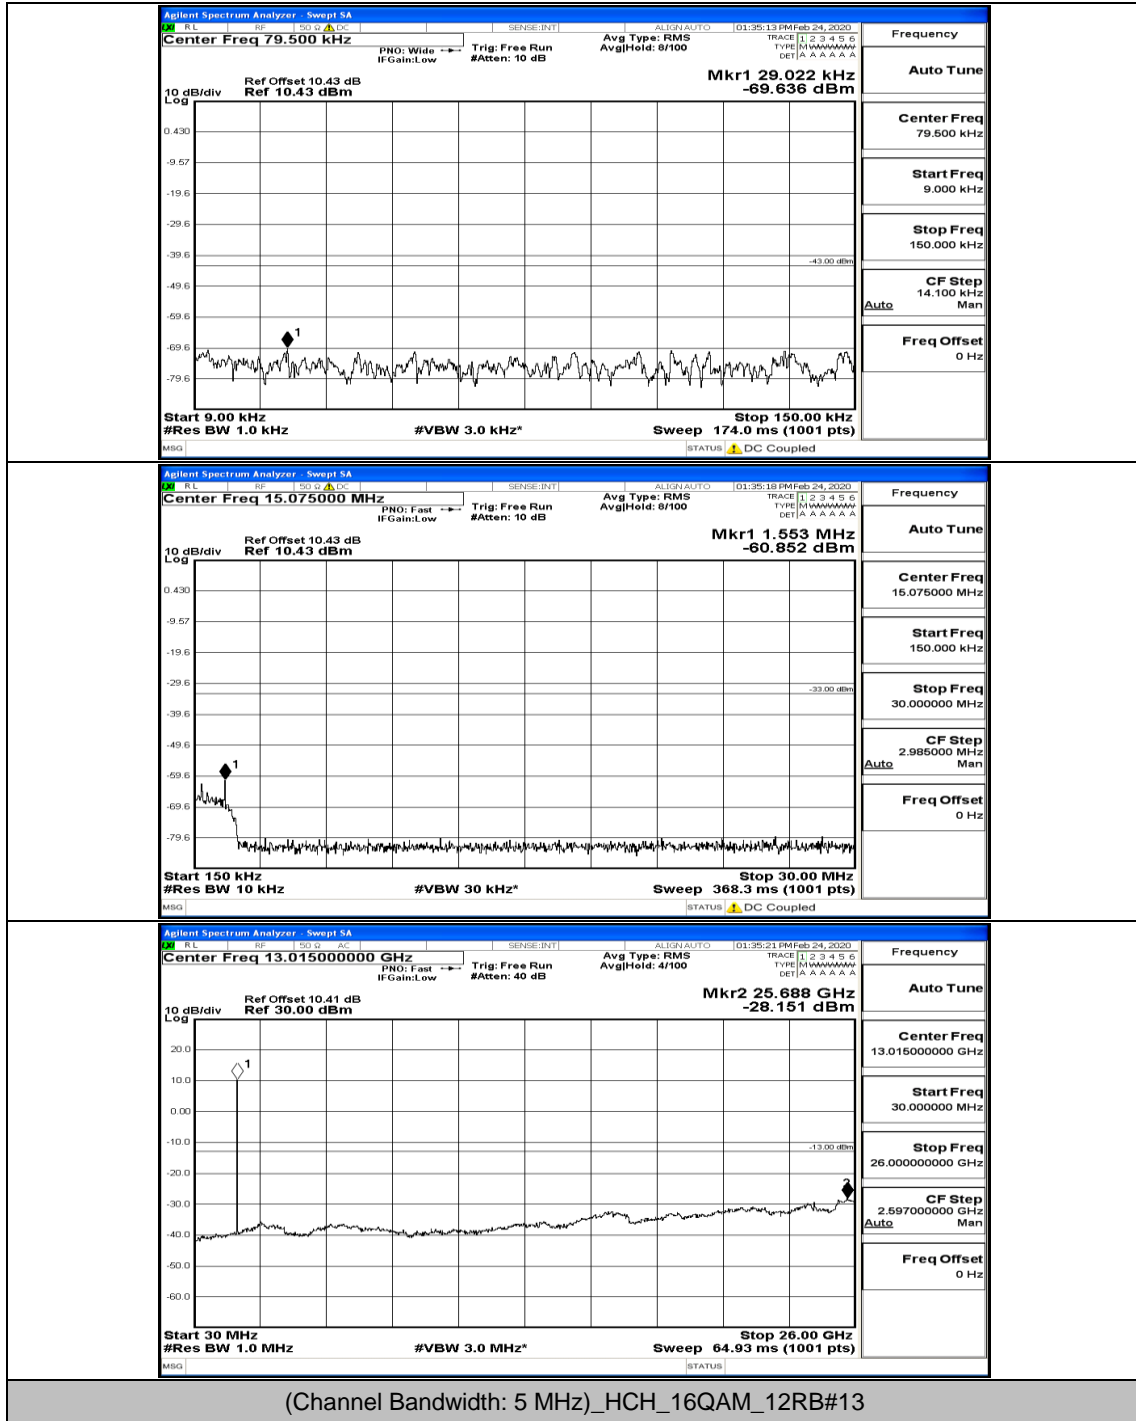

(Channel Bandwidth: 5 MHz)_MCH_16QAM_1RB#0

(Channel Bandwidth: 5 MHz)_HCH_16QAM_1RB#0

(Channel Bandwidth: 5 MHz)_HCH_16QAM_1RB#12

(Channel Bandwidth: 5 MHz)_HCH_16QAM_12RB#6

(Channel Bandwidth: 5 MHz)_HCH_16QAM_25RB#0

Channel Bandwidth: 10 MHz

Channel Bandwidth: 10 MHz_LCH_QPSK_1RB#0

Channel Bandwidth: 10 MHz_MCH_QPSK_1RB#0

Channel Bandwidth: 10 MHz_MCH_QPSK_1RB#24

Channel Bandwidth: 10 MHz_MCH_QPSK_25RB#12

Channel Bandwidth: 10 MHz_MCH_QPSK_50RB#0