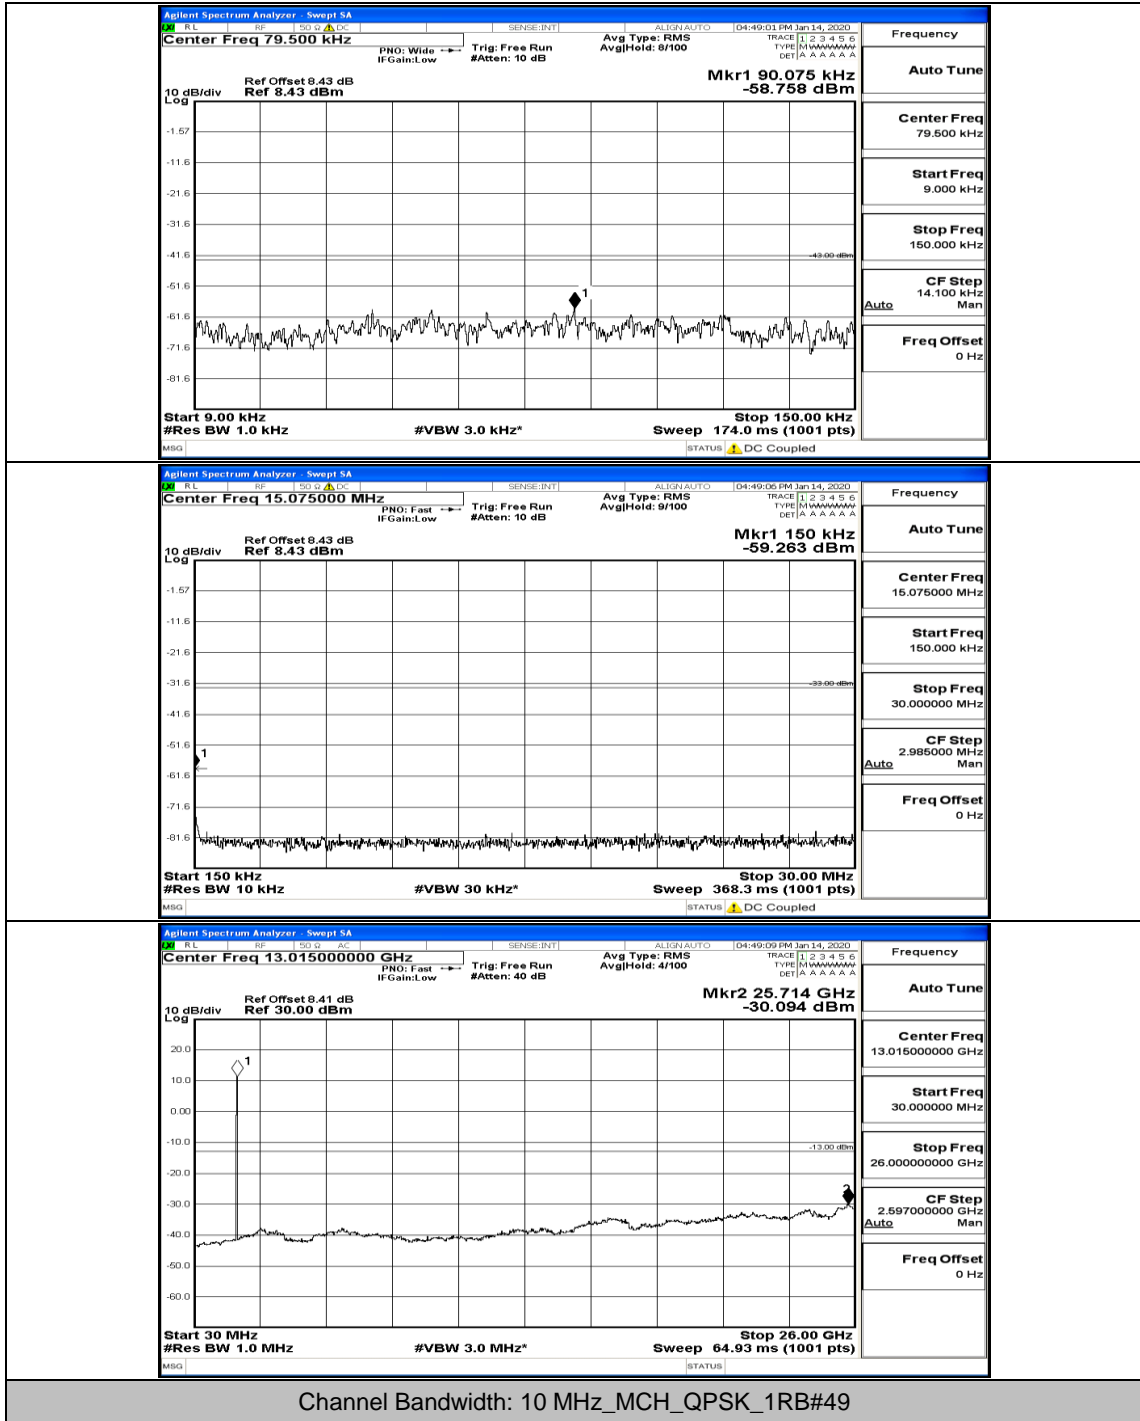

(Channel Bandwidth: 5 MHz)_MCH_16QAM_1RB#0

(Channel Bandwidth: 5 MHz)_HCH_16QAM_1RB#0

(Channel Bandwidth: 5 MHz)_HCH_16QAM_1RB#12

(Channel Bandwidth: 5 MHz)_HCH_16QAM_12RB#6

(Channel Bandwidth: 5 MHz)_HCH_16QAM_25RB#0

Channel Bandwidth: 10 MHz

Channel Bandwidth: 10 MHz_LCH_QPSK_1RB#0

Channel Bandwidth: 10 MHz_MCH_QPSK_1RB#0

Channel Bandwidth: 10 MHz_MCH_QPSK_1RB#24

Channel Bandwidth: 10 MHz_MCH_QPSK_25RB#12

Channel Bandwidth: 10 MHz_MCH_QPSK_50RB#0

Channel Bandwidth: 10 MHz_HCH_QPSK_1RB#0

Channel Bandwidth: 10 MHz_HCH_QPSK_25RB#25

Channel Bandwidth: 10 MHz_LCH_16QAM_1RB#0