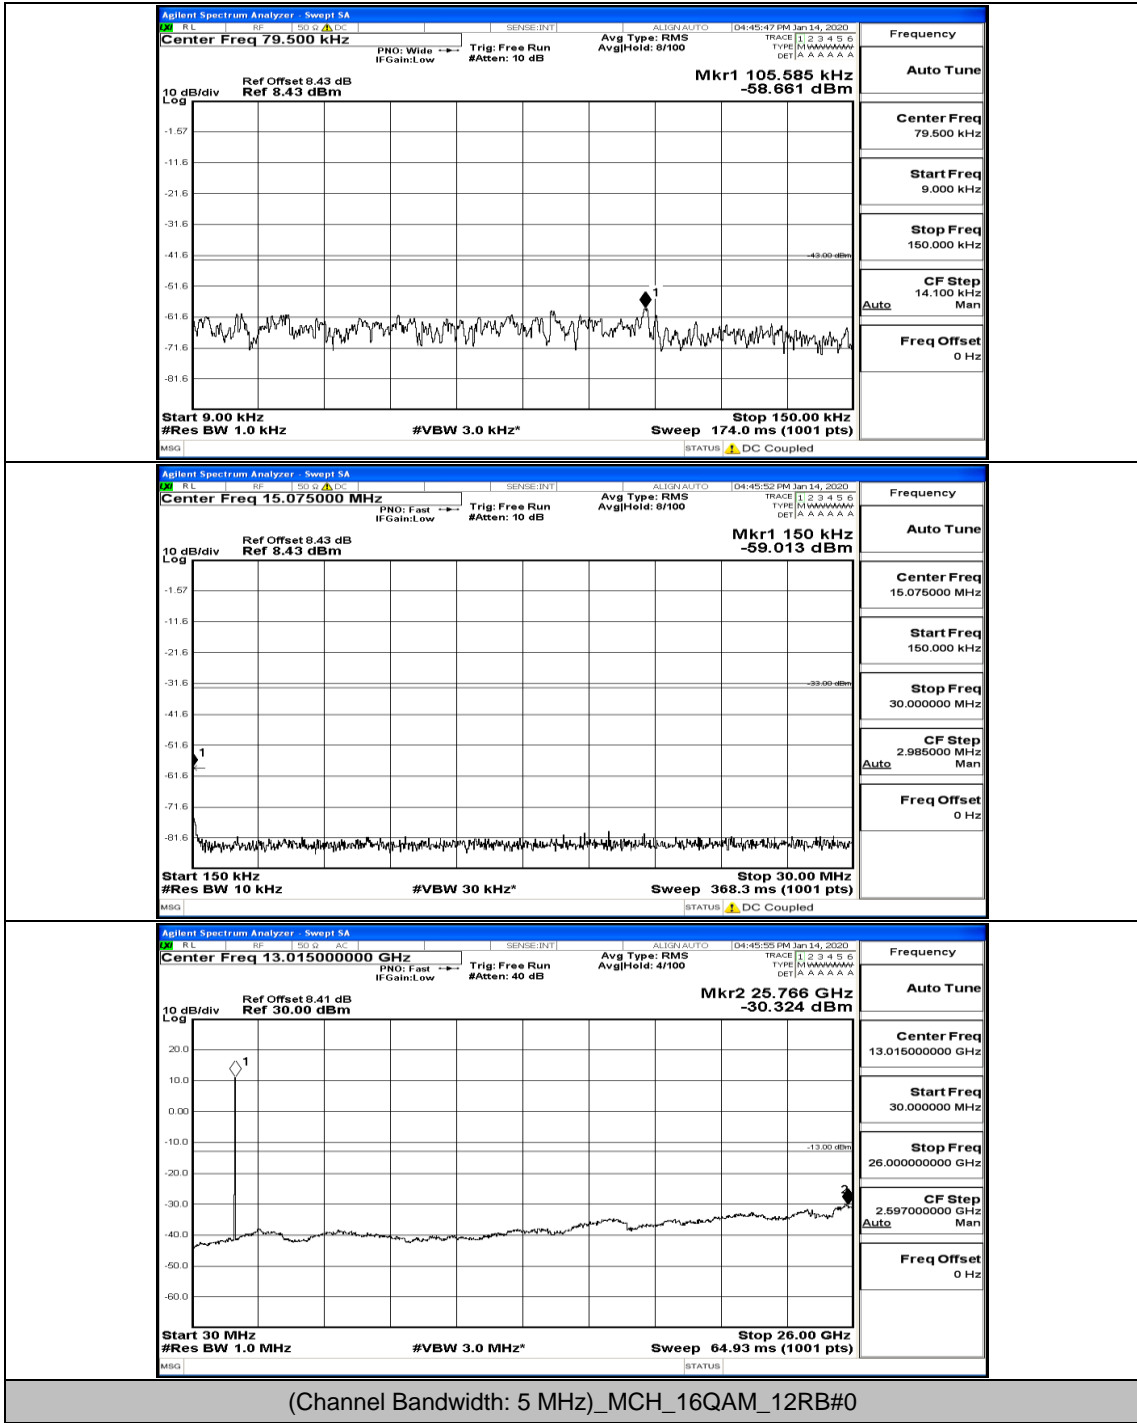

(Channel Bandwidth: 5 MHz)_MCH_16QAM_1RB#0

(Channel Bandwidth: 5 MHz)_HCH_16QAM_1RB#0

(Channel Bandwidth: 5 MHz)_HCH_16QAM_1RB#12

(Channel Bandwidth: 5 MHz)_HCH_16QAM_12RB#6

(Channel Bandwidth: 5 MHz)_HCH_16QAM_25RB#0

Channel Bandwidth: 10 MHz

Channel Bandwidth: 10 MHz_LCH_QPSK_1RB#0

Channel Bandwidth: 10 MHz_MCH_QPSK_1RB#0

Channel Bandwidth: 10 MHz_MCH_QPSK_1RB#24

Channel Bandwidth: 10 MHz_MCH_QPSK_25RB#12

Channel Bandwidth: 10 MHz_MCH_QPSK_50RB#0