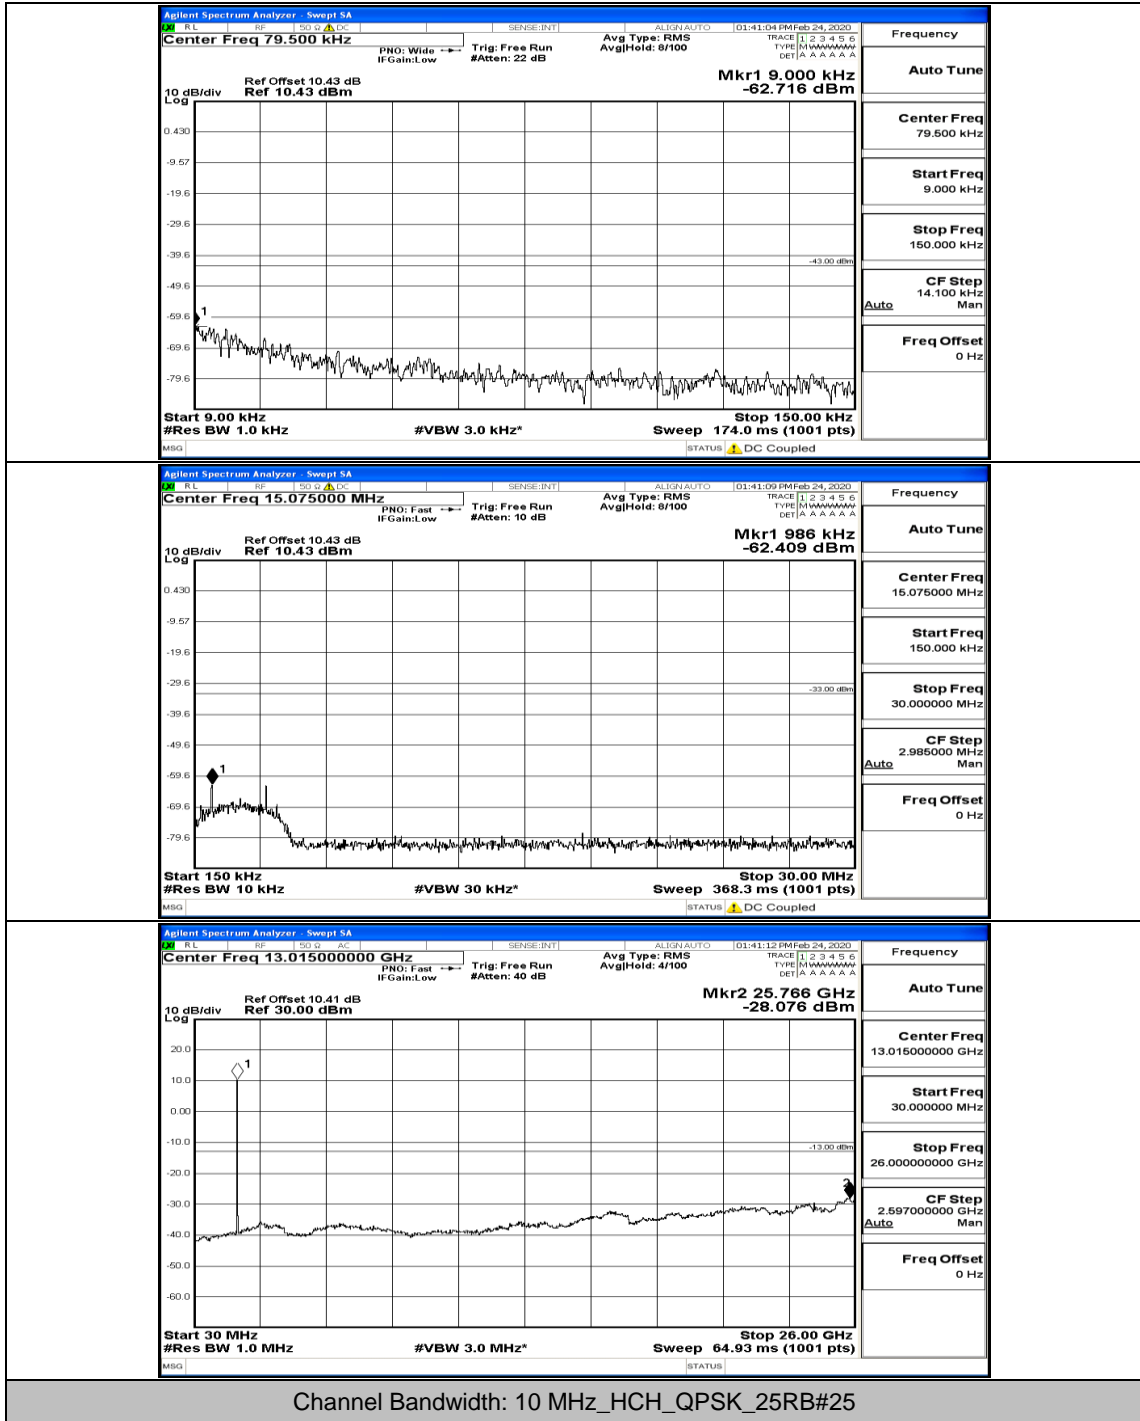

(Channel Bandwidth: 5 MHz)_MCH_16QAM_1RB#0

(Channel Bandwidth: 5 MHz)_HCH_16QAM_1RB#0

(Channel Bandwidth: 5 MHz)_HCH_16QAM_1RB#12

(Channel Bandwidth: 5 MHz)_HCH_16QAM_12RB#6

(Channel Bandwidth: 5 MHz)_HCH_16QAM_25RB#0

Channel Bandwidth: 10 MHz

Channel Bandwidth: 10 MHz_LCH_QPSK_1RB#0

Channel Bandwidth: 10 MHz_MCH_QPSK_1RB#0

Channel Bandwidth: 10 MHz_MCH_QPSK_1RB#24

Channel Bandwidth: 10 MHz_MCH_QPSK_25RB#12

Channel Bandwidth: 10 MHz_MCH_QPSK_50RB#0

Channel Bandwidth: 10 MHz_HCH_QPSK_1RB#0

Channel Bandwidth: 10 MHz_HCH_QPSK_25RB#25

Channel Bandwidth: 10 MHz_LCH_16QAM_1RB#0