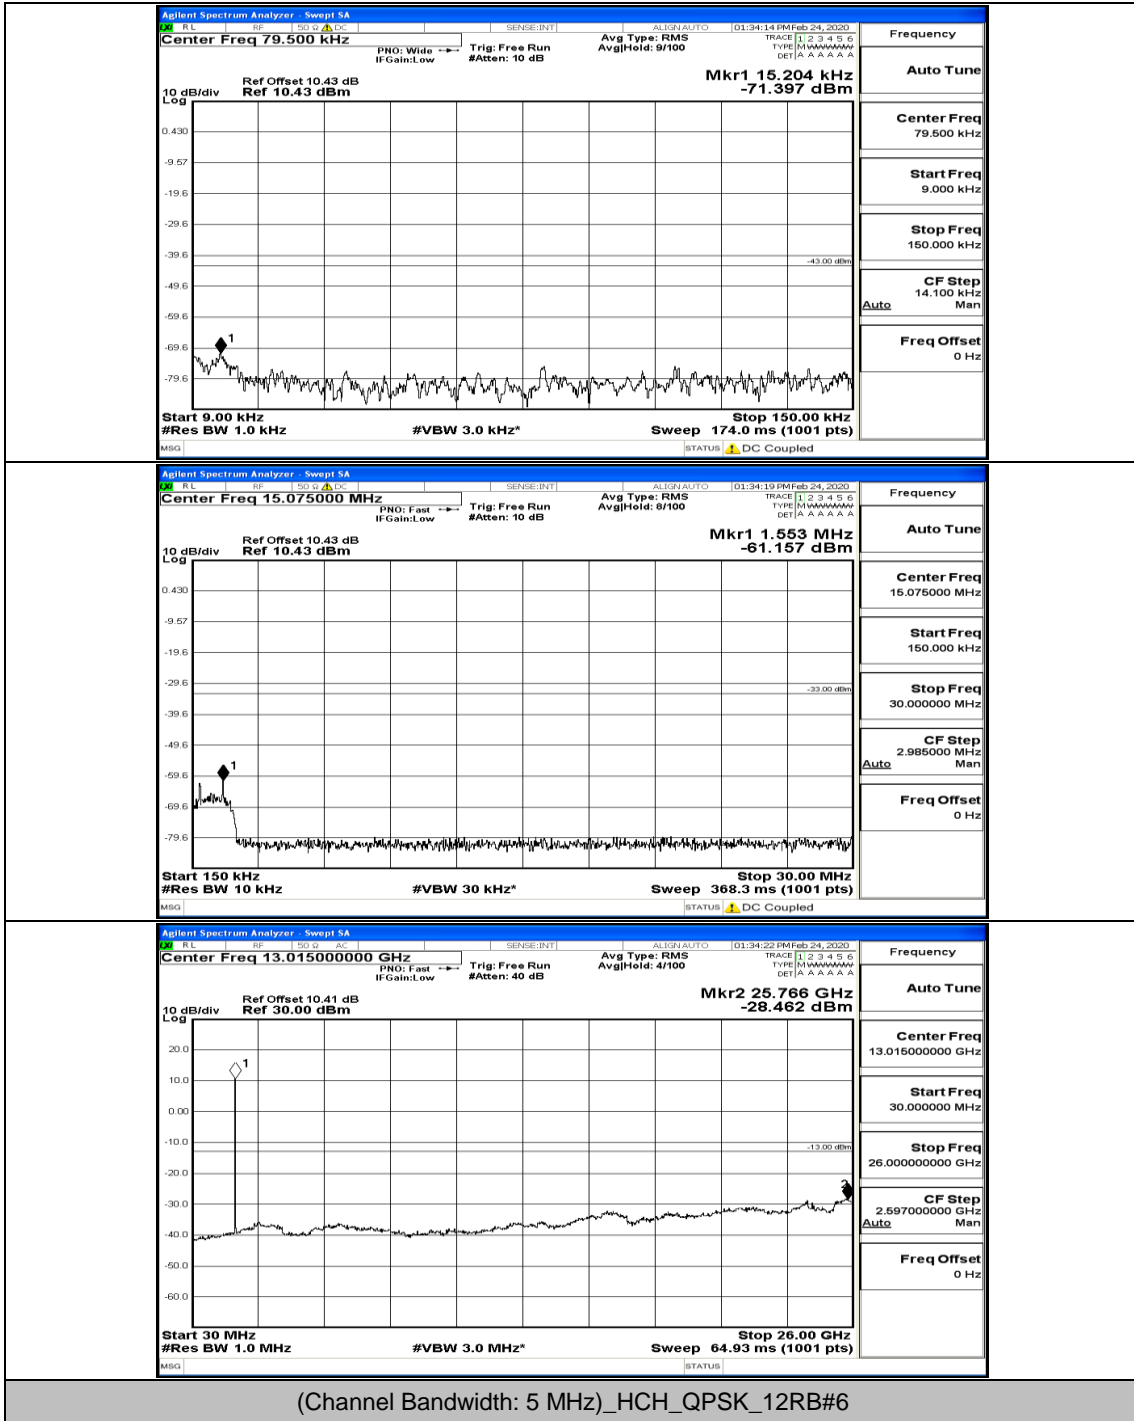

(Channel Bandwidth: 3 MHz)\_MCH\_16QAM\_8RB#4

(Channel Bandwidth: 3 MHz)\_HCH\_16QAM\_1RB#0

Channel Bandwidth: 5 MHz

(Channel Bandwidth: 5 MHz)\_LCH\_QPSK\_1RB#24

(Channel Bandwidth: 5 MHz)\_MCH\_QPSK\_1RB#0

(Channel Bandwidth: 5 MHz)\_HCH\_QPSK\_1RB#0

(Channel Bandwidth: 5 MHz)\_HCH\_QPSK\_1RB#24

(Channel Bandwidth: 5 MHz)\_HCH\_QPSK\_12RB#6

(Channel Bandwidth: 5 MHz)\_HCH\_QPSK\_25RB#0

(Channel Bandwidth: 5 MHz)\_LCH\_16QAM\_1RB#0