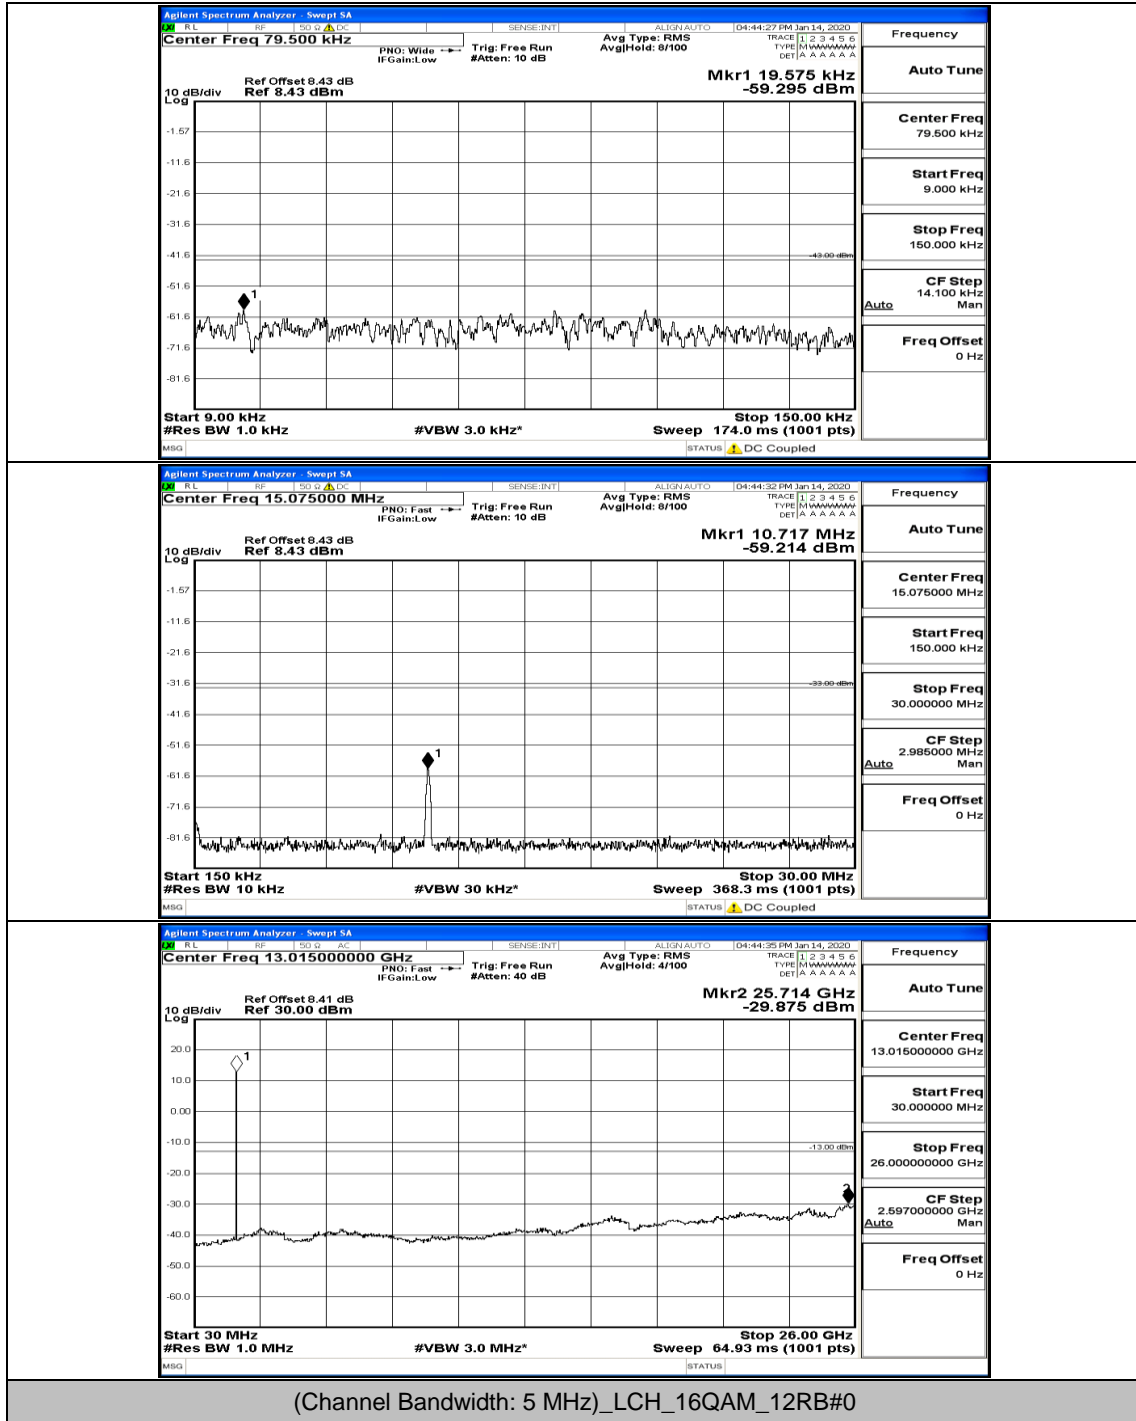

(Channel Bandwidth: 5 MHz)\_HCH\_QPSK\_1RB#0

(Channel Bandwidth: 5 MHz)\_HCH\_QPSK\_1RB#24

(Channel Bandwidth: 5 MHz)\_HCH\_QPSK\_12RB#6

(Channel Bandwidth: 5 MHz)\_HCH\_QPSK\_25RB#0

(Channel Bandwidth: 5 MHz)\_LCH\_16QAM\_1RB#0

(Channel Bandwidth: 5 MHz)\_LCH\_16QAM\_1RB#24

(Channel Bandwidth: 5 MHz)\_LCH\_16QAM\_12RB#6