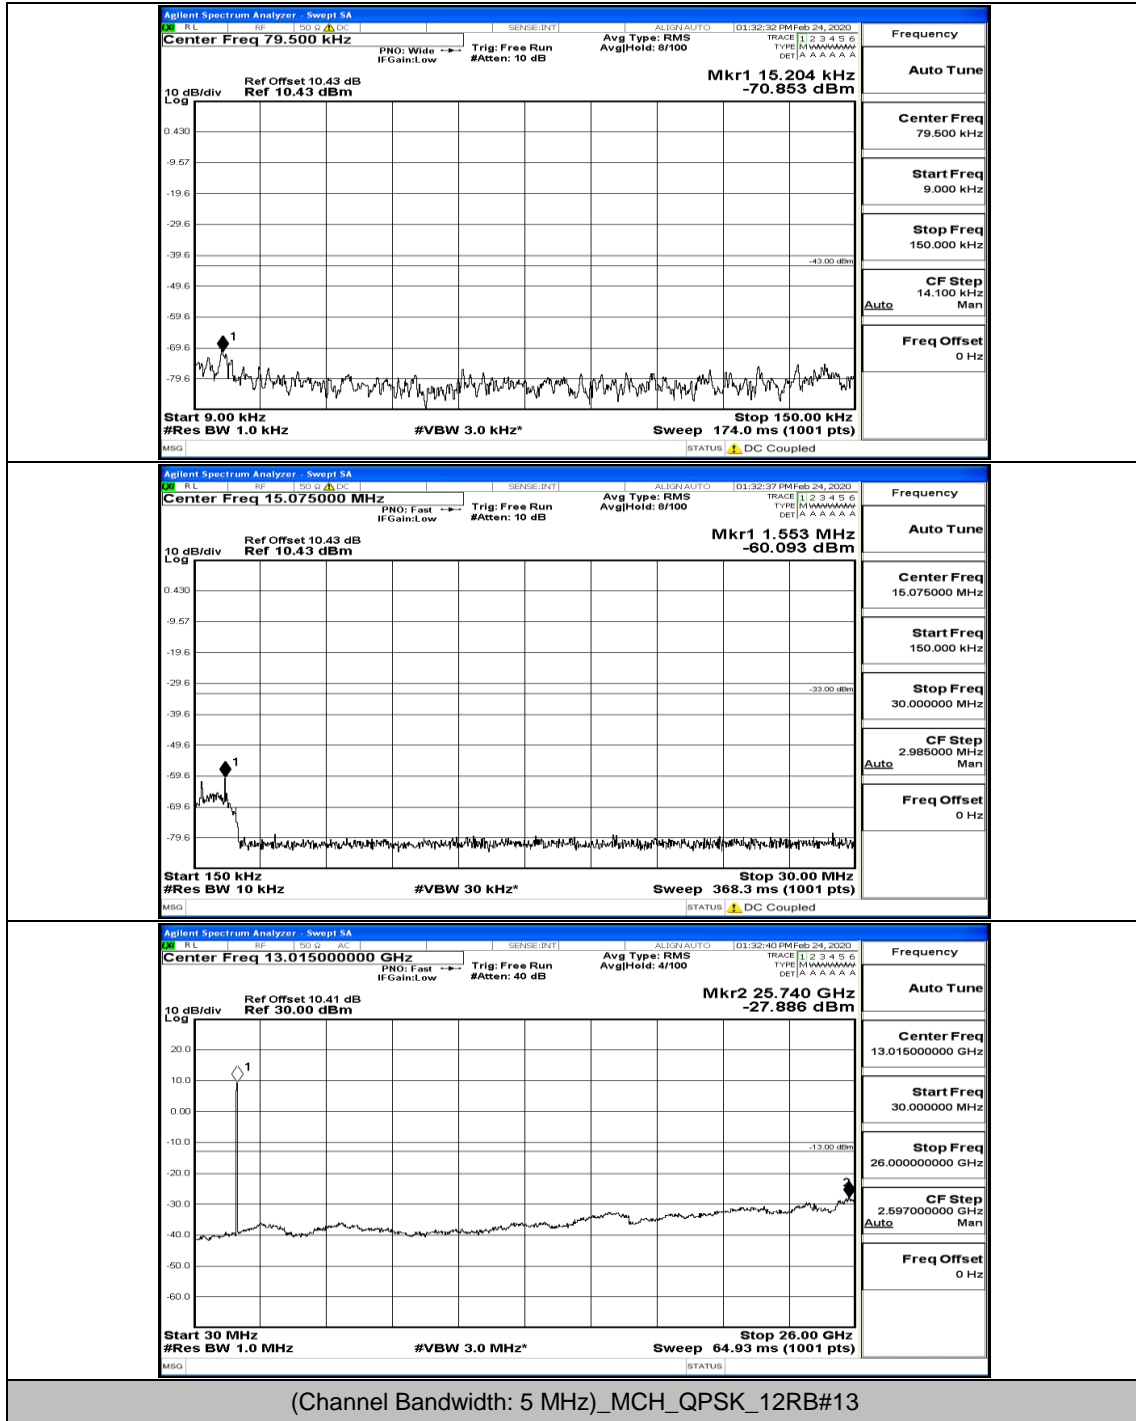

(Channel Bandwidth: 3 MHz)\_MCH\_16QAM\_8RB#4

(Channel Bandwidth: 3 MHz)\_HCH\_16QAM\_1RB#0

Channel Bandwidth: 5 MHz

(Channel Bandwidth: 5 MHz)\_LCH\_QPSK\_1RB#24

(Channel Bandwidth: 5 MHz)\_MCH\_QPSK\_1RB#0

(Channel Bandwidth: 5 MHz)\_HCH\_QPSK\_1RB#0

(Channel Bandwidth: 5 MHz)\_HCH\_QPSK\_1RB#24

(Channel Bandwidth: 5 MHz)\_HCH\_QPSK\_12RB#6

(Channel Bandwidth: 5 MHz)\_HCH\_QPSK\_25RB#0

(Channel Bandwidth: 5 MHz)\_LCH\_16QAM\_1RB#0