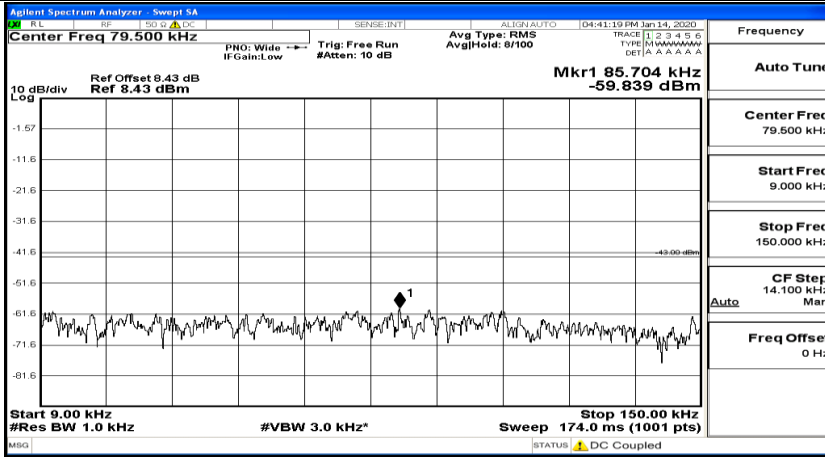

(Channel Bandwidth: 3 MHz)\_MCH\_16QAM\_1RB#0

Frequency
Auto Tune
Center Freq 79.500 kHz
Start Freq 9.000 kHz
Stop Freq 150.000 kHz
CF Step 14.100 kHz Man
Freq Offset 0 Hz

Frequency
Auto Tune
Center Freq 15.075000 MHz
Start Freq 150.000 kHz
Stop Freq 30.000000 MHz
CF Step 2.985000 MHz Man
Freq Offset 0 Hz

Frequency
Auto Tune
Center Freq 13.01500000 GHz
Start Freq 30.000000 MHz
Stop Freq 26.00000000 GHz
CF Step 2.59700000 GHz Man
Freq Offset 0 Hz

(Channel Bandwidth: 3 MHz)\_MCH\_16QAM\_1RB#7

(Channel Bandwidth: 3 MHz)\_MCH\_16QAM\_8RB#0