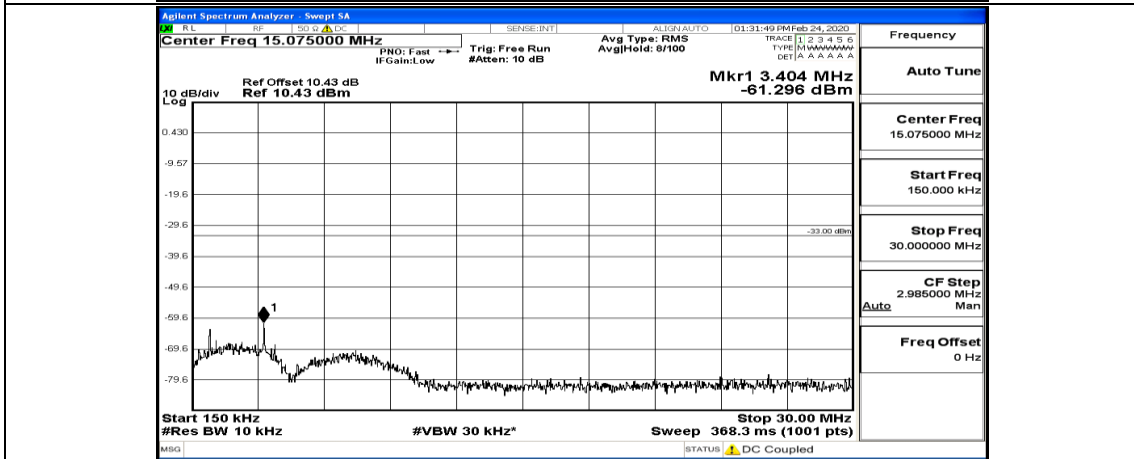

Frequency
Auto Tune
Center Freq 13.01500000 GHz
Start Freq 30.000000 MHz
Stop Freq 26.00000000 GHz
CF Step 2.59700000 GHz Man
Freq Offset 0 Hz

(Channel Bandwidth: 3 MHz)\_MCH\_16QAM\_1RB#7

(Channel Bandwidth: 3 MHz)\_MCH\_16QAM\_8RB#0

(Channel Bandwidth: 3 MHz)\_MCH\_16QAM\_8RB#4

(Channel Bandwidth: 3 MHz)\_HCH\_16QAM\_1RB#0

Channel Bandwidth: 5 MHz

(Channel Bandwidth: 5 MHz)\_LCH\_QPSK\_1RB#24

(Channel Bandwidth: 5 MHz)\_MCH\_QPSK\_1RB#0