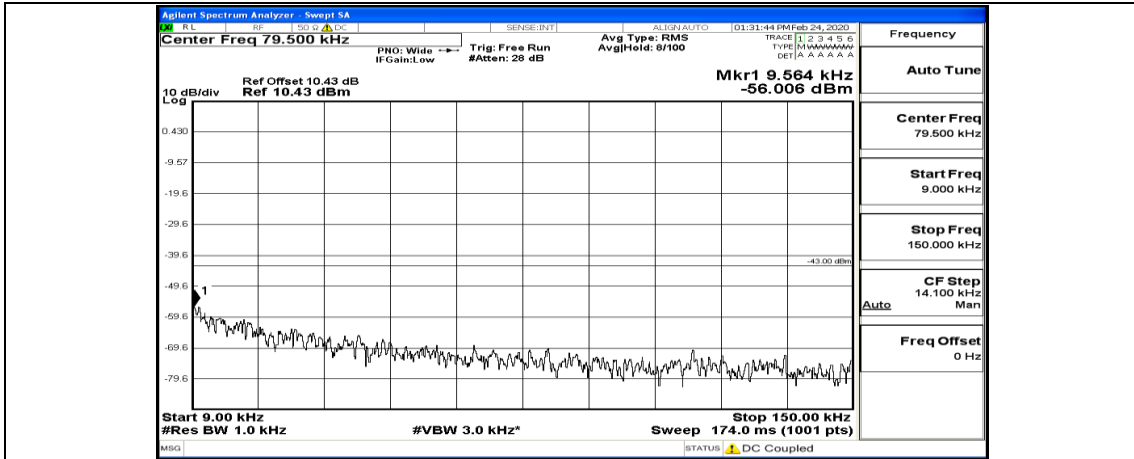

Frequency
Auto Tune
Center Freq 13.01500000 GHz
Start Freq 30.000000 MHz
Stop Freq 26.00000000 GHz
CF Step 2.59700000 GHz Man
Freq Offset 0 Hz

(Channel Bandwidth: 3 MHz)\_MCH\_16QAM\_1RB#7

(Channel Bandwidth: 3 MHz)\_MCH\_16QAM\_8RB#0

(Channel Bandwidth: 3 MHz)\_MCH\_16QAM\_8RB#4

(Channel Bandwidth: 3 MHz)\_HCH\_16QAM\_1RB#0

Channel Bandwidth: 5 MHz

(Channel Bandwidth: 5 MHz)\_LCH\_QPSK\_1RB#24

(Channel Bandwidth: 5 MHz)\_MCH\_QPSK\_1RB#0