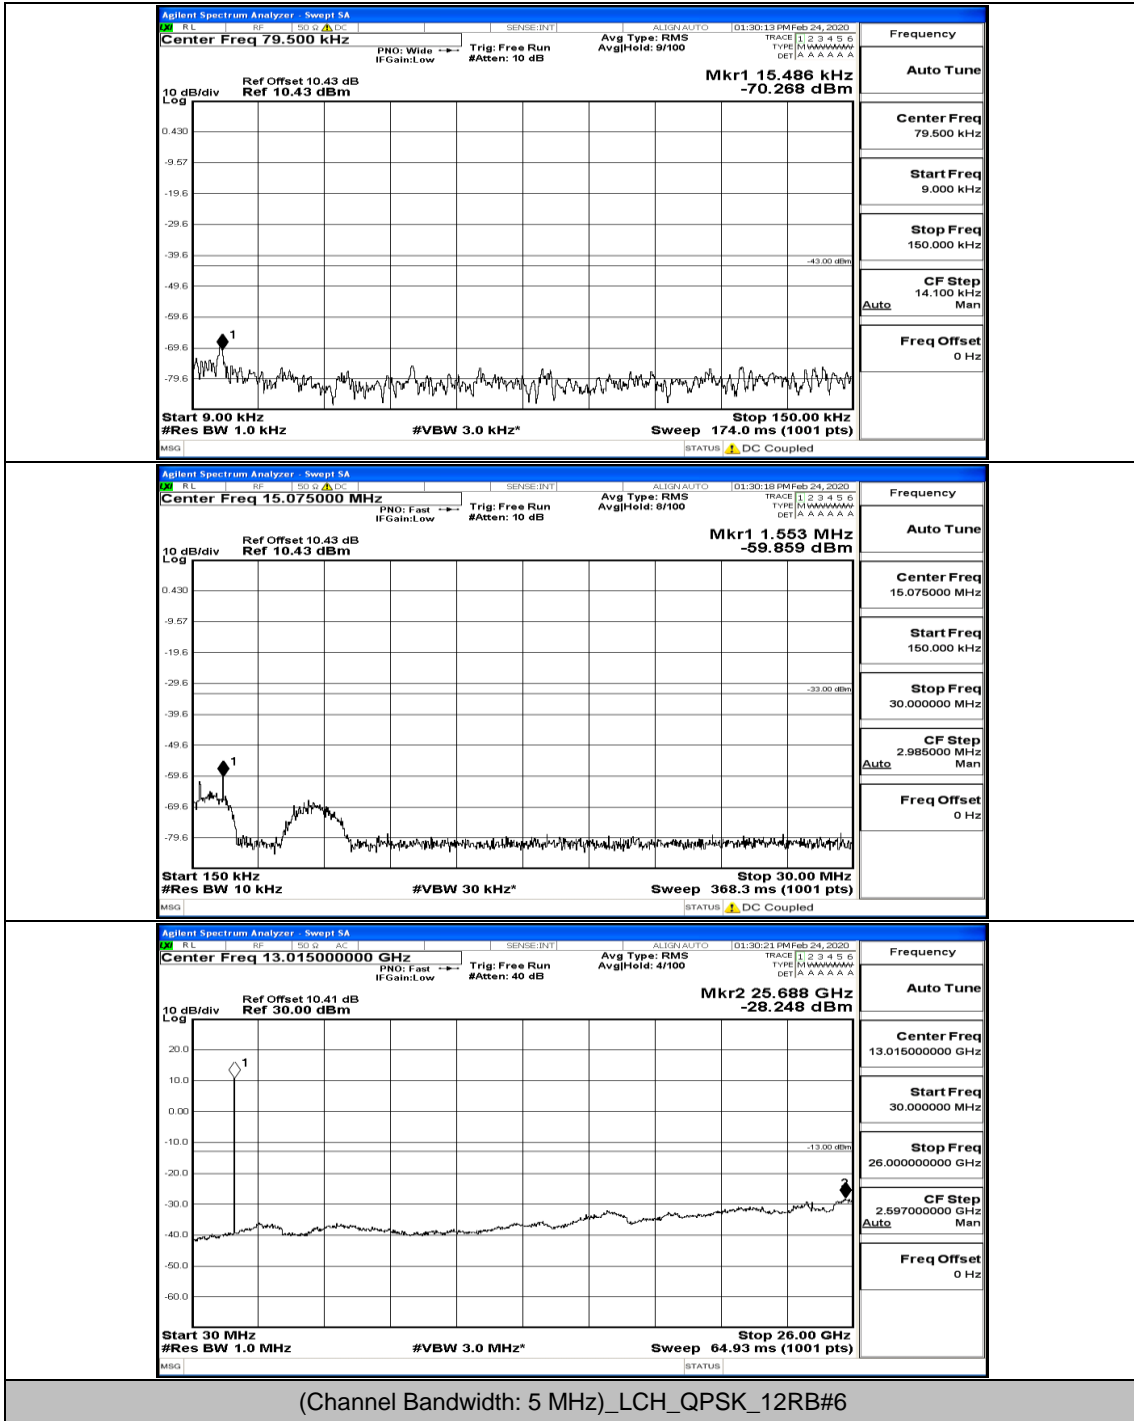

(Channel Bandwidth: 3 MHz)\_MCH\_16QAM\_8RB#4

(Channel Bandwidth: 3 MHz)\_HCH\_16QAM\_1RB#0

Channel Bandwidth: 5 MHz

(Channel Bandwidth: 5 MHz)\_LCH\_QPSK\_1RB#24

(Channel Bandwidth: 5 MHz)\_MCH\_QPSK\_1RB#0

(Channel Bandwidth: 5 MHz)\_HCH\_QPSK\_1RB#0

(Channel Bandwidth: 5 MHz)\_HCH\_QPSK\_1RB#24

(Channel Bandwidth: 5 MHz)\_HCH\_QPSK\_12RB#6

(Channel Bandwidth: 5 MHz)\_HCH\_QPSK\_25RB#0

(Channel Bandwidth: 5 MHz)\_LCH\_16QAM\_1RB#0