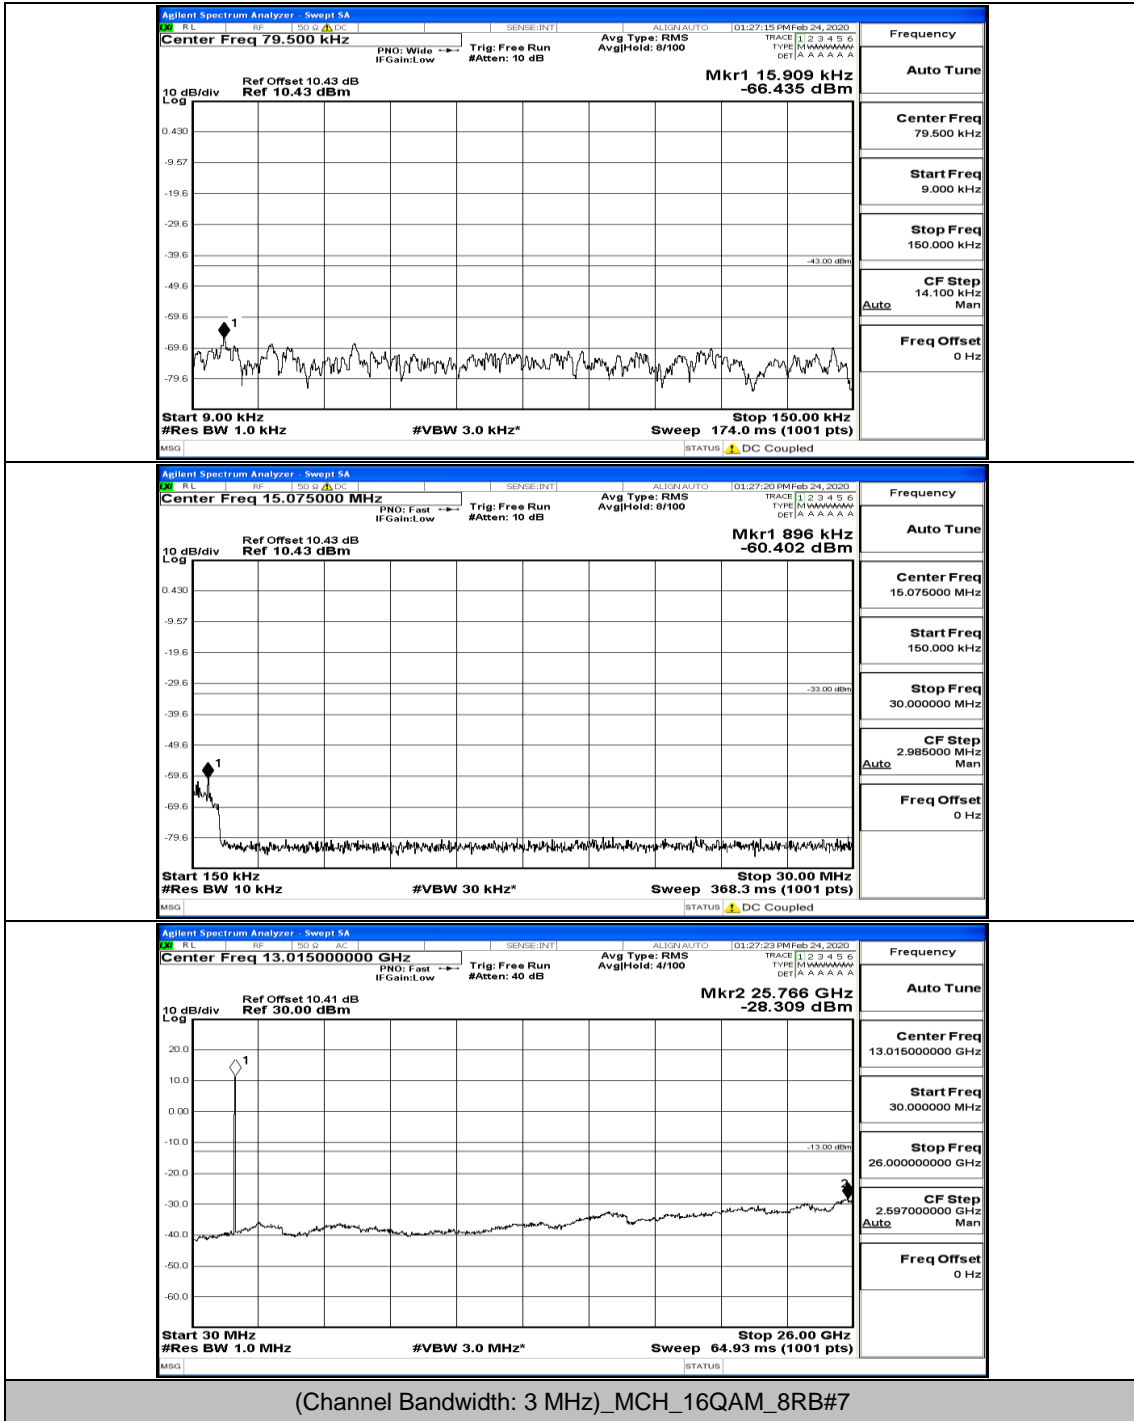

Frequency
Auto Tune
Center Freq 13.01500000 GHz
Start Freq 30.000000 MHz
Stop Freq 26.00000000 GHz
CF Step 2.59700000 GHz Man
Freq Offset 0 Hz

(Channel Bandwidth: 3 MHz)\_MCH\_16QAM\_1RB#7

(Channel Bandwidth: 3 MHz)\_MCH\_16QAM\_8RB#0

(Channel Bandwidth: 3 MHz)\_MCH\_16QAM\_8RB#4

(Channel Bandwidth: 3 MHz)\_HCH\_16QAM\_1RB#0

Channel Bandwidth: 5 MHz

(Channel Bandwidth: 5 MHz)\_LCH\_QPSK\_1RB#24

(Channel Bandwidth: 5 MHz)\_MCH\_QPSK\_1RB#0