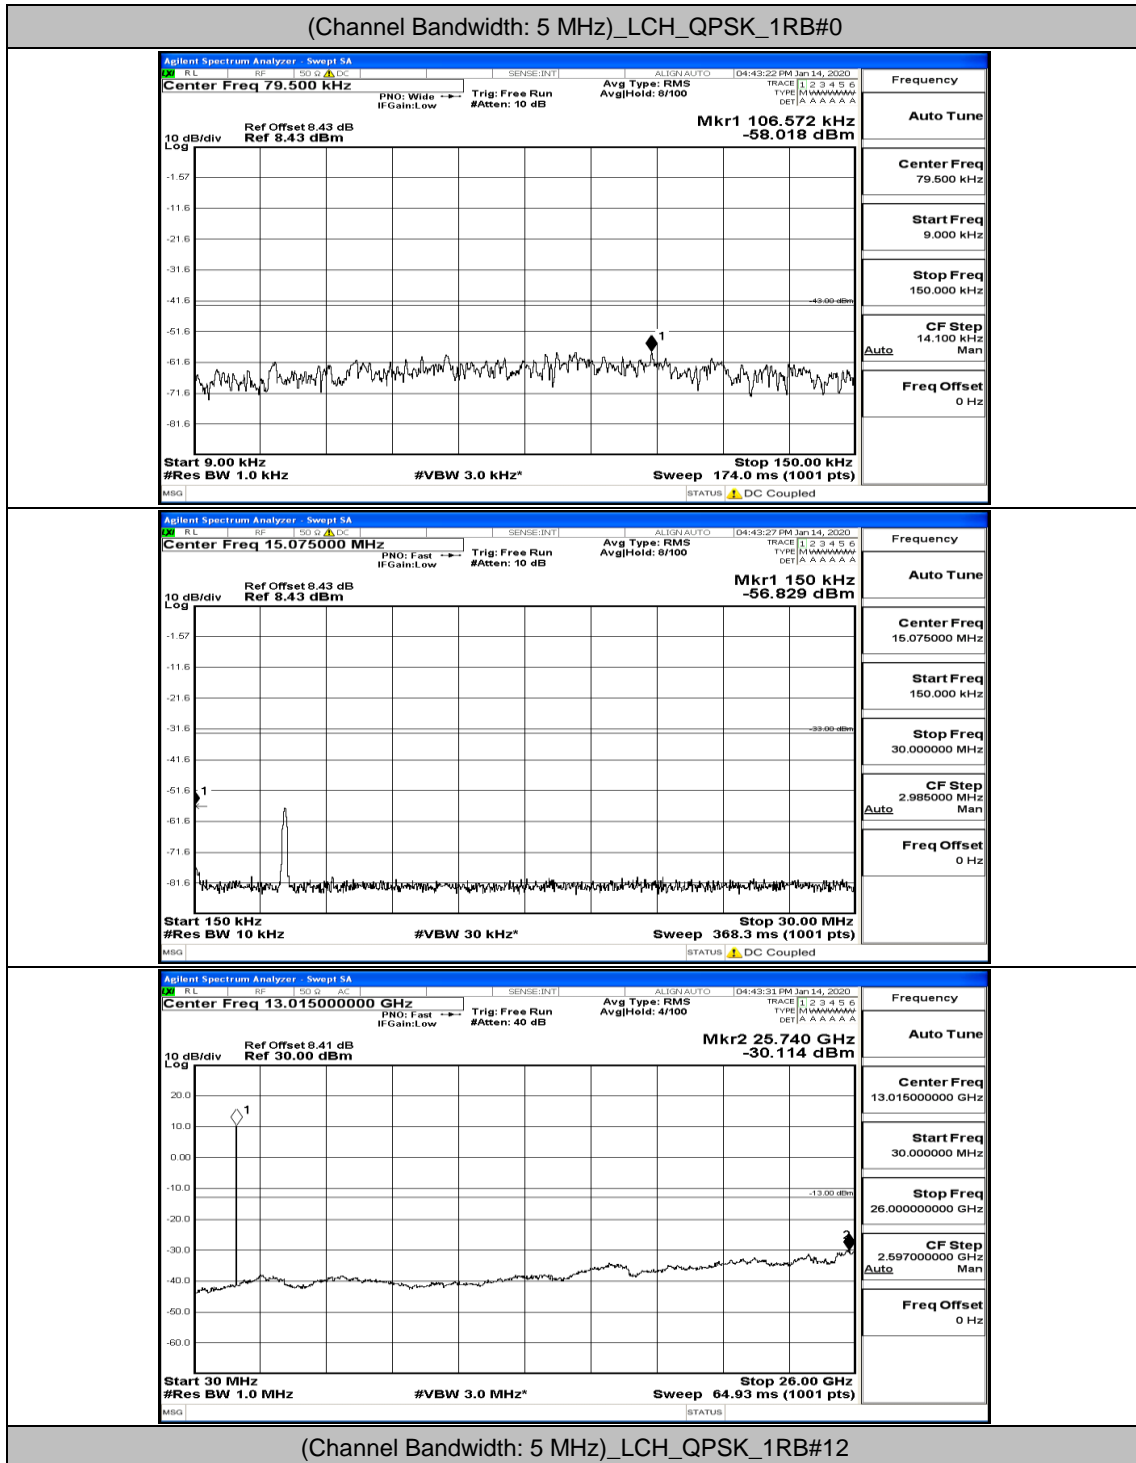

(Channel Bandwidth: 3 MHz)\_MCH\_16QAM\_8RB#4

(Channel Bandwidth: 3 MHz)\_HCH\_16QAM\_1RB#0

Channel Bandwidth: 5 MHz

(Channel Bandwidth: 5 MHz)\_LCH\_QPSK\_1RB#24

(Channel Bandwidth: 5 MHz)\_MCH\_QPSK\_1RB#0

(Channel Bandwidth: 5 MHz)\_HCH\_QPSK\_1RB#0

(Channel Bandwidth: 5 MHz)\_HCH\_QPSK\_1RB#24

(Channel Bandwidth: 5 MHz)\_HCH\_QPSK\_12RB#6

(Channel Bandwidth: 5 MHz)\_HCH\_QPSK\_25RB#0

(Channel Bandwidth: 5 MHz)\_LCH\_16QAM\_1RB#0