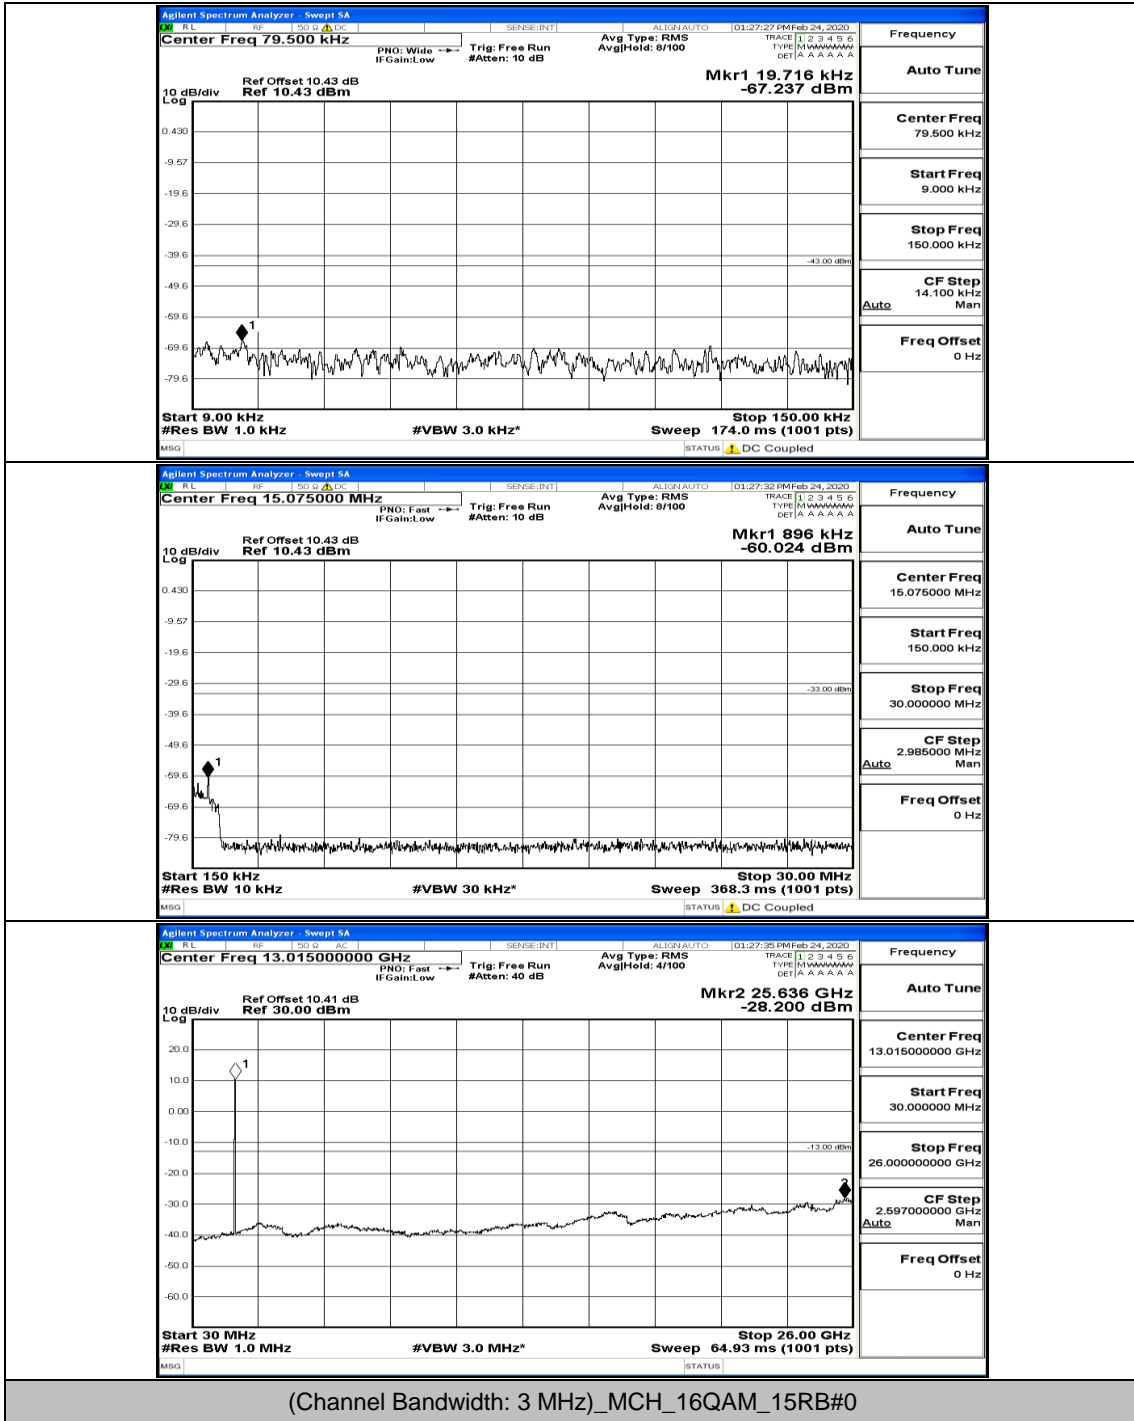

Frequency
Auto Tune
Center Freq 13.01500000 GHz
Start Freq 30.000000 MHz
Stop Freq 26.00000000 GHz
CF Step 2.59700000 GHz Man
Freq Offset 0 Hz

(Channel Bandwidth: 3 MHz)\_MCH\_16QAM\_1RB#7

(Channel Bandwidth: 3 MHz)\_MCH\_16QAM\_8RB#0

(Channel Bandwidth: 3 MHz)\_MCH\_16QAM\_8RB#4

(Channel Bandwidth: 3 MHz)\_HCH\_16QAM\_1RB#0

Channel Bandwidth: 5 MHz

(Channel Bandwidth: 5 MHz)\_LCH\_QPSK\_1RB#24

(Channel Bandwidth: 5 MHz)\_MCH\_QPSK\_1RB#0