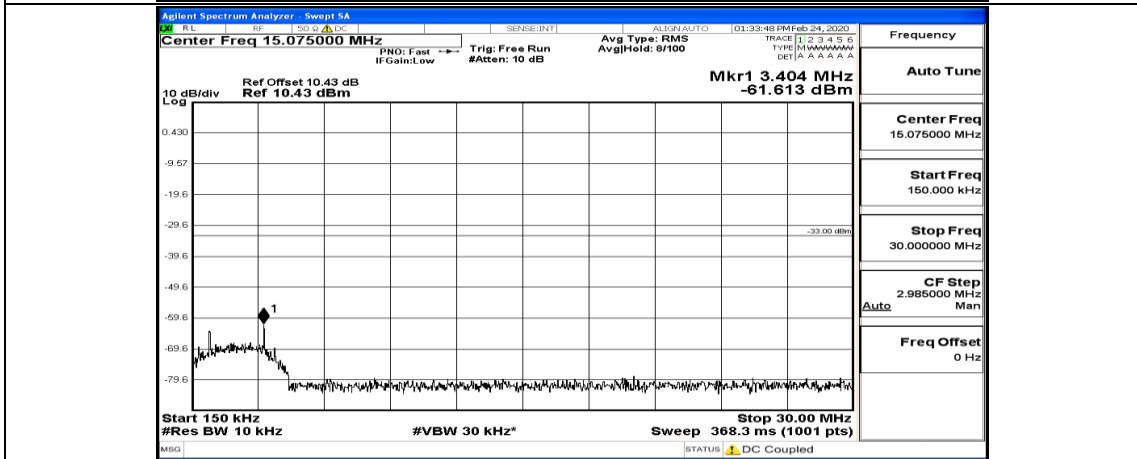

Frequency
Auto Tune
Center Freq 13.01500000 GHz
Start Freq 30.000000 MHz
Stop Freq 26.00000000 GHz
CF Step 2.59700000 GHz Man
Freq Offset 0 Hz

(Channel Bandwidth: 3 MHz)\_MCH\_16QAM\_1RB#7

(Channel Bandwidth: 3 MHz)\_MCH\_16QAM\_8RB#0

(Channel Bandwidth: 3 MHz)\_MCH\_16QAM\_8RB#4

(Channel Bandwidth: 3 MHz)\_HCH\_16QAM\_1RB#0

Channel Bandwidth: 5 MHz

(Channel Bandwidth: 5 MHz)\_LCH\_QPSK\_1RB#24

(Channel Bandwidth: 5 MHz)\_MCH\_QPSK\_1RB#0