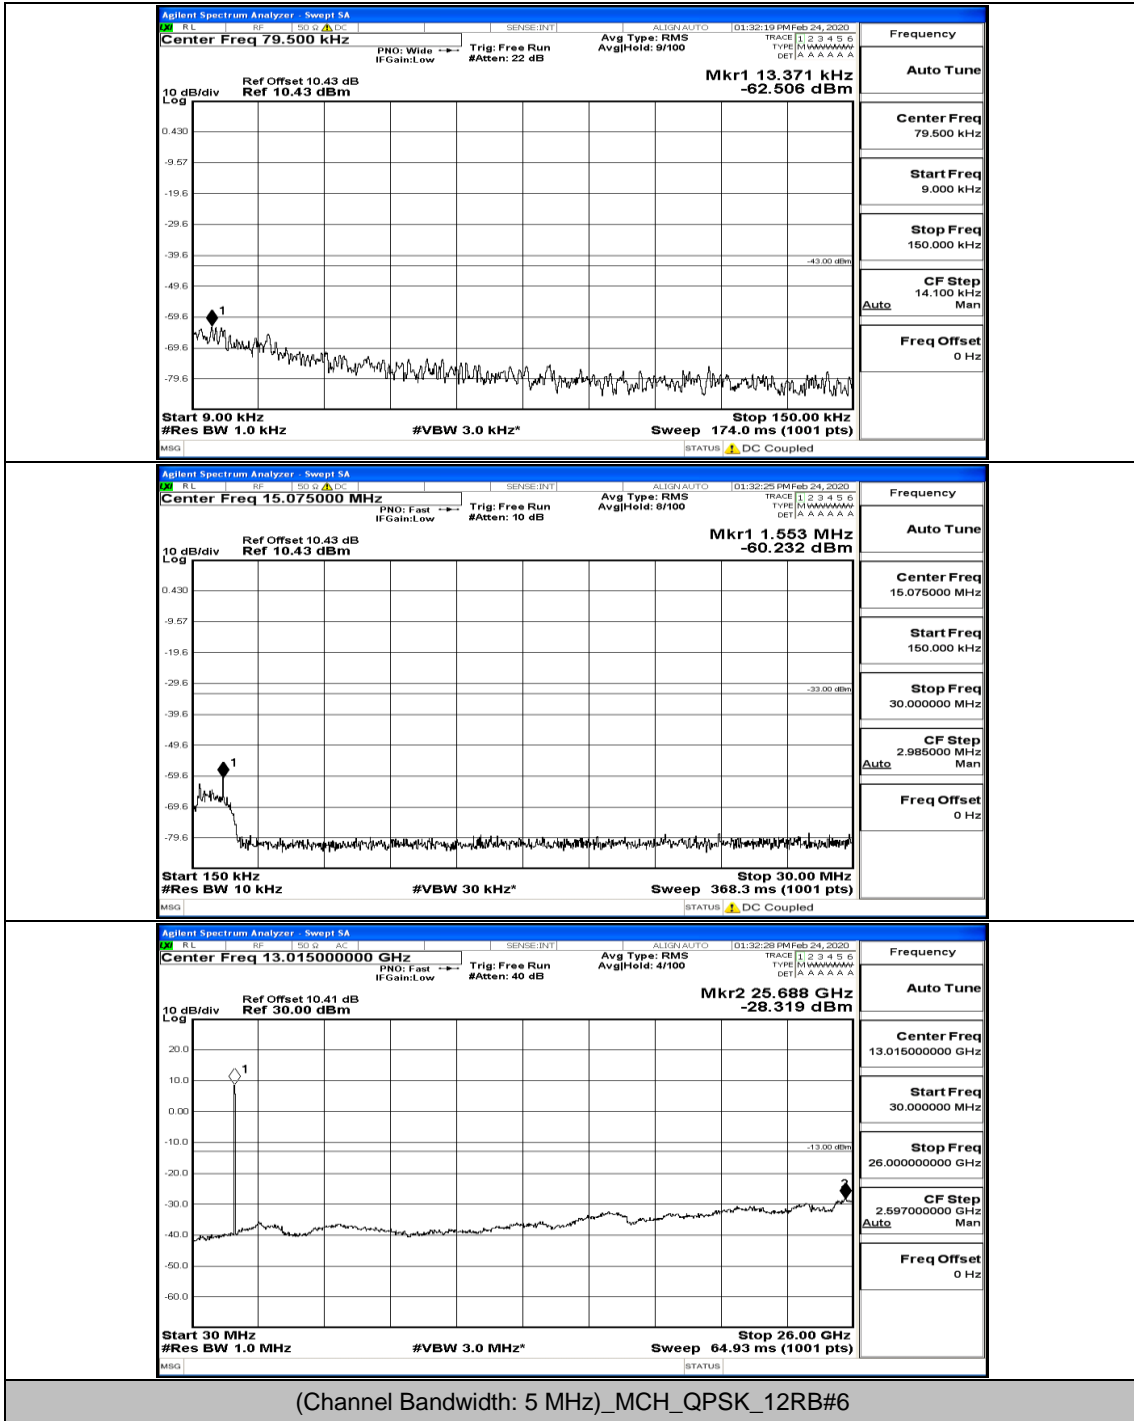

(Channel Bandwidth: 3 MHz)\_MCH\_16QAM\_8RB#4

(Channel Bandwidth: 3 MHz)\_HCH\_16QAM\_1RB#0

Channel Bandwidth: 5 MHz

(Channel Bandwidth: 5 MHz)\_LCH\_QPSK\_1RB#24

(Channel Bandwidth: 5 MHz)\_MCH\_QPSK\_1RB#0

(Channel Bandwidth: 5 MHz)\_HCH\_QPSK\_1RB#0

(Channel Bandwidth: 5 MHz)\_HCH\_QPSK\_1RB#24

(Channel Bandwidth: 5 MHz)\_HCH\_QPSK\_12RB#6

(Channel Bandwidth: 5 MHz)\_HCH\_QPSK\_25RB#0

(Channel Bandwidth: 5 MHz)\_LCH\_16QAM\_1RB#0