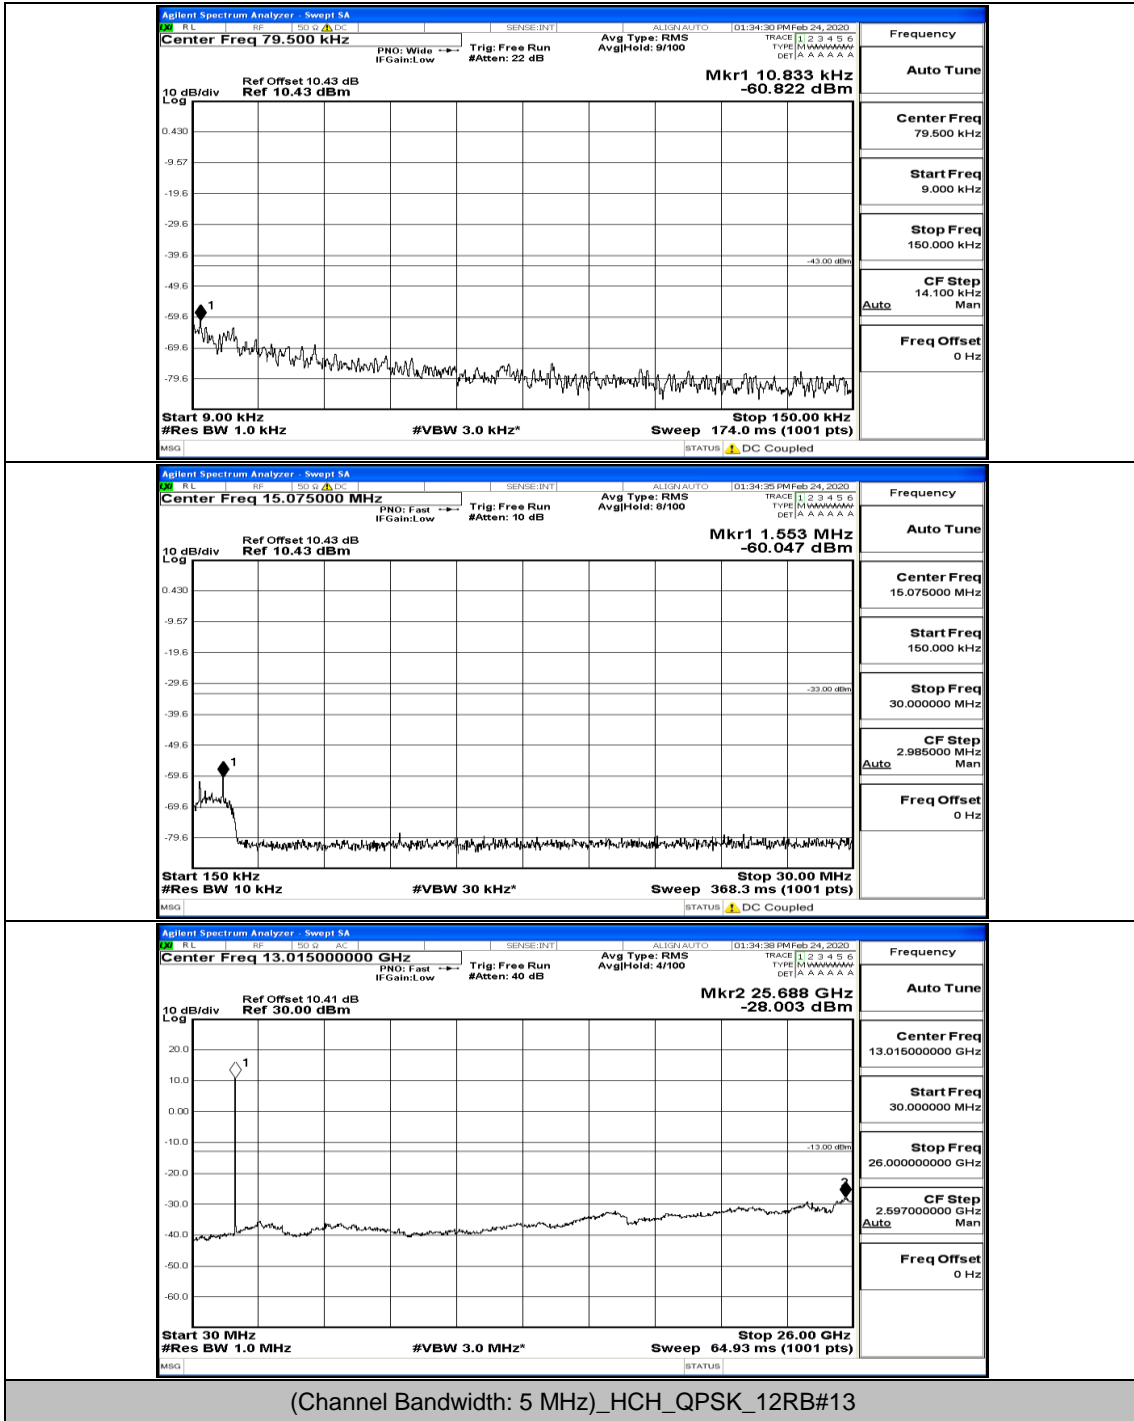

(Channel Bandwidth: 5 MHz)\_HCH\_QPSK\_1RB#0

(Channel Bandwidth: 5 MHz)\_HCH\_QPSK\_1RB#24

(Channel Bandwidth: 5 MHz)\_HCH\_QPSK\_12RB#6

(Channel Bandwidth: 5 MHz)\_HCH\_QPSK\_25RB#0

(Channel Bandwidth: 5 MHz)\_LCH\_16QAM\_1RB#0

(Channel Bandwidth: 5 MHz)\_LCH\_16QAM\_1RB#24

(Channel Bandwidth: 5 MHz)\_LCH\_16QAM\_12RB#6