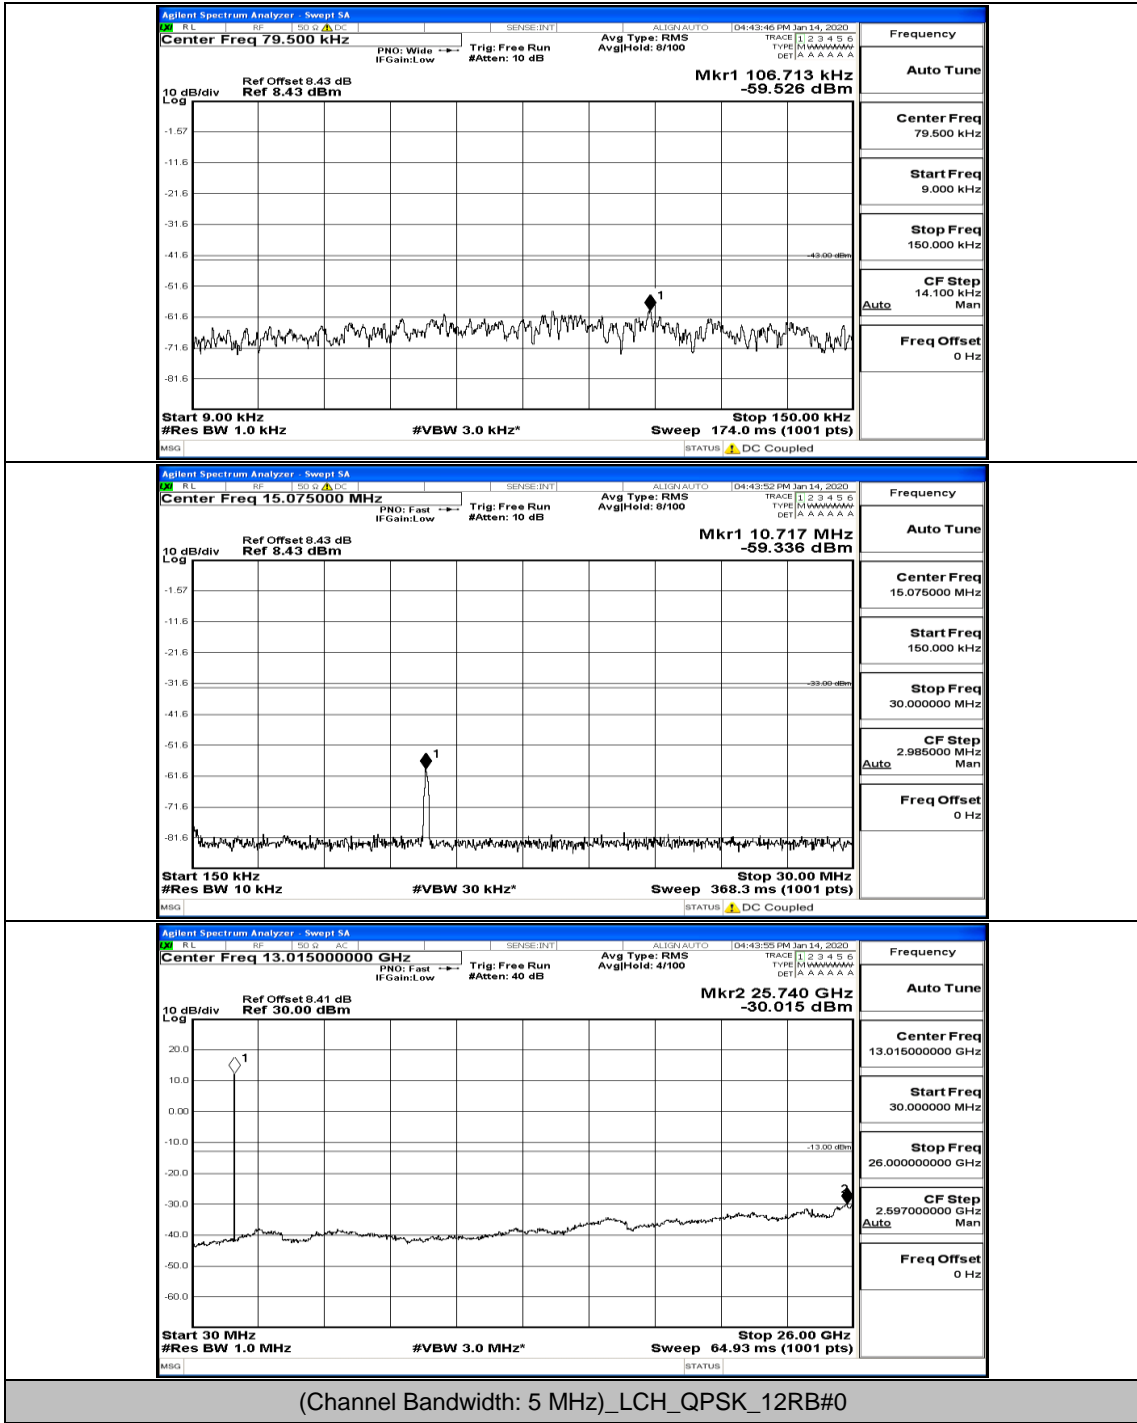

(Channel Bandwidth: 3 MHz)\_MCH\_16QAM\_8RB#4

(Channel Bandwidth: 3 MHz)\_HCH\_16QAM\_1RB#0

Channel Bandwidth: 5 MHz

(Channel Bandwidth: 5 MHz)\_LCH\_QPSK\_1RB#24

(Channel Bandwidth: 5 MHz)\_MCH\_QPSK\_1RB#0

(Channel Bandwidth: 5 MHz)\_HCH\_QPSK\_1RB#0

(Channel Bandwidth: 5 MHz)\_HCH\_QPSK\_1RB#24

(Channel Bandwidth: 5 MHz)\_HCH\_QPSK\_12RB#6

(Channel Bandwidth: 5 MHz)\_HCH\_QPSK\_25RB#0

(Channel Bandwidth: 5 MHz)\_LCH\_16QAM\_1RB#0