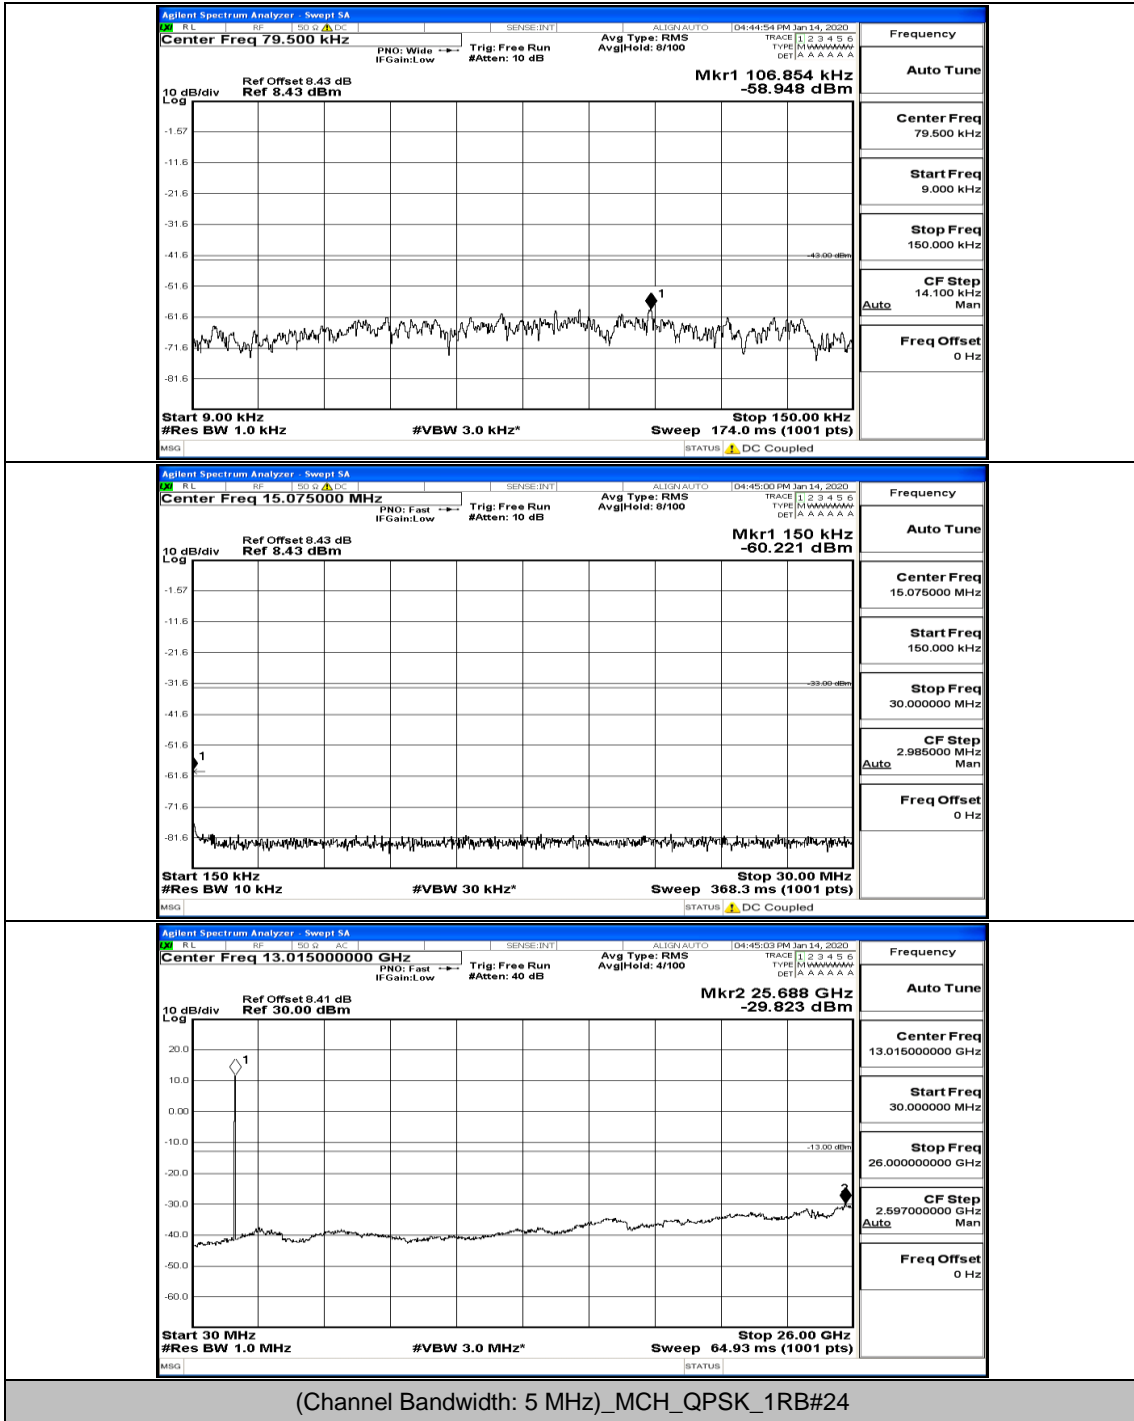

(Channel Bandwidth: 3 MHz)\_MCH\_16QAM\_8RB#4

(Channel Bandwidth: 3 MHz)\_HCH\_16QAM\_1RB#0

Channel Bandwidth: 5 MHz

(Channel Bandwidth: 5 MHz)\_LCH\_QPSK\_1RB#24

(Channel Bandwidth: 5 MHz)\_MCH\_QPSK\_1RB#0

(Channel Bandwidth: 5 MHz)\_HCH\_QPSK\_1RB#0

(Channel Bandwidth: 5 MHz)\_HCH\_QPSK\_1RB#24

(Channel Bandwidth: 5 MHz)\_HCH\_QPSK\_12RB#6

(Channel Bandwidth: 5 MHz)\_HCH\_QPSK\_25RB#0

(Channel Bandwidth: 5 MHz)\_LCH\_16QAM\_1RB#0