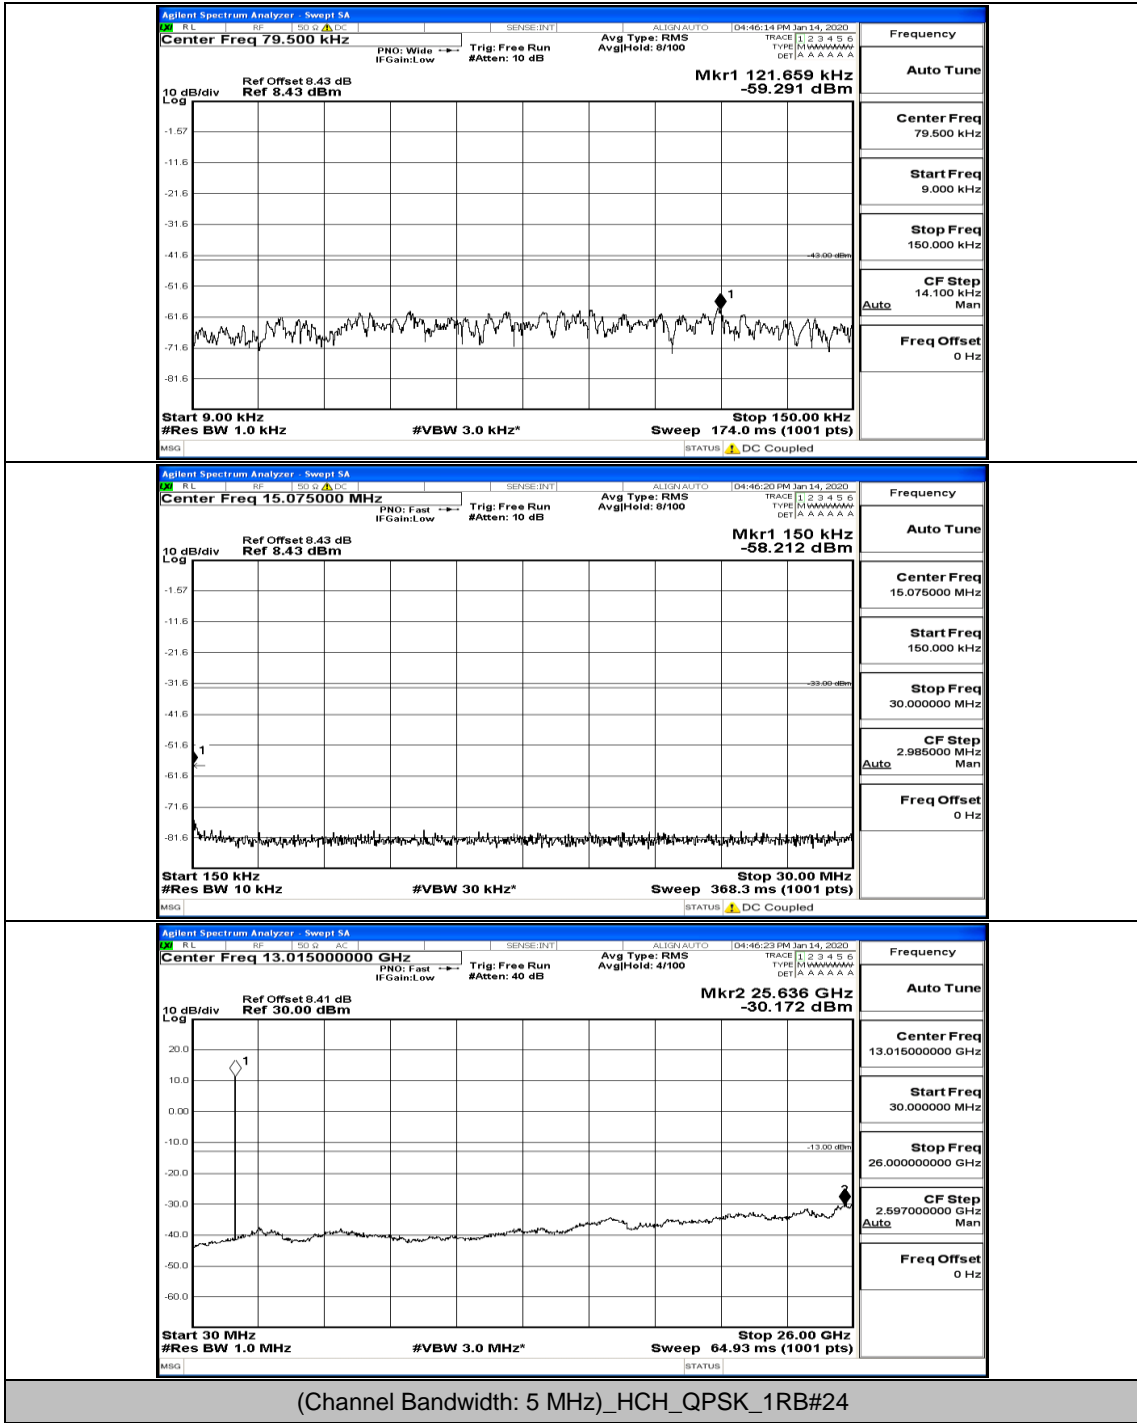

(Channel Bandwidth: 3 MHz)\_MCH\_16QAM\_8RB#4

(Channel Bandwidth: 3 MHz)\_HCH\_16QAM\_1RB#0

Channel Bandwidth: 5 MHz

(Channel Bandwidth: 5 MHz)\_LCH\_QPSK\_1RB#24

(Channel Bandwidth: 5 MHz)\_MCH\_QPSK\_1RB#0

(Channel Bandwidth: 5 MHz)\_HCH\_QPSK\_1RB#0

(Channel Bandwidth: 5 MHz)\_HCH\_QPSK\_1RB#24

(Channel Bandwidth: 5 MHz)\_HCH\_QPSK\_12RB#6

(Channel Bandwidth: 5 MHz)\_HCH\_QPSK\_25RB#0

(Channel Bandwidth: 5 MHz)\_LCH\_16QAM\_1RB#0