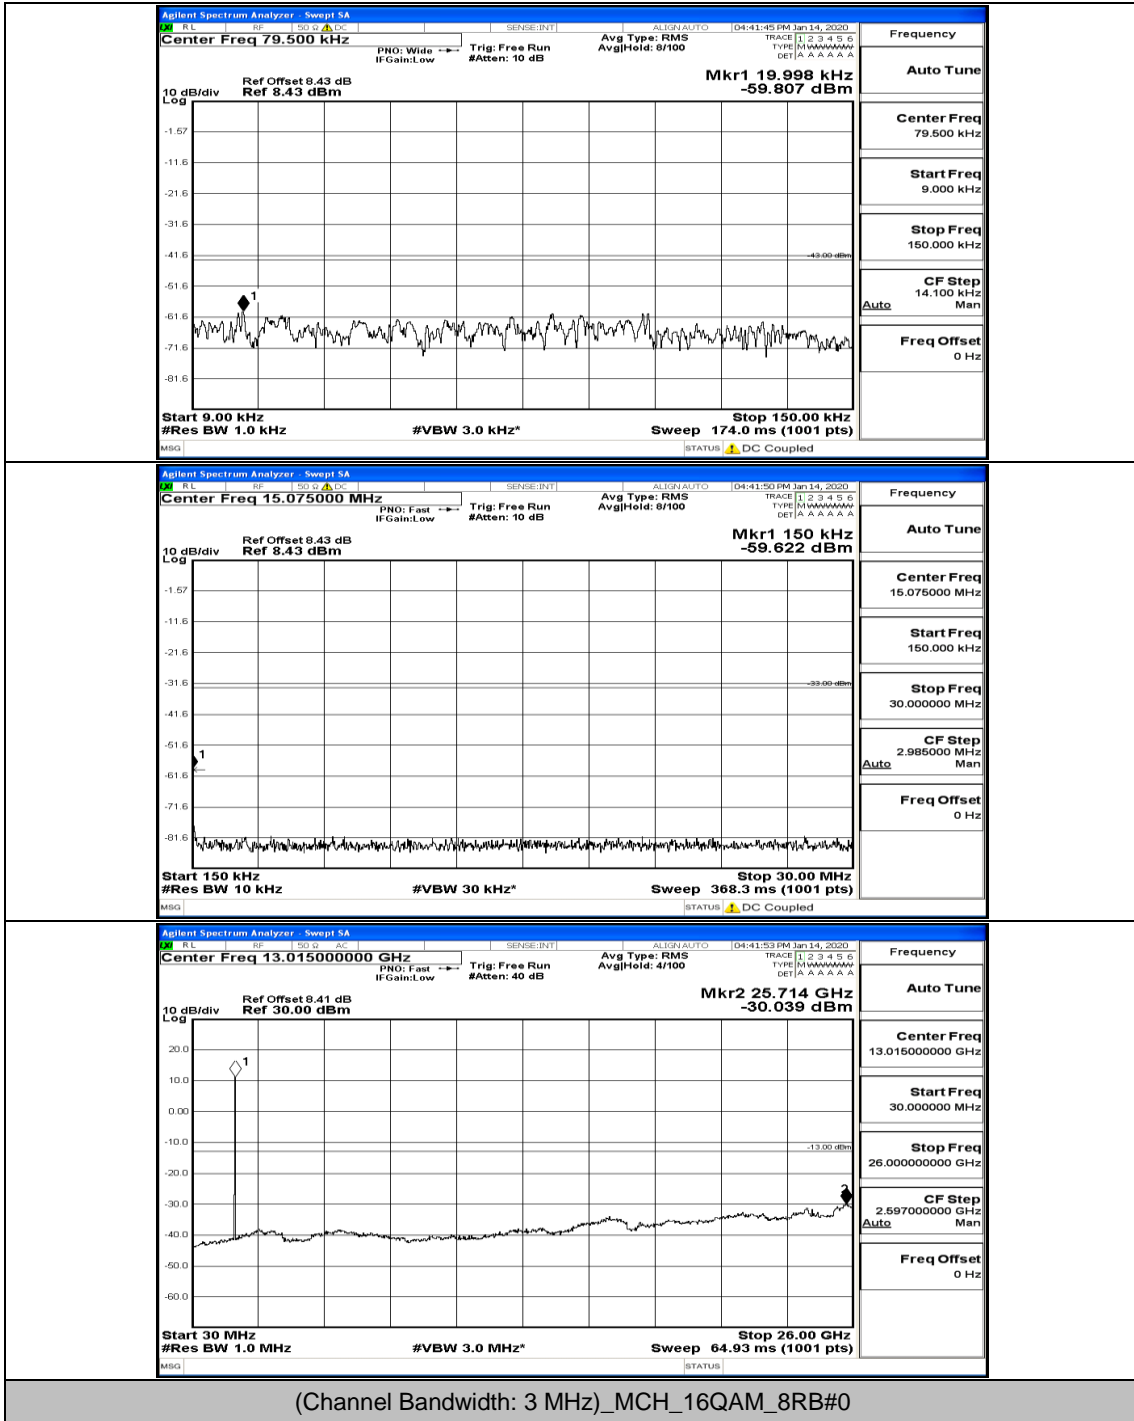

(Channel Bandwidth: 3 MHz)\_MCH\_16QAM\_1RB#0

Frequency
Auto Tune
Center Freq 79.500 kHz
Start Freq 9.000 kHz
Stop Freq 150.000 kHz
CF Step 14.100 kHz Man
Freq Offset 0 Hz

Frequency
Auto Tune
Center Freq 15.075000 MHz
Start Freq 150.000 kHz
Stop Freq 30.000000 MHz
CF Step 2.985000 MHz Man
Freq Offset 0 Hz

Frequency
Auto Tune
Center Freq 13.01500000 GHz
Start Freq 30.000000 MHz
Stop Freq 26.00000000 GHz
CF Step 2.59700000 GHz Man
Freq Offset 0 Hz

(Channel Bandwidth: 3 MHz)\_MCH\_16QAM\_1RB#7

(Channel Bandwidth: 3 MHz)\_MCH\_16QAM\_8RB#0

(Channel Bandwidth: 3 MHz)\_MCH\_16QAM\_8RB#4

(Channel Bandwidth: 3 MHz)\_HCH\_16QAM\_1RB#0

Channel Bandwidth: 5 MHz

(Channel Bandwidth: 5 MHz)\_LCH\_QPSK\_1RB#24

(Channel Bandwidth: 5 MHz)\_MCH\_QPSK\_1RB#0