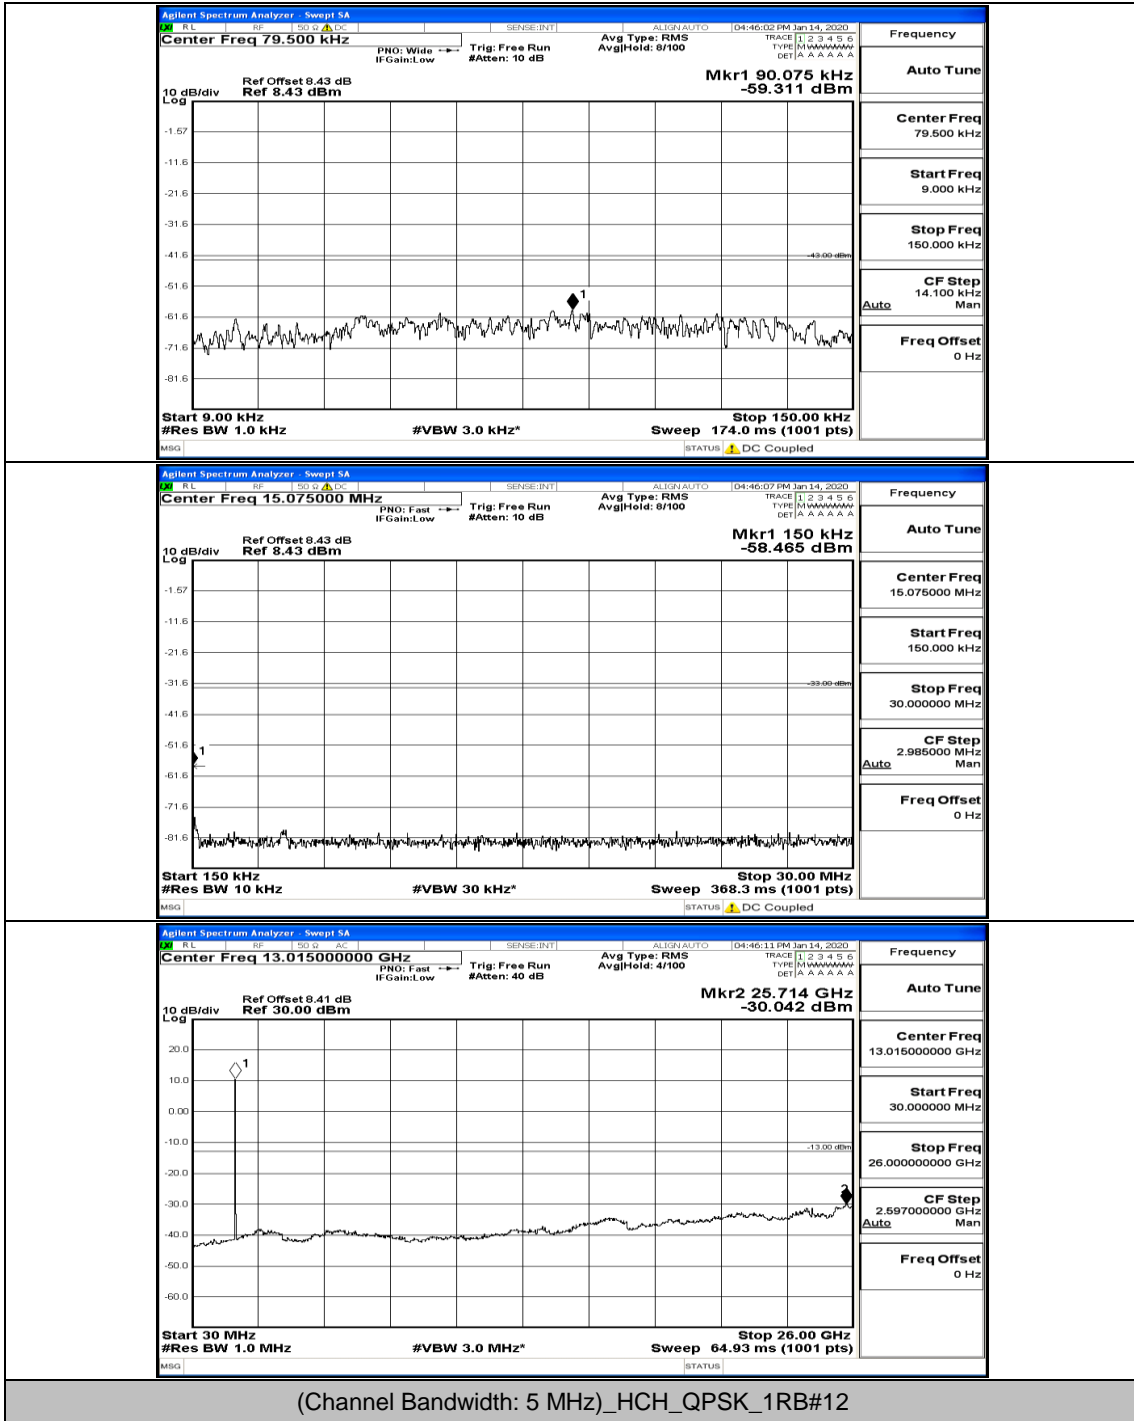

(Channel Bandwidth: 3 MHz)\_MCH\_16QAM\_8RB#4

(Channel Bandwidth: 3 MHz)\_HCH\_16QAM\_1RB#0

Channel Bandwidth: 5 MHz

(Channel Bandwidth: 5 MHz)\_LCH\_QPSK\_1RB#24

(Channel Bandwidth: 5 MHz)\_MCH\_QPSK\_1RB#0

(Channel Bandwidth: 5 MHz)\_HCH\_QPSK\_1RB#0

(Channel Bandwidth: 5 MHz)\_HCH\_QPSK\_1RB#24

(Channel Bandwidth: 5 MHz)\_HCH\_QPSK\_12RB#6

(Channel Bandwidth: 5 MHz)\_HCH\_QPSK\_25RB#0

(Channel Bandwidth: 5 MHz)\_LCH\_16QAM\_1RB#0