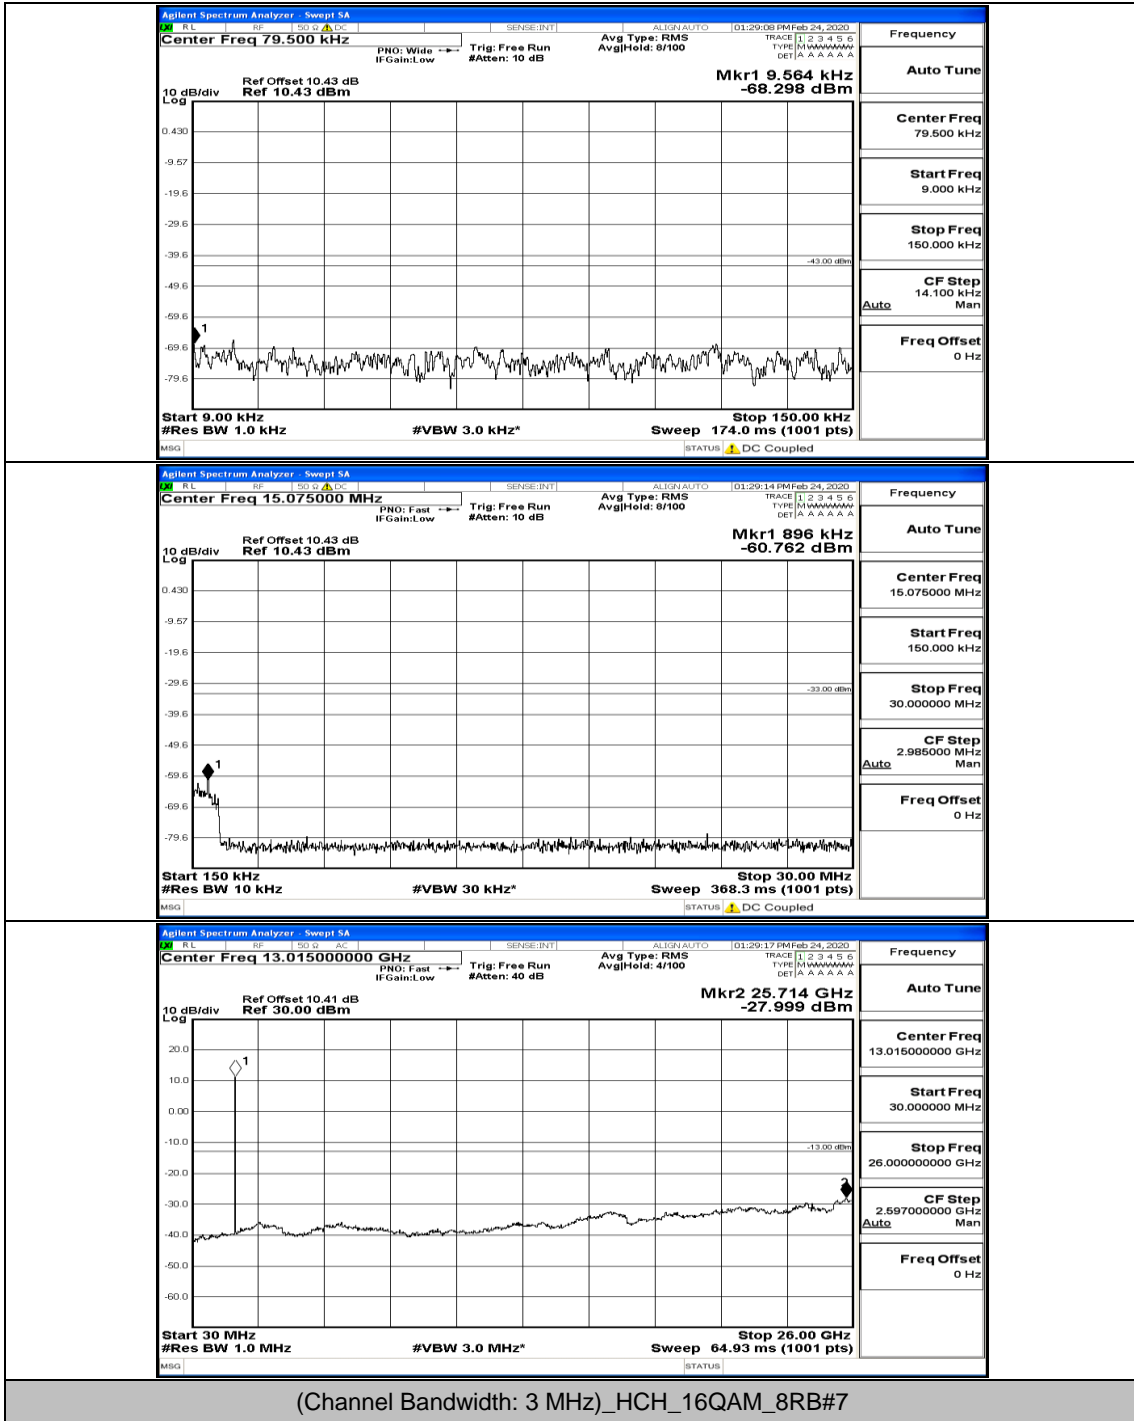

(Channel Bandwidth: 3 MHz)\_MCH\_16QAM\_8RB#4

(Channel Bandwidth: 3 MHz)\_HCH\_16QAM\_1RB#0

Channel Bandwidth: 5 MHz

(Channel Bandwidth: 5 MHz)\_LCH\_QPSK\_1RB#24

(Channel Bandwidth: 5 MHz)\_MCH\_QPSK\_1RB#0

(Channel Bandwidth: 5 MHz)\_HCH\_QPSK\_1RB#0

(Channel Bandwidth: 5 MHz)\_HCH\_QPSK\_1RB#24

(Channel Bandwidth: 5 MHz)\_HCH\_QPSK\_12RB#6

(Channel Bandwidth: 5 MHz)\_HCH\_QPSK\_25RB#0

(Channel Bandwidth: 5 MHz)\_LCH\_16QAM\_1RB#0