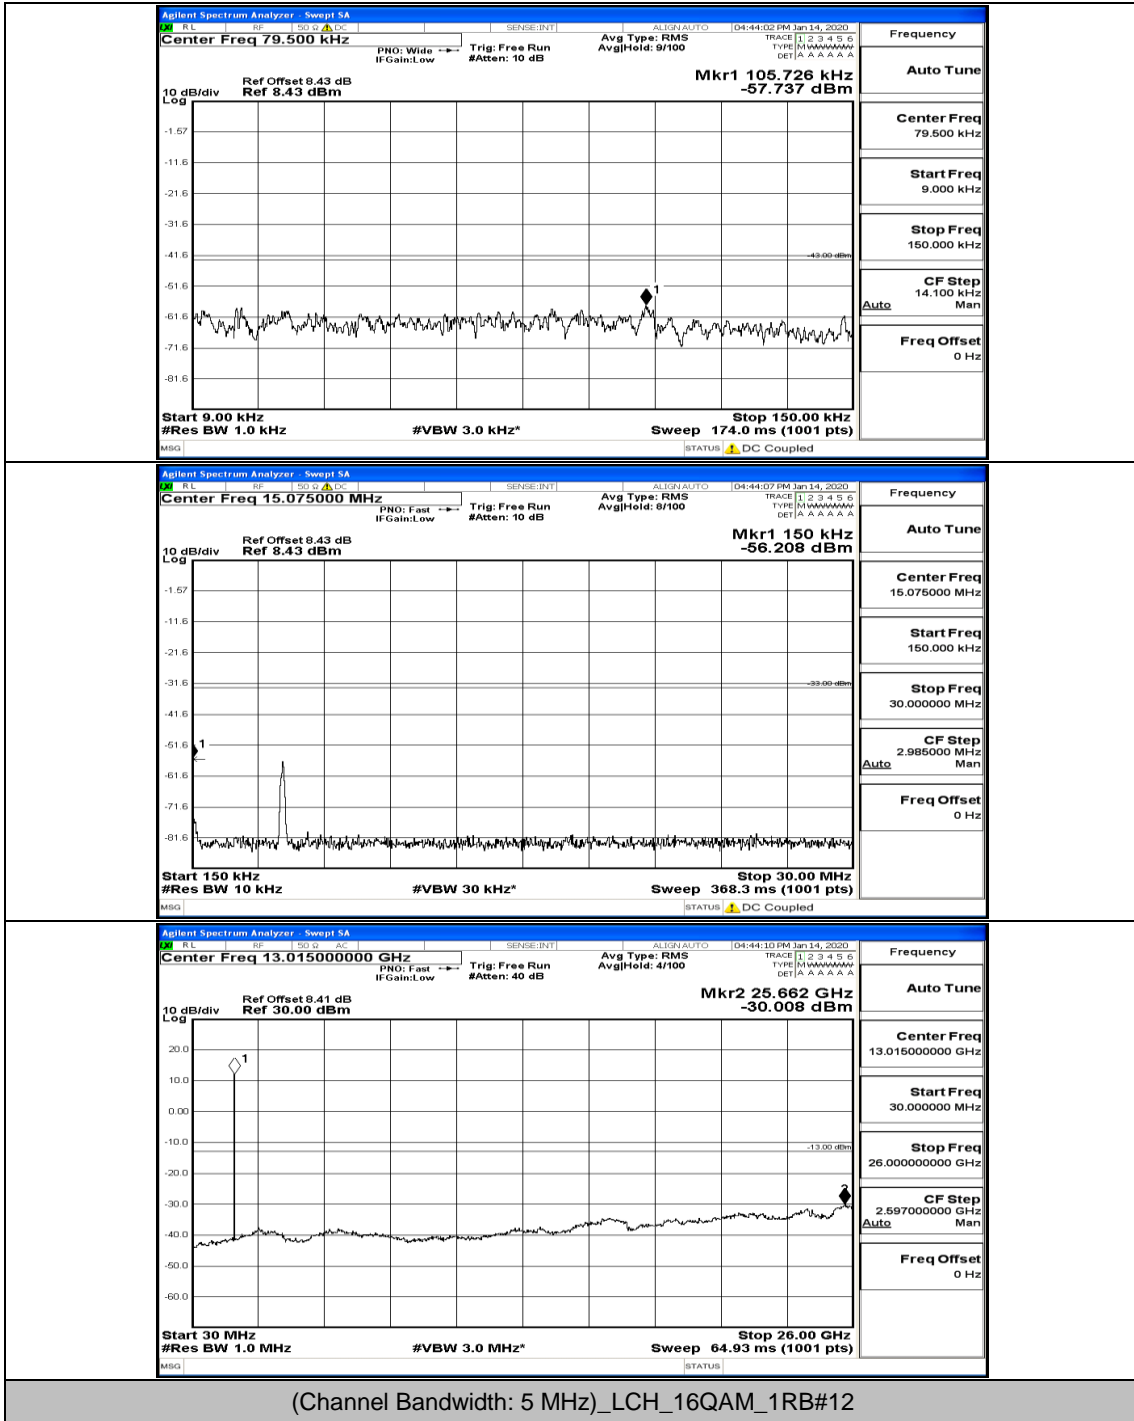

(Channel Bandwidth: 5 MHz)\_HCH\_QPSK\_1RB#0

(Channel Bandwidth: 5 MHz)\_HCH\_QPSK\_1RB#24

(Channel Bandwidth: 5 MHz)\_HCH\_QPSK\_12RB#6

(Channel Bandwidth: 5 MHz)\_HCH\_QPSK\_25RB#0

(Channel Bandwidth: 5 MHz)\_LCH\_16QAM\_1RB#0

(Channel Bandwidth: 5 MHz)\_LCH\_16QAM\_1RB#24

(Channel Bandwidth: 5 MHz)\_LCH\_16QAM\_12RB#6