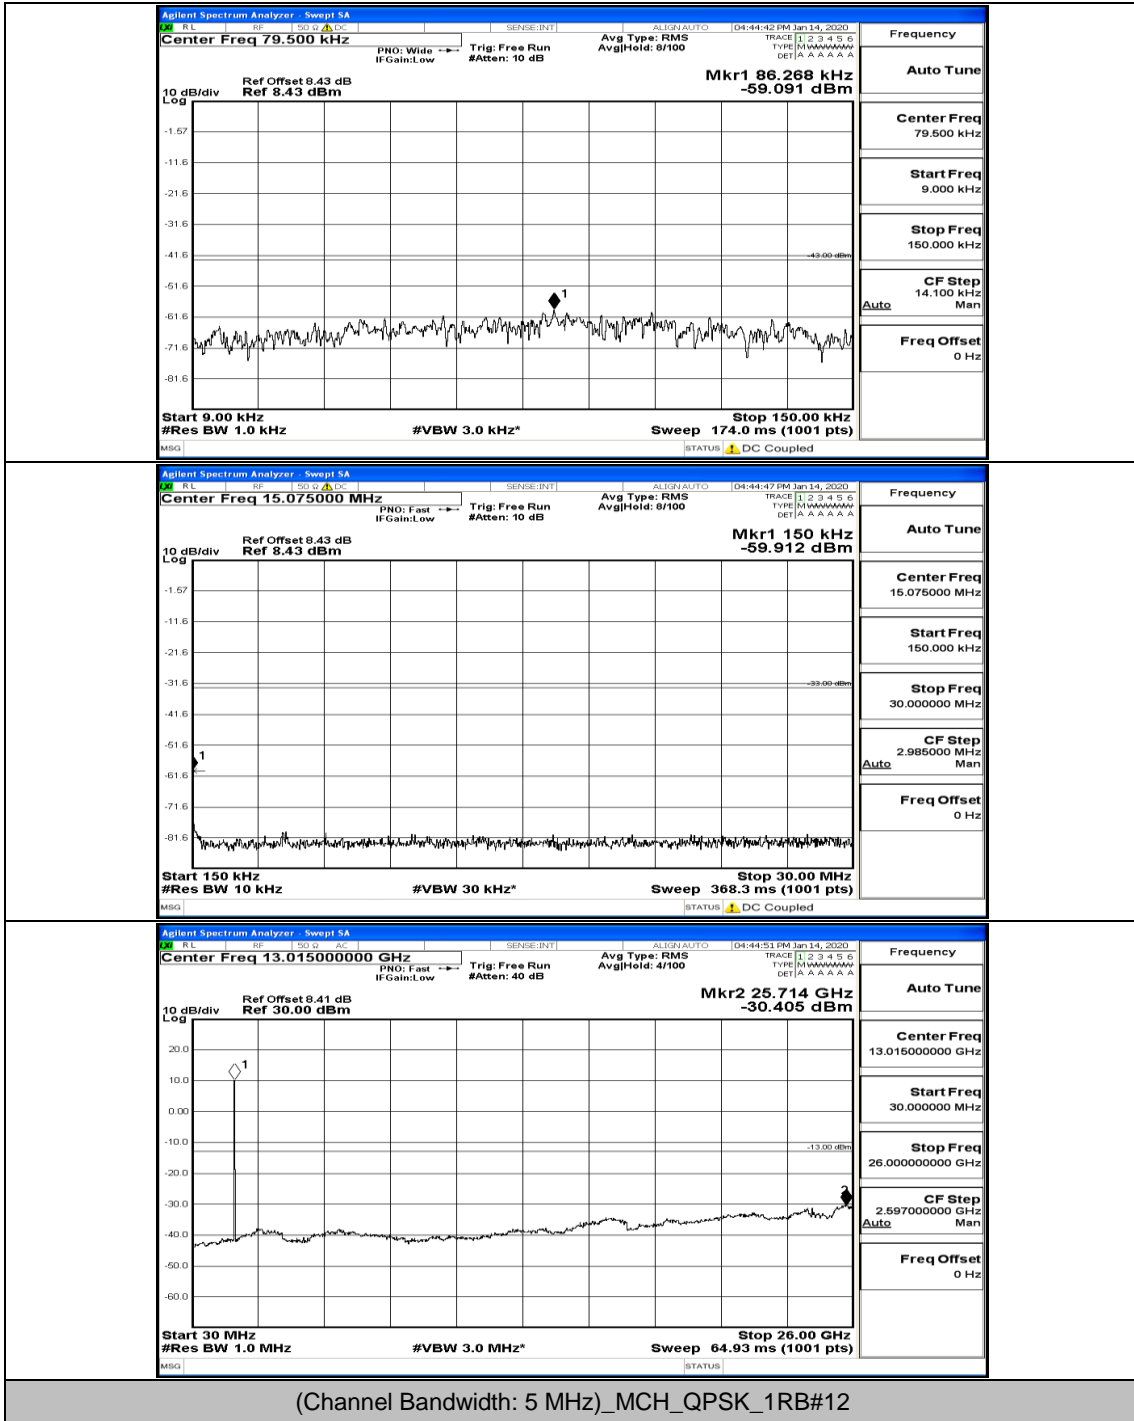

(Channel Bandwidth: 3 MHz)\_MCH\_16QAM\_8RB#4

(Channel Bandwidth: 3 MHz)\_HCH\_16QAM\_1RB#0

Channel Bandwidth: 5 MHz

(Channel Bandwidth: 5 MHz)\_LCH\_QPSK\_1RB#24

(Channel Bandwidth: 5 MHz)\_MCH\_QPSK\_1RB#0

(Channel Bandwidth: 5 MHz)\_HCH\_QPSK\_1RB#0

(Channel Bandwidth: 5 MHz)\_HCH\_QPSK\_1RB#24

(Channel Bandwidth: 5 MHz)\_HCH\_QPSK\_12RB#6

(Channel Bandwidth: 5 MHz)\_HCH\_QPSK\_25RB#0

(Channel Bandwidth: 5 MHz)\_LCH\_16QAM\_1RB#0