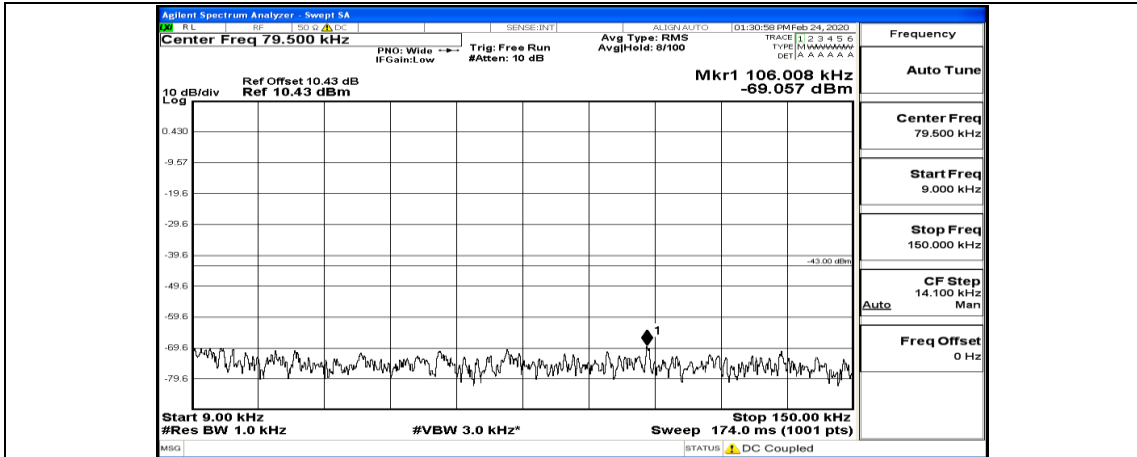

(Channel Bandwidth: 5 MHz)_LCH_16QAM_12RB#6