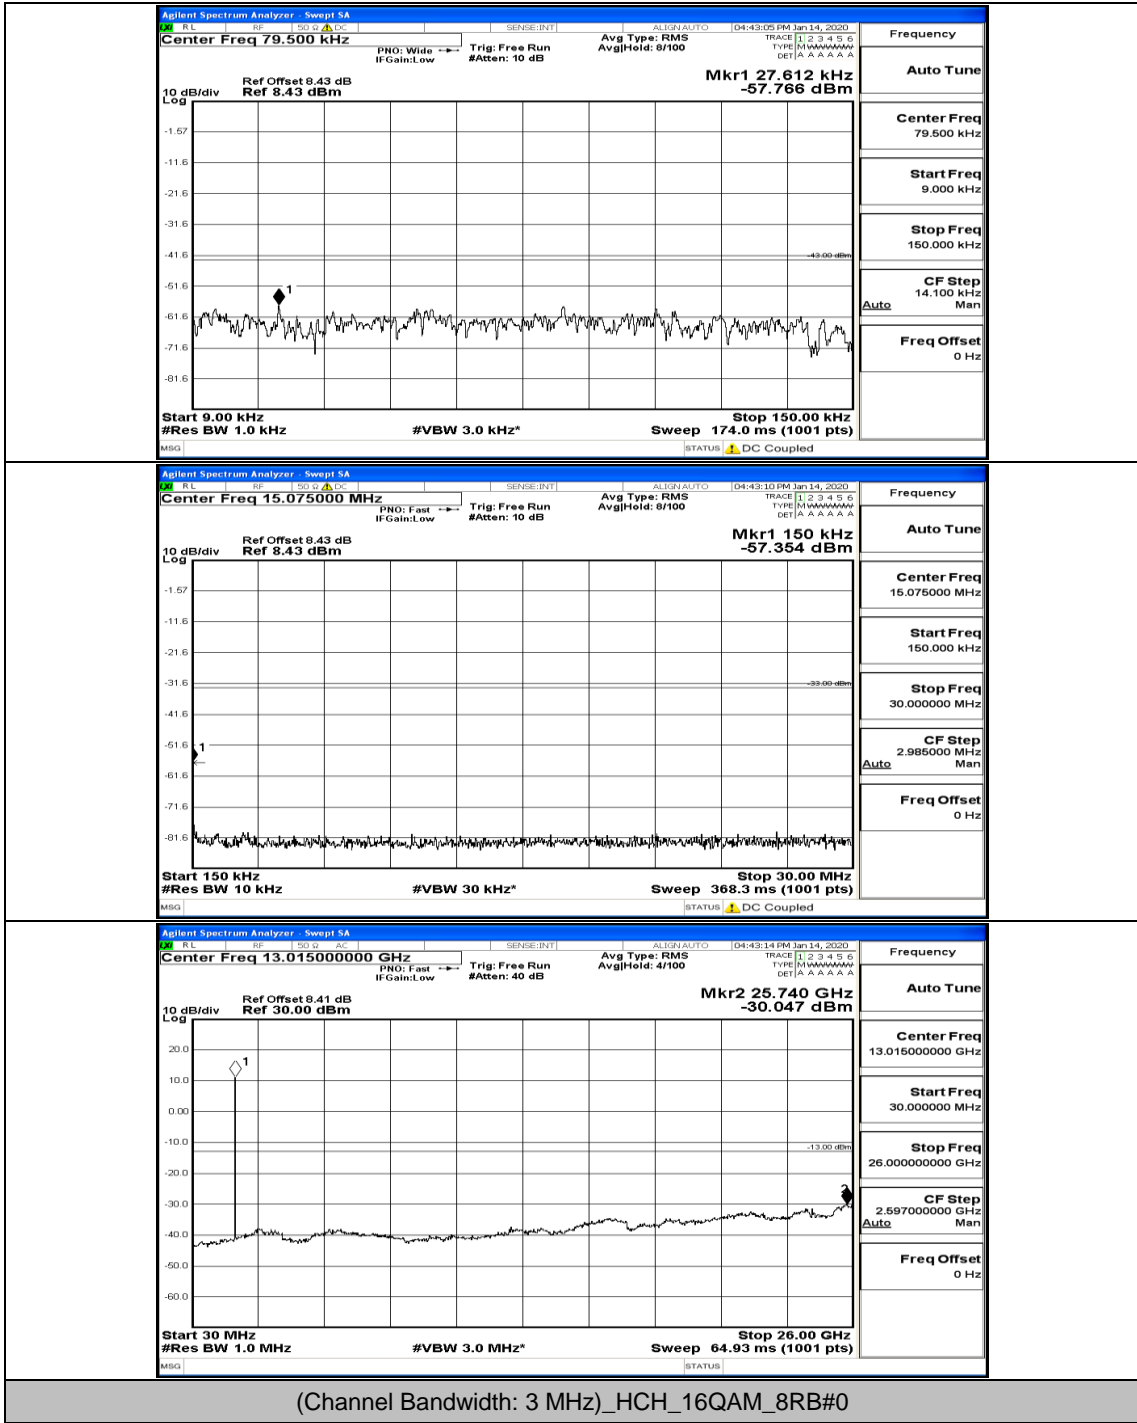

(Channel Bandwidth: 3 MHz)\_MCH\_16QAM\_8RB#4

(Channel Bandwidth: 3 MHz)\_HCH\_16QAM\_1RB#0

Channel Bandwidth: 5 MHz

(Channel Bandwidth: 5 MHz)\_LCH\_QPSK\_1RB#24

(Channel Bandwidth: 5 MHz)\_MCH\_QPSK\_1RB#0

(Channel Bandwidth: 5 MHz)\_HCH\_QPSK\_1RB#0

(Channel Bandwidth: 5 MHz)\_HCH\_QPSK\_1RB#24

(Channel Bandwidth: 5 MHz)\_HCH\_QPSK\_12RB#6

(Channel Bandwidth: 5 MHz)\_HCH\_QPSK\_25RB#0

(Channel Bandwidth: 5 MHz)\_LCH\_16QAM\_1RB#0