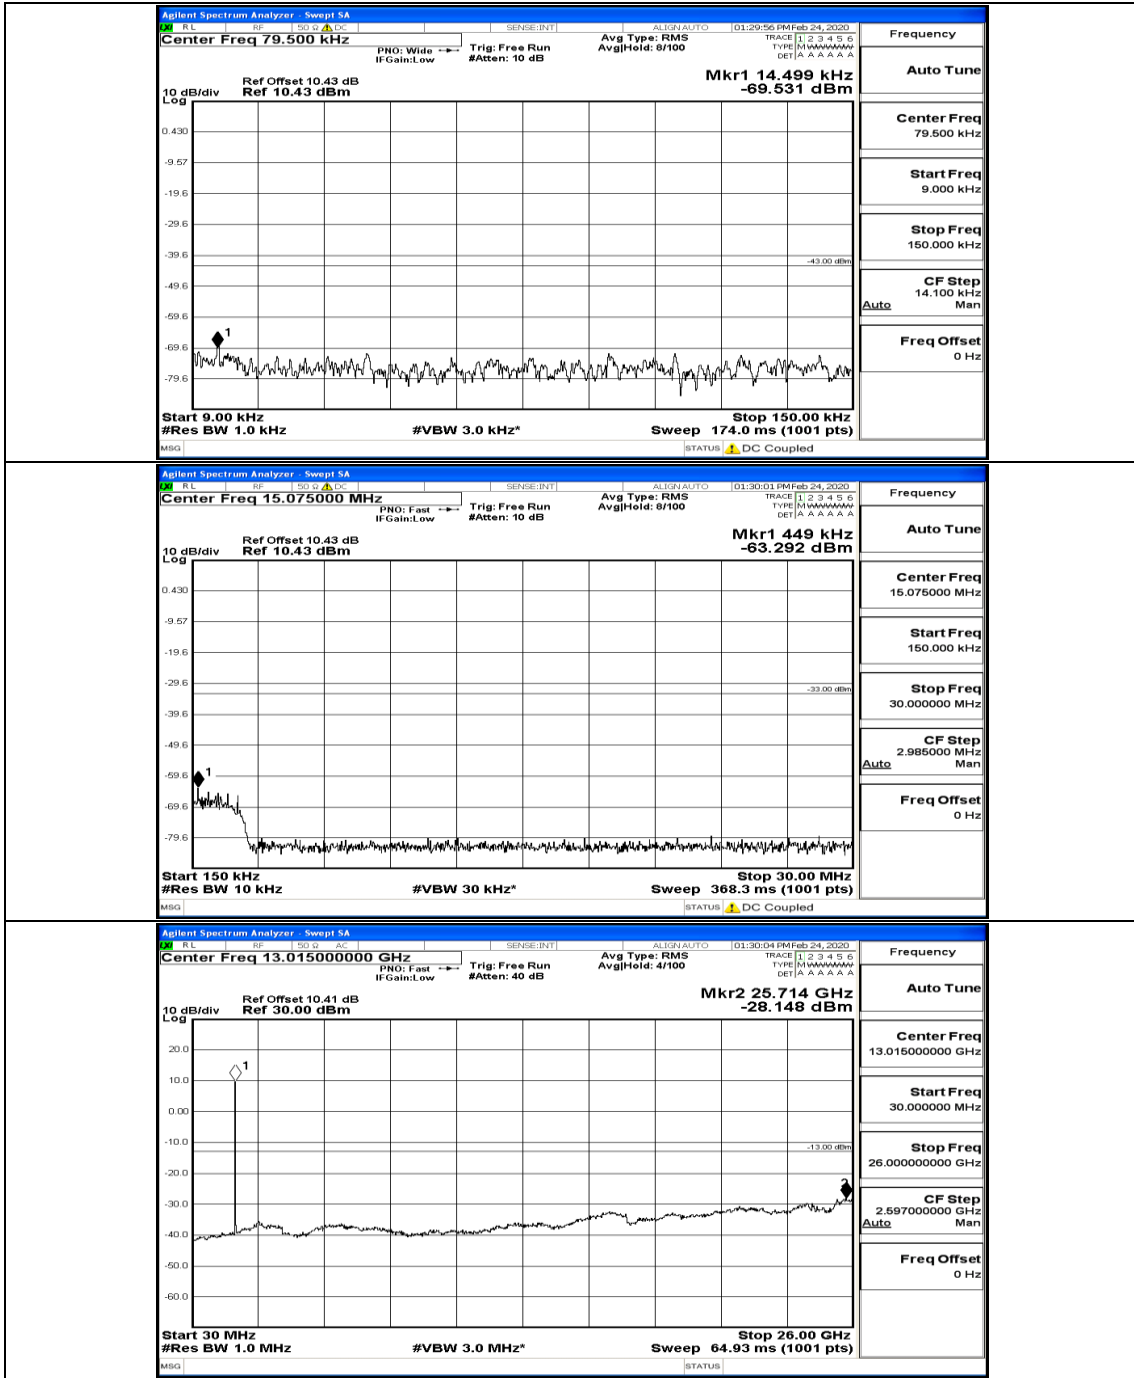

(Channel Bandwidth: 3 MHz)\_MCH\_16QAM\_8RB#4

(Channel Bandwidth: 3 MHz)\_HCH\_16QAM\_1RB#0

Channel Bandwidth: 5 MHz

(Channel Bandwidth: 5 MHz)\_LCH\_QPSK\_1RB#24

(Channel Bandwidth: 5 MHz)\_MCH\_QPSK\_1RB#0

(Channel Bandwidth: 5 MHz)\_HCH\_QPSK\_1RB#0

(Channel Bandwidth: 5 MHz)\_HCH\_QPSK\_1RB#24

(Channel Bandwidth: 5 MHz)\_HCH\_QPSK\_12RB#6

(Channel Bandwidth: 5 MHz)\_HCH\_QPSK\_25RB#0

(Channel Bandwidth: 5 MHz)\_LCH\_16QAM\_1RB#0