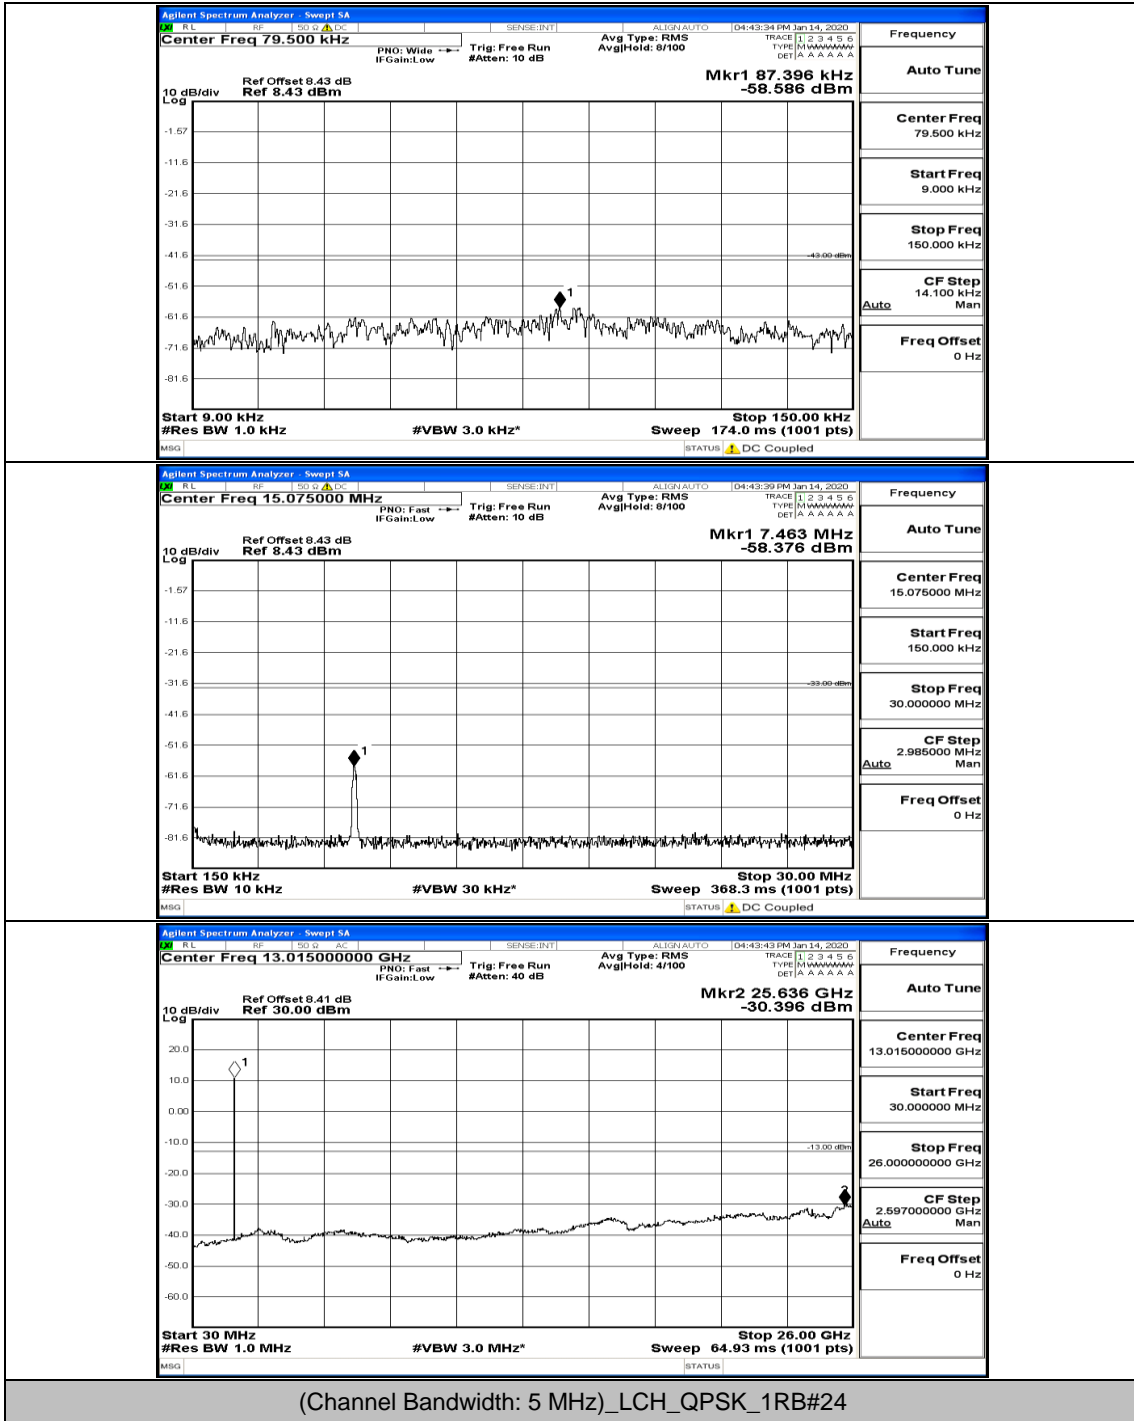

(Channel Bandwidth: 3 MHz)\_MCH\_16QAM\_8RB#4

(Channel Bandwidth: 3 MHz)\_HCH\_16QAM\_1RB#0

Channel Bandwidth: 5 MHz

(Channel Bandwidth: 5 MHz)\_LCH\_QPSK\_1RB#24

(Channel Bandwidth: 5 MHz)\_MCH\_QPSK\_1RB#0

(Channel Bandwidth: 5 MHz)\_HCH\_QPSK\_1RB#0

(Channel Bandwidth: 5 MHz)\_HCH\_QPSK\_1RB#24

(Channel Bandwidth: 5 MHz)\_HCH\_QPSK\_12RB#6

(Channel Bandwidth: 5 MHz)\_HCH\_QPSK\_25RB#0

(Channel Bandwidth: 5 MHz)\_LCH\_16QAM\_1RB#0