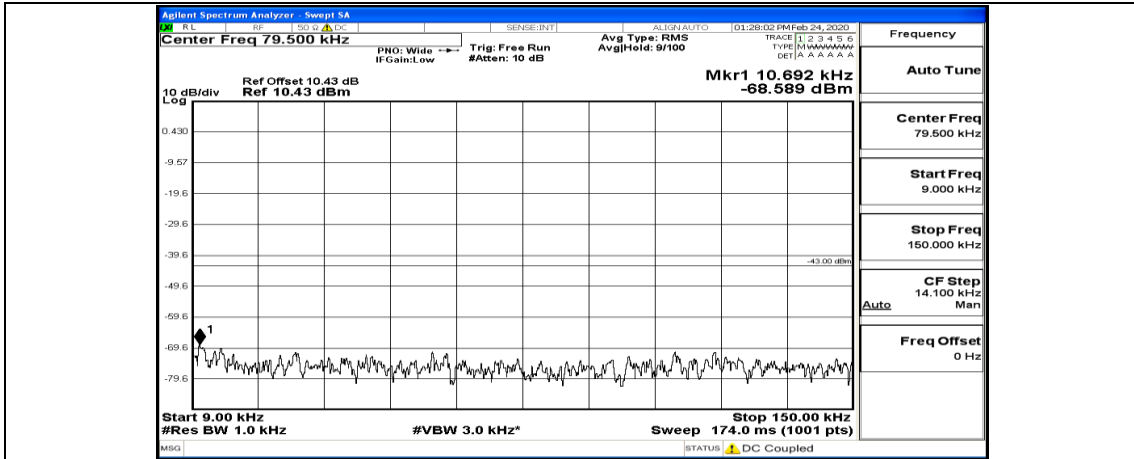

(Channel Bandwidth: 3 MHz)_HCH_16QAM_1RB#0