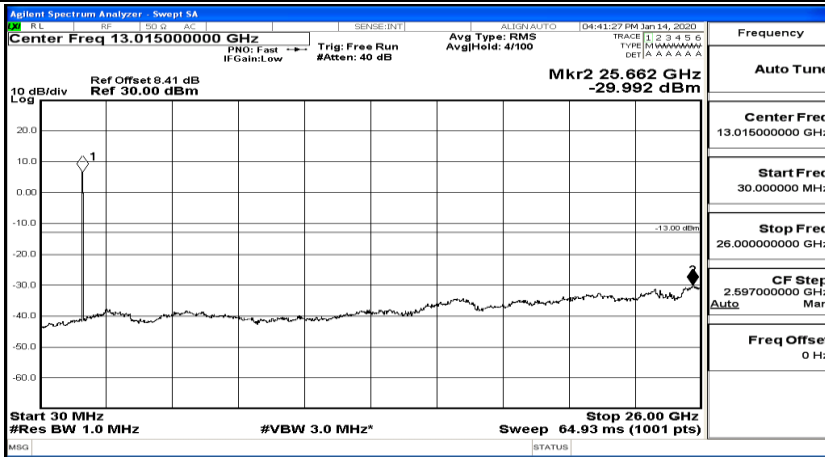

(Channel Bandwidth: 3 MHz)\_MCH\_16QAM\_1RB#0

Frequency
Auto Tune
Center Freq 79.500 kHz
Start Freq 9.000 kHz
Stop Freq 150.000 kHz
CF Step 14.100 kHz Man
Freq Offset 0 Hz

Frequency
Auto Tune
Center Freq 15.075000 MHz
Start Freq 150.000 kHz
Stop Freq 30.000000 MHz
CF Step 2.985000 MHz Man
Freq Offset 0 Hz

Frequency
Auto Tune
Center Freq 13.01500000 GHz
Start Freq 30.000000 MHz
Stop Freq 26.00000000 GHz
CF Step 2.59700000 GHz Man
Freq Offset 0 Hz

(Channel Bandwidth: 3 MHz)\_MCH\_16QAM\_1RB#7

(Channel Bandwidth: 3 MHz)\_MCH\_16QAM\_8RB#0