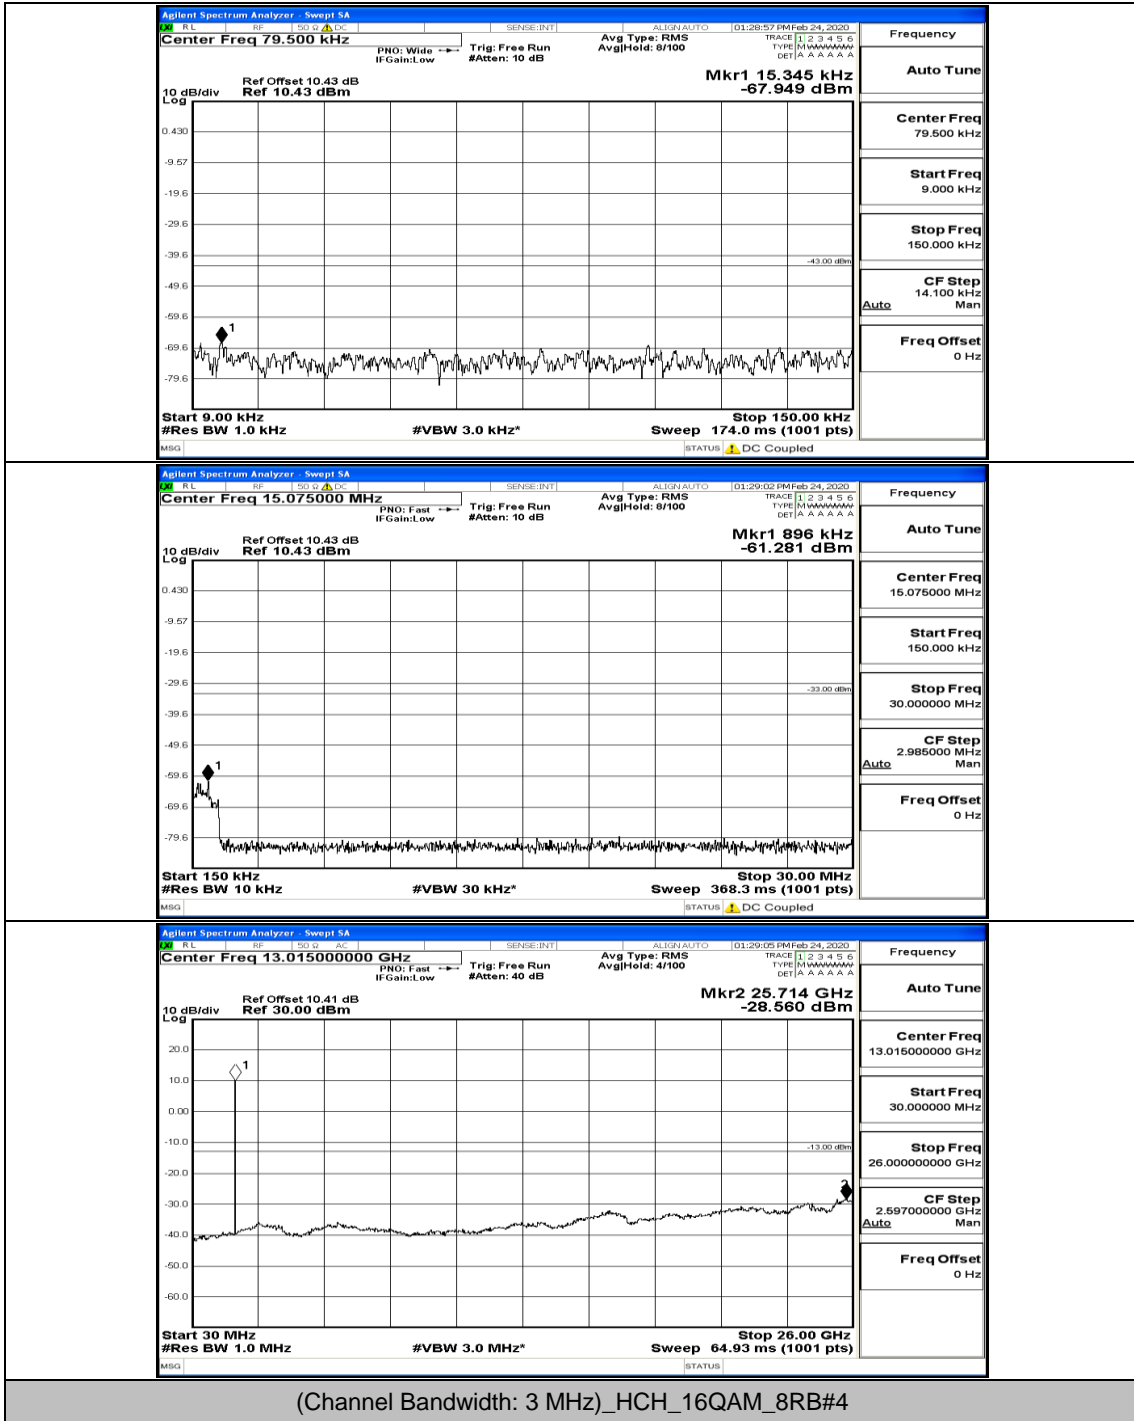

(Channel Bandwidth: 3 MHz)\_MCH\_16QAM\_8RB#4

(Channel Bandwidth: 3 MHz)\_HCH\_16QAM\_1RB#0

Channel Bandwidth: 5 MHz

(Channel Bandwidth: 5 MHz)\_LCH\_QPSK\_1RB#24

(Channel Bandwidth: 5 MHz)\_MCH\_QPSK\_1RB#0

(Channel Bandwidth: 5 MHz)\_HCH\_QPSK\_1RB#0

(Channel Bandwidth: 5 MHz)\_HCH\_QPSK\_1RB#24

(Channel Bandwidth: 5 MHz)\_HCH\_QPSK\_12RB#6

(Channel Bandwidth: 5 MHz)\_HCH\_QPSK\_25RB#0

(Channel Bandwidth: 5 MHz)\_LCH\_16QAM\_1RB#0