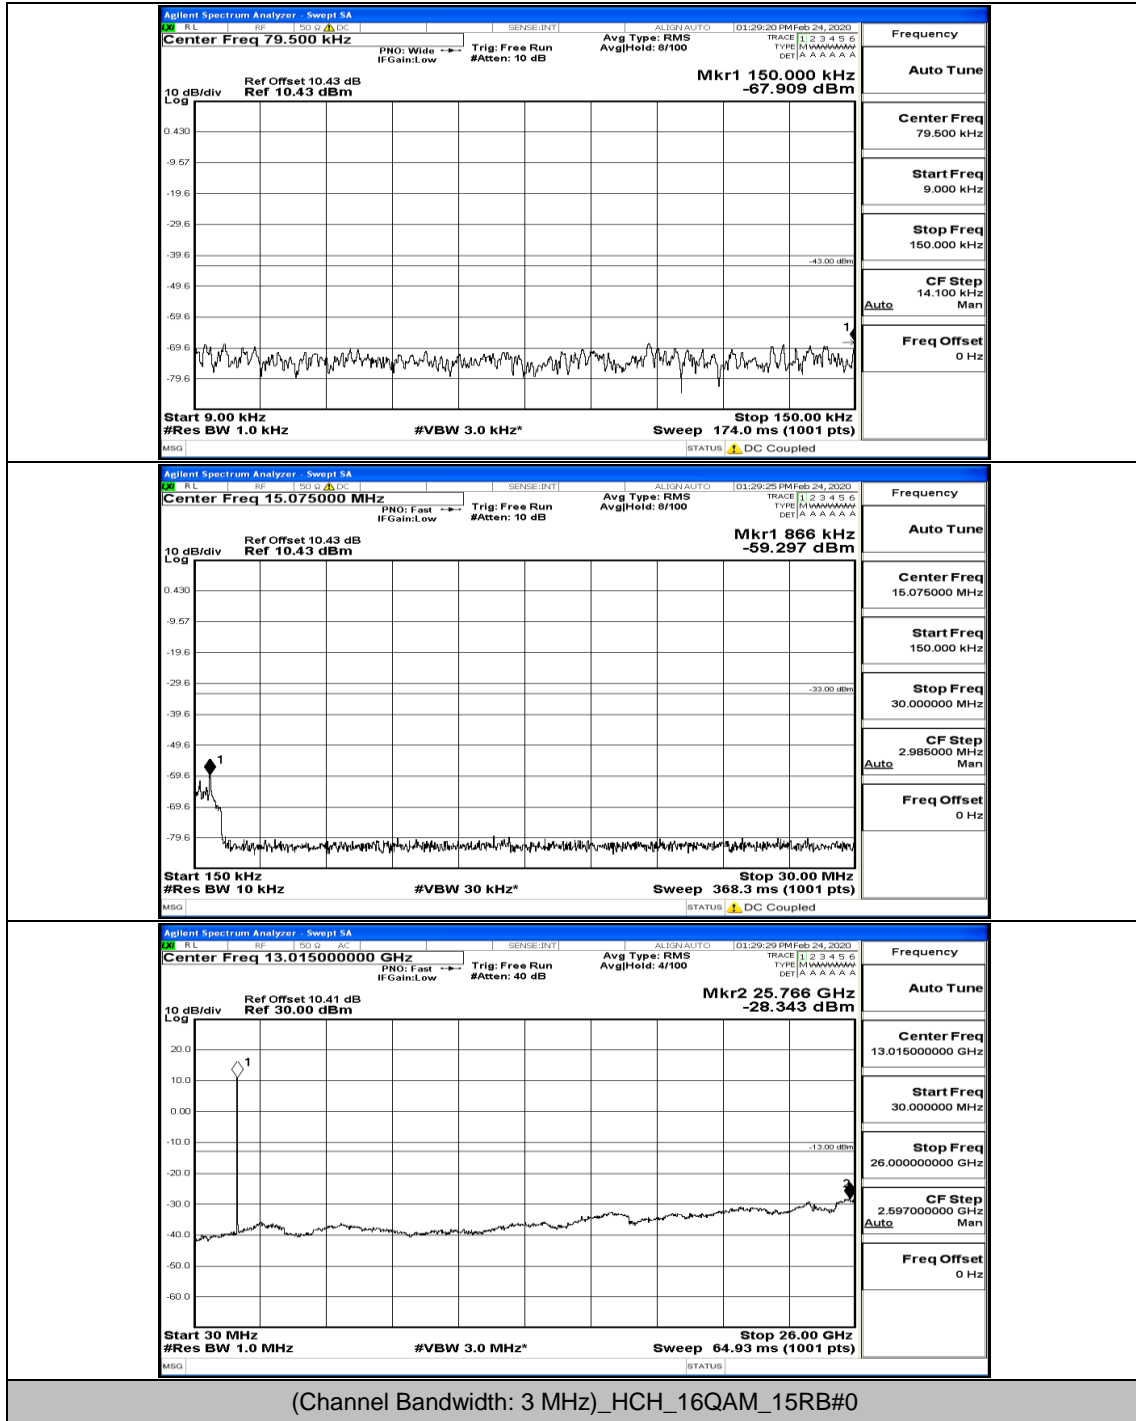

(Channel Bandwidth: 3 MHz)\_MCH\_16QAM\_8RB#4

(Channel Bandwidth: 3 MHz)\_HCH\_16QAM\_1RB#0

Channel Bandwidth: 5 MHz

(Channel Bandwidth: 5 MHz)\_LCH\_QPSK\_1RB#24

(Channel Bandwidth: 5 MHz)\_MCH\_QPSK\_1RB#0

(Channel Bandwidth: 5 MHz)\_HCH\_QPSK\_1RB#0

(Channel Bandwidth: 5 MHz)\_HCH\_QPSK\_1RB#24

(Channel Bandwidth: 5 MHz)\_HCH\_QPSK\_12RB#6

(Channel Bandwidth: 5 MHz)\_HCH\_QPSK\_25RB#0

(Channel Bandwidth: 5 MHz)\_LCH\_16QAM\_1RB#0