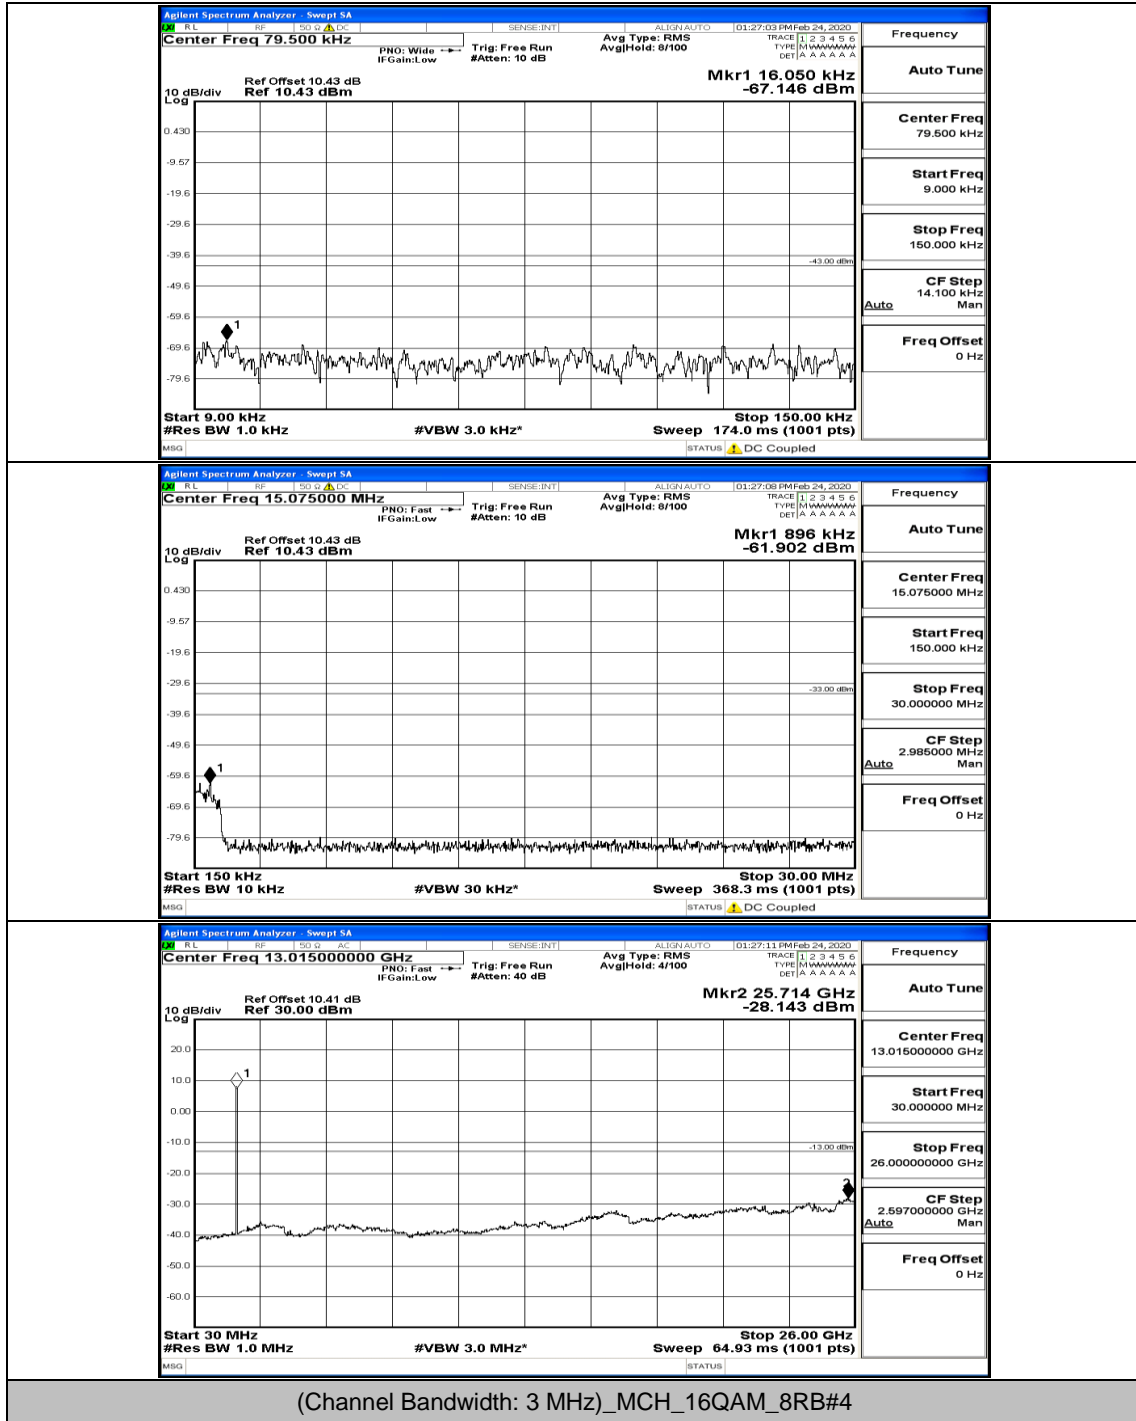

(Channel Bandwidth: 3 MHz)\_MCH\_16QAM\_1RB#0

Frequency
Auto Tune
Center Freq 79.500 kHz
Start Freq 9.000 kHz
Stop Freq 150.000 kHz
CF Step 14.100 kHz Man
Freq Offset 0 Hz

Frequency
Auto Tune
Center Freq 15.075000 MHz
Start Freq 150.000 kHz
Stop Freq 30.000000 MHz
CF Step 2.985000 MHz Man
Freq Offset 0 Hz

Frequency
Auto Tune
Center Freq 13.01500000 GHz
Start Freq 30.000000 MHz
Stop Freq 26.00000000 GHz
CF Step 2.59700000 GHz Man
Freq Offset 0 Hz

(Channel Bandwidth: 3 MHz)\_MCH\_16QAM\_1RB#7

(Channel Bandwidth: 3 MHz)\_MCH\_16QAM\_8RB#0

(Channel Bandwidth: 3 MHz)\_MCH\_16QAM\_8RB#4

(Channel Bandwidth: 3 MHz)\_HCH\_16QAM\_1RB#0

Channel Bandwidth: 5 MHz

(Channel Bandwidth: 5 MHz)\_LCH\_QPSK\_1RB#24

(Channel Bandwidth: 5 MHz)\_MCH\_QPSK\_1RB#0