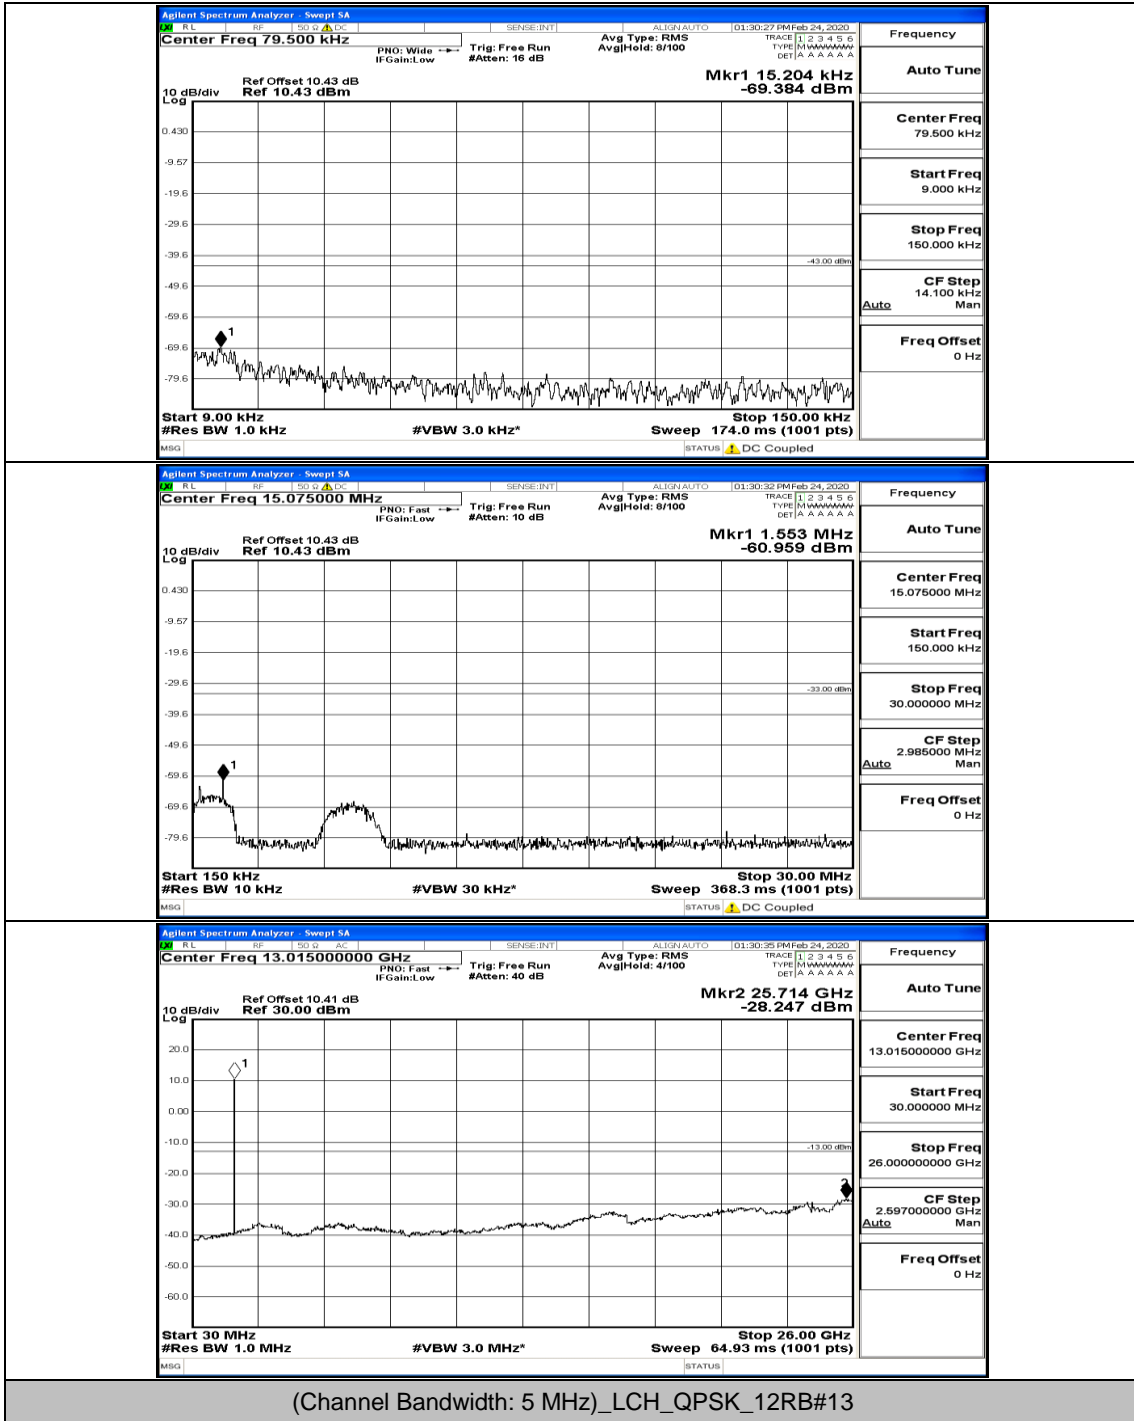

(Channel Bandwidth: 3 MHz)\_MCH\_16QAM\_8RB#4

(Channel Bandwidth: 3 MHz)\_HCH\_16QAM\_1RB#0

Channel Bandwidth: 5 MHz

(Channel Bandwidth: 5 MHz)\_LCH\_QPSK\_1RB#24

(Channel Bandwidth: 5 MHz)\_MCH\_QPSK\_1RB#0

(Channel Bandwidth: 5 MHz)\_HCH\_QPSK\_1RB#0

(Channel Bandwidth: 5 MHz)\_HCH\_QPSK\_1RB#24

(Channel Bandwidth: 5 MHz)\_HCH\_QPSK\_12RB#6

(Channel Bandwidth: 5 MHz)\_HCH\_QPSK\_25RB#0

(Channel Bandwidth: 5 MHz)\_LCH\_16QAM\_1RB#0