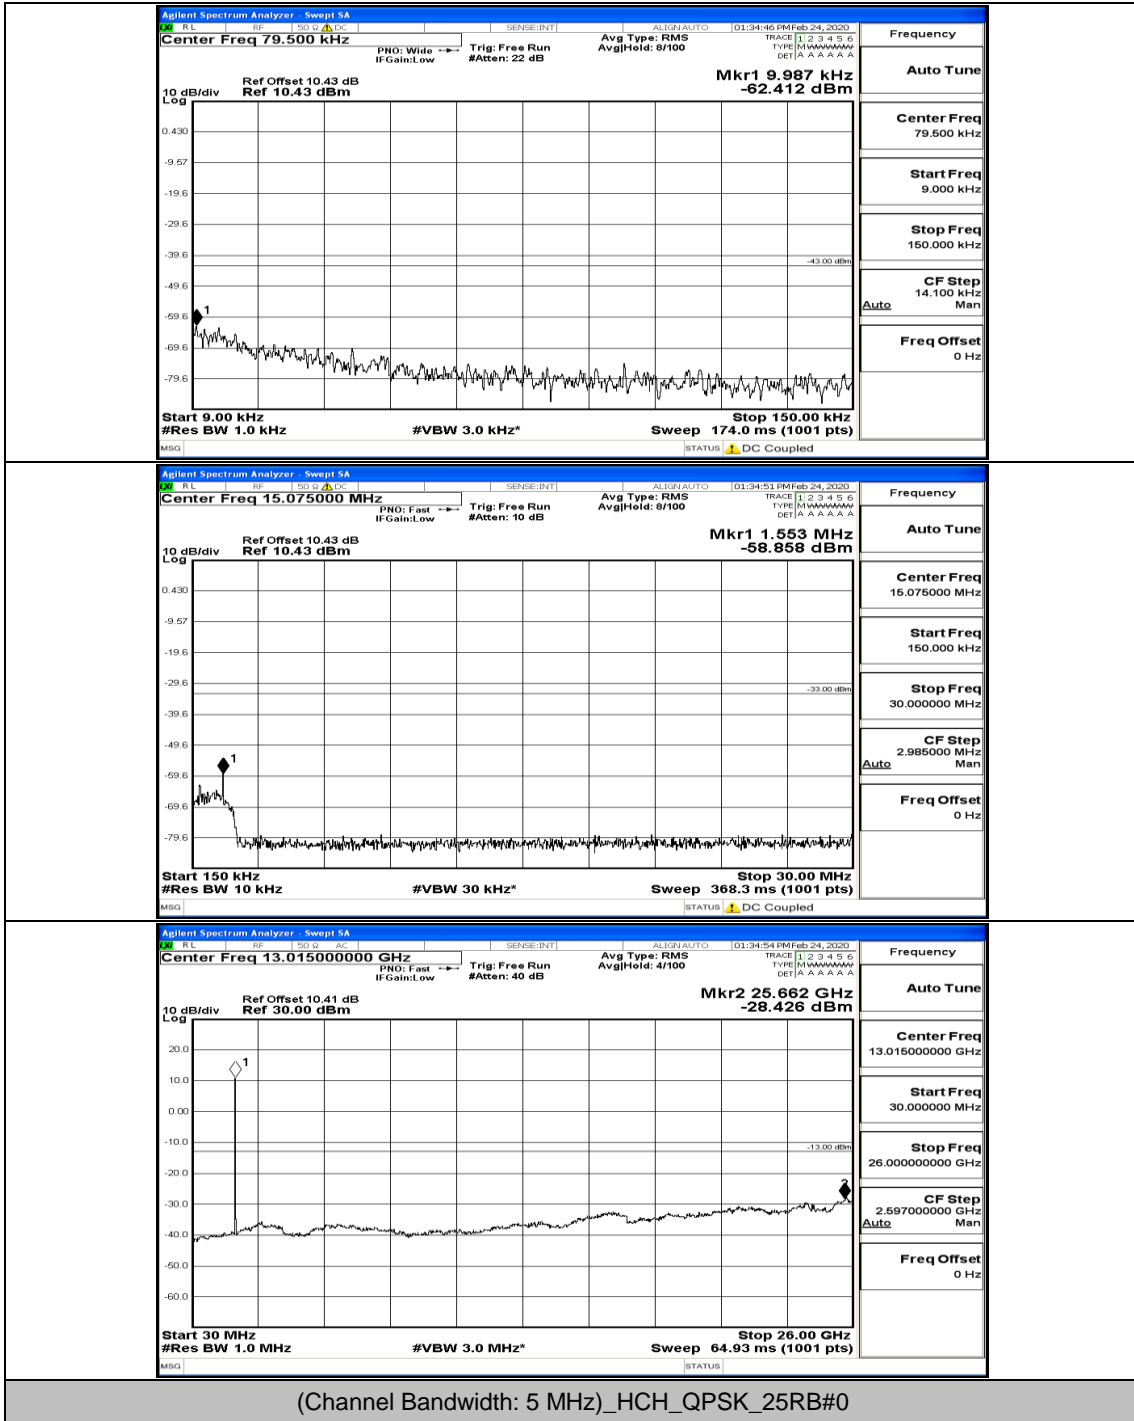

(Channel Bandwidth: 5 MHz)\_HCH\_QPSK\_1RB#0

(Channel Bandwidth: 5 MHz)\_HCH\_QPSK\_1RB#24

(Channel Bandwidth: 5 MHz)\_HCH\_QPSK\_12RB#6

(Channel Bandwidth: 5 MHz)\_HCH\_QPSK\_25RB#0

(Channel Bandwidth: 5 MHz)\_LCH\_16QAM\_1RB#0

(Channel Bandwidth: 5 MHz)\_LCH\_16QAM\_1RB#24

(Channel Bandwidth: 5 MHz)\_LCH\_16QAM\_12RB#6