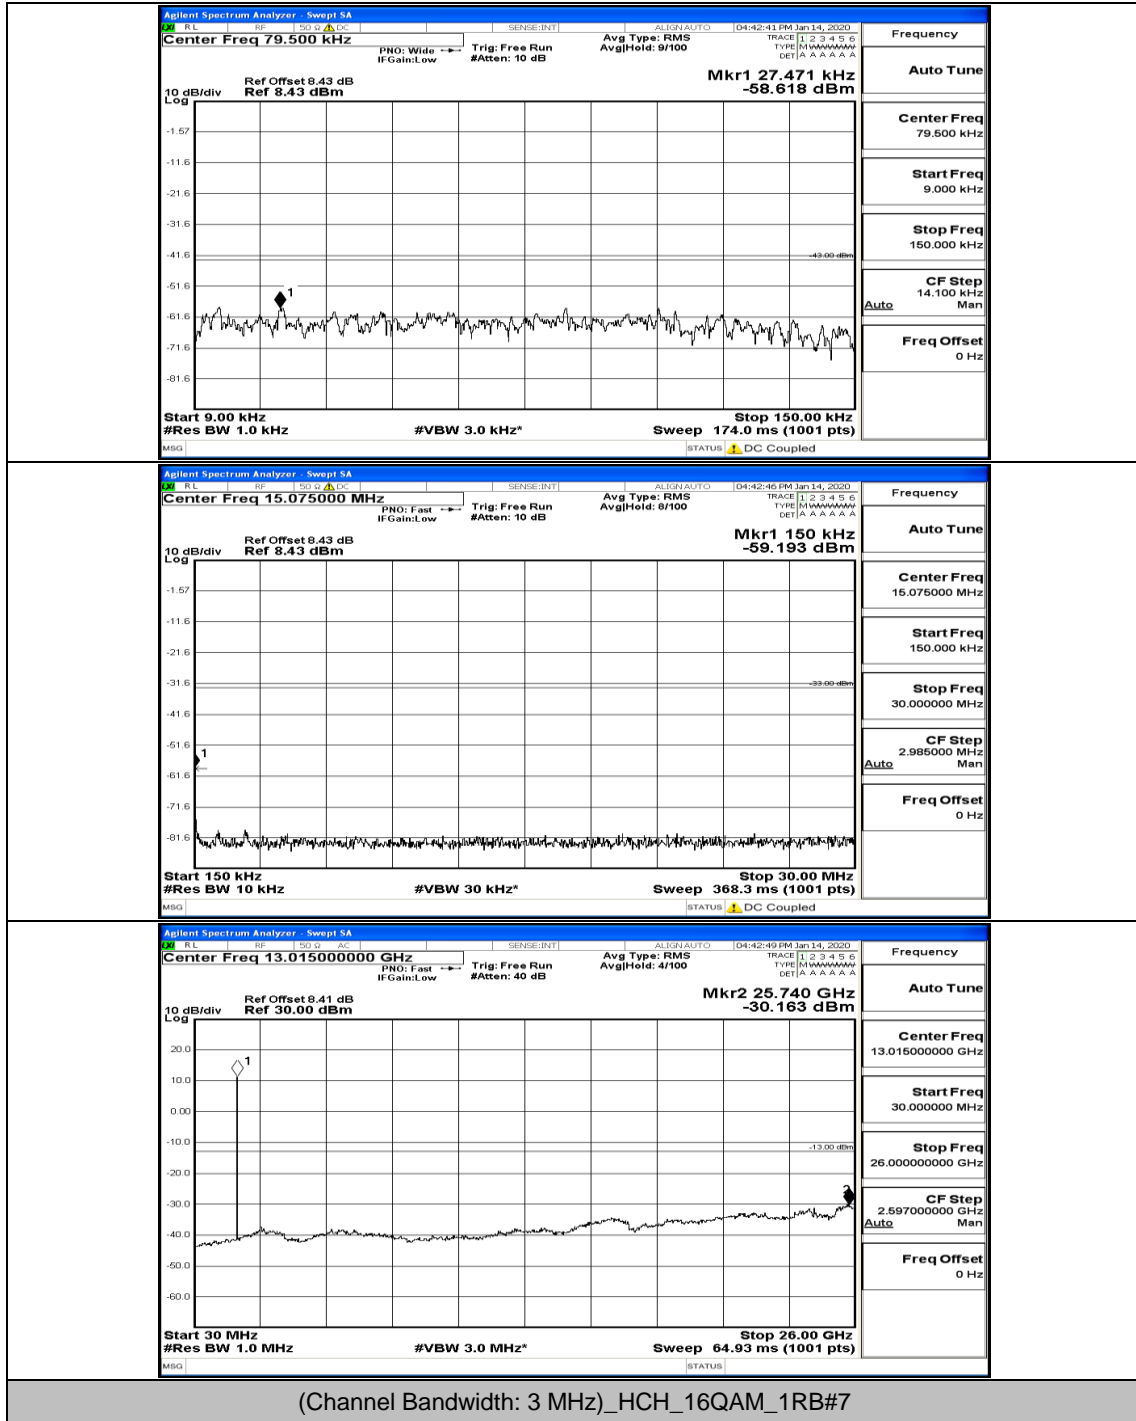

Frequency
Auto Tune
Center Freq 13.01500000 GHz
Start Freq 30.000000 MHz
Stop Freq 26.00000000 GHz
CF Step 2.59700000 GHz Man
Freq Offset 0 Hz

(Channel Bandwidth: 3 MHz)\_MCH\_16QAM\_1RB#7

(Channel Bandwidth: 3 MHz)\_MCH\_16QAM\_8RB#0

(Channel Bandwidth: 3 MHz)\_MCH\_16QAM\_8RB#4

(Channel Bandwidth: 3 MHz)\_HCH\_16QAM\_1RB#0

Channel Bandwidth: 5 MHz

(Channel Bandwidth: 5 MHz)\_LCH\_QPSK\_1RB#24

(Channel Bandwidth: 5 MHz)\_MCH\_QPSK\_1RB#0