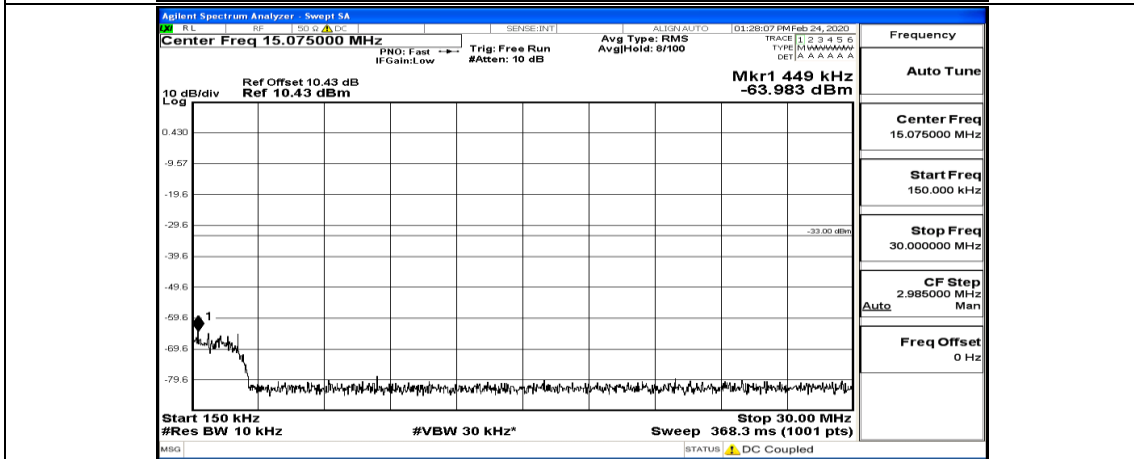

(Channel Bandwidth: 3 MHz)\_MCH\_16QAM\_1RB#0

Frequency
Auto Tune
Center Freq 79.500 kHz
Start Freq 9.000 kHz
Stop Freq 150.000 kHz
CF Step 14.100 kHz Man
Freq Offset 0 Hz

Frequency
Auto Tune
Center Freq 15.075000 MHz
Start Freq 150.000 kHz
Stop Freq 30.000000 MHz
CF Step 2.985000 MHz Man
Freq Offset 0 Hz

Frequency
Auto Tune
Center Freq 13.01500000 GHz
Start Freq 30.000000 MHz
Stop Freq 26.00000000 GHz
CF Step 2.59700000 GHz Man
Freq Offset 0 Hz

(Channel Bandwidth: 3 MHz)\_MCH\_16QAM\_1RB#7

(Channel Bandwidth: 3 MHz)\_MCH\_16QAM\_8RB#0

(Channel Bandwidth: 3 MHz)\_MCH\_16QAM\_8RB#4

(Channel Bandwidth: 3 MHz)\_HCH\_16QAM\_1RB#0

Channel Bandwidth: 5 MHz

(Channel Bandwidth: 5 MHz)\_LCH\_QPSK\_1RB#24

(Channel Bandwidth: 5 MHz)\_MCH\_QPSK\_1RB#0