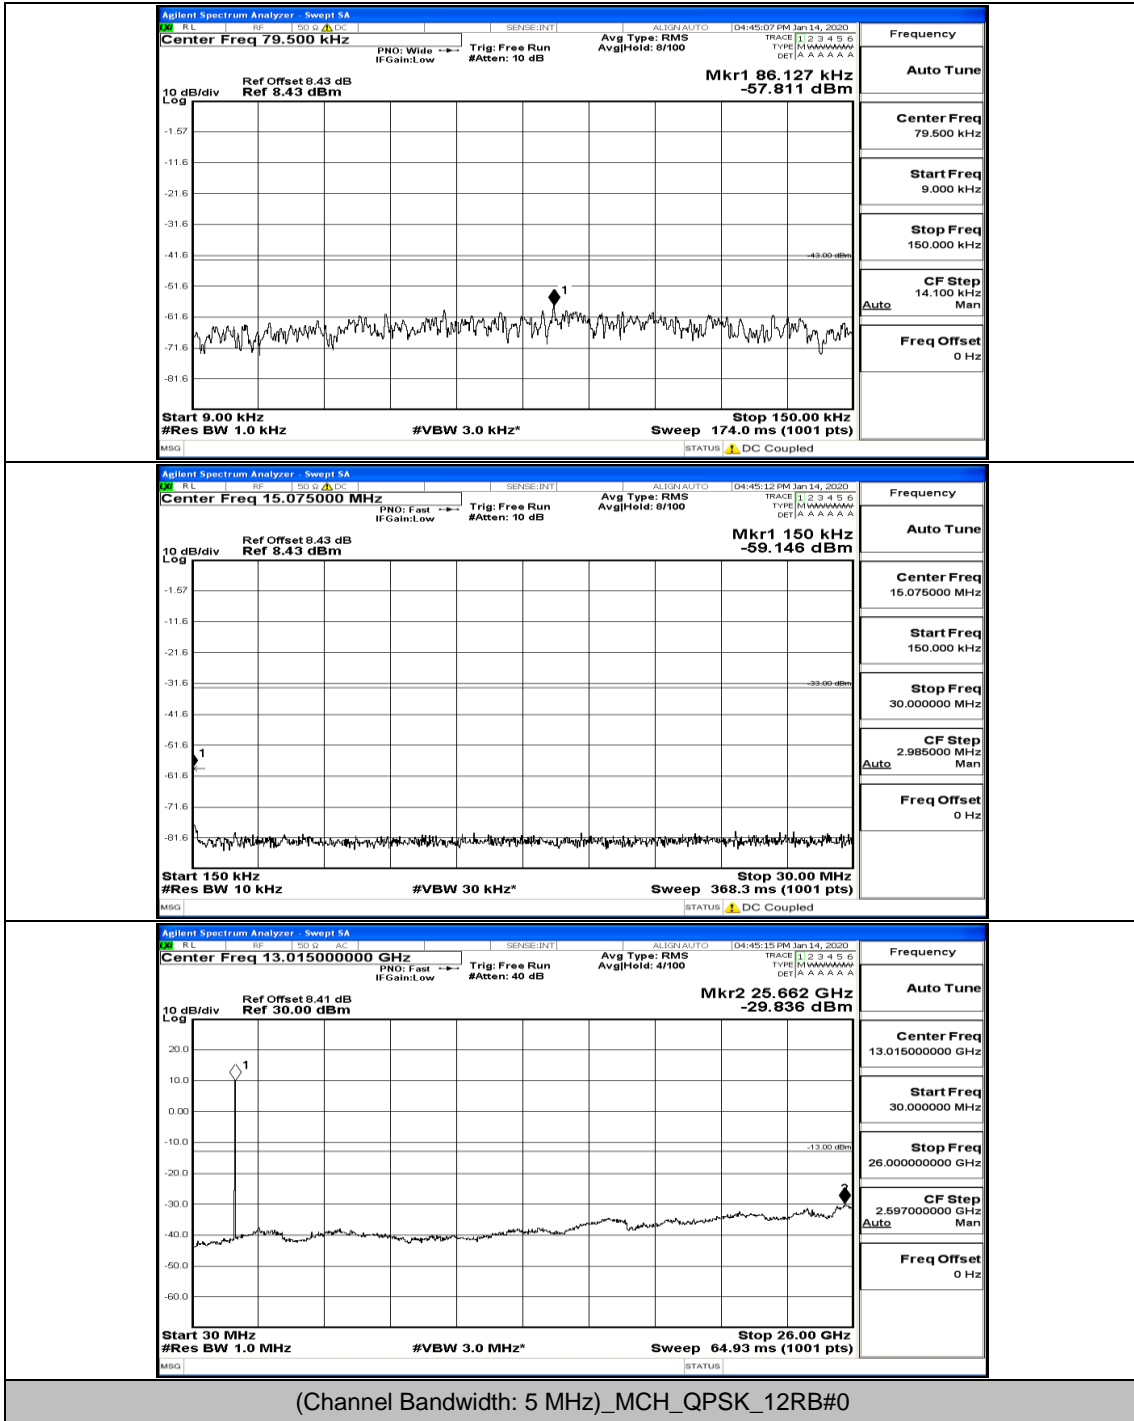

(Channel Bandwidth: 3 MHz)\_MCH\_16QAM\_8RB#4

(Channel Bandwidth: 3 MHz)\_HCH\_16QAM\_1RB#0

Channel Bandwidth: 5 MHz

(Channel Bandwidth: 5 MHz)\_LCH\_QPSK\_1RB#24

(Channel Bandwidth: 5 MHz)\_MCH\_QPSK\_1RB#0

(Channel Bandwidth: 5 MHz)\_HCH\_QPSK\_1RB#0

(Channel Bandwidth: 5 MHz)\_HCH\_QPSK\_1RB#24

(Channel Bandwidth: 5 MHz)\_HCH\_QPSK\_12RB#6

(Channel Bandwidth: 5 MHz)\_HCH\_QPSK\_25RB#0

(Channel Bandwidth: 5 MHz)\_LCH\_16QAM\_1RB#0