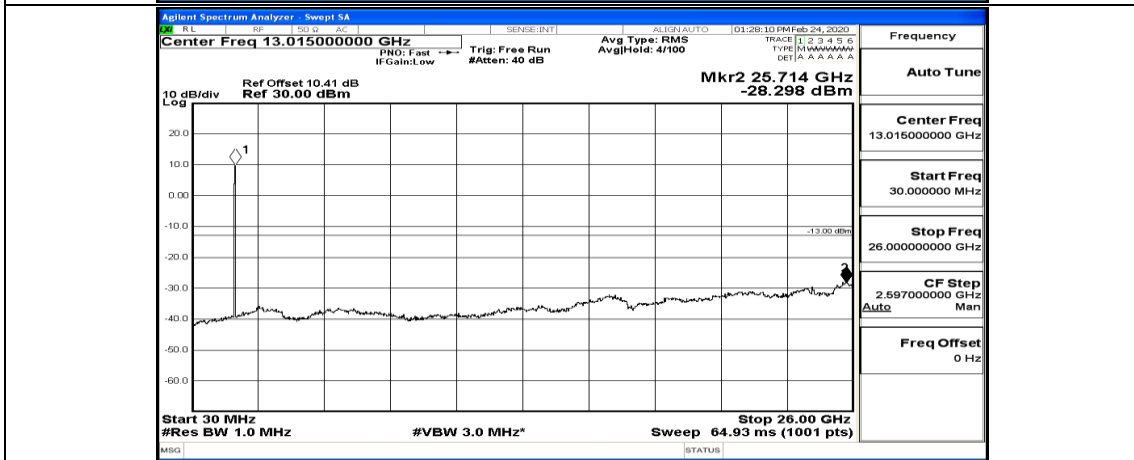

(Channel Bandwidth: 3 MHz)\_MCH\_16QAM\_1RB#0

Frequency
Auto Tune
Center Freq 79.500 kHz
Start Freq 9.000 kHz
Stop Freq 150.000 kHz
CF Step 14.100 kHz Man
Freq Offset 0 Hz

Frequency
Auto Tune
Center Freq 15.075000 MHz
Start Freq 150.000 kHz
Stop Freq 30.000000 MHz
CF Step 2.985000 MHz Man
Freq Offset 0 Hz

Frequency
Auto Tune
Center Freq 13.01500000 GHz
Start Freq 30.000000 MHz
Stop Freq 26.00000000 GHz
CF Step 2.59700000 GHz Man
Freq Offset 0 Hz

(Channel Bandwidth: 3 MHz)\_MCH\_16QAM\_1RB#7

(Channel Bandwidth: 3 MHz)\_MCH\_16QAM\_8RB#0

(Channel Bandwidth: 3 MHz)\_MCH\_16QAM\_8RB#4

(Channel Bandwidth: 3 MHz)\_HCH\_16QAM\_1RB#0

Channel Bandwidth: 5 MHz

(Channel Bandwidth: 5 MHz)\_LCH\_QPSK\_1RB#24

(Channel Bandwidth: 5 MHz)\_MCH\_QPSK\_1RB#0