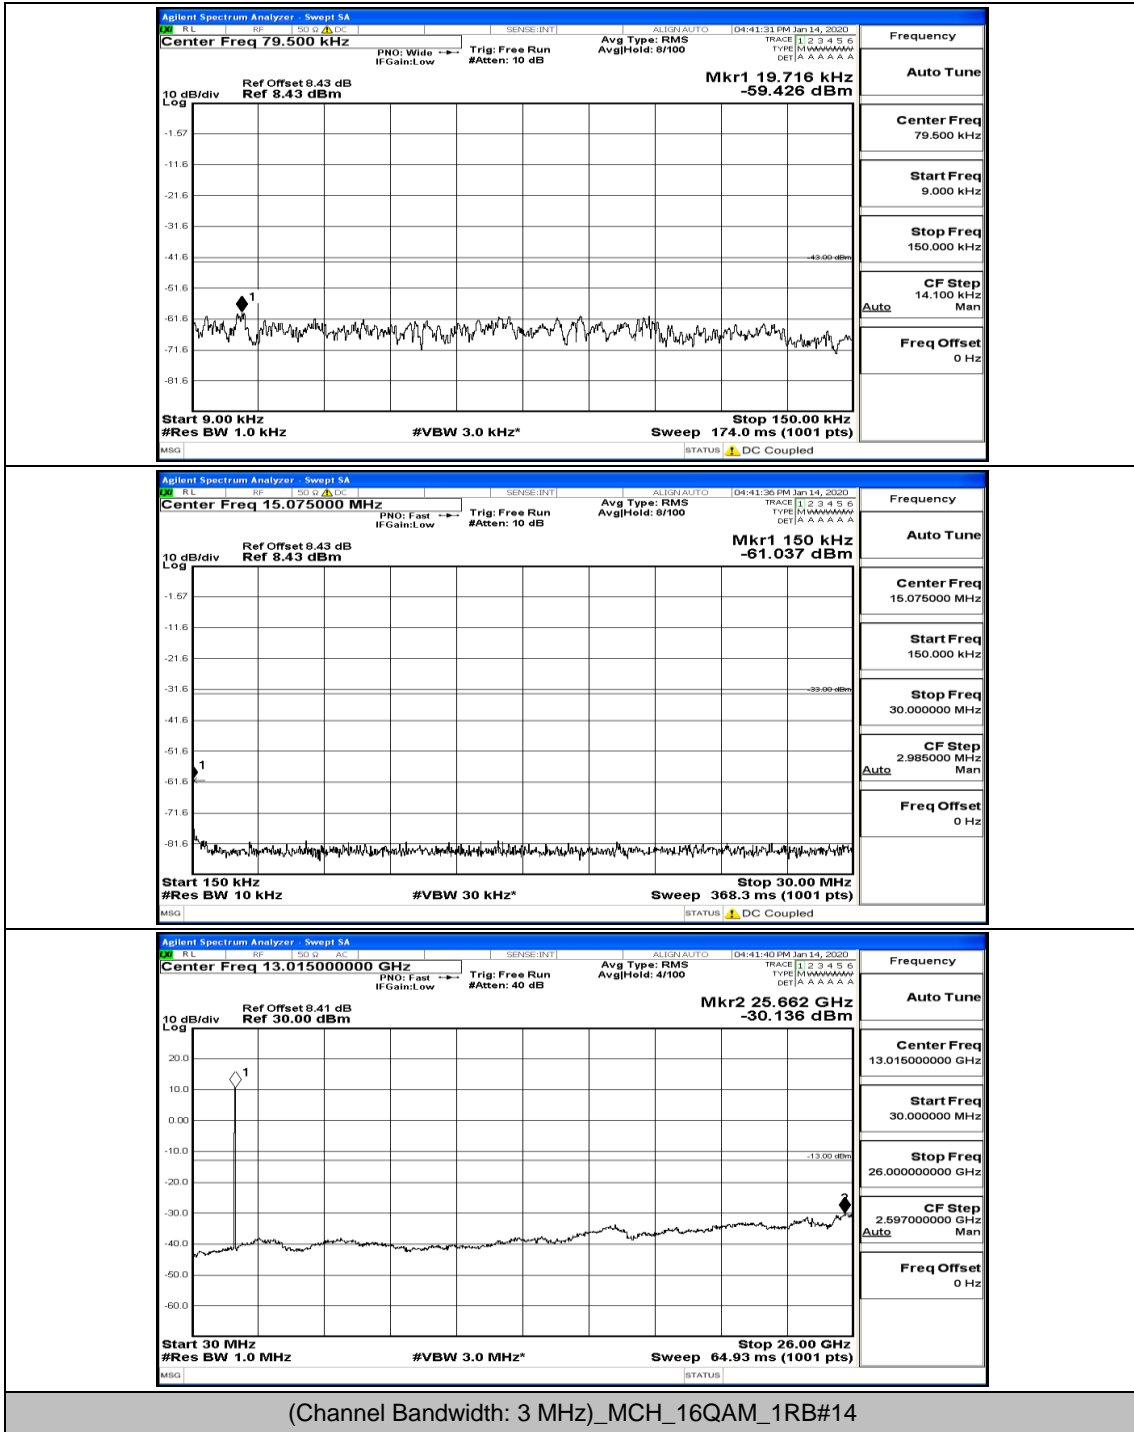

(Channel Bandwidth: 3 MHz)\_MCH\_16QAM\_1RB#0

Frequency
Auto Tune
Center Freq 79.500 kHz
Start Freq 9.000 kHz
Stop Freq 150.000 kHz
CF Step 14.100 kHz Man
Freq Offset 0 Hz

Frequency
Auto Tune
Center Freq 15.075000 MHz
Start Freq 150.000 kHz
Stop Freq 30.000000 MHz
CF Step 2.985000 MHz Man
Freq Offset 0 Hz

Frequency
Auto Tune
Center Freq 13.01500000 GHz
Start Freq 30.000000 MHz
Stop Freq 26.00000000 GHz
CF Step 2.59700000 GHz Man
Freq Offset 0 Hz

(Channel Bandwidth: 3 MHz)\_MCH\_16QAM\_1RB#7

(Channel Bandwidth: 3 MHz)\_MCH\_16QAM\_8RB#0

(Channel Bandwidth: 3 MHz)\_MCH\_16QAM\_8RB#4

(Channel Bandwidth: 3 MHz)\_HCH\_16QAM\_1RB#0

Channel Bandwidth: 5 MHz

(Channel Bandwidth: 5 MHz)\_LCH\_QPSK\_1RB#24

(Channel Bandwidth: 5 MHz)\_MCH\_QPSK\_1RB#0