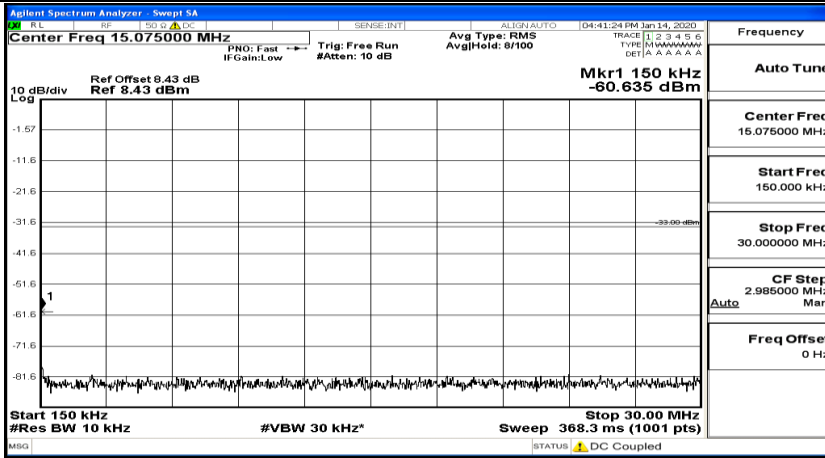

(Channel Bandwidth: 3 MHz)\_MCH\_16QAM\_1RB#0

Frequency
Auto Tune
Center Freq 79.500 kHz
Start Freq 9.000 kHz
Stop Freq 150.000 kHz
CF Step 14.100 kHz Man
Freq Offset 0 Hz

Frequency
Auto Tune
Center Freq 15.075000 MHz
Start Freq 150.000 kHz
Stop Freq 30.000000 MHz
CF Step 2.985000 MHz Man
Freq Offset 0 Hz

Frequency
Auto Tune
Center Freq 13.01500000 GHz
Start Freq 30.000000 MHz
Stop Freq 26.00000000 GHz
CF Step 2.59700000 GHz Man
Freq Offset 0 Hz

(Channel Bandwidth: 3 MHz)\_MCH\_16QAM\_1RB#7

(Channel Bandwidth: 3 MHz)\_MCH\_16QAM\_8RB#0