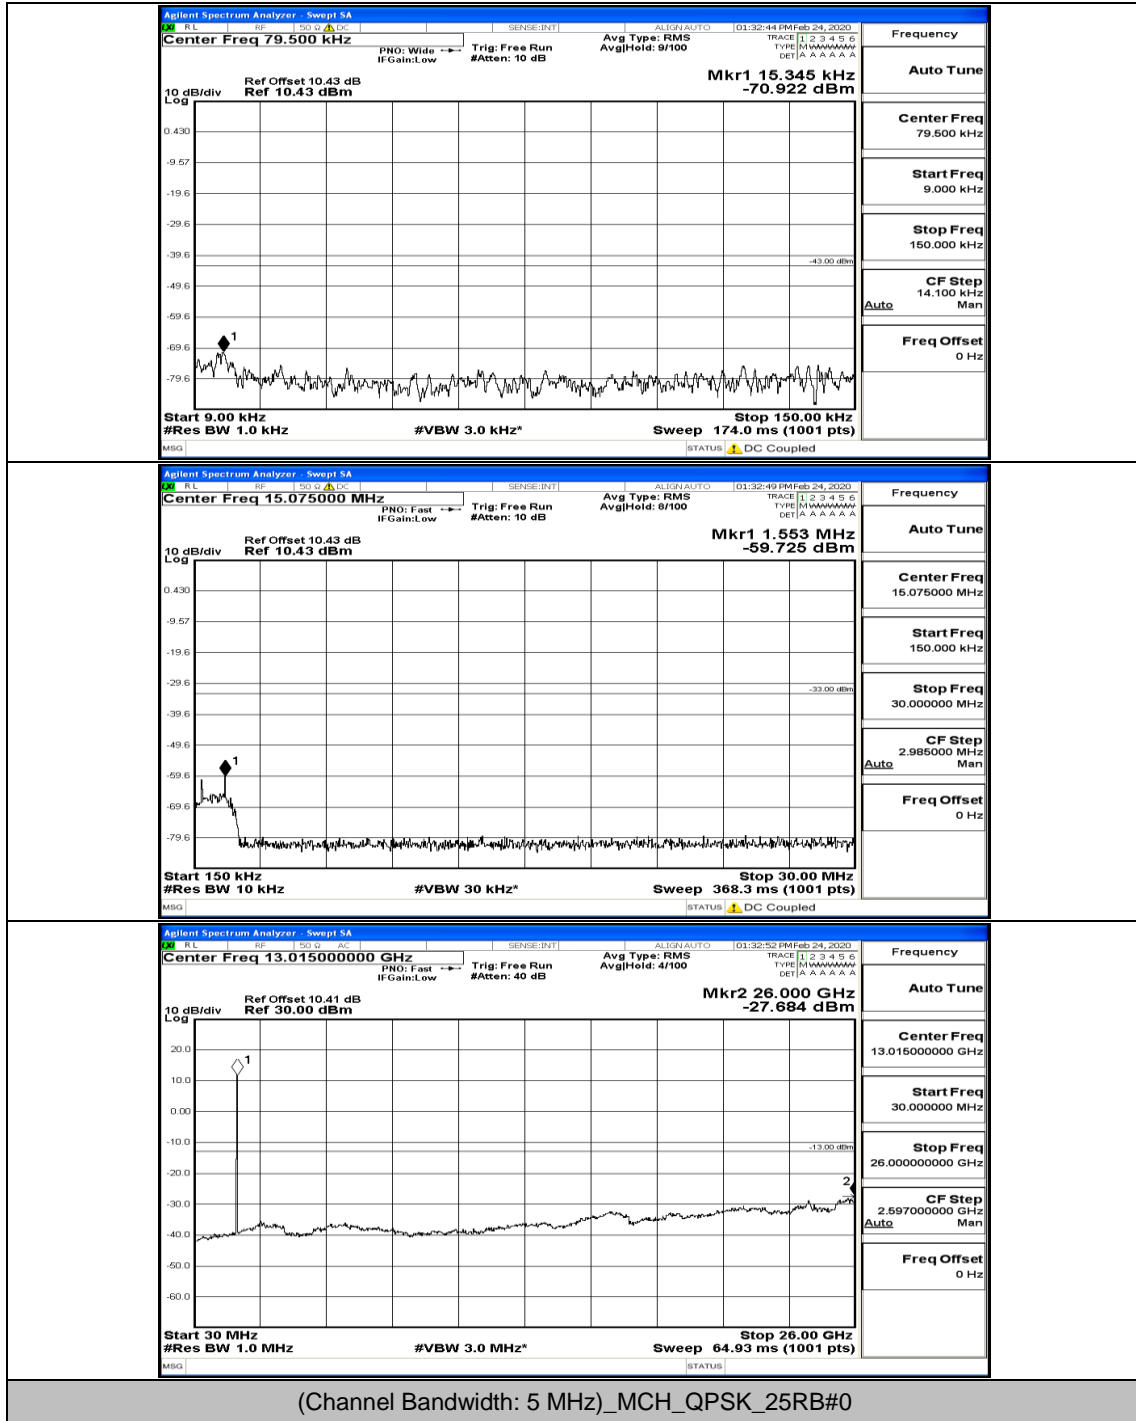

(Channel Bandwidth: 3 MHz)\_MCH\_16QAM\_8RB#4

(Channel Bandwidth: 3 MHz)\_HCH\_16QAM\_1RB#0

Channel Bandwidth: 5 MHz

(Channel Bandwidth: 5 MHz)\_LCH\_QPSK\_1RB#24

(Channel Bandwidth: 5 MHz)\_MCH\_QPSK\_1RB#0

(Channel Bandwidth: 5 MHz)\_HCH\_QPSK\_1RB#0

(Channel Bandwidth: 5 MHz)\_HCH\_QPSK\_1RB#24

(Channel Bandwidth: 5 MHz)\_HCH\_QPSK\_12RB#6

(Channel Bandwidth: 5 MHz)\_HCH\_QPSK\_25RB#0

(Channel Bandwidth: 5 MHz)\_LCH\_16QAM\_1RB#0