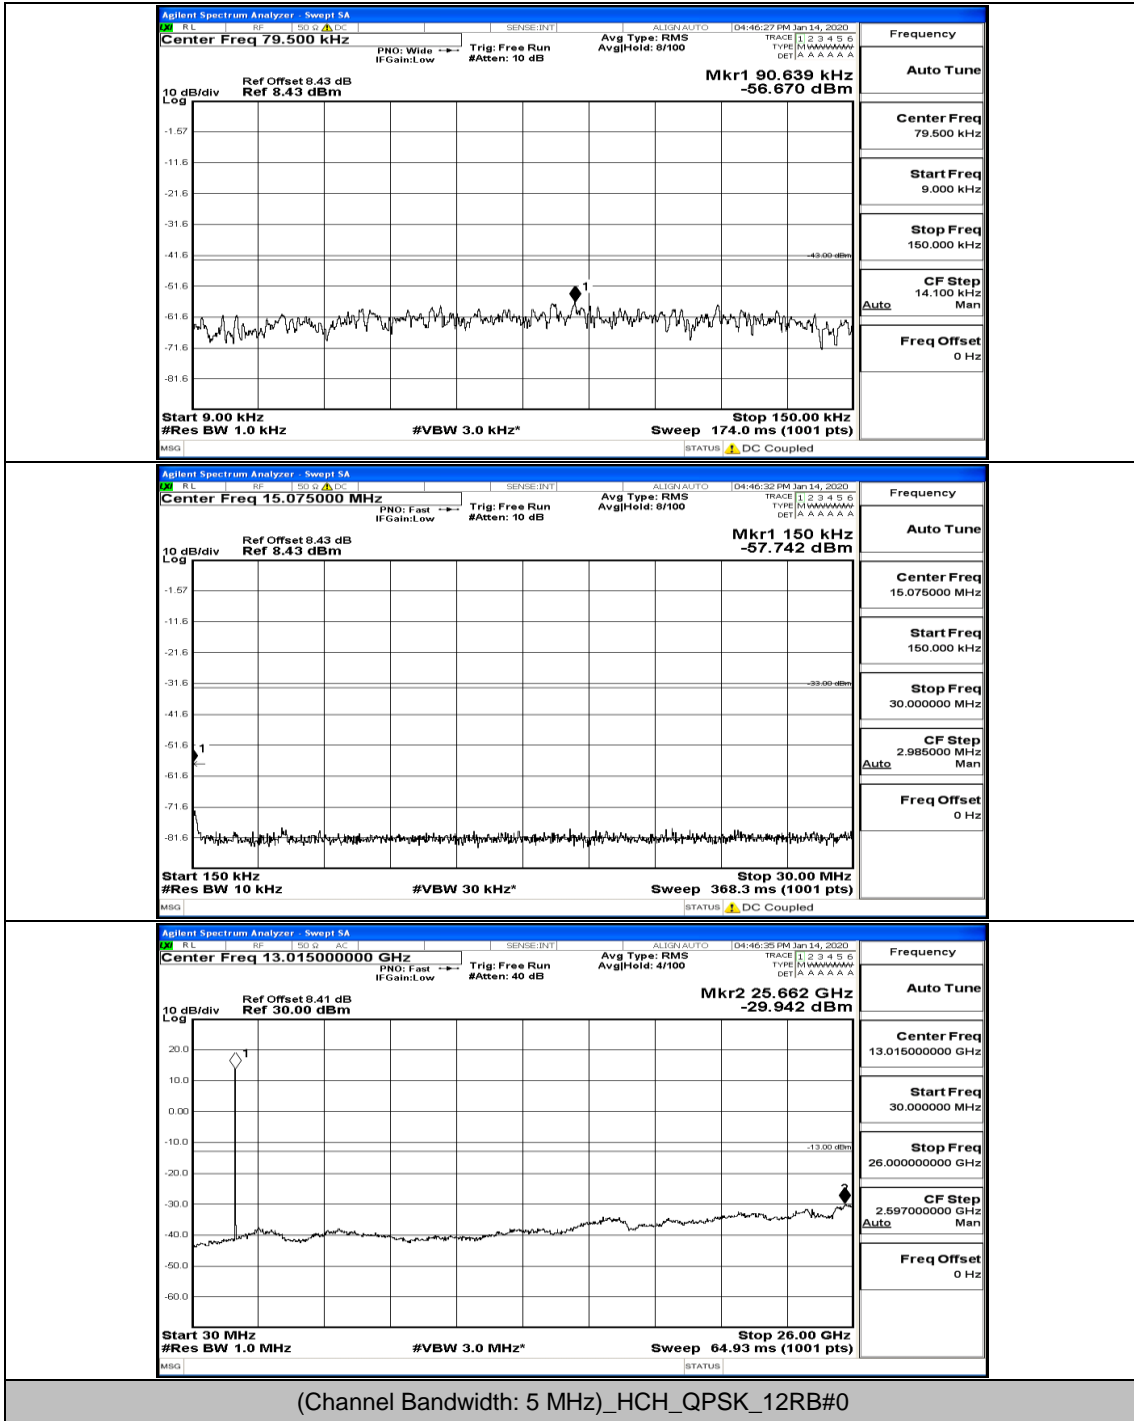

(Channel Bandwidth: 3 MHz)\_MCH\_16QAM\_8RB#4

(Channel Bandwidth: 3 MHz)\_HCH\_16QAM\_1RB#0

Channel Bandwidth: 5 MHz

(Channel Bandwidth: 5 MHz)\_LCH\_QPSK\_1RB#24

(Channel Bandwidth: 5 MHz)\_MCH\_QPSK\_1RB#0

(Channel Bandwidth: 5 MHz)\_HCH\_QPSK\_1RB#0

(Channel Bandwidth: 5 MHz)\_HCH\_QPSK\_1RB#24

(Channel Bandwidth: 5 MHz)\_HCH\_QPSK\_12RB#6

(Channel Bandwidth: 5 MHz)\_HCH\_QPSK\_25RB#0

(Channel Bandwidth: 5 MHz)\_LCH\_16QAM\_1RB#0