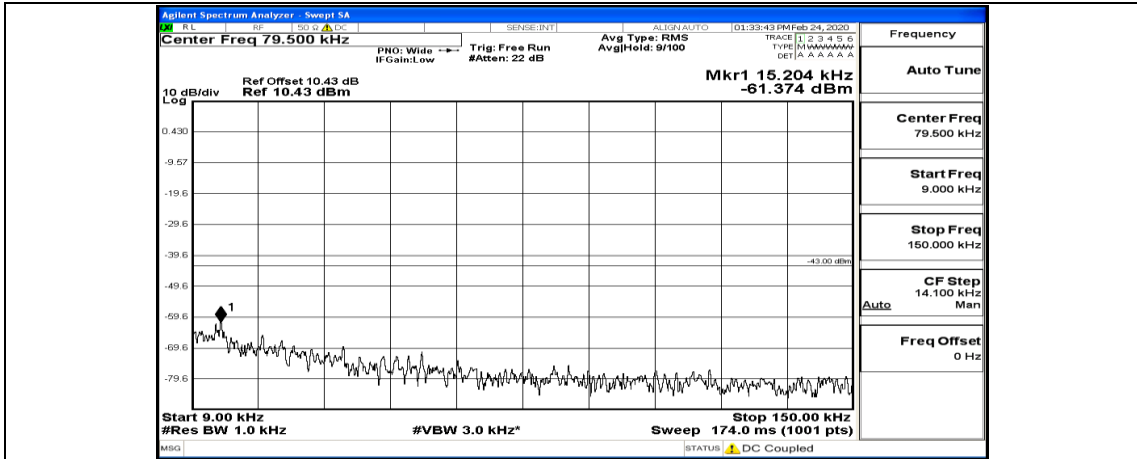

Frequency
Auto Tune
Center Freq 13.01500000 GHz
Start Freq 30.000000 MHz
Stop Freq 26.00000000 GHz
CF Step 2.59700000 GHz Man
Freq Offset 0 Hz

(Channel Bandwidth: 3 MHz)\_MCH\_16QAM\_1RB#7

(Channel Bandwidth: 3 MHz)\_MCH\_16QAM\_8RB#0

(Channel Bandwidth: 3 MHz)\_MCH\_16QAM\_8RB#4

(Channel Bandwidth: 3 MHz)\_HCH\_16QAM\_1RB#0

Channel Bandwidth: 5 MHz

(Channel Bandwidth: 5 MHz)\_LCH\_QPSK\_1RB#24

(Channel Bandwidth: 5 MHz)\_MCH\_QPSK\_1RB#0