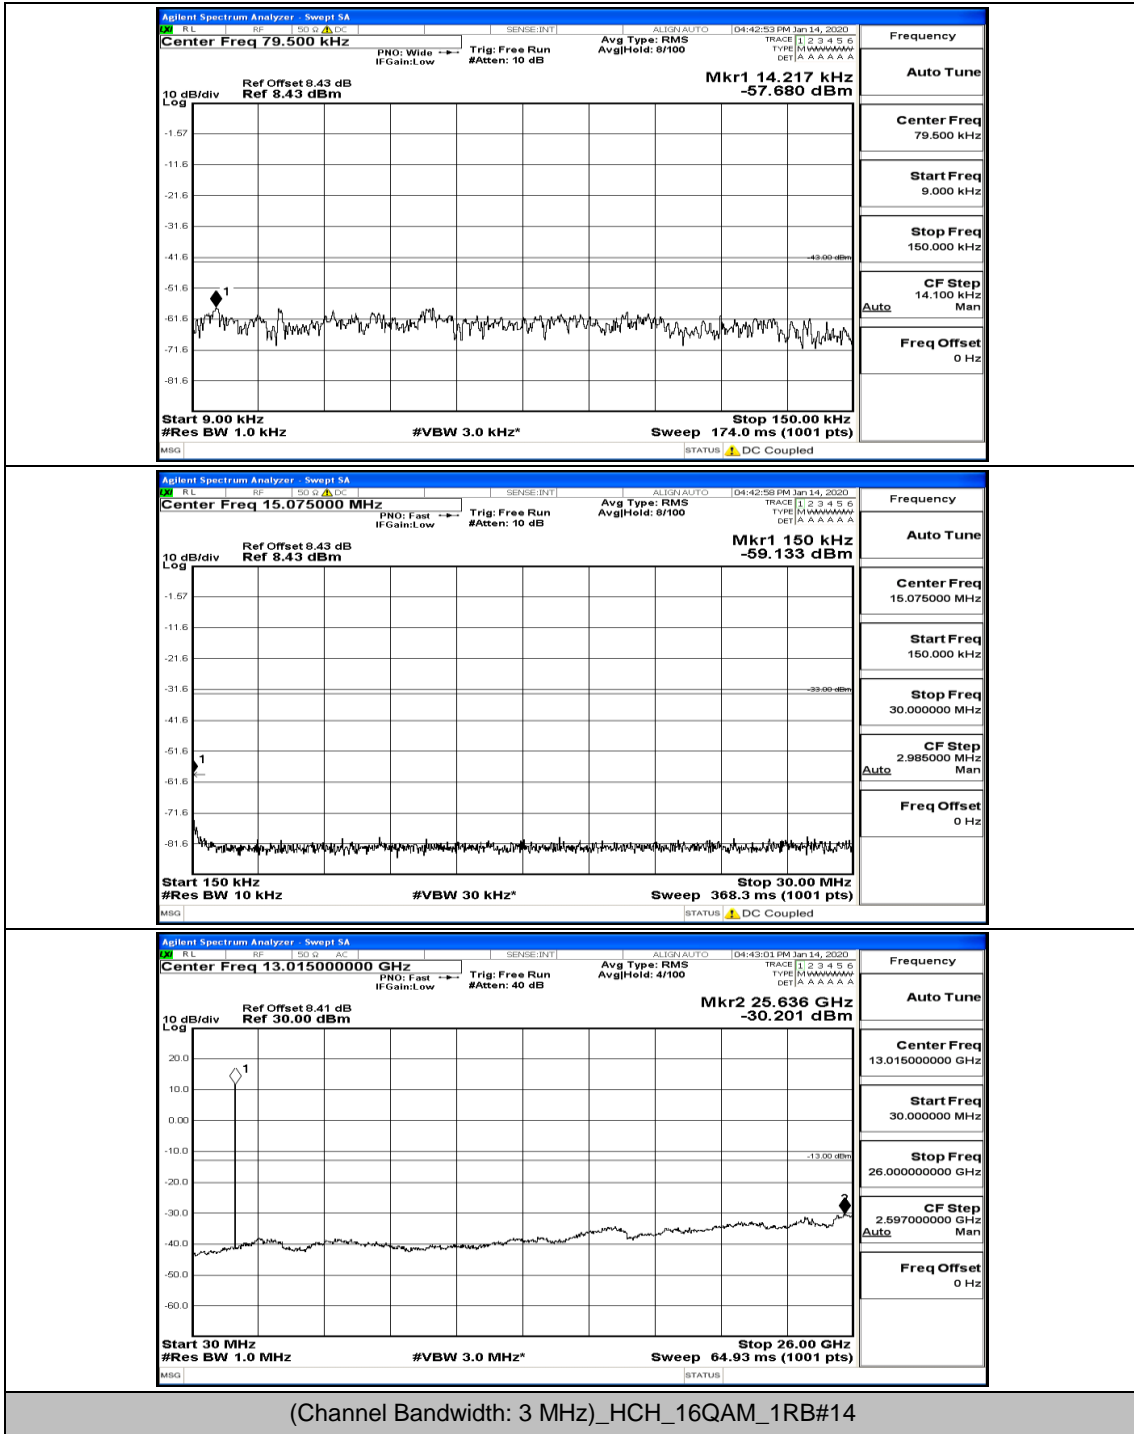

(Channel Bandwidth: 3 MHz)\_MCH\_16QAM\_8RB#4

(Channel Bandwidth: 3 MHz)\_HCH\_16QAM\_1RB#0

Channel Bandwidth: 5 MHz

(Channel Bandwidth: 5 MHz)\_LCH\_QPSK\_1RB#24

(Channel Bandwidth: 5 MHz)\_MCH\_QPSK\_1RB#0

(Channel Bandwidth: 5 MHz)\_HCH\_QPSK\_1RB#0

(Channel Bandwidth: 5 MHz)\_HCH\_QPSK\_1RB#24

(Channel Bandwidth: 5 MHz)\_HCH\_QPSK\_12RB#6

(Channel Bandwidth: 5 MHz)\_HCH\_QPSK\_25RB#0

(Channel Bandwidth: 5 MHz)\_LCH\_16QAM\_1RB#0