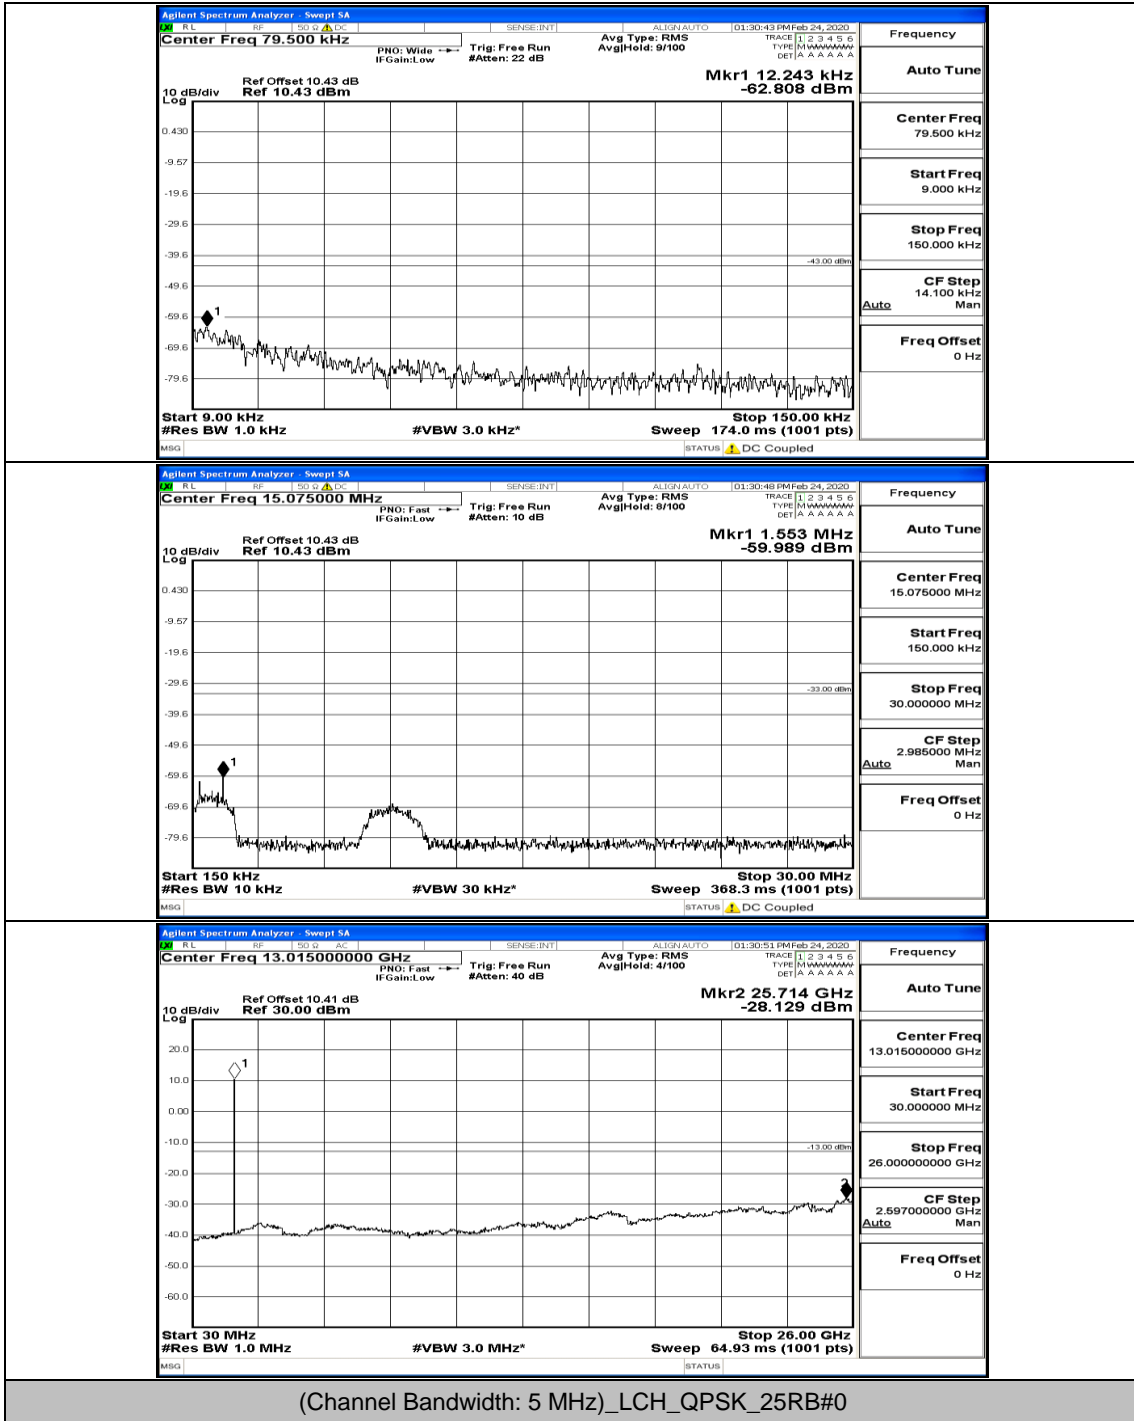

(Channel Bandwidth: 3 MHz)\_MCH\_16QAM\_8RB#4

(Channel Bandwidth: 3 MHz)\_HCH\_16QAM\_1RB#0

Channel Bandwidth: 5 MHz

(Channel Bandwidth: 5 MHz)\_LCH\_QPSK\_1RB#24

(Channel Bandwidth: 5 MHz)\_MCH\_QPSK\_1RB#0

(Channel Bandwidth: 5 MHz)\_HCH\_QPSK\_1RB#0

(Channel Bandwidth: 5 MHz)\_HCH\_QPSK\_1RB#24

(Channel Bandwidth: 5 MHz)\_HCH\_QPSK\_12RB#6

(Channel Bandwidth: 5 MHz)\_HCH\_QPSK\_25RB#0

(Channel Bandwidth: 5 MHz)\_LCH\_16QAM\_1RB#0