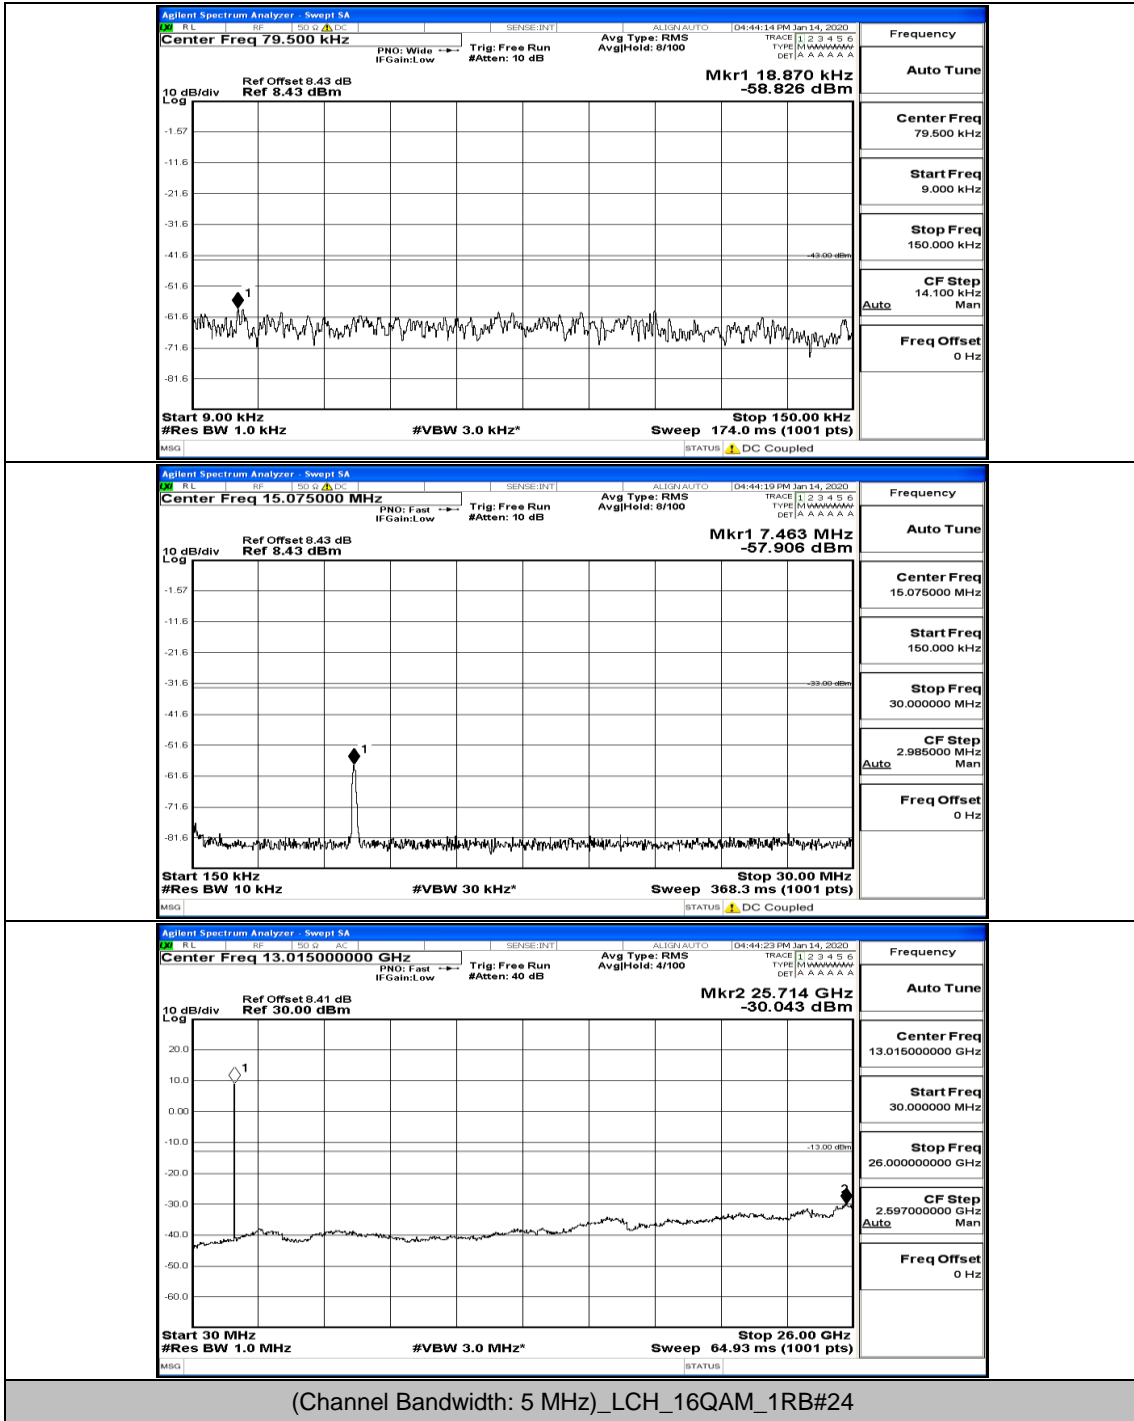

(Channel Bandwidth: 3 MHz)\_MCH\_16QAM\_8RB#4

(Channel Bandwidth: 3 MHz)\_HCH\_16QAM\_1RB#0

Channel Bandwidth: 5 MHz

(Channel Bandwidth: 5 MHz)\_LCH\_QPSK\_1RB#24

(Channel Bandwidth: 5 MHz)\_MCH\_QPSK\_1RB#0

(Channel Bandwidth: 5 MHz)\_HCH\_QPSK\_1RB#0

(Channel Bandwidth: 5 MHz)\_HCH\_QPSK\_1RB#24

(Channel Bandwidth: 5 MHz)\_HCH\_QPSK\_12RB#6

(Channel Bandwidth: 5 MHz)\_HCH\_QPSK\_25RB#0

(Channel Bandwidth: 5 MHz)\_LCH\_16QAM\_1RB#0

(Channel Bandwidth: 5 MHz)\_LCH\_16QAM\_1RB#24

(Channel Bandwidth: 5 MHz)\_LCH\_16QAM\_12RB#6