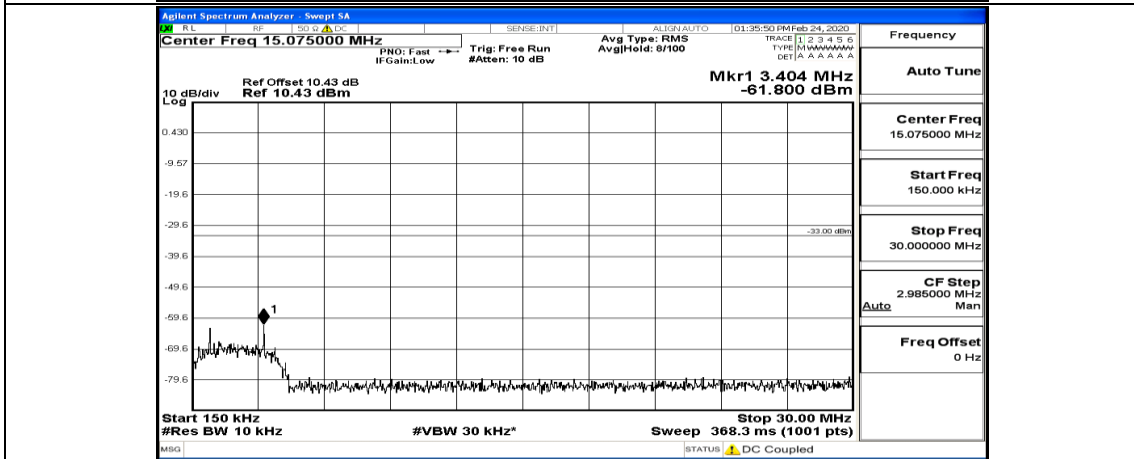

(Channel Bandwidth: 5 MHz)\_HCH\_QPSK\_1RB#0

(Channel Bandwidth: 5 MHz)\_HCH\_QPSK\_1RB#24

(Channel Bandwidth: 5 MHz)\_HCH\_QPSK\_12RB#6

(Channel Bandwidth: 5 MHz)\_HCH\_QPSK\_25RB#0

(Channel Bandwidth: 5 MHz)\_LCH\_16QAM\_1RB#0

(Channel Bandwidth: 5 MHz)\_LCH\_16QAM\_1RB#24

(Channel Bandwidth: 5 MHz)\_LCH\_16QAM\_12RB#6