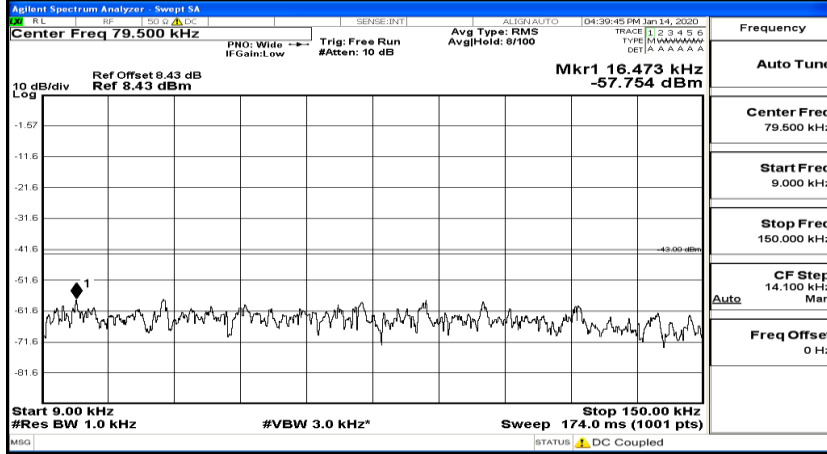

(Channel Bandwidth: 3 MHz)_HCH_QPSK_1RB#7

(Channel Bandwidth: 3 MHz)_HCH_QPSK_8RB#0

(Channel Bandwidth: 3 MHz)_HCH_QPSK_8RB#4

(Channel Bandwidth: 3 MHz)_HCH_QPSK_15RB#0

(Channel Bandwidth: 3 MHz)_LCH_16QAM_1RB#0

Frequency
Auto Tune
Center Freq 79.500 kHz
Start Freq 9.000 kHz
Stop Freq 150.000 kHz
CF Step 14.100 kHz Man
Freq Offset 0 Hz

Frequency
Auto Tune
Center Freq 15.075000 MHz
Start Freq 150.000 kHz
Stop Freq 30.000000 MHz
CF Step 2.985000 MHz Man
Freq Offset 0 Hz