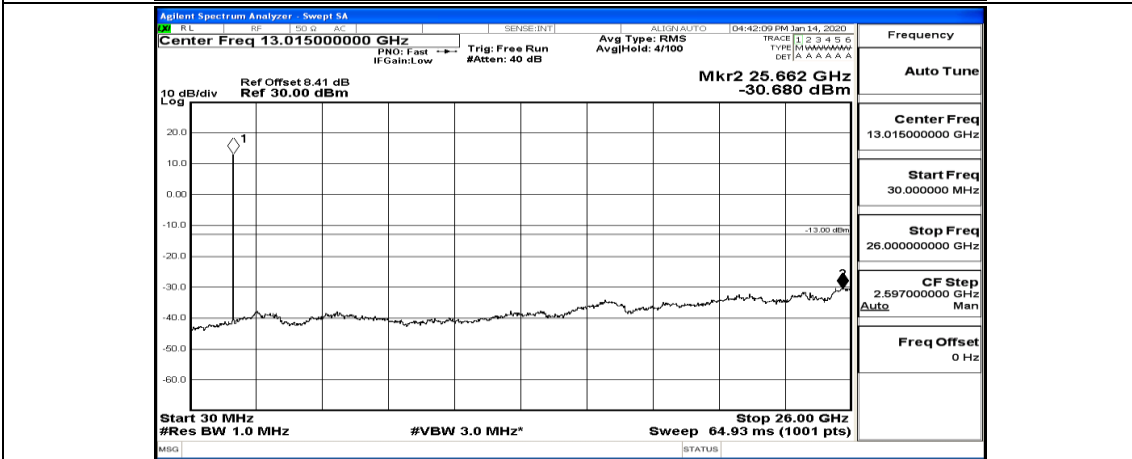

(Channel Bandwidth: 1.4 MHz)_HCH_16QAM_1RB#0

Channel Bandwidth: 3 MHz

(Channel Bandwidth: 3 MHz)_LCH_QPSK_1RB#0

(Channel Bandwidth: 3 MHz)_LCH_QPSK_8RB#7

(Channel Bandwidth: 3 MHz)_MCH_QPSK_1RB#0

(Channel Bandwidth: 3 MHz)_HCH_QPSK_1RB#0

(Channel Bandwidth: 3 MHz)_HCH_QPSK_1RB#7

(Channel Bandwidth: 3 MHz)_HCH_QPSK_8RB#0

(Channel Bandwidth: 3 MHz)_HCH_QPSK_8RB#4

(Channel Bandwidth: 3 MHz)_HCH_QPSK_15RB#0

(Channel Bandwidth: 3 MHz)_LCH_16QAM_1RB#0

Frequency
Auto Tune
Center Freq 79.500 kHz
Start Freq 9.000 kHz
Stop Freq 150.000 kHz
CF Step 14.100 kHz Man
Freq Offset 0 Hz

Frequency
Auto Tune
Center Freq 15.075000 MHz
Start Freq 150.000 kHz
Stop Freq 30.000000 MHz
CF Step 2.985000 MHz Man
Freq Offset 0 Hz

Frequency
Auto Tune
Center Freq 13.01500000 GHz
Start Freq 30.000000 MHz
Stop Freq 26.00000000 GHz
CF Step 2.597000000 GHz Man
Freq Offset 0 Hz

(Channel Bandwidth: 3 MHz)_LCH_16QAM_1RB#7

(Channel Bandwidth: 3 MHz)_LCH_16QAM_8RB#4