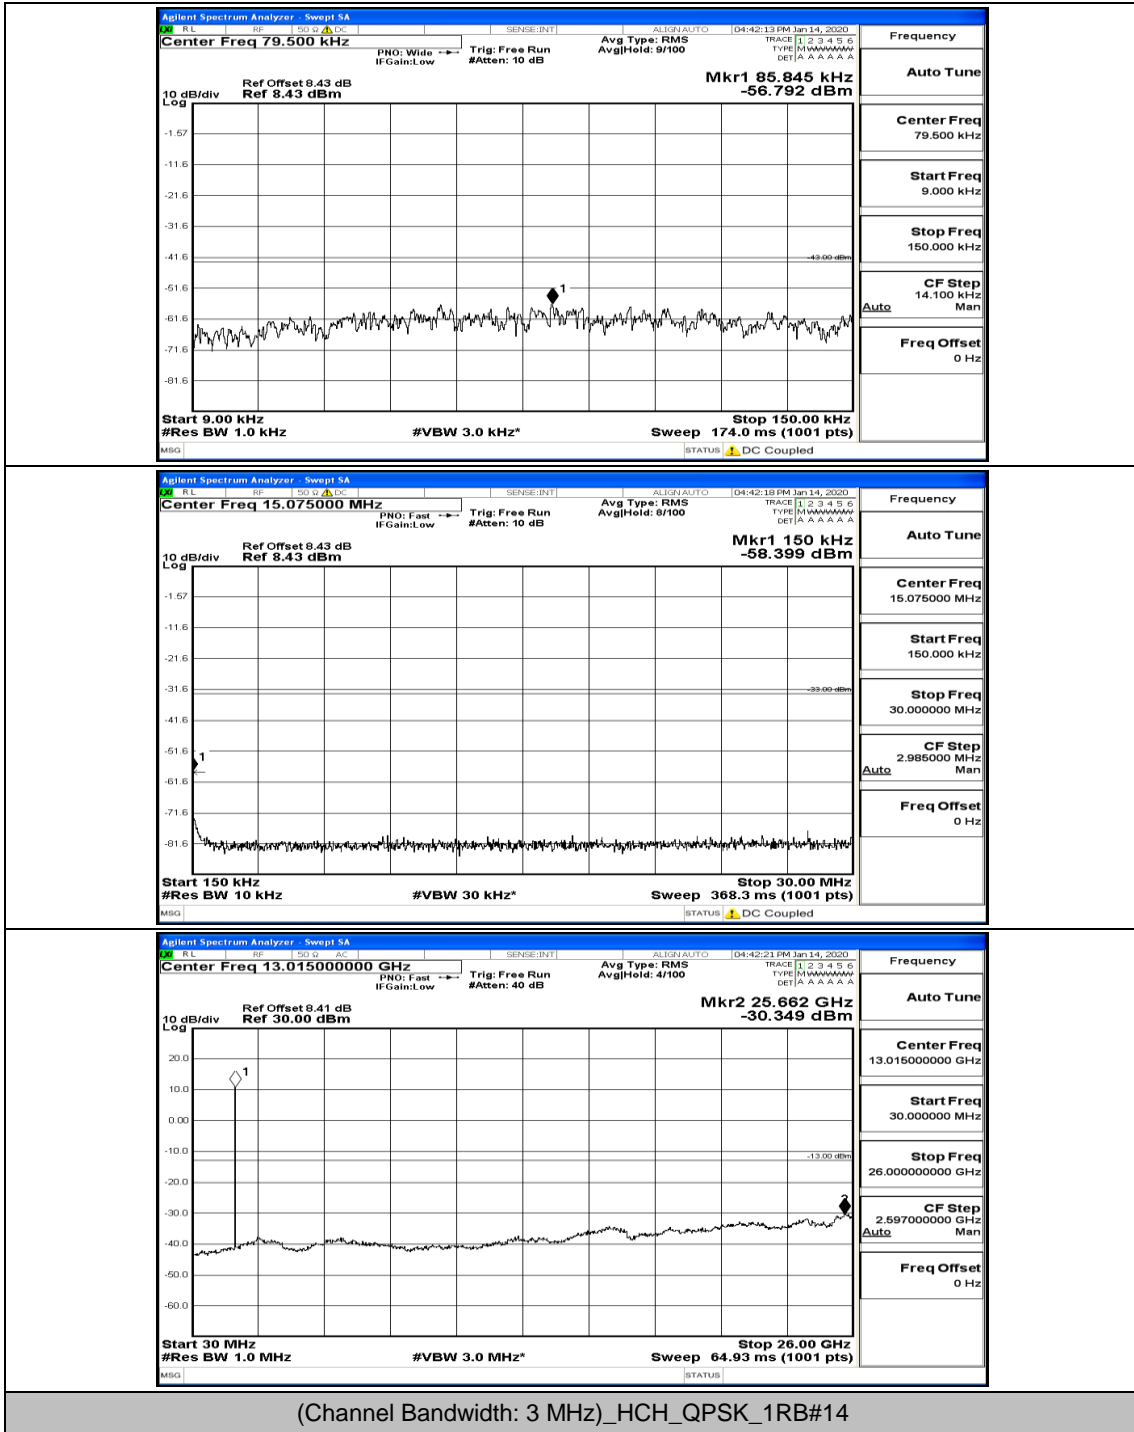

(Channel Bandwidth: 1.4 MHz)_HCH_16QAM_1RB#0

Channel Bandwidth: 3 MHz

(Channel Bandwidth: 3 MHz)_LCH_QPSK_1RB#0

(Channel Bandwidth: 3 MHz)_LCH_QPSK_8RB#7

(Channel Bandwidth: 3 MHz)_MCH_QPSK_1RB#0

(Channel Bandwidth: 3 MHz)_HCH_QPSK_1RB#0

(Channel Bandwidth: 3 MHz)_HCH_QPSK_1RB#7

(Channel Bandwidth: 3 MHz)_HCH_QPSK_8RB#0

(Channel Bandwidth: 3 MHz)_HCH_QPSK_8RB#4

(Channel Bandwidth: 3 MHz)_HCH_QPSK_15RB#0

(Channel Bandwidth: 3 MHz)_LCH_16QAM_1RB#0

Frequency
Auto Tune
Center Freq 79.500 kHz
Start Freq 9.000 kHz
Stop Freq 150.000 kHz
CF Step 14.100 kHz Man
Freq Offset 0 Hz

Frequency
Auto Tune
Center Freq 15.075000 MHz
Start Freq 150.000 kHz
Stop Freq 30.000000 MHz
CF Step 2.985000 MHz Man
Freq Offset 0 Hz

Frequency
Auto Tune
Center Freq 13.01500000 GHz
Start Freq 30.000000 MHz
Stop Freq 26.00000000 GHz
CF Step 2.597000000 GHz Man
Freq Offset 0 Hz

(Channel Bandwidth: 3 MHz)_LCH_16QAM_1RB#7

(Channel Bandwidth: 3 MHz)_LCH_16QAM_8RB#4