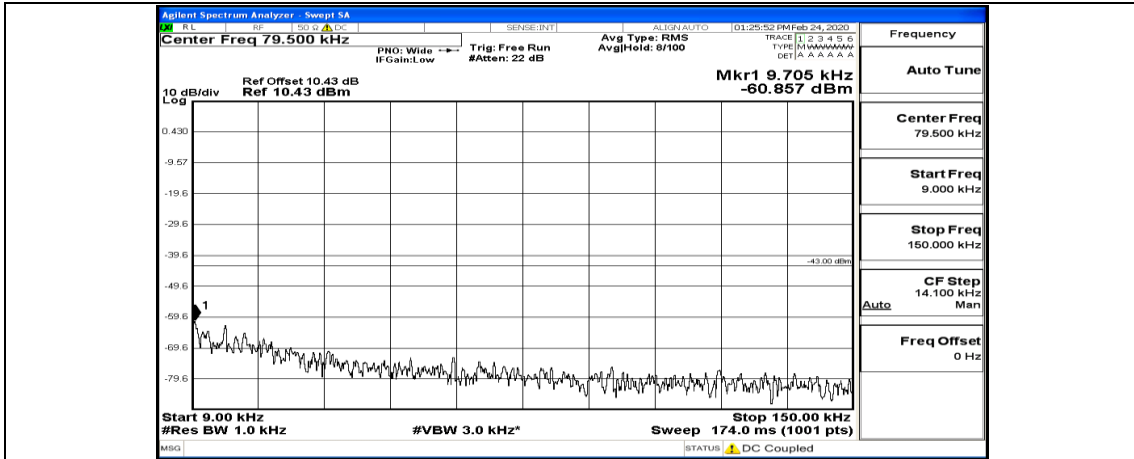

(Channel Bandwidth: 1.4 MHz)_HCH_16QAM_1RB#0

Channel Bandwidth: 3 MHz

(Channel Bandwidth: 3 MHz)_LCH_QPSK_1RB#0

(Channel Bandwidth: 3 MHz)_LCH_QPSK_8RB#7

(Channel Bandwidth: 3 MHz)_MCH_QPSK_1RB#0

(Channel Bandwidth: 3 MHz)_HCH_QPSK_1RB#0

(Channel Bandwidth: 3 MHz)_HCH_QPSK_1RB#7

(Channel Bandwidth: 3 MHz)_HCH_QPSK_8RB#0

(Channel Bandwidth: 3 MHz)_HCH_QPSK_8RB#4

(Channel Bandwidth: 3 MHz)_HCH_QPSK_15RB#0

(Channel Bandwidth: 3 MHz)_LCH_16QAM_1RB#0

Frequency
Auto Tune
Center Freq 79.500 kHz
Start Freq 9.000 kHz
Stop Freq 150.000 kHz
CF Step 14.100 kHz Man
Freq Offset 0 Hz

Frequency
Auto Tune
Center Freq 15.075000 MHz
Start Freq 150.000 kHz
Stop Freq 30.000000 MHz
CF Step 2.985000 MHz Man
Freq Offset 0 Hz

Frequency
Auto Tune
Center Freq 13.01500000 GHz
Start Freq 30.000000 MHz
Stop Freq 26.00000000 GHz
CF Step 2.597000000 GHz Man
Freq Offset 0 Hz

(Channel Bandwidth: 3 MHz)_LCH_16QAM_1RB#7

(Channel Bandwidth: 3 MHz)_LCH_16QAM_8RB#4