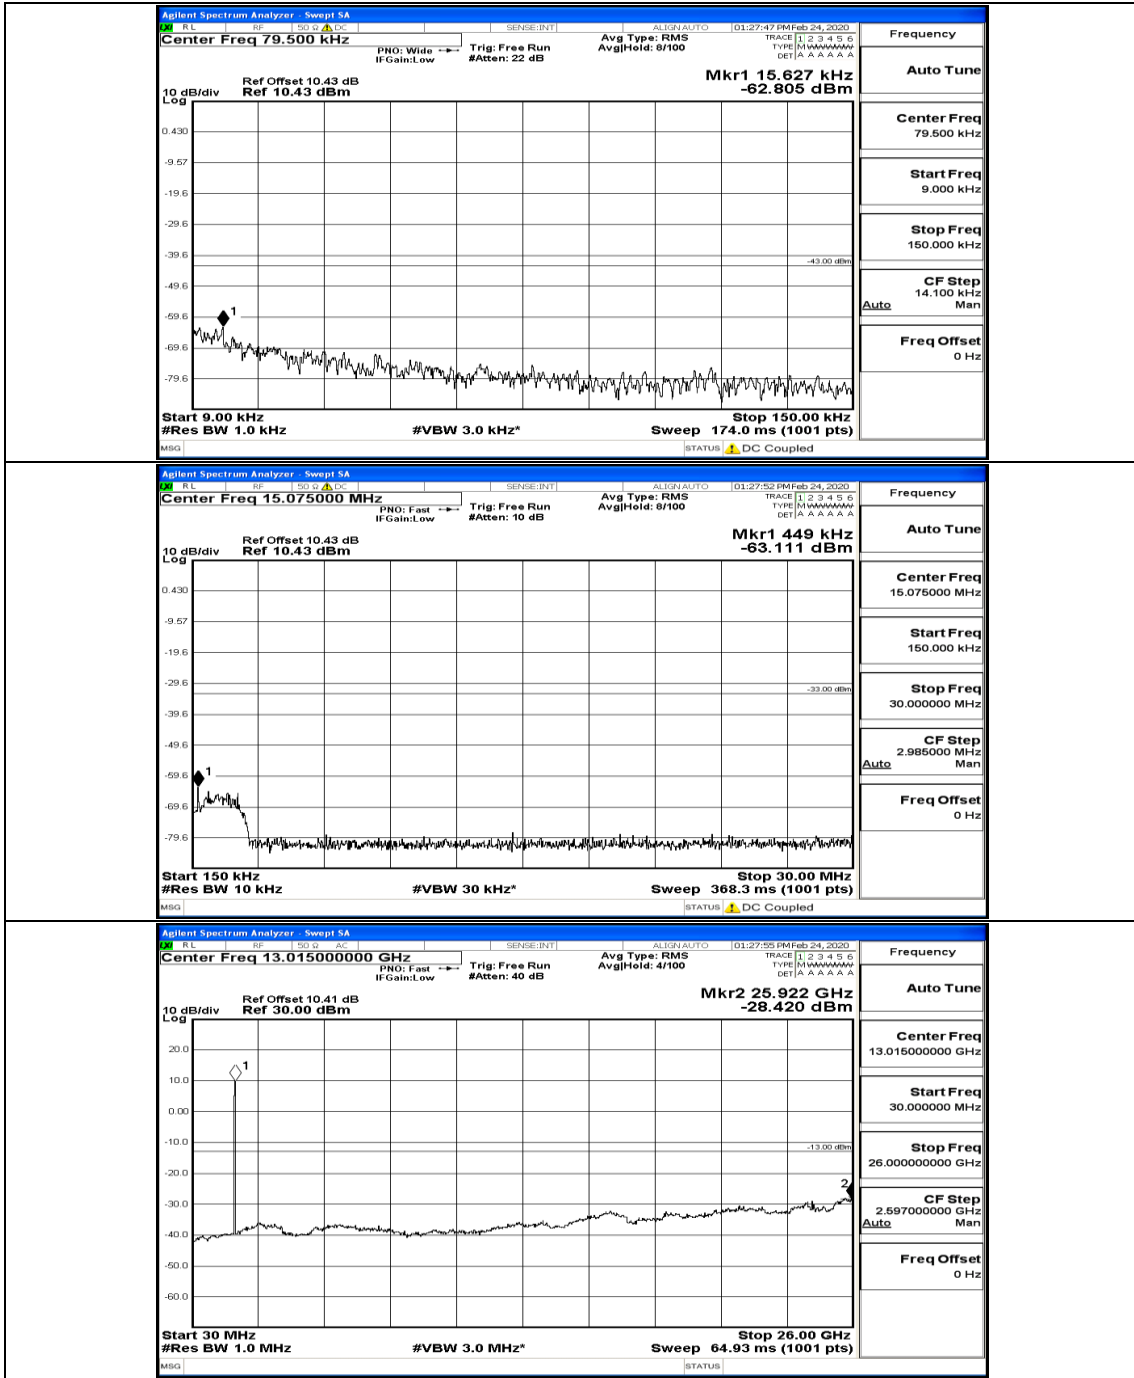

(Channel Bandwidth: 1.4 MHz)_HCH_16QAM_1RB#0

Channel Bandwidth: 3 MHz

(Channel Bandwidth: 3 MHz)_LCH_QPSK_1RB#0

(Channel Bandwidth: 3 MHz)_LCH_QPSK_8RB#7

(Channel Bandwidth: 3 MHz)_MCH_QPSK_1RB#0

(Channel Bandwidth: 3 MHz)_HCH_QPSK_1RB#0

(Channel Bandwidth: 3 MHz)_HCH_QPSK_1RB#7

(Channel Bandwidth: 3 MHz)_HCH_QPSK_8RB#0

(Channel Bandwidth: 3 MHz)_HCH_QPSK_8RB#4

(Channel Bandwidth: 3 MHz)_HCH_QPSK_15RB#0

(Channel Bandwidth: 3 MHz)_LCH_16QAM_1RB#0

Frequency
Auto Tune
Center Freq 79.500 kHz
Start Freq 9.000 kHz
Stop Freq 150.000 kHz
CF Step 14.100 kHz Man
Freq Offset 0 Hz

Frequency
Auto Tune
Center Freq 15.075000 MHz
Start Freq 150.000 kHz
Stop Freq 30.000000 MHz
CF Step 2.985000 MHz Man
Freq Offset 0 Hz

Frequency
Auto Tune
Center Freq 13.01500000 GHz
Start Freq 30.000000 MHz
Stop Freq 26.00000000 GHz
CF Step 2.597000000 GHz Man
Freq Offset 0 Hz

(Channel Bandwidth: 3 MHz)_LCH_16QAM_1RB#7

(Channel Bandwidth: 3 MHz)_LCH_16QAM_8RB#4