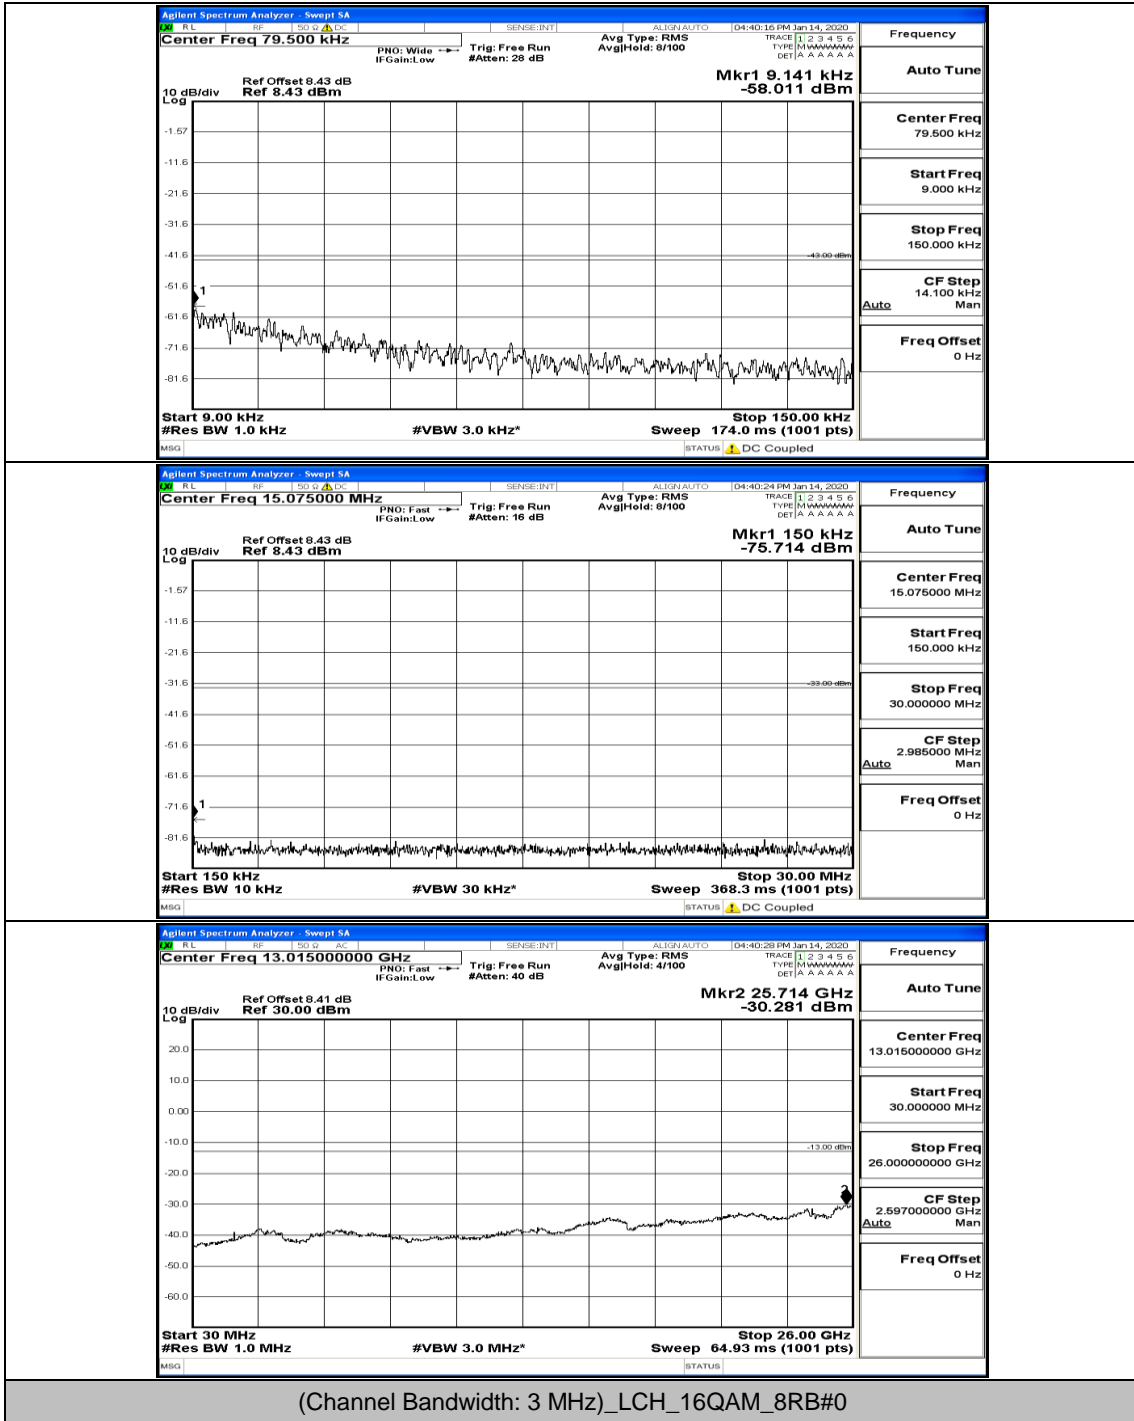

Frequency
Auto Tune
Center Freq 79.500 kHz
Start Freq 9.000 kHz
Stop Freq 150.000 kHz
CF Step 14.100 kHz Man
Freq Offset 0 Hz

Frequency
Auto Tune
Center Freq 15.075000 MHz
Start Freq 150.000 kHz
Stop Freq 30.000000 MHz
CF Step 2.985000 MHz Man
Freq Offset 0 Hz

Frequency
Auto Tune
Center Freq 13.01500000 GHz
Start Freq 30.000000 MHz
Stop Freq 26.00000000 GHz
CF Step 2.597000000 GHz Man
Freq Offset 0 Hz

(Channel Bandwidth: 3 MHz)_LCH_16QAM_1RB#7

(Channel Bandwidth: 3 MHz)_LCH_16QAM_8RB#4