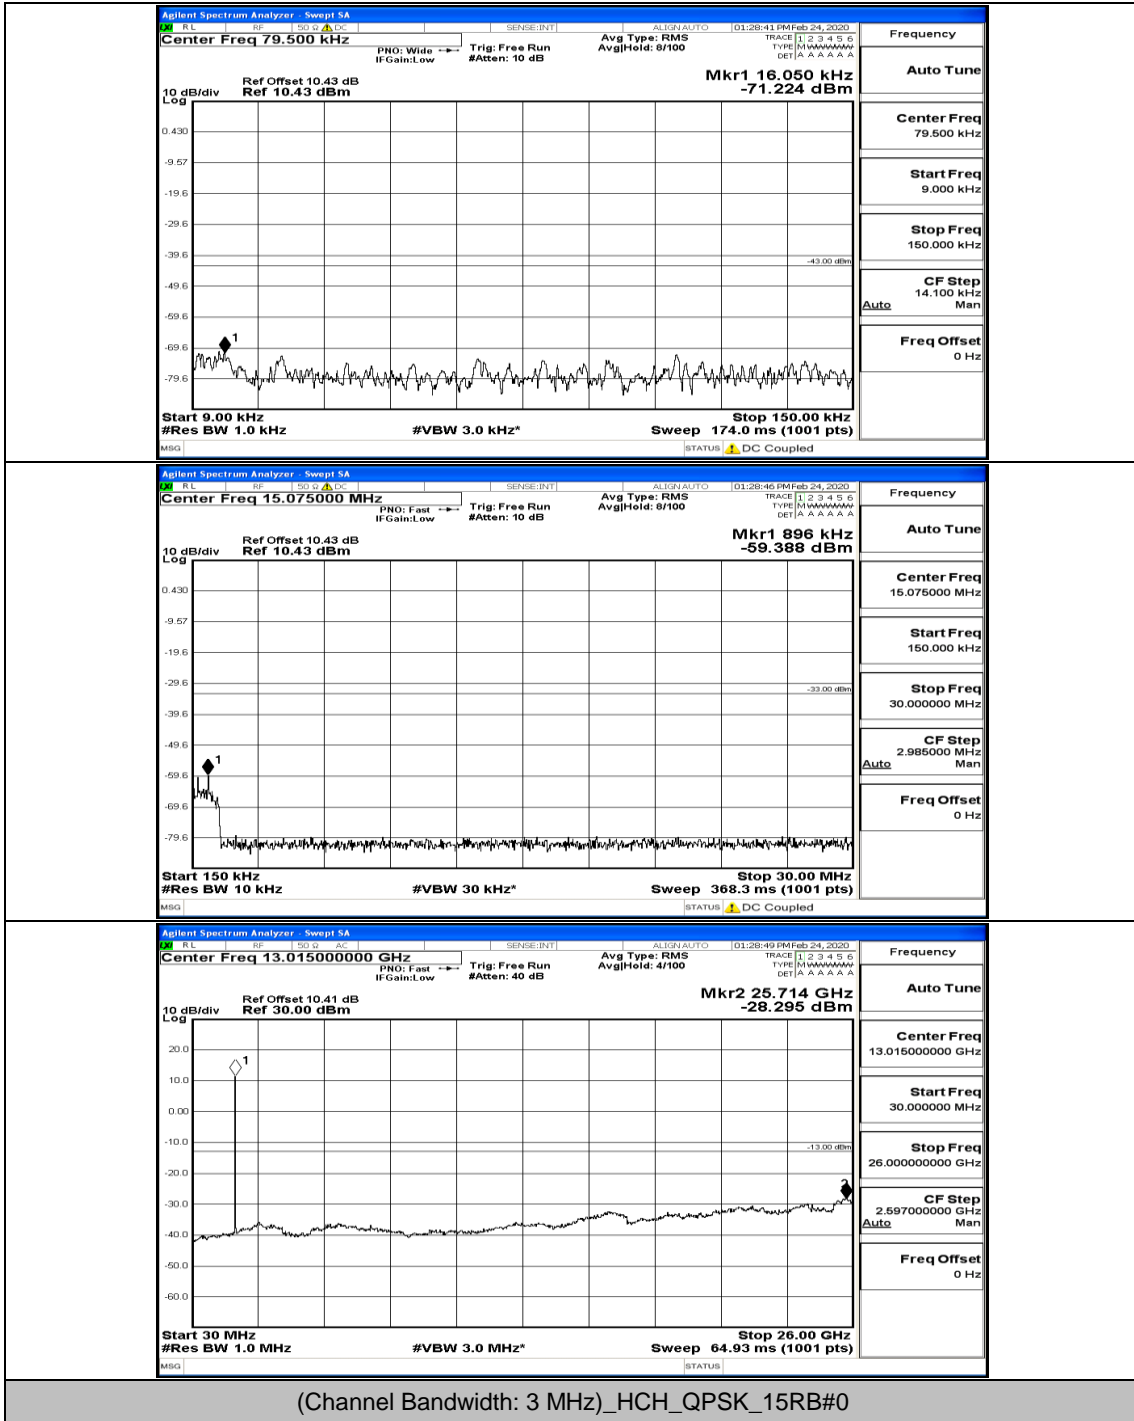

(Channel Bandwidth: 1.4 MHz)_HCH_16QAM_1RB#0

Channel Bandwidth: 3 MHz

(Channel Bandwidth: 3 MHz)_LCH_QPSK_1RB#0

(Channel Bandwidth: 3 MHz)_LCH_QPSK_8RB#7

(Channel Bandwidth: 3 MHz)_MCH_QPSK_1RB#0

(Channel Bandwidth: 3 MHz)_HCH_QPSK_1RB#0

(Channel Bandwidth: 3 MHz)_HCH_QPSK_1RB#7

(Channel Bandwidth: 3 MHz)_HCH_QPSK_8RB#0

(Channel Bandwidth: 3 MHz)_HCH_QPSK_8RB#4

(Channel Bandwidth: 3 MHz)_HCH_QPSK_15RB#0

(Channel Bandwidth: 3 MHz)_LCH_16QAM_1RB#0

Frequency
Auto Tune
Center Freq 79.500 kHz
Start Freq 9.000 kHz
Stop Freq 150.000 kHz
CF Step 14.100 kHz Man
Freq Offset 0 Hz

Frequency
Auto Tune
Center Freq 15.075000 MHz
Start Freq 150.000 kHz
Stop Freq 30.000000 MHz
CF Step 2.985000 MHz Man
Freq Offset 0 Hz

Frequency
Auto Tune
Center Freq 13.01500000 GHz
Start Freq 30.000000 MHz
Stop Freq 26.00000000 GHz
CF Step 2.597000000 GHz Man
Freq Offset 0 Hz

(Channel Bandwidth: 3 MHz)_LCH_16QAM_1RB#7

(Channel Bandwidth: 3 MHz)_LCH_16QAM_8RB#4