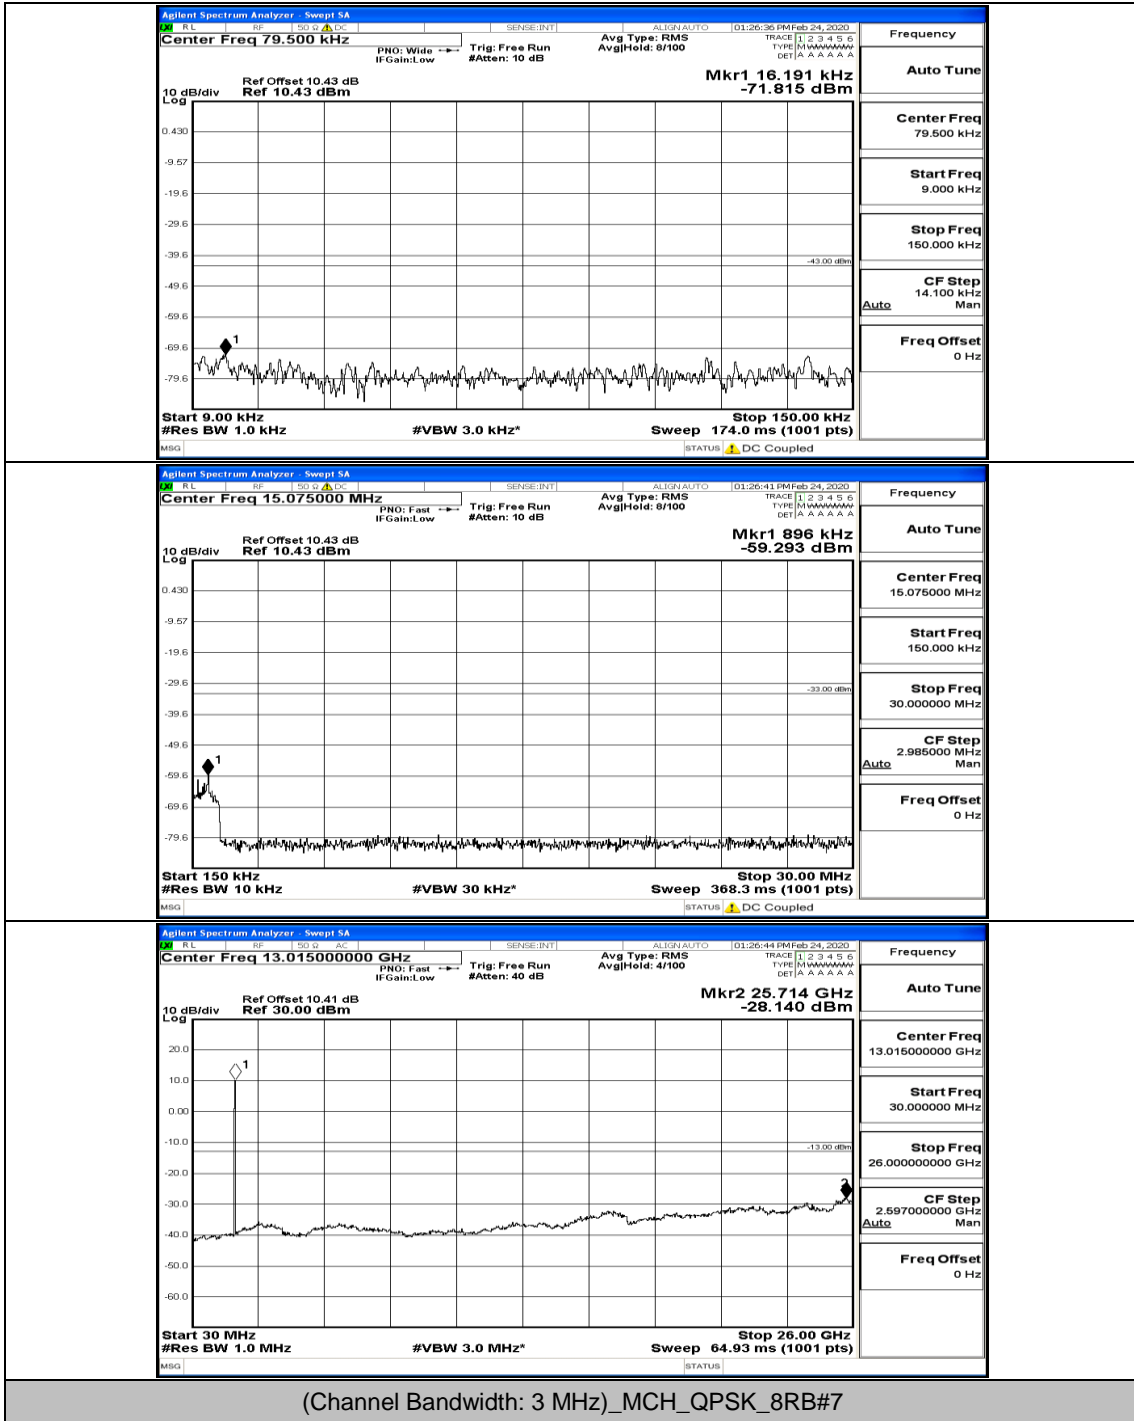

(Channel Bandwidth: 1.4 MHz)_HCH_16QAM_1RB#0

Channel Bandwidth: 3 MHz

(Channel Bandwidth: 3 MHz)_LCH_QPSK_1RB#0

(Channel Bandwidth: 3 MHz)_LCH_QPSK_8RB#7

(Channel Bandwidth: 3 MHz)_MCH_QPSK_1RB#0

(Channel Bandwidth: 3 MHz)_HCH_QPSK_1RB#0

(Channel Bandwidth: 3 MHz)_HCH_QPSK_1RB#7

(Channel Bandwidth: 3 MHz)_HCH_QPSK_8RB#0

(Channel Bandwidth: 3 MHz)_HCH_QPSK_8RB#4

(Channel Bandwidth: 3 MHz)_HCH_QPSK_15RB#0

(Channel Bandwidth: 3 MHz)_LCH_16QAM_1RB#0

Frequency
Auto Tune
Center Freq 79.500 kHz
Start Freq 9.000 kHz
Stop Freq 150.000 kHz
CF Step 14.100 kHz Man
Freq Offset 0 Hz

Frequency
Auto Tune
Center Freq 15.075000 MHz
Start Freq 150.000 kHz
Stop Freq 30.000000 MHz
CF Step 2.985000 MHz Man
Freq Offset 0 Hz

Frequency
Auto Tune
Center Freq 13.01500000 GHz
Start Freq 30.000000 MHz
Stop Freq 26.00000000 GHz
CF Step 2.597000000 GHz Man
Freq Offset 0 Hz

(Channel Bandwidth: 3 MHz)_LCH_16QAM_1RB#7

(Channel Bandwidth: 3 MHz)_LCH_16QAM_8RB#4