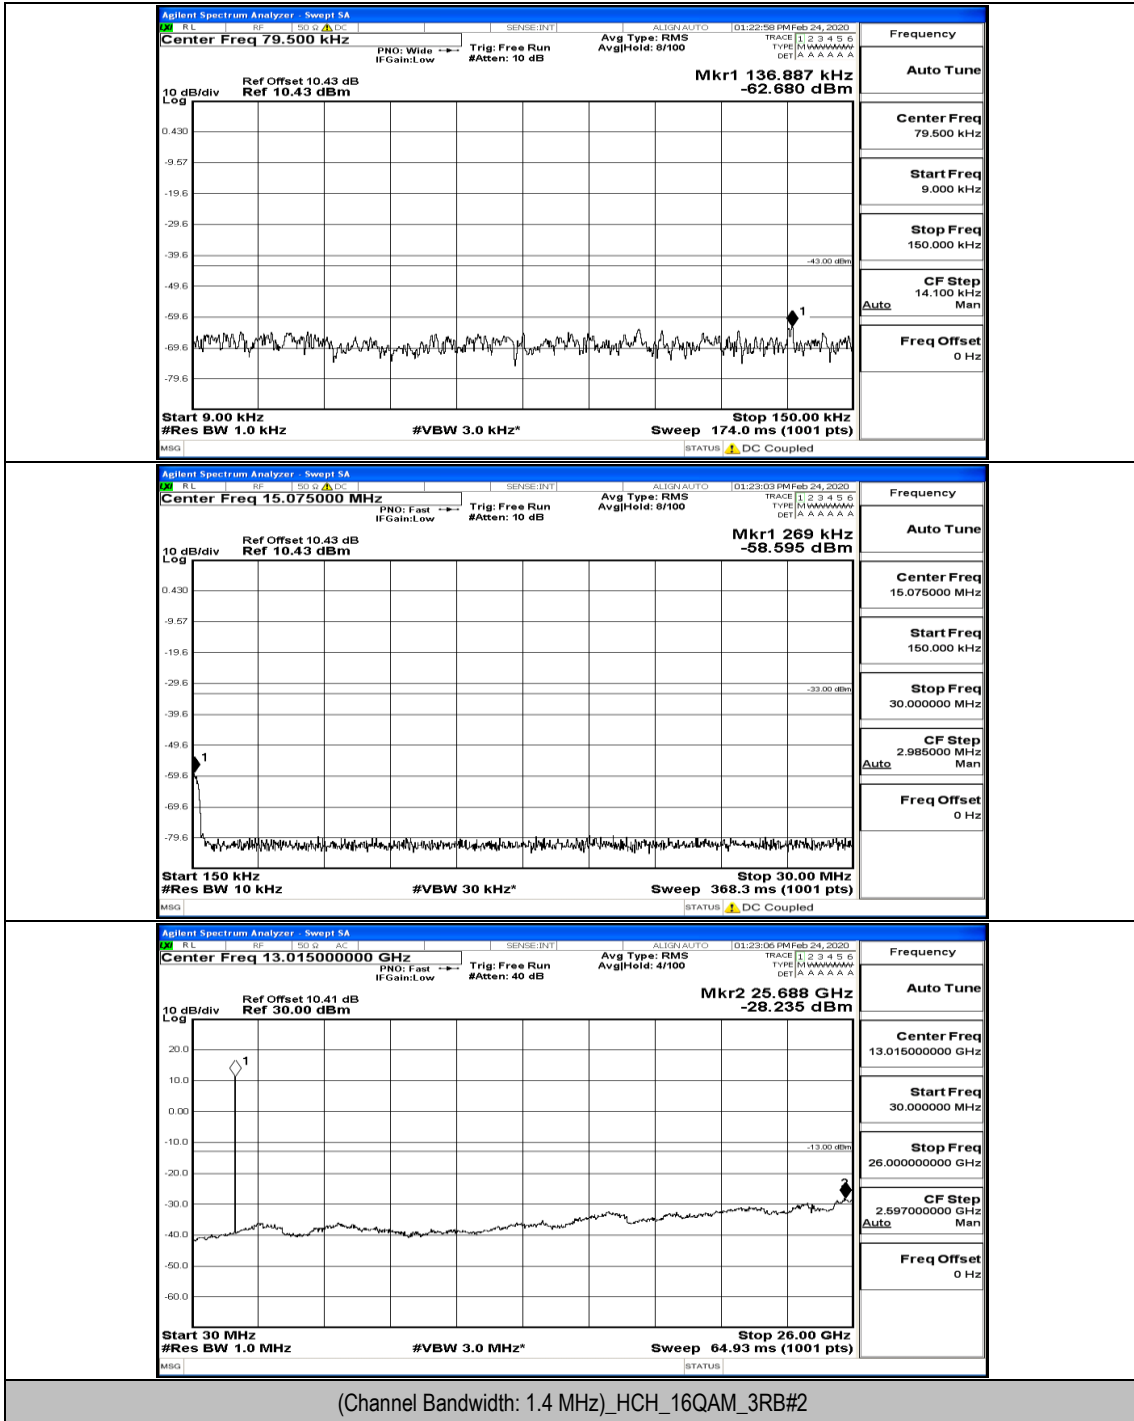

(Channel Bandwidth: 1.4 MHz)_HCH_16QAM_1RB#0

Channel Bandwidth: 3 MHz

(Channel Bandwidth: 3 MHz)_LCH_QPSK_1RB#0

(Channel Bandwidth: 3 MHz)_LCH_QPSK_8RB#7

(Channel Bandwidth: 3 MHz)_MCH_QPSK_1RB#0

(Channel Bandwidth: 3 MHz)_HCH_QPSK_1RB#0

(Channel Bandwidth: 3 MHz)_HCH_QPSK_1RB#7

(Channel Bandwidth: 3 MHz)_HCH_QPSK_8RB#0

(Channel Bandwidth: 3 MHz)_HCH_QPSK_8RB#4

(Channel Bandwidth: 3 MHz)_HCH_QPSK_15RB#0

(Channel Bandwidth: 3 MHz)_LCH_16QAM_1RB#0

Frequency
Auto Tune
Center Freq 79.500 kHz
Start Freq 9.000 kHz
Stop Freq 150.000 kHz
CF Step 14.100 kHz Man
Freq Offset 0 Hz

Frequency
Auto Tune
Center Freq 15.075000 MHz
Start Freq 150.000 kHz
Stop Freq 30.000000 MHz
CF Step 2.985000 MHz Man
Freq Offset 0 Hz

Frequency
Auto Tune
Center Freq 13.01500000 GHz
Start Freq 30.000000 MHz
Stop Freq 26.00000000 GHz
CF Step 2.597000000 GHz Man
Freq Offset 0 Hz

(Channel Bandwidth: 3 MHz)_LCH_16QAM_1RB#7

(Channel Bandwidth: 3 MHz)_LCH_16QAM_8RB#4