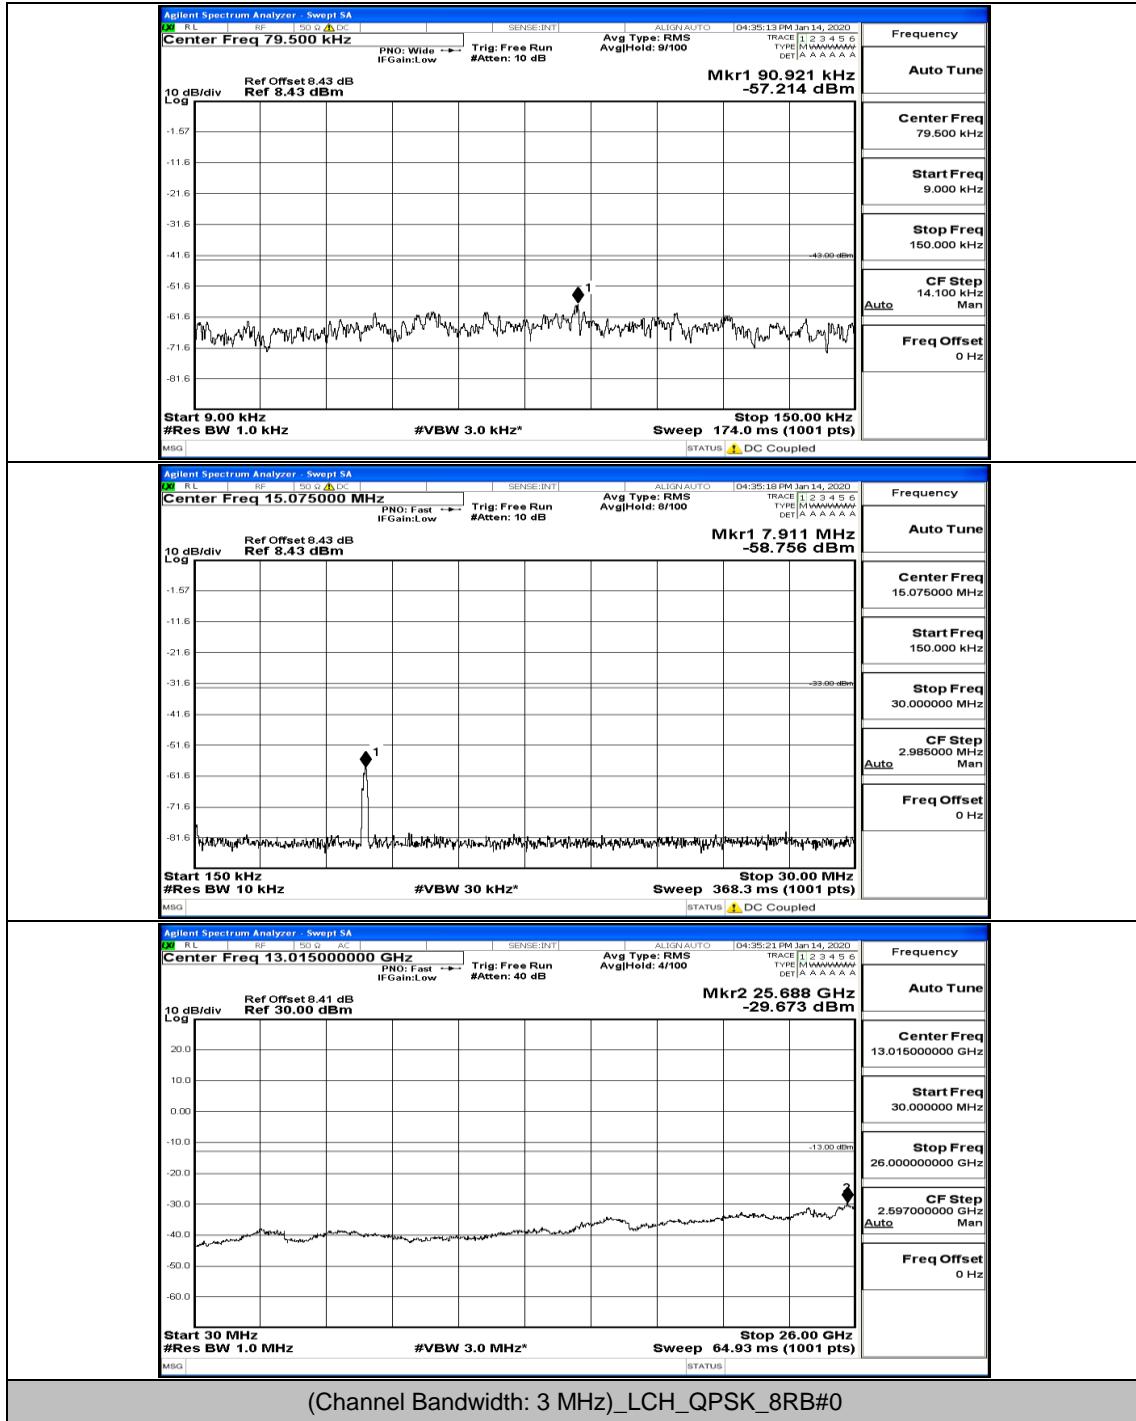

(Channel Bandwidth: 1.4 MHz)_HCH_16QAM_1RB#0

Channel Bandwidth: 3 MHz

(Channel Bandwidth: 3 MHz)_LCH_QPSK_1RB#0

(Channel Bandwidth: 3 MHz)_LCH_QPSK_8RB#7

(Channel Bandwidth: 3 MHz)_MCH_QPSK_1RB#0

(Channel Bandwidth: 3 MHz)_HCH_QPSK_1RB#0

(Channel Bandwidth: 3 MHz)_HCH_QPSK_1RB#7

(Channel Bandwidth: 3 MHz)_HCH_QPSK_8RB#0

(Channel Bandwidth: 3 MHz)_HCH_QPSK_8RB#4

(Channel Bandwidth: 3 MHz)_HCH_QPSK_15RB#0

(Channel Bandwidth: 3 MHz)_LCH_16QAM_1RB#0

Frequency
Auto Tune
Center Freq 79.500 kHz
Start Freq 9.000 kHz
Stop Freq 150.000 kHz
CF Step 14.100 kHz Man
Freq Offset 0 Hz

Frequency
Auto Tune
Center Freq 15.075000 MHz
Start Freq 150.000 kHz
Stop Freq 30.000000 MHz
CF Step 2.985000 MHz Man
Freq Offset 0 Hz