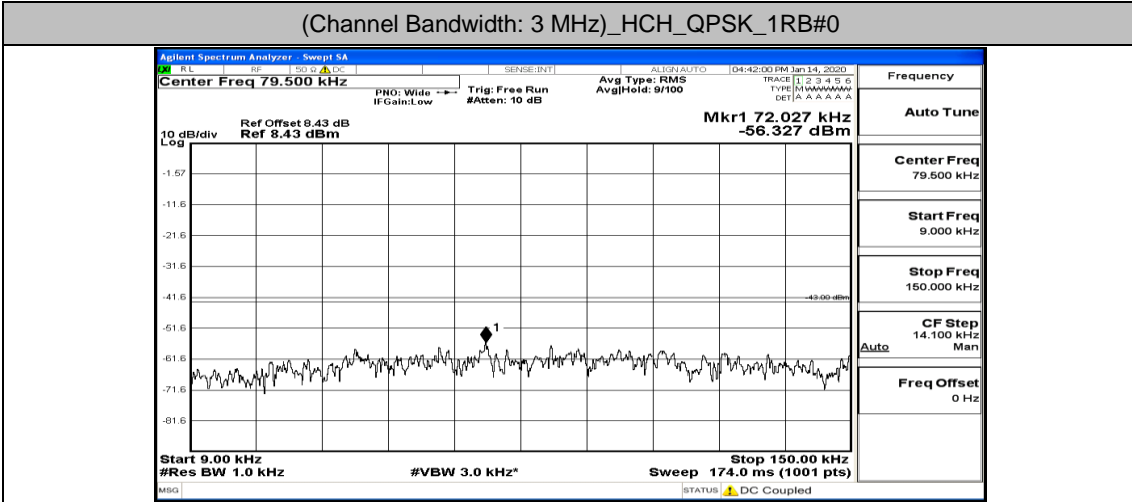

(Channel Bandwidth: 1.4 MHz)_HCH_16QAM_1RB#0

Channel Bandwidth: 3 MHz

(Channel Bandwidth: 3 MHz)_LCH_QPSK_1RB#0

(Channel Bandwidth: 3 MHz)_LCH_QPSK_8RB#7

(Channel Bandwidth: 3 MHz)_MCH_QPSK_1RB#0

(Channel Bandwidth: 3 MHz)_HCH_QPSK_1RB#0

(Channel Bandwidth: 3 MHz)_HCH_QPSK_1RB#7

(Channel Bandwidth: 3 MHz)_HCH_QPSK_8RB#0

(Channel Bandwidth: 3 MHz)_HCH_QPSK_8RB#4

(Channel Bandwidth: 3 MHz)_HCH_QPSK_15RB#0

(Channel Bandwidth: 3 MHz)_LCH_16QAM_1RB#0

Frequency
Auto Tune
Center Freq 79.500 kHz
Start Freq 9.000 kHz
Stop Freq 150.000 kHz
CF Step 14.100 kHz Man
Freq Offset 0 Hz

Frequency
Auto Tune
Center Freq 15.075000 MHz
Start Freq 150.000 kHz
Stop Freq 30.000000 MHz
CF Step 2.985000 MHz Man
Freq Offset 0 Hz

Frequency
Auto Tune
Center Freq 13.01500000 GHz
Start Freq 30.000000 MHz
Stop Freq 26.00000000 GHz
CF Step 2.597000000 GHz Man
Freq Offset 0 Hz

(Channel Bandwidth: 3 MHz)_LCH_16QAM_1RB#7

(Channel Bandwidth: 3 MHz)_LCH_16QAM_8RB#4