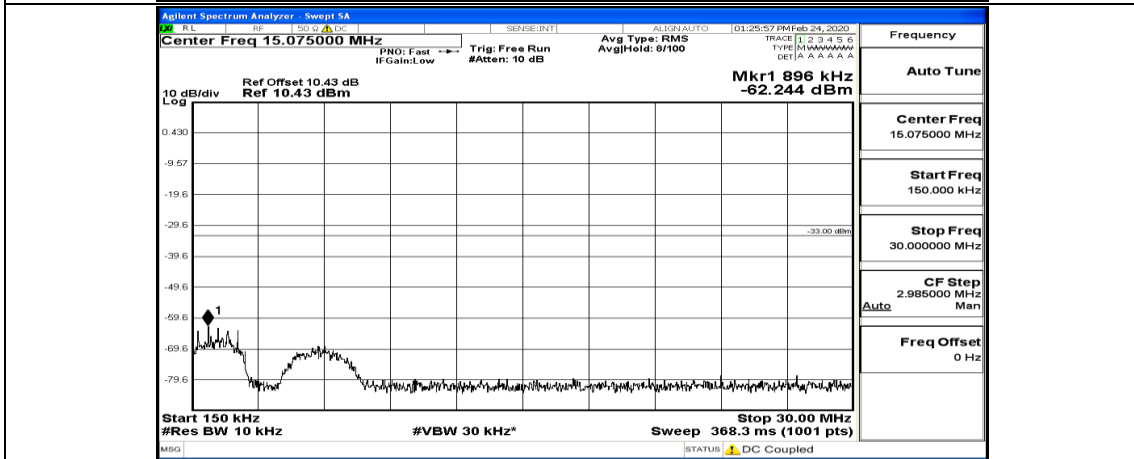

(Channel Bandwidth: 1.4 MHz)_HCH_16QAM_1RB#0

Channel Bandwidth: 3 MHz

(Channel Bandwidth: 3 MHz)_LCH_QPSK_1RB#0

(Channel Bandwidth: 3 MHz)_LCH_QPSK_8RB#7

(Channel Bandwidth: 3 MHz)_MCH_QPSK_1RB#0

(Channel Bandwidth: 3 MHz)_HCH_QPSK_1RB#0

(Channel Bandwidth: 3 MHz)_HCH_QPSK_1RB#7

(Channel Bandwidth: 3 MHz)_HCH_QPSK_8RB#0

(Channel Bandwidth: 3 MHz)_HCH_QPSK_8RB#4

(Channel Bandwidth: 3 MHz)_HCH_QPSK_15RB#0

(Channel Bandwidth: 3 MHz)_LCH_16QAM_1RB#0

Frequency
Auto Tune
Center Freq 79.500 kHz
Start Freq 9.000 kHz
Stop Freq 150.000 kHz
CF Step 14.100 kHz Man
Freq Offset 0 Hz

Frequency
Auto Tune
Center Freq 15.075000 MHz
Start Freq 150.000 kHz
Stop Freq 30.000000 MHz
CF Step 2.985000 MHz Man
Freq Offset 0 Hz

Frequency
Auto Tune
Center Freq 13.01500000 GHz
Start Freq 30.000000 MHz
Stop Freq 26.00000000 GHz
CF Step 2.597000000 GHz Man
Freq Offset 0 Hz

(Channel Bandwidth: 3 MHz)_LCH_16QAM_1RB#7

(Channel Bandwidth: 3 MHz)_LCH_16QAM_8RB#4