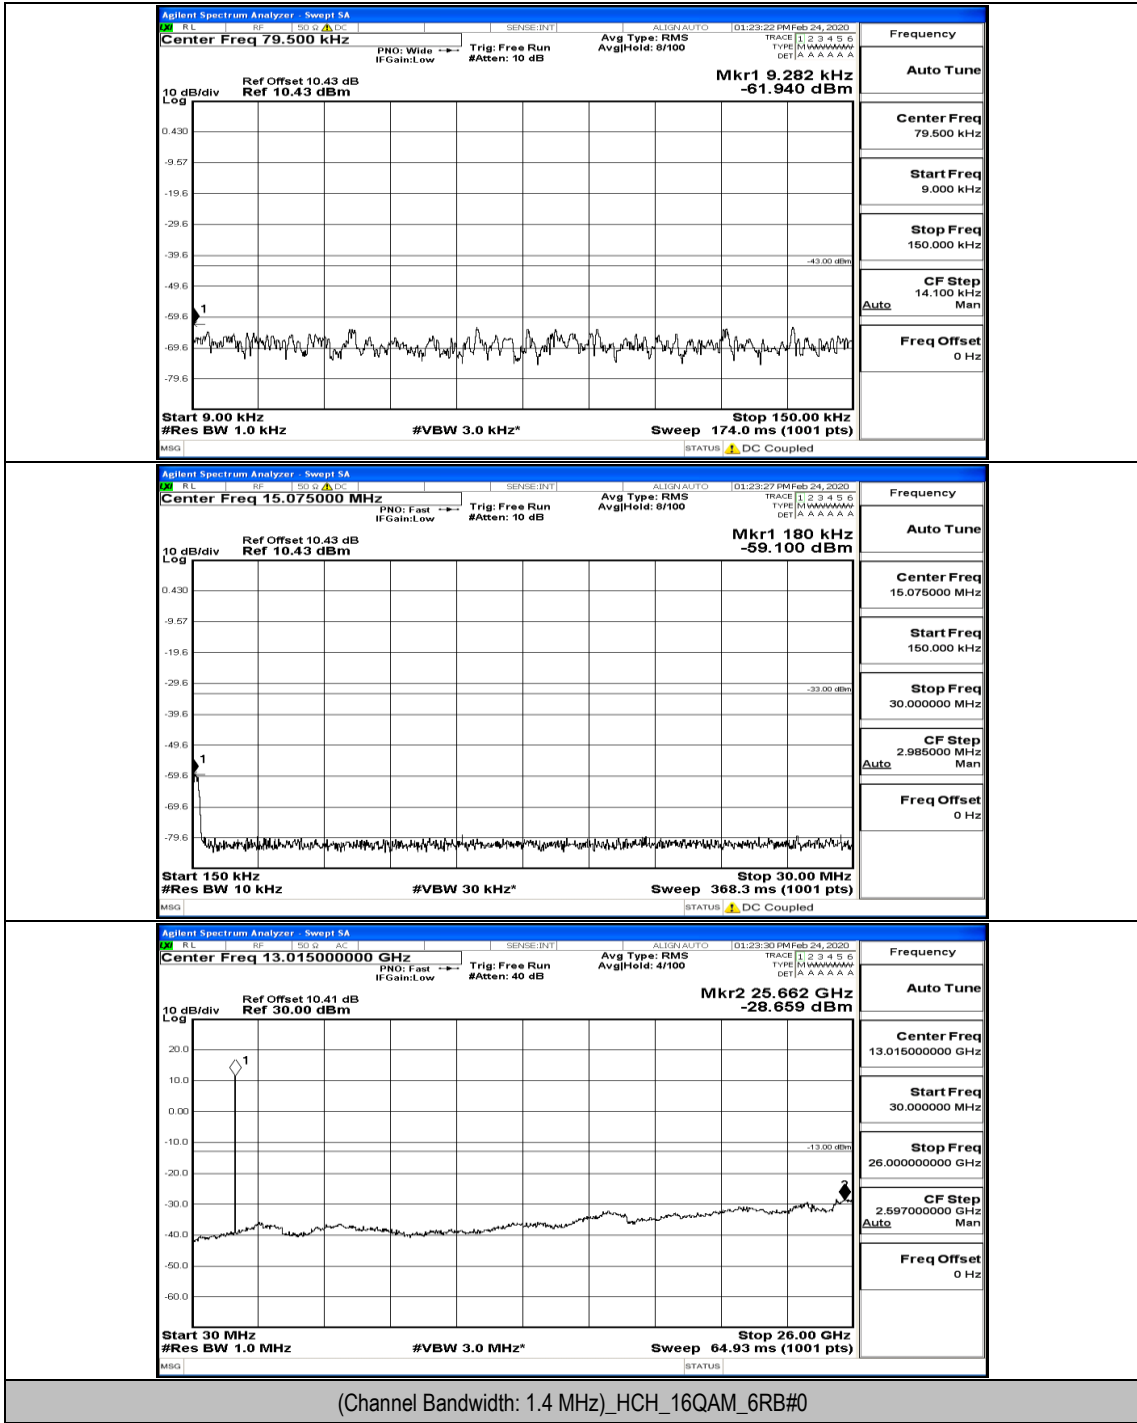

(Channel Bandwidth: 1.4 MHz)_HCH_16QAM_1RB#0

Channel Bandwidth: 3 MHz

(Channel Bandwidth: 3 MHz)_LCH_QPSK_1RB#0

(Channel Bandwidth: 3 MHz)_LCH_QPSK_8RB#7

(Channel Bandwidth: 3 MHz)_MCH_QPSK_1RB#0

(Channel Bandwidth: 3 MHz)_HCH_QPSK_1RB#0

(Channel Bandwidth: 3 MHz)_HCH_QPSK_1RB#7

(Channel Bandwidth: 3 MHz)_HCH_QPSK_8RB#0

(Channel Bandwidth: 3 MHz)_HCH_QPSK_8RB#4

(Channel Bandwidth: 3 MHz)_HCH_QPSK_15RB#0

(Channel Bandwidth: 3 MHz)_LCH_16QAM_1RB#0

Frequency
Auto Tune
Center Freq 79.500 kHz
Start Freq 9.000 kHz
Stop Freq 150.000 kHz
CF Step 14.100 kHz Man
Freq Offset 0 Hz

Frequency
Auto Tune
Center Freq 15.075000 MHz
Start Freq 150.000 kHz
Stop Freq 30.000000 MHz
CF Step 2.985000 MHz Man
Freq Offset 0 Hz

Frequency
Auto Tune
Center Freq 13.01500000 GHz
Start Freq 30.000000 MHz
Stop Freq 26.00000000 GHz
CF Step 2.597000000 GHz Man
Freq Offset 0 Hz

(Channel Bandwidth: 3 MHz)_LCH_16QAM_1RB#7

(Channel Bandwidth: 3 MHz)_LCH_16QAM_8RB#4