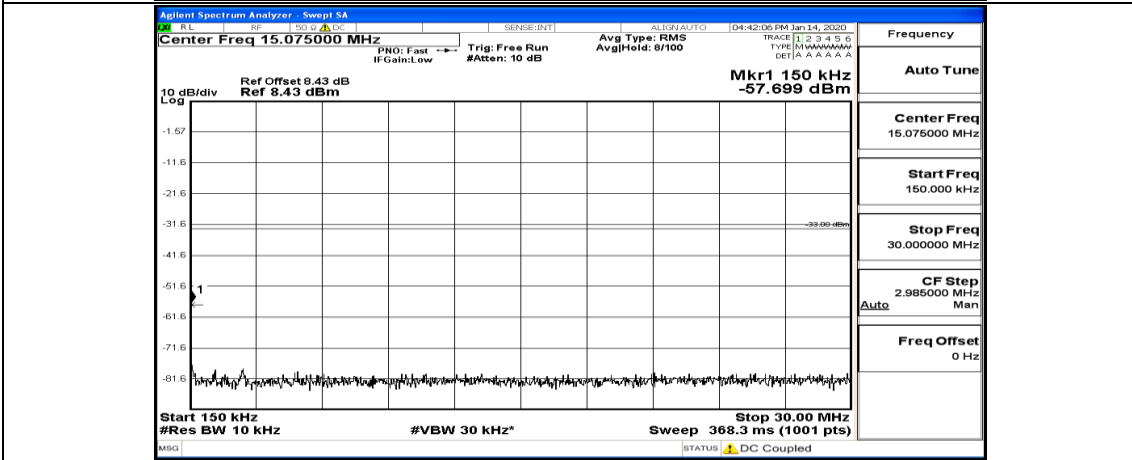

(Channel Bandwidth: 1.4 MHz)_HCH_16QAM_1RB#0

Channel Bandwidth: 3 MHz

(Channel Bandwidth: 3 MHz)_LCH_QPSK_1RB#0

(Channel Bandwidth: 3 MHz)_LCH_QPSK_8RB#7

(Channel Bandwidth: 3 MHz)_MCH_QPSK_1RB#0

(Channel Bandwidth: 3 MHz)_HCH_QPSK_1RB#0

(Channel Bandwidth: 3 MHz)_HCH_QPSK_1RB#7

(Channel Bandwidth: 3 MHz)_HCH_QPSK_8RB#0

(Channel Bandwidth: 3 MHz)_HCH_QPSK_8RB#4

(Channel Bandwidth: 3 MHz)_HCH_QPSK_15RB#0

(Channel Bandwidth: 3 MHz)_LCH_16QAM_1RB#0

Frequency
Auto Tune
Center Freq 79.500 kHz
Start Freq 9.000 kHz
Stop Freq 150.000 kHz
CF Step 14.100 kHz Man
Freq Offset 0 Hz

Frequency
Auto Tune
Center Freq 15.075000 MHz
Start Freq 150.000 kHz
Stop Freq 30.000000 MHz
CF Step 2.985000 MHz Man
Freq Offset 0 Hz

Frequency
Auto Tune
Center Freq 13.01500000 GHz
Start Freq 30.000000 MHz
Stop Freq 26.00000000 GHz
CF Step 2.597000000 GHz Man
Freq Offset 0 Hz

(Channel Bandwidth: 3 MHz)_LCH_16QAM_1RB#7

(Channel Bandwidth: 3 MHz)_LCH_16QAM_8RB#4