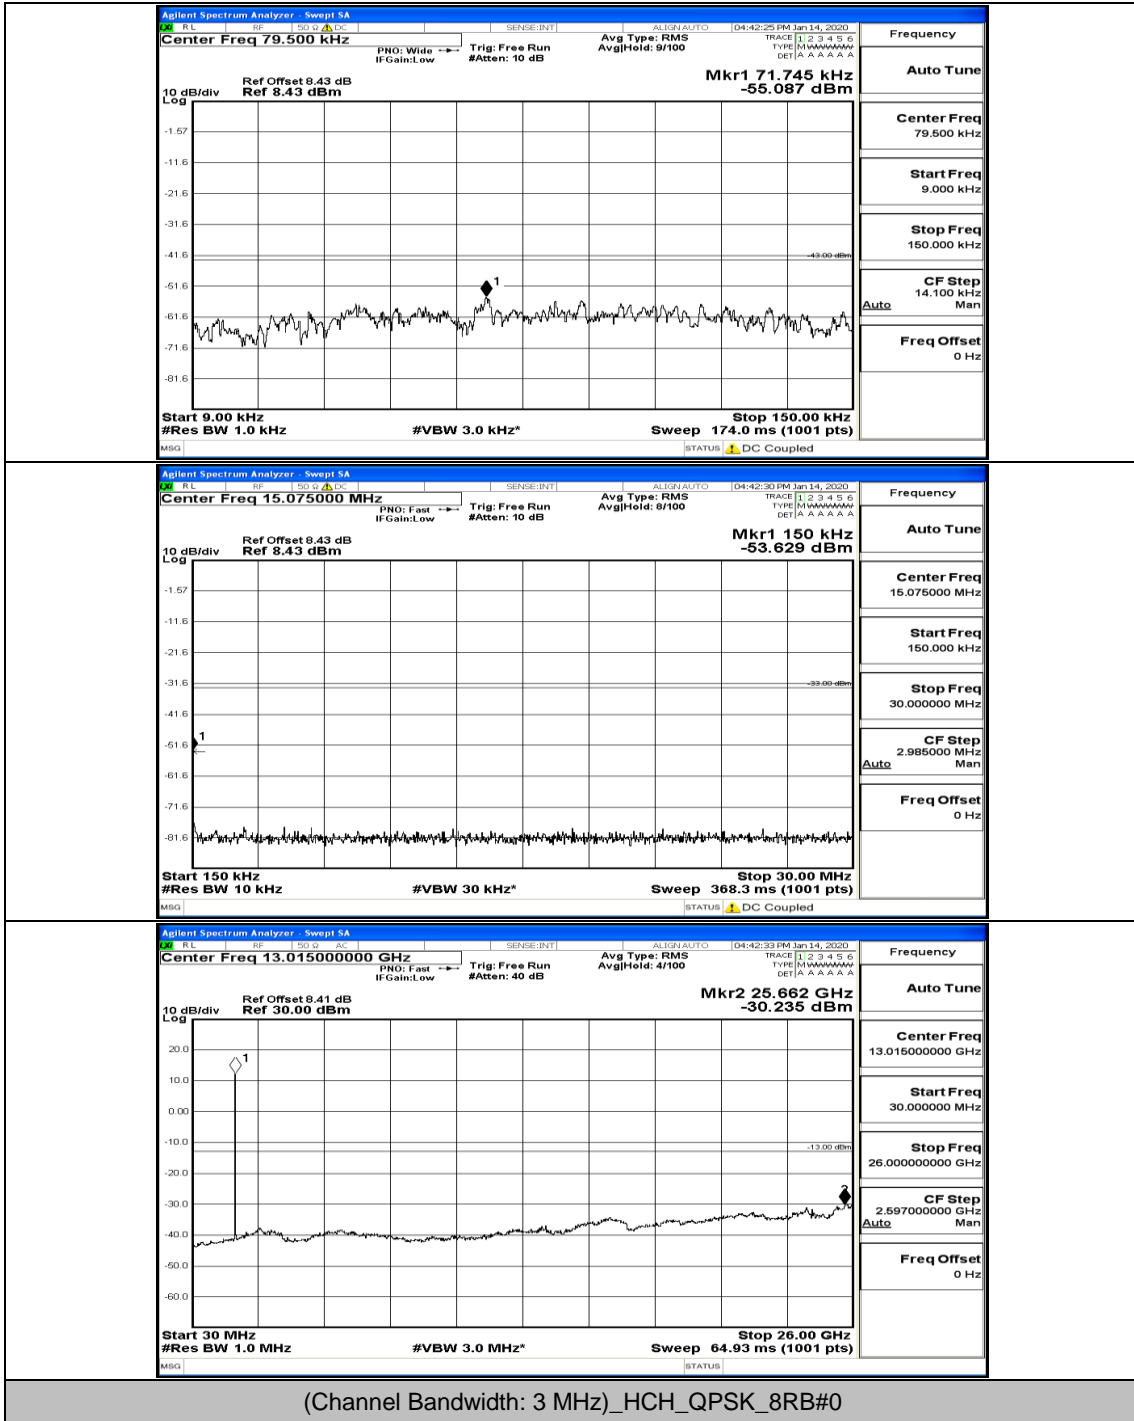

(Channel Bandwidth: 1.4 MHz)_HCH_16QAM_1RB#0

Channel Bandwidth: 3 MHz

(Channel Bandwidth: 3 MHz)_LCH_QPSK_1RB#0

(Channel Bandwidth: 3 MHz)_LCH_QPSK_8RB#7

(Channel Bandwidth: 3 MHz)_MCH_QPSK_1RB#0

(Channel Bandwidth: 3 MHz)_HCH_QPSK_1RB#0

(Channel Bandwidth: 3 MHz)_HCH_QPSK_1RB#7

(Channel Bandwidth: 3 MHz)_HCH_QPSK_8RB#0

(Channel Bandwidth: 3 MHz)_HCH_QPSK_8RB#4

(Channel Bandwidth: 3 MHz)_HCH_QPSK_15RB#0

(Channel Bandwidth: 3 MHz)_LCH_16QAM_1RB#0

Frequency
Auto Tune
Center Freq 79.500 kHz
Start Freq 9.000 kHz
Stop Freq 150.000 kHz
CF Step 14.100 kHz Man
Freq Offset 0 Hz

Frequency
Auto Tune
Center Freq 15.075000 MHz
Start Freq 150.000 kHz
Stop Freq 30.000000 MHz
CF Step 2.985000 MHz Man
Freq Offset 0 Hz

Frequency
Auto Tune
Center Freq 13.01500000 GHz
Start Freq 30.000000 MHz
Stop Freq 26.00000000 GHz
CF Step 2.597000000 GHz Man
Freq Offset 0 Hz

(Channel Bandwidth: 3 MHz)_LCH_16QAM_1RB#7

(Channel Bandwidth: 3 MHz)_LCH_16QAM_8RB#4