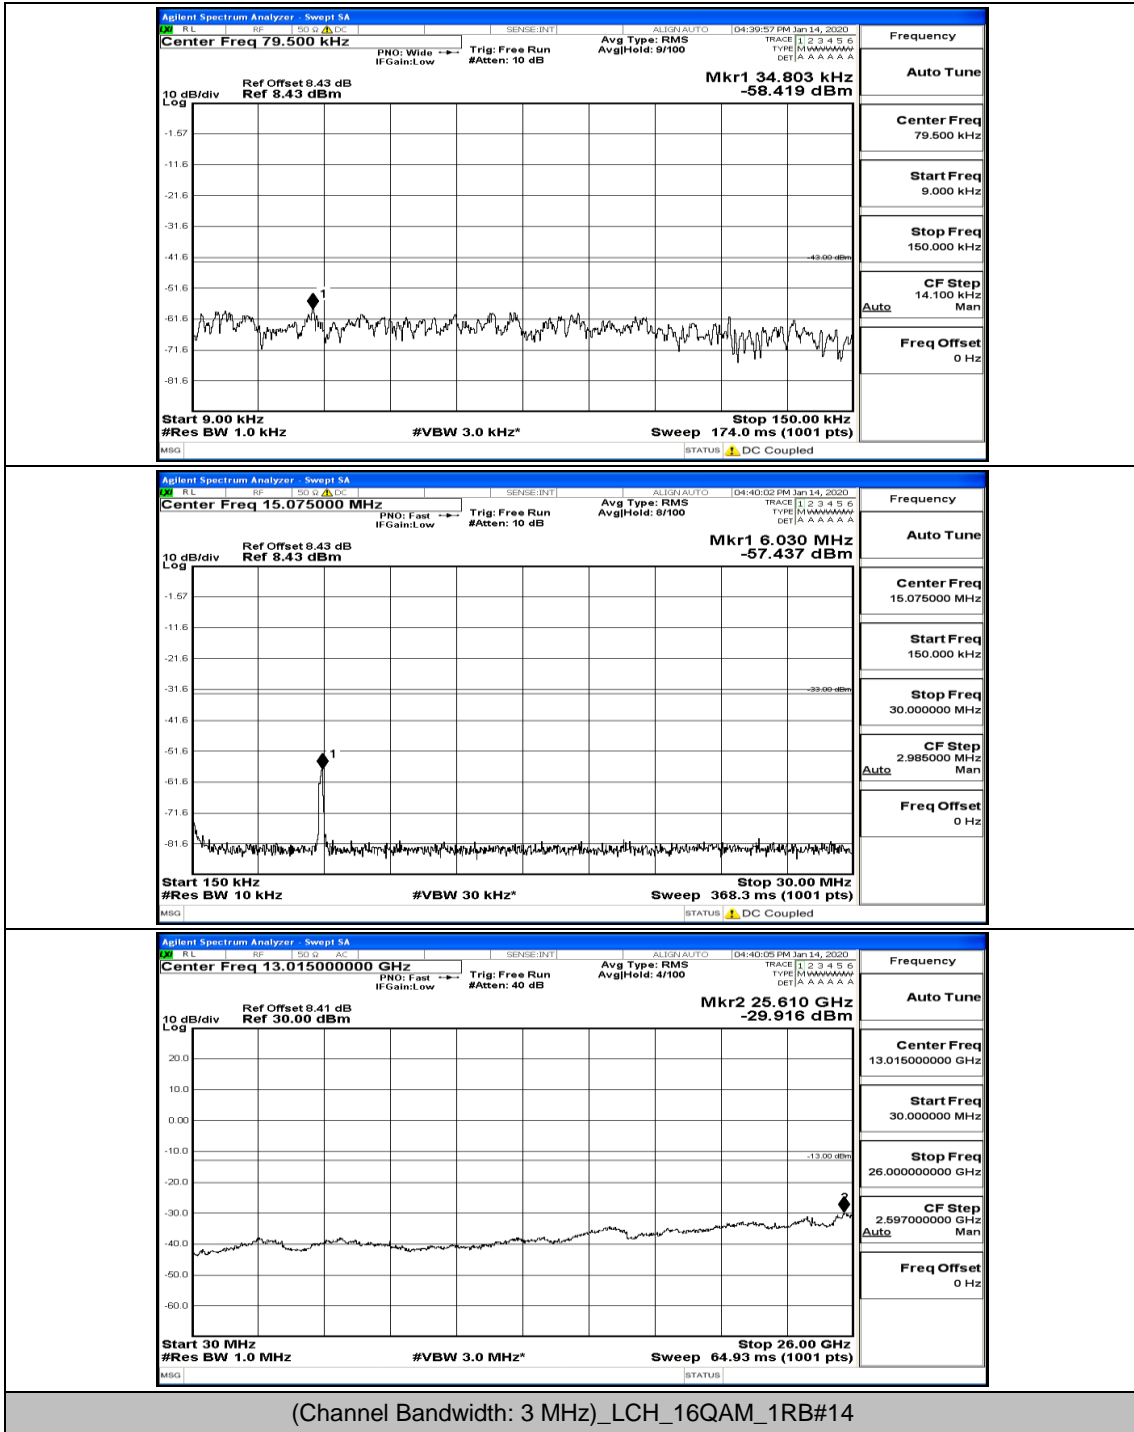

Frequency
Auto Tune
Center Freq 79.500 kHz
Start Freq 9.000 kHz
Stop Freq 150.000 kHz
CF Step 14.100 kHz Man
Freq Offset 0 Hz

Frequency
Auto Tune
Center Freq 15.075000 MHz
Start Freq 150.000 kHz
Stop Freq 30.000000 MHz
CF Step 2.985000 MHz Man
Freq Offset 0 Hz

Frequency
Auto Tune
Center Freq 13.01500000 GHz
Start Freq 30.000000 MHz
Stop Freq 26.00000000 GHz
CF Step 2.597000000 GHz Man
Freq Offset 0 Hz

(Channel Bandwidth: 3 MHz)_LCH_16QAM_1RB#7

(Channel Bandwidth: 3 MHz)_LCH_16QAM_8RB#4