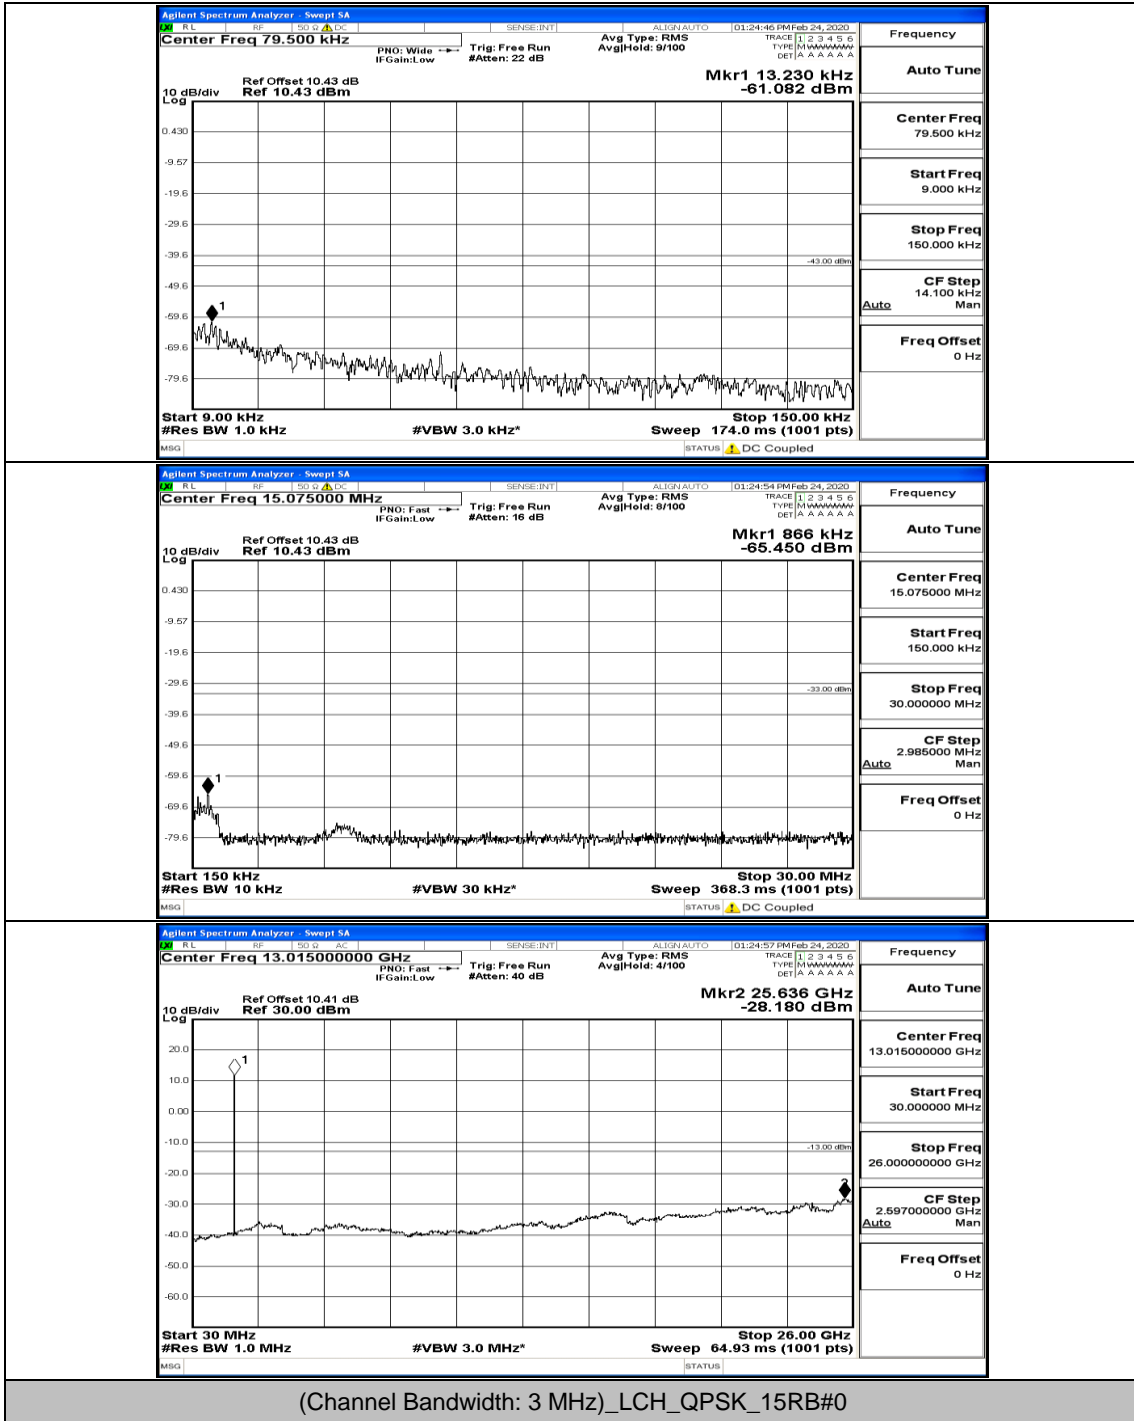

(Channel Bandwidth: 1.4 MHz)_HCH_16QAM_1RB#0

Channel Bandwidth: 3 MHz

(Channel Bandwidth: 3 MHz)_LCH_QPSK_1RB#0

(Channel Bandwidth: 3 MHz)_LCH_QPSK_8RB#7

(Channel Bandwidth: 3 MHz)_MCH_QPSK_1RB#0

(Channel Bandwidth: 3 MHz)_HCH_QPSK_1RB#0

(Channel Bandwidth: 3 MHz)_HCH_QPSK_1RB#7

(Channel Bandwidth: 3 MHz)_HCH_QPSK_8RB#0

(Channel Bandwidth: 3 MHz)_HCH_QPSK_8RB#4

(Channel Bandwidth: 3 MHz)_HCH_QPSK_15RB#0

(Channel Bandwidth: 3 MHz)_LCH_16QAM_1RB#0

Frequency
Auto Tune
Center Freq 79.500 kHz
Start Freq 9.000 kHz
Stop Freq 150.000 kHz
CF Step 14.100 kHz Man
Freq Offset 0 Hz

Frequency
Auto Tune
Center Freq 15.075000 MHz
Start Freq 150.000 kHz
Stop Freq 30.000000 MHz
CF Step 2.985000 MHz Man
Freq Offset 0 Hz

Frequency
Auto Tune
Center Freq 13.01500000 GHz
Start Freq 30.000000 MHz
Stop Freq 26.00000000 GHz
CF Step 2.597000000 GHz Man
Freq Offset 0 Hz

(Channel Bandwidth: 3 MHz)_LCH_16QAM_1RB#7

(Channel Bandwidth: 3 MHz)_LCH_16QAM_8RB#4