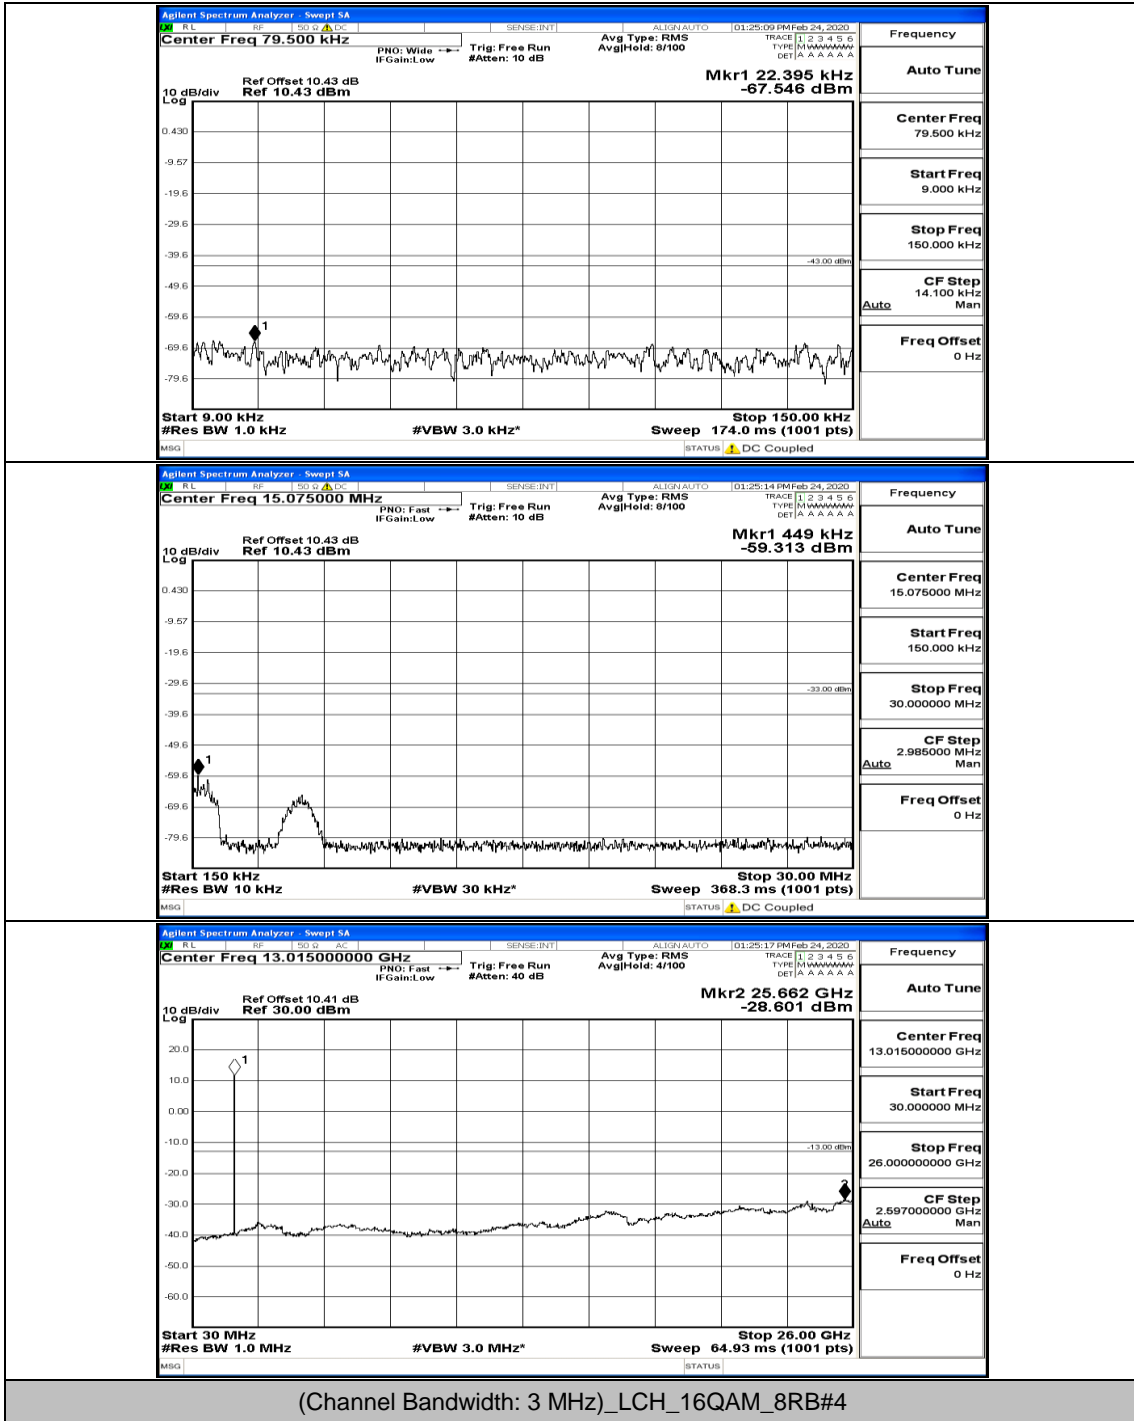

Frequency
Auto Tune
Center Freq 79.500 kHz
Start Freq 9.000 kHz
Stop Freq 150.000 kHz
CF Step 14.100 kHz Man
Freq Offset 0 Hz

Frequency
Auto Tune
Center Freq 15.075000 MHz
Start Freq 150.000 kHz
Stop Freq 30.000000 MHz
CF Step 2.985000 MHz Man
Freq Offset 0 Hz

Frequency
Auto Tune
Center Freq 13.01500000 GHz
Start Freq 30.000000 MHz
Stop Freq 26.00000000 GHz
CF Step 2.597000000 GHz Man
Freq Offset 0 Hz

(Channel Bandwidth: 3 MHz)_LCH_16QAM_1RB#7

(Channel Bandwidth: 3 MHz)_LCH_16QAM_8RB#4