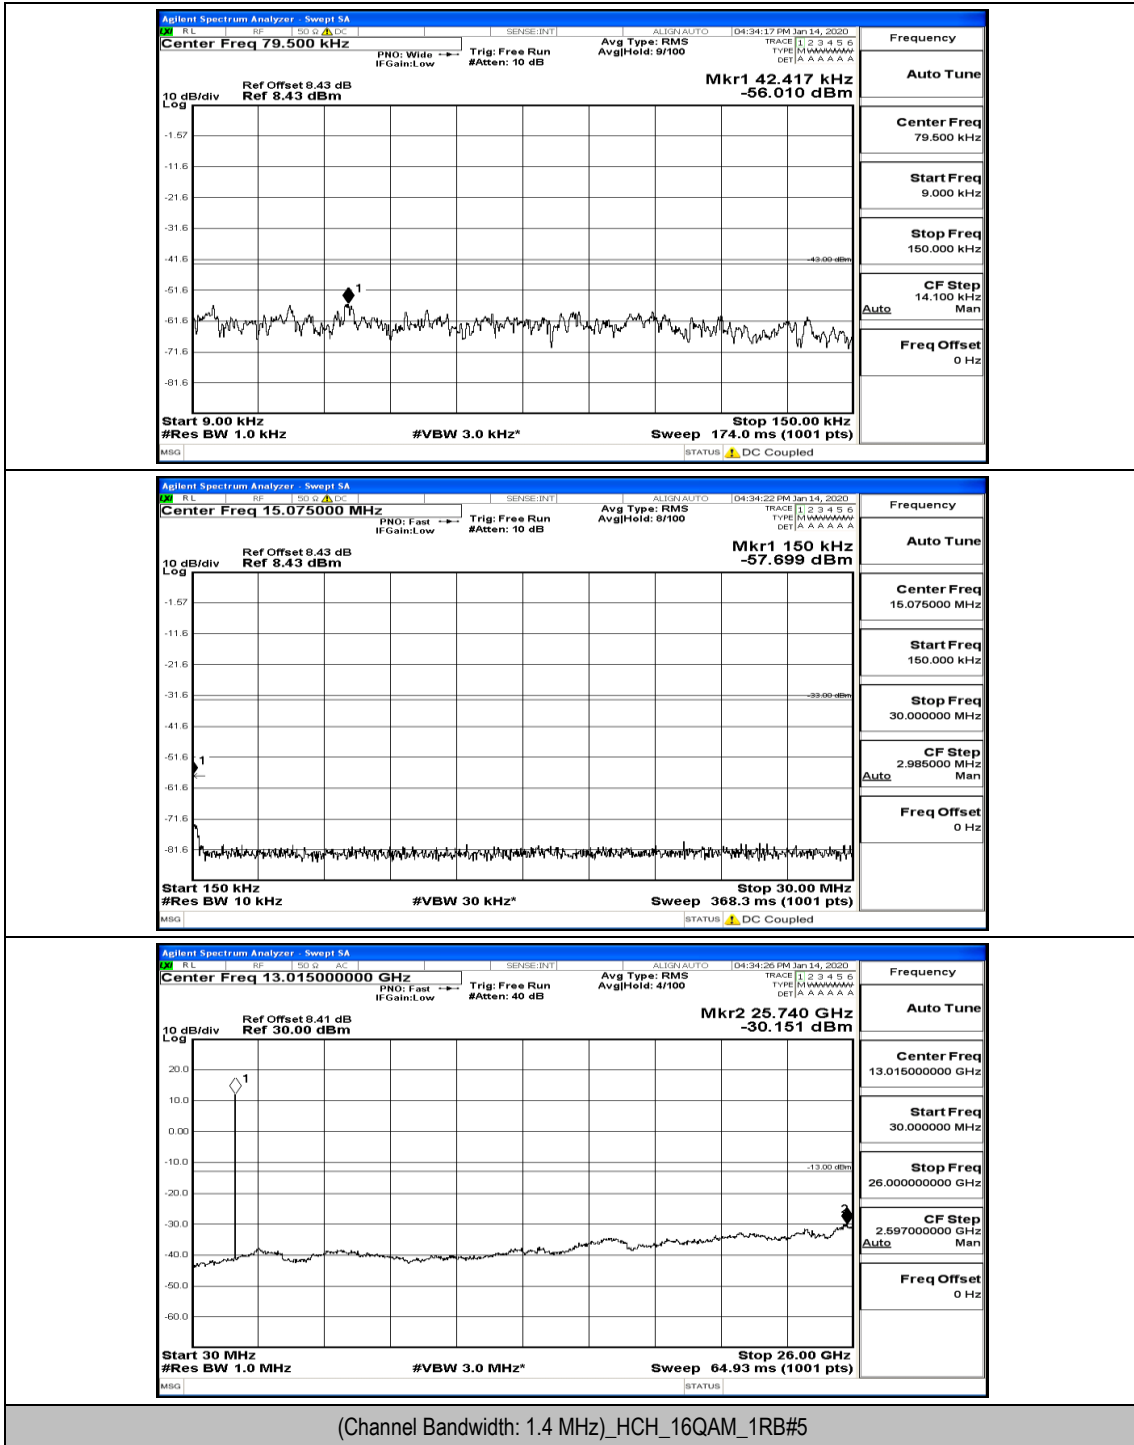

(Channel Bandwidth: 1.4 MHz)_HCH_16QAM_1RB#0

Channel Bandwidth: 3 MHz

(Channel Bandwidth: 3 MHz)_LCH_QPSK_1RB#0

(Channel Bandwidth: 3 MHz)_LCH_QPSK_8RB#7

(Channel Bandwidth: 3 MHz)_MCH_QPSK_1RB#0

(Channel Bandwidth: 3 MHz)_HCH_QPSK_1RB#0

(Channel Bandwidth: 3 MHz)_HCH_QPSK_1RB#7

(Channel Bandwidth: 3 MHz)_HCH_QPSK_8RB#0

(Channel Bandwidth: 3 MHz)_HCH_QPSK_8RB#4

(Channel Bandwidth: 3 MHz)_HCH_QPSK_15RB#0

(Channel Bandwidth: 3 MHz)_LCH_16QAM_1RB#0

Frequency
Auto Tune
Center Freq 79.500 kHz
Start Freq 9.000 kHz
Stop Freq 150.000 kHz
CF Step 14.100 kHz Man
Freq Offset 0 Hz

Frequency
Auto Tune
Center Freq 15.075000 MHz
Start Freq 150.000 kHz
Stop Freq 30.000000 MHz
CF Step 2.985000 MHz Man
Freq Offset 0 Hz

Frequency
Auto Tune
Center Freq 13.01500000 GHz
Start Freq 30.000000 MHz
Stop Freq 26.00000000 GHz
CF Step 2.597000000 GHz Man
Freq Offset 0 Hz

(Channel Bandwidth: 3 MHz)_LCH_16QAM_1RB#7

(Channel Bandwidth: 3 MHz)_LCH_16QAM_8RB#4