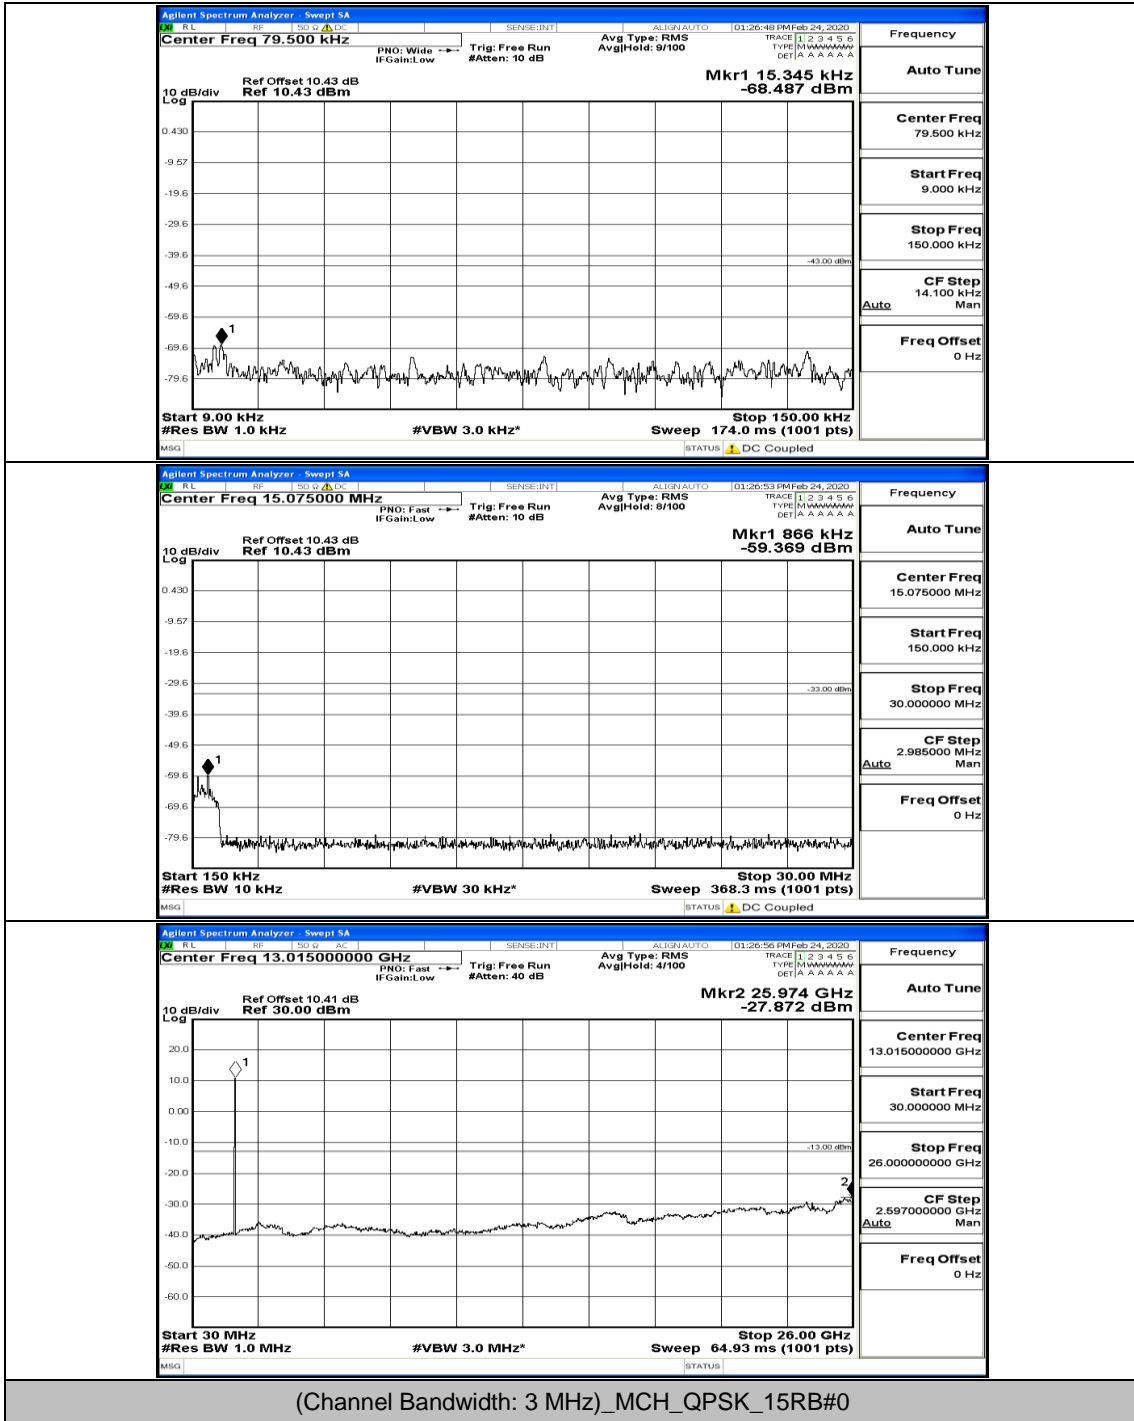

(Channel Bandwidth: 1.4 MHz)_HCH_16QAM_1RB#0

Channel Bandwidth: 3 MHz

(Channel Bandwidth: 3 MHz)_LCH_QPSK_1RB#0

(Channel Bandwidth: 3 MHz)_LCH_QPSK_8RB#7

(Channel Bandwidth: 3 MHz)_MCH_QPSK_1RB#0

(Channel Bandwidth: 3 MHz)_HCH_QPSK_1RB#0

(Channel Bandwidth: 3 MHz)_HCH_QPSK_1RB#7

(Channel Bandwidth: 3 MHz)_HCH_QPSK_8RB#0

(Channel Bandwidth: 3 MHz)_HCH_QPSK_8RB#4

(Channel Bandwidth: 3 MHz)_HCH_QPSK_15RB#0

(Channel Bandwidth: 3 MHz)_LCH_16QAM_1RB#0

Frequency
Auto Tune
Center Freq 79.500 kHz
Start Freq 9.000 kHz
Stop Freq 150.000 kHz
CF Step 14.100 kHz Man
Freq Offset 0 Hz

Frequency
Auto Tune
Center Freq 15.075000 MHz
Start Freq 150.000 kHz
Stop Freq 30.000000 MHz
CF Step 2.985000 MHz Man
Freq Offset 0 Hz

Frequency
Auto Tune
Center Freq 13.01500000 GHz
Start Freq 30.000000 MHz
Stop Freq 26.00000000 GHz
CF Step 2.597000000 GHz Man
Freq Offset 0 Hz

(Channel Bandwidth: 3 MHz)_LCH_16QAM_1RB#7

(Channel Bandwidth: 3 MHz)_LCH_16QAM_8RB#4