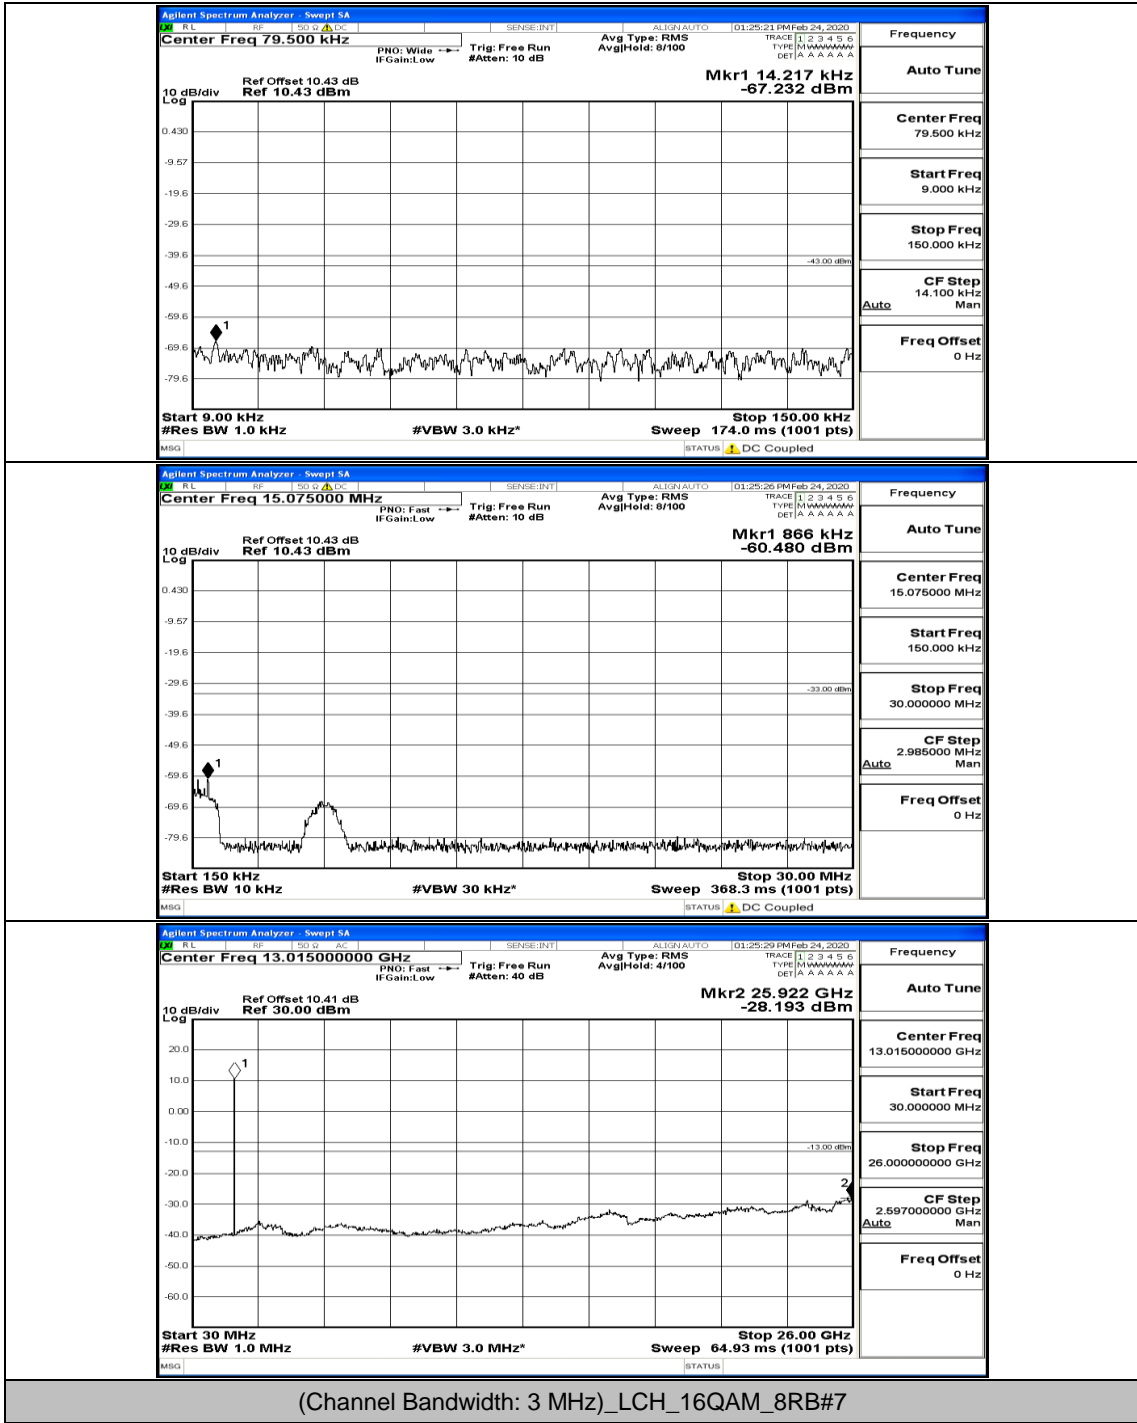

Frequency
Auto Tune
Center Freq 79.500 kHz
Start Freq 9.000 kHz
Stop Freq 150.000 kHz
CF Step 14.100 kHz Man
Freq Offset 0 Hz

Frequency
Auto Tune
Center Freq 15.075000 MHz
Start Freq 150.000 kHz
Stop Freq 30.000000 MHz
CF Step 2.985000 MHz Man
Freq Offset 0 Hz

Frequency
Auto Tune
Center Freq 13.01500000 GHz
Start Freq 30.000000 MHz
Stop Freq 26.00000000 GHz
CF Step 2.597000000 GHz Man
Freq Offset 0 Hz

(Channel Bandwidth: 3 MHz)_LCH_16QAM_1RB#7

(Channel Bandwidth: 3 MHz)_LCH_16QAM_8RB#4

(Channel Bandwidth: 3 MHz)_LCH_16QAM_8RB#7