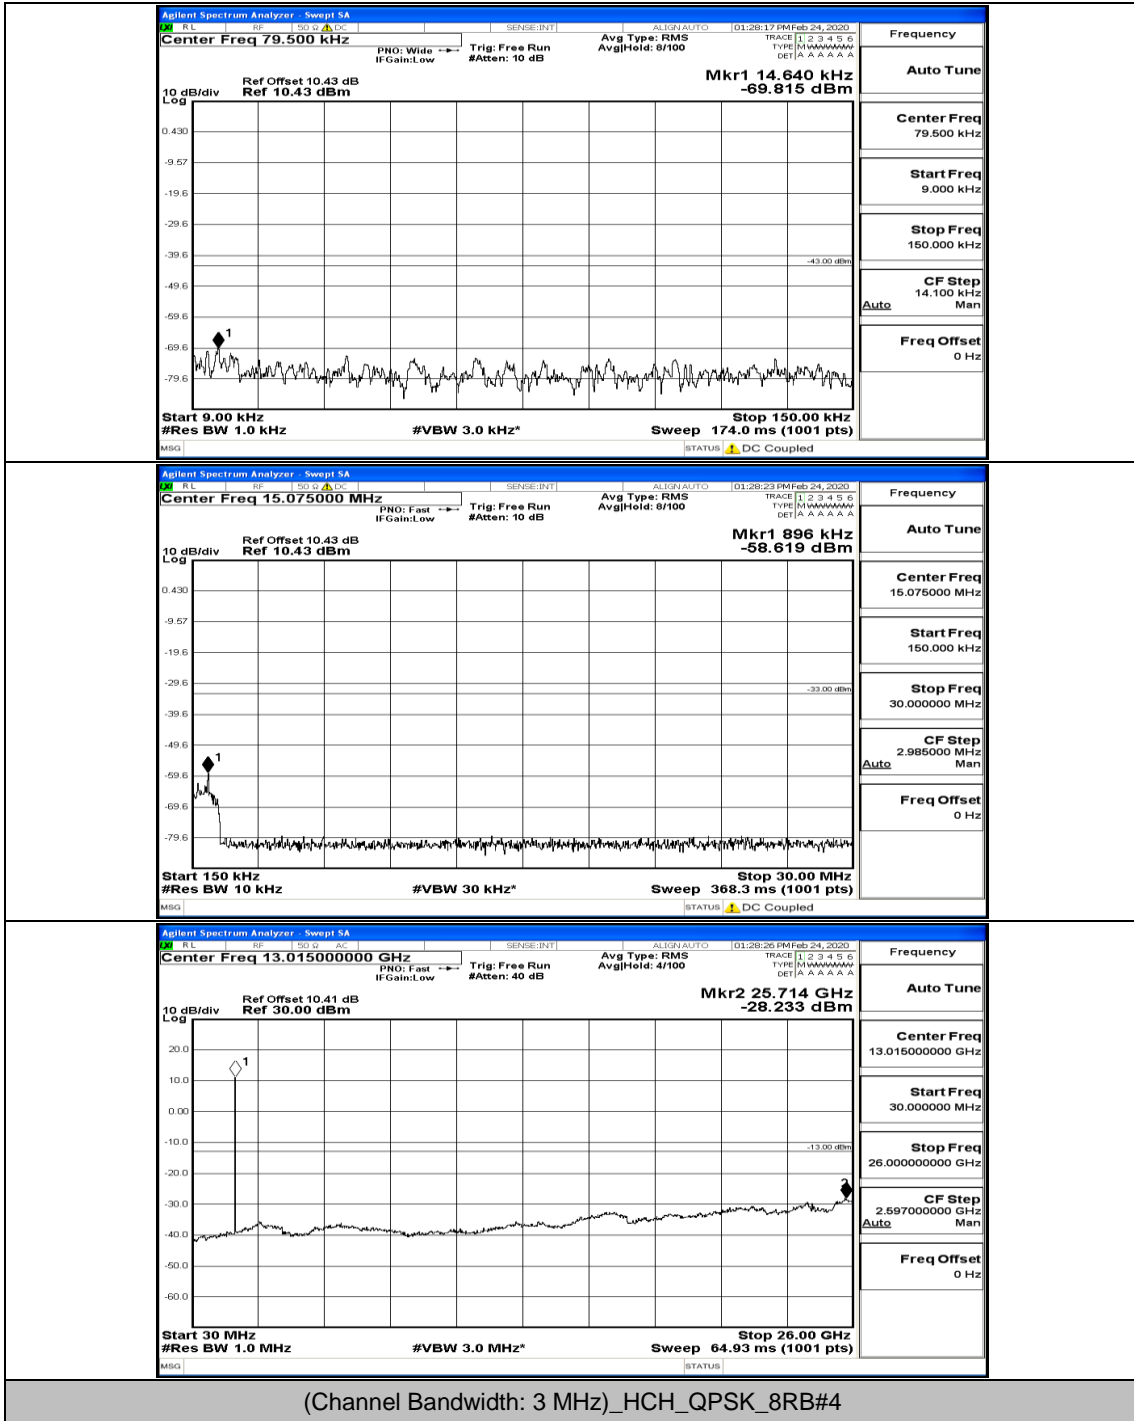

(Channel Bandwidth: 1.4 MHz)_HCH_16QAM_1RB#0

Channel Bandwidth: 3 MHz

(Channel Bandwidth: 3 MHz)_LCH_QPSK_1RB#0

(Channel Bandwidth: 3 MHz)_LCH_QPSK_8RB#7

(Channel Bandwidth: 3 MHz)_MCH_QPSK_1RB#0

(Channel Bandwidth: 3 MHz)_HCH_QPSK_1RB#0

(Channel Bandwidth: 3 MHz)_HCH_QPSK_1RB#7

(Channel Bandwidth: 3 MHz)_HCH_QPSK_8RB#0

(Channel Bandwidth: 3 MHz)_HCH_QPSK_8RB#4

(Channel Bandwidth: 3 MHz)_HCH_QPSK_15RB#0

(Channel Bandwidth: 3 MHz)_LCH_16QAM_1RB#0

Frequency
Auto Tune
Center Freq 79.500 kHz
Start Freq 9.000 kHz
Stop Freq 150.000 kHz
CF Step 14.100 kHz Man
Freq Offset 0 Hz

Frequency
Auto Tune
Center Freq 15.075000 MHz
Start Freq 150.000 kHz
Stop Freq 30.000000 MHz
CF Step 2.985000 MHz Man
Freq Offset 0 Hz

Frequency
Auto Tune
Center Freq 13.01500000 GHz
Start Freq 30.000000 MHz
Stop Freq 26.00000000 GHz
CF Step 2.597000000 GHz Man
Freq Offset 0 Hz

(Channel Bandwidth: 3 MHz)_LCH_16QAM_1RB#7

(Channel Bandwidth: 3 MHz)_LCH_16QAM_8RB#4