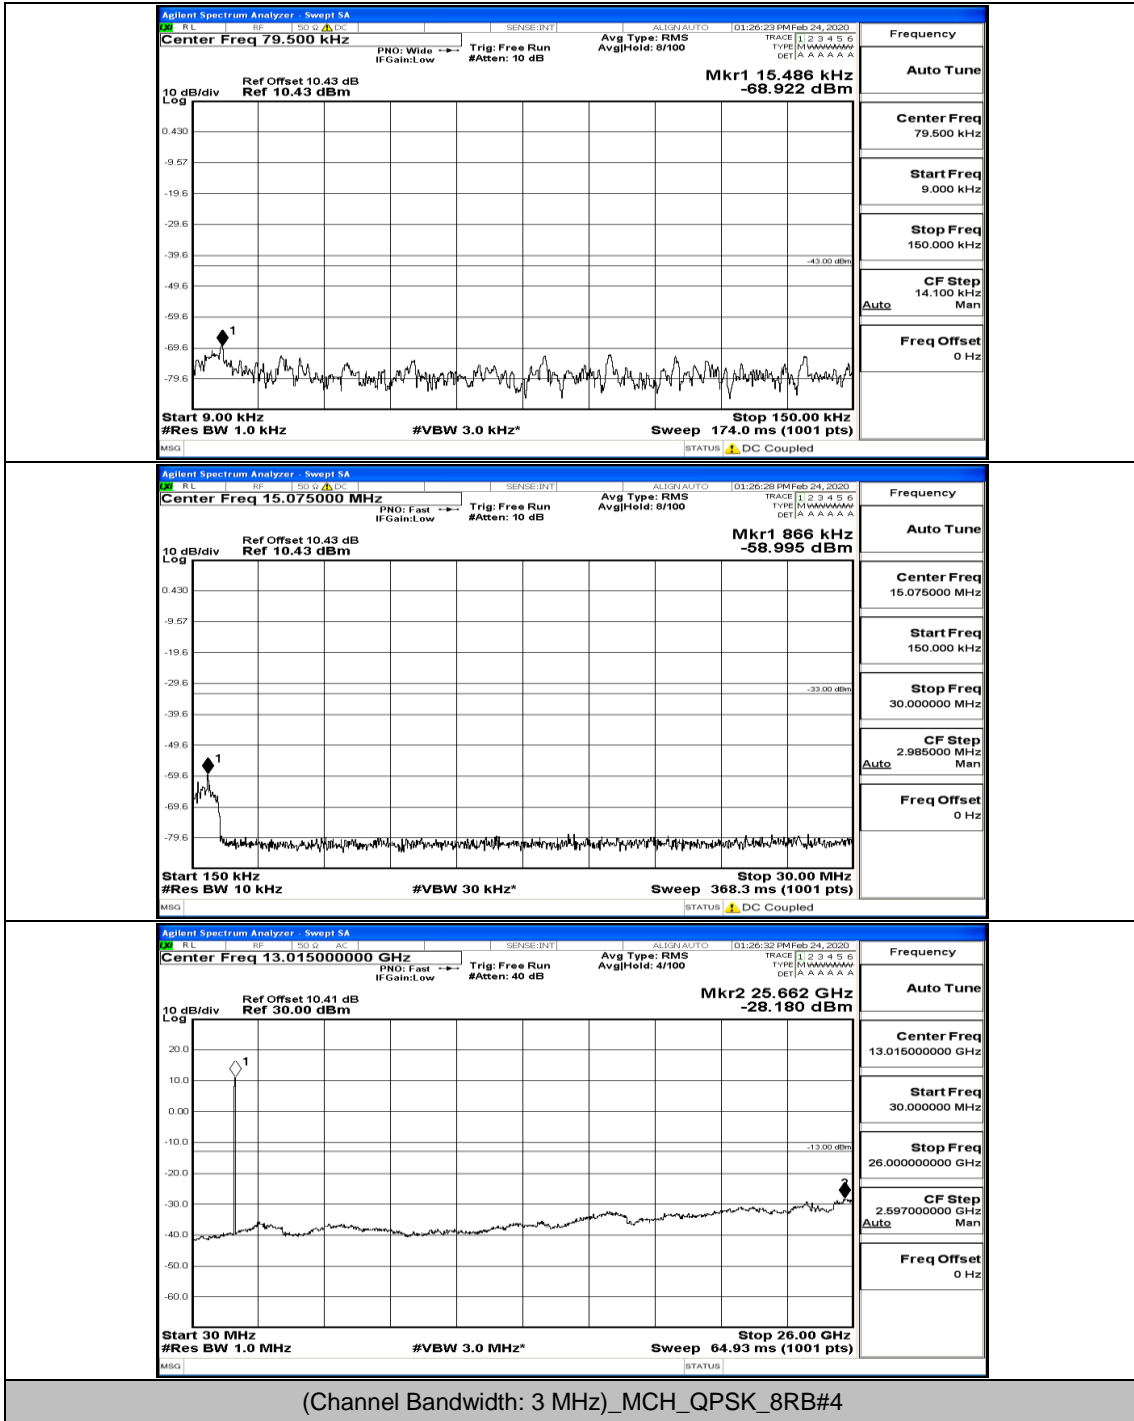

(Channel Bandwidth: 1.4 MHz)_HCH_16QAM_1RB#0

Channel Bandwidth: 3 MHz

(Channel Bandwidth: 3 MHz)_LCH_QPSK_1RB#0

(Channel Bandwidth: 3 MHz)_LCH_QPSK_8RB#7

(Channel Bandwidth: 3 MHz)_MCH_QPSK_1RB#0

(Channel Bandwidth: 3 MHz)_HCH_QPSK_1RB#0

(Channel Bandwidth: 3 MHz)_HCH_QPSK_1RB#7

(Channel Bandwidth: 3 MHz)_HCH_QPSK_8RB#0

(Channel Bandwidth: 3 MHz)_HCH_QPSK_8RB#4

(Channel Bandwidth: 3 MHz)_HCH_QPSK_15RB#0

(Channel Bandwidth: 3 MHz)_LCH_16QAM_1RB#0

Frequency
Auto Tune
Center Freq 79.500 kHz
Start Freq 9.000 kHz
Stop Freq 150.000 kHz
CF Step 14.100 kHz Man
Freq Offset 0 Hz

Frequency
Auto Tune
Center Freq 15.075000 MHz
Start Freq 150.000 kHz
Stop Freq 30.000000 MHz
CF Step 2.985000 MHz Man
Freq Offset 0 Hz

Frequency
Auto Tune
Center Freq 13.01500000 GHz
Start Freq 30.000000 MHz
Stop Freq 26.00000000 GHz
CF Step 2.597000000 GHz Man
Freq Offset 0 Hz

(Channel Bandwidth: 3 MHz)_LCH_16QAM_1RB#7

(Channel Bandwidth: 3 MHz)_LCH_16QAM_8RB#4