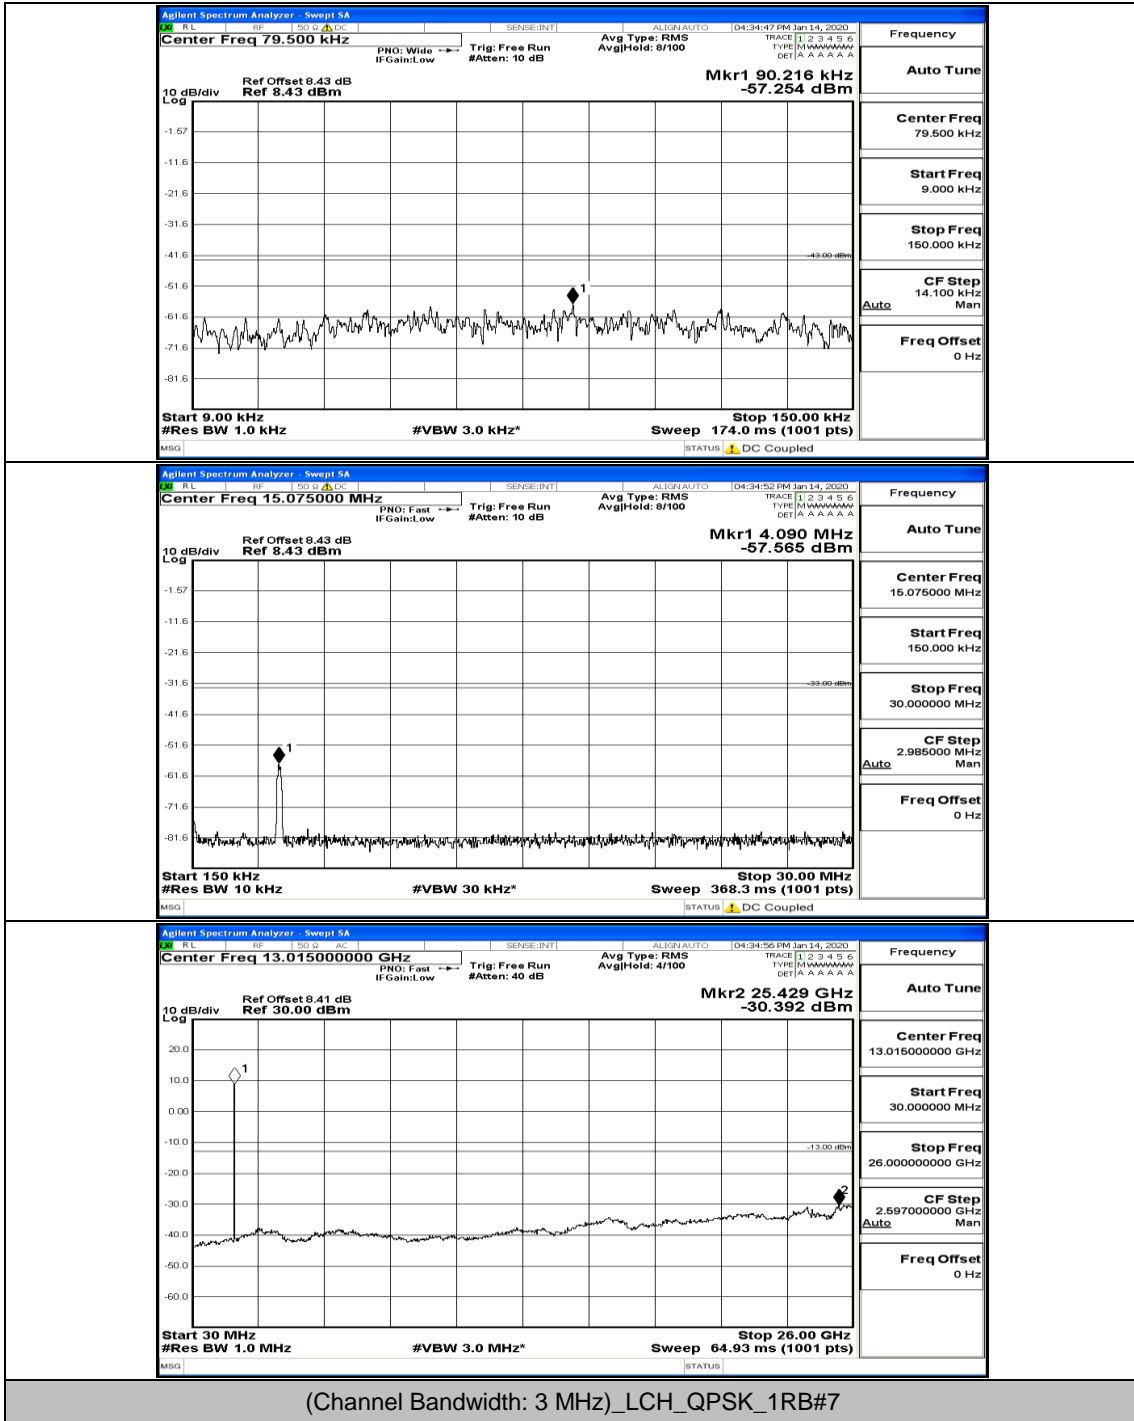

(Channel Bandwidth: 1.4 MHz)_HCH_16QAM_1RB#0

Channel Bandwidth: 3 MHz

(Channel Bandwidth: 3 MHz)_LCH_QPSK_1RB#0

(Channel Bandwidth: 3 MHz)_LCH_QPSK_8RB#7

(Channel Bandwidth: 3 MHz)_MCH_QPSK_1RB#0

(Channel Bandwidth: 3 MHz)_HCH_QPSK_1RB#0

(Channel Bandwidth: 3 MHz)_HCH_QPSK_1RB#7

(Channel Bandwidth: 3 MHz)_HCH_QPSK_8RB#0

(Channel Bandwidth: 3 MHz)_HCH_QPSK_8RB#4

(Channel Bandwidth: 3 MHz)_HCH_QPSK_15RB#0

(Channel Bandwidth: 3 MHz)_LCH_16QAM_1RB#0

Frequency
Auto Tune
Center Freq 79.500 kHz
Start Freq 9.000 kHz
Stop Freq 150.000 kHz
CF Step 14.100 kHz Man
Freq Offset 0 Hz

Frequency
Auto Tune
Center Freq 15.075000 MHz
Start Freq 150.000 kHz
Stop Freq 30.000000 MHz
CF Step 2.985000 MHz Man
Freq Offset 0 Hz

Frequency
Auto Tune
Center Freq 13.01500000 GHz
Start Freq 30.000000 MHz
Stop Freq 26.00000000 GHz
CF Step 2.597000000 GHz Man
Freq Offset 0 Hz

(Channel Bandwidth: 3 MHz)_LCH_16QAM_1RB#7

(Channel Bandwidth: 3 MHz)_LCH_16QAM_8RB#4