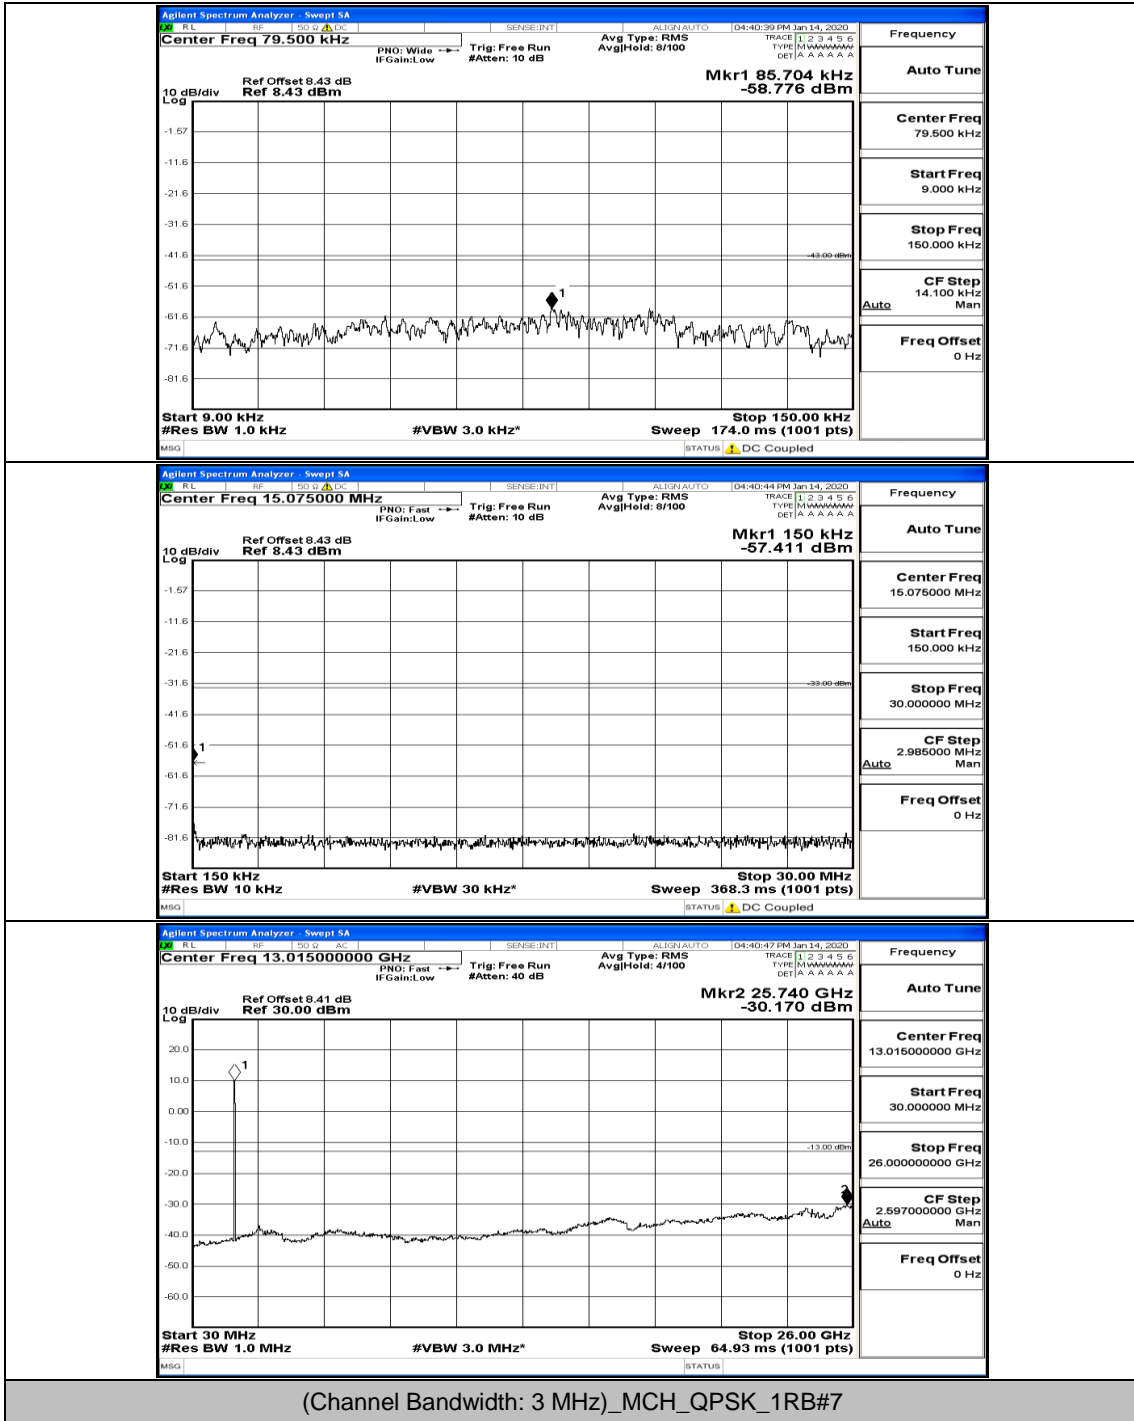

(Channel Bandwidth: 1.4 MHz)_HCH_16QAM_1RB#0

Channel Bandwidth: 3 MHz

(Channel Bandwidth: 3 MHz)_LCH_QPSK_1RB#0

(Channel Bandwidth: 3 MHz)_LCH_QPSK_8RB#7

(Channel Bandwidth: 3 MHz)_MCH_QPSK_1RB#0

(Channel Bandwidth: 3 MHz)_HCH_QPSK_1RB#0

(Channel Bandwidth: 3 MHz)_HCH_QPSK_1RB#7

(Channel Bandwidth: 3 MHz)_HCH_QPSK_8RB#0

(Channel Bandwidth: 3 MHz)_HCH_QPSK_8RB#4

(Channel Bandwidth: 3 MHz)_HCH_QPSK_15RB#0

(Channel Bandwidth: 3 MHz)_LCH_16QAM_1RB#0

Frequency
Auto Tune
Center Freq 79.500 kHz
Start Freq 9.000 kHz
Stop Freq 150.000 kHz
CF Step 14.100 kHz Man
Freq Offset 0 Hz

Frequency
Auto Tune
Center Freq 15.075000 MHz
Start Freq 150.000 kHz
Stop Freq 30.000000 MHz
CF Step 2.985000 MHz Man
Freq Offset 0 Hz

Frequency
Auto Tune
Center Freq 13.01500000 GHz
Start Freq 30.000000 MHz
Stop Freq 26.00000000 GHz
CF Step 2.597000000 GHz Man
Freq Offset 0 Hz

(Channel Bandwidth: 3 MHz)_LCH_16QAM_1RB#7

(Channel Bandwidth: 3 MHz)_LCH_16QAM_8RB#4