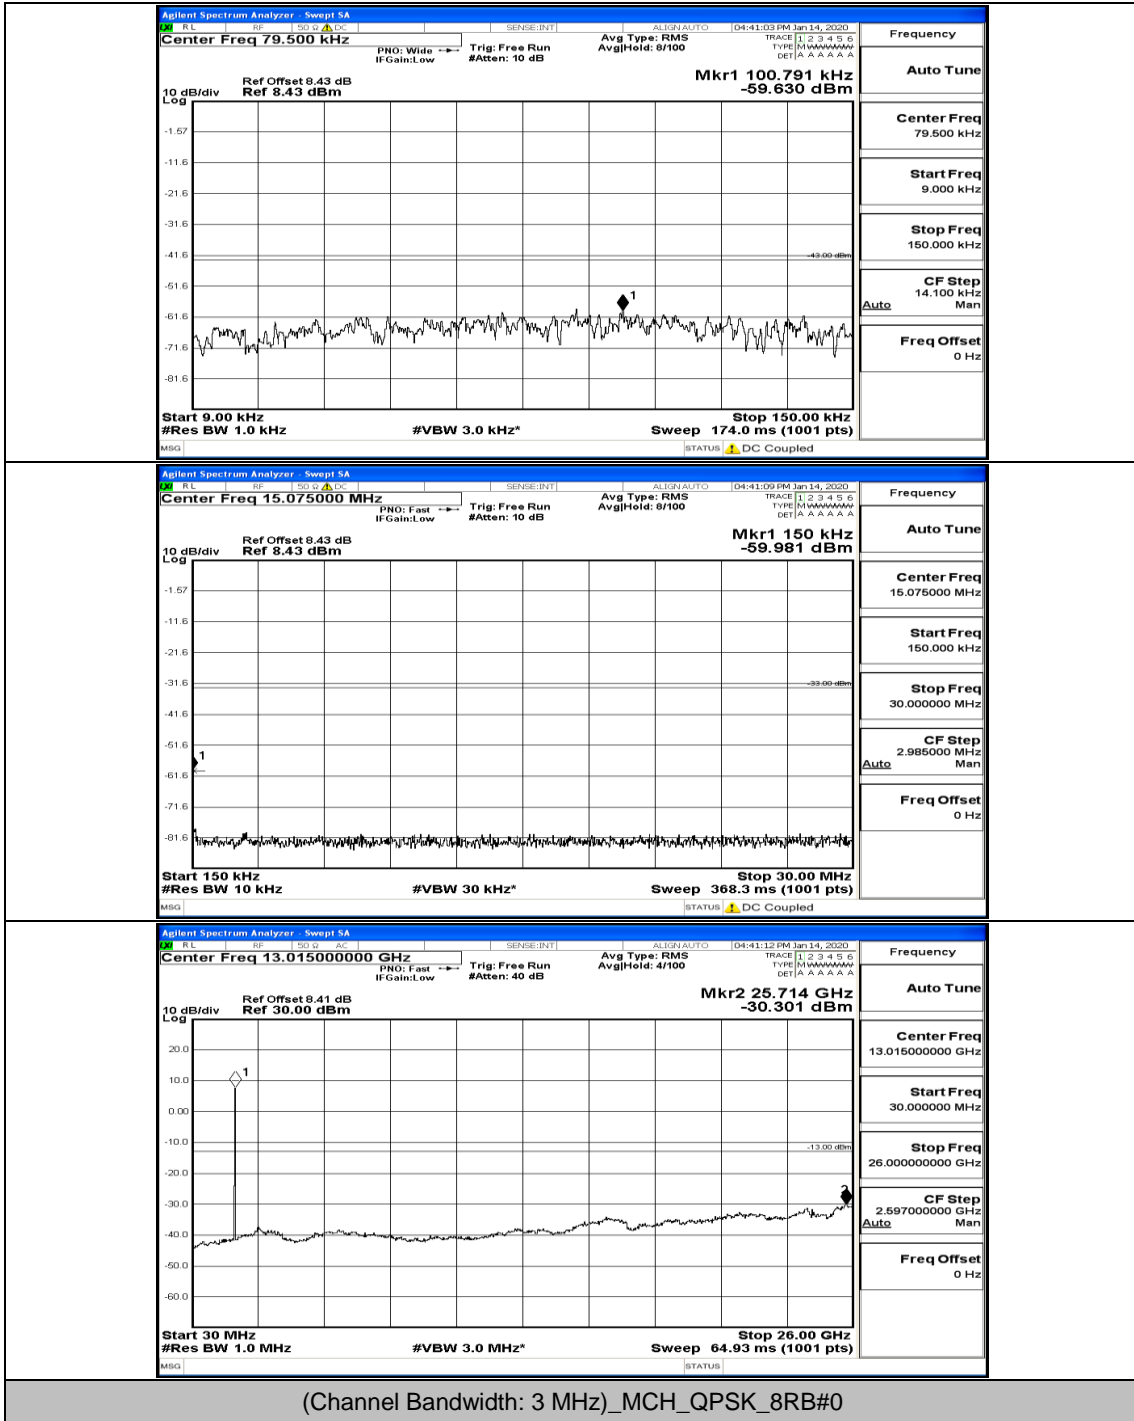

(Channel Bandwidth: 1.4 MHz)_HCH_16QAM_1RB#0

Channel Bandwidth: 3 MHz

(Channel Bandwidth: 3 MHz)_LCH_QPSK_1RB#0

(Channel Bandwidth: 3 MHz)_LCH_QPSK_8RB#7

(Channel Bandwidth: 3 MHz)_MCH_QPSK_1RB#0

(Channel Bandwidth: 3 MHz)_HCH_QPSK_1RB#0

(Channel Bandwidth: 3 MHz)_HCH_QPSK_1RB#7

(Channel Bandwidth: 3 MHz)_HCH_QPSK_8RB#0

(Channel Bandwidth: 3 MHz)_HCH_QPSK_8RB#4

(Channel Bandwidth: 3 MHz)_HCH_QPSK_15RB#0

(Channel Bandwidth: 3 MHz)_LCH_16QAM_1RB#0

Frequency
Auto Tune
Center Freq 79.500 kHz
Start Freq 9.000 kHz
Stop Freq 150.000 kHz
CF Step 14.100 kHz Man
Freq Offset 0 Hz

Frequency
Auto Tune
Center Freq 15.075000 MHz
Start Freq 150.000 kHz
Stop Freq 30.000000 MHz
CF Step 2.985000 MHz Man
Freq Offset 0 Hz

Frequency
Auto Tune
Center Freq 13.01500000 GHz
Start Freq 30.000000 MHz
Stop Freq 26.00000000 GHz
CF Step 2.597000000 GHz Man
Freq Offset 0 Hz

(Channel Bandwidth: 3 MHz)_LCH_16QAM_1RB#7

(Channel Bandwidth: 3 MHz)_LCH_16QAM_8RB#4