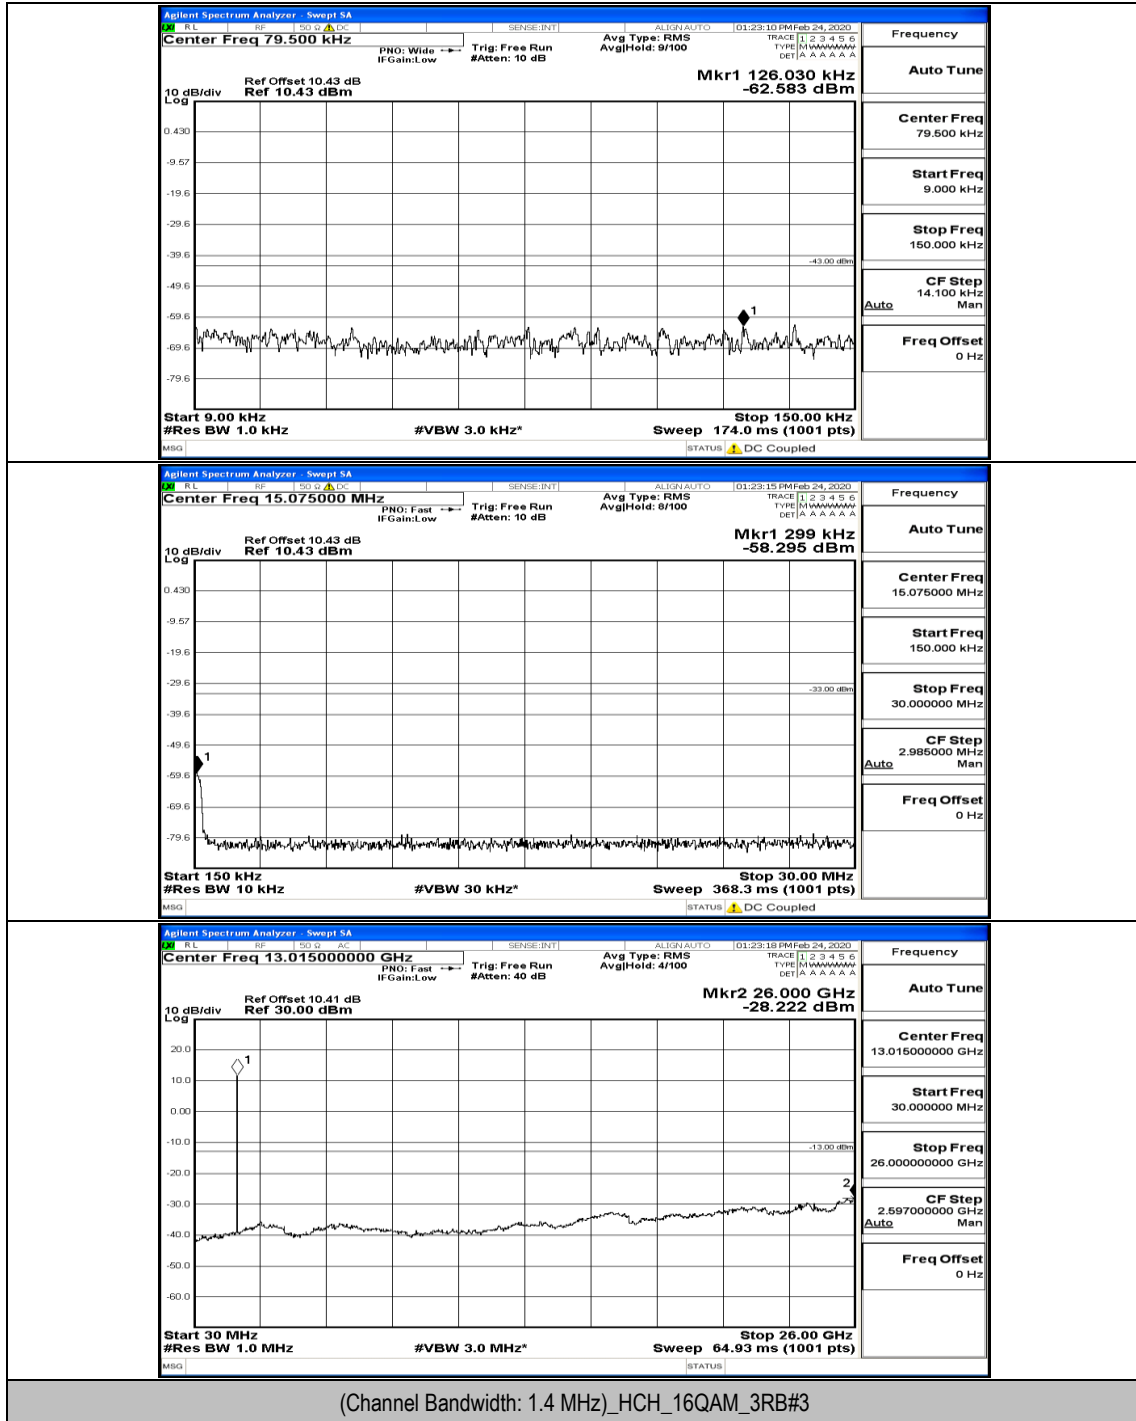

(Channel Bandwidth: 1.4 MHz)_HCH_16QAM_1RB#0

Channel Bandwidth: 3 MHz

(Channel Bandwidth: 3 MHz)_LCH_QPSK_1RB#0

(Channel Bandwidth: 3 MHz)_LCH_QPSK_8RB#7

(Channel Bandwidth: 3 MHz)_MCH_QPSK_1RB#0

(Channel Bandwidth: 3 MHz)_HCH_QPSK_1RB#0

(Channel Bandwidth: 3 MHz)_HCH_QPSK_1RB#7

(Channel Bandwidth: 3 MHz)_HCH_QPSK_8RB#0

(Channel Bandwidth: 3 MHz)_HCH_QPSK_8RB#4

(Channel Bandwidth: 3 MHz)_HCH_QPSK_15RB#0

(Channel Bandwidth: 3 MHz)_LCH_16QAM_1RB#0

Frequency
Auto Tune
Center Freq 79.500 kHz
Start Freq 9.000 kHz
Stop Freq 150.000 kHz
CF Step 14.100 kHz Man
Freq Offset 0 Hz

Frequency
Auto Tune
Center Freq 15.075000 MHz
Start Freq 150.000 kHz
Stop Freq 30.000000 MHz
CF Step 2.985000 MHz Man
Freq Offset 0 Hz

Frequency
Auto Tune
Center Freq 13.01500000 GHz
Start Freq 30.000000 MHz
Stop Freq 26.00000000 GHz
CF Step 2.597000000 GHz Man
Freq Offset 0 Hz

(Channel Bandwidth: 3 MHz)_LCH_16QAM_1RB#7

(Channel Bandwidth: 3 MHz)_LCH_16QAM_8RB#4