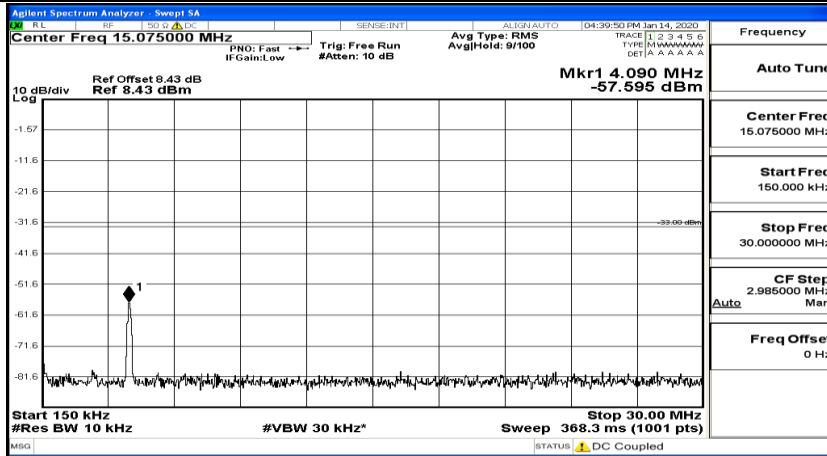

(Channel Bandwidth: 3 MHz)_HCH_QPSK_1RB#7

(Channel Bandwidth: 3 MHz)_HCH_QPSK_8RB#0

(Channel Bandwidth: 3 MHz)_HCH_QPSK_8RB#4

(Channel Bandwidth: 3 MHz)_HCH_QPSK_15RB#0

(Channel Bandwidth: 3 MHz)_LCH_16QAM_1RB#0

Frequency
Auto Tune
Center Freq 79.500 kHz
Start Freq 9.000 kHz
Stop Freq 150.000 kHz
CF Step 14.100 kHz Man
Freq Offset 0 Hz

Frequency
Auto Tune
Center Freq 15.075000 MHz
Start Freq 150.000 kHz
Stop Freq 30.000000 MHz
CF Step 2.985000 MHz Man
Freq Offset 0 Hz