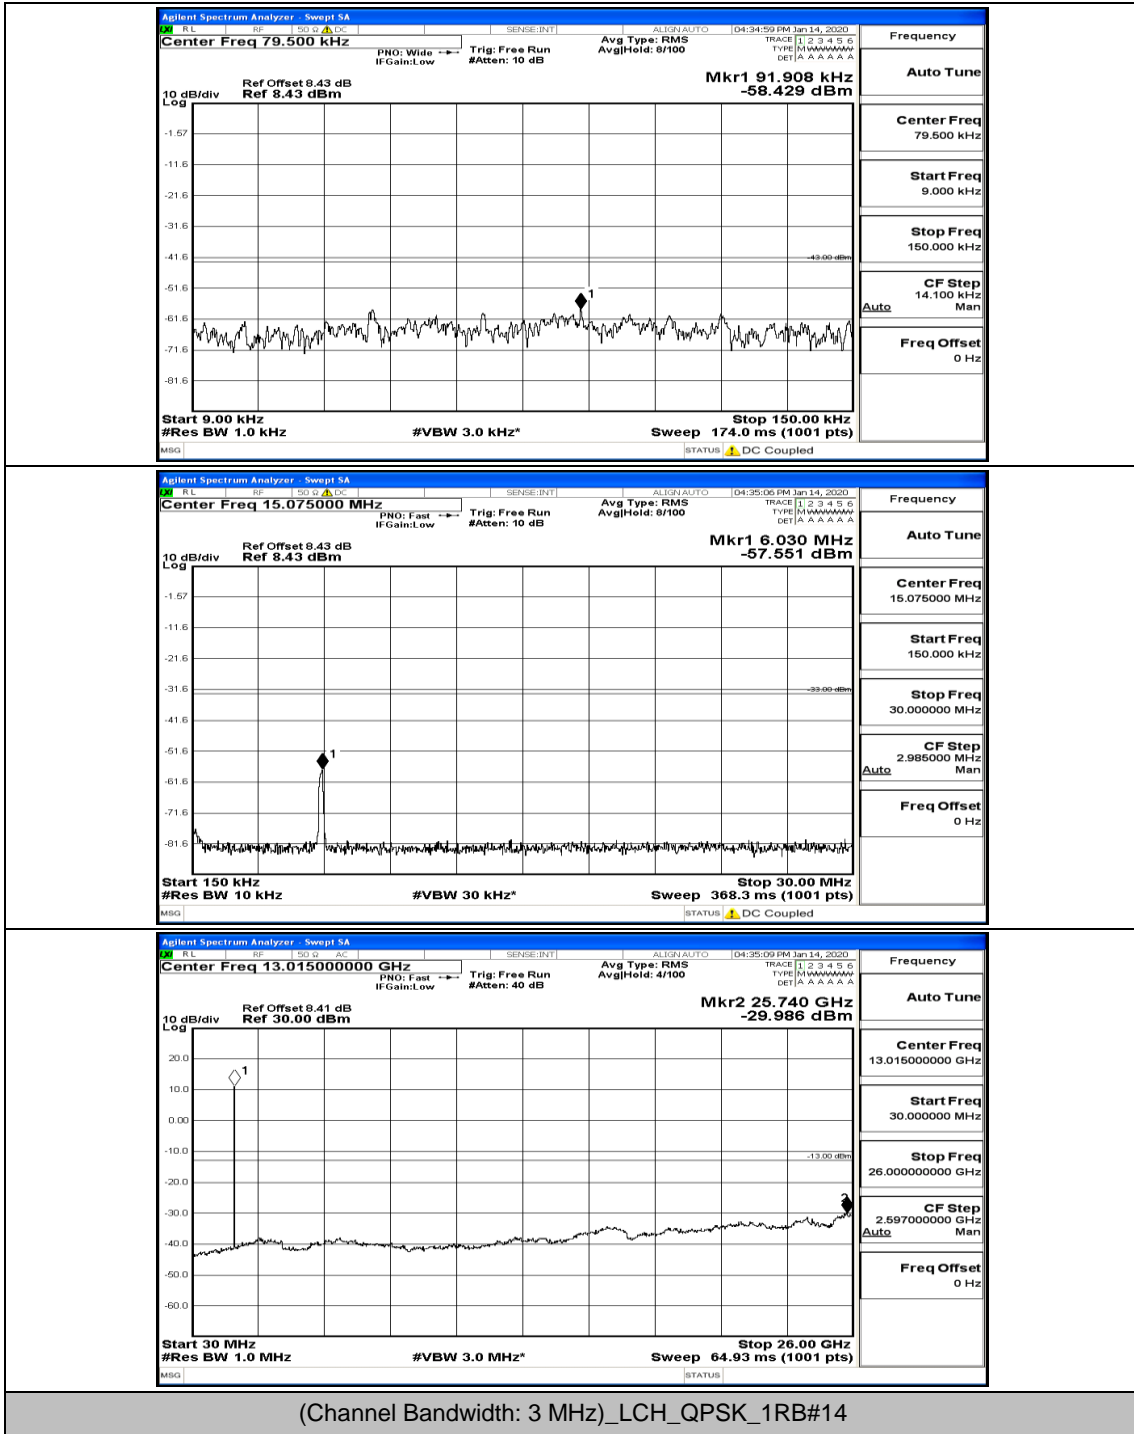

(Channel Bandwidth: 1.4 MHz)_HCH_16QAM_1RB#0

Channel Bandwidth: 3 MHz

(Channel Bandwidth: 3 MHz)_LCH_QPSK_1RB#0

(Channel Bandwidth: 3 MHz)_LCH_QPSK_8RB#7

(Channel Bandwidth: 3 MHz)_MCH_QPSK_1RB#0

(Channel Bandwidth: 3 MHz)_HCH_QPSK_1RB#0

(Channel Bandwidth: 3 MHz)_HCH_QPSK_1RB#7

(Channel Bandwidth: 3 MHz)_HCH_QPSK_8RB#0

(Channel Bandwidth: 3 MHz)_HCH_QPSK_8RB#4

(Channel Bandwidth: 3 MHz)_HCH_QPSK_15RB#0

(Channel Bandwidth: 3 MHz)_LCH_16QAM_1RB#0

Frequency
Auto Tune
Center Freq 79.500 kHz
Start Freq 9.000 kHz
Stop Freq 150.000 kHz
CF Step 14.100 kHz Man
Freq Offset 0 Hz

Frequency
Auto Tune
Center Freq 15.075000 MHz
Start Freq 150.000 kHz
Stop Freq 30.000000 MHz
CF Step 2.985000 MHz Man
Freq Offset 0 Hz

Frequency
Auto Tune
Center Freq 13.01500000 GHz
Start Freq 30.000000 MHz
Stop Freq 26.00000000 GHz
CF Step 2.597000000 GHz Man
Freq Offset 0 Hz

(Channel Bandwidth: 3 MHz)_LCH_16QAM_1RB#7

(Channel Bandwidth: 3 MHz)_LCH_16QAM_8RB#4