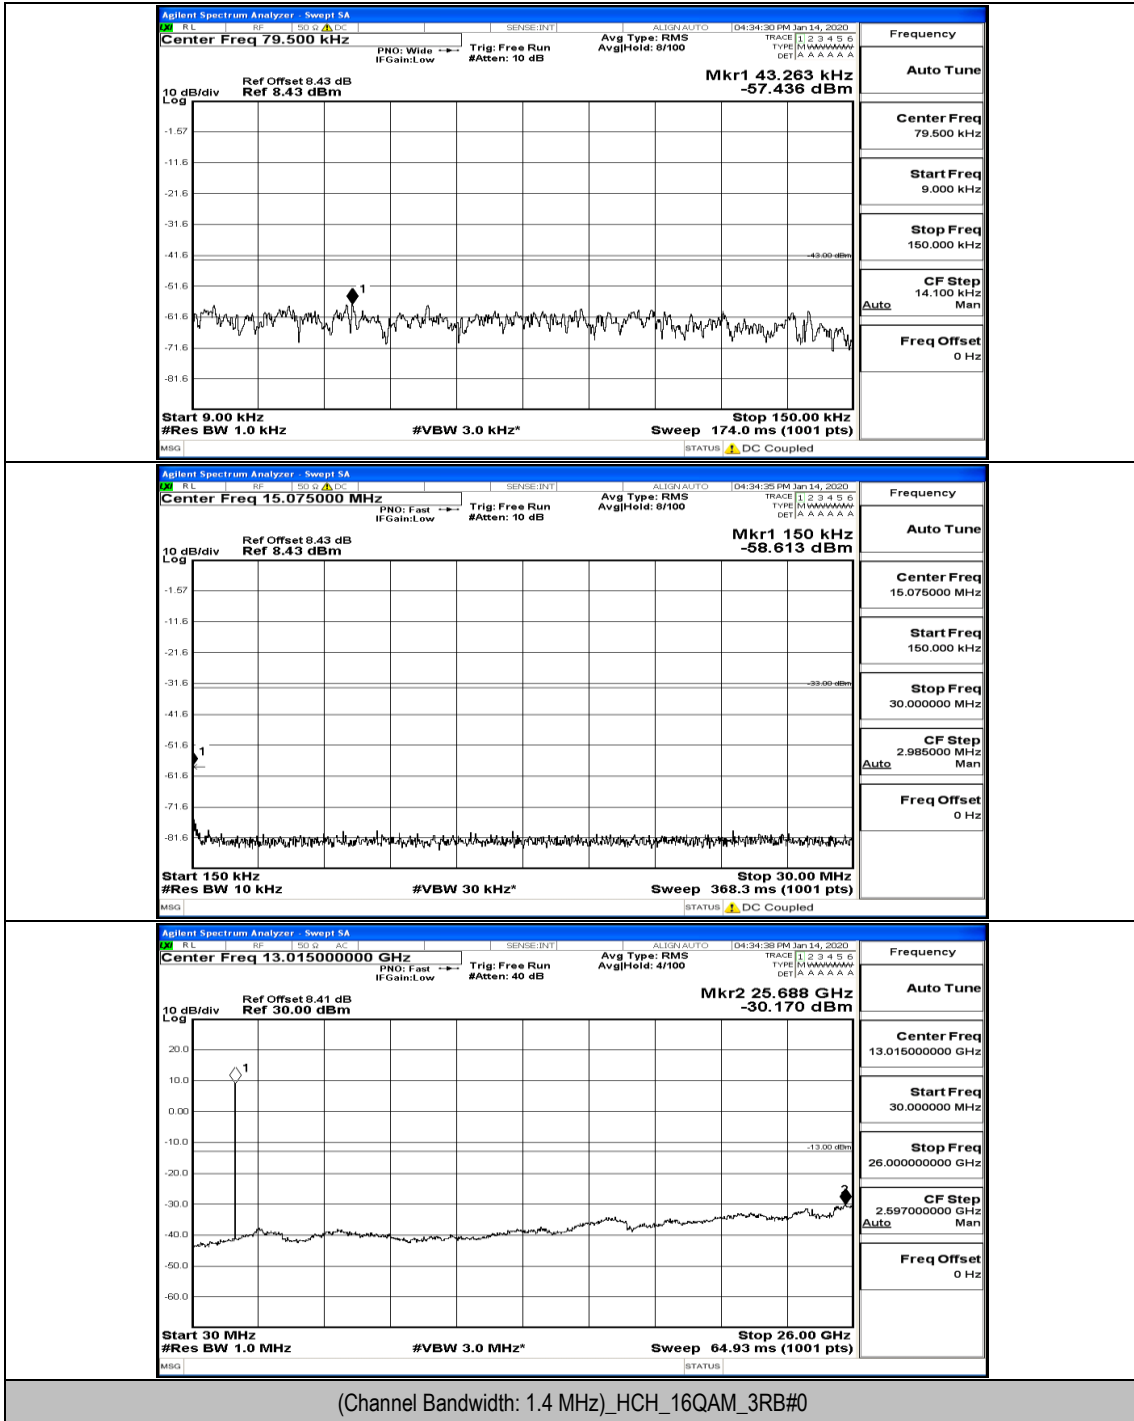

(Channel Bandwidth: 1.4 MHz)_HCH_16QAM_1RB#0

Channel Bandwidth: 3 MHz

(Channel Bandwidth: 3 MHz)_LCH_QPSK_1RB#0

(Channel Bandwidth: 3 MHz)_LCH_QPSK_8RB#7

(Channel Bandwidth: 3 MHz)_MCH_QPSK_1RB#0

(Channel Bandwidth: 3 MHz)_HCH_QPSK_1RB#0

(Channel Bandwidth: 3 MHz)_HCH_QPSK_1RB#7

(Channel Bandwidth: 3 MHz)_HCH_QPSK_8RB#0

(Channel Bandwidth: 3 MHz)_HCH_QPSK_8RB#4

(Channel Bandwidth: 3 MHz)_HCH_QPSK_15RB#0

(Channel Bandwidth: 3 MHz)_LCH_16QAM_1RB#0

Frequency
Auto Tune
Center Freq 79.500 kHz
Start Freq 9.000 kHz
Stop Freq 150.000 kHz
CF Step 14.100 kHz Man
Freq Offset 0 Hz

Frequency
Auto Tune
Center Freq 15.075000 MHz
Start Freq 150.000 kHz
Stop Freq 30.000000 MHz
CF Step 2.985000 MHz Man
Freq Offset 0 Hz

Frequency
Auto Tune
Center Freq 13.01500000 GHz
Start Freq 30.000000 MHz
Stop Freq 26.00000000 GHz
CF Step 2.597000000 GHz Man
Freq Offset 0 Hz

(Channel Bandwidth: 3 MHz)_LCH_16QAM_1RB#7

(Channel Bandwidth: 3 MHz)_LCH_16QAM_8RB#4