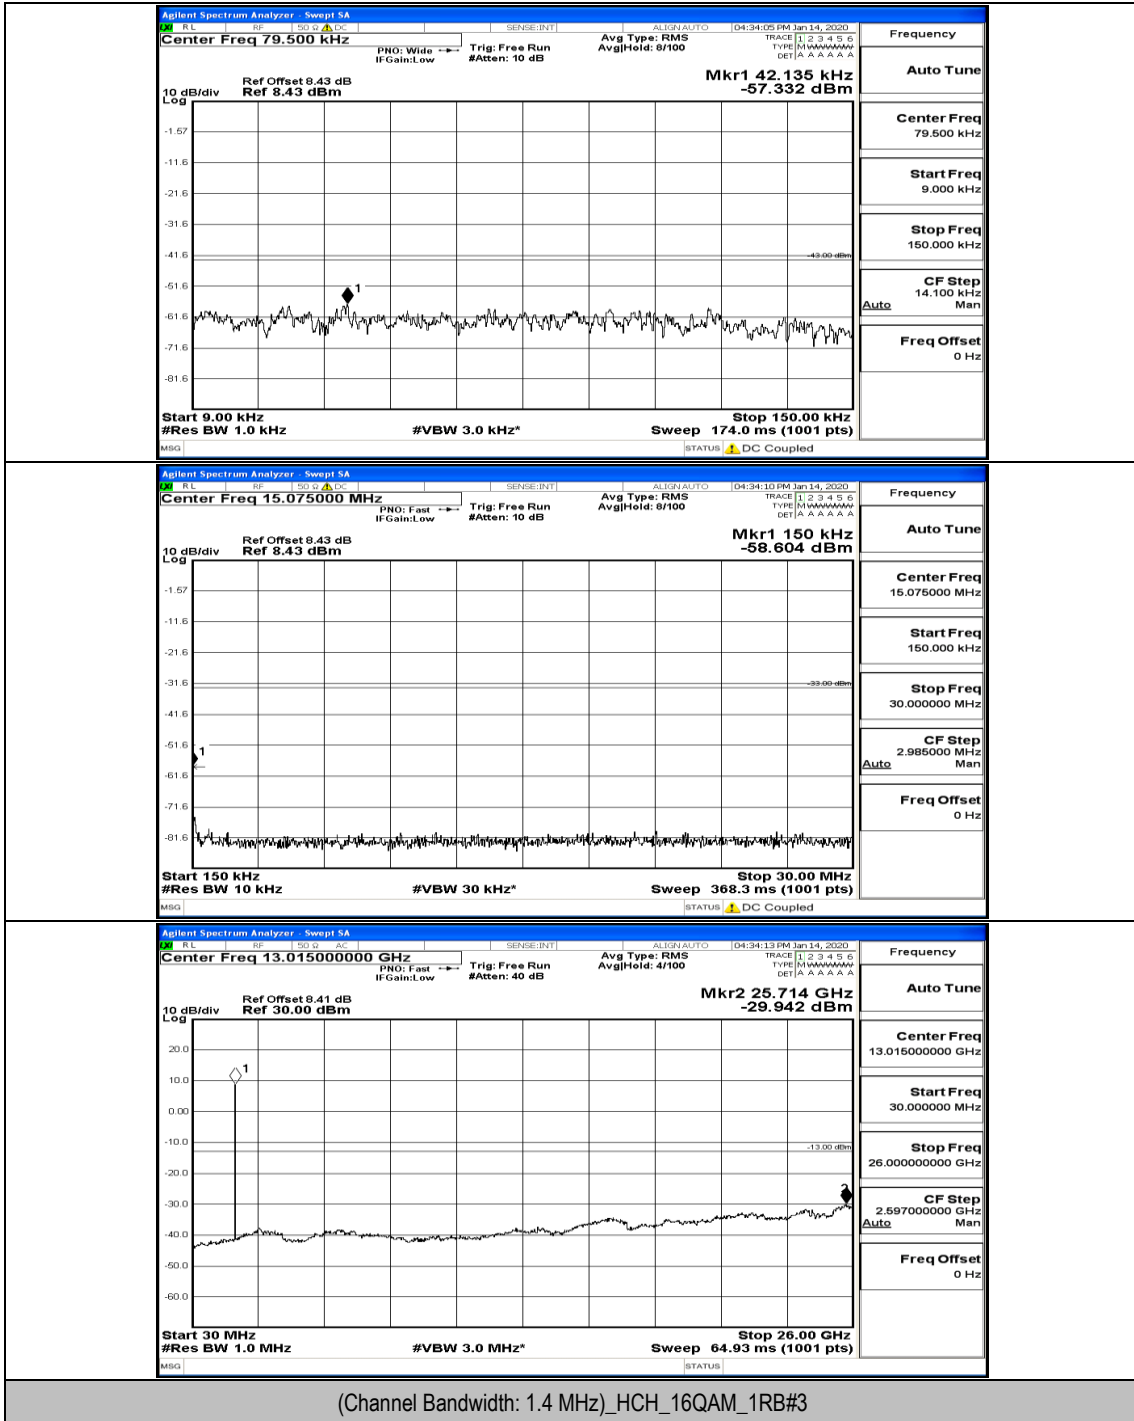

(Channel Bandwidth: 1.4 MHz)_HCH_16QAM_1RB#0

Channel Bandwidth: 3 MHz

(Channel Bandwidth: 3 MHz)_LCH_QPSK_1RB#0

(Channel Bandwidth: 3 MHz)_LCH_QPSK_8RB#7

(Channel Bandwidth: 3 MHz)_MCH_QPSK_1RB#0

(Channel Bandwidth: 3 MHz)_HCH_QPSK_1RB#0

(Channel Bandwidth: 3 MHz)_HCH_QPSK_1RB#7

(Channel Bandwidth: 3 MHz)_HCH_QPSK_8RB#0

(Channel Bandwidth: 3 MHz)_HCH_QPSK_8RB#4

(Channel Bandwidth: 3 MHz)_HCH_QPSK_15RB#0

(Channel Bandwidth: 3 MHz)_LCH_16QAM_1RB#0

Frequency
Auto Tune
Center Freq 79.500 kHz
Start Freq 9.000 kHz
Stop Freq 150.000 kHz
CF Step 14.100 kHz Man
Freq Offset 0 Hz

Frequency
Auto Tune
Center Freq 15.075000 MHz
Start Freq 150.000 kHz
Stop Freq 30.000000 MHz
CF Step 2.985000 MHz Man
Freq Offset 0 Hz

Frequency
Auto Tune
Center Freq 13.01500000 GHz
Start Freq 30.000000 MHz
Stop Freq 26.00000000 GHz
CF Step 2.597000000 GHz Man
Freq Offset 0 Hz

(Channel Bandwidth: 3 MHz)_LCH_16QAM_1RB#7

(Channel Bandwidth: 3 MHz)_LCH_16QAM_8RB#4