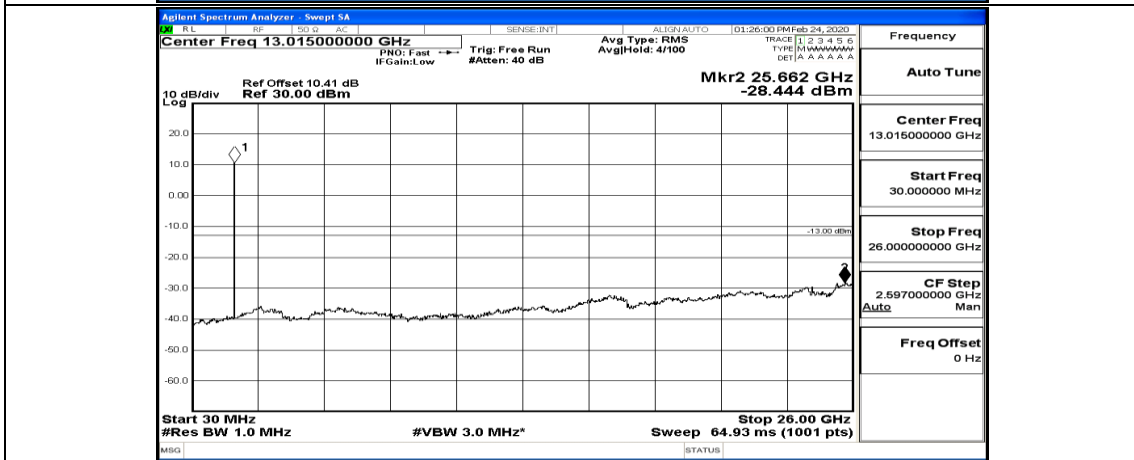

(Channel Bandwidth: 1.4 MHz)_HCH_16QAM_1RB#0

Channel Bandwidth: 3 MHz

(Channel Bandwidth: 3 MHz)_LCH_QPSK_1RB#0

(Channel Bandwidth: 3 MHz)_LCH_QPSK_8RB#7

(Channel Bandwidth: 3 MHz)_MCH_QPSK_1RB#0

(Channel Bandwidth: 3 MHz)_HCH_QPSK_1RB#0

(Channel Bandwidth: 3 MHz)_HCH_QPSK_1RB#7

(Channel Bandwidth: 3 MHz)_HCH_QPSK_8RB#0

(Channel Bandwidth: 3 MHz)_HCH_QPSK_8RB#4

(Channel Bandwidth: 3 MHz)_HCH_QPSK_15RB#0

(Channel Bandwidth: 3 MHz)_LCH_16QAM_1RB#0

Frequency
Auto Tune
Center Freq 79.500 kHz
Start Freq 9.000 kHz
Stop Freq 150.000 kHz
CF Step 14.100 kHz Man
Freq Offset 0 Hz

Frequency
Auto Tune
Center Freq 15.075000 MHz
Start Freq 150.000 kHz
Stop Freq 30.000000 MHz
CF Step 2.985000 MHz Man
Freq Offset 0 Hz

Frequency
Auto Tune
Center Freq 13.01500000 GHz
Start Freq 30.000000 MHz
Stop Freq 26.00000000 GHz
CF Step 2.597000000 GHz Man
Freq Offset 0 Hz

(Channel Bandwidth: 3 MHz)_LCH_16QAM_1RB#7

(Channel Bandwidth: 3 MHz)_LCH_16QAM_8RB#4