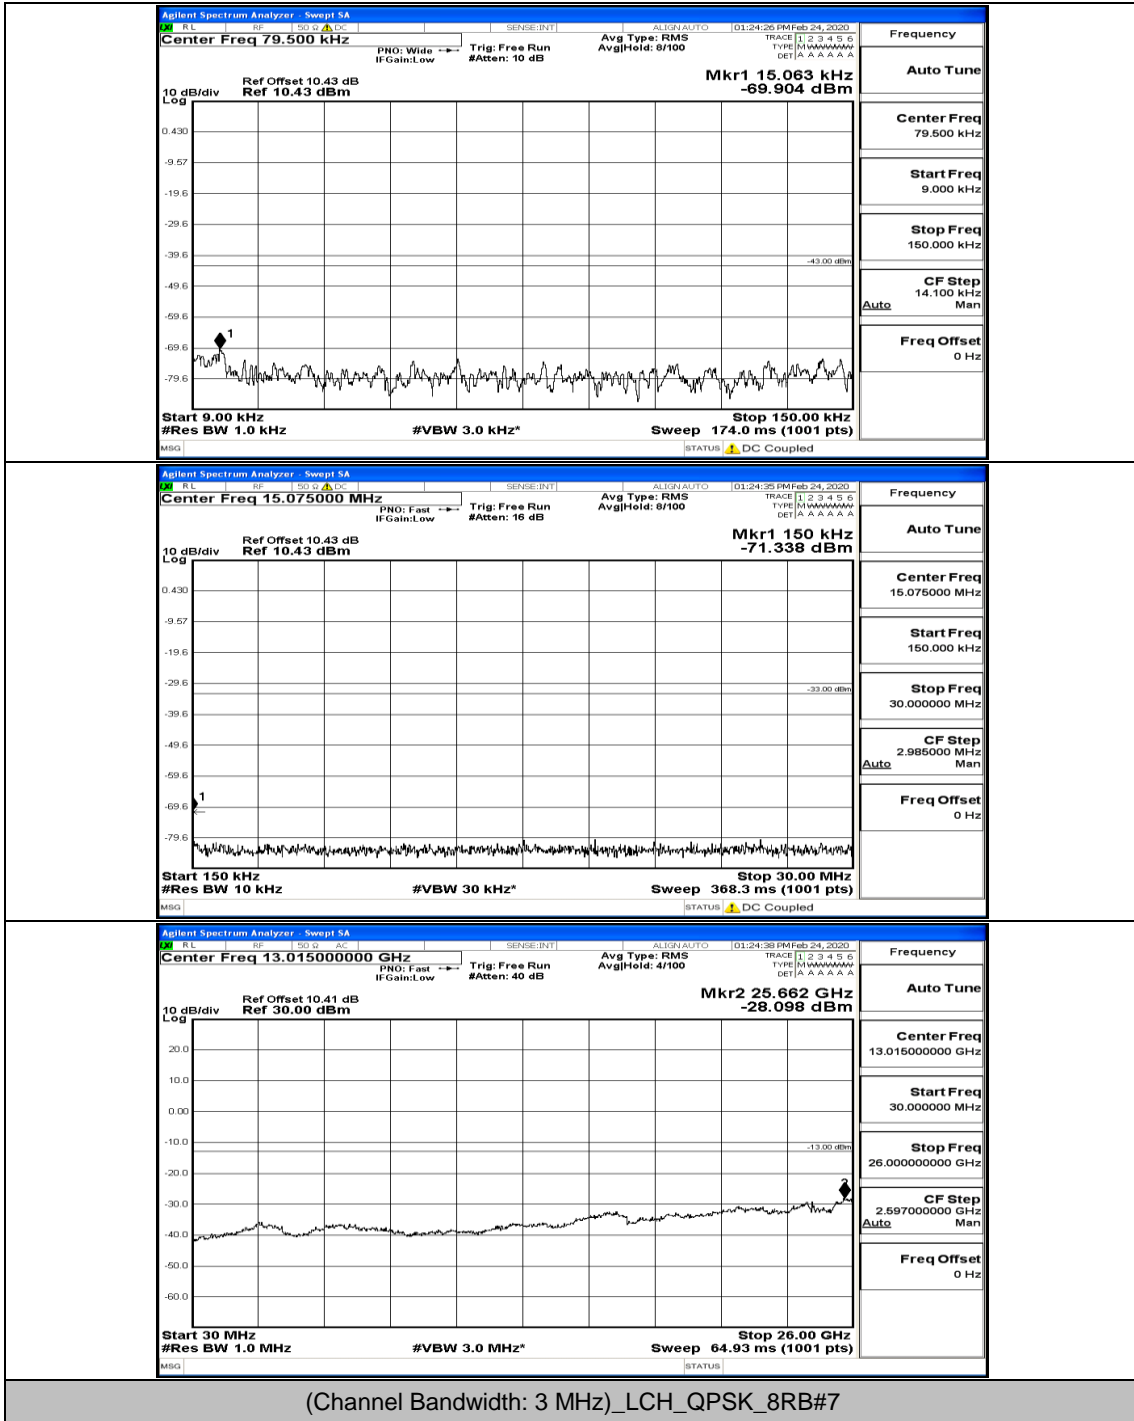

(Channel Bandwidth: 1.4 MHz)_HCH_16QAM_1RB#0

Channel Bandwidth: 3 MHz

(Channel Bandwidth: 3 MHz)_LCH_QPSK_1RB#0

(Channel Bandwidth: 3 MHz)_LCH_QPSK_8RB#7

(Channel Bandwidth: 3 MHz)_MCH_QPSK_1RB#0

(Channel Bandwidth: 3 MHz)_HCH_QPSK_1RB#0

(Channel Bandwidth: 3 MHz)_HCH_QPSK_1RB#7

(Channel Bandwidth: 3 MHz)_HCH_QPSK_8RB#0

(Channel Bandwidth: 3 MHz)_HCH_QPSK_8RB#4

(Channel Bandwidth: 3 MHz)_HCH_QPSK_15RB#0

(Channel Bandwidth: 3 MHz)_LCH_16QAM_1RB#0

Frequency
Auto Tune
Center Freq 79.500 kHz
Start Freq 9.000 kHz
Stop Freq 150.000 kHz
CF Step 14.100 kHz Man
Freq Offset 0 Hz

Frequency
Auto Tune
Center Freq 15.075000 MHz
Start Freq 150.000 kHz
Stop Freq 30.000000 MHz
CF Step 2.985000 MHz Man
Freq Offset 0 Hz

Frequency
Auto Tune
Center Freq 13.01500000 GHz
Start Freq 30.000000 MHz
Stop Freq 26.00000000 GHz
CF Step 2.597000000 GHz Man
Freq Offset 0 Hz

(Channel Bandwidth: 3 MHz)_LCH_16QAM_1RB#7

(Channel Bandwidth: 3 MHz)_LCH_16QAM_8RB#4