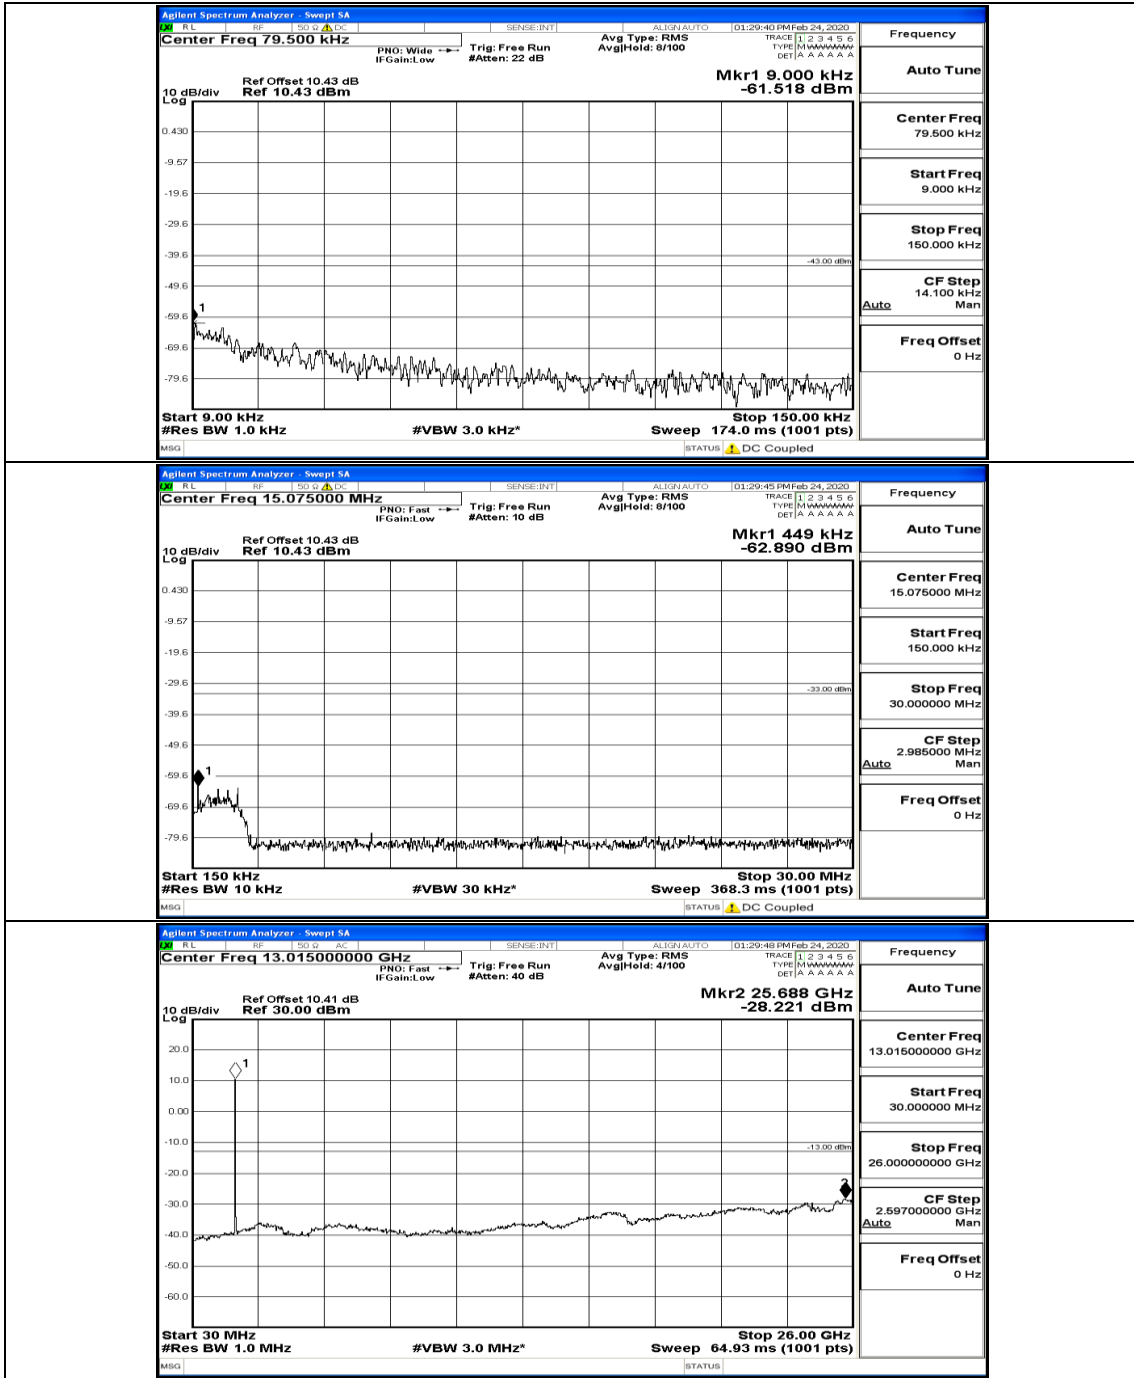

(Channel Bandwidth: 1.4 MHz)_HCH_16QAM_1RB#0

Channel Bandwidth: 3 MHz

(Channel Bandwidth: 3 MHz)_LCH_QPSK_1RB#0

(Channel Bandwidth: 3 MHz)_LCH_QPSK_8RB#7

(Channel Bandwidth: 3 MHz)_MCH_QPSK_1RB#0

(Channel Bandwidth: 3 MHz)_HCH_QPSK_1RB#0

(Channel Bandwidth: 3 MHz)_HCH_QPSK_1RB#7

(Channel Bandwidth: 3 MHz)_HCH_QPSK_8RB#0

(Channel Bandwidth: 3 MHz)_HCH_QPSK_8RB#4

(Channel Bandwidth: 3 MHz)_HCH_QPSK_15RB#0

(Channel Bandwidth: 3 MHz)_LCH_16QAM_1RB#0

Frequency
Auto Tune
Center Freq 79.500 kHz
Start Freq 9.000 kHz
Stop Freq 150.000 kHz
CF Step 14.100 kHz Man
Freq Offset 0 Hz

Frequency
Auto Tune
Center Freq 15.075000 MHz
Start Freq 150.000 kHz
Stop Freq 30.000000 MHz
CF Step 2.985000 MHz Man
Freq Offset 0 Hz

Frequency
Auto Tune
Center Freq 13.01500000 GHz
Start Freq 30.000000 MHz
Stop Freq 26.00000000 GHz
CF Step 2.597000000 GHz Man
Freq Offset 0 Hz

(Channel Bandwidth: 3 MHz)_LCH_16QAM_1RB#7

(Channel Bandwidth: 3 MHz)_LCH_16QAM_8RB#4