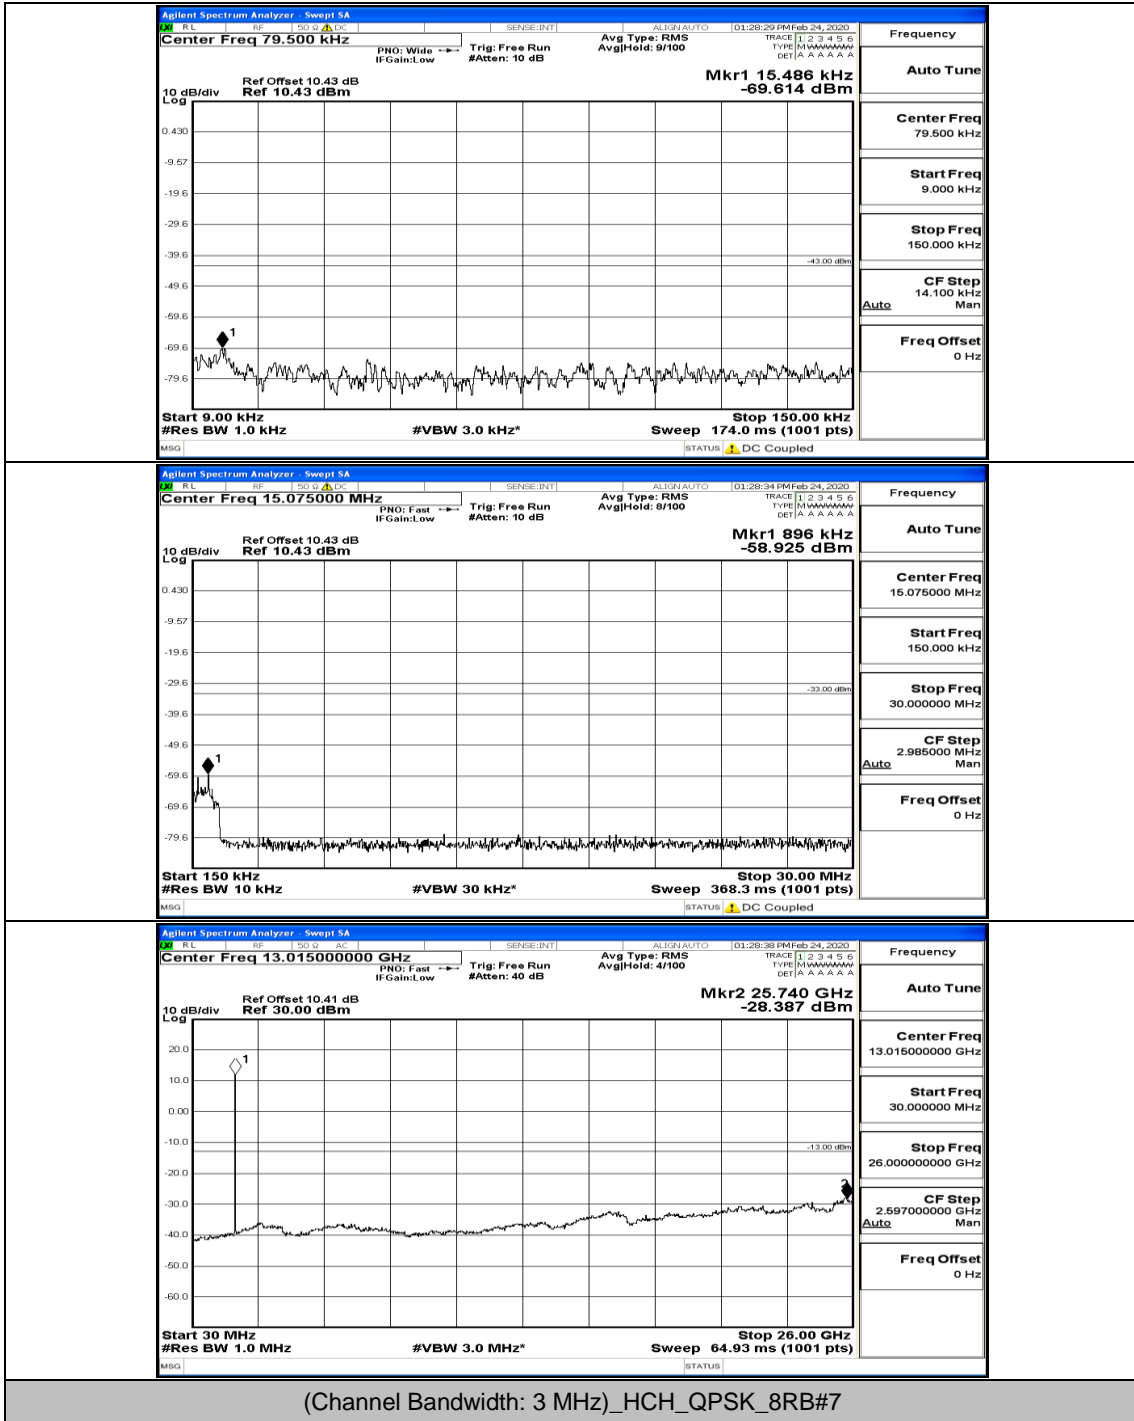

(Channel Bandwidth: 1.4 MHz)_HCH_16QAM_1RB#0

Channel Bandwidth: 3 MHz

(Channel Bandwidth: 3 MHz)_LCH_QPSK_1RB#0

(Channel Bandwidth: 3 MHz)_LCH_QPSK_8RB#7

(Channel Bandwidth: 3 MHz)_MCH_QPSK_1RB#0

(Channel Bandwidth: 3 MHz)_HCH_QPSK_1RB#0

(Channel Bandwidth: 3 MHz)_HCH_QPSK_1RB#7

(Channel Bandwidth: 3 MHz)_HCH_QPSK_8RB#0

(Channel Bandwidth: 3 MHz)_HCH_QPSK_8RB#4

(Channel Bandwidth: 3 MHz)_HCH_QPSK_15RB#0

(Channel Bandwidth: 3 MHz)_LCH_16QAM_1RB#0

Frequency
Auto Tune
Center Freq 79.500 kHz
Start Freq 9.000 kHz
Stop Freq 150.000 kHz
CF Step 14.100 kHz Man
Freq Offset 0 Hz

Frequency
Auto Tune
Center Freq 15.075000 MHz
Start Freq 150.000 kHz
Stop Freq 30.000000 MHz
CF Step 2.985000 MHz Man
Freq Offset 0 Hz

Frequency
Auto Tune
Center Freq 13.01500000 GHz
Start Freq 30.000000 MHz
Stop Freq 26.00000000 GHz
CF Step 2.597000000 GHz Man
Freq Offset 0 Hz

(Channel Bandwidth: 3 MHz)_LCH_16QAM_1RB#7

(Channel Bandwidth: 3 MHz)_LCH_16QAM_8RB#4