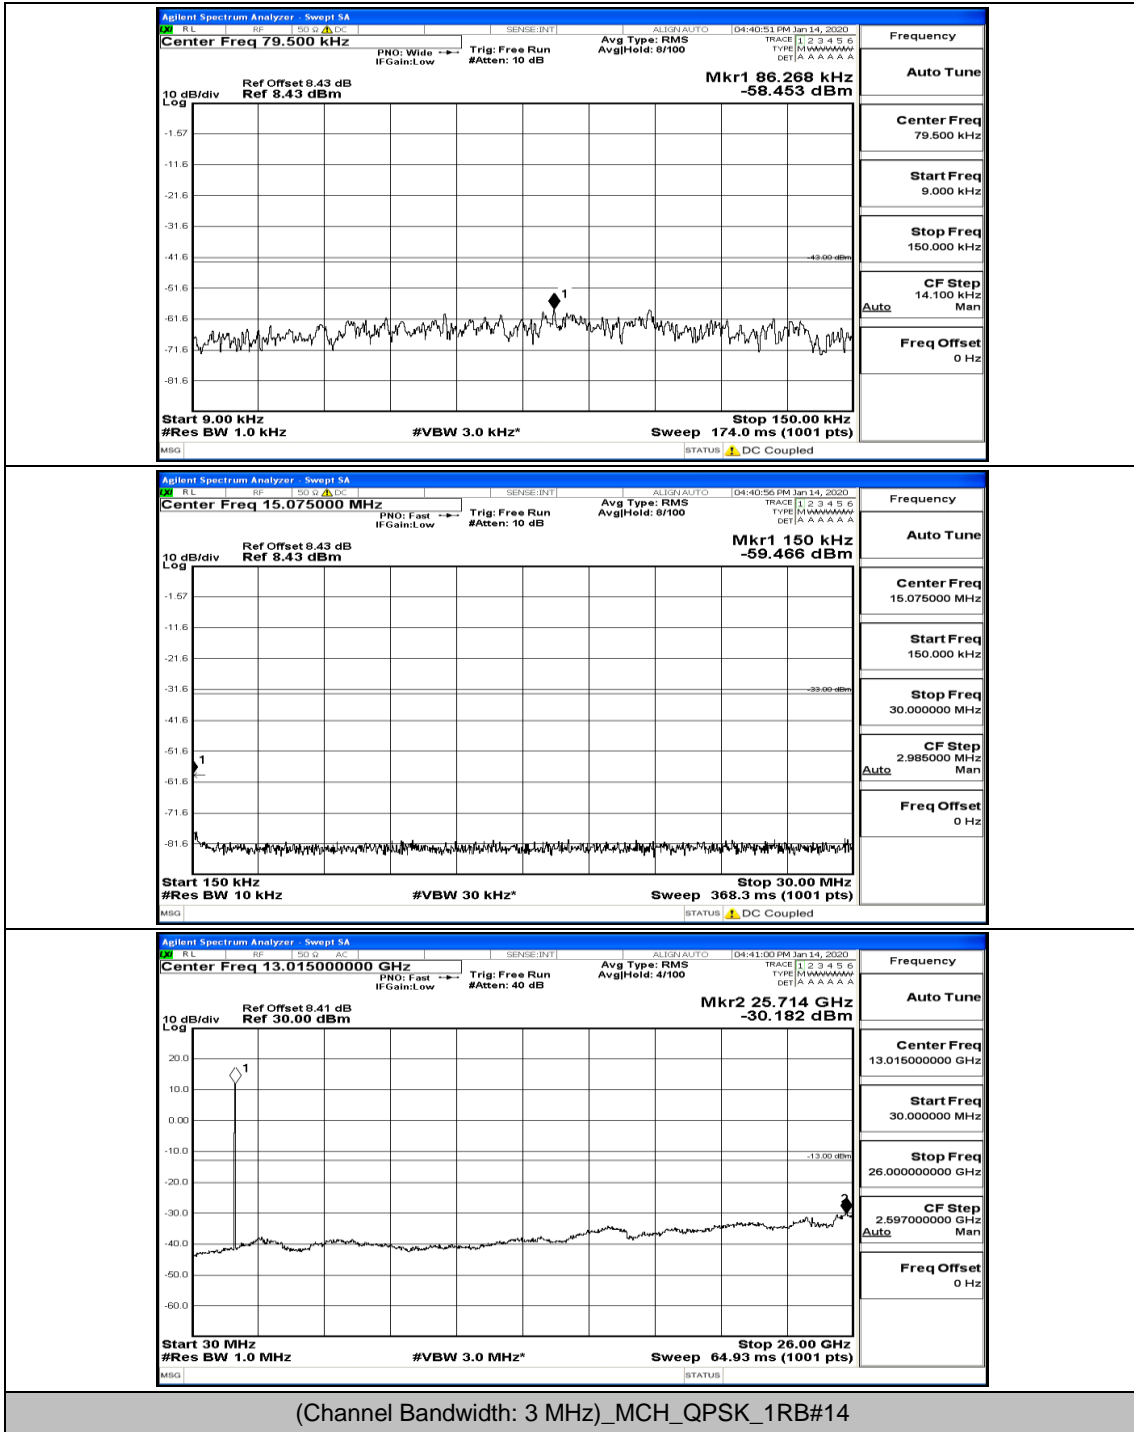

(Channel Bandwidth: 1.4 MHz)_HCH_16QAM_1RB#0

Channel Bandwidth: 3 MHz

(Channel Bandwidth: 3 MHz)_LCH_QPSK_1RB#0

(Channel Bandwidth: 3 MHz)_LCH_QPSK_8RB#7

(Channel Bandwidth: 3 MHz)_MCH_QPSK_1RB#0

(Channel Bandwidth: 3 MHz)_HCH_QPSK_1RB#0

(Channel Bandwidth: 3 MHz)_HCH_QPSK_1RB#7

(Channel Bandwidth: 3 MHz)_HCH_QPSK_8RB#0

(Channel Bandwidth: 3 MHz)_HCH_QPSK_8RB#4

(Channel Bandwidth: 3 MHz)_HCH_QPSK_15RB#0

(Channel Bandwidth: 3 MHz)_LCH_16QAM_1RB#0

Frequency
Auto Tune
Center Freq 79.500 kHz
Start Freq 9.000 kHz
Stop Freq 150.000 kHz
CF Step 14.100 kHz Man
Freq Offset 0 Hz

Frequency
Auto Tune
Center Freq 15.075000 MHz
Start Freq 150.000 kHz
Stop Freq 30.000000 MHz
CF Step 2.985000 MHz Man
Freq Offset 0 Hz

Frequency
Auto Tune
Center Freq 13.01500000 GHz
Start Freq 30.000000 MHz
Stop Freq 26.00000000 GHz
CF Step 2.597000000 GHz Man
Freq Offset 0 Hz

(Channel Bandwidth: 3 MHz)_LCH_16QAM_1RB#7

(Channel Bandwidth: 3 MHz)_LCH_16QAM_8RB#4