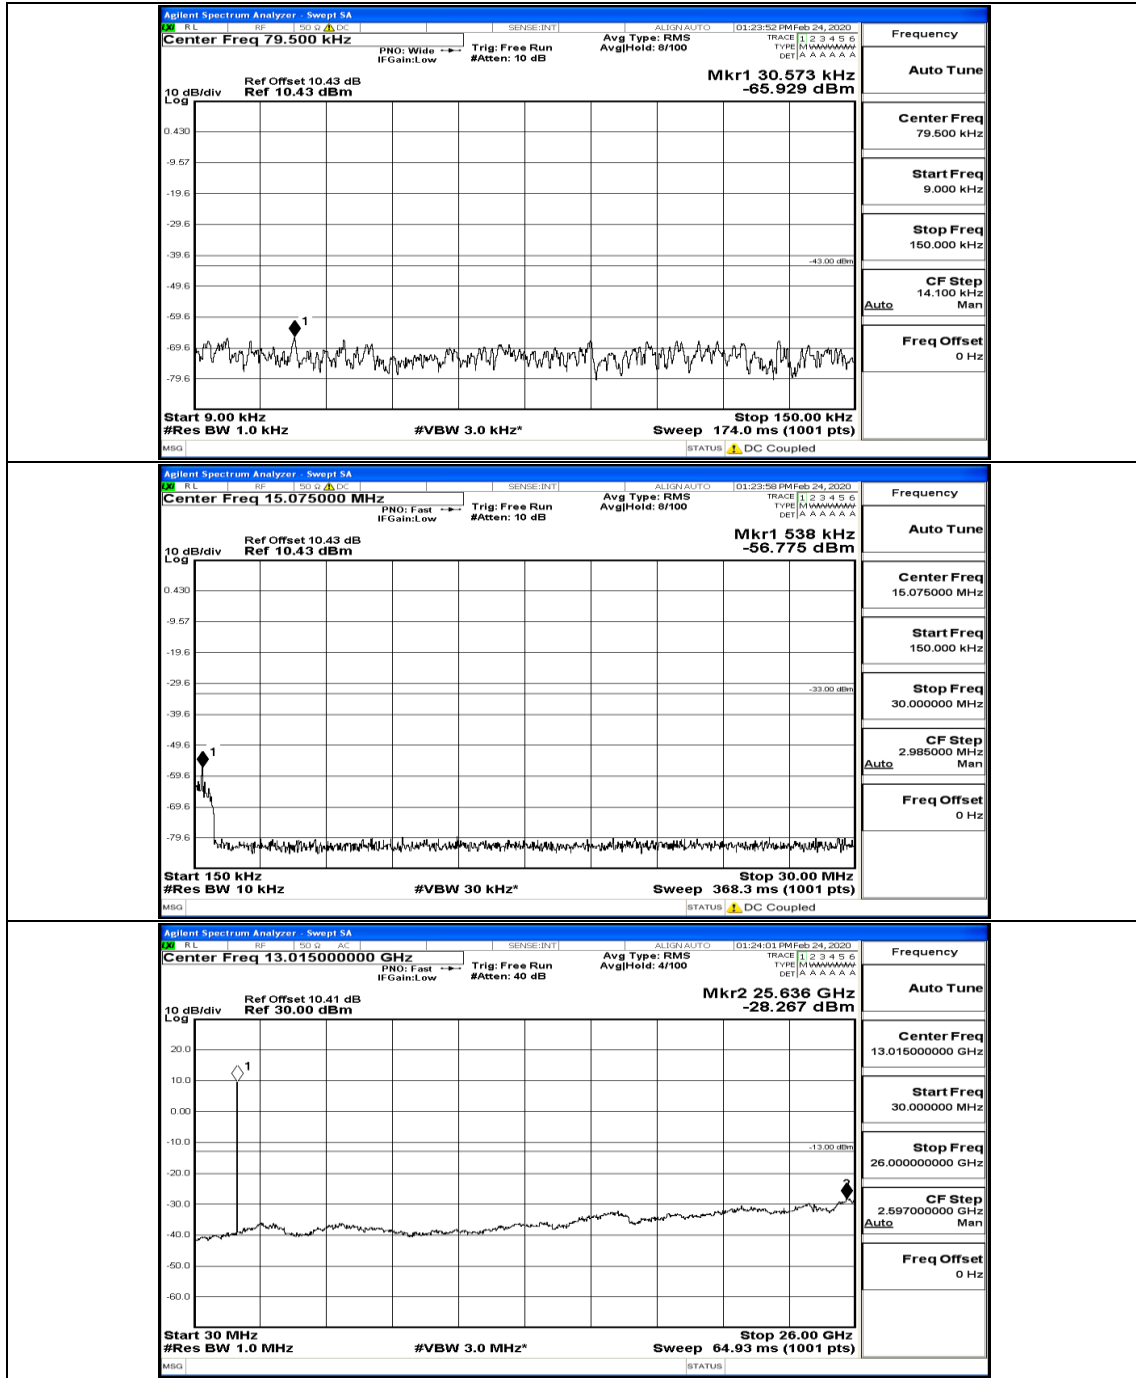

(Channel Bandwidth: 1.4 MHz)_HCH_16QAM_1RB#0

Channel Bandwidth: 3 MHz

(Channel Bandwidth: 3 MHz)_LCH_QPSK_1RB#0

(Channel Bandwidth: 3 MHz)_LCH_QPSK_8RB#7

(Channel Bandwidth: 3 MHz)_MCH_QPSK_1RB#0

(Channel Bandwidth: 3 MHz)_HCH_QPSK_1RB#0

(Channel Bandwidth: 3 MHz)_HCH_QPSK_1RB#7

(Channel Bandwidth: 3 MHz)_HCH_QPSK_8RB#0

(Channel Bandwidth: 3 MHz)_HCH_QPSK_8RB#4

(Channel Bandwidth: 3 MHz)_HCH_QPSK_15RB#0

(Channel Bandwidth: 3 MHz)_LCH_16QAM_1RB#0

Frequency
Auto Tune
Center Freq 79.500 kHz
Start Freq 9.000 kHz
Stop Freq 150.000 kHz
CF Step 14.100 kHz Man
Freq Offset 0 Hz

Frequency
Auto Tune
Center Freq 15.075000 MHz
Start Freq 150.000 kHz
Stop Freq 30.000000 MHz
CF Step 2.985000 MHz Man
Freq Offset 0 Hz

Frequency
Auto Tune
Center Freq 13.01500000 GHz
Start Freq 30.000000 MHz
Stop Freq 26.00000000 GHz
CF Step 2.597000000 GHz Man
Freq Offset 0 Hz

(Channel Bandwidth: 3 MHz)_LCH_16QAM_1RB#7

(Channel Bandwidth: 3 MHz)_LCH_16QAM_8RB#4