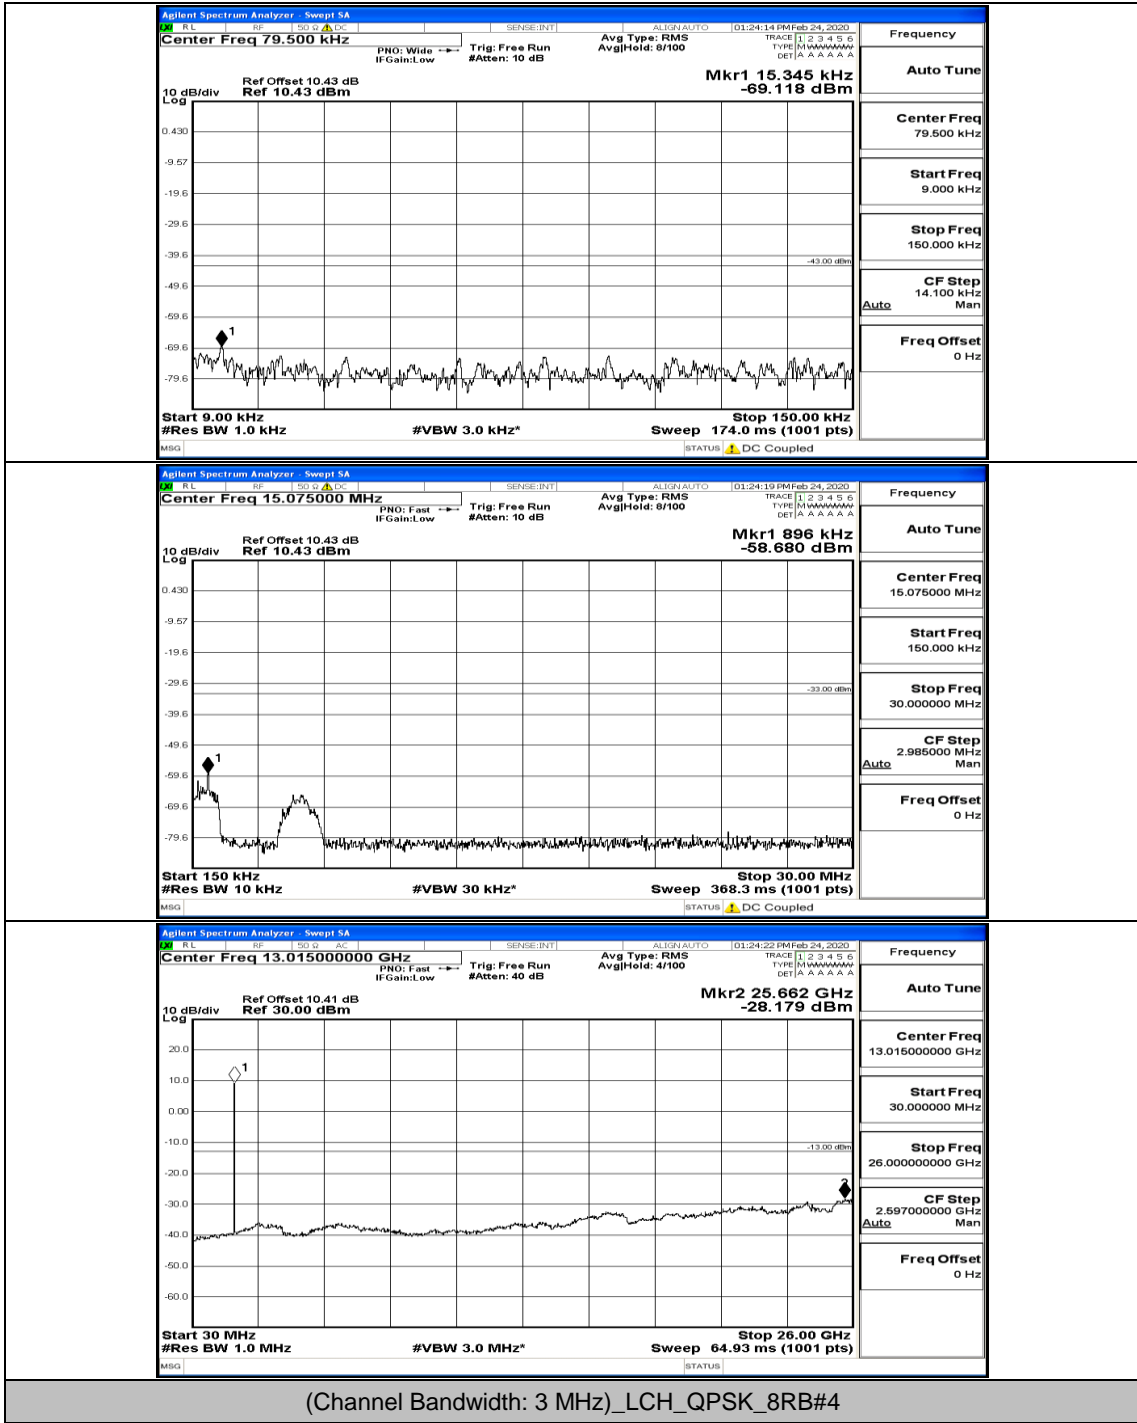

(Channel Bandwidth: 1.4 MHz)_HCH_16QAM_1RB#0

Channel Bandwidth: 3 MHz

(Channel Bandwidth: 3 MHz)_LCH_QPSK_1RB#0

(Channel Bandwidth: 3 MHz)_LCH_QPSK_8RB#7

(Channel Bandwidth: 3 MHz)_MCH_QPSK_1RB#0

(Channel Bandwidth: 3 MHz)_HCH_QPSK_1RB#0

(Channel Bandwidth: 3 MHz)_HCH_QPSK_1RB#7

(Channel Bandwidth: 3 MHz)_HCH_QPSK_8RB#0

(Channel Bandwidth: 3 MHz)_HCH_QPSK_8RB#4

(Channel Bandwidth: 3 MHz)_HCH_QPSK_15RB#0

(Channel Bandwidth: 3 MHz)_LCH_16QAM_1RB#0

Frequency
Auto Tune
Center Freq 79.500 kHz
Start Freq 9.000 kHz
Stop Freq 150.000 kHz
CF Step 14.100 kHz Man
Freq Offset 0 Hz

Frequency
Auto Tune
Center Freq 15.075000 MHz
Start Freq 150.000 kHz
Stop Freq 30.000000 MHz
CF Step 2.985000 MHz Man
Freq Offset 0 Hz

Frequency
Auto Tune
Center Freq 13.01500000 GHz
Start Freq 30.000000 MHz
Stop Freq 26.00000000 GHz
CF Step 2.597000000 GHz Man
Freq Offset 0 Hz

(Channel Bandwidth: 3 MHz)_LCH_16QAM_1RB#7

(Channel Bandwidth: 3 MHz)_LCH_16QAM_8RB#4