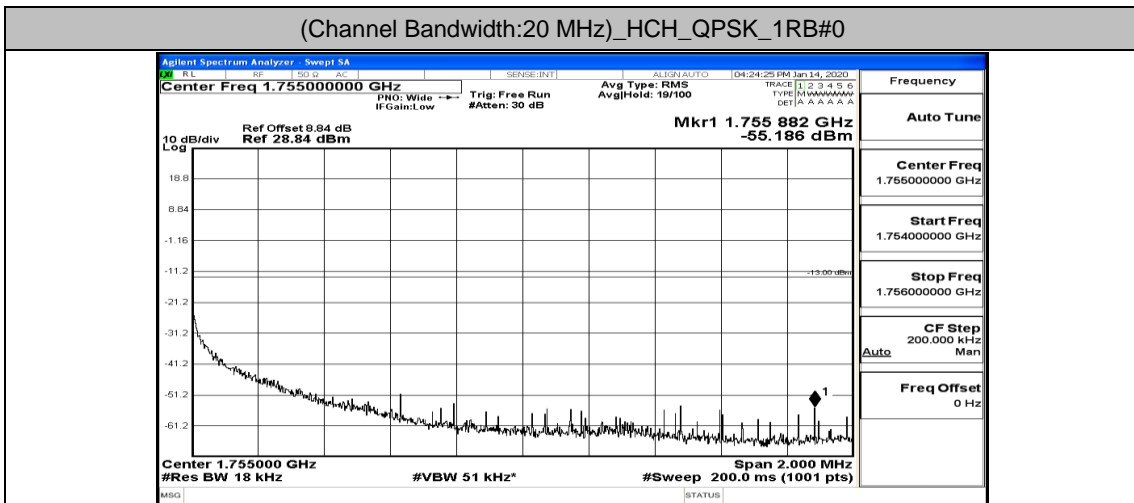

Channel Bandwidth: 20 MHz

(Channel Bandwidth:20 MHz)\_LCH\_QPSK\_1RB#99

(Channel Bandwidth:20 MHz)\_LCH\_QPSK\_50RB#0

(Channel Bandwidth:20 MHz)\_LCH\_QPSK\_50RB#25

(Channel Bandwidth:20 MHz)\_LCH\_QPSK\_50RB#50

(Channel Bandwidth:20 MHz)\_LCH\_QPSK\_100RB#0

(Channel Bandwidth:20 MHz)\_HCH\_QPSK\_1RB#0

(Channel Bandwidth:20 MHz)\_HCH\_QPSK\_1RB#49

(Channel Bandwidth:20 MHz)\_HCH\_QPSK\_1RB#99

(Channel Bandwidth:20 MHz)\_HCH\_QPSK\_50RB#0