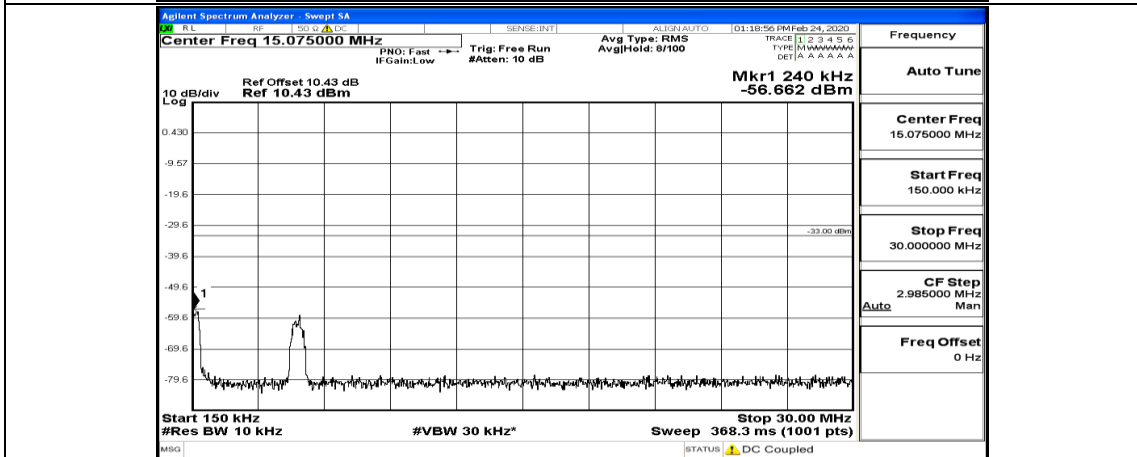

## Test Graphs

Channel Bandwidth: 1.4 MHz

(Channel Bandwidth: 1.4 MHz)\_LCH\_QPSK\_3RB#3

(Channel Bandwidth: 1.4 MHz)\_MCH\_QPSK\_1RB#0

(Channel Bandwidth: 1.4 MHz)\_HCH\_QPSK\_1RB#0

(Channel Bandwidth: 1.4 MHz)\_HCH\_QPSK\_3RB#3