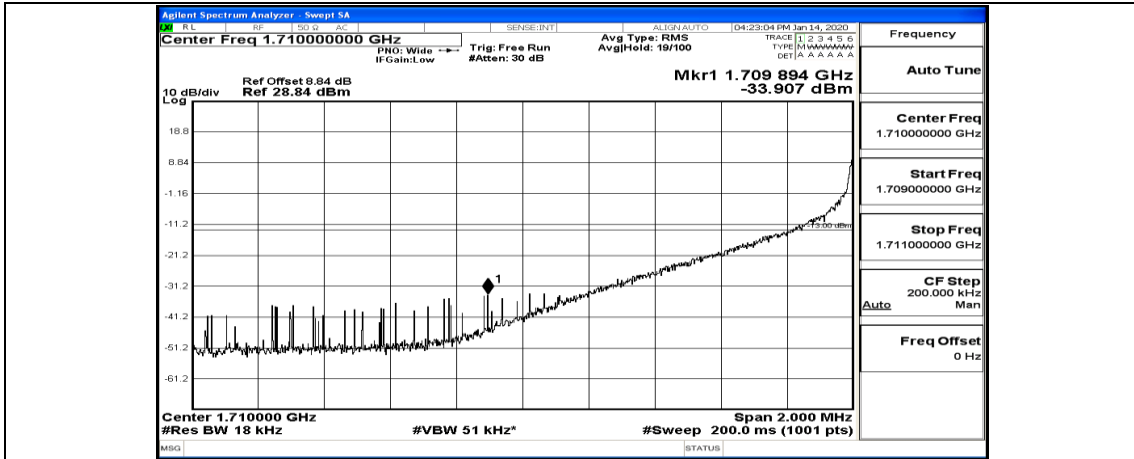

(Channel Bandwidth:20 MHz)\_HCH\_QPSK\_50RB#25

(Channel Bandwidth:20 MHz)\_HCH\_QPSK\_50RB#50

(Channel Bandwidth:20 MHz)\_HCH\_QPSK\_100RB#0

(Channel Bandwidth:20 MHz)\_LCH\_16QAM\_1RB#0

(Channel Bandwidth:20 MHz)\_LCH\_16QAM\_1RB#49

(Channel Bandwidth:20 MHz)\_LCH\_16QAM\_1RB#99

(Channel Bandwidth:20 MHz)\_LCH\_16QAM\_50RB#0

(Channel Bandwidth:20 MHz)\_LCH\_16QAM\_50RB#25

(Channel Bandwidth:20 MHz)\_LCH\_16QAM\_50RB#50

(Channel Bandwidth:20 MHz)\_LCH\_16QAM\_100RB#0