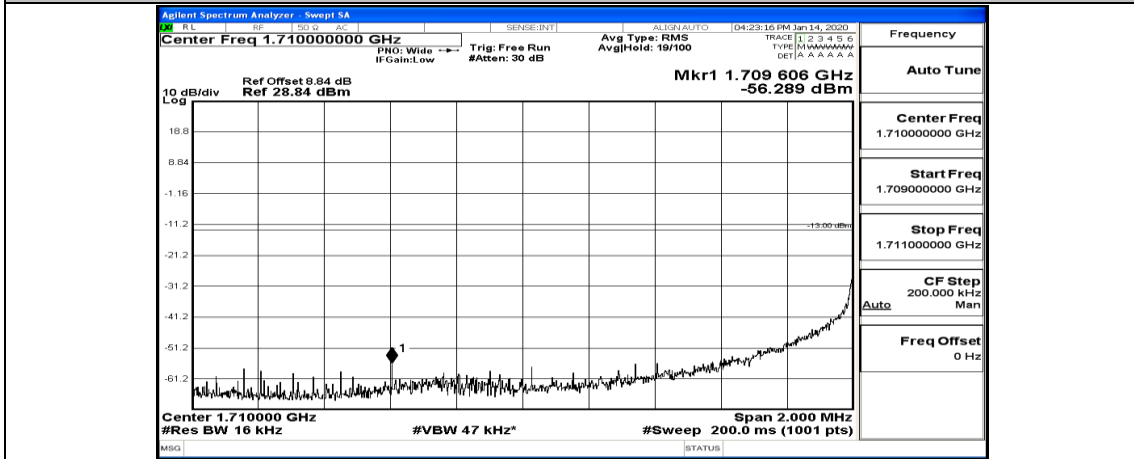

(Channel Bandwidth:20 MHz)\_HCH\_QPSK\_50RB#25

(Channel Bandwidth:20 MHz)\_HCH\_QPSK\_50RB#50

(Channel Bandwidth:20 MHz)\_HCH\_QPSK\_100RB#0

(Channel Bandwidth:20 MHz)\_LCH\_16QAM\_1RB#0

(Channel Bandwidth:20 MHz)\_LCH\_16QAM\_1RB#49

(Channel Bandwidth:20 MHz)\_LCH\_16QAM\_1RB#99

(Channel Bandwidth:20 MHz)\_LCH\_16QAM\_50RB#0

(Channel Bandwidth:20 MHz)\_LCH\_16QAM\_50RB#25

(Channel Bandwidth:20 MHz)\_LCH\_16QAM\_50RB#50

(Channel Bandwidth:20 MHz)\_LCH\_16QAM\_100RB#0