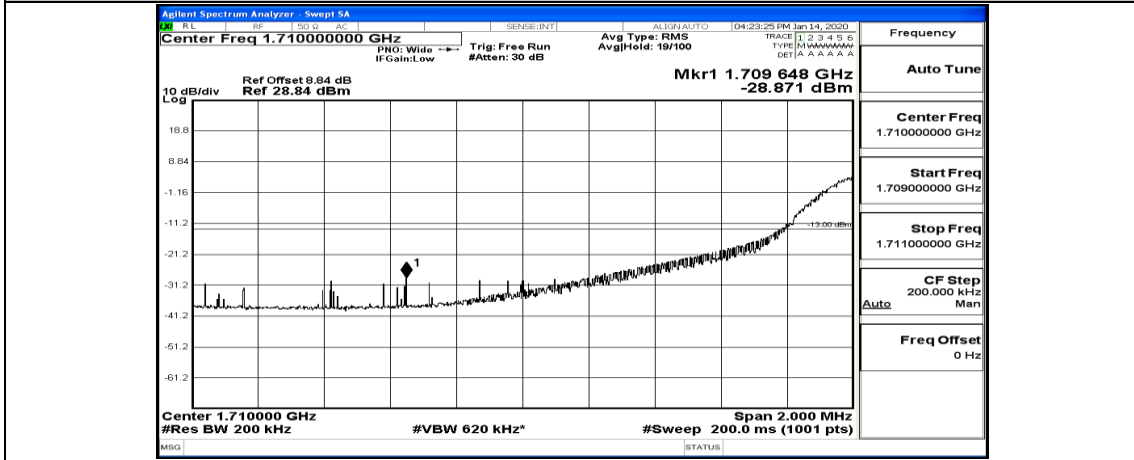

Channel Bandwidth: 20 MHz

(Channel Bandwidth:20 MHz)\_LCH\_QPSK\_1RB#99

(Channel Bandwidth:20 MHz)\_LCH\_QPSK\_50RB#0

(Channel Bandwidth:20 MHz)\_LCH\_QPSK\_50RB#25

(Channel Bandwidth:20 MHz)\_LCH\_QPSK\_50RB#50

(Channel Bandwidth:20 MHz)\_LCH\_QPSK\_100RB#0

(Channel Bandwidth:20 MHz)\_HCH\_QPSK\_1RB#0

(Channel Bandwidth:20 MHz)\_HCH\_QPSK\_1RB#49

(Channel Bandwidth:20 MHz)\_HCH\_QPSK\_1RB#99

(Channel Bandwidth:20 MHz)\_HCH\_QPSK\_50RB#0