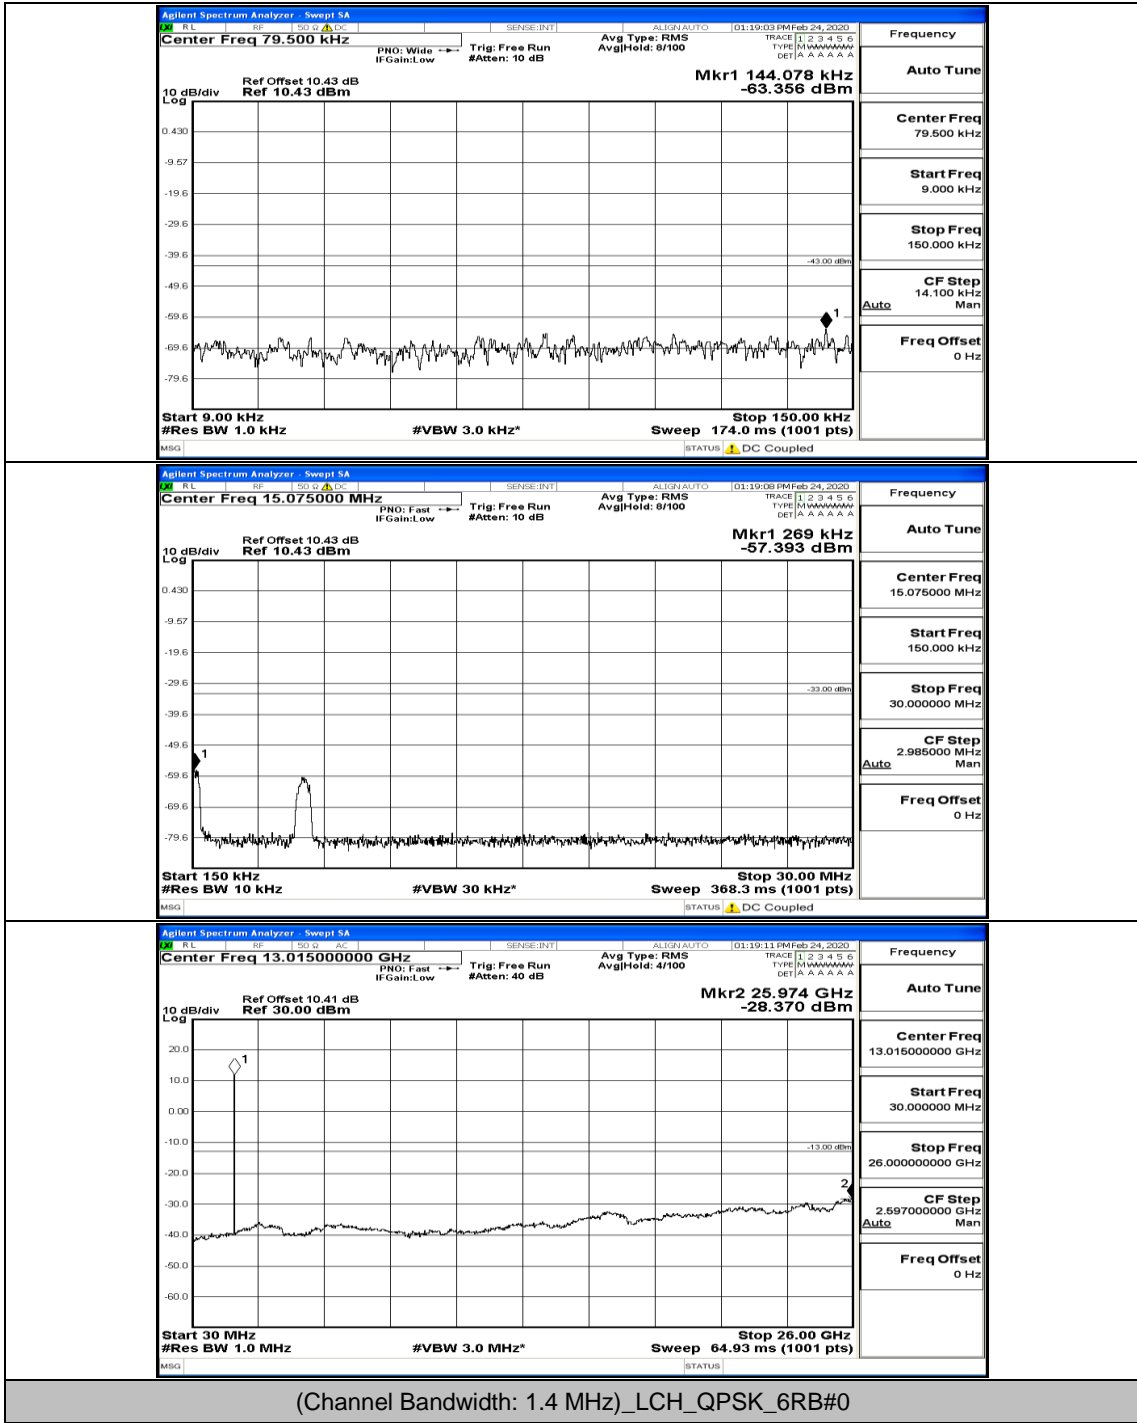

# C.5: Conducted Spurious Emission

## Test Graphs

Channel Bandwidth: 1.4 MHz

(Channel Bandwidth: 1.4 MHz)\_LCH\_QPSK\_3RB#3

(Channel Bandwidth: 1.4 MHz)\_MCH\_QPSK\_1RB#0

(Channel Bandwidth: 1.4 MHz)\_HCH\_QPSK\_1RB#0

(Channel Bandwidth: 1.4 MHz)\_HCH\_QPSK\_3RB#3