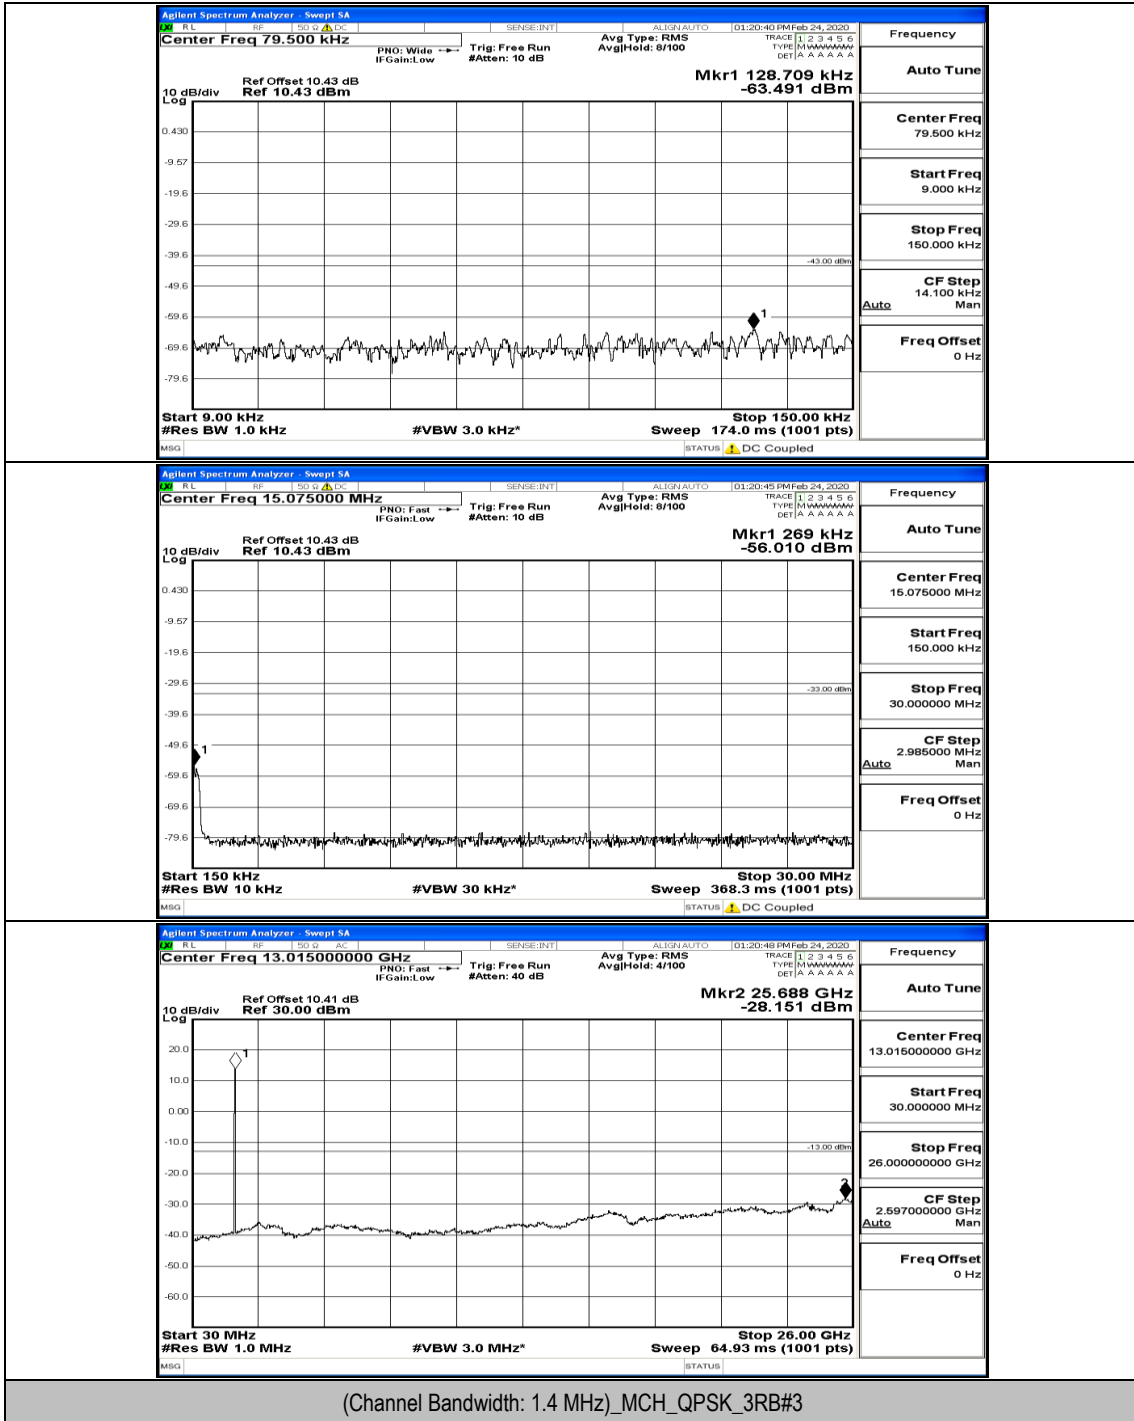

# C.5: Conducted Spurious Emission

## Test Graphs

Channel Bandwidth: 1.4 MHz

(Channel Bandwidth: 1.4 MHz)\_LCH\_QPSK\_3RB#3

(Channel Bandwidth: 1.4 MHz)\_MCH\_QPSK\_1RB#0

(Channel Bandwidth: 1.4 MHz)\_HCH\_QPSK\_1RB#0

(Channel Bandwidth: 1.4 MHz)\_HCH\_QPSK\_3RB#3