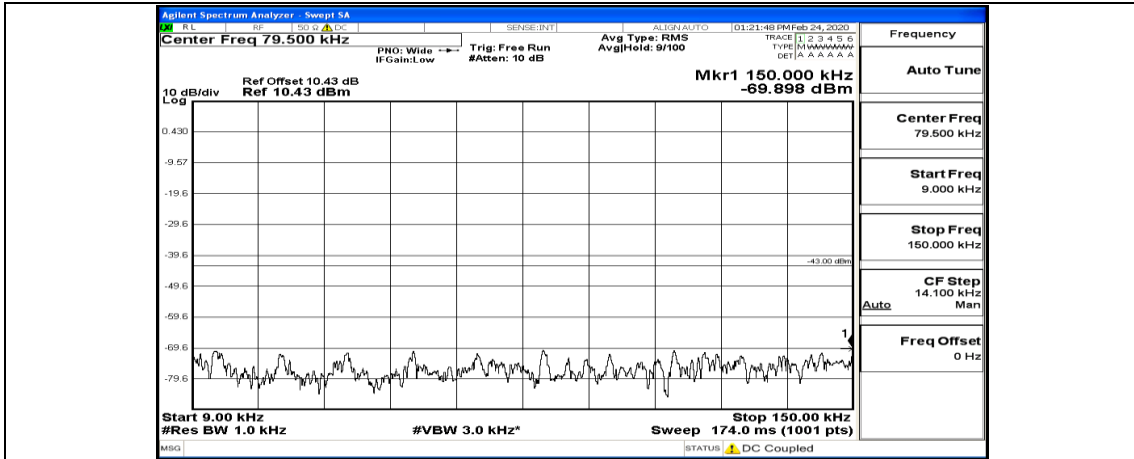

## Test Graphs

Channel Bandwidth: 1.4 MHz

(Channel Bandwidth: 1.4 MHz)\_LCH\_QPSK\_3RB#3

(Channel Bandwidth: 1.4 MHz)\_MCH\_QPSK\_1RB#0

(Channel Bandwidth: 1.4 MHz)\_HCH\_QPSK\_1RB#0

(Channel Bandwidth: 1.4 MHz)\_HCH\_QPSK\_3RB#3