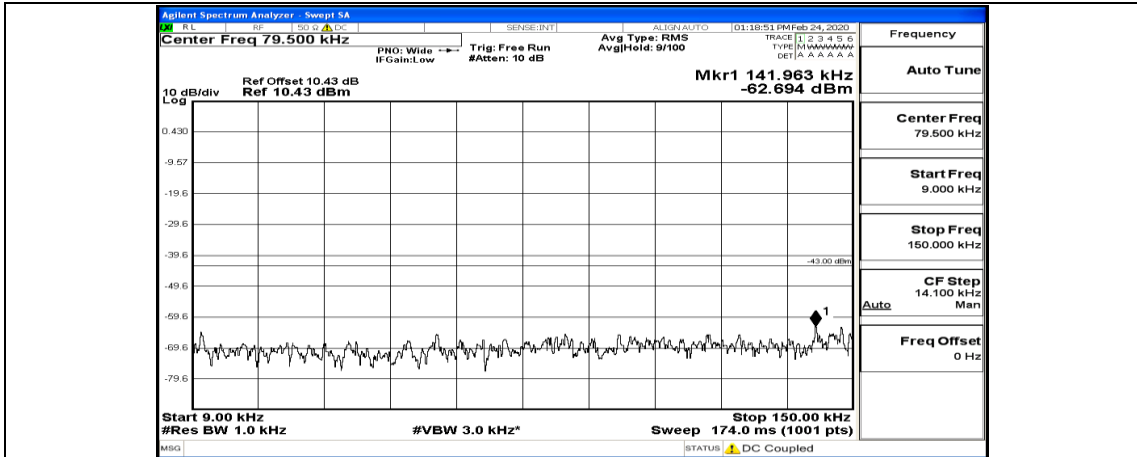

## Test Graphs

Channel Bandwidth: 1.4 MHz

(Channel Bandwidth: 1.4 MHz)\_LCH\_QPSK\_3RB#3

(Channel Bandwidth: 1.4 MHz)\_MCH\_QPSK\_1RB#0

(Channel Bandwidth: 1.4 MHz)\_HCH\_QPSK\_1RB#0

(Channel Bandwidth: 1.4 MHz)\_HCH\_QPSK\_3RB#3