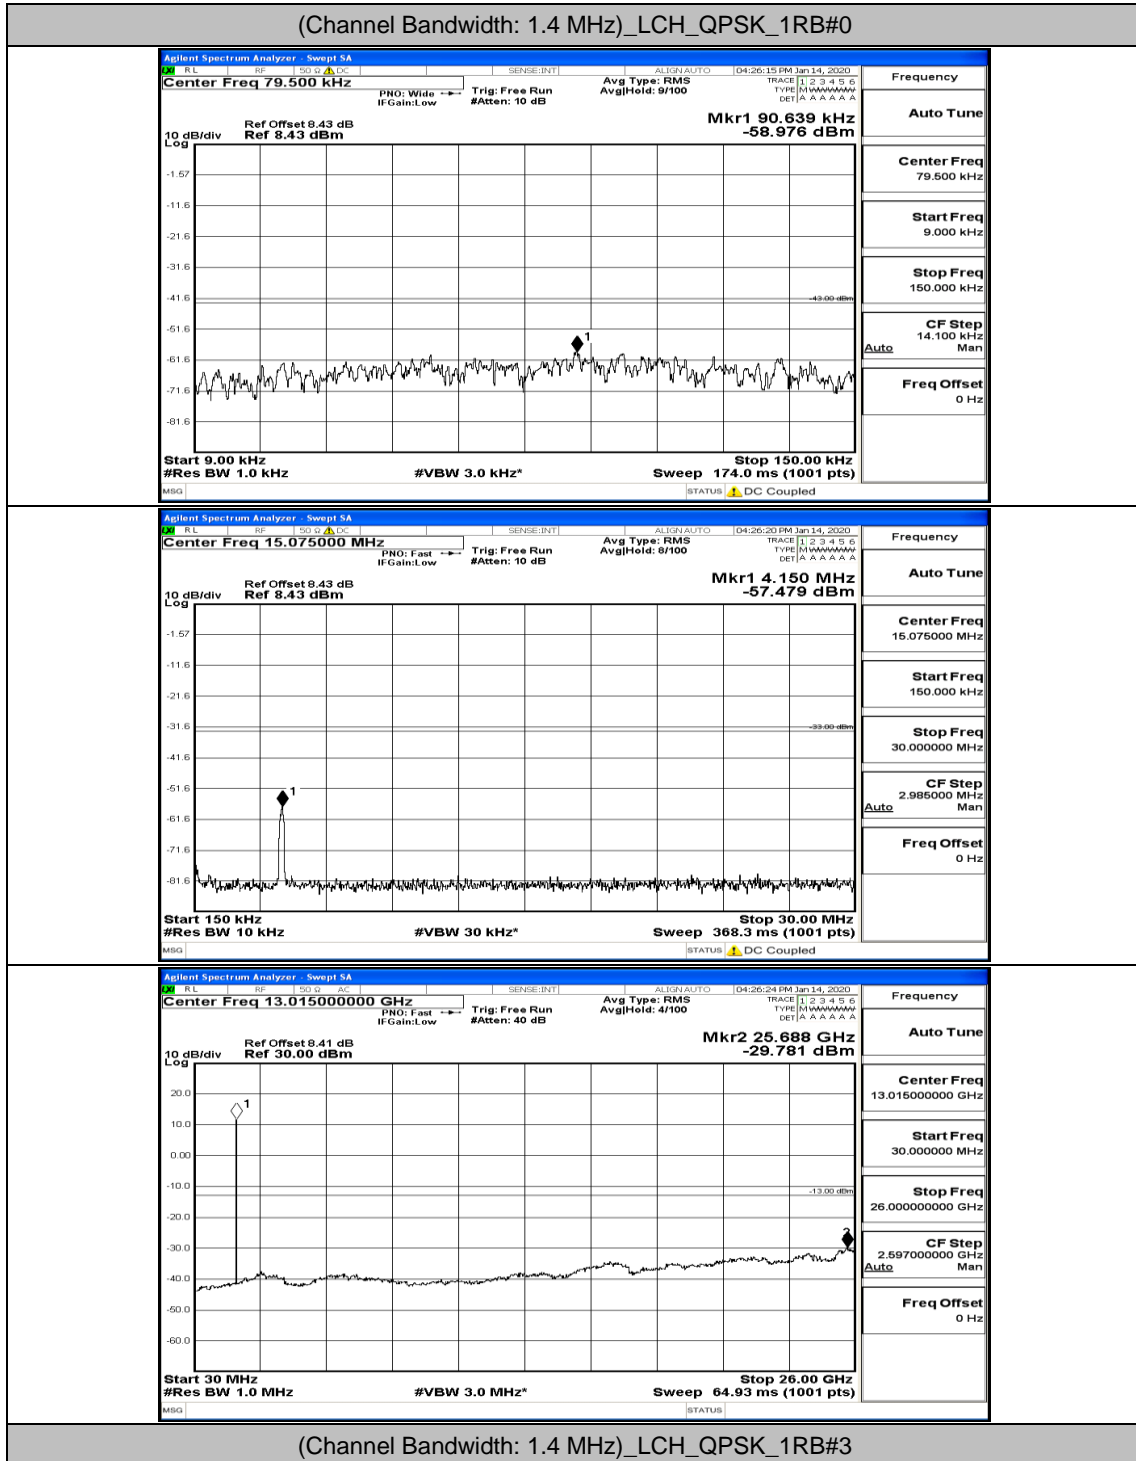

C.5: Conducted Spurious Emission

Test Graphs

Channel Bandwidth: 1.4 MHz