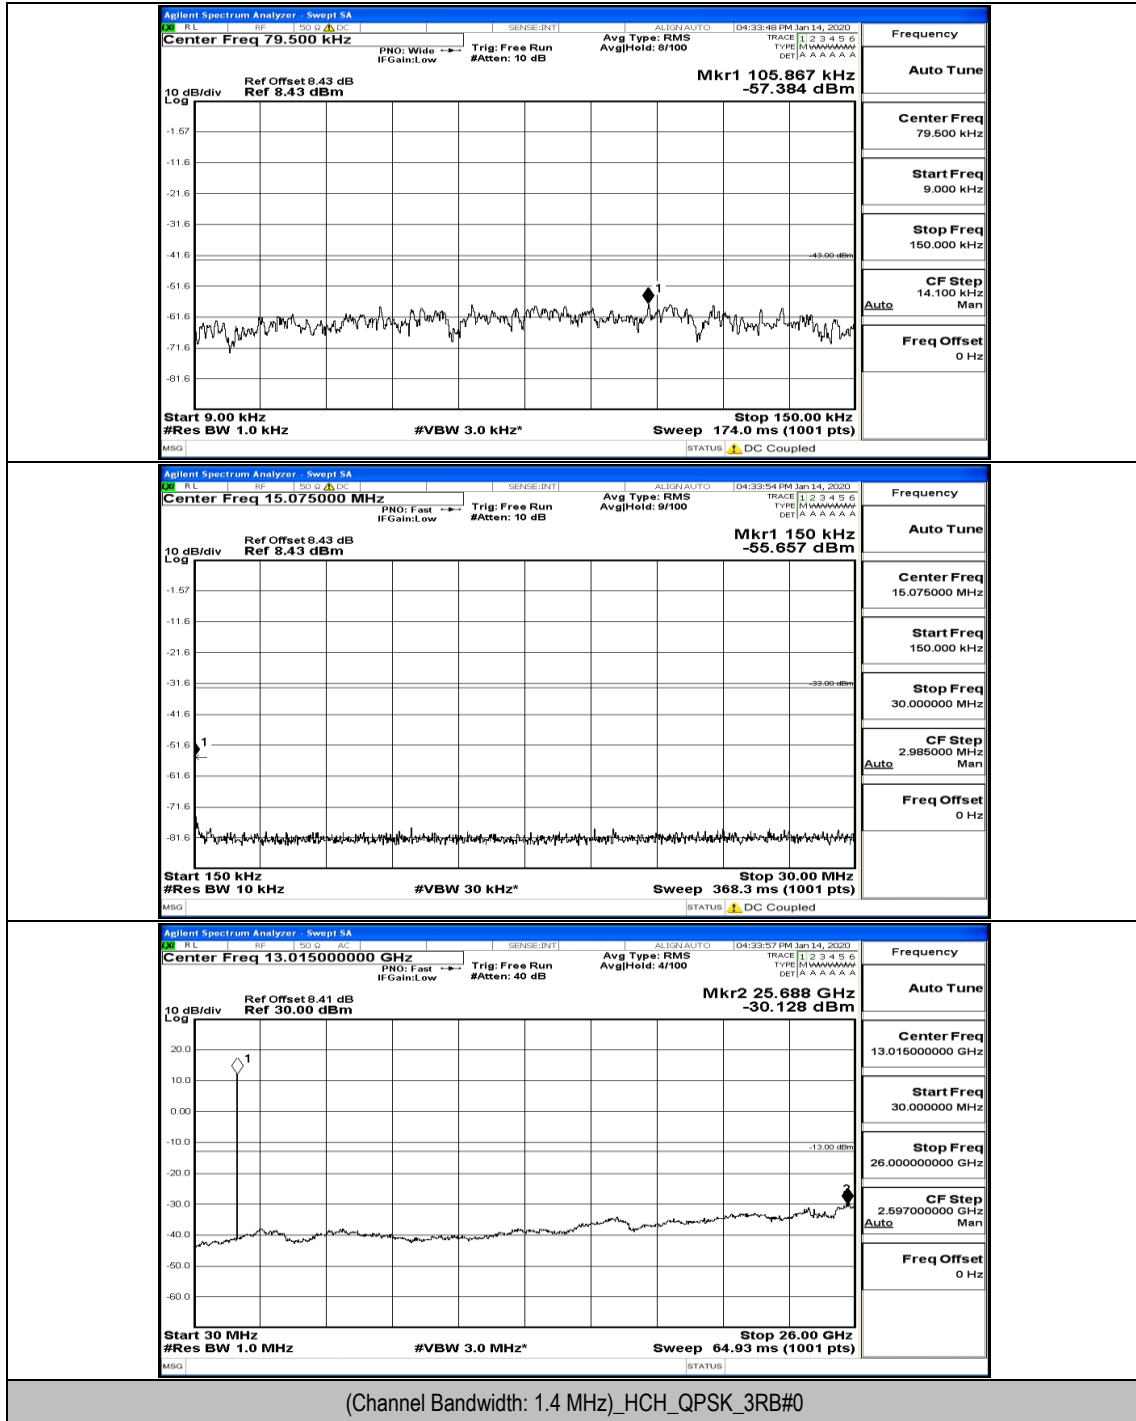

# C.5: Conducted Spurious Emission

## Test Graphs

Channel Bandwidth: 1.4 MHz

(Channel Bandwidth: 1.4 MHz)\_LCH\_QPSK\_3RB#3

(Channel Bandwidth: 1.4 MHz)\_MCH\_QPSK\_1RB#0

(Channel Bandwidth: 1.4 MHz)\_HCH\_QPSK\_1RB#0

(Channel Bandwidth: 1.4 MHz)\_HCH\_QPSK\_3RB#3