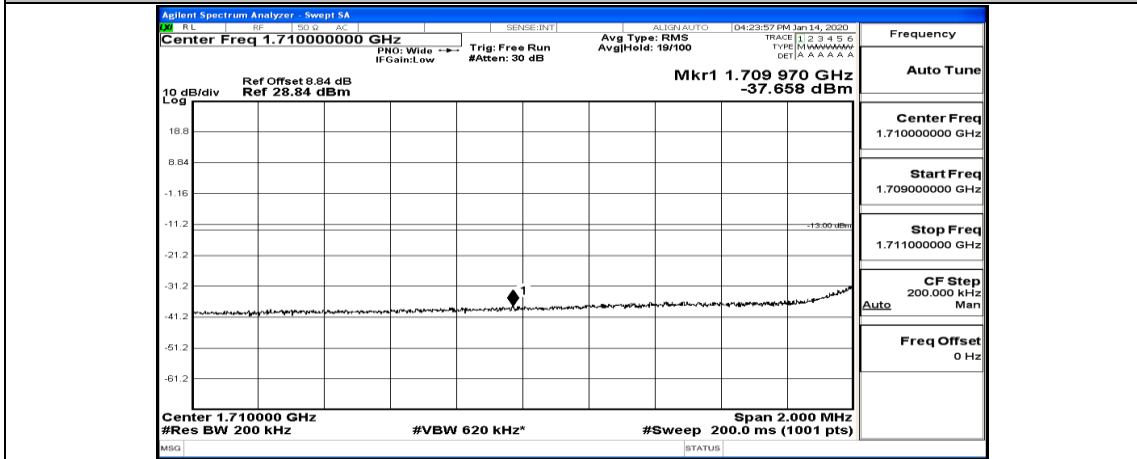

(Channel Bandwidth:20 MHz)\_LCH\_16QAM\_1RB#99

(Channel Bandwidth:20 MHz)\_LCH\_16QAM\_50RB#0

(Channel Bandwidth:20 MHz)\_LCH\_16QAM\_50RB#25

(Channel Bandwidth:20 MHz)\_LCH\_16QAM\_50RB#50

(Channel Bandwidth:20 MHz)\_LCH\_16QAM\_100RB#0