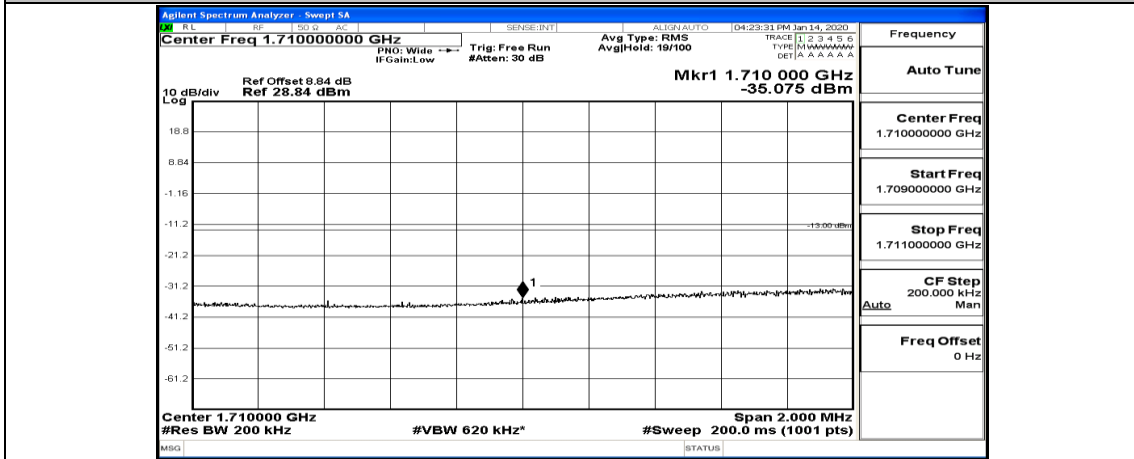

Channel Bandwidth: 20 MHz

(Channel Bandwidth:20 MHz)\_LCH\_QPSK\_1RB#99

(Channel Bandwidth:20 MHz)\_LCH\_QPSK\_50RB#0

(Channel Bandwidth:20 MHz)\_LCH\_QPSK\_50RB#25

(Channel Bandwidth:20 MHz)\_LCH\_QPSK\_50RB#50

(Channel Bandwidth:20 MHz)\_LCH\_QPSK\_100RB#0

(Channel Bandwidth:20 MHz)\_HCH\_QPSK\_1RB#0

(Channel Bandwidth:20 MHz)\_HCH\_QPSK\_1RB#49

(Channel Bandwidth:20 MHz)\_HCH\_QPSK\_1RB#99

(Channel Bandwidth:20 MHz)\_HCH\_QPSK\_50RB#0