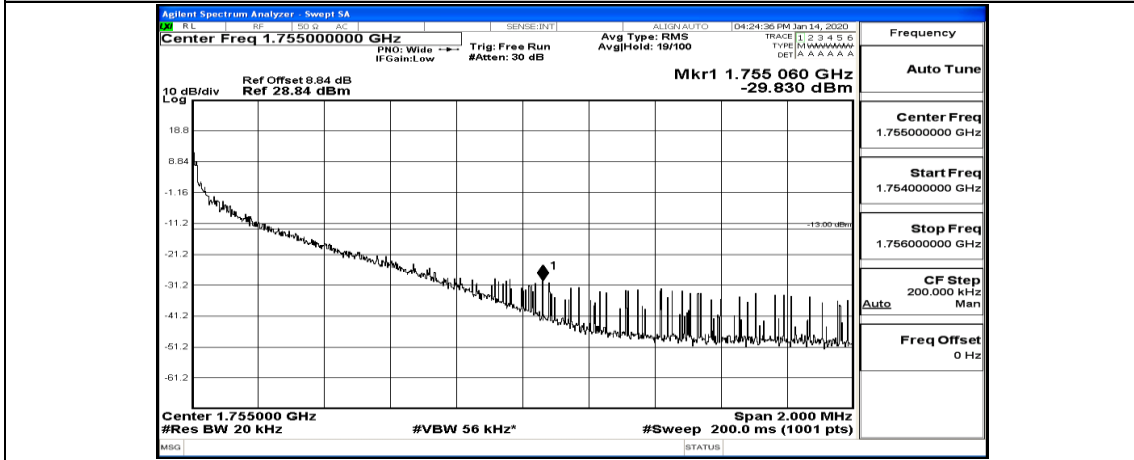

(Channel Bandwidth:20 MHz)\_LCH\_QPSK\_100RB#0

(Channel Bandwidth:20 MHz)\_HCH\_QPSK\_1RB#0

(Channel Bandwidth:20 MHz)\_HCH\_QPSK\_1RB#49

(Channel Bandwidth:20 MHz)\_HCH\_QPSK\_1RB#99

(Channel Bandwidth:20 MHz)\_HCH\_QPSK\_50RB#0

(Channel Bandwidth:20 MHz)\_HCH\_QPSK\_50RB#25

(Channel Bandwidth:20 MHz)\_HCH\_QPSK\_50RB#50

(Channel Bandwidth:20 MHz)\_HCH\_QPSK\_100RB#0

(Channel Bandwidth:20 MHz)\_LCH\_16QAM\_1RB#0

(Channel Bandwidth:20 MHz)\_LCH\_16QAM\_1RB#49