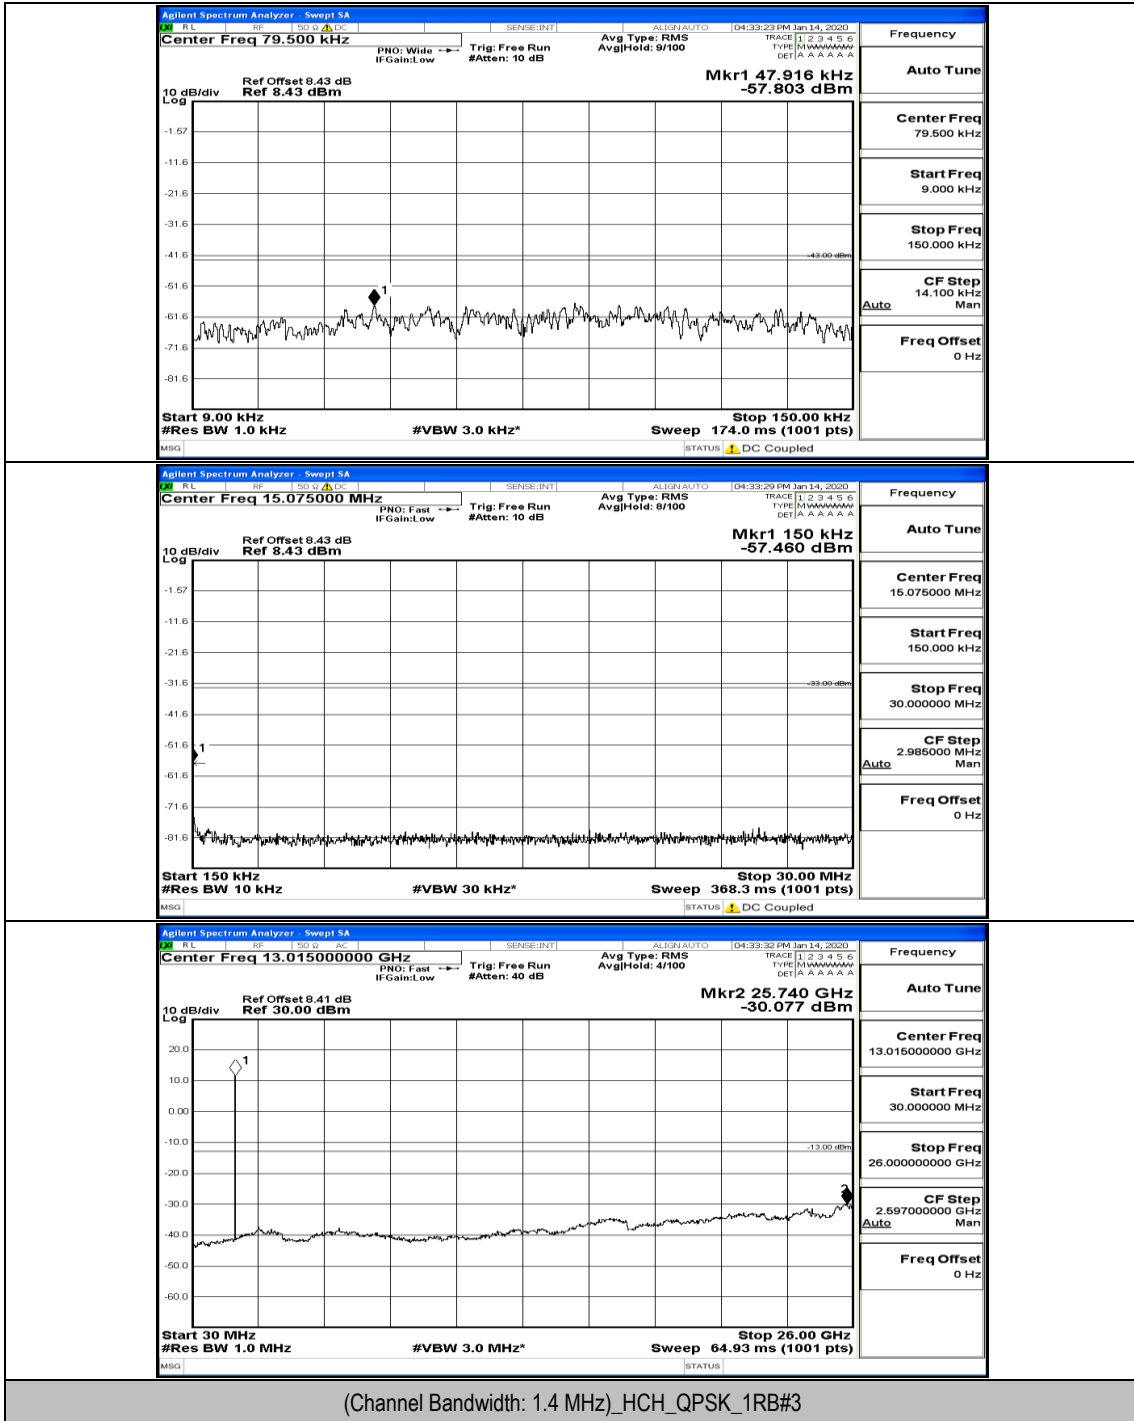

# C.5: Conducted Spurious Emission

## Test Graphs

Channel Bandwidth: 1.4 MHz

(Channel Bandwidth: 1.4 MHz)\_LCH\_QPSK\_3RB#3

(Channel Bandwidth: 1.4 MHz)\_MCH\_QPSK\_1RB#0

(Channel Bandwidth: 1.4 MHz)\_HCH\_QPSK\_1RB#0

(Channel Bandwidth: 1.4 MHz)\_HCH\_QPSK\_3RB#3