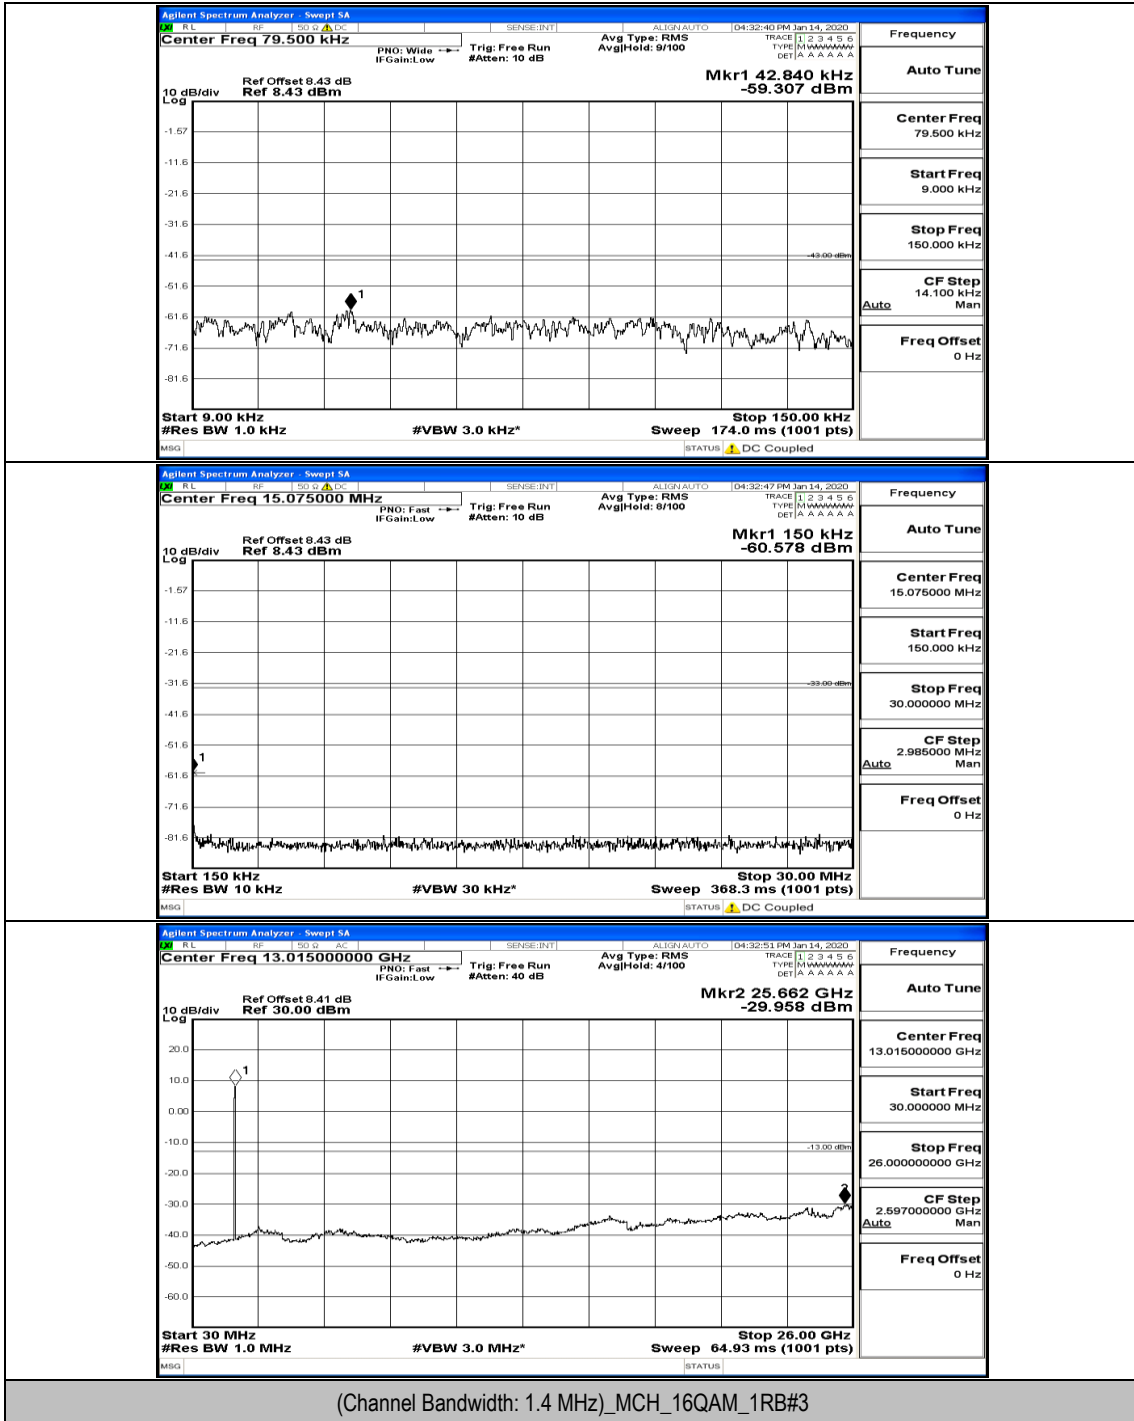

# C.5: Conducted Spurious Emission

## Test Graphs

Channel Bandwidth: 1.4 MHz

(Channel Bandwidth: 1.4 MHz)\_LCH\_QPSK\_3RB#3

(Channel Bandwidth: 1.4 MHz)\_MCH\_QPSK\_1RB#0

(Channel Bandwidth: 1.4 MHz)\_HCH\_QPSK\_1RB#0

(Channel Bandwidth: 1.4 MHz)\_HCH\_QPSK\_3RB#3

(Channel Bandwidth: 1.4 MHz)\_LCH\_16QAM\_1RB#0

(Channel Bandwidth: 1.4 MHz)\_LCH\_16QAM\_1RB#3

(Channel Bandwidth: 1.4 MHz) LCH\_16QAM\_3RB#3

(Channel Bandwidth: 1.4 MHz)\_MCH\_16QAM\_1RB#0

(Channel Bandwidth: 1.4 MHz)\_MCH\_16QAM\_1RB#3