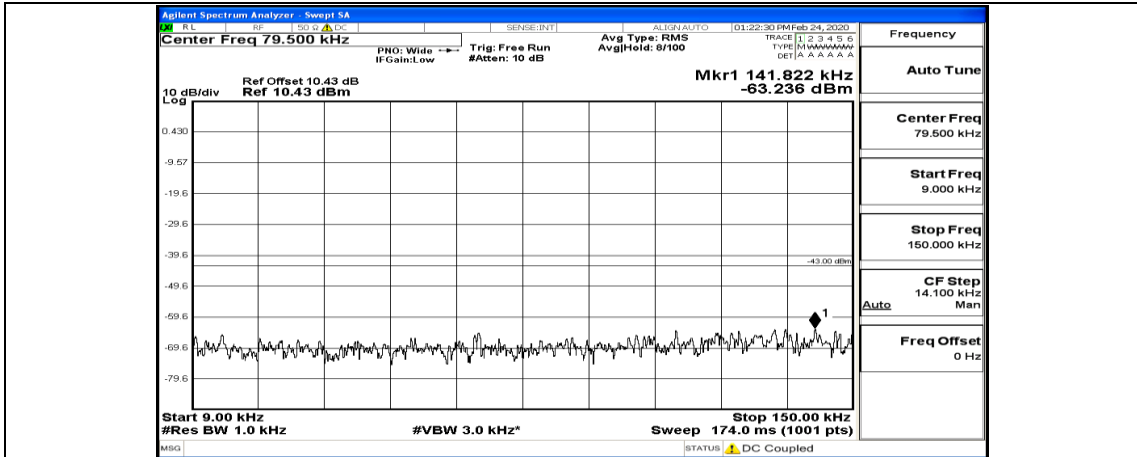

## Test Graphs

Channel Bandwidth: 1.4 MHz

(Channel Bandwidth: 1.4 MHz)\_LCH\_QPSK\_3RB#3

(Channel Bandwidth: 1.4 MHz)\_MCH\_QPSK\_1RB#0

(Channel Bandwidth: 1.4 MHz)\_HCH\_QPSK\_1RB#0

(Channel Bandwidth: 1.4 MHz)\_HCH\_QPSK\_3RB#3