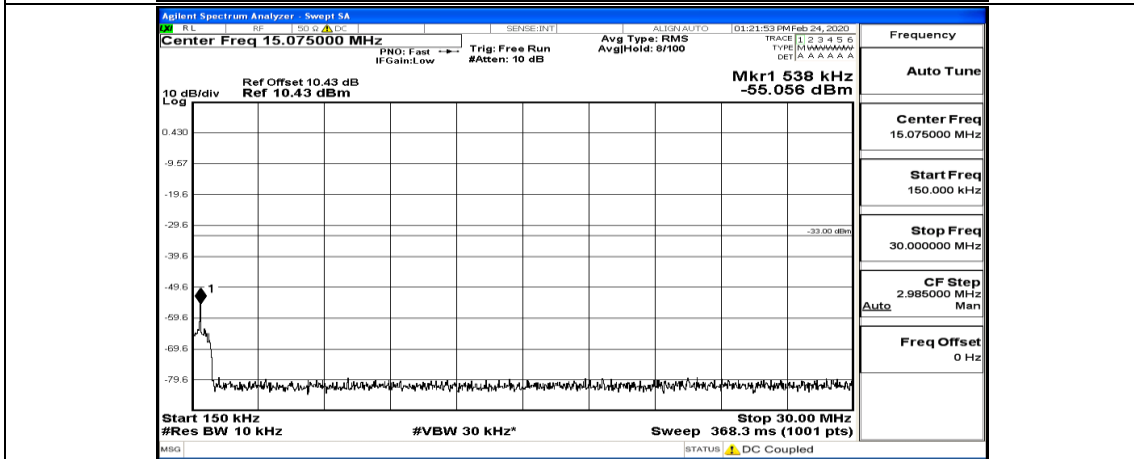

## Test Graphs

Channel Bandwidth: 1.4 MHz

(Channel Bandwidth: 1.4 MHz)\_LCH\_QPSK\_3RB#3

(Channel Bandwidth: 1.4 MHz)\_MCH\_QPSK\_1RB#0

(Channel Bandwidth: 1.4 MHz)\_HCH\_QPSK\_1RB#0

(Channel Bandwidth: 1.4 MHz)\_HCH\_QPSK\_3RB#3

(Channel Bandwidth: 1.4 MHz)\_LCH\_16QAM\_1RB#0

(Channel Bandwidth: 1.4 MHz)\_LCH\_16QAM\_1RB#3

(Channel Bandwidth: 1.4 MHz) LCH\_16QAM\_3RB#3

(Channel Bandwidth: 1.4 MHz)\_MCH\_16QAM\_1RB#0

(Channel Bandwidth: 1.4 MHz)\_MCH\_16QAM\_1RB#3