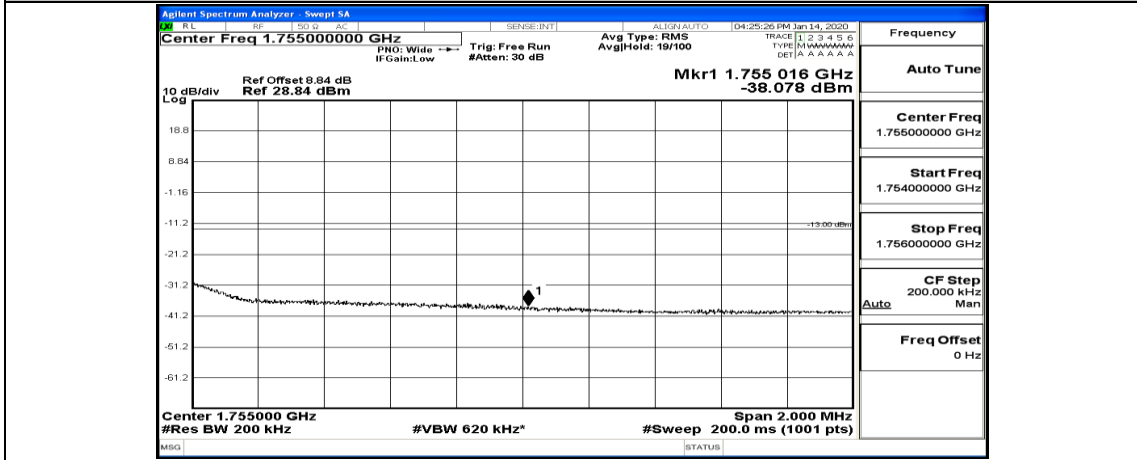

(Channel Bandwidth:20 MHz)\_HCH\_16QAM\_1RB#0

(Channel Bandwidth:20 MHz)\_HCH\_16QAM\_1RB#49

(Channel Bandwidth:20 MHz)\_HCH\_16QAM\_1RB#99

(Channel Bandwidth:20 MHz)\_HCH\_16QAM\_50RB#0

(Channel Bandwidth:20 MHz)\_HCH\_16QAM\_50RB#25