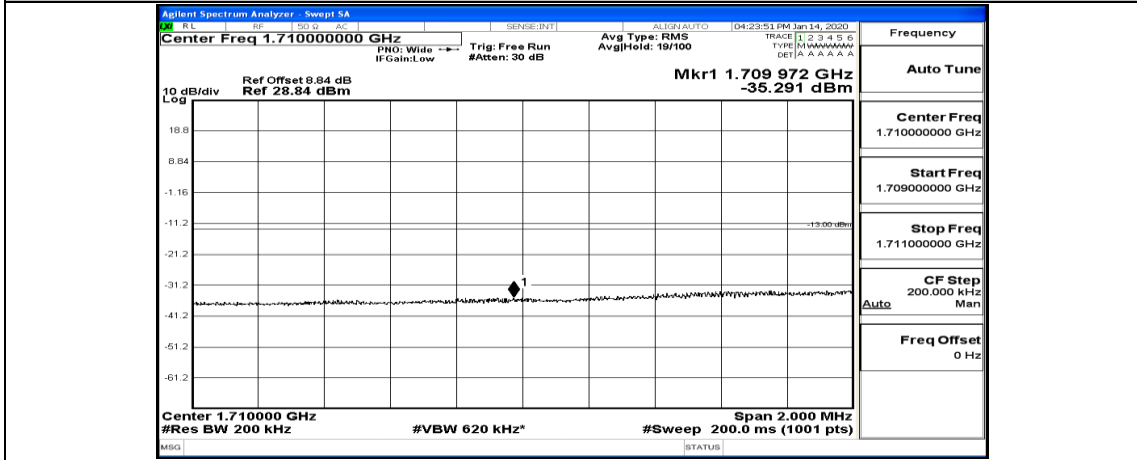

(Channel Bandwidth:20 MHz)\_HCH\_QPSK\_50RB#25

(Channel Bandwidth:20 MHz)\_HCH\_QPSK\_50RB#50

(Channel Bandwidth:20 MHz)\_HCH\_QPSK\_100RB#0

(Channel Bandwidth:20 MHz)\_LCH\_16QAM\_1RB#0

(Channel Bandwidth:20 MHz)\_LCH\_16QAM\_1RB#49

(Channel Bandwidth:20 MHz)\_LCH\_16QAM\_1RB#99

(Channel Bandwidth:20 MHz)\_LCH\_16QAM\_50RB#0

(Channel Bandwidth:20 MHz)\_LCH\_16QAM\_50RB#25

(Channel Bandwidth:20 MHz)\_LCH\_16QAM\_50RB#50

(Channel Bandwidth:20 MHz)\_LCH\_16QAM\_100RB#0