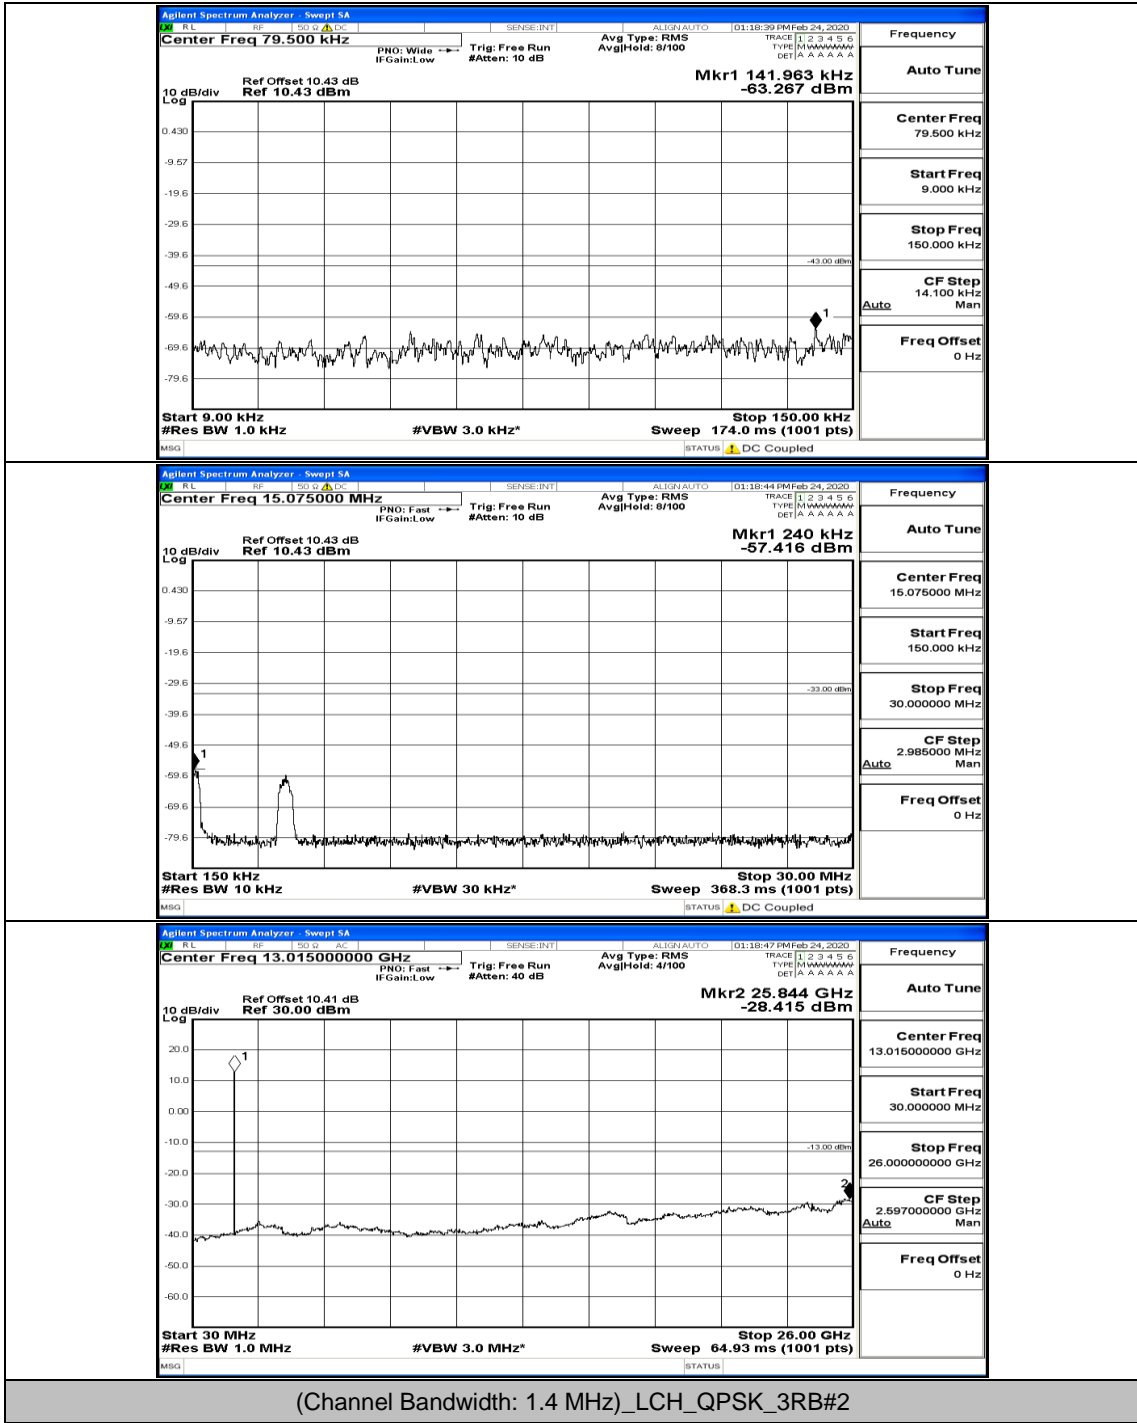

# C.5: Conducted Spurious Emission

## Test Graphs

Channel Bandwidth: 1.4 MHz

(Channel Bandwidth: 1.4 MHz)\_LCH\_QPSK\_3RB#3

(Channel Bandwidth: 1.4 MHz)\_MCH\_QPSK\_1RB#0

(Channel Bandwidth: 1.4 MHz)\_HCH\_QPSK\_1RB#0

(Channel Bandwidth: 1.4 MHz)\_HCH\_QPSK\_3RB#3