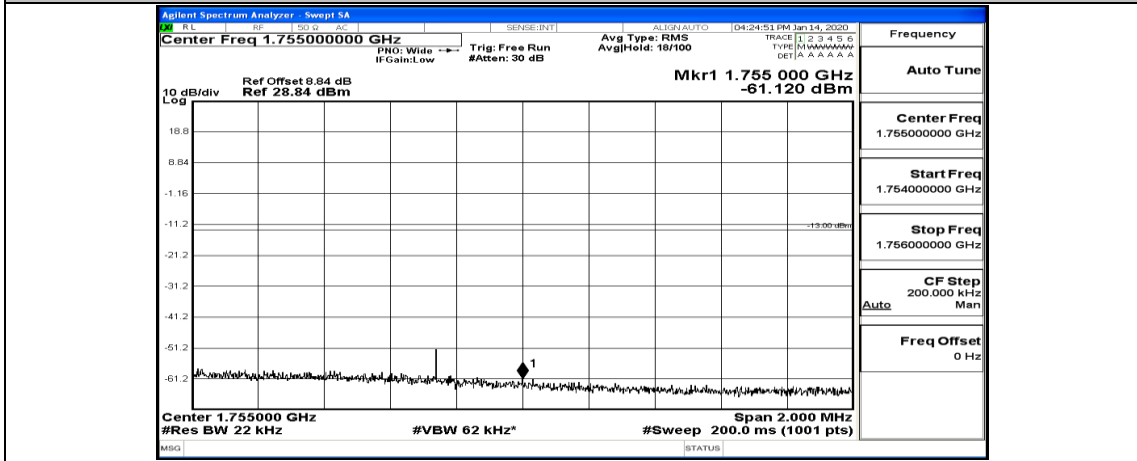

(Channel Bandwidth:20 MHz)_HCH_16QAM_1RB#49

(Channel Bandwidth:20 MHz)_HCH_16QAM_1RB#99