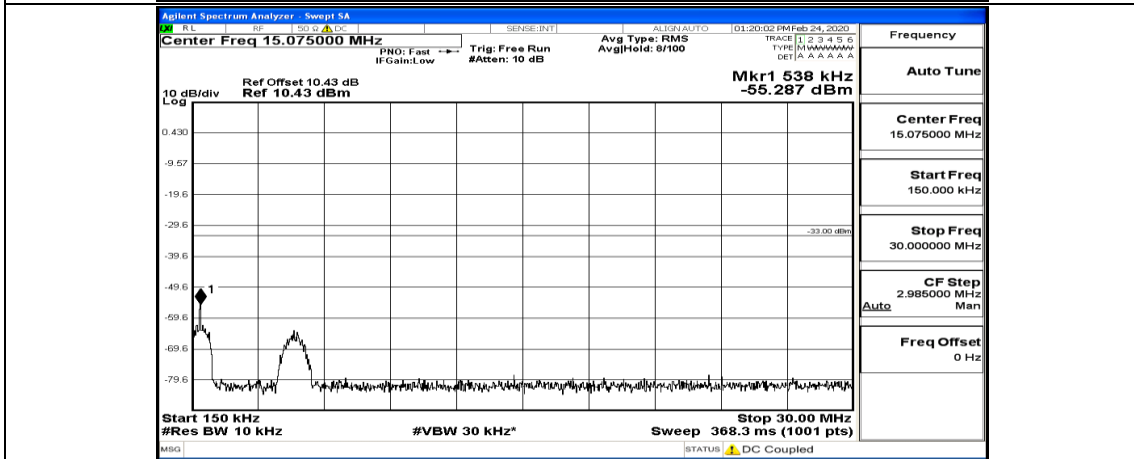

## Test Graphs

Channel Bandwidth: 1.4 MHz

(Channel Bandwidth: 1.4 MHz)\_LCH\_QPSK\_3RB#3

(Channel Bandwidth: 1.4 MHz)\_MCH\_QPSK\_1RB#0

(Channel Bandwidth: 1.4 MHz)\_HCH\_QPSK\_1RB#0

(Channel Bandwidth: 1.4 MHz)\_HCH\_QPSK\_3RB#3

(Channel Bandwidth: 1.4 MHz)\_LCH\_16QAM\_1RB#0

(Channel Bandwidth: 1.4 MHz)\_LCH\_16QAM\_1RB#3

(Channel Bandwidth: 1.4 MHz) LCH\_16QAM\_3RB#3

(Channel Bandwidth: 1.4 MHz)\_MCH\_16QAM\_1RB#0

(Channel Bandwidth: 1.4 MHz)\_MCH\_16QAM\_1RB#3