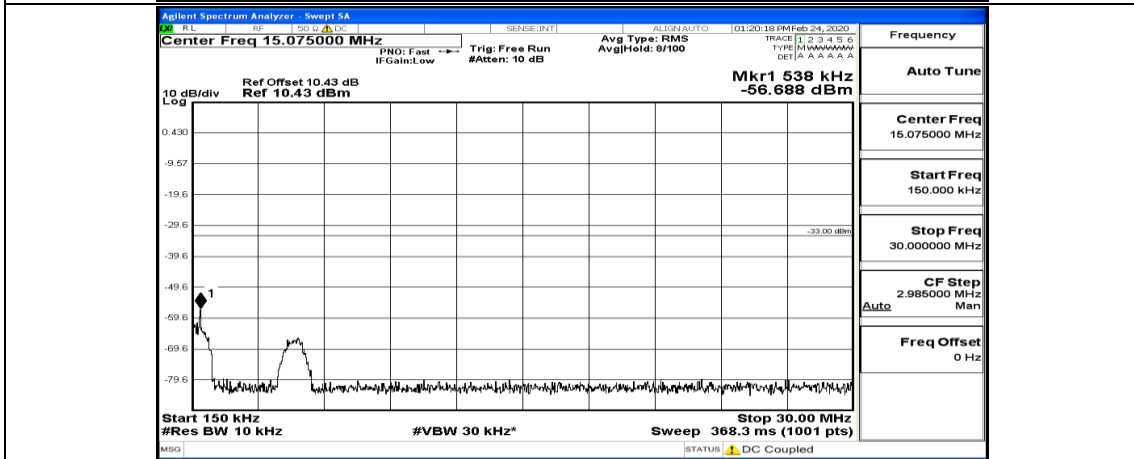

(Channel Bandwidth: 1.4 MHz)\_LCH\_16QAM\_1RB#0

(Channel Bandwidth: 1.4 MHz)\_LCH\_16QAM\_1RB#3

(Channel Bandwidth: 1.4 MHz) LCH\_16QAM\_3RB#3

(Channel Bandwidth: 1.4 MHz)\_MCH\_16QAM\_1RB#0

(Channel Bandwidth: 1.4 MHz)\_MCH\_16QAM\_1RB#3