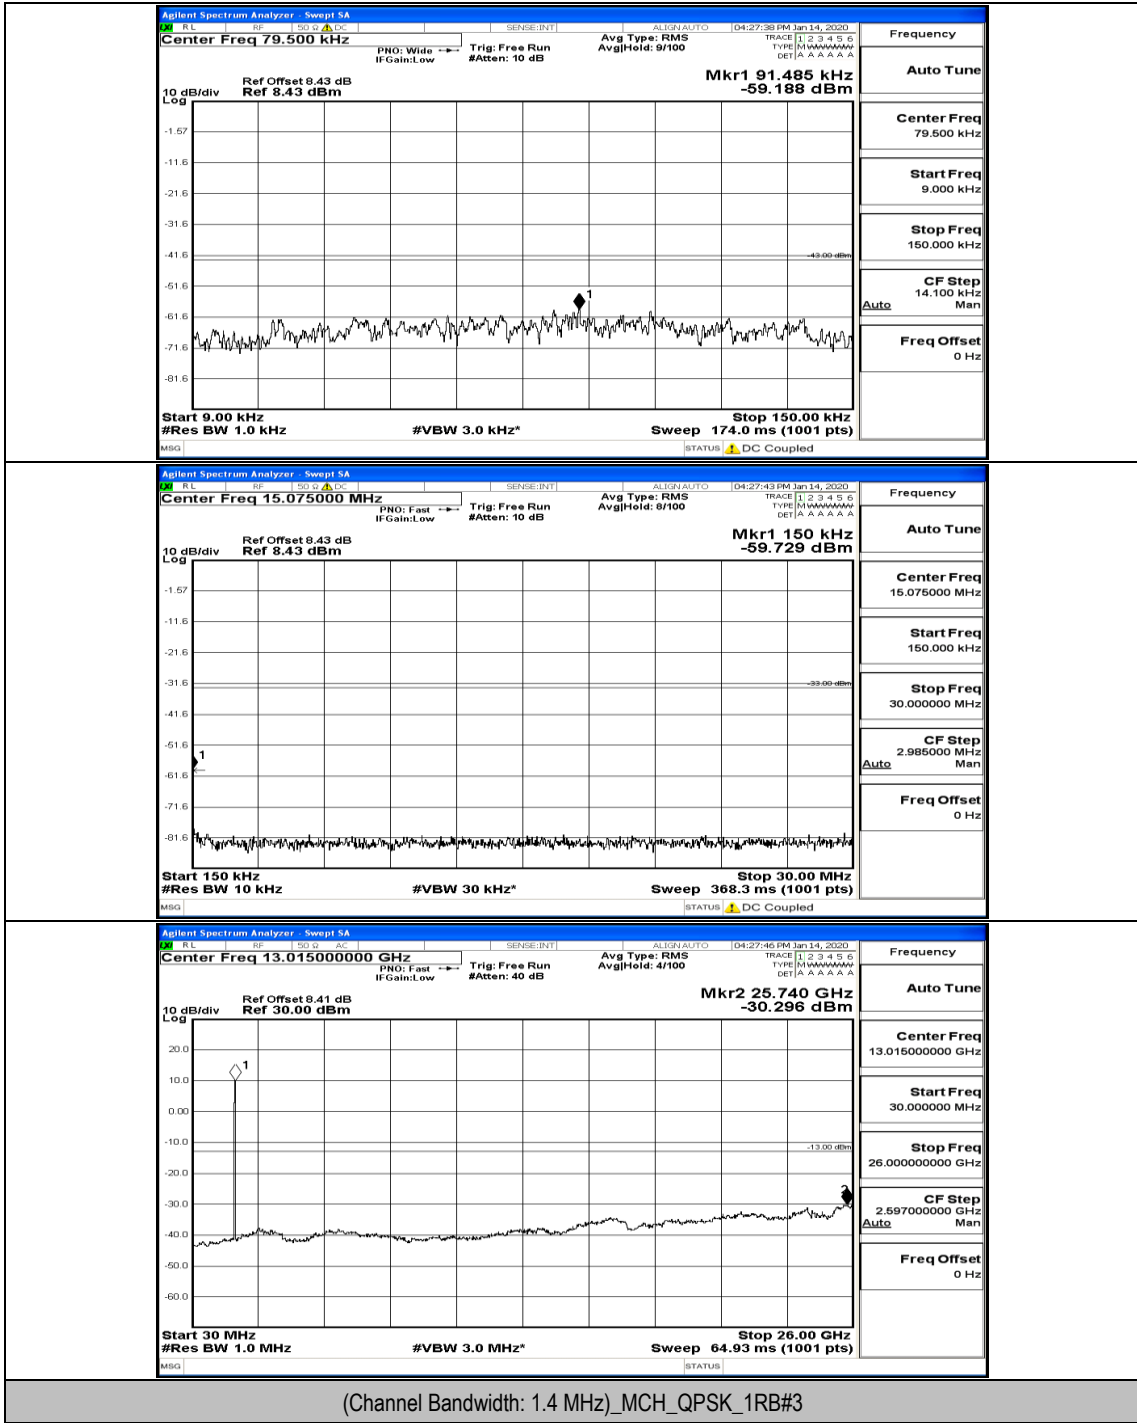

# C.5: Conducted Spurious Emission

## Test Graphs

Channel Bandwidth: 1.4 MHz

(Channel Bandwidth: 1.4 MHz)\_LCH\_QPSK\_3RB#3

(Channel Bandwidth: 1.4 MHz)\_MCH\_QPSK\_1RB#0

(Channel Bandwidth: 1.4 MHz)\_HCH\_QPSK\_1RB#0

(Channel Bandwidth: 1.4 MHz)\_HCH\_QPSK\_3RB#3