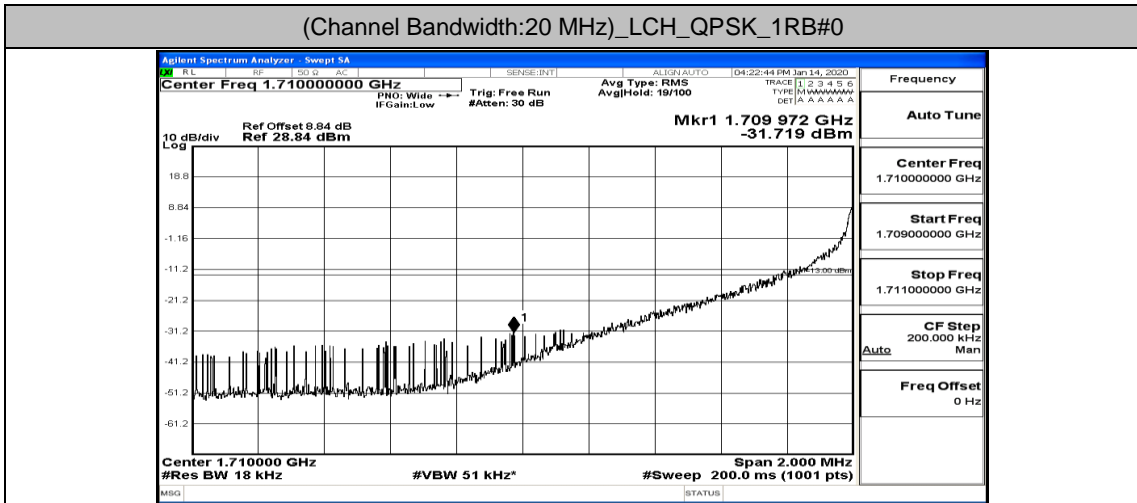

Channel Bandwidth: 20 MHz

(Channel Bandwidth:20 MHz)\_LCH\_QPSK\_1RB#99

(Channel Bandwidth:20 MHz)\_LCH\_QPSK\_50RB#0

(Channel Bandwidth:20 MHz)\_LCH\_QPSK\_50RB#25

(Channel Bandwidth:20 MHz)\_LCH\_QPSK\_50RB#50

(Channel Bandwidth:20 MHz)\_LCH\_QPSK\_100RB#0

(Channel Bandwidth:20 MHz)\_HCH\_QPSK\_1RB#0

(Channel Bandwidth:20 MHz)\_HCH\_QPSK\_1RB#49

(Channel Bandwidth:20 MHz)\_HCH\_QPSK\_1RB#99

(Channel Bandwidth:20 MHz)\_HCH\_QPSK\_50RB#0