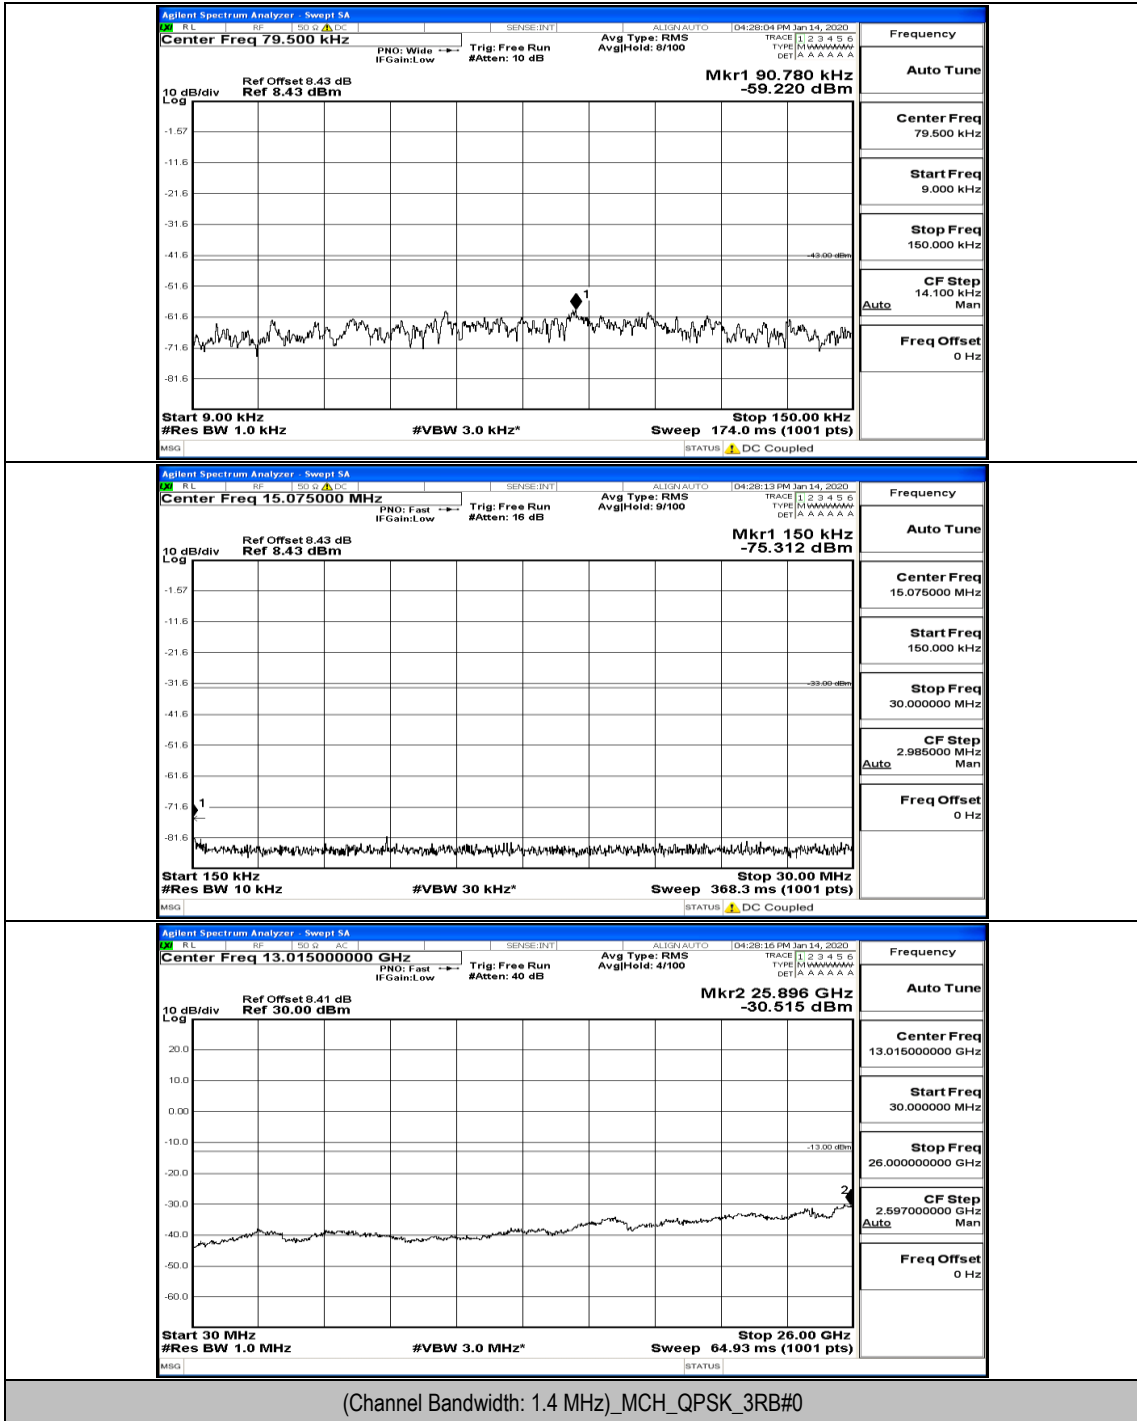

# C.5: Conducted Spurious Emission

## Test Graphs

Channel Bandwidth: 1.4 MHz

(Channel Bandwidth: 1.4 MHz)\_LCH\_QPSK\_3RB#3

(Channel Bandwidth: 1.4 MHz)\_MCH\_QPSK\_1RB#0

(Channel Bandwidth: 1.4 MHz)\_HCH\_QPSK\_1RB#0

(Channel Bandwidth: 1.4 MHz)\_HCH\_QPSK\_3RB#3