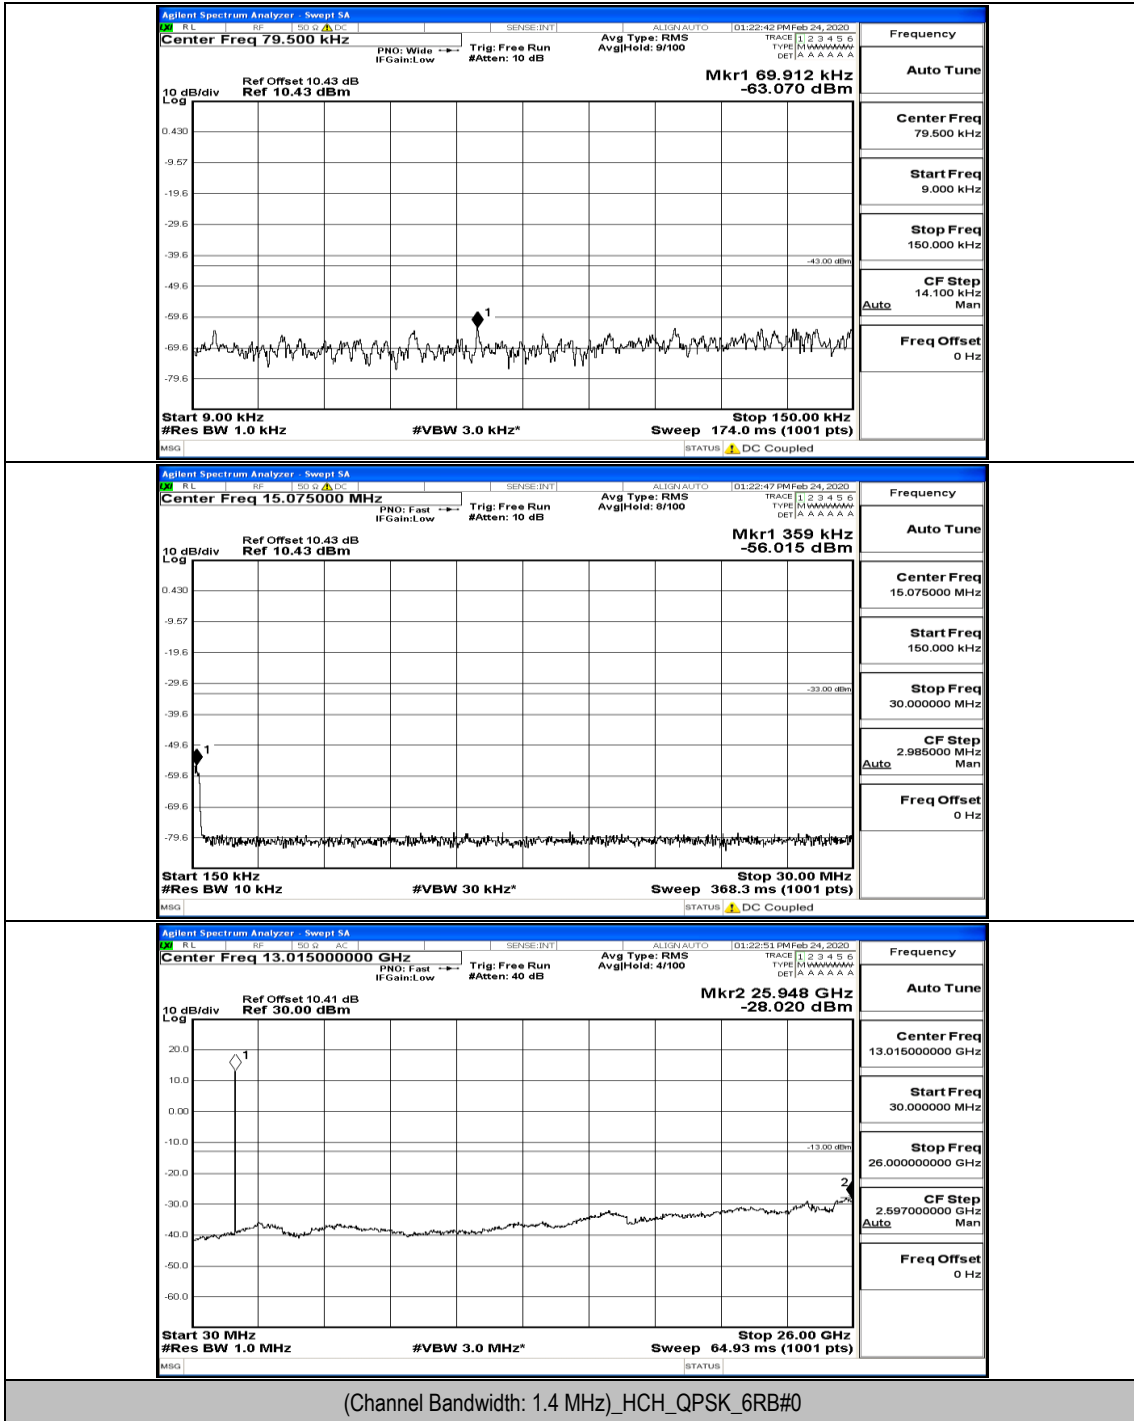

# C.5: Conducted Spurious Emission

## Test Graphs

Channel Bandwidth: 1.4 MHz

(Channel Bandwidth: 1.4 MHz)\_LCH\_QPSK\_3RB#3

(Channel Bandwidth: 1.4 MHz)\_MCH\_QPSK\_1RB#0

(Channel Bandwidth: 1.4 MHz)\_HCH\_QPSK\_1RB#0

(Channel Bandwidth: 1.4 MHz)\_HCH\_QPSK\_3RB#3