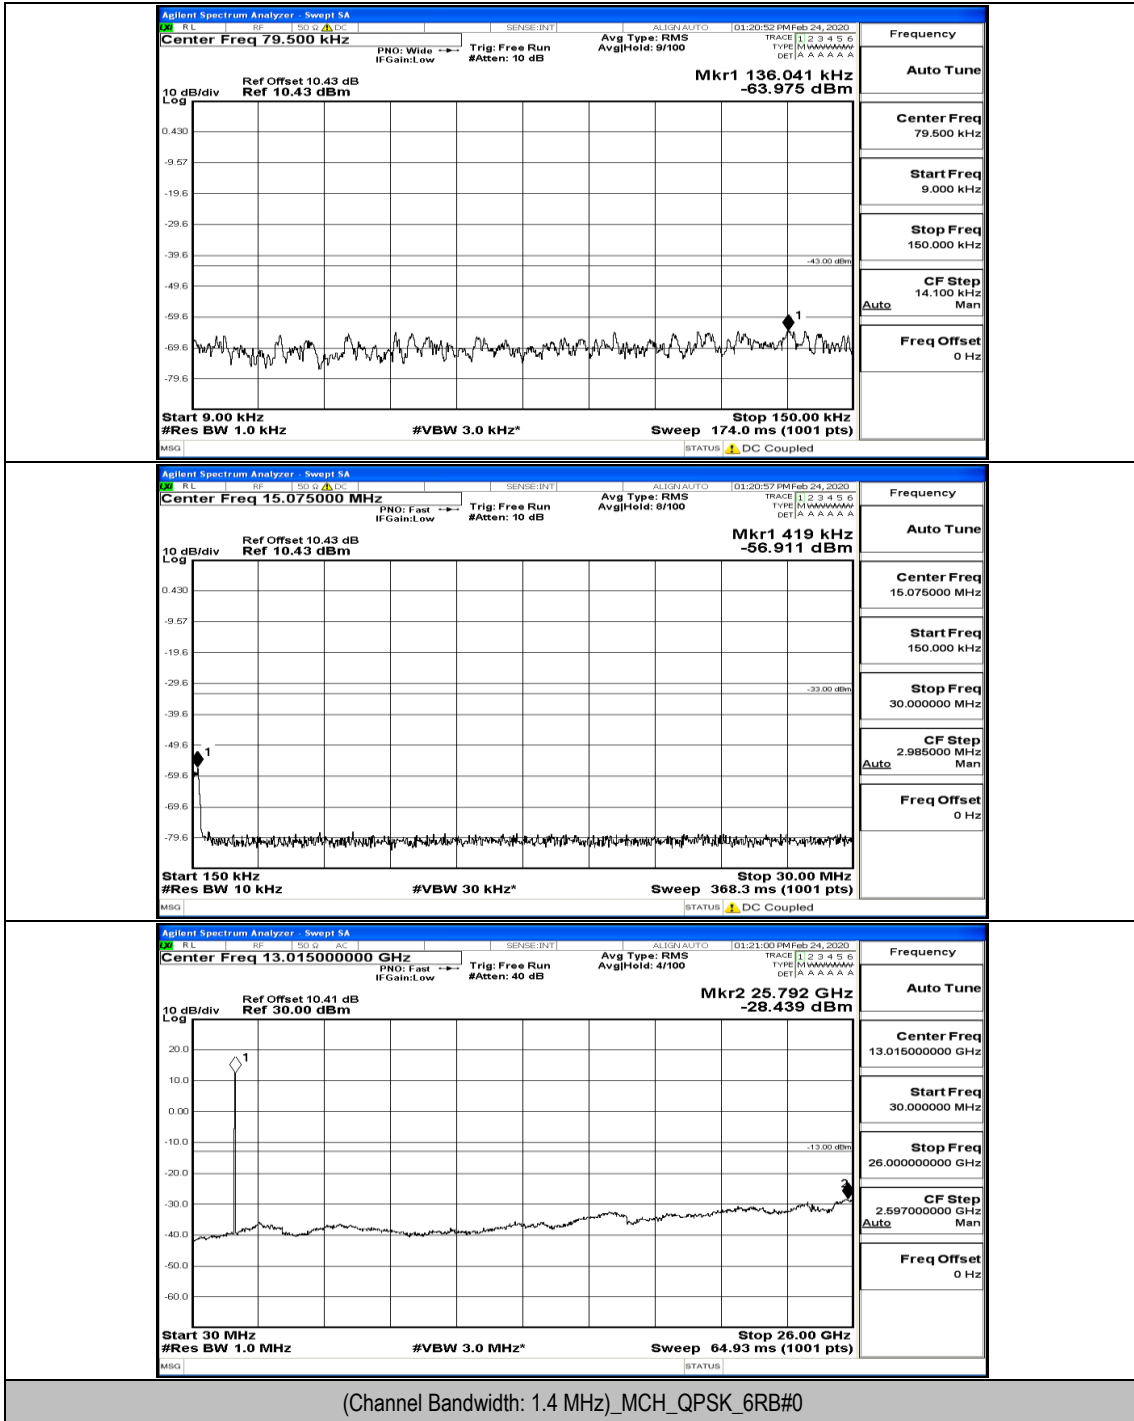

# C.5: Conducted Spurious Emission

## Test Graphs

Channel Bandwidth: 1.4 MHz

(Channel Bandwidth: 1.4 MHz)\_LCH\_QPSK\_3RB#3

(Channel Bandwidth: 1.4 MHz)\_MCH\_QPSK\_1RB#0

(Channel Bandwidth: 1.4 MHz)\_HCH\_QPSK\_1RB#0

(Channel Bandwidth: 1.4 MHz)\_HCH\_QPSK\_3RB#3