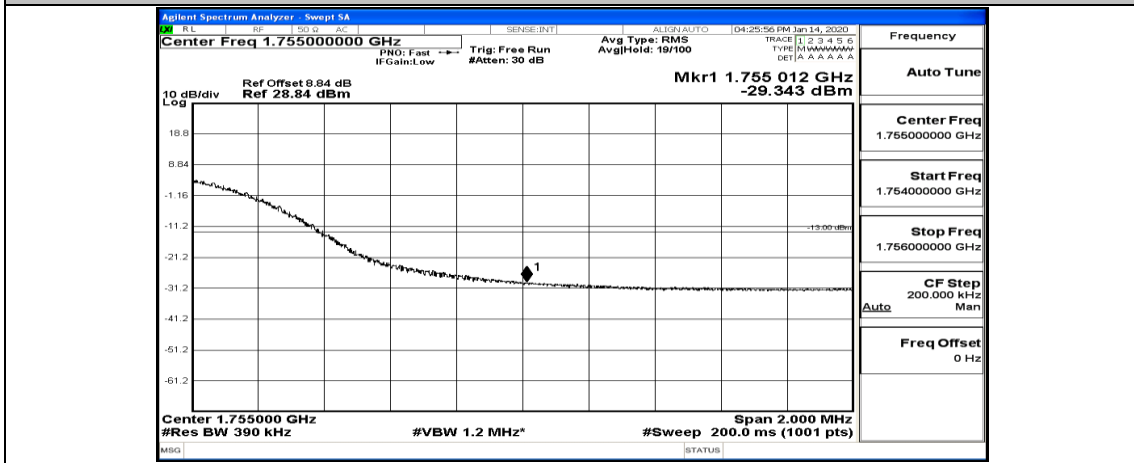

(Channel Bandwidth:20 MHz)_HCH_16QAM_100RB#0