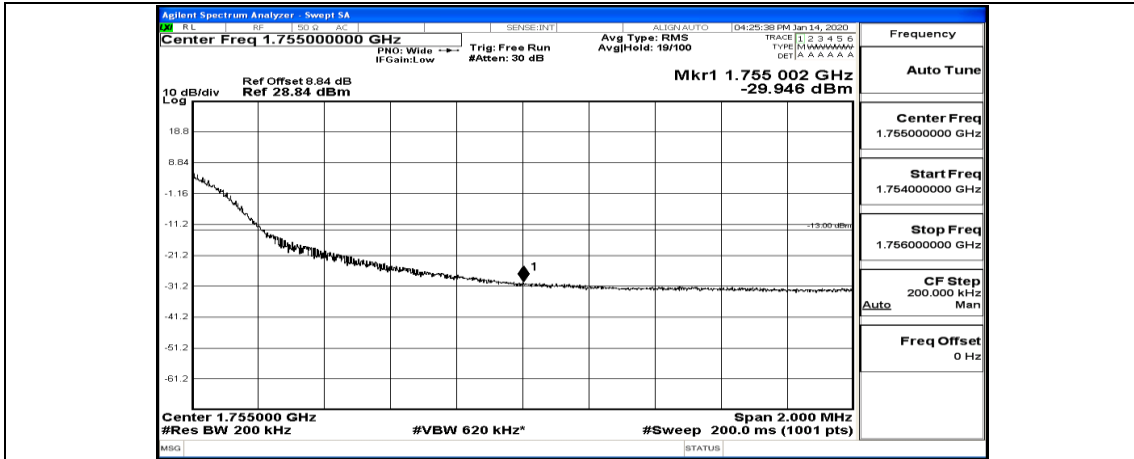

(Channel Bandwidth:20 MHz)_HCH_16QAM_50RB#50