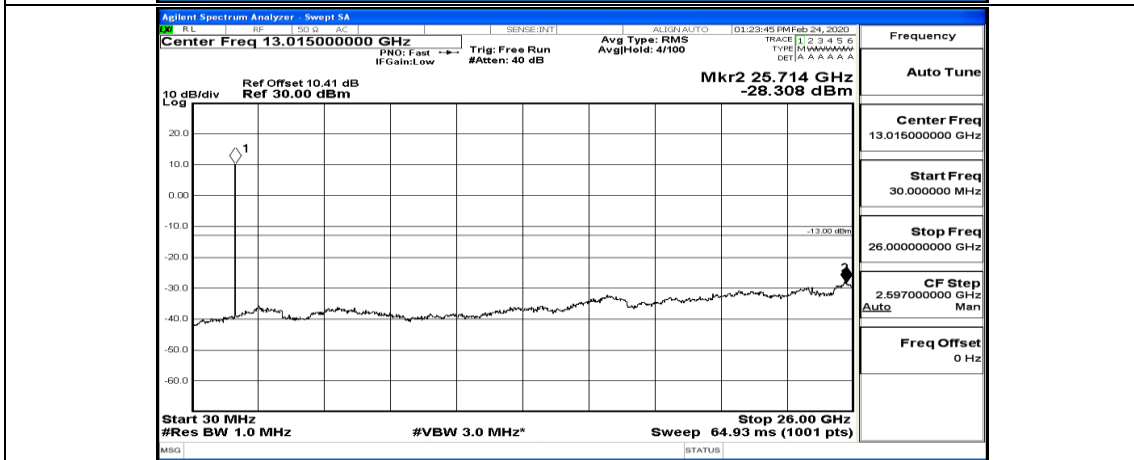

## Test Graphs

Channel Bandwidth: 1.4 MHz

(Channel Bandwidth: 1.4 MHz)\_LCH\_QPSK\_3RB#3

(Channel Bandwidth: 1.4 MHz)\_MCH\_QPSK\_1RB#0

(Channel Bandwidth: 1.4 MHz)\_HCH\_QPSK\_1RB#0

(Channel Bandwidth: 1.4 MHz)\_HCH\_QPSK\_3RB#3