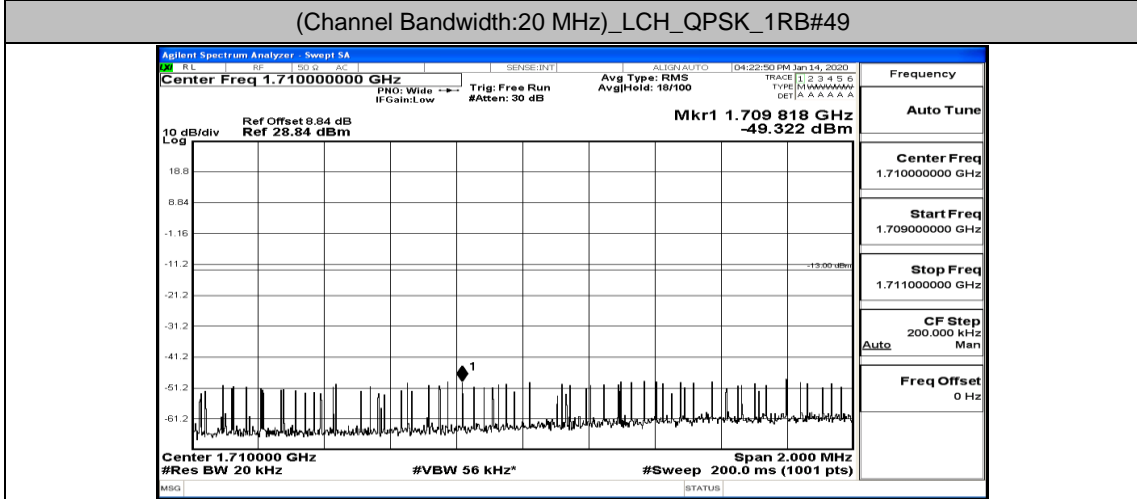

Channel Bandwidth: 20 MHz

(Channel Bandwidth:20 MHz)\_LCH\_QPSK\_1RB#99

(Channel Bandwidth:20 MHz)\_LCH\_QPSK\_50RB#0

(Channel Bandwidth:20 MHz)\_LCH\_QPSK\_50RB#25

(Channel Bandwidth:20 MHz)\_LCH\_QPSK\_50RB#50

(Channel Bandwidth:20 MHz)\_LCH\_QPSK\_100RB#0

(Channel Bandwidth:20 MHz)\_HCH\_QPSK\_1RB#0

(Channel Bandwidth:20 MHz)\_HCH\_QPSK\_1RB#49

(Channel Bandwidth:20 MHz)\_HCH\_QPSK\_1RB#99

(Channel Bandwidth:20 MHz)\_HCH\_QPSK\_50RB#0