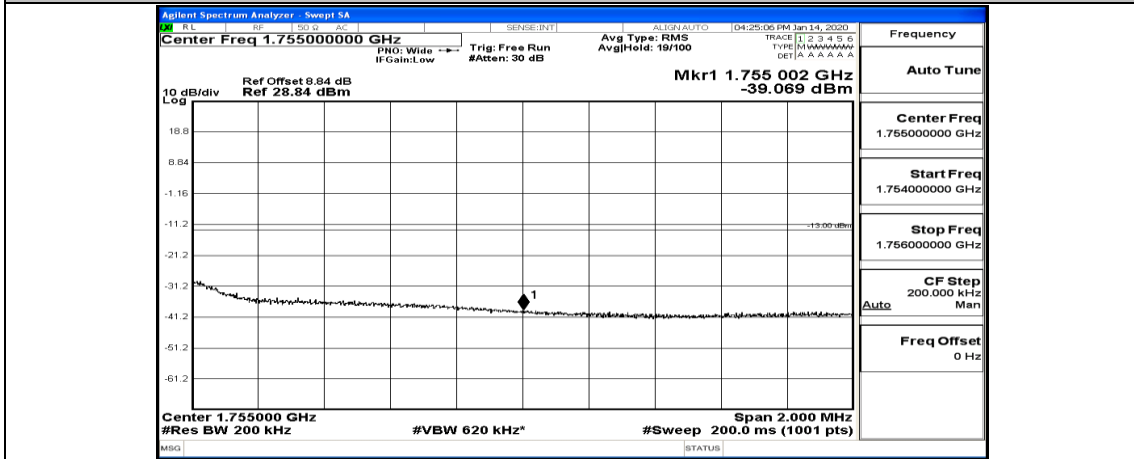

Channel Bandwidth: 20 MHz

(Channel Bandwidth:20 MHz)\_LCH\_QPSK\_1RB#99

(Channel Bandwidth:20 MHz)\_LCH\_QPSK\_50RB#0

(Channel Bandwidth:20 MHz)\_LCH\_QPSK\_50RB#25

(Channel Bandwidth:20 MHz)\_LCH\_QPSK\_50RB#50

(Channel Bandwidth:20 MHz)\_LCH\_QPSK\_100RB#0

(Channel Bandwidth:20 MHz)\_HCH\_QPSK\_1RB#0

(Channel Bandwidth:20 MHz)\_HCH\_QPSK\_1RB#49

(Channel Bandwidth:20 MHz)\_HCH\_QPSK\_1RB#99

(Channel Bandwidth:20 MHz)\_HCH\_QPSK\_50RB#0

(Channel Bandwidth:20 MHz)\_HCH\_QPSK\_50RB#25

(Channel Bandwidth:20 MHz)\_HCH\_QPSK\_50RB#50

(Channel Bandwidth:20 MHz)\_HCH\_QPSK\_100RB#0

(Channel Bandwidth:20 MHz)\_LCH\_16QAM\_1RB#0

(Channel Bandwidth:20 MHz)\_LCH\_16QAM\_1RB#49