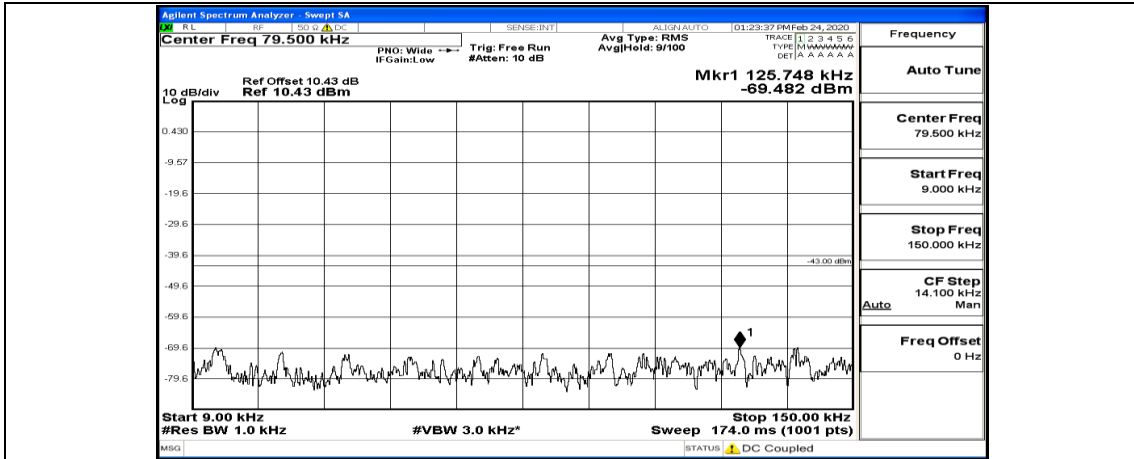

## Test Graphs

Channel Bandwidth: 1.4 MHz

(Channel Bandwidth: 1.4 MHz)\_LCH\_QPSK\_3RB#3

(Channel Bandwidth: 1.4 MHz)\_MCH\_QPSK\_1RB#0

(Channel Bandwidth: 1.4 MHz)\_HCH\_QPSK\_1RB#0

(Channel Bandwidth: 1.4 MHz)\_HCH\_QPSK\_3RB#3