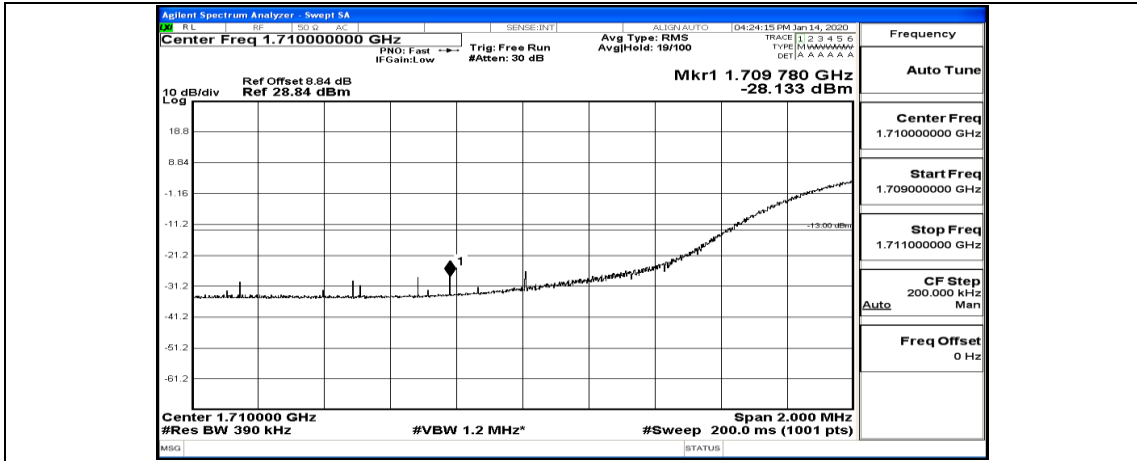

(Channel Bandwidth:20 MHz)\_LCH\_16QAM\_1RB#99

(Channel Bandwidth:20 MHz)\_LCH\_16QAM\_50RB#0

(Channel Bandwidth:20 MHz)\_LCH\_16QAM\_50RB#25

(Channel Bandwidth:20 MHz)\_LCH\_16QAM\_50RB#50

(Channel Bandwidth:20 MHz)\_LCH\_16QAM\_100RB#0