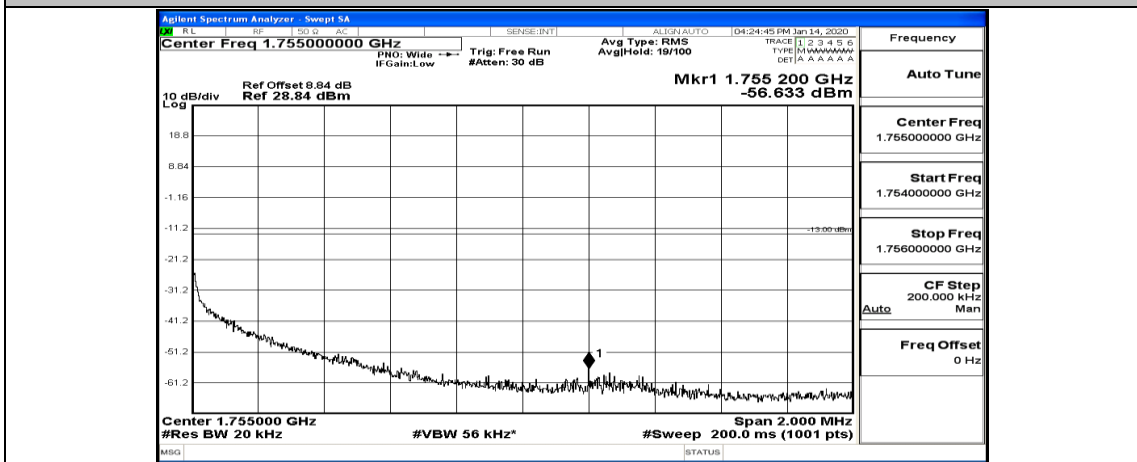

(Channel Bandwidth:20 MHz)_HCH_16QAM_1RB#0

(Channel Bandwidth:20 MHz)_HCH_16QAM_1RB#49