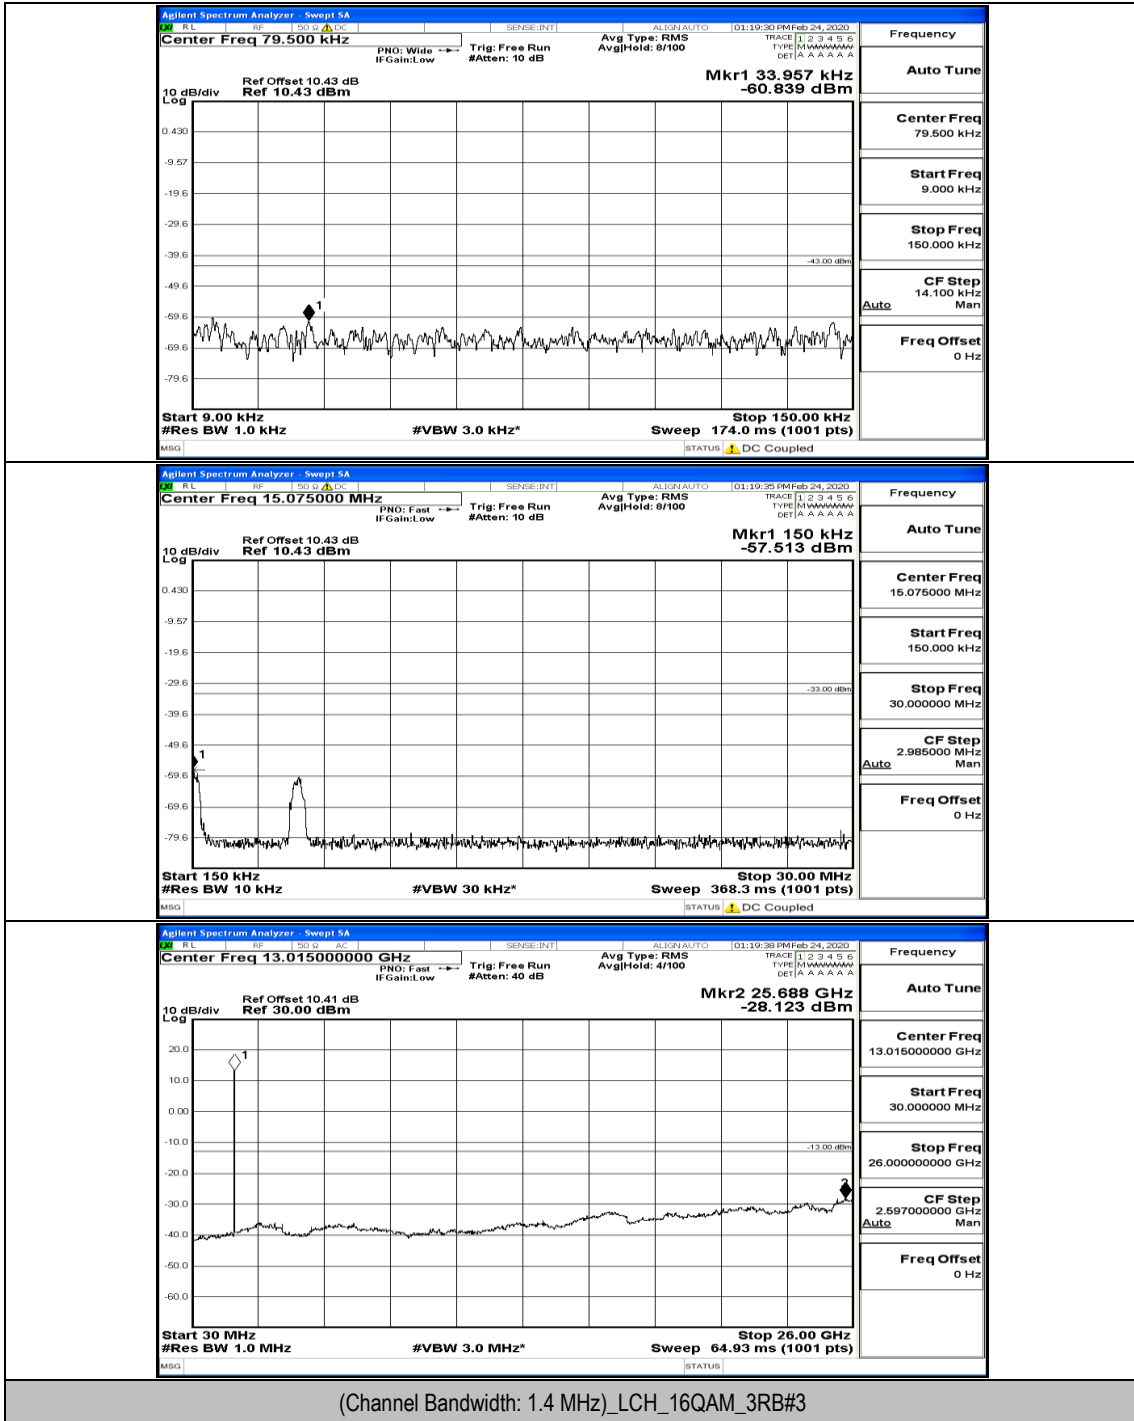

# C.5: Conducted Spurious Emission

## Test Graphs

Channel Bandwidth: 1.4 MHz

(Channel Bandwidth: 1.4 MHz)\_LCH\_QPSK\_3RB#3

(Channel Bandwidth: 1.4 MHz)\_MCH\_QPSK\_1RB#0

(Channel Bandwidth: 1.4 MHz)\_HCH\_QPSK\_1RB#0

(Channel Bandwidth: 1.4 MHz)\_HCH\_QPSK\_3RB#3

(Channel Bandwidth: 1.4 MHz)\_LCH\_16QAM\_1RB#0

(Channel Bandwidth: 1.4 MHz)\_LCH\_16QAM\_1RB#3

(Channel Bandwidth: 1.4 MHz) LCH\_16QAM\_3RB#3

(Channel Bandwidth: 1.4 MHz)\_MCH\_16QAM\_1RB#0

(Channel Bandwidth: 1.4 MHz)\_MCH\_16QAM\_1RB#3