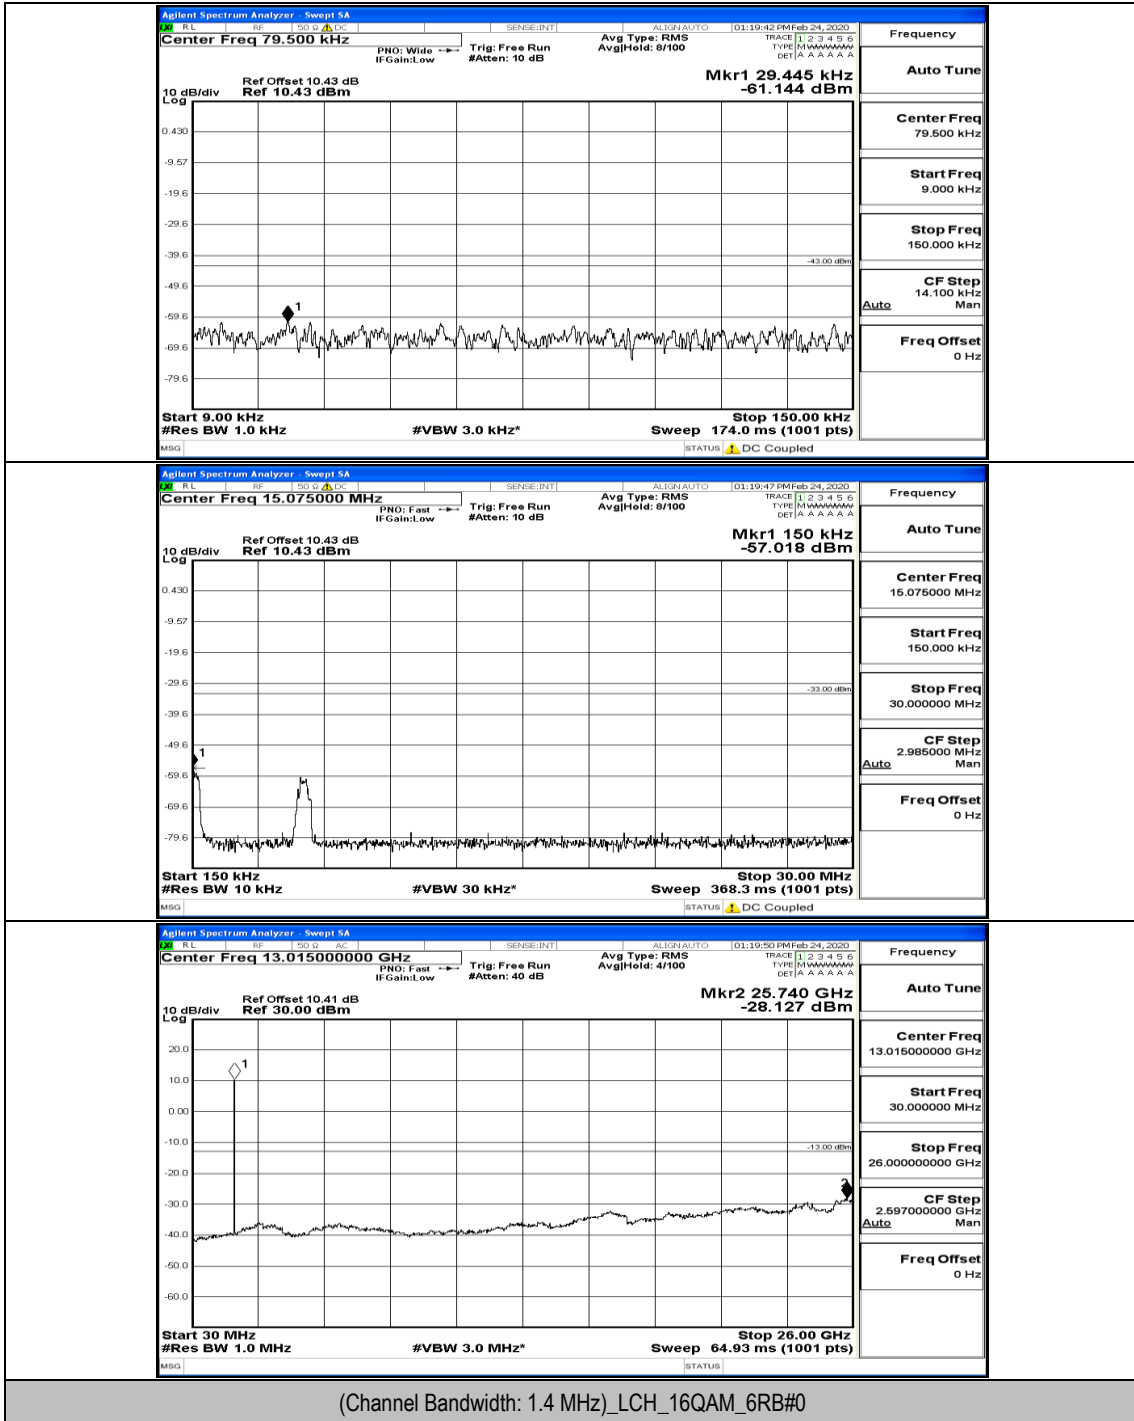

# C.5: Conducted Spurious Emission

## Test Graphs

Channel Bandwidth: 1.4 MHz

(Channel Bandwidth: 1.4 MHz)\_LCH\_QPSK\_3RB#3

(Channel Bandwidth: 1.4 MHz)\_MCH\_QPSK\_1RB#0

(Channel Bandwidth: 1.4 MHz)\_HCH\_QPSK\_1RB#0

(Channel Bandwidth: 1.4 MHz)\_HCH\_QPSK\_3RB#3

(Channel Bandwidth: 1.4 MHz)\_LCH\_16QAM\_1RB#0

(Channel Bandwidth: 1.4 MHz)\_LCH\_16QAM\_1RB#3

(Channel Bandwidth: 1.4 MHz) LCH\_16QAM\_3RB#3

(Channel Bandwidth: 1.4 MHz)\_MCH\_16QAM\_1RB#0

(Channel Bandwidth: 1.4 MHz)\_MCH\_16QAM\_1RB#3