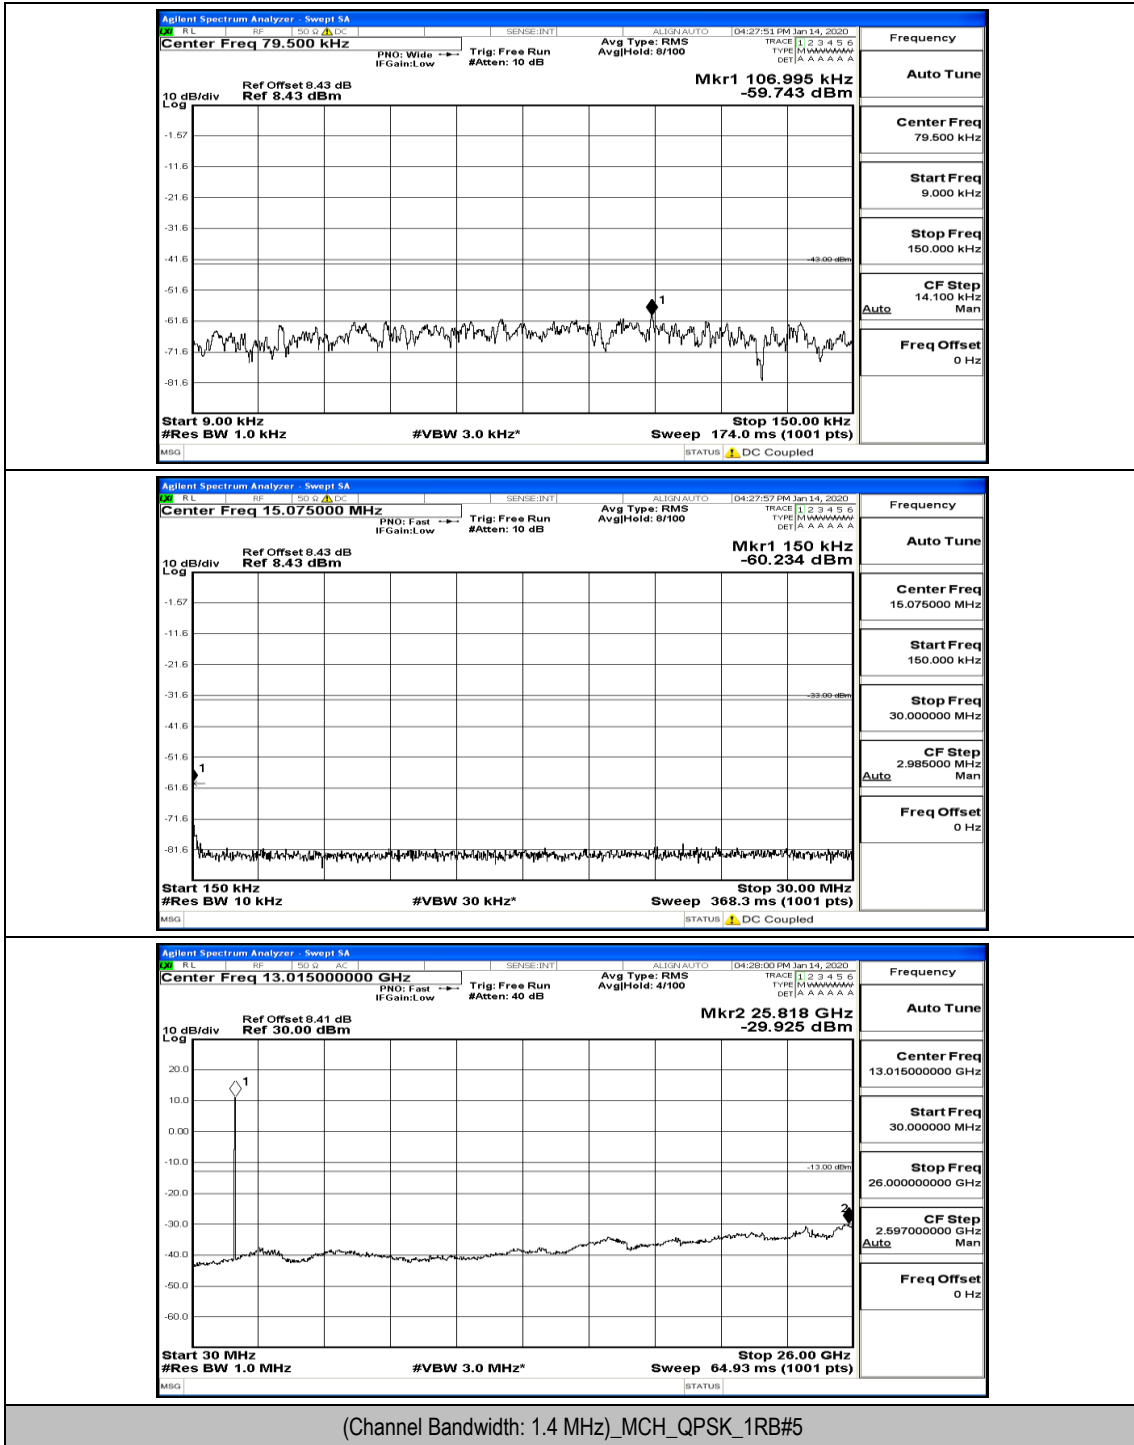

# C.5: Conducted Spurious Emission

## Test Graphs

Channel Bandwidth: 1.4 MHz

(Channel Bandwidth: 1.4 MHz)\_LCH\_QPSK\_3RB#3

(Channel Bandwidth: 1.4 MHz)\_MCH\_QPSK\_1RB#0

(Channel Bandwidth: 1.4 MHz)\_HCH\_QPSK\_1RB#0

(Channel Bandwidth: 1.4 MHz)\_HCH\_QPSK\_3RB#3