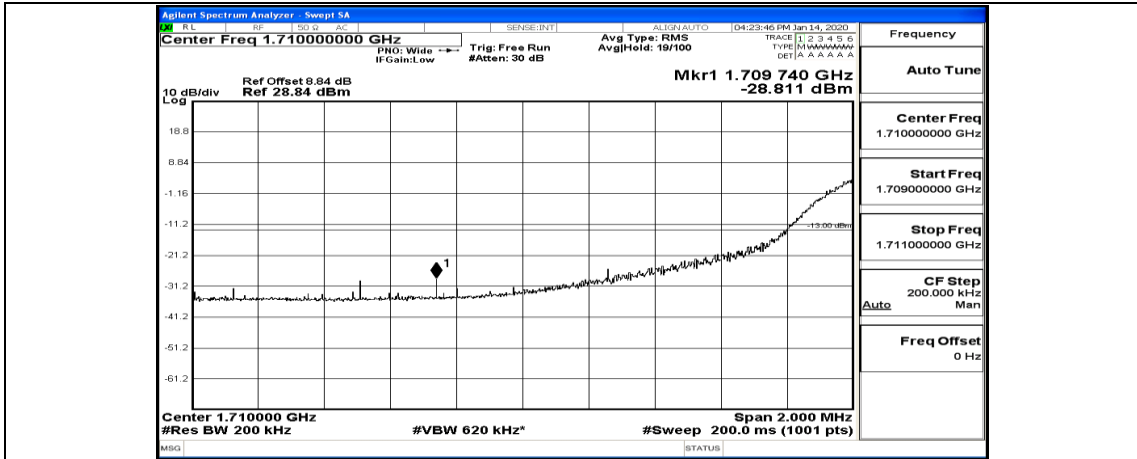

(Channel Bandwidth:20 MHz)\_HCH\_QPSK\_50RB#25

(Channel Bandwidth:20 MHz)\_HCH\_QPSK\_50RB#50

(Channel Bandwidth:20 MHz)\_HCH\_QPSK\_100RB#0

(Channel Bandwidth:20 MHz)\_LCH\_16QAM\_1RB#0

(Channel Bandwidth:20 MHz)\_LCH\_16QAM\_1RB#49

(Channel Bandwidth:20 MHz)\_LCH\_16QAM\_1RB#99

(Channel Bandwidth:20 MHz)\_LCH\_16QAM\_50RB#0

(Channel Bandwidth:20 MHz)\_LCH\_16QAM\_50RB#25

(Channel Bandwidth:20 MHz)\_LCH\_16QAM\_50RB#50

(Channel Bandwidth:20 MHz)\_LCH\_16QAM\_100RB#0