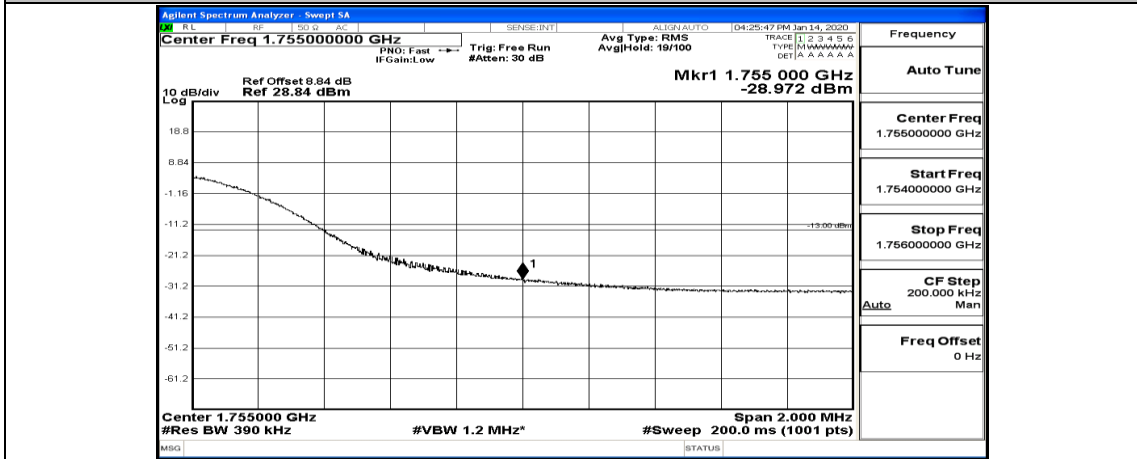

(Channel Bandwidth:20 MHz)\_LCH\_QPSK\_100RB#0

(Channel Bandwidth:20 MHz)\_HCH\_QPSK\_1RB#0

(Channel Bandwidth:20 MHz)\_HCH\_QPSK\_1RB#49

(Channel Bandwidth:20 MHz)\_HCH\_QPSK\_1RB#99

(Channel Bandwidth:20 MHz)\_HCH\_QPSK\_50RB#0

(Channel Bandwidth:20 MHz)\_HCH\_QPSK\_50RB#25

(Channel Bandwidth:20 MHz)\_HCH\_QPSK\_50RB#50

(Channel Bandwidth:20 MHz)\_HCH\_QPSK\_100RB#0

(Channel Bandwidth:20 MHz)\_LCH\_16QAM\_1RB#0

(Channel Bandwidth:20 MHz)\_LCH\_16QAM\_1RB#49