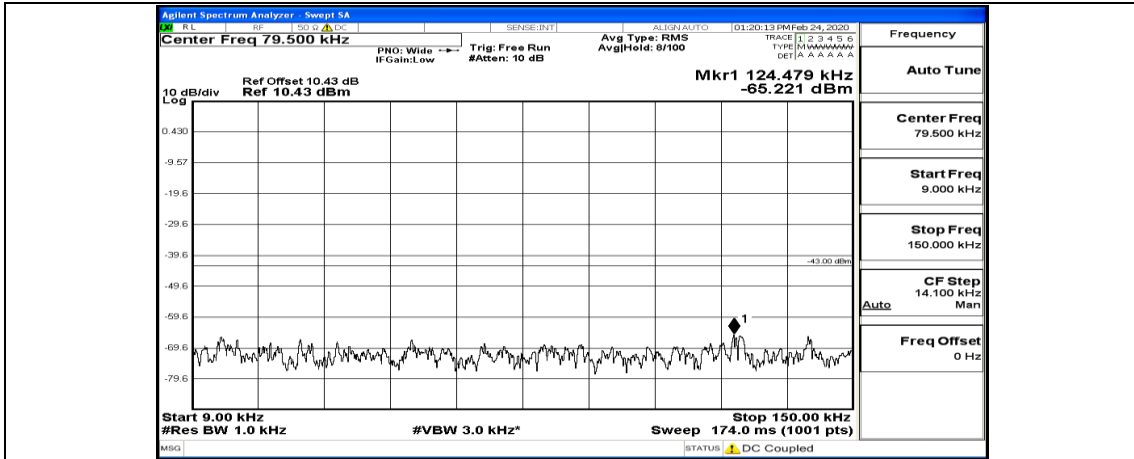

## Test Graphs

Channel Bandwidth: 1.4 MHz

(Channel Bandwidth: 1.4 MHz)\_LCH\_QPSK\_3RB#3

(Channel Bandwidth: 1.4 MHz)\_MCH\_QPSK\_1RB#0

(Channel Bandwidth: 1.4 MHz)\_HCH\_QPSK\_1RB#0

(Channel Bandwidth: 1.4 MHz)\_HCH\_QPSK\_3RB#3

(Channel Bandwidth: 1.4 MHz)\_LCH\_16QAM\_1RB#0

(Channel Bandwidth: 1.4 MHz)\_LCH\_16QAM\_1RB#3

(Channel Bandwidth: 1.4 MHz) LCH\_16QAM\_3RB#3

(Channel Bandwidth: 1.4 MHz)\_MCH\_16QAM\_1RB#0

(Channel Bandwidth: 1.4 MHz)\_MCH\_16QAM\_1RB#3