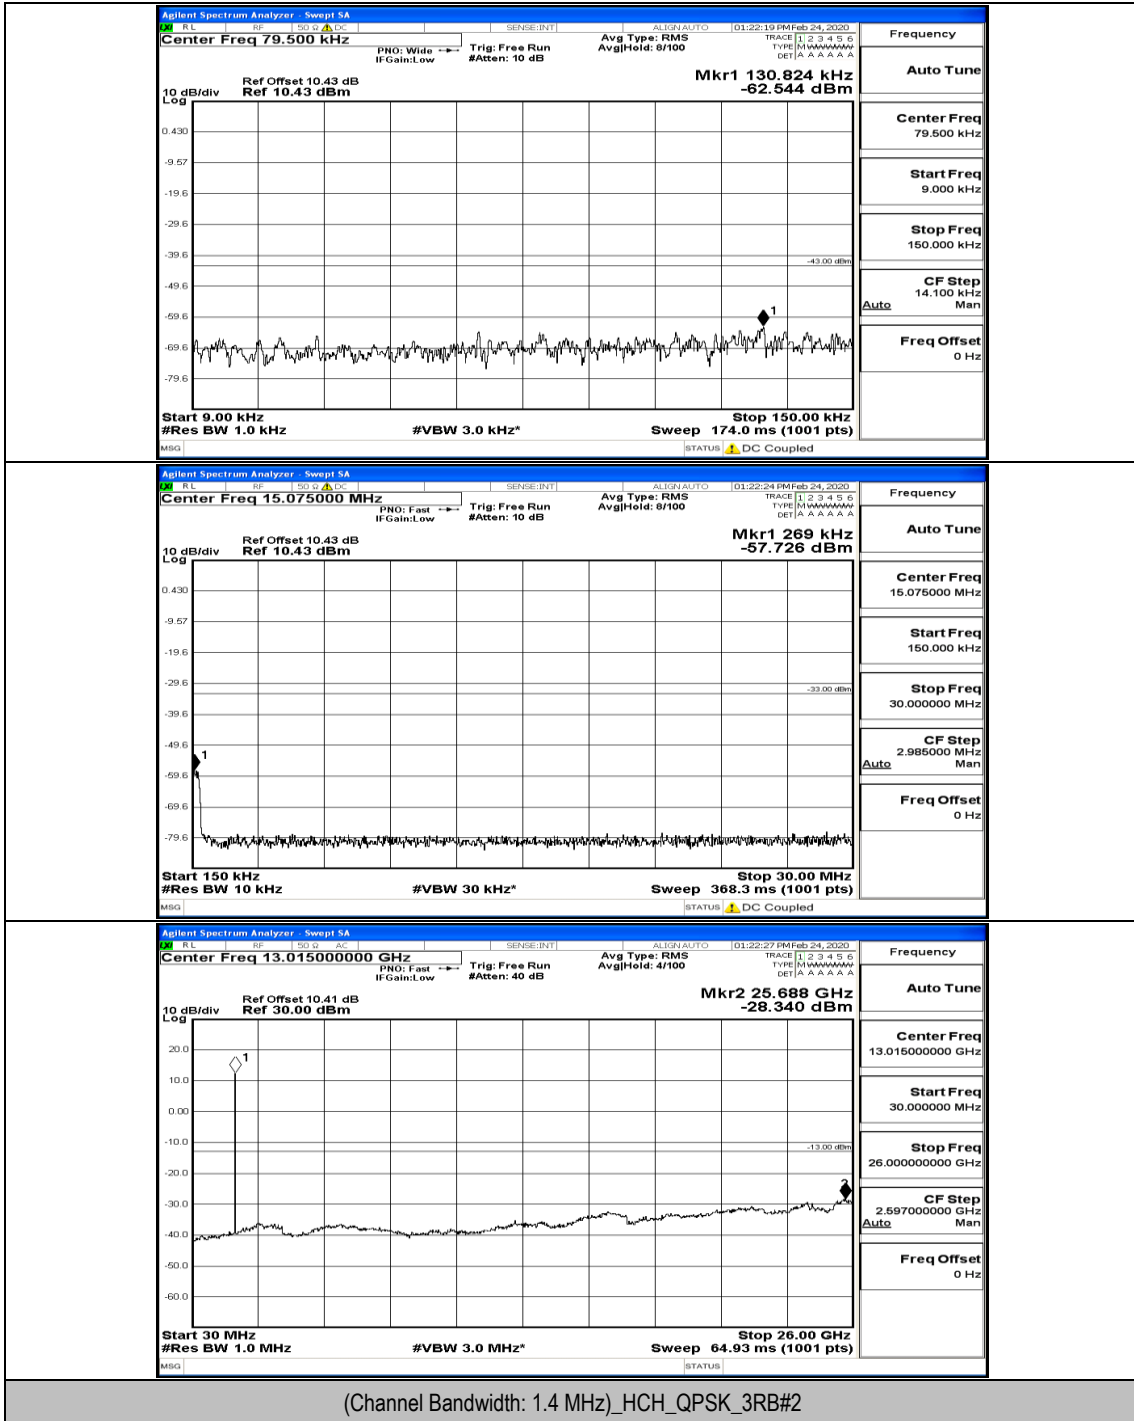

# C.5: Conducted Spurious Emission

## Test Graphs

Channel Bandwidth: 1.4 MHz

(Channel Bandwidth: 1.4 MHz)\_LCH\_QPSK\_3RB#3

(Channel Bandwidth: 1.4 MHz)\_MCH\_QPSK\_1RB#0

(Channel Bandwidth: 1.4 MHz)\_HCH\_QPSK\_1RB#0

(Channel Bandwidth: 1.4 MHz)\_HCH\_QPSK\_3RB#3