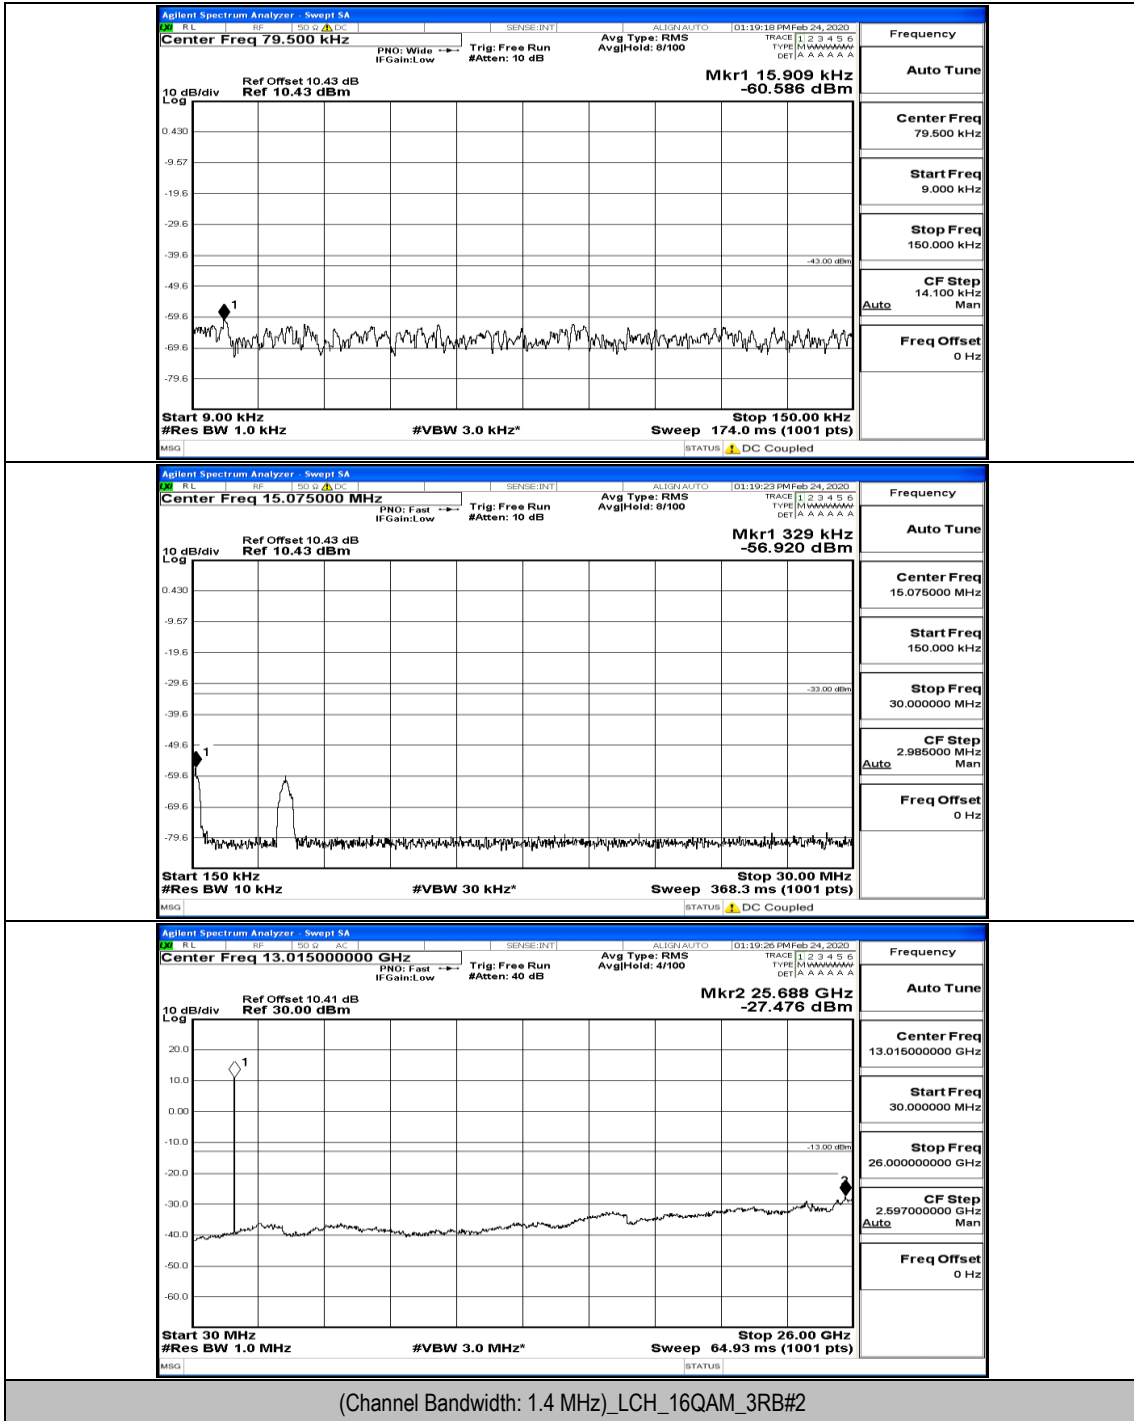

# C.5: Conducted Spurious Emission

## Test Graphs

Channel Bandwidth: 1.4 MHz

(Channel Bandwidth: 1.4 MHz)\_LCH\_QPSK\_3RB#3

(Channel Bandwidth: 1.4 MHz)\_MCH\_QPSK\_1RB#0

(Channel Bandwidth: 1.4 MHz)\_HCH\_QPSK\_1RB#0

(Channel Bandwidth: 1.4 MHz)\_HCH\_QPSK\_3RB#3

(Channel Bandwidth: 1.4 MHz)\_LCH\_16QAM\_1RB#0

(Channel Bandwidth: 1.4 MHz)\_LCH\_16QAM\_1RB#3

(Channel Bandwidth: 1.4 MHz) LCH\_16QAM\_3RB#3

(Channel Bandwidth: 1.4 MHz)\_MCH\_16QAM\_1RB#0

(Channel Bandwidth: 1.4 MHz)\_MCH\_16QAM\_1RB#3