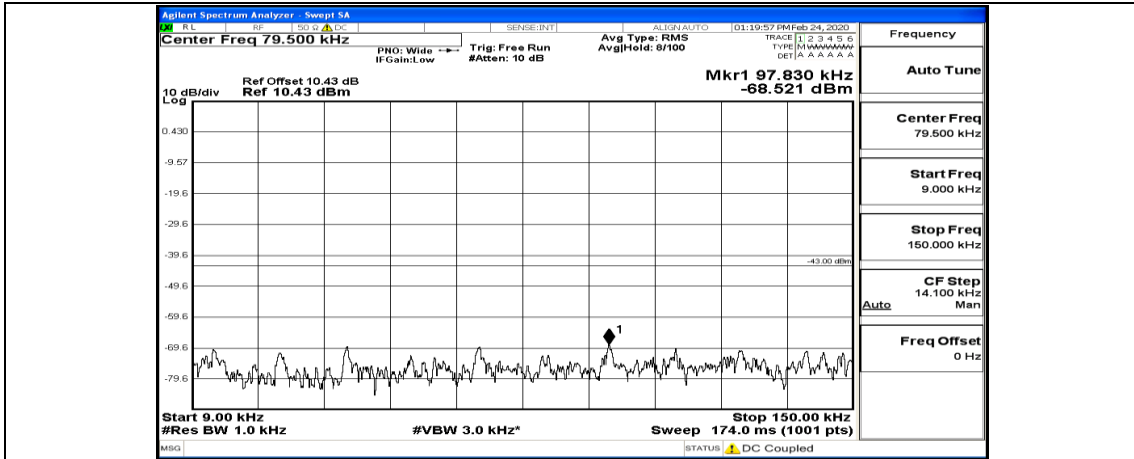

## Test Graphs

Channel Bandwidth: 1.4 MHz

(Channel Bandwidth: 1.4 MHz)\_LCH\_QPSK\_3RB#3

(Channel Bandwidth: 1.4 MHz)\_MCH\_QPSK\_1RB#0

(Channel Bandwidth: 1.4 MHz)\_HCH\_QPSK\_1RB#0

(Channel Bandwidth: 1.4 MHz)\_HCH\_QPSK\_3RB#3