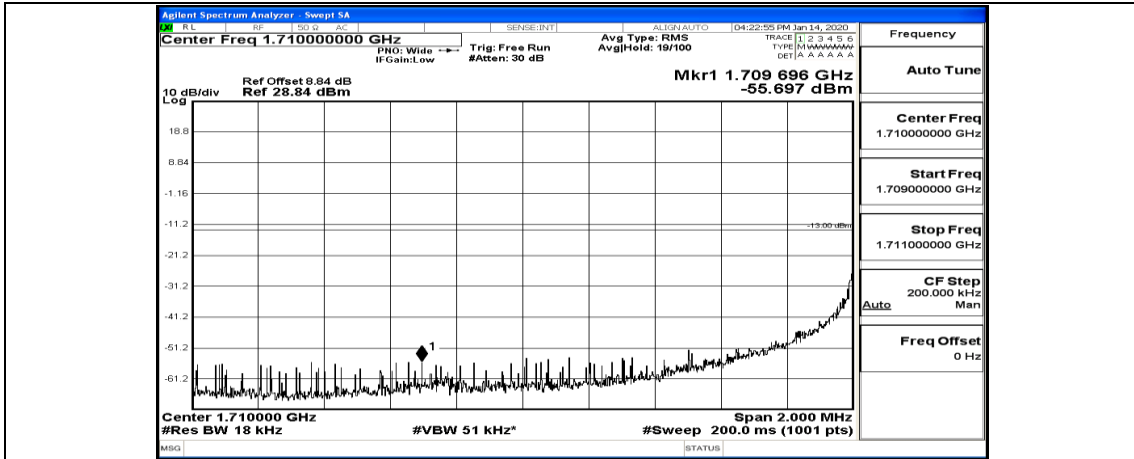

Channel Bandwidth: 20 MHz

(Channel Bandwidth:20 MHz)\_LCH\_QPSK\_1RB#99

(Channel Bandwidth:20 MHz)\_LCH\_QPSK\_50RB#0

(Channel Bandwidth:20 MHz)\_LCH\_QPSK\_50RB#25

(Channel Bandwidth:20 MHz)\_LCH\_QPSK\_50RB#50

(Channel Bandwidth:20 MHz)\_LCH\_QPSK\_100RB#0

(Channel Bandwidth:20 MHz)\_HCH\_QPSK\_1RB#0

(Channel Bandwidth:20 MHz)\_HCH\_QPSK\_1RB#49

(Channel Bandwidth:20 MHz)\_HCH\_QPSK\_1RB#99

(Channel Bandwidth:20 MHz)\_HCH\_QPSK\_50RB#0