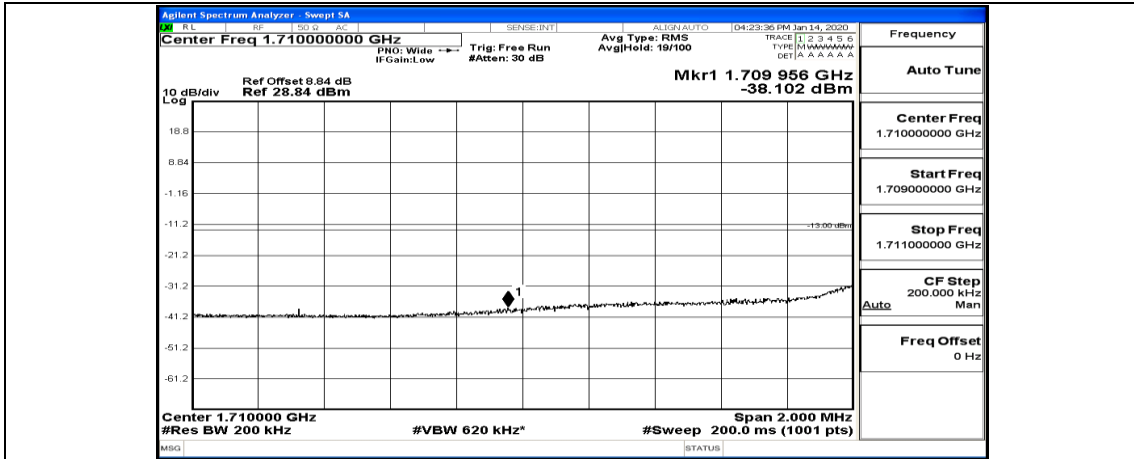

Channel Bandwidth: 20 MHz

(Channel Bandwidth:20 MHz)\_LCH\_QPSK\_1RB#99

(Channel Bandwidth:20 MHz)\_LCH\_QPSK\_50RB#0

(Channel Bandwidth:20 MHz)\_LCH\_QPSK\_50RB#25

(Channel Bandwidth:20 MHz)\_LCH\_QPSK\_50RB#50

(Channel Bandwidth:20 MHz)\_LCH\_QPSK\_100RB#0

(Channel Bandwidth:20 MHz)\_HCH\_QPSK\_1RB#0

(Channel Bandwidth:20 MHz)\_HCH\_QPSK\_1RB#49

(Channel Bandwidth:20 MHz)\_HCH\_QPSK\_1RB#99

(Channel Bandwidth:20 MHz)\_HCH\_QPSK\_50RB#0