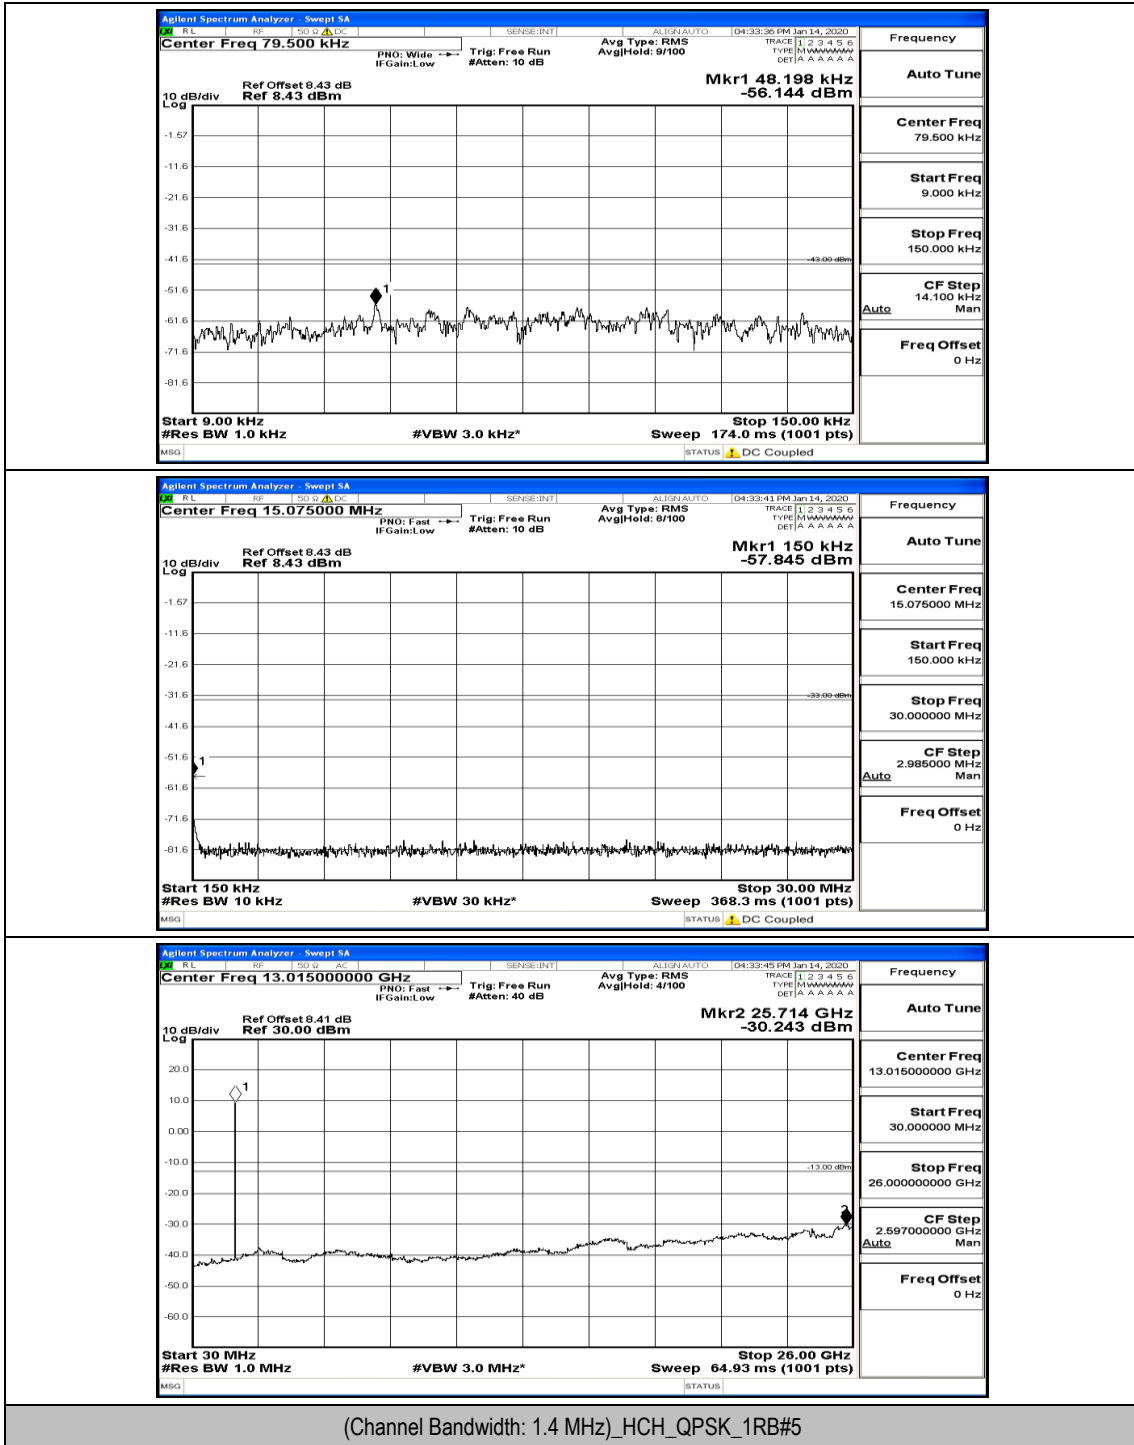

# C.5: Conducted Spurious Emission

## Test Graphs

Channel Bandwidth: 1.4 MHz

(Channel Bandwidth: 1.4 MHz)\_LCH\_QPSK\_3RB#3

(Channel Bandwidth: 1.4 MHz)\_MCH\_QPSK\_1RB#0

(Channel Bandwidth: 1.4 MHz)\_HCH\_QPSK\_1RB#0

(Channel Bandwidth: 1.4 MHz)\_HCH\_QPSK\_3RB#3