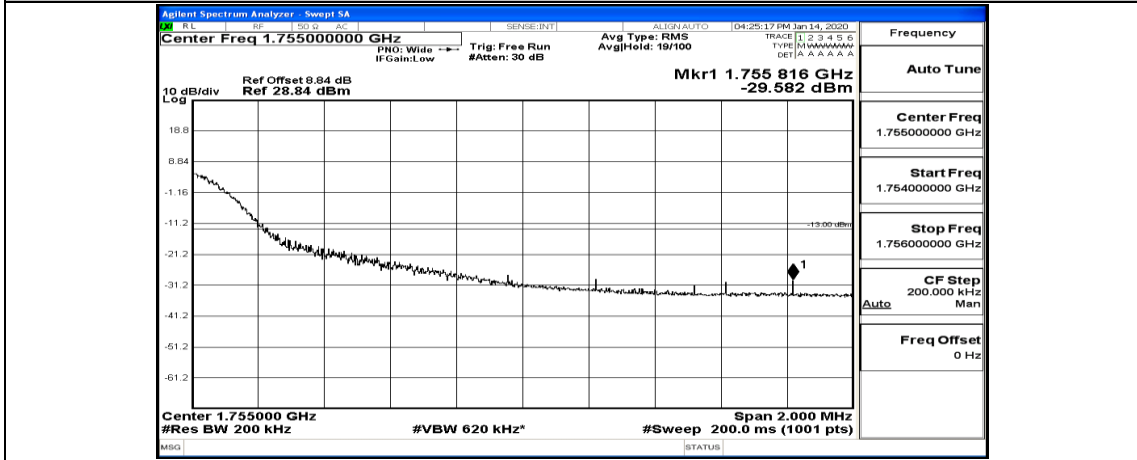

(Channel Bandwidth:20 MHz)\_LCH\_QPSK\_100RB#0

(Channel Bandwidth:20 MHz)\_HCH\_QPSK\_1RB#0

(Channel Bandwidth:20 MHz)\_HCH\_QPSK\_1RB#49

(Channel Bandwidth:20 MHz)\_HCH\_QPSK\_1RB#99

(Channel Bandwidth:20 MHz)\_HCH\_QPSK\_50RB#0

(Channel Bandwidth:20 MHz)\_HCH\_QPSK\_50RB#25

(Channel Bandwidth:20 MHz)\_HCH\_QPSK\_50RB#50

(Channel Bandwidth:20 MHz)\_HCH\_QPSK\_100RB#0

(Channel Bandwidth:20 MHz)\_LCH\_16QAM\_1RB#0

(Channel Bandwidth:20 MHz)\_LCH\_16QAM\_1RB#49