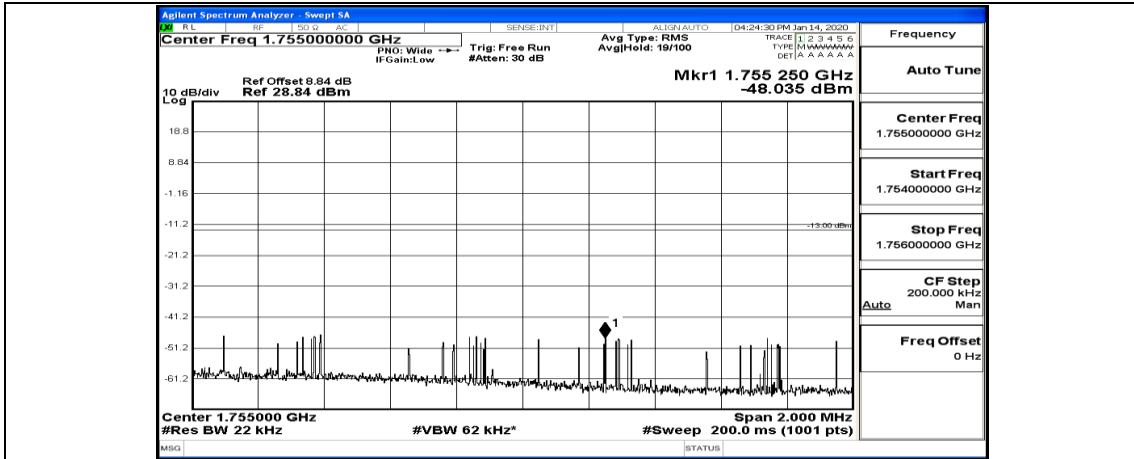

Channel Bandwidth: 20 MHz

(Channel Bandwidth:20 MHz)\_LCH\_QPSK\_1RB#99

(Channel Bandwidth:20 MHz)\_LCH\_QPSK\_50RB#0

(Channel Bandwidth:20 MHz)\_LCH\_QPSK\_50RB#25

(Channel Bandwidth:20 MHz)\_LCH\_QPSK\_50RB#50

(Channel Bandwidth:20 MHz)\_LCH\_QPSK\_100RB#0

(Channel Bandwidth:20 MHz)\_HCH\_QPSK\_1RB#0

(Channel Bandwidth:20 MHz)\_HCH\_QPSK\_1RB#49

(Channel Bandwidth:20 MHz)\_HCH\_QPSK\_1RB#99

(Channel Bandwidth:20 MHz)\_HCH\_QPSK\_50RB#0