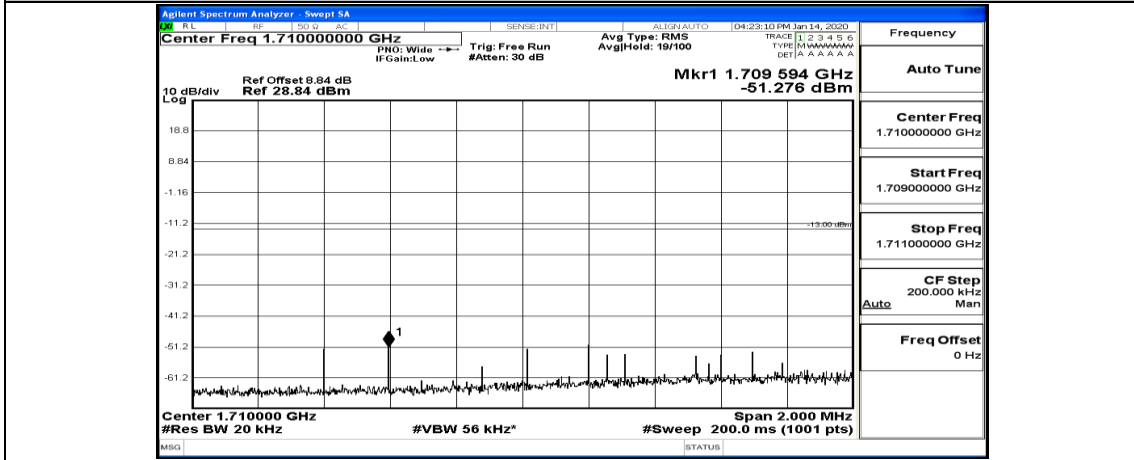

(Channel Bandwidth:20 MHz)\_LCH\_QPSK\_100RB#0

(Channel Bandwidth:20 MHz)\_HCH\_QPSK\_1RB#0

(Channel Bandwidth:20 MHz)\_HCH\_QPSK\_1RB#49

(Channel Bandwidth:20 MHz)\_HCH\_QPSK\_1RB#99

(Channel Bandwidth:20 MHz)\_HCH\_QPSK\_50RB#0

(Channel Bandwidth:20 MHz)\_HCH\_QPSK\_50RB#25

(Channel Bandwidth:20 MHz)\_HCH\_QPSK\_50RB#50

(Channel Bandwidth:20 MHz)\_HCH\_QPSK\_100RB#0

(Channel Bandwidth:20 MHz)\_LCH\_16QAM\_1RB#0

(Channel Bandwidth:20 MHz)\_LCH\_16QAM\_1RB#49

(Channel Bandwidth:20 MHz)\_LCH\_16QAM\_1RB#99

(Channel Bandwidth:20 MHz)\_LCH\_16QAM\_50RB#0

(Channel Bandwidth:20 MHz)\_LCH\_16QAM\_50RB#25

(Channel Bandwidth:20 MHz)\_LCH\_16QAM\_50RB#50

(Channel Bandwidth:20 MHz)\_LCH\_16QAM\_100RB#0