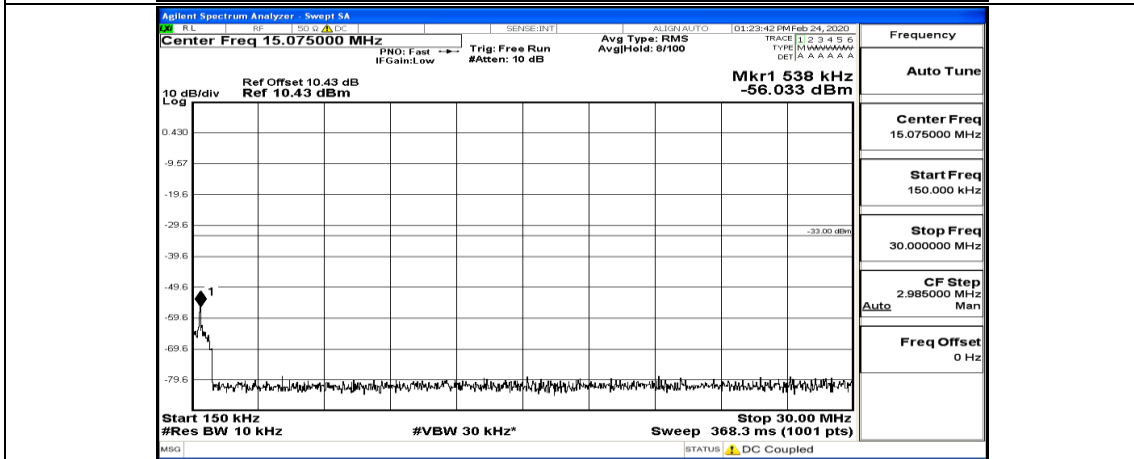

## Test Graphs

Channel Bandwidth: 1.4 MHz

(Channel Bandwidth: 1.4 MHz)\_LCH\_QPSK\_3RB#3

(Channel Bandwidth: 1.4 MHz)\_MCH\_QPSK\_1RB#0

(Channel Bandwidth: 1.4 MHz)\_HCH\_QPSK\_1RB#0

(Channel Bandwidth: 1.4 MHz)\_HCH\_QPSK\_3RB#3

(Channel Bandwidth: 1.4 MHz)\_LCH\_16QAM\_1RB#0

(Channel Bandwidth: 1.4 MHz)\_LCH\_16QAM\_1RB#3

(Channel Bandwidth: 1.4 MHz) LCH\_16QAM\_3RB#3

(Channel Bandwidth: 1.4 MHz)\_MCH\_16QAM\_1RB#0

(Channel Bandwidth: 1.4 MHz)\_MCH\_16QAM\_1RB#3