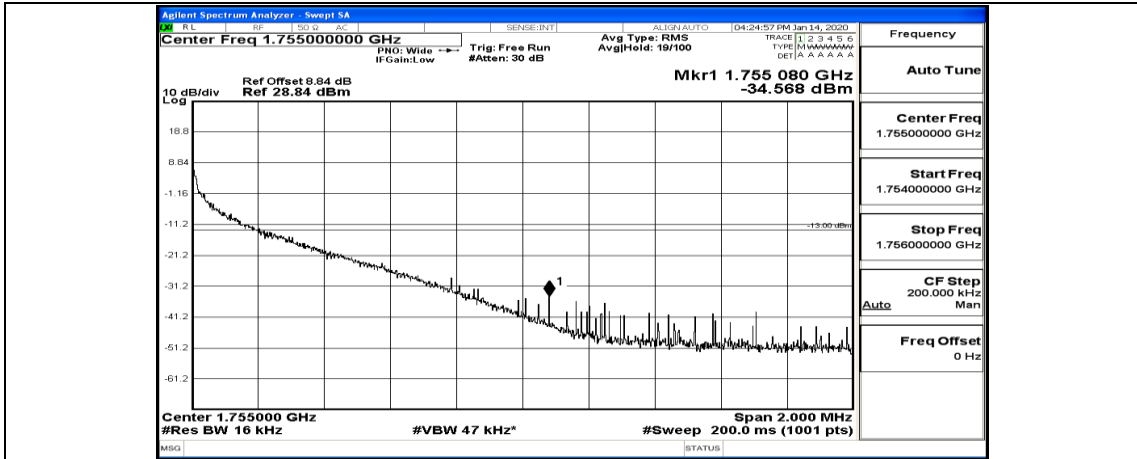

(Channel Bandwidth:20 MHz)\_HCH\_16QAM\_1RB#0

(Channel Bandwidth:20 MHz)\_HCH\_16QAM\_1RB#49

(Channel Bandwidth:20 MHz)\_HCH\_16QAM\_1RB#99

(Channel Bandwidth:20 MHz)\_HCH\_16QAM\_50RB#0

(Channel Bandwidth:20 MHz)\_HCH\_16QAM\_50RB#25

(Channel Bandwidth:20 MHz)\_HCH\_16QAM\_50RB#50

(Channel Bandwidth:20 MHz)\_HCH\_16QAM\_100RB#0