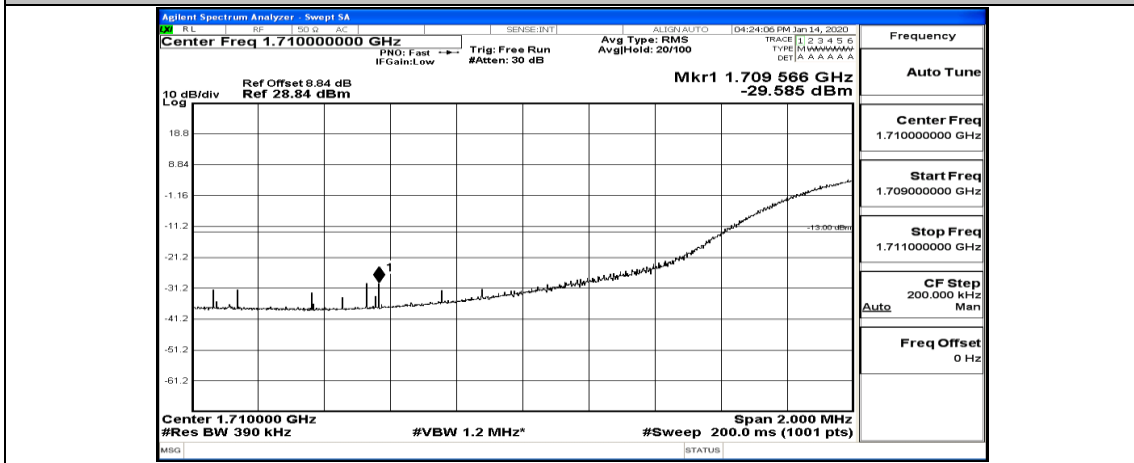

Channel Bandwidth: 20 MHz

(Channel Bandwidth:20 MHz)\_LCH\_QPSK\_1RB#99

(Channel Bandwidth:20 MHz)\_LCH\_QPSK\_50RB#0

(Channel Bandwidth:20 MHz)\_LCH\_QPSK\_50RB#25

(Channel Bandwidth:20 MHz)\_LCH\_QPSK\_50RB#50

(Channel Bandwidth:20 MHz)\_LCH\_QPSK\_100RB#0

(Channel Bandwidth:20 MHz)\_HCH\_QPSK\_1RB#0

(Channel Bandwidth:20 MHz)\_HCH\_QPSK\_1RB#49

(Channel Bandwidth:20 MHz)\_HCH\_QPSK\_1RB#99

(Channel Bandwidth:20 MHz)\_HCH\_QPSK\_50RB#0