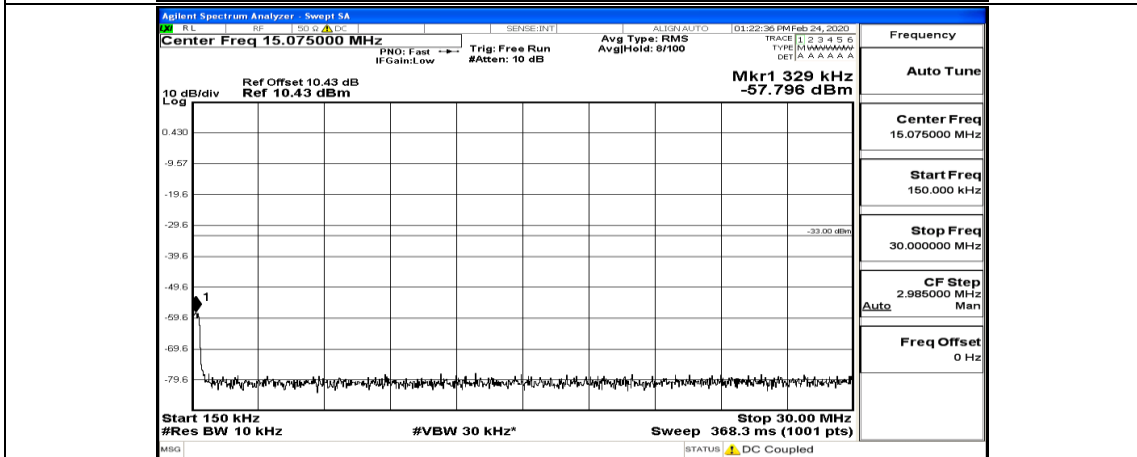

## Test Graphs

Channel Bandwidth: 1.4 MHz

(Channel Bandwidth: 1.4 MHz)\_LCH\_QPSK\_3RB#3

(Channel Bandwidth: 1.4 MHz)\_MCH\_QPSK\_1RB#0

(Channel Bandwidth: 1.4 MHz)\_HCH\_QPSK\_1RB#0

(Channel Bandwidth: 1.4 MHz)\_HCH\_QPSK\_3RB#3