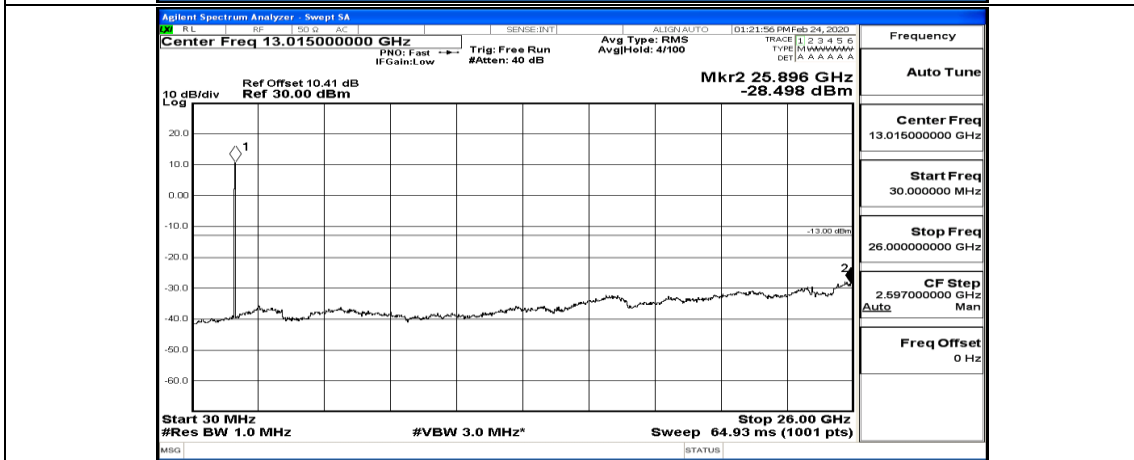

## Test Graphs

Channel Bandwidth: 1.4 MHz

(Channel Bandwidth: 1.4 MHz)\_LCH\_QPSK\_3RB#3

(Channel Bandwidth: 1.4 MHz)\_MCH\_QPSK\_1RB#0

(Channel Bandwidth: 1.4 MHz)\_HCH\_QPSK\_1RB#0

(Channel Bandwidth: 1.4 MHz)\_HCH\_QPSK\_3RB#3