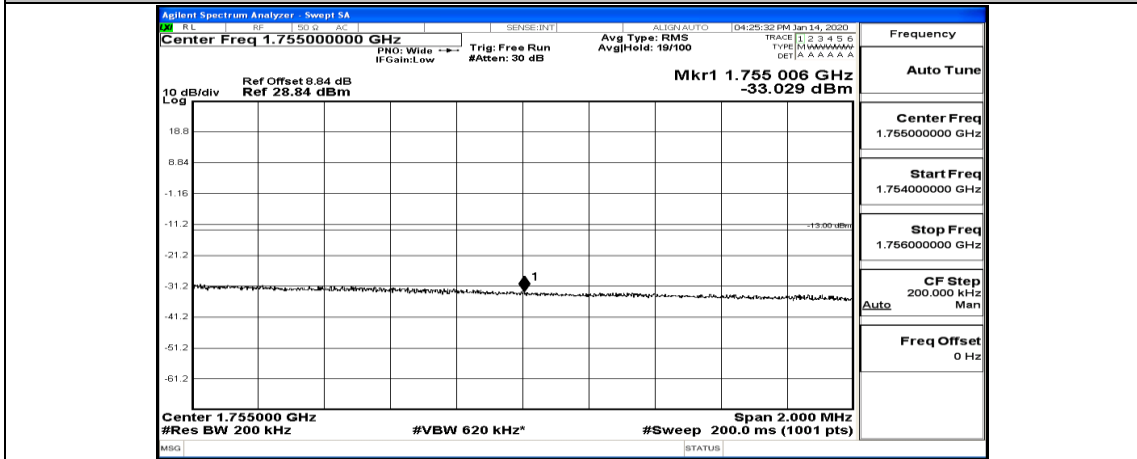

(Channel Bandwidth:20 MHz)\_HCH\_16QAM\_1RB#0

(Channel Bandwidth:20 MHz)\_HCH\_16QAM\_1RB#49

(Channel Bandwidth:20 MHz)\_HCH\_16QAM\_1RB#99

(Channel Bandwidth:20 MHz)\_HCH\_16QAM\_50RB#0

(Channel Bandwidth:20 MHz)\_HCH\_16QAM\_50RB#25