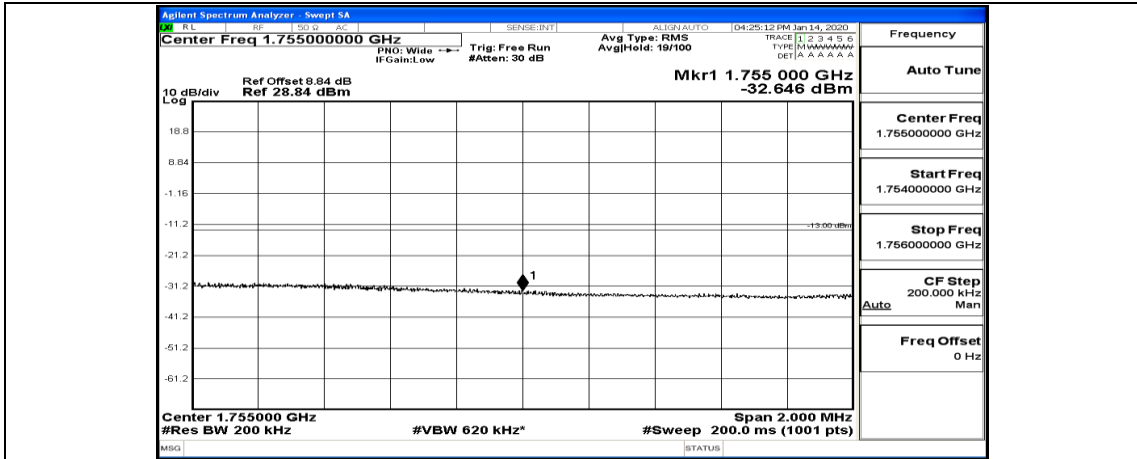

(Channel Bandwidth:20 MHz)\_LCH\_QPSK\_100RB#0

(Channel Bandwidth:20 MHz)\_HCH\_QPSK\_1RB#0

(Channel Bandwidth:20 MHz)\_HCH\_QPSK\_1RB#49

(Channel Bandwidth:20 MHz)\_HCH\_QPSK\_1RB#99

(Channel Bandwidth:20 MHz)\_HCH\_QPSK\_50RB#0

(Channel Bandwidth:20 MHz)\_HCH\_QPSK\_50RB#25

(Channel Bandwidth:20 MHz)\_HCH\_QPSK\_50RB#50

(Channel Bandwidth:20 MHz)\_HCH\_QPSK\_100RB#0

(Channel Bandwidth:20 MHz)\_LCH\_16QAM\_1RB#0

(Channel Bandwidth:20 MHz)\_LCH\_16QAM\_1RB#49