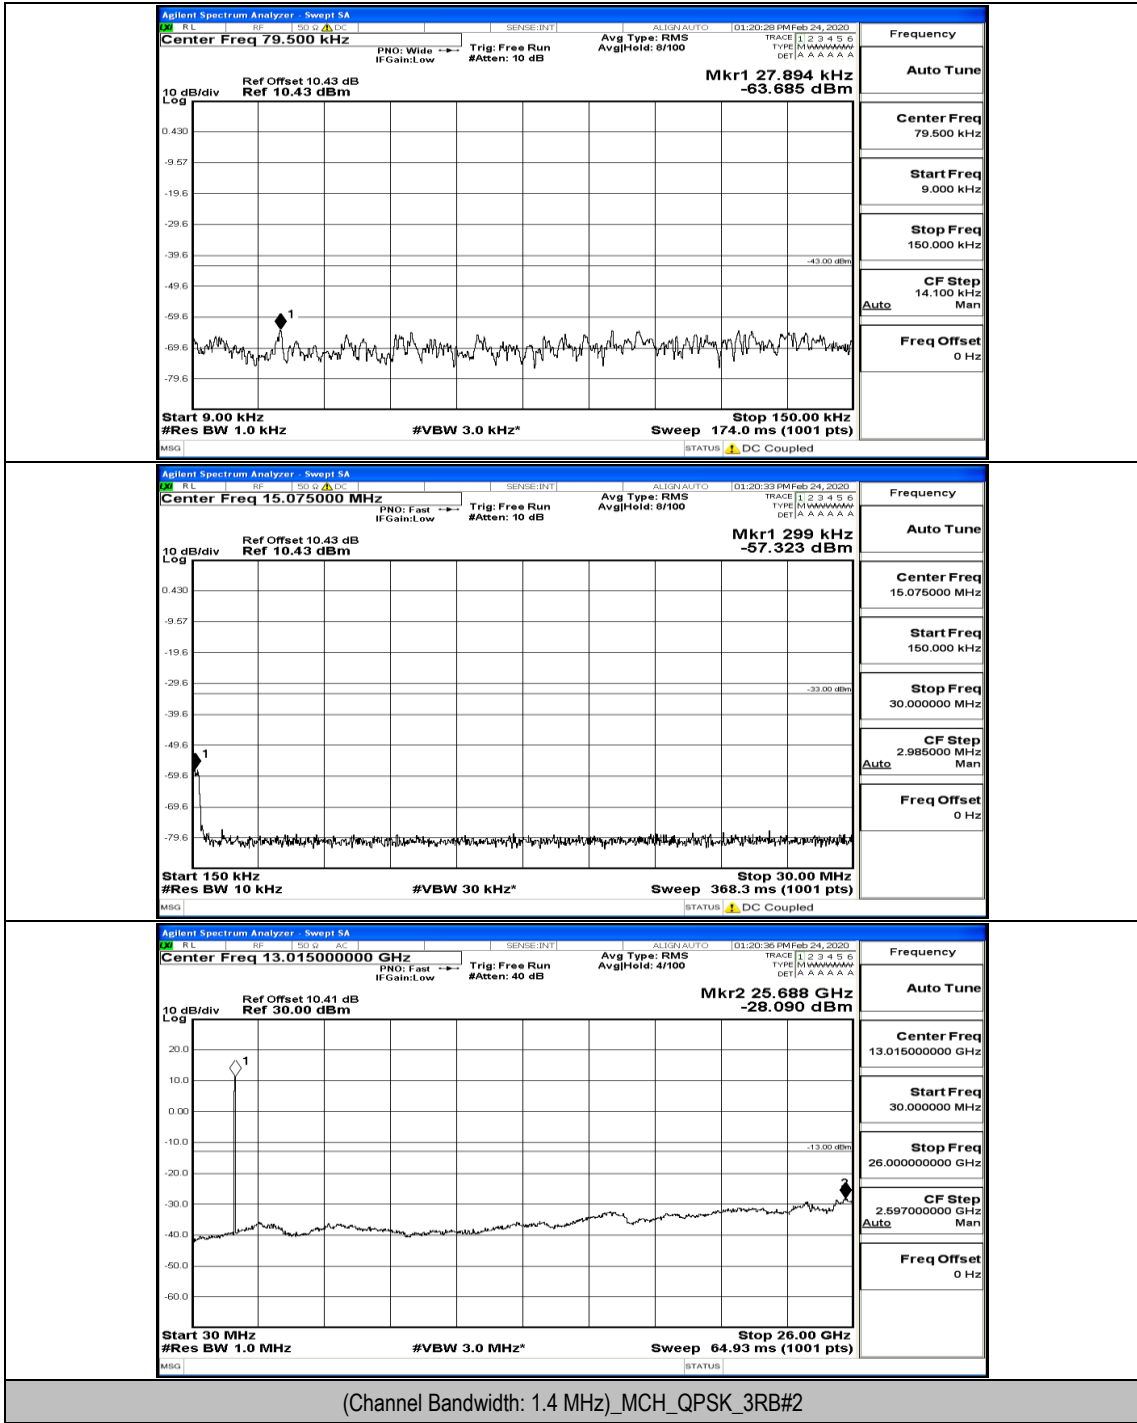

# C.5: Conducted Spurious Emission

## Test Graphs

Channel Bandwidth: 1.4 MHz

(Channel Bandwidth: 1.4 MHz)\_LCH\_QPSK\_3RB#3

(Channel Bandwidth: 1.4 MHz)\_MCH\_QPSK\_1RB#0

(Channel Bandwidth: 1.4 MHz)\_HCH\_QPSK\_1RB#0

(Channel Bandwidth: 1.4 MHz)\_HCH\_QPSK\_3RB#3