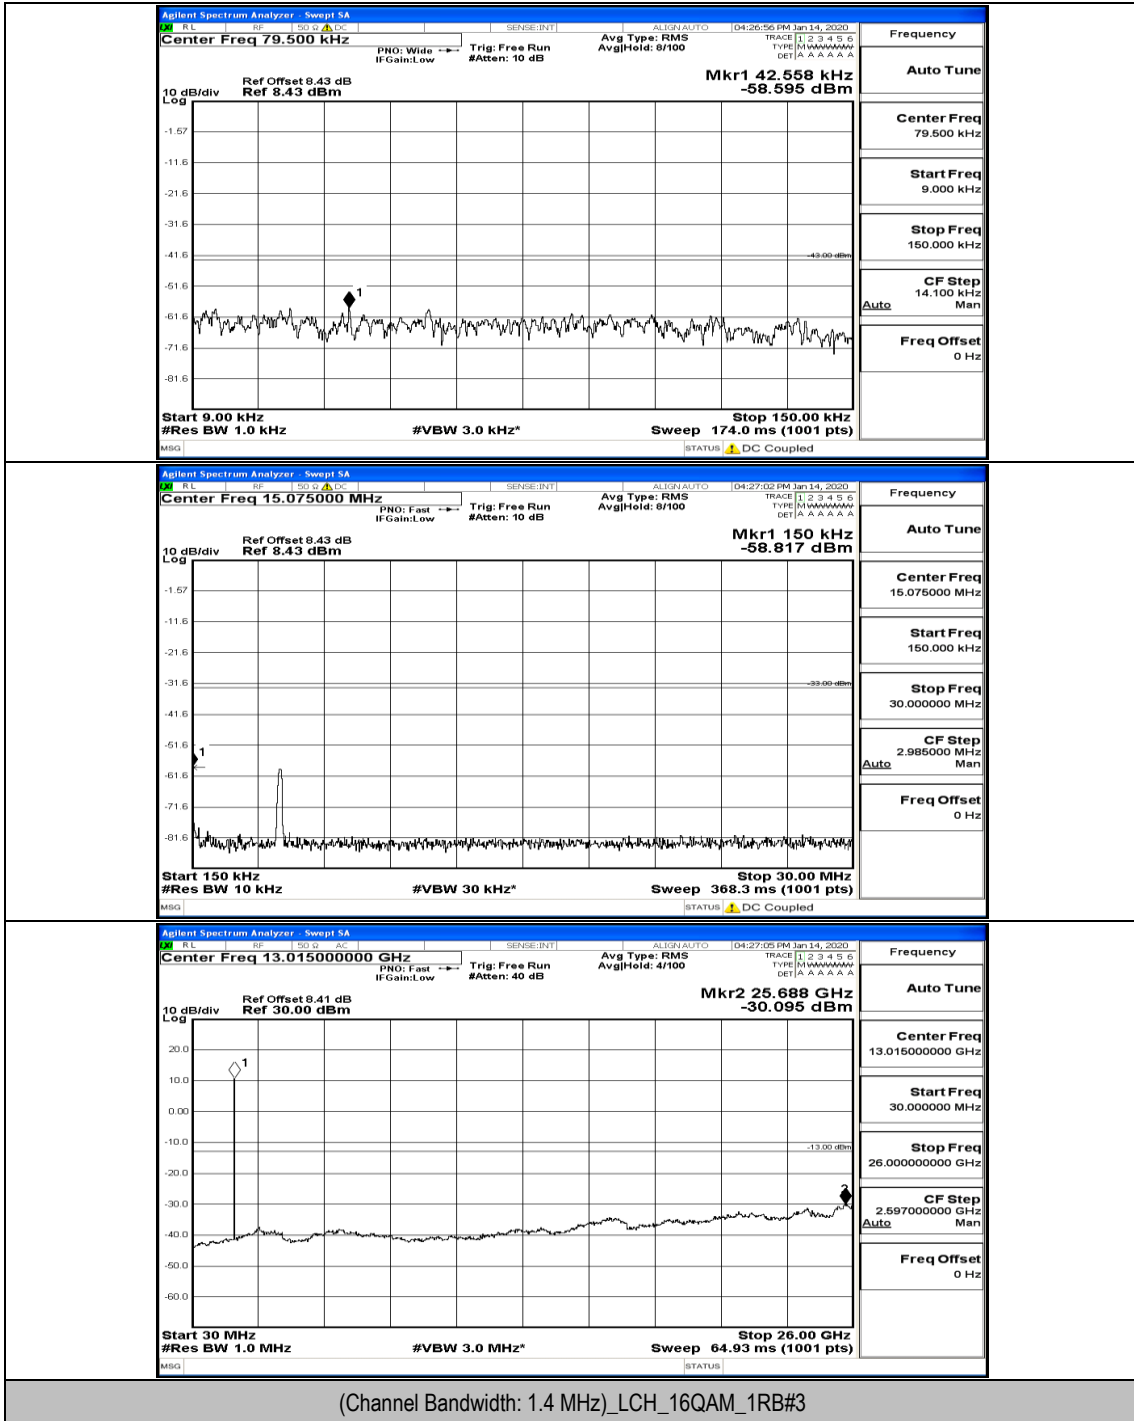

(Channel Bandwidth: 1.4 MHz)_LCH_16QAM_1RB#3