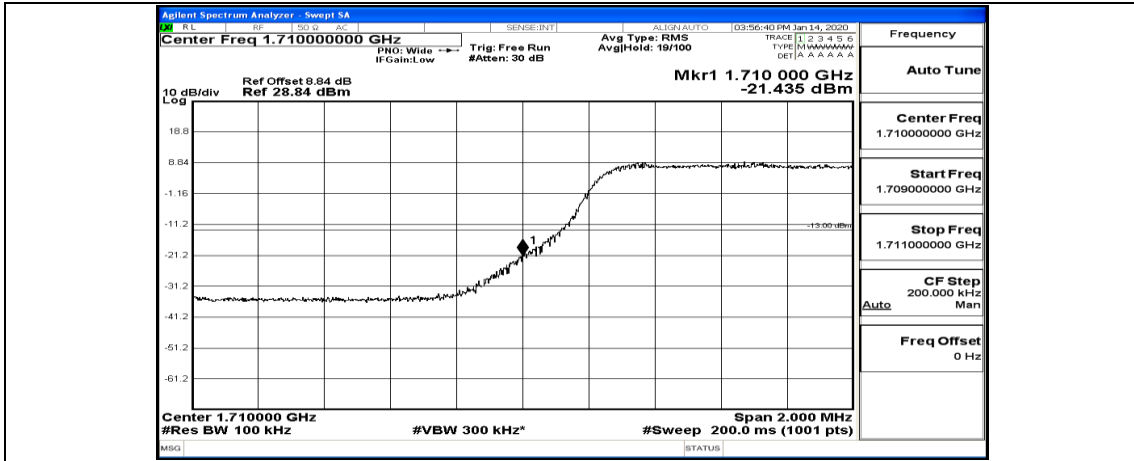

(Channel Bandwidth: 5 MHz)_LCH_16QAM_25RB#0