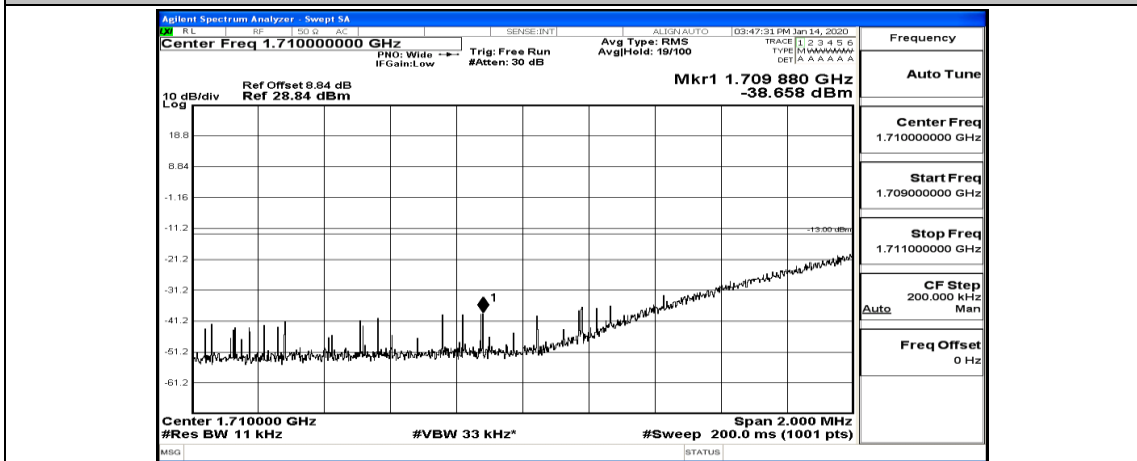

(Channel Bandwidth: 1.4 MHz)_HCH_16QAM_3RB#0

(Channel Bandwidth: 1.4 MHz)_HCH_16QAM_3RB#2

(Channel Bandwidth: 1.4 MHz)_HCH_16QAM_3RB#3

(Channel Bandwidth: 1.4 MHz)_HCH_16QAM_6RB#0

Channel Bandwidth: 3 MHz

(Channel Bandwidth: 3 MHz)_LCH_QPSK_1RB#0

(Channel Bandwidth: 3 MHz)_LCH_QPSK_1RB#7

(Channel Bandwidth: 3 MHz)_LCH_QPSK_1RB#14

(Channel Bandwidth: 3 MHz)_LCH_QPSK_8RB#0

(Channel Bandwidth: 3 MHz)_LCH_QPSK_8RB#4