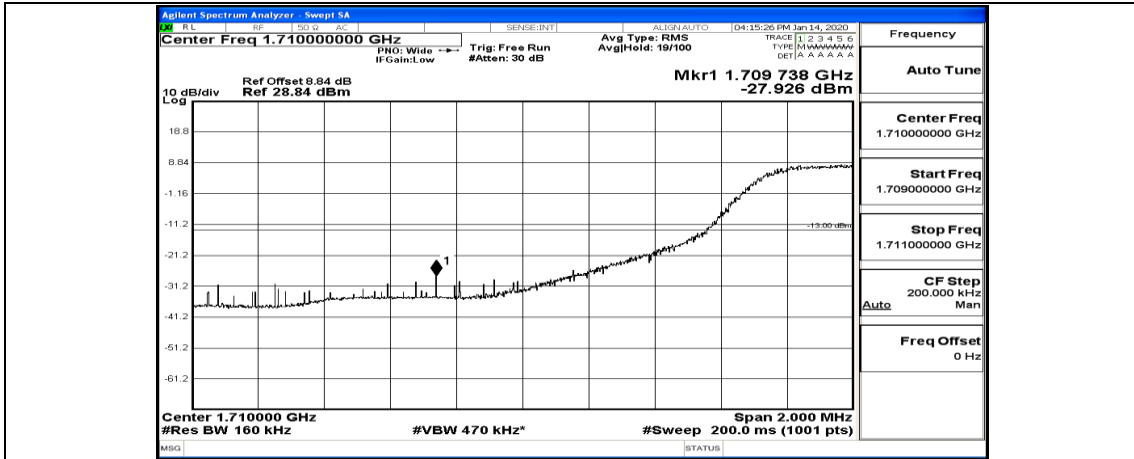

(Channel Bandwidth:15 MHz)_LCH_QPSK_37RB#0