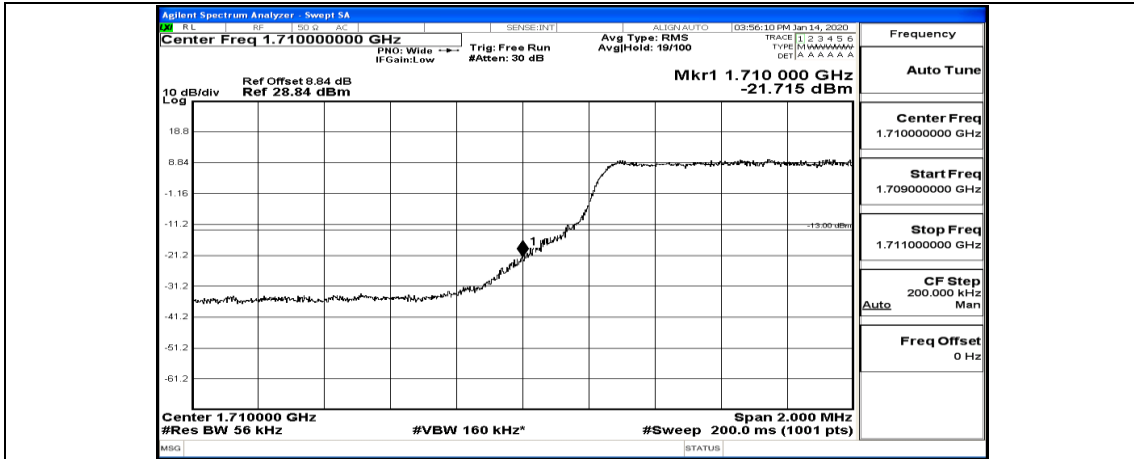

(Channel Bandwidth: 5 MHz)_HCH_QPSK_25RB#0

(Channel Bandwidth: 5 MHz)_LCH_16QAM_1RB#0

(Channel Bandwidth: 5 MHz)_LCH_16QAM_1RB#12

(Channel Bandwidth: 5 MHz)_LCH_16QAM_1RB#24

(Channel Bandwidth: 5 MHz)_LCH_16QAM_12RB#0