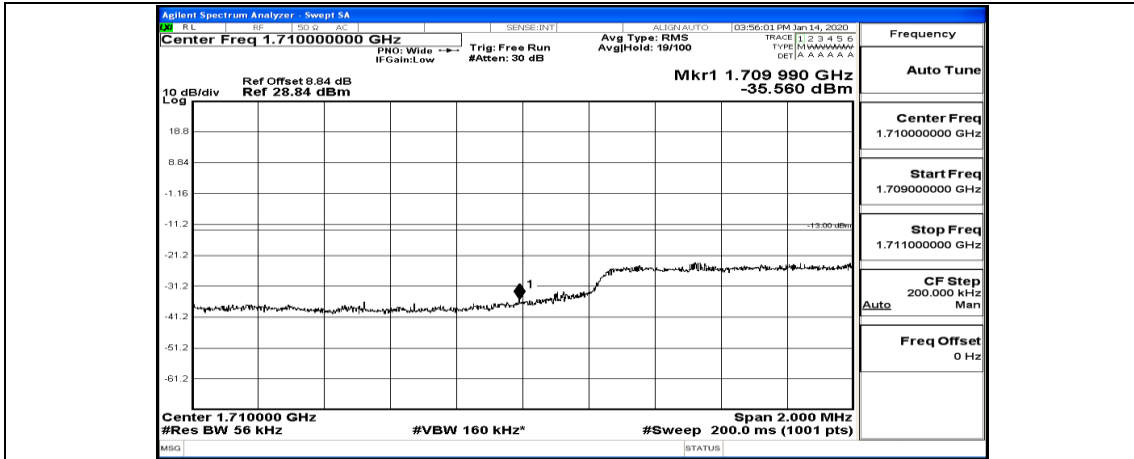

(Channel Bandwidth: 5 MHz)_LCH_QPSK_12RB#13