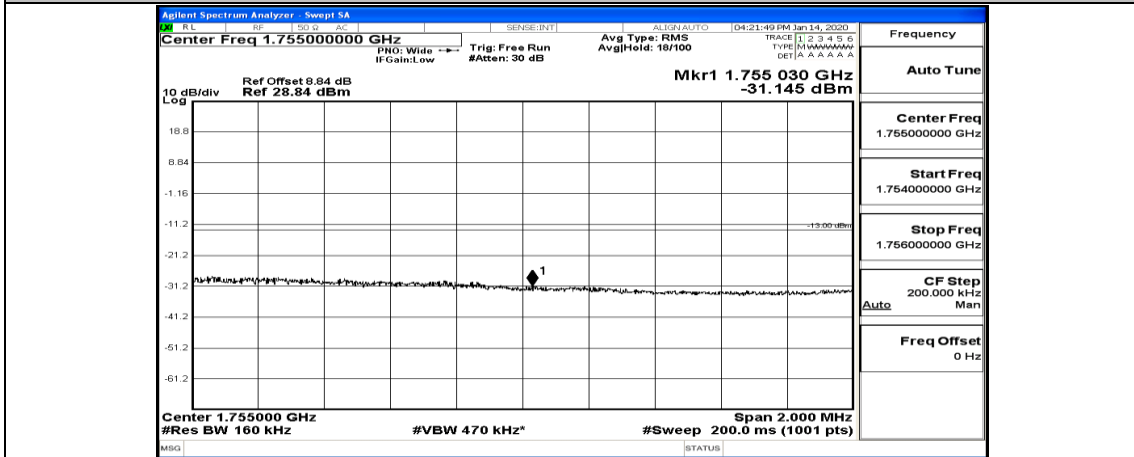

(Channel Bandwidth:15 MHz)_HCH_QPSK_1RB#37

(Channel Bandwidth:15 MHz)_HCH_QPSK_1RB#74

(Channel Bandwidth:15 MHz)_HCH_QPSK_37RB#0

(Channel Bandwidth:15 MHz)_HCH_QPSK_37RB#18

(Channel Bandwidth:15 MHz)_HCH_QPSK_37RB#38