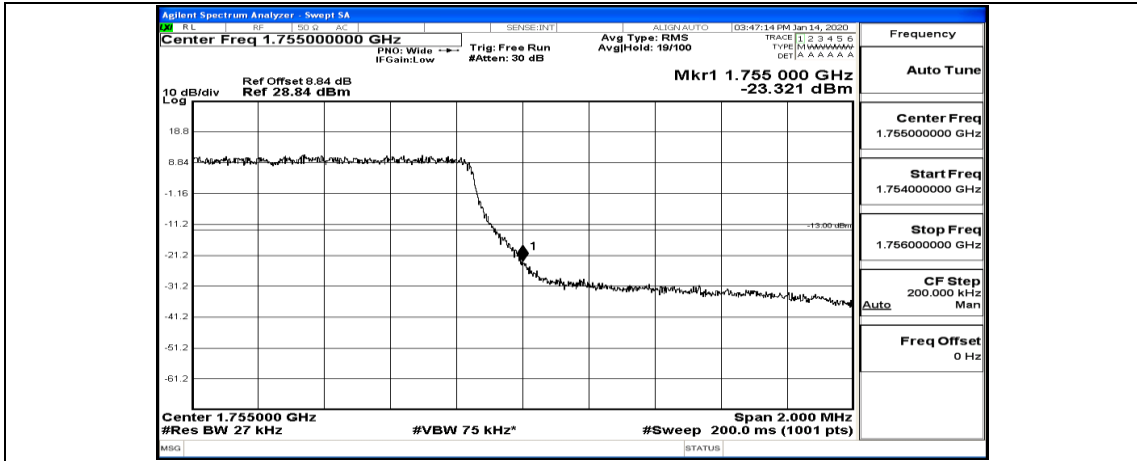

(Channel Bandwidth: 1.4 MHz)_HCH_16QAM_3RB#0

(Channel Bandwidth: 1.4 MHz)_HCH_16QAM_3RB#2

(Channel Bandwidth: 1.4 MHz)_HCH_16QAM_3RB#3

(Channel Bandwidth: 1.4 MHz)_HCH_16QAM_6RB#0

Channel Bandwidth: 3 MHz

(Channel Bandwidth: 3 MHz)_LCH_QPSK_1RB#0

(Channel Bandwidth: 3 MHz)_LCH_QPSK_1RB#7

(Channel Bandwidth: 3 MHz)_LCH_QPSK_1RB#14

(Channel Bandwidth: 3 MHz)_LCH_QPSK_8RB#0

(Channel Bandwidth: 3 MHz)_LCH_QPSK_8RB#4