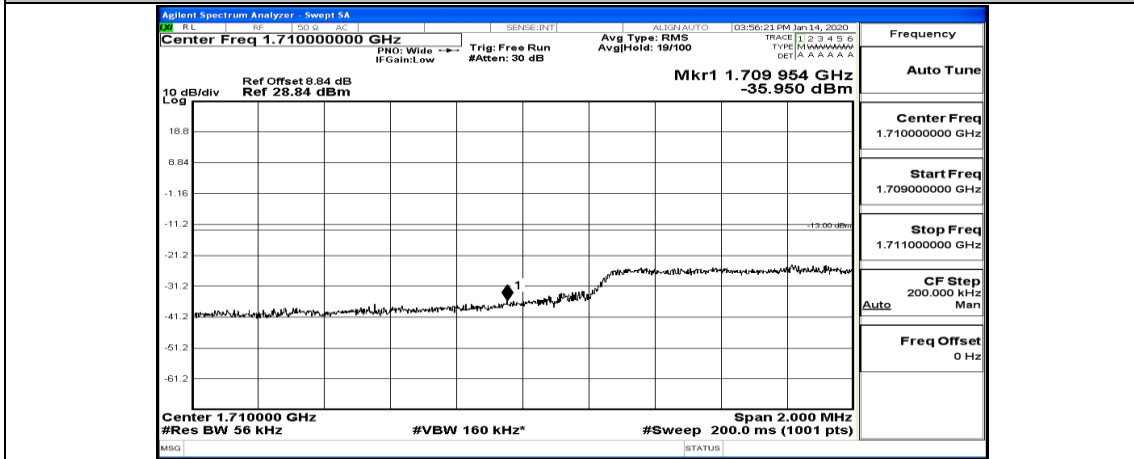

(Channel Bandwidth: 5 MHz)_LCH_16QAM_12RB#13