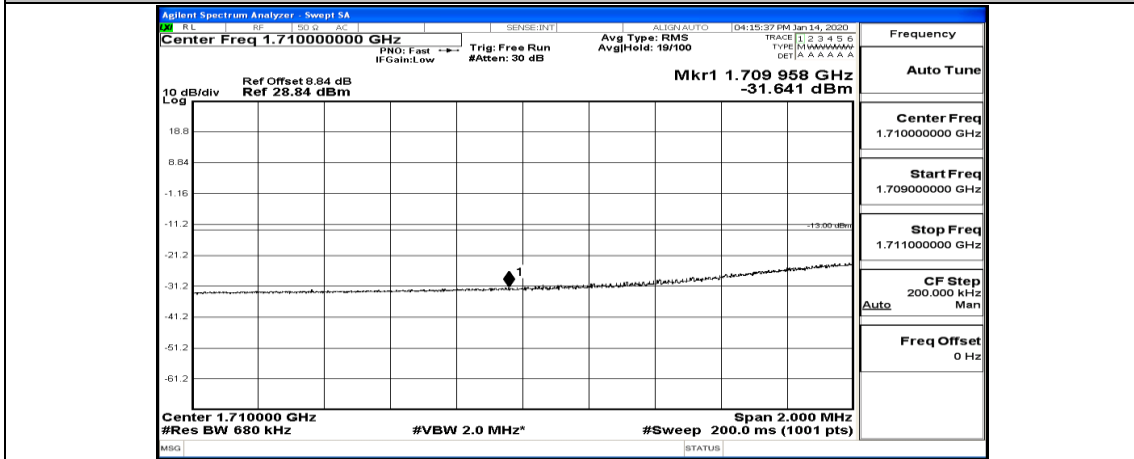

(Channel Bandwidth:15 MHz)_LCH_QPSK_37RB#38