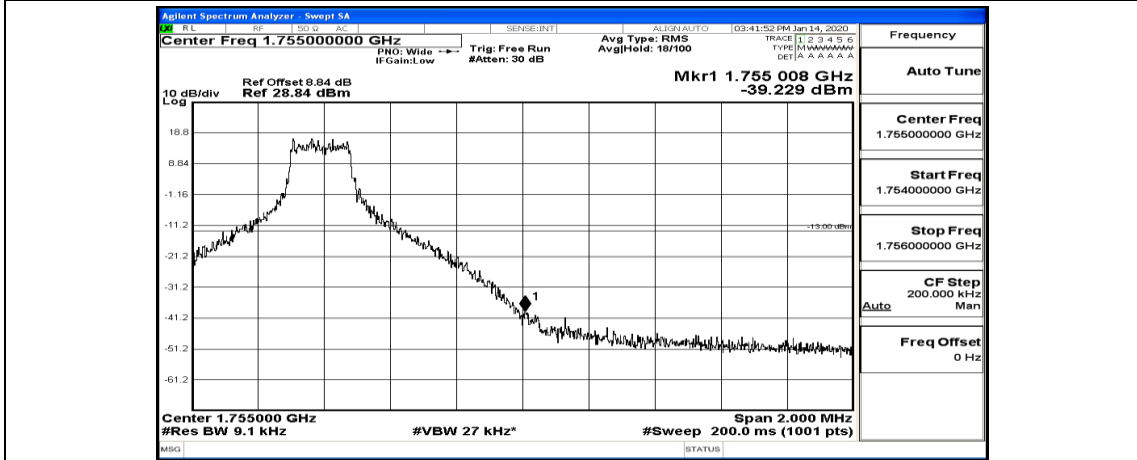

(Channel Bandwidth: 1.4 MHz)_LCH_16QAM_3RB#3

(Channel Bandwidth: 1.4 MHz)_LCH_16QAM_6RB#0

(Channel Bandwidth: 1.4 MHz)_HCH_16QAM_1RB#0

(Channel Bandwidth: 1.4 MHz)_HCH_16QAM_1RB#3

(Channel Bandwidth: 1.4 MHz)_HCH_16QAM_1RB#5