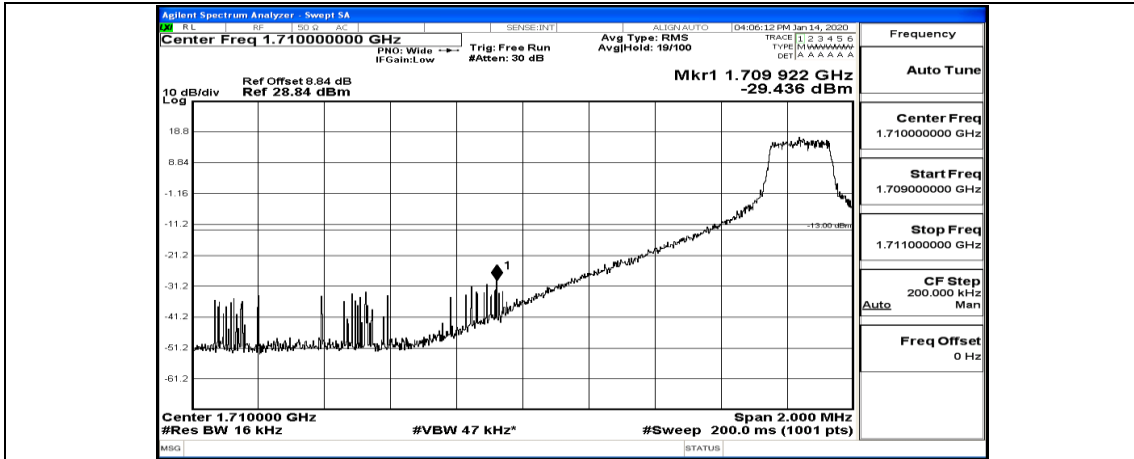

Channel Bandwidth: 10 MHz_HCH_16QAM_25RB#25

Channel Bandwidth: 10 MHz_HCH_16QAM_50RB#0

Channel Bandwidth: 15 MHz

(Channel Bandwidth: 15 MHz)_LCH_QPSK_1RB#0

(Channel Bandwidth:15 MHz)_LCH_QPSK_1RB#37

(Channel Bandwidth:15 MHz)_LCH_QPSK_1RB#74