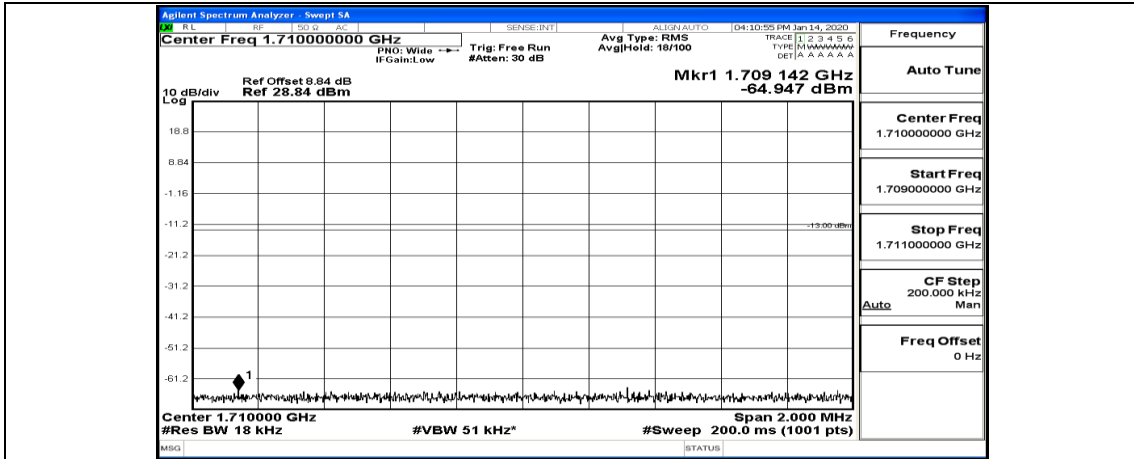

(Channel Bandwidth:15 MHz)_LCH_16QAM_1RB#37