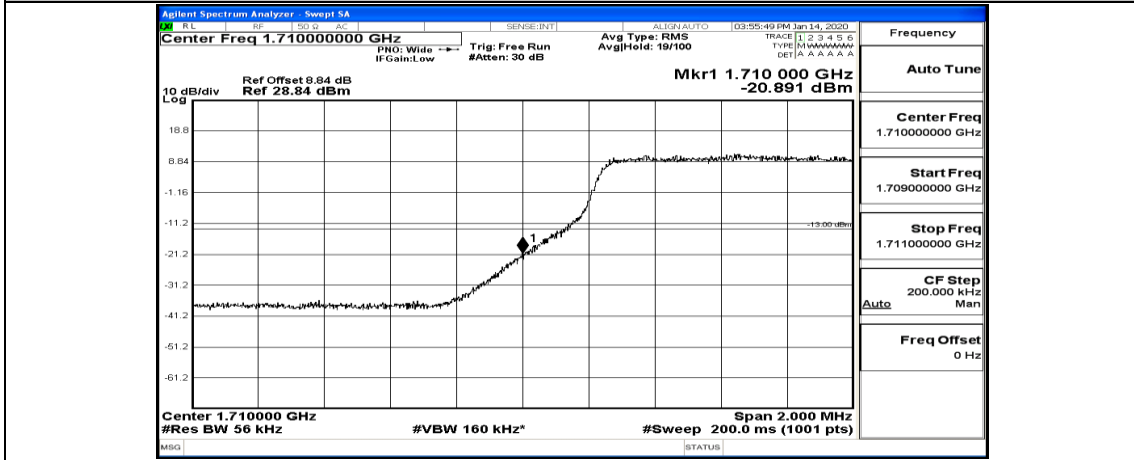

(Channel Bandwidth: 5 MHz)_LCH_QPSK_12RB#0