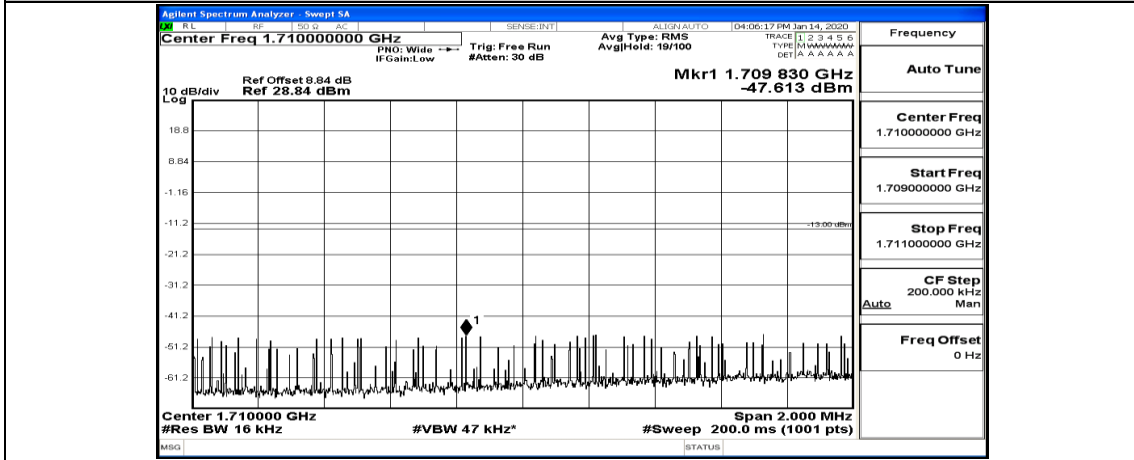

Channel Bandwidth: 10 MHz_HCH_16QAM_25RB#25

Channel Bandwidth: 10 MHz_HCH_16QAM_50RB#0

Channel Bandwidth: 15 MHz

(Channel Bandwidth: 15 MHz)_LCH_QPSK_1RB#0

(Channel Bandwidth:15 MHz)_LCH_QPSK_1RB#37

(Channel Bandwidth:15 MHz)_LCH_QPSK_1RB#74