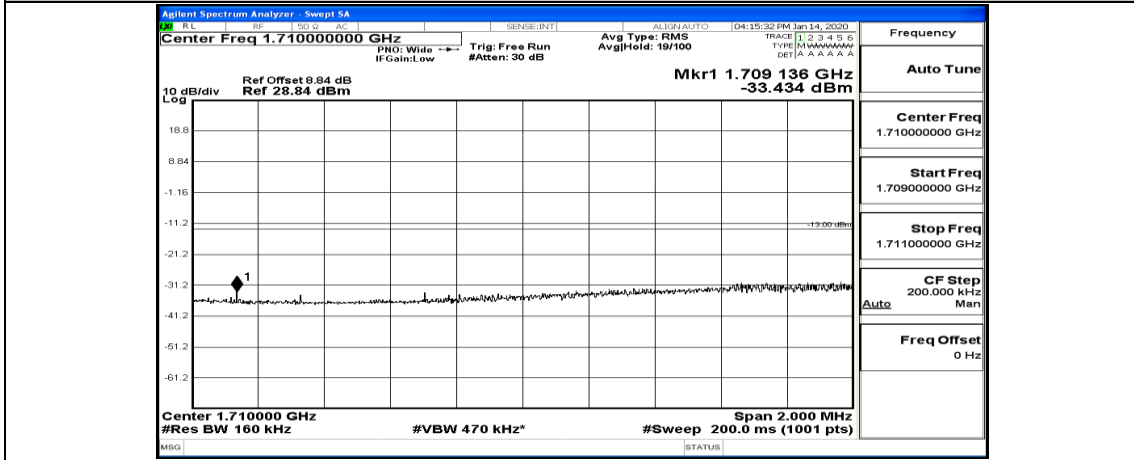

(Channel Bandwidth:15 MHz)_LCH_QPSK_37RB#18