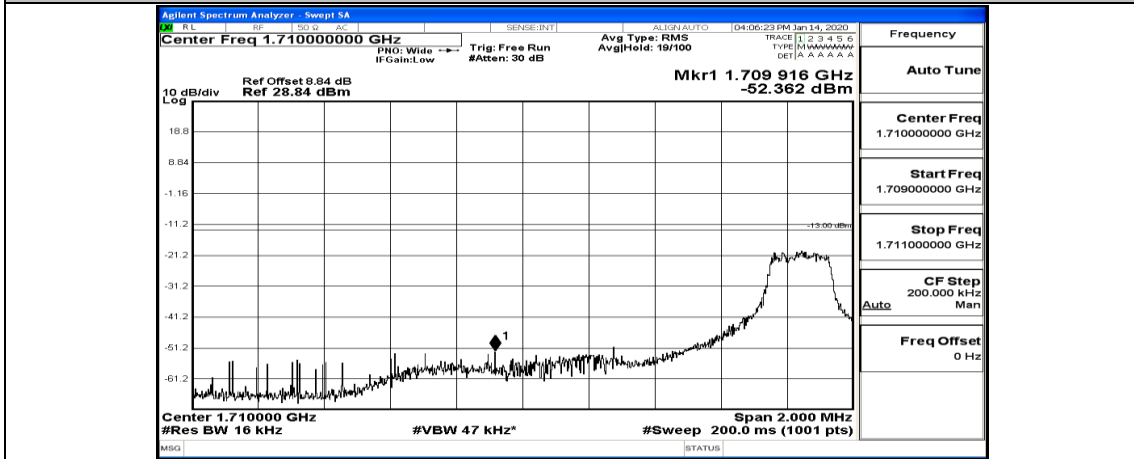

Channel Bandwidth: 10 MHz_HCH_16QAM_25RB#25

Channel Bandwidth: 10 MHz_HCH_16QAM_50RB#0

Channel Bandwidth: 15 MHz

(Channel Bandwidth: 15 MHz)_LCH_QPSK_1RB#0

(Channel Bandwidth:15 MHz)_LCH_QPSK_1RB#37

(Channel Bandwidth:15 MHz)_LCH_QPSK_1RB#74