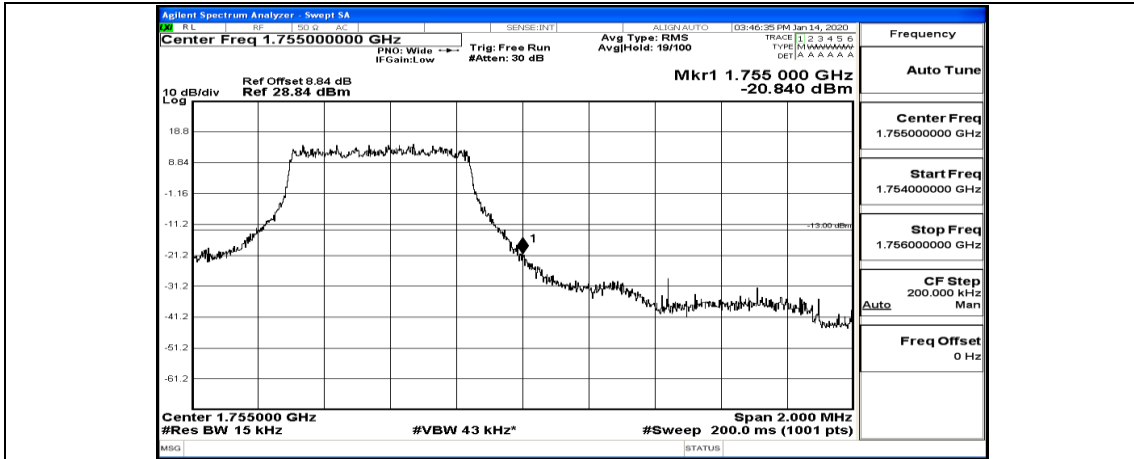

(Channel Bandwidth: 1.4 MHz)_HCH_QPSK_3RB#3