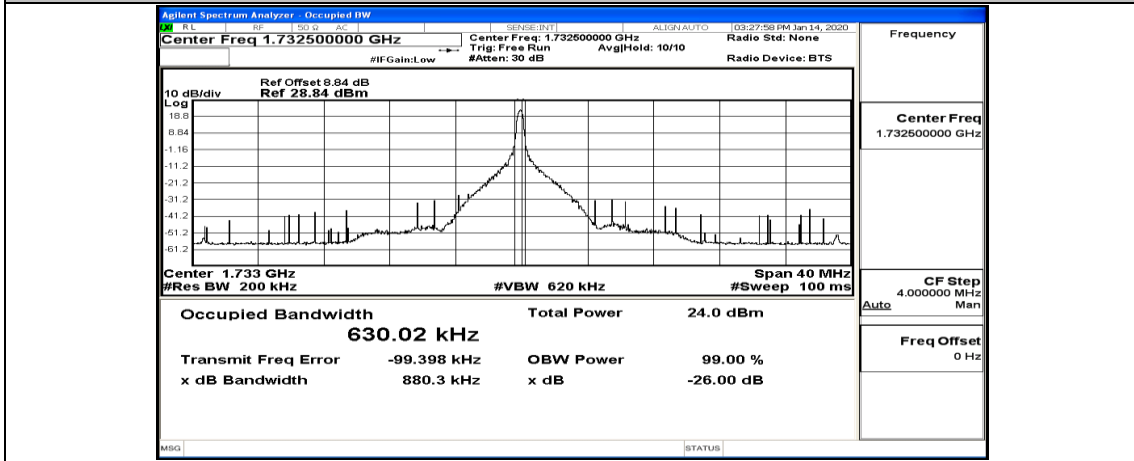

(Channel Bandwidth:20 MHz)_LCH_QPSK_50RB#25

(Channel Bandwidth:20 MHz)_LCH_QPSK_50RB#50

(Channel Bandwidth:20 MHz)_LCH_QPSK_100RB#0

(Channel Bandwidth:20 MHz)_MCH_QPSK_1RB#0

(Channel Bandwidth:20 MHz)_MCH_QPSK_1RB#50