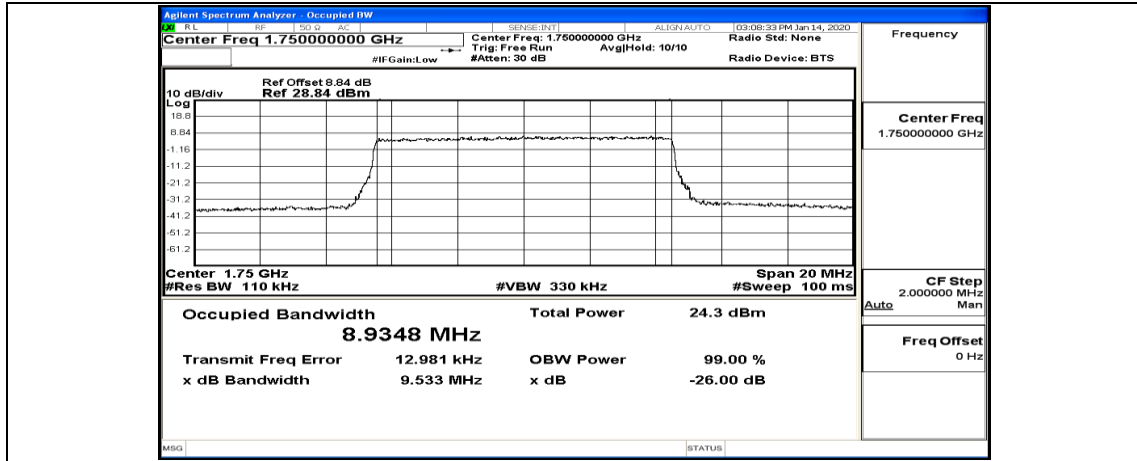

Channel Bandwidth: 10 MHz_HCH_16QAM_25RB#12

Channel Bandwidth: 10 MHz_HCH_16QAM_25RB#25

Channel Bandwidth: 10 MHz_HCH_16QAM_50RB#0

Channel Bandwidth: 15 MHz

(Channel Bandwidth:15 MHz)_LCH_QPSK_37RB#0

(Channel Bandwidth:15 MHz)_LCH_QPSK_37RB#18

(Channel Bandwidth:15 MHz)_LCH_QPSK_37RB#38

(Channel Bandwidth:15 MHz)_LCH_QPSK_75RB#0

(Channel Bandwidth:15 MHz)_MCH_QPSK_1RB#0

(Channel Bandwidth:15 MHz)_MCH_QPSK_1RB#37

(Channel Bandwidth:15 MHz)_MCH_QPSK_1RB#74