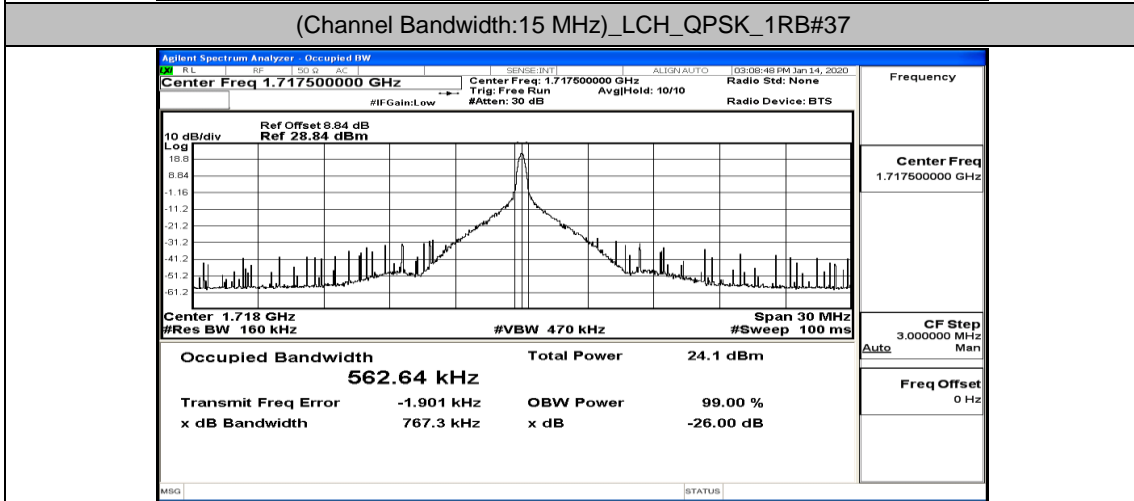

Channel Bandwidth: 10 MHz_HCH_16QAM_25RB#12

Channel Bandwidth: 10 MHz_HCH_16QAM_25RB#25

Channel Bandwidth: 10 MHz_HCH_16QAM_50RB#0

Channel Bandwidth: 15 MHz

(Channel Bandwidth:15 MHz)_LCH_QPSK_37RB#0

(Channel Bandwidth:15 MHz)_LCH_QPSK_37RB#18