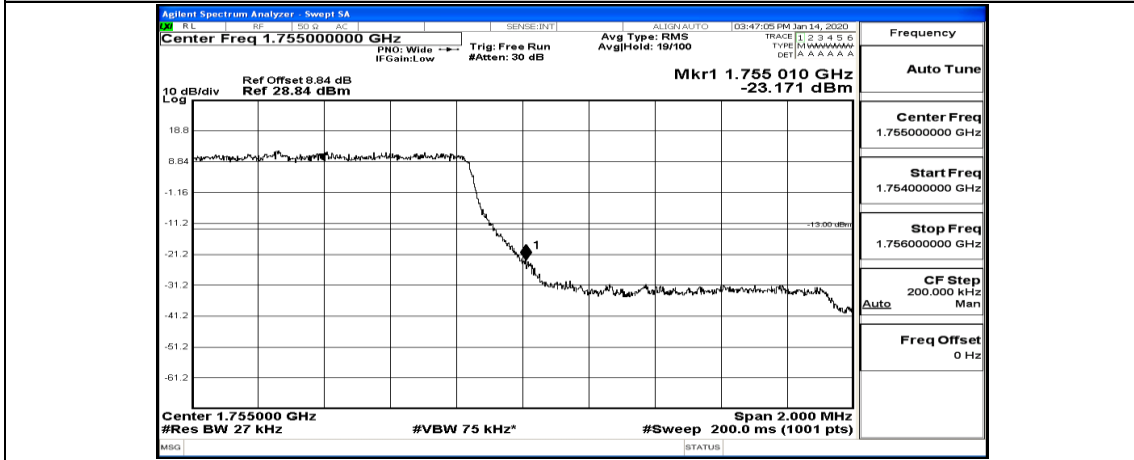

(Channel Bandwidth: 1.4 MHz)_HCH_QPSK_3RB#0

(Channel Bandwidth: 1.4 MHz)_HCH_QPSK_3RB#2

(Channel Bandwidth: 1.4 MHz)_HCH_QPSK_3RB#3

(Channel Bandwidth: 1.4 MHz)_HCH_QPSK_6RB#0

(Channel Bandwidth: 1.4 MHz)_LCH_16QAM_1RB#0