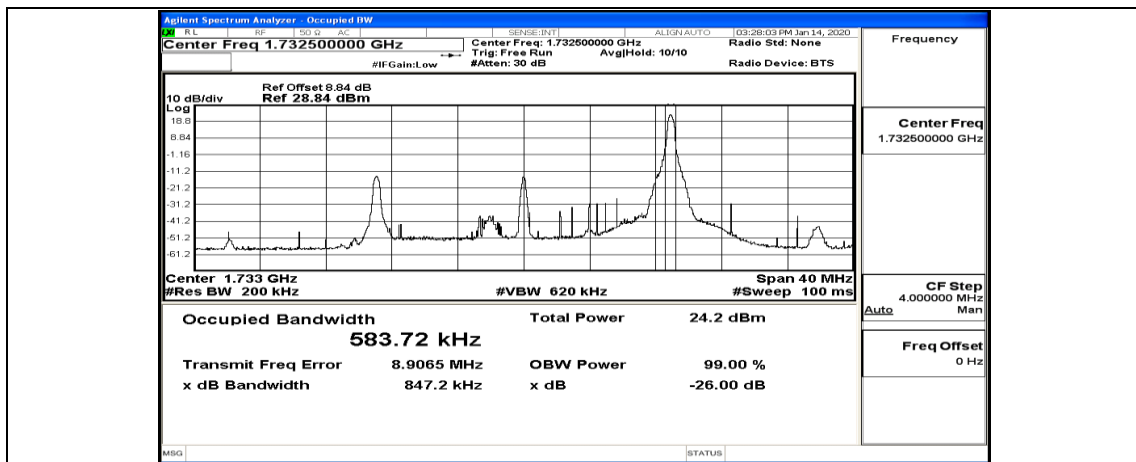

(Channel Bandwidth:20 MHz)_MCH_QPSK_1RB#99