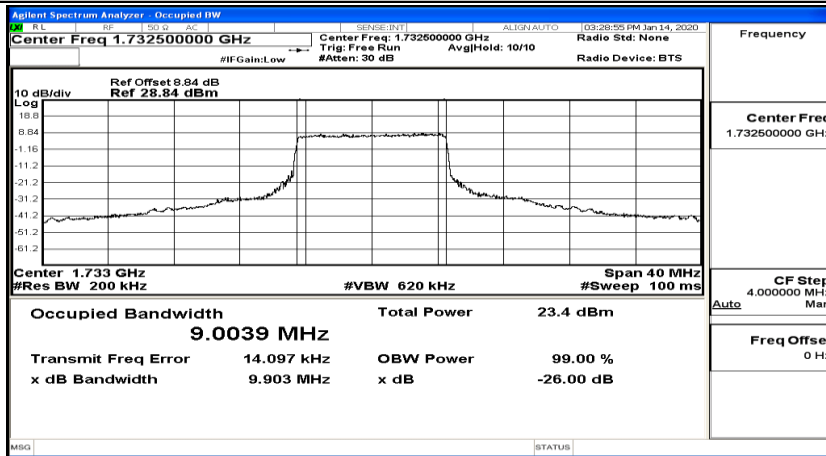

(Channel Bandwidth:20 MHz)_MCH_16QAM_1RB#50

(Channel Bandwidth:20 MHz)_MCH_16QAM_1RB#99

(Channel Bandwidth:20 MHz)_MCH_16QAM_50RB#0

(Channel Bandwidth:20 MHz)_MCH_16QAM_50RB#25

(Channel Bandwidth:20 MHz)_MCH_16QAM_50RB#50