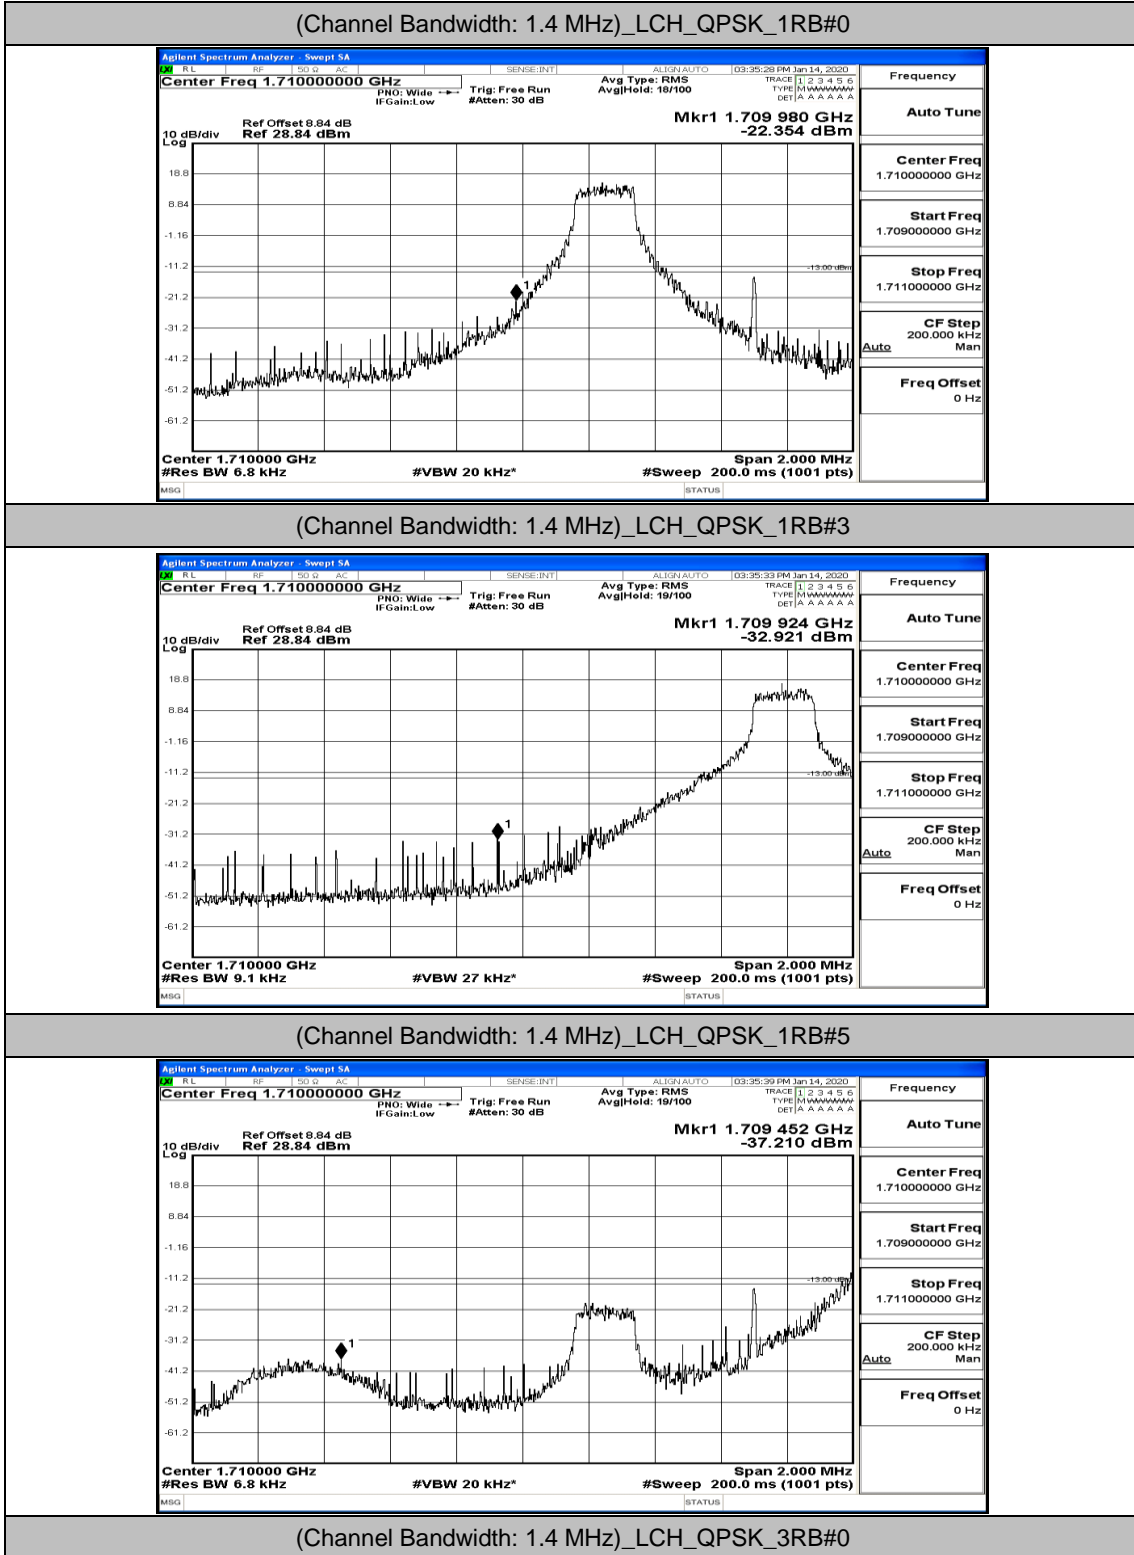

(Channel Bandwidth:20 MHz)_HCH_16QAM_50RB#25

(Channel Bandwidth:20 MHz)_HCH_16QAM_50RB#50

(Channel Bandwidth:20 MHz)_HCH_16QAM_100RB#0

C.4: Band Edge

Test Graphs

Channel Bandwidth: 1.4 MHz

(Channel Bandwidth: 1.4 MHz)_LCH_QPSK_3RB#2