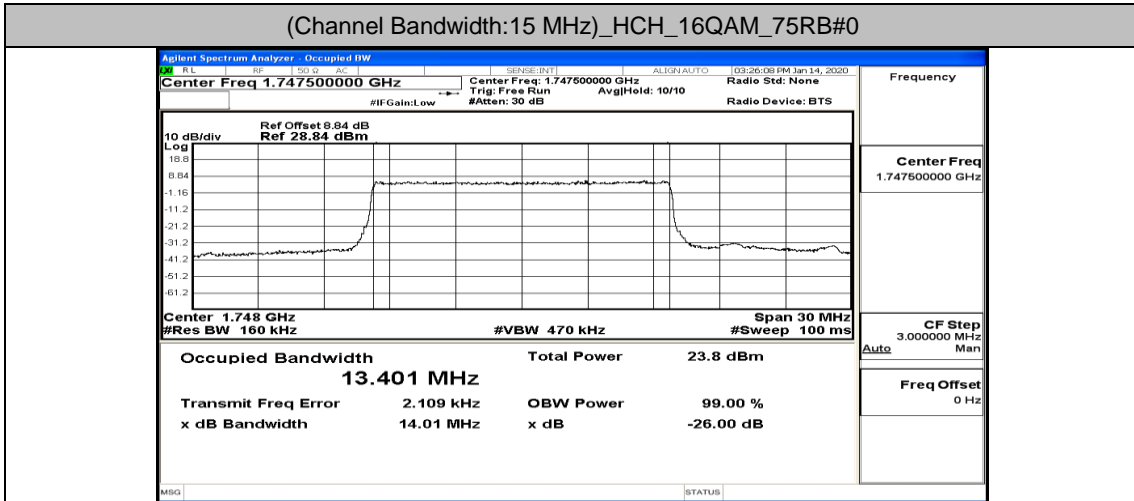

(Channel Bandwidth:15 MHz)_HCH_16QAM_37RB#0

(Channel Bandwidth:15 MHz)_HCH_16QAM_37RB#18

(Channel Bandwidth:15 MHz)_HCH_16QAM_37RB#38

(Channel Bandwidth:15 MHz)_HCH_16QAM_75RB#0

Channel Bandwidth: 20 MHz

(Channel Bandwidth:20 MHz)_LCH_QPSK_50RB#0