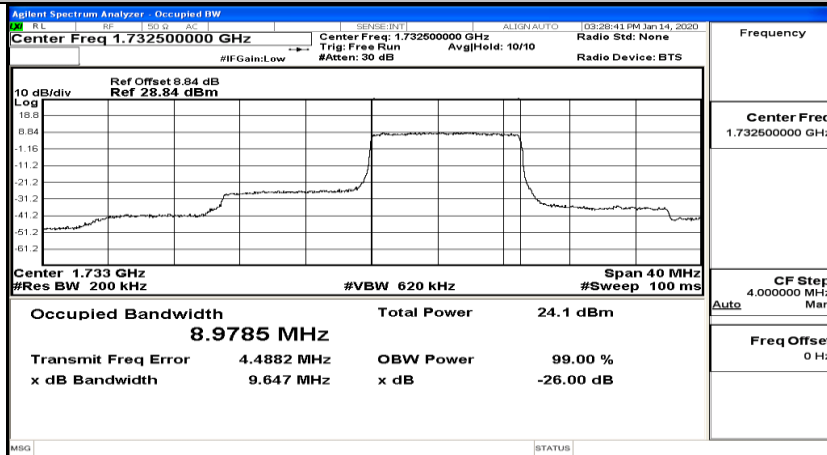

(Channel Bandwidth:20 MHz)_MCH_QPSK_1RB#99

(Channel Bandwidth:20 MHz)_MCH_QPSK_50RB#0

(Channel Bandwidth:20 MHz)_MCH_QPSK_50RB#25

(Channel Bandwidth:20 MHz)_MCH_QPSK_50RB#50

(Channel Bandwidth:20 MHz)_MCH_QPSK_100RB#0