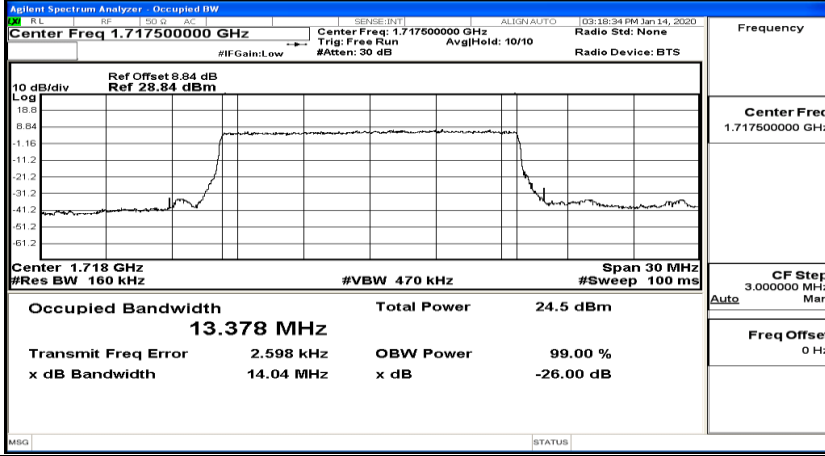

(Channel Bandwidth:15 MHz)_LCH_QPSK_75RB#0