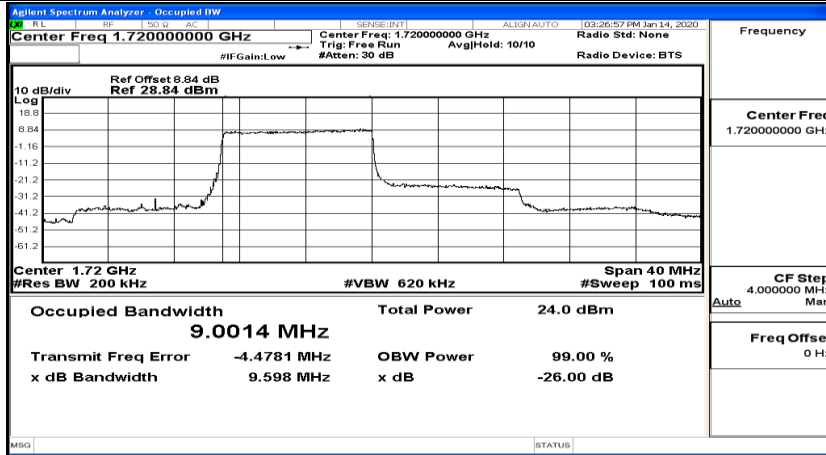

(Channel Bandwidth:15 MHz)_HCH_16QAM_37RB#0

(Channel Bandwidth:15 MHz)_HCH_16QAM_37RB#18

(Channel Bandwidth:15 MHz)_HCH_16QAM_37RB#38

(Channel Bandwidth:15 MHz)_HCH_16QAM_75RB#0

Channel Bandwidth: 20 MHz

(Channel Bandwidth:20 MHz)_LCH_QPSK_50RB#0