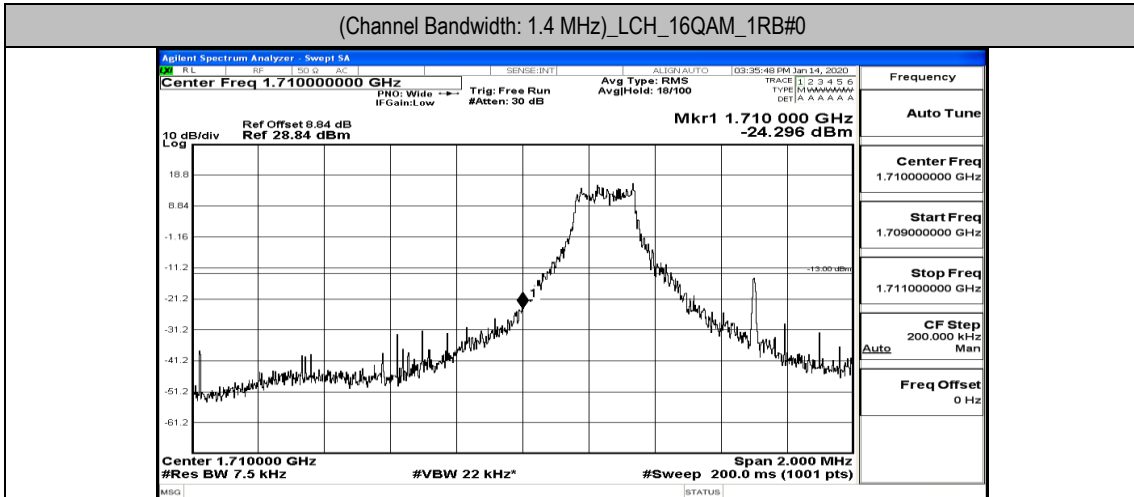

(Channel Bandwidth: 1.4 MHz)_HCH_QPSK_3RB#0

(Channel Bandwidth: 1.4 MHz)_HCH_QPSK_3RB#2

(Channel Bandwidth: 1.4 MHz)_HCH_QPSK_3RB#3

(Channel Bandwidth: 1.4 MHz)_HCH_QPSK_6RB#0

(Channel Bandwidth: 1.4 MHz)_LCH_16QAM_1RB#0