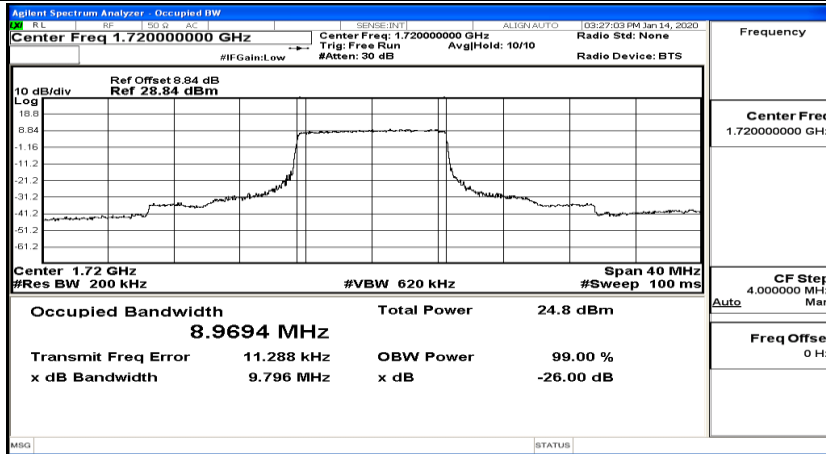

(Channel Bandwidth:20 MHz)_LCH_QPSK_50RB#25