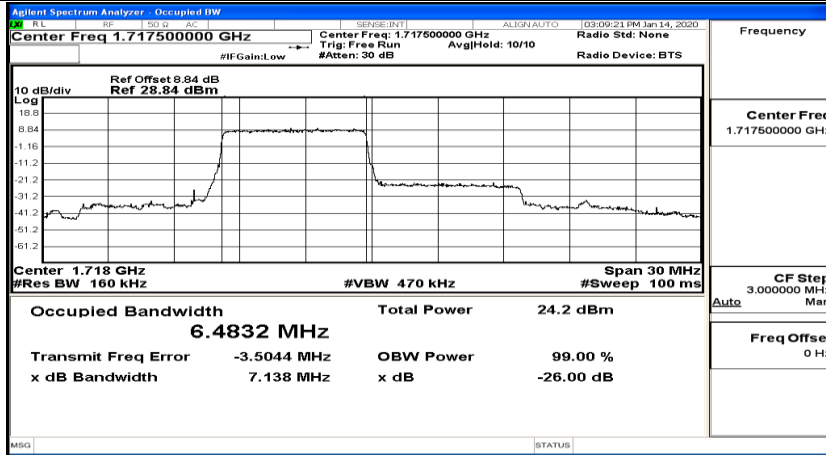

Channel Bandwidth: 10 MHz_HCH_16QAM_25RB#12

Channel Bandwidth: 10 MHz_HCH_16QAM_25RB#25

Channel Bandwidth: 10 MHz_HCH_16QAM_50RB#0

Channel Bandwidth: 15 MHz

(Channel Bandwidth:15 MHz)_LCH_QPSK_37RB#0

(Channel Bandwidth:15 MHz)_LCH_QPSK_37RB#18