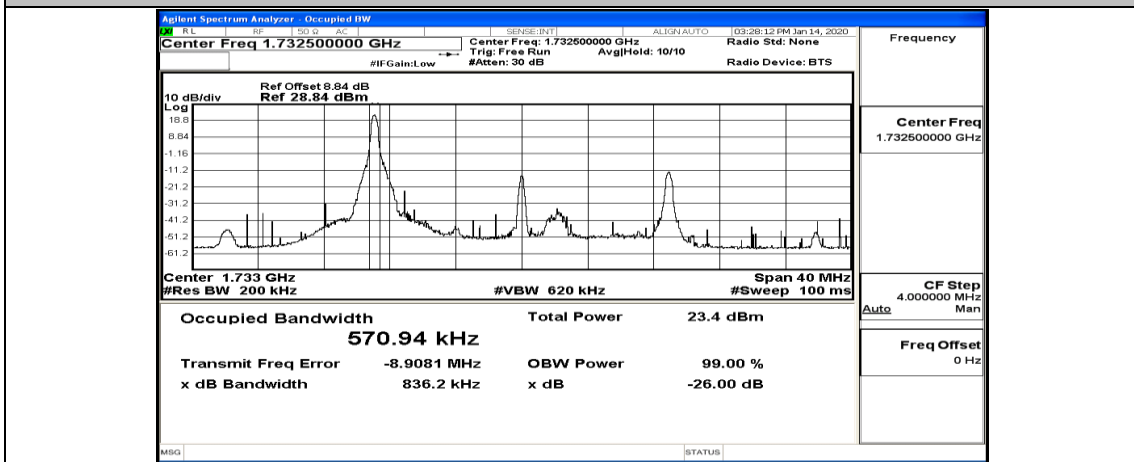

(Channel Bandwidth:20 MHz)_LCH_16QAM_50RB#0

(Channel Bandwidth:20 MHz)_LCH_16QAM_50RB#25

(Channel Bandwidth:20 MHz)_LCH_16QAM_50RB#50

(Channel Bandwidth:20 MHz)_LCH_16QAM_100RB#0

(Channel Bandwidth:20 MHz)_MCH_16QAM_1RB#0