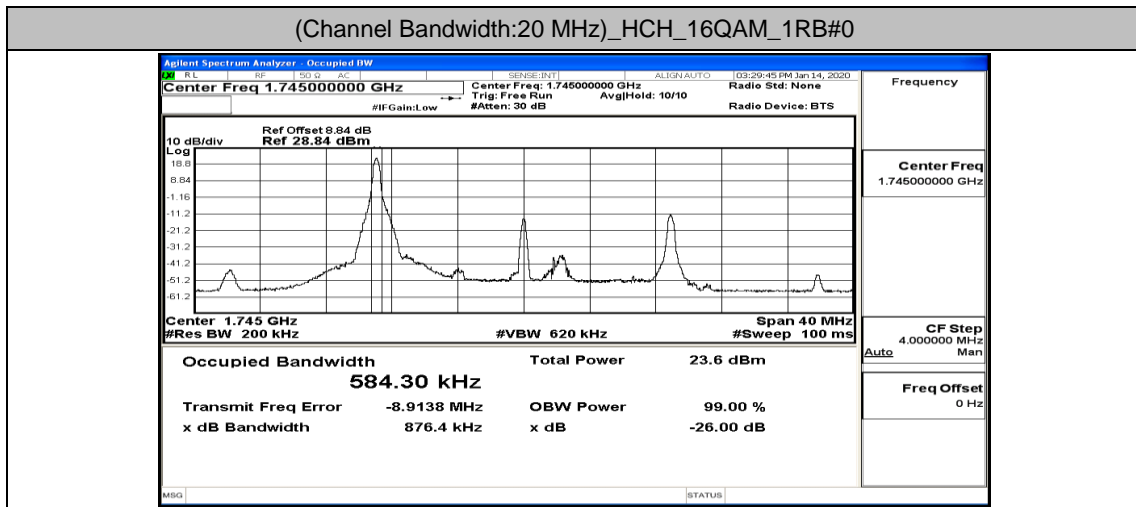

(Channel Bandwidth:20 MHz)_HCH_16QAM_1RB#0