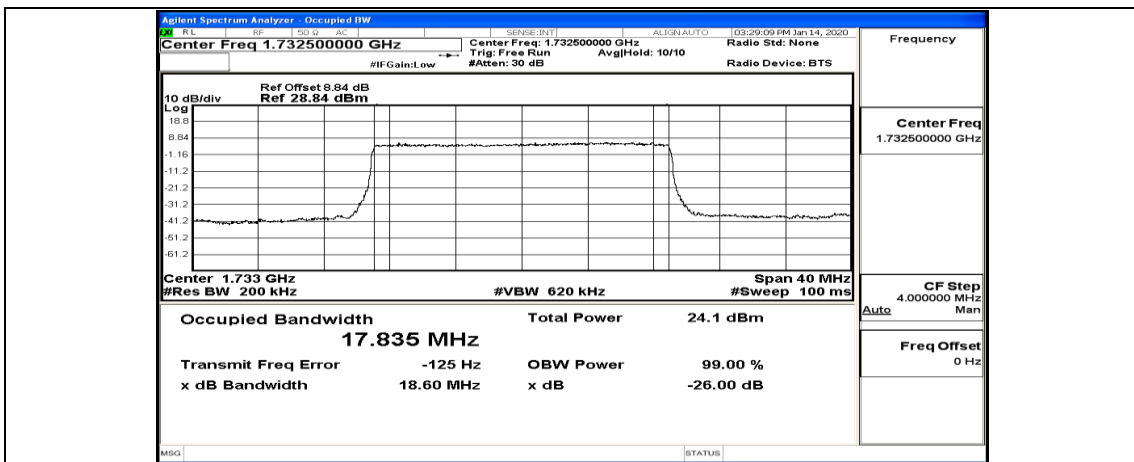

(Channel Bandwidth:20 MHz)_MCH_QPSK_1RB#99

(Channel Bandwidth:20 MHz)_MCH_QPSK_50RB#0

(Channel Bandwidth:20 MHz)_MCH_QPSK_50RB#25

(Channel Bandwidth:20 MHz)_MCH_QPSK_50RB#50

(Channel Bandwidth:20 MHz)_MCH_QPSK_100RB#0