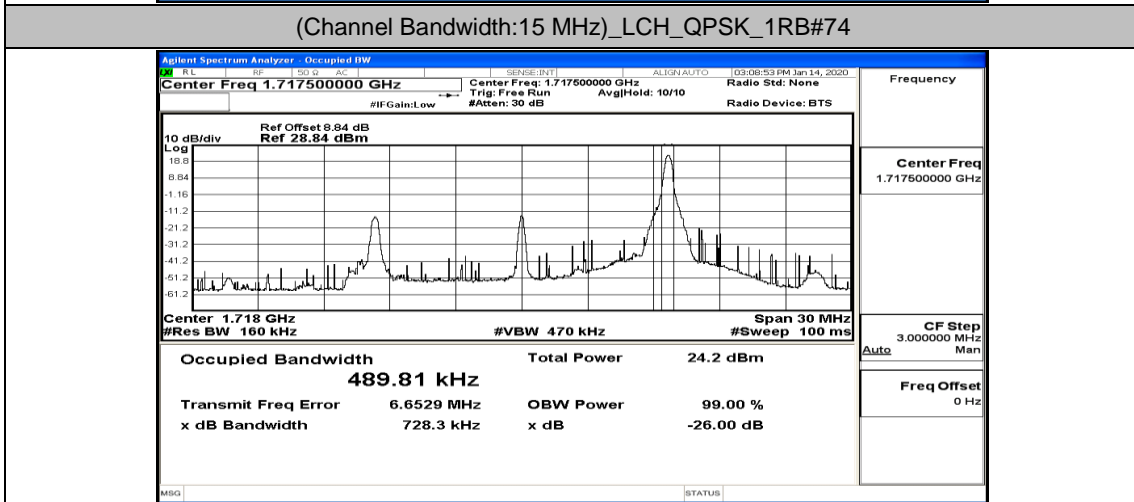

Channel Bandwidth: 10 MHz_HCH_16QAM_25RB#12

Channel Bandwidth: 10 MHz_HCH_16QAM_25RB#25

Channel Bandwidth: 10 MHz_HCH_16QAM_50RB#0

Channel Bandwidth: 15 MHz

(Channel Bandwidth:15 MHz)_LCH_QPSK_37RB#0

(Channel Bandwidth:15 MHz)_LCH_QPSK_37RB#18