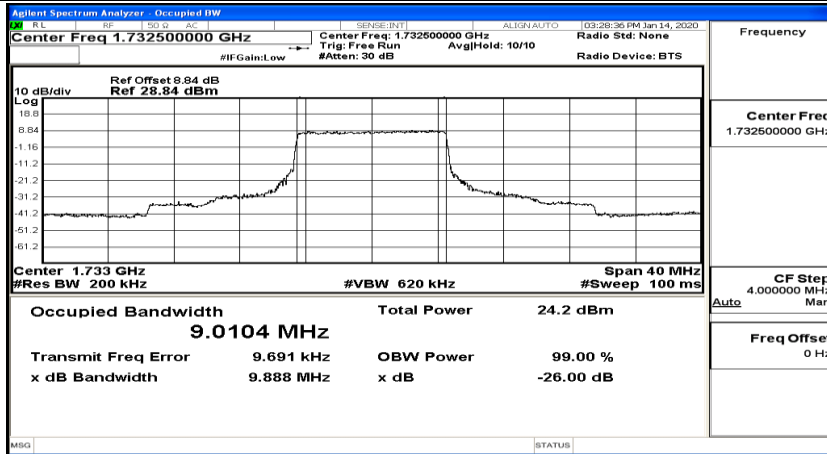

(Channel Bandwidth:20 MHz)_MCH_QPSK_50RB#25