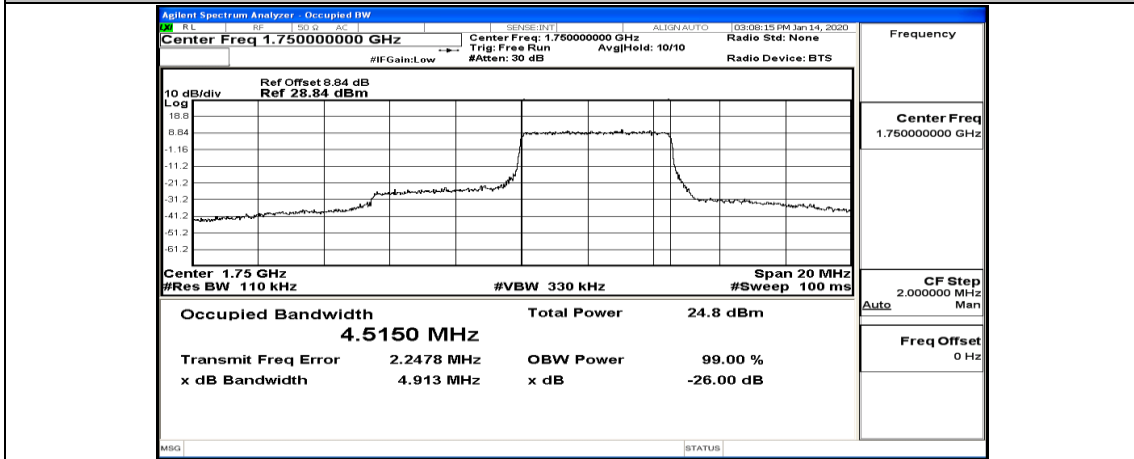

Channel Bandwidth: 10 MHz_HCH_16QAM_25RB#12

Channel Bandwidth: 10 MHz_HCH_16QAM_25RB#25

Channel Bandwidth: 10 MHz_HCH_16QAM_50RB#0

Channel Bandwidth: 15 MHz

(Channel Bandwidth:15 MHz)_LCH_QPSK_37RB#0

(Channel Bandwidth:15 MHz)_LCH_QPSK_37RB#18

(Channel Bandwidth:15 MHz)_LCH_QPSK_37RB#38

(Channel Bandwidth:15 MHz)_LCH_QPSK_75RB#0

(Channel Bandwidth:15 MHz)_MCH_QPSK_1RB#0

(Channel Bandwidth:15 MHz)_MCH_QPSK_1RB#37

(Channel Bandwidth:15 MHz)_MCH_QPSK_1RB#74