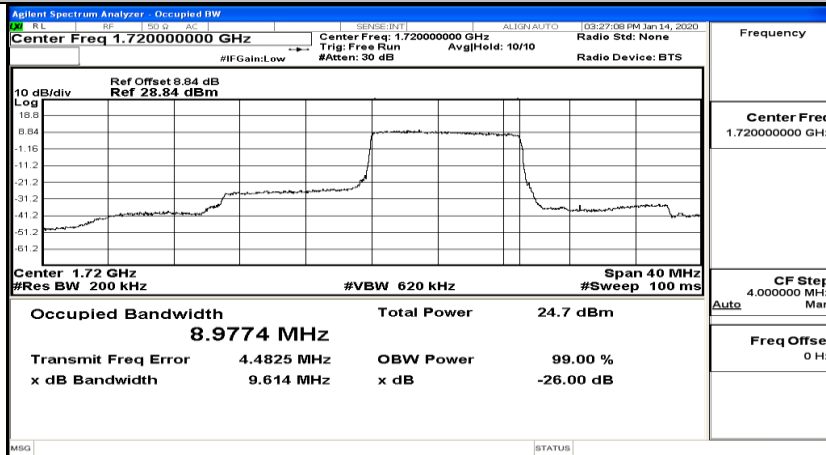

(Channel Bandwidth:20 MHz)_LCH_QPSK_50RB#50

(Channel Bandwidth:20 MHz)_LCH_QPSK_100RB#0