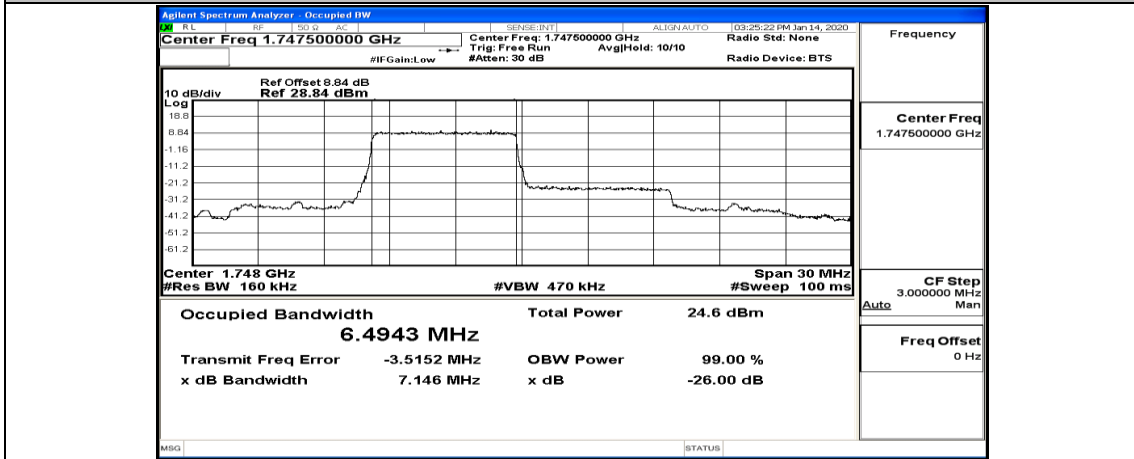

(Channel Bandwidth:15 MHz)_MCH_QPSK_37RB#0

(Channel Bandwidth:15 MHz)_MCH_QPSK_37RB#18

(Channel Bandwidth:15 MHz)_MCH_QPSK_37RB#38

(Channel Bandwidth:15 MHz)_HCH_QPSK_1RB#74

(Channel Bandwidth:15 MHz)_HCH_QPSK_37RB#0

(Channel Bandwidth:15 MHz)_HCH_QPSK_37RB#18

(Channel Bandwidth:15 MHz)_HCH_QPSK_37RB#38

(Channel Bandwidth:15 MHz)_HCH_QPSK_75RB#0

(Channel Bandwidth:15 MHz)_LCH_16QAM_1RB#0

(Channel Bandwidth:15 MHz)_LCH_16QAM_1RB#37