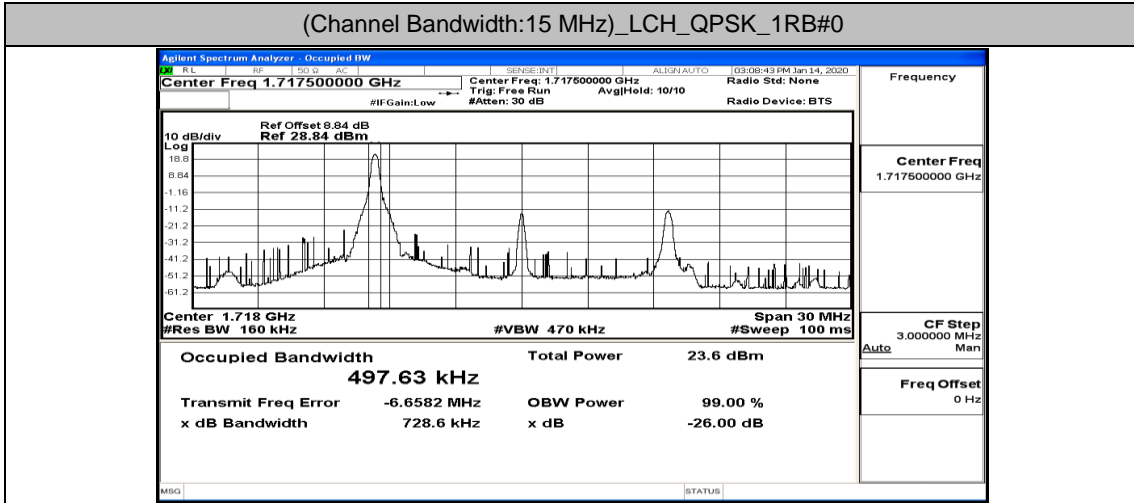

Channel Bandwidth: 10 MHz_HCH_16QAM_25RB#12

Channel Bandwidth: 10 MHz_HCH_16QAM_25RB#25

Channel Bandwidth: 10 MHz_HCH_16QAM_50RB#0

Channel Bandwidth: 15 MHz

(Channel Bandwidth:15 MHz)_LCH_QPSK_37RB#0

(Channel Bandwidth:15 MHz)_LCH_QPSK_37RB#18