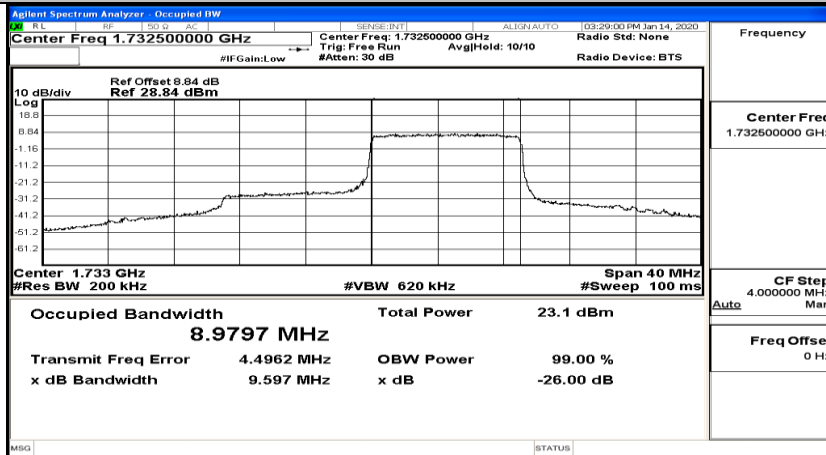

(Channel Bandwidth:20 MHz)_MCH_16QAM_1RB#50

(Channel Bandwidth:20 MHz)_MCH_16QAM_1RB#99

(Channel Bandwidth:20 MHz)_MCH_16QAM_50RB#0

(Channel Bandwidth:20 MHz)_MCH_16QAM_50RB#25

(Channel Bandwidth:20 MHz)_MCH_16QAM_50RB#50