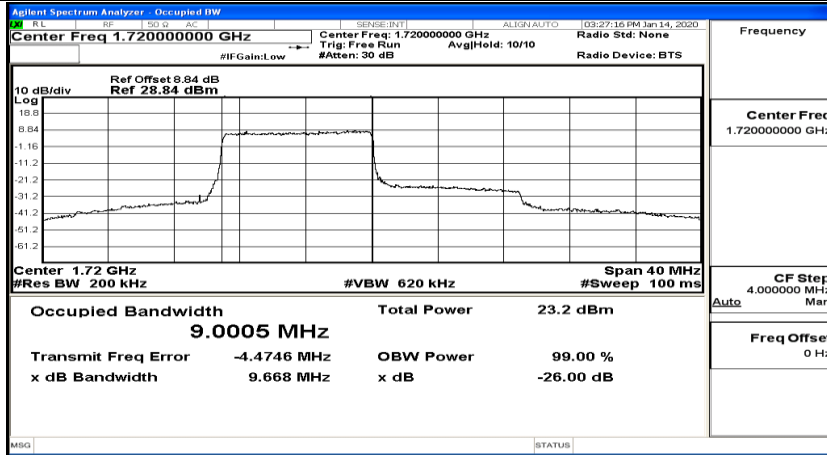

(Channel Bandwidth:20 MHz)_LCH_16QAM_50RB#0