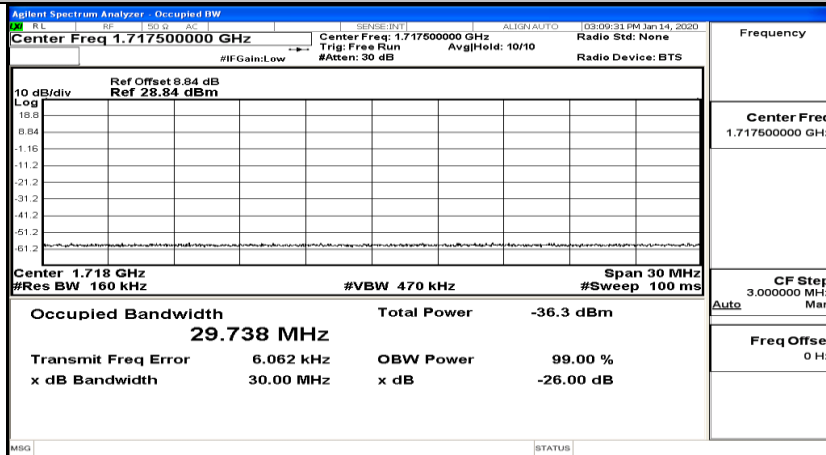

(Channel Bandwidth:15 MHz)_LCH_QPSK_37RB#38