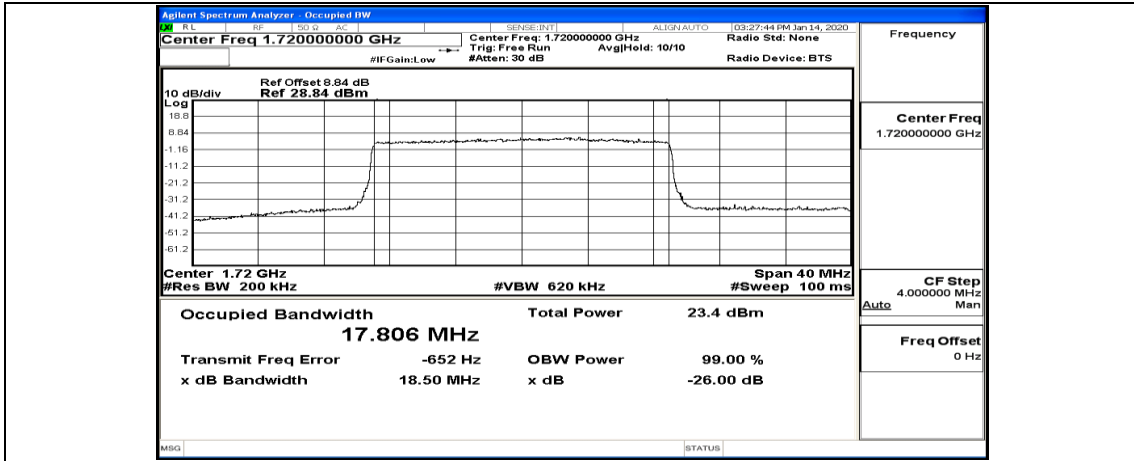

(Channel Bandwidth:20 MHz)_LCH_16QAM_50RB#0

(Channel Bandwidth:20 MHz)_LCH_16QAM_50RB#25

(Channel Bandwidth:20 MHz)_LCH_16QAM_50RB#50

(Channel Bandwidth:20 MHz)_LCH_16QAM_100RB#0

(Channel Bandwidth:20 MHz)_MCH_16QAM_1RB#0