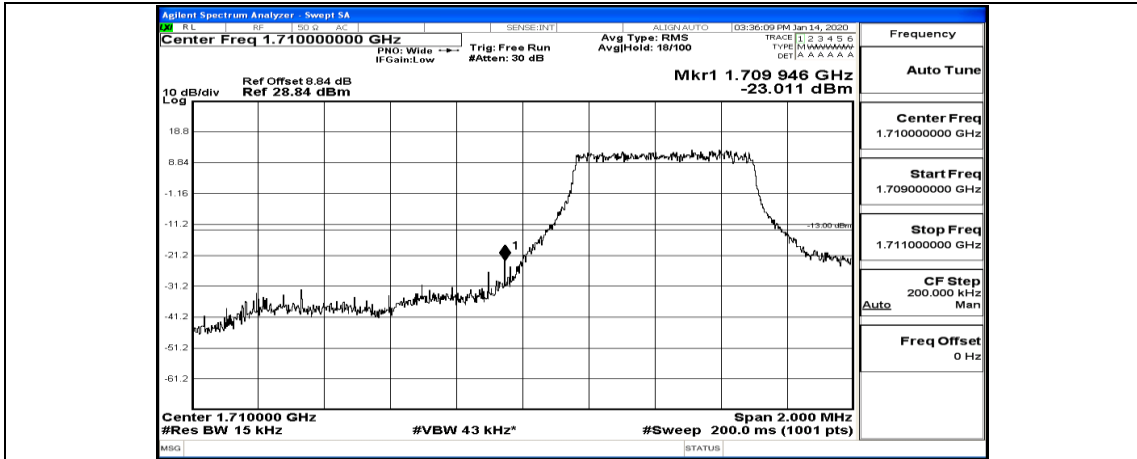

(Channel Bandwidth:20 MHz)_HCH_16QAM_50RB#25

(Channel Bandwidth:20 MHz)_HCH_16QAM_50RB#50

(Channel Bandwidth:20 MHz)_HCH_16QAM_100RB#0

C.4: Band Edge

Test Graphs

Channel Bandwidth: 1.4 MHz

(Channel Bandwidth: 1.4 MHz)_LCH_QPSK_3RB#2