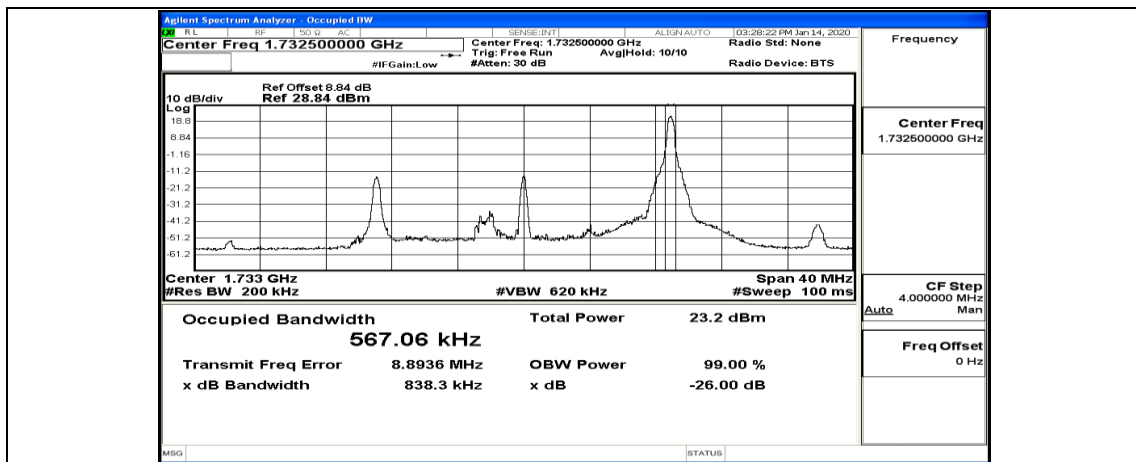

(Channel Bandwidth:20 MHz)_MCH_16QAM_1RB#99