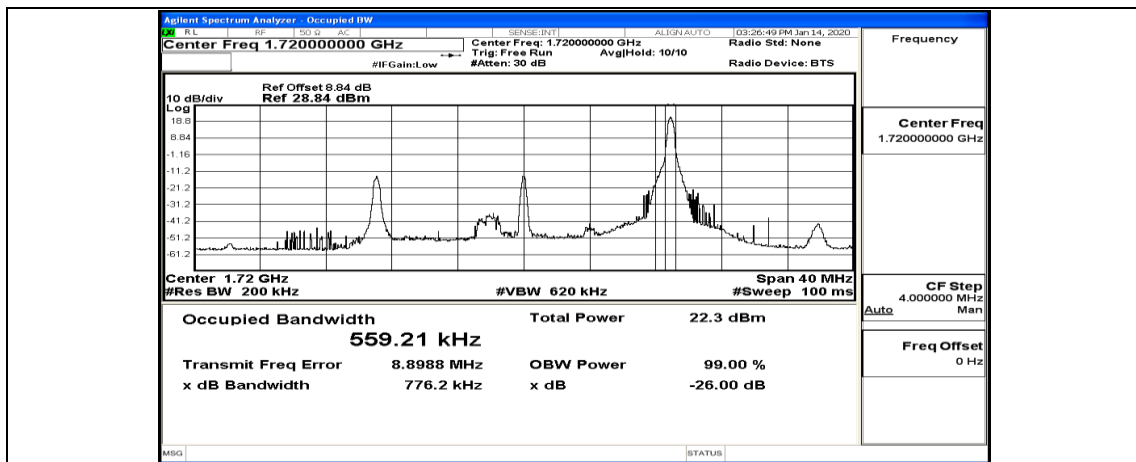

(Channel Bandwidth:20 MHz)_HCH_QPSK_50RB#50

(Channel Bandwidth:20 MHz)_HCH_QPSK_100RB#0

(Channel Bandwidth:20 MHz)_LCH_16QAM_1RB#0

(Channel Bandwidth:20 MHz)_LCH_16QAM_1RB#50

(Channel Bandwidth:20 MHz)_LCH_16QAM_1RB#99