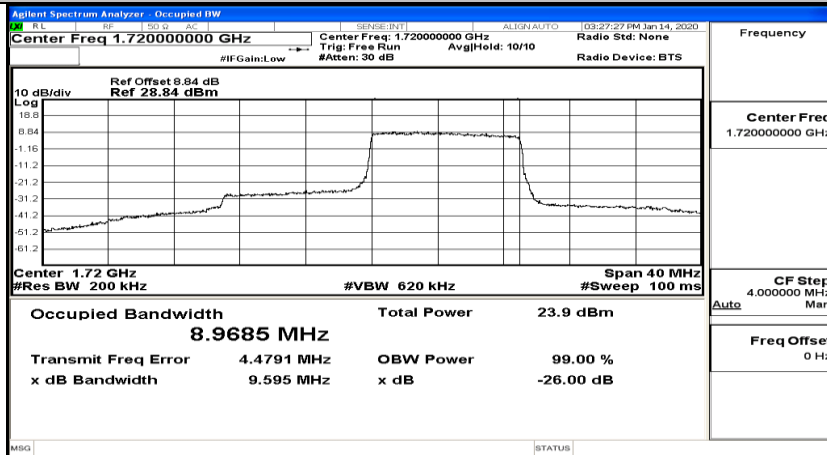

(Channel Bandwidth:20 MHz)_LCH_16QAM_50RB#50

(Channel Bandwidth:20 MHz)_LCH_16QAM_100RB#0