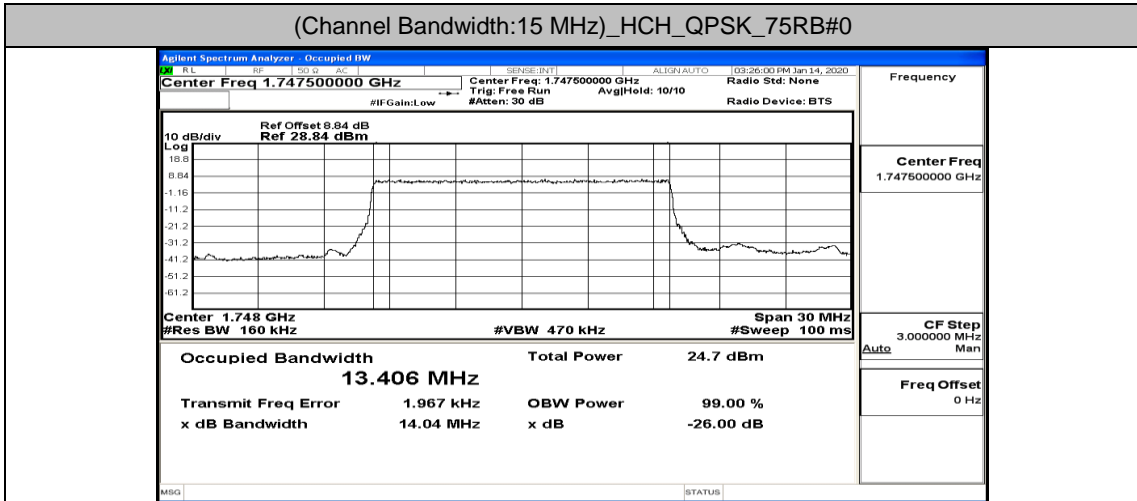

(Channel Bandwidth:15 MHz)_HCH_QPSK_75RB#0