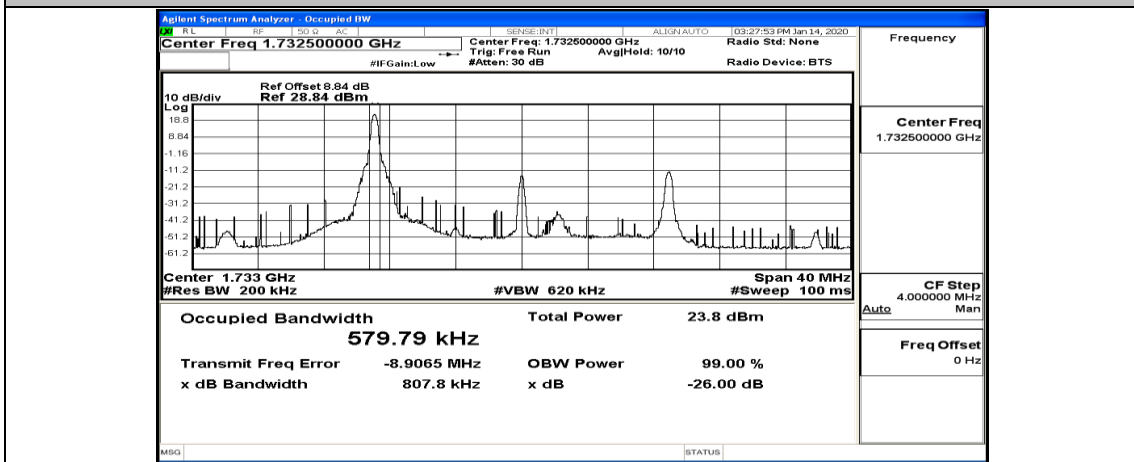

(Channel Bandwidth:20 MHz)_LCH_QPSK_50RB#25

(Channel Bandwidth:20 MHz)_LCH_QPSK_50RB#50

(Channel Bandwidth:20 MHz)_LCH_QPSK_100RB#0

(Channel Bandwidth:20 MHz)_MCH_QPSK_1RB#0

(Channel Bandwidth:20 MHz)_MCH_QPSK_1RB#50