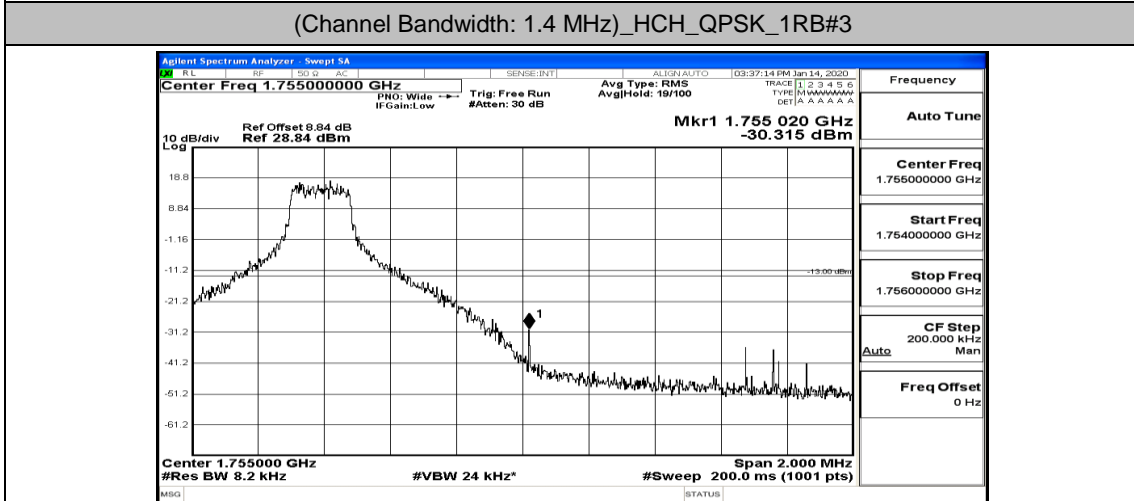

(Channel Bandwidth: 1.4 MHz)_LCH_QPSK_3RB#3

(Channel Bandwidth: 1.4 MHz)_LCH_QPSK_6RB#0

(Channel Bandwidth: 1.4 MHz)_HCH_QPSK_1RB#0

(Channel Bandwidth: 1.4 MHz)_HCH_QPSK_1RB#3

(Channel Bandwidth: 1.4 MHz)_HCH_QPSK_1RB#5