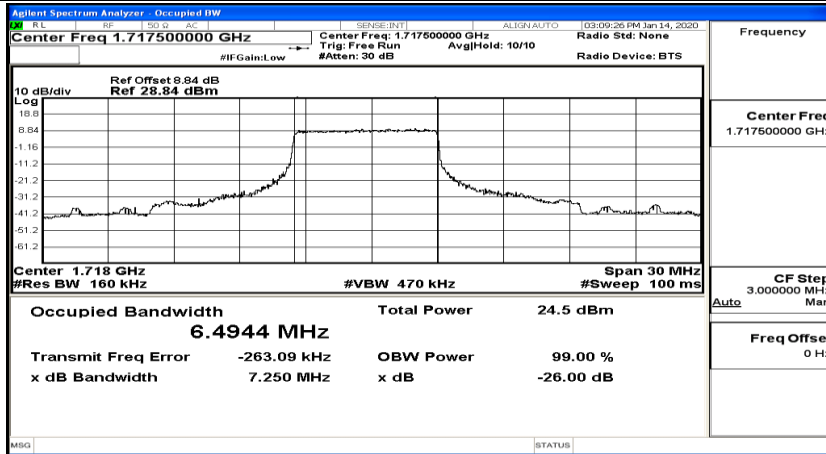

Channel Bandwidth: 10 MHz_HCH_16QAM_25RB#12

Channel Bandwidth: 10 MHz_HCH_16QAM_25RB#25

Channel Bandwidth: 10 MHz_HCH_16QAM_50RB#0

Channel Bandwidth: 15 MHz

(Channel Bandwidth:15 MHz)_LCH_QPSK_37RB#0

(Channel Bandwidth:15 MHz)_LCH_QPSK_37RB#18