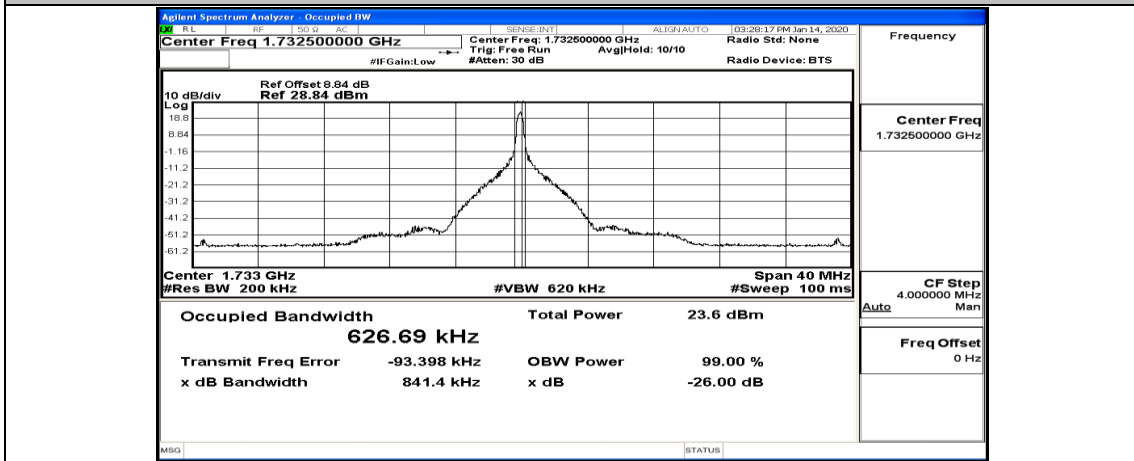

(Channel Bandwidth:20 MHz)_MCH_16QAM_1RB#50