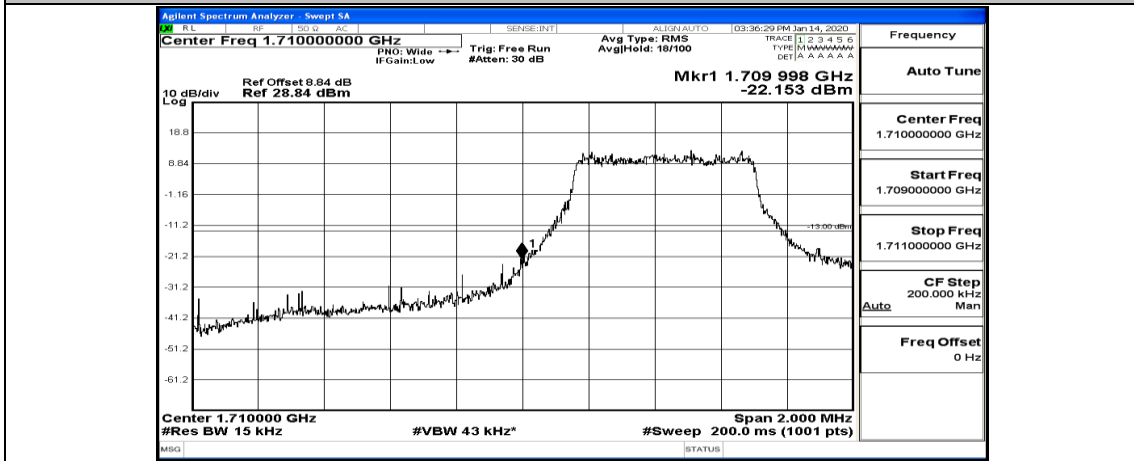

(Channel Bandwidth: 1.4 MHz)_LCH_16QAM_3RB#0

(Channel Bandwidth: 1.4 MHz)_LCH_16QAM_3RB#2