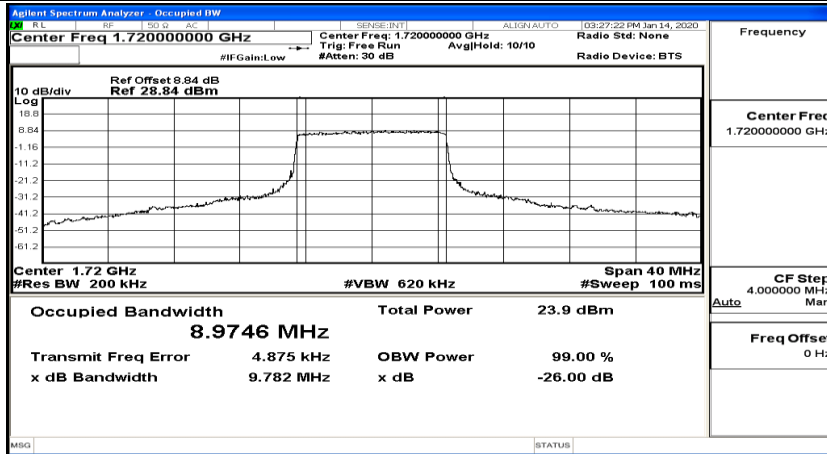

(Channel Bandwidth:20 MHz)_LCH_16QAM_50RB#25