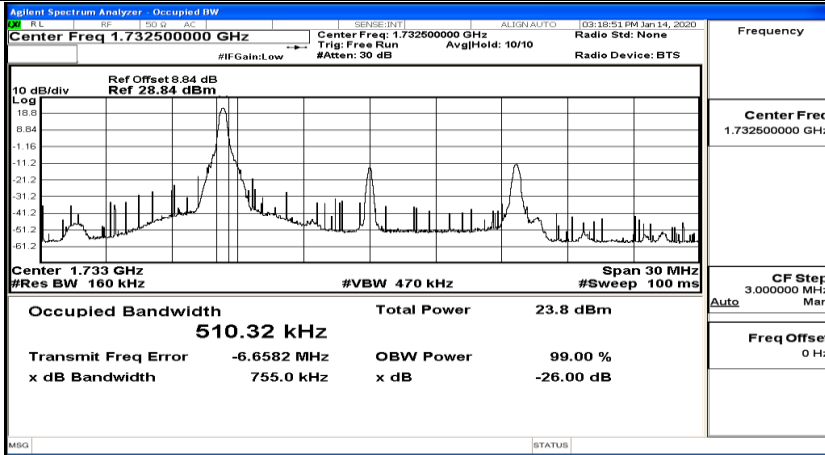

(Channel Bandwidth:15 MHz)_MCH_QPSK_1RB#0