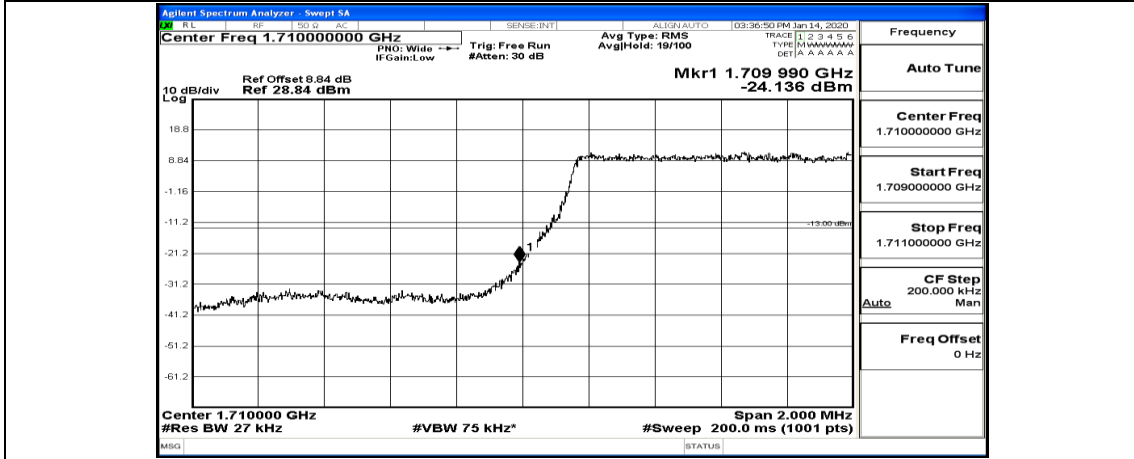

(Channel Bandwidth: 1.4 MHz)_LCH_QPSK_6RB#0