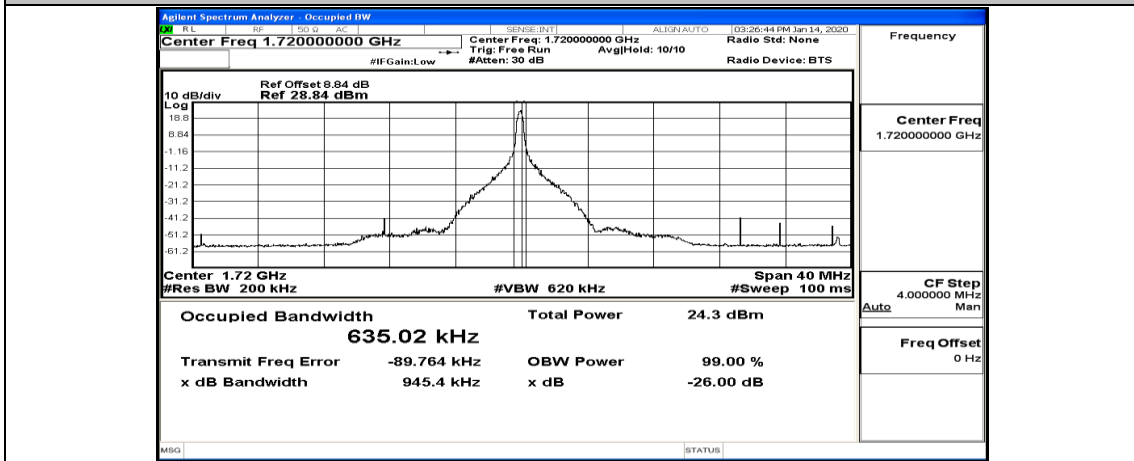

(Channel Bandwidth:20 MHz)_HCH_QPSK_50RB#50

(Channel Bandwidth:20 MHz)_HCH_QPSK_100RB#0

(Channel Bandwidth:20 MHz)_LCH_16QAM_1RB#0

(Channel Bandwidth:20 MHz)_LCH_16QAM_1RB#50

(Channel Bandwidth:20 MHz)_LCH_16QAM_1RB#99