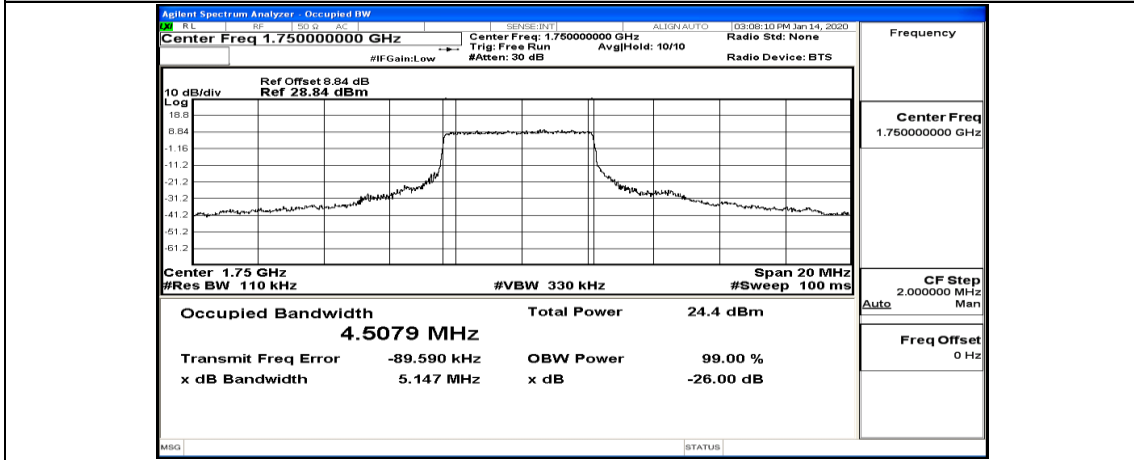

Channel Bandwidth: 10 MHz_HCH_16QAM_25RB#12

Channel Bandwidth: 10 MHz_HCH_16QAM_25RB#25

Channel Bandwidth: 10 MHz_HCH_16QAM_50RB#0

Channel Bandwidth: 15 MHz

(Channel Bandwidth:15 MHz)_LCH_QPSK_37RB#0

(Channel Bandwidth:15 MHz)_LCH_QPSK_37RB#18

(Channel Bandwidth:15 MHz)_LCH_QPSK_37RB#38

(Channel Bandwidth:15 MHz)_LCH_QPSK_75RB#0

(Channel Bandwidth:15 MHz)_MCH_QPSK_1RB#0

(Channel Bandwidth:15 MHz)_MCH_QPSK_1RB#37

(Channel Bandwidth:15 MHz)_MCH_QPSK_1RB#74