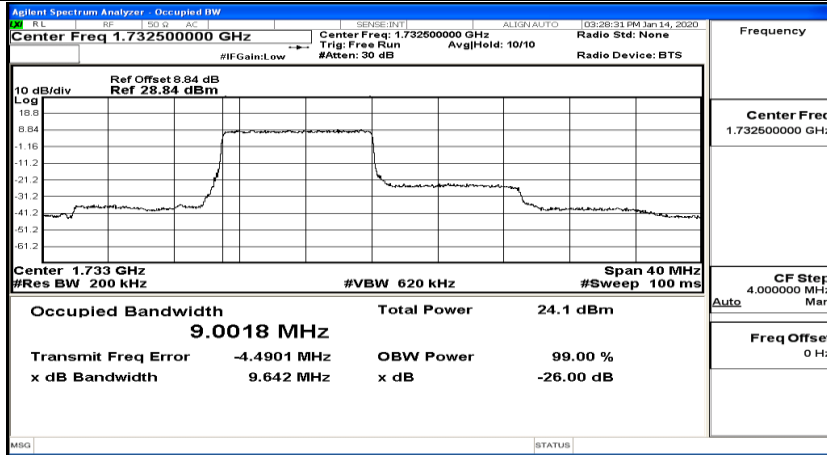

(Channel Bandwidth:20 MHz)_MCH_QPSK_50RB#0