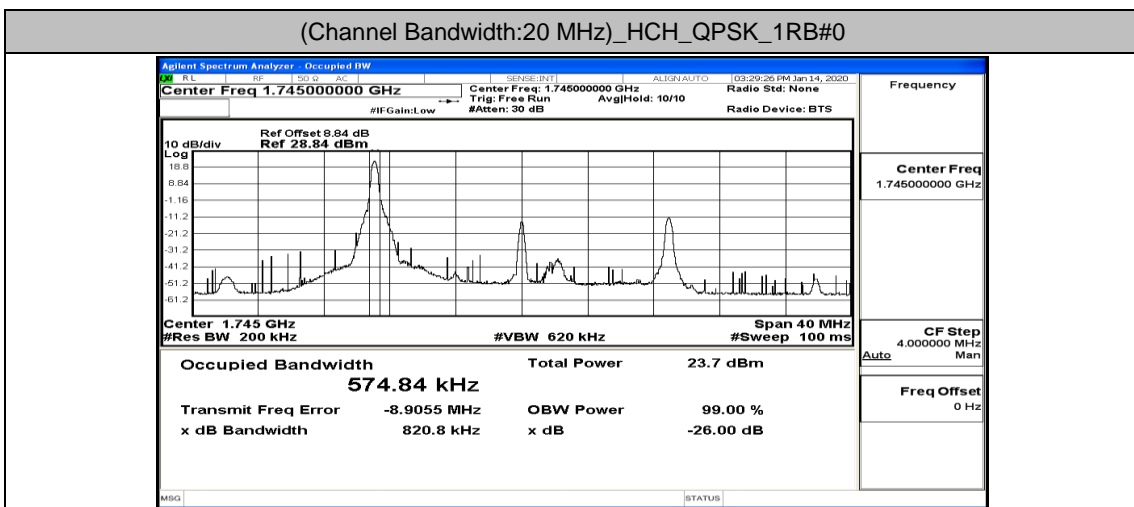

(Channel Bandwidth:20 MHz)_HCH_QPSK_1RB#0