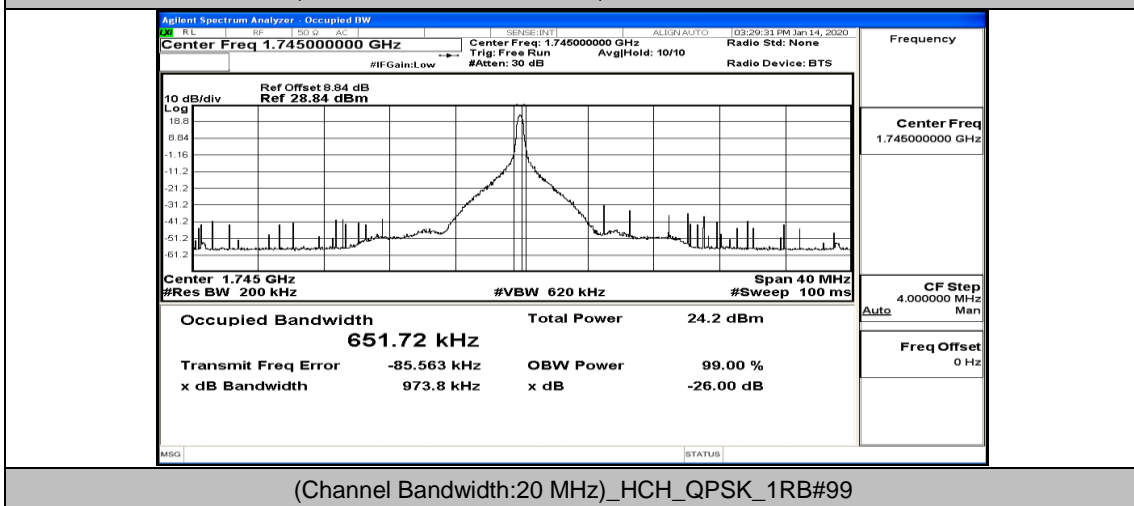

(Channel Bandwidth:20 MHz)_HCH_QPSK_1RB#50

(Channel Bandwidth:20 MHz)_HCH_QPSK_1RB#99