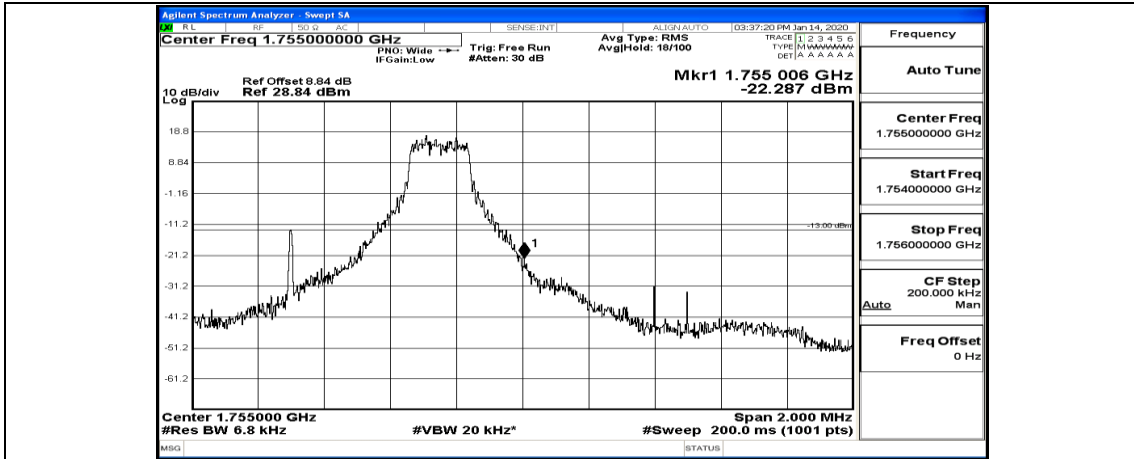

(Channel Bandwidth: 1.4 MHz)_LCH_QPSK_3RB#3

(Channel Bandwidth: 1.4 MHz)_LCH_QPSK_6RB#0

(Channel Bandwidth: 1.4 MHz)_HCH_QPSK_1RB#0

(Channel Bandwidth: 1.4 MHz)_HCH_QPSK_1RB#3

(Channel Bandwidth: 1.4 MHz)_HCH_QPSK_1RB#5