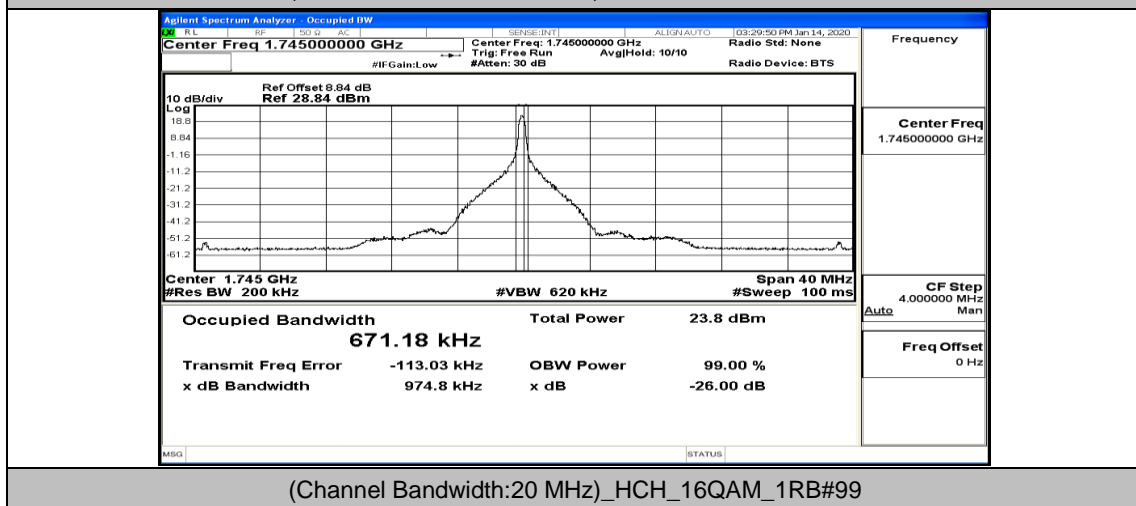

(Channel Bandwidth:20 MHz)_HCH_16QAM_1RB#50

(Channel Bandwidth:20 MHz)_HCH_16QAM_1RB#99