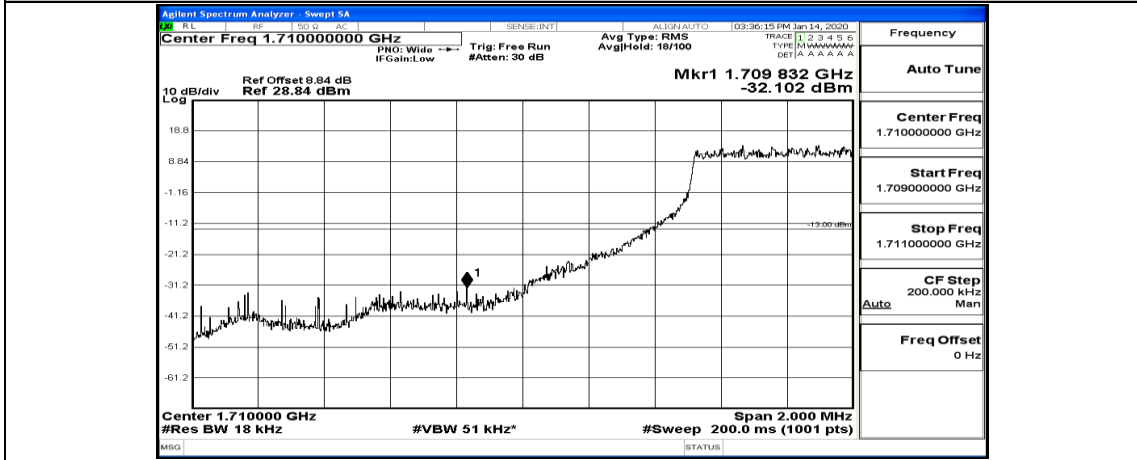

(Channel Bandwidth:20 MHz)_HCH_16QAM_50RB#25

(Channel Bandwidth:20 MHz)_HCH_16QAM_50RB#50

(Channel Bandwidth:20 MHz)_HCH_16QAM_100RB#0

C.4: Band Edge

Test Graphs

Channel Bandwidth: 1.4 MHz

(Channel Bandwidth: 1.4 MHz)_LCH_QPSK_3RB#2