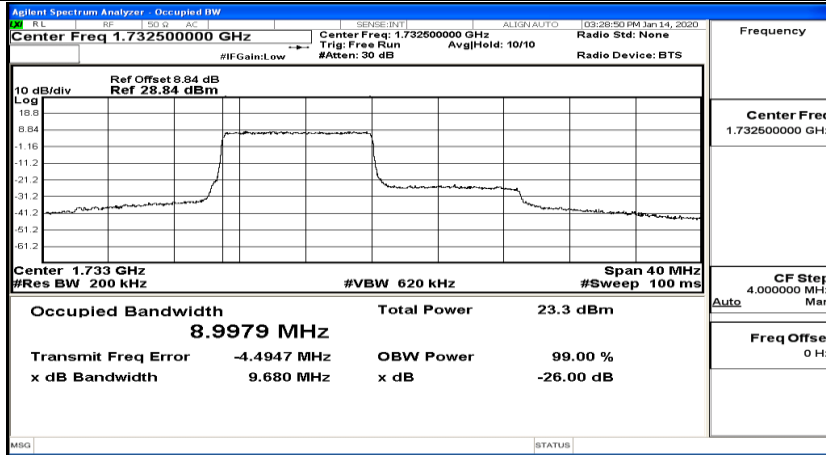

(Channel Bandwidth:20 MHz)_MCH_16QAM_50RB#0