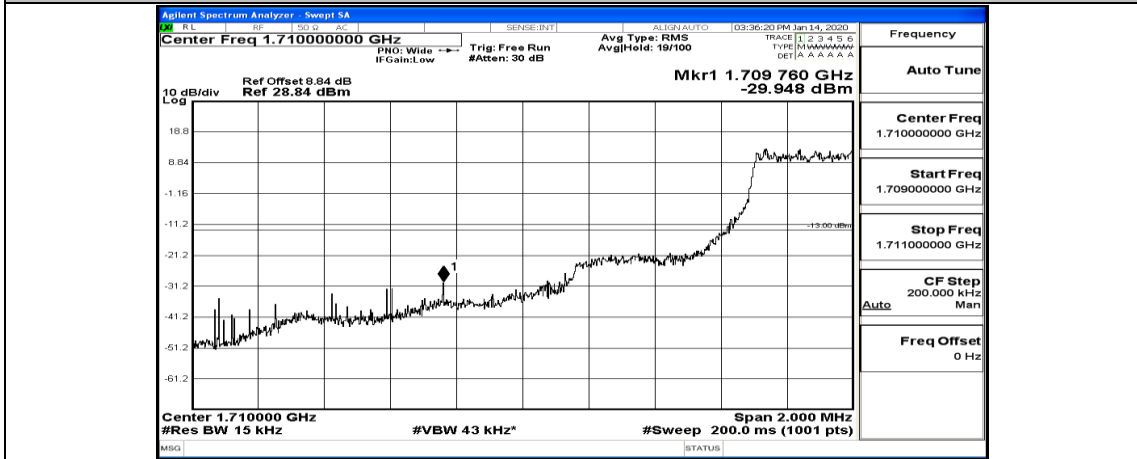

(Channel Bandwidth: 1.4 MHz)_LCH_QPSK_3RB#3