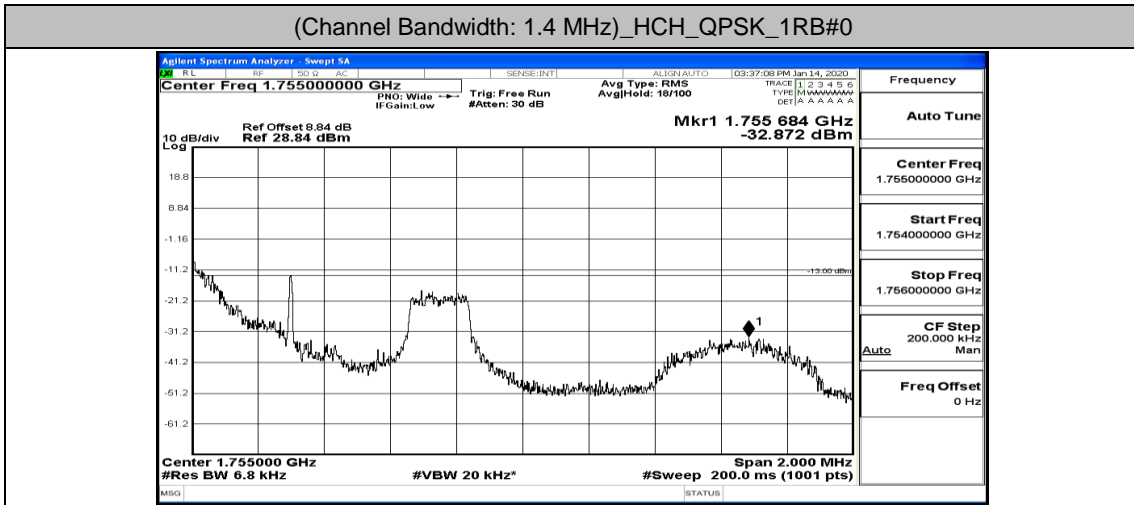

(Channel Bandwidth: 1.4 MHz)_HCH_QPSK_1RB#0