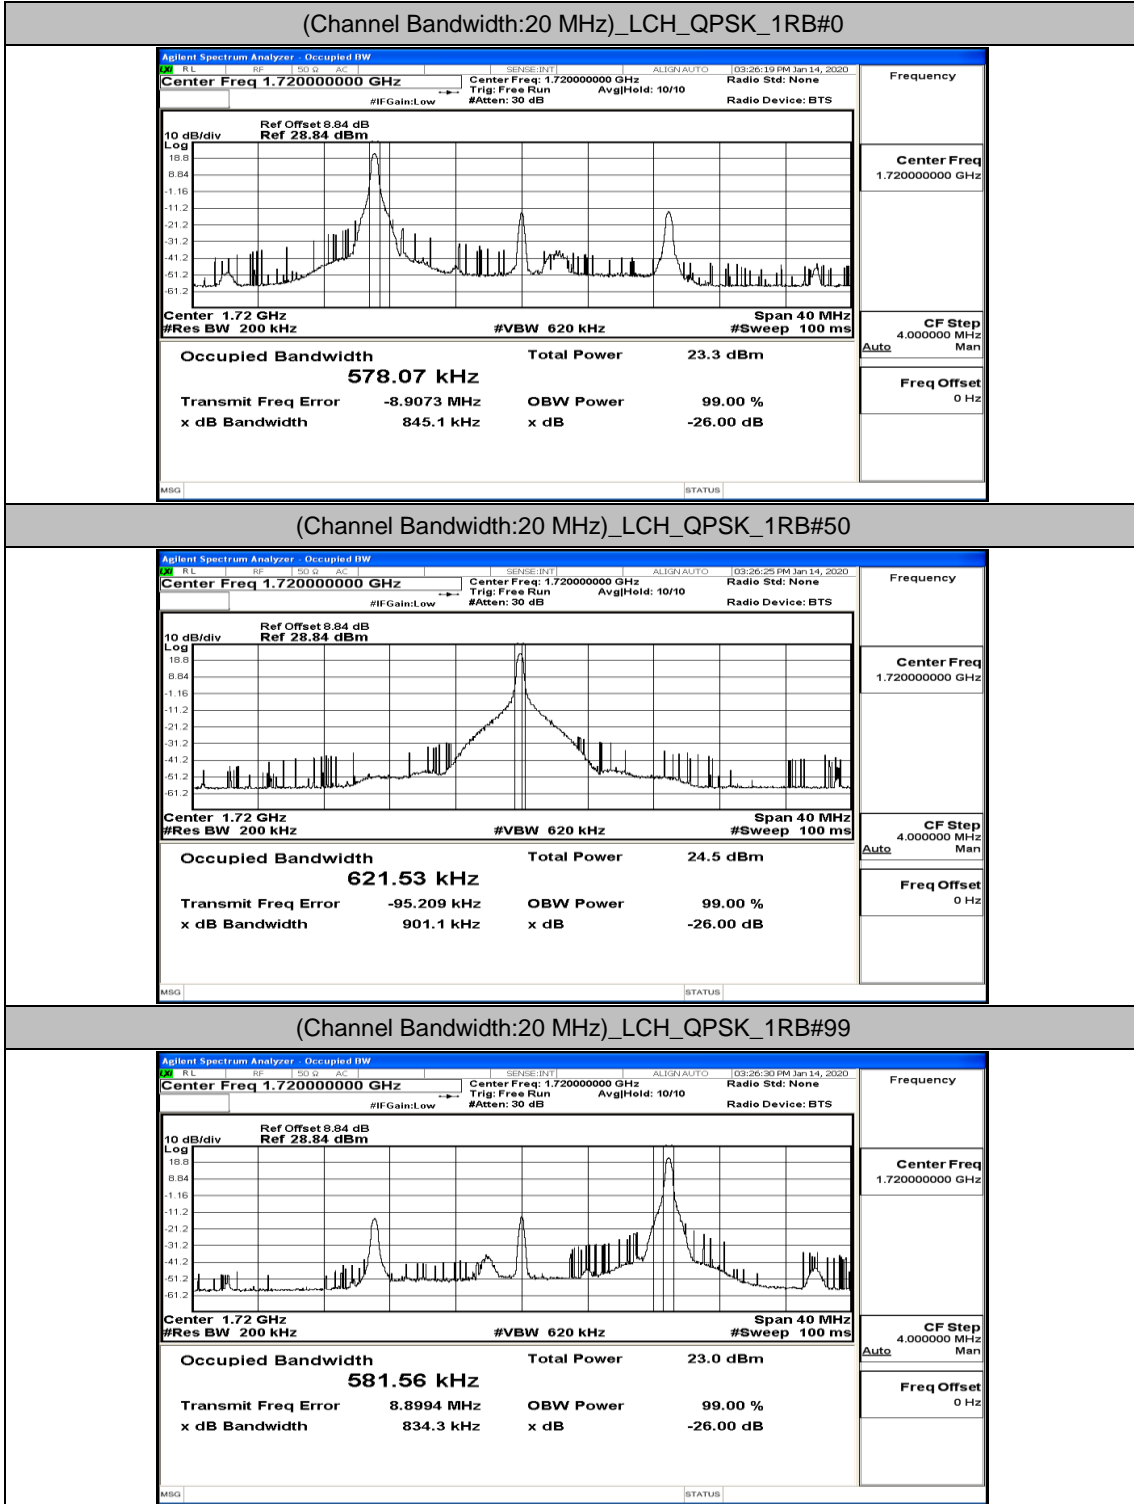

(Channel Bandwidth:15 MHz)_HCH_16QAM_37RB#0

(Channel Bandwidth:15 MHz)_HCH_16QAM_37RB#18

(Channel Bandwidth:15 MHz)_HCH_16QAM_37RB#38

(Channel Bandwidth:15 MHz)_HCH_16QAM_75RB#0

Channel Bandwidth: 20 MHz

(Channel Bandwidth:20 MHz)_LCH_QPSK_50RB#0