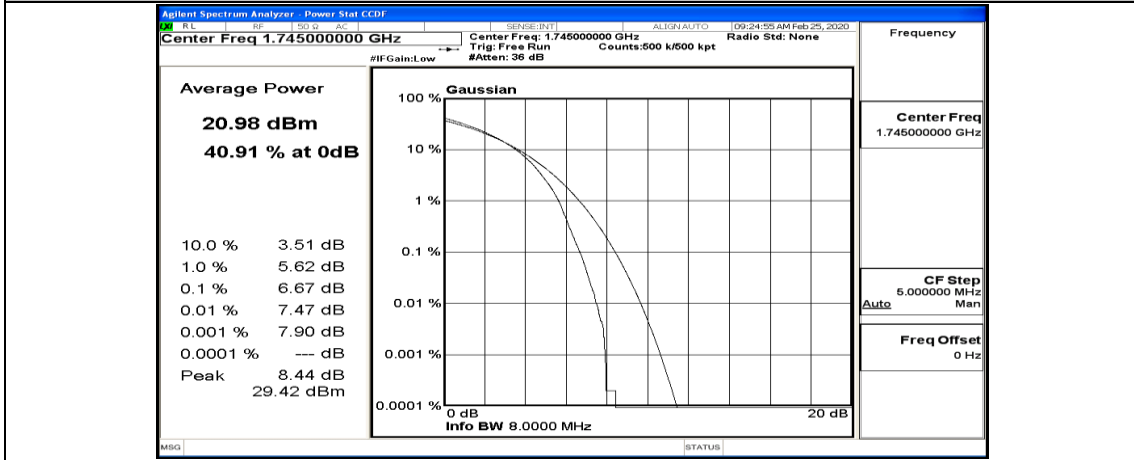

(Channel Bandwidth:20 MHz)_HCH_16QAM_1RB#49

(Channel Bandwidth:20 MHz)_HCH_16QAM_1RB#99

(Channel Bandwidth:20 MHz)_HCH_16QAM_50RB#0

(Channel Bandwidth:20 MHz)_HCH_16QAM_50RB#25

(Channel Bandwidth:20 MHz)_HCH_16QAM_50RB#0