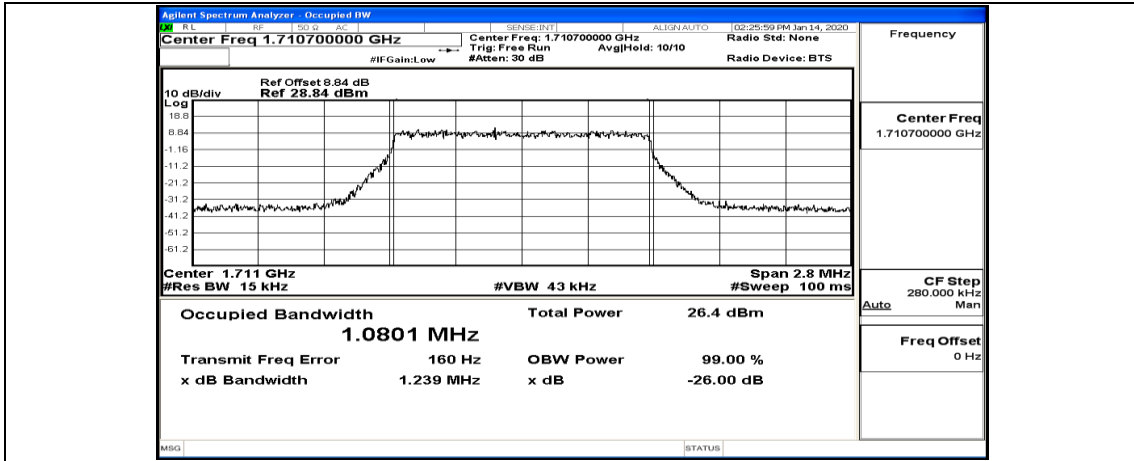

(Channel Bandwidth: 1.4 MHz)_LCH_16QAM_6RB#0