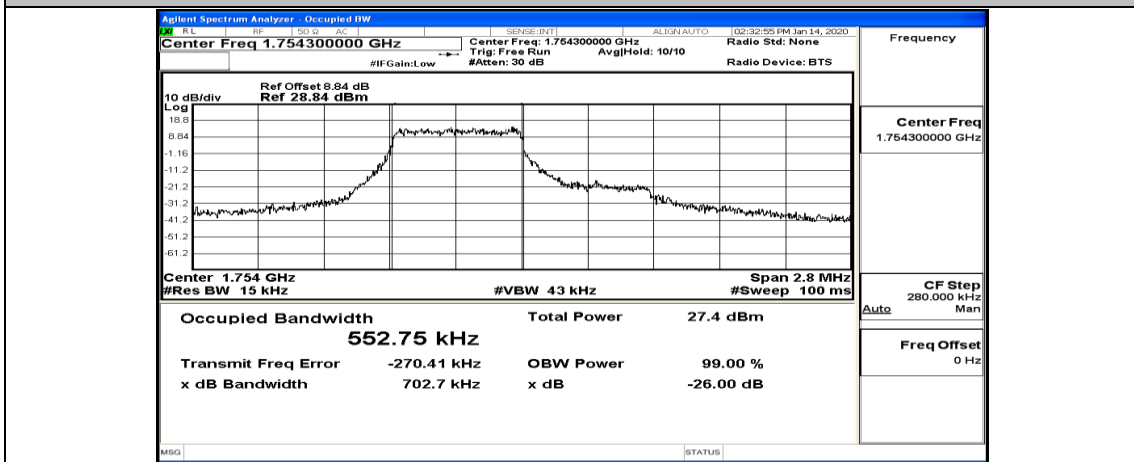

(Channel Bandwidth: 1.4 MHz)_HCH_16QAM_3RB#0