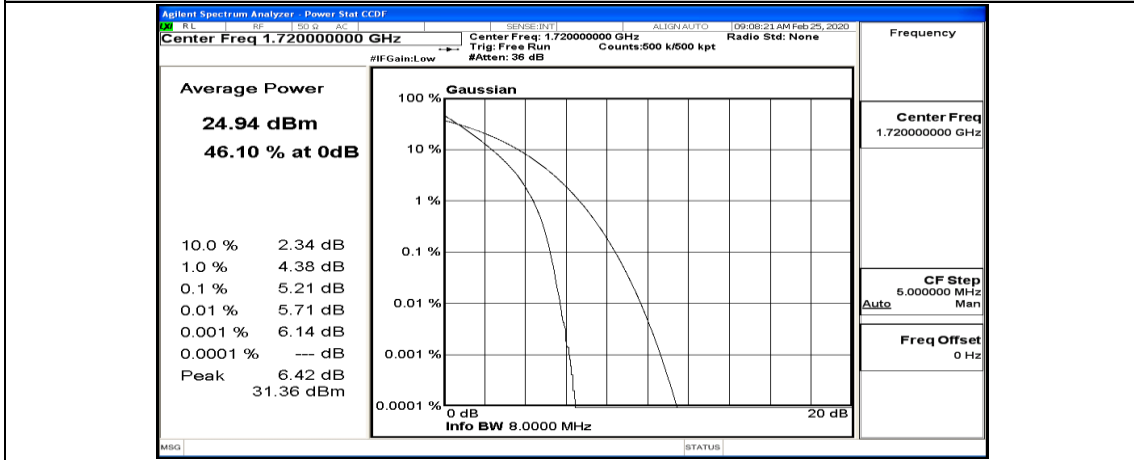

(Channel Bandwidth:20 MHz)_LCH_QPSK_1RB#49

(Channel Bandwidth:20 MHz)_LCH_QPSK_1RB#99

(Channel Bandwidth:20 MHz)_LCH_QPSK_50RB#0

(Channel Bandwidth:20 MHz)_LCH_QPSK_50RB#25

(Channel Bandwidth:20 MHz)_LCH_QPSK_50RB#50

(Channel Bandwidth:20 MHz)_LCH_QPSK_100RB#0

(Channel Bandwidth:20 MHz)_MCH_QPSK_1RB#0

(Channel Bandwidth:20 MHz)_MCH_QPSK_1RB#49

(Channel Bandwidth:20 MHz)_MCH_QPSK_1RB#99

(Channel Bandwidth:20 MHz)_MCH_QPSK_50RB#0