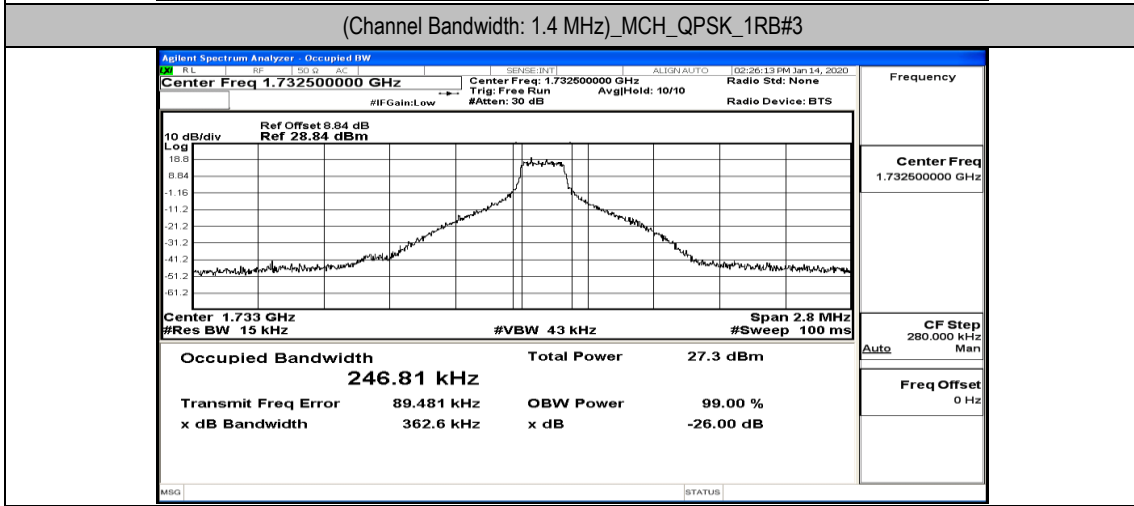

(Channel Bandwidth: 1.4 MHz)_LCH_QPSK_3RB#3

(Channel Bandwidth: 1.4 MHz)_LCH_QPSK_6RB#0

(Channel Bandwidth: 1.4 MHz)_MCH_QPSK_1RB#0

(Channel Bandwidth: 1.4 MHz)_MCH_QPSK_1RB#3

(Channel Bandwidth: 1.4 MHz)_MCH_QPSK_1RB#5