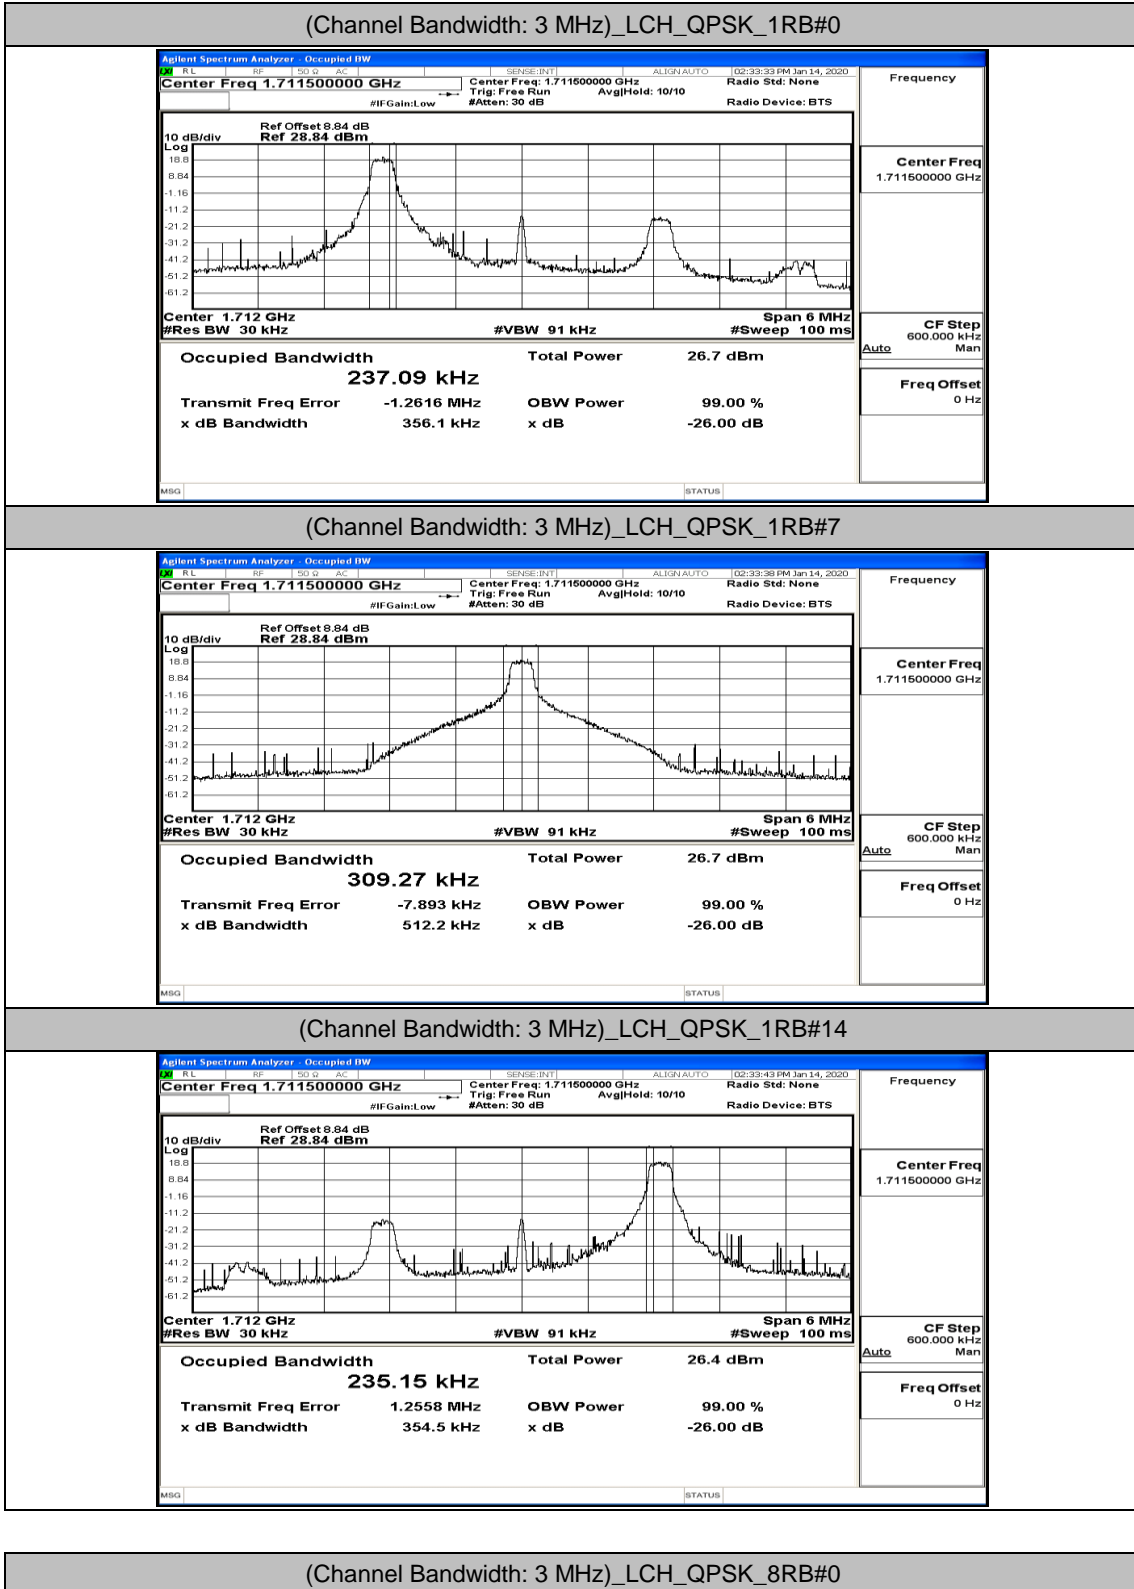

Channel Bandwidth: 3 MHz