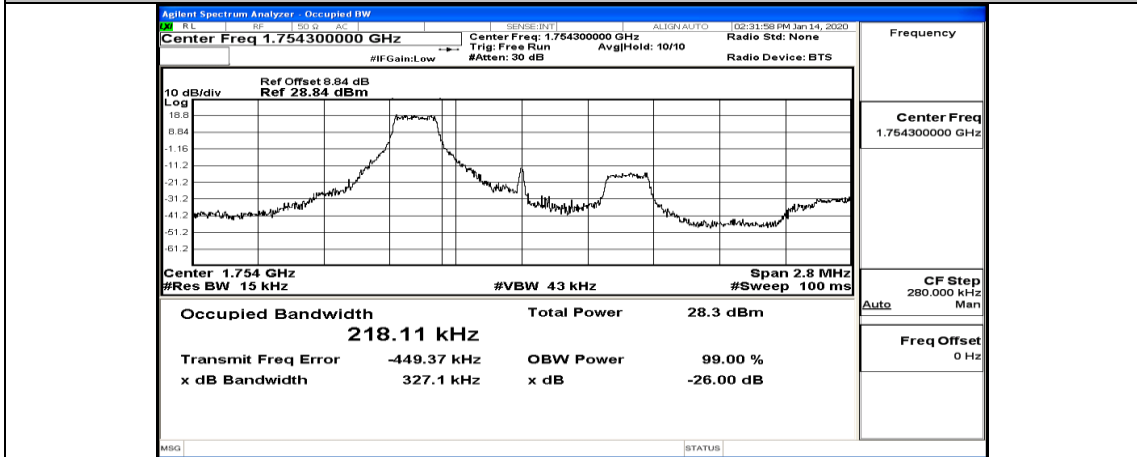

(Channel Bandwidth: 1.4 MHz)_MCH_QPSK_3RB#0

(Channel Bandwidth: 1.4 MHz)_MCH_QPSK_3RB#2

(Channel Bandwidth: 1.4 MHz)_MCH_QPSK_3RB#3

(Channel Bandwidth: 1.4 MHz)_MCH_QPSK_6RB#0

(Channel Bandwidth: 1.4 MHz)_HCH_QPSK_1RB#0