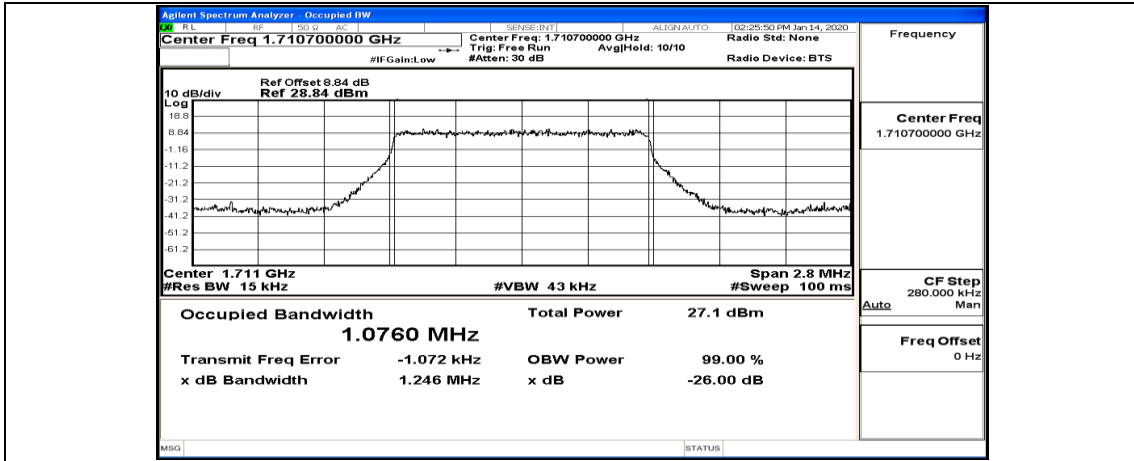

(Channel Bandwidth: 1.4 MHz)_LCH_QPSK_6RB#0