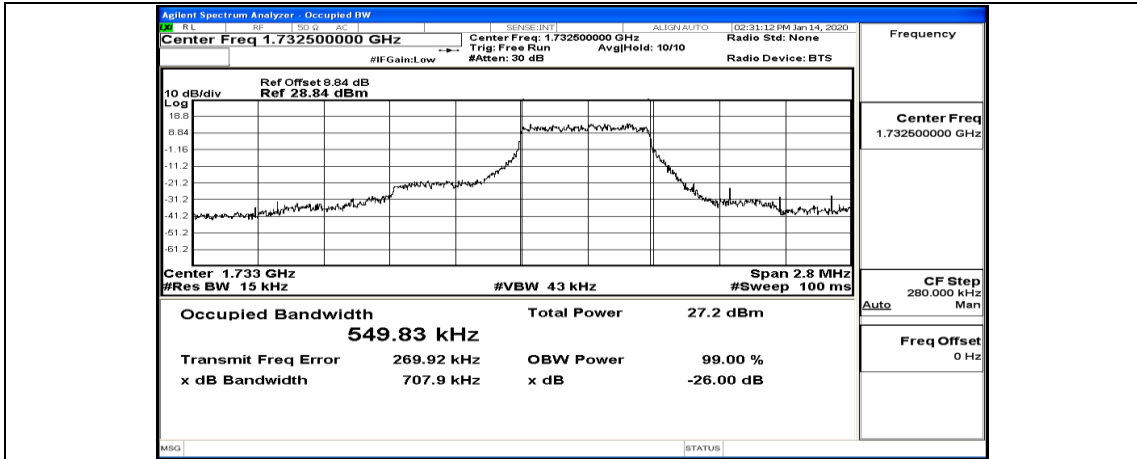

(Channel Bandwidth: 1.4 MHz)_MCH_QPSK_3RB#2

(Channel Bandwidth: 1.4 MHz)_MCH_QPSK_3RB#3