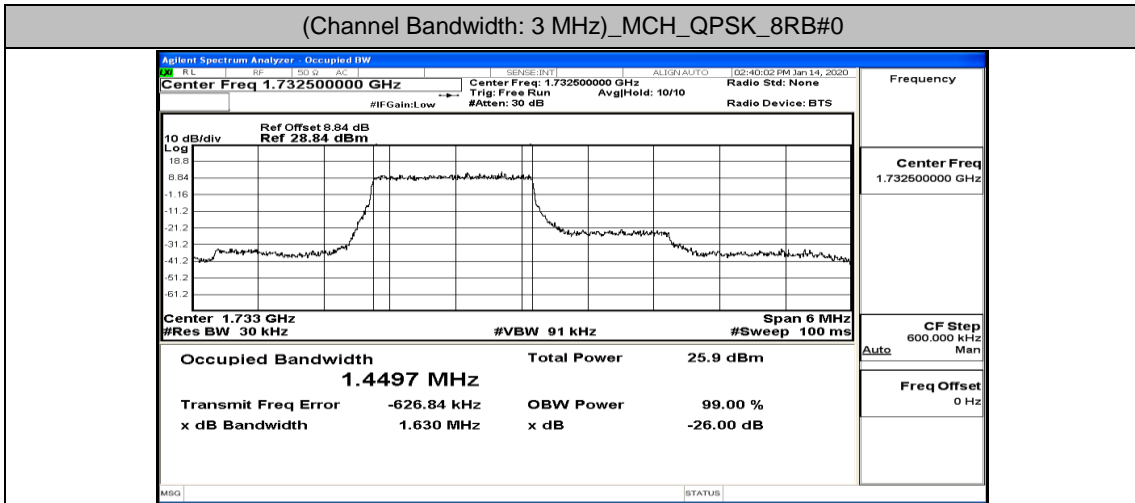

(Channel Bandwidth: 3 MHz)_MCH_QPSK_8RB#4