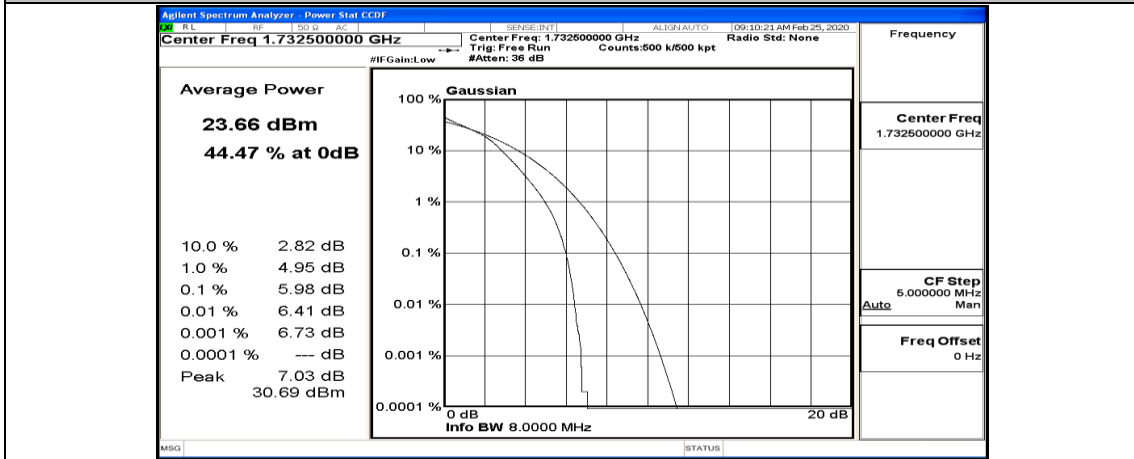

(Channel Bandwidth:20 MHz)_MCH_16QAM_50RB#25