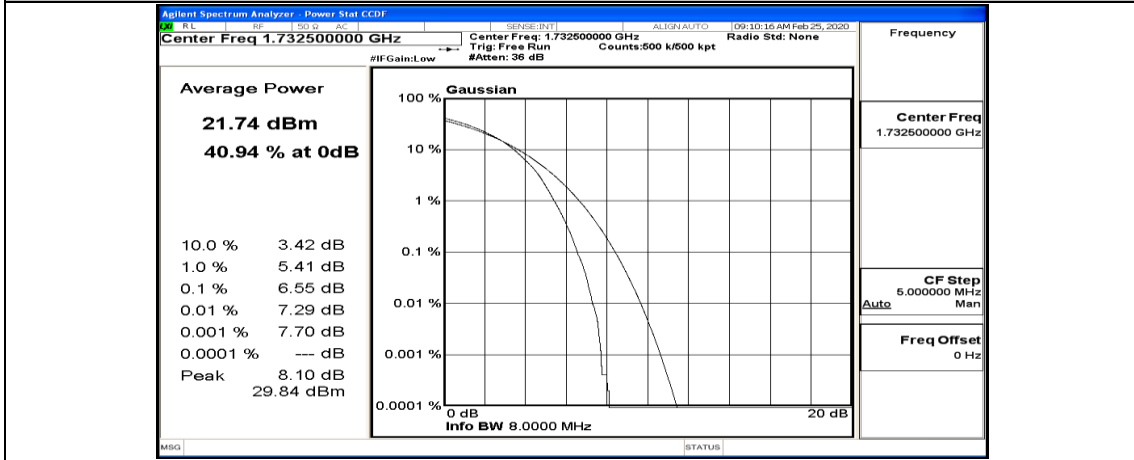

(Channel Bandwidth:20 MHz)_MCH_16QAM_50RB#0