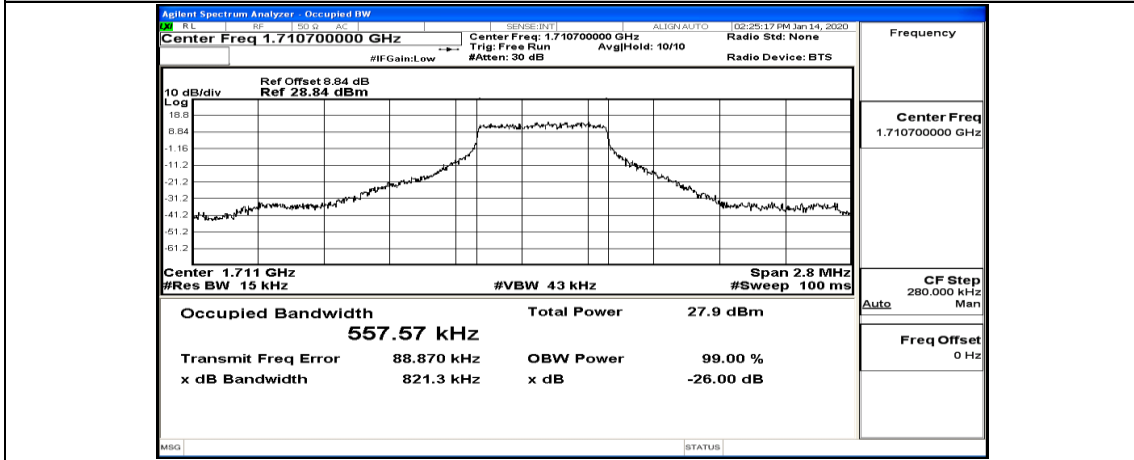

		1	50	0.67118	0.9748	PASS
		1	99	0.56211	0.7799	PASS
		50	0	8.9723	9.714	PASS
		50	25	8.9926	9.914	PASS
		50	50	8.9982	9.740	PASS
		100	0	17.834	18.62	PASS

Test Graphs

Channel Bandwidth: 1.4 MHz

(Channel Bandwidth: 1.4 MHz)_LCH_QPSK_3RB#2