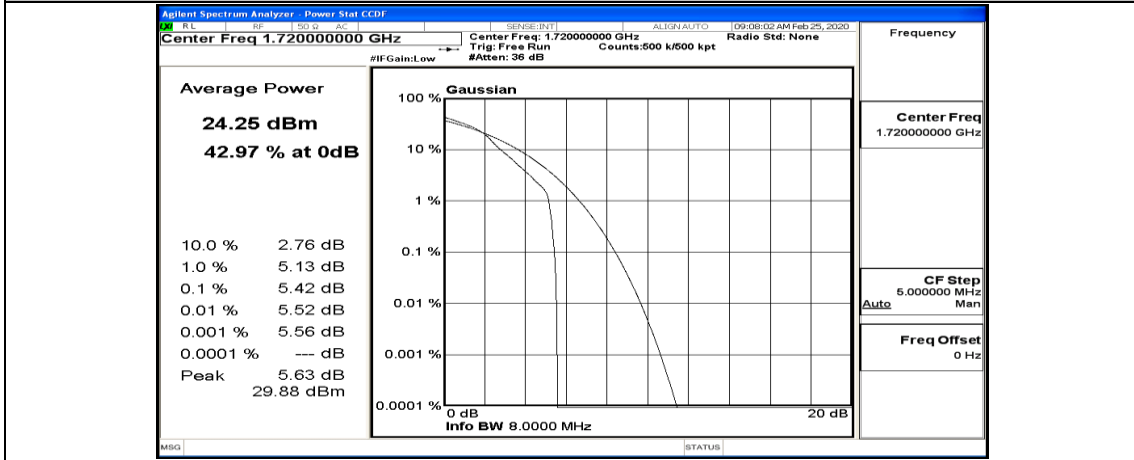

(Channel Bandwidth:20 MHz)_LCH_16QAM_1RB#49