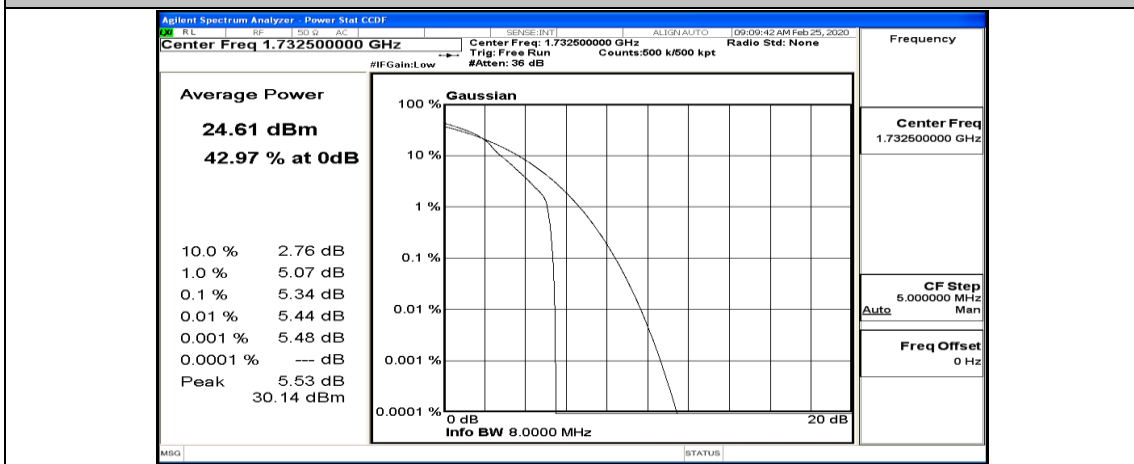

(Channel Bandwidth:20 MHz)_LCH_16QAM_50RB#50

(Channel Bandwidth:20 MHz)_LCH_16QAM_100RB#0

(Channel Bandwidth:20 MHz)_MCH_16QAM_1RB#0

(Channel Bandwidth:20 MHz)_MCH_16QAM_1RB#49

(Channel Bandwidth:20 MHz)_MCH_16QAM_1RB#99