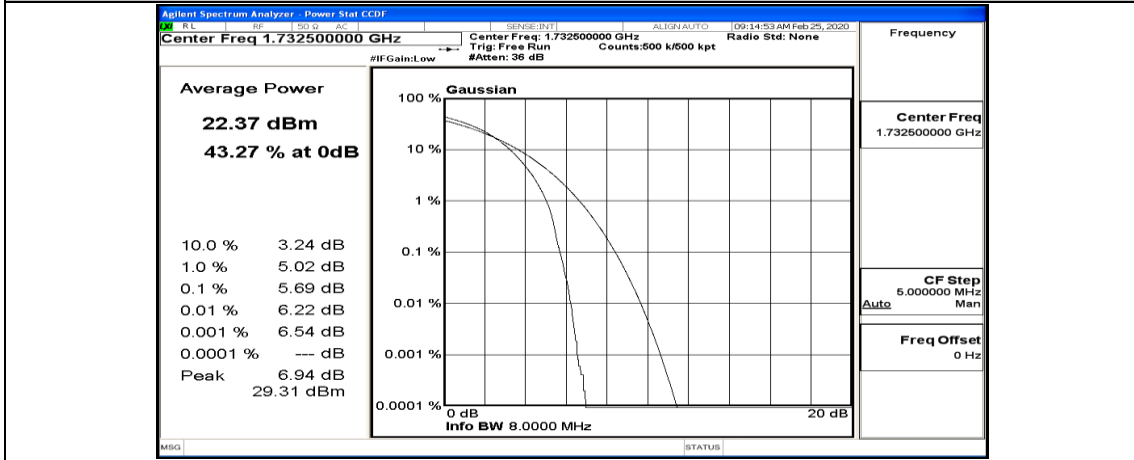

(Channel Bandwidth:20 MHz)_MCH_QPSK_100RB#0