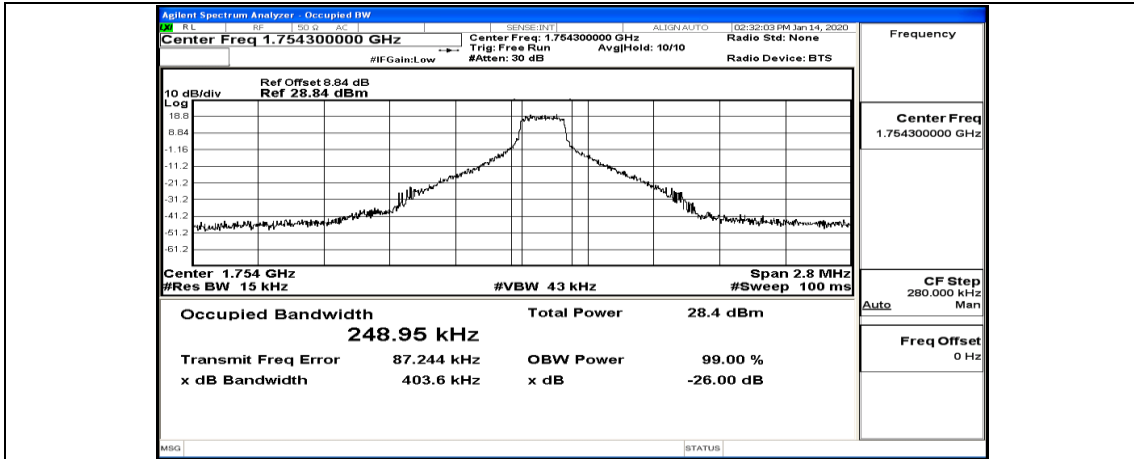

(Channel Bandwidth: 1.4 MHz)_HCH_QPSK_1RB#3