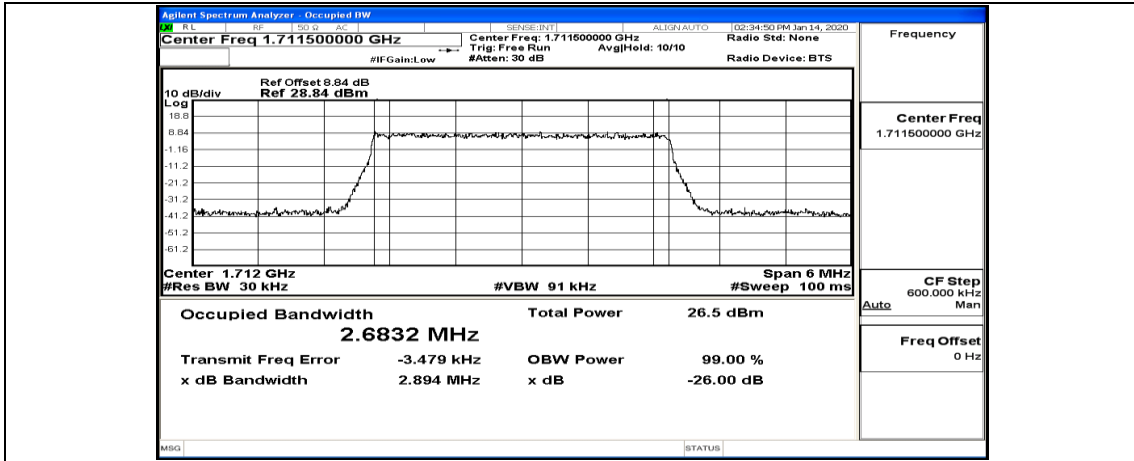

(Channel Bandwidth: 1.4 MHz)_HCH_16QAM_6RB#0

Channel Bandwidth: 3 MHz

(Channel Bandwidth: 3 MHz)_LCH_QPSK_8RB#4

(Channel Bandwidth: 3 MHz)_LCH_QPSK_8RB#7

(Channel Bandwidth: 3 MHz)_LCH_QPSK_15RB#0

(Channel Bandwidth: 3 MHz)_MCH_QPSK_1RB#0