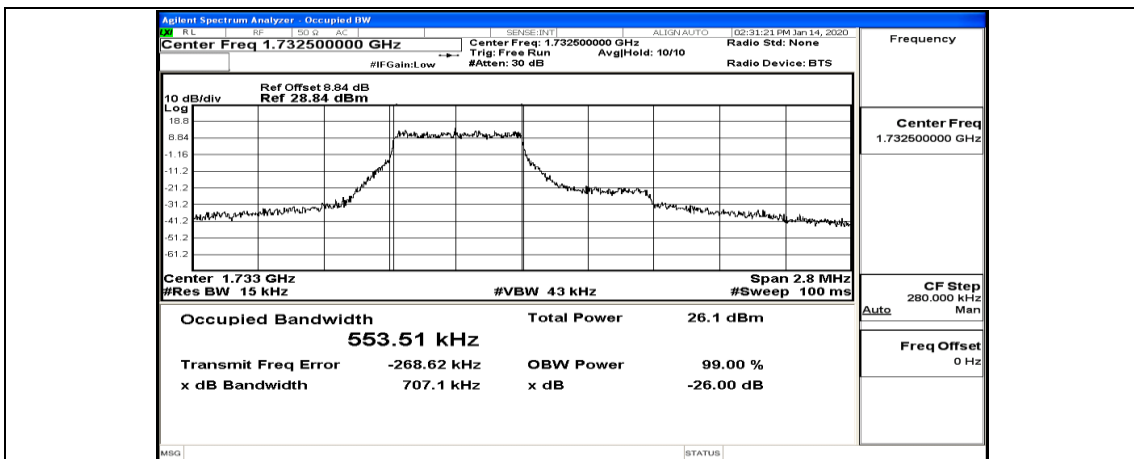

(Channel Bandwidth: 1.4 MHz)_MCH_16QAM_3RB#0