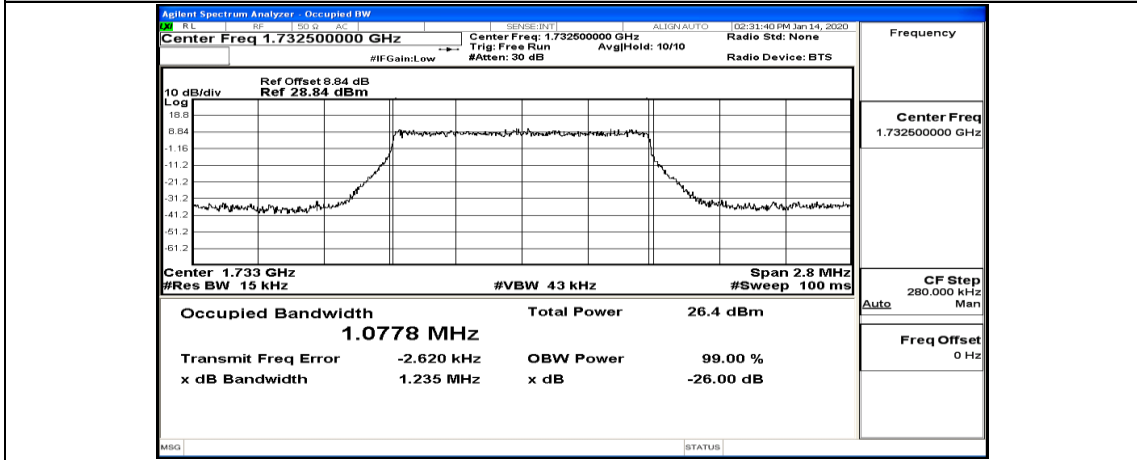

(Channel Bandwidth: 1.4 MHz)_MCH_QPSK_3RB#0

(Channel Bandwidth: 1.4 MHz)_MCH_QPSK_3RB#2

(Channel Bandwidth: 1.4 MHz)_MCH_QPSK_3RB#3

(Channel Bandwidth: 1.4 MHz)_MCH_QPSK_6RB#0

(Channel Bandwidth: 1.4 MHz)_HCH_QPSK_1RB#0