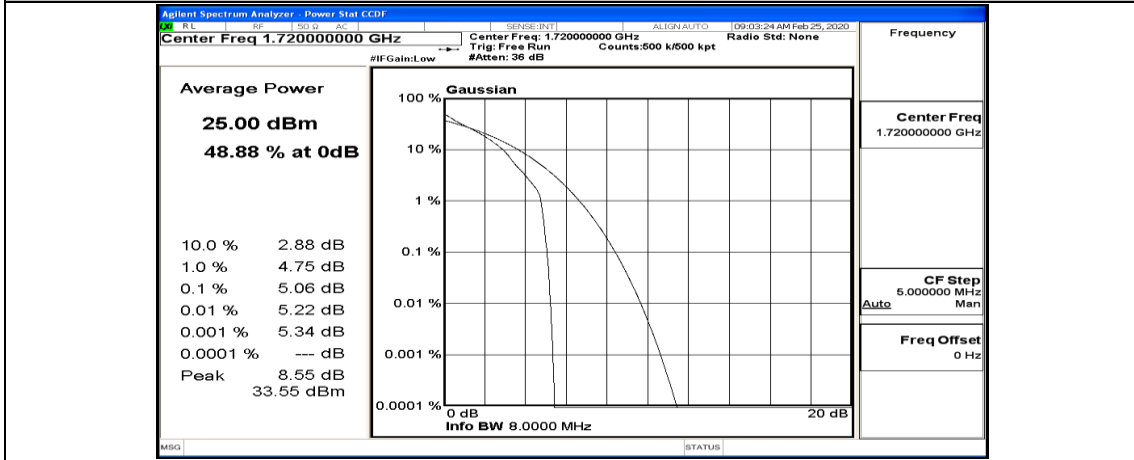

(Channel Bandwidth:20 MHz)_LCH_QPSK_1RB#49

(Channel Bandwidth:20 MHz)_LCH_QPSK_1RB#99

(Channel Bandwidth:20 MHz)_LCH_QPSK_50RB#0

(Channel Bandwidth:20 MHz)_LCH_QPSK_50RB#25

(Channel Bandwidth:20 MHz)_LCH_QPSK_50RB#50

(Channel Bandwidth:20 MHz)_LCH_QPSK_100RB#0

(Channel Bandwidth:20 MHz)_MCH_QPSK_1RB#0

(Channel Bandwidth:20 MHz)_MCH_QPSK_1RB#49

(Channel Bandwidth:20 MHz)_MCH_QPSK_1RB#99

(Channel Bandwidth:20 MHz)_MCH_QPSK_50RB#0