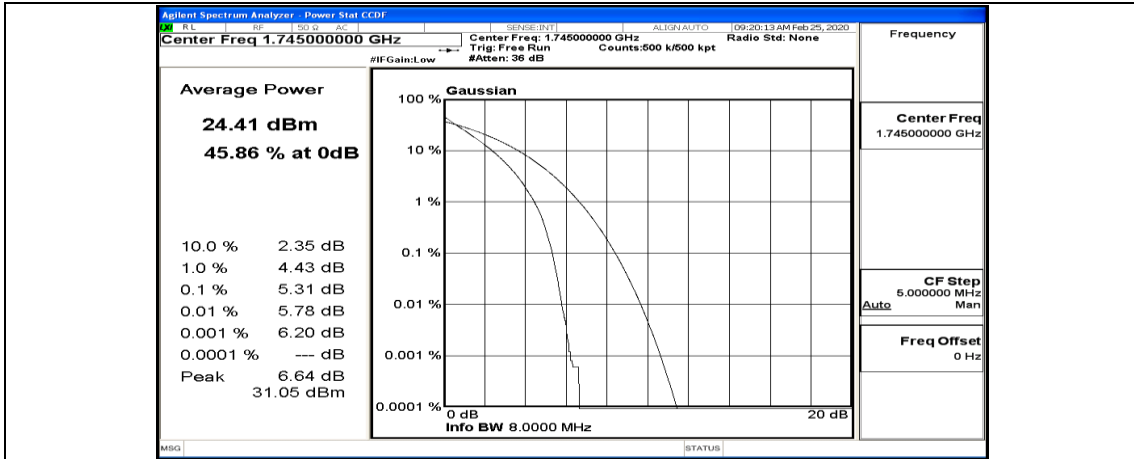

(Channel Bandwidth:20 MHz)_HCH_QPSK_50RB#25