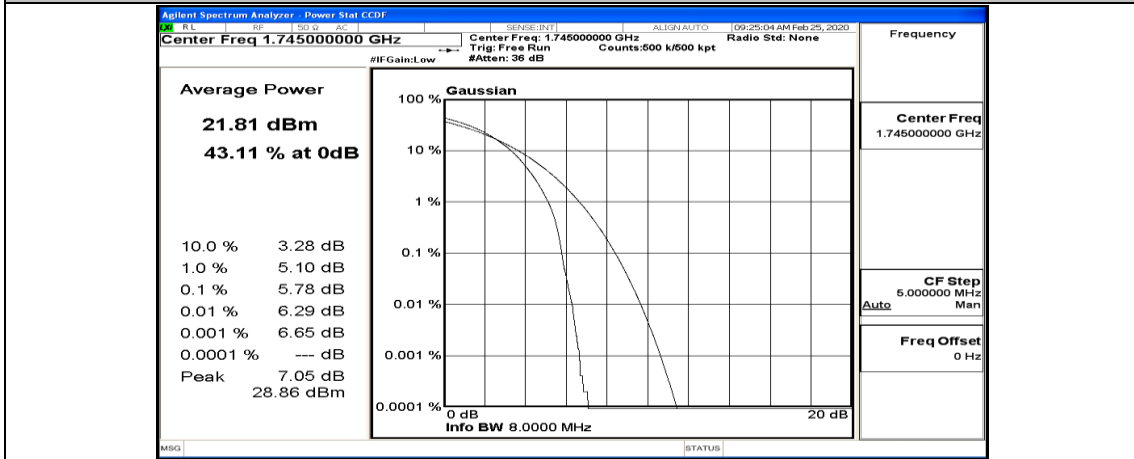

(Channel Bandwidth:20 MHz)_HCH_QPSK_1RB#99

(Channel Bandwidth:20 MHz)_HCH_QPSK_50RB#0

(Channel Bandwidth:20 MHz)_HCH_QPSK_50RB#25

(Channel Bandwidth:20 MHz)_HCH_QPSK_50RB#50

(Channel Bandwidth:20 MHz)_HCH_QPSK_100RB#0