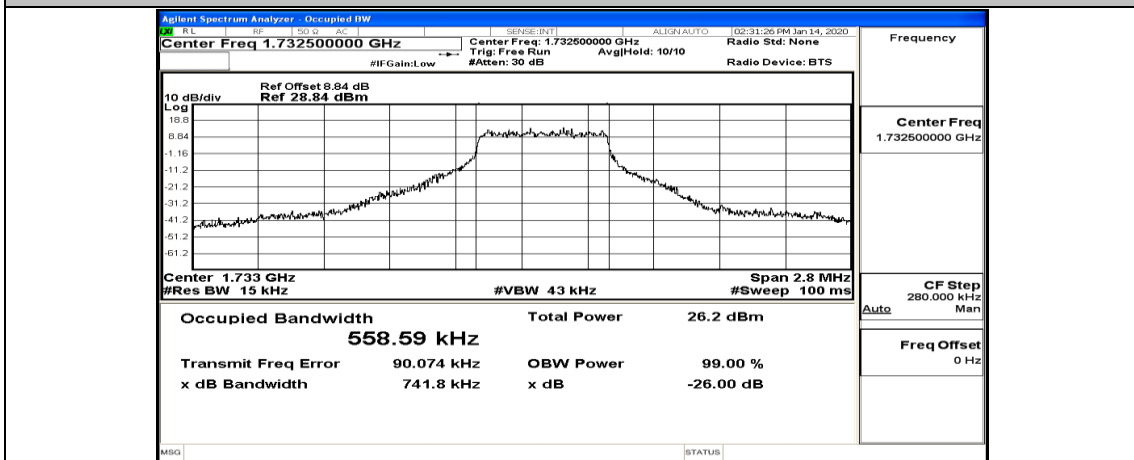

(Channel Bandwidth: 1.4 MHz)_MCH_16QAM_3RB#2