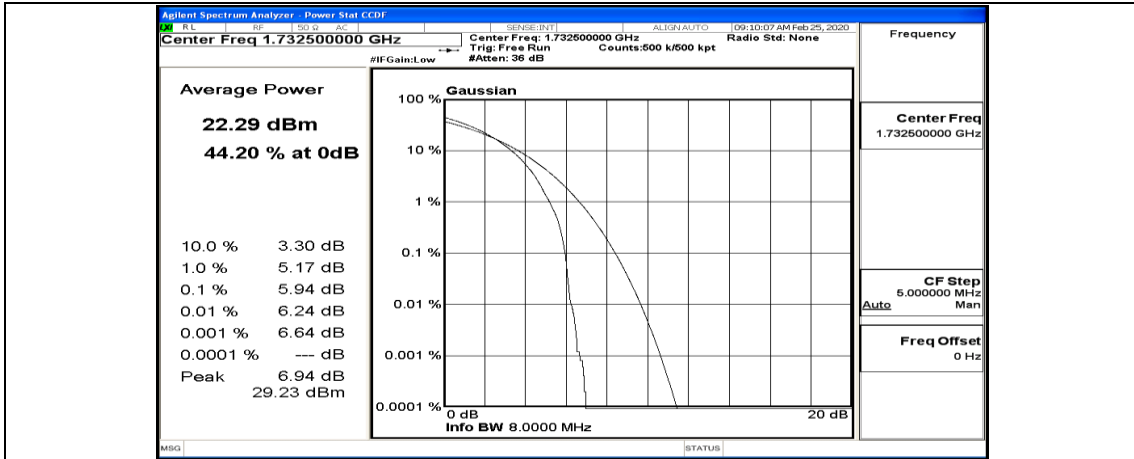

(Channel Bandwidth:20 MHz)_MCH_QPSK_50RB#50