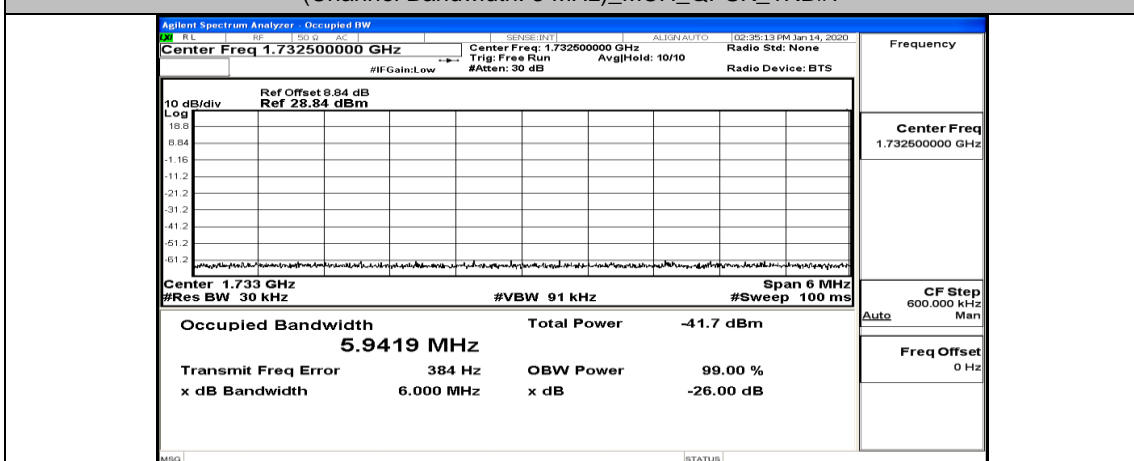

(Channel Bandwidth: 3 MHz)_MCH_QPSK_1RB#7