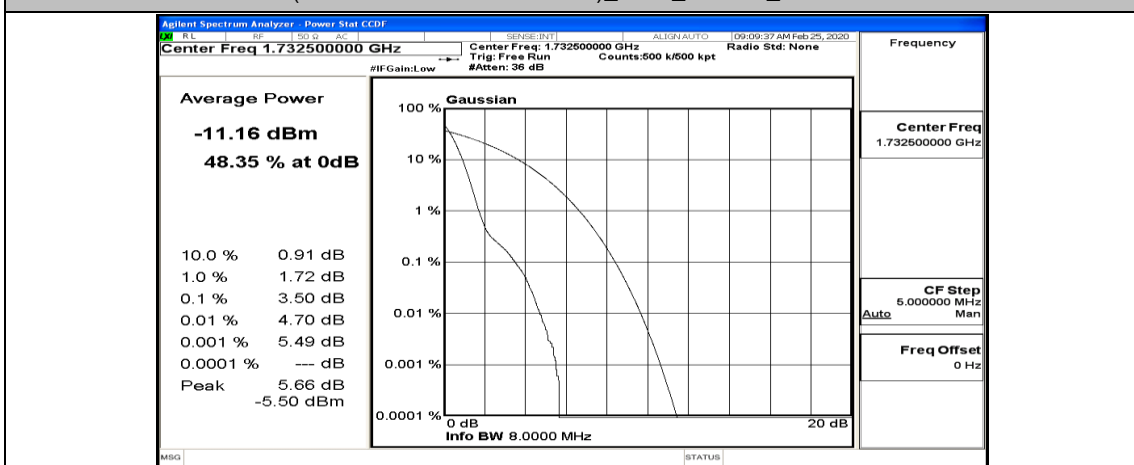

(Channel Bandwidth:20 MHz)_MCH_16QAM_1RB#0