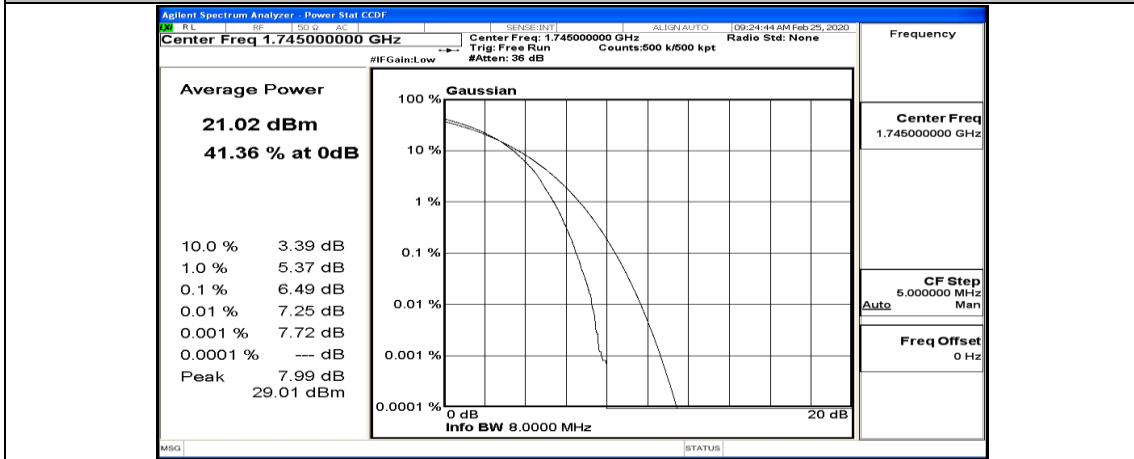

(Channel Bandwidth:20 MHz)_HCH_16QAM_50RB#0