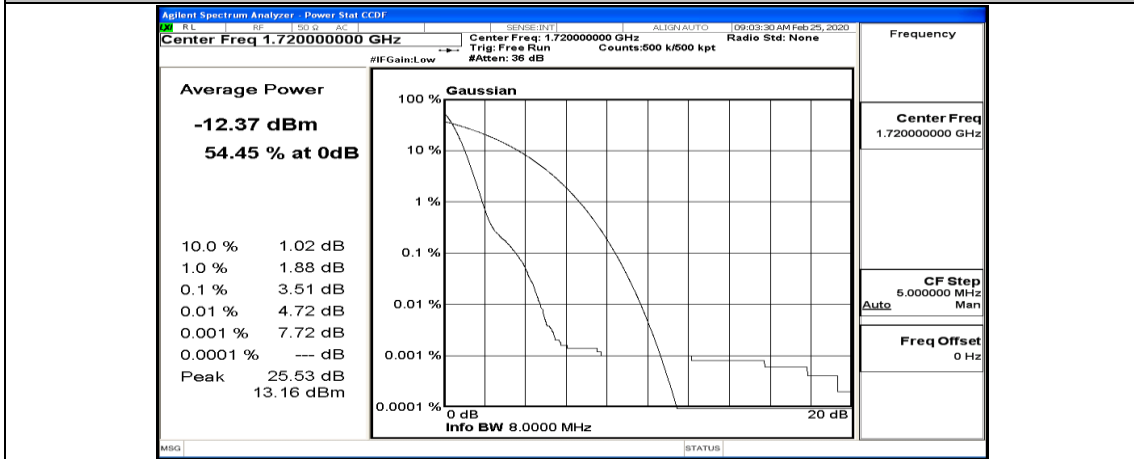

(Channel Bandwidth:20 MHz)_LCH_QPSK_1RB#49

(Channel Bandwidth:20 MHz)_LCH_QPSK_1RB#99

(Channel Bandwidth:20 MHz)_LCH_QPSK_50RB#0

(Channel Bandwidth:20 MHz)_LCH_QPSK_50RB#25

(Channel Bandwidth:20 MHz)_LCH_QPSK_50RB#50

(Channel Bandwidth:20 MHz)_LCH_QPSK_100RB#0

(Channel Bandwidth:20 MHz)_MCH_QPSK_1RB#0

(Channel Bandwidth:20 MHz)_MCH_QPSK_1RB#49

(Channel Bandwidth:20 MHz)_MCH_QPSK_1RB#99

(Channel Bandwidth:20 MHz)_MCH_QPSK_50RB#0