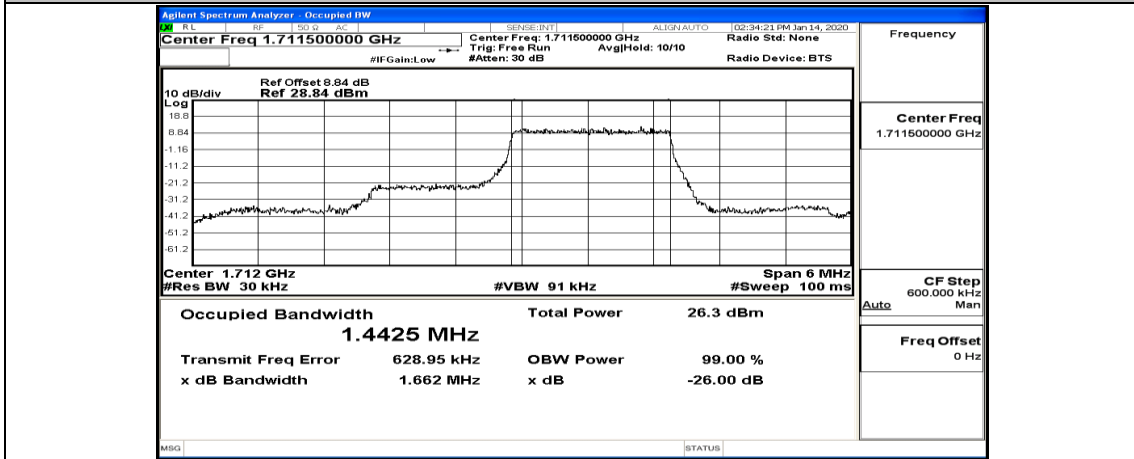

(Channel Bandwidth: 1.4 MHz)_HCH_16QAM_6RB#0

Channel Bandwidth: 3 MHz

(Channel Bandwidth: 3 MHz)_LCH_QPSK_8RB#4

(Channel Bandwidth: 3 MHz)_LCH_QPSK_8RB#7

(Channel Bandwidth: 3 MHz)_LCH_QPSK_15RB#0

(Channel Bandwidth: 3 MHz)_MCH_QPSK_1RB#0