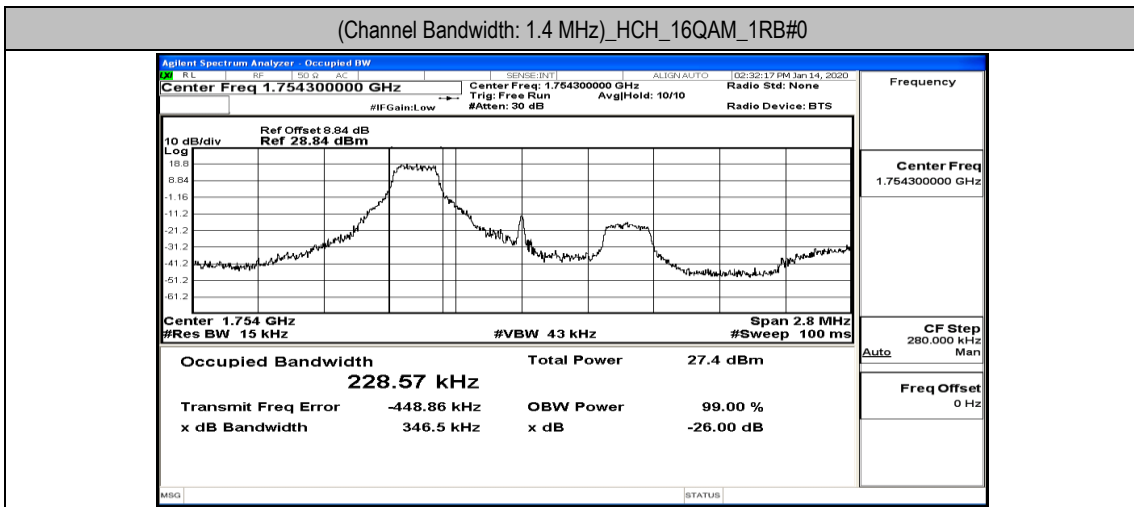

(Channel Bandwidth: 1.4 MHz)_MCH_16QAM_3RB#0

(Channel Bandwidth: 1.4 MHz)_MCH_16QAM_3RB#2

(Channel Bandwidth: 1.4 MHz)_MCH_16QAM_3RB#3

(Channel Bandwidth: 1.4 MHz)_MCH_16QAM_6RB#0

(Channel Bandwidth: 1.4 MHz)_HCH_16QAM_1RB#0