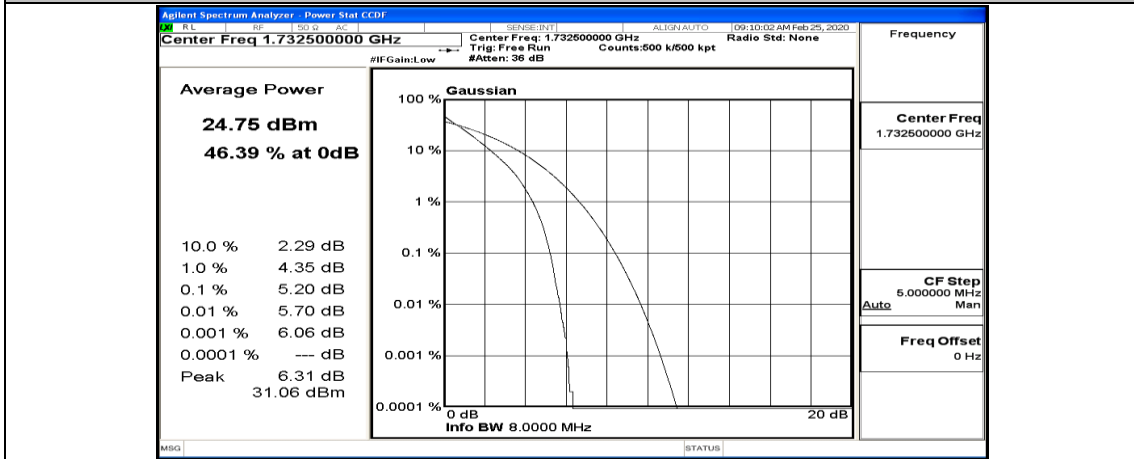

(Channel Bandwidth:20 MHz)_MCH_QPSK_50RB#25