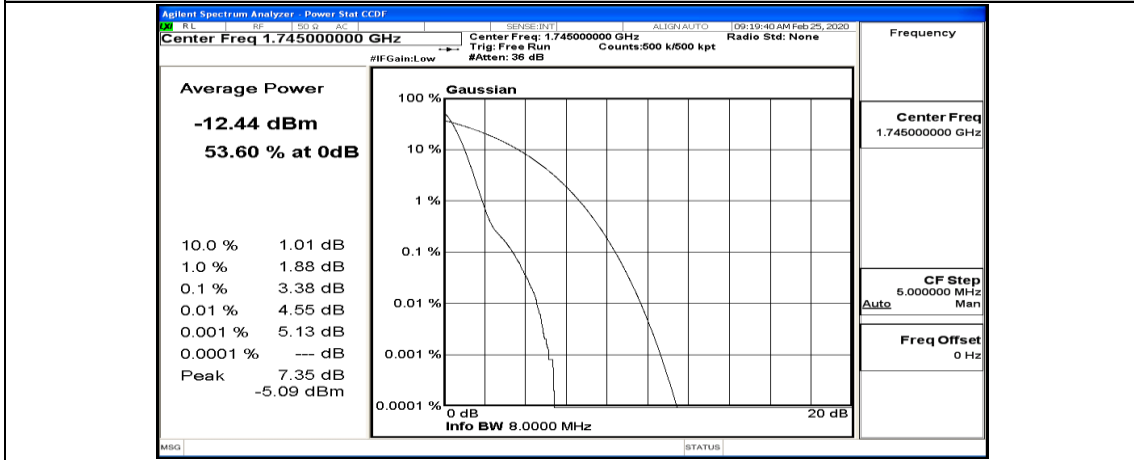

(Channel Bandwidth:20 MHz)_MCH_QPSK_50RB#25

(Channel Bandwidth:20 MHz)_MCH_QPSK_50RB#50

(Channel Bandwidth:20 MHz)_MCH_QPSK_100RB#0

(Channel Bandwidth:20 MHz)_HCH_QPSK_1RB#0

(Channel Bandwidth:20 MHz)_HCH_QPSK_1RB#49

(Channel Bandwidth:20 MHz)_HCH_QPSK_1RB#99

(Channel Bandwidth:20 MHz)_HCH_QPSK_50RB#0

(Channel Bandwidth:20 MHz)_HCH_QPSK_50RB#25

(Channel Bandwidth:20 MHz)_HCH_QPSK_50RB#50

(Channel Bandwidth:20 MHz)_HCH_QPSK_100RB#0