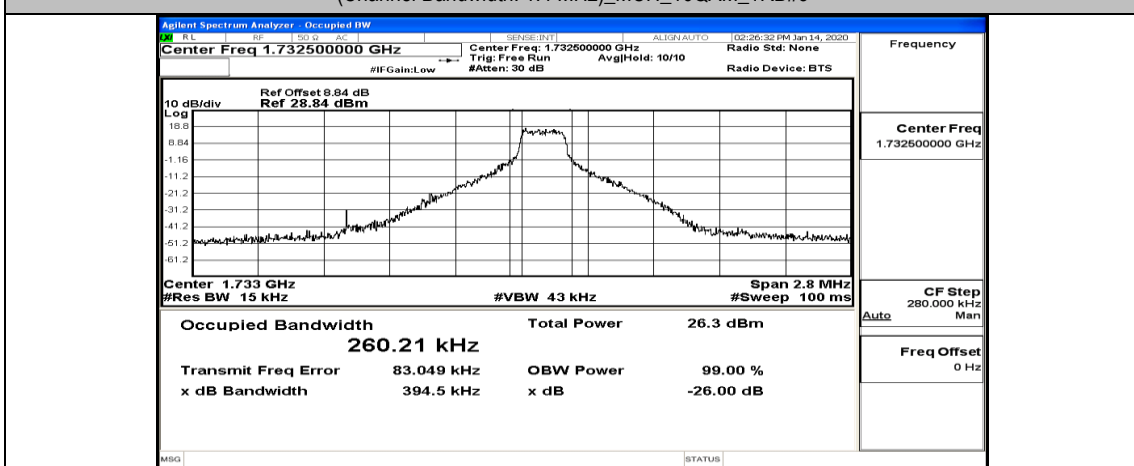

(Channel Bandwidth: 1.4 MHz)_LCH_16QAM_3RB#2

(Channel Bandwidth: 1.4 MHz)_LCH_16QAM_3RB#3

(Channel Bandwidth: 1.4 MHz)_LCH_16QAM_6RB#0

(Channel Bandwidth: 1.4 MHz)_MCH_16QAM_1RB#0

(Channel Bandwidth: 1.4 MHz)_MCH_16QAM_1RB#3