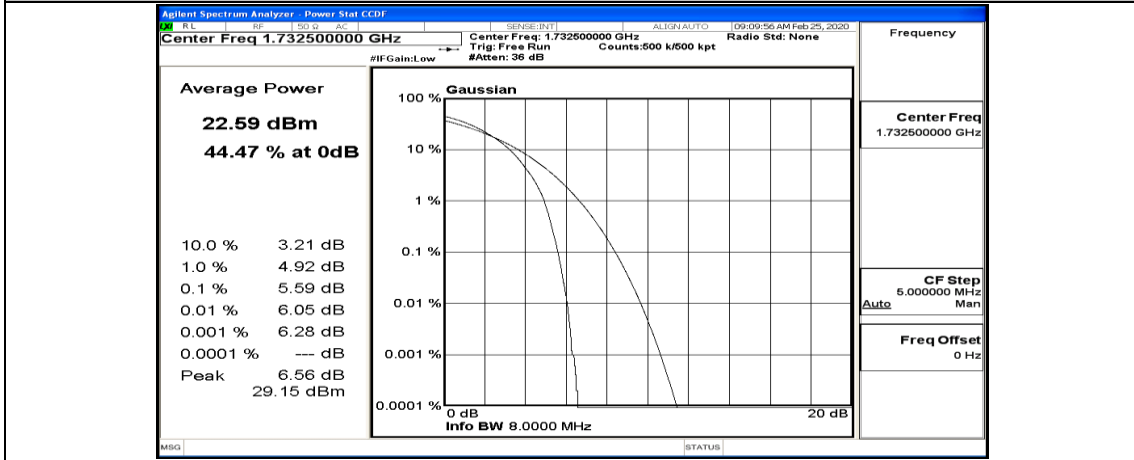

(Channel Bandwidth:20 MHz)_LCH_QPSK_100RB#0

(Channel Bandwidth:20 MHz)_MCH_QPSK_1RB#0

(Channel Bandwidth:20 MHz)_MCH_QPSK_1RB#49

(Channel Bandwidth:20 MHz)_MCH_QPSK_1RB#99

(Channel Bandwidth:20 MHz)_MCH_QPSK_50RB#0