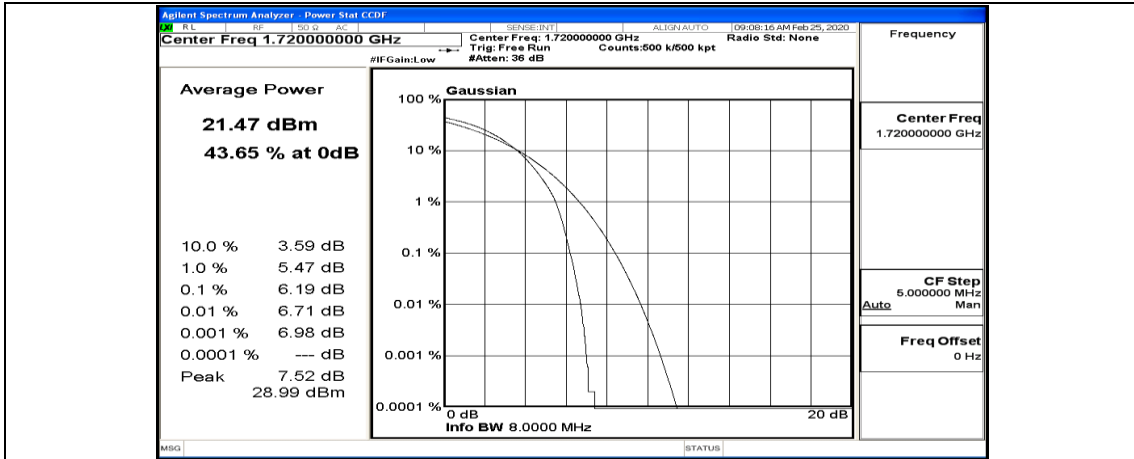

(Channel Bandwidth:20 MHz)_LCH_QPSK_1RB#49

(Channel Bandwidth:20 MHz)_LCH_QPSK_1RB#99

(Channel Bandwidth:20 MHz)_LCH_QPSK_50RB#0

(Channel Bandwidth:20 MHz)_LCH_QPSK_50RB#25

(Channel Bandwidth:20 MHz)_LCH_QPSK_50RB#50

(Channel Bandwidth:20 MHz)_LCH_QPSK_100RB#0

(Channel Bandwidth:20 MHz)_MCH_QPSK_1RB#0

(Channel Bandwidth:20 MHz)_MCH_QPSK_1RB#49

(Channel Bandwidth:20 MHz)_MCH_QPSK_1RB#99

(Channel Bandwidth:20 MHz)_MCH_QPSK_50RB#0