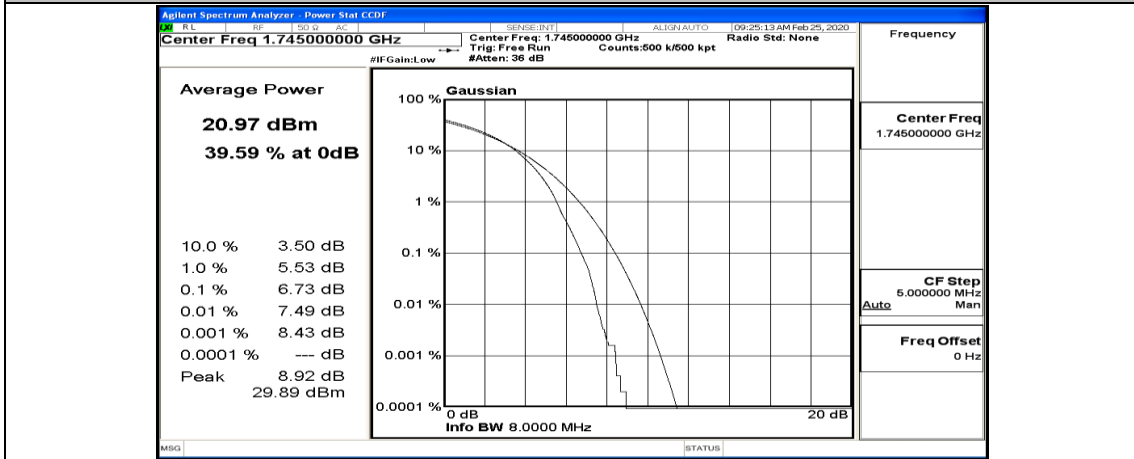

(Channel Bandwidth:20 MHz)_HCH_16QAM_100RB#0