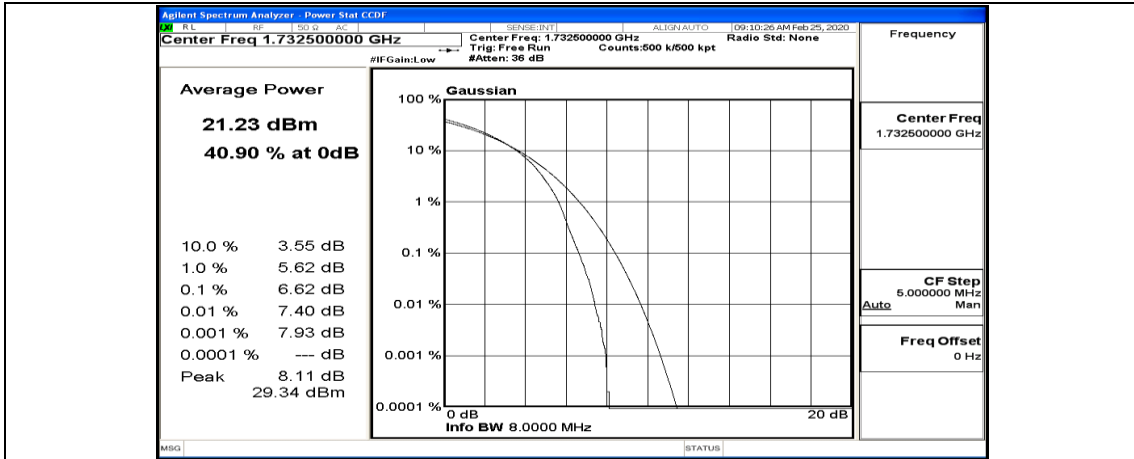

(Channel Bandwidth:20 MHz)_MCH_16QAM_50RB#50