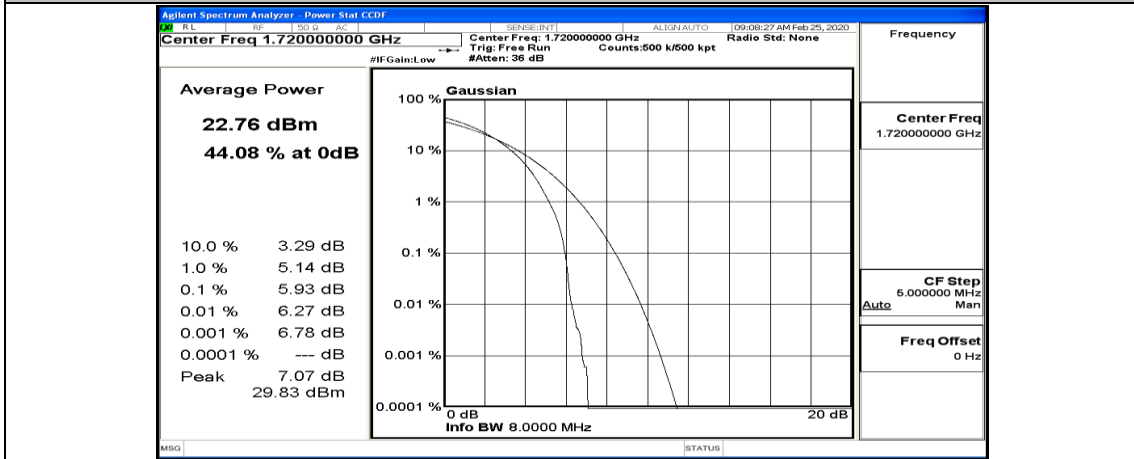

(Channel Bandwidth:20 MHz)_LCH_QPSK_1RB#49

(Channel Bandwidth:20 MHz)_LCH_QPSK_1RB#99

(Channel Bandwidth:20 MHz)_LCH_QPSK_50RB#0

(Channel Bandwidth:20 MHz)_LCH_QPSK_50RB#25

(Channel Bandwidth:20 MHz)_LCH_QPSK_50RB#50

(Channel Bandwidth:20 MHz)_LCH_QPSK_100RB#0

(Channel Bandwidth:20 MHz)_MCH_QPSK_1RB#0

(Channel Bandwidth:20 MHz)_MCH_QPSK_1RB#49

(Channel Bandwidth:20 MHz)_MCH_QPSK_1RB#99

(Channel Bandwidth:20 MHz)_MCH_QPSK_50RB#0