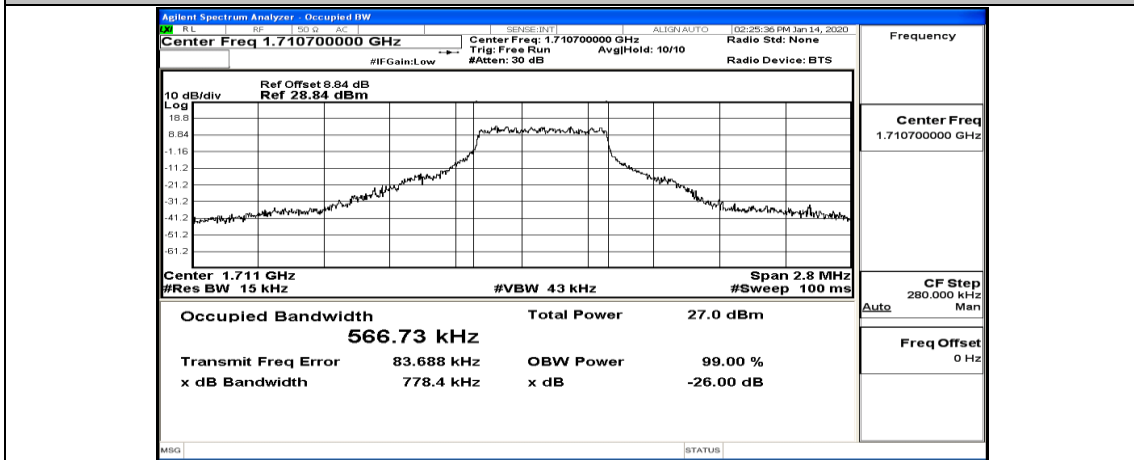

(Channel Bandwidth: 1.4 MHz)_LCH_16QAM_3RB#2