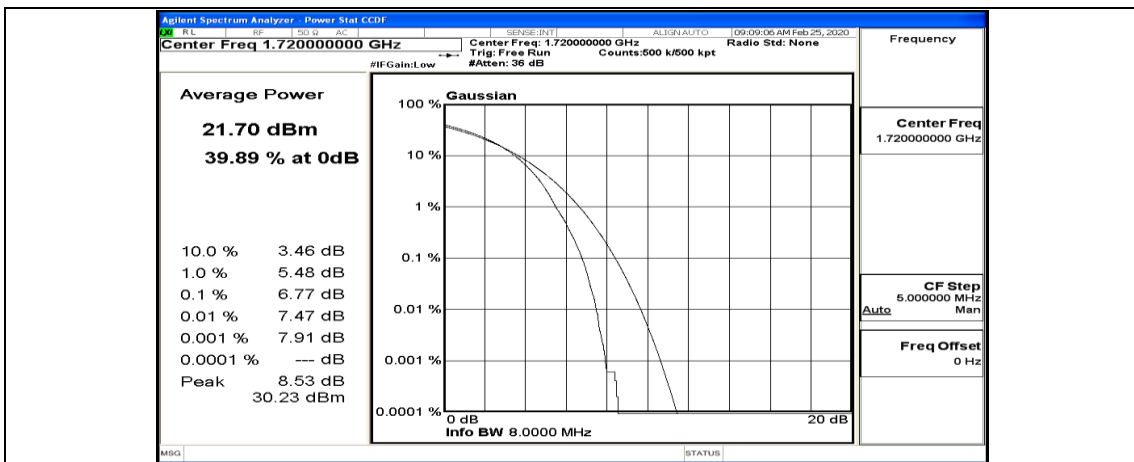

(Channel Bandwidth:20 MHz)_LCH_16QAM_100RB#0