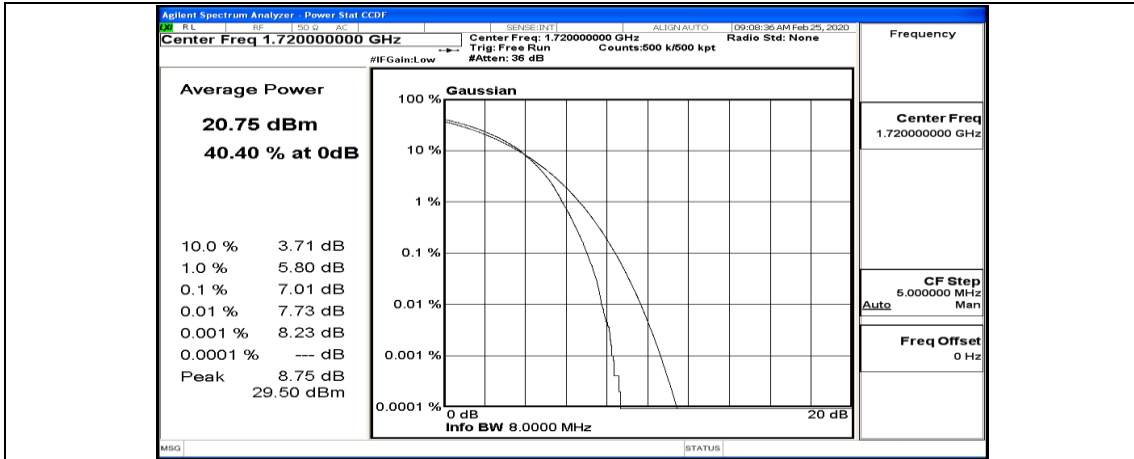

(Channel Bandwidth:20 MHz)_LCH_16QAM_1RB#0

(Channel Bandwidth:20 MHz)_LCH_16QAM_1RB#49

(Channel Bandwidth:20 MHz)_LCH_16QAM_1RB#99

(Channel Bandwidth:20 MHz)_LCH_16QAM_50RB#0

(Channel Bandwidth:20 MHz)_LCH_16QAM_50RB#25