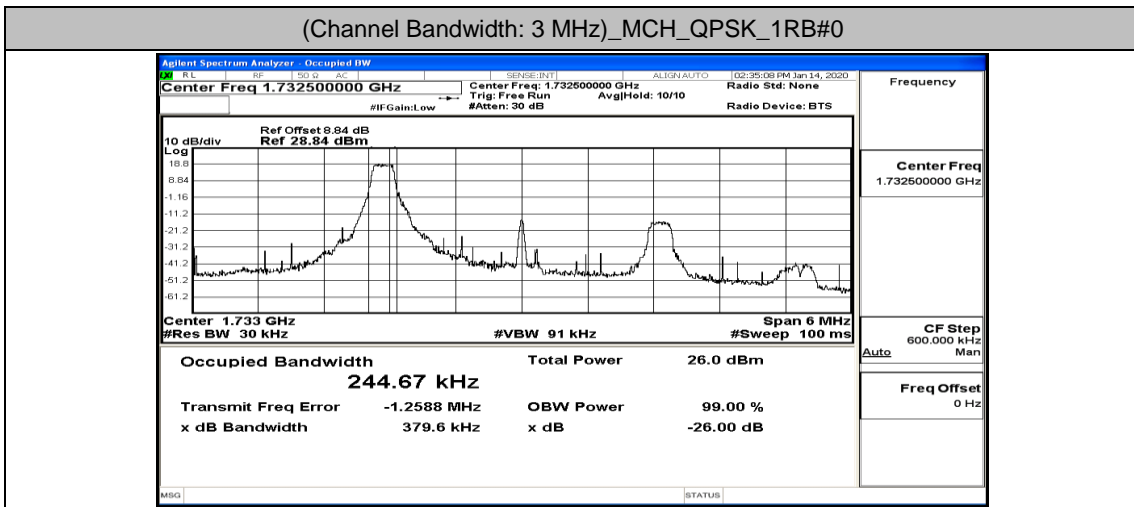

(Channel Bandwidth: 1.4 MHz)_HCH_16QAM_6RB#0

Channel Bandwidth: 3 MHz

(Channel Bandwidth: 3 MHz)_LCH_QPSK_8RB#4

(Channel Bandwidth: 3 MHz)_LCH_QPSK_8RB#7

(Channel Bandwidth: 3 MHz)_LCH_QPSK_15RB#0

(Channel Bandwidth: 3 MHz)_MCH_QPSK_1RB#0