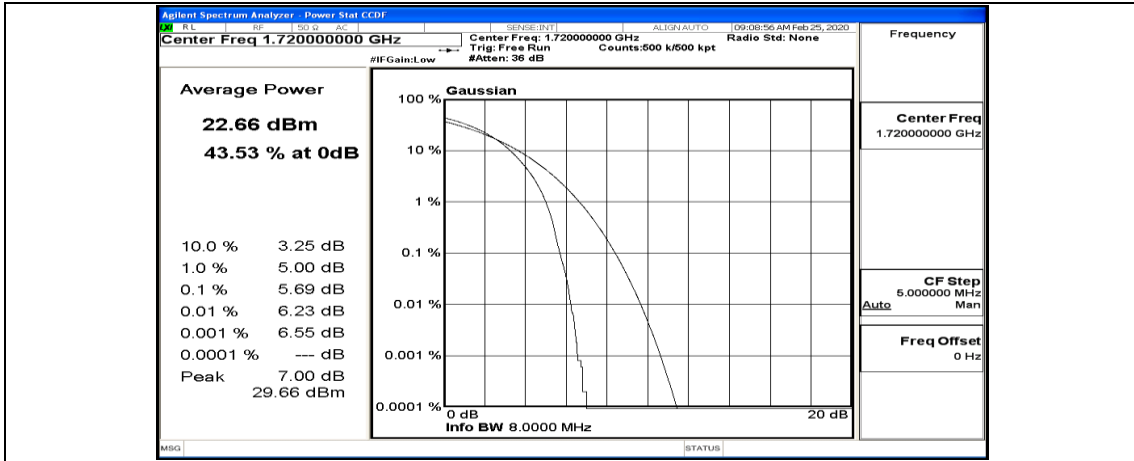

(Channel Bandwidth:20 MHz)_LCH_QPSK_1RB#49

(Channel Bandwidth:20 MHz)_LCH_QPSK_1RB#99

(Channel Bandwidth:20 MHz)_LCH_QPSK_50RB#0

(Channel Bandwidth:20 MHz)_LCH_QPSK_50RB#25

(Channel Bandwidth:20 MHz)_LCH_QPSK_50RB#50

(Channel Bandwidth:20 MHz)_LCH_QPSK_100RB#0

(Channel Bandwidth:20 MHz)_MCH_QPSK_1RB#0

(Channel Bandwidth:20 MHz)_MCH_QPSK_1RB#49

(Channel Bandwidth:20 MHz)_MCH_QPSK_1RB#99

(Channel Bandwidth:20 MHz)_MCH_QPSK_50RB#0