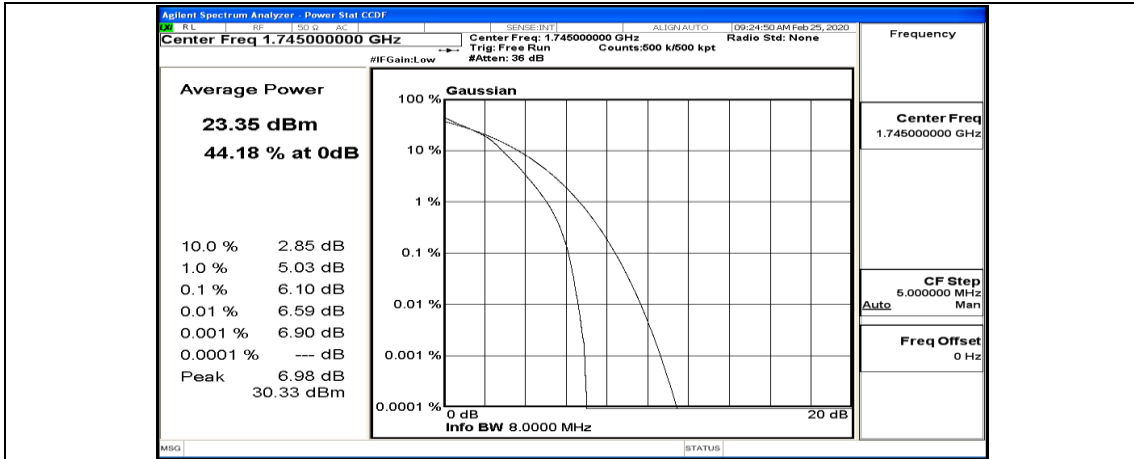

(Channel Bandwidth:20 MHz)_HCH_16QAM_1RB#49

(Channel Bandwidth:20 MHz)_HCH_16QAM_1RB#99

(Channel Bandwidth:20 MHz)_HCH_16QAM_50RB#0

(Channel Bandwidth:20 MHz)_HCH_16QAM_50RB#25

(Channel Bandwidth:20 MHz)_HCH_16QAM_50RB#0