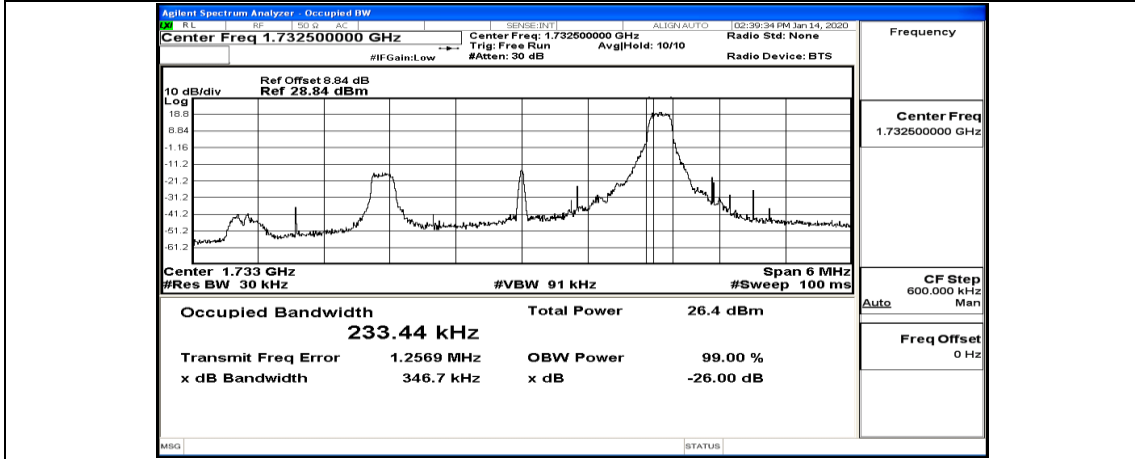

(Channel Bandwidth: 3 MHz)_MCH_QPSK_1RB#14

(Channel Bandwidth: 3 MHz)_MCH_QPSK_8RB#0