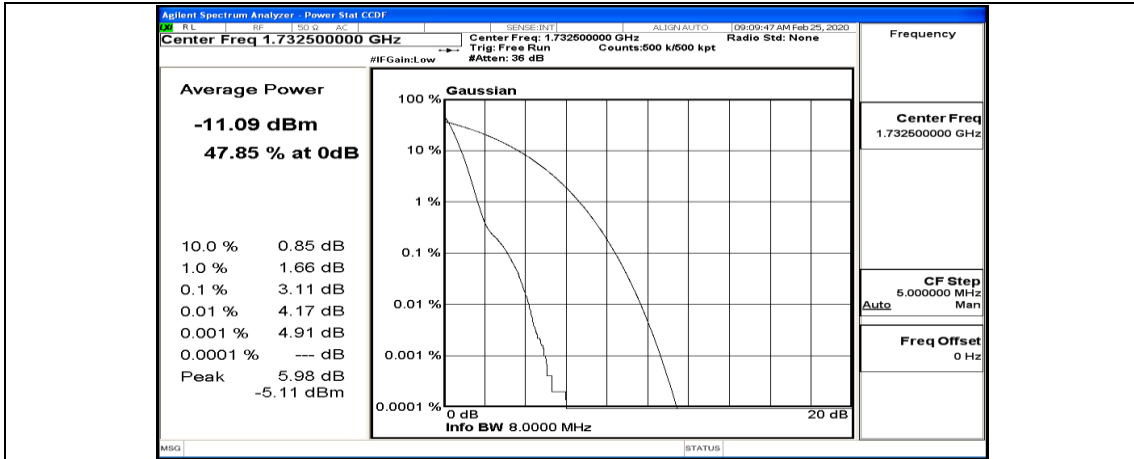

(Channel Bandwidth:20 MHz)_LCH_16QAM_50RB#50

(Channel Bandwidth:20 MHz)_LCH_16QAM_100RB#0

(Channel Bandwidth:20 MHz)_MCH_16QAM_1RB#0

(Channel Bandwidth:20 MHz)_MCH_16QAM_1RB#49

(Channel Bandwidth:20 MHz)_MCH_16QAM_1RB#99