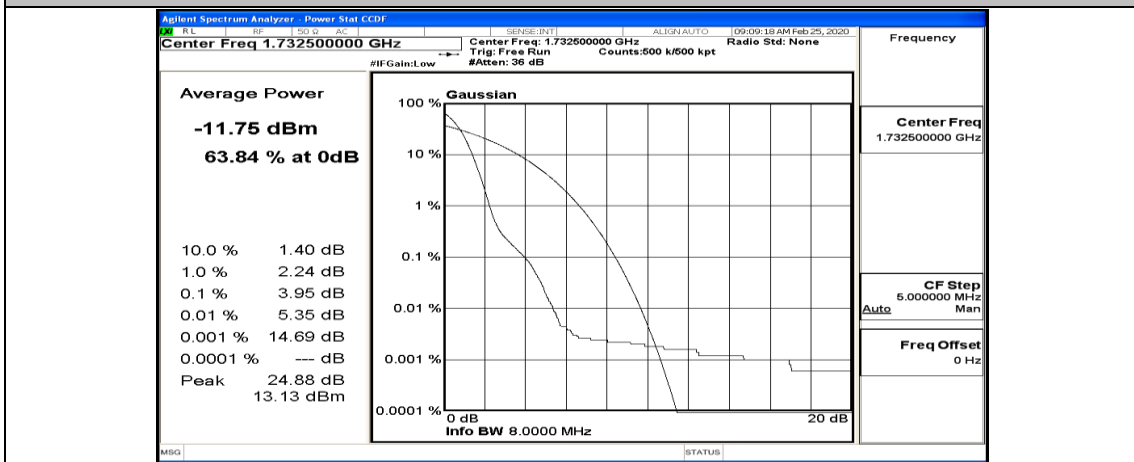

(Channel Bandwidth:20 MHz)_LCH_QPSK_1RB#49

(Channel Bandwidth:20 MHz)_LCH_QPSK_1RB#99

(Channel Bandwidth:20 MHz)_LCH_QPSK_50RB#0

(Channel Bandwidth:20 MHz)_LCH_QPSK_50RB#25

(Channel Bandwidth:20 MHz)_LCH_QPSK_50RB#50

(Channel Bandwidth:20 MHz)_LCH_QPSK_100RB#0

(Channel Bandwidth:20 MHz)_MCH_QPSK_1RB#0

(Channel Bandwidth:20 MHz)_MCH_QPSK_1RB#49

(Channel Bandwidth:20 MHz)_MCH_QPSK_1RB#99

(Channel Bandwidth:20 MHz)_MCH_QPSK_50RB#0