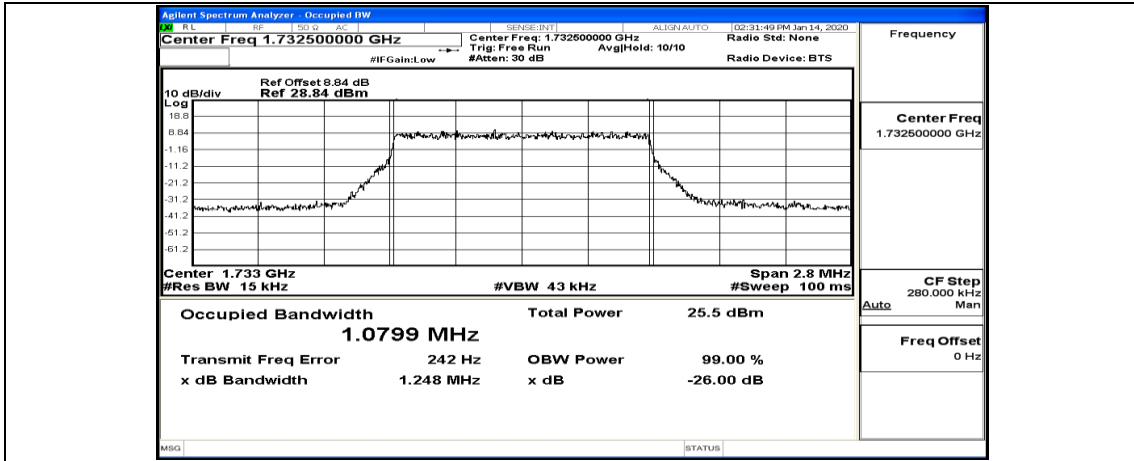

(Channel Bandwidth: 1.4 MHz)_MCH_16QAM_3RB#0

(Channel Bandwidth: 1.4 MHz)_MCH_16QAM_3RB#2

(Channel Bandwidth: 1.4 MHz)_MCH_16QAM_3RB#3

(Channel Bandwidth: 1.4 MHz)_MCH_16QAM_6RB#0

(Channel Bandwidth: 1.4 MHz)_HCH_16QAM_1RB#0