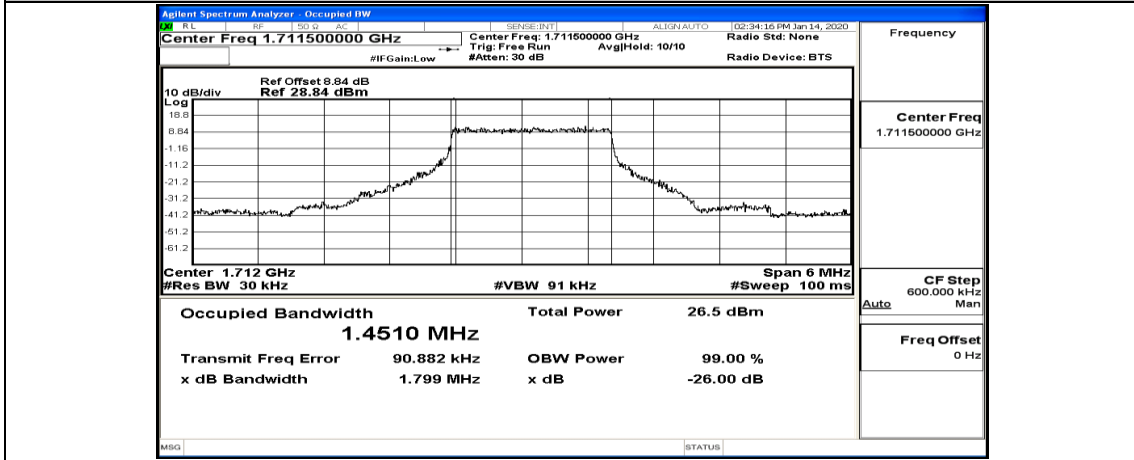

(Channel Bandwidth: 1.4 MHz)_HCH_16QAM_6RB#0

Channel Bandwidth: 3 MHz

(Channel Bandwidth: 3 MHz)_LCH_QPSK_8RB#4

(Channel Bandwidth: 3 MHz)_LCH_QPSK_8RB#7

(Channel Bandwidth: 3 MHz)_LCH_QPSK_15RB#0

(Channel Bandwidth: 3 MHz)_MCH_QPSK_1RB#0