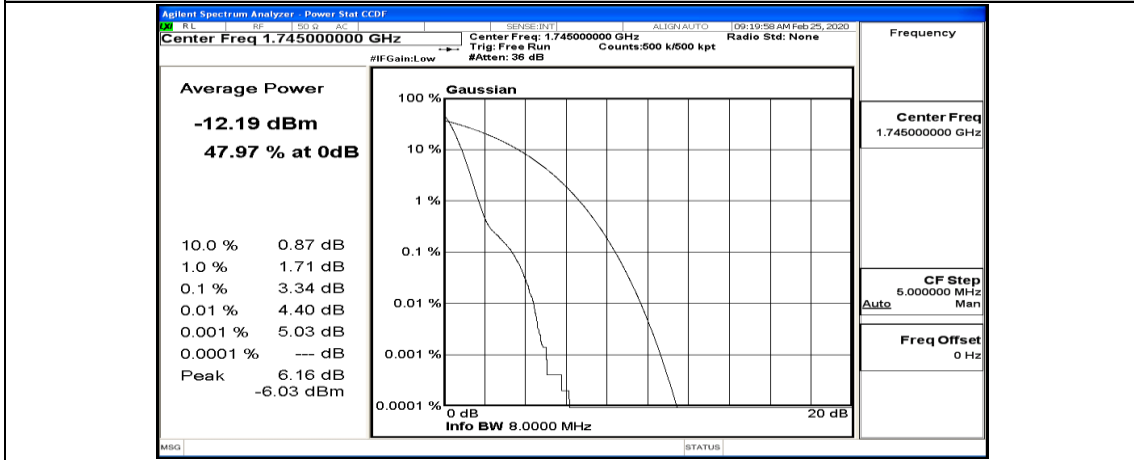

(Channel Bandwidth:20 MHz)_HCH_16QAM_1RB#99