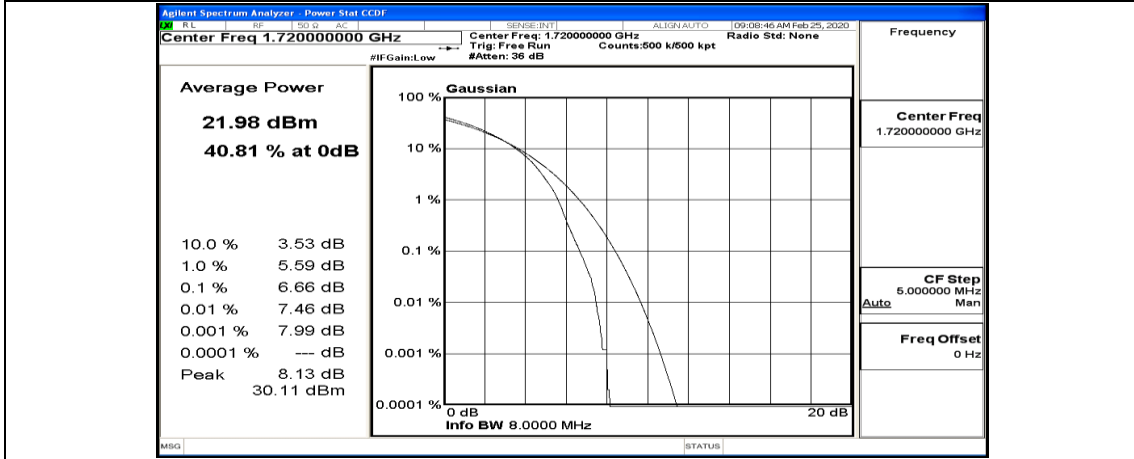

(Channel Bandwidth:20 MHz)_LCH_16QAM_50RB#50