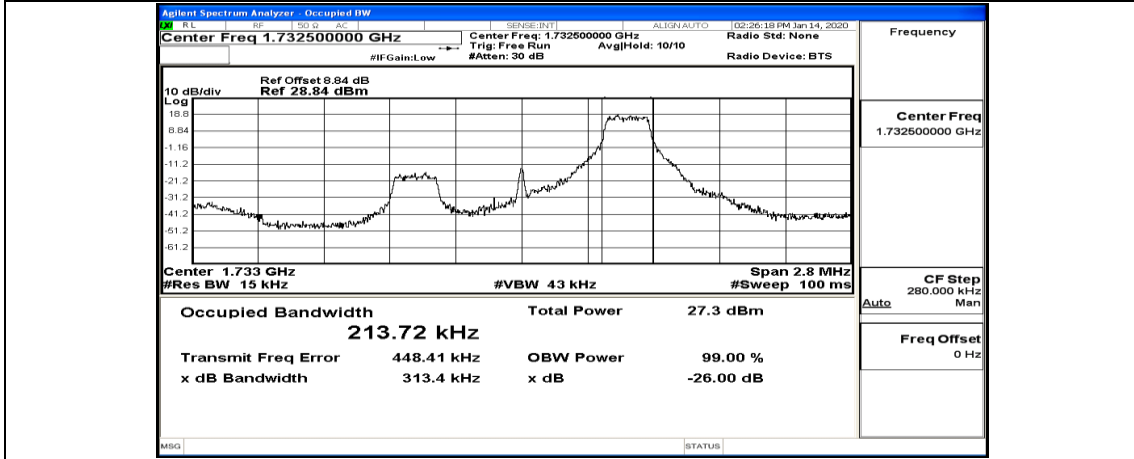

(Channel Bandwidth: 1.4 MHz)_LCH_QPSK_3RB#3

(Channel Bandwidth: 1.4 MHz)_LCH_QPSK_6RB#0

(Channel Bandwidth: 1.4 MHz)_MCH_QPSK_1RB#0

(Channel Bandwidth: 1.4 MHz)_MCH_QPSK_1RB#3

(Channel Bandwidth: 1.4 MHz)_MCH_QPSK_1RB#5