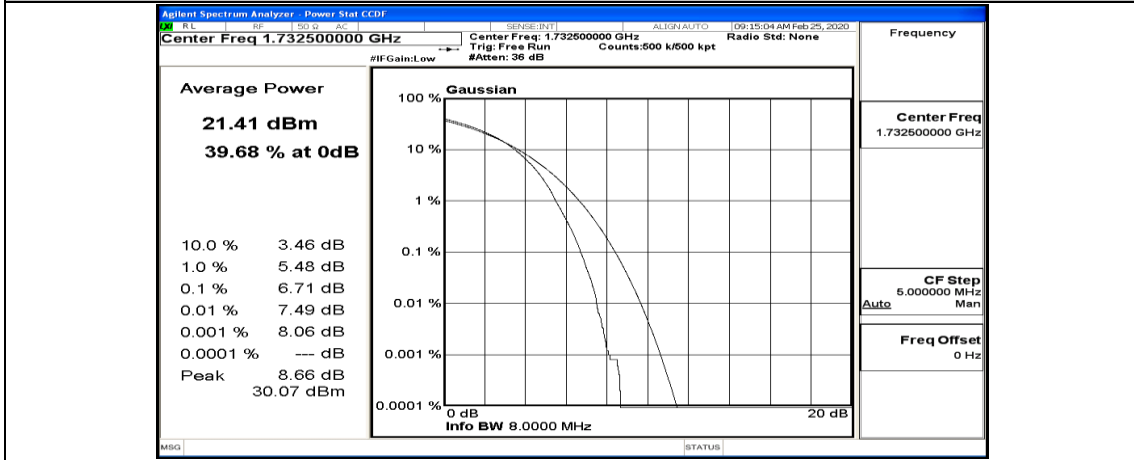

(Channel Bandwidth:20 MHz)_MCH_16QAM_50RB#0

(Channel Bandwidth:20 MHz)_MCH_16QAM_50RB#25

(Channel Bandwidth:20 MHz)_MCH_16QAM_50RB#50

(Channel Bandwidth:20 MHz)_MCH_16QAM_100RB#0

(Channel Bandwidth:20 MHz)_HCH_16QAM_1RB#0