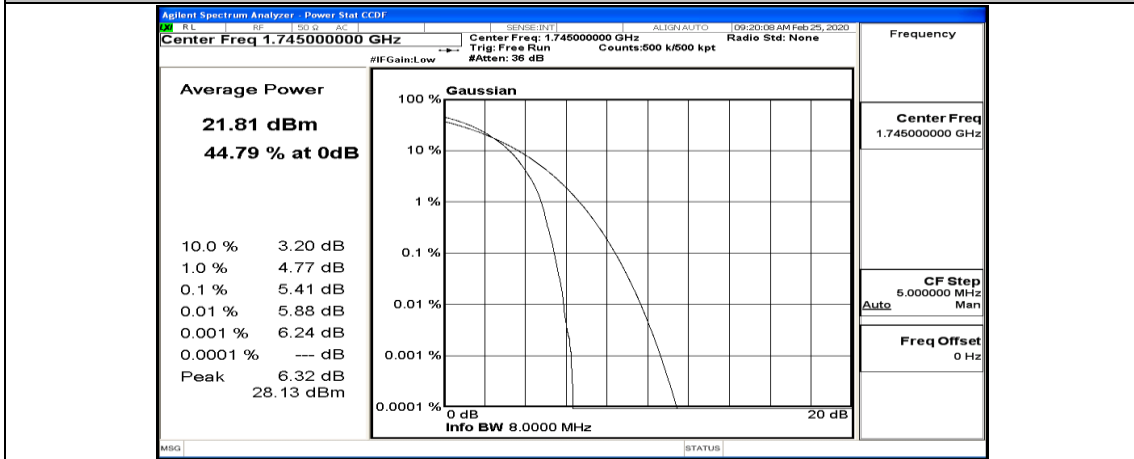

(Channel Bandwidth:20 MHz)_HCH_QPSK_50RB#0