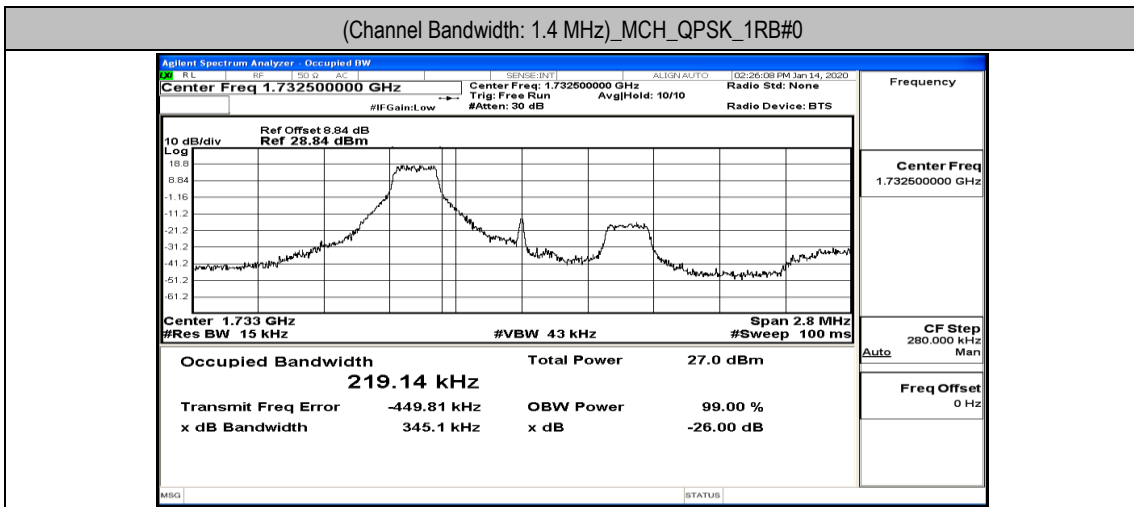

(Channel Bandwidth: 1.4 MHz)_MCH_QPSK_1RB#0