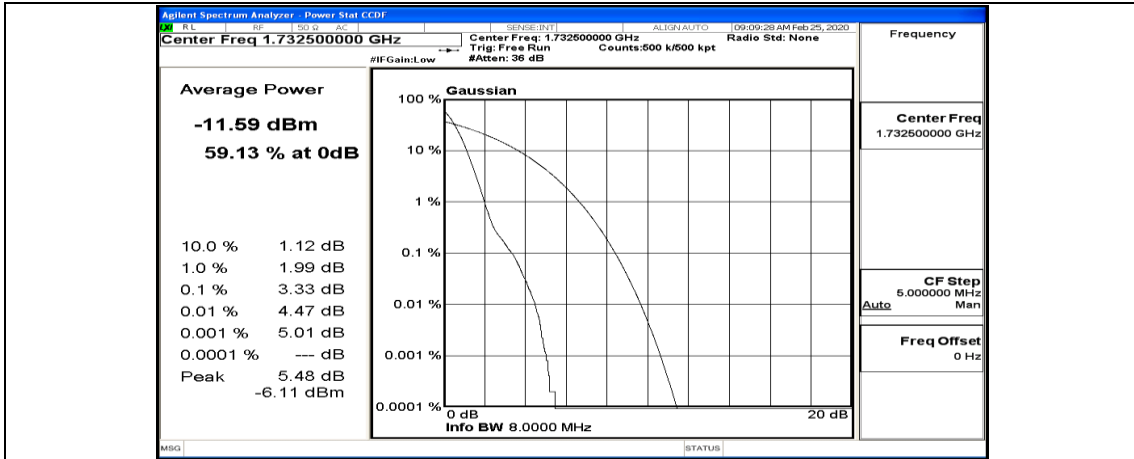

(Channel Bandwidth:20 MHz)_LCH_QPSK_100RB#0

(Channel Bandwidth:20 MHz)_MCH_QPSK_1RB#0

(Channel Bandwidth:20 MHz)_MCH_QPSK_1RB#49

(Channel Bandwidth:20 MHz)_MCH_QPSK_1RB#99

(Channel Bandwidth:20 MHz)_MCH_QPSK_50RB#0