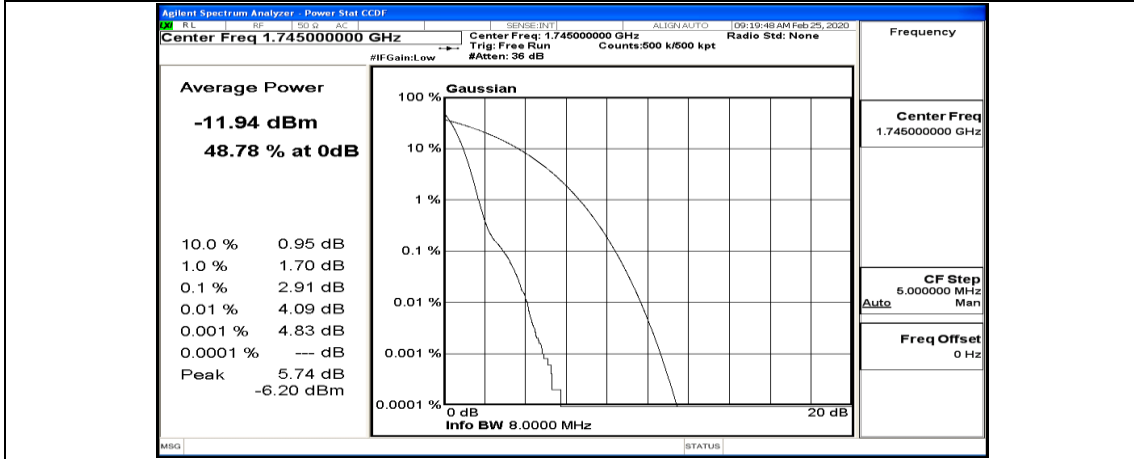

(Channel Bandwidth:20 MHz)_MCH_16QAM_50RB#0

(Channel Bandwidth:20 MHz)_MCH_16QAM_50RB#25

(Channel Bandwidth:20 MHz)_MCH_16QAM_50RB#50

(Channel Bandwidth:20 MHz)_MCH_16QAM_100RB#0

(Channel Bandwidth:20 MHz)_HCH_16QAM_1RB#0