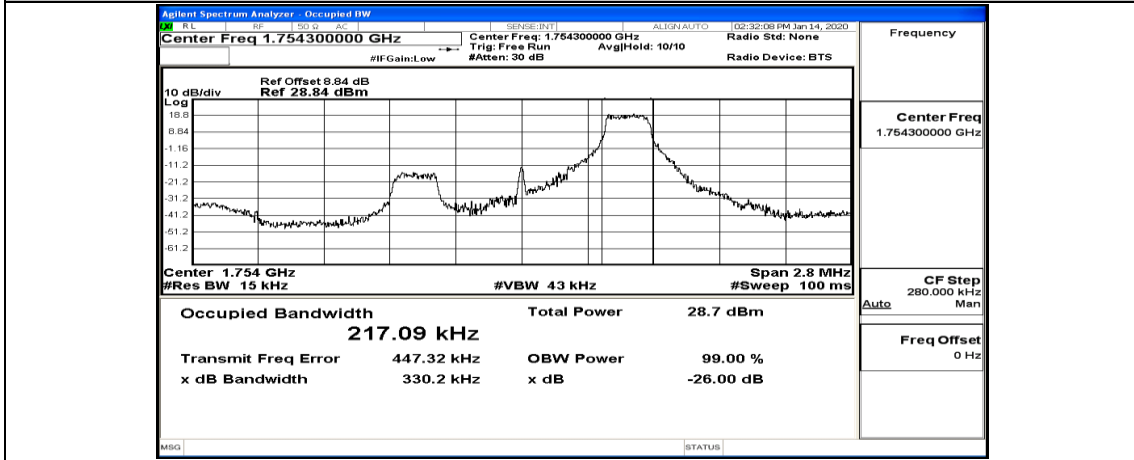

(Channel Bandwidth: 1.4 MHz)_HCH_QPSK_1RB#5