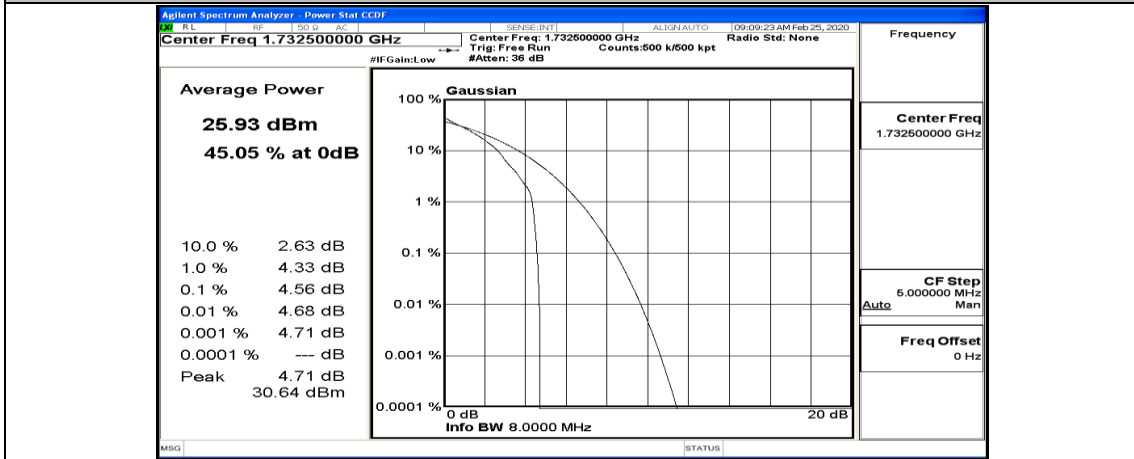

(Channel Bandwidth:20 MHz)_LCH_QPSK_1RB#49

(Channel Bandwidth:20 MHz)_LCH_QPSK_1RB#99

(Channel Bandwidth:20 MHz)_LCH_QPSK_50RB#0

(Channel Bandwidth:20 MHz)_LCH_QPSK_50RB#25

(Channel Bandwidth:20 MHz)_LCH_QPSK_50RB#50

(Channel Bandwidth:20 MHz)_LCH_QPSK_100RB#0

(Channel Bandwidth:20 MHz)_MCH_QPSK_1RB#0

(Channel Bandwidth:20 MHz)_MCH_QPSK_1RB#49

(Channel Bandwidth:20 MHz)_MCH_QPSK_1RB#99

(Channel Bandwidth:20 MHz)_MCH_QPSK_50RB#0