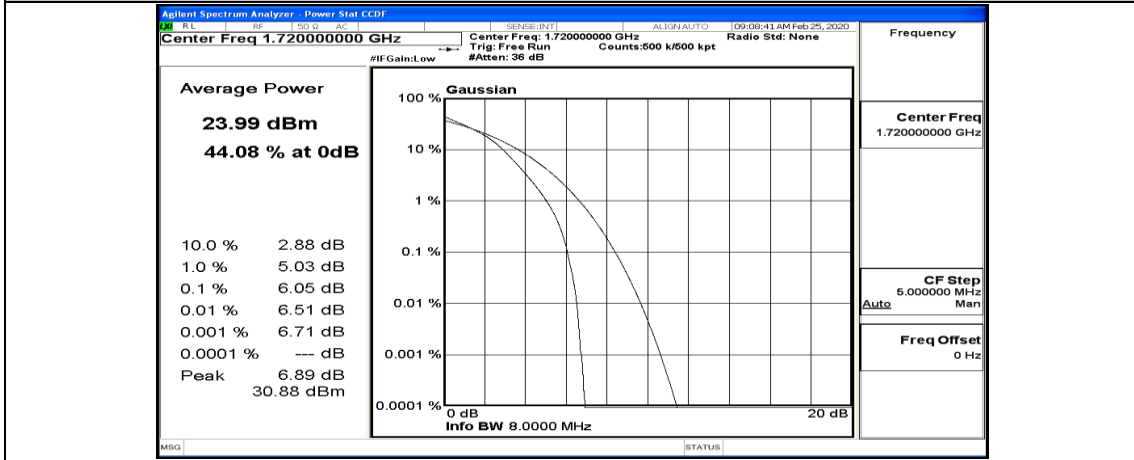

(Channel Bandwidth:20 MHz)_LCH_16QAM_1RB#0

(Channel Bandwidth:20 MHz)_LCH_16QAM_1RB#49

(Channel Bandwidth:20 MHz)_LCH_16QAM_1RB#99

(Channel Bandwidth:20 MHz)_LCH_16QAM_50RB#0

(Channel Bandwidth:20 MHz)_LCH_16QAM_50RB#25