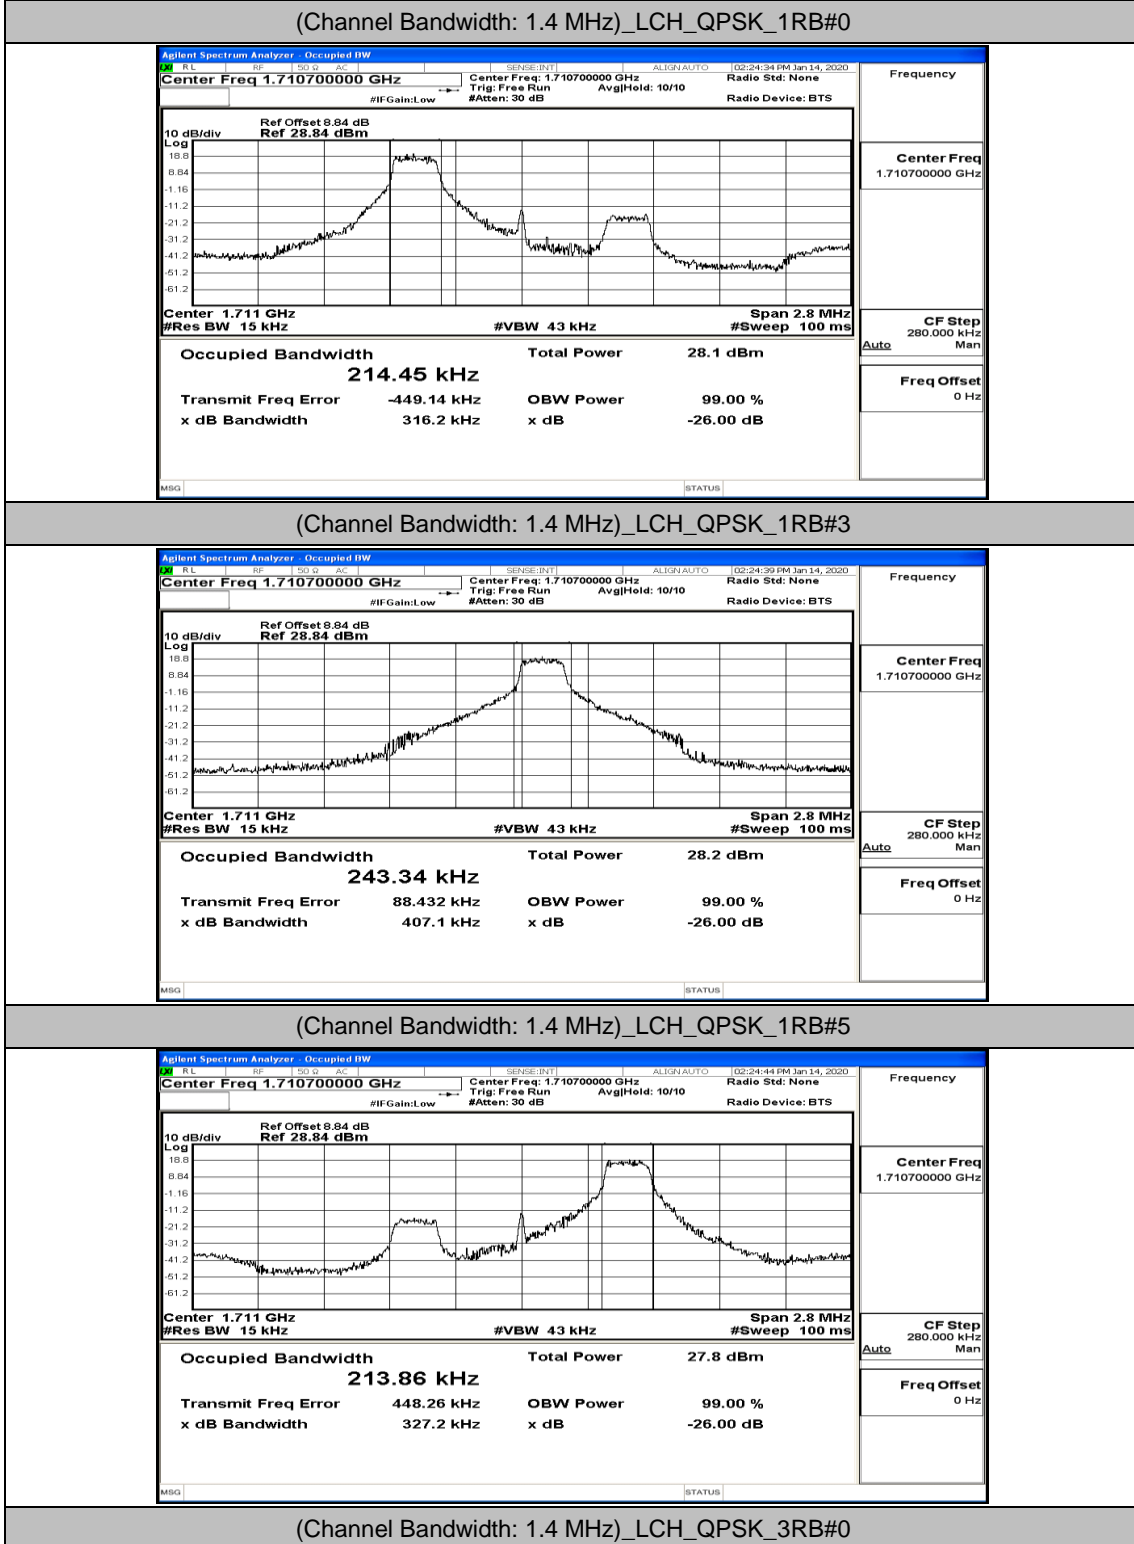

Test Graphs

Channel Bandwidth: 1.4 MHz