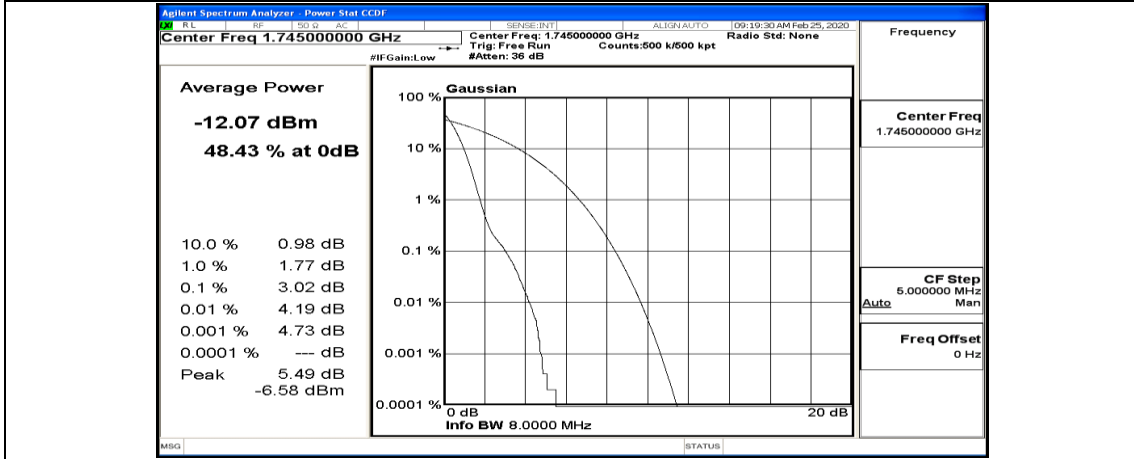

(Channel Bandwidth:20 MHz)_MCH_QPSK_50RB#25

(Channel Bandwidth:20 MHz)_MCH_QPSK_50RB#50

(Channel Bandwidth:20 MHz)_MCH_QPSK_100RB#0

(Channel Bandwidth:20 MHz)_HCH_QPSK_1RB#0

(Channel Bandwidth:20 MHz)_HCH_QPSK_1RB#49