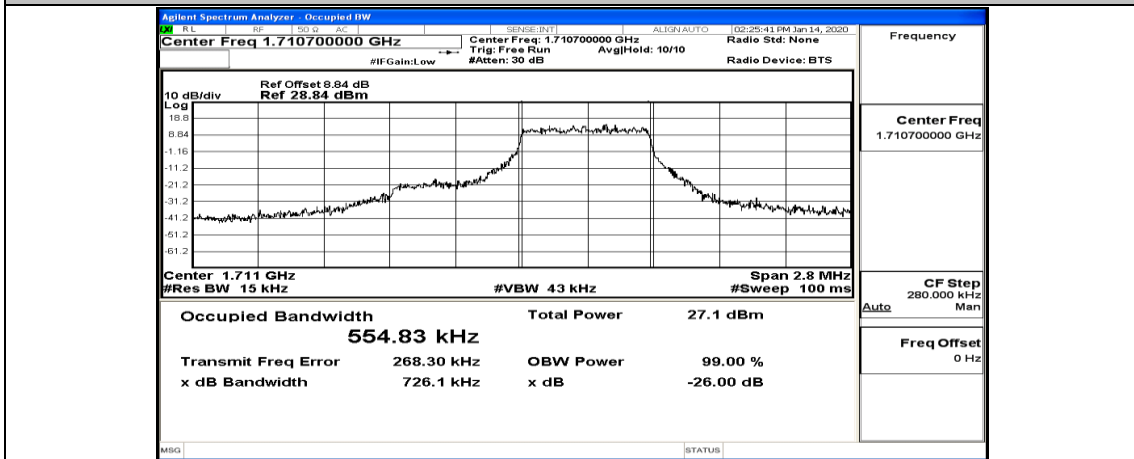

(Channel Bandwidth: 1.4 MHz)_LCH_16QAM_3RB#3