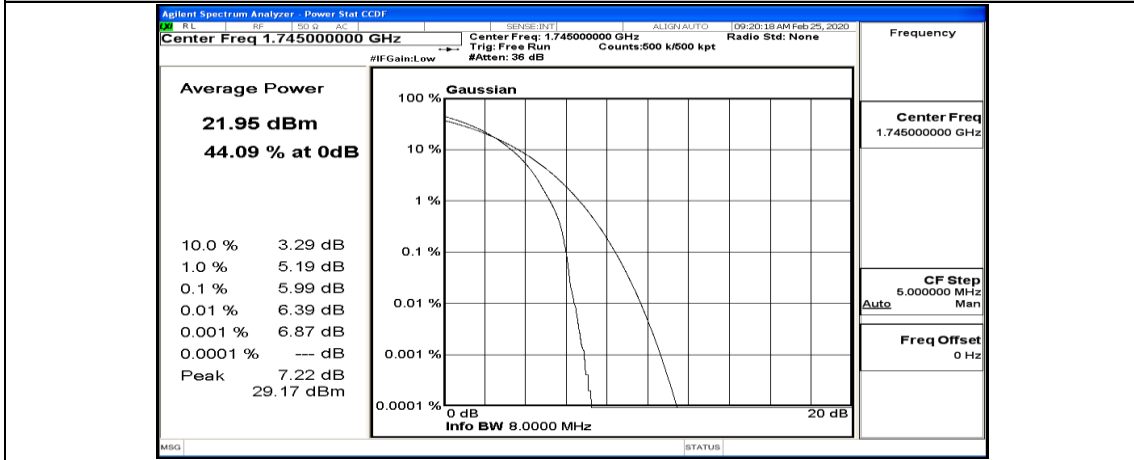

(Channel Bandwidth:20 MHz)_HCH_QPSK_1RB#99

(Channel Bandwidth:20 MHz)_HCH_QPSK_50RB#0

(Channel Bandwidth:20 MHz)_HCH_QPSK_50RB#25

(Channel Bandwidth:20 MHz)_HCH_QPSK_50RB#50

(Channel Bandwidth:20 MHz)_HCH_QPSK_100RB#0