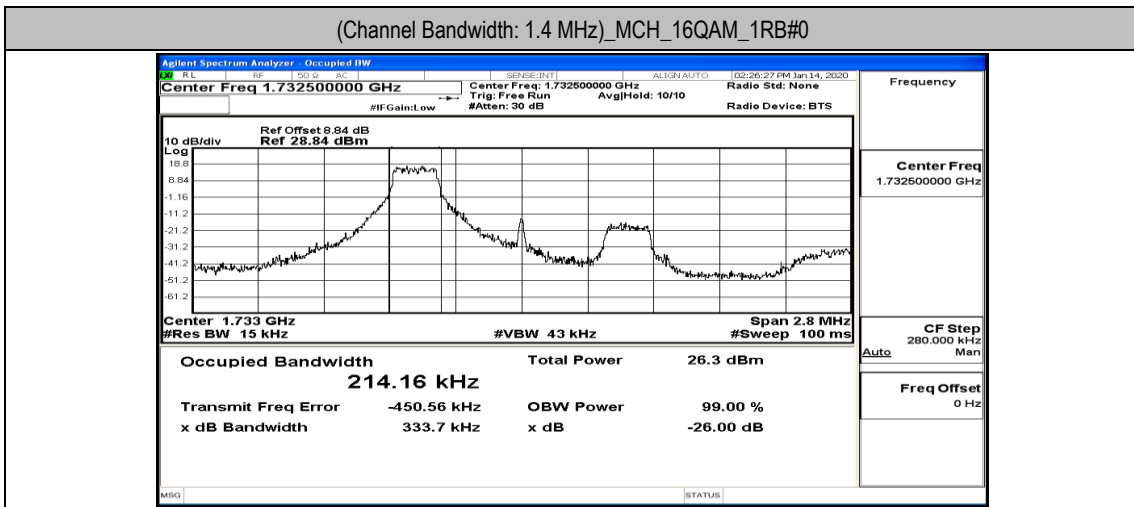

(Channel Bandwidth: 1.4 MHz)_LCH_16QAM_3RB#2

(Channel Bandwidth: 1.4 MHz)_LCH_16QAM_3RB#3

(Channel Bandwidth: 1.4 MHz)_LCH_16QAM_6RB#0

(Channel Bandwidth: 1.4 MHz)_MCH_16QAM_1RB#0

(Channel Bandwidth: 1.4 MHz)_MCH_16QAM_1RB#3