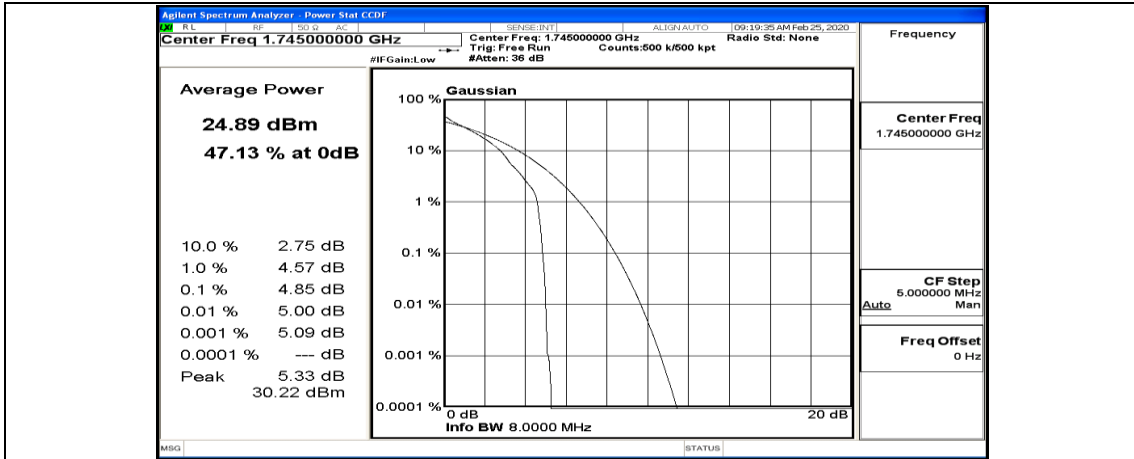

(Channel Bandwidth:20 MHz)_MCH_QPSK_50RB#25

(Channel Bandwidth:20 MHz)_MCH_QPSK_50RB#50

(Channel Bandwidth:20 MHz)_MCH_QPSK_100RB#0

(Channel Bandwidth:20 MHz)_HCH_QPSK_1RB#0

(Channel Bandwidth:20 MHz)_HCH_QPSK_1RB#49