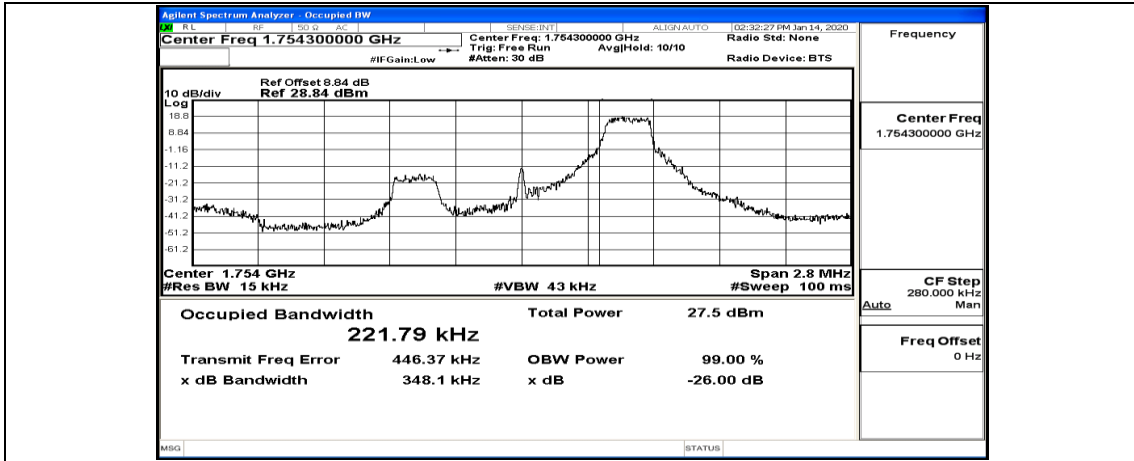

(Channel Bandwidth: 1.4 MHz)_HCH_16QAM_1RB#3

(Channel Bandwidth: 1.4 MHz)_HCH_16QAM_1RB#5