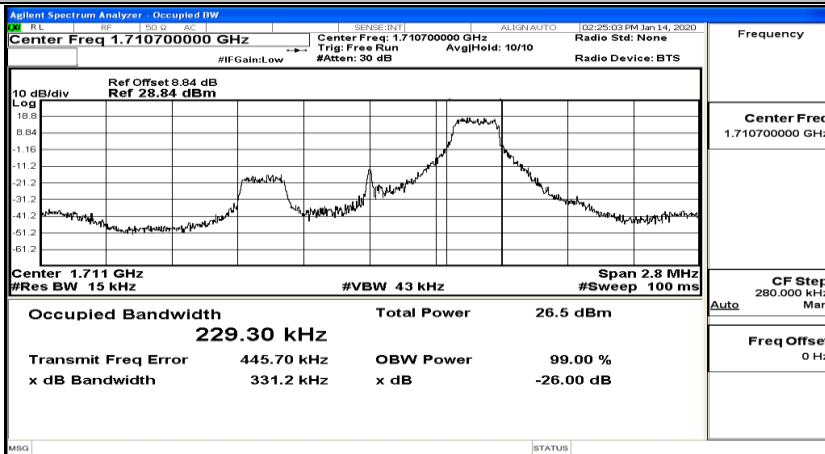

(Channel Bandwidth: 1.4 MHz)_HCH_QPSK_6RB#0

(Channel Bandwidth: 1.4 MHz)_LCH_16QAM_1RB#0

(Channel Bandwidth: 1.4 MHz)_LCH_16QAM_1RB#3

(Channel Bandwidth: 1.4 MHz)_LCH_16QAM_1RB#5

(Channel Bandwidth: 1.4 MHz)_LCH_16QAM_3RB#0