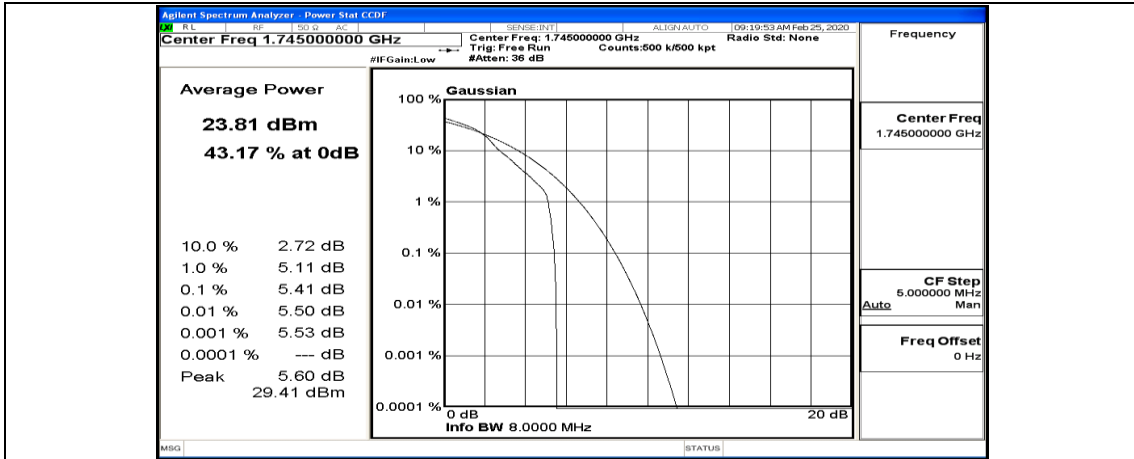

(Channel Bandwidth:20 MHz)_HCH_16QAM_1RB#49