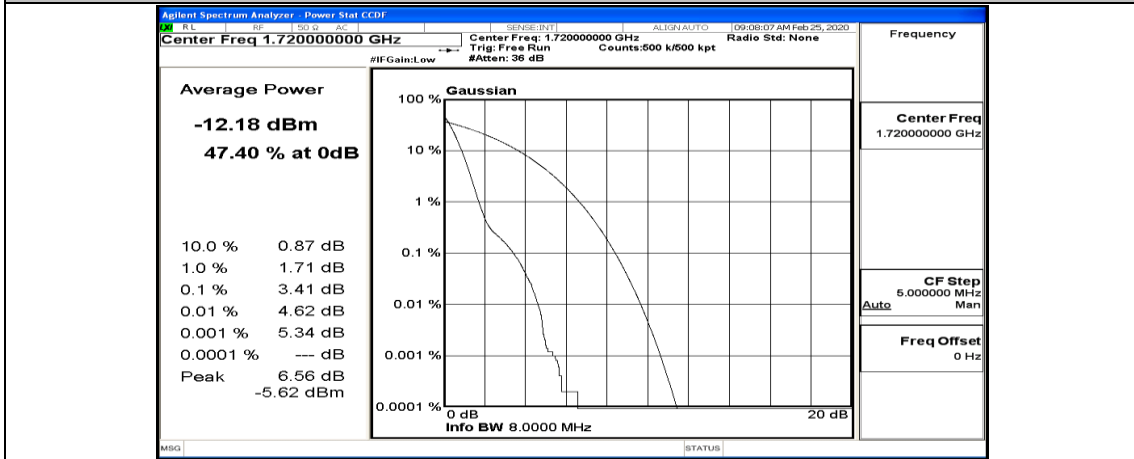

(Channel Bandwidth:20 MHz)_LCH_16QAM_1RB#99