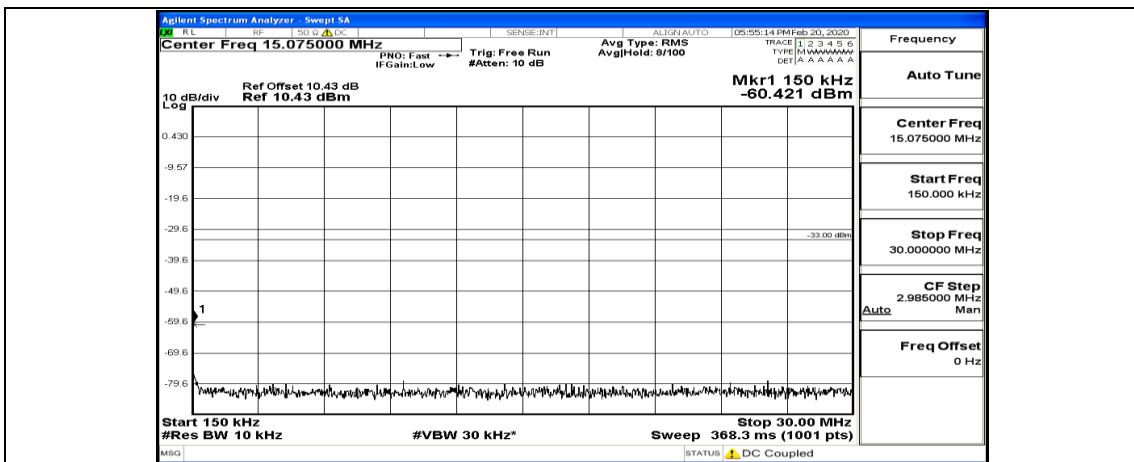

(Channel Bandwidth:20 MHz)_MCH_16QAM_1RB#99