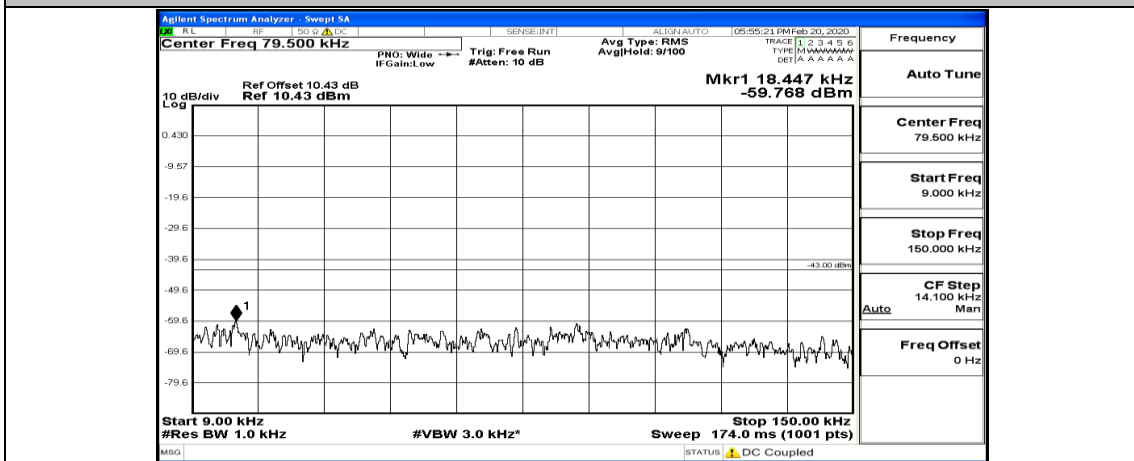

(Channel Bandwidth:20 MHz)_MCH_16QAM_1RB#99