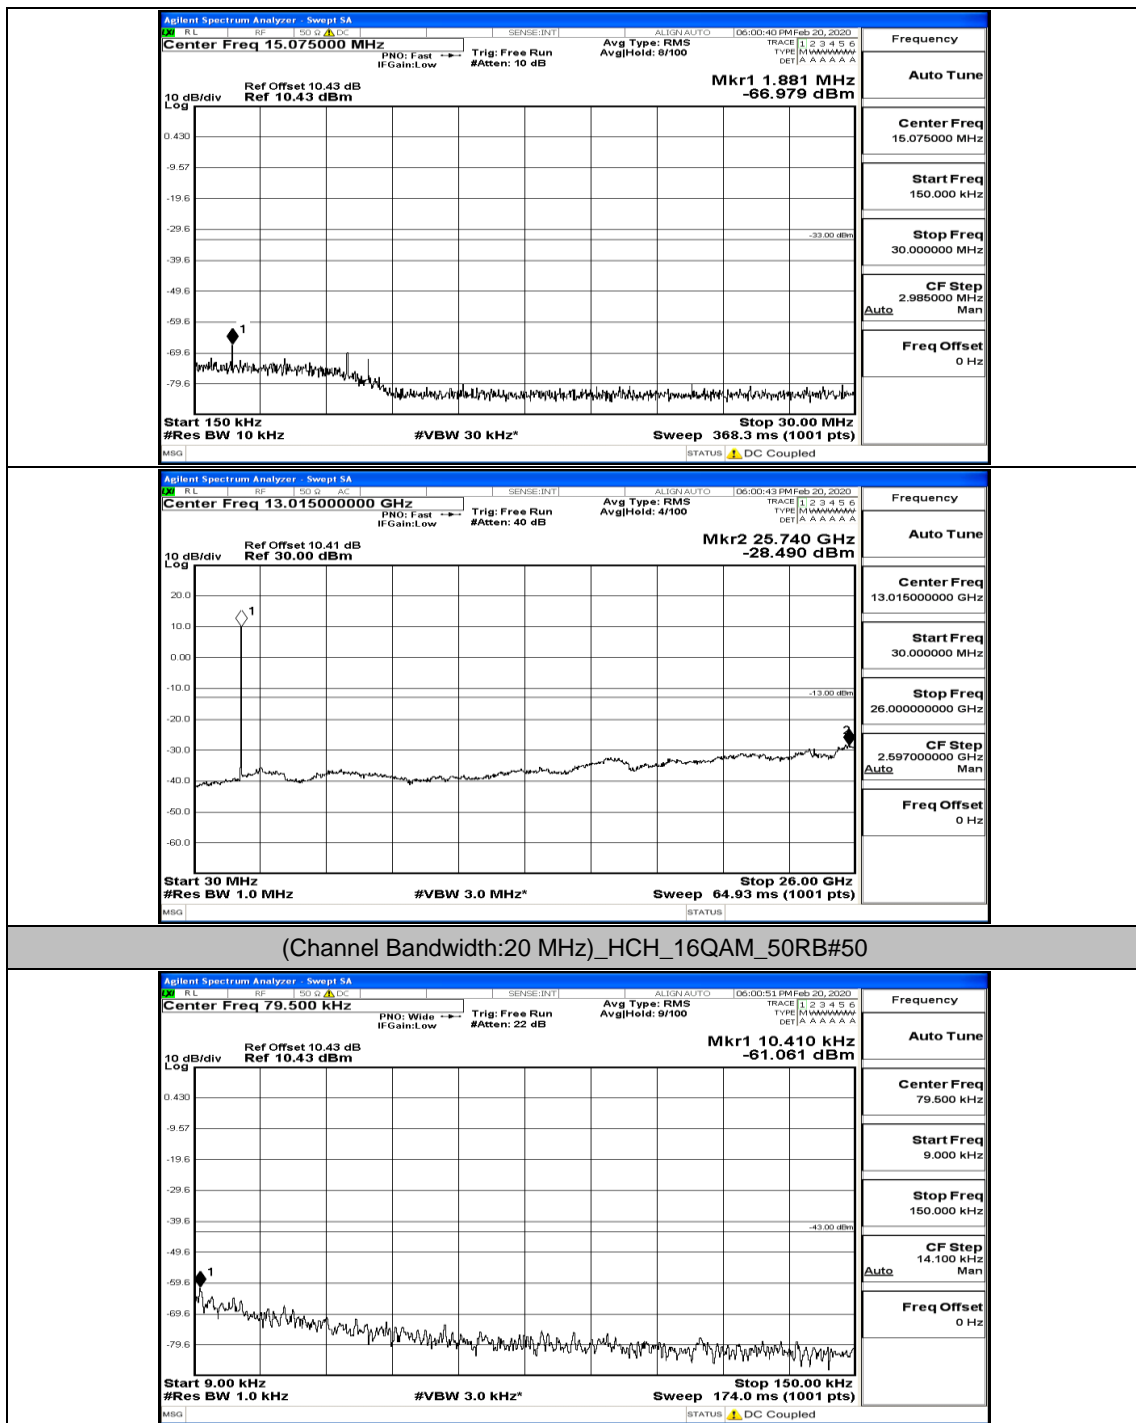

(Channel Bandwidth:20 MHz)_MCH_QPSK_50RB#0

(Channel Bandwidth:20 MHz)_MCH_QPSK_50RB#25

(Channel Bandwidth:20 MHz)_MCH_QPSK_50RB#50

(Channel Bandwidth:20 MHz)_HCH_QPSK_1RB#0

(Channel Bandwidth:20 MHz)_HCH_QPSK_1RB#49

(Channel Bandwidth:20 MHz)_HCH_QPSK_1RB#99

(Channel Bandwidth:20 MHz)_HCH_QPSK_50RB#0

(Channel Bandwidth:20 MHz)_HCH_QPSK_50RB#50

(Channel Bandwidth:20 MHz) LCH_16QAM_1RB#0

(Channel Bandwidth:20 MHz)_LCH_16QAM_1RB#49

(Channel Bandwidth:20 MHz)_MCH_16QAM_1RB#49

(Channel Bandwidth:20 MHz)_MCH_16QAM_1RB#99

(Channel Bandwidth:20 MHz)_MCH_16QAM_50RB#0

(Channel Bandwidth:20 MHz)_MCH_16QAM_50RB#50

(Channel Bandwidth:20 MHz)_HCH_16QAM_1RB#0

(Channel Bandwidth:20 MHz)_HCH_16QAM_1RB#49

(Channel Bandwidth:20 MHz)_HCH_16QAM_50RB#0

(Channel Bandwidth:20 MHz)_HCH_16QAM_50RB#25

(Channel Bandwidth:20 MHz)_HCH_16QAM_100RB#0