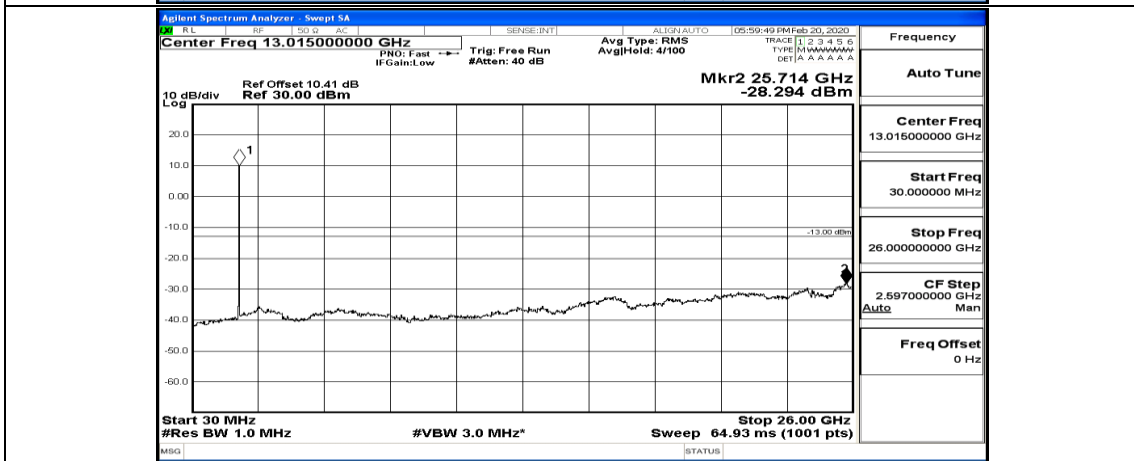

(Channel Bandwidth:20 MHz)_HCH_QPSK_1RB#99

(Channel Bandwidth:20 MHz)_HCH_QPSK_50RB#0

(Channel Bandwidth:20 MHz)_HCH_QPSK_50RB#50

(Channel Bandwidth:20 MHz) LCH_16QAM_1RB#0

(Channel Bandwidth:20 MHz)_LCH_16QAM_1RB#49

(Channel Bandwidth:20 MHz)_LCH_16QAM_50RB#0

(Channel Bandwidth:20 MHz)_LCH_16QAM_50RB#25

(Channel Bandwidth:20 MHz)_LCH_16QAM_50RB#50

(Channel Bandwidth:20 MHz)_LCH_16QAM_100RB#0

(Channel Bandwidth:20 MHz) MCH_16QAM_1RB#0