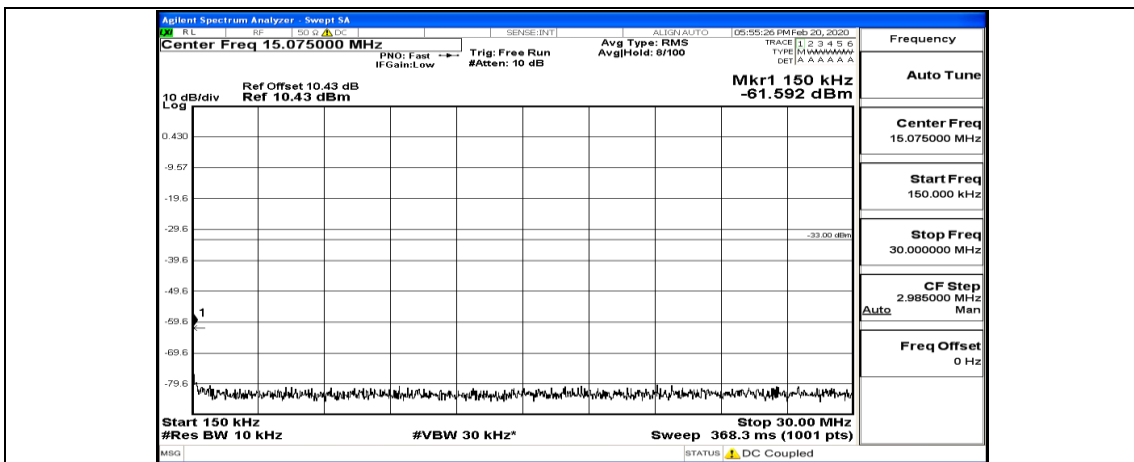

(Channel Bandwidth:20 MHz)_MCH_16QAM_50RB#0