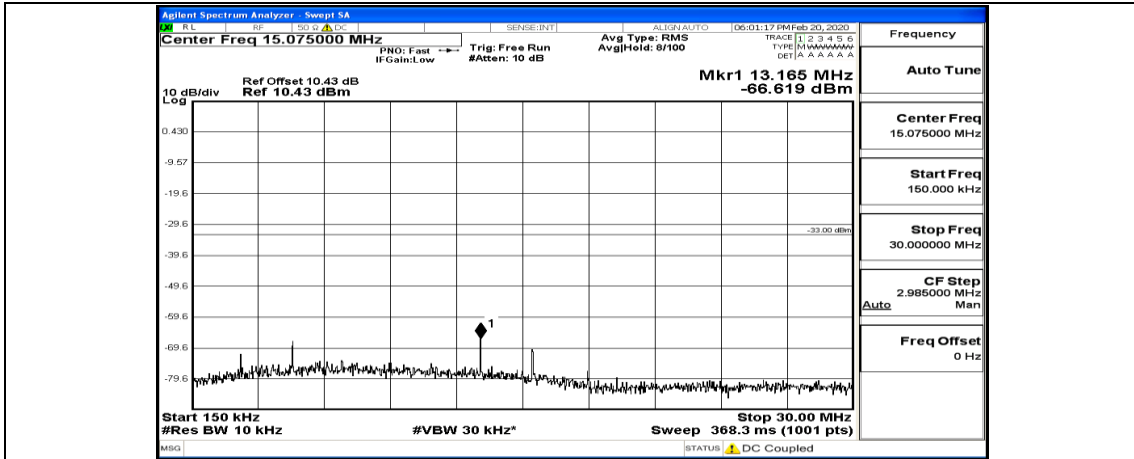

(Channel Bandwidth:20 MHz)_HCH_QPSK_1RB#99

(Channel Bandwidth:20 MHz)_HCH_QPSK_50RB#0

(Channel Bandwidth:20 MHz)_HCH_QPSK_50RB#50

(Channel Bandwidth:20 MHz) LCH_16QAM_1RB#0

(Channel Bandwidth:20 MHz)_LCH_16QAM_1RB#49

(Channel Bandwidth:20 MHz)_LCH_16QAM_50RB#0

(Channel Bandwidth:20 MHz)_LCH_16QAM_50RB#25

(Channel Bandwidth:20 MHz)_LCH_16QAM_50RB#50

(Channel Bandwidth:20 MHz)_LCH_16QAM_100RB#0

(Channel Bandwidth:20 MHz) MCH_16QAM_1RB#0