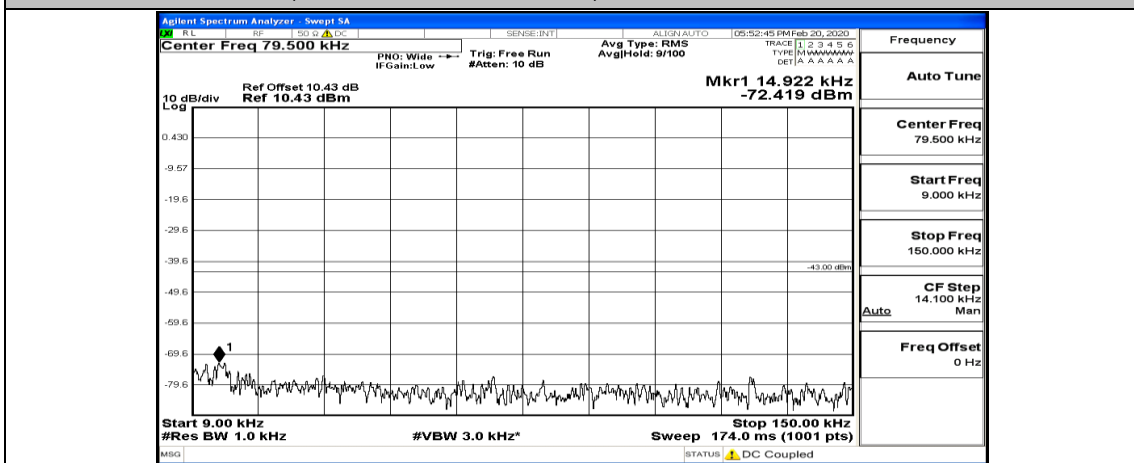

(Channel Bandwidth:20 MHz)_HCH_QPSK_1RB#99

(Channel Bandwidth:20 MHz)_HCH_QPSK_50RB#0

(Channel Bandwidth:20 MHz)_HCH_QPSK_50RB#50

(Channel Bandwidth:20 MHz) LCH_16QAM_1RB#0

(Channel Bandwidth:20 MHz)_LCH_16QAM_1RB#49

(Channel Bandwidth:20 MHz)_LCH_16QAM_50RB#0

(Channel Bandwidth:20 MHz)_LCH_16QAM_50RB#25

(Channel Bandwidth:20 MHz)_LCH_16QAM_50RB#50

(Channel Bandwidth:20 MHz)_LCH_16QAM_100RB#0

(Channel Bandwidth:20 MHz) MCH_16QAM_1RB#0