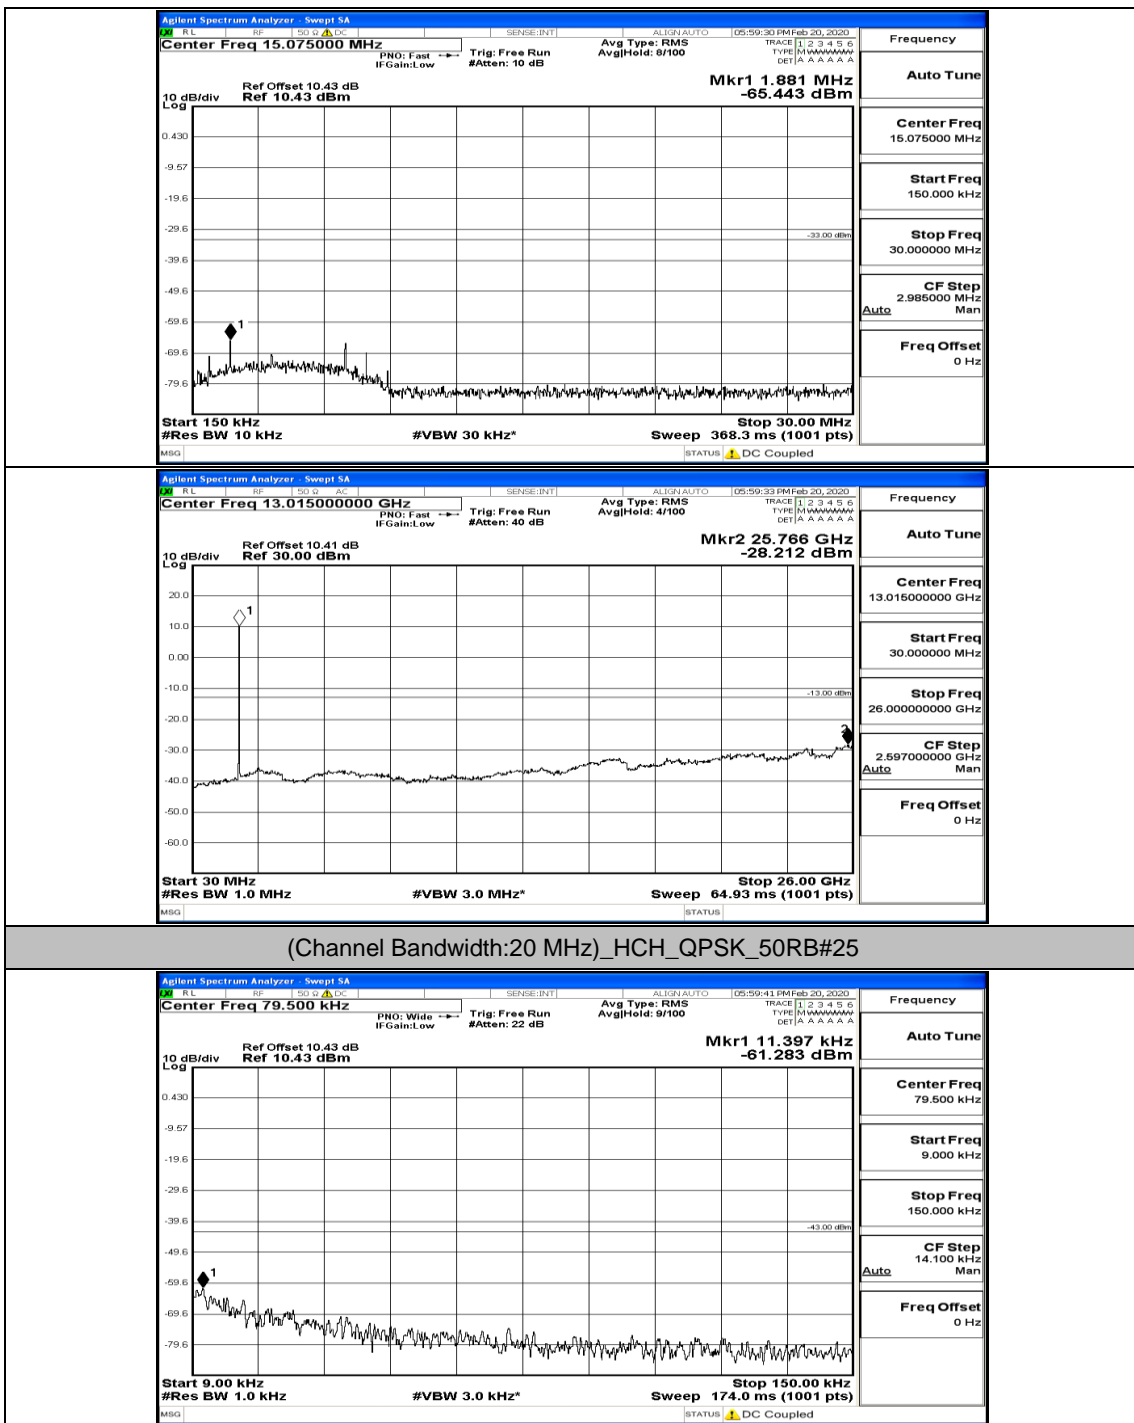

(Channel Bandwidth:20 MHz)_MCH_QPSK_50RB#0

(Channel Bandwidth:20 MHz)_MCH_QPSK_50RB#25

(Channel Bandwidth:20 MHz)_MCH_QPSK_50RB#50

(Channel Bandwidth:20 MHz)_HCH_QPSK_1RB#0

(Channel Bandwidth:20 MHz)_HCH_QPSK_1RB#49

(Channel Bandwidth:20 MHz)_HCH_QPSK_1RB#99

(Channel Bandwidth:20 MHz)_HCH_QPSK_50RB#0

(Channel Bandwidth:20 MHz)_HCH_QPSK_50RB#50

(Channel Bandwidth:20 MHz) LCH_16QAM_1RB#0

(Channel Bandwidth:20 MHz)_LCH_16QAM_1RB#49

(Channel Bandwidth:20 MHz)_LCH_16QAM_50RB#0

(Channel Bandwidth:20 MHz)_LCH_16QAM_50RB#25

(Channel Bandwidth:20 MHz)_LCH_16QAM_50RB#50

(Channel Bandwidth:20 MHz)_LCH_16QAM_100RB#0

(Channel Bandwidth:20 MHz) MCH_16QAM_1RB#0