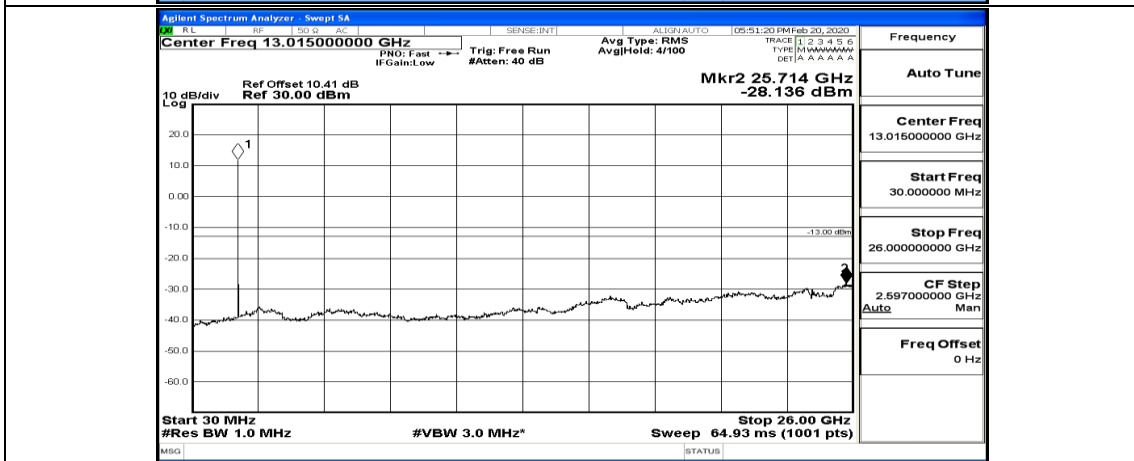

(Channel Bandwidth:20 MHz)_HCH_QPSK_1RB#99

(Channel Bandwidth:20 MHz)_HCH_QPSK_50RB#0

(Channel Bandwidth:20 MHz)_HCH_QPSK_50RB#50

(Channel Bandwidth:20 MHz) LCH_16QAM_1RB#0

(Channel Bandwidth:20 MHz)_LCH_16QAM_1RB#49

(Channel Bandwidth:20 MHz)_LCH_16QAM_50RB#0

(Channel Bandwidth:20 MHz)_LCH_16QAM_50RB#25

(Channel Bandwidth:20 MHz)_LCH_16QAM_50RB#50

(Channel Bandwidth:20 MHz)_LCH_16QAM_100RB#0

(Channel Bandwidth:20 MHz) MCH_16QAM_1RB#0