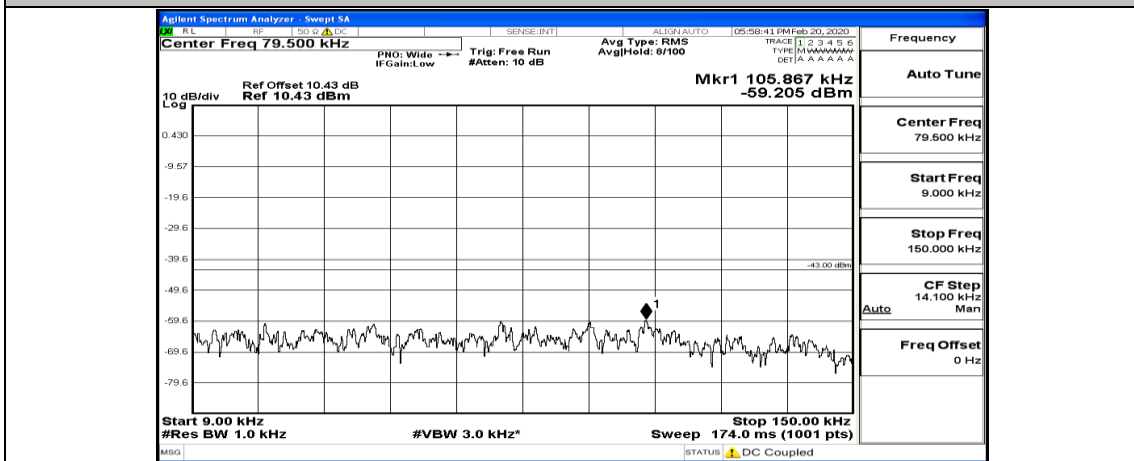

(Channel Bandwidth:20 MHz)_MCH_16QAM_1RB#49

(Channel Bandwidth:20 MHz)_MCH_16QAM_1RB#99

(Channel Bandwidth:20 MHz)_MCH_16QAM_50RB#0

(Channel Bandwidth:20 MHz)_MCH_16QAM_50RB#50

(Channel Bandwidth:20 MHz)_HCH_16QAM_1RB#0