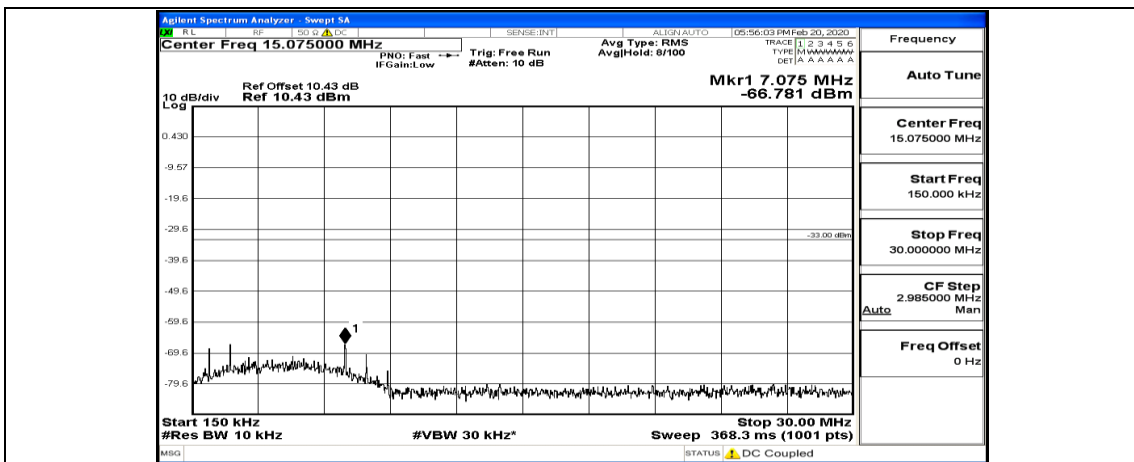

(Channel Bandwidth:20 MHz)_MCH_QPSK_50RB#0

(Channel Bandwidth:20 MHz)_MCH_QPSK_50RB#25

(Channel Bandwidth:20 MHz)_MCH_QPSK_50RB#50

(Channel Bandwidth:20 MHz)_HCH_QPSK_1RB#0

(Channel Bandwidth:20 MHz)_HCH_QPSK_1RB#49

(Channel Bandwidth:20 MHz)_HCH_QPSK_1RB#99

(Channel Bandwidth:20 MHz)_HCH_QPSK_50RB#0

(Channel Bandwidth:20 MHz)_HCH_QPSK_50RB#50

(Channel Bandwidth:20 MHz) LCH_16QAM_1RB#0

(Channel Bandwidth:20 MHz)_LCH_16QAM_1RB#49