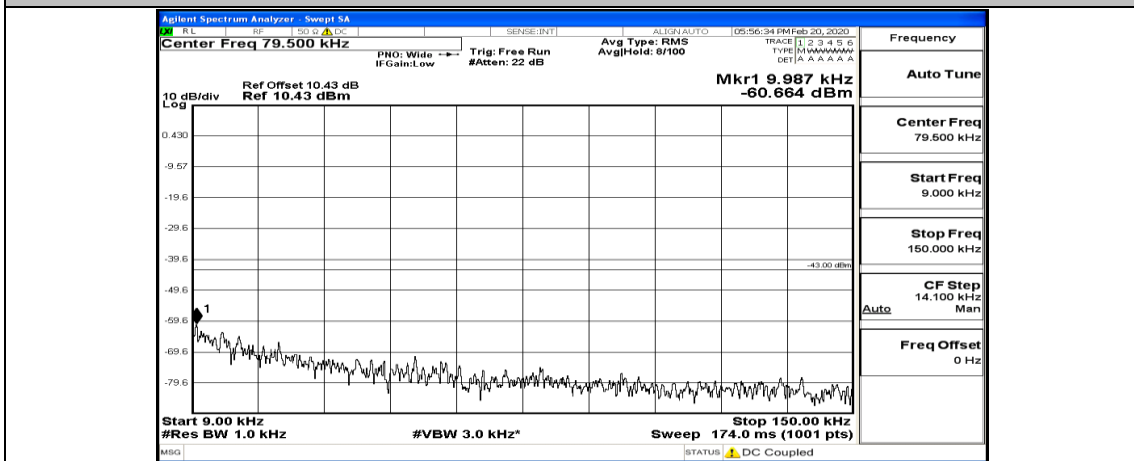

(Channel Bandwidth:20 MHz)_MCH_16QAM_1RB#49

(Channel Bandwidth:20 MHz)_MCH_16QAM_1RB#99

(Channel Bandwidth:20 MHz)_MCH_16QAM_50RB#0

(Channel Bandwidth:20 MHz)_MCH_16QAM_50RB#50

(Channel Bandwidth:20 MHz)_HCH_16QAM_1RB#0