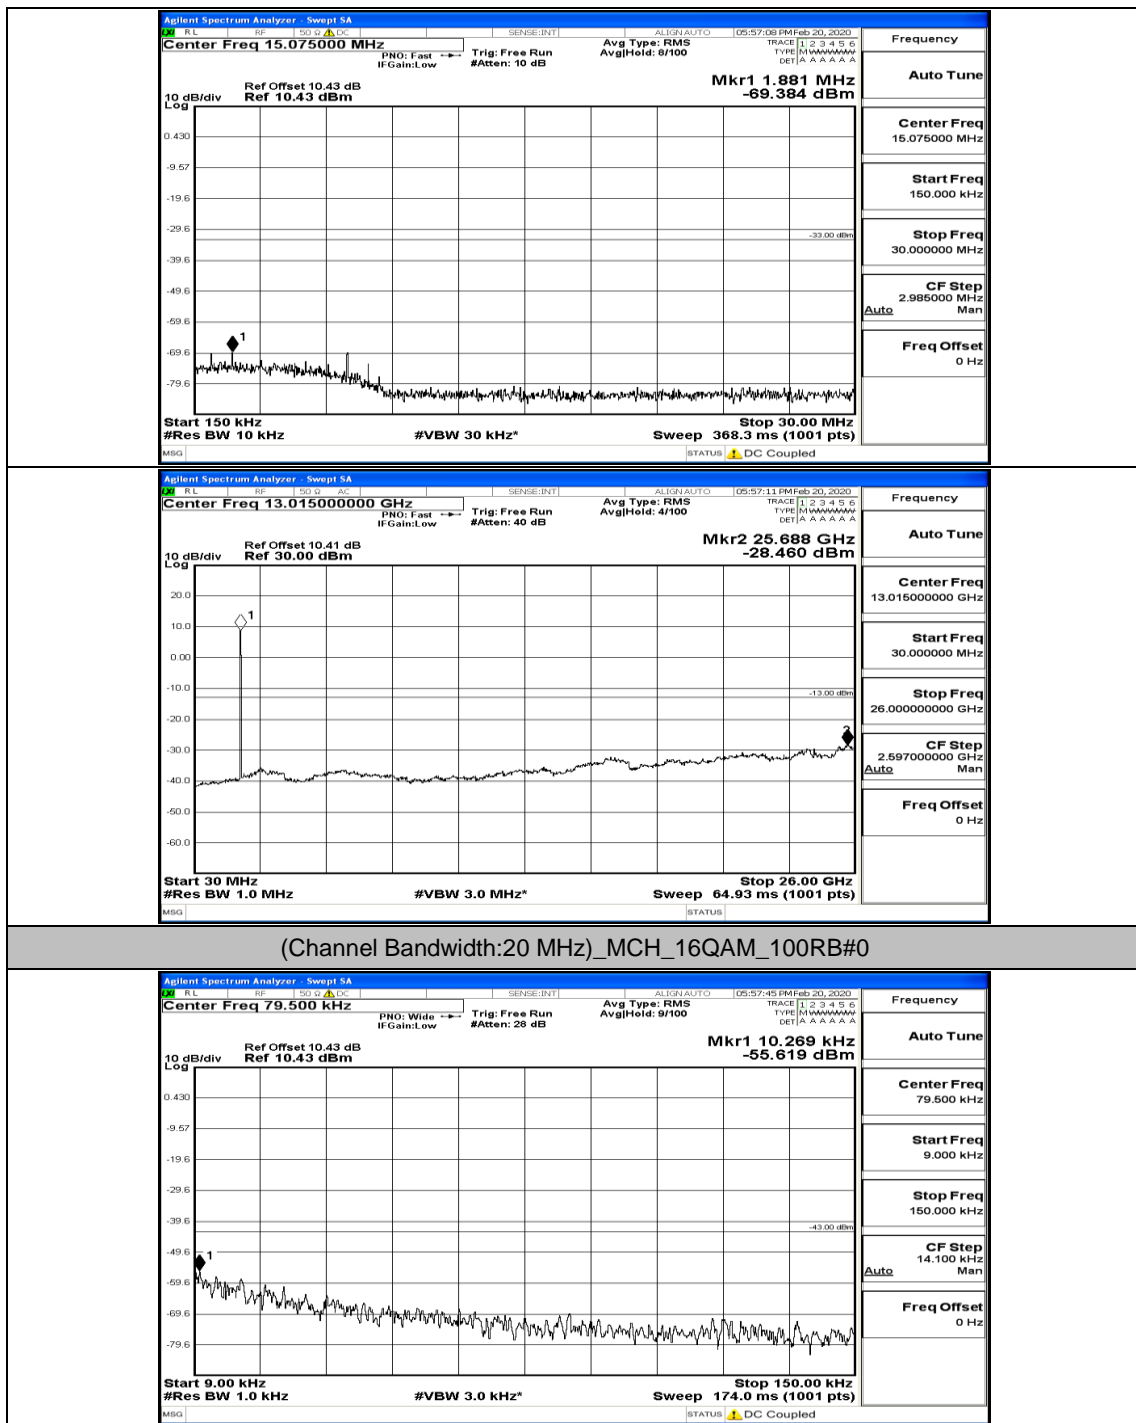

(Channel Bandwidth:20 MHz)_MCH_QPSK_50RB#0

(Channel Bandwidth:20 MHz)_MCH_QPSK_50RB#25

(Channel Bandwidth:20 MHz)_MCH_QPSK_50RB#50

(Channel Bandwidth:20 MHz)_HCH_QPSK_1RB#0

(Channel Bandwidth:20 MHz)_HCH_QPSK_1RB#49

(Channel Bandwidth:20 MHz)_LCH_16QAM_50RB#0

(Channel Bandwidth:20 MHz)_LCH_16QAM_50RB#25

(Channel Bandwidth:20 MHz)_LCH_16QAM_50RB#50

(Channel Bandwidth:20 MHz)_LCH_16QAM_100RB#0

(Channel Bandwidth:20 MHz) MCH_16QAM_1RB#0

(Channel Bandwidth:20 MHz)_MCH_16QAM_1RB#49

(Channel Bandwidth:20 MHz)_MCH_16QAM_1RB#99

(Channel Bandwidth:20 MHz)_MCH_16QAM_50RB#0

(Channel Bandwidth:20 MHz)_MCH_16QAM_50RB#50

(Channel Bandwidth:20 MHz)_HCH_16QAM_1RB#0

(Channel Bandwidth:20 MHz)_HCH_16QAM_1RB#49

(Channel Bandwidth:20 MHz)_HCH_16QAM_50RB#0

(Channel Bandwidth:20 MHz)_HCH_16QAM_50RB#25

(Channel Bandwidth:20 MHz)_HCH_16QAM_100RB#0