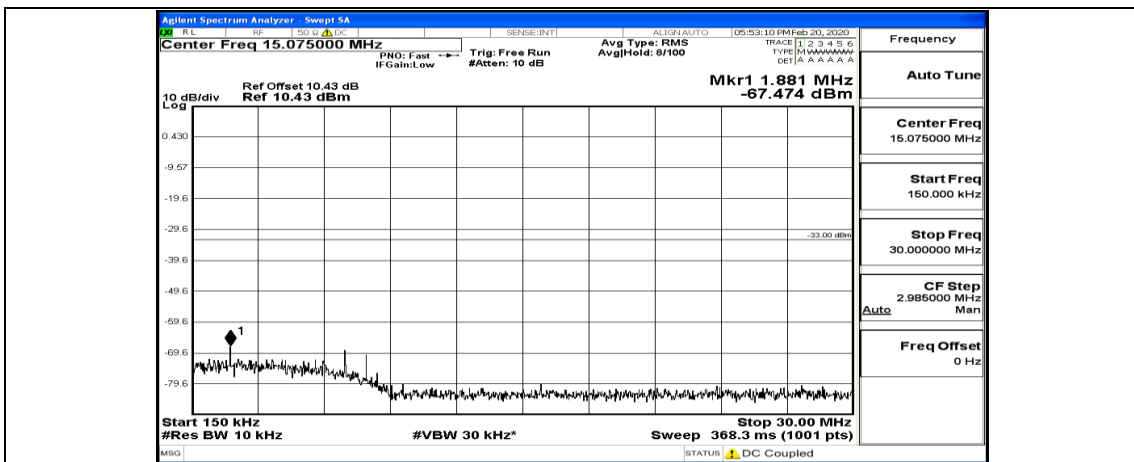

(Channel Bandwidth:20 MHz)_HCH_QPSK_1RB#99

(Channel Bandwidth:20 MHz)_HCH_QPSK_50RB#0

(Channel Bandwidth:20 MHz)_HCH_QPSK_50RB#50

(Channel Bandwidth:20 MHz) LCH_16QAM_1RB#0

(Channel Bandwidth:20 MHz)_LCH_16QAM_1RB#49

(Channel Bandwidth:20 MHz)_LCH_16QAM_50RB#0

(Channel Bandwidth:20 MHz)_LCH_16QAM_50RB#25

(Channel Bandwidth:20 MHz)_LCH_16QAM_50RB#50

(Channel Bandwidth:20 MHz)_LCH_16QAM_100RB#0

(Channel Bandwidth:20 MHz) MCH_16QAM_1RB#0