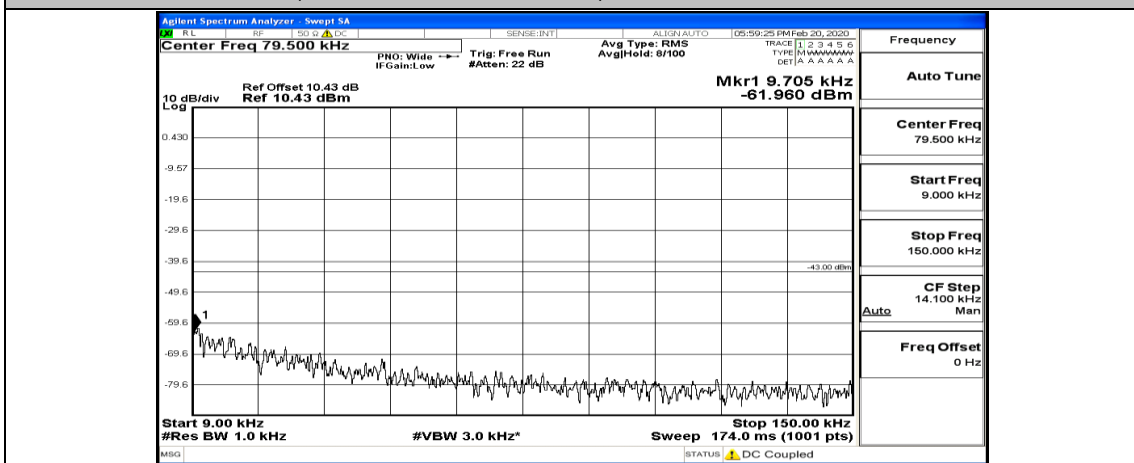

(Channel Bandwidth:20 MHz)_MCH_QPSK_50RB#0

(Channel Bandwidth:20 MHz)_MCH_QPSK_50RB#25

(Channel Bandwidth:20 MHz)_MCH_QPSK_50RB#50

(Channel Bandwidth:20 MHz)_HCH_QPSK_1RB#0

(Channel Bandwidth:20 MHz)_HCH_QPSK_1RB#49

(Channel Bandwidth:20 MHz)_HCH_QPSK_1RB#99

(Channel Bandwidth:20 MHz)_HCH_QPSK_50RB#0

(Channel Bandwidth:20 MHz)_HCH_QPSK_50RB#50

(Channel Bandwidth:20 MHz) LCH_16QAM_1RB#0

(Channel Bandwidth:20 MHz)_LCH_16QAM_1RB#49