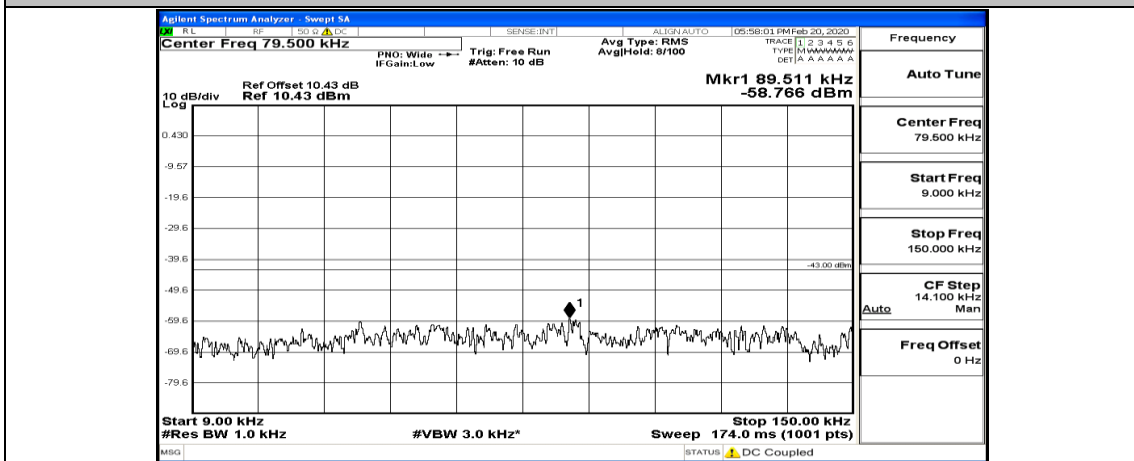

(Channel Bandwidth:20 MHz)_MCH_QPSK_50RB#0

(Channel Bandwidth:20 MHz)_MCH_QPSK_50RB#25

(Channel Bandwidth:20 MHz)_MCH_QPSK_50RB#50

(Channel Bandwidth:20 MHz)_HCH_QPSK_1RB#0

(Channel Bandwidth:20 MHz)_HCH_QPSK_1RB#49

(Channel Bandwidth:20 MHz)_HCH_QPSK_1RB#99

(Channel Bandwidth:20 MHz)_HCH_QPSK_50RB#0

(Channel Bandwidth:20 MHz)_HCH_QPSK_50RB#50

(Channel Bandwidth:20 MHz) LCH_16QAM_1RB#0

(Channel Bandwidth:20 MHz)_LCH_16QAM_1RB#49