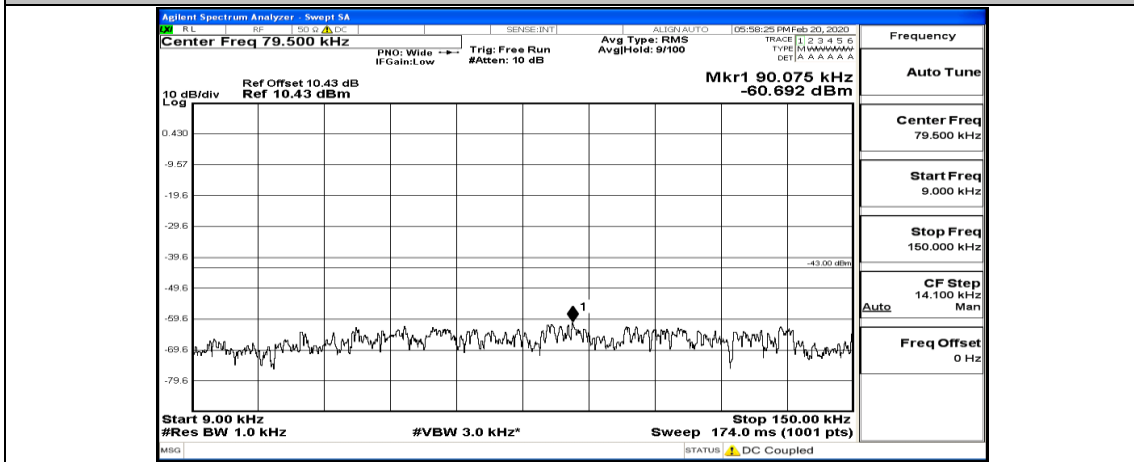

(Channel Bandwidth:20 MHz)_MCH_QPSK_50RB#0

(Channel Bandwidth:20 MHz)_MCH_QPSK_50RB#25

(Channel Bandwidth:20 MHz)_MCH_QPSK_50RB#50

(Channel Bandwidth:20 MHz)_HCH_QPSK_1RB#0

(Channel Bandwidth:20 MHz)_HCH_QPSK_1RB#49

(Channel Bandwidth:20 MHz)_HCH_QPSK_1RB#99

(Channel Bandwidth:20 MHz)_HCH_QPSK_50RB#0

(Channel Bandwidth:20 MHz)_HCH_QPSK_50RB#50

(Channel Bandwidth:20 MHz) LCH_16QAM_1RB#0

(Channel Bandwidth:20 MHz)_LCH_16QAM_1RB#49