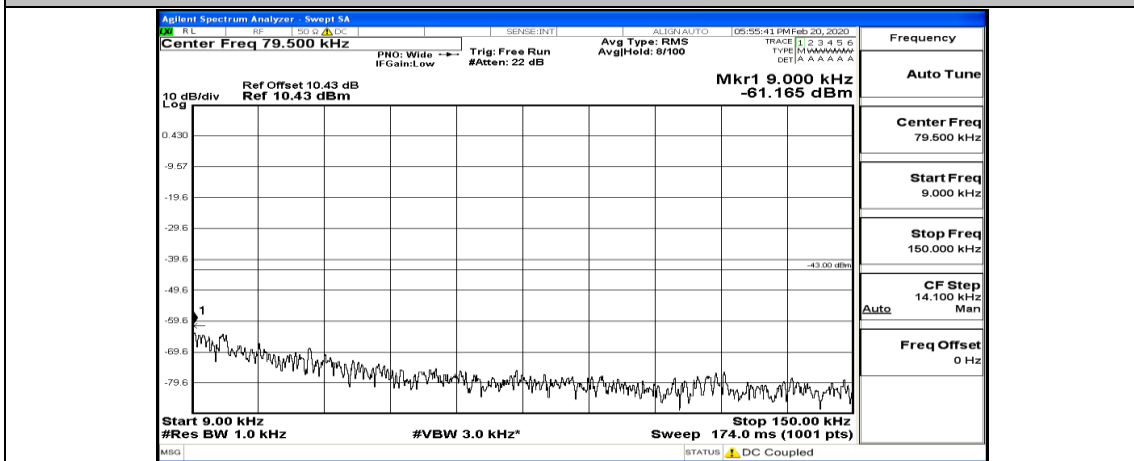

(Channel Bandwidth:20 MHz)_MCH_QPSK_50RB#0

(Channel Bandwidth:20 MHz)_MCH_QPSK_50RB#25

(Channel Bandwidth:20 MHz)_MCH_QPSK_50RB#50

(Channel Bandwidth:20 MHz)_HCH_QPSK_1RB#0

(Channel Bandwidth:20 MHz)_HCH_QPSK_1RB#49

(Channel Bandwidth:20 MHz)_HCH_QPSK_1RB#99

(Channel Bandwidth:20 MHz)_HCH_QPSK_50RB#0

(Channel Bandwidth:20 MHz)_HCH_QPSK_50RB#50

(Channel Bandwidth:20 MHz) LCH_16QAM_1RB#0

(Channel Bandwidth:20 MHz)_LCH_16QAM_1RB#49