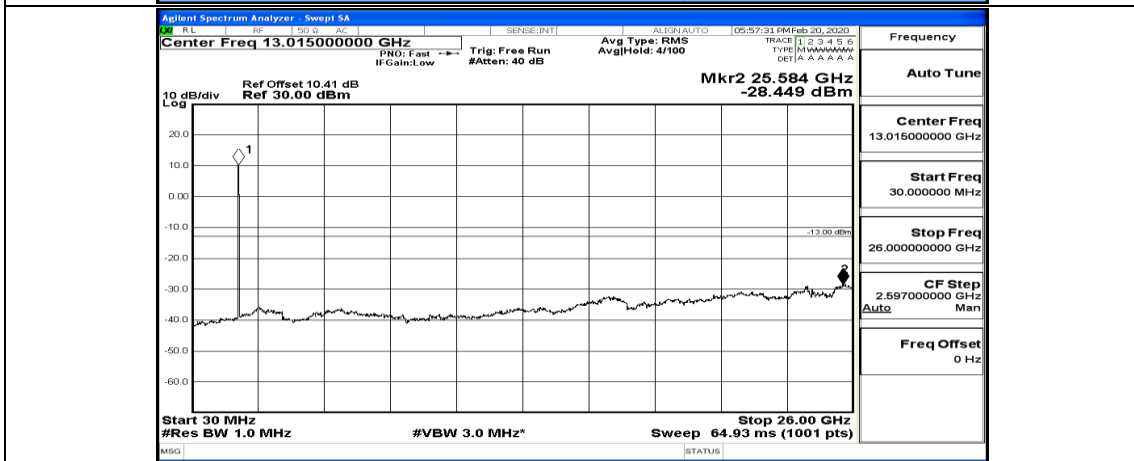

(Channel Bandwidth:20 MHz)_MCH_QPSK_50RB#0

(Channel Bandwidth:20 MHz)_MCH_QPSK_50RB#25

(Channel Bandwidth:20 MHz)_MCH_QPSK_50RB#50

(Channel Bandwidth:20 MHz)_HCH_QPSK_1RB#0

(Channel Bandwidth:20 MHz)_HCH_QPSK_1RB#49

(Channel Bandwidth:20 MHz)_HCH_QPSK_1RB#99

(Channel Bandwidth:20 MHz)_HCH_QPSK_50RB#0

(Channel Bandwidth:20 MHz)_HCH_QPSK_50RB#50

(Channel Bandwidth:20 MHz) LCH_16QAM_1RB#0

(Channel Bandwidth:20 MHz)_LCH_16QAM_1RB#49