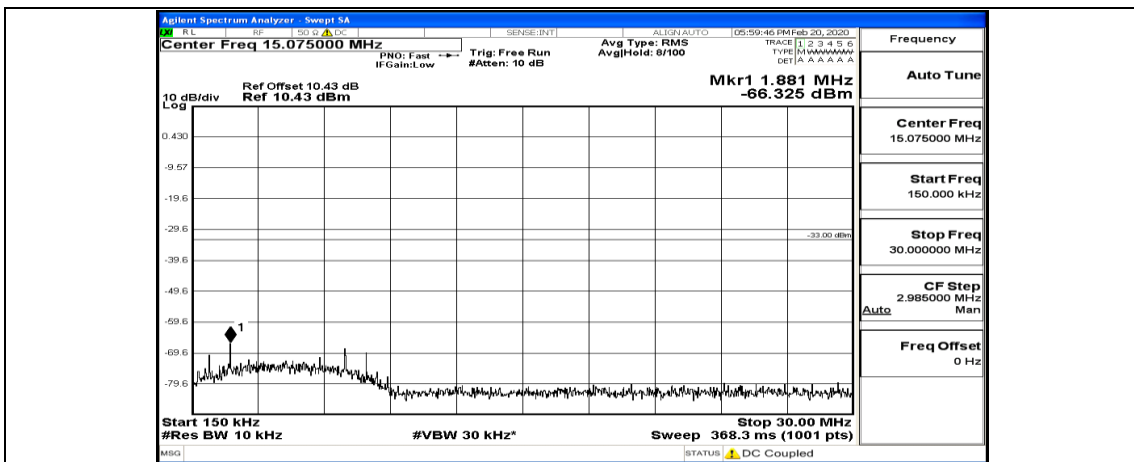

(Channel Bandwidth:20 MHz)_HCH_QPSK_1RB#99

(Channel Bandwidth:20 MHz)_HCH_QPSK_50RB#0

(Channel Bandwidth:20 MHz)_HCH_QPSK_50RB#50

(Channel Bandwidth:20 MHz) LCH_16QAM_1RB#0

(Channel Bandwidth:20 MHz)_LCH_16QAM_1RB#49

(Channel Bandwidth:20 MHz)_LCH_16QAM_50RB#0

(Channel Bandwidth:20 MHz)_LCH_16QAM_50RB#25

(Channel Bandwidth:20 MHz)_LCH_16QAM_50RB#50

(Channel Bandwidth:20 MHz)_LCH_16QAM_100RB#0

(Channel Bandwidth:20 MHz) MCH_16QAM_1RB#0