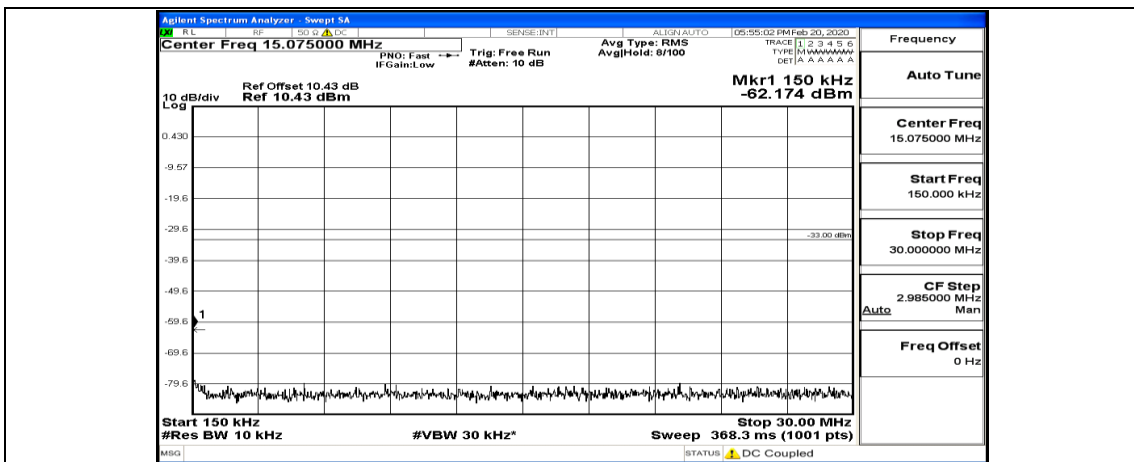

(Channel Bandwidth:20 MHz)_LCH_16QAM_50RB#0

(Channel Bandwidth:20 MHz)_LCH_16QAM_50RB#25

(Channel Bandwidth:20 MHz)_LCH_16QAM_50RB#50

(Channel Bandwidth:20 MHz)_LCH_16QAM_100RB#0

(Channel Bandwidth:20 MHz) MCH_16QAM_1RB#0