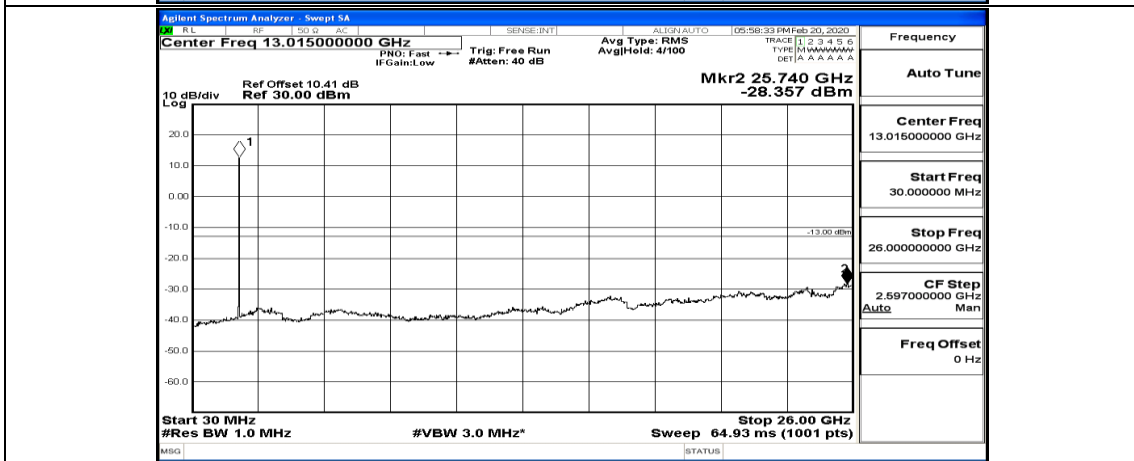

(Channel Bandwidth:20 MHz)_MCH_QPSK_50RB#0

(Channel Bandwidth:20 MHz)_MCH_QPSK_50RB#25

(Channel Bandwidth:20 MHz)_MCH_QPSK_50RB#50

(Channel Bandwidth:20 MHz)_HCH_QPSK_1RB#0

(Channel Bandwidth:20 MHz)_HCH_QPSK_1RB#49

(Channel Bandwidth:20 MHz)_HCH_QPSK_1RB#99

(Channel Bandwidth:20 MHz)_HCH_QPSK_50RB#0

(Channel Bandwidth:20 MHz)_HCH_QPSK_50RB#50

(Channel Bandwidth:20 MHz) LCH_16QAM_1RB#0

(Channel Bandwidth:20 MHz)_LCH_16QAM_1RB#49