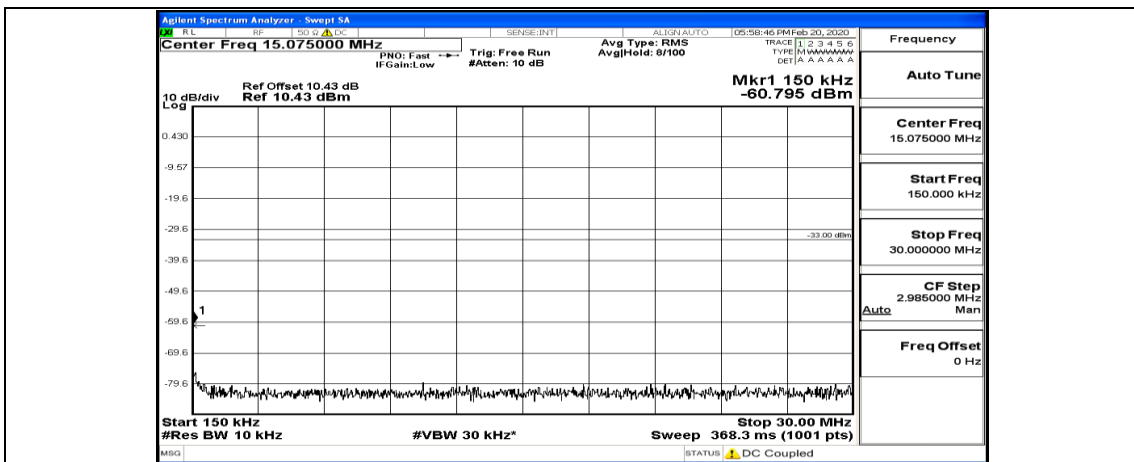

(Channel Bandwidth:20 MHz)_MCH_16QAM_1RB#49

(Channel Bandwidth:20 MHz)_MCH_16QAM_1RB#99

(Channel Bandwidth:20 MHz)_MCH_16QAM_50RB#0

(Channel Bandwidth:20 MHz)_MCH_16QAM_50RB#50

(Channel Bandwidth:20 MHz)_HCH_16QAM_1RB#0