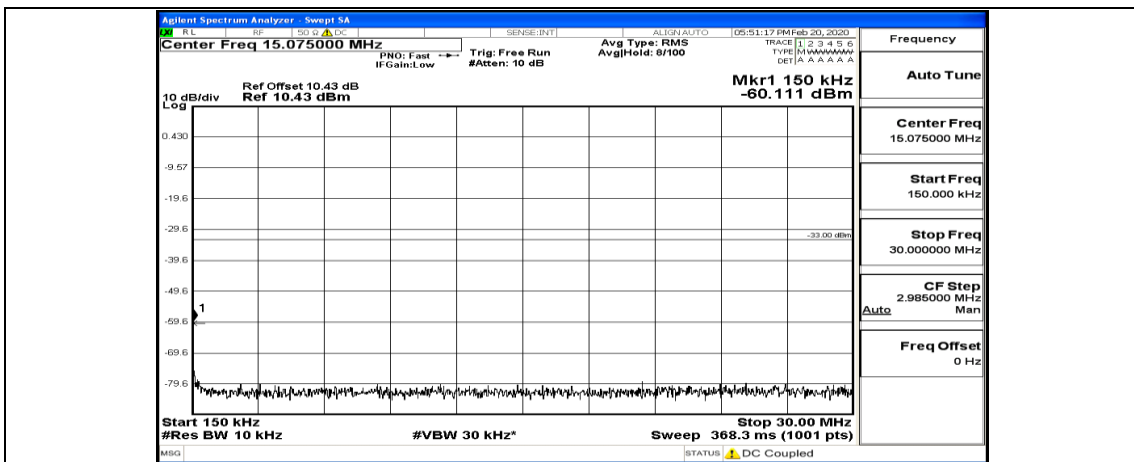

(Channel Bandwidth:20 MHz)_HCH_QPSK_1RB#99

(Channel Bandwidth:20 MHz)_HCH_QPSK_50RB#0

(Channel Bandwidth:20 MHz)_HCH_QPSK_50RB#50

(Channel Bandwidth:20 MHz) LCH_16QAM_1RB#0

(Channel Bandwidth:20 MHz)_LCH_16QAM_1RB#49

(Channel Bandwidth:20 MHz)_LCH_16QAM_50RB#0

(Channel Bandwidth:20 MHz)_LCH_16QAM_50RB#25

(Channel Bandwidth:20 MHz)_LCH_16QAM_50RB#50

(Channel Bandwidth:20 MHz)_LCH_16QAM_100RB#0

(Channel Bandwidth:20 MHz) MCH_16QAM_1RB#0