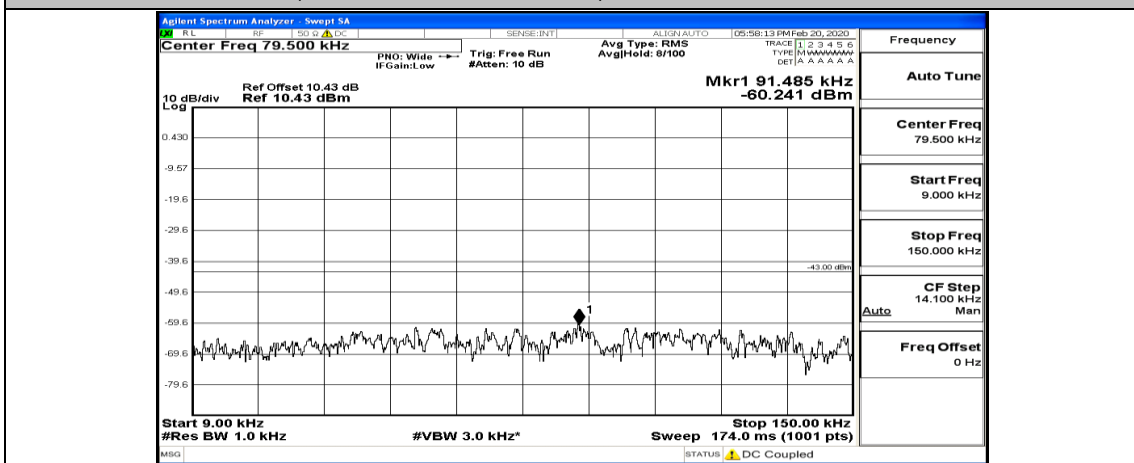

(Channel Bandwidth:20 MHz)_MCH_QPSK_50RB#0

(Channel Bandwidth:20 MHz)_MCH_QPSK_50RB#25

(Channel Bandwidth:20 MHz)_MCH_QPSK_50RB#50

(Channel Bandwidth:20 MHz)_HCH_QPSK_1RB#0

(Channel Bandwidth:20 MHz)_HCH_QPSK_1RB#49

(Channel Bandwidth:20 MHz)_HCH_QPSK_1RB#99

(Channel Bandwidth:20 MHz)_HCH_QPSK_50RB#0

(Channel Bandwidth:20 MHz)_HCH_QPSK_50RB#50

(Channel Bandwidth:20 MHz) LCH_16QAM_1RB#0

(Channel Bandwidth:20 MHz)_LCH_16QAM_1RB#49