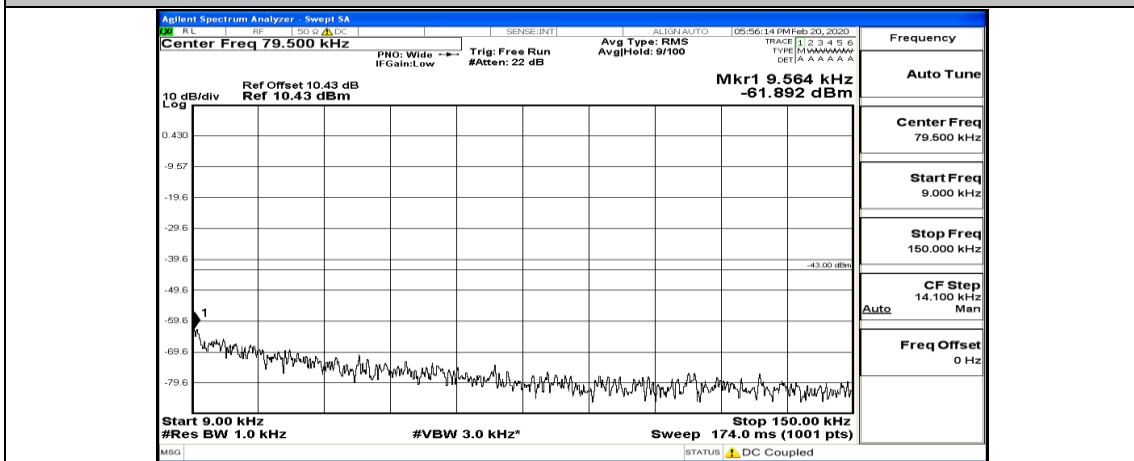

(Channel Bandwidth:20 MHz)_MCH_QPSK_50RB#0

(Channel Bandwidth:20 MHz)_MCH_QPSK_50RB#25

(Channel Bandwidth:20 MHz)_MCH_QPSK_50RB#50

(Channel Bandwidth:20 MHz)_HCH_QPSK_1RB#0

(Channel Bandwidth:20 MHz)_HCH_QPSK_1RB#49

(Channel Bandwidth:20 MHz)_HCH_QPSK_1RB#99

(Channel Bandwidth:20 MHz)_HCH_QPSK_50RB#0

(Channel Bandwidth:20 MHz)_HCH_QPSK_50RB#50

(Channel Bandwidth:20 MHz) LCH_16QAM_1RB#0

(Channel Bandwidth:20 MHz)_LCH_16QAM_1RB#49