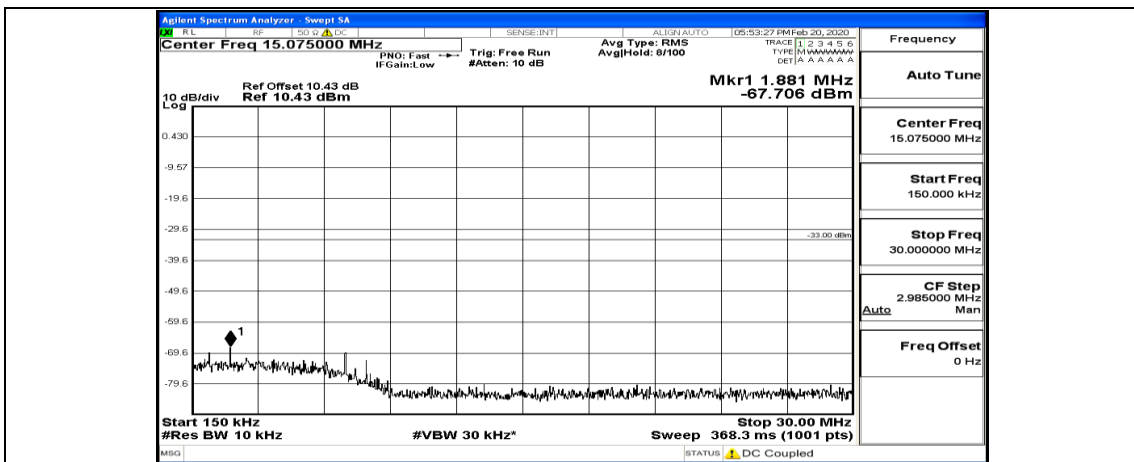

(Channel Bandwidth:20 MHz)_LCH_16QAM_50RB#0

(Channel Bandwidth:20 MHz)_LCH_16QAM_50RB#25

(Channel Bandwidth:20 MHz)_LCH_16QAM_50RB#50

(Channel Bandwidth:20 MHz)_LCH_16QAM_100RB#0

(Channel Bandwidth:20 MHz) MCH_16QAM_1RB#0