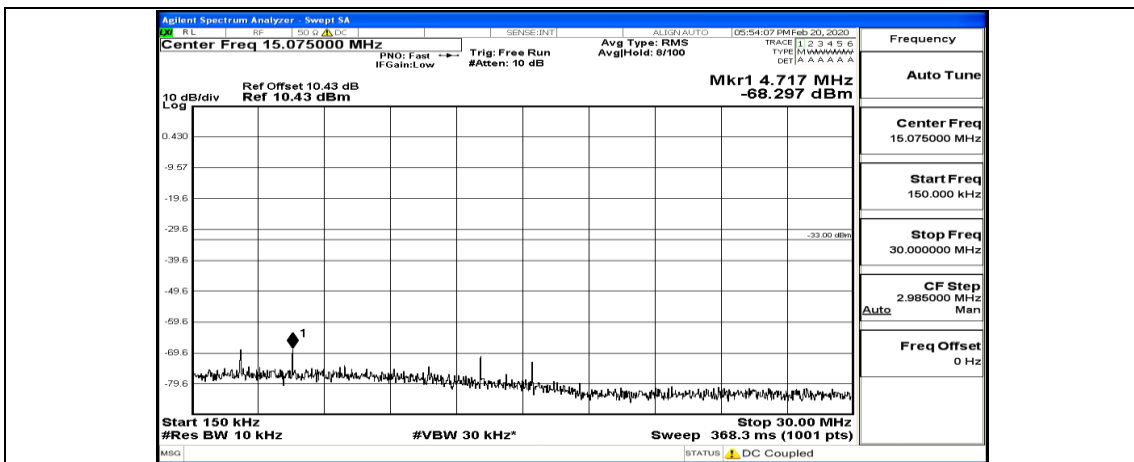

(Channel Bandwidth:20 MHz)_LCH_16QAM_50RB#0

(Channel Bandwidth:20 MHz)_LCH_16QAM_50RB#25

(Channel Bandwidth:20 MHz)_LCH_16QAM_50RB#50

(Channel Bandwidth:20 MHz)_LCH_16QAM_100RB#0

(Channel Bandwidth:20 MHz) MCH_16QAM_1RB#0