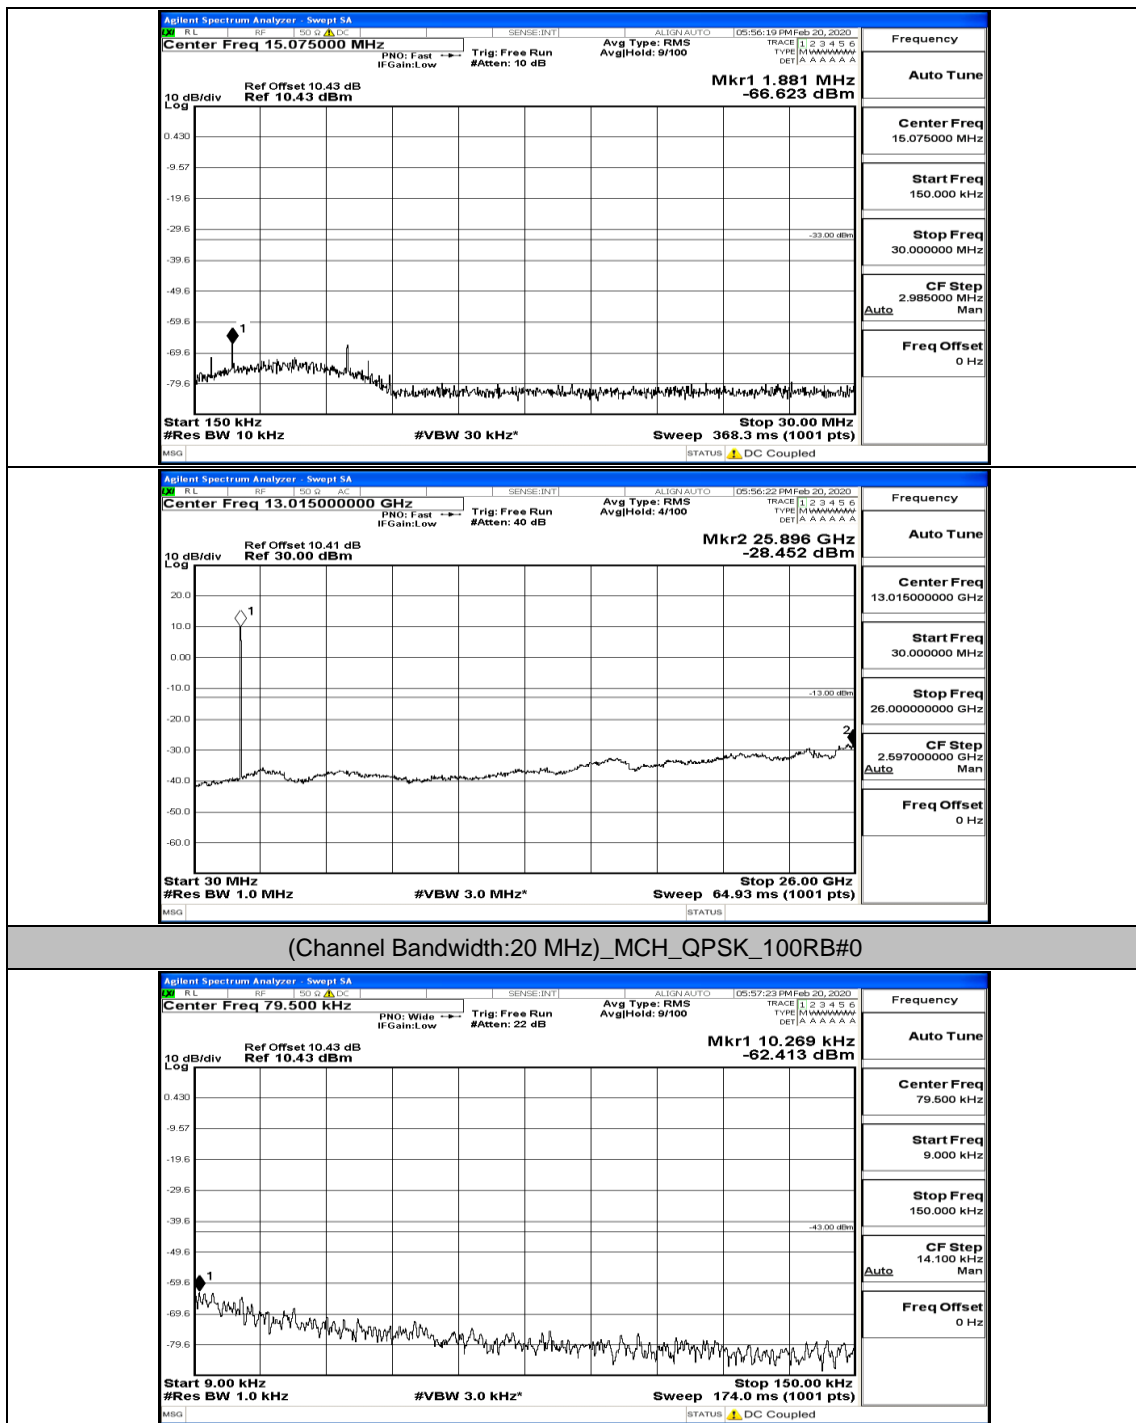

(Channel Bandwidth:20 MHz)_MCH_QPSK_50RB#0

(Channel Bandwidth:20 MHz)_MCH_QPSK_50RB#25

(Channel Bandwidth:20 MHz)_MCH_QPSK_50RB#50

(Channel Bandwidth:20 MHz)_HCH_QPSK_1RB#0

(Channel Bandwidth:20 MHz)_HCH_QPSK_1RB#49

(Channel Bandwidth:20 MHz)_HCH_QPSK_1RB#99

(Channel Bandwidth:20 MHz)_HCH_QPSK_50RB#0

(Channel Bandwidth:20 MHz)_HCH_QPSK_50RB#50

(Channel Bandwidth:20 MHz) LCH_16QAM_1RB#0

(Channel Bandwidth:20 MHz)_LCH_16QAM_1RB#49

(Channel Bandwidth:20 MHz)_LCH_16QAM_50RB#0

(Channel Bandwidth:20 MHz)_LCH_16QAM_50RB#25

(Channel Bandwidth:20 MHz)_LCH_16QAM_50RB#50

(Channel Bandwidth:20 MHz)_LCH_16QAM_100RB#0

(Channel Bandwidth:20 MHz) MCH_16QAM_1RB#0