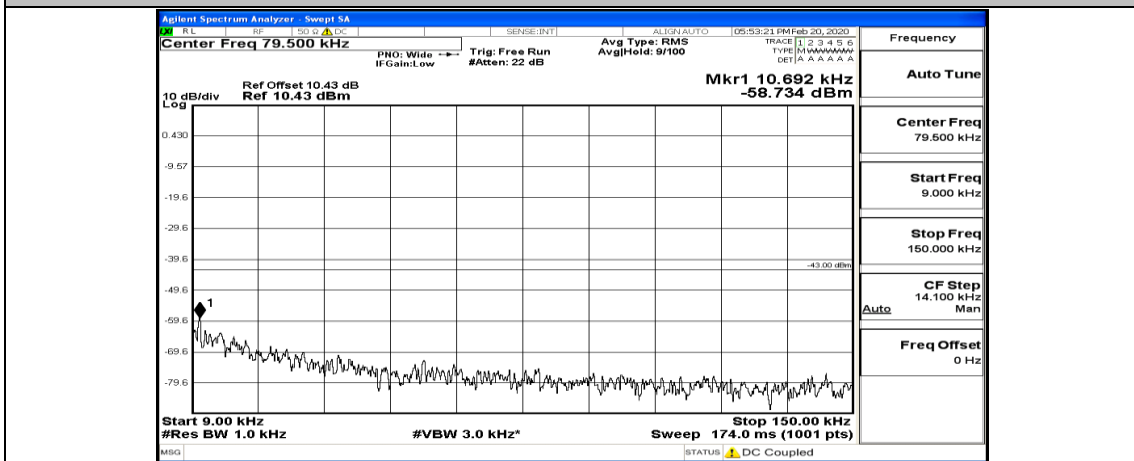

(Channel Bandwidth:20 MHz)_LCH_16QAM_50RB#0

(Channel Bandwidth:20 MHz)_LCH_16QAM_50RB#25

(Channel Bandwidth:20 MHz)_LCH_16QAM_50RB#50

(Channel Bandwidth:20 MHz)_LCH_16QAM_100RB#0

(Channel Bandwidth:20 MHz) MCH_16QAM_1RB#0