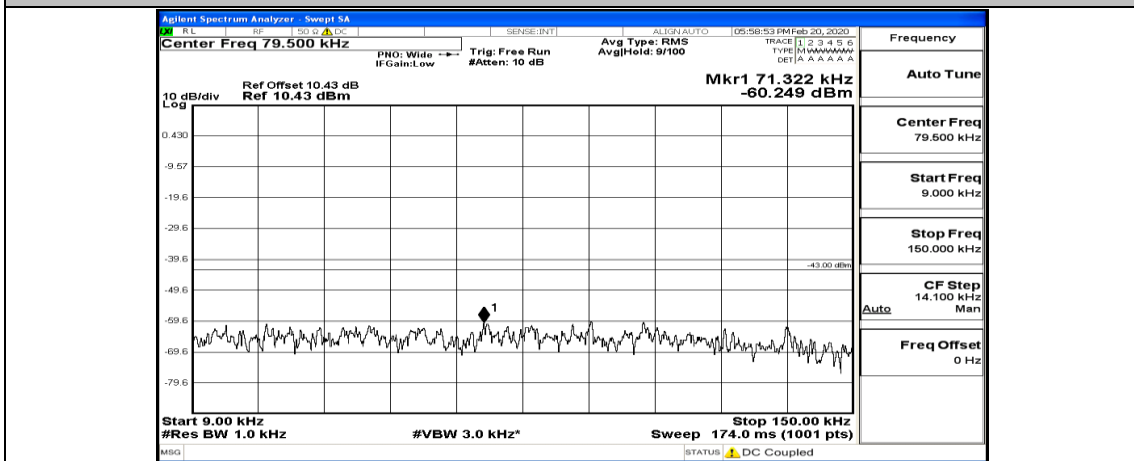

(Channel Bandwidth:20 MHz)_HCH_16QAM_1RB#49