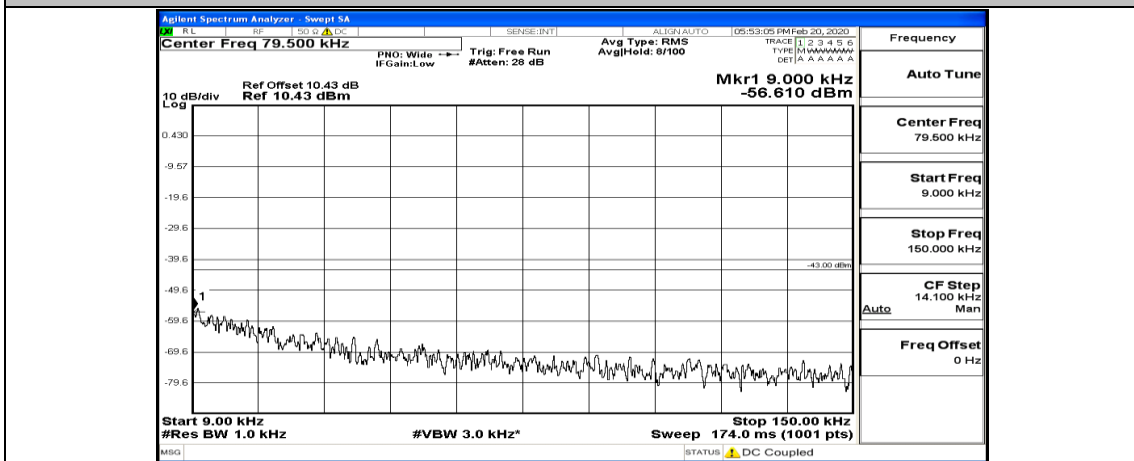

(Channel Bandwidth:20 MHz)_HCH_QPSK_1RB#99

(Channel Bandwidth:20 MHz)_HCH_QPSK_50RB#0

(Channel Bandwidth:20 MHz)_HCH_QPSK_50RB#50

(Channel Bandwidth:20 MHz) LCH_16QAM_1RB#0

(Channel Bandwidth:20 MHz)_LCH_16QAM_1RB#49

(Channel Bandwidth:20 MHz)_LCH_16QAM_50RB#0

(Channel Bandwidth:20 MHz)_LCH_16QAM_50RB#25

(Channel Bandwidth:20 MHz)_LCH_16QAM_50RB#50

(Channel Bandwidth:20 MHz)_LCH_16QAM_100RB#0

(Channel Bandwidth:20 MHz) MCH_16QAM_1RB#0