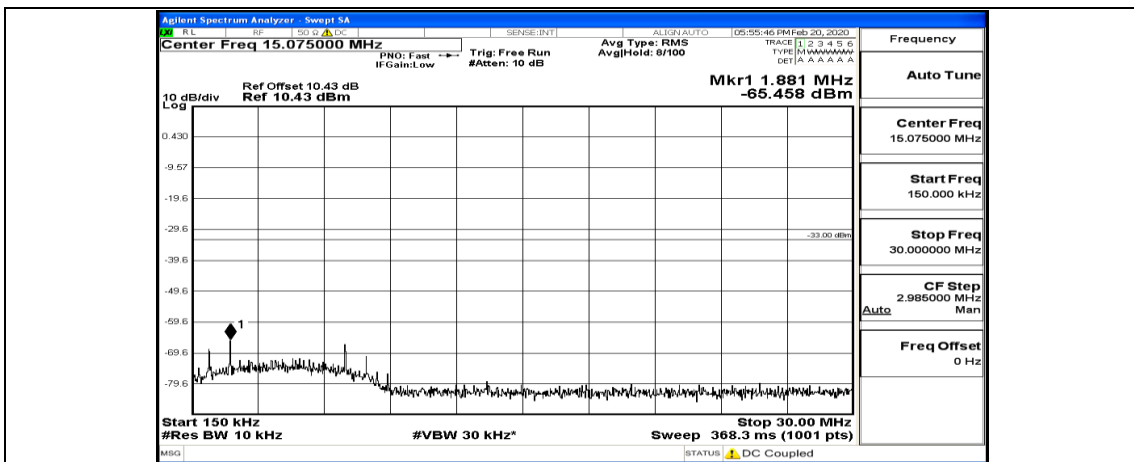

(Channel Bandwidth:20 MHz)_MCH_QPSK_50RB#0

(Channel Bandwidth:20 MHz)_MCH_QPSK_50RB#25

(Channel Bandwidth:20 MHz)_MCH_QPSK_50RB#50

(Channel Bandwidth:20 MHz)_HCH_QPSK_1RB#0

(Channel Bandwidth:20 MHz)_HCH_QPSK_1RB#49

(Channel Bandwidth:20 MHz)_HCH_QPSK_1RB#99

(Channel Bandwidth:20 MHz)_HCH_QPSK_50RB#0

(Channel Bandwidth:20 MHz)_HCH_QPSK_50RB#50

(Channel Bandwidth:20 MHz) LCH_16QAM_1RB#0

(Channel Bandwidth:20 MHz)_LCH_16QAM_1RB#49