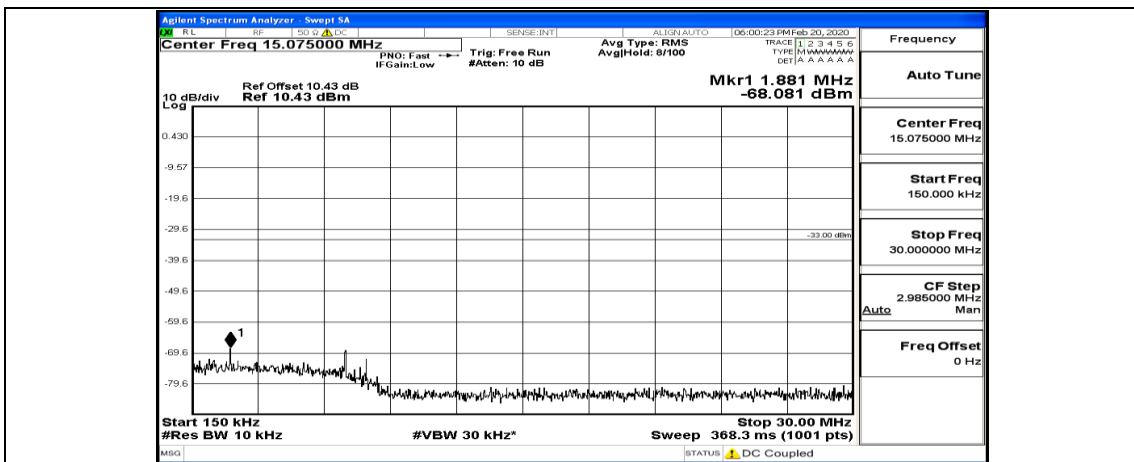

(Channel Bandwidth:20 MHz)_HCH_16QAM_1RB#49

(Channel Bandwidth:20 MHz)_HCH_16QAM_50RB#0

(Channel Bandwidth:20 MHz)_HCH_16QAM_50RB#25

(Channel Bandwidth:20 MHz)_HCH_16QAM_100RB#0