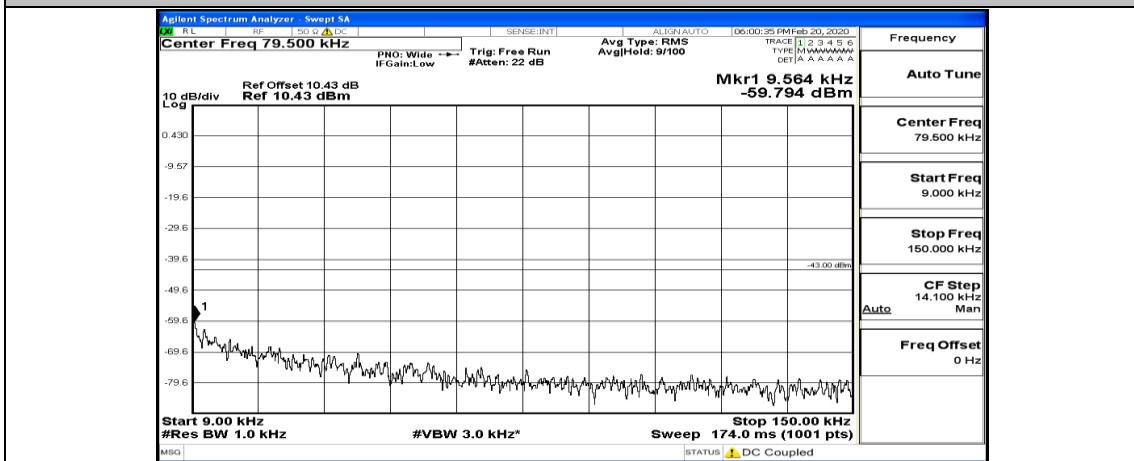

(Channel Bandwidth:20 MHz)_HCH_16QAM_1RB#49

(Channel Bandwidth:20 MHz)_HCH_16QAM_50RB#0

(Channel Bandwidth:20 MHz)_HCH_16QAM_50RB#25

(Channel Bandwidth:20 MHz)_HCH_16QAM_100RB#0