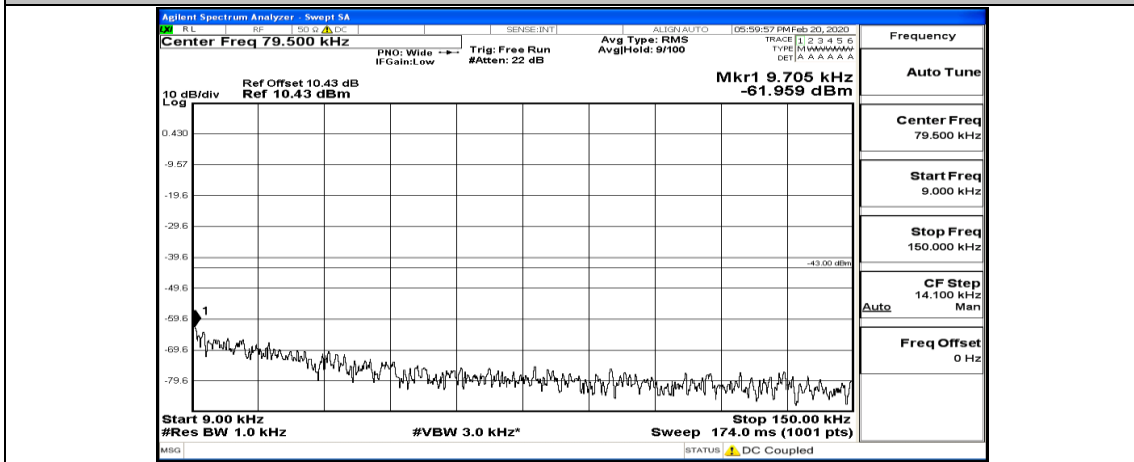

(Channel Bandwidth:20 MHz)_HCH_QPSK_1RB#99

(Channel Bandwidth:20 MHz)_HCH_QPSK_50RB#0

(Channel Bandwidth:20 MHz)_HCH_QPSK_50RB#50

(Channel Bandwidth:20 MHz) LCH_16QAM_1RB#0

(Channel Bandwidth:20 MHz)_LCH_16QAM_1RB#49

(Channel Bandwidth:20 MHz)_LCH_16QAM_50RB#0

(Channel Bandwidth:20 MHz)_LCH_16QAM_50RB#25

(Channel Bandwidth:20 MHz)_LCH_16QAM_50RB#50

(Channel Bandwidth:20 MHz)_LCH_16QAM_100RB#0

(Channel Bandwidth:20 MHz) MCH_16QAM_1RB#0