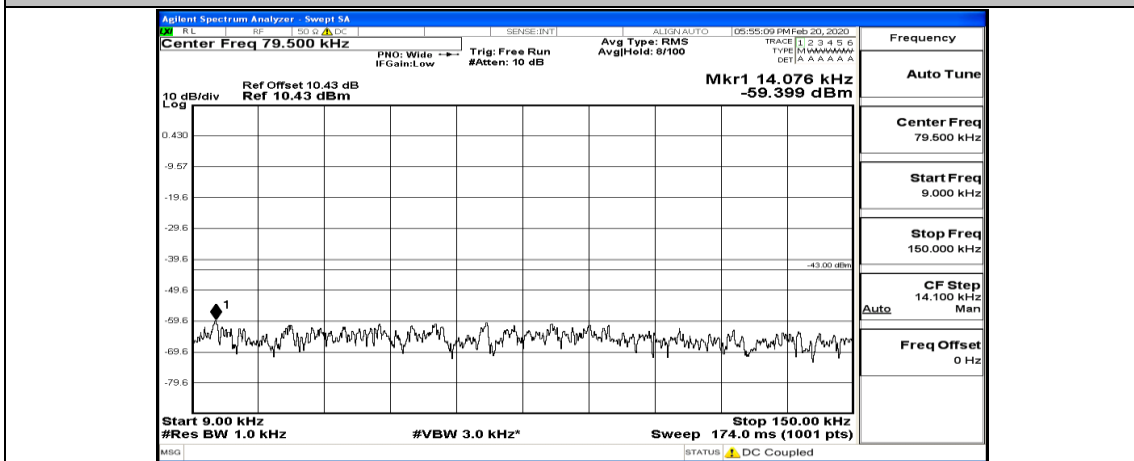

(Channel Bandwidth:20 MHz)_MCH_16QAM_1RB#49