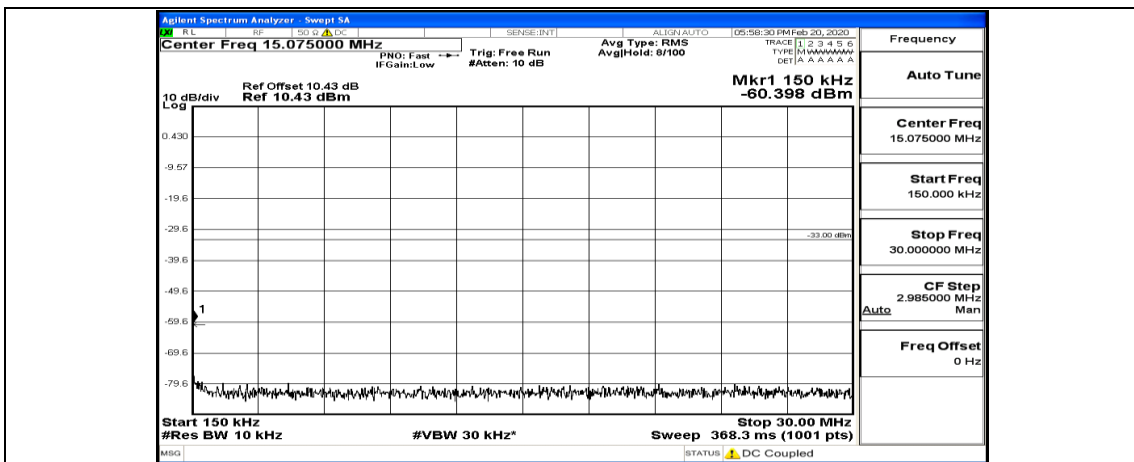

(Channel Bandwidth:20 MHz)_MCH_QPSK_50RB#0

(Channel Bandwidth:20 MHz)_MCH_QPSK_50RB#25

(Channel Bandwidth:20 MHz)_MCH_QPSK_50RB#50

(Channel Bandwidth:20 MHz)_HCH_QPSK_1RB#0

(Channel Bandwidth:20 MHz)_HCH_QPSK_1RB#49

(Channel Bandwidth:20 MHz)_HCH_QPSK_1RB#99

(Channel Bandwidth:20 MHz)_HCH_QPSK_50RB#0

(Channel Bandwidth:20 MHz)_HCH_QPSK_50RB#50

(Channel Bandwidth:20 MHz) LCH_16QAM_1RB#0

(Channel Bandwidth:20 MHz)_LCH_16QAM_1RB#49