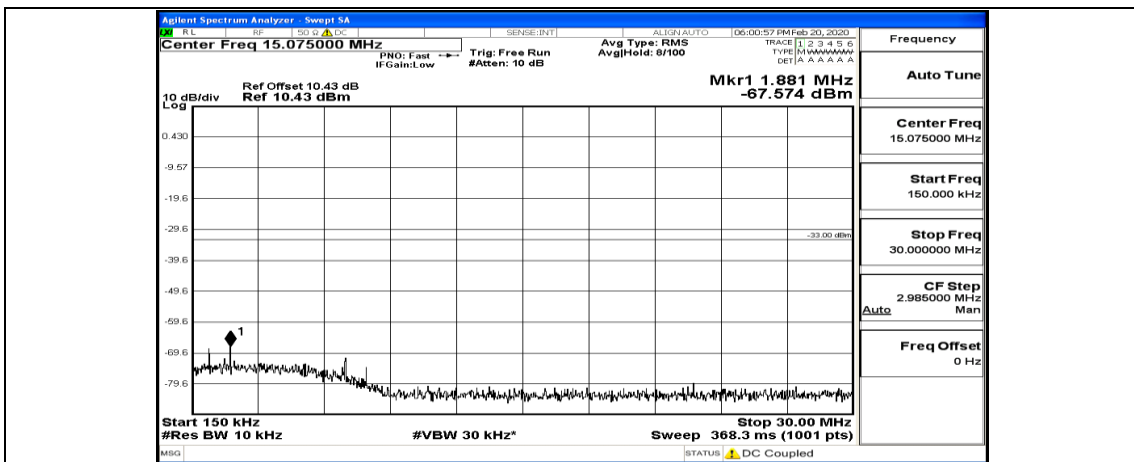

(Channel Bandwidth:20 MHz)_HCH_16QAM_1RB#49

(Channel Bandwidth:20 MHz)_HCH_16QAM_50RB#0

(Channel Bandwidth:20 MHz)_HCH_16QAM_50RB#25

(Channel Bandwidth:20 MHz)_HCH_16QAM_100RB#0