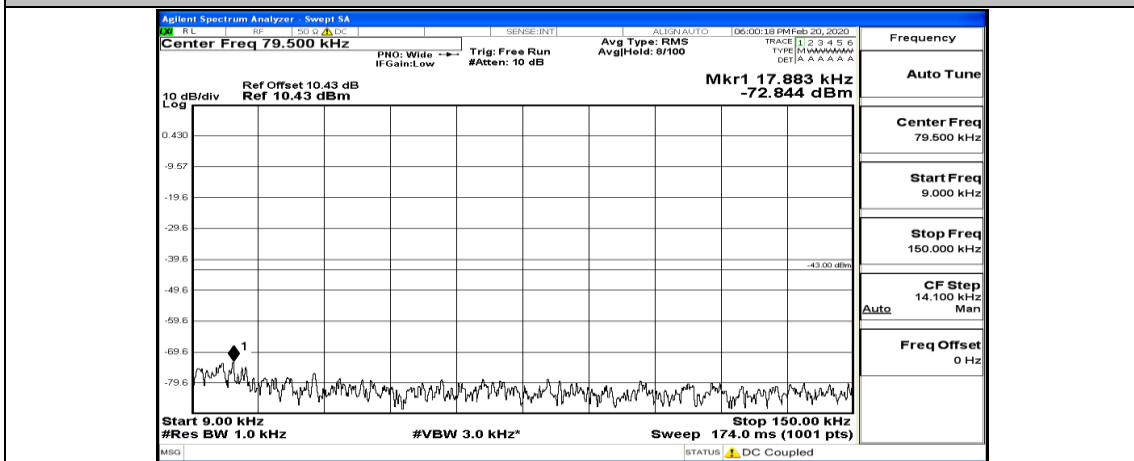

(Channel Bandwidth:20 MHz)_HCH_16QAM_50RB#0