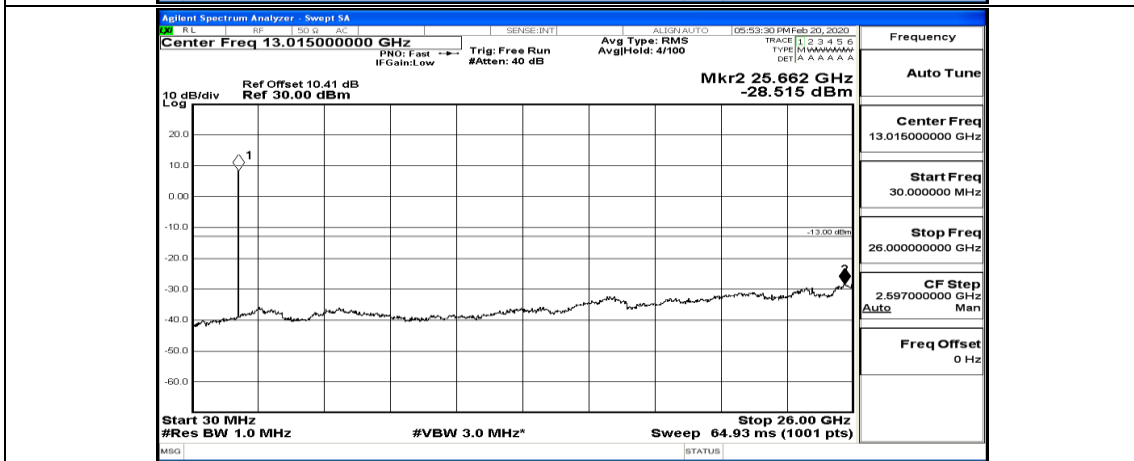

(Channel Bandwidth:20 MHz)_LCH_16QAM_50RB#0

(Channel Bandwidth:20 MHz)_LCH_16QAM_50RB#25

(Channel Bandwidth:20 MHz)_LCH_16QAM_50RB#50

(Channel Bandwidth:20 MHz)_LCH_16QAM_100RB#0

(Channel Bandwidth:20 MHz) MCH_16QAM_1RB#0