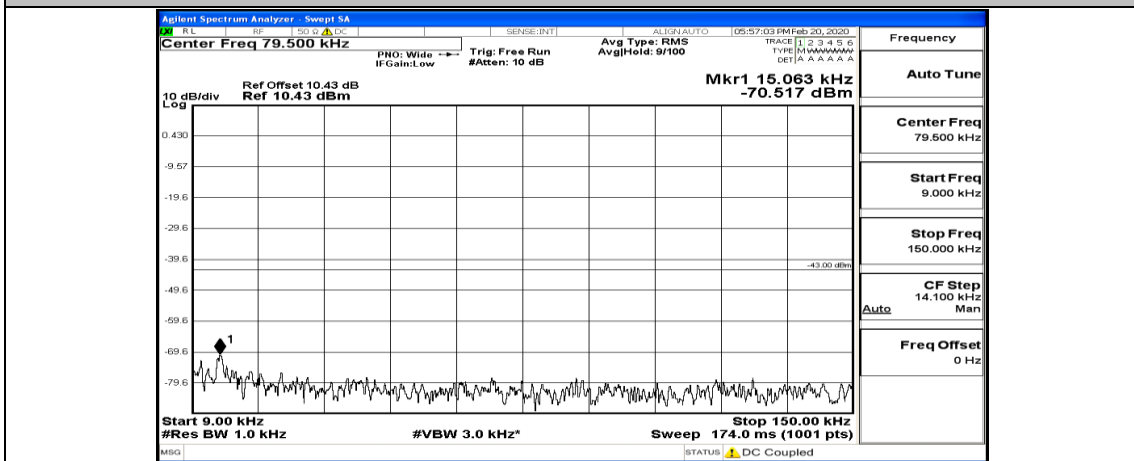

(Channel Bandwidth:20 MHz)_MCH_16QAM_1RB#49

(Channel Bandwidth:20 MHz)_MCH_16QAM_1RB#99

(Channel Bandwidth:20 MHz)_MCH_16QAM_50RB#0

(Channel Bandwidth:20 MHz)_MCH_16QAM_50RB#50

(Channel Bandwidth:20 MHz)_HCH_16QAM_1RB#0