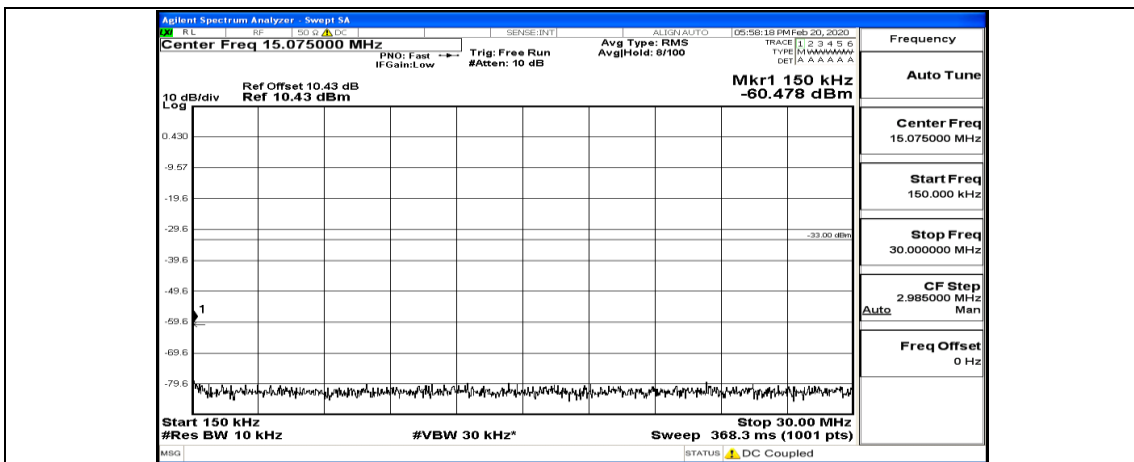

(Channel Bandwidth:20 MHz)_MCH_QPSK_50RB#0

(Channel Bandwidth:20 MHz)_MCH_QPSK_50RB#25

(Channel Bandwidth:20 MHz)_MCH_QPSK_50RB#50

(Channel Bandwidth:20 MHz)_HCH_QPSK_1RB#0

(Channel Bandwidth:20 MHz)_HCH_QPSK_1RB#49

(Channel Bandwidth:20 MHz)_HCH_QPSK_1RB#99

(Channel Bandwidth:20 MHz)_HCH_QPSK_50RB#0

(Channel Bandwidth:20 MHz)_HCH_QPSK_50RB#50

(Channel Bandwidth:20 MHz) LCH_16QAM_1RB#0

(Channel Bandwidth:20 MHz)_LCH_16QAM_1RB#49