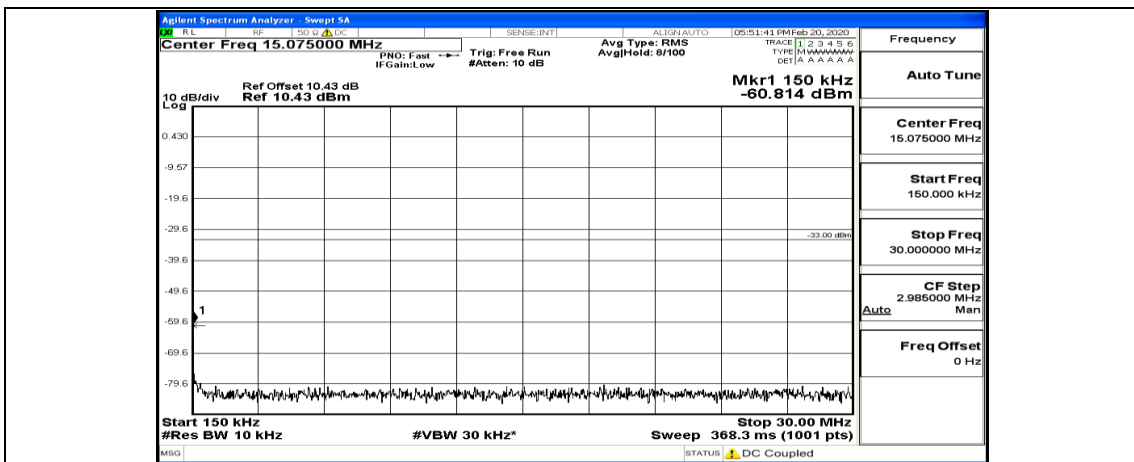

(Channel Bandwidth:20 MHz)_HCH_QPSK_1RB#99

(Channel Bandwidth:20 MHz)_HCH_QPSK_50RB#0

(Channel Bandwidth:20 MHz)_HCH_QPSK_50RB#50

(Channel Bandwidth:20 MHz) LCH_16QAM_1RB#0

(Channel Bandwidth:20 MHz)_LCH_16QAM_1RB#49

(Channel Bandwidth:20 MHz)_LCH_16QAM_50RB#0

(Channel Bandwidth:20 MHz)_LCH_16QAM_50RB#25

(Channel Bandwidth:20 MHz)_LCH_16QAM_50RB#50

(Channel Bandwidth:20 MHz)_LCH_16QAM_100RB#0

(Channel Bandwidth:20 MHz) MCH_16QAM_1RB#0