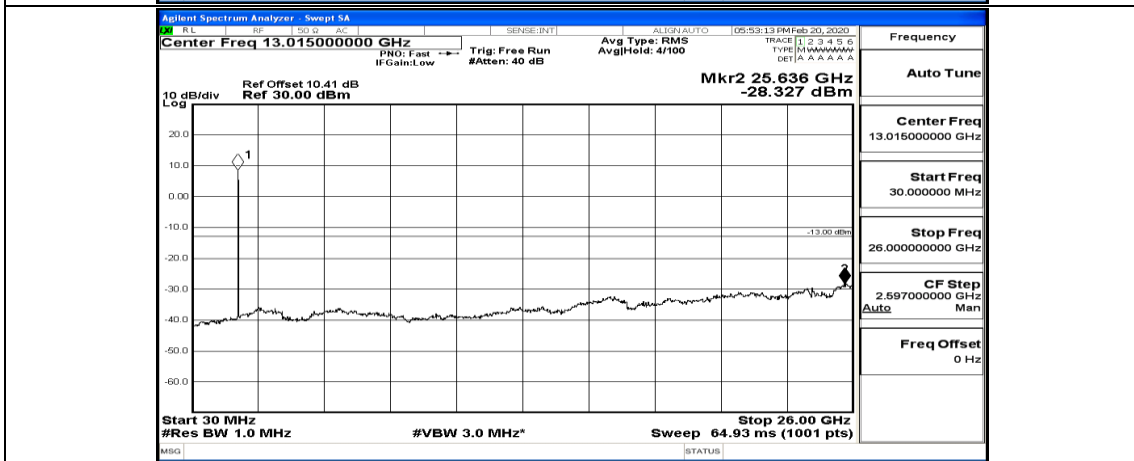

(Channel Bandwidth:20 MHz)_HCH_QPSK_1RB#99

(Channel Bandwidth:20 MHz)_HCH_QPSK_50RB#0

(Channel Bandwidth:20 MHz)_HCH_QPSK_50RB#50

(Channel Bandwidth:20 MHz) LCH_16QAM_1RB#0

(Channel Bandwidth:20 MHz)_LCH_16QAM_1RB#49

(Channel Bandwidth:20 MHz)_LCH_16QAM_50RB#0

(Channel Bandwidth:20 MHz)_LCH_16QAM_50RB#25

(Channel Bandwidth:20 MHz)_LCH_16QAM_50RB#50

(Channel Bandwidth:20 MHz)_LCH_16QAM_100RB#0

(Channel Bandwidth:20 MHz) MCH_16QAM_1RB#0