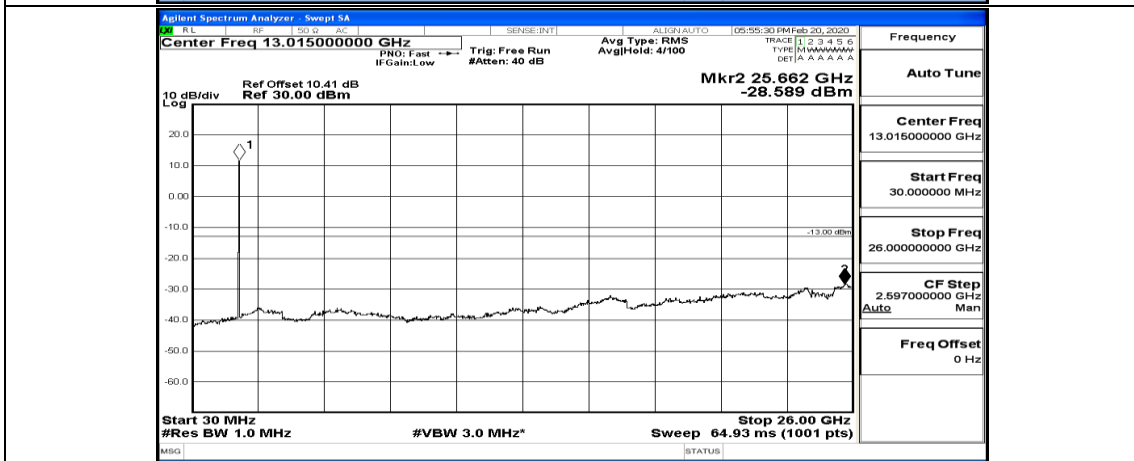

(Channel Bandwidth:20 MHz)_MCH_16QAM_50RB#0