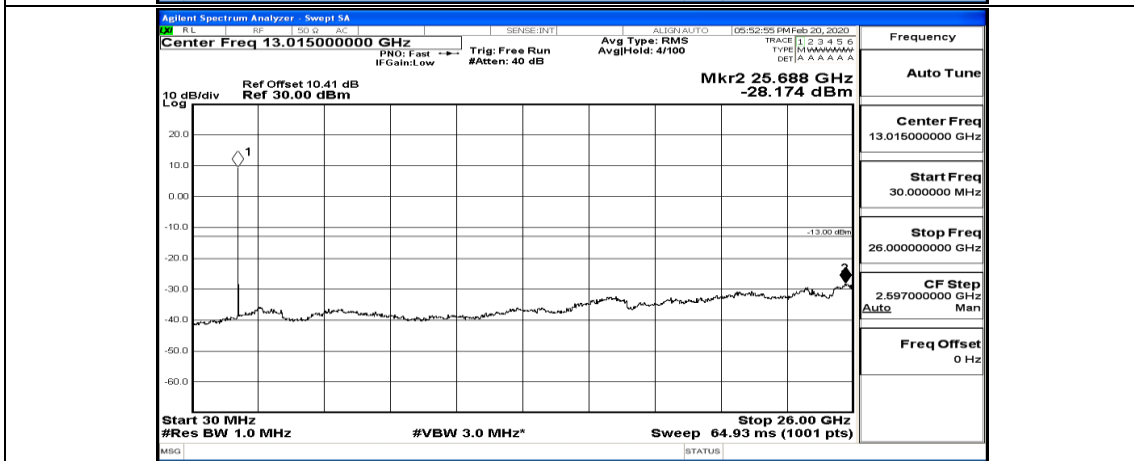

(Channel Bandwidth:20 MHz)_HCH_QPSK_1RB#99

(Channel Bandwidth:20 MHz)_HCH_QPSK_50RB#0

(Channel Bandwidth:20 MHz)_HCH_QPSK_50RB#50

(Channel Bandwidth:20 MHz) LCH_16QAM_1RB#0

(Channel Bandwidth:20 MHz)_LCH_16QAM_1RB#49

(Channel Bandwidth:20 MHz)_LCH_16QAM_50RB#0

(Channel Bandwidth:20 MHz)_LCH_16QAM_50RB#25

(Channel Bandwidth:20 MHz)_LCH_16QAM_50RB#50

(Channel Bandwidth:20 MHz)_LCH_16QAM_100RB#0

(Channel Bandwidth:20 MHz) MCH_16QAM_1RB#0