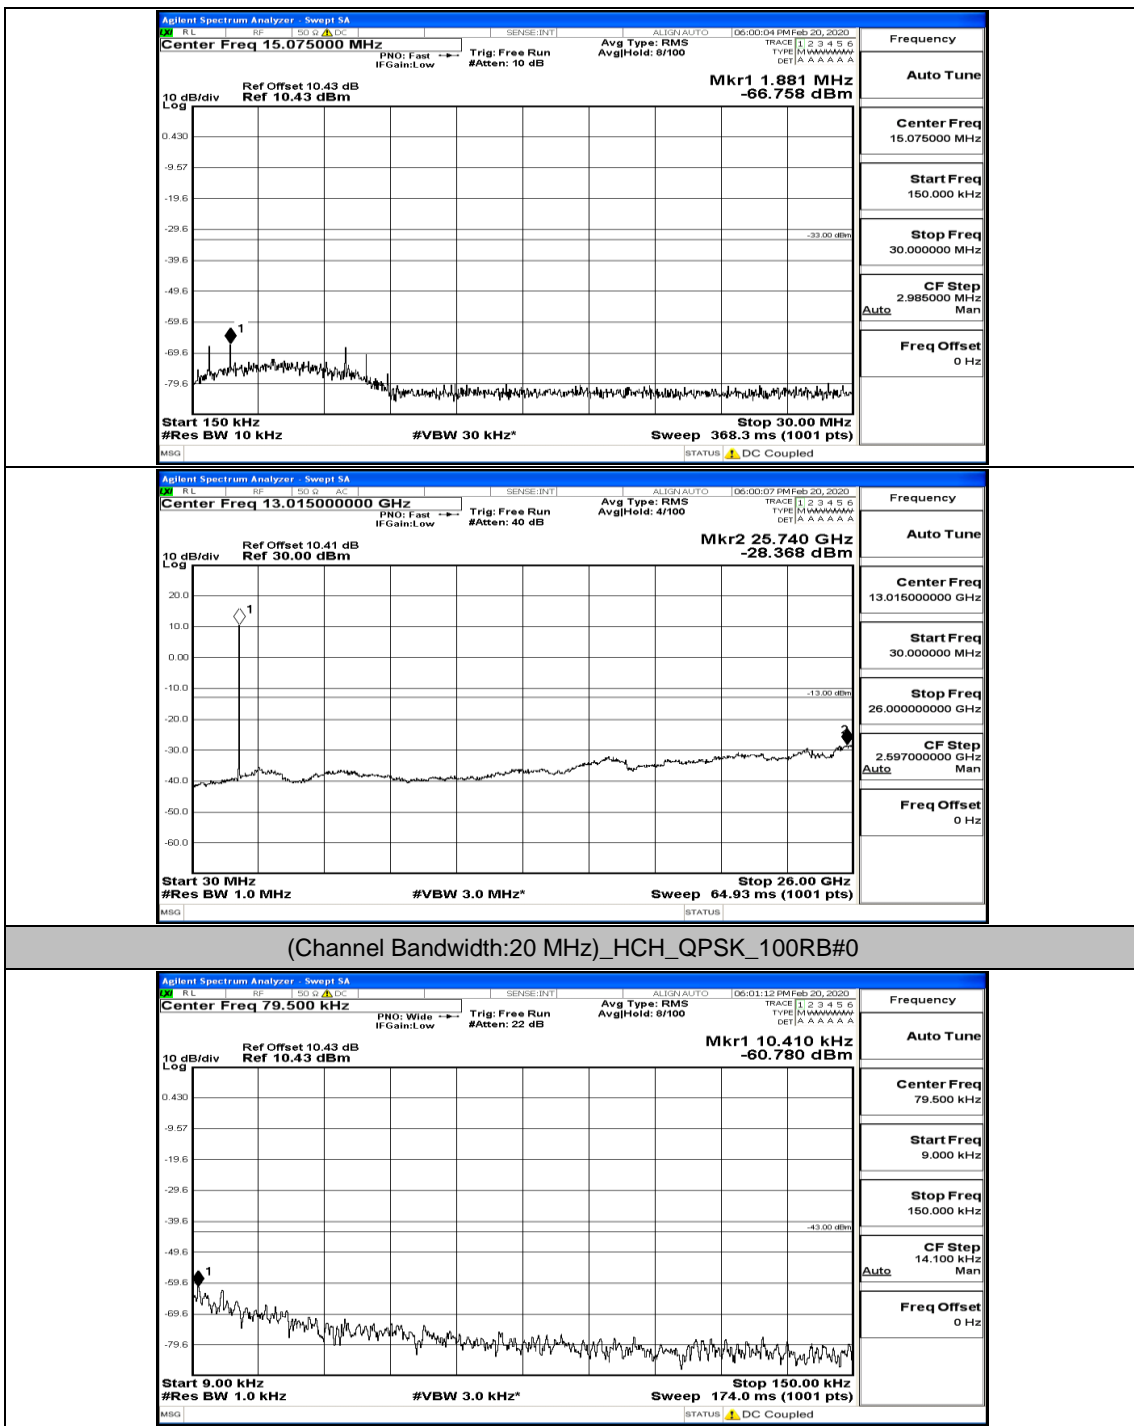

(Channel Bandwidth:20 MHz)_MCH_QPSK_50RB#0

(Channel Bandwidth:20 MHz)_MCH_QPSK_50RB#25

(Channel Bandwidth:20 MHz)_MCH_QPSK_50RB#50

(Channel Bandwidth:20 MHz)_HCH_QPSK_1RB#0

(Channel Bandwidth:20 MHz)_HCH_QPSK_1RB#49

(Channel Bandwidth:20 MHz)_HCH_QPSK_1RB#99

(Channel Bandwidth:20 MHz)_HCH_QPSK_50RB#0

(Channel Bandwidth:20 MHz)_HCH_QPSK_50RB#50

(Channel Bandwidth:20 MHz) LCH_16QAM_1RB#0

(Channel Bandwidth:20 MHz)_LCH_16QAM_1RB#49

(Channel Bandwidth:20 MHz)_LCH_16QAM_50RB#0

(Channel Bandwidth:20 MHz)_LCH_16QAM_50RB#25

(Channel Bandwidth:20 MHz)_LCH_16QAM_50RB#50

(Channel Bandwidth:20 MHz)_LCH_16QAM_100RB#0

(Channel Bandwidth:20 MHz) MCH_16QAM_1RB#0