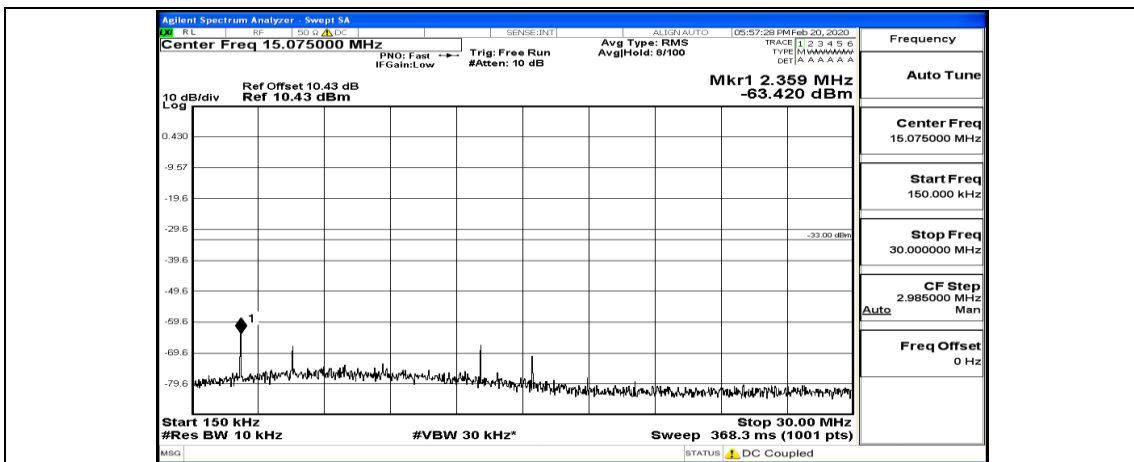

(Channel Bandwidth:20 MHz)_MCH_QPSK_50RB#0

(Channel Bandwidth:20 MHz)_MCH_QPSK_50RB#25

(Channel Bandwidth:20 MHz)_MCH_QPSK_50RB#50

(Channel Bandwidth:20 MHz)_HCH_QPSK_1RB#0

(Channel Bandwidth:20 MHz)_HCH_QPSK_1RB#49

(Channel Bandwidth:20 MHz)_HCH_QPSK_1RB#99

(Channel Bandwidth:20 MHz)_HCH_QPSK_50RB#0

(Channel Bandwidth:20 MHz)_HCH_QPSK_50RB#50

(Channel Bandwidth:20 MHz) LCH_16QAM_1RB#0

(Channel Bandwidth:20 MHz)_LCH_16QAM_1RB#49