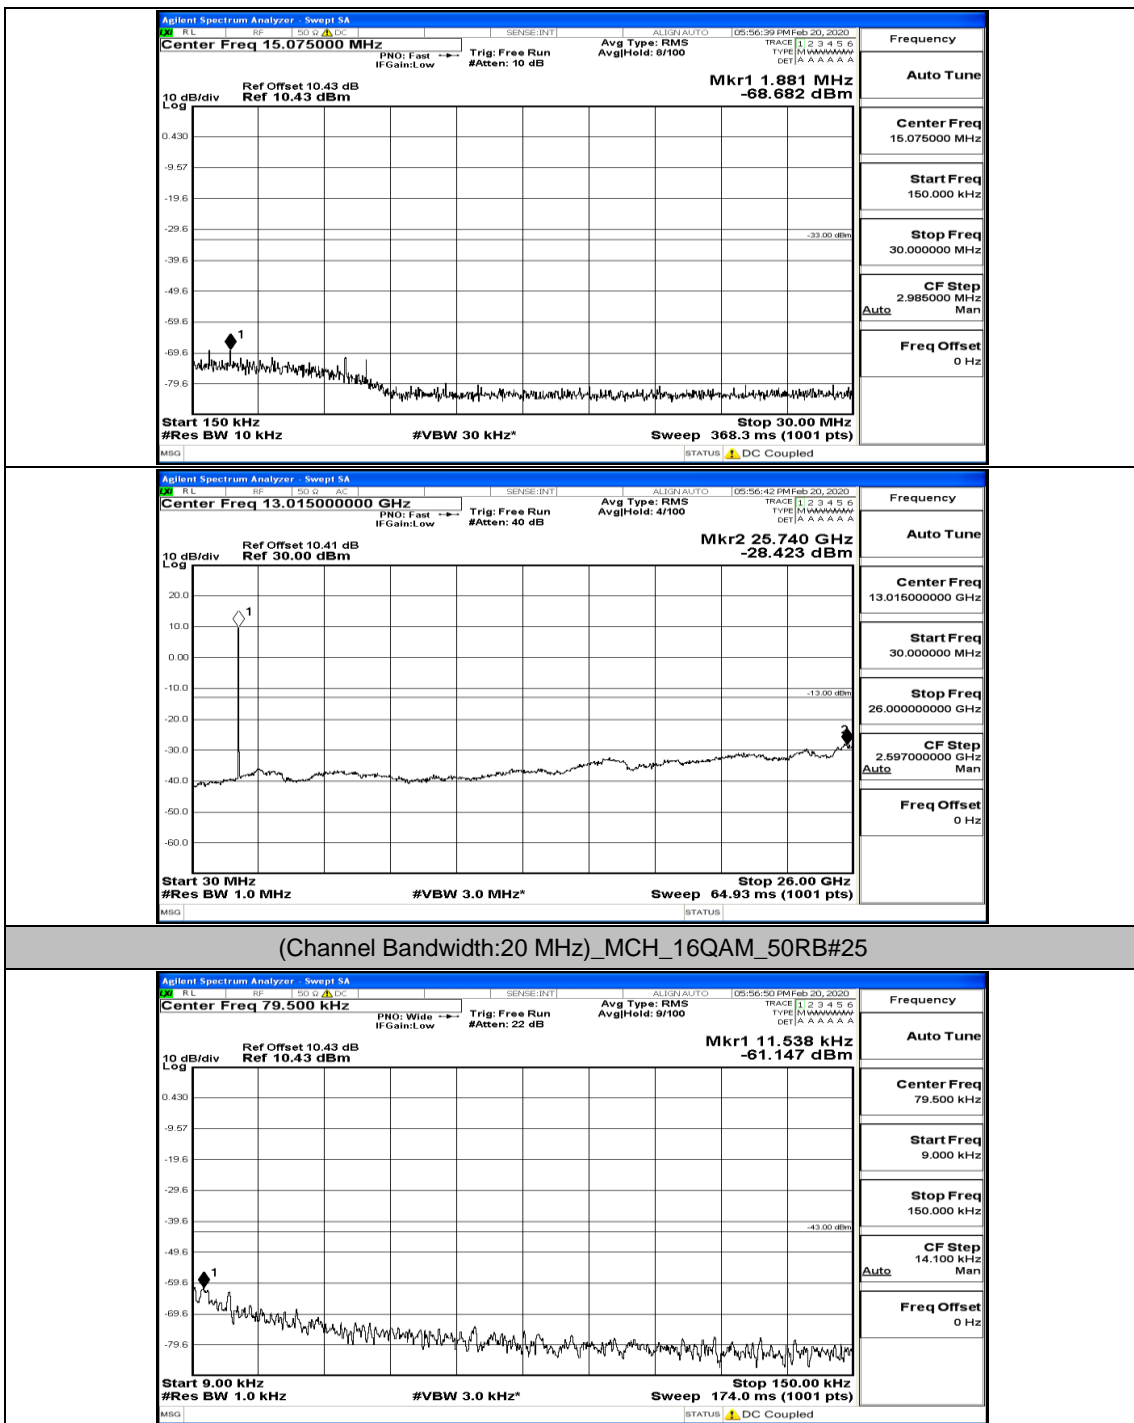

(Channel Bandwidth:20 MHz)_MCH_QPSK_50RB#0

(Channel Bandwidth:20 MHz)_MCH_QPSK_50RB#25

(Channel Bandwidth:20 MHz)_MCH_QPSK_50RB#50

(Channel Bandwidth:20 MHz)_HCH_QPSK_1RB#0

(Channel Bandwidth:20 MHz)_HCH_QPSK_1RB#49

(Channel Bandwidth:20 MHz)_LCH_16QAM_50RB#0

(Channel Bandwidth:20 MHz)_LCH_16QAM_50RB#25

(Channel Bandwidth:20 MHz)_LCH_16QAM_50RB#50

(Channel Bandwidth:20 MHz)_LCH_16QAM_100RB#0

(Channel Bandwidth:20 MHz) MCH_16QAM_1RB#0

(Channel Bandwidth:20 MHz)_MCH_16QAM_1RB#49

(Channel Bandwidth:20 MHz)_MCH_16QAM_1RB#99

(Channel Bandwidth:20 MHz)_MCH_16QAM_50RB#0

(Channel Bandwidth:20 MHz)_MCH_16QAM_50RB#50

(Channel Bandwidth:20 MHz)_HCH_16QAM_1RB#0

(Channel Bandwidth:20 MHz)_HCH_16QAM_1RB#49

(Channel Bandwidth:20 MHz)_HCH_16QAM_50RB#0

(Channel Bandwidth:20 MHz)_HCH_16QAM_50RB#25

(Channel Bandwidth:20 MHz)_HCH_16QAM_100RB#0