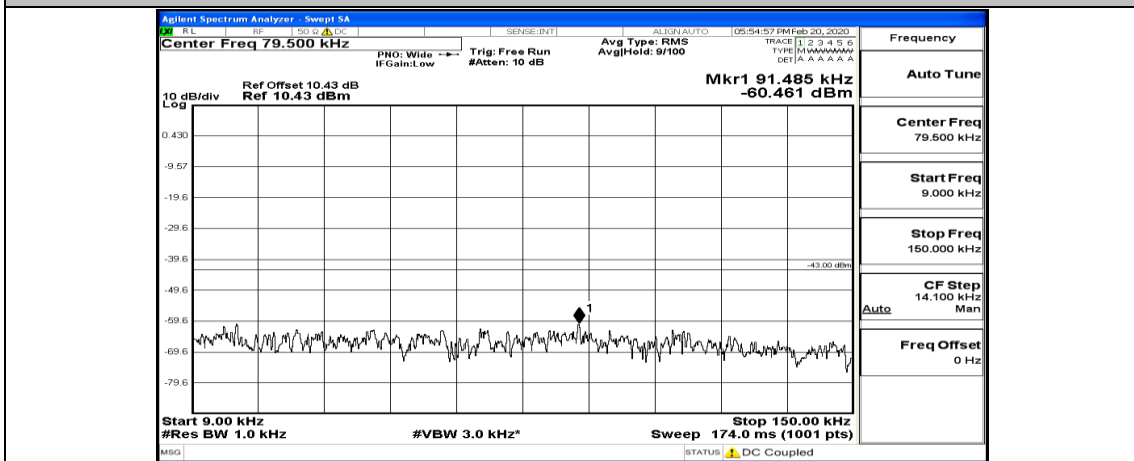

(Channel Bandwidth:20 MHz)_LCH_16QAM_50RB#0

(Channel Bandwidth:20 MHz)_LCH_16QAM_50RB#25

(Channel Bandwidth:20 MHz)_LCH_16QAM_50RB#50

(Channel Bandwidth:20 MHz)_LCH_16QAM_100RB#0

(Channel Bandwidth:20 MHz) MCH_16QAM_1RB#0