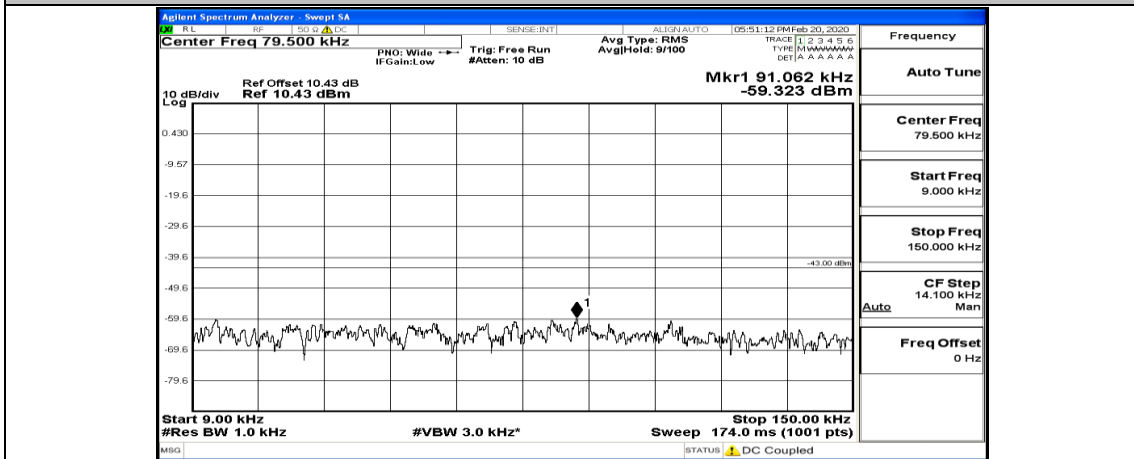

(Channel Bandwidth:20 MHz)_HCH_QPSK_1RB#99

(Channel Bandwidth:20 MHz)_HCH_QPSK_50RB#0

(Channel Bandwidth:20 MHz)_HCH_QPSK_50RB#50

(Channel Bandwidth:20 MHz) LCH_16QAM_1RB#0

(Channel Bandwidth:20 MHz)_LCH_16QAM_1RB#49

(Channel Bandwidth:20 MHz)_LCH_16QAM_50RB#0

(Channel Bandwidth:20 MHz)_LCH_16QAM_50RB#25

(Channel Bandwidth:20 MHz)_LCH_16QAM_50RB#50

(Channel Bandwidth:20 MHz)_LCH_16QAM_100RB#0

(Channel Bandwidth:20 MHz) MCH_16QAM_1RB#0