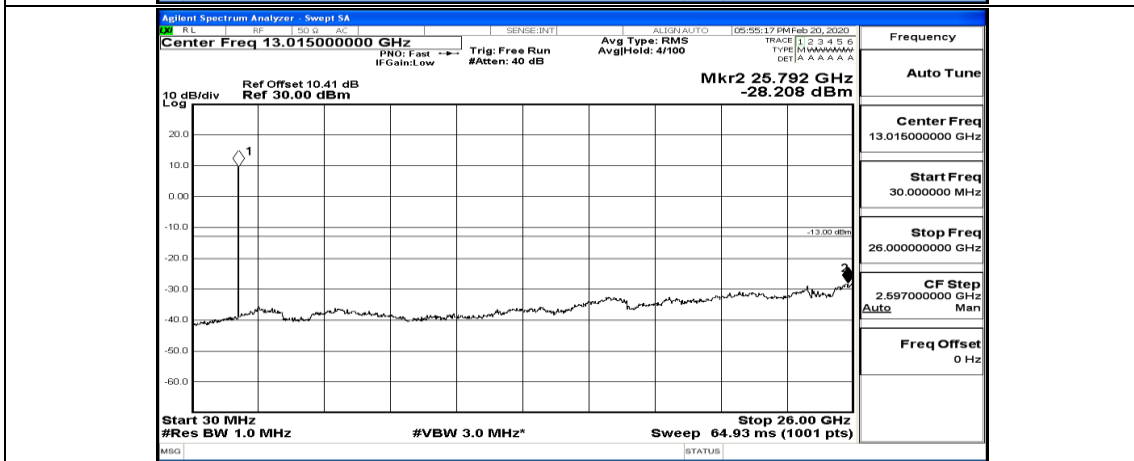

(Channel Bandwidth:20 MHz)_MCH_16QAM_1RB#99