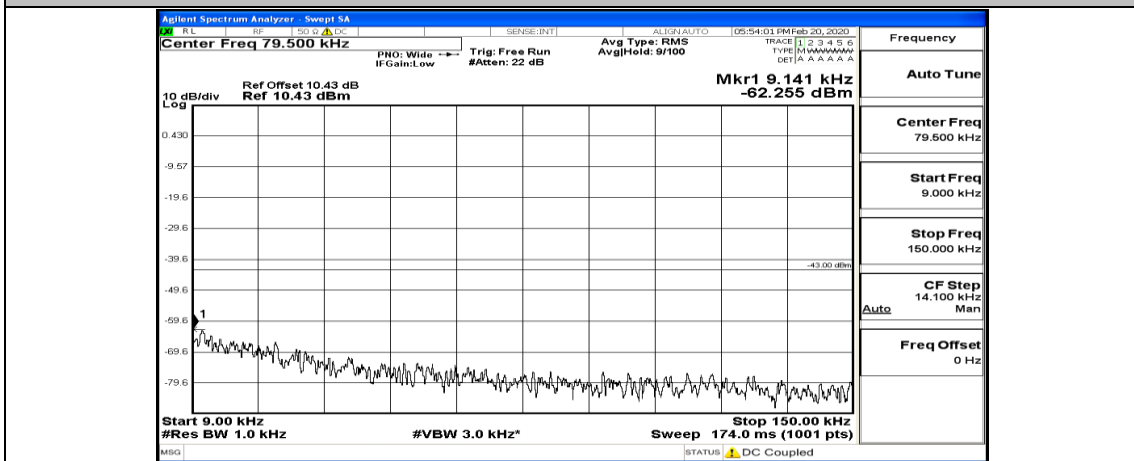

(Channel Bandwidth:20 MHz)_LCH_16QAM_50RB#0

(Channel Bandwidth:20 MHz)_LCH_16QAM_50RB#25

(Channel Bandwidth:20 MHz)_LCH_16QAM_50RB#50

(Channel Bandwidth:20 MHz)_LCH_16QAM_100RB#0

(Channel Bandwidth:20 MHz) MCH_16QAM_1RB#0