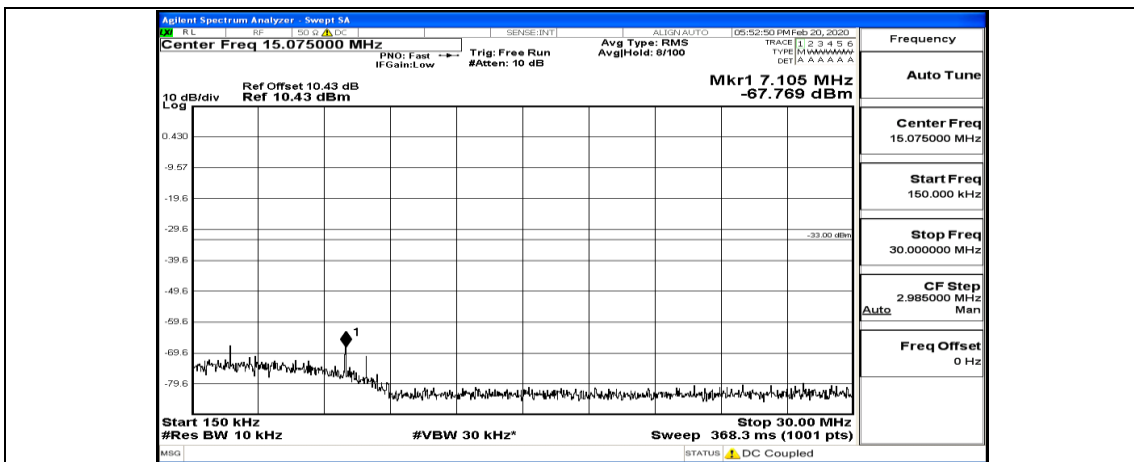

(Channel Bandwidth:20 MHz)_HCH_QPSK_1RB#99

(Channel Bandwidth:20 MHz)_HCH_QPSK_50RB#0

(Channel Bandwidth:20 MHz)_HCH_QPSK_50RB#50

(Channel Bandwidth:20 MHz) LCH_16QAM_1RB#0

(Channel Bandwidth:20 MHz)_LCH_16QAM_1RB#49

(Channel Bandwidth:20 MHz)_LCH_16QAM_50RB#0

(Channel Bandwidth:20 MHz)_LCH_16QAM_50RB#25

(Channel Bandwidth:20 MHz)_LCH_16QAM_50RB#50

(Channel Bandwidth:20 MHz)_LCH_16QAM_100RB#0

(Channel Bandwidth:20 MHz) MCH_16QAM_1RB#0