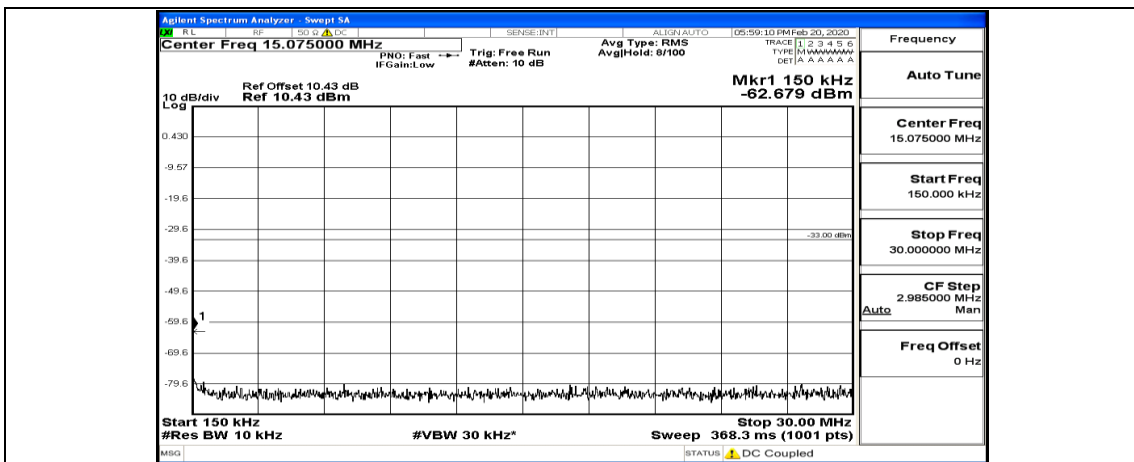

(Channel Bandwidth:20 MHz)_HCH_16QAM_50RB#0