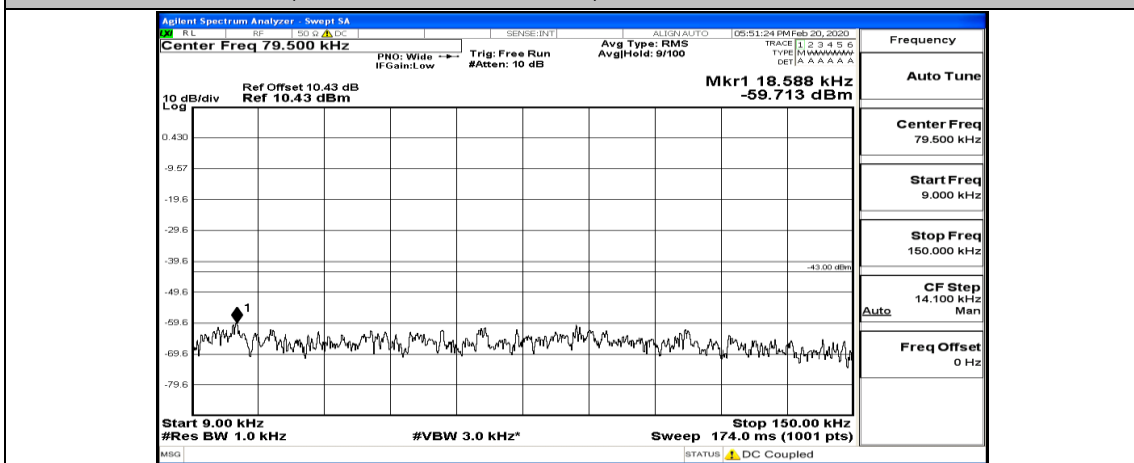

(Channel Bandwidth:20 MHz)_HCH_QPSK_1RB#99

(Channel Bandwidth:20 MHz)_HCH_QPSK_50RB#0

(Channel Bandwidth:20 MHz)_HCH_QPSK_50RB#50

(Channel Bandwidth:20 MHz) LCH_16QAM_1RB#0

(Channel Bandwidth:20 MHz)_LCH_16QAM_1RB#49

(Channel Bandwidth:20 MHz)_LCH_16QAM_50RB#0

(Channel Bandwidth:20 MHz)_LCH_16QAM_50RB#25

(Channel Bandwidth:20 MHz)_LCH_16QAM_50RB#50

(Channel Bandwidth:20 MHz)_LCH_16QAM_100RB#0

(Channel Bandwidth:20 MHz) MCH_16QAM_1RB#0