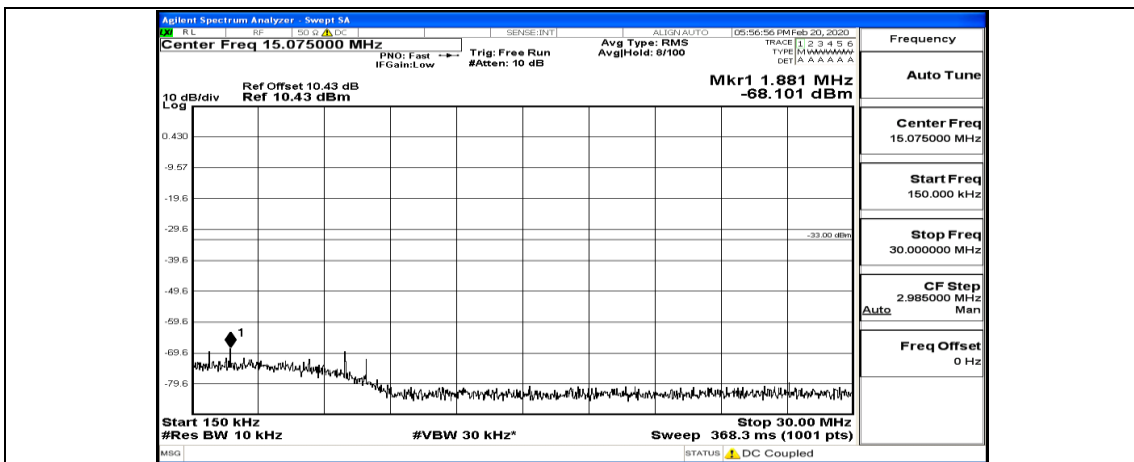

(Channel Bandwidth:20 MHz)_MCH_16QAM_1RB#49

(Channel Bandwidth:20 MHz)_MCH_16QAM_1RB#99

(Channel Bandwidth:20 MHz)_MCH_16QAM_50RB#0

(Channel Bandwidth:20 MHz)_MCH_16QAM_50RB#50

(Channel Bandwidth:20 MHz)_HCH_16QAM_1RB#0