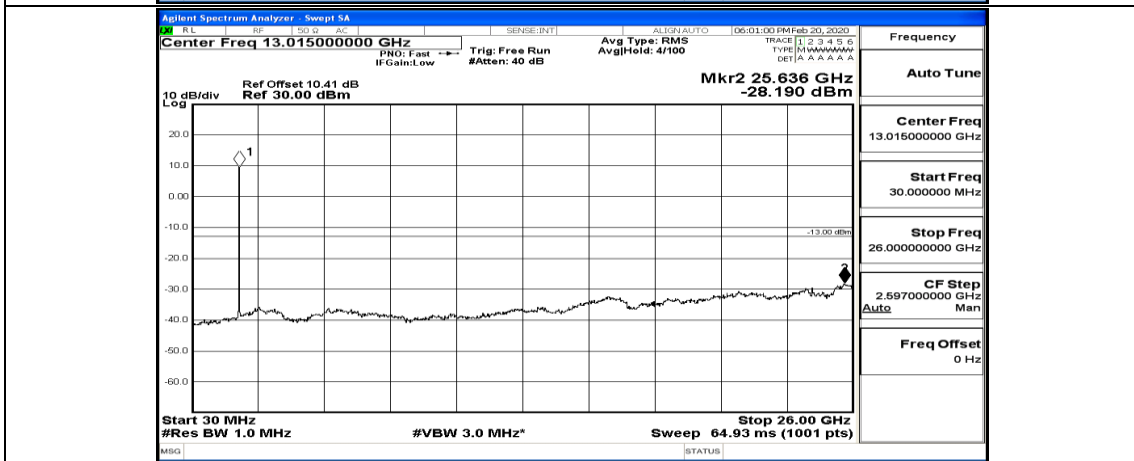

(Channel Bandwidth:20 MHz)_HCH_16QAM_1RB#49

(Channel Bandwidth:20 MHz)_HCH_16QAM_50RB#0

(Channel Bandwidth:20 MHz)_HCH_16QAM_50RB#25

(Channel Bandwidth:20 MHz)_HCH_16QAM_100RB#0