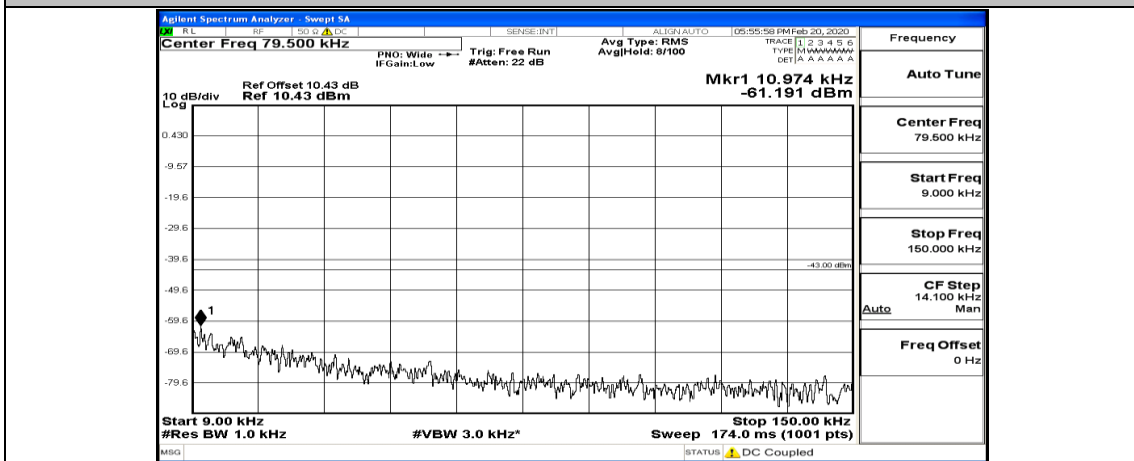

(Channel Bandwidth:20 MHz)_MCH_QPSK_50RB#0

(Channel Bandwidth:20 MHz)_MCH_QPSK_50RB#25

(Channel Bandwidth:20 MHz)_MCH_QPSK_50RB#50

(Channel Bandwidth:20 MHz)_HCH_QPSK_1RB#0

(Channel Bandwidth:20 MHz)_HCH_QPSK_1RB#49

(Channel Bandwidth:20 MHz)_HCH_QPSK_1RB#99

(Channel Bandwidth:20 MHz)_HCH_QPSK_50RB#0

(Channel Bandwidth:20 MHz)_HCH_QPSK_50RB#50

(Channel Bandwidth:20 MHz) LCH_16QAM_1RB#0

(Channel Bandwidth:20 MHz)_LCH_16QAM_1RB#49