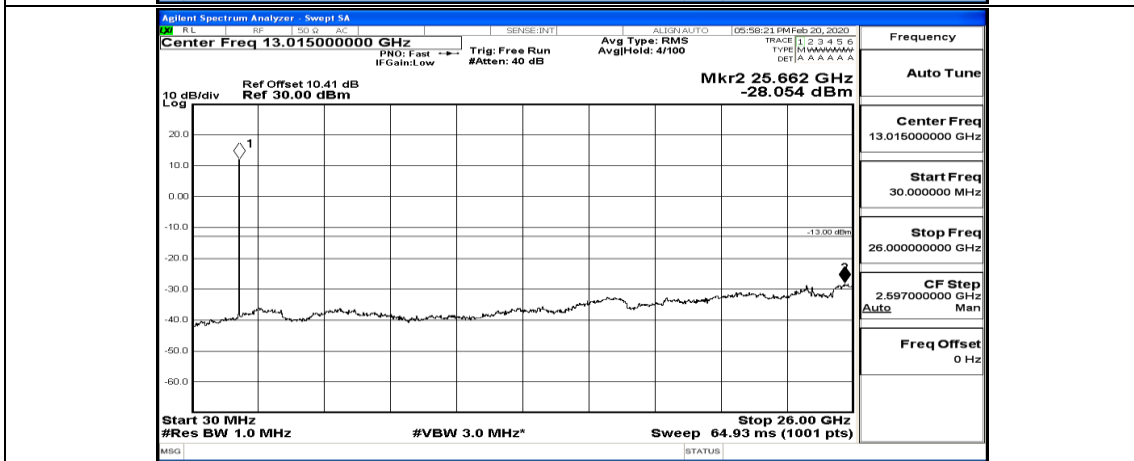

(Channel Bandwidth:20 MHz)_MCH_QPSK_50RB#0

(Channel Bandwidth:20 MHz)_MCH_QPSK_50RB#25

(Channel Bandwidth:20 MHz)_MCH_QPSK_50RB#50

(Channel Bandwidth:20 MHz)_HCH_QPSK_1RB#0

(Channel Bandwidth:20 MHz)_HCH_QPSK_1RB#49

(Channel Bandwidth:20 MHz)_HCH_QPSK_1RB#99

(Channel Bandwidth:20 MHz)_HCH_QPSK_50RB#0

(Channel Bandwidth:20 MHz)_HCH_QPSK_50RB#50

(Channel Bandwidth:20 MHz) LCH_16QAM_1RB#0

(Channel Bandwidth:20 MHz)_LCH_16QAM_1RB#49