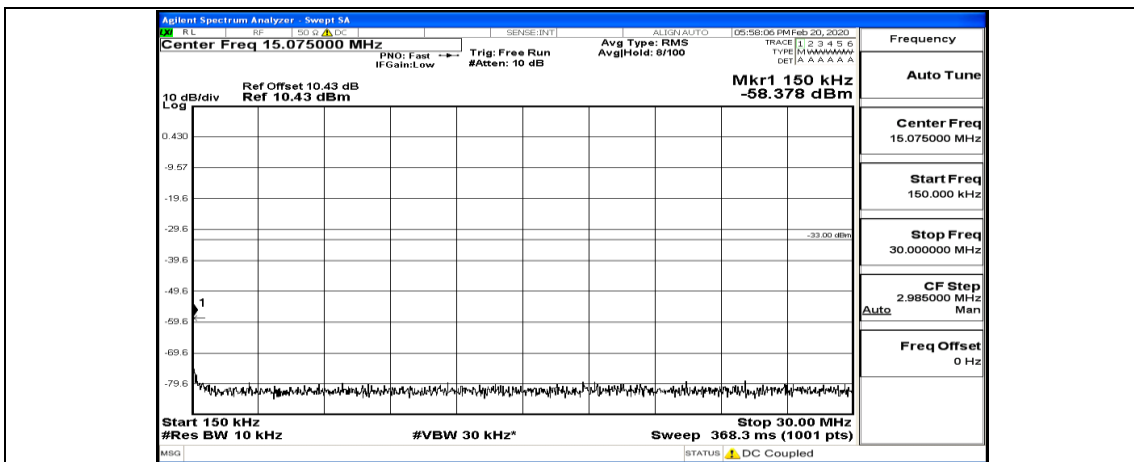

(Channel Bandwidth:20 MHz)_MCH_QPSK_50RB#0

(Channel Bandwidth:20 MHz)_MCH_QPSK_50RB#25

(Channel Bandwidth:20 MHz)_MCH_QPSK_50RB#50

(Channel Bandwidth:20 MHz)_HCH_QPSK_1RB#0

(Channel Bandwidth:20 MHz)_HCH_QPSK_1RB#49

(Channel Bandwidth:20 MHz)_HCH_QPSK_1RB#99

(Channel Bandwidth:20 MHz)_HCH_QPSK_50RB#0

(Channel Bandwidth:20 MHz)_HCH_QPSK_50RB#50

(Channel Bandwidth:20 MHz) LCH_16QAM_1RB#0

(Channel Bandwidth:20 MHz)_LCH_16QAM_1RB#49