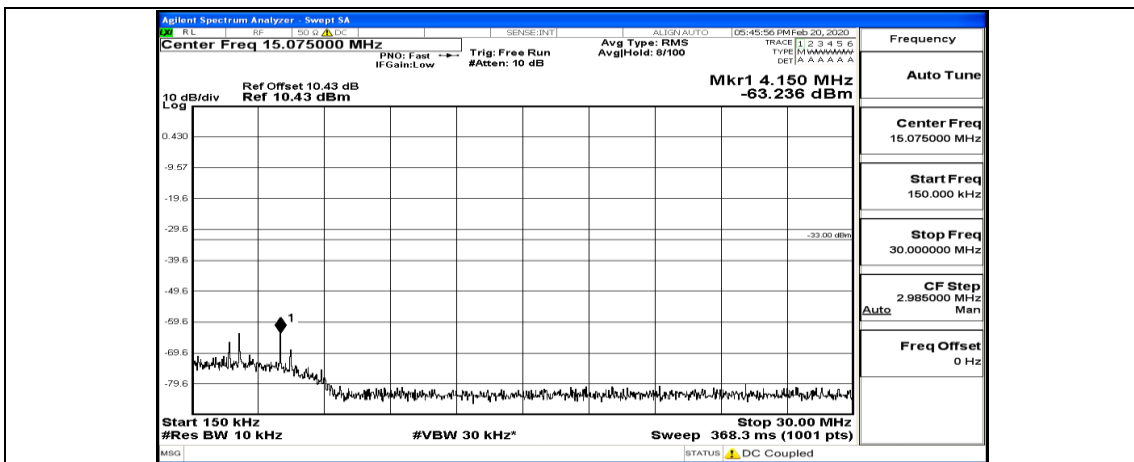

(Channel Bandwidth:15 MHz) MCH_16QAM_1RB#0

(Channel Bandwidth:15 MHz)_MCH_16QAM_1RB#74

(Channel Bandwidth:15 MHz)_MCH_16QAM_37RB#38

(Channel Bandwidth:15 MHz)_MCH_16QAM_75RB#0

(Channel Bandwidth:15 MHz)_HCH_16QAM_1RB#0