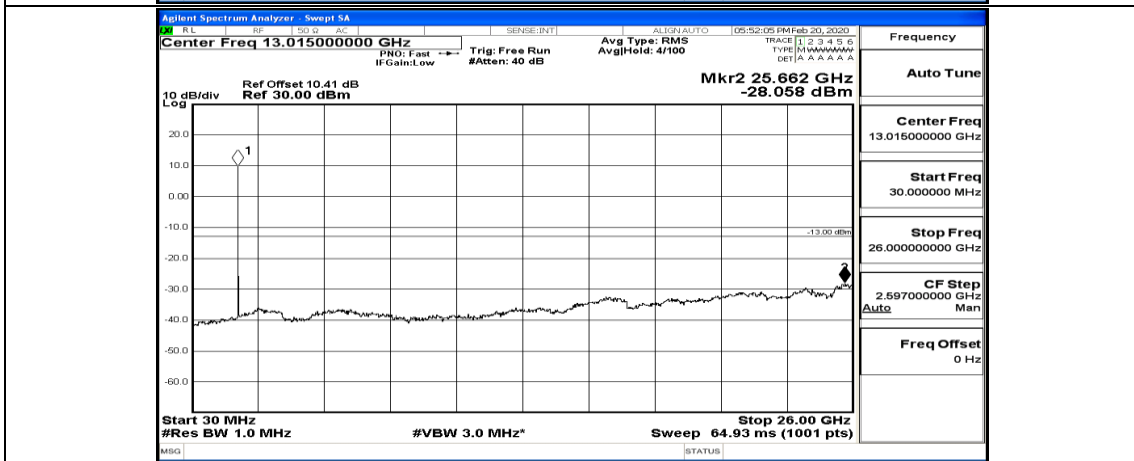

Channel Bandwidth: 20 MHz

(Channel Bandwidth:20 MHz)_LCH_QPSK_1RB#49

(Channel Bandwidth:20 MHz)_LCH_QPSK_1RB#99

(Channel Bandwidth:20 MHz)_LCH_QPSK_50RB#0

(Channel Bandwidth:20 MHz)_LCH_QPSK_50RB#25

(Channel Bandwidth:20 MHz) MCH_QPSK_1RB#0

(Channel Bandwidth:20 MHz)_MCH_QPSK_1RB#49