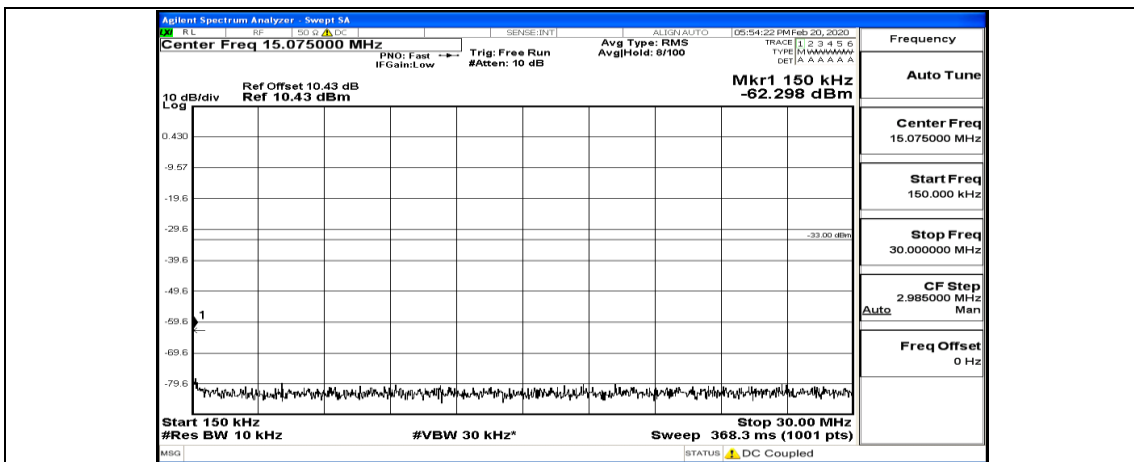

Channel Bandwidth: 20 MHz

(Channel Bandwidth:20 MHz)_LCH_QPSK_1RB#49

(Channel Bandwidth:20 MHz)_LCH_QPSK_1RB#99

(Channel Bandwidth:20 MHz)_LCH_QPSK_50RB#0

(Channel Bandwidth:20 MHz)_LCH_QPSK_50RB#25

(Channel Bandwidth:20 MHz) MCH_QPSK_1RB#0

(Channel Bandwidth:20 MHz)_MCH_QPSK_1RB#49