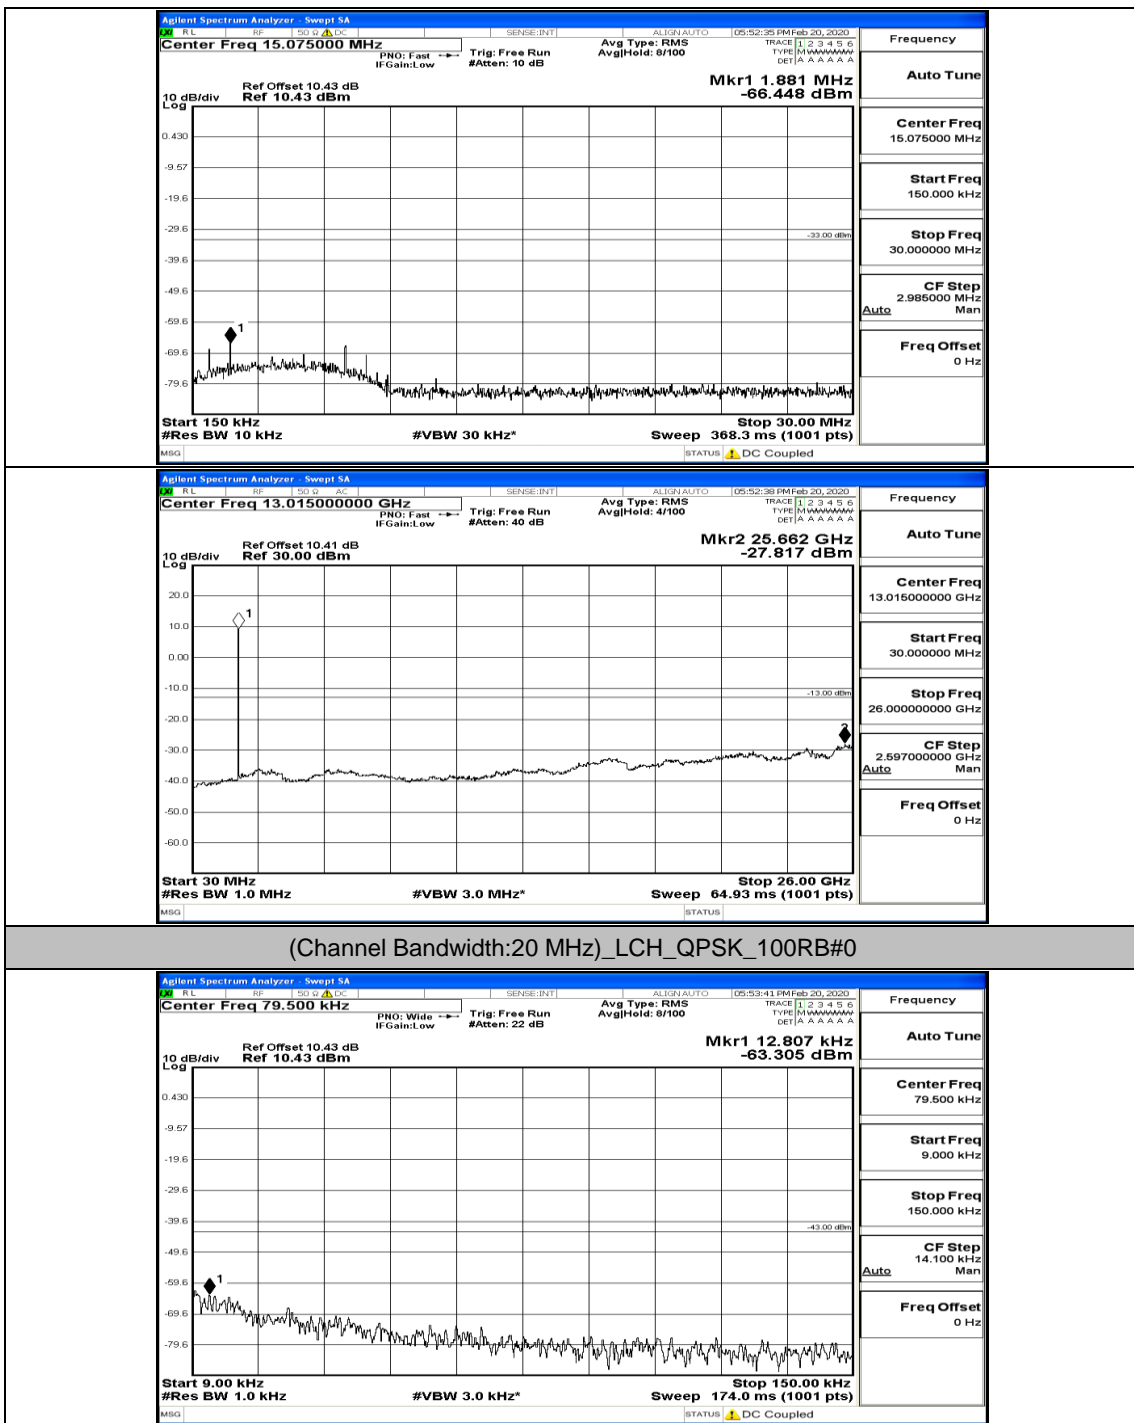

Channel Bandwidth: 20 MHz

(Channel Bandwidth:20 MHz)_LCH_QPSK_1RB#49

(Channel Bandwidth:20 MHz)_LCH_QPSK_1RB#99

(Channel Bandwidth:20 MHz)_LCH_QPSK_50RB#0

(Channel Bandwidth:20 MHz)_LCH_QPSK_50RB#25

(Channel Bandwidth:20 MHz) MCH_QPSK_1RB#0

(Channel Bandwidth:20 MHz)_MCH_QPSK_1RB#49