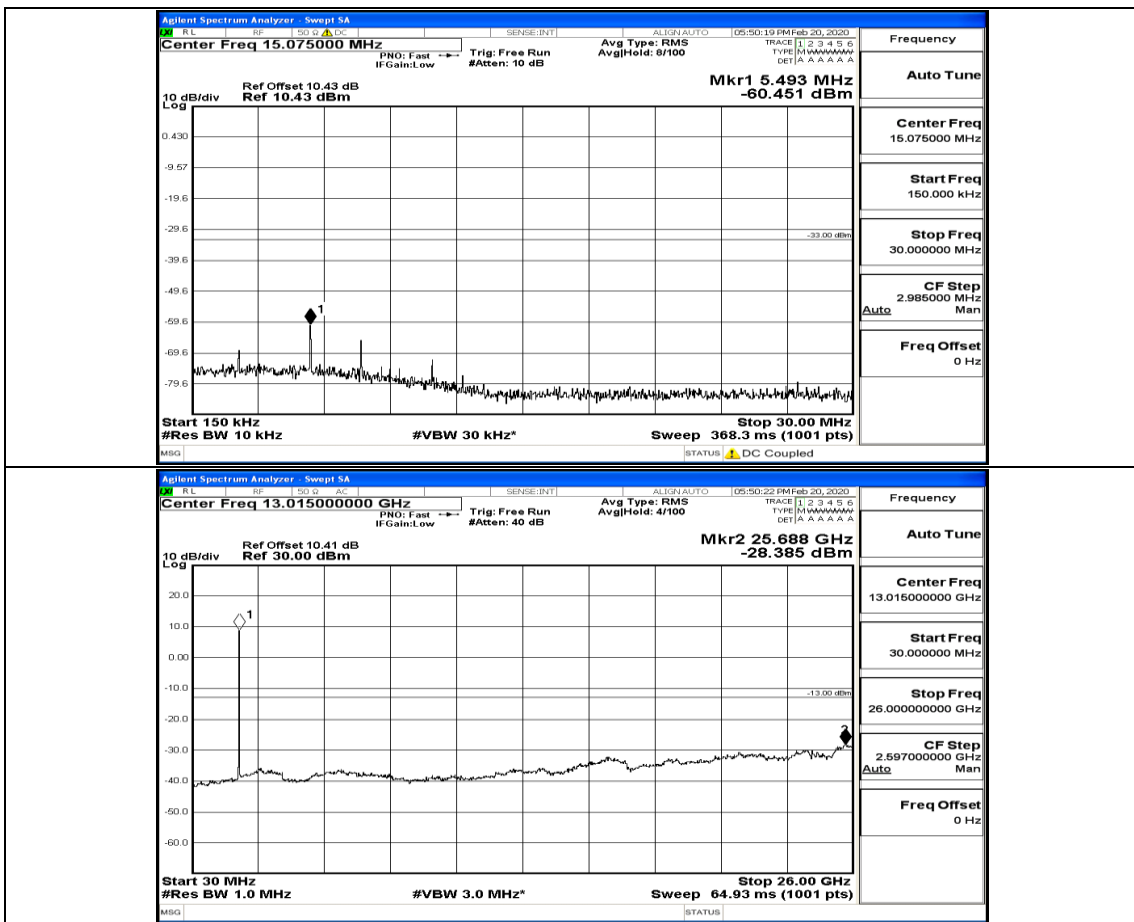

(Channel Bandwidth:15 MHz)_HCH_16QAM_1RB#37

(Channel Bandwidth:15 MHz)_HCH_16QAM_1RB#74

(Channel Bandwidth:15 MHz)_HCH_16QAM_37RB#18

(Channel Bandwidth:15 MHz)_HCH_16QAM_37RB#38

(Channel Bandwidth:15 MHz)_HCH_16QAM_75RB#0

Channel Bandwidth: 20 MHz

(Channel Bandwidth:20 MHz)_LCH_QPSK_1RB#49

(Channel Bandwidth:20 MHz)_LCH_QPSK_1RB#99

(Channel Bandwidth:20 MHz)_LCH_QPSK_50RB#0

(Channel Bandwidth:20 MHz)_LCH_QPSK_50RB#25

(Channel Bandwidth:20 MHz) MCH_QPSK_1RB#0