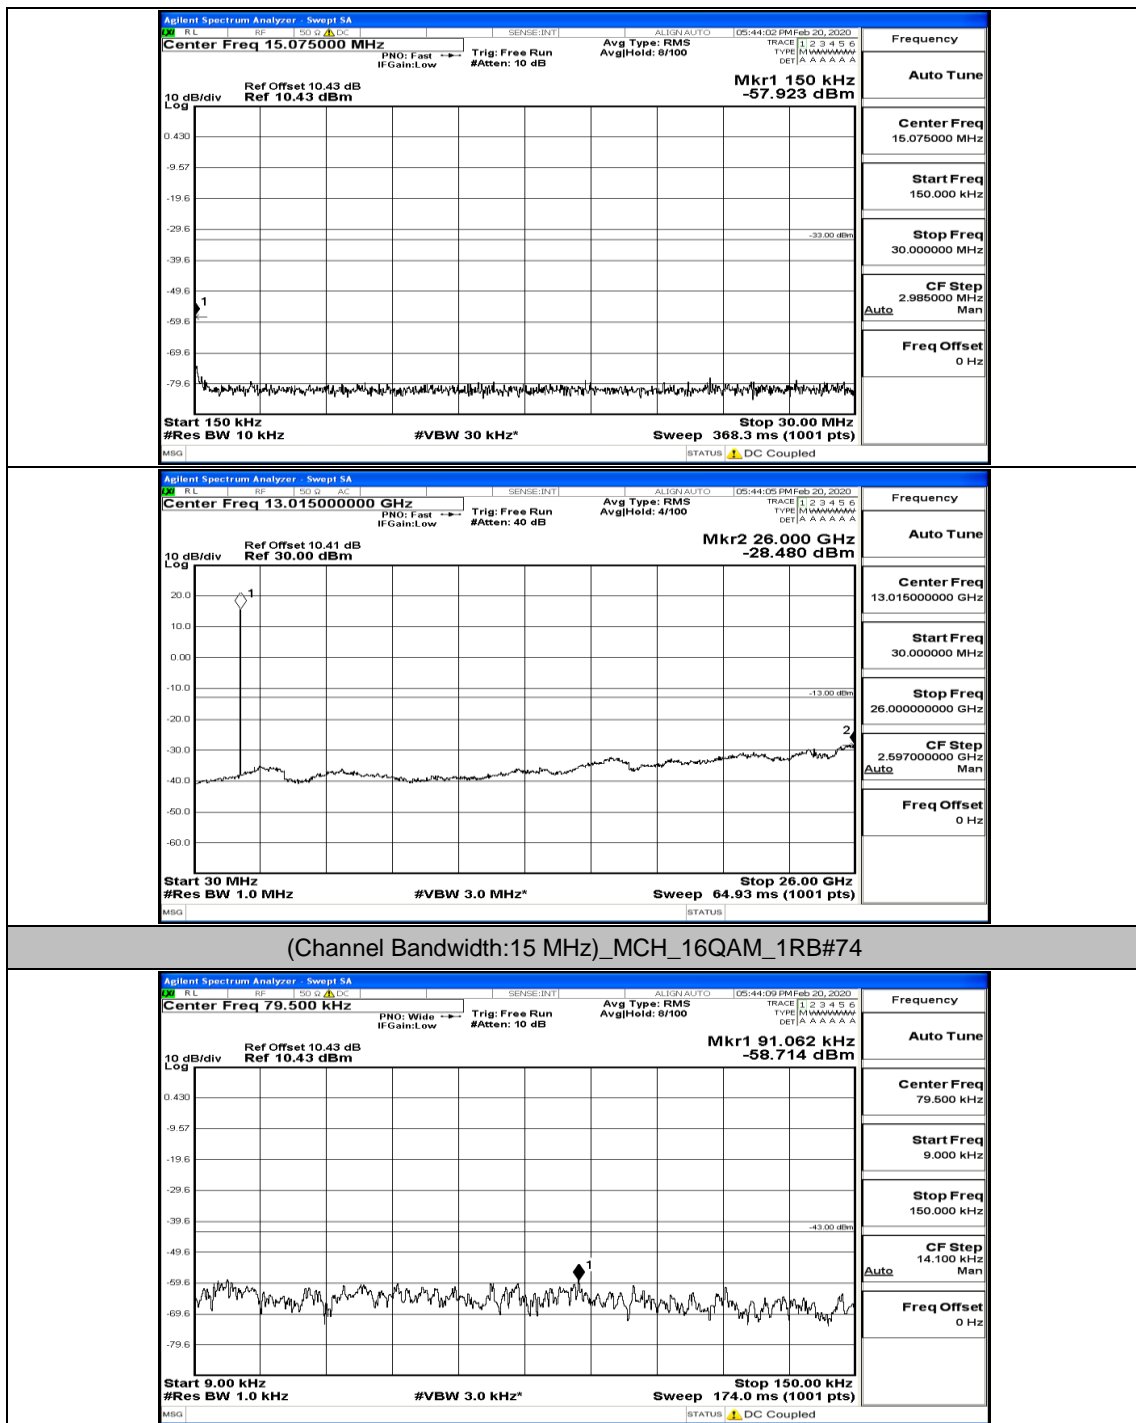

(Channel Bandwidth:15 MHz)_MCH_QPSK_75RB#0

(Channel Bandwidth:15 MHz)_HCH_QPSK_1RB#0

(Channel Bandwidth:15 MHz)_HCH_QPSK_1RB#37

(Channel Bandwidth:15 MHz)_HCH_QPSK_37RB#0

(Channel Bandwidth:15 MHz)_HCH_QPSK_37RB#38

(Channel Bandwidth:15 MHz)_HCH_QPSK_75RB#0

(Channel Bandwidth:15 MHz) LCH_16QAM_1RB#0

(Channel Bandwidth:15 MHz)_LCH_16QAM_1RB#37

(Channel Bandwidth:15 MHz)_LCH_16QAM_1RB#74

(Channel Bandwidth:15 MHz)_LCH_16QAM_37RB#18

(Channel Bandwidth:15 MHz) MCH_16QAM_1RB#0

(Channel Bandwidth:15 MHz)_MCH_16QAM_1RB#74

(Channel Bandwidth:15 MHz)_MCH_16QAM_37RB#38

(Channel Bandwidth:15 MHz)_MCH_16QAM_75RB#0

(Channel Bandwidth:15 MHz)_HCH_16QAM_1RB#0