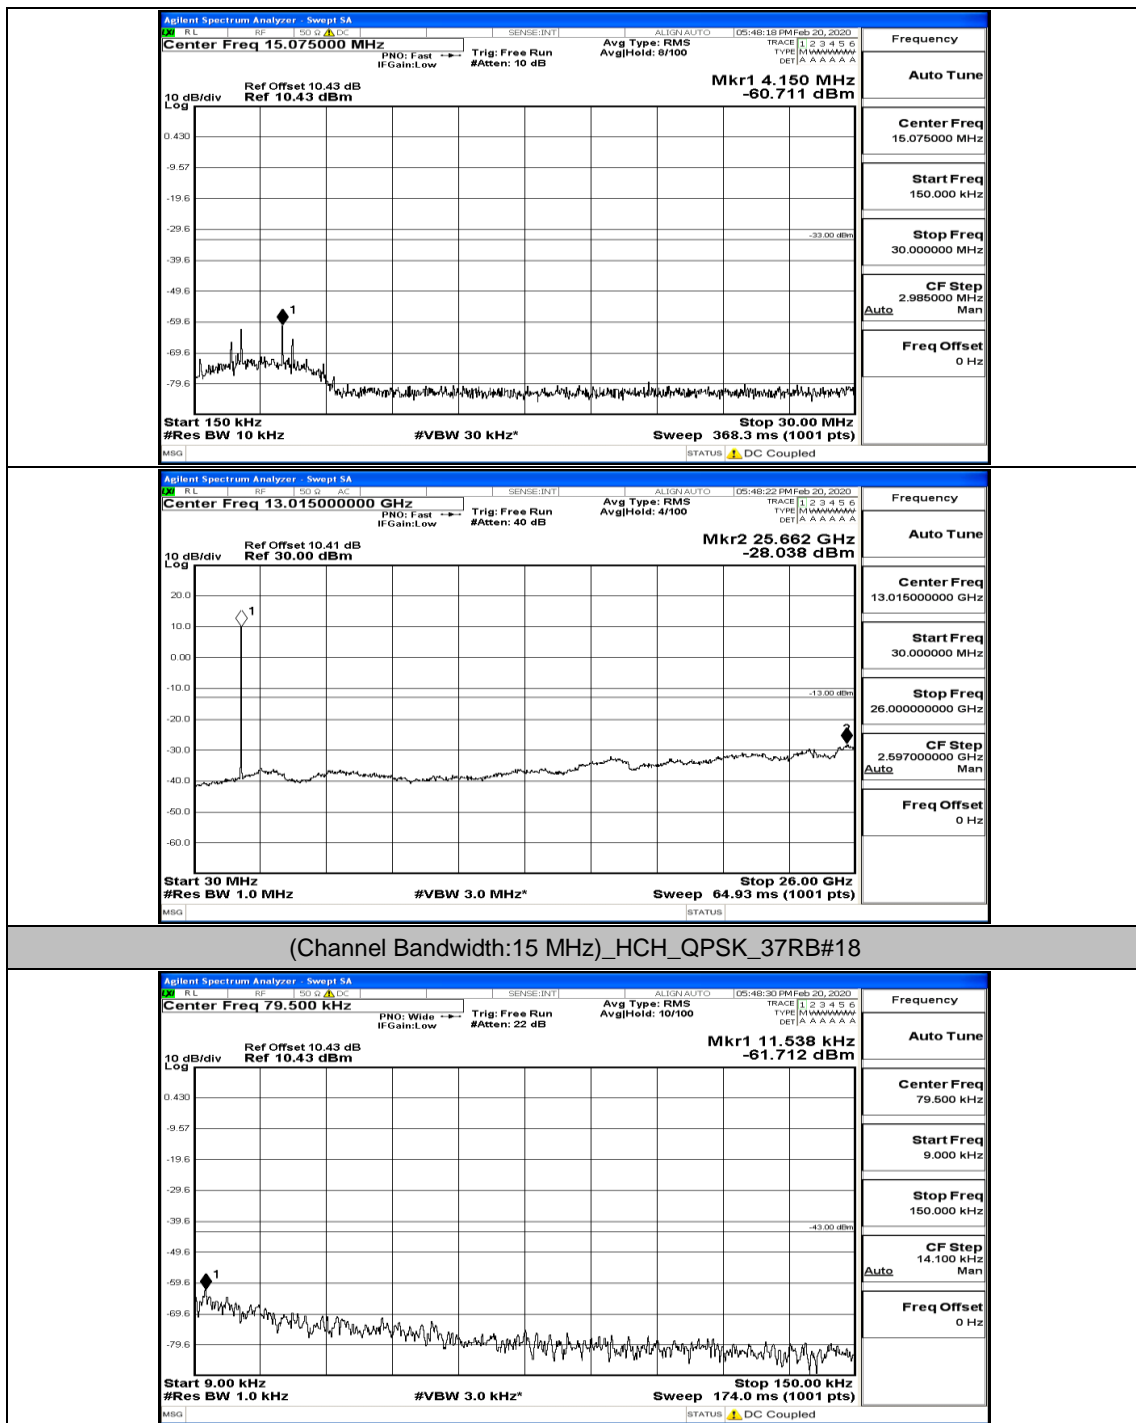

(Channel Bandwidth:15 MHz)_MCH_QPSK_75RB#0

(Channel Bandwidth:15 MHz)_HCH_QPSK_1RB#0

(Channel Bandwidth:15 MHz)_HCH_QPSK_1RB#37

(Channel Bandwidth:15 MHz)_HCH_QPSK_37RB#0

(Channel Bandwidth:15 MHz)_HCH_QPSK_37RB#38

(Channel Bandwidth:15 MHz)_HCH_QPSK_75RB#0

(Channel Bandwidth:15 MHz) LCH_16QAM_1RB#0

(Channel Bandwidth:15 MHz)_LCH_16QAM_1RB#37

(Channel Bandwidth:15 MHz)_LCH_16QAM_1RB#74

(Channel Bandwidth:15 MHz)_LCH_16QAM_37RB#18