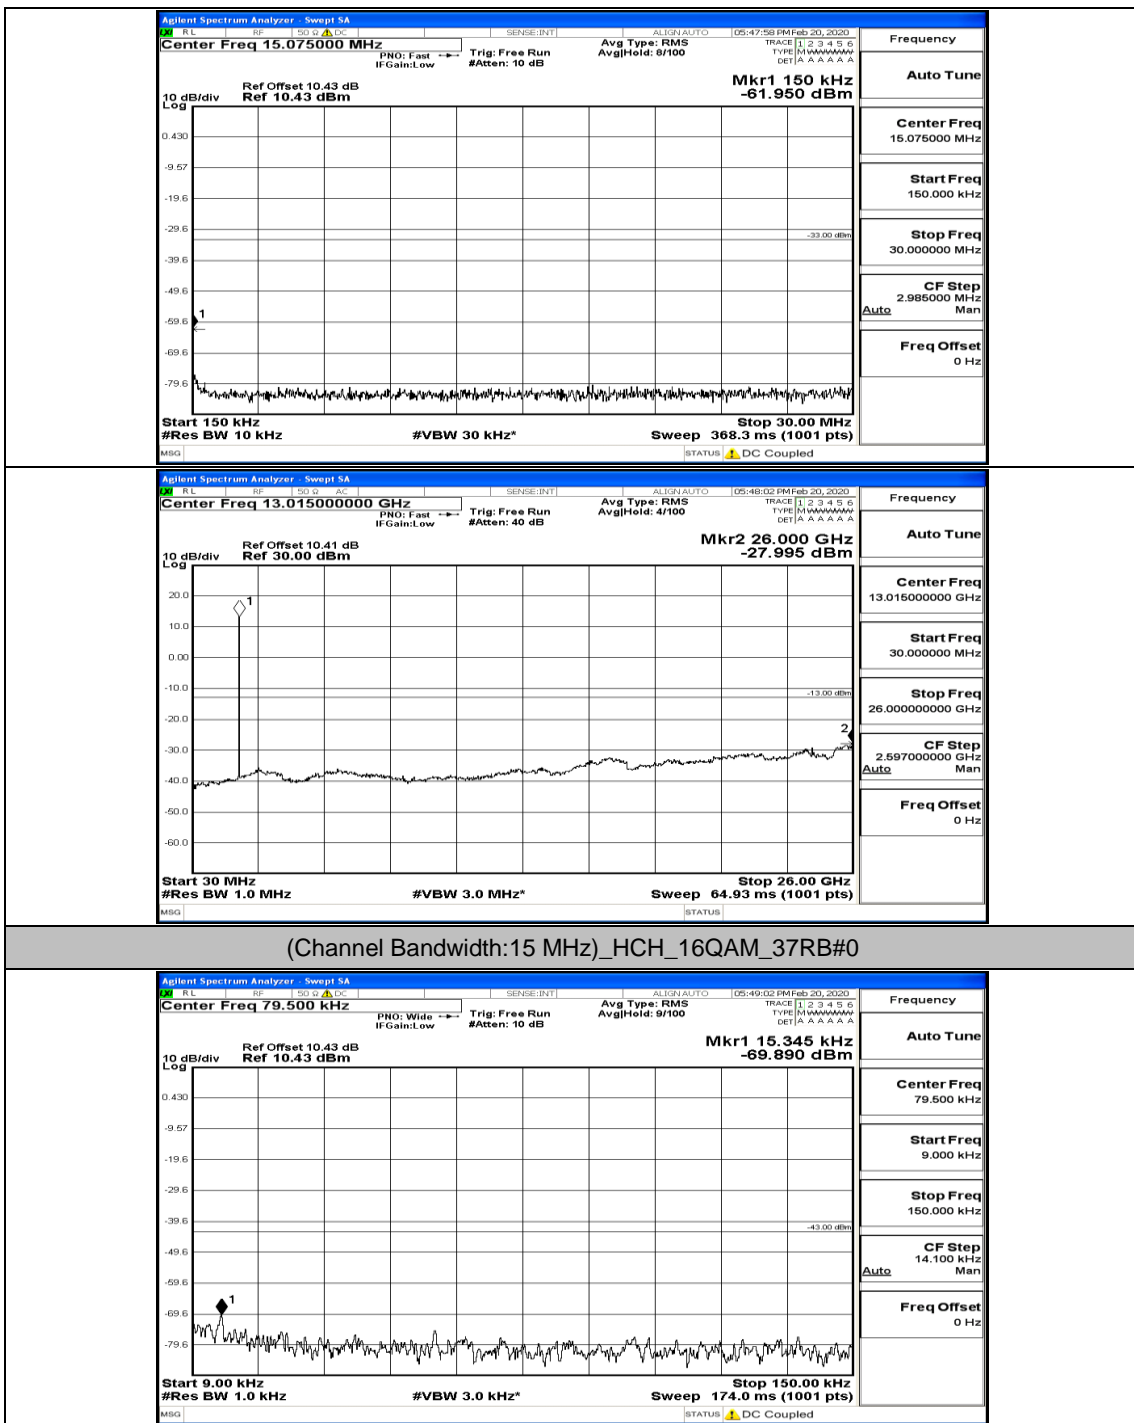

(Channel Bandwidth:15 MHz)_HCH_QPSK_75RB#0

(Channel Bandwidth:15 MHz) LCH_16QAM_1RB#0

(Channel Bandwidth:15 MHz)_LCH_16QAM_1RB#37

(Channel Bandwidth:15 MHz)_LCH_16QAM_1RB#74

(Channel Bandwidth:15 MHz)_LCH_16QAM_37RB#18

(Channel Bandwidth:15 MHz) MCH_16QAM_1RB#0

(Channel Bandwidth:15 MHz)_MCH_16QAM_1RB#74

(Channel Bandwidth:15 MHz)_MCH_16QAM_37RB#38

(Channel Bandwidth:15 MHz)_MCH_16QAM_75RB#0

(Channel Bandwidth:15 MHz)_HCH_16QAM_1RB#0

(Channel Bandwidth:15 MHz)_HCH_16QAM_1RB#37

(Channel Bandwidth:15 MHz)_HCH_16QAM_1RB#74

(Channel Bandwidth:15 MHz)_HCH_16QAM_37RB#18

(Channel Bandwidth:15 MHz)_HCH_16QAM_37RB#38

(Channel Bandwidth:15 MHz)_HCH_16QAM_75RB#0