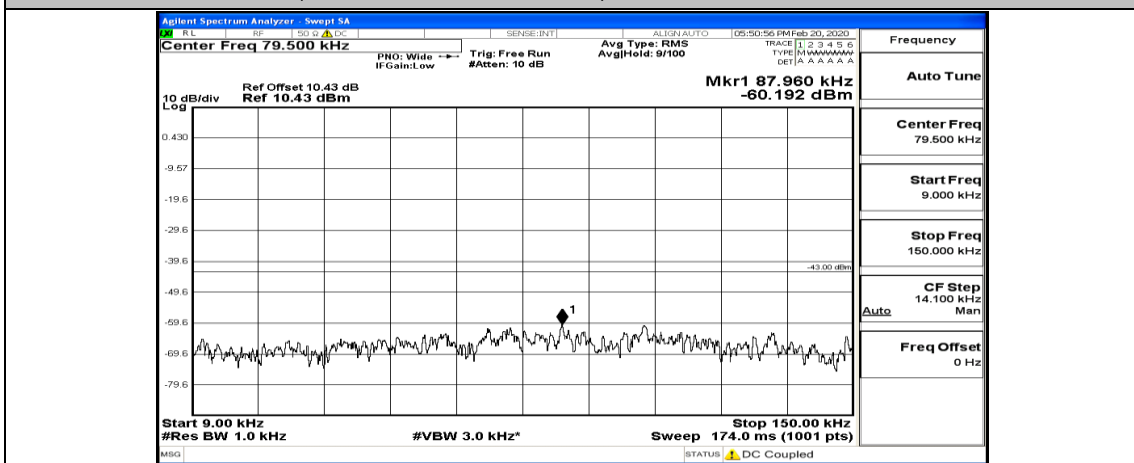

Channel Bandwidth: 20 MHz

(Channel Bandwidth:20 MHz)_LCH_QPSK_1RB#49

(Channel Bandwidth:20 MHz)_LCH_QPSK_1RB#99

(Channel Bandwidth:20 MHz)_LCH_QPSK_50RB#0

(Channel Bandwidth:20 MHz)_LCH_QPSK_50RB#25

(Channel Bandwidth:20 MHz) MCH_QPSK_1RB#0

(Channel Bandwidth:20 MHz)_MCH_QPSK_1RB#49