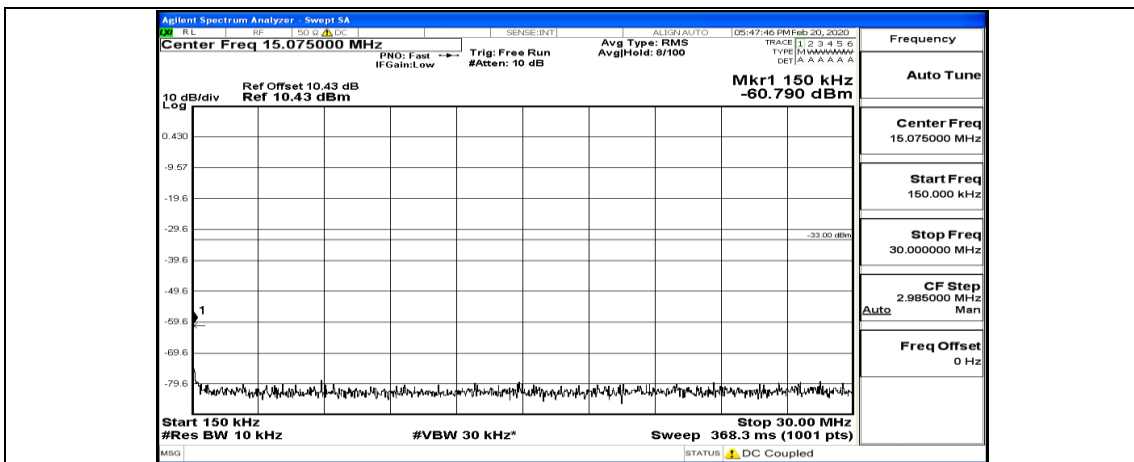

(Channel Bandwidth:15 MHz)_HCH_16QAM_1RB#74