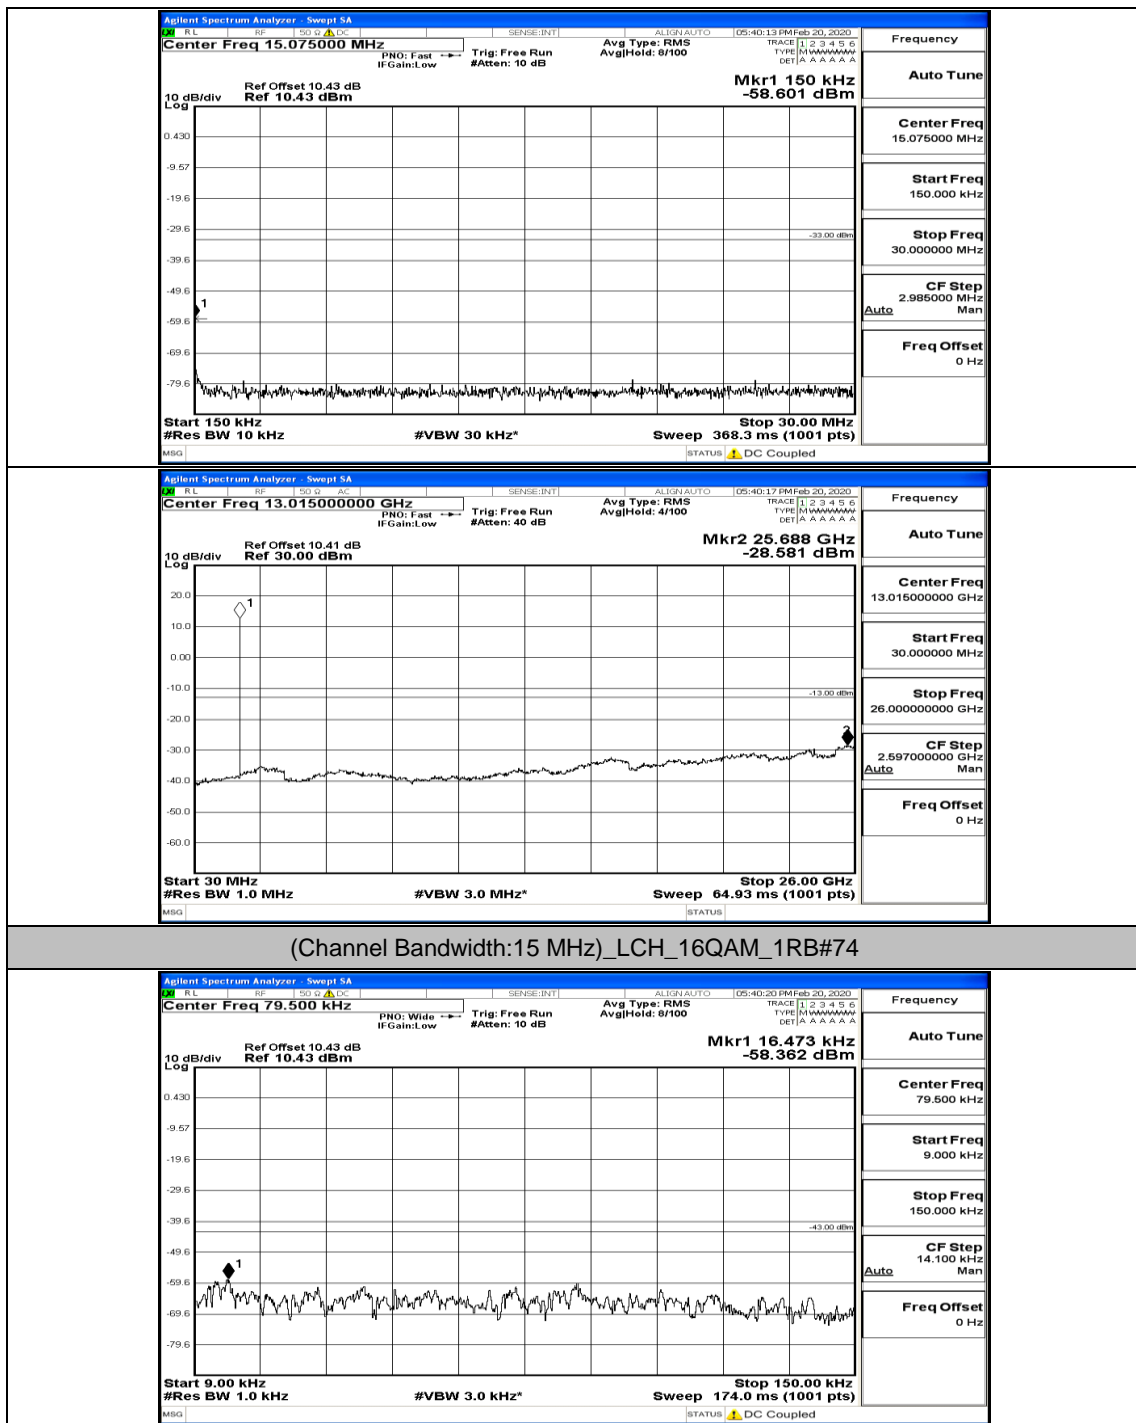

(Channel Bandwidth:15 MHz)_MCH_QPSK_75RB#0

(Channel Bandwidth:15 MHz)_HCH_QPSK_1RB#0

(Channel Bandwidth:15 MHz)_HCH_QPSK_1RB#37

(Channel Bandwidth:15 MHz)_HCH_QPSK_37RB#0

(Channel Bandwidth:15 MHz)_HCH_QPSK_37RB#38

(Channel Bandwidth:15 MHz)_HCH_QPSK_75RB#0

(Channel Bandwidth:15 MHz) LCH_16QAM_1RB#0

(Channel Bandwidth:15 MHz)_LCH_16QAM_1RB#37

(Channel Bandwidth:15 MHz)_LCH_16QAM_1RB#74

(Channel Bandwidth:15 MHz)_LCH_16QAM_37RB#18

(Channel Bandwidth:15 MHz) MCH_16QAM_1RB#0

(Channel Bandwidth:15 MHz)_MCH_16QAM_1RB#74

(Channel Bandwidth:15 MHz)_MCH_16QAM_37RB#38

(Channel Bandwidth:15 MHz)_MCH_16QAM_75RB#0

(Channel Bandwidth:15 MHz)_HCH_16QAM_1RB#0