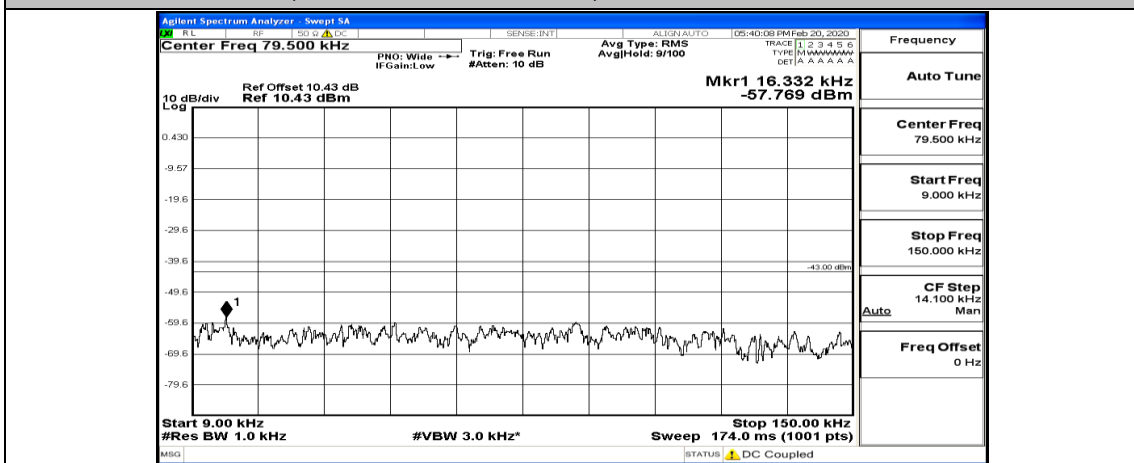

(Channel Bandwidth:15 MHz)_HCH_QPSK_75RB#0

(Channel Bandwidth:15 MHz) LCH_16QAM_1RB#0

(Channel Bandwidth:15 MHz)_LCH_16QAM_1RB#37

(Channel Bandwidth:15 MHz)_LCH_16QAM_1RB#74

(Channel Bandwidth:15 MHz)_LCH_16QAM_37RB#18