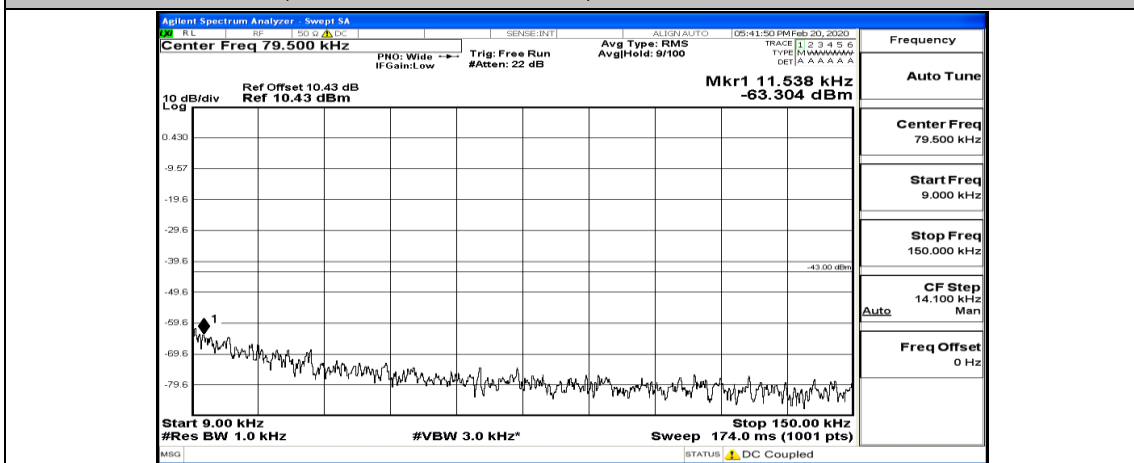

(Channel Bandwidth:15 MHz)_HCH_QPSK_75RB#0

(Channel Bandwidth:15 MHz) LCH_16QAM_1RB#0

(Channel Bandwidth:15 MHz)_LCH_16QAM_1RB#37

(Channel Bandwidth:15 MHz)_LCH_16QAM_1RB#74

(Channel Bandwidth:15 MHz)_LCH_16QAM_37RB#18