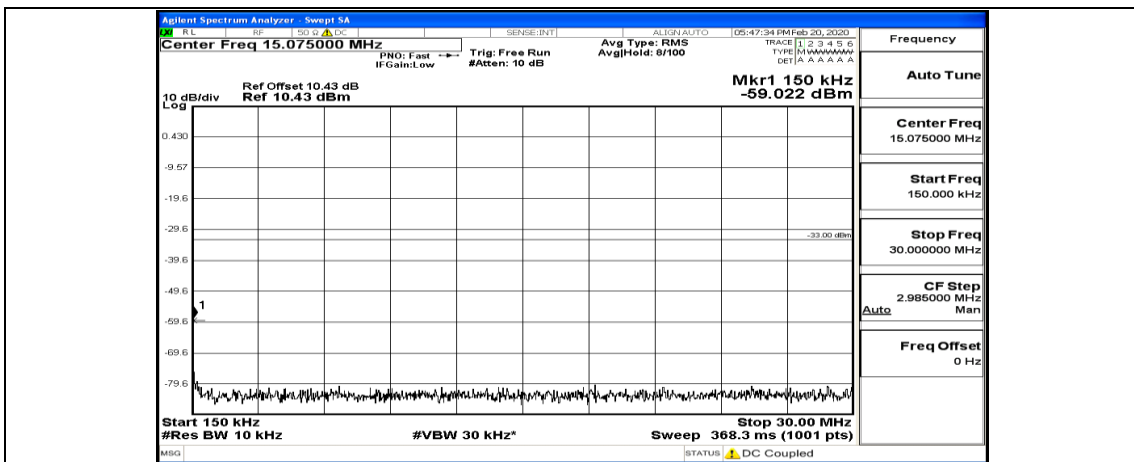

(Channel Bandwidth:15 MHz) MCH_16QAM_1RB#0

(Channel Bandwidth:15 MHz)_MCH_16QAM_1RB#74

(Channel Bandwidth:15 MHz)_MCH_16QAM_37RB#38

(Channel Bandwidth:15 MHz)_MCH_16QAM_75RB#0

(Channel Bandwidth:15 MHz)_HCH_16QAM_1RB#0