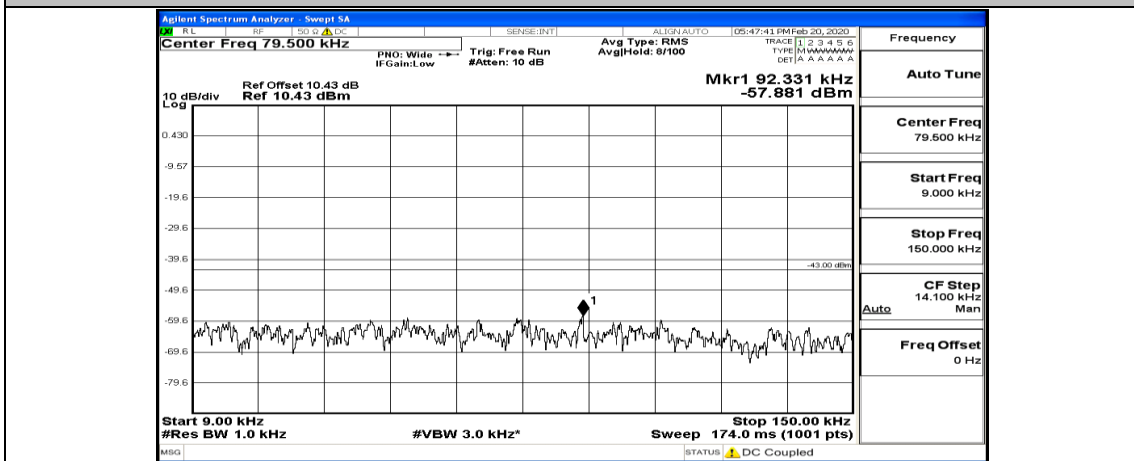

(Channel Bandwidth:15 MHz)_HCH_16QAM_1RB#37