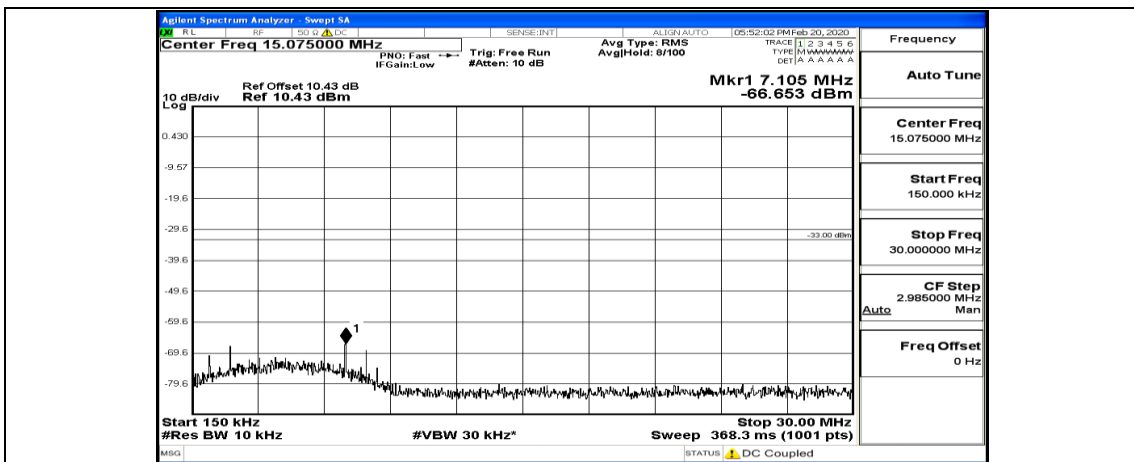

Channel Bandwidth: 20 MHz

(Channel Bandwidth:20 MHz)_LCH_QPSK_1RB#49

(Channel Bandwidth:20 MHz)_LCH_QPSK_1RB#99

(Channel Bandwidth:20 MHz)_LCH_QPSK_50RB#0

(Channel Bandwidth:20 MHz)_LCH_QPSK_50RB#25

(Channel Bandwidth:20 MHz) MCH_QPSK_1RB#0

(Channel Bandwidth:20 MHz)_MCH_QPSK_1RB#49