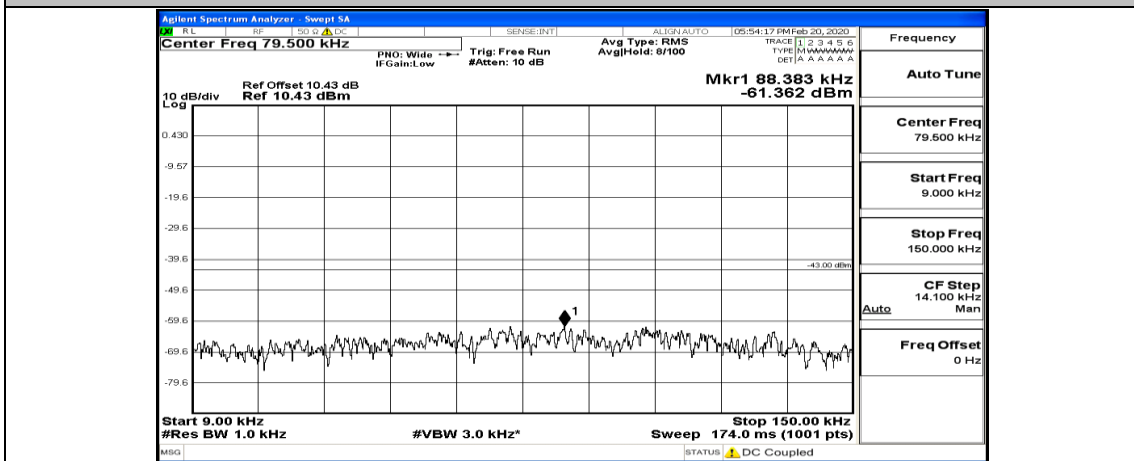

Channel Bandwidth: 20 MHz

(Channel Bandwidth:20 MHz)_LCH_QPSK_1RB#49

(Channel Bandwidth:20 MHz)_LCH_QPSK_1RB#99

(Channel Bandwidth:20 MHz)_LCH_QPSK_50RB#0

(Channel Bandwidth:20 MHz)_LCH_QPSK_50RB#25

(Channel Bandwidth:20 MHz) MCH_QPSK_1RB#0

(Channel Bandwidth:20 MHz)_MCH_QPSK_1RB#49