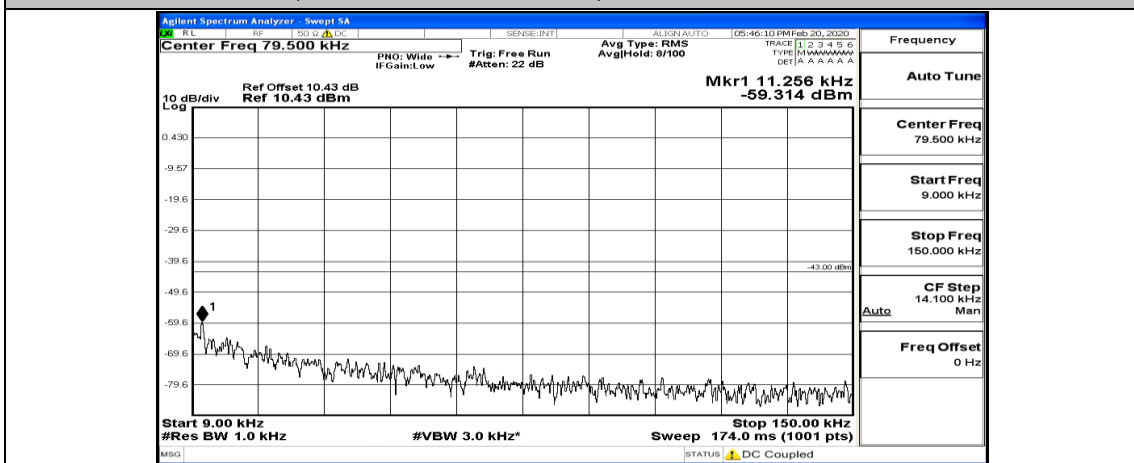

(Channel Bandwidth:15 MHz)_MCH_QPSK_75RB#0

(Channel Bandwidth:15 MHz)_HCH_QPSK_1RB#0

(Channel Bandwidth:15 MHz)_HCH_QPSK_1RB#37

(Channel Bandwidth:15 MHz)_HCH_QPSK_37RB#0

(Channel Bandwidth:15 MHz)_HCH_QPSK_37RB#38

(Channel Bandwidth:15 MHz)_HCH_QPSK_75RB#0

(Channel Bandwidth:15 MHz) LCH_16QAM_1RB#0

(Channel Bandwidth:15 MHz)_LCH_16QAM_1RB#37

(Channel Bandwidth:15 MHz)_LCH_16QAM_1RB#74

(Channel Bandwidth:15 MHz)_LCH_16QAM_37RB#18