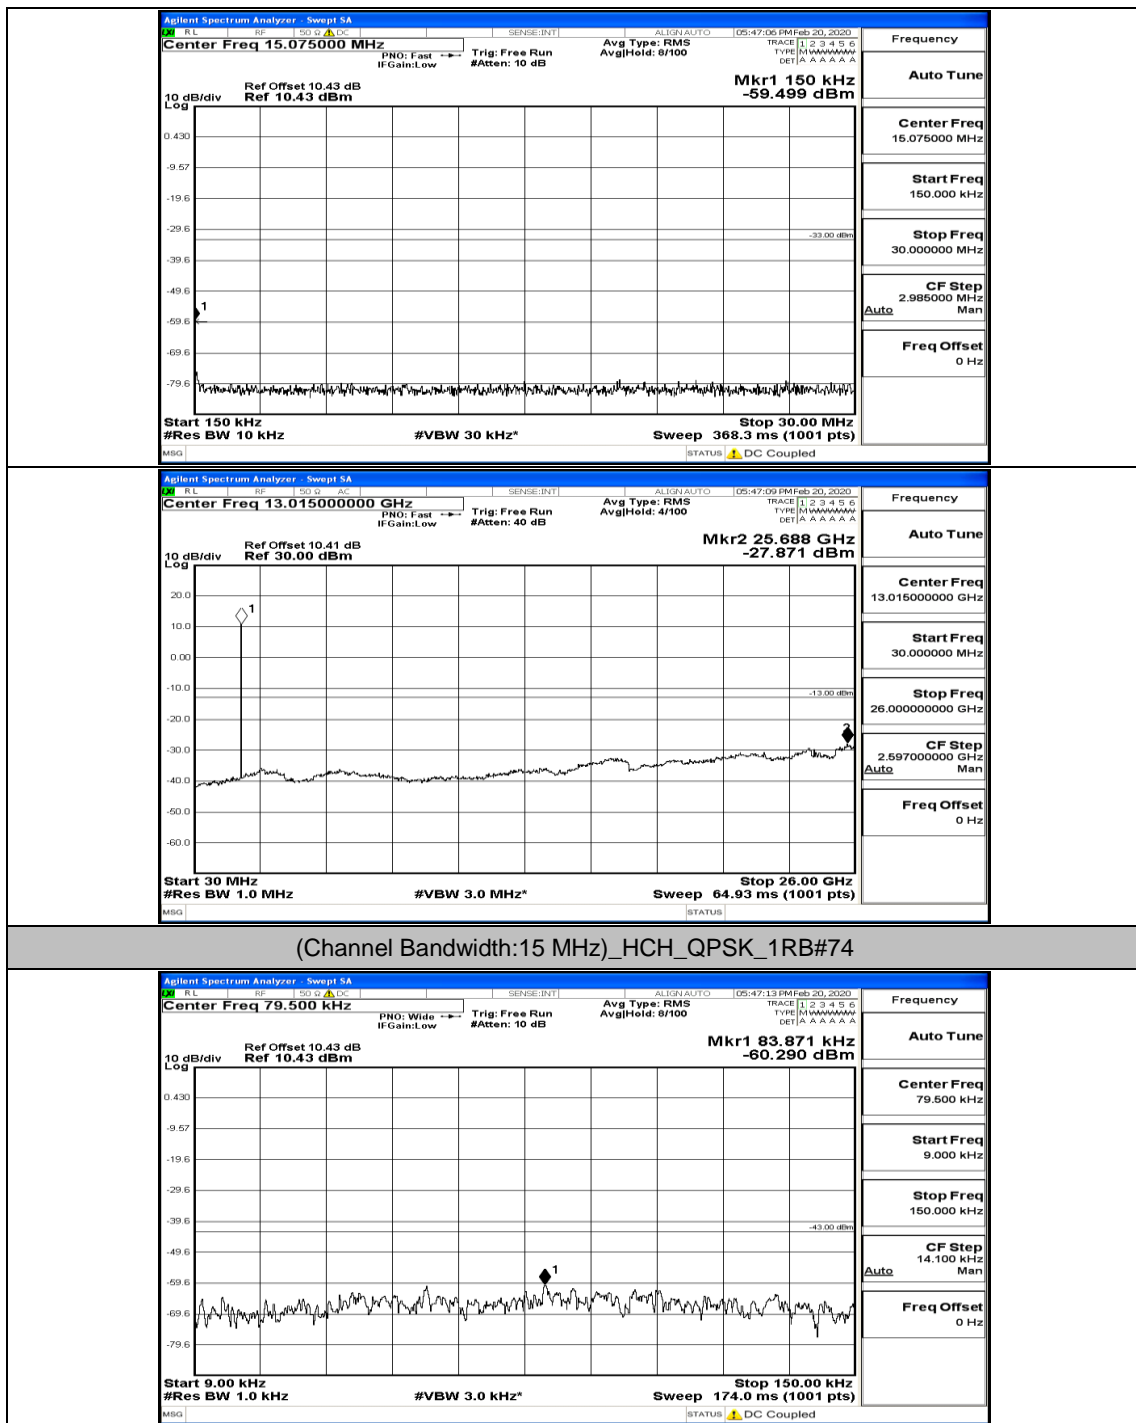

(Channel Bandwidth:15 MHz)_MCH_QPSK_75RB#0

(Channel Bandwidth:15 MHz)_HCH_QPSK_1RB#0

(Channel Bandwidth:15 MHz)_HCH_QPSK_1RB#37

(Channel Bandwidth:15 MHz)_HCH_QPSK_37RB#0

(Channel Bandwidth:15 MHz)_HCH_QPSK_37RB#38

(Channel Bandwidth:15 MHz)_HCH_QPSK_75RB#0

(Channel Bandwidth:15 MHz) LCH_16QAM_1RB#0

(Channel Bandwidth:15 MHz)_LCH_16QAM_1RB#37

(Channel Bandwidth:15 MHz)_LCH_16QAM_1RB#74

(Channel Bandwidth:15 MHz)_LCH_16QAM_37RB#18