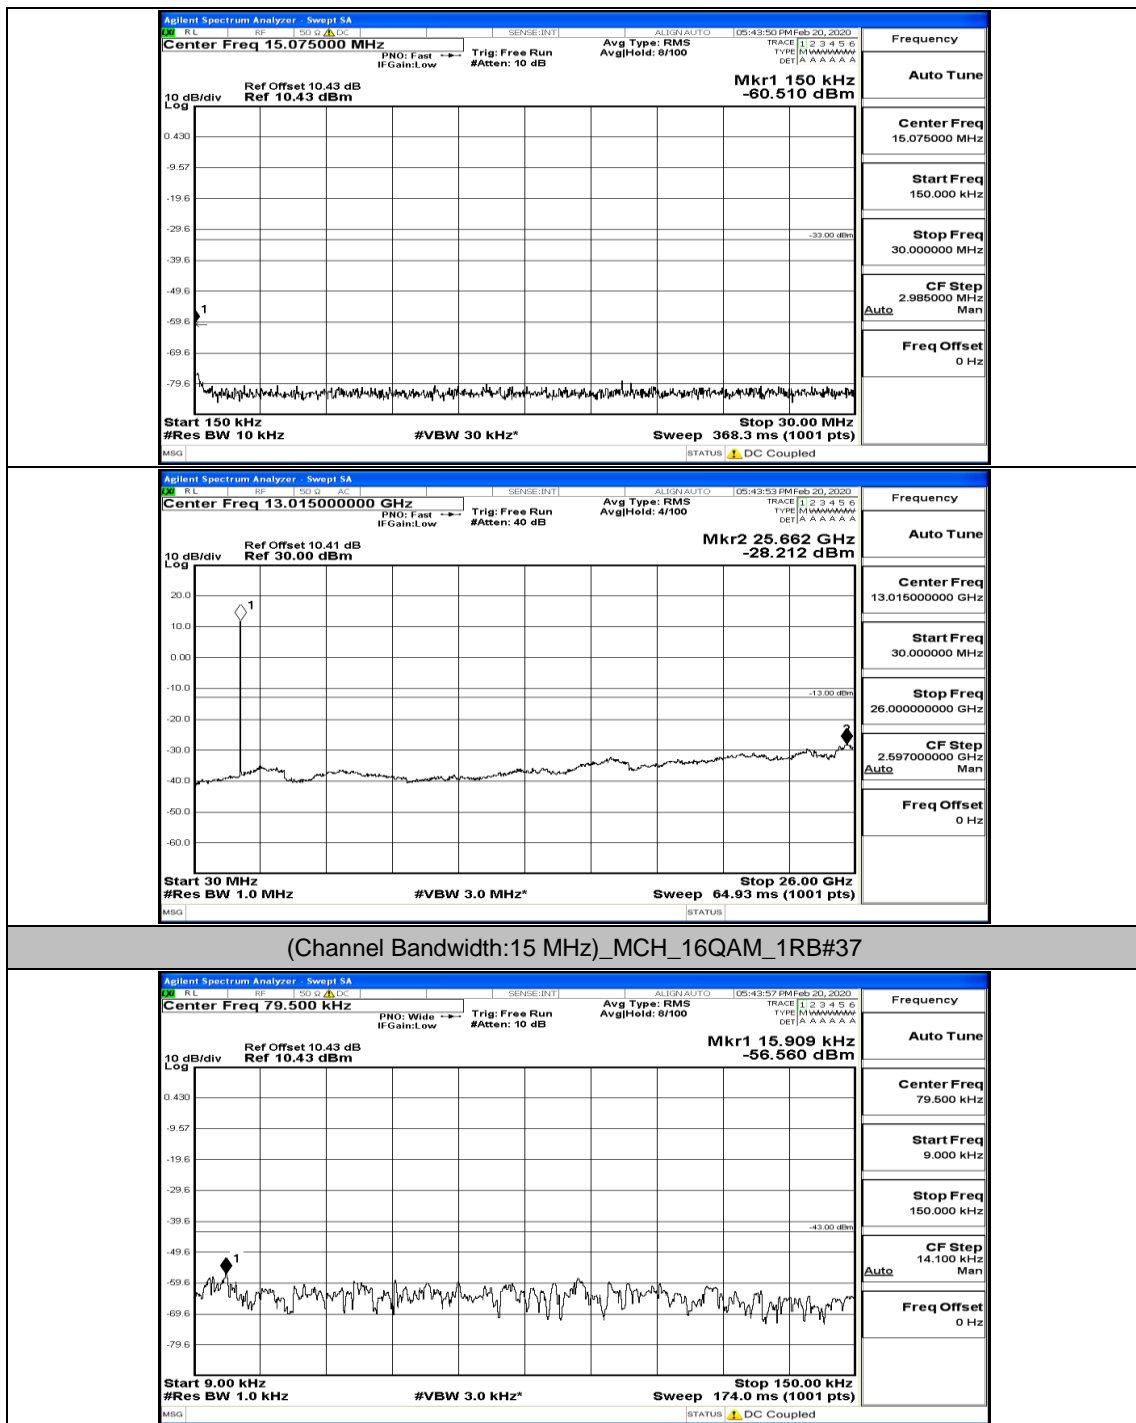

(Channel Bandwidth:15 MHz)_MCH_QPSK_75RB#0

(Channel Bandwidth:15 MHz)_HCH_QPSK_1RB#0

(Channel Bandwidth:15 MHz)_HCH_QPSK_1RB#37

(Channel Bandwidth:15 MHz)_HCH_QPSK_37RB#0

(Channel Bandwidth:15 MHz)_HCH_QPSK_37RB#38

(Channel Bandwidth:15 MHz)_HCH_QPSK_75RB#0

(Channel Bandwidth:15 MHz) LCH_16QAM_1RB#0

(Channel Bandwidth:15 MHz)_LCH_16QAM_1RB#37

(Channel Bandwidth:15 MHz)_LCH_16QAM_1RB#74

(Channel Bandwidth:15 MHz)_LCH_16QAM_37RB#18

(Channel Bandwidth:15 MHz) MCH_16QAM_1RB#0

(Channel Bandwidth:15 MHz)_MCH_16QAM_1RB#74

(Channel Bandwidth:15 MHz)_MCH_16QAM_37RB#38

(Channel Bandwidth:15 MHz)_MCH_16QAM_75RB#0

(Channel Bandwidth:15 MHz)_HCH_16QAM_1RB#0