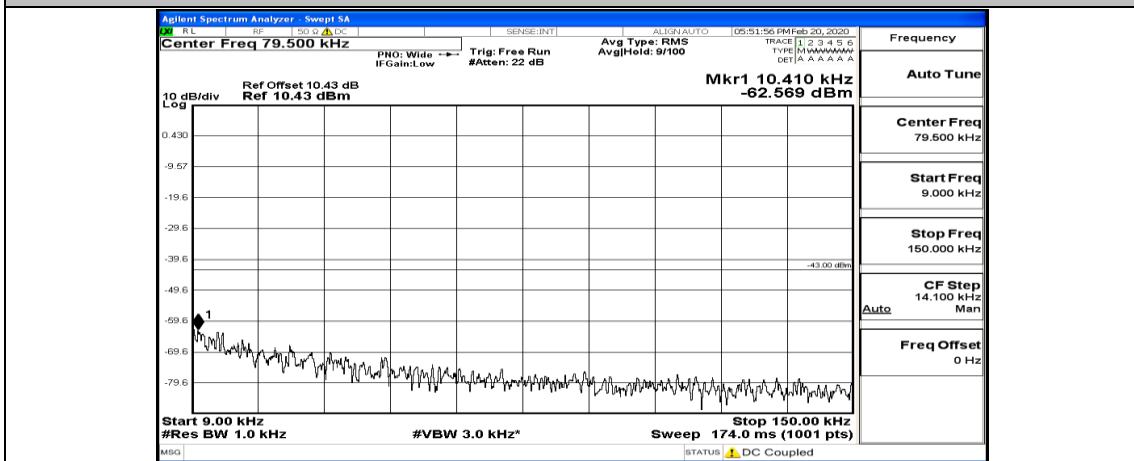

Channel Bandwidth: 20 MHz

(Channel Bandwidth:20 MHz)_LCH_QPSK_1RB#49

(Channel Bandwidth:20 MHz)_LCH_QPSK_1RB#99

(Channel Bandwidth:20 MHz)_LCH_QPSK_50RB#0

(Channel Bandwidth:20 MHz)_LCH_QPSK_50RB#25

(Channel Bandwidth:20 MHz) MCH_QPSK_1RB#0

(Channel Bandwidth:20 MHz)_MCH_QPSK_1RB#49