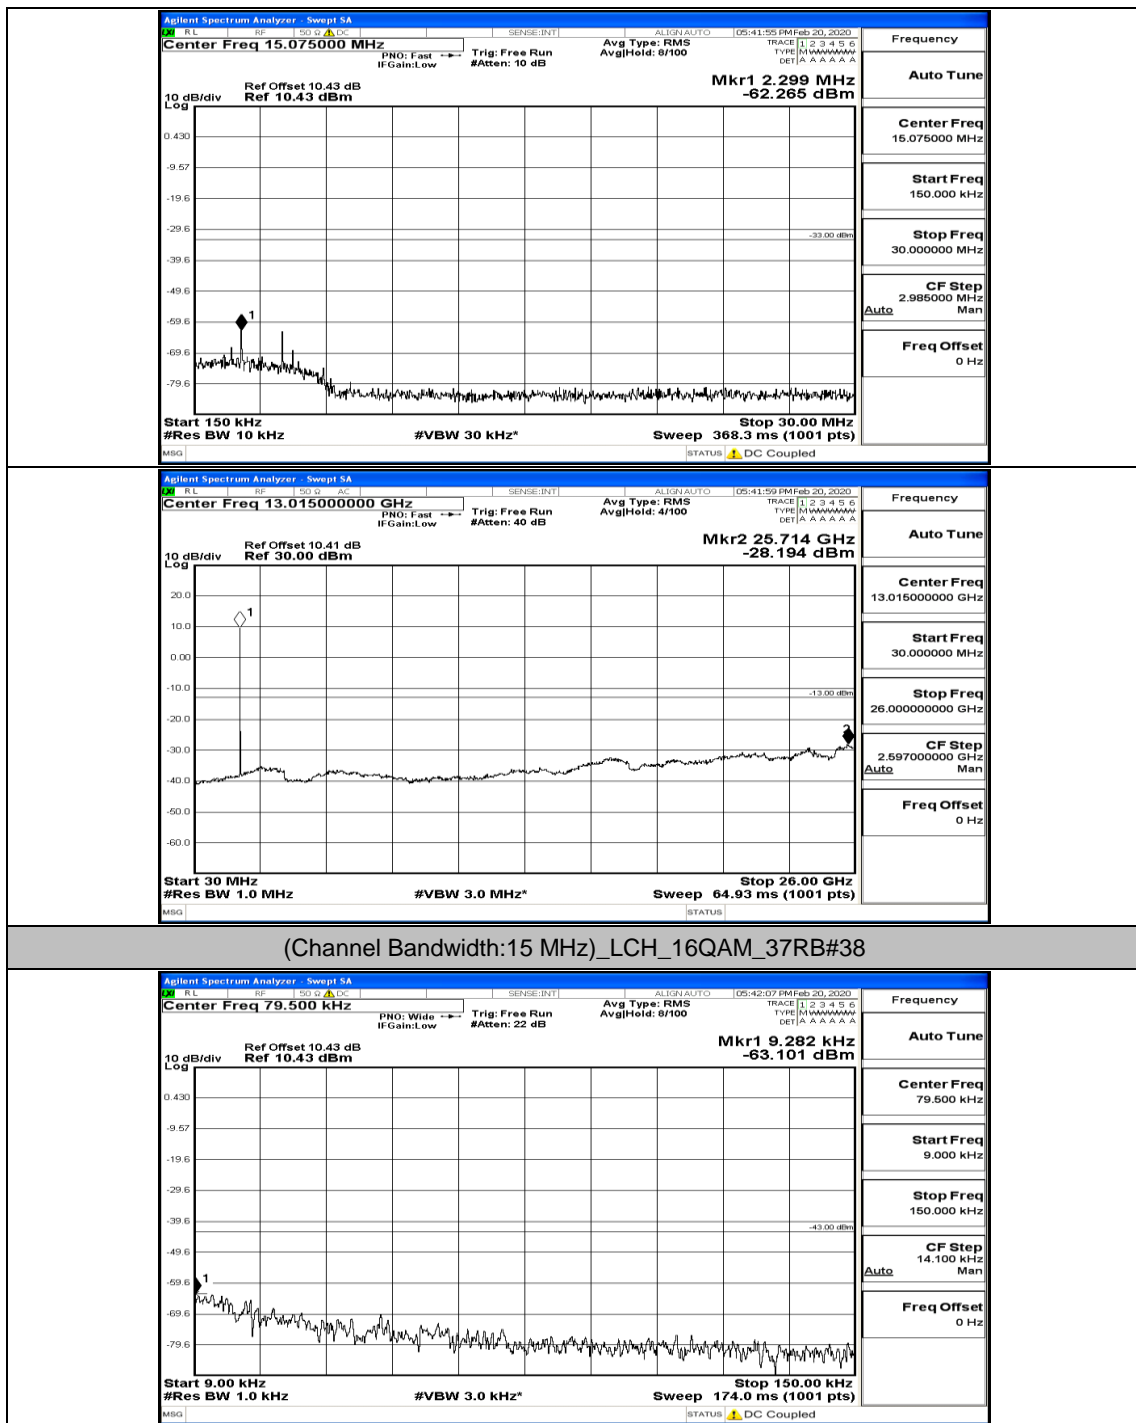

(Channel Bandwidth:15 MHz)_MCH_QPSK_75RB#0

(Channel Bandwidth:15 MHz)_HCH_QPSK_1RB#0

(Channel Bandwidth:15 MHz)_HCH_QPSK_1RB#37

(Channel Bandwidth:15 MHz)_HCH_QPSK_37RB#0

(Channel Bandwidth:15 MHz)_HCH_QPSK_37RB#38

(Channel Bandwidth:15 MHz)_HCH_QPSK_75RB#0

(Channel Bandwidth:15 MHz) LCH_16QAM_1RB#0

(Channel Bandwidth:15 MHz)_LCH_16QAM_1RB#37

(Channel Bandwidth:15 MHz)_LCH_16QAM_1RB#74

(Channel Bandwidth:15 MHz)_LCH_16QAM_37RB#18

(Channel Bandwidth:15 MHz) MCH_16QAM_1RB#0

(Channel Bandwidth:15 MHz)_MCH_16QAM_1RB#74

(Channel Bandwidth:15 MHz)_MCH_16QAM_37RB#38

(Channel Bandwidth:15 MHz)_MCH_16QAM_75RB#0

(Channel Bandwidth:15 MHz)_HCH_16QAM_1RB#0