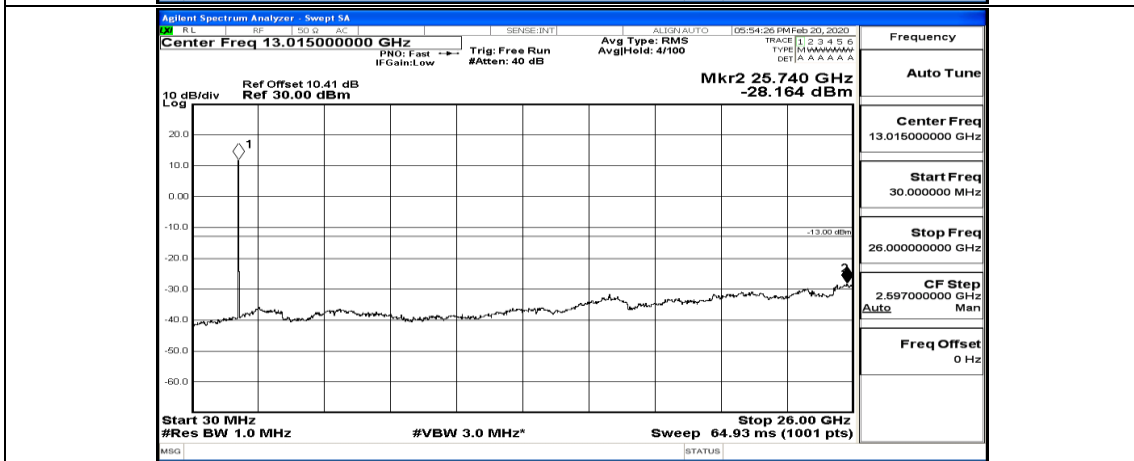

Channel Bandwidth: 20 MHz

(Channel Bandwidth:20 MHz)_LCH_QPSK_1RB#49

(Channel Bandwidth:20 MHz)_LCH_QPSK_1RB#99

(Channel Bandwidth:20 MHz)_LCH_QPSK_50RB#0

(Channel Bandwidth:20 MHz)_LCH_QPSK_50RB#25

(Channel Bandwidth:20 MHz) MCH_QPSK_1RB#0

(Channel Bandwidth:20 MHz)_MCH_QPSK_1RB#49