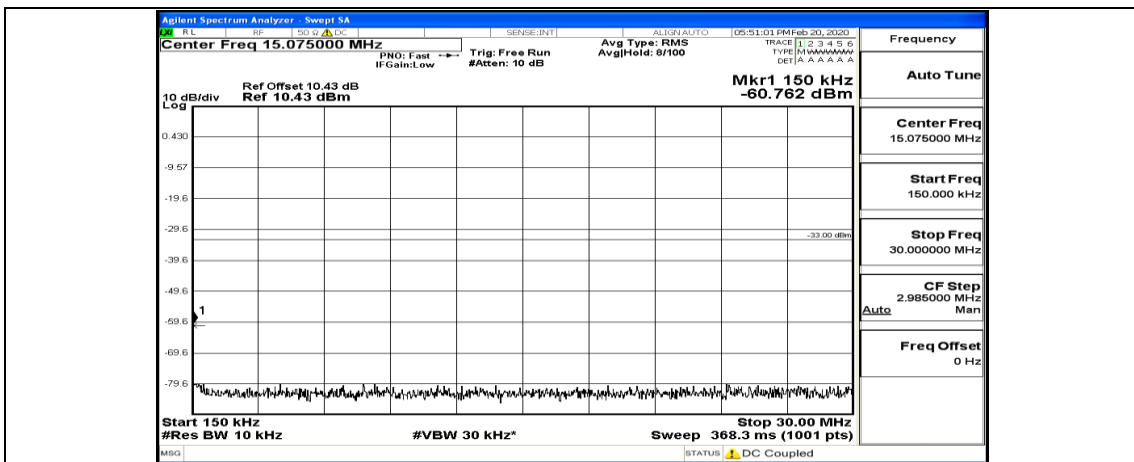

Channel Bandwidth: 20 MHz

(Channel Bandwidth:20 MHz)_LCH_QPSK_1RB#49

(Channel Bandwidth:20 MHz)_LCH_QPSK_1RB#99

(Channel Bandwidth:20 MHz)_LCH_QPSK_50RB#0

(Channel Bandwidth:20 MHz)_LCH_QPSK_50RB#25

(Channel Bandwidth:20 MHz) MCH_QPSK_1RB#0

(Channel Bandwidth:20 MHz)_MCH_QPSK_1RB#49