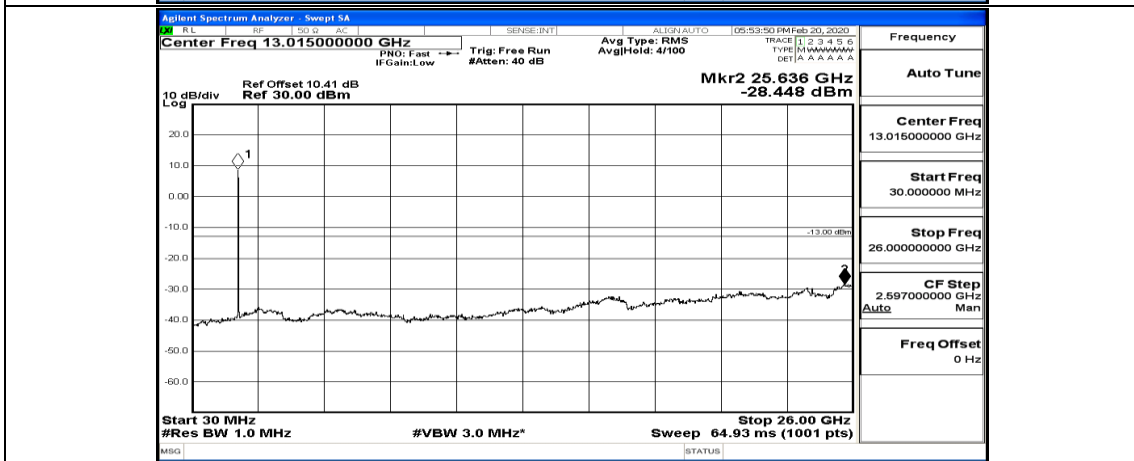

Channel Bandwidth: 20 MHz

(Channel Bandwidth:20 MHz)_LCH_QPSK_1RB#49

(Channel Bandwidth:20 MHz)_LCH_QPSK_1RB#99

(Channel Bandwidth:20 MHz)_LCH_QPSK_50RB#0

(Channel Bandwidth:20 MHz)_LCH_QPSK_50RB#25

(Channel Bandwidth:20 MHz) MCH_QPSK_1RB#0

(Channel Bandwidth:20 MHz)_MCH_QPSK_1RB#49