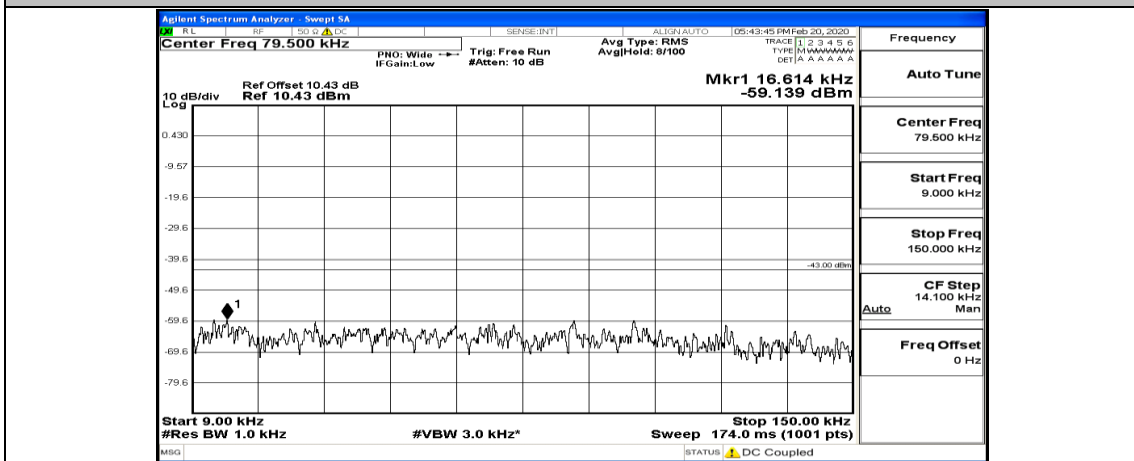

(Channel Bandwidth:15 MHz) MCH_16QAM_1RB#0