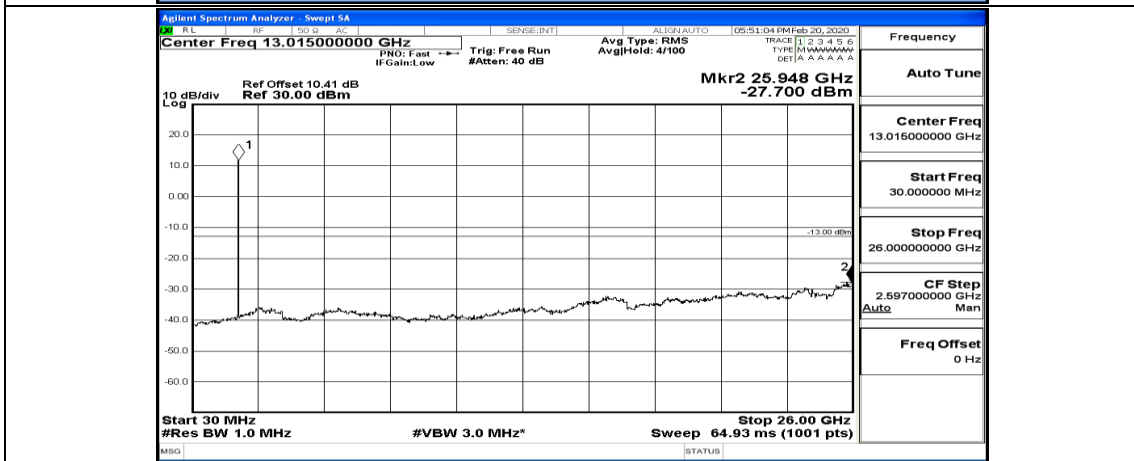

Channel Bandwidth: 20 MHz

(Channel Bandwidth:20 MHz)_LCH_QPSK_1RB#49

(Channel Bandwidth:20 MHz)_LCH_QPSK_1RB#99

(Channel Bandwidth:20 MHz)_LCH_QPSK_50RB#0

(Channel Bandwidth:20 MHz)_LCH_QPSK_50RB#25

(Channel Bandwidth:20 MHz) MCH_QPSK_1RB#0

(Channel Bandwidth:20 MHz)_MCH_QPSK_1RB#49