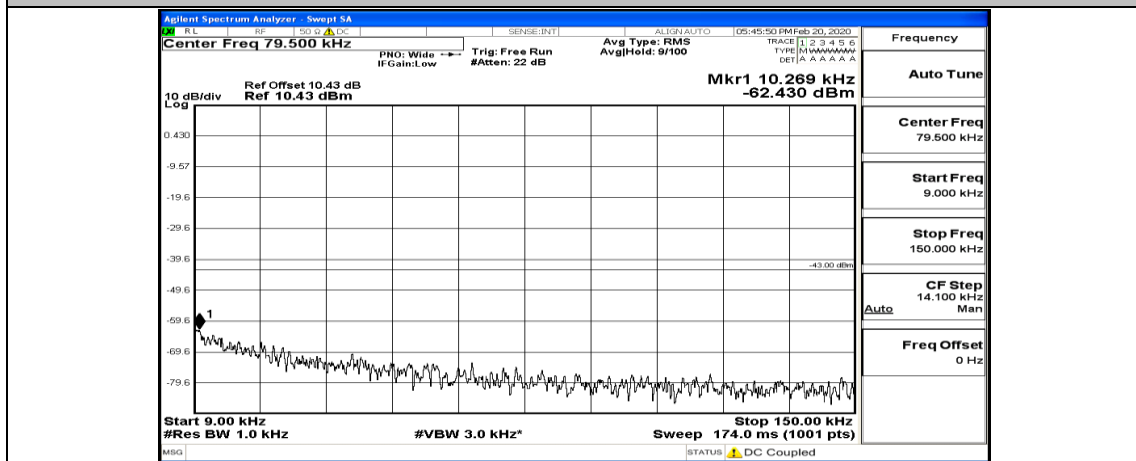

(Channel Bandwidth:15 MHz) MCH_16QAM_1RB#0

(Channel Bandwidth:15 MHz)_MCH_16QAM_1RB#74

(Channel Bandwidth:15 MHz)_MCH_16QAM_37RB#38

(Channel Bandwidth:15 MHz)_MCH_16QAM_75RB#0

(Channel Bandwidth:15 MHz)_HCH_16QAM_1RB#0