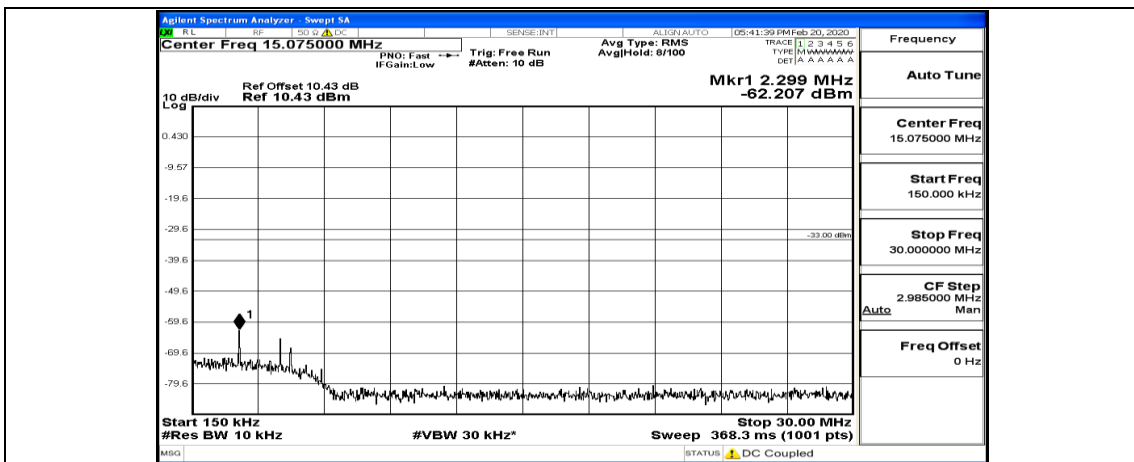

(Channel Bandwidth:15 MHz)_HCH_QPSK_75RB#0

(Channel Bandwidth:15 MHz) LCH_16QAM_1RB#0

(Channel Bandwidth:15 MHz)_LCH_16QAM_1RB#37

(Channel Bandwidth:15 MHz)_LCH_16QAM_1RB#74

(Channel Bandwidth:15 MHz)_LCH_16QAM_37RB#18