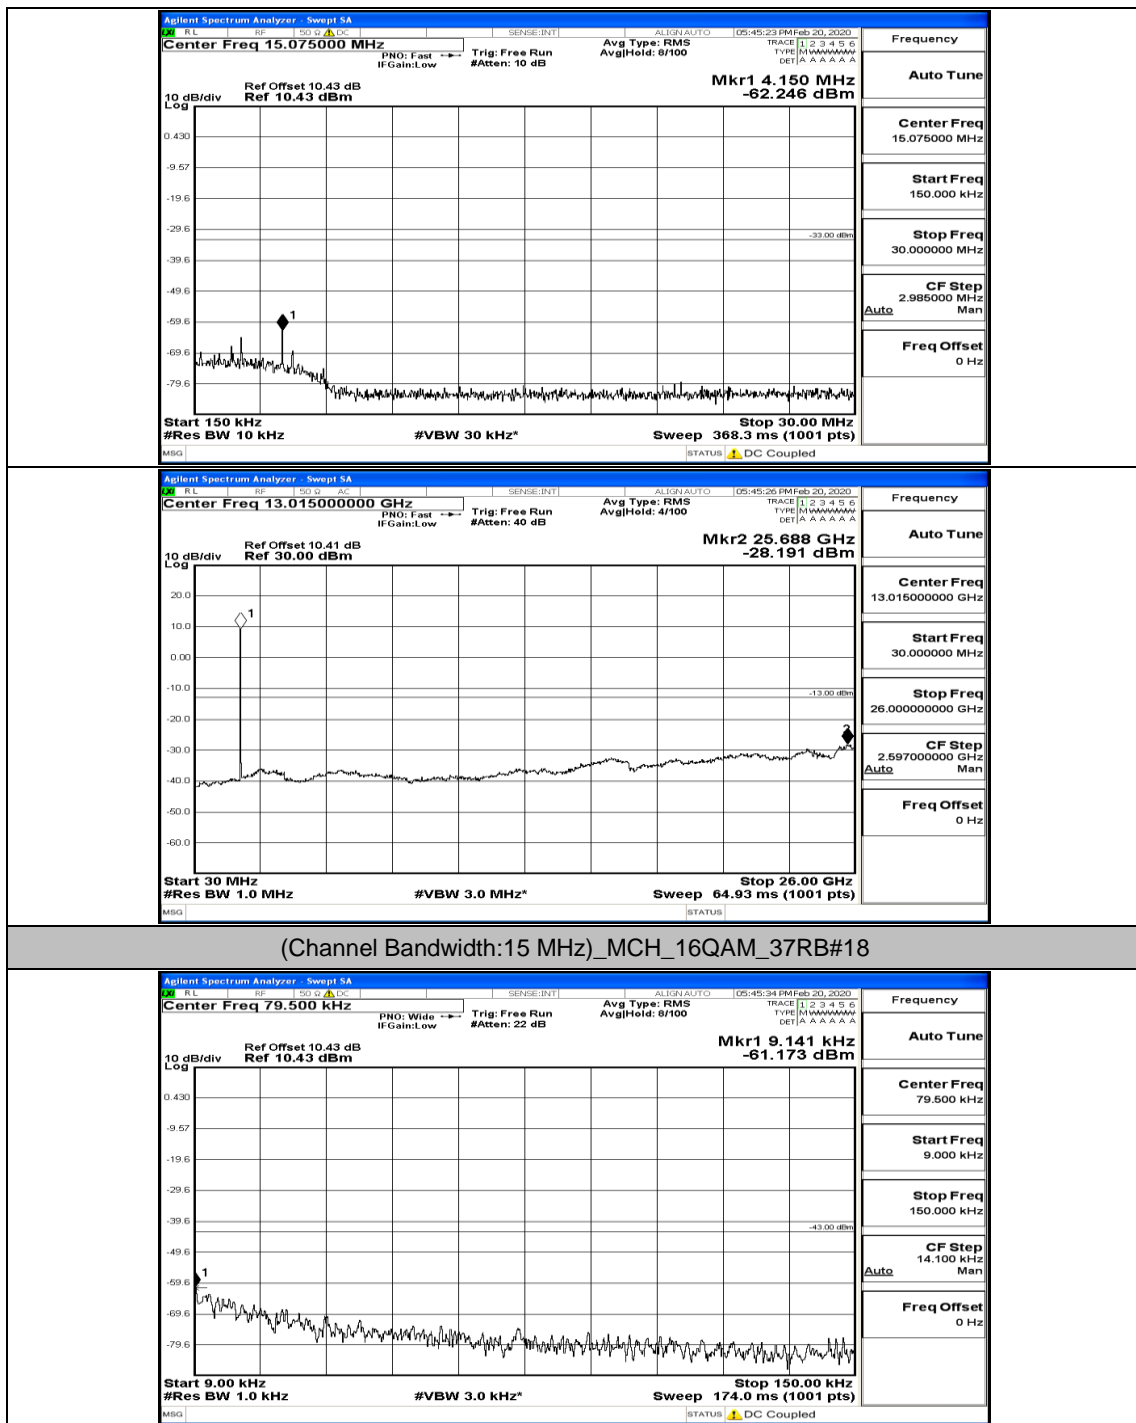

(Channel Bandwidth:15 MHz)_HCH_QPSK_75RB#0

(Channel Bandwidth:15 MHz) LCH_16QAM_1RB#0

(Channel Bandwidth:15 MHz)_LCH_16QAM_1RB#37

(Channel Bandwidth:15 MHz)_LCH_16QAM_1RB#74

(Channel Bandwidth:15 MHz)_LCH_16QAM_37RB#18

(Channel Bandwidth:15 MHz) MCH_16QAM_1RB#0

(Channel Bandwidth:15 MHz)_MCH_16QAM_1RB#74

(Channel Bandwidth:15 MHz)_MCH_16QAM_37RB#38

(Channel Bandwidth:15 MHz)_MCH_16QAM_75RB#0

(Channel Bandwidth:15 MHz)_HCH_16QAM_1RB#0

(Channel Bandwidth:15 MHz)_HCH_16QAM_1RB#37

(Channel Bandwidth:15 MHz)_HCH_16QAM_1RB#74

(Channel Bandwidth:15 MHz)_HCH_16QAM_37RB#18

(Channel Bandwidth:15 MHz)_HCH_16QAM_37RB#38

(Channel Bandwidth:15 MHz)_HCH_16QAM_75RB#0