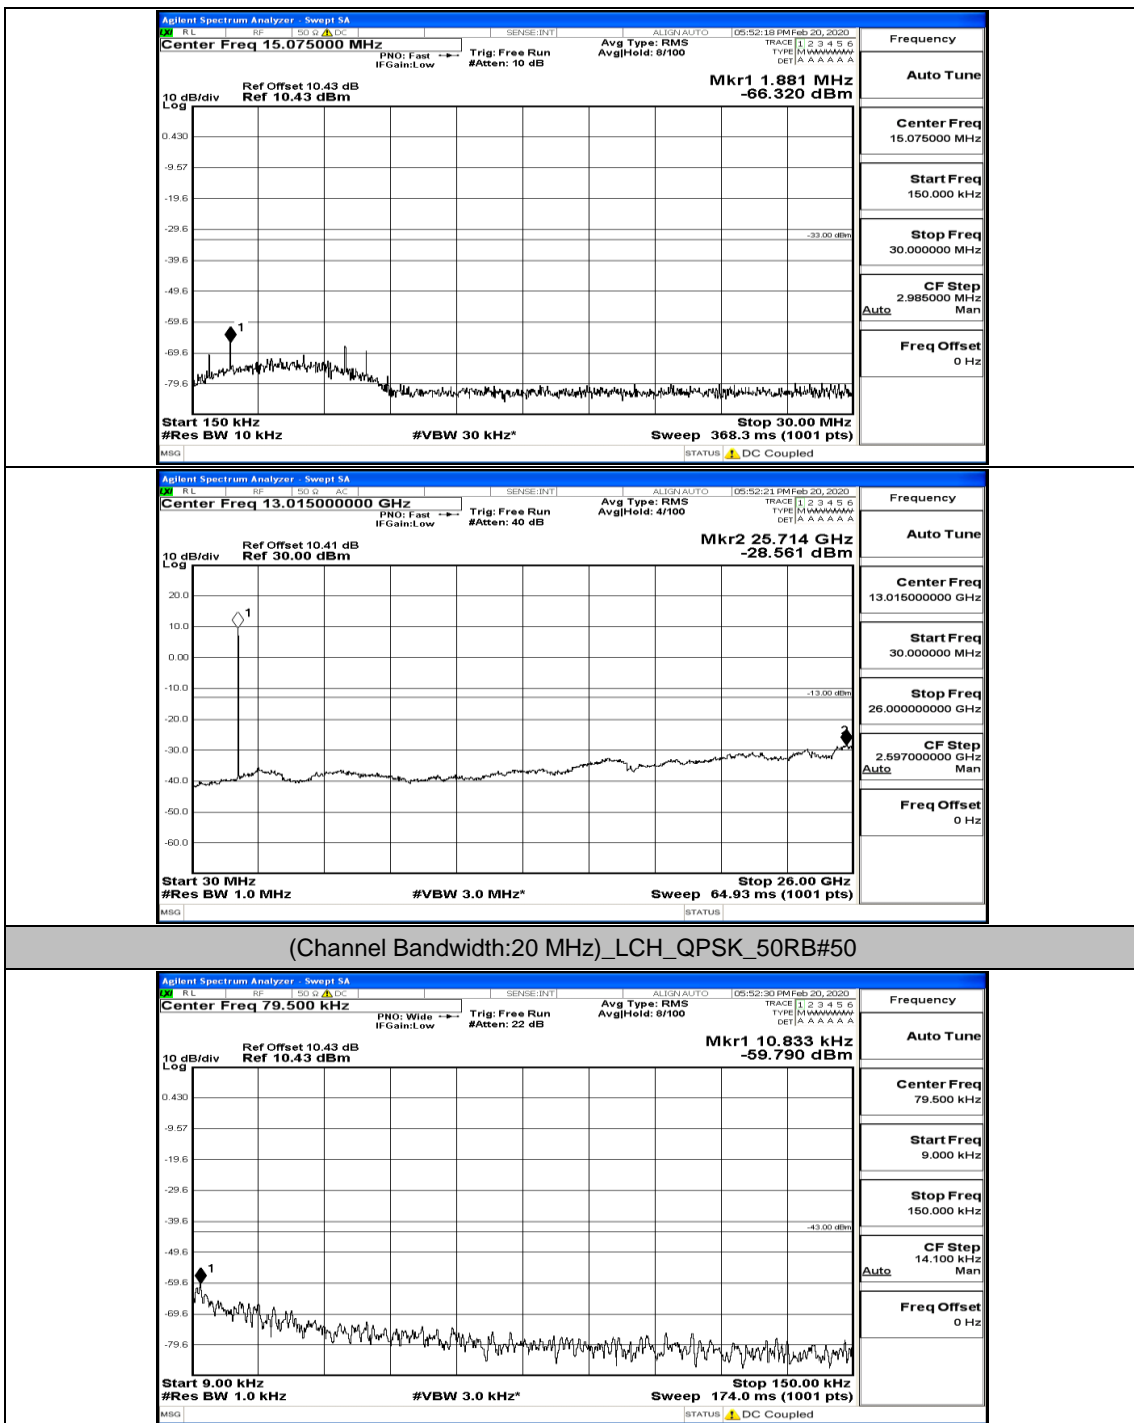

(Channel Bandwidth:15 MHz)_MCH_QPSK_75RB#0

(Channel Bandwidth:15 MHz)_HCH_QPSK_1RB#0

(Channel Bandwidth:15 MHz)_HCH_QPSK_1RB#37

(Channel Bandwidth:15 MHz)_HCH_QPSK_37RB#0

(Channel Bandwidth:15 MHz)_HCH_QPSK_37RB#38

Channel Bandwidth: 20 MHz

(Channel Bandwidth:20 MHz)_LCH_QPSK_1RB#49

(Channel Bandwidth:20 MHz)_LCH_QPSK_1RB#99

(Channel Bandwidth:20 MHz)_LCH_QPSK_50RB#0

(Channel Bandwidth:20 MHz)_LCH_QPSK_50RB#25

(Channel Bandwidth:20 MHz) MCH_QPSK_1RB#0

(Channel Bandwidth:20 MHz)_MCH_QPSK_1RB#49