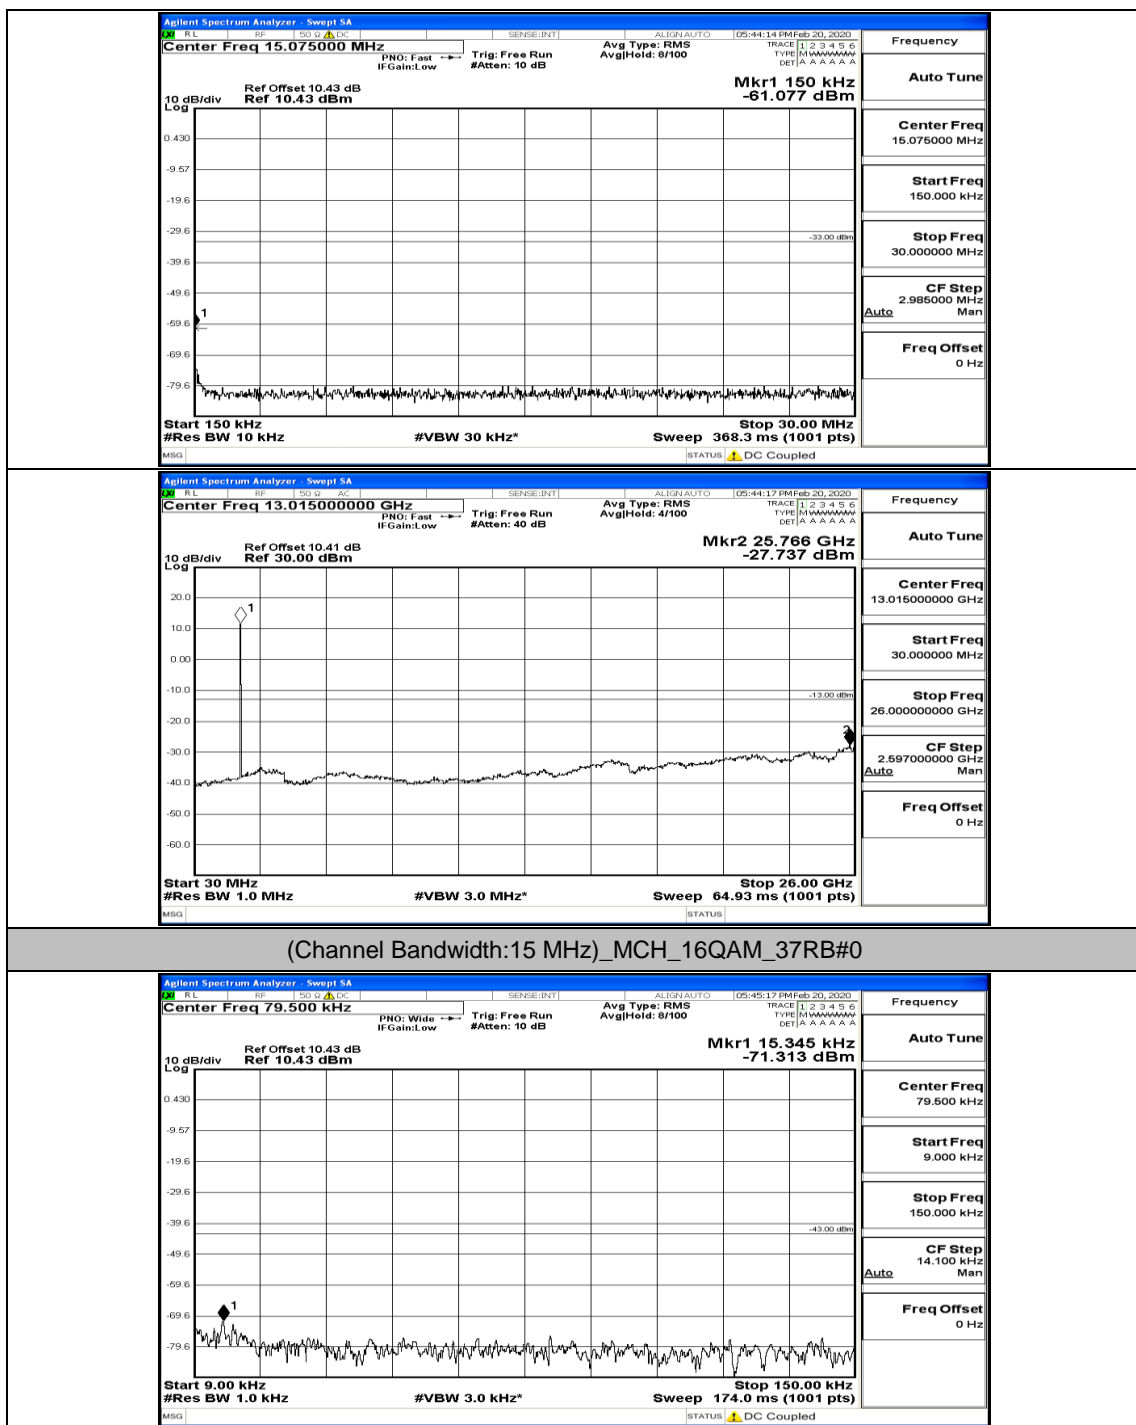

(Channel Bandwidth:15 MHz)_MCH_QPSK_75RB#0

(Channel Bandwidth:15 MHz)_HCH_QPSK_1RB#0

(Channel Bandwidth:15 MHz)_HCH_QPSK_1RB#37

(Channel Bandwidth:15 MHz)_HCH_QPSK_37RB#0

(Channel Bandwidth:15 MHz)_HCH_QPSK_37RB#38

(Channel Bandwidth:15 MHz)_HCH_QPSK_75RB#0

(Channel Bandwidth:15 MHz) LCH_16QAM_1RB#0

(Channel Bandwidth:15 MHz)_LCH_16QAM_1RB#37

(Channel Bandwidth:15 MHz)_LCH_16QAM_1RB#74

(Channel Bandwidth:15 MHz)_LCH_16QAM_37RB#18

(Channel Bandwidth:15 MHz) MCH_16QAM_1RB#0

(Channel Bandwidth:15 MHz)_MCH_16QAM_1RB#74

(Channel Bandwidth:15 MHz)_MCH_16QAM_37RB#38

(Channel Bandwidth:15 MHz)_MCH_16QAM_75RB#0

(Channel Bandwidth:15 MHz)_HCH_16QAM_1RB#0