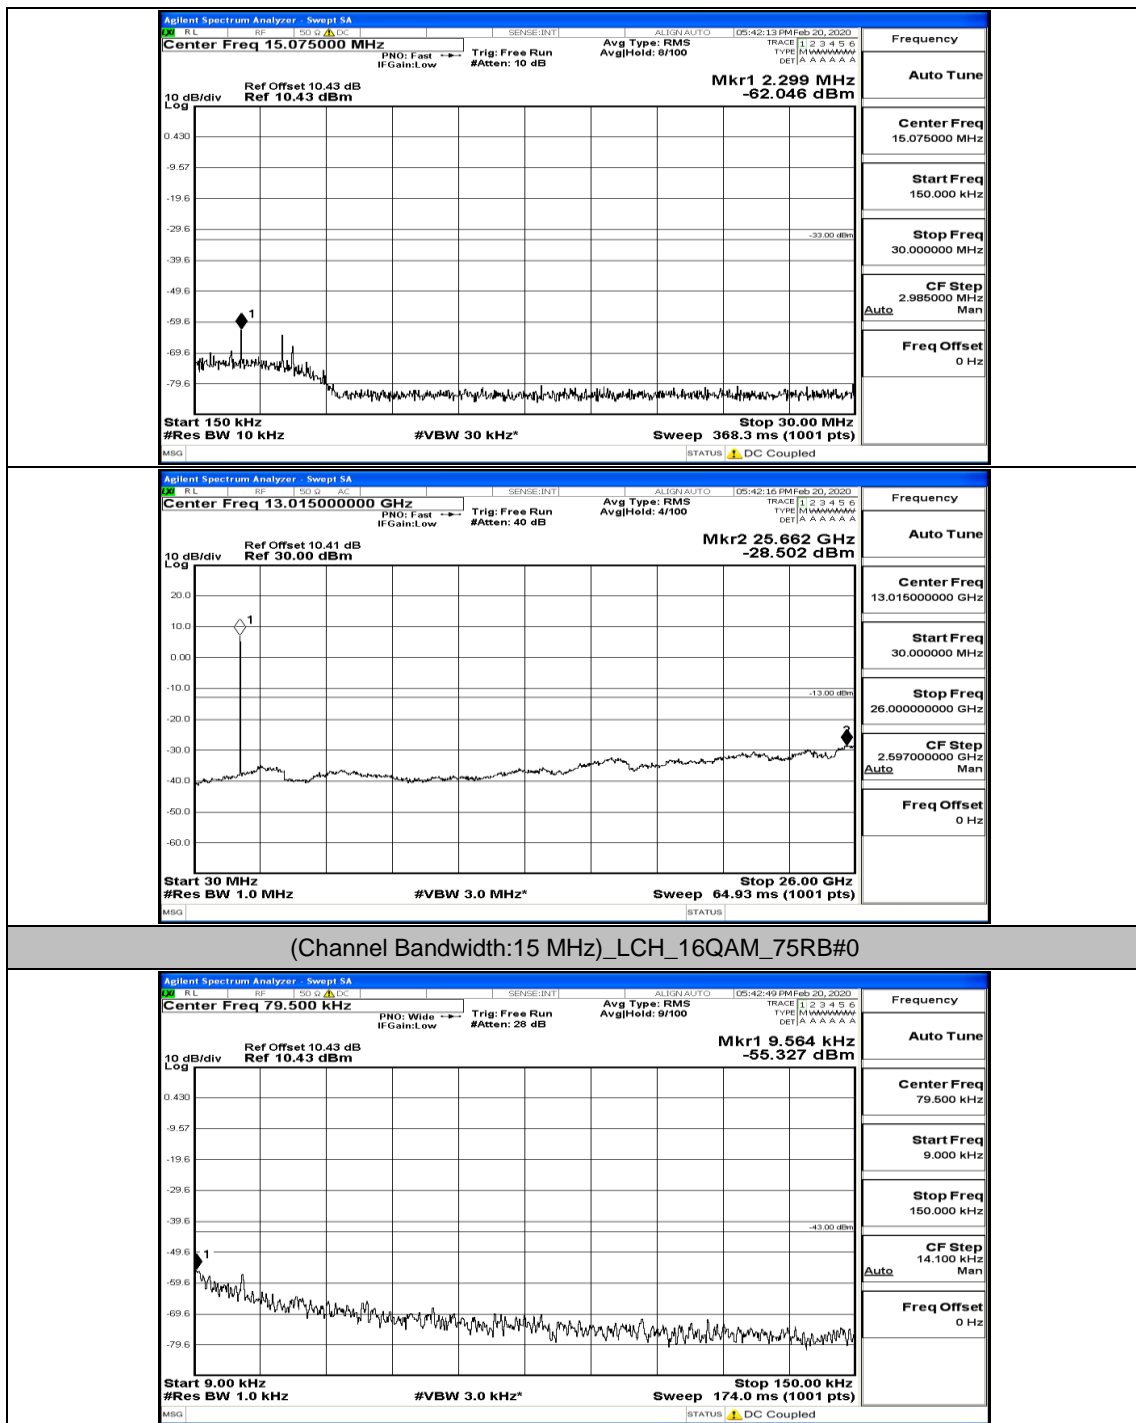

(Channel Bandwidth:15 MHz)_MCH_QPSK_75RB#0

(Channel Bandwidth:15 MHz)_HCH_QPSK_1RB#0

(Channel Bandwidth:15 MHz)_HCH_QPSK_1RB#37

(Channel Bandwidth:15 MHz)_HCH_QPSK_37RB#0

(Channel Bandwidth:15 MHz)_HCH_QPSK_37RB#38

(Channel Bandwidth:15 MHz)_HCH_QPSK_75RB#0

(Channel Bandwidth:15 MHz) LCH_16QAM_1RB#0

(Channel Bandwidth:15 MHz)_LCH_16QAM_1RB#37

(Channel Bandwidth:15 MHz)_LCH_16QAM_1RB#74

(Channel Bandwidth:15 MHz)_LCH_16QAM_37RB#18

(Channel Bandwidth:15 MHz) MCH_16QAM_1RB#0

(Channel Bandwidth:15 MHz)_MCH_16QAM_1RB#74

(Channel Bandwidth:15 MHz)_MCH_16QAM_37RB#38

(Channel Bandwidth:15 MHz)_MCH_16QAM_75RB#0

(Channel Bandwidth:15 MHz)_HCH_16QAM_1RB#0