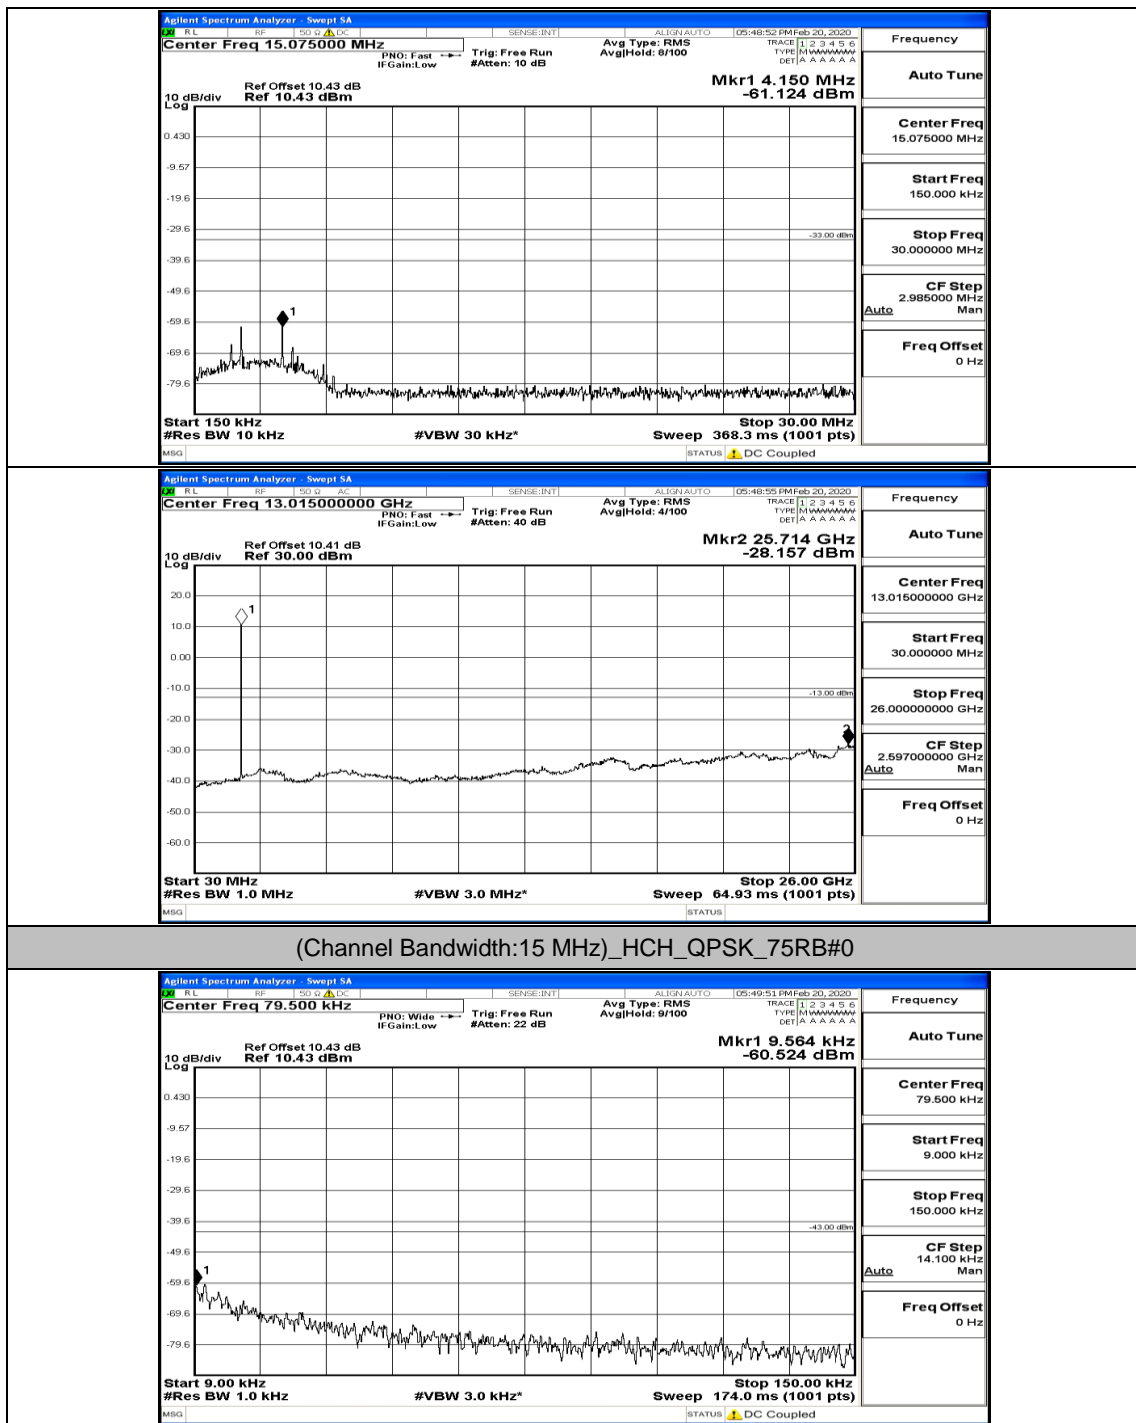

(Channel Bandwidth:15 MHz)_MCH_QPSK_75RB#0

(Channel Bandwidth:15 MHz)_HCH_QPSK_1RB#0

(Channel Bandwidth:15 MHz)_HCH_QPSK_1RB#37

(Channel Bandwidth:15 MHz)_HCH_QPSK_37RB#0

(Channel Bandwidth:15 MHz)_HCH_QPSK_37RB#38

(Channel Bandwidth:15 MHz)_HCH_QPSK_75RB#0

(Channel Bandwidth:15 MHz) LCH_16QAM_1RB#0

(Channel Bandwidth:15 MHz)_LCH_16QAM_1RB#37

(Channel Bandwidth:15 MHz)_LCH_16QAM_1RB#74

(Channel Bandwidth:15 MHz)_LCH_16QAM_37RB#18