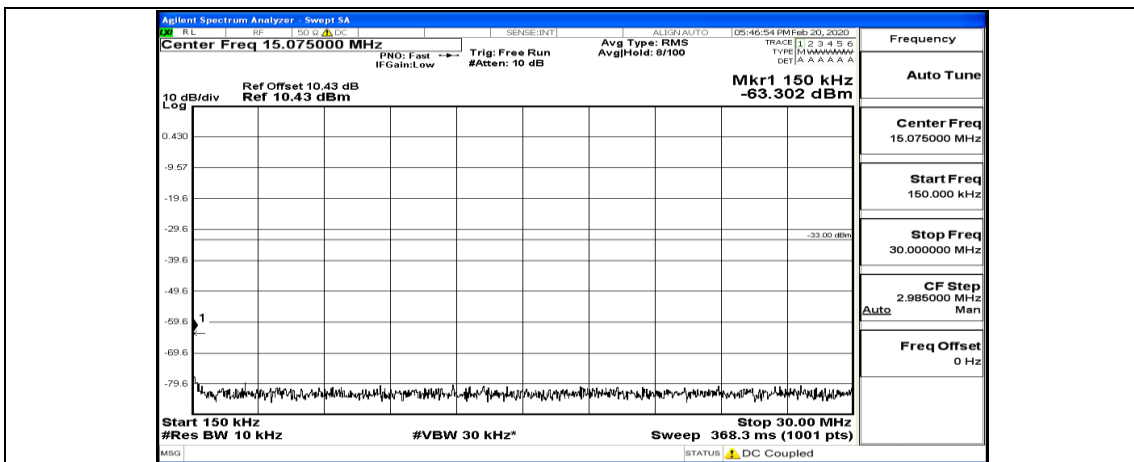

(Channel Bandwidth:15 MHz)_MCH_QPSK_75RB#0

(Channel Bandwidth:15 MHz)_HCH_QPSK_1RB#0

(Channel Bandwidth:15 MHz)_HCH_QPSK_1RB#37

(Channel Bandwidth:15 MHz)_HCH_QPSK_37RB#0

(Channel Bandwidth:15 MHz)_HCH_QPSK_37RB#38

(Channel Bandwidth:15 MHz)_HCH_QPSK_75RB#0

(Channel Bandwidth:15 MHz) LCH_16QAM_1RB#0

(Channel Bandwidth:15 MHz)_LCH_16QAM_1RB#37

(Channel Bandwidth:15 MHz)_LCH_16QAM_1RB#74

(Channel Bandwidth:15 MHz)_LCH_16QAM_37RB#18