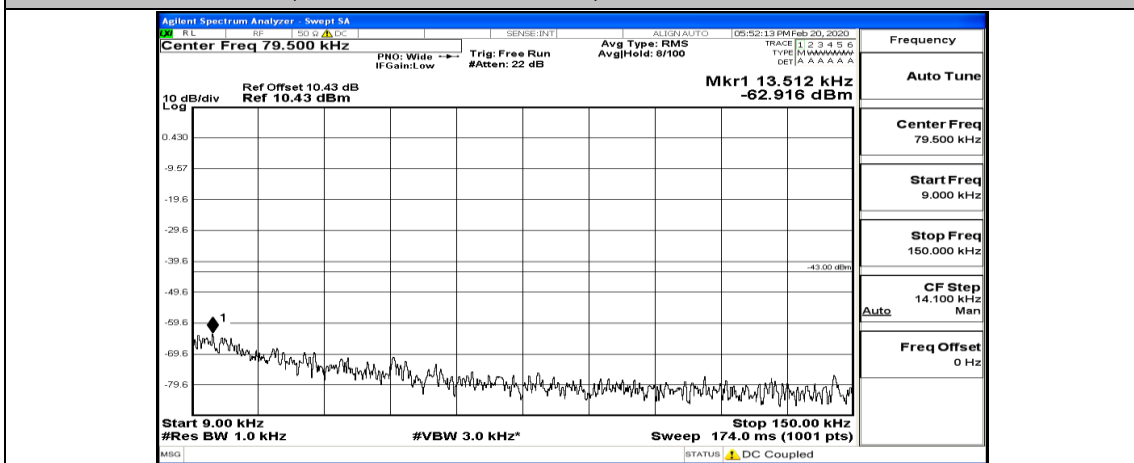

Channel Bandwidth: 20 MHz

(Channel Bandwidth:20 MHz)_LCH_QPSK_1RB#49

(Channel Bandwidth:20 MHz)_LCH_QPSK_1RB#99

(Channel Bandwidth:20 MHz)_LCH_QPSK_50RB#0

(Channel Bandwidth:20 MHz)_LCH_QPSK_50RB#25

(Channel Bandwidth:20 MHz) MCH_QPSK_1RB#0

(Channel Bandwidth:20 MHz)_MCH_QPSK_1RB#49