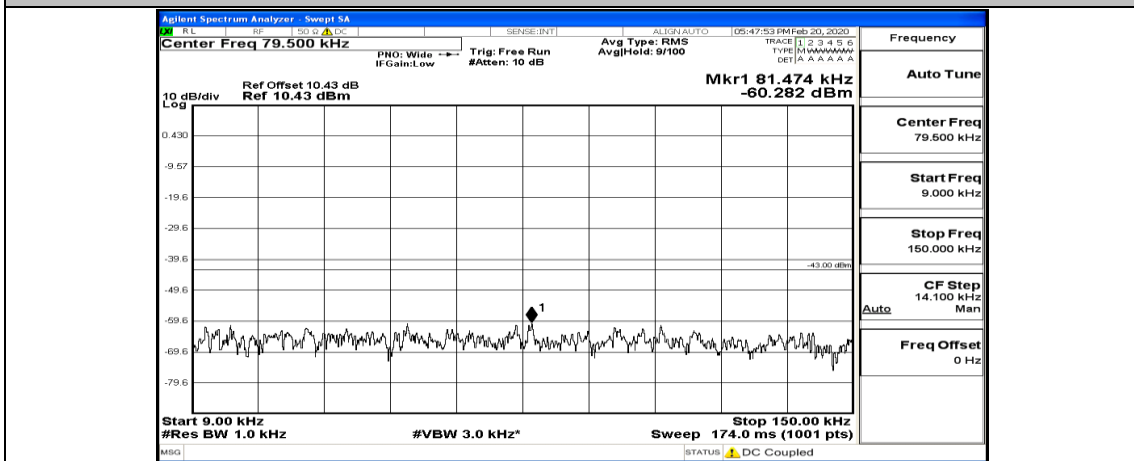

(Channel Bandwidth:15 MHz)_HCH_16QAM_1RB#74