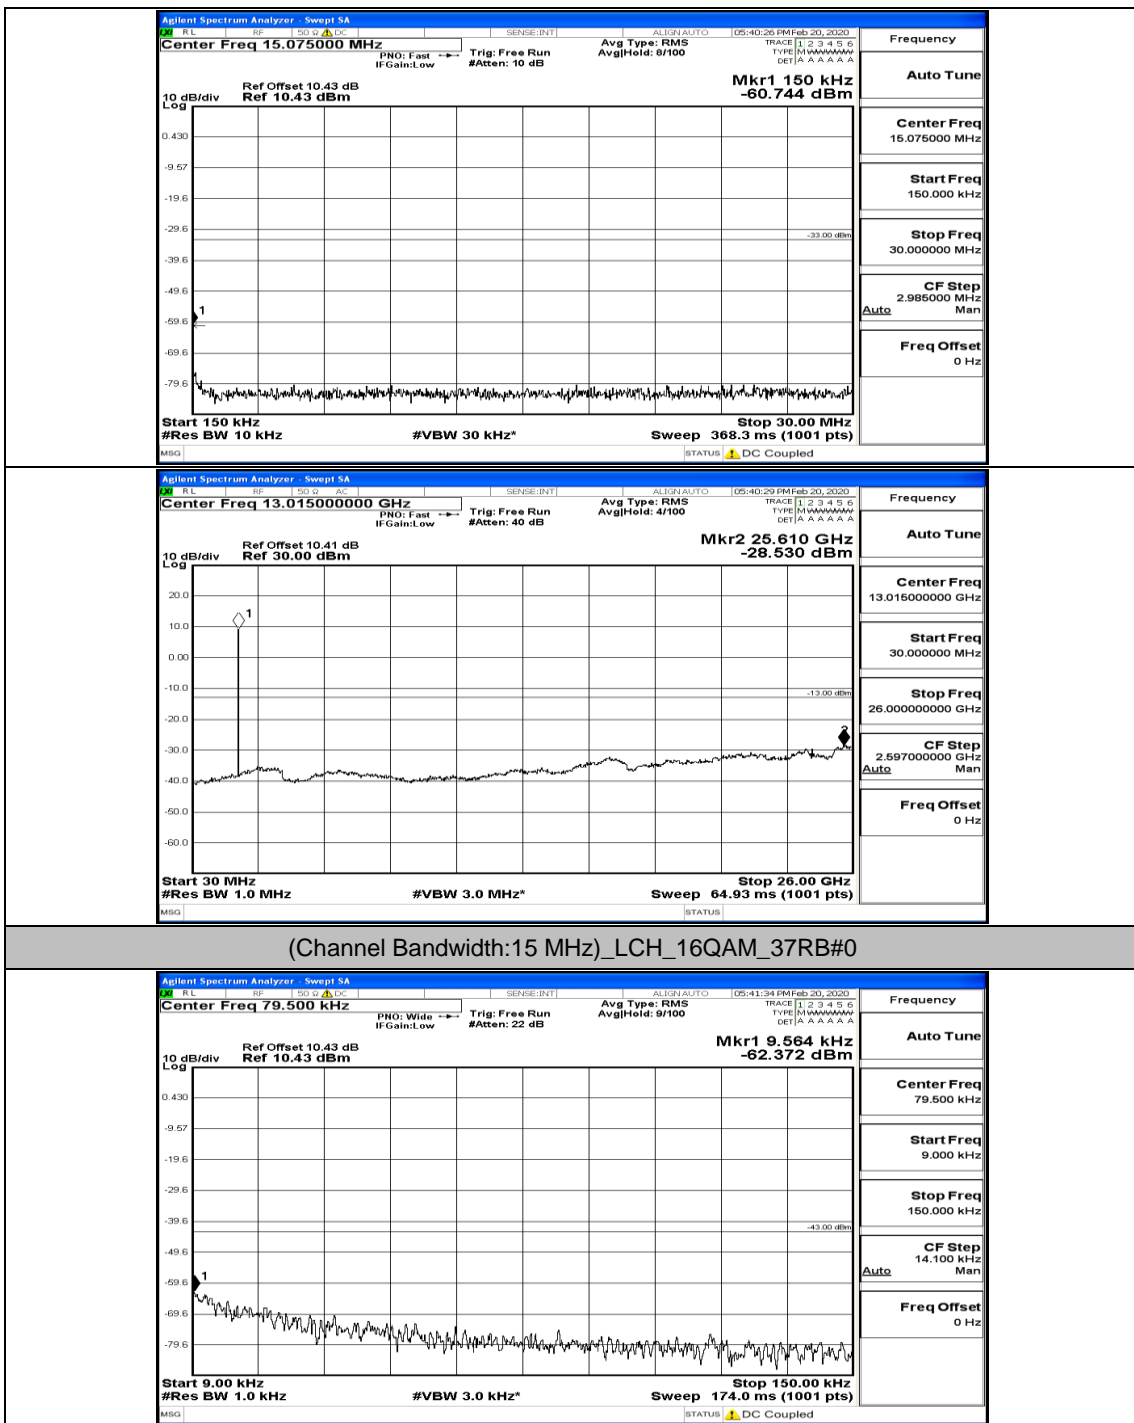

(Channel Bandwidth:15 MHz)_MCH_QPSK_75RB#0

(Channel Bandwidth:15 MHz)_HCH_QPSK_1RB#0

(Channel Bandwidth:15 MHz)_HCH_QPSK_1RB#37

(Channel Bandwidth:15 MHz)_HCH_QPSK_37RB#0

(Channel Bandwidth:15 MHz)_HCH_QPSK_37RB#38

(Channel Bandwidth:15 MHz)_HCH_QPSK_75RB#0

(Channel Bandwidth:15 MHz) LCH_16QAM_1RB#0

(Channel Bandwidth:15 MHz)_LCH_16QAM_1RB#37

(Channel Bandwidth:15 MHz)_LCH_16QAM_1RB#74

(Channel Bandwidth:15 MHz)_LCH_16QAM_37RB#18

(Channel Bandwidth:15 MHz) MCH_16QAM_1RB#0

(Channel Bandwidth:15 MHz)_MCH_16QAM_1RB#74

(Channel Bandwidth:15 MHz)_MCH_16QAM_37RB#38

(Channel Bandwidth:15 MHz)_MCH_16QAM_75RB#0

(Channel Bandwidth:15 MHz)_HCH_16QAM_1RB#0