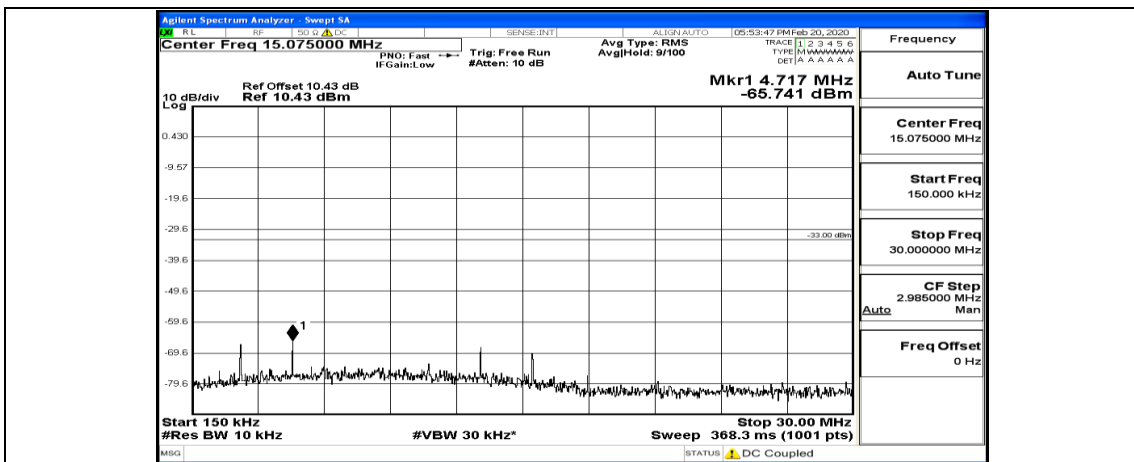

Channel Bandwidth: 20 MHz

(Channel Bandwidth:20 MHz)_LCH_QPSK_1RB#49

(Channel Bandwidth:20 MHz)_LCH_QPSK_1RB#99

(Channel Bandwidth:20 MHz)_LCH_QPSK_50RB#0

(Channel Bandwidth:20 MHz)_LCH_QPSK_50RB#25

(Channel Bandwidth:20 MHz) MCH_QPSK_1RB#0

(Channel Bandwidth:20 MHz)_MCH_QPSK_1RB#49