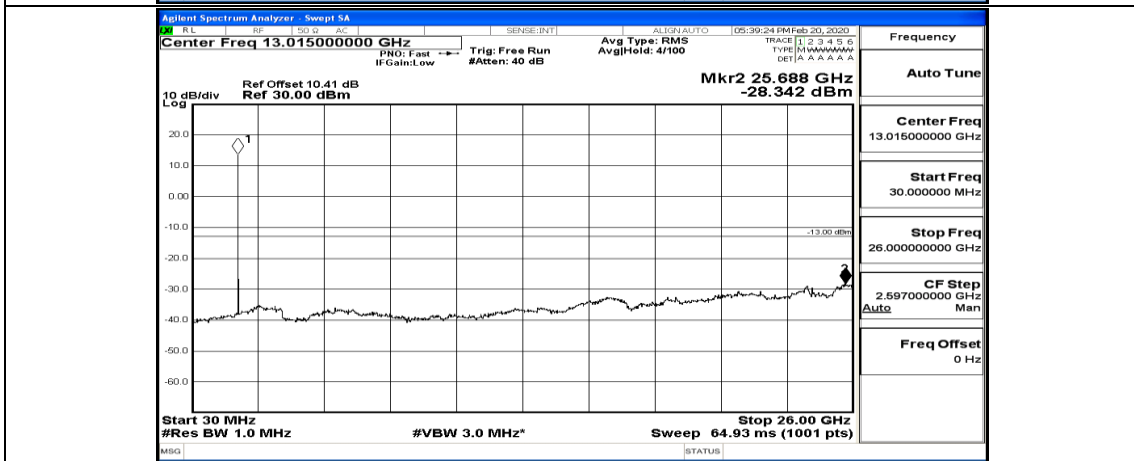

Channel Bandwidth: 10 MHz_HCH_16QAM_1RB#0

Channel Bandwidth: 10 MHz_HCH_16QAM_1RB#49

Channel Bandwidth: 15 MHz

(Channel Bandwidth:15 MHz)_LCH_QPSK_1RB#37

(Channel Bandwidth:15 MHz)_LCH_QPSK_37RB#0

(Channel Bandwidth:15 MHz)_LCH_QPSK_37RB#38