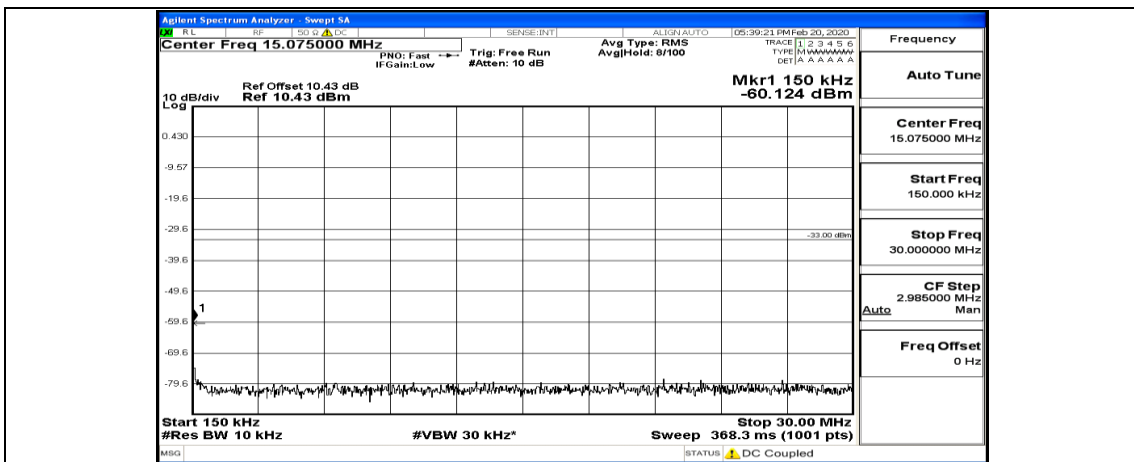

Channel Bandwidth: 10 MHz_HCH_16QAM_1RB#0

Channel Bandwidth: 10 MHz_HCH_16QAM_1RB#49

Channel Bandwidth: 15 MHz

(Channel Bandwidth:15 MHz)_LCH_QPSK_1RB#37

(Channel Bandwidth:15 MHz)_LCH_QPSK_37RB#0

(Channel Bandwidth:15 MHz)_LCH_QPSK_37RB#38