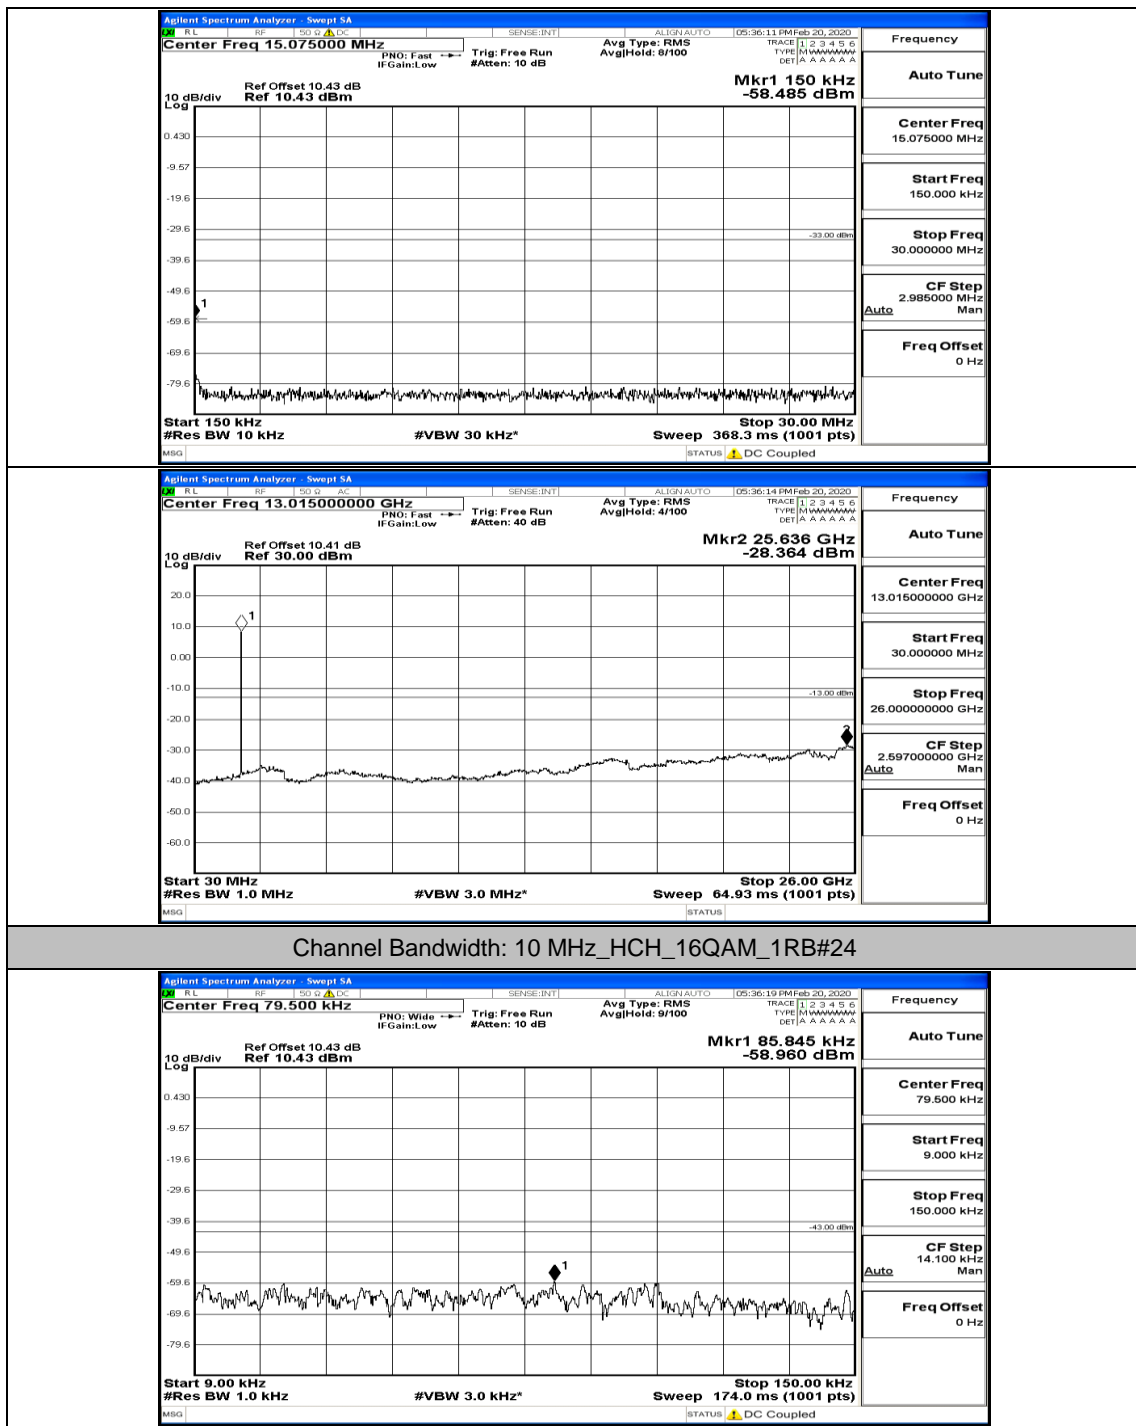

Channel Bandwidth: 10 MHz_MCH_QPSK_50RB#0

Channel Bandwidth: 10 MHz_HCH_QPSK_1RB#0

Channel Bandwidth: 10 MHz_HCH_QPSK_1RB#24

Channel Bandwidth: 10 MHz_HCH_QPSK_1RB#49

Channel Bandwidth: 10 MHz_HCH_QPSK_25RB#12

Channel Bandwidth: 10 MHz_HCH_QPSK_25RB#25

Channel Bandwidth: 10 MHz_HCH_QPSK_50RB#0

Channel Bandwidth: 10 MHz_LCH_16QAM_1RB#0

Channel Bandwidth: 10 MHz_LCH_16QAM_1RB#24

Channel Bandwidth: 10 MHz_LCH_16QAM_1RB#49

Channel Bandwidth: 10 MHz_LCH_16QAM_25RB#25

Channel Bandwidth: 10 MHz_LCH_16QAM_50RB#0

Channel Bandwidth: 10 MHz_MCH_16QAM_1RB#0

Channel Bandwidth: 10 MHz_MCH_16QAM_25RB#0

Channel Bandwidth: 10 MHz_MCH_16QAM_25RB#12

Channel Bandwidth: 10 MHz_HCH_16QAM_1RB#0

Channel Bandwidth: 10 MHz_HCH_16QAM_1RB#49

Channel Bandwidth: 15 MHz

(Channel Bandwidth:15 MHz)_LCH_QPSK_1RB#37

(Channel Bandwidth:15 MHz)_LCH_QPSK_37RB#0

(Channel Bandwidth:15 MHz)_LCH_QPSK_37RB#38