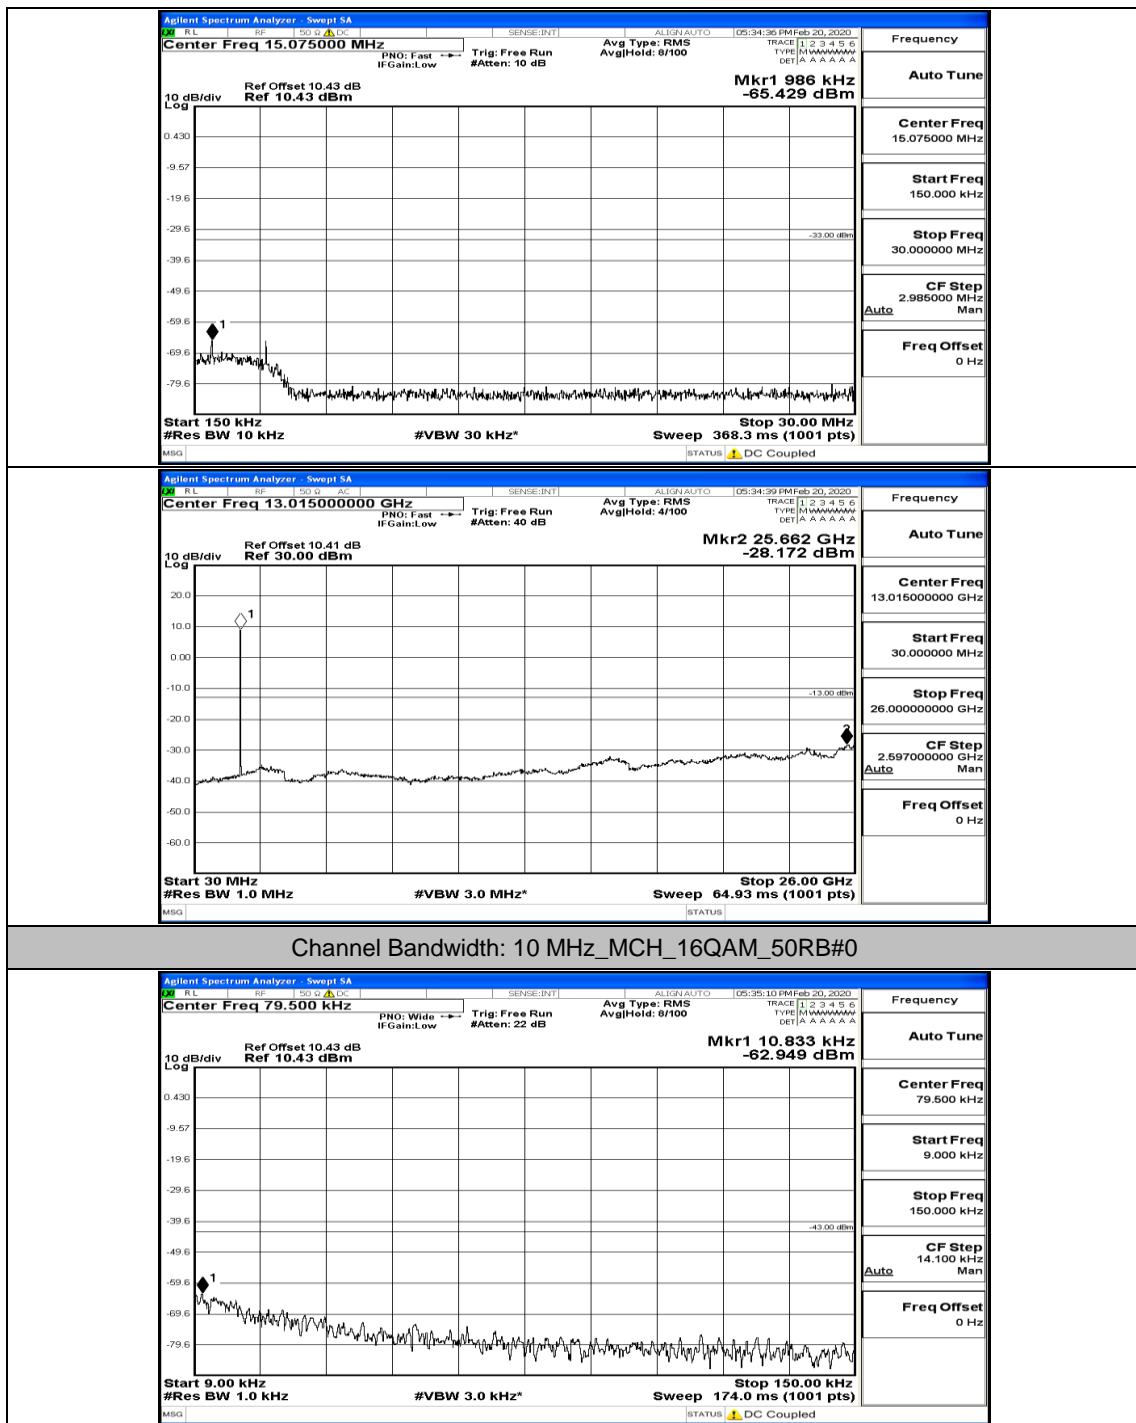

Channel Bandwidth: 10 MHz_MCH_QPSK_50RB#0

Channel Bandwidth: 10 MHz_HCH_QPSK_1RB#0

Channel Bandwidth: 10 MHz_HCH_QPSK_1RB#24

Channel Bandwidth: 10 MHz_HCH_QPSK_1RB#49

Channel Bandwidth: 10 MHz_HCH_QPSK_25RB#12

Channel Bandwidth: 10 MHz_HCH_QPSK_25RB#25

Channel Bandwidth: 10 MHz_HCH_QPSK_50RB#0

Channel Bandwidth: 10 MHz_LCH_16QAM_1RB#0

Channel Bandwidth: 10 MHz_LCH_16QAM_1RB#24

Channel Bandwidth: 10 MHz_LCH_16QAM_1RB#49

Channel Bandwidth: 10 MHz_LCH_16QAM_25RB#25

Channel Bandwidth: 10 MHz_LCH_16QAM_50RB#0

Channel Bandwidth: 10 MHz_MCH_16QAM_1RB#0

Channel Bandwidth: 10 MHz_MCH_16QAM_25RB#0

Channel Bandwidth: 10 MHz_MCH_16QAM_25RB#12

Channel Bandwidth: 10 MHz_HCH_16QAM_1RB#0

Channel Bandwidth: 10 MHz_HCH_16QAM_1RB#49

Channel Bandwidth: 15 MHz

(Channel Bandwidth:15 MHz)_LCH_QPSK_1RB#37

(Channel Bandwidth:15 MHz)_LCH_QPSK_37RB#0

(Channel Bandwidth:15 MHz)_LCH_QPSK_37RB#38