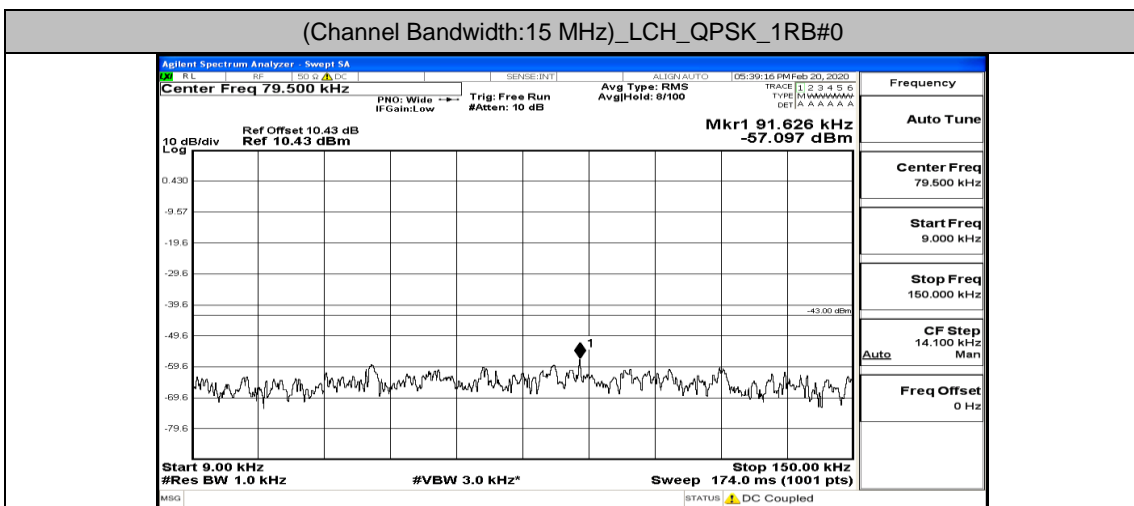

Channel Bandwidth: 10 MHz_HCH_16QAM_1RB#0

Channel Bandwidth: 10 MHz_HCH_16QAM_1RB#49

Channel Bandwidth: 15 MHz

(Channel Bandwidth:15 MHz)_LCH_QPSK_1RB#37

(Channel Bandwidth:15 MHz)_LCH_QPSK_37RB#0

(Channel Bandwidth:15 MHz)_LCH_QPSK_37RB#38