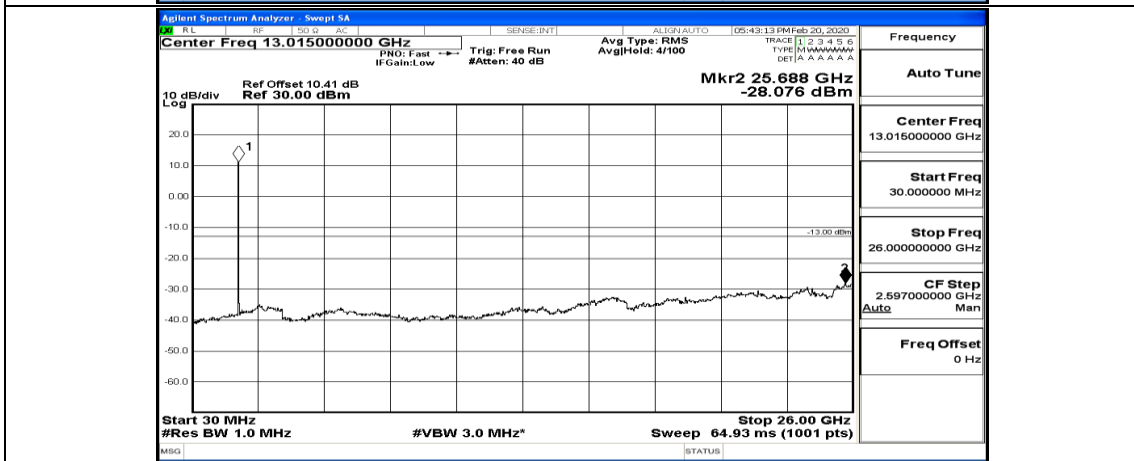

(Channel Bandwidth:15 MHz)_MCH_QPSK_1RB#37