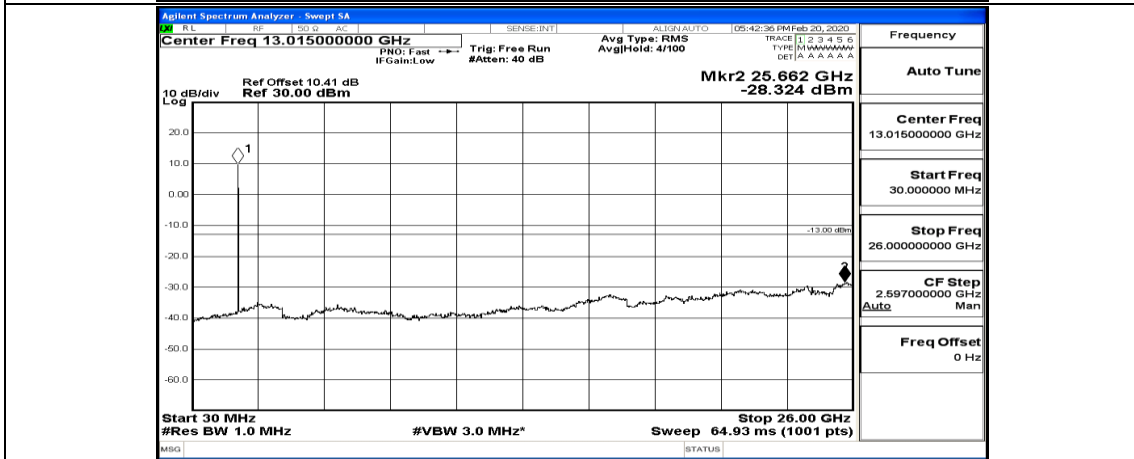

Channel Bandwidth: 10 MHz_HCH_16QAM_1RB#0

Channel Bandwidth: 10 MHz_HCH_16QAM_1RB#49

Channel Bandwidth: 15 MHz

(Channel Bandwidth:15 MHz)_LCH_QPSK_1RB#37

(Channel Bandwidth:15 MHz)_LCH_QPSK_37RB#0

(Channel Bandwidth:15 MHz)_LCH_QPSK_37RB#38