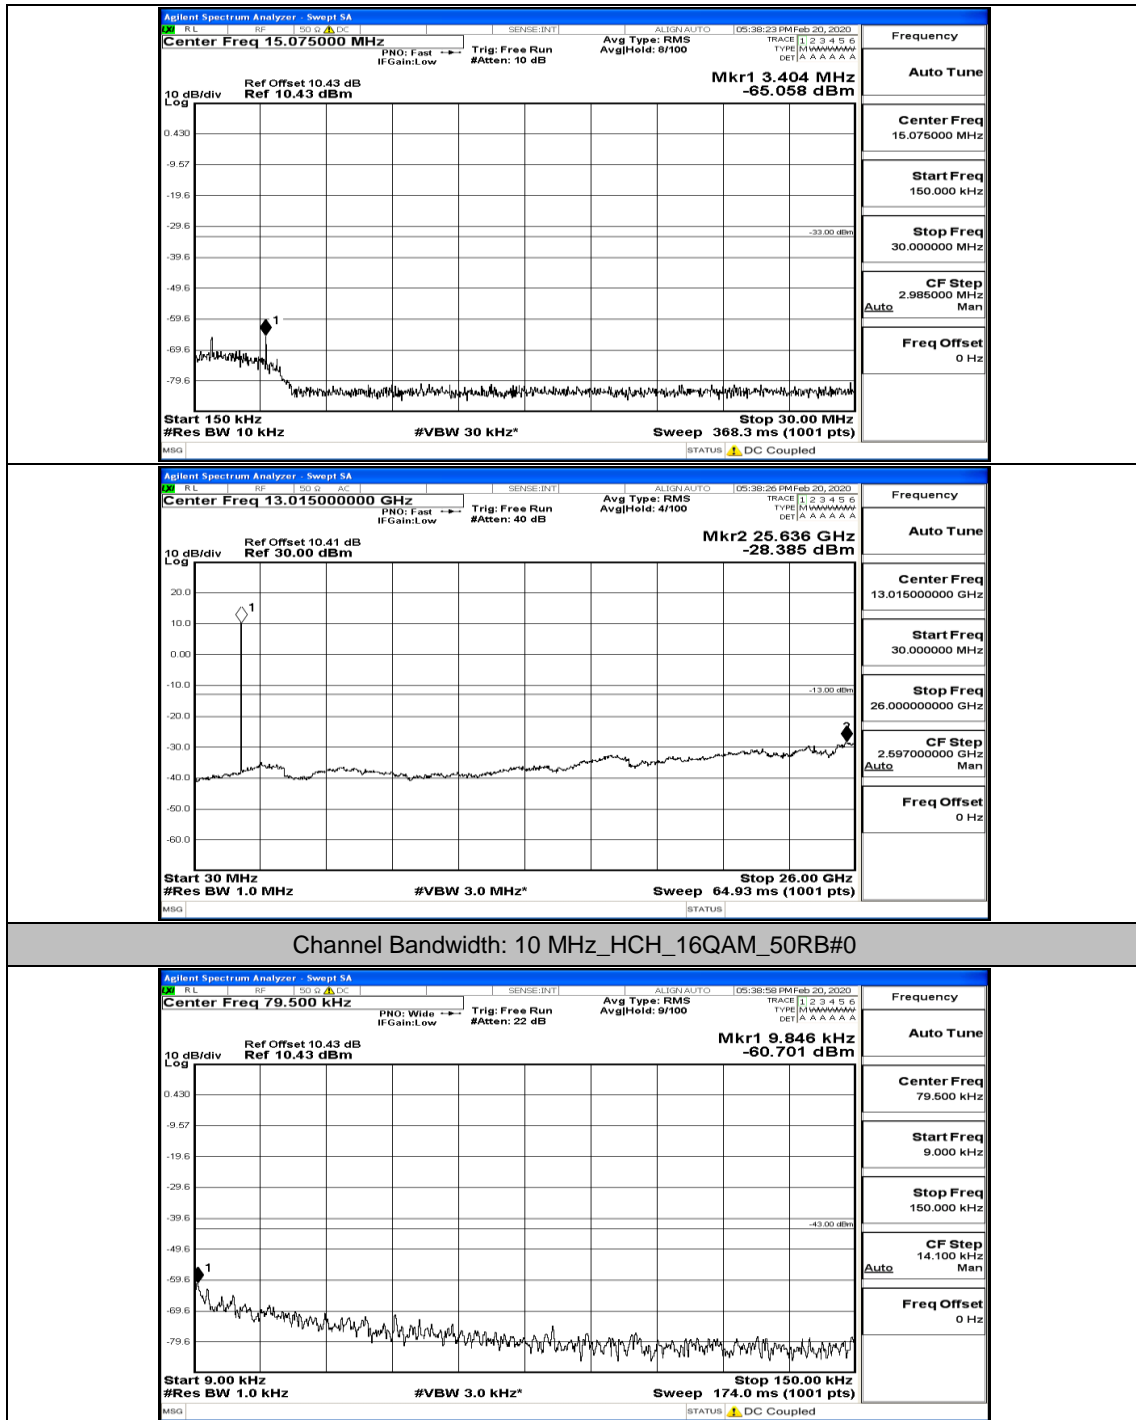

Channel Bandwidth: 10 MHz_MCH_QPSK_50RB#0

Channel Bandwidth: 10 MHz_HCH_QPSK_1RB#0

Channel Bandwidth: 10 MHz_HCH_QPSK_1RB#24

Channel Bandwidth: 10 MHz_HCH_QPSK_1RB#49

Channel Bandwidth: 10 MHz_HCH_QPSK_25RB#12

Channel Bandwidth: 10 MHz_LCH_16QAM_25RB#25

Channel Bandwidth: 10 MHz_LCH_16QAM_50RB#0

Channel Bandwidth: 10 MHz_MCH_16QAM_1RB#0

Channel Bandwidth: 10 MHz_MCH_16QAM_25RB#0

Channel Bandwidth: 10 MHz_MCH_16QAM_25RB#12

Channel Bandwidth: 10 MHz_HCH_16QAM_1RB#0

Channel Bandwidth: 10 MHz_HCH_16QAM_1RB#49

Channel Bandwidth: 15 MHz

(Channel Bandwidth:15 MHz)_LCH_QPSK_1RB#37

(Channel Bandwidth:15 MHz)_LCH_QPSK_37RB#0

(Channel Bandwidth:15 MHz)_LCH_QPSK_37RB#38

(Channel Bandwidth:15 MHz) MCH_QPSK_1RB#0

(Channel Bandwidth:15 MHz)_MCH_QPSK_1RB#37