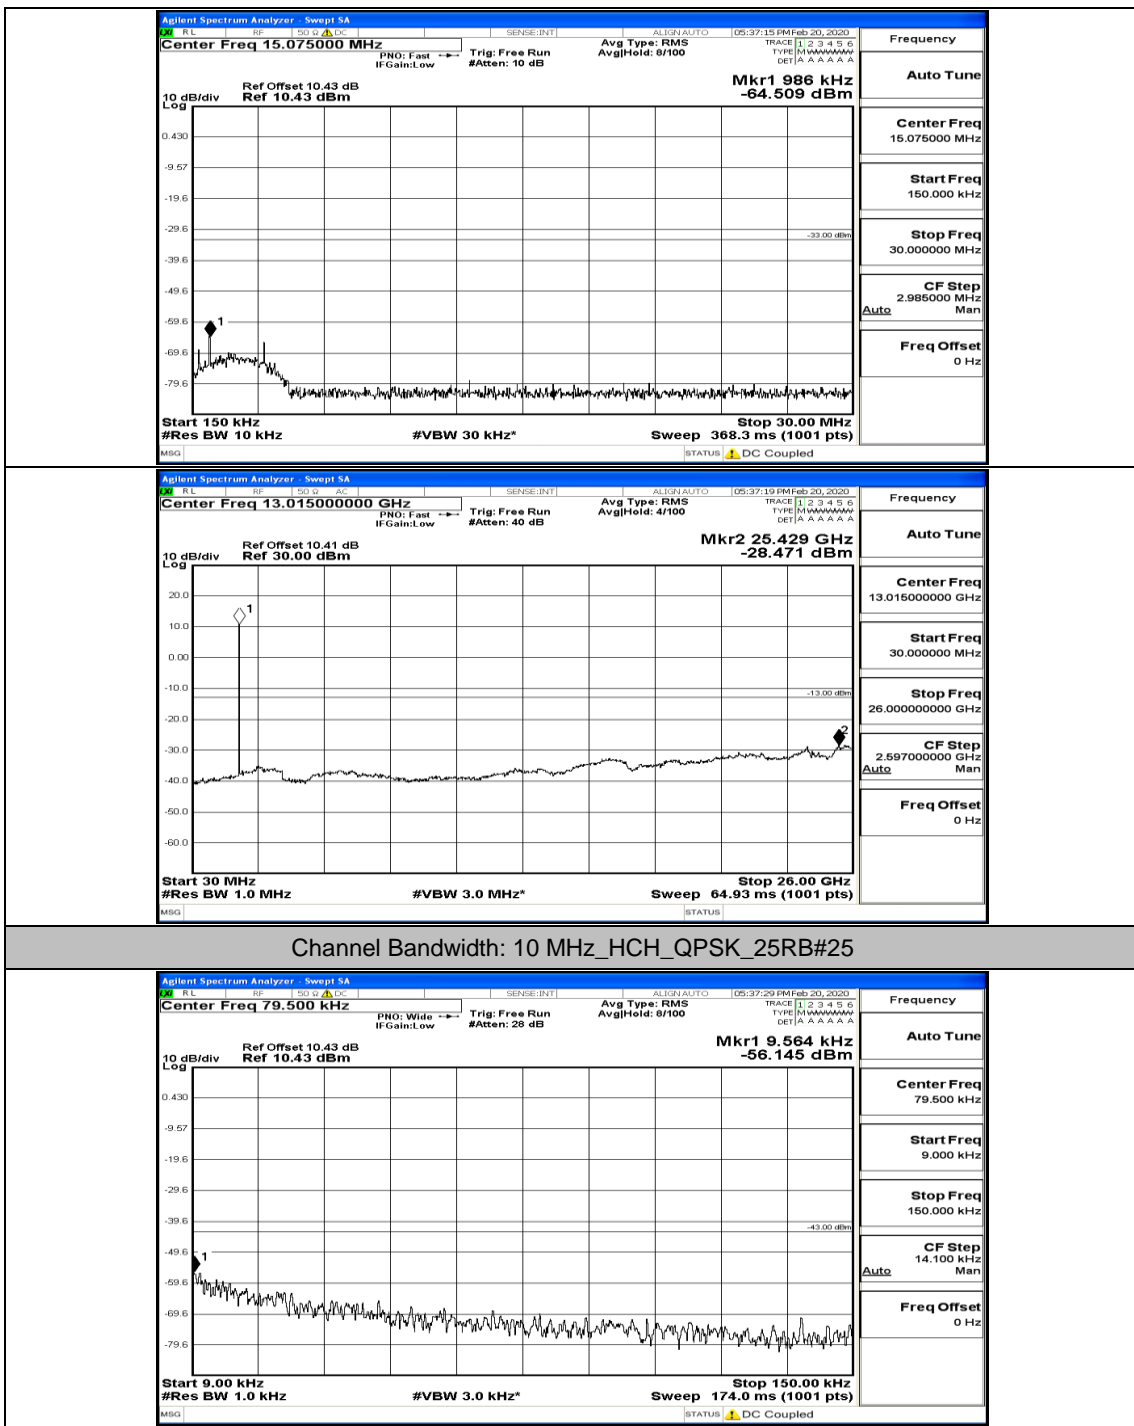

Channel Bandwidth: 10 MHz_MCH_QPSK_50RB#0

Channel Bandwidth: 10 MHz_HCH_QPSK_1RB#0

Channel Bandwidth: 10 MHz_HCH_QPSK_1RB#24

Channel Bandwidth: 10 MHz_HCH_QPSK_1RB#49

Channel Bandwidth: 10 MHz_HCH_QPSK_25RB#12

Channel Bandwidth: 10 MHz_HCH_QPSK_25RB#25

Channel Bandwidth: 10 MHz_HCH_QPSK_50RB#0

Channel Bandwidth: 10 MHz_LCH_16QAM_1RB#0

Channel Bandwidth: 10 MHz_LCH_16QAM_1RB#24

Channel Bandwidth: 10 MHz_LCH_16QAM_1RB#49

Channel Bandwidth: 10 MHz_LCH_16QAM_25RB#25

Channel Bandwidth: 10 MHz_LCH_16QAM_50RB#0

Channel Bandwidth: 10 MHz_MCH_16QAM_1RB#0

Channel Bandwidth: 10 MHz_MCH_16QAM_25RB#0

Channel Bandwidth: 10 MHz_MCH_16QAM_25RB#12

Channel Bandwidth: 10 MHz_HCH_16QAM_1RB#0

Channel Bandwidth: 10 MHz_HCH_16QAM_1RB#49

Channel Bandwidth: 15 MHz

(Channel Bandwidth:15 MHz)_LCH_QPSK_1RB#37

(Channel Bandwidth:15 MHz)_LCH_QPSK_37RB#0

(Channel Bandwidth:15 MHz)_LCH_QPSK_37RB#38