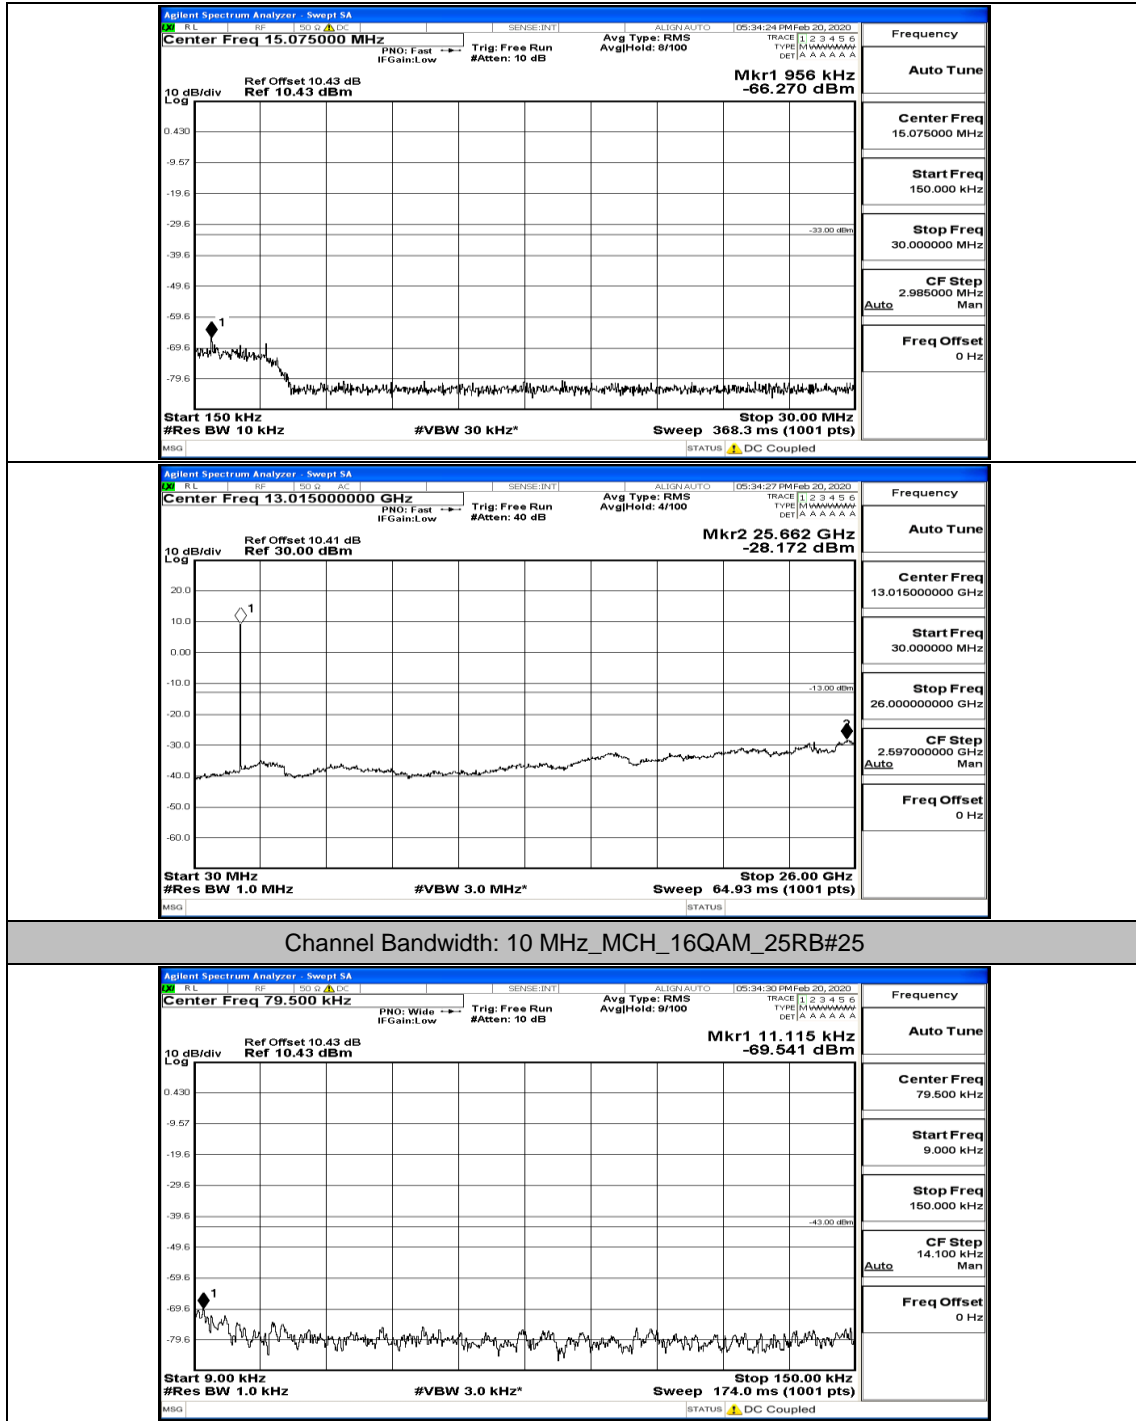

Channel Bandwidth: 10 MHz_MCH_QPSK_50RB#0

Channel Bandwidth: 10 MHz_HCH_QPSK_1RB#0

Channel Bandwidth: 10 MHz_HCH_QPSK_1RB#24

Channel Bandwidth: 10 MHz_HCH_QPSK_1RB#49

Channel Bandwidth: 10 MHz_HCH_QPSK_25RB#12

Channel Bandwidth: 10 MHz_HCH_QPSK_25RB#25

Channel Bandwidth: 10 MHz_HCH_QPSK_50RB#0

Channel Bandwidth: 10 MHz_LCH_16QAM_1RB#0

Channel Bandwidth: 10 MHz_LCH_16QAM_1RB#24

Channel Bandwidth: 10 MHz_LCH_16QAM_1RB#49

Channel Bandwidth: 10 MHz_LCH_16QAM_25RB#25

Channel Bandwidth: 10 MHz_LCH_16QAM_50RB#0

Channel Bandwidth: 10 MHz_MCH_16QAM_1RB#0

Channel Bandwidth: 10 MHz_MCH_16QAM_25RB#0

Channel Bandwidth: 10 MHz_MCH_16QAM_25RB#12

Channel Bandwidth: 10 MHz_HCH_16QAM_1RB#0

Channel Bandwidth: 10 MHz_HCH_16QAM_1RB#49

Channel Bandwidth: 15 MHz

(Channel Bandwidth:15 MHz)_LCH_QPSK_1RB#37

(Channel Bandwidth:15 MHz)_LCH_QPSK_37RB#0

(Channel Bandwidth:15 MHz)_LCH_QPSK_37RB#38