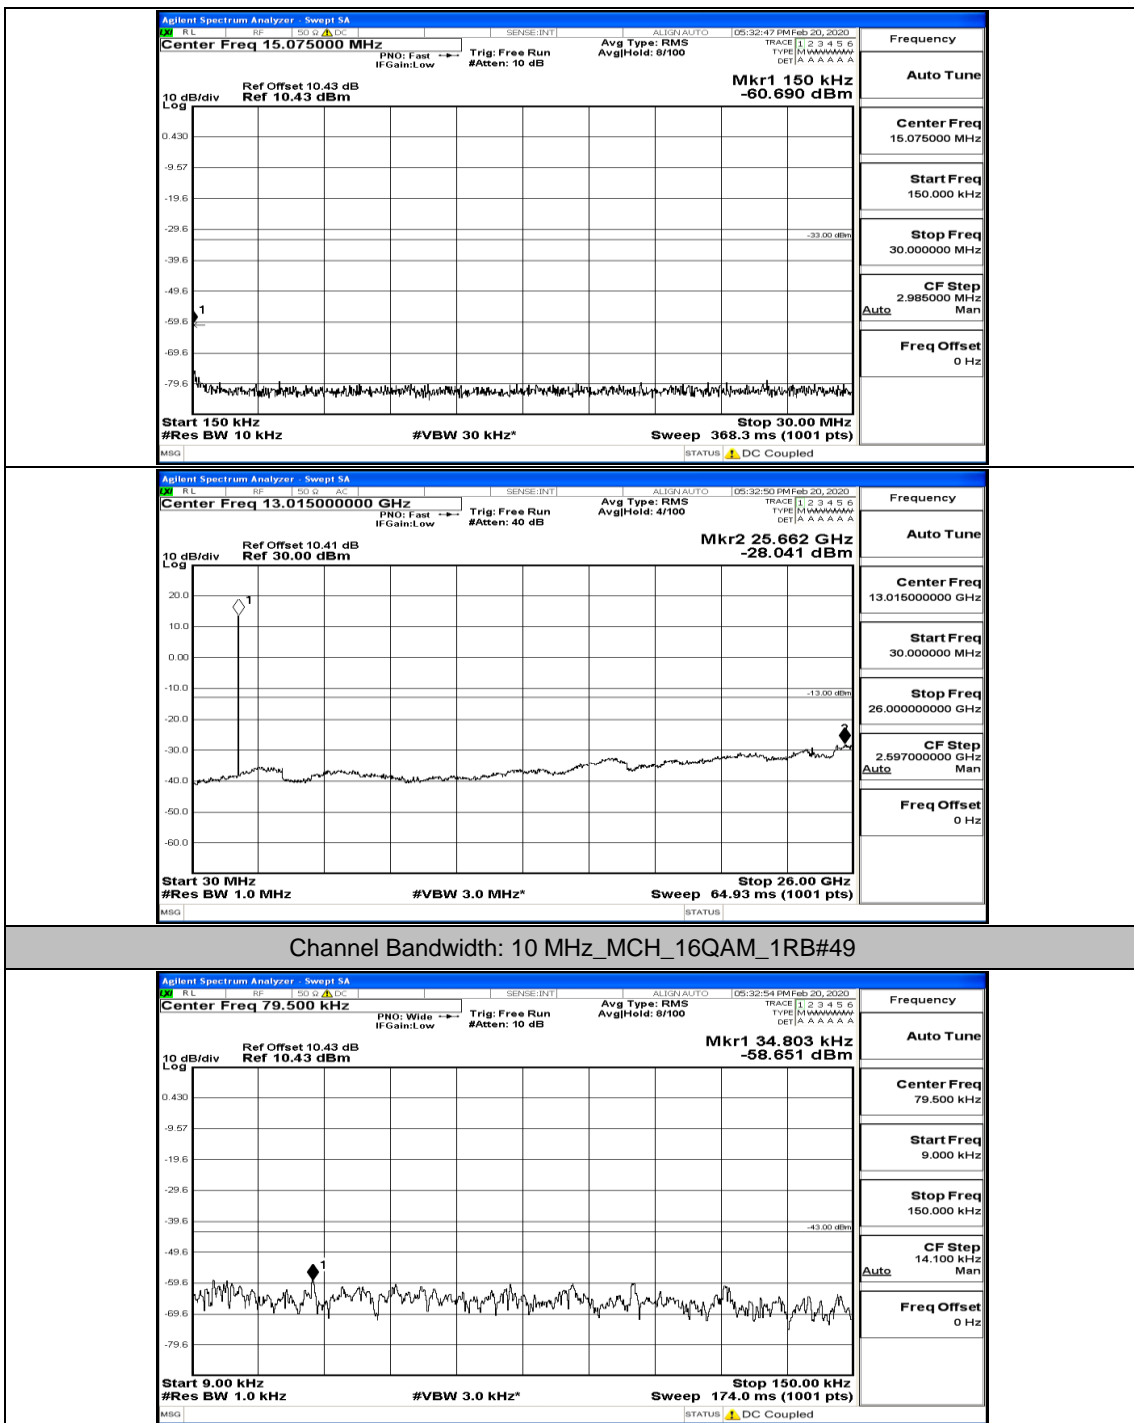

Channel Bandwidth: 10 MHz_MCH_QPSK_50RB#0

Channel Bandwidth: 10 MHz_HCH_QPSK_1RB#0

Channel Bandwidth: 10 MHz_HCH_QPSK_1RB#24

Channel Bandwidth: 10 MHz_HCH_QPSK_1RB#49

Channel Bandwidth: 10 MHz_HCH_QPSK_25RB#12

Channel Bandwidth: 10 MHz_HCH_QPSK_25RB#25

Channel Bandwidth: 10 MHz_HCH_QPSK_50RB#0

Channel Bandwidth: 10 MHz_LCH_16QAM_1RB#0

Channel Bandwidth: 10 MHz_LCH_16QAM_1RB#24

Channel Bandwidth: 10 MHz_LCH_16QAM_1RB#49

Channel Bandwidth: 10 MHz_LCH_16QAM_25RB#25

Channel Bandwidth: 10 MHz_LCH_16QAM_50RB#0

Channel Bandwidth: 10 MHz_MCH_16QAM_1RB#0

Channel Bandwidth: 10 MHz_MCH_16QAM_25RB#0

Channel Bandwidth: 10 MHz_MCH_16QAM_25RB#12

Channel Bandwidth: 10 MHz_HCH_16QAM_1RB#0

Channel Bandwidth: 10 MHz_HCH_16QAM_1RB#49

Channel Bandwidth: 15 MHz

(Channel Bandwidth:15 MHz)_LCH_QPSK_1RB#37

(Channel Bandwidth:15 MHz)_LCH_QPSK_37RB#0

(Channel Bandwidth:15 MHz)_LCH_QPSK_37RB#38