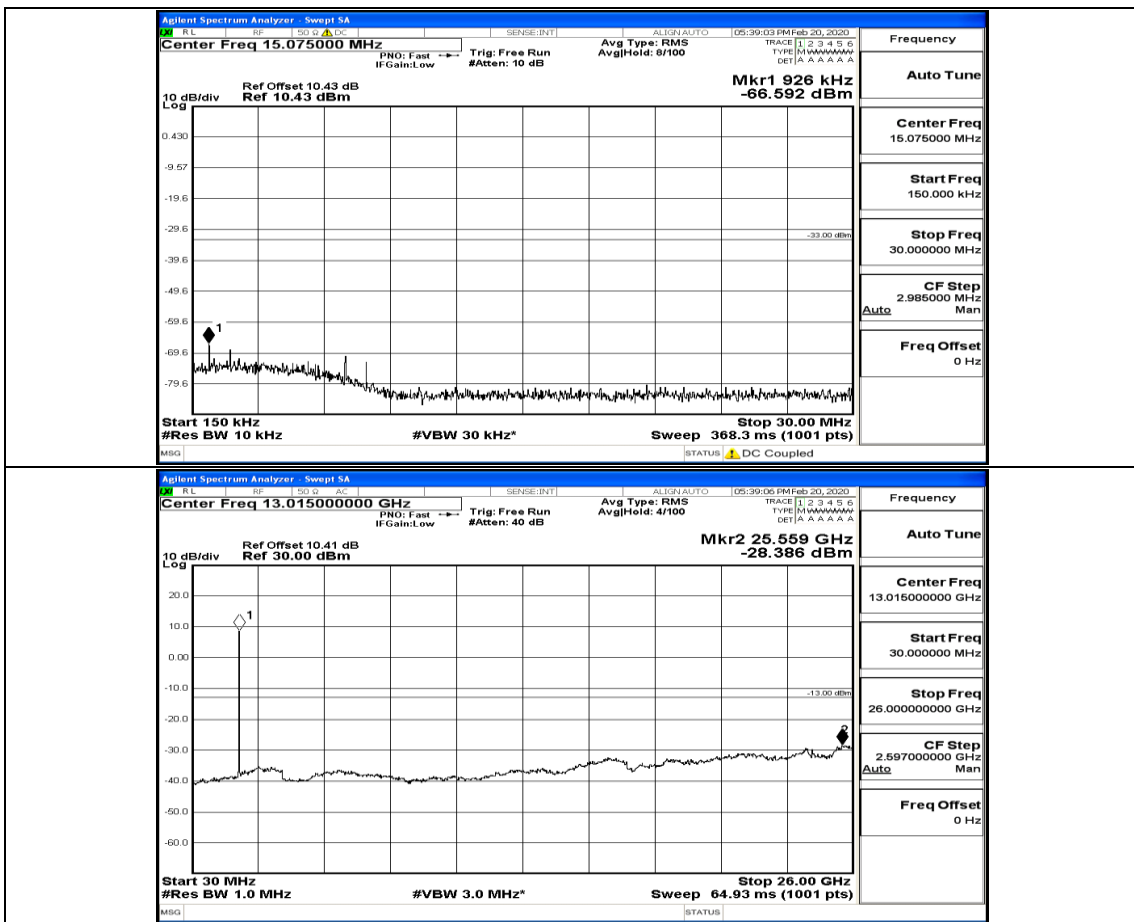

Channel Bandwidth: 10 MHz_HCH_16QAM_1RB#0

Channel Bandwidth: 10 MHz_HCH_16QAM_1RB#49

Channel Bandwidth: 15 MHz

(Channel Bandwidth:15 MHz)_LCH_QPSK_1RB#37

(Channel Bandwidth:15 MHz)_LCH_QPSK_37RB#0

(Channel Bandwidth:15 MHz)_LCH_QPSK_37RB#38