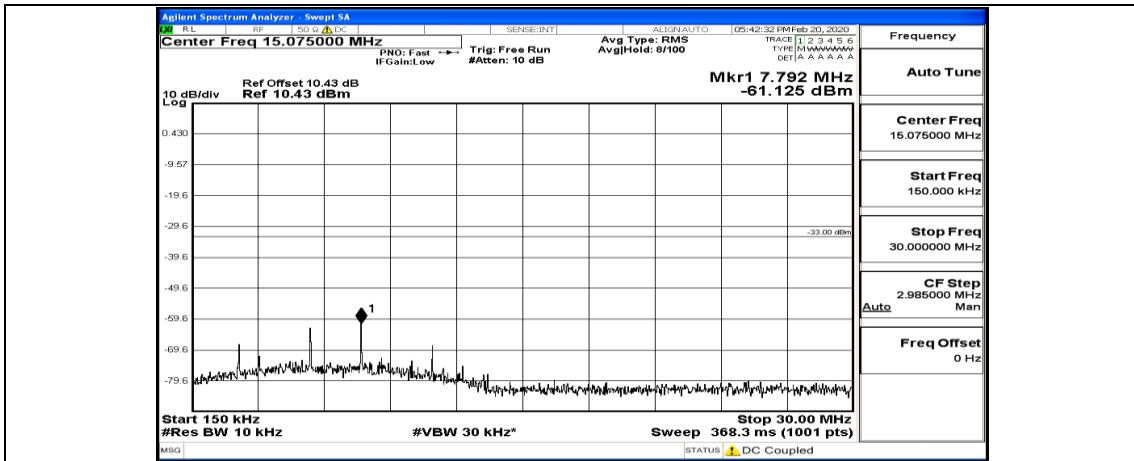

Channel Bandwidth: 10 MHz_HCH_16QAM_1RB#0

Channel Bandwidth: 10 MHz_HCH_16QAM_1RB#49

Channel Bandwidth: 15 MHz

(Channel Bandwidth:15 MHz)_LCH_QPSK_1RB#37

(Channel Bandwidth:15 MHz)_LCH_QPSK_37RB#0

(Channel Bandwidth:15 MHz)_LCH_QPSK_37RB#38