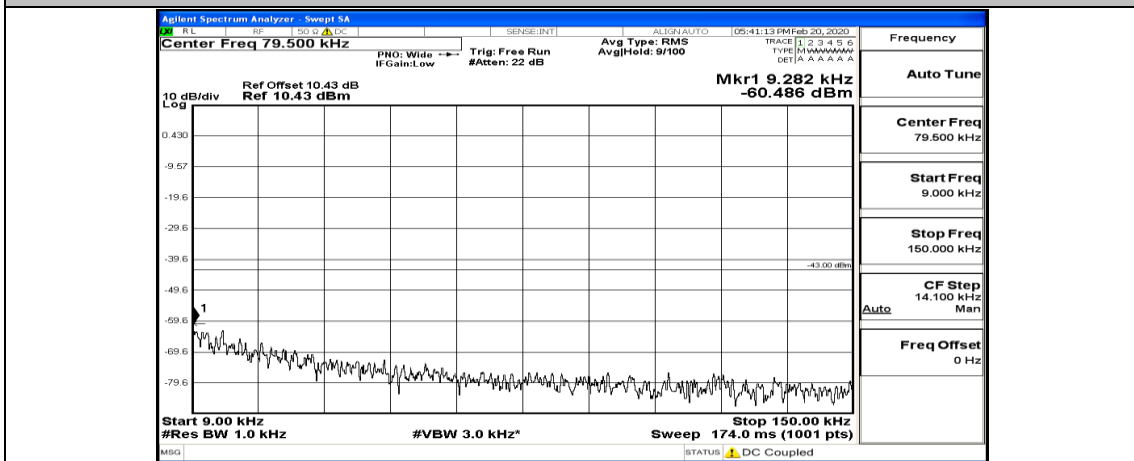

Channel Bandwidth: 10 MHz_HCH_16QAM_1RB#0

Channel Bandwidth: 10 MHz_HCH_16QAM_1RB#49

Channel Bandwidth: 15 MHz

(Channel Bandwidth:15 MHz)_LCH_QPSK_1RB#37

(Channel Bandwidth:15 MHz)_LCH_QPSK_37RB#0

(Channel Bandwidth:15 MHz)_LCH_QPSK_37RB#38