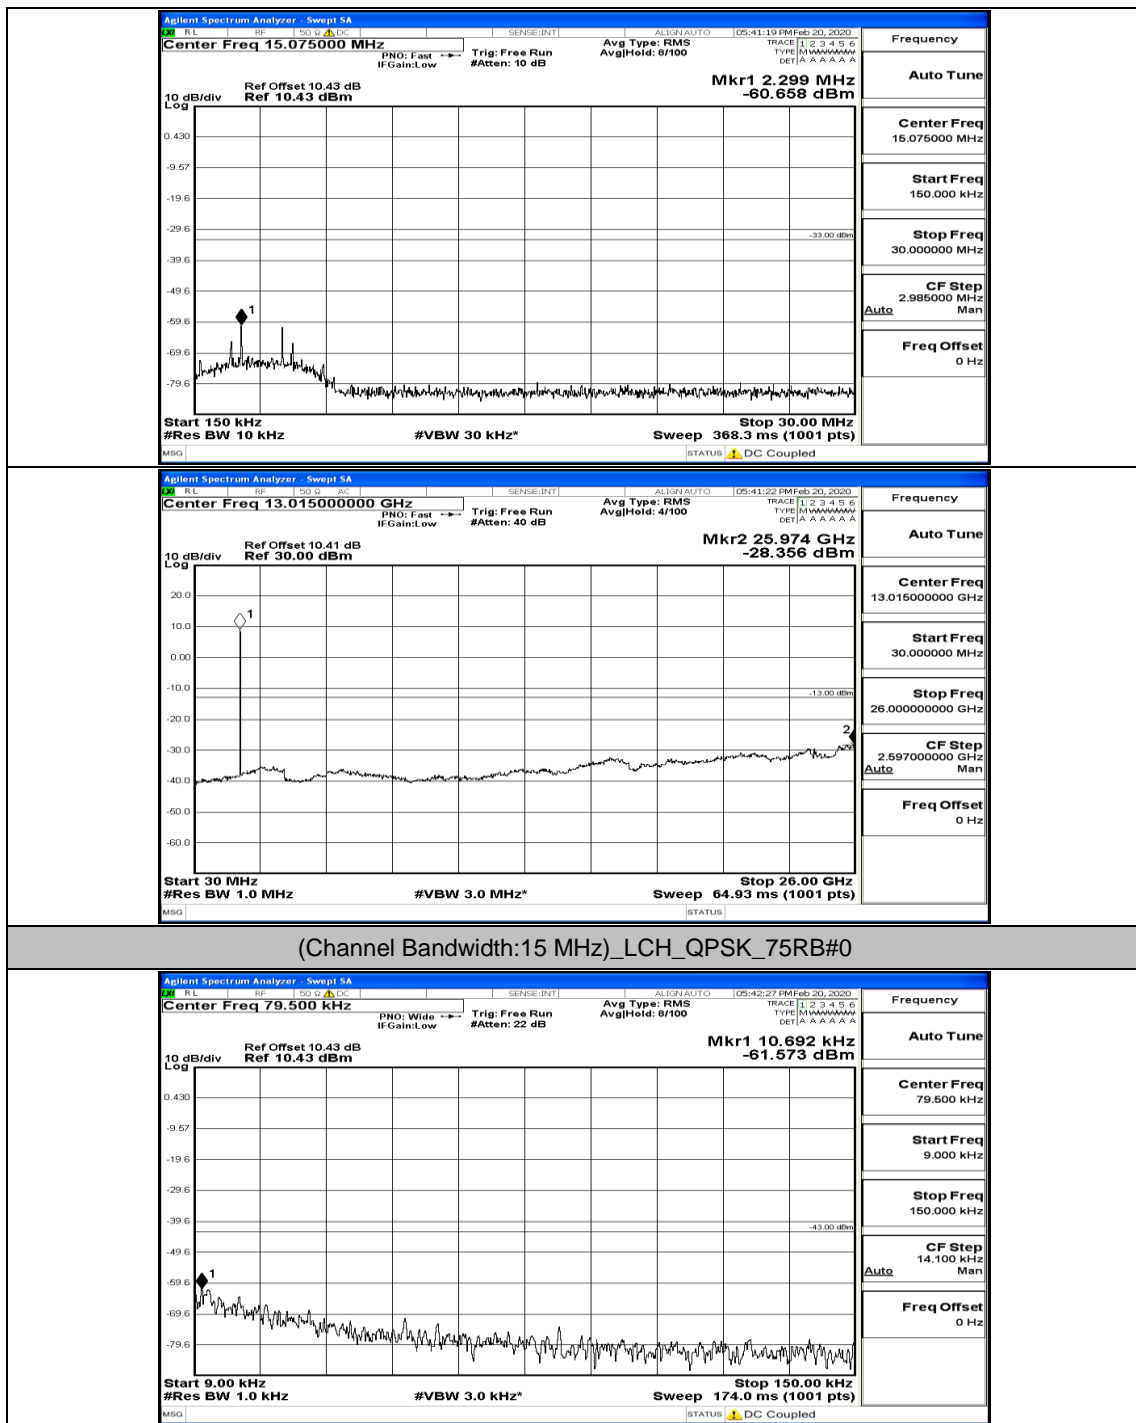

Channel Bandwidth: 10 MHz_MCH_QPSK_50RB#0

Channel Bandwidth: 10 MHz_HCH_QPSK_1RB#0

Channel Bandwidth: 10 MHz_HCH_QPSK_1RB#24

Channel Bandwidth: 10 MHz_HCH_QPSK_1RB#49

Channel Bandwidth: 10 MHz_HCH_QPSK_25RB#12

Channel Bandwidth: 10 MHz_LCH_16QAM_25RB#25

Channel Bandwidth: 10 MHz_LCH_16QAM_50RB#0

Channel Bandwidth: 10 MHz_MCH_16QAM_1RB#0

Channel Bandwidth: 10 MHz_MCH_16QAM_25RB#0

Channel Bandwidth: 10 MHz_MCH_16QAM_25RB#12

Channel Bandwidth: 10 MHz_HCH_16QAM_1RB#0

Channel Bandwidth: 10 MHz_HCH_16QAM_1RB#49

Channel Bandwidth: 15 MHz

(Channel Bandwidth:15 MHz)_LCH_QPSK_1RB#37

(Channel Bandwidth:15 MHz)_LCH_QPSK_37RB#0

(Channel Bandwidth:15 MHz)_LCH_QPSK_37RB#38

(Channel Bandwidth:15 MHz) MCH_QPSK_1RB#0

(Channel Bandwidth:15 MHz)_MCH_QPSK_1RB#37