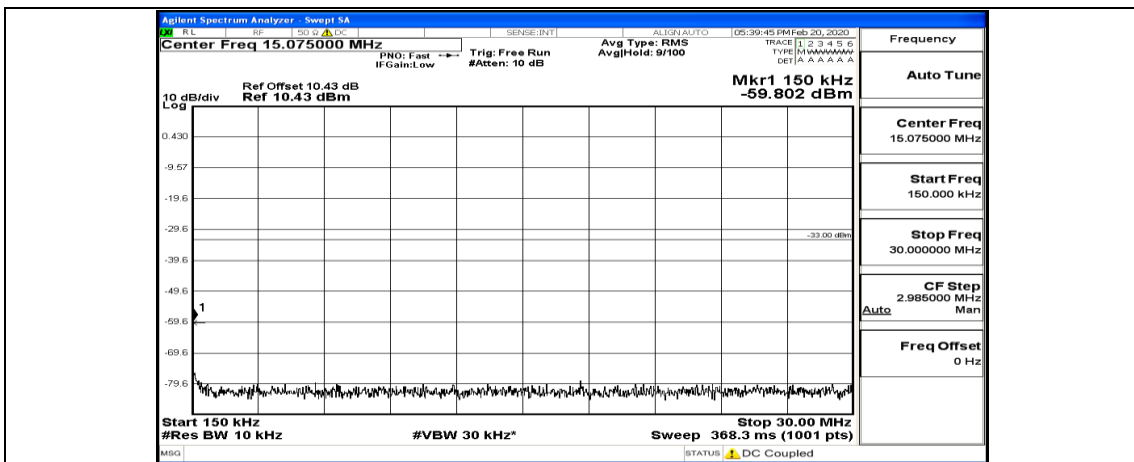

Channel Bandwidth: 10 MHz_HCH_16QAM_1RB#0

Channel Bandwidth: 10 MHz_HCH_16QAM_1RB#49

Channel Bandwidth: 15 MHz

(Channel Bandwidth:15 MHz)_LCH_QPSK_1RB#37

(Channel Bandwidth:15 MHz)_LCH_QPSK_37RB#0

(Channel Bandwidth:15 MHz)_LCH_QPSK_37RB#38