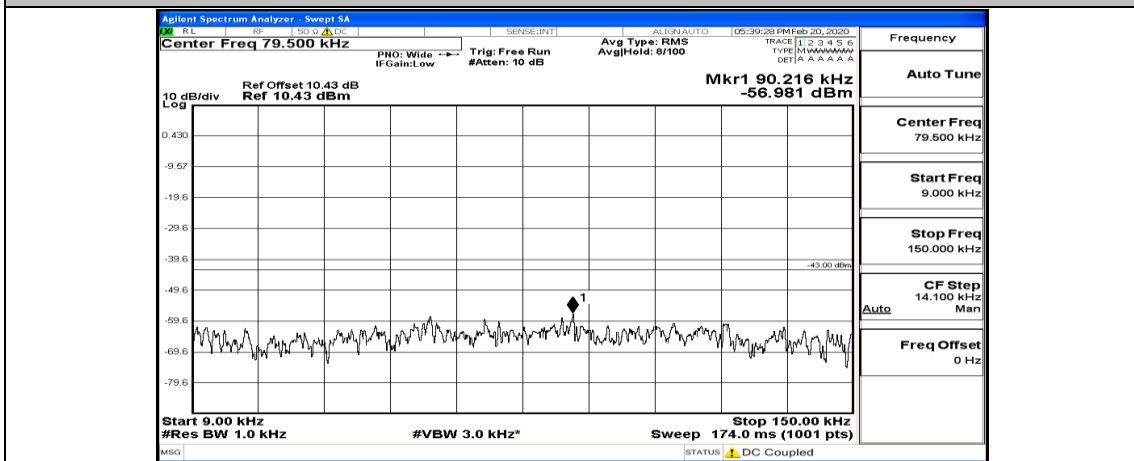

Channel Bandwidth: 10 MHz_HCH_16QAM_1RB#0

Channel Bandwidth: 10 MHz_HCH_16QAM_1RB#49

Channel Bandwidth: 15 MHz

(Channel Bandwidth:15 MHz)_LCH_QPSK_1RB#37

(Channel Bandwidth:15 MHz)_LCH_QPSK_37RB#0

(Channel Bandwidth:15 MHz)_LCH_QPSK_37RB#38