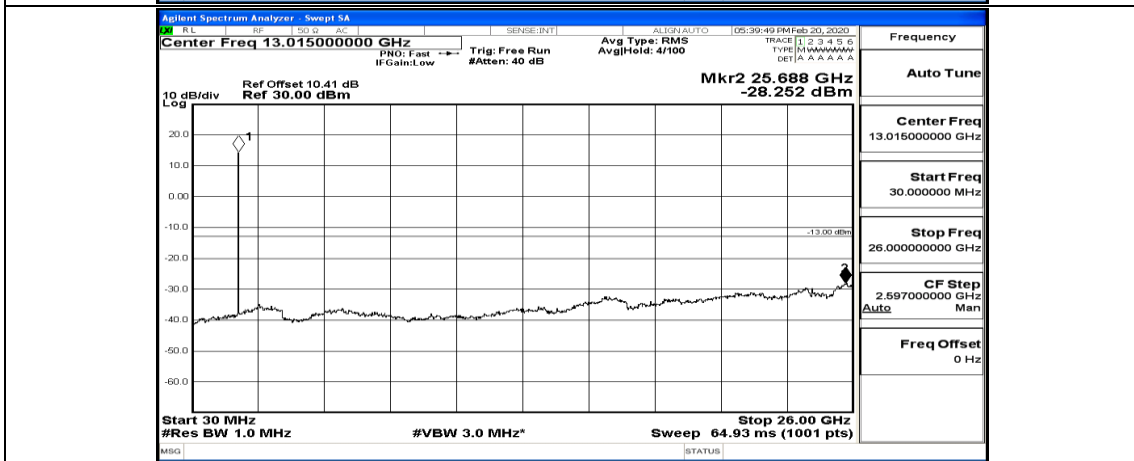

Channel Bandwidth: 10 MHz_HCH_16QAM_1RB#0

Channel Bandwidth: 10 MHz_HCH_16QAM_1RB#49

Channel Bandwidth: 15 MHz

(Channel Bandwidth:15 MHz)_LCH_QPSK_1RB#37

(Channel Bandwidth:15 MHz)_LCH_QPSK_37RB#0

(Channel Bandwidth:15 MHz)_LCH_QPSK_37RB#38