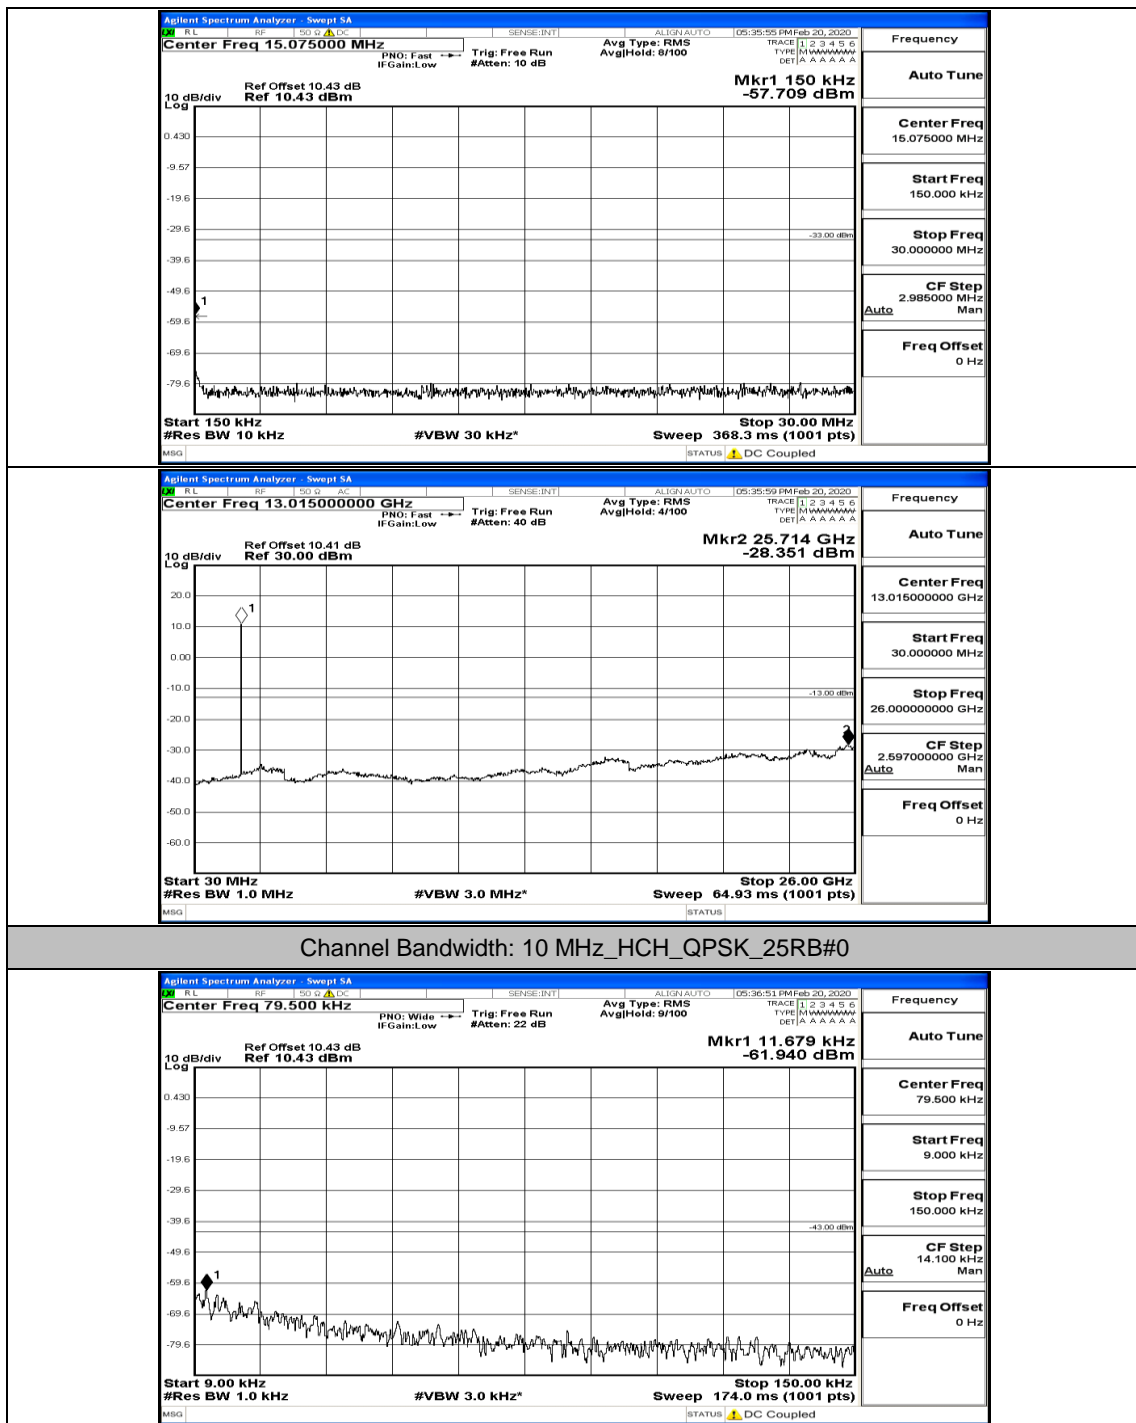

Channel Bandwidth: 10 MHz_MCH_QPSK_50RB#0

Channel Bandwidth: 10 MHz_HCH_QPSK_1RB#0

Channel Bandwidth: 10 MHz_HCH_QPSK_1RB#24

Channel Bandwidth: 10 MHz_HCH_QPSK_1RB#49

Channel Bandwidth: 10 MHz_HCH_QPSK_25RB#12

Channel Bandwidth: 10 MHz_HCH_QPSK_25RB#25

Channel Bandwidth: 10 MHz_HCH_QPSK_50RB#0

Channel Bandwidth: 10 MHz_LCH_16QAM_1RB#0

Channel Bandwidth: 10 MHz_LCH_16QAM_1RB#24

Channel Bandwidth: 10 MHz_LCH_16QAM_1RB#49

Channel Bandwidth: 10 MHz_LCH_16QAM_25RB#25

Channel Bandwidth: 10 MHz_LCH_16QAM_50RB#0

Channel Bandwidth: 10 MHz_MCH_16QAM_1RB#0

Channel Bandwidth: 10 MHz_MCH_16QAM_25RB#0

Channel Bandwidth: 10 MHz_MCH_16QAM_25RB#12