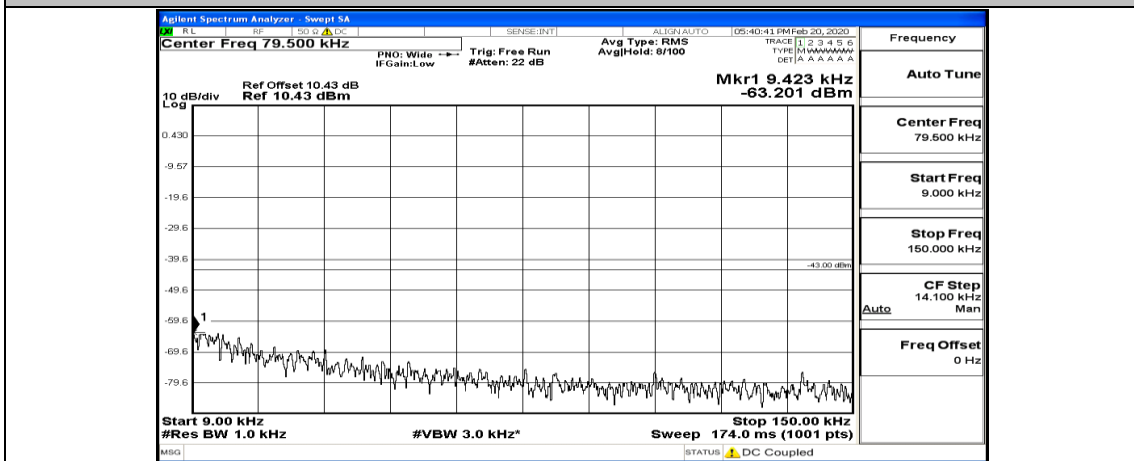

Channel Bandwidth: 10 MHz_HCH_16QAM_1RB#0

Channel Bandwidth: 10 MHz_HCH_16QAM_1RB#49

Channel Bandwidth: 15 MHz

(Channel Bandwidth:15 MHz)_LCH_QPSK_1RB#37

(Channel Bandwidth:15 MHz)_LCH_QPSK_37RB#0

(Channel Bandwidth:15 MHz)_LCH_QPSK_37RB#38