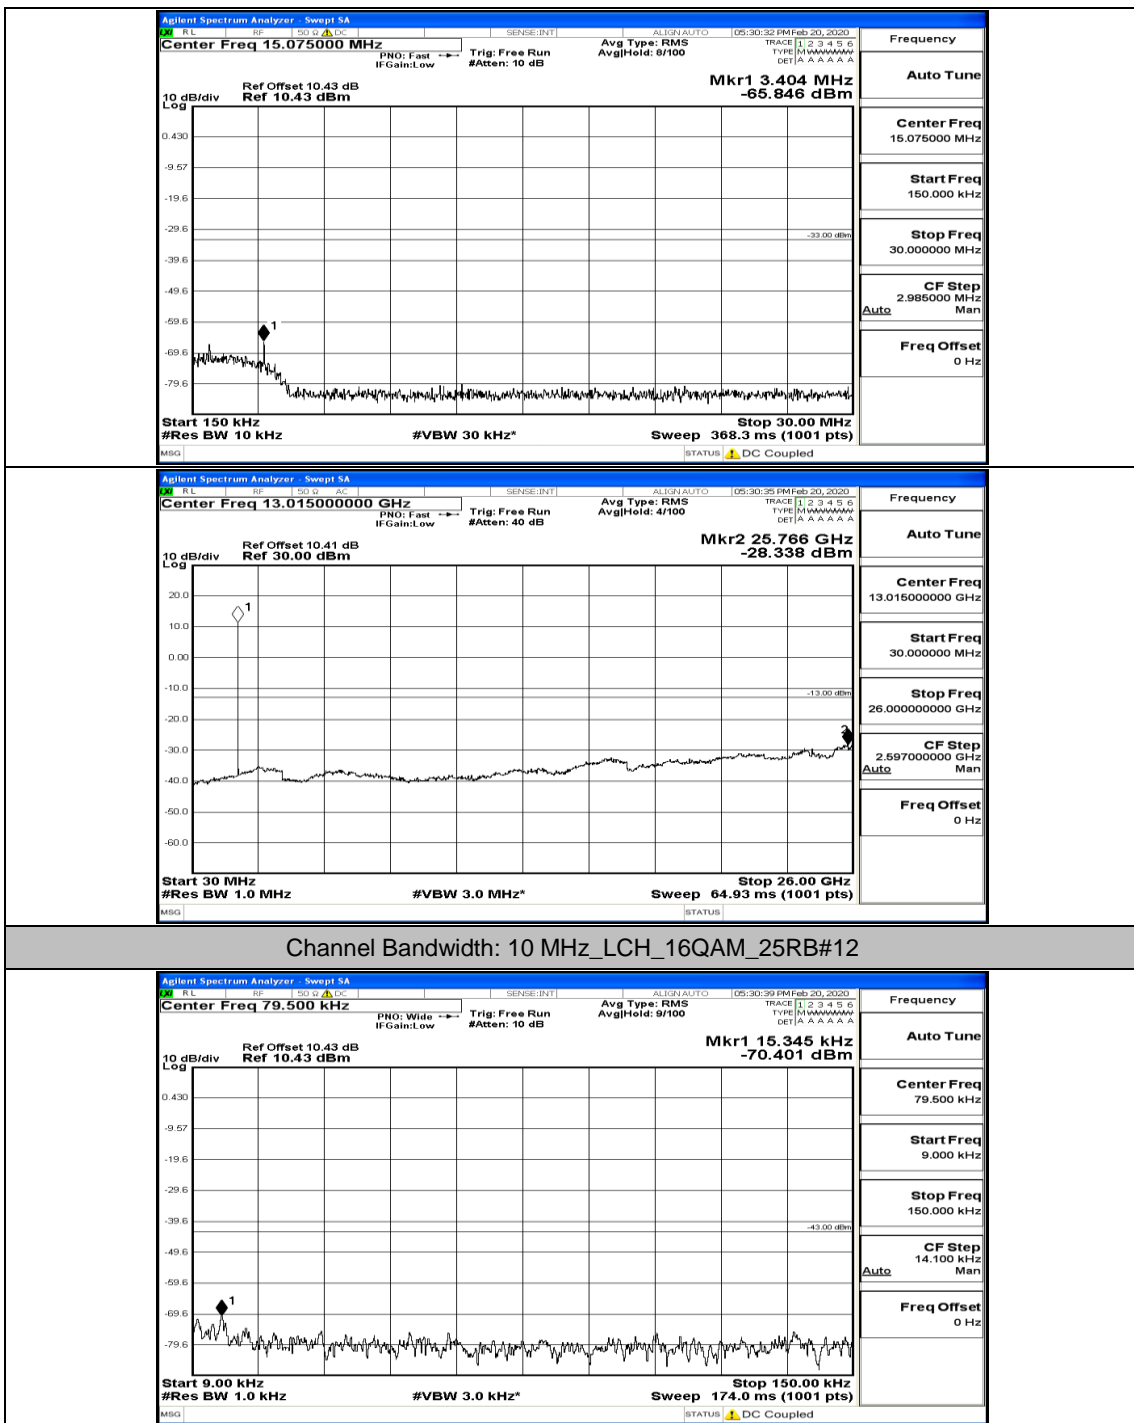

Channel Bandwidth: 10 MHz_MCH_QPSK_50RB#0

Channel Bandwidth: 10 MHz_HCH_QPSK_1RB#0

Channel Bandwidth: 10 MHz_HCH_QPSK_1RB#24

Channel Bandwidth: 10 MHz_HCH_QPSK_1RB#49

Channel Bandwidth: 10 MHz_HCH_QPSK_25RB#12

Channel Bandwidth: 10 MHz_HCH_QPSK_25RB#25

Channel Bandwidth: 10 MHz_HCH_QPSK_50RB#0

Channel Bandwidth: 10 MHz_LCH_16QAM_1RB#0

Channel Bandwidth: 10 MHz_LCH_16QAM_1RB#24

Channel Bandwidth: 10 MHz_LCH_16QAM_1RB#49

Channel Bandwidth: 10 MHz_LCH_16QAM_25RB#25

Channel Bandwidth: 10 MHz_LCH_16QAM_50RB#0

Channel Bandwidth: 10 MHz_MCH_16QAM_1RB#0

Channel Bandwidth: 10 MHz_MCH_16QAM_25RB#0

Channel Bandwidth: 10 MHz_MCH_16QAM_25RB#12