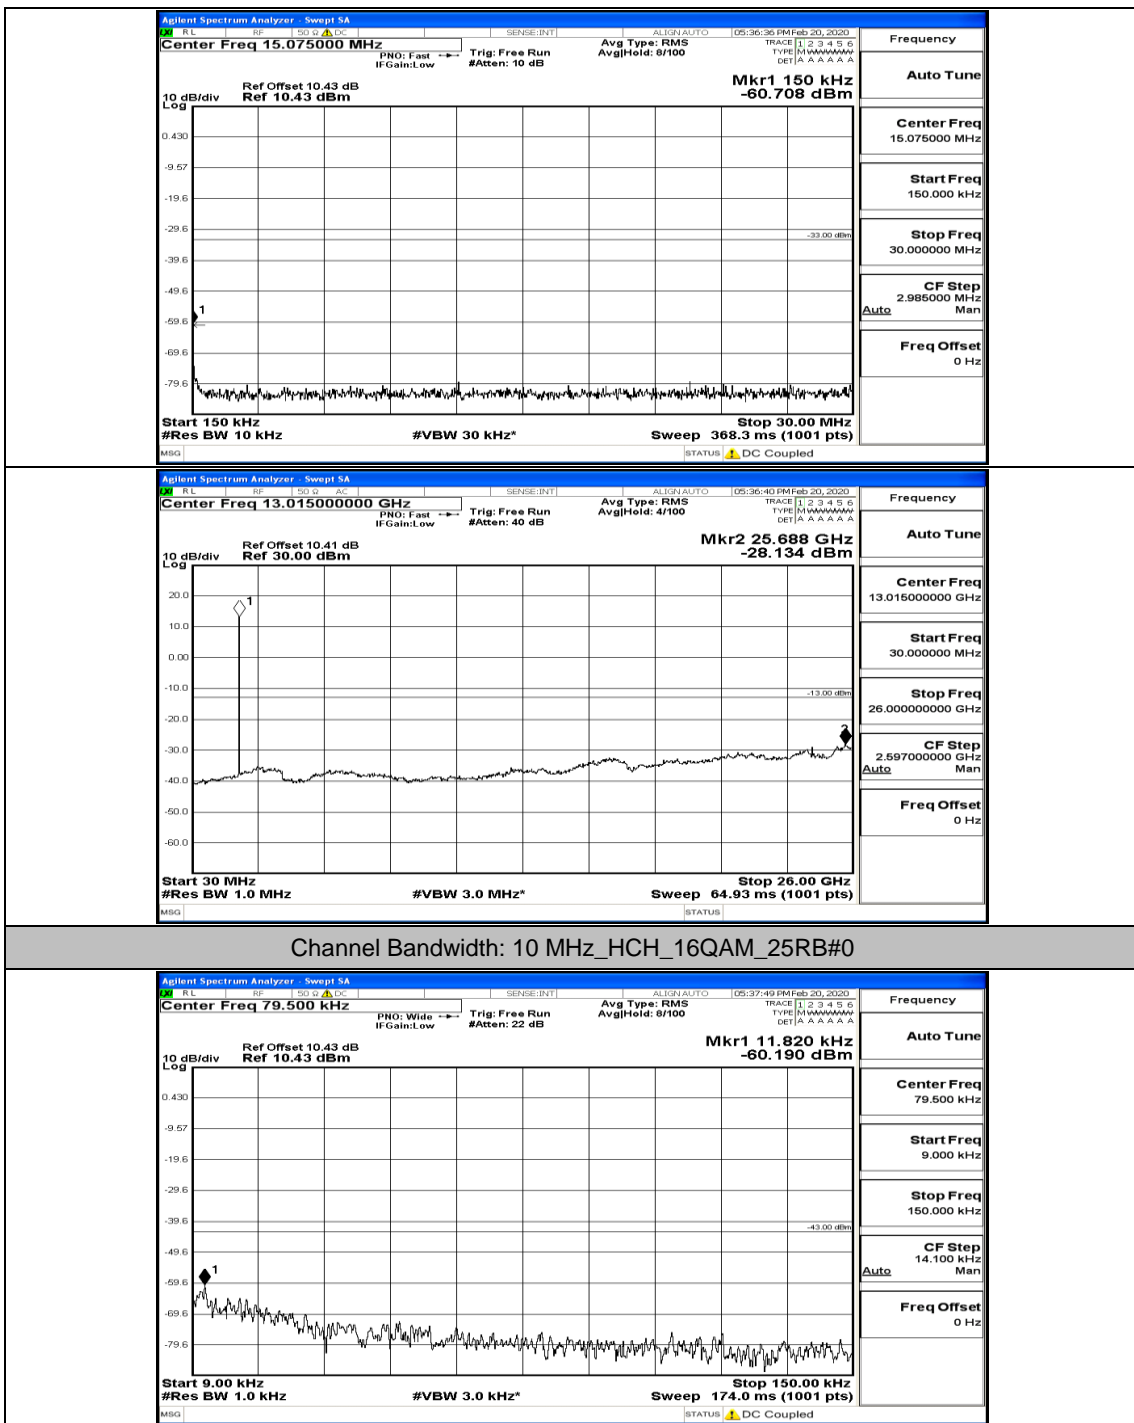

Channel Bandwidth: 10 MHz_MCH_QPSK_50RB#0

Channel Bandwidth: 10 MHz_HCH_QPSK_1RB#0

Channel Bandwidth: 10 MHz_HCH_QPSK_1RB#24

Channel Bandwidth: 10 MHz_HCH_QPSK_1RB#49

Channel Bandwidth: 10 MHz_HCH_QPSK_25RB#12

Channel Bandwidth: 10 MHz_LCH_16QAM_25RB#25

Channel Bandwidth: 10 MHz_LCH_16QAM_50RB#0

Channel Bandwidth: 10 MHz_MCH_16QAM_1RB#0

Channel Bandwidth: 10 MHz_MCH_16QAM_25RB#0

Channel Bandwidth: 10 MHz_MCH_16QAM_25RB#12

Channel Bandwidth: 10 MHz_HCH_16QAM_1RB#0

Channel Bandwidth: 10 MHz_HCH_16QAM_1RB#49

Channel Bandwidth: 15 MHz

(Channel Bandwidth:15 MHz)_LCH_QPSK_1RB#37

(Channel Bandwidth:15 MHz)_LCH_QPSK_37RB#0

(Channel Bandwidth:15 MHz)_LCH_QPSK_37RB#38

(Channel Bandwidth:15 MHz) MCH_QPSK_1RB#0

(Channel Bandwidth:15 MHz)_MCH_QPSK_1RB#37