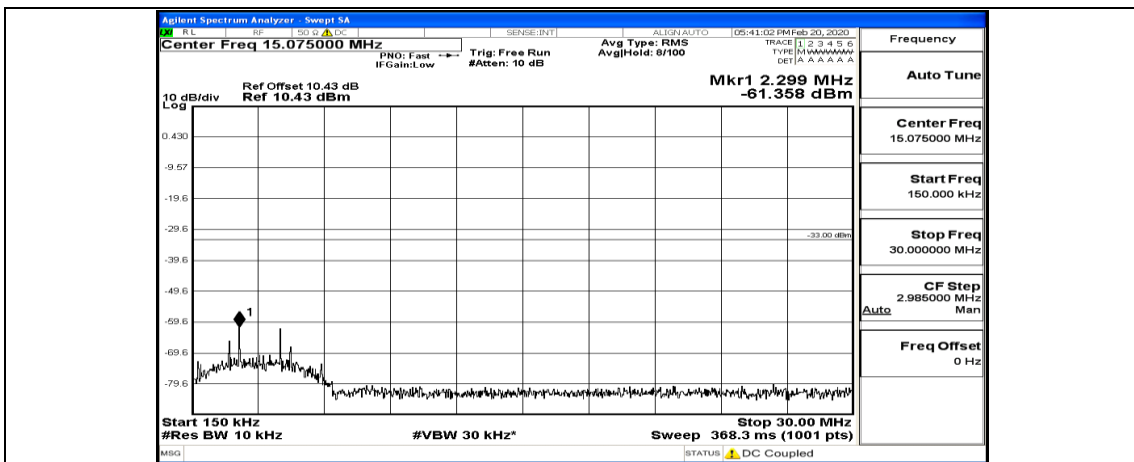

Channel Bandwidth: 10 MHz_HCH_16QAM_1RB#0

Channel Bandwidth: 10 MHz_HCH_16QAM_1RB#49

Channel Bandwidth: 15 MHz

(Channel Bandwidth:15 MHz)_LCH_QPSK_1RB#37

(Channel Bandwidth:15 MHz)_LCH_QPSK_37RB#0

(Channel Bandwidth:15 MHz)_LCH_QPSK_37RB#38