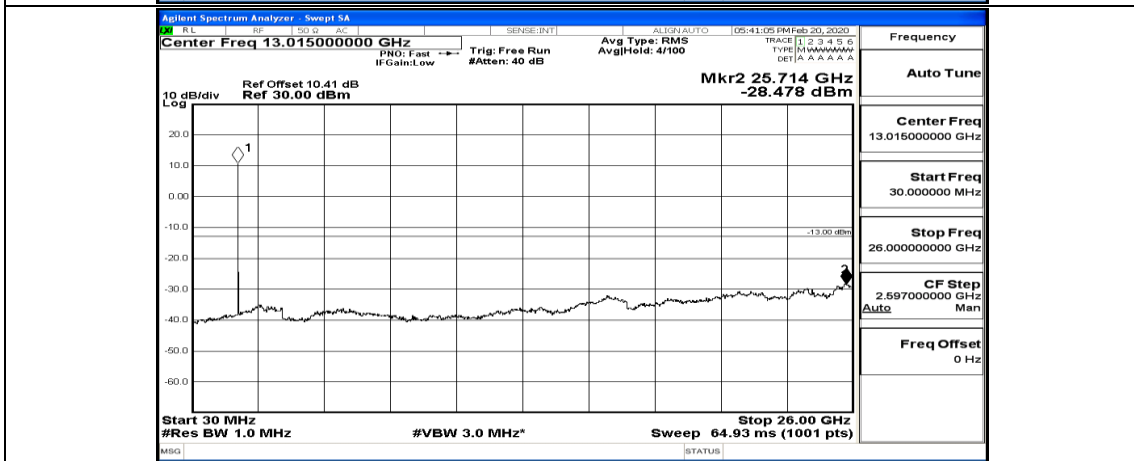

Channel Bandwidth: 10 MHz_HCH_16QAM_1RB#0

Channel Bandwidth: 10 MHz_HCH_16QAM_1RB#49

Channel Bandwidth: 15 MHz

(Channel Bandwidth:15 MHz)_LCH_QPSK_1RB#37

(Channel Bandwidth:15 MHz)_LCH_QPSK_37RB#0

(Channel Bandwidth:15 MHz)_LCH_QPSK_37RB#38

(Channel Bandwidth:15 MHz) MCH_QPSK_1RB#0

(Channel Bandwidth:15 MHz)_MCH_QPSK_1RB#37