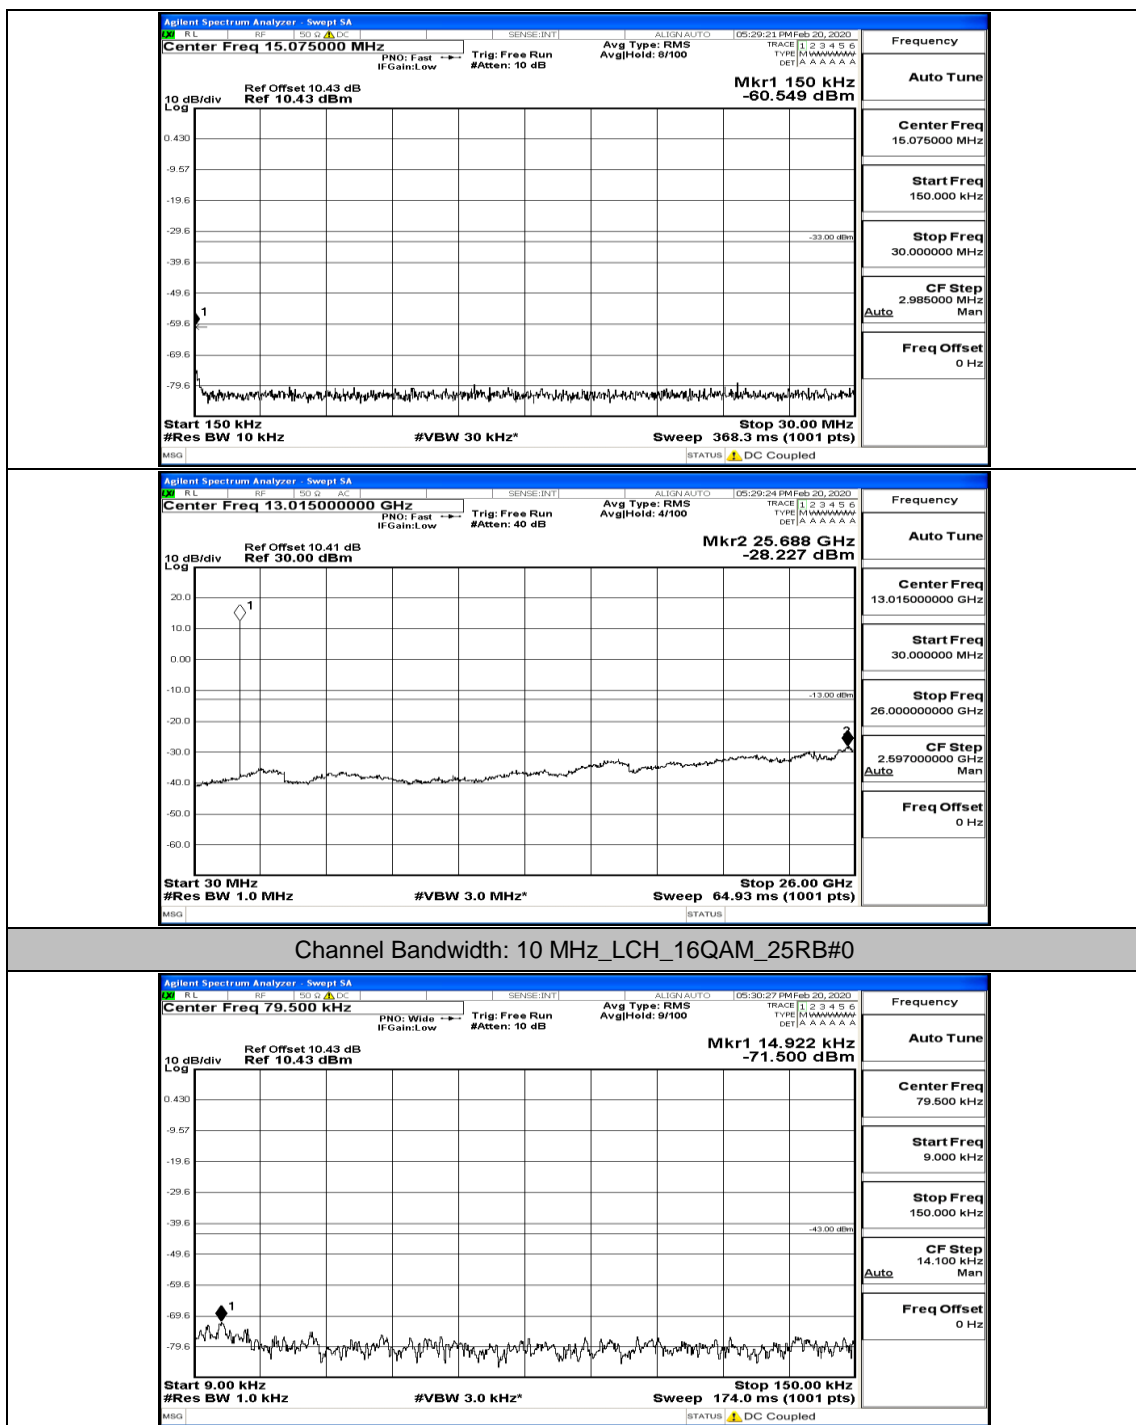

Channel Bandwidth: 10 MHz_MCH_QPSK_50RB#0

Channel Bandwidth: 10 MHz_HCH_QPSK_1RB#0

Channel Bandwidth: 10 MHz_HCH_QPSK_1RB#24

Channel Bandwidth: 10 MHz_HCH_QPSK_1RB#49

Channel Bandwidth: 10 MHz_HCH_QPSK_25RB#12

Channel Bandwidth: 10 MHz_HCH_QPSK_25RB#25

Channel Bandwidth: 10 MHz_HCH_QPSK_50RB#0

Channel Bandwidth: 10 MHz_LCH_16QAM_1RB#0

Channel Bandwidth: 10 MHz_LCH_16QAM_1RB#24

Channel Bandwidth: 10 MHz_LCH_16QAM_1RB#49

Channel Bandwidth: 10 MHz_LCH_16QAM_25RB#25

Channel Bandwidth: 10 MHz_LCH_16QAM_50RB#0

Channel Bandwidth: 10 MHz_MCH_16QAM_1RB#0

Channel Bandwidth: 10 MHz_MCH_16QAM_25RB#0

Channel Bandwidth: 10 MHz_MCH_16QAM_25RB#12