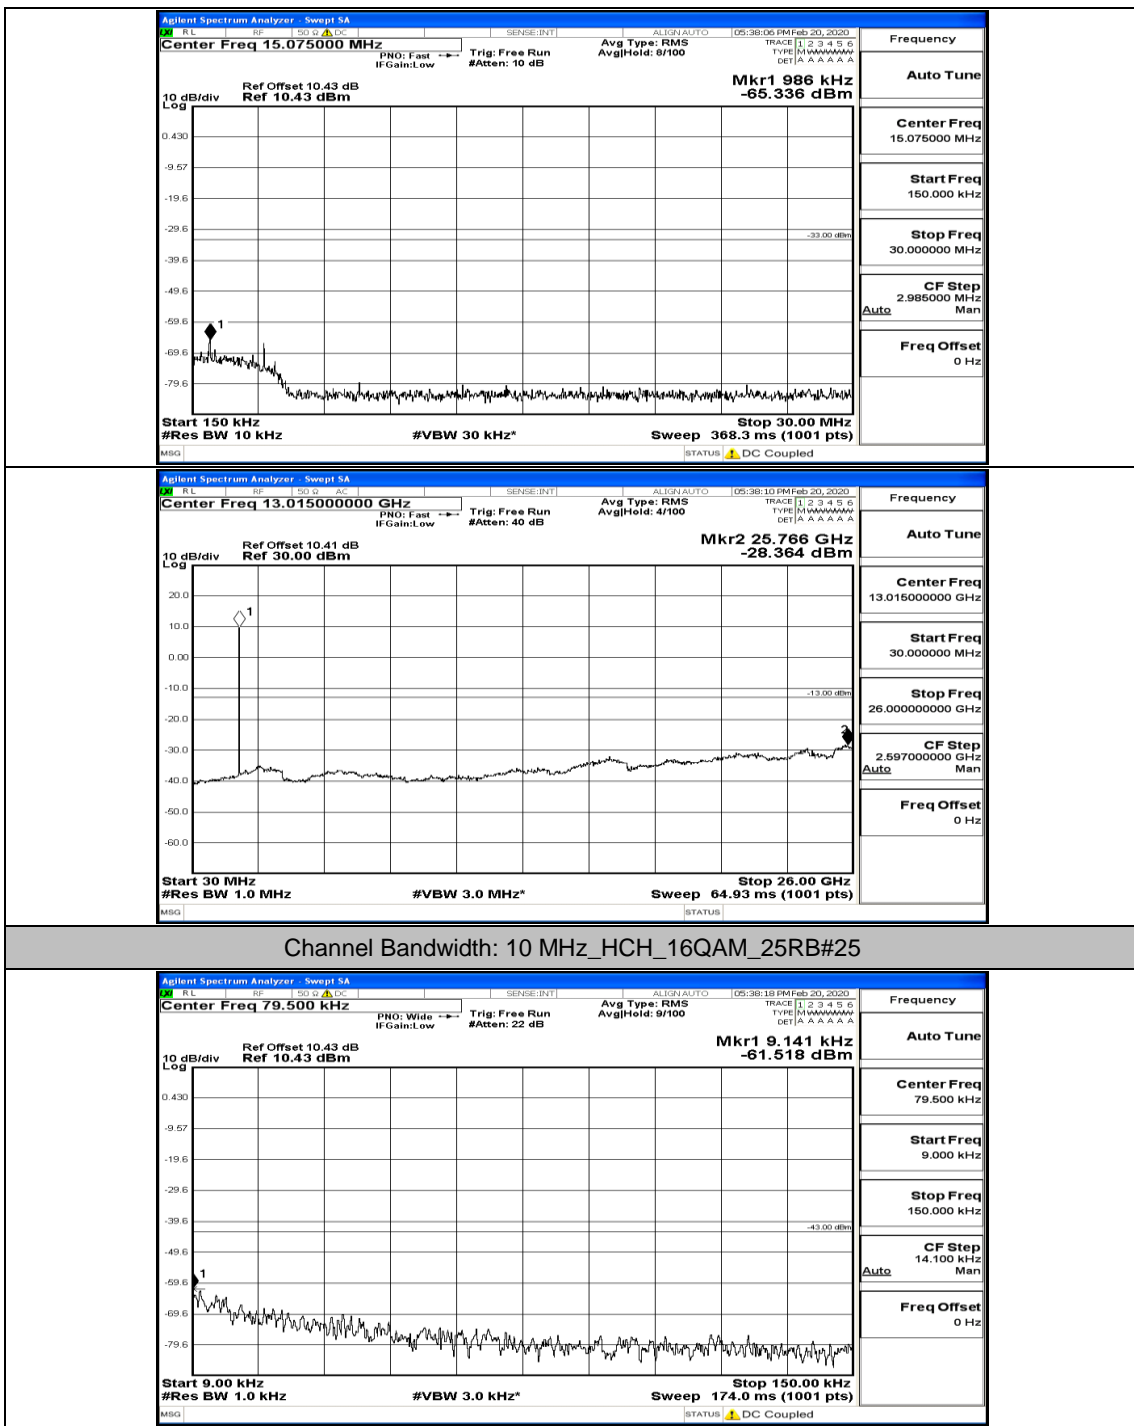

Channel Bandwidth: 10 MHz_MCH_QPSK_50RB#0

Channel Bandwidth: 10 MHz_HCH_QPSK_1RB#0

Channel Bandwidth: 10 MHz_HCH_QPSK_1RB#24

Channel Bandwidth: 10 MHz_HCH_QPSK_1RB#49

Channel Bandwidth: 10 MHz_HCH_QPSK_25RB#12

Channel Bandwidth: 10 MHz_LCH_16QAM_25RB#25

Channel Bandwidth: 10 MHz_LCH_16QAM_50RB#0

Channel Bandwidth: 10 MHz_MCH_16QAM_1RB#0

Channel Bandwidth: 10 MHz_MCH_16QAM_25RB#0

Channel Bandwidth: 10 MHz_MCH_16QAM_25RB#12

Channel Bandwidth: 10 MHz_HCH_16QAM_1RB#0

Channel Bandwidth: 10 MHz_HCH_16QAM_1RB#49

Channel Bandwidth: 15 MHz

(Channel Bandwidth:15 MHz)_LCH_QPSK_1RB#37

(Channel Bandwidth:15 MHz)_LCH_QPSK_37RB#0

(Channel Bandwidth:15 MHz)_LCH_QPSK_37RB#38

(Channel Bandwidth:15 MHz) MCH_QPSK_1RB#0

(Channel Bandwidth:15 MHz)_MCH_QPSK_1RB#37