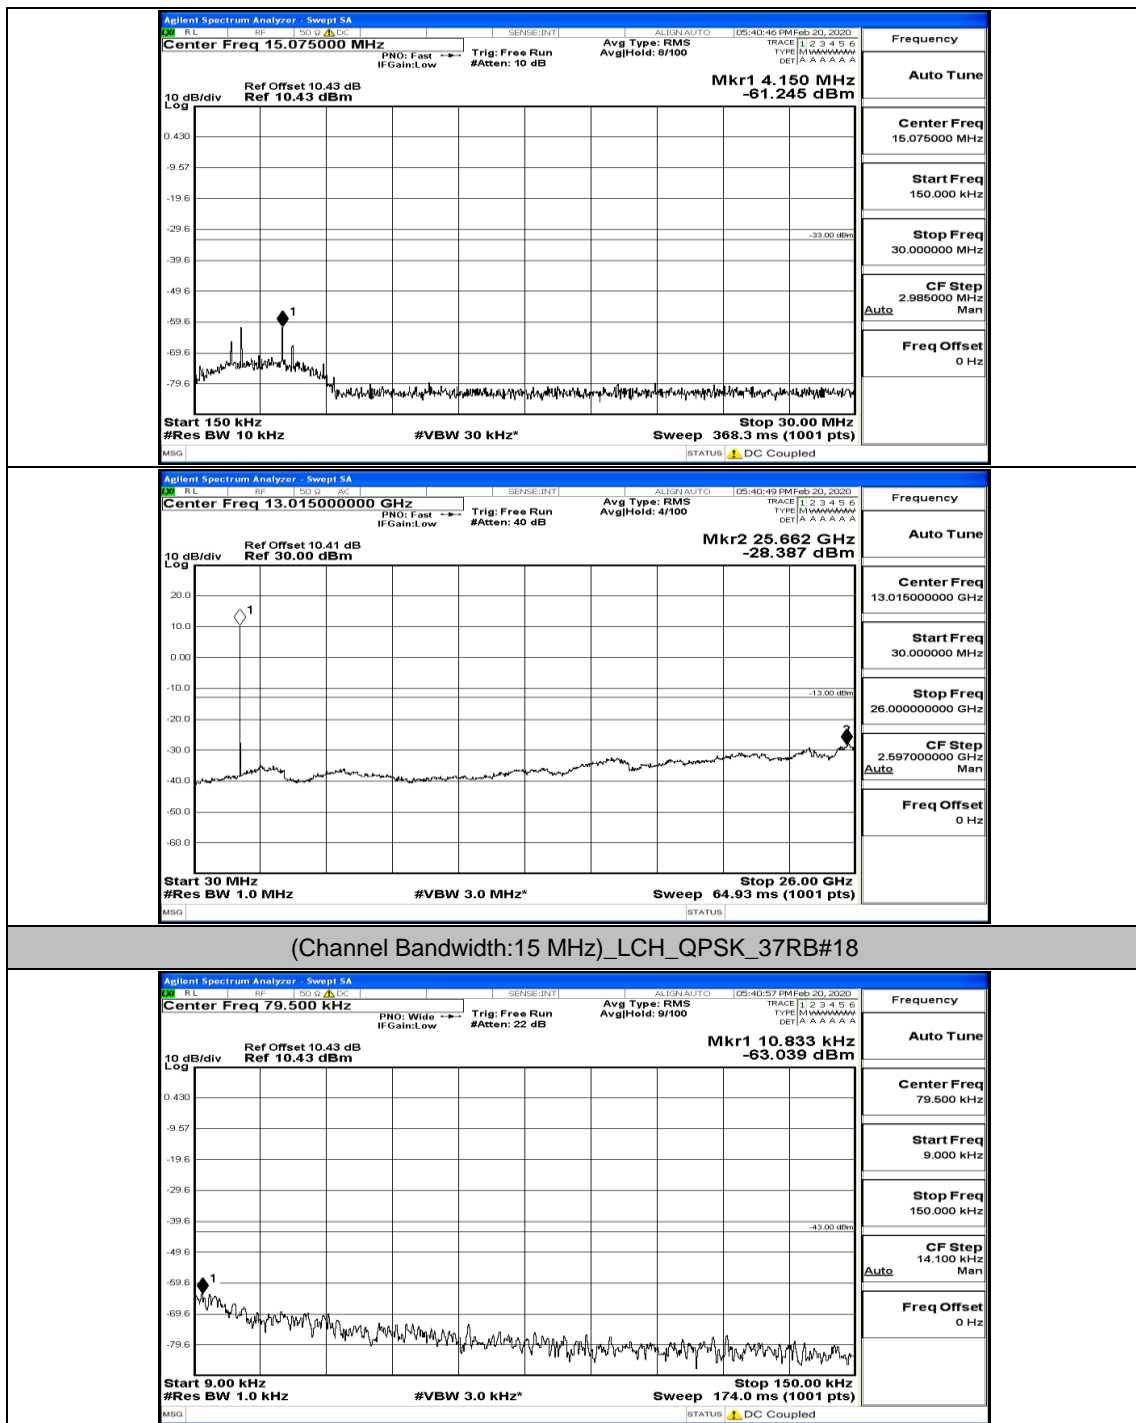

Channel Bandwidth: 10 MHz_MCH_QPSK_50RB#0

Channel Bandwidth: 10 MHz_HCH_QPSK_1RB#0

Channel Bandwidth: 10 MHz_HCH_QPSK_1RB#24

Channel Bandwidth: 10 MHz_HCH_QPSK_1RB#49

Channel Bandwidth: 10 MHz_HCH_QPSK_25RB#12

Channel Bandwidth: 10 MHz_LCH_16QAM_25RB#25

Channel Bandwidth: 10 MHz_LCH_16QAM_50RB#0

Channel Bandwidth: 10 MHz_MCH_16QAM_1RB#0

Channel Bandwidth: 10 MHz_MCH_16QAM_25RB#0

Channel Bandwidth: 10 MHz_MCH_16QAM_25RB#12

Channel Bandwidth: 10 MHz_HCH_16QAM_1RB#0

Channel Bandwidth: 10 MHz_HCH_16QAM_1RB#49

Channel Bandwidth: 15 MHz

(Channel Bandwidth:15 MHz)_LCH_QPSK_1RB#37

(Channel Bandwidth:15 MHz)_LCH_QPSK_37RB#0

(Channel Bandwidth:15 MHz)_LCH_QPSK_37RB#38

(Channel Bandwidth:15 MHz) MCH_QPSK_1RB#0

(Channel Bandwidth:15 MHz)_MCH_QPSK_1RB#37