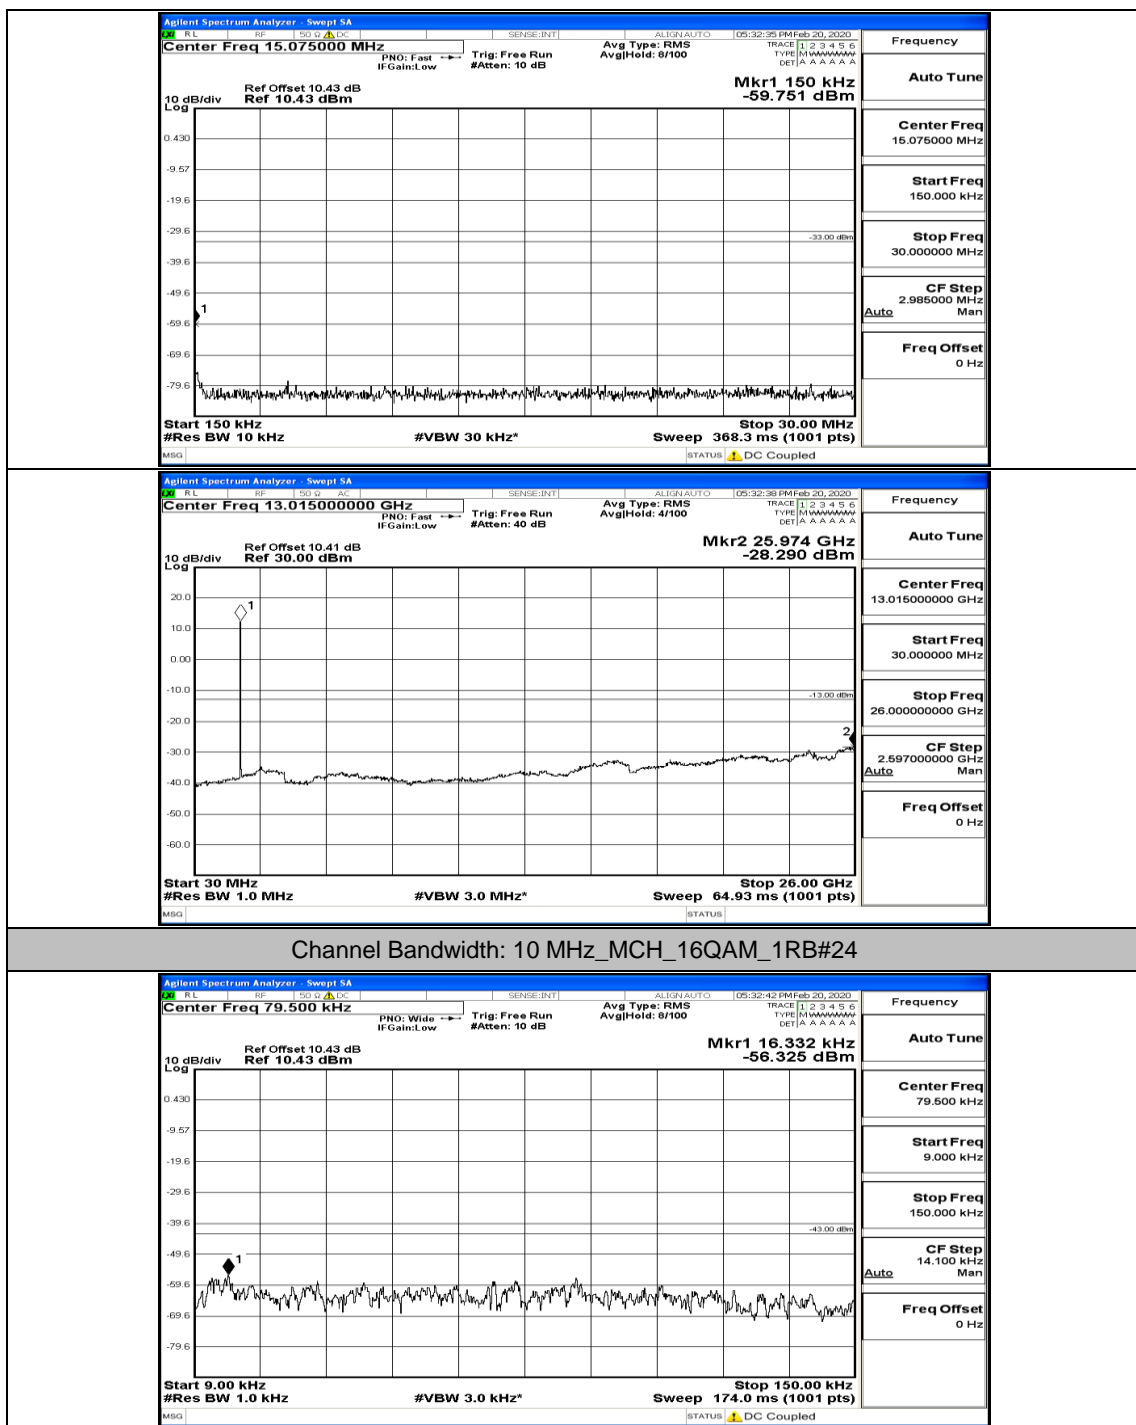

Channel Bandwidth: 10 MHz_MCH_QPSK_50RB#0

Channel Bandwidth: 10 MHz_HCH_QPSK_1RB#0

Channel Bandwidth: 10 MHz_HCH_QPSK_1RB#24

Channel Bandwidth: 10 MHz_HCH_QPSK_1RB#49

Channel Bandwidth: 10 MHz_HCH_QPSK_25RB#12

Channel Bandwidth: 10 MHz_HCH_QPSK_25RB#25

Channel Bandwidth: 10 MHz_HCH_QPSK_50RB#0

Channel Bandwidth: 10 MHz_LCH_16QAM_1RB#0

Channel Bandwidth: 10 MHz_LCH_16QAM_1RB#24

Channel Bandwidth: 10 MHz_LCH_16QAM_1RB#49

Channel Bandwidth: 10 MHz_LCH_16QAM_25RB#25

Channel Bandwidth: 10 MHz_LCH_16QAM_50RB#0

Channel Bandwidth: 10 MHz_MCH_16QAM_1RB#0

Channel Bandwidth: 10 MHz_MCH_16QAM_25RB#0

Channel Bandwidth: 10 MHz_MCH_16QAM_25RB#12

Channel Bandwidth: 10 MHz_HCH_16QAM_1RB#0

Channel Bandwidth: 10 MHz_HCH_16QAM_1RB#49

Channel Bandwidth: 15 MHz

(Channel Bandwidth:15 MHz)_LCH_QPSK_1RB#37

(Channel Bandwidth:15 MHz)_LCH_QPSK_37RB#0

(Channel Bandwidth:15 MHz)_LCH_QPSK_37RB#38