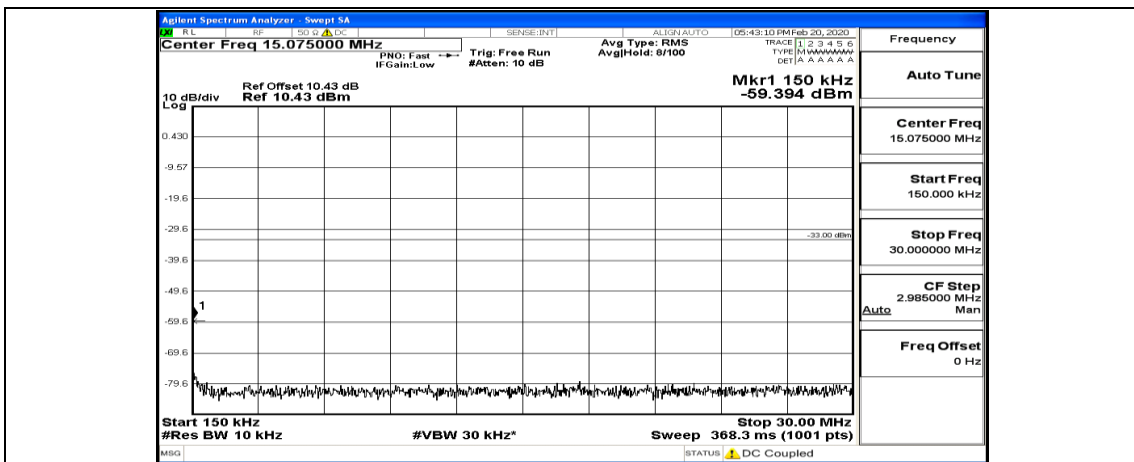

(Channel Bandwidth:15 MHz)_MCH_QPSK_1RB#37