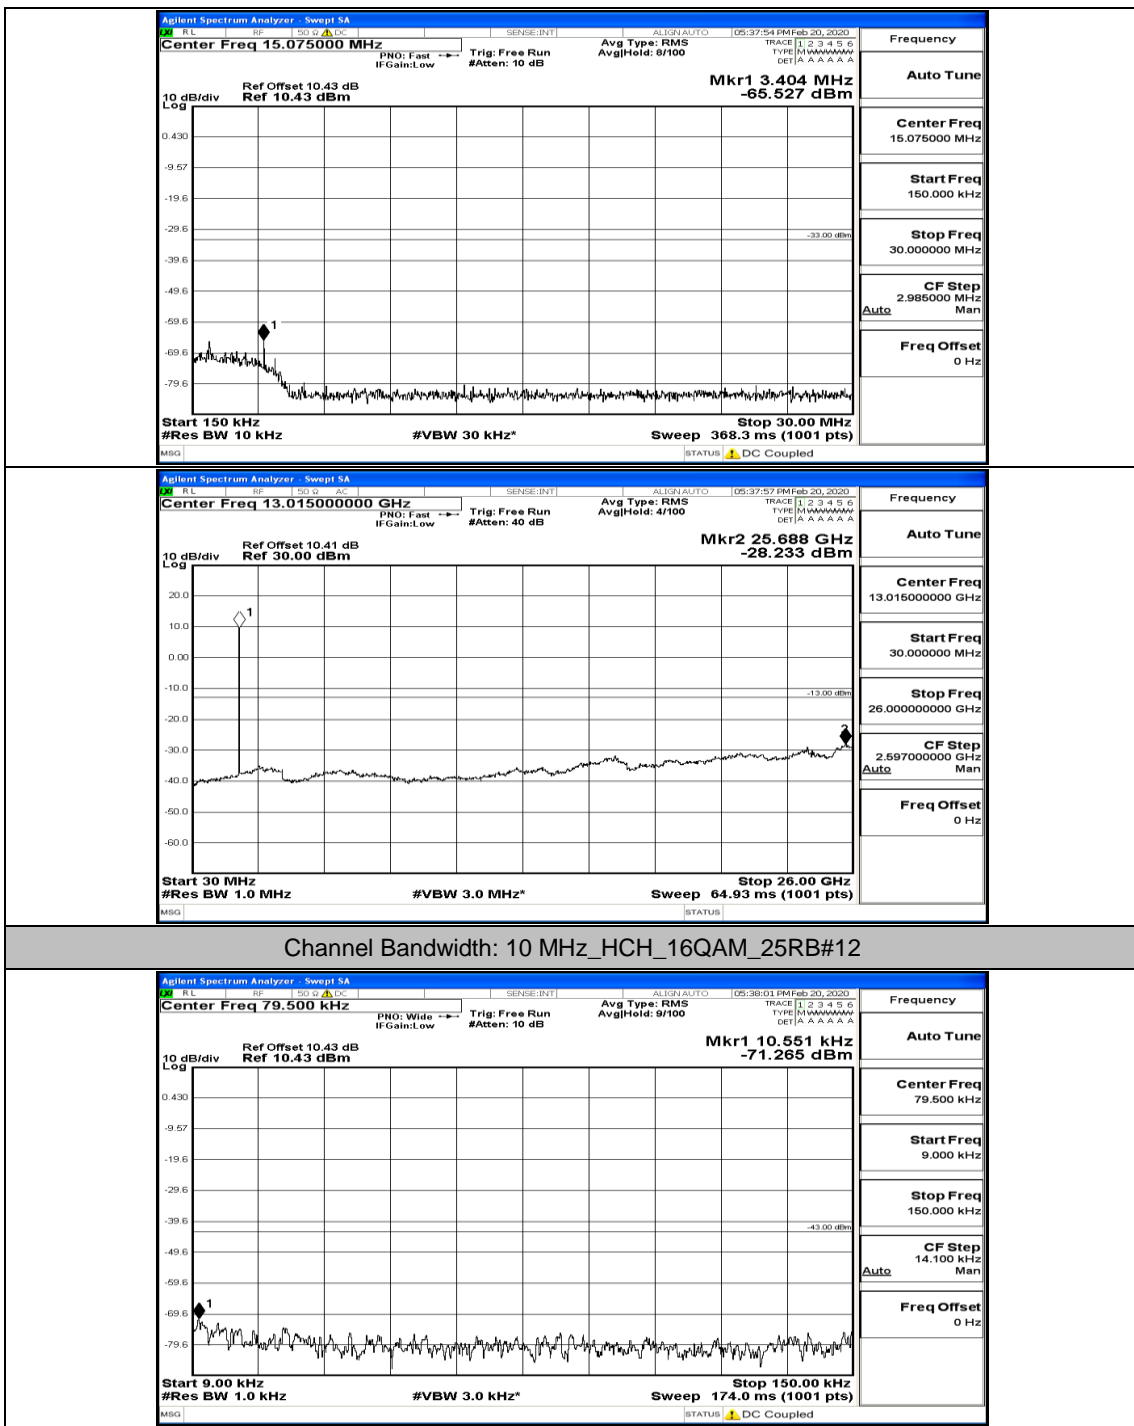

Channel Bandwidth: 10 MHz_MCH_QPSK_50RB#0

Channel Bandwidth: 10 MHz_HCH_QPSK_1RB#0

Channel Bandwidth: 10 MHz_HCH_QPSK_1RB#24

Channel Bandwidth: 10 MHz_HCH_QPSK_1RB#49

Channel Bandwidth: 10 MHz_HCH_QPSK_25RB#12

Channel Bandwidth: 10 MHz_LCH_16QAM_25RB#25

Channel Bandwidth: 10 MHz_LCH_16QAM_50RB#0

Channel Bandwidth: 10 MHz_MCH_16QAM_1RB#0

Channel Bandwidth: 10 MHz_MCH_16QAM_25RB#0

Channel Bandwidth: 10 MHz_MCH_16QAM_25RB#12

Channel Bandwidth: 10 MHz_HCH_16QAM_1RB#0

Channel Bandwidth: 10 MHz_HCH_16QAM_1RB#49

Channel Bandwidth: 15 MHz

(Channel Bandwidth:15 MHz)_LCH_QPSK_1RB#37

(Channel Bandwidth:15 MHz)_LCH_QPSK_37RB#0

(Channel Bandwidth:15 MHz)_LCH_QPSK_37RB#38

(Channel Bandwidth:15 MHz) MCH_QPSK_1RB#0

(Channel Bandwidth:15 MHz)_MCH_QPSK_1RB#37