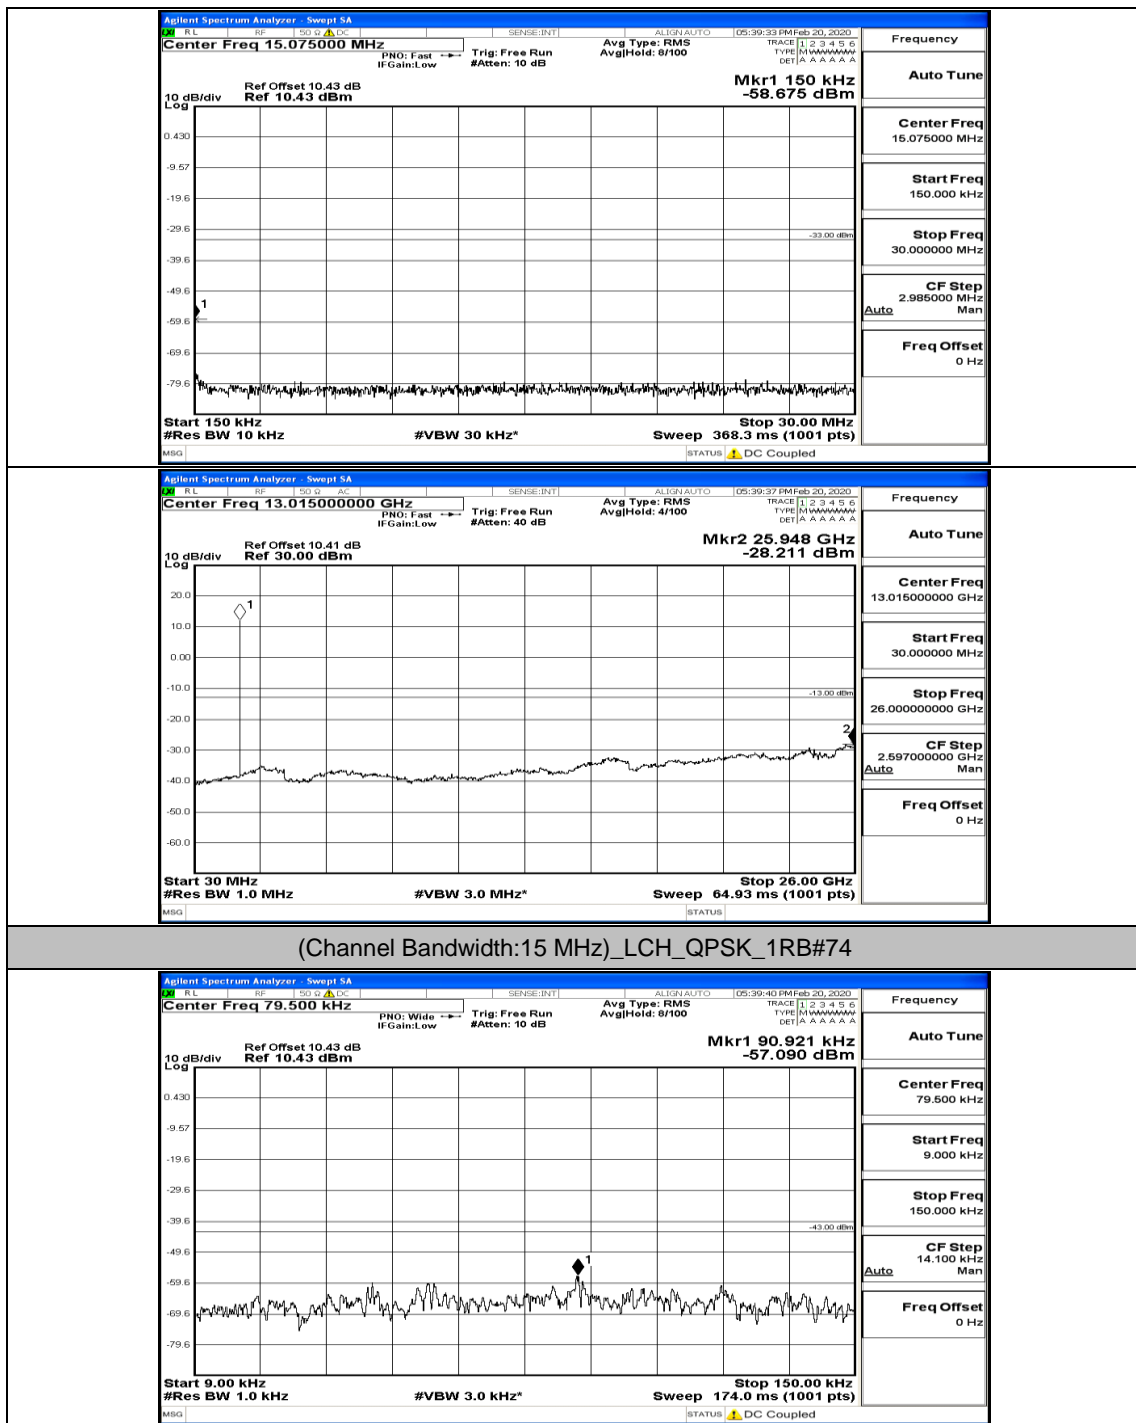

Channel Bandwidth: 10 MHz_MCH_QPSK_50RB#0

Channel Bandwidth: 10 MHz_HCH_QPSK_1RB#0

Channel Bandwidth: 10 MHz_HCH_QPSK_1RB#24

Channel Bandwidth: 10 MHz_HCH_QPSK_1RB#49

Channel Bandwidth: 10 MHz_HCH_QPSK_25RB#12

Channel Bandwidth: 10 MHz_LCH_16QAM_25RB#25

Channel Bandwidth: 10 MHz_LCH_16QAM_50RB#0

Channel Bandwidth: 10 MHz_MCH_16QAM_1RB#0

Channel Bandwidth: 10 MHz_MCH_16QAM_25RB#0

Channel Bandwidth: 10 MHz_MCH_16QAM_25RB#12

Channel Bandwidth: 10 MHz_HCH_16QAM_1RB#0

Channel Bandwidth: 10 MHz_HCH_16QAM_1RB#49

Channel Bandwidth: 15 MHz

(Channel Bandwidth:15 MHz)_LCH_QPSK_1RB#37

(Channel Bandwidth:15 MHz)_LCH_QPSK_37RB#0

(Channel Bandwidth:15 MHz)_LCH_QPSK_37RB#38

(Channel Bandwidth:15 MHz) MCH_QPSK_1RB#0

(Channel Bandwidth:15 MHz)_MCH_QPSK_1RB#37