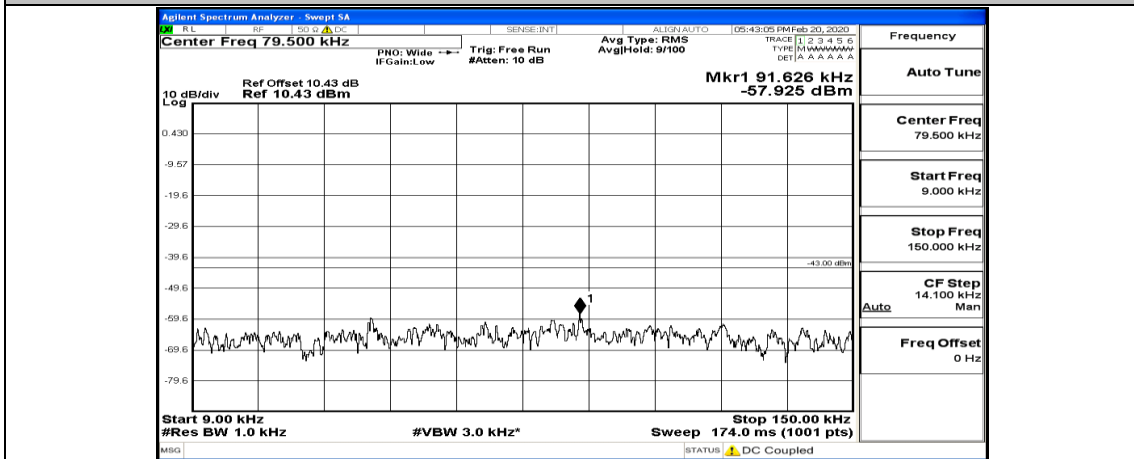

(Channel Bandwidth:15 MHz) MCH_QPSK_1RB#0